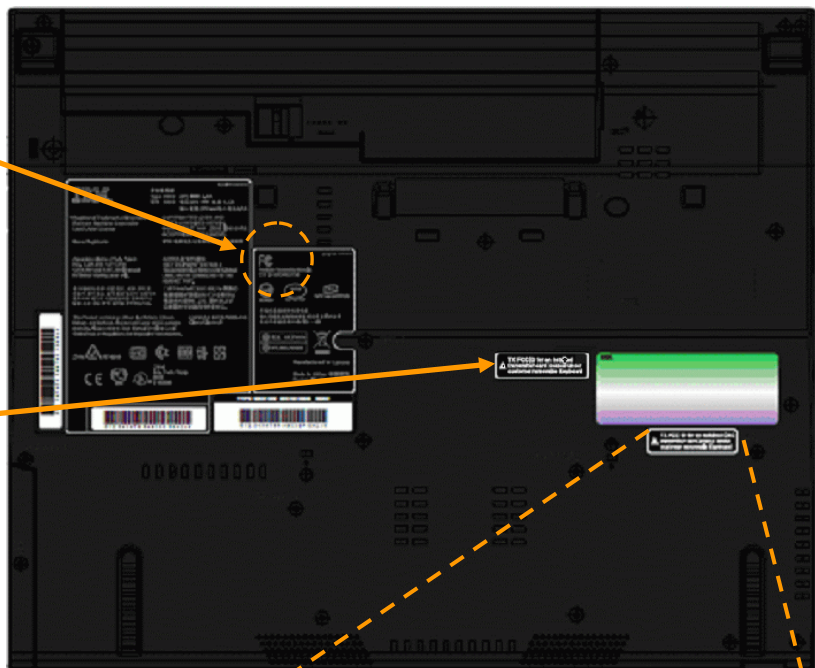

Host PC Labeling Lenovo, ThinkPad T60 Series

The certification label is stuck on the top side of the applying transmitter device, and the FCC ID is visible when the keyboard assembly is removed.

Contains Transmitter Module:
FCC ID: MCLJ07H081

FCC ID of co-located Bluetooth transmitter module

TX FCC ID for an installed transmitter card located under customer removable Keyboard

User installable WLAN's label for FCC ID: PD9LEN3945ABG
PPD-AR5BXB6

User installable WWAN's label for FCC ID: N7NMC8765

TX FCC ID for an installed WWAN transmitter card located under customer removable Keyboard