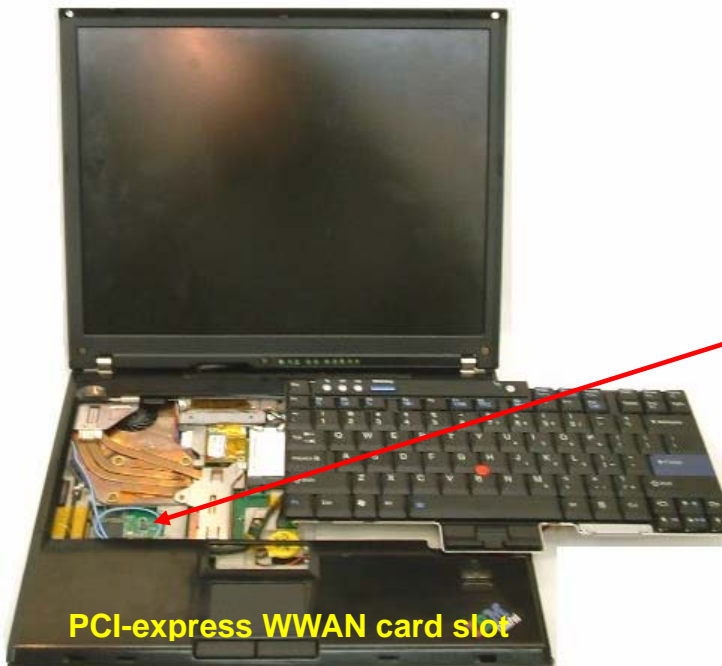

Host PC Labeling Lenovo, ThinkPad T60 Series

The certification label is stuck on the top side of the applying transmitter device, and the FCC ID is visible when the keyboard assembly is removed.

Contains Transmitter Module:
FCC ID: MCLJ07H081

FCC ID of co-located Bluetooth transmitter module

TX FCC ID for an installed transmitter card located under customer removable Keyboard

User installable WLAN's label for FCC ID: PD9LEN3945ABG
PPD-AR5BXB6