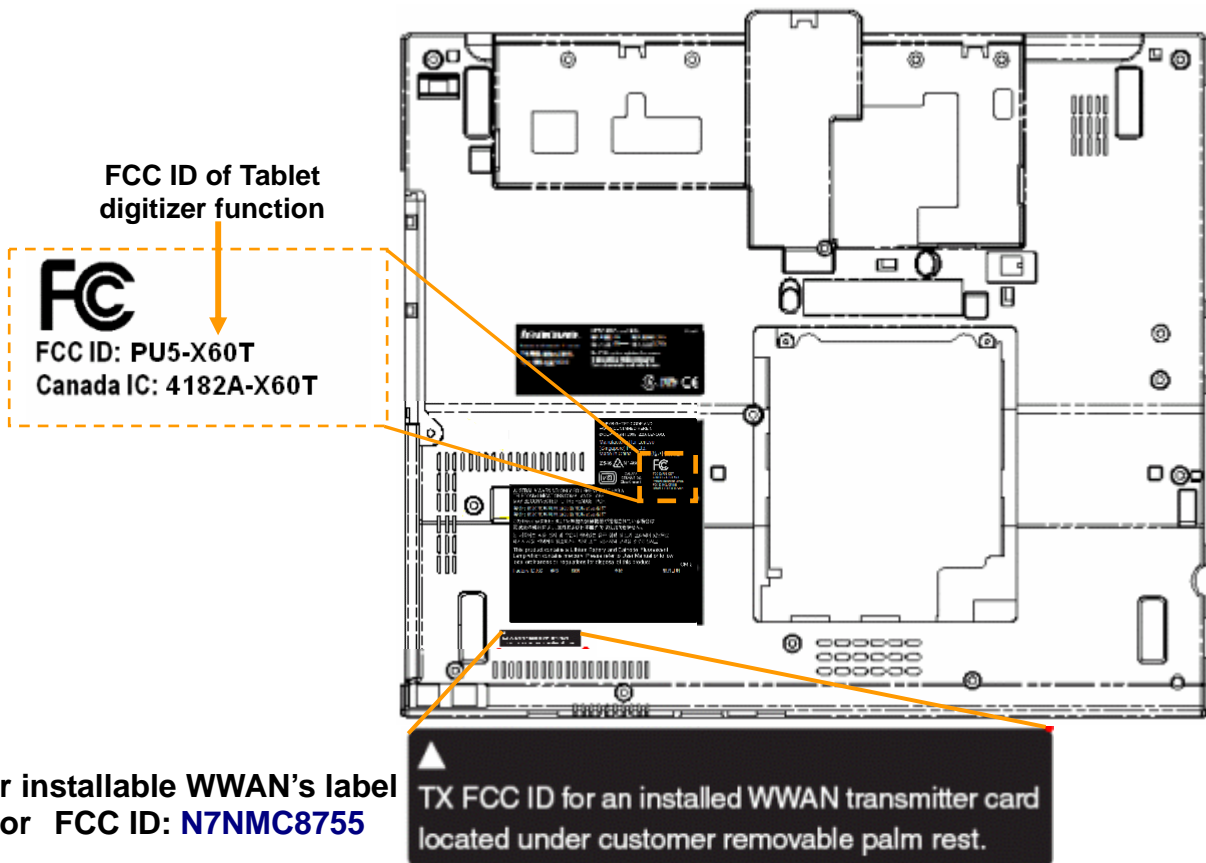

## Host PC Information, Lenovo ThinkPad X60 Tablet Series

The certification label is stuck on the topside of the applying transmitter device, and the FCC ID is visible when the palm rest assembly is removed.

User installable WWAN's label for FCC ID: **N7NMC8755**