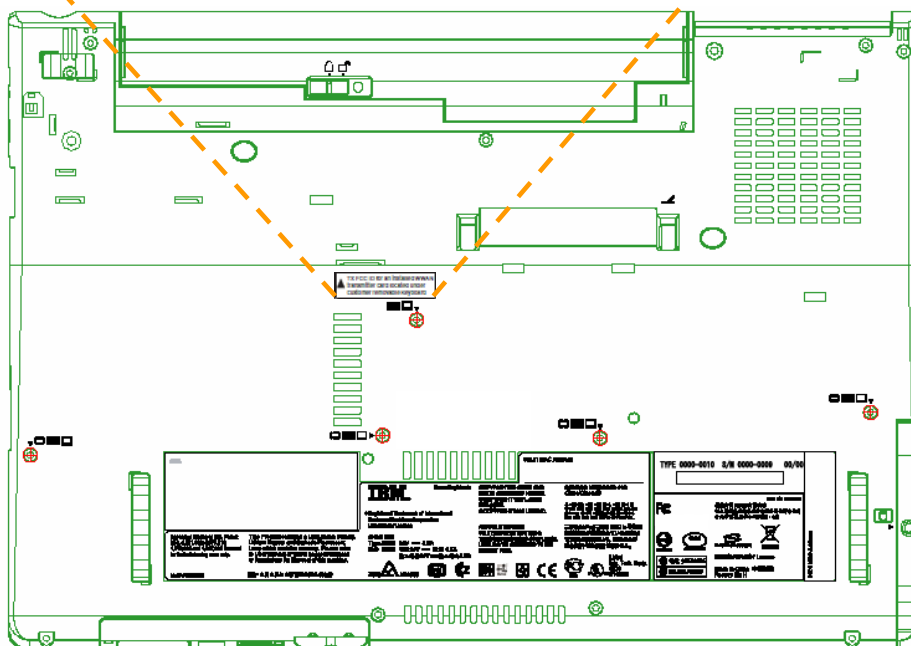

PC bottom side view