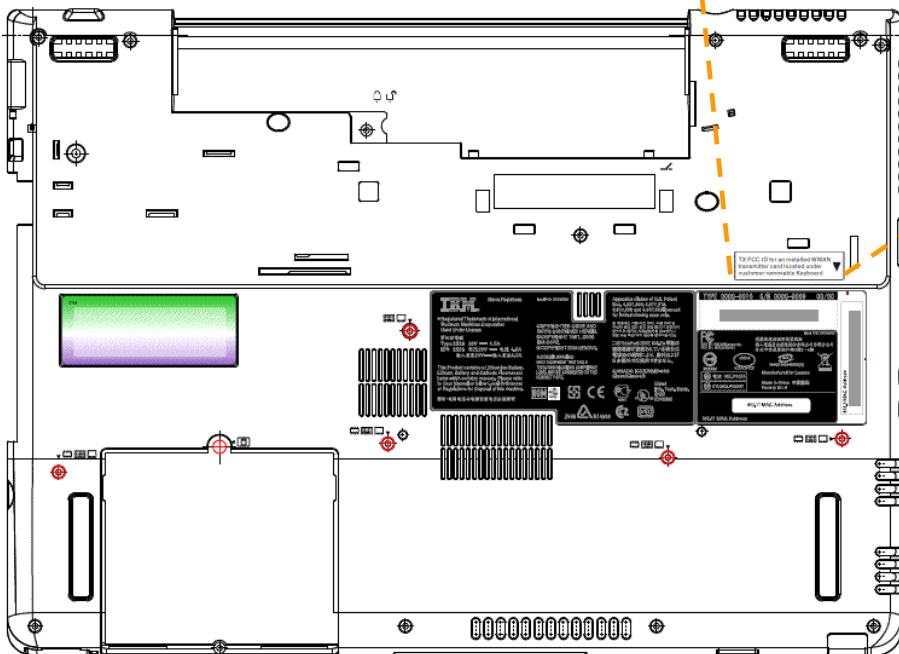

The certification label is stuck on the top side of the applying transmitter device, and the FCC ID is visible when the keyboard assembly is removed.

User installable WWAN's label
for FCC ID: **N7NMC8755**

TX FCC ID for an installed WWAN transmitter card located under customer removable Keyboard ▼

PC bottom side view