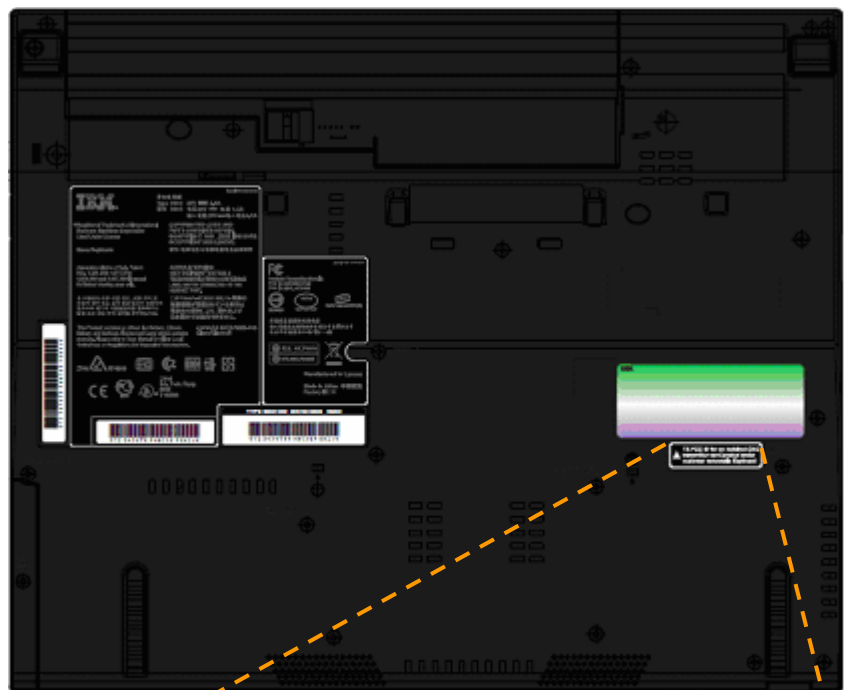

Host PC Information

Lenovo, ThinkPad T60 Series

The certification label is stuck on the topside of the applying transmitter device, and the FCC ID is visible when the keyboard assembly is removed.

PC bottom side

User installable WLAN's label for FCC ID: N7NMC8755

TX FCC ID for an installed WWAN transmitter card located under customer removable Keyboard

Host PC Information

Lenovo, ThinkPad R60 Series

The certification label is stuck on the topside of the applying transmitter device, and the FCC ID is visible when the keyboard assembly is removed.

User installable WWAN's label for **FCC ID:N7NMC8755**

Host PC Labeling

Lenovo, ThinkPad X60 Series

PCI-express WWAN card slot

The certification label is stuck on the top side of the applying transmitter device, and the FCC ID is visible when the keyboard assembly are removed.

PC bottom side

TX FCC ID for an installed WWAN transmitter card located under customer removable Keyboard

User installable WLAN's label for FCC ID: N7NMC8755

Host PC Information Lenovo, ThinkPad Z61t Series