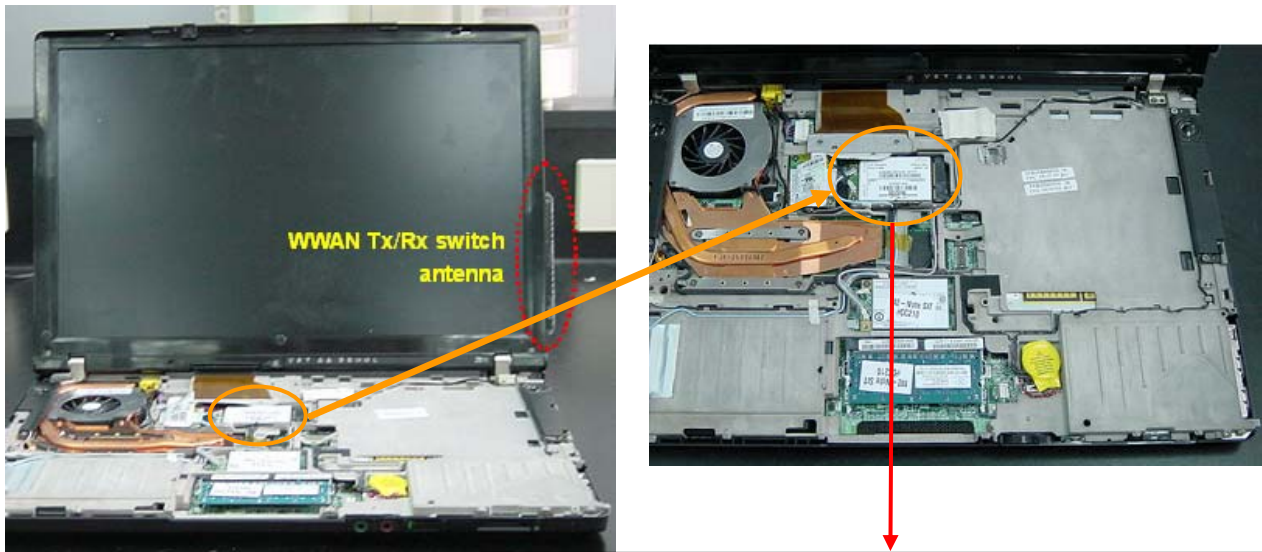

Host PC Information

Lenovo, ThinkPad T60 Series

The certification label is stuck on the topside of the applying transmitter device, and the FCC ID is visible when the keyboard assembly is removed.

PC bottom side

User installable WLAN's label for FCC ID: N7NMC8755

TX FCC ID for an installed WWAN transmitter card located under customer removable Keyboard

Host PC Information

Lenovo, ThinkPad R60 Series

The certification label is stuck on the topside of the applying transmitter device, and the FCC ID is visible when the keyboard assembly is removed.

User installable WWAN's label for **FCC ID:N7NMC8755**

Host PC Labeling

Lenovo, ThinkPad X60 Series

PCI-express WWAN card slot

The certification label is stuck on the top side of the applying transmitter device, and the FCC ID is visible when the keyboard assembly are removed.

PC bottom side

TX FCC ID for an installed WWAN transmitter card located under customer removable Keyboard

User installable WLAN's label for FCC ID: N7NMC8755

Host PC Information Lenovo, ThinkPad Z61t Series