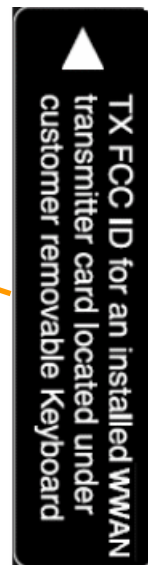

Host PC Information

Lenovo, ThinkPad T60 Series

The certification label is stuck on the topside of the applying transmitter device, and the FCC ID is visible when the keyboard assembly is removed.

PC bottom side

User installable WLAN's label for FCC ID: N7NMC8755

TX FCC ID for an installed WWAN transmitter card located under customer removable Keyboard

Host PC Information

Lenovo, ThinkPad R60 Series

The certification label is stuck on the topside of the applying transmitter device, and the FCC ID is visible when the keyboard assembly is removed.

User installable WWAN's label for **FCC ID:N7NMC8755**

Host PC Labeling

Lenovo, ThinkPad X60 Series

PCI-express WWAN card slot

The certification label is stuck on the top side of the applying transmitter device, and the FCC ID is visible when the keyboard assembly are removed.