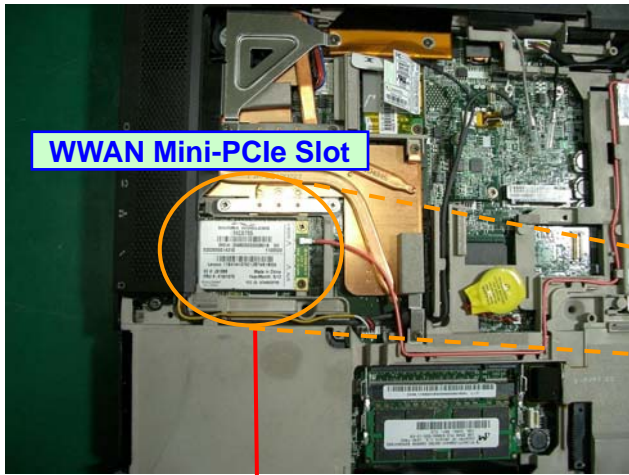

Host PC Information

Lenovo, ThinkPad T60 Series

The certification label is stuck on the topside of the applying transmitter device, and the FCC ID is visible when the keyboard assembly is removed.

PC bottom side

User installable WLAN's label for FCC ID: N7NMC8755

TX FCC ID for an installed WWAN transmitter card located under customer removable Keyboard

Host PC Information

Lenovo, ThinkPad R60 Series

The certification label is stuck on the topside of the applying transmitter device, and the FCC ID is visible when the keyboard assembly is removed.

The certification label is stuck on the top side of the applying transmitter device, and the FCC ID is visible when the keyboard assembly is removed.

User installable WWAN's label
for FCC ID: **N7NMC8755**

▲ TX FCC ID for an installed WWAN transmitter card located under customer removable Keyboard

PC bottom side view

Host PC Information

Lenovo, ThinkPad Z61m/Z61p Series

The certification label is stuck on the top side of the applying transmitter device, and the FCC ID is visible when the keyboard assembly is removed.