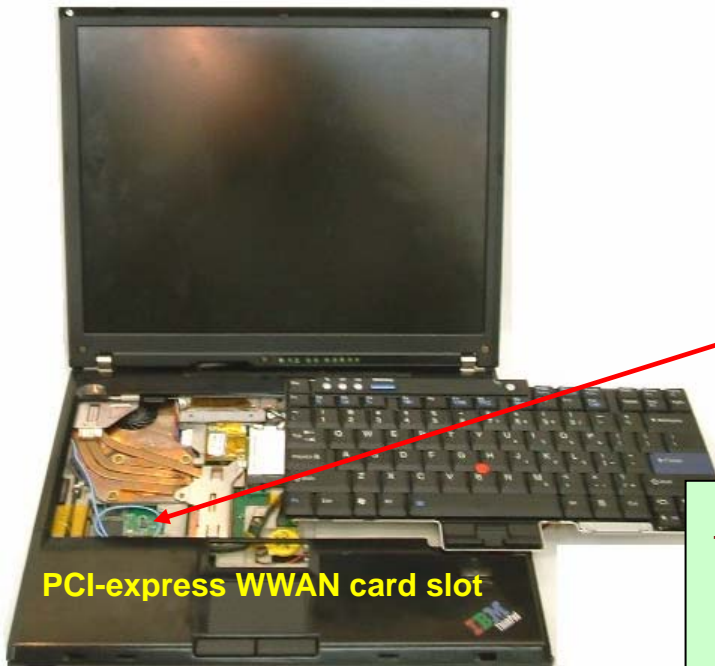

Host PC Information

Lenovo, ThinkPad T60 Series

The certification label is stuck on the topside of the applying transmitter device, and the FCC ID is visible when the keyboard assembly is removed.

PC bottom side

User installable WLAN's label for FCC ID: N7NMC8755

TX FCC ID for an installed WWAN transmitter card located under customer removable Keyboard

Host PC Information

Lenovo, ThinkPad R60 Series

The certification label is stuck on the topside of the applying transmitter device, and the FCC ID is visible when the keyboard assembly is removed.

User installable WWAN's label for **FCC ID:N7NMC8755**

Host PC Labeling

Lenovo, ThinkPad X60 Series

PCI-express WWAN card slot

The certification label is stuck on the top side of the applying transmitter device, and the FCC ID is visible when the keyboard assembly are removed.

PC bottom side

TX FCC ID for an installed WWAN transmitter card located under customer removable Keyboard

User installable WLAN's label for FCC ID: N7NMC8755

Host PC Information Lenovo, ThinkPad Z61t Series