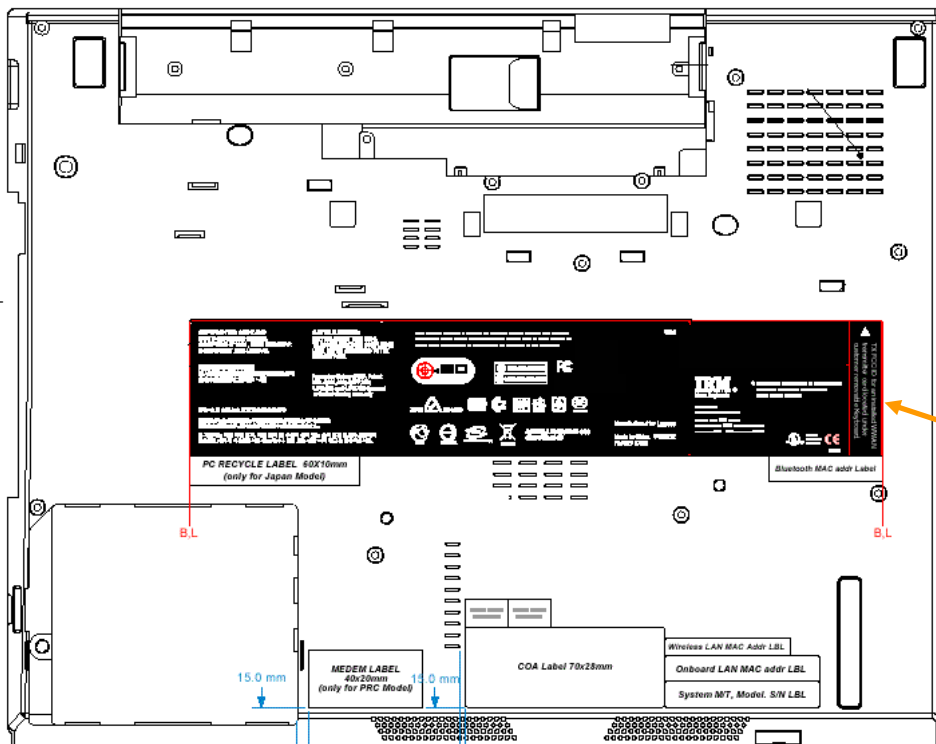

Host PC Information

Lenovo, ThinkPad T60 Series

The certification label is stuck on the topside of the applying transmitter device, and the FCC ID is visible when the keyboard assembly is removed.

PC bottom side

User installable WLAN's label for FCC ID: N7NMC8755

TX FCC ID for an installed WWAN transmitter card located under customer removable Keyboard

Host PC Information

Lenovo, ThinkPad R60 Series

The certification label is stuck on the topside of the applying transmitter device, and the FCC ID is visible when the keyboard assembly is removed.

User installable WWAN's label for **FCC ID:N7NMC8755**

Host PC Labeling

Lenovo, ThinkPad X60 Series

PCI-express WWAN card slot

The certification label is stuck on the top side of the applying transmitter device, and the FCC ID is visible when the keyboard assembly are removed.

PC bottom side

TX FCC ID for an installed WWAN transmitter card located under customer removable Keyboard

User installable WLAN's label for FCC ID: N7NMC8755

Host PC Information Lenovo, ThinkPad Z61t Series