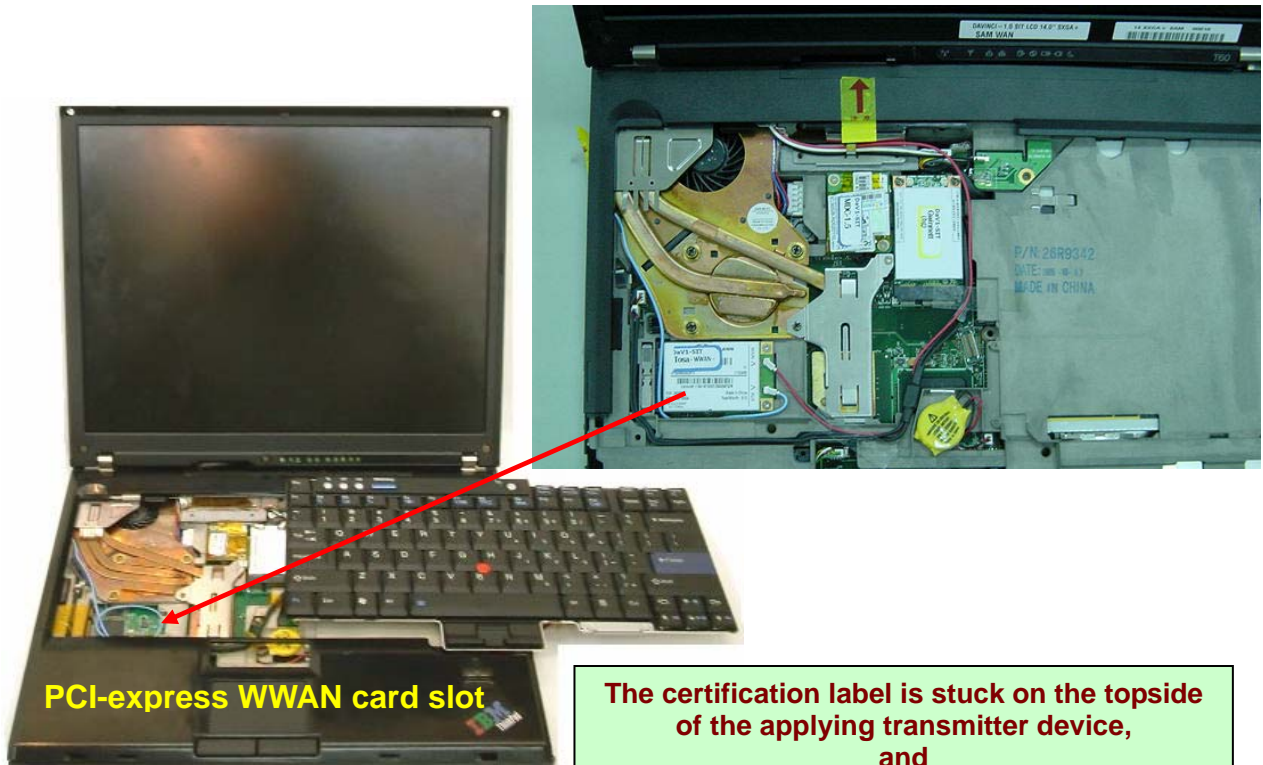

Host PC Information

Lenovo, ThinkPad T60 Series

The certification label is stuck on the topside of the applying transmitter device, and the FCC ID is visible when the keyboard assembly is removed.

PC bottom side

User installable WLAN's label for FCC ID: N7NMC8755

TX FCC ID for an installed WWAN transmitter card located under customer removable Keyboard

Host PC Information

Lenovo, ThinkPad R60 Series

The certification label is stuck on the topside of the applying transmitter device, and the FCC ID is visible when the keyboard assembly is removed.

User installable WWAN's label for **FCC ID:N7NMC8755**

Host PC Labeling

Lenovo, ThinkPad X60 Series

PCI-express WWAN card slot

The certification label is stuck on the top side of the applying transmitter device, and the FCC ID is visible when the keyboard assembly are removed.

▲ TX FCC ID for an installed WWAN transmitter card located under customer removable Keyboard

PC bottom side view

Host PC Information

Lenovo, ThinkPad Z61m/Z61p Series

The certification label is stuck on the top side of the applying transmitter device, and the FCC ID is visible when the keyboard assembly is removed.