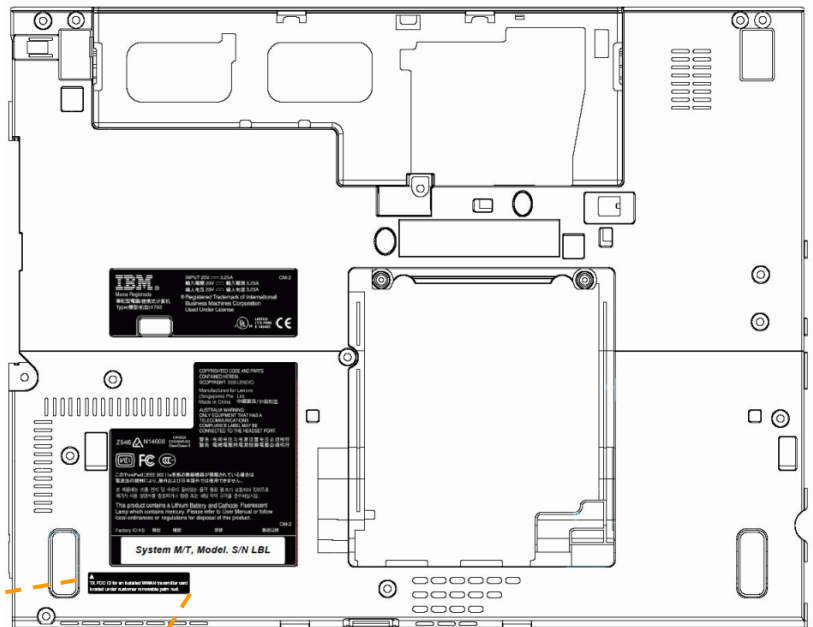

Host PC Information

Lenovo, ThinkPad T60 Series

The certification label is stuck on the topside of the applying transmitter device, and the FCC ID is visible when the keyboard assembly is removed.

PC bottom side

User installable WLAN's label for FCC ID: N7NMC8755

TX FCC ID for an installed WWAN transmitter card located under customer removable Keyboard

Host PC Information

Lenovo, ThinkPad R60 Series

The certification label is stuck on the topside of the applying transmitter device, and the FCC ID is visible when the keyboard assembly is removed.

User installable WWAN's label for **FCC ID:N7NMC8755**

Host PC Labeling

Lenovo, ThinkPad X60 Series

PCI-express WWAN card slot

The certification label is stuck on the top side of the applying transmitter device, and the FCC ID is visible when the keyboard assembly are removed.

PC bottom side

TX FCC ID for an installed WWAN transmitter card located under customer removable Keyboard

User installable WLAN's label for FCC ID: N7NMC8755

Host PC Information Lenovo, ThinkPad Z61t Series