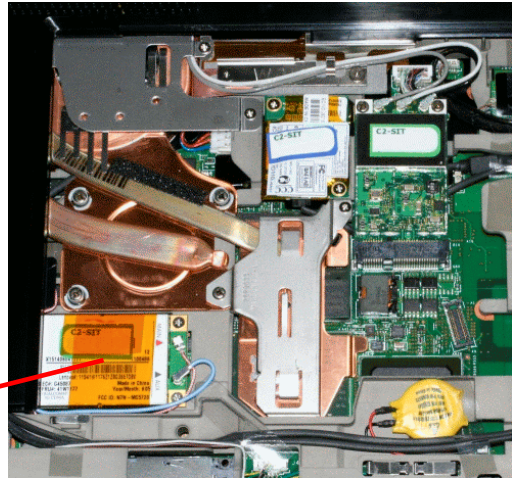

## Lenovo, ThinkPad T60 Series(15.4" Wide panel)

The certification label is stuck on the topside of the applying transmitter device, and the FCC ID is visible when the keyboard assembly is removed.