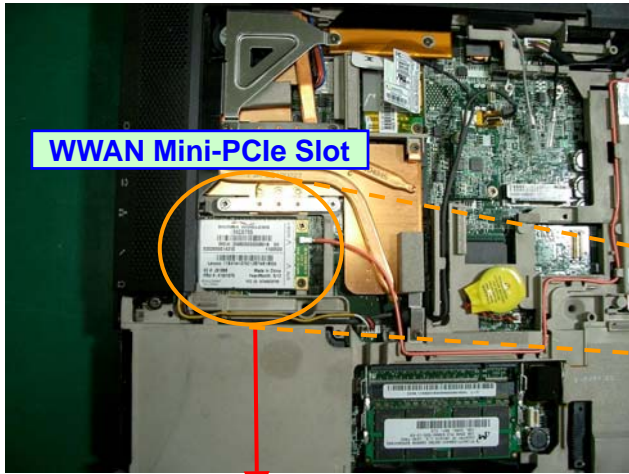

## Lenovo, ThinkPad Z60 Series (Z61m)

The certification label is stuck on the top side of the applying transmitter device, and the FCC ID is visible when the keyboard assembly is removed.

User installable WWAN's label  
for FCC ID: **N7NMC8755**