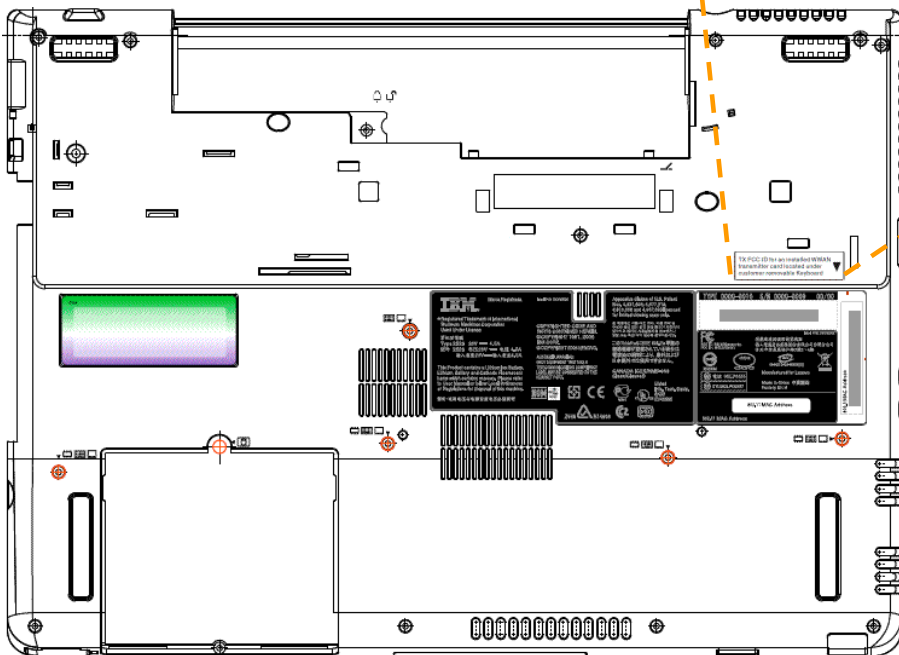

The certification label is stuck on the top side of the applying transmitter device, and the FCC ID is visible when the keyboard assembly is removed.

User installable WWAN's label
for FCC ID: **N7NMC8755**

TX FCC ID for an installed WWAN transmitter card located under customer removable Keyboard ▼

PC bottom side view