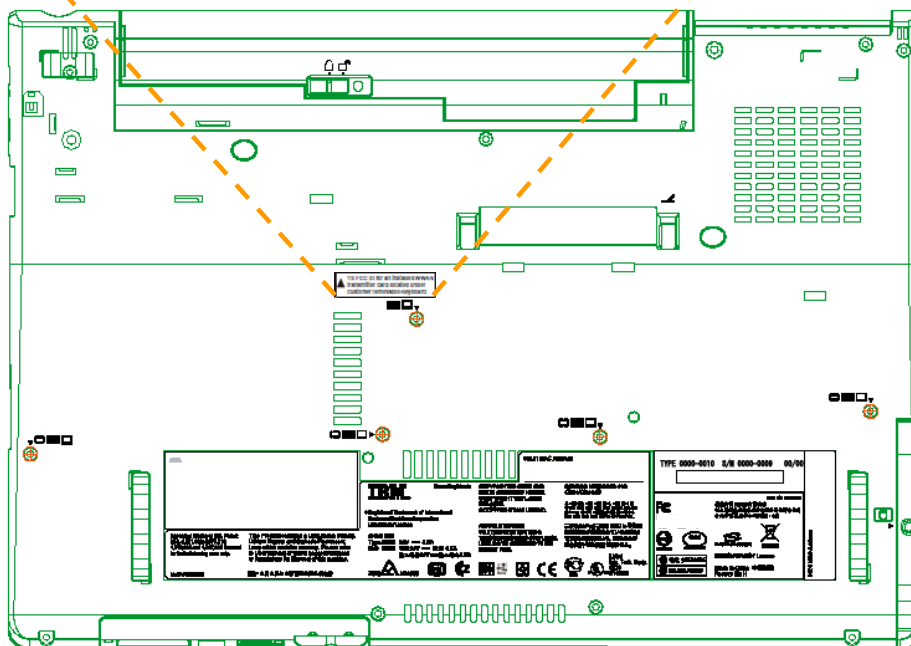

## Host PC Information Lenovo, ThinkPad Z61t Series

The certification label is stuck on the top side of the applying transmitter device, and the FCC ID is visible when the keyboard assembly is removed.

User installable WWAN's label  
for FCC ID: **N7NMC8755**

▲ TX FCC ID for an installed WWAN transmitter card located under customer removable Keyboard

**PC bottom side view**