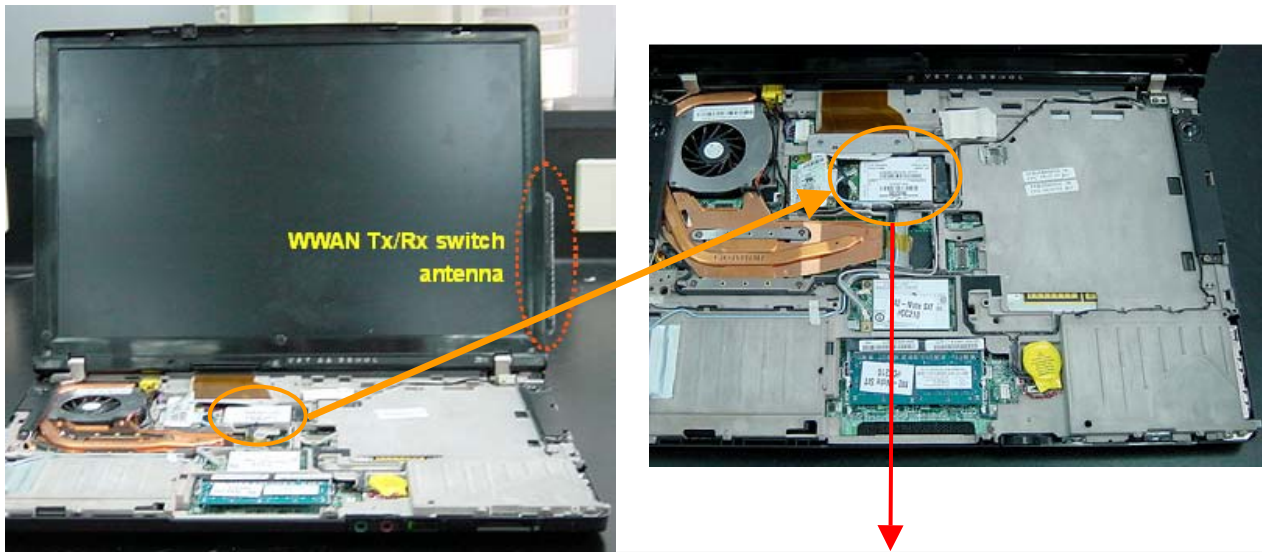

## Host PC Information Lenovo, ThinkPad Z61t Series

The certification label is stuck on the top side of the applying transmitter device, and the FCC ID is visible when the keyboard assembly is removed.

User installable WWAN's label  
for FCC ID: **N7NMC8755**

▲ TX FCC ID for an installed WWAN transmitter card located under customer removable Keyboard

**PC bottom side view**