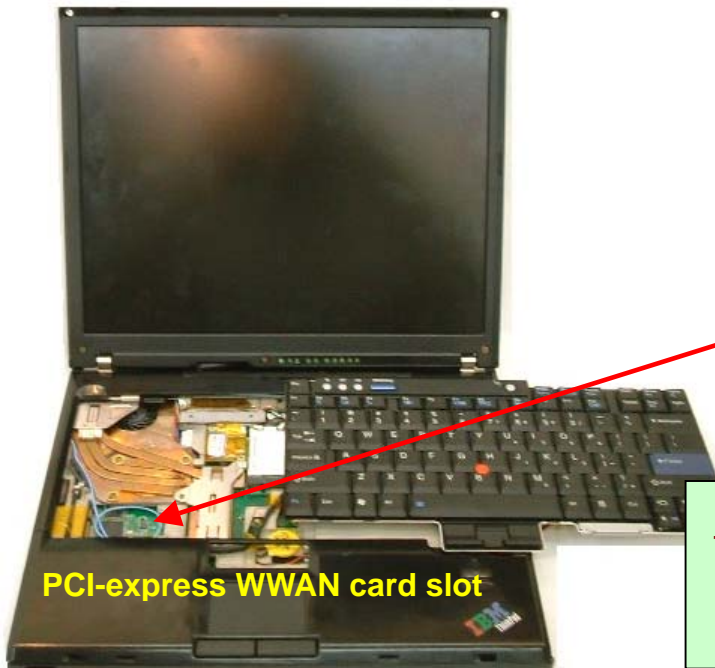

Host PC Information

Lenovo, ThinkPad R60 Series

The certification label is stuck on the topside of the applying transmitter device, and the FCC ID is visible when the keyboard assembly is removed.

User installable WWAN's label for **FCC ID:N7NMC8755**