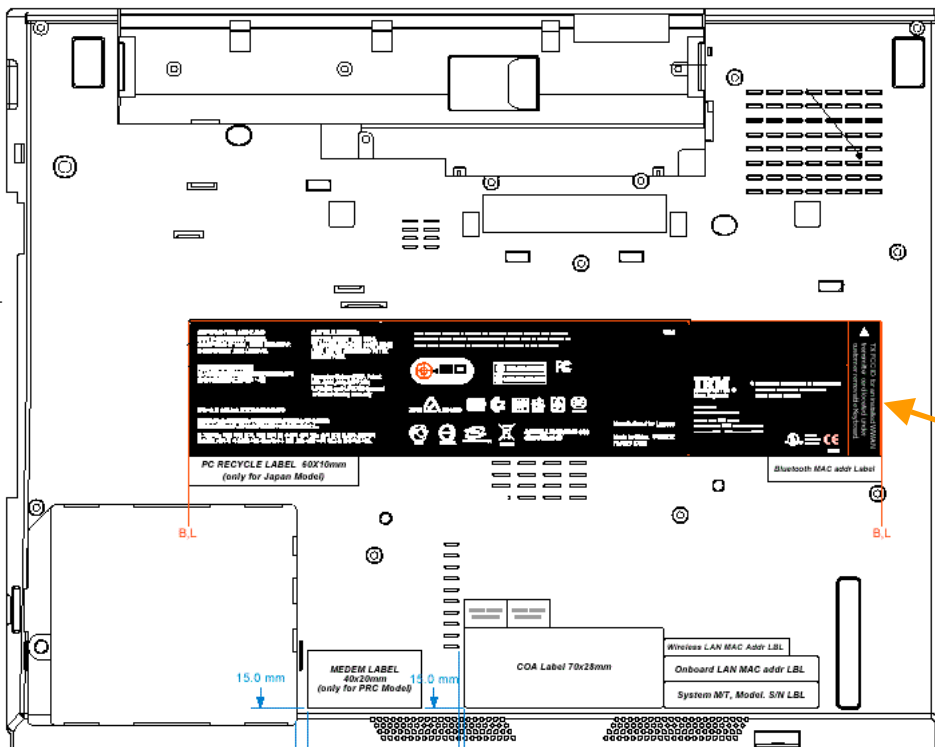

Host PC Information

Lenovo, ThinkPad R60 Series

The certification label is stuck on the topside of the applying transmitter device, and the FCC ID is visible when the keyboard assembly is removed.

User installable WWAN's label for **FCC ID:N7NMC8755**