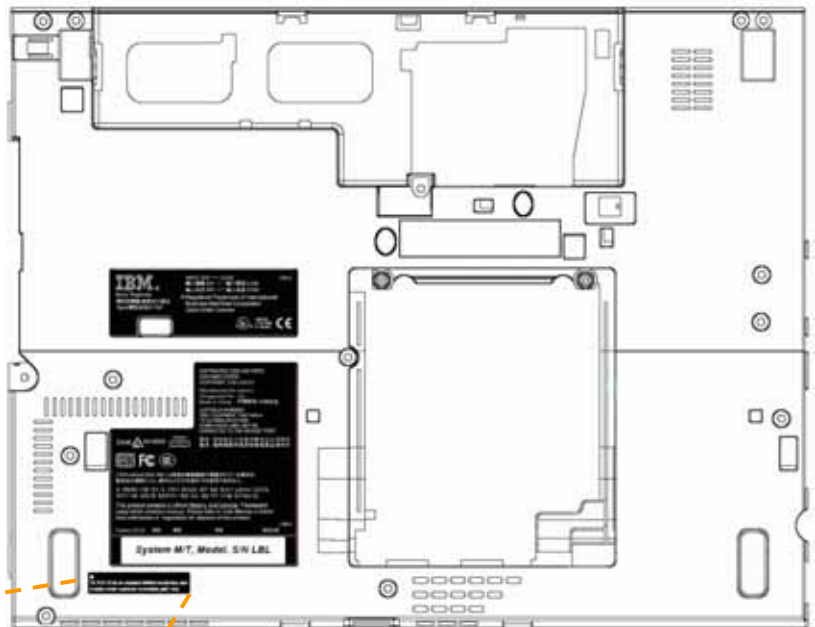

PC bottom side

▲ TX FCC ID for an installed WWAN transmitter card located under customer removable Keyboard

User installable WLAN's label for FCC ID: N7NMC8755