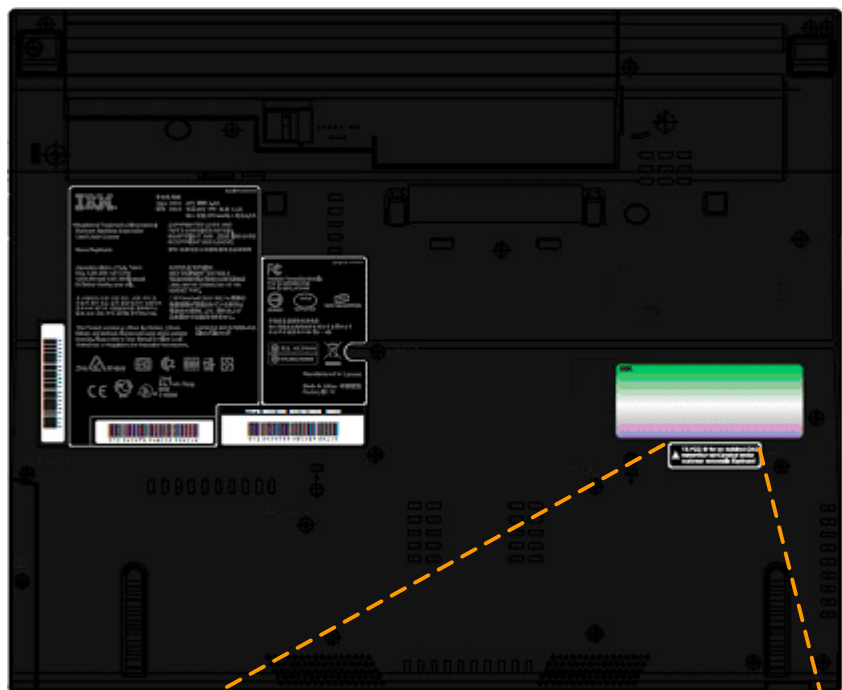

PROPOSED FCC ID LABEL AND LOCATION

SIERRA WIRELESS

FCC ID: N7NMC8755

This device complies with Part 22/24 of the FCC Rules.

Host PC Labeling

Lenovo, ThinkPad T60 Series

PCI-express WWAN card slot

The certification label is stuck on the topside of the applying transmitter device, and the FCC ID is visible when the keyboard assembly is removed.

PC bottom side

User installable WLAN's label for FCC ID: N7NMC8755

TX FCC ID for an installed WWAN transmitter card located under customer removable Keyboard