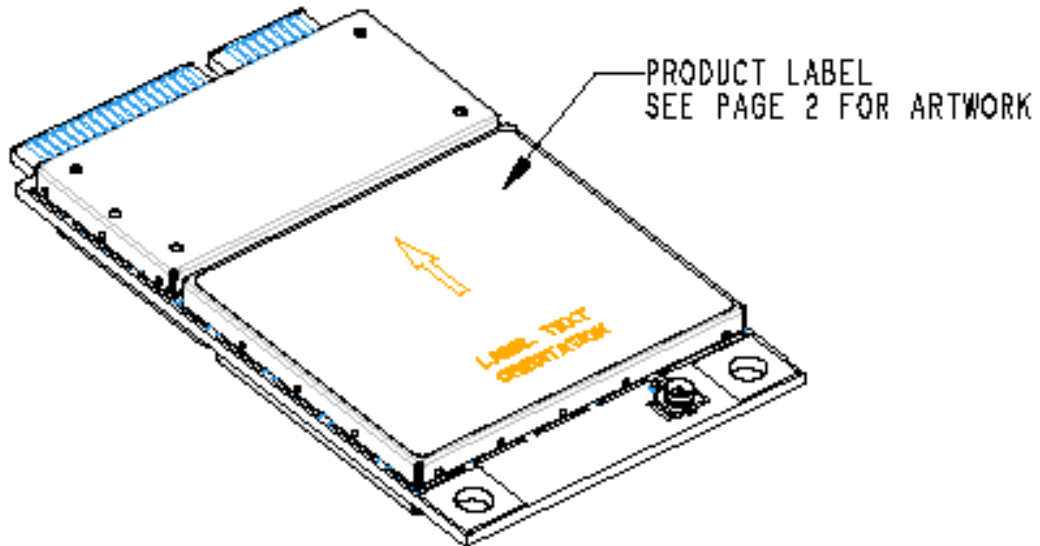

PROPOSED FCC ID LABEL AND LOCATION

SIERRA WIRELESS

FCC ID: N7NMC8755

This device complies with Part 22/24 of the FCC Rules.

Host PC Labeling

Lenovo, ThinkPad T60 Series

PCI-express WWAN card slot

The certification label is stuck on the topside of the applying transmitter device, and the FCC ID is visible when the keyboard assembly is removed.

PC bottom side

User installable WLAN's label for FCC ID: N7NMC8755

TX FCC ID for an installed WWAN transmitter card located under customer removable Keyboard