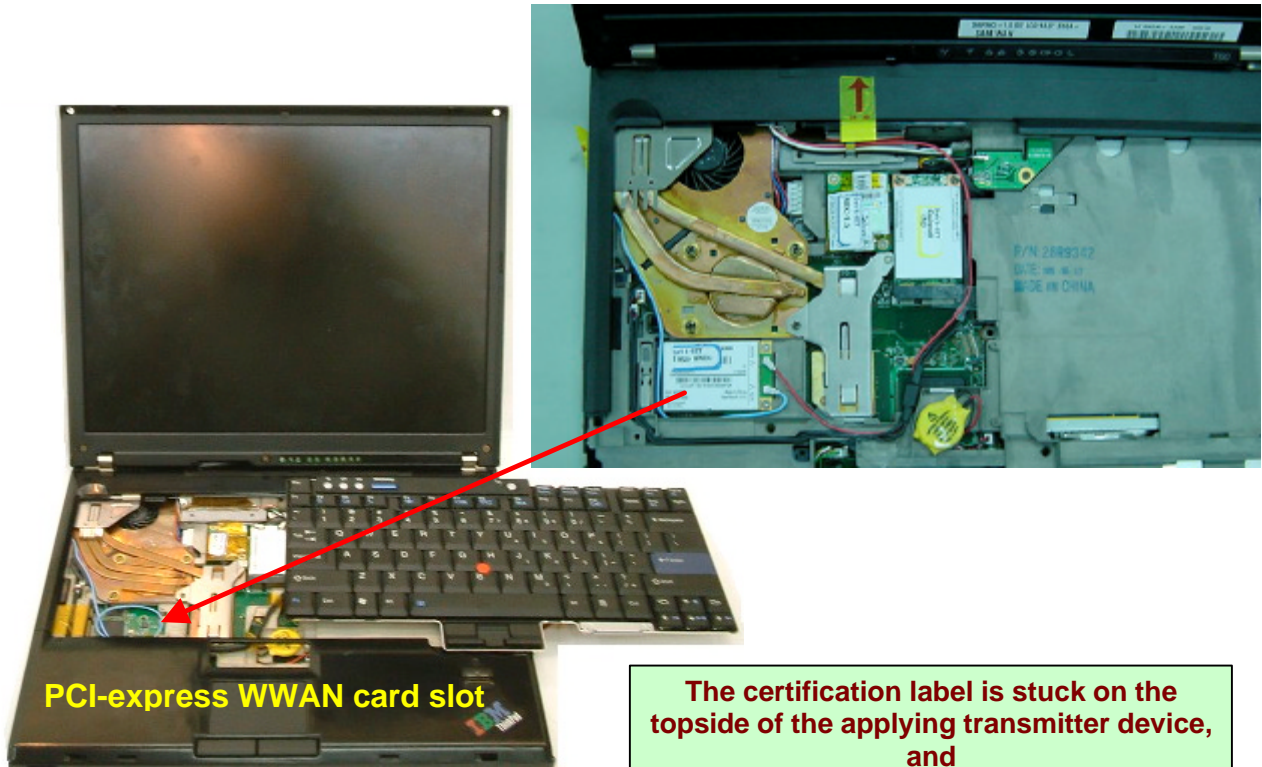

PROPOSED FCC ID LABEL AND LOCATION

SIERRA WIRELESS

FCC ID: N7NMC8755

This device complies with Part 22/24 of the FCC Rules.

Host PC Labeling

Lenovo, ThinkPad T60 Series

PCI-express WWAN card slot

The certification label is stuck on the topside of the applying transmitter device, and the FCC ID is visible when the keyboard assembly is removed.

PC bottom side

User installable WLAN's label for FCC ID: N7NMC8755

TX FCC ID for an installed WWAN transmitter card located under customer removable Keyboard