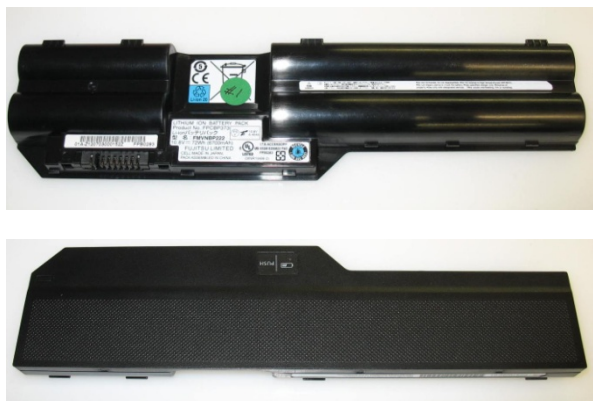

APPENDIX A1 TEST SAMPLE PHOTOGRAPHS

T732 / TH702 Host - Conventional Laptop Configuration

T732 / TH702 Host - Tablet Configuration

APPENDIX A2 TEST SAMPLE PHOTOGRAPHS

Model: MC8355 – Wireless WAN Module
Front

Back

APPENDIX A3 TEST SAMPLE PHOTOGRAPHS

Battery 1

Battery 2

MC8355 inside the Fujitsu TABLET Computer

APPENDIX A4 TEST SETUP PHOTOGRAPHS

Lap Held Position

APPENDIX A5 TEST SETUP PHOTOGRAPHS