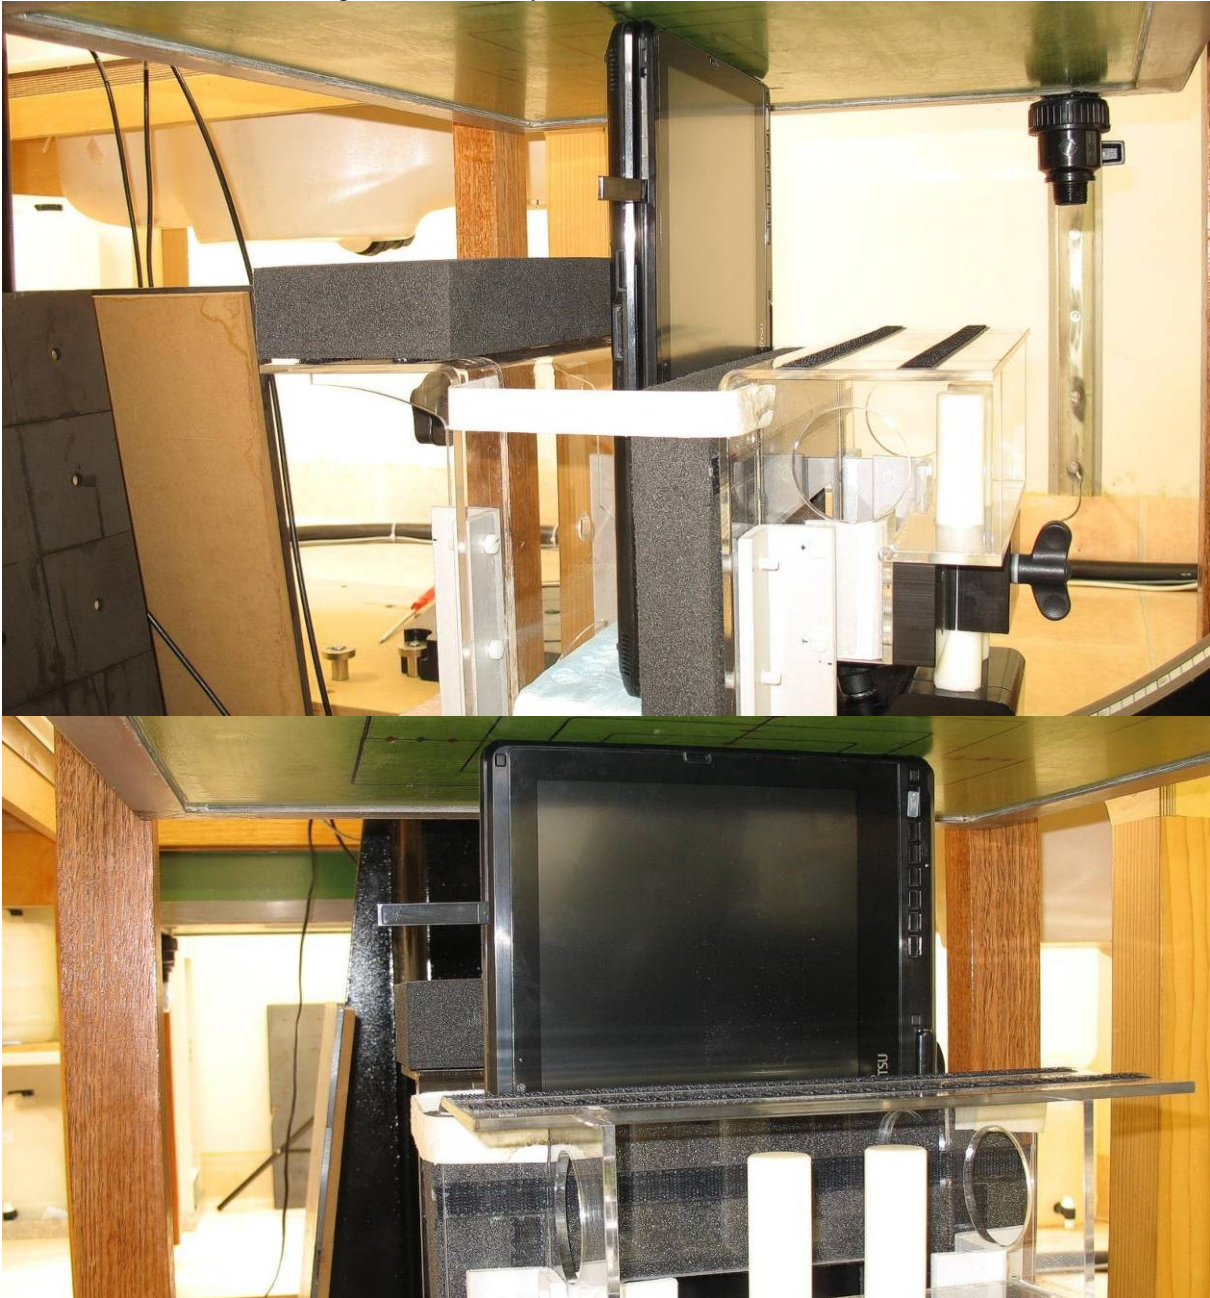

APPENDIX A1 TEST SAMPLE PHOTOGRAPHS

T902 Host - Conventional Laptop Configuration

T902 Host - Tablet Configuration

APPENDIX A2 TEST SAMPLE PHOTOGRAPHS

Model: MC8355 – Wireless WAN Module
Front

Back

Accredited for compliance with ISO/IEC 17025. The results of the test, calibrations and/or measurement included in this document are traceable to Australian/national standards. NATA is a signatory to the ILAC Mutual Recognition Arrangement for the mutual recognition of the equivalence of testing, calibration and inspection reports.

This document shall not be reproduced except in full.

APPENDIX A3 TEST SAMPLE PHOTOGRAPHS

Battery 1

Battery 2

MC8355 inside the Fujitsu TABLET Computer

APPENDIX A4 TEST SETUP PHOTOGRAPHS

Lap Held Position

Lap Held Position Antenna IN

Lap Held Position Antenna Out

APPENDIX A5 TEST SAMPLE PHOTOGRAPHS

Edge On Secondary Landscape Position

APPENDIX A6 TEST SAMPLE PHOTOGRAPHS

Edge On Secondary Portrait Position Antenna IN

APPENDIX A7 TEST SAMPLE PHOTOGRAPHS

Edge On Secondary Portrait Position Antenna OUT

APPENDIX A8 TEST SAMPLE PHOTOGRAPHS

Bystander Position

Bystander Position Antenna IN

Bystander Position Antenna OUT