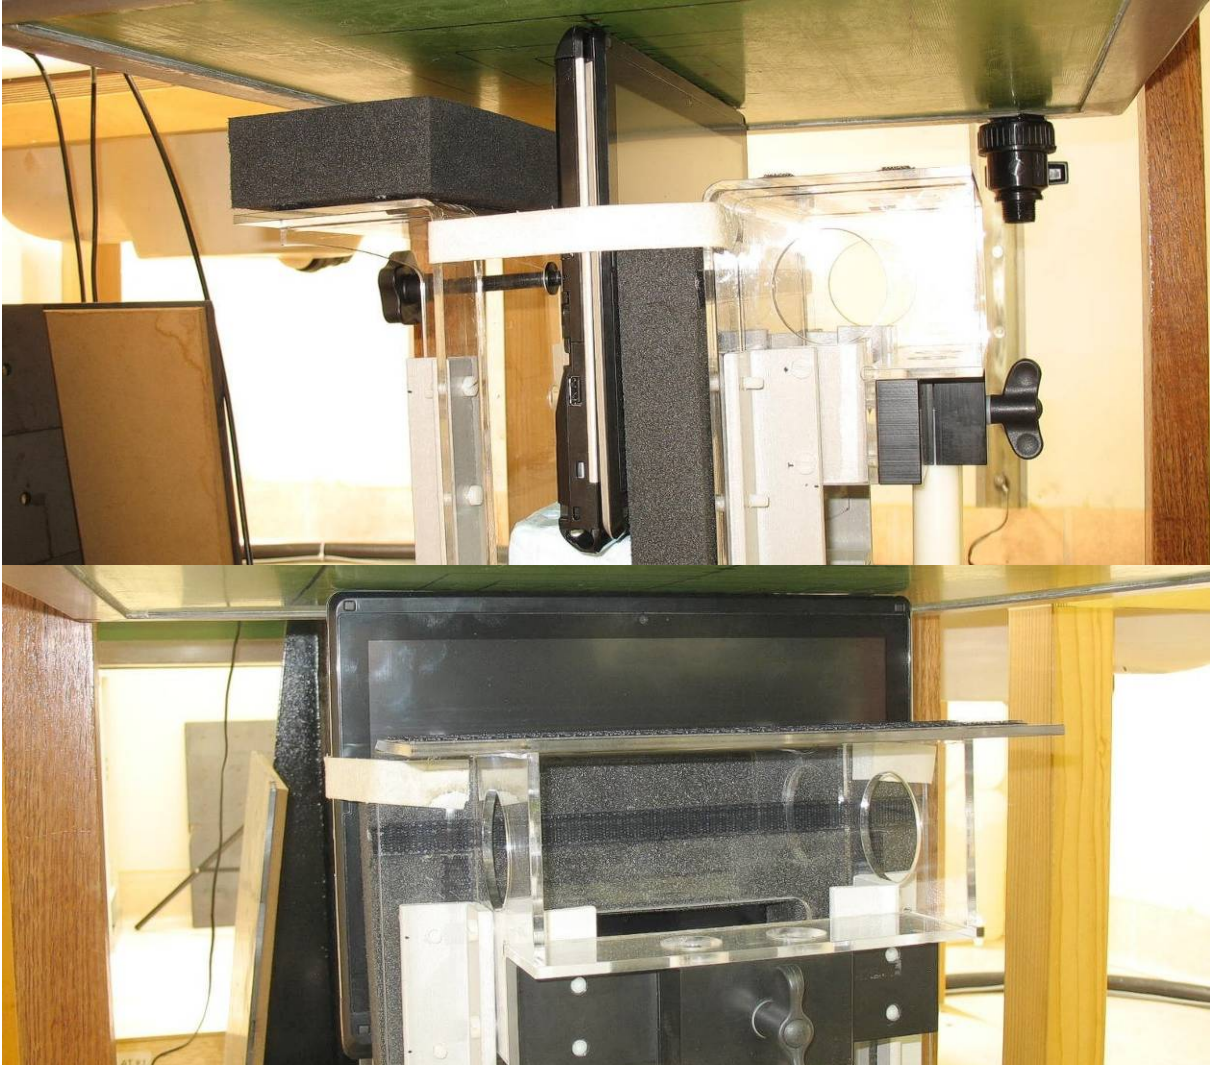

APPENDIX A1 TEST SAMPLE PHOTOGRAPHS

T902 Host - Conventional Laptop Configuration

T902 Host - Tablet Configuration

APPENDIX A2 TEST SAMPLE PHOTOGRAPHS

Model: MC8355 – Wireless WAN Module
Front

Back

Accredited for compliance with ISO/IEC 17025. The results of the test, calibrations and/or measurement included in this document are traceable to Australian/national standards. NATA is a signatory to the ILAC Mutual Recognition Arrangement for the mutual recognition of the equivalence of testing, calibration and inspection reports.

This document shall not be reproduced except in full.

APPENDIX A3 TEST SAMPLE PHOTOGRAPHS

Battery 1

Battery 2

MC8355 inside the Fujitsu TABLET Computer

APPENDIX A4 TEST SETUP PHOTOGRAPHS

Lap Held Position

Lap Held Position Antenna IN

Lap Held Position Antenna Out

APPENDIX A5 TEST SAMPLE PHOTOGRAPHS

Edge On Secondary Landscape Position

APPENDIX A6 TEST SAMPLE PHOTOGRAPHS

Edge On Secondary Portrait Position Antenna IN

APPENDIX A7 TEST SAMPLE PHOTOGRAPHS