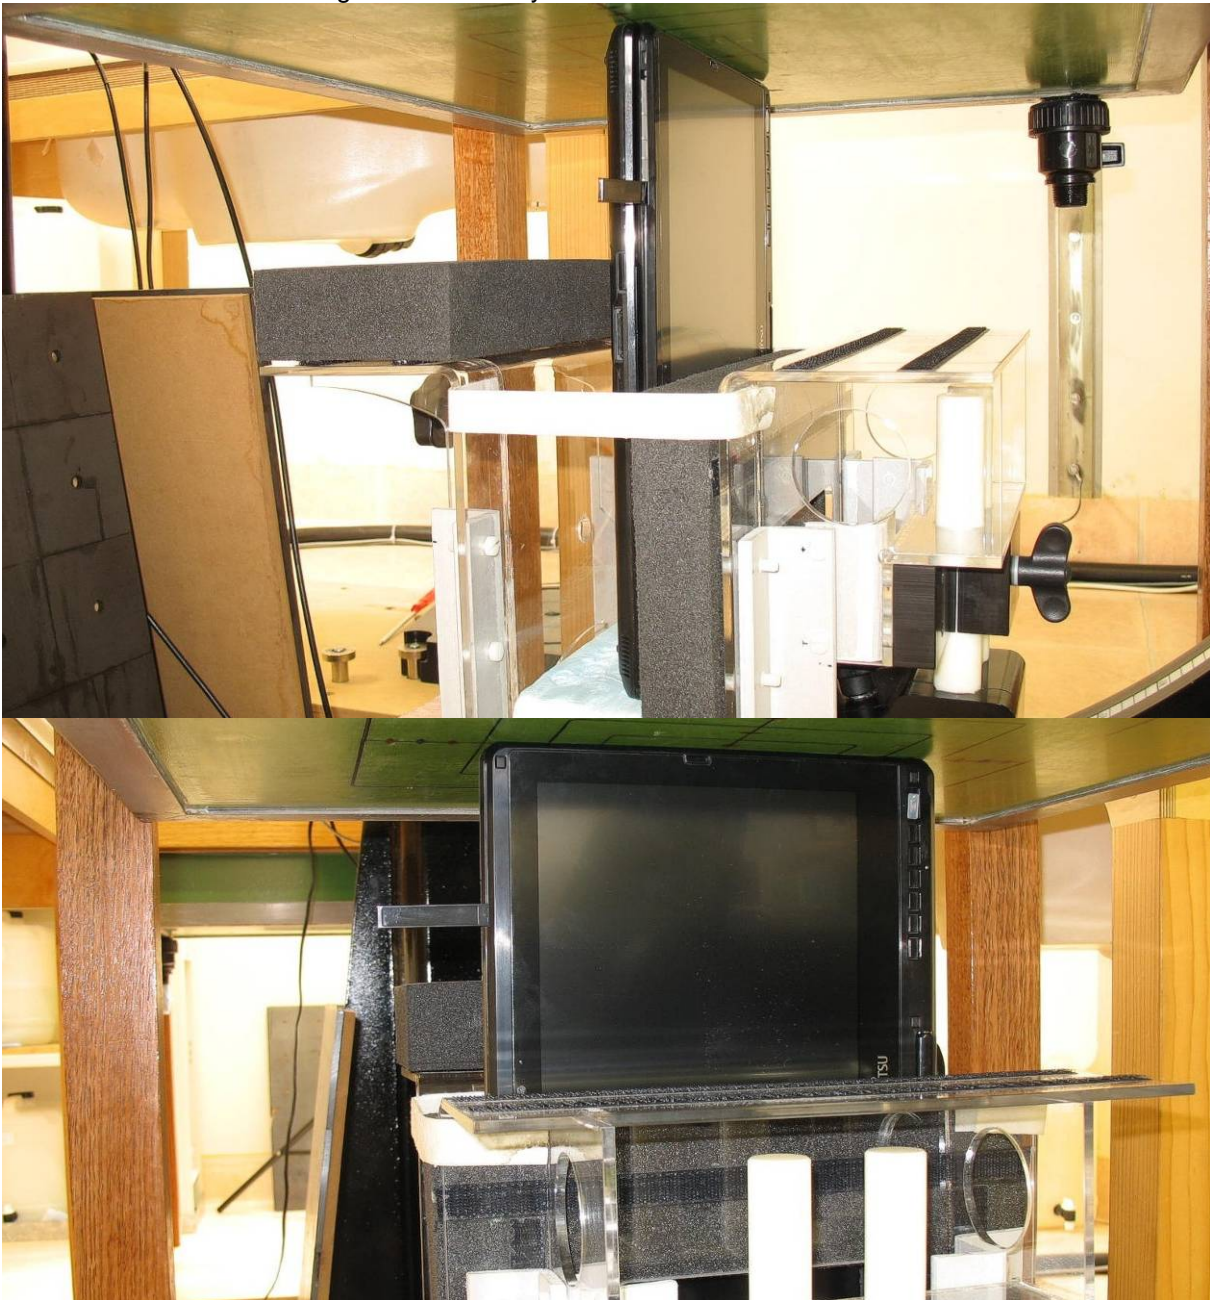

APPENDIX A1 TEST SAMPLE PHOTOGRAPHS

T902 Host - Conventional Laptop Configuration

T902 Host - Tablet Configuration

APPENDIX A2 TEST SAMPLE PHOTOGRAPHS

Model: MC8355 – Wireless WAN Module
Front

Back

Accredited for compliance with ISO/IEC 17025. The results of the test, calibrations and/or measurement included in this document are traceable to Australian/national standards. NATA is a signatory to the ILAC Mutual Recognition Arrangement for the mutual recognition of the equivalence of testing, calibration and inspection reports.

This document shall not be reproduced except in full.

APPENDIX A3 TEST SAMPLE PHOTOGRAPHS

Battery 1

Battery 2

MC8355 inside the Fujitsu TABLET Computer

APPENDIX A4 TEST SETUP PHOTOGRAPHS

Lap Held Position

Lap Held Position Antenna IN

Lap Held Position Antenna Out

APPENDIX A5 TEST SAMPLE PHOTOGRAPHS

Edge On Secondary Landscape Position

APPENDIX A6 TEST SAMPLE PHOTOGRAPHS

Edge On Secondary Portrait Position Antenna IN

APPENDIX A7 TEST SAMPLE PHOTOGRAPHS

Edge On Secondary Portrait Position Antenna OUT

APPENDIX A8 TEST SAMPLE PHOTOGRAPHS

Bystander Position

Bystander Position Antenna IN

Bystander Position Antenna OUT