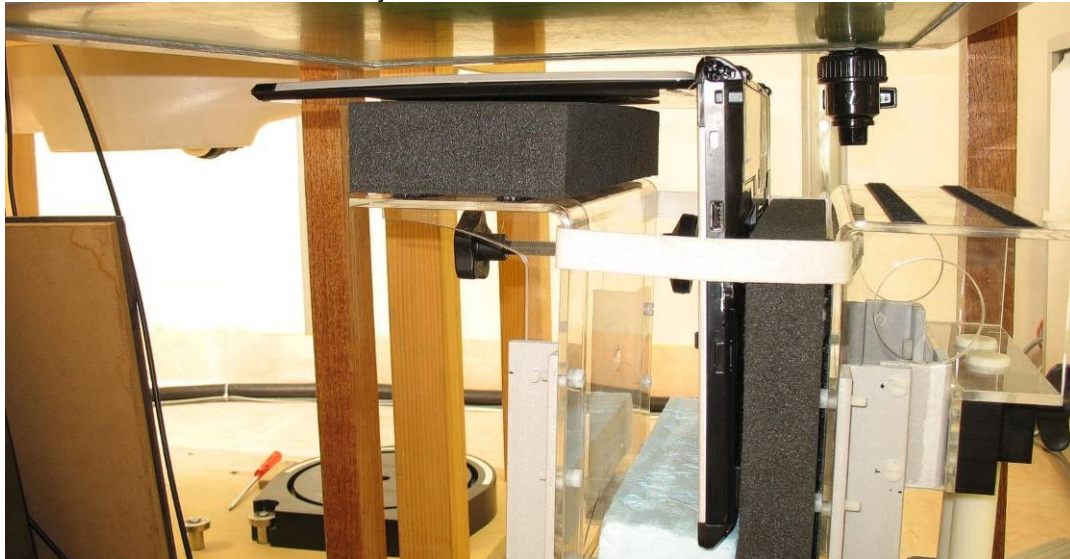

APPENDIX A1 TEST SAMPLE PHOTOGRAPHS

T902 Host - Conventional Laptop Configuration

T902 Host - Tablet Configuration

APPENDIX A2 TEST SAMPLE PHOTOGRAPHS

Model: MC8355 – Wireless WAN Module
Front

Back

Accredited for compliance with ISO/IEC 17025. The results of the test, calibrations and/or measurement included in this document are traceable to Australian/national standards. NATA is a signatory to the ILAC Mutual Recognition Arrangement for the mutual recognition of the equivalence of testing, calibration and inspection reports.

Lap Held Position Antenna Out

APPENDIX A5 TEST SAMPLE PHOTOGRAPHS

Edge On Secondary Landscape Position

APPENDIX A6 TEST SAMPLE PHOTOGRAPHS

Edge On Secondary Portrait Position Antenna IN

APPENDIX A7 TEST SAMPLE PHOTOGRAPHS

Edge On Secondary Portrait Position Antenna OUT

APPENDIX A8 TEST SAMPLE PHOTOGRAPHS

Bystander Position

Bystander Position Antenna IN

Bystander Position Antenna OUT