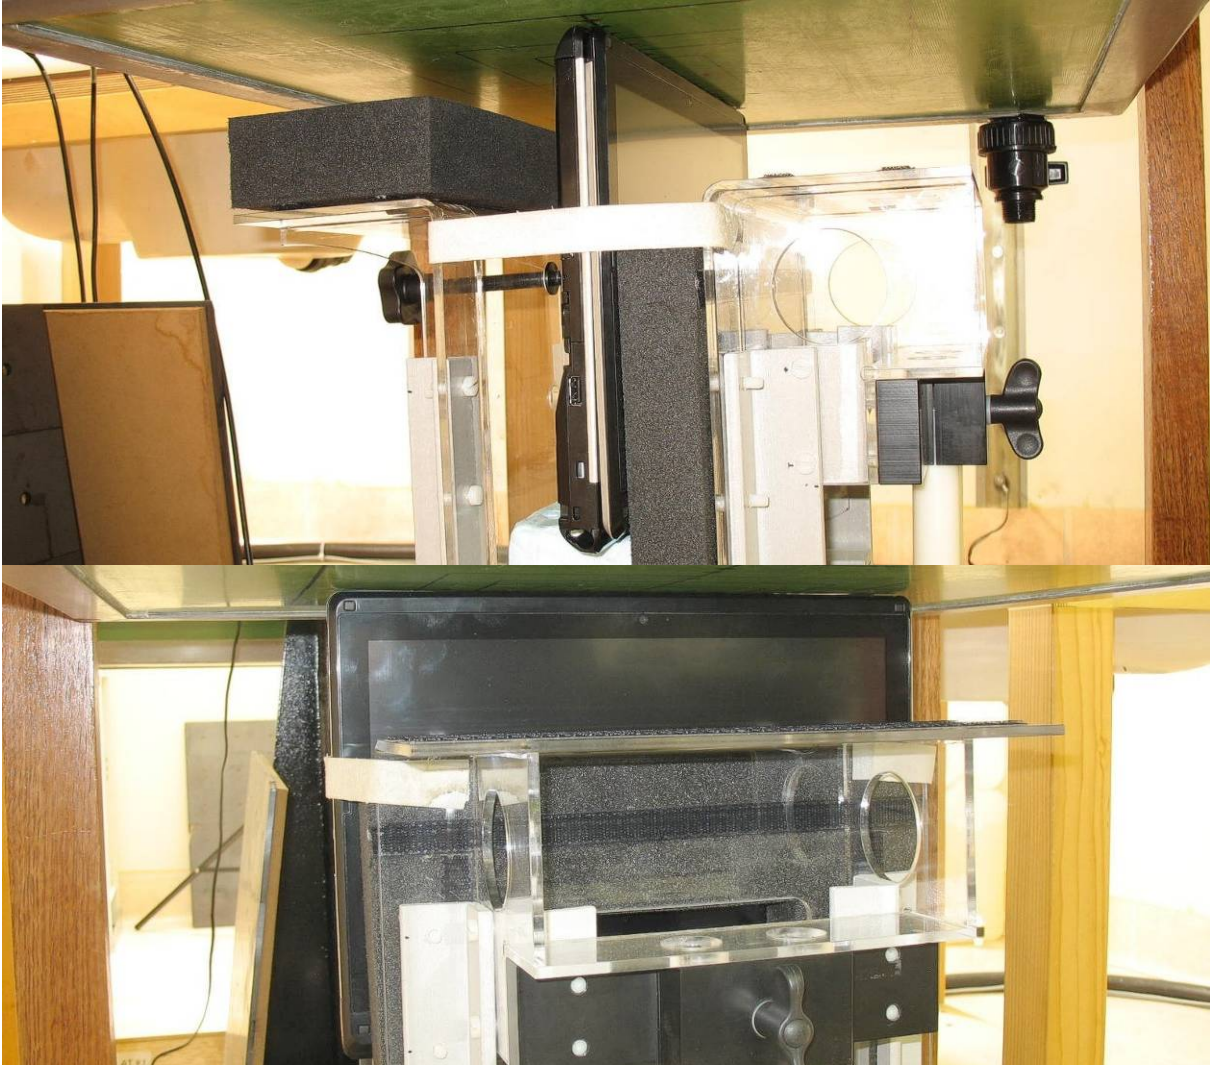

APPENDIX A5 TEST SAMPLE PHOTOGRAPHS

Edge On Secondary Landscape Position