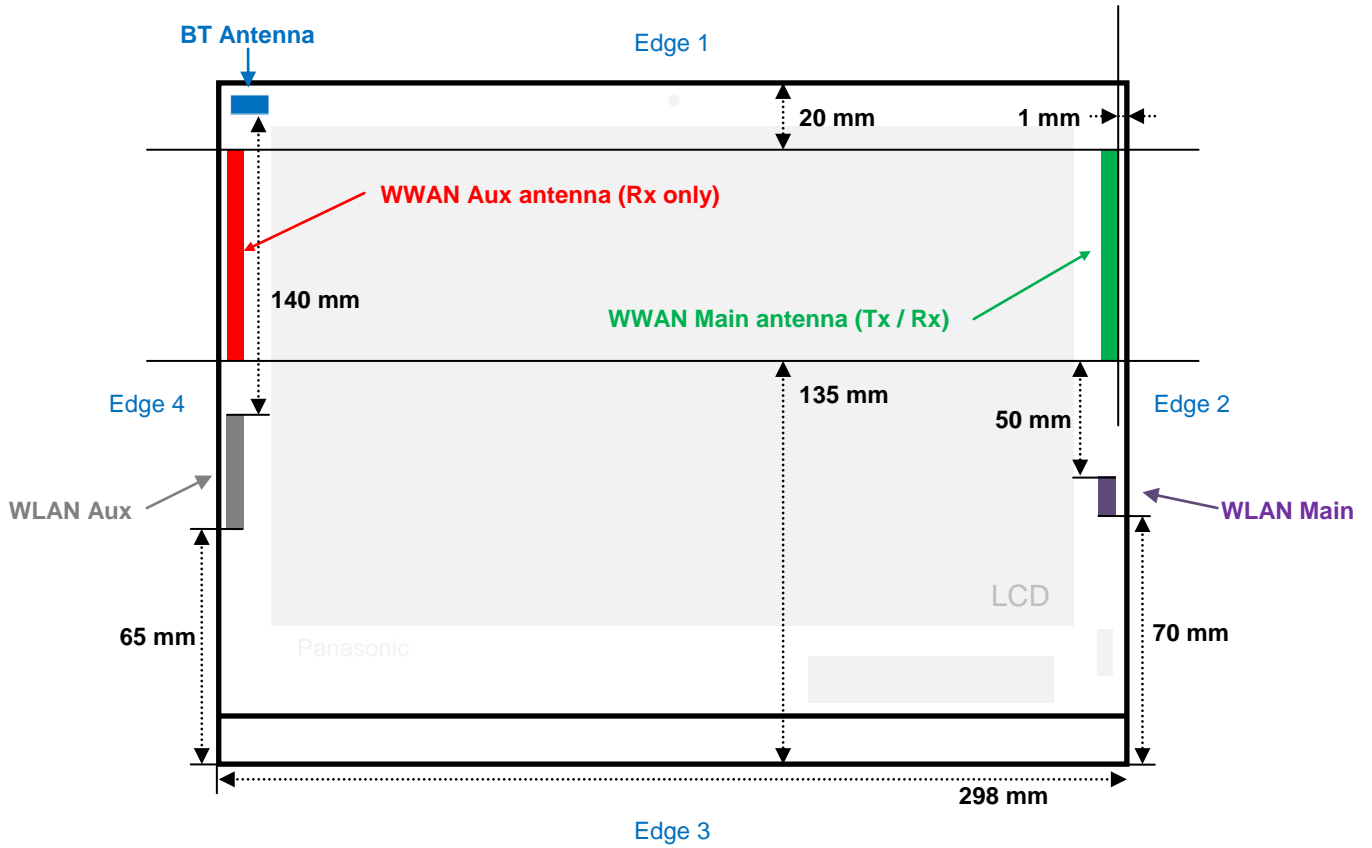

16. Antenna Locations & Separation Distances

Tablet mode Front View

Edge 1 View

Laptop held Primary Portrait View

Setup Photos
(1) Bottom/Base (Tablet mode)

(2) Laptop-held

(3) Edge 1

17. Host Device Photos

Lap held view

Close view

Tablet mode front

Bottom/Base

END OF REPORT