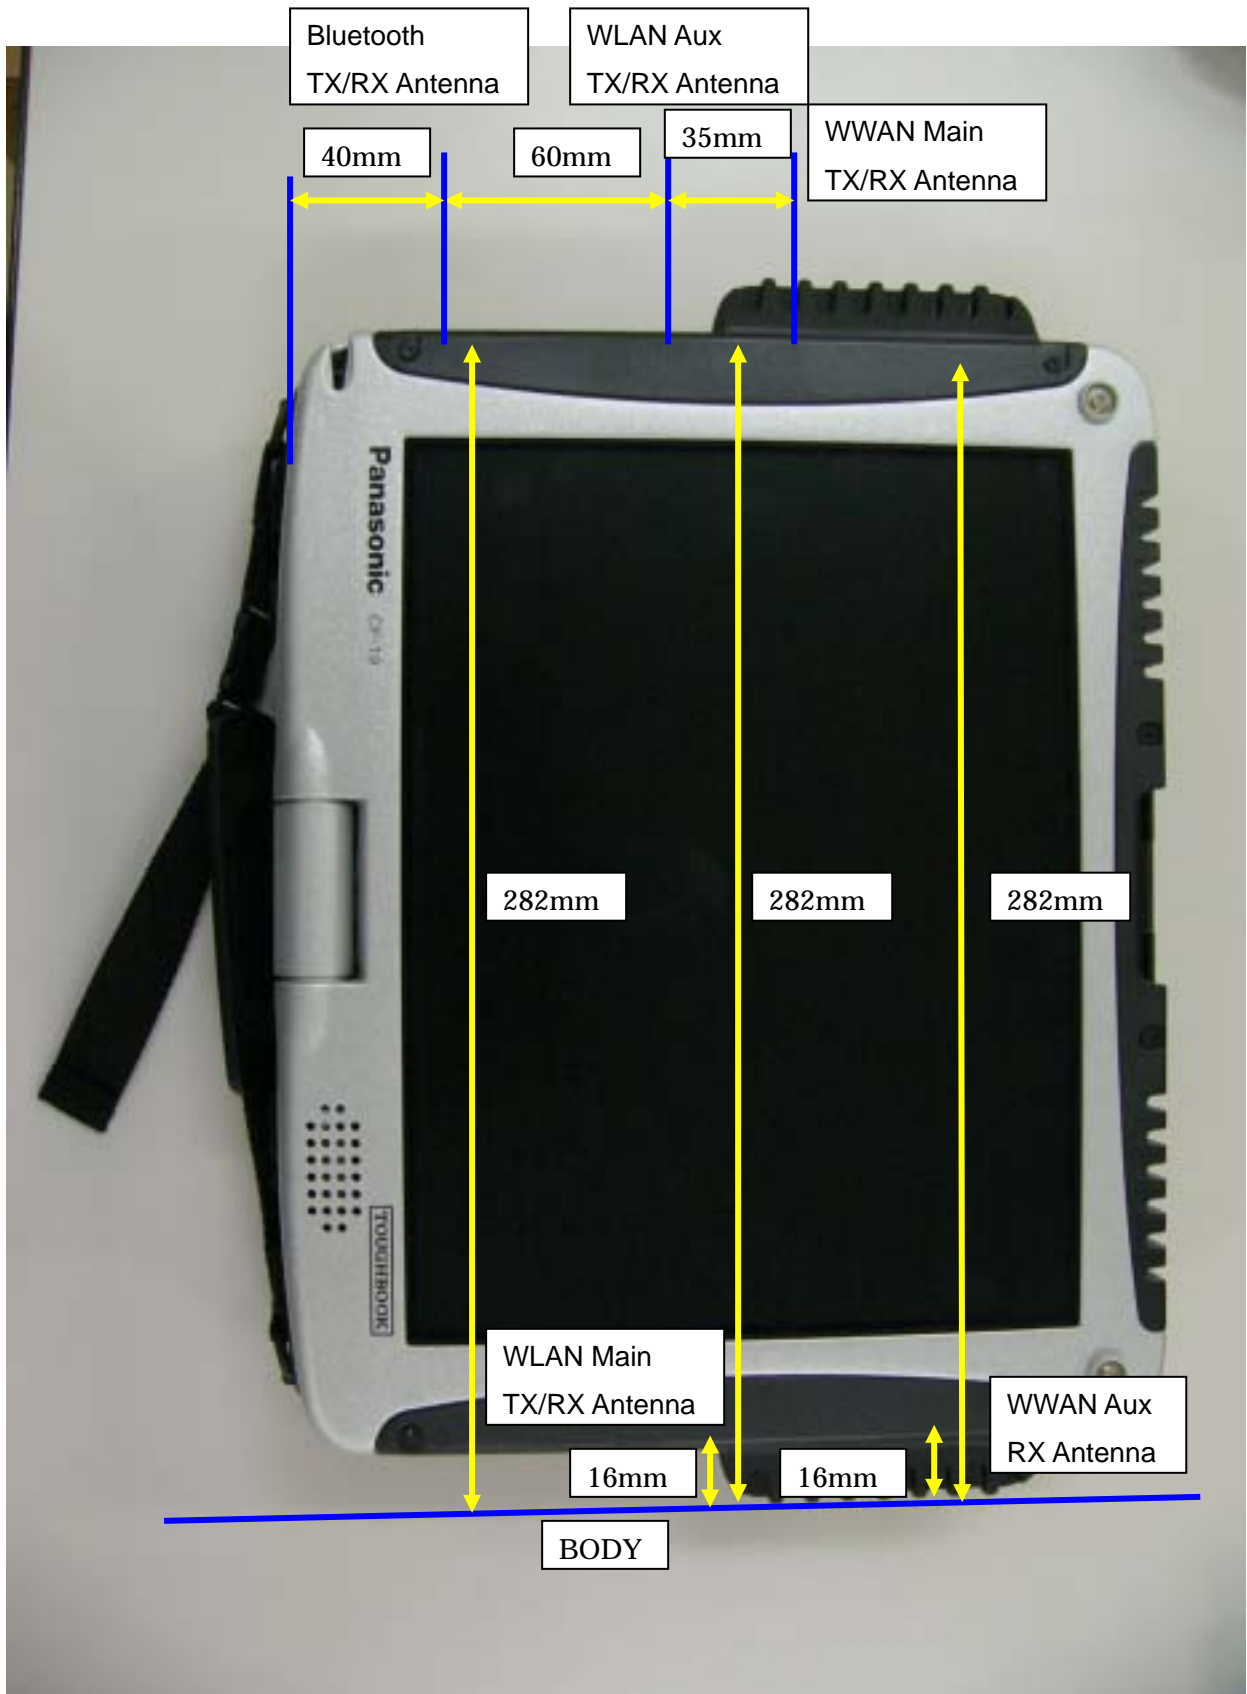

WLAN , Bluetooth and WWAN Model

Tablet Mode: portrait 90 degree

Tablet Mode: portrait 180 degree