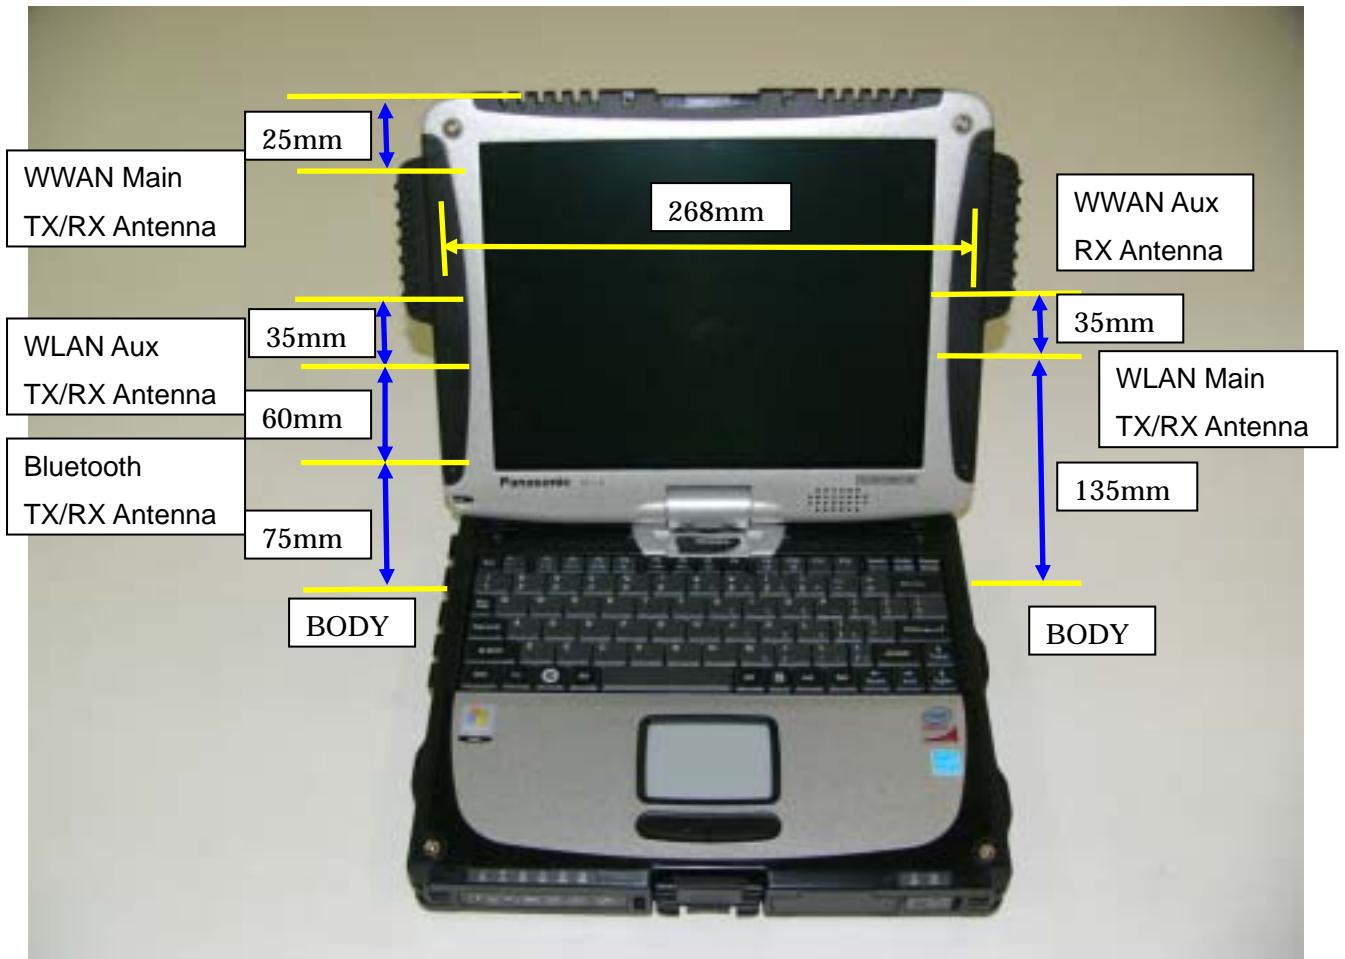

WLAN , Bluetooth and WWAN Model

Tablet Mode: portrait 90 degree

Tablet Mode: portrait 180 degree