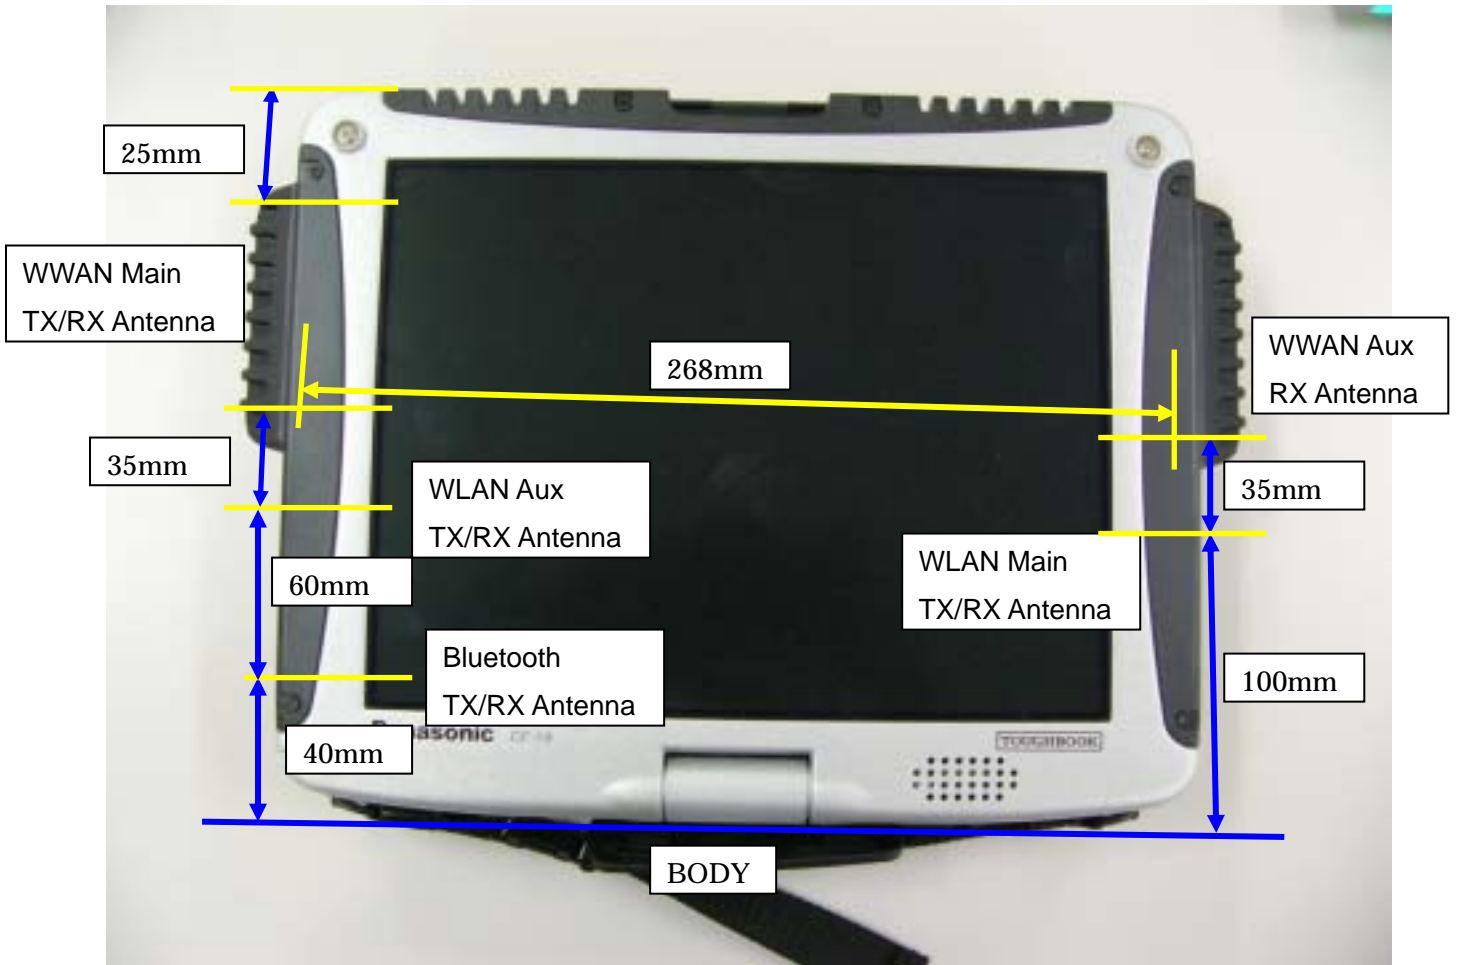

WLAN , Bluetooth and WWAN Model

Tablet Mode: portrait 90 degree

Tablet Mode: portrait 180 degree