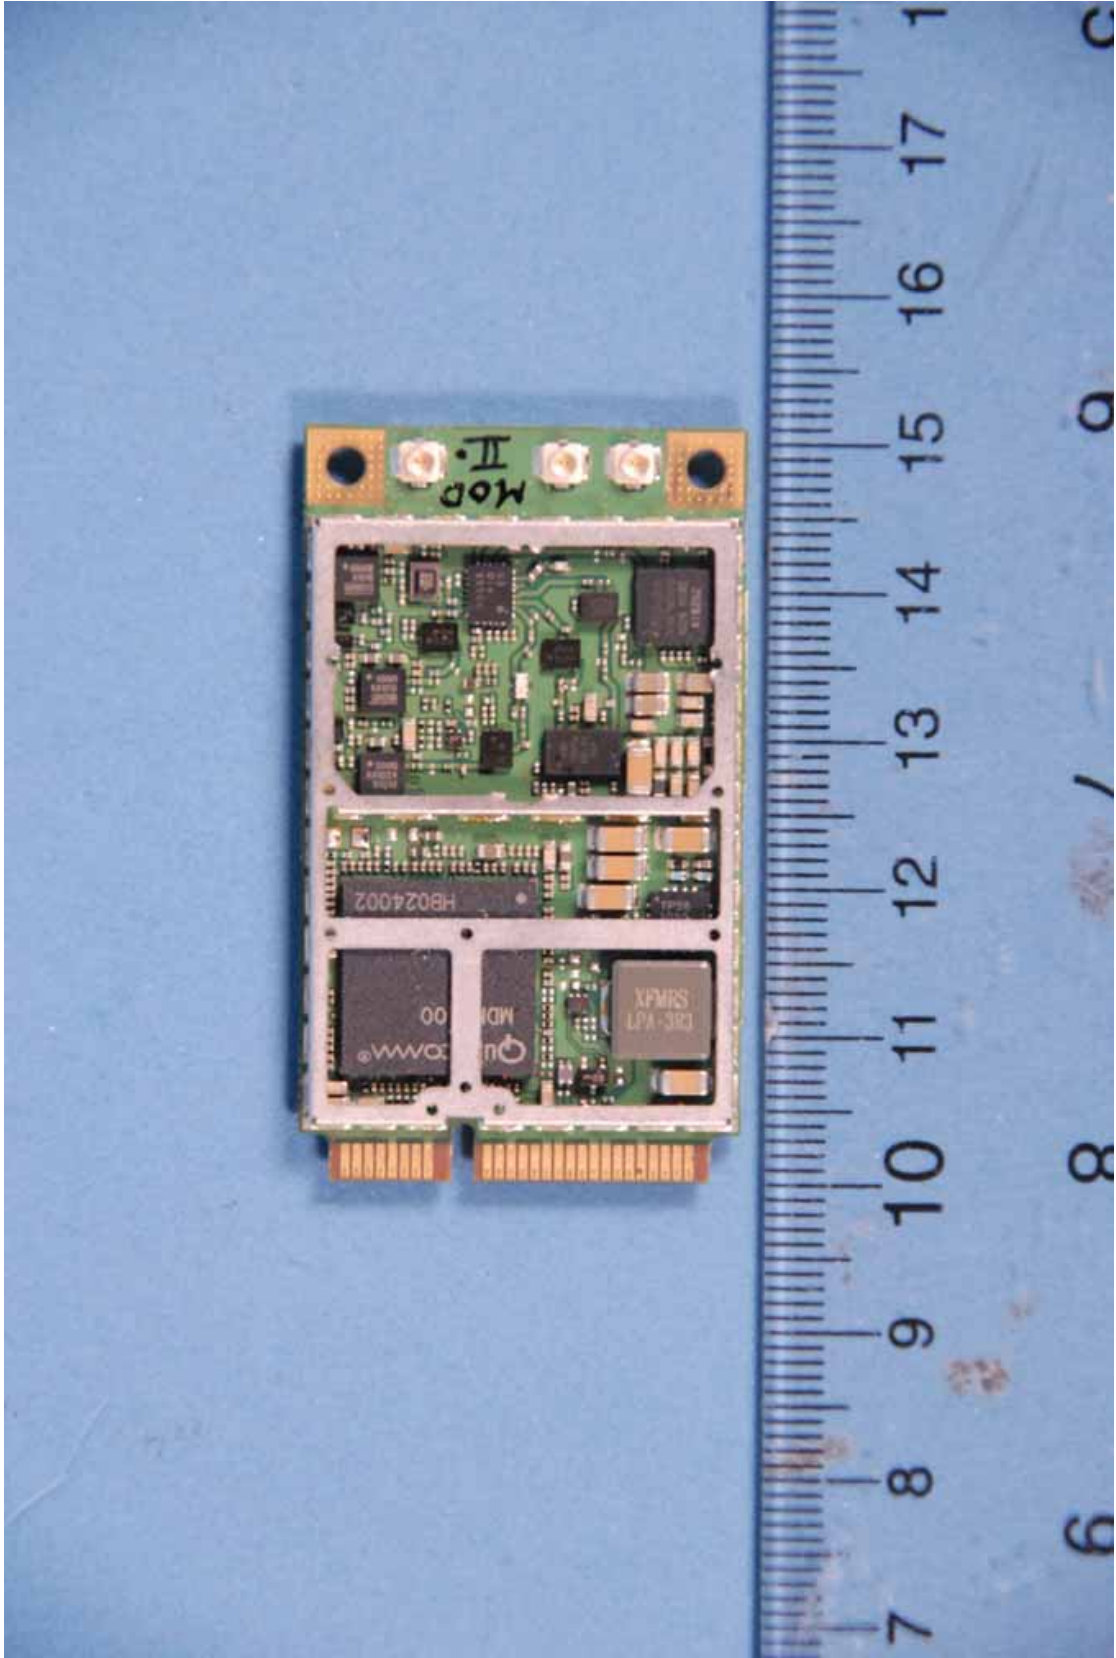

MC7750 External Photos

EXTERNAL PHOTOGRAPHS

	Sierra Wireless, Inc. FCC ID: N7NMC7750	Model: MC7750
External Photos	EUT Type: Cellular/PCS GSM/EDGE/WCDMA/CDMA/EvDO and 700MHz LTE Wireless Module	Page 1 of 4

	Sierra Wireless, Inc. FCC ID: N7NMC7750	Model: MC7750
External Photos	EUT Type: Cellular/PCS GSM/EDGE/WCDMA/CDMA/EvDO and 700MHz LTE Wireless Module	Page 2 of 4

	Sierra Wireless, Inc. FCC ID: N7NMC7750	Model: MC7750
External Photos	EUT Type: Cellular/PCS GSM/EDGE/WCDMA/CDMA/EvDO and 700MHz LTE Wireless Module	Page 3 of 4

	Sierra Wireless, Inc. FCC ID: N7NMC7750	Model: MC7750
External Photos	EUT Type: Cellular/PCS GSM/EDGE/WCDMA/CDMA/EvDO and 700MHz LTE Wireless Module	Page 4 of 4