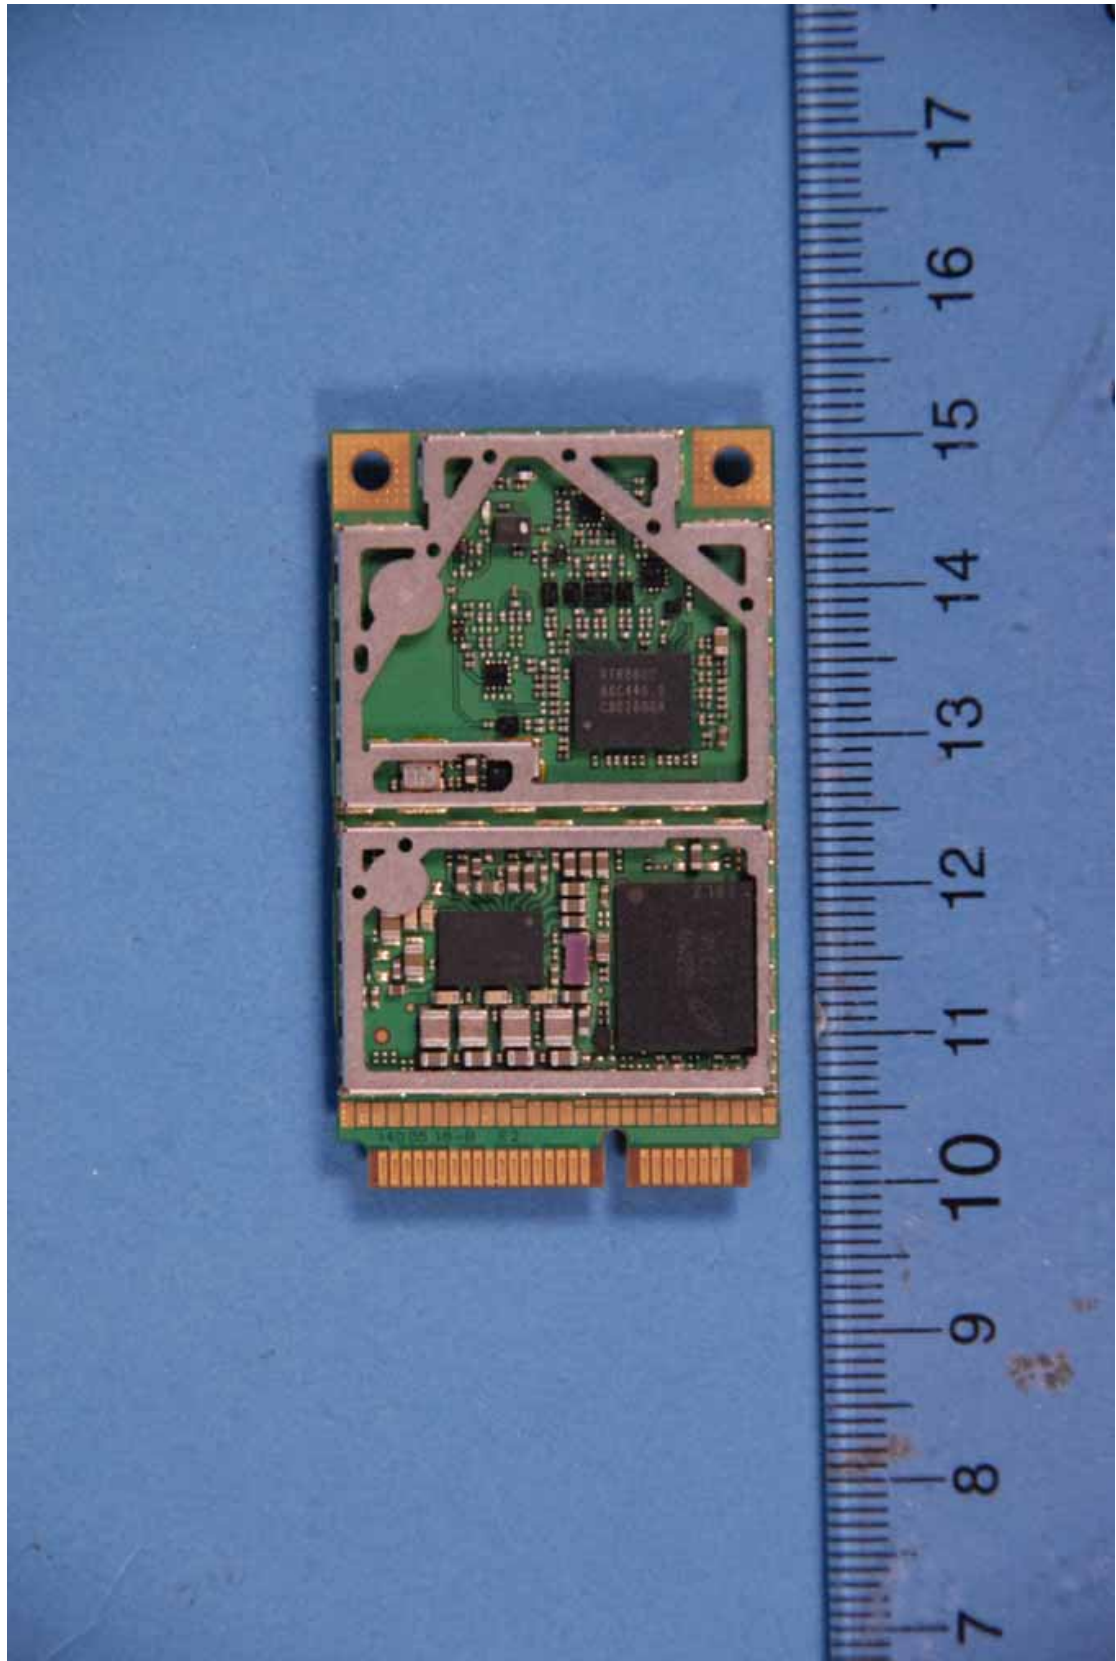

MC7750 External Photos

EXTERNAL PHOTOGRAPHS

	Sierra Wireless, Inc. FCC ID: N7NMC7750	Model: MC7750
External Photos	EUT Type: Cellular/PCS GSM/EDGE/WCDMA/CDMA/EvDO and 700MHz LTE Wireless Module	Page 1 of 4

	Sierra Wireless, Inc. FCC ID: N7NMC7750	Model: MC7750
External Photos	EUT Type: Cellular/PCS GSM/EDGE/WCDMA/CDMA/EvDO and 700MHz LTE Wireless Module	Page 2 of 4

	Sierra Wireless, Inc. FCC ID: N7NMC7750	Model: MC7750
External Photos	EUT Type: Cellular/PCS GSM/EDGE/WCDMA/CDMA/EvDO and 700MHz LTE Wireless Module	Page 3 of 4

	Sierra Wireless, Inc. FCC ID: N7NMC7750	Model: MC7750
External Photos	EUT Type: Cellular/PCS GSM/EDGE/WCDMA/CDMA/EvDO and 700MHz LTE Wireless Module	Page 4 of 4