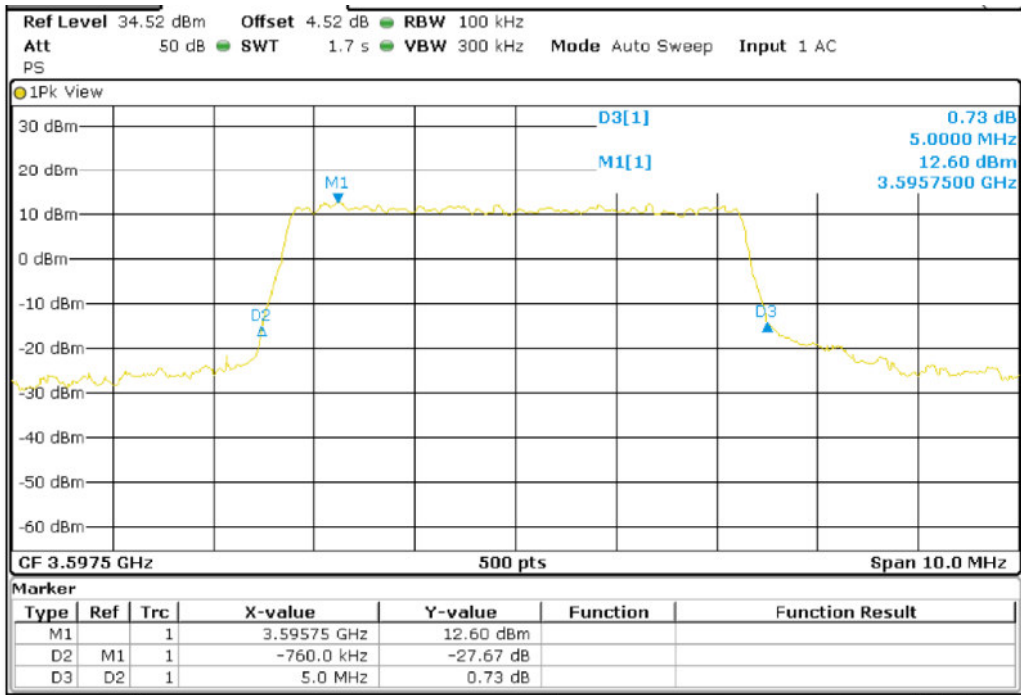

Band 42_BW5M_16QAM_High Channel