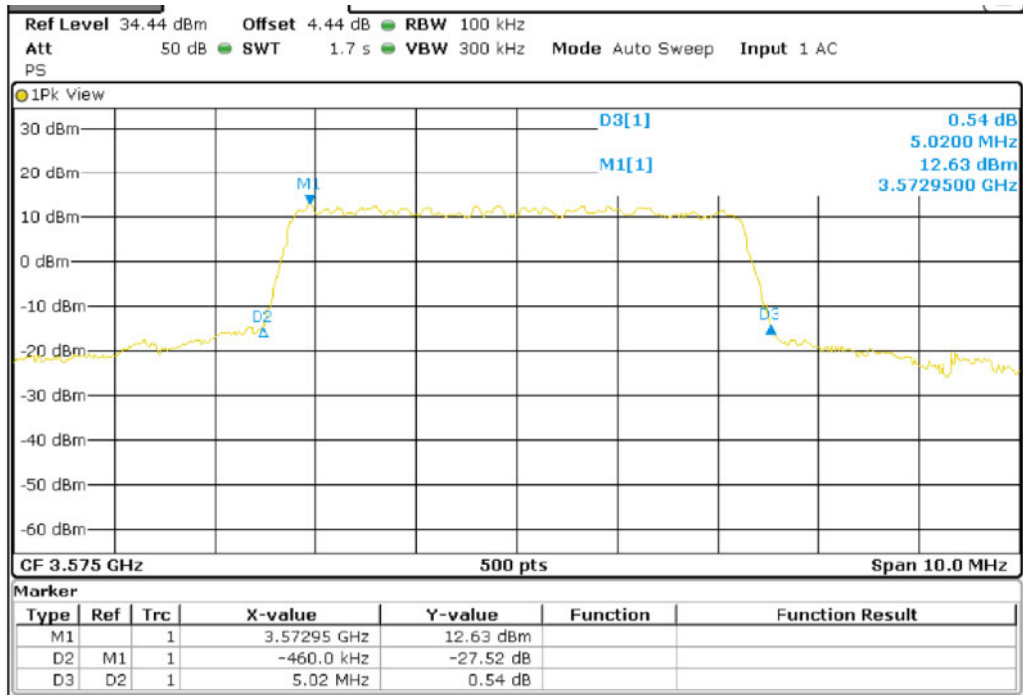

Band 42_BW20M_QPSK_High Channel

Band 42_BW20M_16QAM_High Channel

-26dB Bandwidth

Band 42_BW5M_QPSK_Low Channel

Band 42_BW5M_16QAM_Low Channel

Band 42_BW5M_QPSK_Middle Channel

Band 42_BW5M_16QAM_Middle Channel