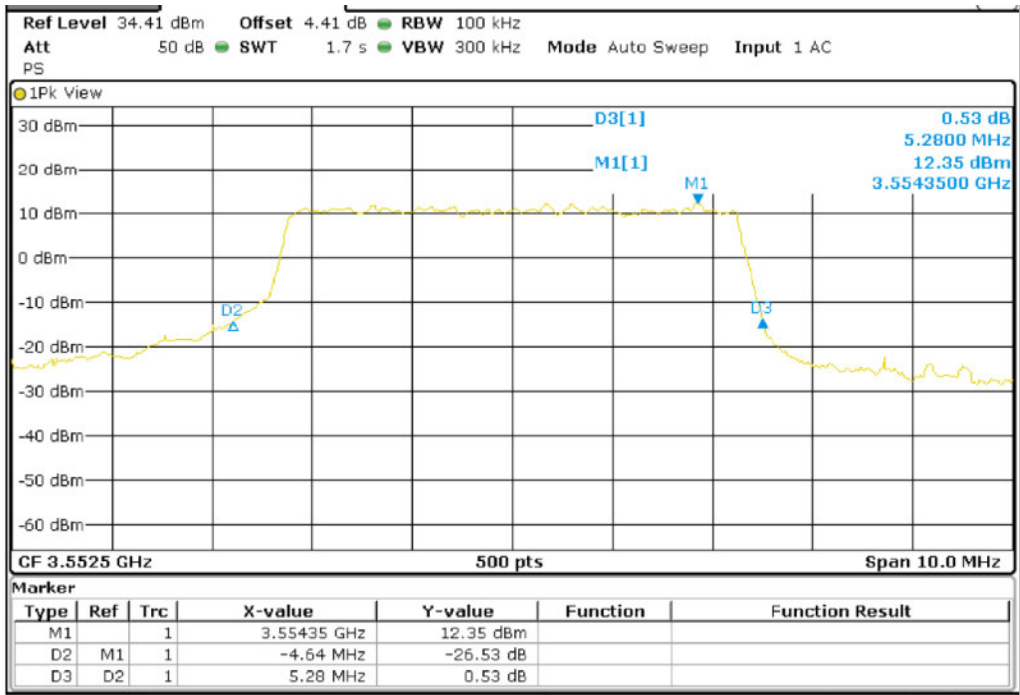

Band 42_BW20M_QPSK_High Channel

Band 42_BW20M_16QAM_High Channel

-26dB Bandwidth

Band 42_BW5M_QPSK_Low Channel

Band 42_BW5M_16QAM_Low Channel

Band 42_BW5M_QPSK_Middle Channel

Band 42_BW5M_16QAM_Middle Channel