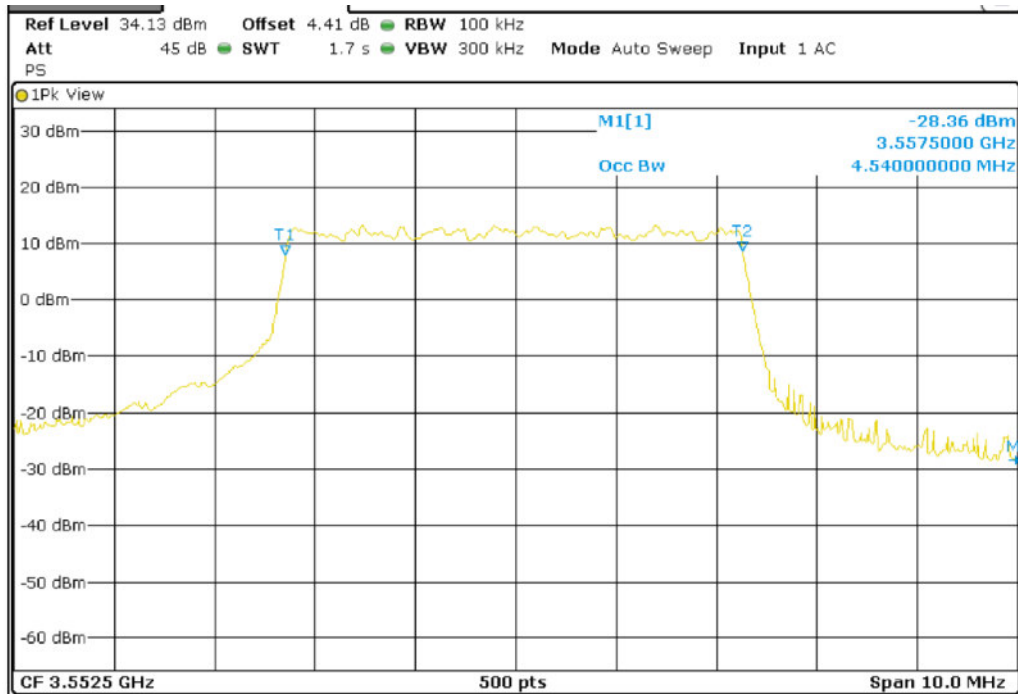

Band 42_BW 15MHz_16QAM

	Lowest frequency 3557.5 MHz	Middle frequency 3575 MHz	Highest frequency 3592.5 MHz
99% OBW (MHz)	13.56	13.62	13.62
-26dB Bandwidth (MHz)	15.12	15.12	15.20

Band 42_BW 20MHz_QPSK

	Lowest frequency 3560 MHz	Middle frequency 3575 MHz	Highest frequency 3590 MHz
99% OBW (MHz)	18.08	18.00	18.00
-26dB Bandwidth (MHz)	19.76	19.74	19.92

Band 42_BW 20MHz_16QAM

	Lowest frequency 3560 MHz	Middle frequency 3575 MHz	Highest frequency 3590 MHz
99% OBW (MHz)	18.00	18.00	18.00
-26dB Bandwidth (MHz)	19.92	19.64	19.84

99% OBW

Band 42_BW5M_QPSK_Low Channel