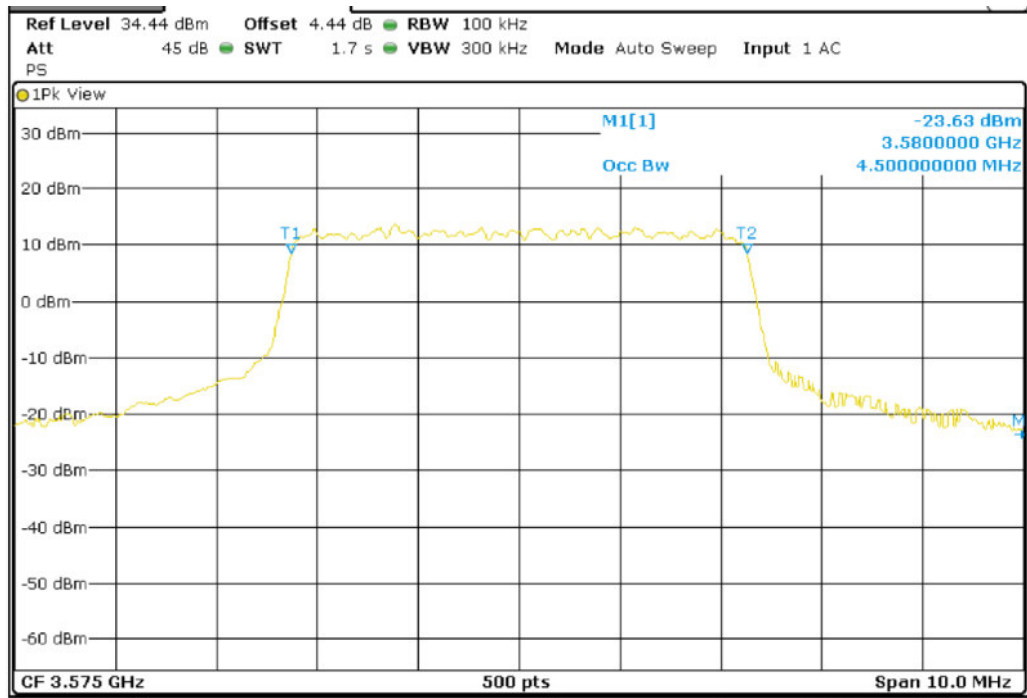

Band 42_BW5M_QPSK_Middle Channel