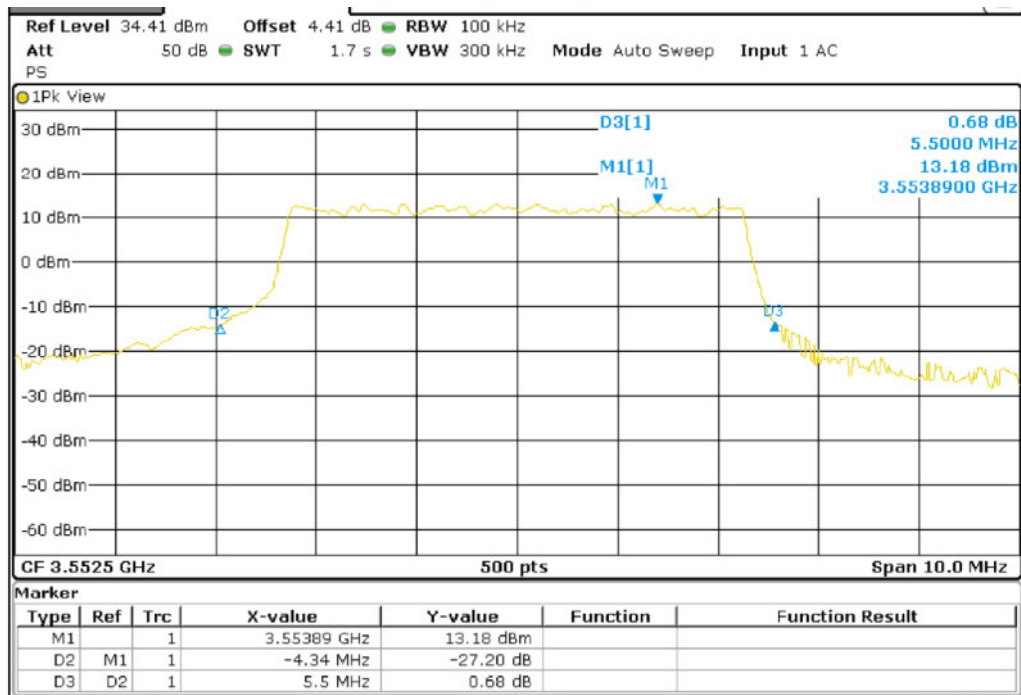

Band 42_BW20M_QPSK_High Channel

Band 42_BW20M_16QAM_High Channel

-26dB Bandwidth

Band 42_BW5M_QPSK_Low Channel

Band 42_BW5M_16QAM_Low Channel

Band 42_BW5M_QPSK_Middle Channel

Band 42_BW5M_16QAM_Middle Channel