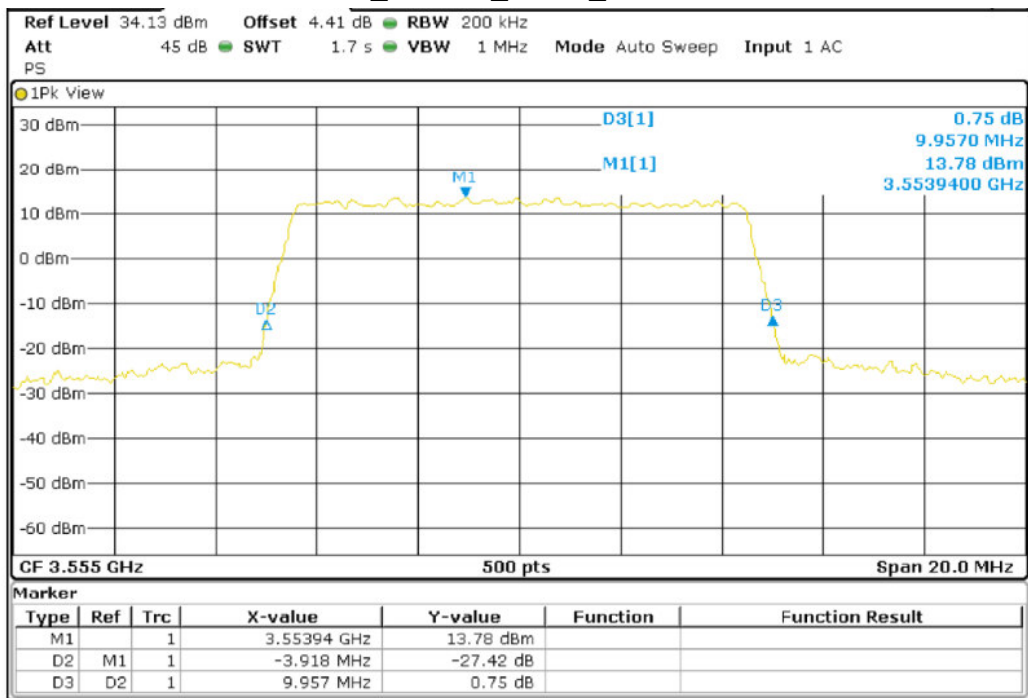

Band 42_BW10M_QPSK_Low Channel