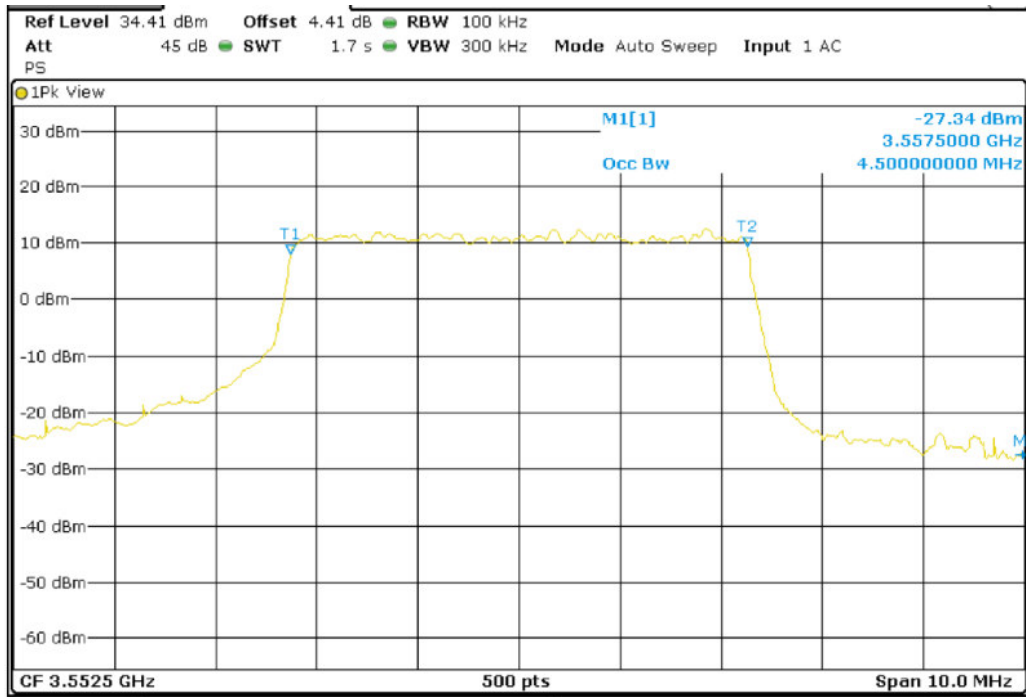

Band 42_BW5M_16QAM_Low Channel