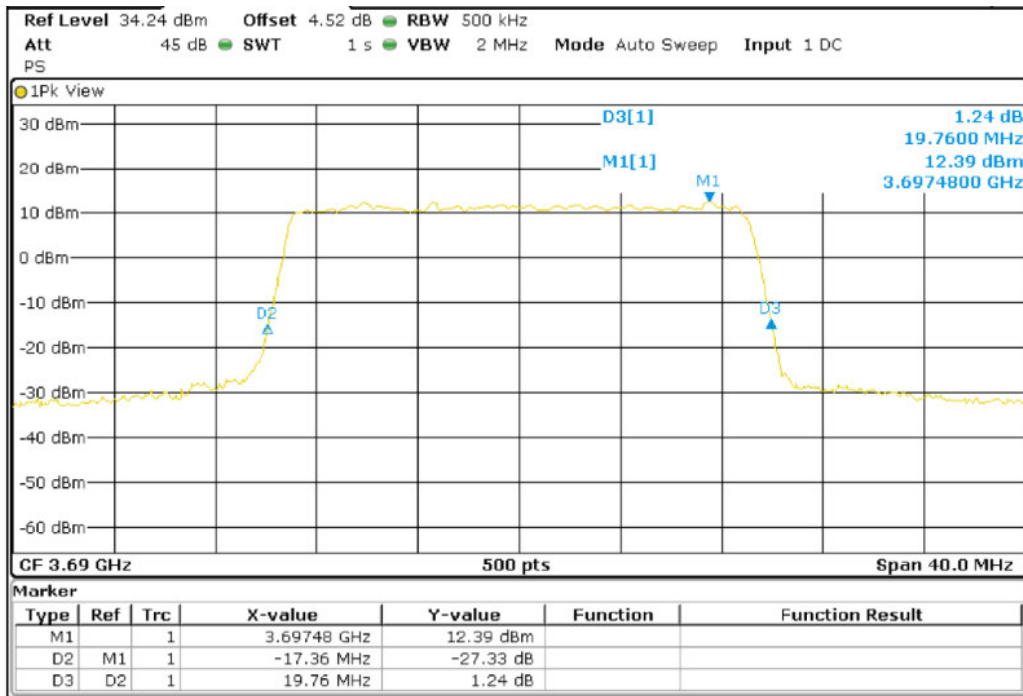

Band 48_BW15M_QPSK_High Channel

Band 48_BW15M_16QAM_High Channel

Band 48_BW20M_QPSK_Low Channel

Band 48_BW20M_16QAM_Low Channel

Band 48_BW20M_QPSK_Middle Channel

Band 48_BW20M_16QAM_Middle Channel

Band 48_BW20M_QPSK_High Channel

Band 48_BW20M_16QAM_High Channel

Band 42_BW 5MHz_QPSK

	Lowest frequency 3552.5 MHz	Middle frequency 3575 MHz	Highest frequency 3597.5 MHz
99% OBW (MHz)	4.54	4.50	4.54
-26dB Bandwidth (MHz)	5.50	5.36	5.14