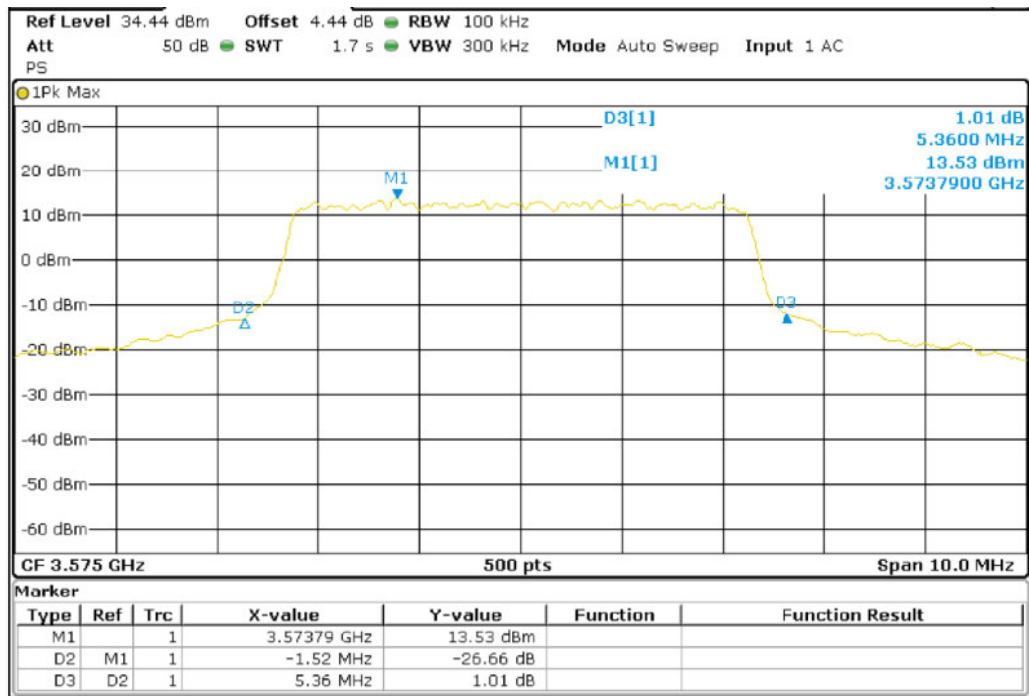

Band 42_BW20M_QPSK_High Channel

Band 42_BW20M_16QAM_High Channel

-26dB Bandwidth

Band 42_BW5M_QPSK_Low Channel

Band 42_BW5M_16QAM_Low Channel

Band 42_BW5M_QPSK_Middle Channel

Band 42_BW5M_16QAM_Middle Channel