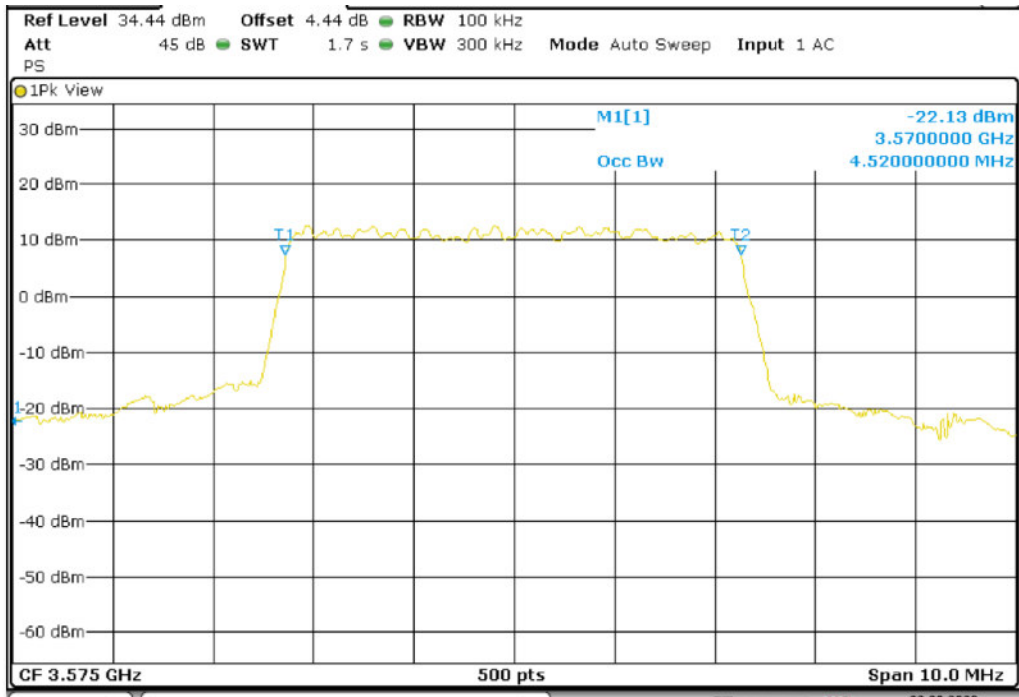

Band 42_BW5M_16QAM_Middle Channel