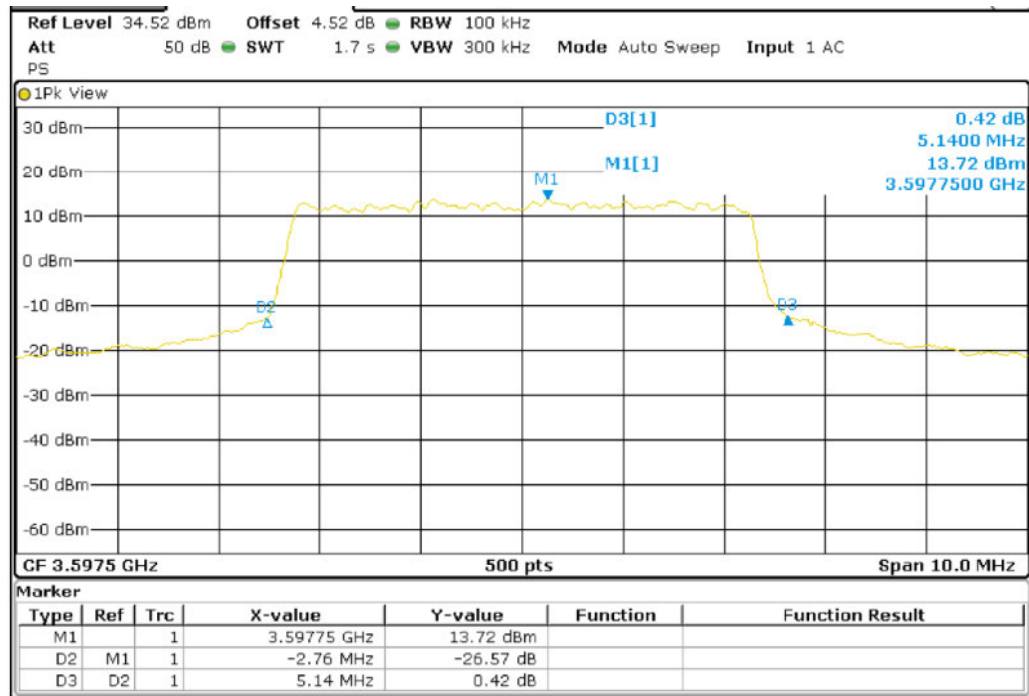

Band 42_BW5M_QPSK_High Channel