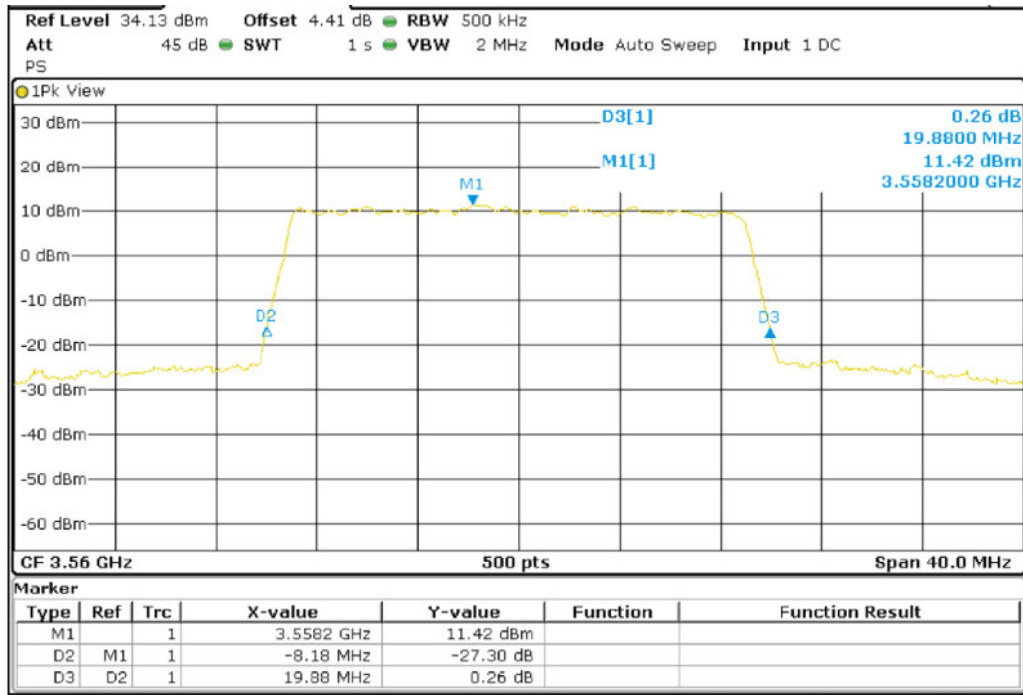

Band 48_BW15M_QPSK_High Channel

Band 48_BW15M_16QAM_High Channel

Band 48_BW20M_QPSK_Low Channel

Band 48_BW20M_16QAM_Low Channel

Band 48_BW20M_QPSK_Middle Channel

Band 48_BW20M_16QAM_Middle Channel

Band 48_BW20M_QPSK_High Channel

Band 48_BW20M_16QAM_High Channel

Band 42_BW 5MHz_QPSK

	Lowest frequency 3552.5 MHz	Middle frequency 3575 MHz	Highest frequency 3597.5 MHz
99% OBW (MHz)	4.54	4.50	4.54
-26dB Bandwidth (MHz)	5.50	5.36	5.14