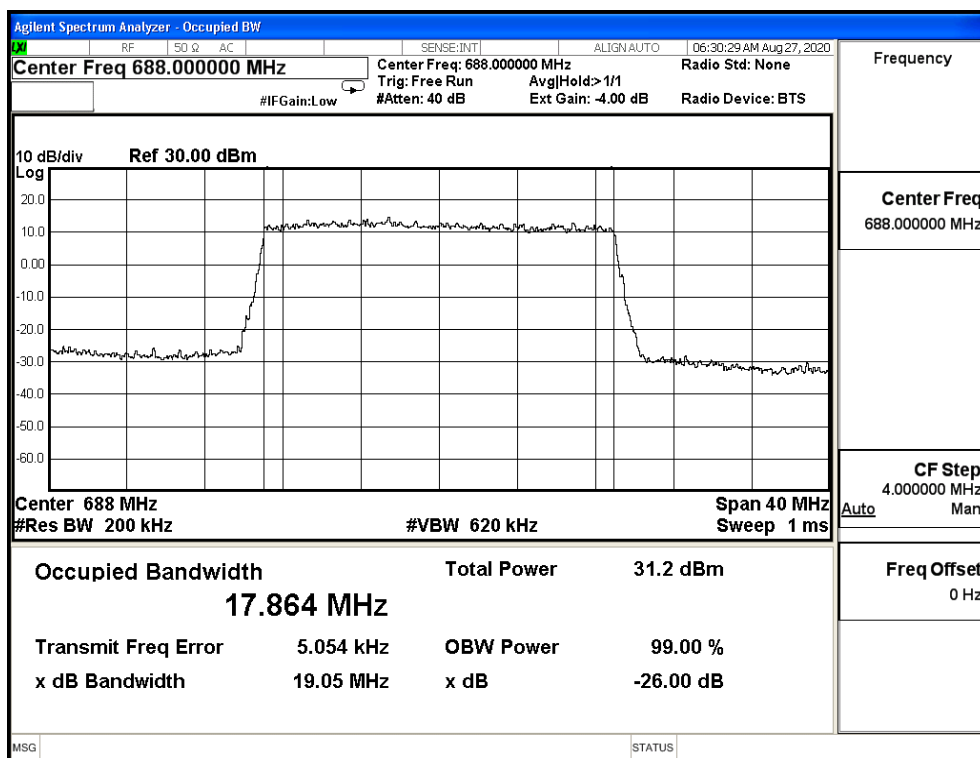

QPSK_CH133372_20M