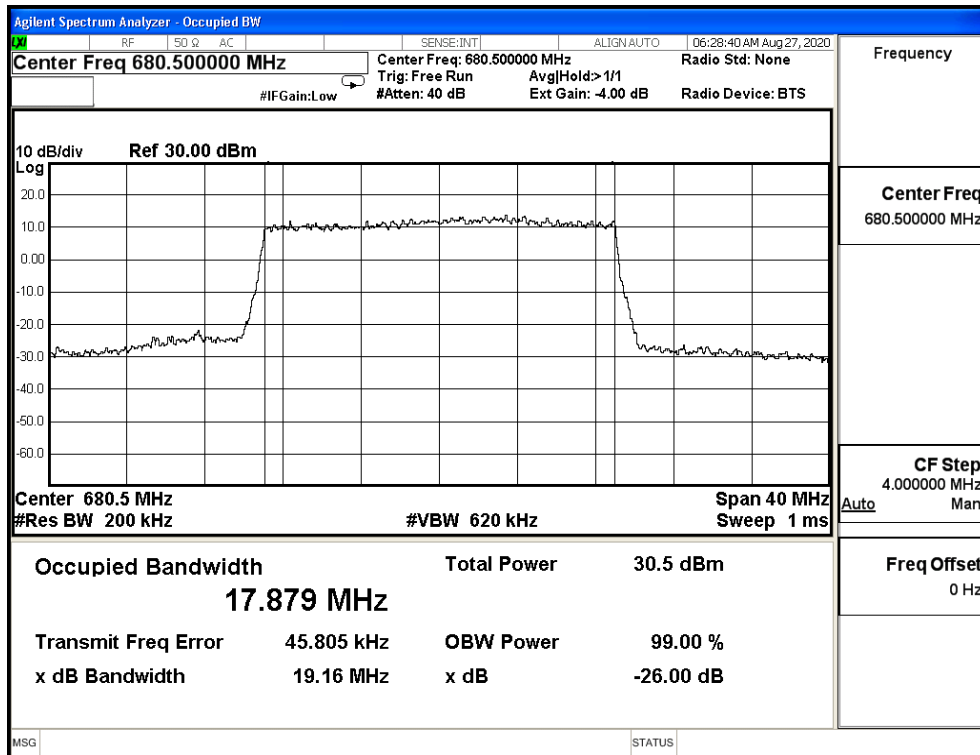

16QAM_CH133372_20M

64QAM_CH133222_20M

64QAM_CH133297_20M

64QAM_CH133372_20M

Product	Module		
Test Item	Occupied Bandwidth		
Test Mode	Mode 11: LTE CA Band 5B		
Date of Test	2020/09/02	Test Site	SR12-H
Temperature(°C)	24	Humidity (%RH)	60