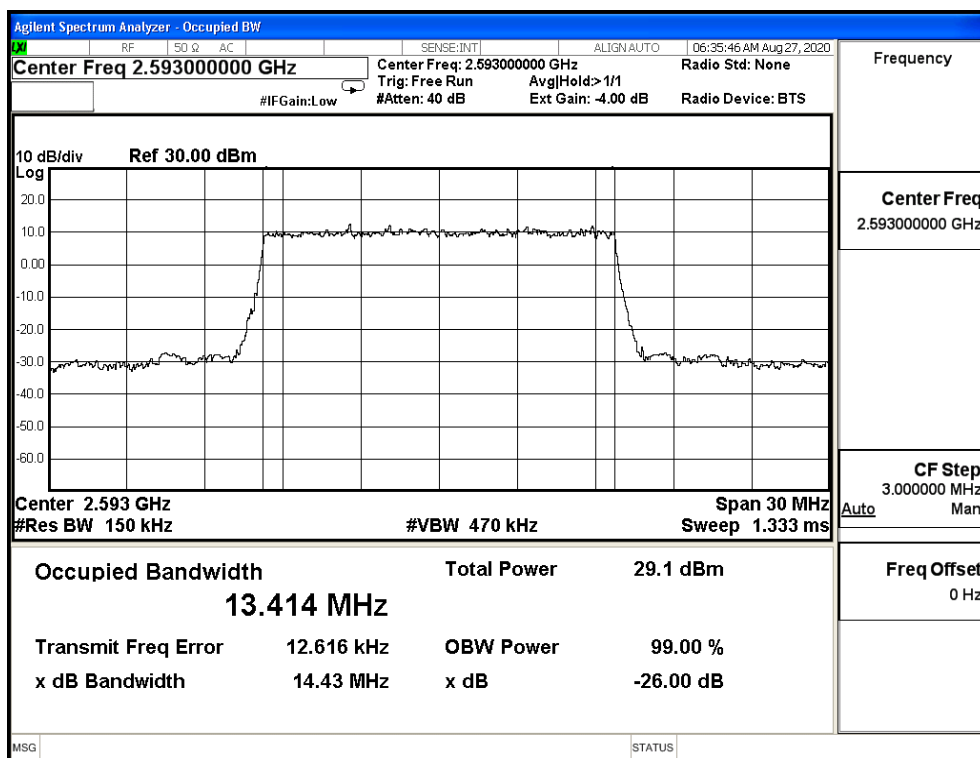

QPSK_CH40620_15M