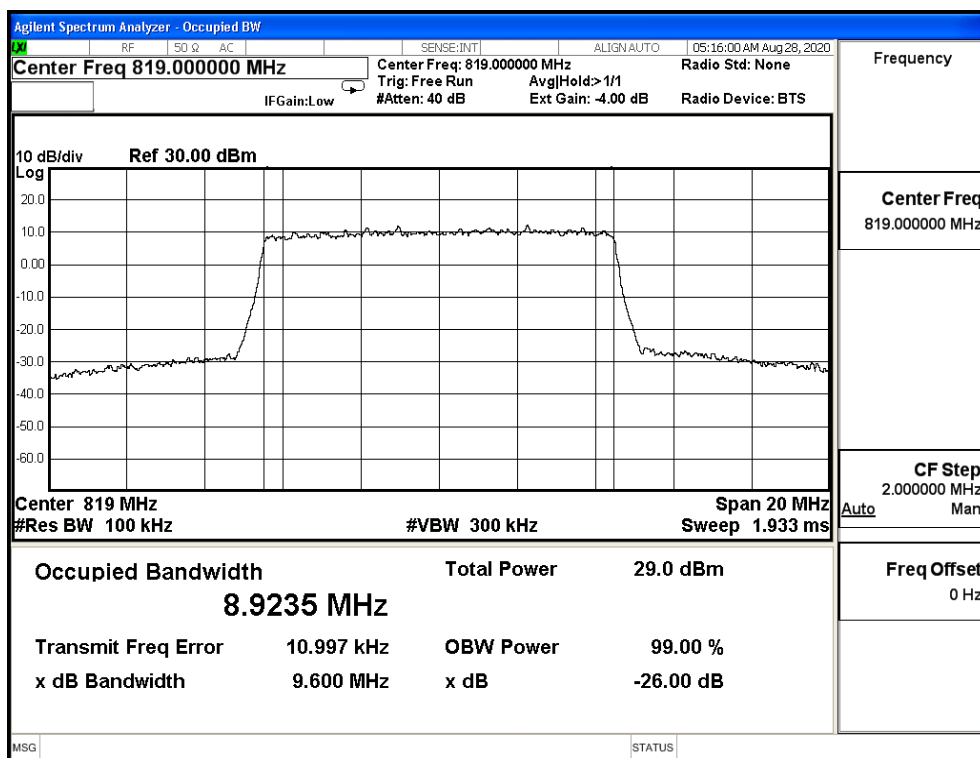

64QAM_CH26715_5M

64QAM_CH26740_5M

64QAM_CH26765_5M

CH26740_QPSK_10M

CH26740_16QAM_10M

CH26740_64QAM_10M

Product	Module		
Test Item	Occupied Bandwidth		
Test Mode	Mode 9: LTE Band 41 (FCC)		
Date of Test	2020/09/02	Test Site	SR12-H
Temperature(°C)	24	Humidity (%RH)	60