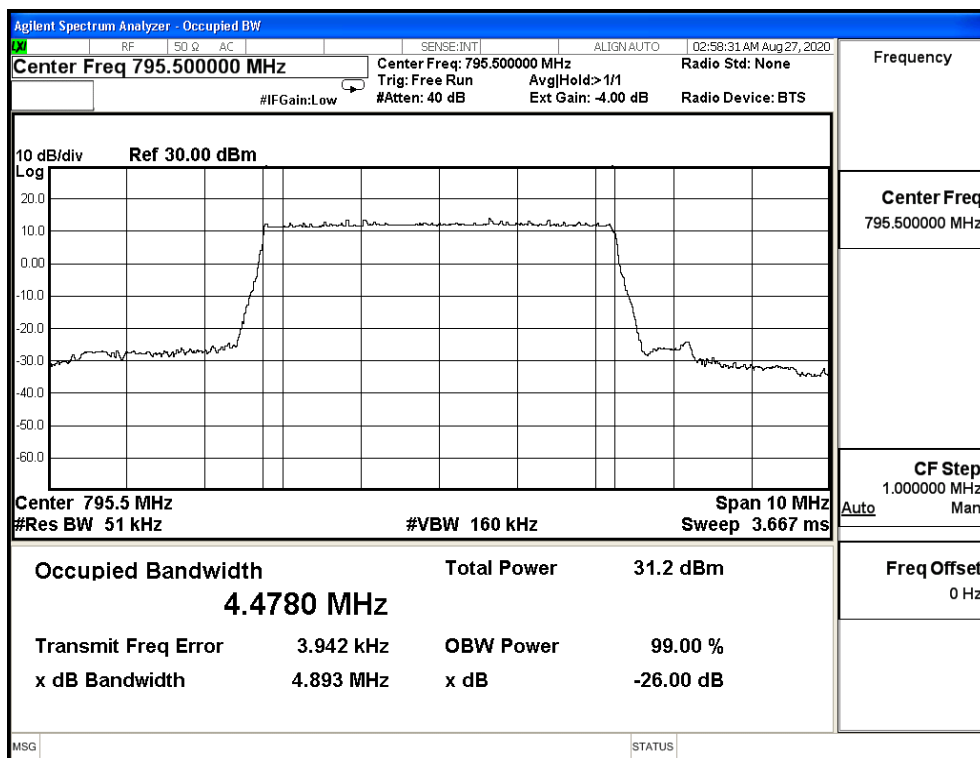

QPSK_CH23355_5M