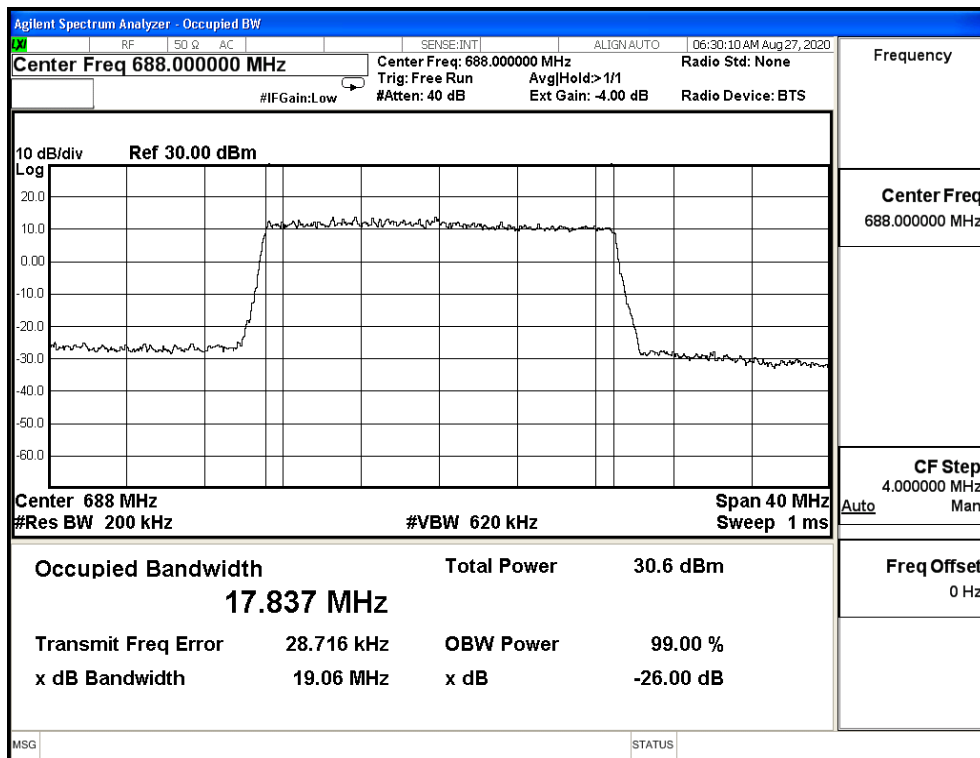

16QAM_CH133372_20M

64QAM_CH133222_20M

64QAM_CH133297_20M

64QAM_CH133372_20M

Product	Module		
Test Item	Occupied Bandwidth		
Test Mode	Mode 11: LTE CA Band 5B		
Date of Test	2020/09/02	Test Site	SR12-H
Temperature(°C)	24	Humidity (%RH)	60