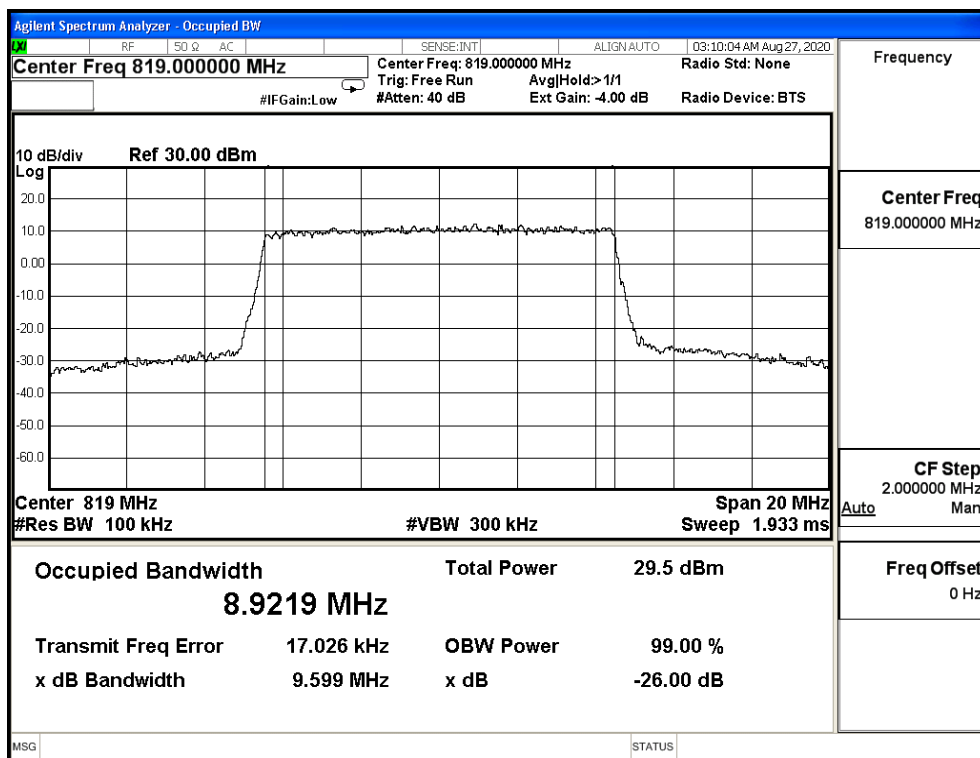

64QAM_CH26715_5M

64QAM_CH26740_5M

64QAM_CH26765_5M

CH26740_QPSK_10M

CH26740_16QAM_10M

CH26740_64QAM_10M

Product	Module		
Test Item	Occupied Bandwidth		
Test Mode	Mode 9: LTE Band 41 (FCC)		
Date of Test	2020/09/02	Test Site	SR12-H
Temperature(°C)	24	Humidity (%RH)	60