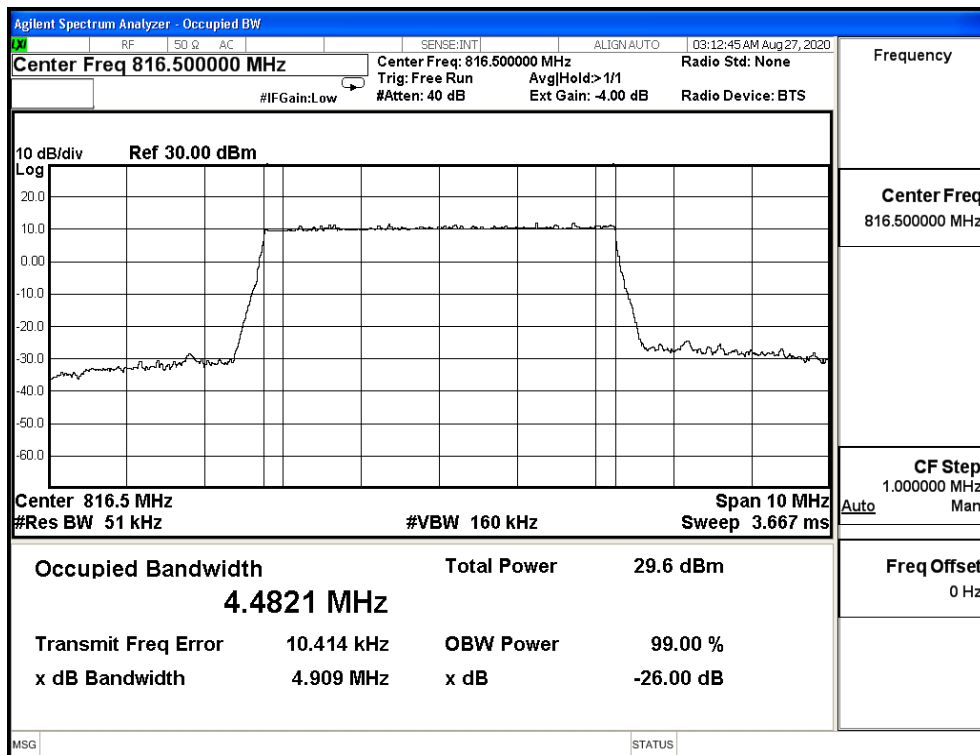

16QAM_CH26715_5M