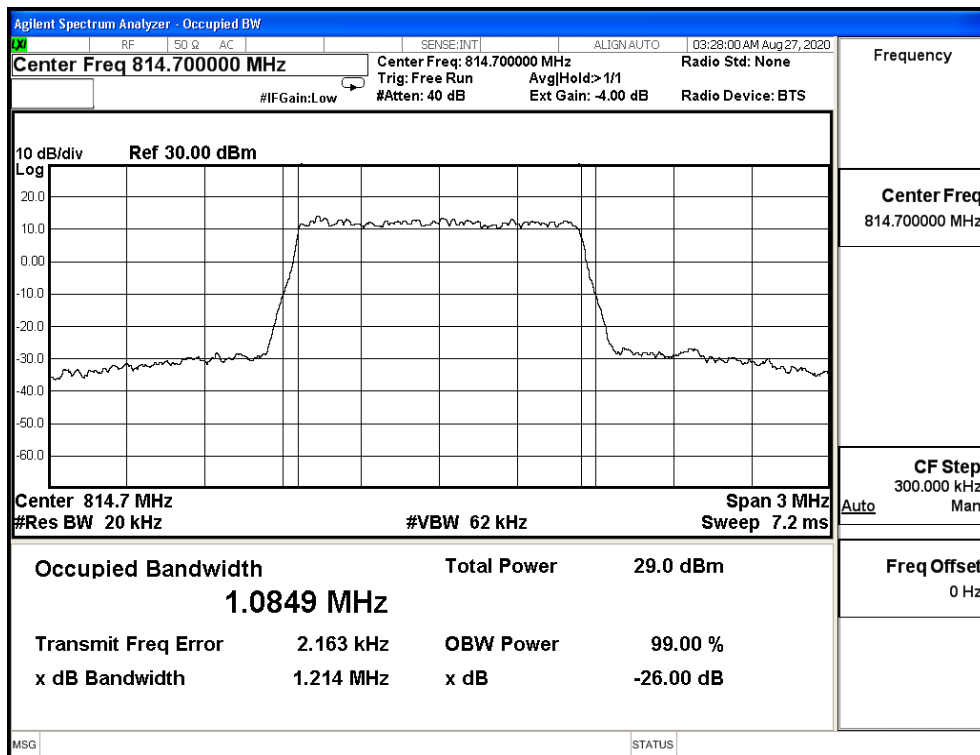

16QAM_CH26697_1.4M