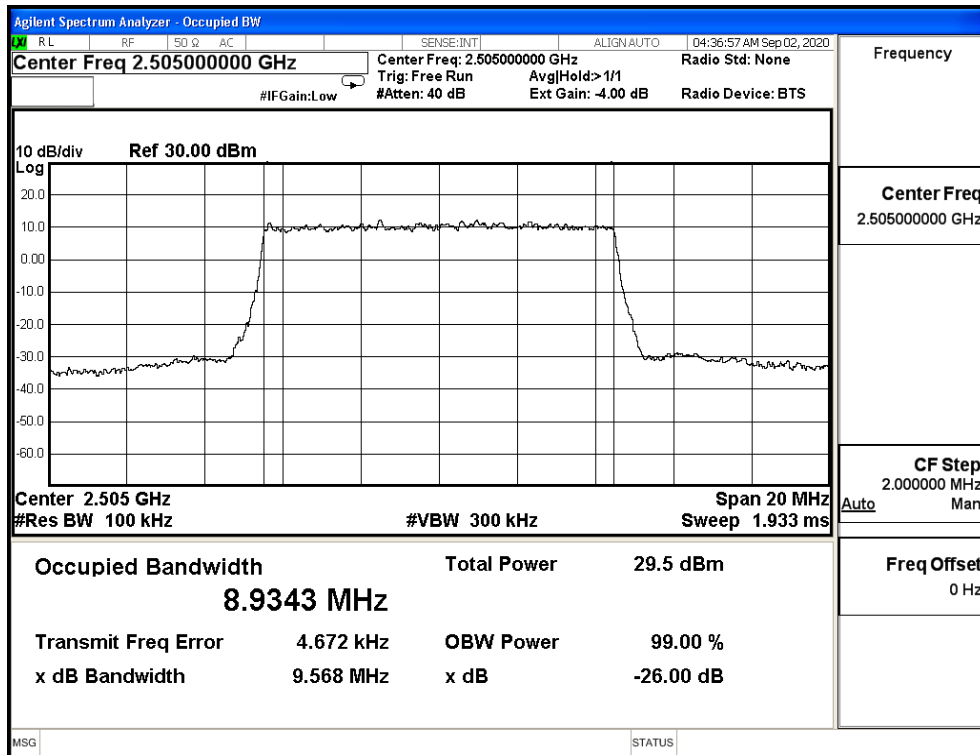

QPSK_CH39740_10M