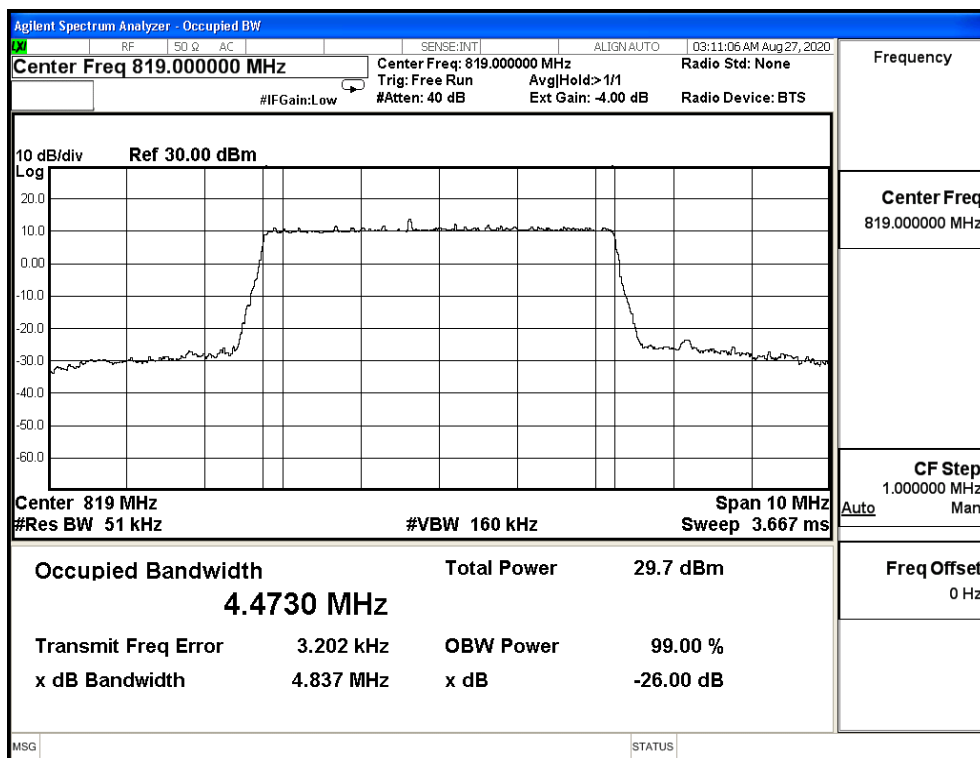

16QAM_CH26740_5M