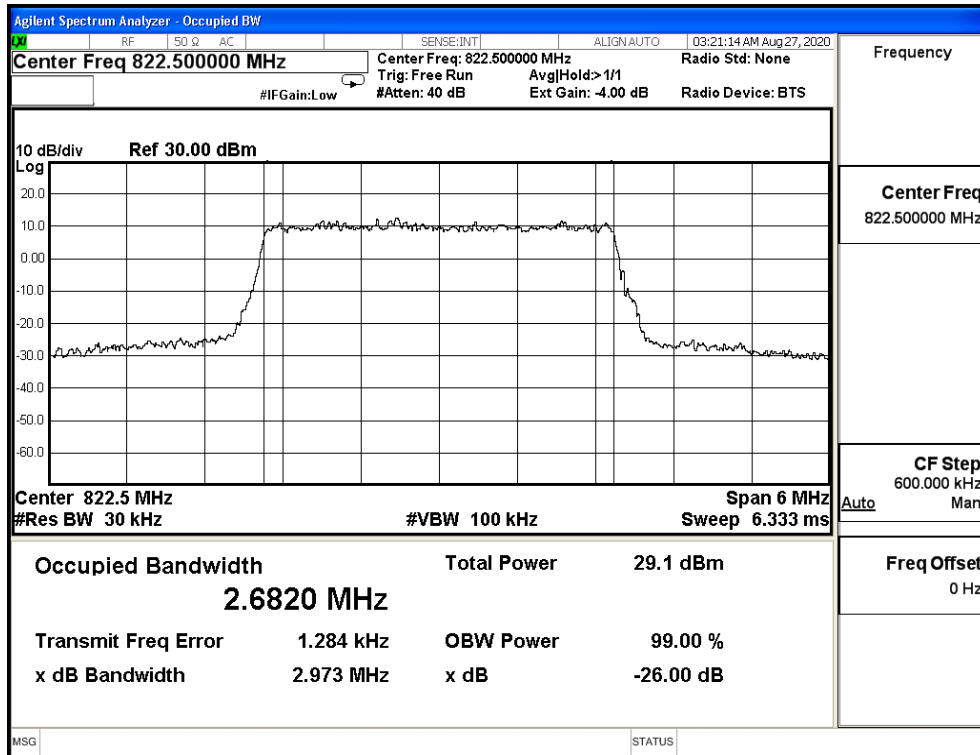

16QAM_CH26775_3M