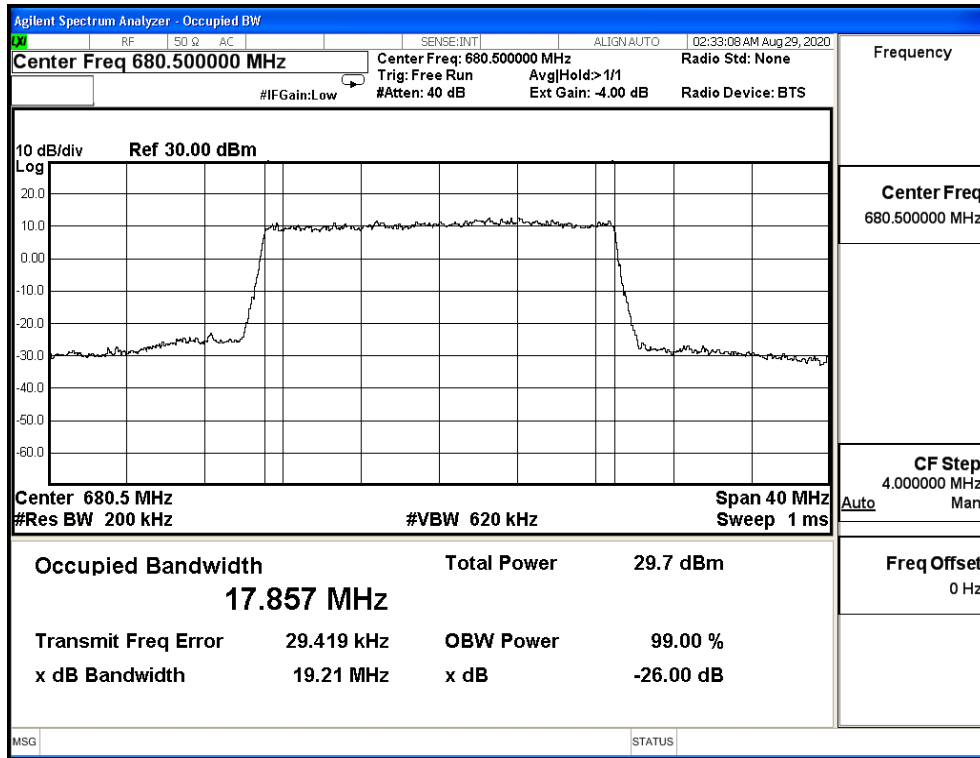

16QAM_CH133372_20M

64QAM_CH133222_20M

64QAM_CH133297_20M

64QAM_CH133372_20M

Product	Module		
Test Item	Occupied Bandwidth		
Test Mode	Mode 11: LTE CA Band 5B		
Date of Test	2020/09/02	Test Site	SR12-H
Temperature(°C)	24	Humidity (%RH)	60