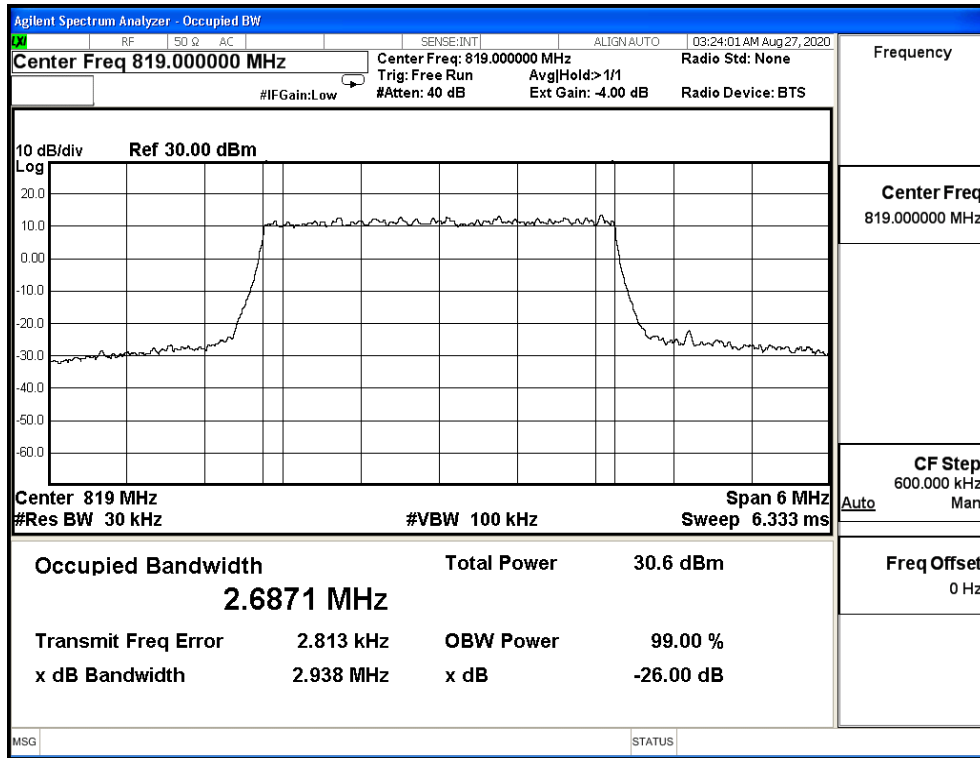

QPSK_CH26740_3M