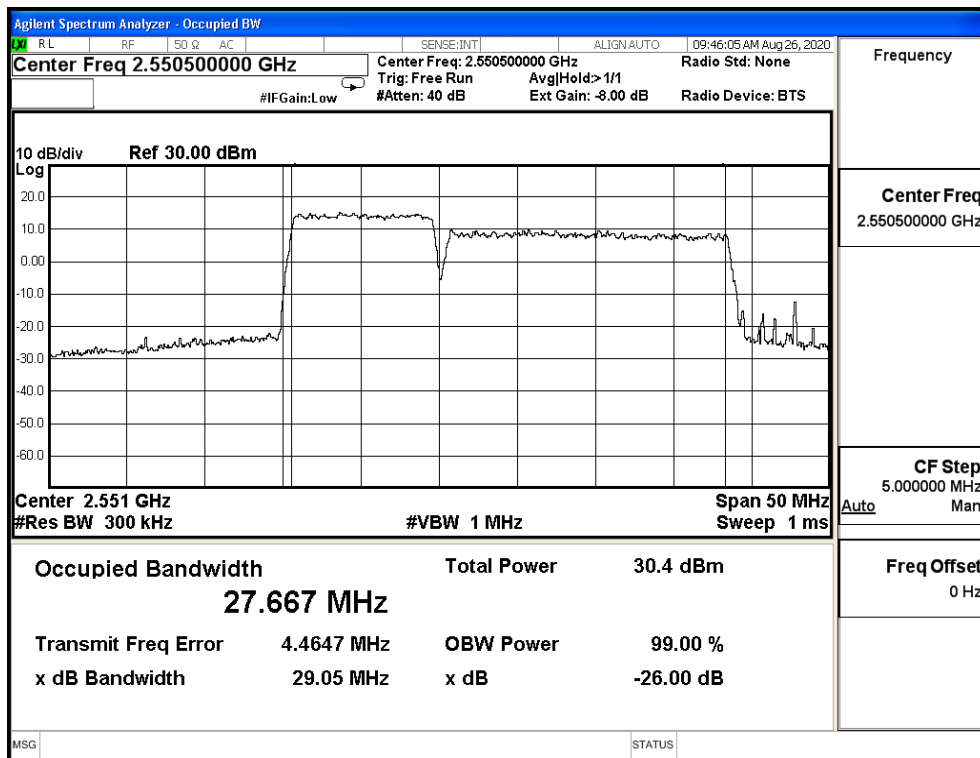

CA_7C_CH21206+CH21350_10M+20M_QPSK_50RB0+100RB0