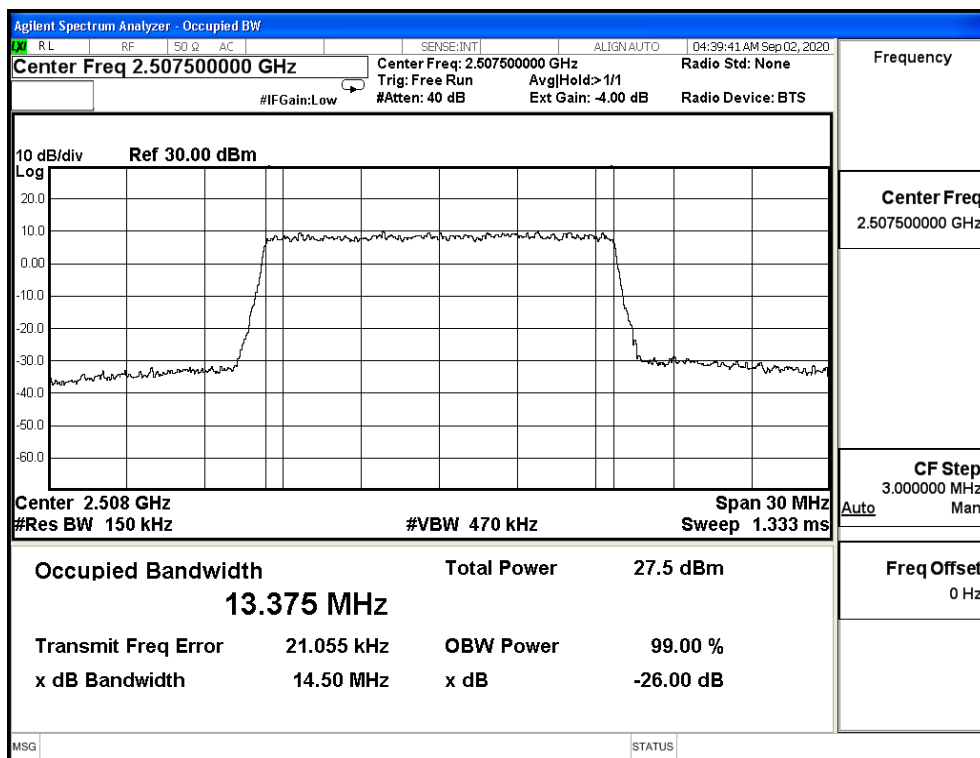

64QAM_CH39765_15M

QPSK_CH39790_20M

16QAM_CH39790_20M

64QAM_CH39790_20M

Product	Module		
Test Item	Occupied Bandwidth		
Test Mode	Mode 10: LTE Band 71		
Date of Test	2020/09/02	Test Site	SR12-H
Temperature(°C)	24	Humidity (%RH)	60