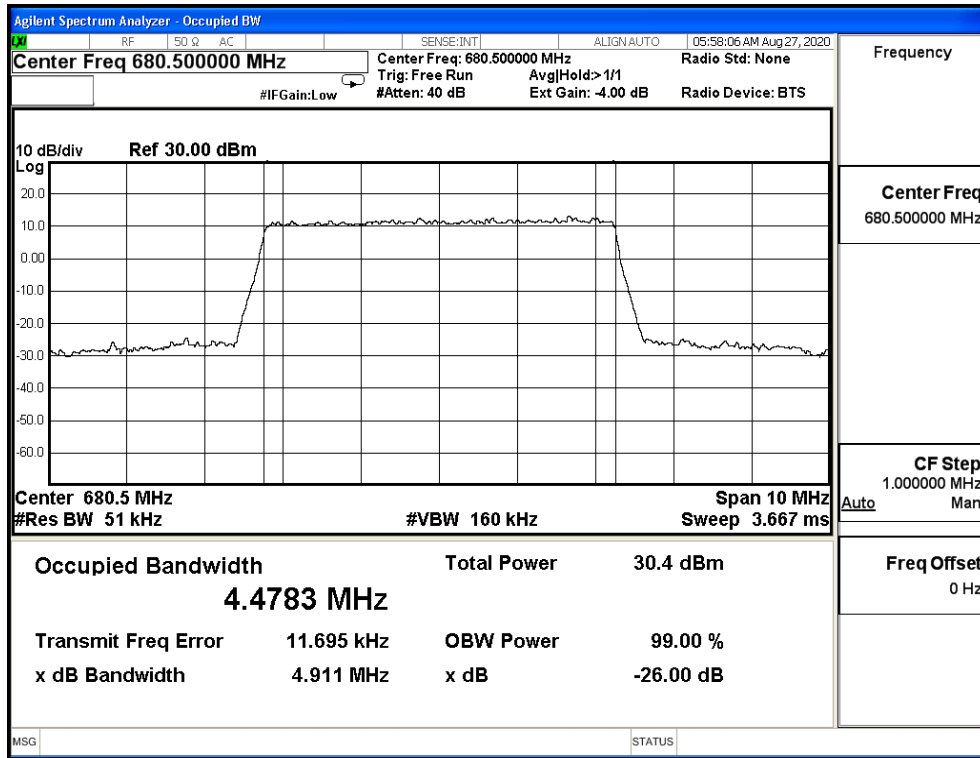

16QAM_CH133297_5M