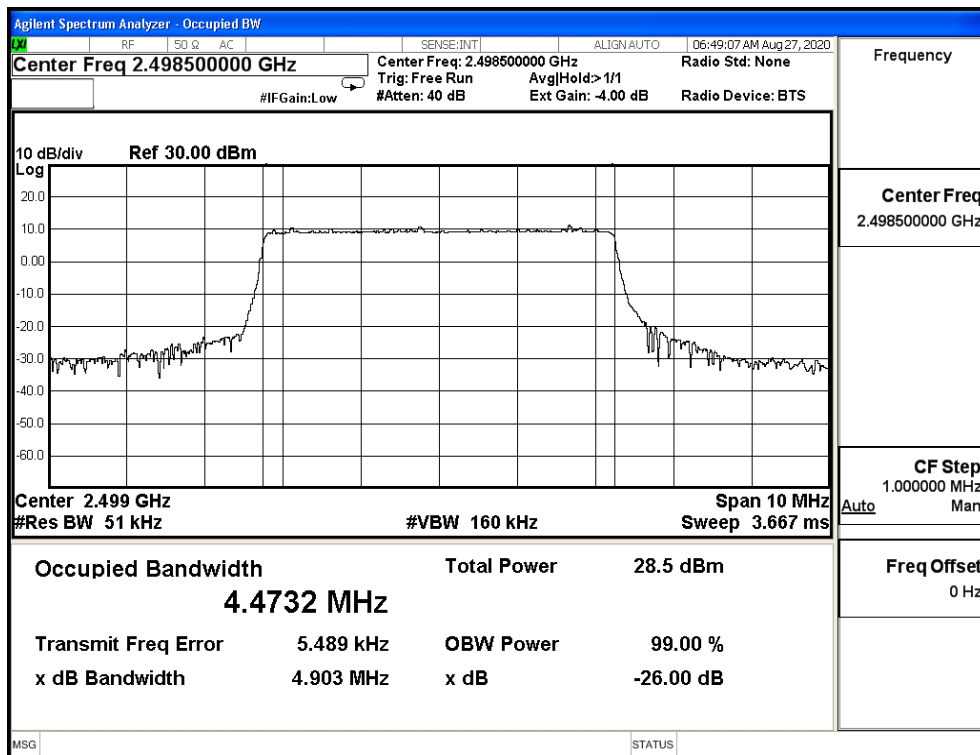

16QAM_CH39675_5M