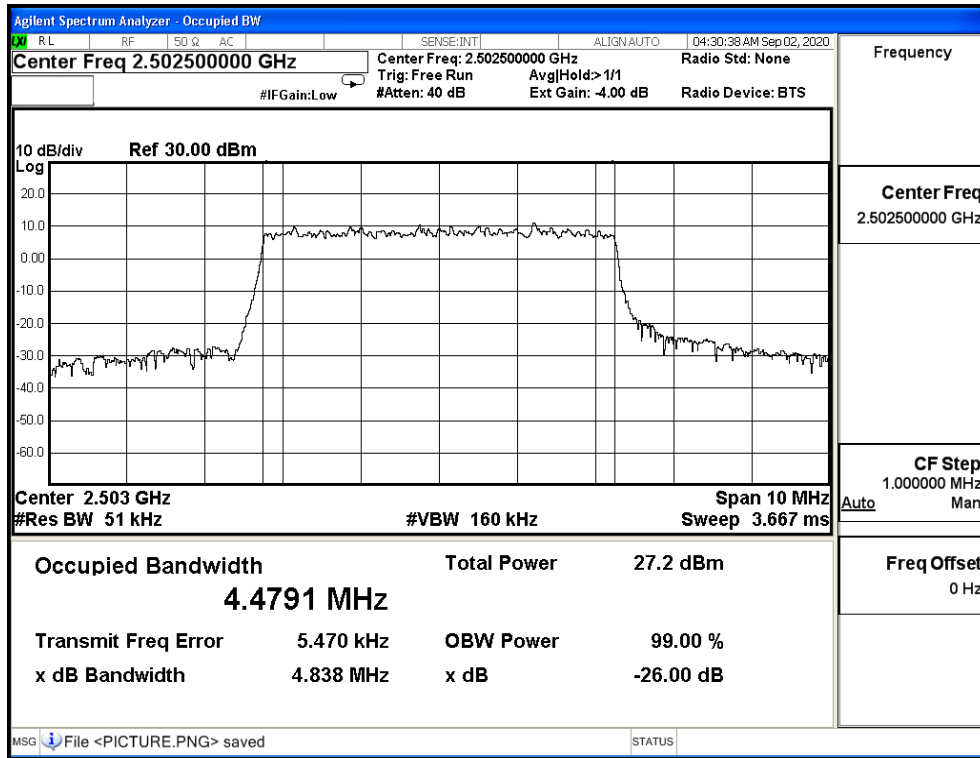

64QAM_CH39715_5M