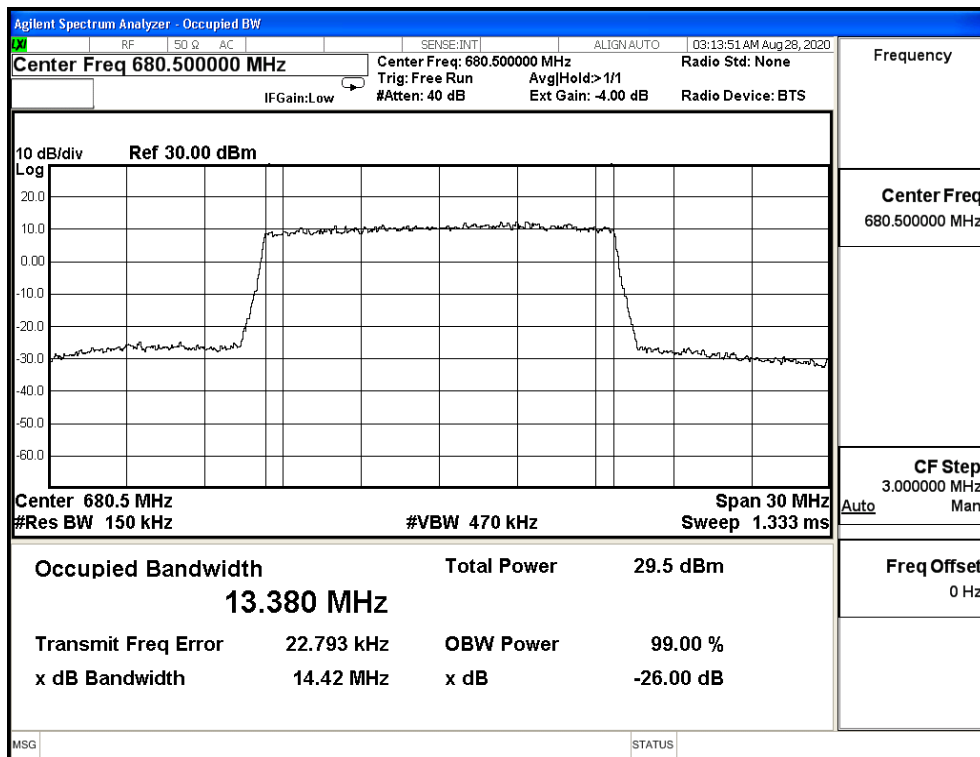

64QAM_CH133297_15M