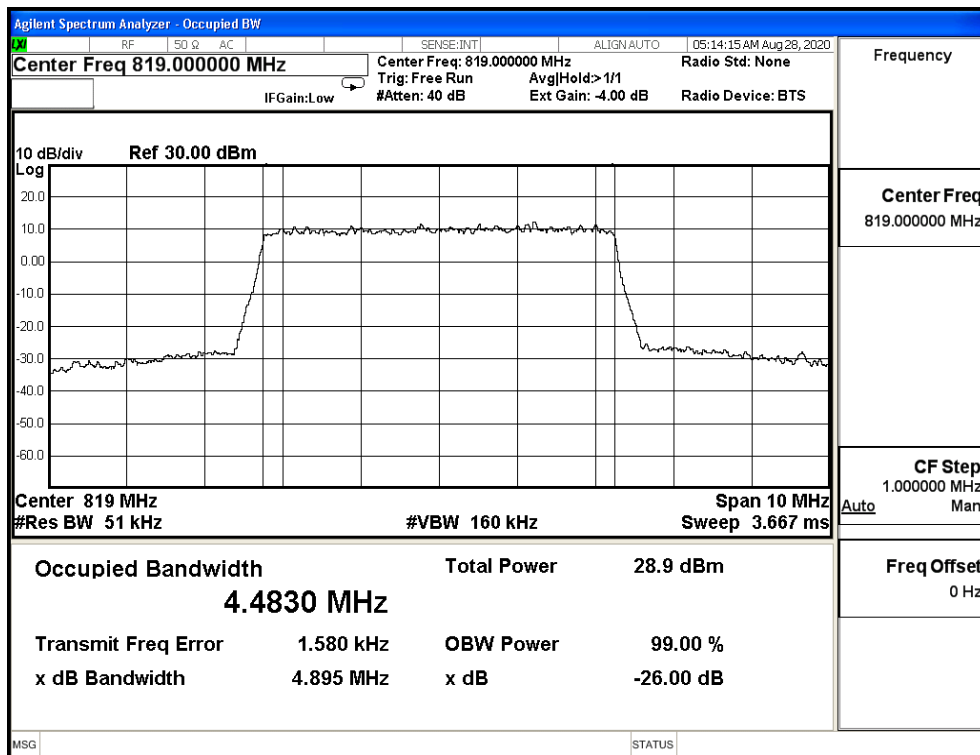

64QAM_CH26715_5M

64QAM_CH26740_5M

64QAM_CH26765_5M

CH26740_QPSK_10M

CH26740_16QAM_10M

CH26740_64QAM_10M

Product	Module		
Test Item	Occupied Bandwidth		
Test Mode	Mode 9: LTE Band 41 (FCC)		
Date of Test	2020/09/02	Test Site	SR12-H
Temperature(°C)	24	Humidity (%RH)	60