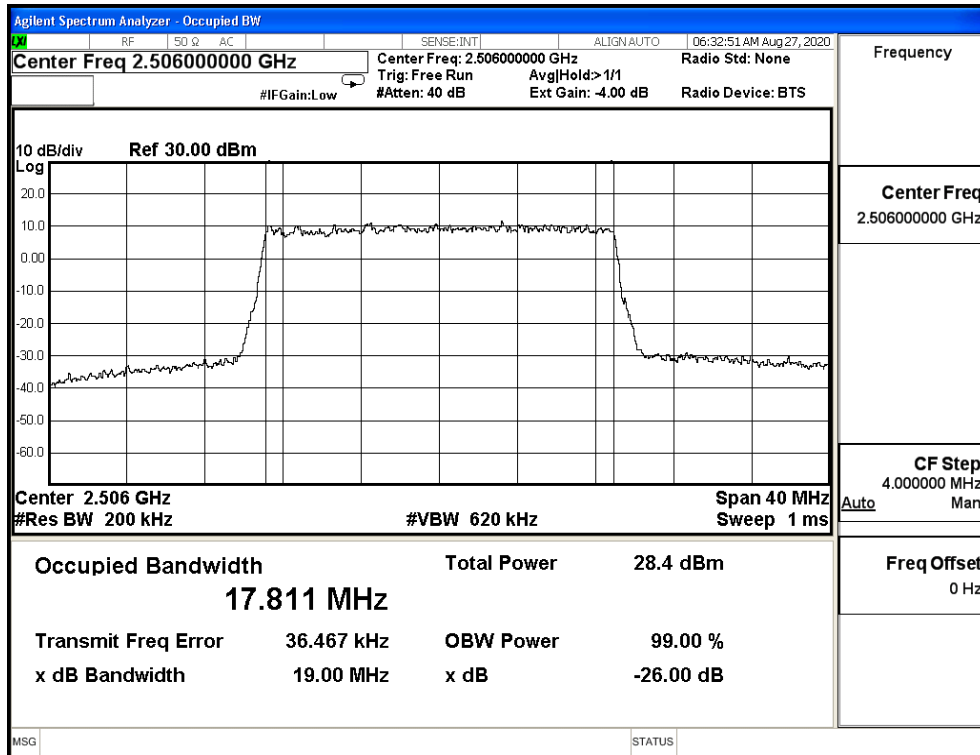

16QAM_CH39750_20M