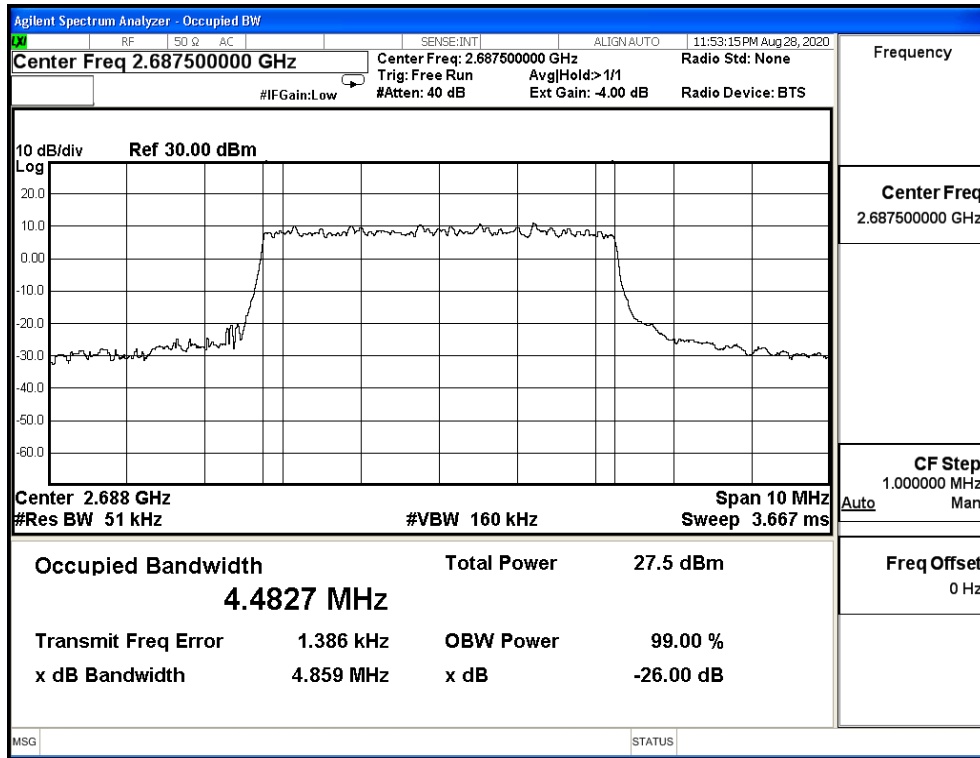

64QAM_CH41565_5M