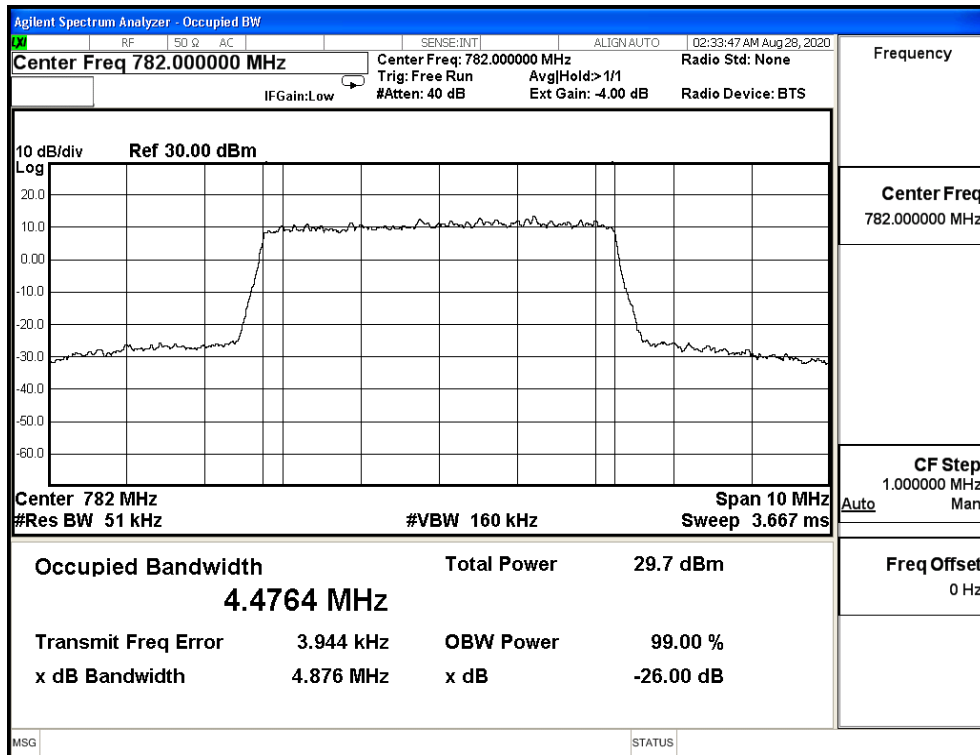

64QAM_CH23255_5M

CH23230_QPSK_10M

CH23230_16QAM_10M

CH23230_64QAM_10M

Product	Module		
Test Item	Occupied Bandwidth		
Test Mode	Mode 7: LTE Band 14		
Date of Test	2020/09/02	Test Site	SR12-H
Temperature(°C)	24	Humidity (%RH)	60