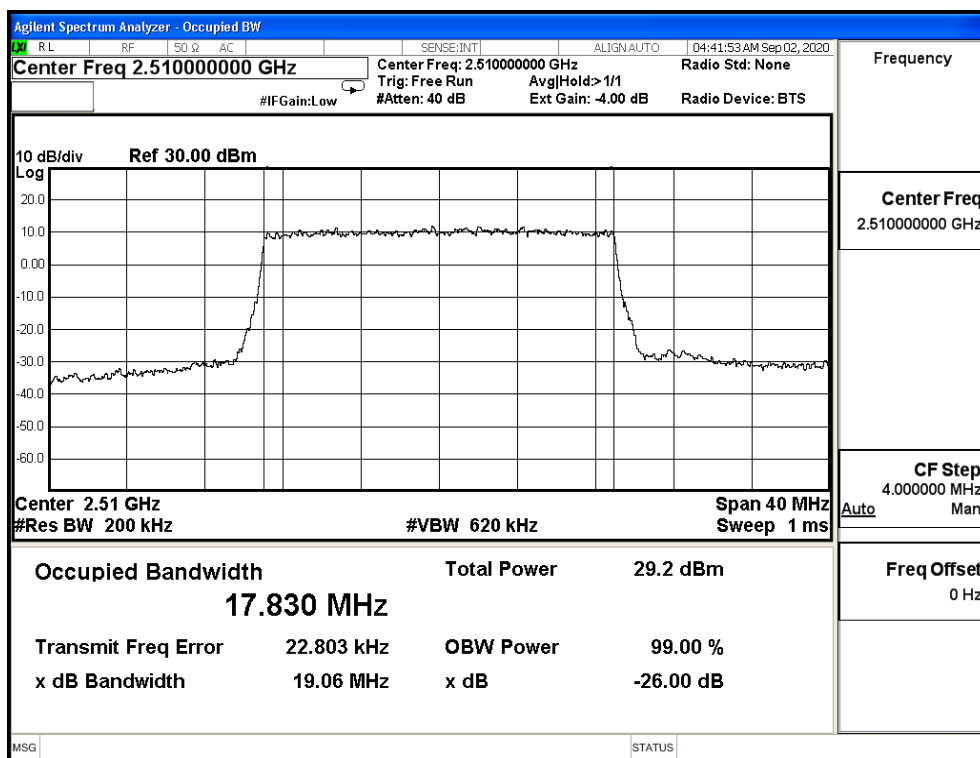

64QAM_CH39765_15M

QPSK_CH39790_20M

16QAM_CH39790_20M

64QAM_CH39790_20M

Product	Module		
Test Item	Occupied Bandwidth		
Test Mode	Mode 10: LTE Band 71		
Date of Test	2020/09/02	Test Site	SR12-H
Temperature(°C)	24	Humidity (%RH)	60