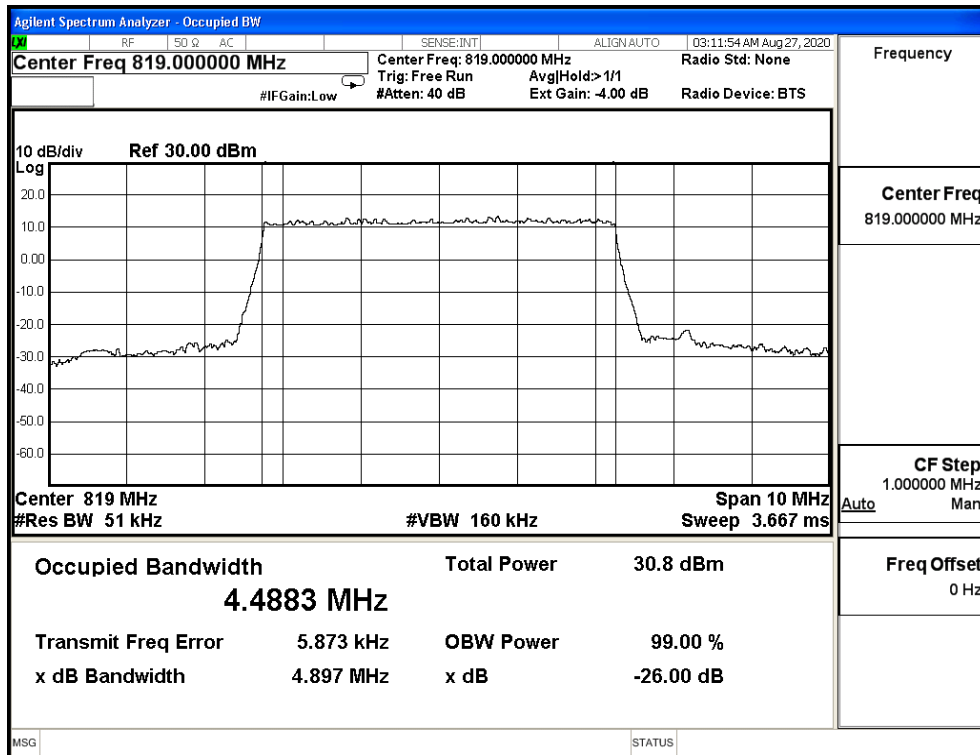

QPSK_CH26740_5M