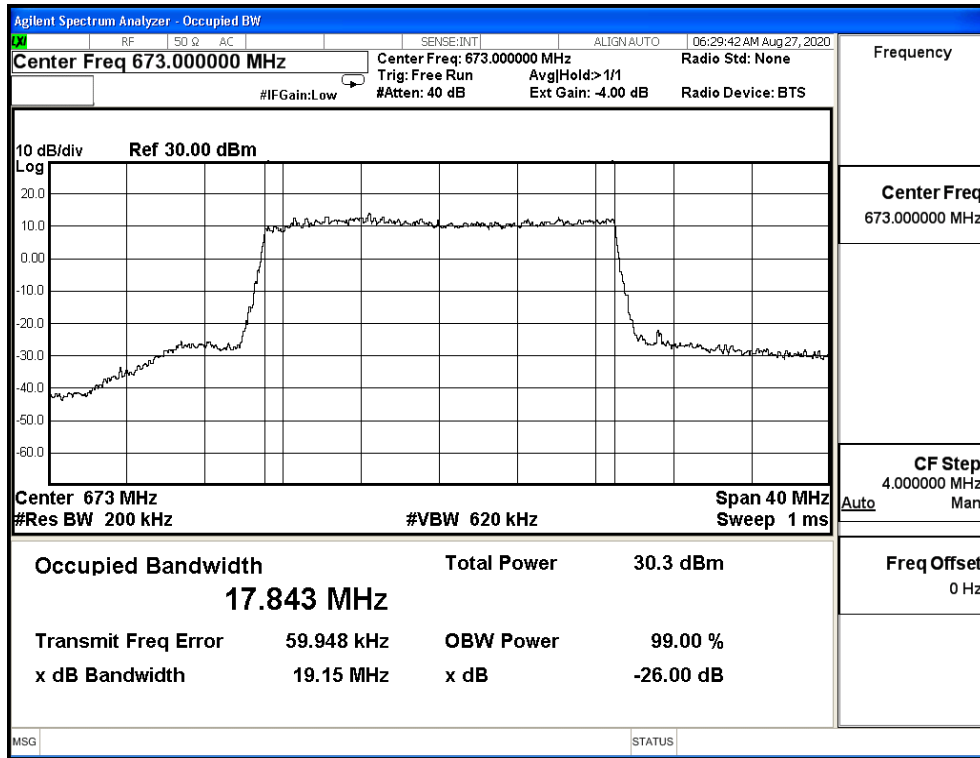

16QAM_CH133222_20M