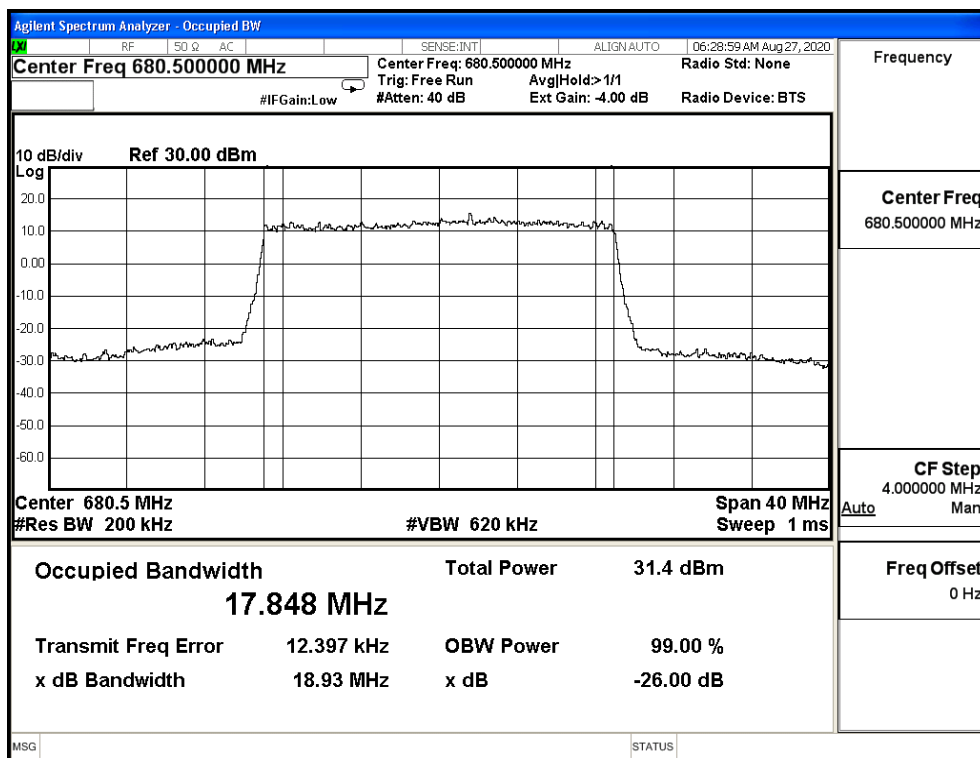

QPSK_CH133297_20M