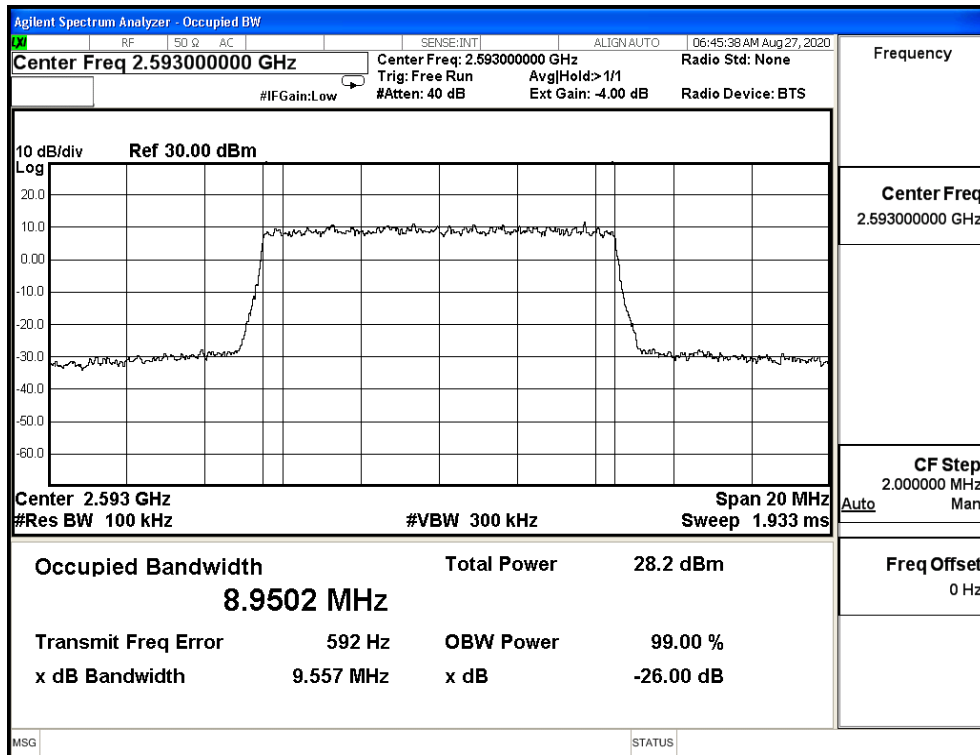

16QAM_CH40620_10M