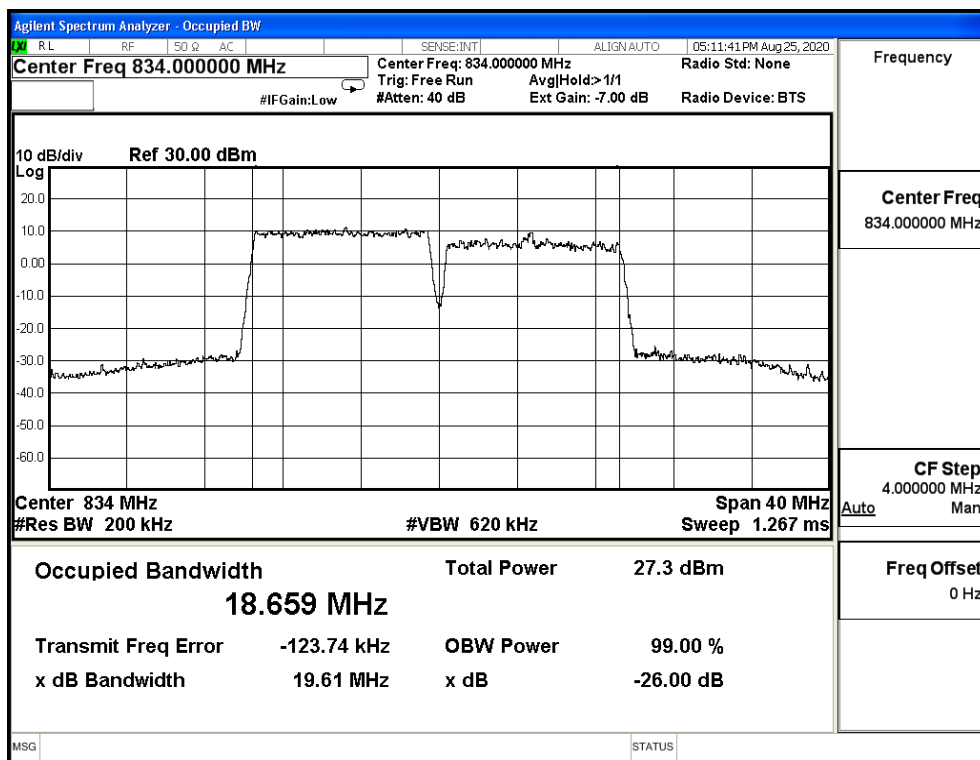

CA_5B_CH20476+CH20575_10M+10M_64-QAM_50RB0+50RB0

CA_5B_CH20501+CH20600_10M+10M_64-QAM_50RB0+50RB0

Product	Module		
Test Item	Occupied Bandwidth		
Test Mode	Mode 12: LTE CA Band 7C		
Date of Test	2020/09/02	Test Site	SR12-H
Temperature(°C)	24	Humidity (%RH)	60