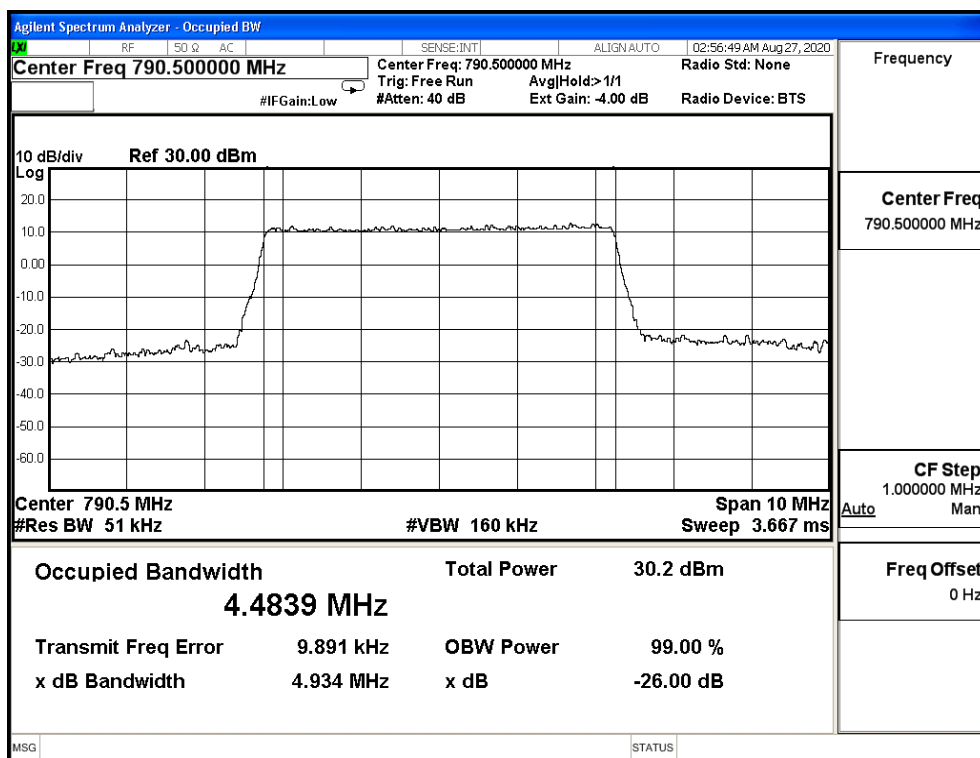

16QAM_CH23305_5M