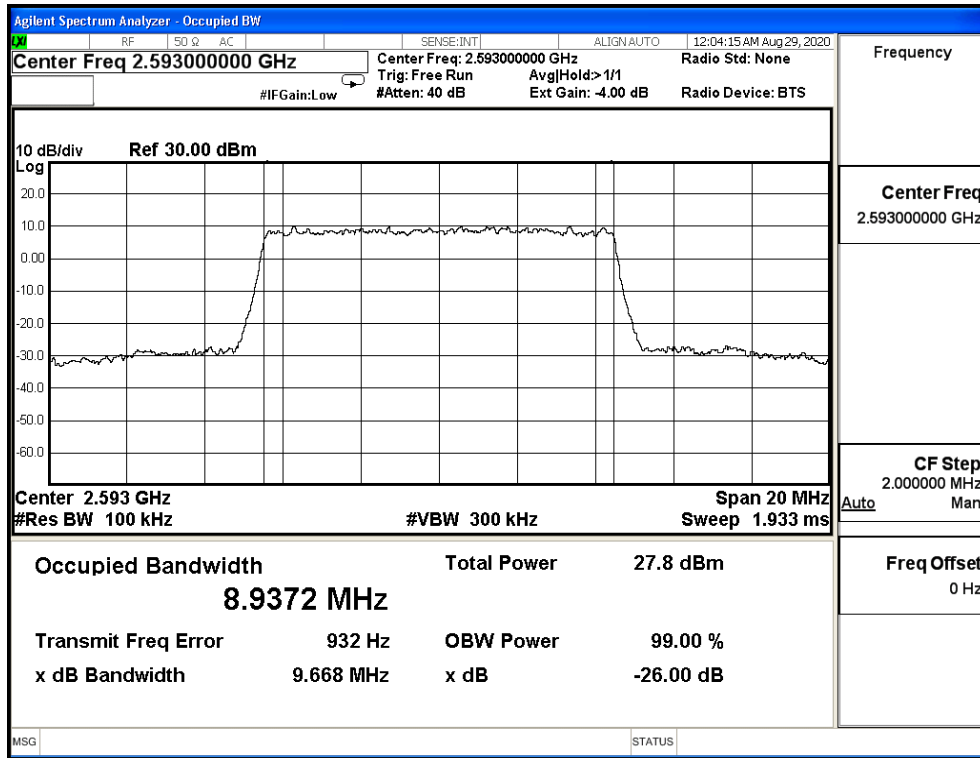

64QAM_CH40620_10M