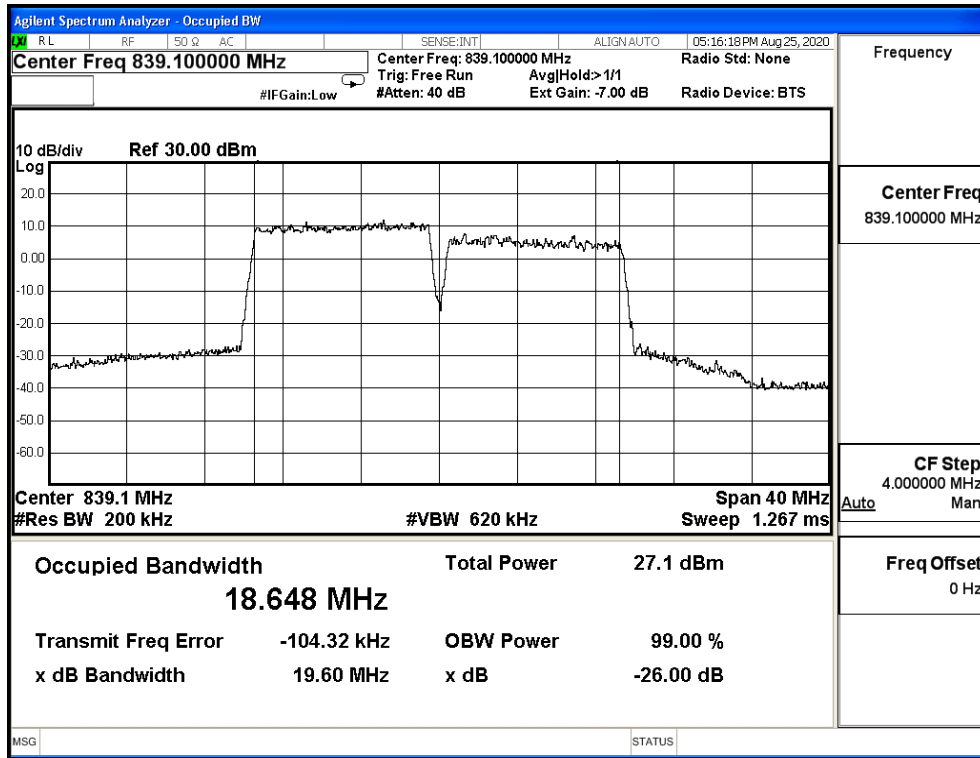

CA_5B_CH20476+CH20575_10M+10M_64-QAM_50RB0+50RB0

CA_5B_CH20501+CH20600_10M+10M_64-QAM_50RB0+50RB0

Product	Module		
Test Item	Occupied Bandwidth		
Test Mode	Mode 12: LTE CA Band 7C		
Date of Test	2020/09/02	Test Site	SR12-H
Temperature(°C)	24	Humidity (%RH)	60