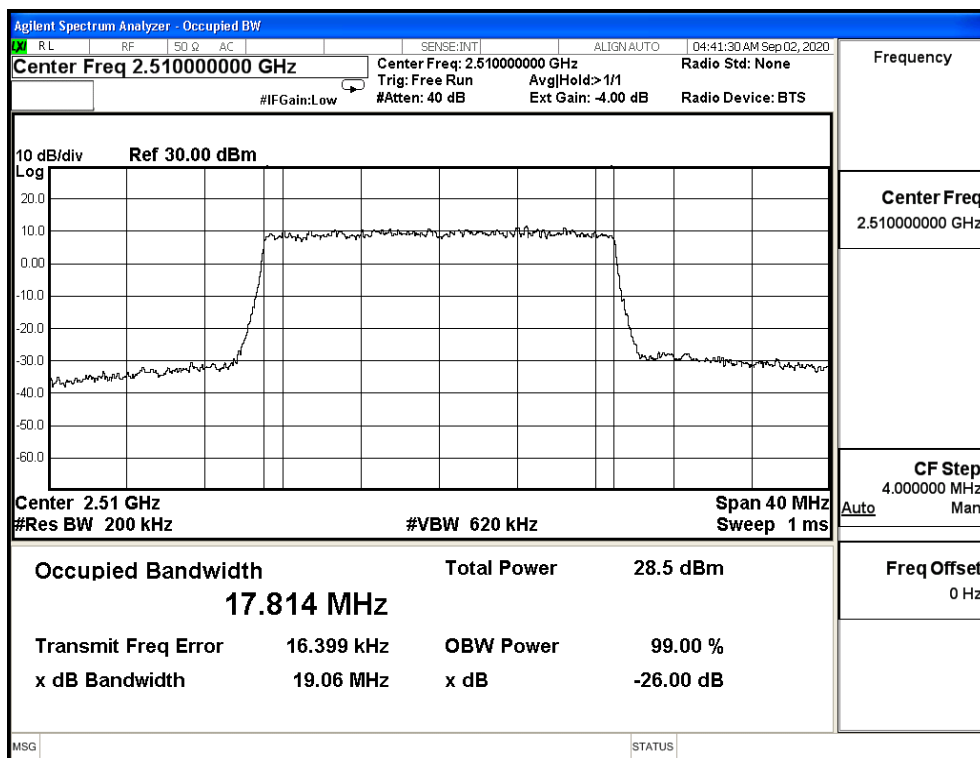

64QAM_CH39765_15M

QPSK_CH39790_20M

16QAM_CH39790_20M

64QAM_CH39790_20M

Product	Module		
Test Item	Occupied Bandwidth		
Test Mode	Mode 10: LTE Band 71		
Date of Test	2020/09/02	Test Site	SR12-H
Temperature(°C)	24	Humidity (%RH)	60