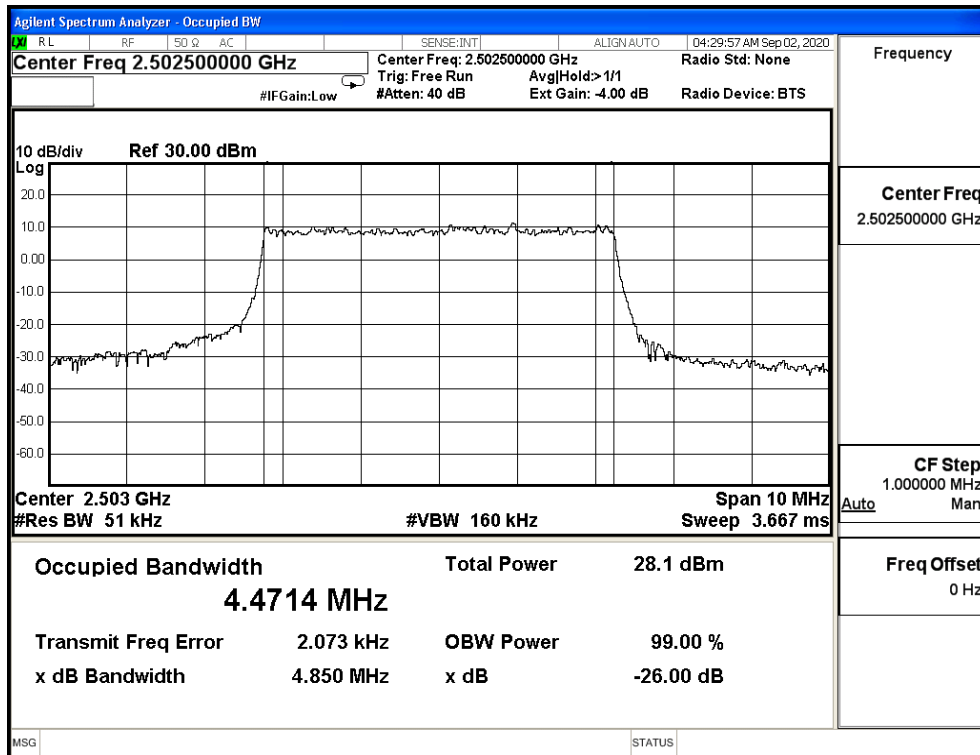

16QAM_CH39715_5M