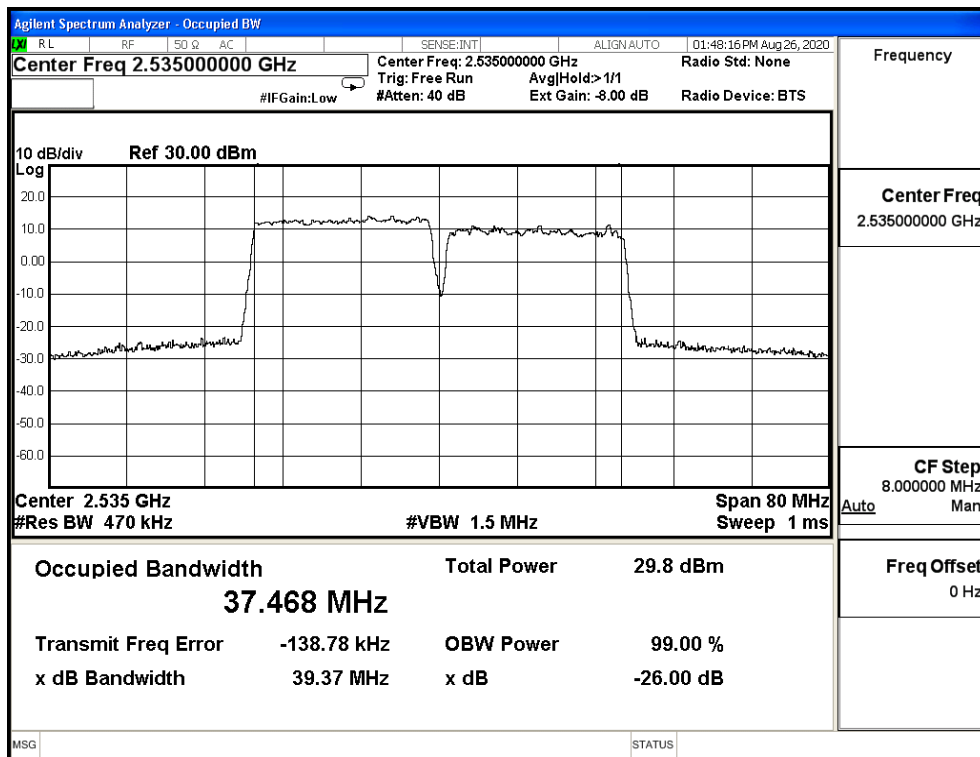

CA_7C_CH20850+CH21048_20M+20M_64-QAM_100RB0+100RB0

CA_7C_CH21001+CH21199_20M+20M_64-QAM_100RB0+100RB0

CA_7C_CH21152+CH21350_20M+20M_64-QAM_100RB0+100RB0

Product	Module		
Test Item	Occupied Bandwidth		
Test Mode	Mode 13: LTE CA Band 41C (FCC)		
Date of Test	2020/09/02	Test Site	SR12-H
Temperature(°C)	24	Humidity (%RH)	60