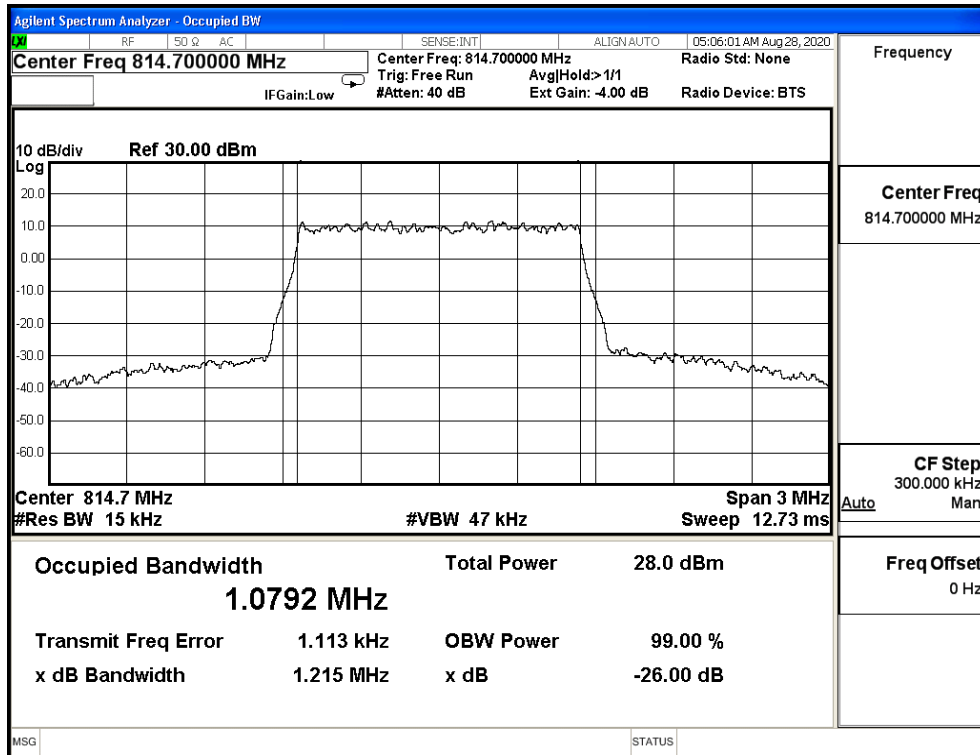

64QAM_CH26697_1.4M