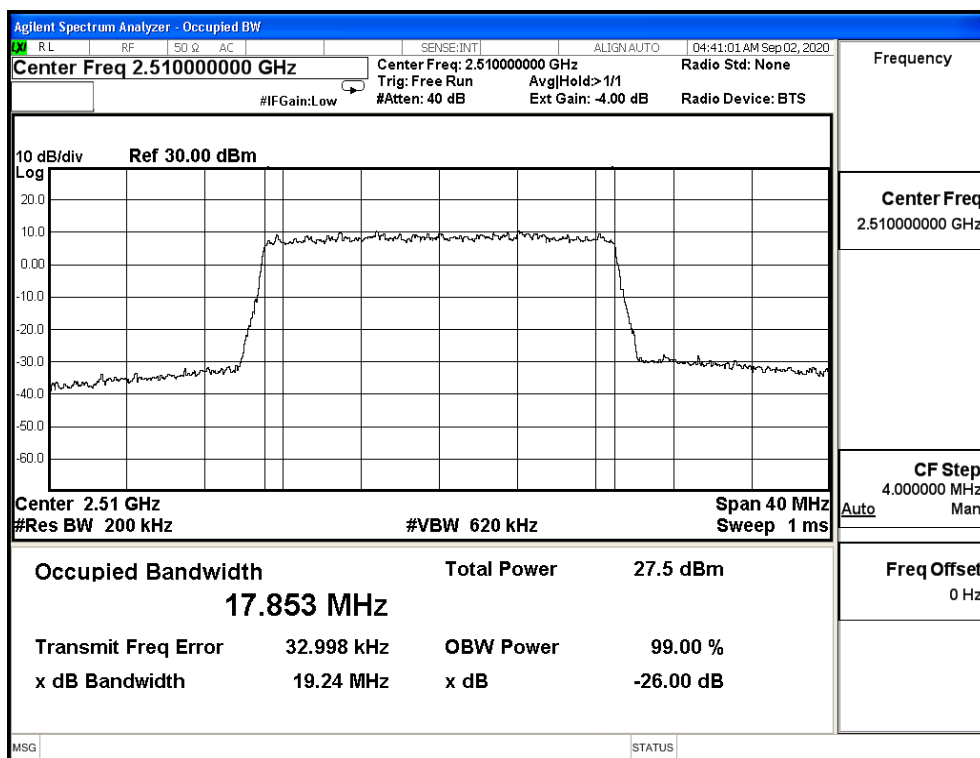

64QAM_CH39765_15M

QPSK_CH39790_20M

16QAM_CH39790_20M

64QAM_CH39790_20M

Product	Module		
Test Item	Occupied Bandwidth		
Test Mode	Mode 10: LTE Band 71		
Date of Test	2020/09/02	Test Site	SR12-H
Temperature(°C)	24	Humidity (%RH)	60