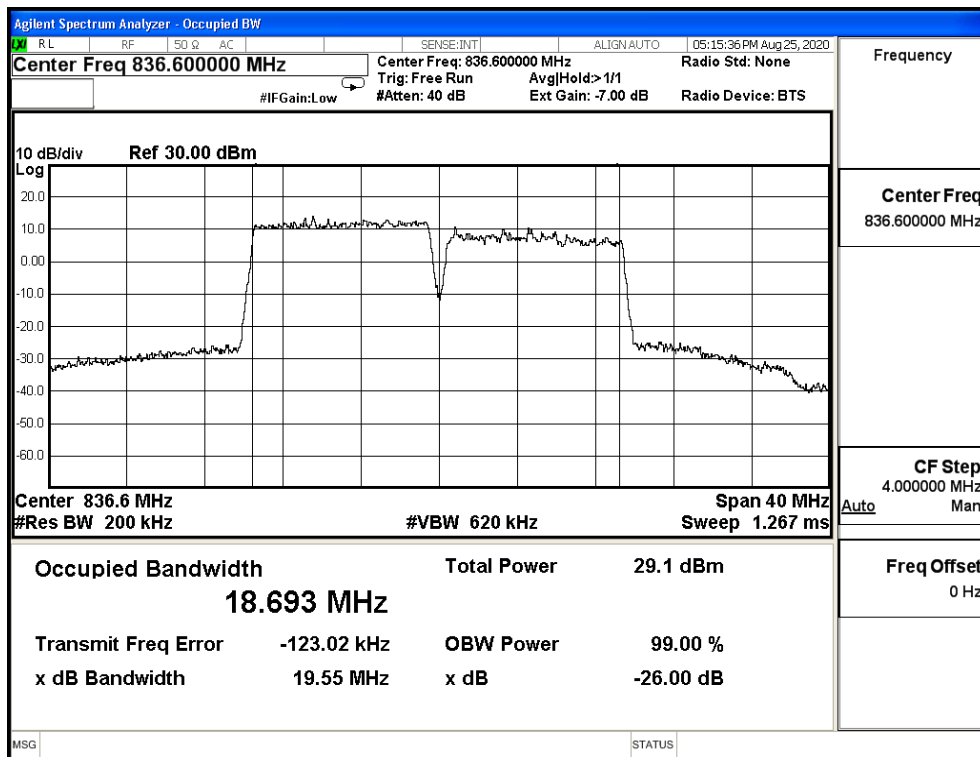

CA_5B_CH20476+CH20575_10M+10M_64-QAM_50RB0+50RB0

CA_5B_CH20501+CH20600_10M+10M_64-QAM_50RB0+50RB0

Product	Module		
Test Item	Occupied Bandwidth		
Test Mode	Mode 12: LTE CA Band 7C		
Date of Test	2020/09/02	Test Site	SR12-H
Temperature(°C)	24	Humidity (%RH)	60