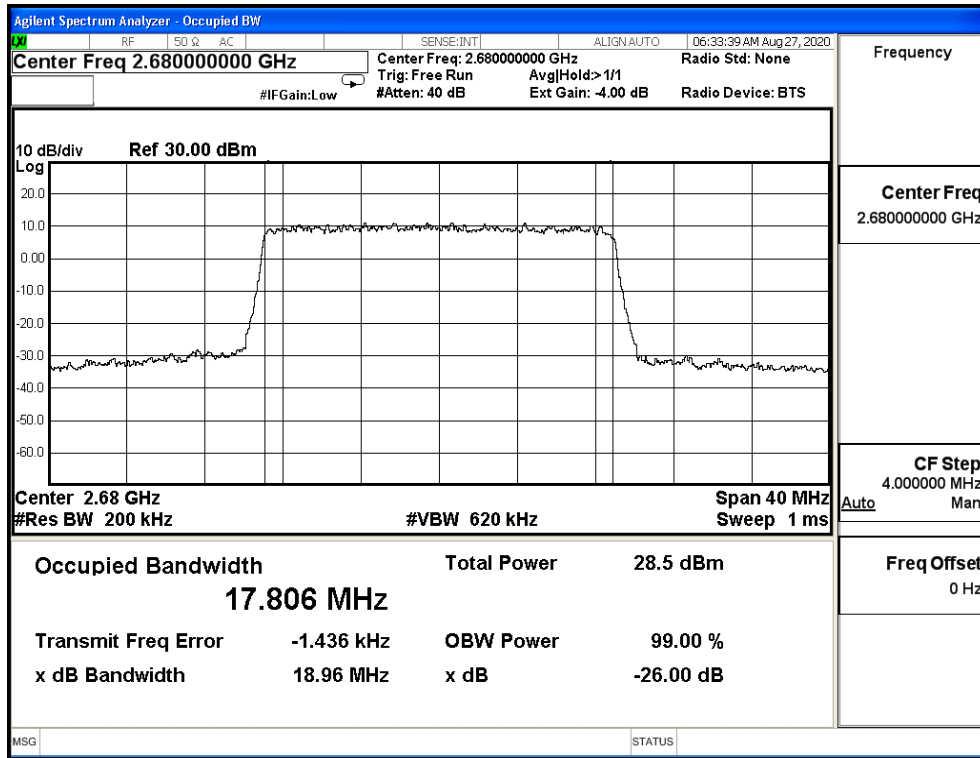

16QAM_CH41490_20M

64QAM_CH39750_20M

64QAM_CH40620_20M

64QAM_CH41490_20M

Product	Module		
Test Item	Occupied Bandwidth		
Test Mode	Mode 9: LTE Band 41 (ISED)		
Date of Test	2020/09/02	Test Site	SR12-H
Temperature(°C)	24	Humidity (%RH)	60