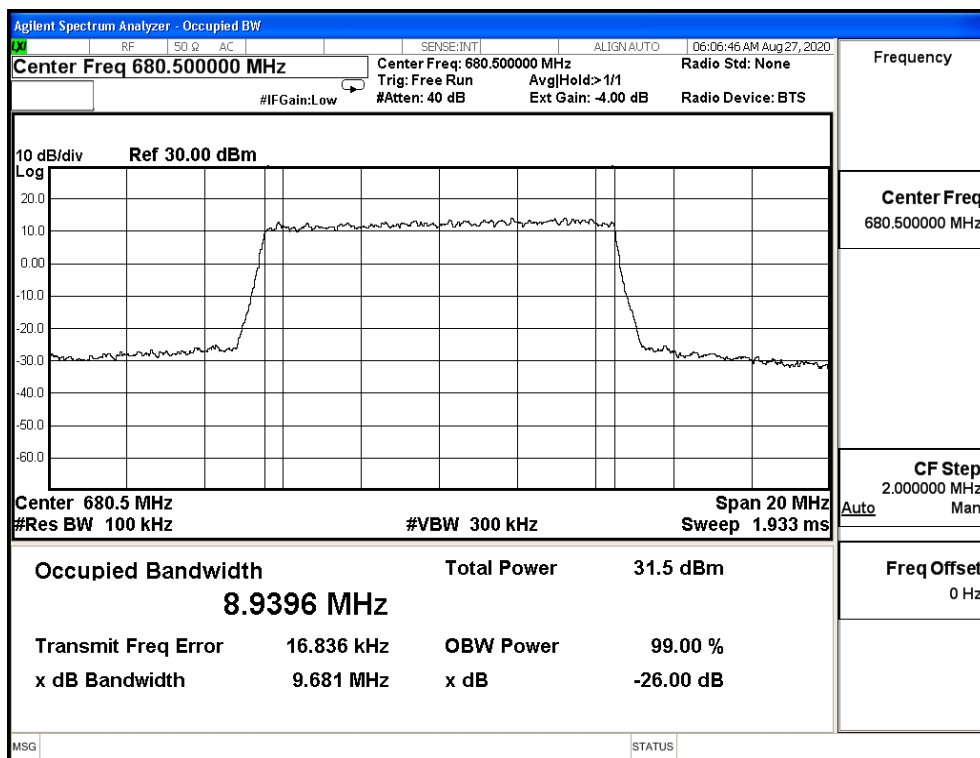

QPSK_CH133297_10M