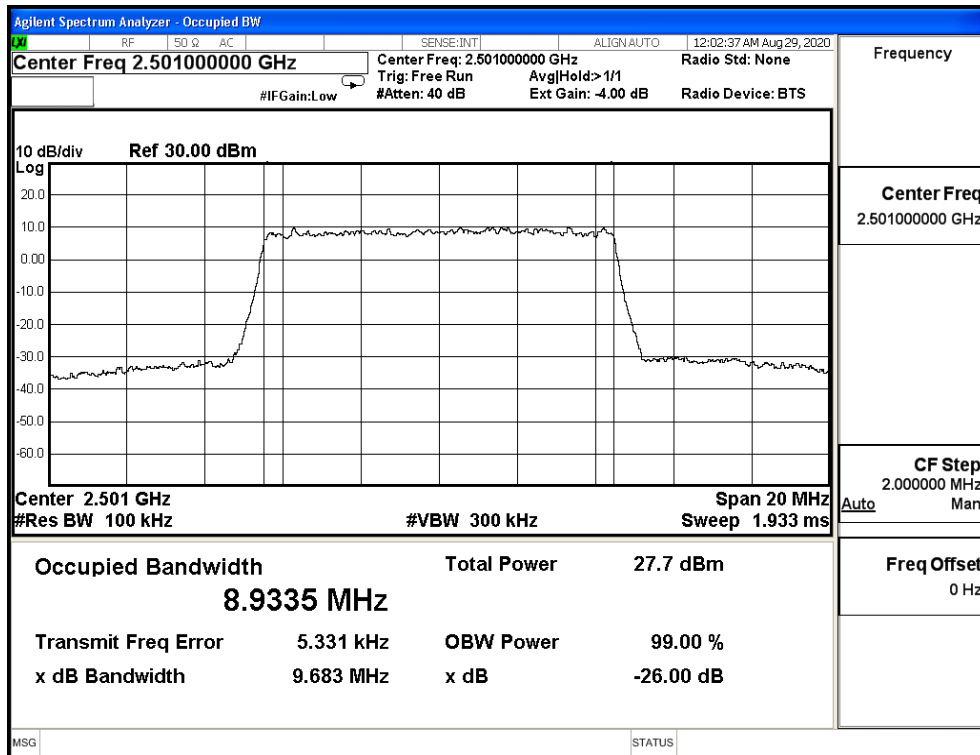

64QAM_CH39700_10M