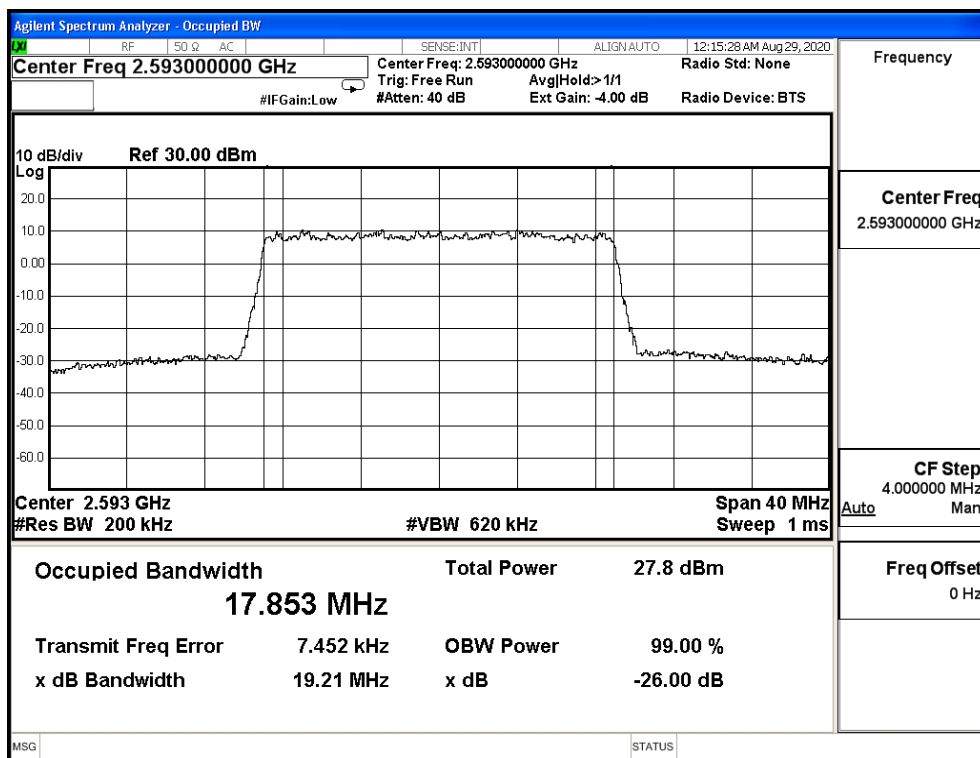

16QAM_CH41490_20M

64QAM_CH39750_20M

64QAM_CH40620_20M

64QAM_CH41490_20M

Product	Module		
Test Item	Occupied Bandwidth		
Test Mode	Mode 9: LTE Band 41 (ISED)		
Date of Test	2020/09/02	Test Site	SR12-H
Temperature(°C)	24	Humidity (%RH)	60