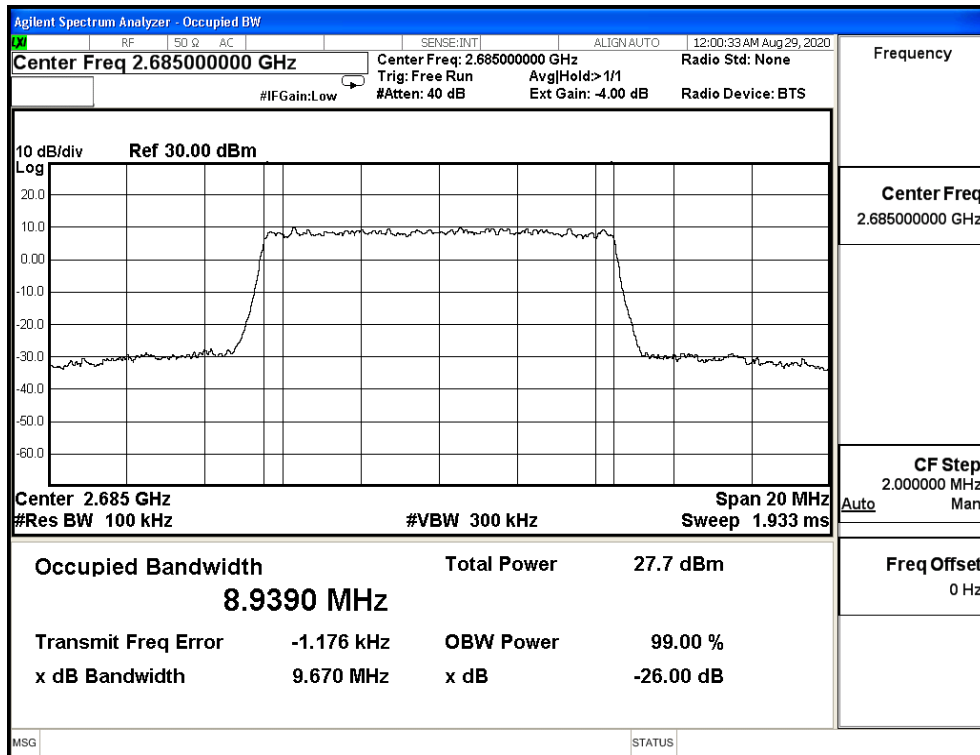

64QAM_CH41540_10M