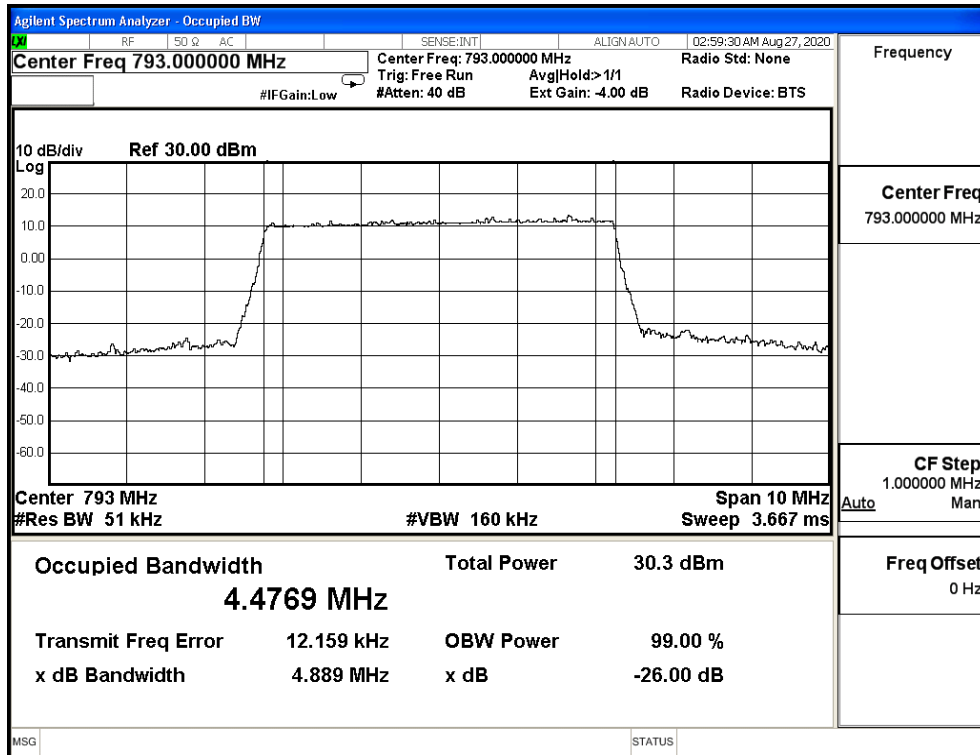

16QAM_CH23330_5M