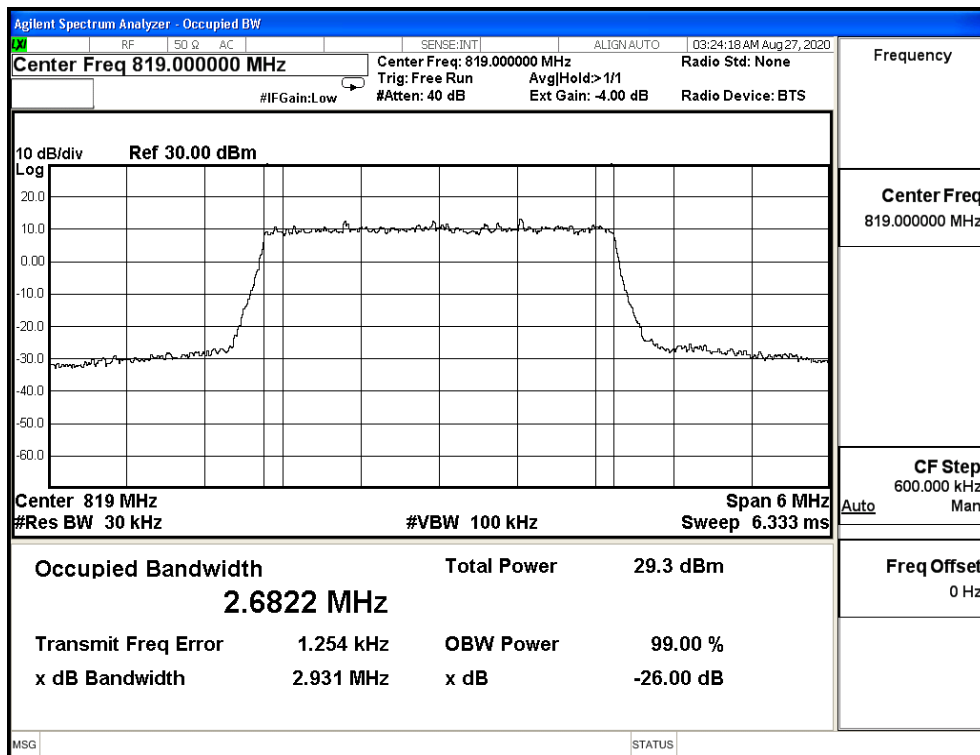

16QAM_CH26740_3M