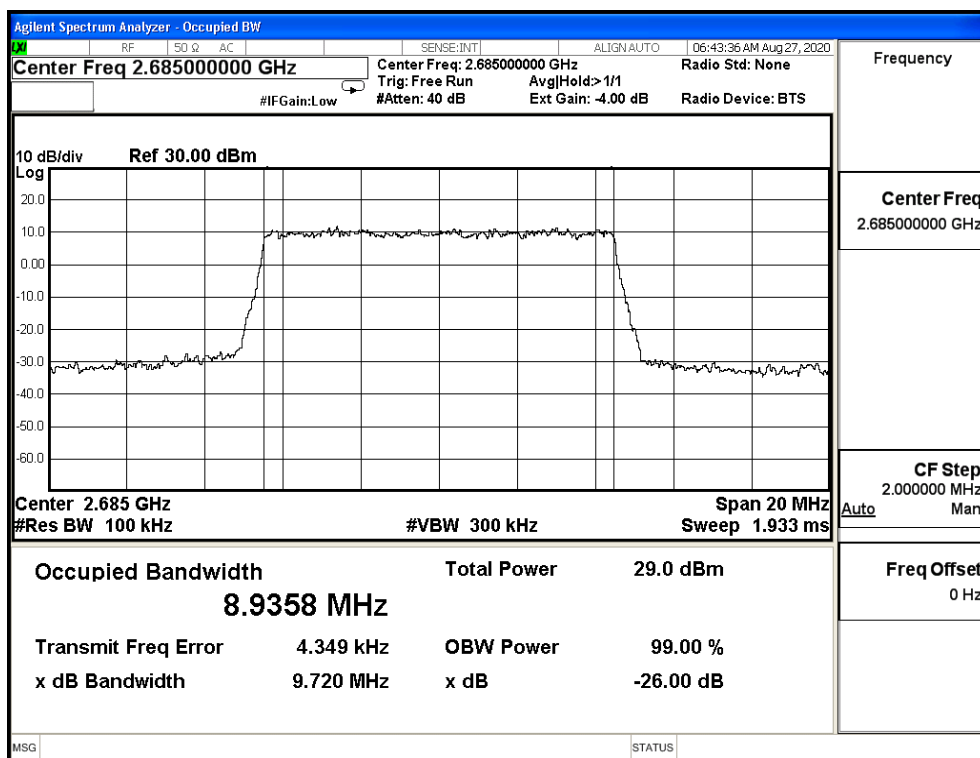

QPSK_CH41540_10M