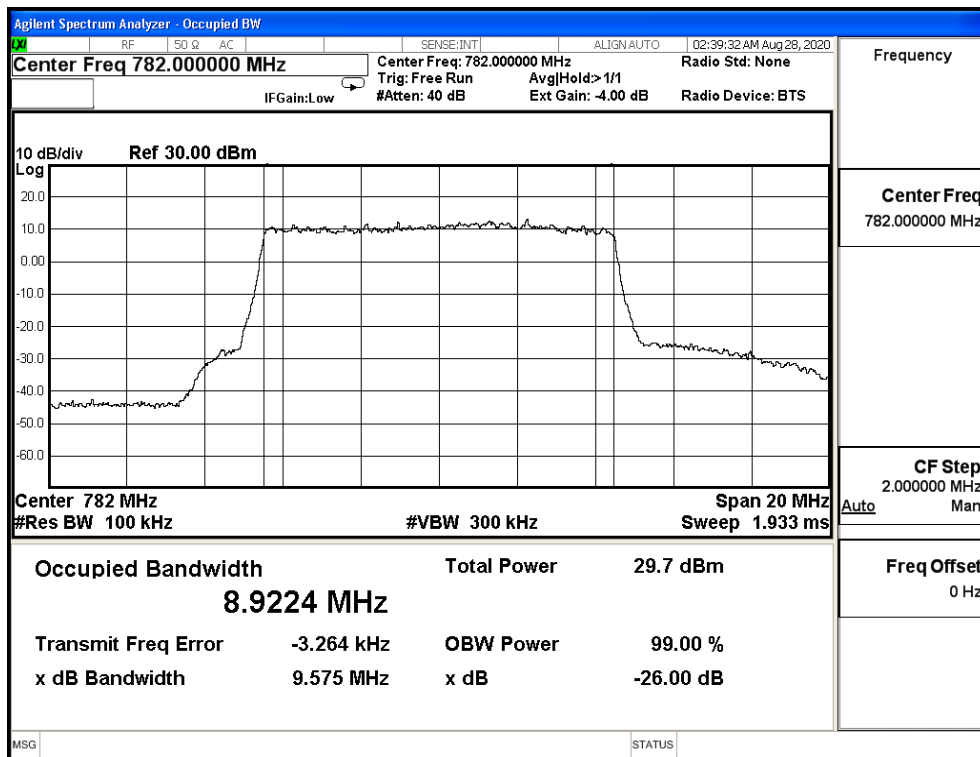

64QAM_CH23255_5M

CH23230_QPSK_10M

CH23230_16QAM_10M

CH23230_64QAM_10M

Product	Module		
Test Item	Occupied Bandwidth		
Test Mode	Mode 7: LTE Band 14		
Date of Test	2020/09/02	Test Site	SR12-H
Temperature(°C)	24	Humidity (%RH)	60