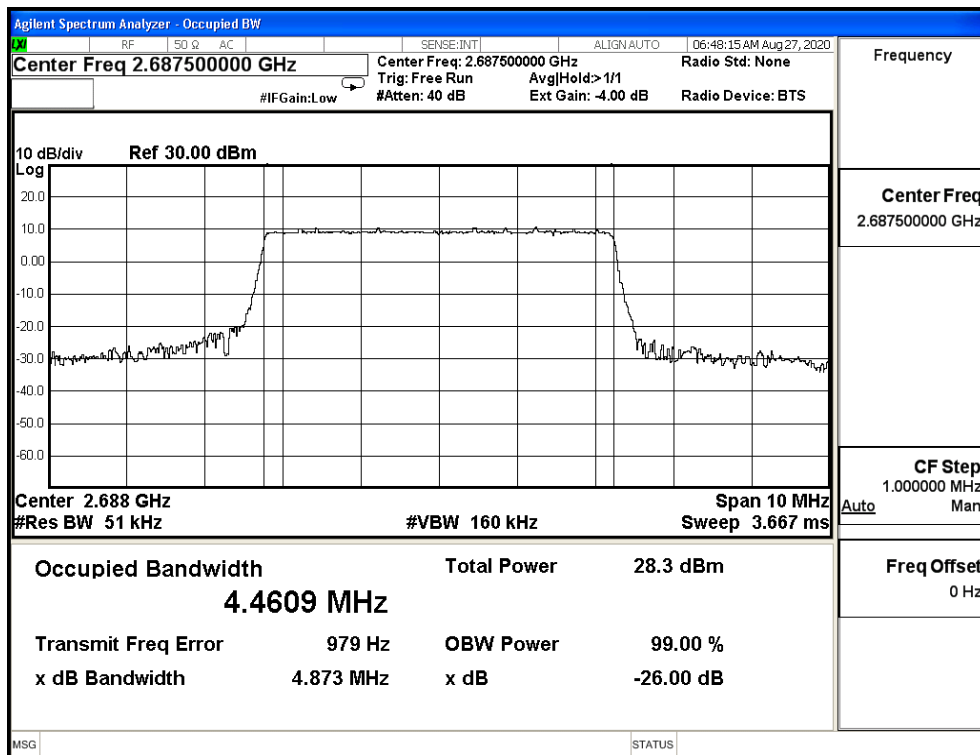

16QAM_CH41565_5M