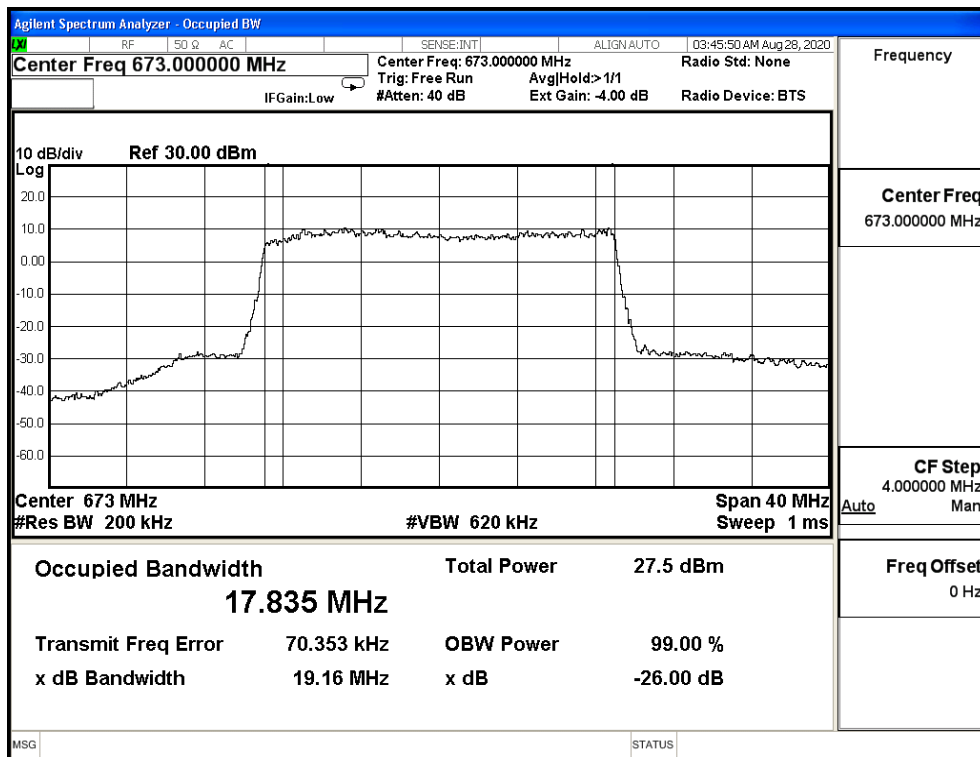

16QAM_CH133372_20M

64QAM_CH133222_20M

64QAM_CH133297_20M

64QAM_CH133372_20M

Product	Module		
Test Item	Occupied Bandwidth		
Test Mode	Mode 11: LTE CA Band 5B		
Date of Test	2020/09/02	Test Site	SR12-H
Temperature(°C)	24	Humidity (%RH)	60