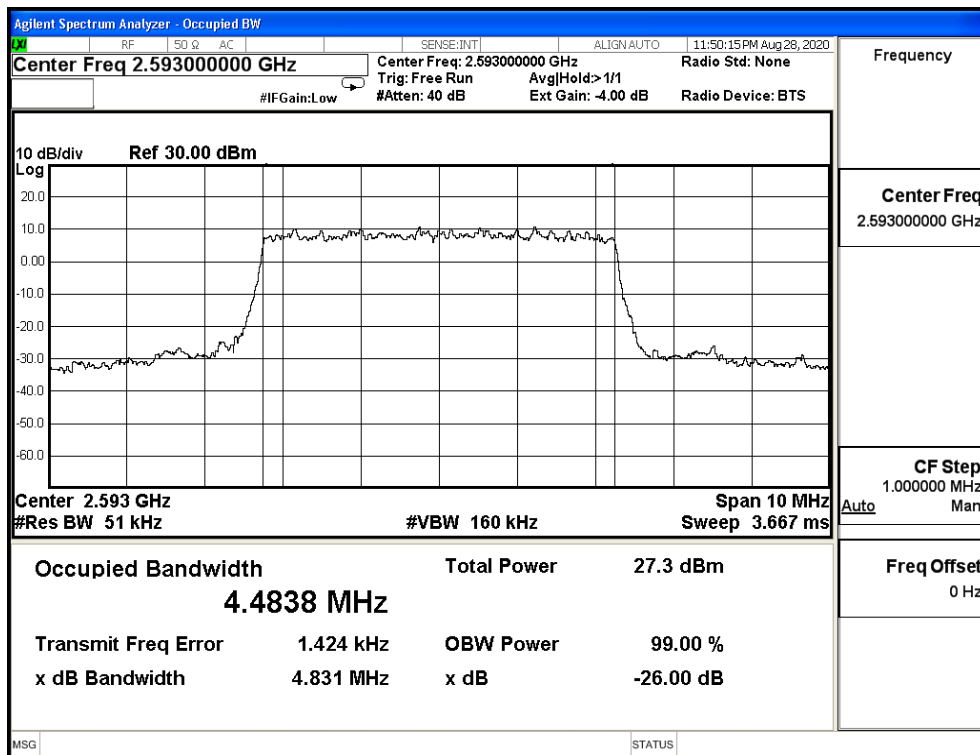

64QAM_CH40620_5M