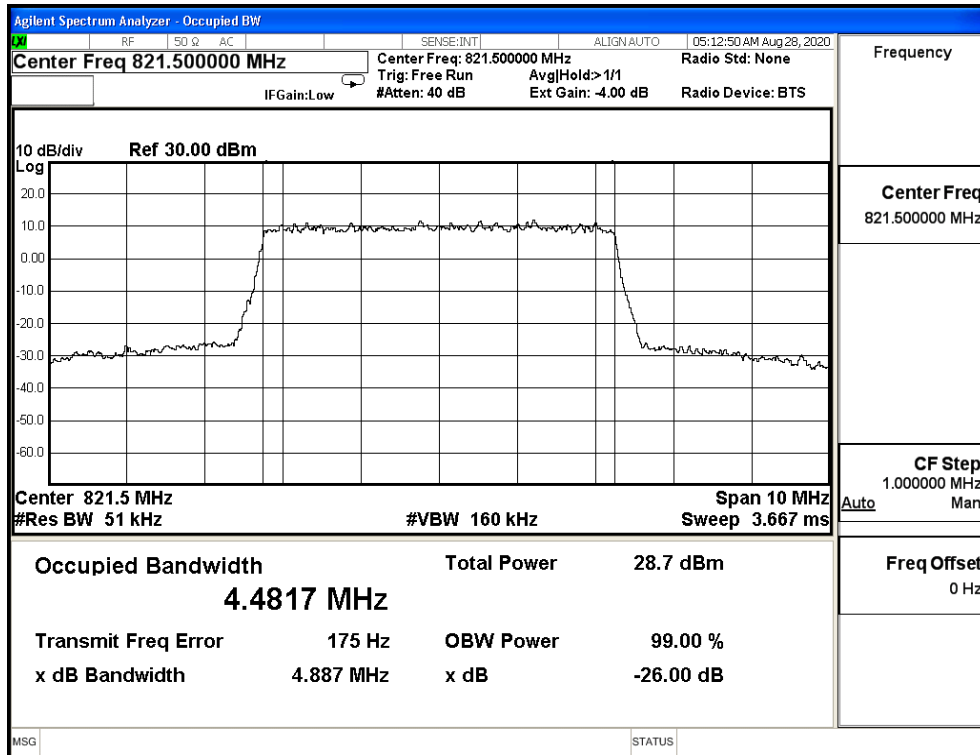

64QAM_CH26715_5M

64QAM_CH26740_5M

64QAM_CH26765_5M

CH26740_QPSK_10M

CH26740_16QAM_10M

CH26740_64QAM_10M

Product	Module		
Test Item	Occupied Bandwidth		
Test Mode	Mode 9: LTE Band 41 (FCC)		
Date of Test	2020/09/02	Test Site	SR12-H
Temperature(°C)	24	Humidity (%RH)	60