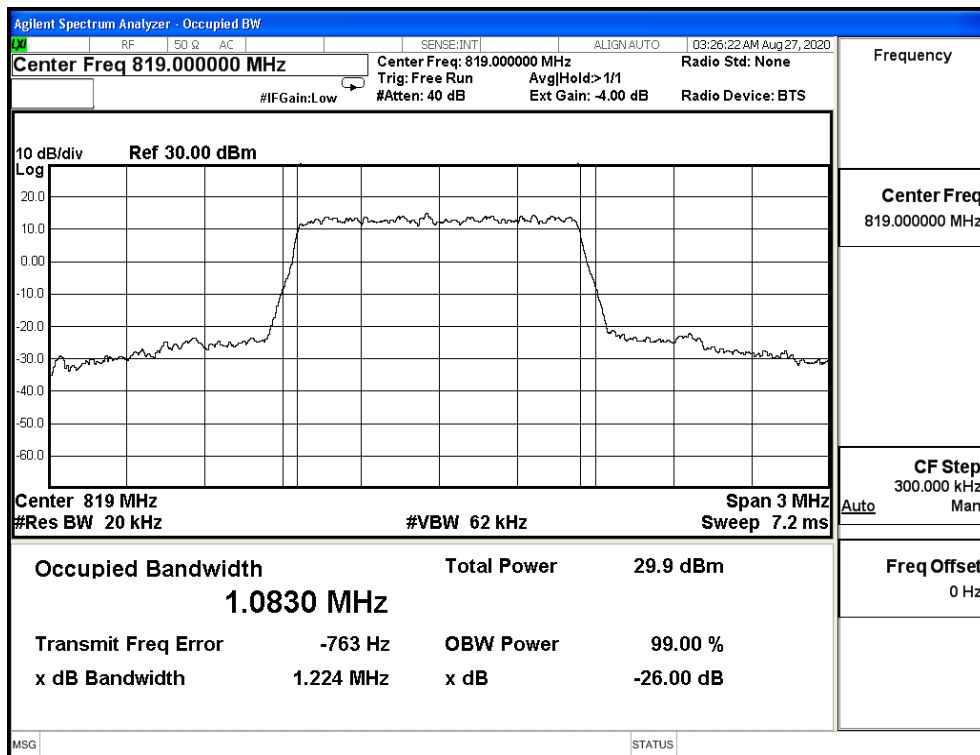

QPSK_CH26740_1.4M