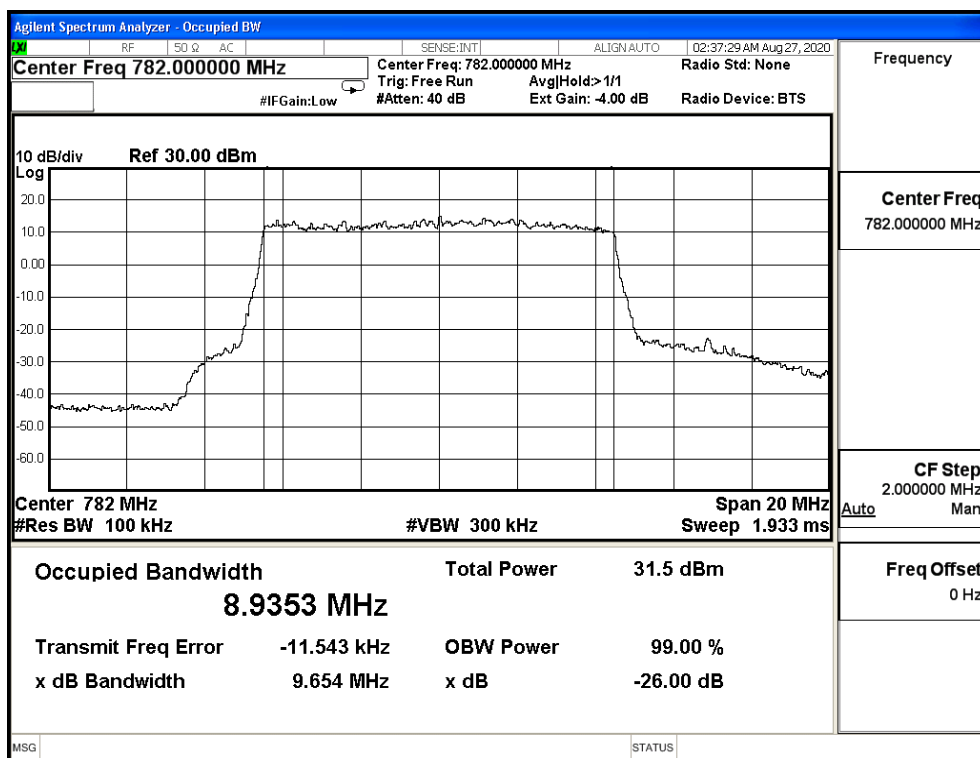

64QAM_CH23255_5M

CH23230_QPSK_10M

CH23230_16QAM_10M

CH23230_64QAM_10M

Product	Module		
Test Item	Occupied Bandwidth		
Test Mode	Mode 7: LTE Band 14		
Date of Test	2020/09/02	Test Site	SR12-H
Temperature(°C)	24	Humidity (%RH)	60