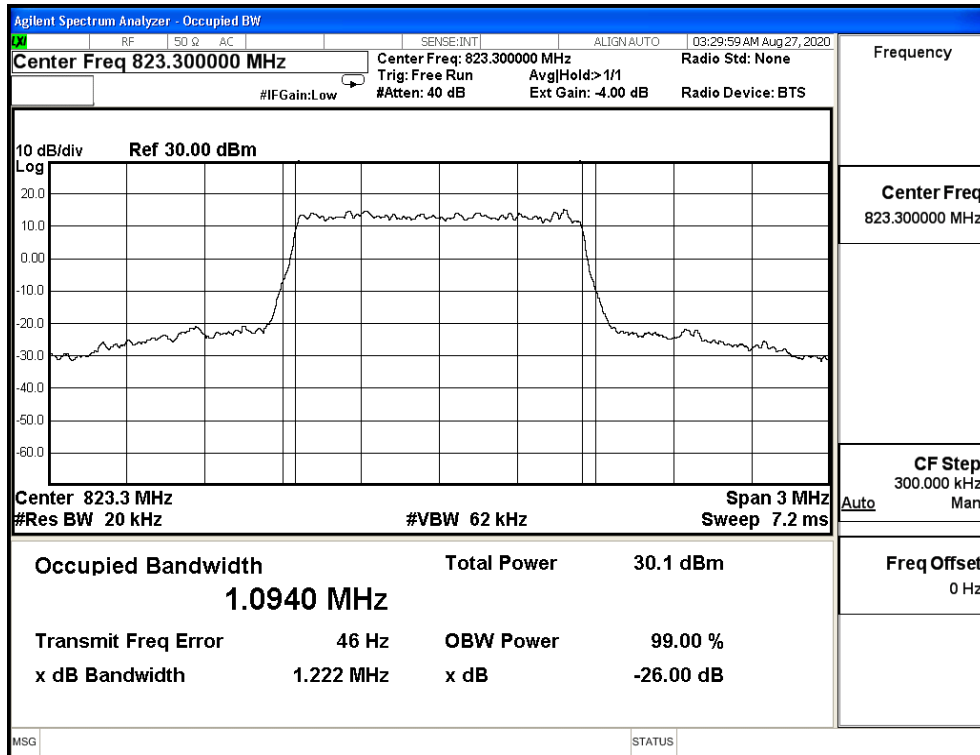

QPSK_CH26783_1.4M