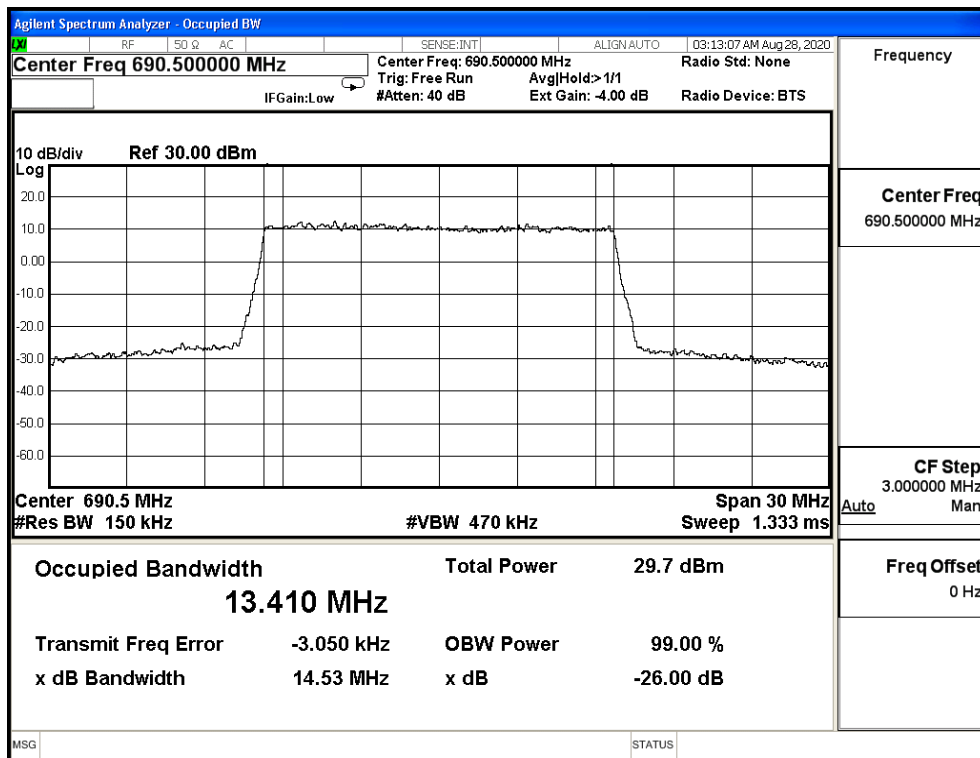

64QAM_CH133397_15M