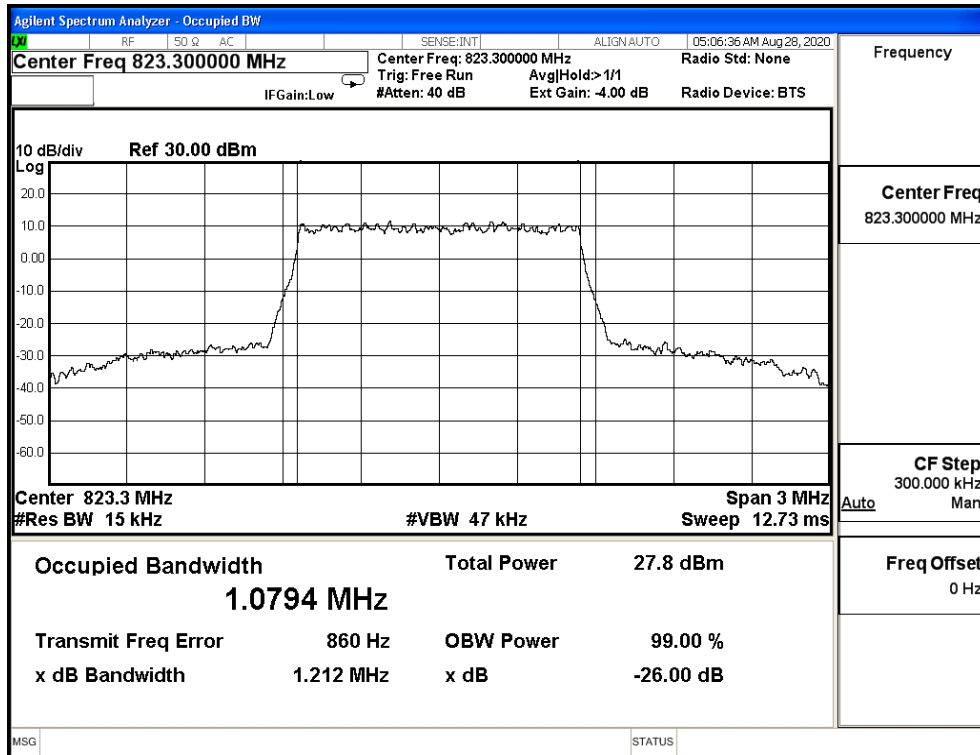

64QAM_CH26783_1.4M