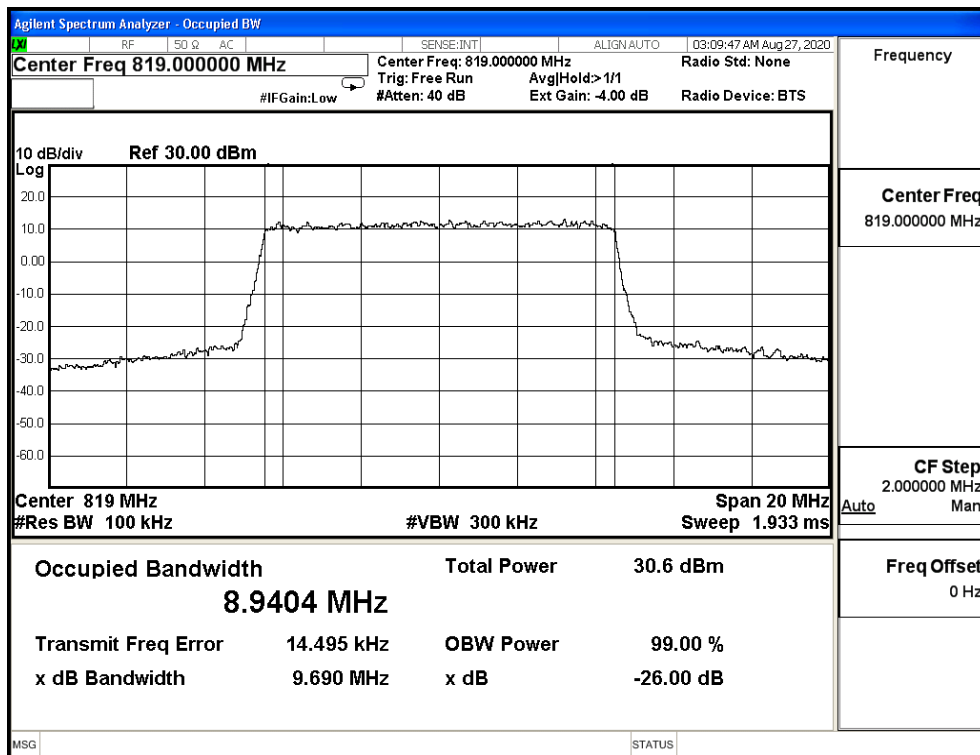

64QAM_CH26715_5M

64QAM_CH26740_5M

64QAM_CH26765_5M

CH26740_QPSK_10M

CH26740_16QAM_10M

CH26740_64QAM_10M

Product	Module		
Test Item	Occupied Bandwidth		
Test Mode	Mode 9: LTE Band 41 (FCC)		
Date of Test	2020/09/02	Test Site	SR12-H
Temperature(°C)	24	Humidity (%RH)	60