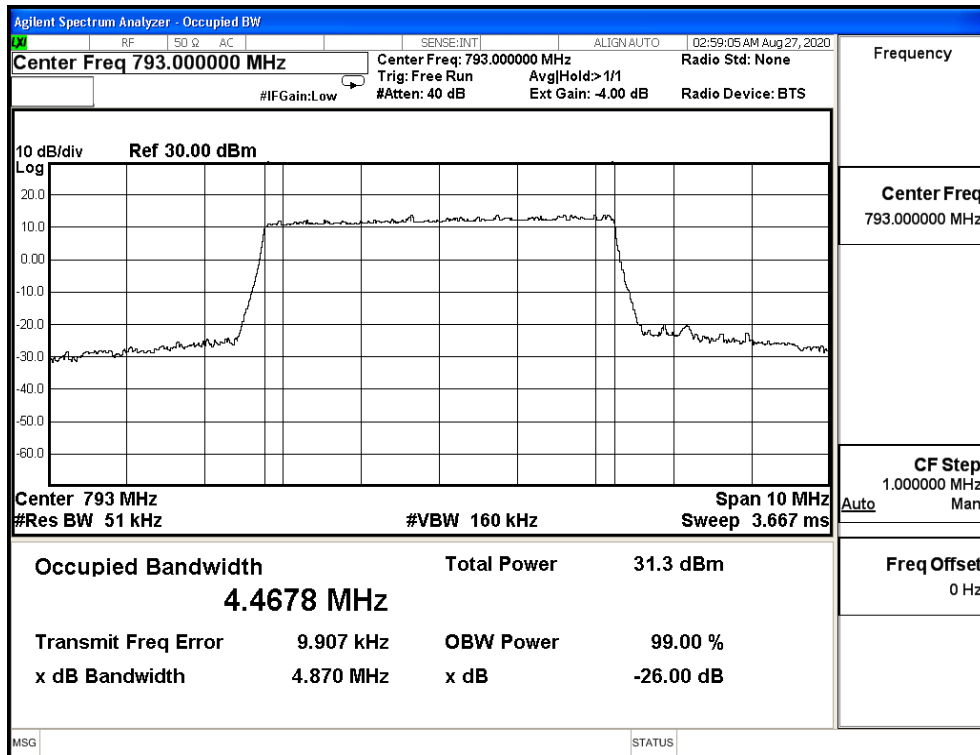

QPSK_CH23330_5M