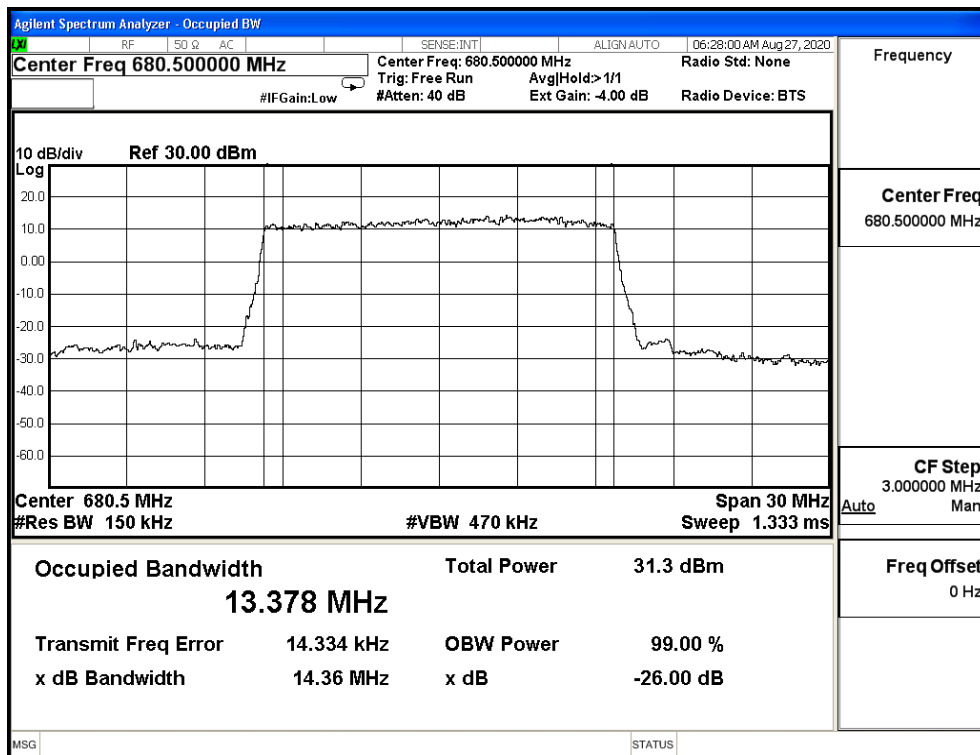

QPSK_CH133297_15M