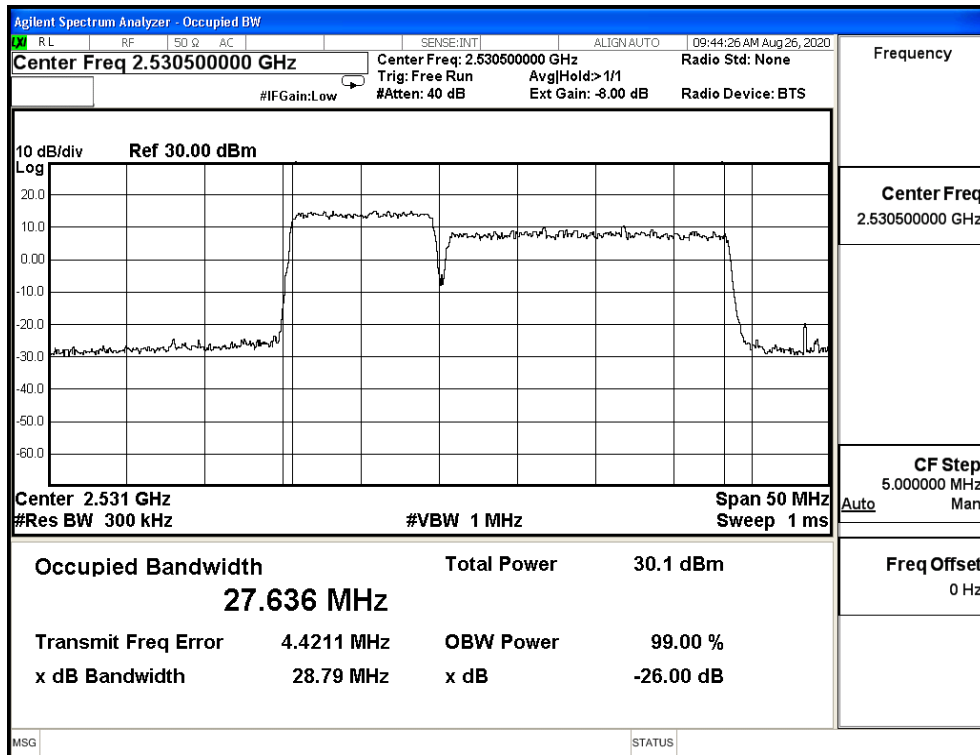

CA_7C_CH21006+CH21150_10M+20M_QPSK_50RB0+100RB0