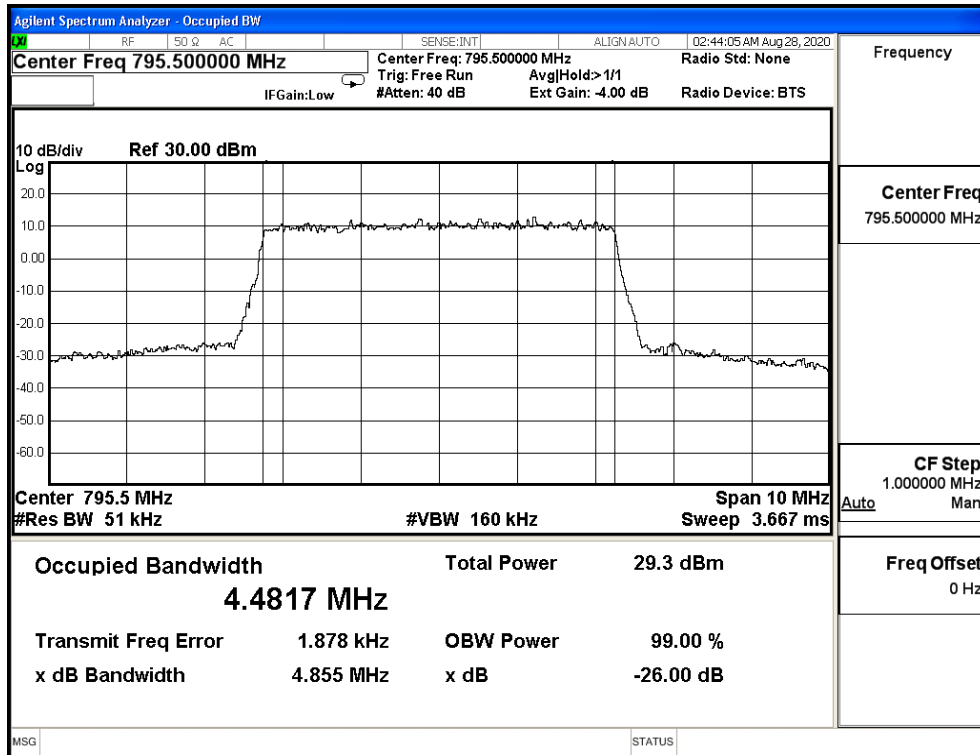

64QAM_CH23355_5M