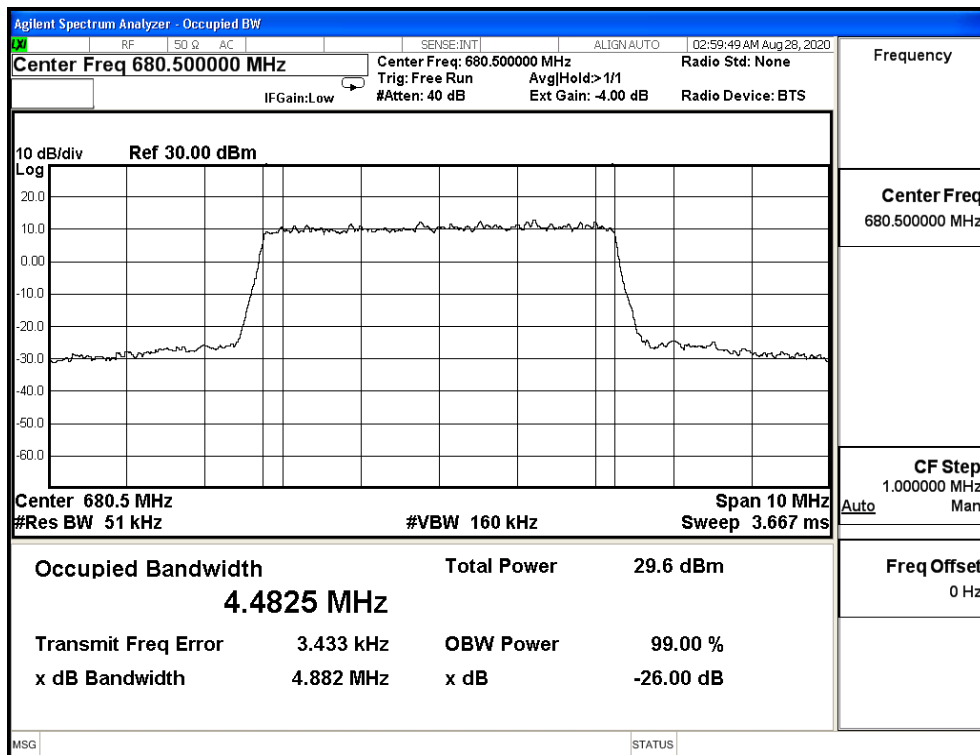

64QAM_CH133297_5M