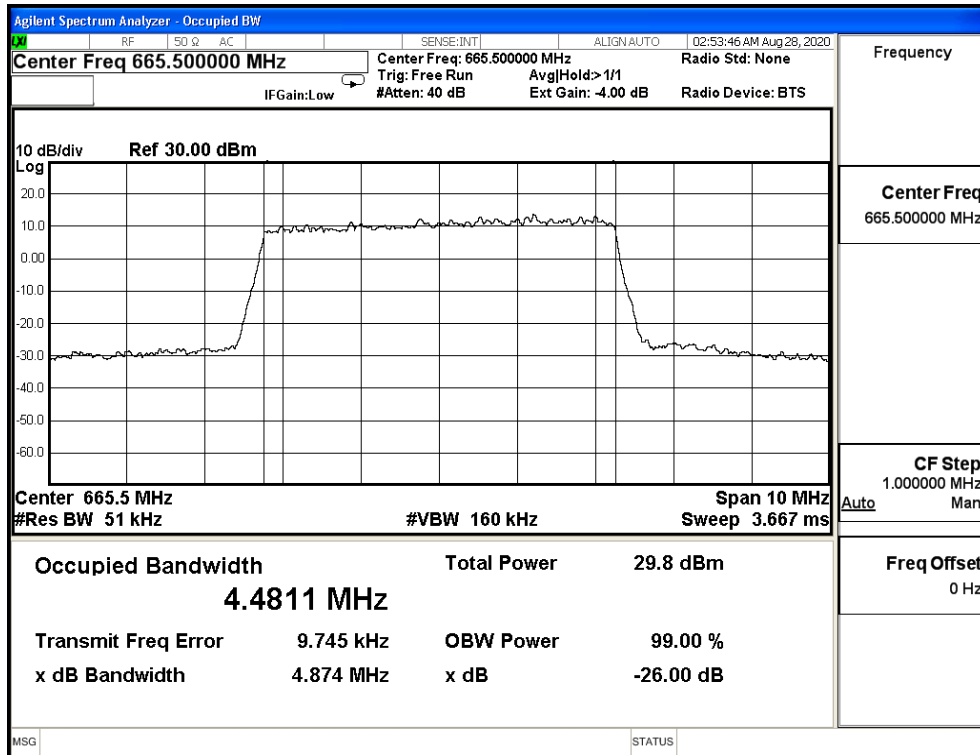

64QAM_CH133147_5M