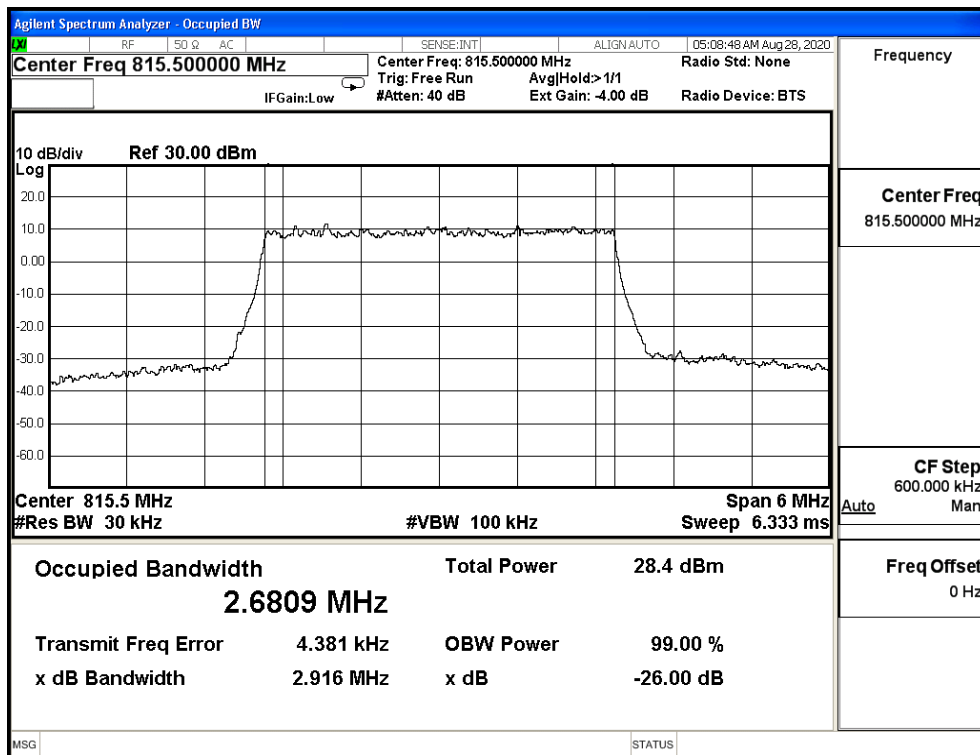

64QAM_CH26705_3M