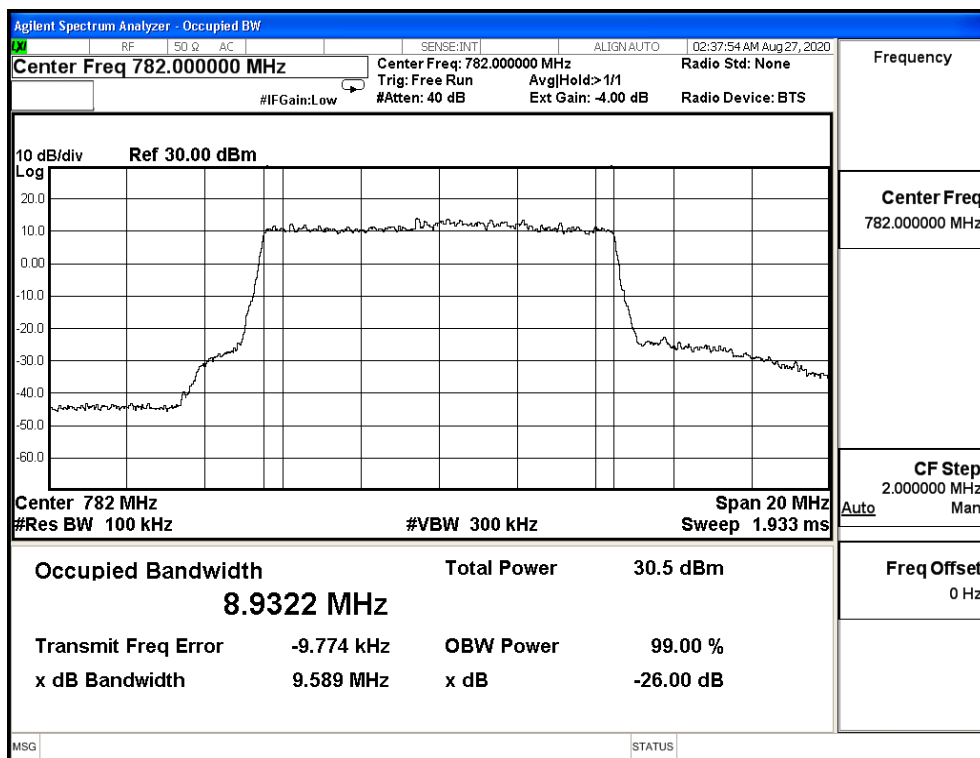

64QAM_CH23255_5M

CH23230_QPSK_10M

CH23230_16QAM_10M

CH23230_64QAM_10M

Product	Module		
Test Item	Occupied Bandwidth		
Test Mode	Mode 7: LTE Band 14		
Date of Test	2020/09/02	Test Site	SR12-H
Temperature(°C)	24	Humidity (%RH)	60