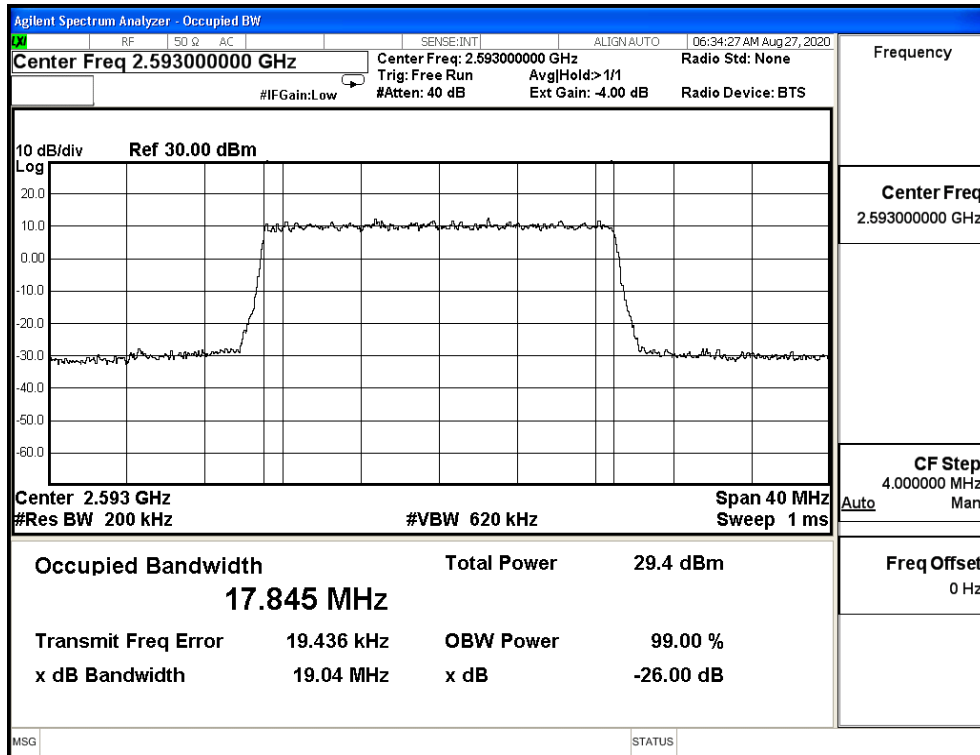

QPSK_CH40620_20M