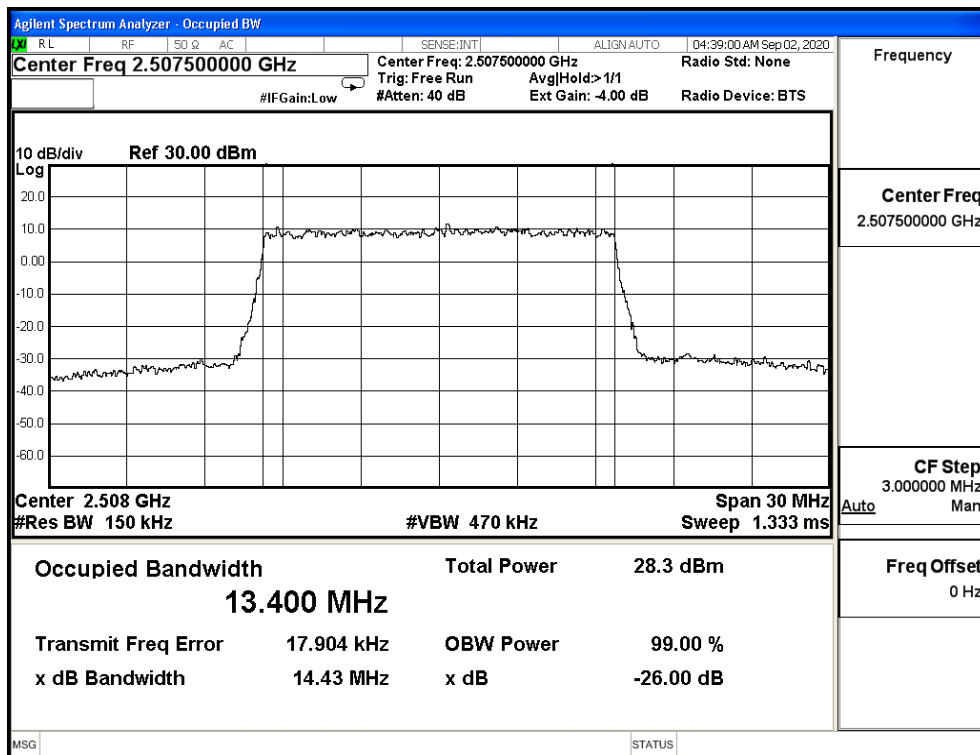

64QAM_CH39765_15M

QPSK_CH39790_20M

16QAM_CH39790_20M

64QAM_CH39790_20M

Product	Module		
Test Item	Occupied Bandwidth		
Test Mode	Mode 10: LTE Band 71		
Date of Test	2020/09/02	Test Site	SR12-H
Temperature(°C)	24	Humidity (%RH)	60