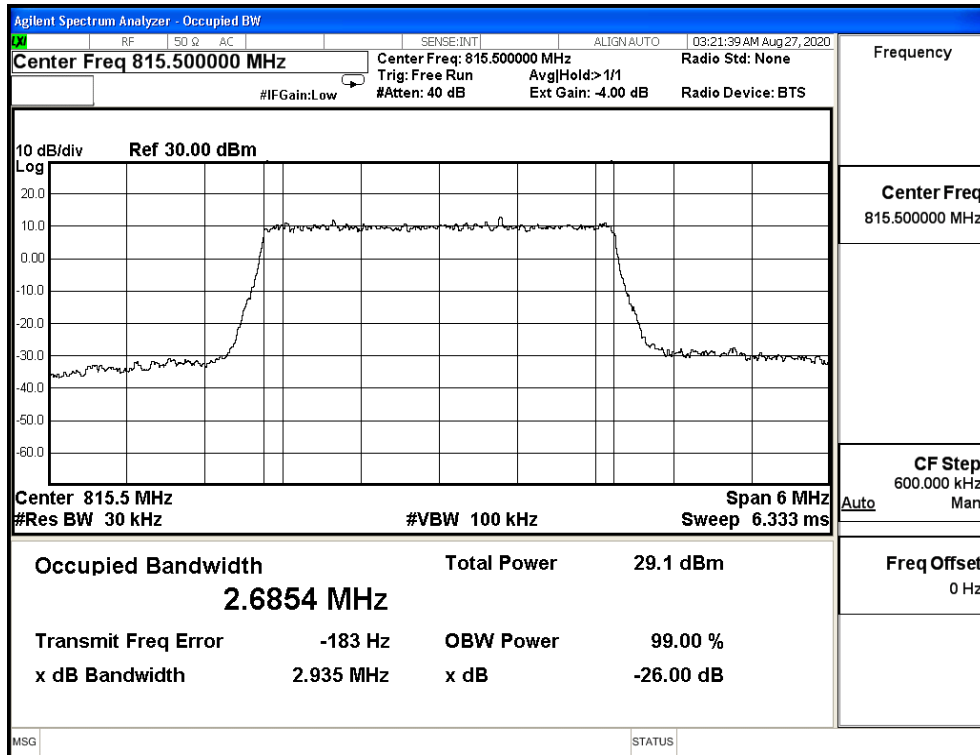

16QAM_CH26705_3M