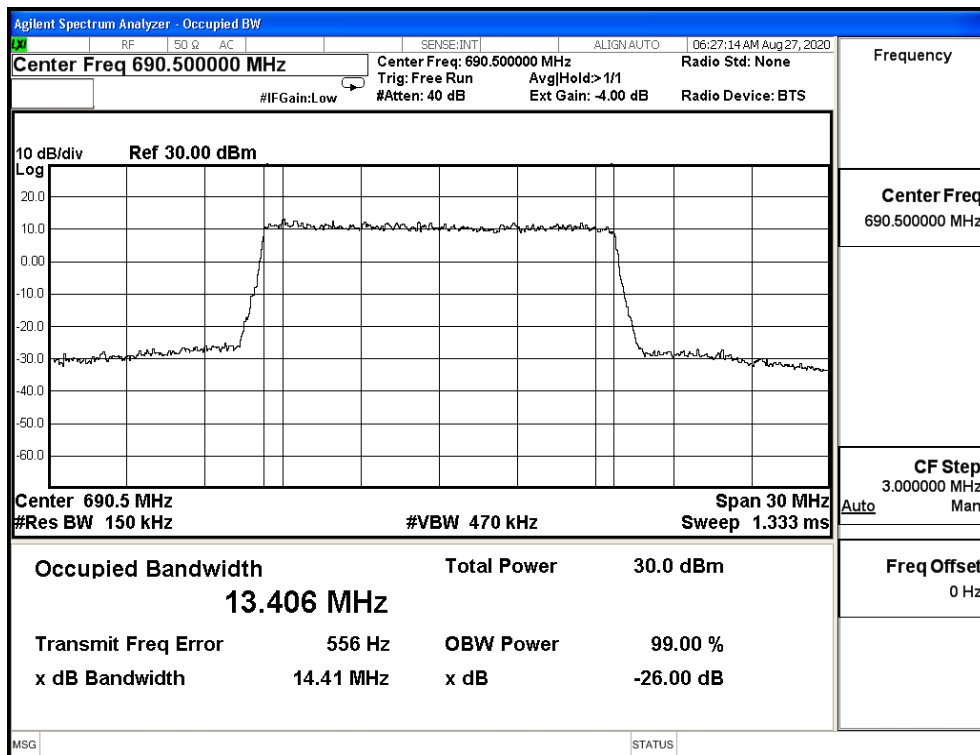

16QAM_CH133397_15M