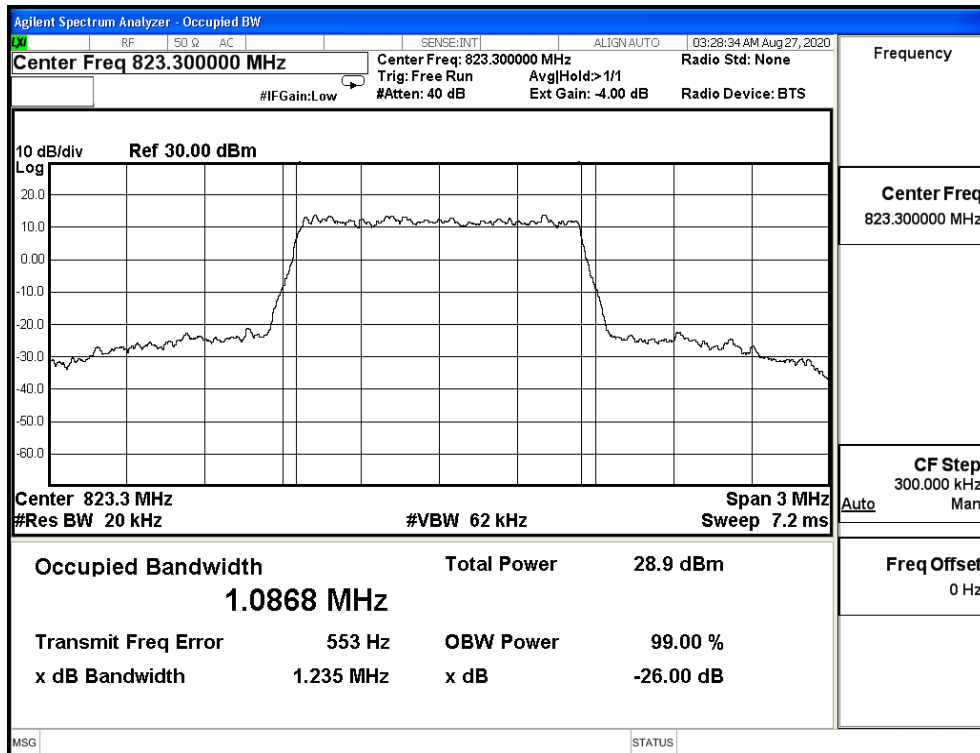

16QAM_CH26783_1.4M