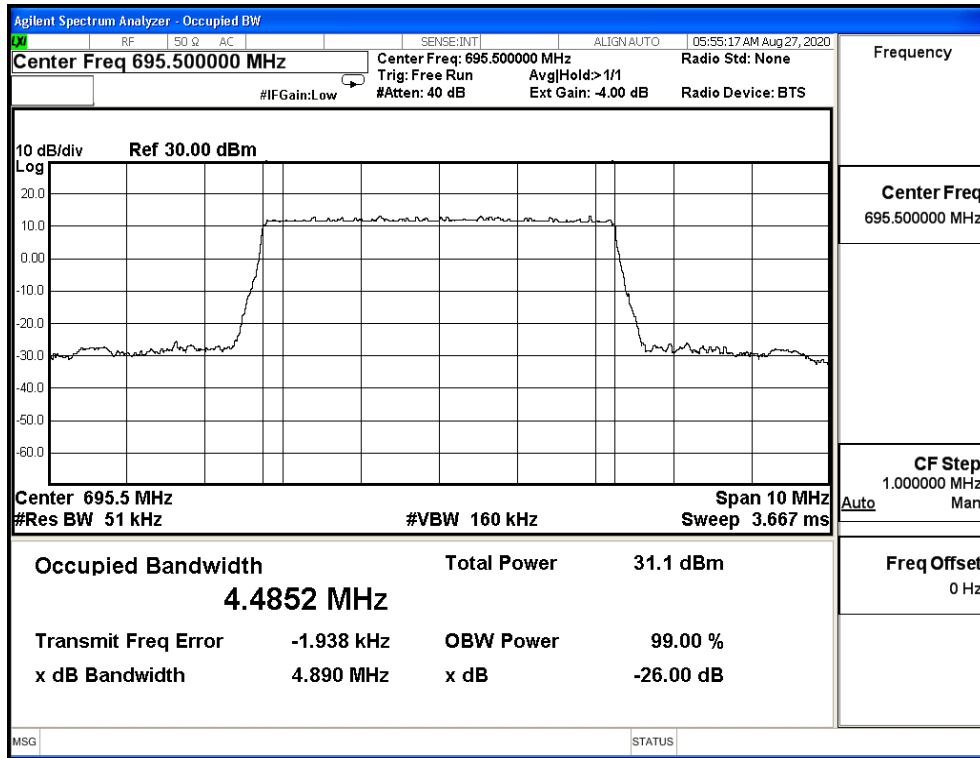

QPSK_CH133447_5M