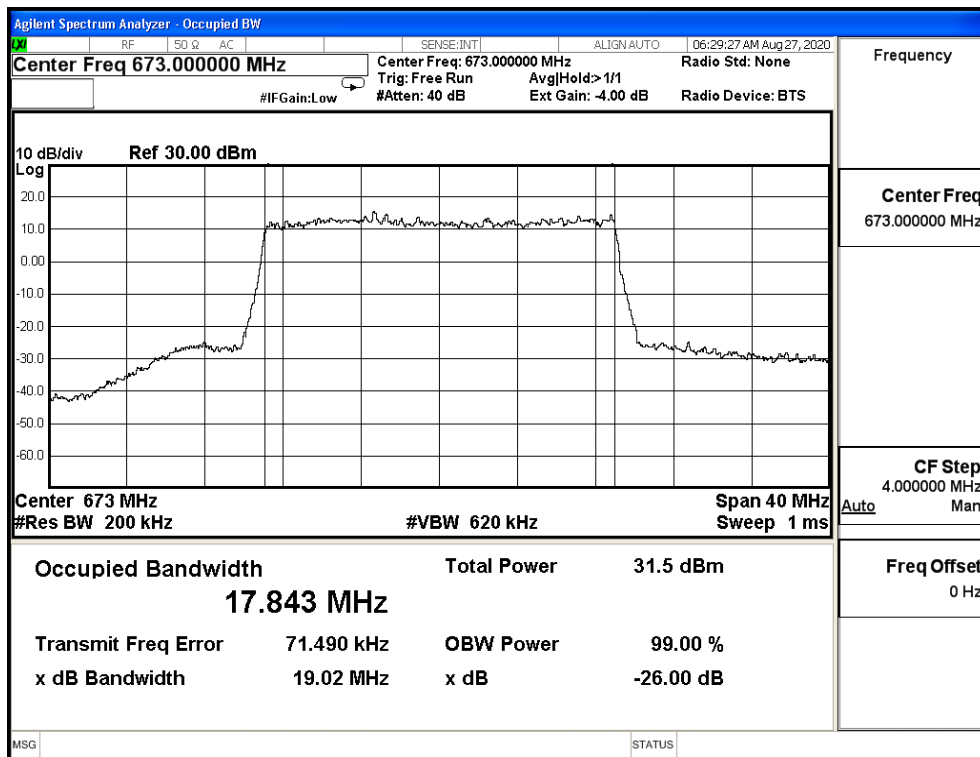

QPSK_CH133222_20M