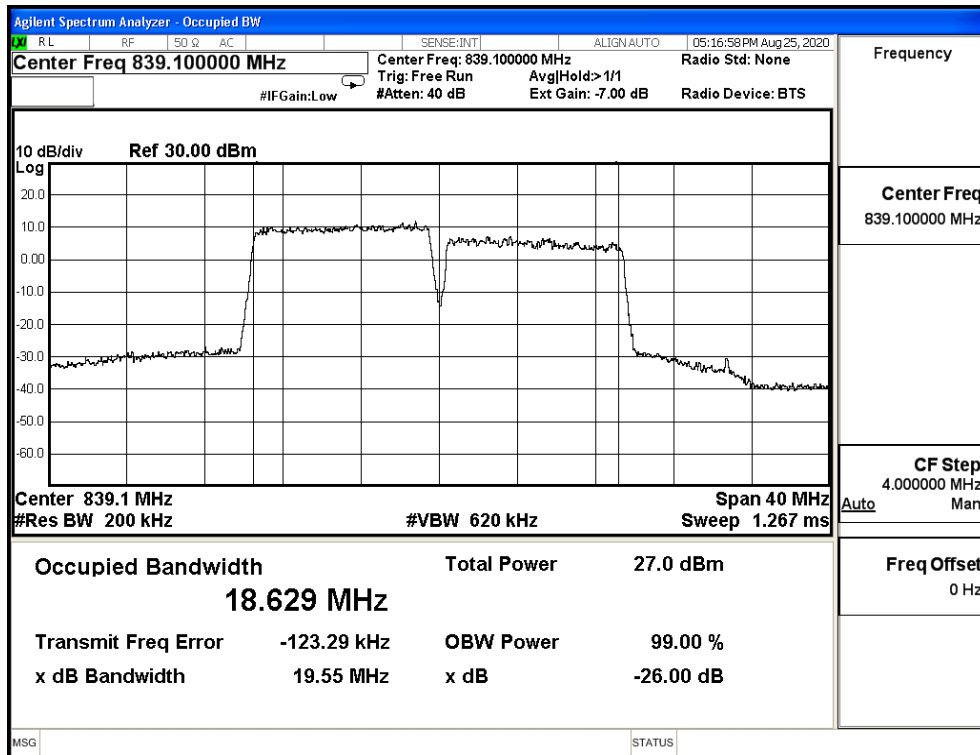

CA_5B_CH20501+CH20600_10M+10M_16-QAM_50RB0+50RB0