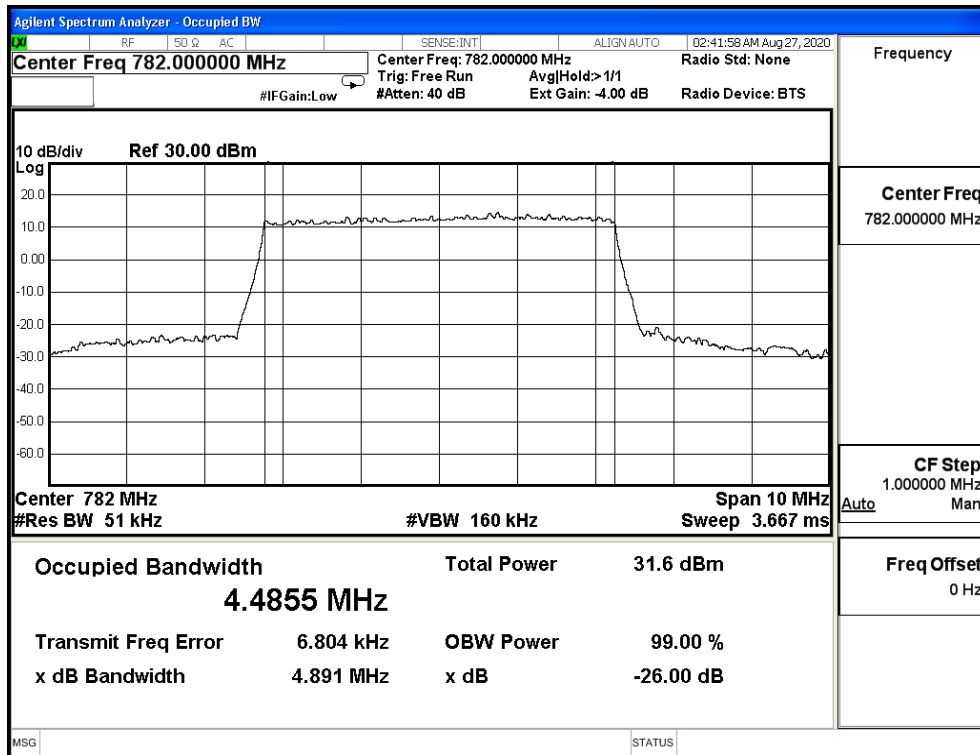

QPSK_CH23230_5M