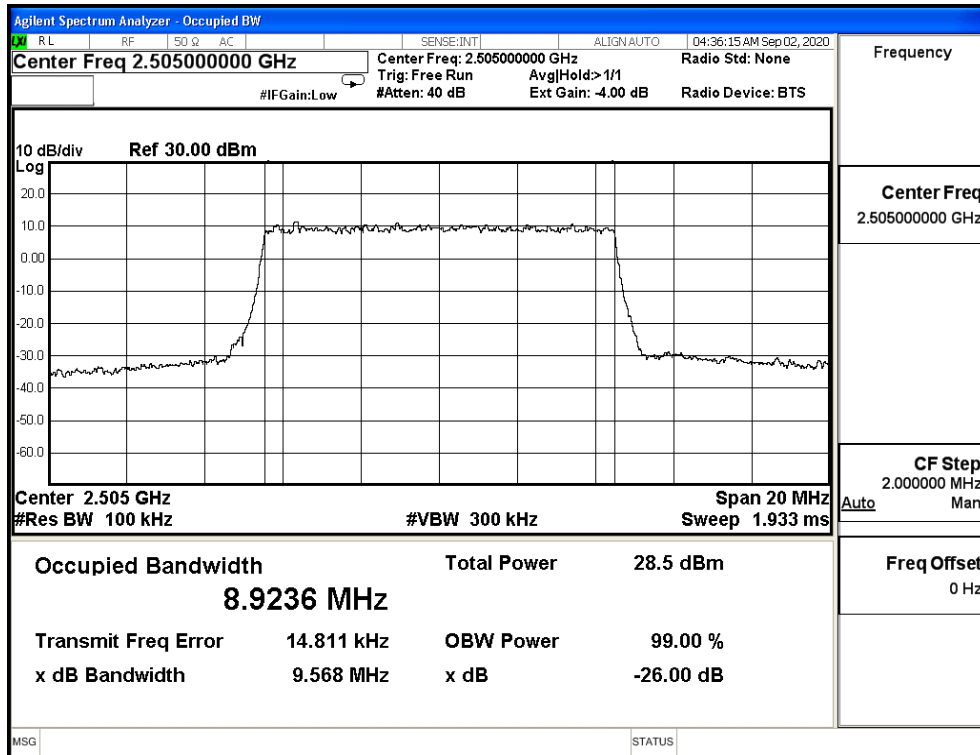

16QAM_CH39740_10M