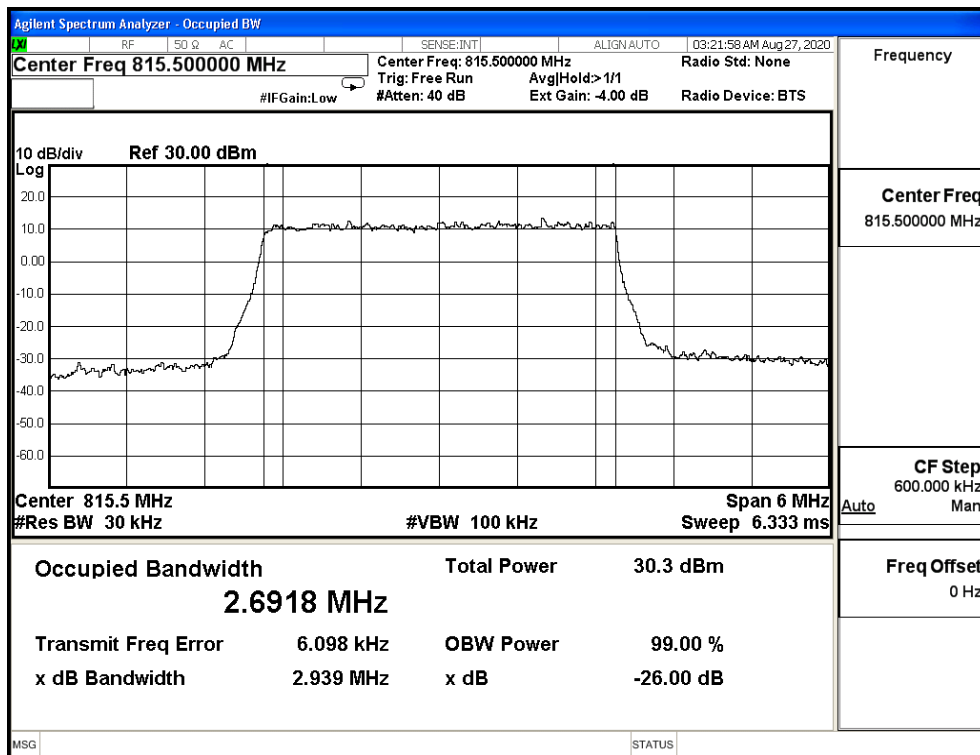

QPSK_CH26705_3M