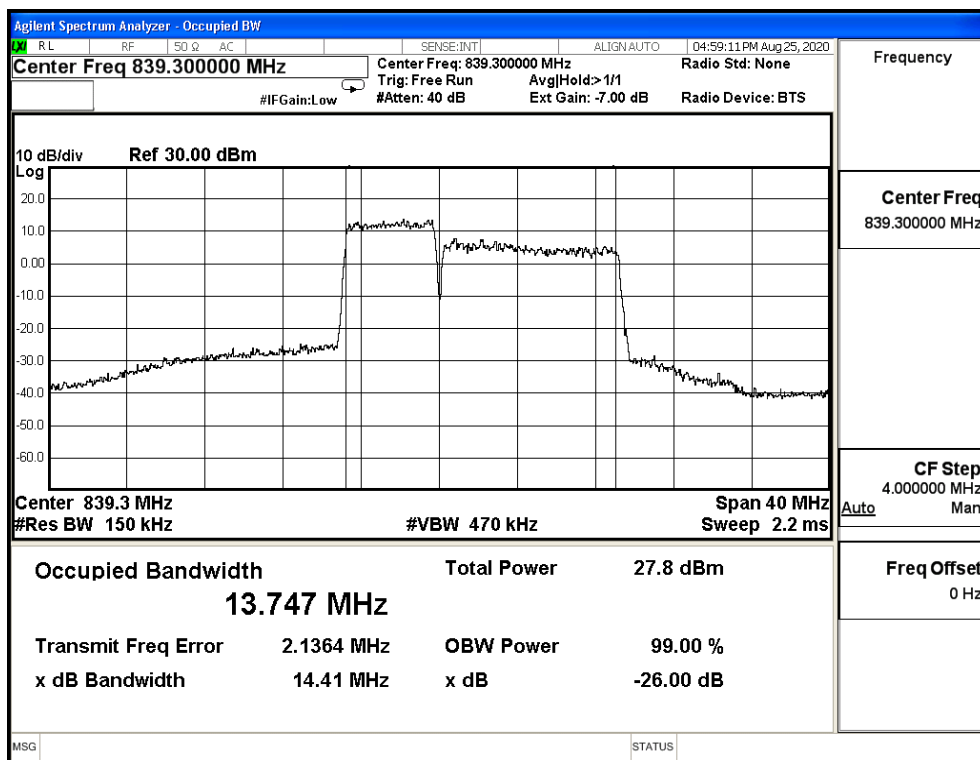

CA_5B_CH20528+CH20600_5M+10M_QPSK_25RB0+50RB0