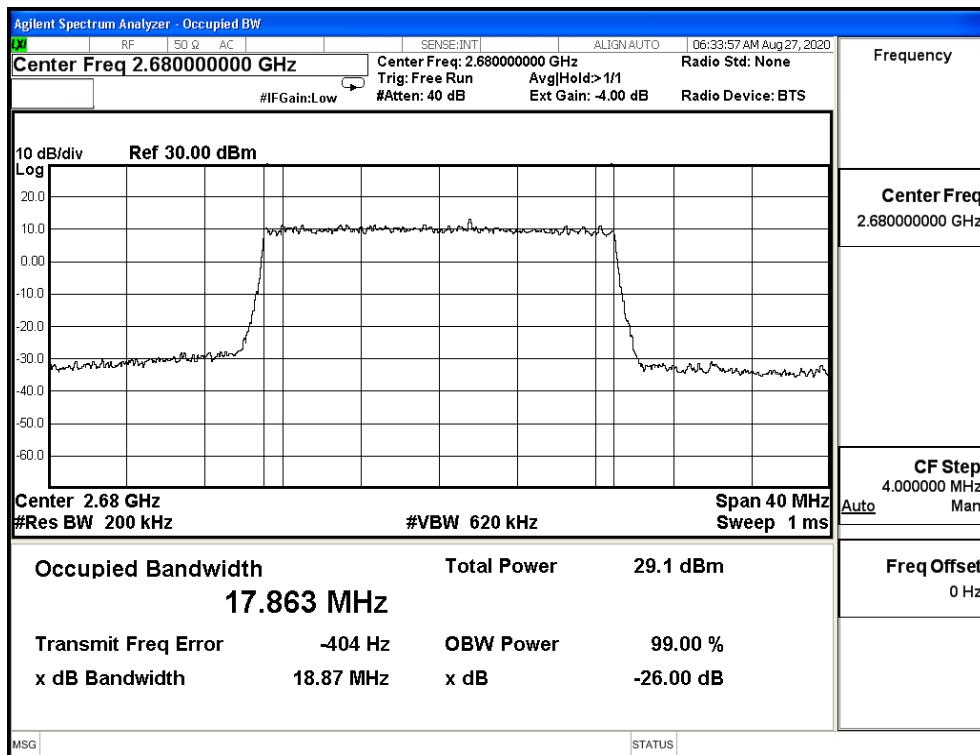

QPSK_CH41490_20M