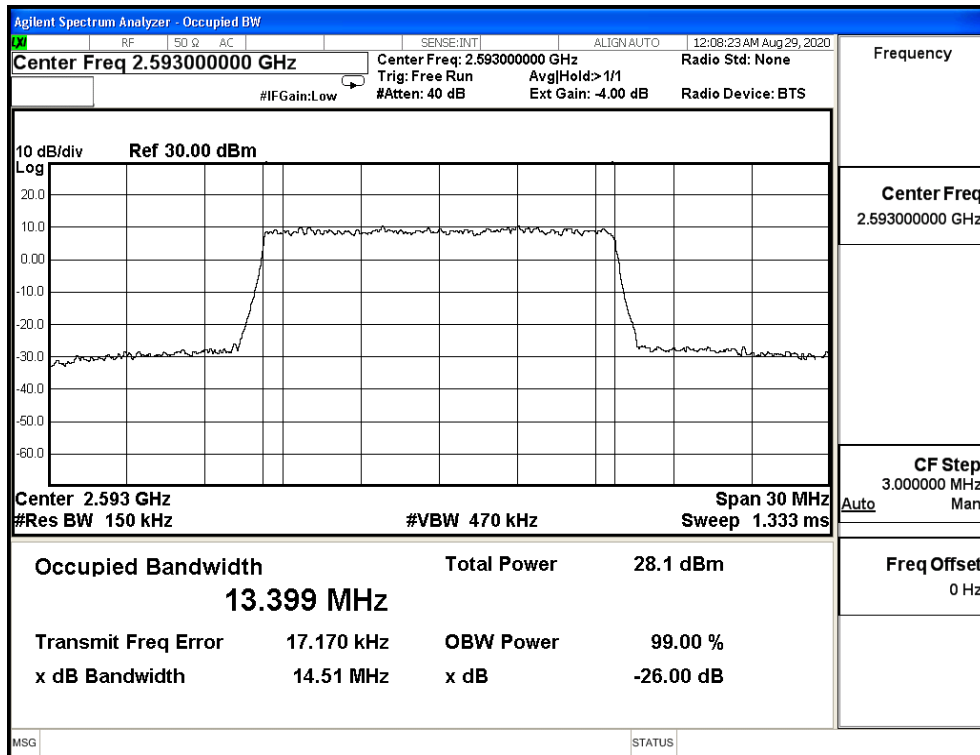

64QAM_CH40620_15M