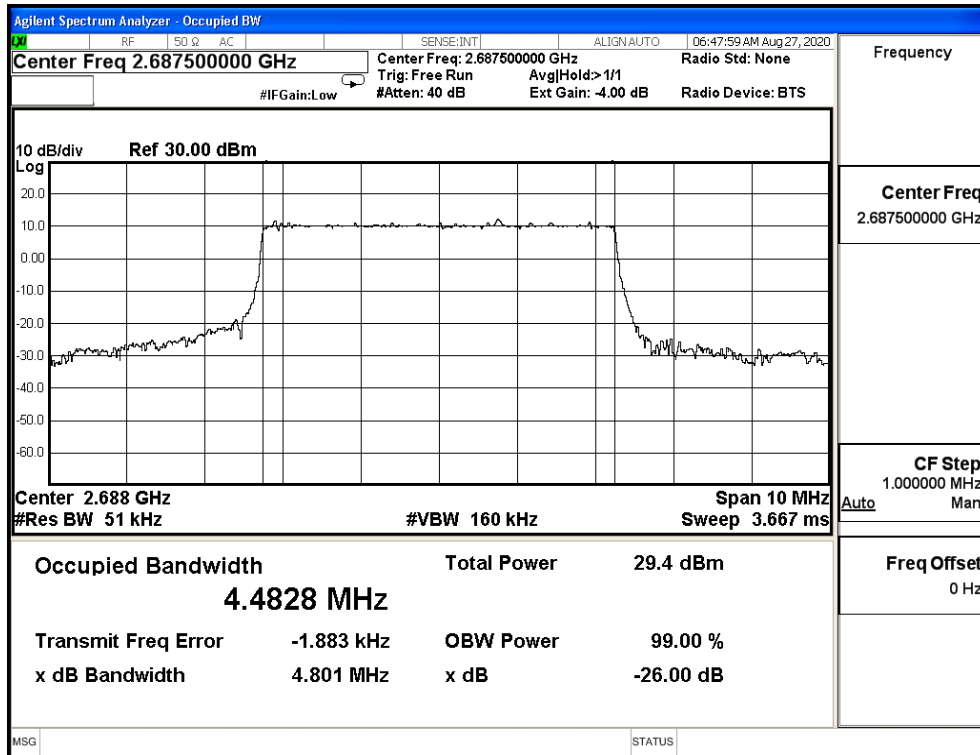

QPSK_CH41565_5M