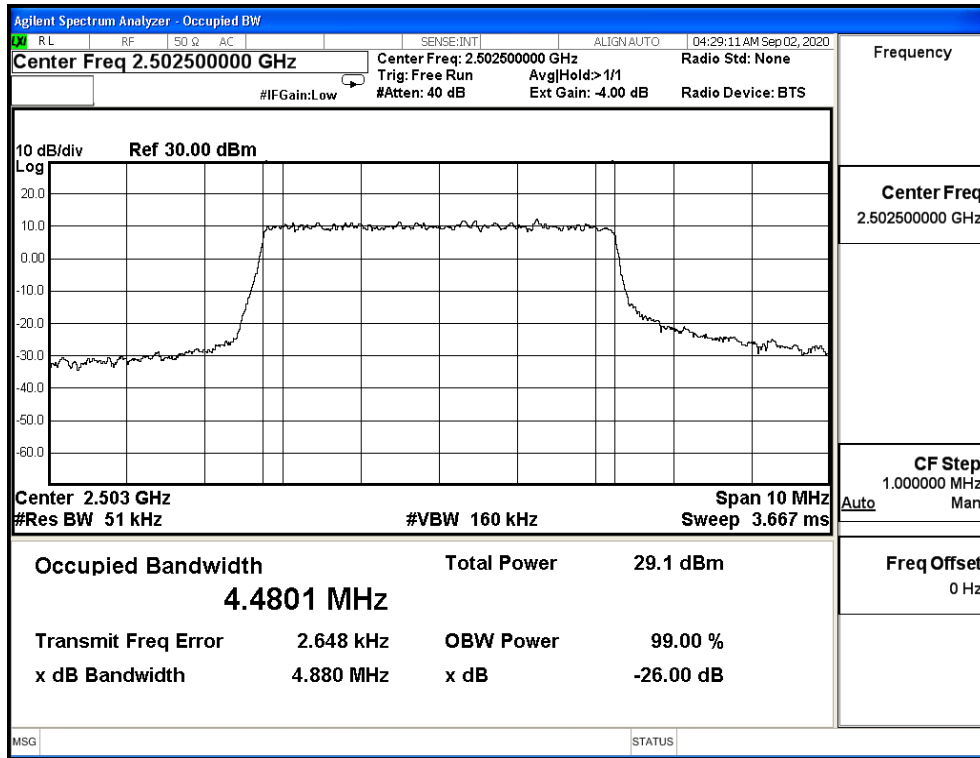

QPSK_CH39715_5M