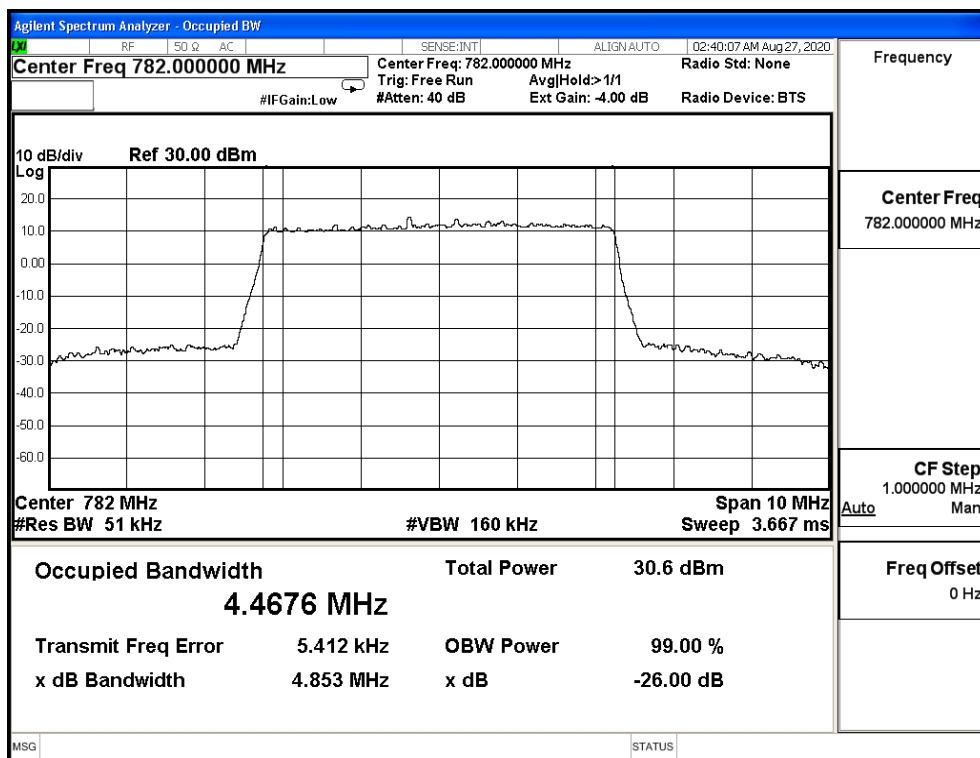

16QAM_CH23230_5M