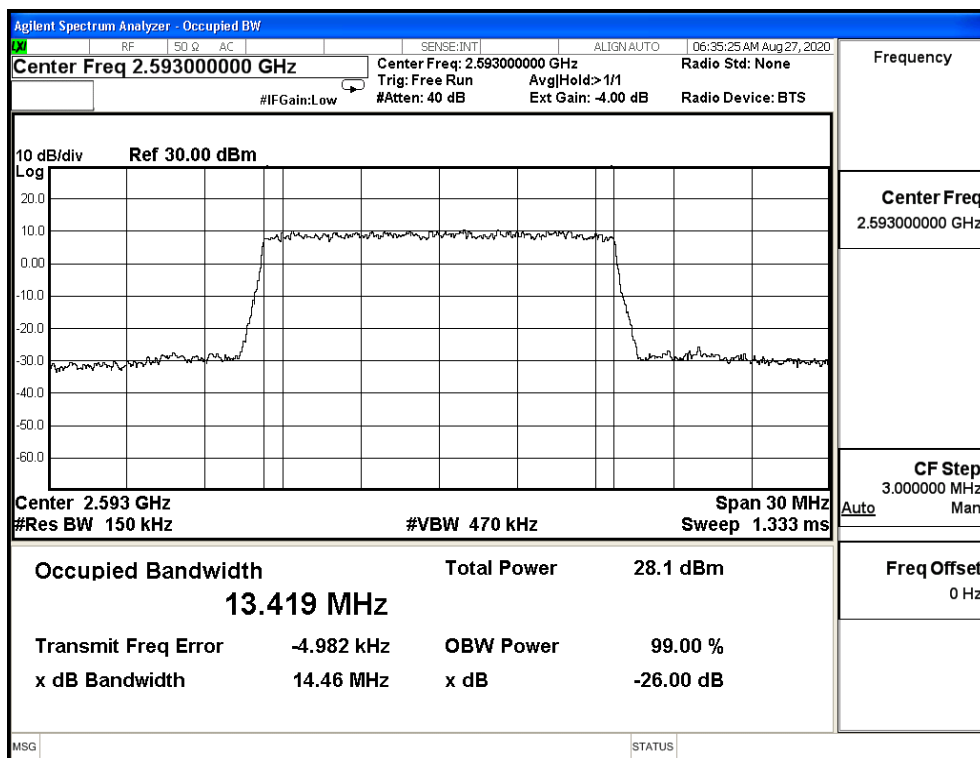

16QAM_CH40620_15M