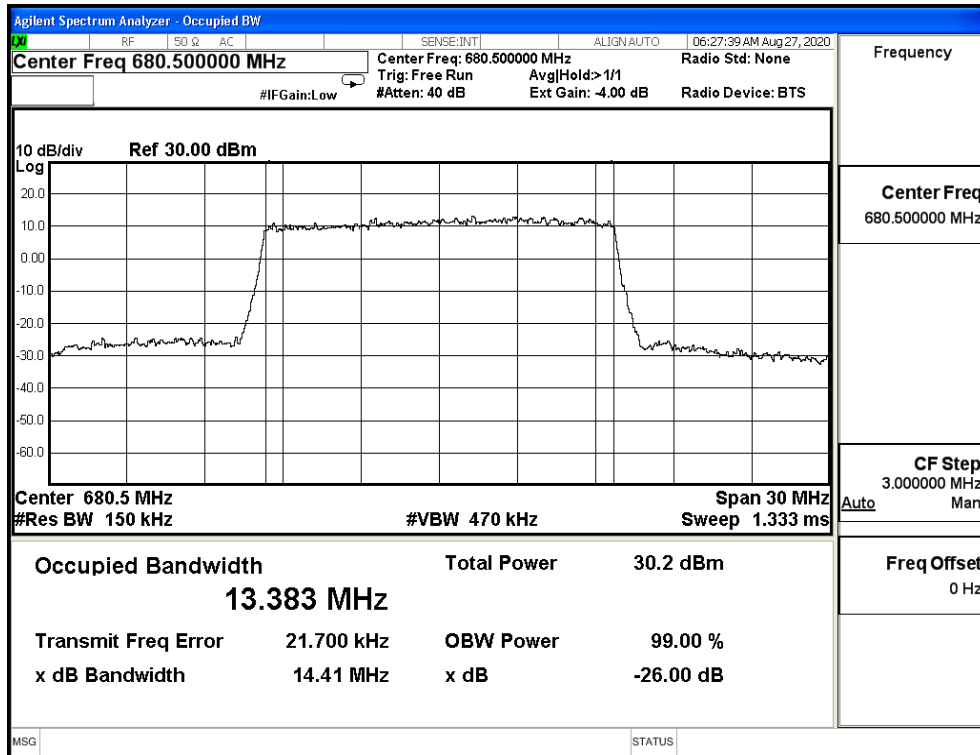

16QAM_CH133297_15M