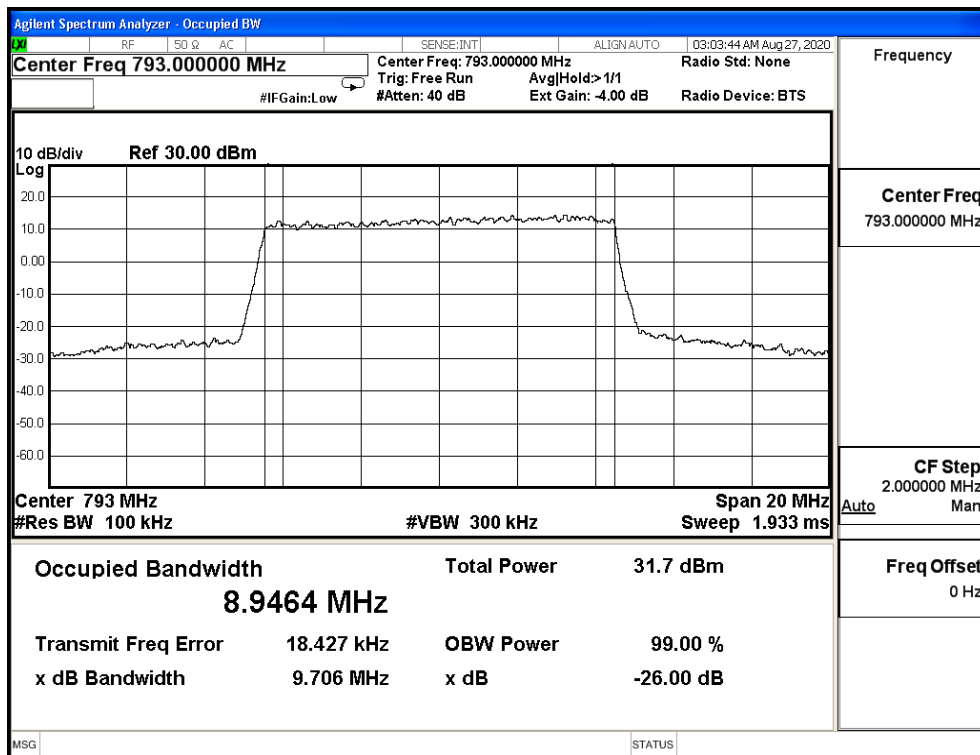

CH23330_QPSK_10M