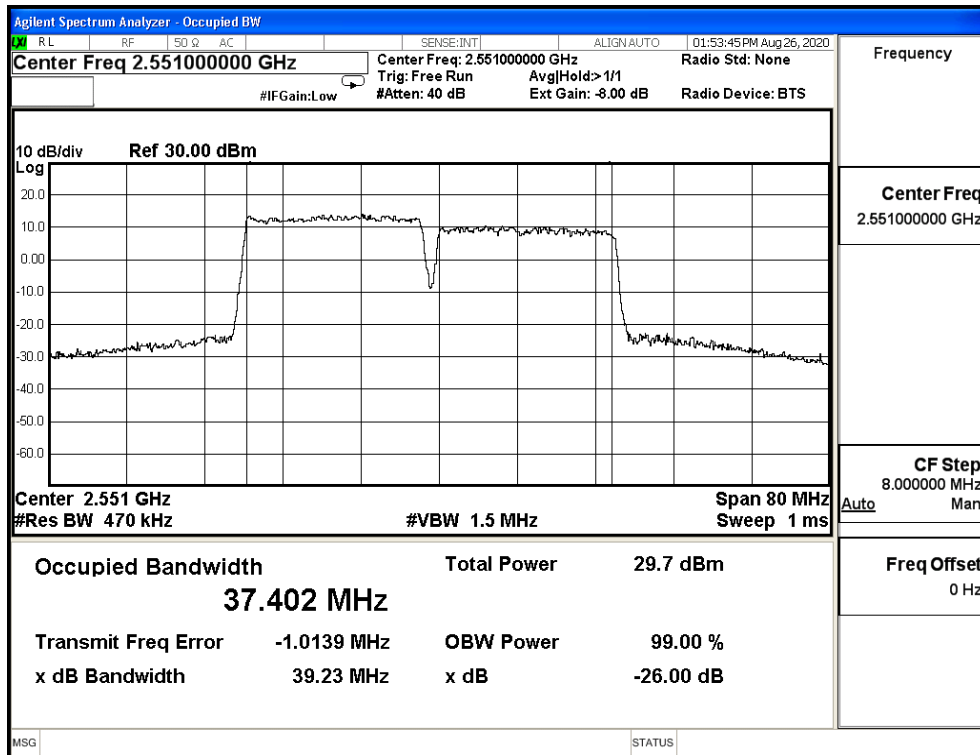

CA_7C_CH20850+CH21048_20M+20M_64-QAM_100RB0+100RB0

CA_7C_CH21001+CH21199_20M+20M_64-QAM_100RB0+100RB0

CA_7C_CH21152+CH21350_20M+20M_64-QAM_100RB0+100RB0

Product	Module		
Test Item	Occupied Bandwidth		
Test Mode	Mode 13: LTE CA Band 41C (FCC)		
Date of Test	2020/09/02	Test Site	SR12-H
Temperature(°C)	24	Humidity (%RH)	60