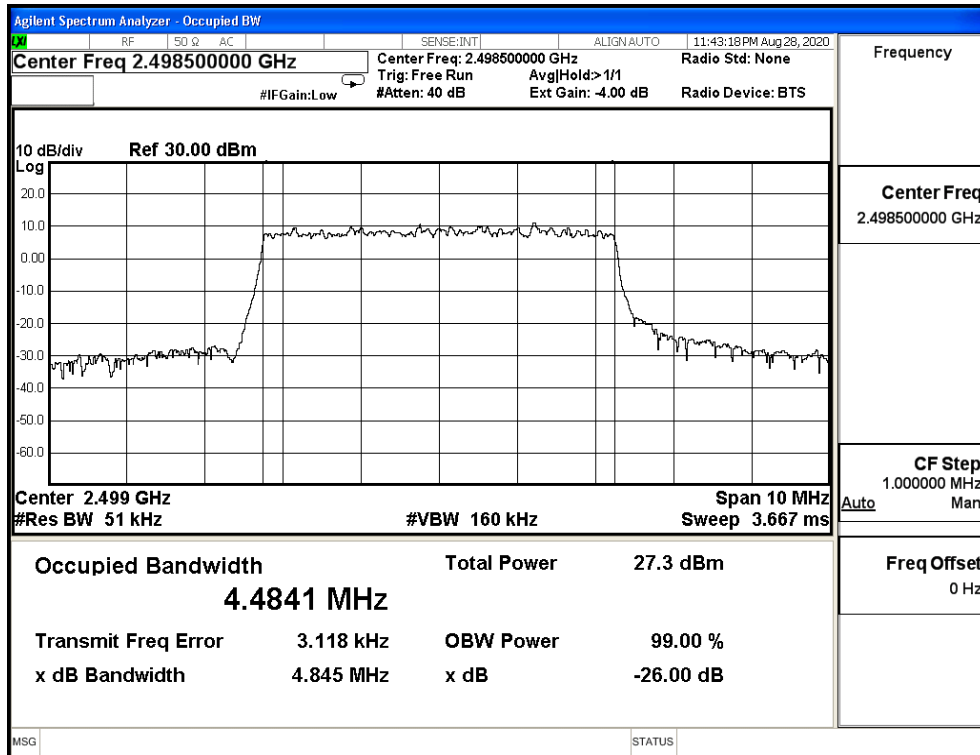

64QAM_CH39675_5M