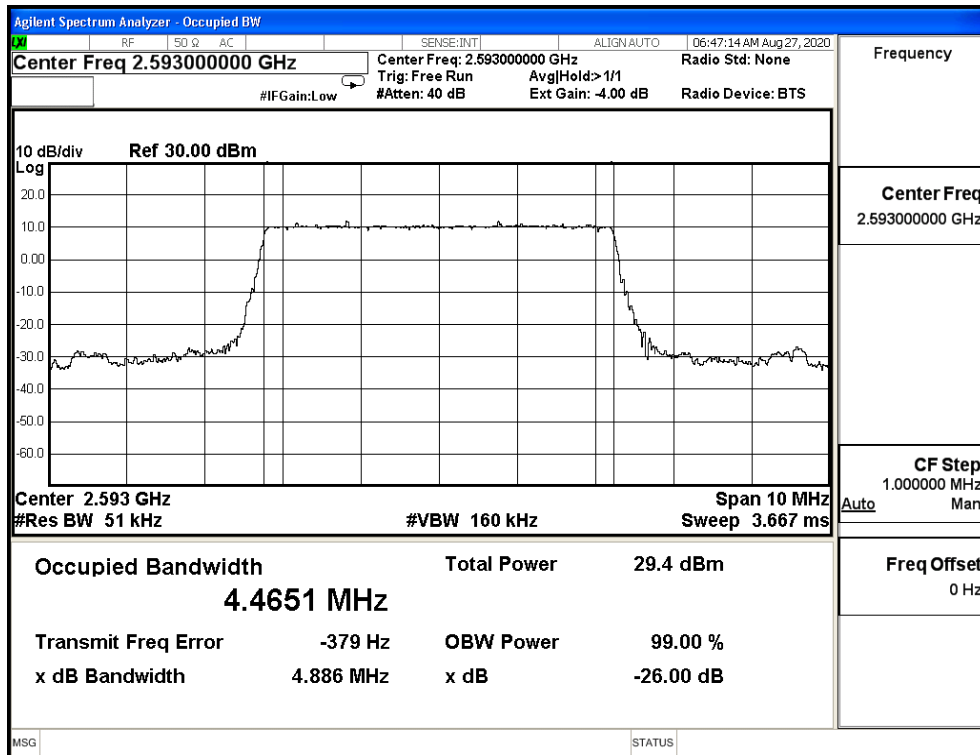

QPSK_CH40620_5M