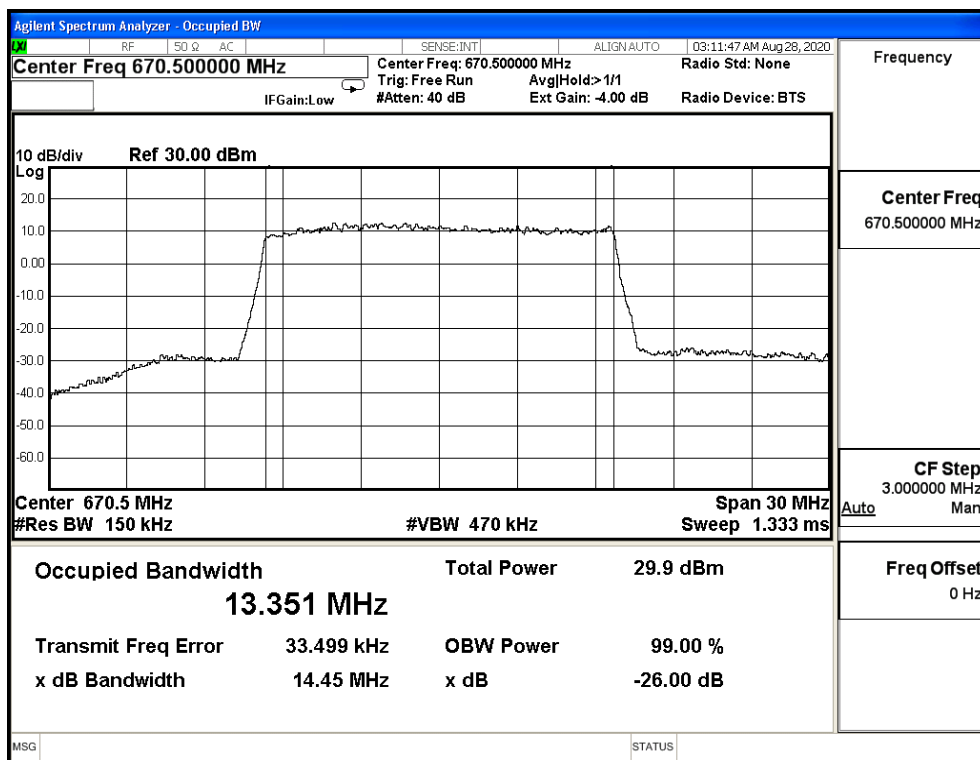

64QAM_CH133197_15M