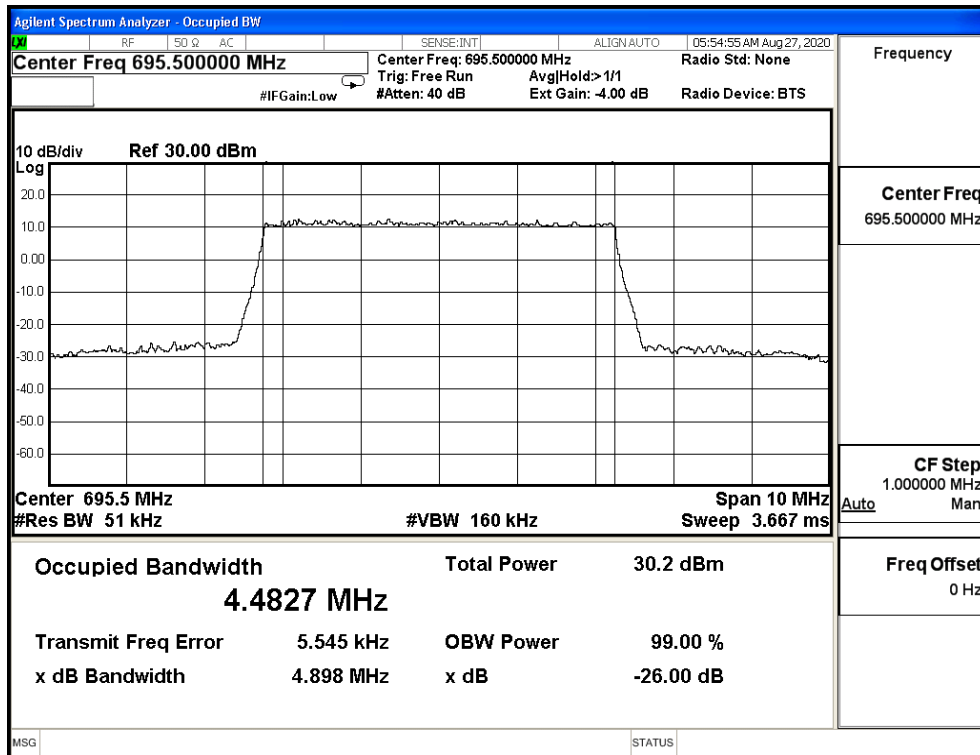

16QAM_CH133447_5M