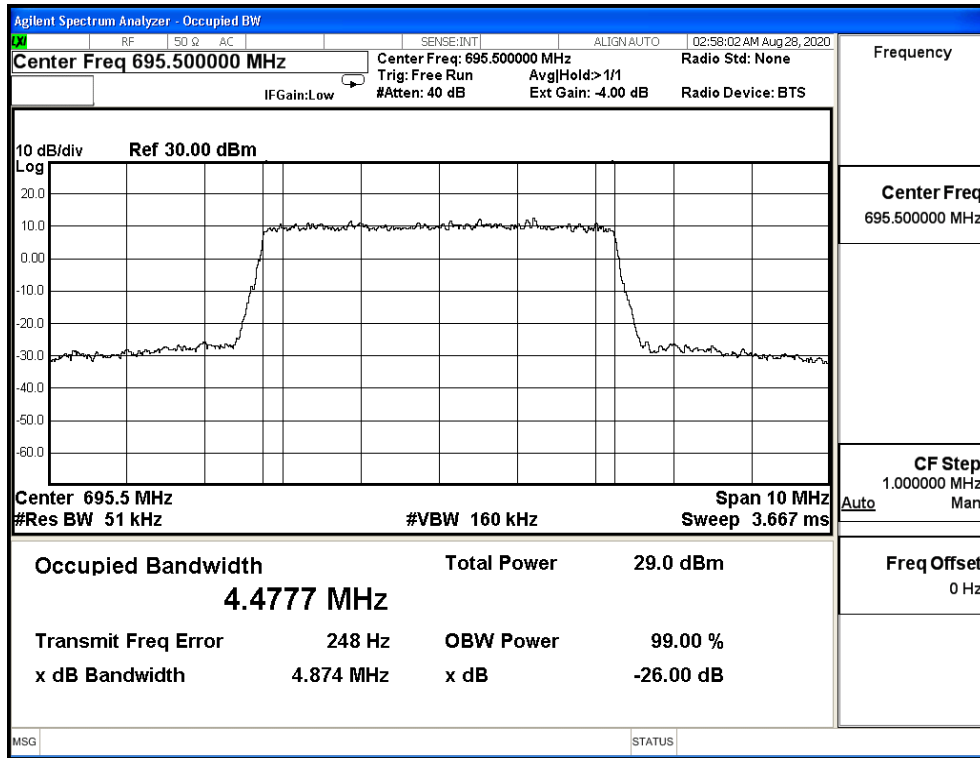

64QAM_CH133447_5M