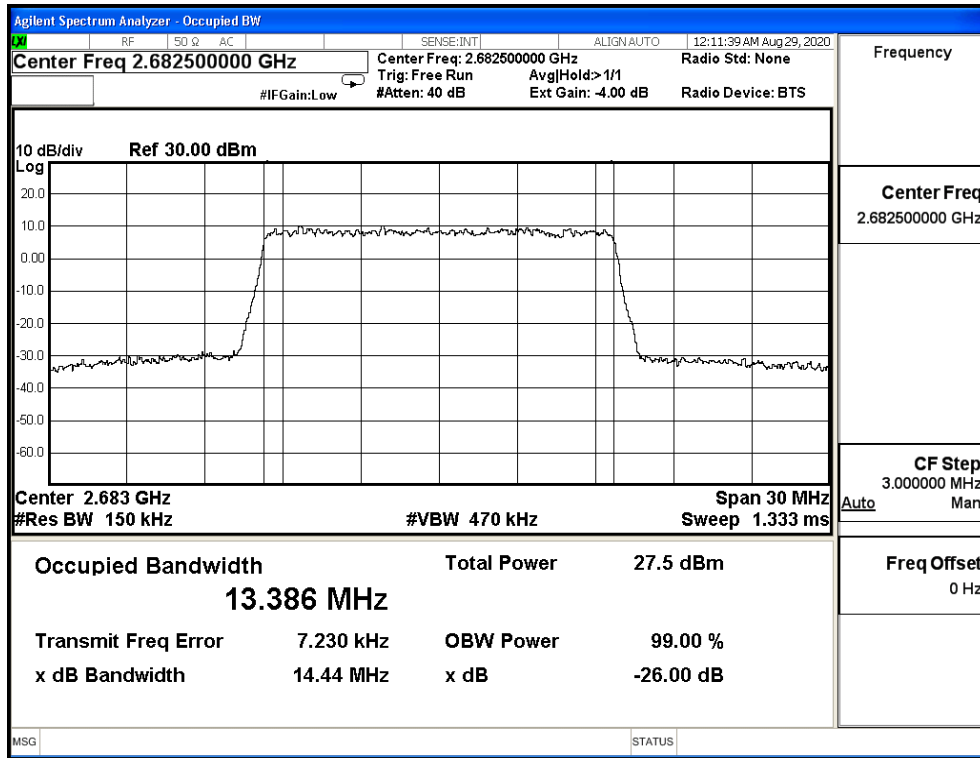

64QAM_CH41515_15M