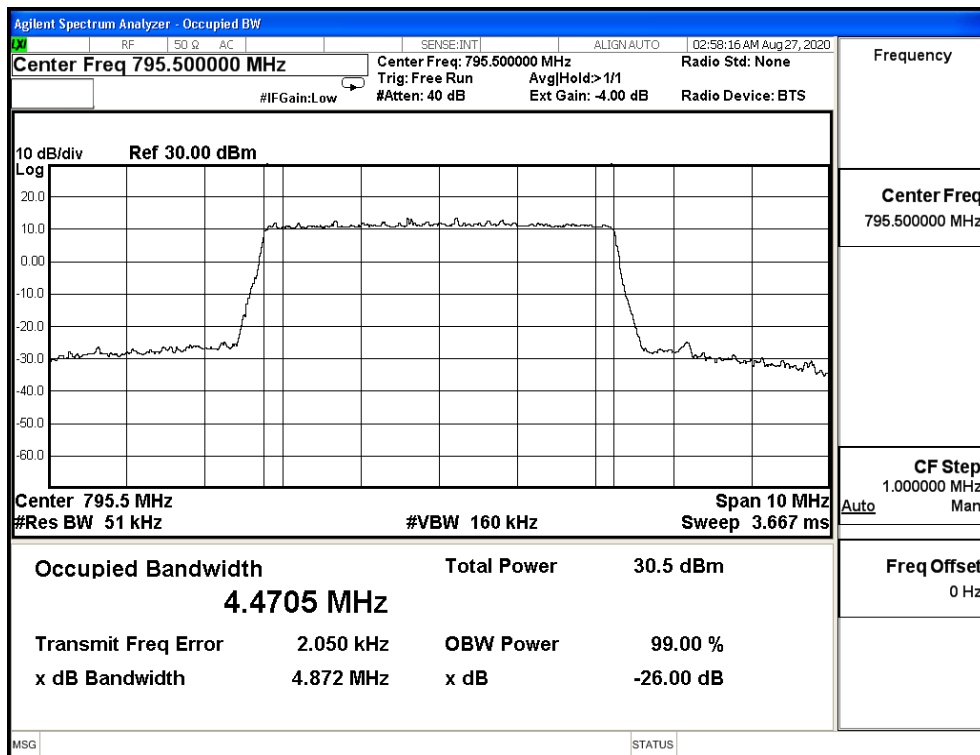

16QAM_CH23355_5M