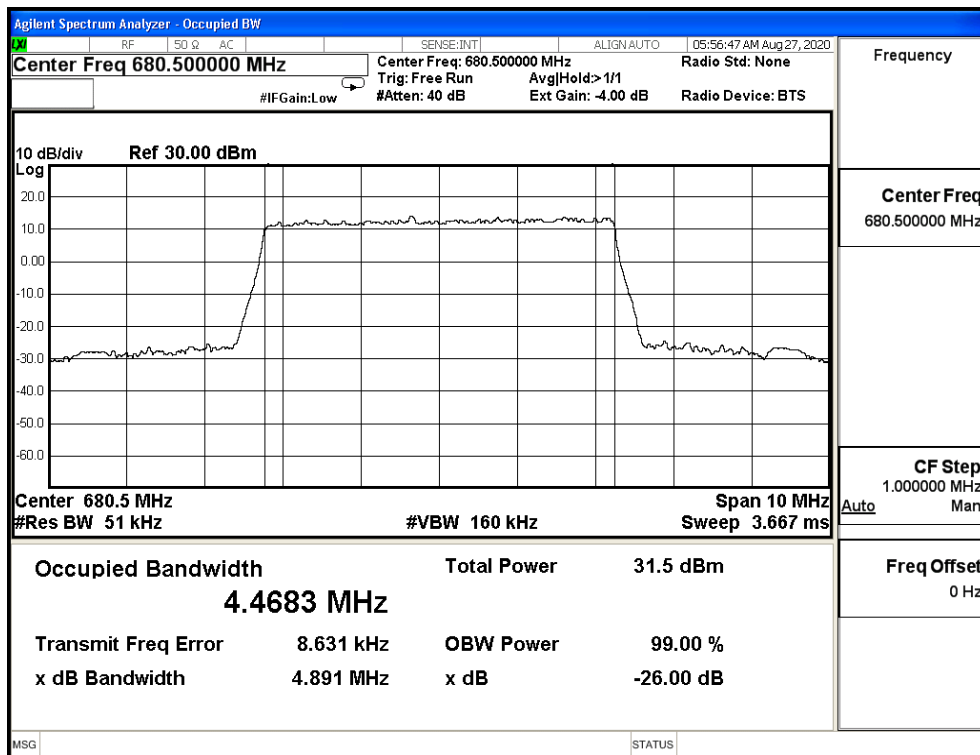

QPSK_CH133297_5M