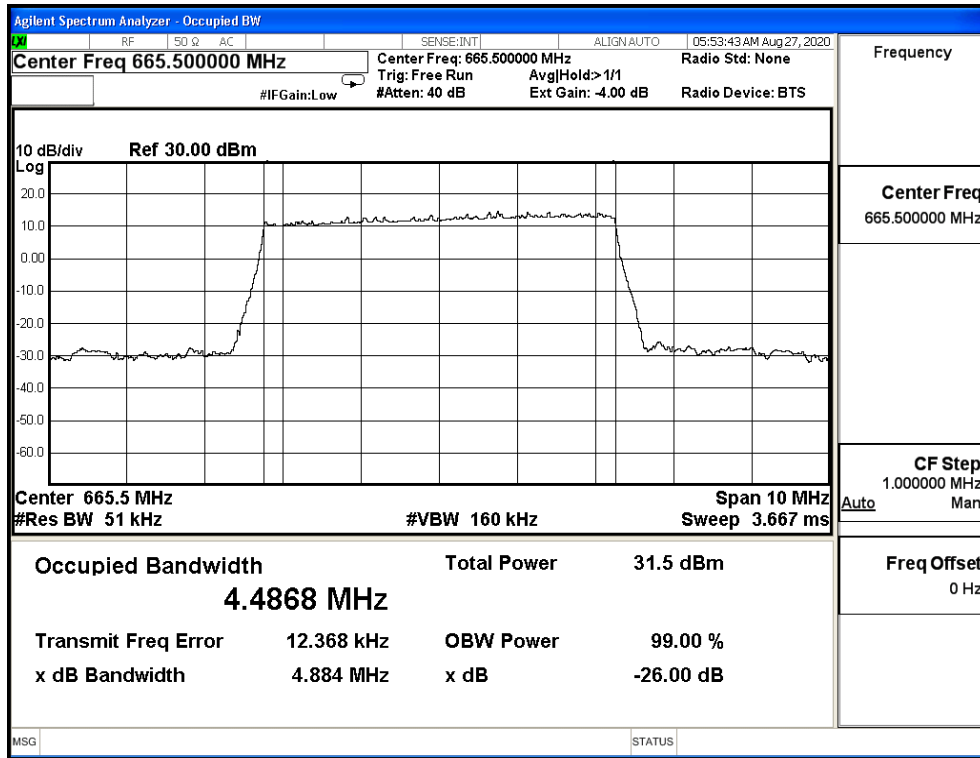

QPSK_CH133147_5M