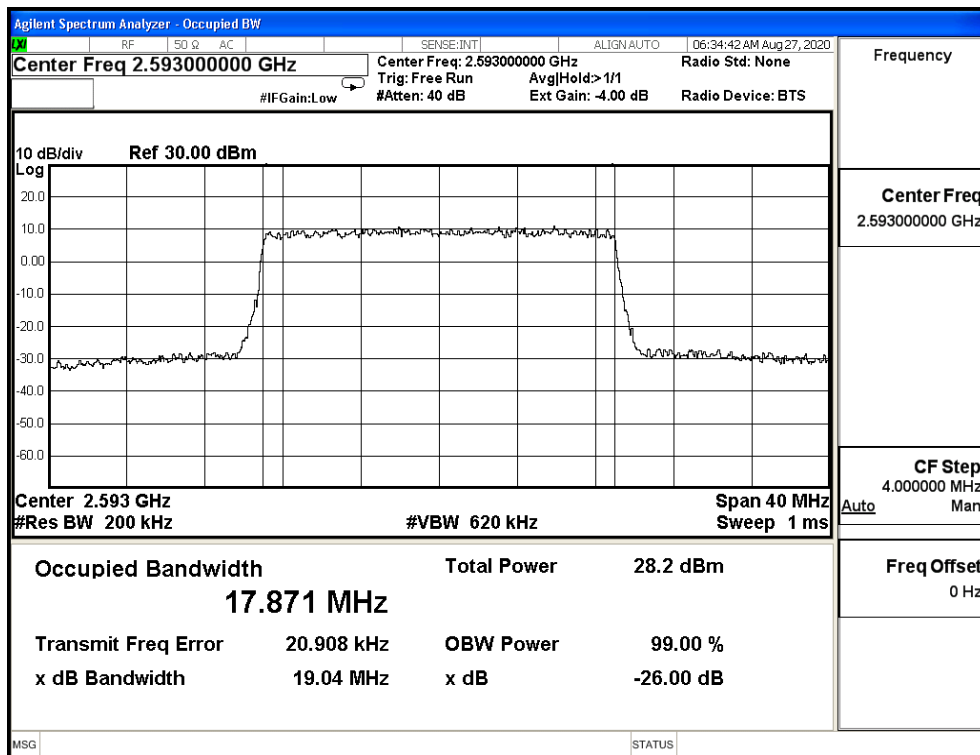

16QAM_CH41490_20M

64QAM_CH39750_20M

64QAM_CH40620_20M

64QAM_CH41490_20M

Product	Module		
Test Item	Occupied Bandwidth		
Test Mode	Mode 9: LTE Band 41 (ISED)		
Date of Test	2020/09/02	Test Site	SR12-H
Temperature(°C)	24	Humidity (%RH)	60