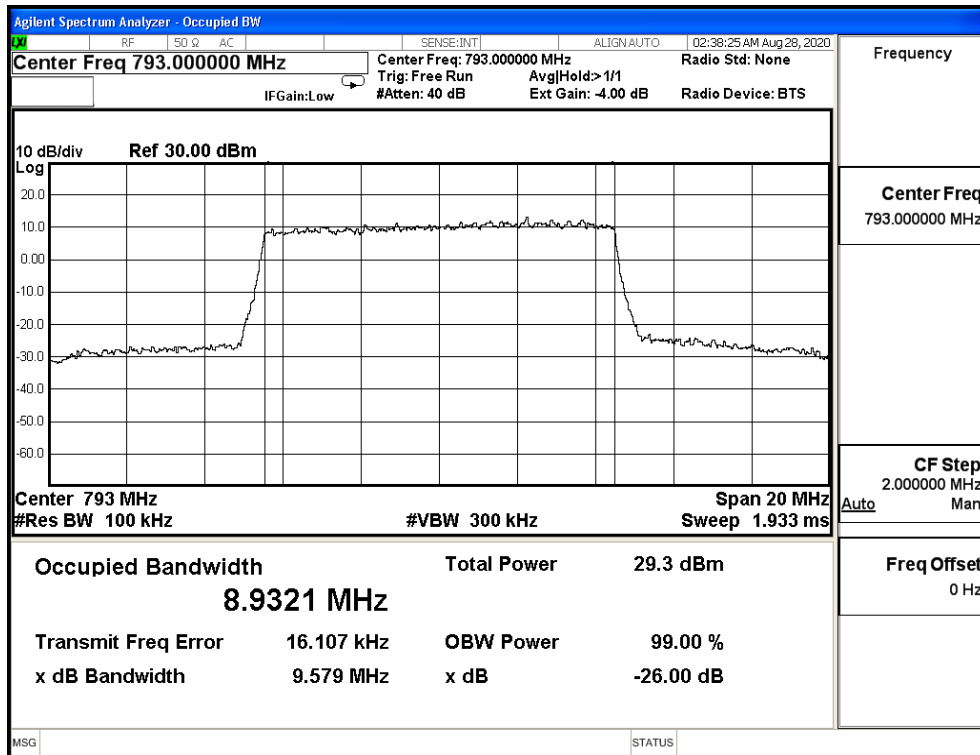

64QAM_CH23355_5M

CH23330_QPSK_10M

CH23330_16QAM_10M

CH23330_64QAM_10M

Product	Module		
Test Item	Occupied Bandwidth		
Test Mode	Mode 8: LTE Band 26 (Part 90)		
Date of Test	2020/09/02	Test Site	SR12-H
Temperature(°C)	24	Humidity (%RH)	60