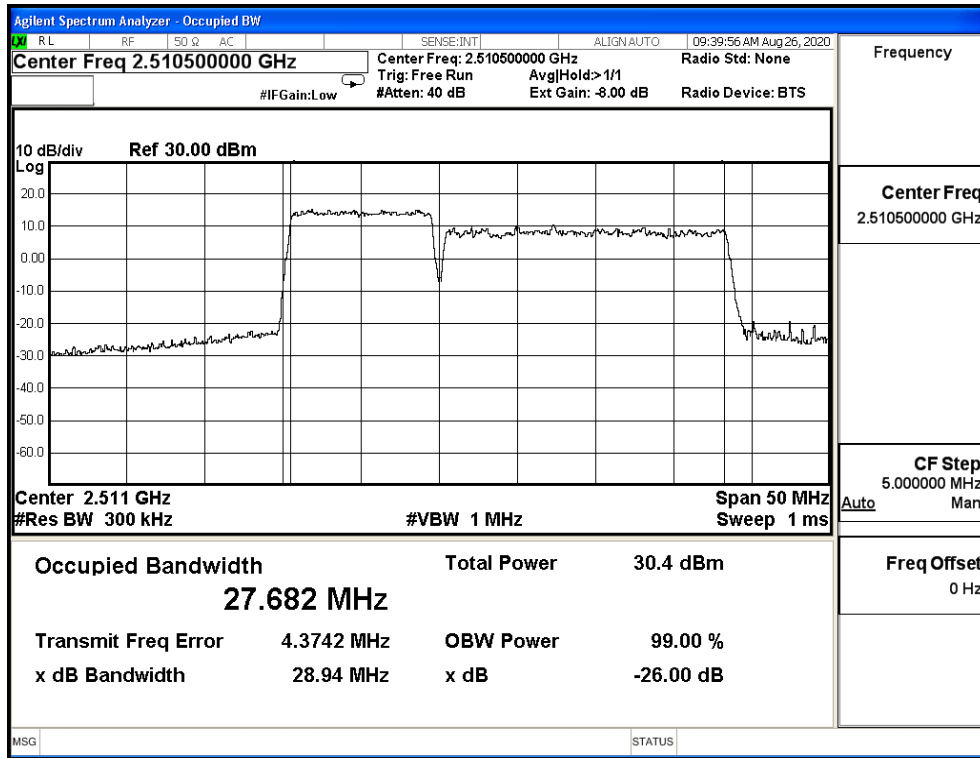

CA_7C_CH20805+CH20949_10M+20M_QPSK_50RB0+100RB0