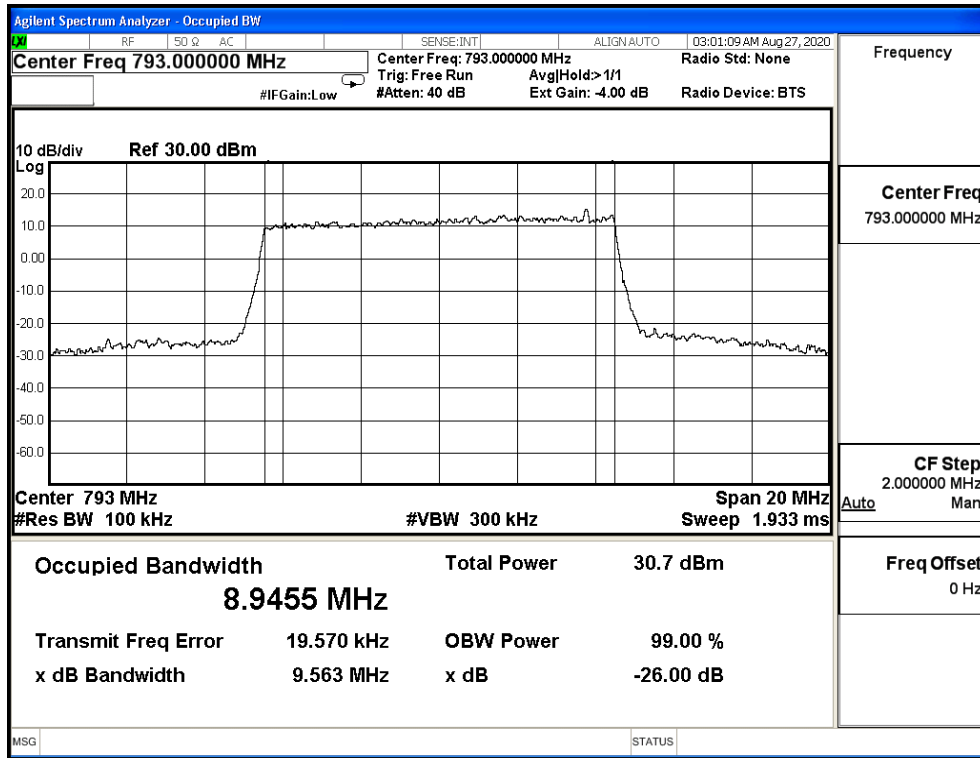

CH23330_16QAM_10M