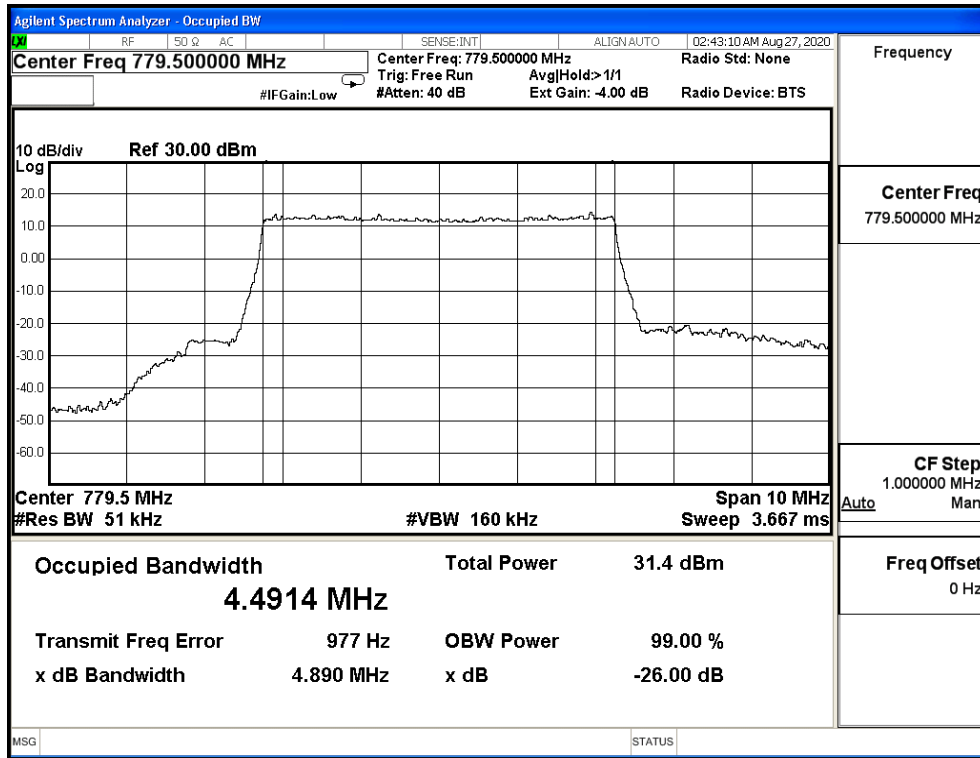

QPSK_CH23205_5M