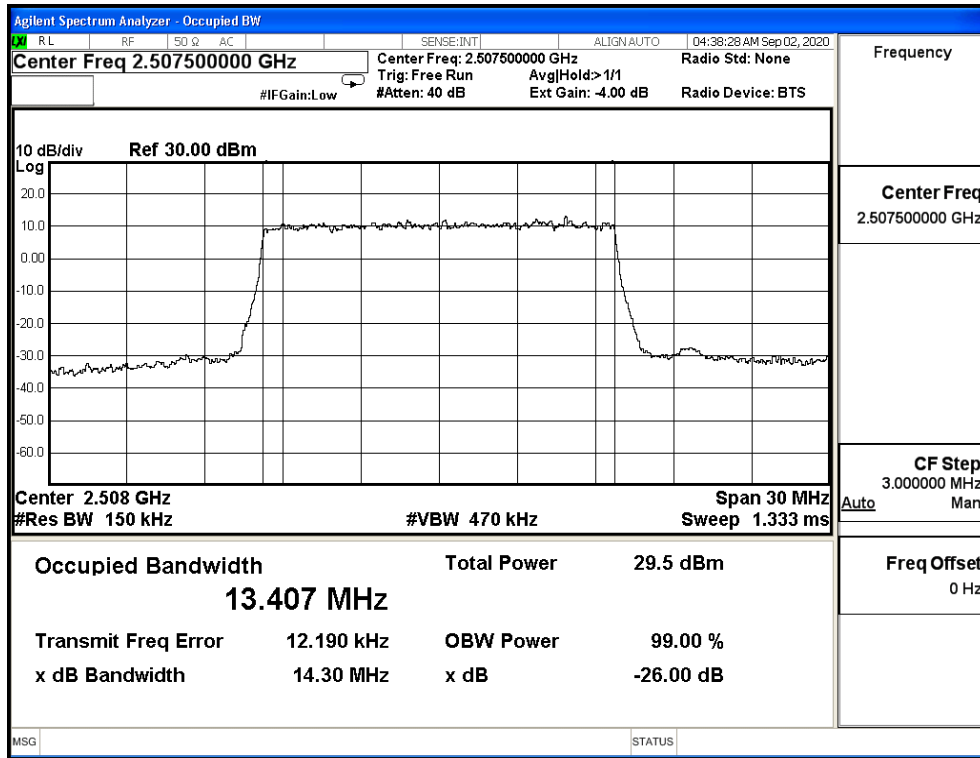

QPSK_CH39765_15M