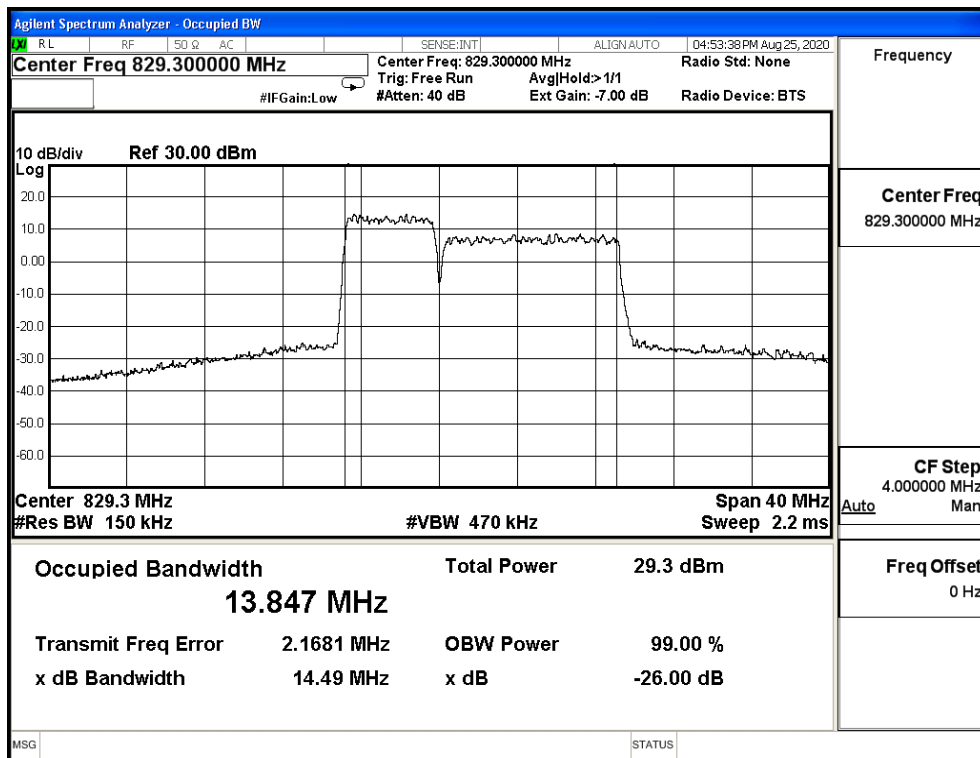

CA_5B_CH20428+CH20500_5M+10M_QPSK_25RB0+50RB0