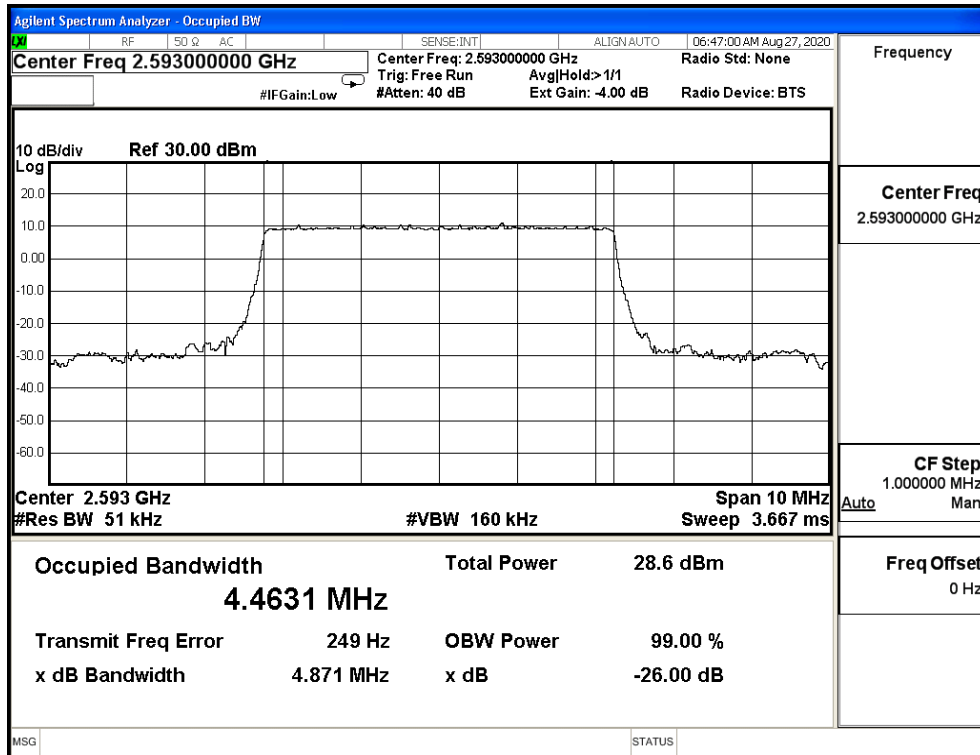

16QAM_CH40620_5M