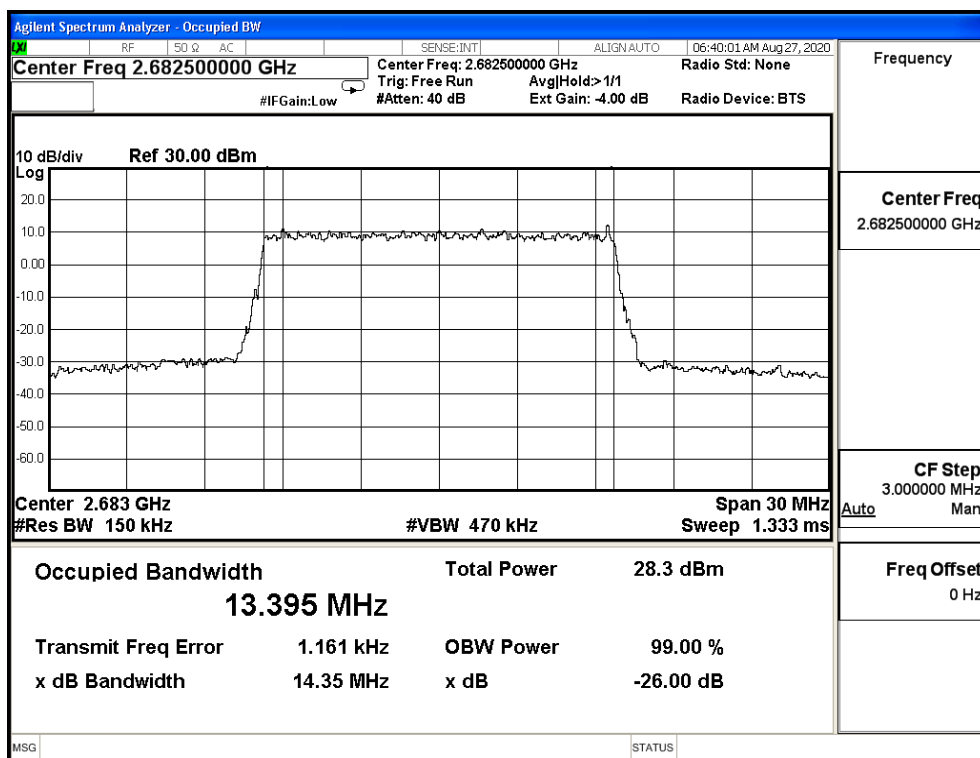

16QAM_CH41515_15M