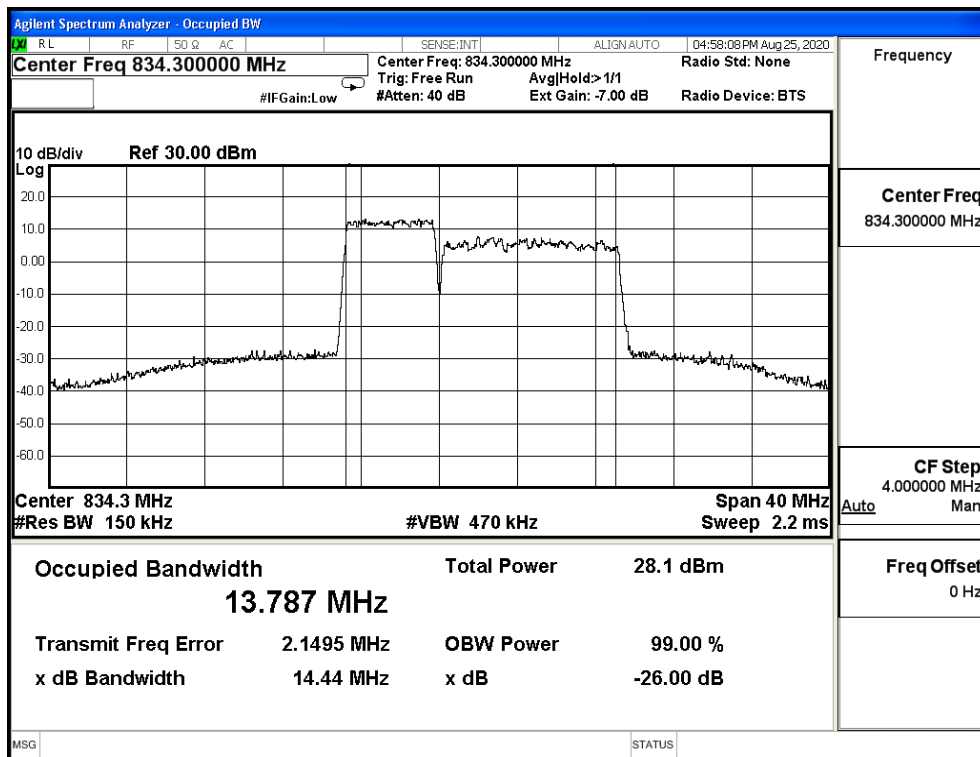

CA_5B_CH20478+CH20550_5M+10M_QPSK_25RB0+50RB0