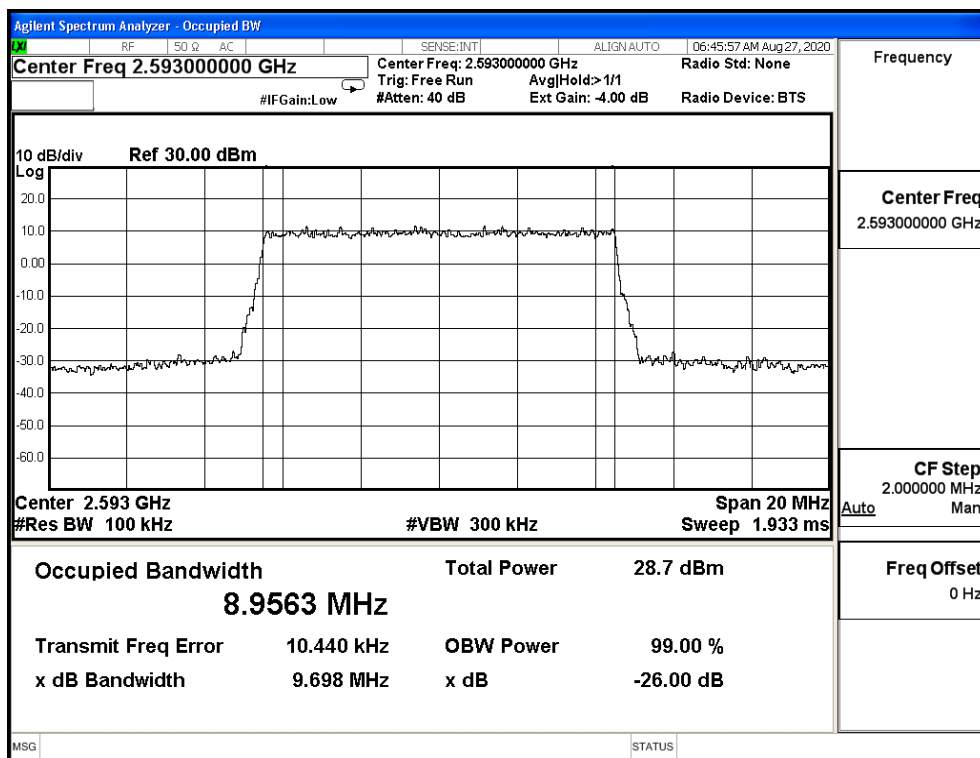

QPSK_CH40620_10M