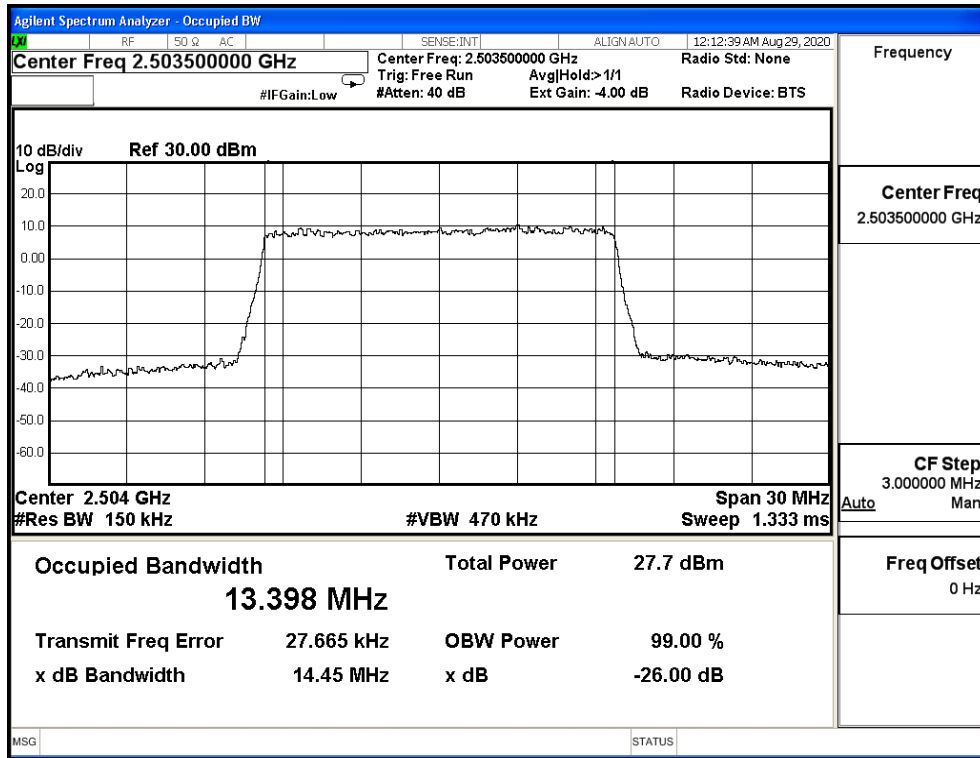

64QAM_CH39725_15M