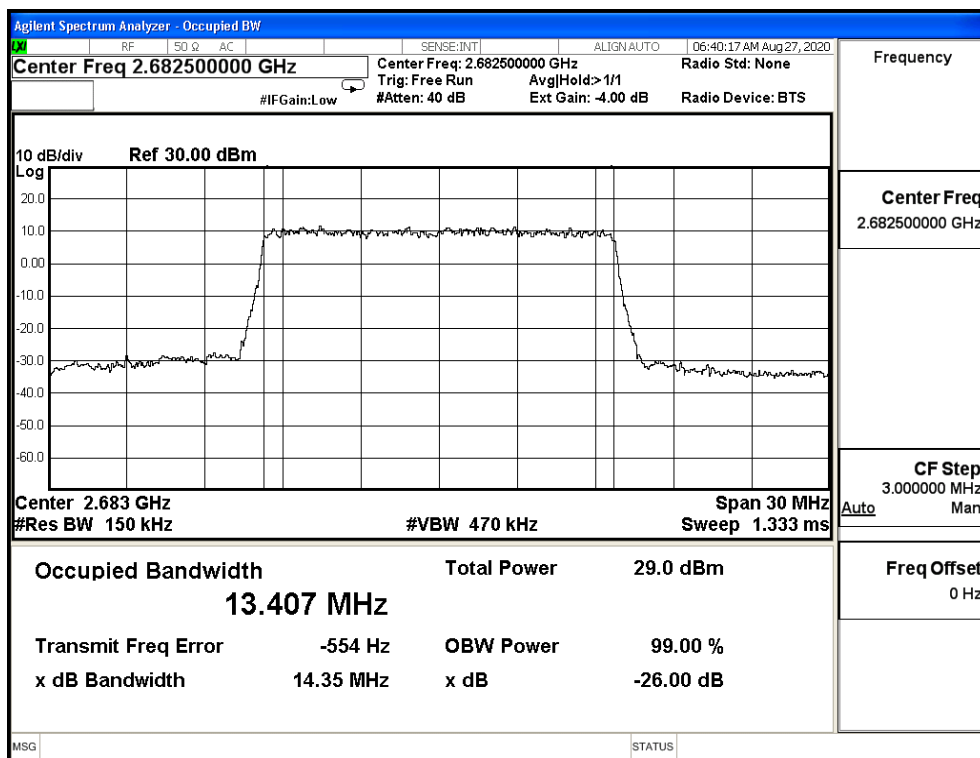

QPSK_CH41515_15M