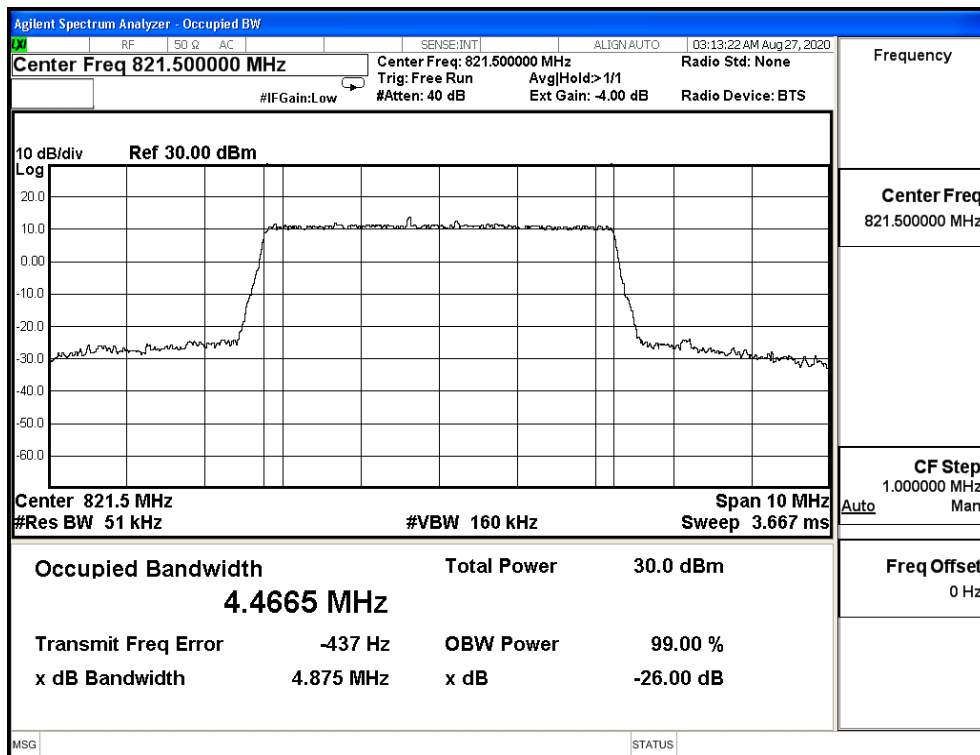

64QAM_CH26715_5M

64QAM_CH26740_5M

64QAM_CH26765_5M

CH26740_QPSK_10M

CH26740_16QAM_10M

CH26740_64QAM_10M

Product	Module		
Test Item	Occupied Bandwidth		
Test Mode	Mode 9: LTE Band 41 (FCC)		
Date of Test	2020/09/02	Test Site	SR12-H
Temperature(°C)	24	Humidity (%RH)	60