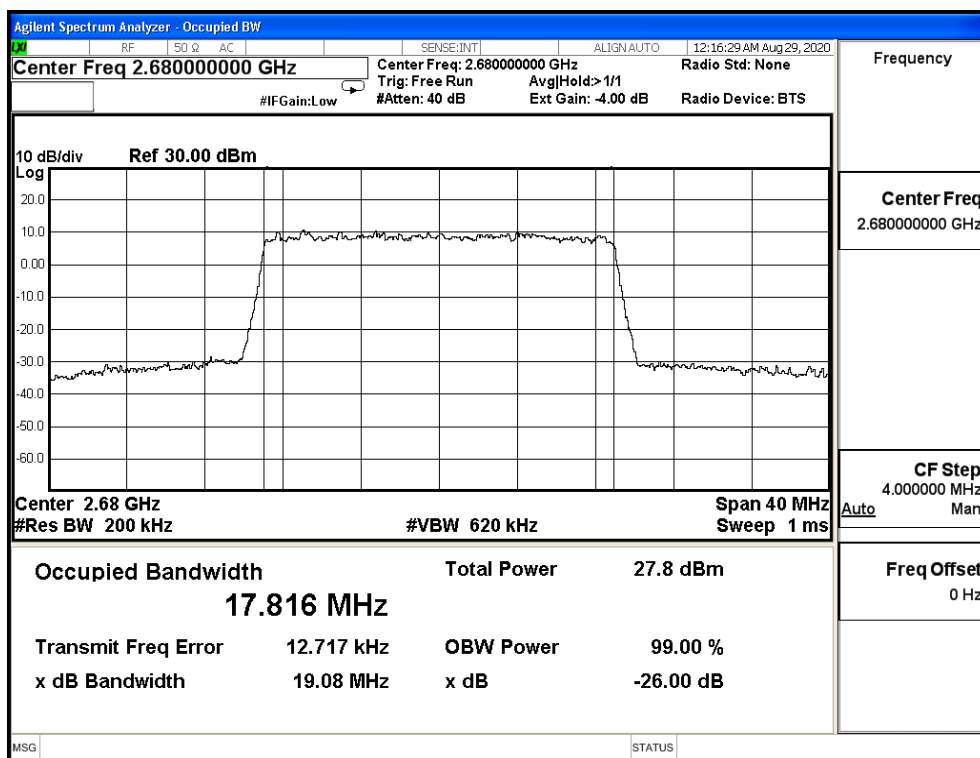

16QAM_CH41490_20M

64QAM_CH39750_20M

64QAM_CH40620_20M

64QAM_CH41490_20M

Product	Module		
Test Item	Occupied Bandwidth		
Test Mode	Mode 9: LTE Band 41 (ISED)		
Date of Test	2020/09/02	Test Site	SR12-H
Temperature(°C)	24	Humidity (%RH)	60