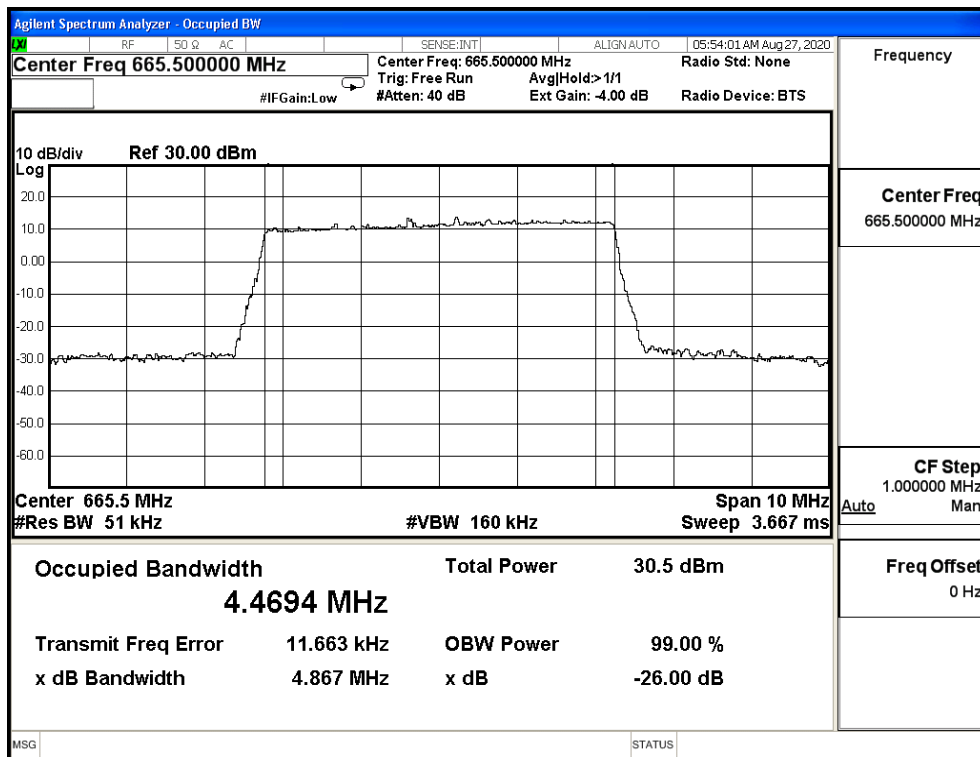

16QAM_CH133147_5M