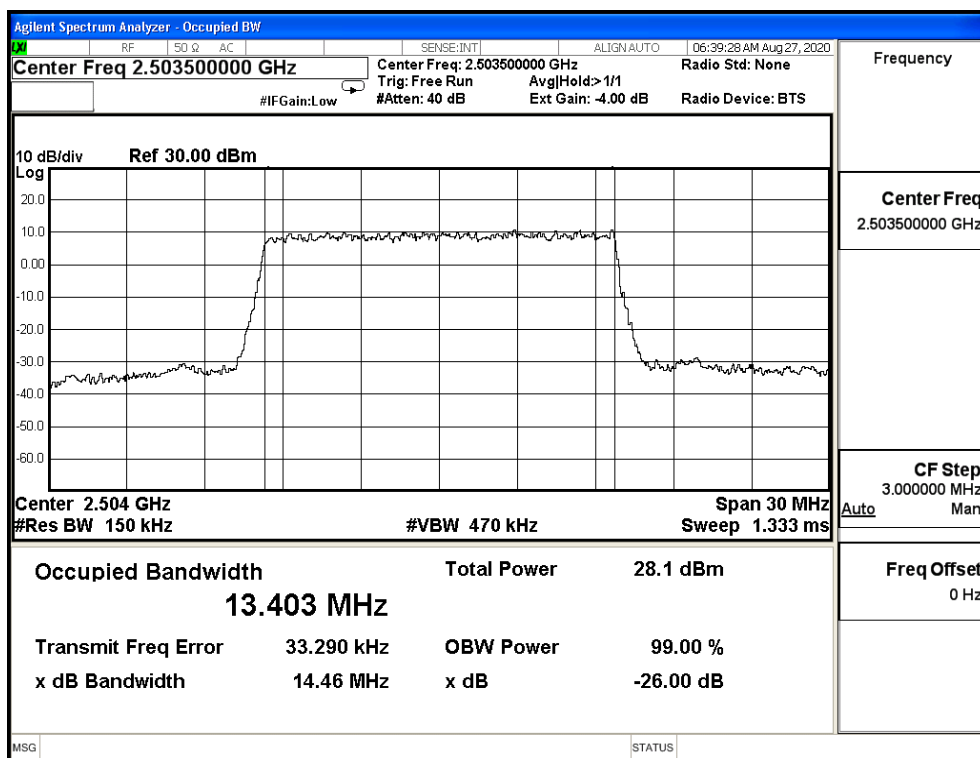

16QAM_CH39725_15M