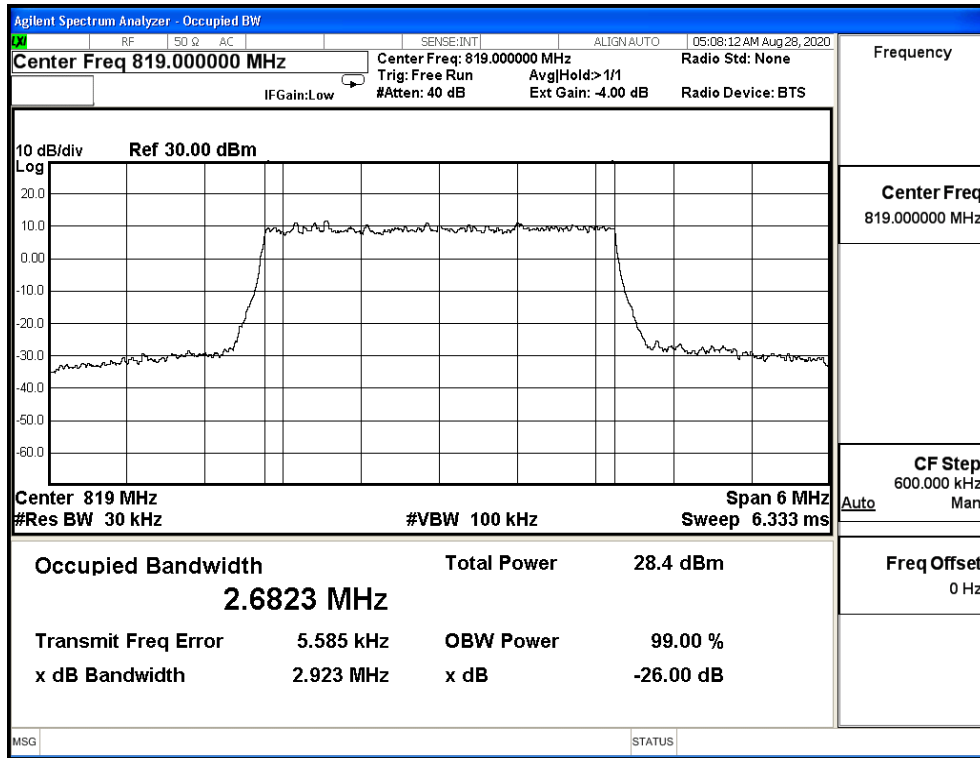

64QAM_CH26740_3M