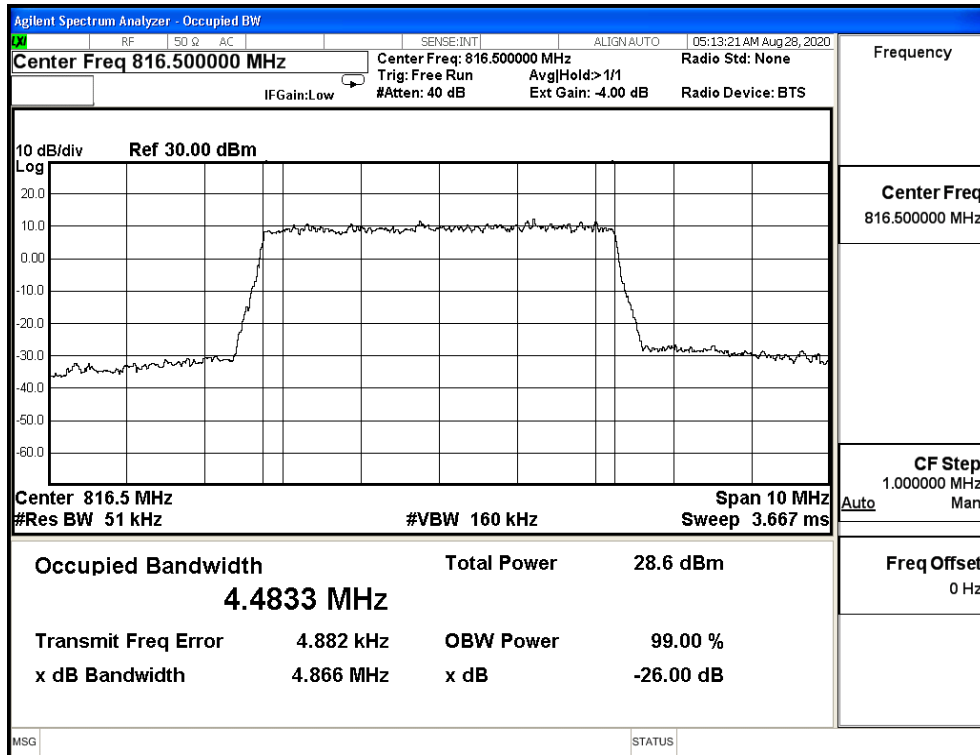

64QAM_CH26715_5M

64QAM_CH26740_5M

64QAM_CH26765_5M

CH26740_QPSK_10M

CH26740_16QAM_10M

CH26740_64QAM_10M

Product	Module		
Test Item	Occupied Bandwidth		
Test Mode	Mode 9: LTE Band 41 (FCC)		
Date of Test	2020/09/02	Test Site	SR12-H
Temperature(°C)	24	Humidity (%RH)	60