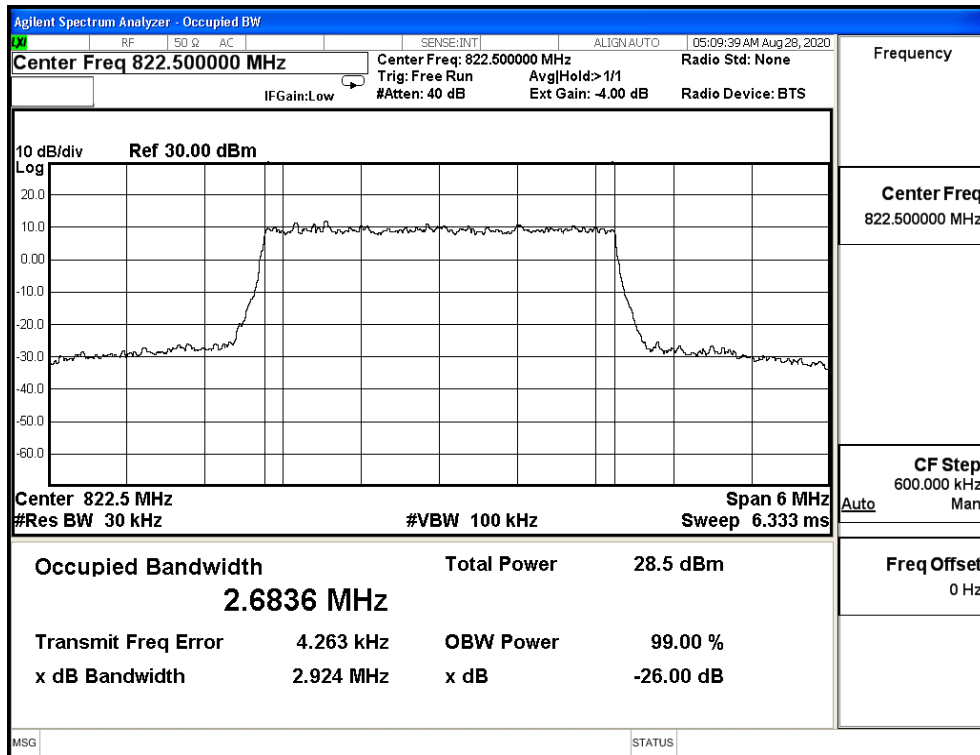

64QAM_CH26775_3M