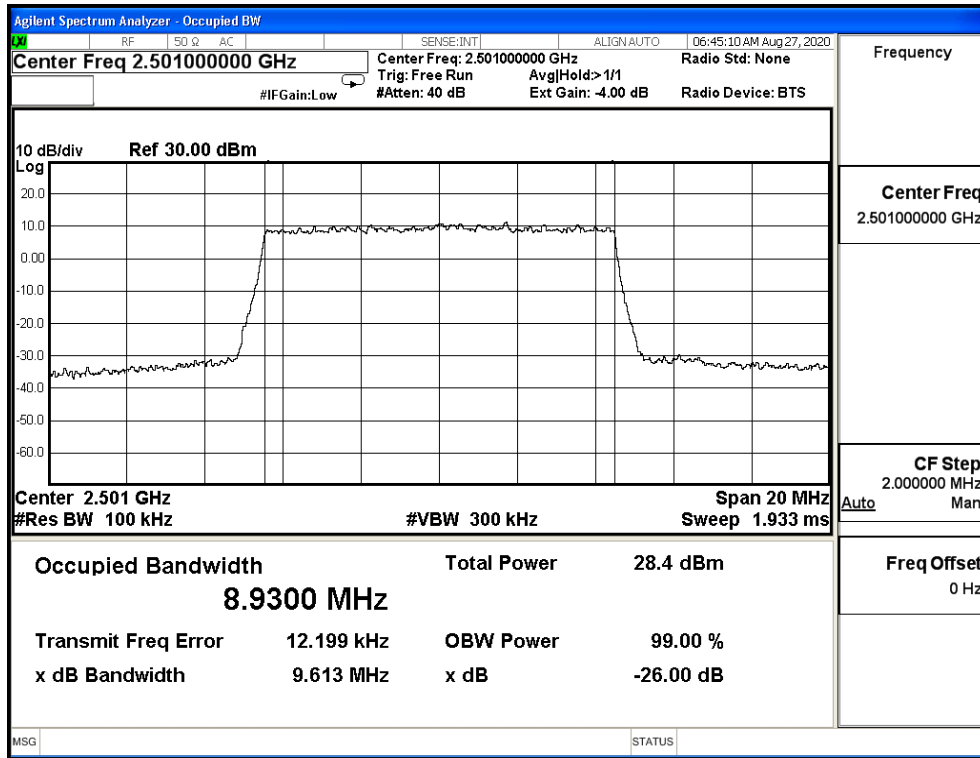

16QAM_CH39700_10M