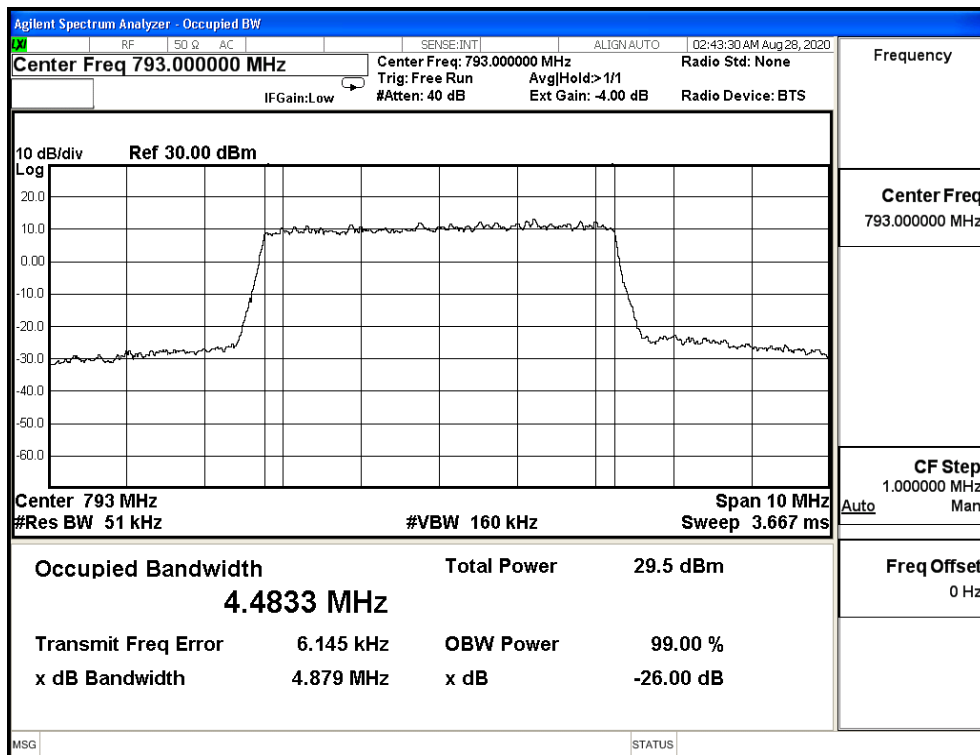

64QAM_CH23330_5M