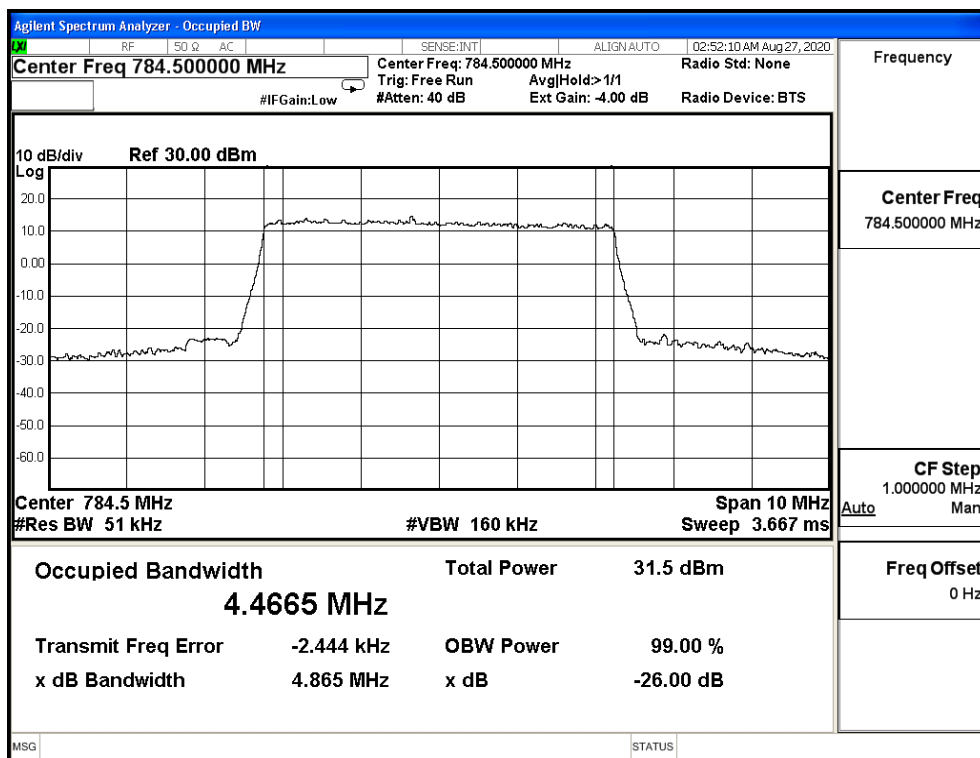

QPSK_CH23255_5M