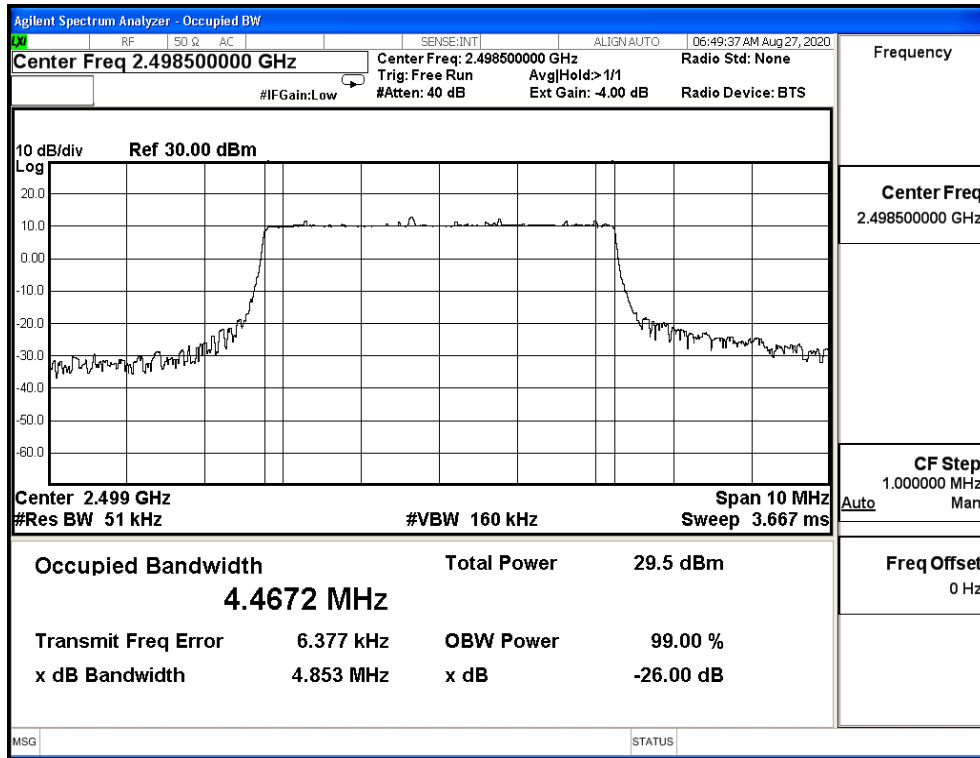

QPSK_CH39675_5M