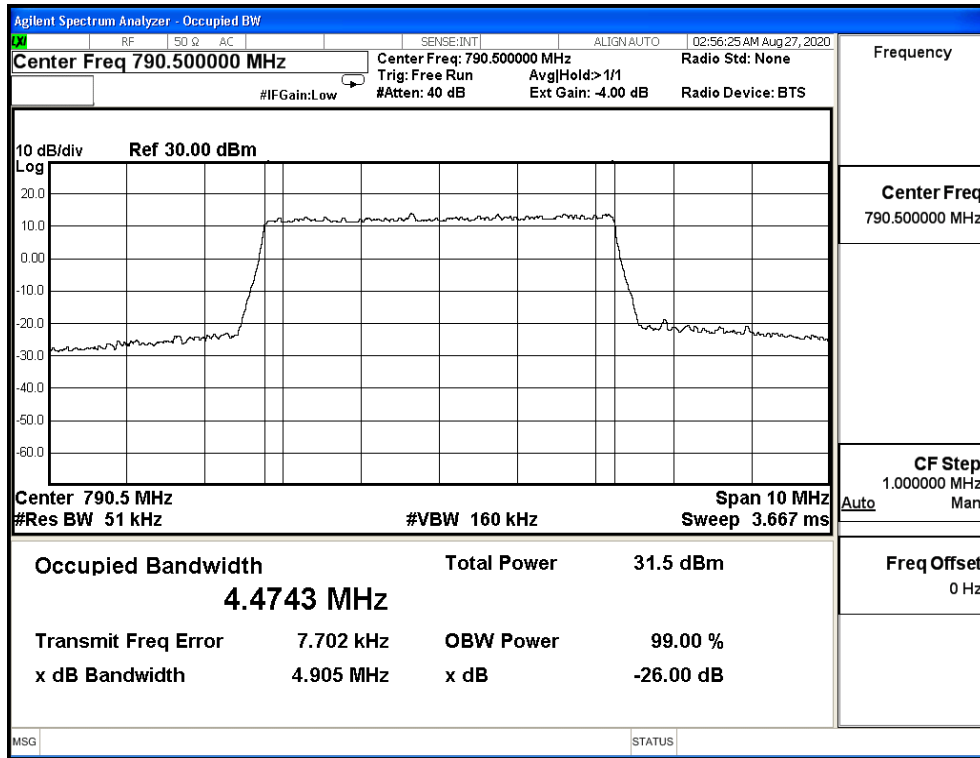

QPSK_CH23305_5M