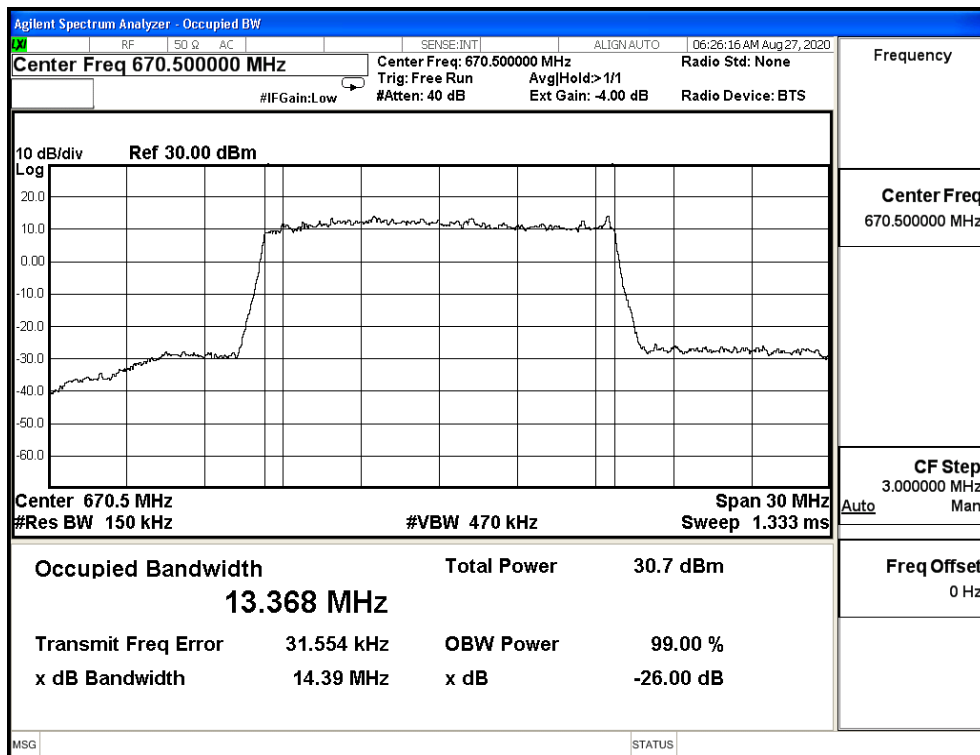

16QAM_CH133197_15M