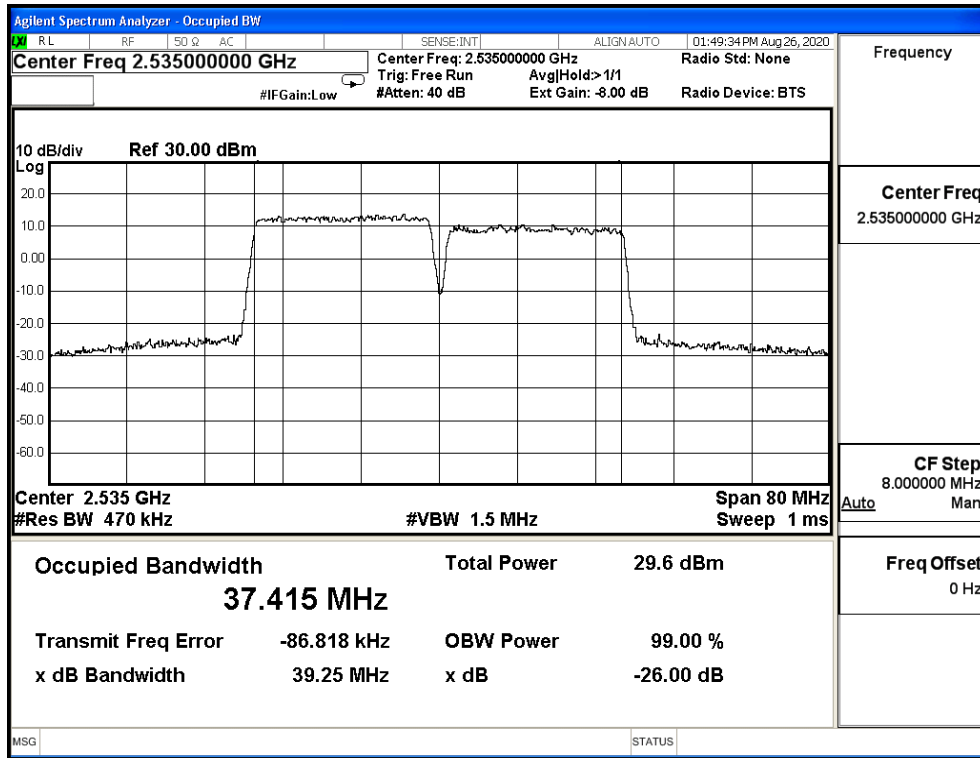

CA_7C_CH21152+CH21350_20M+20M_16-QAM_100RB0+100RB0