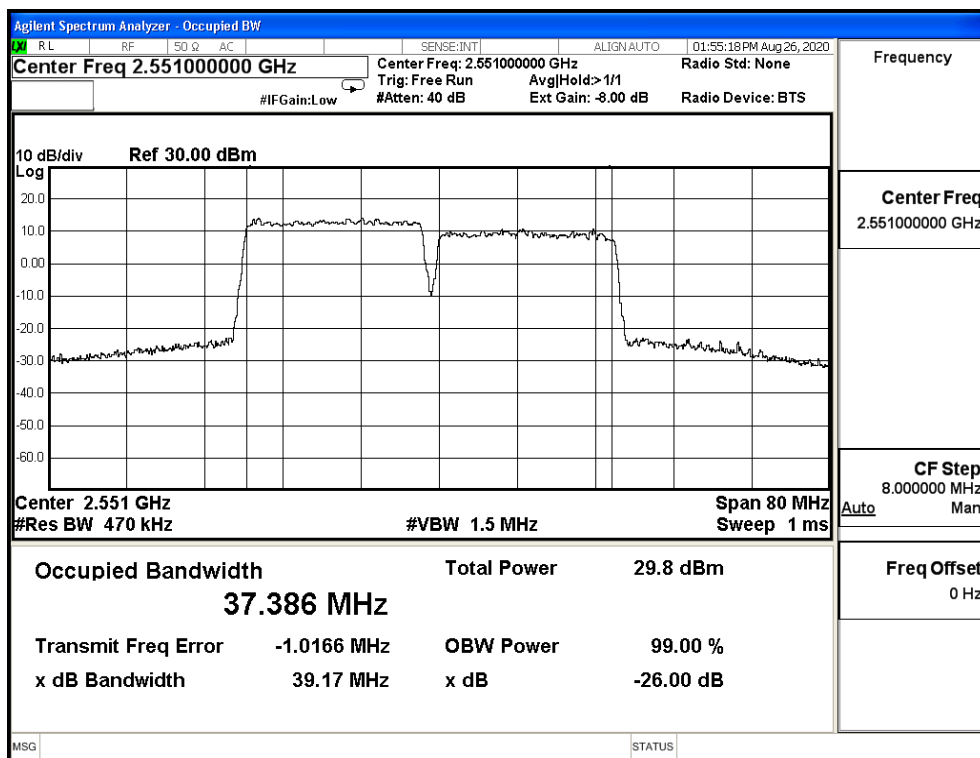

CA_7C_CH20850+CH21048_20M+20M_64-QAM_100RB0+100RB0

CA_7C_CH21001+CH21199_20M+20M_64-QAM_100RB0+100RB0

CA_7C_CH21152+CH21350_20M+20M_64-QAM_100RB0+100RB0

Product	Module		
Test Item	Occupied Bandwidth		
Test Mode	Mode 13: LTE CA Band 41C (FCC)		
Date of Test	2020/09/02	Test Site	SR12-H
Temperature(°C)	24	Humidity (%RH)	60