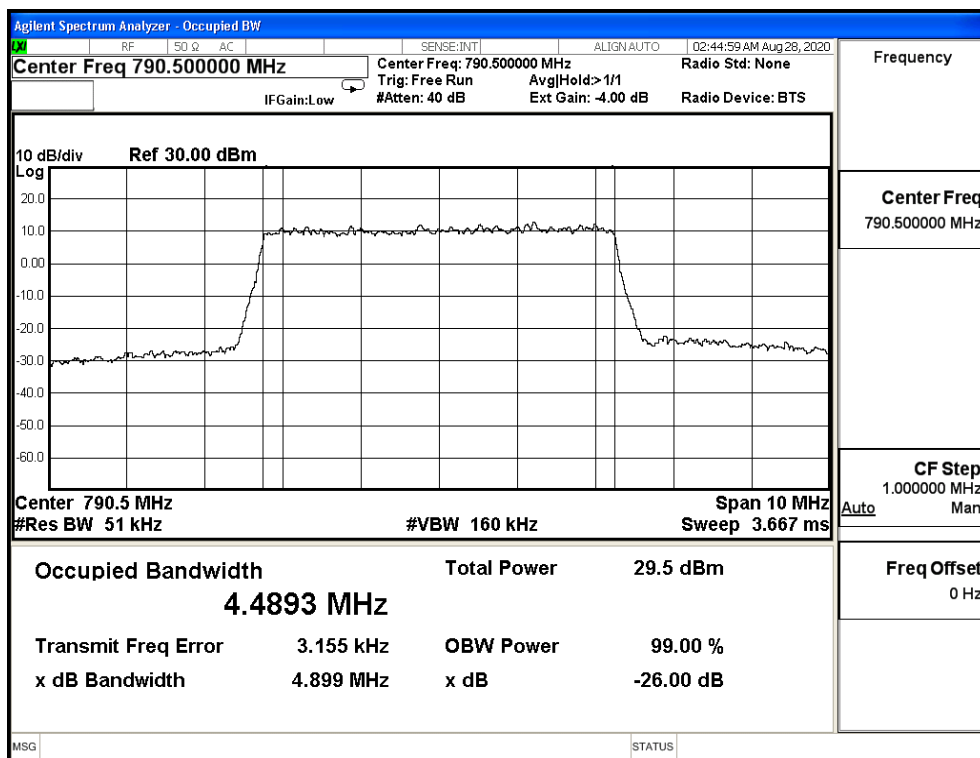

64QAM_CH23305_5M