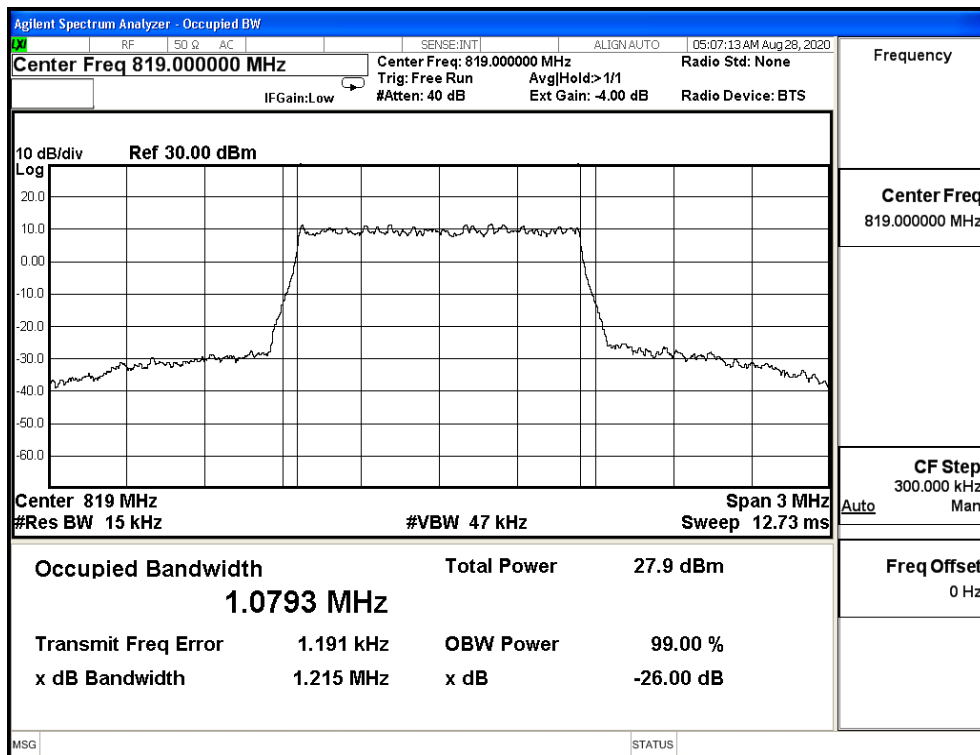

64QAM_CH26740_1.4M