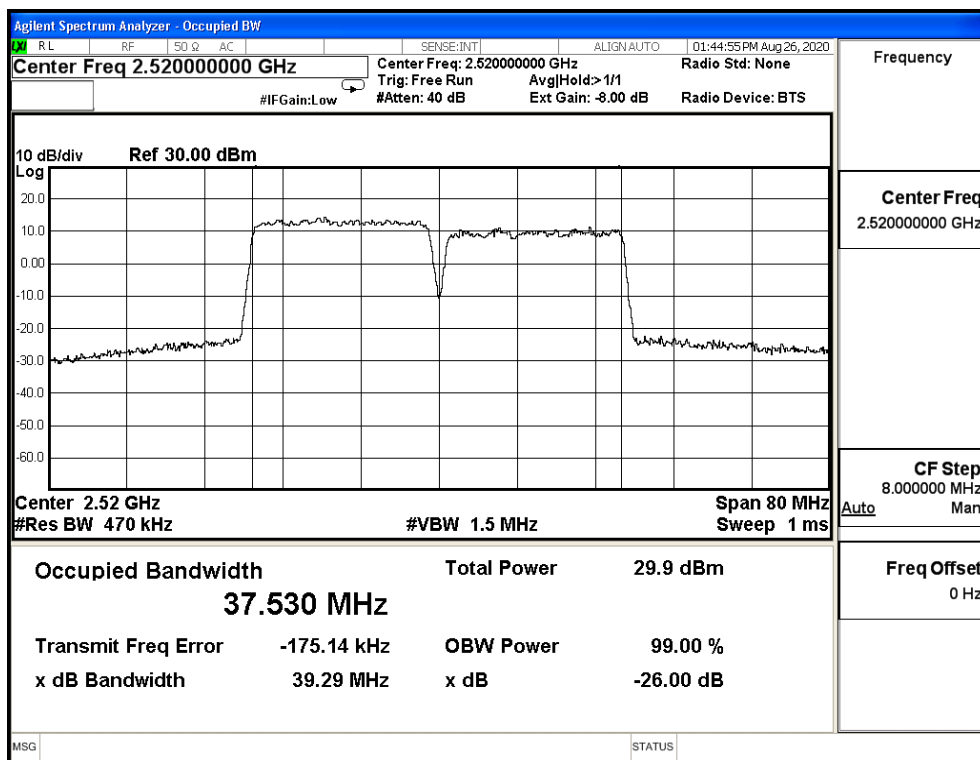

CA_7C_CH20850+CH21048_20M+20M_64-QAM_100RB0+100RB0

CA_7C_CH21001+CH21199_20M+20M_64-QAM_100RB0+100RB0

CA_7C_CH21152+CH21350_20M+20M_64-QAM_100RB0+100RB0

Product	Module		
Test Item	Occupied Bandwidth		
Test Mode	Mode 13: LTE CA Band 41C (FCC)		
Date of Test	2020/09/02	Test Site	SR12-H
Temperature(°C)	24	Humidity (%RH)	60