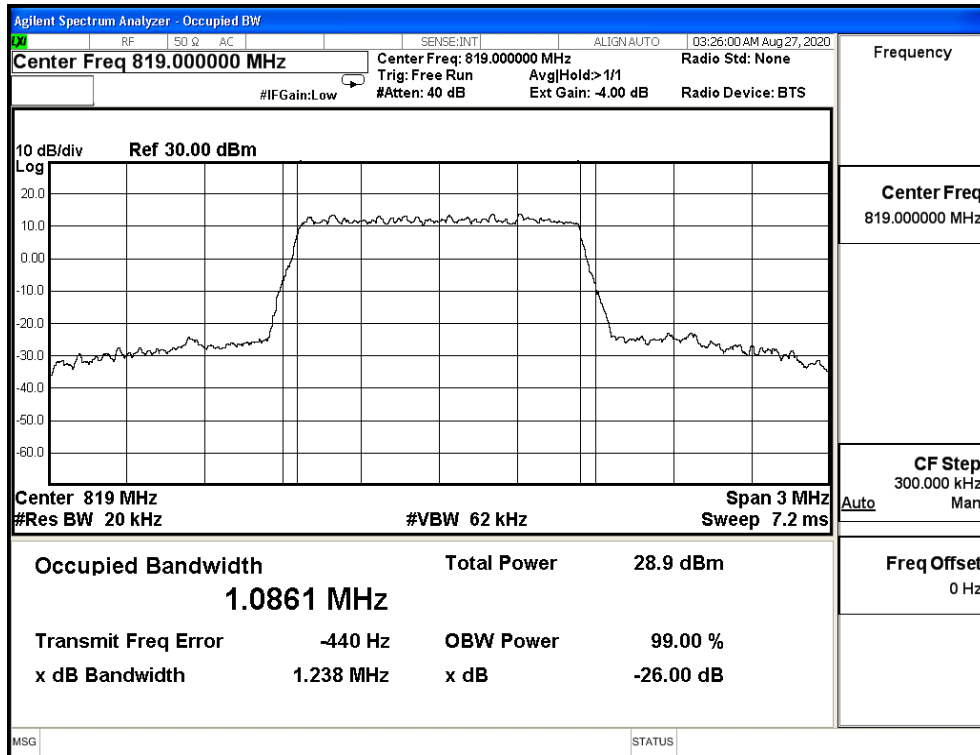

16QAM_CH26740_1.4M