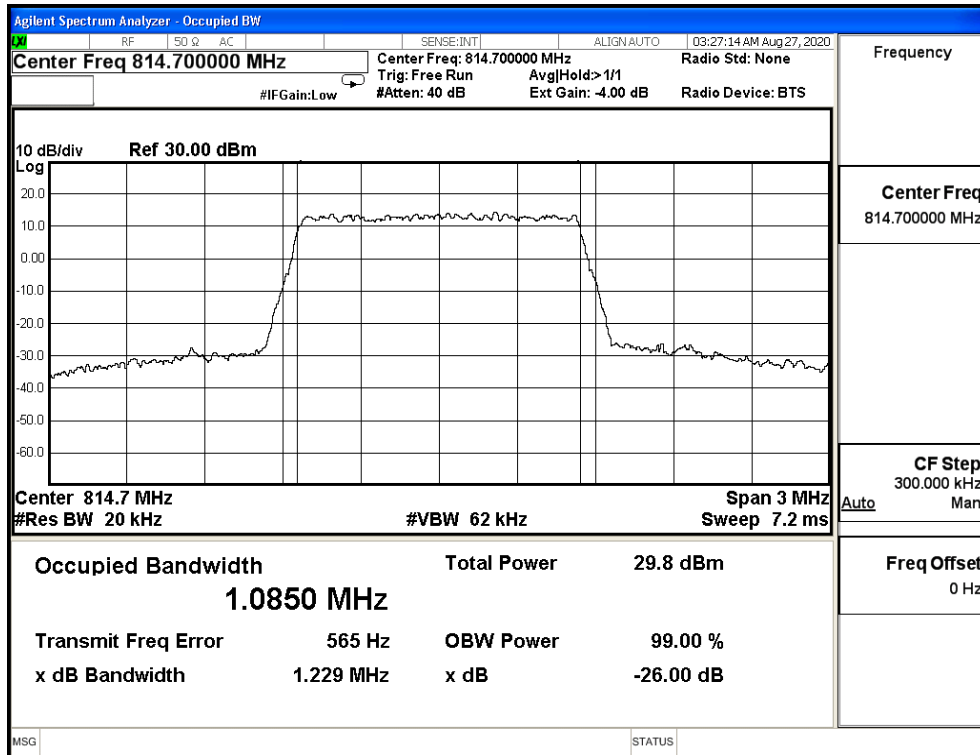

QPSK_CH26697_1.4M