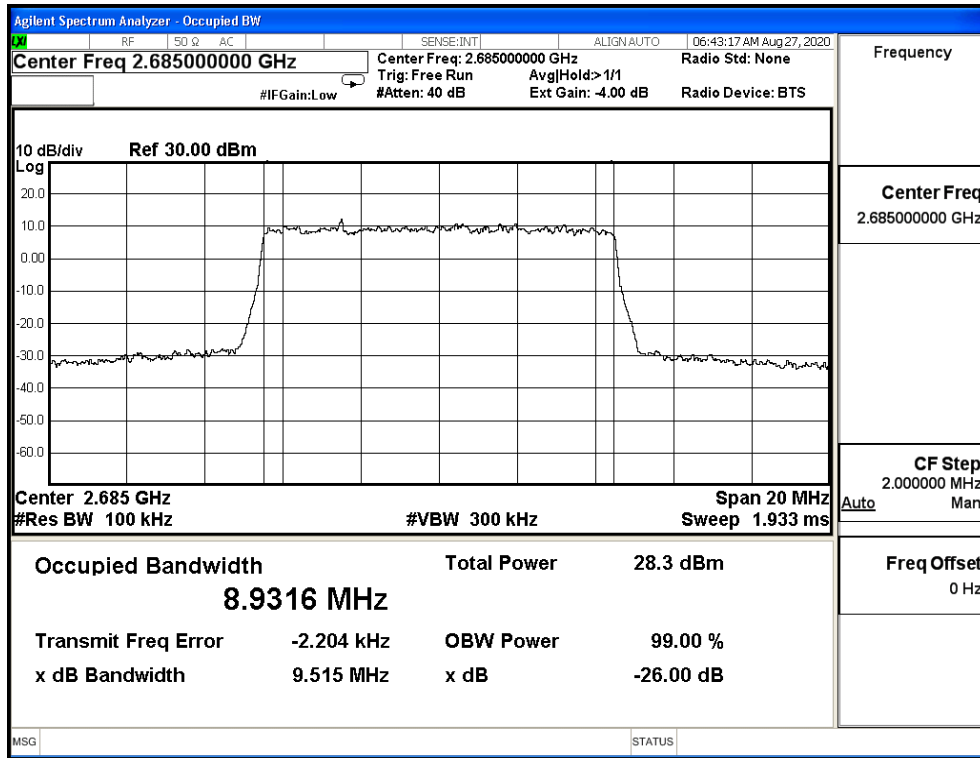

16QAM_CH41540_10M