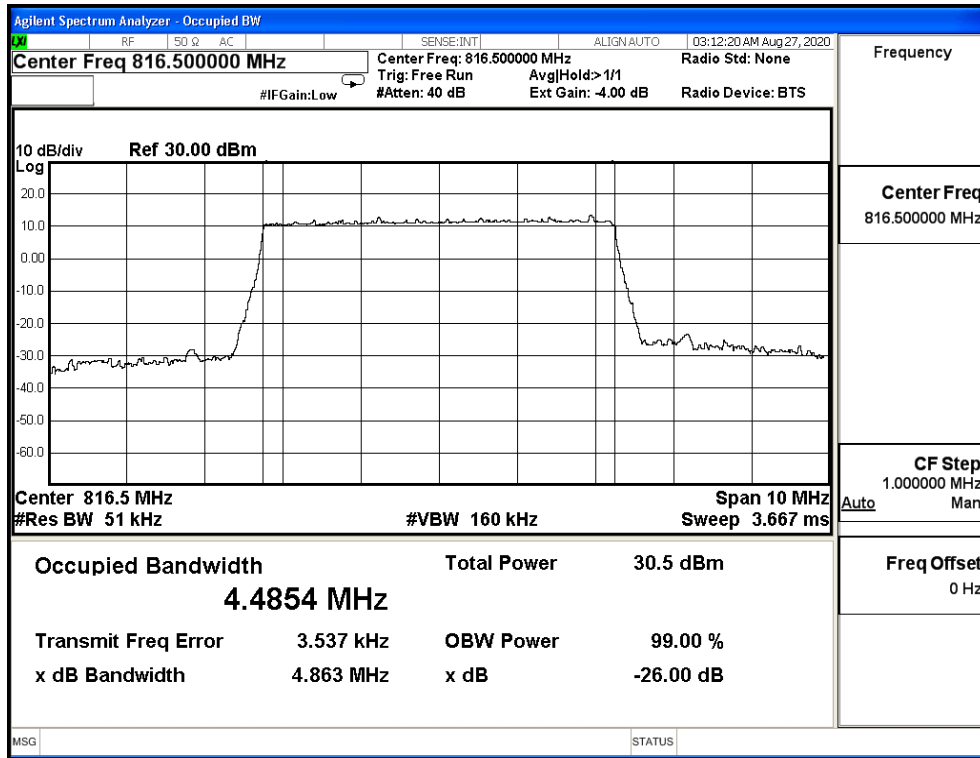

QPSK_CH26715_5M