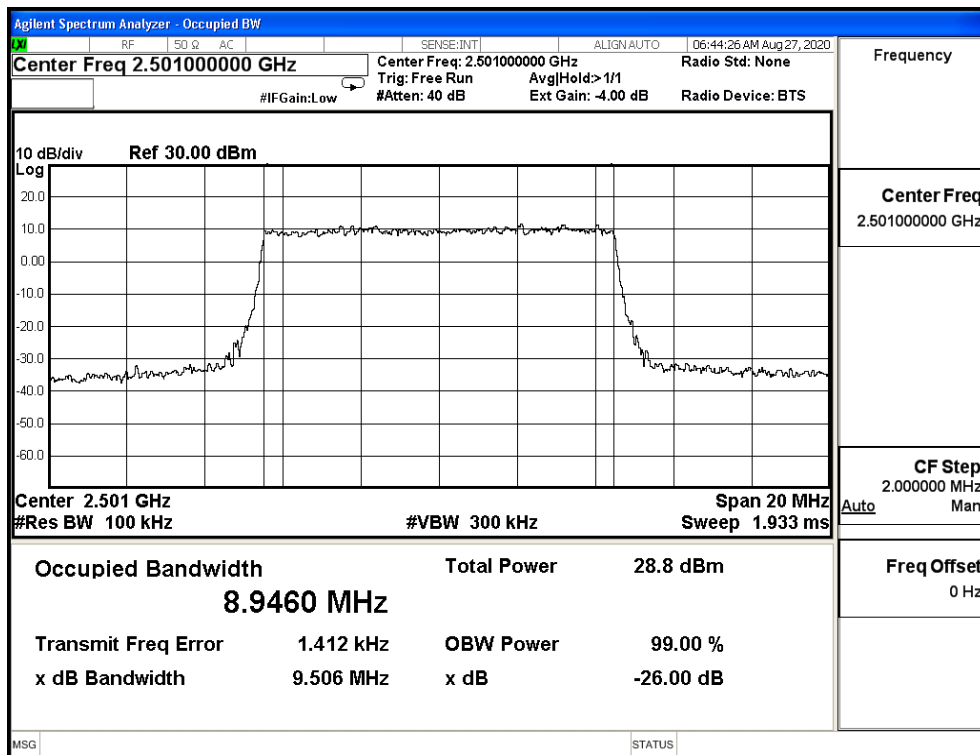

QPSK_CH39700_10M