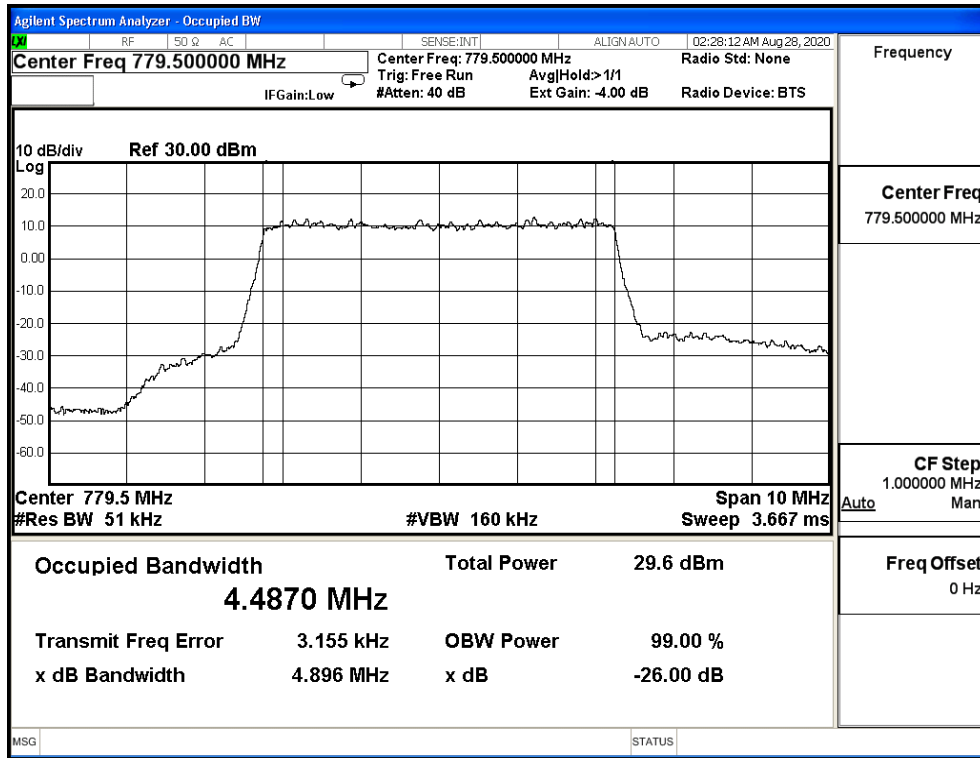

64QAM_CH23205_5M