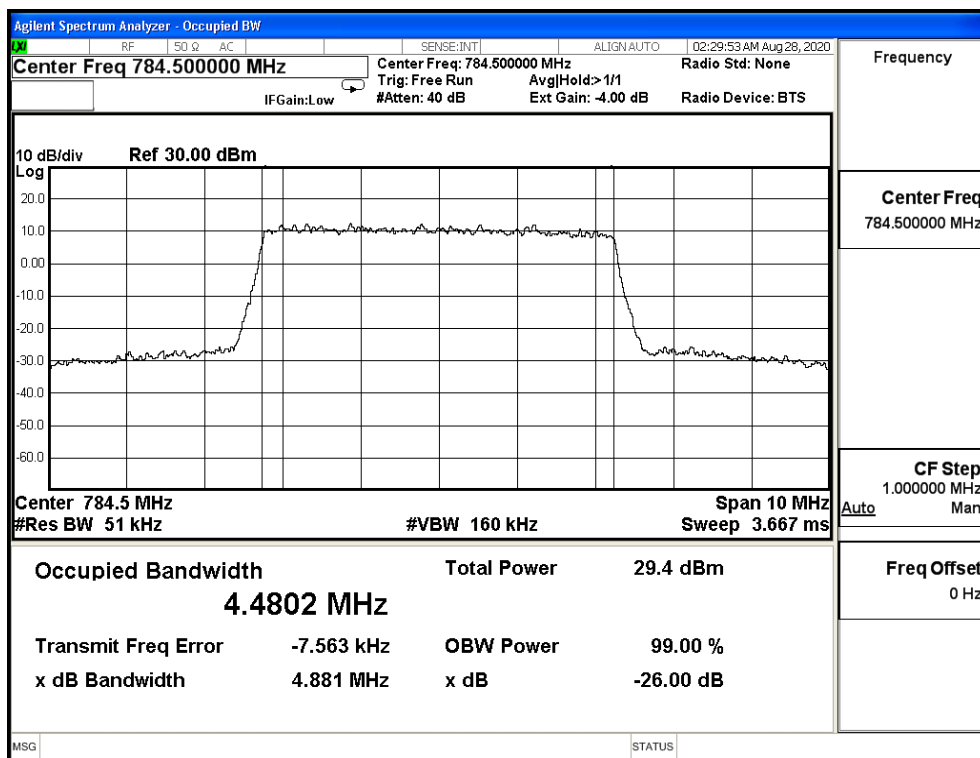

64QAM_CH23255_5M

CH23230_QPSK_10M

CH23230_16QAM_10M

CH23230_64QAM_10M

Product	Module		
Test Item	Occupied Bandwidth		
Test Mode	Mode 7: LTE Band 14		
Date of Test	2020/09/02	Test Site	SR12-H
Temperature(°C)	24	Humidity (%RH)	60