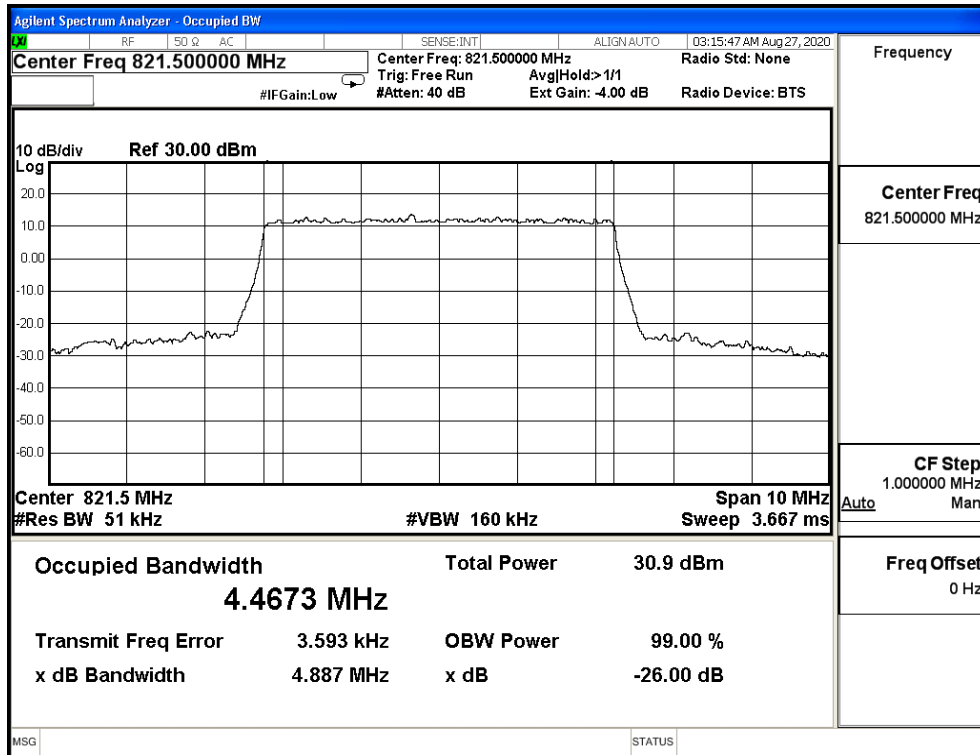

QPSK_CH26765_5M