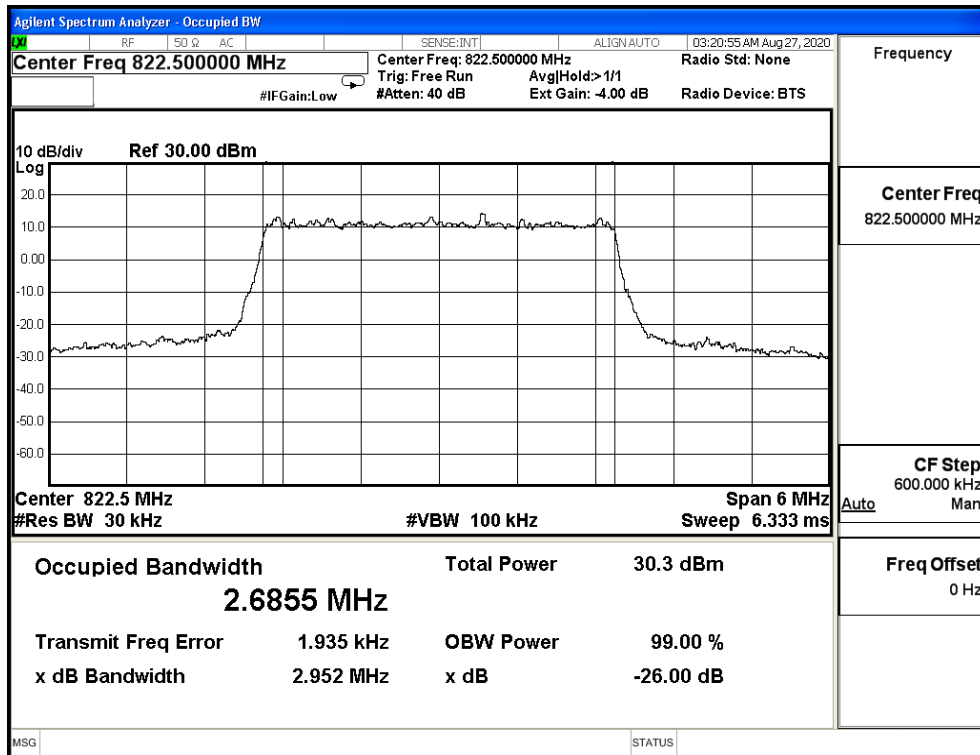

QPSK_CH26775_3M