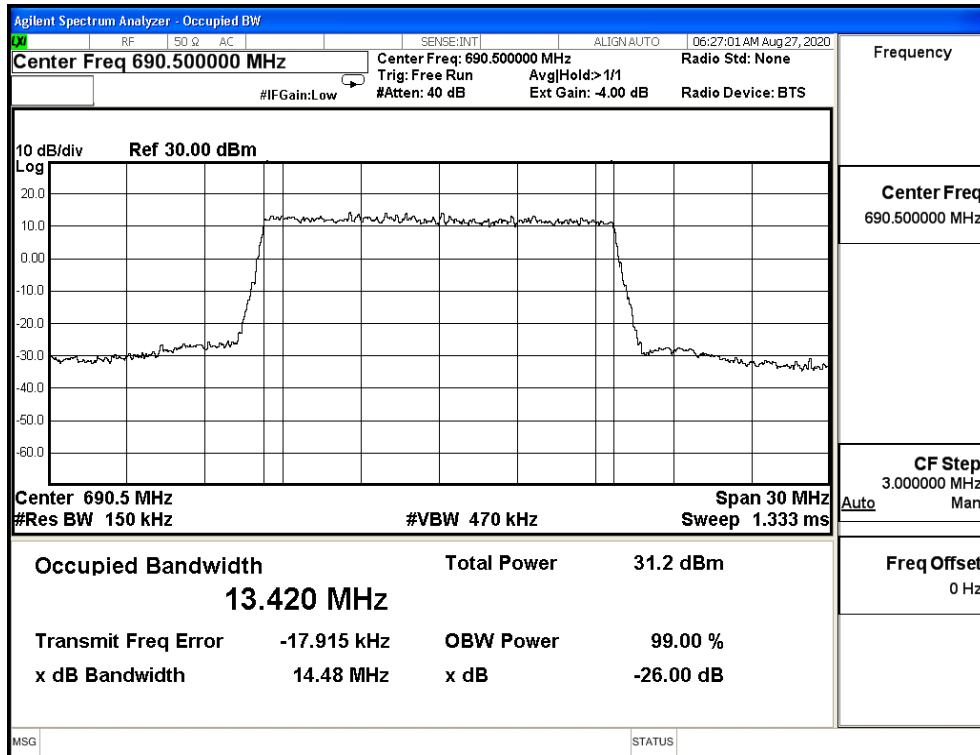

QPSK_CH133397_15M