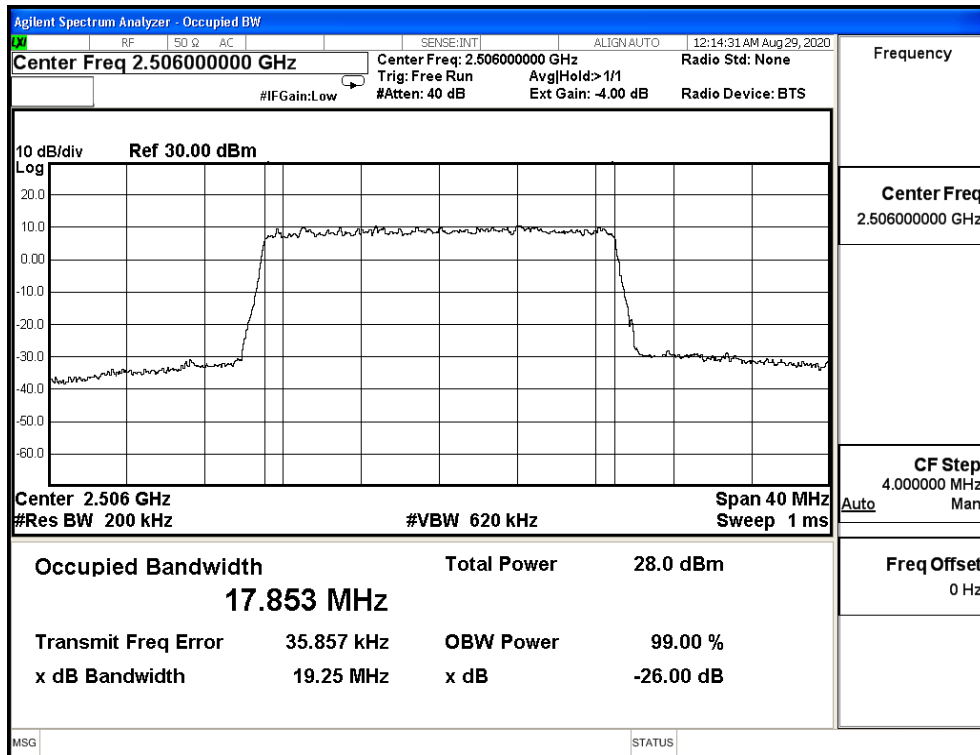

16QAM_CH41490_20M

64QAM_CH39750_20M

64QAM_CH40620_20M

64QAM_CH41490_20M

Product	Module		
Test Item	Occupied Bandwidth		
Test Mode	Mode 9: LTE Band 41 (ISED)		
Date of Test	2020/09/02	Test Site	SR12-H
Temperature(°C)	24	Humidity (%RH)	60