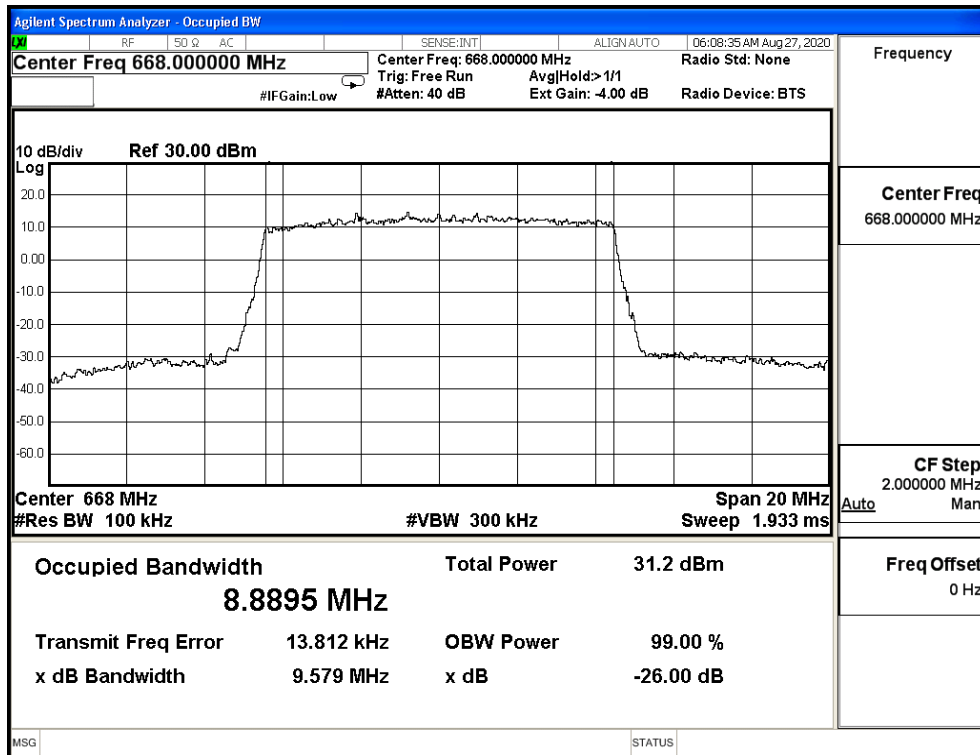

QPSK_CH133172_10M