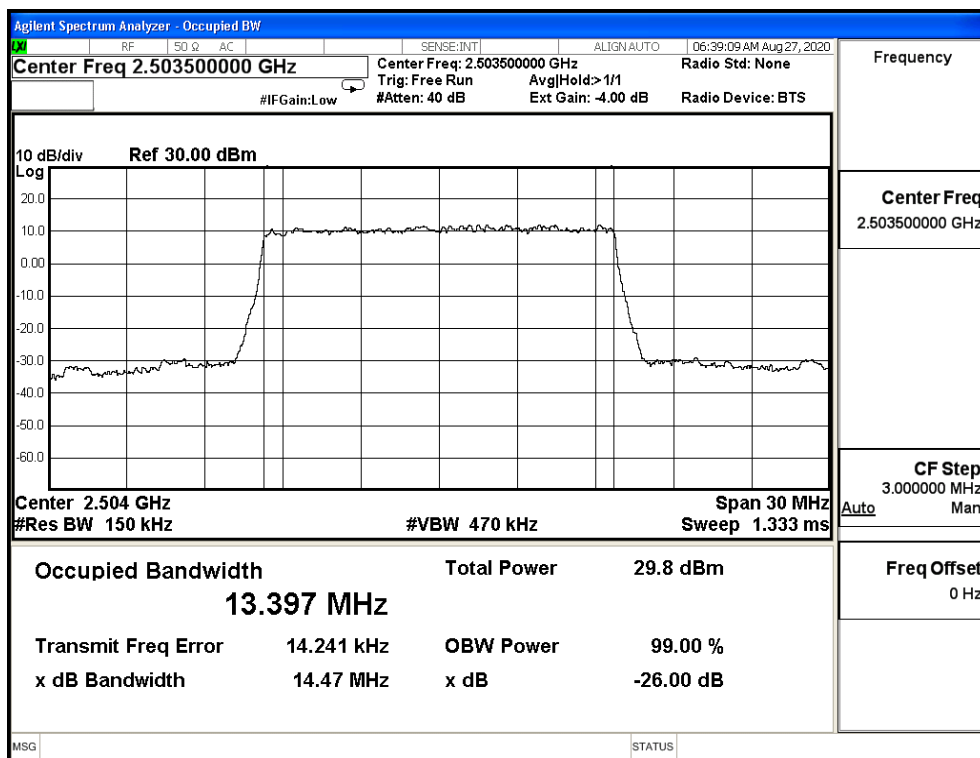

QPSK_CH39725_15M