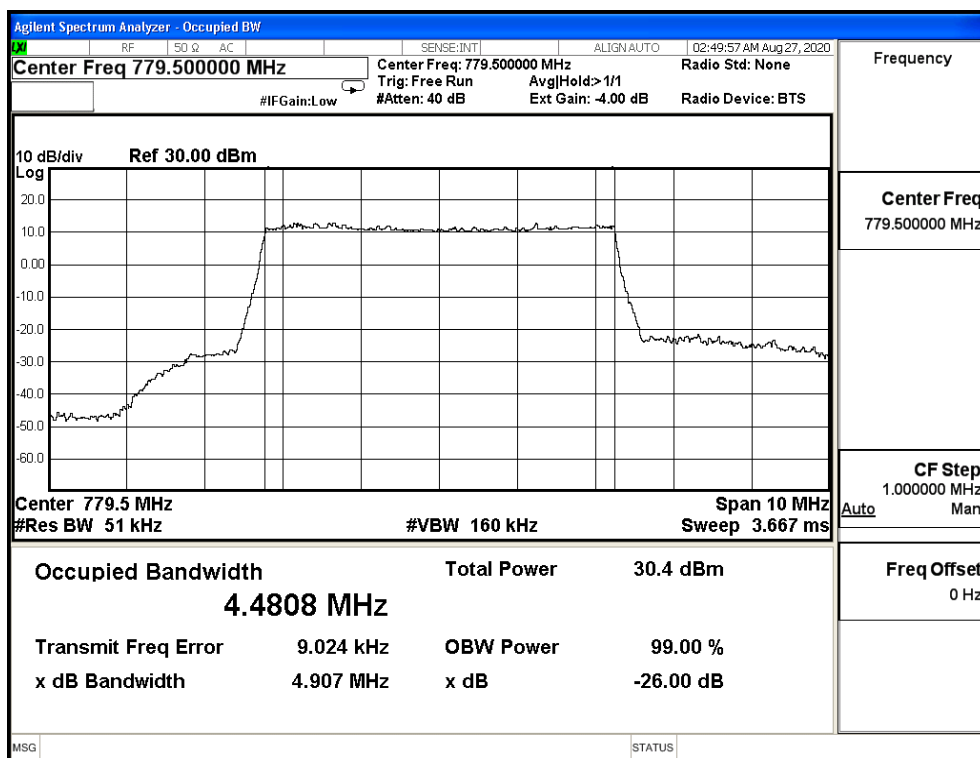

16QAM_CH23205_5M