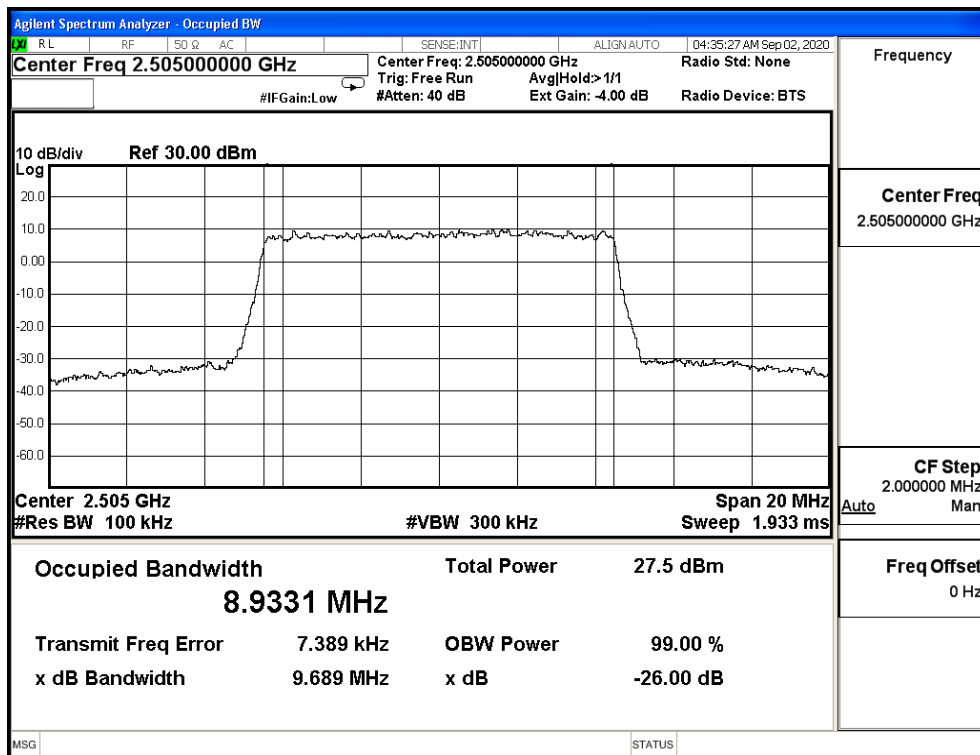

64QAM_CH39740_10M