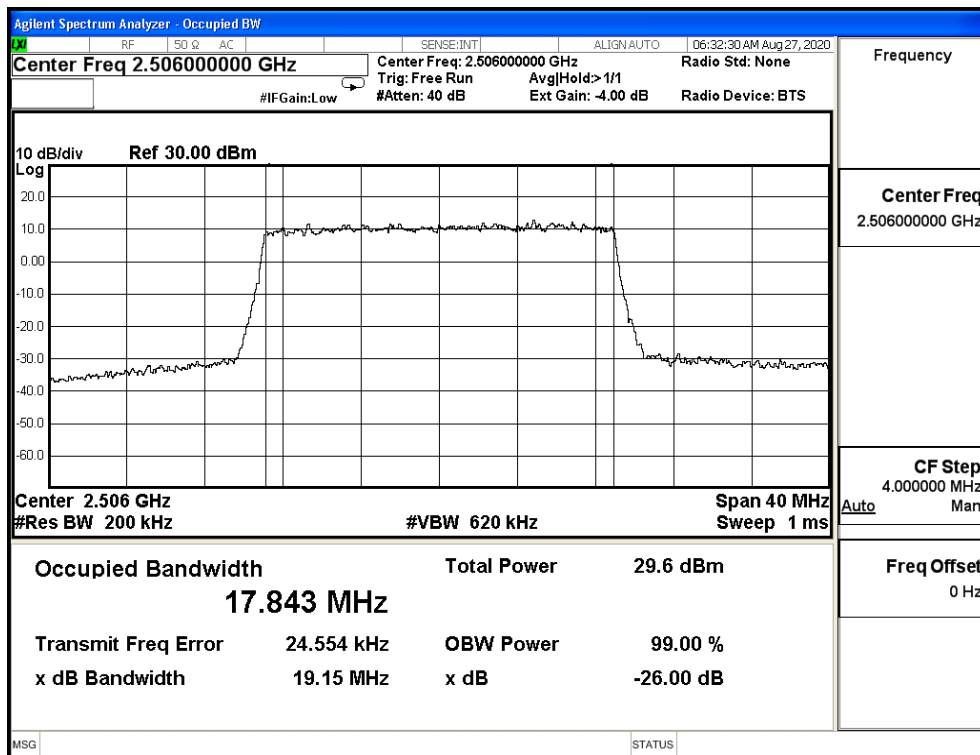

QPSK_CH39750_20M