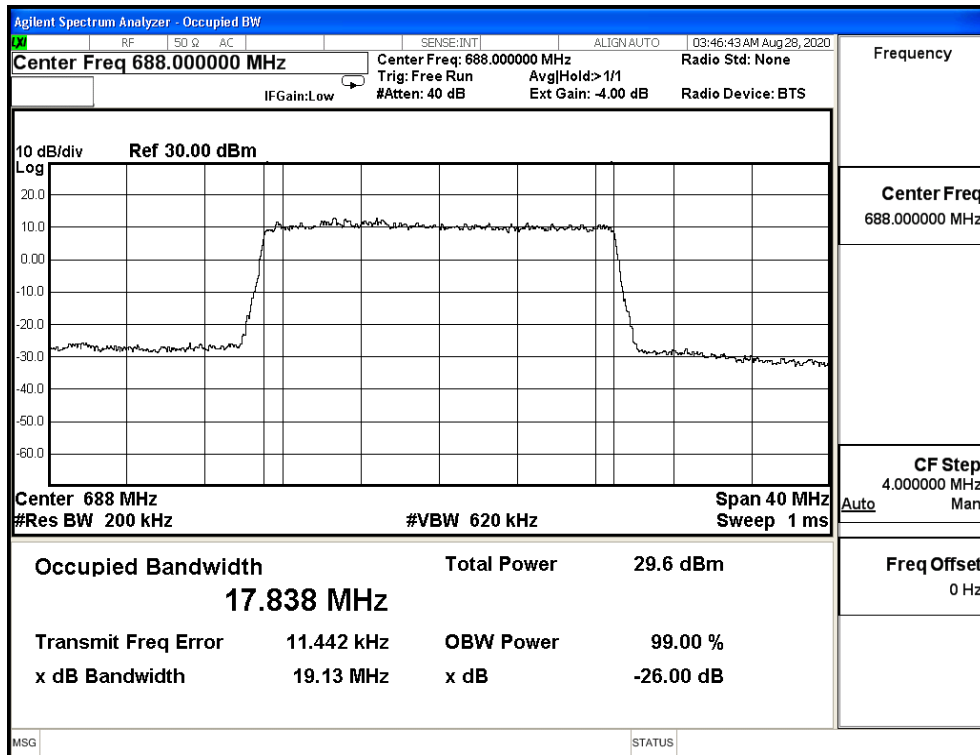

16QAM_CH133372_20M

64QAM_CH133222_20M

64QAM_CH133297_20M

64QAM_CH133372_20M

Product	Module		
Test Item	Occupied Bandwidth		
Test Mode	Mode 11: LTE CA Band 5B		
Date of Test	2020/09/02	Test Site	SR12-H
Temperature(°C)	24	Humidity (%RH)	60