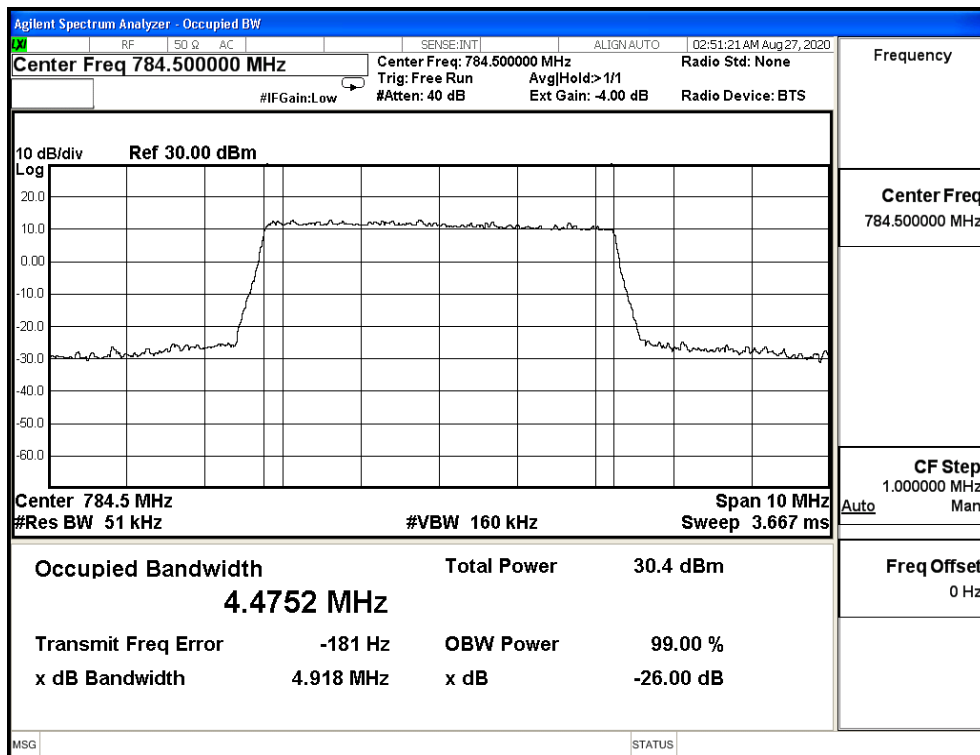

16QAM_CH23255_5M