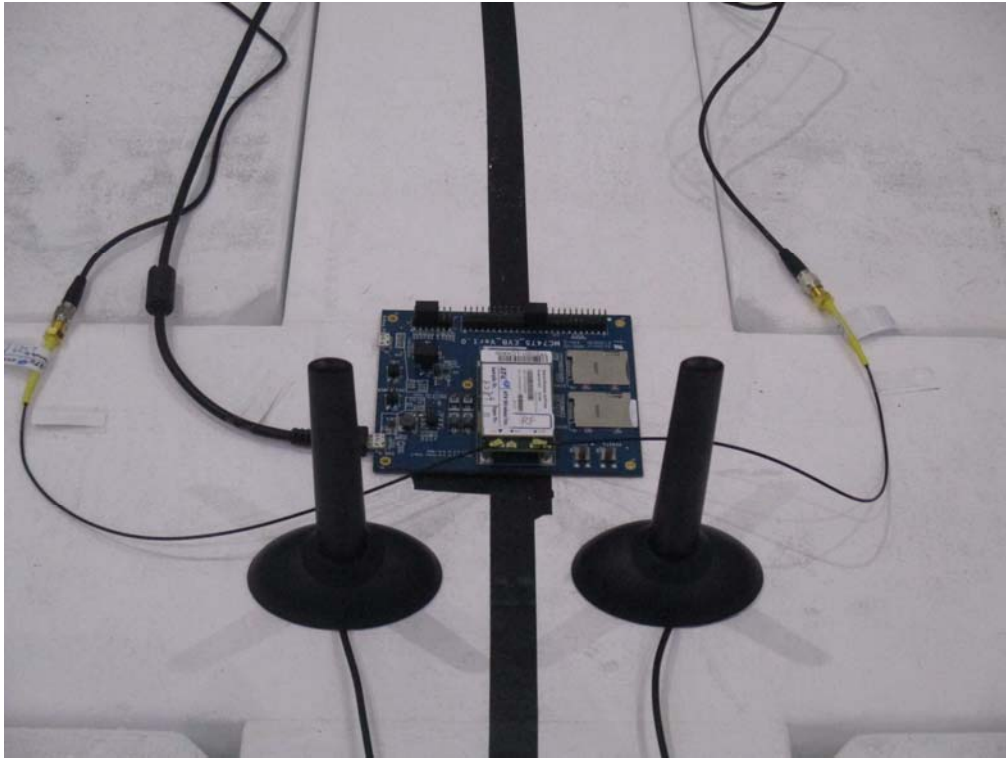

➤ **Test Setup Photograph**
< Peak Output Power - Conducted Measurement >

Description: Peak Output Power - Conducted Measurement Test Setup

<Radiated Emission>

Description: Front View of Radiated Spurious Emission Test Setup

Description: Back View of Radiated Spurious Emission Test Setup

Description: Front View of Radiated Spurious Emission Test Setup (Horn)

Description: Back View of Radiated Spurious Emission Test Setup (Horn)

Description: Detailed View of Radiated Spurious Emission Test Setup

Description: Detailed View of module