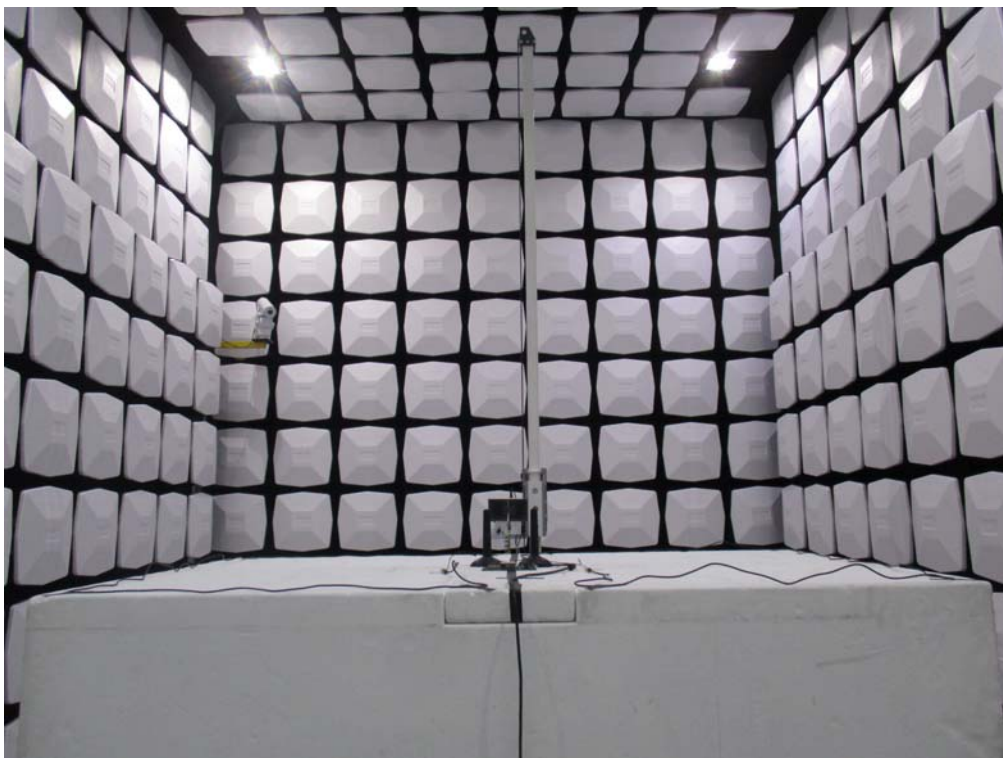

➤ **Test Setup Photograph**
< Peak Output Power - Conducted Measurement >

Description: Peak Output Power - Conducted Measurement Test Setup

<Radiated Emission>

Description: Front View of Radiated Spurious Emission Test Setup

Description: Back View of Radiated Spurious Emission Test Setup

Description: Front View of Radiated Spurious Emission Test Setup (Horn)

Description: Back View of Radiated Spurious Emission Test Setup (Horn)

Description: Detailed View of Radiated Spurious Emission Test Setup

Description: Detailed View of module