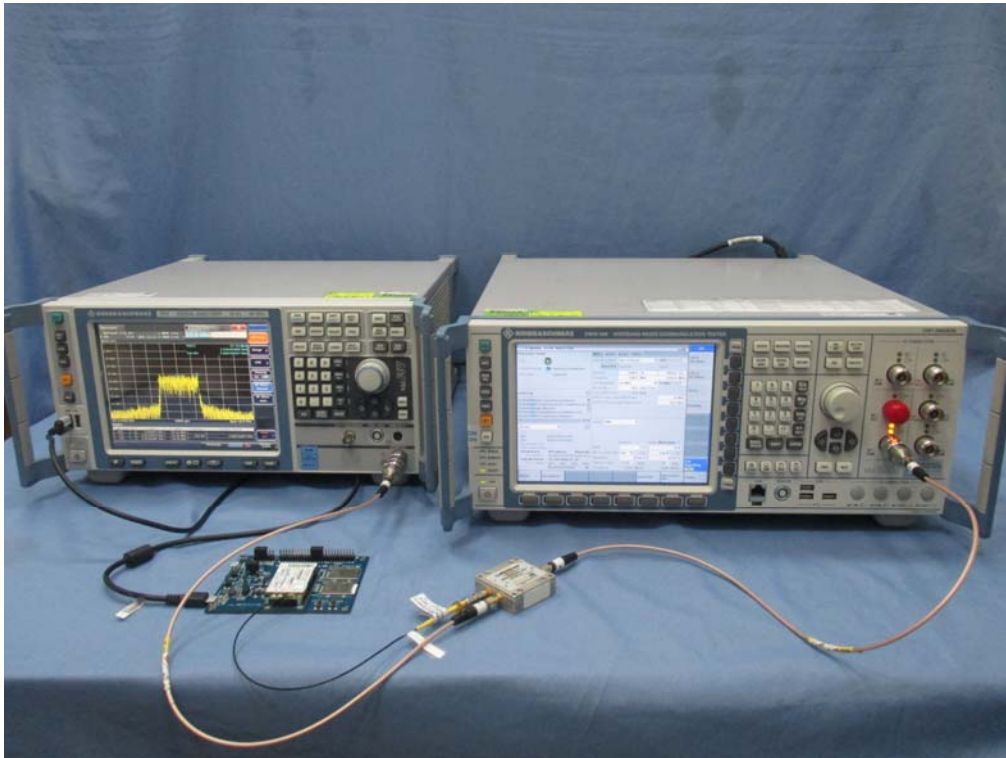

➤ **Test Setup Photograph**
< Peak Output Power - Conducted Measurement >

Description: Peak Output Power - Conducted Measurement Test Setup

<Radiated Emission>

Description: Front View of Radiated Spurious Emission Test Setup

Description: Back View of Radiated Spurious Emission Test Setup

Description: Front View of Radiated Spurious Emission Test Setup (Horn)

Description: Back View of Radiated Spurious Emission Test Setup (Horn)

Description: Detailed View of Radiated Spurious Emission Test Setup

Description: Detailed View of module