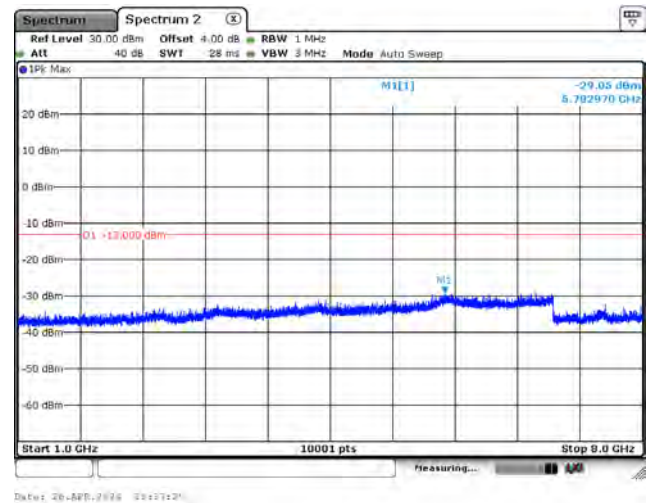

CH23182_15k_BPSK_1RB0_Above 1G