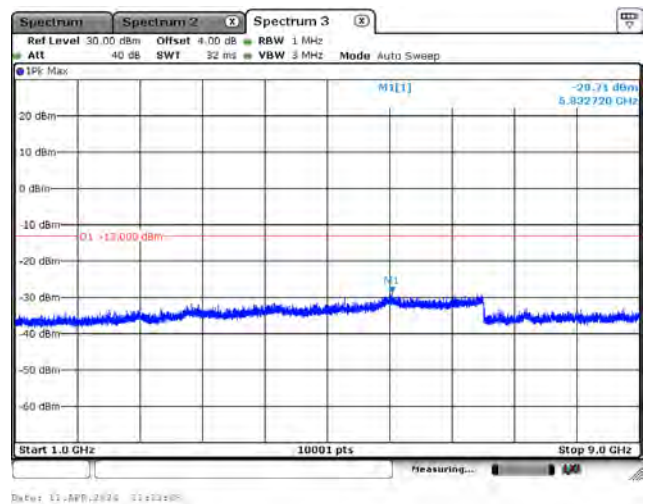

CH26775_3M_QPSK_1RB0_Below 1G

CH26775_3M_QPSK_1RB0_Above 1G

CH26715_5M_QPSK_1RB0_Below 1G

CH26715_5M_QPSK_1RB0_Above 1G

CH26740_5M_QPSK_1RB0_Below 1G

CH26740_5M_QPSK_1RB0_Above 1G

CH26765_5M_QPSK_1RB0_Below 1G

CH26765_5M_QPSK_1RB0_Above 1G

CH26740_10M_QPSK_1RB0_low_Below 1G

CH26740_10M_QPSK_1RB0_low_Above 1G

Mode 7: LTE NB-IoT Band 2 / 25

CH26042_3.75k_QPSK_1RB0_Below 1G

CH26042_3.75k_QPSK_1RB0_Above 1G

CH26365_3.75k_QPSK_1RB0_Below 1G