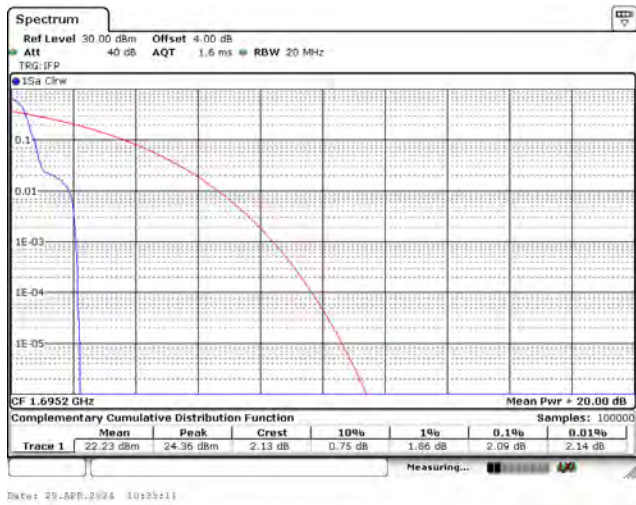

Date: 29-APR-2024 10:15:28

CH26740_15k_QPSK_12RB0

Date: 29-APR-2024 10:15:17

CH26788_15k_QPSK_12RB0

Date: 29-APR-2024 10:17:10

Mode 13: LTE NB-IoT Band 70

CH132974_15k_BPSK_1RB0

CH133047_15k_BPSK_1RB0