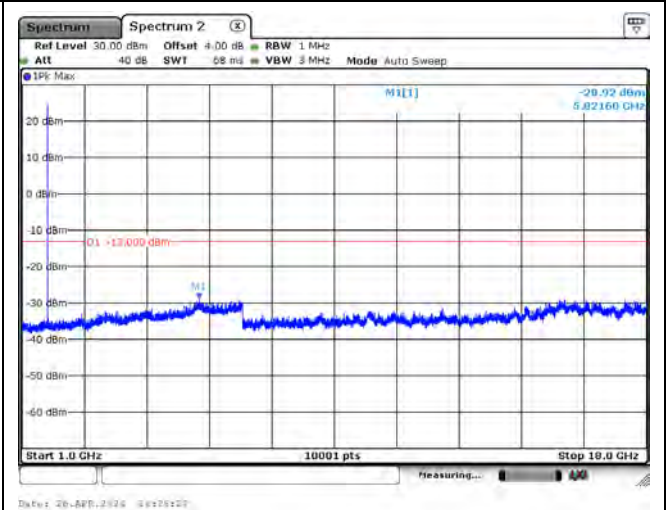

CH132974_15k_BPSK_1RB0_Above 1G