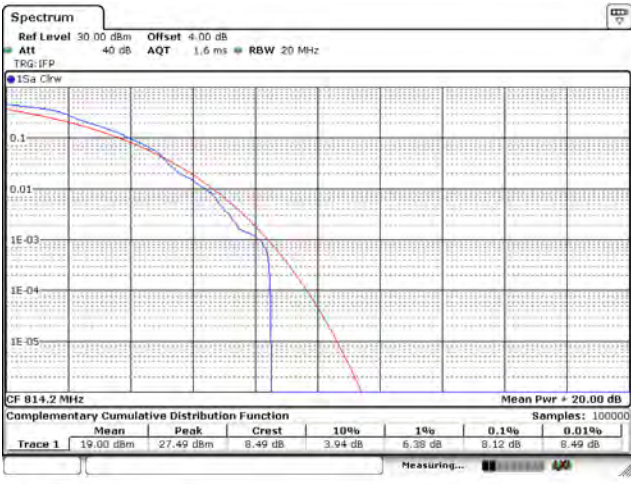

Mode 12: LTE NB-IoT 1 Band 26

CH26692_15k_BPSK_1RB0

CH26740_15k_BPSK_1RB0

CH26788_15k_BPSK_1RB11

CH26692_15k_QPSK_1RB0

CH26740_15k_QPSK_1RB0

CH26788_15k_QPSK_1RB11

CH26692_15k_QPSK_12RB0