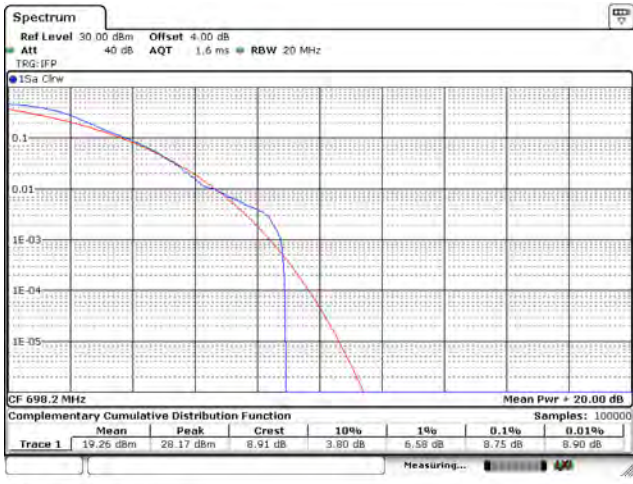

CH134004_15k_QPSK_12RB0