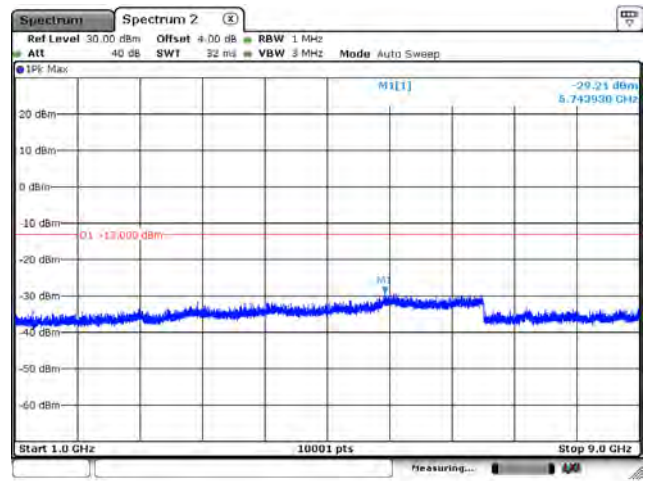

Date: 26-APR-2024 09:11:21

CH27038_15k_BPSK_1RB0_Above 1G

Date: 26-APR-2024 09:11:26

CH26792_15k_QPSK_1RB0_Below 1G

Date: 26-APR-2024 09:25:41

CH26792_15k_QPSK_1RB0_Above 1G

Date: 26-APR-2024 09:25:41

CH26915_15k_QPSK_1RB0_Below 1G