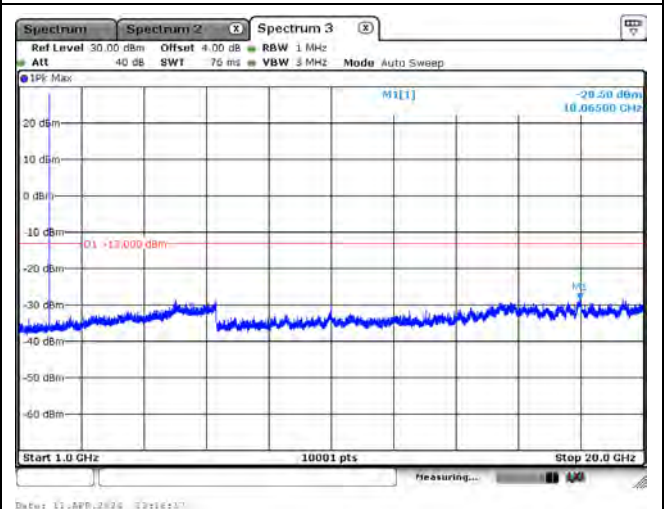

CH26675_3M_QPSK_1RB0_Above 1G