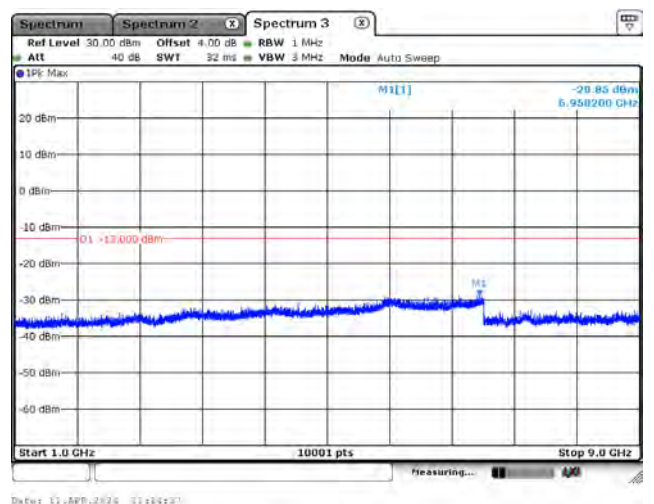

CH26775_3M_QPSK_1RB0_Below 1G

CH26775_3M_QPSK_1RB0_Above 1G

CH26715_5M_QPSK_1RB0_Below 1G

CH26715_5M_QPSK_1RB0_Above 1G

CH26740_5M_QPSK_1RB0_Below 1G

CH26740_5M_QPSK_1RB0_Above 1G

CH26765_5M_QPSK_1RB0_Below 1G

CH26765_5M_QPSK_1RB0_Above 1G

CH26740_10M_QPSK_1RB0_low_Below 1G

CH26740_10M_QPSK_1RB0_low_Above 1G

Mode 7: LTE NB-IoT Band 2 / 25

CH26042_3.75k_QPSK_1RB0_Below 1G

CH26042_3.75k_QPSK_1RB0_Above 1G

CH26365_3.75k_QPSK_1RB0_Below 1G