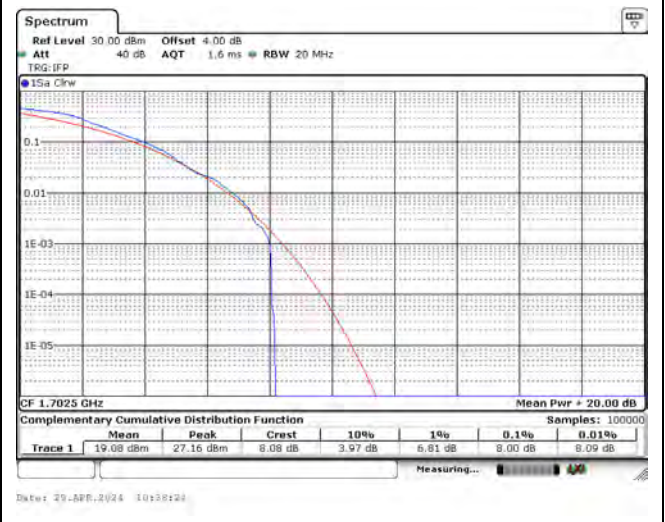

CH133120_15k_BPSK_1RB11

CH132974_15k_QPSK_1RB0

CH133047_15k_QPSK_1RB0

CH133120_15k_QPSK_1RB11

CH132974_15k_QPSK_12RB0

CH133047_15k_QPSK_12RB0

CH133120_15k_QPSK_12RB0

Mode 14: LTE NB-IoT Band 85