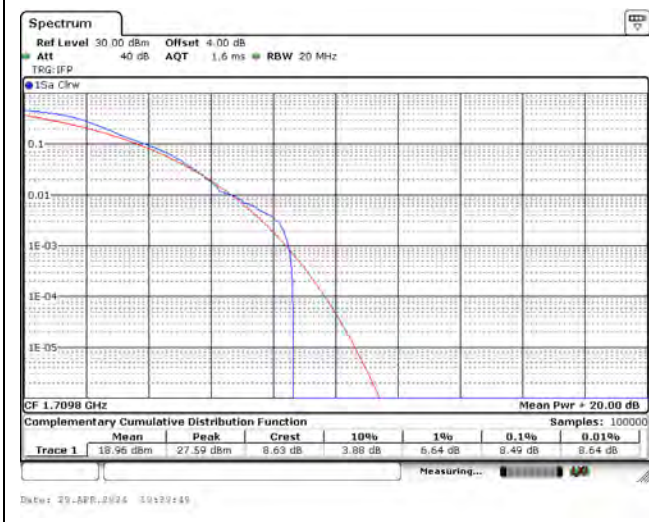

CH133120_15k_BPSK_1RB11

CH132974_15k_QPSK_1RB0

CH133047_15k_QPSK_1RB0

CH133120_15k_QPSK_1RB11

CH132974_15k_QPSK_12RB0

CH133047_15k_QPSK_12RB0

CH133120_15k_QPSK_12RB0

Mode 14: LTE NB-IoT Band 85