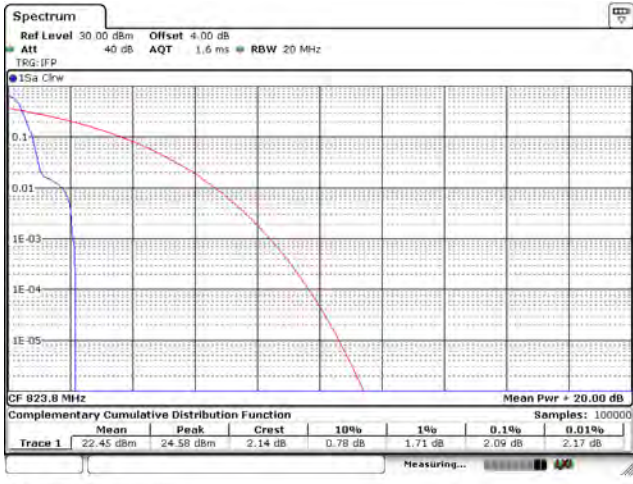

Mode 12: LTE NB-IoT 1 Band 26

CH26692_15k_BPSK_1RB0

CH26740_15k_BPSK_1RB0

CH26788_15k_BPSK_1RB11

CH26692_15k_QPSK_1RB0

CH26740_15k_QPSK_1RB0

CH26788_15k_QPSK_1RB11

CH26692_15k_QPSK_12RB0