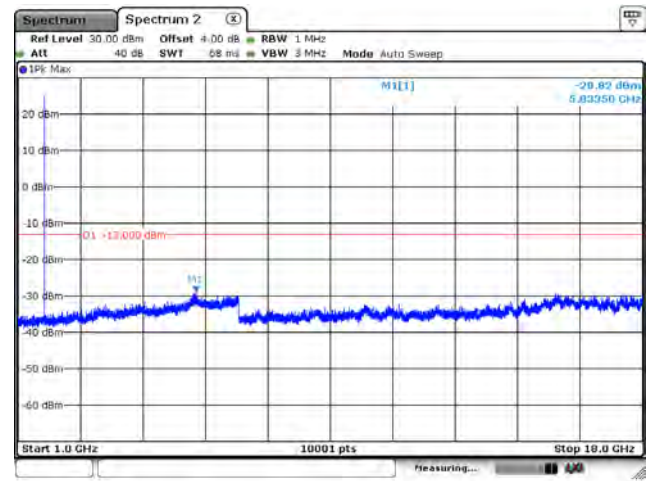

Date: 26-APR-2026 08:52:40

CH132670_15k_BPSK_1RB0_Above 1G

Date: 26-APR-2026 08:52:40

CH131974_15k_QPSK_1RB0_Below 1G

Date: 26-APR-2024 09:55:21

CH131974_15k_QPSK_1RB0_Above 1G

Date: 26-APR-2024 09:55:20

CH132322_15k_QPSK_1RB0_Below 1G