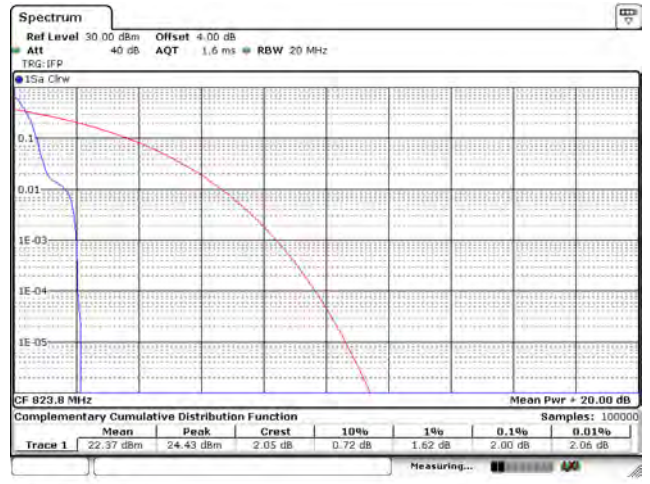

Mode 12: LTE NB-IoT 1 Band 26

CH26692_15k_BPSK_1RB0

CH26740_15k_BPSK_1RB0

CH26788_15k_BPSK_1RB11

CH26692_15k_QPSK_1RB0

CH26740_15k_QPSK_1RB0

CH26788_15k_QPSK_1RB11

CH26692_15k_QPSK_12RB0