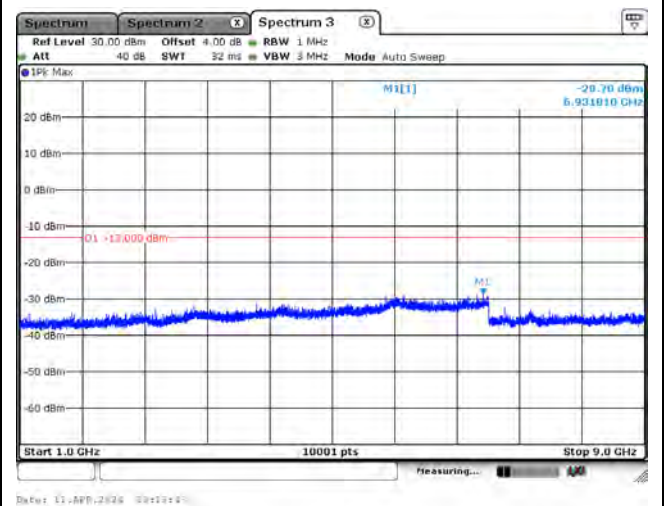

CH26815_5M_QPSK_1RB0_Above 1G