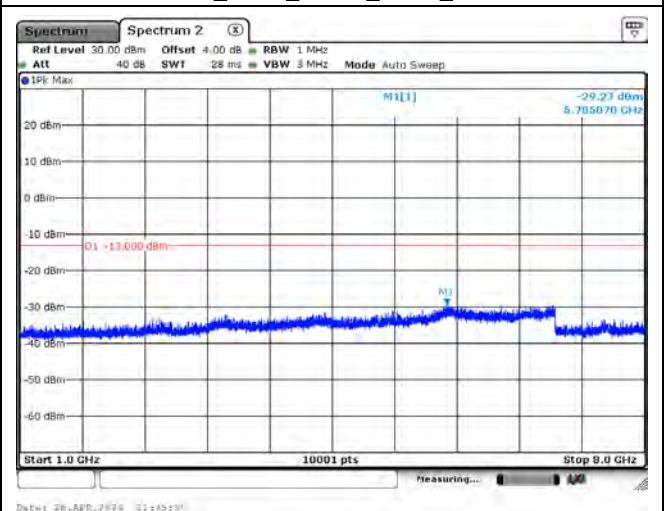

Mode 14: LTE NB-IoT Band 85

CH134004_3.75k_QPSK_1RB0_Below 1G

CH134004_3.75k_QPSK_1RB0_Above 1G

CH134092_3.75k_QPSK_1RB0_Below 1G

CH134092_3.75k_QPSK_1RB0_Above 1G

CH134180_3.75k_QPSK_1RB0_Below 1G

CH134180_3.75k_QPSK_1RB0_Above 1G