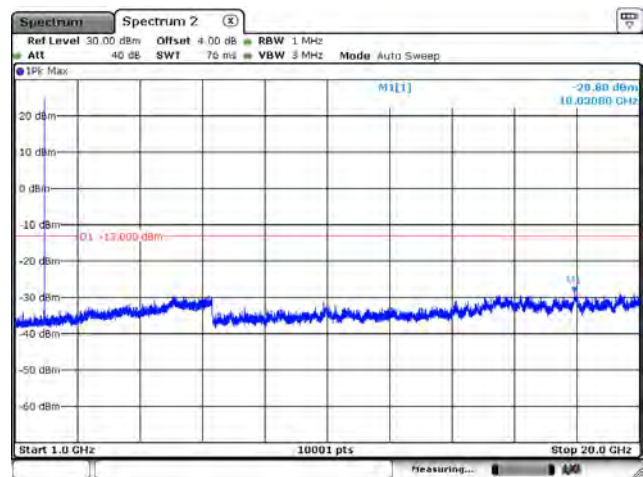

CH26365_15k_QPSK_1RB0_Above 1G

Date: 26-APR-2024 08:05:06