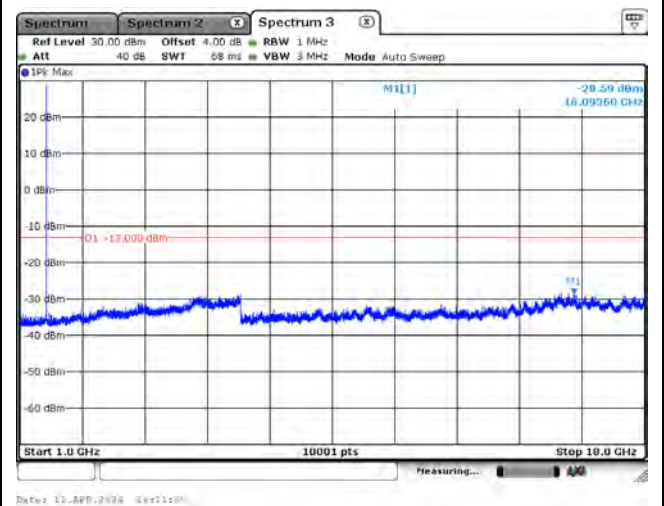

CH132072_20M_QPSK_1RB0_Above 1G