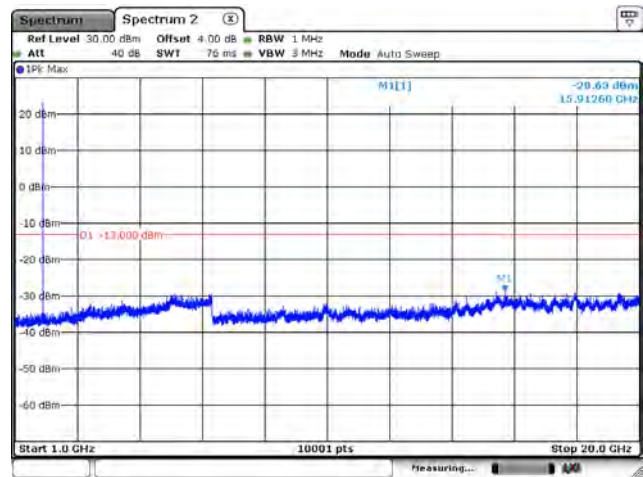

CH26688_15k_BPSK_1RB0_Below 1G

CH26688_15k_BPSK_1RB0_Above 1G

CH26042_15k_QPSK_1RB0_Below 1G

Date: 26-APR-2024 08:05:06

CH26042_15k_QPSK_1RB0_Above 1G

Date: 26-APR-2024 08:07:53

CH26365_15k_QPSK_1RB0_Below 1G