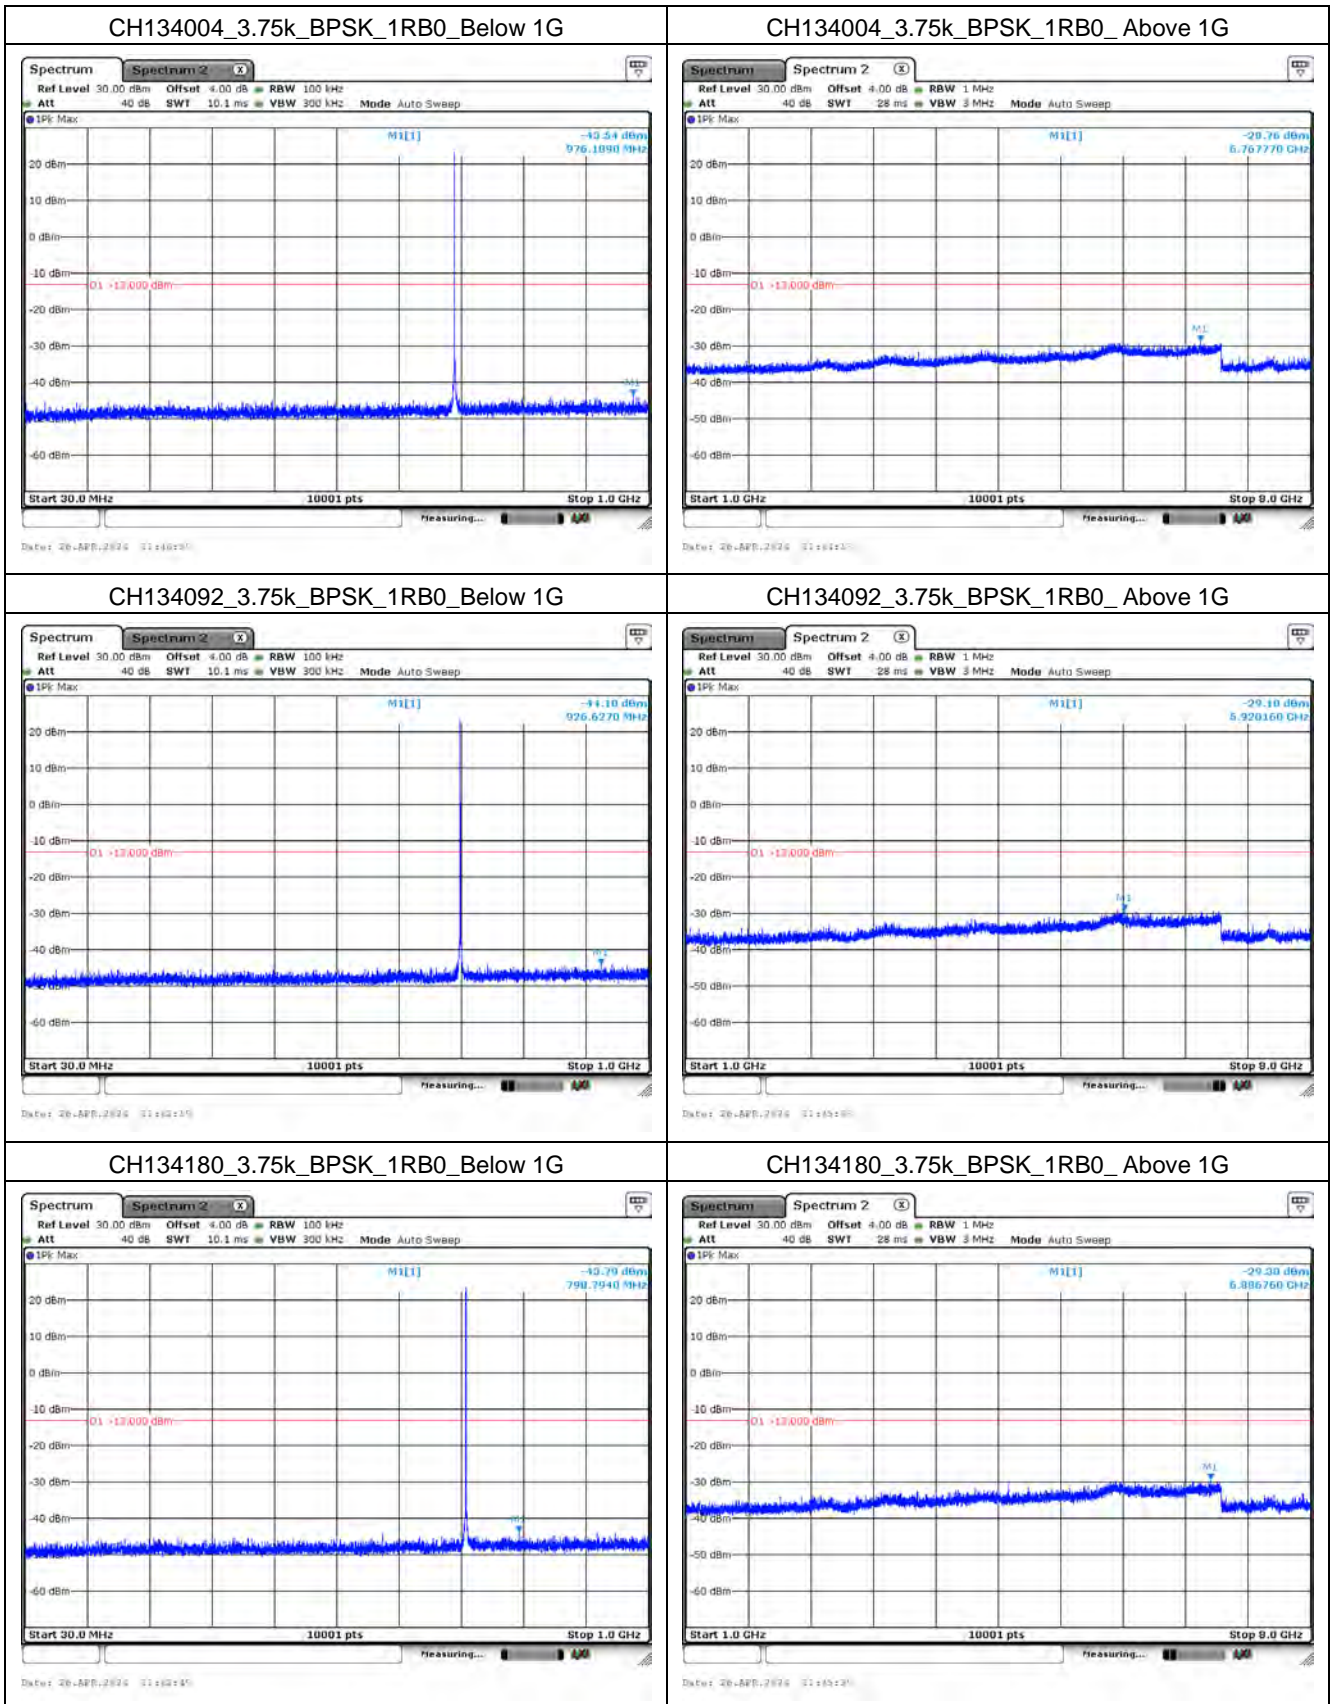

CH133120_15k_BPSK_1RB0_Above 1G

CH132974_15k_QPSK_1RB0_Below 1G

CH132974_15k_QPSK_1RB0_Above 1G

CH133047_15k_QPSK_1RB0_Below 1G

CH133047_15k_QPSK_1RB0_Above 1G

CH133120_15k_QPSK_1RB0_Below 1G

CH133120_15k_QPSK_1RB0_Above 1G

Mode 14: LTE NB-IoT Band 85

CH134004_3.75k_QPSK_1RB0_Below 1G

CH134004_3.75k_QPSK_1RB0_Above 1G

CH134092_3.75k_QPSK_1RB0_Below 1G

CH134092_3.75k_QPSK_1RB0_Above 1G

CH134180_3.75k_QPSK_1RB0_Below 1G

CH134180_3.75k_QPSK_1RB0_Above 1G