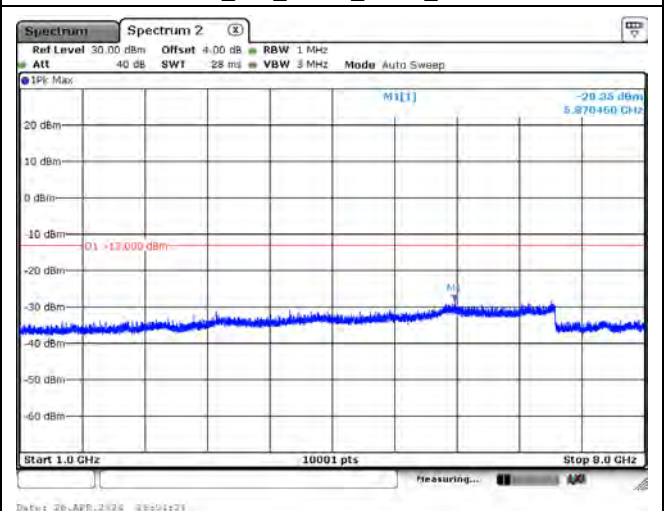

CH23095_15k_BPSK_1RB0_Below 1G

CH23095_15k_BPSK_1RB0_Above 1G

CH23178_15k_BPSK_1RB0_Below 1G

CH23178_15k_BPSK_1RB0_Above 1G

CH23012_15k_QPSK_1RB0_Below 1G

Date: 26-APR-2026 09:55:26

CH23012_15k_QPSK_1RB0_Above 1G