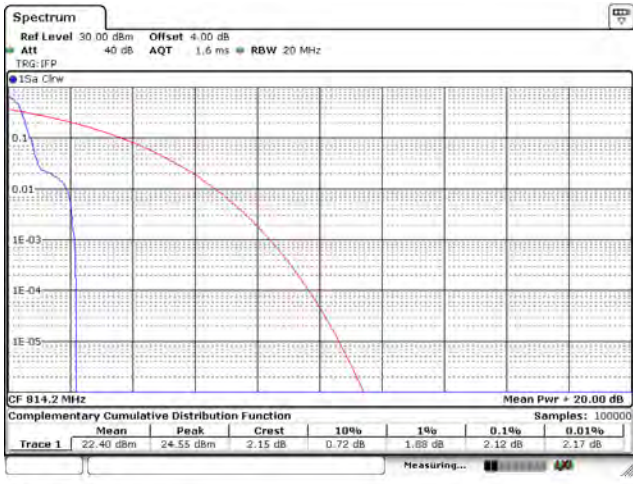

Mode 12: LTE NB-IoT 1 Band 26

CH26692_15k_BPSK_1RB0

CH26740_15k_BPSK_1RB0

CH26788_15k_BPSK_1RB11

CH26692_15k_QPSK_1RB0

CH26740_15k_QPSK_1RB0

CH26788_15k_QPSK_1RB11

CH26692_15k_QPSK_12RB0