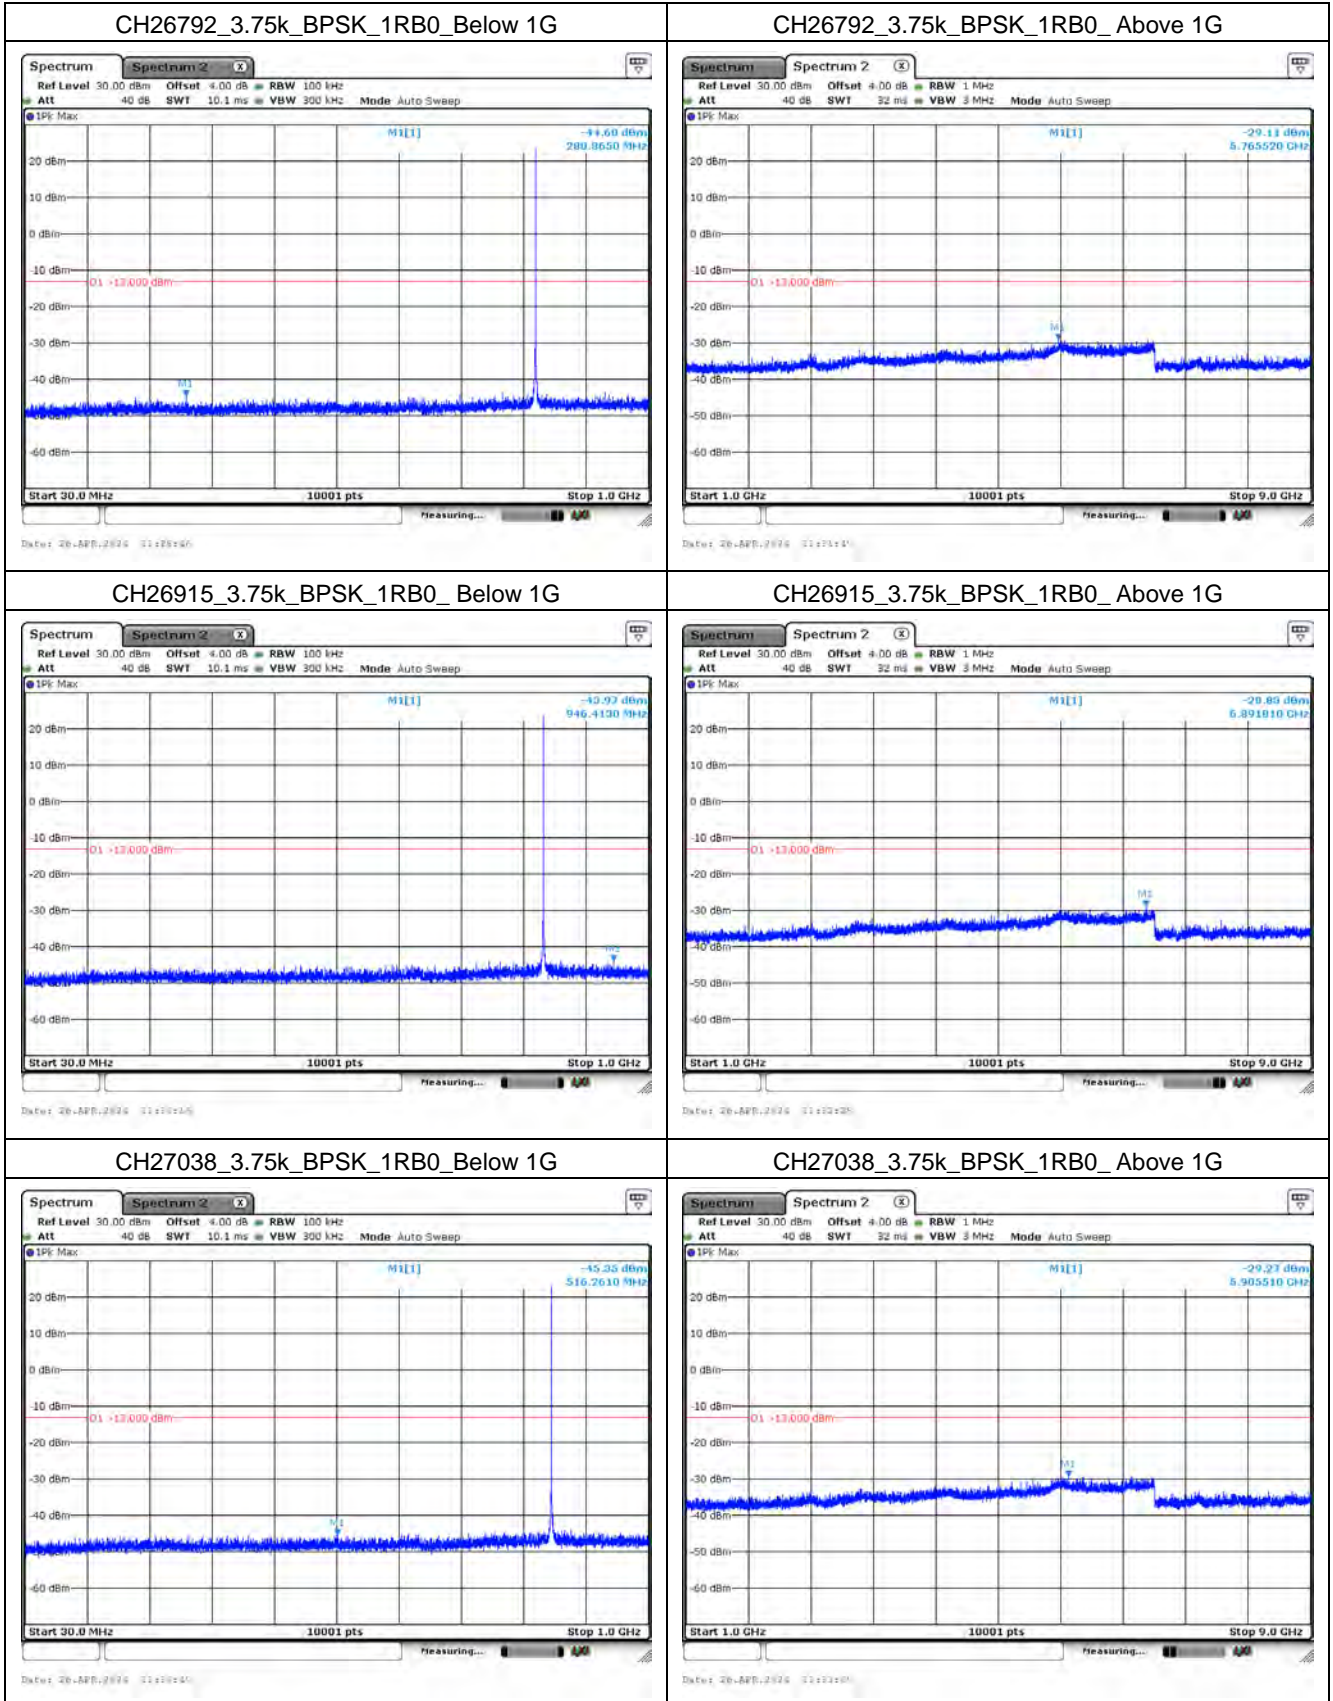

Date: 26-APR-2024 09:58:31

CH132322_15k_QPSK_1RB0_Above 1G

Date: 26-APR-2024 09:58:31

CH132670_15k_QPSK_1RB0_Below 1G

Date: 26-APR-2024 09:53:28

CH132670_15k_QPSK_1RB0_Above 1G

Date: 26-APR-2024 09:53:28

Mode 9: LTE NB-IoT Band 5 / 26 (Part 22)