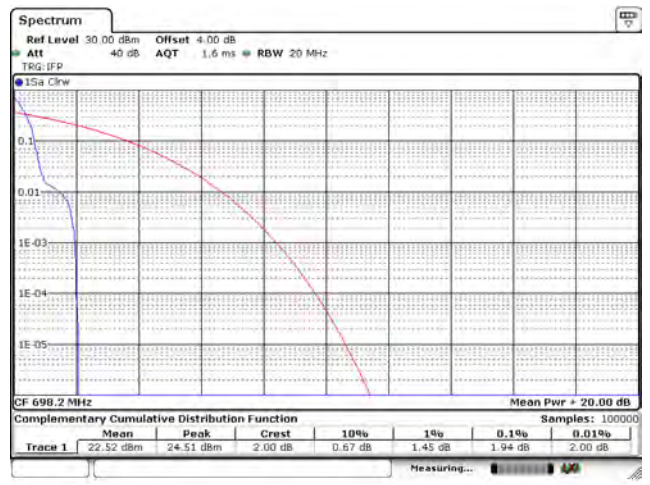

CH134004_15k_QPSK_1RB0