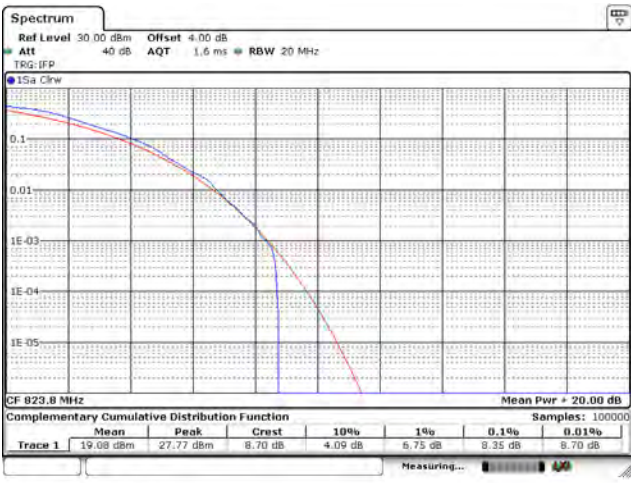

CH26788_15k_QPSK_12RB0

Date: 29-APR-2024 10:17:10