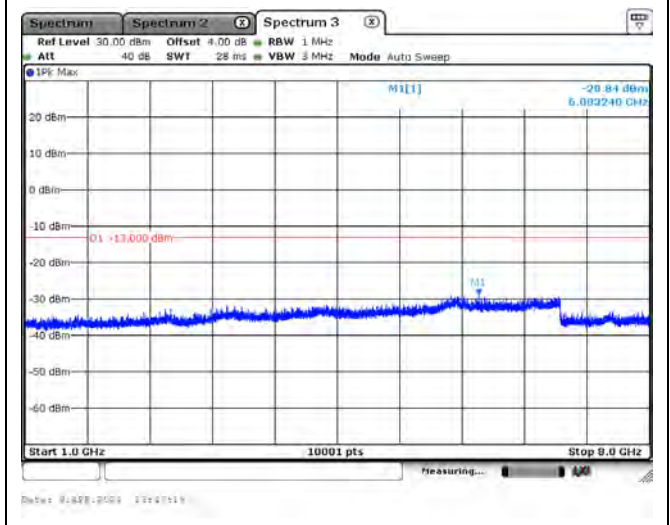

CH23230_10M_QPSK_1RB0_Above 1G