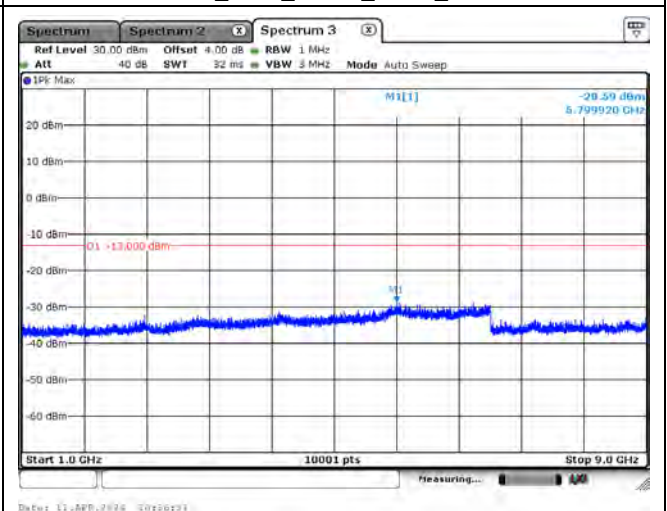

CH26783_1.4M_QPSK_1RB0_Above 1G