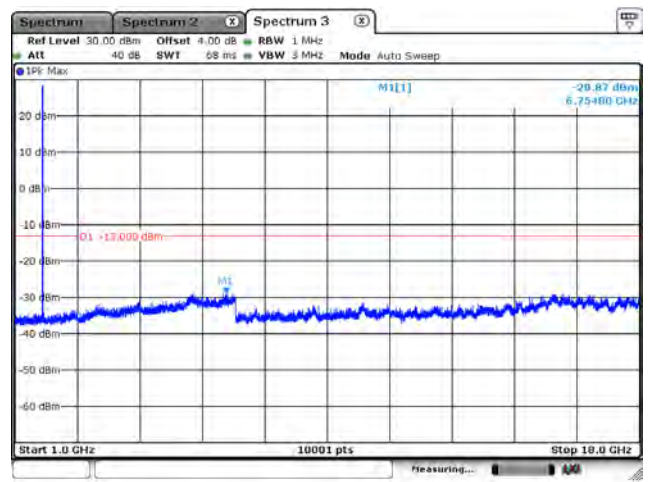

CH132322_5M_QPSK_1RB0_Above 1G