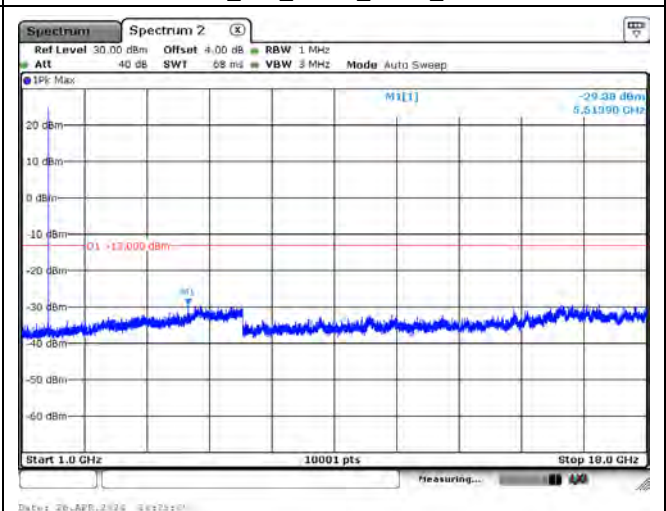

CH133120_15k_BPSK_1RB0_Above 1G