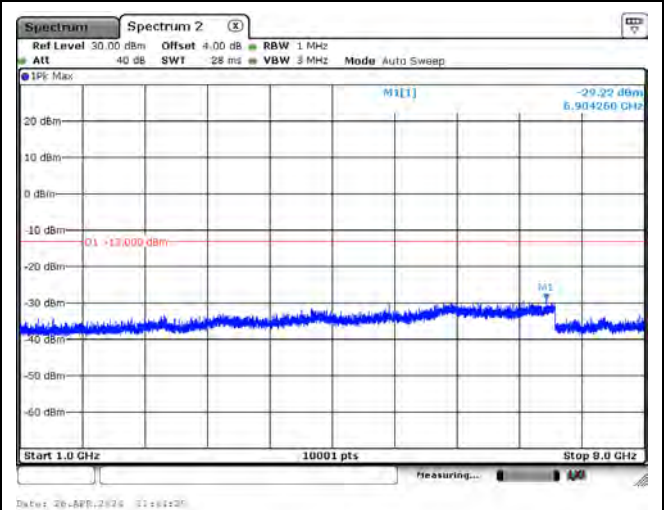

Mode 14: LTE NB-IoT Band 85

CH134004_3.75k_QPSK_1RB0_Below 1G

CH134004_3.75k_QPSK_1RB0_Above 1G

CH134092_3.75k_QPSK_1RB0_Below 1G

CH134092_3.75k_QPSK_1RB0_Above 1G

CH134180_3.75k_QPSK_1RB0_Below 1G

CH134180_3.75k_QPSK_1RB0_Above 1G