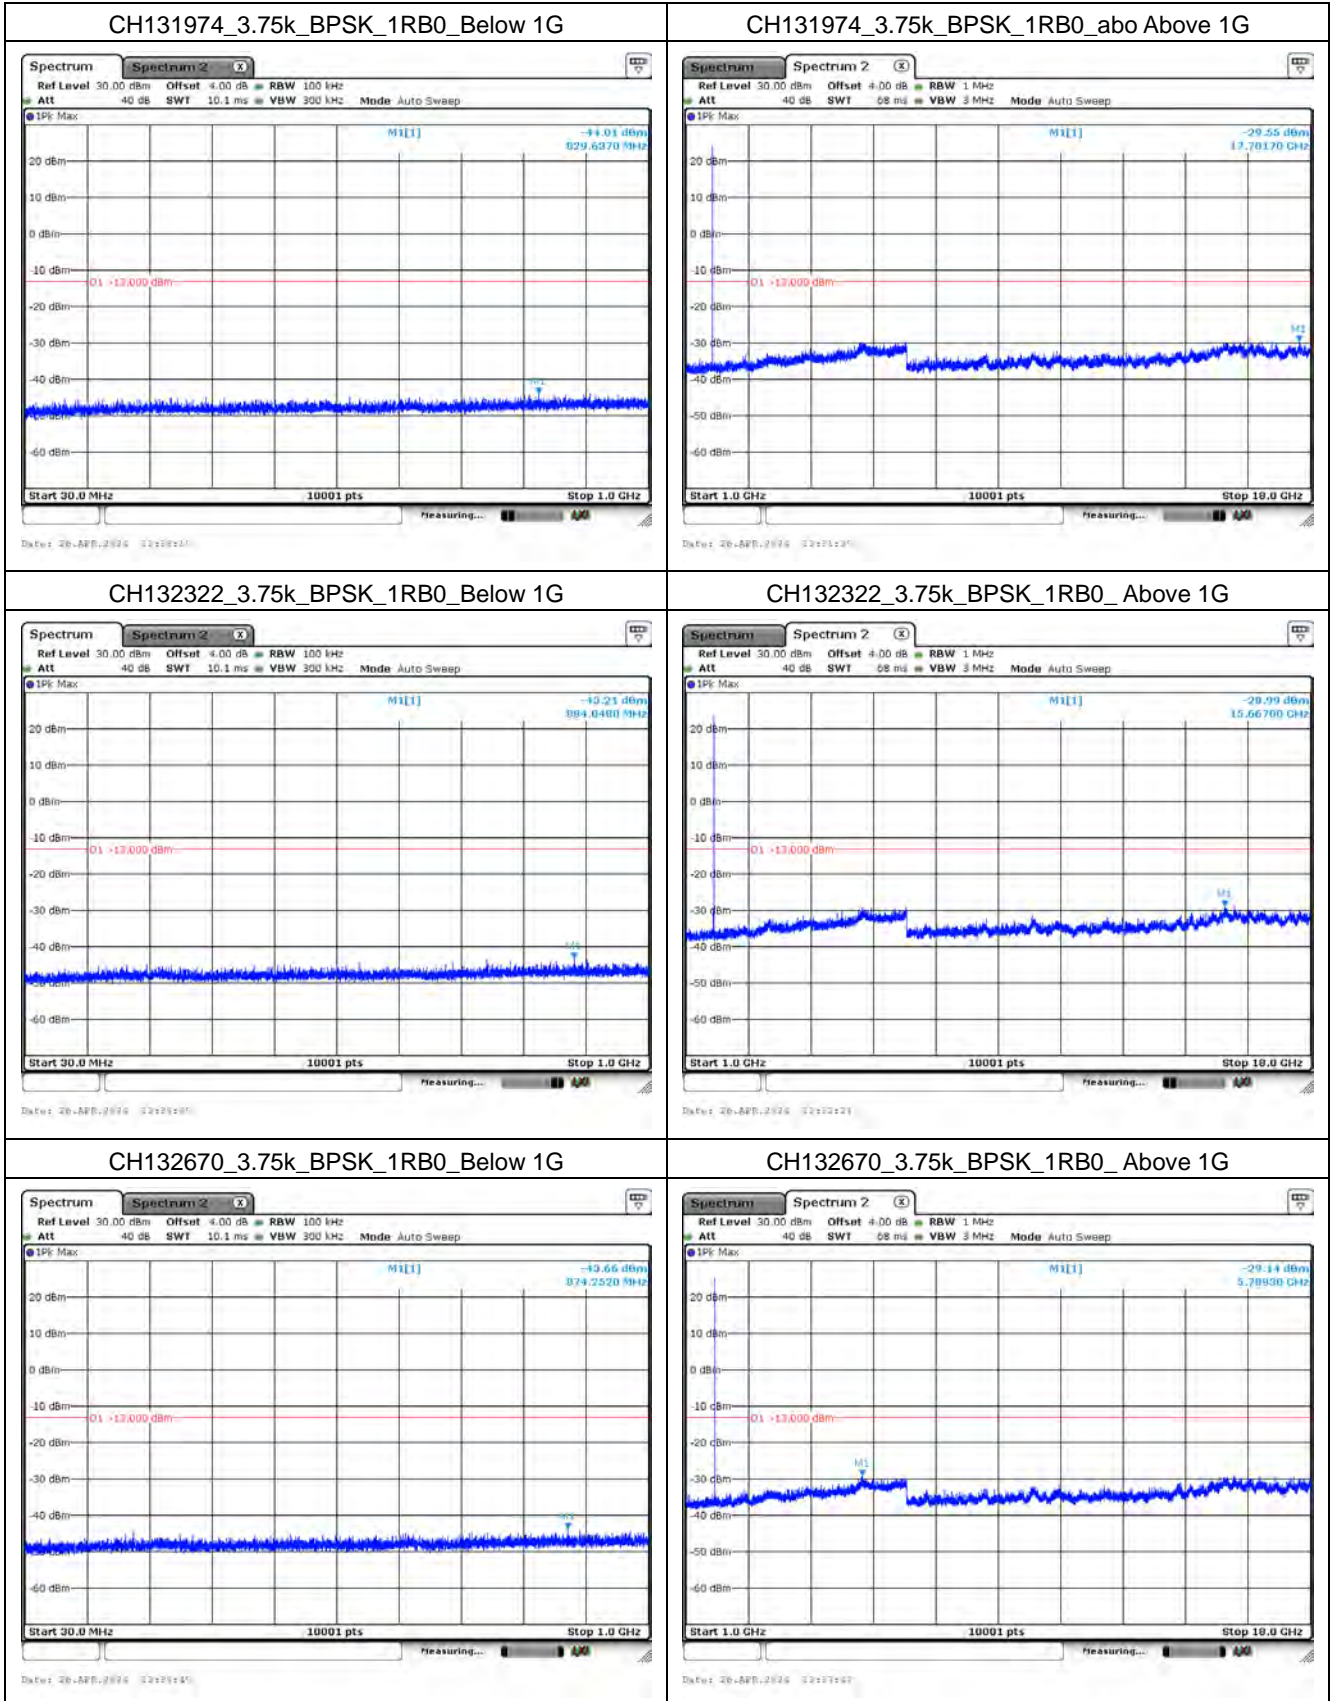

Date: 26-APR-2024 08:05:06

CH26365_15k_QPSK_1RB0_Above 1G

Date: 26-APR-2024 08:05:06

CH26688_15k_QPSK_1RB0_Below 1G

Date: 26-APR-2024 08:02:18

CH26688_15k_QPSK_1RB0_Above 1G

Date: 26-APR-2024 08:03:27

Mode 8: LTE NB-IoT Band 4 / 66