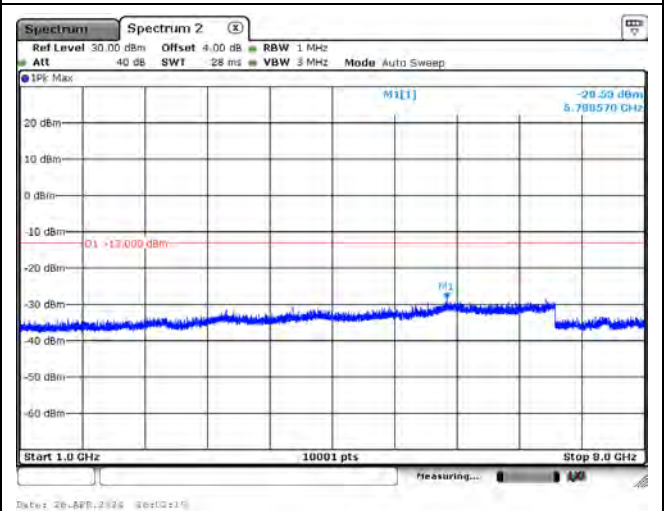

CH23095_15k_BPSK_1RB0_Above 1G