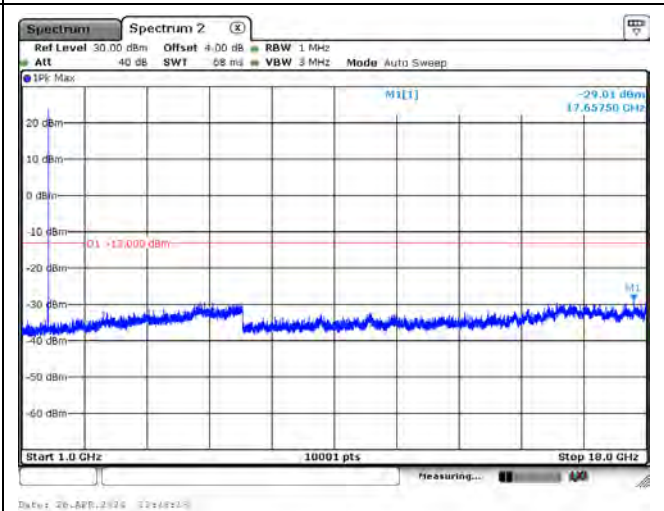

CH26788_15k_QPSK_1RB0_Below 1G

CH26788_15k_QPSK_1RB0_Above 1G

Mode 13: LTE NB-IoT Band 70

CH132974_3.75k_QPSK_1RB0_Below 1G

CH132974_3.75k_QPSK_1RB0_Above 1G

CH133047_3.75k_QPSK_1RB0_Below 1G

CH133047_QPSK_3.75k_1RB0_Above 1G