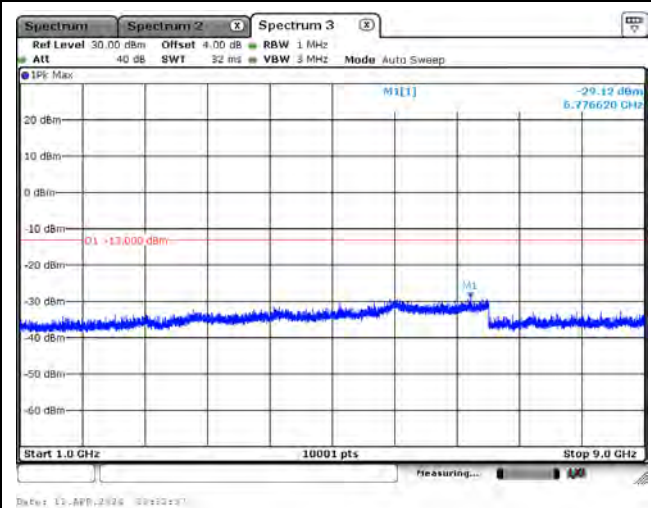

CH26840_10M_QPSK_1RB0_Above 1G

CH26915_10M_QPSK_1RB0_Below 1G

CH26915_10M_QPSK_1RB0_Above 1G

CH26990_10M_QPSK_1RB0_Below 1G

CH26990_10M_QPSK_1RB0_Above 1G

CH26865_15M_QPSK_1RB0_Below 1G

CH26865_15M_QPSK_1RB0_Above 1G

CH26915_15M_QPSK_1RB0_Below 1G

CH26915_15M_QPSK_1RB0_Above 1G

CH26965_15M_QPSK_1RB0_Below 1G

CH26965_15M_QPSK_1RB0_Above 1G

Mode 4: LTE Cat-M1 Band 12

CH23017_1.4M_QPSK_1RB0_Below 1G

CH23017_1.4M_QPSK_1RB0_Above 1G