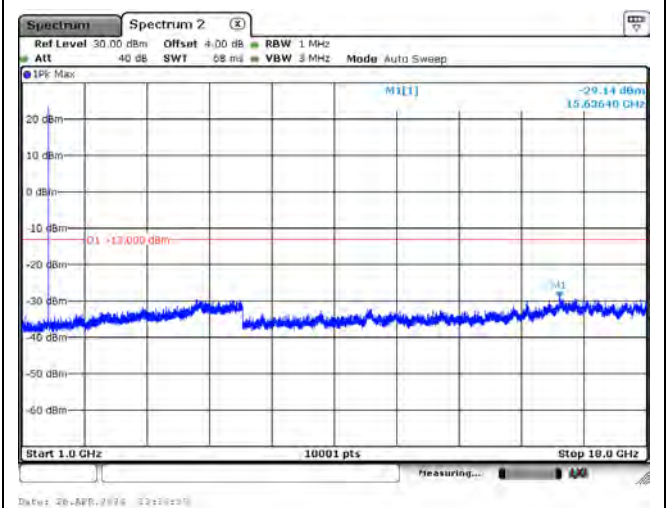

CH131974_3.75k_QPSK_1RB0_Above 1G