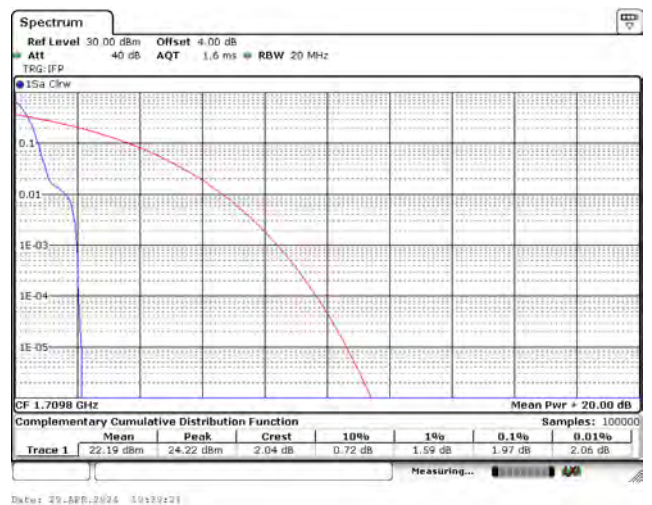

CH133120_15k_BPSK_1RB11

CH132974_15k_QPSK_1RB0

CH133047_15k_QPSK_1RB0

CH133120_15k_QPSK_1RB11

CH132974_15k_QPSK_12RB0

CH133047_15k_QPSK_12RB0

CH133120_15k_QPSK_12RB0

Mode 14: LTE NB-IoT Band 85