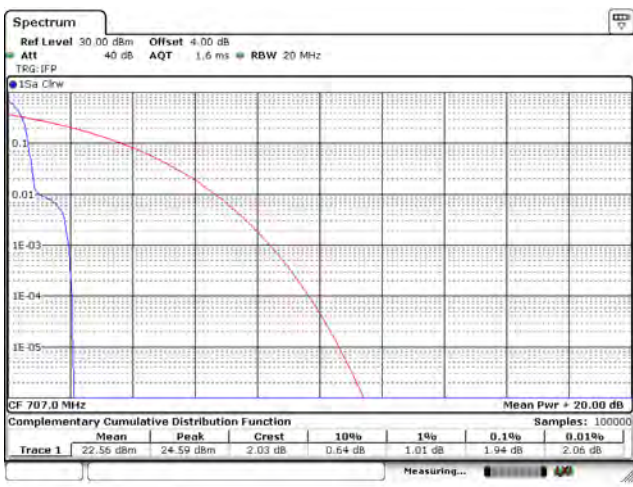

CH134092_15k_QPSK_1RB0