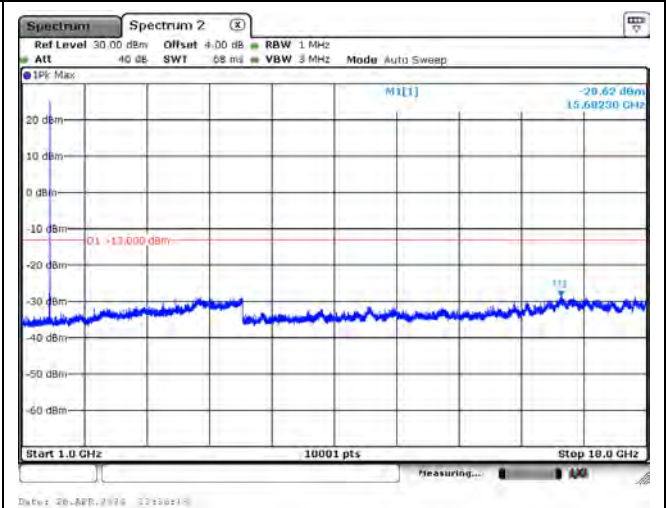

CH132322_3.75k_QPSK_1RB0_Above 1G