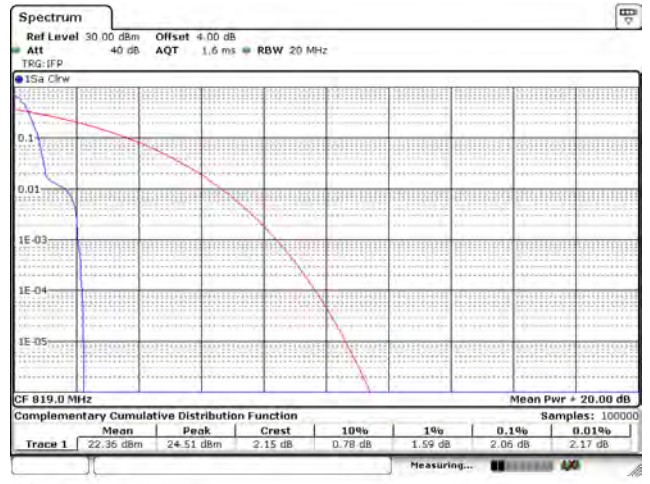

Mode 12: LTE NB-IoT 1 Band 26

CH26692_15k_BPSK_1RB0

CH26740_15k_BPSK_1RB0

CH26788_15k_BPSK_1RB11

CH26692_15k_QPSK_1RB0

CH26740_15k_QPSK_1RB0

CH26788_15k_QPSK_1RB11

CH26692_15k_QPSK_12RB0