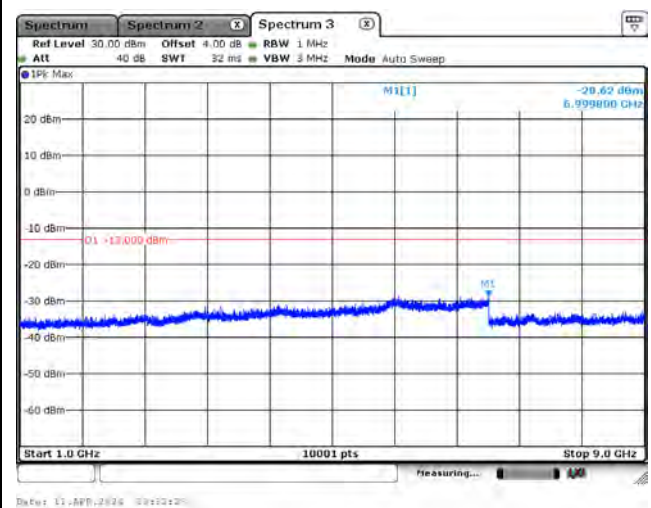

CH26840_10M_QPSK_1RB0_Above 1G

CH26915_10M_QPSK_1RB0_Below 1G

CH26915_10M_QPSK_1RB0_Above 1G

CH26990_10M_QPSK_1RB0_Below 1G

CH26990_10M_QPSK_1RB0_Above 1G

CH26865_15M_QPSK_1RB0_Below 1G

CH26865_15M_QPSK_1RB0_Above 1G

CH26915_15M_QPSK_1RB0_Below 1G

CH26915_15M_QPSK_1RB0_Above 1G

CH26965_15M_QPSK_1RB0_Below 1G

CH26965_15M_QPSK_1RB0_Above 1G

Mode 4: LTE Cat-M1 Band 12

CH23017_1.4M_QPSK_1RB0_Below 1G

CH23017_1.4M_QPSK_1RB0_Above 1G