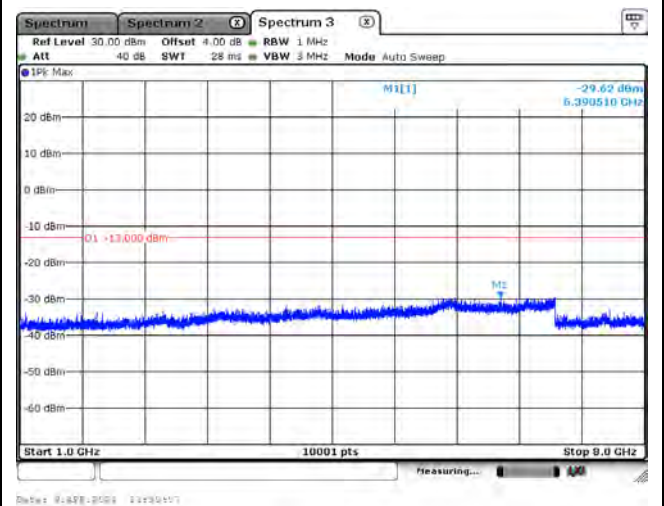

CH23060_10M_QPSK_1RB0_Above 1G