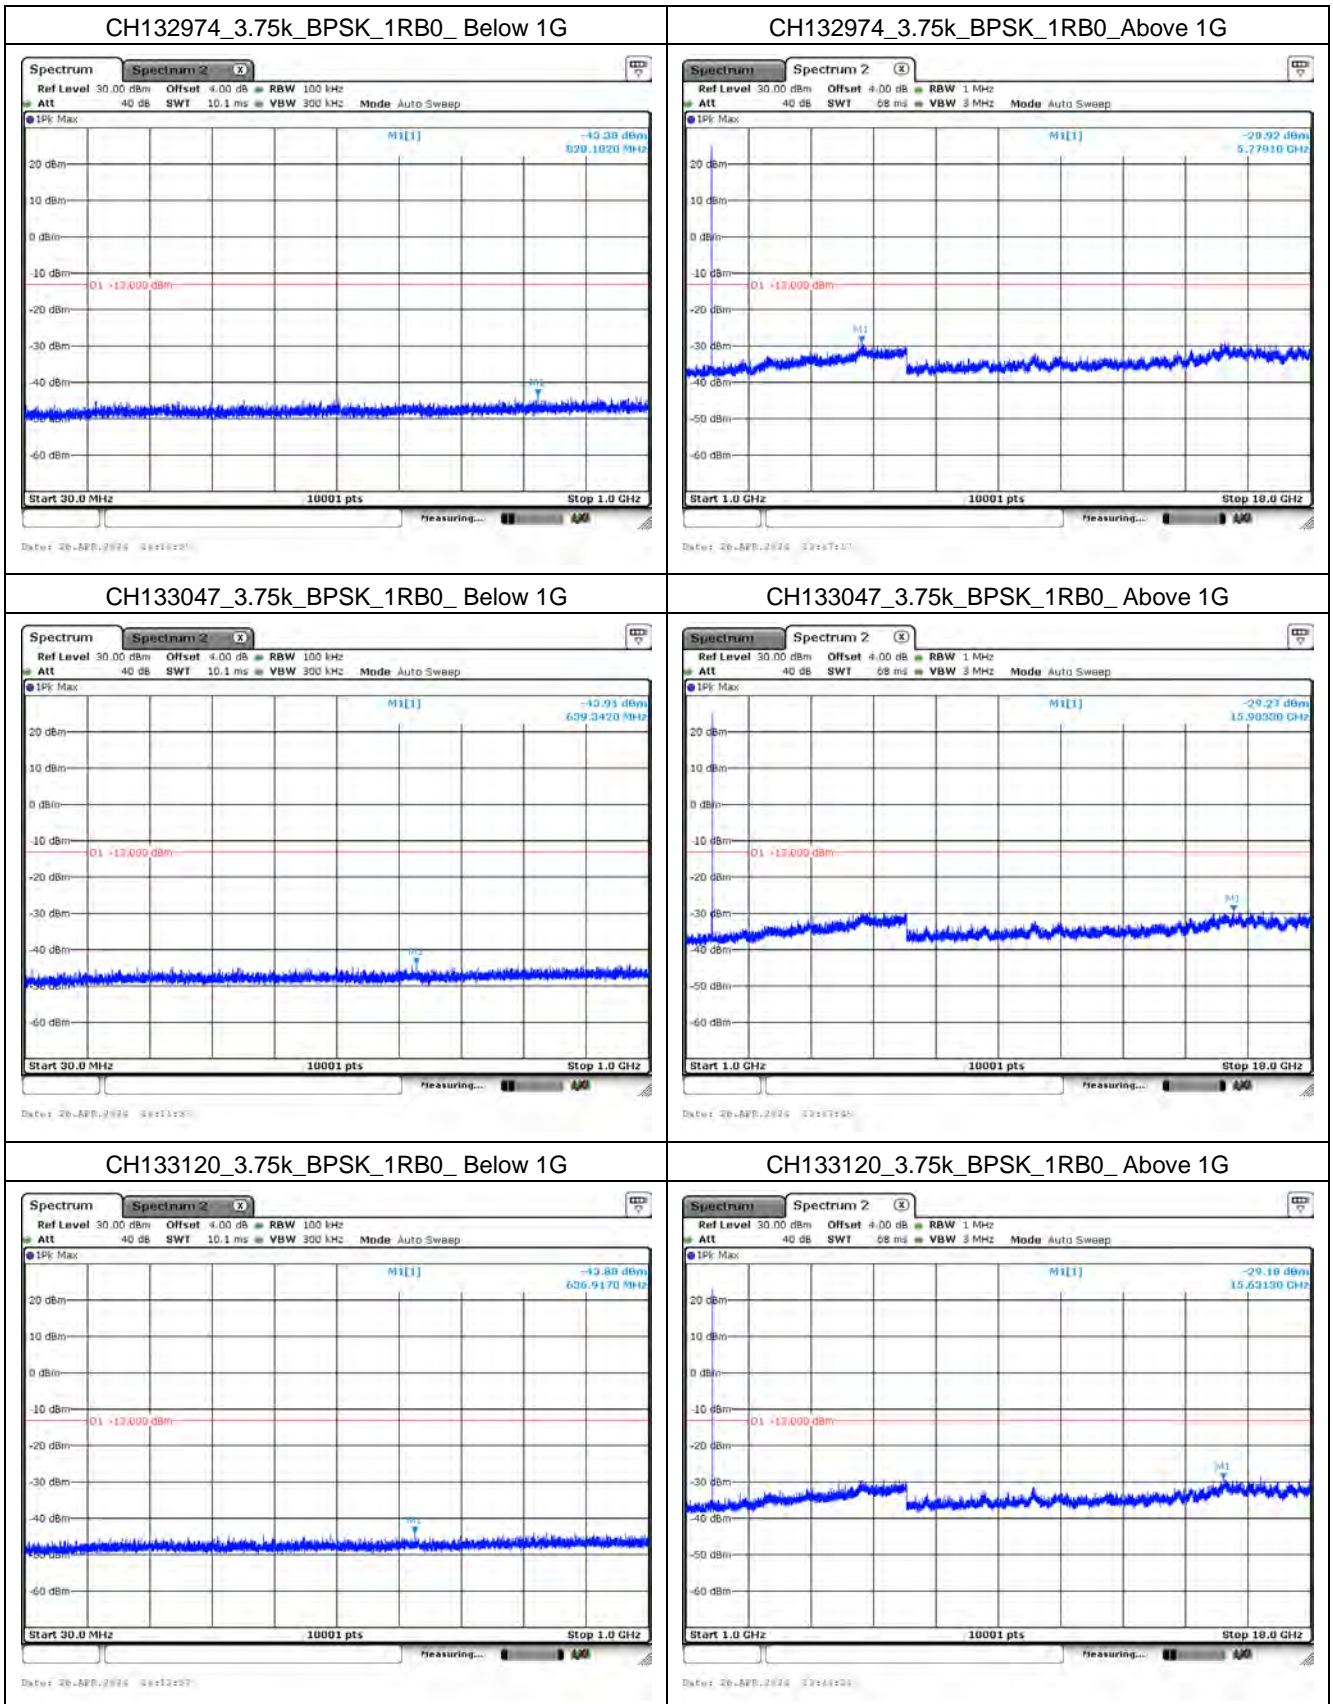

Mode 13: LTE NB-IoT Band 70