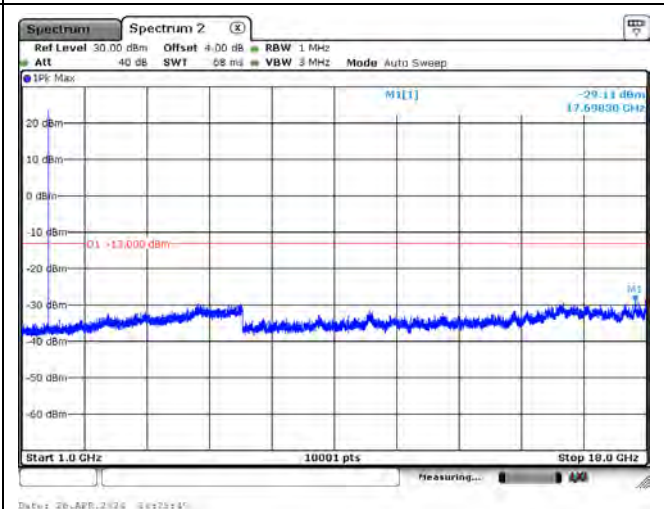

Mode 14: LTE NB-IoT Band 85

CH134004_3.75k_QPSK_1RB0_Below 1G

CH134004_3.75k_QPSK_1RB0_Above 1G

CH134092_3.75k_QPSK_1RB0_Below 1G

CH134092_3.75k_QPSK_1RB0_Above 1G

CH134180_3.75k_QPSK_1RB0_Below 1G

CH134180_3.75k_QPSK_1RB0_Above 1G