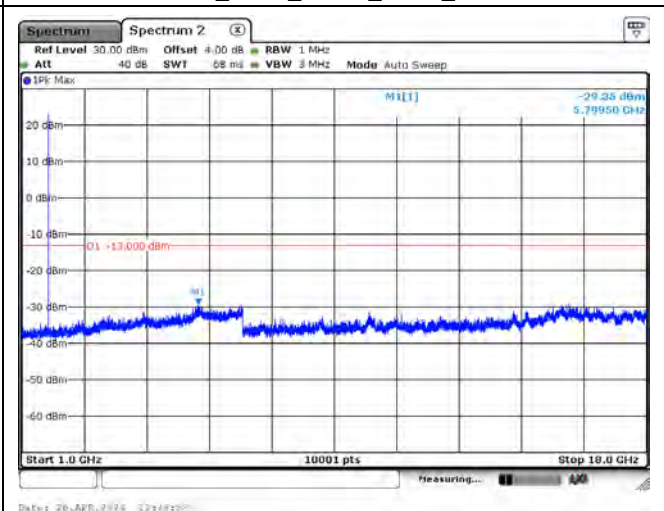

CH133120_3.75k_QPSK_1RB0_Above 1G