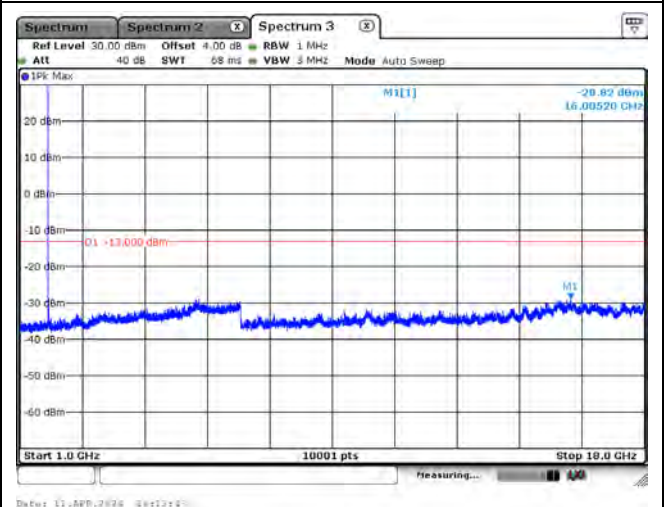

CH132572_20M_QPSK_1RB0_Above 1G

Mode 3: LTE Cat-M1 Band 5 / 26 (Part 22)

CH26797_1.4M_QPSK_1RB0_Below 1G

CH26797_1.4M_QPSK_1RB0_Above 1G

CH26915_1.4M_QPSK_1RB0_Below 1G

CH26915_1.4M_QPSK_1RB0_Above 1G

CH27033_1.4M_QPSK_1RB0_Below 1G