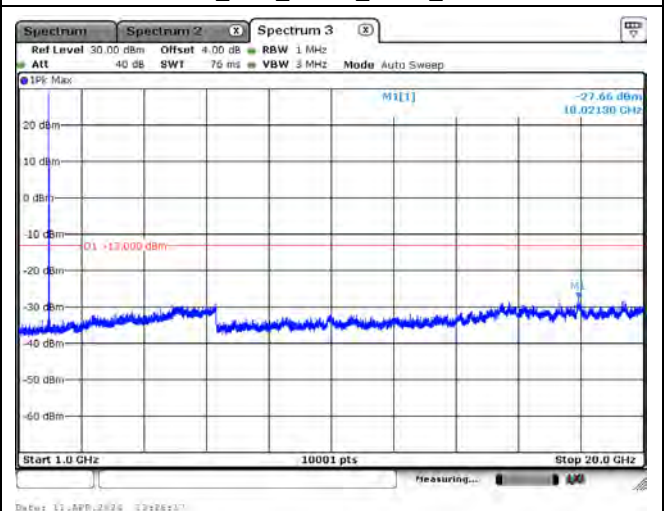

CH26115_15M_QPSK_1RB0_Below 1G

CH26115_15M_QPSK_1RB0_Above 1G

CH26365_15M_QPSK_1RB0_Below 1G

CH26365_15M_QPSK_1RB0_Above 1G

CH26615_15M_QPSK_1RB0_Below 1G

CH26615_15M_QPSK_1RB0_Above 1G

CH26140_20M_QPSK_1RB0_Below 1G

CH26140_20M_QPSK_1RB0_Above 1G

CH26365_20M_QPSK_1RB0_Below 1G

CH26365_20M_QPSK_1RB0_Above 1G

CH26590_20M_QPSK_1RB0_Below 1G

CH26590_20M_QPSK_1RB0_Above 1G

Mode 2: LTE Cat-M1 Band 4 / 66

CH131987_3M_QPSK_1RB0_Below 1G