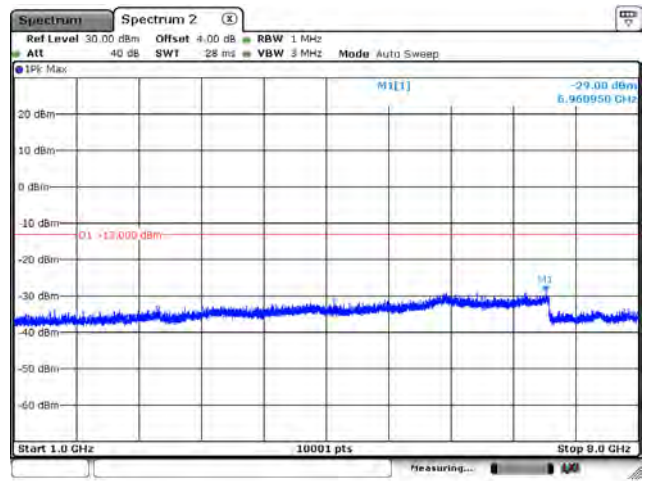

CH23095_15k_BPSK_1RB0_Below 1G

CH23095_15k_BPSK_1RB0_Above 1G

CH23178_15k_BPSK_1RB0_Below 1G

CH23178_15k_BPSK_1RB0_Above 1G

CH23012_15k_QPSK_1RB0_Below 1G

Date: 26-APR-2026 09:55:26

CH23012_15k_QPSK_1RB0_Above 1G