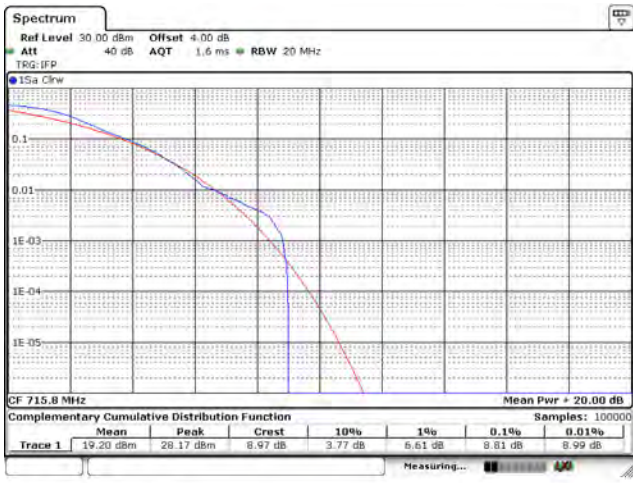

CH134180_15k_QPSK_12RB0

Appendix D.1 Test Result of Conducted Spurious Emission

Mode 1: LTE Cat-M1 Band 2 / 25

CH26055_3M_QPSK_1RB0_Below 1G

CH26055_3M_QPSK_1RB0_Above 1G

CH26365_3M_QPSK_1RB0_Below 1G

CH26365_3M_QPSK_1RB0_Above 1G