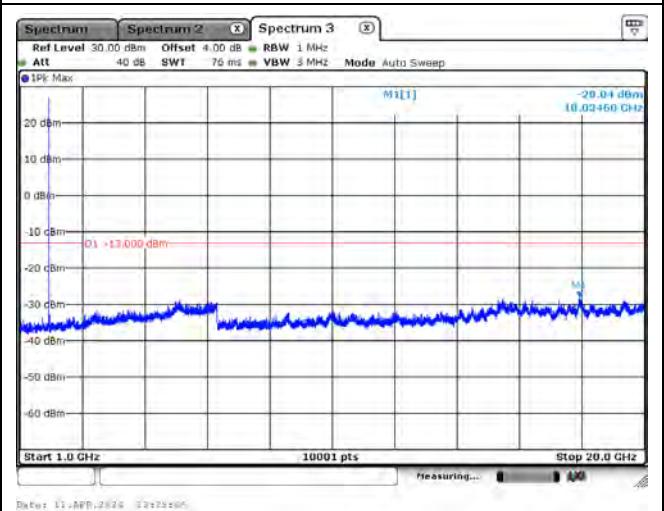

CH26115_15M_QPSK_1RB0_Below 1G

CH26115_15M_QPSK_1RB0_Above 1G

CH26365_15M_QPSK_1RB0_Below 1G

CH26365_15M_QPSK_1RB0_Above 1G

CH26615_15M_QPSK_1RB0_Below 1G

CH26615_15M_QPSK_1RB0_Above 1G

CH26140_20M_QPSK_1RB0_Below 1G

CH26140_20M_QPSK_1RB0_Above 1G

CH26365_20M_QPSK_1RB0_Below 1G

CH26365_20M_QPSK_1RB0_Above 1G

CH26590_20M_QPSK_1RB0_Below 1G

CH26590_20M_QPSK_1RB0_Above 1G

Mode 2: LTE Cat-M1 Band 4 / 66

CH131987_3M_QPSK_1RB0_Below 1G