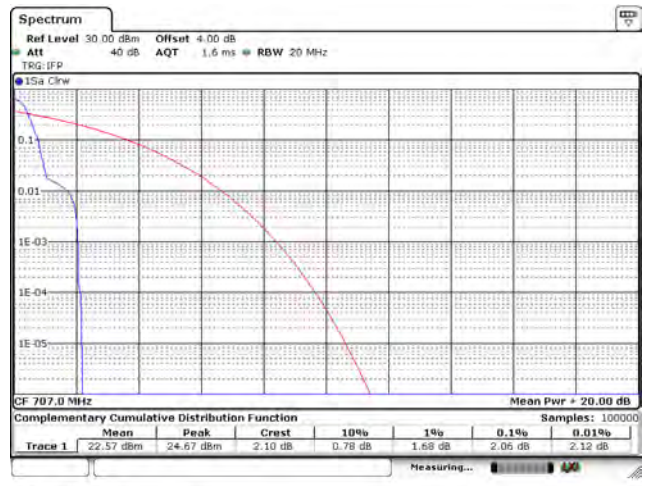

CH134092_15k_BPSK_1RB0