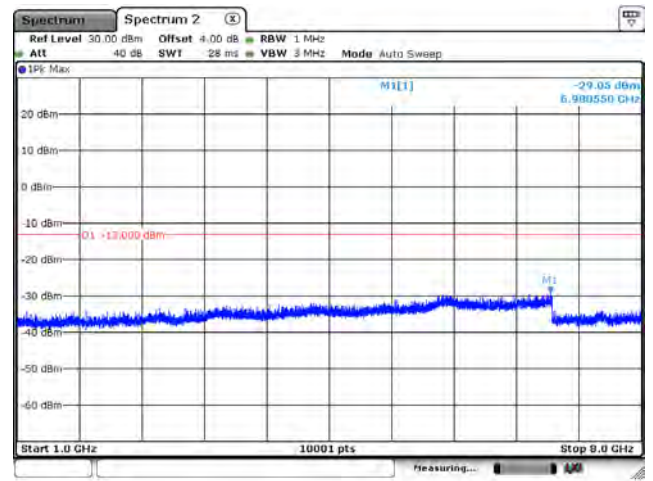

CH23012_3.75k_QPSK_1RB0_Above 1G

Date: 26-APR-2024 09:56:29