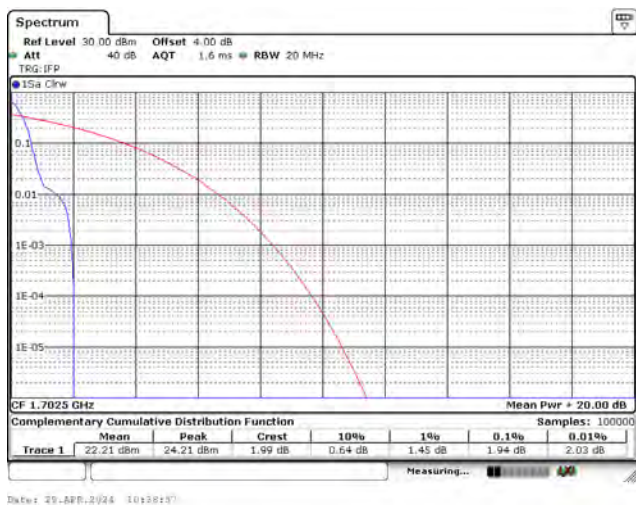

CH133047_15k_QPSK_1RB0