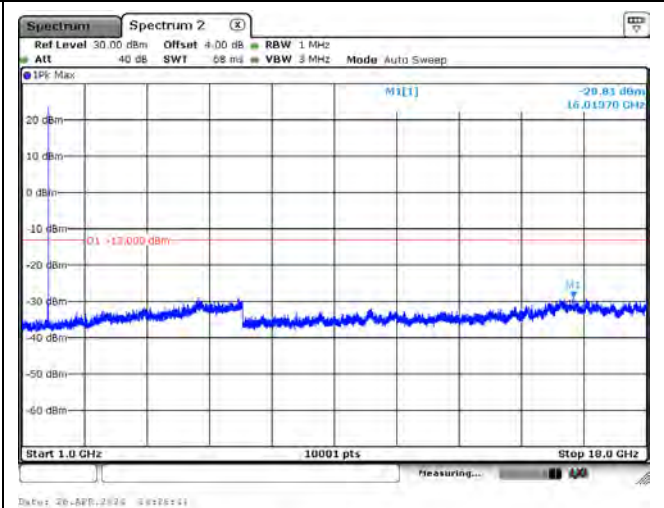

CH133047_15k_QPSK_1RB0_Above 1G