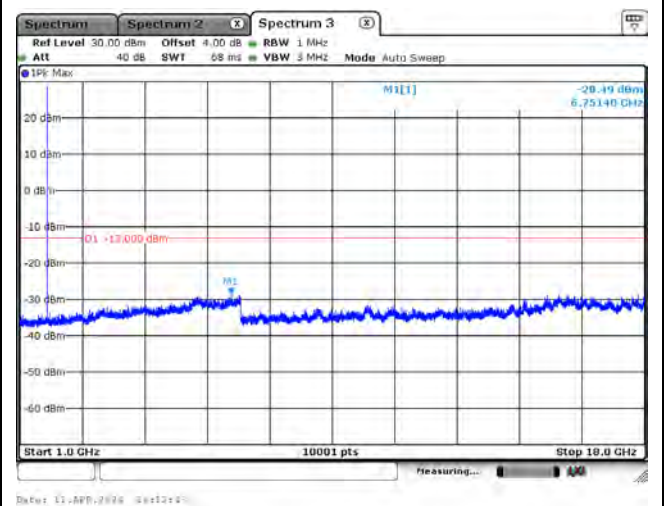

CH132322_20M_QPSK_1RB0_Above 1G