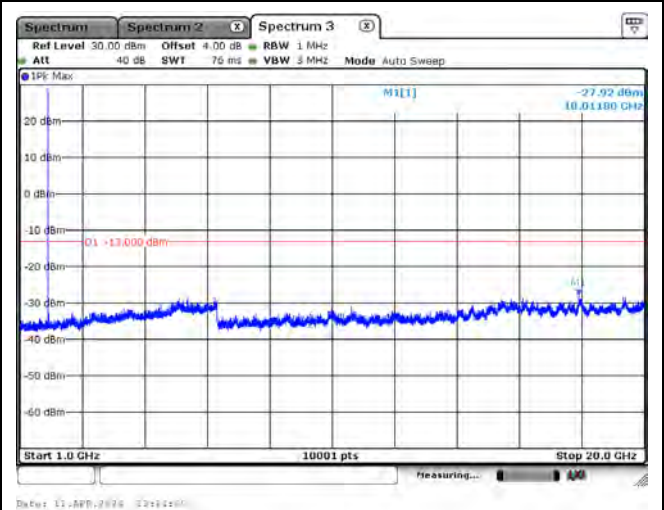

CH26115_15M_QPSK_1RB0_Above 1G