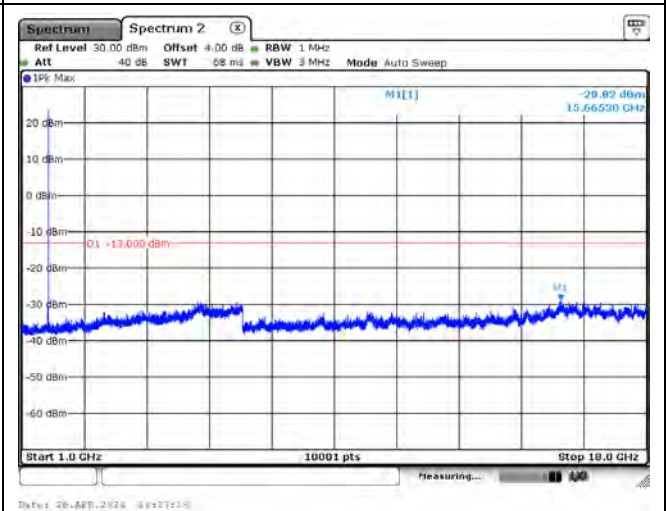

CH133047_15k_BPSK_1RB0_Above 1G