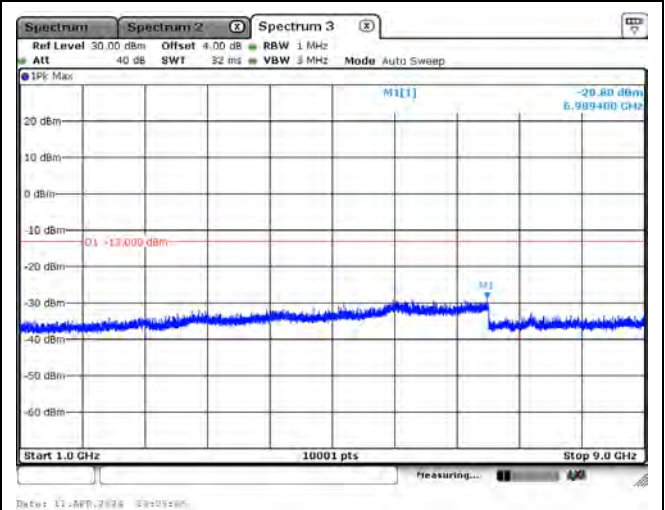

CH132572_20M_QPSK_1RB0_Above 1G

Mode 3: LTE Cat-M1 Band 5 / 26 (Part 22)

CH26797_1.4M_QPSK_1RB0_Below 1G

CH26797_1.4M_QPSK_1RB0_Above 1G

CH26915_1.4M_QPSK_1RB0_Below 1G

CH26915_1.4M_QPSK_1RB0_Above 1G

CH27033_1.4M_QPSK_1RB0_Below 1G