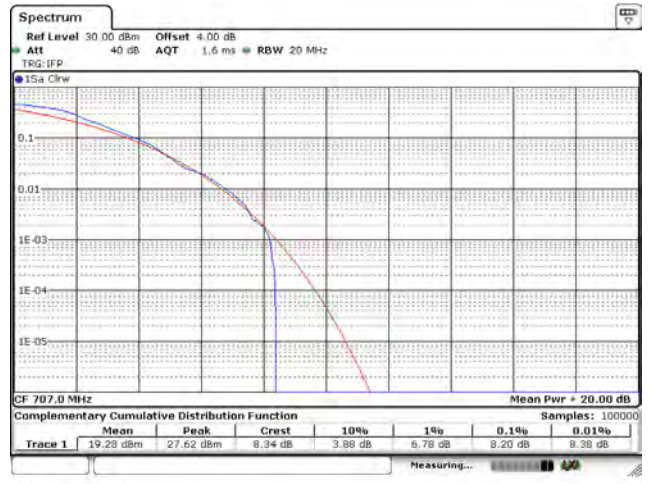

CH134180_15k_QPSK_12RB0

Appendix D.1 Test Result of Conducted Spurious Emission

Mode 1: LTE Cat-M1 Band 2 / 25

CH26055_3M_QPSK_1RB0_Below 1G

CH26055_3M_QPSK_1RB0_Above 1G

CH26365_3M_QPSK_1RB0_Below 1G

CH26365_3M_QPSK_1RB0_Above 1G