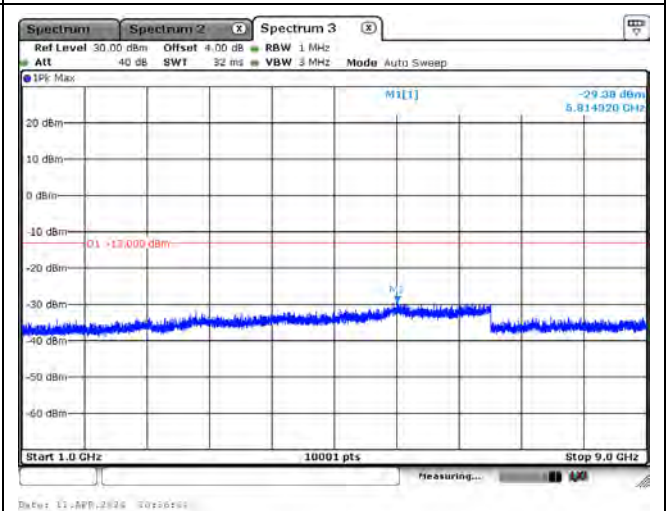

CH26740_1.4M_QPSK_1RB0_Above 1G