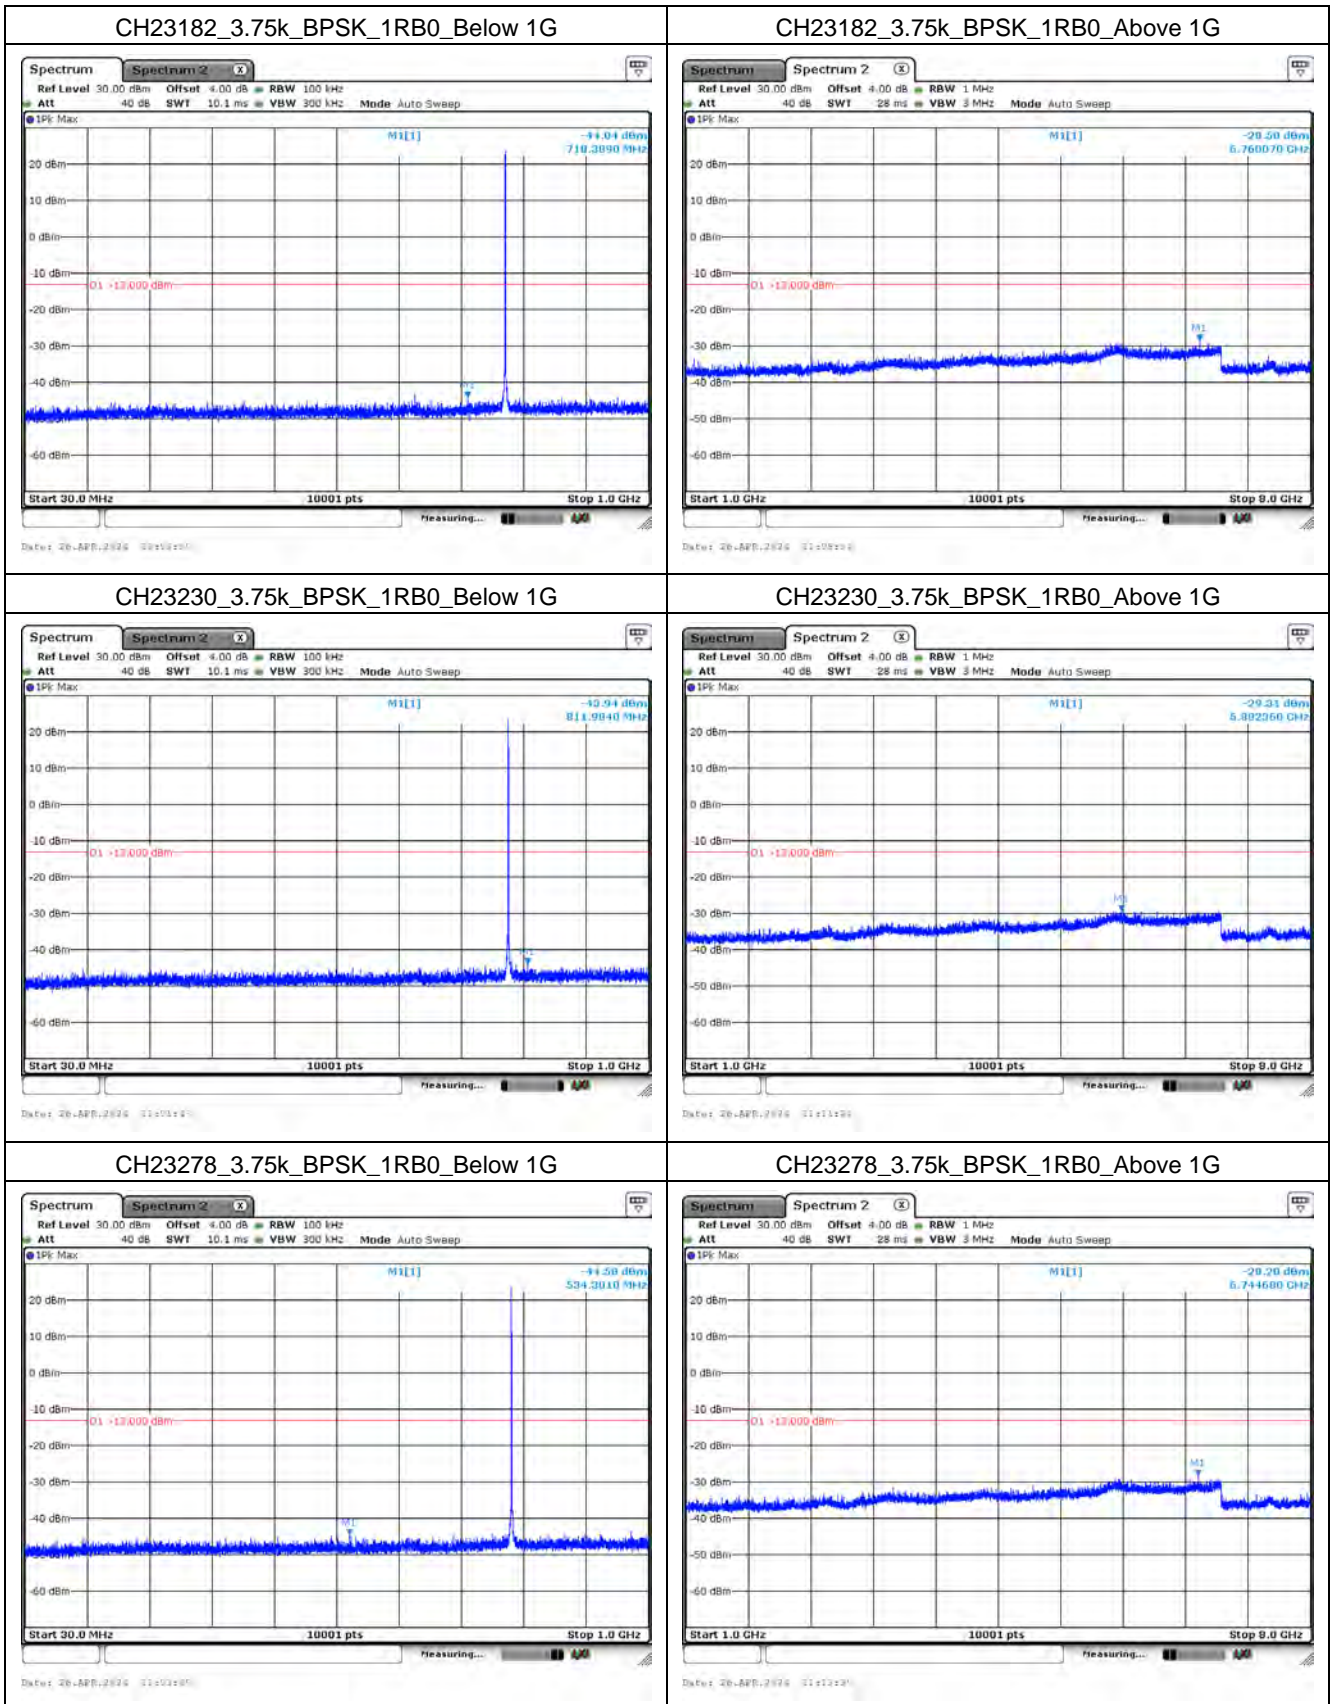

Date: 26-APR-2026 09:56:00

CH23095_15k_QPSK_1RB0_Below 1G

Date: 26-APR-2026 09:59:26

CH23095_15k_QPSK_1RB0_Above 1G

Date: 26-APR-2026 09:59:50

CH23178_15k_QPSK_1RB0_Below 1G

Date: 26-APR-2026 09:51:27

CH23178_15k_QPSK_1RB0_Above 1G

Date: 26-APR-2026 09:56:17

Mode 11: LTE NB-IoT Band 13

CH23182_3.75k_QPSK_1RB0_Below 1G

CH23182_3.75k_QPSK_1RB0_Above 1G

CH23230_3.75k_QPSK_1RB0_Below 1G

CH23230_3.75k_QPSK_1RB0_Above 1G

CH23278_3.75k_QPSK_1RB0_Below 1G