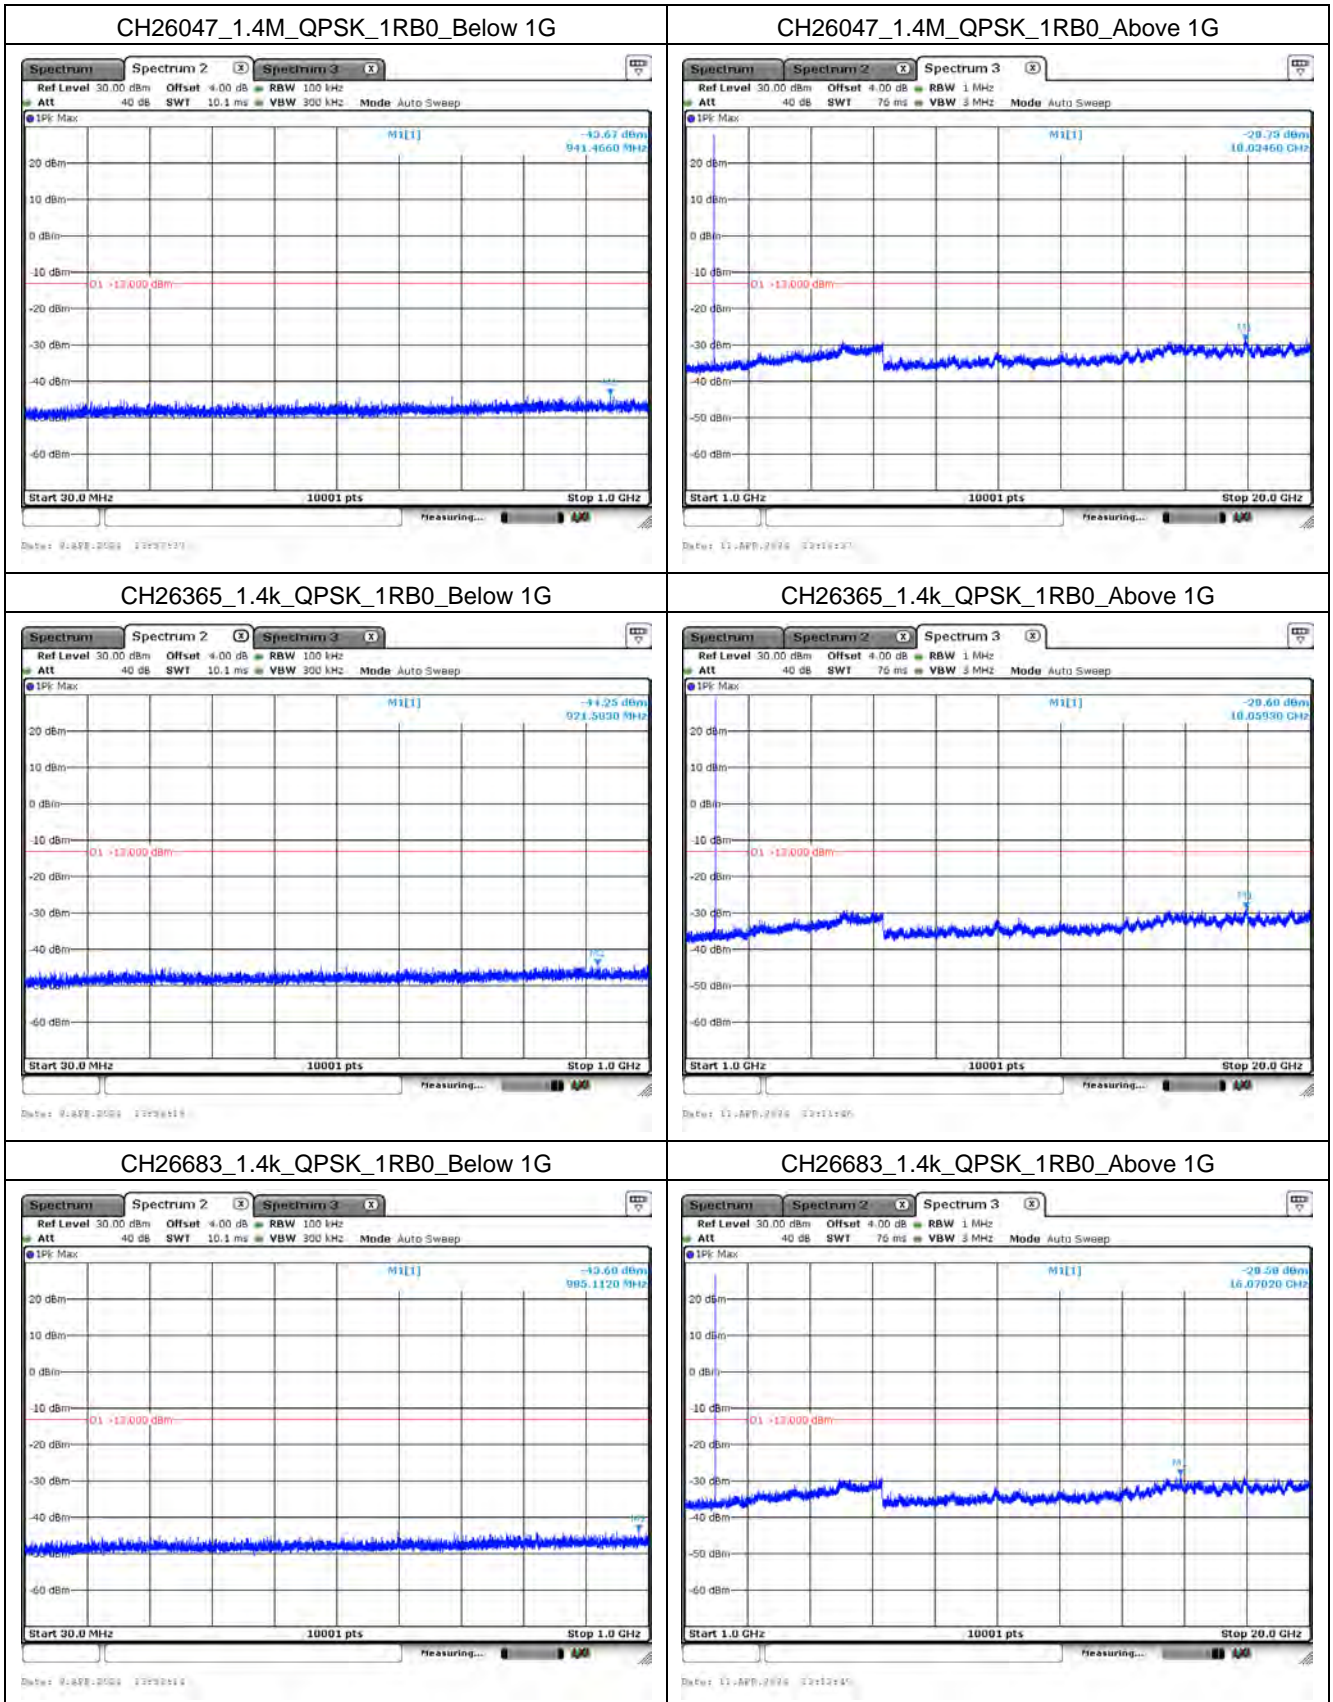

CH134180_15k_QPSK_12RB0

Appendix D.1 Test Result of Conducted Spurious Emission

Mode 1: LTE Cat-M1 Band 2 / 25

CH26055_3M_QPSK_1RB0_Below 1G

CH26055_3M_QPSK_1RB0_Above 1G

CH26365_3M_QPSK_1RB0_Below 1G

CH26365_3M_QPSK_1RB0_Above 1G