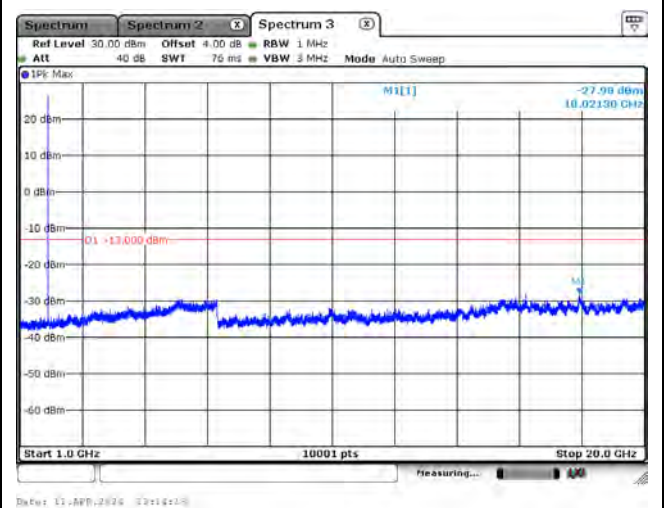

CH134180_15k_QPSK_12RB0

Appendix D.1 Test Result of Conducted Spurious Emission

Mode 1: LTE Cat-M1 Band 2 / 25

CH26055_3M_QPSK_1RB0_Below 1G

CH26055_3M_QPSK_1RB0_Above 1G

CH26365_3M_QPSK_1RB0_Below 1G

CH26365_3M_QPSK_1RB0_Above 1G