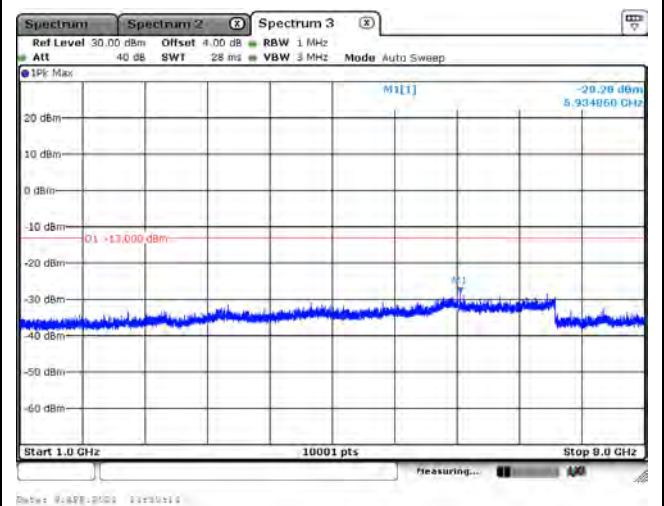

CH23095_10M_QPSK_1RB0_Above 1G