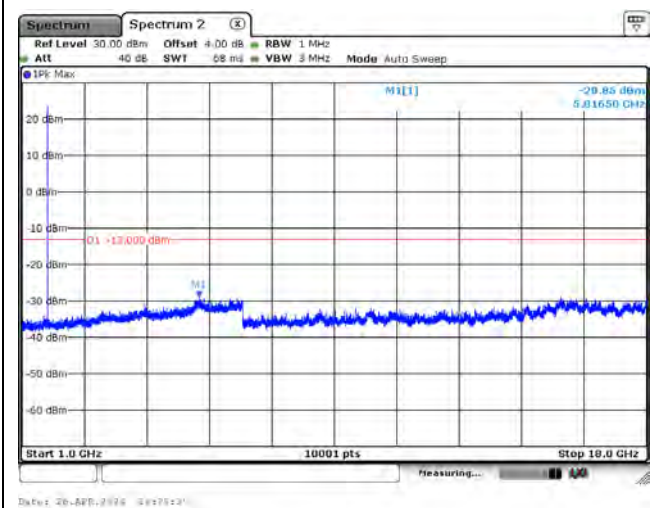

CH132974_15k_QPSK_1RB0_Above 1G