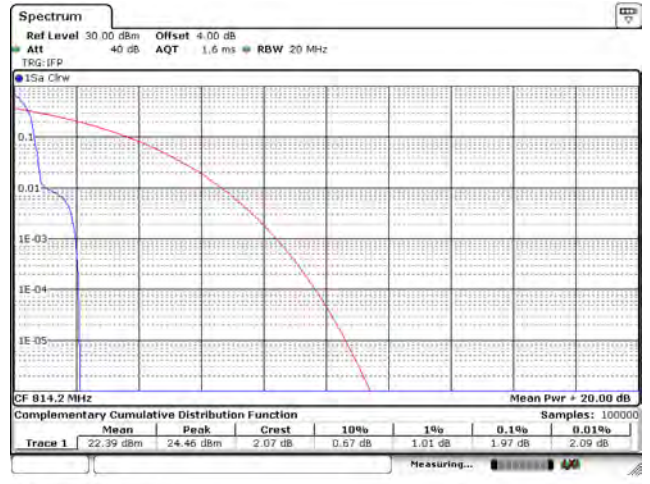

Mode 12: LTE NB-IoT 1 Band 26

CH26692_15k_BPSK_1RB0

CH26740_15k_BPSK_1RB0

CH26788_15k_BPSK_1RB11

CH26692_15k_QPSK_1RB0

CH26740_15k_QPSK_1RB0

CH26788_15k_QPSK_1RB11

CH26692_15k_QPSK_12RB0