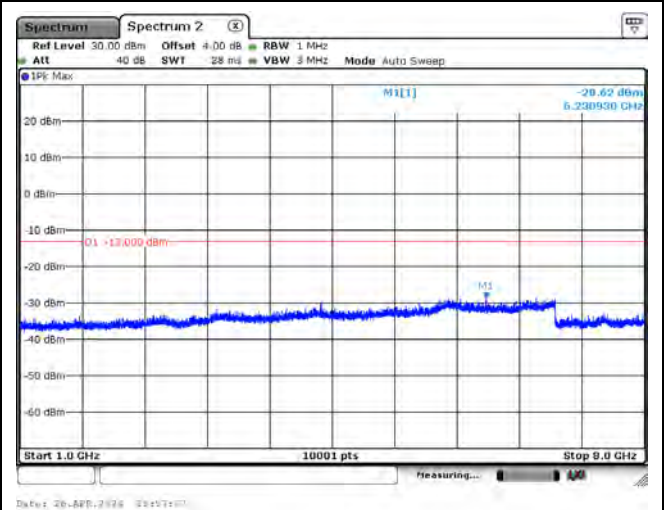

Date: 26-APR-2024 09:56:31

CH23178_3.75k_QPSK_1RB0_Below 1G

Date: 26-APR-2024 09:59:27

CH23178_3.75k_QPSK_1RB0_Above 1G

Date: 26-APR-2024 09:59:28

CH23012_15k_BPSK_1RB0_Below 1G

CH23012_15k_BPSK_1RB0_Above 1G