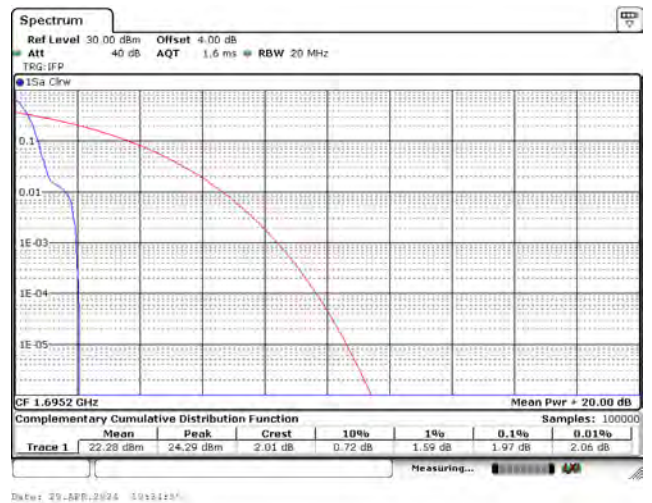

CH132974_15k_QPSK_1RB0