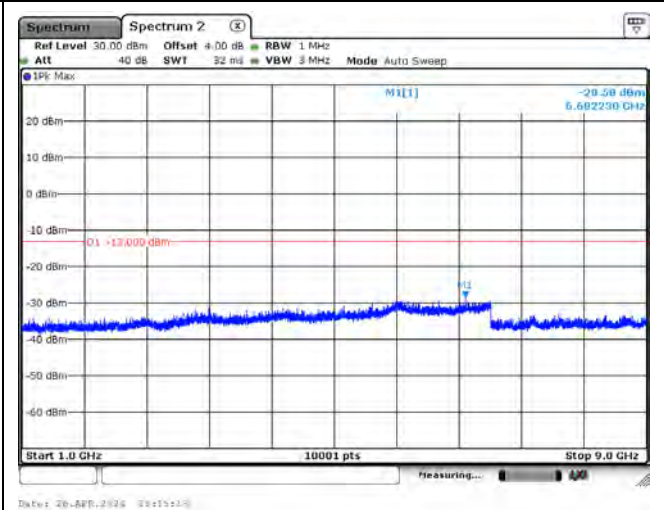

Date: 26-APR-2026 09:11:20

CH26788_15k_BPSK_1RB0_Above 1G

Date: 26-APR-2026 09:17:00

CH26692_15k_QPSK_1RB0_Below 1G

CH26692_15k_QPSK_1RB0_Above 1G

CH26740_15k_QPSK_1RB0_Below 1G

CH26740_15k_QPSK_1RB0_Above 1G