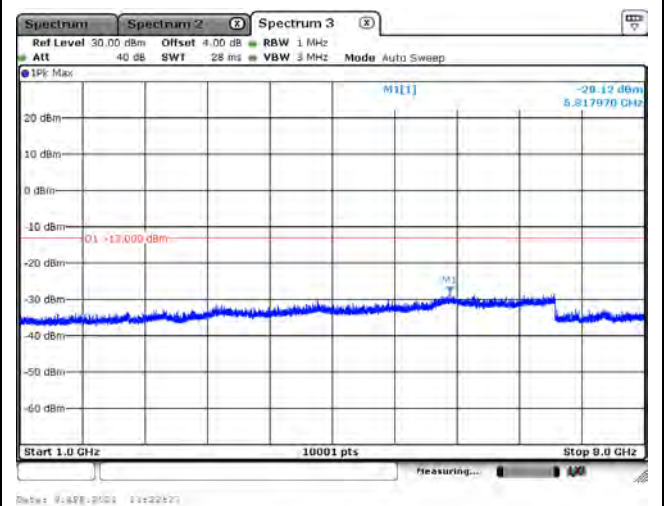

CH23095_1.4M_QPSK_1RB0_Above 1G