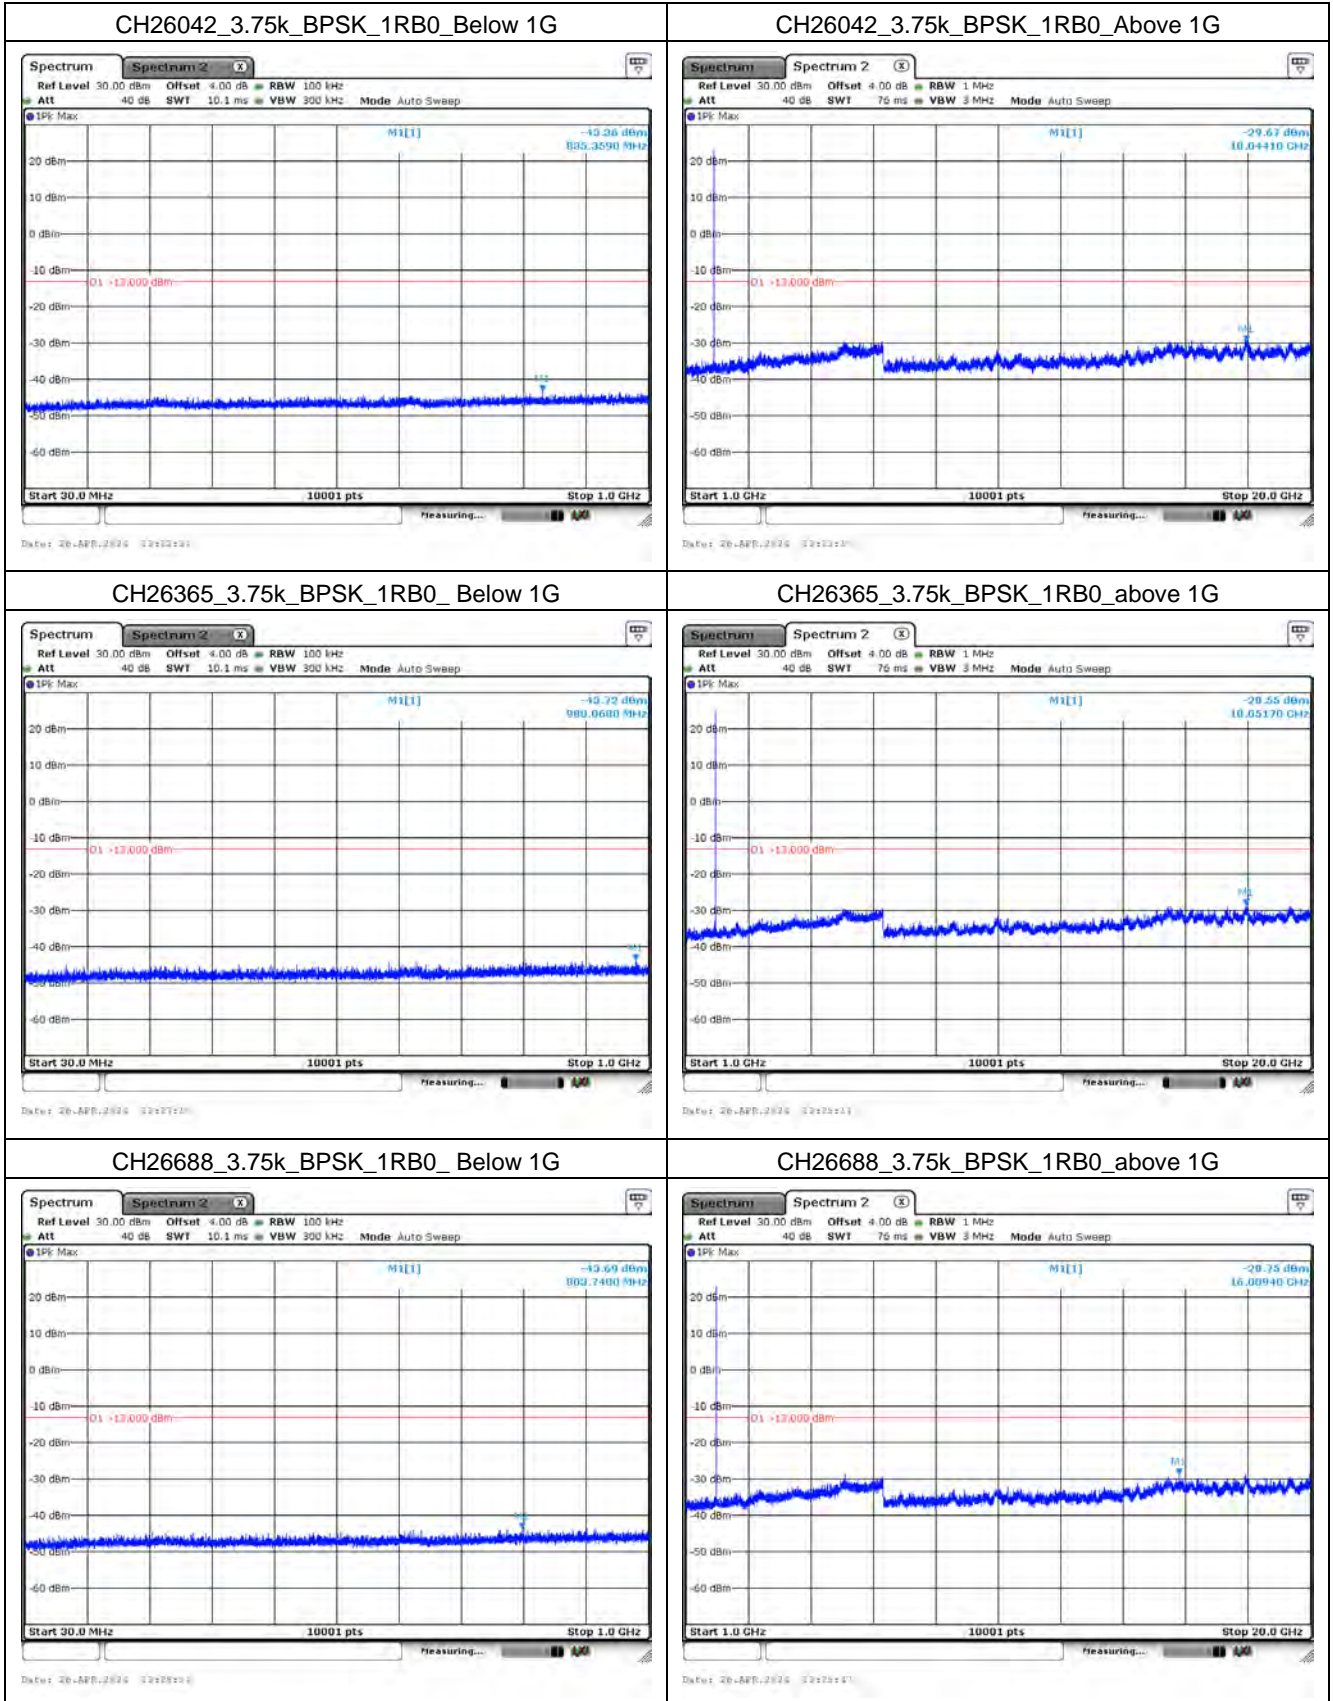

CH26765_5M_QPSK_1RB0_Above 1G

CH26740_10M_QPSK_1RB0_low_Below 1G

CH26740_10M_QPSK_1RB0_low_Above 1G

Mode 7: LTE NB-IoT Band 2 / 25

CH26042_3.75k_QPSK_1RB0_Below 1G

CH26042_3.75k_QPSK_1RB0_Above 1G

CH26365_3.75k_QPSK_1RB0_Below 1G