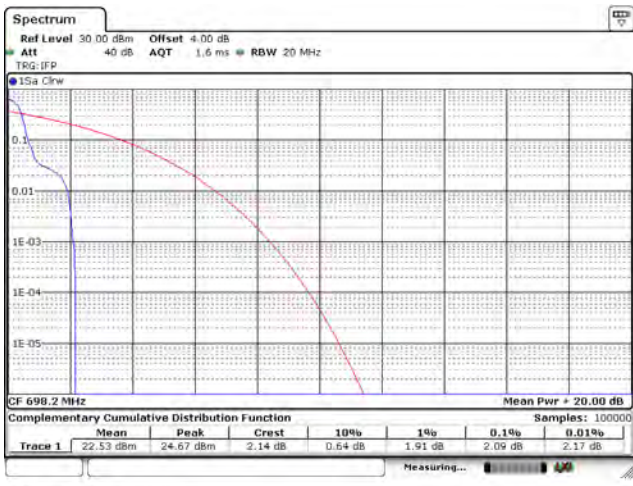

CH134004_15k_BPSK_1RB0