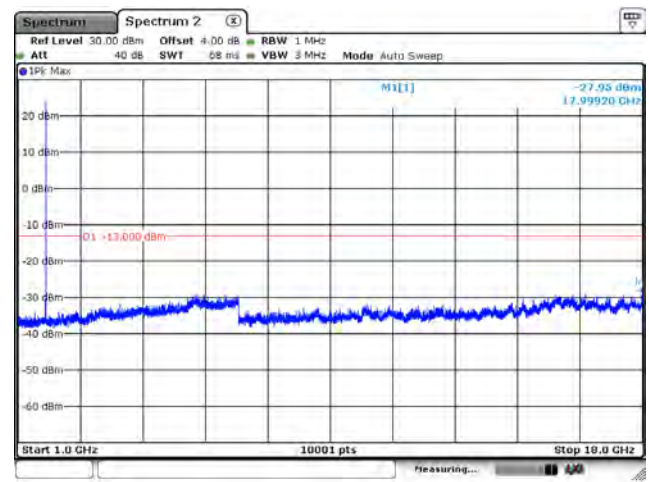

CH132322_15k_QPSK_1RB0_Above 1G

Date: 26-APR-2024 09:58:31