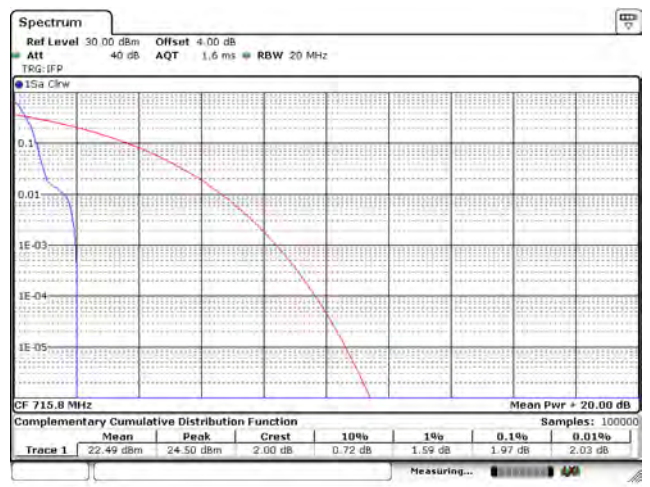

CH134180_15k_QPSK_1RB11