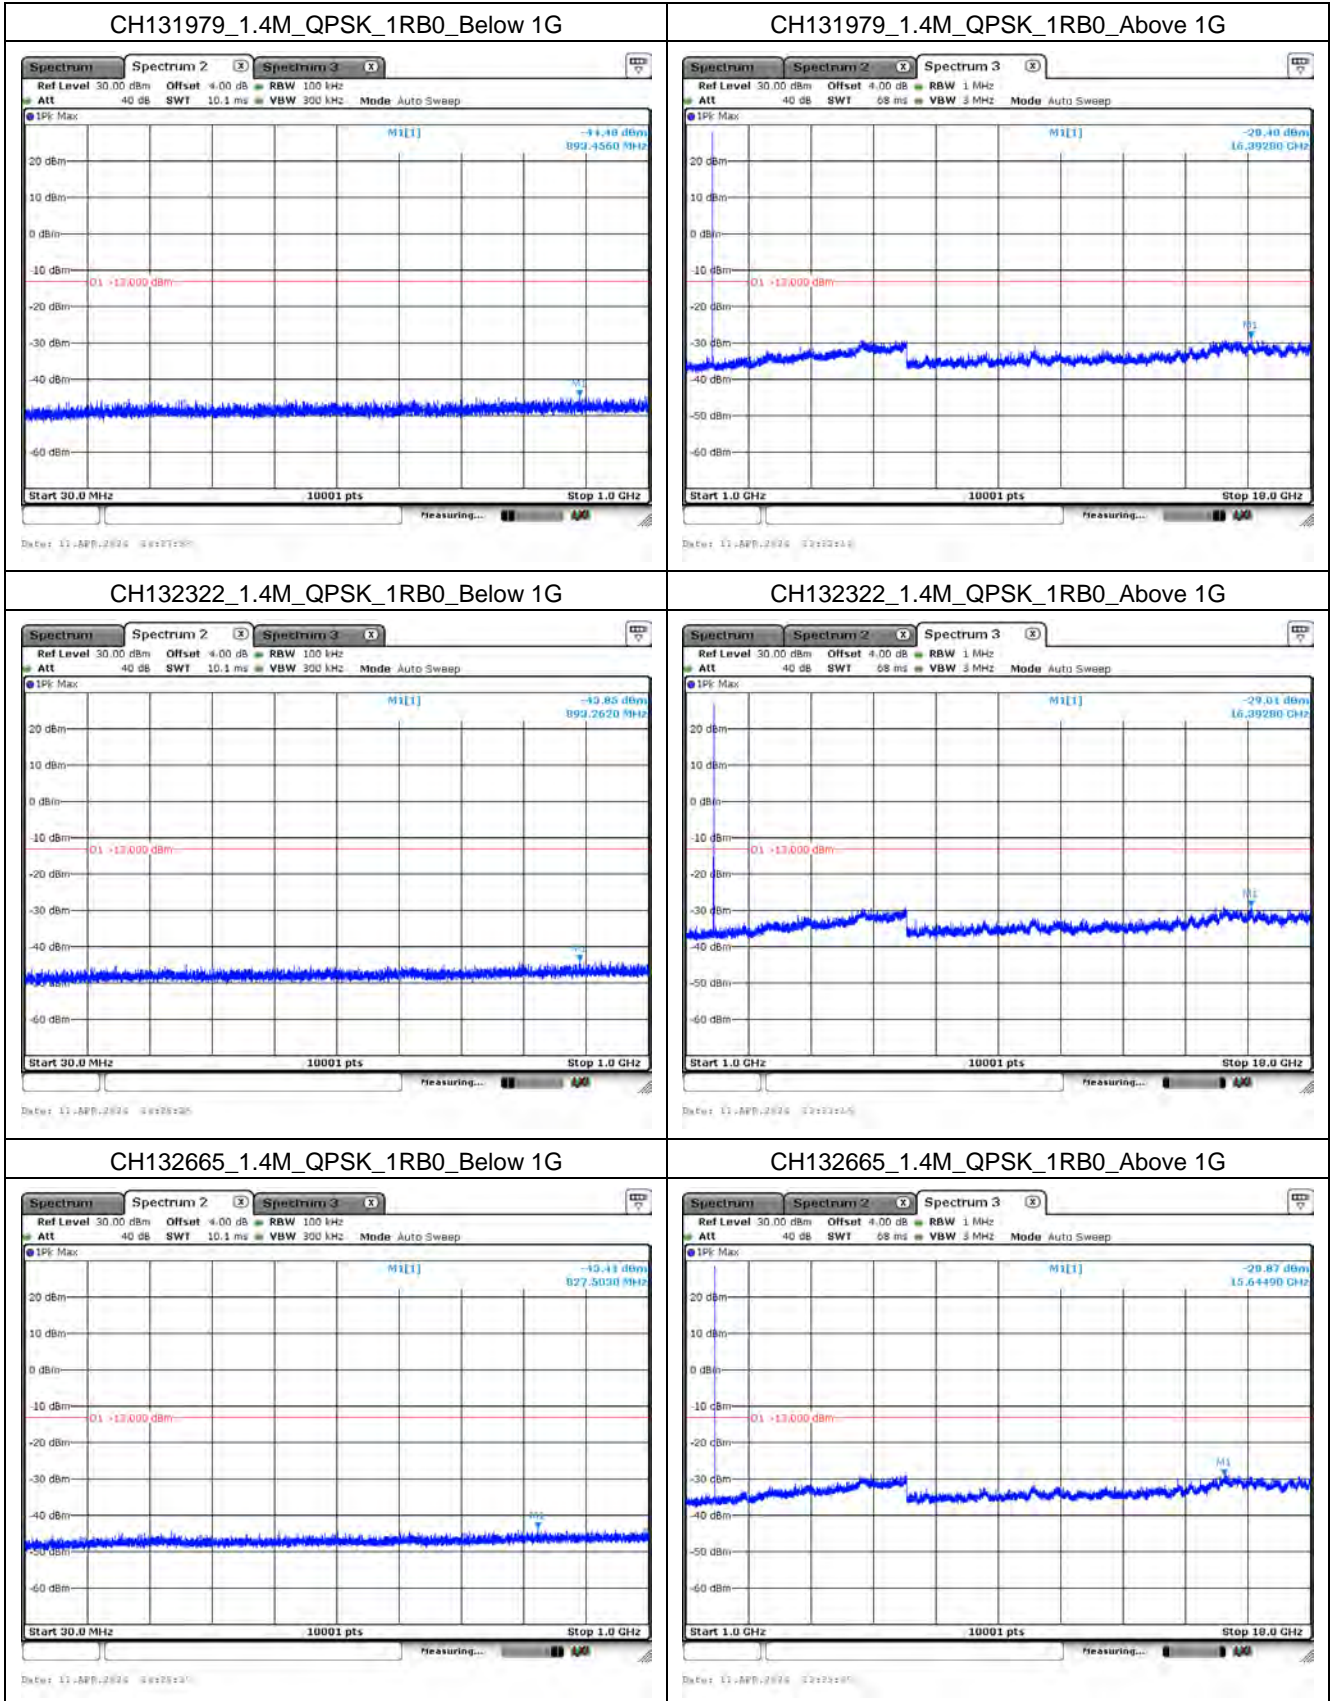

CH26140_20M_QPSK_1RB0_Above 1G

CH26365_20M_QPSK_1RB0_Below 1G

CH26365_20M_QPSK_1RB0_Above 1G

CH26590_20M_QPSK_1RB0_Below 1G

CH26590_20M_QPSK_1RB0_Above 1G

Mode 2: LTE Cat-M1 Band 4 / 66

CH131987_3M_QPSK_1RB0_Below 1G