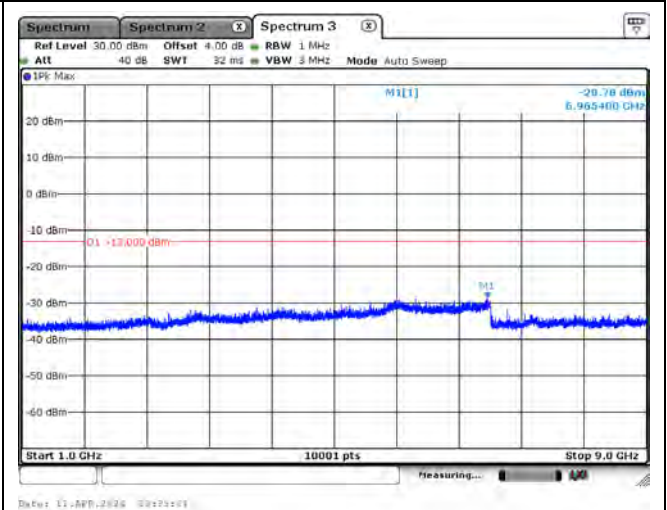

CH23255_5M_QPSK_1RB0_Above 1G

CH23230_10M_QPSK_1RB0_Below 1G

CH23230_10M_QPSK_1RB0_Above 1G

Mode 6: LTE Cat-M1 Band 26 (Part 90)

CH26697_1.4M_QPSK_1RB0_Below 1G

CH26697_1.4M_QPSK_1RB0_Above 1G

CH26740_1.4M_QPSK_1RB0_Below 1G