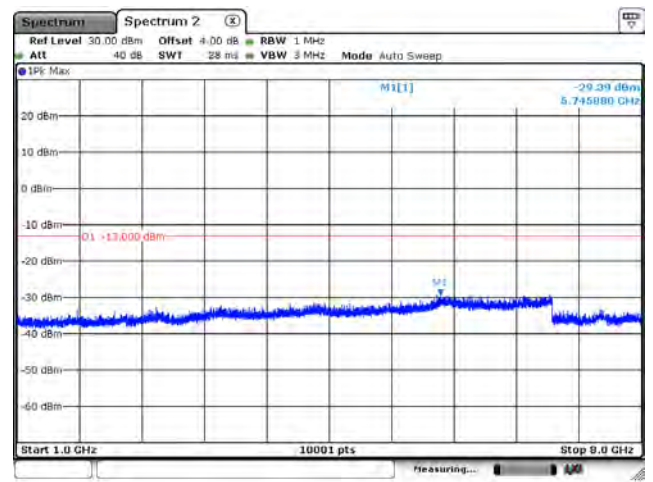

Date: 26-APR-2024 09:25:41

CH26915_15k_QPSK_1RB0_Above 1G

Date: 26-APR-2024 09:25:41

CH27038_15k_QPSK_1RB0_Below 1G

Date: 26-APR-2024 09:25:41

CH27038_15k_QPSK_1RB0_Above 1G

Date: 26-APR-2024 09:25:41

Mode 10: LTE NB-IoT Band 12

CH23012_3.75k_QPSK_1RB0_Below 1G

Date: 26-APR-2024 09:57:56

CH23012_3.75k_QPSK_1RB0_Above 1G

Date: 26-APR-2024 09:56:29

CH23095_3.75k_QPSK_1RB0_Below 1G

Date: 26-APR-2024 09:58:21

CH23095_3.75k_QPSK_1RB0_Above 1G