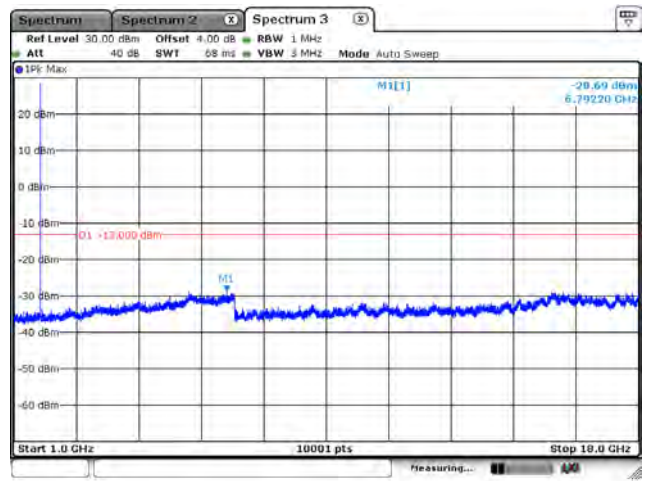

CH131997_5M_QPSK_1RB0_Above 1G