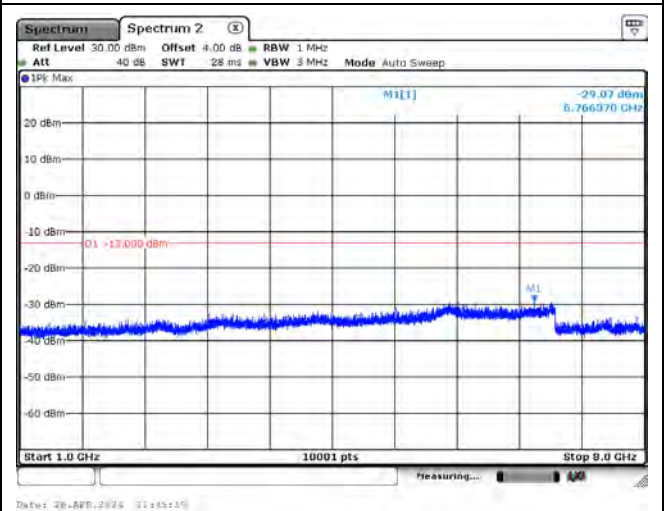

Mode 14: LTE NB-IoT Band 85

CH134004_3.75k_QPSK_1RB0_Below 1G

CH134004_3.75k_QPSK_1RB0_Above 1G

CH134092_3.75k_QPSK_1RB0_Below 1G

CH134092_3.75k_QPSK_1RB0_Above 1G

CH134180_3.75k_QPSK_1RB0_Below 1G

CH134180_3.75k_QPSK_1RB0_Above 1G