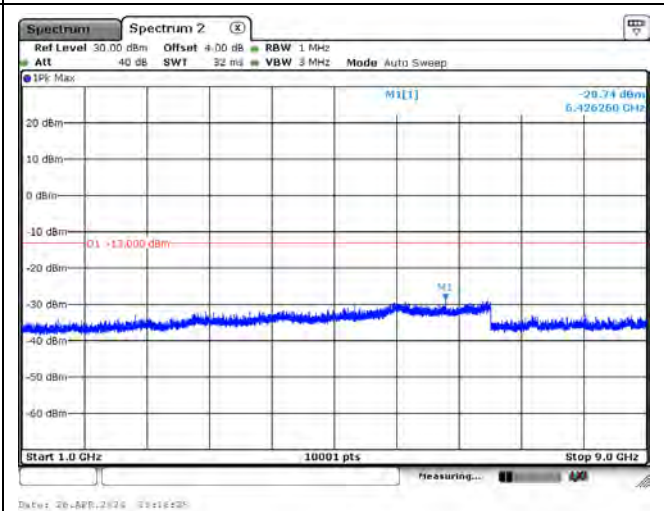

Date: 26-APR-2026 09:11:20

CH26788_15k_BPSK_1RB0_Above 1G

Date: 26-APR-2026 09:17:00

CH26692_15k_QPSK_1RB0_Below 1G

CH26692_15k_QPSK_1RB0_Above 1G

CH26740_15k_QPSK_1RB0_Below 1G

CH26740_15k_QPSK_1RB0_Above 1G