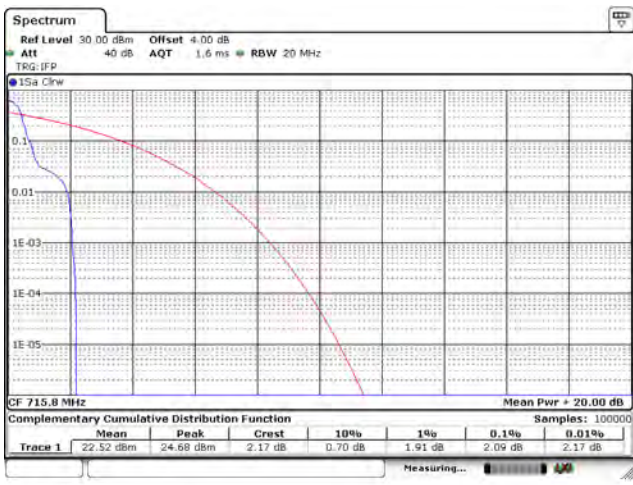

CH134180_15k_BPSK_1RB11