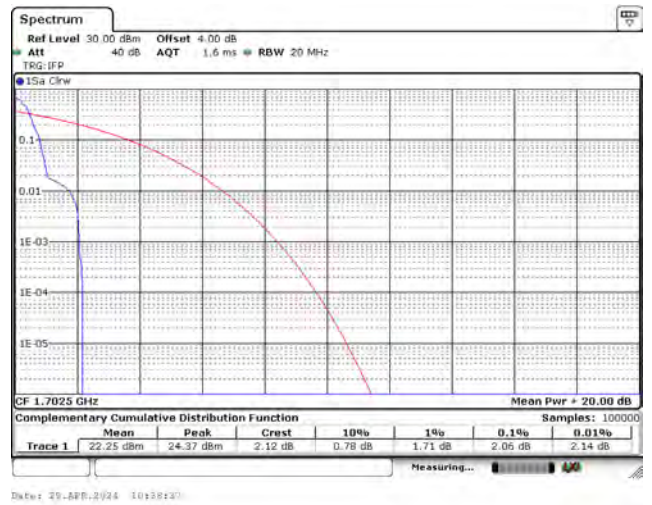

Date: 29-APR-2024 10:15:28

CH26740_15k_QPSK_12RB0

Date: 29-APR-2024 10:15:17

CH26788_15k_QPSK_12RB0

Date: 29-APR-2024 10:17:10

Mode 13: LTE NB-IoT Band 70

CH132974_15k_BPSK_1RB0

CH133047_15k_BPSK_1RB0