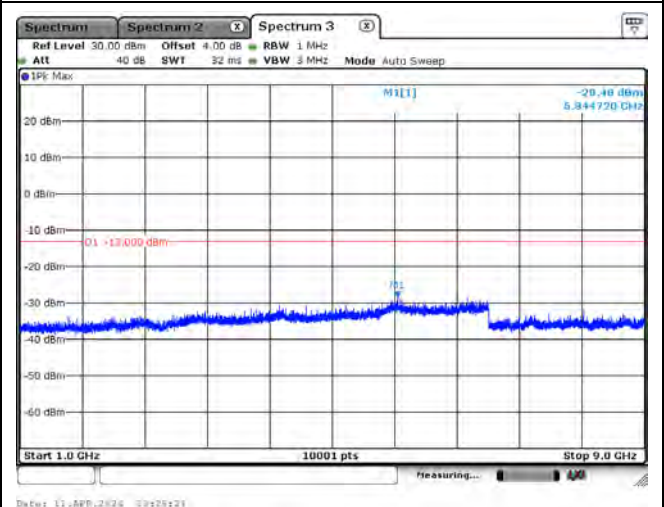

CH26840_10M_QPSK_1RB0_Above 1G

CH26915_10M_QPSK_1RB0_Below 1G

CH26915_10M_QPSK_1RB0_Above 1G

CH26990_10M_QPSK_1RB0_Below 1G

CH26990_10M_QPSK_1RB0_Above 1G

CH26865_15M_QPSK_1RB0_Below 1G

CH26865_15M_QPSK_1RB0_Above 1G

CH26915_15M_QPSK_1RB0_Below 1G

CH26915_15M_QPSK_1RB0_Above 1G

CH26965_15M_QPSK_1RB0_Below 1G

CH26965_15M_QPSK_1RB0_Above 1G

Mode 4: LTE Cat-M1 Band 12

CH23017_1.4M_QPSK_1RB0_Below 1G

CH23017_1.4M_QPSK_1RB0_Above 1G