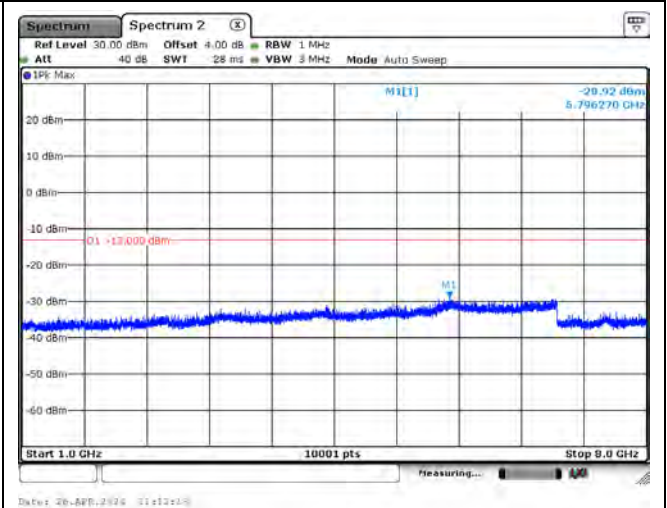

Date: 26-APR-2026 09:56:17

Mode 11: LTE NB-IoT Band 13

CH23182_3.75k_QPSK_1RB0_Below 1G

CH23182_3.75k_QPSK_1RB0_Above 1G

CH23230_3.75k_QPSK_1RB0_Below 1G

CH23230_3.75k_QPSK_1RB0_Above 1G

CH23278_3.75k_QPSK_1RB0_Below 1G