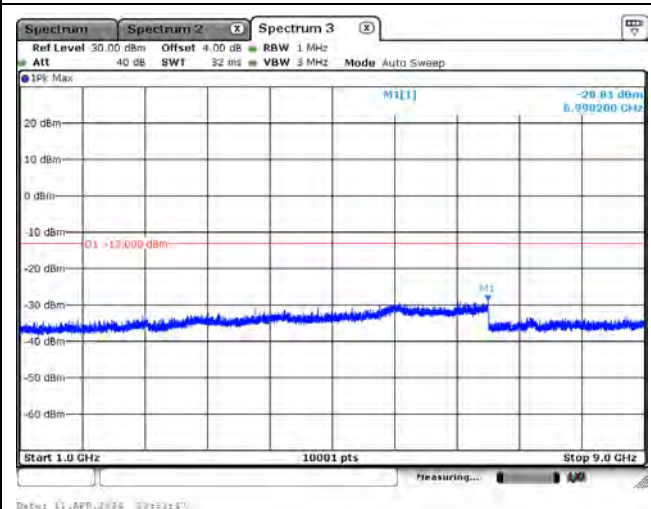

CH26915_15M_QPSK_1RB0_Below 1G

CH26915_15M_QPSK_1RB0_Above 1G

CH26965_15M_QPSK_1RB0_Below 1G

CH26965_15M_QPSK_1RB0_Above 1G

Mode 4: LTE Cat-M1 Band 12

CH23017_1.4M_QPSK_1RB0_Below 1G

CH23017_1.4M_QPSK_1RB0_Above 1G