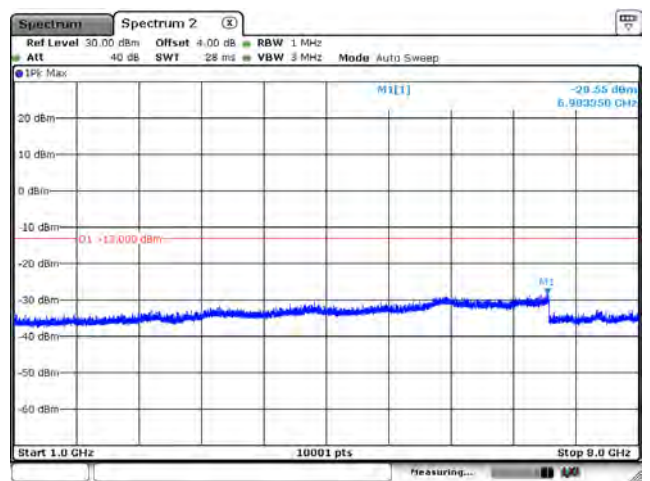

Date: 26-APR-2026 09:56:00

CH23095_15k_QPSK_1RB0_Below 1G

Date: 26-APR-2026 09:59:26

CH23095_15k_QPSK_1RB0_Above 1G

Date: 26-APR-2026 09:59:50

CH23178_15k_QPSK_1RB0_Below 1G

Date: 26-APR-2026 09:51:27

CH23178_15k_QPSK_1RB0_Above 1G