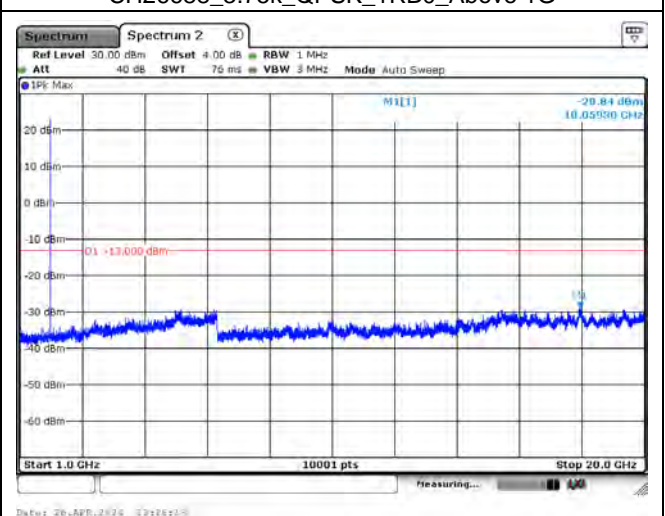

CH26688_3.75k_QPSK_1RB0_Above 1G