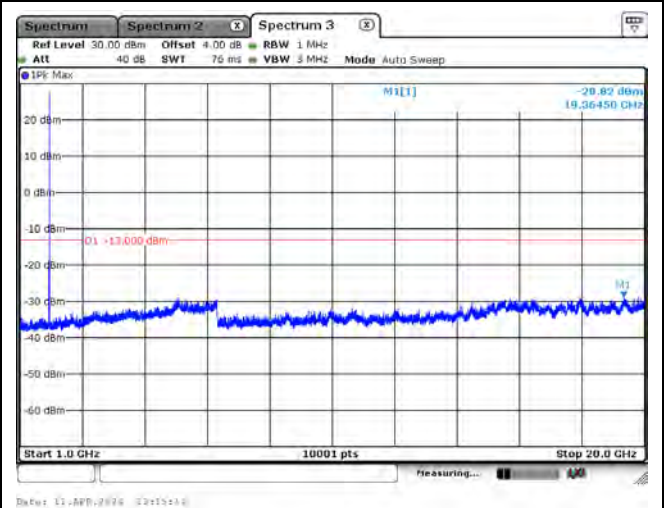

CH134180_15k_QPSK_12RB0

Appendix D.1 Test Result of Conducted Spurious Emission

Mode 1: LTE Cat-M1 Band 2 / 25

CH26055_3M_QPSK_1RB0_Below 1G

CH26055_3M_QPSK_1RB0_Above 1G

CH26365_3M_QPSK_1RB0_Below 1G

CH26365_3M_QPSK_1RB0_Above 1G