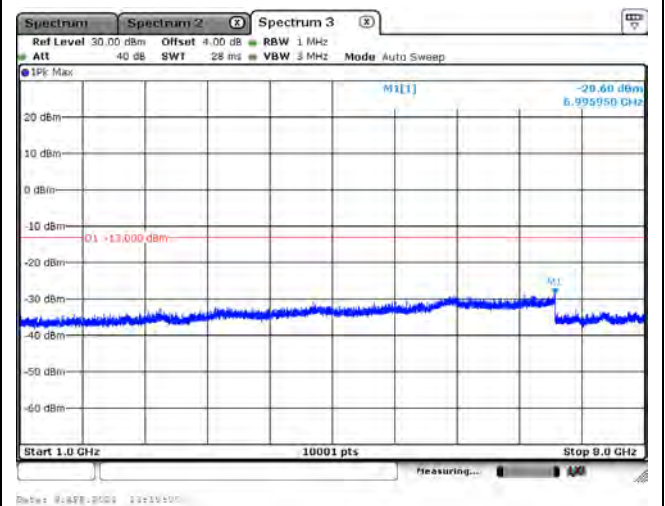

CH26915_15M_QPSK_1RB0_Below 1G

CH26915_15M_QPSK_1RB0_Above 1G

CH26965_15M_QPSK_1RB0_Below 1G

CH26965_15M_QPSK_1RB0_Above 1G

Mode 4: LTE Cat-M1 Band 12

CH23017_1.4M_QPSK_1RB0_Below 1G

CH23017_1.4M_QPSK_1RB0_Above 1G