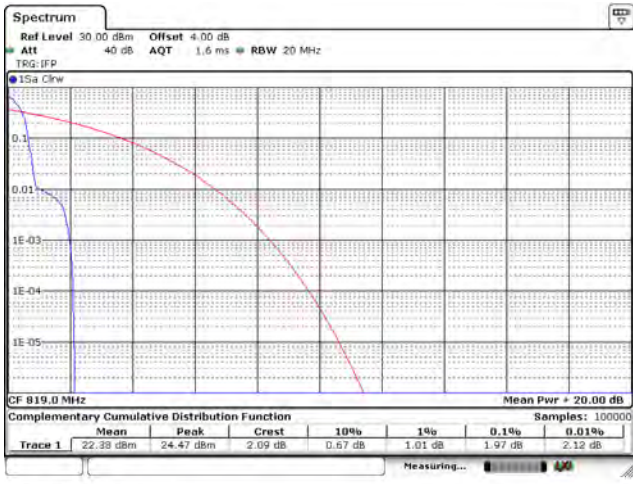

Mode 12: LTE NB-IoT 1 Band 26

CH26692_15k_BPSK_1RB0

CH26740_15k_BPSK_1RB0

CH26788_15k_BPSK_1RB11

CH26692_15k_QPSK_1RB0

CH26740_15k_QPSK_1RB0

CH26788_15k_QPSK_1RB11

CH26692_15k_QPSK_12RB0