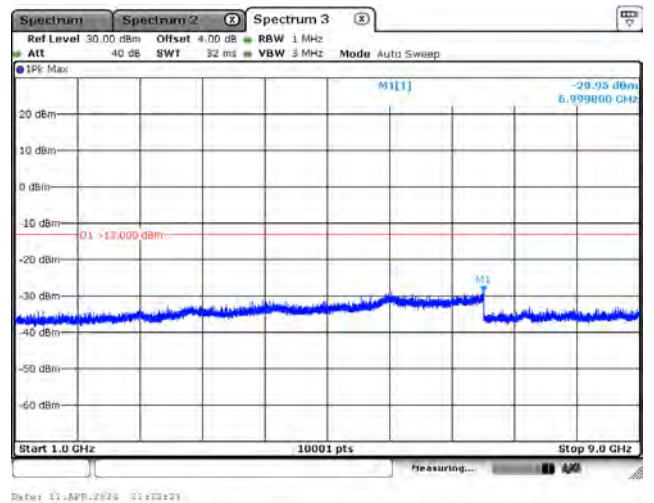

CH26775_3M_QPSK_1RB0_Below 1G

CH26775_3M_QPSK_1RB0_Above 1G

CH26715_5M_QPSK_1RB0_Below 1G

CH26715_5M_QPSK_1RB0_Above 1G

CH26740_5M_QPSK_1RB0_Below 1G

CH26740_5M_QPSK_1RB0_Above 1G

CH26765_5M_QPSK_1RB0_Below 1G

CH26765_5M_QPSK_1RB0_Above 1G

CH26740_10M_QPSK_1RB0_low_Below 1G

CH26740_10M_QPSK_1RB0_low_Above 1G

Mode 7: LTE NB-IoT Band 2 / 25

CH26042_3.75k_QPSK_1RB0_Below 1G

CH26042_3.75k_QPSK_1RB0_Above 1G

CH26365_3.75k_QPSK_1RB0_Below 1G