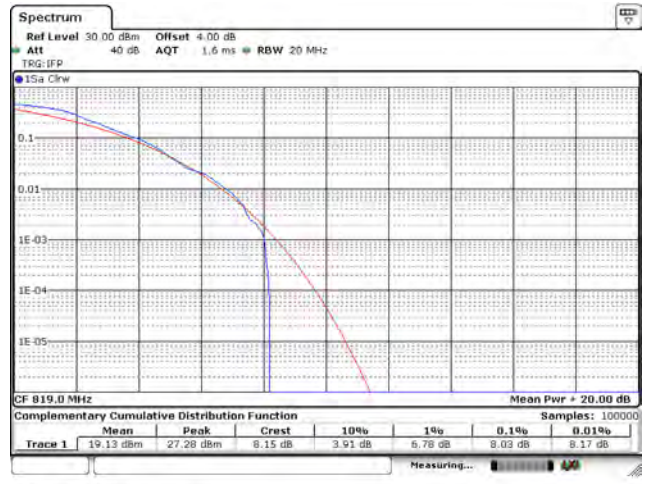

CH26740_15k_QPSK_12RB0

Date: 29-APR-2024 10:15:17