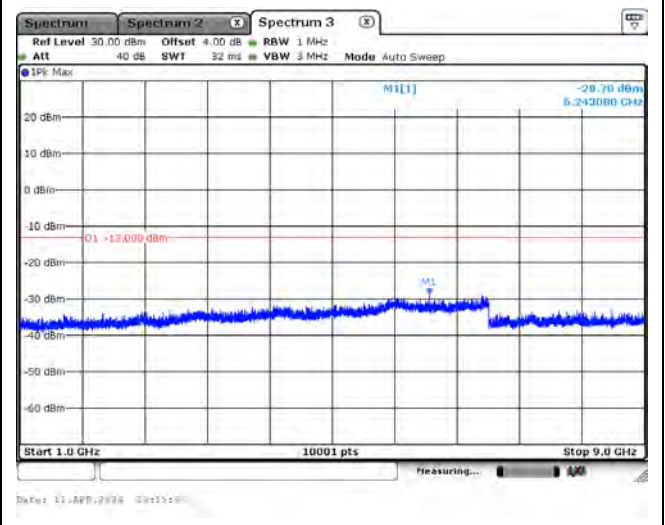

CH26805_3M_QPSK_1RB0_Above 1G