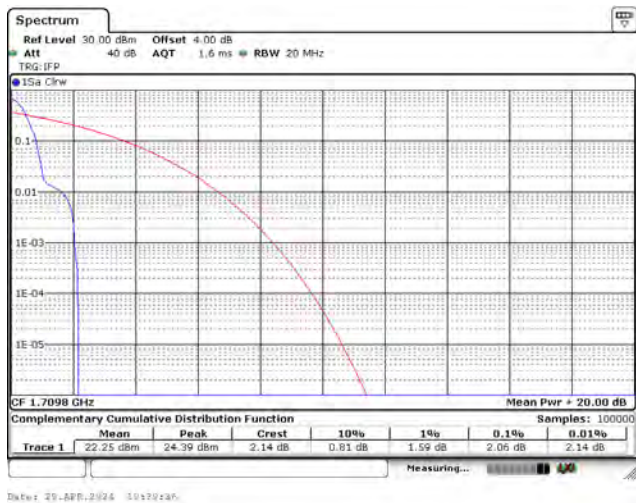

CH133120_15k_BPSK_1RB11