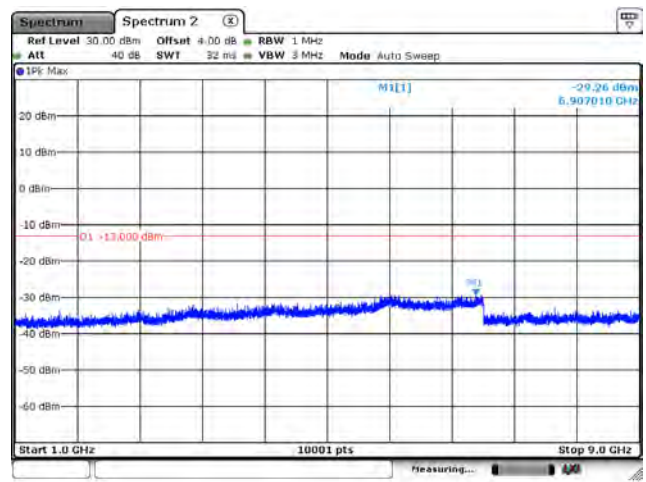

Date: 26-APR-2024 09:11:21

CH27038_15k_BPSK_1RB0_Above 1G

Date: 26-APR-2024 09:11:26

CH26792_15k_QPSK_1RB0_Below 1G

Date: 26-APR-2024 09:25:41

CH26792_15k_QPSK_1RB0_Above 1G

Date: 26-APR-2024 09:25:41

CH26915_15k_QPSK_1RB0_Below 1G

Date: 26-APR-2024 09:25:41

CH26915_15k_QPSK_1RB0_Above 1G

Date: 26-APR-2024 09:25:41

CH27038_15k_QPSK_1RB0_Below 1G

Date: 26-APR-2024 09:25:41

CH27038_15k_QPSK_1RB0_Above 1G

Date: 26-APR-2024 09:25:41

Mode 10: LTE NB-IoT Band 12