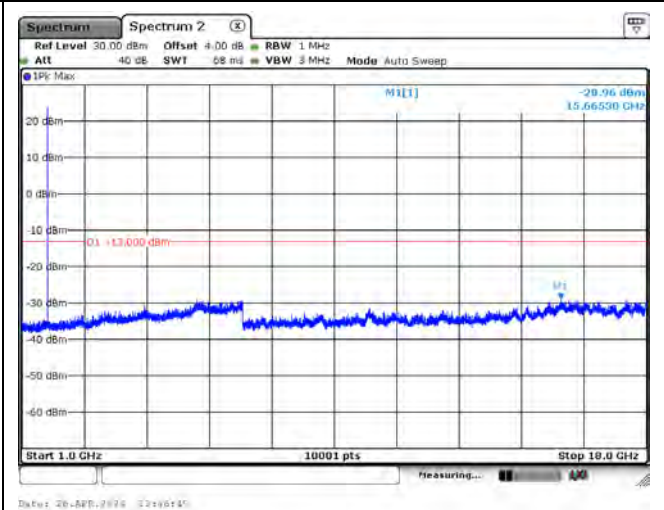

CH26788_15k_QPSK_1RB0_Below 1G

CH26788_15k_QPSK_1RB0_Above 1G

Mode 13: LTE NB-IoT Band 70

CH132974_3.75k_QPSK_1RB0_Below 1G

CH132974_3.75k_QPSK_1RB0_Above 1G

CH133047_3.75k_QPSK_1RB0_Below 1G

CH133047_QPSK_3.75k_1RB0_Above 1G