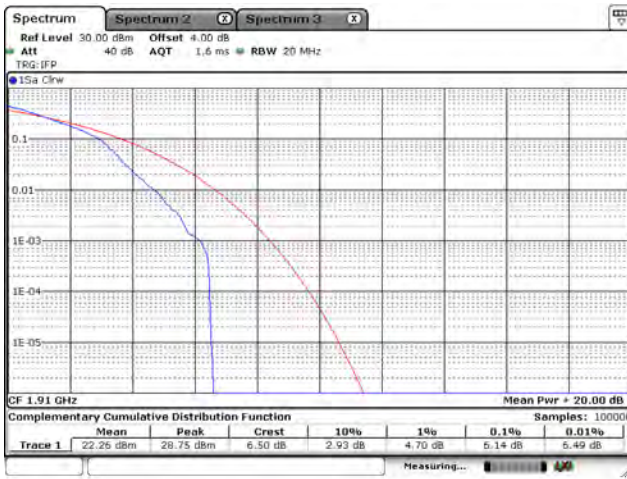

CH26640_10M_QPSK_1RB5