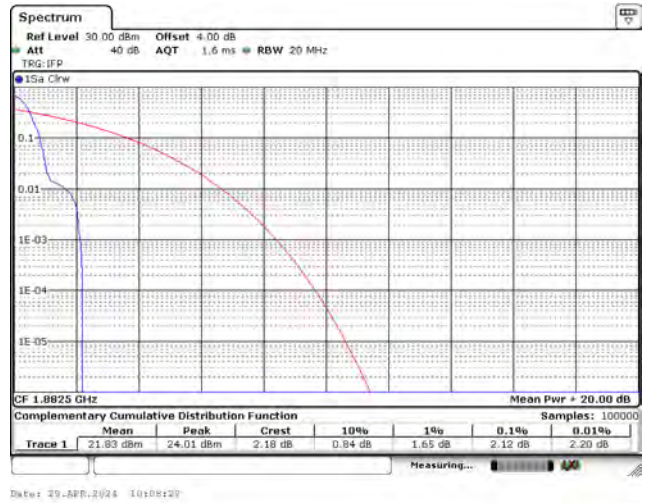

CH26765_5M_16-QAM_1RB5

Mode 7: LTE NB-IoT Band 2 / 25

CH26042_15k_BPSK_1RB0

CH26365_15k_BPSK_1RB0

CH26688_15k_BPSK_1RB11

CH26042_15k_QPSK_1RB0

CH26365_15k_QPSK_1RB0

CH26688_15k_QPSK_1RB11