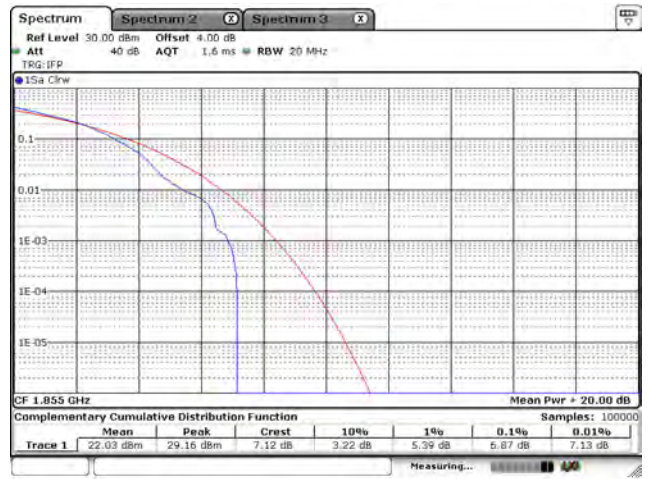

CH26090_10M_16-QAM_1RB0