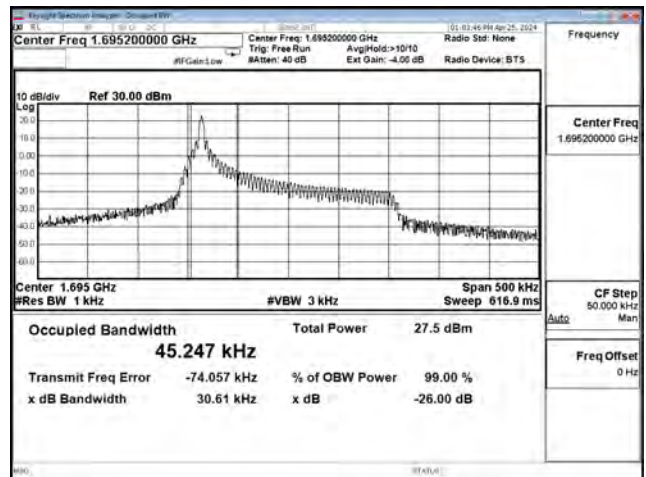

Mode 13: LTE NB-IoT Band 70

BPSK_CH132974_3.75k_1RB0

BPSK_CH133074_3.75k_1RB0

BPSK_CH133120_3.75k_1RB47

QPSK_CH132974_3.75k_1RB0

QPSK_CH133047_3.75k_1RB0

QPSK_CH133120_3.75k_1RB47

BPSK_CH132974_15k_1RB0