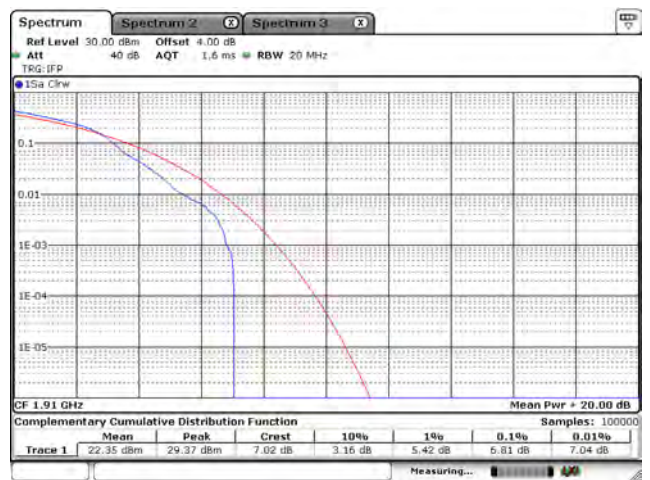

CH26640_10M_QPSK_1RB5