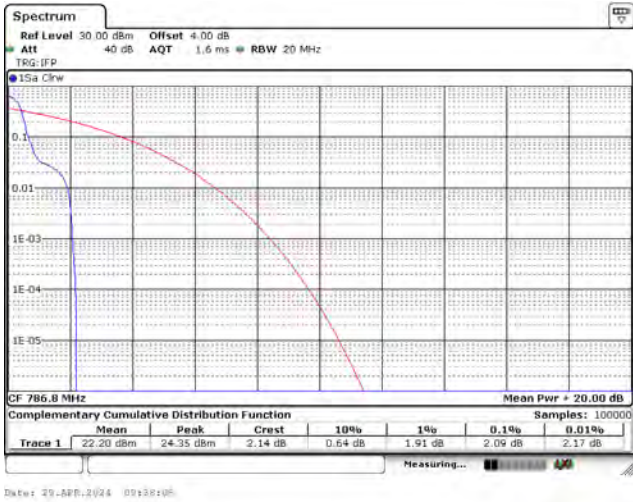

CH23178_15k_QPSK_12RB0

Mode 11: LTE NB-IoT Band 13

CH23182_15k_BPSK_1RB0

CH23230_15k_BPSK_1RB0

CH23278_15k_BPSK_1RB11

CH23182_15k_QPSK_1RB0

CH23230_15k_QPSK_1RB0

CH23278_15k_QPSK_1RB11