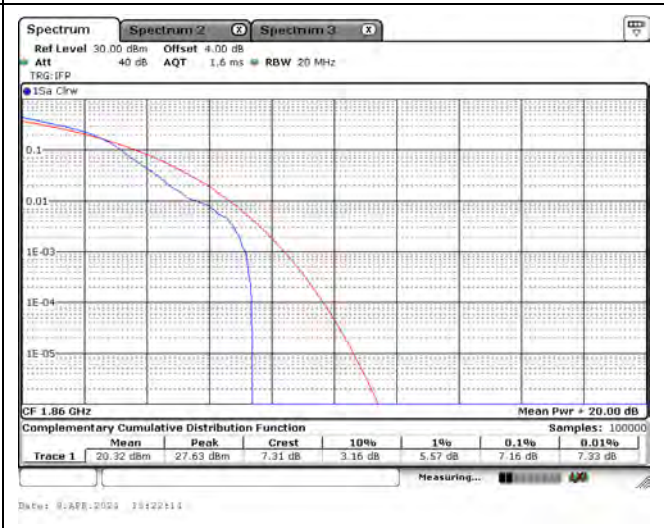

CH26140_20M_16-QAM_1RB0