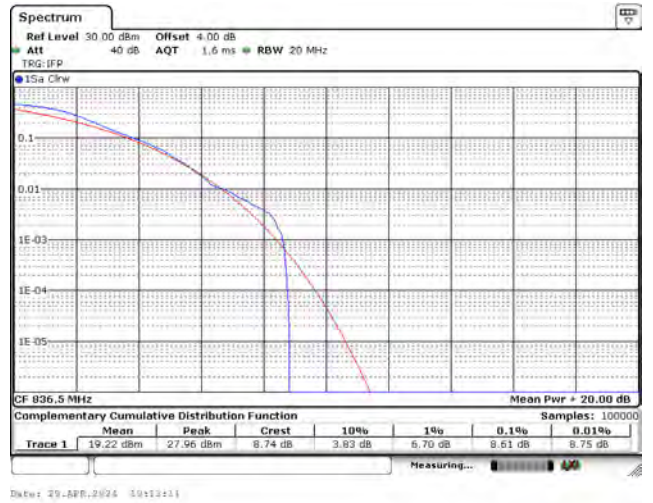

CH27038_15k_BPSK_1RB11

CH26792_15k_QPSK_1RB0

CH26915_15k_QPSK_1RB0

CH27038_15k_QPSK_1RB11

CH26792_15k_QPSK_12RB0

CH26915_15k_QPSK_12RB0

CH27038_15k_QPSK_12RB0

Mode 10: LTE NB-IoT Band 12