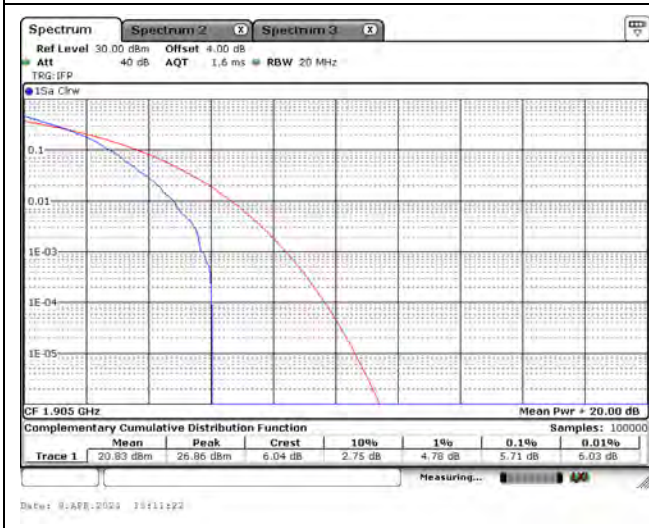

CH26590_20M_QPSK_1RB5