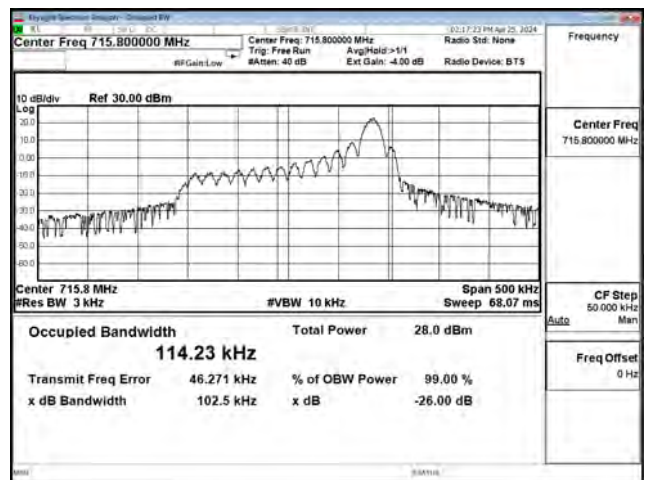

QPSK_CH134180_15k_1RB11