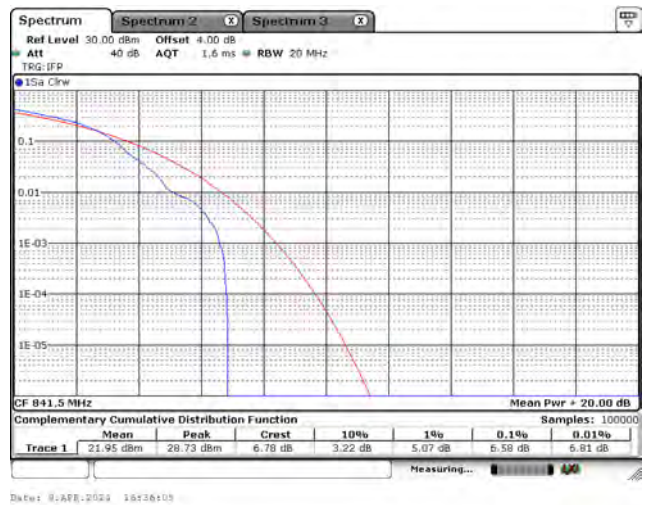

Mode 4: LTE Cat-M1 Band 12

CH23025_5M_QPSK_1RB0

CH23095_5M_QPSK_1RB0

CH23165_5M_QPSK_1RB5

CH23025_16-QAM_1RB0

CH23095_16-QAM_1RB0

CH23165_16-QAM_1RB5

CH23035_5M_QPSK_1RB0