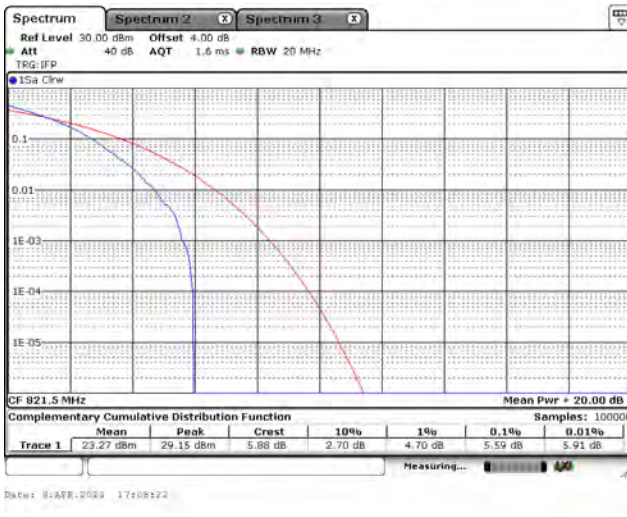

CH26740_5M_16-QAM_1RB0