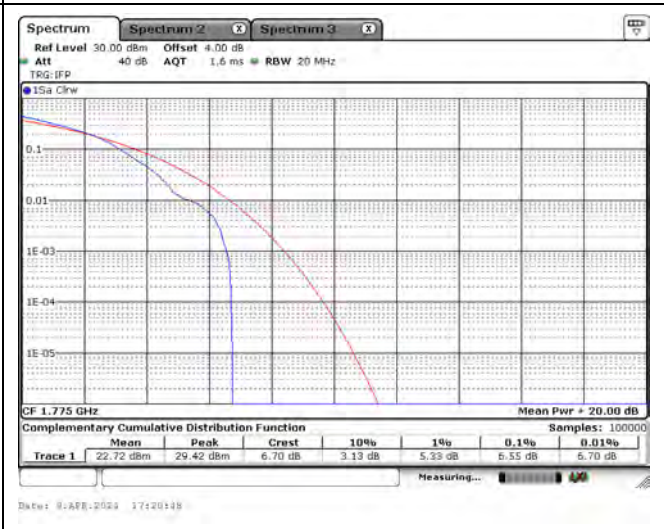

CH132622_10M_16-QAM_1RB5