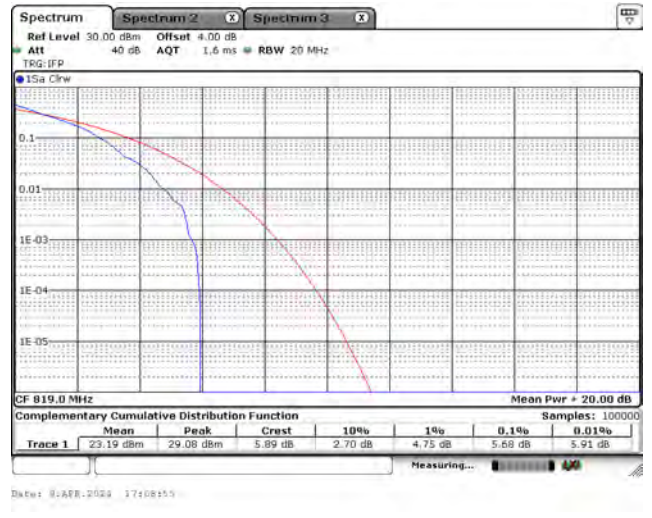

CH26715_5M_16-QAM_1RB0