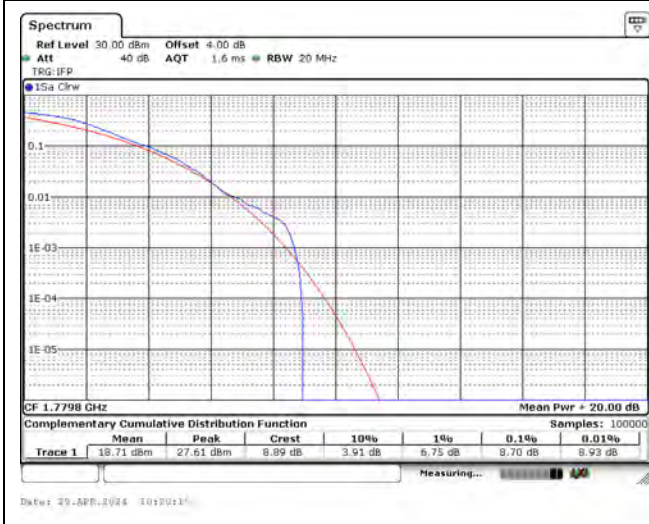

CH132322_15k_QPSK_1RB0

CH132670_15k_QPSK_1RB11

CH131974_15k_QPSK_12RB0

CH132322_15k_QPSK_12RB0

CH132670_15k_QPSK_12RB0

Mode 9: LTE NB-IoT Band 5 / 26 (Part 22)

CH26792_15k_BPSK_1RB0

CH26915_15k_BPSK_1RB0