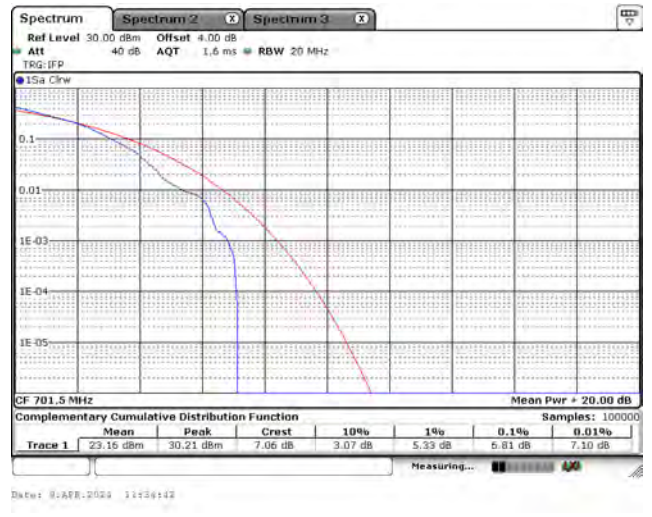

CH23035_5M_16-QAM_1RB0