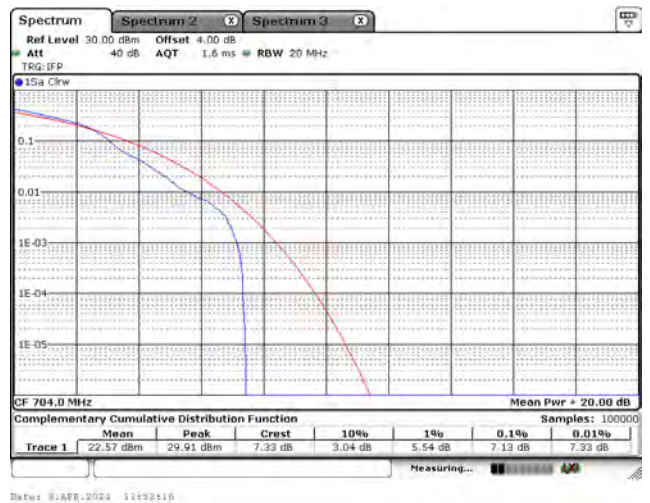

CH23060_10M_16-QAM_1RB0