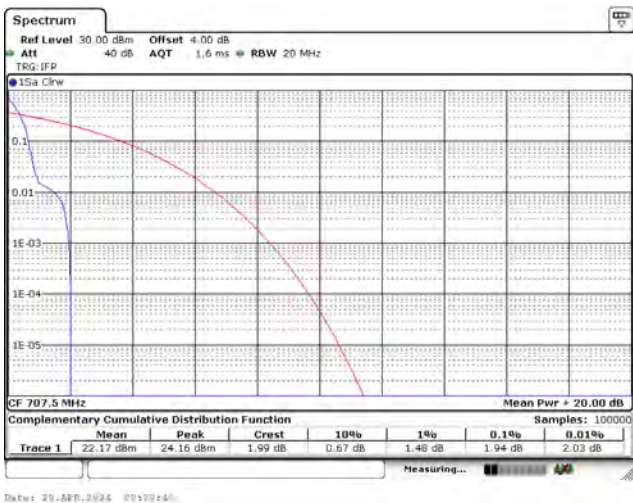

CH23095_15k_QPSK_1RB0