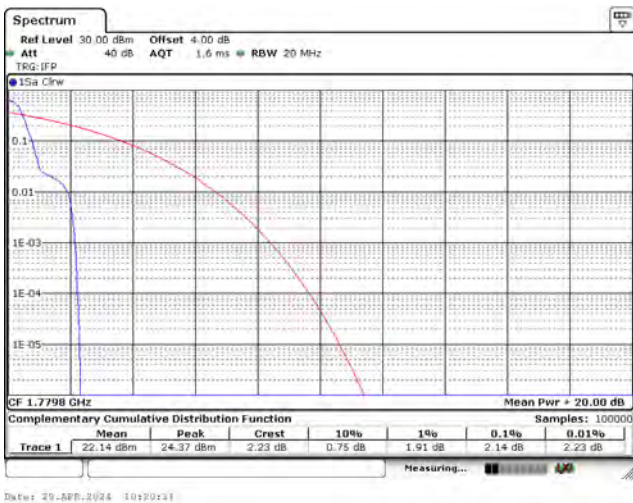

CH26042_15k_QPSK_12RB0

CH26365_15k_QPSK_12RB0

CH26688_15k_QPSK_12RB0

Mode 8: LTE NB-IoT Band 4 / 66

CH131974_15k_BPSK_1RB0

CH132322_15k_BPSK_1RB0

CH132670_15k_BPSK_1RB11

CH131974_15k_QPSK_1RB0