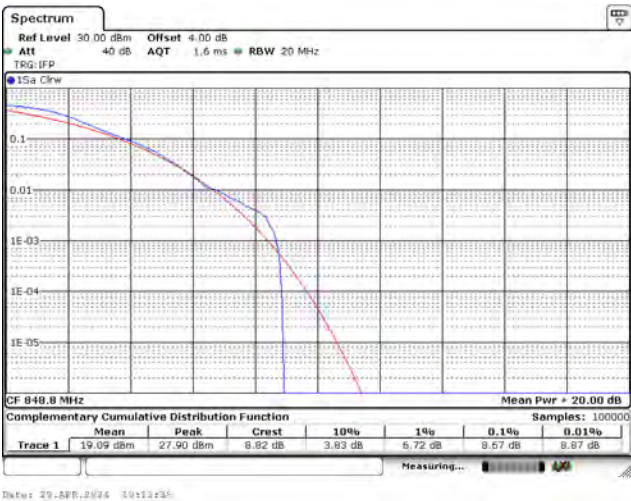

CH27038_15k_BPSK_1RB11

CH26792_15k_QPSK_1RB0

CH26915_15k_QPSK_1RB0

CH27038_15k_QPSK_1RB11

CH26792_15k_QPSK_12RB0

CH26915_15k_QPSK_12RB0

CH27038_15k_QPSK_12RB0

Mode 10: LTE NB-IoT Band 12