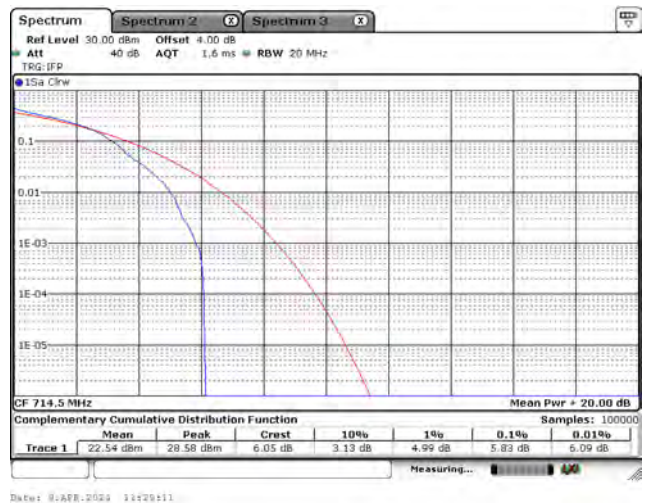

Mode 4: LTE Cat-M1 Band 12

CH23025_5M_QPSK_1RB0

CH23095_5M_QPSK_1RB0

CH23165_5M_QPSK_1RB5

CH23025_16-QAM_1RB0

CH23095_16-QAM_1RB0

CH23165_16-QAM_1RB5

CH23035_5M_QPSK_1RB0