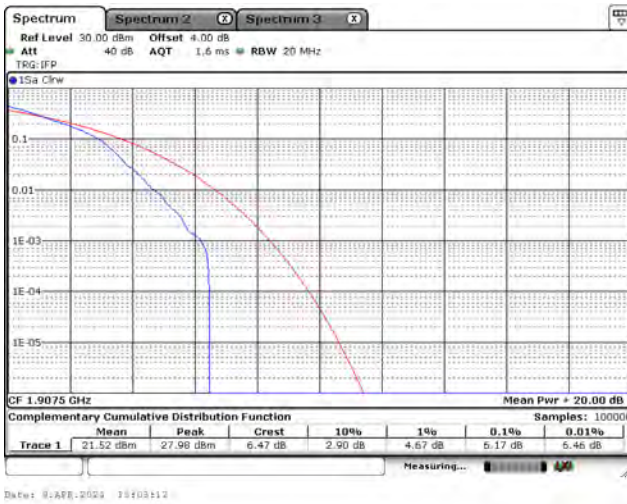

CH26615_15M_QPSK_1RB5