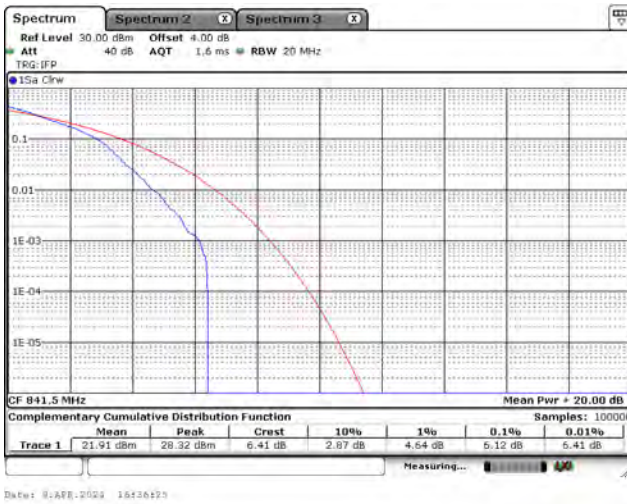

CH26965_15M_QPSK_1RB5