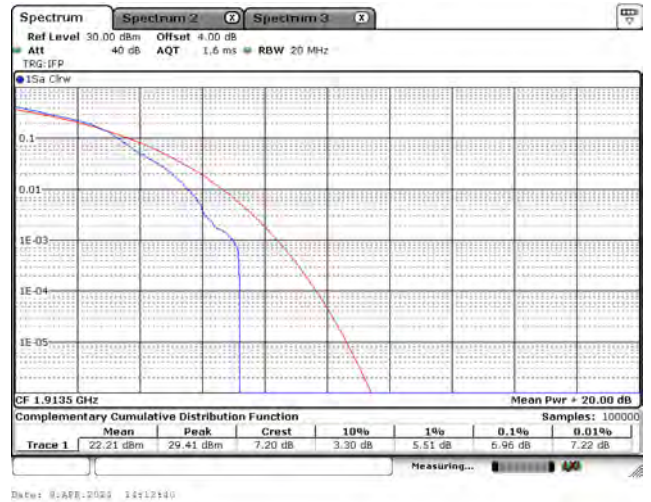

Appendix C. Test Result of Peak to Average Power Ratio

Mode 1: LTE Cat-M1 Band 2 / 25

CH26055_3M_QPSK_1RB0

CH26365_3M_QPSK_1RB0

CH26675_3M_QPSK_1RB5

CH26055_3M_16-QAM_1RB0

CH26365_3M_16-QAM_1RB0

CH26675_3M_16-QAM_1RB5