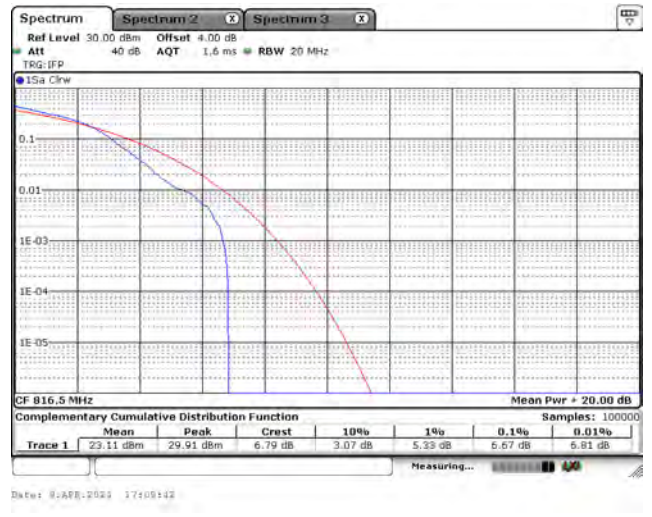

CH26765_5M_16-QAM_1RB5