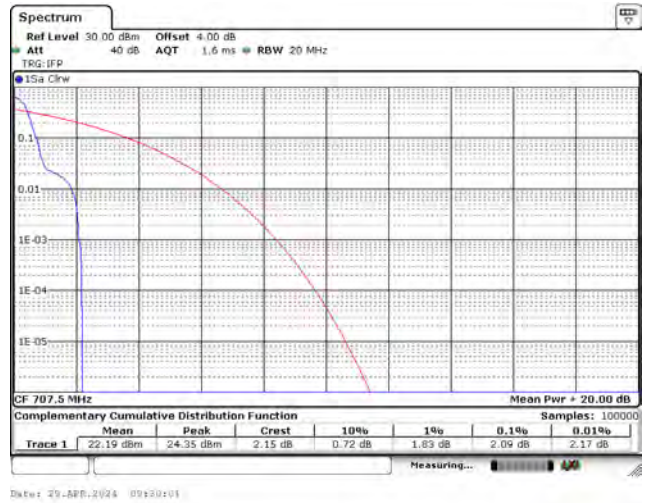

CH23095_15k_BPSK_1RB0