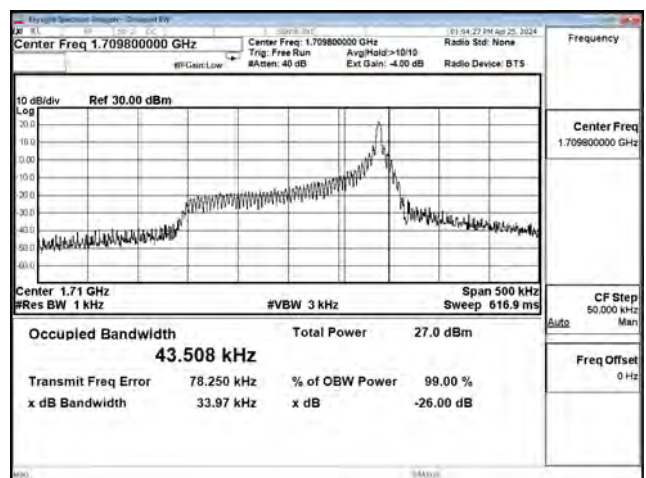

Mode 13: LTE NB-IoT Band 70

BPSK_CH132974_3.75k_1RB0

BPSK_CH133074_3.75k_1RB0

BPSK_CH133120_3.75k_1RB47

QPSK_CH132974_3.75k_1RB0

QPSK_CH133047_3.75k_1RB0

QPSK_CH133120_3.75k_1RB47

BPSK_CH132974_15k_1RB0