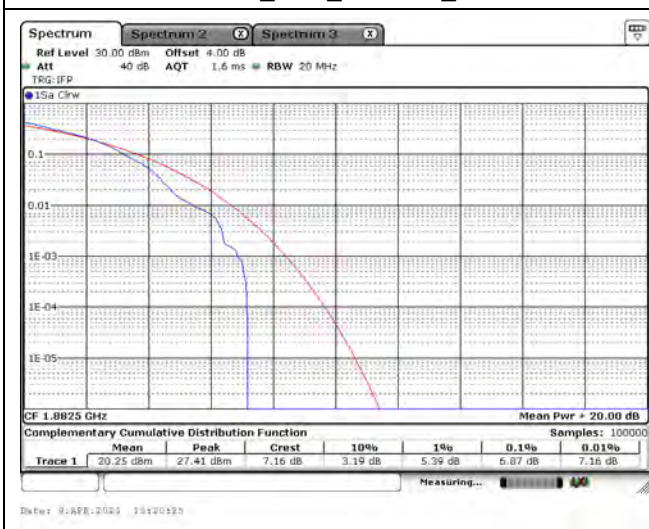

CH26365_20M_16-QAM_1RB0