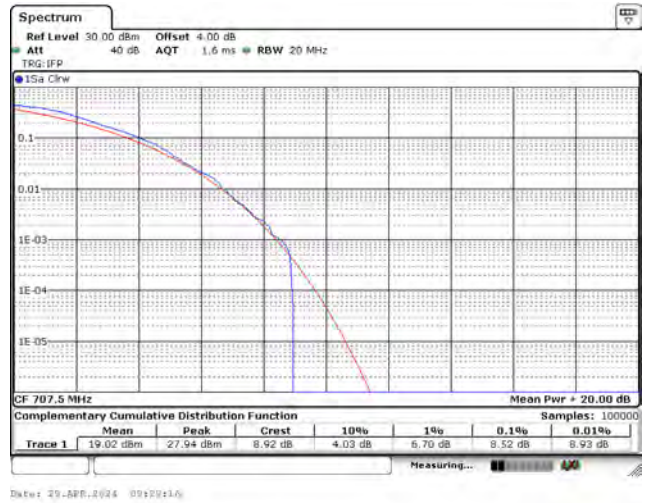

CH23095_15k_QPSK_12RB0