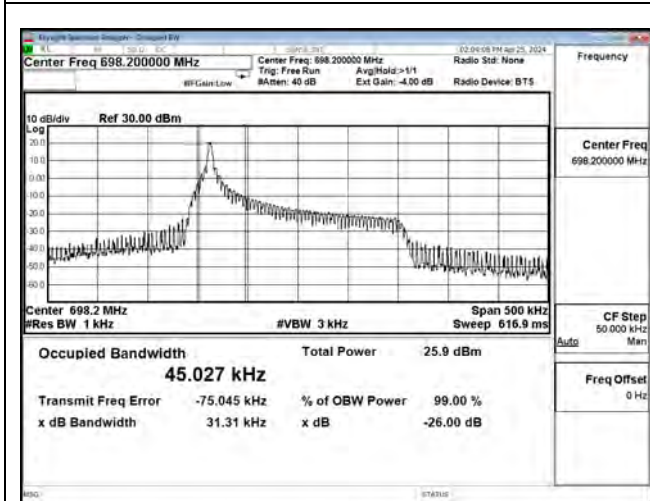

Mode 14: LTE NB-IoT Band 85

BPSK_CH134004_3.75k_1RB0