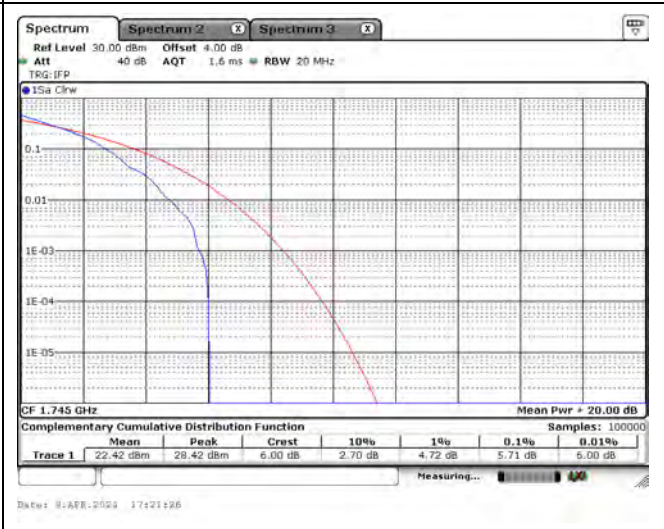

CH132322_10M_QPSK_1RB0