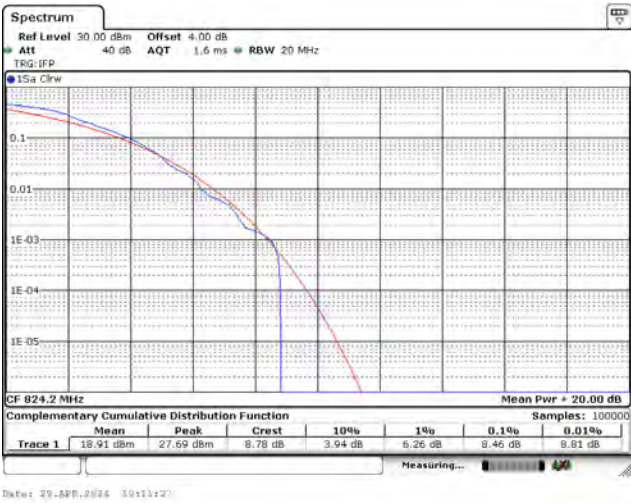

CH27038_15k_BPSK_1RB11

CH26792_15k_QPSK_1RB0

CH26915_15k_QPSK_1RB0

CH27038_15k_QPSK_1RB11

CH26792_15k_QPSK_12RB0

CH26915_15k_QPSK_12RB0

CH27038_15k_QPSK_12RB0

Mode 10: LTE NB-IoT Band 12