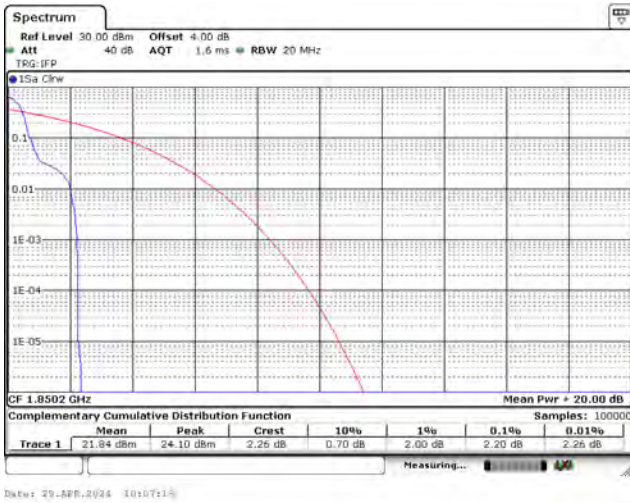

CH26765_5M_16-QAM_1RB5

Mode 7: LTE NB-IoT Band 2 / 25

CH26042_15k_BPSK_1RB0

CH26365_15k_BPSK_1RB0

CH26688_15k_BPSK_1RB11

CH26042_15k_QPSK_1RB0

CH26365_15k_QPSK_1RB0

CH26688_15k_QPSK_1RB11