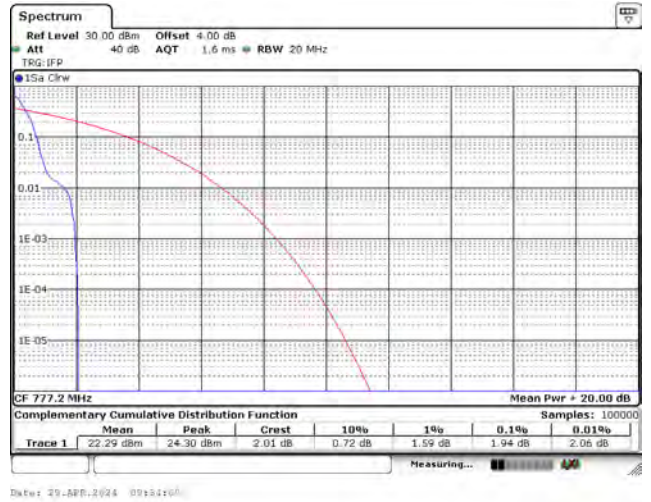

CH23178_15k_QPSK_12RB0

Mode 11: LTE NB-IoT Band 13

CH23182_15k_BPSK_1RB0

CH23230_15k_BPSK_1RB0

CH23278_15k_BPSK_1RB11

CH23182_15k_QPSK_1RB0

CH23230_15k_QPSK_1RB0

CH23278_15k_QPSK_1RB11