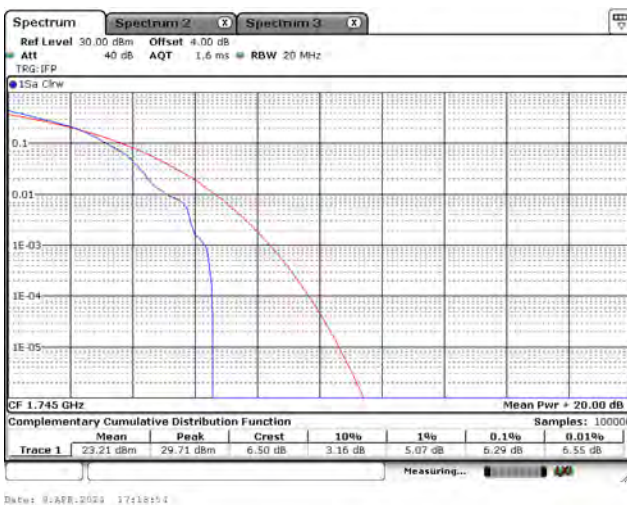

CH132322_5M_16-QAM_1RB0