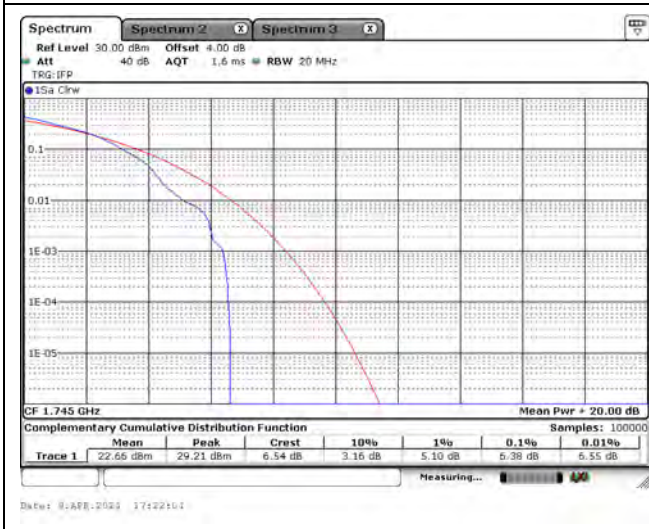

CH132322_10M_16-QAM_1RB0