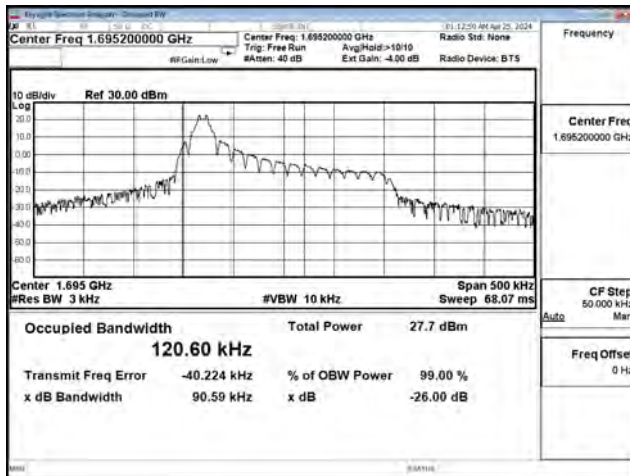

Mode 13: LTE NB-IoT Band 70

BPSK_CH132974_3.75k_1RB0

BPSK_CH133074_3.75k_1RB0

BPSK_CH133120_3.75k_1RB47

QPSK_CH132974_3.75k_1RB0

QPSK_CH133047_3.75k_1RB0

QPSK_CH133120_3.75k_1RB47

BPSK_CH132974_15k_1RB0