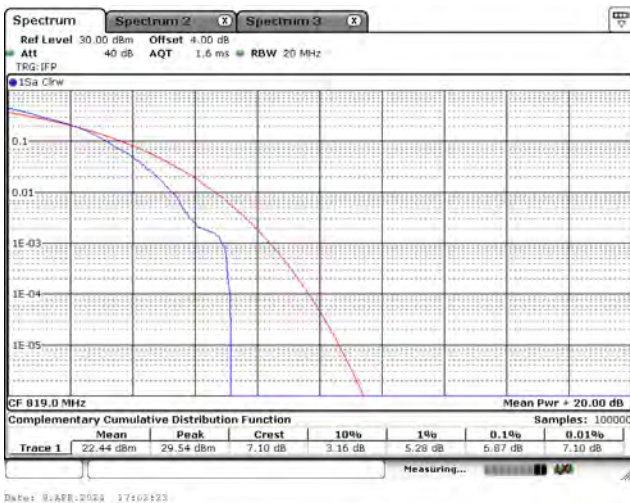

CH26715_5M_QPSK_1RB0