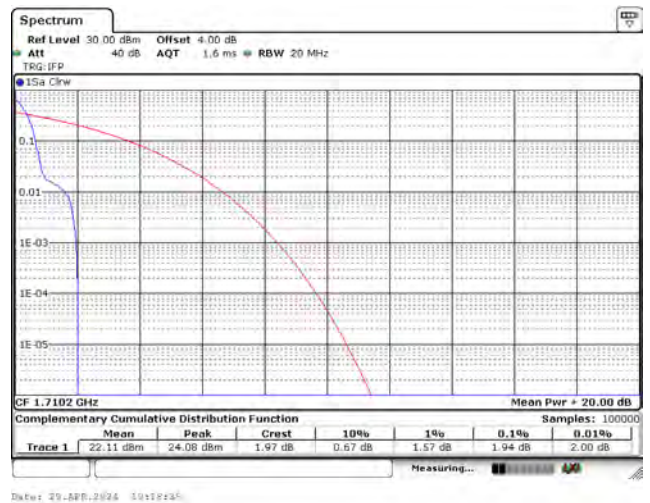

CH26042_15k_QPSK_12RB0

CH26365_15k_QPSK_12RB0

CH26688_15k_QPSK_12RB0

Mode 8: LTE NB-IoT Band 4 / 66

CH131974_15k_BPSK_1RB0

CH132322_15k_BPSK_1RB0

CH132670_15k_BPSK_1RB11

CH131974_15k_QPSK_1RB0