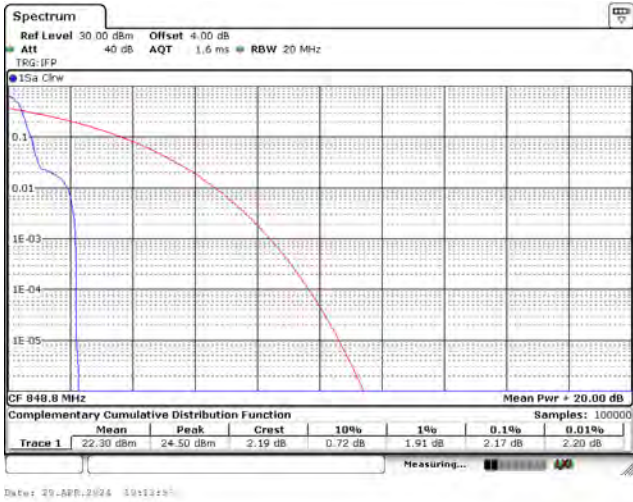

CH27038_15k_BPSK_1RB11