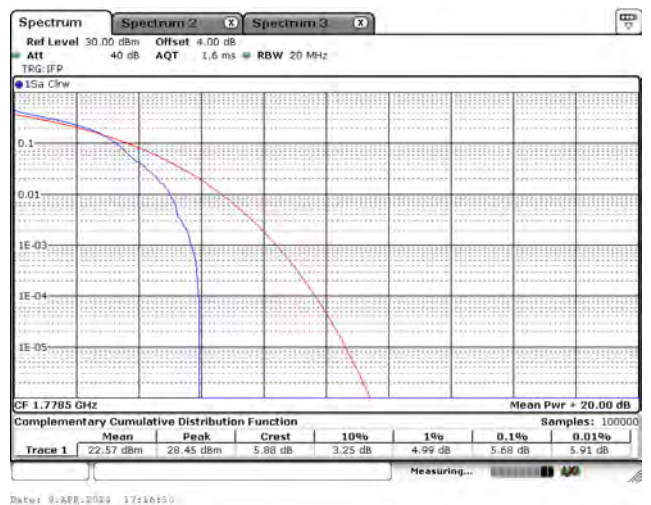

Mode 2: LTE Cat-M1 Band 4 / 66

CH131987_3M_QPSK_1RB0

CH132322_3M_QPSK_1RB0

CH132657_3M_QPSK_1RB5

CH131987_3M_16-QAM_1RB0

CH132322_3M_16-QAM_1RB0

CH132657_3M_16-QAM_1RB5

CH131997_5M_QPSK_1RB0