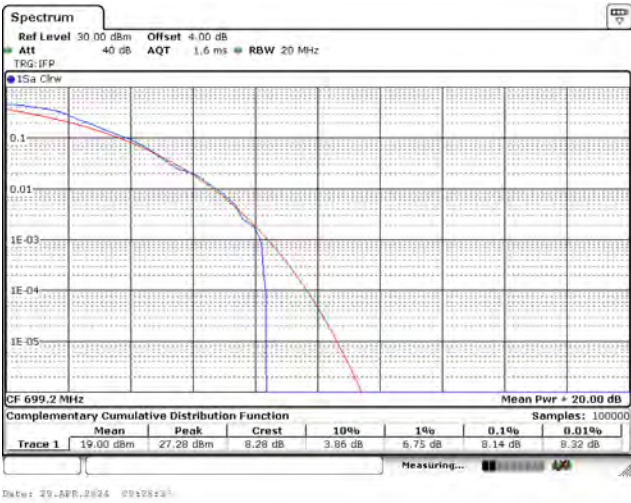

CH23012_15k_QPSK_12RB0