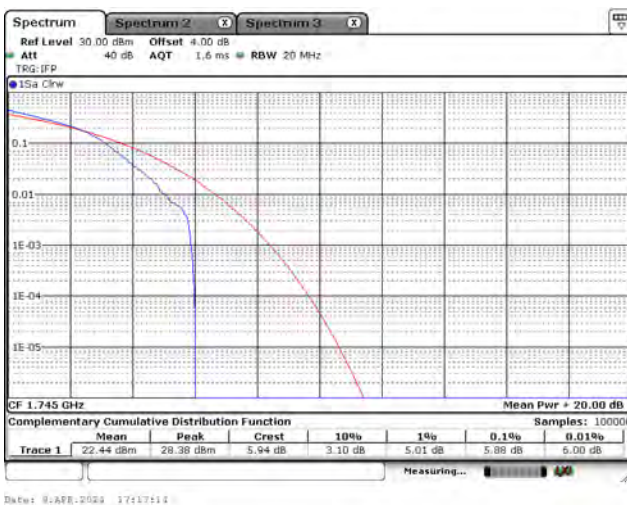

Mode 2: LTE Cat-M1 Band 4 / 66

CH131987_3M_QPSK_1RB0

CH132322_3M_QPSK_1RB0

CH132657_3M_QPSK_1RB5

CH131987_3M_16-QAM_1RB0

CH132322_3M_16-QAM_1RB0

CH132657_3M_16-QAM_1RB5

CH131997_5M_QPSK_1RB0