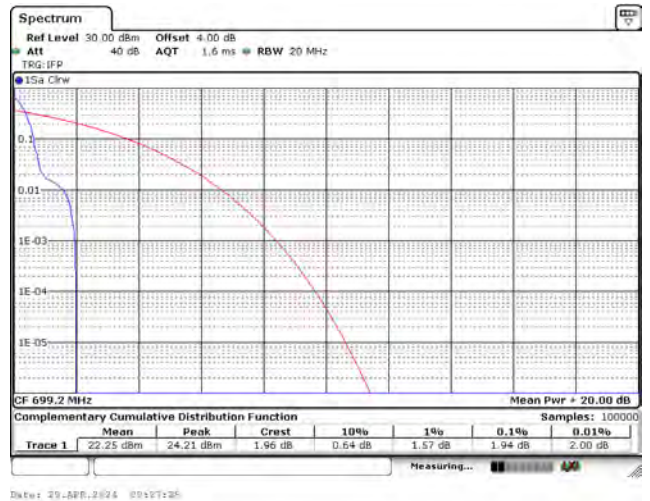

CH23012_15k_QPSK_1RB0