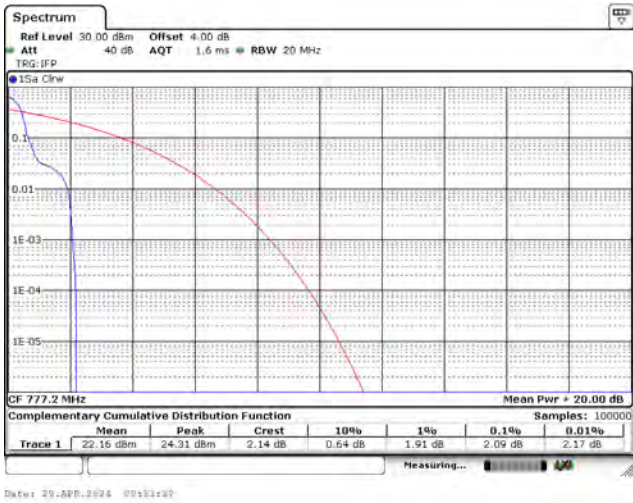

CH23182_15k_BPSK_1RB0