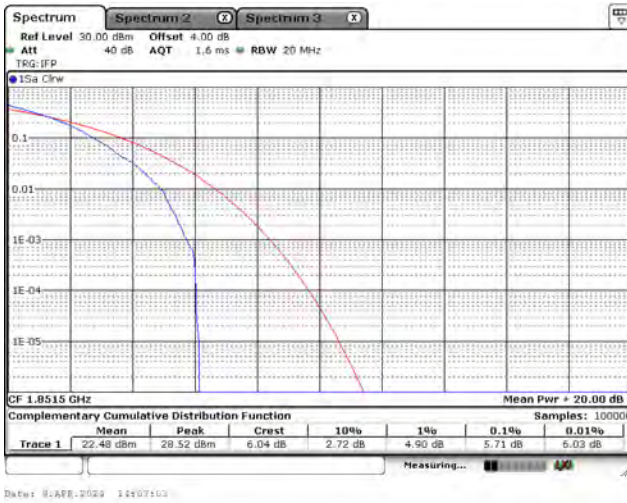

Appendix C. Test Result of Peak to Average Power Ratio

Mode 1: LTE Cat-M1 Band 2 / 25

CH26055_3M_QPSK_1RB0

CH26365_3M_QPSK_1RB0

CH26675_3M_QPSK_1RB5

CH26055_3M_16-QAM_1RB0

CH26365_3M_16-QAM_1RB0

CH26675_3M_16-QAM_1RB5