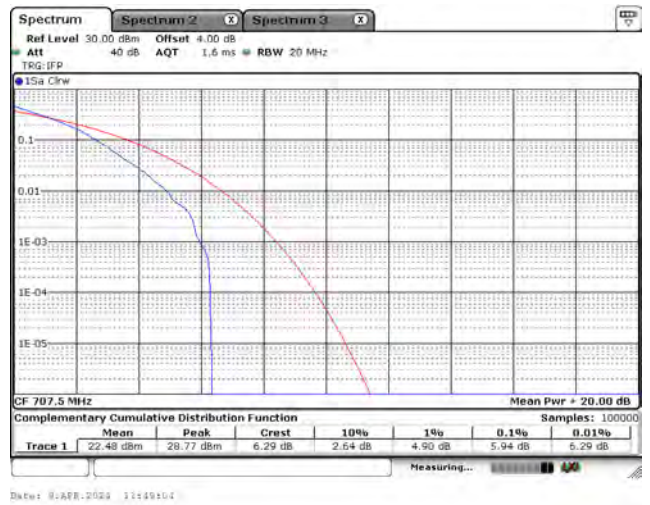

CH23095_10M_QPSK_1RB0