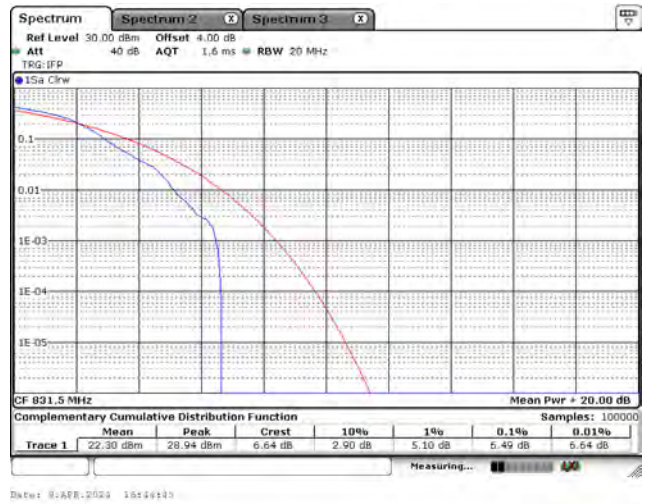

CH26865_15M_16-QAM_1RB0