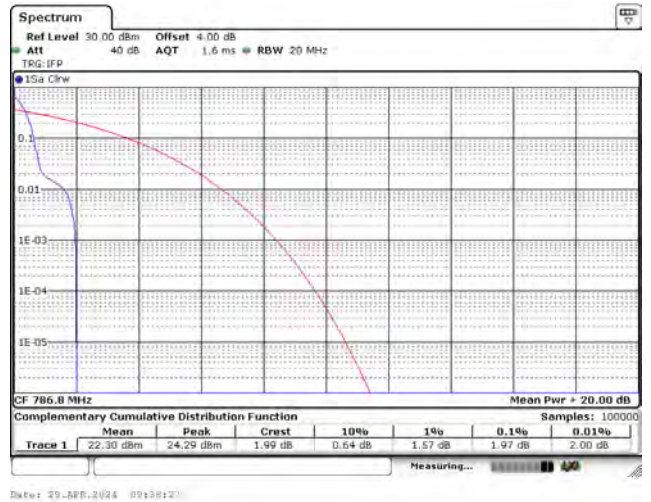

CH23178_15k_QPSK_12RB0

Mode 11: LTE NB-IoT Band 13

CH23182_15k_BPSK_1RB0

CH23230_15k_BPSK_1RB0

CH23278_15k_BPSK_1RB11

CH23182_15k_QPSK_1RB0

CH23230_15k_QPSK_1RB0

CH23278_15k_QPSK_1RB11