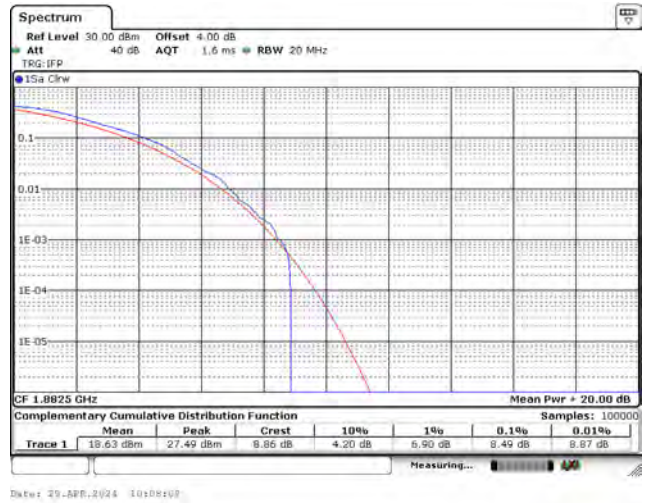

CH26365_15k_QPSK_12RB0