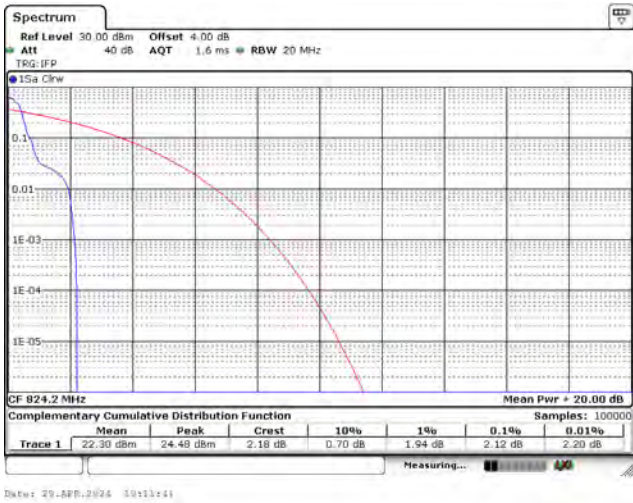

CH132322_15k_QPSK_1RB0

CH132670_15k_QPSK_1RB11

CH131974_15k_QPSK_12RB0

CH132322_15k_QPSK_12RB0

CH132670_15k_QPSK_12RB0

Mode 9: LTE NB-IoT Band 5 / 26 (Part 22)

CH26792_15k_BPSK_1RB0

CH26915_15k_BPSK_1RB0