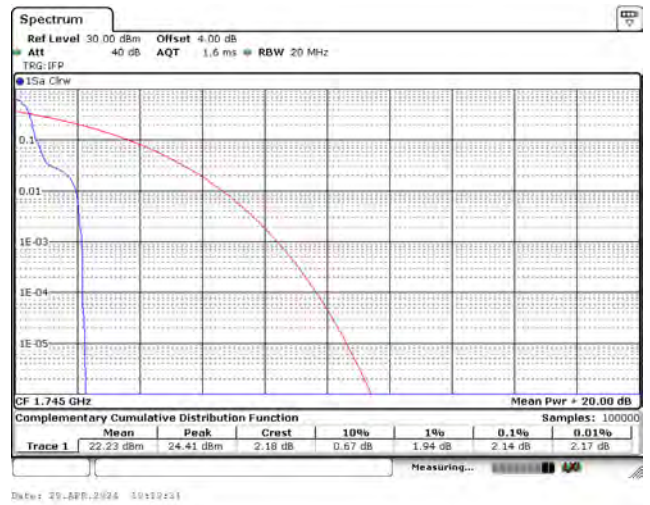

CH26042_15k_QPSK_12RB0

CH26365_15k_QPSK_12RB0

CH26688_15k_QPSK_12RB0

Mode 8: LTE NB-IoT Band 4 / 66

CH131974_15k_BPSK_1RB0

CH132322_15k_BPSK_1RB0

CH132670_15k_BPSK_1RB11

CH131974_15k_QPSK_1RB0