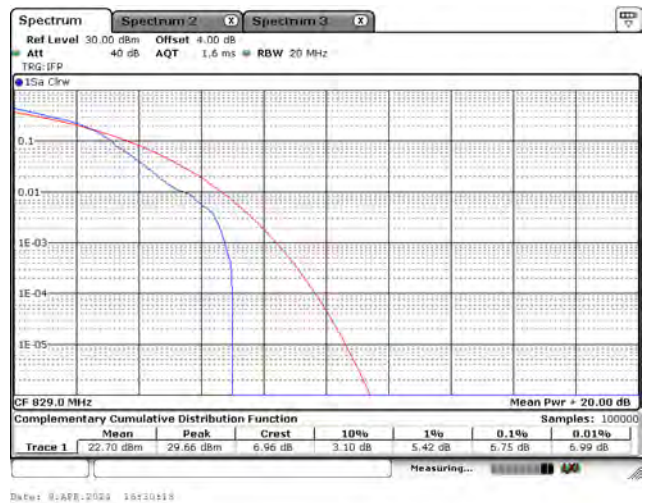

CH26840_10M_16-QAM_1RB0