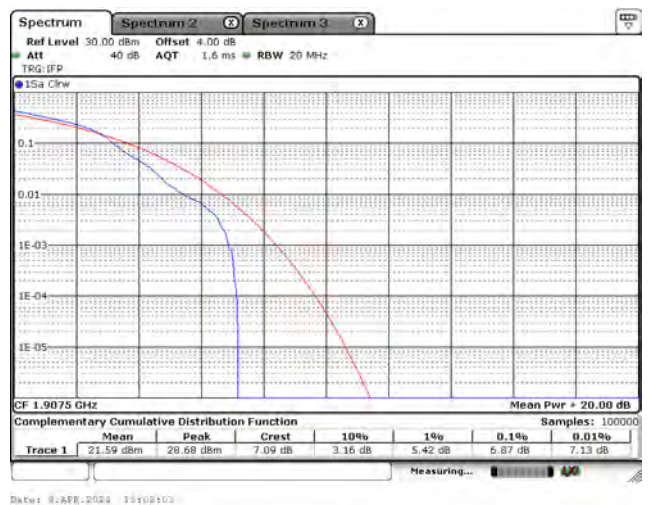

CH26615_15M_16-QAM_1RB5