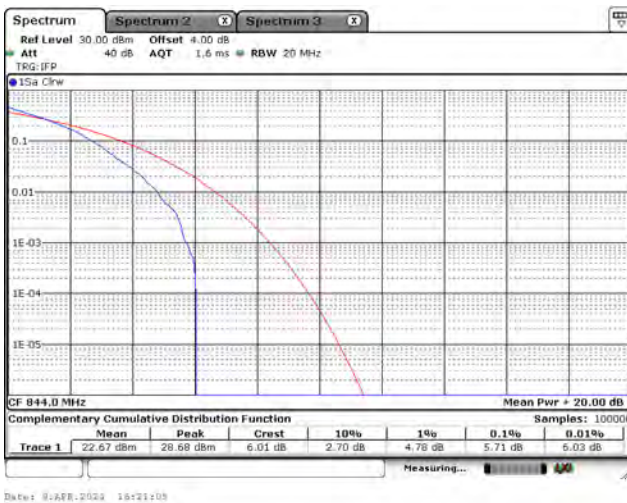

CH26990_10M_QPSK_1RB5