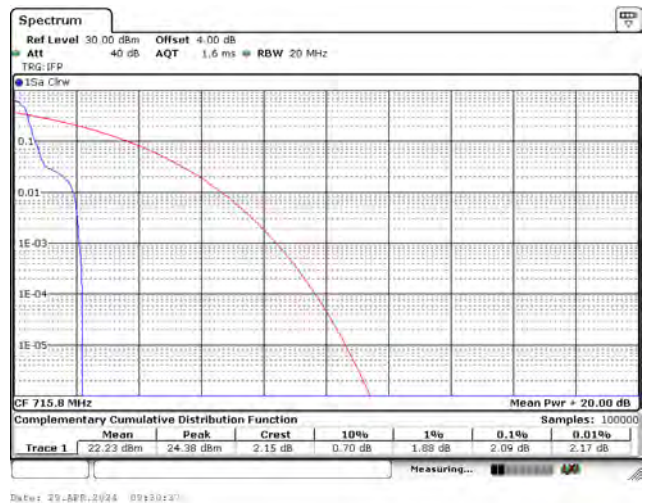

CH23178_15k_QPSK_1RB11