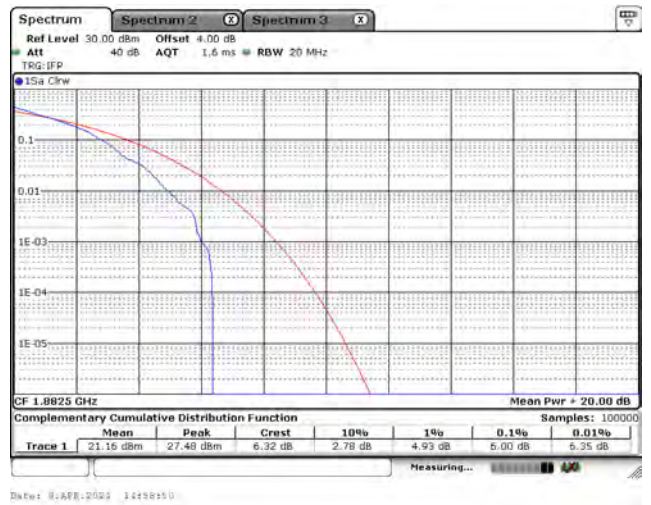

CH26365_15M_QPSK_1RB0