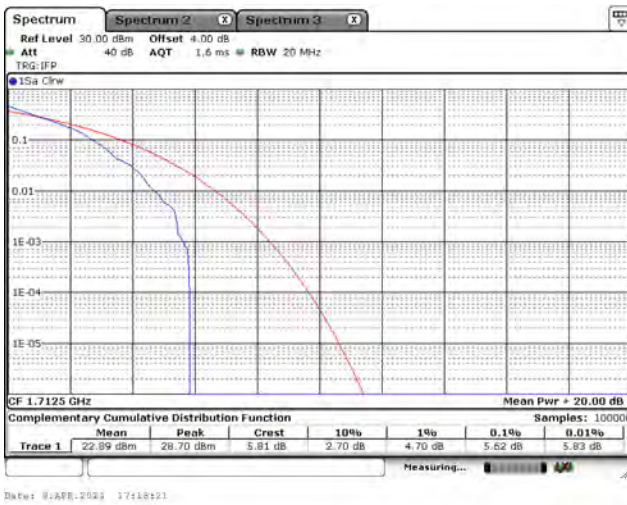

Mode 2: LTE Cat-M1 Band 4 / 66

CH131987_3M_QPSK_1RB0

CH132322_3M_QPSK_1RB0

CH132657_3M_QPSK_1RB5

CH131987_3M_16-QAM_1RB0

CH132322_3M_16-QAM_1RB0

CH132657_3M_16-QAM_1RB5

CH131997_5M_QPSK_1RB0