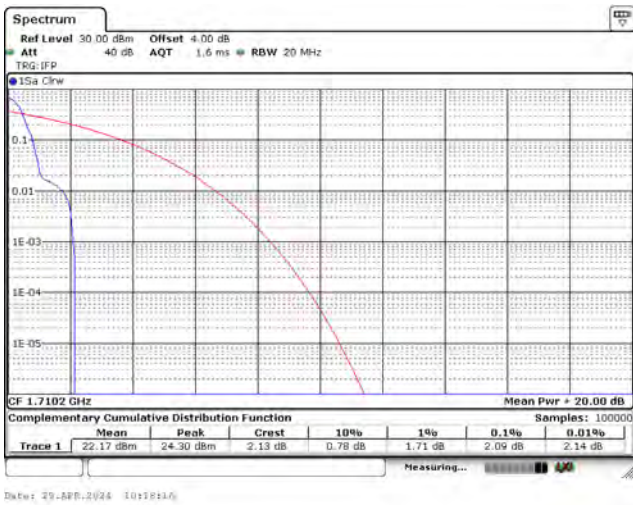

CH26042_15k_QPSK_12RB0

CH26365_15k_QPSK_12RB0

CH26688_15k_QPSK_12RB0

Mode 8: LTE NB-IoT Band 4 / 66

CH131974_15k_BPSK_1RB0

CH132322_15k_BPSK_1RB0

CH132670_15k_BPSK_1RB11

CH131974_15k_QPSK_1RB0