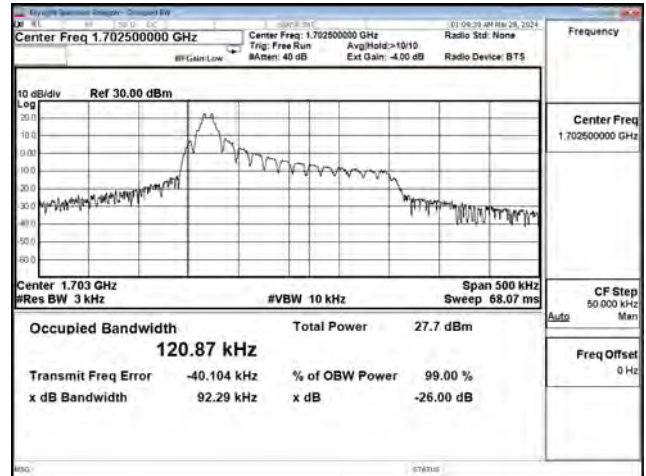

BPSK_CH133047_15k_1RB0