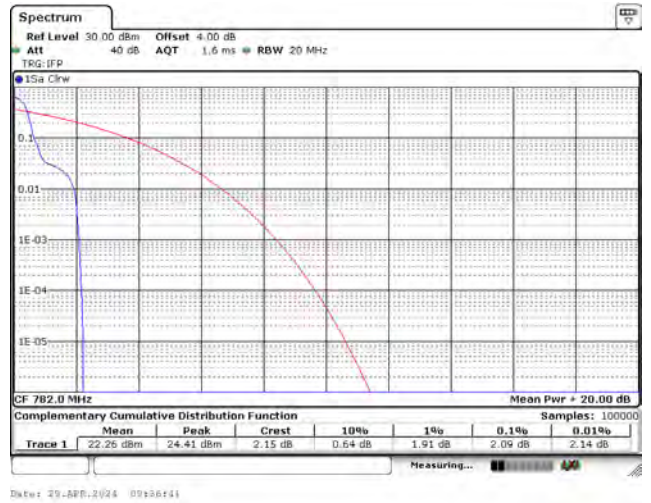

CH23178_15k_QPSK_12RB0

Mode 11: LTE NB-IoT Band 13

CH23182_15k_BPSK_1RB0

CH23230_15k_BPSK_1RB0

CH23278_15k_BPSK_1RB11

CH23182_15k_QPSK_1RB0

CH23230_15k_QPSK_1RB0

CH23278_15k_QPSK_1RB11