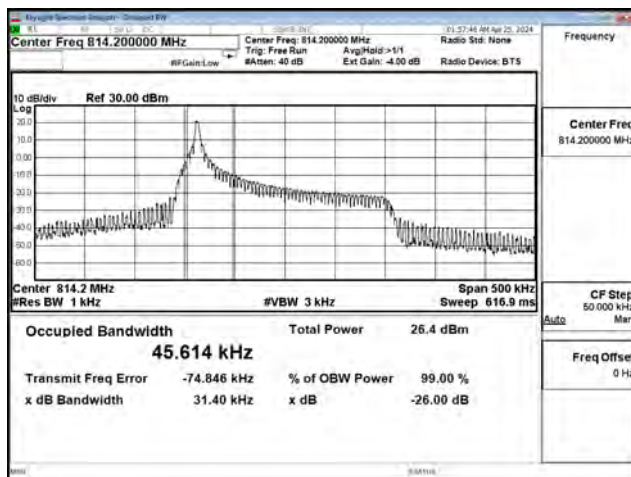

Mode 12: LTE NB-IoT 1 Band 26

BPSK_CH26692_3.75k_1RB0