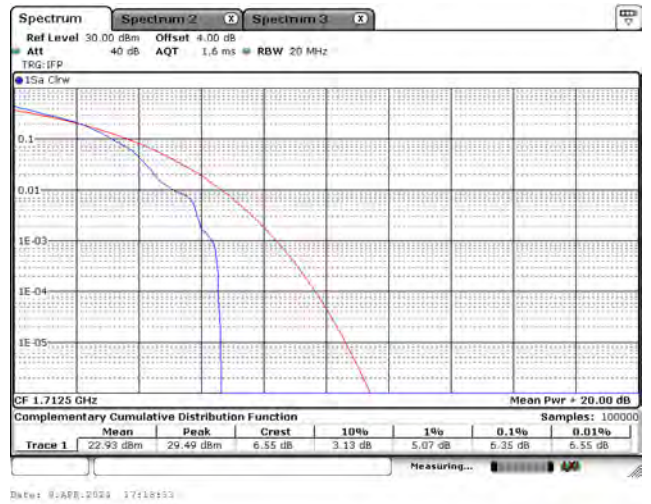

CH131997_5M_16-QAM_1RB0