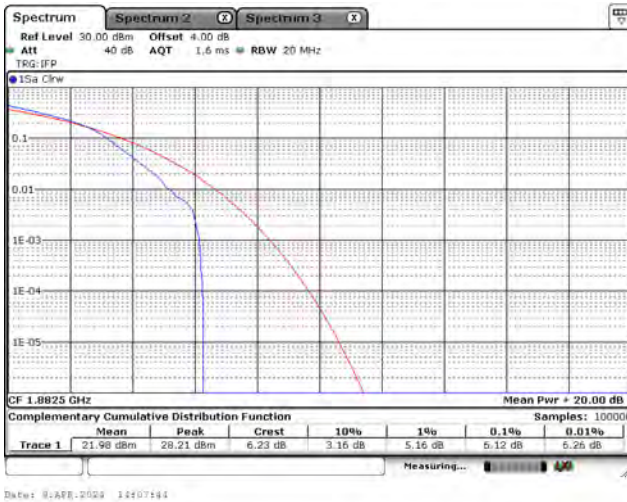

Appendix C. Test Result of Peak to Average Power Ratio

Mode 1: LTE Cat-M1 Band 2 / 25

CH26055_3M_QPSK_1RB0

CH26365_3M_QPSK_1RB0

CH26675_3M_QPSK_1RB5

CH26055_3M_16-QAM_1RB0

CH26365_3M_16-QAM_1RB0

CH26675_3M_16-QAM_1RB5