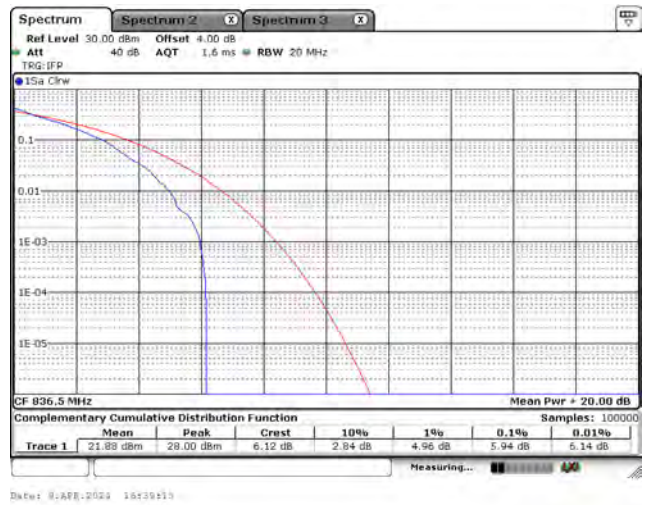

CH26915_15M_QPSK_1RB0