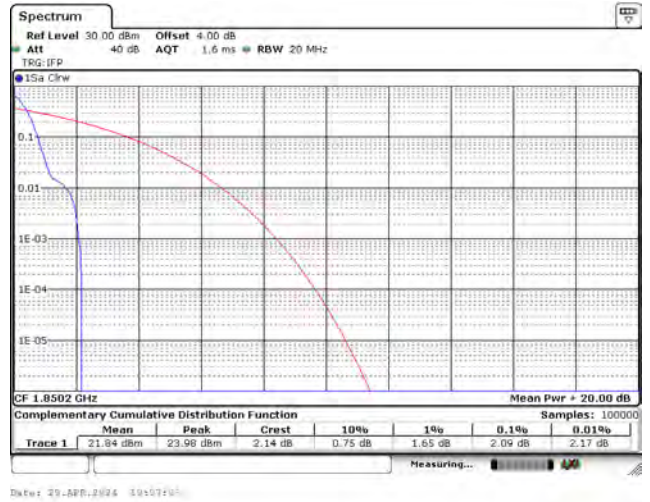

CH26765_5M_16-QAM_1RB5

Mode 7: LTE NB-IoT Band 2 / 25

CH26042_15k_BPSK_1RB0

CH26365_15k_BPSK_1RB0

CH26688_15k_BPSK_1RB11

CH26042_15k_QPSK_1RB0

CH26365_15k_QPSK_1RB0

CH26688_15k_QPSK_1RB11