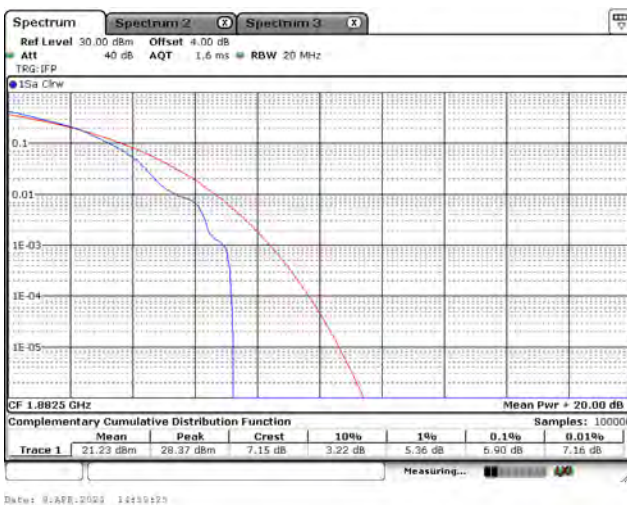

CH26365_15M_16-QAM_1RB0