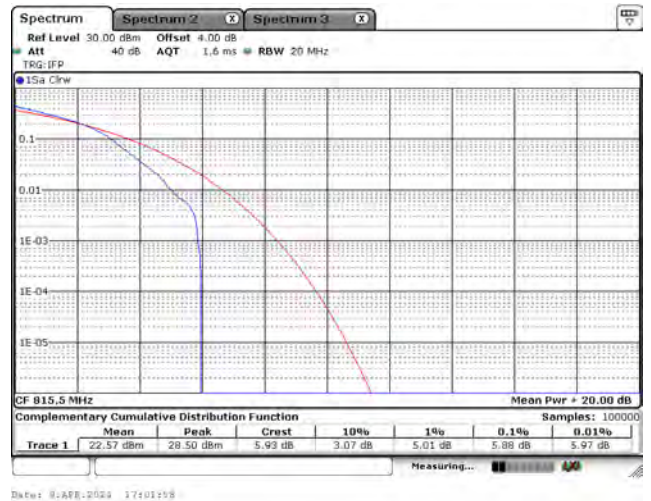

CH26775_3M_16-QAM_1RB5