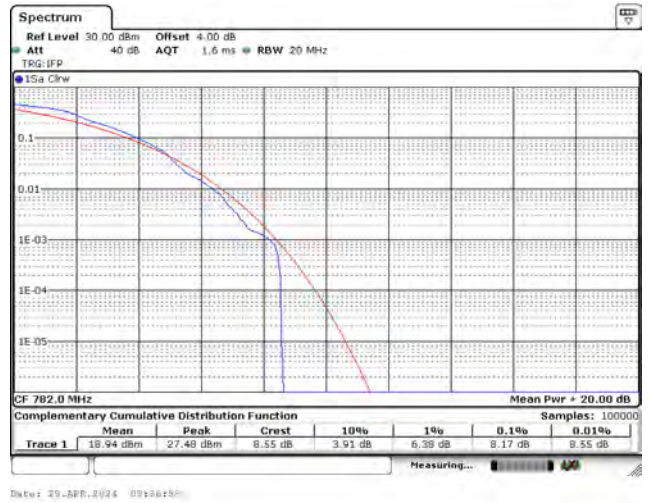

CH23230_15k_QPSK_12RB0