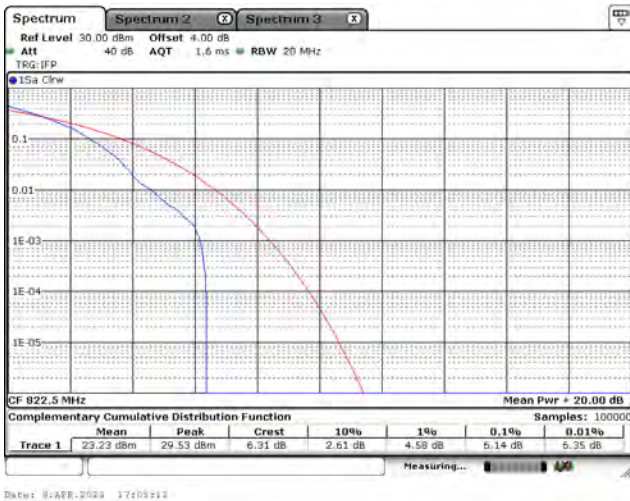

CH23060_10M_16-QAM_1RB0

CH23095_10M_16-QAM_1RB0

CH23130_10M_16-QAM_1RB5

Mode 5: LTE Cat-M1 Band 13

Mode 6: LTE Cat-M1 Band 26 (Part 90)

CH26705_3M_QPSK_1RB0

CH26740_3M_QPSK_1RB0

CH26775_3M_QPSK_1RB5