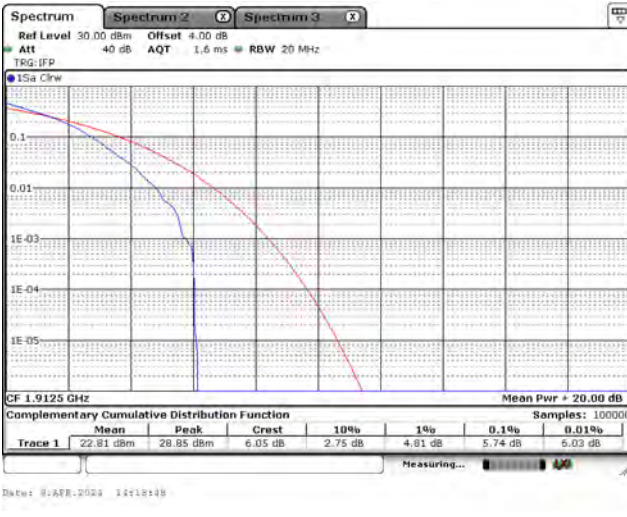

CH26665_5M_QPSK_1RB5_high