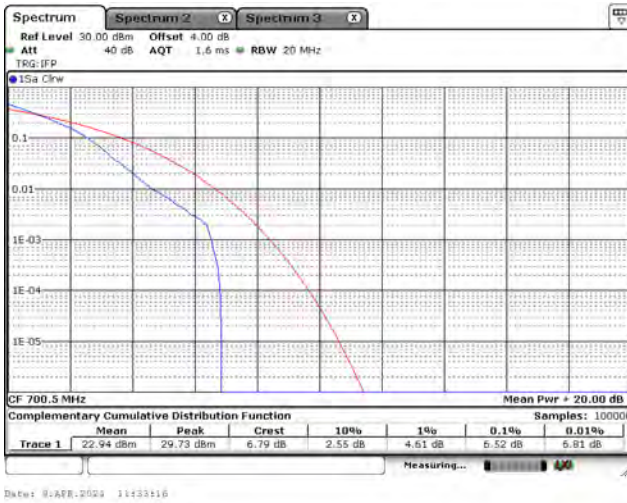

Mode 4: LTE Cat-M1 Band 12

CH23025_5M_QPSK_1RB0

CH23095_5M_QPSK_1RB0

CH23165_5M_QPSK_1RB5

CH23025_16-QAM_1RB0

CH23095_16-QAM_1RB0

CH23165_16-QAM_1RB5

CH23035_5M_QPSK_1RB0