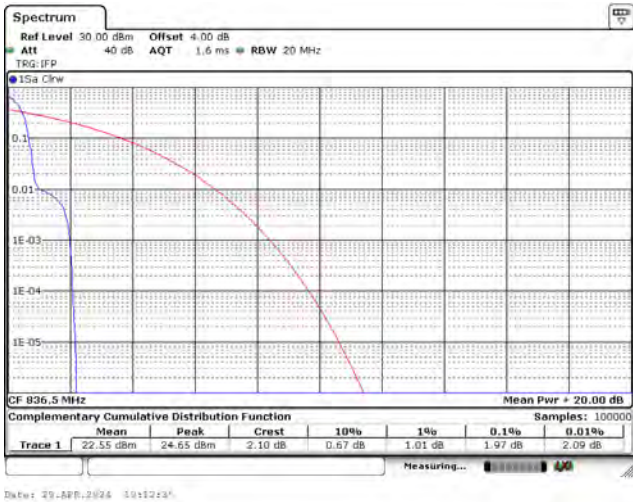

CH26915_15k_QPSK_1RB0