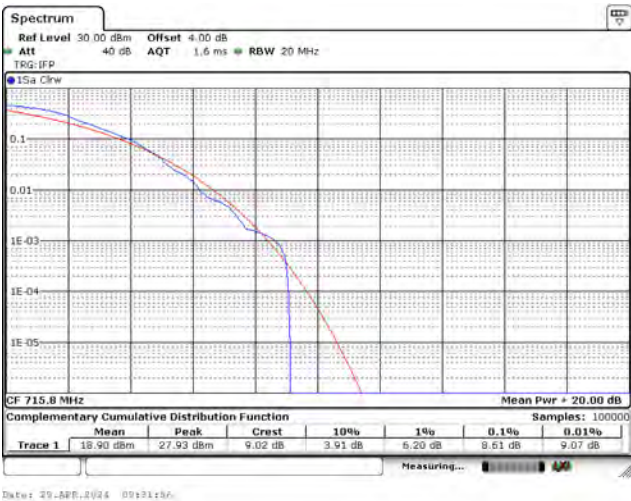

CH23178_15k_QPSK_12RB0