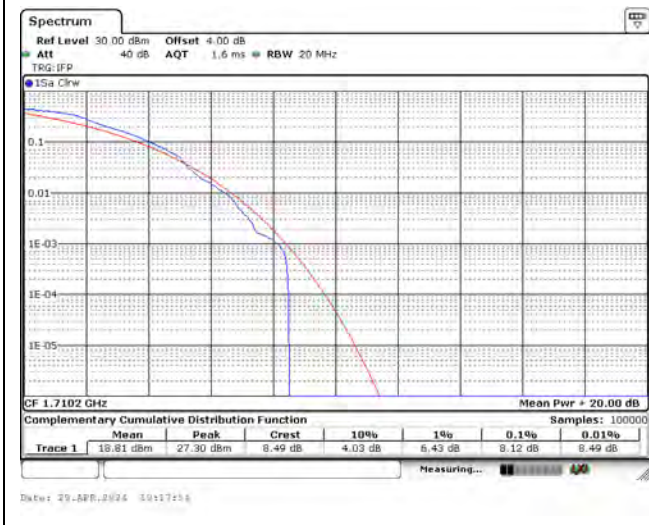

CH131974_15k_QPSK_12RB0