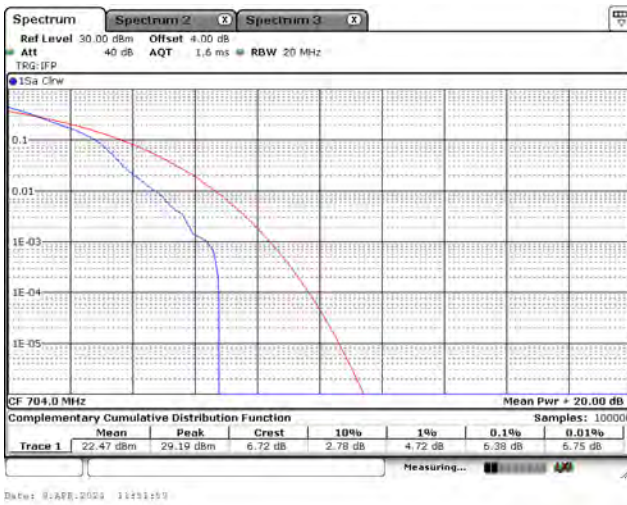

CH23060_10M_QPSK_1RB0