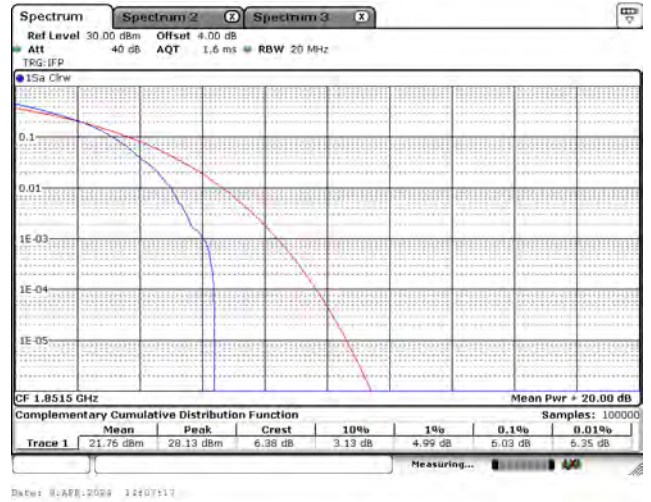

Appendix C. Test Result of Peak to Average Power Ratio

Mode 1: LTE Cat-M1 Band 2 / 25

CH26055_3M_QPSK_1RB0

CH26365_3M_QPSK_1RB0

CH26675_3M_QPSK_1RB5

CH26055_3M_16-QAM_1RB0

CH26365_3M_16-QAM_1RB0

CH26675_3M_16-QAM_1RB5