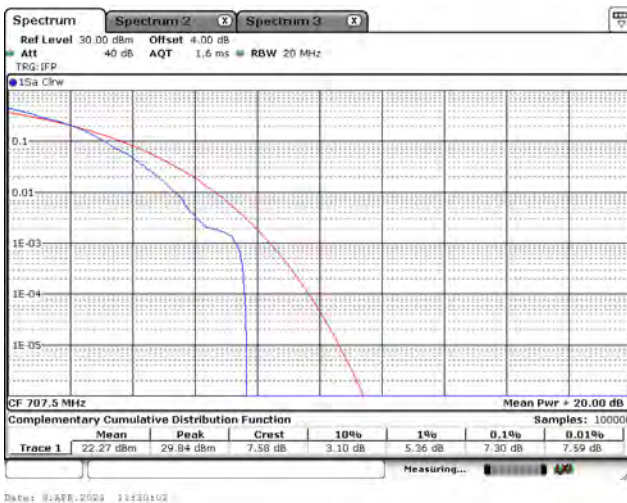

Mode 4: LTE Cat-M1 Band 12

CH23025_5M_QPSK_1RB0

CH23095_5M_QPSK_1RB0

CH23165_5M_QPSK_1RB5

CH23025_16-QAM_1RB0

CH23095_16-QAM_1RB0

CH23165_16-QAM_1RB5

CH23035_5M_QPSK_1RB0