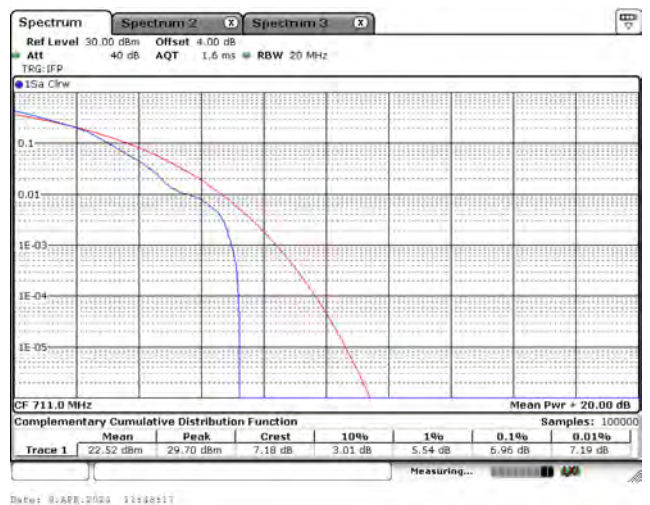

CH23130_10M_16-QAM_1RB5