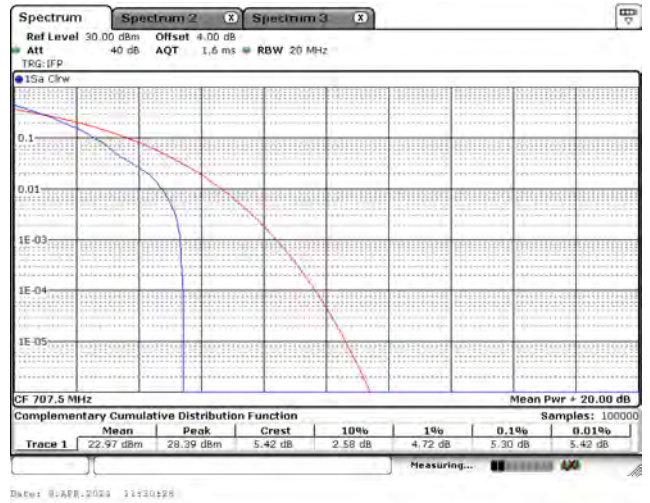

Mode 4: LTE Cat-M1 Band 12

CH23025_5M_QPSK_1RB0

CH23095_5M_QPSK_1RB0

CH23165_5M_QPSK_1RB5

CH23025_16-QAM_1RB0

CH23095_16-QAM_1RB0

CH23165_16-QAM_1RB5

CH23035_5M_QPSK_1RB0