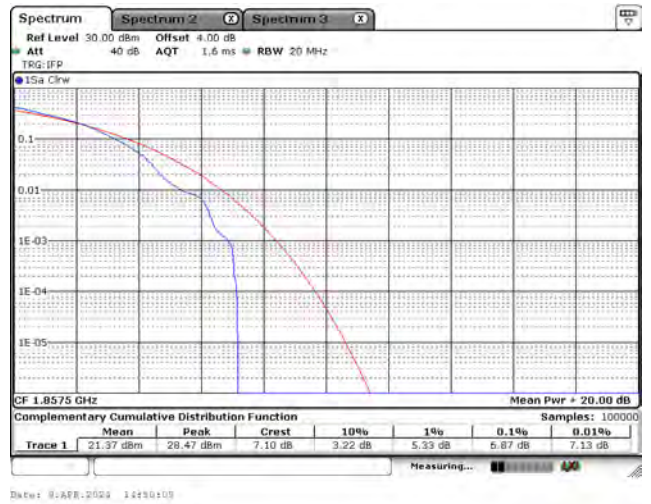

CH26115_15M_16-QAM_1RB0