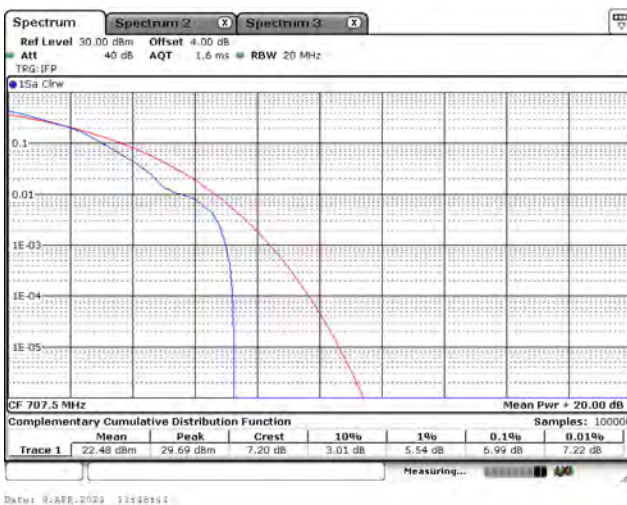

CH23060_10M_16-QAM_1RB0

CH23095_10M_16-QAM_1RB0

CH23130_10M_16-QAM_1RB5

Mode 5: LTE Cat-M1 Band 13

Mode 6: LTE Cat-M1 Band 26 (Part 90)

CH26705_3M_QPSK_1RB0

CH26740_3M_QPSK_1RB0

CH26775_3M_QPSK_1RB5