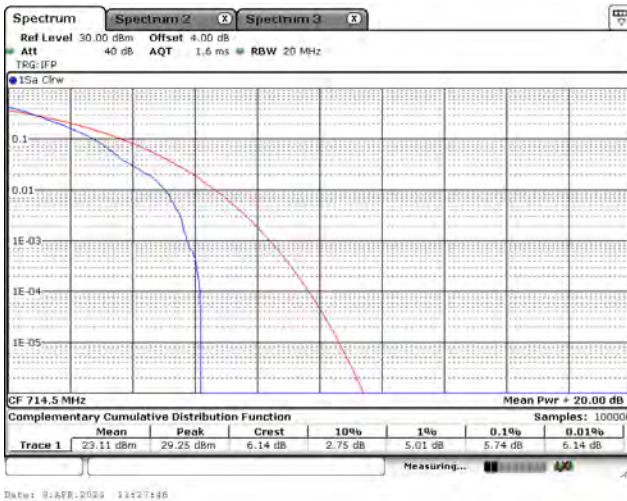

Mode 4: LTE Cat-M1 Band 12

CH23025_5M_QPSK_1RB0

CH23095_5M_QPSK_1RB0

CH23165_5M_QPSK_1RB5

CH23025_16-QAM_1RB0

CH23095_16-QAM_1RB0

CH23165_16-QAM_1RB5

CH23035_5M_QPSK_1RB0