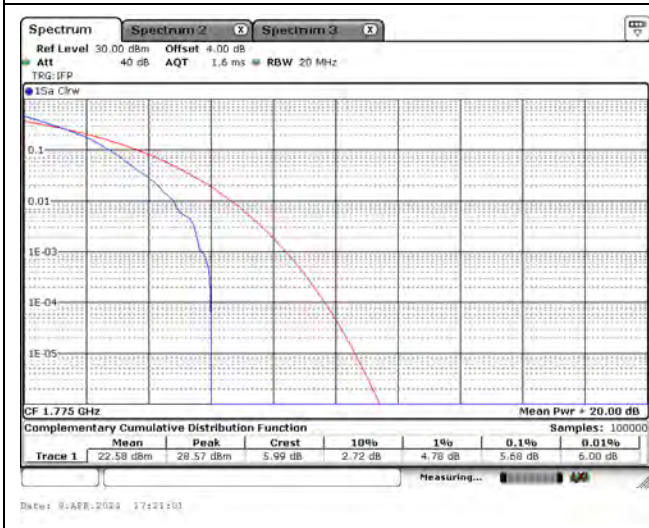

CH132622_10M_QPSK_1RB5