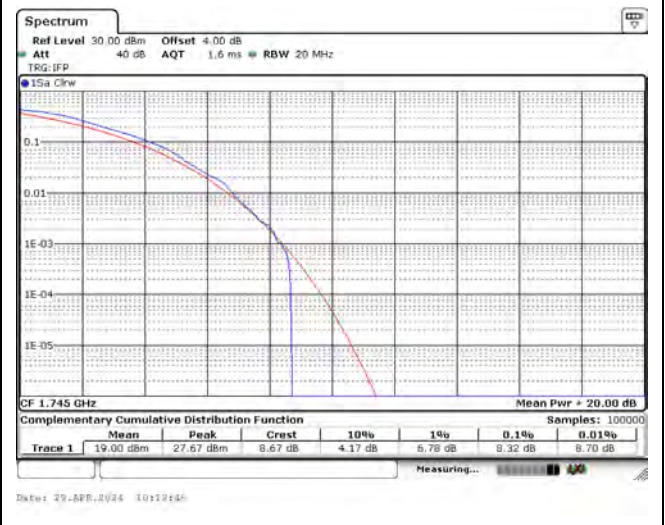

CH132322_15k_QPSK_1RB0

CH132670_15k_QPSK_1RB11

CH131974_15k_QPSK_12RB0

CH132322_15k_QPSK_12RB0

CH132670_15k_QPSK_12RB0

Mode 9: LTE NB-IoT Band 5 / 26 (Part 22)

CH26792_15k_BPSK_1RB0

CH26915_15k_BPSK_1RB0