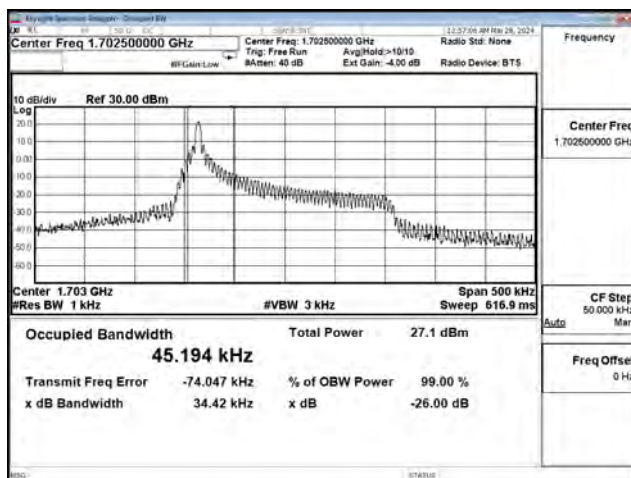

Mode 13: LTE NB-IoT Band 70

BPSK_CH132974_3.75k_1RB0

BPSK_CH133074_3.75k_1RB0

BPSK_CH133120_3.75k_1RB47

QPSK_CH132974_3.75k_1RB0

QPSK_CH133047_3.75k_1RB0

QPSK_CH133120_3.75k_1RB47

BPSK_CH132974_15k_1RB0