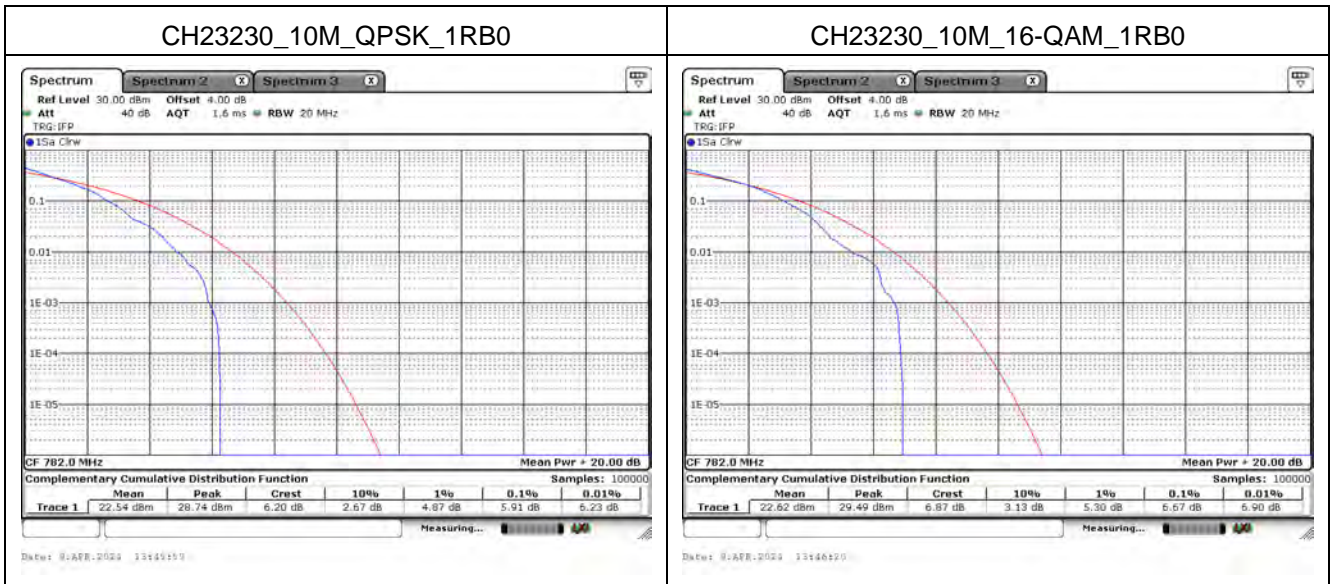

CH23060_10M_16-QAM_1RB0

CH23095_10M_16-QAM_1RB0

CH23130_10M_16-QAM_1RB5

Mode 5: LTE Cat-M1 Band 13

Mode 6: LTE Cat-M1 Band 26 (Part 90)

CH26705_3M_QPSK_1RB0

CH26740_3M_QPSK_1RB0

CH26775_3M_QPSK_1RB5