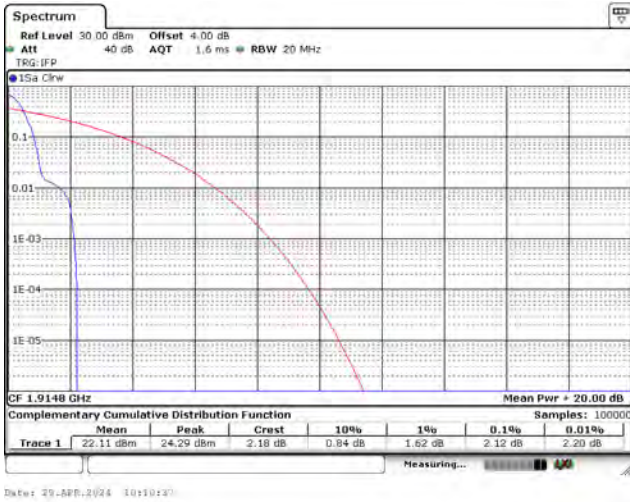

CH26765_5M_16-QAM_1RB5

Mode 7: LTE NB-IoT Band 2 / 25

CH26042_15k_BPSK_1RB0

CH26365_15k_BPSK_1RB0

CH26688_15k_BPSK_1RB11

CH26042_15k_QPSK_1RB0

CH26365_15k_QPSK_1RB0

CH26688_15k_QPSK_1RB11