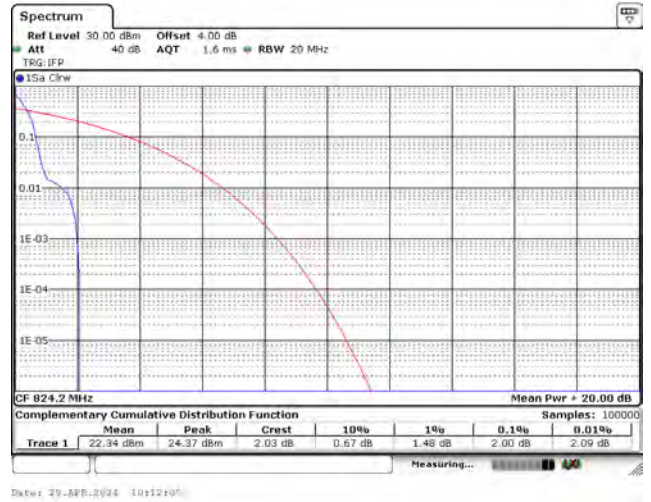

CH26792_15k_QPSK_1RB0