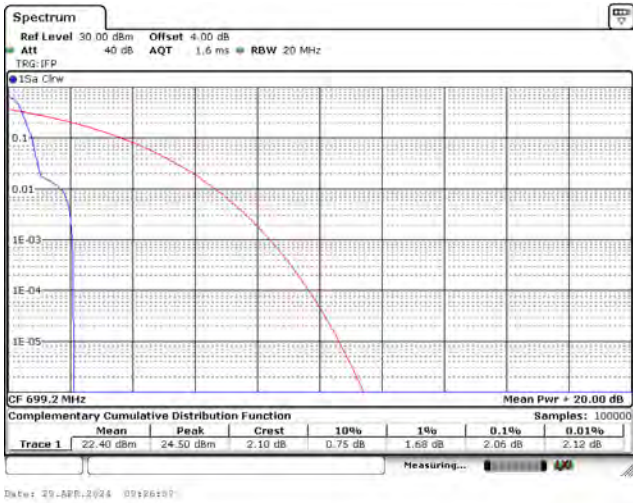

CH23012_15k_BPSK_1RB0