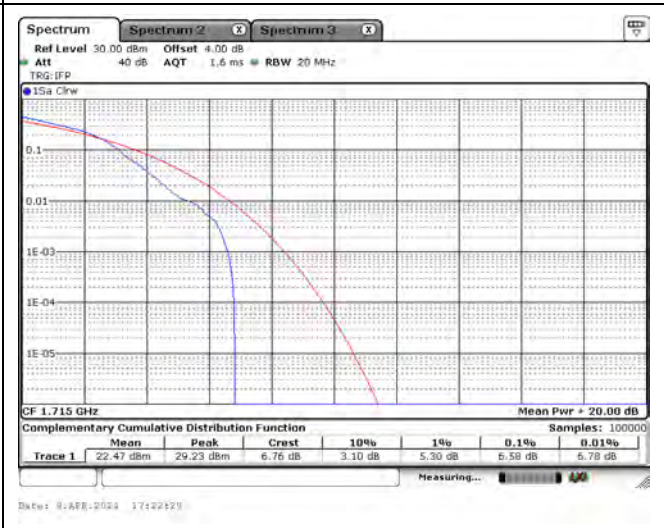

CH132022_10M_16-QAM_1RB0