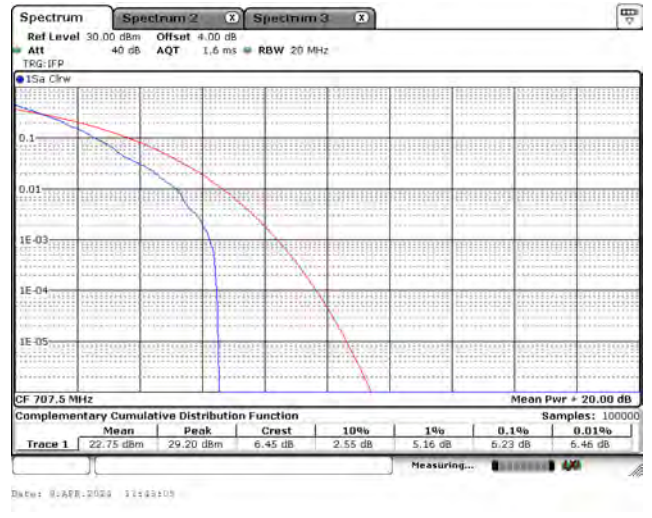

CH23095_5M_QPSK_1RB0