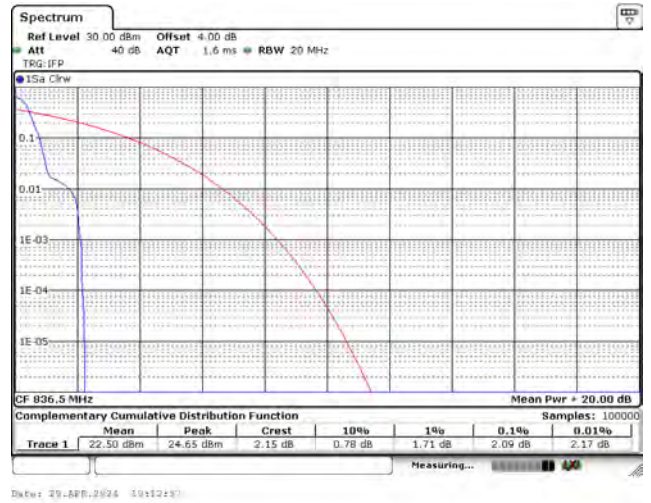

CH132322_15k_QPSK_1RB0

CH132670_15k_QPSK_1RB11

CH131974_15k_QPSK_12RB0

CH132322_15k_QPSK_12RB0

CH132670_15k_QPSK_12RB0

Mode 9: LTE NB-IoT Band 5 / 26 (Part 22)

CH26792_15k_BPSK_1RB0

CH26915_15k_BPSK_1RB0