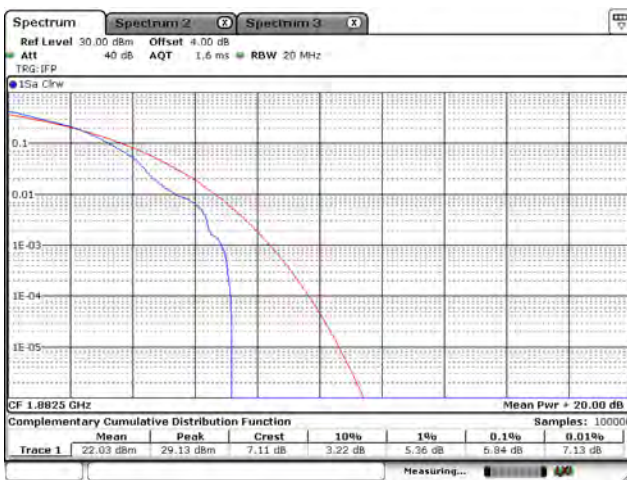

CH26365_10M_16-QAM_1RB0