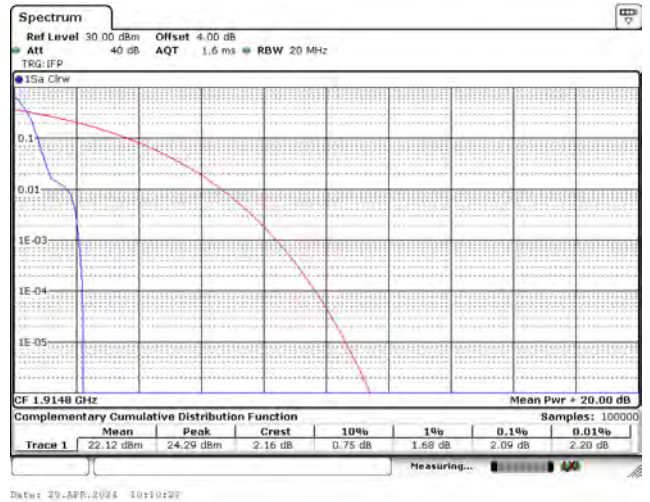

CH26765_5M_16-QAM_1RB5

Mode 7: LTE NB-IoT Band 2 / 25

CH26042_15k_BPSK_1RB0

CH26365_15k_BPSK_1RB0

CH26688_15k_BPSK_1RB11

CH26042_15k_QPSK_1RB0

CH26365_15k_QPSK_1RB0

CH26688_15k_QPSK_1RB11