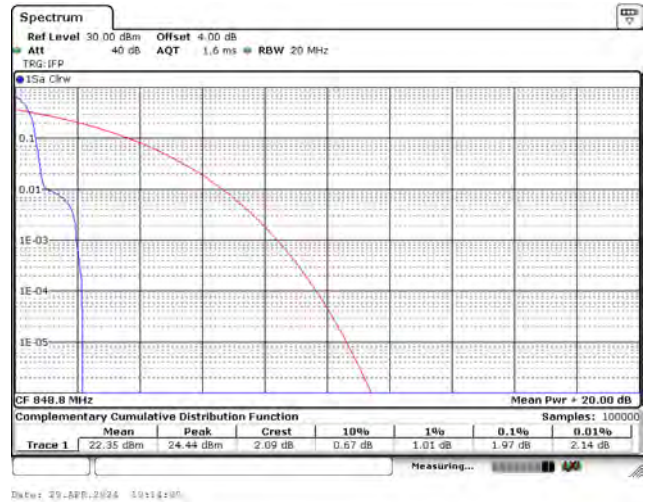

CH27038_15k_BPSK_1RB11

CH26792_15k_QPSK_1RB0

CH26915_15k_QPSK_1RB0

CH27038_15k_QPSK_1RB11

CH26792_15k_QPSK_12RB0

CH26915_15k_QPSK_12RB0

CH27038_15k_QPSK_12RB0

Mode 10: LTE NB-IoT Band 12