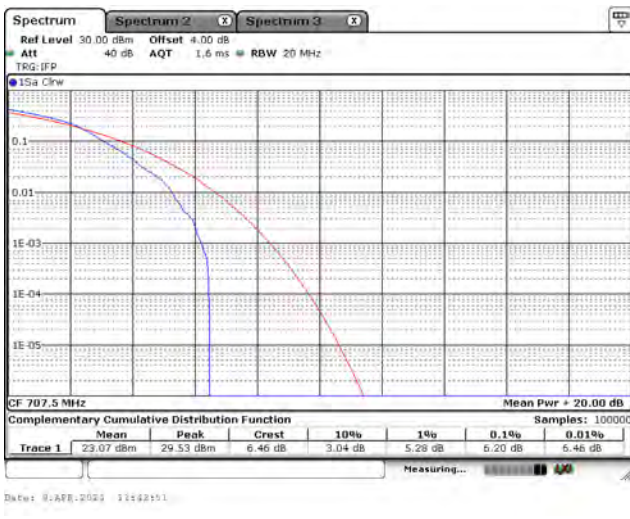

CH23095_5M_16-QAM_1RB0