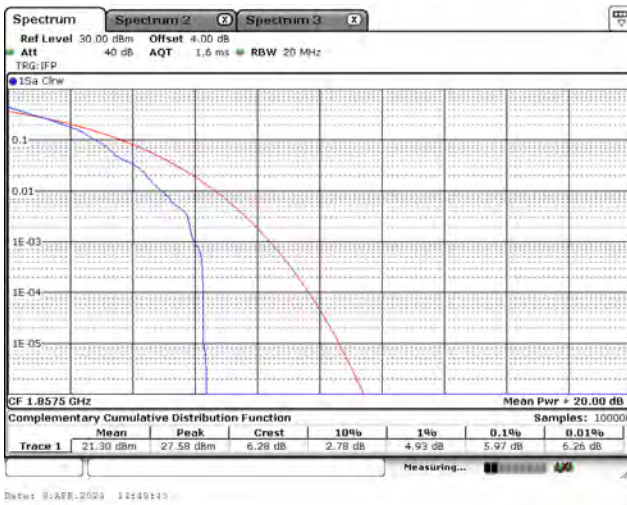

CH26115_15M_QPSK_1RB0