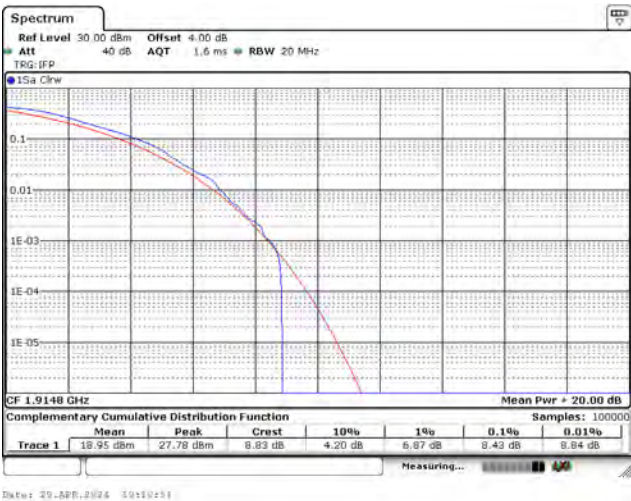

CH26688_15k_QPSK_12RB0