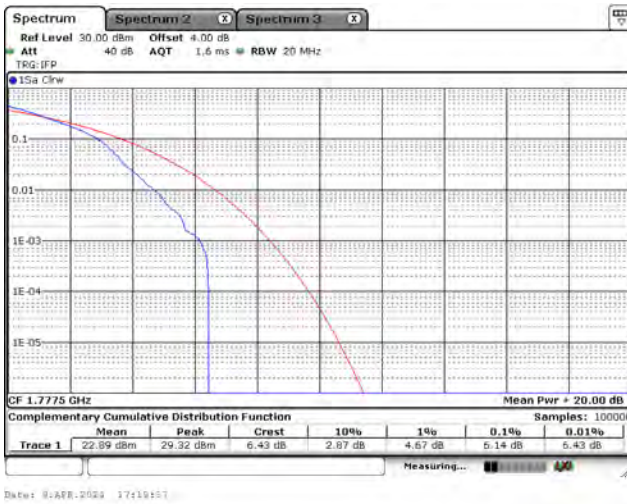

CH132647_5M_QPSK_1RB5