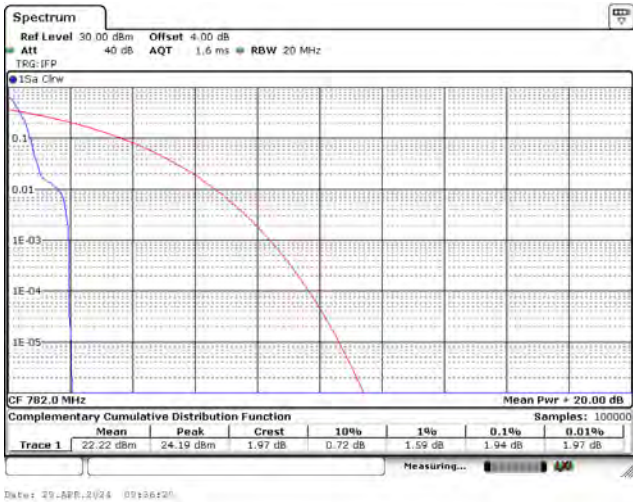

CH23178_15k_QPSK_12RB0

Mode 11: LTE NB-IoT Band 13

CH23182_15k_BPSK_1RB0

CH23230_15k_BPSK_1RB0

CH23278_15k_BPSK_1RB11

CH23182_15k_QPSK_1RB0

CH23230_15k_QPSK_1RB0

CH23278_15k_QPSK_1RB11