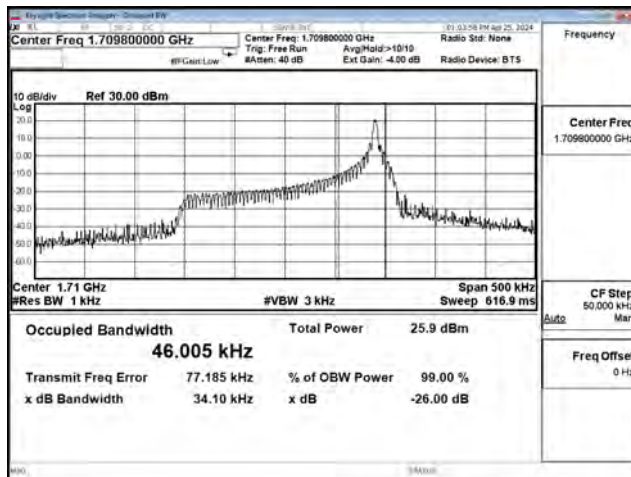

Mode 13: LTE NB-IoT Band 70

BPSK_CH132974_3.75k_1RB0

BPSK_CH133074_3.75k_1RB0

BPSK_CH133120_3.75k_1RB47

QPSK_CH132974_3.75k_1RB0

QPSK_CH133047_3.75k_1RB0

QPSK_CH133120_3.75k_1RB47

BPSK_CH132974_15k_1RB0