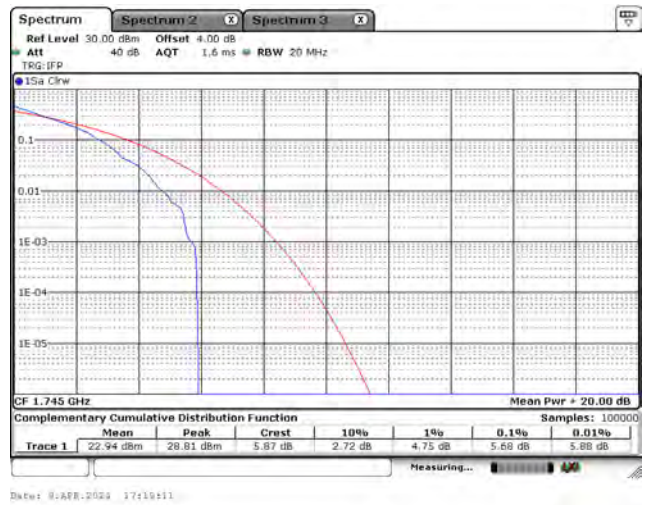

CH132322_5M_QPSK_1RB0