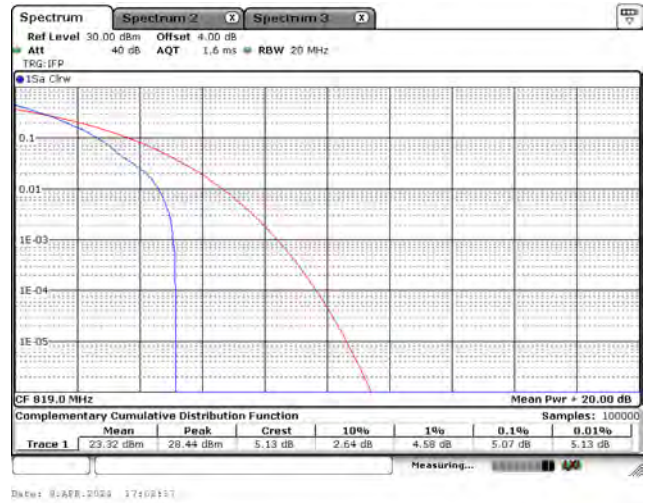

CH23060_10M_16-QAM_1RB0

CH23095_10M_16-QAM_1RB0

CH23130_10M_16-QAM_1RB5

Mode 5: LTE Cat-M1 Band 13

Mode 6: LTE Cat-M1 Band 26 (Part 90)

CH26705_3M_QPSK_1RB0

CH26740_3M_QPSK_1RB0

CH26775_3M_QPSK_1RB5