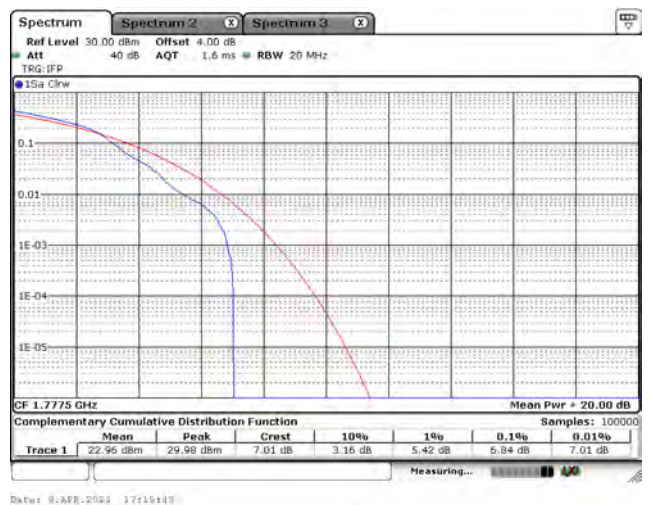

CH132647_5M_16-QAM_1RB5