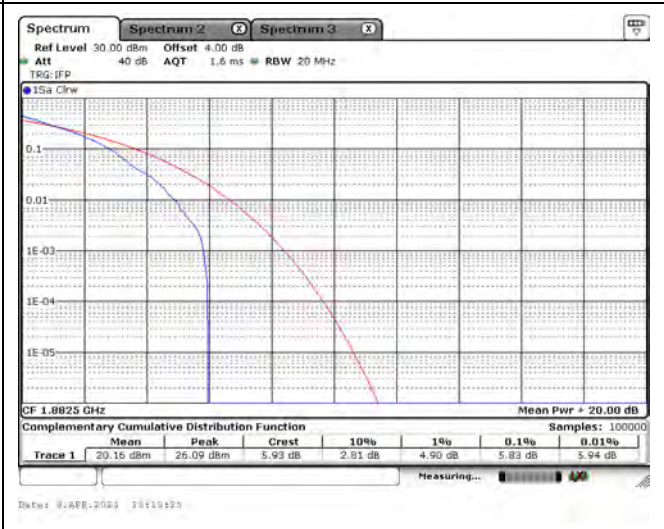

CH26365_20M_QPSK_1RB0