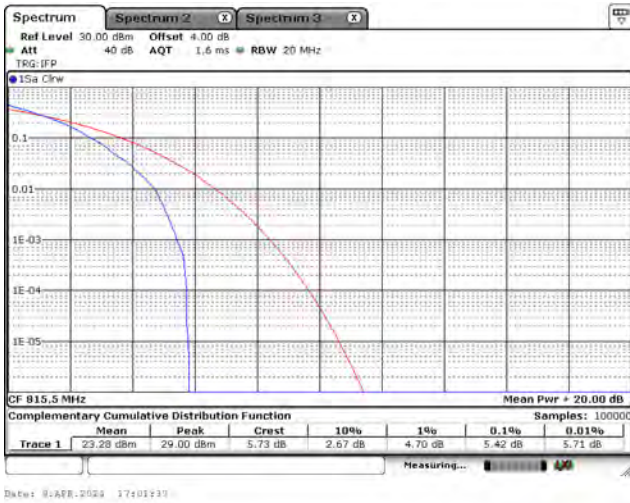

CH23060_10M_16-QAM_1RB0

CH23095_10M_16-QAM_1RB0

CH23130_10M_16-QAM_1RB5

Mode 5: LTE Cat-M1 Band 13

Mode 6: LTE Cat-M1 Band 26 (Part 90)

CH26705_3M_QPSK_1RB0

CH26740_3M_QPSK_1RB0

CH26775_3M_QPSK_1RB5