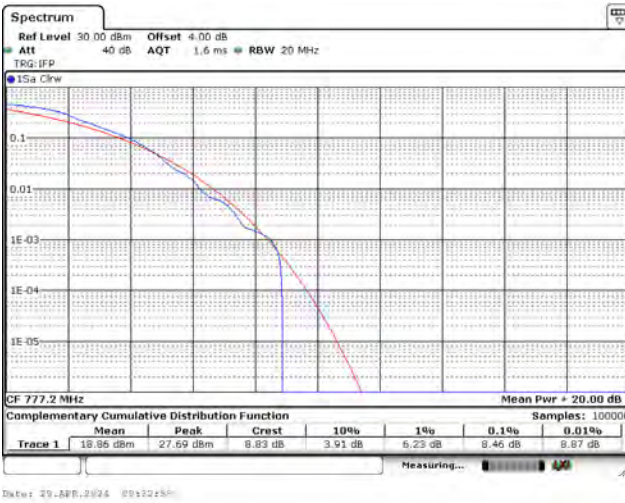

CH23182_15k_QPSK_12RB0