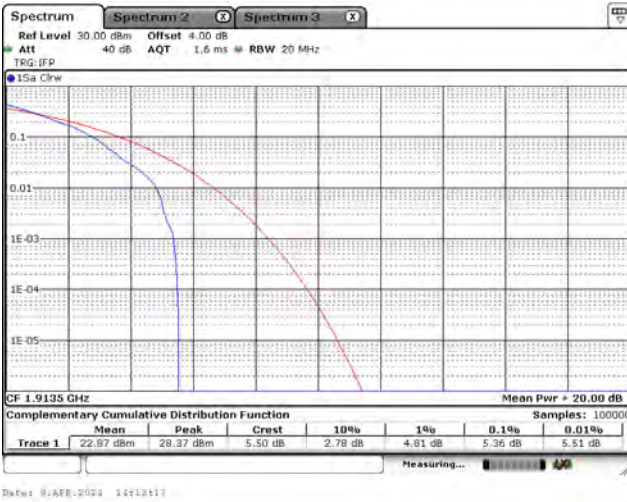

Appendix C. Test Result of Peak to Average Power Ratio

Mode 1: LTE Cat-M1 Band 2 / 25

CH26055_3M_QPSK_1RB0

CH26365_3M_QPSK_1RB0

CH26675_3M_QPSK_1RB5

CH26055_3M_16-QAM_1RB0

CH26365_3M_16-QAM_1RB0

CH26675_3M_16-QAM_1RB5