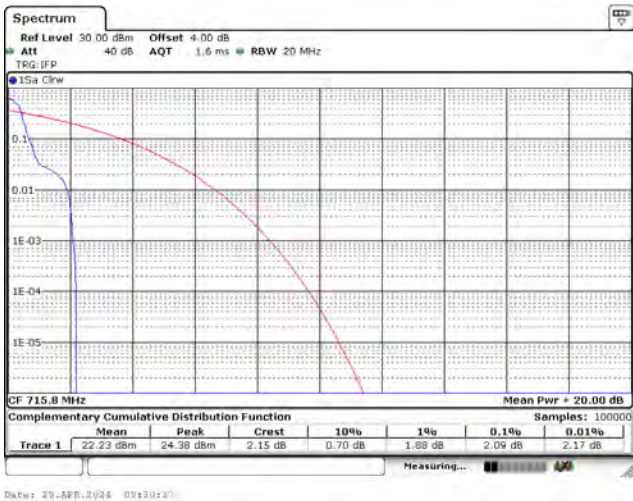

CH23178_15k_BPSK_1RB11