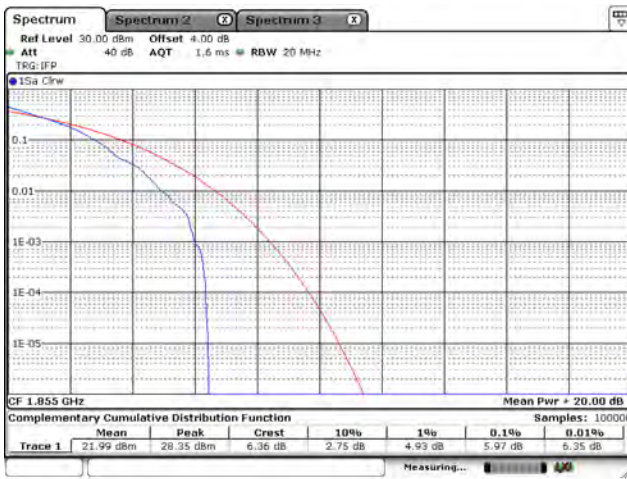

CH26090_10M_QPSK_1RB0