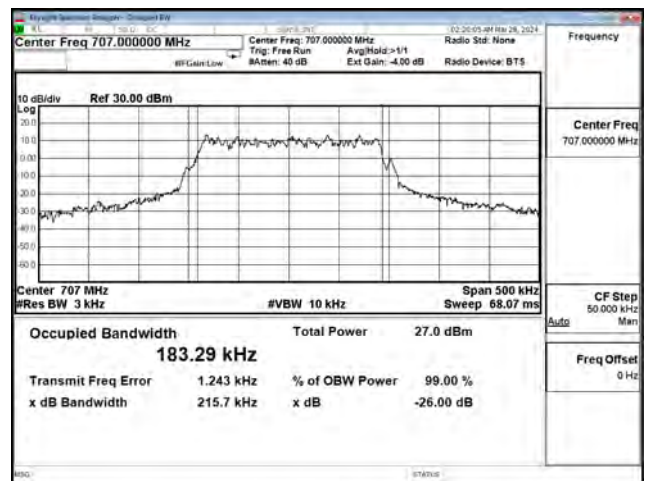

QPSK_CH134092_15k_12RB0