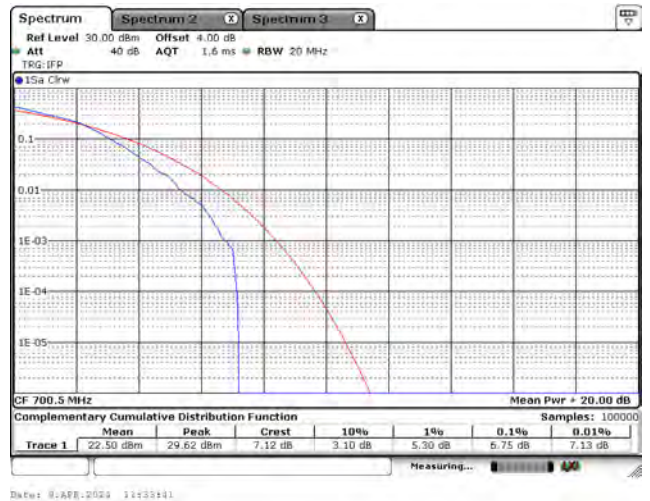

Mode 4: LTE Cat-M1 Band 12

CH23025_5M_QPSK_1RB0

CH23095_5M_QPSK_1RB0

CH23165_5M_QPSK_1RB5

CH23025_16-QAM_1RB0

CH23095_16-QAM_1RB0

CH23165_16-QAM_1RB5

CH23035_5M_QPSK_1RB0