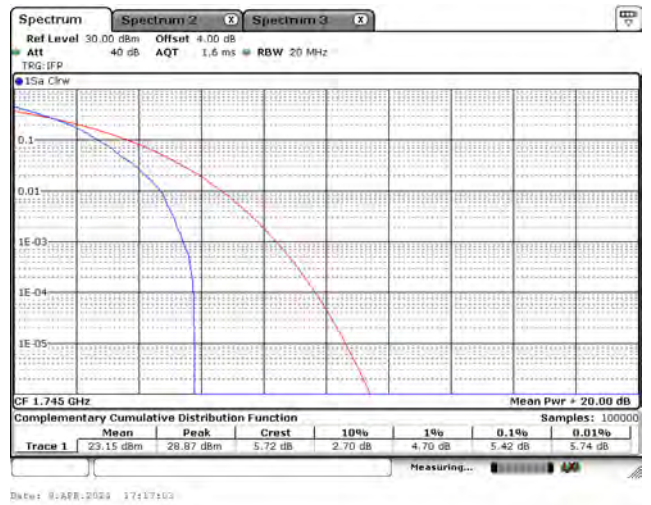

Mode 2: LTE Cat-M1 Band 4 / 66

CH131987_3M_QPSK_1RB0

CH132322_3M_QPSK_1RB0

CH132657_3M_QPSK_1RB5

CH131987_3M_16-QAM_1RB0

CH132322_3M_16-QAM_1RB0

CH132657_3M_16-QAM_1RB5

CH131997_5M_QPSK_1RB0