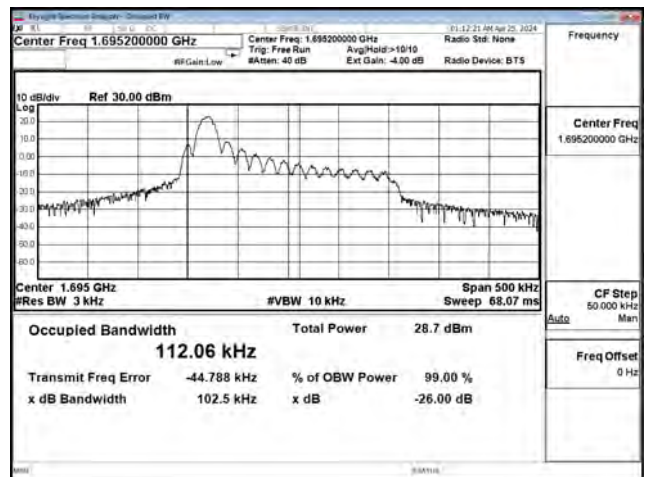

QPSK_CH132974_15k_1RB0