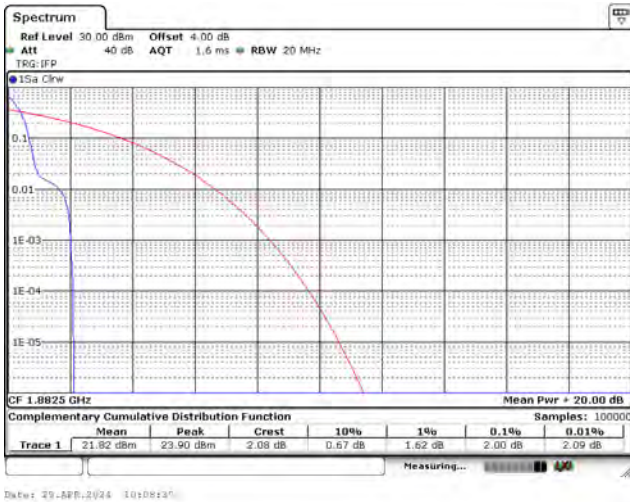

CH26765_5M_16-QAM_1RB5

Mode 7: LTE NB-IoT Band 2 / 25

CH26042_15k_BPSK_1RB0

CH26365_15k_BPSK_1RB0

CH26688_15k_BPSK_1RB11

CH26042_15k_QPSK_1RB0

CH26365_15k_QPSK_1RB0

CH26688_15k_QPSK_1RB11