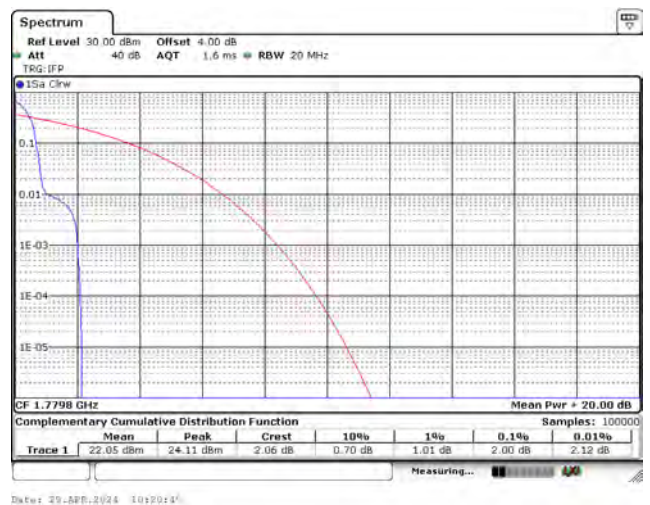

CH132670_15k_QPSK_1RB11