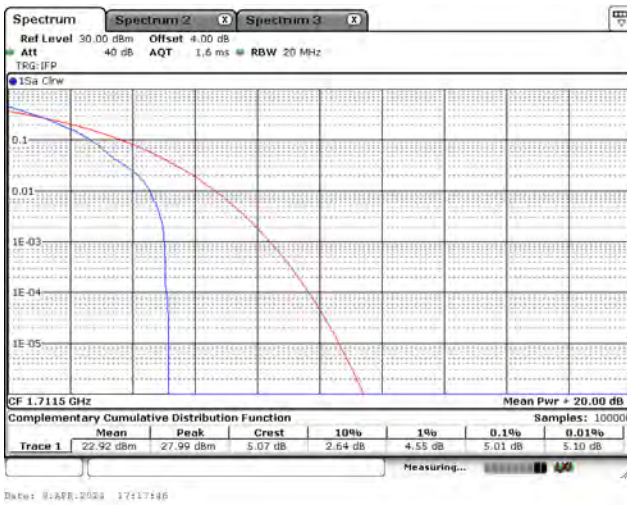

Mode 2: LTE Cat-M1 Band 4 / 66

CH131987_3M_QPSK_1RB0

CH132322_3M_QPSK_1RB0

CH132657_3M_QPSK_1RB5

CH131987_3M_16-QAM_1RB0

CH132322_3M_16-QAM_1RB0

CH132657_3M_16-QAM_1RB5

CH131997_5M_QPSK_1RB0