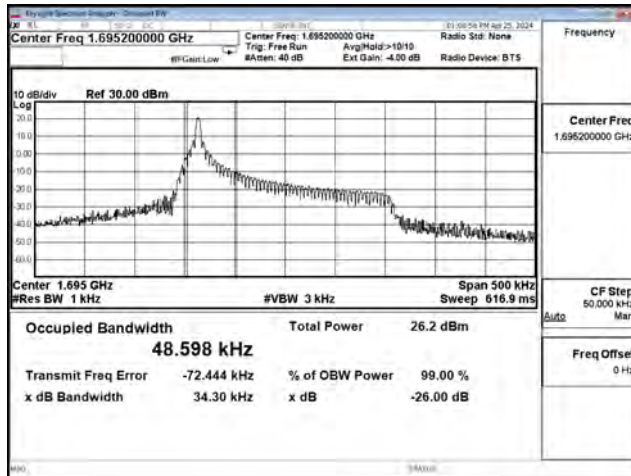

Mode 13: LTE NB-IoT Band 70

BPSK_CH132974_3.75k_1RB0