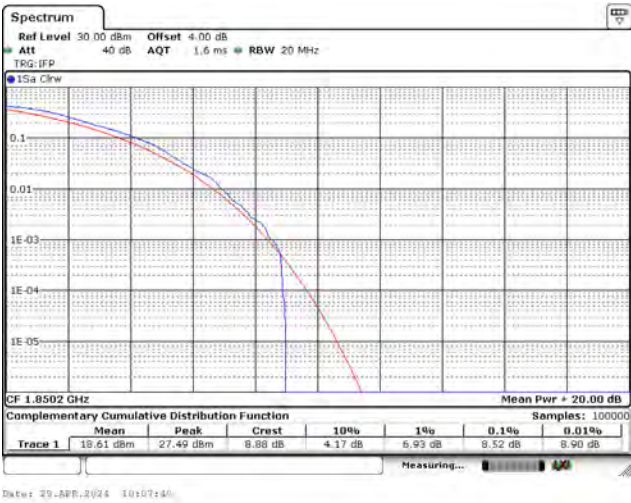

CH26042_15k_QPSK_12RB0