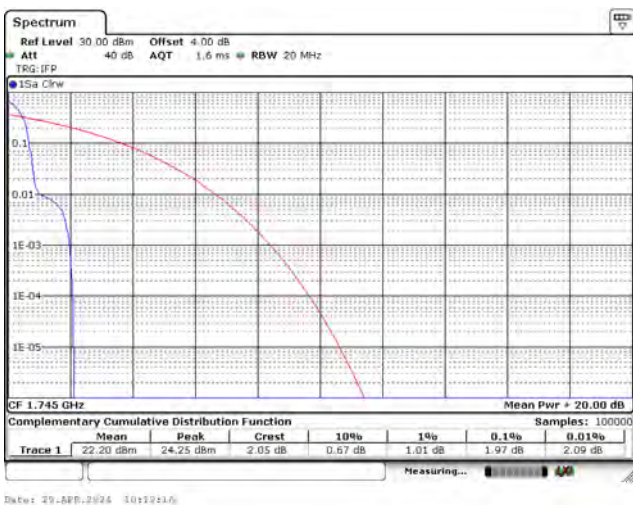

CH132322_15k_QPSK_1RB0