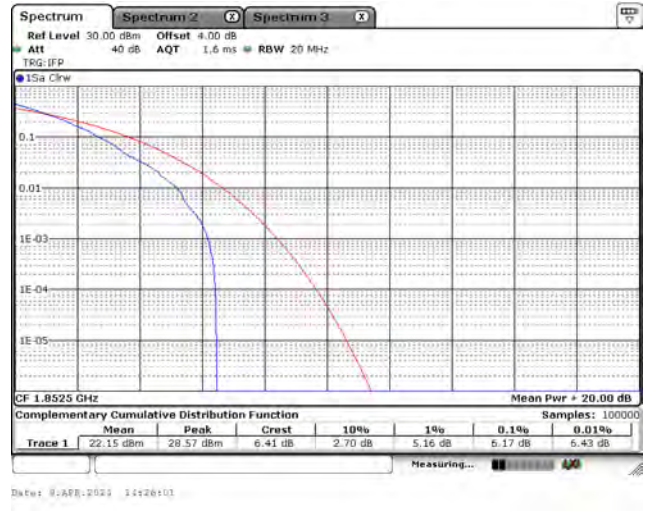

CH26065_5M_16-QAM_1RB0_low