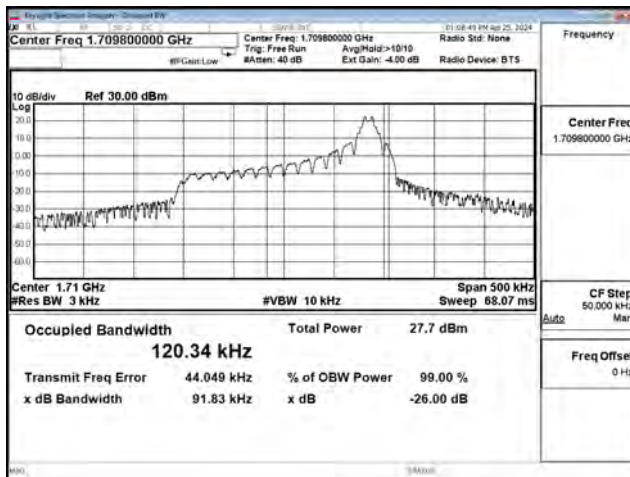

BPSK_CH133120_15k_1RB11