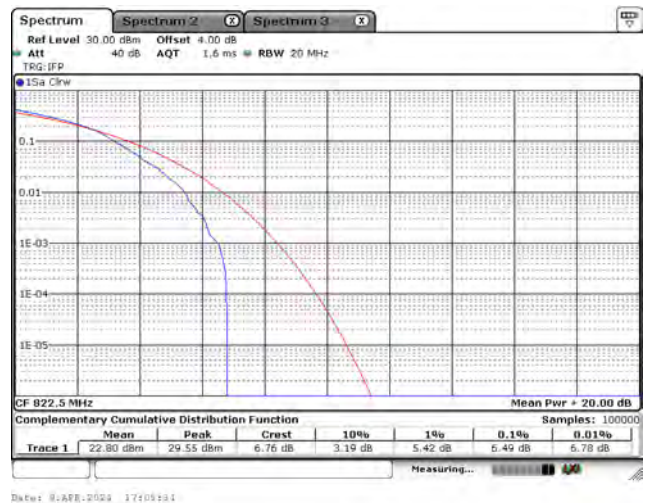

CH26740_5M_QPSK_1RB0