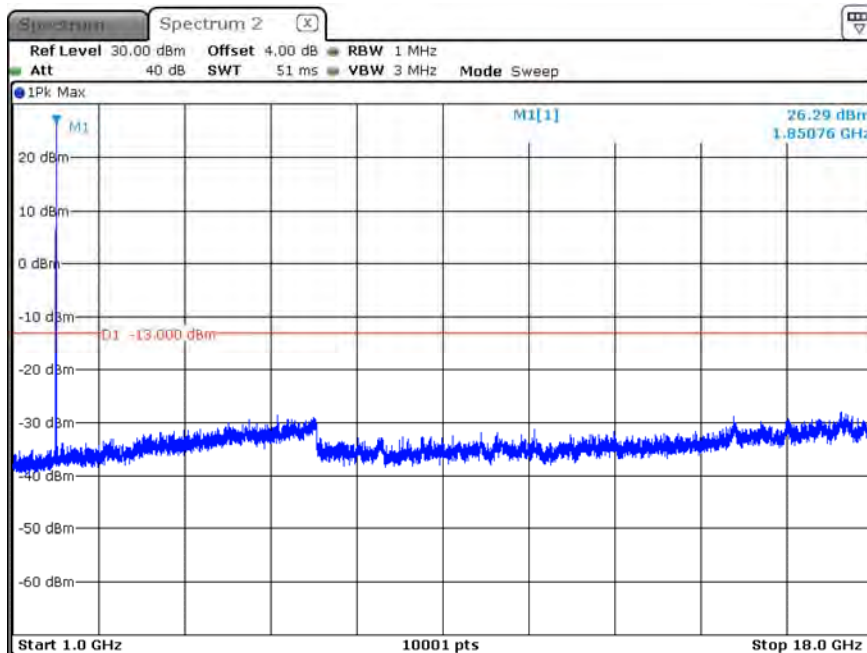

B2_CH18675_15M_1RB0_16-QAM_Above 1G

Date: 13.FEB.2020 17:53:46