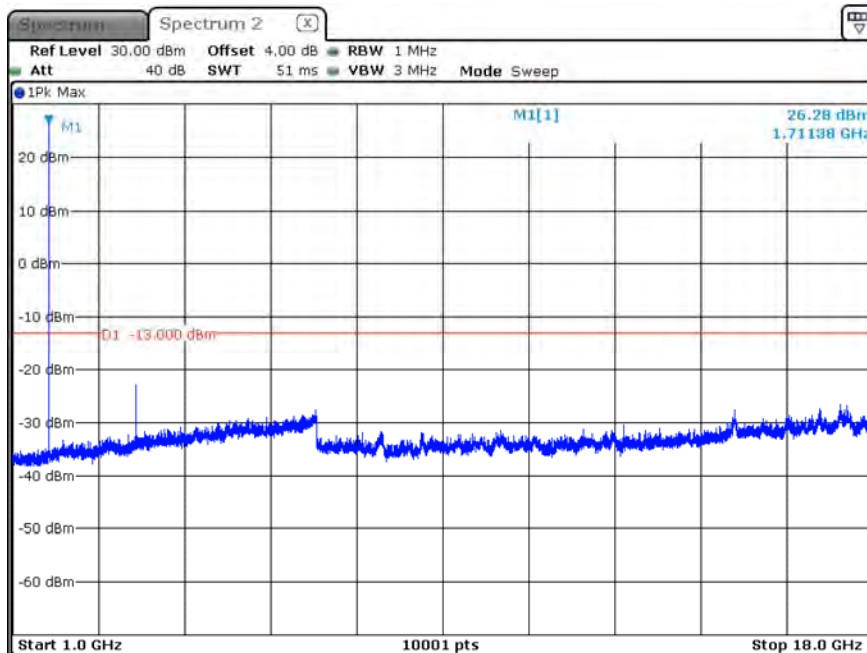

Date: 15.FEB.2020 10:33:00

B4_CH20050_20M_1RB0_QPSK_Above 1G

Date: 15.FEB.2020 12:26:24

B4_CH20050_20M_1RB0_QPSK_Below 1G

Date: 15.FEB.2020 12:27:37

B4_CH20050_20M_1RB0_16-QAM_Above 1G

Date: 15.FEB.2020 12:19:42