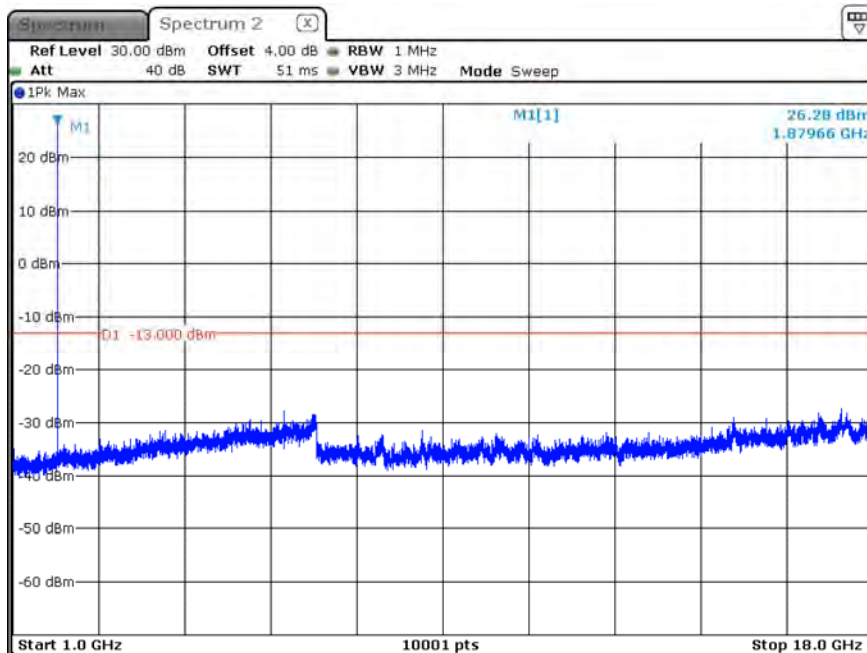

B2_CH18900_3M_1RB0_16-QAM_Above 1G

Date: 13.FEB.2020 15:24:12