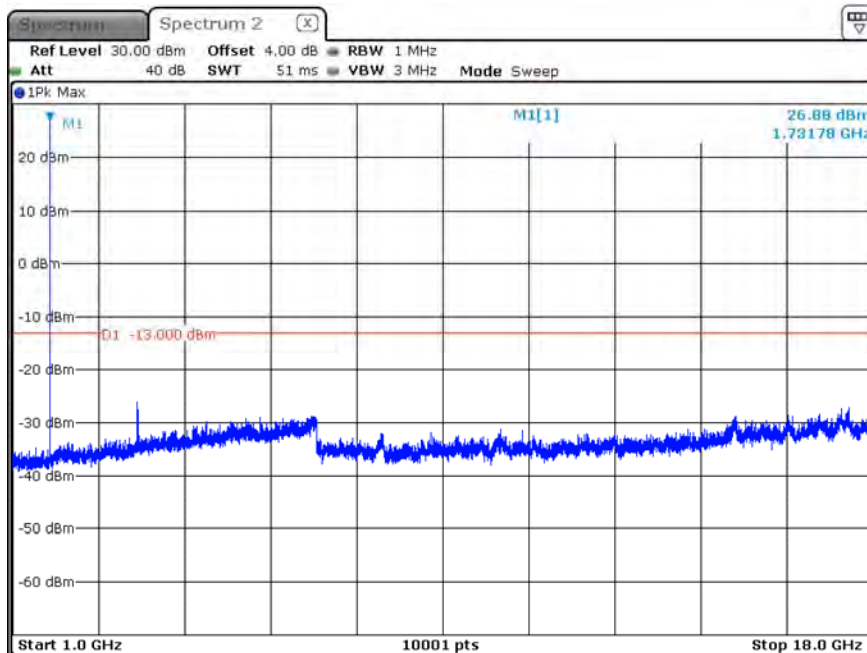

Date: 13.FEB.2020 19:24:52

B4_CH20175_1.4M_1RB0_QPSK_Above 1G

Date: 13.FEB.2020 18:54:29

B4_CH20175_1.4M_1RB0_QPSK_Below 1G

Date: 13.FEB.2020 18:52:37

B4_CH20175_1.4M_1RB0_16-QAM_Above 1G

Date: 13.FEB.2020 18:55:12