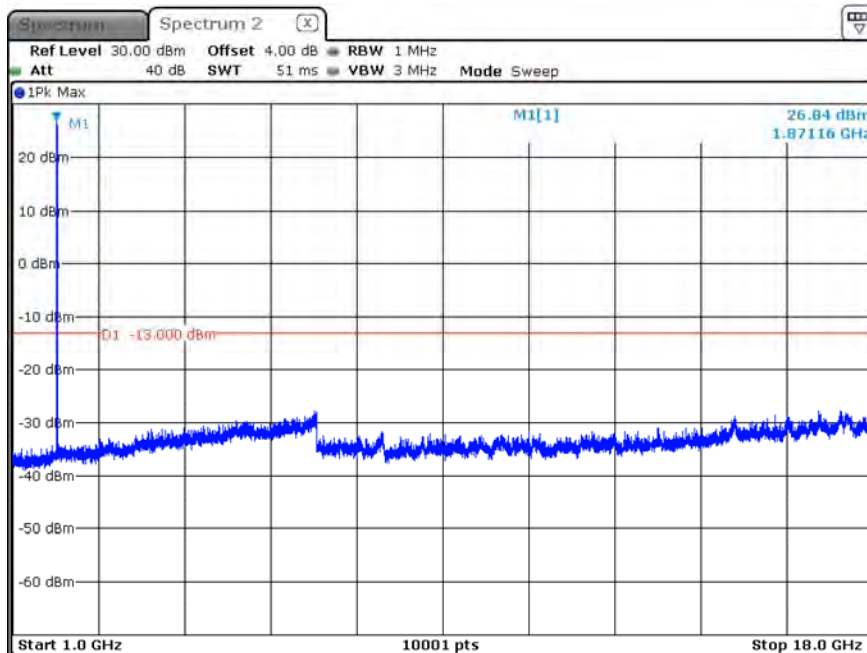

Date: 13.FEB.2020 18:24:31

B2_CH18900_20M_1RB0_QPSK_Above 1G

Date: 13.FEB.2020 18:14:12

B2_CH18900_20M_1RB0_QPSK_Below 1G

Date: 13.FEB.2020 18:11:21

B2_CH18900_20M_1RB0_16-QAM_Above 1G

Date: 13.FEB.2020 18:19:21