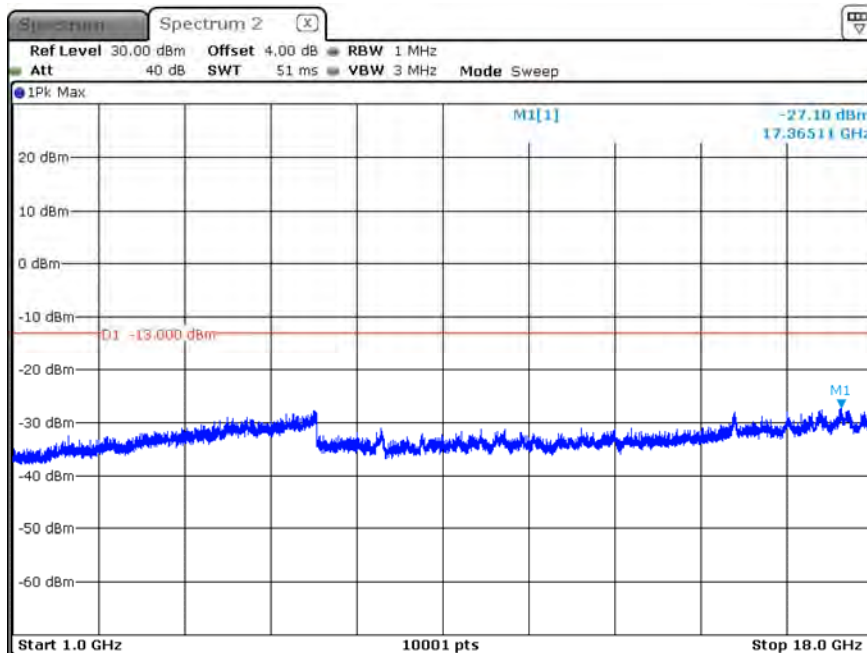

B5_CH20450_10M_1RB0_QPSK_Above 1G

Date: 13.FEB.2020 09:37:53