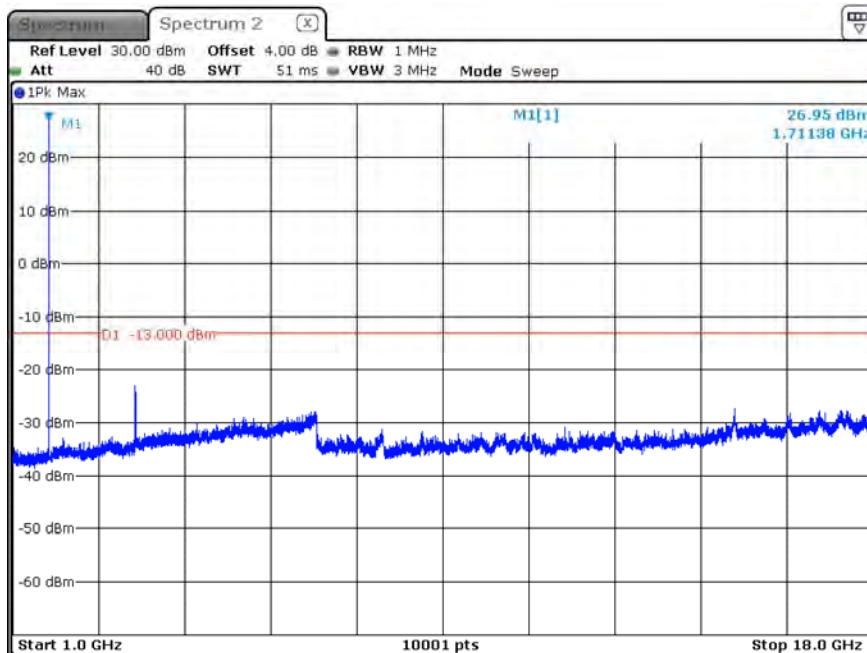

B4_CH20375_5M_1RB5_16-QAM_Below 1G

Date: 14.FEB.2020 12:53:30

B4_CH20000_10M_1RB0_QPSK_Above 1G

Date: 15.FEB.2020 09:42:46

B4_CH20000_10M_1RB0_QPSK_Below 1G

Date: 15.FEB.2020 09:41:16

B4_CH20000_10M_1RB0_16-QAM_Above 1G