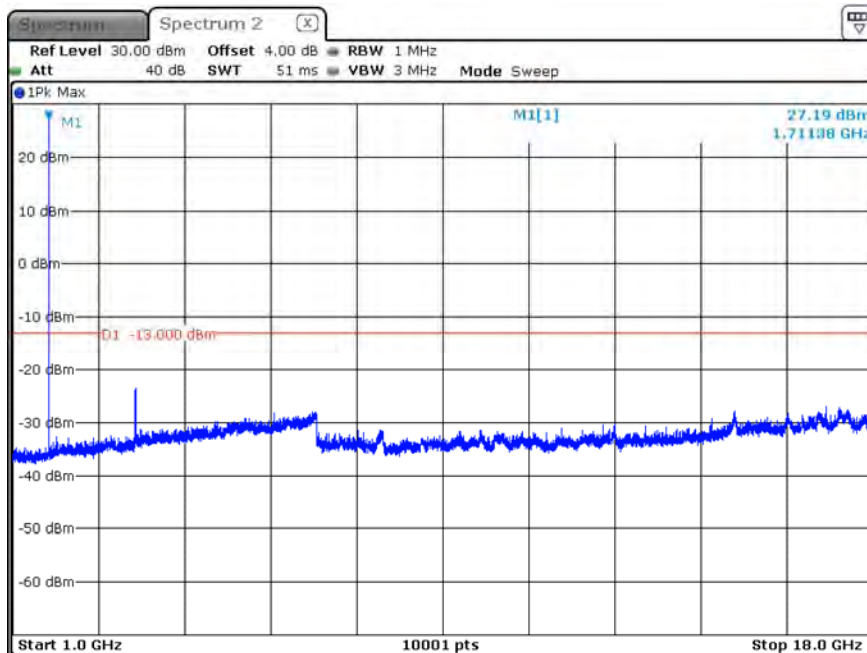

Date: 15.FEB.2020 09:21:55

B4_CH20350_10M_1RB5_16-QAM_Above 1G

Date: 15.FEB.2020 09:11:18

B4_CH20350_10M_1RB5_16-QAM_Below 1G

Date: 15.FEB.2020 09:09:42

B4_CH20025_15M_1RB0_QPSK_Above 1G

Date: 15.FEB.2020 09:48:01