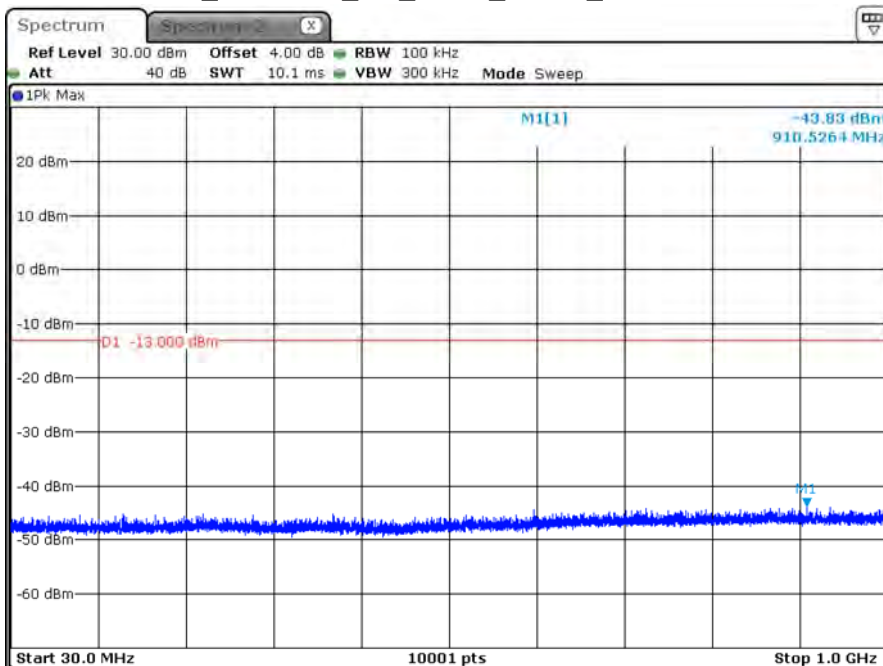

B4_CH20375_5M_1RB5_QPSK_Below 1G

Date: 14.FEB.2020 12:49:19