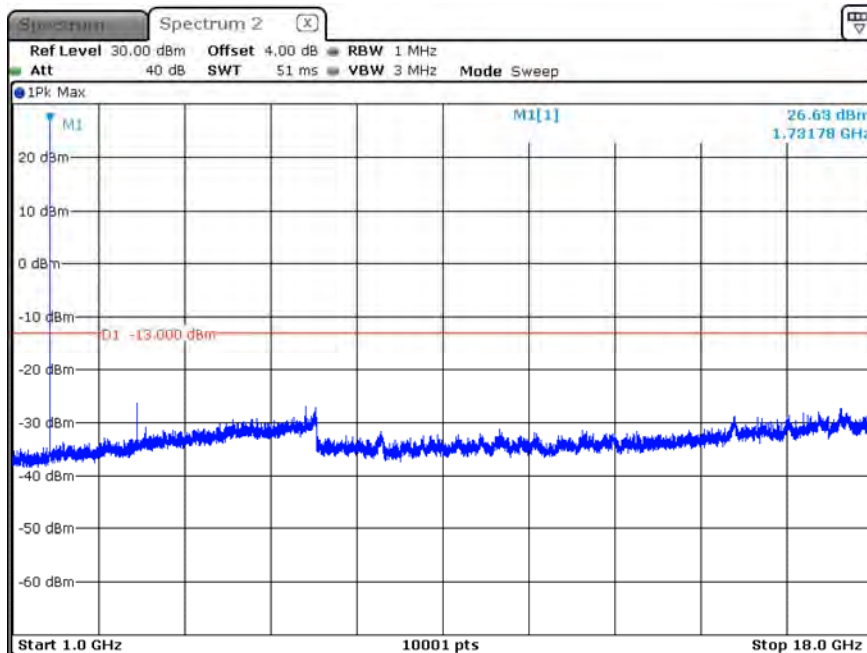

B4_CH19965_3M_1RB0_16-QAM_Above 1G

Date: 14.FEB.2020 09:58:37

B4_CH19965_3M_1RB0_16-QAM_Below 1G

Date: 14.FEB.2020 09:55:47

B4_CH20175_3M_1RB0_QPSK_Above 1G

Date: 14.FEB.2020 09:40:41

B4_CH20175_3M_1RB0_QPSK_Below 1G