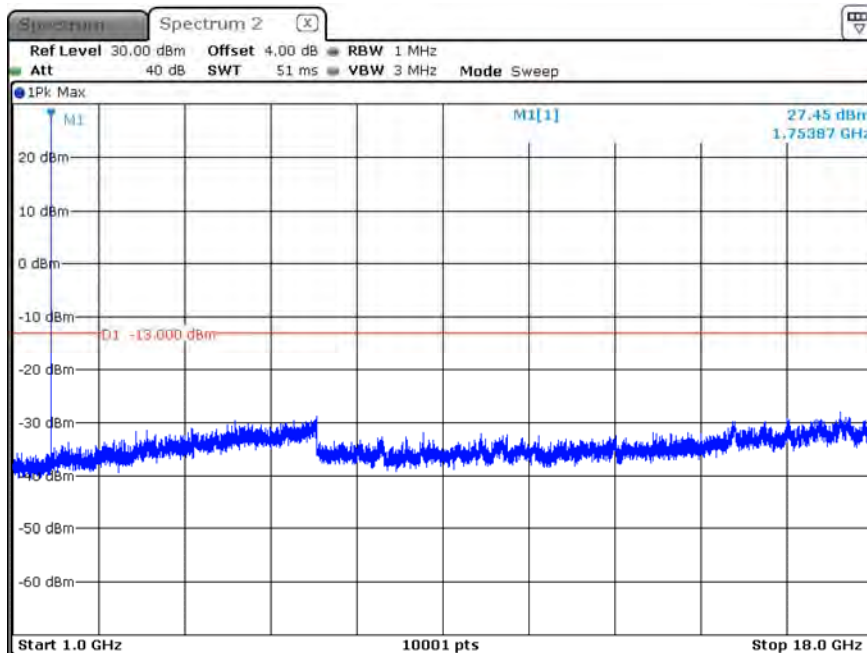

B4_CH20350_10M_1RB5_16-QAM_Above 1G

Date: 15.FEB.2020 09:11:18