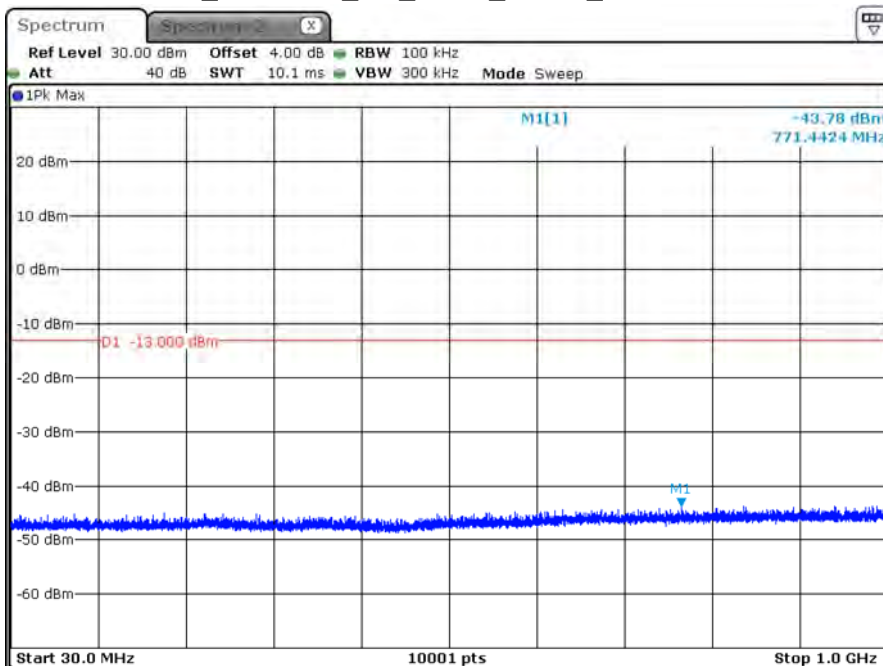

B4_CH20175_5M_1RB0_QPSK_Below 1G

Date: 14.FEB.2020 10:40:04