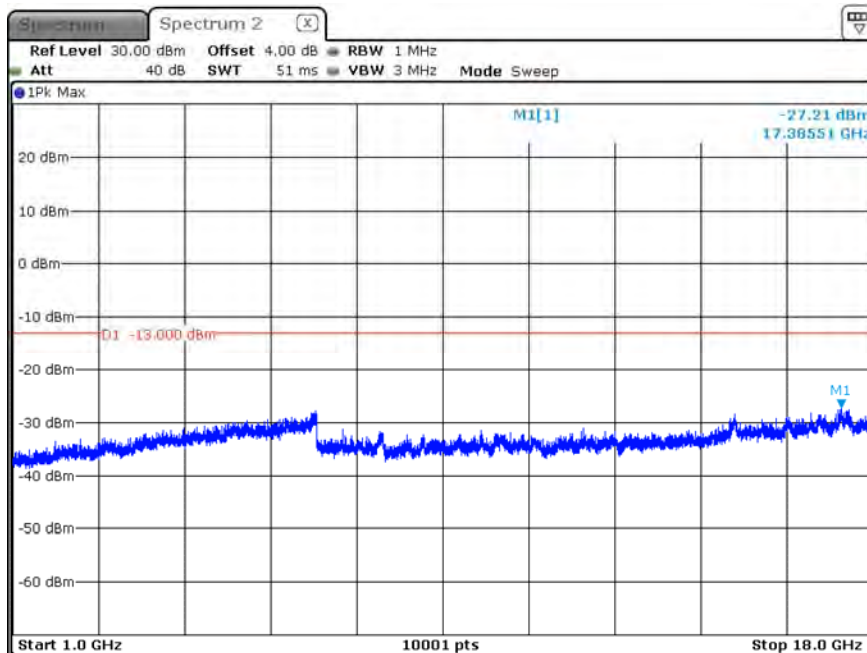

B5_CH20415_3M_1RB0_16-QAM_Above 1G

Date: 13.FEB.2020 13:09:30