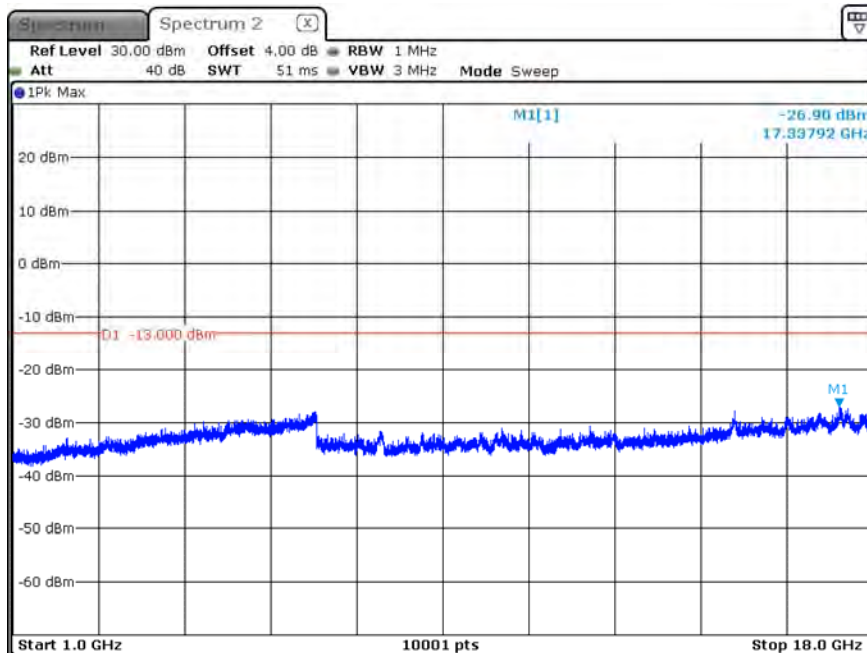

B5_CH20625_5M_1RB5_QPSK_Above 1G

Date: 13.FEB.2020 14:11:47