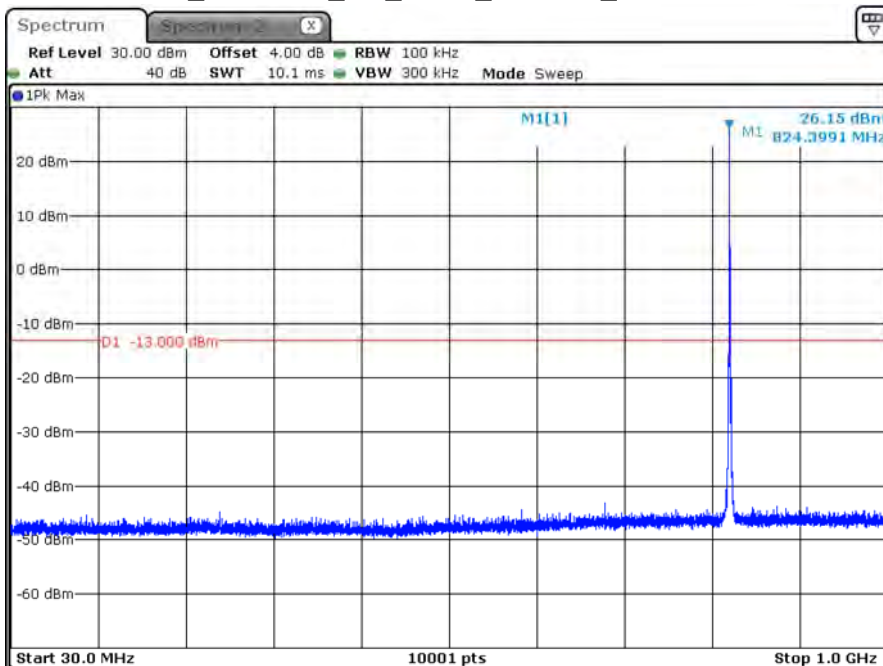

B5_CH20415_3M_1RB0_16-QAM_Below 1G

Date: 13.FEB.2020 13:11:27