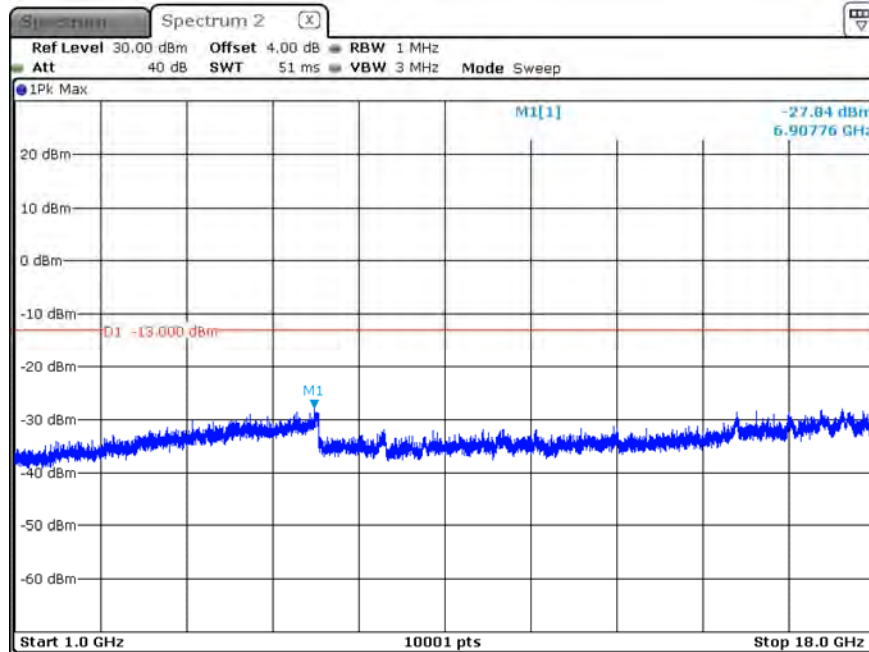

Date: 13.FEB.2020 10:26:48

B5_CH20525_1.4M_1RB0_QPSK_Above 1G

Date: 13.FEB.2020 10:18:59

B5_CH20525_1.4M_1RB0_QPSK_Below 1G

Date: 13.FEB.2020 10:18:10

B5_CH20525_1.4M_1RB0_16-QAM_Above 1G

Date: 13.FEB.2020 10:20:06