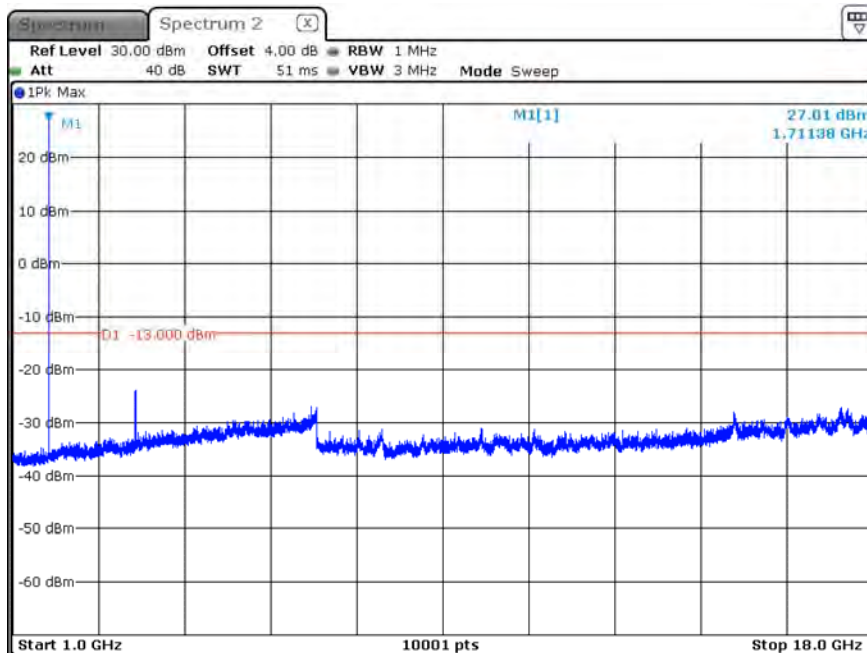

B4_CH20025_15M_1RB0_16-QAM_Above 1G

Date: 15.FEB.2020 10:14:08