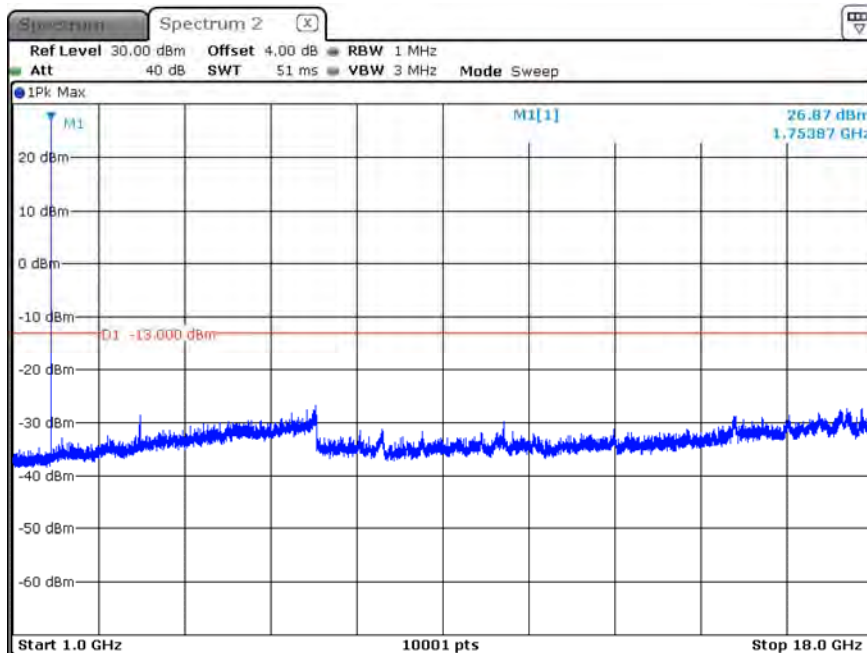

B4_CH20300_20M_1RB5_16-QAM_Above 1G

Date: 15.FEB.2020 12:37:18