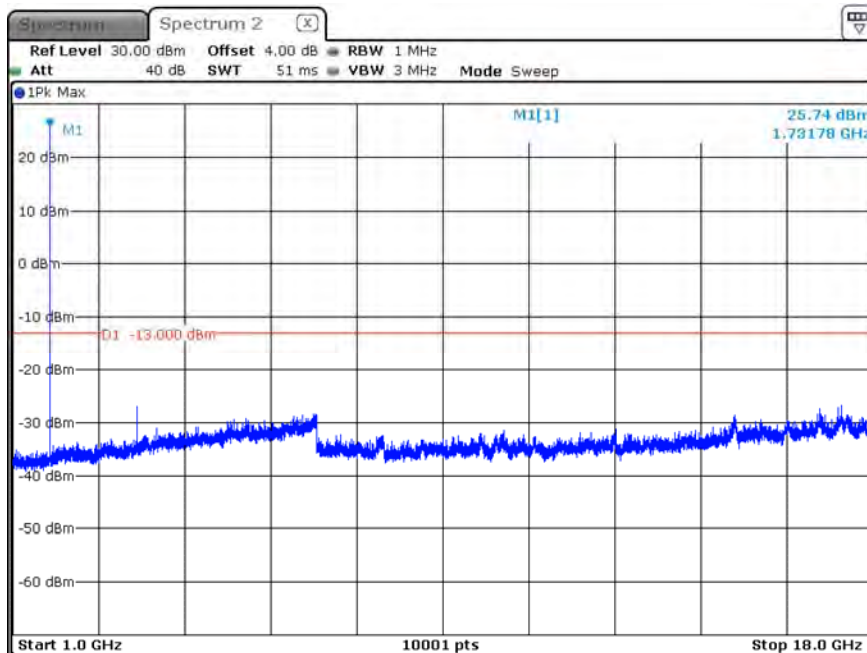

B4_CH20175_3M_1RB0_16-QAM_Above 1G

Date: 14.FEB.2020 09:41:33