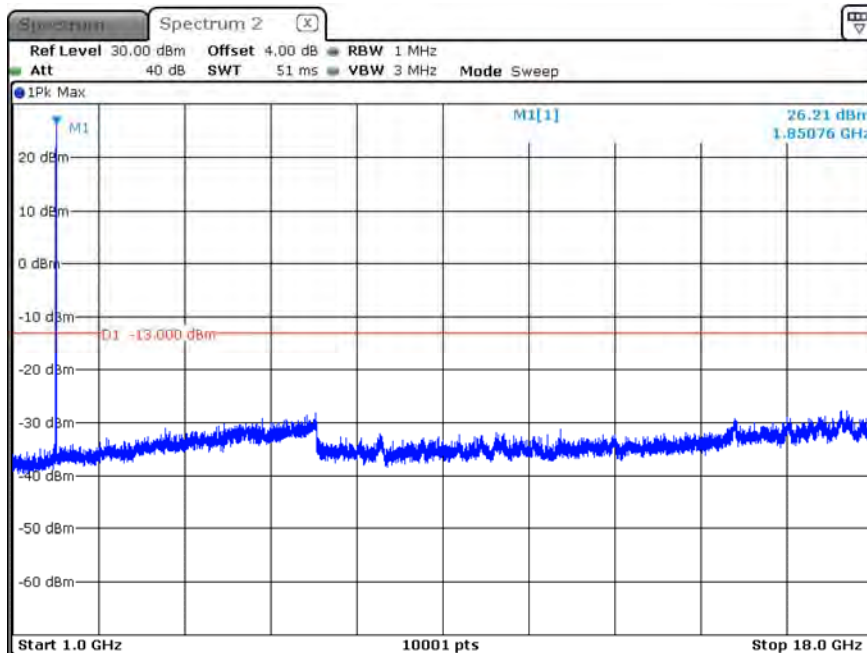

B2_CH19193_1.4M_1RB5_16-QAM_Below 1G

Date: 13.FEB.2020 15:01:36

B2_CH18615_3M_1RB0_QPSK_Above 1G

Date: 13.FEB.2020 15:28:46

B2_CH18615_3M_1RB0_QPSK_below 1G

Date: 13.FEB.2020 15:29:38

B2_CH18615_3M_1RB0_16-QAM_Above 1G