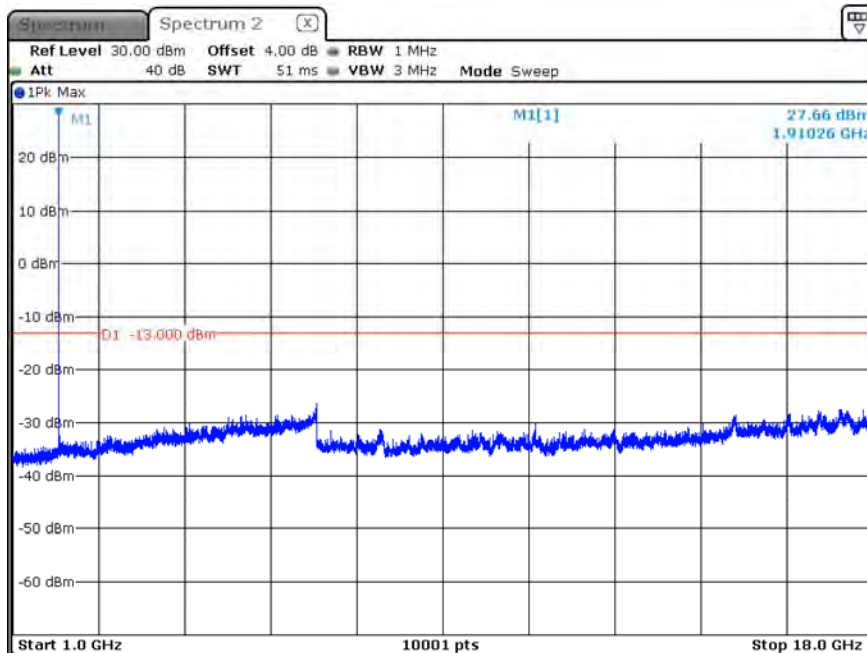

B2_CH19175_5M_1RB5_QPSK_Above 1G

Date: 13.FEB.2020 15:52:05