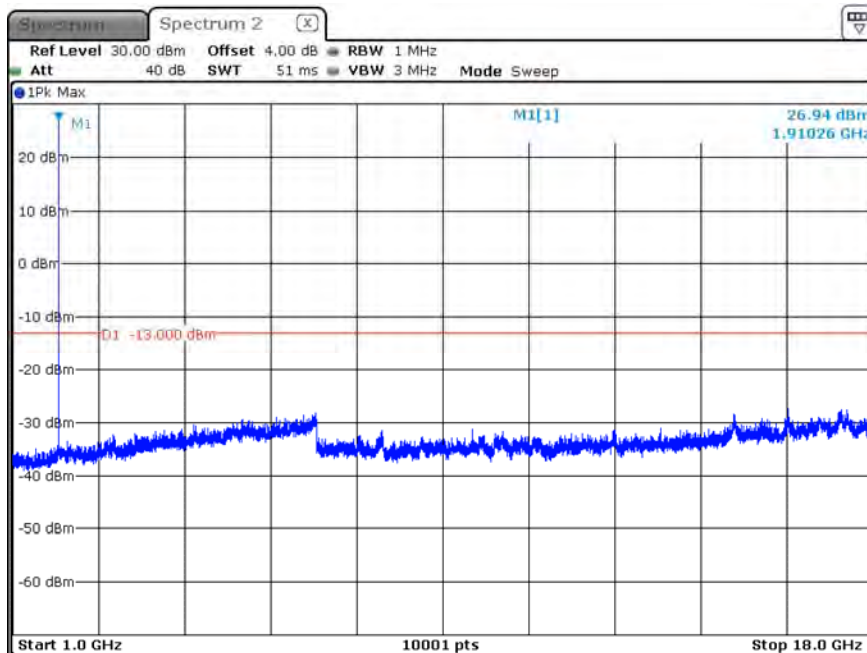

B2_CH18900_3M_1RB0_16-QAM_Above 1G

Date: 13.FEB.2020 15:24:12

B2_CH18900_3M_1RB0_16-QAM_below 1G

Date: 13.FEB.2020 15:24:44

B2_CH19185_3M_1RB5_QPSK_Above 1G

Date: 13.FEB.2020 15:18:40

B2_CH19185_3M_1RB5_QPSK_below 1G