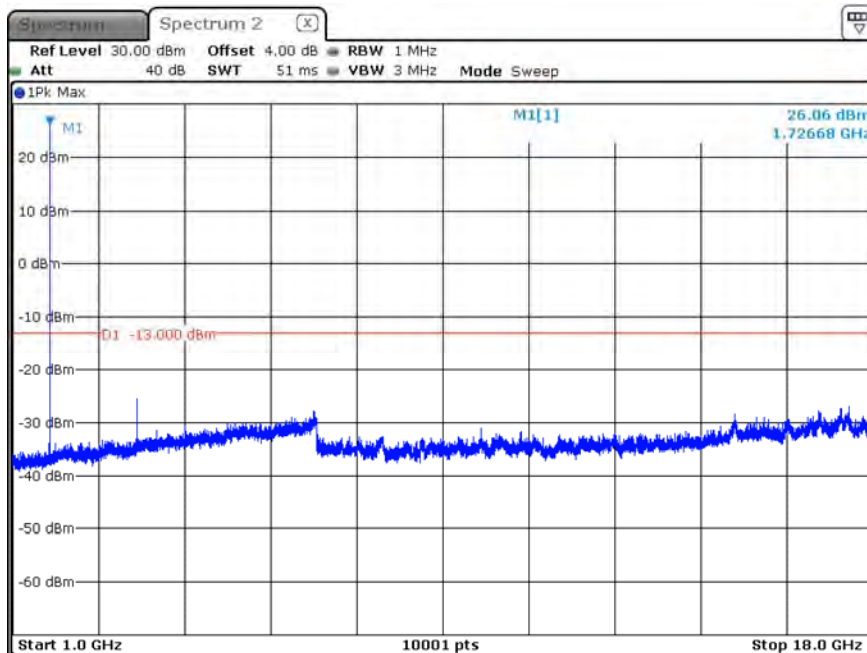

B4_CH20175_15M_1RB0_16-QAM_Above 1G

Date: 15.FEB.2020 09:36:09