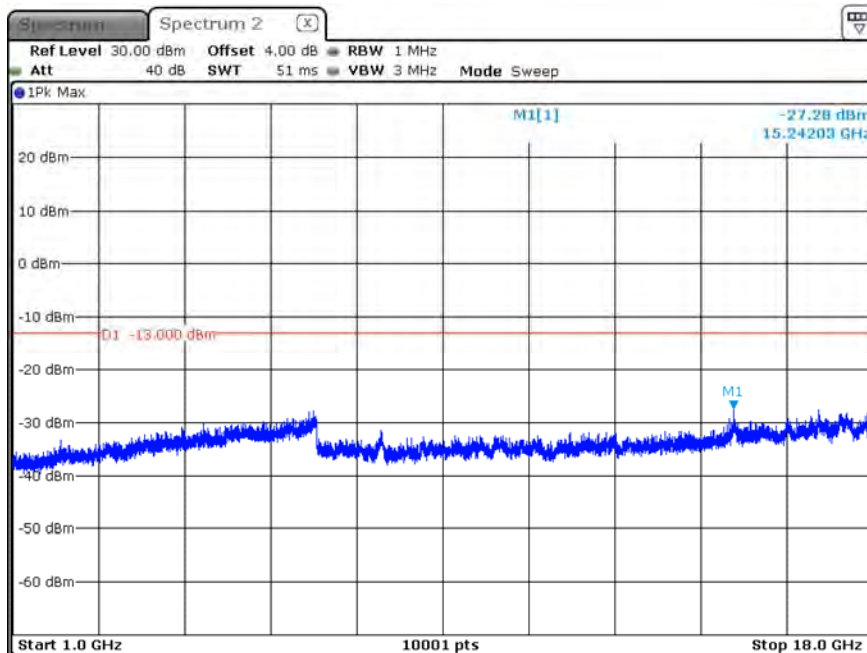

B5_CH20525_1.4M_1RB0_16-QAM_Below 1G

Date: 13.FEB.2020 10:20:45

B5_CH20643_1.4M_1RB5_QPSK_Above 1G

Date: 13.FEB.2020 10:36:06

B5_CH20643_1.4M_1RB5_QPSK_Below 1G

Date: 13.FEB.2020 10:34:10

B5_CH20643_1.4M_1RB5_16-QAM_Above 1G