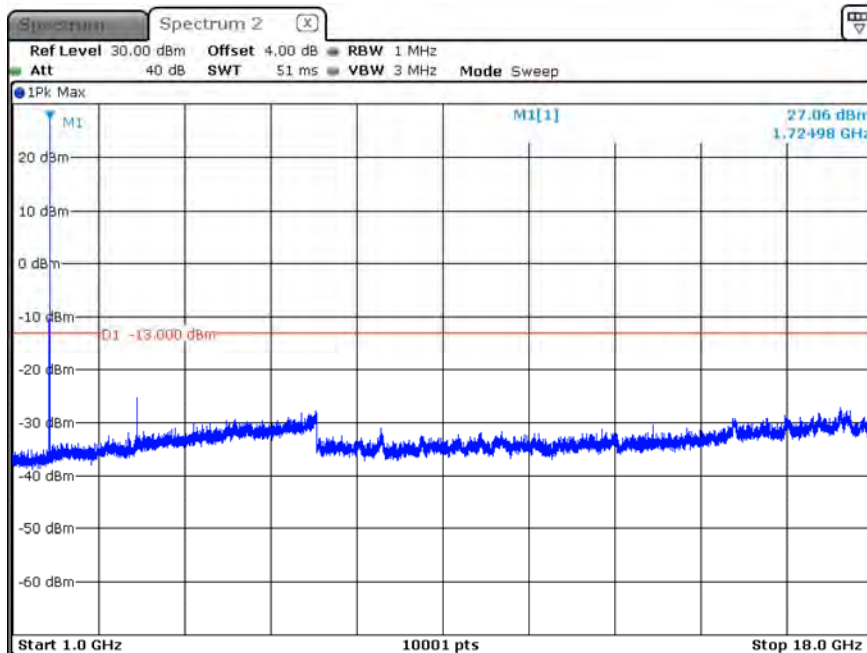

B4_CH20175_20M_1RB0_QPSK_Above 1G

Date: 15.FEB.2020 10:53:04