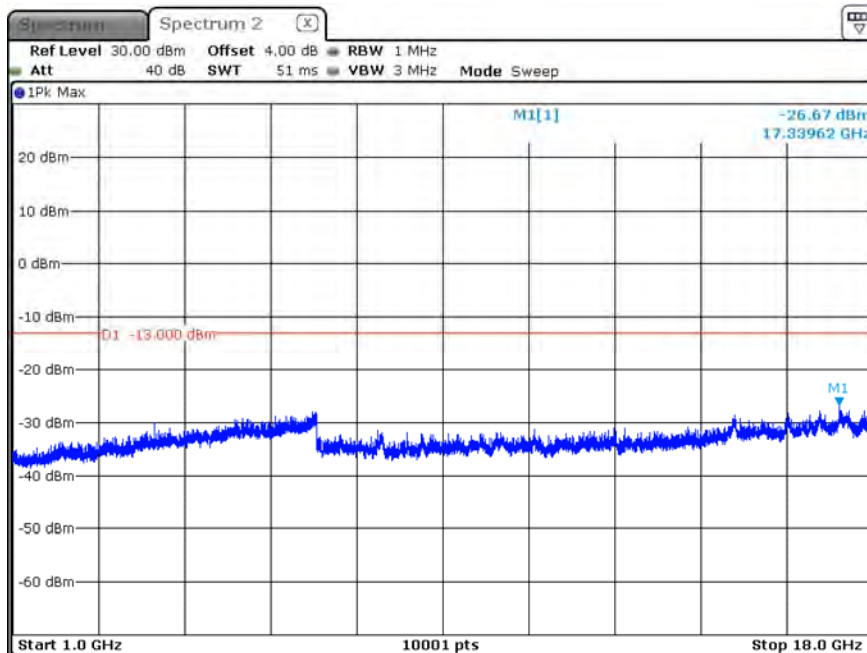

B5_CH20635_3M_1RB5_16-QAM_Above 1G

Date: 13.FEB.2020 12:47:03