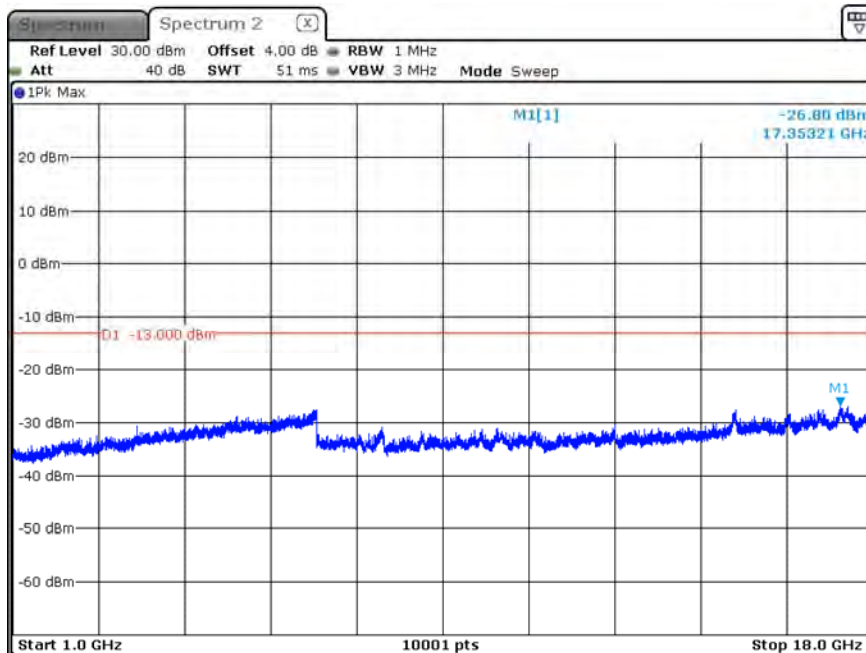

B5_CH20525_5M_1RB0_QPSK_Above 1G

Date: 13.FEB.2020 13:38:49

B5_CH20525_5M_1RB0_QPSK_Below 1G

Date: 13.FEB.2020 13:47:56

B5_CH20525_5M_1RB0_16-QAM_Above 1G

Date: 13.FEB.2020 13:32:14

B5_CH20525_5M_1RB0_16-QAM_Below 1G