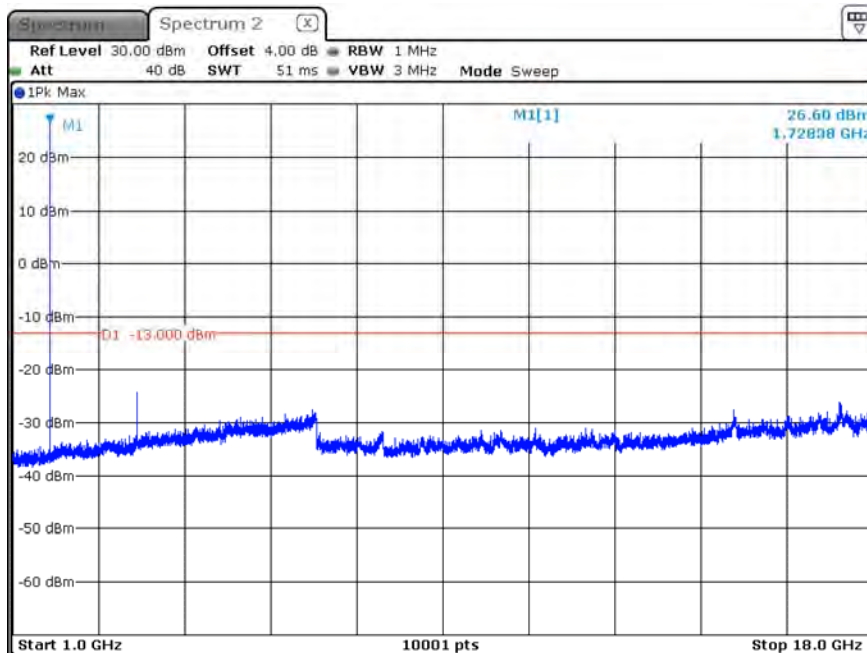

B4_CH20175_10M_1RB0_16-QAM_Above 1G

Date: 15.FEB.2020 08:50:22