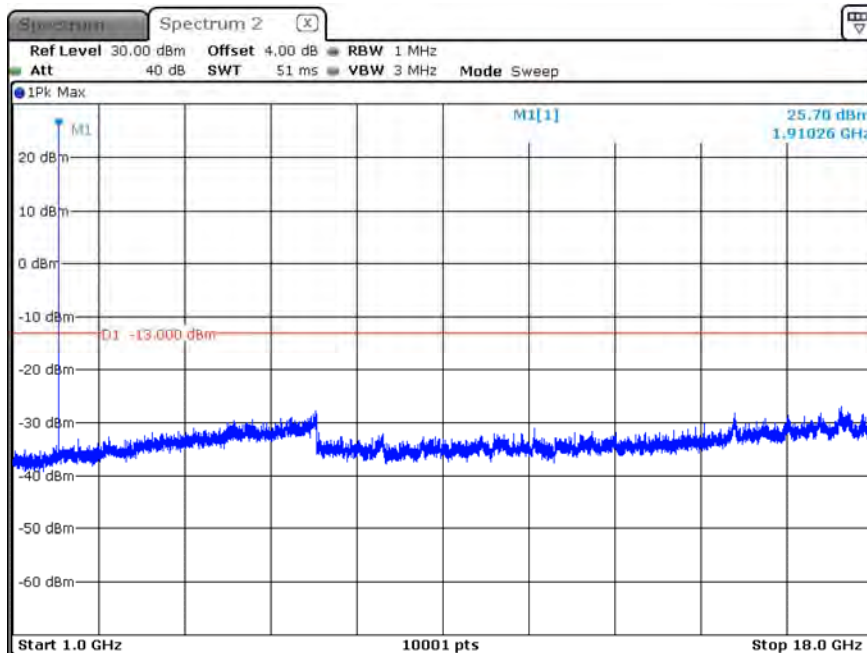

B2_CH19193_1.4M_1RB5_QPSK_Above 1G

Date: 13.FEB.2020 14:55:26