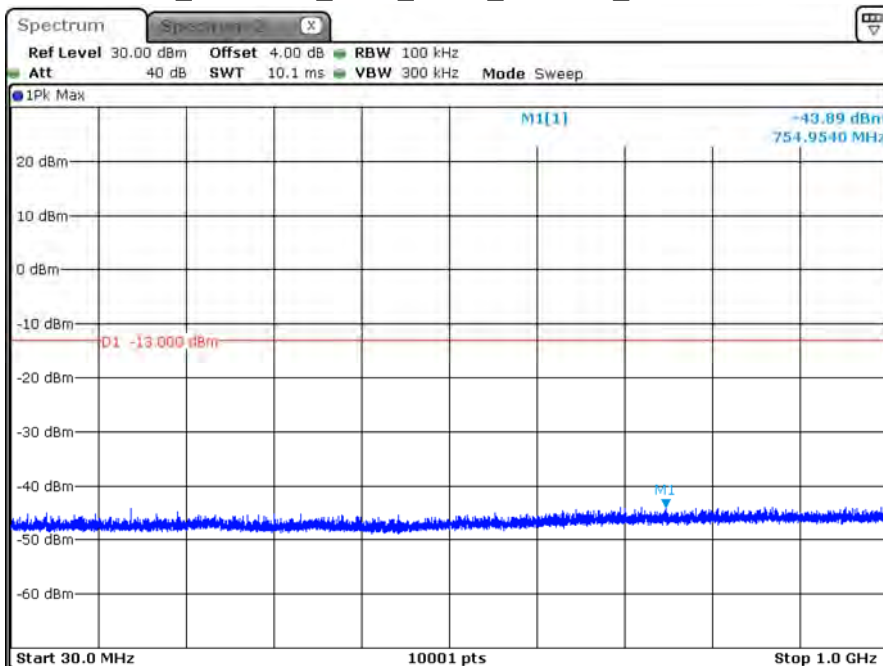

B2_CH19193_1.4M_1RB5_16-QAM_Below 1G

Date: 13.FEB.2020 15:01:36