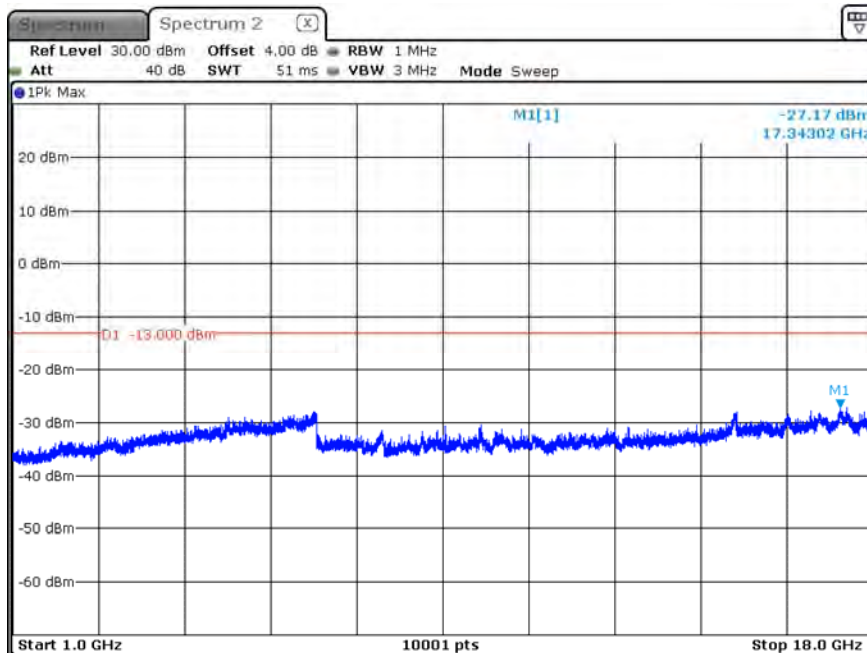

B5_CH20643_1.4M_1RB5_QPSK_Above 1G

Date: 13.FEB.2020 10:36:06