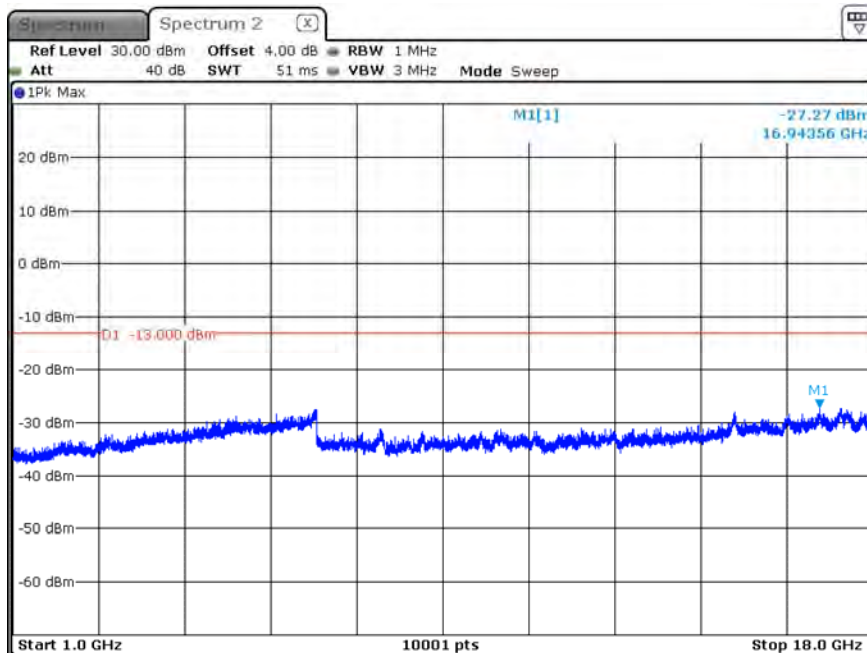

B5_CH20415_3M_1RB0_16-QAM_Above 1G

Date: 13.FEB.2020 13:09:30

B5_CH20415_3M_1RB0_16-QAM_Below 1G

Date: 13.FEB.2020 13:11:27

B5_CH20525_3M_1RB0_QPSK_Above 1G

Date: 13.FEB.2020 12:58:08

B5_CH20525_3M_1RB0_QPSK_Below 1G