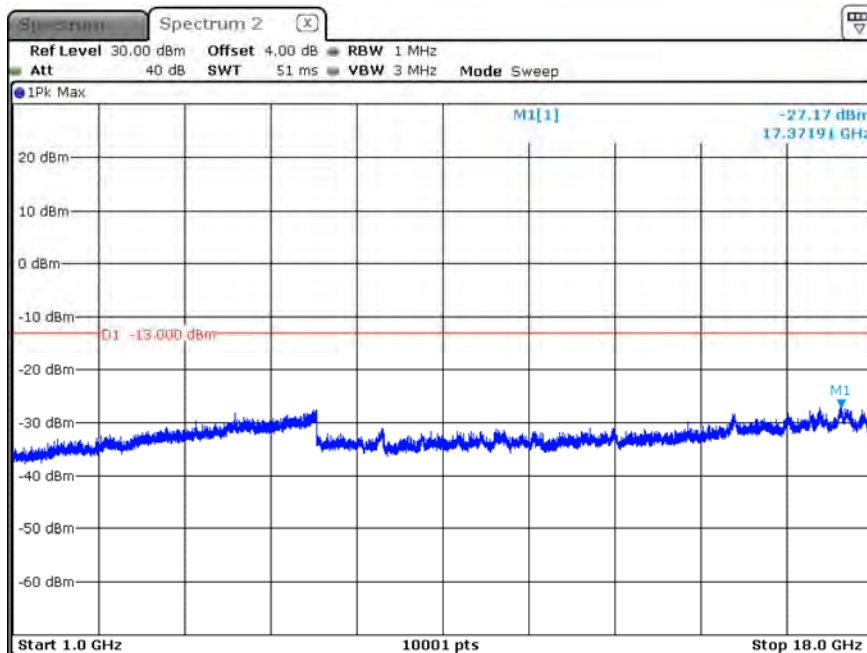

Date: 13.FEB.2020 13:28:22

B5_CH20625_5M_1RB5_QPSK_Above 1G

Date: 13.FEB.2020 14:11:47

B5_CH20625_5M_1RB5_QPSK_Below 1G

Date: 13.FEB.2020 14:10:02

B5_CH20625_5M_1RB5_16-QAM_Above 1G

Date: 13.FEB.2020 14:20:01