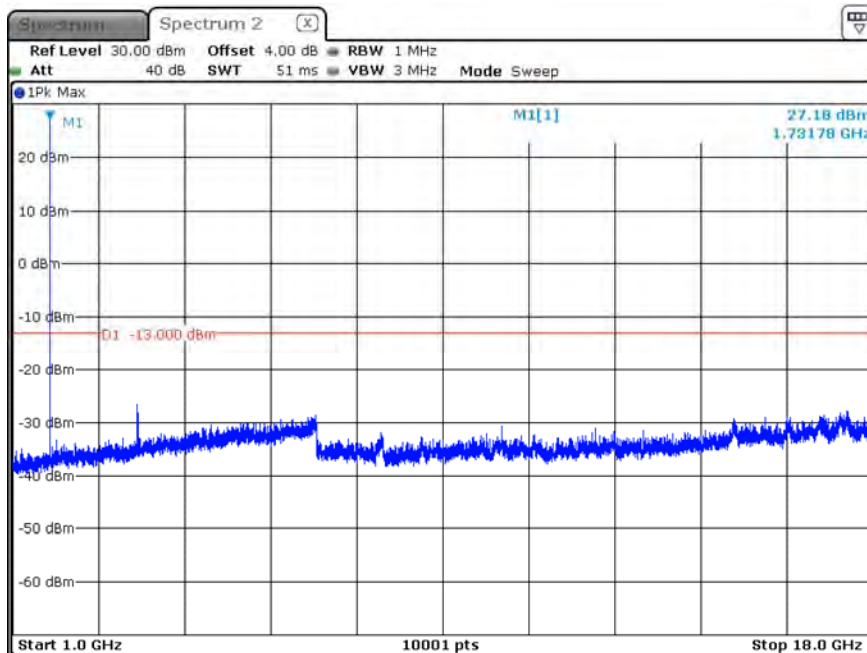

B4_CH20175_1.4M_1RB0_QPSK_Above 1G

Date: 13.FEB.2020 18:54:29