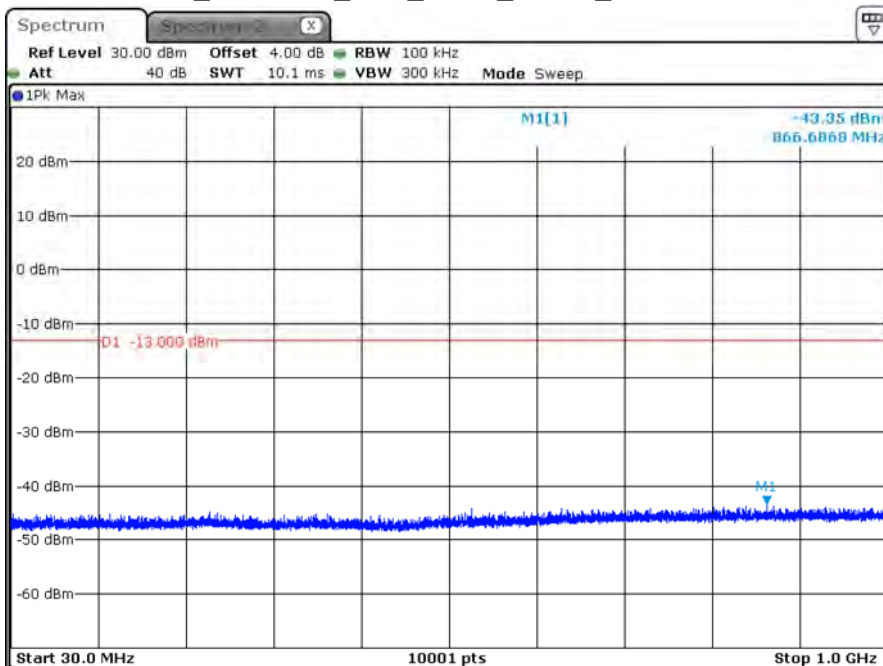

Date: 15.FEB.2020 09:44:01

B4_CH20000_10M_1RB0_16-QAM_Below 1G

Date: 15.FEB.2020 09:37:32

B4_CH20175_10M_1RB0_QPSK_Above 1G

Date: 15.FEB.2020 08:47:43

B4_CH20175_10M_1RB0_QPSK_Below 1G

Date: 15.FEB.2020 08:46:09