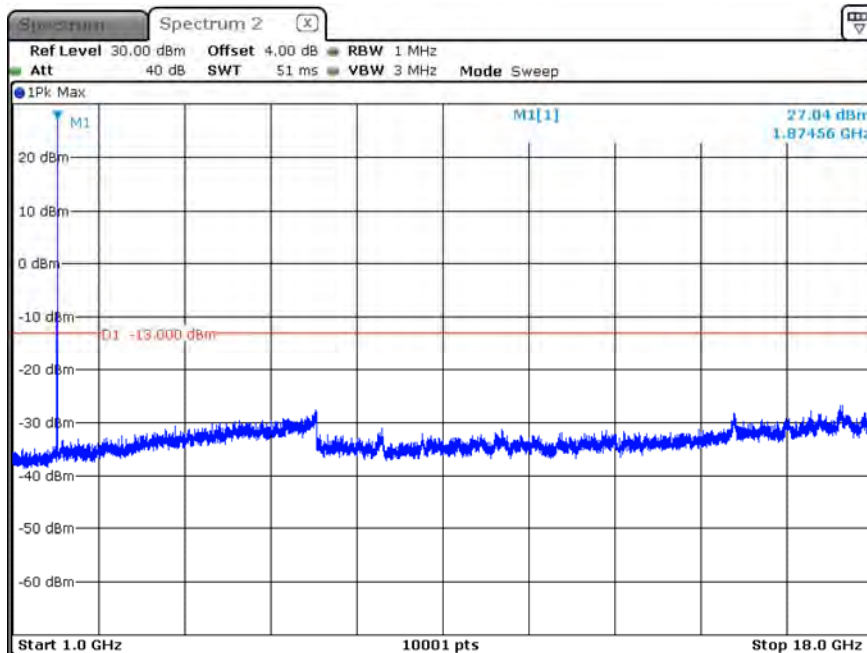

Date: 13.FEB.2020 17:48:59

B2_CH18675_15M_1RB0_16-QAM_Above 1G

Date: 13.FEB.2020 17:53:46

B2_CH18675_15M_1RB0_16-QAM_Below 1G

Date: 13.FEB.2020 17:54:03

B2_CH18900_15M_1RB0_QPSK_Above 1G

Date: 13.FEB.2020 17:03:14