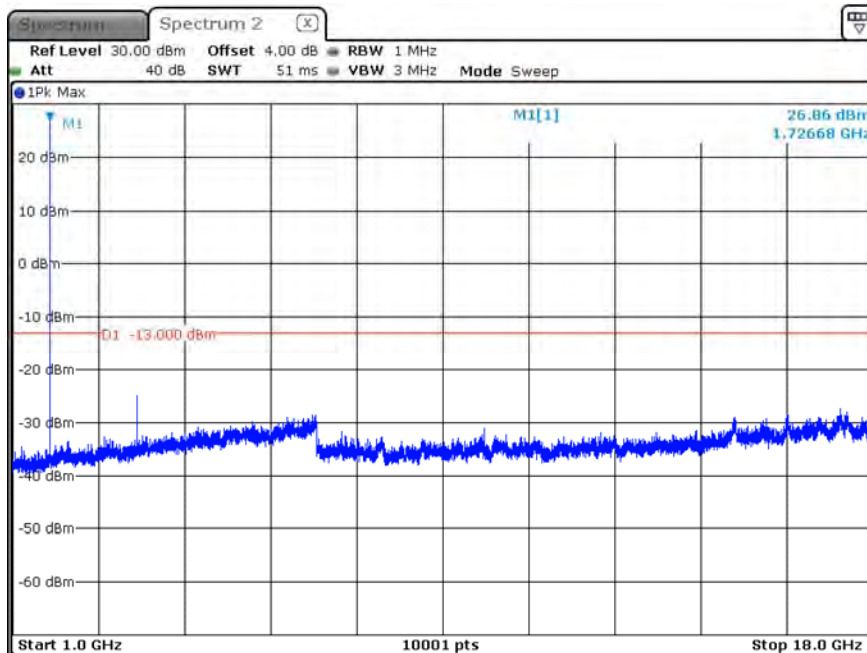

B4_CH20025_15M_1RB0_QPSK_Below 1G

Date: 15.FEB.2020 09:52:17

B4_CH20025_15M_1RB0_16-QAM_Above 1G

Date: 15.FEB.2020 10:14:08

B4_CH20025_15M_1RB0_16-QAM_Below 1G

Date: 15.FEB.2020 09:56:27

B4_CH20175_15M_1RB0_QPSK_Above 1G