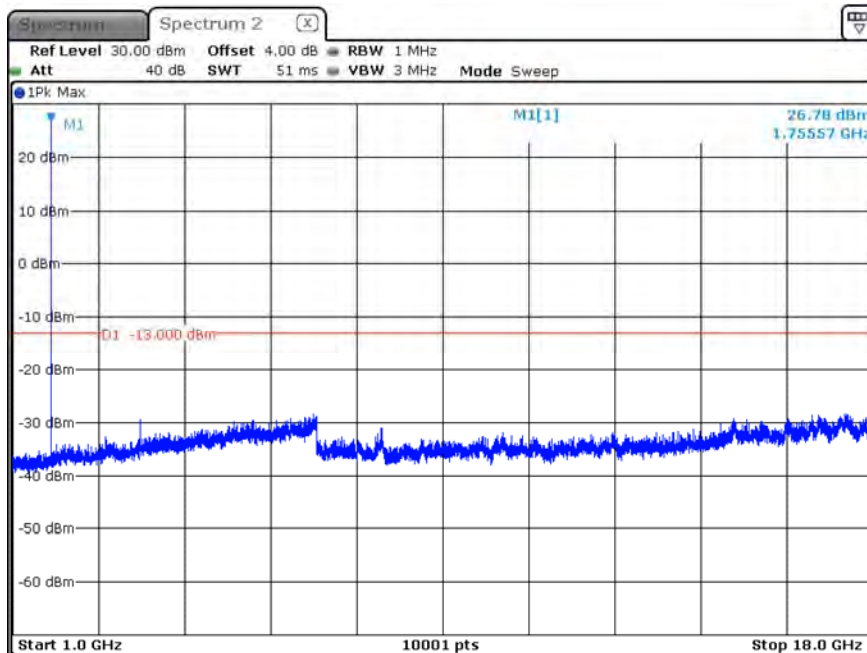

B4_CH20375_5M_1RB5_QPSK_Above 1G

Date: 14.FEB.2020 12:49:47