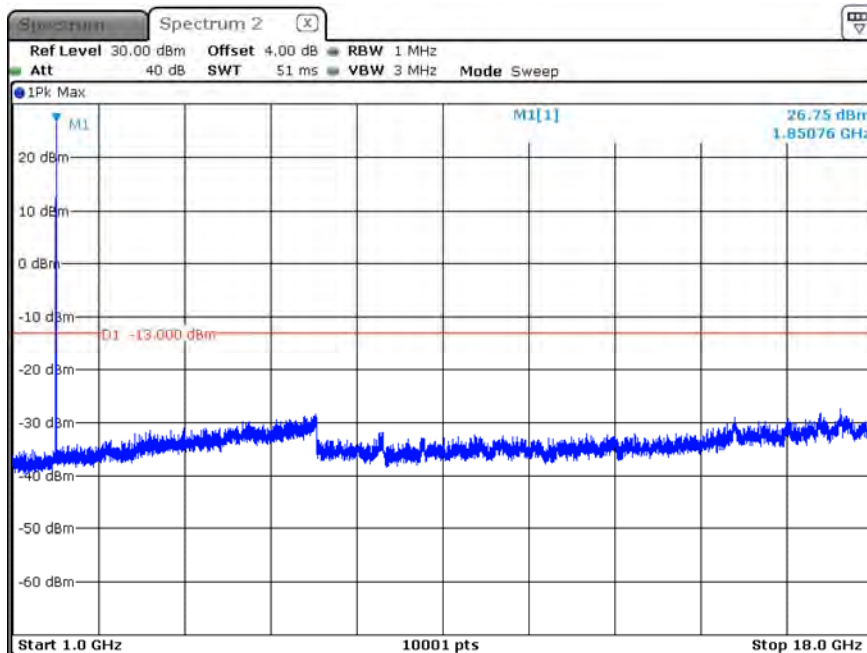

Date: 13.FEB.2020 16:02:00

B2_CH18650_10M_1RB0_QPSK_Above 1G

Date: 13.FEB.2020 16:57:32

B2_CH18650_10M_1RB0_QPSK_below 1G

Date: 13.FEB.2020 16:58:34

B2_CH18650_10M_1RB0_16-QAM_Above 1G

Date: 13.FEB.2020 16:55:54