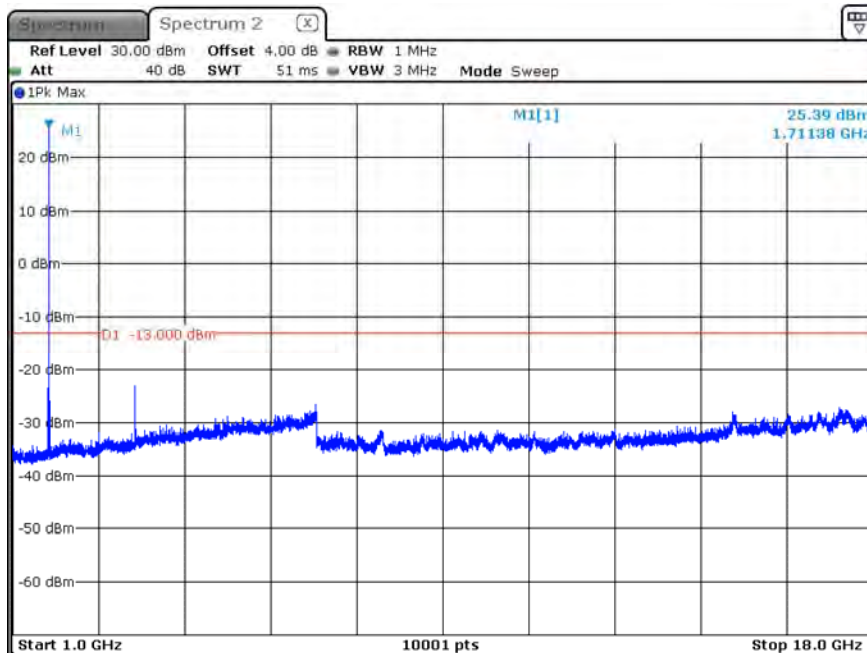

B4_CH19965_3M_1RB0_16-QAM_Above 1G

Date: 14.FEB.2020 09:58:37