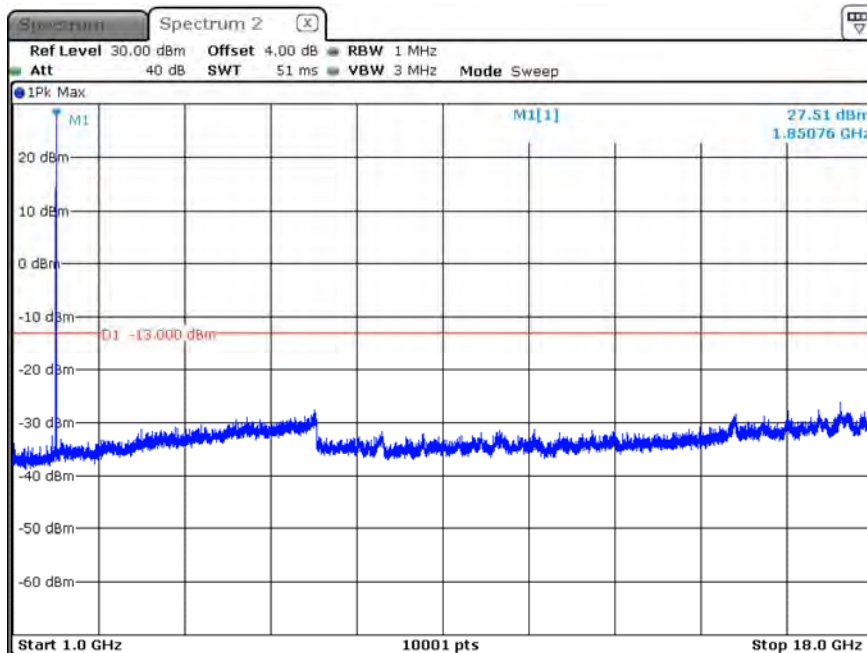

B2_CH18650_10M_1RB0_QPSK_Above 1G

Date: 13.FEB.2020 16:57:32