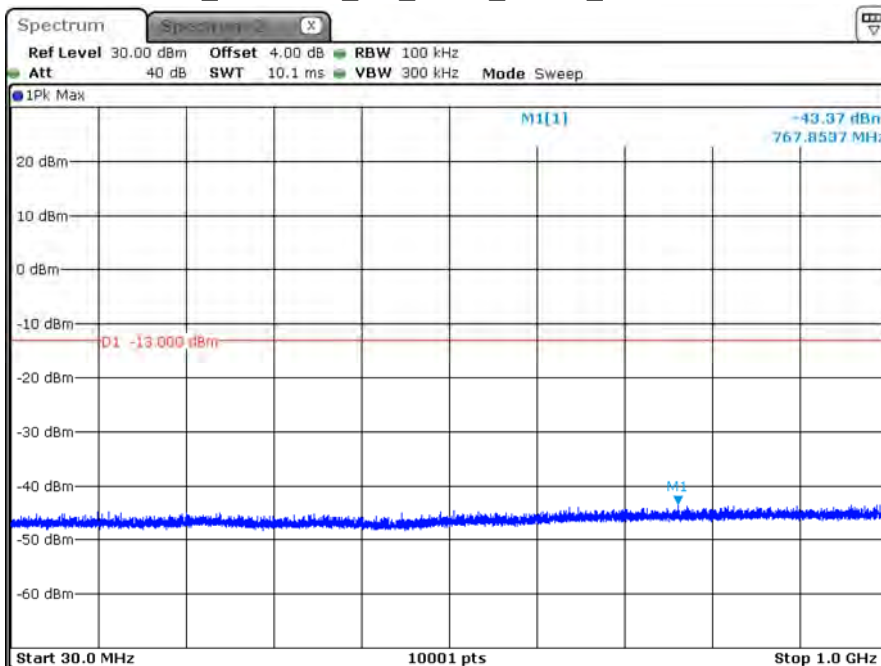

B4_CH20385_3M_1RB5_QPSK_Below 1G

Date: 14.FEB.2020 10:24:49