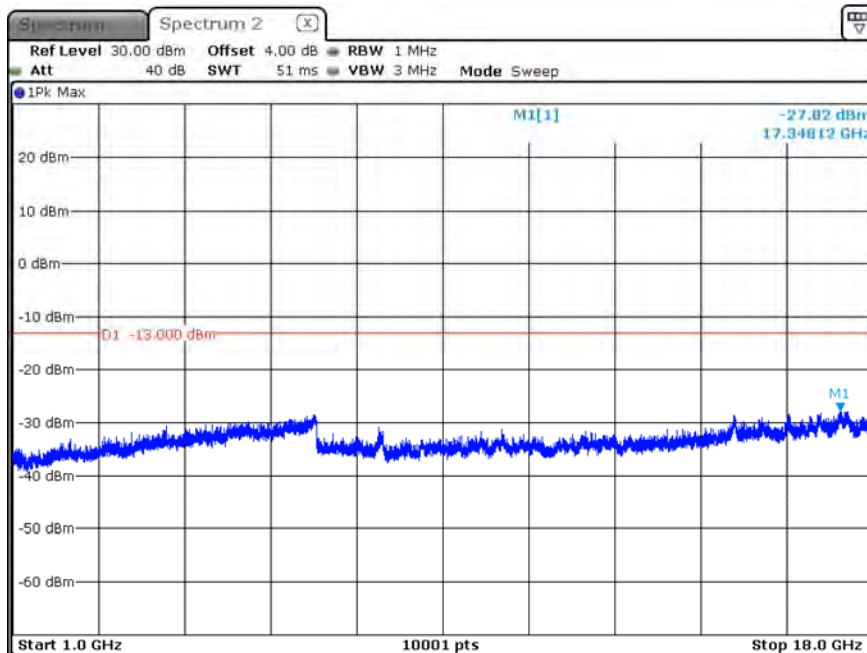

B5_CH20525_3M_1RB0_16-QAM_Above 1G

Date: 13.FEB.2020 12:51:01