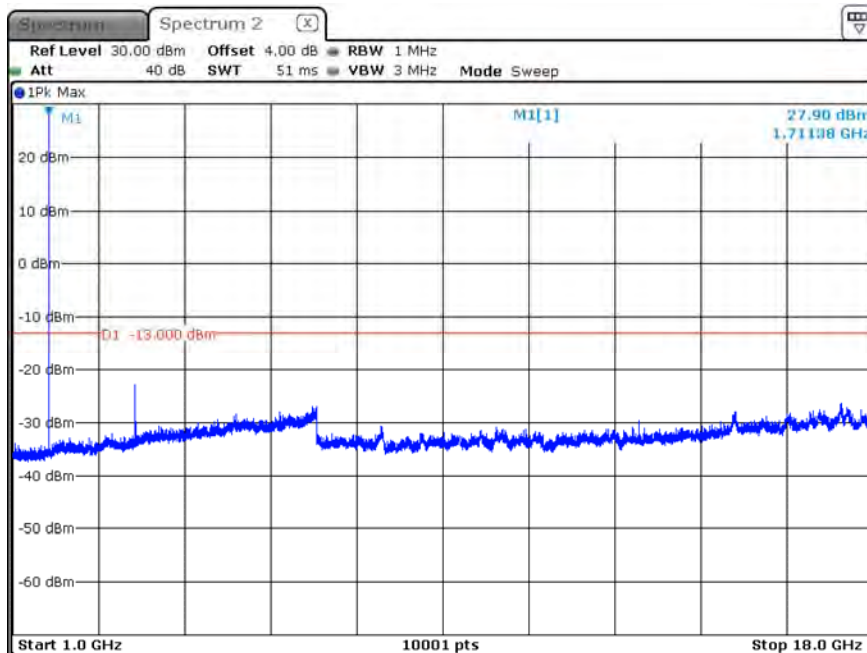

B4_CH20385_3M_1RB5_QPSK_Below 1G

Date: 14.FEB.2020 10:24:49

B4_CH20385_3M_1RB5_16-QAM_Above 1G

Date: 14.FEB.2020 10:29:10

B4_CH20385_3M_1RB5_16-QAM_Below 1G

Date: 14.FEB.2020 10:29:35

B4_CH19975_5M_1RB0_QPSK_Above 1G