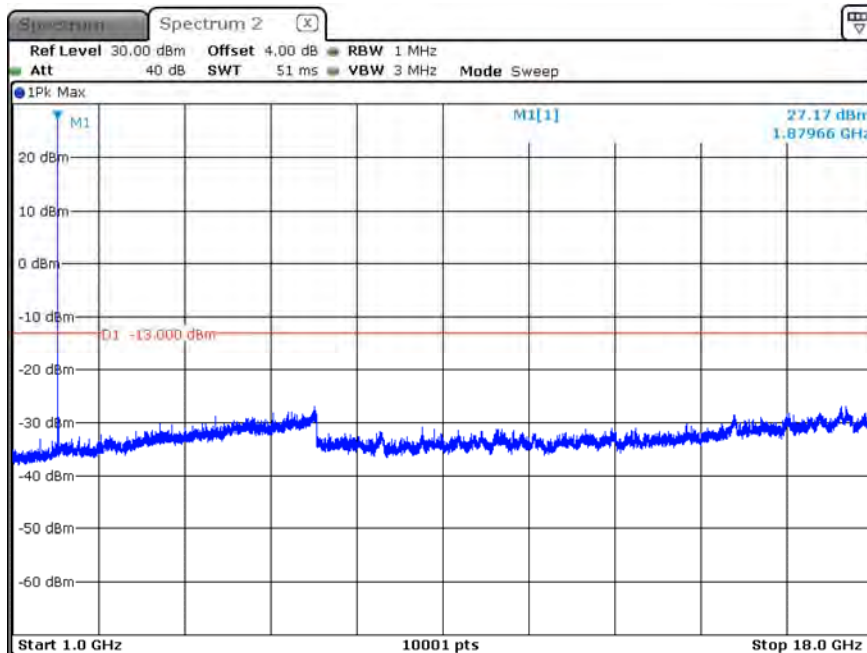

B2_CH18900_3M_1RB0_QPSK_Above 1G

Date: 13.FEB.2020 15:23:40