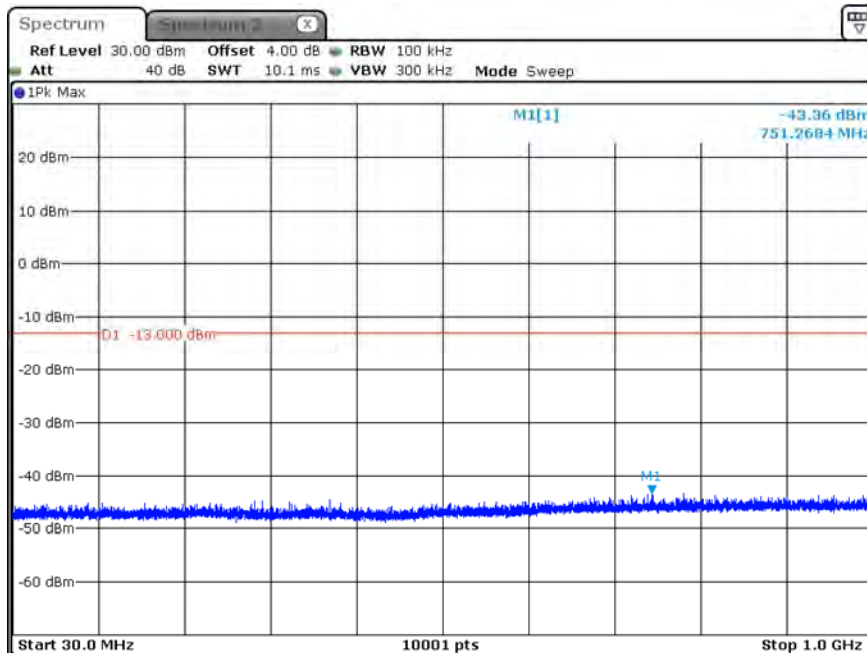

B2_CH18700_20M_1RB0_QPSK_Below 1G

Date: 13.FEB.2020 18:32:23