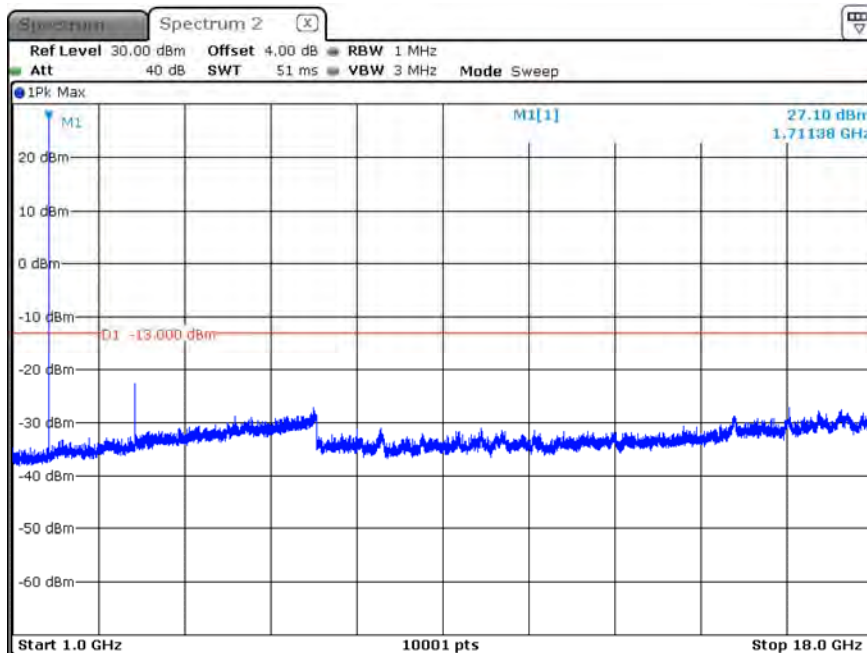

B4_CH19965_3M_1RB0_QPSK_Above 1G

Date: 14.FEB.2020 10:00:21