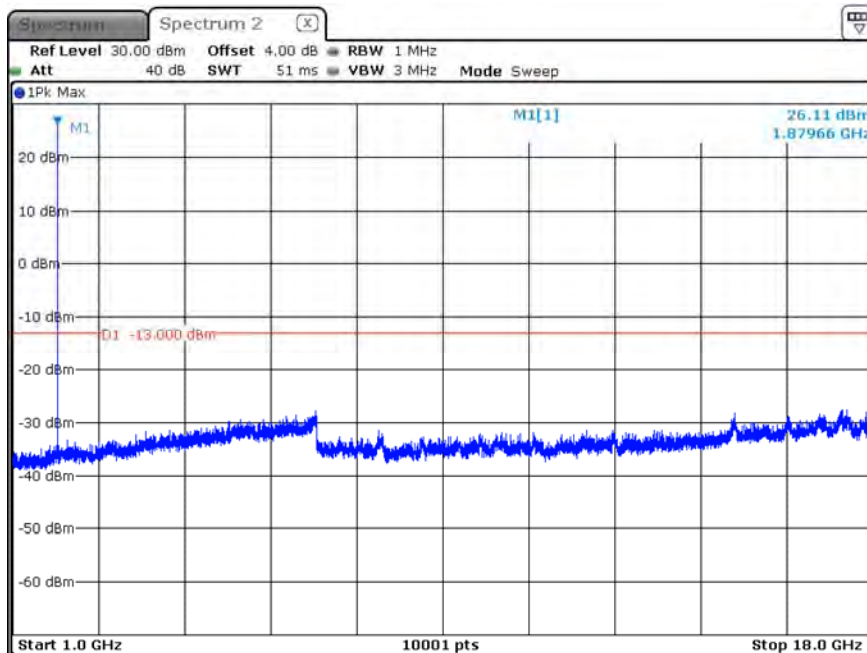

B2_CH18900_1.4M_1RB0_QPSK_Above 1G

Date: 13.FEB.2020 14:32:13

B2_CH18900_1.4M_1RB0_QPSK_Below 1G

Date: 13.FEB.2020 14:30:19

B2_CH18900_1.4M_1RB0_16-QAM_Above 1G

Date: 13.FEB.2020 14:32:53

B2_CH18900_1.4M_1RB0_16-QAM_Below 1G