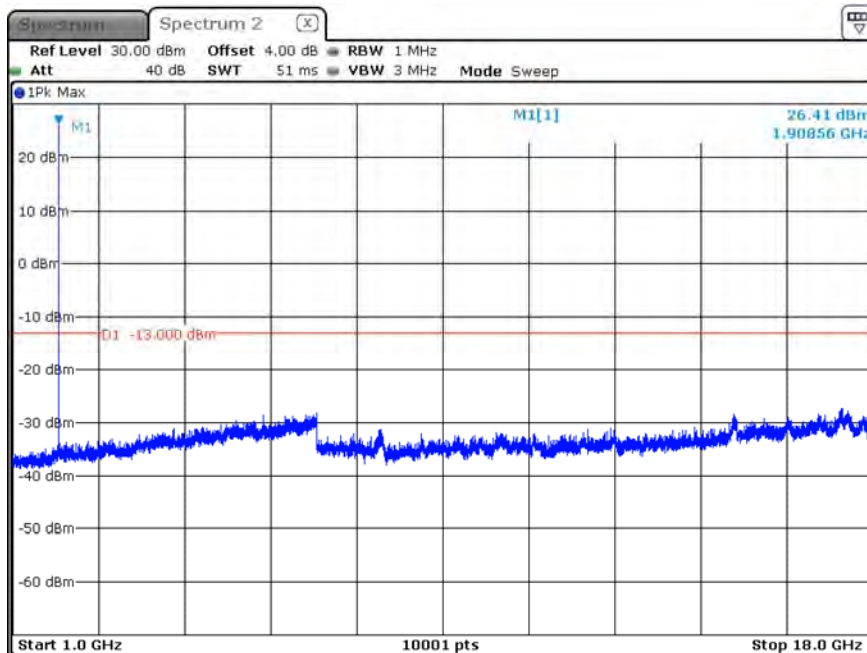

Date: 13.FEB.2020 18:47:24

B2_CH19100_20M_1RB5_16-QAM_Below 1G

Date: 13.FEB.2020 18:48:12

Product	Module		
Test Item	Conducted Spurious Emissions		
Test Mode	Mode 2 : LTE Cat-M1_Band 4		
Date of Test	2020/02/13~2020/02/15	Test Site	SR12-H
Temperature (°C)	22.0	Humidity (%RH)	62.0