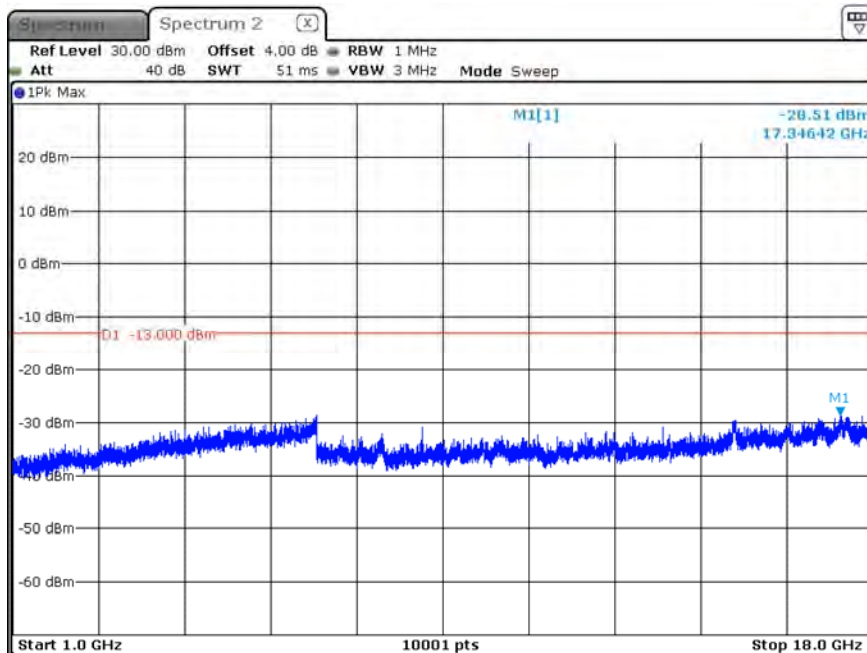

B5_CH20625_5M_1RB5_16-QAM_Below 1G

Date: 13.FEB.2020 14:21:42

B5_CH20450_10M_1RB0_QPSK_Above 1G

Date: 13.FEB.2020 09:37:53

B5_CH20450_10M_1RB0_QPSK_Below 1G

Date: 13.FEB.2020 09:38:23

B5_CH20450_10M_1RB0_16-QAM_Above 1G