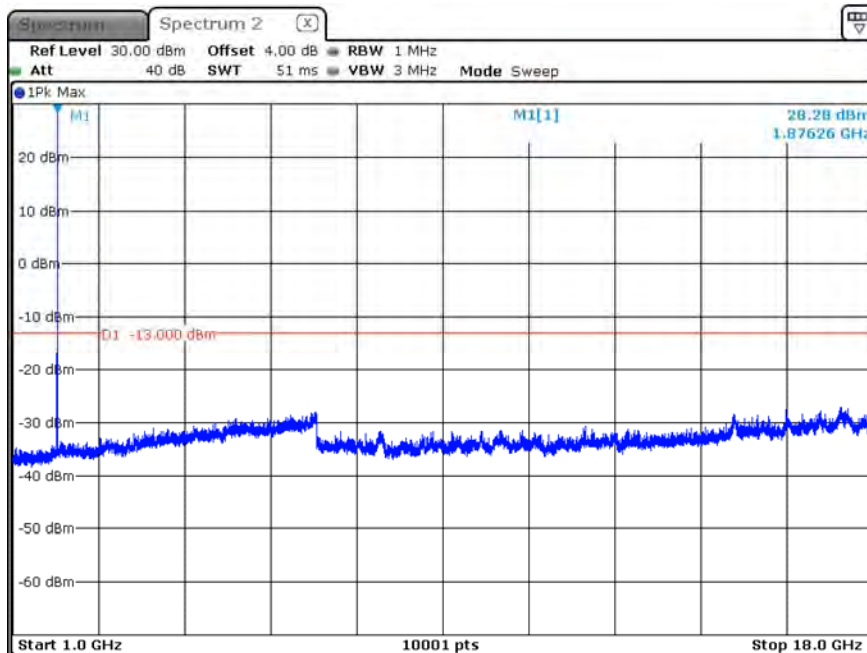

B2_CH18625_5M_1RB0_QPSK_below 1G

Date: 13.FEB.2020 15:32:01

B2_CH18625_5M_1RB0_16-QAM_Above 1G

Date: 13.FEB.2020 15:34:06

B2_CH18625_5M_1RB0_16-QAM_below 1G

Date: 13.FEB.2020 15:36:08

B2_CH18900_5M_1RB0_QPSK_Above 1G