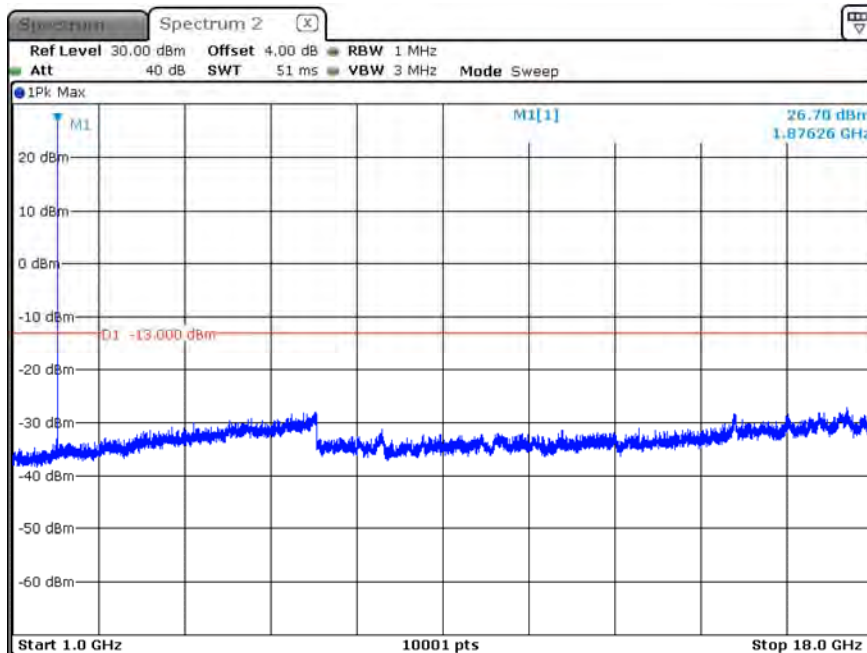

B2_CH18900_10M_1RB0_QPSK_Above 1G

Date: 13.FEB.2020 16:31:15