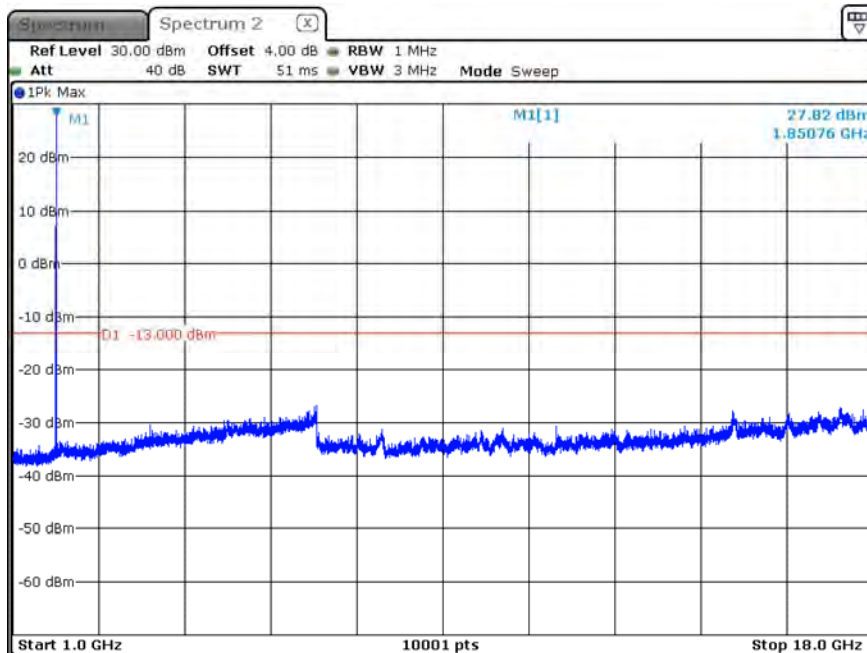

B2_CH19150_10M_1RB5_16-QAM_Above 1G

Date: 13.FEB.2020 16:06:20

B2_CH19150_10M_1RB5_16-QAM_below 1G

Date: 13.FEB.2020 16:05:30

B2_CH18675_15M_1RB0_QPSK_Above 1G

Date: 13.FEB.2020 17:50:35

B2_CH18675_15M_1RB0_QPSK_Below 1G