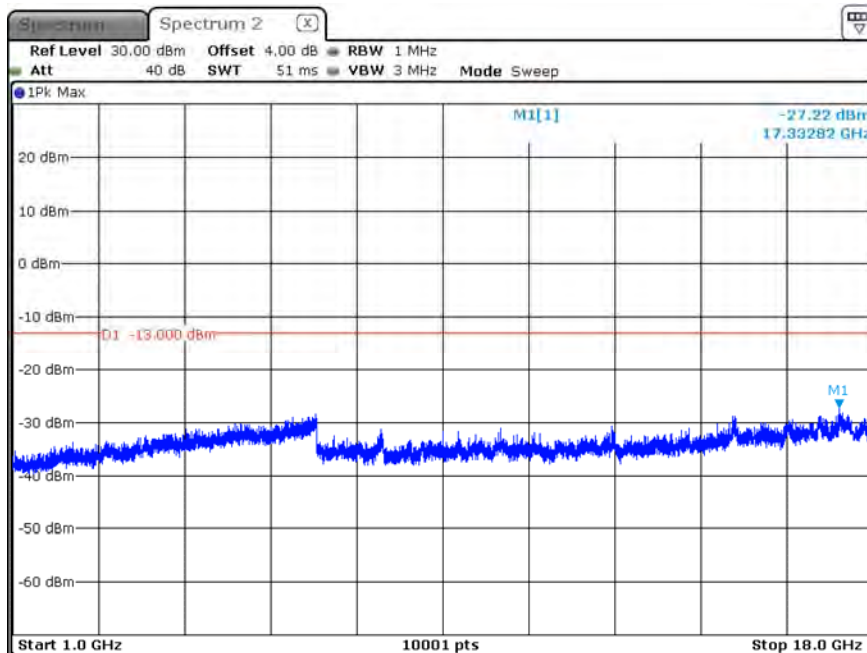

B5_CH20425_5M_1RB0_16-QAM_Above 1G

Date: 13.FEB.2020 13:17:09