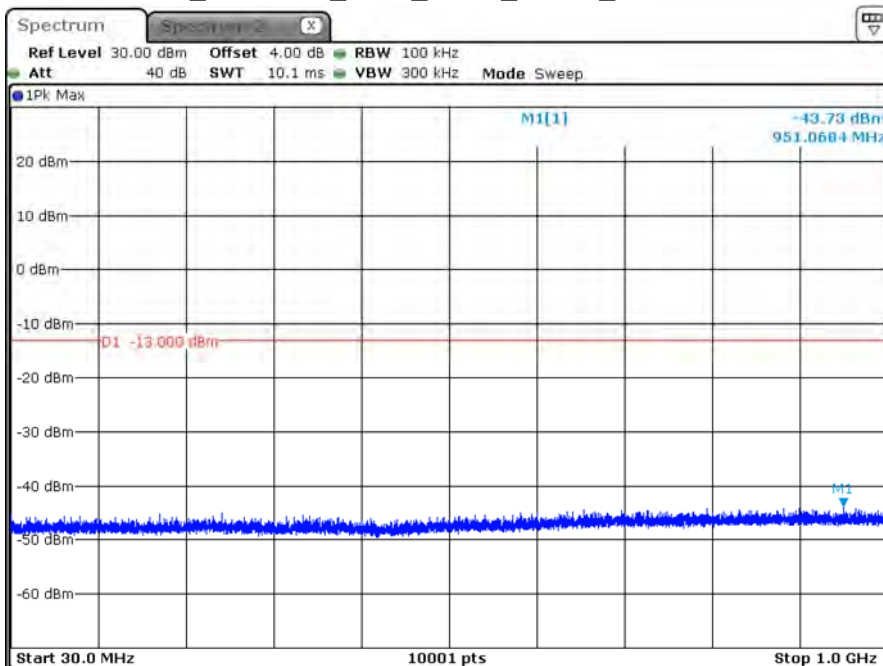

B2_CH18900_1.4M_1RB0_QPSK_Above 1G

Date: 13.FEB.2020 14:32:13

B2_CH18900_1.4M_1RB0_QPSK_Below 1G

Date: 13.FEB.2020 14:30:19

B2_CH18900_1.4M_1RB0_16-QAM_Above 1G

Date: 13.FEB.2020 14:32:53

B2_CH18900_1.4M_1RB0_16-QAM_Below 1G