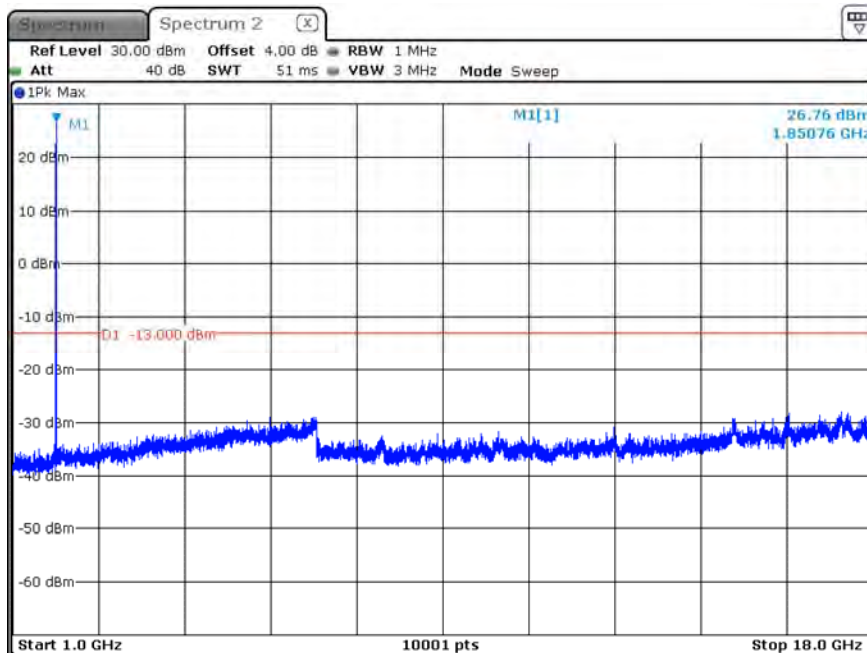

B2_CH18625_5M_1RB0_16-QAM_Above 1G

Date: 13.FEB.2020 15:34:06