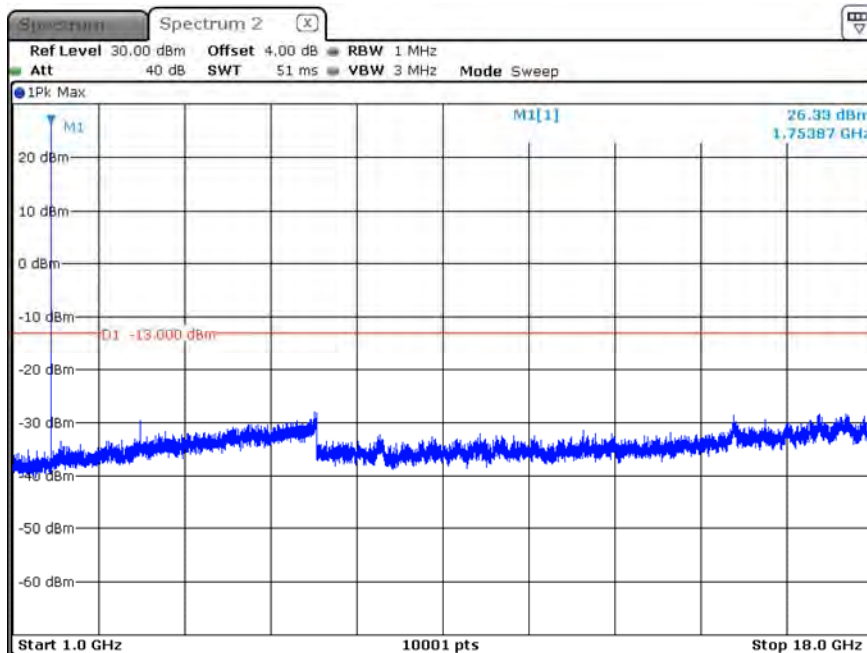

B4_CH20325_15M_1RB5_QPSK_Above 1G

Date: 15.FEB.2020 10:35:22