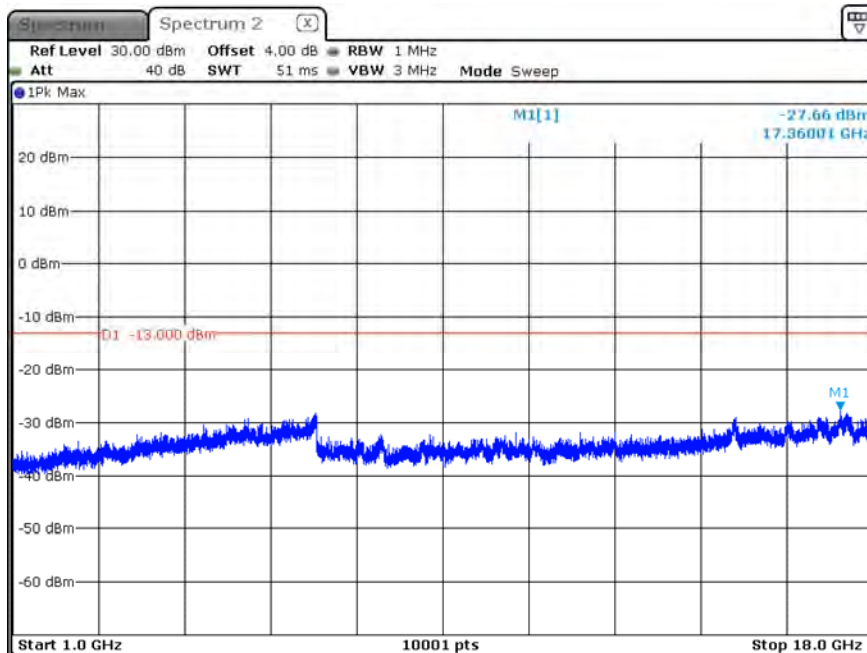

B5_CH20407_1.4M_1RB0_QPSK_Above 1G

Date: 13.FEB.2020 10:28:22

B5_CH20407_1.4M_1RB0_QPSK_Below 1G

Date: 13.FEB.2020 10:28:51

B5_CH20407_1.4M_1RB0_16-QAM_Above 1G

Date: 13.FEB.2020 10:27:23

B5_CH20407_1.4M_1RB0_16-QAM_Below 1G