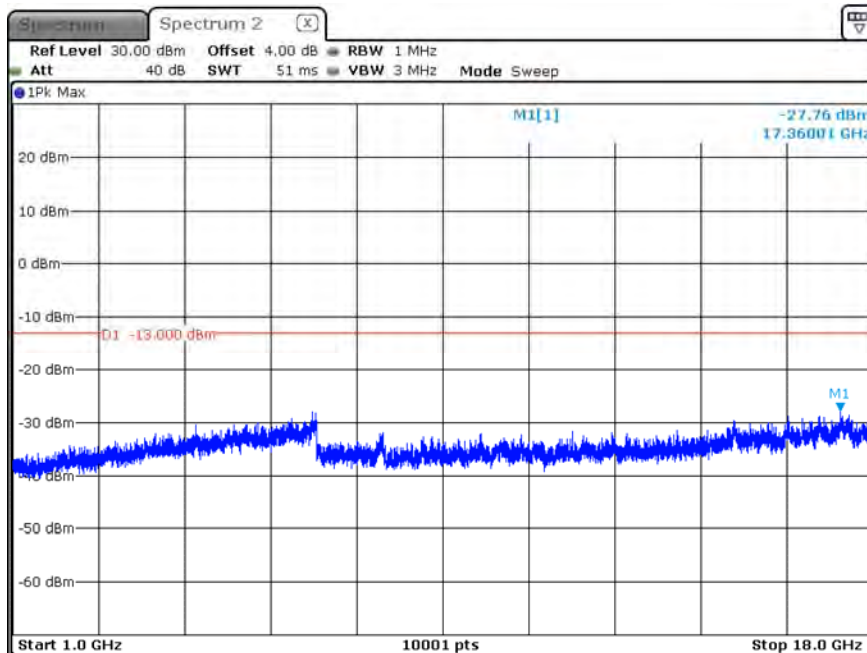

Date: 13.FEB.2020 12:58:36

B5_CH20525_3M_1RB0_16-QAM_Above 1G

Date: 13.FEB.2020 12:51:01

B5_CH20525_3M_1RB0_16-QAM_Below 1G

Date: 13.FEB.2020 12:50:15

B5_CH20635_3M_1RB5_QPSK_Above 1G

Date: 13.FEB.2020 12:46:07