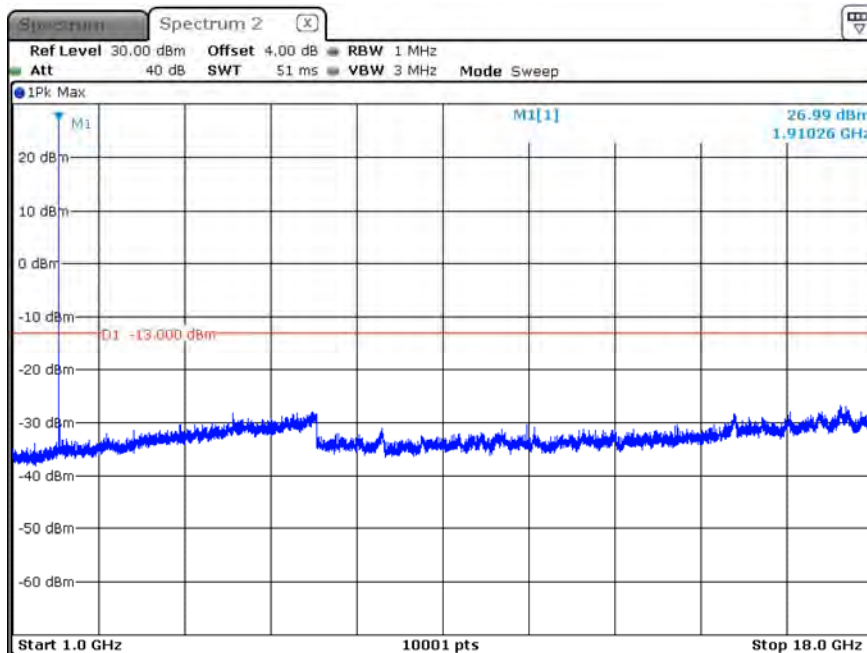

B2_CH19150_10M_1RB5_QPSK_Above 1G

Date: 13.FEB.2020 16:08:42