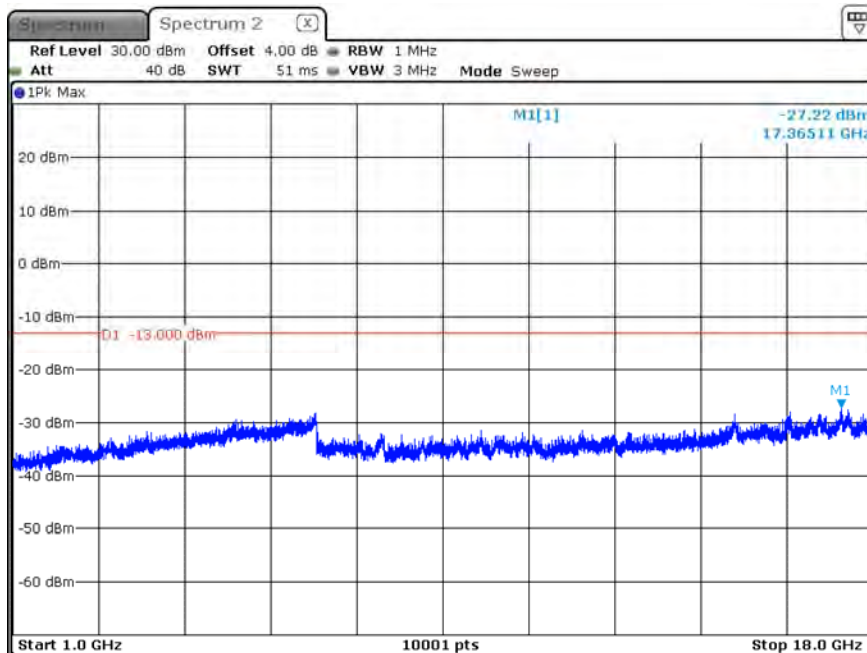

B5_CH20525_10M_1RB0_QPSK_Above 1G

Date: 13.FEB.2020 09:21:52