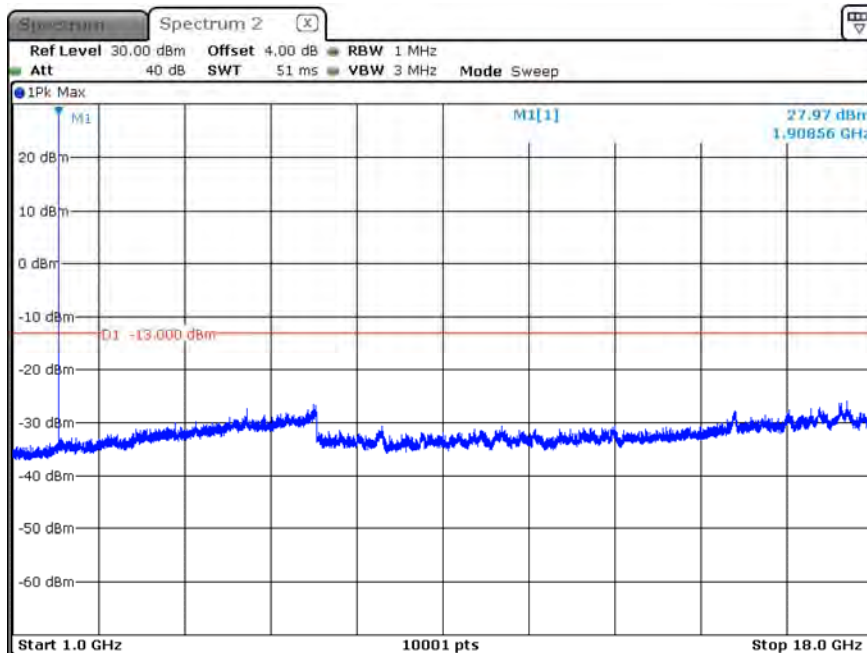

B2_CH19100_20M_1RB5_QPSK_Above 1G

Date: 13.FEB.2020 18:46:41