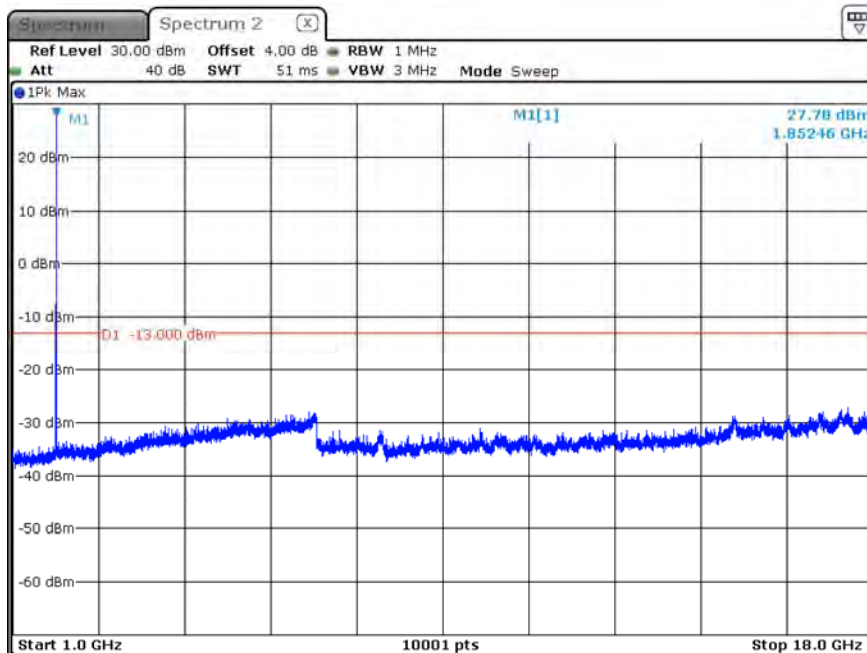

B2_CH18700_20M_1RB0_QPSK_Below 1G

Date: 13.FEB.2020 18:32:23

B2_CH18700_20M_1RB0_16-QAM_Below 1G

Date: 13.FEB.2020 18:23:42

B2_CH18700_20M_1RB49_QPSK_Above 1G

Date: 13.FEB.2020 18:25:45

B2_CH18700_20M_1RB49_16-QAM_Above 1G