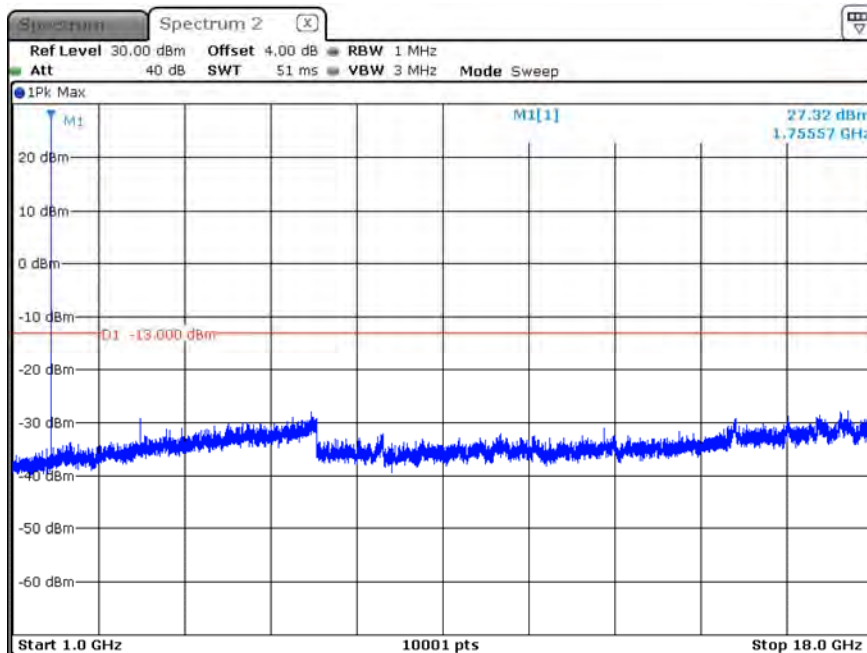

Date: 14.FEB.2020 10:52:46

B4_CH20375_5M_1RB5_QPSK_Above 1G

Date: 14.FEB.2020 12:49:47

B4_CH20375_5M_1RB5_QPSK_Below 1G

Date: 14.FEB.2020 12:49:19

B4_CH20375_5M_1RB5_16-QAM_Above 1G

Date: 14.FEB.2020 12:51:12