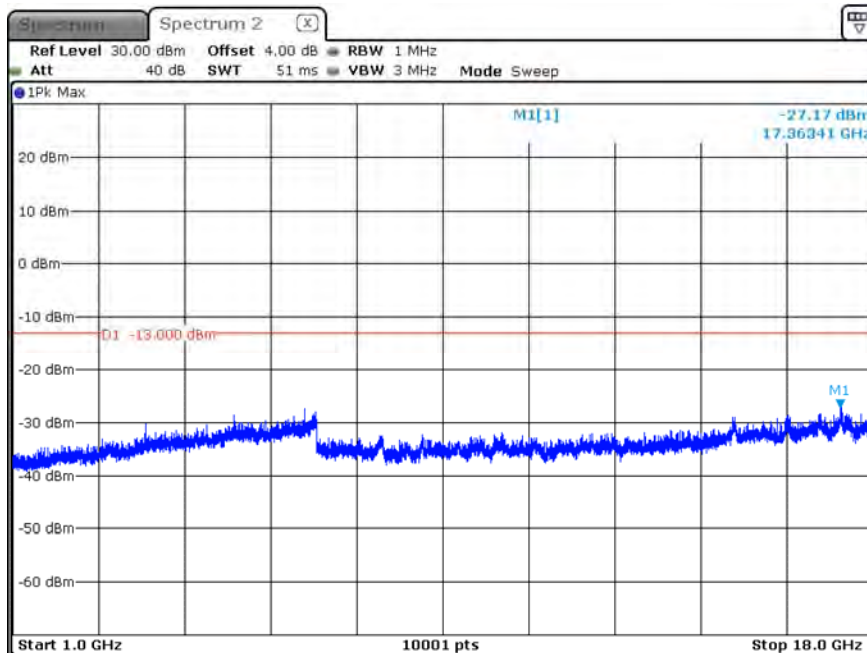

B5_CH20635_3M_1RB5_QPSK_Below 1G

Date: 13.FEB.2020 12:45:48

B5_CH20635_3M_1RB5_16-QAM_Above 1G

Date: 13.FEB.2020 12:47:03

B5_CH20635_3M_1RB5_16-QAM_Below 1G

Date: 13.FEB.2020 12:47:39

B5_CH20425_5M_1RB0_QPSK_Above 1G