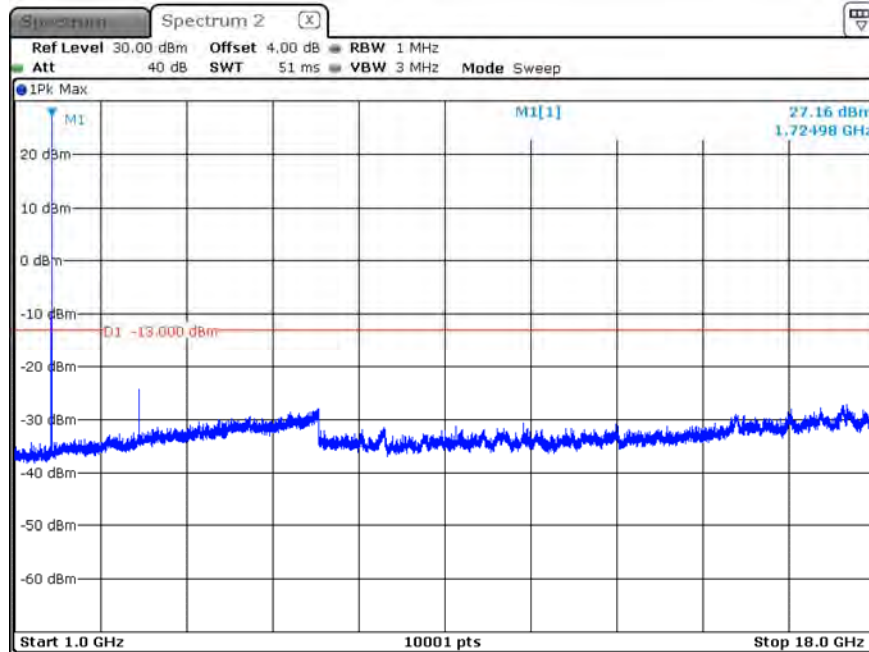

B4_CH20050_20M_1RB0_16-QAM_Below 1G

Date: 15.FEB.2020 12:18:25

B4_CH20175_20M_1RB0_QPSK_Above 1G

Date: 15.FEB.2020 10:53:04

B4_CH20175_20M_1RB0_QPSK_Below 1G

Date: 15.FEB.2020 10:52:00

B4_CH20175_20M_1RB0_16-QAM_Above 1G