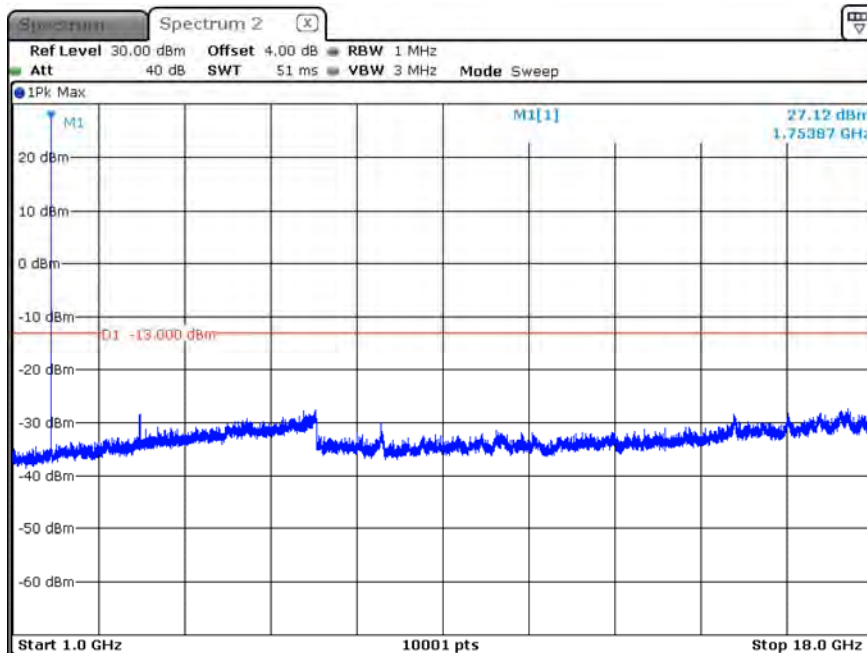

B4_CH20300_20M_1RB5_QPSK_Above 1G

Date: 15.FEB.2020 12:35:45