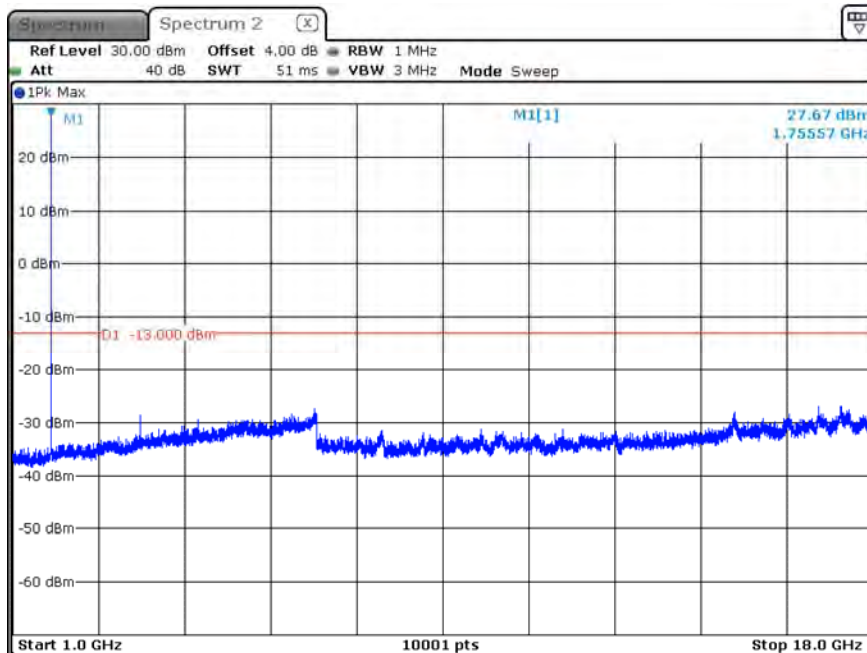

B4_CH20393_1.4M_1RB5_QPSK_Above 1G

Date: 13.FEB.2020 19:46:33