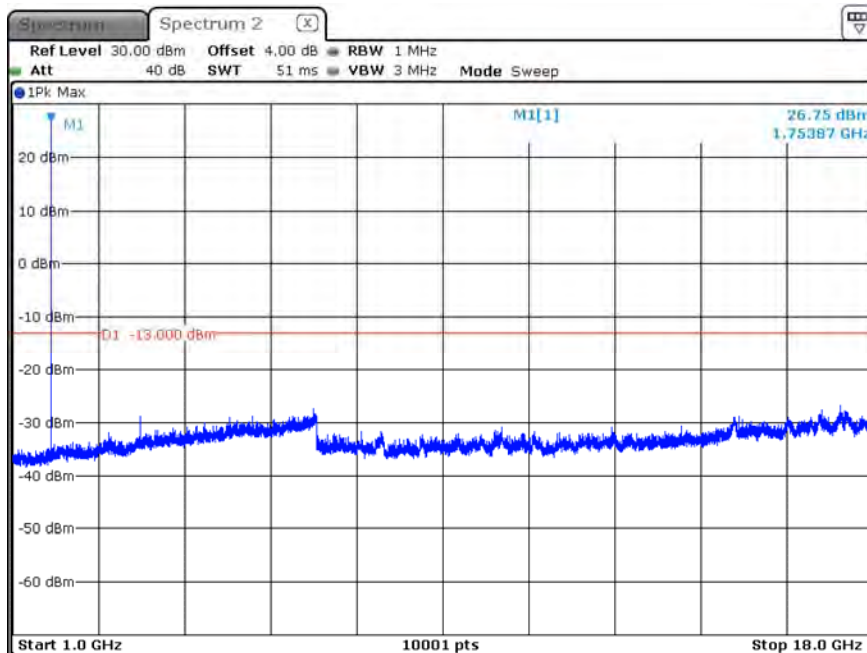

B4_CH20175_10M_1RB0_16-QAM_Above 1G

Date: 15.FEB.2020 08:50:22

B4_CH20175_10M_1RB0_16-QAM_Below 1G

Date: 15.FEB.2020 08:50:52

B4_CH20350_10M_1RB5_QPSK_Above 1G

Date: 15.FEB.2020 09:12:45

B4_CH20350_10M_1RB5_QPSK_Below 1G