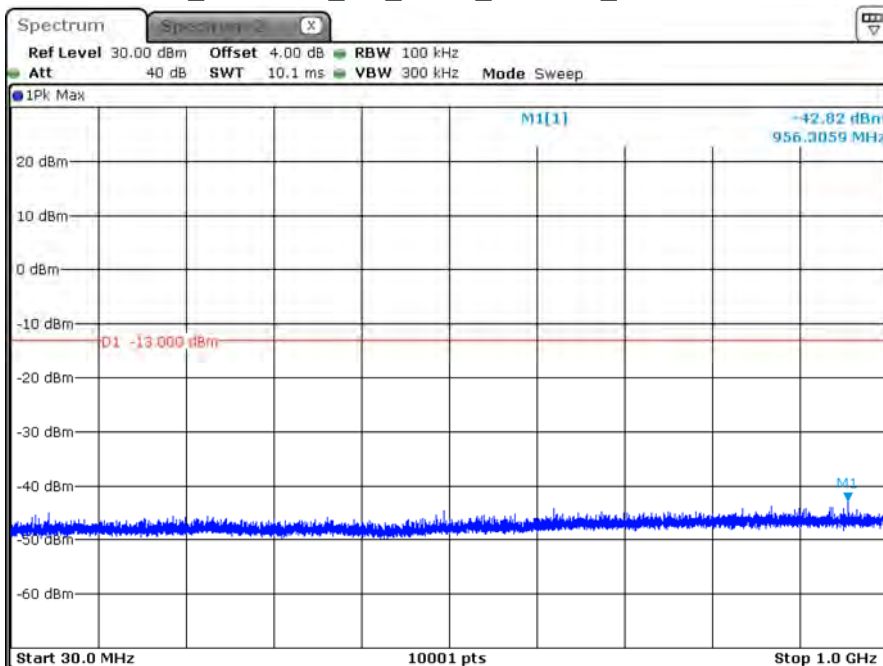

Date: 14.FEB.2020 12:23:14

B4_CH19975_5M_1RB0_QPSK_Below 1G

Date: 14.FEB.2020 12:24:44

B4_CH19975_5M_1RB0_16-QAM_Above 1G

Date: 14.FEB.2020 12:18:04

B4_CH19975_5M_1RB0_16-QAM_Below 1G

Date: 14.FEB.2020 12:17:38