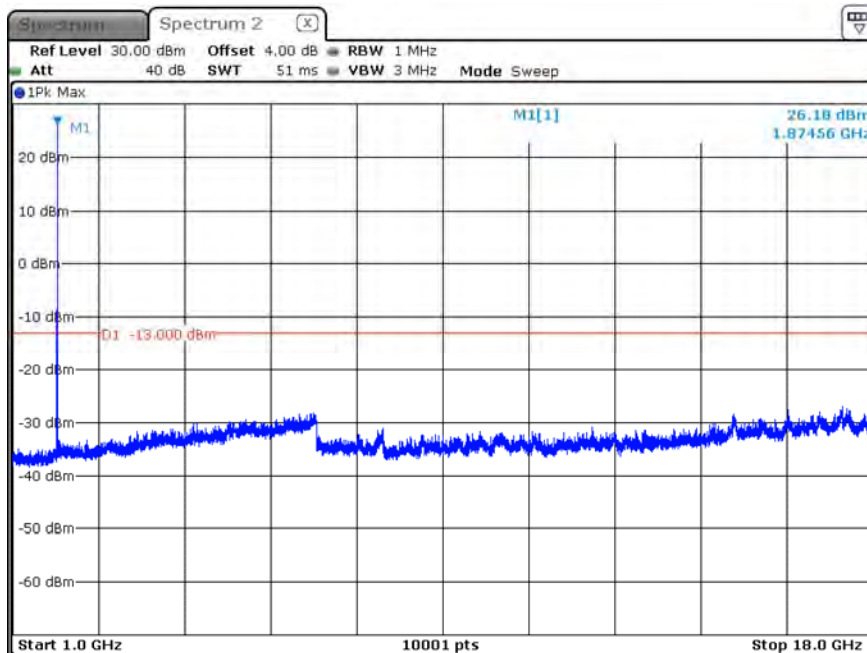

B2_CH18900_15M_1RB0_16-QAM_Above 1G

Date: 13.FEB.2020 17:04:23