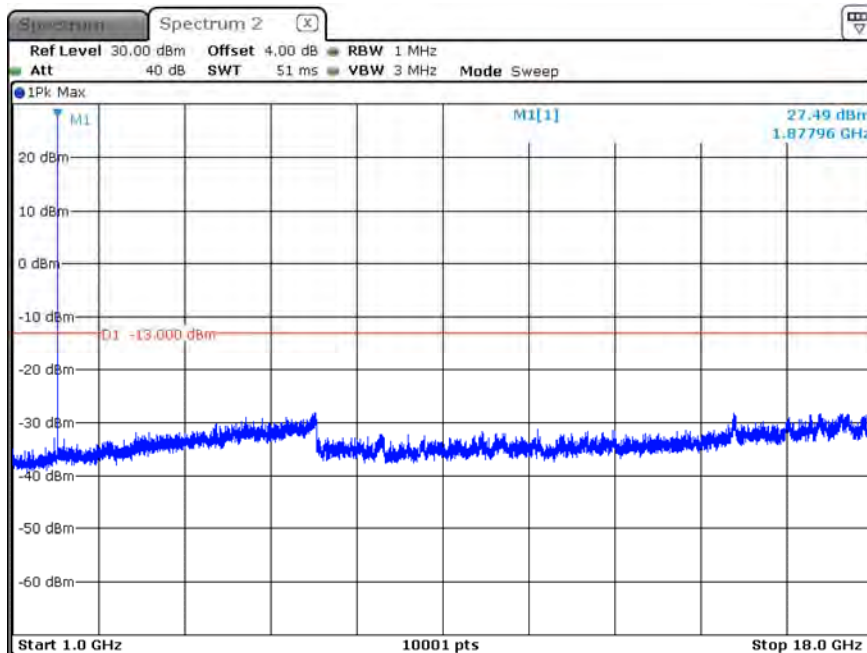

B2_CH18900_5M_1RB0_16-QAM_Above 1G

Date: 13.FEB.2020 15:44:44