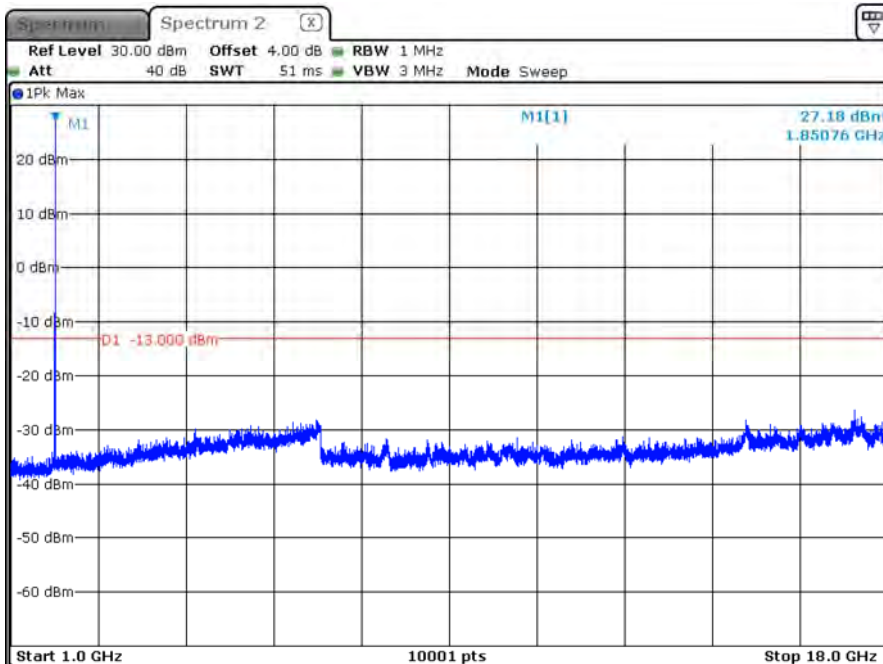

B2_CH18700_20M_1RB0_QPSK_Below 1G

Date: 13.FEB.2020 18:32:23

B2_CH18700_20M_1RB0_16-QAM_Below 1G

Date: 13.FEB.2020 18:23:42

B2_CH18700_20M_1RB49_QPSK_Above 1G

Date: 13.FEB.2020 18:25:45

B2_CH18700_20M_1RB49_16-QAM_Above 1G