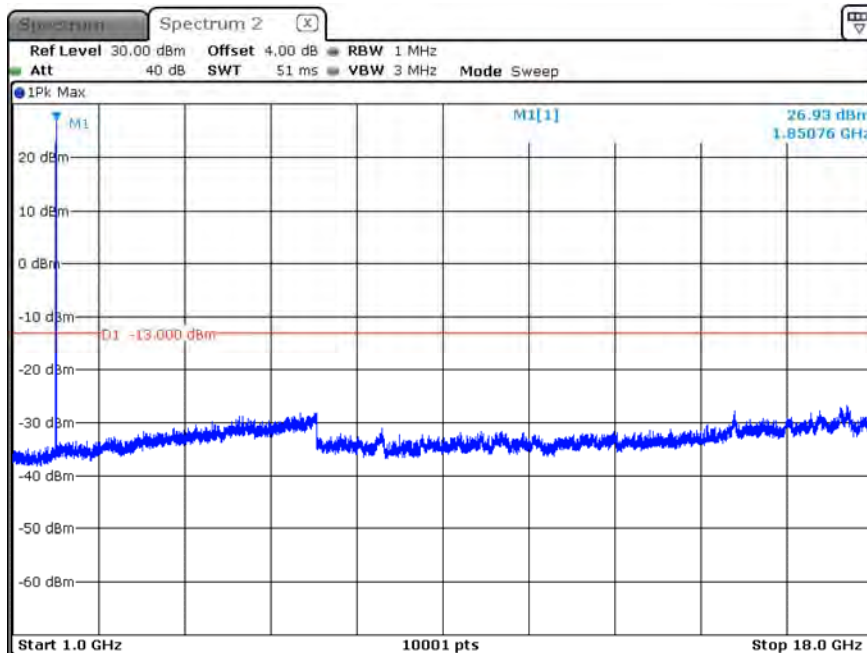

Date: 13.FEB.2020 15:19:07

B2_CH19185_3M_1RB5_16-QAM_Above 1G

Date: 13.FEB.2020 15:14:42

B2_CH19185_3M_1RB5_16-QAM_below 1G

Date: 13.FEB.2020 15:05:43

B2_CH18625_5M_1RB0_QPSK_Above 1G

Date: 13.FEB.2020 15:33:36