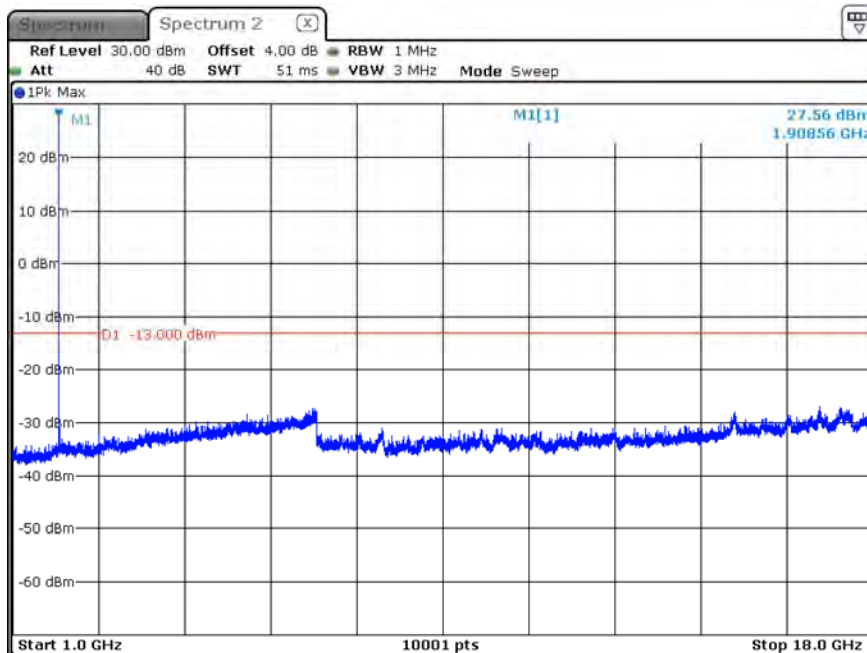

B2_CH18900_15M_1RB0_QPSK_Below 1G

Date: 13.FEB.2020 17:02:21

B2_CH18900_15M_1RB0_16-QAM_Above 1G

Date: 13.FEB.2020 17:04:23

B2_CH18900_15M_1RB0_16-QAM_Below 1G

Date: 13.FEB.2020 17:05:19

B2_CH19125_15M_1RB5_QPSK_Above 1G