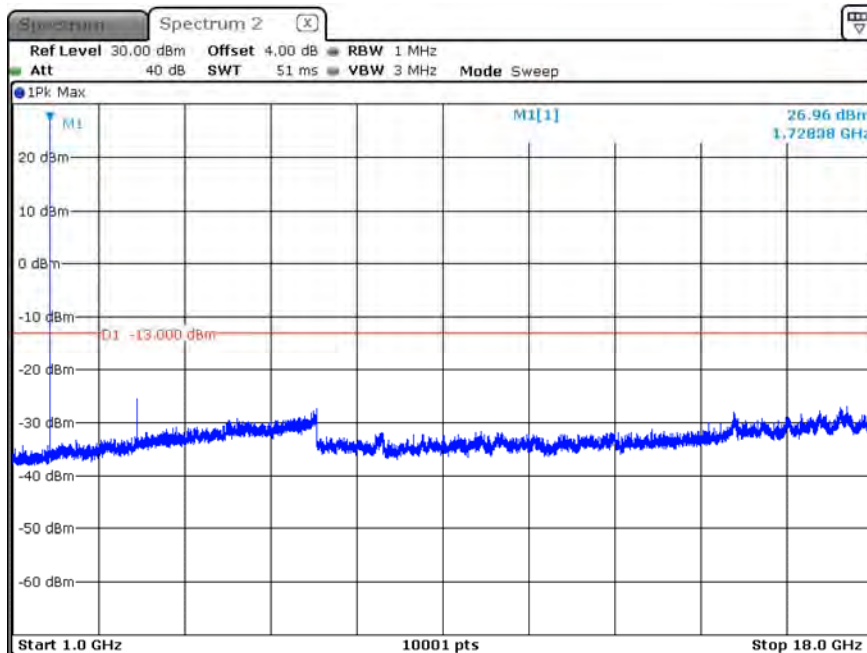

B4_CH20175_10M_1RB0_QPSK_Above 1G

Date: 15.FEB.2020 08:47:43