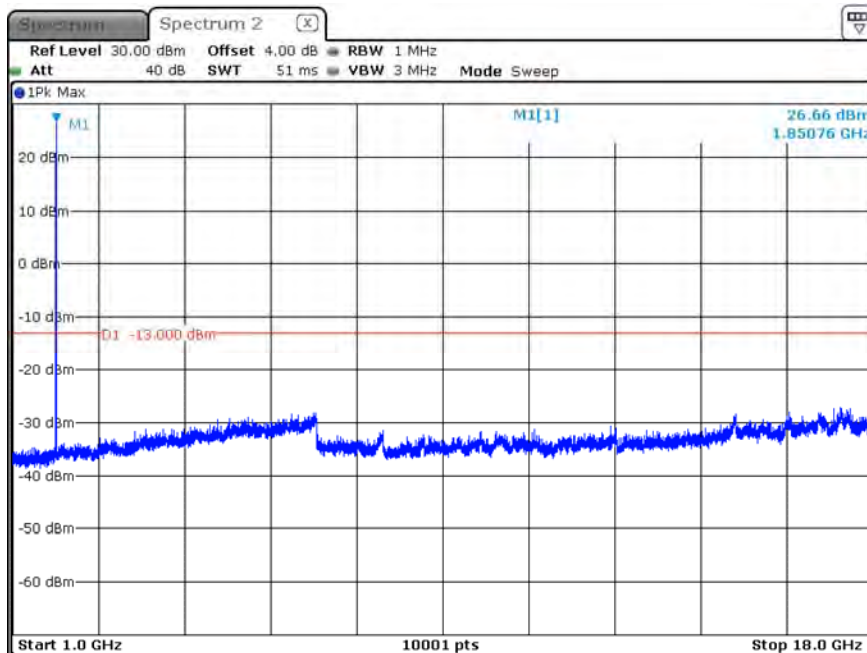

B2_CH18615_3M_1RB0_QPSK_Above 1G

Date: 13.FEB.2020 15:28:46