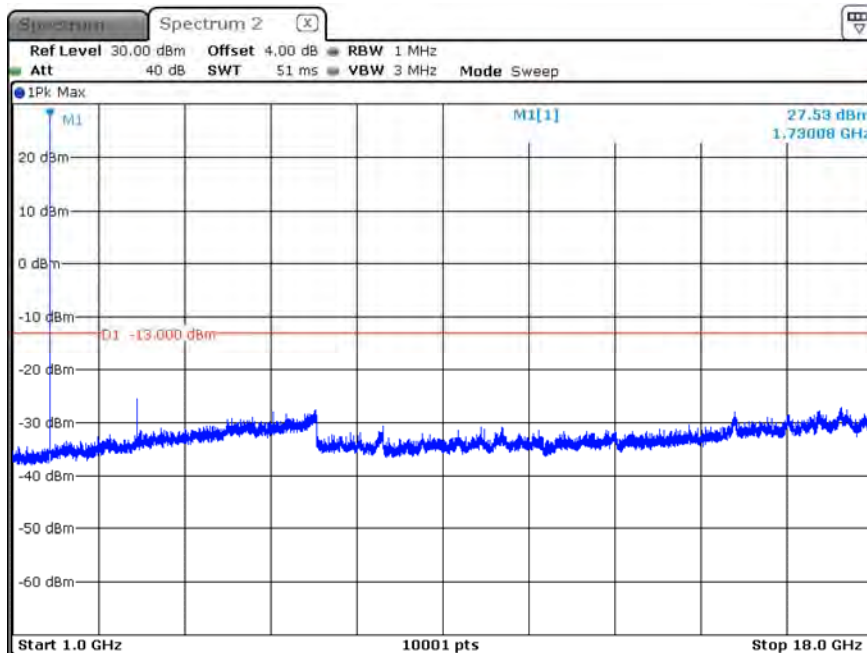

B4_CH20175_5M_1RB0_QPSK_Above 1G

Date: 14.FEB.2020 10:46:48

B4_CH20175_5M_1RB0_QPSK_Below 1G

Date: 14.FEB.2020 10:40:04

B4_CH20175_5M_1RB0_16-QAM_Above 1G

Date: 14.FEB.2020 10:50:22

B4_CH20175_5M_1RB0_16-QAM_Below 1G