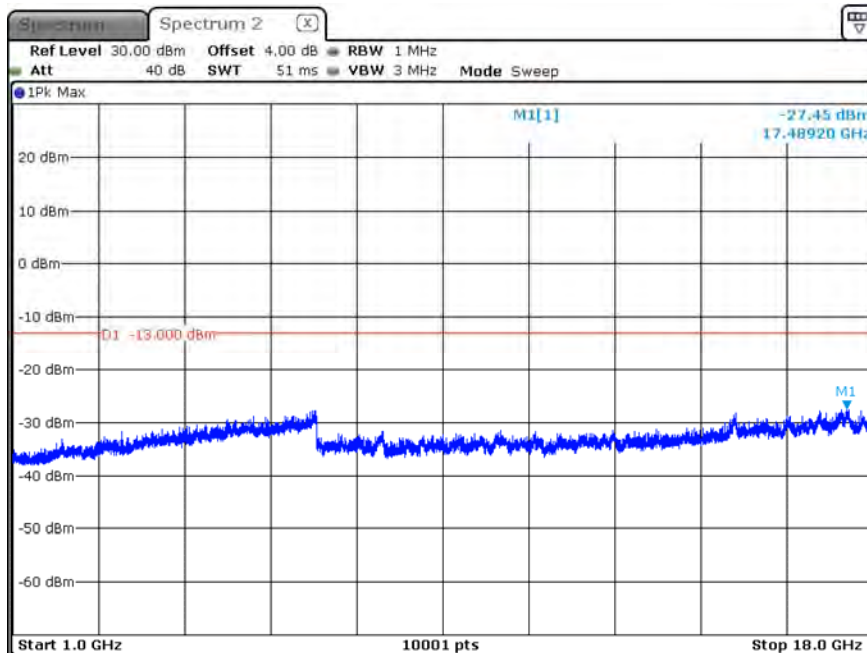

B5_CH20415_3M_1RB0_QPSK_Above 1G

Date: 13.FEB.2020 13:08:33