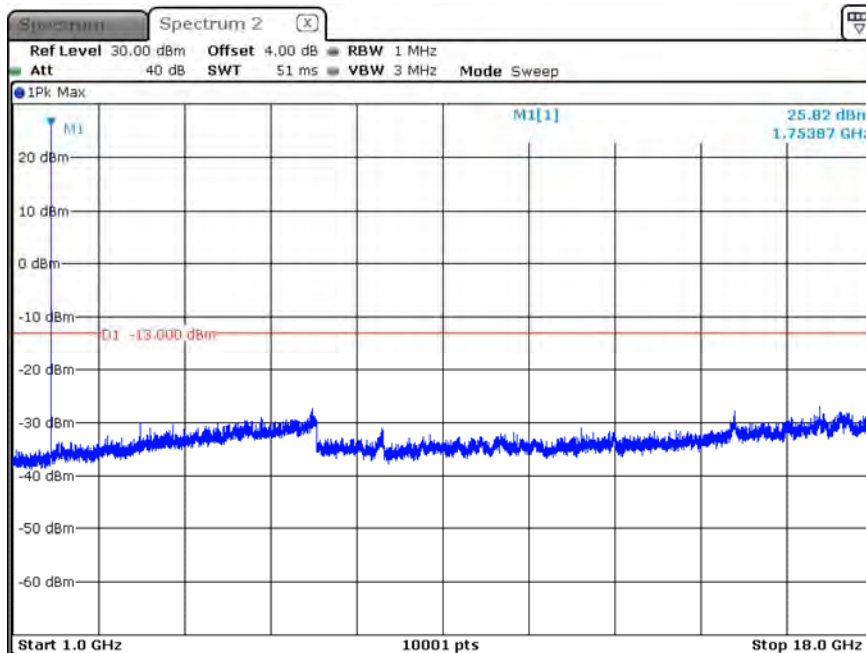

B4_CH20325_15M_1RB5_QPSK_Above 1G

Date: 15.FEB.2020 10:35:22

B4_CH20325_15M_1RB5_QPSK_Below 1G

Date: 15.FEB.2020 10:37:59

B4_CH20325_15M_1RB5_16-QAM_Above 1G

Date: 15.FEB.2020 10:34:56

B4_CH20325_15M_1RB5_16-QAM_Below 1G