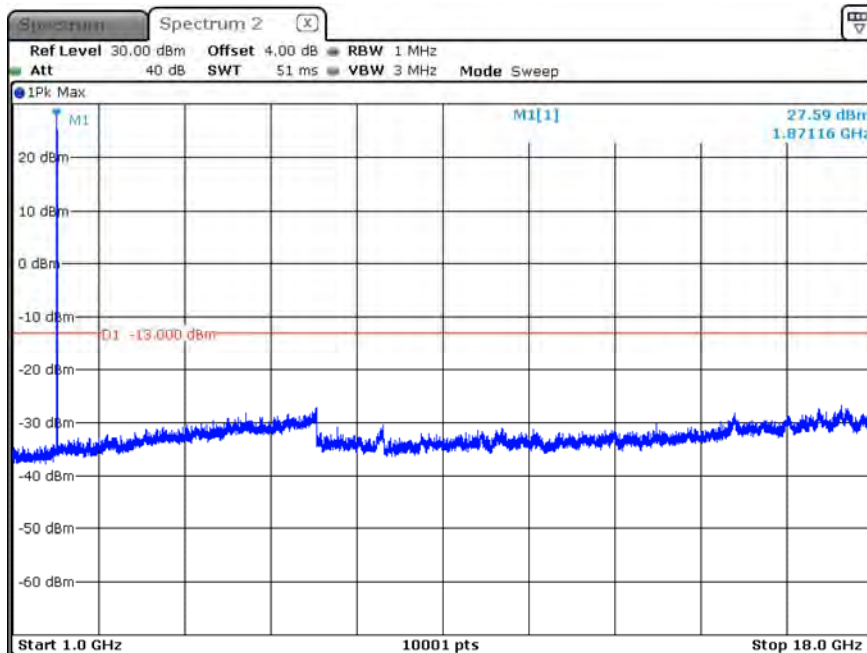

B2_CH18900_20M_1RB0_QPSK_Above 1G

Date: 13.FEB.2020 18:14:12