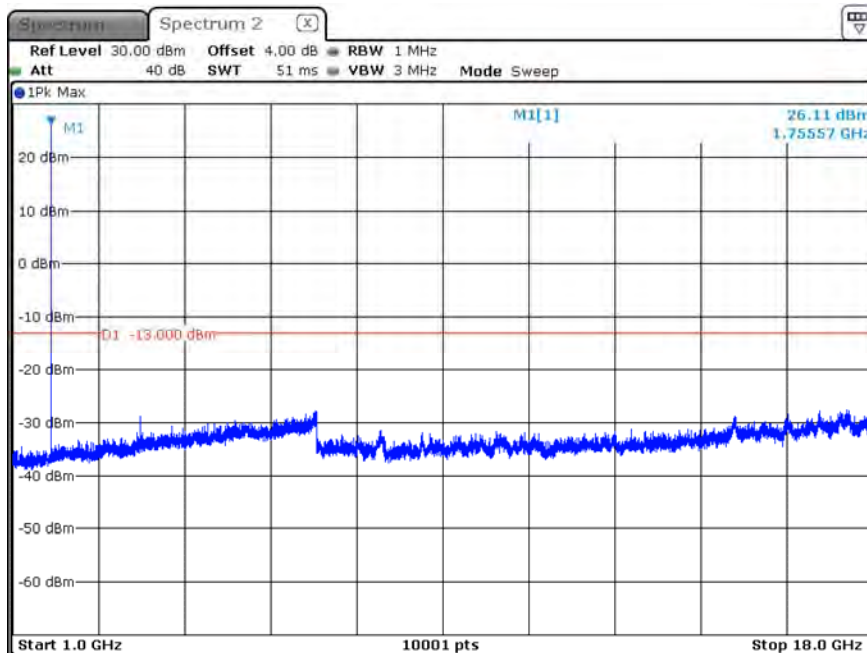

B4_CH20175_1.4M_1RB0_16-QAM_Below 1G

Date: 13.FEB.2020 18:59:31

B4_CH20393_1.4M_1RB5_QPSK_Above 1G

Date: 13.FEB.2020 19:46:33

B4_CH20393_1.4M_1RB5_QPSK_Below 1G

Date: 13.FEB.2020 19:45:22

B4_CH20393_1.4M_1RB5_16-QAM_Above 1G