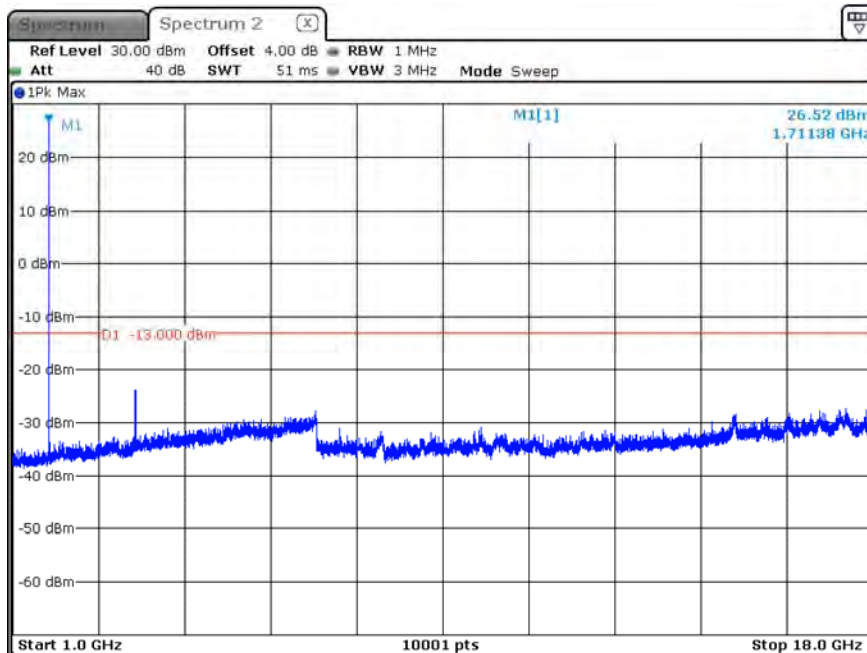

B4_CH20000_10M_1RB0_QPSK_Above 1G

Date: 15.FEB.2020 09:42:46