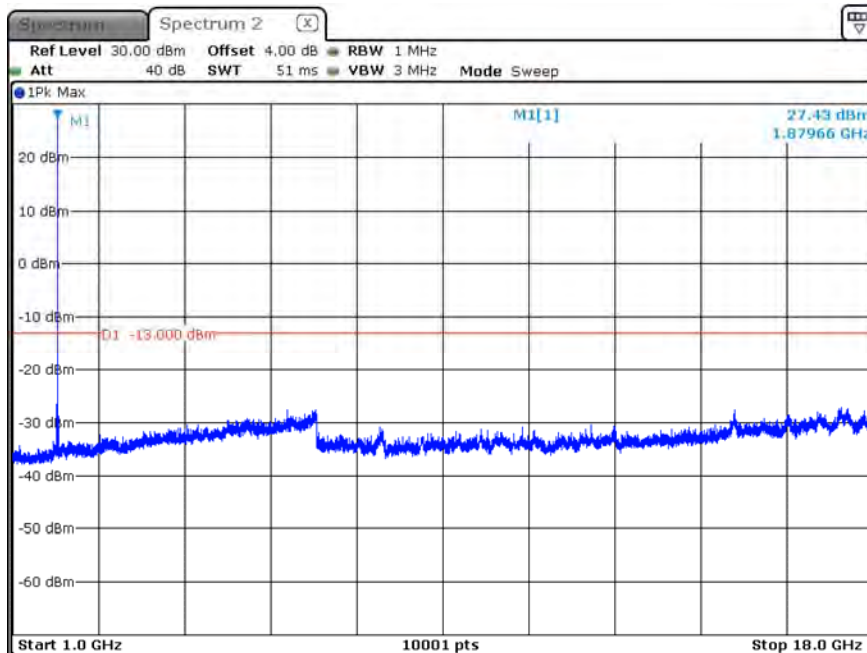

B2_CH18900_1.4M_1RB0_QPSK_Above 1G

Date: 13.FEB.2020 14:32:13

B2_CH18900_1.4M_1RB0_QPSK_Below 1G

Date: 13.FEB.2020 14:30:19

B2_CH18900_1.4M_1RB0_16-QAM_Above 1G

Date: 13.FEB.2020 14:32:53

B2_CH18900_1.4M_1RB0_16-QAM_Below 1G