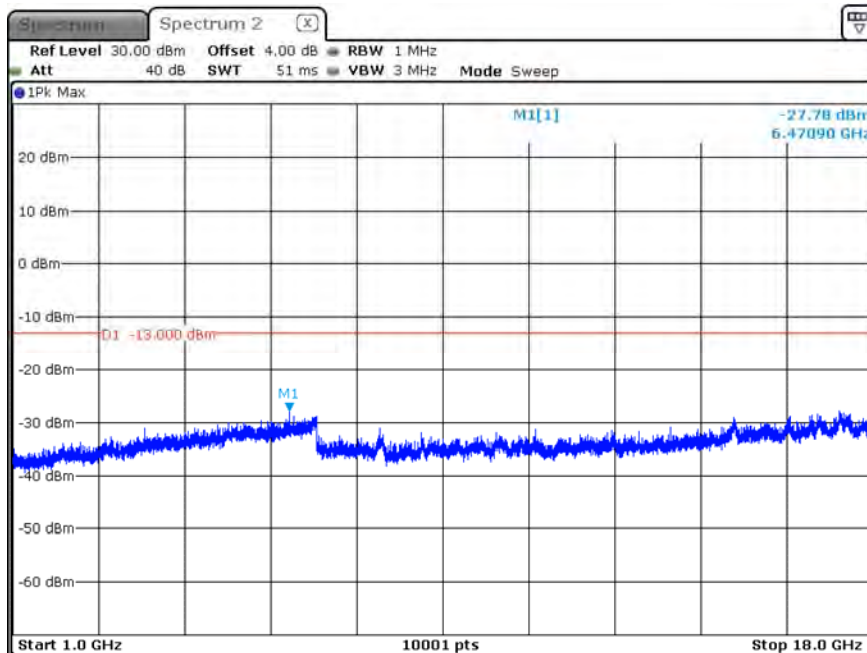

B5_CH20525_1.4M_1RB0_QPSK_Above 1G

Date: 13.FEB.2020 10:18:59