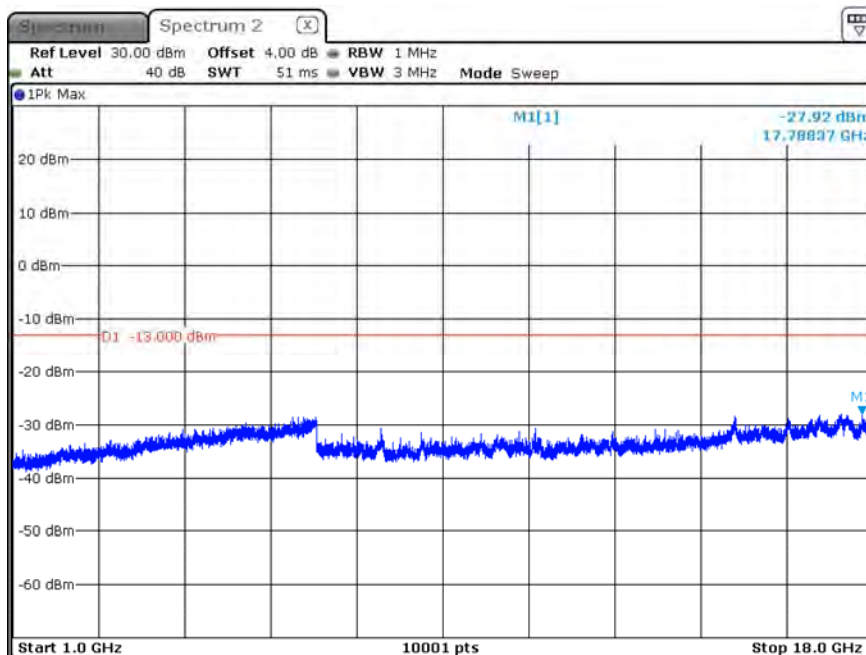

Product	Module		
Test Item	Conducted Spurious Emissions		
Test Mode	Mode 3 : LTE Cat-M1_Band 5		
Date of Test	2020/02/13	Test Site	SR12-H
Temperature (°C)	22.0	Humidity (%RH)	62.0

B5_CH20407_1.4M_1RB0_QPSK_Above 1G

Date: 13.FEB.2020 10:28:22