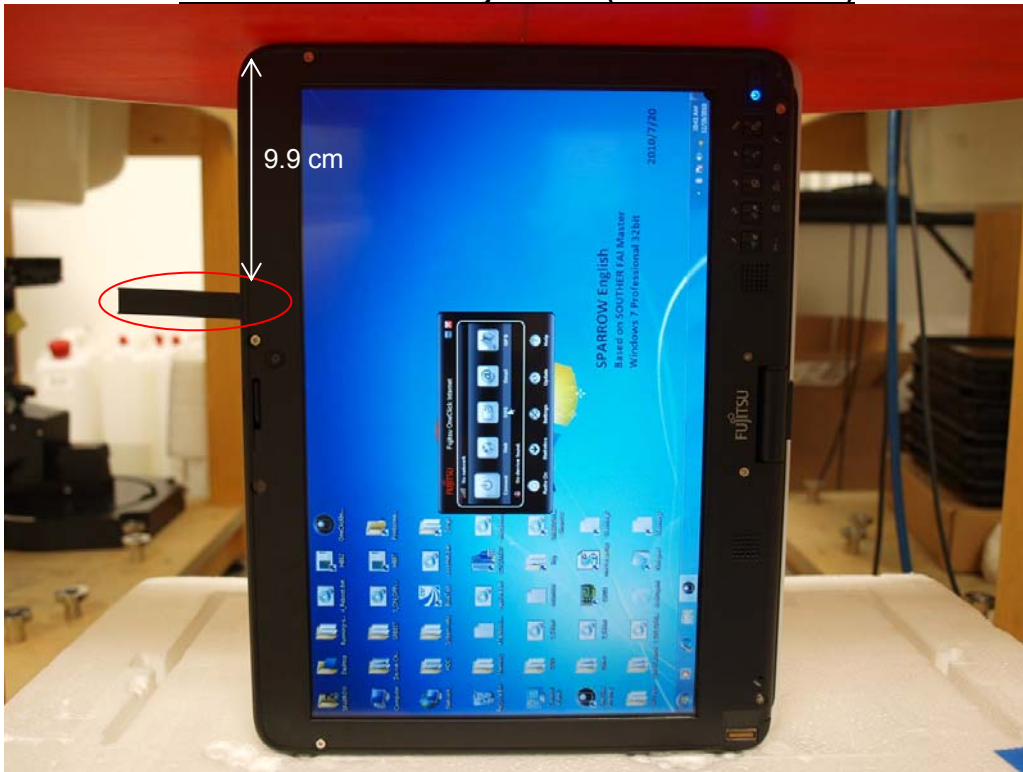

5-2 Tablet Mode: Primary Portrait (Antenna extended)