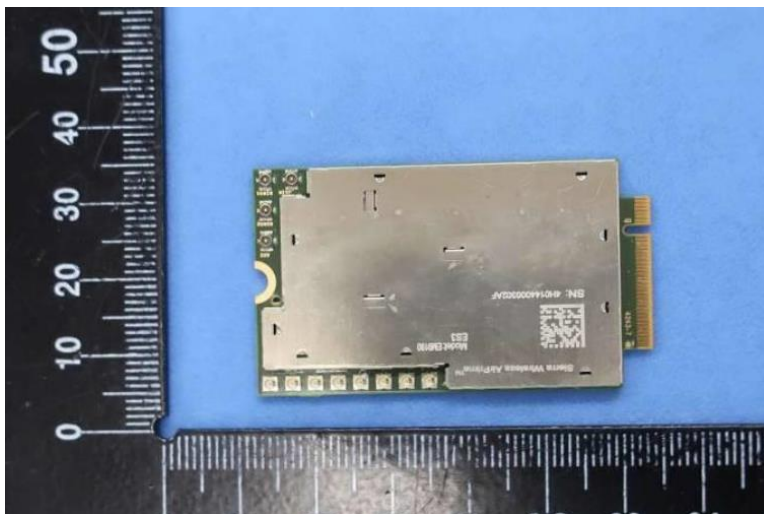

Sierra Wireless Inc.,

13811 Wireless Way
Richmond, BC
Canada V6V 3A4
Tel. +1 604 231 1100
Fax. +1 604 231 1109

Date: June 02, 2020

Model # EM9190
FCC ID: N7NENM91

Device Photos:

Enclosure, Top Surface

Enclosure, Bottom Surface