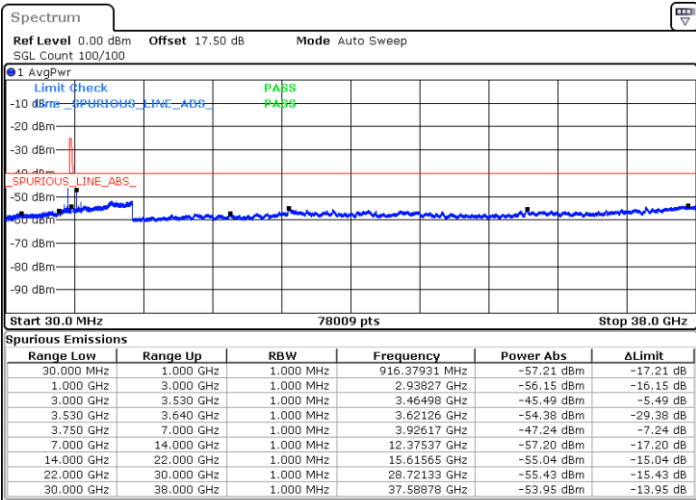

Lowest Channel / 1RBmax

Date: 15.APR.2020 10:12:16

Date: 15.APR.2020 10:36:18

Lowest Channel / FullIRB

N/A

Date: 15.APR.2020 10:24:17

LTE Band 48 / 5MHz

16QAM

Middle Channel / 1RB0

Middle Channel / 1RBmax

Date: 15.APR.2020 10:16:16

Date: 15.APR.2020 10:40:18

Middle Channel / FullRB

N/A

Date: 15.APR.2020 10:28:17

LTE Band 48 / 5MHz

16QAM

Highest Channel / 1RB0

Highest Channel / 1RBmax

Date: 15.APR.2020 10:20:16

Date: 15.APR.2020 10:44:17

Highest Channel / FullIRB

N/A

Date: 15.APR.2020 10:32:17

LTE Band 48 / 10MHz

16QAM

Lowest Channel / 1RB0

Lowest Channel / 1RBmax

Date: 15.APR.2020 10:48:18

Date: 15.APR.2020 11:12:20

Lowest Channel / FullIRB

N/A