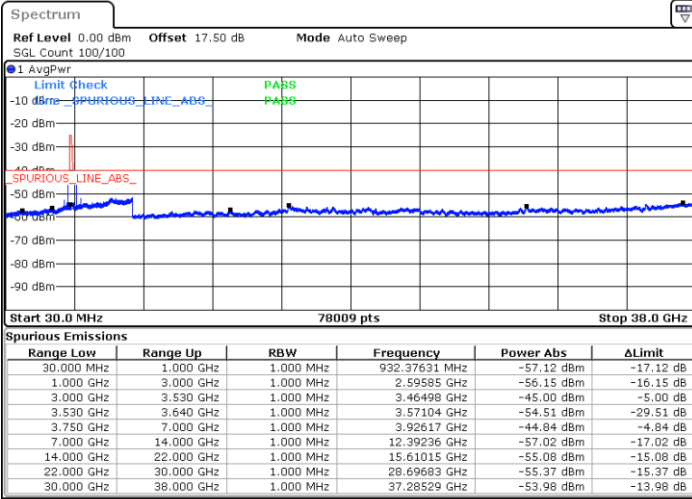

Middle Channel / FullIRB

Date: 15.APR.2020 10:29:37

N/A

LTE Band 48 / 5MHz

QPSK

Highest Channel / 1RB0

Highest Channel / 1RBmax

Date: 15.APR.2020 10:18:56

Date: 15.APR.2020 10:42:57

Highest Channel / FullIRB

N/A

Date: 15.APR.2020 10:30:57

LTE Band 48 / 10MHz

QPSK

Lowest Channel / 1RB0

Lowest Channel / 1RBmax