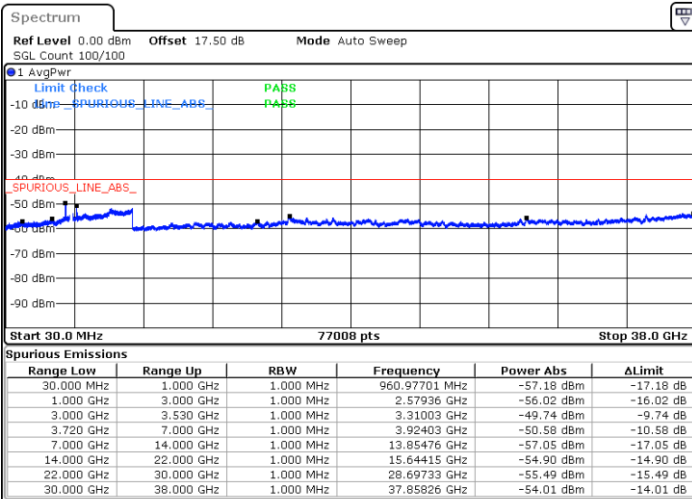

Lowest Channel / 1RB0

Lowest Channel / 1RBmax

Date: 15.APR.2020 12:12:23

Date: 15.APR.2020 12:24:23

Lowest Channel / FullIRB

N/A

Date: 15.APR.2020 12:00:22

LTE Band 48 / 20MHz

16QAM

Middle Channel / 1RB0

Middle Channel / 1RBmax

Date: 15.APR.2020 12:16:22

Date: 15.APR.2020 12:28:22

Middle Channel / FullRB

N/A

Date: 15.APR.2020 12:04:22

LTE Band 48 / 20MHz

16QAM

Highest Channel / 1RB0

Highest Channel / 1RBmax

Date: 15.APR.2020 12:20:22

Date: 15.APR.2020 12:32:22

Highest Channel / FullIRB

N/A

Date: 15.APR.2020 12:08:22

LTE Band 48 / 5MHz

64QAM

Lowest Channel / 1RB0

Lowest Channel / 1RBmax

Date: 15.APR.2020 10:13:37

Date: 15.APR.2020 10:37:38

Lowest Channel / FullIRB