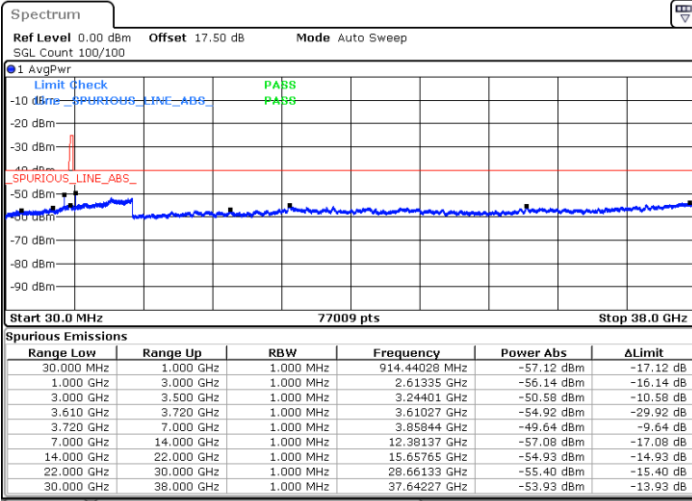

Highest Channel / 1RB0

Highest Channel / 1RBmax

Date: 15.APR.2020 10:57:38

Date: 15.APR.2020 11:21:39

Highest Channel / FullIRB

N/A

Date: 15.APR.2020 11:09:39

LTE Band 48 / 15MHz

QPSK

Lowest Channel / 1RB0

Lowest Channel / 1RBmax

Date: 15.APR.2020 11:23:00

Date: 15.APR.2020 11:47:01

Lowest Channel / FullIRB

N/A

Date: 15.APR.2020 11:35:01

LTE Band 48 / 15MHz

QPSK

Middle Channel / 1RB0

Middle Channel / 1RBmax

Date: 15.APR.2020 11:29:40

Date: 15.APR.2020 11:53:40

Middle Channel / FullRB

N/A