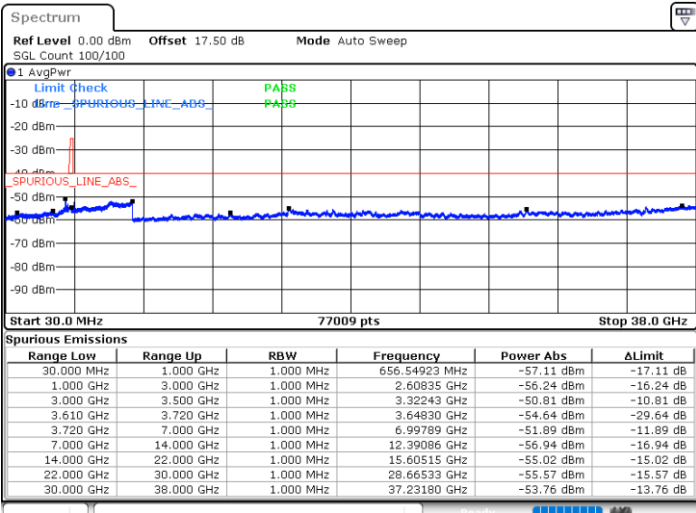

Lowest Channel / FullIRB

N/A

Date: 15.APR.2020 10:25:37