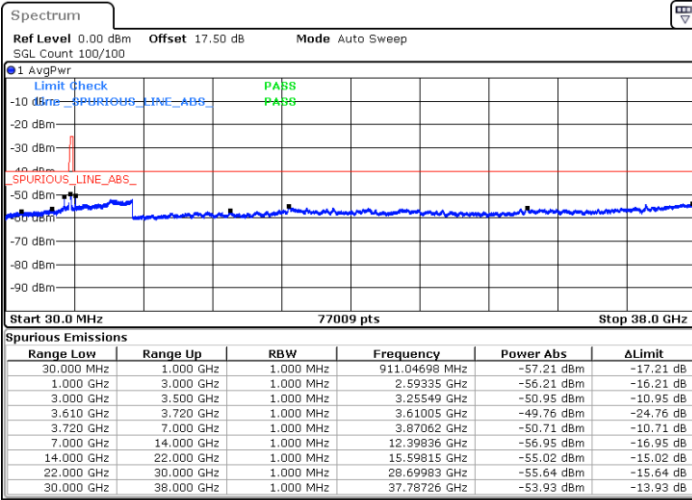

Highest Channel / 1RB0

Highest Channel / 1RBmax

Date: 15.APR.2020 10:57:38

Date: 15.APR.2020 11:21:39

Highest Channel / FullIRB

N/A

Date: 15.APR.2020 11:09:39

LTE Band 48 / 15MHz

QPSK

Lowest Channel / 1RB0

Lowest Channel / 1RBmax

Date: 15.APR.2020 11:23:00

Date: 15.APR.2020 11:47:01

Lowest Channel / FullIRB

N/A

Date: 15.APR.2020 11:35:01

LTE Band 48 / 15MHz

QPSK

Middle Channel / 1RB0

Middle Channel / 1RBmax

Date: 15.APR.2020 11:29:40

Date: 15.APR.2020 11:53:40

Middle Channel / FullRB

N/A

Date: 15.APR.2020 11:41:40

LTE Band 48 / 15MHz

QPSK

Highest Channel / 1RB0

Highest Channel / 1RBmax

Date: 15.APR.2020 11:31:00

Date: 15.APR.2020 11:55:00

Highest Channel / FullIRB