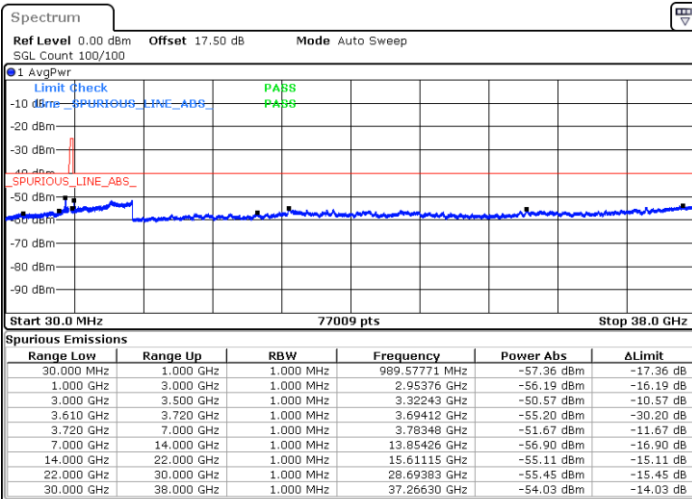

Date: 15.APR.2020 12:21:42

Date: 15.APR.2020 12:33:43

Highest Channel / FullIRB

N/A

Date: 15.APR.2020 12:09:42

LTE Band 48 / 5MHz

16QAM

Lowest Channel / 1RB0

Lowest Channel / 1RBmax

Date: 15.APR.2020 10:12:16

Date: 15.APR.2020 10:36:18

Lowest Channel / FullIRB

N/A

Date: 15.APR.2020 10:24:17

LTE Band 48 / 5MHz

16QAM

Middle Channel / 1RB0

Middle Channel / 1RBmax

Date: 15.APR.2020 10:16:16

Date: 15.APR.2020 10:40:18

Middle Channel / FullRB

N/A

Date: 15.APR.2020 10:28:17

LTE Band 48 / 5MHz