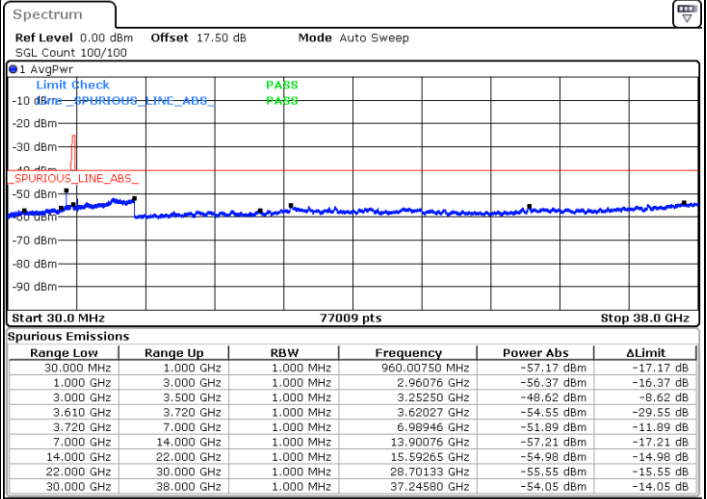

Middle Channel / 1RB0

Middle Channel / 1RBmax

Date: 15.APR.2020 10:16:16

Date: 15.APR.2020 10:40:18

Middle Channel / FullRB

N/A

Date: 15.APR.2020 10:28:17

LTE Band 48 / 5MHz

16QAM

Highest Channel / 1RB0

Highest Channel / 1RBmax

Date: 15.APR.2020 10:20:16

Date: 15.APR.2020 10:44:17

Highest Channel / FullIRB

N/A

Date: 15.APR.2020 10:32:17

LTE Band 48 / 10MHz

16QAM

Lowest Channel / 1RB0

Lowest Channel / 1RBmax

Date: 15.APR.2020 10:48:18

Date: 15.APR.2020 11:12:20

Lowest Channel / FullIRB

N/A