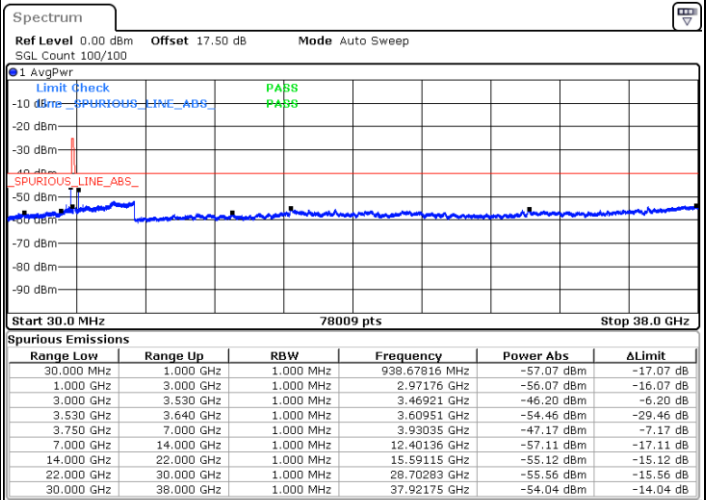

Lowest Channel / 1RBmax

Date: 15.APR.2020 10:12:16

Date: 15.APR.2020 10:36:18

Lowest Channel / FullIRB

N/A

Date: 15.APR.2020 10:24:17

LTE Band 48 / 5MHz

16QAM

Middle Channel / 1RB0

Middle Channel / 1RBmax

Date: 15.APR.2020 10:16:16

Date: 15.APR.2020 10:40:18

Middle Channel / FullRB

N/A

Date: 15.APR.2020 10:28:17

LTE Band 48 / 5MHz

16QAM

Highest Channel / 1RB0

Highest Channel / 1RBmax

Date: 15.APR.2020 10:20:16

Date: 15.APR.2020 10:44:17

Highest Channel / FullIRB

N/A

Date: 15.APR.2020 10:32:17

LTE Band 48 / 10MHz

16QAM

Lowest Channel / 1RB0

Lowest Channel / 1RBmax

Date: 15.APR.2020 10:48:18

Date: 15.APR.2020 11:12:20

Lowest Channel / FullIRB

N/A