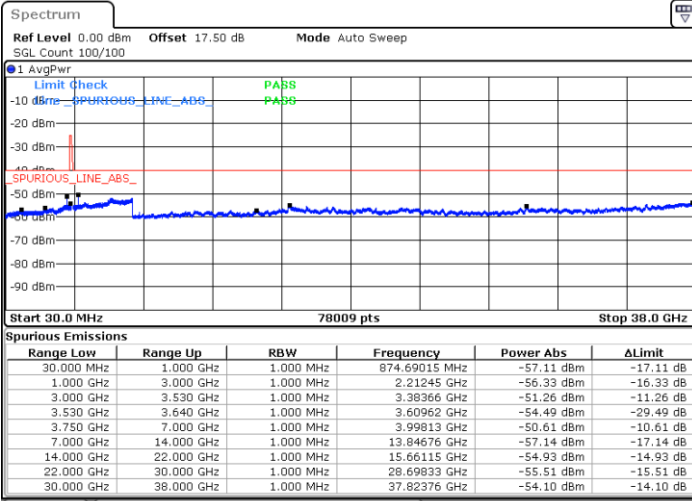

Date: 15.APR.2020 10:49:39

Date: 15.APR.2020 11:13:40

Lowest Channel / FullIRB

N/A

Date: 15.APR.2020 11:01:39

LTE Band 48 / 10MHz

QPSK

MiddleChannel / 1RB0

Middle Channel / 1RBmax

Date: 15.APR.2020 10:50:59

Date: 15.APR.2020 11:15:00

Middle Channel / FullIRB

N/A

Date: 15.APR.2020 11:02:59

LTE Band 48 / 10MHz

QPSK

Highest Channel / 1RB0

Highest Channel / 1RBmax

Date: 15.APR.2020 10:57:38

Date: 15.APR.2020 11:21:39

Highest Channel / FullIRB

N/A

Date: 15.APR.2020 11:09:39

LTE Band 48 / 15MHz