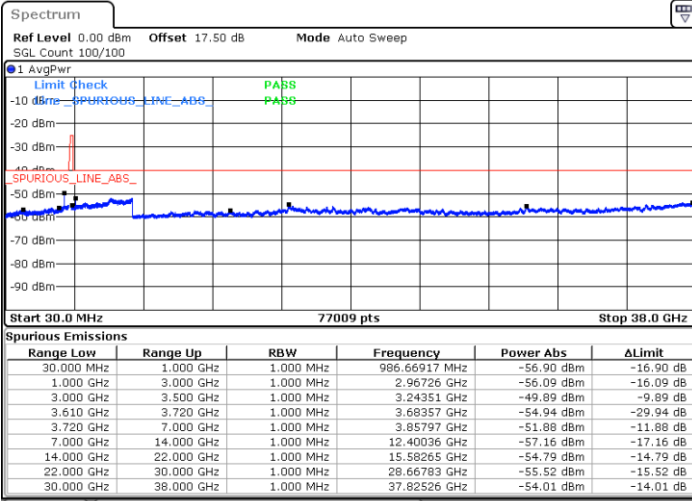

Middle Channel / FullIRB

Date: 15.APR.2020 10:29:37

N/A

LTE Band 48 / 5MHz

QPSK

Highest Channel / 1RB0

Highest Channel / 1RBmax

Date: 15.APR.2020 10:18:56

Date: 15.APR.2020 10:42:57

Highest Channel / FullIRB

N/A

Date: 15.APR.2020 10:30:57

LTE Band 48 / 10MHz

QPSK

Lowest Channel / 1RB0

Lowest Channel / 1RBmax

Date: 15.APR.2020 10:49:39

Date: 15.APR.2020 11:13:40

Lowest Channel / FullIRB

N/A

Date: 15.APR.2020 11:01:39

LTE Band 48 / 10MHz

QPSK

MiddleChannel / 1RB0

Highest Channel / 1RB0

Highest Channel / 1RBmax

Date: 15.APR.2020 10:57:38

Date: 15.APR.2020 11:21:39

Highest Channel / FullIRB

N/A

Date: 15.APR.2020 11:09:39

LTE Band 48 / 15MHz