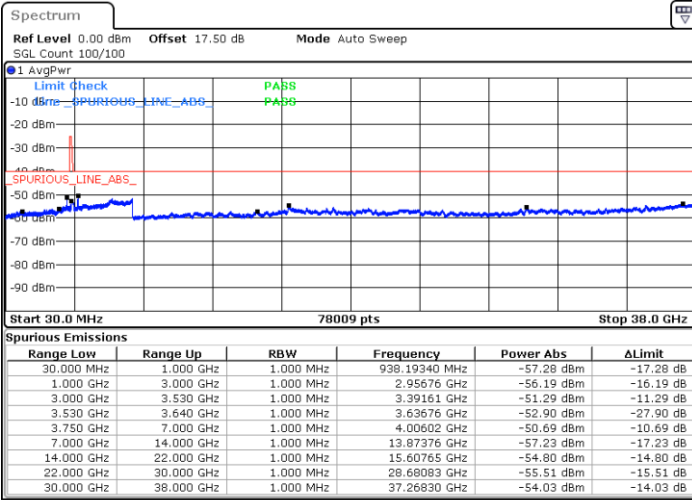

Date: 15.APR.2020 11:28:20

Date: 15.APR.2020 11:52:21

Middle Channel / FullRB

N/A

Date: 15.APR.2020 11:40:20

LTE Band 48 / 15MHz

16QAM

Highest Channel / 1RB0

Highest Channel / 1RBmax

Date: 15.APR.2020 11:32:20

Date: 15.APR.2020 11:56:20

Highest Channel / FullIRB

N/A

Date: 15.APR.2020 11:44:20

LTE Band 48 / 20MHz

16QAM

Lowest Channel / 1RB0

Lowest Channel / 1RBmax

Date: 15.APR.2020 12:12:23

Date: 15.APR.2020 12:24:23

Lowest Channel / FullIRB

N/A

Date: 15.APR.2020 12:00:22

LTE Band 48 / 20MHz