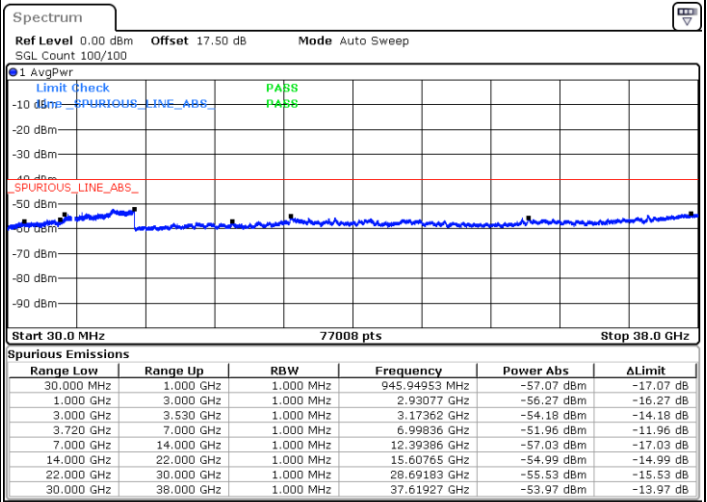

LTE Band 48 / 20MHz

16QAM

Middle Channel / 1RB0

Middle Channel / 1RBmax

Date: 15.APR.2020 12:16:22

Date: 15.APR.2020 12:28:22