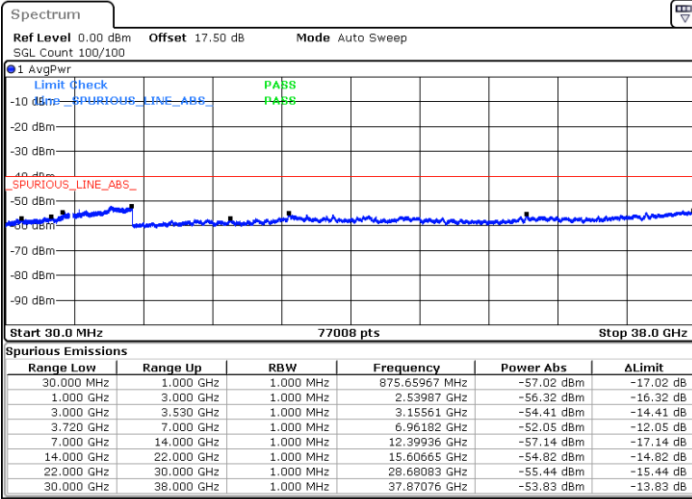

N/A

Date: 15.APR.2020 11:43:00

LTE Band 48 / 20MHz

QPSK

Lowest Channel / 1RB0

Lowest Channel / 1RBmax

Date: 15.APR.2020 12:13:43

Date: 15.APR.2020 12:25:43

Lowest Channel / FullIRB

N/A

Date: 15.APR.2020 12:01:42

LTE Band 48 / 20MHz

QPSK

Middle Channel / 1RB0

Middle Channel / 1RBmax

Date: 15.APR.2020 12:15:03

Date: 15.APR.2020 12:27:03

Middle Channel / FullRB

N/A

Date: 15.APR.2020 12:03:02

LTE Band 48 / 20MHz

QPSK

Highest Channel / 1RB0

Highest Channel / 1RBmax

Date: 15.APR.2020 12:21:42

Date: 15.APR.2020 12:33:43

Highest Channel / FullIRB

N/A

Date: 15.APR.2020 12:09:42

LTE Band 48 / 5MHz

16QAM

Lowest Channel / 1RB0