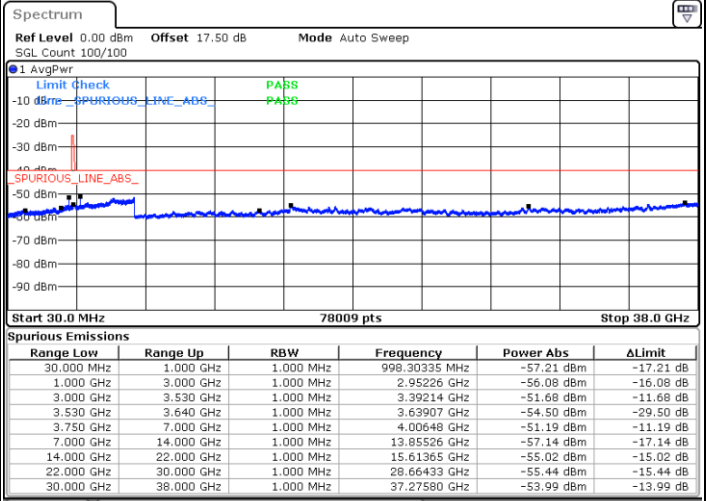

Date: 15.APR.2020 11:48:21

Lowest Channel / FullIRB

N/A

Date: 15.APR.2020 11:36:21

LTE Band 48 / 15MHz

16QAM

Middle Channel / 1RB0

Middle Channel / 1RBmax

Date: 15.APR.2020 11:28:20

Date: 15.APR.2020 11:52:21

Middle Channel / FullRB

N/A

Date: 15.APR.2020 11:40:20

LTE Band 48 / 15MHz

16QAM

Highest Channel / 1RB0

Highest Channel / 1RBmax

Date: 15.APR.2020 11:32:20

Date: 15.APR.2020 11:56:20

Highest Channel / FullIRB

N/A

Date: 15.APR.2020 11:44:20

LTE Band 48 / 20MHz

16QAM

Lowest Channel / 1RB0

Lowest Channel / 1RBmax

Date: 15.APR.2020 12:12:23

Date: 15.APR.2020 12:24:23

Lowest Channel / FullIRB

N/A

Date: 15.APR.2020 12:00:22

LTE Band 48 / 20MHz