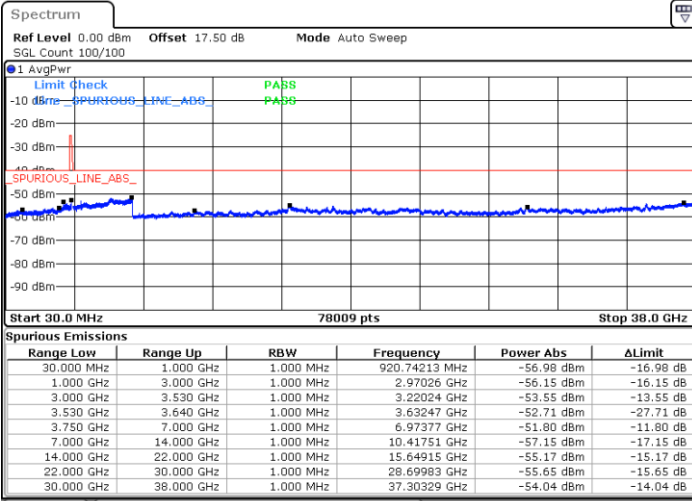

Lowest Channel / FullIRB

N/A

Date: 15.APR.2020 12:01:42

LTE Band 48 / 20MHz

QPSK

Middle Channel / 1RB0

Middle Channel / 1RBmax

Date: 15.APR.2020 12:15:03

Date: 15.APR.2020 12:27:03

Middle Channel / FullRB

N/A

Date: 15.APR.2020 12:03:02

LTE Band 48 / 20MHz

QPSK

Highest Channel / 1RB0

Highest Channel / 1RBmax

Date: 15.APR.2020 12:21:42

Date: 15.APR.2020 12:33:43

Highest Channel / FullIRB

N/A

Date: 15.APR.2020 12:09:42

LTE Band 48 / 5MHz

16QAM

Lowest Channel / 1RB0

Lowest Channel / 1RBmax

Date: 15.APR.2020 10:12:16

Date: 15.APR.2020 10:36:18

Lowest Channel / FullIRB

N/A

Date: 15.APR.2020 10:24:17

LTE Band 48 / 5MHz

16QAM