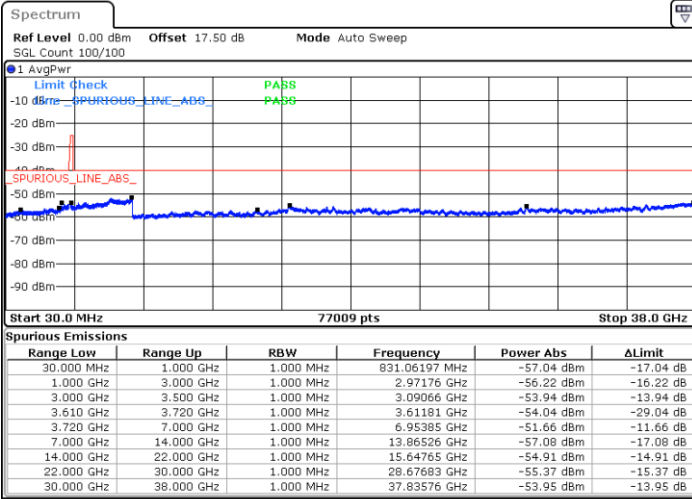

Date: 15.APR.2020 11:41:40

LTE Band 48 / 15MHz

QPSK

Highest Channel / 1RB0

Highest Channel / 1RBmax

Date: 15.APR.2020 11:31:00

Date: 15.APR.2020 11:55:00

Highest Channel / FullIRB

N/A

Date: 15.APR.2020 11:43:00

LTE Band 48 / 20MHz

QPSK

Lowest Channel / 1RB0

Lowest Channel / 1RBmax

Date: 15.APR.2020 12:13:43

Date: 15.APR.2020 12:25:43

Lowest Channel / FullIRB

N/A

Date: 15.APR.2020 12:01:42

LTE Band 48 / 20MHz

QPSK

Middle Channel / 1RB0

Middle Channel / 1RBmax

Date: 15.APR.2020 12:15:03

Date: 15.APR.2020 12:27:03

Middle Channel / FullRB

N/A

Date: 15.APR.2020 12:03:02

LTE Band 48 / 20MHz

QPSK

Highest Channel / 1RB0

Highest Channel / 1RBmax