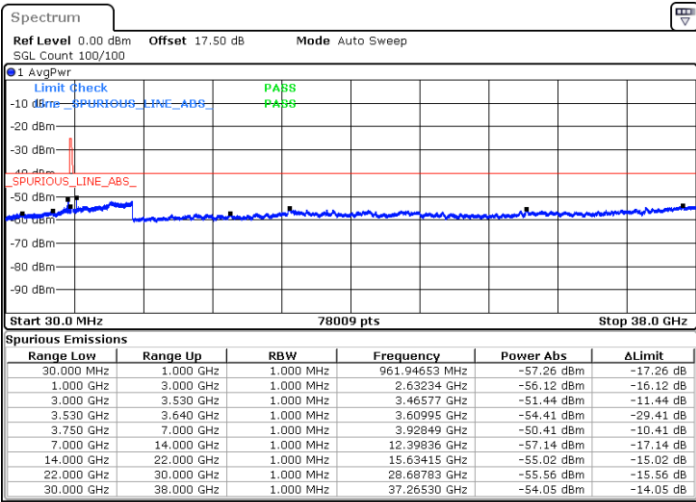

Middle Channel / 1RB0

Middle Channel / 1RBmax

Date: 15.APR.2020 10:16:16

Date: 15.APR.2020 10:40:18

Middle Channel / FullRB

N/A

Date: 15.APR.2020 10:28:17

LTE Band 48 / 5MHz

16QAM

Highest Channel / 1RB0

Highest Channel / 1RBmax

Date: 15.APR.2020 10:20:16

Date: 15.APR.2020 10:44:17

Highest Channel / FullIRB

N/A

Date: 15.APR.2020 10:32:17

LTE Band 48 / 10MHz

16QAM

Lowest Channel / 1RB0

Lowest Channel / 1RBmax

Date: 15.APR.2020 10:48:18

Date: 15.APR.2020 11:12:20

Lowest Channel / FullIRB

N/A