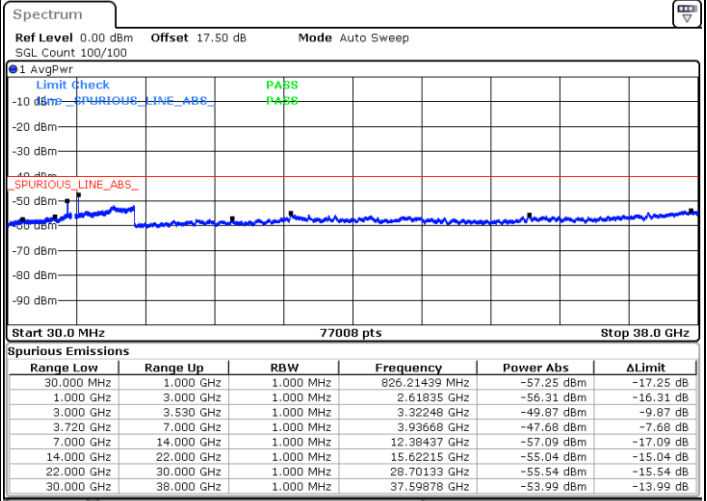

Date: 15.APR.2020 10:42:57

Highest Channel / FullIRB

N/A

Date: 15.APR.2020 10:30:57

LTE Band 48 / 10MHz

QPSK

Lowest Channel / 1RB0

Lowest Channel / 1RBmax

Date: 15.APR.2020 10:49:39

Date: 15.APR.2020 11:13:40

Lowest Channel / FullIRB

N/A

Date: 15.APR.2020 11:01:39

LTE Band 48 / 10MHz

QPSK

MiddleChannel / 1RB0

Middle Channel / 1RBmax

Date: 15.APR.2020 10:50:59

Date: 15.APR.2020 11:15:00

Middle Channel / FullIRB

N/A

Date: 15.APR.2020 11:02:59

LTE Band 48 / 10MHz

QPSK

Highest Channel / 1RB0

Highest Channel / 1RBmax

Date: 15.APR.2020 10:57:38

Date: 15.APR.2020 11:21:39

Highest Channel / FullIRB

N/A

Date: 15.APR.2020 11:09:39

LTE Band 48 / 15MHz