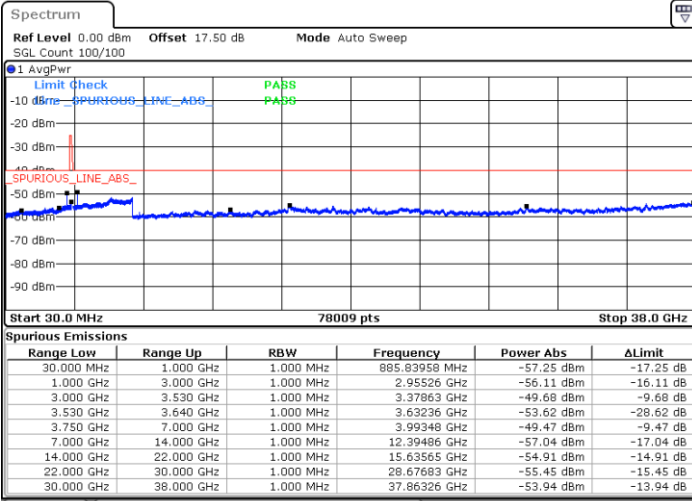

Date: 15.APR.2020 11:48:21

Lowest Channel / FullIRB

N/A

Date: 15.APR.2020 11:36:21

LTE Band 48 / 15MHz

16QAM

Middle Channel / 1RB0

Middle Channel / 1RBmax

Date: 15.APR.2020 11:28:20

Date: 15.APR.2020 11:52:21

Middle Channel / FullRB

N/A

Date: 15.APR.2020 11:40:20

LTE Band 48 / 15MHz

16QAM

Highest Channel / 1RB0

Highest Channel / 1RBmax

Date: 15.APR.2020 11:32:20

Date: 15.APR.2020 11:56:20

Highest Channel / FullIRB

N/A

Date: 15.APR.2020 11:44:20

LTE Band 48 / 20MHz

16QAM

Lowest Channel / 1RB0

Lowest Channel / 1RBmax

Date: 15.APR.2020 12:12:23

Date: 15.APR.2020 12:24:23

Lowest Channel / FullIRB

N/A

Date: 15.APR.2020 12:00:22

LTE Band 48 / 20MHz