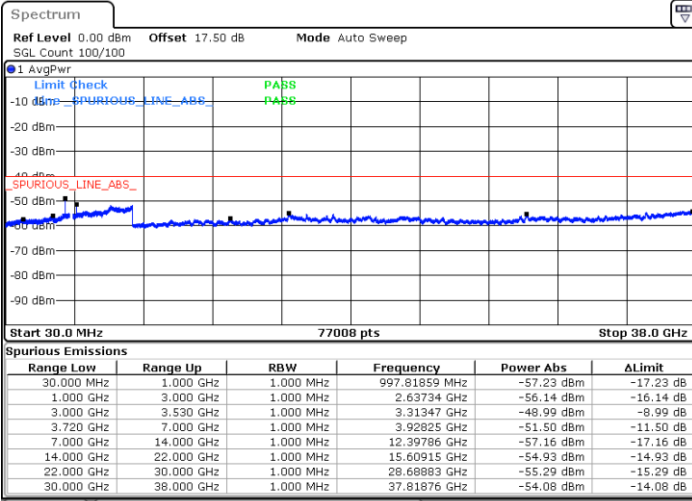

Date: 15.APR.2020 10:42:57

Highest Channel / FullIRB

N/A

Date: 15.APR.2020 10:30:57

LTE Band 48 / 10MHz

QPSK

Lowest Channel / 1RB0

Lowest Channel / 1RBmax

Date: 15.APR.2020 10:49:39

Date: 15.APR.2020 11:13:40

Lowest Channel / FullIRB

N/A

Date: 15.APR.2020 11:01:39

LTE Band 48 / 10MHz

QPSK

MiddleChannel / 1RB0

Middle Channel / 1RBmax

Date: 15.APR.2020 10:50:59

Date: 15.APR.2020 11:15:00

Middle Channel / FullIRB

N/A

Date: 15.APR.2020 11:02:59

LTE Band 48 / 10MHz

QPSK

Highest Channel / 1RB0

Highest Channel / 1RBmax

Date: 15.APR.2020 10:57:38

Date: 15.APR.2020 11:21:39

Highest Channel / FullIRB

N/A

Date: 15.APR.2020 11:09:39

LTE Band 48 / 15MHz