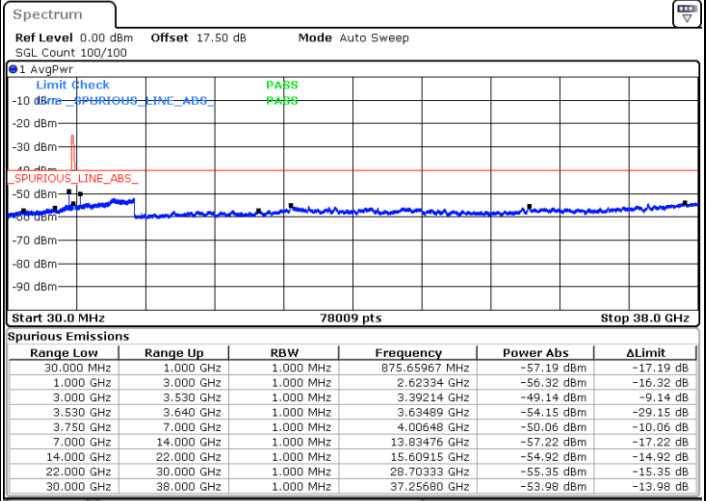

LTE Band 48 / 15MHz

QPSK

Middle Channel / 1RB0

Middle Channel / 1RBmax

Date: 15.APR.2020 11:29:40

Date: 15.APR.2020 11:53:40

Middle Channel / FullRB

N/A

Date: 15.APR.2020 11:41:40

LTE Band 48 / 15MHz

QPSK

Highest Channel / 1RB0

Highest Channel / 1RBmax

Date: 15.APR.2020 11:31:00

Date: 15.APR.2020 11:55:00

Highest Channel / FullIRB

N/A

Date: 15.APR.2020 11:43:00

LTE Band 48 / 20MHz

QPSK

Lowest Channel / 1RB0

Lowest Channel / 1RBmax

Date: 15.APR.2020 12:13:43

Date: 15.APR.2020 12:25:43

Lowest Channel / FullIRB

N/A

Date: 15.APR.2020 12:01:42

LTE Band 48 / 20MHz

QPSK

Middle Channel / 1RB0

Middle Channel / 1RBmax

Date: 15.APR.2020 12:15:03