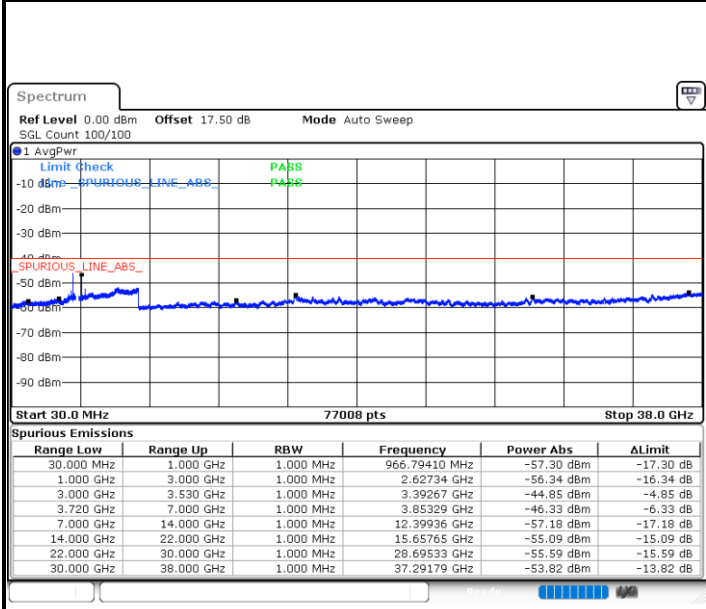

LTE Band 48 / 20MHz

256QAM

Highest Channel / 1RB0

Highest Channel / 1RBmax

Date: 12.APR.2020 14:16:08

Date: 12.APR.2020 14:18:00

Highest Channel / FullIRB

N/A

Date: 12.APR.2020 14:14:21

Conducted Spurious Emission

LTE Band 48 / 5MHz

QPSK

Middle Channel / 1RB0

Date: 15.APR.2020 10:17:36

Middle Channel / 1RBmax

Date: 15.APR.2020 10:41:37

Middle Channel / FullIRB

Date: 15.APR.2020 10:29:37

N/A

LTE Band 48 / 5MHz

QPSK

Highest Channel / 1RB0

Highest Channel / 1RBmax

Date: 15.APR.2020 10:18:56

Date: 15.APR.2020 10:42:57

Highest Channel / FullIRB

N/A

Date: 15.APR.2020 10:30:57

LTE Band 48 / 10MHz

QPSK

Lowest Channel / 1RB0

Lowest Channel / 1RBmax