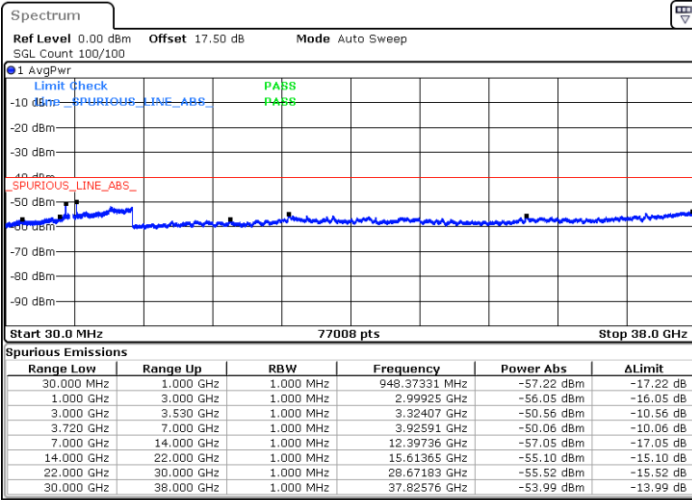

Highest Channel / 1RB0

Highest Channel / 1RBmax

Date: 15.APR.2020 10:57:38

Date: 15.APR.2020 11:21:39

Highest Channel / FullIRB

N/A

Date: 15.APR.2020 11:09:39

LTE Band 48 / 15MHz

QPSK

Lowest Channel / 1RB0

Lowest Channel / 1RBmax

Date: 15.APR.2020 11:23:00

Date: 15.APR.2020 11:47:01

Lowest Channel / FullIRB

N/A

Date: 15.APR.2020 11:35:01

LTE Band 48 / 15MHz

QPSK

Middle Channel / 1RB0

Middle Channel / 1RBmax

Date: 15.APR.2020 11:29:40

Date: 15.APR.2020 11:53:40

Middle Channel / FullRB

N/A

Date: 15.APR.2020 11:41:40

LTE Band 48 / 15MHz

QPSK

Highest Channel / 1RB0

Highest Channel / 1RBmax

Date: 15.APR.2020 11:31:00

Date: 15.APR.2020 11:55:00

Highest Channel / FullIRB