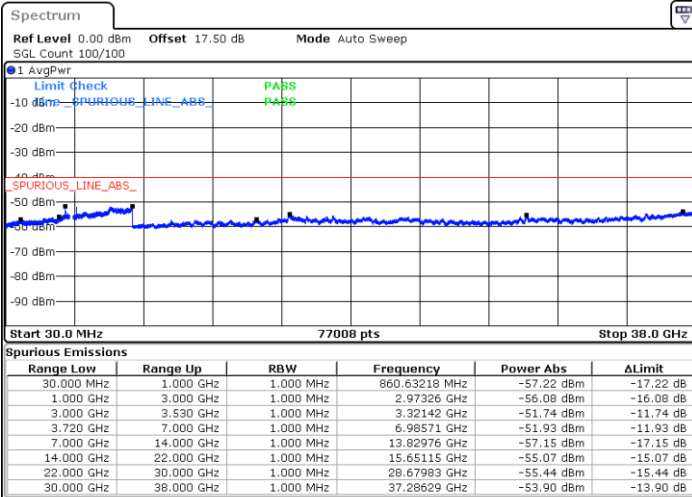

LTE Band 48 / 10MHz

16QAM

Lowest Channel / 1RB0

Lowest Channel / 1RBmax

Date: 15.APR.2020 10:48:18

Date: 15.APR.2020 11:12:20

Lowest Channel / FullIRB

N/A

Date: 15.APR.2020 11:00:19

LTE Band 48 / 10MHz

16QAM

MiddleChannel / 1RB0

Middle Channel / 1RBmax

Date: 15.APR.2020 10:52:19

Date: 15.APR.2020 11:16:20

Middle Channel / FullIRB

N/A

Date: 15.APR.2020 11:04:19

LTE Band 48 / 10MHz

16QAM

Highest Channel / 1RB0

Highest Channel / 1RBmax

Date: 15.APR.2020 10:56:18

Date: 15.APR.2020 11:20:19

Highest Channel / FullIRB

N/A

Date: 15.APR.2020 11:08:19

LTE Band 48 / 15MHz

16QAM

Lowest Channel / 1RB0

Lowest Channel / 1RBmax

Date: 15.APR.2020 11:24:21