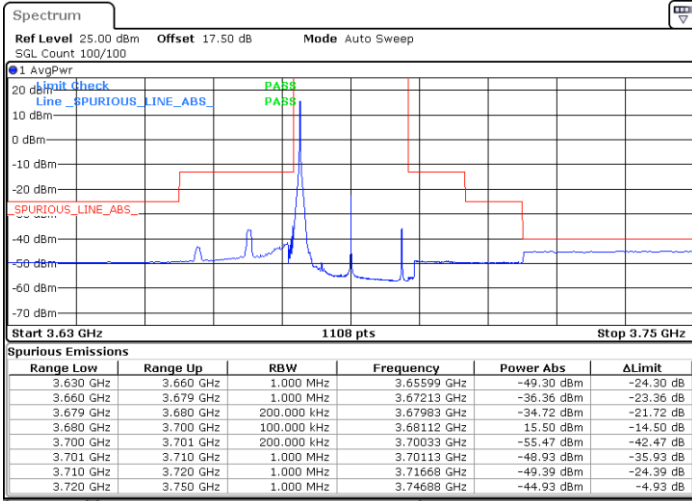

LTE Band 48 / 20MHz

256QAM

Highest Channel / 1RB0

Highest Channel / 1RBmax

Date: 12.APR.2020 14:16:08

Date: 12.APR.2020 14:18:00

Highest Channel / FullIRB

N/A