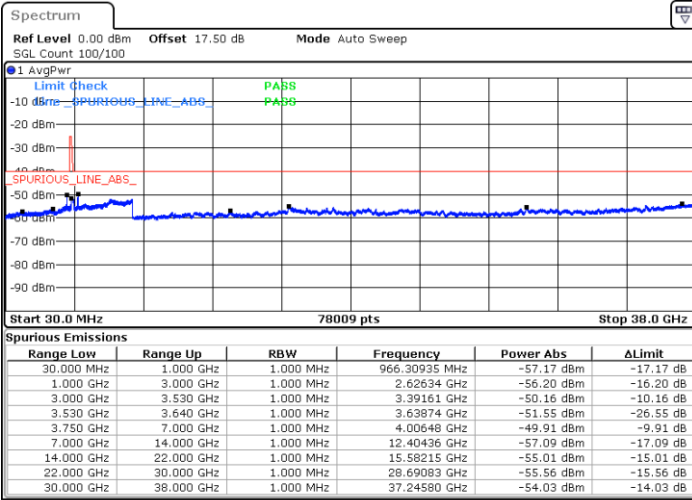

LTE Band 48 / 15MHz

QPSK

Middle Channel / 1RB0

Middle Channel / 1RBmax

Date: 15.APR.2020 11:29:40

Date: 15.APR.2020 11:53:40

Middle Channel / FullRB

N/A

Date: 15.APR.2020 11:41:40

LTE Band 48 / 15MHz

QPSK

Highest Channel / 1RB0

Highest Channel / 1RBmax

Date: 15.APR.2020 11:31:00

Date: 15.APR.2020 11:55:00

Highest Channel / FullIRB

N/A

Date: 15.APR.2020 11:43:00

LTE Band 48 / 20MHz

QPSK

Lowest Channel / 1RB0

Lowest Channel / 1RBmax

Date: 15.APR.2020 12:13:43

Date: 15.APR.2020 12:25:43

Lowest Channel / FullIRB

N/A

Date: 15.APR.2020 12:01:42

LTE Band 48 / 20MHz

QPSK

Middle Channel / 1RB0

Middle Channel / 1RBmax

Date: 15.APR.2020 12:15:03