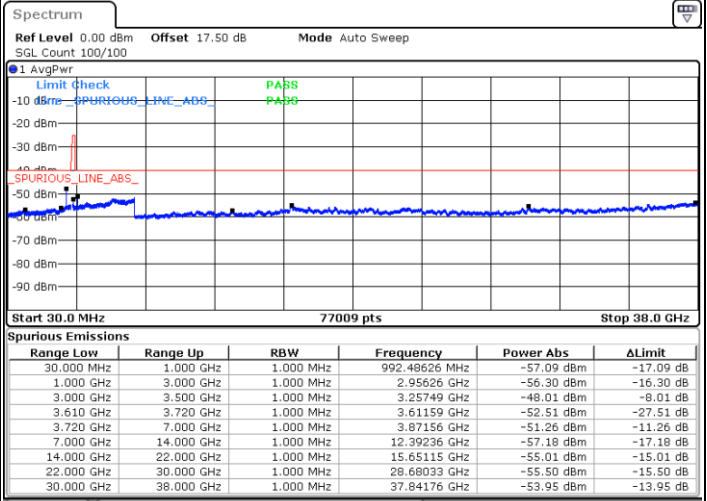

Middle Channel / 1RBmax

Date: 15.APR.2020 10:50:59

Date: 15.APR.2020 11:15:00

Middle Channel / FullIRB

N/A

Date: 15.APR.2020 11:02:59

LTE Band 48 / 10MHz

QPSK

Highest Channel / 1RB0

Highest Channel / 1RBmax

Date: 15.APR.2020 10:57:38

Date: 15.APR.2020 11:21:39

Highest Channel / FullIRB

N/A

Date: 15.APR.2020 11:09:39

LTE Band 48 / 15MHz

QPSK

Lowest Channel / 1RB0

Lowest Channel / 1RBmax

Date: 15.APR.2020 11:23:00

Date: 15.APR.2020 11:47:01

Lowest Channel / FullIRB

N/A

Date: 15.APR.2020 11:35:01

LTE Band 48 / 15MHz

QPSK

Middle Channel / 1RB0

Middle Channel / 1RBmax

Date: 15.APR.2020 11:29:40

Date: 15.APR.2020 11:53:40

Middle Channel / FullRB

N/A