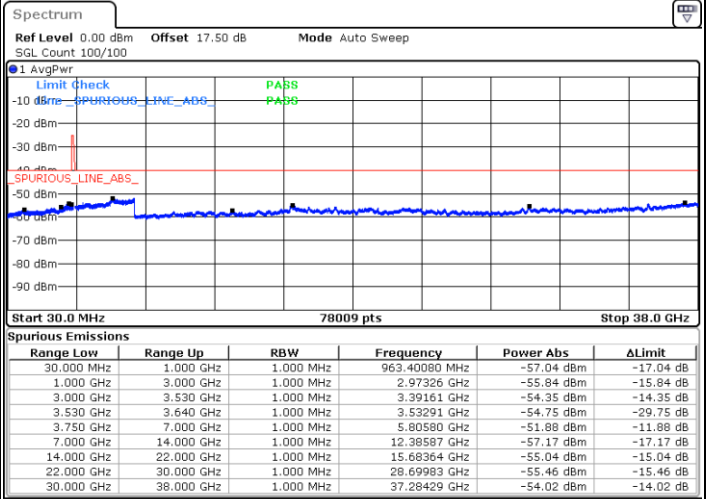

Lowest Channel / 1RB0

Lowest Channel / 1RBmax

Date: 15.APR.2020 12:12:23

Date: 15.APR.2020 12:24:23

Lowest Channel / FullIRB

N/A

Date: 15.APR.2020 12:00:22

LTE Band 48 / 20MHz

16QAM

Middle Channel / 1RB0

Middle Channel / 1RBmax

Date: 15.APR.2020 12:16:22

Date: 15.APR.2020 12:28:22

Middle Channel / FullRB

N/A

Date: 15.APR.2020 12:04:22

LTE Band 48 / 20MHz

16QAM

Highest Channel / 1RB0

Highest Channel / 1RBmax

Date: 15.APR.2020 12:20:22

Date: 15.APR.2020 12:32:22

Highest Channel / FullIRB

N/A

Date: 15.APR.2020 12:08:22

LTE Band 48 / 5MHz

64QAM

Lowest Channel / 1RB0

Lowest Channel / 1RBmax

Date: 15.APR.2020 10:13:37

Date: 15.APR.2020 10:37:38

Lowest Channel / FullIRB