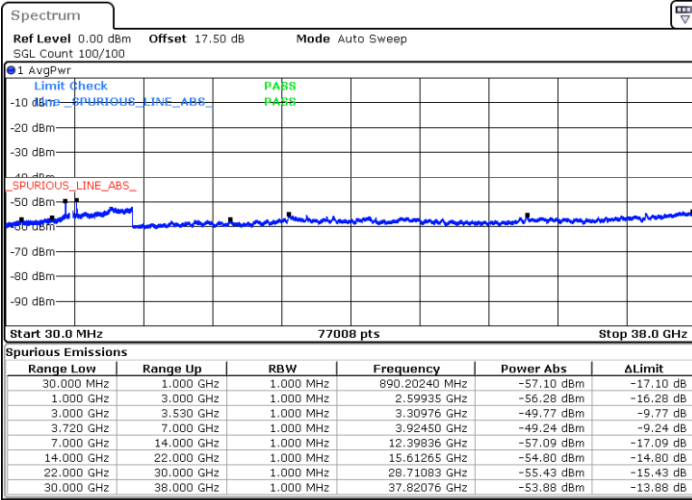

N/A

Date: 15.APR.2020 11:43:00

LTE Band 48 / 20MHz

QPSK

Lowest Channel / 1RB0

Lowest Channel / 1RBmax

Date: 15.APR.2020 12:13:43

Date: 15.APR.2020 12:25:43

Lowest Channel / FullIRB

N/A

Date: 15.APR.2020 12:01:42

LTE Band 48 / 20MHz

QPSK

Middle Channel / 1RB0

Middle Channel / 1RBmax

Date: 15.APR.2020 12:15:03

Date: 15.APR.2020 12:27:03

Middle Channel / FullRB

N/A

Date: 15.APR.2020 12:03:02

LTE Band 48 / 20MHz

QPSK

Highest Channel / 1RB0

Highest Channel / 1RBmax

Date: 15.APR.2020 12:21:42

Date: 15.APR.2020 12:33:43

Highest Channel / FullIRB

N/A

Date: 15.APR.2020 12:09:42

LTE Band 48 / 5MHz

16QAM

Lowest Channel / 1RB0