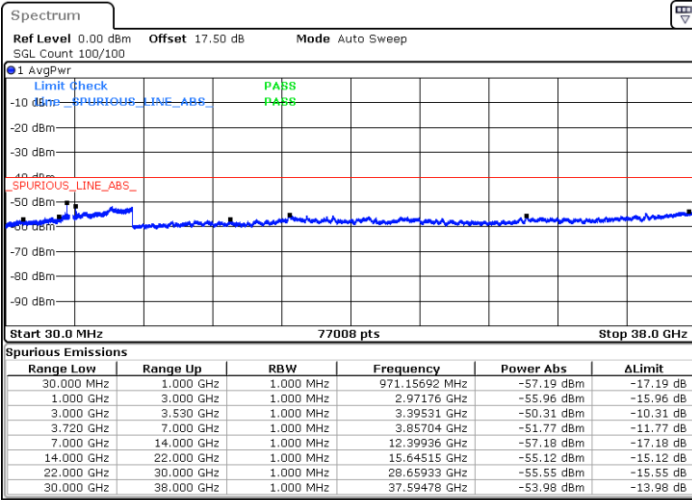

Lowest Channel / 1RBmax

Date: 15.APR.2020 10:12:16

Date: 15.APR.2020 10:36:18

Lowest Channel / FullIRB

N/A

Date: 15.APR.2020 10:24:17

LTE Band 48 / 5MHz

16QAM

Middle Channel / 1RB0

Middle Channel / 1RBmax

Date: 15.APR.2020 10:16:16

Date: 15.APR.2020 10:40:18

Middle Channel / FullRB

N/A

Date: 15.APR.2020 10:28:17

LTE Band 48 / 5MHz

16QAM

Highest Channel / 1RB0

Highest Channel / 1RBmax

Date: 15.APR.2020 10:20:16

Date: 15.APR.2020 10:44:17

Highest Channel / FullIRB

N/A

Date: 15.APR.2020 10:32:17

LTE Band 48 / 10MHz

16QAM

Lowest Channel / 1RB0

Lowest Channel / 1RBmax

Date: 15.APR.2020 10:48:18

Date: 15.APR.2020 11:12:20

Lowest Channel / FullIRB

N/A