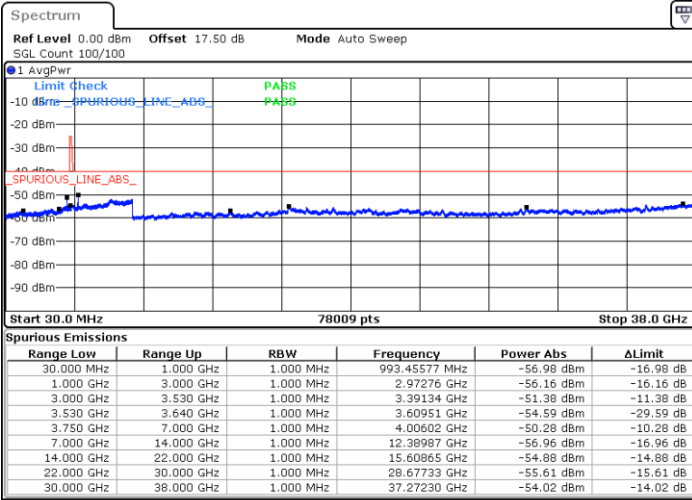

Highest Channel / 1RB0

Highest Channel / 1RBmax

Date: 15.APR.2020 10:57:38

Date: 15.APR.2020 11:21:39

Highest Channel / FullIRB

N/A

Date: 15.APR.2020 11:09:39

LTE Band 48 / 15MHz

QPSK

Lowest Channel / 1RB0

Lowest Channel / 1RBmax

Date: 15.APR.2020 11:23:00

Date: 15.APR.2020 11:47:01

Lowest Channel / FullIRB

N/A

Date: 15.APR.2020 11:35:01