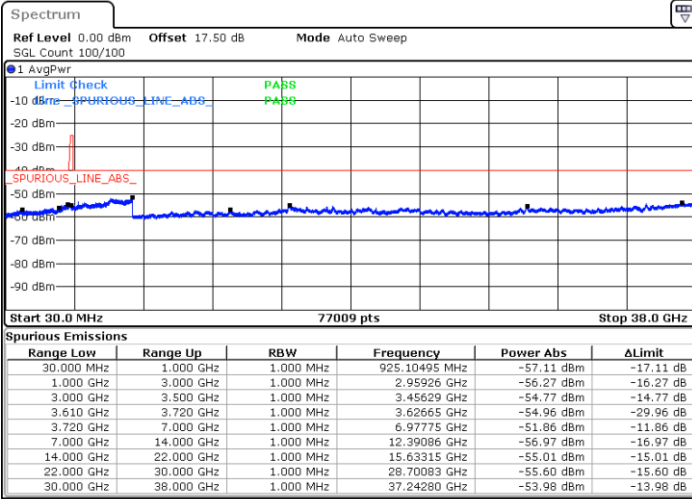

Date: 15.APR.2020 11:28:20

Date: 15.APR.2020 11:52:21

Middle Channel / FullRB

N/A

Date: 15.APR.2020 11:40:20

LTE Band 48 / 15MHz

16QAM

Highest Channel / 1RB0

Highest Channel / 1RBmax

Date: 15.APR.2020 11:32:20

Date: 15.APR.2020 11:56:20

Highest Channel / FullIRB

N/A

Date: 15.APR.2020 11:44:20

LTE Band 48 / 20MHz

16QAM

Lowest Channel / 1RB0

Lowest Channel / 1RBmax

Date: 15.APR.2020 12:12:23

Date: 15.APR.2020 12:24:23

Lowest Channel / FullIRB

N/A

Date: 15.APR.2020 12:00:22

LTE Band 48 / 20MHz