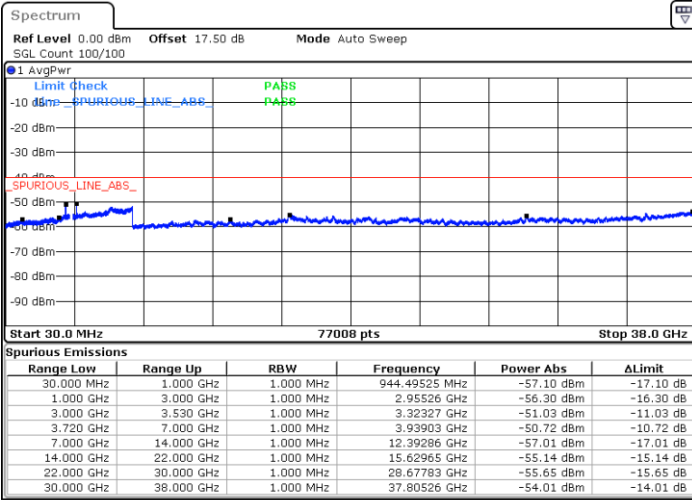

Highest Channel / FullIRB

N/A

Date: 15.APR.2020 11:08:19

LTE Band 48 / 15MHz

16QAM

Lowest Channel / 1RB0

Lowest Channel / 1RBmax

Date: 15.APR.2020 11:24:21

Date: 15.APR.2020 11:48:21

Lowest Channel / FullIRB

N/A

Date: 15.APR.2020 11:36:21

LTE Band 48 / 15MHz

16QAM

Middle Channel / 1RB0

Middle Channel / 1RBmax

Date: 15.APR.2020 11:28:20

Date: 15.APR.2020 11:52:21

Middle Channel / FullRB

N/A

Date: 15.APR.2020 11:40:20

LTE Band 48 / 15MHz

16QAM

Highest Channel / 1RB0

Highest Channel / 1RBmax

Date: 15.APR.2020 11:32:20

Date: 15.APR.2020 11:56:20

Highest Channel / FullIRB

N/A

Date: 15.APR.2020 11:44:20

LTE Band 48 / 20MHz

16QAM