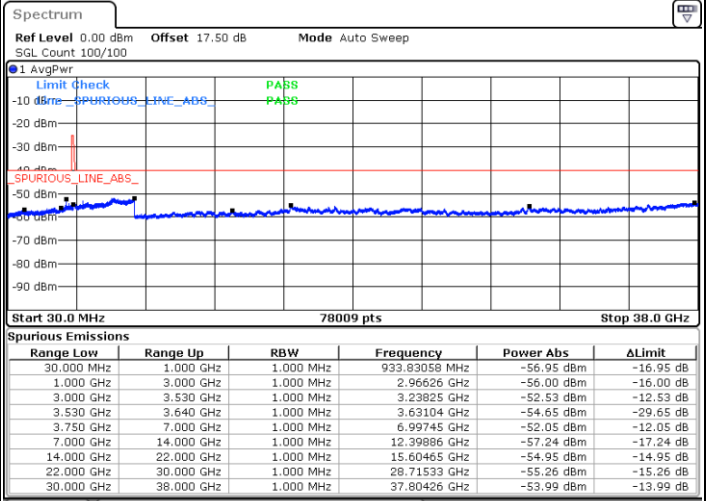

Lowest Channel / FullIRB

N/A

Date: 15.APR.2020 12:01:42

LTE Band 48 / 20MHz

QPSK

Middle Channel / 1RB0

Middle Channel / 1RBmax

Date: 15.APR.2020 12:15:03

Date: 15.APR.2020 12:27:03

Middle Channel / FullRB

N/A

Date: 15.APR.2020 12:03:02

LTE Band 48 / 20MHz

QPSK

Highest Channel / 1RB0

Highest Channel / 1RBmax

Date: 15.APR.2020 12:21:42

Date: 15.APR.2020 12:33:43

Highest Channel / FullIRB

N/A

Date: 15.APR.2020 12:09:42

LTE Band 48 / 5MHz

16QAM

Lowest Channel / 1RB0

Lowest Channel / 1RBmax

Date: 15.APR.2020 10:12:16

Date: 15.APR.2020 10:36:18

Lowest Channel / FullIRB

N/A

Date: 15.APR.2020 10:24:17

LTE Band 48 / 5MHz

16QAM