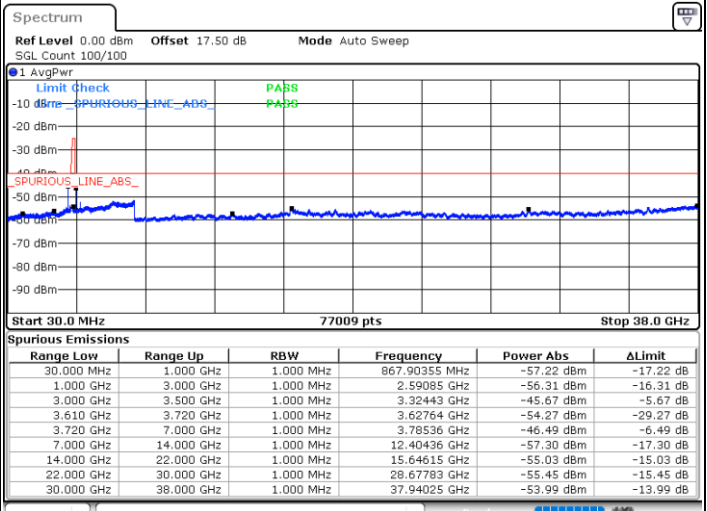

LTE Band 48 / 20MHz

16QAM

Highest Channel / 1RB0

Highest Channel / 1RBmax

Date: 15.APR.2020 12:20:22

Date: 15.APR.2020 12:32:22

Highest Channel / FullIRB

N/A

Date: 15.APR.2020 12:08:22

LTE Band 48 / 5MHz

64QAM

Lowest Channel / 1RB0

Lowest Channel / 1RBmax

Date: 15.APR.2020 10:13:37

Date: 15.APR.2020 10:37:38

Lowest Channel / FullIRB