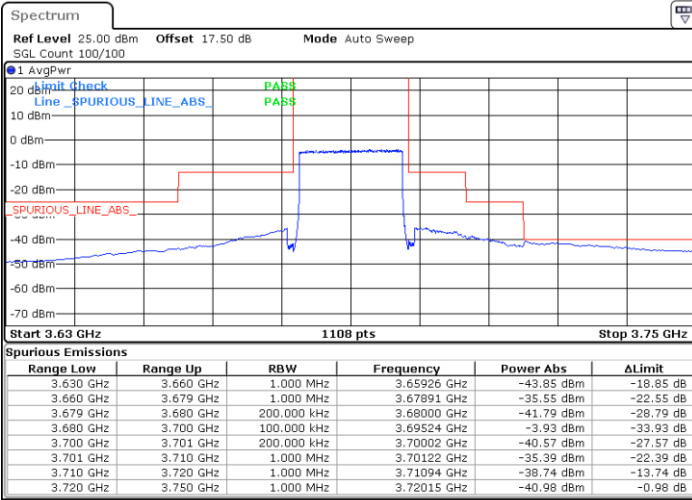

LTE Band 48 / 20MHz

256QAM

Highest Channel / 1RB0

Highest Channel / 1RBmax

Date: 12.APR.2020 14:16:08

Date: 12.APR.2020 14:18:00

Highest Channel / FullIRB

N/A

Middle Channel / FullIRB

Date: 15.APR.2020 10:29:37

N/A

LTE Band 48 / 5MHz

QPSK

Highest Channel / 1RB0

Highest Channel / 1RBmax

Date: 15.APR.2020 10:18:56