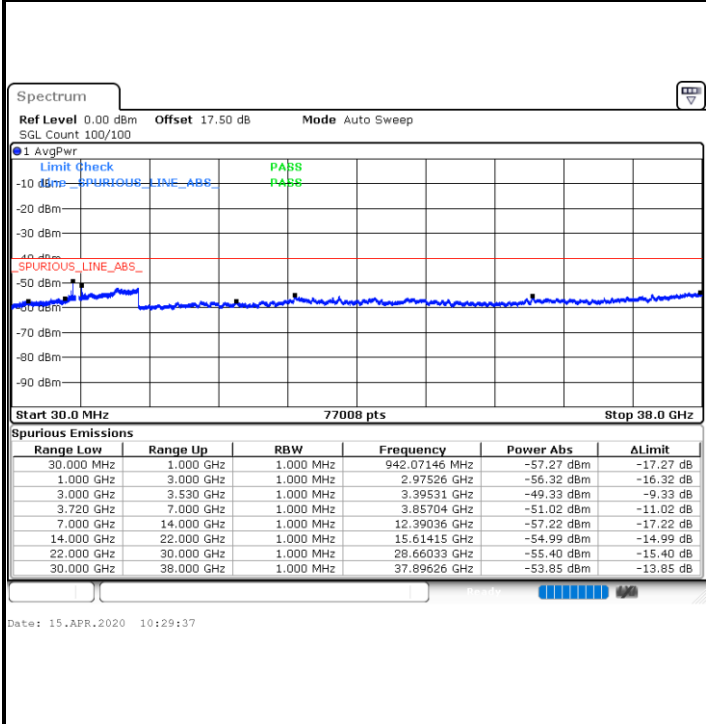

LTE Band 48 / 20MHz

256QAM

Highest Channel / 1RB0

Highest Channel / 1RBmax

Date: 12.APR.2020 14:16:08

Date: 12.APR.2020 14:18:00

Highest Channel / FullIRB

N/A

Date: 12.APR.2020 14:14:21

Conducted Spurious Emission

LTE Band 48 / 5MHz

QPSK

Middle Channel / 1RB0

Date: 15.APR.2020 10:17:36

Middle Channel / 1RBmax

Date: 15.APR.2020 10:41:37

Middle Channel / FullIRB

Date: 15.APR.2020 10:29:37

N/A

LTE Band 48 / 5MHz

QPSK

Highest Channel / 1RB0

Highest Channel / 1RBmax

Date: 15.APR.2020 10:18:56

Date: 15.APR.2020 10:42:57

Highest Channel / FullIRB

N/A

Date: 15.APR.2020 10:30:57

LTE Band 48 / 10MHz

QPSK

Lowest Channel / 1RB0

Lowest Channel / 1RBmax