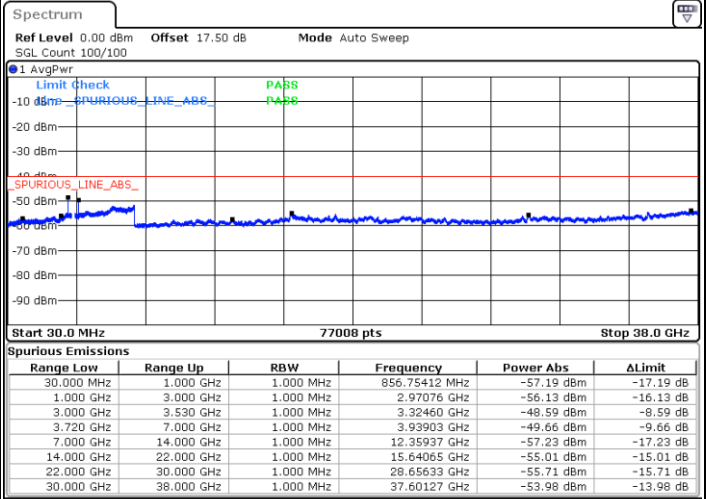

Highest Channel / 1RB0

Highest Channel / 1RBmax

Date: 15.APR.2020 10:57:38

Date: 15.APR.2020 11:21:39

Highest Channel / FullIRB

N/A

Date: 15.APR.2020 11:09:39

LTE Band 48 / 15MHz

QPSK

Lowest Channel / 1RB0

Lowest Channel / 1RBmax

Date: 15.APR.2020 11:23:00

Date: 15.APR.2020 11:47:01

Lowest Channel / FullIRB

N/A

Date: 15.APR.2020 11:35:01

LTE Band 48 / 15MHz

QPSK

Middle Channel / 1RB0

Middle Channel / 1RBmax

Date: 15.APR.2020 11:29:40

Date: 15.APR.2020 11:53:40

Middle Channel / FullRB

N/A

Date: 15.APR.2020 11:41:40

LTE Band 48 / 15MHz

QPSK

Highest Channel / 1RB0

Highest Channel / 1RBmax

Date: 15.APR.2020 11:31:00

Date: 15.APR.2020 11:55:00

Highest Channel / FullIRB