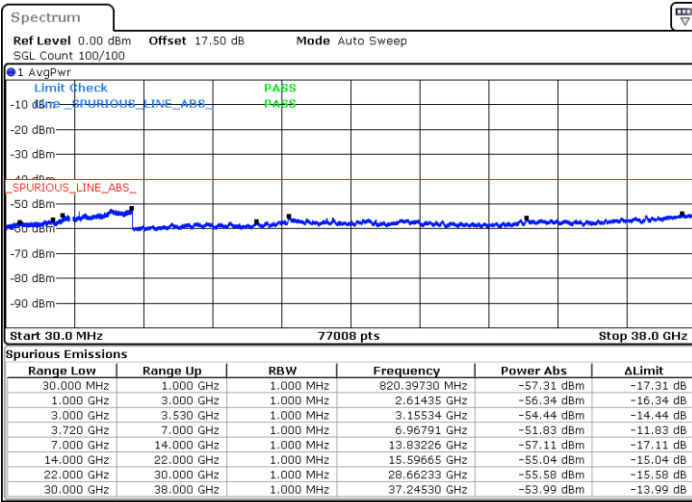

LTE Band 48 / 20MHz

16QAM

Middle Channel / 1RB0

Middle Channel / 1RBmax

Date: 15.APR.2020 12:16:22

Date: 15.APR.2020 12:28:22