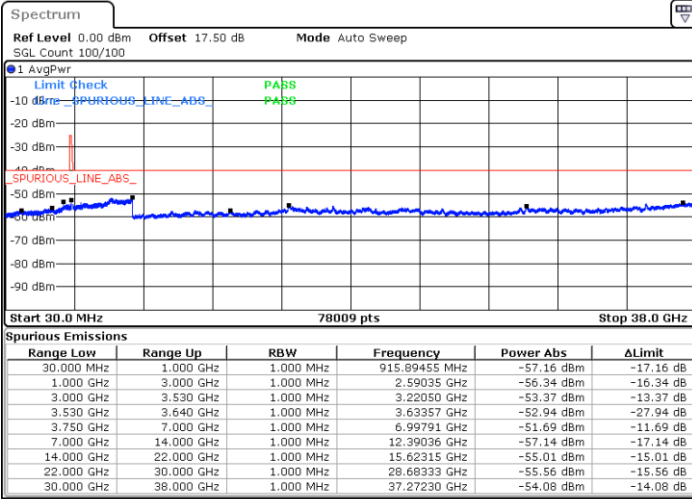

Lowest Channel / 1RB0

Lowest Channel / 1RBmax

Date: 15.APR.2020 12:12:23

Date: 15.APR.2020 12:24:23

Lowest Channel / FullIRB

N/A

Date: 15.APR.2020 12:00:22

LTE Band 48 / 20MHz

16QAM

Middle Channel / 1RB0

Middle Channel / 1RBmax

Date: 15.APR.2020 12:16:22

Date: 15.APR.2020 12:28:22

Middle Channel / FullRB

N/A

Date: 15.APR.2020 12:04:22

LTE Band 48 / 20MHz

16QAM

Highest Channel / 1RB0

Highest Channel / 1RBmax

Date: 15.APR.2020 12:20:22

Date: 15.APR.2020 12:32:22

Highest Channel / FullIRB

N/A