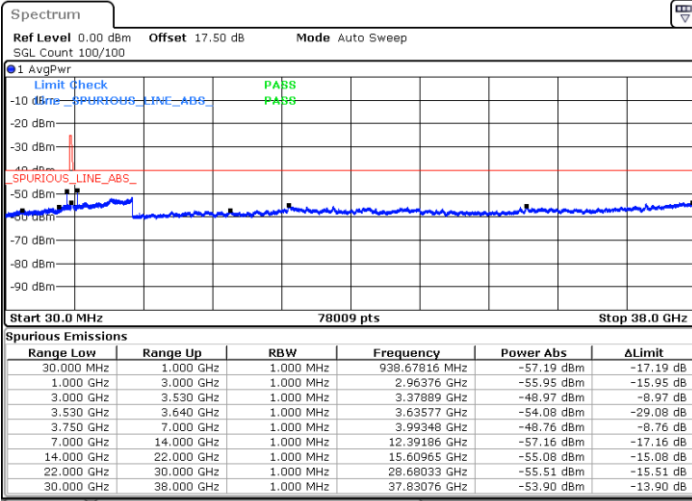

LTE Band 48 / 15MHz

QPSK

Middle Channel / 1RB0

Middle Channel / 1RBmax

Date: 15.APR.2020 11:29:40

Date: 15.APR.2020 11:53:40

Middle Channel / FullRB

N/A

Date: 15.APR.2020 11:41:40

LTE Band 48 / 15MHz

QPSK

Highest Channel / 1RB0

Highest Channel / 1RBmax

Date: 15.APR.2020 11:31:00

Date: 15.APR.2020 11:55:00

Highest Channel / FullIRB

N/A

Date: 15.APR.2020 11:43:00

LTE Band 48 / 20MHz

QPSK

Lowest Channel / 1RB0

Lowest Channel / 1RBmax

Date: 15.APR.2020 12:13:43

Date: 15.APR.2020 12:25:43

Lowest Channel / FullIRB

N/A

Date: 15.APR.2020 12:01:42

LTE Band 48 / 20MHz

QPSK

Middle Channel / 1RB0

Middle Channel / 1RBmax

Date: 15.APR.2020 12:15:03