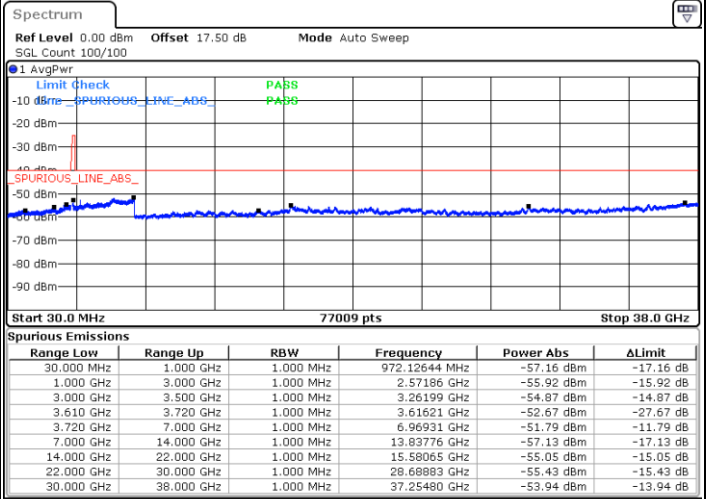

Date: 15.APR.2020 11:41:40

LTE Band 48 / 15MHz

QPSK

Highest Channel / 1RB0

Highest Channel / 1RBmax

Date: 15.APR.2020 11:31:00

Date: 15.APR.2020 11:55:00

Highest Channel / FullIRB

N/A

Date: 15.APR.2020 11:43:00

LTE Band 48 / 20MHz

QPSK

Lowest Channel / 1RB0

Lowest Channel / 1RBmax

Date: 15.APR.2020 12:13:43

Date: 15.APR.2020 12:25:43

Lowest Channel / FullIRB

N/A

Date: 15.APR.2020 12:01:42

LTE Band 48 / 20MHz

QPSK

Middle Channel / 1RB0

Middle Channel / 1RBmax

Date: 15.APR.2020 12:15:03

Date: 15.APR.2020 12:27:03

Middle Channel / FullRB

N/A

Date: 15.APR.2020 12:03:02

LTE Band 48 / 20MHz

QPSK

Highest Channel / 1RB0

Highest Channel / 1RBmax