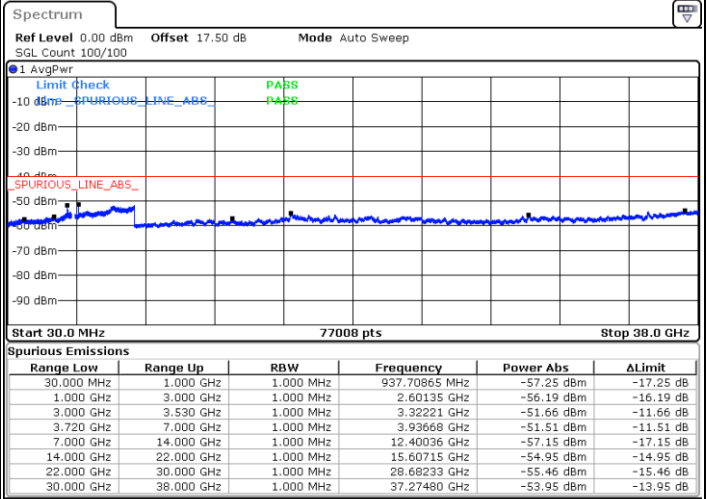

LTE Band 48 / 10MHz

16QAM

Lowest Channel / 1RB0

Lowest Channel / 1RBmax

Date: 15.APR.2020 10:48:18

Date: 15.APR.2020 11:12:20

Lowest Channel / FullIRB

N/A

Date: 15.APR.2020 11:00:19

LTE Band 48 / 10MHz

16QAM

MiddleChannel / 1RB0

Middle Channel / 1RBmax

Date: 15.APR.2020 10:52:19

Date: 15.APR.2020 11:16:20

Middle Channel / FullIRB

N/A

Date: 15.APR.2020 11:04:19

LTE Band 48 / 10MHz

16QAM

Highest Channel / 1RB0

Highest Channel / 1RBmax

Date: 15.APR.2020 10:56:18

Date: 15.APR.2020 11:20:19

Highest Channel / FullIRB

N/A

Date: 15.APR.2020 11:08:19

LTE Band 48 / 15MHz

16QAM

Lowest Channel / 1RB0

Lowest Channel / 1RBmax

Date: 15.APR.2020 11:24:21