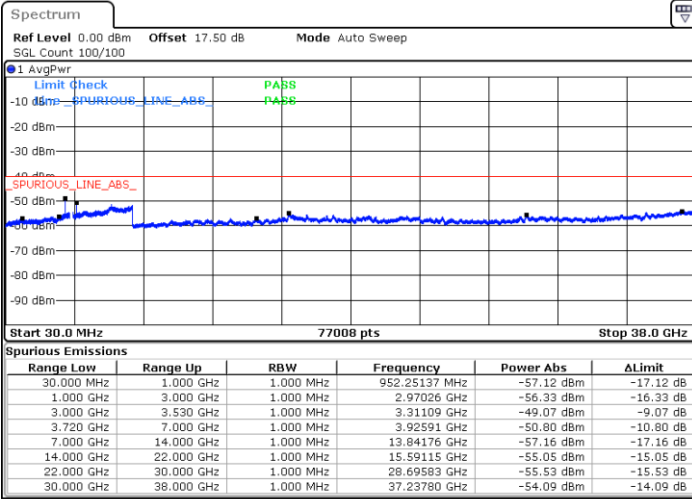

Highest Channel / FullIRB

N/A

Date: 15.APR.2020 11:08:19

LTE Band 48 / 15MHz

16QAM

Lowest Channel / 1RB0

Lowest Channel / 1RBmax

Date: 15.APR.2020 11:24:21

Date: 15.APR.2020 11:48:21

Lowest Channel / FullIRB

N/A

Date: 15.APR.2020 11:36:21

LTE Band 48 / 15MHz

16QAM

Middle Channel / 1RB0

Middle Channel / 1RBmax

Date: 15.APR.2020 11:28:20

Date: 15.APR.2020 11:52:21

Middle Channel / FullRB

N/A

Date: 15.APR.2020 11:40:20

LTE Band 48 / 15MHz

16QAM

Highest Channel / 1RB0

Highest Channel / 1RBmax

Date: 15.APR.2020 11:32:20

Date: 15.APR.2020 11:56:20

Highest Channel / FullIRB

N/A

Date: 15.APR.2020 11:44:20

LTE Band 48 / 20MHz

16QAM