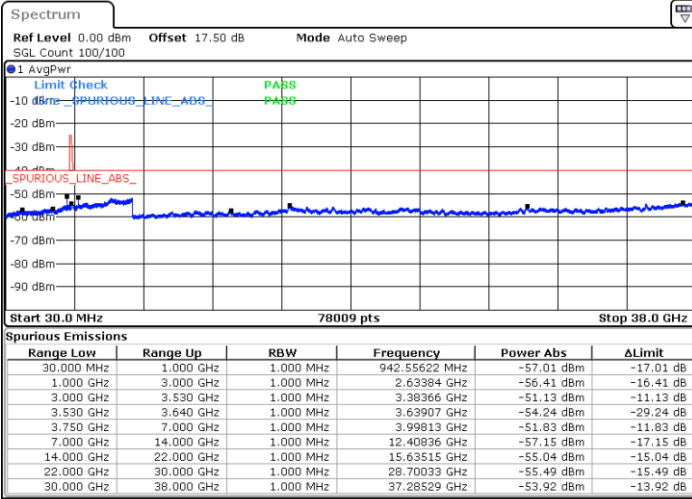

Date: 15.APR.2020 11:00:19

LTE Band 48 / 10MHz

16QAM

MiddleChannel / 1RB0

Middle Channel / 1RBmax

Date: 15.APR.2020 10:52:19

Date: 15.APR.2020 11:16:20

Middle Channel / FullIRB

N/A

Date: 15.APR.2020 11:04:19

LTE Band 48 / 10MHz

16QAM

Highest Channel / 1RB0

Highest Channel / 1RBmax

Date: 15.APR.2020 10:56:18

Date: 15.APR.2020 11:20:19

Highest Channel / FullIRB

N/A

Date: 15.APR.2020 11:08:19

LTE Band 48 / 15MHz

16QAM

Lowest Channel / 1RB0

Lowest Channel / 1RBmax

Date: 15.APR.2020 11:24:21