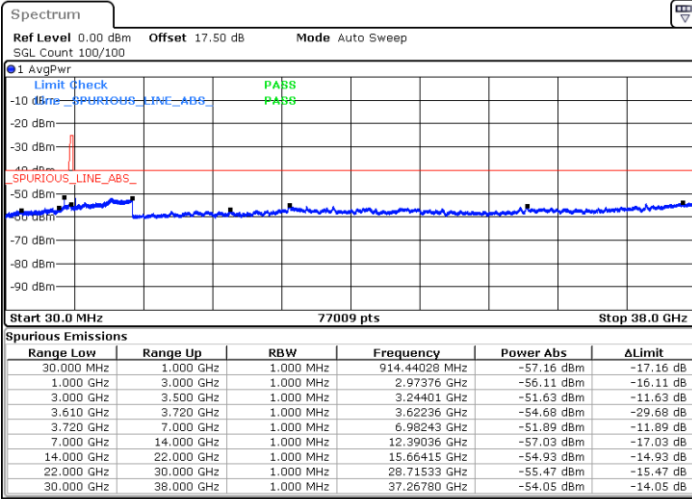

N/A

Date: 15.APR.2020 11:04:19

LTE Band 48 / 10MHz

16QAM

Highest Channel / 1RB0

Highest Channel / 1RBmax

Date: 15.APR.2020 10:56:18

Date: 15.APR.2020 11:20:19

Highest Channel / FullIRB

N/A

Date: 15.APR.2020 11:08:19

LTE Band 48 / 15MHz

16QAM

Lowest Channel / 1RB0

Lowest Channel / 1RBmax

Date: 15.APR.2020 11:24:21

Date: 15.APR.2020 11:48:21

Lowest Channel / FullIRB

N/A

Date: 15.APR.2020 11:36:21

LTE Band 48 / 15MHz

16QAM

Middle Channel / 1RB0

Middle Channel / 1RBmax