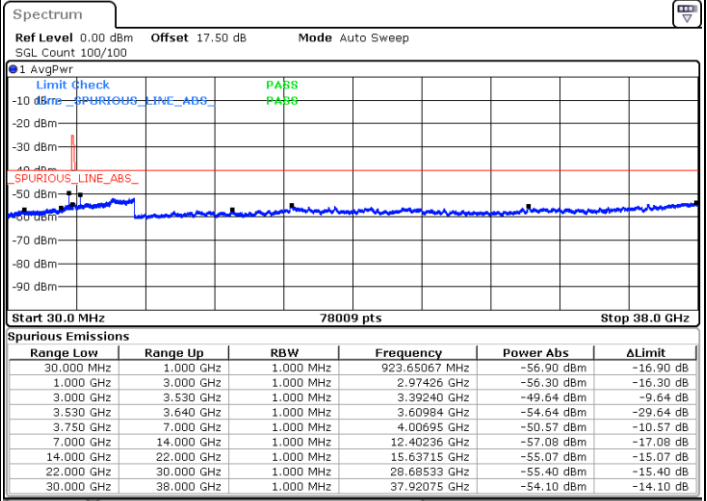

Date: 15.APR.2020 10:49:39

Date: 15.APR.2020 11:13:40

Lowest Channel / FullIRB

N/A

Date: 15.APR.2020 11:01:39

LTE Band 48 / 10MHz

QPSK

MiddleChannel / 1RB0

Middle Channel / 1RBmax

Date: 15.APR.2020 10:50:59

Date: 15.APR.2020 11:15:00

Middle Channel / FullIRB

N/A

Date: 15.APR.2020 11:02:59

LTE Band 48 / 10MHz

QPSK

Highest Channel / 1RB0

Highest Channel / 1RBmax

Date: 15.APR.2020 10:57:38

Date: 15.APR.2020 11:21:39

Highest Channel / FullIRB

N/A

Date: 15.APR.2020 11:09:39

LTE Band 48 / 15MHz