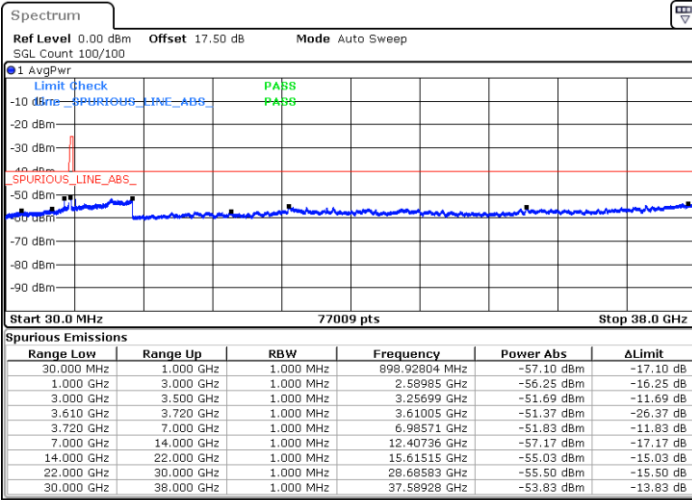

N/A

Date: 15.APR.2020 11:04:19

LTE Band 48 / 10MHz

16QAM

Highest Channel / 1RB0

Highest Channel / 1RBmax

Date: 15.APR.2020 10:56:18

Date: 15.APR.2020 11:20:19

Highest Channel / FullIRB

N/A

Date: 15.APR.2020 11:08:19

LTE Band 48 / 15MHz

16QAM

Lowest Channel / 1RB0

Lowest Channel / 1RBmax

Date: 15.APR.2020 11:24:21

Date: 15.APR.2020 11:48:21

Lowest Channel / FullIRB

N/A

Date: 15.APR.2020 11:36:21

LTE Band 48 / 15MHz

16QAM

Middle Channel / 1RB0

Middle Channel / 1RBmax