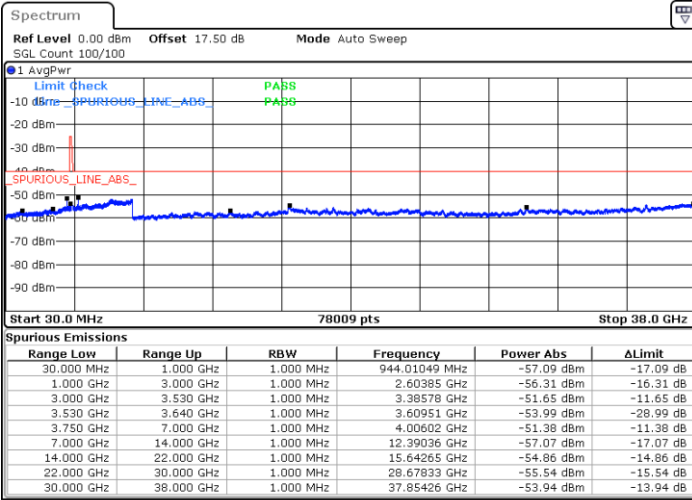

Date: 15.APR.2020 11:00:19

LTE Band 48 / 10MHz

16QAM

MiddleChannel / 1RB0

Middle Channel / 1RBmax

Date: 15.APR.2020 10:52:19

Date: 15.APR.2020 11:16:20

Middle Channel / FullIRB

N/A

Date: 15.APR.2020 11:04:19

LTE Band 48 / 10MHz

16QAM

Highest Channel / 1RB0

Highest Channel / 1RBmax

Date: 15.APR.2020 10:56:18

Date: 15.APR.2020 11:20:19

Highest Channel / FullIRB

N/A

Date: 15.APR.2020 11:08:19

LTE Band 48 / 15MHz

16QAM

Lowest Channel / 1RB0

Lowest Channel / 1RBmax

Date: 15.APR.2020 11:24:21