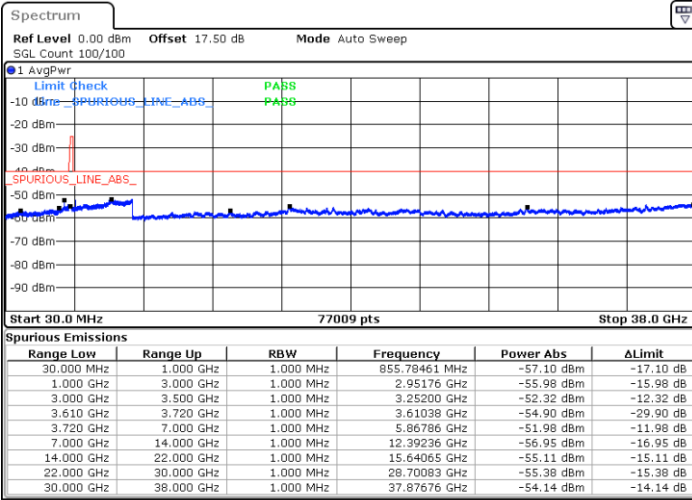

LTE Band 48 / 10MHz

16QAM

Lowest Channel / 1RB0

Lowest Channel / 1RBmax

Date: 15.APR.2020 10:48:18

Date: 15.APR.2020 11:12:20

Lowest Channel / FullIRB

N/A

Date: 15.APR.2020 11:00:19

LTE Band 48 / 10MHz

16QAM

MiddleChannel / 1RB0

Middle Channel / 1RBmax

Date: 15.APR.2020 10:52:19

Date: 15.APR.2020 11:16:20

Middle Channel / FullIRB