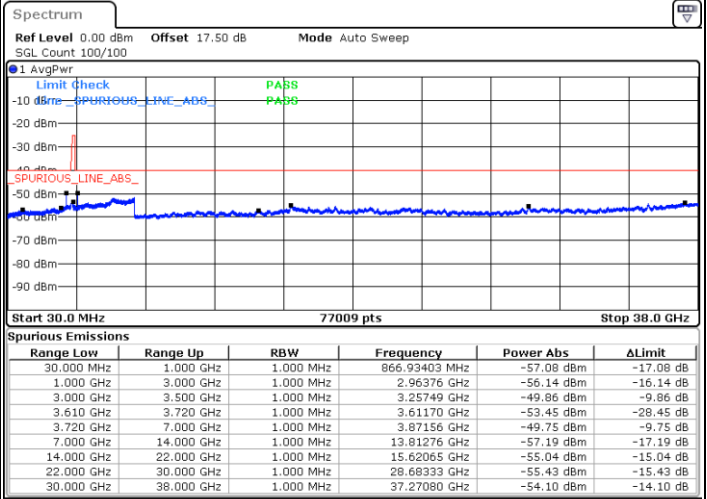

N/A

Date: 15.APR.2020 11:04:19

LTE Band 48 / 10MHz

16QAM

Highest Channel / 1RB0

Highest Channel / 1RBmax

Date: 15.APR.2020 10:56:18

Date: 15.APR.2020 11:20:19

Highest Channel / FullIRB

N/A

Date: 15.APR.2020 11:08:19

LTE Band 48 / 15MHz

16QAM

Lowest Channel / 1RB0

Lowest Channel / 1RBmax

Date: 15.APR.2020 11:24:21

Date: 15.APR.2020 11:48:21

Lowest Channel / FullIRB

N/A

Date: 15.APR.2020 11:36:21

LTE Band 48 / 15MHz

16QAM

Middle Channel / 1RB0

Middle Channel / 1RBmax