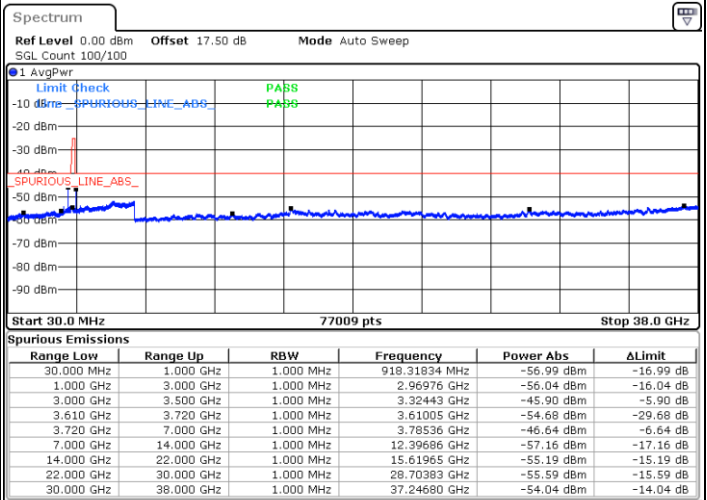

Date: 15.APR.2020 12:27:03

Middle Channel / FullRB

N/A

Date: 15.APR.2020 12:03:02

LTE Band 48 / 20MHz

QPSK

Highest Channel / 1RB0

Highest Channel / 1RBmax

Date: 15.APR.2020 12:21:42

Date: 15.APR.2020 12:33:43

Highest Channel / FullIRB

N/A

Date: 15.APR.2020 12:09:42

LTE Band 48 / 5MHz

16QAM

Lowest Channel / 1RB0

Lowest Channel / 1RBmax

Date: 15.APR.2020 10:12:16

Date: 15.APR.2020 10:36:18

Lowest Channel / FullIRB

N/A

Date: 15.APR.2020 10:24:17

LTE Band 48 / 5MHz

16QAM

Middle Channel / 1RB0

Middle Channel / 1RBmax

Date: 15.APR.2020 10:16:16

Date: 15.APR.2020 10:40:18

Middle Channel / FullRB

N/A

Date: 15.APR.2020 10:28:17

LTE Band 48 / 5MHz