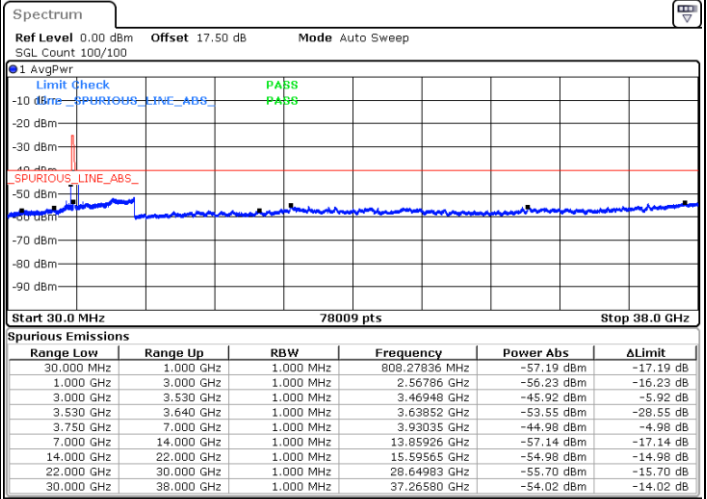

Middle Channel / FullIRB

Date: 15.APR.2020 10:29:37

N/A

LTE Band 48 / 5MHz

QPSK

Highest Channel / 1RB0

Highest Channel / 1RBmax

Date: 15.APR.2020 10:18:56

Date: 15.APR.2020 10:42:57

Highest Channel / FullIRB

N/A

Date: 15.APR.2020 10:30:57

LTE Band 48 / 10MHz

QPSK

Lowest Channel / 1RB0

Lowest Channel / 1RBmax