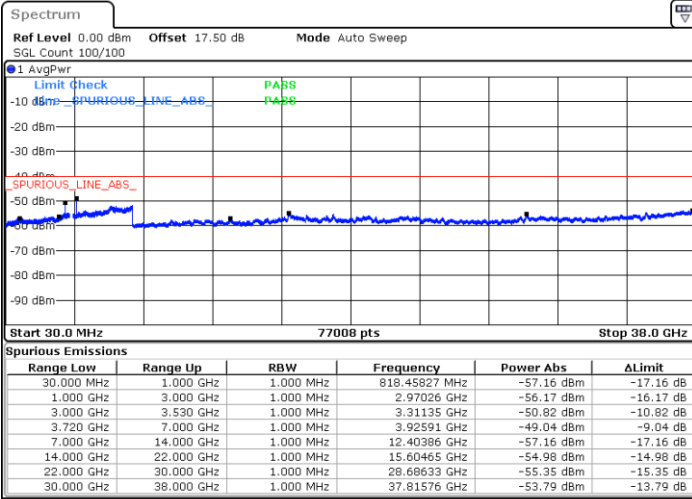

Highest Channel / 1RB0

Highest Channel / 1RBmax

Date: 15.APR.2020 10:57:38

Date: 15.APR.2020 11:21:39

Highest Channel / FullIRB

N/A

Date: 15.APR.2020 11:09:39

LTE Band 48 / 15MHz

QPSK

Lowest Channel / 1RB0

Lowest Channel / 1RBmax

Date: 15.APR.2020 11:23:00

Date: 15.APR.2020 11:47:01

Lowest Channel / FullIRB

N/A

Date: 15.APR.2020 11:35:01

LTE Band 48 / 15MHz

QPSK

Middle Channel / 1RB0

Middle Channel / 1RBmax

Date: 15.APR.2020 11:29:40

Date: 15.APR.2020 11:53:40

Middle Channel / FullRB

N/A

Date: 15.APR.2020 11:41:40

LTE Band 48 / 15MHz

QPSK

Highest Channel / 1RB0

Highest Channel / 1RBmax

Date: 15.APR.2020 11:31:00

Date: 15.APR.2020 11:55:00

Highest Channel / FullIRB