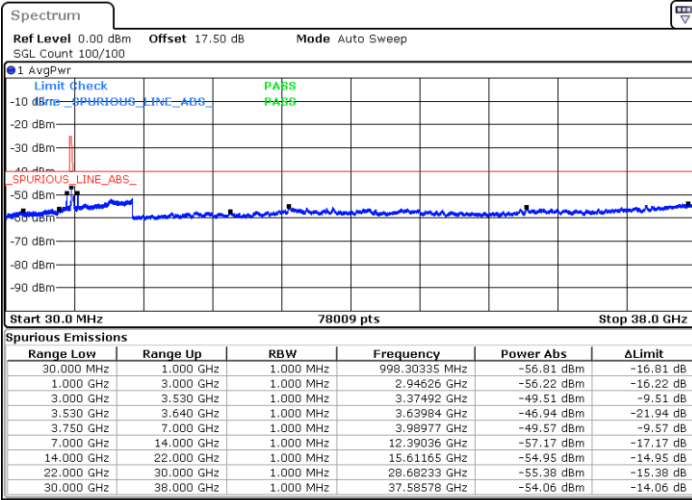

Lowest Channel / FullIRB

N/A

Date: 15.APR.2020 12:01:42

LTE Band 48 / 20MHz

QPSK

Middle Channel / 1RB0

Middle Channel / 1RBmax

Date: 15.APR.2020 12:15:03

Date: 15.APR.2020 12:27:03

Middle Channel / FullRB

N/A

Date: 15.APR.2020 12:03:02

LTE Band 48 / 20MHz

QPSK

Highest Channel / 1RB0

Highest Channel / 1RBmax

Date: 15.APR.2020 12:21:42

Date: 15.APR.2020 12:33:43

Highest Channel / FullIRB

N/A

Date: 15.APR.2020 12:09:42

LTE Band 48 / 5MHz

16QAM

Lowest Channel / 1RB0

Lowest Channel / 1RBmax

Date: 15.APR.2020 10:12:16

Date: 15.APR.2020 10:36:18

Lowest Channel / FullIRB

N/A

Date: 15.APR.2020 10:24:17

LTE Band 48 / 5MHz

16QAM