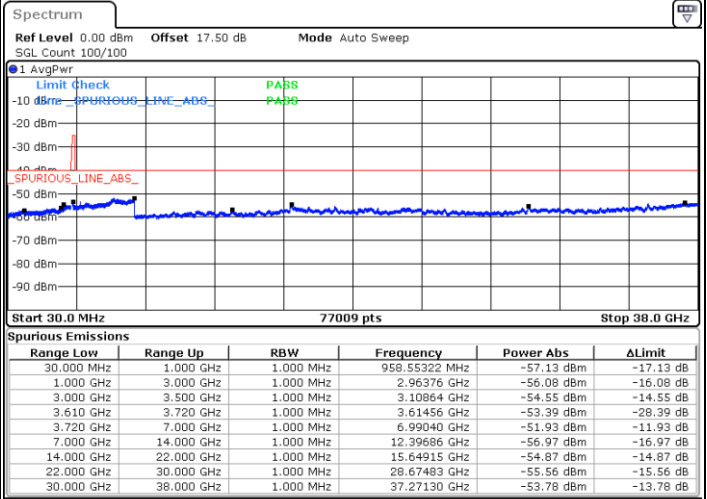

Date: 15.APR.2020 11:28:20

Date: 15.APR.2020 11:52:21

Middle Channel / FullRB

N/A

Date: 15.APR.2020 11:40:20

LTE Band 48 / 15MHz

16QAM

Highest Channel / 1RB0

Highest Channel / 1RBmax

Date: 15.APR.2020 11:32:20

Date: 15.APR.2020 11:56:20

Highest Channel / FullIRB

N/A

Date: 15.APR.2020 11:44:20

LTE Band 48 / 20MHz

16QAM

Lowest Channel / 1RB0

Lowest Channel / 1RBmax

Date: 15.APR.2020 12:12:23

Date: 15.APR.2020 12:24:23

Lowest Channel / FullIRB

N/A

Date: 15.APR.2020 12:00:22

LTE Band 48 / 20MHz