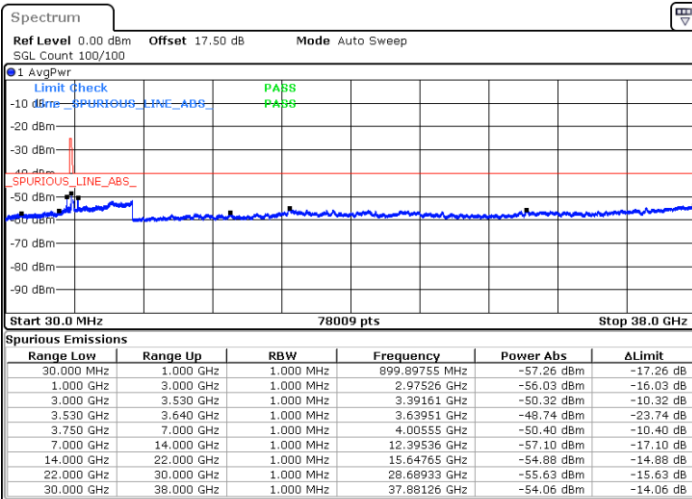

Lowest Channel / 1RB0

Lowest Channel / 1RBmax

Date: 15.APR.2020 12:12:23

Date: 15.APR.2020 12:24:23

Lowest Channel / FullIRB

N/A

Date: 15.APR.2020 12:00:22

LTE Band 48 / 20MHz

LTE Band 48 / 20MHz

16QAM

Highest Channel / 1RB0

Highest Channel / 1RBmax

Date: 15.APR.2020 12:20:22

Date: 15.APR.2020 12:32:22

Highest Channel / FullIRB

N/A

Date: 15.APR.2020 12:08:22

LTE Band 48 / 5MHz

64QAM

Lowest Channel / 1RB0

Lowest Channel / 1RBmax

Date: 15.APR.2020 10:13:37

Date: 15.APR.2020 10:37:38

Lowest Channel / FullIRB