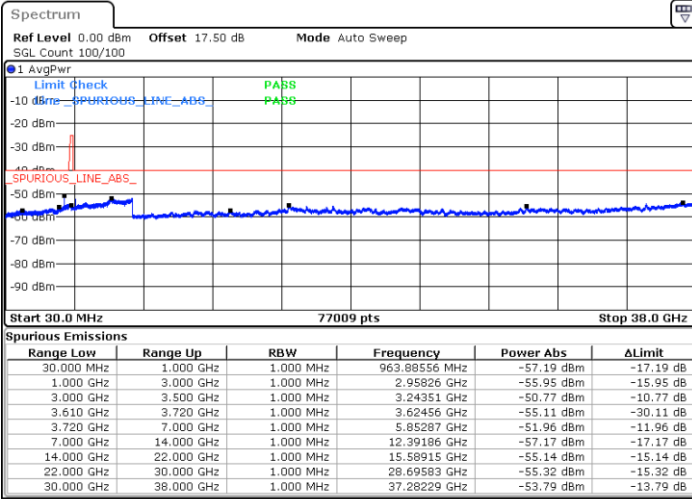

Middle Channel / 1RB0

Middle Channel / 1RBmax

Date: 15.APR.2020 10:16:16

Date: 15.APR.2020 10:40:18

Middle Channel / FullRB

N/A

Date: 15.APR.2020 10:28:17

LTE Band 48 / 5MHz

16QAM

Highest Channel / 1RB0

Highest Channel / 1RBmax

Date: 15.APR.2020 10:20:16

Date: 15.APR.2020 10:44:17

Highest Channel / FullIRB

N/A

Date: 15.APR.2020 10:32:17

LTE Band 48 / 10MHz

16QAM

Lowest Channel / 1RB0

Lowest Channel / 1RBmax

Date: 15.APR.2020 10:48:18

Date: 15.APR.2020 11:12:20

Lowest Channel / FullIRB

N/A