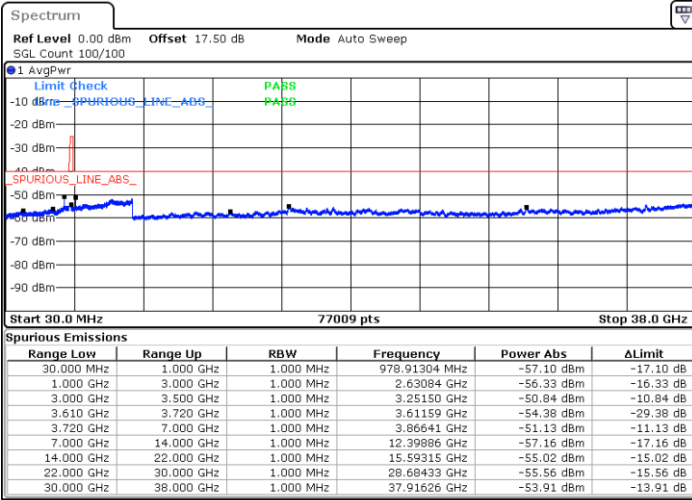

Middle Channel / FullIRB

Date: 15.APR.2020 10:29:37

N/A

LTE Band 48 / 5MHz

QPSK

Highest Channel / 1RB0

Highest Channel / 1RBmax

Date: 15.APR.2020 10:18:56

Date: 15.APR.2020 10:42:57

Highest Channel / FullIRB

N/A

Date: 15.APR.2020 10:30:57

LTE Band 48 / 10MHz

QPSK

Lowest Channel / 1RB0

Lowest Channel / 1RBmax

Date: 15.APR.2020 10:49:39

Date: 15.APR.2020 11:13:40

Lowest Channel / FullIRB

N/A

Date: 15.APR.2020 11:01:39

LTE Band 48 / 10MHz

QPSK

MiddleChannel / 1RB0