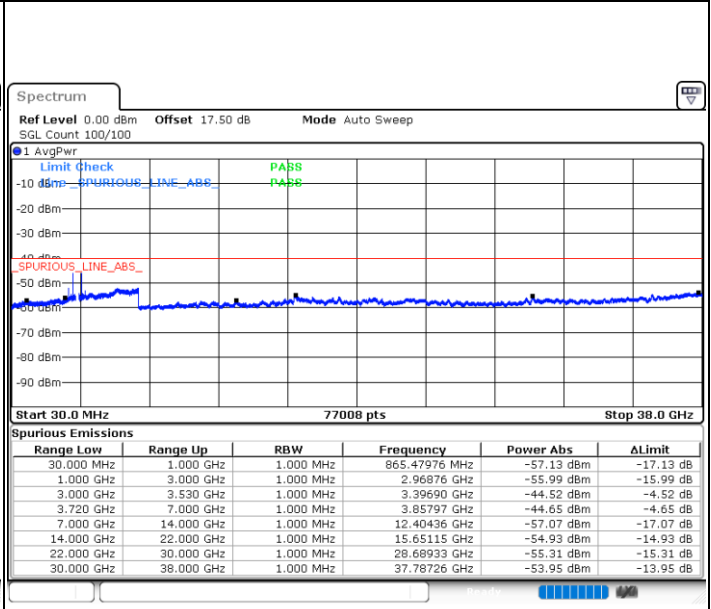

LTE Band 48 / 20MHz

256QAM

Highest Channel / 1RB0

Highest Channel / 1RBmax

Date: 12.APR.2020 14:16:08

Date: 12.APR.2020 14:18:00

Highest Channel / FullIRB

N/A

Date: 12.APR.2020 14:14:21

Conducted Spurious Emission

LTE Band 48 / 5MHz

QPSK

Middle Channel / 1RB0

Date: 15.APR.2020 10:17:36

Middle Channel / 1RBmax

Date: 15.APR.2020 10:41:37

Middle Channel / FullIRB

Date: 15.APR.2020 10:29:37

N/A

LTE Band 48 / 5MHz

QPSK

Highest Channel / 1RB0

Highest Channel / 1RBmax

Date: 15.APR.2020 10:18:56

Date: 15.APR.2020 10:42:57

Highest Channel / FullIRB

N/A

Date: 15.APR.2020 10:30:57

LTE Band 48 / 10MHz

QPSK

Lowest Channel / 1RB0

Lowest Channel / 1RBmax