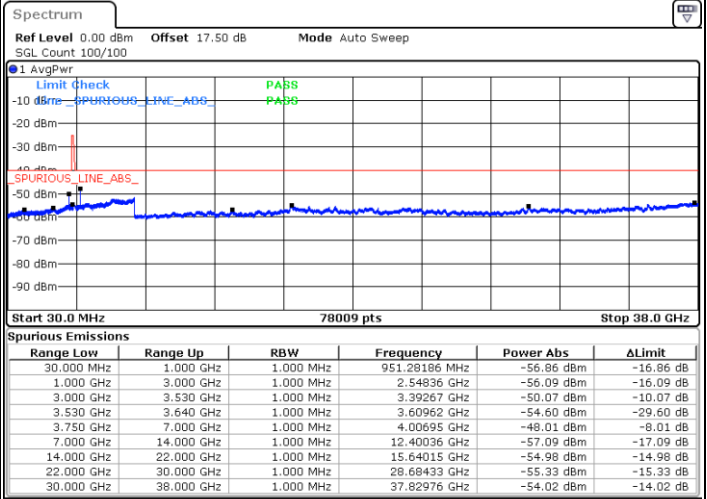

Date: 15.APR.2020 11:00:19

LTE Band 48 / 10MHz

16QAM

MiddleChannel / 1RB0

Middle Channel / 1RBmax

Date: 15.APR.2020 10:52:19

Date: 15.APR.2020 11:16:20

Middle Channel / FullIRB

N/A

Date: 15.APR.2020 11:04:19

LTE Band 48 / 10MHz

16QAM

Highest Channel / 1RB0

Highest Channel / 1RBmax

Date: 15.APR.2020 10:56:18

Date: 15.APR.2020 11:20:19

Highest Channel / FullIRB

N/A

Date: 15.APR.2020 11:08:19

LTE Band 48 / 15MHz

16QAM

Lowest Channel / 1RB0

Lowest Channel / 1RBmax

Date: 15.APR.2020 11:24:21