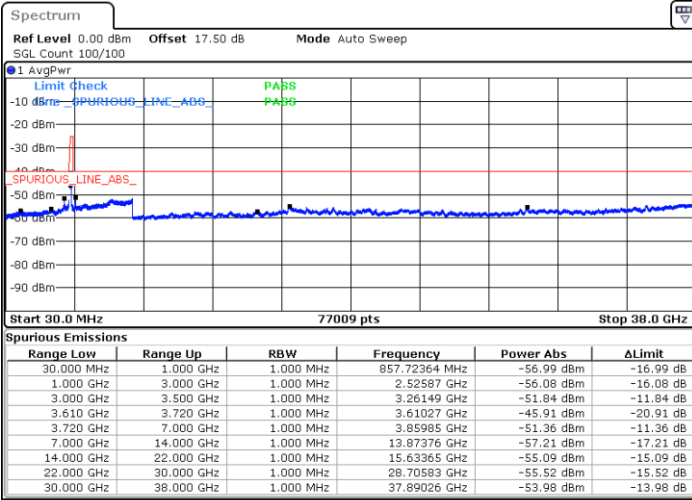

Highest Channel / 1RBmax

Date: 15.APR.2020 11:32:20

Date: 15.APR.2020 11:56:20

Highest Channel / FullIRB

N/A

Date: 15.APR.2020 11:44:20

LTE Band 48 / 20MHz

16QAM

Lowest Channel / 1RB0

Lowest Channel / 1RBmax

Date: 15.APR.2020 12:12:23

Date: 15.APR.2020 12:24:23

Lowest Channel / FullIRB

N/A

Date: 15.APR.2020 12:00:22

LTE Band 48 / 20MHz