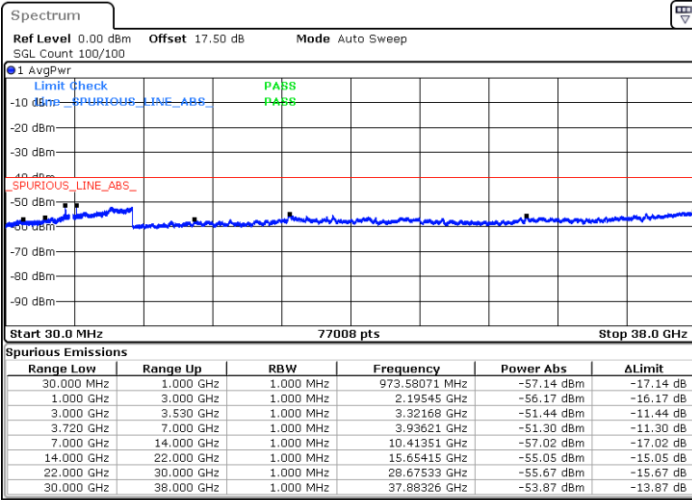

Date: 15.APR.2020 10:42:57

Highest Channel / FullIRB

N/A

Date: 15.APR.2020 10:30:57

LTE Band 48 / 10MHz

QPSK

Lowest Channel / 1RB0

Lowest Channel / 1RBmax

Date: 15.APR.2020 10:49:39

Date: 15.APR.2020 11:13:40

Lowest Channel / FullIRB

N/A

Date: 15.APR.2020 11:01:39

LTE Band 48 / 10MHz

QPSK

MiddleChannel / 1RB0

Middle Channel / 1RBmax

Date: 15.APR.2020 10:50:59

Date: 15.APR.2020 11:15:00

Middle Channel / FullIRB

N/A

Date: 15.APR.2020 11:02:59

LTE Band 48 / 10MHz

QPSK

Highest Channel / 1RB0

Highest Channel / 1RBmax

Date: 15.APR.2020 10:57:38

Date: 15.APR.2020 11:21:39

Highest Channel / FullIRB

N/A

Date: 15.APR.2020 11:09:39

LTE Band 48 / 15MHz