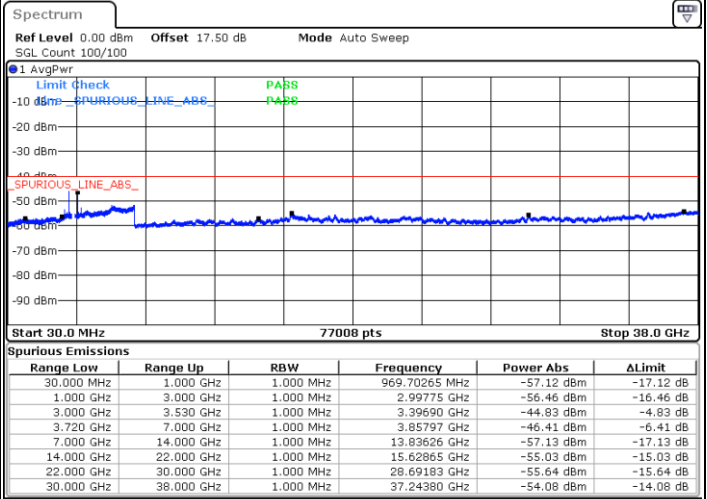

Date: 15.APR.2020 12:21:42

Date: 15.APR.2020 12:33:43

Highest Channel / FullIRB

N/A

Date: 15.APR.2020 12:09:42

LTE Band 48 / 5MHz

16QAM

Lowest Channel / 1RB0

Lowest Channel / 1RBmax

Date: 15.APR.2020 10:12:16

Date: 15.APR.2020 10:36:18

Lowest Channel / FullIRB

N/A

Date: 15.APR.2020 10:24:17

LTE Band 48 / 5MHz

16QAM

Middle Channel / 1RB0

Middle Channel / 1RBmax

Date: 15.APR.2020 10:16:16

Date: 15.APR.2020 10:40:18

Middle Channel / FullRB

N/A

Date: 15.APR.2020 10:28:17

LTE Band 48 / 5MHz