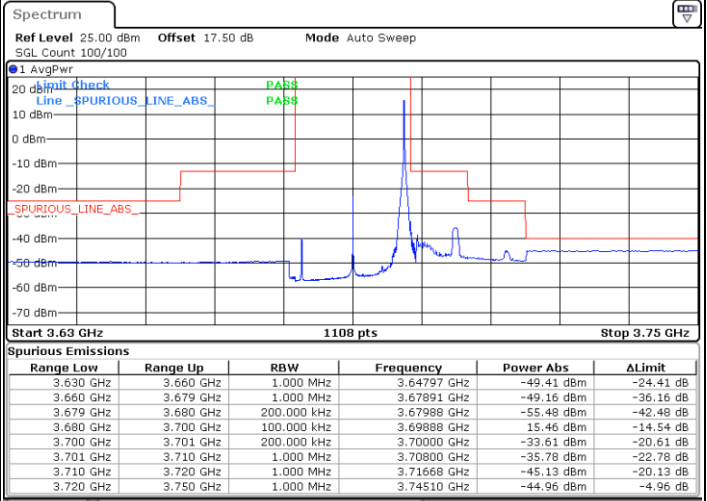

LTE Band 48 / 20MHz

256QAM

Highest Channel / 1RB0

Highest Channel / 1RBmax

Date: 12.APR.2020 14:16:08

Date: 12.APR.2020 14:18:00

Highest Channel / FullIRB

N/A

Date: 12.APR.2020 14:14:21

Conducted Spurious Emission

LTE Band 48 / 5MHz

QPSK

Middle Channel / 1RB0

Date: 15.APR.2020 10:17:36

Middle Channel / 1RBmax

Date: 15.APR.2020 10:41:37

Middle Channel / FullIRB

Date: 15.APR.2020 10:29:37

N/A

LTE Band 48 / 5MHz

QPSK

Highest Channel / 1RB0

Highest Channel / 1RBmax

Date: 15.APR.2020 10:18:56