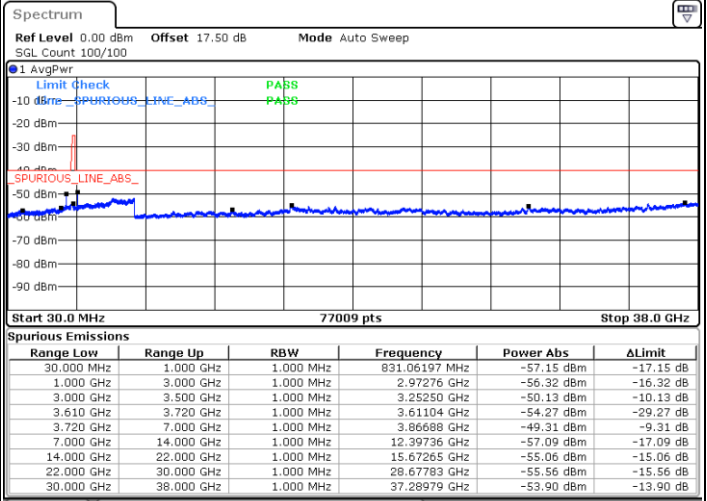

Middle Channel / FullIRB

Date: 15.APR.2020 10:29:37

N/A

LTE Band 48 / 5MHz

QPSK

Highest Channel / 1RB0

Highest Channel / 1RBmax

Date: 15.APR.2020 10:18:56

Date: 15.APR.2020 10:42:57

Highest Channel / FullIRB

N/A

Date: 15.APR.2020 10:30:57

LTE Band 48 / 10MHz

QPSK

Lowest Channel / 1RB0

Lowest Channel / 1RBmax

Date: 15.APR.2020 10:49:39

Date: 15.APR.2020 11:13:40

Lowest Channel / FullIRB

N/A

Date: 15.APR.2020 11:01:39

LTE Band 48 / 10MHz

QPSK

MiddleChannel / 1RB0

Highest Channel / 1RB0

Highest Channel / 1RBmax

Date: 15.APR.2020 10:57:38

Date: 15.APR.2020 11:21:39

Highest Channel / FullIRB

N/A

Date: 15.APR.2020 11:09:39

LTE Band 48 / 15MHz