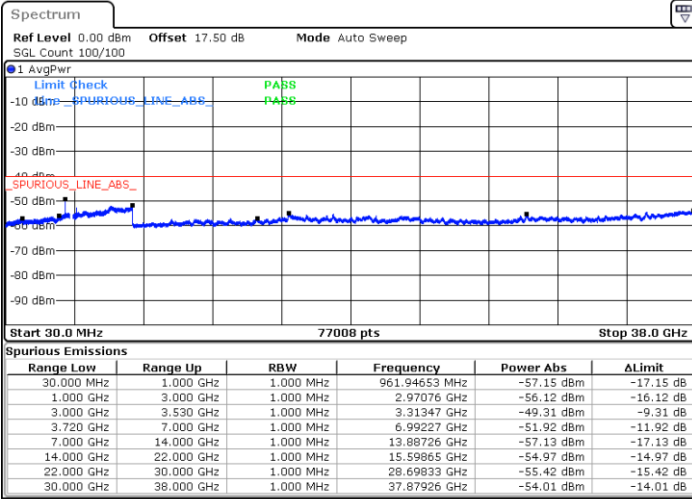

LTE Band 48 / 10MHz

16QAM

Lowest Channel / 1RB0

Lowest Channel / 1RBmax

Date: 15.APR.2020 10:48:18

Date: 15.APR.2020 11:12:20

Lowest Channel / FullIRB

N/A

Date: 15.APR.2020 11:00:19

LTE Band 48 / 10MHz

16QAM

MiddleChannel / 1RB0

Middle Channel / 1RBmax

Date: 15.APR.2020 10:52:19

Date: 15.APR.2020 11:16:20

Middle Channel / FullIRB

N/A

Date: 15.APR.2020 11:04:19

LTE Band 48 / 10MHz

16QAM

Highest Channel / 1RB0

Highest Channel / 1RBmax

Date: 15.APR.2020 10:56:18

Date: 15.APR.2020 11:20:19

Highest Channel / FullIRB

N/A

Date: 15.APR.2020 11:08:19

LTE Band 48 / 15MHz

16QAM

Lowest Channel / 1RB0

Lowest Channel / 1RBmax

Date: 15.APR.2020 11:24:21