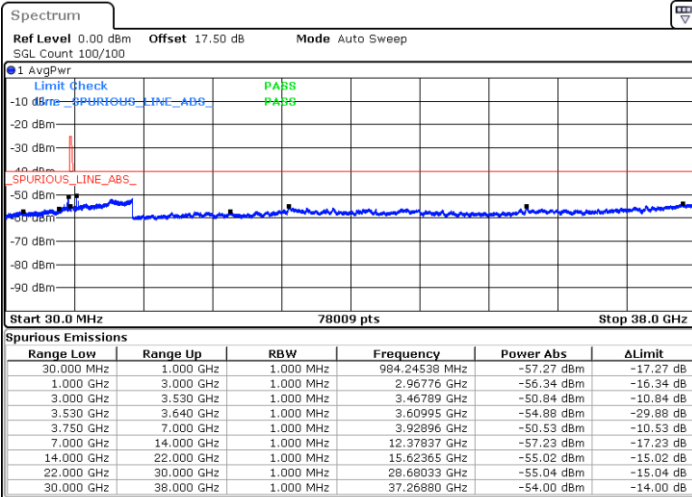

Middle Channel / FullIRB

Date: 15.APR.2020 10:29:37

N/A

LTE Band 48 / 5MHz

QPSK

Highest Channel / 1RB0

Highest Channel / 1RBmax

Date: 15.APR.2020 10:18:56

Date: 15.APR.2020 10:42:57

Highest Channel / FullIRB

N/A

Date: 15.APR.2020 10:30:57

LTE Band 48 / 10MHz

QPSK

Lowest Channel / 1RB0

Lowest Channel / 1RBmax