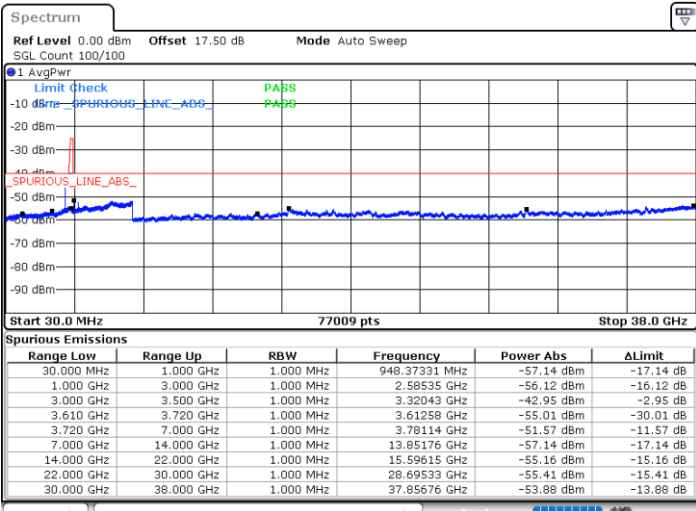

LTE Band 48 / 20MHz

16QAM

Highest Channel / 1RB0

Highest Channel / 1RBmax

Date: 15.APR.2020 12:20:22

Date: 15.APR.2020 12:32:22

Highest Channel / FullIRB

N/A

Date: 15.APR.2020 12:08:22

LTE Band 48 / 5MHz

64QAM

Lowest Channel / 1RB0

Lowest Channel / 1RBmax

Date: 15.APR.2020 10:13:37

Date: 15.APR.2020 10:37:38

Lowest Channel / FullIRB