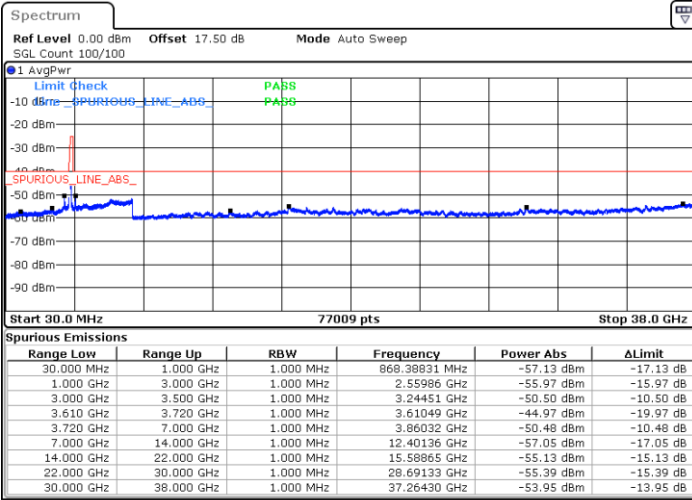

Date: 15.APR.2020 11:41:40

LTE Band 48 / 15MHz

QPSK

Highest Channel / 1RB0

Highest Channel / 1RBmax

Date: 15.APR.2020 11:31:00

Date: 15.APR.2020 11:55:00

Highest Channel / FullIRB

N/A

Date: 15.APR.2020 11:43:00

LTE Band 48 / 20MHz

QPSK

Lowest Channel / 1RB0

Lowest Channel / 1RBmax

Date: 15.APR.2020 12:13:43

Date: 15.APR.2020 12:25:43

Lowest Channel / FullIRB

N/A

Date: 15.APR.2020 12:01:42

LTE Band 48 / 20MHz

QPSK

Middle Channel / 1RB0

Middle Channel / 1RBmax

Date: 15.APR.2020 12:15:03

Date: 15.APR.2020 12:27:03

Middle Channel / FullRB

N/A

Date: 15.APR.2020 12:03:02

LTE Band 48 / 20MHz

QPSK

Highest Channel / 1RB0

Highest Channel / 1RBmax