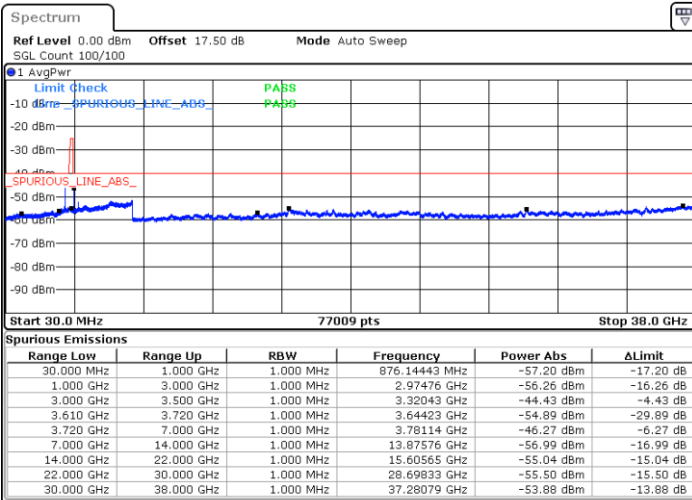

Date: 15.APR.2020 12:27:03

Middle Channel / FullRB

N/A

Date: 15.APR.2020 12:03:02

LTE Band 48 / 20MHz

QPSK

Highest Channel / 1RB0

Highest Channel / 1RBmax

Date: 15.APR.2020 12:21:42

Date: 15.APR.2020 12:33:43

Highest Channel / FullIRB

N/A

Date: 15.APR.2020 12:09:42

LTE Band 48 / 5MHz

16QAM

Lowest Channel / 1RB0

Lowest Channel / 1RBmax

Date: 15.APR.2020 10:12:16

Date: 15.APR.2020 10:36:18

Lowest Channel / FullIRB

N/A

Date: 15.APR.2020 10:24:17

LTE Band 48 / 5MHz

16QAM

Middle Channel / 1RB0

Middle Channel / 1RBmax

Date: 15.APR.2020 10:16:16

Date: 15.APR.2020 10:40:18

Middle Channel / FullRB

N/A

Date: 15.APR.2020 10:28:17

LTE Band 48 / 5MHz