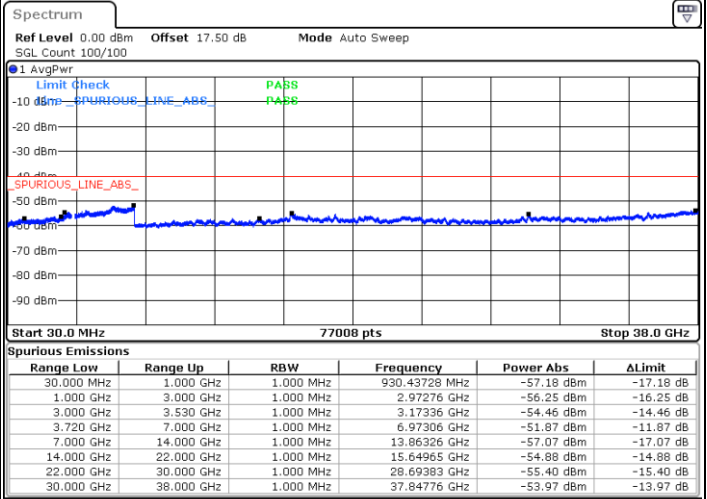

N/A

Date: 15.APR.2020 11:43:00

LTE Band 48 / 20MHz

QPSK

Lowest Channel / 1RB0

Lowest Channel / 1RBmax

Date: 15.APR.2020 12:13:43

Date: 15.APR.2020 12:25:43

Lowest Channel / FullIRB

N/A

Date: 15.APR.2020 12:01:42

LTE Band 48 / 20MHz

QPSK

Middle Channel / 1RB0

Middle Channel / 1RBmax

Date: 15.APR.2020 12:15:03

Date: 15.APR.2020 12:27:03

Middle Channel / FullRB

N/A

Date: 15.APR.2020 12:03:02

LTE Band 48 / 20MHz

QPSK

Highest Channel / 1RB0

Highest Channel / 1RBmax

Date: 15.APR.2020 12:21:42

Date: 15.APR.2020 12:33:43

Highest Channel / FullIRB

N/A

Date: 15.APR.2020 12:09:42

LTE Band 48 / 5MHz

16QAM

Lowest Channel / 1RB0