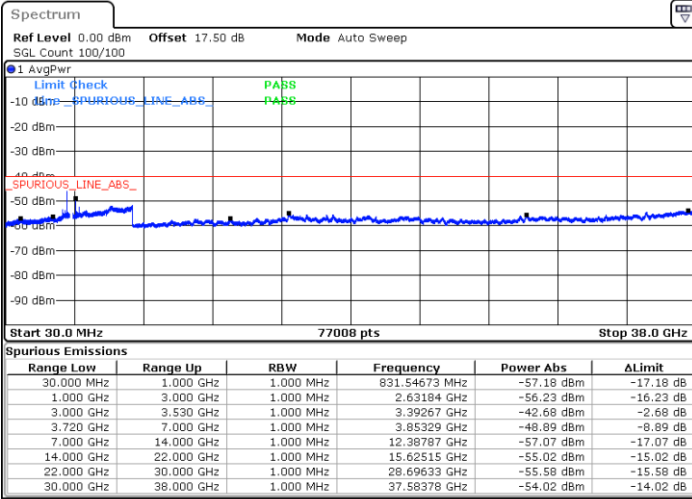

Date: 15.APR.2020 12:21:42

Date: 15.APR.2020 12:33:43

Highest Channel / FullIRB

N/A

Date: 15.APR.2020 12:09:42

LTE Band 48 / 5MHz

16QAM

Lowest Channel / 1RB0

Lowest Channel / 1RBmax

Date: 15.APR.2020 10:12:16

Date: 15.APR.2020 10:36:18

Lowest Channel / FullIRB

N/A

Date: 15.APR.2020 10:24:17

LTE Band 48 / 5MHz

16QAM

Middle Channel / 1RB0

Middle Channel / 1RBmax

Date: 15.APR.2020 10:16:16

Date: 15.APR.2020 10:40:18

Middle Channel / FullRB

N/A

Date: 15.APR.2020 10:28:17

LTE Band 48 / 5MHz