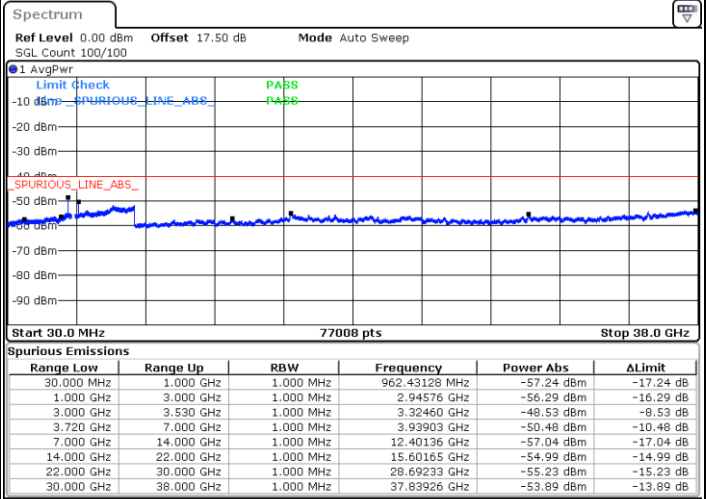

Highest Channel / FullIRB

N/A

Date: 15.APR.2020 11:08:19

LTE Band 48 / 15MHz

16QAM

Lowest Channel / 1RB0

Lowest Channel / 1RBmax

Date: 15.APR.2020 11:24:21

Date: 15.APR.2020 11:48:21

Lowest Channel / FullIRB

N/A

Date: 15.APR.2020 11:36:21

LTE Band 48 / 15MHz

16QAM

Middle Channel / 1RB0

Middle Channel / 1RBmax

Date: 15.APR.2020 11:28:20

Date: 15.APR.2020 11:52:21

Middle Channel / FullRB

N/A

Date: 15.APR.2020 11:40:20

LTE Band 48 / 15MHz

16QAM

Highest Channel / 1RB0

Highest Channel / 1RBmax

Date: 15.APR.2020 11:32:20

Date: 15.APR.2020 11:56:20

Highest Channel / FullIRB

N/A

Date: 15.APR.2020 11:44:20

LTE Band 48 / 20MHz

16QAM