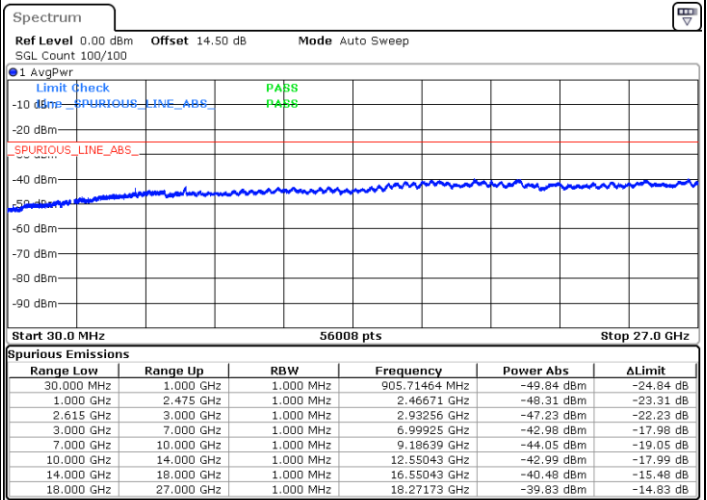

Middle Channel / 1RB0 and 1RB49

Middle Channel / 1RB74 and 1RB0

Date: 29 MAR 2020 22:07:06

Date: 29 MAR 2020 22:03:57

Middle Channel / FullIRB

N/A

Date: 29 MAR 2020 22:10:46

LTE Band 7C / 15MHz+10MHz

16QAM

Highest Channel / 1RB0 and 1RB49

Highest Channel / 1RB74 and 1RB0

Date: 29 MAR 2020 22:21:50

Date: 29 MAR 2020 22:25:32

Highest Channel / FullIRB

N/A

Date: 29 MAR 2020 22:16:26

LTE Band 7C / 15MHz+15MHz

16QAM

Lowest Channel / 1RB0 and 1RB74

Lowest Channel / 1RB74 and 1RB0

Date: 25.MAR.2020 23:54:12

Date: 25.MAR.2020 23:50:25

Lowest Channel / FullRB

N/A