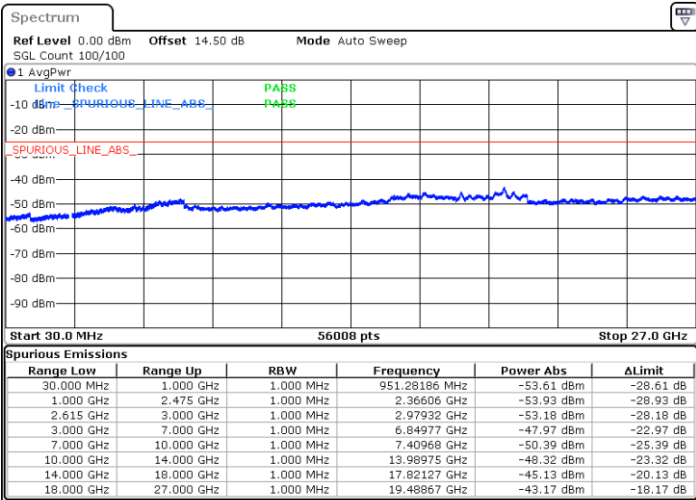

Highest Channel / 1RB0 and 1RB74

Highest Channel / 1RB99 and 1RB0

Date: 29 MAR 2020 20:03:15

Date: 29 MAR 2020 20:05:04

Highest Channel / FullIRB

N/A

Date: 29 MAR 2020 19:44:45

LTE Band 7C / 20MHz+20MHz

QPSK

Lowest Channel / 1RB0 and 1RB99

Lowest Channel / 1RB99 and 1RB0

Date: 29 MAR 2020 23:36:53

Date: 29 MAR 2020 23:43:46

Lowest Channel / FullRB

N/A

Date: 29 MAR 2020 23:20:46

LTE Band 7C / 20MHz+20MHz

QPSK

Middle Channel / 1RB0 and 1RB9

Middle Channel / 1RB99 and 1RB0

Date: 30.MAR.2020 01:20:16

Date: 30.MAR.2020 01:13:34

Middle Channel / FullIRB

N/A

Date: 30.MAR.2020 01:31:46

LTE Band 7C / 20MHz+20MHz

QPSK

Highest Channel / 1RB0 and 1RB99

Highest Channel / 1RB99 and 1RB0

Date: 30.MAR.2020 01:59:43

Date: 30.MAR.2020 02:09:48

Highest Channel / FullIRB