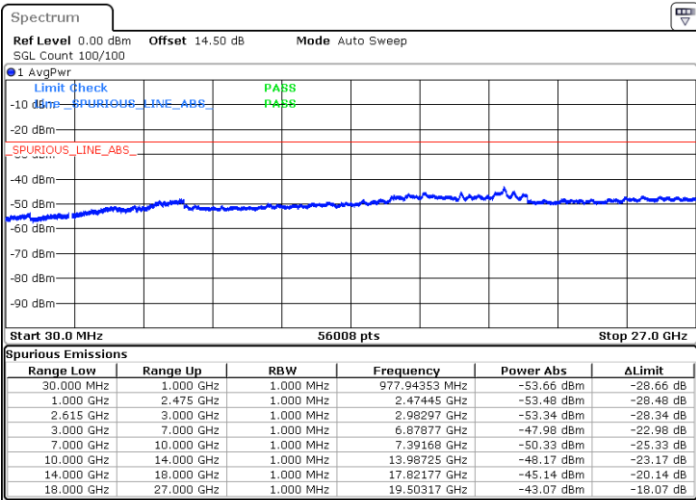

Middle Channel / FullRB

N/A

Date: 25.MAR.2020 23:00:24

LTE Band 7C / 20MHz+10MHz

QPSK

Highest Channel / 1RB0 and 1RB49

Highest Channel / 1RB99 and 1RB0

Date: 25.MAR.2020 23:29:25

Date: 25.MAR.2020 23:23:05

Highest Channel / FullIRB

N/A

Date: 25.MAR.2020 23:30:41

LTE Band 7C / 20MHz+15MHz

QPSK

Lowest Channel / 1RB0 and 1RB74

Lowest Channel / 1RB99 and 1RB0

Date: 29.MAR.2020 19:06:58

Date: 29.MAR.2020 19:17:20

Lowest Channel / FullRB

N/A

Date: 29.MAR.2020 19:04:00

LTE Band 7C / 20MHz+15MHz

QPSK

MiddleChannel / 1RB0 and 1RB74

Highest Channel / 1RB0 and 1RB74

Highest Channel / 1RB99 and 1RB0

Date: 29 MAR 2020 20:03:15

Date: 29 MAR 2020 20:05:04

Highest Channel / FullIRB

N/A

Date: 29 MAR 2020 19:44:45

LTE Band 7C / 20MHz+20MHz