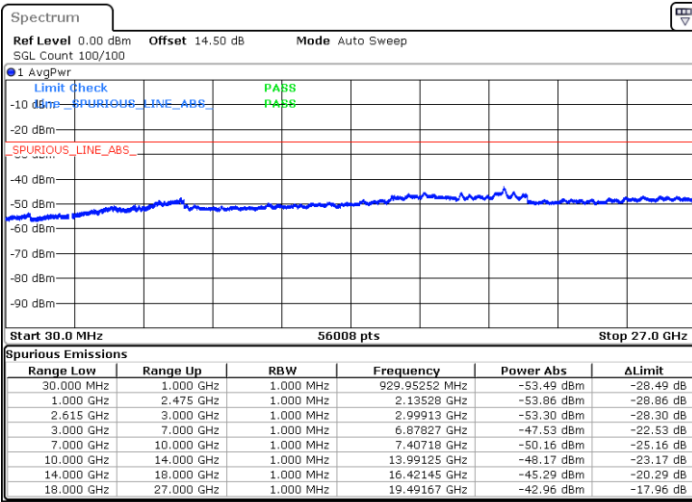

LTE Band 7C / 20MHz+20MHz

QPSK

Middle Channel / 1RB0 and 1RB9

Middle Channel / 1RB99 and 1RB0

Date: 30.MAR.2020 01:20:16

Date: 30.MAR.2020 01:13:34

Middle Channel / FullIRB

N/A

Date: 30.MAR.2020 01:31:46

LTE Band 7C / 20MHz+20MHz

QPSK

Highest Channel / 1RB0 and 1RB99

Highest Channel / 1RB99 and 1RB0

Date: 30.MAR.2020 01:59:43

Date: 30.MAR.2020 02:09:48

Highest Channel / FullIRB

N/A

Date: 30.MAR.2020 01:51:15

LTE Band 7C / 10MHz+20MHz

16QAM

Lowest Channel / 1RB0 and 1RB99

Lowest Channel / 1RB49 and 1RB0

Date: 29.MAR.2020 21:05:08

Date: 29.MAR.2020 21:08:37

Lowest Channel / FullIRB

N/A

Date: 29.MAR.2020 21:01:06

LTE Band 7C / 10MHz+20MHz

16QAM

MiddleChannel / 1RB0 and 1RB99

Middle Channel / 1RB49 and 1RB0

Date: 25.MAR.2020 21:53:16