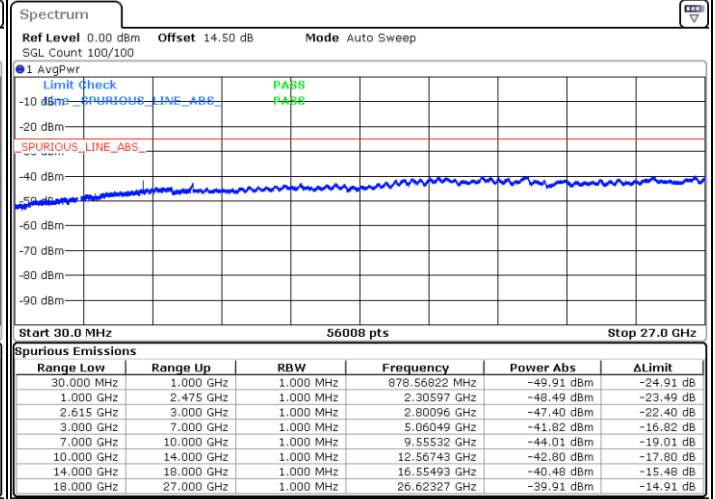

N/A

Date: 30.MAR.2020 01:51:15

LTE Band 7C / 10MHz+20MHz

16QAM

Lowest Channel / 1RB0 and 1RB99

Lowest Channel / 1RB49 and 1RB0

Date: 29.MAR.2020 21:05:08

Date: 29.MAR.2020 21:08:37

Lowest Channel / FullIRB

N/A

Date: 29.MAR.2020 21:01:06

LTE Band 7C / 10MHz+20MHz

16QAM

MiddleChannel / 1RB0 and 1RB99

Middle Channel / 1RB49 and 1RB0

Date: 25.MAR.2020 21:53:16

Date: 25.MAR.2020 22:03:52

Middle Channel / FullIRB

N/A

Date: 25.MAR.2020 21:48:38

LTE Band 7C / 10MHz+20MHz

16QAM

Highest Channel / 1RB0 and 1RB99

Highest Channel / 1RB49 and 1RB0

Date: 29 MAR 2020 21:18:58

Date: 29 MAR 2020 21:15:07

Highest Channel / FullIRB

N/A

Date: 29 MAR 2020 21:25:17

LTE Band 7C / 15MHz+10MHz

16QAM

Lowest Channel / 1RB0 and 1RB49