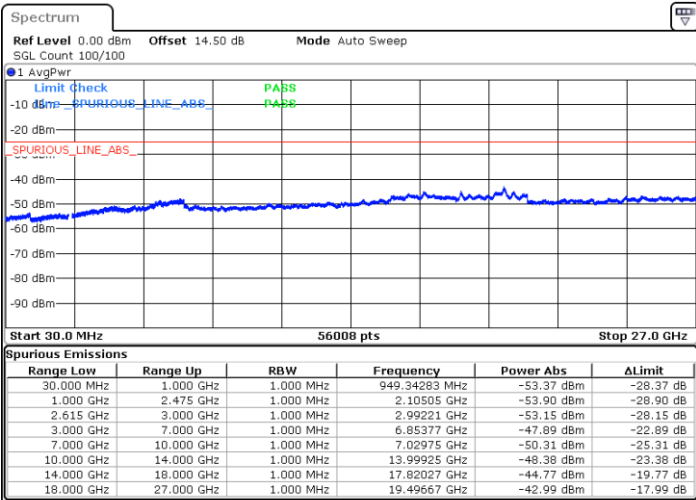

Date: 29 MAR 2020 21:18:58

Date: 29 MAR 2020 21:15:07

Highest Channel / FullIRB

N/A

Date: 29 MAR 2020 21:25:17

LTE Band 7C / 15MHz+10MHz

16QAM

Lowest Channel / 1RB0 and 1RB49

Lowest Channel / 1RB74 and 1RB0

Date: 29 MAR 2020 21:55:17

Date: 29 MAR 2020 21:59:29

Lowest Channel / FullRB

N/A

Date: 29 MAR 2020 21:50:56

LTE Band 7C / 15MHz+10MHz

16QAM

Middle Channel / 1RB0 and 1RB49

Middle Channel / 1RB74 and 1RB0

Date: 29 MAR 2020 22:07:06

Date: 29 MAR 2020 22:03:57

Middle Channel / FullIRB

N/A

Date: 29 MAR 2020 22:10:46

LTE Band 7C / 15MHz+10MHz

16QAM

Highest Channel / 1RB0 and 1RB49

Highest Channel / 1RB74 and 1RB0

Date: 29 MAR 2020 22:21:50

Date: 29 MAR 2020 22:25:32

Highest Channel / FullIRB

N/A

Date: 29 MAR 2020 22:16:26