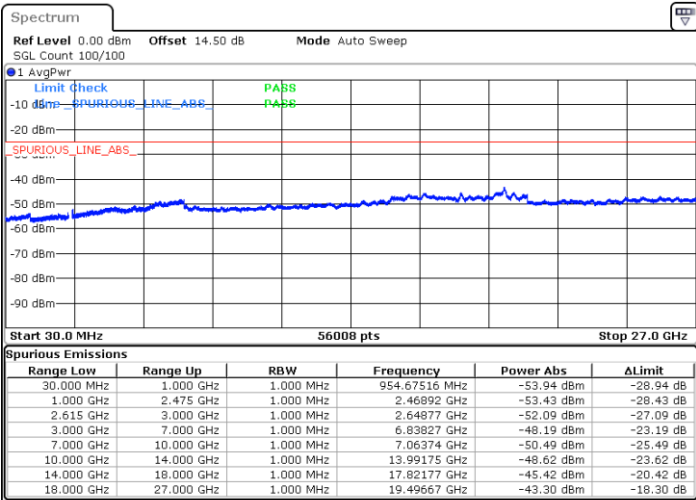

N/A

Date: 26.MAR.2020 00:05:01

LTE Band 7C / 15MHz+15MHz

16QAM

Highest Channel / 1RB0 and 1RB74

Highest Channel / 1RB74 and 1RB0

Date: 26.MAR.2020 00:31:29

Date: 26.MAR.2020 00:27:43

Highest Channel / FullIRB

N/A

Date: 26.MAR.2020 00:35:16

LTE Band 7C / 15MHz+20MHz

16QAM

Lowest Channel / 1RB0 and 1RB99

Lowest Channel / 1RB74 and 1RB0

Date: 29.MAR.2020 17:10:51

Date: 29.MAR.2020 17:17:00

Lowest Channel / FullIRB

N/A

Date: 29.MAR.2020 17:04:29

LTE Band 7C / 15MHz+20MHz

16QAM

Middle Channel / 1RB0 and 1RB9

Middle Channel / 1RB74 and 1RB0

Date: 29.MAR.2020 17:33:05

Date: 29.MAR.2020 17:25:51

Middle Channel / FullIRB

N/A

Date: 29.MAR.2020 17:40:23

LTE Band 7C / 15MHz+20MHz

16QAM

Highest Channel / 1RB0 and 1RB99