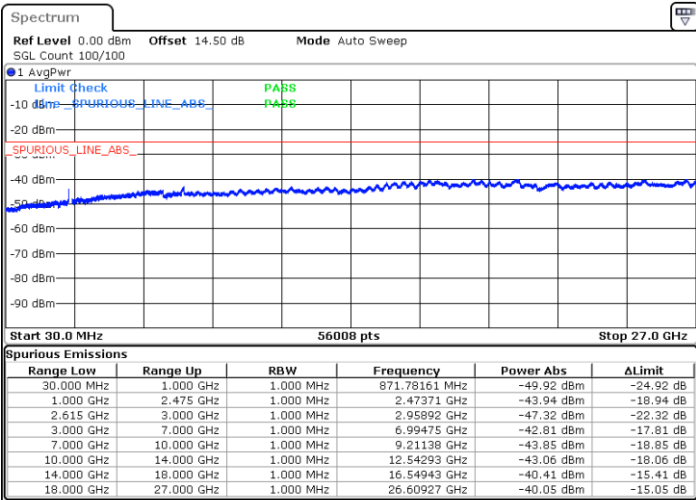

Date: 29.MAR.2020 17:33:05

Date: 29.MAR.2020 17:25:51

Middle Channel / FullIRB

N/A

Date: 29.MAR.2020 17:40:23

LTE Band 7C / 15MHz+20MHz

16QAM

Highest Channel / 1RB0 and 1RB99

Highest Channel / 1RB74 and 1RB0

Date: 29 MAR 2020 18:05:31

Date: 29 MAR 2020 18:13:13

Highest Channel / FullIRB

N/A

Date: 29 MAR 2020 17:55:34

LTE Band 7C / 20MHz+10MHz

16QAM

Lowest Channel / 1RB0 and 1RB49

Lowest Channel / 1RB99 and 1RB0

Date: 25.MAR.2020 22:50:49

Date: 25.MAR.2020 22:47:01

Lowest Channel / FullIRB

N/A

Date: 25.MAR.2020 22:54:38

LTE Band 7C / 20MHz+10MHz