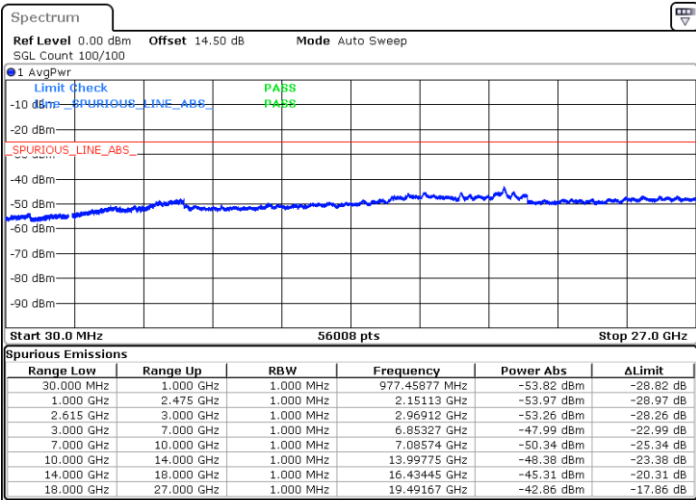

Date: 25.MAR.2020 22:03:52

Middle Channel / FullIRB

N/A

Date: 25.MAR.2020 21:48:38

LTE Band 7C / 10MHz+20MHz

16QAM

Highest Channel / 1RB0 and 1RB99

Highest Channel / 1RB49 and 1RB0

Date: 29 MAR 2020 21:18:58

Date: 29 MAR 2020 21:15:07

Highest Channel / FullIRB

N/A

Date: 29 MAR 2020 21:25:17

LTE Band 7C / 15MHz+10MHz

16QAM

Lowest Channel / 1RB0 and 1RB49

Lowest Channel / 1RB74 and 1RB0

Date: 29 MAR 2020 21:55:17

Date: 29 MAR 2020 21:59:29

Lowest Channel / FullRB

N/A

Date: 29 MAR 2020 21:50:56

LTE Band 7C / 15MHz+10MHz

16QAM