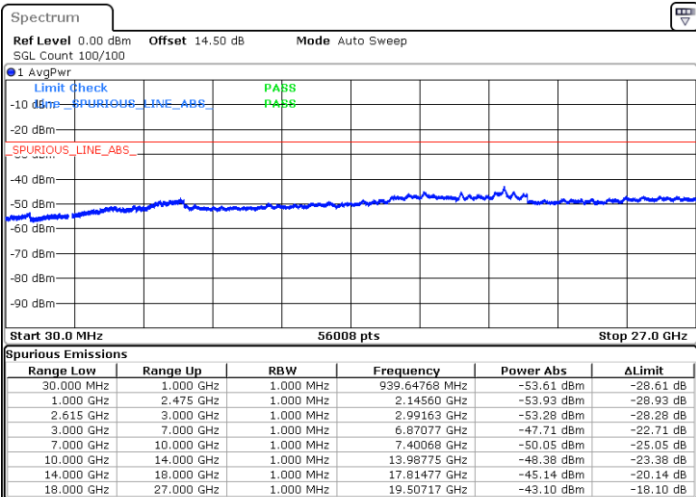

Highest Channel / 1RB0 and 1RB74

Highest Channel / 1RB99 and 1RB0

Date: 29 MAR 2020 20:03:15

Date: 29 MAR 2020 20:05:04

Highest Channel / FullIRB

N/A

Date: 29 MAR 2020 19:44:45

LTE Band 7C / 20MHz+20MHz

QPSK

Lowest Channel / 1RB0 and 1RB99

Lowest Channel / 1RB99 and 1RB0

Date: 29 MAR 2020 23:36:53

Date: 29 MAR 2020 23:43:46

Lowest Channel / FullRB

N/A

Date: 29 MAR 2020 23:20:46

LTE Band 7C / 20MHz+20MHz

QPSK

Middle Channel / 1RB0 and 1RB9

Middle Channel / 1RB99 and 1RB0

Date: 30.MAR.2020 01:20:16

Date: 30.MAR.2020 01:13:34

Middle Channel / FullIRB

N/A

Date: 30.MAR.2020 01:31:46

LTE Band 7C / 20MHz+20MHz

QPSK

Highest Channel / 1RB0 and 1RB99

Highest Channel / 1RB99 and 1RB0

Date: 30.MAR.2020 01:59:43

Date: 30.MAR.2020 02:09:48

Highest Channel / FullIRB