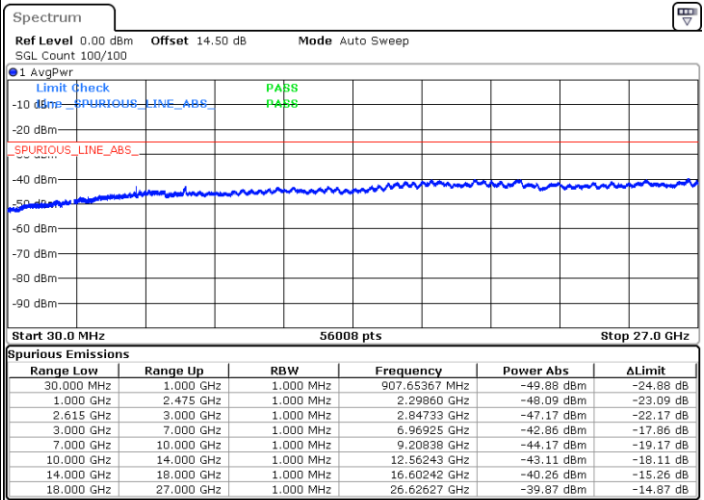

LTE Band 7C / 15MHz+20MHz

QPSK

Highest Channel / 1RB0 and 1RB99

Highest Channel / 1RB74 and 1RB0

Date: 29 MAR 2020 18:06:58

Date: 29 MAR 2020 18:10:59

Highest Channel / FullIRB

N/A

Date: 29 MAR 2020 17:52:46

LTE Band 7C / 20MHz+10MHz

QPSK

Lowest Channel / 1RB0 and 1RB49

Lowest Channel / 1RB99 and 1RB0

Date: 25.MAR.2020 22:49:33

Date: 25.MAR.2020 22:48:17

Lowest Channel / FullRB

N/A

Date: 25.MAR.2020 22:55:54

LTE Band 7C / 20MHz+10MHz

QPSK

Middle Channel / 1RB0 and 1RB49

Middle Channel / 1RB99 and 1RB0

Date: 25.MAR.2020 23:06:45

Date: 25.MAR.2020 23:08:01

Middle Channel / FullRB

N/A

Date: 25.MAR.2020 23:00:24

LTE Band 7C / 20MHz+10MHz

QPSK

Highest Channel / 1RB0 and 1RB49

Highest Channel / 1RB99 and 1RB0

Date: 25.MAR.2020 23:29:25