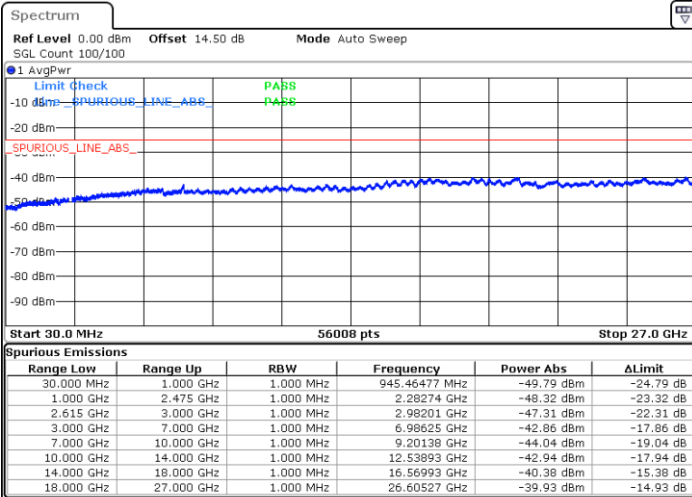

N/A

Date: 30.MAR.2020 01:51:15

LTE Band 7C / 10MHz+20MHz

16QAM

Lowest Channel / 1RB0 and 1RB99

Lowest Channel / 1RB49 and 1RB0

Date: 29.MAR.2020 21:05:08

Date: 29.MAR.2020 21:08:37

Lowest Channel / FullIRB

N/A

Date: 29.MAR.2020 21:01:06

LTE Band 7C / 10MHz+20MHz

16QAM

MiddleChannel / 1RB0 and 1RB99

Middle Channel / 1RB49 and 1RB0

Date: 25.MAR.2020 21:53:16

Date: 25.MAR.2020 22:03:52

Middle Channel / FullIRB

N/A

Date: 25.MAR.2020 21:48:38

LTE Band 7C / 10MHz+20MHz

16QAM

Highest Channel / 1RB0 and 1RB99

Highest Channel / 1RB49 and 1RB0

Date: 29 MAR 2020 21:18:58

Date: 29 MAR 2020 21:15:07

Highest Channel / FullIRB

N/A

Date: 29 MAR 2020 21:25:17

LTE Band 7C / 15MHz+10MHz

16QAM

Lowest Channel / 1RB0 and 1RB49