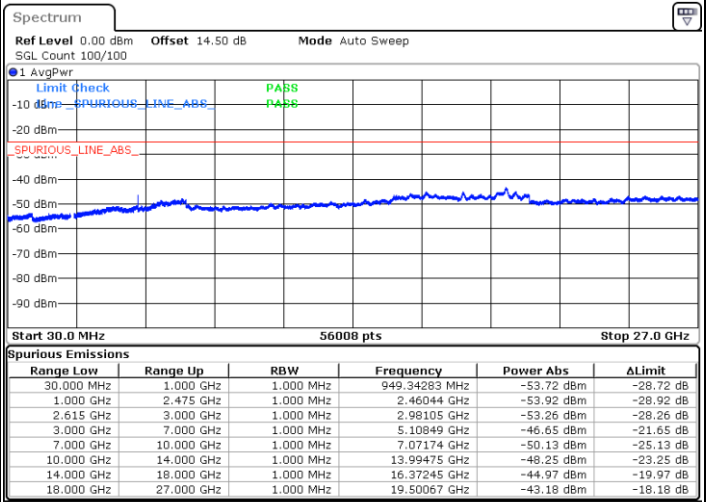

Date: 25.MAR.2020 23:23:05

Highest Channel / FullIRB

N/A

Date: 25.MAR.2020 23:30:41

LTE Band 7C / 20MHz+15MHz

QPSK

Lowest Channel / 1RB0 and 1RB74

Lowest Channel / 1RB99 and 1RB0

Date: 29.MAR.2020 19:06:58

Date: 29.MAR.2020 19:17:20

Lowest Channel / FullRB

N/A

Date: 29.MAR.2020 19:04:00

LTE Band 7C / 20MHz+15MHz

QPSK

MiddleChannel / 1RB0 and 1RB74

Middle Channel / 1RB99 and 1RB0

Date: 29.MAR.2020 20:18:18

Date: 29.MAR.2020 19:23:52

Middle Channel / FullIRB

N/A

Date: 29.MAR.2020 19:36:06

LTE Band 7C / 20MHz+15MHz

QPSK

Highest Channel / 1RB0 and 1RB74

Highest Channel / 1RB99 and 1RB0

Date: 29 MAR 2020 20:03:15

Date: 29 MAR 2020 20:05:04

Highest Channel / FullIRB

N/A

Date: 29 MAR 2020 19:44:45

LTE Band 7C / 20MHz+20MHz