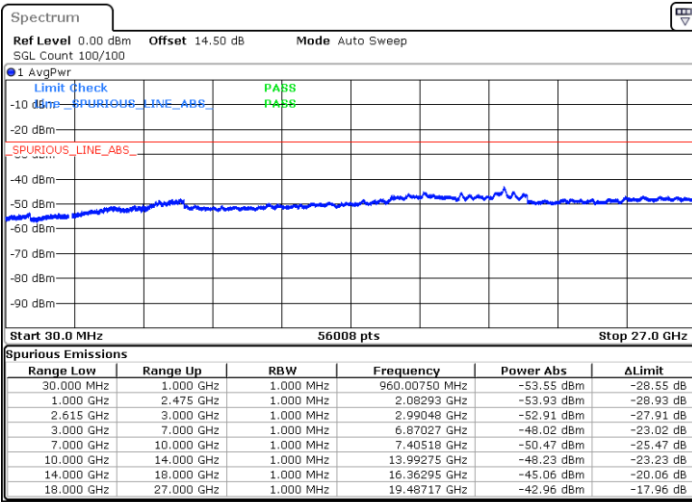

Lowest Channel / FullIRB

N/A

Date: 29.MAR.2020 21:01:06

LTE Band 7C / 10MHz+20MHz

16QAM

MiddleChannel / 1RB0 and 1RB99

Middle Channel / 1RB49 and 1RB0

Date: 25.MAR.2020 21:53:16

Date: 25.MAR.2020 22:03:52

Middle Channel / FullIRB

N/A

Date: 25.MAR.2020 21:48:38

LTE Band 7C / 10MHz+20MHz

16QAM

Highest Channel / 1RB0 and 1RB99

Highest Channel / 1RB49 and 1RB0

Date: 29 MAR 2020 21:18:58

Date: 29 MAR 2020 21:15:07

Highest Channel / FullIRB

N/A

Date: 29 MAR 2020 21:25:17

LTE Band 7C / 15MHz+10MHz

16QAM

Lowest Channel / 1RB0 and 1RB49

Lowest Channel / 1RB74 and 1RB0

Date: 29 MAR 2020 21:55:17

Date: 29 MAR 2020 21:59:29

Lowest Channel / FullRB

N/A

Date: 29 MAR 2020 21:50:56

LTE Band 7C / 15MHz+10MHz

16QAM