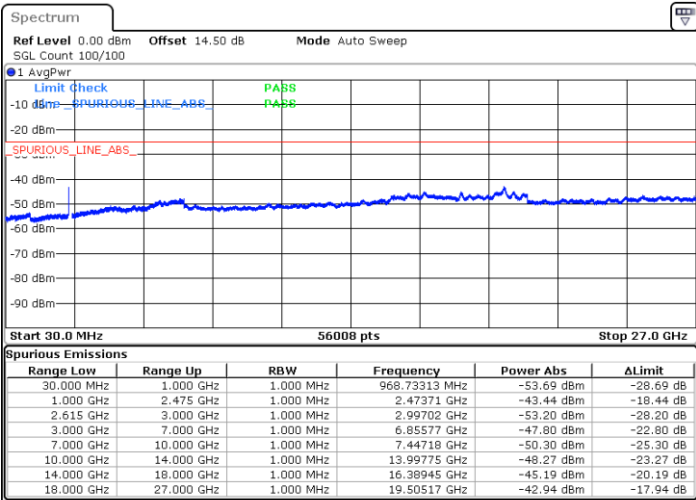

Date: 30.MAR.2020 01:31:46

LTE Band 7C / 20MHz+20MHz

QPSK

Highest Channel / 1RB0 and 1RB99

Highest Channel / 1RB99 and 1RB0

Date: 30.MAR.2020 01:59:43

Date: 30.MAR.2020 02:09:48

Highest Channel / FullIRB

N/A

Date: 30.MAR.2020 01:51:15

LTE Band 7C / 10MHz+20MHz

16QAM

Lowest Channel / 1RB0 and 1RB99

Lowest Channel / 1RB49 and 1RB0

Date: 29.MAR.2020 21:05:08

Date: 29.MAR.2020 21:08:37

Lowest Channel / FullIRB

N/A

Date: 29.MAR.2020 21:01:06

LTE Band 7C / 10MHz+20MHz

16QAM

MiddleChannel / 1RB0 and 1RB99

Middle Channel / 1RB49 and 1RB0

Date: 25.MAR.2020 21:53:16

Date: 25.MAR.2020 22:03:52

Middle Channel / FullIRB

N/A

Date: 25.MAR.2020 21:48:38

LTE Band 7C / 10MHz+20MHz

16QAM

Highest Channel / 1RB0 and 1RB99

Highest Channel / 1RB49 and 1RB0