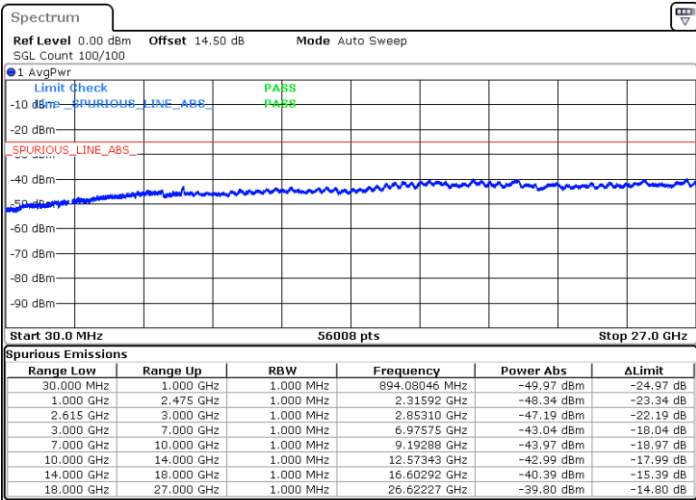

Lowest Channel / 1RB0 and 1RB49

Lowest Channel / 1RB99 and 1RB0

Date: 25.MAR.2020 22:50:49

Date: 25.MAR.2020 22:47:01

Lowest Channel / FullIRB

N/A

Date: 25.MAR.2020 22:54:38

LTE Band 7C / 20MHz+10MHz

16QAM

Middle Channel / 1RB0 and 1RB49

Middle Channel / 1RB99 and 1RB0

Date: 25.MAR.2020 23:05:29

Date: 25.MAR.2020 23:09:17

Middle Channel / FullIRB

N/A

Date: 25.MAR.2020 23:01:40

LTE Band 7C / 20MHz+10MHz

16QAM

Highest Channel / 1RB0 and 1RB49

Highest Channel / 1RB99 and 1RB0

Date: 25.MAR.2020 23:28:09

Date: 25.MAR.2020 23:24:21

Highest Channel / FullIRB

N/A

Date: 25.MAR.2020 23:31:57

LTE Band 7C / 20MHz+15MHz

16QAM

Lowest Channel / 1RB0 and 1RB74

Lowest Channel / 1RB99 and 1RB0

Date: 29 MAR 2020 19:08:47

Date: 29 MAR 2020 19:16:05

Lowest Channel / FullRB