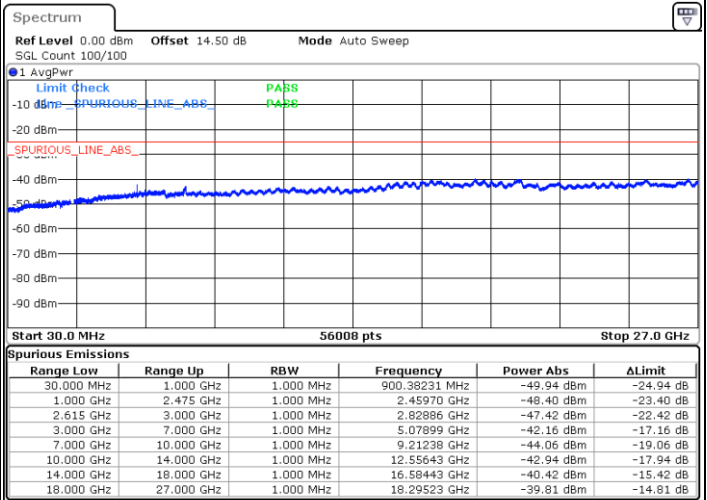

Date: 25.MAR.2020 23:09:17