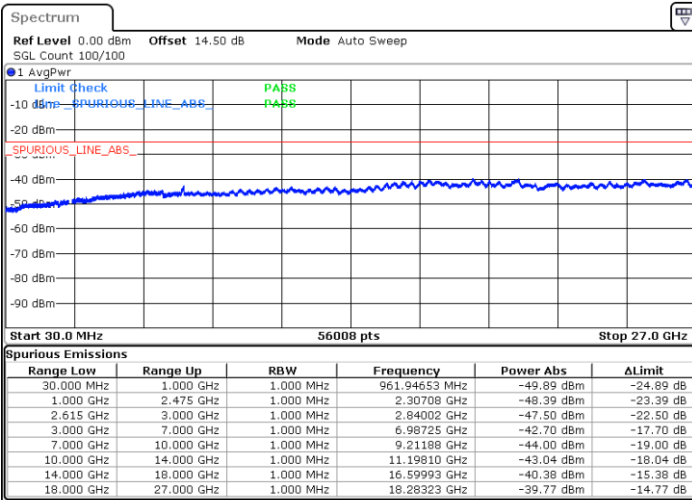

Date: 25.MAR.2020 23:58:00

LTE Band 7C / 15MHz+15MHz

16QAM

Middle Channel / 1RB0 and 1RB74

Middle Channel / 1RB74 and 1RB0

Date: 26.MAR.2020 00:08:49

Date: 26.MAR.2020 00:12:37

Middle Channel / FullRB

N/A

Date: 26.MAR.2020 00:05:01

LTE Band 7C / 15MHz+15MHz

16QAM

Highest Channel / 1RB0 and 1RB74

Highest Channel / 1RB74 and 1RB0

Date: 26.MAR.2020 00:31:29

Date: 26.MAR.2020 00:27:43

Highest Channel / FullIRB

N/A

Date: 26.MAR.2020 00:35:16

LTE Band 7C / 15MHz+20MHz

16QAM

Lowest Channel / 1RB0 and 1RB99

Lowest Channel / 1RB74 and 1RB0

Date: 29.MAR.2020 17:10:51