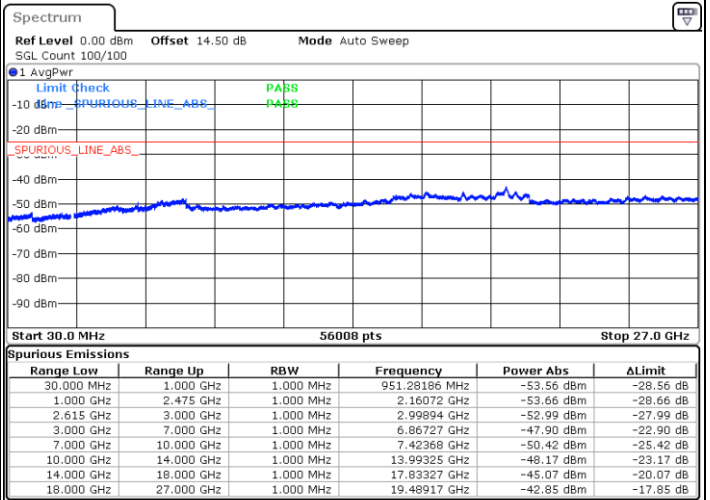

Lowest Channel / 1RB74 and 1RB0

Date: 29 MAR 2020 21:55:17

Date: 29 MAR 2020 21:59:29

Lowest Channel / FullRB

N/A

Date: 29 MAR 2020 21:50:56

LTE Band 7C / 15MHz+10MHz

16QAM

Middle Channel / 1RB0 and 1RB49

Middle Channel / 1RB74 and 1RB0

Date: 29 MAR 2020 22:07:06

Date: 29 MAR 2020 22:03:57

Middle Channel / FullIRB

N/A

Date: 29 MAR 2020 22:10:46

LTE Band 7C / 15MHz+10MHz

16QAM

Highest Channel / 1RB0 and 1RB49

Highest Channel / 1RB74 and 1RB0

Date: 29 MAR 2020 22:21:50

Date: 29 MAR 2020 22:25:32

Highest Channel / FullIRB

N/A

Date: 29 MAR 2020 22:16:26