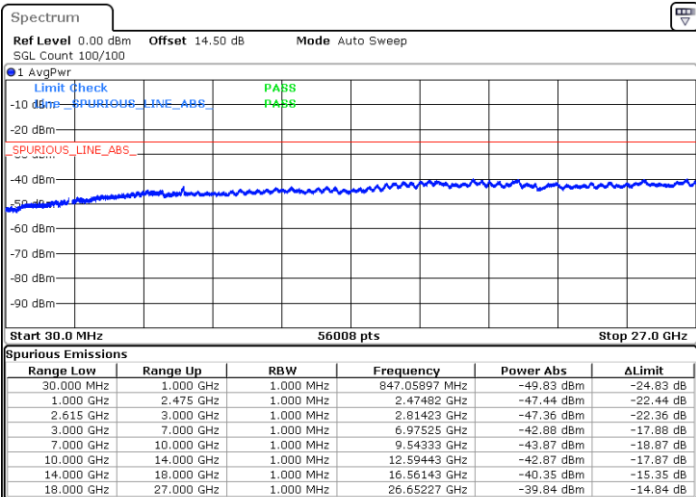

16QAM

Highest Channel / 1RB0 and 1RB49

Highest Channel / 1RB74 and 1RB0

Date: 29 MAR 2020 22:21:50

Date: 29 MAR 2020 22:25:32

Highest Channel / FullIRB

N/A

Date: 29 MAR 2020 22:16:26

LTE Band 7C / 15MHz+15MHz

16QAM

Lowest Channel / 1RB0 and 1RB74

Lowest Channel / 1RB74 and 1RB0

Date: 25.MAR.2020 23:54:12

Date: 25.MAR.2020 23:50:25

Lowest Channel / FullRB

N/A

Date: 25.MAR.2020 23:58:00

LTE Band 7C / 15MHz+15MHz

16QAM

Middle Channel / 1RB0 and 1RB74

Middle Channel / 1RB74 and 1RB0

Date: 26.MAR.2020 00:08:49

Date: 26.MAR.2020 00:12:37

Middle Channel / FullRB