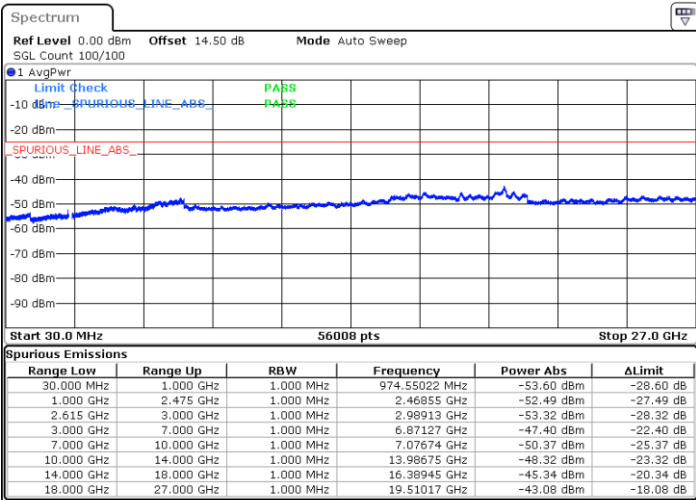

LTE Band 7C / 20MHz+10MHz

16QAM

Highest Channel / 1RB0 and 1RB49

Highest Channel / 1RB99 and 1RB0

Date: 25.MAR.2020 23:28:09

Date: 25.MAR.2020 23:24:21

Highest Channel / FullIRB

N/A

Date: 25.MAR.2020 23:31:57

LTE Band 7C / 20MHz+15MHz

16QAM

Lowest Channel / 1RB0 and 1RB74

Lowest Channel / 1RB99 and 1RB0

Date: 29 MAR 2020 19:08:47

Date: 29 MAR 2020 19:16:05

Lowest Channel / FullRB