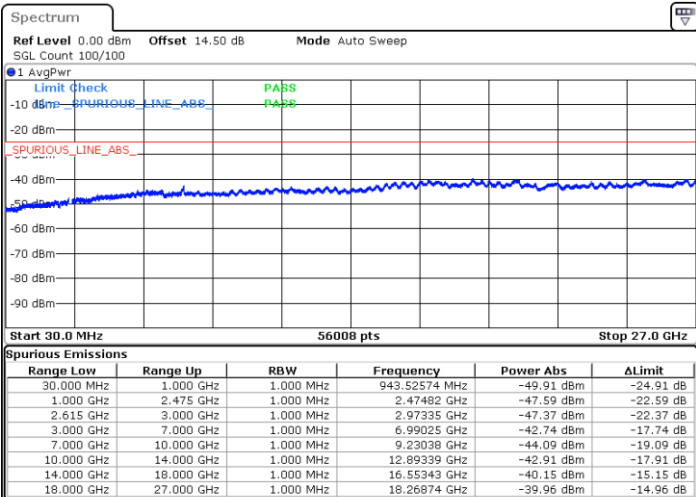

LTE Band 7C / 15MHz+20MHz

QPSK

Highest Channel / 1RB0 and 1RB99

Highest Channel / 1RB74 and 1RB0

Date: 29 MAR 2020 18:06:58

Date: 29 MAR 2020 18:10:59

Highest Channel / FullIRB

N/A

Date: 29 MAR 2020 17:52:46

LTE Band 7C / 20MHz+10MHz

QPSK

Lowest Channel / 1RB0 and 1RB49

Lowest Channel / 1RB99 and 1RB0

Date: 25.MAR.2020 22:49:33

Date: 25.MAR.2020 22:48:17

Lowest Channel / FullRB

N/A

Date: 25.MAR.2020 22:55:54

LTE Band 7C / 20MHz+10MHz

QPSK

Middle Channel / 1RB0 and 1RB49

Middle Channel / 1RB99 and 1RB0

Date: 25.MAR.2020 23:06:45

Date: 25.MAR.2020 23:08:01

Middle Channel / FullRB

N/A

Date: 25.MAR.2020 23:00:24

LTE Band 7C / 20MHz+10MHz

QPSK

Highest Channel / 1RB0 and 1RB49

Highest Channel / 1RB99 and 1RB0

Date: 25.MAR.2020 23:29:25