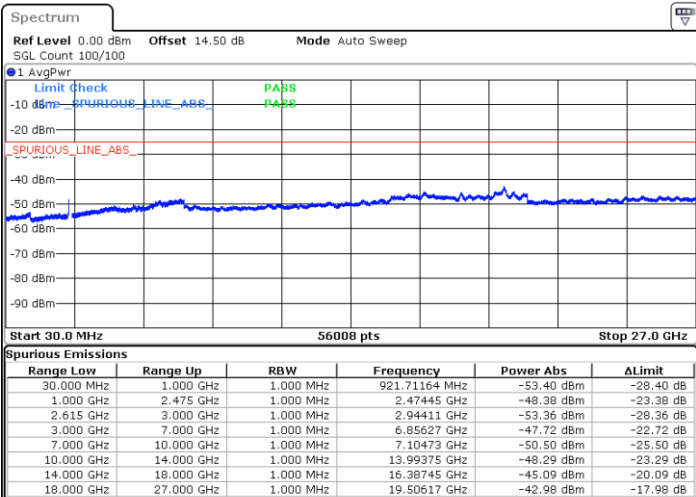

Middle Channel / FullRB

N/A

Date: 25.MAR.2020 23:00:24

LTE Band 7C / 20MHz+10MHz

QPSK

Highest Channel / 1RB0 and 1RB49

Highest Channel / 1RB99 and 1RB0

Date: 25.MAR.2020 23:29:25

Date: 25.MAR.2020 23:23:05

Highest Channel / FullIRB

N/A

Date: 25.MAR.2020 23:30:41

LTE Band 7C / 20MHz+15MHz

QPSK

Lowest Channel / 1RB0 and 1RB74

Lowest Channel / 1RB99 and 1RB0

Date: 29.MAR.2020 19:06:58

Date: 29.MAR.2020 19:17:20

Lowest Channel / FullRB

N/A

Date: 29.MAR.2020 19:04:00

LTE Band 7C / 20MHz+15MHz

QPSK

MiddleChannel / 1RB0 and 1RB74

Highest Channel / 1RB0 and 1RB74

Highest Channel / 1RB99 and 1RB0

Date: 29 MAR 2020 20:03:15

Date: 29 MAR 2020 20:05:04

Highest Channel / FullIRB

N/A

Date: 29 MAR 2020 19:44:45

LTE Band 7C / 20MHz+20MHz