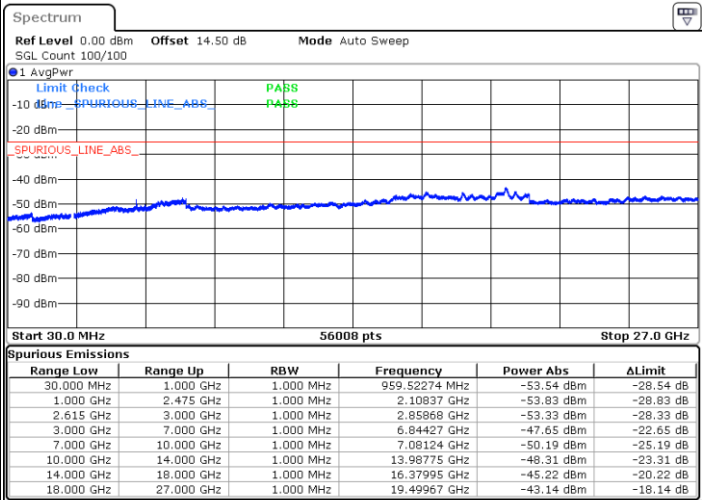

Middle Channel / FullRB

N/A

Date: 25.MAR.2020 23:00:24

LTE Band 7C / 20MHz+10MHz

QPSK

Highest Channel / 1RB0 and 1RB49

Highest Channel / 1RB99 and 1RB0

Date: 25.MAR.2020 23:29:25

Date: 25.MAR.2020 23:23:05

Highest Channel / FullIRB

N/A

Date: 25.MAR.2020 23:30:41

LTE Band 7C / 20MHz+15MHz

QPSK

Lowest Channel / 1RB0 and 1RB74

Lowest Channel / 1RB99 and 1RB0

Date: 29.MAR.2020 19:06:58

Date: 29.MAR.2020 19:17:20

Lowest Channel / FullRB

N/A

Date: 29.MAR.2020 19:04:00

LTE Band 7C / 20MHz+15MHz

QPSK

MiddleChannel / 1RB0 and 1RB74

Highest Channel / 1RB0 and 1RB74

Highest Channel / 1RB99 and 1RB0

Date: 29 MAR 2020 20:03:15

Date: 29 MAR 2020 20:05:04

Highest Channel / FullIRB

N/A

Date: 29 MAR 2020 19:44:45

LTE Band 7C / 20MHz+20MHz