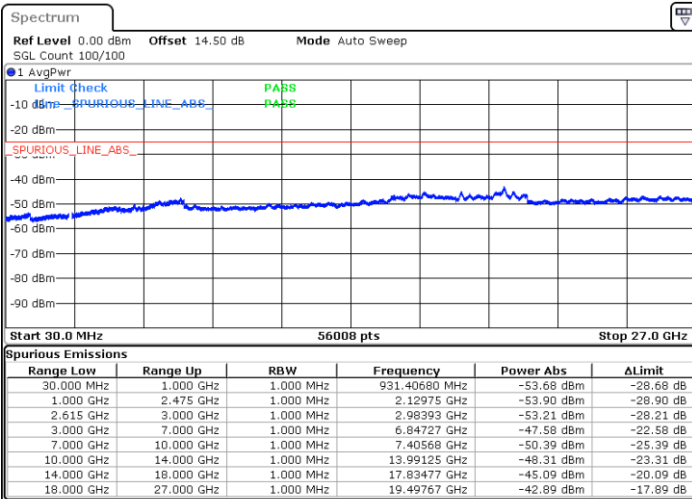

LTE Band 7C / 20MHz+20MHz

QPSK

Middle Channel / 1RB0 and 1RB9

Middle Channel / 1RB99 and 1RB0

Date: 30.MAR.2020 01:20:16

Date: 30.MAR.2020 01:13:34

Middle Channel / FullIRB

N/A

Date: 30.MAR.2020 01:31:46

LTE Band 7C / 20MHz+20MHz

QPSK

Highest Channel / 1RB0 and 1RB99

Highest Channel / 1RB99 and 1RB0

Date: 30.MAR.2020 01:59:43

Date: 30.MAR.2020 02:09:48

Highest Channel / FullIRB

N/A

Date: 30.MAR.2020 01:51:15

LTE Band 7C / 10MHz+20MHz

16QAM

Lowest Channel / 1RB0 and 1RB99

Lowest Channel / 1RB49 and 1RB0

Date: 29.MAR.2020 21:05:08

Date: 29.MAR.2020 21:08:37

Lowest Channel / FullIRB

N/A

Date: 29.MAR.2020 21:01:06

LTE Band 7C / 10MHz+20MHz

16QAM

MiddleChannel / 1RB0 and 1RB99

Middle Channel / 1RB49 and 1RB0

Date: 25.MAR.2020 21:53:16