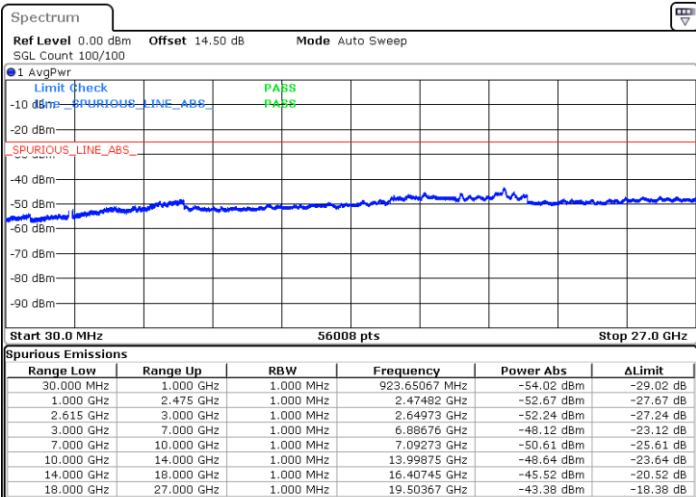

N/A

Date: 26.MAR.2020 00:05:01

LTE Band 7C / 15MHz+15MHz

16QAM

Highest Channel / 1RB0 and 1RB74

Highest Channel / 1RB74 and 1RB0

Date: 26.MAR.2020 00:31:29

Date: 26.MAR.2020 00:27:43

Highest Channel / FullIRB

N/A

Date: 26.MAR.2020 00:35:16

LTE Band 7C / 15MHz+20MHz

16QAM

Lowest Channel / 1RB0 and 1RB99

Lowest Channel / 1RB74 and 1RB0

Date: 29.MAR.2020 17:10:51

Date: 29.MAR.2020 17:17:00

Lowest Channel / FullIRB

N/A

Date: 29.MAR.2020 17:04:29

LTE Band 7C / 15MHz+20MHz

16QAM

Middle Channel / 1RB0 and 1RB9

Middle Channel / 1RB74 and 1RB0

Date: 29.MAR.2020 17:33:05

Date: 29.MAR.2020 17:25:51

Middle Channel / FullIRB

N/A

Date: 29.MAR.2020 17:40:23

LTE Band 7C / 15MHz+20MHz

16QAM

Highest Channel / 1RB0 and 1RB99