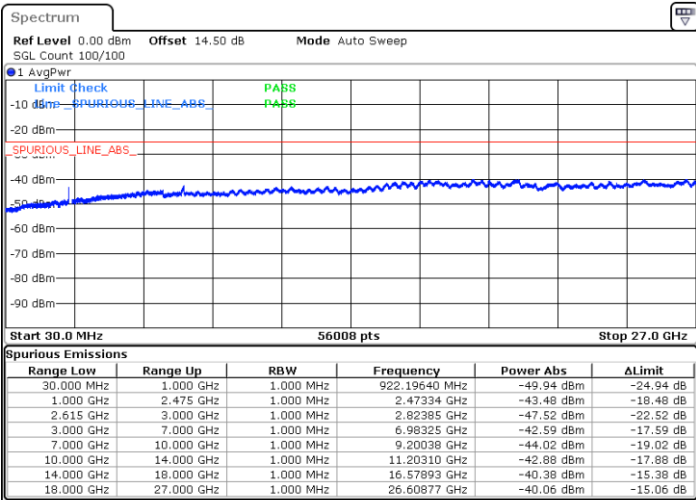

LTE Band 7C / 15MHz+20MHz

QPSK

Highest Channel / 1RB0 and 1RB99

Highest Channel / 1RB74 and 1RB0

Date: 29 MAR 2020 18:06:58

Date: 29 MAR 2020 18:10:59

Highest Channel / FullIRB

N/A

Date: 29 MAR 2020 17:52:46

LTE Band 7C / 20MHz+10MHz

QPSK

Lowest Channel / 1RB0 and 1RB49

Lowest Channel / 1RB99 and 1RB0

Date: 25.MAR.2020 22:49:33

Date: 25.MAR.2020 22:48:17

Lowest Channel / FullRB

N/A

Date: 25.MAR.2020 22:55:54

LTE Band 7C / 20MHz+10MHz

QPSK

Middle Channel / 1RB0 and 1RB49

Middle Channel / 1RB99 and 1RB0

Date: 25.MAR.2020 23:06:45

Date: 25.MAR.2020 23:08:01

Middle Channel / FullRB

N/A

Date: 25.MAR.2020 23:00:24

LTE Band 7C / 20MHz+10MHz

QPSK

Highest Channel / 1RB0 and 1RB49

Highest Channel / 1RB99 and 1RB0

Date: 25.MAR.2020 23:29:25