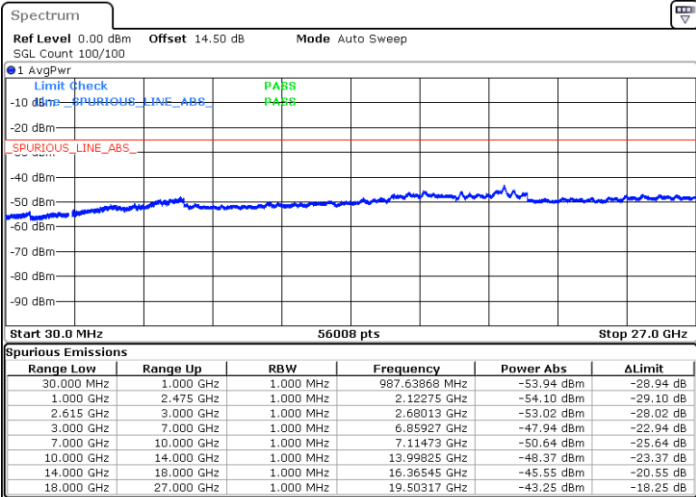

LTE Band 7C / 15MHz+20MHz

QPSK

Highest Channel / 1RB0 and 1RB99

Highest Channel / 1RB74 and 1RB0

Date: 29 MAR 2020 18:06:58

Date: 29 MAR 2020 18:10:59

Highest Channel / FullIRB

N/A

Date: 29 MAR 2020 17:52:46

LTE Band 7C / 20MHz+10MHz

QPSK

Lowest Channel / 1RB0 and 1RB49

Lowest Channel / 1RB99 and 1RB0

Date: 25.MAR.2020 22:49:33

Date: 25.MAR.2020 22:48:17

Lowest Channel / FullRB