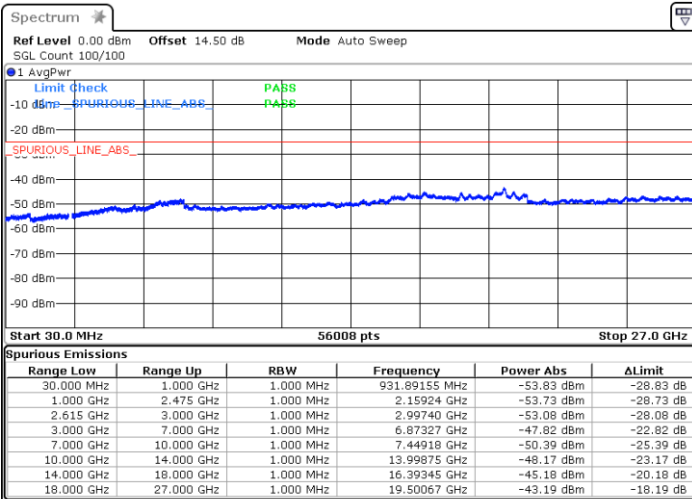

Middle Channel / 1RB99 and 1RB0

Date: 29.MAR.2020 20:18:18

Date: 29.MAR.2020 19:23:52

Middle Channel / FullIRB

N/A

Date: 29.MAR.2020 19:36:06

LTE Band 7C / 20MHz+15MHz

QPSK

Highest Channel / 1RB0 and 1RB74

Highest Channel / 1RB99 and 1RB0

Date: 29 MAR 2020 20:03:15

Date: 29 MAR 2020 20:05:04

Highest Channel / FullIRB

N/A

Date: 29 MAR 2020 19:44:45

LTE Band 7C / 20MHz+20MHz

QPSK

Lowest Channel / 1RB0 and 1RB99

Lowest Channel / 1RB99 and 1RB0

Date: 29 MAR 2020 23:36:53

Date: 29 MAR 2020 23:43:46

Lowest Channel / FullRB

N/A

Date: 29 MAR 2020 23:20:46

LTE Band 7C / 20MHz+20MHz

QPSK

Middle Channel / 1RB0 and 1RB9

Middle Channel / 1RB99 and 1RB0

Date: 30.MAR.2020 01:20:16

Date: 30.MAR.2020 01:13:34

Middle Channel / FullIRB

N/A