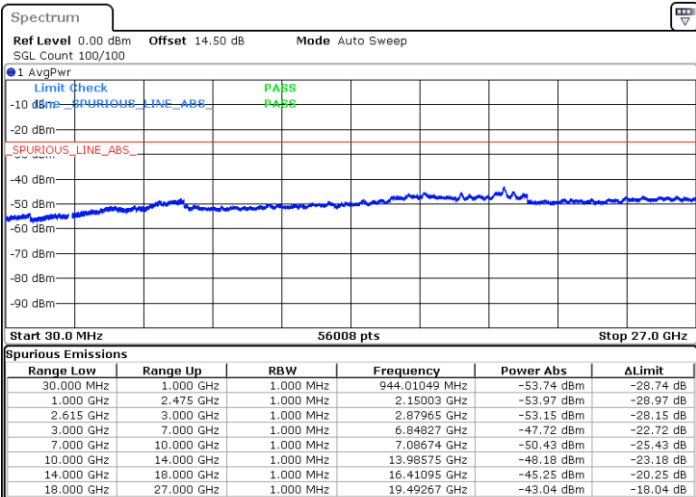

Middle Channel / 1RB0 and 1RB49

Middle Channel / 1RB74 and 1RB0

Date: 29 MAR 2020 22:07:06

Date: 29 MAR 2020 22:03:57

Middle Channel / FullIRB

N/A

Date: 29 MAR 2020 22:10:46

LTE Band 7C / 15MHz+10MHz

16QAM

Highest Channel / 1RB0 and 1RB49

Highest Channel / 1RB74 and 1RB0

Date: 29 MAR 2020 22:21:50

Date: 29 MAR 2020 22:25:32

Highest Channel / FullIRB

N/A

Date: 29 MAR 2020 22:16:26

LTE Band 7C / 15MHz+15MHz

16QAM

Lowest Channel / 1RB0 and 1RB74

Lowest Channel / 1RB74 and 1RB0

Date: 25.MAR.2020 23:54:12

Date: 25.MAR.2020 23:50:25

Lowest Channel / FullRB

N/A