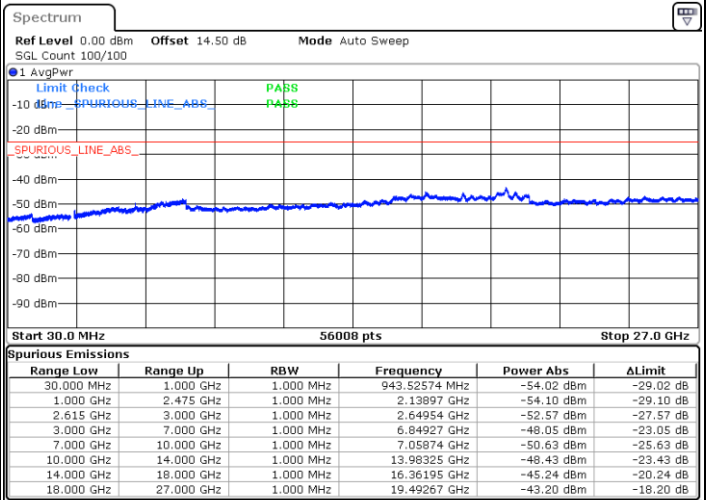

N/A

Date: 26.MAR.2020 00:05:01

LTE Band 7C / 15MHz+15MHz

16QAM

Highest Channel / 1RB0 and 1RB74

Highest Channel / 1RB74 and 1RB0

Date: 26.MAR.2020 00:31:29

Date: 26.MAR.2020 00:27:43

Highest Channel / FullIRB

N/A

Date: 26.MAR.2020 00:35:16

LTE Band 7C / 15MHz+20MHz

16QAM

Lowest Channel / 1RB0 and 1RB99

Lowest Channel / 1RB74 and 1RB0

Date: 29.MAR.2020 17:10:51

Date: 29.MAR.2020 17:17:00

Lowest Channel / FullIRB

N/A

Date: 29.MAR.2020 17:04:29

LTE Band 7C / 15MHz+20MHz

16QAM

Middle Channel / 1RB0 and 1RB9

Middle Channel / 1RB74 and 1RB0

Date: 29.MAR.2020 17:33:05

Date: 29.MAR.2020 17:25:51

Middle Channel / FullIRB

N/A

Date: 29.MAR.2020 17:40:23

LTE Band 7C / 15MHz+20MHz

16QAM

Highest Channel / 1RB0 and 1RB99