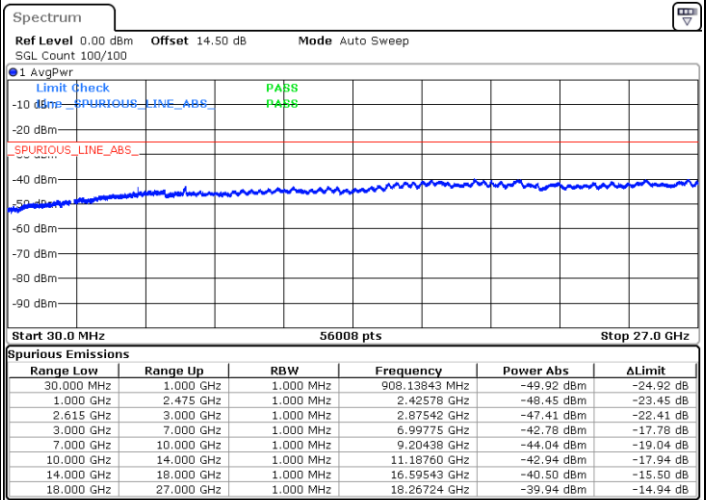

Lowest Channel / 1RB0 and 1RB49

Lowest Channel / 1RB99 and 1RB0

Date: 25.MAR.2020 22:50:49

Date: 25.MAR.2020 22:47:01

Lowest Channel / FullIRB

N/A

Date: 25.MAR.2020 22:54:38

LTE Band 7C / 20MHz+10MHz

LTE Band 7C / 20MHz+10MHz

16QAM

Highest Channel / 1RB0 and 1RB49

Highest Channel / 1RB99 and 1RB0

Date: 25.MAR.2020 23:28:09

Date: 25.MAR.2020 23:24:21

Highest Channel / FullIRB

N/A

Date: 25.MAR.2020 23:31:57

LTE Band 7C / 20MHz+15MHz

16QAM

Lowest Channel / 1RB0 and 1RB74

Lowest Channel / 1RB99 and 1RB0

Date: 29 MAR 2020 19:08:47

Date: 29 MAR 2020 19:16:05

Lowest Channel / FullRB