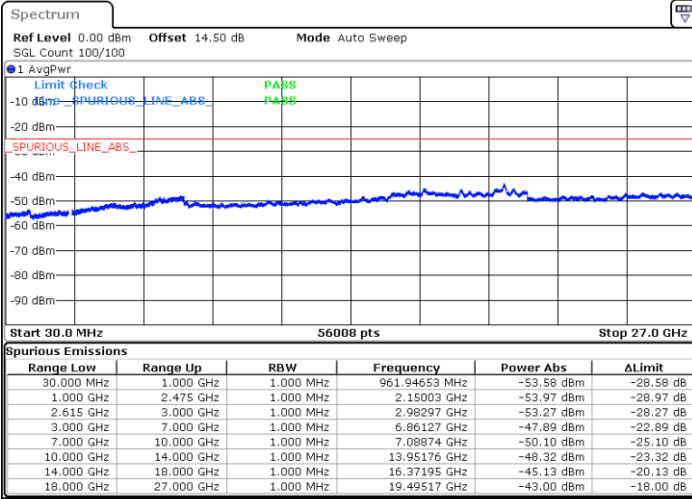

Middle Channel / 1RB99 and 1RB0

Date: 29.MAR.2020 20:18:18

Date: 29.MAR.2020 19:23:52

Middle Channel / FullIRB

N/A

Date: 29.MAR.2020 19:36:06

LTE Band 7C / 20MHz+15MHz

QPSK

Highest Channel / 1RB0 and 1RB74

Highest Channel / 1RB99 and 1RB0

Date: 29 MAR 2020 20:03:15

Date: 29 MAR 2020 20:05:04

Highest Channel / FullIRB

N/A

Date: 29 MAR 2020 19:44:45

LTE Band 7C / 20MHz+20MHz

QPSK

Lowest Channel / 1RB0 and 1RB99

Lowest Channel / 1RB99 and 1RB0

Date: 29 MAR 2020 23:36:53

Date: 29 MAR 2020 23:43:46

Lowest Channel / FullRB

N/A

Date: 29 MAR 2020 23:20:46

LTE Band 7C / 20MHz+20MHz

QPSK

Middle Channel / 1RB0 and 1RB9

Middle Channel / 1RB99 and 1RB0

Date: 30.MAR.2020 01:20:16

Date: 30.MAR.2020 01:13:34

Middle Channel / FullIRB

N/A