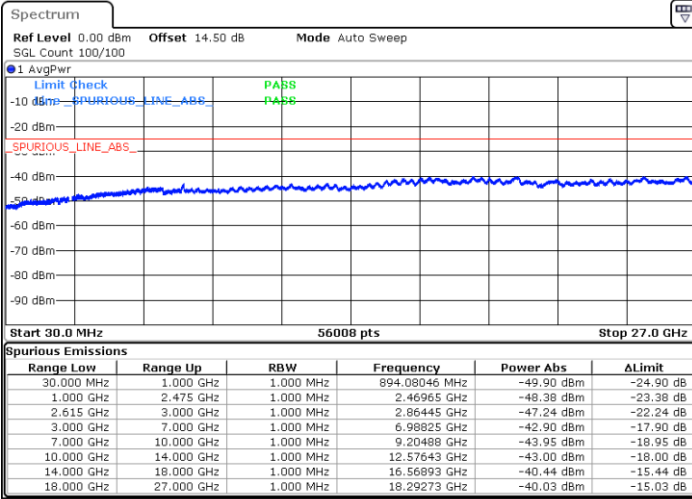

N/A

Date: 30.MAR.2020 01:51:15

LTE Band 7C / 10MHz+20MHz

16QAM

Lowest Channel / 1RB0 and 1RB99

Lowest Channel / 1RB49 and 1RB0

Date: 29.MAR.2020 21:05:08

Date: 29.MAR.2020 21:08:37

Lowest Channel / FullIRB

N/A

Date: 29.MAR.2020 21:01:06

LTE Band 7C / 10MHz+20MHz

16QAM

MiddleChannel / 1RB0 and 1RB99

Middle Channel / 1RB49 and 1RB0

Date: 25.MAR.2020 21:53:16

Date: 25.MAR.2020 22:03:52

Middle Channel / FullIRB

N/A

Date: 25.MAR.2020 21:48:38

LTE Band 7C / 10MHz+20MHz

16QAM

Highest Channel / 1RB0 and 1RB99

Highest Channel / 1RB49 and 1RB0

Date: 29 MAR 2020 21:18:58

Date: 29 MAR 2020 21:15:07

Highest Channel / FullIRB

N/A

Date: 29 MAR 2020 21:25:17

LTE Band 7C / 15MHz+10MHz

16QAM

Lowest Channel / 1RB0 and 1RB49