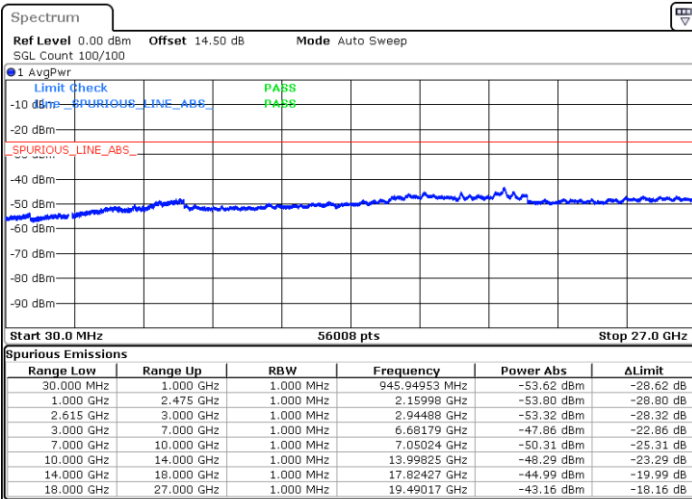

Lowest Channel / 1RB74 and 1RB0

Date: 29 MAR 2020 21:55:17

Date: 29 MAR 2020 21:59:29

Lowest Channel / FullRB

N/A

Date: 29 MAR 2020 21:50:56

LTE Band 7C / 15MHz+10MHz

16QAM

Middle Channel / 1RB0 and 1RB49

Middle Channel / 1RB74 and 1RB0

Date: 29 MAR 2020 22:07:06

Date: 29 MAR 2020 22:03:57

Middle Channel / FullIRB

N/A

Date: 29 MAR 2020 22:10:46

LTE Band 7C / 15MHz+10MHz

16QAM

Highest Channel / 1RB0 and 1RB49

Highest Channel / 1RB74 and 1RB0

Date: 29 MAR 2020 22:21:50

Date: 29 MAR 2020 22:25:32

Highest Channel / FullIRB

N/A

Date: 29 MAR 2020 22:16:26

LTE Band 7C / 15MHz+15MHz

16QAM

Lowest Channel / 1RB0 and 1RB74

Lowest Channel / 1RB74 and 1RB0

Date: 25.MAR.2020 23:54:12

Date: 25.MAR.2020 23:50:25

Lowest Channel / FullRB

N/A