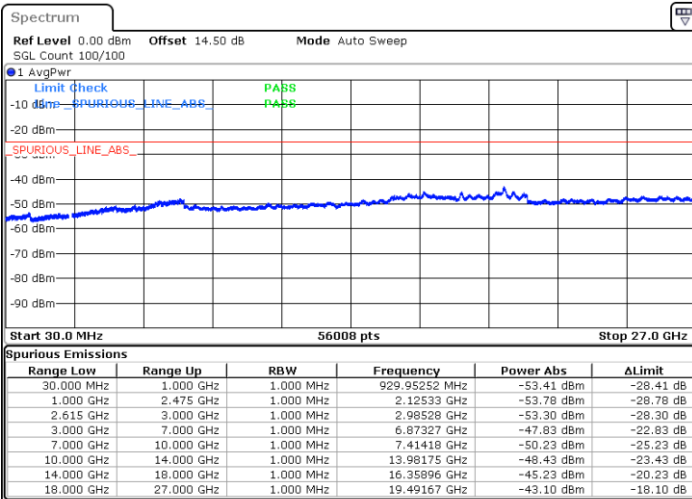

Lowest Channel / FullIRB

N/A

Date: 29.MAR.2020 21:01:06

LTE Band 7C / 10MHz+20MHz

16QAM

MiddleChannel / 1RB0 and 1RB99

Middle Channel / 1RB49 and 1RB0

Date: 25.MAR.2020 21:53:16

Date: 25.MAR.2020 22:03:52

Middle Channel / FullIRB

N/A

Date: 25.MAR.2020 21:48:38

LTE Band 7C / 10MHz+20MHz

16QAM

Highest Channel / 1RB0 and 1RB99

Highest Channel / 1RB49 and 1RB0

Date: 29 MAR 2020 21:18:58

Date: 29 MAR 2020 21:15:07

Highest Channel / FullIRB

N/A

Date: 29 MAR 2020 21:25:17

LTE Band 7C / 15MHz+10MHz

16QAM

Lowest Channel / 1RB0 and 1RB49

Lowest Channel / 1RB74 and 1RB0

Date: 29 MAR 2020 21:55:17

Date: 29 MAR 2020 21:59:29

Lowest Channel / FullRB

N/A

Date: 29 MAR 2020 21:50:56

LTE Band 7C / 15MHz+10MHz

16QAM