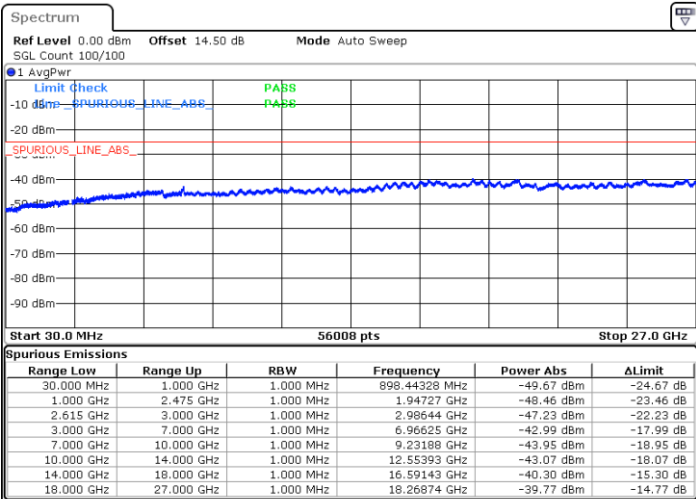

LTE Band 7C / 15MHz+15MHz

16QAM

Lowest Channel / 1RB0 and 1RB74

Lowest Channel / 1RB74 and 1RB0

Date: 25.MAR.2020 23:54:12

Date: 25.MAR.2020 23:50:25

Lowest Channel / FullRB

N/A

Date: 25.MAR.2020 23:58:00

LTE Band 7C / 15MHz+15MHz

16QAM

Middle Channel / 1RB0 and 1RB74

Middle Channel / 1RB74 and 1RB0

Date: 26.MAR.2020 00:08:49

Date: 26.MAR.2020 00:12:37

Middle Channel / FullRB

N/A

Date: 26.MAR.2020 00:05:01

LTE Band 7C / 15MHz+15MHz

16QAM

Highest Channel / 1RB0 and 1RB74

Highest Channel / 1RB74 and 1RB0

Date: 26.MAR.2020 00:31:29

Date: 26.MAR.2020 00:27:43

Highest Channel / FullIRB

N/A

Date: 26.MAR.2020 00:35:16

LTE Band 7C / 15MHz+20MHz

16QAM

Lowest Channel / 1RB0 and 1RB99

Lowest Channel / 1RB74 and 1RB0

Date: 29.MAR.2020 17:10:51