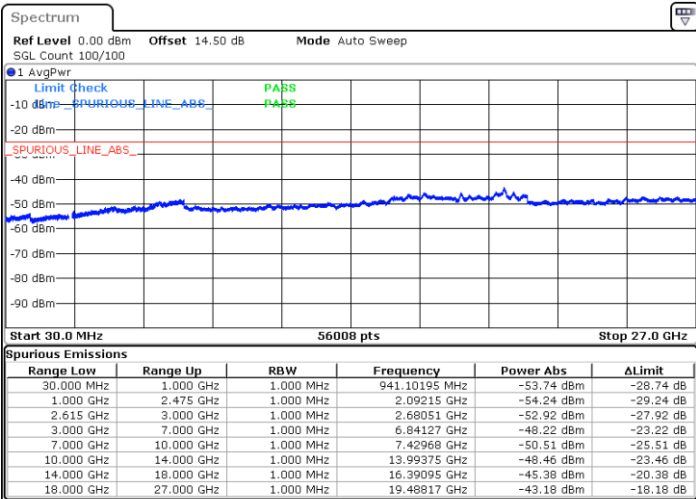

Date: 29.MAR.2020 17:33:05

Date: 29.MAR.2020 17:25:51

Middle Channel / FullIRB

N/A

Date: 29.MAR.2020 17:40:23

LTE Band 7C / 15MHz+20MHz

16QAM

Highest Channel / 1RB0 and 1RB99

Highest Channel / 1RB74 and 1RB0

Date: 29 MAR 2020 18:05:31

Date: 29 MAR 2020 18:13:13

Highest Channel / FullIRB

N/A

Date: 29 MAR 2020 17:55:34

LTE Band 7C / 20MHz+10MHz

16QAM

Lowest Channel / 1RB0 and 1RB49

Lowest Channel / 1RB99 and 1RB0

Date: 25.MAR.2020 22:50:49

Date: 25.MAR.2020 22:47:01

Lowest Channel / FullIRB

N/A

Date: 25.MAR.2020 22:54:38

LTE Band 7C / 20MHz+10MHz