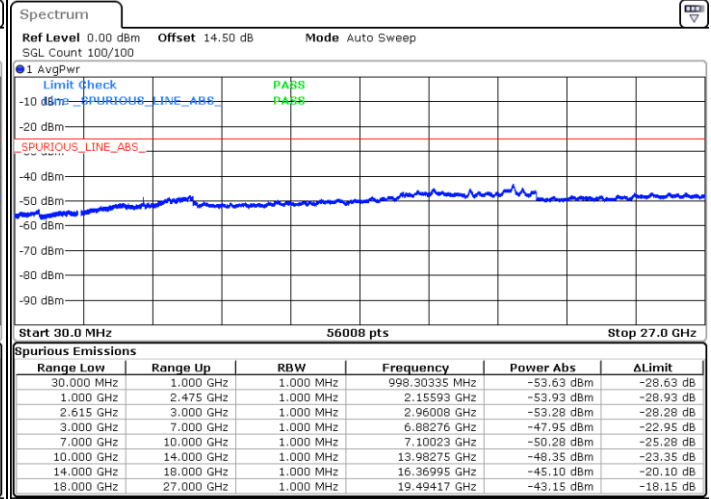

Middle Channel / 1RB99 and 1RB0

Date: 29.MAR.2020 20:18:18

Date: 29.MAR.2020 19:23:52

Middle Channel / FullIRB

N/A

Date: 29.MAR.2020 19:36:06

LTE Band 7C / 20MHz+15MHz

QPSK

Highest Channel / 1RB0 and 1RB74

Highest Channel / 1RB99 and 1RB0

Date: 29 MAR 2020 20:03:15

Date: 29 MAR 2020 20:05:04

Highest Channel / FullIRB

N/A

Date: 29 MAR 2020 19:44:45

LTE Band 7C / 20MHz+20MHz

QPSK

Lowest Channel / 1RB0 and 1RB99

Lowest Channel / 1RB99 and 1RB0

Date: 29 MAR 2020 23:36:53

Date: 29 MAR 2020 23:43:46

Lowest Channel / FullRB

N/A

Date: 29 MAR 2020 23:20:46

LTE Band 7C / 20MHz+20MHz

QPSK

Middle Channel / 1RB0 and 1RB9

Middle Channel / 1RB99 and 1RB0

Date: 30.MAR.2020 01:20:16

Date: 30.MAR.2020 01:13:34

Middle Channel / FullIRB

N/A