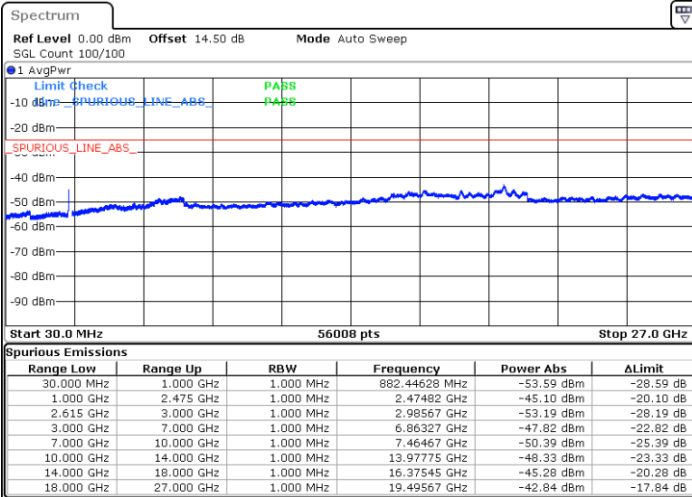

Highest Channel / 1RB0 and 1RB74

Highest Channel / 1RB99 and 1RB0

Date: 29 MAR 2020 20:03:15

Date: 29 MAR 2020 20:05:04

Highest Channel / FullIRB

N/A

Date: 29 MAR 2020 19:44:45

LTE Band 7C / 20MHz+20MHz

QPSK

Lowest Channel / 1RB0 and 1RB99

Lowest Channel / 1RB99 and 1RB0

Date: 29 MAR 2020 23:36:53

Date: 29 MAR 2020 23:43:46

Lowest Channel / FullRB

N/A

Date: 29 MAR 2020 23:20:46

LTE Band 7C / 20MHz+20MHz

QPSK

Middle Channel / 1RB0 and 1RB9

Middle Channel / 1RB99 and 1RB0

Date: 30.MAR.2020 01:20:16

Date: 30.MAR.2020 01:13:34

Middle Channel / FullIRB

N/A

Date: 30.MAR.2020 01:31:46

LTE Band 7C / 20MHz+20MHz

QPSK

Highest Channel / 1RB0 and 1RB99

Highest Channel / 1RB99 and 1RB0

Date: 30.MAR.2020 01:59:43

Date: 30.MAR.2020 02:09:48

Highest Channel / FullIRB