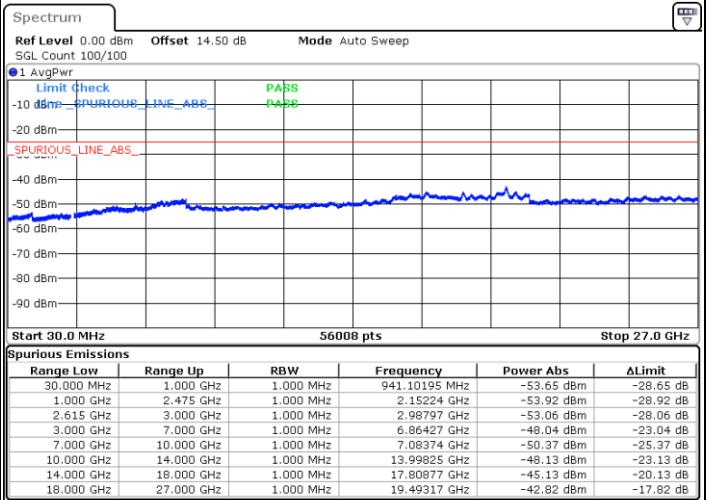

Date: 25.MAR.2020 22:03:52

Middle Channel / FullIRB

N/A

Date: 25.MAR.2020 21:48:38

LTE Band 7C / 10MHz+20MHz

16QAM

Highest Channel / 1RB0 and 1RB99

Highest Channel / 1RB49 and 1RB0

Date: 29 MAR 2020 21:18:58

Date: 29 MAR 2020 21:15:07

Highest Channel / FullIRB

N/A

Date: 29 MAR 2020 21:25:17

LTE Band 7C / 15MHz+10MHz

16QAM

Lowest Channel / 1RB0 and 1RB49

Lowest Channel / 1RB74 and 1RB0

Date: 29 MAR 2020 21:55:17

Date: 29 MAR 2020 21:59:29

Lowest Channel / FullRB

N/A

Date: 29 MAR 2020 21:50:56

LTE Band 7C / 15MHz+10MHz

16QAM