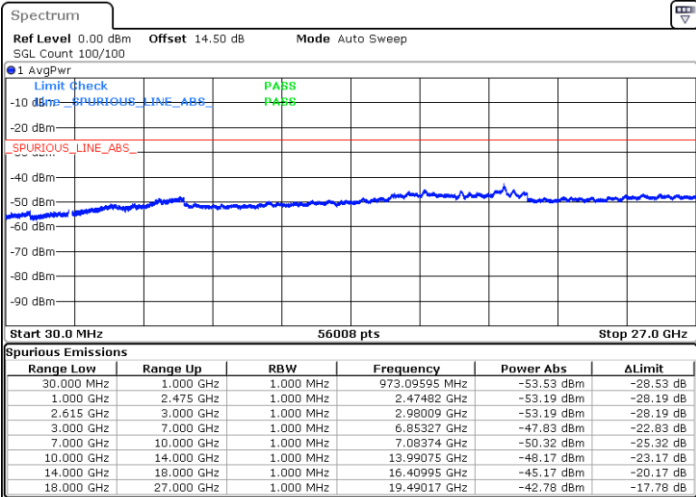

Date: 29.MAR.2020 19:06:58

Date: 29.MAR.2020 19:17:20

Lowest Channel / FullRB

N/A

Date: 29.MAR.2020 19:04:00

LTE Band 7C / 20MHz+15MHz

QPSK

MiddleChannel / 1RB0 and 1RB74

Middle Channel / 1RB99 and 1RB0

Date: 29.MAR.2020 20:18:18

Date: 29.MAR.2020 19:23:52

Middle Channel / FullIRB

N/A

Date: 29.MAR.2020 19:36:06

LTE Band 7C / 20MHz+15MHz

QPSK

Highest Channel / 1RB0 and 1RB74

Highest Channel / 1RB99 and 1RB0

Date: 29 MAR 2020 20:03:15

Date: 29 MAR 2020 20:05:04

Highest Channel / FullIRB

N/A

Date: 29 MAR 2020 19:44:45

LTE Band 7C / 20MHz+20MHz