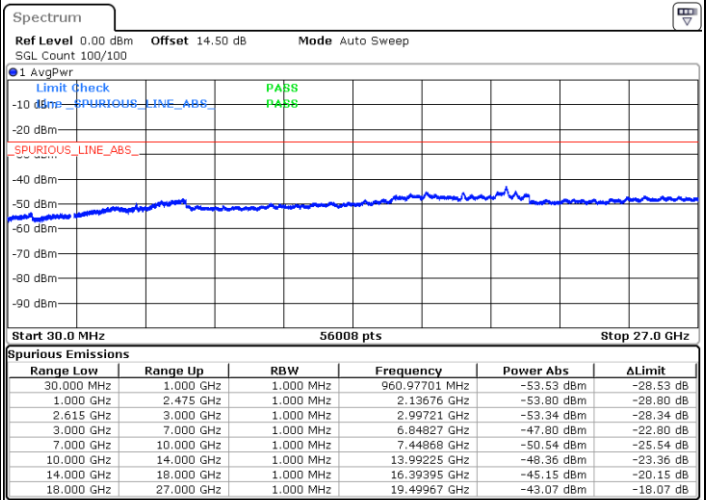

LTE Band 7C / 20MHz+10MHz

16QAM

Highest Channel / 1RB0 and 1RB49

Highest Channel / 1RB99 and 1RB0

Date: 25.MAR.2020 23:28:09

Date: 25.MAR.2020 23:24:21

Highest Channel / FullIRB

N/A

Date: 25.MAR.2020 23:31:57

LTE Band 7C / 20MHz+15MHz

16QAM

Lowest Channel / 1RB0 and 1RB74

Lowest Channel / 1RB99 and 1RB0

Date: 29 MAR 2020 19:08:47

Date: 29 MAR 2020 19:16:05

Lowest Channel / FullRB