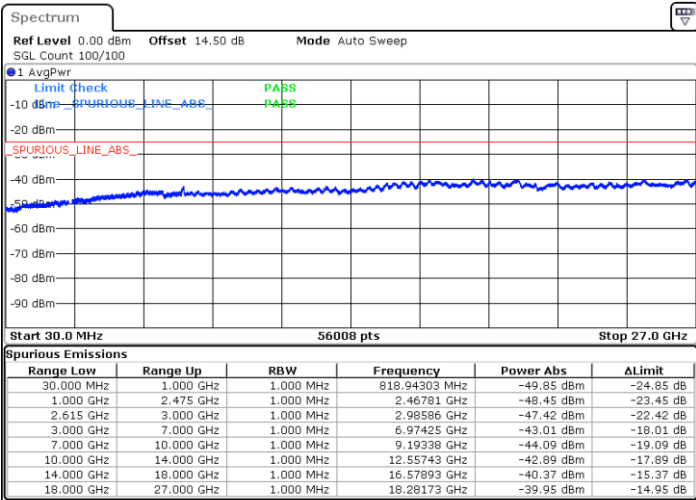

Date: 29 MAR 2020 17:52:46

LTE Band 7C / 20MHz+10MHz

QPSK

Lowest Channel / 1RB0 and 1RB49

Lowest Channel / 1RB99 and 1RB0

Date: 25.MAR.2020 22:49:33

Date: 25.MAR.2020 22:48:17

Lowest Channel / FullRB

N/A

Date: 25.MAR.2020 22:55:54

LTE Band 7C / 20MHz+10MHz

QPSK

Middle Channel / 1RB0 and 1RB49

Middle Channel / 1RB99 and 1RB0

Date: 25.MAR.2020 23:06:45

Date: 25.MAR.2020 23:08:01

Middle Channel / FullRB

N/A

Date: 25.MAR.2020 23:00:24

LTE Band 7C / 20MHz+10MHz

QPSK

Highest Channel / 1RB0 and 1RB49

Highest Channel / 1RB99 and 1RB0

Date: 25.MAR.2020 23:29:25

Date: 25.MAR.2020 23:23:05

Highest Channel / FullIRB

N/A

Date: 25.MAR.2020 23:30:41

LTE Band 7C / 20MHz+15MHz

QPSK

Lowest Channel / 1RB0 and 1RB74

Lowest Channel / 1RB99 and 1RB0