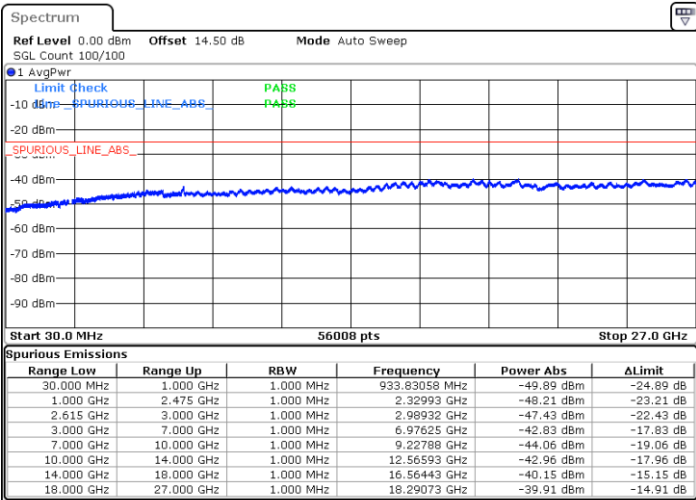

LTE Band 7C / 20MHz+10MHz

16QAM

Middle Channel / 1RB0 and 1RB49

Middle Channel / 1RB99 and 1RB0

Date: 25.MAR.2020 23:05:29