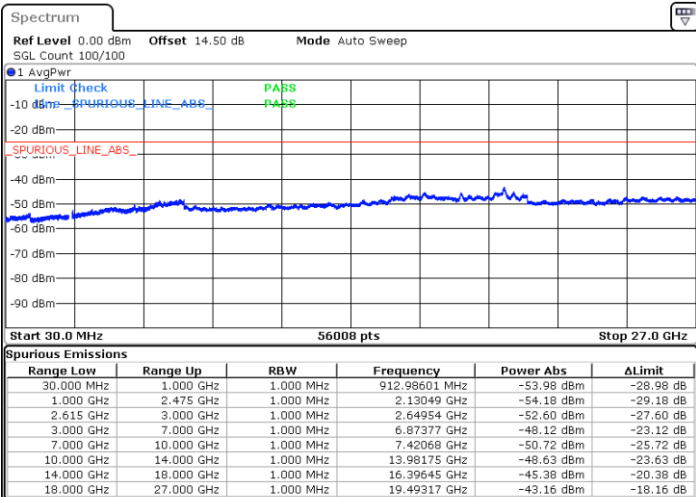

Highest Channel / FullIRB

N/A

Date: 26.MAR.2020 00:35:16

LTE Band 7C / 15MHz+20MHz

16QAM

Lowest Channel / 1RB0 and 1RB99

Lowest Channel / 1RB74 and 1RB0

Date: 29.MAR.2020 17:10:51

Date: 29.MAR.2020 17:17:00

Lowest Channel / FullIRB

N/A

Date: 29.MAR.2020 17:04:29

LTE Band 7C / 15MHz+20MHz

16QAM

Middle Channel / 1RB0 and 1RB9

Middle Channel / 1RB74 and 1RB0

Date: 29.MAR.2020 17:33:05

Date: 29.MAR.2020 17:25:51

Middle Channel / FullIRB

N/A

Date: 29.MAR.2020 17:40:23

LTE Band 7C / 15MHz+20MHz

16QAM

Highest Channel / 1RB0 and 1RB99

Highest Channel / 1RB74 and 1RB0

Date: 29 MAR 2020 18:05:31

Date: 29 MAR 2020 18:13:13

Highest Channel / FullIRB

N/A

Date: 29 MAR 2020 17:55:34

LTE Band 7C / 20MHz+10MHz

16QAM