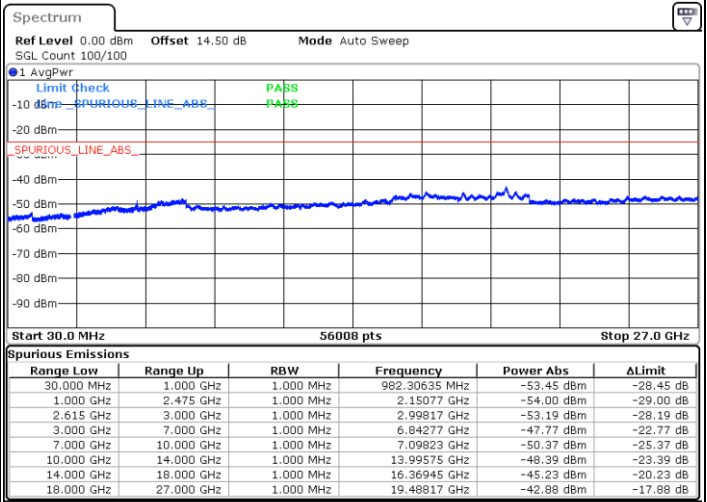

Date: 29 MAR 2020 21:18:58

Date: 29 MAR 2020 21:15:07

Highest Channel / FullIRB

N/A

Date: 29 MAR 2020 21:25:17

LTE Band 7C / 15MHz+10MHz

16QAM

Lowest Channel / 1RB0 and 1RB49

Lowest Channel / 1RB74 and 1RB0

Date: 29 MAR 2020 21:55:17

Date: 29 MAR 2020 21:59:29

Lowest Channel / FullRB

N/A

Date: 29 MAR 2020 21:50:56

LTE Band 7C / 15MHz+10MHz

16QAM

Middle Channel / 1RB0 and 1RB49

Middle Channel / 1RB74 and 1RB0

Date: 29 MAR 2020 22:07:06

Date: 29 MAR 2020 22:03:57

Middle Channel / FullIRB

N/A

Date: 29 MAR 2020 22:10:46

LTE Band 7C / 15MHz+10MHz