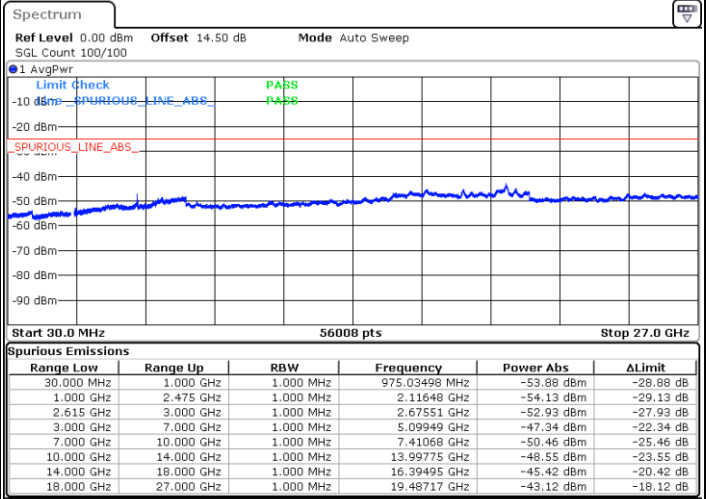

LTE Band 7C / 15MHz+20MHz

QPSK

Highest Channel / 1RB0 and 1RB99

Highest Channel / 1RB74 and 1RB0

Date: 29 MAR 2020 18:06:58

Date: 29 MAR 2020 18:10:59

Highest Channel / FullIRB

N/A

Date: 29 MAR 2020 17:52:46

LTE Band 7C / 20MHz+10MHz

QPSK

Lowest Channel / 1RB0 and 1RB49

Lowest Channel / 1RB99 and 1RB0

Date: 25.MAR.2020 22:49:33

Date: 25.MAR.2020 22:48:17

Lowest Channel / FullRB