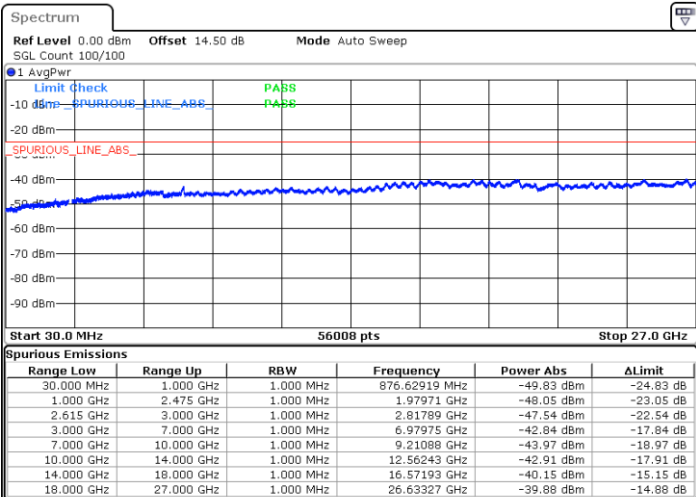

Highest Channel / 1RB74 and 1RB0

Date: 29 MAR 2020 18:05:31

Date: 29 MAR 2020 18:13:13

Highest Channel / FullIRB

N/A

Date: 29 MAR 2020 17:55:34

LTE Band 7C / 20MHz+10MHz

16QAM

Lowest Channel / 1RB0 and 1RB49

Lowest Channel / 1RB99 and 1RB0

Date: 25.MAR.2020 22:50:49

Date: 25.MAR.2020 22:47:01

Lowest Channel / FullIRB

N/A

Date: 25.MAR.2020 22:54:38

LTE Band 7C / 20MHz+10MHz

LTE Band 7C / 20MHz+10MHz

16QAM

Highest Channel / 1RB0 and 1RB49

Highest Channel / 1RB99 and 1RB0

Date: 25.MAR.2020 23:28:09

Date: 25.MAR.2020 23:24:21

Highest Channel / FullIRB

N/A