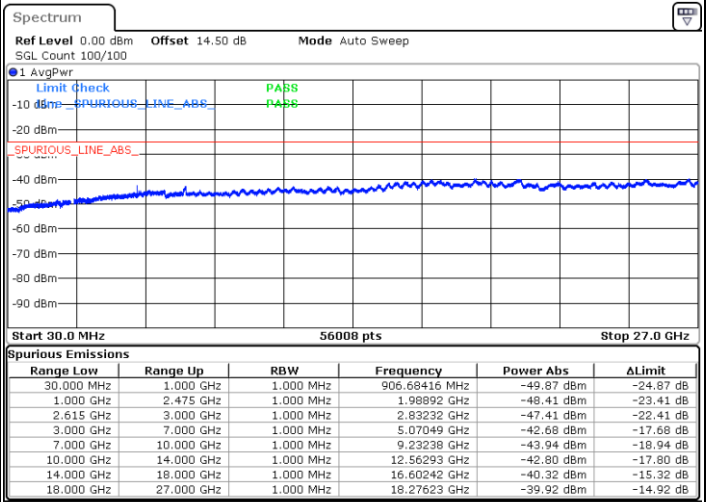

LTE Band 7C / 15MHz+15MHz

16QAM

Lowest Channel / 1RB0 and 1RB74

Lowest Channel / 1RB74 and 1RB0

Date: 25.MAR.2020 23:54:12

Date: 25.MAR.2020 23:50:25

Lowest Channel / FullRB

N/A

Date: 25.MAR.2020 23:58:00

LTE Band 7C / 15MHz+15MHz

16QAM

Middle Channel / 1RB0 and 1RB74

Middle Channel / 1RB74 and 1RB0

Date: 26.MAR.2020 00:08:49

Date: 26.MAR.2020 00:12:37

Middle Channel / FullRB

N/A

Date: 26.MAR.2020 00:05:01

LTE Band 7C / 15MHz+15MHz

16QAM

Highest Channel / 1RB0 and 1RB74

Highest Channel / 1RB74 and 1RB0

Date: 26.MAR.2020 00:31:29

Date: 26.MAR.2020 00:27:43

Highest Channel / FullIRB

N/A

Date: 26.MAR.2020 00:35:16

LTE Band 7C / 15MHz+20MHz

16QAM

Lowest Channel / 1RB0 and 1RB99

Lowest Channel / 1RB74 and 1RB0

Date: 29.MAR.2020 17:10:51