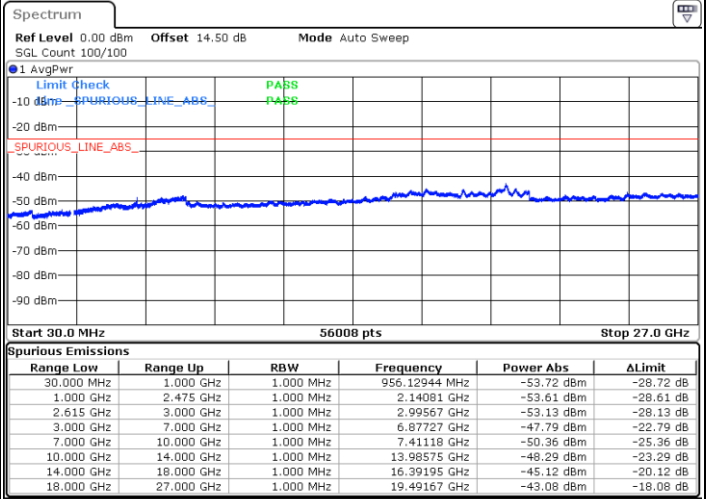

Date: 25.MAR.2020 23:23:05

Highest Channel / FullIRB

N/A

Date: 25.MAR.2020 23:30:41

LTE Band 7C / 20MHz+15MHz

QPSK

Lowest Channel / 1RB0 and 1RB74

Lowest Channel / 1RB99 and 1RB0

Date: 29.MAR.2020 19:06:58

Date: 29.MAR.2020 19:17:20

Lowest Channel / FullRB

N/A

Date: 29.MAR.2020 19:04:00

LTE Band 7C / 20MHz+15MHz

QPSK

MiddleChannel / 1RB0 and 1RB74

Middle Channel / 1RB99 and 1RB0

Date: 29.MAR.2020 20:18:18

Date: 29.MAR.2020 19:23:52

Middle Channel / FullIRB

N/A

Date: 29.MAR.2020 19:36:06

LTE Band 7C / 20MHz+15MHz

QPSK

Highest Channel / 1RB0 and 1RB74

Highest Channel / 1RB99 and 1RB0

Date: 29 MAR 2020 20:03:15

Date: 29 MAR 2020 20:05:04

Highest Channel / FullIRB

N/A

Date: 29 MAR 2020 19:44:45

LTE Band 7C / 20MHz+20MHz