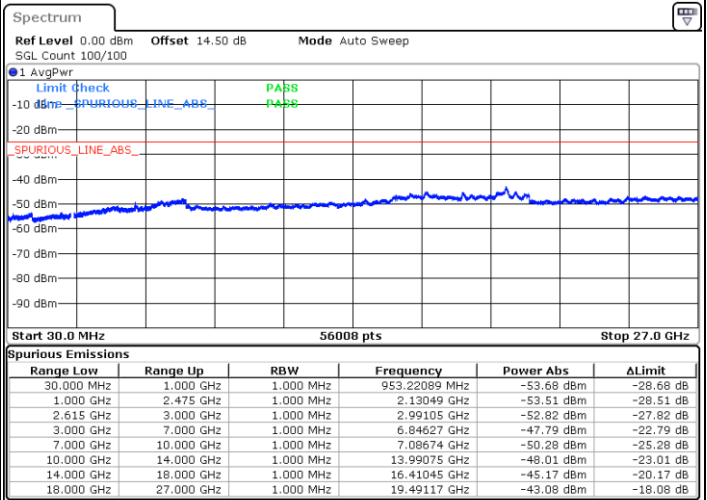

Date: 30.MAR.2020 01:31:46

LTE Band 7C / 20MHz+20MHz

QPSK

Highest Channel / 1RB0 and 1RB99

Highest Channel / 1RB99 and 1RB0

Date: 30.MAR.2020 01:59:43

Date: 30.MAR.2020 02:09:48

Highest Channel / FullIRB

N/A

Date: 30.MAR.2020 01:51:15

LTE Band 7C / 10MHz+20MHz

16QAM

Lowest Channel / 1RB0 and 1RB99

Lowest Channel / 1RB49 and 1RB0

Date: 29.MAR.2020 21:05:08

Date: 29.MAR.2020 21:08:37

Lowest Channel / FullIRB

N/A

Date: 29.MAR.2020 21:01:06

LTE Band 7C / 10MHz+20MHz

16QAM

MiddleChannel / 1RB0 and 1RB99

Middle Channel / 1RB49 and 1RB0

Date: 25.MAR.2020 21:53:16

Date: 25.MAR.2020 22:03:52

Middle Channel / FullIRB

N/A

Date: 25.MAR.2020 21:48:38

LTE Band 7C / 10MHz+20MHz

16QAM

Highest Channel / 1RB0 and 1RB99

Highest Channel / 1RB49 and 1RB0