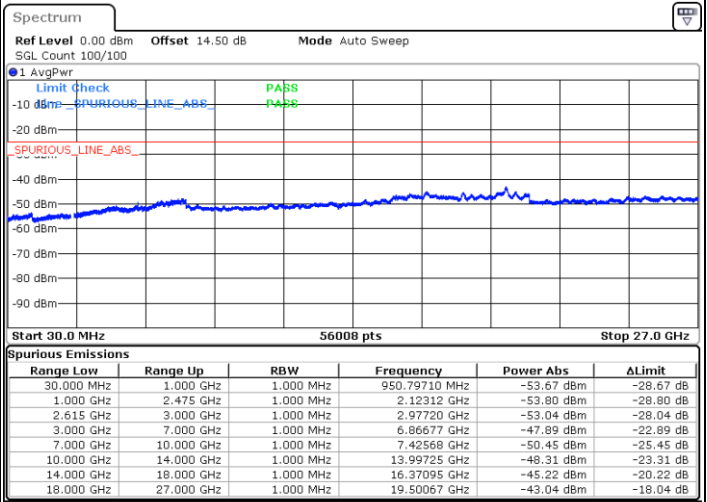

Lowest Channel / FullIRB

N/A

Date: 29.MAR.2020 21:01:06

LTE Band 7C / 10MHz+20MHz

16QAM

MiddleChannel / 1RB0 and 1RB99

Middle Channel / 1RB49 and 1RB0

Date: 25.MAR.2020 21:53:16

Date: 25.MAR.2020 22:03:52

Middle Channel / FullIRB

N/A

Date: 25.MAR.2020 21:48:38

LTE Band 7C / 10MHz+20MHz

16QAM

Highest Channel / 1RB0 and 1RB99

Highest Channel / 1RB49 and 1RB0

Date: 29 MAR 2020 21:18:58

Date: 29 MAR 2020 21:15:07

Highest Channel / FullIRB

N/A

Date: 29 MAR 2020 21:25:17

LTE Band 7C / 15MHz+10MHz

16QAM

Lowest Channel / 1RB0 and 1RB49

Lowest Channel / 1RB74 and 1RB0

Date: 29 MAR 2020 21:55:17

Date: 29 MAR 2020 21:59:29

Lowest Channel / FullRB

N/A

Date: 29 MAR 2020 21:50:56

LTE Band 7C / 15MHz+10MHz

16QAM