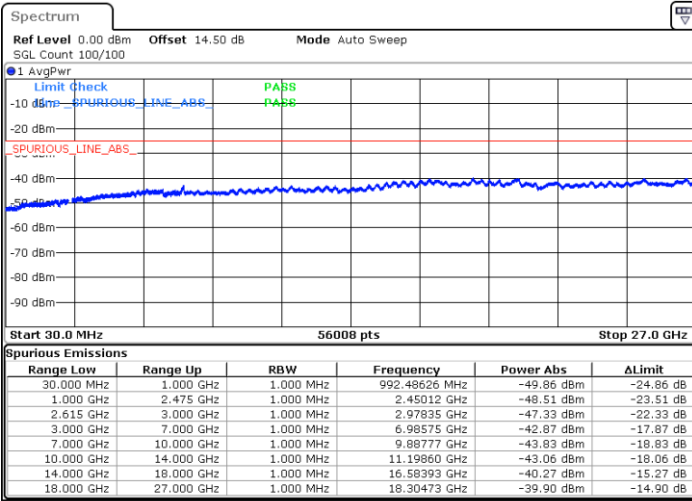

N/A

Date: 26.MAR.2020 00:05:01

LTE Band 7C / 15MHz+15MHz

16QAM

Highest Channel / 1RB0 and 1RB74

Highest Channel / 1RB74 and 1RB0

Date: 26.MAR.2020 00:31:29

Date: 26.MAR.2020 00:27:43

Highest Channel / FullIRB

N/A

Date: 26.MAR.2020 00:35:16

LTE Band 7C / 15MHz+20MHz

16QAM

Lowest Channel / 1RB0 and 1RB99

Lowest Channel / 1RB74 and 1RB0

Date: 29.MAR.2020 17:10:51