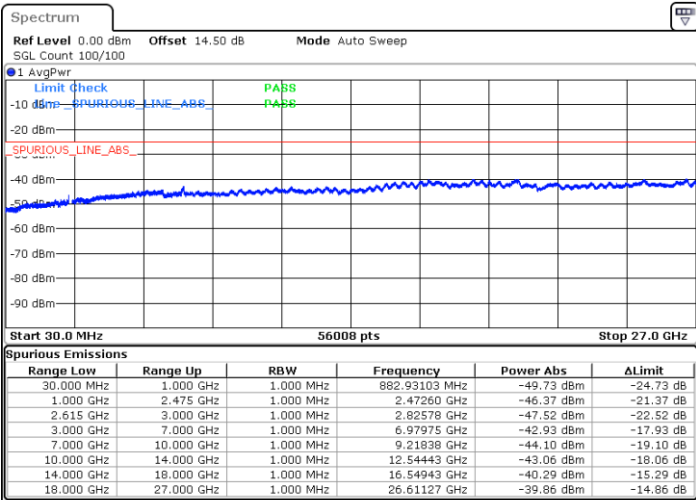

Middle Channel / 1RB0 and 1RB49

Middle Channel / 1RB74 and 1RB0

Date: 29 MAR 2020 22:07:06

Date: 29 MAR 2020 22:03:57

Middle Channel / FullIRB

N/A

Date: 29 MAR 2020 22:10:46

LTE Band 7C / 15MHz+10MHz

16QAM

Highest Channel / 1RB0 and 1RB49

Highest Channel / 1RB74 and 1RB0

Date: 29 MAR 2020 22:21:50

Date: 29 MAR 2020 22:25:32

Highest Channel / FullIRB

N/A

Date: 29 MAR 2020 22:16:26

LTE Band 7C / 15MHz+15MHz

16QAM

Lowest Channel / 1RB0 and 1RB74

Lowest Channel / 1RB74 and 1RB0

Date: 25.MAR.2020 23:54:12

Date: 25.MAR.2020 23:50:25

Lowest Channel / FullRB

N/A