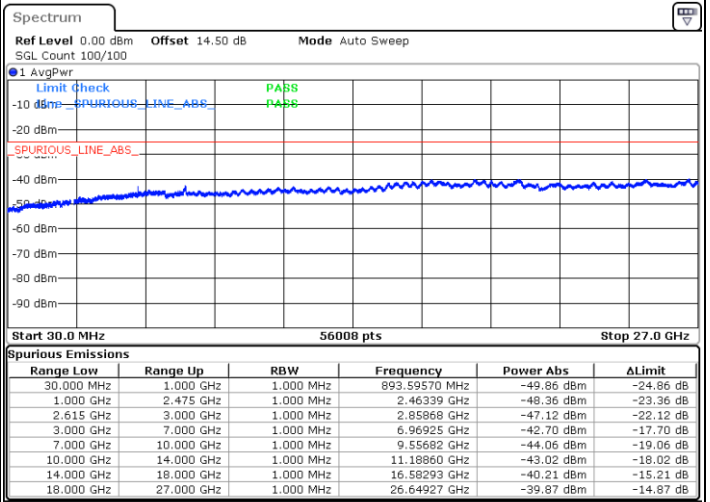

N/A

Date: 25.MAR.2020 22:55:54

LTE Band 7C / 20MHz+10MHz

QPSK

Middle Channel / 1RB0 and 1RB49

Middle Channel / 1RB99 and 1RB0

Date: 25.MAR.2020 23:06:45

Date: 25.MAR.2020 23:08:01

Middle Channel / FullRB

N/A

Date: 25.MAR.2020 23:00:24

LTE Band 7C / 20MHz+10MHz

QPSK

Highest Channel / 1RB0 and 1RB49

Highest Channel / 1RB99 and 1RB0

Date: 25.MAR.2020 23:29:25

Date: 25.MAR.2020 23:23:05

Highest Channel / FullIRB

N/A

Date: 25.MAR.2020 23:30:41

LTE Band 7C / 20MHz+15MHz

QPSK

Lowest Channel / 1RB0 and 1RB74

Lowest Channel / 1RB99 and 1RB0

Date: 29.MAR.2020 19:06:58

Date: 29.MAR.2020 19:17:20

Lowest Channel / FullRB

N/A

Date: 29.MAR.2020 19:04:00

LTE Band 7C / 20MHz+15MHz

QPSK

MiddleChannel / 1RB0 and 1RB74