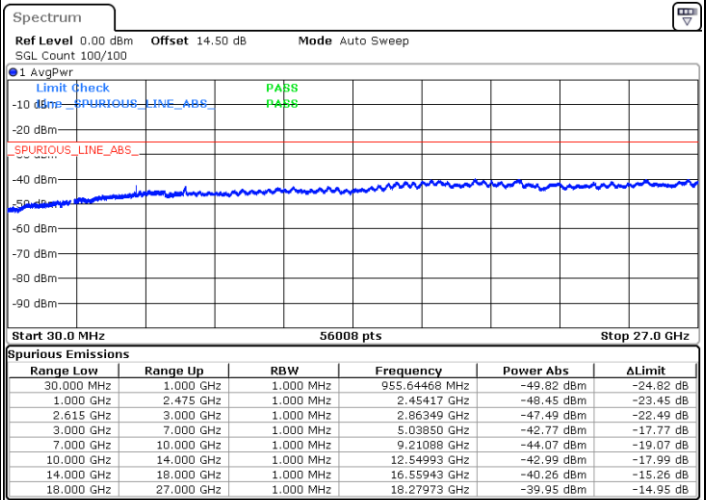

Date: 29.MAR.2020 17:33:05

Date: 29.MAR.2020 17:25:51

Middle Channel / FullIRB

N/A

Date: 29.MAR.2020 17:40:23

LTE Band 7C / 15MHz+20MHz

16QAM

Highest Channel / 1RB0 and 1RB99

Highest Channel / 1RB74 and 1RB0

Date: 29 MAR 2020 18:05:31

Date: 29 MAR 2020 18:13:13

Highest Channel / FullIRB

N/A

Date: 29 MAR 2020 17:55:34

LTE Band 7C / 20MHz+10MHz

16QAM

Lowest Channel / 1RB0 and 1RB49

Lowest Channel / 1RB99 and 1RB0

Date: 25.MAR.2020 22:50:49

Date: 25.MAR.2020 22:47:01

Lowest Channel / FullIRB

N/A

Date: 25.MAR.2020 22:54:38

LTE Band 7C / 20MHz+10MHz