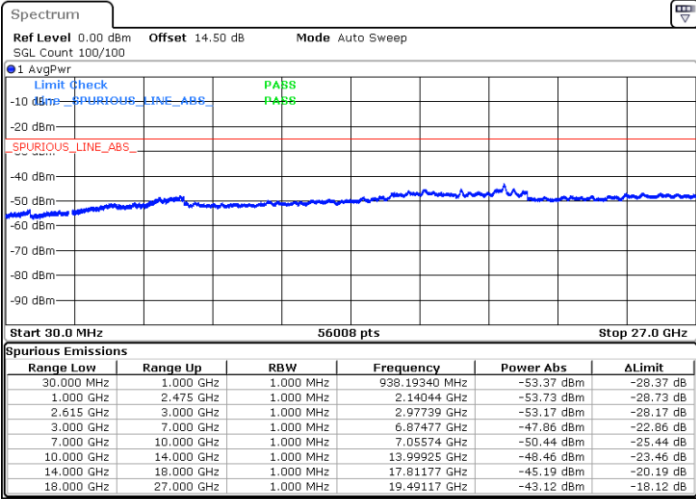

Date: 25.MAR.2020 23:23:05

Highest Channel / FullIRB

N/A

Date: 25.MAR.2020 23:30:41

LTE Band 7C / 20MHz+15MHz

QPSK

Lowest Channel / 1RB0 and 1RB74

Lowest Channel / 1RB99 and 1RB0

Date: 29.MAR.2020 19:06:58

Date: 29.MAR.2020 19:17:20

Lowest Channel / FullRB

N/A

Date: 29.MAR.2020 19:04:00

LTE Band 7C / 20MHz+15MHz

QPSK

MiddleChannel / 1RB0 and 1RB74

Middle Channel / 1RB99 and 1RB0

Date: 29.MAR.2020 20:18:18

Date: 29.MAR.2020 19:23:52

Middle Channel / FullIRB

N/A

Date: 29.MAR.2020 19:36:06

LTE Band 7C / 20MHz+15MHz

QPSK

Highest Channel / 1RB0 and 1RB74

Highest Channel / 1RB99 and 1RB0

Date: 29 MAR 2020 20:03:15

Date: 29 MAR 2020 20:05:04

Highest Channel / FullIRB

N/A

Date: 29 MAR 2020 19:44:45

LTE Band 7C / 20MHz+20MHz