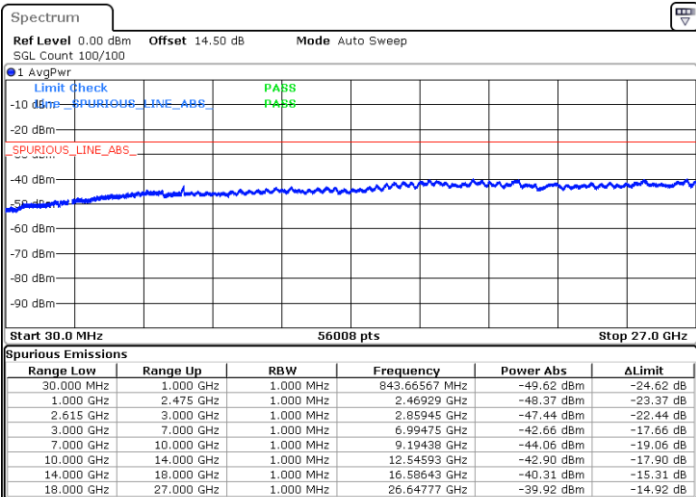

Lowest Channel / 1RB0 and 1RB49

Lowest Channel / 1RB99 and 1RB0

Date: 25.MAR.2020 22:50:49

Date: 25.MAR.2020 22:47:01

Lowest Channel / FullIRB

N/A

Date: 25.MAR.2020 22:54:38

LTE Band 7C / 20MHz+10MHz

LTE Band 7C / 20MHz+10MHz

16QAM

Highest Channel / 1RB0 and 1RB49

Highest Channel / 1RB99 and 1RB0

Date: 25.MAR.2020 23:28:09

Date: 25.MAR.2020 23:24:21

Highest Channel / FullIRB

N/A

Date: 25.MAR.2020 23:31:57

LTE Band 7C / 20MHz+15MHz

16QAM

Lowest Channel / 1RB0 and 1RB74

Lowest Channel / 1RB99 and 1RB0

Date: 29 MAR 2020 19:08:47

Date: 29 MAR 2020 19:16:05

Lowest Channel / FullRB