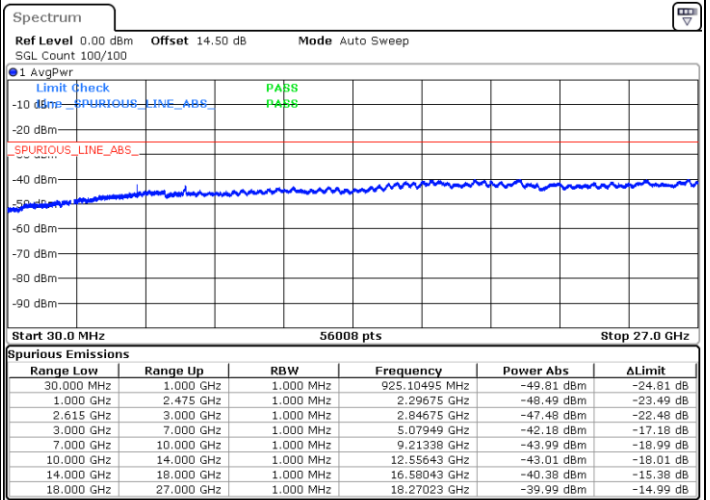

Date: 29 MAR 2020 17:52:46

LTE Band 7C / 20MHz+10MHz

QPSK

Lowest Channel / 1RB0 and 1RB49

Lowest Channel / 1RB99 and 1RB0

Date: 25.MAR.2020 22:49:33

Date: 25.MAR.2020 22:48:17

Lowest Channel / FullRB

N/A

Date: 25.MAR.2020 22:55:54

LTE Band 7C / 20MHz+10MHz

QPSK

Middle Channel / 1RB0 and 1RB49

Middle Channel / 1RB99 and 1RB0

Date: 25.MAR.2020 23:06:45

Date: 25.MAR.2020 23:08:01

Middle Channel / FullRB

N/A

Date: 25.MAR.2020 23:00:24

LTE Band 7C / 20MHz+10MHz

QPSK

Highest Channel / 1RB0 and 1RB49

Highest Channel / 1RB99 and 1RB0

Date: 25.MAR.2020 23:29:25

Date: 25.MAR.2020 23:23:05

Highest Channel / FullIRB

N/A

Date: 25.MAR.2020 23:30:41

LTE Band 7C / 20MHz+15MHz

QPSK

Lowest Channel / 1RB0 and 1RB74

Lowest Channel / 1RB99 and 1RB0