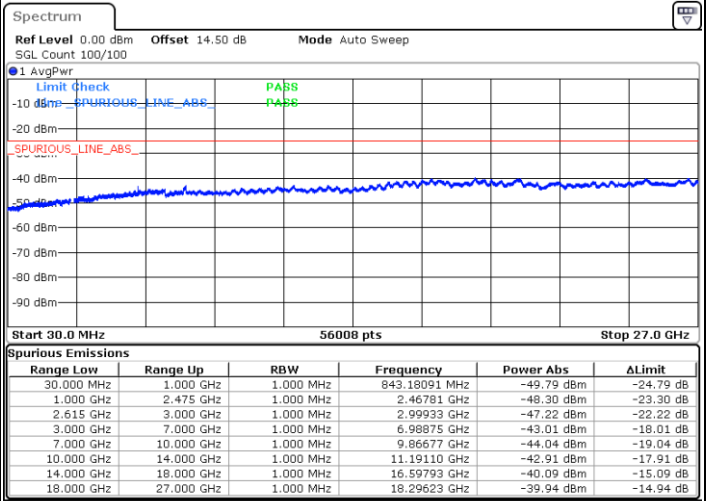

Date: 25.MAR.2020 23:58:00

LTE Band 7C / 15MHz+15MHz

16QAM

Middle Channel / 1RB0 and 1RB74

Middle Channel / 1RB74 and 1RB0

Date: 26.MAR.2020 00:08:49

Date: 26.MAR.2020 00:12:37

Middle Channel / FullRB

N/A

Date: 26.MAR.2020 00:05:01

LTE Band 7C / 15MHz+15MHz

16QAM

Highest Channel / 1RB0 and 1RB74

Highest Channel / 1RB74 and 1RB0

Date: 26.MAR.2020 00:31:29

Date: 26.MAR.2020 00:27:43

Highest Channel / FullIRB

N/A

Date: 26.MAR.2020 00:35:16

LTE Band 7C / 15MHz+20MHz

16QAM

Lowest Channel / 1RB0 and 1RB99

Lowest Channel / 1RB74 and 1RB0

Date: 29.MAR.2020 17:10:51

Date: 29.MAR.2020 17:17:00

Lowest Channel / FullIRB

N/A

Date: 29.MAR.2020 17:04:29

LTE Band 7C / 15MHz+20MHz

16QAM

Middle Channel / 1RB0 and 1RB9

Middle Channel / 1RB74 and 1RB0