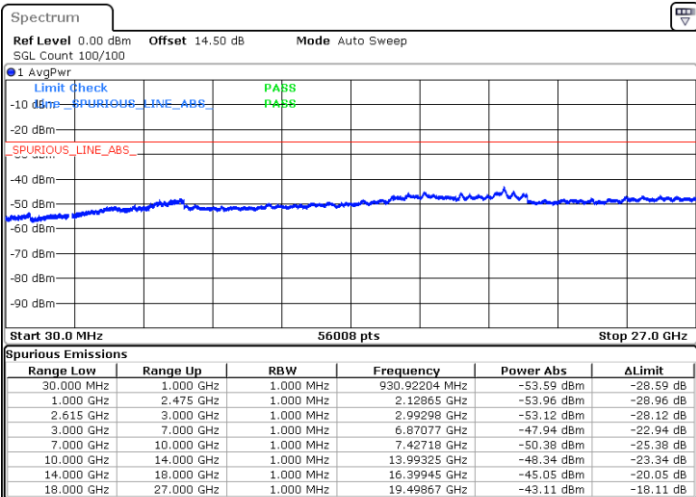

Date: 29 MAR 2020 21:18:58

Date: 29 MAR 2020 21:15:07

Highest Channel / FullIRB

N/A

Date: 29 MAR 2020 21:25:17

LTE Band 7C / 15MHz+10MHz

16QAM

Lowest Channel / 1RB0 and 1RB49

Lowest Channel / 1RB74 and 1RB0

Date: 29 MAR 2020 21:55:17

Date: 29 MAR 2020 21:59:29

Lowest Channel / FullRB

N/A

Date: 29 MAR 2020 21:50:56

LTE Band 7C / 15MHz+10MHz

16QAM

Middle Channel / 1RB0 and 1RB49

Middle Channel / 1RB74 and 1RB0

Date: 29 MAR 2020 22:07:06

Date: 29 MAR 2020 22:03:57

Middle Channel / FullIRB

N/A

Date: 29 MAR 2020 22:10:46

LTE Band 7C / 15MHz+10MHz