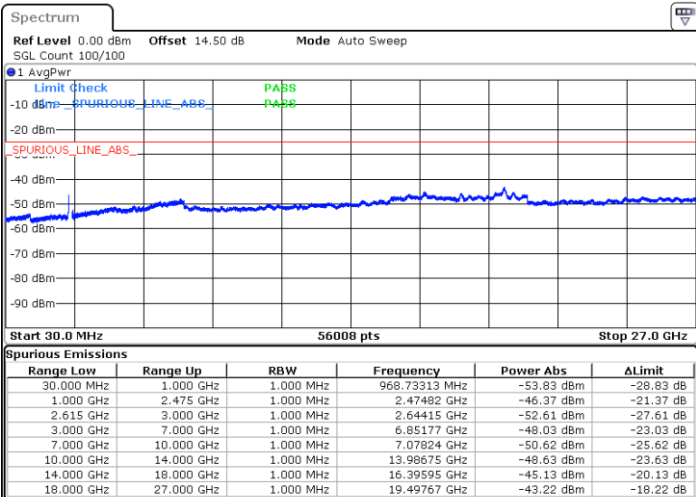

Lowest Channel / FullRB

N/A

Date: 29 MAR 2020 18:41:23