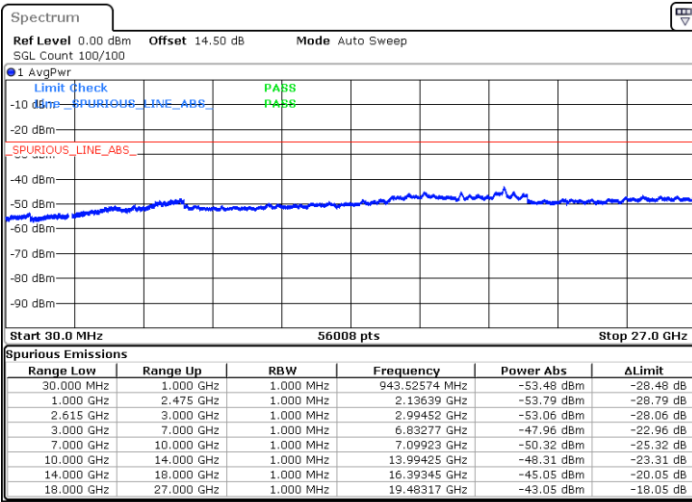

Date: 29 MAR 2020 21:18:58

Date: 29 MAR 2020 21:15:07

Highest Channel / FullIRB

N/A

Date: 29 MAR 2020 21:25:17

LTE Band 7C / 15MHz+10MHz

16QAM

Lowest Channel / 1RB0 and 1RB49

Lowest Channel / 1RB74 and 1RB0

Date: 29 MAR 2020 21:55:17

Date: 29 MAR 2020 21:59:29

Lowest Channel / FullRB

N/A

Date: 29 MAR 2020 21:50:56

LTE Band 7C / 15MHz+10MHz

16QAM

Middle Channel / 1RB0 and 1RB49

Middle Channel / 1RB74 and 1RB0

Date: 29 MAR 2020 22:07:06

Date: 29 MAR 2020 22:03:57

Middle Channel / FullIRB

N/A

Date: 29 MAR 2020 22:10:46

LTE Band 7C / 15MHz+10MHz