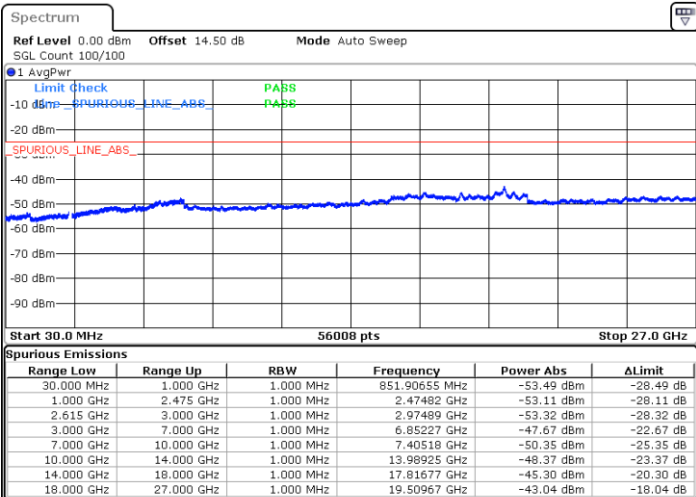

Date: 30.MAR.2020 01:31:46

LTE Band 7C / 20MHz+20MHz

QPSK

Highest Channel / 1RB0 and 1RB99

Highest Channel / 1RB99 and 1RB0

Date: 30.MAR.2020 01:59:43

Date: 30.MAR.2020 02:09:48

Highest Channel / FullIRB

N/A

Date: 30.MAR.2020 01:51:15

LTE Band 7C / 10MHz+20MHz

16QAM

Lowest Channel / 1RB0 and 1RB99

Lowest Channel / 1RB49 and 1RB0

Date: 29.MAR.2020 21:05:08

Date: 29.MAR.2020 21:08:37

Lowest Channel / FullIRB

N/A

Date: 29.MAR.2020 21:01:06

LTE Band 7C / 10MHz+20MHz

16QAM

MiddleChannel / 1RB0 and 1RB99

Middle Channel / 1RB49 and 1RB0

Date: 25.MAR.2020 21:53:16

Date: 25.MAR.2020 22:03:52

Middle Channel / FullIRB

N/A

Date: 25.MAR.2020 21:48:38

LTE Band 7C / 10MHz+20MHz

16QAM

Highest Channel / 1RB0 and 1RB99

Highest Channel / 1RB49 and 1RB0