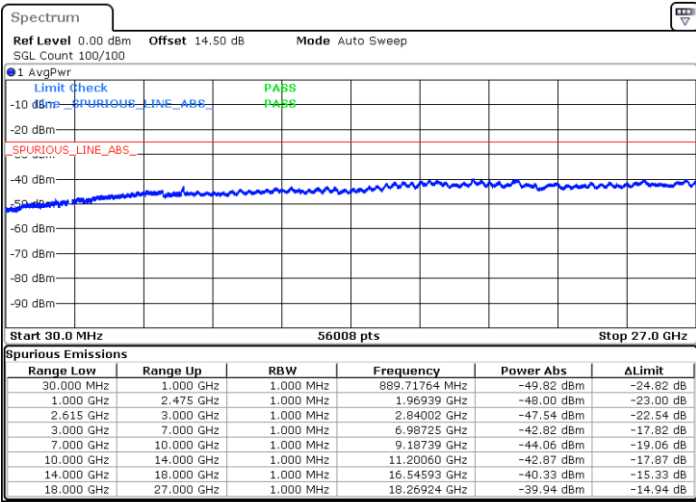

LTE Band 7C / 15MHz+15MHz

16QAM

Lowest Channel / 1RB0 and 1RB74

Lowest Channel / 1RB74 and 1RB0

Date: 25.MAR.2020 23:54:12

Date: 25.MAR.2020 23:50:25

Lowest Channel / FullRB

N/A

Date: 25.MAR.2020 23:58:00

LTE Band 7C / 15MHz+15MHz

16QAM

Middle Channel / 1RB0 and 1RB74

Middle Channel / 1RB74 and 1RB0

Date: 26.MAR.2020 00:08:49

Date: 26.MAR.2020 00:12:37

Middle Channel / FullRB

N/A

Date: 26.MAR.2020 00:05:01

LTE Band 7C / 15MHz+15MHz

16QAM

Highest Channel / 1RB0 and 1RB74

Highest Channel / 1RB74 and 1RB0

Date: 26.MAR.2020 00:31:29

Date: 26.MAR.2020 00:27:43

Highest Channel / FullIRB

N/A

Date: 26.MAR.2020 00:35:16

LTE Band 7C / 15MHz+20MHz

16QAM

Lowest Channel / 1RB0 and 1RB99

Lowest Channel / 1RB74 and 1RB0

Date: 29.MAR.2020 17:10:51