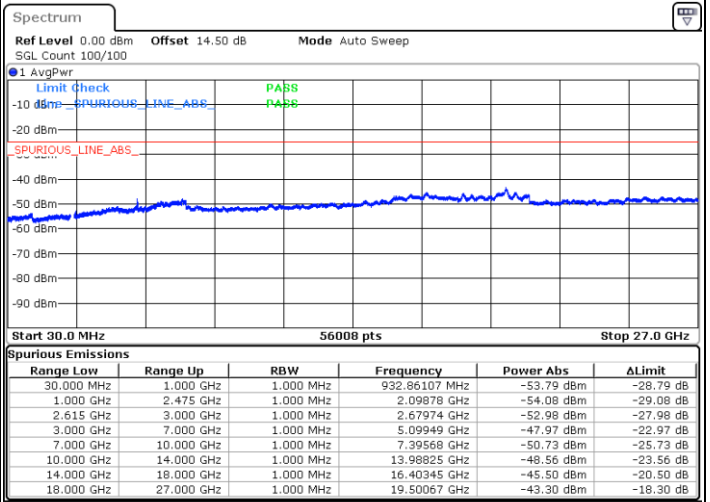

Date: 29.MAR.2020 17:17:00

Lowest Channel / FullIRB

N/A

Date: 29.MAR.2020 17:04:29

LTE Band 7C / 15MHz+20MHz

16QAM

Middle Channel / 1RB0 and 1RB9

Middle Channel / 1RB74 and 1RB0

Date: 29.MAR.2020 17:33:05

Date: 29.MAR.2020 17:25:51

Middle Channel / FullIRB

N/A

Date: 29.MAR.2020 17:40:23

LTE Band 7C / 15MHz+20MHz

16QAM

Highest Channel / 1RB0 and 1RB99

Highest Channel / 1RB74 and 1RB0

Date: 29 MAR 2020 18:05:31

Date: 29 MAR 2020 18:13:13

Highest Channel / FullIRB

N/A

Date: 29 MAR 2020 17:55:34

LTE Band 7C / 20MHz+10MHz

16QAM

Lowest Channel / 1RB0 and 1RB49

Lowest Channel / 1RB99 and 1RB0

Date: 25.MAR.2020 22:50:49

Date: 25.MAR.2020 22:47:01

Lowest Channel / FullIRB

N/A

Date: 25.MAR.2020 22:54:38

LTE Band 7C / 20MHz+10MHz