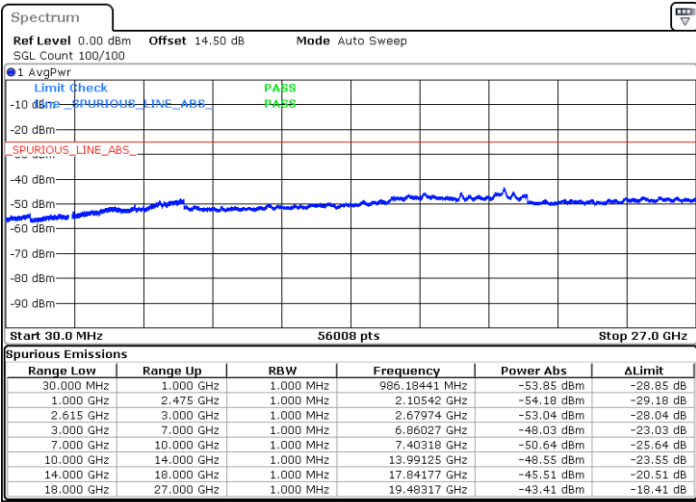

Date: 29.MAR.2020 17:17:00

Lowest Channel / FullIRB

N/A

Date: 29.MAR.2020 17:04:29

LTE Band 7C / 15MHz+20MHz

16QAM

Middle Channel / 1RB0 and 1RB9

Middle Channel / 1RB74 and 1RB0

Date: 29.MAR.2020 17:33:05

Date: 29.MAR.2020 17:25:51

Middle Channel / FullIRB

N/A

Date: 29.MAR.2020 17:40:23

LTE Band 7C / 15MHz+20MHz

16QAM

Highest Channel / 1RB0 and 1RB99

Highest Channel / 1RB74 and 1RB0

Date: 29 MAR 2020 18:05:31

Date: 29 MAR 2020 18:13:13

Highest Channel / FullIRB

N/A

Date: 29 MAR 2020 17:55:34

LTE Band 7C / 20MHz+10MHz

16QAM

Lowest Channel / 1RB0 and 1RB49

Lowest Channel / 1RB99 and 1RB0

Date: 25.MAR.2020 22:50:49

Date: 25.MAR.2020 22:47:01

Lowest Channel / FullIRB

N/A

Date: 25.MAR.2020 22:54:38

LTE Band 7C / 20MHz+10MHz