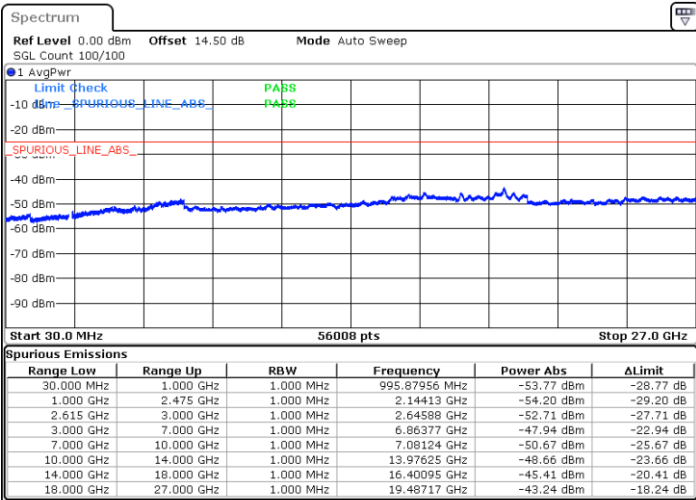

Highest Channel / FullIRB

N/A

Date: 26.MAR.2020 00:35:16

LTE Band 7C / 15MHz+20MHz

16QAM

Lowest Channel / 1RB0 and 1RB99

Lowest Channel / 1RB74 and 1RB0

Date: 29.MAR.2020 17:10:51

Date: 29.MAR.2020 17:17:00

Lowest Channel / FullIRB

N/A

Date: 29.MAR.2020 17:04:29

LTE Band 7C / 15MHz+20MHz

16QAM

Middle Channel / 1RB0 and 1RB9

Middle Channel / 1RB74 and 1RB0

Date: 29.MAR.2020 17:33:05

Date: 29.MAR.2020 17:25:51

Middle Channel / FullIRB

N/A

Date: 29.MAR.2020 17:40:23

LTE Band 7C / 15MHz+20MHz

16QAM

Highest Channel / 1RB0 and 1RB99

Highest Channel / 1RB74 and 1RB0

Date: 29 MAR 2020 18:05:31

Date: 29 MAR 2020 18:13:13

Highest Channel / FullIRB

N/A

Date: 29 MAR 2020 17:55:34

LTE Band 7C / 20MHz+10MHz

16QAM