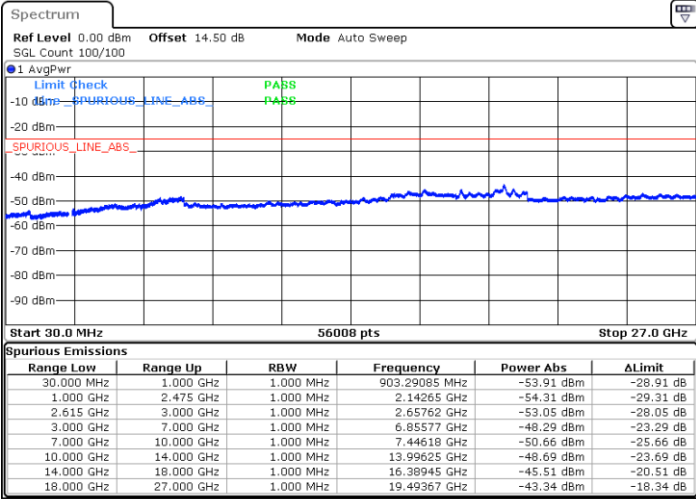

LTE Band 7C / 15MHz+20MHz

QPSK

Highest Channel / 1RB0 and 1RB99

Highest Channel / 1RB74 and 1RB0

Date: 29 MAR 2020 18:06:58

Date: 29 MAR 2020 18:10:59

Highest Channel / FullIRB

N/A

Date: 29 MAR 2020 17:52:46

LTE Band 7C / 20MHz+10MHz

QPSK

Lowest Channel / 1RB0 and 1RB49

Lowest Channel / 1RB99 and 1RB0

Date: 25.MAR.2020 22:49:33

Date: 25.MAR.2020 22:48:17

Lowest Channel / FullRB

Middle Channel / FullRB

N/A

Date: 25.MAR.2020 23:00:24

LTE Band 7C / 20MHz+10MHz

QPSK

Highest Channel / 1RB0 and 1RB49

Highest Channel / 1RB99 and 1RB0

Date: 25.MAR.2020 23:29:25