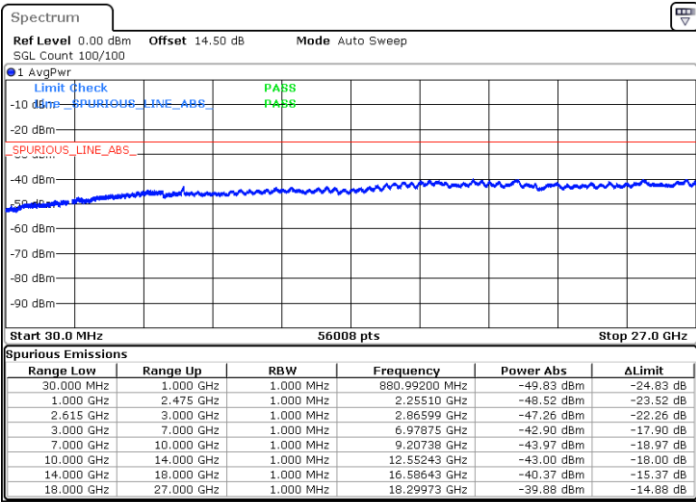

Middle Channel / FullRB

N/A

Date: 25.MAR.2020 23:00:24

LTE Band 7C / 20MHz+10MHz

QPSK

Highest Channel / 1RB0 and 1RB49

Highest Channel / 1RB99 and 1RB0

Date: 25.MAR.2020 23:29:25

Date: 25.MAR.2020 23:23:05

Highest Channel / FullIRB

N/A

Date: 25.MAR.2020 23:30:41

LTE Band 7C / 20MHz+15MHz

QPSK

Lowest Channel / 1RB0 and 1RB74

Lowest Channel / 1RB99 and 1RB0

Date: 29.MAR.2020 19:06:58

Date: 29.MAR.2020 19:17:20

Lowest Channel / FullRB

N/A

Date: 29.MAR.2020 19:04:00

LTE Band 7C / 20MHz+15MHz

QPSK

MiddleChannel / 1RB0 and 1RB74