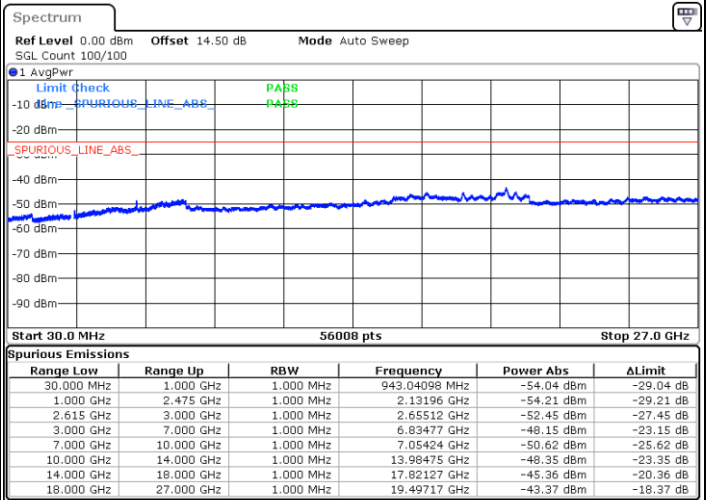

Highest Channel / FullIRB

N/A

Date: 26.MAR.2020 00:35:16

LTE Band 7C / 15MHz+20MHz

16QAM

Lowest Channel / 1RB0 and 1RB99

Lowest Channel / 1RB74 and 1RB0

Date: 29.MAR.2020 17:10:51

Date: 29.MAR.2020 17:17:00

Lowest Channel / FullIRB

N/A

Date: 29.MAR.2020 17:04:29

LTE Band 7C / 15MHz+20MHz

16QAM

Middle Channel / 1RB0 and 1RB9

Middle Channel / 1RB74 and 1RB0

Date: 29.MAR.2020 17:33:05

Date: 29.MAR.2020 17:25:51

Middle Channel / FullIRB

N/A

Date: 29.MAR.2020 17:40:23

LTE Band 7C / 15MHz+20MHz

16QAM

Highest Channel / 1RB0 and 1RB99

Highest Channel / 1RB74 and 1RB0

Date: 29 MAR 2020 18:05:31

Date: 29 MAR 2020 18:13:13

Highest Channel / FullIRB

N/A

Date: 29 MAR 2020 17:55:34

LTE Band 7C / 20MHz+10MHz

16QAM