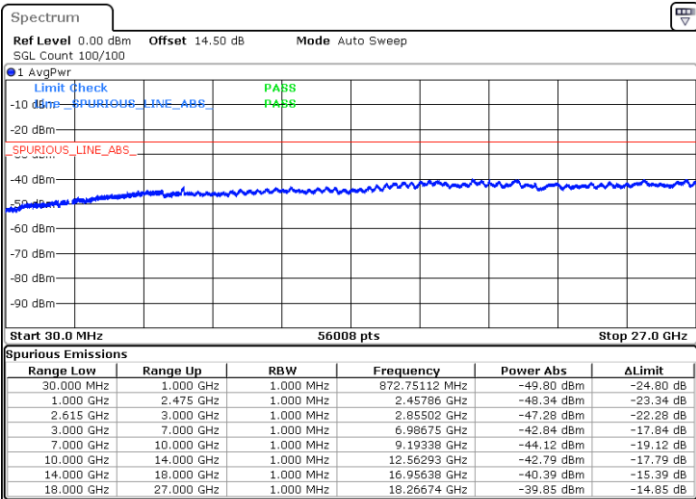

Lowest Channel / 1RB0 and 1RB49

Lowest Channel / 1RB99 and 1RB0

Date: 25.MAR.2020 22:50:49

Date: 25.MAR.2020 22:47:01

Lowest Channel / FullIRB

N/A

Date: 25.MAR.2020 22:54:38

LTE Band 7C / 20MHz+10MHz

16QAM

Middle Channel / 1RB0 and 1RB49

Middle Channel / 1RB99 and 1RB0

Date: 25.MAR.2020 23:05:29

Date: 25.MAR.2020 23:09:17

Middle Channel / FullIRB

N/A

Date: 25.MAR.2020 23:01:40

LTE Band 7C / 20MHz+10MHz

16QAM

Highest Channel / 1RB0 and 1RB49

Highest Channel / 1RB99 and 1RB0

Date: 25.MAR.2020 23:28:09

Date: 25.MAR.2020 23:24:21

Highest Channel / FullIRB

N/A

Date: 25.MAR.2020 23:31:57

LTE Band 7C / 20MHz+15MHz

16QAM

Lowest Channel / 1RB0 and 1RB74

Lowest Channel / 1RB99 and 1RB0

Date: 29 MAR 2020 19:08:47

Date: 29 MAR 2020 19:16:05

Lowest Channel / FullRB