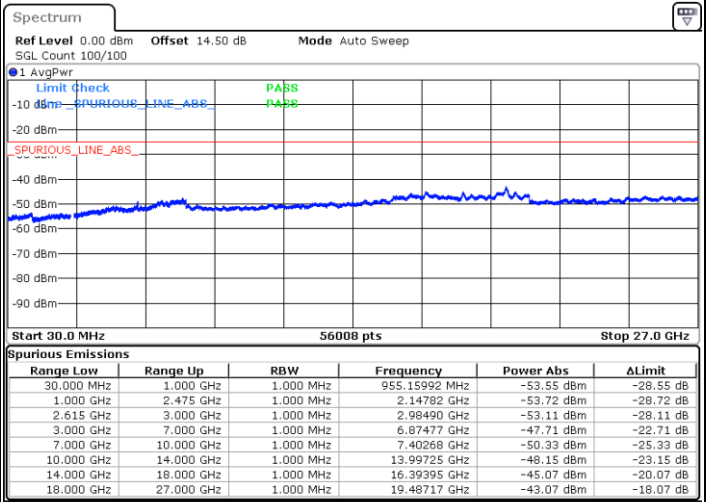

LTE Band 7C / 20MHz+20MHz

QPSK

Middle Channel / 1RB0 and 1RB9

Middle Channel / 1RB99 and 1RB0

Date: 30.MAR.2020 01:20:16

Date: 30.MAR.2020 01:13:34

Middle Channel / FullIRB

N/A

Date: 30.MAR.2020 01:31:46

LTE Band 7C / 20MHz+20MHz

QPSK

Highest Channel / 1RB0 and 1RB99

Highest Channel / 1RB99 and 1RB0

Date: 30.MAR.2020 01:59:43

Date: 30.MAR.2020 02:09:48

Highest Channel / FullIRB

N/A

Date: 30.MAR.2020 01:51:15

LTE Band 7C / 10MHz+20MHz

16QAM

Lowest Channel / 1RB0 and 1RB99

Lowest Channel / 1RB49 and 1RB0

Date: 29.MAR.2020 21:05:08

Date: 29.MAR.2020 21:08:37

Lowest Channel / FullIRB

N/A

Date: 29.MAR.2020 21:01:06

LTE Band 7C / 10MHz+20MHz

16QAM

MiddleChannel / 1RB0 and 1RB99

Middle Channel / 1RB49 and 1RB0

Date: 25.MAR.2020 21:53:16