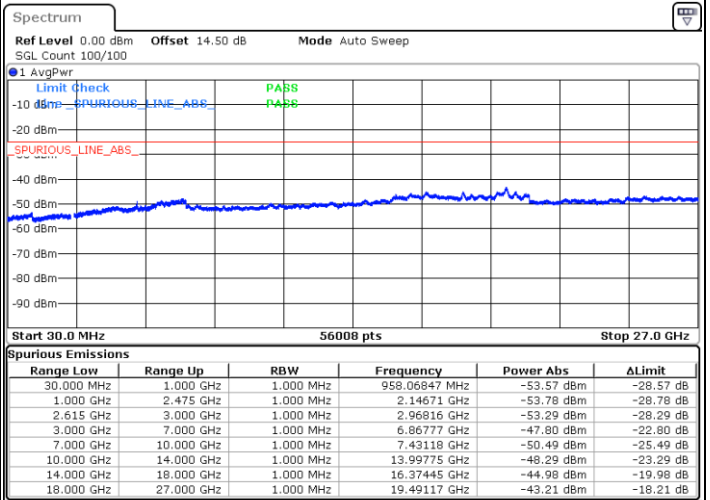

Highest Channel / 1RB0 and 1RB74

Highest Channel / 1RB99 and 1RB0

Date: 29 MAR 2020 20:03:15

Date: 29 MAR 2020 20:05:04

Highest Channel / FullIRB

N/A

Date: 29 MAR 2020 19:44:45

LTE Band 7C / 20MHz+20MHz

QPSK

Lowest Channel / 1RB0 and 1RB99

Lowest Channel / 1RB99 and 1RB0

Date: 29 MAR 2020 23:36:53

Date: 29 MAR 2020 23:43:46

Lowest Channel / FullRB

N/A

Date: 29 MAR 2020 23:20:46

LTE Band 7C / 20MHz+20MHz

QPSK

Middle Channel / 1RB0 and 1RB9

Middle Channel / 1RB99 and 1RB0

Date: 30.MAR.2020 01:20:16

Date: 30.MAR.2020 01:13:34

Middle Channel / FullIRB

N/A

Date: 30.MAR.2020 01:31:46

LTE Band 7C / 20MHz+20MHz

QPSK

Highest Channel / 1RB0 and 1RB99

Highest Channel / 1RB99 and 1RB0

Date: 30.MAR.2020 01:59:43

Date: 30.MAR.2020 02:09:48

Highest Channel / FullIRB