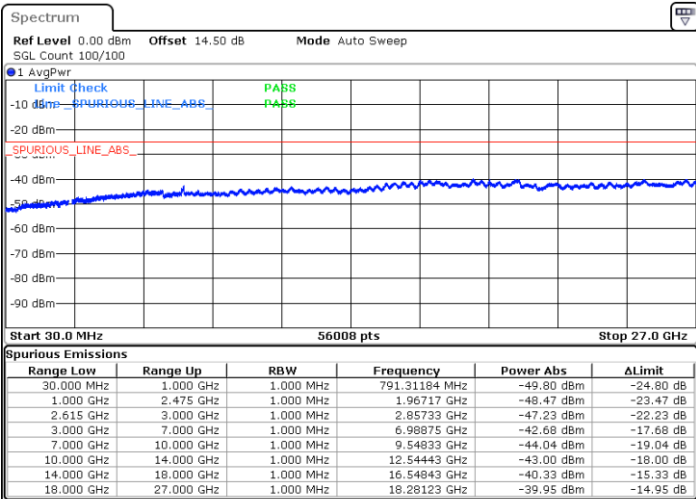

Middle Channel / FullRB

N/A

Date: 25.MAR.2020 23:00:24

LTE Band 7C / 20MHz+10MHz

QPSK

Highest Channel / 1RB0 and 1RB49

Highest Channel / 1RB99 and 1RB0

Date: 25.MAR.2020 23:29:25

Date: 25.MAR.2020 23:23:05

Highest Channel / FullIRB

N/A

Date: 25.MAR.2020 23:30:41

LTE Band 7C / 20MHz+15MHz

QPSK

Lowest Channel / 1RB0 and 1RB74

Lowest Channel / 1RB99 and 1RB0

Date: 29.MAR.2020 19:06:58

Date: 29.MAR.2020 19:17:20

Lowest Channel / FullRB

N/A

Date: 29.MAR.2020 19:04:00

LTE Band 7C / 20MHz+15MHz

QPSK

MiddleChannel / 1RB0 and 1RB74