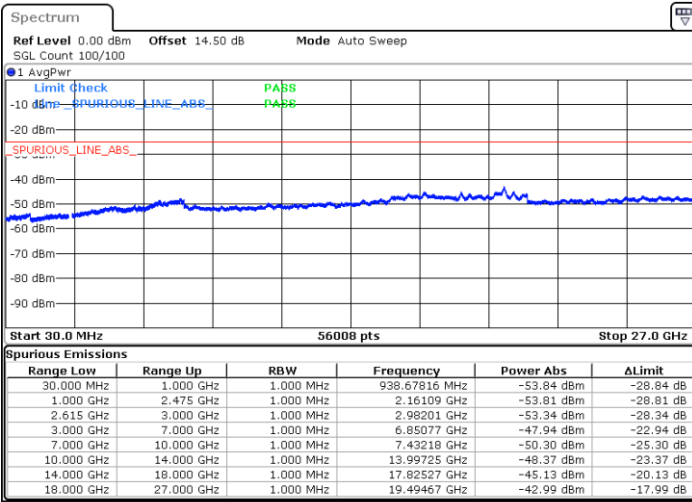

Date: 25.MAR.2020 23:23:05

Highest Channel / FullIRB

N/A

Date: 25.MAR.2020 23:30:41

LTE Band 7C / 20MHz+15MHz

QPSK

Lowest Channel / 1RB0 and 1RB74

Lowest Channel / 1RB99 and 1RB0

Date: 29.MAR.2020 19:06:58

Date: 29.MAR.2020 19:17:20

Lowest Channel / FullRB

N/A

Date: 29.MAR.2020 19:04:00

LTE Band 7C / 20MHz+15MHz

QPSK

MiddleChannel / 1RB0 and 1RB74

Middle Channel / 1RB99 and 1RB0

Date: 29.MAR.2020 20:18:18

Date: 29.MAR.2020 19:23:52

Middle Channel / FullIRB

N/A

Date: 29.MAR.2020 19:36:06

LTE Band 7C / 20MHz+15MHz

QPSK

Highest Channel / 1RB0 and 1RB74

Highest Channel / 1RB99 and 1RB0

Date: 29 MAR 2020 20:03:15

Date: 29 MAR 2020 20:05:04

Highest Channel / FullIRB

N/A

Date: 29 MAR 2020 19:44:45

LTE Band 7C / 20MHz+20MHz