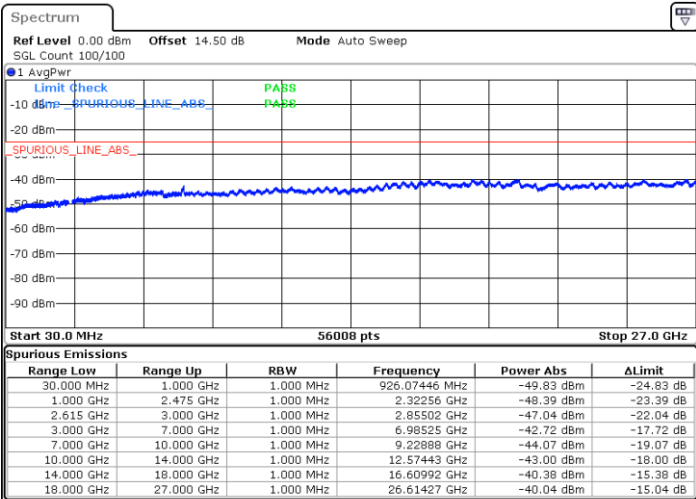

Date: 29 MAR 2020 17:52:46

LTE Band 7C / 20MHz+10MHz

QPSK

Lowest Channel / 1RB0 and 1RB49

Lowest Channel / 1RB99 and 1RB0

Date: 25.MAR.2020 22:49:33

Date: 25.MAR.2020 22:48:17

Lowest Channel / FullRB

N/A

Date: 25.MAR.2020 22:55:54

LTE Band 7C / 20MHz+10MHz

QPSK

Middle Channel / 1RB0 and 1RB49

Middle Channel / 1RB99 and 1RB0

Date: 25.MAR.2020 23:06:45

Date: 25.MAR.2020 23:08:01

Middle Channel / FullRB

N/A

Date: 25.MAR.2020 23:00:24

LTE Band 7C / 20MHz+10MHz

QPSK

Highest Channel / 1RB0 and 1RB49

Highest Channel / 1RB99 and 1RB0

Date: 25.MAR.2020 23:29:25

Date: 25.MAR.2020 23:23:05

Highest Channel / FullIRB

N/A

Date: 25.MAR.2020 23:30:41

LTE Band 7C / 20MHz+15MHz

QPSK

Lowest Channel / 1RB0 and 1RB74

Lowest Channel / 1RB99 and 1RB0