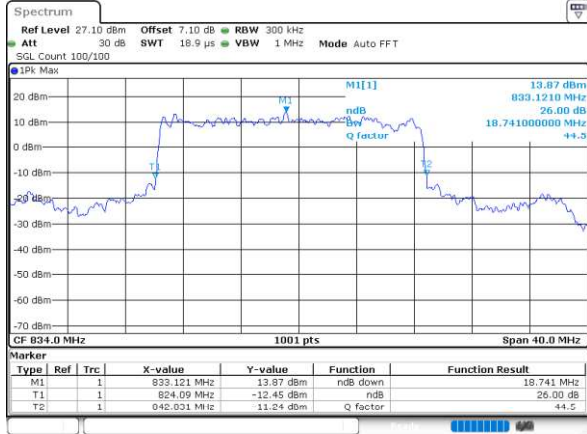

Highest Channel / QPSK

Date: 21.MAR.2020 10:27:33

EN-DC_66A_n5A

Combination LTE 20MHz + NR 20MHz

Lowest Channel / BPSK

Date: 21.MAR.2020 10:10:16

Lowest Channel / QPSK

Date: 21.MAR.2020 10:10:22

Occupied Bandwidth

EN-DC_2A_n5A

Combination LTE 20MHz + NR 5MHz

Lowest Channel / BPSK

Lowest Channel / QPSK

Middle Channel / BPSK

Middle Channel / QPSK

Highest Channel / BPSK