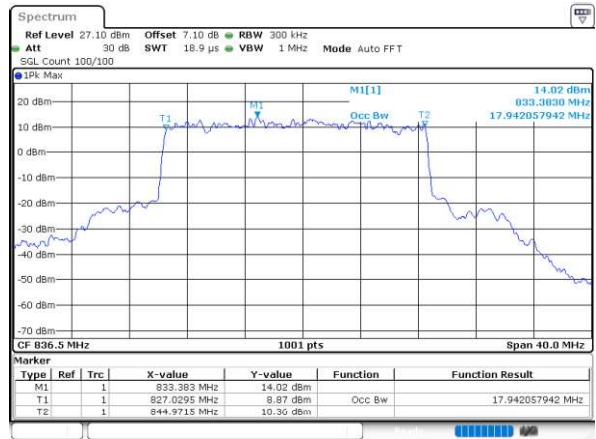

Middle Channel / QPSK

Date: 20_MAR_2020 07:58:52