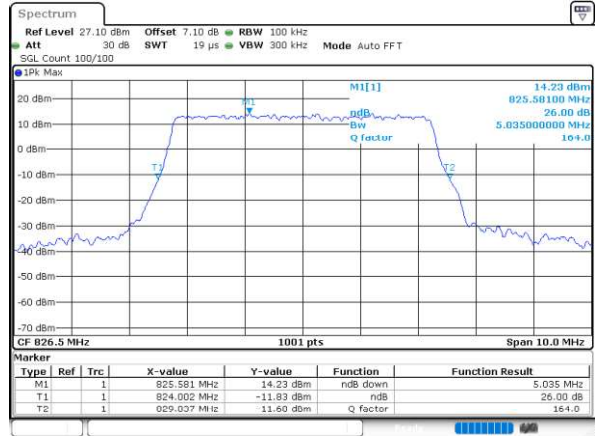

Lowest Channel / QPSK

Date: 21.MAR.2020 13:09:10