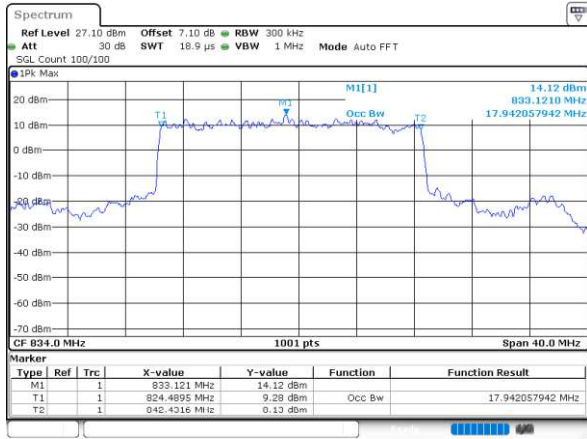

Date: 20_MAR_2020 13:36:17

Highest Channel / QPSK

Date: 20_MAR_2020 13:34:00

EN-DC_7A_n5A

Combination LTE 20MHz + NR 20MHz

Lowest Channel / BPSK

Date: 20_MAR_2020 07:58:15

Lowest Channel / QPSK