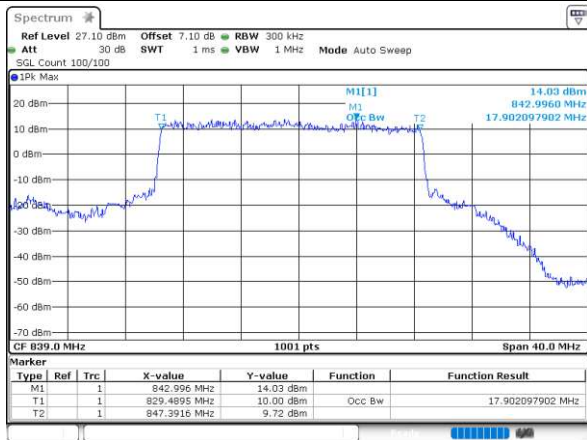

Highest Channel / BPSK

Date: 20_MAR_2020 07:29:21