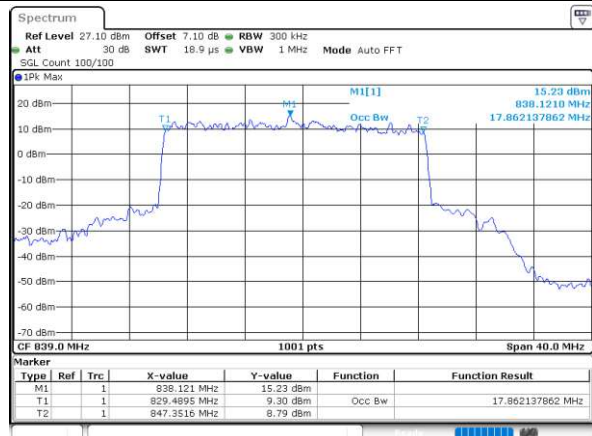

Combination LTE 20MHz + NR 20MHz

Lowest Channel / BPSK

Lowest Channel / QPSK

Middle Channel / BPSK

Middle Channel / QPSK

Highest Channel / BPSK

Highest Channel / QPSK

EN-DC_7A_n5A

Combination LTE 20MHz + NR 5MHz

Lowest Channel / BPSK

Date: 20_MAR_2020 14:46:05

Lowest Channel / QPSK

Date: 20_MAR_2020 14:47:44

Middle Channel / BPSK

Date: 20_MAR_2020 13:40:14

Middle Channel / QPSK