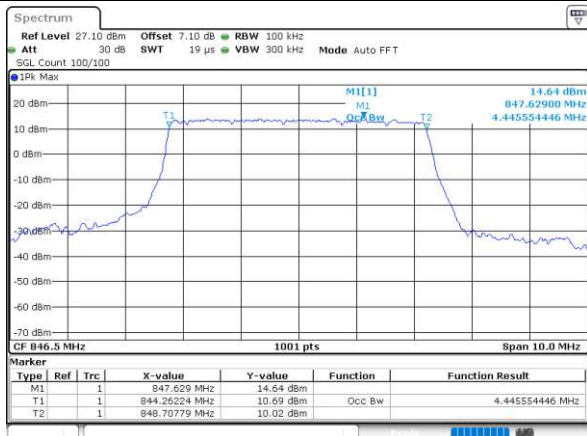

Combination LTE 20MHz + NR 20MHz

Lowest Channel / BPSK

Lowest Channel / QPSK

Middle Channel / BPSK

Middle Channel / QPSK

Highest Channel / BPSK

Highest Channel / QPSK

EN-DC_7A_n5A

Combination LTE 20MHz + NR 5MHz

Lowest Channel / BPSK

Date: 20_MAR_2020 14:46:05

Lowest Channel / QPSK

Date: 20_MAR_2020 14:47:44

Middle Channel / BPSK

Date: 20_MAR_2020 13:40:14

Middle Channel / QPSK

Date: 20_MAR_2020 13:42:38

Highest Channel / BPSK

Date: 20_MAR_2020 14:55:58

Highest Channel / QPSK

Date: 20_MAR_2020 14:52:51

EN-DC_7A_n5A

Combination LTE 20MHz + NR 10MHz

Lowest Channel / BPSK