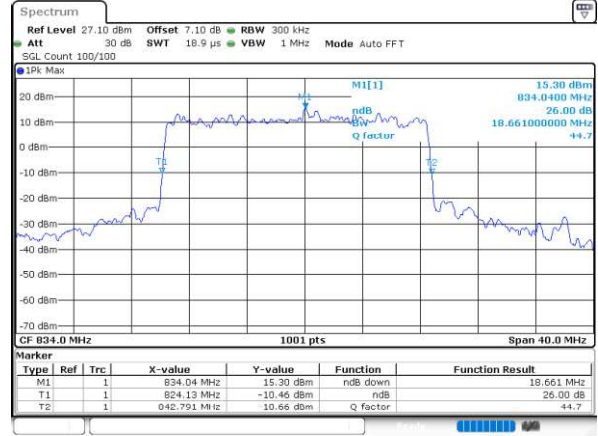

EN-DC_30A_n5A

Combination LTE 20MHz + NR 20MHz

Lowest Channel / BPSK

Date: 21.MAR.2020 02:58:42

Lowest Channel / QPSK

Date: 21.MAR.2020 02:59:09

Middle Channel / BPSK

Date: 21.MAR.2020 02:42:02

Middle Channel / QPSK

Date: 21.MAR.2020 02:40:52

Highest Channel / BPSK

Date: 21.MAR.2020 03:48:52

Highest Channel / QPSK

Date: 21.MAR.2020 03:49:44

EN-DC_66A_n5A

Combination LTE 20MHz + NR 5MHz