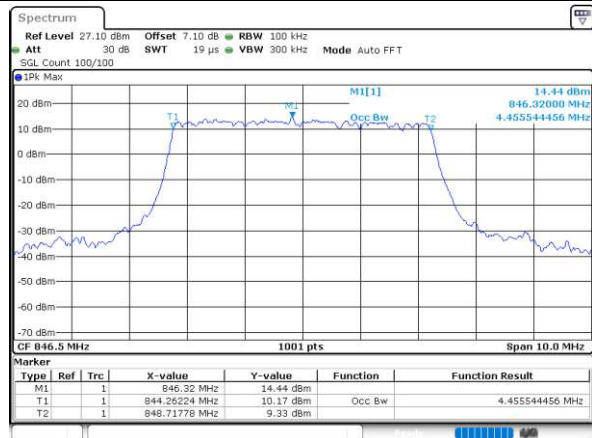

Date: 20_MAR_2020 07:28:14

EN-DC_30A_n5A

Combination LTE 20MHz + NR 5MHz

Lowest Channel / BPSK

Date: 21.MAR.2020 06:10:49

Lowest Channel / QPSK

Date: 21.MAR.2020 06:10:53

Middle Channel / BPSK

Date: 21.MAR.2020 06:13:21

Middle Channel / QPSK

Date: 21.MAR.2020 06:13:54

Highest Channel / BPSK

Date: 21.MAR.2020 06:16:09

Highest Channel / QPSK

Date: 21.MAR.2020 06:15:33