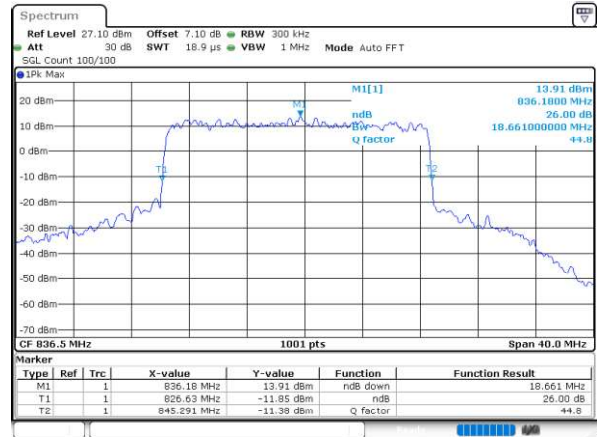

EN-DC_30A_n5A

Combination LTE 20MHz + NR 20MHz

Lowest Channel / BPSK

Date: 21.MAR.2020 02:58:42

Lowest Channel / QPSK

Date: 21.MAR.2020 02:59:09

Middle Channel / BPSK

Date: 21.MAR.2020 02:42:02

Middle Channel / QPSK

Date: 21.MAR.2020 02:40:52

Highest Channel / BPSK

Date: 21.MAR.2020 03:48:52

Highest Channel / QPSK

Date: 21.MAR.2020 03:49:44

EN-DC_66A_n5A

Combination LTE 20MHz + NR 5MHz