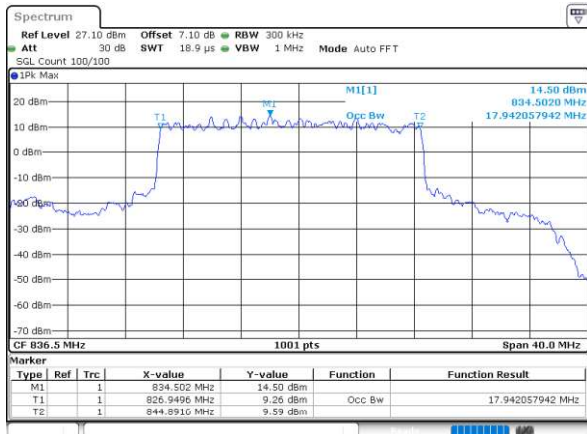

Combination LTE 20MHz + NR 20MHz

Lowest Channel / BPSK

Lowest Channel / QPSK

Middle Channel / BPSK

Middle Channel / QPSK

Highest Channel / BPSK

Highest Channel / QPSK

EN-DC_7A_n5A

Combination LTE 20MHz + NR 5MHz

Lowest Channel / BPSK

Date: 20_MAR_2020 14:46:05

Lowest Channel / QPSK

Date: 20_MAR_2020 14:47:44

Middle Channel / BPSK

Date: 20_MAR_2020 13:40:14

Middle Channel / QPSK