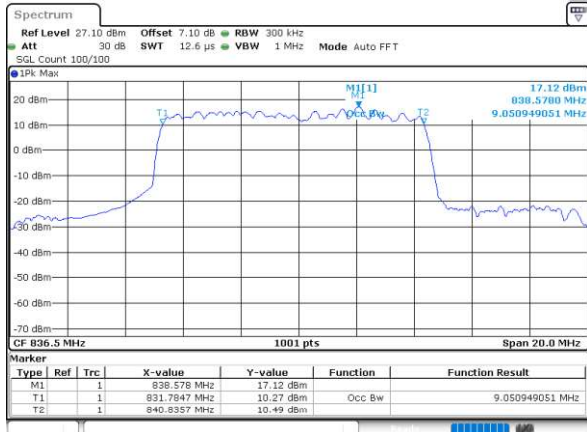

Middle Channel / BPSK

Date: 20_MAR_2020 13:24:26