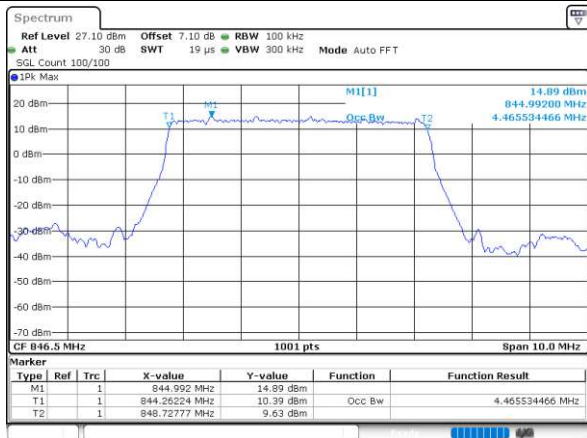

Highest Channel / BPSK

Date: 21.MAR.2020 06:16:09