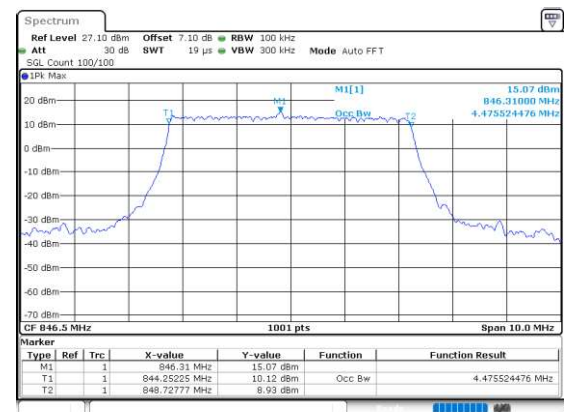

Occupied Bandwidth

EN-DC_2A_n5A

Combination LTE 20MHz + NR 5MHz

Lowest Channel / BPSK

Lowest Channel / QPSK

Middle Channel / BPSK

Middle Channel / QPSK

Highest Channel / BPSK

Highest Channel / QPSK

EN-DC_2A_n5A

Combination LTE 20MHz + NR 10MHz

Lowest Channel / BPSK

Date: 19_MAR_2020 19:05:24

Lowest Channel / QPSK

Date: 19_MAR_2020 19:04:10

Middle Channel / BPSK