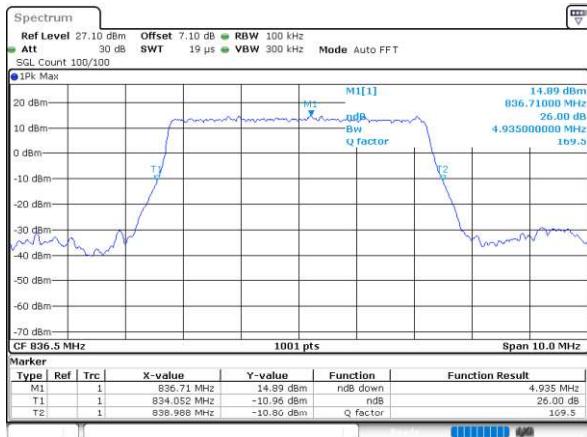

Middle Channel / BPSK

Date: 21.MAR.2020 14:11:51