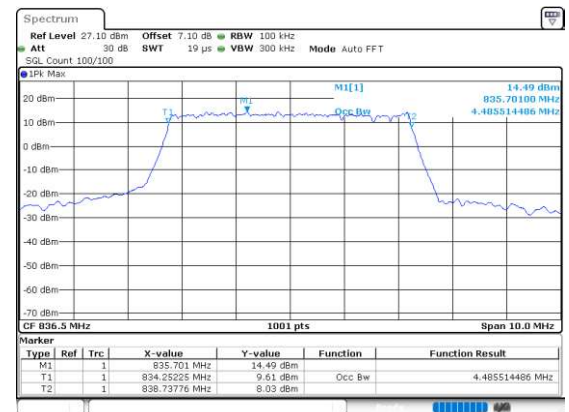

Occupied Bandwidth

EN-DC_2A_n5A

Combination LTE 20MHz + NR 5MHz

Lowest Channel / BPSK

Lowest Channel / QPSK

Middle Channel / BPSK

Middle Channel / QPSK

Highest Channel / BPSK

Highest Channel / QPSK

EN-DC_2A_n5A

Combination LTE 20MHz + NR 10MHz

Lowest Channel / BPSK

Date: 19_MAR_2020 19:05:24

Lowest Channel / QPSK

Date: 19_MAR_2020 19:04:10

Middle Channel / BPSK