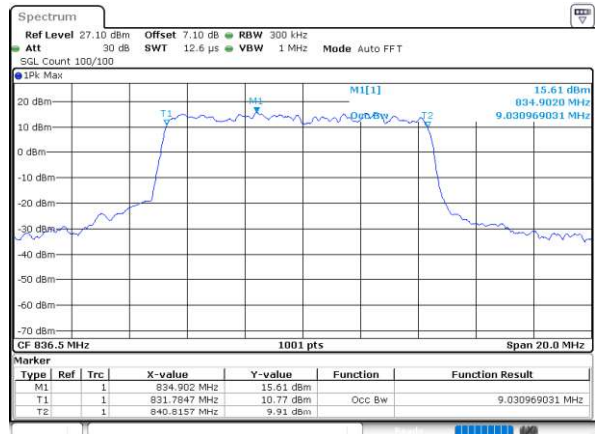

Middle Channel / QPSK

Date: 19_MAR_2020 19:21:25