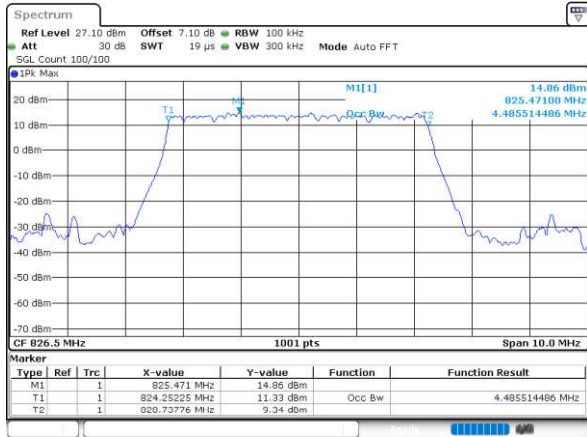

Date: 20_MAR_2020 13:36:17

Highest Channel / QPSK

Date: 20_MAR_2020 13:34:00

EN-DC_7A_n5A

Combination LTE 20MHz + NR 20MHz

Lowest Channel / BPSK

Date: 20_MAR_2020 07:58:15

Lowest Channel / QPSK

Date: 20_MAR_2020 07:28:14

EN-DC_30A_n5A

Combination LTE 20MHz + NR 5MHz

Lowest Channel / BPSK

Date: 21.MAR.2020 06:10:49

Lowest Channel / QPSK

Date: 21.MAR.2020 06:10:53

Middle Channel / BPSK