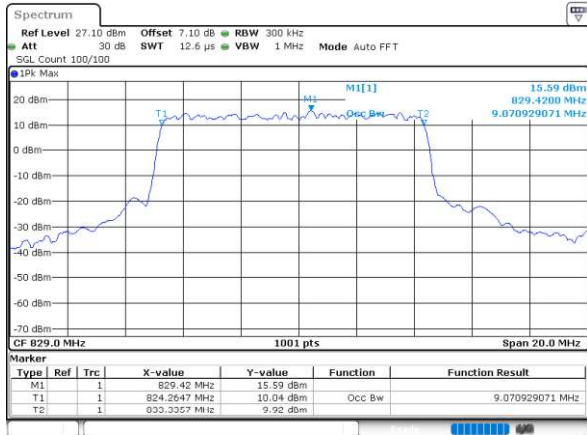

Occupied Bandwidth

EN-DC_2A_n5A

Combination LTE 20MHz + NR 5MHz

Lowest Channel / BPSK

Lowest Channel / QPSK

Middle Channel / BPSK

Middle Channel / QPSK

Highest Channel / BPSK

Highest Channel / QPSK

EN-DC_2A_n5A

Combination LTE 20MHz + NR 10MHz

Lowest Channel / BPSK

Date: 19_MAR_2020 19:05:24

Lowest Channel / QPSK

Date: 19_MAR_2020 19:04:10

Middle Channel / BPSK