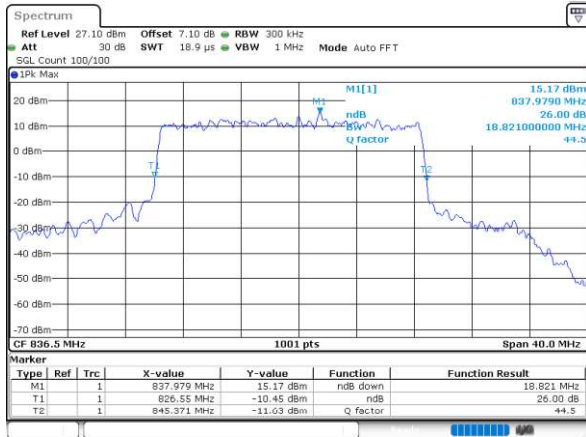

EN-DC_30A_n5A

Combination LTE 20MHz + NR 20MHz

Lowest Channel / BPSK

Date: 21.MAR.2020 02:58:42

Lowest Channel / QPSK

Date: 21.MAR.2020 02:59:09

Middle Channel / BPSK

Date: 21.MAR.2020 02:42:02

Middle Channel / QPSK

Date: 21.MAR.2020 02:40:52

Highest Channel / BPSK

Date: 21.MAR.2020 03:48:52

Highest Channel / QPSK

Date: 21.MAR.2020 03:49:44

EN-DC_66A_n5A

Combination LTE 20MHz + NR 5MHz