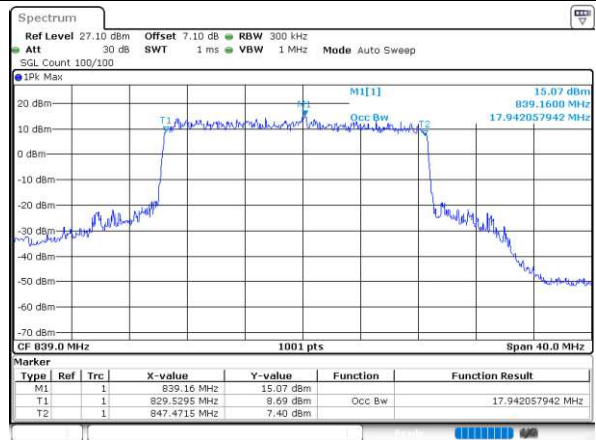

Date: 20_MAR_2020 07:28:14

EN-DC_30A_n5A

Combination LTE 20MHz + NR 5MHz

Lowest Channel / BPSK

Date: 21.MAR.2020 06:10:49

Lowest Channel / QPSK

Date: 21.MAR.2020 06:10:53

Middle Channel / BPSK