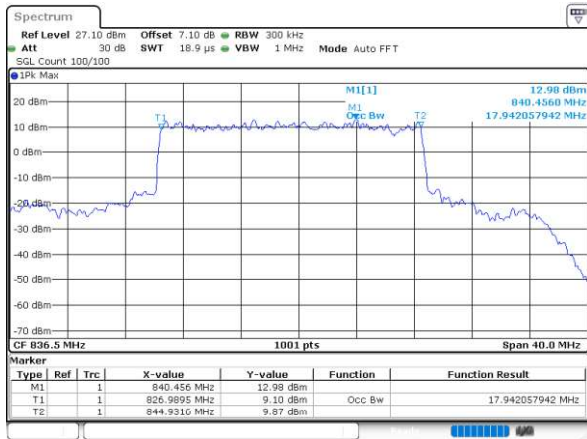

Middle Channel / BPSK

Date: 20_MAR_2020 07:58:33