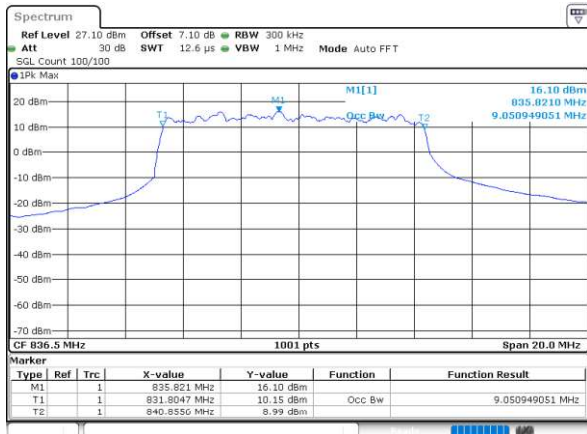

Occupied Bandwidth

EN-DC_2A_n5A

Combination LTE 20MHz + NR 5MHz

Lowest Channel / BPSK

Lowest Channel / QPSK

Middle Channel / BPSK

Middle Channel / QPSK

Highest Channel / BPSK

Highest Channel / QPSK

EN-DC_2A_n5A

Combination LTE 20MHz + NR 10MHz

Lowest Channel / BPSK

Date: 19_MAR_2020 19:05:24

Lowest Channel / QPSK

Date: 19_MAR_2020 19:04:10

Middle Channel / BPSK