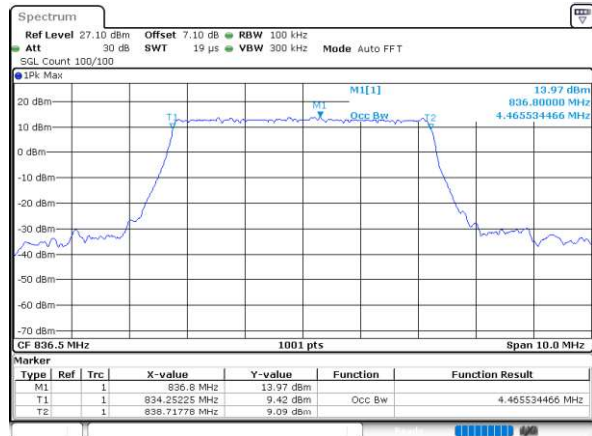

Middle Channel / QPSK

Date: 21.MAR.2020 06:13:54