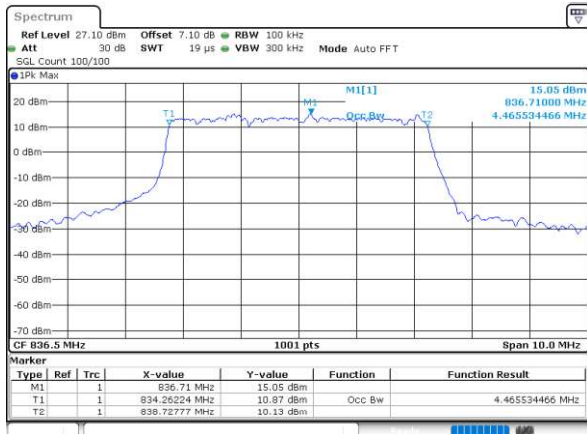

Combination LTE 20MHz + NR 20MHz

Lowest Channel / BPSK

Lowest Channel / QPSK

Middle Channel / BPSK

Middle Channel / QPSK

Highest Channel / BPSK

Highest Channel / QPSK

EN-DC_7A_n5A

Combination LTE 20MHz + NR 5MHz

Lowest Channel / BPSK

Date: 20_MAR_2020 14:46:05

Lowest Channel / QPSK

Date: 20_MAR_2020 14:47:44

Middle Channel / BPSK

Date: 20_MAR_2020 13:40:14

Middle Channel / QPSK

Date: 20_MAR_2020 13:42:38

Highest Channel / BPSK

Date: 20_MAR_2020 14:55:58

Highest Channel / QPSK

Date: 20_MAR_2020 14:52:51

EN-DC_7A_n5A

Combination LTE 20MHz + NR 10MHz

Lowest Channel / BPSK