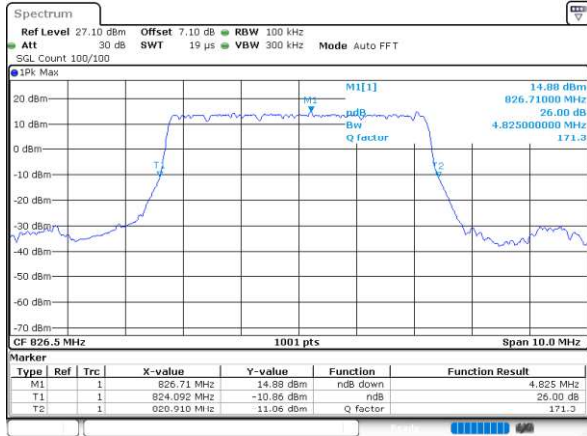

EN-DC_66A_n5A

Combination LTE 20MHz + NR 5MHz

Lowest Channel / BPSK

Date: 21.MAR.2020 12:42:51