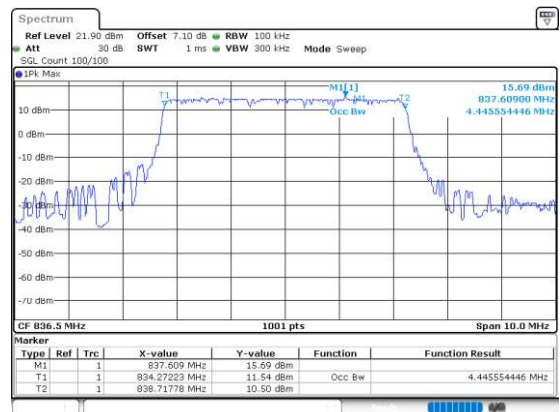

Occupied Bandwidth

EN-DC_2A_n5A

Combination LTE 20MHz + NR 5MHz

Lowest Channel / BPSK

Lowest Channel / QPSK

Middle Channel / BPSK

Middle Channel / QPSK

Highest Channel / BPSK

Highest Channel / QPSK

EN-DC_2A_n5A

Combination LTE 20MHz + NR 10MHz

Lowest Channel / BPSK

Date: 19_MAR_2020 19:05:24

Lowest Channel / QPSK

Date: 19_MAR_2020 19:04:10

Middle Channel / BPSK