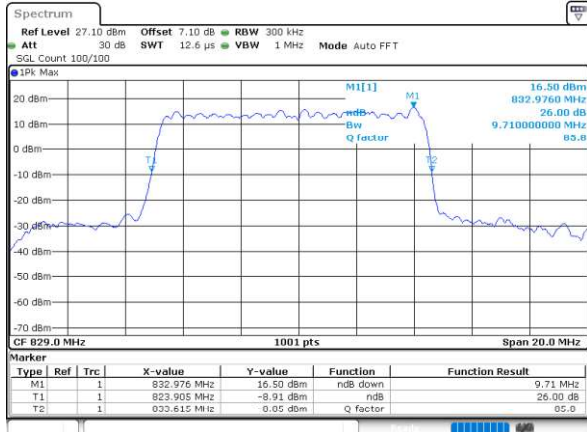

Highest Channel / BPSK

Date: 21.MAR.2020 14:41:53

Highest Channel / QPSK

Date: 21.MAR.2020 14:40:57

EN-DC_66A_n5A

Combination LTE 20MHz + NR 10MHz

Lowest Channel / BPSK

Date: 21.MAR.2020 10:31:23