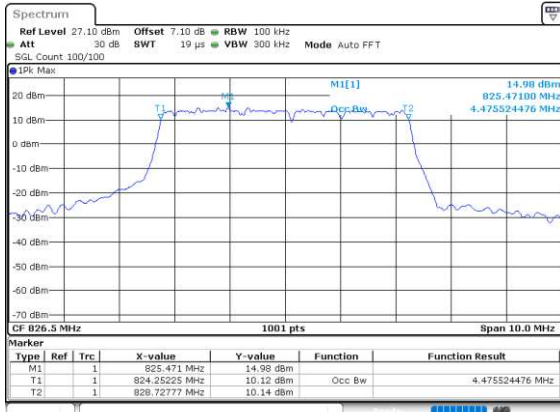

Highest Channel / QPSK

Date: 21.MAR.2020 10:27:33

EN-DC_66A_n5A

Combination LTE 20MHz + NR 20MHz

Lowest Channel / BPSK

Date: 21.MAR.2020 10:10:16

Lowest Channel / QPSK

Date: 21.MAR.2020 10:10:22

Occupied Bandwidth

EN-DC_2A_n5A

Combination LTE 20MHz + NR 5MHz

Lowest Channel / BPSK

Lowest Channel / QPSK

Middle Channel / BPSK

Middle Channel / QPSK

Highest Channel / BPSK