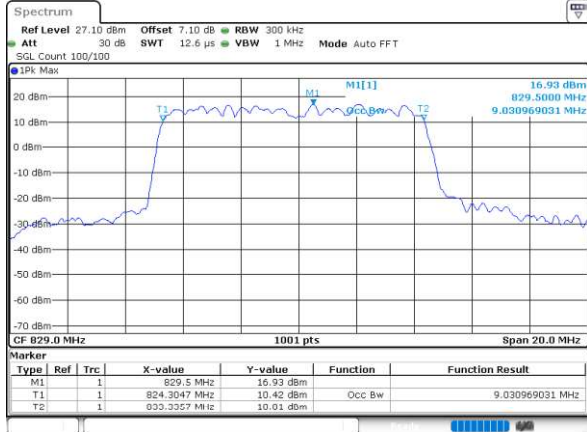

Date: 20_MAR_2020 13:42:38

Highest Channel / BPSK

Date: 20_MAR_2020 14:55:58

Highest Channel / QPSK

Date: 20_MAR_2020 14:52:51

EN-DC_7A_n5A

Combination LTE 20MHz + NR 10MHz

Lowest Channel / BPSK