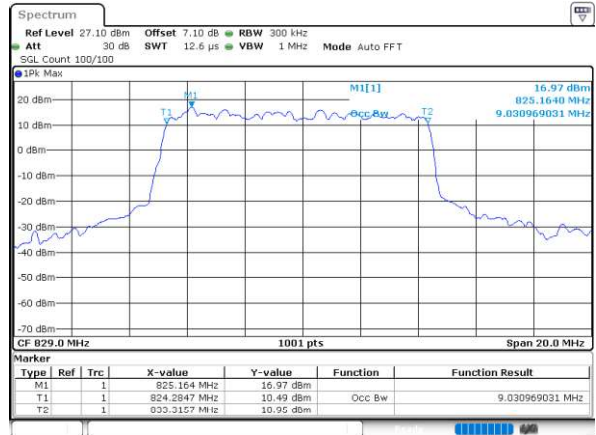

Occupied Bandwidth

EN-DC_2A_n5A

Combination LTE 20MHz + NR 5MHz

Lowest Channel / BPSK

Lowest Channel / QPSK

Middle Channel / BPSK

Middle Channel / QPSK

Highest Channel / BPSK

Highest Channel / QPSK

EN-DC_2A_n5A

Combination LTE 20MHz + NR 10MHz

Lowest Channel / BPSK

Date: 19_MAR_2020 19:05:24

Lowest Channel / QPSK

Date: 19_MAR_2020 19:04:10

Middle Channel / BPSK