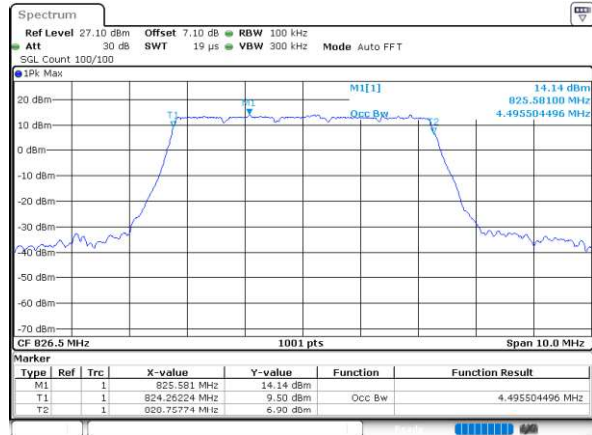

Combination LTE 20MHz + NR 20MHz

Lowest Channel / BPSK

Lowest Channel / QPSK

Middle Channel / BPSK

Middle Channel / QPSK

Highest Channel / BPSK

Highest Channel / QPSK

EN-DC_7A_n5A

Combination LTE 20MHz + NR 5MHz

Lowest Channel / BPSK

Date: 20_MAR_2020 14:46:05

Lowest Channel / QPSK

Date: 20_MAR_2020 14:47:44

Middle Channel / BPSK

Date: 20_MAR_2020 13:40:14

Middle Channel / QPSK