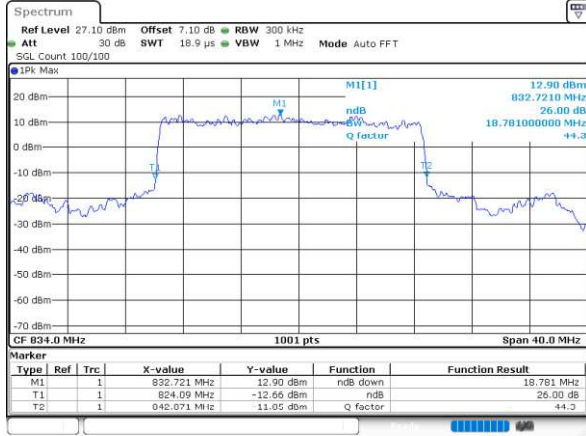

EN-DC_30A_n5A

Combination LTE 20MHz + NR 20MHz

Lowest Channel / BPSK

Date: 21.MAR.2020 02:58:42

Lowest Channel / QPSK

Date: 21.MAR.2020 02:59:09

Middle Channel / BPSK

Date: 21.MAR.2020 02:42:02

Middle Channel / QPSK

Date: 21.MAR.2020 02:40:52

Highest Channel / BPSK

Date: 21.MAR.2020 03:48:52

Highest Channel / QPSK

Date: 21.MAR.2020 03:49:44

EN-DC_66A_n5A

Combination LTE 20MHz + NR 5MHz