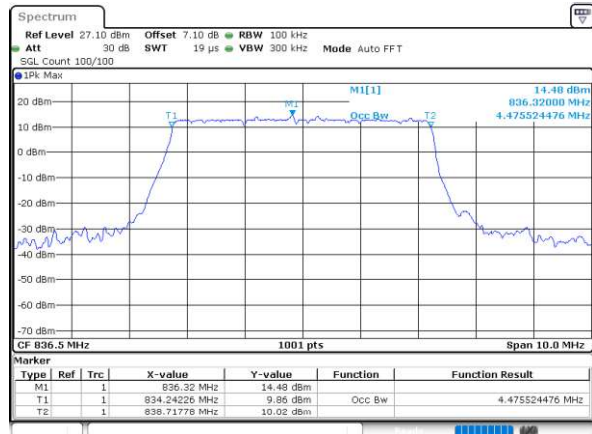

Combination LTE 20MHz + NR 5MHz

Lowest Channel / BPSK

Date: 20_MAR_2020 14:46:05

Lowest Channel / QPSK

Date: 20_MAR_2020 14:47:44

Middle Channel / BPSK

Date: 20_MAR_2020 13:40:14

Middle Channel / QPSK

Date: 20_MAR_2020 13:42:38

Highest Channel / BPSK

Date: 20_MAR_2020 14:55:58

Highest Channel / QPSK

Date: 20_MAR_2020 14:52:51

EN-DC_7A_n5A

Combination LTE 20MHz + NR 10MHz

Lowest Channel / BPSK