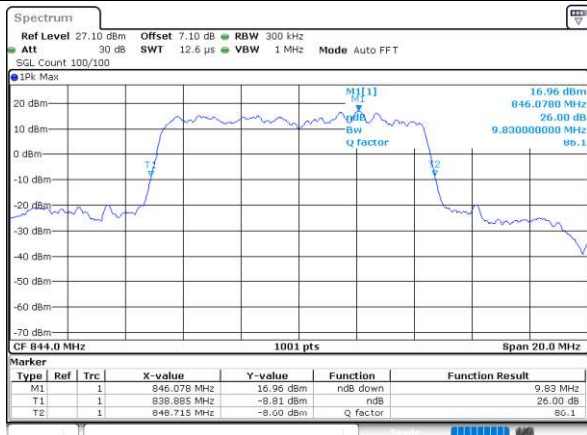

Highest Channel / BPSK

Date: 21.MAR.2020 10:26:43