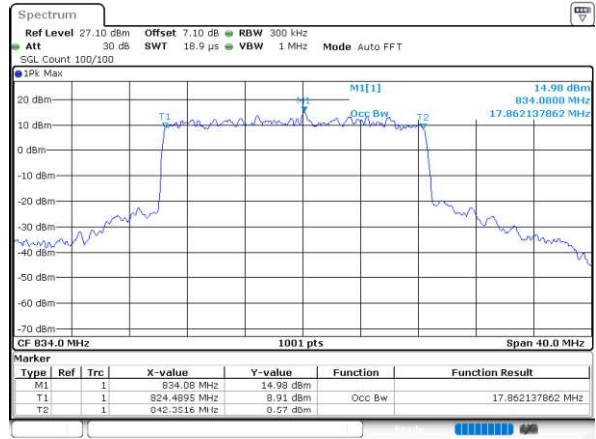

Date: 20_MAR_2020 13:36:17

Highest Channel / QPSK

Date: 20_MAR_2020 13:34:00

EN-DC_7A_n5A

Combination LTE 20MHz + NR 20MHz

Lowest Channel / BPSK

Date: 20_MAR_2020 07:58:15

Lowest Channel / QPSK