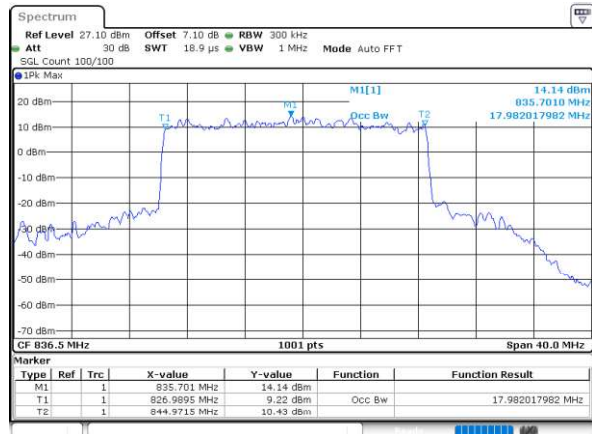

Combination LTE 20MHz + NR 20MHz

Lowest Channel / BPSK

Lowest Channel / QPSK

Middle Channel / BPSK

Middle Channel / QPSK

Highest Channel / BPSK

Highest Channel / QPSK

EN-DC_7A_n5A

Combination LTE 20MHz + NR 5MHz

Lowest Channel / BPSK

Date: 20_MAR_2020 14:46:05

Lowest Channel / QPSK

Date: 20_MAR_2020 14:47:44

Middle Channel / BPSK

Date: 20_MAR_2020 13:40:14

Middle Channel / QPSK