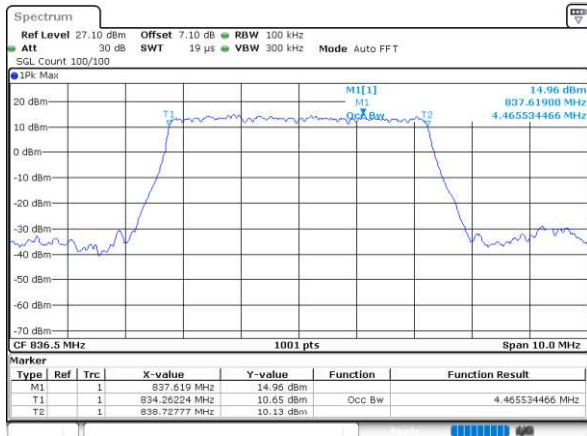

Date: 20_MAR_2020 07:28:14

EN-DC_30A_n5A

Combination LTE 20MHz + NR 5MHz

Lowest Channel / BPSK

Date: 21.MAR.2020 06:10:49

Lowest Channel / QPSK

Date: 21.MAR.2020 06:10:53

Middle Channel / BPSK