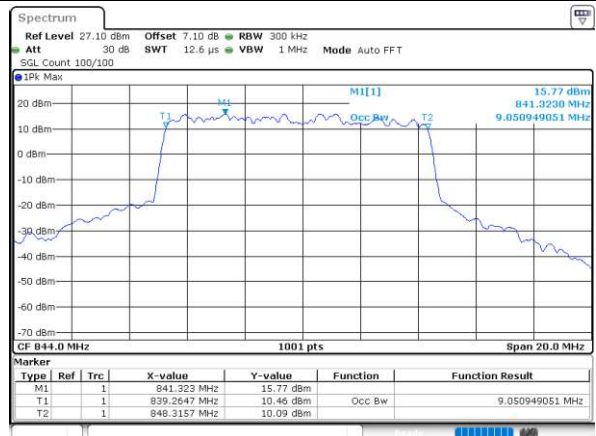

Highest Channel / QPSK

EN-DC_2A_n5A

Combination LTE 20MHz + NR 10MHz

Lowest Channel / BPSK

Date: 19_MAR_2020 19:05:24

Lowest Channel / QPSK

Date: 19_MAR_2020 19:04:10

Middle Channel / BPSK

Date: 19_MAR_2020 19:22:01

Middle Channel / QPSK

Date: 19_MAR_2020 19:21:25

Highest Channel / BPSK

Date: 19_MAR_2020 19:23:03

Highest Channel / QPSK

Date: 19_MAR_2020 19:25:44

EN-DC_2A_n5A

Combination LTE 20MHz + NR 20MHz

Lowest Channel / BPSK

Lowest Channel / QPSK

Middle Channel / BPSK

Middle Channel / QPSK

Highest Channel / BPSK

Highest Channel / QPSK

EN-DC_7A_n5A