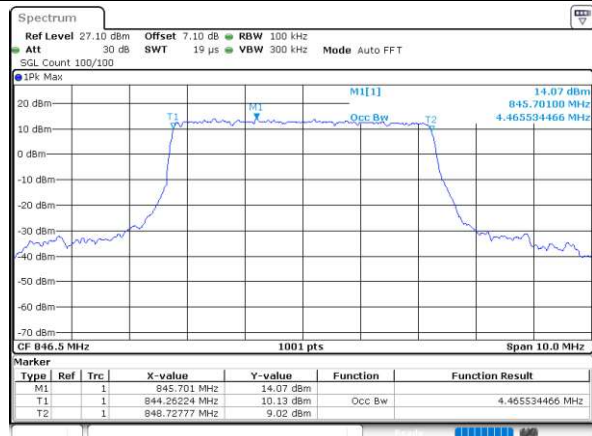

Combination LTE 20MHz + NR 5MHz

Lowest Channel / BPSK

Date: 20_MAR_2020 14:46:05

Lowest Channel / QPSK

Date: 20_MAR_2020 14:47:44

Middle Channel / BPSK

Date: 20_MAR_2020 13:40:14

Middle Channel / QPSK

Date: 20_MAR_2020 13:42:38

Highest Channel / BPSK

Date: 20_MAR_2020 14:55:58

Highest Channel / QPSK

Date: 20_MAR_2020 14:52:51

EN-DC_7A_n5A

Combination LTE 20MHz + NR 10MHz

Lowest Channel / BPSK