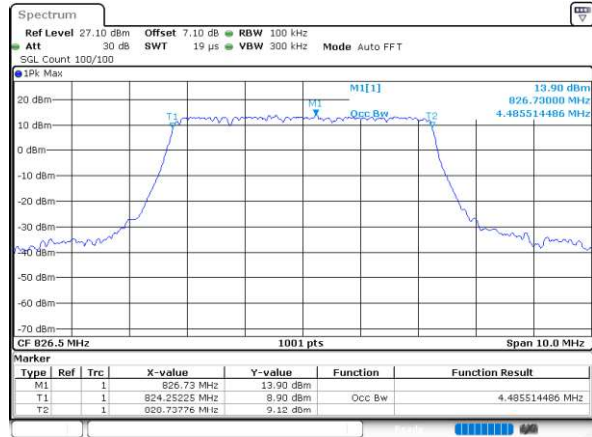

Date: 20_MAR_2020 07:28:14

EN-DC_30A_n5A

Combination LTE 20MHz + NR 5MHz

Lowest Channel / BPSK

Date: 21.MAR.2020 06:10:49

Lowest Channel / QPSK

Date: 21.MAR.2020 06:10:53

Middle Channel / BPSK