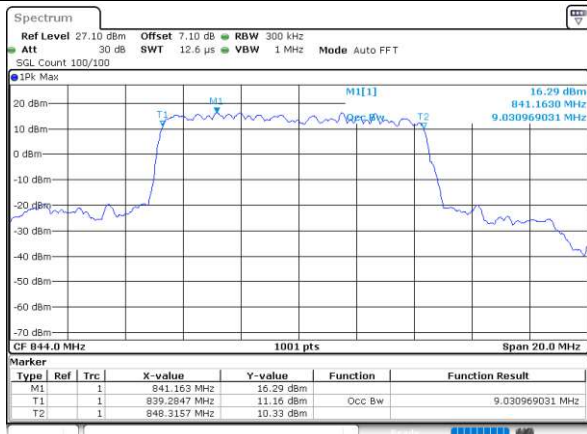

Date: 20_MAR_2020 13:42:38

Highest Channel / BPSK

Date: 20_MAR_2020 14:55:58

Highest Channel / QPSK

Date: 20_MAR_2020 14:52:51

EN-DC_7A_n5A

Combination LTE 20MHz + NR 10MHz

Lowest Channel / BPSK

Date: 20_MAR_2020 08:09:49

Lowest Channel / QPSK

Date: 20_MAR_2020 08:10:06

Middle Channel / BPSK

Date: 20_MAR_2020 13:24:26

Middle Channel / QPSK

Date: 20_MAR_2020 13:25:11

Highest Channel / BPSK

Date: 20_MAR_2020 13:36:17

Highest Channel / QPSK

Date: 20_MAR_2020 13:34:00

EN-DC_7A_n5A

Combination LTE 20MHz + NR 20MHz

Lowest Channel / BPSK

Date: 20_MAR_2020 07:58:15

Lowest Channel / QPSK