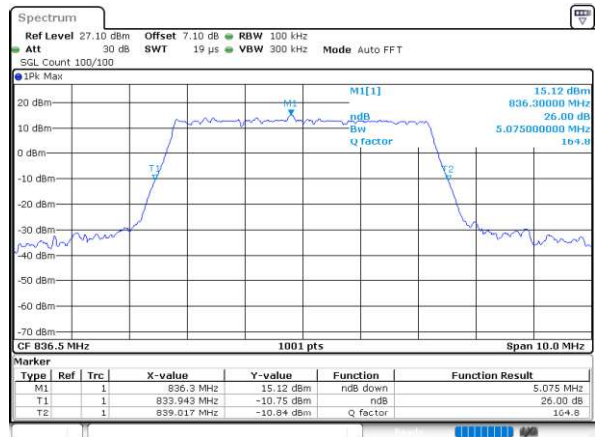

Middle Channel / QPSK

Date: 21.MAR.2020 14:10:11