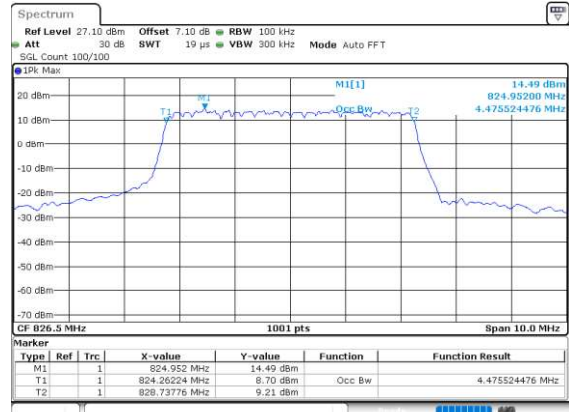

Occupied Bandwidth

EN-DC_2A_n5A

Combination LTE 20MHz + NR 5MHz

Lowest Channel / BPSK

Lowest Channel / QPSK

Middle Channel / BPSK

Middle Channel / QPSK

Highest Channel / BPSK

Highest Channel / QPSK

EN-DC_2A_n5A

Combination LTE 20MHz + NR 10MHz

Lowest Channel / BPSK

Date: 19_MAR_2020 19:05:24

Lowest Channel / QPSK

Date: 19_MAR_2020 19:04:10

Middle Channel / BPSK