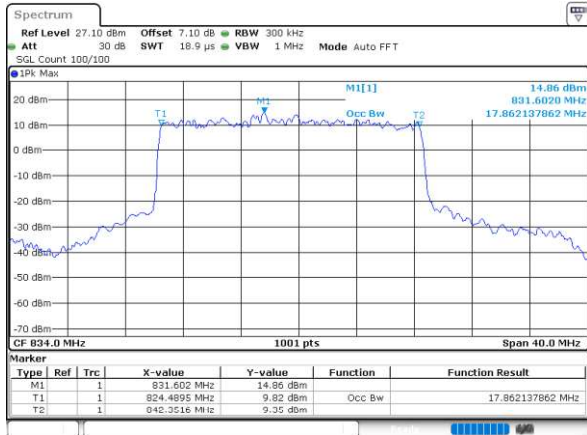

Highest Channel / QPSK

EN-DC_2A_n5A

Combination LTE 20MHz + NR 10MHz

Lowest Channel / BPSK

Date: 19_MAR_2020 19:05:24

Lowest Channel / QPSK

Date: 19_MAR_2020 19:04:10

Middle Channel / BPSK

Combination LTE 20MHz + NR 20MHz

Lowest Channel / BPSK

Lowest Channel / QPSK

Middle Channel / BPSK

Middle Channel / QPSK

Highest Channel / BPSK

Highest Channel / QPSK

EN-DC_7A_n5A