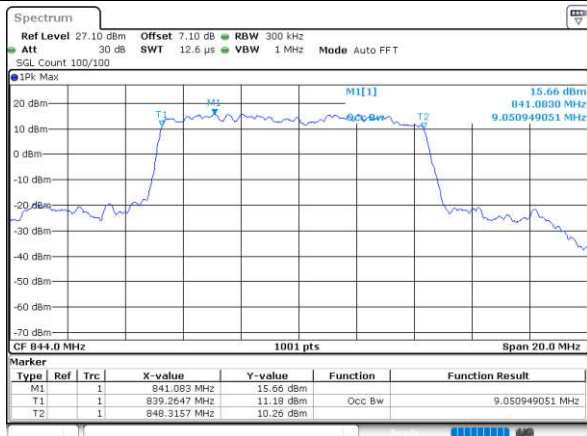

Highest Channel / BPSK

Date: 19_MAR_2020 19:23:03