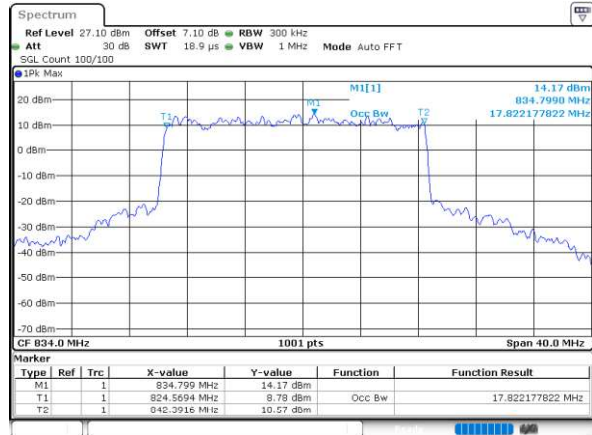

Highest Channel / QPSK

EN-DC_2A_n5A

Combination LTE 20MHz + NR 10MHz

Lowest Channel / BPSK

Date: 19_MAR_2020 19:05:24

Lowest Channel / QPSK

Date: 19_MAR_2020 19:04:10

Middle Channel / BPSK

Combination LTE 20MHz + NR 20MHz

Lowest Channel / BPSK

Lowest Channel / QPSK

Middle Channel / BPSK

Middle Channel / QPSK

Highest Channel / BPSK

Highest Channel / QPSK

EN-DC_7A_n5A