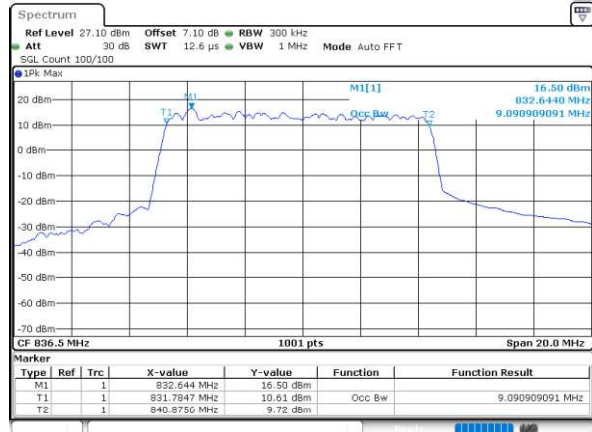

Date: 20_MAR_2020 13:42:38

Highest Channel / BPSK

Date: 20_MAR_2020 14:55:58

Highest Channel / QPSK

Date: 20_MAR_2020 14:52:51

EN-DC_7A_n5A

Combination LTE 20MHz + NR 10MHz

Lowest Channel / BPSK

Date: 20_MAR_2020 08:09:49

Lowest Channel / QPSK

Date: 20_MAR_2020 08:10:06

Middle Channel / BPSK

Date: 20_MAR_2020 13:24:26

Middle Channel / QPSK

Date: 20_MAR_2020 13:25:11

Highest Channel / BPSK

Date: 20_MAR_2020 13:36:17

Highest Channel / QPSK

Date: 20_MAR_2020 13:34:00

EN-DC_7A_n5A

Combination LTE 20MHz + NR 20MHz

Lowest Channel / BPSK

Date: 20_MAR_2020 07:58:15

Lowest Channel / QPSK