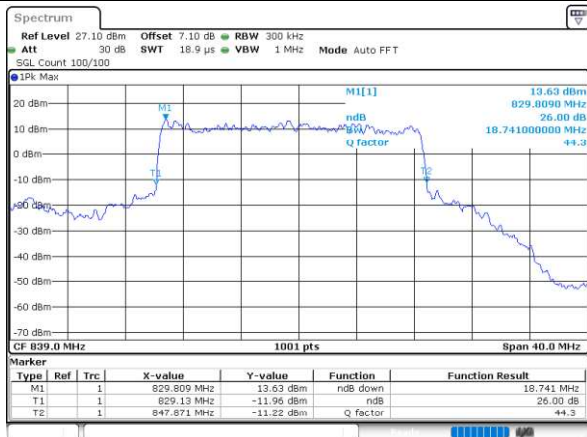

Highest Channel / BPSK

Date: 21.MAR.2020 10:15:17