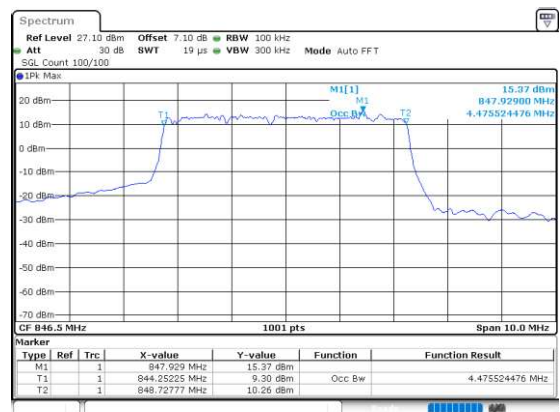

Occupied Bandwidth

EN-DC_2A_n5A

Combination LTE 20MHz + NR 5MHz

Lowest Channel / BPSK

Lowest Channel / QPSK

Middle Channel / BPSK

Middle Channel / QPSK

Highest Channel / BPSK

Highest Channel / QPSK

EN-DC_2A_n5A

Combination LTE 20MHz + NR 10MHz

Lowest Channel / BPSK

Date: 19_MAR_2020 19:05:24

Lowest Channel / QPSK

Date: 19_MAR_2020 19:04:10

Middle Channel / BPSK