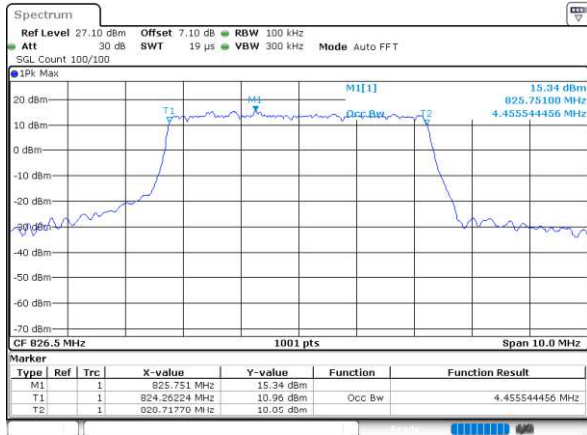

EN-DC_7A_n5A

Combination LTE 20MHz + NR 5MHz

Lowest Channel / BPSK

Date: 20_MAR_2020 14:46:05