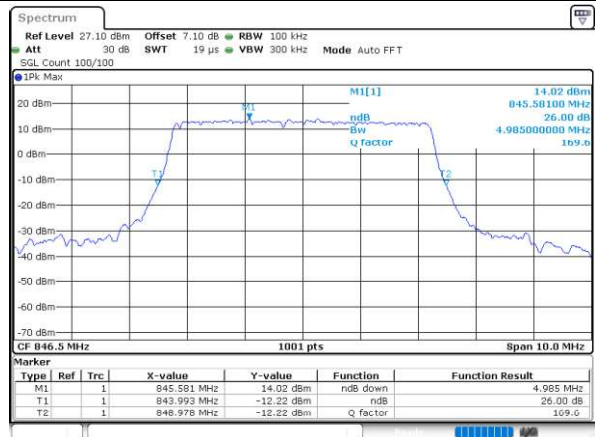

Highest Channel / BPSK

Date: 21.MAR.2020 14:41:53

Highest Channel / QPSK

Date: 21.MAR.2020 14:40:57

EN-DC_66A_n5A

Combination LTE 20MHz + NR 10MHz

Lowest Channel / BPSK

Date: 21.MAR.2020 10:31:23