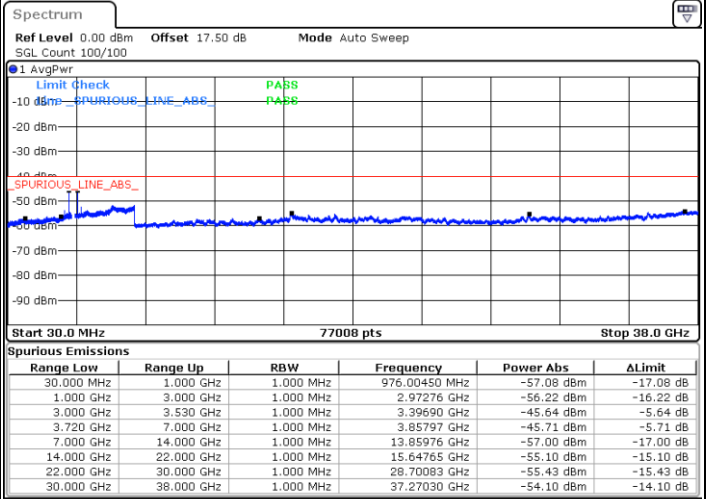

LTE Band 48 / 5MHz

64QAM

Lowest Channel / 1RB0

Lowest Channel / 1RBmax

Date: 15.APR.2020 10:13:37

Date: 15.APR.2020 10:37:38

Lowest Channel / FullIRB

N/A

Date: 15.APR.2020 10:25:37

LTE Band 48 / 5MHz

64QAM

Middle Channel / 1RB0

Middle Channel / 1RBmax

Date: 15.APR.2020 10:14:57

Date: 15.APR.2020 10:38:58

Middle Channel / FullRB