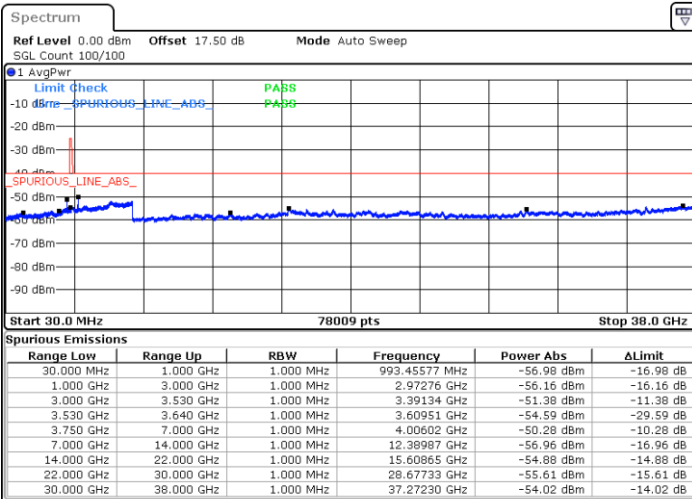

Date: 15.APR.2020 10:50:59

Date: 15.APR.2020 11:15:00

Middle Channel / FullIRB

N/A

Date: 15.APR.2020 11:02:59

LTE Band 48 / 10MHz

QPSK

Highest Channel / 1RB0

Highest Channel / 1RBmax

Date: 15.APR.2020 10:57:38

Date: 15.APR.2020 11:21:39

Highest Channel / FullIRB

N/A

Date: 15.APR.2020 11:09:39

LTE Band 48 / 15MHz

QPSK

Lowest Channel / 1RB0

Lowest Channel / 1RBmax

Date: 15.APR.2020 11:23:00

Date: 15.APR.2020 11:47:01

Lowest Channel / FullIRB

N/A

Date: 15.APR.2020 11:35:01

LTE Band 48 / 15MHz