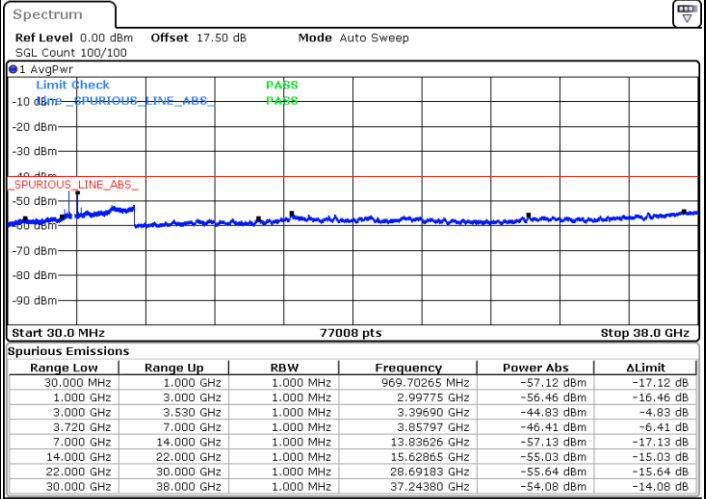

Date: 15.APR.2020 12:33:43

Highest Channel / FullIRB

N/A

Date: 15.APR.2020 12:09:42

LTE Band 48 / 5MHz

16QAM

Lowest Channel / 1RB0

Lowest Channel / 1RBmax

Date: 15.APR.2020 10:12:16

Date: 15.APR.2020 10:36:18

Lowest Channel / FullIRB

N/A

Date: 15.APR.2020 10:24:17

LTE Band 48 / 5MHz

16QAM

Middle Channel / 1RB0

Middle Channel / 1RBmax

Date: 15.APR.2020 10:16:16

Date: 15.APR.2020 10:40:18

Middle Channel / FullRB

N/A

Date: 15.APR.2020 10:28:17

LTE Band 48 / 5MHz

16QAM

Highest Channel / 1RB0

Highest Channel / 1RBmax

Date: 15.APR.2020 10:20:16

Date: 15.APR.2020 10:44:17

Highest Channel / FullIRB

N/A

Date: 15.APR.2020 10:32:17

LTE Band 48 / 10MHz