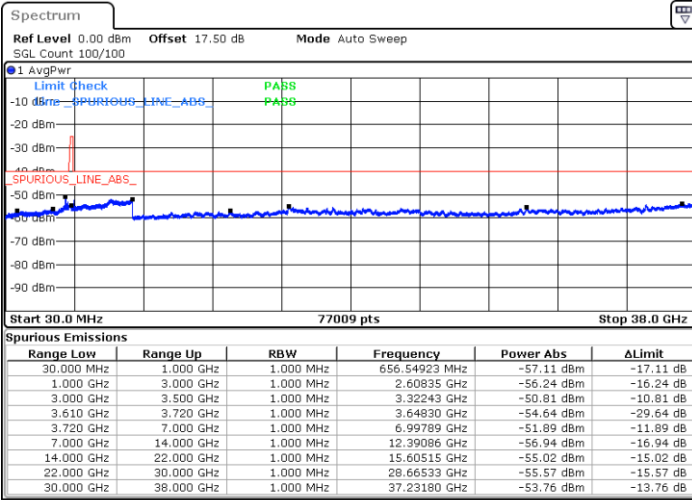

LTE Band 48 / 5MHz

64QAM

Lowest Channel / 1RB0

Lowest Channel / 1RBmax

Date: 15.APR.2020 10:13:37

Date: 15.APR.2020 10:37:38

Lowest Channel / FullIRB

N/A

Date: 15.APR.2020 10:25:37

LTE Band 48 / 5MHz

64QAM

Middle Channel / 1RB0

Middle Channel / 1RBmax

Date: 15.APR.2020 10:14:57

Date: 15.APR.2020 10:38:58

Middle Channel / FullRB