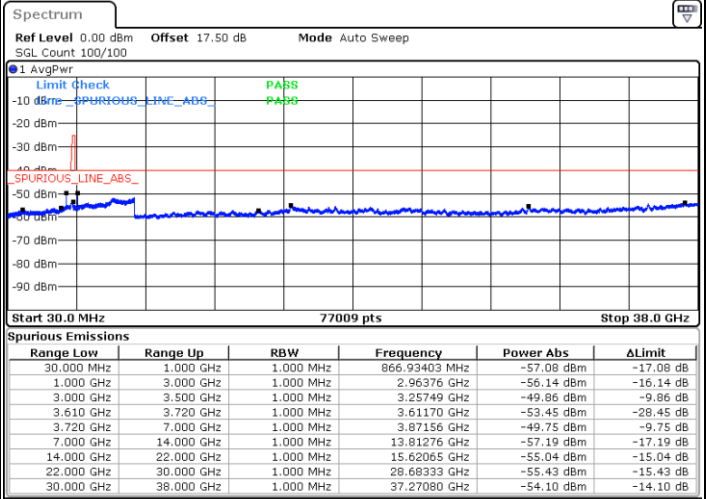

Date: 15.APR.2020 11:04:19

LTE Band 48 / 10MHz

16QAM

Highest Channel / 1RB0

Highest Channel / 1RBmax

Date: 15.APR.2020 10:56:18

Date: 15.APR.2020 11:20:19

Highest Channel / FullIRB

N/A

Date: 15.APR.2020 11:08:19

LTE Band 48 / 15MHz

16QAM

Lowest Channel / 1RB0

Lowest Channel / 1RBmax

Date: 15.APR.2020 11:24:21

Date: 15.APR.2020 11:48:21

Lowest Channel / FullIRB

N/A

Date: 15.APR.2020 11:36:21

LTE Band 48 / 15MHz

16QAM

Middle Channel / 1RB0

Middle Channel / 1RBmax

Date: 15.APR.2020 11:28:20

Date: 15.APR.2020 11:52:21

Middle Channel / FullRB

N/A

Date: 15.APR.2020 11:40:20

LTE Band 48 / 15MHz

16QAM

Highest Channel / 1RB0

Highest Channel / 1RBmax