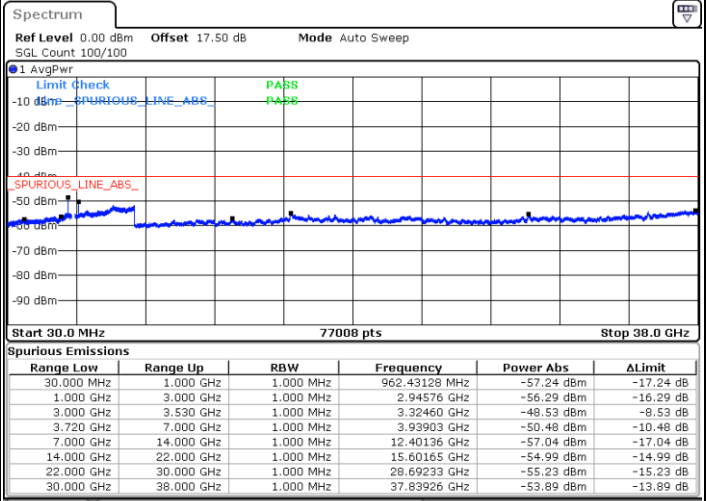

N/A

Date: 15.APR.2020 11:08:19

LTE Band 48 / 15MHz

16QAM

Lowest Channel / 1RB0

Lowest Channel / 1RBmax

Date: 15.APR.2020 11:24:21

Date: 15.APR.2020 11:48:21

Lowest Channel / FullIRB

N/A

Date: 15.APR.2020 11:36:21

LTE Band 48 / 15MHz

16QAM

Middle Channel / 1RB0

Middle Channel / 1RBmax

Date: 15.APR.2020 11:28:20

Date: 15.APR.2020 11:52:21

Middle Channel / FullRB

N/A

Date: 15.APR.2020 11:40:20

LTE Band 48 / 15MHz

16QAM

Highest Channel / 1RB0

Highest Channel / 1RBmax

Date: 15.APR.2020 11:32:20

Date: 15.APR.2020 11:56:20

Highest Channel / FullIRB

N/A

Date: 15.APR.2020 11:44:20

LTE Band 48 / 20MHz

16QAM

Lowest Channel / 1RB0