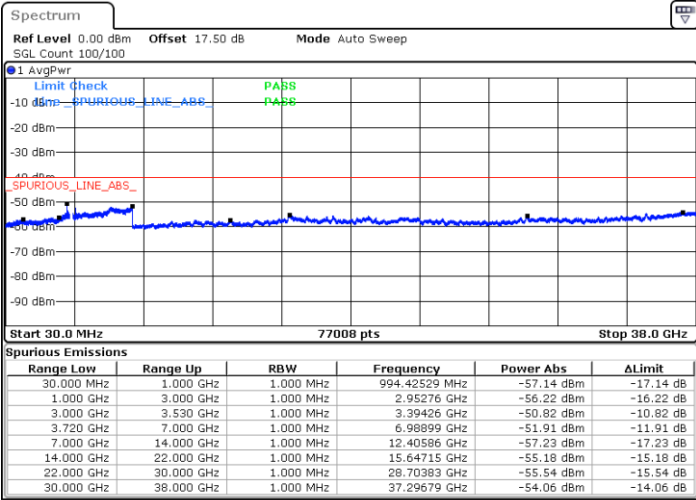

Middle Channel / FullRB

N/A

Date: 15.APR.2020 10:26:57