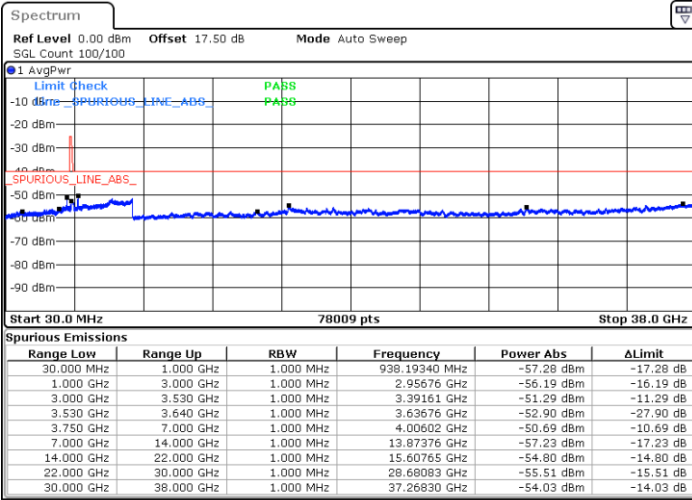

Lowest Channel / FullIRB

N/A

Date: 15.APR.2020 11:36:21

LTE Band 48 / 15MHz

16QAM

Middle Channel / 1RB0

Middle Channel / 1RBmax

Date: 15.APR.2020 11:28:20

Date: 15.APR.2020 11:52:21

Middle Channel / FullRB

N/A

Date: 15.APR.2020 11:40:20

LTE Band 48 / 15MHz

16QAM

Highest Channel / 1RB0

Highest Channel / 1RBmax

Date: 15.APR.2020 11:32:20

Date: 15.APR.2020 11:56:20

Highest Channel / FullIRB

N/A

Date: 15.APR.2020 11:44:20

LTE Band 48 / 20MHz

16QAM

Lowest Channel / 1RB0

Lowest Channel / 1RBmax

Date: 15.APR.2020 12:12:23

Date: 15.APR.2020 12:24:23

Lowest Channel / FullIRB

N/A

Date: 15.APR.2020 12:00:22

LTE Band 48 / 20MHz

16QAM