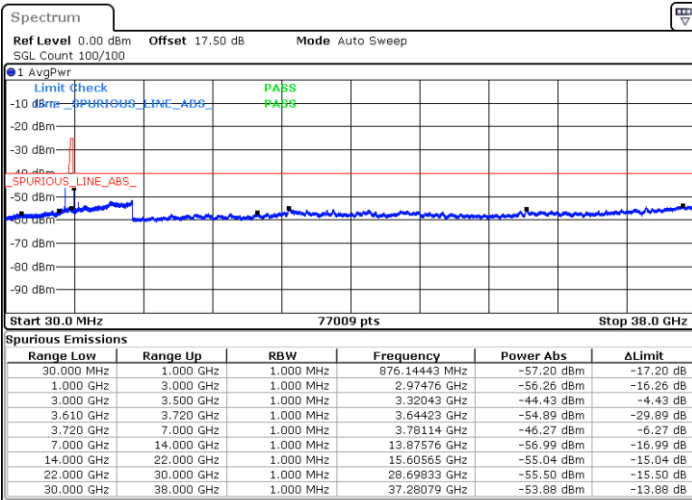

Middle Channel / FullRB

N/A

Date: 15.APR.2020 12:03:02

LTE Band 48 / 20MHz

QPSK

Highest Channel / 1RB0

Highest Channel / 1RBmax

Date: 15.APR.2020 12:21:42

Date: 15.APR.2020 12:33:43

Highest Channel / FullIRB

N/A

Date: 15.APR.2020 12:09:42

LTE Band 48 / 5MHz

16QAM

Lowest Channel / 1RB0

Lowest Channel / 1RBmax

Date: 15.APR.2020 10:12:16

Date: 15.APR.2020 10:36:18

Lowest Channel / FullIRB

N/A

Date: 15.APR.2020 10:24:17

LTE Band 48 / 5MHz

16QAM

Middle Channel / 1RB0

Highest Channel / 1RB0

Highest Channel / 1RBmax

Date: 15.APR.2020 10:20:16

Date: 15.APR.2020 10:44:17

Highest Channel / FullIRB

N/A

Date: 15.APR.2020 10:32:17

LTE Band 48 / 10MHz