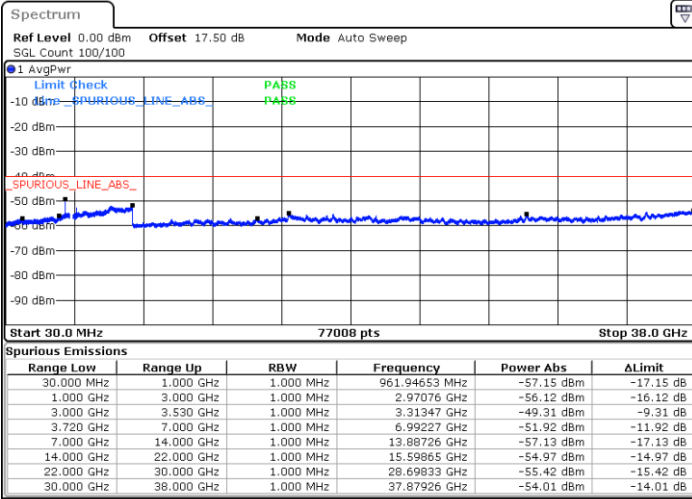

Highest Channel / 1RB0

Highest Channel / 1RBmax

Date: 15.APR.2020 10:20:16

Date: 15.APR.2020 10:44:17

Highest Channel / FullIRB

N/A

Date: 15.APR.2020 10:32:17

LTE Band 48 / 10MHz

16QAM

Lowest Channel / 1RB0

Lowest Channel / 1RBmax

Date: 15.APR.2020 10:48:18

Date: 15.APR.2020 11:12:20

Lowest Channel / FullIRB

N/A

Date: 15.APR.2020 11:00:19

LTE Band 48 / 10MHz

16QAM

MiddleChannel / 1RB0

Middle Channel / 1RBmax

Date: 15.APR.2020 10:52:19

Date: 15.APR.2020 11:16:20

Middle Channel / FullIRB

N/A

Date: 15.APR.2020 11:04:19

LTE Band 48 / 10MHz

16QAM

Highest Channel / 1RB0

Highest Channel / 1RBmax

Date: 15.APR.2020 10:56:18

Date: 15.APR.2020 11:20:19

Highest Channel / FullIRB