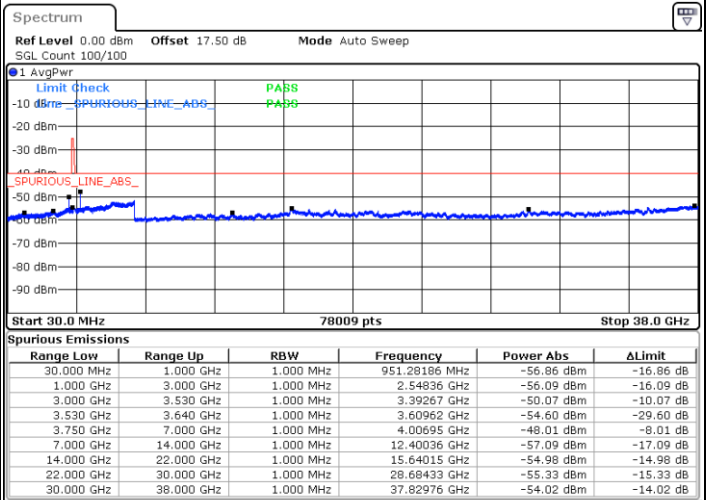

LTE Band 48 / 10MHz

16QAM

MiddleChannel / 1RB0

Middle Channel / 1RBmax

Date: 15.APR.2020 10:52:19

Date: 15.APR.2020 11:16:20

Middle Channel / FullIRB

N/A

Date: 15.APR.2020 11:04:19

LTE Band 48 / 10MHz

16QAM

Highest Channel / 1RB0

Highest Channel / 1RBmax

Date: 15.APR.2020 10:56:18

Date: 15.APR.2020 11:20:19

Highest Channel / FullIRB

N/A

Date: 15.APR.2020 11:08:19

LTE Band 48 / 15MHz

16QAM

Lowest Channel / 1RB0

Lowest Channel / 1RBmax

Date: 15.APR.2020 11:24:21

Date: 15.APR.2020 11:48:21

Lowest Channel / FullIRB

N/A

Date: 15.APR.2020 11:36:21

LTE Band 48 / 15MHz

16QAM

Middle Channel / 1RB0

Middle Channel / 1RBmax

Date: 15.APR.2020 11:28:20