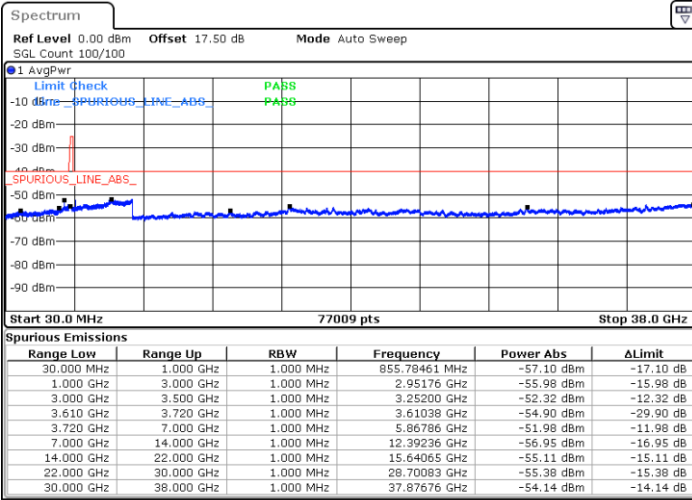

Highest Channel / 1RB0

Highest Channel / 1RBmax

Date: 15.APR.2020 10:20:16

Date: 15.APR.2020 10:44:17

Highest Channel / FullIRB

N/A

Date: 15.APR.2020 10:32:17

LTE Band 48 / 10MHz

16QAM

Lowest Channel / 1RB0

Lowest Channel / 1RBmax

Date: 15.APR.2020 10:48:18

Date: 15.APR.2020 11:12:20

Lowest Channel / FullIRB

N/A

Date: 15.APR.2020 11:00:19

LTE Band 48 / 10MHz

16QAM

MiddleChannel / 1RB0

Middle Channel / 1RBmax

Date: 15.APR.2020 10:52:19

Date: 15.APR.2020 11:16:20

Middle Channel / FullIRB

N/A

Date: 15.APR.2020 11:04:19

LTE Band 48 / 10MHz

16QAM

Highest Channel / 1RB0

Highest Channel / 1RBmax

Date: 15.APR.2020 10:56:18

Date: 15.APR.2020 11:20:19

Highest Channel / FullIRB