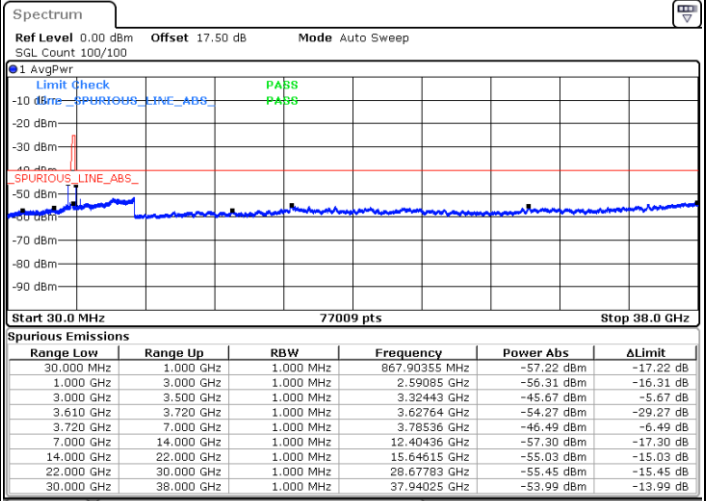

Lowest Channel / 1RBmax

Date: 15.APR.2020 12:12:23

Date: 15.APR.2020 12:24:23

Lowest Channel / FullIRB

N/A

Date: 15.APR.2020 12:00:22

LTE Band 48 / 20MHz

16QAM

Middle Channel / 1RB0

Middle Channel / 1RBmax

Date: 15.APR.2020 12:16:22

Date: 15.APR.2020 12:28:22

Middle Channel / FullIRB

N/A

Date: 15.APR.2020 12:04:22

LTE Band 48 / 20MHz

16QAM

Highest Channel / 1RB0

Highest Channel / 1RBmax

Date: 15.APR.2020 12:20:22

Date: 15.APR.2020 12:32:22

Highest Channel / FullIRB

N/A

Date: 15.APR.2020 12:08:22

LTE Band 48 / 5MHz

64QAM

Lowest Channel / 1RB0

Lowest Channel / 1RBmax

Date: 15.APR.2020 10:13:37

Date: 15.APR.2020 10:37:38

Lowest Channel / FullIRB

N/A