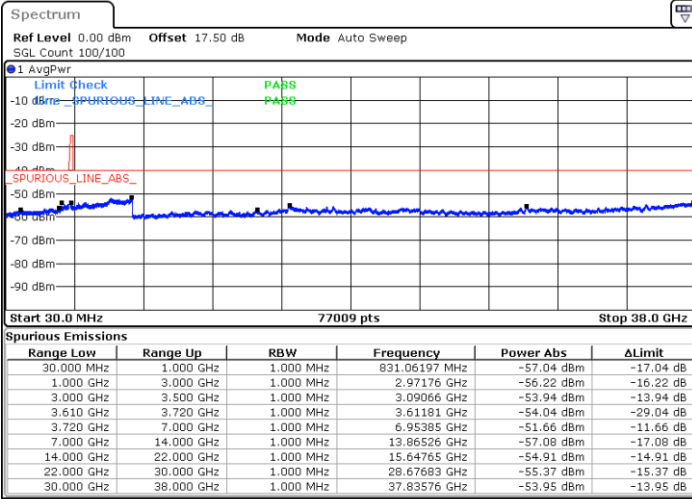

LTE Band 48 / 15MHz

QPSK

Highest Channel / 1RB0

Highest Channel / 1RBmax

Date: 15.APR.2020 11:31:00

Date: 15.APR.2020 11:55:00

Highest Channel / FullIRB

N/A

Date: 15.APR.2020 11:43:00

LTE Band 48 / 20MHz

QPSK

Lowest Channel / 1RB0

Lowest Channel / 1RBmax

Date: 15.APR.2020 12:13:43

Date: 15.APR.2020 12:25:43

Lowest Channel / FullIRB

N/A

Date: 15.APR.2020 12:01:42

LTE Band 48 / 20MHz

QPSK

Middle Channel / 1RB0

Middle Channel / 1RBmax

Date: 15.APR.2020 12:15:03

Date: 15.APR.2020 12:27:03