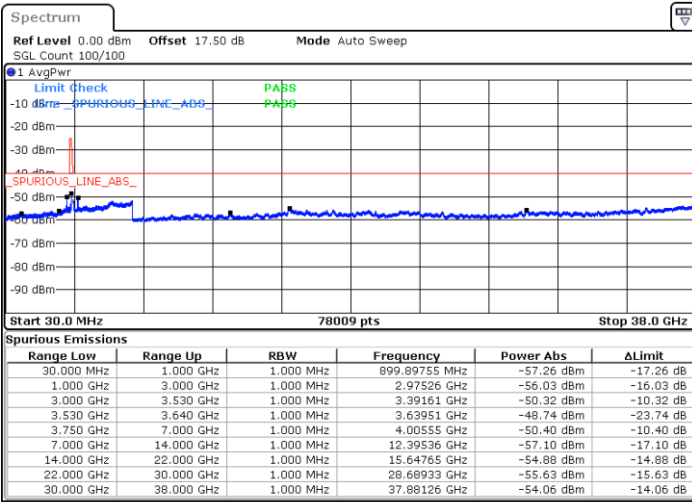

Lowest Channel / 1RBmax

Date: 15.APR.2020 12:12:23

Date: 15.APR.2020 12:24:23

Lowest Channel / FullIRB

N/A

Date: 15.APR.2020 12:00:22

LTE Band 48 / 20MHz

16QAM

Middle Channel / 1RB0

Middle Channel / 1RBmax

Date: 15.APR.2020 12:16:22

Date: 15.APR.2020 12:28:22

Middle Channel / FullIRB

N/A

Date: 15.APR.2020 12:04:22

LTE Band 48 / 20MHz

16QAM

Highest Channel / 1RB0

Highest Channel / 1RBmax

Date: 15.APR.2020 12:20:22

Date: 15.APR.2020 12:32:22

Highest Channel / FullIRB

N/A

Date: 15.APR.2020 12:08:22

LTE Band 48 / 5MHz

64QAM

Lowest Channel / 1RB0

Lowest Channel / 1RBmax

Date: 15.APR.2020 10:13:37

Date: 15.APR.2020 10:37:38

Lowest Channel / FullIRB

N/A