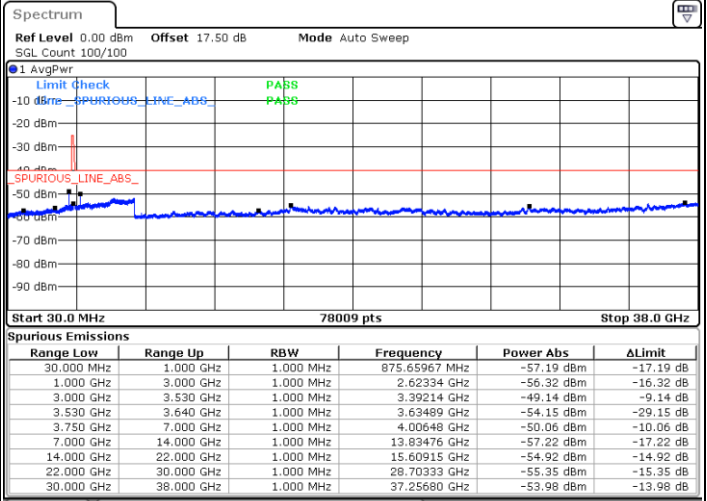

Lowest Channel / 1RB0

Lowest Channel / 1RBmax

Date: 15.APR.2020 11:23:00

Date: 15.APR.2020 11:47:01

Lowest Channel / FullIRB

N/A

Date: 15.APR.2020 11:35:01

LTE Band 48 / 15MHz

QPSK

Middle Channel / 1RB0

Middle Channel / 1RBmax

Date: 15.APR.2020 11:29:40

Date: 15.APR.2020 11:53:40

Middle Channel / FullRB

N/A

Date: 15.APR.2020 11:41:40

LTE Band 48 / 15MHz

QPSK

Highest Channel / 1RB0

Highest Channel / 1RBmax

Date: 15.APR.2020 11:31:00

Date: 15.APR.2020 11:55:00

Highest Channel / FullIRB

N/A

Date: 15.APR.2020 11:43:00

LTE Band 48 / 20MHz

QPSK

Lowest Channel / 1RB0

Lowest Channel / 1RBmax

Date: 15.APR.2020 12:13:43

Date: 15.APR.2020 12:25:43

Lowest Channel / FullIRB