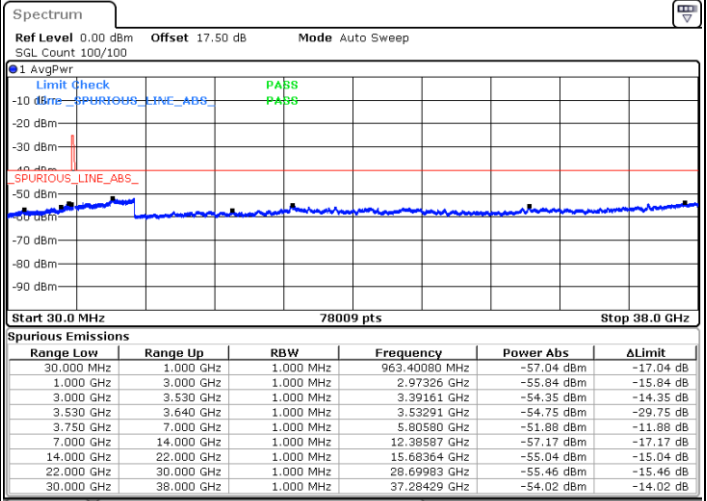

Lowest Channel / 1RBmax

Date: 15.APR.2020 12:12:23

Date: 15.APR.2020 12:24:23

Lowest Channel / FullIRB

N/A

Date: 15.APR.2020 12:00:22

LTE Band 48 / 20MHz

16QAM

Middle Channel / 1RB0

Middle Channel / 1RBmax

Date: 15.APR.2020 12:16:22

Date: 15.APR.2020 12:28:22

Middle Channel / FullIRB

N/A

Date: 15.APR.2020 12:04:22

LTE Band 48 / 20MHz

16QAM

Highest Channel / 1RB0

Highest Channel / 1RBmax

Date: 15.APR.2020 12:20:22

Date: 15.APR.2020 12:32:22

Highest Channel / FullIRB

N/A

Date: 15.APR.2020 12:08:22

LTE Band 48 / 5MHz

64QAM

Lowest Channel / 1RB0

Lowest Channel / 1RBmax

Date: 15.APR.2020 10:13:37

Date: 15.APR.2020 10:37:38

Lowest Channel / FullIRB

N/A