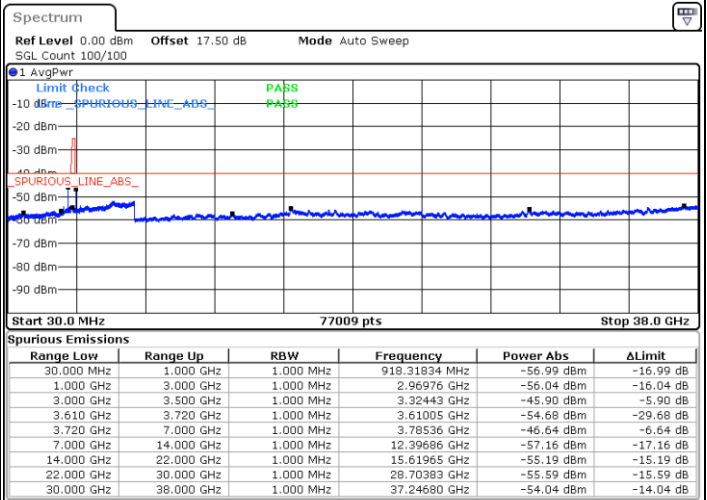

Middle Channel / FullRB

N/A

Date: 15.APR.2020 12:03:02

LTE Band 48 / 20MHz

QPSK

Highest Channel / 1RB0

Highest Channel / 1RBmax

Date: 15.APR.2020 12:21:42

Date: 15.APR.2020 12:33:43

Highest Channel / FullIRB

N/A

Date: 15.APR.2020 12:09:42

LTE Band 48 / 5MHz

16QAM

Lowest Channel / 1RB0

Lowest Channel / 1RBmax

Date: 15.APR.2020 10:12:16

Date: 15.APR.2020 10:36:18

Lowest Channel / FullIRB

N/A

Date: 15.APR.2020 10:24:17

LTE Band 48 / 5MHz

16QAM

Middle Channel / 1RB0

Highest Channel / 1RB0

Highest Channel / 1RBmax

Date: 15.APR.2020 10:20:16

Date: 15.APR.2020 10:44:17

Highest Channel / FullIRB

N/A

Date: 15.APR.2020 10:32:17

LTE Band 48 / 10MHz