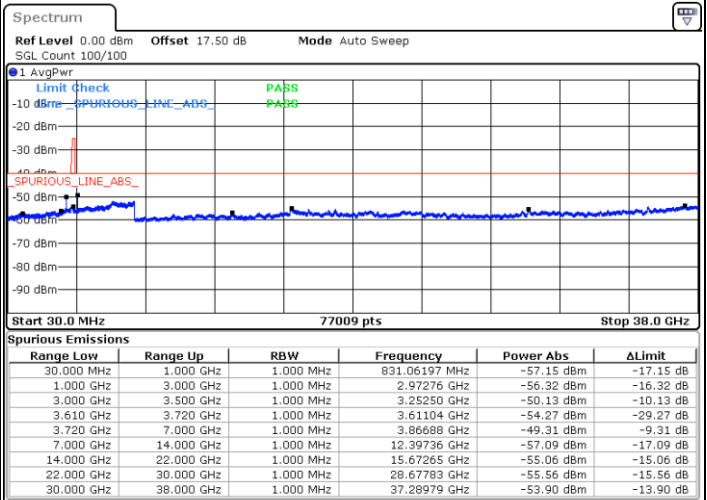

N/A

Date: 15.APR.2020 10:29:37

LTE Band 48 / 5MHz

QPSK

Highest Channel / 1RB0

Highest Channel / 1RBmax

Date: 15.APR.2020 10:18:56

Date: 15.APR.2020 10:42:57

Highest Channel / FullIRB

N/A

Date: 15.APR.2020 10:30:57

LTE Band 48 / 10MHz

QPSK

Lowest Channel / 1RB0

Lowest Channel / 1RBmax

Date: 15.APR.2020 10:49:39

Date: 15.APR.2020 11:13:40

Lowest Channel / FullIRB

N/A

Date: 15.APR.2020 11:01:39

LTE Band 48 / 10MHz

QPSK

MiddleChannel / 1RB0

Middle Channel / 1RBmax

Date: 15.APR.2020 10:50:59

Date: 15.APR.2020 11:15:00

Middle Channel / FullIRB

N/A

Date: 15.APR.2020 11:02:59

LTE Band 48 / 10MHz

QPSK

Highest Channel / 1RB0