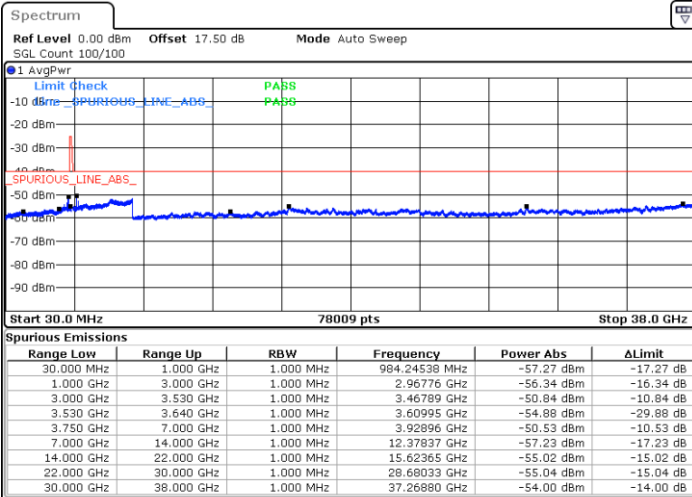

# Conducted Spurious Emission

LTE Band 48 / 5MHz

QPSK

Middle Channel / 1RB0

Middle Channel / 1RBmax

Date: 15.APR.2020 10:17:36

Date: 15.APR.2020 10:41:37

Middle Channel / FullIRB

N/A

Date: 15.APR.2020 10:29:37

LTE Band 48 / 5MHz

QPSK

Highest Channel / 1RB0

Highest Channel / 1RBmax

Date: 15.APR.2020 10:18:56

Date: 15.APR.2020 10:42:57

Highest Channel / FullIRB

N/A

Date: 15.APR.2020 10:30:57

LTE Band 48 / 10MHz

QPSK

Lowest Channel / 1RB0

Lowest Channel / 1RBmax

Date: 15.APR.2020 10:49:39