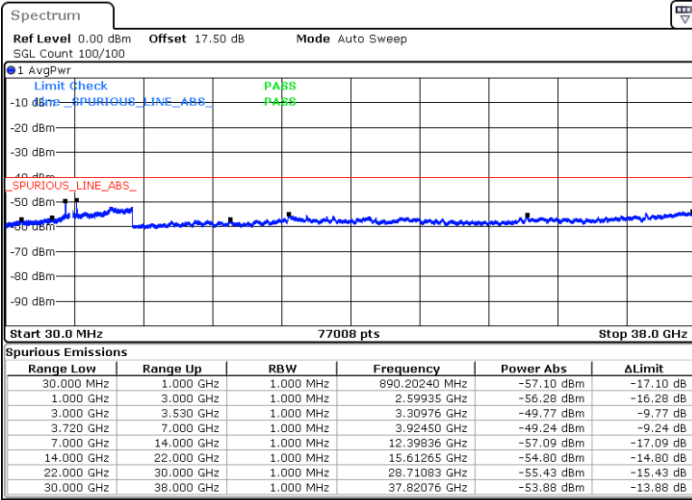

Date: 15.APR.2020 11:43:00

LTE Band 48 / 20MHz

QPSK

Lowest Channel / 1RB0

Lowest Channel / 1RBmax

Date: 15.APR.2020 12:13:43

Date: 15.APR.2020 12:25:43

Lowest Channel / FullIRB

N/A

Date: 15.APR.2020 12:01:42

LTE Band 48 / 20MHz

QPSK

Middle Channel / 1RB0

Middle Channel / 1RBmax

Date: 15.APR.2020 12:15:03

Date: 15.APR.2020 12:27:03

Middle Channel / FullRB

N/A

Date: 15.APR.2020 12:03:02

LTE Band 48 / 20MHz

QPSK

Highest Channel / 1RB0

Highest Channel / 1RBmax

Date: 15.APR.2020 12:21:42

Date: 15.APR.2020 12:33:43

Highest Channel / FullIRB

N/A

Date: 15.APR.2020 12:09:42

LTE Band 48 / 5MHz

16QAM

Lowest Channel / 1RB0

Lowest Channel / 1RBmax