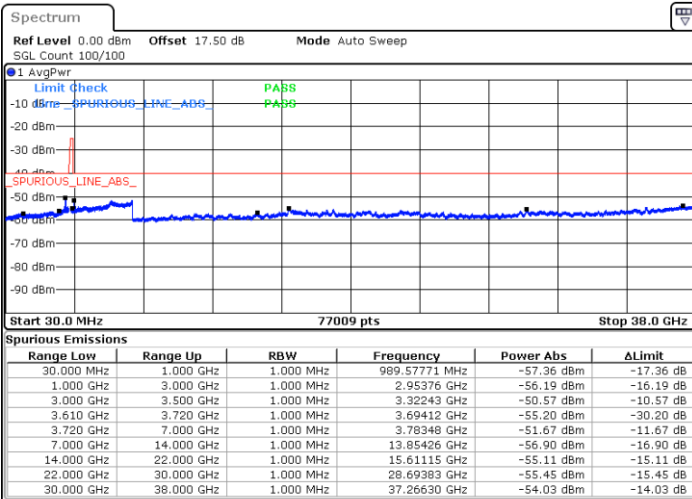

Middle Channel / FullRB

N/A

Date: 15.APR.2020 12:03:02

LTE Band 48 / 20MHz

QPSK

Highest Channel / 1RB0

Highest Channel / 1RBmax

Date: 15.APR.2020 12:21:42

Date: 15.APR.2020 12:33:43

Highest Channel / FullIRB

N/A

Date: 15.APR.2020 12:09:42

LTE Band 48 / 5MHz

16QAM

Lowest Channel / 1RB0

Lowest Channel / 1RBmax

Date: 15.APR.2020 10:12:16

Date: 15.APR.2020 10:36:18

Lowest Channel / FullIRB

N/A

Date: 15.APR.2020 10:24:17

LTE Band 48 / 5MHz

16QAM

Middle Channel / 1RB0