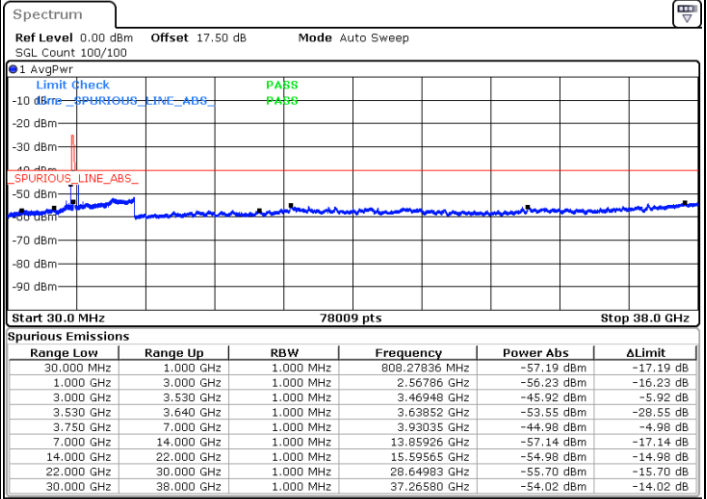

# Conducted Spurious Emission

LTE Band 48 / 5MHz

QPSK

Middle Channel / 1RB0

Middle Channel / 1RBmax

Date: 15.APR.2020 10:17:36

Date: 15.APR.2020 10:41:37

Middle Channel / FullIRB

N/A

Date: 15.APR.2020 10:29:37

LTE Band 48 / 5MHz

QPSK

Highest Channel / 1RB0

Highest Channel / 1RBmax

Date: 15.APR.2020 10:18:56

Date: 15.APR.2020 10:42:57

Highest Channel / FullIRB

N/A

Date: 15.APR.2020 10:30:57

LTE Band 48 / 10MHz

QPSK

Lowest Channel / 1RB0

Lowest Channel / 1RBmax

Date: 15.APR.2020 10:49:39

Date: 15.APR.2020 11:13:40

Lowest Channel / FullIRB

N/A

Date: 15.APR.2020 11:01:39

LTE Band 48 / 10MHz

QPSK

MiddleChannel / 1RB0

Middle Channel / 1RBmax