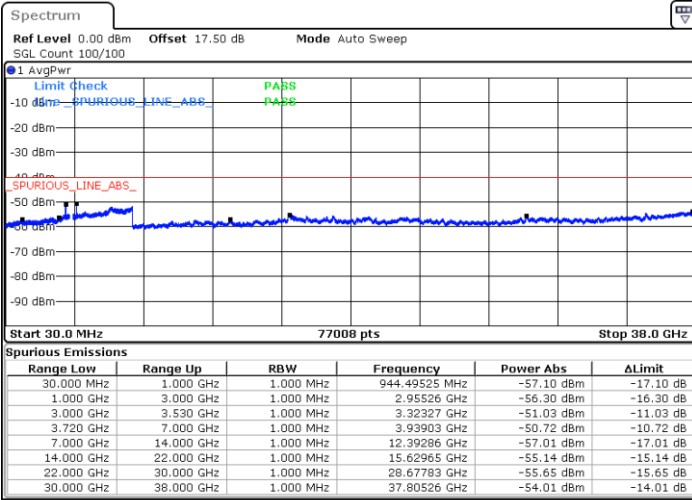

N/A

Date: 15.APR.2020 11:08:19

LTE Band 48 / 15MHz

16QAM

Lowest Channel / 1RB0

Lowest Channel / 1RBmax

Date: 15.APR.2020 11:24:21

Date: 15.APR.2020 11:48:21

Lowest Channel / FullIRB

N/A

Date: 15.APR.2020 11:36:21

LTE Band 48 / 15MHz

16QAM

Middle Channel / 1RB0

Middle Channel / 1RBmax

Date: 15.APR.2020 11:28:20

Date: 15.APR.2020 11:52:21

Middle Channel / FullRB

N/A

Date: 15.APR.2020 11:40:20

LTE Band 48 / 15MHz

16QAM

Highest Channel / 1RB0

Highest Channel / 1RBmax

Date: 15.APR.2020 11:32:20

Date: 15.APR.2020 11:56:20

Highest Channel / FullIRB

N/A

Date: 15.APR.2020 11:44:20

LTE Band 48 / 20MHz

16QAM

Lowest Channel / 1RB0