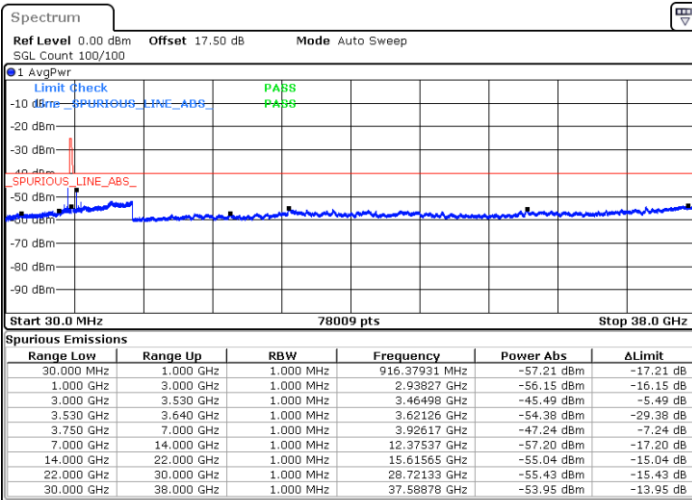

Date: 15.APR.2020 10:12:16

Date: 15.APR.2020 10:36:18

Lowest Channel / FullIRB

N/A

Date: 15.APR.2020 10:24:17

LTE Band 48 / 5MHz

16QAM

Middle Channel / 1RB0

Middle Channel / 1RBmax

Date: 15.APR.2020 10:16:16

Date: 15.APR.2020 10:40:18

Middle Channel / FullRB

N/A

Date: 15.APR.2020 10:28:17

LTE Band 48 / 5MHz

16QAM

Highest Channel / 1RB0

Highest Channel / 1RBmax

Date: 15.APR.2020 10:20:16

Date: 15.APR.2020 10:44:17

Highest Channel / FullIRB

N/A

Date: 15.APR.2020 10:32:17

LTE Band 48 / 10MHz