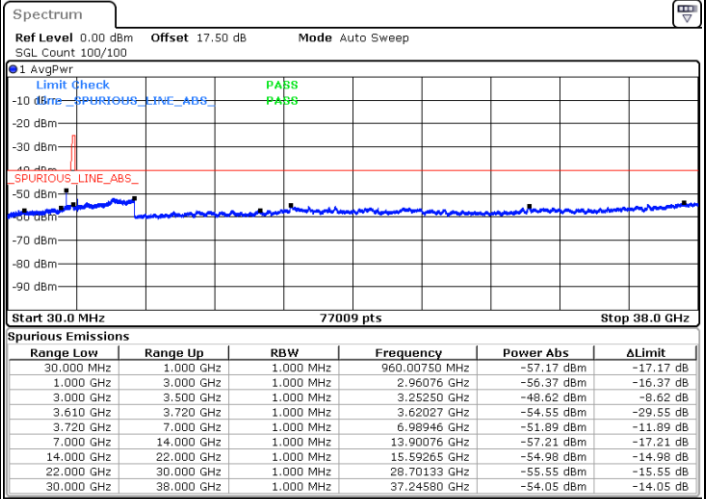

LTE Band 48 / 10MHz

16QAM

Lowest Channel / 1RB0

Lowest Channel / 1RBmax

Date: 15.APR.2020 10:48:18

Date: 15.APR.2020 11:12:20