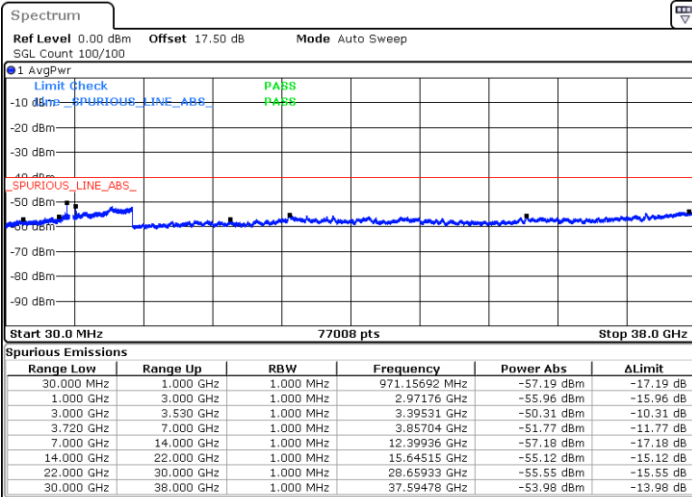

Date: 15.APR.2020 10:12:16

Date: 15.APR.2020 10:36:18

Lowest Channel / FullIRB

N/A

Date: 15.APR.2020 10:24:17

LTE Band 48 / 5MHz

16QAM

Middle Channel / 1RB0

Middle Channel / 1RBmax

Date: 15.APR.2020 10:16:16

Date: 15.APR.2020 10:40:18

Middle Channel / FullRB

N/A

Date: 15.APR.2020 10:28:17

LTE Band 48 / 5MHz

16QAM

Highest Channel / 1RB0

Highest Channel / 1RBmax

Date: 15.APR.2020 10:20:16

Date: 15.APR.2020 10:44:17

Highest Channel / FullIRB

N/A

Date: 15.APR.2020 10:32:17

LTE Band 48 / 10MHz