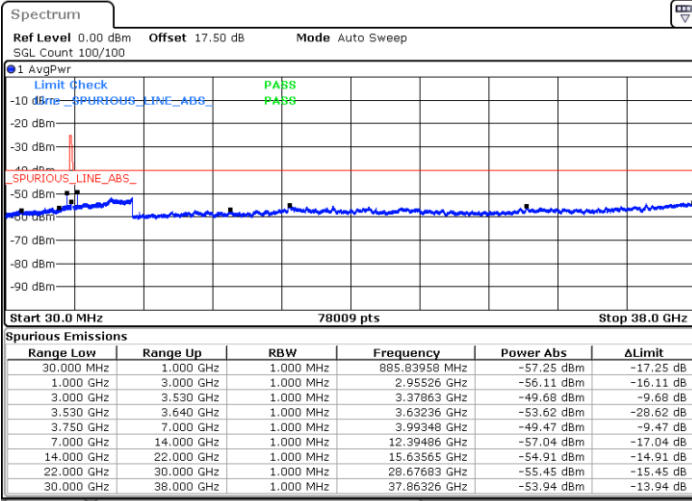

Lowest Channel / FullIRB

N/A

Date: 15.APR.2020 11:36:21

LTE Band 48 / 15MHz

16QAM

Middle Channel / 1RB0

Middle Channel / 1RBmax

Date: 15.APR.2020 11:28:20

Date: 15.APR.2020 11:52:21

Middle Channel / FullRB

N/A

Date: 15.APR.2020 11:40:20

LTE Band 48 / 15MHz

16QAM

Highest Channel / 1RB0

Highest Channel / 1RBmax

Date: 15.APR.2020 11:32:20

Date: 15.APR.2020 11:56:20

Highest Channel / FullIRB

N/A

Date: 15.APR.2020 11:44:20

LTE Band 48 / 20MHz

16QAM

Lowest Channel / 1RB0

Lowest Channel / 1RBmax

Date: 15.APR.2020 12:12:23

Date: 15.APR.2020 12:24:23

Lowest Channel / FullIRB

N/A

Date: 15.APR.2020 12:00:22

LTE Band 48 / 20MHz

16QAM