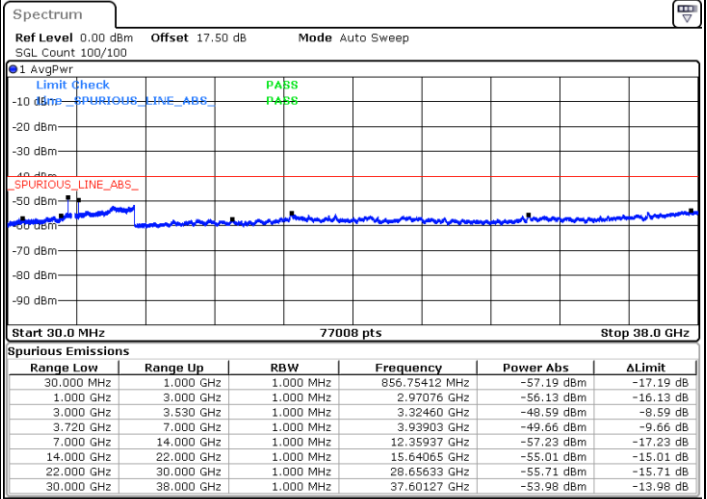

LTE Band 48 / 15MHz

QPSK

Middle Channel / 1RB0

Middle Channel / 1RBmax

Date: 15.APR.2020 11:29:40

Date: 15.APR.2020 11:53:40