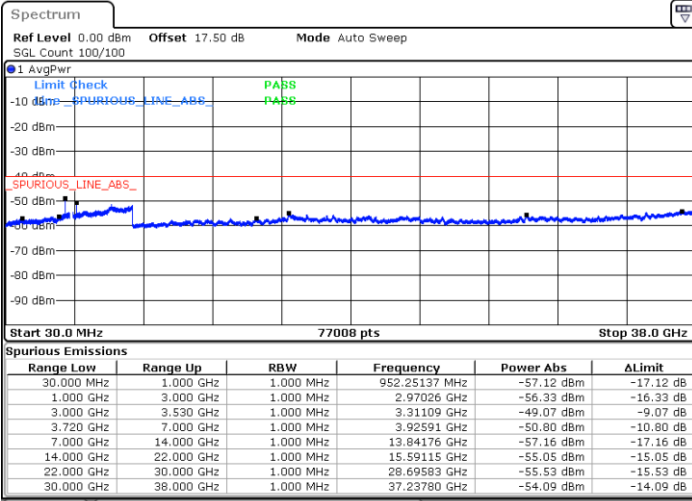

N/A

Date: 15.APR.2020 11:08:19

LTE Band 48 / 15MHz

16QAM

Lowest Channel / 1RB0

Lowest Channel / 1RBmax

Date: 15.APR.2020 11:24:21

Date: 15.APR.2020 11:48:21

Lowest Channel / FullIRB

N/A

Date: 15.APR.2020 11:36:21

LTE Band 48 / 15MHz

16QAM

Middle Channel / 1RB0

Middle Channel / 1RBmax

Date: 15.APR.2020 11:28:20

Date: 15.APR.2020 11:52:21

Middle Channel / FullRB

N/A

Date: 15.APR.2020 11:40:20

LTE Band 48 / 15MHz

16QAM

Highest Channel / 1RB0

Highest Channel / 1RBmax

Date: 15.APR.2020 11:32:20

Date: 15.APR.2020 11:56:20

Highest Channel / FullIRB

N/A

Date: 15.APR.2020 11:44:20

LTE Band 48 / 20MHz

16QAM

Lowest Channel / 1RB0