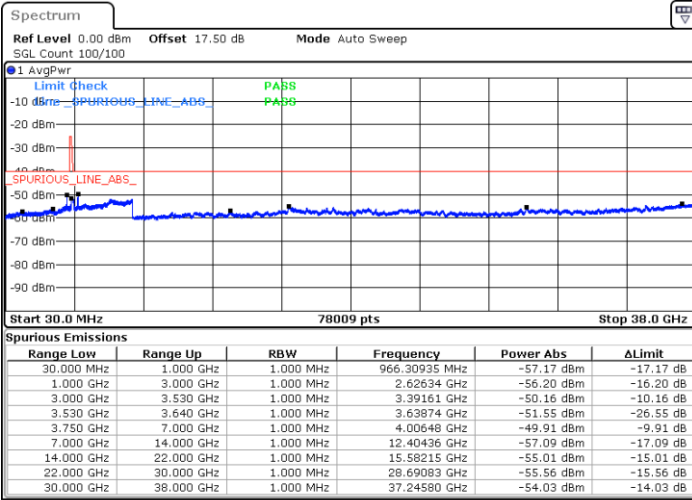

LTE Band 48 / 15MHz

QPSK

Highest Channel / 1RB0

Highest Channel / 1RBmax

Date: 15.APR.2020 11:31:00

Date: 15.APR.2020 11:55:00

Highest Channel / FullIRB

N/A

Date: 15.APR.2020 11:43:00

LTE Band 48 / 20MHz

QPSK

Lowest Channel / 1RB0

Lowest Channel / 1RBmax

Date: 15.APR.2020 12:13:43

Date: 15.APR.2020 12:25:43

Lowest Channel / FullIRB