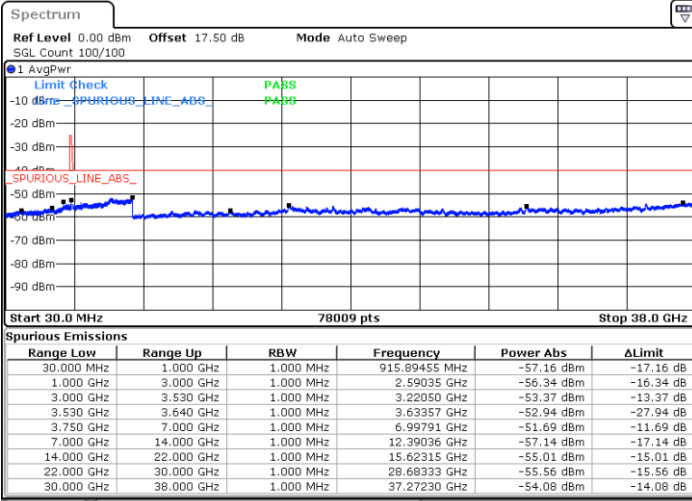

Lowest Channel / 1RBmax

Date: 15.APR.2020 12:12:23

Date: 15.APR.2020 12:24:23

Lowest Channel / FullIRB

N/A

Date: 15.APR.2020 12:00:22

LTE Band 48 / 20MHz

16QAM

Middle Channel / 1RB0

Middle Channel / 1RBmax

Date: 15.APR.2020 12:16:22

Date: 15.APR.2020 12:28:22

Middle Channel / FullIRB

N/A

Date: 15.APR.2020 12:04:22

LTE Band 48 / 20MHz

16QAM

Highest Channel / 1RB0

Highest Channel / 1RBmax

Date: 15.APR.2020 12:20:22

Date: 15.APR.2020 12:32:22

Highest Channel / FullIRB

N/A

Date: 15.APR.2020 12:08:22

LTE Band 48 / 5MHz

64QAM

Lowest Channel / 1RB0

Lowest Channel / 1RBmax

Date: 15.APR.2020 10:13:37

Date: 15.APR.2020 10:37:38

Lowest Channel / FullIRB

N/A