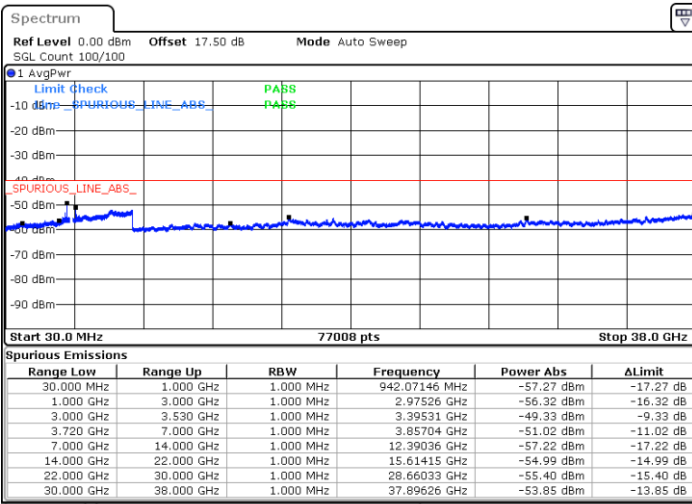

# Conducted Spurious Emission

LTE Band 48 / 5MHz

QPSK

Middle Channel / 1RB0

Middle Channel / 1RBmax

Date: 15.APR.2020 10:17:36

Date: 15.APR.2020 10:41:37

Middle Channel / FullIRB

N/A

Date: 15.APR.2020 10:29:37

LTE Band 48 / 5MHz

QPSK

Highest Channel / 1RB0

Highest Channel / 1RBmax

Date: 15.APR.2020 10:18:56

Date: 15.APR.2020 10:42:57

Highest Channel / FullIRB

N/A

Date: 15.APR.2020 10:30:57

LTE Band 48 / 10MHz

QPSK

Lowest Channel / 1RB0

Lowest Channel / 1RBmax

Date: 15.APR.2020 10:49:39