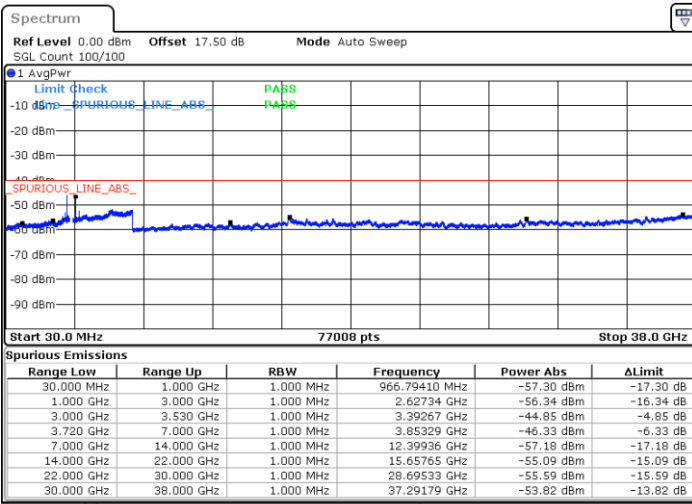

# Conducted Spurious Emission

LTE Band 48 / 5MHz

QPSK

Middle Channel / 1RB0

Middle Channel / 1RBmax

Date: 15.APR.2020 10:17:36

Date: 15.APR.2020 10:41:37

Middle Channel / FullIRB

N/A

Date: 15.APR.2020 10:29:37

LTE Band 48 / 5MHz

QPSK

Highest Channel / 1RB0

Highest Channel / 1RBmax

Date: 15.APR.2020 10:18:56

Date: 15.APR.2020 10:42:57

Highest Channel / FullIRB

N/A

Date: 15.APR.2020 10:30:57

LTE Band 48 / 10MHz

QPSK

Lowest Channel / 1RB0

Lowest Channel / 1RBmax

Date: 15.APR.2020 10:49:39