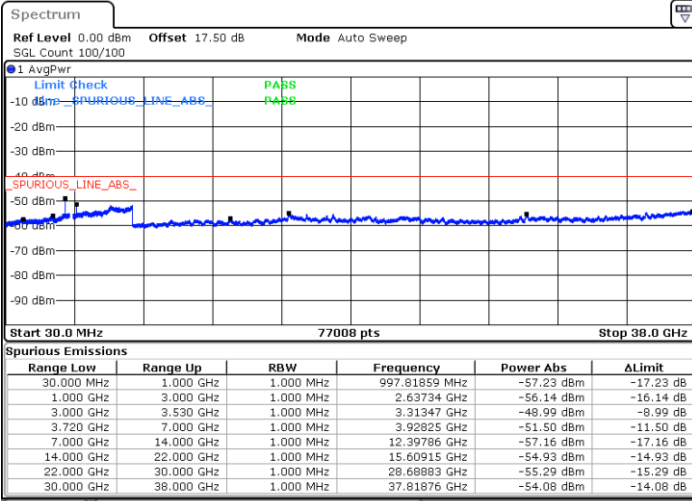

Highest Channel / FullIRB

N/A

Date: 15.APR.2020 10:30:57

LTE Band 48 / 10MHz

QPSK

Lowest Channel / 1RB0

Lowest Channel / 1RBmax

Date: 15.APR.2020 10:49:39

Date: 15.APR.2020 11:13:40

Lowest Channel / FullIRB

N/A

Date: 15.APR.2020 11:01:39

LTE Band 48 / 10MHz

QPSK

MiddleChannel / 1RB0

Middle Channel / 1RBmax

Date: 15.APR.2020 10:50:59

Date: 15.APR.2020 11:15:00

Middle Channel / FullIRB

N/A

Date: 15.APR.2020 11:02:59

LTE Band 48 / 10MHz

QPSK

Highest Channel / 1RB0

Highest Channel / 1RBmax

Date: 15.APR.2020 10:57:38

Date: 15.APR.2020 11:21:39

Highest Channel / FullIRB

N/A

Date: 15.APR.2020 11:09:39

LTE Band 48 / 15MHz

QPSK