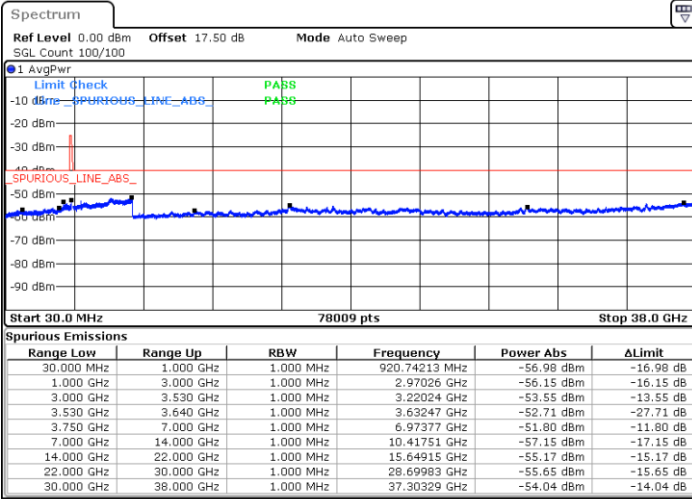

Middle Channel / FullRB

N/A

Date: 15.APR.2020 12:03:02

LTE Band 48 / 20MHz

QPSK

Highest Channel / 1RB0

Highest Channel / 1RBmax

Date: 15.APR.2020 12:21:42

Date: 15.APR.2020 12:33:43

Highest Channel / FullIRB

N/A

Date: 15.APR.2020 12:09:42

LTE Band 48 / 5MHz

16QAM

Lowest Channel / 1RB0

Lowest Channel / 1RBmax