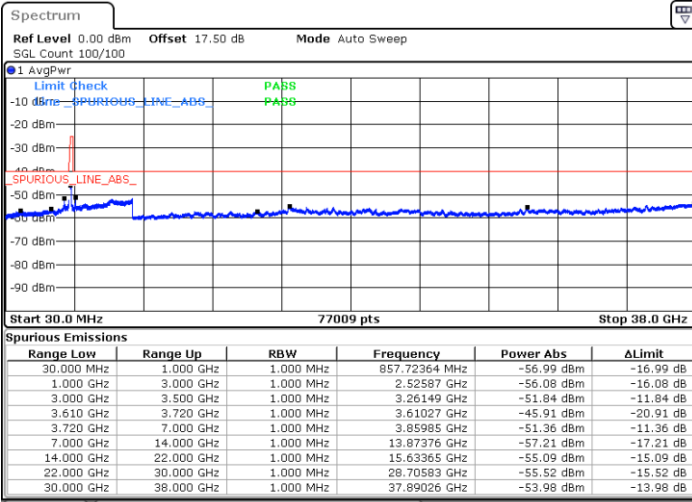

Date: 15.APR.2020 11:32:20

Date: 15.APR.2020 11:56:20

Highest Channel / FullIRB

N/A

Date: 15.APR.2020 11:44:20

LTE Band 48 / 20MHz

16QAM

Lowest Channel / 1RB0

Lowest Channel / 1RBmax

Date: 15.APR.2020 12:12:23

Date: 15.APR.2020 12:24:23

Lowest Channel / FullIRB

N/A

Date: 15.APR.2020 12:00:22

LTE Band 48 / 20MHz

16QAM

Middle Channel / 1RB0

Middle Channel / 1RBmax

Date: 15.APR.2020 12:16:22

Date: 15.APR.2020 12:28:22

Middle Channel / FullIRB

N/A

Date: 15.APR.2020 12:04:22

LTE Band 48 / 20MHz