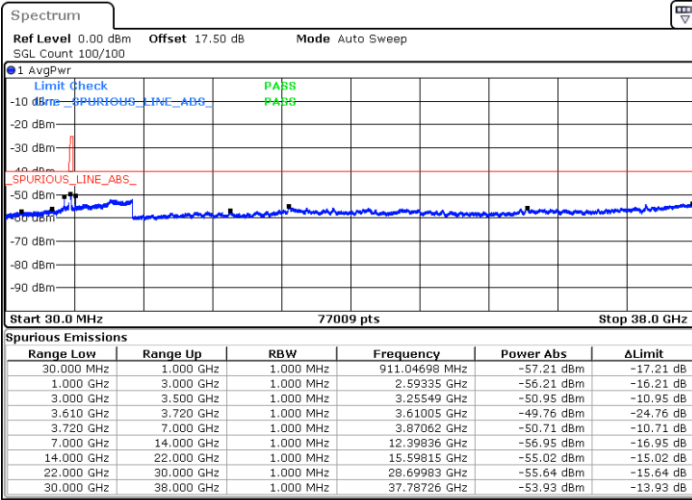

Highest Channel / 1RBmax

Date: 15.APR.2020 10:57:38

Date: 15.APR.2020 11:21:39

Highest Channel / FullIRB

N/A

Date: 15.APR.2020 11:09:39

LTE Band 48 / 15MHz

QPSK

Lowest Channel / 1RB0

Lowest Channel / 1RBmax

Date: 15.APR.2020 11:23:00

Date: 15.APR.2020 11:47:01

Lowest Channel / FullIRB

N/A

Date: 15.APR.2020 11:35:01

LTE Band 48 / 15MHz

LTE Band 48 / 15MHz

QPSK

Highest Channel / 1RB0

Highest Channel / 1RBmax

Date: 15.APR.2020 11:31:00

Date: 15.APR.2020 11:55:00

Highest Channel / FullIRB

N/A