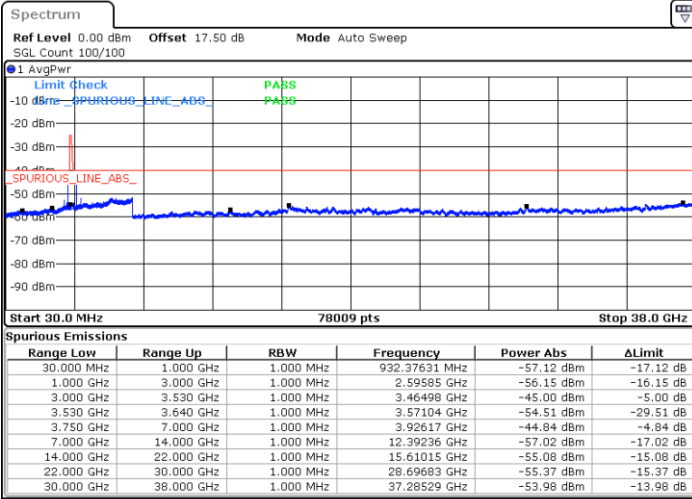

# Conducted Spurious Emission

LTE Band 48 / 5MHz

QPSK

Middle Channel / 1RB0

Middle Channel / 1RBmax

Date: 15.APR.2020 10:17:36

Date: 15.APR.2020 10:41:37

Middle Channel / FullIRB

N/A

Date: 15.APR.2020 10:29:37

LTE Band 48 / 5MHz

QPSK

Highest Channel / 1RB0

Highest Channel / 1RBmax

Date: 15.APR.2020 10:18:56

Date: 15.APR.2020 10:42:57

Highest Channel / FullIRB

N/A

Date: 15.APR.2020 10:30:57

LTE Band 48 / 10MHz

QPSK

Lowest Channel / 1RB0

Lowest Channel / 1RBmax

Date: 15.APR.2020 10:49:39