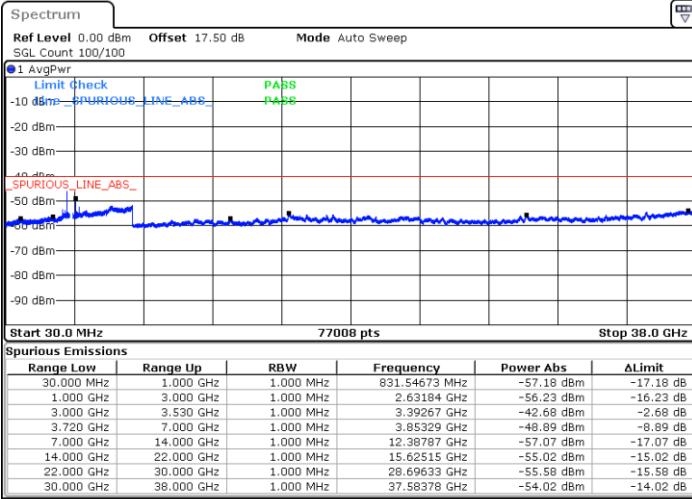

Date: 15.APR.2020 12:33:43

Highest Channel / FullIRB

N/A

Date: 15.APR.2020 12:09:42

LTE Band 48 / 5MHz

16QAM

Lowest Channel / 1RB0

Lowest Channel / 1RBmax

Date: 15.APR.2020 10:12:16

Date: 15.APR.2020 10:36:18

Lowest Channel / FullIRB

N/A

Date: 15.APR.2020 10:24:17

LTE Band 48 / 5MHz

16QAM

Middle Channel / 1RB0

Middle Channel / 1RBmax

Date: 15.APR.2020 10:16:16

Date: 15.APR.2020 10:40:18

Middle Channel / FullRB

N/A

Date: 15.APR.2020 10:28:17

LTE Band 48 / 5MHz

16QAM

Highest Channel / 1RB0

Highest Channel / 1RBmax

Date: 15.APR.2020 10:20:16

Date: 15.APR.2020 10:44:17

Highest Channel / FullIRB

N/A

Date: 15.APR.2020 10:32:17

LTE Band 48 / 10MHz