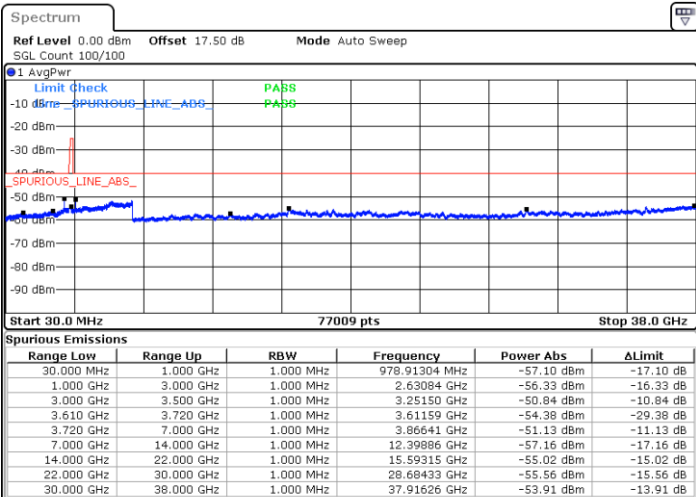

N/A

Date: 15.APR.2020 10:29:37

LTE Band 48 / 5MHz

QPSK

Highest Channel / 1RB0

Highest Channel / 1RBmax

Date: 15.APR.2020 10:18:56

Date: 15.APR.2020 10:42:57

Highest Channel / FullIRB

N/A

Date: 15.APR.2020 10:30:57

LTE Band 48 / 10MHz

QPSK

Lowest Channel / 1RB0

Lowest Channel / 1RBmax

Date: 15.APR.2020 10:49:39

Date: 15.APR.2020 11:13:40

Lowest Channel / FullIRB

N/A

Date: 15.APR.2020 11:01:39

LTE Band 48 / 10MHz

QPSK

MiddleChannel / 1RB0

Middle Channel / 1RBmax

Date: 15.APR.2020 10:50:59

Date: 15.APR.2020 11:15:00

Middle Channel / FullIRB

N/A

Date: 15.APR.2020 11:02:59

LTE Band 48 / 10MHz

QPSK

Highest Channel / 1RB0