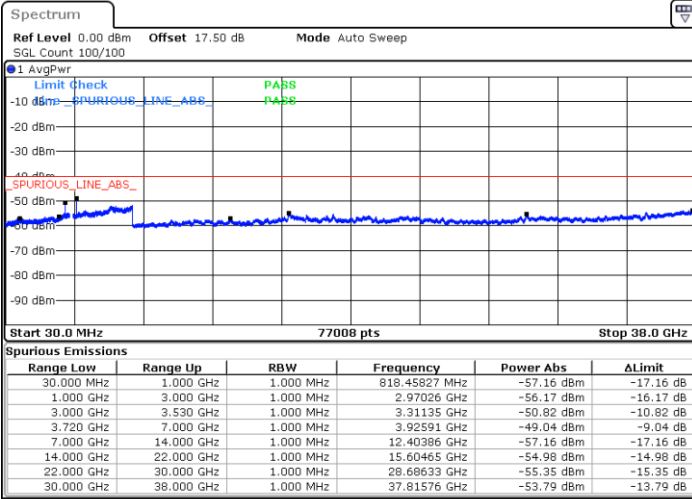

LTE Band 48 / 15MHz

QPSK

Middle Channel / 1RB0

Middle Channel / 1RBmax

Date: 15.APR.2020 11:29:40

Date: 15.APR.2020 11:53:40