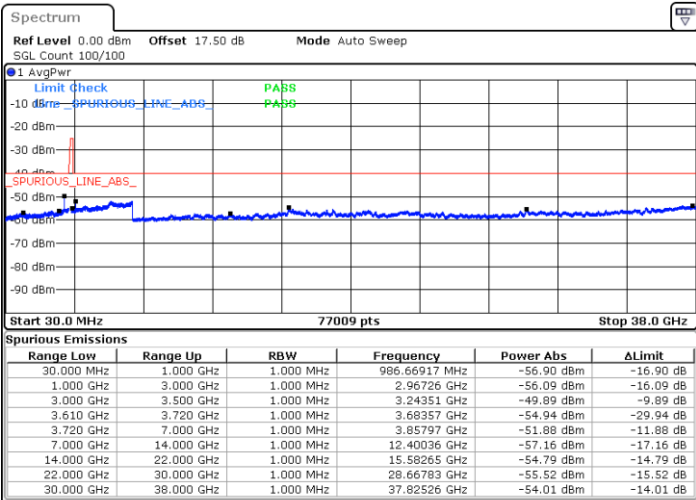

N/A

Date: 15.APR.2020 10:29:37

LTE Band 48 / 5MHz

QPSK

Highest Channel / 1RB0

Highest Channel / 1RBmax

Date: 15.APR.2020 10:18:56

Date: 15.APR.2020 10:42:57

Highest Channel / FullIRB

N/A

Date: 15.APR.2020 10:30:57

LTE Band 48 / 10MHz

QPSK

Lowest Channel / 1RB0

Lowest Channel / 1RBmax

Date: 15.APR.2020 10:49:39

Date: 15.APR.2020 11:13:40

Lowest Channel / FullIRB

N/A

Date: 15.APR.2020 11:01:39

LTE Band 48 / 10MHz

QPSK

MiddleChannel / 1RB0

Middle Channel / 1RBmax

Date: 15.APR.2020 10:50:59

Date: 15.APR.2020 11:15:00

Middle Channel / FullIRB

N/A

Date: 15.APR.2020 11:02:59

LTE Band 48 / 10MHz

QPSK

Highest Channel / 1RB0