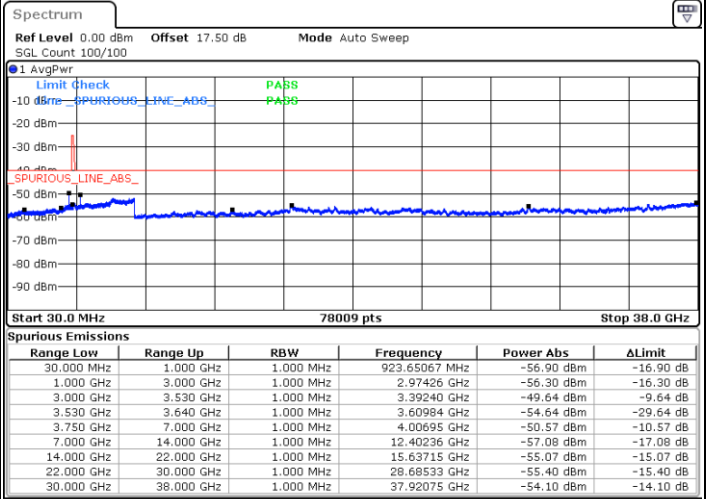

Date: 15.APR.2020 11:13:40

Lowest Channel / FullIRB

N/A

Date: 15.APR.2020 11:01:39

LTE Band 48 / 10MHz

QPSK

MiddleChannel / 1RB0

Middle Channel / 1RBmax

Date: 15.APR.2020 10:50:59

Date: 15.APR.2020 11:15:00

Middle Channel / FullIRB

N/A

Date: 15.APR.2020 11:02:59

LTE Band 48 / 10MHz

QPSK

Highest Channel / 1RB0

Highest Channel / 1RBmax

Date: 15.APR.2020 10:57:38

Date: 15.APR.2020 11:21:39

Highest Channel / FullIRB

N/A

Date: 15.APR.2020 11:09:39

LTE Band 48 / 15MHz

QPSK

Lowest Channel / 1RB0

Lowest Channel / 1RBmax

Date: 15.APR.2020 11:23:00

Date: 15.APR.2020 11:47:01

Lowest Channel / FullIRB

N/A

Date: 15.APR.2020 11:35:01

LTE Band 48 / 15MHz