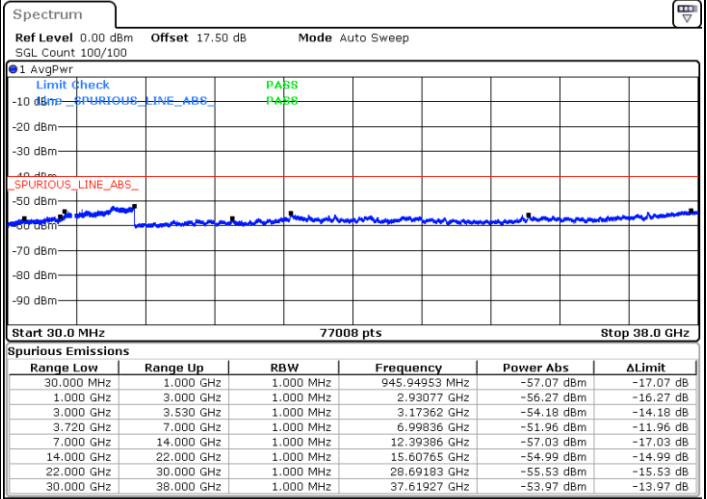

Date: 15.APR.2020 11:32:20

Date: 15.APR.2020 11:56:20

Highest Channel / FullIRB

N/A

Date: 15.APR.2020 11:44:20

LTE Band 48 / 20MHz

16QAM

Lowest Channel / 1RB0

Lowest Channel / 1RBmax

Date: 15.APR.2020 12:12:23

Date: 15.APR.2020 12:24:23

Lowest Channel / FullIRB

N/A

Date: 15.APR.2020 12:00:22

LTE Band 48 / 20MHz

16QAM

Middle Channel / 1RB0

Middle Channel / 1RBmax

Date: 15.APR.2020 12:16:22

Date: 15.APR.2020 12:28:22

Middle Channel / FullIRB

N/A

Date: 15.APR.2020 12:04:22

LTE Band 48 / 20MHz