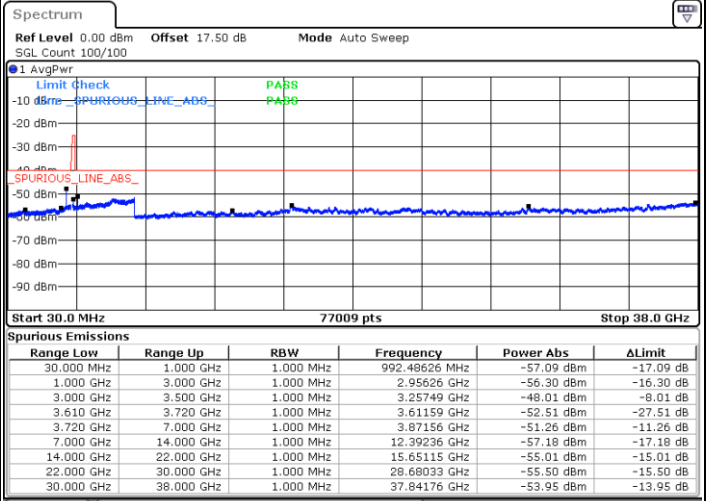

Date: 15.APR.2020 10:50:59

Date: 15.APR.2020 11:15:00

Middle Channel / FullIRB

N/A

Date: 15.APR.2020 11:02:59

LTE Band 48 / 10MHz

QPSK

Highest Channel / 1RB0

Highest Channel / 1RBmax

Date: 15.APR.2020 10:57:38

Date: 15.APR.2020 11:21:39

Highest Channel / FullIRB

N/A

Date: 15.APR.2020 11:09:39

LTE Band 48 / 15MHz

QPSK

Lowest Channel / 1RB0

Lowest Channel / 1RBmax

Date: 15.APR.2020 11:23:00

Date: 15.APR.2020 11:47:01

Lowest Channel / FullIRB

N/A

Date: 15.APR.2020 11:35:01

LTE Band 48 / 15MHz