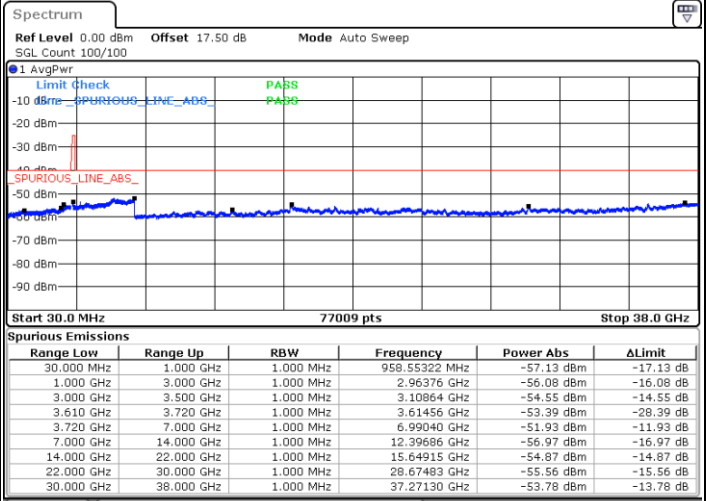

Date: 15.APR.2020 11:52:21

Middle Channel / FullRB

N/A

Date: 15.APR.2020 11:40:20

LTE Band 48 / 15MHz

16QAM

Highest Channel / 1RB0

Highest Channel / 1RBmax

Date: 15.APR.2020 11:32:20

Date: 15.APR.2020 11:56:20

Highest Channel / FullIRB

N/A

Date: 15.APR.2020 11:44:20

LTE Band 48 / 20MHz

16QAM

Lowest Channel / 1RB0

Lowest Channel / 1RBmax

Date: 15.APR.2020 12:12:23

Date: 15.APR.2020 12:24:23

Lowest Channel / FullIRB

N/A

Date: 15.APR.2020 12:00:22

LTE Band 48 / 20MHz

16QAM

Middle Channel / 1RB0

Middle Channel / 1RBmax

Date: 15.APR.2020 12:16:22

Date: 15.APR.2020 12:28:22

Middle Channel / FullIRB

N/A

Date: 15.APR.2020 12:04:22

LTE Band 48 / 20MHz