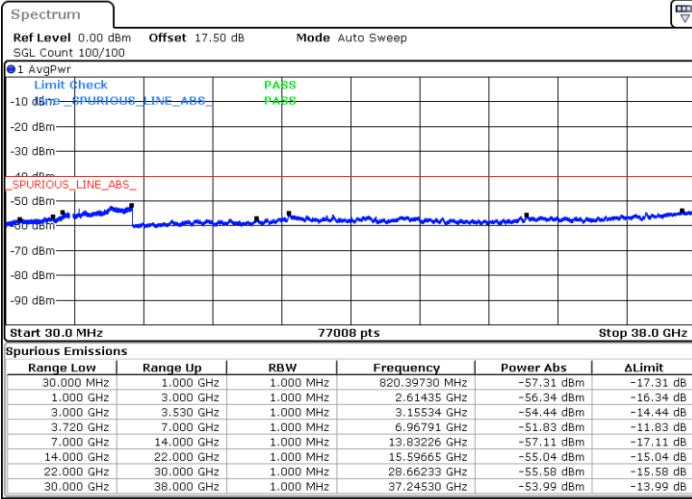

Date: 15.APR.2020 11:32:20

Date: 15.APR.2020 11:56:20

Highest Channel / FullIRB

N/A

Date: 15.APR.2020 11:44:20

LTE Band 48 / 20MHz

16QAM

Lowest Channel / 1RB0

Lowest Channel / 1RBmax

Date: 15.APR.2020 12:12:23

Date: 15.APR.2020 12:24:23

Lowest Channel / FullIRB

N/A

Date: 15.APR.2020 12:00:22

LTE Band 48 / 20MHz

16QAM

Middle Channel / 1RB0

Middle Channel / 1RBmax

Date: 15.APR.2020 12:16:22

Date: 15.APR.2020 12:28:22

Middle Channel / FullIRB

N/A

Date: 15.APR.2020 12:04:22

LTE Band 48 / 20MHz