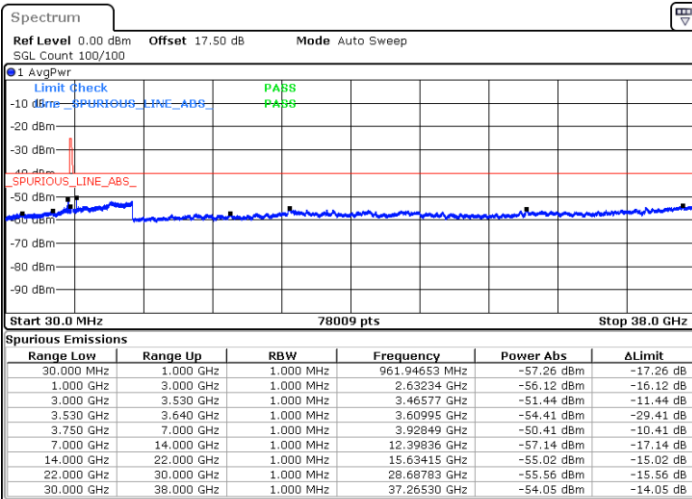

Middle Channel / 1RBmax

Date: 15.APR.2020 10:16:16

Date: 15.APR.2020 10:40:18

Middle Channel / FullRB

N/A

Date: 15.APR.2020 10:28:17

LTE Band 48 / 5MHz

16QAM

Highest Channel / 1RB0

Highest Channel / 1RBmax

Date: 15.APR.2020 10:20:16

Date: 15.APR.2020 10:44:17

Highest Channel / FullIRB

N/A

Date: 15.APR.2020 10:32:17

LTE Band 48 / 10MHz