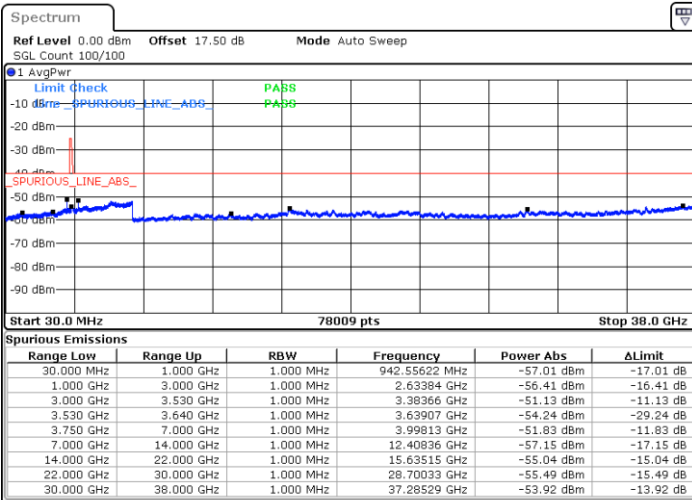

LTE Band 48 / 10MHz

16QAM

MiddleChannel / 1RB0

Middle Channel / 1RBmax

Date: 15.APR.2020 10:52:19

Date: 15.APR.2020 11:16:20

Middle Channel / FullIRB

N/A

Date: 15.APR.2020 11:04:19

LTE Band 48 / 10MHz

16QAM

Highest Channel / 1RB0

Highest Channel / 1RBmax

Date: 15.APR.2020 10:56:18

Date: 15.APR.2020 11:20:19

Highest Channel / FullIRB

N/A

Date: 15.APR.2020 11:08:19

LTE Band 48 / 15MHz

16QAM

Lowest Channel / 1RB0

Lowest Channel / 1RBmax

Date: 15.APR.2020 11:24:21

Date: 15.APR.2020 11:48:21

Lowest Channel / FullIRB

N/A

Date: 15.APR.2020 11:36:21

LTE Band 48 / 15MHz

16QAM

Middle Channel / 1RB0

Middle Channel / 1RBmax

Date: 15.APR.2020 11:28:20