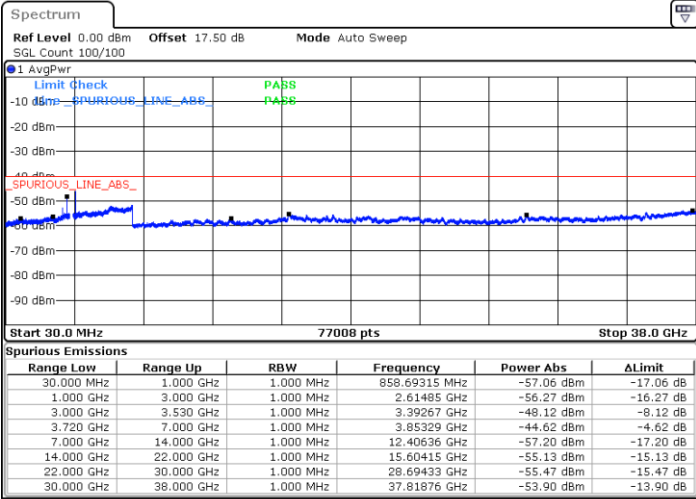

LTE Band 48 / 5MHz

64QAM

Lowest Channel / 1RB0

Lowest Channel / 1RBmax

Date: 15.APR.2020 10:13:37

Date: 15.APR.2020 10:37:38

Lowest Channel / FullIRB

N/A

Date: 15.APR.2020 10:25:37

LTE Band 48 / 5MHz

64QAM

Middle Channel / 1RB0

Middle Channel / 1RBmax

Date: 15.APR.2020 10:14:57

Date: 15.APR.2020 10:38:58

Middle Channel / FullRB