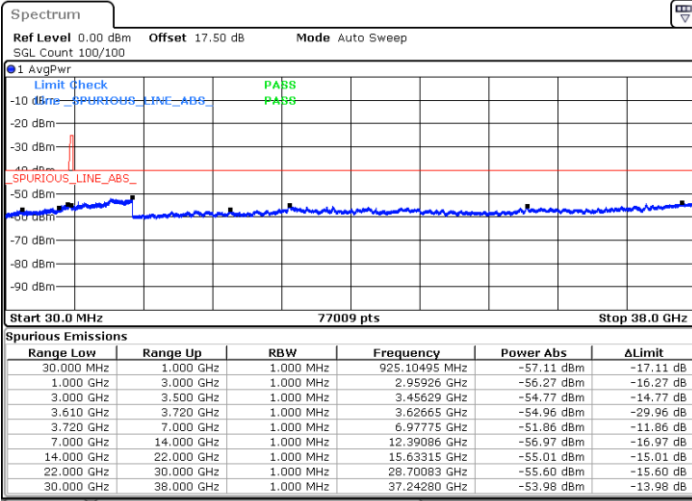

Date: 15.APR.2020 11:52:21

Middle Channel / FullRB

N/A

Date: 15.APR.2020 11:40:20

LTE Band 48 / 15MHz

16QAM

Highest Channel / 1RB0

Highest Channel / 1RBmax

Date: 15.APR.2020 11:32:20

Date: 15.APR.2020 11:56:20

Highest Channel / FullIRB

N/A

Date: 15.APR.2020 11:44:20

LTE Band 48 / 20MHz

16QAM

Lowest Channel / 1RB0

Lowest Channel / 1RBmax

Date: 15.APR.2020 12:12:23

Date: 15.APR.2020 12:24:23

Lowest Channel / FullIRB

N/A

Date: 15.APR.2020 12:00:22

LTE Band 48 / 20MHz

16QAM

Middle Channel / 1RB0

Middle Channel / 1RBmax

Date: 15.APR.2020 12:16:22

Date: 15.APR.2020 12:28:22

Middle Channel / FullIRB

N/A

Date: 15.APR.2020 12:04:22

LTE Band 48 / 20MHz