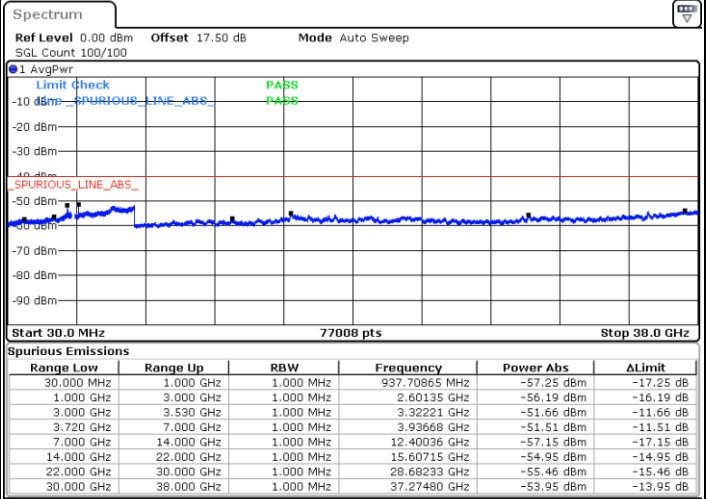

Highest Channel / 1RB0

Highest Channel / 1RBmax

Date: 15.APR.2020 10:20:16

Date: 15.APR.2020 10:44:17

Highest Channel / FullIRB

N/A

Date: 15.APR.2020 10:32:17

LTE Band 48 / 10MHz

16QAM

Lowest Channel / 1RB0

Lowest Channel / 1RBmax

Date: 15.APR.2020 10:48:18

Date: 15.APR.2020 11:12:20

Lowest Channel / FullIRB

N/A

Date: 15.APR.2020 11:00:19

LTE Band 48 / 10MHz

16QAM

MiddleChannel / 1RB0

Middle Channel / 1RBmax

Date: 15.APR.2020 10:52:19

Date: 15.APR.2020 11:16:20

Middle Channel / FullIRB

N/A

Date: 15.APR.2020 11:04:19

LTE Band 48 / 10MHz

16QAM

Highest Channel / 1RB0

Highest Channel / 1RBmax

Date: 15.APR.2020 10:56:18

Date: 15.APR.2020 11:20:19

Highest Channel / FullIRB