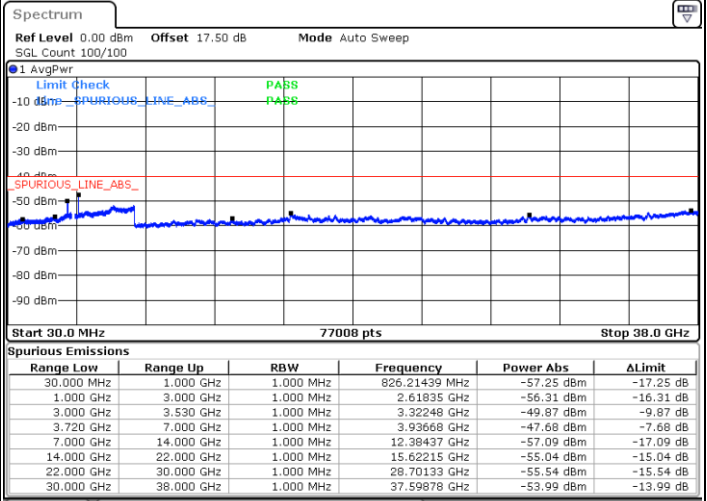

Highest Channel / FullIRB

N/A

Date: 15.APR.2020 10:30:57

LTE Band 48 / 10MHz

QPSK

Lowest Channel / 1RB0

Lowest Channel / 1RBmax

Date: 15.APR.2020 10:49:39

Date: 15.APR.2020 11:13:40

Lowest Channel / FullIRB

N/A

Date: 15.APR.2020 11:01:39

LTE Band 48 / 10MHz

QPSK

MiddleChannel / 1RB0

Middle Channel / 1RBmax

Date: 15.APR.2020 10:50:59

Date: 15.APR.2020 11:15:00

Middle Channel / FullIRB

N/A

Date: 15.APR.2020 11:02:59

LTE Band 48 / 10MHz

QPSK

Highest Channel / 1RB0

Highest Channel / 1RBmax

Date: 15.APR.2020 10:57:38

Date: 15.APR.2020 11:21:39

Highest Channel / FullIRB

N/A

Date: 15.APR.2020 11:09:39

LTE Band 48 / 15MHz

QPSK