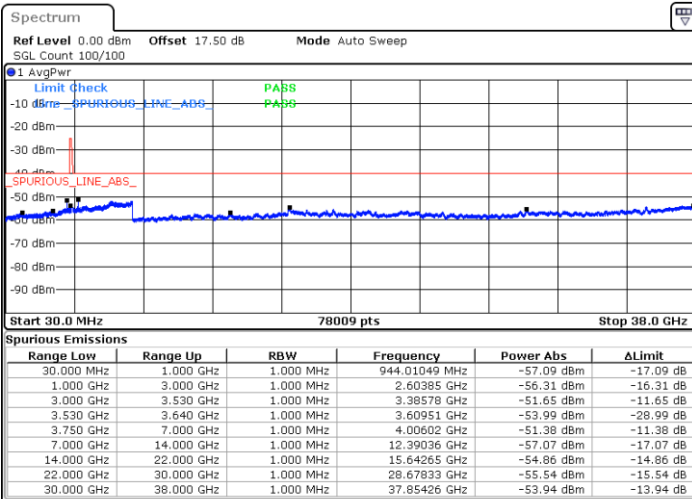

LTE Band 48 / 10MHz

16QAM

MiddleChannel / 1RB0

Middle Channel / 1RBmax

Date: 15.APR.2020 10:52:19

Date: 15.APR.2020 11:16:20

Middle Channel / FullIRB

N/A

Date: 15.APR.2020 11:04:19

LTE Band 48 / 10MHz

16QAM

Highest Channel / 1RB0

Highest Channel / 1RBmax

Date: 15.APR.2020 10:56:18

Date: 15.APR.2020 11:20:19

Highest Channel / FullIRB

N/A

Date: 15.APR.2020 11:08:19

LTE Band 48 / 15MHz

16QAM

Lowest Channel / 1RB0

Lowest Channel / 1RBmax

Date: 15.APR.2020 11:24:21

Date: 15.APR.2020 11:48:21