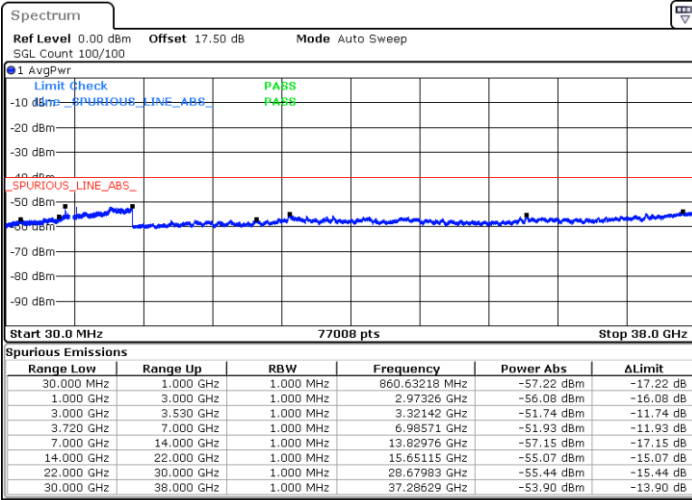

Highest Channel / 1RB0

Highest Channel / 1RBmax

Date: 15.APR.2020 10:20:16

Date: 15.APR.2020 10:44:17

Highest Channel / FullIRB

N/A

Date: 15.APR.2020 10:32:17

LTE Band 48 / 10MHz

LTE Band 48 / 10MHz

16QAM

MiddleChannel / 1RB0

Middle Channel / 1RBmax

Date: 15.APR.2020 10:52:19

Date: 15.APR.2020 11:16:20

Middle Channel / FullIRB

N/A

Date: 15.APR.2020 11:04:19

LTE Band 48 / 10MHz

16QAM

Highest Channel / 1RB0

Highest Channel / 1RBmax

Date: 15.APR.2020 10:56:18

Date: 15.APR.2020 11:20:19

Highest Channel / FullIRB