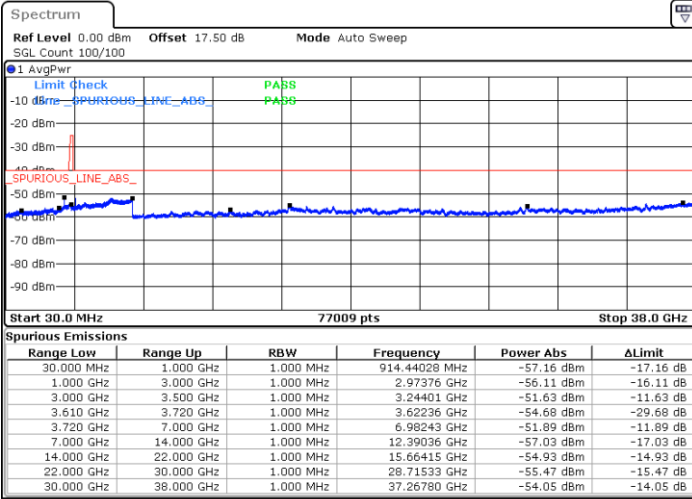

Date: 15.APR.2020 11:04:19

LTE Band 48 / 10MHz

16QAM

Highest Channel / 1RB0

Highest Channel / 1RBmax

Date: 15.APR.2020 10:56:18

Date: 15.APR.2020 11:20:19

Highest Channel / FullIRB

N/A

Date: 15.APR.2020 11:08:19

LTE Band 48 / 15MHz

16QAM

Lowest Channel / 1RB0

Lowest Channel / 1RBmax

Date: 15.APR.2020 11:24:21

Date: 15.APR.2020 11:48:21

Lowest Channel / FullIRB

N/A

Date: 15.APR.2020 11:36:21

LTE Band 48 / 15MHz

16QAM

Middle Channel / 1RB0

Middle Channel / 1RBmax

Date: 15.APR.2020 11:28:20