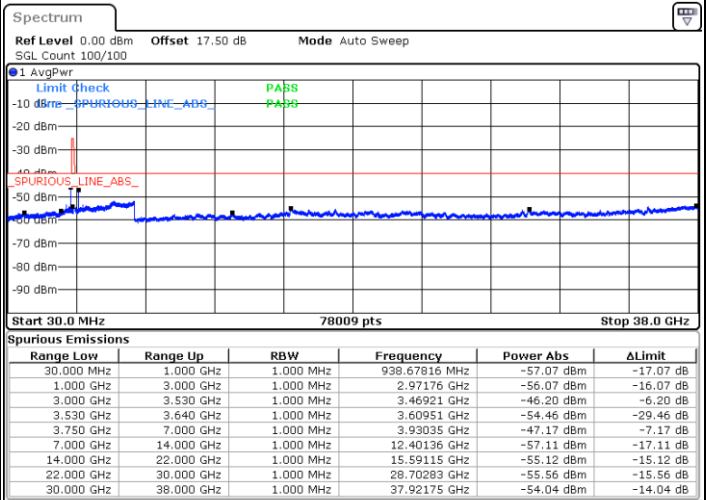

Date: 15.APR.2020 10:12:16

Date: 15.APR.2020 10:36:18

Lowest Channel / FullIRB

N/A

Date: 15.APR.2020 10:24:17

LTE Band 48 / 5MHz

16QAM

Middle Channel / 1RB0

Middle Channel / 1RBmax

Date: 15.APR.2020 10:16:16

Date: 15.APR.2020 10:40:18

Middle Channel / FullRB

N/A

Date: 15.APR.2020 10:28:17

LTE Band 48 / 5MHz

16QAM

Highest Channel / 1RB0

Highest Channel / 1RBmax

Date: 15.APR.2020 10:20:16

Date: 15.APR.2020 10:44:17

Highest Channel / FullIRB

N/A

Date: 15.APR.2020 10:32:17

LTE Band 48 / 10MHz