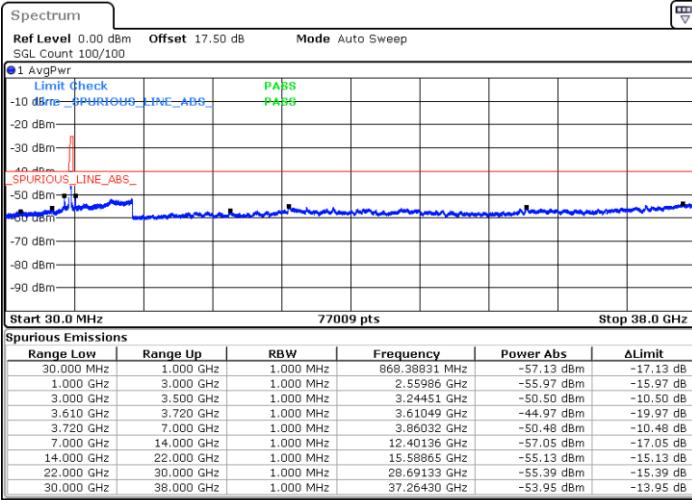

LTE Band 48 / 15MHz

QPSK

Highest Channel / 1RB0

Highest Channel / 1RBmax

Date: 15.APR.2020 11:31:00

Date: 15.APR.2020 11:55:00

Highest Channel / FullIRB

N/A

Date: 15.APR.2020 11:43:00

LTE Band 48 / 20MHz

QPSK

Lowest Channel / 1RB0

Lowest Channel / 1RBmax

Date: 15.APR.2020 12:13:43

Date: 15.APR.2020 12:25:43

Lowest Channel / FullIRB

N/A

Date: 15.APR.2020 12:01:42

LTE Band 48 / 20MHz

QPSK

Middle Channel / 1RB0

Middle Channel / 1RBmax

Date: 15.APR.2020 12:15:03

Date: 15.APR.2020 12:27:03

Middle Channel / FullRB

N/A

Date: 15.APR.2020 12:03:02

LTE Band 48 / 20MHz

QPSK

Highest Channel / 1RB0

Highest Channel / 1RBmax

Date: 15.APR.2020 12:21:42