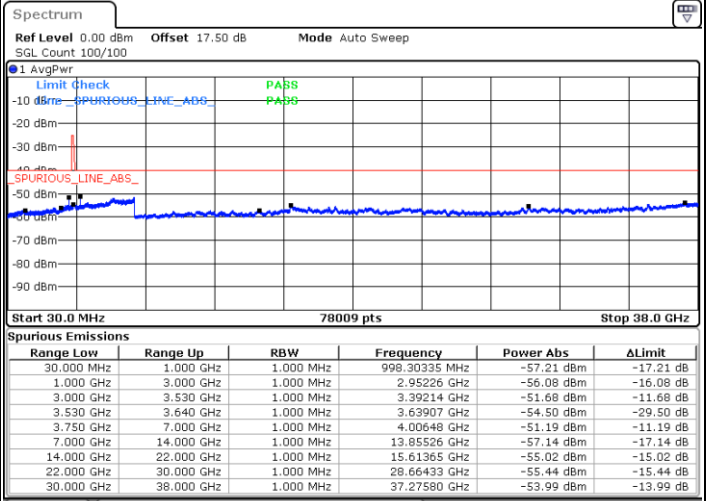

Lowest Channel / FullIRB

N/A

Date: 15.APR.2020 11:36:21

LTE Band 48 / 15MHz

16QAM

Middle Channel / 1RB0

Middle Channel / 1RBmax

Date: 15.APR.2020 11:28:20

Date: 15.APR.2020 11:52:21

Middle Channel / FullRB

N/A

Date: 15.APR.2020 11:40:20

LTE Band 48 / 15MHz

16QAM

Highest Channel / 1RB0

Highest Channel / 1RBmax

Date: 15.APR.2020 11:32:20

Date: 15.APR.2020 11:56:20

Highest Channel / FullIRB

N/A

Date: 15.APR.2020 11:44:20

LTE Band 48 / 20MHz

16QAM

Lowest Channel / 1RB0

Lowest Channel / 1RBmax

Date: 15.APR.2020 12:12:23

Date: 15.APR.2020 12:24:23

Lowest Channel / FullIRB

N/A

Date: 15.APR.2020 12:00:22

LTE Band 48 / 20MHz

16QAM