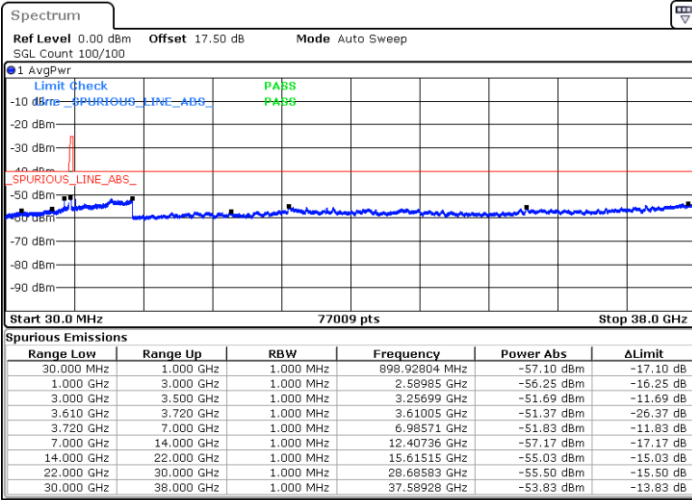

Date: 15.APR.2020 11:04:19

LTE Band 48 / 10MHz

16QAM

Highest Channel / 1RB0

Highest Channel / 1RBmax

Date: 15.APR.2020 10:56:18

Date: 15.APR.2020 11:20:19

Highest Channel / FullIRB

N/A

Date: 15.APR.2020 11:08:19

LTE Band 48 / 15MHz

16QAM

Lowest Channel / 1RB0

Lowest Channel / 1RBmax

Date: 15.APR.2020 11:24:21

Date: 15.APR.2020 11:48:21

Lowest Channel / FullIRB

N/A

Date: 15.APR.2020 11:36:21

LTE Band 48 / 15MHz

16QAM

Middle Channel / 1RB0

Middle Channel / 1RBmax

Date: 15.APR.2020 11:28:20

Date: 15.APR.2020 11:52:21

Middle Channel / FullRB

N/A

Date: 15.APR.2020 11:40:20

LTE Band 48 / 15MHz

16QAM

Highest Channel / 1RB0

Highest Channel / 1RBmax