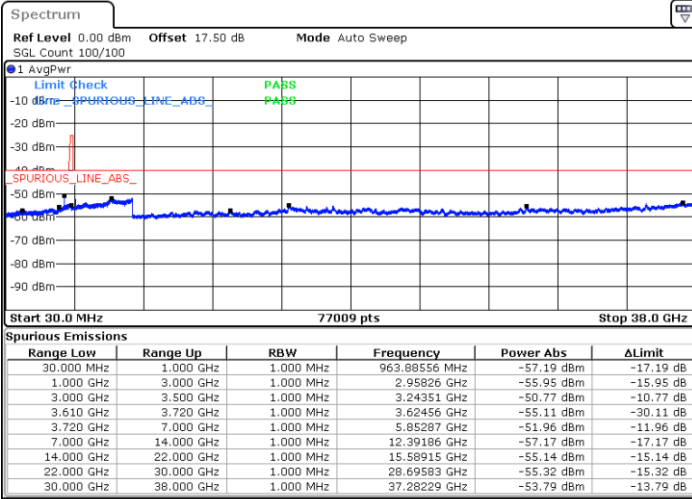

LTE Band 48 / 10MHz

16QAM

Lowest Channel / 1RB0

Lowest Channel / 1RBmax

Date: 15.APR.2020 10:48:18

Date: 15.APR.2020 11:12:20