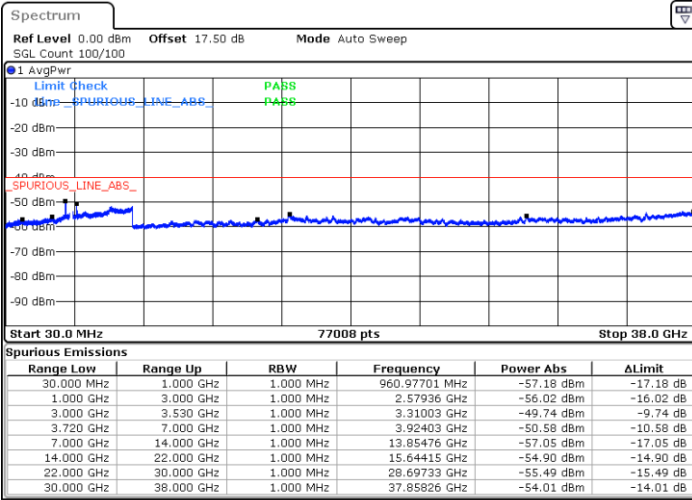

Date: 15.APR.2020 11:32:20

Date: 15.APR.2020 11:56:20

Highest Channel / FullIRB

N/A

Date: 15.APR.2020 11:44:20

LTE Band 48 / 20MHz

16QAM

Lowest Channel / 1RB0

Lowest Channel / 1RBmax

Date: 15.APR.2020 12:12:23

Date: 15.APR.2020 12:24:23

Lowest Channel / FullIRB

N/A

Date: 15.APR.2020 12:00:22

LTE Band 48 / 20MHz

16QAM

Middle Channel / 1RB0

Middle Channel / 1RBmax

Date: 15.APR.2020 12:16:22

Date: 15.APR.2020 12:28:22

Middle Channel / FullIRB

N/A

Date: 15.APR.2020 12:04:22

LTE Band 48 / 20MHz

16QAM

Highest Channel / 1RB0

Highest Channel / 1RBmax

Date: 15.APR.2020 12:20:22

Date: 15.APR.2020 12:32:22

Highest Channel / FullIRB

N/A

Date: 15.APR.2020 12:08:22