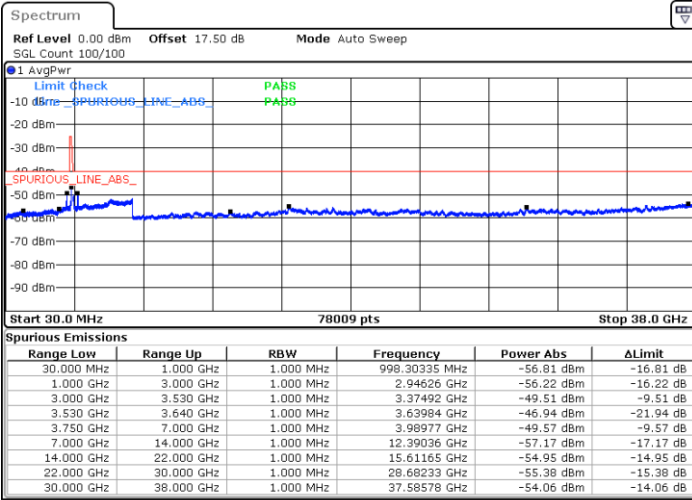

N/A

Date: 15.APR.2020 12:01:42

LTE Band 48 / 20MHz

QPSK

Middle Channel / 1RB0

Middle Channel / 1RBmax

Date: 15.APR.2020 12:15:03

Date: 15.APR.2020 12:27:03

Middle Channel / FullRB

N/A

Date: 15.APR.2020 12:03:02

LTE Band 48 / 20MHz

QPSK

Highest Channel / 1RB0

Highest Channel / 1RBmax

Date: 15.APR.2020 12:21:42

Date: 15.APR.2020 12:33:43

Highest Channel / FullIRB

N/A

Date: 15.APR.2020 12:09:42

LTE Band 48 / 5MHz

16QAM

Lowest Channel / 1RB0

Lowest Channel / 1RBmax