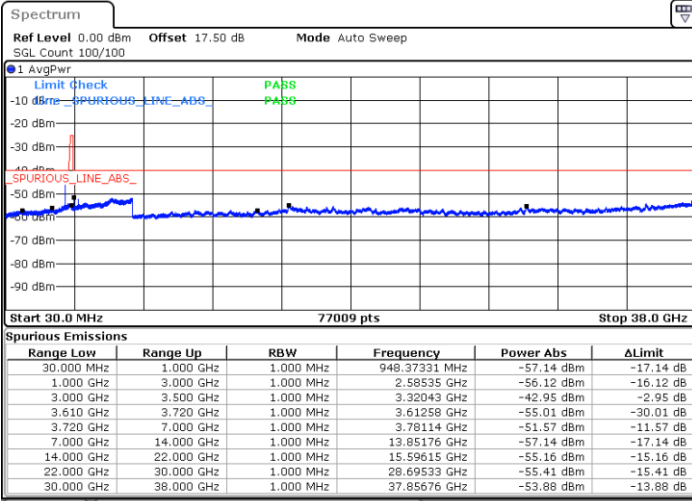

Lowest Channel / 1RBmax

Date: 15.APR.2020 12:12:23

Date: 15.APR.2020 12:24:23

Lowest Channel / FullIRB

N/A

Date: 15.APR.2020 12:00:22

LTE Band 48 / 20MHz

16QAM

Middle Channel / 1RB0

Middle Channel / 1RBmax

Date: 15.APR.2020 12:16:22

Date: 15.APR.2020 12:28:22

Middle Channel / FullIRB

N/A

Date: 15.APR.2020 12:04:22

LTE Band 48 / 20MHz

16QAM

Highest Channel / 1RB0

Highest Channel / 1RBmax

Date: 15.APR.2020 12:20:22

Date: 15.APR.2020 12:32:22

Highest Channel / FullIRB

N/A

Date: 15.APR.2020 12:08:22

LTE Band 48 / 5MHz

64QAM

Lowest Channel / 1RB0

Lowest Channel / 1RBmax

Date: 15.APR.2020 10:13:37

Date: 15.APR.2020 10:37:38

Lowest Channel / FullIRB

N/A