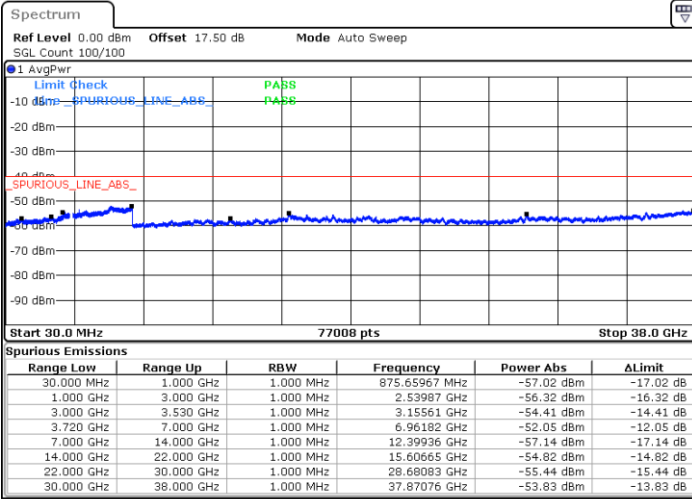

Date: 15.APR.2020 11:43:00

LTE Band 48 / 20MHz

QPSK

Lowest Channel / 1RB0

Lowest Channel / 1RBmax

Date: 15.APR.2020 12:13:43

Date: 15.APR.2020 12:25:43

Lowest Channel / FullIRB

N/A

Date: 15.APR.2020 12:01:42

LTE Band 48 / 20MHz

QPSK

Middle Channel / 1RB0

Middle Channel / 1RBmax

Date: 15.APR.2020 12:15:03

Date: 15.APR.2020 12:27:03

Middle Channel / FullRB

N/A

Date: 15.APR.2020 12:03:02

LTE Band 48 / 20MHz

QPSK

Highest Channel / 1RB0

Highest Channel / 1RBmax

Date: 15.APR.2020 12:21:42

Date: 15.APR.2020 12:33:43

Highest Channel / FullIRB

N/A

Date: 15.APR.2020 12:09:42

LTE Band 48 / 5MHz

16QAM

Lowest Channel / 1RB0

Lowest Channel / 1RBmax