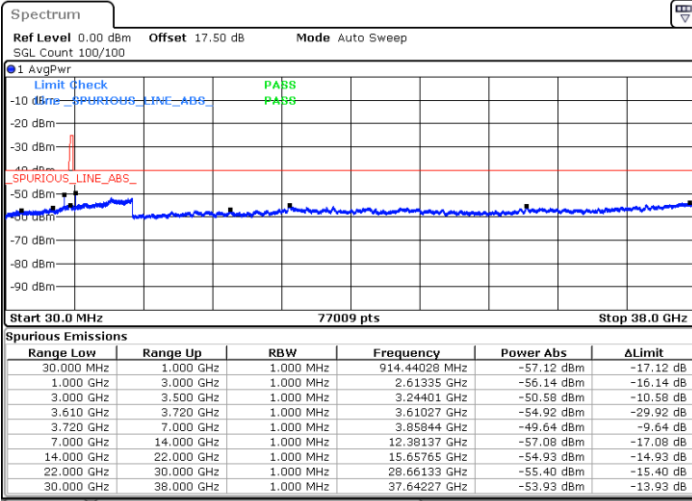

Date: 15.APR.2020 10:50:59

Date: 15.APR.2020 11:15:00

Middle Channel / FullIRB

N/A

Date: 15.APR.2020 11:02:59

LTE Band 48 / 10MHz

QPSK

Highest Channel / 1RB0

Highest Channel / 1RBmax

Date: 15.APR.2020 10:57:38

Date: 15.APR.2020 11:21:39

Highest Channel / FullIRB

N/A

Date: 15.APR.2020 11:09:39

LTE Band 48 / 15MHz

QPSK

Lowest Channel / 1RB0

Lowest Channel / 1RBmax

Date: 15.APR.2020 11:23:00

Date: 15.APR.2020 11:47:01

Lowest Channel / FullIRB

N/A

Date: 15.APR.2020 11:35:01

LTE Band 48 / 15MHz