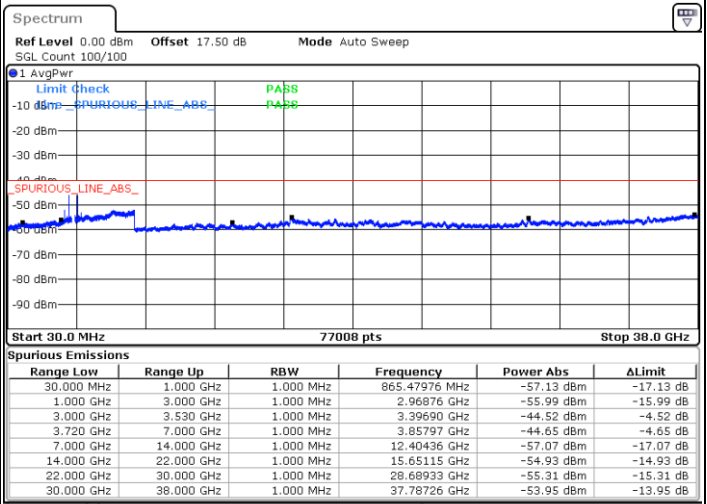

# Conducted Spurious Emission

LTE Band 48 / 5MHz

QPSK

Middle Channel / 1RB0

Middle Channel / 1RBmax

Date: 15.APR.2020 10:17:36

Date: 15.APR.2020 10:41:37

Middle Channel / FullIRB

N/A

Date: 15.APR.2020 10:29:37

LTE Band 48 / 5MHz

QPSK

Highest Channel / 1RB0

Highest Channel / 1RBmax

Date: 15.APR.2020 10:18:56

Date: 15.APR.2020 10:42:57

Highest Channel / FullIRB

N/A

Date: 15.APR.2020 10:30:57

LTE Band 48 / 10MHz

QPSK

Lowest Channel / 1RB0

Lowest Channel / 1RBmax

Date: 15.APR.2020 10:49:39