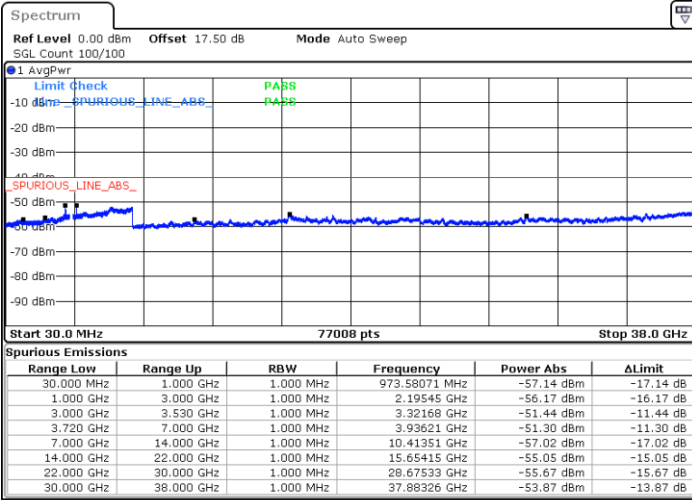

Highest Channel / FullIRB

N/A

Date: 15.APR.2020 10:30:57

LTE Band 48 / 10MHz

QPSK

Lowest Channel / 1RB0

Lowest Channel / 1RBmax

Date: 15.APR.2020 10:49:39

Date: 15.APR.2020 11:13:40

Lowest Channel / FullIRB

N/A

Date: 15.APR.2020 11:01:39

LTE Band 48 / 10MHz

QPSK

MiddleChannel / 1RB0

Middle Channel / 1RBmax

Date: 15.APR.2020 10:50:59

Date: 15.APR.2020 11:15:00

Middle Channel / FullIRB

N/A

Date: 15.APR.2020 11:02:59

LTE Band 48 / 10MHz

QPSK

Highest Channel / 1RB0

Highest Channel / 1RBmax

Date: 15.APR.2020 10:57:38

Date: 15.APR.2020 11:21:39

Highest Channel / FullIRB

N/A

Date: 15.APR.2020 11:09:39

LTE Band 48 / 15MHz

QPSK