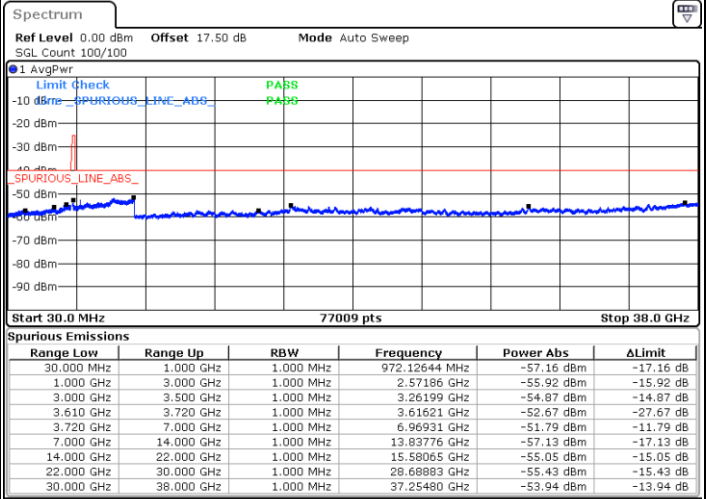

LTE Band 48 / 15MHz

QPSK

Highest Channel / 1RB0

Highest Channel / 1RBmax

Date: 15.APR.2020 11:31:00

Date: 15.APR.2020 11:55:00

Highest Channel / FullIRB

N/A

Date: 15.APR.2020 11:43:00

LTE Band 48 / 20MHz

QPSK

Lowest Channel / 1RB0

Lowest Channel / 1RBmax

Date: 15.APR.2020 12:13:43

Date: 15.APR.2020 12:25:43

Lowest Channel / FullIRB

N/A

Date: 15.APR.2020 12:01:42

LTE Band 48 / 20MHz

QPSK

Middle Channel / 1RB0

Middle Channel / 1RBmax

Date: 15.APR.2020 12:15:03

Date: 15.APR.2020 12:27:03

Middle Channel / FullRB

N/A

Date: 15.APR.2020 12:03:02

LTE Band 48 / 20MHz

QPSK

Highest Channel / 1RB0

Highest Channel / 1RBmax

Date: 15.APR.2020 12:21:42