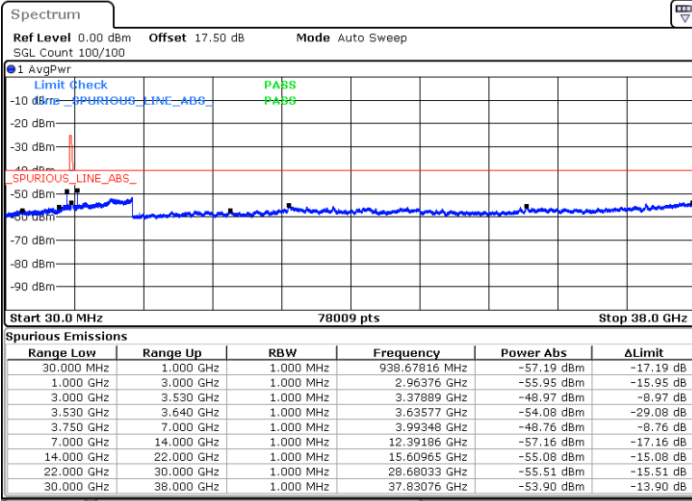

Lowest Channel / 1RB0

Lowest Channel / 1RBmax

Date: 15.APR.2020 11:23:00

Date: 15.APR.2020 11:47:01

Lowest Channel / FullIRB

N/A

Date: 15.APR.2020 11:35:01

LTE Band 48 / 15MHz

QPSK

Middle Channel / 1RB0

Middle Channel / 1RBmax

Date: 15.APR.2020 11:29:40

Date: 15.APR.2020 11:53:40

Middle Channel / FullRB

N/A

Date: 15.APR.2020 11:41:40

LTE Band 48 / 15MHz

QPSK

Highest Channel / 1RB0

Highest Channel / 1RBmax

Date: 15.APR.2020 11:31:00

Date: 15.APR.2020 11:55:00

Highest Channel / FullIRB

N/A

Date: 15.APR.2020 11:43:00

LTE Band 48 / 20MHz

QPSK

Lowest Channel / 1RB0

Lowest Channel / 1RBmax

Date: 15.APR.2020 12:13:43

Date: 15.APR.2020 12:25:43

Lowest Channel / FullIRB