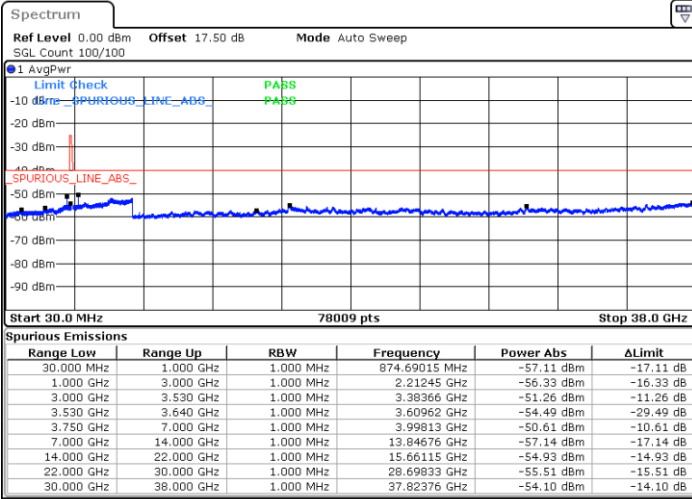

Date: 15.APR.2020 11:13:40

Lowest Channel / FullIRB

N/A

Date: 15.APR.2020 11:01:39

LTE Band 48 / 10MHz

QPSK

MiddleChannel / 1RB0

Middle Channel / 1RBmax

Date: 15.APR.2020 10:50:59

Date: 15.APR.2020 11:15:00

Middle Channel / FullIRB

N/A

Date: 15.APR.2020 11:02:59

LTE Band 48 / 10MHz

QPSK

Highest Channel / 1RB0

Highest Channel / 1RBmax

Date: 15.APR.2020 10:57:38

Date: 15.APR.2020 11:21:39

Highest Channel / FullIRB

N/A

Date: 15.APR.2020 11:09:39

LTE Band 48 / 15MHz

QPSK

Lowest Channel / 1RB0

Lowest Channel / 1RBmax

Date: 15.APR.2020 11:23:00

Date: 15.APR.2020 11:47:01

Lowest Channel / FullIRB

N/A

Date: 15.APR.2020 11:35:01

LTE Band 48 / 15MHz