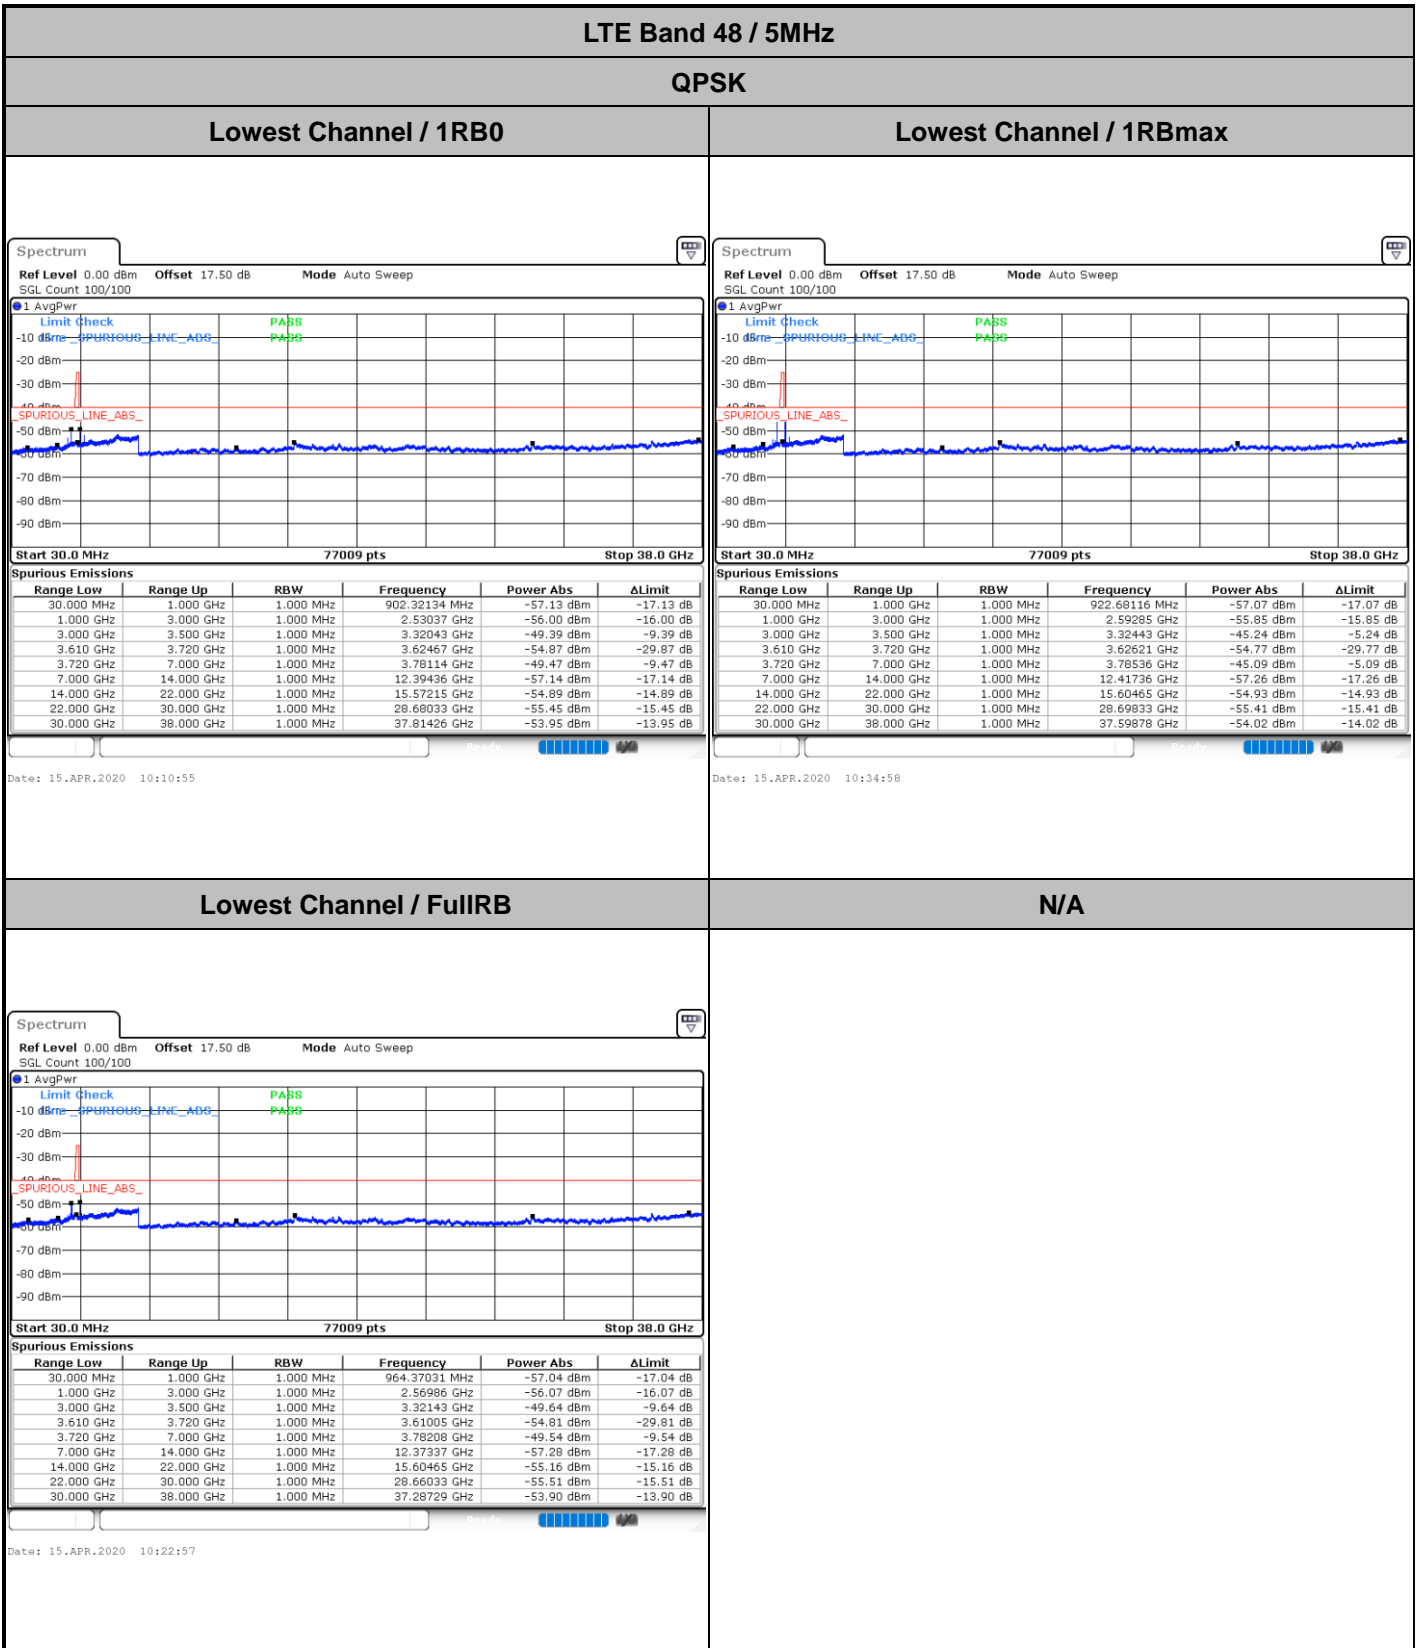

# Conducted Spurious Emission

LTE Band 48 / 5MHz

QPSK

Middle Channel / 1RB0

Middle Channel / 1RBmax

Date: 15.APR.2020 10:17:36

Date: 15.APR.2020 10:41:37

Middle Channel / FullIRB

N/A

Date: 15.APR.2020 10:29:37

LTE Band 48 / 5MHz

QPSK

Highest Channel / 1RB0

Highest Channel / 1RBmax

Date: 15.APR.2020 10:18:56

Date: 15.APR.2020 10:42:57

Highest Channel / FullIRB

N/A

Date: 15.APR.2020 10:30:57

LTE Band 48 / 10MHz

QPSK

Lowest Channel / 1RB0

Lowest Channel / 1RBmax

Date: 15.APR.2020 10:49:39