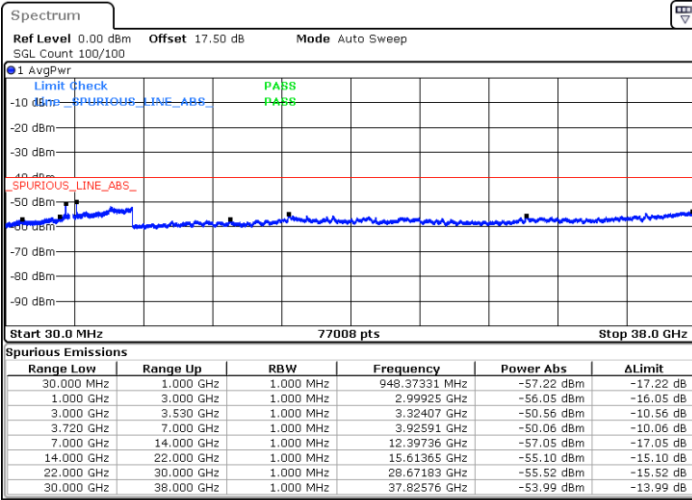

Lowest Channel / 1RB0

Lowest Channel / 1RBmax

Date: 15.APR.2020 11:23:00

Date: 15.APR.2020 11:47:01

Lowest Channel / FullIRB

N/A

Date: 15.APR.2020 11:35:01

LTE Band 48 / 15MHz

QPSK

Middle Channel / 1RB0

Middle Channel / 1RBmax

Date: 15.APR.2020 11:29:40

Date: 15.APR.2020 11:53:40

Middle Channel / FullRB

N/A

Date: 15.APR.2020 11:41:40

LTE Band 48 / 15MHz

QPSK

Highest Channel / 1RB0

Highest Channel / 1RBmax

Date: 15.APR.2020 11:31:00

Date: 15.APR.2020 11:55:00

Highest Channel / FullIRB

N/A

Date: 15.APR.2020 11:43:00

LTE Band 48 / 20MHz

QPSK

Lowest Channel / 1RB0

Lowest Channel / 1RBmax

Date: 15.APR.2020 12:13:43

Date: 15.APR.2020 12:25:43

Lowest Channel / FullIRB