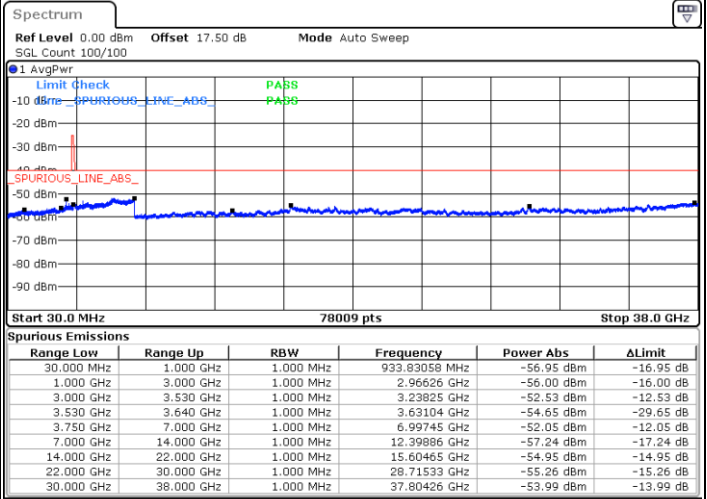

N/A

Date: 15.APR.2020 12:01:42

LTE Band 48 / 20MHz

QPSK

Middle Channel / 1RB0

Middle Channel / 1RBmax

Date: 15.APR.2020 12:15:03

Date: 15.APR.2020 12:27:03

Middle Channel / FullRB

N/A

Date: 15.APR.2020 12:03:02

LTE Band 48 / 20MHz

QPSK

Highest Channel / 1RB0

Highest Channel / 1RBmax

Date: 15.APR.2020 12:21:42

Date: 15.APR.2020 12:33:43

Highest Channel / FullIRB

N/A

Date: 15.APR.2020 12:09:42

LTE Band 48 / 5MHz

16QAM

Lowest Channel / 1RB0

Lowest Channel / 1RBmax