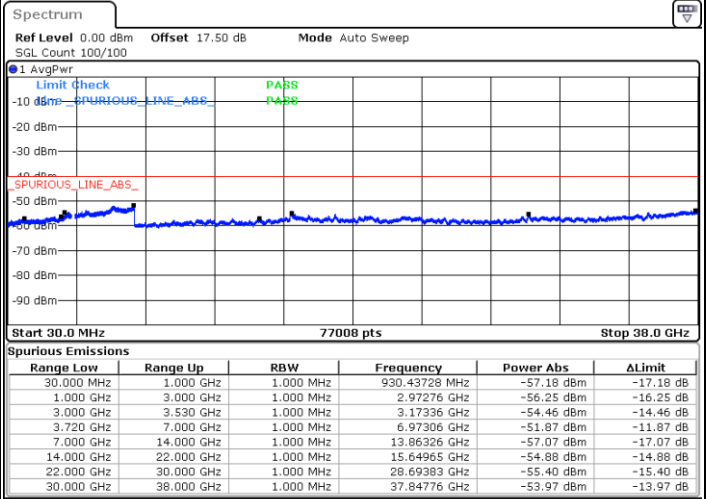

Date: 15.APR.2020 11:43:00

LTE Band 48 / 20MHz

QPSK

Lowest Channel / 1RB0

Lowest Channel / 1RBmax

Date: 15.APR.2020 12:13:43

Date: 15.APR.2020 12:25:43

Lowest Channel / FullIRB

N/A

Date: 15.APR.2020 12:01:42

LTE Band 48 / 20MHz

QPSK

Middle Channel / 1RB0

Middle Channel / 1RBmax

Date: 15.APR.2020 12:15:03

Date: 15.APR.2020 12:27:03

Middle Channel / FullRB

N/A

Date: 15.APR.2020 12:03:02

LTE Band 48 / 20MHz

QPSK

Highest Channel / 1RB0

Highest Channel / 1RBmax

Date: 15.APR.2020 12:21:42

Date: 15.APR.2020 12:33:43

Highest Channel / FullIRB

N/A

Date: 15.APR.2020 12:09:42

LTE Band 48 / 5MHz

16QAM

Lowest Channel / 1RB0

Lowest Channel / 1RBmax