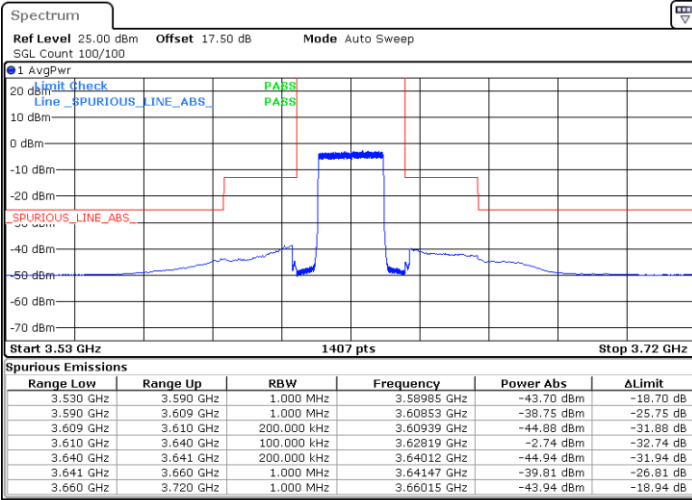

Date: 12.APR.2020 14:44:20

LTE Band 48 / 20MHz

256QAM

Lowest Channel / 1RB0

Lowest Channel / 1RBmax

Date: 12.APR.2020 14:29:03

Date: 12.APR.2020 14:30:43

Lowest Channel / FullIRB

N/A

Date: 12.APR.2020 14:27:27

LTE Band 48 / 20MHz

256QAM

Middle Channel / 1RB0

Middle Channel / 1RBmax

Date: 12.APR.2020 14:23:16

Date: 12.APR.2020 14:21:24

Middle Channel / FullRB

N/A

Date: 12.APR.2020 14:25:31

LTE Band 48 / 20MHz

256QAM

Highest Channel / 1RB0

Highest Channel / 1RBmax

Date: 12.APR.2020 14:16:08