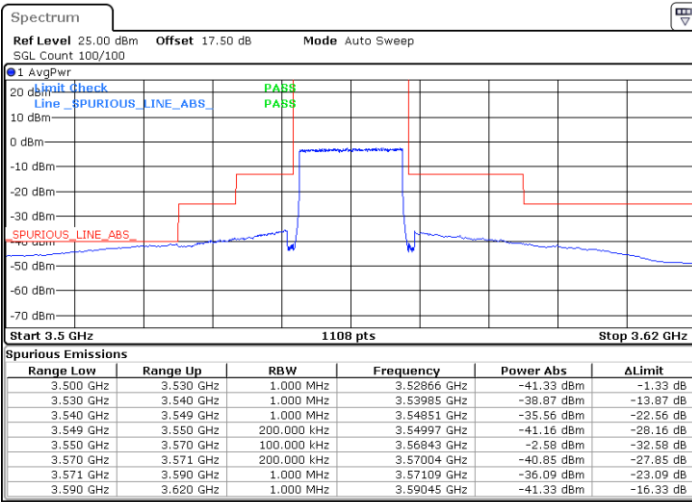

Date: 8.APR.2020 17:53:18

Date: 8.APR.2020 18:18:02

Highest Channel / FullIRB

N/A

Date: 12.APR.2020 14:10:32

LTE Band 48 / 20MHz

64QAM

Lowest Channel / 1RB0

Lowest Channel / 1RBmax

Date: 8.APR.2020 18:31:50

Date: 8.APR.2020 18:44:14

Lowest Channel / FullIRB

N/A

Date: 8.APR.2020 18:19:26

LTE Band 48 / 20MHz

64QAM

Middle Channel / 1RB0

Middle Channel / 1RBmax

Date: 8.APR.2020 18:38:43

Date: 8.APR.2020 18:51:07

Middle Channel / FullRB

N/A

Date: 8.APR.2020 18:26:18

LTE Band 48 / 20MHz