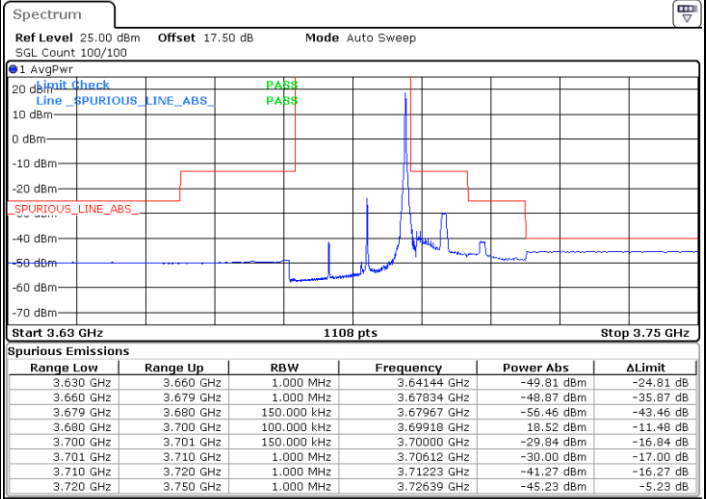

Lowest Channel / FullIRB

N/A

Date: 8.APR.2020 17:57:26

LTE Band 48 / 15MHz

64QAM

Middle Channel / 1RB0

Middle Channel / 1RBmax

Date: 8.APR.2020 17:46:26

Date: 8.APR.2020 18:11:10

Middle Channel / FullRB

N/A

Date: 8.APR.2020 17:58:49

LTE Band 48 / 15MHz

64QAM

Highest Channel / 1RB0

Highest Channel / 1RBmax

Date: 8.APR.2020 17:53:18

Date: 8.APR.2020 18:18:02

Highest Channel / FullIRB

N/A

Date: 12.APR.2020 14:10:32

LTE Band 48 / 20MHz

64QAM

Lowest Channel / 1RB0

Lowest Channel / 1RBmax

Date: 8.APR.2020 18:31:50

Date: 8.APR.2020 18:44:14

Lowest Channel / FullIRB

N/A

Date: 8.APR.2020 18:19:26

LTE Band 48 / 20MHz

64QAM