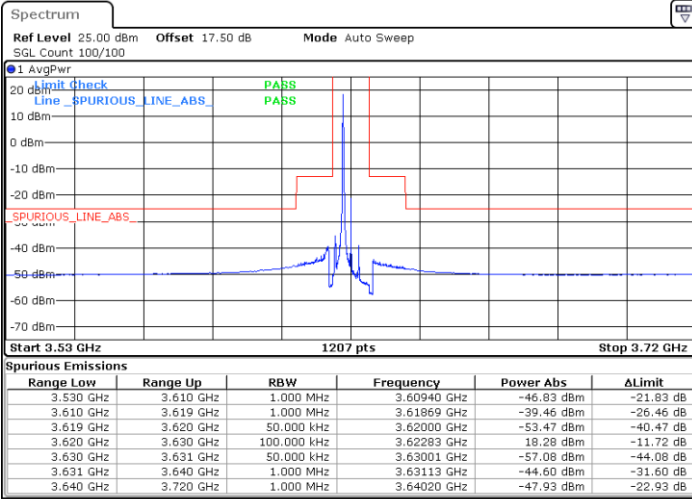

LTE Band 48 / 5MHz

64QAM

Middle Channel / 1RB0

Middle Channel / 1RBmax

Date: 9.APR.2020 07:55:37