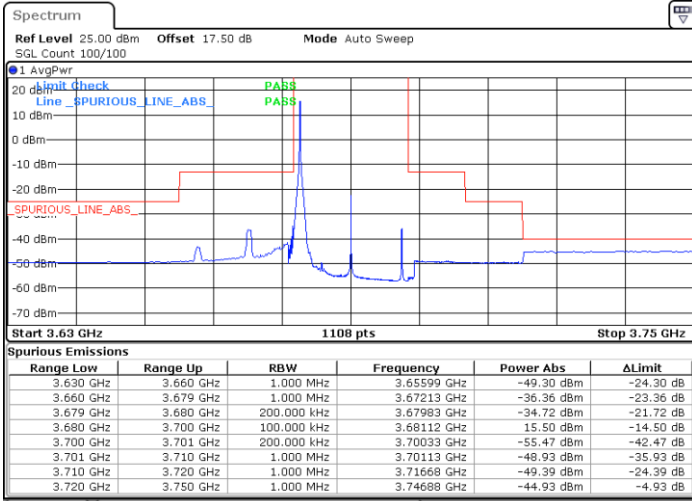

N/A

Date: 12.APR.2020 14:27:27

LTE Band 48 / 20MHz

256QAM

Middle Channel / 1RB0

Middle Channel / 1RBmax

Date: 12.APR.2020 14:23:16

Date: 12.APR.2020 14:21:24

Middle Channel / FullRB

N/A

Date: 12.APR.2020 14:25:31

LTE Band 48 / 20MHz

256QAM

Highest Channel / 1RB0

Highest Channel / 1RBmax

Date: 12.APR.2020 14:16:08