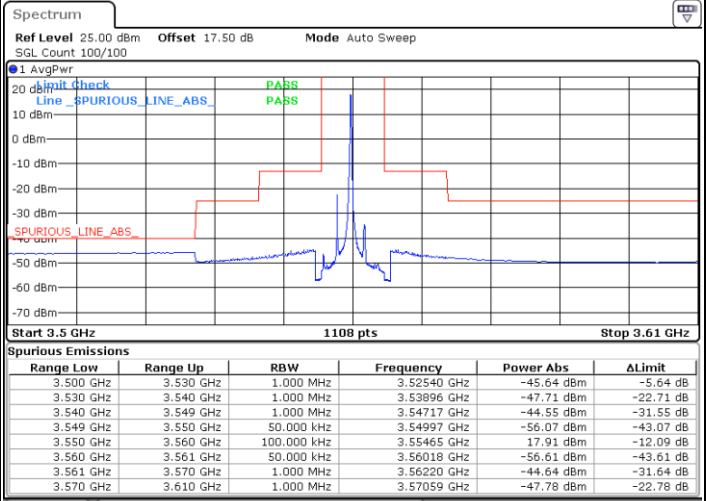

Date: 8.APR.2020 18:53:52

Highest Channel / FullIRB

N/A

Date: 8.APR.2020 18:29:03

LTE Band 48 / 5MHz

64QAM

Lowest Channel / 1RB0

Lowest Channel / 1RBmax

Date: 8.APR.2020 16:29:10

Date: 8.APR.2020 16:55:26

Lowest Channel / FullIRB

N/A

Date: 8.APR.2020 16:43:00

LTE Band 48 / 5MHz

64QAM

Middle Channel / 1RB0