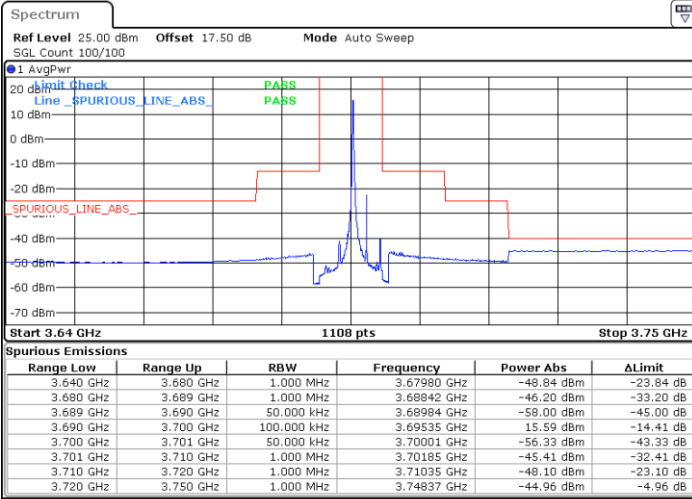

Date: 12.APR.2020 15:07:50

LTE Band 48 / 5MHz

256QAM

Middle Channel / 1RB0

Middle Channel / 1RBmax

Date: 12.APR.2020 15:14:15

Date: 12.APR.2020 15:12:39

Middle Channel / FullIRB

N/A

Date: 12.APR.2020 15:14:15

LTE Band 48 / 5MHz

256QAM

Highest Channel / 1RB0

Highest Channel / 1RBmax

Date: 12.APR.2020 15:28:01

Date: 12.APR.2020 15:30:48

Highest Channel / FullIRB

N/A

Date: 12.APR.2020 15:32:04

LTE Band 48 / 10MHz

256QAM

Lowest Channel / 1RB0

Lowest Channel / 1RBmax

Date: 12.APR.2020 14:52:31

Date: 12.APR.2020 14:54:08

Lowest Channel / FullIRB

N/A

Date: 12.APR.2020 14:50:52

LTE Band 48 / 10MHz

256QAM

MiddleChannel / 1RB0

Middle Channel / 1RBmax