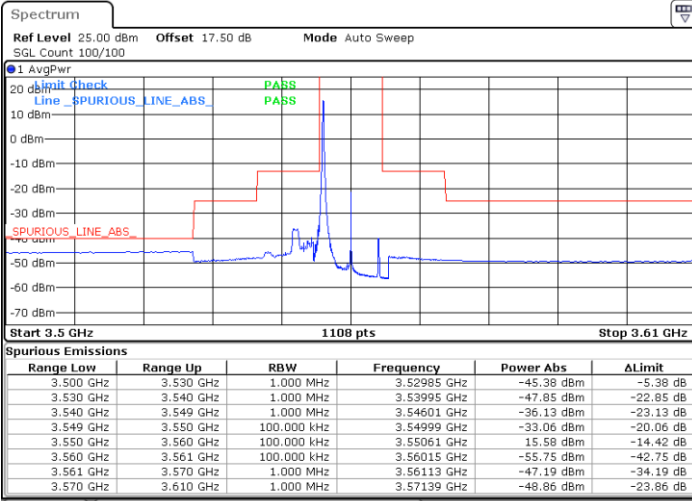

N/A

Date: 12.APR.2020 15:14:15

LTE Band 48 / 5MHz

256QAM

Highest Channel / 1RB0

Highest Channel / 1RBmax

Date: 12.APR.2020 15:28:01

Date: 12.APR.2020 15:30:48

Highest Channel / FullIRB

N/A

Date: 12.APR.2020 15:32:04

LTE Band 48 / 10MHz

256QAM

Lowest Channel / 1RB0

Lowest Channel / 1RBmax

Date: 12.APR.2020 14:52:31

Date: 12.APR.2020 14:54:08

Lowest Channel / FullIRB

N/A

Date: 12.APR.2020 14:50:52

LTE Band 48 / 10MHz

256QAM

MiddleChannel / 1RB0

Middle Channel / 1RBmax