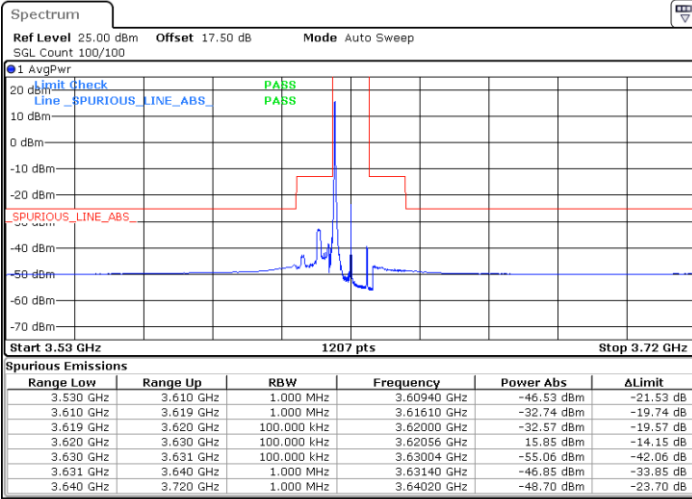

Highest Channel / FullIRB

N/A

Date: 12.APR.2020 15:32:04

LTE Band 48 / 10MHz

256QAM

Lowest Channel / 1RB0

Lowest Channel / 1RBmax

Date: 12.APR.2020 14:52:31

Date: 12.APR.2020 14:54:08

Lowest Channel / FullIRB

N/A

Date: 12.APR.2020 14:50:52

LTE Band 48 / 10MHz

256QAM

MiddleChannel / 1RB0

Middle Channel / 1RBmax

Date: 12.APR.2020 15:00:07

Date: 12.APR.2020 14:57:20

Middle Channel / FullIRB

N/A

Date: 12.APR.2020 15:01:24

LTE Band 48 / 10MHz

256QAM

Highest Channel / 1RB0

Highest Channel / 1RBmax

Date: 12.APR.2020 15:04:50

Date: 12.APR.2020 15:06:22

Highest Channel / FullIRB

N/A

Date: 12.APR.2020 15:03:06

LTE Band 48 / 15MHz

256QAM