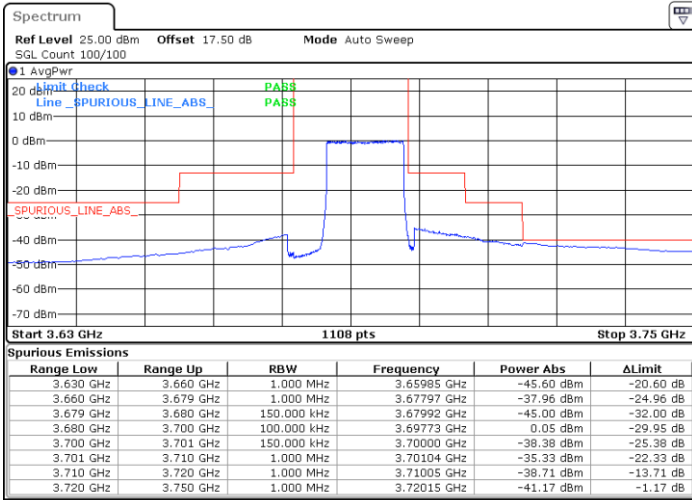

LTE Band 48 / 15MHz

16QAM

Highest Channel / 1RB0

Highest Channel / 1RBmax

Date: 8.APR.2020 17:51:55

Date: 8.APR.2020 18:16:39

Highest Channel / FullIRB

N/A

Date: 12.APR.2020 09:47:57

LTE Band 48 / 20MHz

16QAM

Lowest Channel / 1RB0

Lowest Channel / 1RBmax

Date: 8.APR.2020 18:33:13

Date: 8.APR.2020 18:45:38

Lowest Channel / FullIRB