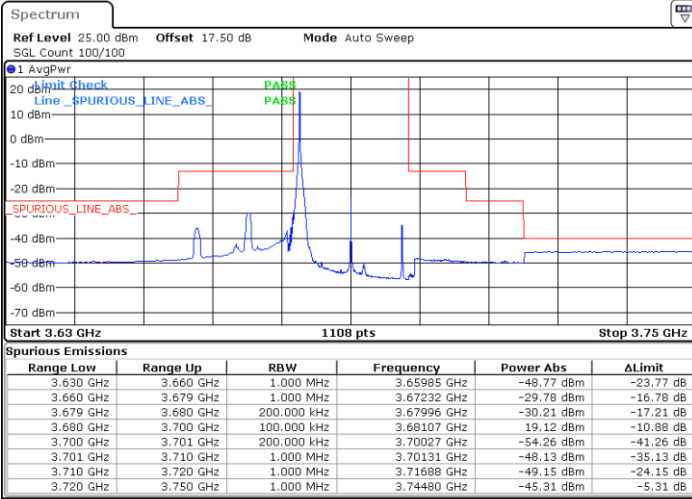

Middle Channel / FullRB

N/A

Date: 8.APR.2020 18:24:57

LTE Band 48 / 20MHz

16QAM

Highest Channel / 1RB0

Highest Channel / 1RBmax

Date: 8.APR.2020 18:41:27

Date: 8.APR.2020 18:53:52

Highest Channel / FullIRB

N/A

Date: 8.APR.2020 18:29:03

LTE Band 48 / 5MHz

64QAM

Lowest Channel / 1RB0

Lowest Channel / 1RBmax