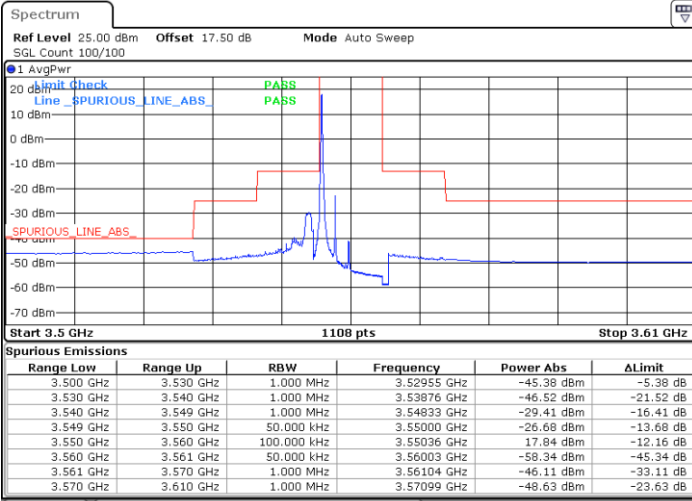

Middle Channel / FullRB

N/A

Date: 8.APR.2020 18:24:57

LTE Band 48 / 20MHz

16QAM

Highest Channel / 1RB0

Highest Channel / 1RBmax

Date: 8.APR.2020 18:41:27

Date: 8.APR.2020 18:53:52

Highest Channel / FullIRB

N/A

Date: 8.APR.2020 18:29:03

LTE Band 48 / 5MHz

64QAM

Lowest Channel / 1RB0

Lowest Channel / 1RBmax

Date: 8.APR.2020 16:29:10

Date: 8.APR.2020 16:55:26

Lowest Channel / FullIRB

N/A

Date: 8.APR.2020 16:43:00

LTE Band 48 / 5MHz

64QAM

Middle Channel / 1RB0