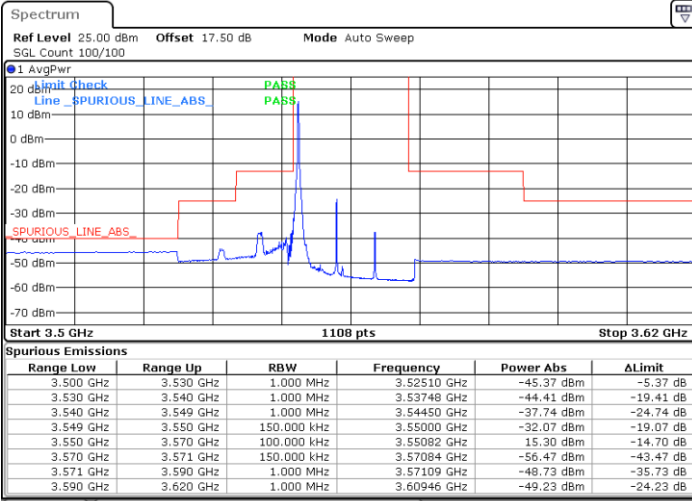

Date: 12.APR.2020 15:00:07

Date: 12.APR.2020 14:57:20

Middle Channel / FullIRB

N/A

Date: 12.APR.2020 15:01:24

LTE Band 48 / 10MHz

256QAM

Highest Channel / 1RB0

Highest Channel / 1RBmax

Date: 12.APR.2020 15:04:50

Date: 12.APR.2020 15:06:22

Highest Channel / FullIRB

N/A

Date: 12.APR.2020 15:03:06

LTE Band 48 / 15MHz

256QAM

Lowest Channel / 1RB0

Lowest Channel / 1RBmax

Date: 12.APR.2020 14:34:49

Date: 12.APR.2020 14:36:13

Lowest Channel / FullIRB

N/A

Date: 12.APR.2020 14:33:18

LTE Band 48 / 15MHz