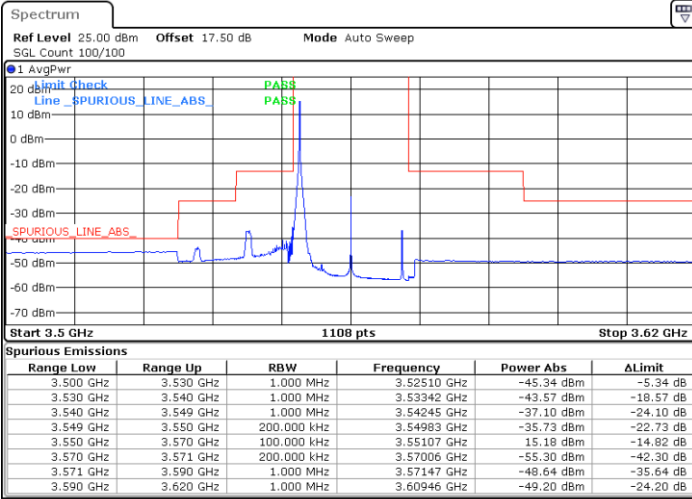

LTE Band 48 / 15MHz

256QAM

Highest Channel / 1RB0

Highest Channel / 1RBmax

Date: 12.APR.2020 14:47:56

Date: 12.APR.2020 14:49:07

Highest Channel / FullIRB

N/A

Date: 12.APR.2020 14:44:20

LTE Band 48 / 20MHz

256QAM

Lowest Channel / 1RB0

Lowest Channel / 1RBmax

Date: 12.APR.2020 14:29:03

Date: 12.APR.2020 14:30:43

Lowest Channel / FullIRB

N/A

Date: 12.APR.2020 14:27:27

LTE Band 48 / 20MHz

256QAM

Middle Channel / 1RB0

Middle Channel / 1RBmax

Date: 12.APR.2020 14:23:16

Date: 12.APR.2020 14:21:24