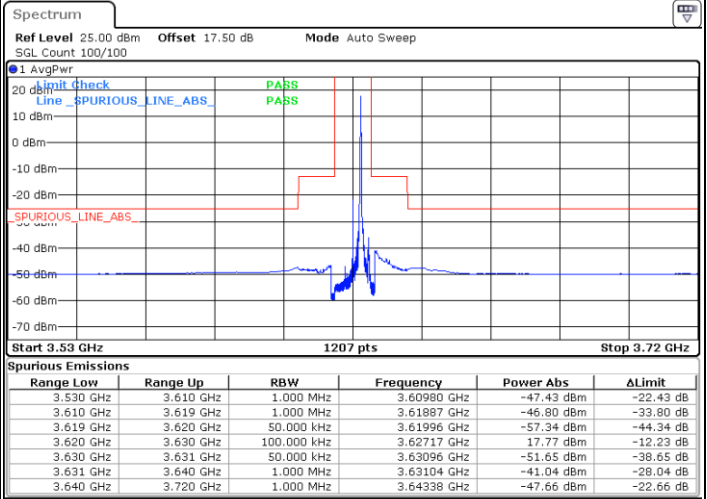

LTE Band 48 / 5MHz

256QAM

Lowest Channel / 1RB0

Lowest Channel / 1RBmax

Date: 12.APR.2020 15:09:32

Date: 12.APR.2020 15:10:49

Lowest Channel / FullIRB

N/A

Date: 12.APR.2020 15:07:50

LTE Band 48 / 5MHz

256QAM

Middle Channel / 1RB0

Middle Channel / 1RBmax

Date: 12.APR.2020 15:14:15

Date: 12.APR.2020 15:12:39

Middle Channel / FullIRB

N/A

Date: 12.APR.2020 15:14:15

LTE Band 48 / 5MHz

256QAM

Highest Channel / 1RB0

Highest Channel / 1RBmax

Date: 12.APR.2020 15:28:01

Date: 12.APR.2020 15:30:48

Highest Channel / FullIRB

N/A

Date: 12.APR.2020 15:32:04

LTE Band 48 / 10MHz

256QAM

Lowest Channel / 1RB0

Lowest Channel / 1RBmax

Date: 12.APR.2020 14:52:31