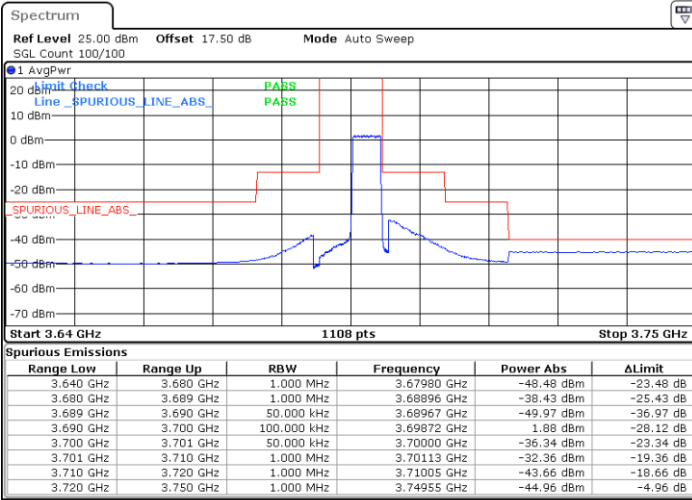

Date: 12.APR.2020 15:07:50

LTE Band 48 / 5MHz

256QAM

Middle Channel / 1RB0

Middle Channel / 1RBmax

Date: 12.APR.2020 15:14:15

Date: 12.APR.2020 15:12:39

Middle Channel / FullIRB

N/A

Date: 12.APR.2020 15:14:15

LTE Band 48 / 5MHz

256QAM

Highest Channel / 1RB0

Highest Channel / 1RBmax

Date: 12.APR.2020 15:28:01

Date: 12.APR.2020 15:30:48

Highest Channel / FullIRB

N/A

Date: 12.APR.2020 15:32:04

LTE Band 48 / 10MHz

256QAM

Lowest Channel / 1RB0

Lowest Channel / 1RBmax

Date: 12.APR.2020 14:52:31

Date: 12.APR.2020 14:54:08

Lowest Channel / FullIRB

N/A

Date: 12.APR.2020 14:50:52

LTE Band 48 / 10MHz

256QAM

MiddleChannel / 1RB0

Middle Channel / 1RBmax