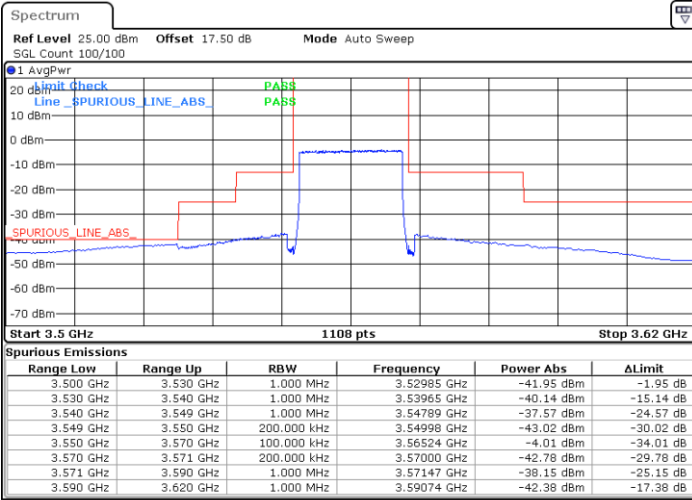

LTE Band 48 / 15MHz

256QAM

Highest Channel / 1RB0

Highest Channel / 1RBmax

Date: 12.APR.2020 14:47:56

Date: 12.APR.2020 14:49:07

Highest Channel / FullIRB

N/A

Date: 12.APR.2020 14:44:20

LTE Band 48 / 20MHz

256QAM

Lowest Channel / 1RB0

Lowest Channel / 1RBmax

Date: 12.APR.2020 14:29:03

Date: 12.APR.2020 14:30:43

Lowest Channel / FullIRB

N/A

Date: 12.APR.2020 14:27:27

LTE Band 48 / 20MHz

256QAM

Middle Channel / 1RB0

Middle Channel / 1RBmax

Date: 12.APR.2020 14:23:16

Date: 12.APR.2020 14:21:24