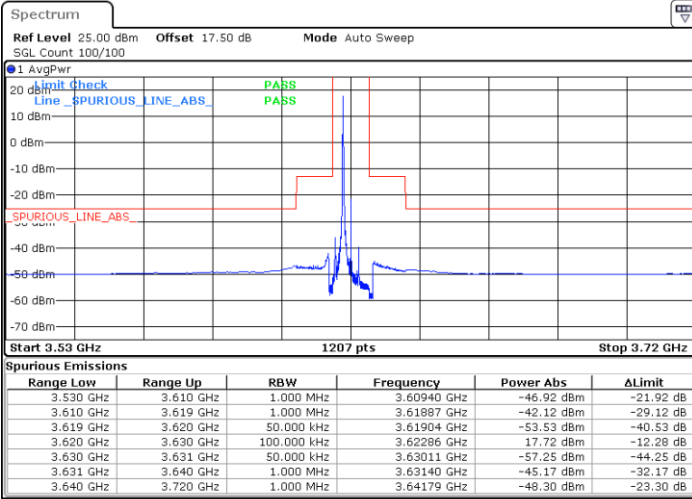

LTE Band 48 / 5MHz

256QAM

Lowest Channel / 1RB0

Lowest Channel / 1RBmax

Date: 12.APR.2020 15:09:32

Date: 12.APR.2020 15:10:49

Lowest Channel / FullIRB

N/A

Date: 12.APR.2020 15:07:50

LTE Band 48 / 5MHz

256QAM

Middle Channel / 1RB0

Middle Channel / 1RBmax

Date: 12.APR.2020 15:14:15

Date: 12.APR.2020 15:12:39

Middle Channel / FullIRB

N/A

Date: 12.APR.2020 15:14:15

LTE Band 48 / 5MHz

256QAM

Highest Channel / 1RB0

Highest Channel / 1RBmax

Date: 12.APR.2020 15:28:01

Date: 12.APR.2020 15:30:48

Highest Channel / FullIRB

N/A

Date: 12.APR.2020 15:32:04

LTE Band 48 / 10MHz

256QAM

Lowest Channel / 1RB0

Lowest Channel / 1RBmax

Date: 12.APR.2020 14:52:31