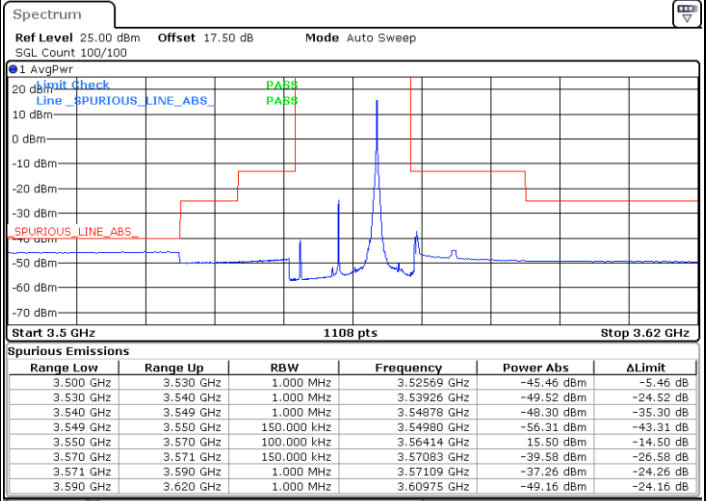

Date: 12.APR.2020 15:00:07

Date: 12.APR.2020 14:57:20

Middle Channel / FullIRB

N/A

Date: 12.APR.2020 15:01:24

LTE Band 48 / 10MHz

256QAM

Highest Channel / 1RB0

Highest Channel / 1RBmax

Date: 12.APR.2020 15:04:50

Date: 12.APR.2020 15:06:22

Highest Channel / FullIRB

N/A

Date: 12.APR.2020 15:03:06

LTE Band 48 / 15MHz

256QAM

Lowest Channel / 1RB0

Lowest Channel / 1RBmax

Date: 12.APR.2020 14:34:49

Date: 12.APR.2020 14:36:13

Lowest Channel / FullIRB

N/A

Date: 12.APR.2020 14:33:18

LTE Band 48 / 15MHz