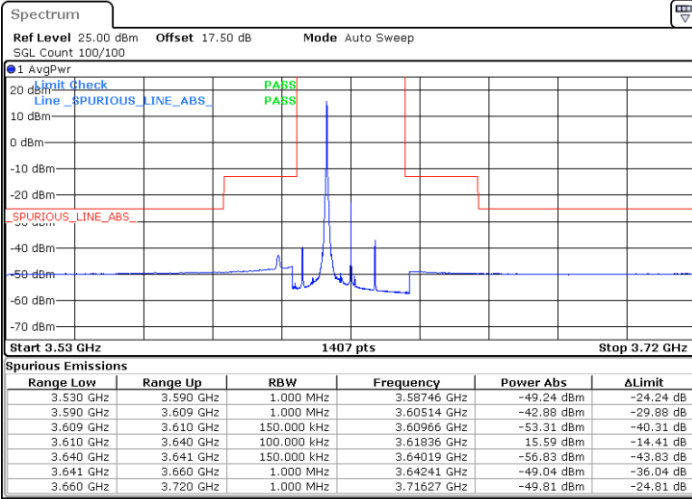

LTE Band 48 / 15MHz

256QAM

Middle Channel / 1RB0

Middle Channel / 1RBmax

Date: 12.APR.2020 14:39:37