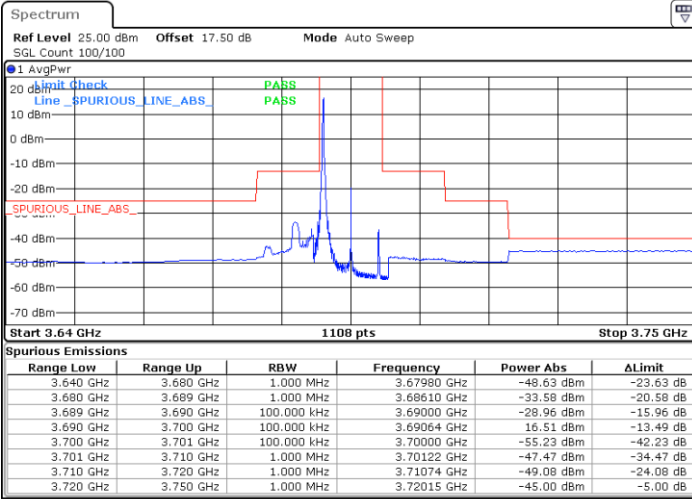

Date: 12.APR.2020 14:54:08

Lowest Channel / FullIRB

N/A

Date: 12.APR.2020 14:50:52

LTE Band 48 / 10MHz

256QAM

MiddleChannel / 1RB0

Middle Channel / 1RBmax

Date: 12.APR.2020 15:00:07

Date: 12.APR.2020 14:57:20

Middle Channel / FullIRB

N/A

Date: 12.APR.2020 15:01:24

LTE Band 48 / 10MHz

256QAM

Highest Channel / 1RB0

Highest Channel / 1RBmax

Date: 12.APR.2020 15:04:50

Date: 12.APR.2020 15:06:22

Highest Channel / FullIRB

N/A

Date: 12.APR.2020 15:03:06

LTE Band 48 / 15MHz

256QAM

Lowest Channel / 1RB0

Lowest Channel / 1RBmax

Date: 12.APR.2020 14:34:49

Date: 12.APR.2020 14:36:13

Lowest Channel / FullIRB

N/A

Date: 12.APR.2020 14:33:18

LTE Band 48 / 15MHz