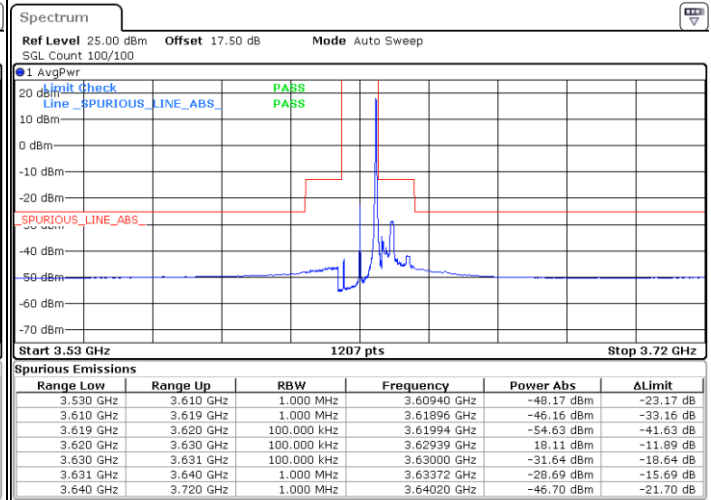

LTE Band 48 / 10MHz

64QAM

MiddleChannel / 1RB0

Middle Channel / 1RBmax

Date: 8.APR.2020 17:12:00

Date: 8.APR.2020 17:36:48

Middle Channel / FullIRB

N/A

Date: 8.APR.2020 17:24:24

LTE Band 48 / 10MHz

64QAM

Highest Channel / 1RB0

Highest Channel / 1RBmax

Date: 8.APR.2020 17:13:22

Date: 8.APR.2020 17:38:10

Highest Channel / FullIRB