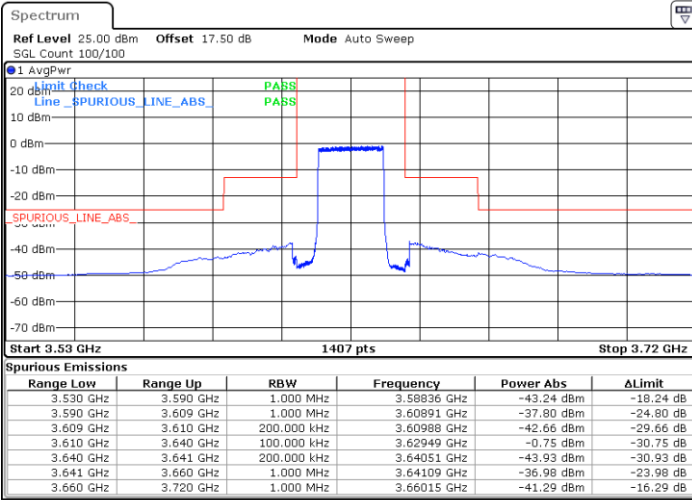

N/A

Date: 8.APR.2020 18:20:50

LTE Band 48 / 20MHz

16QAM

Middle Channel / 1RB0

Middle Channel / 1RBmax

Date: 8.APR.2020 18:37:20

Date: 8.APR.2020 18:49:45

Middle Channel / FullRB

N/A

Date: 8.APR.2020 18:24:57

LTE Band 48 / 20MHz

16QAM

Highest Channel / 1RB0

Highest Channel / 1RBmax

Date: 8.APR.2020 18:41:27