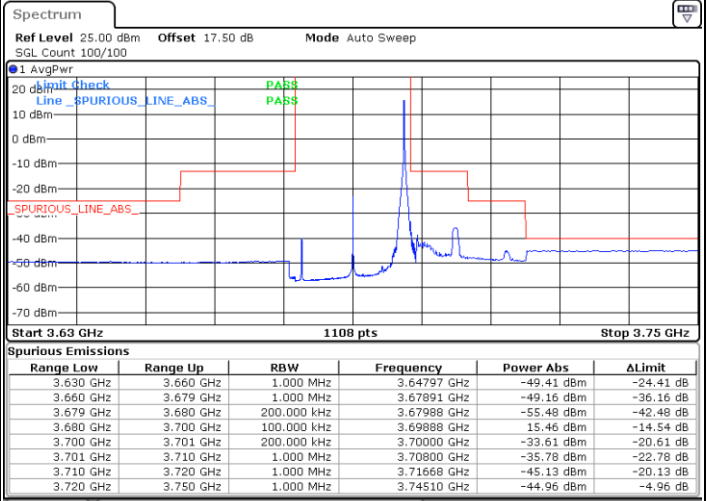

Date: 12.APR.2020 14:44:20

LTE Band 48 / 20MHz

256QAM

Lowest Channel / 1RB0

Lowest Channel / 1RBmax

Date: 12.APR.2020 14:29:03

Date: 12.APR.2020 14:30:43

Lowest Channel / FullIRB

N/A

Date: 12.APR.2020 14:27:27

LTE Band 48 / 20MHz

256QAM

Middle Channel / 1RB0

Middle Channel / 1RBmax

Date: 12.APR.2020 14:23:16

Date: 12.APR.2020 14:21:24

Middle Channel / FullRB

N/A

Date: 12.APR.2020 14:25:31

LTE Band 48 / 20MHz

256QAM

Highest Channel / 1RB0

Highest Channel / 1RBmax

Date: 12.APR.2020 14:16:08