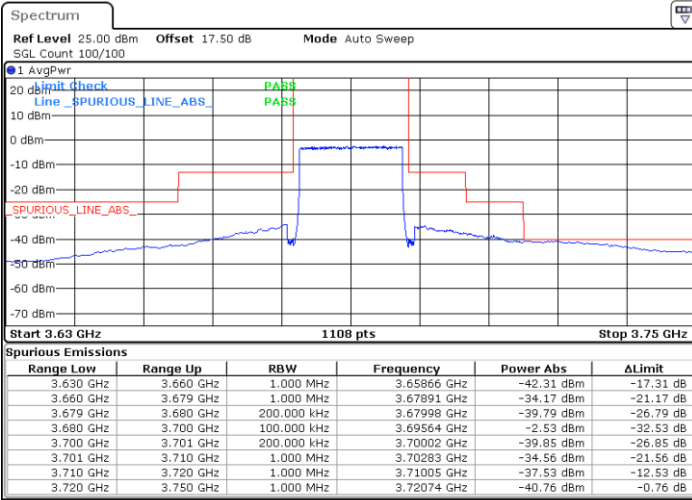

Middle Channel / 1RB0

Middle Channel / 1RBmax

Date: 8.APR.2020 18:38:43

Date: 8.APR.2020 18:51:07

Middle Channel / FullRB

N/A

Date: 8.APR.2020 18:26:18

LTE Band 48 / 20MHz

64QAM

Highest Channel / 1RB0

Highest Channel / 1RBmax

Date: 8.APR.2020 18:40:05

Date: 8.APR.2020 18:52:29

Highest Channel / FullIRB

N/A

Date: 8.APR.2020 18:27:41

LTE Band 48 / 5MHz

256QAM

Lowest Channel / 1RB0

Lowest Channel / 1RBmax

Date: 12.APR.2020 15:09:32

Date: 12.APR.2020 15:10:49

Lowest Channel / FullIRB

N/A