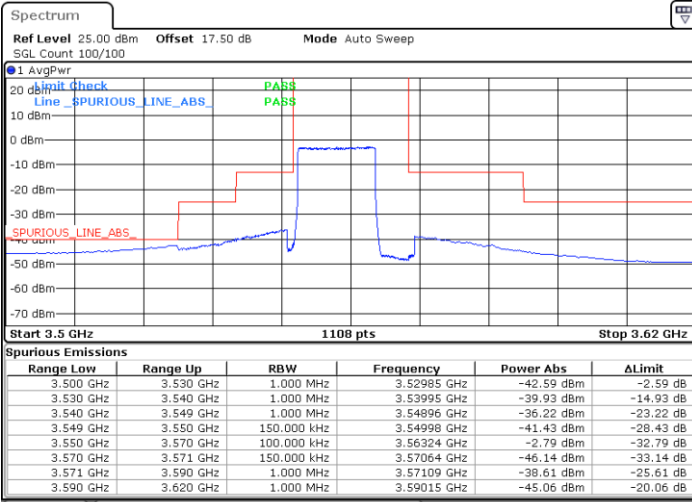

Highest Channel / 1RBmax

Date: 12.APR.2020 15:04:50

Date: 12.APR.2020 15:06:22

Highest Channel / FullIRB

N/A

Date: 12.APR.2020 15:03:06

LTE Band 48 / 15MHz

256QAM

Lowest Channel / 1RB0

Lowest Channel / 1RBmax

Date: 12.APR.2020 14:34:49

Date: 12.APR.2020 14:36:13

Lowest Channel / FullIRB

N/A

Date: 12.APR.2020 14:33:18

LTE Band 48 / 15MHz

LTE Band 48 / 15MHz

256QAM

Highest Channel / 1RB0

Highest Channel / 1RBmax

Date: 12.APR.2020 14:47:56

Date: 12.APR.2020 14:49:07

Highest Channel / FullIRB

N/A