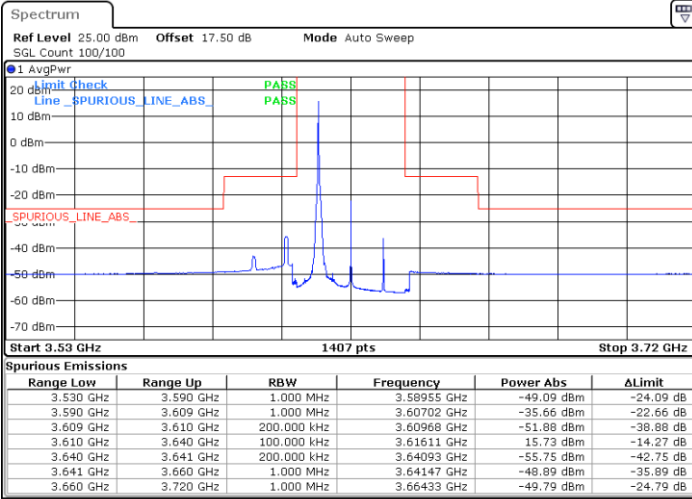

Date: 12.APR.2020 14:44:20

LTE Band 48 / 20MHz

256QAM

Lowest Channel / 1RB0

Lowest Channel / 1RBmax

Date: 12.APR.2020 14:29:03

Date: 12.APR.2020 14:30:43

Lowest Channel / FullIRB

N/A

Date: 12.APR.2020 14:27:27

LTE Band 48 / 20MHz

256QAM

Middle Channel / 1RB0

Middle Channel / 1RBmax

Date: 12.APR.2020 14:23:16

Date: 12.APR.2020 14:21:24

Middle Channel / FullRB

N/A

Date: 12.APR.2020 14:25:31

LTE Band 48 / 20MHz

256QAM

Highest Channel / 1RB0

Highest Channel / 1RBmax

Date: 12.APR.2020 14:16:08