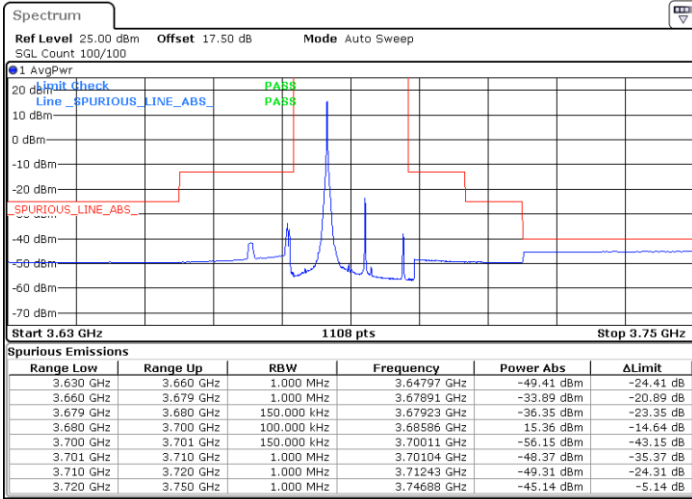

Lowest Channel / 1RB0

Lowest Channel / 1RBmax

Date: 12.APR.2020 14:34:49

Date: 12.APR.2020 14:36:13

Lowest Channel / FullIRB

N/A

Date: 12.APR.2020 14:33:18

LTE Band 48 / 15MHz

256QAM

Middle Channel / 1RB0

Middle Channel / 1RBmax

Date: 12.APR.2020 14:39:37

Date: 12.APR.2020 14:38:06

Middle Channel / FullIRB

N/A

Date: 12.APR.2020 14:41:22

LTE Band 48 / 15MHz

256QAM

Highest Channel / 1RB0

Highest Channel / 1RBmax

Date: 12.APR.2020 14:47:56

Date: 12.APR.2020 14:49:07

Highest Channel / FullIRB

N/A

Date: 12.APR.2020 14:44:20

LTE Band 48 / 20MHz

256QAM

Lowest Channel / 1RB0

Lowest Channel / 1RBmax

Date: 12.APR.2020 14:29:03

Date: 12.APR.2020 14:30:43

Lowest Channel / FullIRB