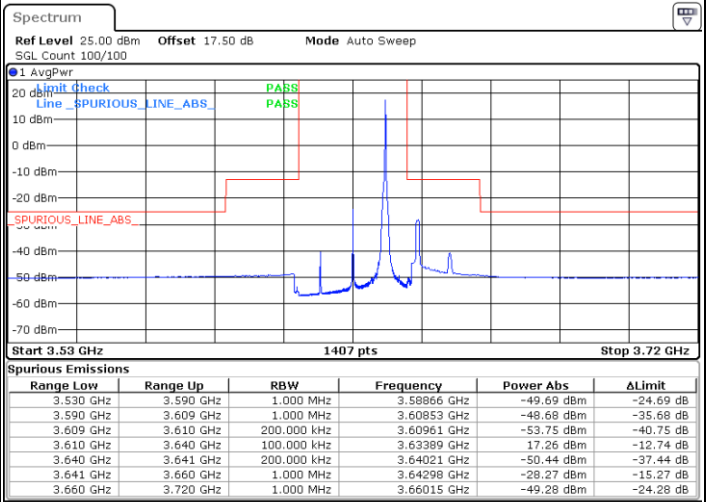

Date: 8.APR.2020 17:53:18

Date: 8.APR.2020 18:18:02

Highest Channel / FullIRB

N/A

Date: 12.APR.2020 14:10:32

LTE Band 48 / 20MHz

64QAM

Lowest Channel / 1RB0

Lowest Channel / 1RBmax

Date: 8.APR.2020 18:31:50

Date: 8.APR.2020 18:44:14

Lowest Channel / FullIRB

N/A

Date: 8.APR.2020 18:19:26

LTE Band 48 / 20MHz

64QAM

Middle Channel / 1RB0

Middle Channel / 1RBmax

Date: 8.APR.2020 18:38:43

Date: 8.APR.2020 18:51:07

Middle Channel / FullRB

N/A

Date: 8.APR.2020 18:26:18

LTE Band 48 / 20MHz