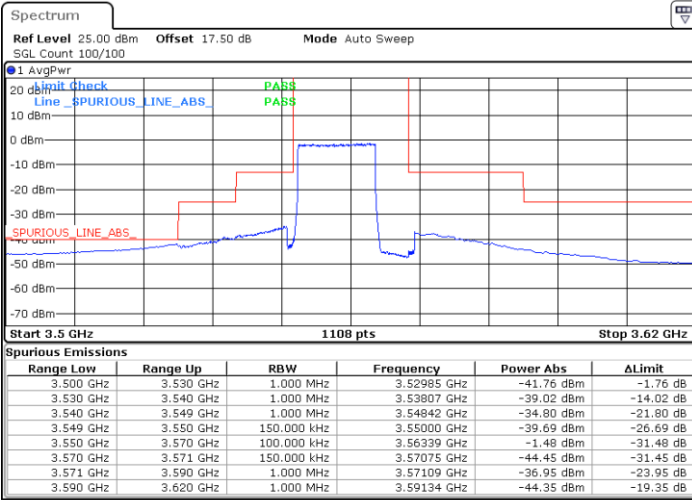

Date: 8.APR.2020 17:24:24

LTE Band 48 / 10MHz

64QAM

Highest Channel / 1RB0

Highest Channel / 1RBmax

Date: 8.APR.2020 17:13:22

Date: 8.APR.2020 17:38:10

Highest Channel / FullIRB

N/A

Date: 8.APR.2020 17:25:46

LTE Band 48 / 15MHz

64QAM

Lowest Channel / 1RB0

Lowest Channel / 1RBmax

Date: 8.APR.2020 17:45:04

Date: 8.APR.2020 18:09:48

Lowest Channel / FullIRB

N/A

Date: 8.APR.2020 17:57:26

LTE Band 48 / 15MHz

64QAM

Middle Channel / 1RB0

Middle Channel / 1RBmax

Date: 8.APR.2020 17:46:26