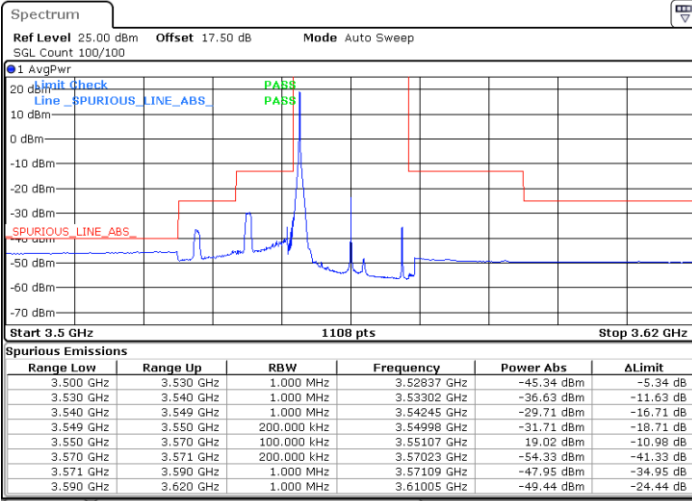

LTE Band 48 / 15MHz

16QAM

Highest Channel / 1RB0

Highest Channel / 1RBmax

Date: 8.APR.2020 17:51:55

Date: 8.APR.2020 18:16:39

Highest Channel / FullIRB

N/A

Date: 12.APR.2020 09:47:57

LTE Band 48 / 20MHz

16QAM

Lowest Channel / 1RB0

Lowest Channel / 1RBmax

Date: 8.APR.2020 18:33:13

Date: 8.APR.2020 18:45:38

Lowest Channel / FullIRB