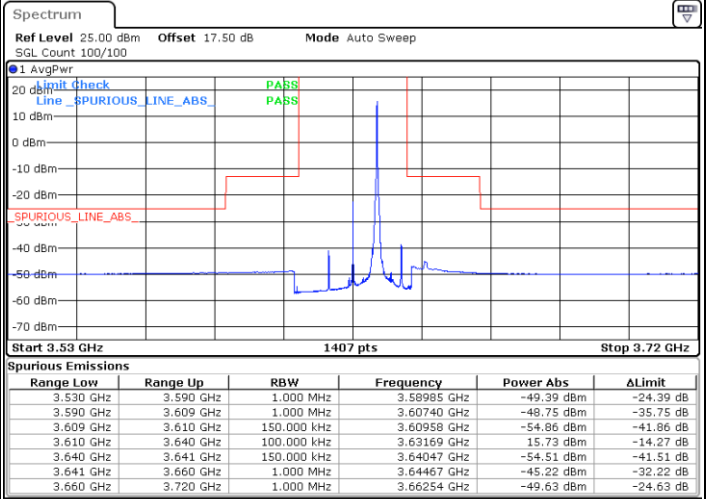

Date: 12.APR.2020 14:38:06