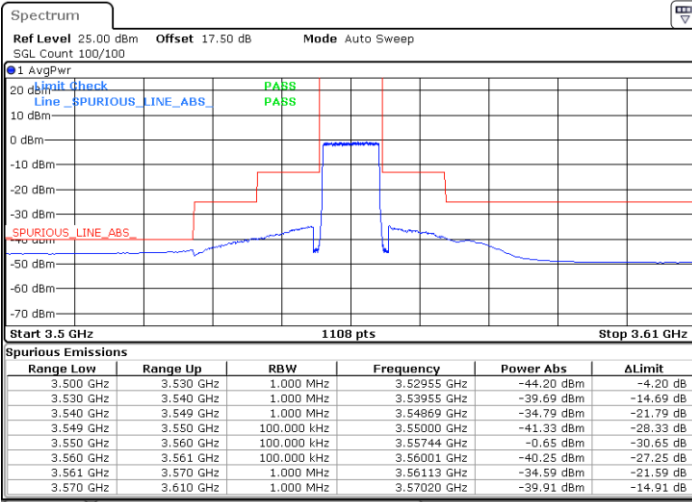

N/A

Date: 12.APR.2020 15:14:15

LTE Band 48 / 5MHz

256QAM

Highest Channel / 1RB0

Highest Channel / 1RBmax

Date: 12.APR.2020 15:28:01

Date: 12.APR.2020 15:30:48

Highest Channel / FullIRB

N/A

Date: 12.APR.2020 15:32:04

LTE Band 48 / 10MHz

256QAM

Lowest Channel / 1RB0

Lowest Channel / 1RBmax

Date: 12.APR.2020 14:52:31

Date: 12.APR.2020 14:54:08

Lowest Channel / FullIRB

N/A

Date: 12.APR.2020 14:50:52

LTE Band 48 / 10MHz

256QAM

MiddleChannel / 1RB0

Middle Channel / 1RBmax