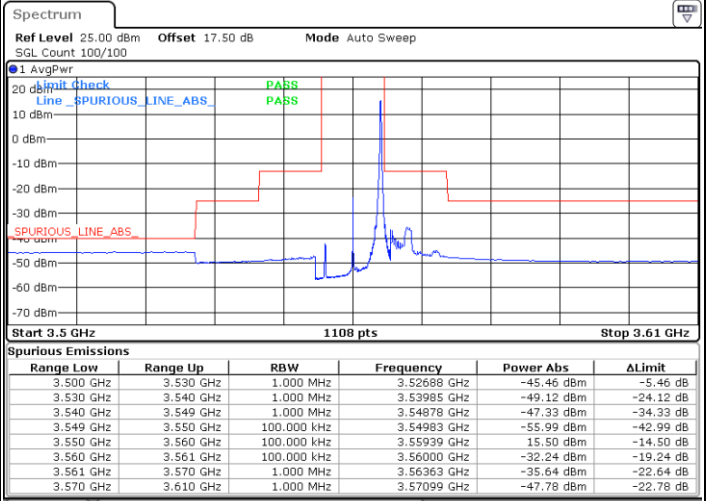

N/A

Date: 12.APR.2020 15:14:15

LTE Band 48 / 5MHz

256QAM

Highest Channel / 1RB0

Highest Channel / 1RBmax

Date: 12.APR.2020 15:28:01

Date: 12.APR.2020 15:30:48

Highest Channel / FullIRB

N/A

Date: 12.APR.2020 15:32:04

LTE Band 48 / 10MHz

256QAM

Lowest Channel / 1RB0

Lowest Channel / 1RBmax

Date: 12.APR.2020 14:52:31

Date: 12.APR.2020 14:54:08

Lowest Channel / FullIRB

N/A

Date: 12.APR.2020 14:50:52

LTE Band 48 / 10MHz

256QAM

MiddleChannel / 1RB0

Middle Channel / 1RBmax

Date: 12.APR.2020 15:00:07

Date: 12.APR.2020 14:57:20

Middle Channel / FullIRB

N/A

Date: 12.APR.2020 15:01:24

LTE Band 48 / 10MHz

256QAM

Highest Channel / 1RB0