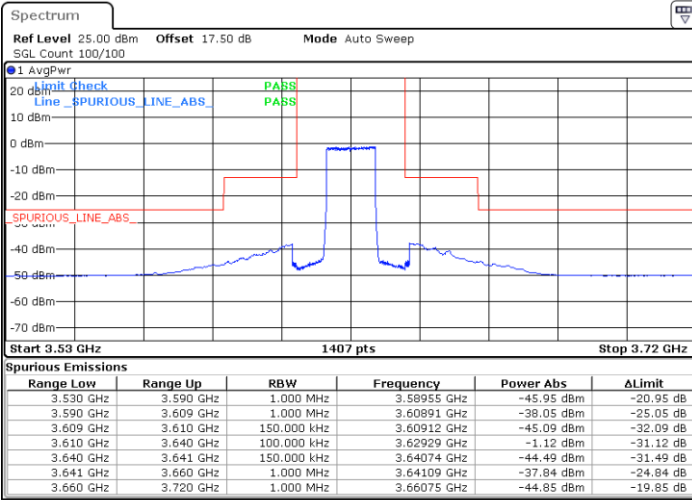

Lowest Channel / FullIRB

N/A

Date: 8.APR.2020 17:57:26

LTE Band 48 / 15MHz

64QAM

Middle Channel / 1RB0

Middle Channel / 1RBmax

Date: 8.APR.2020 17:46:26

Date: 8.APR.2020 18:11:10

Middle Channel / FullRB

N/A

Date: 8.APR.2020 17:58:49

LTE Band 48 / 15MHz

64QAM

Highest Channel / 1RB0

Highest Channel / 1RBmax

Date: 8.APR.2020 17:53:18

Date: 8.APR.2020 18:18:02

Highest Channel / FullIRB

N/A

Date: 12.APR.2020 14:10:32

LTE Band 48 / 20MHz

64QAM

Lowest Channel / 1RB0