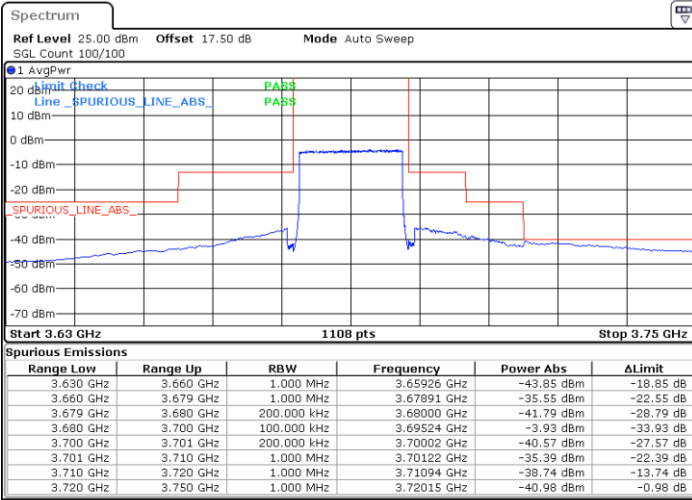

Highest Channel / FullIRB

N/A

Date: 12.APR.2020 14:14:21