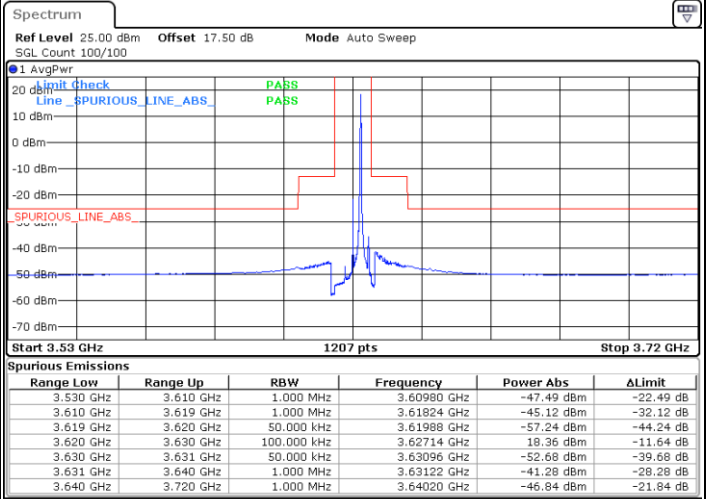

Date: 9.APR.2020 08:00:15