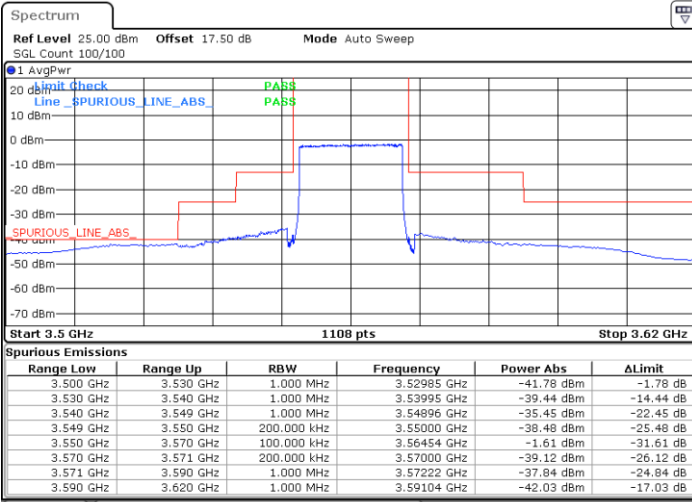

Lowest Channel / FullIRB

N/A

Date: 8.APR.2020 18:20:50