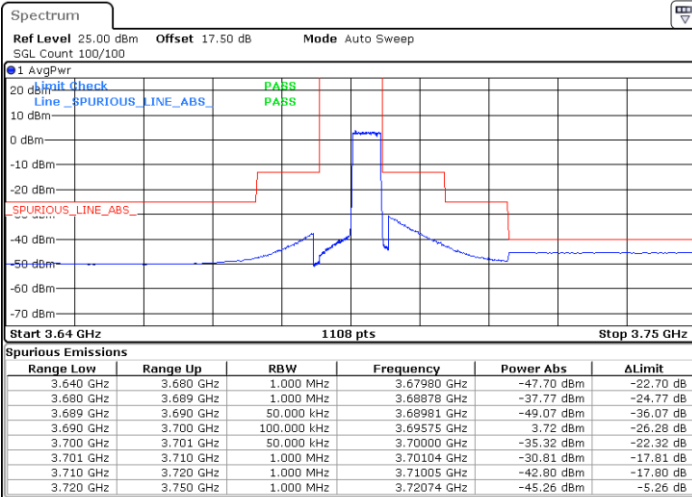

Highest Channel / 1RB0

Highest Channel / 1RBmax

Date: 8.APR.2020 16:37:32

Date: 8.APR.2020 17:03:42

Highest Channel / FullIRB

N/A

Date: 8.APR.2020 16:51:17

LTE Band 48 / 10MHz