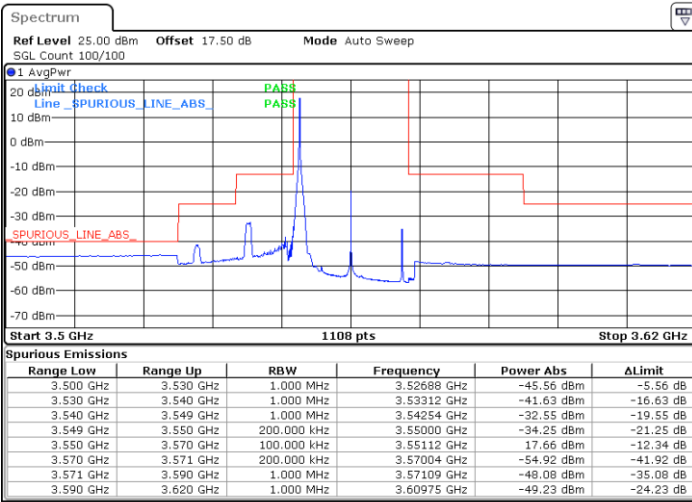

Date: 8.APR.2020 18:11:10

Middle Channel / FullRB

N/A

Date: 8.APR.2020 17:58:49

LTE Band 48 / 15MHz

64QAM

Highest Channel / 1RB0

Highest Channel / 1RBmax

Date: 8.APR.2020 17:53:18

Date: 8.APR.2020 18:18:02

Highest Channel / FullIRB

N/A

Date: 12.APR.2020 14:10:32

LTE Band 48 / 20MHz

64QAM

Lowest Channel / 1RB0

Lowest Channel / 1RBmax

Date: 8.APR.2020 18:31:50

Date: 8.APR.2020 18:44:14

Lowest Channel / FullIRB

N/A

Date: 8.APR.2020 18:19:26

LTE Band 48 / 20MHz

64QAM