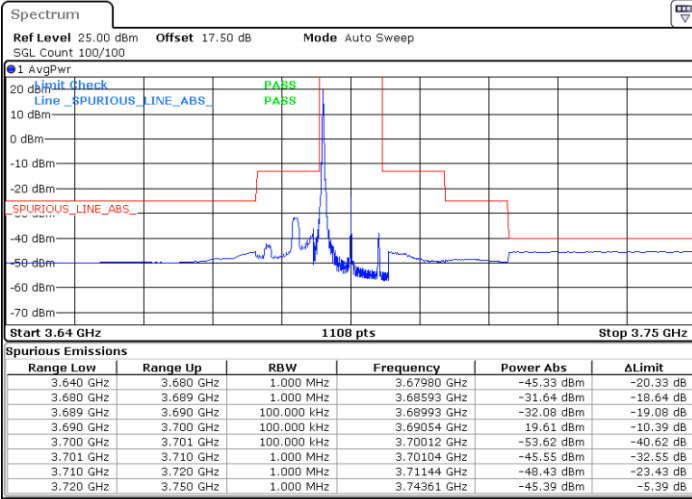

LTE Band 48 / 10MHz

64QAM

MiddleChannel / 1RB0

Middle Channel / 1RBmax

Date: 8.APR.2020 17:12:00

Date: 8.APR.2020 17:36:48

Middle Channel / FullIRB

N/A

Date: 8.APR.2020 17:24:24

LTE Band 48 / 10MHz

64QAM

Highest Channel / 1RB0

Highest Channel / 1RBmax

Date: 8.APR.2020 17:13:22

Date: 8.APR.2020 17:38:10

Highest Channel / FullIRB

N/A

Date: 8.APR.2020 17:25:46

LTE Band 48 / 15MHz

64QAM

Lowest Channel / 1RB0

Lowest Channel / 1RBmax

Date: 8.APR.2020 17:45:04

Date: 8.APR.2020 18:09:48