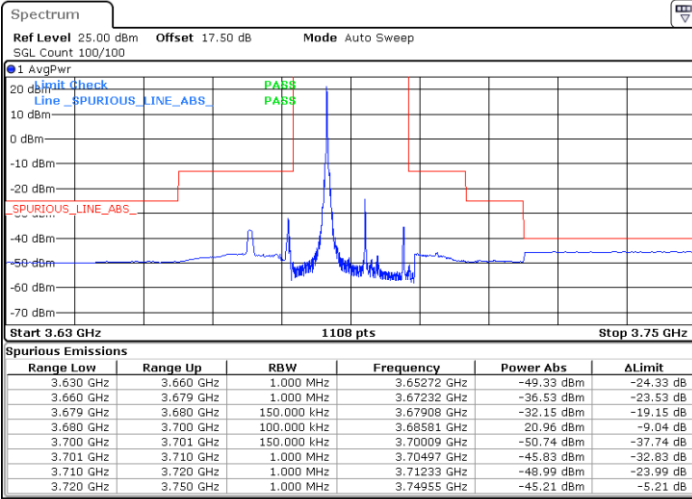

LTE Band 48 / 15MHz

16QAM

Highest Channel / 1RB0

Highest Channel / 1RBmax

Date: 8.APR.2020 17:51:55

Date: 8.APR.2020 18:16:39

Highest Channel / FullIRB

N/A

Date: 12.APR.2020 09:47:57

LTE Band 48 / 20MHz

16QAM

Lowest Channel / 1RB0

Lowest Channel / 1RBmax

Date: 8.APR.2020 18:33:13

Date: 8.APR.2020 18:45:38

Lowest Channel / FullIRB