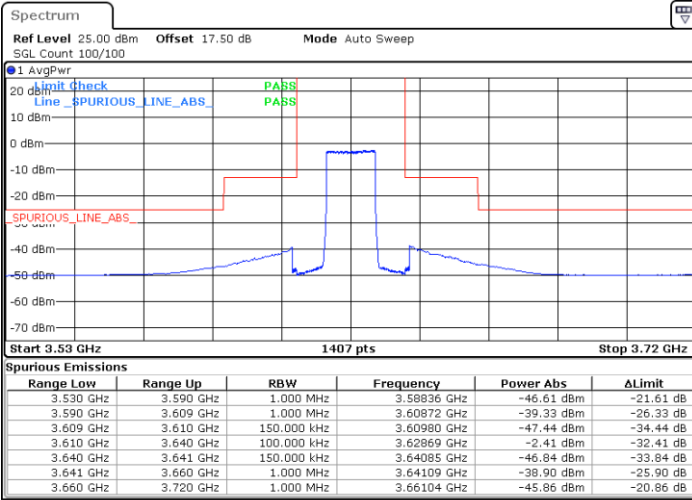

Lowest Channel / 1RB0

Lowest Channel / 1RBmax

Date: 12.APR.2020 14:34:49

Date: 12.APR.2020 14:36:13

Lowest Channel / FullIRB

N/A

Date: 12.APR.2020 14:33:18

LTE Band 48 / 15MHz

256QAM

Middle Channel / 1RB0

Middle Channel / 1RBmax

Date: 12.APR.2020 14:39:37

Date: 12.APR.2020 14:38:06

Middle Channel / FullIRB

N/A

Date: 12.APR.2020 14:41:22

LTE Band 48 / 15MHz

256QAM

Highest Channel / 1RB0

Highest Channel / 1RBmax

Date: 12.APR.2020 14:47:56

Date: 12.APR.2020 14:49:07

Highest Channel / FullIRB

N/A

Date: 12.APR.2020 14:44:20

LTE Band 48 / 20MHz

256QAM

Lowest Channel / 1RB0

Lowest Channel / 1RBmax

Date: 12.APR.2020 14:29:03

Date: 12.APR.2020 14:30:43

Lowest Channel / FullIRB