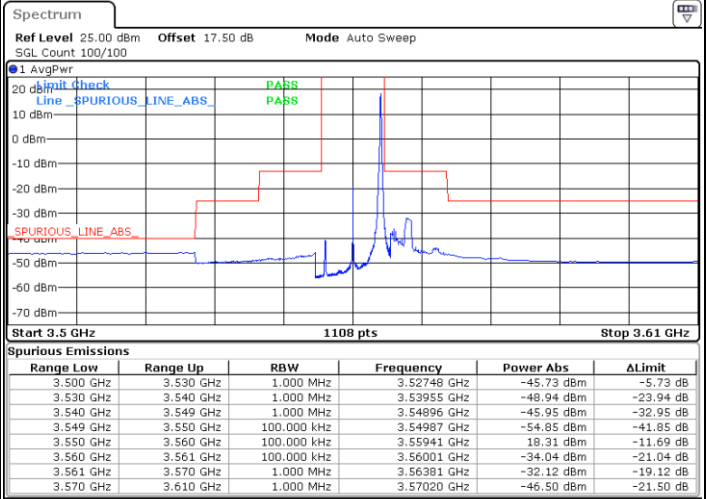

LTE Band 48 / 10MHz

64QAM

Lowest Channel / 1RB0

Lowest Channel / 1RBmax

Date: 8.APR.2020 17:05:06

Date: 8.APR.2020 17:29:53