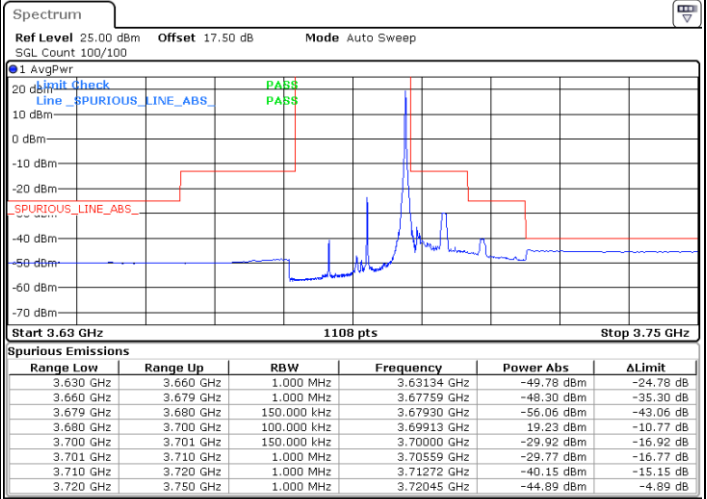

LTE Band 48 / 15MHz

16QAM

Highest Channel / 1RB0

Highest Channel / 1RBmax

Date: 8.APR.2020 17:51:55

Date: 8.APR.2020 18:16:39

Highest Channel / FullIRB

N/A

Date: 12.APR.2020 09:47:57

LTE Band 48 / 20MHz

16QAM

Lowest Channel / 1RB0

Lowest Channel / 1RBmax

Date: 8.APR.2020 18:33:13

Date: 8.APR.2020 18:45:38

Lowest Channel / FullIRB