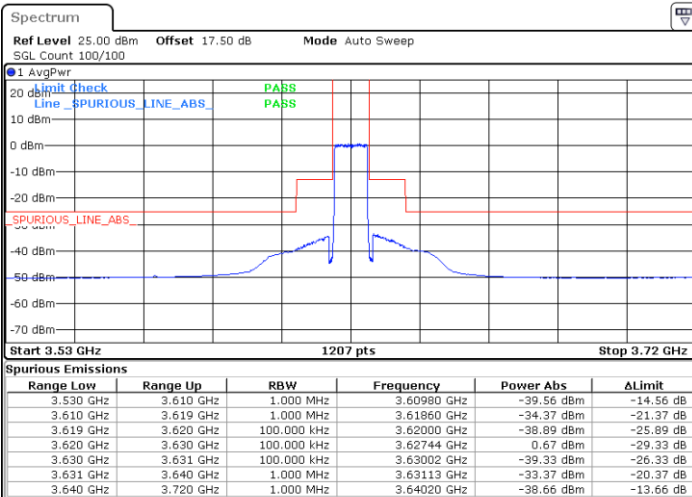

LTE Band 48 / 10MHz

64QAM

MiddleChannel / 1RB0

Middle Channel / 1RBmax

Date: 8.APR.2020 17:12:00

Date: 8.APR.2020 17:36:48

Middle Channel / FullIRB

N/A

Date: 8.APR.2020 17:24:24

LTE Band 48 / 10MHz

64QAM

Highest Channel / 1RB0

Highest Channel / 1RBmax

Date: 8.APR.2020 17:13:22

Date: 8.APR.2020 17:38:10

Highest Channel / FullIRB