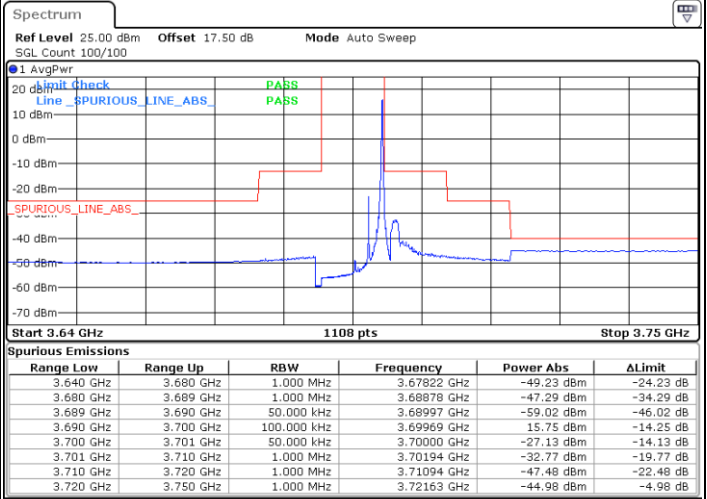

Date: 12.APR.2020 15:07:50

LTE Band 48 / 5MHz

256QAM

Middle Channel / 1RB0

Middle Channel / 1RBmax

Date: 12.APR.2020 15:14:15

Date: 12.APR.2020 15:12:39

Middle Channel / FullIRB

N/A

Date: 12.APR.2020 15:14:15

LTE Band 48 / 5MHz

256QAM

Highest Channel / 1RB0

Highest Channel / 1RBmax

Date: 12.APR.2020 15:28:01

Date: 12.APR.2020 15:30:48

Highest Channel / FullIRB

N/A

Date: 12.APR.2020 15:32:04

LTE Band 48 / 10MHz

256QAM

Lowest Channel / 1RB0

Lowest Channel / 1RBmax

Date: 12.APR.2020 14:52:31

Date: 12.APR.2020 14:54:08

Lowest Channel / FullIRB

N/A

Date: 12.APR.2020 14:50:52

LTE Band 48 / 10MHz

256QAM

MiddleChannel / 1RB0

Middle Channel / 1RBmax