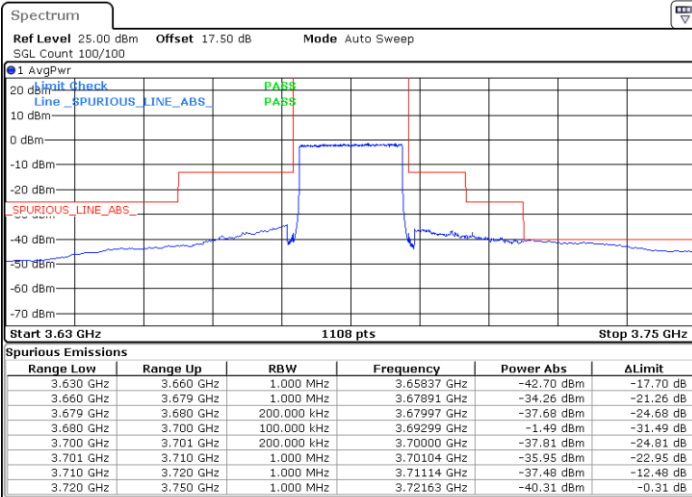

Middle Channel / FullRB

N/A

Date: 8.APR.2020 18:24:57

LTE Band 48 / 20MHz

16QAM

Highest Channel / 1RB0

Highest Channel / 1RBmax

Date: 8.APR.2020 18:41:27

Date: 8.APR.2020 18:53:52

Highest Channel / FullIRB

N/A

Date: 8.APR.2020 18:29:03

LTE Band 48 / 5MHz

64QAM

Lowest Channel / 1RB0

Lowest Channel / 1RBmax