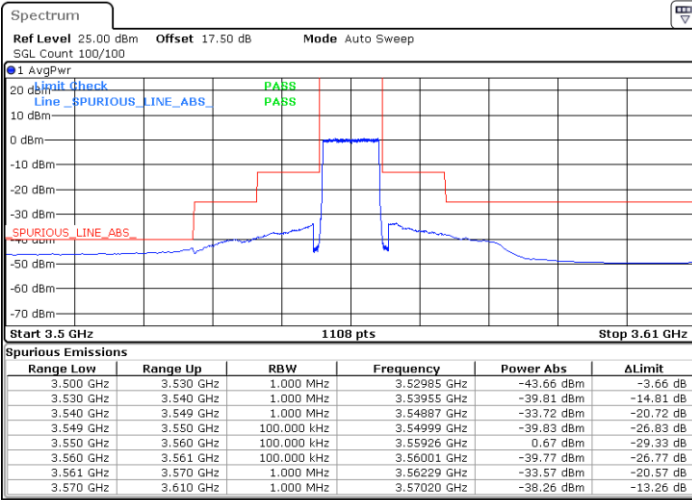

Highest Channel / 1RB0

Highest Channel / 1RBmax

Date: 8.APR.2020 16:37:32

Date: 8.APR.2020 17:03:42

Highest Channel / FullIRB

N/A

Date: 8.APR.2020 16:51:17

LTE Band 48 / 10MHz

64QAM

Lowest Channel / 1RB0

Lowest Channel / 1RBmax

Date: 8.APR.2020 17:05:06

Date: 8.APR.2020 17:29:53

Lowest Channel / FullIRB

N/A

Date: 8.APR.2020 17:17:30

LTE Band 48 / 10MHz

64QAM

MiddleChannel / 1RB0

Middle Channel / 1RBmax

Date: 8.APR.2020 17:12:00

Date: 8.APR.2020 17:36:48

Middle Channel / FullIRB

N/A

Date: 8.APR.2020 17:24:24

LTE Band 48 / 10MHz

64QAM

Highest Channel / 1RB0

Highest Channel / 1RBmax

Date: 8.APR.2020 17:13:22

Date: 8.APR.2020 17:38:10

Highest Channel / FullIRB