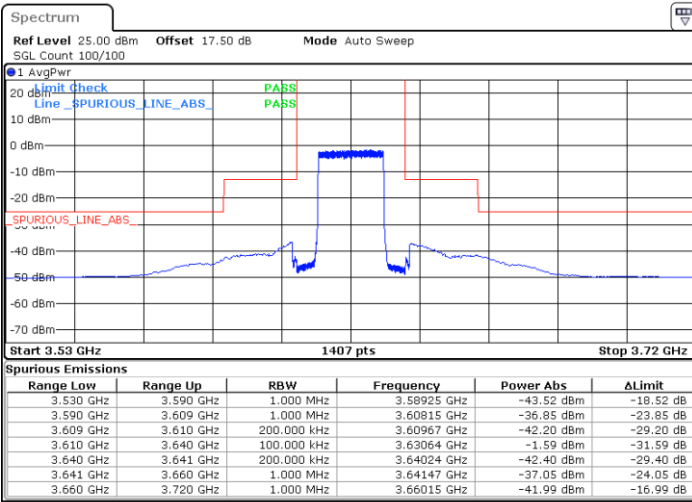

Lowest Channel / 1RBmax

Date: 8.APR.2020 18:31:50

Date: 8.APR.2020 18:44:14

Lowest Channel / FullIRB

N/A

Date: 8.APR.2020 18:19:26

LTE Band 48 / 20MHz

64QAM

Middle Channel / 1RB0

Middle Channel / 1RBmax

Date: 8.APR.2020 18:38:43

Date: 8.APR.2020 18:51:07

Middle Channel / FullRB

N/A

Date: 8.APR.2020 18:26:18

LTE Band 48 / 20MHz

64QAM

Highest Channel / 1RB0

Highest Channel / 1RBmax

Date: 8.APR.2020 18:40:05

Date: 8.APR.2020 18:52:29

Highest Channel / FullIRB

N/A

Date: 8.APR.2020 18:27:41