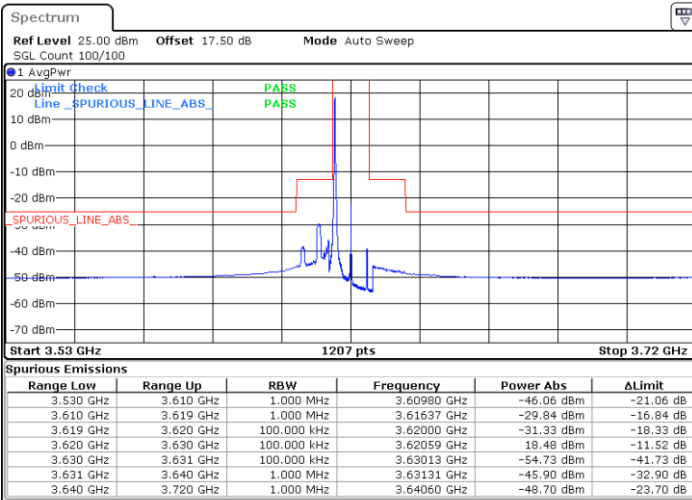

Highest Channel / 1RB0

Highest Channel / 1RBmax

Date: 8.APR.2020 16:37:32

Date: 8.APR.2020 17:03:42

Highest Channel / FullIRB

N/A

Date: 8.APR.2020 16:51:17

LTE Band 48 / 10MHz

64QAM

Lowest Channel / 1RB0

Lowest Channel / 1RBmax

Date: 8.APR.2020 17:05:06

Date: 8.APR.2020 17:29:53

Lowest Channel / FullIRB

N/A

Date: 8.APR.2020 17:17:30

LTE Band 48 / 10MHz

64QAM

MiddleChannel / 1RB0

Middle Channel / 1RBmax

Date: 8.APR.2020 17:12:00

Date: 8.APR.2020 17:36:48

Middle Channel / FullIRB

N/A

Date: 8.APR.2020 17:24:24

LTE Band 48 / 10MHz

64QAM

Highest Channel / 1RB0

Highest Channel / 1RBmax

Date: 8.APR.2020 17:13:22

Date: 8.APR.2020 17:38:10

Highest Channel / FullIRB