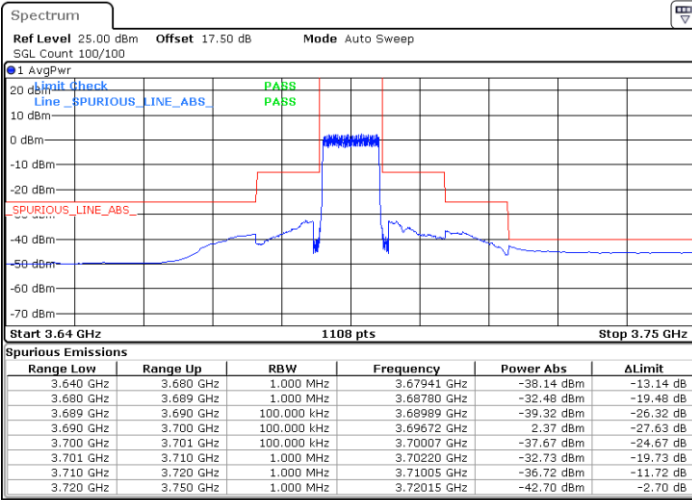

LTE Band 48 / 10MHz

64QAM

MiddleChannel / 1RB0

Middle Channel / 1RBmax

Date: 8.APR.2020 17:12:00

Date: 8.APR.2020 17:36:48

Middle Channel / FullIRB

N/A

Date: 8.APR.2020 17:24:24

LTE Band 48 / 10MHz

64QAM

Highest Channel / 1RB0

Highest Channel / 1RBmax

Date: 8.APR.2020 17:13:22

Date: 8.APR.2020 17:38:10

Highest Channel / FullIRB

N/A

Date: 8.APR.2020 17:25:46

LTE Band 48 / 15MHz

64QAM

Lowest Channel / 1RB0

Lowest Channel / 1RBmax

Date: 8.APR.2020 17:45:04

Date: 8.APR.2020 18:09:48