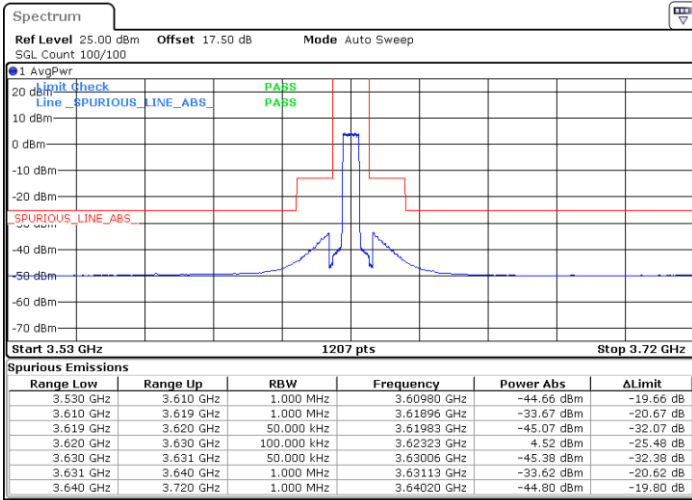

Middle Channel / 1RBmax

Date: 9.APR.2020 07:55:37

Date: 9.APR.2020 08:00:15

Middle Channel / FullIRB

N/A

Date: 12.APR.2020 15:23:45

LTE Band 48 / 5MHz

64QAM

Highest Channel / 1RB0

Highest Channel / 1RBmax

Date: 8.APR.2020 16:37:32

Date: 8.APR.2020 17:03:42

Highest Channel / FullIRB

N/A

Date: 8.APR.2020 16:51:17

LTE Band 48 / 10MHz