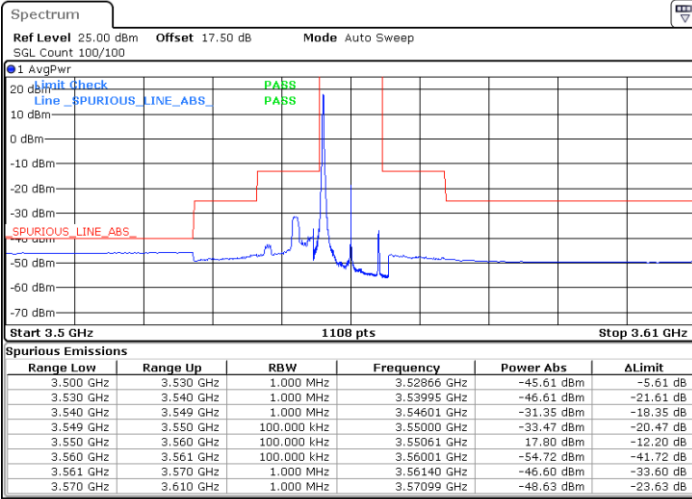

Highest Channel / 1RB0

Highest Channel / 1RBmax

Date: 8.APR.2020 16:37:32

Date: 8.APR.2020 17:03:42

Highest Channel / FullIRB

N/A

Date: 8.APR.2020 16:51:17

LTE Band 48 / 10MHz

64QAM

Lowest Channel / 1RB0

Lowest Channel / 1RBmax

Date: 8.APR.2020 17:05:06

Date: 8.APR.2020 17:29:53

Lowest Channel / FullIRB

N/A

Date: 8.APR.2020 17:17:30