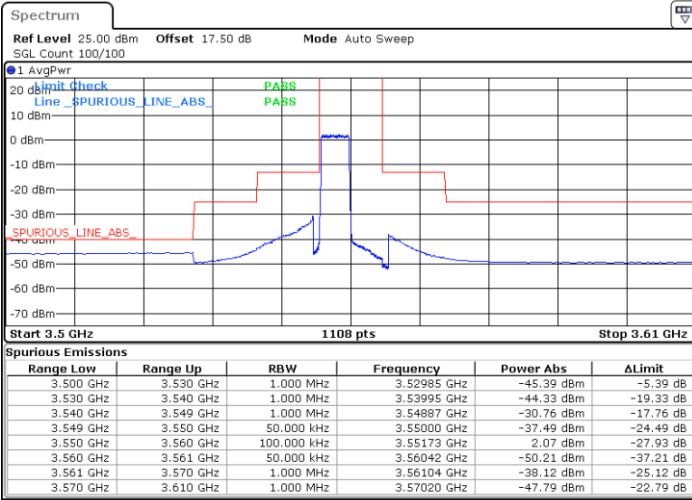

64QAM

Highest Channel / 1RB0

Highest Channel / 1RBmax

Date: 8.APR.2020 18:40:05

Date: 8.APR.2020 18:52:29

Highest Channel / FullIRB

N/A

Date: 8.APR.2020 18:27:41

LTE Band 48 / 5MHz

256QAM

Lowest Channel / 1RB0

Lowest Channel / 1RBmax

Date: 12.APR.2020 15:09:32

Date: 12.APR.2020 15:10:49

Lowest Channel / FullIRB

N/A

Date: 12.APR.2020 15:07:50

LTE Band 48 / 5MHz

256QAM

Middle Channel / 1RB0

Middle Channel / 1RBmax

Date: 12.APR.2020 15:14:15

Date: 12.APR.2020 15:12:39

Middle Channel / FullIRB

N/A

Date: 12.APR.2020 15:14:15

LTE Band 48 / 5MHz

256QAM

Highest Channel / 1RB0

Highest Channel / 1RBmax

Date: 12.APR.2020 15:28:01

Date: 12.APR.2020 15:30:48