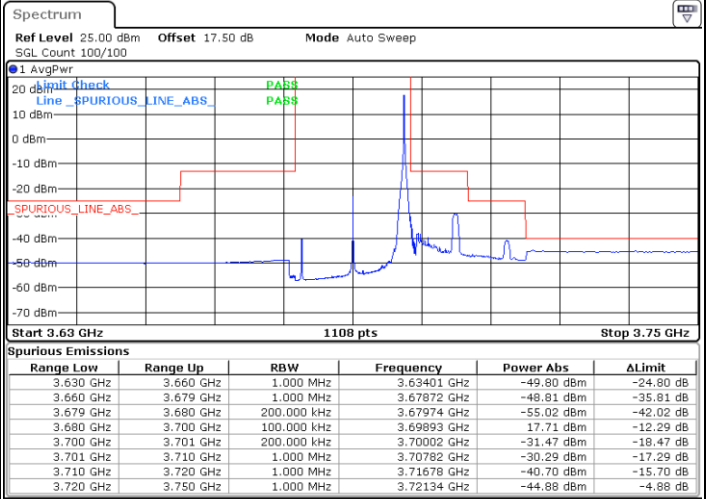

Lowest Channel / 1RBmax

Date: 8.APR.2020 18:31:50

Date: 8.APR.2020 18:44:14

Lowest Channel / FullIRB

N/A

Date: 8.APR.2020 18:19:26

LTE Band 48 / 20MHz

64QAM

Middle Channel / 1RB0

Middle Channel / 1RBmax

Date: 8.APR.2020 18:38:43

Date: 8.APR.2020 18:51:07

Middle Channel / FullRB

N/A

Date: 8.APR.2020 18:26:18

LTE Band 48 / 20MHz

64QAM

Highest Channel / 1RB0

Highest Channel / 1RBmax

Date: 8.APR.2020 18:40:05

Date: 8.APR.2020 18:52:29

Highest Channel / FullIRB

N/A

Date: 8.APR.2020 18:27:41

LTE Band 48 / 5MHz

256QAM

Lowest Channel / 1RB0

Lowest Channel / 1RBmax

Date: 12.APR.2020 15:09:32

Date: 12.APR.2020 15:10:49

Lowest Channel / FullIRB

N/A