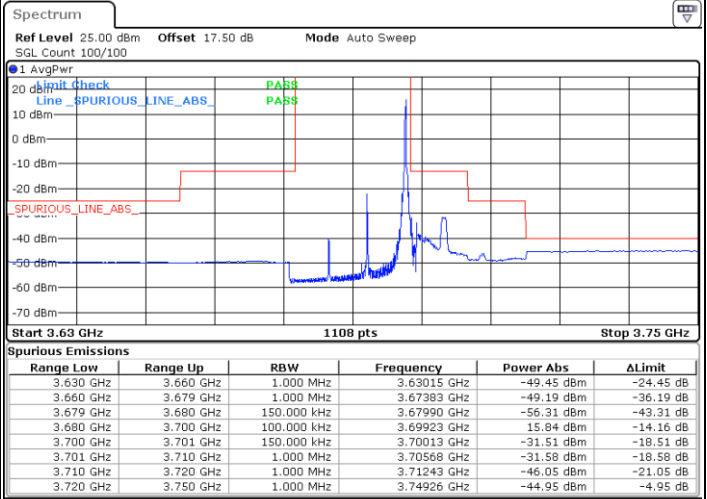

Lowest Channel / 1RB0

Lowest Channel / 1RBmax

Date: 12.APR.2020 14:34:49

Date: 12.APR.2020 14:36:13

Lowest Channel / FullIRB

N/A

Date: 12.APR.2020 14:33:18

LTE Band 48 / 15MHz

256QAM

Middle Channel / 1RB0

Middle Channel / 1RBmax

Date: 12.APR.2020 14:39:37

Date: 12.APR.2020 14:38:06

Middle Channel / FullIRB

N/A

Date: 12.APR.2020 14:41:22

LTE Band 48 / 15MHz

256QAM

Highest Channel / 1RB0

Highest Channel / 1RBmax

Date: 12.APR.2020 14:47:56

Date: 12.APR.2020 14:49:07

Highest Channel / FullIRB

N/A

Date: 12.APR.2020 14:44:20

LTE Band 48 / 20MHz

256QAM

Lowest Channel / 1RB0

Lowest Channel / 1RBmax

Date: 12.APR.2020 14:29:03

Date: 12.APR.2020 14:30:43

Lowest Channel / FullIRB