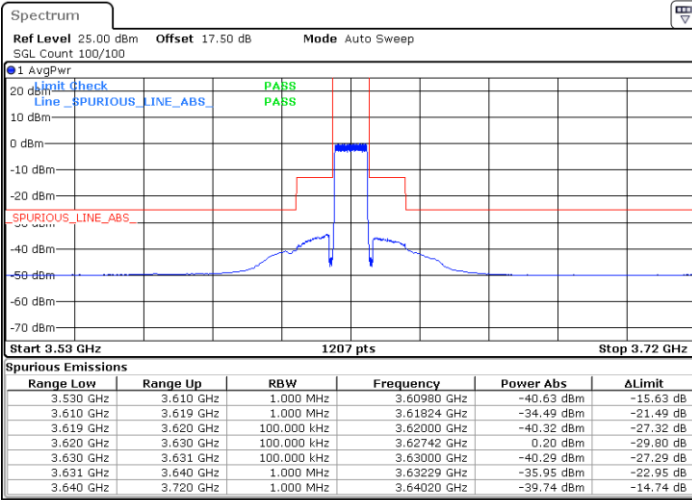

Highest Channel / FullIRB

N/A

Date: 12.APR.2020 15:32:04

LTE Band 48 / 10MHz

256QAM

Lowest Channel / 1RB0

Lowest Channel / 1RBmax

Date: 12.APR.2020 14:52:31

Date: 12.APR.2020 14:54:08

Lowest Channel / FullIRB

N/A

Date: 12.APR.2020 14:50:52

LTE Band 48 / 10MHz

256QAM

MiddleChannel / 1RB0

Middle Channel / 1RBmax

Date: 12.APR.2020 15:00:07

Date: 12.APR.2020 14:57:20

Middle Channel / FullIRB

N/A

Date: 12.APR.2020 15:01:24

LTE Band 48 / 10MHz

256QAM

Highest Channel / 1RB0

Highest Channel / 1RBmax

Date: 12.APR.2020 15:04:50

Date: 12.APR.2020 15:06:22

Highest Channel / FullIRB

N/A

Date: 12.APR.2020 15:03:06

LTE Band 48 / 15MHz

256QAM