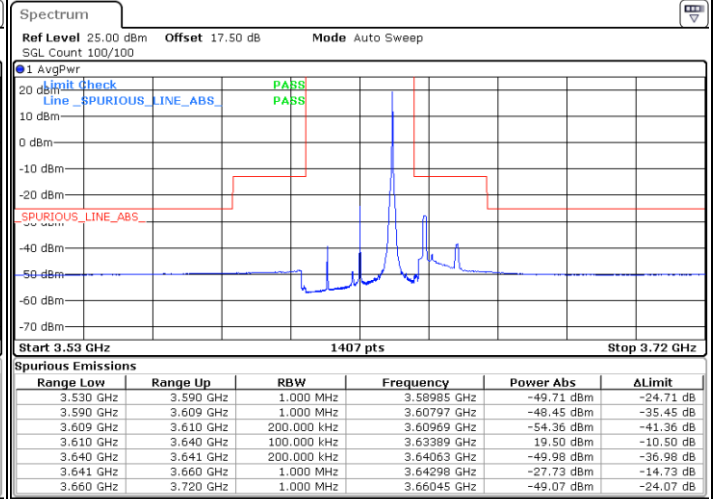

Date: 8.APR.2020 18:49:45