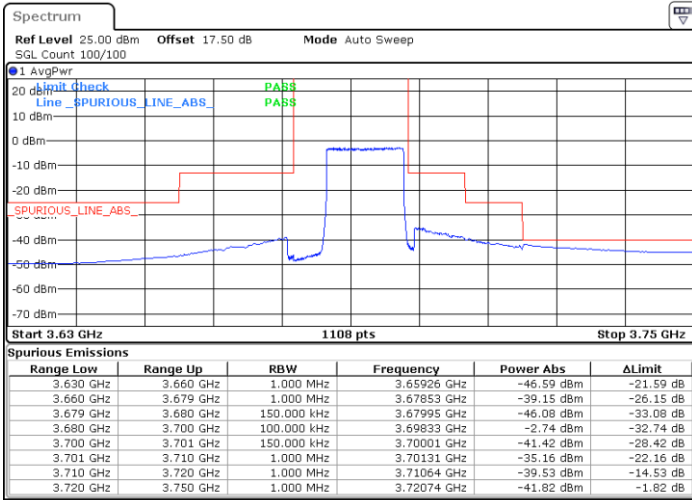

Lowest Channel / 1RB0

Lowest Channel / 1RBmax

Date: 12.APR.2020 14:34:49

Date: 12.APR.2020 14:36:13

Lowest Channel / FullIRB

N/A

Date: 12.APR.2020 14:33:18

LTE Band 48 / 15MHz

LTE Band 48 / 15MHz

256QAM

Highest Channel / 1RB0

Highest Channel / 1RBmax

Date: 12.APR.2020 14:47:56

Date: 12.APR.2020 14:49:07

Highest Channel / FullIRB

N/A

Date: 12.APR.2020 14:44:20

LTE Band 48 / 20MHz

256QAM

Lowest Channel / 1RB0

Lowest Channel / 1RBmax

Date: 12.APR.2020 14:29:03

Date: 12.APR.2020 14:30:43

Lowest Channel / FullIRB