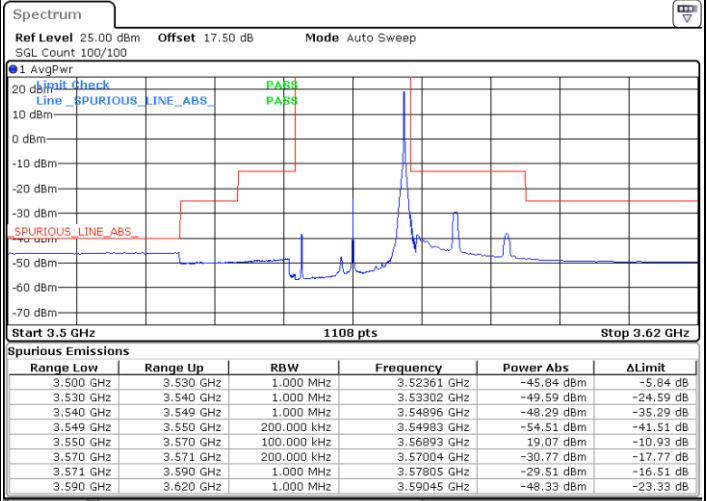

LTE Band 48 / 15MHz

16QAM

Highest Channel / 1RB0

Highest Channel / 1RBmax

Date: 8.APR.2020 17:51:55

Date: 8.APR.2020 18:16:39

Highest Channel / FullIRB

N/A

Date: 12.APR.2020 09:47:57

LTE Band 48 / 20MHz

16QAM

Lowest Channel / 1RB0

Lowest Channel / 1RBmax

Date: 8.APR.2020 18:33:13

Date: 8.APR.2020 18:45:38

Lowest Channel / FullIRB