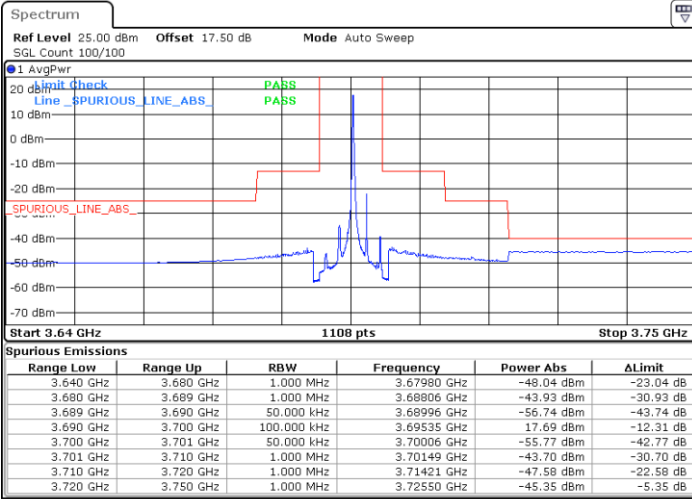

Middle Channel / 1RBmax

Date: 9.APR.2020 07:55:37

Date: 9.APR.2020 08:00:15

Middle Channel / FullIRB

N/A

Date: 12.APR.2020 15:23:45

LTE Band 48 / 5MHz

64QAM

Highest Channel / 1RB0

Highest Channel / 1RBmax

Date: 8.APR.2020 16:37:32

Date: 8.APR.2020 17:03:42

Highest Channel / FullIRB

N/A

Date: 8.APR.2020 16:51:17

LTE Band 48 / 10MHz