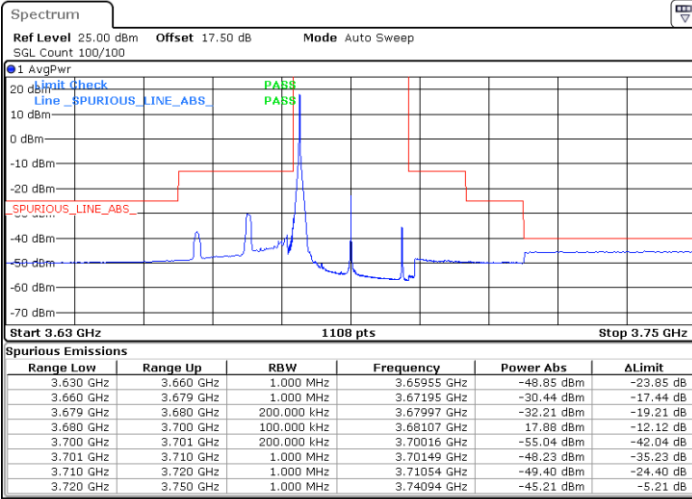

Lowest Channel / 1RBmax

Date: 8.APR.2020 18:31:50

Date: 8.APR.2020 18:44:14

Lowest Channel / FullIRB

N/A

Date: 8.APR.2020 18:19:26

LTE Band 48 / 20MHz

64QAM

Middle Channel / 1RB0

Middle Channel / 1RBmax

Date: 8.APR.2020 18:38:43

Date: 8.APR.2020 18:51:07

Middle Channel / FullRB

N/A

Date: 8.APR.2020 18:26:18

LTE Band 48 / 20MHz

64QAM

Highest Channel / 1RB0

Highest Channel / 1RBmax

Date: 8.APR.2020 18:40:05

Date: 8.APR.2020 18:52:29

Highest Channel / FullIRB

N/A

Date: 8.APR.2020 18:27:41