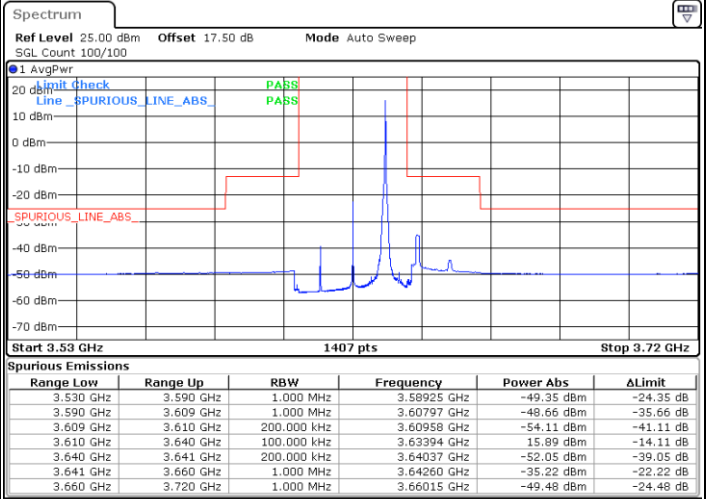

LTE Band 48 / 15MHz

256QAM

Highest Channel / 1RB0

Highest Channel / 1RBmax

Date: 12.APR.2020 14:47:56

Date: 12.APR.2020 14:49:07

Highest Channel / FullIRB

N/A

Date: 12.APR.2020 14:44:20

LTE Band 48 / 20MHz

256QAM

Lowest Channel / 1RB0

Lowest Channel / 1RBmax

Date: 12.APR.2020 14:29:03

Date: 12.APR.2020 14:30:43

Lowest Channel / FullIRB

N/A

Date: 12.APR.2020 14:27:27

LTE Band 48 / 20MHz

256QAM

Middle Channel / 1RB0

Middle Channel / 1RBmax

Date: 12.APR.2020 14:23:16

Date: 12.APR.2020 14:21:24

Middle Channel / FullRB

N/A

Date: 12.APR.2020 14:25:31

LTE Band 48 / 20MHz

256QAM

Highest Channel / 1RB0

Highest Channel / 1RBmax

Date: 12.APR.2020 14:16:08