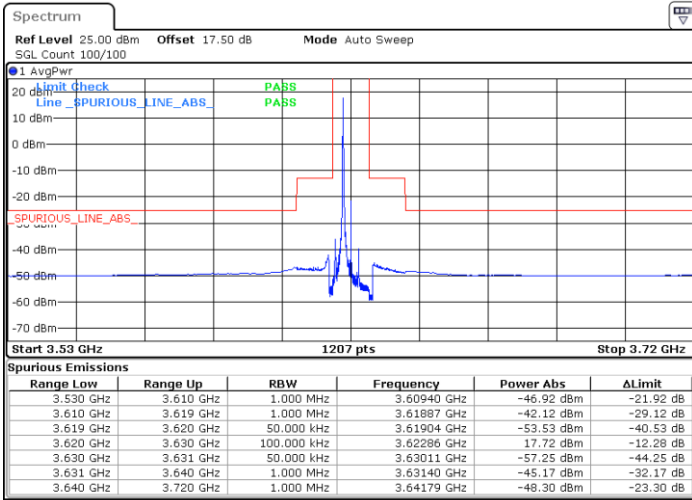

LTE Band 48 / 5MHz

256QAM

Lowest Channel / 1RB0

Lowest Channel / 1RBmax

Date: 12.APR.2020 15:09:32

Date: 12.APR.2020 15:10:49

Lowest Channel / FullIRB

N/A

Date: 12.APR.2020 15:07:50

LTE Band 48 / 5MHz

256QAM

Middle Channel / 1RB0

Middle Channel / 1RBmax

Date: 12.APR.2020 15:14:15

Date: 12.APR.2020 15:12:39

Middle Channel / FullIRB

N/A

Date: 12.APR.2020 15:14:15

LTE Band 48 / 5MHz

256QAM

Highest Channel / 1RB0

Highest Channel / 1RBmax

Date: 12.APR.2020 15:28:01

Date: 12.APR.2020 15:30:48

Highest Channel / FullIRB

N/A

Date: 12.APR.2020 15:32:04

LTE Band 48 / 10MHz

256QAM

Lowest Channel / 1RB0

Lowest Channel / 1RBmax

Date: 12.APR.2020 14:52:31