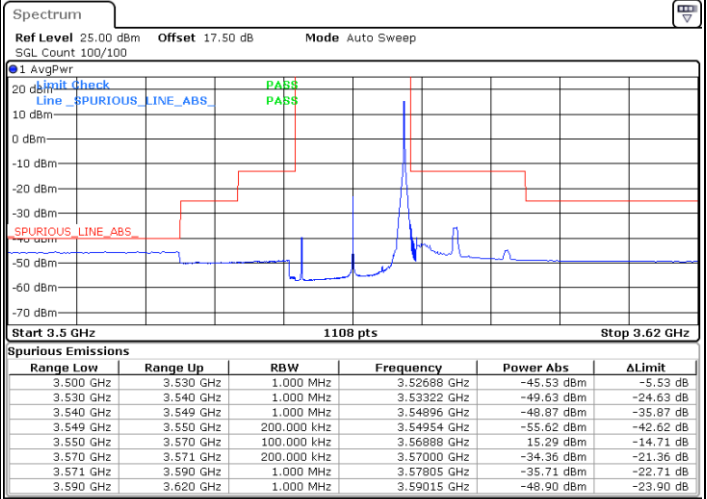

LTE Band 48 / 15MHz

256QAM

Highest Channel / 1RB0

Highest Channel / 1RBmax

Date: 12.APR.2020 14:47:56

Date: 12.APR.2020 14:49:07

Highest Channel / FullIRB

N/A

Date: 12.APR.2020 14:44:20

LTE Band 48 / 20MHz

256QAM

Lowest Channel / 1RB0

Lowest Channel / 1RBmax

Date: 12.APR.2020 14:29:03

Date: 12.APR.2020 14:30:43

Lowest Channel / FullIRB

N/A

Date: 12.APR.2020 14:27:27

LTE Band 48 / 20MHz

256QAM

Middle Channel / 1RB0

Middle Channel / 1RBmax

Date: 12.APR.2020 14:23:16

Date: 12.APR.2020 14:21:24