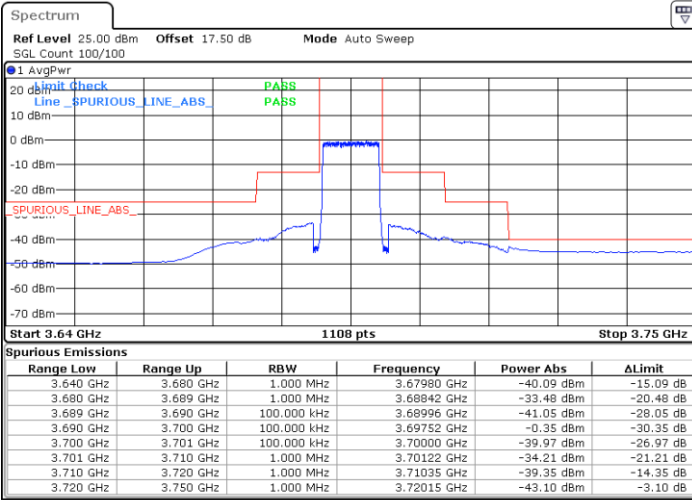

Date: 12.APR.2020 15:00:07

Date: 12.APR.2020 14:57:20

Middle Channel / FullIRB

N/A

Date: 12.APR.2020 15:01:24

LTE Band 48 / 10MHz

256QAM

Highest Channel / 1RB0

Highest Channel / 1RBmax

Date: 12.APR.2020 15:04:50

Date: 12.APR.2020 15:06:22

Highest Channel / FullIRB

N/A

Date: 12.APR.2020 15:03:06

LTE Band 48 / 15MHz

256QAM

Lowest Channel / 1RB0

Lowest Channel / 1RBmax

Date: 12.APR.2020 14:34:49

Date: 12.APR.2020 14:36:13

Lowest Channel / FullIRB

N/A

Date: 12.APR.2020 14:33:18

LTE Band 48 / 15MHz