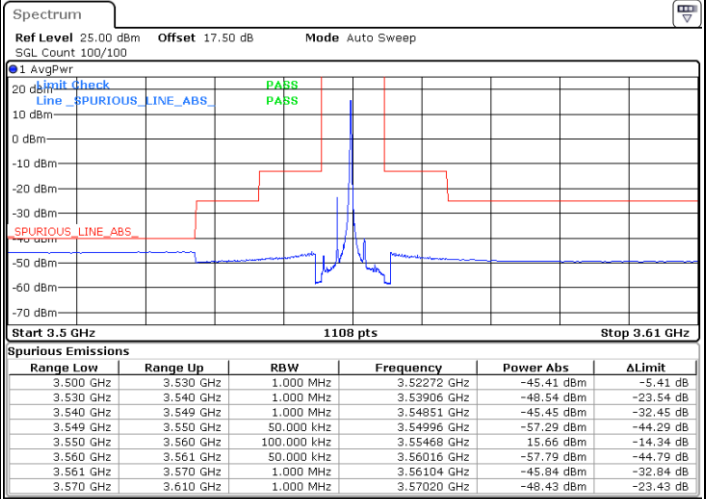

LTE Band 48 / 5MHz

256QAM

Lowest Channel / 1RB0

Lowest Channel / 1RBmax

Date: 12.APR.2020 15:09:32

Date: 12.APR.2020 15:10:49

Lowest Channel / FullIRB

N/A

Date: 12.APR.2020 15:07:50

LTE Band 48 / 5MHz

256QAM

Middle Channel / 1RB0

Middle Channel / 1RBmax

Date: 12.APR.2020 15:14:15

Date: 12.APR.2020 15:12:39

Middle Channel / FullIRB