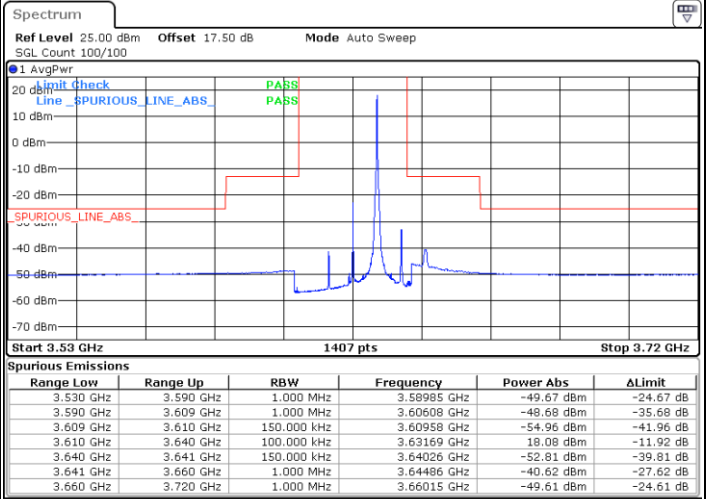

Lowest Channel / FullIRB

N/A

Date: 8.APR.2020 17:57:26

LTE Band 48 / 15MHz

64QAM

Middle Channel / 1RB0

Middle Channel / 1RBmax

Date: 8.APR.2020 17:46:26

Date: 8.APR.2020 18:11:10

Middle Channel / FullRB

N/A

Date: 8.APR.2020 17:58:49

LTE Band 48 / 15MHz

64QAM

Highest Channel / 1RB0

Highest Channel / 1RBmax