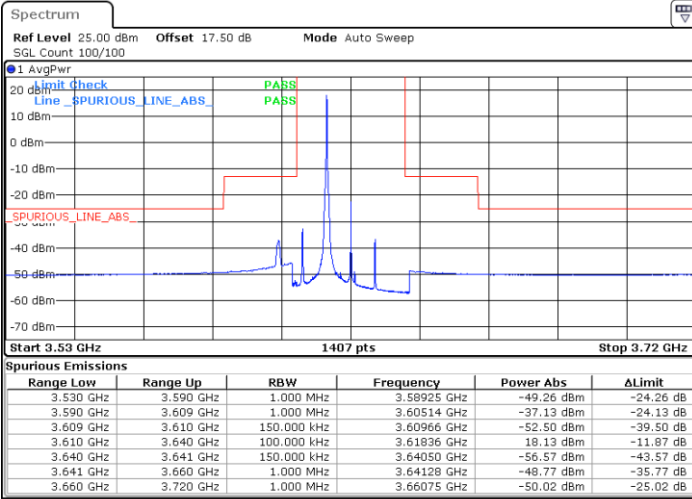

Lowest Channel / FullIRB

N/A

Date: 8.APR.2020 17:57:26

LTE Band 48 / 15MHz

64QAM

Middle Channel / 1RB0

Middle Channel / 1RBmax

Date: 8.APR.2020 17:46:26

Date: 8.APR.2020 18:11:10

Middle Channel / FullRB

N/A

Date: 8.APR.2020 17:58:49

LTE Band 48 / 15MHz

64QAM

Highest Channel / 1RB0

Highest Channel / 1RBmax