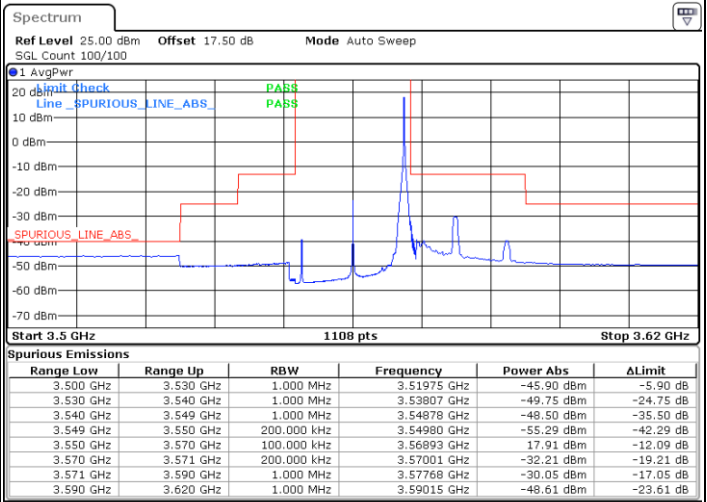

Date: 8.APR.2020 18:11:10

Middle Channel / FullRB

N/A

Date: 8.APR.2020 17:58:49

LTE Band 48 / 15MHz

64QAM

Highest Channel / 1RB0

Highest Channel / 1RBmax

Date: 8.APR.2020 17:53:18

Date: 8.APR.2020 18:18:02

Highest Channel / FullIRB

N/A

Date: 12.APR.2020 14:10:32

LTE Band 48 / 20MHz

64QAM

Lowest Channel / 1RB0

Lowest Channel / 1RBmax

Date: 8.APR.2020 18:31:50

Date: 8.APR.2020 18:44:14

Lowest Channel / FullIRB

N/A

Date: 8.APR.2020 18:19:26

LTE Band 48 / 20MHz

64QAM