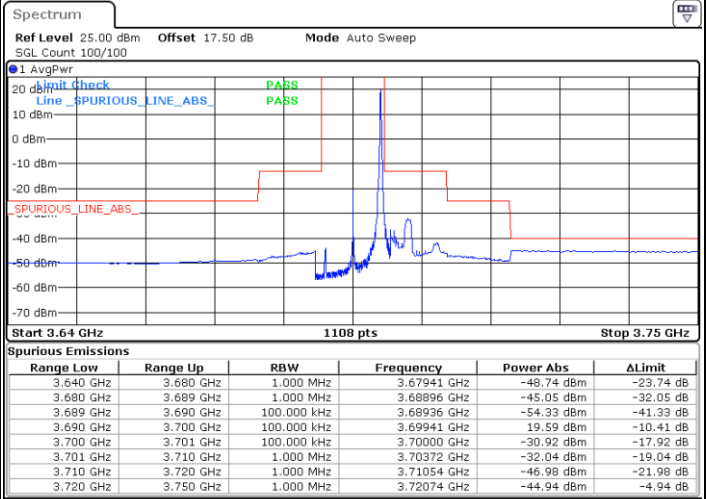

LTE Band 48 / 10MHz

64QAM

MiddleChannel / 1RB0

Middle Channel / 1RBmax

Date: 8.APR.2020 17:12:00

Date: 8.APR.2020 17:36:48

Middle Channel / FullIRB

N/A

Date: 8.APR.2020 17:24:24

LTE Band 48 / 10MHz

64QAM

Highest Channel / 1RB0

Highest Channel / 1RBmax

Date: 8.APR.2020 17:13:22

Date: 8.APR.2020 17:38:10

Highest Channel / FullIRB

N/A

Date: 8.APR.2020 17:25:46

LTE Band 48 / 15MHz

64QAM

Lowest Channel / 1RB0

Lowest Channel / 1RBmax

Date: 8.APR.2020 17:45:04

Date: 8.APR.2020 18:09:48