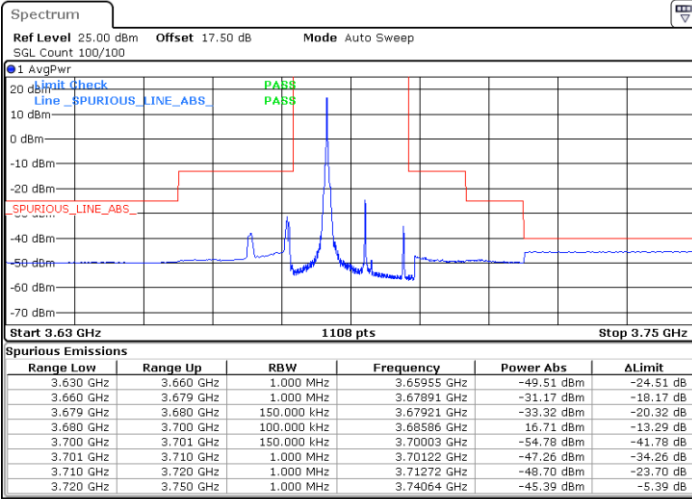

Lowest Channel / FullIRB

N/A

Date: 8.APR.2020 17:57:26

LTE Band 48 / 15MHz

64QAM

Middle Channel / 1RB0

Middle Channel / 1RBmax

Date: 8.APR.2020 17:46:26

Date: 8.APR.2020 18:11:10

Middle Channel / FullRB

N/A

Date: 8.APR.2020 17:58:49

LTE Band 48 / 15MHz

64QAM

Highest Channel / 1RB0

Highest Channel / 1RBmax

Date: 8.APR.2020 17:53:18

Date: 8.APR.2020 18:18:02

Highest Channel / FullIRB

N/A

Date: 12.APR.2020 14:10:32

LTE Band 48 / 20MHz

64QAM

Lowest Channel / 1RB0

Lowest Channel / 1RBmax

Date: 8.APR.2020 18:31:50

Date: 8.APR.2020 18:44:14

Lowest Channel / FullIRB

N/A

Date: 8.APR.2020 18:19:26

LTE Band 48 / 20MHz

64QAM