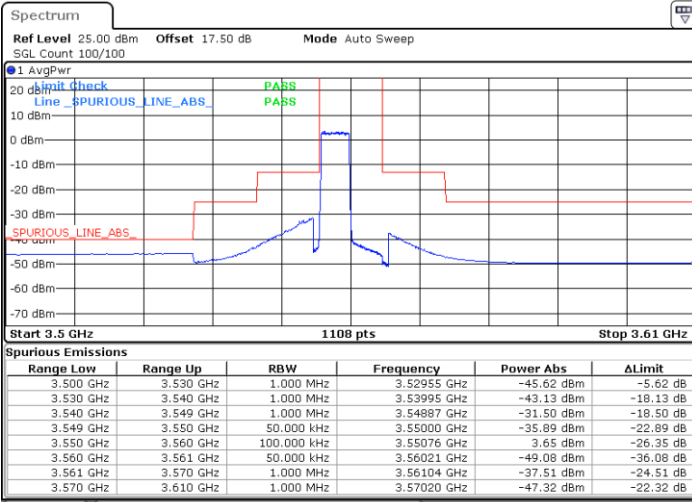

Date: 8.APR.2020 18:53:52

Highest Channel / FullIRB

N/A

Date: 8.APR.2020 18:29:03

LTE Band 48 / 5MHz

64QAM

Lowest Channel / 1RB0

Lowest Channel / 1RBmax

Date: 8.APR.2020 16:29:10

Date: 8.APR.2020 16:55:26

Lowest Channel / FullIRB

N/A

Date: 8.APR.2020 16:43:00

LTE Band 48 / 5MHz

64QAM

Middle Channel / 1RB0