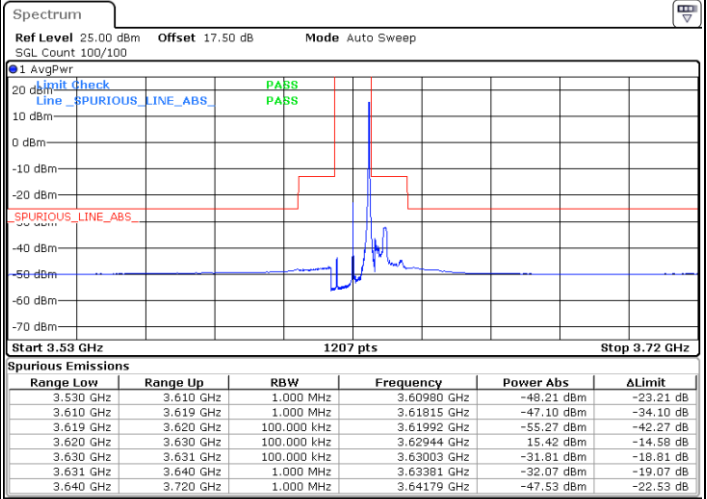

Highest Channel / FullIRB

N/A

Date: 12.APR.2020 15:32:04

LTE Band 48 / 10MHz

256QAM

Lowest Channel / 1RB0

Lowest Channel / 1RBmax

Date: 12.APR.2020 14:52:31

Date: 12.APR.2020 14:54:08

Lowest Channel / FullIRB

N/A

Date: 12.APR.2020 14:50:52

LTE Band 48 / 10MHz

256QAM

MiddleChannel / 1RB0

Middle Channel / 1RBmax

Date: 12.APR.2020 15:00:07

Date: 12.APR.2020 14:57:20

Middle Channel / FullIRB

N/A

Date: 12.APR.2020 15:01:24

LTE Band 48 / 10MHz

256QAM

Highest Channel / 1RB0

Highest Channel / 1RBmax

Date: 12.APR.2020 15:04:50

Date: 12.APR.2020 15:06:22

Highest Channel / FullIRB

N/A

Date: 12.APR.2020 15:03:06

LTE Band 48 / 15MHz

256QAM