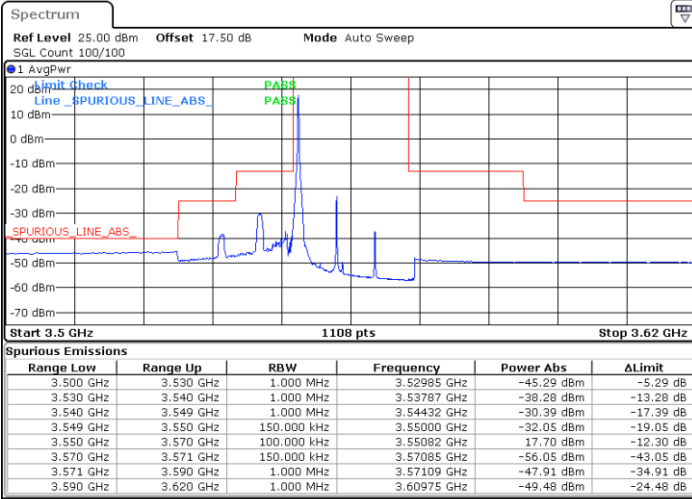

Date: 8.APR.2020 17:24:24

LTE Band 48 / 10MHz

64QAM

Highest Channel / 1RB0

Highest Channel / 1RBmax

Date: 8.APR.2020 17:13:22

Date: 8.APR.2020 17:38:10

Highest Channel / FullIRB

N/A

Date: 8.APR.2020 17:25:46

LTE Band 48 / 15MHz

64QAM

Lowest Channel / 1RB0

Lowest Channel / 1RBmax

Date: 8.APR.2020 17:45:04

Date: 8.APR.2020 18:09:48

Lowest Channel / FullIRB

N/A

Date: 8.APR.2020 17:57:26

LTE Band 48 / 15MHz

64QAM

Middle Channel / 1RB0

Middle Channel / 1RBmax

Date: 8.APR.2020 17:46:26