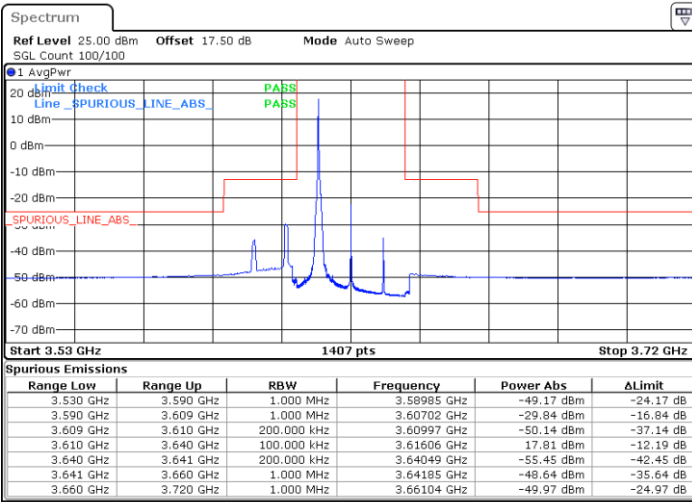

Date: 8.APR.2020 17:53:18

Date: 8.APR.2020 18:18:02

Highest Channel / FullIRB

N/A

Date: 12.APR.2020 14:10:32

LTE Band 48 / 20MHz

64QAM

Lowest Channel / 1RB0

Lowest Channel / 1RBmax

Date: 8.APR.2020 18:31:50

Date: 8.APR.2020 18:44:14

Lowest Channel / FullIRB

N/A

Date: 8.APR.2020 18:19:26

LTE Band 48 / 20MHz

64QAM

Middle Channel / 1RB0

Middle Channel / 1RBmax

Date: 8.APR.2020 18:38:43

Date: 8.APR.2020 18:51:07

Middle Channel / FullRB

N/A

Date: 8.APR.2020 18:26:18

LTE Band 48 / 20MHz