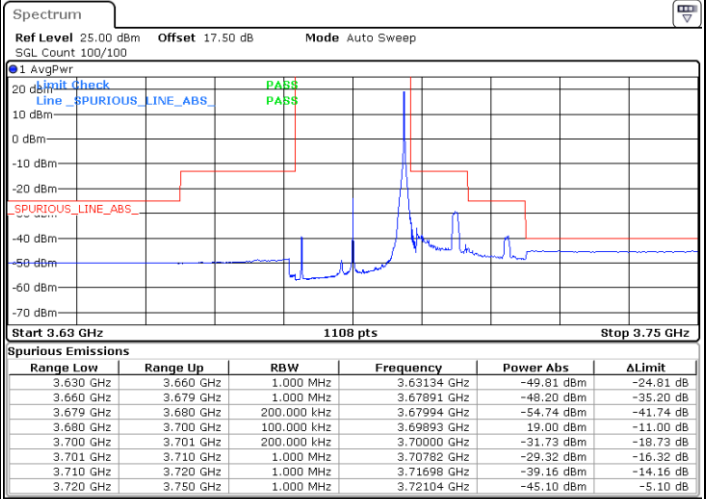

Middle Channel / FullRB

N/A

Date: 8.APR.2020 18:24:57

LTE Band 48 / 20MHz

16QAM

Highest Channel / 1RB0

Highest Channel / 1RBmax

Date: 8.APR.2020 18:41:27

Date: 8.APR.2020 18:53:52

Highest Channel / FullIRB

N/A

Date: 8.APR.2020 18:29:03

LTE Band 48 / 5MHz

64QAM

Lowest Channel / 1RB0

Lowest Channel / 1RBmax