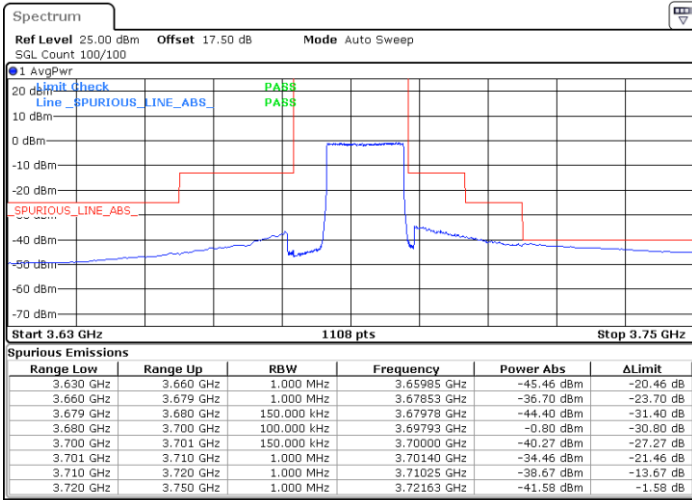

Lowest Channel / FullIRB

N/A

Date: 8.APR.2020 17:57:26

LTE Band 48 / 15MHz

64QAM

Middle Channel / 1RB0

Middle Channel / 1RBmax

Date: 8.APR.2020 17:46:26

Date: 8.APR.2020 18:11:10

Middle Channel / FullRB

N/A

Date: 8.APR.2020 17:58:49

LTE Band 48 / 15MHz

64QAM

Highest Channel / 1RB0

Highest Channel / 1RBmax

Date: 8.APR.2020 17:53:18

Date: 8.APR.2020 18:18:02

Highest Channel / FullIRB

N/A

Date: 12.APR.2020 14:10:32

LTE Band 48 / 20MHz

64QAM

Lowest Channel / 1RB0

Lowest Channel / 1RBmax

Date: 8.APR.2020 18:31:50

Date: 8.APR.2020 18:44:14

Lowest Channel / FullIRB

N/A

Date: 8.APR.2020 18:19:26

LTE Band 48 / 20MHz

64QAM