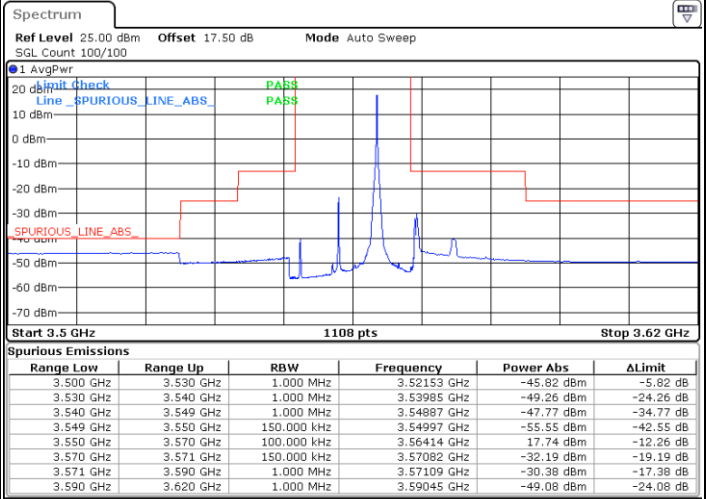

Date: 8.APR.2020 17:24:24

LTE Band 48 / 10MHz

64QAM

Highest Channel / 1RB0

Highest Channel / 1RBmax

Date: 8.APR.2020 17:13:22

Date: 8.APR.2020 17:38:10

Highest Channel / FullIRB

N/A

Date: 8.APR.2020 17:25:46

LTE Band 48 / 15MHz

64QAM

Lowest Channel / 1RB0

Lowest Channel / 1RBmax

Date: 8.APR.2020 17:45:04

Date: 8.APR.2020 18:09:48

Lowest Channel / FullIRB

N/A

Date: 8.APR.2020 17:57:26

LTE Band 48 / 15MHz

64QAM

Middle Channel / 1RB0

Middle Channel / 1RBmax

Date: 8.APR.2020 17:46:26