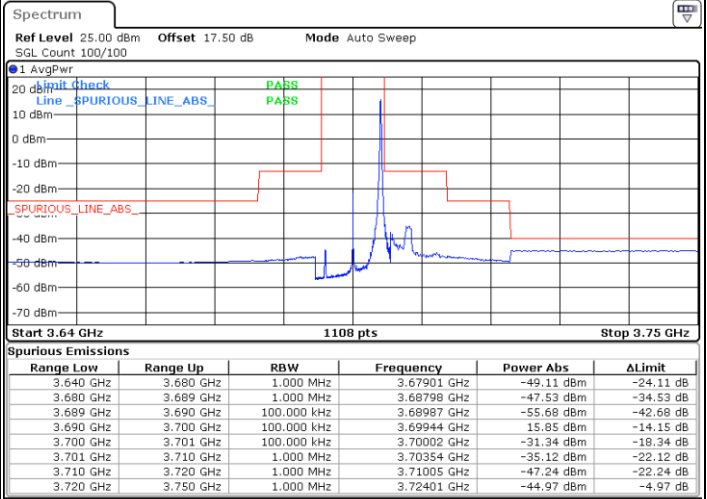

Date: 12.APR.2020 14:54:08

Lowest Channel / FullIRB

N/A

Date: 12.APR.2020 14:50:52

LTE Band 48 / 10MHz

256QAM

MiddleChannel / 1RB0

Middle Channel / 1RBmax

Date: 12.APR.2020 15:00:07

Date: 12.APR.2020 14:57:20

Middle Channel / FullIRB

N/A

Date: 12.APR.2020 15:01:24

LTE Band 48 / 10MHz

256QAM

Highest Channel / 1RB0

Highest Channel / 1RBmax

Date: 12.APR.2020 15:04:50

Date: 12.APR.2020 15:06:22

Highest Channel / FullIRB

N/A

Date: 12.APR.2020 15:03:06

LTE Band 48 / 15MHz

256QAM

Lowest Channel / 1RB0

Lowest Channel / 1RBmax

Date: 12.APR.2020 14:34:49

Date: 12.APR.2020 14:36:13

Lowest Channel / FullIRB

N/A

Date: 12.APR.2020 14:33:18

LTE Band 48 / 15MHz