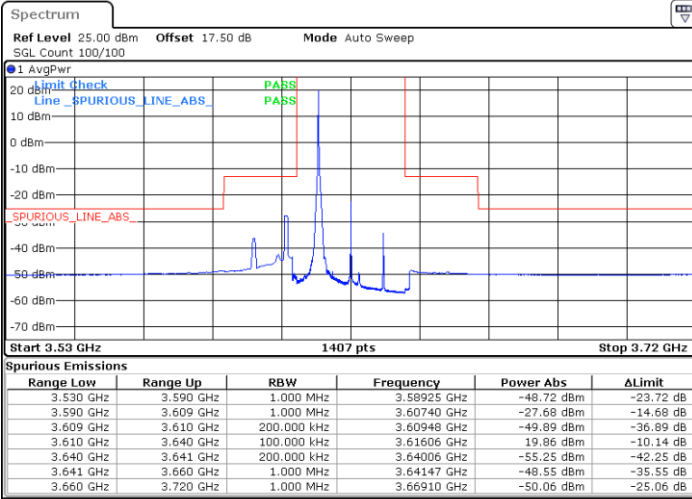

N/A

Date: 8.APR.2020 18:20:50

LTE Band 48 / 20MHz

16QAM

Middle Channel / 1RB0

Middle Channel / 1RBmax

Date: 8.APR.2020 18:37:20

Date: 8.APR.2020 18:49:45

Middle Channel / FullRB

N/A

Date: 8.APR.2020 18:24:57

LTE Band 48 / 20MHz

16QAM

Highest Channel / 1RB0

Highest Channel / 1RBmax

Date: 8.APR.2020 18:41:27