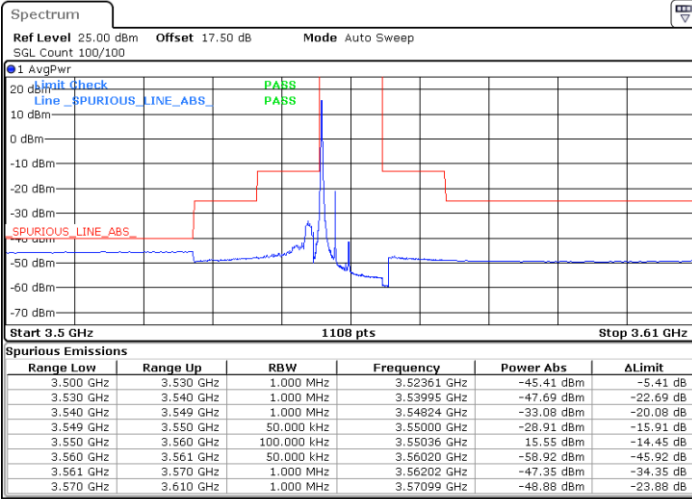

Middle Channel / 1RB0

Middle Channel / 1RBmax

Date: 8.APR.2020 18:38:43

Date: 8.APR.2020 18:51:07

Middle Channel / FullRB

N/A

Date: 8.APR.2020 18:26:18

LTE Band 48 / 20MHz

64QAM

Highest Channel / 1RB0

Highest Channel / 1RBmax

Date: 8.APR.2020 18:40:05

Date: 8.APR.2020 18:52:29

Highest Channel / FullIRB

N/A

Date: 8.APR.2020 18:27:41

LTE Band 48 / 5MHz

256QAM

Lowest Channel / 1RB0

Lowest Channel / 1RBmax

Date: 12.APR.2020 15:09:32

Date: 12.APR.2020 15:10:49

Lowest Channel / FullIRB

N/A