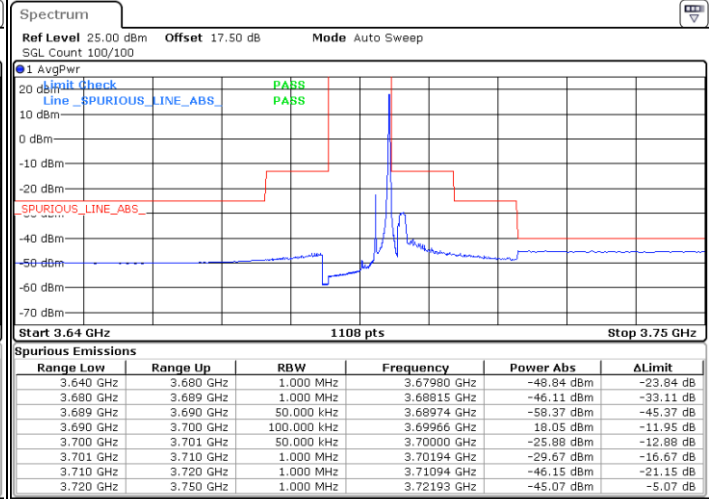

Date: 8.APR.2020 16:29:10

Date: 8.APR.2020 16:55:26

Lowest Channel / FullIRB

N/A

Date: 8.APR.2020 16:43:00

LTE Band 48 / 5MHz

64QAM

Middle Channel / 1RB0

Middle Channel / 1RBmax

Date: 9.APR.2020 07:55:37

Date: 9.APR.2020 08:00:15

Middle Channel / FullIRB

N/A

Date: 12.APR.2020 15:23:45

LTE Band 48 / 5MHz

64QAM

Highest Channel / 1RB0

Highest Channel / 1RBmax

Date: 8.APR.2020 16:37:32

Date: 8.APR.2020 17:03:42

Highest Channel / FullIRB

N/A

Date: 8.APR.2020 16:51:17

LTE Band 48 / 10MHz