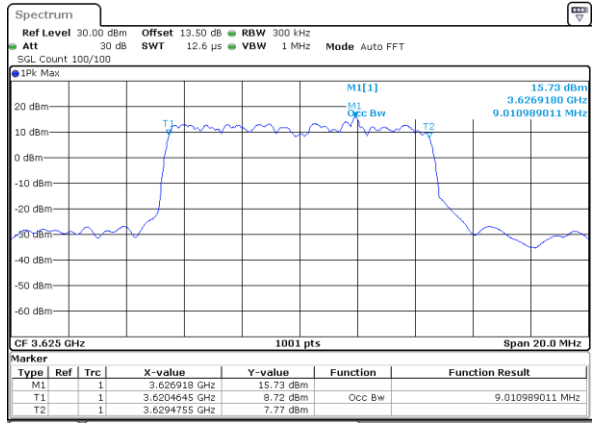

LTE Band 48

Lowest Channel / 10MHz / QPSK

Date: 13.APR.2020 12:37:24

Lowest Channel / 10MHz / 16QAM

Date: 13.APR.2020 12:37:38

Middle Channel / 10MHz / QPSK

Date: 13.APR.2020 12:38:20

Middle Channel / 10MHz / 16QAM

Date: 13.APR.2020 12:38:33

Highest Channel / 10MHz / QPSK

Date: 13.APR.2020 12:39:13

Highest Channel / 10MHz / 16QAM

Date: 13.APR.2020 12:39:27

LTE Band 48

Lowest Channel / 15MHz / QPSK

Date: 13.APR.2020 12:40:11