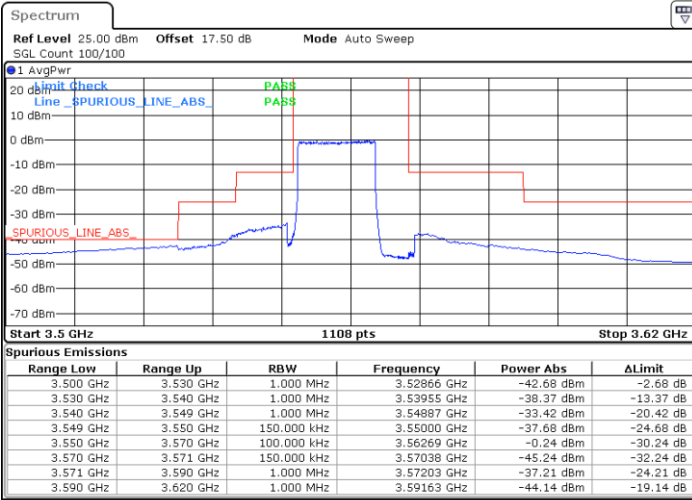

Date: 8.APR.2020 17:14:44

Date: 8.APR.2020 17:39:33

Highest Channel / FullIRB

N/A

Date: 8.APR.2020 17:27:08

LTE Band 48 / 15MHz

16QAM

Lowest Channel / 1RB0

Lowest Channel / 1RBmax

Date: 8.APR.2020 17:43:41

Date: 8.APR.2020 18:08:26

Lowest Channel / FullIRB

N/A

Date: 8.APR.2020 17:56:04

LTE Band 48 / 15MHz

16QAM