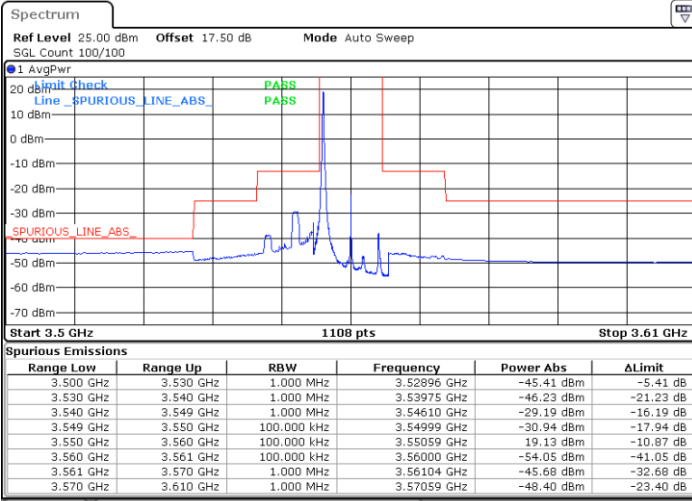

Date: 12.APR.2020 15:21:30

LTE Band 48 / 5MHz

16QAM

Highest Channel / 1RB0

Highest Channel / 1RBmax

Date: 8.APR.2020 16:36:09

Date: 8.APR.2020 17:02:20

Highest Channel / FullIRB

N/A

Date: 8.APR.2020 16:49:55

LTE Band 48 / 10MHz

16QAM

Lowest Channel / 1RB0

Lowest Channel / 1RBmax

Date: 8.APR.2020 17:06:28

Date: 8.APR.2020 17:31:16

Lowest Channel / FullRB

N/A

Date: 8.APR.2020 17:18:52

LTE Band 48 / 10MHz

16QAM

MiddleChannel / 1RB0

Middle Channel / 1RBmax

Date: 8.APR.2020 17:10:37

Date: 8.APR.2020 17:35:25

Middle Channel / FullIRB

N/A

Date: 8.APR.2020 17:23:01

LTE Band 48 / 10MHz

16QAM

Highest Channel / 1RB0

Highest Channel / 1RBmax