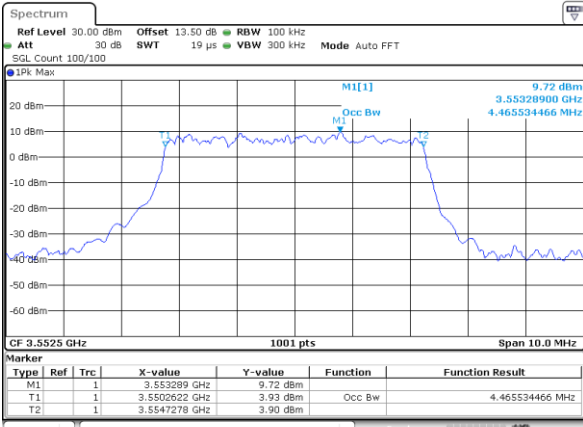

LTE Band 48

Lowest Channel / 5MHz / 256QAM

Date: 13.APR.2020 14:18:16