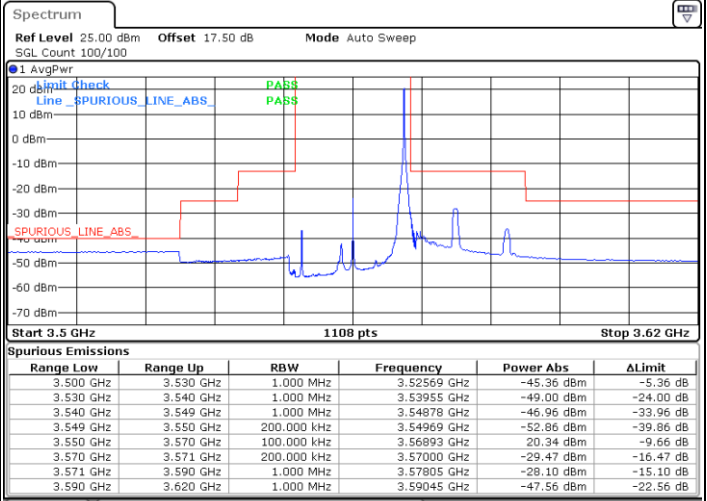

Middle Channel / FullIRB

N/A

Date: 12.APR.2020 13:37:17

LTE Band 48 / 15MHz

QPSK

Highest Channel / 1RB0

Highest Channel / 1RBmax

Date: 12.APR.2020 13:41:26

Date: 12.APR.2020 13:40:03

Highest Channel / FullIRB

N/A

Date: 12.APR.2020 14:06:50

LTE Band 48 / 20MHz

QPSK

Lowest Channel / 1RB0

Lowest Channel / 1RBmax

Date: 12.APR.2020 13:45:53

Date: 12.APR.2020 13:44:29

Lowest Channel / FullIRB

N/A

Date: 12.APR.2020 13:42:52

LTE Band 48 / 20MHz

QPSK

Middle Channel / 1RB0