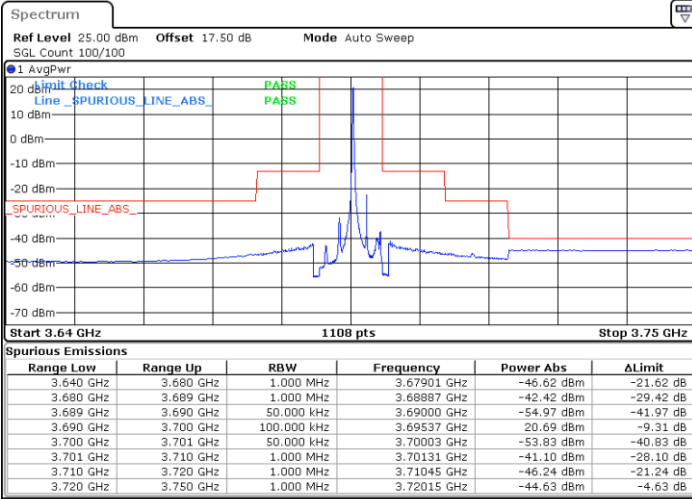

Date: 13.APR.2020 13:59:34

Highest Channel / 20MHz / 256QAM

Date: 13.APR.2020 13:26:05

Conducted Band Edge

LTE Band 48 / 5MHz

QPSK

Middle Channel / 1RB0

Middle Channel / 1RBmax

Date: 12.APR.2020 15:25:38

Date: 12.APR.2020 13:11:00

Middle Channel / FullIRB

N/A

Date: 12.APR.2020 15:19:29

LTE Band 48 / 5MHz

QPSK

Highest Channel / 1RB0

Highest Channel / 1RBmax

Date: 12.APR.2020 13:13:45

Date: 12.APR.2020 13:15:08

Highest Channel / FullIRB

N/A

Date: 12.APR.2020 13:16:31

LTE Band 48 / 10MHz

QPSK

Lowest Channel / 1RB0

Lowest Channel / 1RBmax

Date: 12.APR.2020 13:20:42

Date: 12.APR.2020 13:19:19

Lowest Channel / FullIRB

N/A

Date: 12.APR.2020 13:17:56

LTE Band 48 / 10MHz