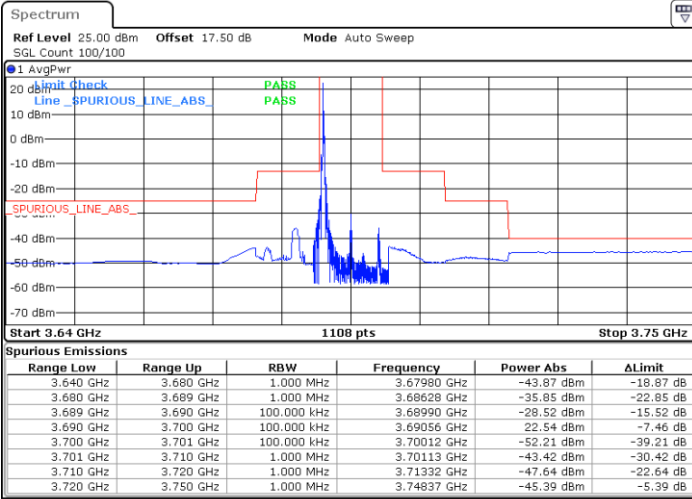

Lowest Channel / FullRB

N/A

Date: 8.APR.2020 17:18:52

LTE Band 48 / 10MHz

16QAM

MiddleChannel / 1RB0

Middle Channel / 1RBmax

Date: 8.APR.2020 17:10:37

Date: 8.APR.2020 17:35:25

Middle Channel / FullIRB

N/A

Date: 8.APR.2020 17:23:01

LTE Band 48 / 10MHz

16QAM

Highest Channel / 1RB0

Highest Channel / 1RBmax

Date: 8.APR.2020 17:14:44

Date: 8.APR.2020 17:39:33

Highest Channel / FullIRB

N/A

Date: 8.APR.2020 17:27:08

LTE Band 48 / 15MHz

16QAM

Lowest Channel / 1RB0

Lowest Channel / 1RBmax

Date: 8.APR.2020 17:43:41

Date: 8.APR.2020 18:08:26

Lowest Channel / FullIRB

N/A

Date: 8.APR.2020 17:56:04

LTE Band 48 / 15MHz

16QAM