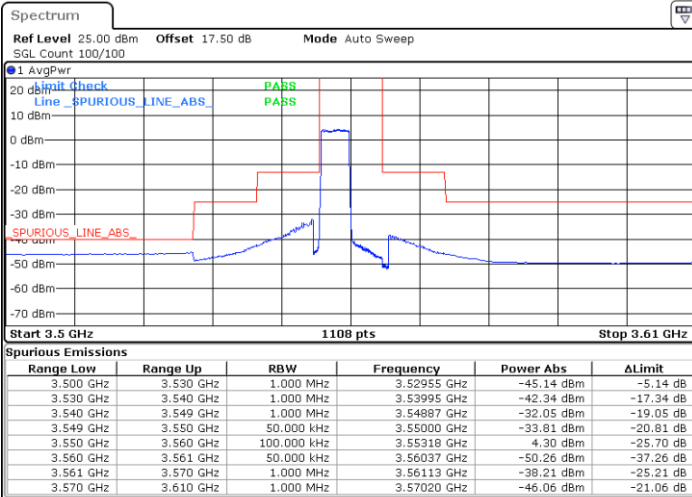

Highest Channel / 1RB0

Highest Channel / 1RBmax

Date: 12.APR.2020 13:54:08

Date: 12.APR.2020 13:52:45

Highest Channel / FullIRB

N/A

Date: 12.APR.2020 14:12:57

LTE Band 48 / 5MHz

16QAM

Lowest Channel / 1RB0

Lowest Channel / 1RBmax

Date: 8.APR.2020 16:26:31

Date: 8.APR.2020 16:54:03

Lowest Channel / FullIRB

N/A

Date: 8.APR.2020 16:41:38

LTE Band 48 / 5MHz

16QAM

Middle Channel / 1RB0

Middle Channel / 1RBmax

Date: 9.APR.2020 07:52:52

Date: 9.APR.2020 08:01:33

Middle Channel / FullIRB

N/A

Date: 12.APR.2020 15:21:30

LTE Band 48 / 5MHz

16QAM

Highest Channel / 1RB0

Highest Channel / 1RBmax

Date: 8.APR.2020 16:36:09

Date: 8.APR.2020 17:02:20

Highest Channel / FullIRB