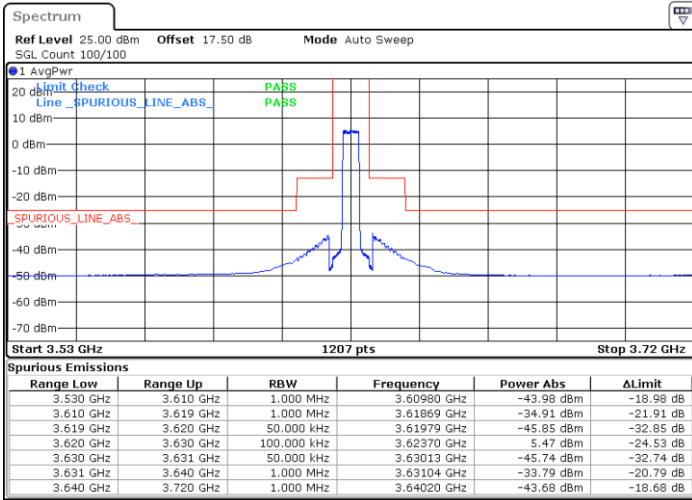

Highest Channel / 1RB0

Highest Channel / 1RBmax

Date: 12.APR.2020 13:54:08

Date: 12.APR.2020 13:52:45

Highest Channel / FullIRB

N/A

Date: 12.APR.2020 14:12:57

LTE Band 48 / 5MHz

LTE Band 48 / 5MHz

16QAM

Middle Channel / 1RB0

Middle Channel / 1RBmax

Date: 9.APR.2020 07:52:52

Date: 9.APR.2020 08:01:33

Middle Channel / FullIRB

N/A

Date: 12.APR.2020 15:21:30

LTE Band 48 / 5MHz

16QAM

Highest Channel / 1RB0

Highest Channel / 1RBmax

Date: 8.APR.2020 16:36:09

Date: 8.APR.2020 17:02:20

Highest Channel / FullIRB