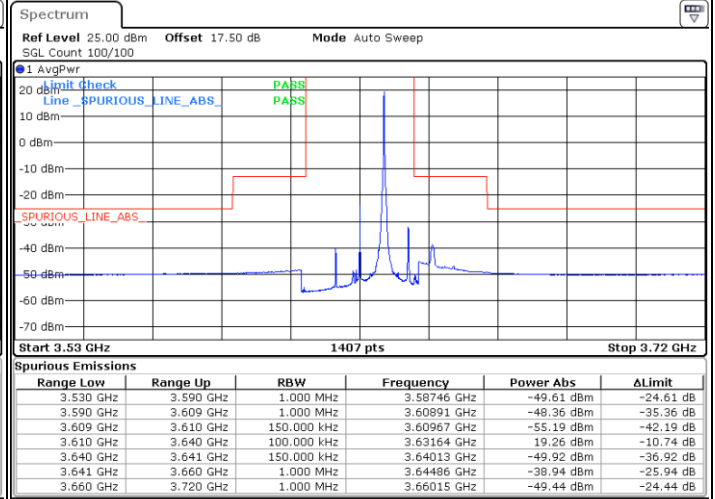

Date: 8.APR.2020 18:12:32