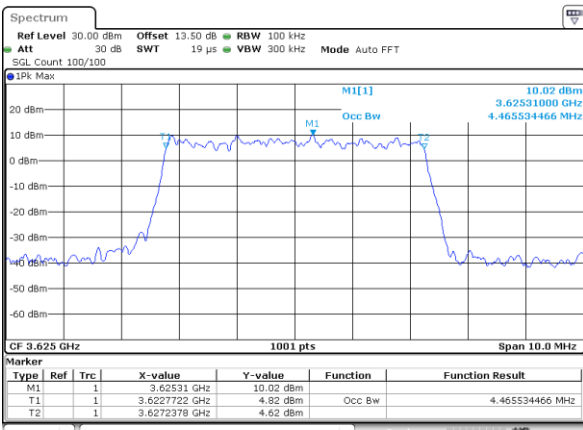

Date: 13.APR.2020 12:50:46

LTE Band 48

Lowest Channel / 5MHz / 256QAM

Date: 13.APR.2020 14:18:16

Lowest Channel / 10MHz / 256QAM

Date: 13.APR.2020 14:06:57

Middle Channel / 5MHz / 256QAM

Date: 13.APR.2020 14:20:01

Middle Channel / 10MHz / 256QAM

Date: 13.APR.2020 14:15:48

Highest Channel / 5MHz / 256QAM

Date: 13.APR.2020 14:22:03

Highest Channel / 10MHz / 256QAM

Date: 13.APR.2020 14:15:30

LTE Band 48

Lowest Channel / 15MHz / 256QAM