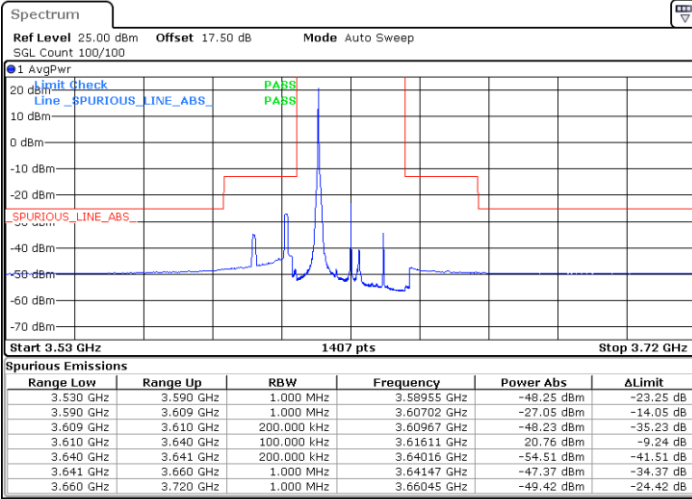

Date: 12.APR.2020 13:40:03

Highest Channel / FullIRB

N/A

Date: 12.APR.2020 14:06:50

LTE Band 48 / 20MHz

QPSK

Lowest Channel / 1RB0

Lowest Channel / 1RBmax

Date: 12.APR.2020 13:45:53

Date: 12.APR.2020 13:44:29

Lowest Channel / FullIRB

N/A

Date: 12.APR.2020 13:42:52

LTE Band 48 / 20MHz

QPSK

Middle Channel / 1RB0

Middle Channel / 1RBmax

Date: 12.APR.2020 13:47:16

Date: 12.APR.2020 13:48:38

Middle Channel / FullRB

N/A

Date: 12.APR.2020 13:50:00

LTE Band 48 / 20MHz

QPSK

Highest Channel / 1RB0

Highest Channel / 1RBmax

Date: 12.APR.2020 13:54:08

Date: 12.APR.2020 13:52:45

Highest Channel / FullIRB

N/A

Date: 12.APR.2020 14:12:57

LTE Band 48 / 5MHz