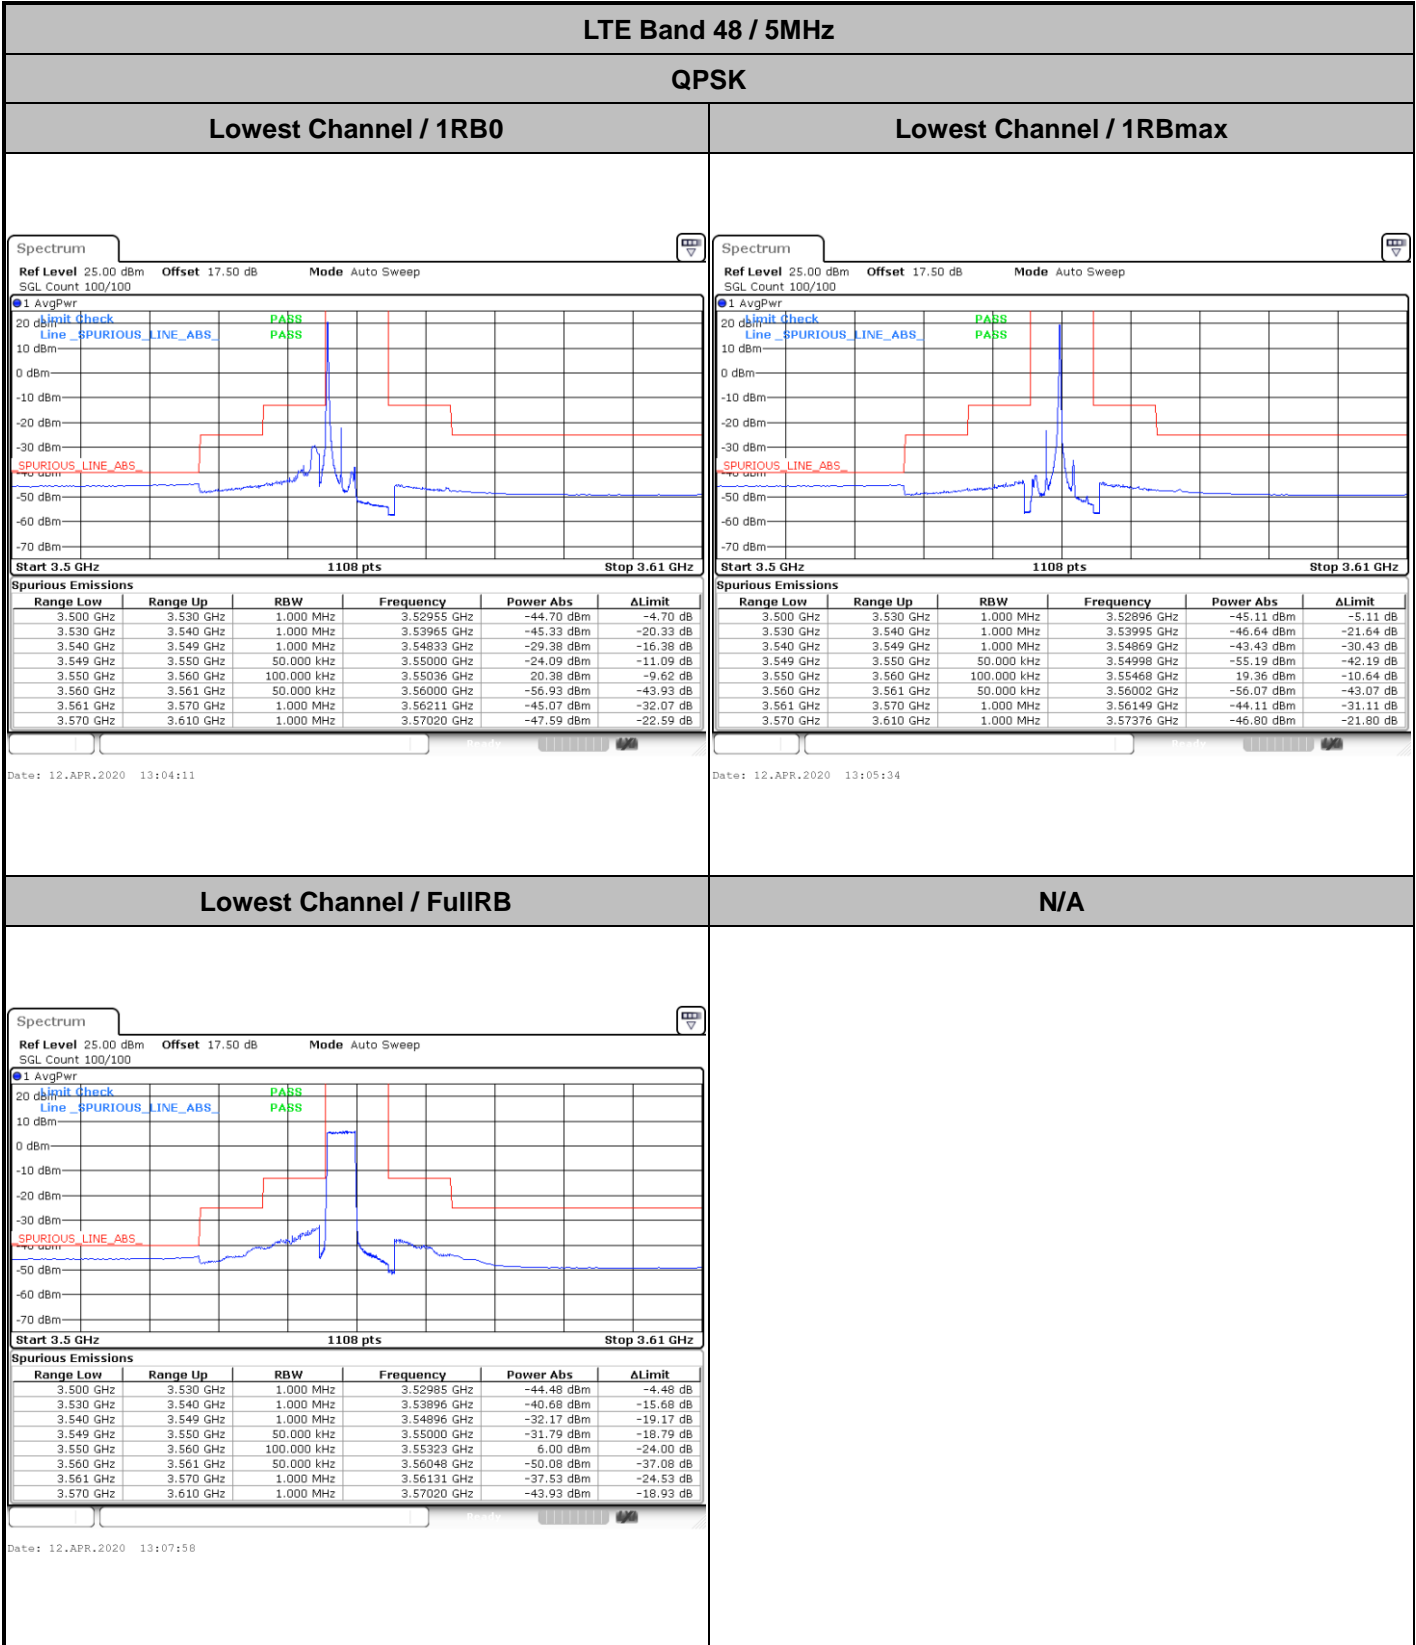

Date: 13.APR.2020 13:59:34

Highest Channel / 20MHz / 256QAM

Date: 13.APR.2020 13:26:05

Conducted Band Edge

LTE Band 48 / 5MHz

QPSK

Middle Channel / 1RB0

Middle Channel / 1RBmax

Date: 12.APR.2020 15:25:38

Date: 12.APR.2020 13:11:00

Middle Channel / FullIRB

N/A

Date: 12.APR.2020 15:19:29

LTE Band 48 / 5MHz

QPSK

Highest Channel / 1RB0