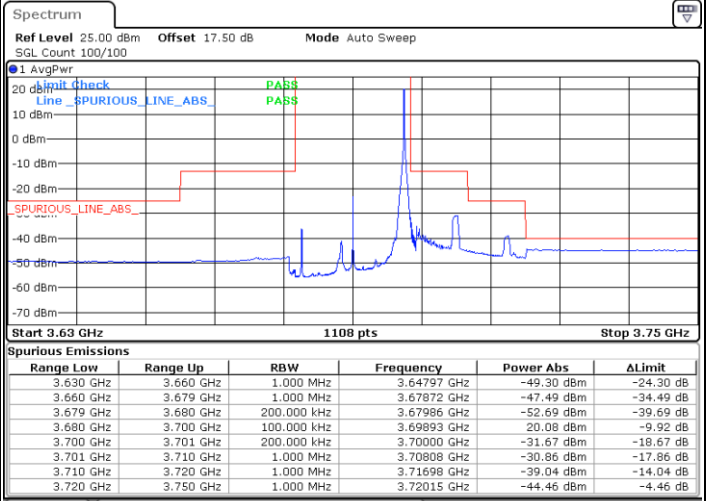

Date: 12.APR.2020 13:40:03

Highest Channel / FullIRB

N/A

Date: 12.APR.2020 14:06:50

LTE Band 48 / 20MHz

QPSK

Lowest Channel / 1RB0

Lowest Channel / 1RBmax

Date: 12.APR.2020 13:45:53

Date: 12.APR.2020 13:44:29

Lowest Channel / FullIRB

N/A

Date: 12.APR.2020 13:42:52

LTE Band 48 / 20MHz

QPSK

Middle Channel / 1RB0

Middle Channel / 1RBmax

Date: 12.APR.2020 13:47:16

Date: 12.APR.2020 13:48:38

Middle Channel / FullRB

N/A

Date: 12.APR.2020 13:50:00

LTE Band 48 / 20MHz

QPSK

Highest Channel / 1RB0

Highest Channel / 1RBmax

Date: 12.APR.2020 13:54:08

Date: 12.APR.2020 13:52:45

Highest Channel / FullIRB

N/A

Date: 12.APR.2020 14:12:57

LTE Band 48 / 5MHz