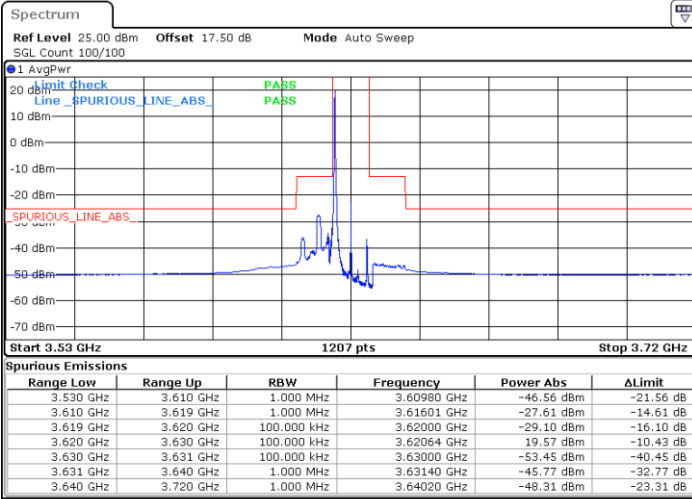

N/A

Date: 8.APR.2020 16:49:55

LTE Band 48 / 10MHz

16QAM

Lowest Channel / 1RB0

Lowest Channel / 1RBmax

Date: 8.APR.2020 17:06:28

Date: 8.APR.2020 17:31:16

Lowest Channel / FullRB

N/A

Date: 8.APR.2020 17:18:52

LTE Band 48 / 10MHz

16QAM

MiddleChannel / 1RB0

Middle Channel / 1RBmax

Date: 8.APR.2020 17:10:37

Date: 8.APR.2020 17:35:25

Middle Channel / FullIRB

N/A

Date: 8.APR.2020 17:23:01

LTE Band 48 / 10MHz

16QAM

Highest Channel / 1RB0

Highest Channel / 1RBmax

Date: 8.APR.2020 17:14:44

Date: 8.APR.2020 17:39:33

Highest Channel / FullIRB

N/A

Date: 8.APR.2020 17:27:08

LTE Band 48 / 15MHz

16QAM

Lowest Channel / 1RB0