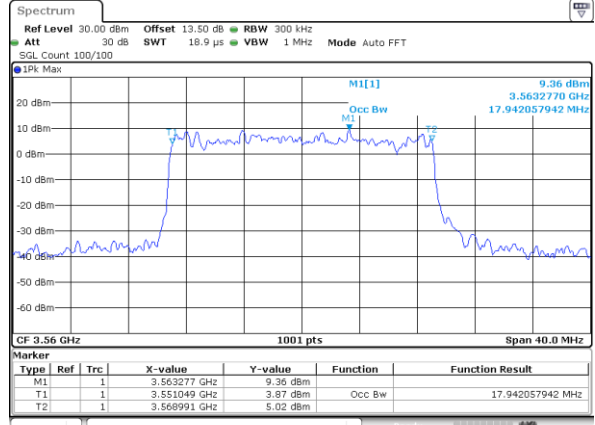

Lowest Channel / 20MHz / 256QAM

Date: 13.APR.2020 13:55:54