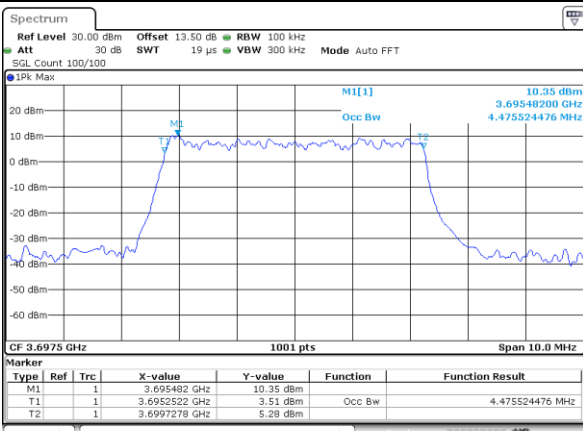

Date: 13.APR.2020 12:50:46

LTE Band 48

Lowest Channel / 5MHz / 256QAM

Date: 13.APR.2020 14:18:16

Lowest Channel / 10MHz / 256QAM

Date: 13.APR.2020 14:06:57

Middle Channel / 5MHz / 256QAM

Date: 13.APR.2020 14:20:01

Middle Channel / 10MHz / 256QAM

Date: 13.APR.2020 14:15:48

Highest Channel / 5MHz / 256QAM

Date: 13.APR.2020 14:22:03

Highest Channel / 10MHz / 256QAM

Date: 13.APR.2020 14:15:30

LTE Band 48

Lowest Channel / 15MHz / 256QAM