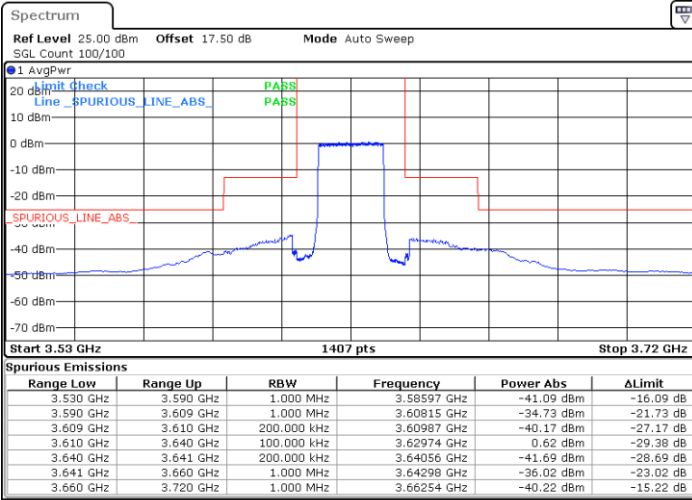

Date: 12.APR.2020 13:40:03

Highest Channel / FullIRB

N/A

Date: 12.APR.2020 14:06:50

LTE Band 48 / 20MHz

QPSK

Lowest Channel / 1RB0

Lowest Channel / 1RBmax

Date: 12.APR.2020 13:45:53

Date: 12.APR.2020 13:44:29

Lowest Channel / FullIRB

N/A

Date: 12.APR.2020 13:42:52

LTE Band 48 / 20MHz

QPSK

Middle Channel / 1RB0

Middle Channel / 1RBmax

Date: 12.APR.2020 13:47:16

Date: 12.APR.2020 13:48:38

Middle Channel / FullRB

N/A

Date: 12.APR.2020 13:50:00

LTE Band 48 / 20MHz

QPSK

Highest Channel / 1RB0

Highest Channel / 1RBmax

Date: 12.APR.2020 13:54:08

Date: 12.APR.2020 13:52:45

Highest Channel / FullIRB

N/A

Date: 12.APR.2020 14:12:57

LTE Band 48 / 5MHz