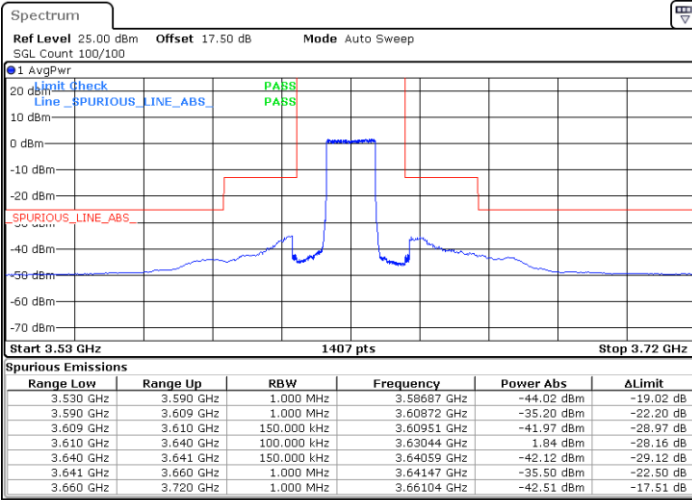

Date: 12.APR.2020 13:26:14

LTE Band 48 / 15MHz

QPSK

Lowest Channel / 1RB0

Lowest Channel / 1RBmax

Date: 12.APR.2020 13:33:10

Date: 12.APR.2020 13:31:47

Lowest Channel / FullIRB

N/A

Date: 12.APR.2020 13:30:24

LTE Band 48 / 15MHz

QPSK

Middle Channel / 1RB0

Middle Channel / 1RBmax

Date: 12.APR.2020 13:34:33

Date: 12.APR.2020 13:35:55

Middle Channel / FullIRB

N/A

Date: 12.APR.2020 13:37:17

LTE Band 48 / 15MHz

QPSK

Highest Channel / 1RB0

Highest Channel / 1RBmax

Date: 12.APR.2020 13:41:26

Date: 12.APR.2020 13:40:03

Highest Channel / FullIRB

N/A

Date: 12.APR.2020 14:06:50

LTE Band 48 / 20MHz

QPSK

Lowest Channel / 1RB0

Lowest Channel / 1RBmax