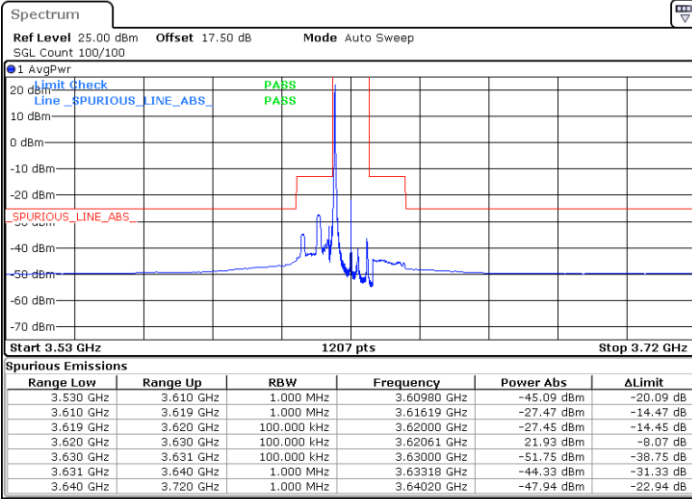

LTE Band 48 / 10MHz

QPSK

MiddleChannel / 1RB0

Middle Channel / 1RBmax

Date: 12.APR.2020 13:22:05