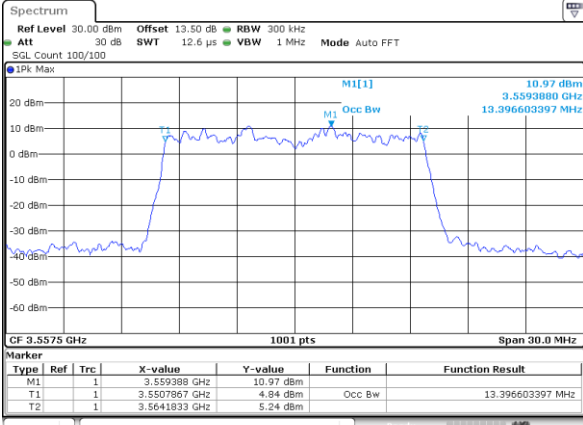

Middle Channel / 10MHz / 256QAM

Date: 13.APR.2020 14:15:48

Highest Channel / 5MHz / 256QAM

Date: 13.APR.2020 14:22:03

Highest Channel / 10MHz / 256QAM

Date: 13.APR.2020 14:15:30

LTE Band 48

Lowest Channel / 15MHz / 256QAM

Date: 13.APR.2020 13:59:34

Highest Channel / 20MHz / 256QAM

Date: 13.APR.2020 13:26:05

Conducted Band Edge

LTE Band 48 / 5MHz

QPSK

Middle Channel / 1RB0

Middle Channel / 1RBmax