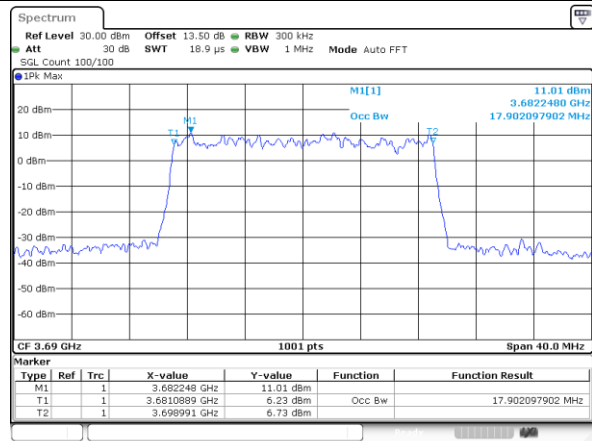

Date: 13.APR.2020 12:49:52

Middle Channel / 15MHz / 64QAM

Date: 13.APR.2020 12:48:56

Middle Channel / 20MHz / 64QAM

Date: 13.APR.2020 12:50:19

Highest Channel / 15MHz / 64QAM

Date: 13.APR.2020 12:49:23

Highest Channel / 20MHz / 64QAM