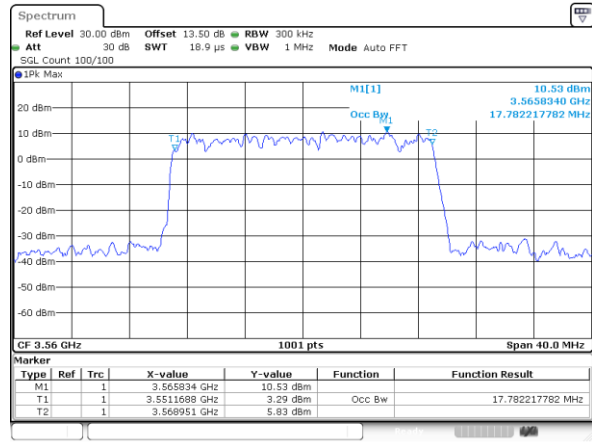

Highest Channel / 5MHz / 64QAM

Date: 13.APR.2020 12:46:36

Highest Channel / 10MHz / 64QAM

Date: 13.APR.2020 12:47:59

LTE Band 48

Lowest Channel / 15MHz / 64QAM

Date: 13.APR.2020 12:48:29

Lowest Channel / 20MHz / 64QAM