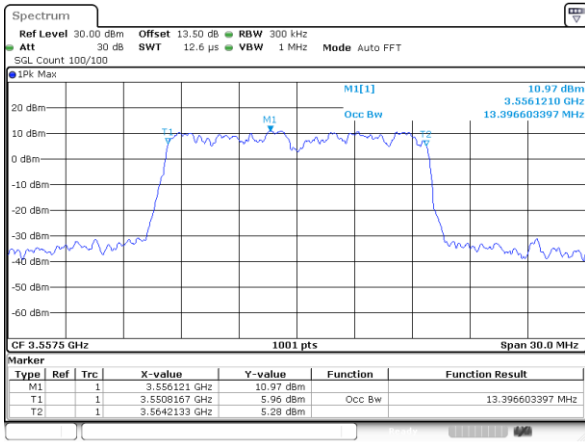

Highest Channel / 5MHz / 64QAM

Date: 13.APR.2020 12:46:36

Highest Channel / 10MHz / 64QAM

Date: 13.APR.2020 12:47:59

LTE Band 48

Lowest Channel / 15MHz / 64QAM

Date: 13.APR.2020 12:48:29

Lowest Channel / 20MHz / 64QAM