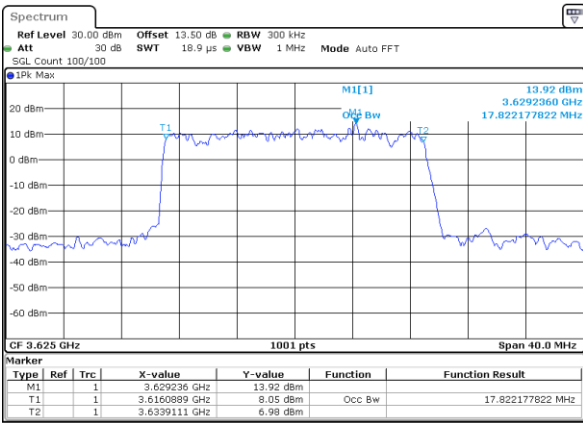

Highest Channel / 15MHz / 16QAM

Date: 13.APR.2020 12:42:114

LTE Band 48

Lowest Channel / 20MHz / QPSK

Date: 13.APR.2020 12:42:57

Lowest Channel / 20MHz / 16QAM

Date: 13.APR.2020 12:43:11

Middle Channel / 20MHz / QPSK

Date: 13.APR.2020 12:43:52

Middle Channel / 20MHz / 16QAM

Date: 13.APR.2020 12:44:05

Highest Channel / 20MHz / QPSK

Date: 13.APR.2020 12:44:45

Highest Channel / 20MHz / 16QAM

Date: 13.APR.2020 12:44:59

LTE Band 48