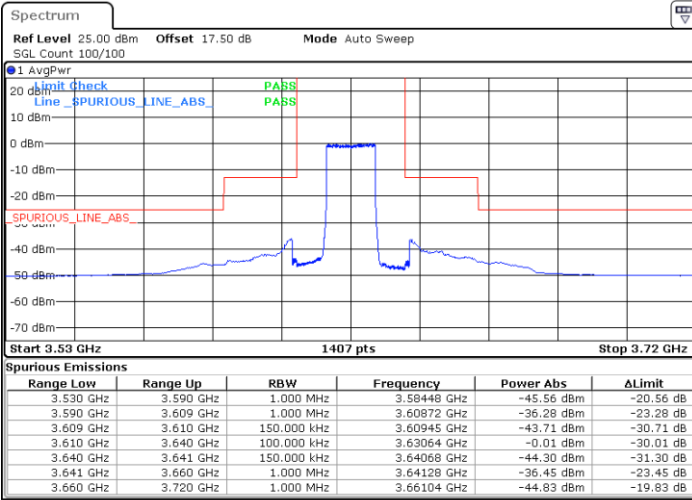

Date: 8.APR.2020 17:14:44

Date: 8.APR.2020 17:39:33

Highest Channel / FullIRB

N/A

Date: 8.APR.2020 17:27:08

LTE Band 48 / 15MHz

16QAM

Lowest Channel / 1RB0

Lowest Channel / 1RBmax

Date: 8.APR.2020 17:43:41

Date: 8.APR.2020 18:08:26

Lowest Channel / FullIRB

N/A

Date: 8.APR.2020 17:56:04

LTE Band 48 / 15MHz

16QAM

Middle Channel / 1RB0

Middle Channel / 1RBmax

Date: 8.APR.2020 17:47:48

Date: 8.APR.2020 18:12:32

Middle Channel / FullRB

N/A

Date: 8.APR.2020 18:00:11