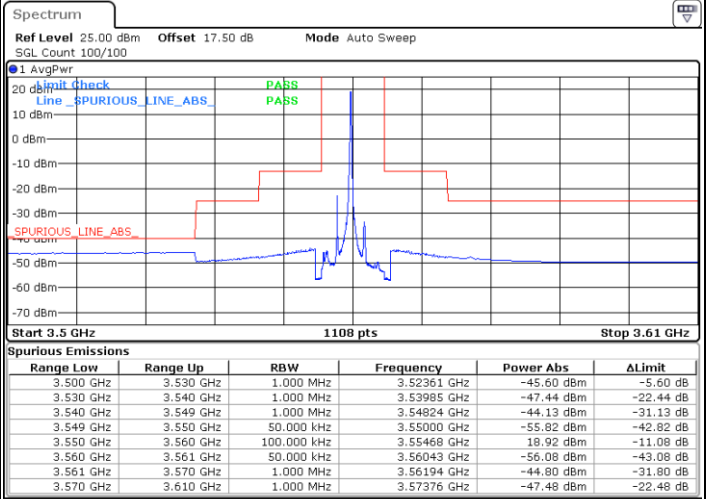

Date: 8.APR.2020 16:54:03