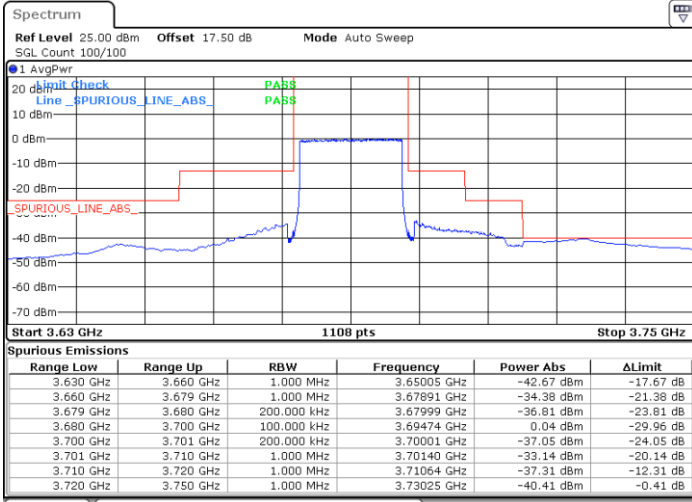

Middle Channel / 1RBmax

Date: 12.APR.2020 13:47:16

Date: 12.APR.2020 13:48:38

Middle Channel / FullRB

N/A

Date: 12.APR.2020 13:50:00

LTE Band 48 / 20MHz

QPSK

Highest Channel / 1RB0

Highest Channel / 1RBmax

Date: 12.APR.2020 13:54:08

Date: 12.APR.2020 13:52:45

Highest Channel / FullIRB

N/A

Date: 12.APR.2020 14:12:57

LTE Band 48 / 5MHz

16QAM

Lowest Channel / 1RB0

Lowest Channel / 1RBmax

Date: 8.APR.2020 16:26:31

Date: 8.APR.2020 16:54:03

Lowest Channel / FullIRB

N/A

Date: 8.APR.2020 16:41:38