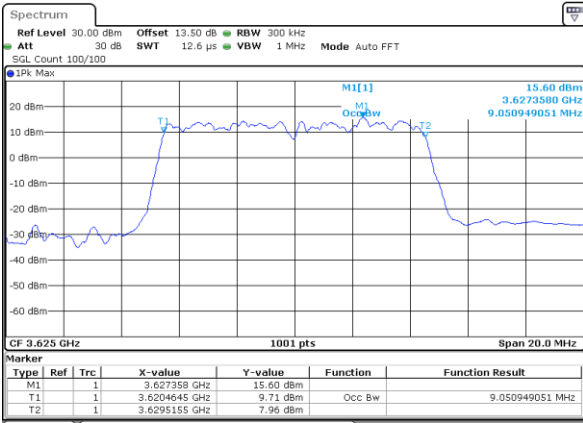

LTE Band 48

Lowest Channel / 10MHz / QPSK

Date: 13.APR.2020 12:37:24

Lowest Channel / 10MHz / 16QAM

Date: 13.APR.2020 12:37:38

Middle Channel / 10MHz / QPSK

Date: 13.APR.2020 12:38:20

Middle Channel / 10MHz / 16QAM

Date: 13.APR.2020 12:38:33

Highest Channel / 10MHz / QPSK

Date: 13.APR.2020 12:39:13

Highest Channel / 10MHz / 16QAM

Date: 13.APR.2020 12:39:27

LTE Band 48

Lowest Channel / 15MHz / QPSK

Date: 13.APR.2020 12:40:11