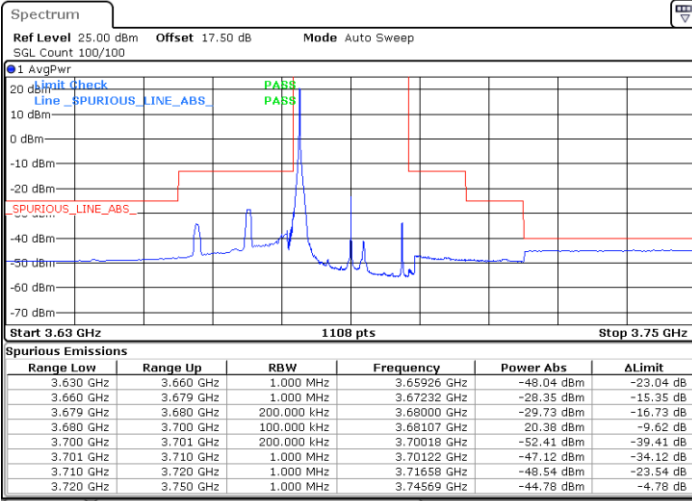

Date: 12.APR.2020 13:45:53

Date: 12.APR.2020 13:44:29

Lowest Channel / FullIRB

N/A

Date: 12.APR.2020 13:42:52

LTE Band 48 / 20MHz

QPSK

Middle Channel / 1RB0

Middle Channel / 1RBmax

Date: 12.APR.2020 13:47:16

Date: 12.APR.2020 13:48:38

Middle Channel / FullRB

N/A

Date: 12.APR.2020 13:50:00

LTE Band 48 / 20MHz

QPSK

Highest Channel / 1RB0

Highest Channel / 1RBmax

Date: 12.APR.2020 13:54:08

Date: 12.APR.2020 13:52:45

Highest Channel / FullIRB

N/A

Date: 12.APR.2020 14:12:57

LTE Band 48 / 5MHz