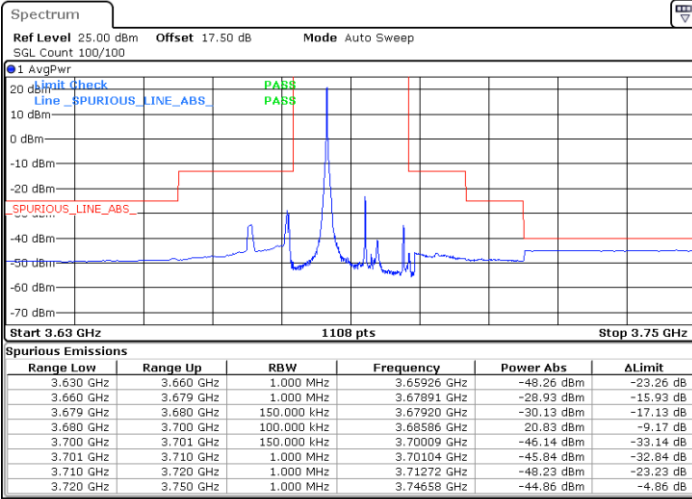

Middle Channel / FullIRB

N/A

Date: 12.APR.2020 13:37:17

LTE Band 48 / 15MHz

QPSK

Highest Channel / 1RB0

Highest Channel / 1RBmax

Date: 12.APR.2020 13:41:26

Date: 12.APR.2020 13:40:03

Highest Channel / FullIRB

N/A

Date: 12.APR.2020 14:06:50

LTE Band 48 / 20MHz

QPSK

Lowest Channel / 1RB0

Lowest Channel / 1RBmax