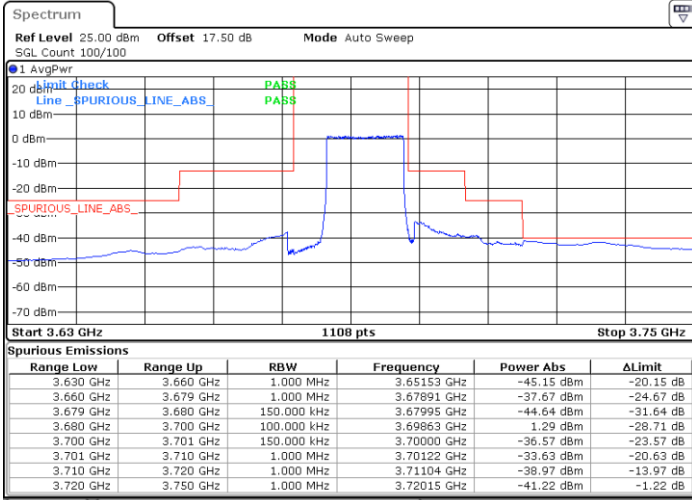

N/A

Date: 12.APR.2020 13:30:24

LTE Band 48 / 15MHz

QPSK

Middle Channel / 1RB0

Middle Channel / 1RBmax

Date: 12.APR.2020 13:34:33

Date: 12.APR.2020 13:35:55

Middle Channel / FullIRB

N/A

Date: 12.APR.2020 13:37:17

LTE Band 48 / 15MHz

QPSK

Highest Channel / 1RB0

Highest Channel / 1RBmax

Date: 12.APR.2020 13:41:26

Date: 12.APR.2020 13:40:03

Highest Channel / FullIRB

N/A

Date: 12.APR.2020 14:06:50

LTE Band 48 / 20MHz

QPSK

Lowest Channel / 1RB0

Lowest Channel / 1RBmax

Date: 12.APR.2020 13:45:53

Date: 12.APR.2020 13:44:29

Lowest Channel / FullIRB

N/A

Date: 12.APR.2020 13:42:52

LTE Band 48 / 20MHz

QPSK

Middle Channel / 1RB0