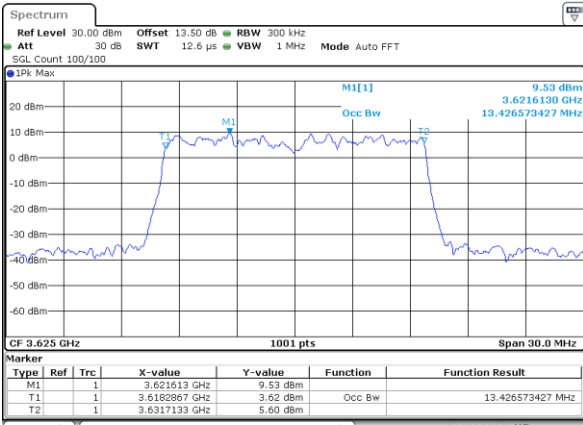

Middle Channel / 15MHz / 256QAM

Date: 13.APR.2020 13:56:02