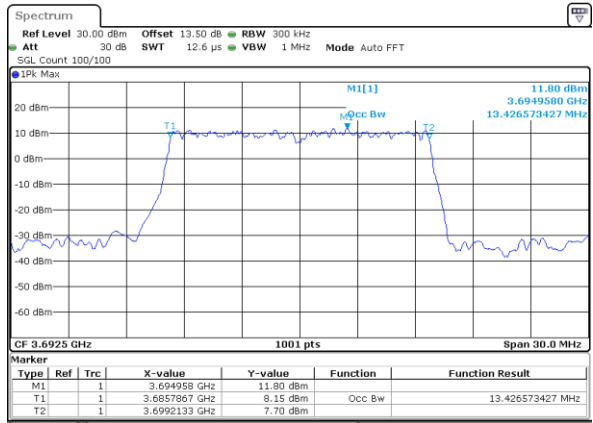

Date: 13.APR.2020 12:38:33

Highest Channel / 10MHz / QPSK

Date: 13.APR.2020 12:39:13

Highest Channel / 10MHz / 16QAM

Date: 13.APR.2020 12:39:27

LTE Band 48

Lowest Channel / 15MHz / QPSK

Date: 13.APR.2020 12:40:11

Lowest Channel / 15MHz / 16QAM

Date: 13.APR.2020 12:40:125

Middle Channel / 15MHz / QPSK

Date: 13.APR.2020 12:41:06

Middle Channel / 15MHz / 16QAM

Date: 13.APR.2020 12:41:119

Highest Channel / 15MHz / QPSK

Date: 13.APR.2020 12:42:00

Highest Channel / 15MHz / 16QAM

Date: 13.APR.2020 12:42:114

LTE Band 48

Lowest Channel / 20MHz / QPSK

Date: 13.APR.2020 12:42:57

Lowest Channel / 20MHz / 16QAM

Date: 13.APR.2020 12:43:11

Middle Channel / 20MHz / QPSK