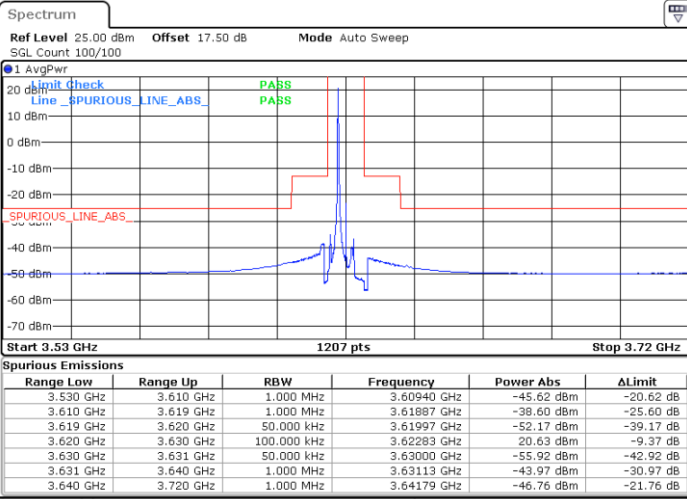

Date: 13.APR.2020 13:59:34

Highest Channel / 20MHz / 256QAM

Date: 13.APR.2020 13:26:05

Conducted Band Edge

LTE Band 48 / 5MHz

QPSK

Middle Channel / 1RB0

Middle Channel / 1RBmax

Date: 12.APR.2020 15:25:38

Date: 12.APR.2020 13:11:00

Middle Channel / FullIRB

N/A

Date: 12.APR.2020 15:19:29

LTE Band 48 / 5MHz

QPSK

Highest Channel / 1RB0