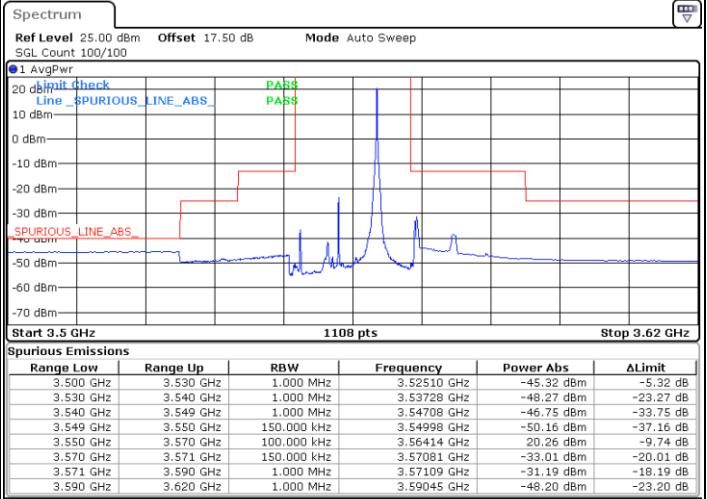

LTE Band 48 / 10MHz

QPSK

Highest Channel / 1RB0

Highest Channel / 1RBmax

Date: 12.APR.2020 13:29:00

Date: 12.APR.2020 13:27:37

Highest Channel / FullIRB

N/A

Date: 12.APR.2020 13:26:14

LTE Band 48 / 15MHz

QPSK

Lowest Channel / 1RB0

Lowest Channel / 1RBmax

Date: 12.APR.2020 13:33:10

Date: 12.APR.2020 13:31:47

Lowest Channel / FullIRB

N/A

Date: 12.APR.2020 13:30:24

LTE Band 48 / 15MHz

QPSK

Middle Channel / 1RB0

Middle Channel / 1RBmax

Date: 12.APR.2020 13:34:33

Date: 12.APR.2020 13:35:55

Middle Channel / FullIRB

N/A

Date: 12.APR.2020 13:37:17

LTE Band 48 / 15MHz

QPSK

Highest Channel / 1RB0

Highest Channel / 1RBmax

Date: 12.APR.2020 13:41:26