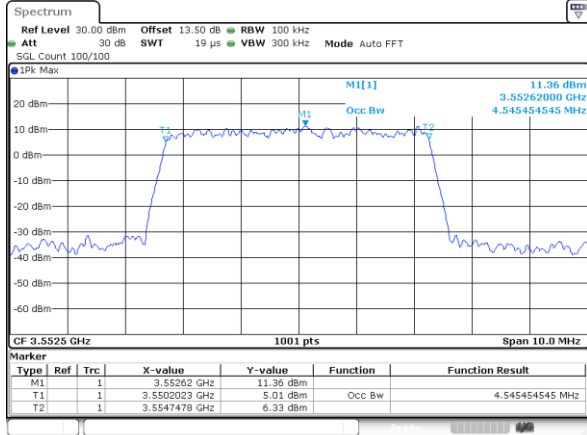

LTE Band 48

Lowest Channel / 5MHz / 64QAM

Date: 13.APR.2020 12:45:42