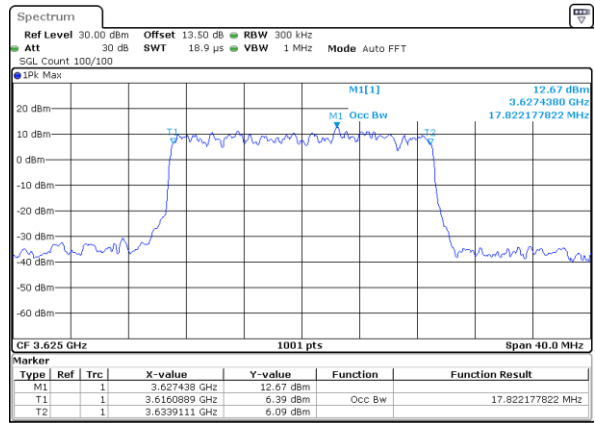

Highest Channel / 15MHz / 16QAM

Date: 13.APR.2020 12:42:114

LTE Band 48

Lowest Channel / 20MHz / QPSK

Date: 13.APR.2020 12:42:57

Lowest Channel / 20MHz / 16QAM

Date: 13.APR.2020 12:43:11

Middle Channel / 20MHz / QPSK

Date: 13.APR.2020 12:43:52

Middle Channel / 20MHz / 16QAM

Date: 13.APR.2020 12:44:05

Highest Channel / 20MHz / QPSK

Date: 13.APR.2020 12:44:45

Highest Channel / 20MHz / 16QAM

Date: 13.APR.2020 12:44:59

LTE Band 48