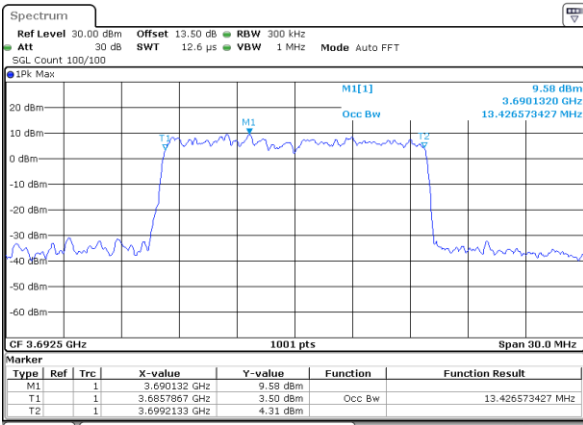

Date: 13.APR.2020 13:55:20

Lowest Channel / 20MHz / 256QAM

Date: 13.APR.2020 13:55:54

Middle Channel / 15MHz / 256QAM

Date: 13.APR.2020 13:56:02

Middle Channel / 20MHz / 256QAM

Date: 13.APR.2020 13:42:52

Highest Channel / 15MHz / 256QAM

Date: 13.APR.2020 13:59:34

Highest Channel / 20MHz / 256QAM

Date: 13.APR.2020 13:26:05

Conducted Band Edge

LTE Band 48 / 5MHz

QPSK

Middle Channel / 1RB0

Middle Channel / 1RBmax