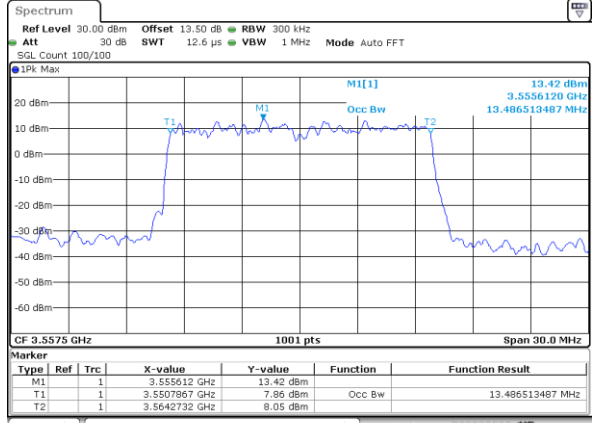

Lowest Channel / 15MHz / 16QAM

Date: 13.APR.2020 12:40:125