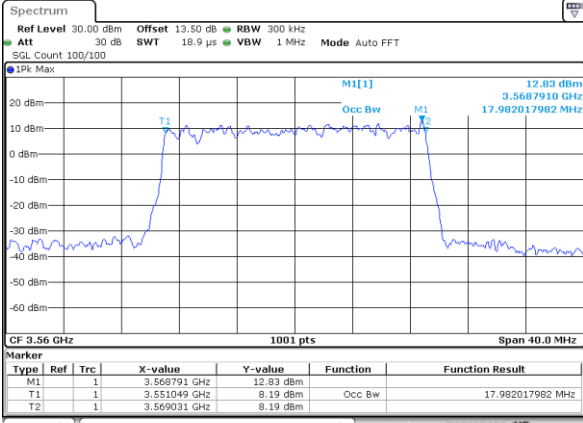

Highest Channel / 15MHz / 16QAM

Date: 13.APR.2020 12:42:114

LTE Band 48

Lowest Channel / 20MHz / QPSK

Date: 13.APR.2020 12:42:57

Lowest Channel / 20MHz / 16QAM

Date: 13.APR.2020 12:43:11

Middle Channel / 20MHz / QPSK

Date: 13.APR.2020 12:43:52

Middle Channel / 20MHz / 16QAM

Date: 13.APR.2020 12:44:05

Highest Channel / 20MHz / QPSK

Date: 13.APR.2020 12:44:45

Highest Channel / 20MHz / 16QAM

Date: 13.APR.2020 12:44:59

LTE Band 48