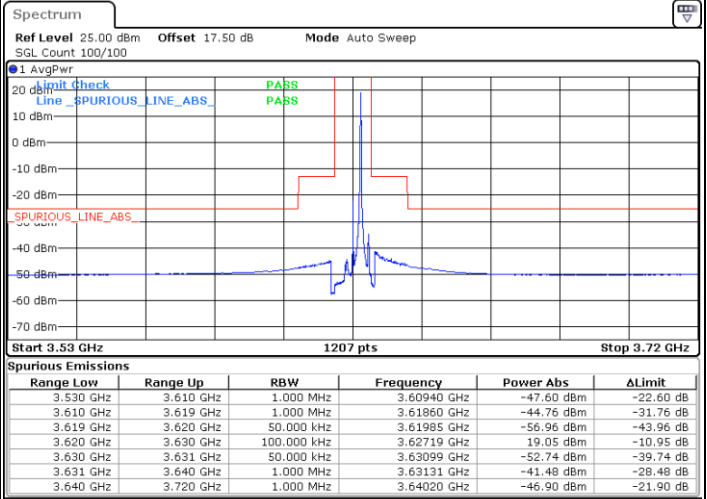

Highest Channel / 1RB0

Highest Channel / 1RBmax

Date: 12.APR.2020 13:54:08

Date: 12.APR.2020 13:52:45

Highest Channel / FullIRB

N/A

Date: 12.APR.2020 14:12:57

LTE Band 48 / 5MHz

16QAM

Lowest Channel / 1RB0

Lowest Channel / 1RBmax

Date: 8.APR.2020 16:26:31

Date: 8.APR.2020 16:54:03

Lowest Channel / FullIRB

N/A

Date: 8.APR.2020 16:41:38

LTE Band 48 / 5MHz

16QAM

Middle Channel / 1RB0

Middle Channel / 1RBmax

Date: 9.APR.2020 07:52:52

Date: 9.APR.2020 08:01:33

Middle Channel / FullIRB

N/A

Date: 12.APR.2020 15:21:30

LTE Band 48 / 5MHz

16QAM

Highest Channel / 1RB0

Highest Channel / 1RBmax

Date: 8.APR.2020 16:36:09

Date: 8.APR.2020 17:02:20

Highest Channel / FullIRB