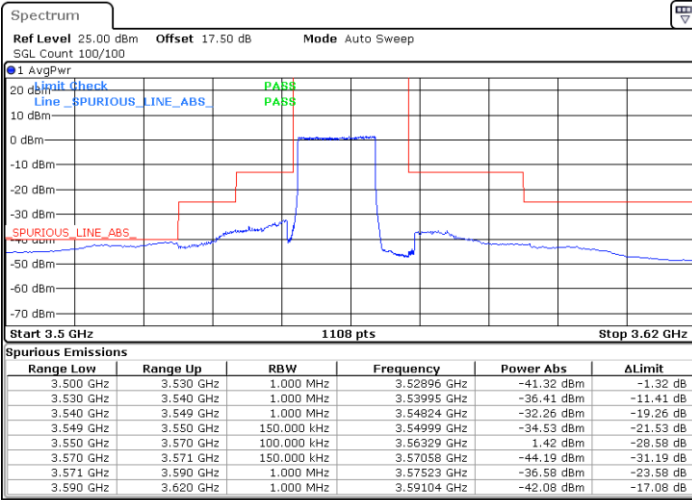

LTE Band 48 / 10MHz

QPSK

Highest Channel / 1RB0

Highest Channel / 1RBmax

Date: 12.APR.2020 13:29:00

Date: 12.APR.2020 13:27:37

Highest Channel / FullIRB

N/A

Date: 12.APR.2020 13:26:14

LTE Band 48 / 15MHz

QPSK

Lowest Channel / 1RB0

Lowest Channel / 1RBmax

Date: 12.APR.2020 13:33:10

Date: 12.APR.2020 13:31:47

Lowest Channel / FullIRB

N/A

Date: 12.APR.2020 13:30:24

LTE Band 48 / 15MHz

QPSK

Middle Channel / 1RB0

Middle Channel / 1RBmax

Date: 12.APR.2020 13:34:33

Date: 12.APR.2020 13:35:55

Middle Channel / FullIRB

N/A

Date: 12.APR.2020 13:37:17

LTE Band 48 / 15MHz

QPSK

Highest Channel / 1RB0

Highest Channel / 1RBmax

Date: 12.APR.2020 13:41:26