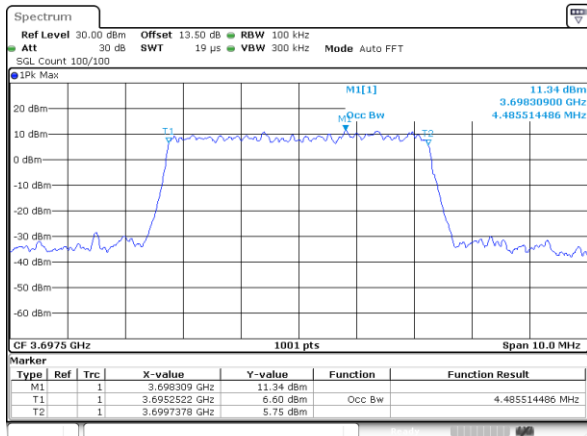

Lowest Channel / 5MHz / 64QAM

Date: 13.APR.2020 12:45:42

Lowest Channel / 10MHz / 64QAM

Date: 13.APR.2020 12:47:06

Middle Channel / 5MHz / 64QAM

Date: 13.APR.2020 12:46:10

Middle Channel / 10MHz / 64QAM

Date: 13.APR.2020 12:47:33

Highest Channel / 5MHz / 64QAM

Date: 13.APR.2020 12:46:36

Highest Channel / 10MHz / 64QAM

Date: 13.APR.2020 12:47:59

LTE Band 48

Lowest Channel / 15MHz / 64QAM

Date: 13.APR.2020 12:48:29

Lowest Channel / 20MHz / 64QAM