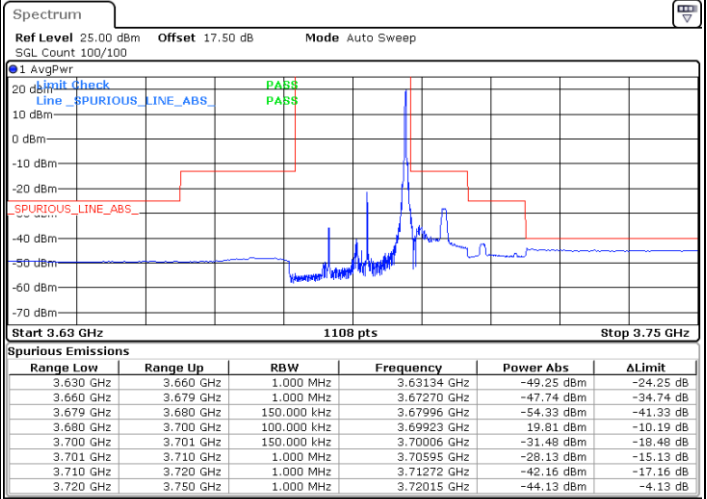

N/A

Date: 12.APR.2020 13:30:24

LTE Band 48 / 15MHz

QPSK

Middle Channel / 1RB0

Middle Channel / 1RBmax

Date: 12.APR.2020 13:34:33

Date: 12.APR.2020 13:35:55

Middle Channel / FullIRB

N/A

Date: 12.APR.2020 13:37:17

LTE Band 48 / 15MHz

QPSK

Highest Channel / 1RB0

Highest Channel / 1RBmax

Date: 12.APR.2020 13:41:26

Date: 12.APR.2020 13:40:03

Highest Channel / FullIRB

N/A

Date: 12.APR.2020 14:06:50

LTE Band 48 / 20MHz

QPSK

Lowest Channel / 1RB0

Lowest Channel / 1RBmax

Date: 12.APR.2020 13:45:53

Date: 12.APR.2020 13:44:29

Lowest Channel / FullIRB

N/A

Date: 12.APR.2020 13:42:52

LTE Band 48 / 20MHz

QPSK

Middle Channel / 1RB0