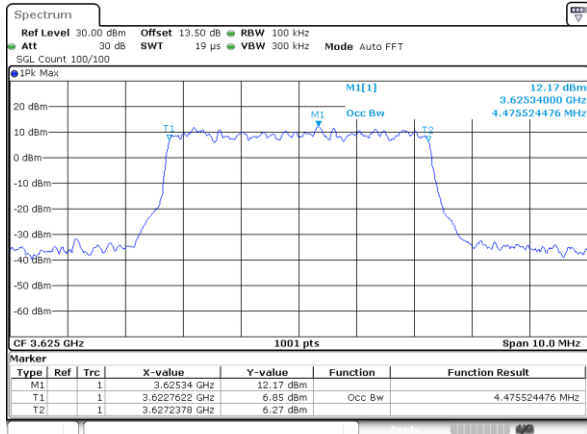

Middle Channel / 5MHz / 64QAM

Date: 13.APR.2020 12:46:10