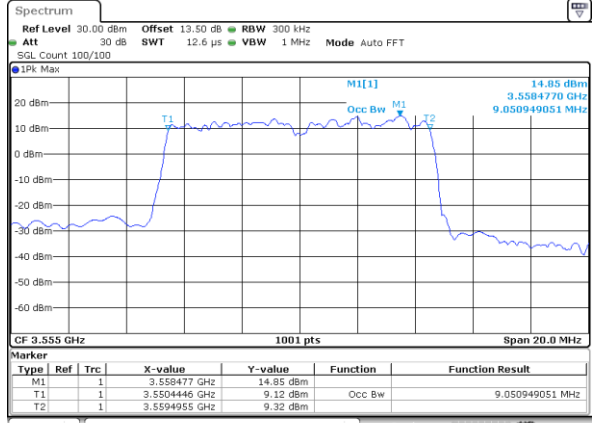

LTE Band 48

Lowest Channel / 10MHz / QPSK

Date: 13.APR.2020 12:37:24

Lowest Channel / 10MHz / 16QAM

Date: 13.APR.2020 12:37:38

Middle Channel / 10MHz / QPSK

Date: 13.APR.2020 12:38:20

Middle Channel / 10MHz / 16QAM

Date: 13.APR.2020 12:38:33

Highest Channel / 10MHz / QPSK

Date: 13.APR.2020 12:39:13

Highest Channel / 10MHz / 16QAM

Date: 13.APR.2020 12:39:27

LTE Band 48

Lowest Channel / 15MHz / QPSK

Date: 13.APR.2020 12:40:11