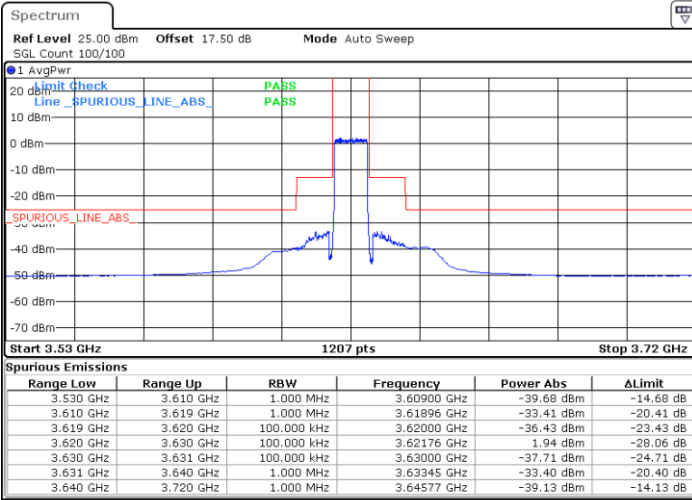

N/A

Date: 8.APR.2020 16:49:55

LTE Band 48 / 10MHz

16QAM

Lowest Channel / 1RB0

Lowest Channel / 1RBmax

Date: 8.APR.2020 17:06:28

Date: 8.APR.2020 17:31:16

Lowest Channel / FullRB

N/A

Date: 8.APR.2020 17:18:52

LTE Band 48 / 10MHz

16QAM

MiddleChannel / 1RB0

Middle Channel / 1RBmax

Date: 8.APR.2020 17:10:37

Date: 8.APR.2020 17:35:25

Middle Channel / FullIRB

N/A

Date: 8.APR.2020 17:23:01

LTE Band 48 / 10MHz

16QAM

Highest Channel / 1RB0

Highest Channel / 1RBmax

Date: 8.APR.2020 17:14:44

Date: 8.APR.2020 17:39:33

Highest Channel / FullIRB

N/A

Date: 8.APR.2020 17:27:08

LTE Band 48 / 15MHz

16QAM

Lowest Channel / 1RB0