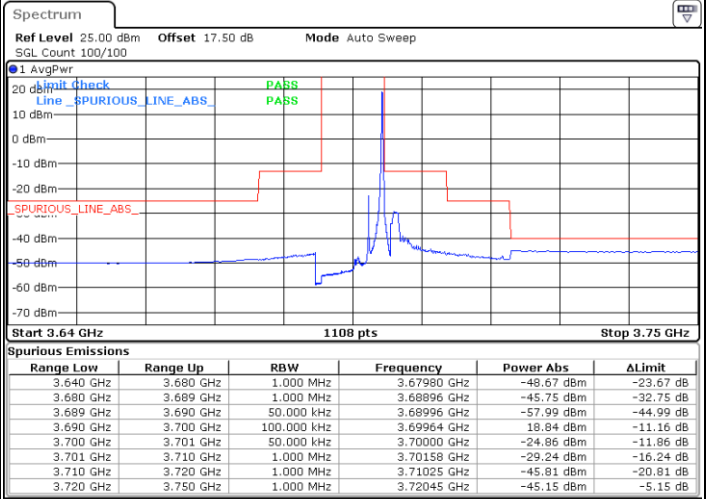

LTE Band 48 / 5MHz

16QAM

Middle Channel / 1RB0

Middle Channel / 1RBmax

Date: 9.APR.2020 07:52:52

Date: 9.APR.2020 08:01:33

Middle Channel / FullIRB

N/A

Date: 12.APR.2020 15:21:30

LTE Band 48 / 5MHz

16QAM

Highest Channel / 1RB0

Highest Channel / 1RBmax

Date: 8.APR.2020 16:36:09

Date: 8.APR.2020 17:02:20

Highest Channel / FullIRB

N/A

Date: 8.APR.2020 16:49:55

LTE Band 48 / 10MHz

16QAM

Lowest Channel / 1RB0

Lowest Channel / 1RBmax

Date: 8.APR.2020 17:06:28

Date: 8.APR.2020 17:31:16