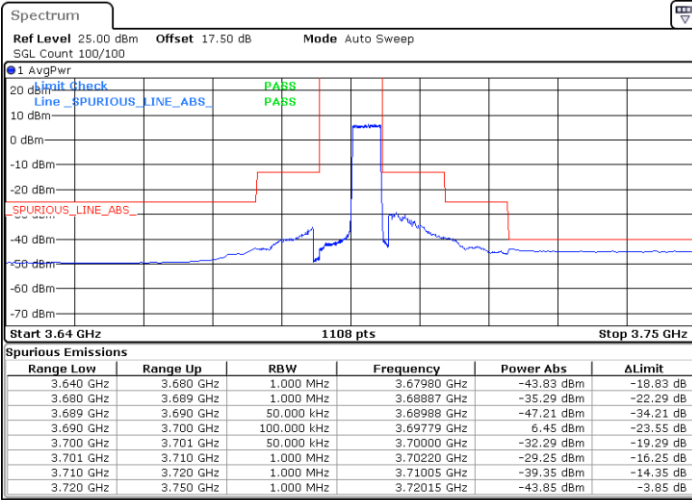

Date: 12.APR.2020 15:25:38

Date: 12.APR.2020 13:11:00

Middle Channel / FullIRB

N/A

Date: 12.APR.2020 15:19:29

LTE Band 48 / 5MHz

QPSK

Highest Channel / 1RB0

Highest Channel / 1RBmax

Date: 12.APR.2020 13:13:45

Date: 12.APR.2020 13:15:08

Highest Channel / FullIRB

N/A

Date: 12.APR.2020 13:16:31

LTE Band 48 / 10MHz

QPSK

Lowest Channel / 1RB0

Lowest Channel / 1RBmax

Date: 12.APR.2020 13:20:42

Date: 12.APR.2020 13:19:19

Lowest Channel / FullIRB

N/A

Date: 12.APR.2020 13:17:56

LTE Band 48 / 10MHz