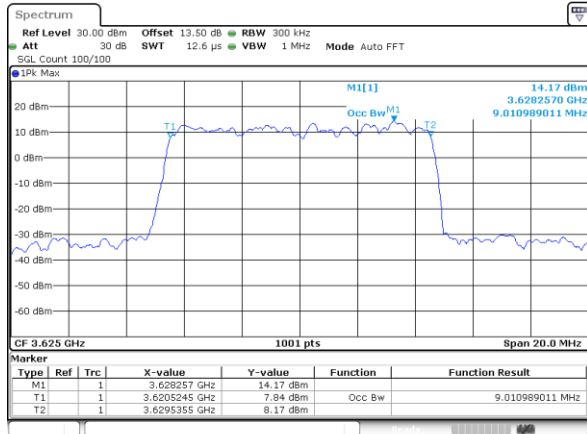

Lowest Channel / 5MHz / 64QAM

Date: 13.APR.2020 12:45:42

Lowest Channel / 10MHz / 64QAM

Date: 13.APR.2020 12:47:06

Middle Channel / 5MHz / 64QAM

Date: 13.APR.2020 12:46:10

Middle Channel / 10MHz / 64QAM

Date: 13.APR.2020 12:47:33

Highest Channel / 5MHz / 64QAM

Date: 13.APR.2020 12:46:36

Highest Channel / 10MHz / 64QAM

Date: 13.APR.2020 12:47:59

LTE Band 48

Lowest Channel / 15MHz / 64QAM

Date: 13.APR.2020 12:48:29

Lowest Channel / 20MHz / 64QAM