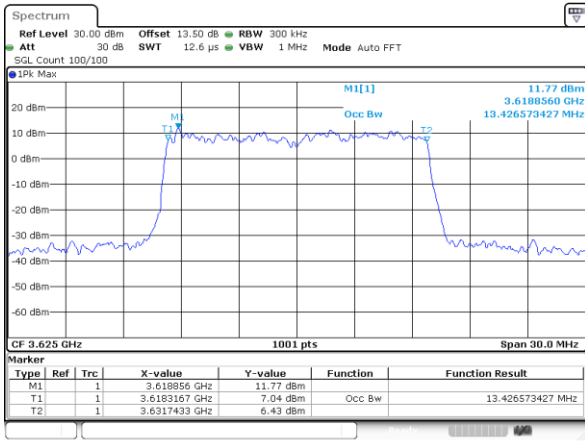

Middle Channel / 15MHz / 64QAM

Date: 13.APR.2020 12:48:56