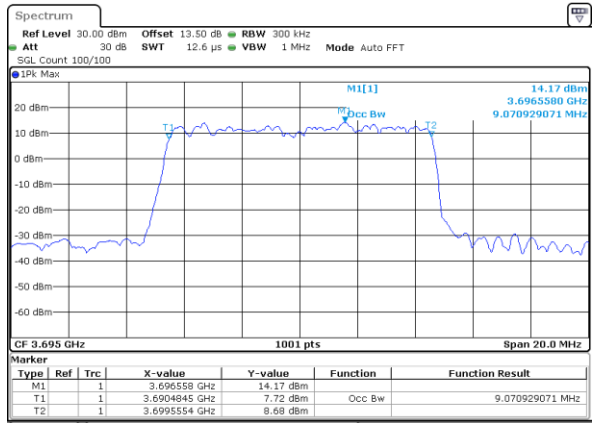

LTE Band 48

Lowest Channel / 10MHz / QPSK

Date: 13.APR.2020 12:37:24

Lowest Channel / 10MHz / 16QAM

Date: 13.APR.2020 12:37:38

Middle Channel / 10MHz / QPSK

Date: 13.APR.2020 12:38:20

Middle Channel / 10MHz / 16QAM

Date: 13.APR.2020 12:38:33

Highest Channel / 10MHz / QPSK

Date: 13.APR.2020 12:39:13

Highest Channel / 10MHz / 16QAM

Date: 13.APR.2020 12:39:27

LTE Band 48

Lowest Channel / 15MHz / QPSK

Date: 13.APR.2020 12:40:11