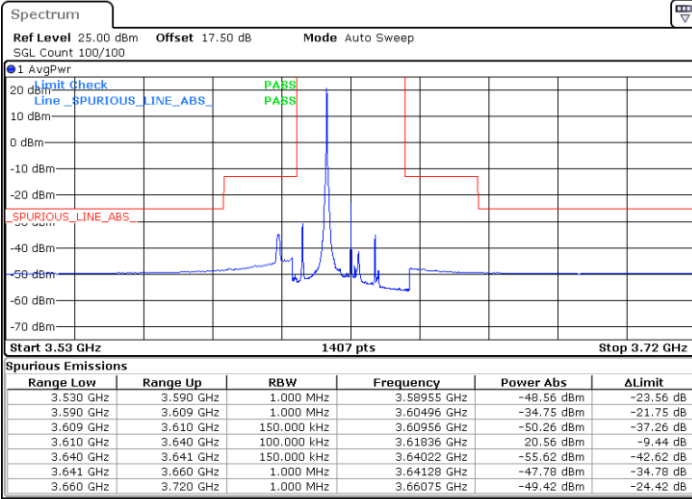

Date: 12.APR.2020 13:26:14

LTE Band 48 / 15MHz

QPSK

Lowest Channel / 1RB0

Lowest Channel / 1RBmax

Date: 12.APR.2020 13:33:10

Date: 12.APR.2020 13:31:47

Lowest Channel / FullIRB

N/A

Date: 12.APR.2020 13:30:24

LTE Band 48 / 15MHz

QPSK

Middle Channel / 1RB0

Middle Channel / 1RBmax

Date: 12.APR.2020 13:34:33

Date: 12.APR.2020 13:35:55

Middle Channel / FullIRB

N/A

Date: 12.APR.2020 13:37:17

LTE Band 48 / 15MHz

QPSK

Highest Channel / 1RB0

Highest Channel / 1RBmax

Date: 12.APR.2020 13:41:26

Date: 12.APR.2020 13:40:03

Highest Channel / FullIRB

N/A

Date: 12.APR.2020 14:06:50

LTE Band 48 / 20MHz

QPSK

Lowest Channel / 1RB0

Lowest Channel / 1RBmax