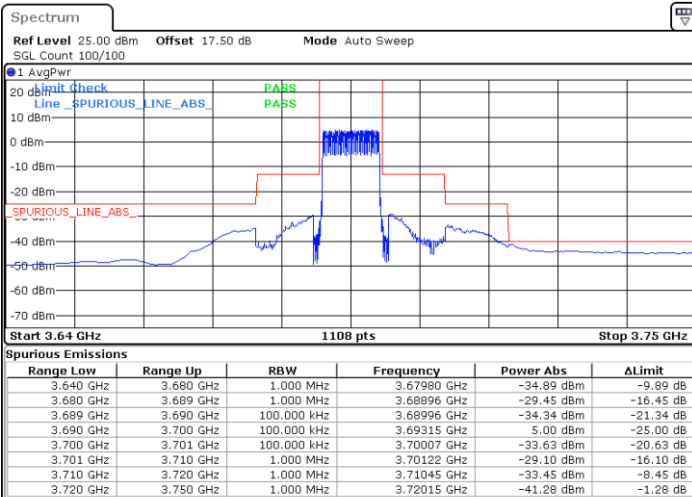

Lowest Channel / 1RB0

Lowest Channel / 1RBmax

Date: 12.APR.2020 13:20:42

Date: 12.APR.2020 13:19:19

Lowest Channel / FullIRB

N/A

Date: 12.APR.2020 13:17:56

LTE Band 48 / 10MHz

LTE Band 48 / 10MHz

QPSK

Highest Channel / 1RB0

Highest Channel / 1RBmax

Date: 12.APR.2020 13:29:00

Date: 12.APR.2020 13:27:37

Highest Channel / FullIRB

N/A

Date: 12.APR.2020 13:26:14

LTE Band 48 / 15MHz

QPSK

Lowest Channel / 1RB0

Lowest Channel / 1RBmax

Date: 12.APR.2020 13:33:10

Date: 12.APR.2020 13:31:47

Lowest Channel / FullIRB