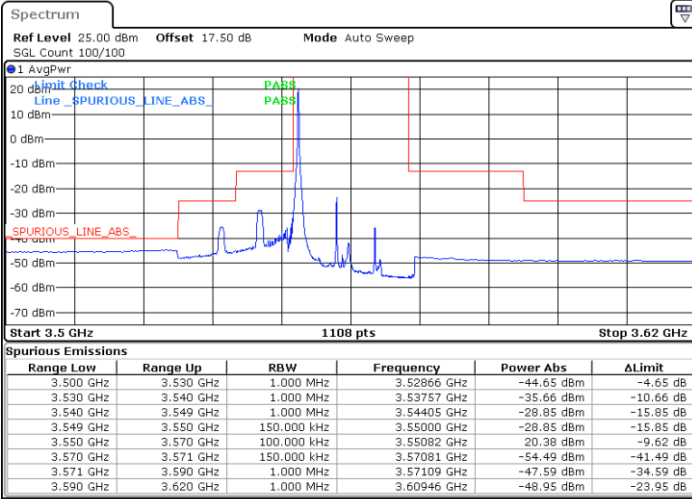

LTE Band 48 / 10MHz

QPSK

Highest Channel / 1RB0

Highest Channel / 1RBmax

Date: 12.APR.2020 13:29:00

Date: 12.APR.2020 13:27:37

Highest Channel / FullIRB

N/A

Date: 12.APR.2020 13:26:14

LTE Band 48 / 15MHz

QPSK

Lowest Channel / 1RB0

Lowest Channel / 1RBmax

Date: 12.APR.2020 13:33:10

Date: 12.APR.2020 13:31:47

Lowest Channel / FullIRB

N/A

Date: 12.APR.2020 13:30:24

LTE Band 48 / 15MHz

QPSK

Middle Channel / 1RB0

Middle Channel / 1RBmax

Date: 12.APR.2020 13:34:33

Date: 12.APR.2020 13:35:55

Middle Channel / FullIRB

N/A

Date: 12.APR.2020 13:37:17

LTE Band 48 / 15MHz

QPSK

Highest Channel / 1RB0

Highest Channel / 1RBmax

Date: 12.APR.2020 13:41:26