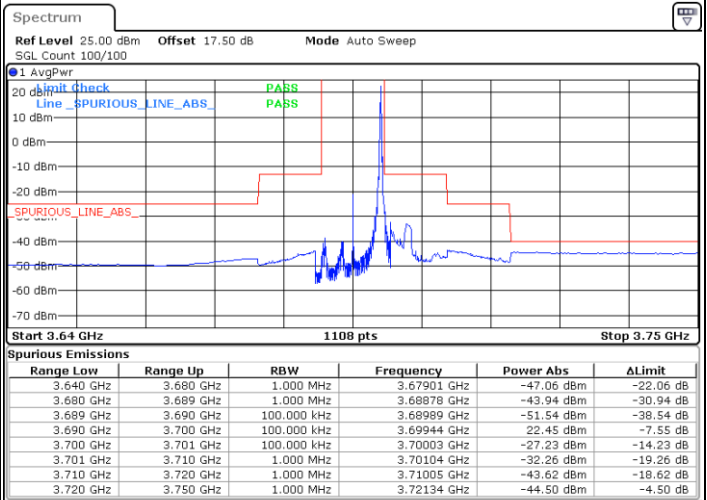

Lowest Channel / 1RB0

Lowest Channel / 1RBmax

Date: 12.APR.2020 13:20:42

Date: 12.APR.2020 13:19:19

Lowest Channel / FullIRB

N/A

Date: 12.APR.2020 13:17:56

LTE Band 48 / 10MHz

LTE Band 48 / 10MHz

QPSK

Highest Channel / 1RB0

Highest Channel / 1RBmax

Date: 12.APR.2020 13:29:00

Date: 12.APR.2020 13:27:37

Highest Channel / FullIRB

N/A

Date: 12.APR.2020 13:26:14

LTE Band 48 / 15MHz

QPSK

Lowest Channel / 1RB0

Lowest Channel / 1RBmax

Date: 12.APR.2020 13:33:10

Date: 12.APR.2020 13:31:47

Lowest Channel / FullIRB