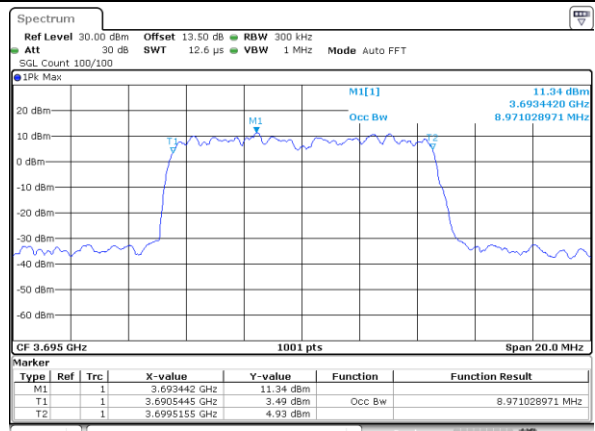

Middle Channel / 10MHz / 256QAM

Date: 13.APR.2020 14:15:48

Highest Channel / 5MHz / 256QAM

Date: 13.APR.2020 14:22:03

Highest Channel / 10MHz / 256QAM

Date: 13.APR.2020 14:15:30

LTE Band 48

Lowest Channel / 15MHz / 256QAM