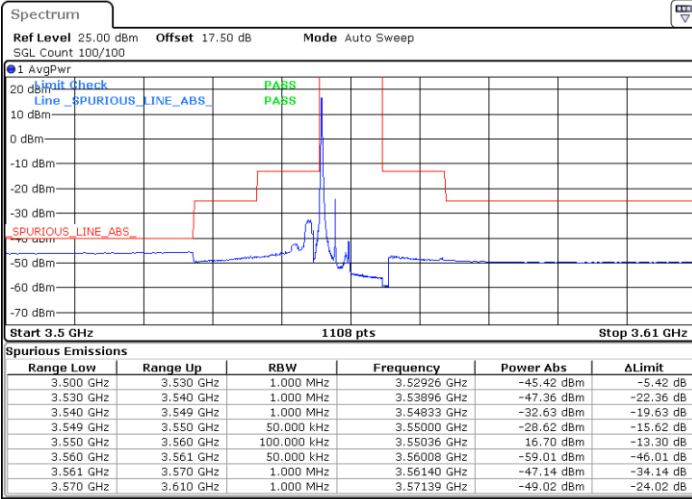

Middle Channel / 1RBmax

Date: 12.APR.2020 13:47:16

Date: 12.APR.2020 13:48:38

Middle Channel / FullRB

N/A

Date: 12.APR.2020 13:50:00

LTE Band 48 / 20MHz

QPSK

Highest Channel / 1RB0

Highest Channel / 1RBmax

Date: 12.APR.2020 13:54:08

Date: 12.APR.2020 13:52:45

Highest Channel / FullIRB

N/A

Date: 12.APR.2020 14:12:57

LTE Band 48 / 5MHz

16QAM

Lowest Channel / 1RB0

Lowest Channel / 1RBmax

Date: 8.APR.2020 16:26:31

Date: 8.APR.2020 16:54:03

Lowest Channel / FullIRB

N/A

Date: 8.APR.2020 16:41:38