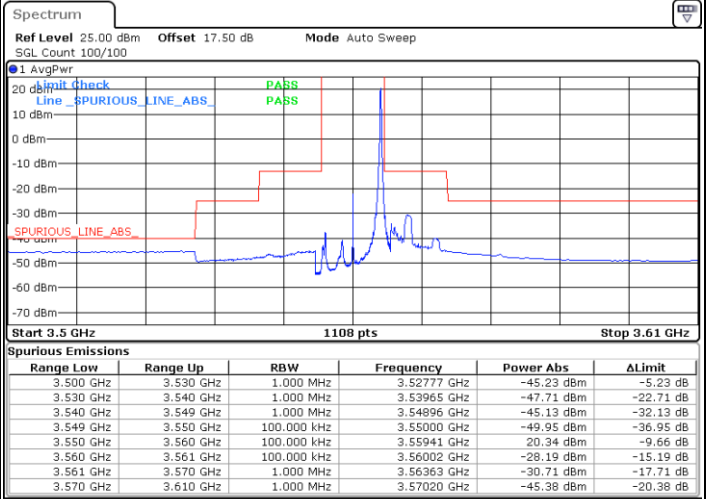

Date: 12.APR.2020 15:25:38

Date: 12.APR.2020 13:11:00

Middle Channel / FullIRB

N/A

Date: 12.APR.2020 15:19:29

LTE Band 48 / 5MHz

QPSK

Highest Channel / 1RB0

Highest Channel / 1RBmax

Date: 12.APR.2020 13:13:45

Date: 12.APR.2020 13:15:08

Highest Channel / FullIRB

N/A

Date: 12.APR.2020 13:16:31

LTE Band 48 / 10MHz

QPSK

Lowest Channel / 1RB0

Lowest Channel / 1RBmax

Date: 12.APR.2020 13:20:42

Date: 12.APR.2020 13:19:19

Lowest Channel / FullIRB

N/A

Date: 12.APR.2020 13:17:56

LTE Band 48 / 10MHz