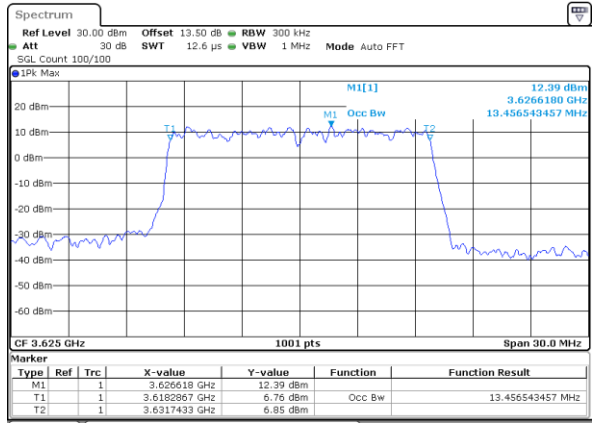

Date: 13.APR.2020 12:38:33

Highest Channel / 10MHz / QPSK

Date: 13.APR.2020 12:39:13

Highest Channel / 10MHz / 16QAM

Date: 13.APR.2020 12:39:27

LTE Band 48

Lowest Channel / 15MHz / QPSK

Date: 13.APR.2020 12:40:11

Lowest Channel / 15MHz / 16QAM

Date: 13.APR.2020 12:40:125

Middle Channel / 15MHz / QPSK

Date: 13.APR.2020 12:41:06

Middle Channel / 15MHz / 16QAM

Date: 13.APR.2020 12:41:119

Highest Channel / 15MHz / QPSK

Date: 13.APR.2020 12:42:00

Highest Channel / 15MHz / 16QAM

Date: 13.APR.2020 12:42:114

LTE Band 48

Lowest Channel / 20MHz / QPSK

Date: 13.APR.2020 12:42:57

Lowest Channel / 20MHz / 16QAM

Date: 13.APR.2020 12:43:11

Middle Channel / 20MHz / QPSK

Date: 13.APR.2020 12:43:52

Middle Channel / 20MHz / 16QAM

Date: 13.APR.2020 12:44:05

Highest Channel / 20MHz / QPSK

Date: 13.APR.2020 12:44:45

Highest Channel / 20MHz / 16QAM

Date: 13.APR.2020 12:44:59

LTE Band 48