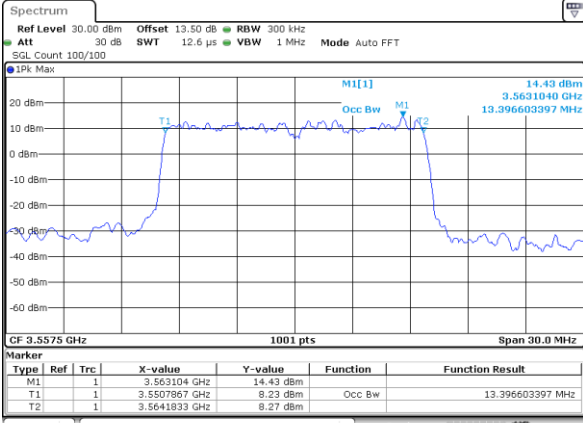

Date: 13.APR.2020 12:38:33

Highest Channel / 10MHz / QPSK

Date: 13.APR.2020 12:39:13

Highest Channel / 10MHz / 16QAM

Date: 13.APR.2020 12:39:27

LTE Band 48

Lowest Channel / 15MHz / QPSK

Date: 13.APR.2020 12:40:11