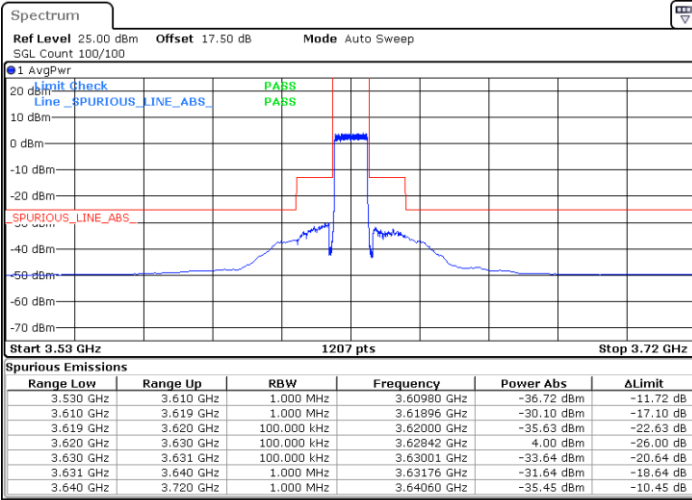

Lowest Channel / 1RB0

Lowest Channel / 1RBmax

Date: 12.APR.2020 13:20:42

Date: 12.APR.2020 13:19:19

Lowest Channel / FullIRB

N/A

Date: 12.APR.2020 13:17:56

LTE Band 48 / 10MHz

QPSK

MiddleChannel / 1RB0

Middle Channel / 1RBmax

Date: 12.APR.2020 13:22:05

Date: 12.APR.2020 13:23:28

Middle Channel / FullIRB

N/A

Date: 12.APR.2020 13:24:52

LTE Band 48 / 10MHz

QPSK

Highest Channel / 1RB0

Highest Channel / 1RBmax

Date: 12.APR.2020 13:29:00

Date: 12.APR.2020 13:27:37

Highest Channel / FullIRB

N/A

Date: 12.APR.2020 13:26:14

LTE Band 48 / 15MHz

QPSK

Lowest Channel / 1RB0

Lowest Channel / 1RBmax

Date: 12.APR.2020 13:33:10

Date: 12.APR.2020 13:31:47

Lowest Channel / FullIRB