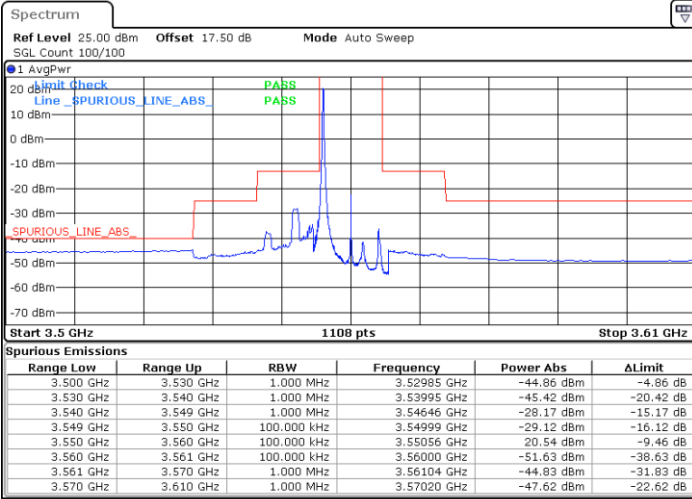

Date: 12.APR.2020 15:25:38

Date: 12.APR.2020 13:11:00

Middle Channel / FullIRB

N/A

Date: 12.APR.2020 15:19:29

LTE Band 48 / 5MHz

QPSK

Highest Channel / 1RB0

Highest Channel / 1RBmax

Date: 12.APR.2020 13:13:45

Date: 12.APR.2020 13:15:08

Highest Channel / FullIRB

N/A

Date: 12.APR.2020 13:16:31

LTE Band 48 / 10MHz

QPSK

Lowest Channel / 1RB0

Lowest Channel / 1RBmax

Date: 12.APR.2020 13:20:42

Date: 12.APR.2020 13:19:19

Lowest Channel / FullIRB

N/A

Date: 12.APR.2020 13:17:56

LTE Band 48 / 10MHz