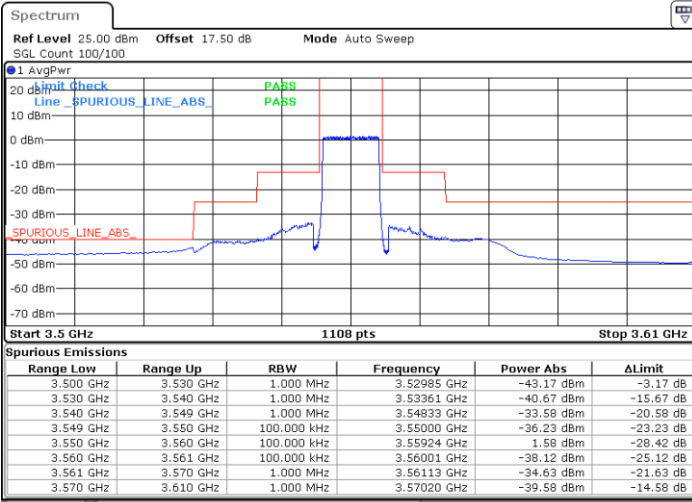

Date: 12.APR.2020 15:21:30

LTE Band 48 / 5MHz

16QAM

Highest Channel / 1RB0

Highest Channel / 1RBmax

Date: 8.APR.2020 16:36:09

Date: 8.APR.2020 17:02:20

Highest Channel / FullIRB

N/A

Date: 8.APR.2020 16:49:55

LTE Band 48 / 10MHz

16QAM

Lowest Channel / 1RB0

Lowest Channel / 1RBmax

Date: 8.APR.2020 17:06:28

Date: 8.APR.2020 17:31:16

Lowest Channel / FullRB

N/A

Date: 8.APR.2020 17:18:52

LTE Band 48 / 10MHz

16QAM

MiddleChannel / 1RB0

Middle Channel / 1RBmax

Date: 8.APR.2020 17:10:37