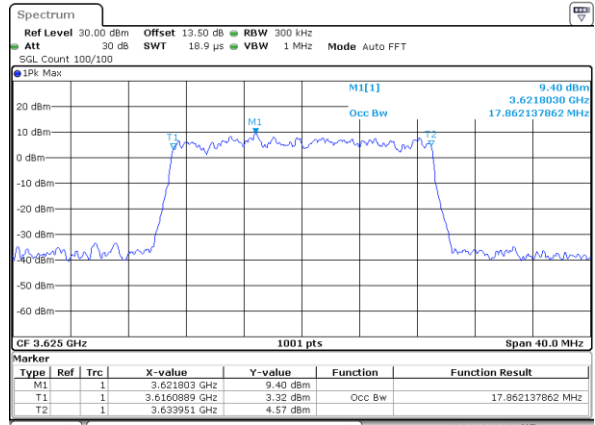

Middle Channel / 10MHz / 256QAM

Date: 13.APR.2020 14:15:48

Highest Channel / 5MHz / 256QAM

Date: 13.APR.2020 14:22:03

Highest Channel / 10MHz / 256QAM

Date: 13.APR.2020 14:15:30

LTE Band 48

Lowest Channel / 15MHz / 256QAM

Date: 13.APR.2020 13:55:20

Lowest Channel / 20MHz / 256QAM

Date: 13.APR.2020 13:55:54

Middle Channel / 15MHz / 256QAM

Date: 13.APR.2020 13:56:02

Middle Channel / 20MHz / 256QAM

Date: 13.APR.2020 13:42:52

Highest Channel / 15MHz / 256QAM

Date: 13.APR.2020 13:59:34

Highest Channel / 20MHz / 256QAM

Date: 13.APR.2020 13:26:05

Conducted Band Edge

LTE Band 48 / 5MHz

QPSK

Middle Channel / 1RB0

Middle Channel / 1RBmax

Date: 12.APR.2020 15:25:38

Date: 12.APR.2020 13:11:00

Middle Channel / FullIRB

N/A

Date: 12.APR.2020 15:19:29

LTE Band 48 / 5MHz

QPSK

Highest Channel / 1RB0