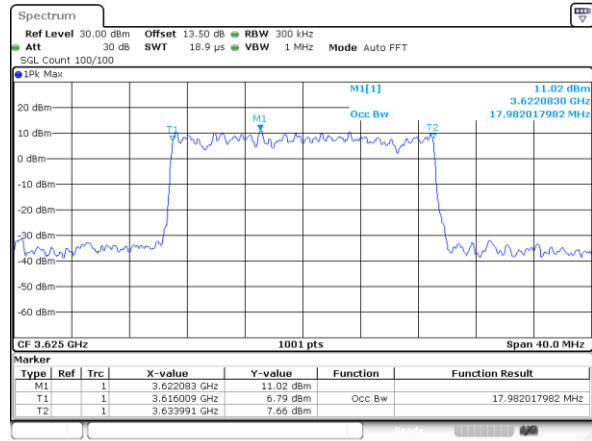

Middle Channel / 20MHz / 64QAM

Date: 13.APR.2020 12:50:19