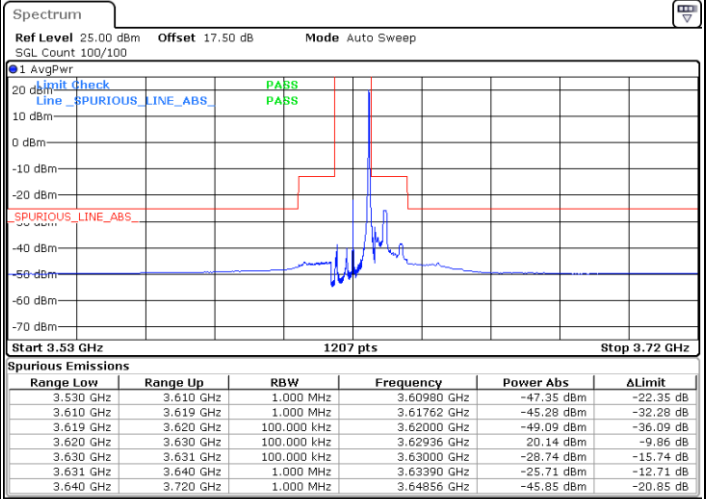

Date: 12.APR.2020 13:23:28