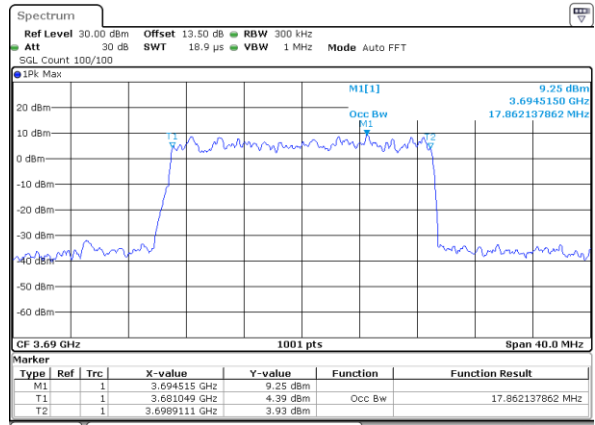

Middle Channel / 10MHz / 256QAM

Date: 13.APR.2020 14:15:48

Highest Channel / 5MHz / 256QAM

Date: 13.APR.2020 14:22:03

Highest Channel / 10MHz / 256QAM

Date: 13.APR.2020 14:15:30

LTE Band 48

Lowest Channel / 15MHz / 256QAM

Date: 13.APR.2020 13:55:20

Lowest Channel / 20MHz / 256QAM

Date: 13.APR.2020 13:55:54

Middle Channel / 15MHz / 256QAM

Date: 13.APR.2020 13:56:02

Middle Channel / 20MHz / 256QAM

Date: 13.APR.2020 13:42:52

Highest Channel / 15MHz / 256QAM

Date: 13.APR.2020 13:59:34

Highest Channel / 20MHz / 256QAM

Date: 13.APR.2020 13:26:05

Conducted Band Edge

LTE Band 48 / 5MHz

QPSK

Middle Channel / 1RB0

Middle Channel / 1RBmax