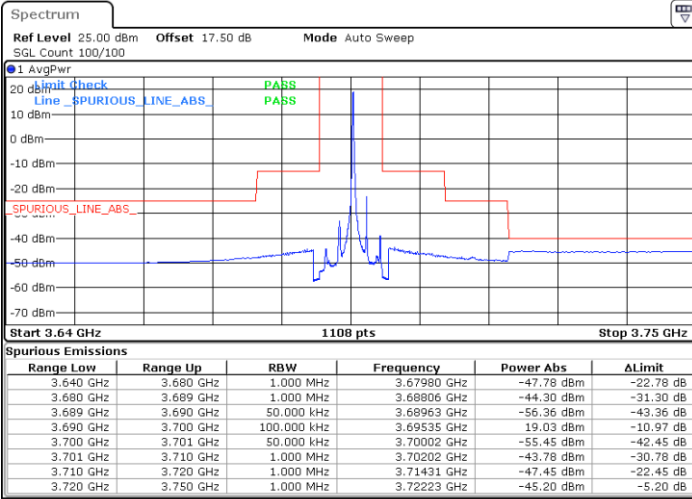

LTE Band 48 / 5MHz

16QAM

Middle Channel / 1RB0

Middle Channel / 1RBmax

Date: 9.APR.2020 07:52:52

Date: 9.APR.2020 08:01:33

Middle Channel / FullIRB

N/A

Date: 12.APR.2020 15:21:30

LTE Band 48 / 5MHz

16QAM

Highest Channel / 1RB0

Highest Channel / 1RBmax

Date: 8.APR.2020 16:36:09

Date: 8.APR.2020 17:02:20

Highest Channel / FullIRB

N/A

Date: 8.APR.2020 16:49:55

LTE Band 48 / 10MHz

16QAM

Lowest Channel / 1RB0

Lowest Channel / 1RBmax

Date: 8.APR.2020 17:06:28

Date: 8.APR.2020 17:31:16