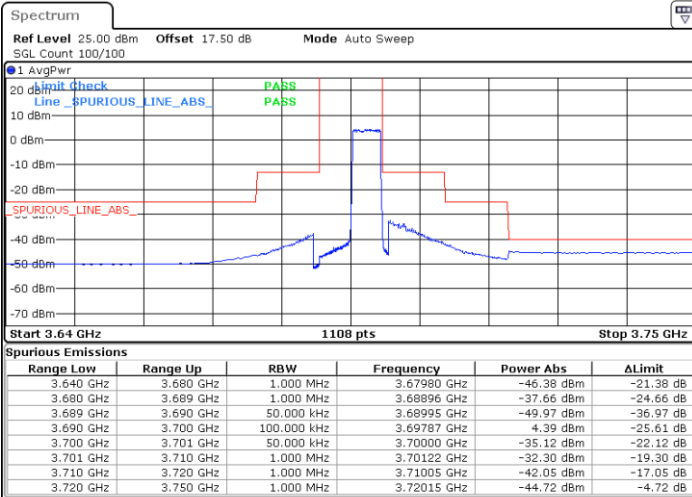

LTE Band 48 / 5MHz

16QAM

Middle Channel / 1RB0

Middle Channel / 1RBmax

Date: 9.APR.2020 07:52:52

Date: 9.APR.2020 08:01:33

Middle Channel / FullIRB

N/A

Date: 12.APR.2020 15:21:30

LTE Band 48 / 5MHz

16QAM

Highest Channel / 1RB0

Highest Channel / 1RBmax

Date: 8.APR.2020 16:36:09

Date: 8.APR.2020 17:02:20

Highest Channel / FullIRB

N/A

Date: 8.APR.2020 16:49:55

LTE Band 48 / 10MHz

16QAM

Lowest Channel / 1RB0

Lowest Channel / 1RBmax

Date: 8.APR.2020 17:06:28

Date: 8.APR.2020 17:31:16