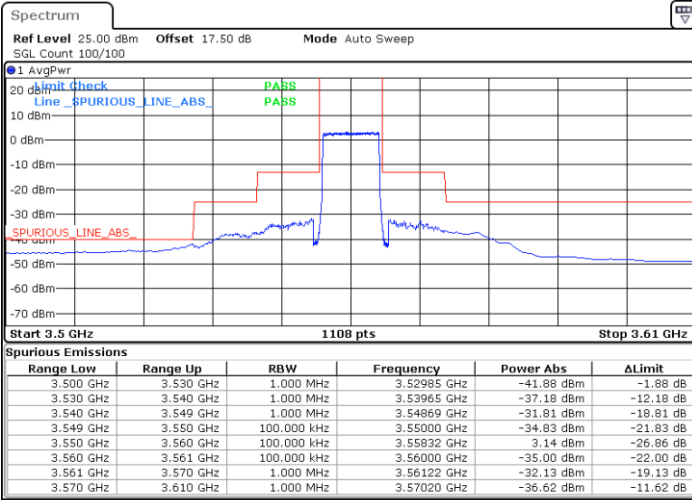

Highest Channel / 1RBmax

Date: 12.APR.2020 13:13:45

Date: 12.APR.2020 13:15:08

Highest Channel / FullIRB

N/A

Date: 12.APR.2020 13:16:31

LTE Band 48 / 10MHz

QPSK

Lowest Channel / 1RB0

Lowest Channel / 1RBmax

Date: 12.APR.2020 13:20:42

Date: 12.APR.2020 13:19:19

Lowest Channel / FullIRB

N/A

Date: 12.APR.2020 13:17:56

LTE Band 48 / 10MHz

LTE Band 48 / 10MHz

QPSK

Highest Channel / 1RB0

Highest Channel / 1RBmax

Date: 12.APR.2020 13:29:00

Date: 12.APR.2020 13:27:37

Highest Channel / FullIRB

N/A