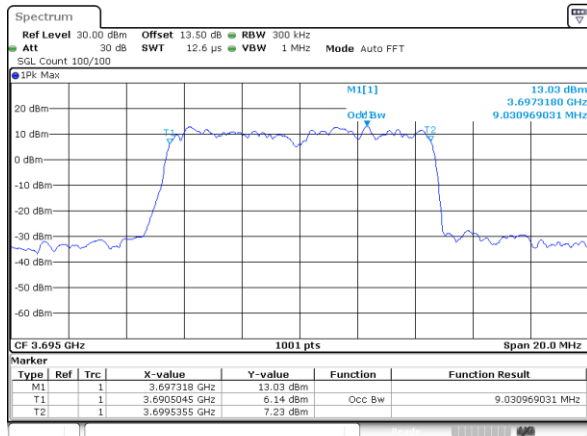

Lowest Channel / 5MHz / 64QAM

Date: 13.APR.2020 12:45:42

Lowest Channel / 10MHz / 64QAM

Date: 13.APR.2020 12:47:06

Middle Channel / 5MHz / 64QAM

Date: 13.APR.2020 12:46:10

Middle Channel / 10MHz / 64QAM

Date: 13.APR.2020 12:47:33

Highest Channel / 5MHz / 64QAM

Date: 13.APR.2020 12:46:36

Highest Channel / 10MHz / 64QAM

Date: 13.APR.2020 12:47:59

LTE Band 48

Lowest Channel / 15MHz / 64QAM

Date: 13.APR.2020 12:48:29

Lowest Channel / 20MHz / 64QAM