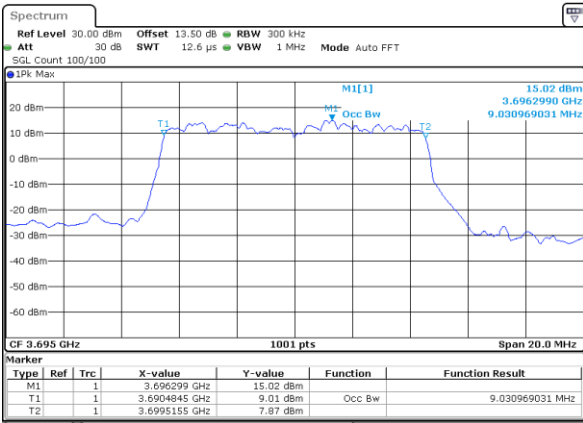

LTE Band 48

Lowest Channel / 10MHz / QPSK

Date: 13.APR.2020 12:37:24

Lowest Channel / 10MHz / 16QAM

Date: 13.APR.2020 12:37:38

Middle Channel / 10MHz / QPSK

Date: 13.APR.2020 12:38:20

Middle Channel / 10MHz / 16QAM

Date: 13.APR.2020 12:38:33

Highest Channel / 10MHz / QPSK

Date: 13.APR.2020 12:39:13

Highest Channel / 10MHz / 16QAM

Date: 13.APR.2020 12:39:27

LTE Band 48

Lowest Channel / 15MHz / QPSK

Date: 13.APR.2020 12:40:11