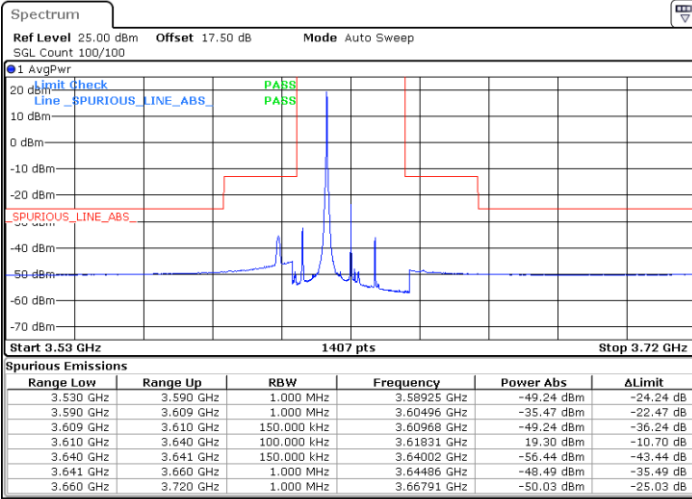

LTE Band 48 / 15MHz

16QAM

Middle Channel / 1RB0

Middle Channel / 1RBmax

Date: 8.APR.2020 17:47:48