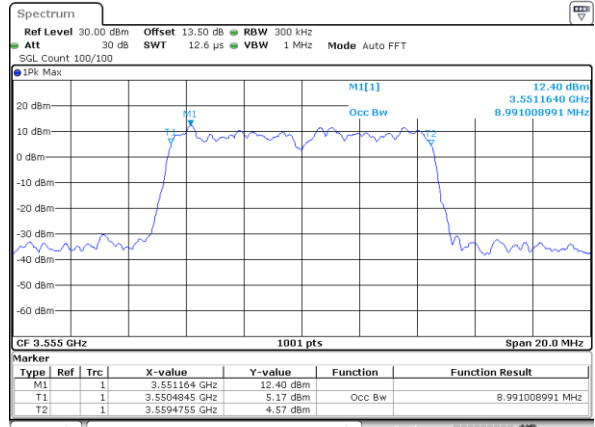

Date: 13.APR.2020 12:50:46

LTE Band 48

Lowest Channel / 5MHz / 256QAM

Date: 13.APR.2020 14:18:16

Lowest Channel / 10MHz / 256QAM

Date: 13.APR.2020 14:06:57

Middle Channel / 5MHz / 256QAM

Date: 13.APR.2020 14:20:01

Middle Channel / 10MHz / 256QAM

Date: 13.APR.2020 14:15:48

Highest Channel / 5MHz / 256QAM

Date: 13.APR.2020 14:22:03

Highest Channel / 10MHz / 256QAM

Date: 13.APR.2020 14:15:30

LTE Band 48

Lowest Channel / 15MHz / 256QAM