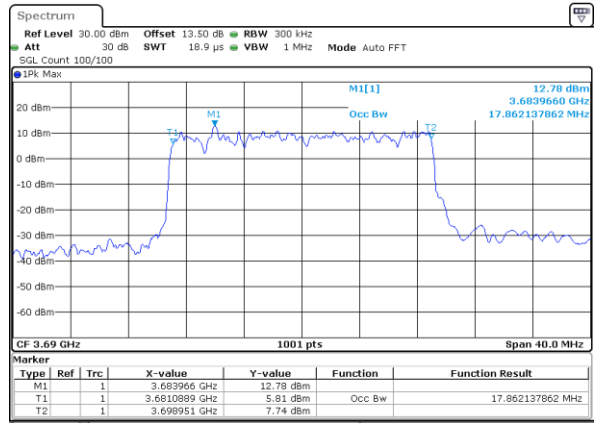

Highest Channel / 15MHz / 16QAM

Date: 13.APR.2020 12:42:114

LTE Band 48

Lowest Channel / 20MHz / QPSK

Date: 13.APR.2020 12:42:57

Lowest Channel / 20MHz / 16QAM

Date: 13.APR.2020 12:43:11

Middle Channel / 20MHz / QPSK

Date: 13.APR.2020 12:43:52

Middle Channel / 20MHz / 16QAM

Date: 13.APR.2020 12:44:05

Highest Channel / 20MHz / QPSK

Date: 13.APR.2020 12:44:45

Highest Channel / 20MHz / 16QAM

Date: 13.APR.2020 12:44:59

LTE Band 48