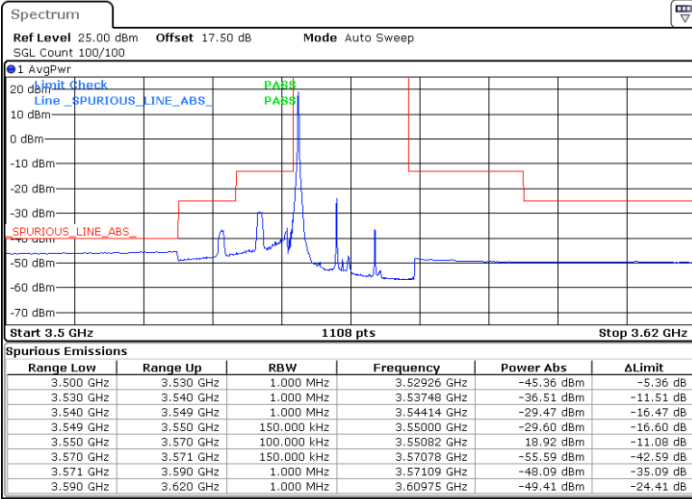

Date: 8.APR.2020 17:35:25

Middle Channel / FullIRB

N/A

Date: 8.APR.2020 17:23:01

LTE Band 48 / 10MHz

16QAM

Highest Channel / 1RB0

Highest Channel / 1RBmax

Date: 8.APR.2020 17:14:44

Date: 8.APR.2020 17:39:33

Highest Channel / FullIRB

N/A

Date: 8.APR.2020 17:27:08

LTE Band 48 / 15MHz

16QAM

Lowest Channel / 1RB0

Lowest Channel / 1RBmax

Date: 8.APR.2020 17:43:41

Date: 8.APR.2020 18:08:26

Lowest Channel / FullIRB

N/A

Date: 8.APR.2020 17:56:04

LTE Band 48 / 15MHz

16QAM