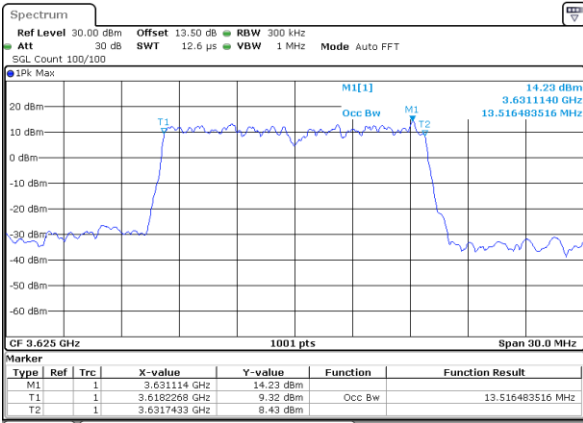

Middle Channel / 15MHz / QPSK

Date: 13.APR.2020 12:41:06