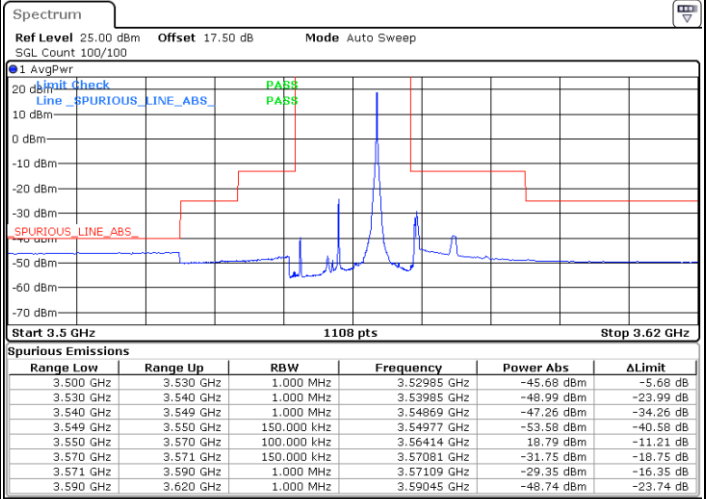

Date: 8.APR.2020 17:35:25

Middle Channel / FullIRB

N/A

Date: 8.APR.2020 17:23:01

LTE Band 48 / 10MHz

16QAM

Highest Channel / 1RB0

Highest Channel / 1RBmax

Date: 8.APR.2020 17:14:44

Date: 8.APR.2020 17:39:33

Highest Channel / FullIRB

N/A

Date: 8.APR.2020 17:27:08

LTE Band 48 / 15MHz

16QAM

Lowest Channel / 1RB0

Lowest Channel / 1RBmax

Date: 8.APR.2020 17:43:41

Date: 8.APR.2020 18:08:26

Lowest Channel / FullIRB

N/A

Date: 8.APR.2020 17:56:04

LTE Band 48 / 15MHz

16QAM