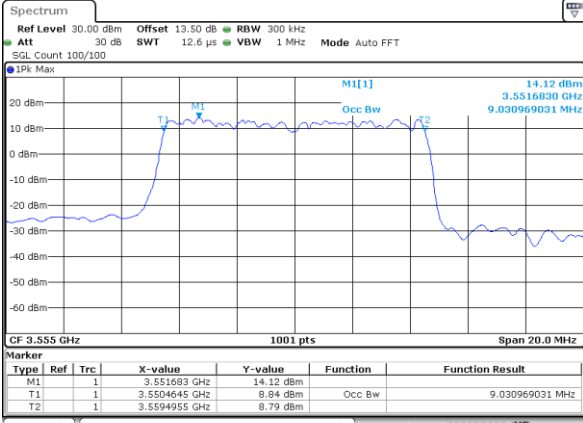

LTE Band 48

Lowest Channel / 10MHz / QPSK

Date: 13.APR.2020 12:37:24

Lowest Channel / 10MHz / 16QAM

Date: 13.APR.2020 12:37:38

Middle Channel / 10MHz / QPSK

Date: 13.APR.2020 12:38:20

Middle Channel / 10MHz / 16QAM

Date: 13.APR.2020 12:38:33

Highest Channel / 10MHz / QPSK

Date: 13.APR.2020 12:39:13

Highest Channel / 10MHz / 16QAM

Date: 13.APR.2020 12:39:27

LTE Band 48

Lowest Channel / 15MHz / QPSK

Date: 13.APR.2020 12:40:11