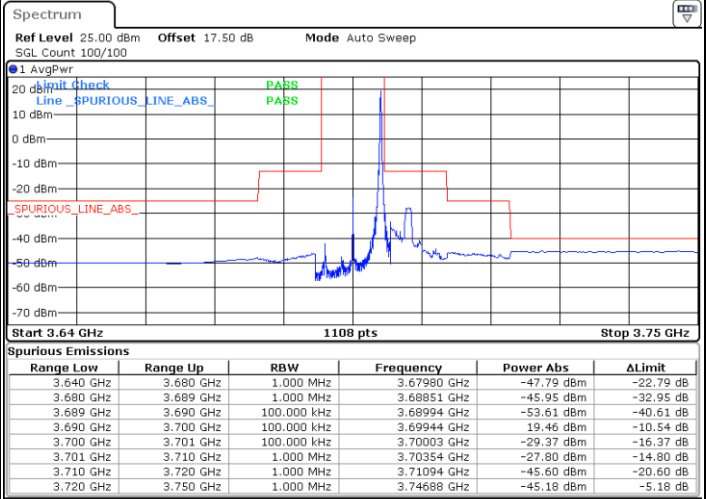

Lowest Channel / FullRB

N/A

Date: 8.APR.2020 17:18:52

LTE Band 48 / 10MHz

16QAM

MiddleChannel / 1RB0

Middle Channel / 1RBmax

Date: 8.APR.2020 17:10:37

Date: 8.APR.2020 17:35:25

Middle Channel / FullIRB

N/A

Date: 8.APR.2020 17:23:01

LTE Band 48 / 10MHz

16QAM

Highest Channel / 1RB0

Highest Channel / 1RBmax

Date: 8.APR.2020 17:14:44

Date: 8.APR.2020 17:39:33

Highest Channel / FullIRB

N/A

Date: 8.APR.2020 17:27:08

LTE Band 48 / 15MHz

16QAM

Lowest Channel / 1RB0

Lowest Channel / 1RBmax

Date: 8.APR.2020 17:43:41

Date: 8.APR.2020 18:08:26

Lowest Channel / FullIRB

N/A

Date: 8.APR.2020 17:56:04

LTE Band 48 / 15MHz

16QAM