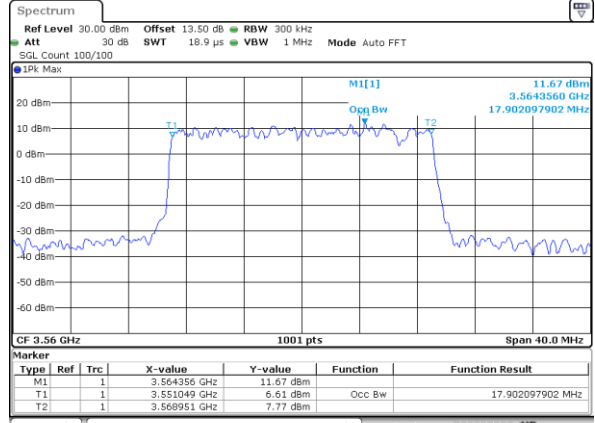

Highest Channel / 15MHz / 16QAM

Date: 13.APR.2020 12:42:114

LTE Band 48

Lowest Channel / 20MHz / QPSK

Date: 13.APR.2020 12:42:57

Lowest Channel / 20MHz / 16QAM

Date: 13.APR.2020 12:43:11

Middle Channel / 20MHz / QPSK

Date: 13.APR.2020 12:43:52

Middle Channel / 20MHz / 16QAM

Date: 13.APR.2020 12:44:05

Highest Channel / 20MHz / QPSK

Date: 13.APR.2020 12:44:45

Highest Channel / 20MHz / 16QAM

Date: 13.APR.2020 12:44:59

LTE Band 48