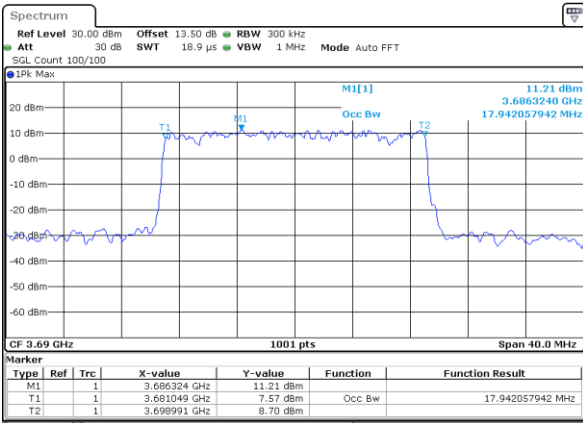

Highest Channel / 15MHz / 16QAM

Date: 13.APR.2020 12:42:114

LTE Band 48

Lowest Channel / 20MHz / QPSK

Date: 13.APR.2020 12:42:57

Lowest Channel / 20MHz / 16QAM

Date: 13.APR.2020 12:43:11

Middle Channel / 20MHz / QPSK

Date: 13.APR.2020 12:43:52

Middle Channel / 20MHz / 16QAM

Date: 13.APR.2020 12:44:05

Highest Channel / 20MHz / QPSK

Date: 13.APR.2020 12:44:45

Highest Channel / 20MHz / 16QAM

Date: 13.APR.2020 12:44:59

LTE Band 48