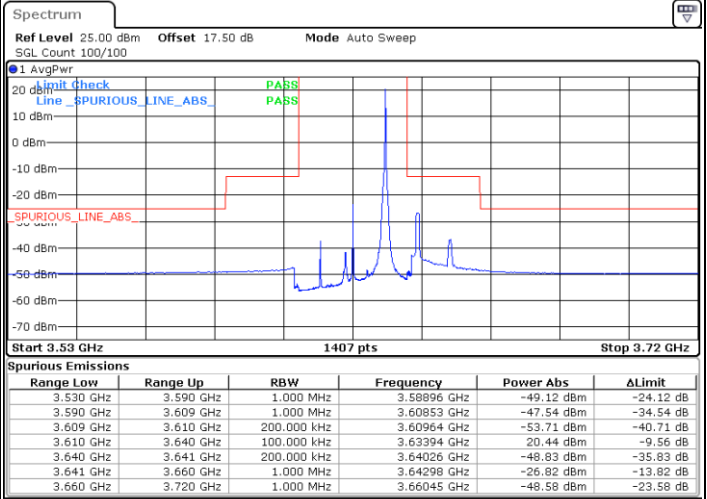

Date: 12.APR.2020 13:40:03

Highest Channel / FullIRB

N/A

Date: 12.APR.2020 14:06:50

LTE Band 48 / 20MHz

QPSK

Lowest Channel / 1RB0

Lowest Channel / 1RBmax

Date: 12.APR.2020 13:45:53

Date: 12.APR.2020 13:44:29

Lowest Channel / FullIRB

N/A

Date: 12.APR.2020 13:42:52

LTE Band 48 / 20MHz

QPSK

Middle Channel / 1RB0

Middle Channel / 1RBmax

Date: 12.APR.2020 13:47:16

Date: 12.APR.2020 13:48:38

Middle Channel / FullRB

N/A

Date: 12.APR.2020 13:50:00

LTE Band 48 / 20MHz

QPSK

Highest Channel / 1RB0

Highest Channel / 1RBmax

Date: 12.APR.2020 13:54:08

Date: 12.APR.2020 13:52:45

Highest Channel / FullIRB

N/A

Date: 12.APR.2020 14:12:57

LTE Band 48 / 5MHz