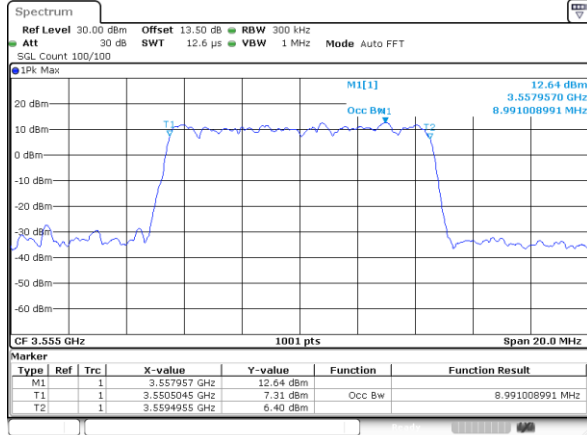

Lowest Channel / 10MHz / 64QAM

Date: 13.APR.2020 12:47:06