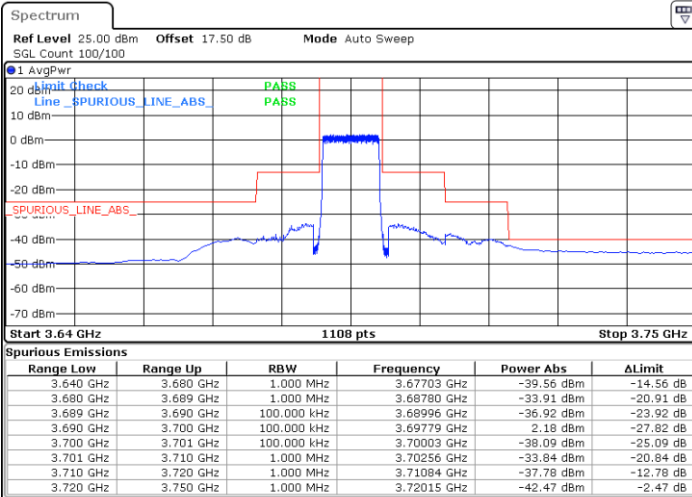

Lowest Channel / FullRB

N/A

Date: 8.APR.2020 17:18:52

LTE Band 48 / 10MHz

16QAM

MiddleChannel / 1RB0

Middle Channel / 1RBmax

Date: 8.APR.2020 17:10:37

Date: 8.APR.2020 17:35:25

Middle Channel / FullIRB

N/A

Date: 8.APR.2020 17:23:01

LTE Band 48 / 10MHz

16QAM

Highest Channel / 1RB0

Highest Channel / 1RBmax

Date: 8.APR.2020 17:14:44

Date: 8.APR.2020 17:39:33

Highest Channel / FullIRB

N/A

Date: 8.APR.2020 17:27:08

LTE Band 48 / 15MHz

16QAM

Lowest Channel / 1RB0