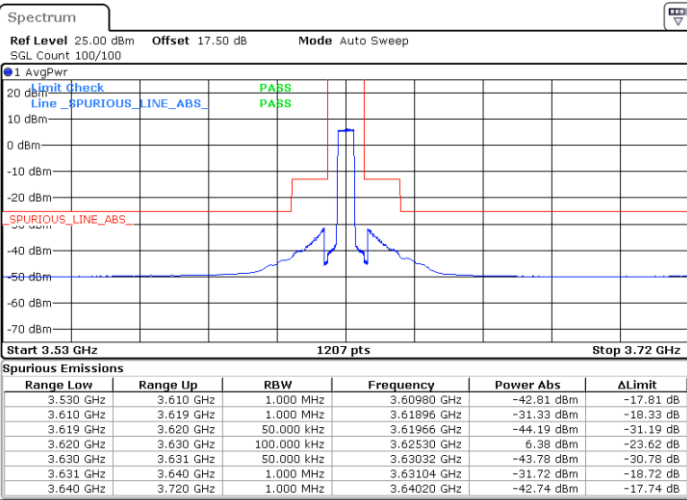

Date: 13.APR.2020 13:59:34

Highest Channel / 20MHz / 256QAM

Date: 13.APR.2020 13:26:05

Conducted Band Edge

LTE Band 48 / 5MHz

QPSK

Middle Channel / 1RB0

Middle Channel / 1RBmax

Date: 12.APR.2020 15:25:38

Date: 12.APR.2020 13:11:00

Middle Channel / FullIRB

N/A

Date: 12.APR.2020 15:19:29

LTE Band 48 / 5MHz

QPSK

Highest Channel / 1RB0

Highest Channel / 1RBmax

Date: 12.APR.2020 13:13:45

Date: 12.APR.2020 13:15:08

Highest Channel / FullIRB

N/A

Date: 12.APR.2020 13:16:31

LTE Band 48 / 10MHz

QPSK