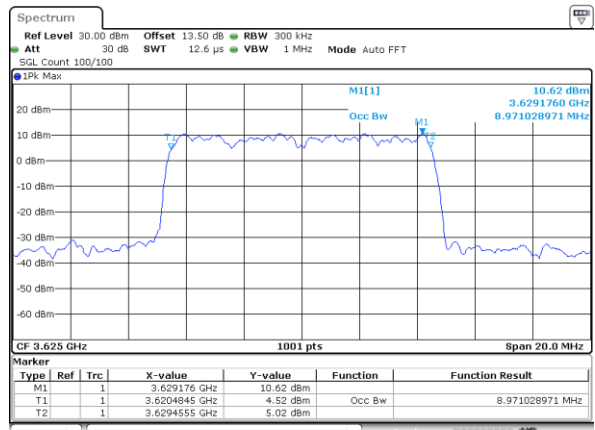

Date: 13.APR.2020 12:50:46

LTE Band 48

Lowest Channel / 5MHz / 256QAM

Date: 13.APR.2020 14:18:16

Lowest Channel / 10MHz / 256QAM

Date: 13.APR.2020 14:06:57

Middle Channel / 5MHz / 256QAM

Date: 13.APR.2020 14:20:01

Middle Channel / 10MHz / 256QAM

Date: 13.APR.2020 14:15:48

Highest Channel / 5MHz / 256QAM

Date: 13.APR.2020 14:22:03

Highest Channel / 10MHz / 256QAM

Date: 13.APR.2020 14:15:30

LTE Band 48

Lowest Channel / 15MHz / 256QAM