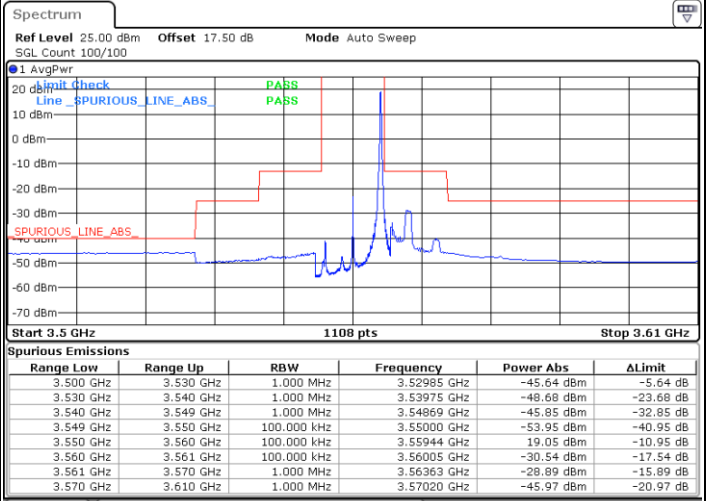

Date: 12.APR.2020 15:21:30

LTE Band 48 / 5MHz

16QAM

Highest Channel / 1RB0

Highest Channel / 1RBmax

Date: 8.APR.2020 16:36:09

Date: 8.APR.2020 17:02:20

Highest Channel / FullIRB

N/A

Date: 8.APR.2020 16:49:55

LTE Band 48 / 10MHz

16QAM

Lowest Channel / 1RB0

Lowest Channel / 1RBmax

Date: 8.APR.2020 17:06:28

Date: 8.APR.2020 17:31:16

Lowest Channel / FullRB

N/A

Date: 8.APR.2020 17:18:52

LTE Band 48 / 10MHz

16QAM

MiddleChannel / 1RB0

Middle Channel / 1RBmax

Date: 8.APR.2020 17:10:37

Date: 8.APR.2020 17:35:25

Middle Channel / FullIRB

N/A

Date: 8.APR.2020 17:23:01

LTE Band 48 / 10MHz

16QAM

Highest Channel / 1RB0

Highest Channel / 1RBmax