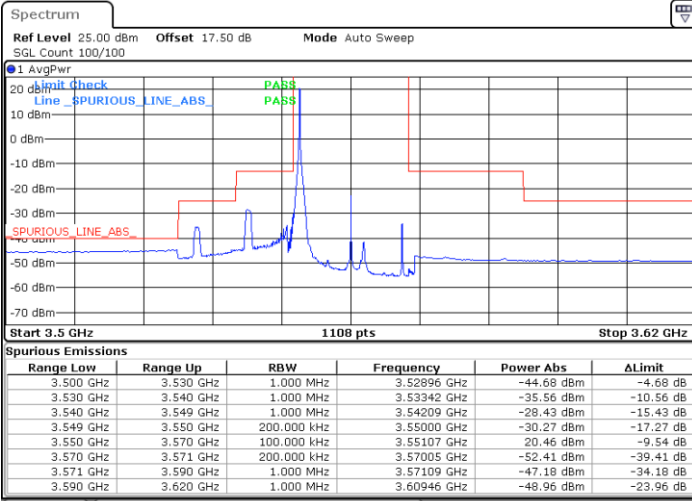

Middle Channel / FullIRB

N/A

Date: 12.APR.2020 13:37:17

LTE Band 48 / 15MHz

QPSK

Highest Channel / 1RB0

Highest Channel / 1RBmax

Date: 12.APR.2020 13:41:26

Date: 12.APR.2020 13:40:03

Highest Channel / FullIRB

N/A

Date: 12.APR.2020 14:06:50

LTE Band 48 / 20MHz

QPSK

Lowest Channel / 1RB0

Lowest Channel / 1RBmax

Date: 12.APR.2020 13:45:53

Date: 12.APR.2020 13:44:29

Lowest Channel / FullIRB

N/A

Date: 12.APR.2020 13:42:52

LTE Band 48 / 20MHz

QPSK

Middle Channel / 1RB0