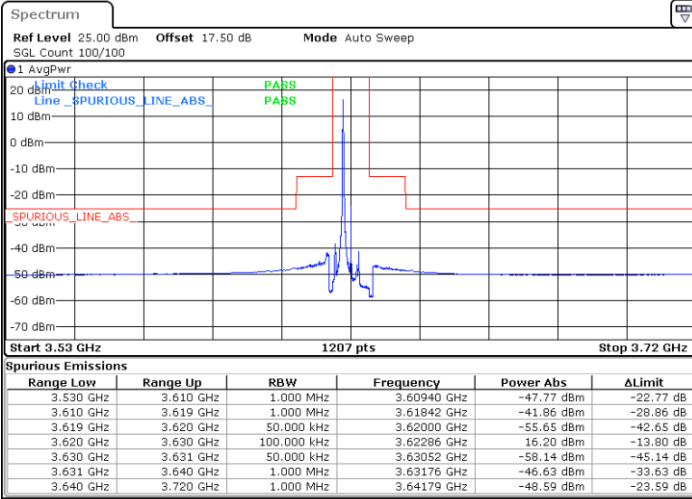

Highest Channel / 1RB0

Highest Channel / 1RBmax

Date: 12.APR.2020 13:54:08

Date: 12.APR.2020 13:52:45

Highest Channel / FullIRB

N/A

Date: 12.APR.2020 14:12:57

LTE Band 48 / 5MHz

16QAM

Lowest Channel / 1RB0

Lowest Channel / 1RBmax

Date: 8.APR.2020 16:26:31

Date: 8.APR.2020 16:54:03

Lowest Channel / FullIRB

N/A

Date: 8.APR.2020 16:41:38

LTE Band 48 / 5MHz

16QAM

Middle Channel / 1RB0

Middle Channel / 1RBmax

Date: 9.APR.2020 07:52:52

Date: 9.APR.2020 08:01:33

Middle Channel / FullIRB

N/A

Date: 12.APR.2020 15:21:30

LTE Band 48 / 5MHz

16QAM

Highest Channel / 1RB0

Highest Channel / 1RBmax

Date: 8.APR.2020 16:36:09

Date: 8.APR.2020 17:02:20

Highest Channel / FullIRB