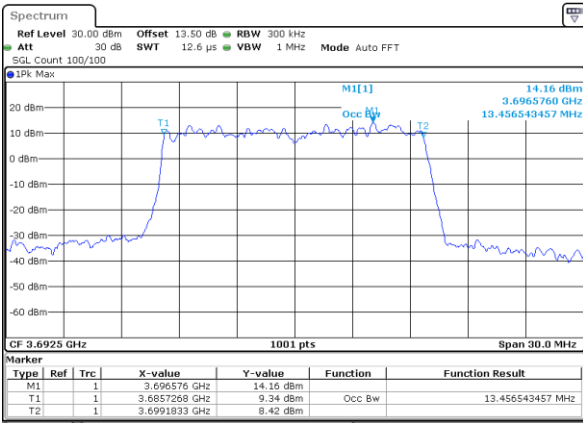

Date: 13.APR.2020 12:38:33

Highest Channel / 10MHz / QPSK

Date: 13.APR.2020 12:39:13

Highest Channel / 10MHz / 16QAM

Date: 13.APR.2020 12:39:27

LTE Band 48

Lowest Channel / 15MHz / QPSK

Date: 13.APR.2020 12:40:11

Lowest Channel / 15MHz / 16QAM

Date: 13.APR.2020 12:40:125

Middle Channel / 15MHz / QPSK

Date: 13.APR.2020 12:41:06

Middle Channel / 15MHz / 16QAM

Date: 13.APR.2020 12:41:119

Highest Channel / 15MHz / QPSK

Date: 13.APR.2020 12:42:00

Highest Channel / 15MHz / 16QAM

Date: 13.APR.2020 12:42:114

LTE Band 48

Lowest Channel / 20MHz / QPSK

Date: 13.APR.2020 12:42:57

Lowest Channel / 20MHz / 16QAM

Date: 13.APR.2020 12:43:11

Middle Channel / 20MHz / QPSK