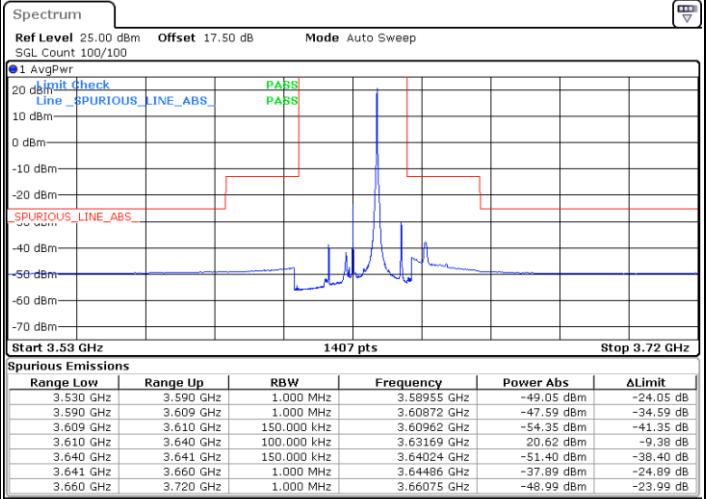

Date: 12.APR.2020 13:26:14

LTE Band 48 / 15MHz

QPSK

Lowest Channel / 1RB0

Lowest Channel / 1RBmax

Date: 12.APR.2020 13:33:10

Date: 12.APR.2020 13:31:47

Lowest Channel / FullIRB

N/A

Date: 12.APR.2020 13:30:24

LTE Band 48 / 15MHz

QPSK

Middle Channel / 1RB0

Middle Channel / 1RBmax

Date: 12.APR.2020 13:34:33

Date: 12.APR.2020 13:35:55

Middle Channel / FullIRB

N/A

Date: 12.APR.2020 13:37:17

LTE Band 48 / 15MHz

QPSK

Highest Channel / 1RB0

Highest Channel / 1RBmax

Date: 12.APR.2020 13:41:26

Date: 12.APR.2020 13:40:03

Highest Channel / FullIRB

N/A

Date: 12.APR.2020 14:06:50

LTE Band 48 / 20MHz

QPSK

Lowest Channel / 1RB0

Lowest Channel / 1RBmax