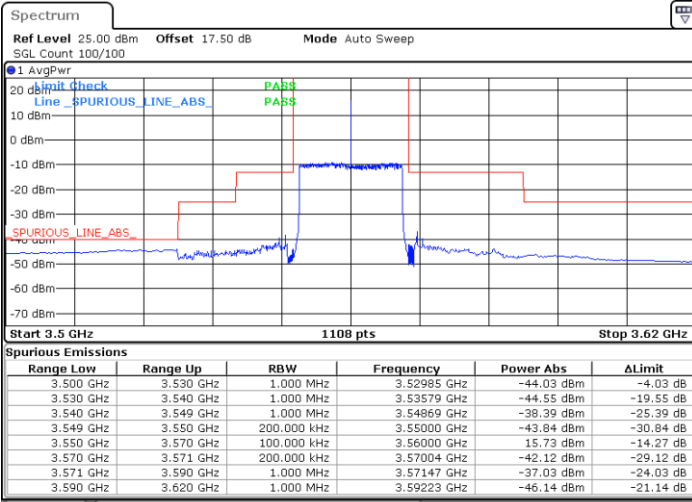

Middle Channel / FullIRB

N/A

Date: 12.APR.2020 13:37:17

LTE Band 48 / 15MHz

QPSK

Highest Channel / 1RB0

Highest Channel / 1RBmax

Date: 12.APR.2020 13:41:26

Date: 12.APR.2020 13:40:03

Highest Channel / FullIRB

N/A

Date: 12.APR.2020 14:06:50

LTE Band 48 / 20MHz

QPSK

Lowest Channel / 1RB0

Lowest Channel / 1RBmax

Date: 12.APR.2020 13:45:53

Date: 12.APR.2020 13:44:29

Lowest Channel / FullIRB

N/A

Date: 12.APR.2020 13:42:52

LTE Band 48 / 20MHz

QPSK

Middle Channel / 1RB0