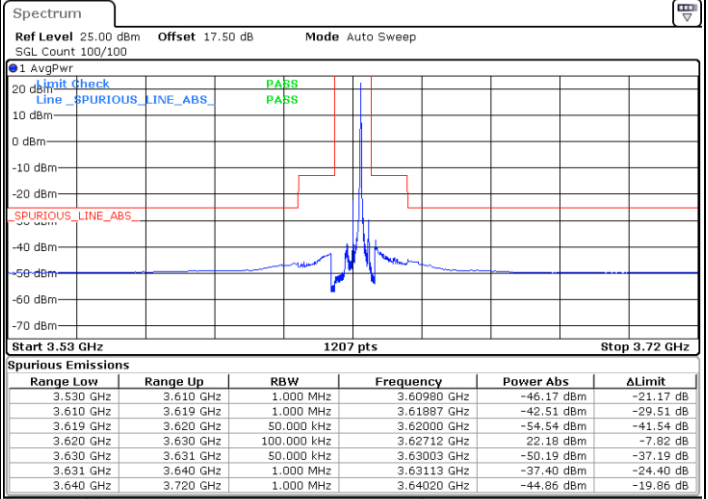

Date: 13.APR.2020 13:59:34

Highest Channel / 20MHz / 256QAM

Date: 13.APR.2020 13:26:05

Conducted Band Edge

LTE Band 48 / 5MHz

QPSK

Middle Channel / 1RB0

Middle Channel / 1RBmax

Date: 12.APR.2020 15:25:38

Date: 12.APR.2020 13:11:00

Middle Channel / FullIRB

N/A

Date: 12.APR.2020 15:19:29

LTE Band 48 / 5MHz

QPSK

Highest Channel / 1RB0

Highest Channel / 1RBmax

Date: 12.APR.2020 13:13:45

Date: 12.APR.2020 13:15:08

Highest Channel / FullIRB

N/A

Date: 12.APR.2020 13:16:31

LTE Band 48 / 10MHz

QPSK