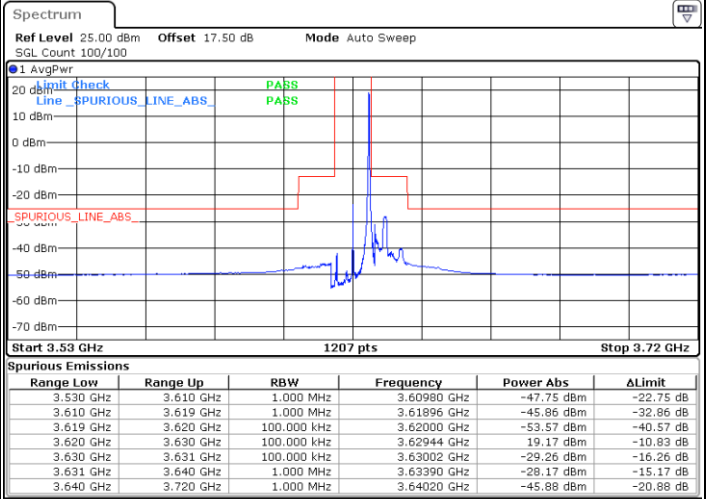

N/A

Date: 8.APR.2020 16:49:55

LTE Band 48 / 10MHz

16QAM

Lowest Channel / 1RB0

Lowest Channel / 1RBmax

Date: 8.APR.2020 17:06:28

Date: 8.APR.2020 17:31:16

Lowest Channel / FullRB

N/A

Date: 8.APR.2020 17:18:52

LTE Band 48 / 10MHz

16QAM

MiddleChannel / 1RB0

Middle Channel / 1RBmax

Date: 8.APR.2020 17:10:37

Date: 8.APR.2020 17:35:25

Middle Channel / FullIRB

N/A

Date: 8.APR.2020 17:23:01

LTE Band 48 / 10MHz

16QAM

Highest Channel / 1RB0

Highest Channel / 1RBmax

Date: 8.APR.2020 17:14:44

Date: 8.APR.2020 17:39:33

Highest Channel / FullIRB

N/A

Date: 8.APR.2020 17:27:08

LTE Band 48 / 15MHz

16QAM

Lowest Channel / 1RB0