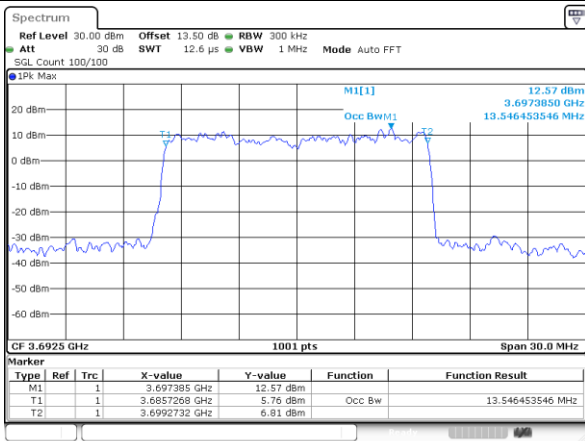

Date: 13.APR.2020 12:49:52

Middle Channel / 15MHz / 64QAM

Date: 13.APR.2020 12:48:56

Middle Channel / 20MHz / 64QAM

Date: 13.APR.2020 12:50:19

Highest Channel / 15MHz / 64QAM

Date: 13.APR.2020 12:49:23

Highest Channel / 20MHz / 64QAM