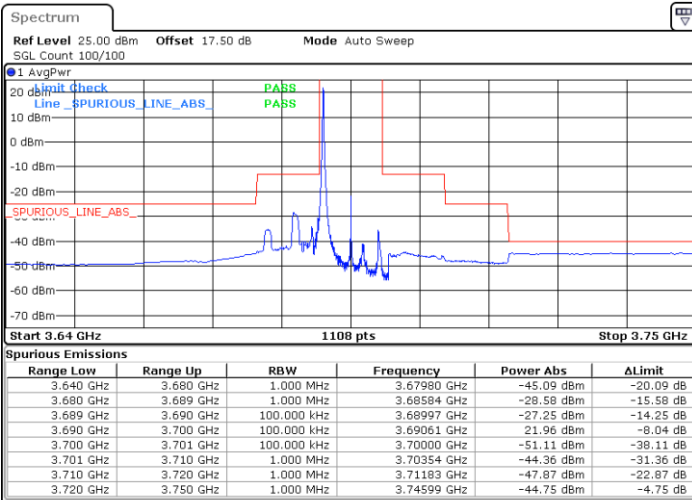

Lowest Channel / 1RB0

Lowest Channel / 1RBmax

Date: 12.APR.2020 13:20:42

Date: 12.APR.2020 13:19:19

Lowest Channel / FullIRB

N/A

Date: 12.APR.2020 13:17:56

LTE Band 48 / 10MHz

QPSK

MiddleChannel / 1RB0

Middle Channel / 1RBmax

Date: 12.APR.2020 13:22:05

Date: 12.APR.2020 13:23:28

Middle Channel / FullIRB

N/A

Date: 12.APR.2020 13:24:52

LTE Band 48 / 10MHz

QPSK

Highest Channel / 1RB0

Highest Channel / 1RBmax

Date: 12.APR.2020 13:29:00

Date: 12.APR.2020 13:27:37

Highest Channel / FullIRB

N/A

Date: 12.APR.2020 13:26:14

LTE Band 48 / 15MHz

QPSK

Lowest Channel / 1RB0

Lowest Channel / 1RBmax

Date: 12.APR.2020 13:33:10

Date: 12.APR.2020 13:31:47

Lowest Channel / FullIRB