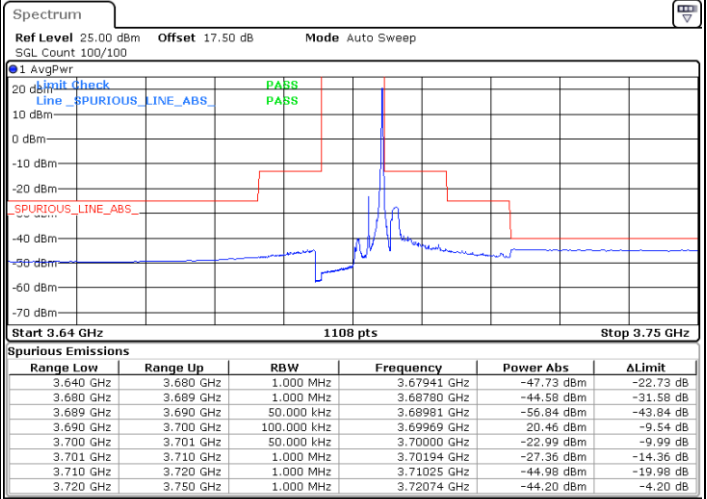

Date: 13.APR.2020 13:59:34

Highest Channel / 20MHz / 256QAM

Date: 13.APR.2020 13:26:05

Conducted Band Edge

LTE Band 48 / 5MHz

QPSK

Middle Channel / 1RB0

Middle Channel / 1RBmax

Date: 12.APR.2020 15:25:38

Date: 12.APR.2020 13:11:00

Middle Channel / FullIRB

N/A

Date: 12.APR.2020 15:19:29

LTE Band 48 / 5MHz

QPSK

Highest Channel / 1RB0

Highest Channel / 1RBmax

Date: 12.APR.2020 13:13:45

Date: 12.APR.2020 13:15:08

Highest Channel / FullIRB

N/A

Date: 12.APR.2020 13:16:31

LTE Band 48 / 10MHz

QPSK

Lowest Channel / 1RB0

Lowest Channel / 1RBmax

Date: 12.APR.2020 13:20:42

Date: 12.APR.2020 13:19:19

Lowest Channel / FullIRB

N/A

Date: 12.APR.2020 13:17:56

LTE Band 48 / 10MHz