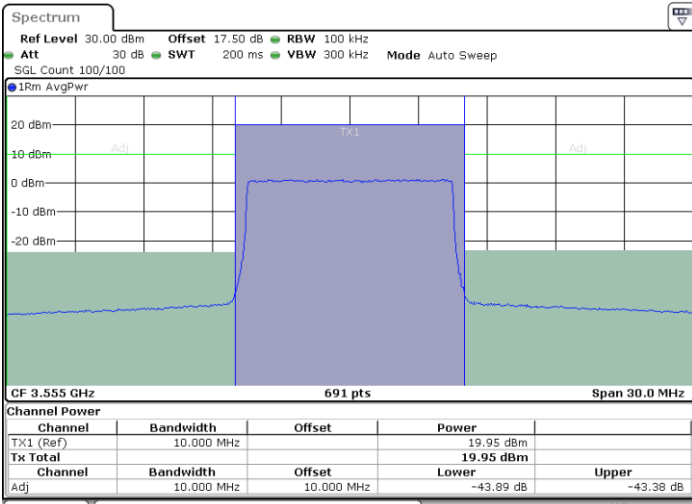

Lowest Channel / FullIRB

N/A

Date: 12.APR.2020 16:20:23