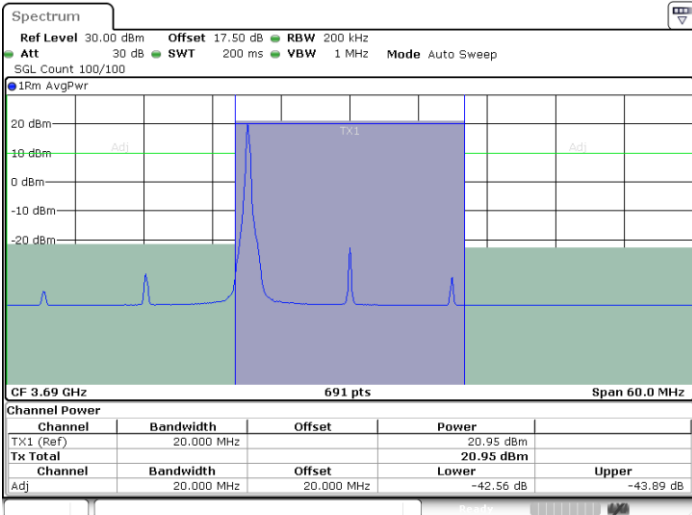

Date: 12.APR.2020 16:58:05

Middle Channel / FullIRB

N/A

Date: 12.APR.2020 16:48:20

LTE Band 48 / 20MHz

64QAM

Highest Channel / 1RB0

Highest Channel / 1RBmax

Date: 12.APR.2020 16:53:45

Date: 12.APR.2020 16:58:37

Highest Channel / FullIRB

N/A

Date: 12.APR.2020 16:48:52

LTE Band 48 / 5MHz

256QAM

Lowest Channel / 1RB0