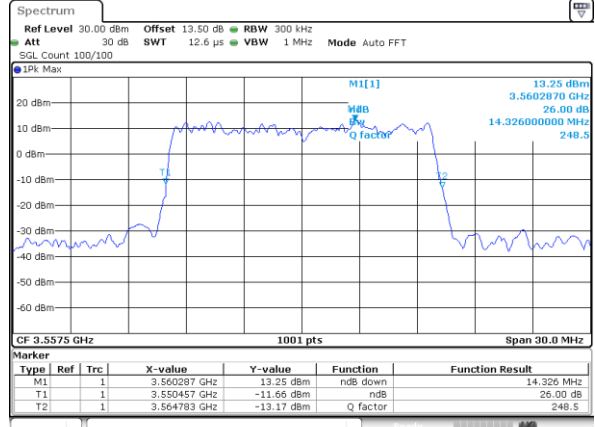

Highest Channel / 10MHz / 16QAM

Date: 13.APR.2020 12:39:55

LTE Band 48

Lowest Channel / 15MHz / QPSK

Date: 13.APR.2020 12:40:39

Lowest Channel / 15MHz / 16QAM

Date: 13.APR.2020 12:40:52

Middle Channel / 15MHz / QPSK

Date: 13.APR.2020 12:41:03

Middle Channel / 15MHz / 16QAM

Date: 13.APR.2020 12:41:46

Highest Channel / 15MHz / QPSK

Date: 13.APR.2020 12:42:28

Highest Channel / 15MHz / 16QAM

Date: 13.APR.2020 12:42:41

LTE Band 48