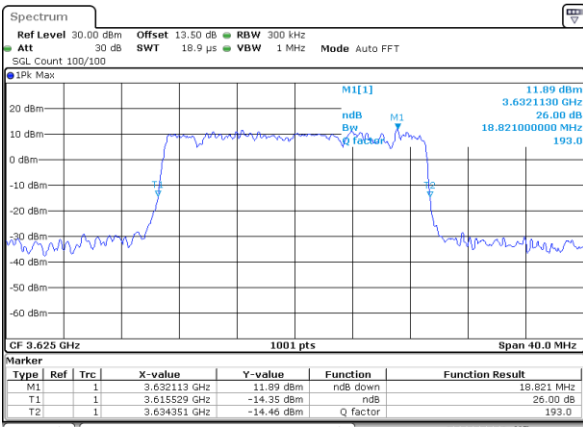

Date: 13.APR.2020 12:41:03

Middle Channel / 15MHz / 16QAM

Date: 13.APR.2020 12:41:46

Highest Channel / 15MHz / QPSK

Date: 13.APR.2020 12:42:28

Highest Channel / 15MHz / 16QAM

Date: 13.APR.2020 12:42:41

LTE Band 48

Lowest Channel / 20MHz / QPSK

Date: 13.APR.2020 12:43:25

Lowest Channel / 20MHz / 16QAM

Date: 13.APR.2020 12:43:38

Middle Channel / 20MHz / QPSK

Date: 13.APR.2020 12:44:18

Middle Channel / 20MHz / 16QAM

Date: 13.APR.2020 12:44:32

Highest Channel / 20MHz / QPSK

Date: 13.APR.2020 12:45:13

Highest Channel / 20MHz / 16QAM

Date: 13.APR.2020 12:45:27

LTE Band 48

Lowest Channel / 5MHz / 64QAM

Date: 13.APR.2020 12:45:56

Lowest Channel / 10MHz / 64QAM