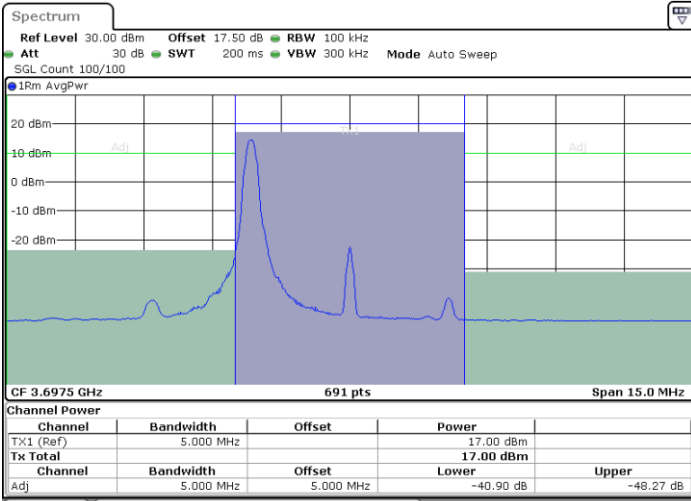

LTE Band 48 / 5MHz

256QAM

Highest Channel / 1RB0

Highest Channel / 1RBmax

Date: 13.APR.2020 10:31:02