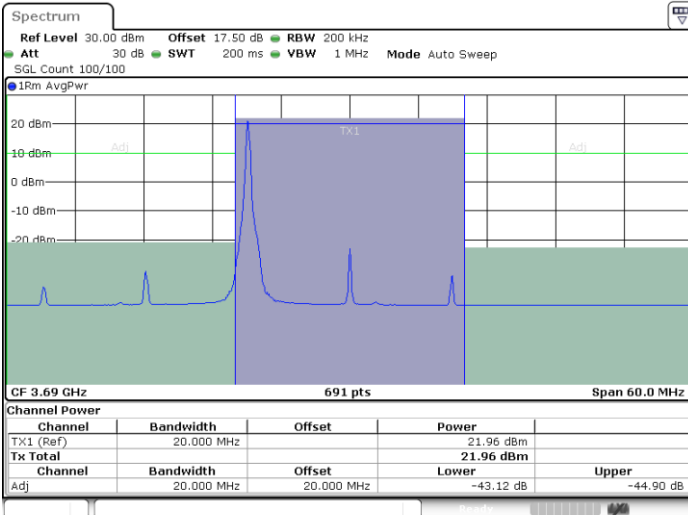

LTE Band 48 / 20MHz

16QAM

Highest Channel / 1RB0

Highest Channel / 1RBmax

Date: 12.APR.2020 16:54:18

Date: 12.APR.2020 16:59:10

Highest Channel / FullIRB

N/A