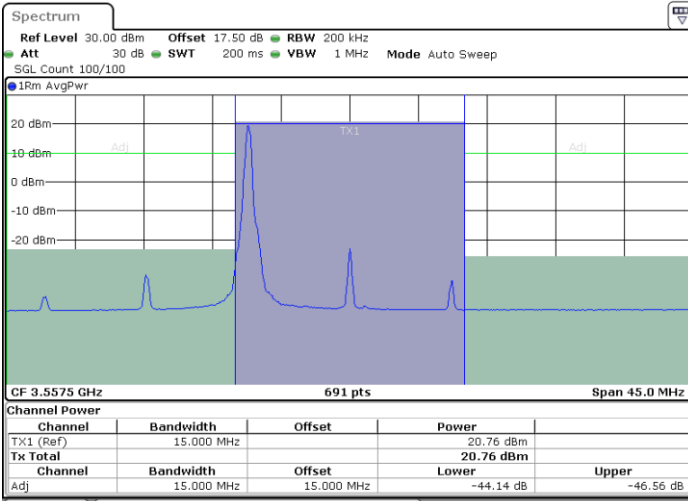

LTE Band 48 / 15MHz

64QAM

Lowest Channel / 1RB0

Lowest Channel / 1RBmax

Date: 12.APR.2020 16:31:39