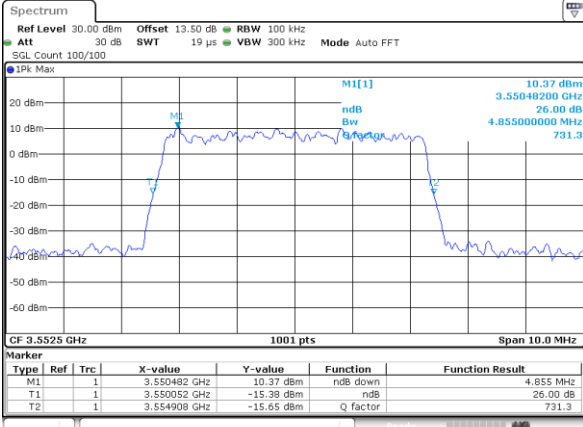

Middle Channel / 20MHz / 64QAM

Date: 13.APR.2020 12:50:32

Highest Channel / 15MHz / 64QAM

Date: 13.APR.2020 12:49:36

Highest Channel / 20MHz / 64QAM

Date: 13.APR.2020 12:51:00

LTE Band 48

Lowest Channel / 5MHz / 256QAM