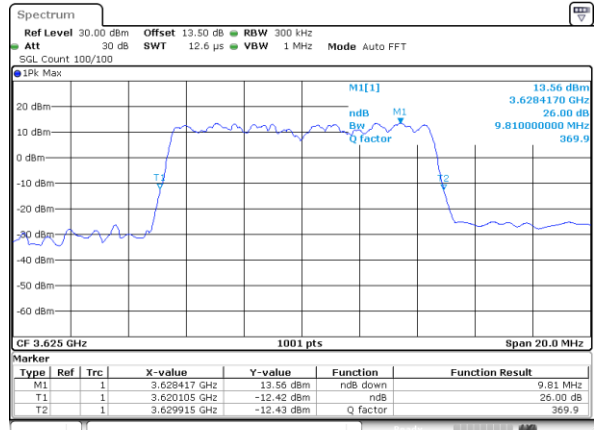

Date: 13.APR.2020 12:36:114

Highest Channel / 5MHz / QPSK

Date: 13.APR.2020 12:36:55

Highest Channel / 5MHz / 16QAM

Date: 13.APR.2020 12:37:09

LTE Band 48

Lowest Channel / 10MHz / QPSK

Date: 13.APR.2020 12:37:52

Lowest Channel / 10MHz / 16QAM

Date: 13.APR.2020 12:38:06

Middle Channel / 10MHz / QPSK

Date: 13.APR.2020 12:38:46

Middle Channel / 10MHz / 16QAM

Date: 13.APR.2020 12:38:59

Highest Channel / 10MHz / QPSK

Date: 13.APR.2020 12:39:41

Highest Channel / 10MHz / 16QAM

Date: 13.APR.2020 12:39:55

LTE Band 48

Lowest Channel / 15MHz / QPSK

Date: 13.APR.2020 12:40:39

Lowest Channel / 15MHz / 16QAM

Date: 13.APR.2020 12:40:52

Middle Channel / 15MHz / QPSK