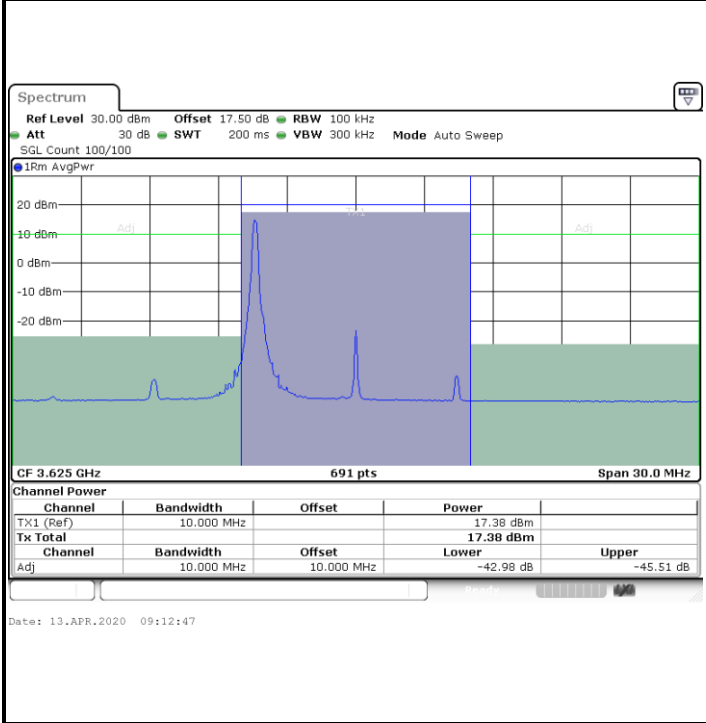

LTE Band 48 / 10MHz

256QAM

MiddleChannel / 1RB0