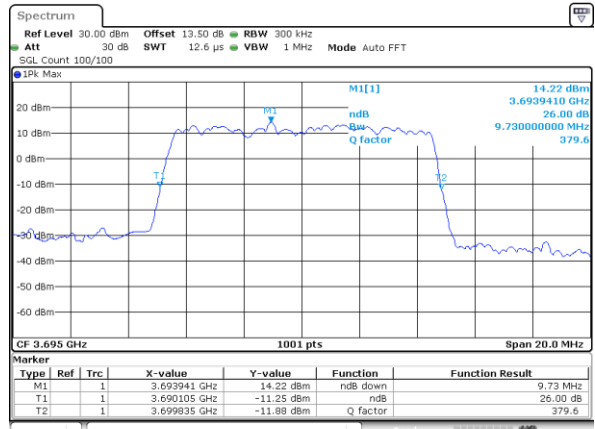

Date: 13.APR.2020 12:36:114

Highest Channel / 5MHz / QPSK

Date: 13.APR.2020 12:36:55

Highest Channel / 5MHz / 16QAM

Date: 13.APR.2020 12:37:09

LTE Band 48

Lowest Channel / 10MHz / QPSK

Date: 13.APR.2020 12:37:52

Lowest Channel / 10MHz / 16QAM

Date: 13.APR.2020 12:38:06

Middle Channel / 10MHz / QPSK

Date: 13.APR.2020 12:38:46

Middle Channel / 10MHz / 16QAM

Date: 13.APR.2020 12:38:59

Highest Channel / 10MHz / QPSK

Date: 13.APR.2020 12:39:41

Highest Channel / 10MHz / 16QAM

Date: 13.APR.2020 12:39:55

LTE Band 48

Lowest Channel / 15MHz / QPSK

Date: 13.APR.2020 12:40:39

Lowest Channel / 15MHz / 16QAM

Date: 13.APR.2020 12:40:52

Middle Channel / 15MHz / QPSK