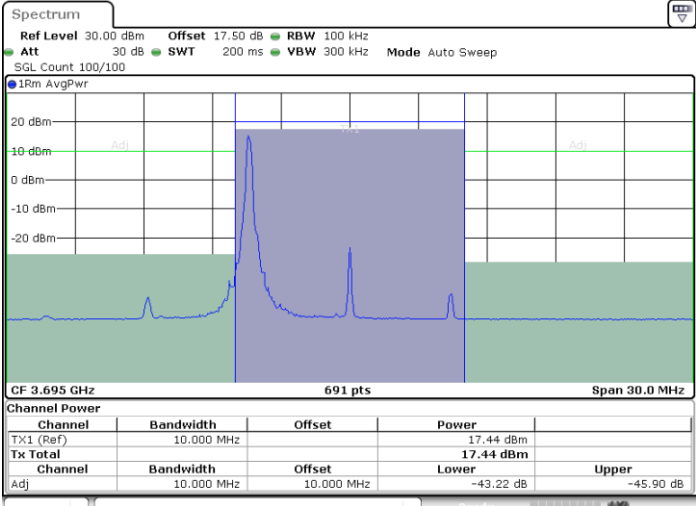

LTE Band 48 / 10MHz

256QAM

Highest Channel / 1RB0

Highest Channel / 1RBmax

Date: 13.APR.2020 09:44:50