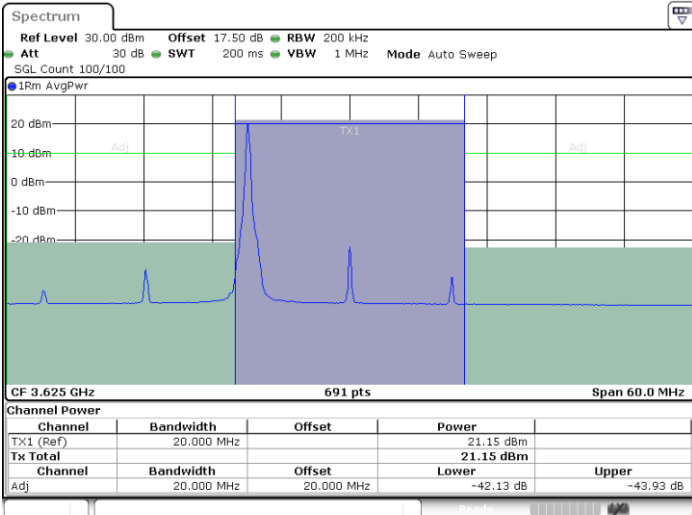

Lowest Channel / FullIRB

N/A

Date: 12.APR.2020 16:45:38

LTE Band 48 / 20MHz

64QAM

Middle Channel / 1RB0

Middle Channel / 1RBmax

Date: 12.APR.2020 16:53:12

Date: 12.APR.2020 16:58:05

Middle Channel / FullIRB

N/A

Date: 12.APR.2020 16:48:20

LTE Band 48 / 20MHz

64QAM

Highest Channel / 1RB0

Highest Channel / 1RBmax