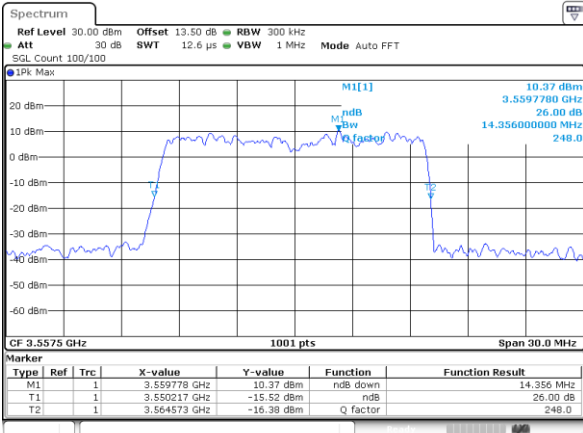

Date: 13.APR.2020 14:22:12

Highest Channel / 10MHz / 256QAM

Date: 13.APR.2020 14:15:47

LTE Band 48

Lowest Channel / 15MHz / 256QAM

Date: 13.APR.2020 13:55:46

Lowest Channel / 20MHz / 256QAM

Date: 13.APR.2020 13:56:05