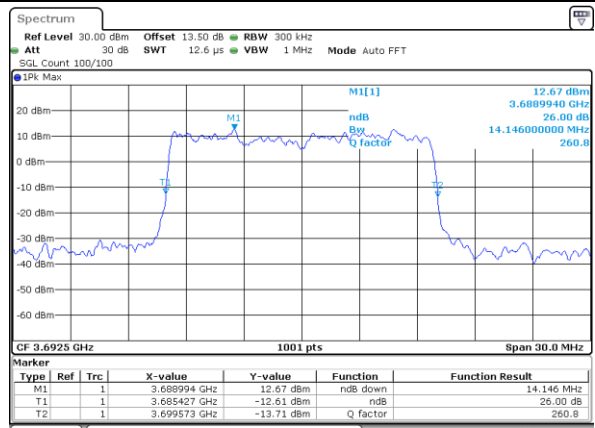

Highest Channel / 10MHz / 16QAM

Date: 13.APR.2020 12:39:55

LTE Band 48

Lowest Channel / 15MHz / QPSK

Date: 13.APR.2020 12:40:39

Lowest Channel / 15MHz / 16QAM

Date: 13.APR.2020 12:40:52

Middle Channel / 15MHz / QPSK

Date: 13.APR.2020 12:41:03

Middle Channel / 15MHz / 16QAM

Date: 13.APR.2020 12:41:46

Highest Channel / 15MHz / QPSK

Date: 13.APR.2020 12:42:28

Highest Channel / 15MHz / 16QAM

Date: 13.APR.2020 12:42:41

LTE Band 48