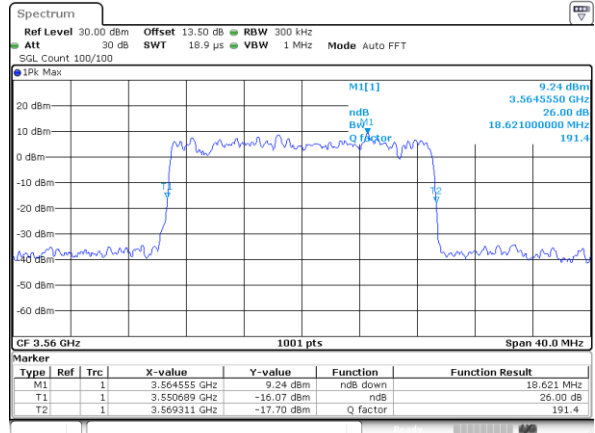

Date: 13.APR.2020 14:22:12

Highest Channel / 10MHz / 256QAM

Date: 13.APR.2020 14:15:47

LTE Band 48

Lowest Channel / 15MHz / 256QAM

Date: 13.APR.2020 13:55:46

Lowest Channel / 20MHz / 256QAM

Date: 13.APR.2020 13:56:05