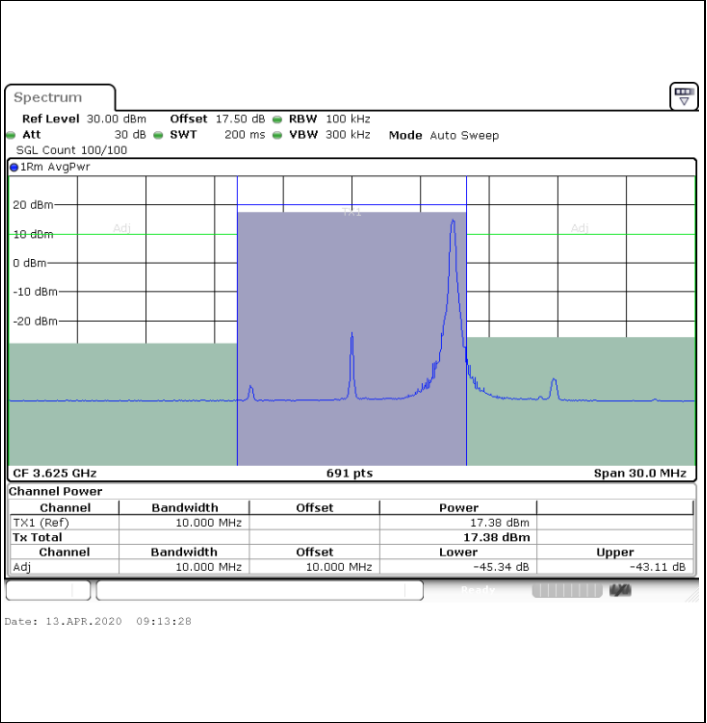

Date: 13.APR.2020 09:38:15

LTE Band 48 / 10MHz

256QAM

MiddleChannel / 1RB0

Middle Channel / 1RBmax

Middle Channel / FullIRB

N/A

LTE Band 48 / 10MHz