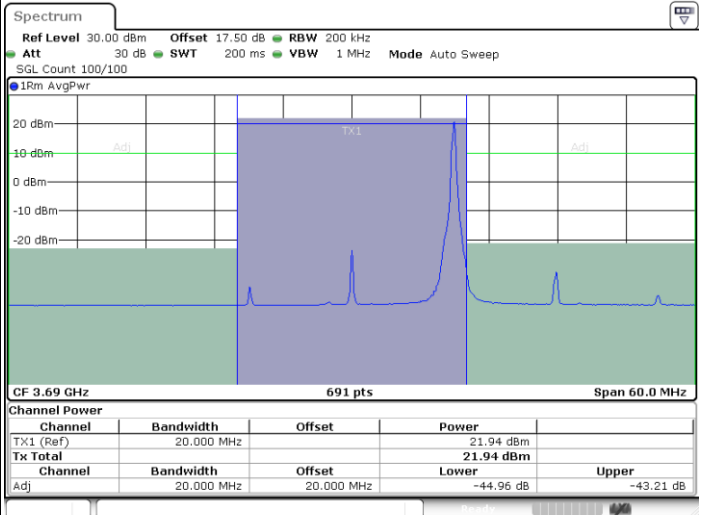

LTE Band 48 / 20MHz

16QAM

Highest Channel / 1RB0

Highest Channel / 1RBmax

Date: 12.APR.2020 16:54:18

Date: 12.APR.2020 16:59:10

Highest Channel / FullIRB

N/A