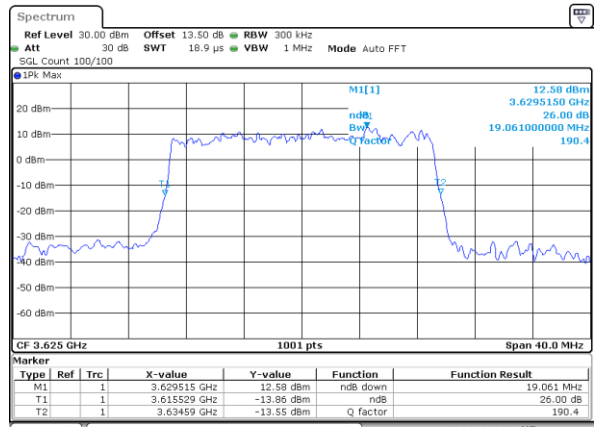

Date: 13.APR.2020 12:41:03

Middle Channel / 15MHz / 16QAM

Date: 13.APR.2020 12:41:46

Highest Channel / 15MHz / QPSK

Date: 13.APR.2020 12:42:28

Highest Channel / 15MHz / 16QAM

Date: 13.APR.2020 12:42:41

LTE Band 48

Lowest Channel / 20MHz / QPSK

Date: 13.APR.2020 12:43:25

Lowest Channel / 20MHz / 16QAM

Date: 13.APR.2020 12:43:38

Middle Channel / 20MHz / QPSK

Date: 13.APR.2020 12:44:18

Middle Channel / 20MHz / 16QAM

Date: 13.APR.2020 12:44:32

Highest Channel / 20MHz / QPSK

Date: 13.APR.2020 12:45:13

Highest Channel / 20MHz / 16QAM

Date: 13.APR.2020 12:45:27

LTE Band 48

Lowest Channel / 5MHz / 64QAM

Date: 13.APR.2020 12:45:56

Lowest Channel / 10MHz / 64QAM