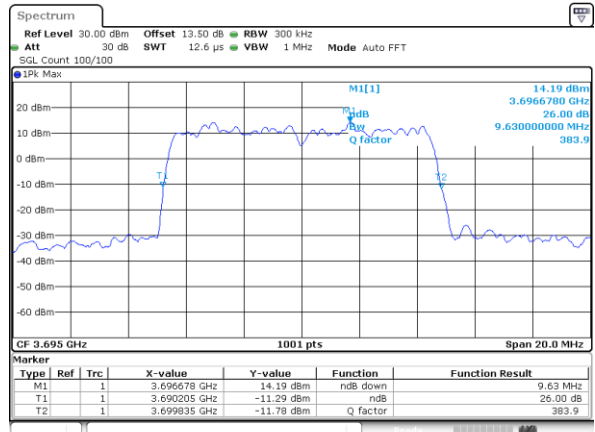

Highest Channel / 20MHz / QPSK

Date: 13.APR.2020 12:45:13

Highest Channel / 20MHz / 16QAM

Date: 13.APR.2020 12:45:27

LTE Band 48

Lowest Channel / 5MHz / 64QAM

Date: 13.APR.2020 12:45:56

Lowest Channel / 10MHz / 64QAM

Date: 13.APR.2020 12:47:19

Middle Channel / 5MHz / 64QAM

Date: 13.APR.2020 12:46:23

Middle Channel / 10MHz / 64QAM

Date: 13.APR.2020 12:47:46

Highest Channel / 5MHz / 64QAM

Date: 13.APR.2020 12:46:50

Highest Channel / 10MHz / 64QAM

Date: 13.APR.2020 12:48:13

LTE Band 48

Lowest Channel / 15MHz / 64QAM

Date: 13.APR.2020 12:48:42

Lowest Channel / 20MHz / 64QAM

Date: 13.APR.2020 12:50:06

Middle Channel / 15MHz / 64QAM

Date: 13.APR.2020 12:49:09