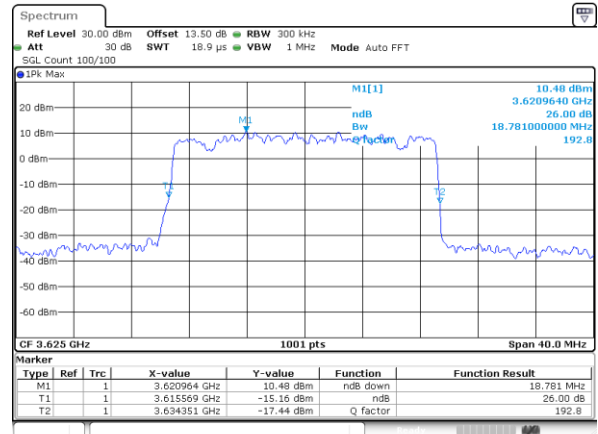

Date: 13.APR.2020 12:48:13

LTE Band 48

Lowest Channel / 15MHz / 64QAM

Date: 13.APR.2020 12:48:42

Lowest Channel / 20MHz / 64QAM

Date: 13.APR.2020 12:50:06

Middle Channel / 15MHz / 64QAM

Date: 13.APR.2020 12:49:09

Middle Channel / 20MHz / 64QAM

Date: 13.APR.2020 12:50:32

Highest Channel / 15MHz / 64QAM

Date: 13.APR.2020 12:49:36

Highest Channel / 20MHz / 64QAM

Date: 13.APR.2020 12:51:00

LTE Band 48

Lowest Channel / 5MHz / 256QAM