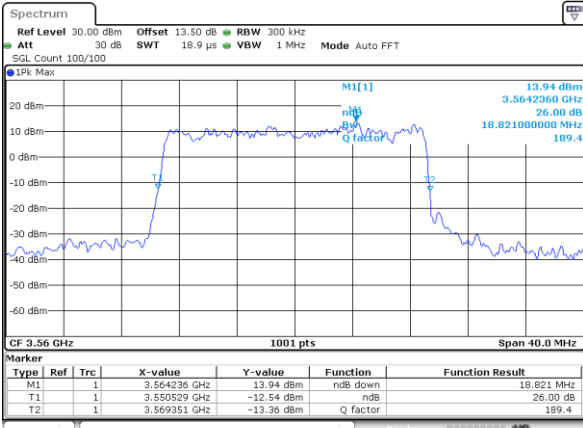

LTE Band 48

Lowest Channel / 20MHz / QPSK

Date: 13.APR.2020 12:43:25