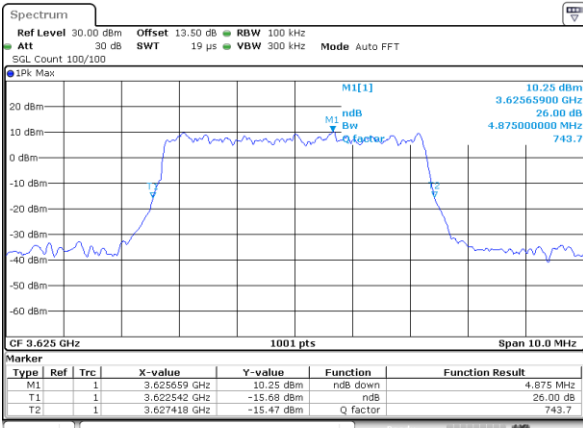

Middle Channel / 5MHz / 256QAM

Date: 13.APR.2020 14:20:12