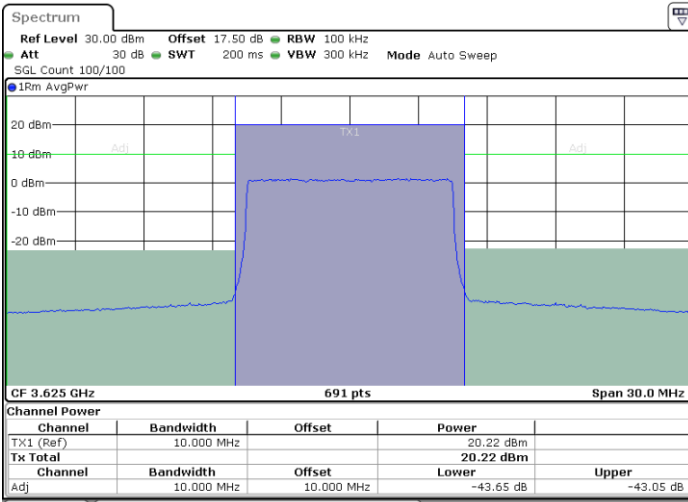

Middle Channel / 1RBmax

Date: 12.APR.2020 16:18:07

Date: 12.APR.2020 16:28:14

Middle Channel / FullIRB

N/A

Date: 12.APR.2020 16:23:10

LTE Band 48 / 10MHz

64QAM

Highest Channel / 1RB0

Highest Channel / 1RBmax

Date: 12.APR.2020 16:18:40

Date: 12.APR.2020 16:28:48

Highest Channel / FullIRB

N/A

Date: 12.APR.2020 16:23:44

LTE Band 48 / 15MHz