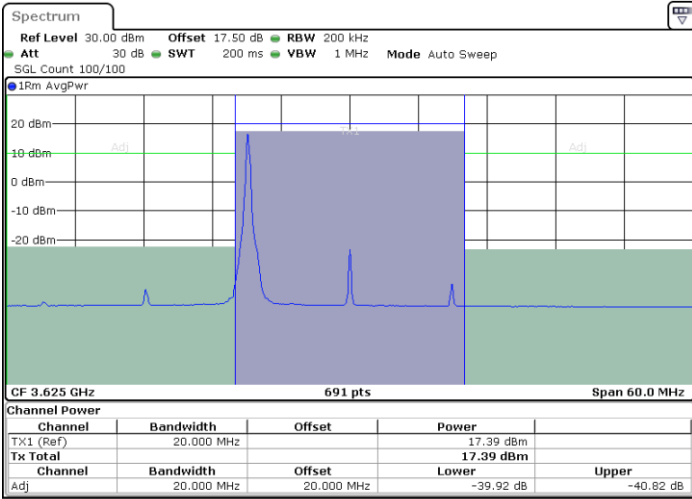

Highest Channel / FullIRB

N/A

Date: 13.APR.2020 08:59:28

LTE Band 48 / 20MHz

256QAM

Lowest Channel / 1RB0

Lowest Channel / 1RBmax

Date: 13.APR.2020 08:46:52

Date: 13.APR.2020 08:46:02

Lowest Channel / FullRB

N/A

Date: 13.APR.2020 08:47:40

LTE Band 48 / 20MHz

256QAM

Middle Channel / 1RB0

Middle Channel / 1RBmax

Date: 13.APR.2020 08:43:24

Date: 13.APR.2020 08:44:54

Middle Channel / FullIRB

N/A

Date: 13.APR.2020 08:37:55

LTE Band 48 / 20MHz

256QAM

Highest Channel / 1RB0