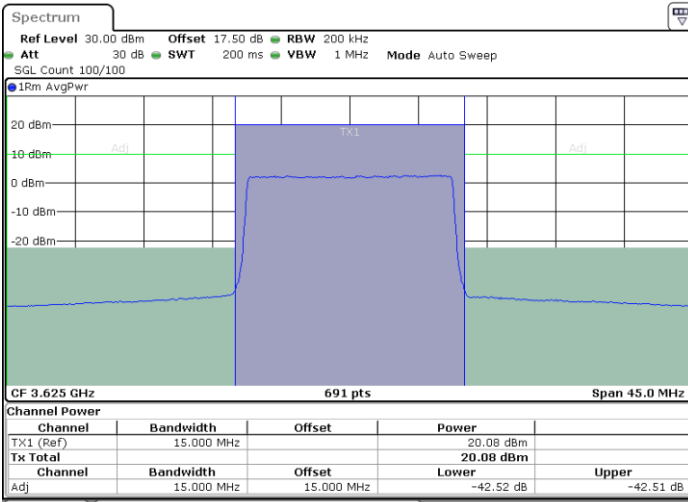

LTE Band 48 / 15MHz

64QAM

Middle Channel / 1RB0

Middle Channel / 1RBmax

Date: 12.APR.2020 16:32:12

Date: 12.APR.2020 16:42:16

Middle Channel / FullIRB

N/A

Date: 12.APR.2020 16:37:14

LTE Band 48 / 15MHz

64QAM

Highest Channel / 1RB0

Highest Channel / 1RBmax

Date: 12.APR.2020 16:35:00

Date: 12.APR.2020 16:45:04

Highest Channel / FullIRB