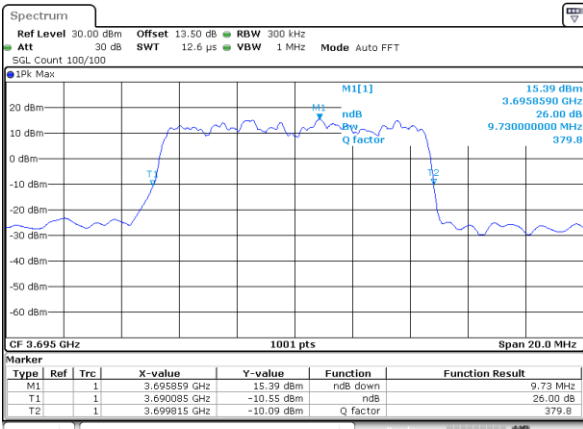

Date: 13.APR.2020 12:36:114

Highest Channel / 5MHz / QPSK

Date: 13.APR.2020 12:36:55

Highest Channel / 5MHz / 16QAM

Date: 13.APR.2020 12:37:09

LTE Band 48

Lowest Channel / 10MHz / QPSK

Date: 13.APR.2020 12:37:52

Lowest Channel / 10MHz / 16QAM

Date: 13.APR.2020 12:38:06

Middle Channel / 10MHz / QPSK

Date: 13.APR.2020 12:38:46

Middle Channel / 10MHz / 16QAM

Date: 13.APR.2020 12:38:59

Highest Channel / 10MHz / QPSK

Date: 13.APR.2020 12:39:41

Highest Channel / 10MHz / 16QAM

Date: 13.APR.2020 12:39:55

LTE Band 48

Lowest Channel / 15MHz / QPSK

Date: 13.APR.2020 12:40:39

Lowest Channel / 15MHz / 16QAM

Date: 13.APR.2020 12:40:52

Middle Channel / 15MHz / QPSK