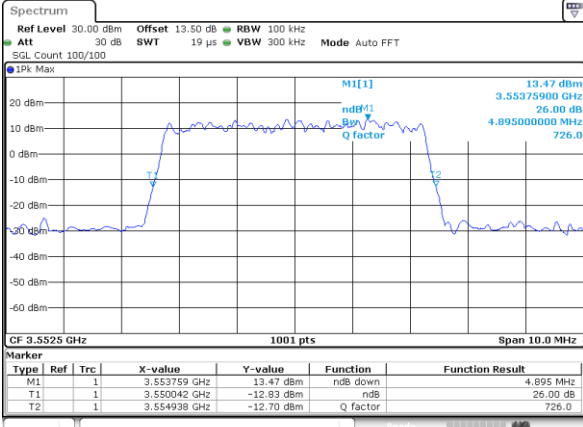

Date: 13.APR.2020 08:43:24

Date: 13.APR.2020 08:44:54

Middle Channel / FullIRB

N/A

Date: 13.APR.2020 08:37:55

LTE Band 48 / 20MHz

256QAM

Highest Channel / 1RB0

Highest Channel / 1RBmax

Date: 13.APR.2020 08:34:00

Date: 13.APR.2020 08:33:05

Highest Channel / FullIRB

N/A

Date: 13.APR.2020 08:34:58

**26dB Bandwidth**

Mode	LTE Band 48 : 26dB BW(MHz)											
BW	1.4MHz		3MHz		5MHz		10MHz		15MHz		20MHz	
Mod.	QPSK	16QAM	QPSK	16QAM	QPSK	16QAM	QPSK	16QAM	QPSK	16QAM	QPSK	16QAM
Lowest CH	-	-	-	-	4.90	4.85	9.63	9.65	14.39	14.33	18.82	18.70
Middle CH	-	-	-	-	4.98	4.91	9.63	9.81	14.45	14.42	18.82	19.06
Highest CH	-	-	-	-	4.92	4.94	9.73	9.73	14.57	14.15	19.10	18.78
Mode	LTE Band 48 : 26dB BW(MHz)											
BW	1.4MHz		3MHz		5MHz		10MHz		15MHz		20MHz	
Mod.	64QAM		64QAM		64QAM	256QAM	64QAM	256QAM	64QAM	256QAM	64QAM	256QAM
Lowest CH	-	-	-	-	4.88	4.86	9.67	9.59	14.24	14.36	18.62	18.62
Middle CH	-	-	-	-	4.79	4.88	9.77	9.73	14.27	14.39	18.78	18.66
Highest CH	-	-	-	-	4.83	4.84	9.63	9.85	14.63	14.12	18.86	18.74

LTE Band 48

Lowest Channel / 5MHz / QPSK

Date: 13.APR.2020 12:35:06

Lowest Channel / 5MHz / 16QAM

Date: 13.APR.2020 12:35:120

Middle Channel / 5MHz / QPSK

Date: 13.APR.2020 12:36:00

Middle Channel / 5MHz / 16QAM