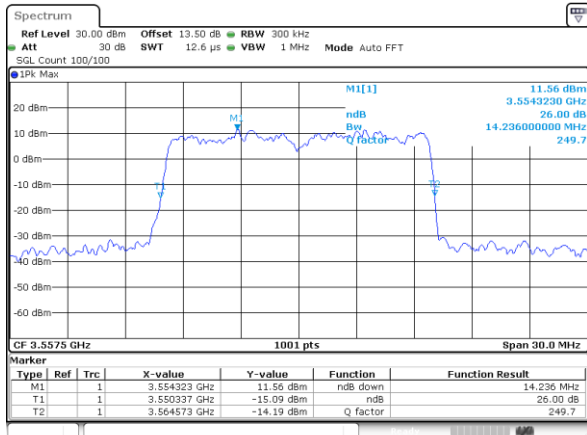

Highest Channel / 20MHz / QPSK

Date: 13.APR.2020 12:45:13

Highest Channel / 20MHz / 16QAM

Date: 13.APR.2020 12:45:27

LTE Band 48

Lowest Channel / 5MHz / 64QAM

Date: 13.APR.2020 12:45:56

Lowest Channel / 10MHz / 64QAM

Date: 13.APR.2020 12:47:19

Middle Channel / 5MHz / 64QAM

Date: 13.APR.2020 12:46:23

Middle Channel / 10MHz / 64QAM

Date: 13.APR.2020 12:47:46

Highest Channel / 5MHz / 64QAM

Date: 13.APR.2020 12:46:50

Highest Channel / 10MHz / 64QAM

Date: 13.APR.2020 12:48:13

LTE Band 48

Lowest Channel / 15MHz / 64QAM

Date: 13.APR.2020 12:48:42

Lowest Channel / 20MHz / 64QAM

Date: 13.APR.2020 12:50:06

Middle Channel / 15MHz / 64QAM

Date: 13.APR.2020 12:49:09

Middle Channel / 20MHz / 64QAM

Date: 13.APR.2020 12:50:32

Highest Channel / 15MHz / 64QAM

Date: 13.APR.2020 12:49:36

Highest Channel / 20MHz / 64QAM

Date: 13.APR.2020 12:51:00

LTE Band 48

Lowest Channel / 5MHz / 256QAM