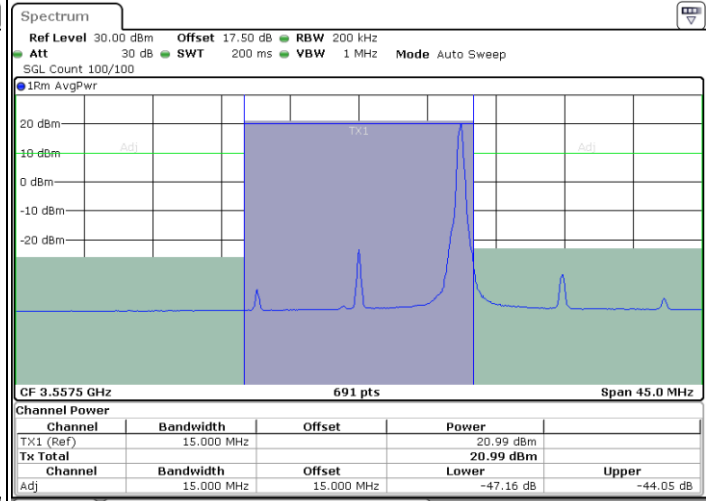

Date: 12.APR.2020 16:41:43