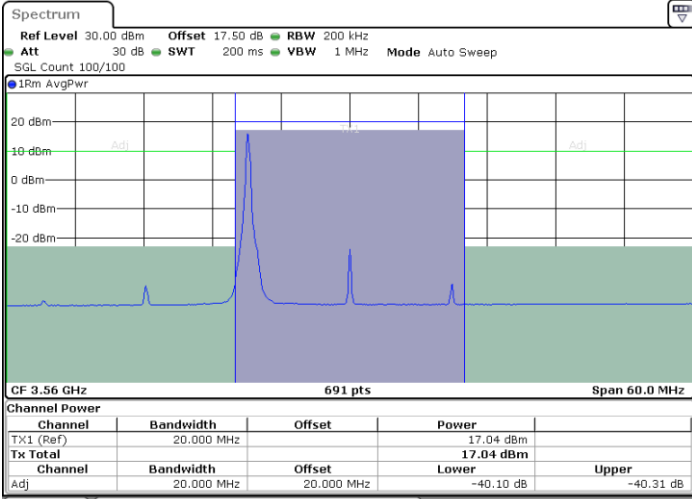

Highest Channel / FullIRB

N/A

Date: 13.APR.2020 08:59:28

LTE Band 48 / 20MHz

256QAM

Lowest Channel / 1RB0

Lowest Channel / 1RBmax

Date: 13.APR.2020 08:46:52