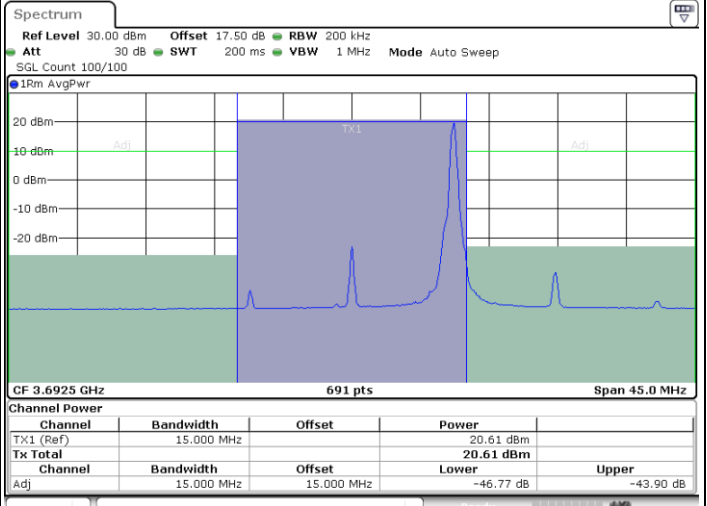

Date: 12.APR.2020 16:37:14

LTE Band 48 / 15MHz

64QAM

Highest Channel / 1RB0

Highest Channel / 1RBmax

Date: 12.APR.2020 16:35:00

Date: 12.APR.2020 16:45:04

Highest Channel / FullIRB