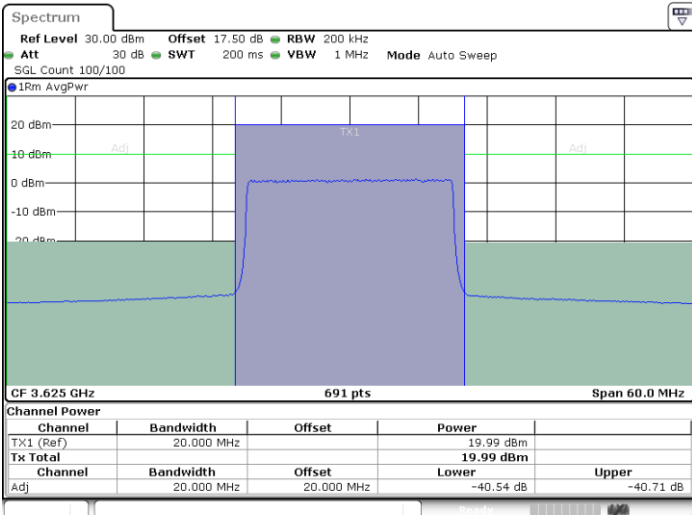

Lowest Channel / FullIRB

N/A

Date: 12.APR.2020 16:45:38

LTE Band 48 / 20MHz

64QAM

Middle Channel / 1RB0

Middle Channel / 1RBmax

Date: 12.APR.2020 16:53:12

Date: 12.APR.2020 16:58:05

Middle Channel / FullIRB

N/A

Date: 12.APR.2020 16:48:20

LTE Band 48 / 20MHz

64QAM

Highest Channel / 1RB0

Highest Channel / 1RBmax