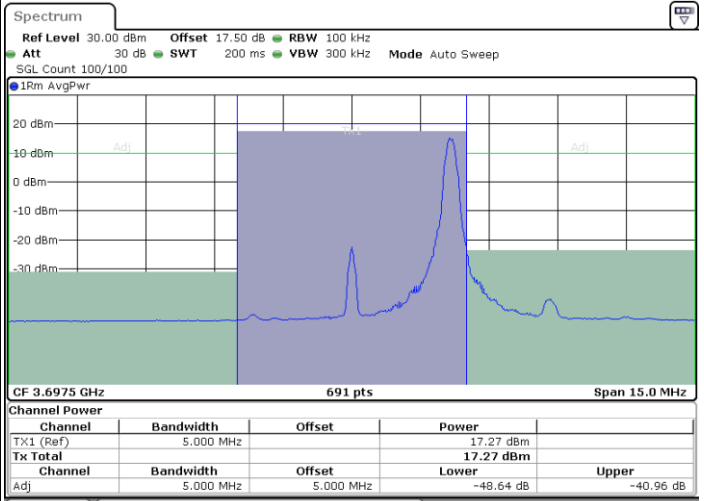

Date: 13.APR.2020 10:33:34