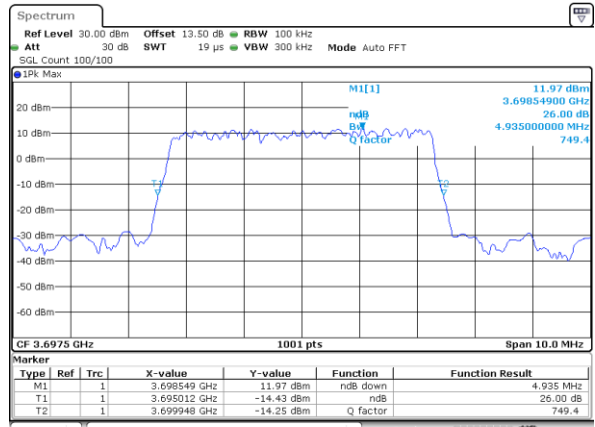

Highest Channel / 1RBmax

Date: 13.APR.2020 08:34:00

Date: 13.APR.2020 08:33:05

Highest Channel / FullIRB

N/A

Date: 13.APR.2020 08:34:58

**26dB Bandwidth**

Mode	LTE Band 48 : 26dB BW(MHz)											
BW	1.4MHz		3MHz		5MHz		10MHz		15MHz		20MHz	
Mod.	QPSK	16QAM	QPSK	16QAM	QPSK	16QAM	QPSK	16QAM	QPSK	16QAM	QPSK	16QAM
Lowest CH	-	-	-	-	4.90	4.85	9.63	9.65	14.39	14.33	18.82	18.70
Middle CH	-	-	-	-	4.98	4.91	9.63	9.81	14.45	14.42	18.82	19.06
Highest CH	-	-	-	-	4.92	4.94	9.73	9.73	14.57	14.15	19.10	18.78
Mode	LTE Band 48 : 26dB BW(MHz)											
BW	1.4MHz		3MHz		5MHz		10MHz		15MHz		20MHz	
Mod.	64QAM		64QAM		64QAM	256QAM	64QAM	256QAM	64QAM	256QAM	64QAM	256QAM
Lowest CH	-	-	-	-	4.88	4.86	9.67	9.59	14.24	14.36	18.62	18.62
Middle CH	-	-	-	-	4.79	4.88	9.77	9.73	14.27	14.39	18.78	18.66
Highest CH	-	-	-	-	4.83	4.84	9.63	9.85	14.63	14.12	18.86	18.74

LTE Band 48

Lowest Channel / 5MHz / QPSK

Date: 13.APR.2020 12:35:06

Lowest Channel / 5MHz / 16QAM

Date: 13.APR.2020 12:35:120

Middle Channel / 5MHz / QPSK

Date: 13.APR.2020 12:36:00

Middle Channel / 5MHz / 16QAM

Date: 13.APR.2020 12:36:114

Highest Channel / 5MHz / QPSK

Date: 13.APR.2020 12:36:55

Highest Channel / 5MHz / 16QAM

Date: 13.APR.2020 12:37:09

LTE Band 48

Lowest Channel / 10MHz / QPSK

Date: 13.APR.2020 12:37:52