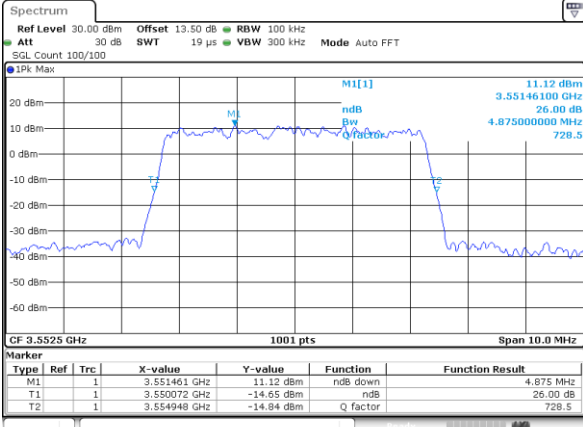

Highest Channel / 20MHz / QPSK

Date: 13.APR.2020 12:45:13

Highest Channel / 20MHz / 16QAM

Date: 13.APR.2020 12:45:27

LTE Band 48

Lowest Channel / 5MHz / 64QAM

Date: 13.APR.2020 12:45:56

Lowest Channel / 10MHz / 64QAM