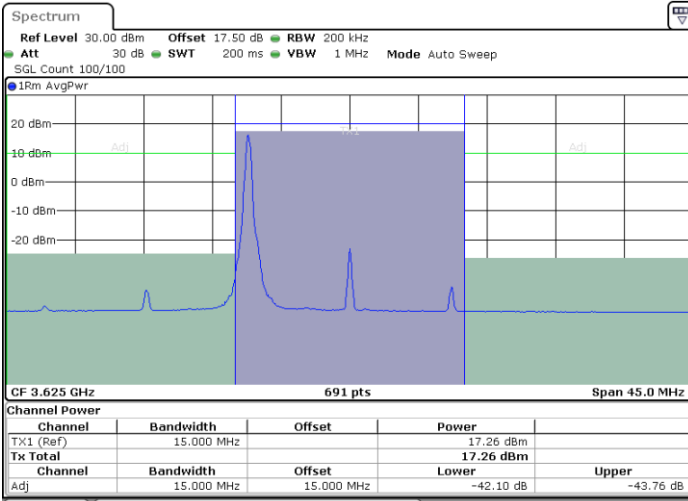

Date: 13.APR.2020 08:49:27

LTE Band 48 / 15MHz

256QAM

Middle Channel / 1RB0

Middle Channel / 1RBmax

Date: 13.APR.2020 09:04:57

Date: 13.APR.2020 09:05:40

Middle Channel / FullIRB