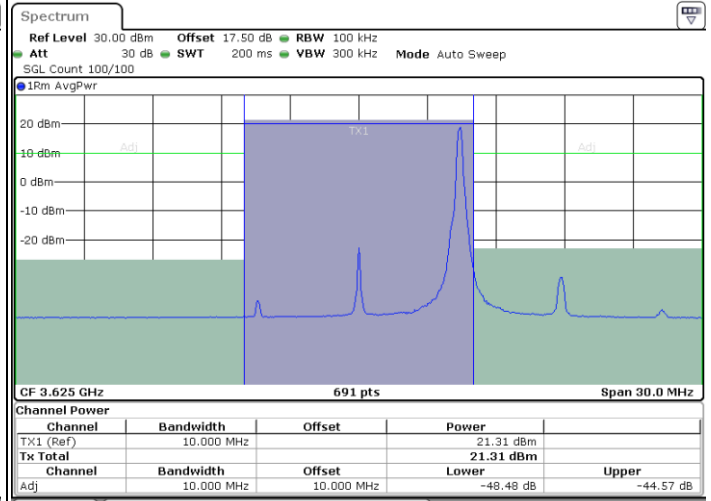

Date: 12.APR.2020 16:28:14