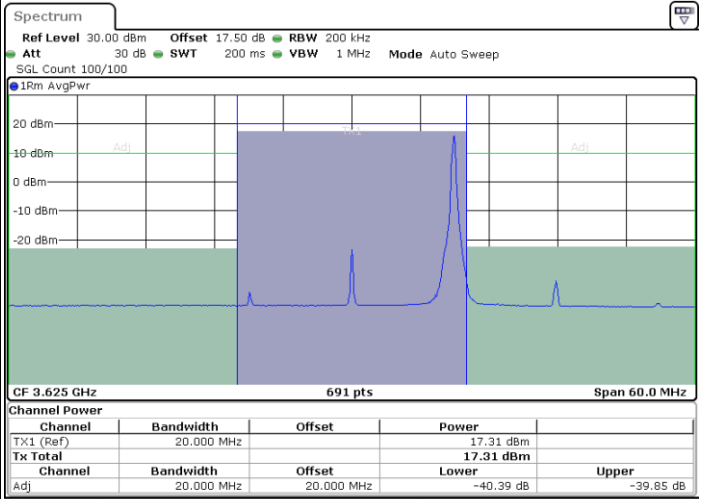

Date: 13.APR.2020 08:44:54