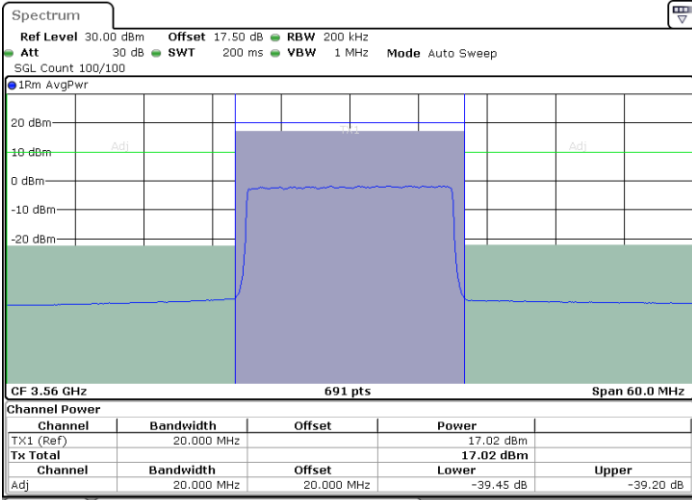

N/A

Date: 13.APR.2020 09:06:42

LTE Band 48 / 15MHz

256QAM

Highest Channel / 1RB0

Highest Channel / 1RBmax

Date: 13.APR.2020 08:56:52

Date: 13.APR.2020 08:55:43

Highest Channel / FullIRB

N/A

Date: 13.APR.2020 08:59:28

LTE Band 48 / 20MHz

256QAM

Lowest Channel / 1RB0

Lowest Channel / 1RBmax

Date: 13.APR.2020 08:46:52

Date: 13.APR.2020 08:46:02

Lowest Channel / FullRB

N/A

Date: 13.APR.2020 08:47:40

LTE Band 48 / 20MHz

256QAM

Middle Channel / 1RB0

Middle Channel / 1RBmax