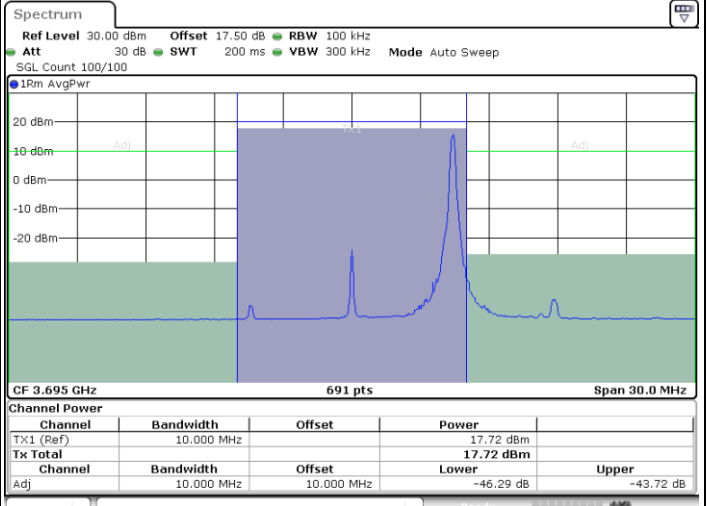

Date: 13.APR.2020 09:45:56