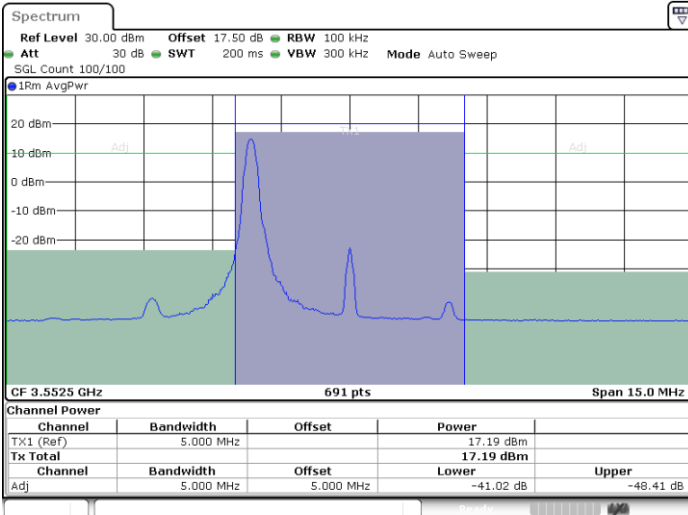

Date: 12.APR.2020 16:53:45

Date: 12.APR.2020 16:58:37

Highest Channel / FullIRB

N/A

Date: 12.APR.2020 16:48:52

LTE Band 48 / 5MHz

256QAM

Lowest Channel / 1RB0

Lowest Channel / 1RBmax

Date: 13.APR.2020 10:35:30

Date: 15.APR.2020 08:44:21

Lowest Channel / FullIRB

N/A

Date: 13.APR.2020 10:21:25

LTE Band 48 / 5MHz

256QAM