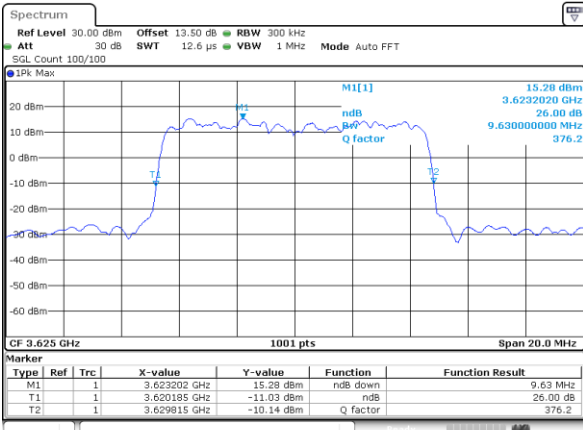

Middle Channel / 10MHz / QPSK

Date: 13.APR.2020 12:38:46