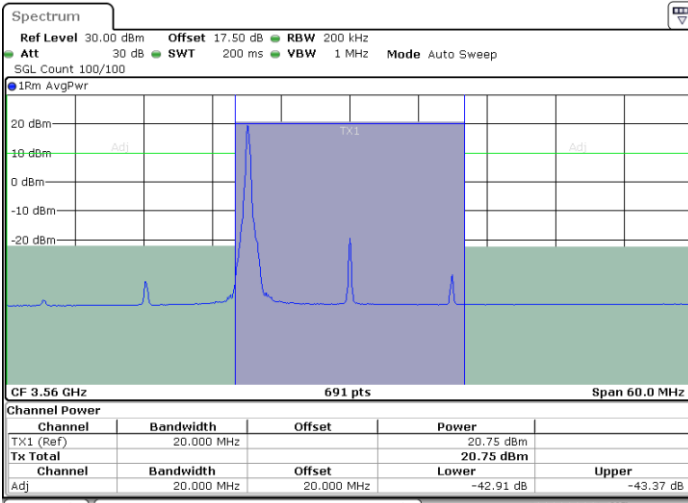

N/A

Date: 12.APR.2020 16:40:02

LTE Band 48 / 20MHz

64QAM

Lowest Channel / 1RB0

Lowest Channel / 1RBmax

Date: 12.APR.2020 16:50:31

Date: 12.APR.2020 16:55:23