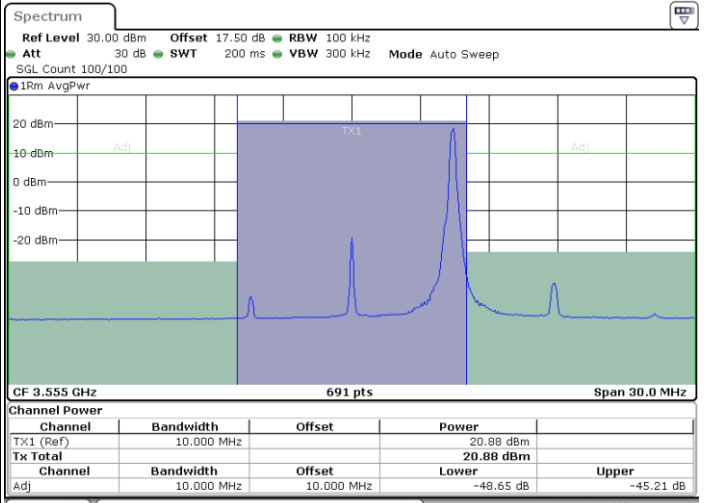

Date: 12.APR.2020 16:25:27