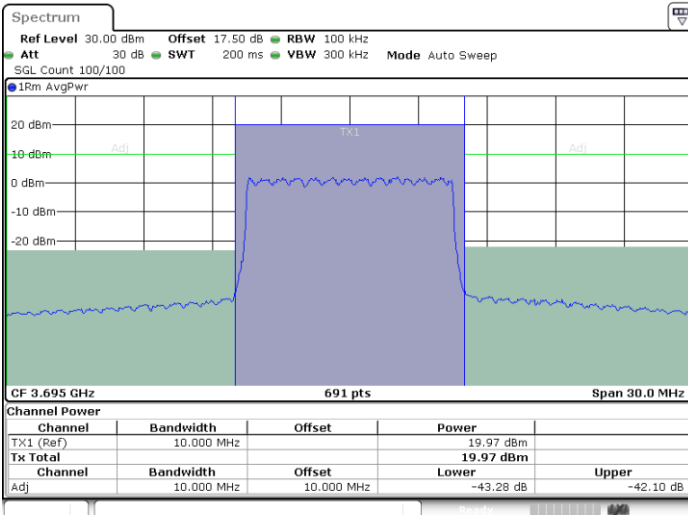

Highest Channel / 1RB0

Highest Channel / 1RBmax

Date: 12.APR.2020 16:18:40

Date: 12.APR.2020 16:28:48

Highest Channel / FullIRB

N/A

Date: 12.APR.2020 16:23:44

LTE Band 48 / 15MHz