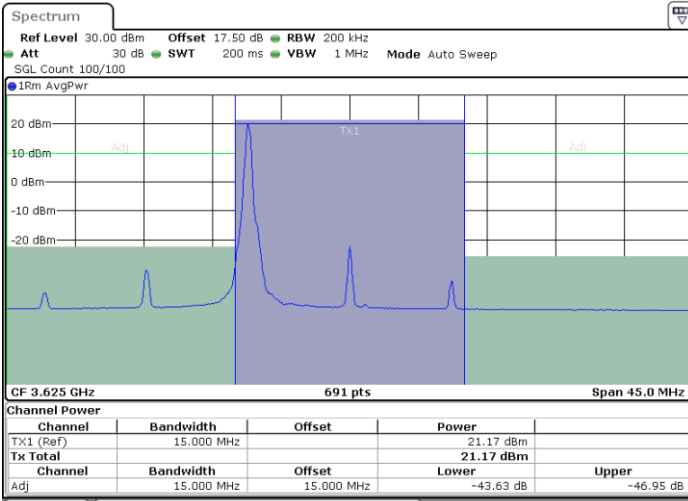

LTE Band 48 / 15MHz

64QAM

Middle Channel / 1RB0

Middle Channel / 1RBmax

Date: 12.APR.2020 16:32:12