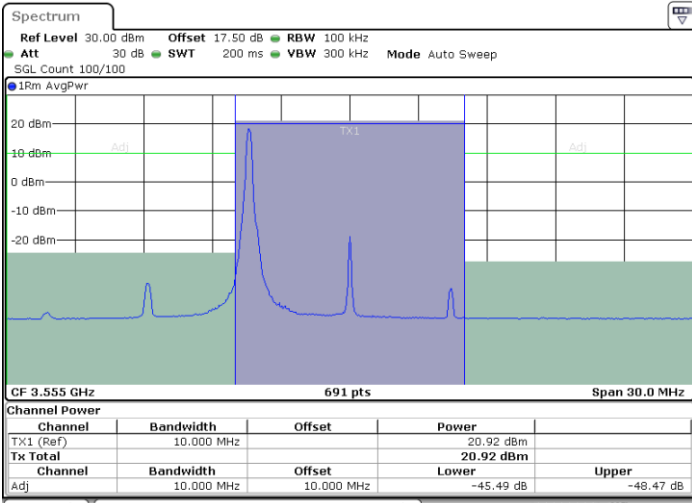

Date: 12.APR.2020 16:14:40

Highest Channel / FullIRB

N/A

Date: 12.APR.2020 16:09:37

LTE Band 48 / 10MHz

64QAM

Lowest Channel / 1RB0

Lowest Channel / 1RBmax