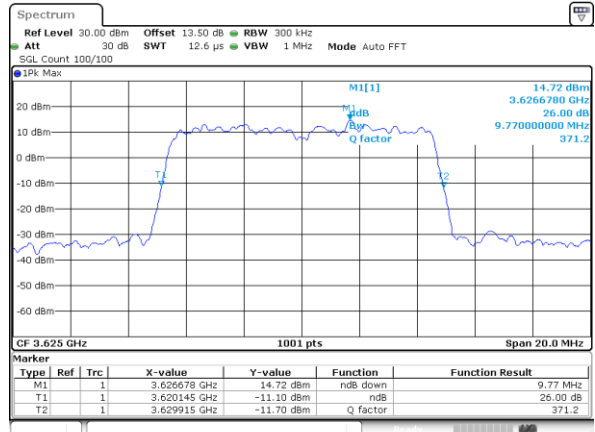

Highest Channel / 20MHz / QPSK

Date: 13.APR.2020 12:45:13

Highest Channel / 20MHz / 16QAM

Date: 13.APR.2020 12:45:27

LTE Band 48

Lowest Channel / 5MHz / 64QAM

Date: 13.APR.2020 12:45:56

Lowest Channel / 10MHz / 64QAM

Date: 13.APR.2020 12:47:19

Middle Channel / 5MHz / 64QAM

Date: 13.APR.2020 12:46:23

Middle Channel / 10MHz / 64QAM

Date: 13.APR.2020 12:47:46

Highest Channel / 5MHz / 64QAM

Date: 13.APR.2020 12:46:50

Highest Channel / 10MHz / 64QAM