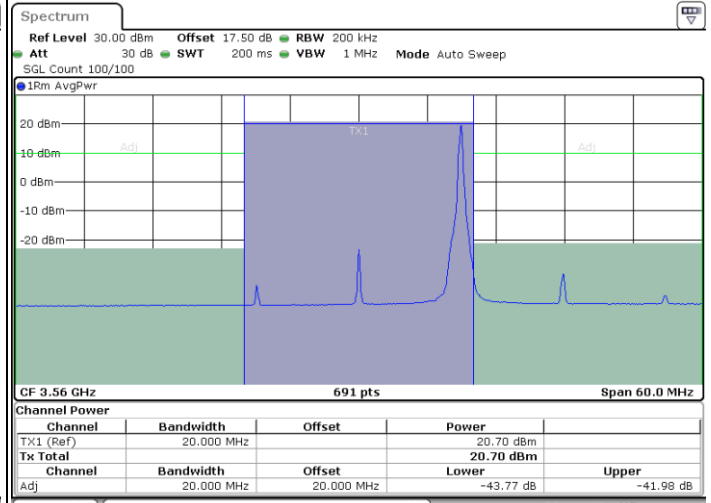

N/A

Date: 12.APR.2020 16:40:02

LTE Band 48 / 20MHz

64QAM

Lowest Channel / 1RB0

Lowest Channel / 1RBmax

Date: 12.APR.2020 16:50:31

Date: 12.APR.2020 16:55:23