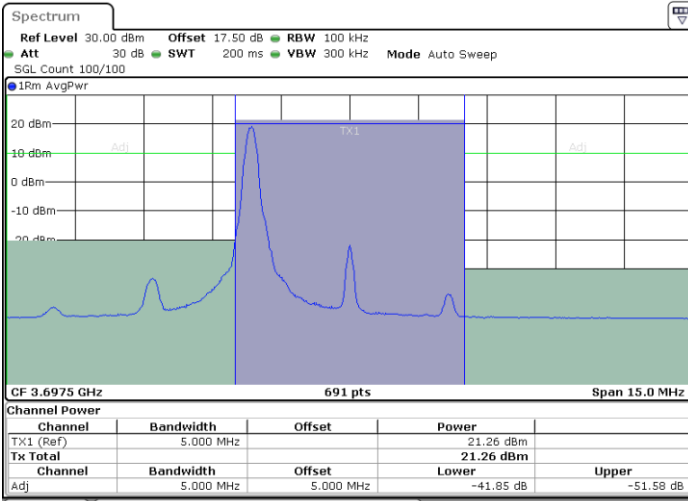

Middle Channel / FullRB

N/A

Date: 12.APR.2020 16:06:48

LTE Band 48 / 5MHz

64QAM

Highest Channel / 1RB0

Highest Channel / 1RBmax

Date: 12.APR.2020 15:43:56

Date: 12.APR.2020 16:14:40

Highest Channel / FullIRB

N/A

Date: 12.APR.2020 16:09:37

LTE Band 48 / 10MHz

64QAM

Lowest Channel / 1RB0

Lowest Channel / 1RBmax