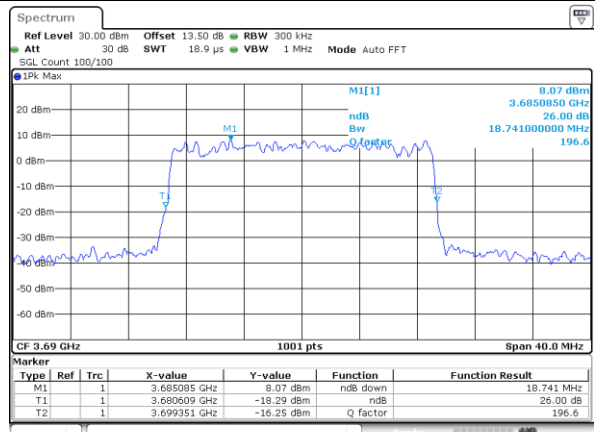

Date: 13.APR.2020 14:22:12

Highest Channel / 10MHz / 256QAM

Date: 13.APR.2020 14:15:47

LTE Band 48

Lowest Channel / 15MHz / 256QAM

Date: 13.APR.2020 13:55:46

Lowest Channel / 20MHz / 256QAM

Date: 13.APR.2020 13:56:05

Middle Channel / 15MHz / 256QAM

Date: 13.APR.2020 13:56:12

Middle Channel / 20MHz / 256QAM

Date: 13.APR.2020 13:56:01

Highest Channel / 15MHz / 256QAM

Date: 13.APR.2020 13:59:45

Highest Channel / 20MHz / 256QAM

Date: 13.APR.2020 13:52:27

**Occupied Bandwidth**

Mode	LTE Band 48 : 99%OBW(MHz)											
BW	1.4MHz		3MHz		5MHz		10MHz		15MHz		20MHz	
Mod.	QPSK	16QAM	QPSK	16QAM	QPSK	16QAM	QPSK	16QAM	QPSK	16QAM	QPSK	16QAM
Lowest CH	-	-	-	-	4.49	4.48	9.03	9.05	13.40	13.49	17.98	17.90
Middle CH	-	-	-	-	4.51	4.50	9.05	9.01	13.52	13.46	17.82	17.82
Highest CH	-	-	-	-	4.48	4.48	9.03	9.07	13.46	13.43	17.94	17.86
Mode	LTE Band 48 : 99%OBW(MHz)											
BW	1.4MHz		3MHz		5MHz		10MHz		15MHz		20MHz	
Mod.	64QAM		64QAM		64QAM	256QAM	64QAM	256QAM	64QAM	256QAM	64QAM	256QAM
Lowest CH	-	-	-	-	4.55	4.47	8.99	8.99	13.40	13.40	17.78	17.94
Middle CH	-	-	-	-	4.48	4.47	9.01	8.97	13.43	13.43	17.98	17.86
Highest CH	-	-	-	-	4.49	4.48	9.03	8.97	13.55	13.43	17.90	17.86