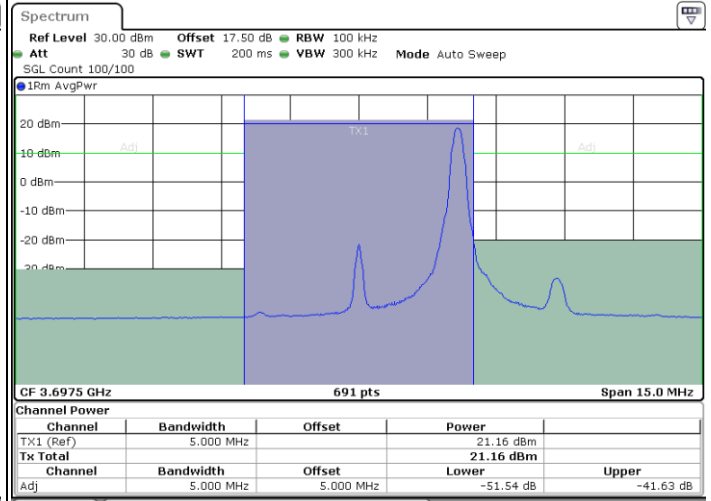

Middle Channel / FullRB

N/A

Date: 12.APR.2020 16:06:48

LTE Band 48 / 5MHz

64QAM

Highest Channel / 1RB0

Highest Channel / 1RBmax

Date: 12.APR.2020 15:43:56

Date: 12.APR.2020 16:14:40

Highest Channel / FullIRB

N/A

Date: 12.APR.2020 16:09:37

LTE Band 48 / 10MHz

64QAM

Lowest Channel / 1RB0

Lowest Channel / 1RBmax