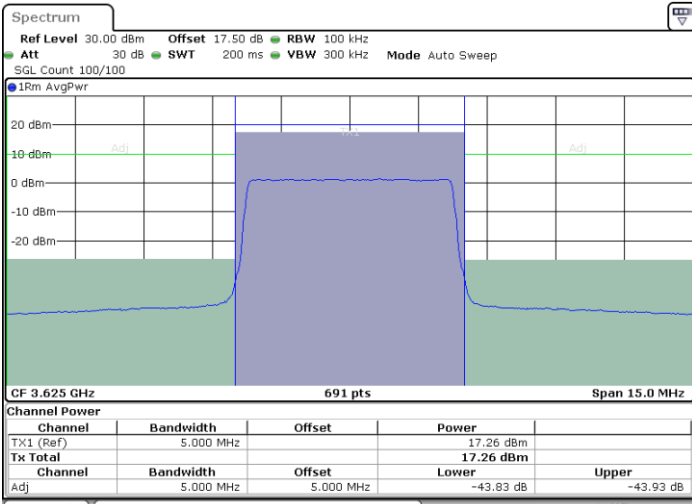

Middle Channel / 1RB0

Middle Channel / 1RBmax

Date: 13.APR.2020 10:02:03

Date: 13.APR.2020 10:02:47

Middle Channel / FullRB

N/A

Date: 13.APR.2020 10:01:19

LTE Band 48 / 5MHz