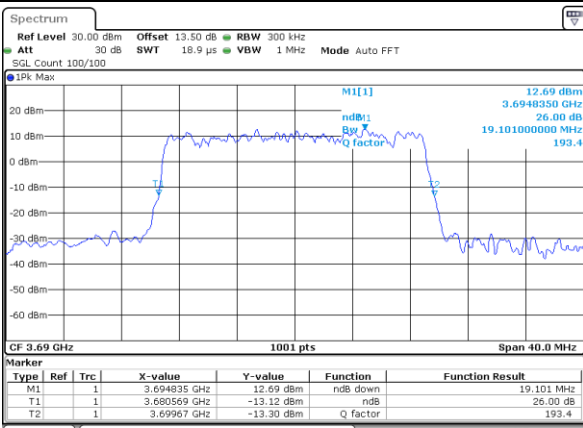

Date: 13.APR.2020 12:41:03

Middle Channel / 15MHz / 16QAM

Date: 13.APR.2020 12:41:46

Highest Channel / 15MHz / QPSK

Date: 13.APR.2020 12:42:28

Highest Channel / 15MHz / 16QAM

Date: 13.APR.2020 12:42:41

LTE Band 48

Lowest Channel / 20MHz / QPSK

Date: 13.APR.2020 12:43:25

Lowest Channel / 20MHz / 16QAM

Date: 13.APR.2020 12:43:38

Middle Channel / 20MHz / QPSK

Date: 13.APR.2020 12:44:18

Middle Channel / 20MHz / 16QAM

Date: 13.APR.2020 12:44:32

Highest Channel / 20MHz / QPSK

Date: 13.APR.2020 12:45:13

Highest Channel / 20MHz / 16QAM

Date: 13.APR.2020 12:45:27

LTE Band 48

Lowest Channel / 5MHz / 64QAM

Date: 13.APR.2020 12:45:56

Lowest Channel / 10MHz / 64QAM