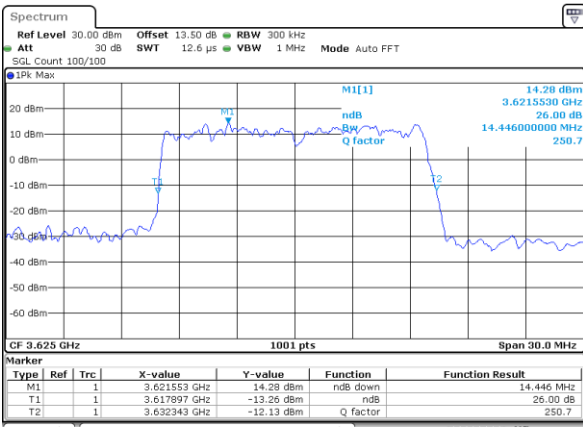

Highest Channel / 10MHz / 16QAM

Date: 13.APR.2020 12:39:55

LTE Band 48

Lowest Channel / 15MHz / QPSK

Date: 13.APR.2020 12:40:39

Lowest Channel / 15MHz / 16QAM

Date: 13.APR.2020 12:40:52

Middle Channel / 15MHz / QPSK

Date: 13.APR.2020 12:41:03

Middle Channel / 15MHz / 16QAM

Date: 13.APR.2020 12:41:46

Highest Channel / 15MHz / QPSK

Date: 13.APR.2020 12:42:28

Highest Channel / 15MHz / 16QAM

Date: 13.APR.2020 12:42:41

LTE Band 48