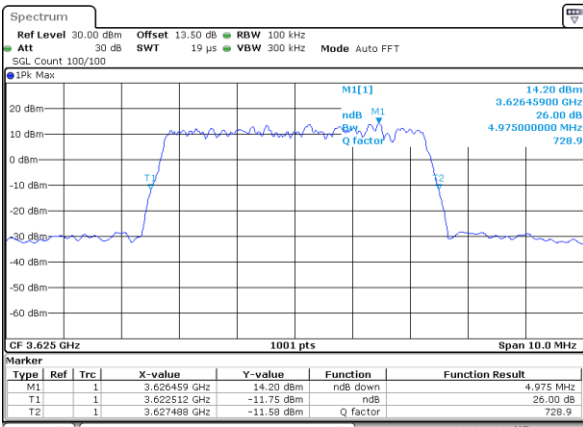

Highest Channel / 1RBmax

Date: 13.APR.2020 08:34:00

Date: 13.APR.2020 08:33:05

Highest Channel / FullIRB

N/A

Date: 13.APR.2020 08:34:58

**26dB Bandwidth**

Mode	LTE Band 48 : 26dB BW(MHz)											
BW	1.4MHz		3MHz		5MHz		10MHz		15MHz		20MHz	
Mod.	QPSK	16QAM	QPSK	16QAM	QPSK	16QAM	QPSK	16QAM	QPSK	16QAM	QPSK	16QAM
Lowest CH	-	-	-	-	4.90	4.85	9.63	9.65	14.39	14.33	18.82	18.70
Middle CH	-	-	-	-	4.98	4.91	9.63	9.81	14.45	14.42	18.82	19.06
Highest CH	-	-	-	-	4.92	4.94	9.73	9.73	14.57	14.15	19.10	18.78
Mode	LTE Band 48 : 26dB BW(MHz)											
BW	1.4MHz		3MHz		5MHz		10MHz		15MHz		20MHz	
Mod.	64QAM		64QAM		64QAM	256QAM	64QAM	256QAM	64QAM	256QAM	64QAM	256QAM
Lowest CH	-	-	-	-	4.88	4.86	9.67	9.59	14.24	14.36	18.62	18.62
Middle CH	-	-	-	-	4.79	4.88	9.77	9.73	14.27	14.39	18.78	18.66
Highest CH	-	-	-	-	4.83	4.84	9.63	9.85	14.63	14.12	18.86	18.74

LTE Band 48

Lowest Channel / 5MHz / QPSK

Date: 13.APR.2020 12:35:06

Lowest Channel / 5MHz / 16QAM

Date: 13.APR.2020 12:35:120

Middle Channel / 5MHz / QPSK

Date: 13.APR.2020 12:36:00

Middle Channel / 5MHz / 16QAM

Date: 13.APR.2020 12:36:114

Highest Channel / 5MHz / QPSK

Date: 13.APR.2020 12:36:55

Highest Channel / 5MHz / 16QAM

Date: 13.APR.2020 12:37:09

LTE Band 48

Lowest Channel / 10MHz / QPSK

Date: 13.APR.2020 12:37:52