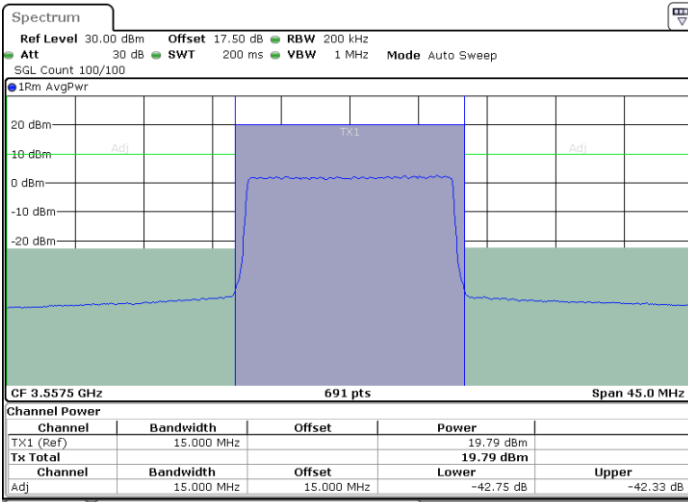

Lowest Channel / FullIRB

N/A

Date: 12.APR.2020 16:36:41