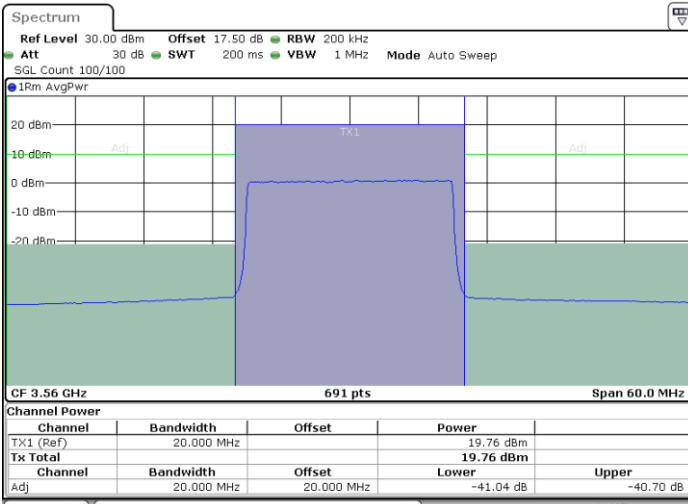

Date: 12.APR.2020 16:37:14

LTE Band 48 / 15MHz

64QAM

Highest Channel / 1RB0

Highest Channel / 1RBmax

Date: 12.APR.2020 16:35:00

Date: 12.APR.2020 16:45:04

Highest Channel / FullIRB

N/A

Date: 12.APR.2020 16:40:02

LTE Band 48 / 20MHz

64QAM

Lowest Channel / 1RB0

Lowest Channel / 1RBmax

Date: 12.APR.2020 16:50:31

Date: 12.APR.2020 16:55:23

Lowest Channel / FullIRB

N/A

Date: 12.APR.2020 16:45:38

LTE Band 48 / 20MHz

64QAM

Middle Channel / 1RB0

Middle Channel / 1RBmax

Date: 12.APR.2020 16:53:12