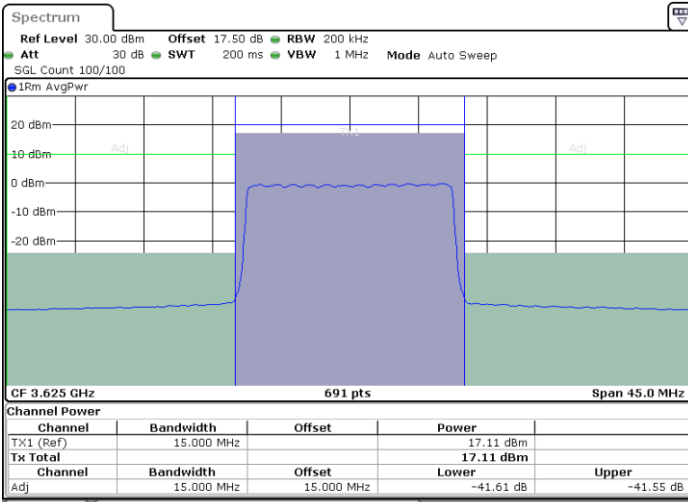

Date: 13.APR.2020 08:49:27

LTE Band 48 / 15MHz

256QAM

Middle Channel / 1RB0

Middle Channel / 1RBmax

Date: 13.APR.2020 09:04:57

Date: 13.APR.2020 09:05:40

Middle Channel / FullIRB

N/A

Date: 13.APR.2020 09:06:42

LTE Band 48 / 15MHz

256QAM

Highest Channel / 1RB0

Highest Channel / 1RBmax

Date: 13.APR.2020 08:56:52

Date: 13.APR.2020 08:55:43