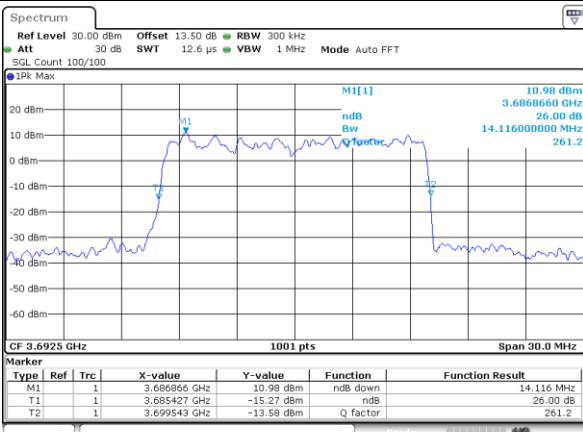

Date: 13.APR.2020 14:22:12

Highest Channel / 10MHz / 256QAM

Date: 13.APR.2020 14:15:47

LTE Band 48

Lowest Channel / 15MHz / 256QAM

Date: 13.APR.2020 13:55:46

Lowest Channel / 20MHz / 256QAM

Date: 13.APR.2020 13:56:05

Middle Channel / 15MHz / 256QAM

Date: 13.APR.2020 13:56:12

Middle Channel / 20MHz / 256QAM

Date: 13.APR.2020 13:56:01

Highest Channel / 15MHz / 256QAM

Date: 13.APR.2020 13:59:45

Highest Channel / 20MHz / 256QAM

Date: 13.APR.2020 13:52:27

**Occupied Bandwidth**

Mode	LTE Band 48 : 99%OBW(MHz)											
BW	1.4MHz		3MHz		5MHz		10MHz		15MHz		20MHz	
Mod.	QPSK	16QAM	QPSK	16QAM	QPSK	16QAM	QPSK	16QAM	QPSK	16QAM	QPSK	16QAM
Lowest CH	-	-	-	-	4.49	4.48	9.03	9.05	13.40	13.49	17.98	17.90
Middle CH	-	-	-	-	4.51	4.50	9.05	9.01	13.52	13.46	17.82	17.82
Highest CH	-	-	-	-	4.48	4.48	9.03	9.07	13.46	13.43	17.94	17.86
Mode	LTE Band 48 : 99%OBW(MHz)											
BW	1.4MHz		3MHz		5MHz		10MHz		15MHz		20MHz	
Mod.	64QAM		64QAM		64QAM	256QAM	64QAM	256QAM	64QAM	256QAM	64QAM	256QAM
Lowest CH	-	-	-	-	4.55	4.47	8.99	8.99	13.40	13.40	17.78	17.94
Middle CH	-	-	-	-	4.48	4.47	9.01	8.97	13.43	13.43	17.98	17.86
Highest CH	-	-	-	-	4.49	4.48	9.03	8.97	13.55	13.43	17.90	17.86