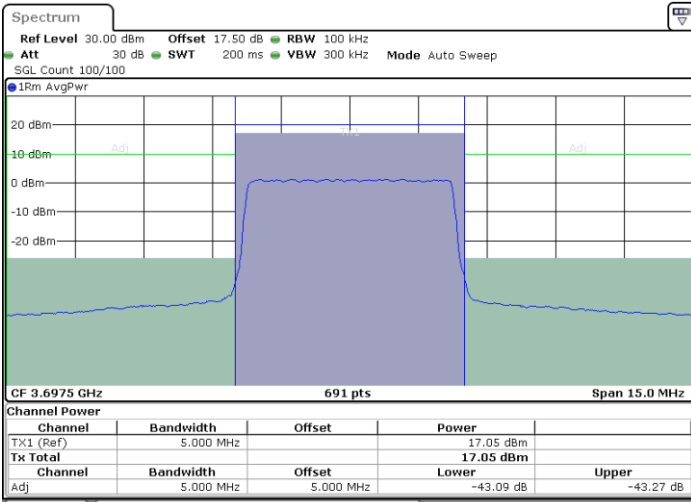

256QAM

Highest Channel / 1RB0

Highest Channel / 1RBmax

Date: 13.APR.2020 10:31:02

Date: 13.APR.2020 10:33:34

Highest Channel / FullIRB

N/A

Date: 13.APR.2020 10:30:23

LTE Band 48 / 10MHz

256QAM

Lowest Channel / 1RB0

Lowest Channel / 1RBmax

Date: 13.APR.2020 09:37:08

Date: 13.APR.2020 09:36:00

Lowest Channel / FullIRB

N/A