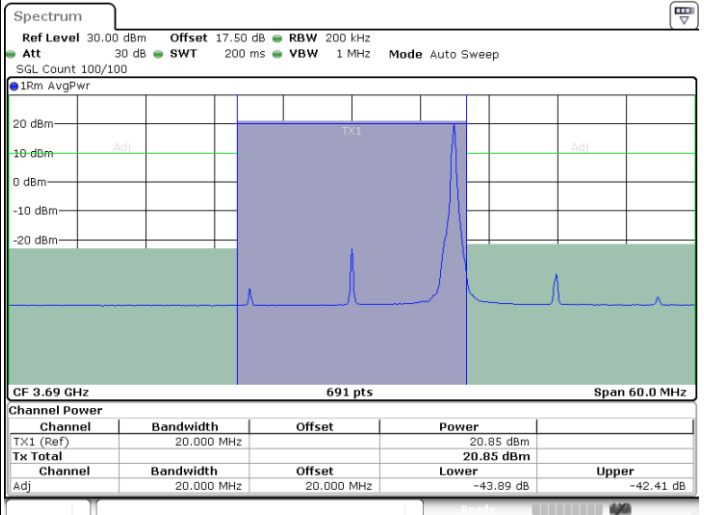

Date: 12.APR.2020 16:58:05

Middle Channel / FullIRB

N/A

Date: 12.APR.2020 16:48:20

LTE Band 48 / 20MHz

64QAM

Highest Channel / 1RB0

Highest Channel / 1RBmax

Date: 12.APR.2020 16:53:45

Date: 12.APR.2020 16:58:37

Highest Channel / FullIRB

N/A

Date: 12.APR.2020 16:48:52

LTE Band 48 / 5MHz

256QAM

Lowest Channel / 1RB0