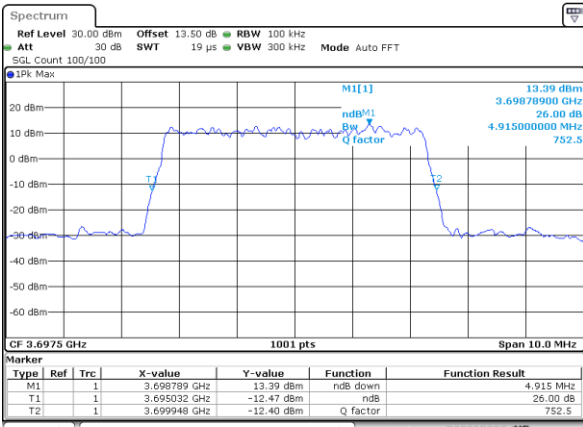

Highest Channel / 1RBmax

Date: 13.APR.2020 08:34:00

Date: 13.APR.2020 08:33:05

Highest Channel / FullIRB

N/A

Date: 13.APR.2020 08:34:58

**26dB Bandwidth**

Mode	LTE Band 48 : 26dB BW(MHz)											
BW	1.4MHz		3MHz		5MHz		10MHz		15MHz		20MHz	
Mod.	QPSK	16QAM	QPSK	16QAM	QPSK	16QAM	QPSK	16QAM	QPSK	16QAM	QPSK	16QAM
Lowest CH	-	-	-	-	4.90	4.85	9.63	9.65	14.39	14.33	18.82	18.70
Middle CH	-	-	-	-	4.98	4.91	9.63	9.81	14.45	14.42	18.82	19.06
Highest CH	-	-	-	-	4.92	4.94	9.73	9.73	14.57	14.15	19.10	18.78
Mode	LTE Band 48 : 26dB BW(MHz)											
BW	1.4MHz		3MHz		5MHz		10MHz		15MHz		20MHz	
Mod.	64QAM		64QAM		64QAM	256QAM	64QAM	256QAM	64QAM	256QAM	64QAM	256QAM
Lowest CH	-	-	-	-	4.88	4.86	9.67	9.59	14.24	14.36	18.62	18.62
Middle CH	-	-	-	-	4.79	4.88	9.77	9.73	14.27	14.39	18.78	18.66
Highest CH	-	-	-	-	4.83	4.84	9.63	9.85	14.63	14.12	18.86	18.74

LTE Band 48

Lowest Channel / 5MHz / QPSK

Date: 13.APR.2020 12:35:06

Lowest Channel / 5MHz / 16QAM

Date: 13.APR.2020 12:35:120

Middle Channel / 5MHz / QPSK

Date: 13.APR.2020 12:36:00

Middle Channel / 5MHz / 16QAM

Date: 13.APR.2020 12:36:114

Highest Channel / 5MHz / QPSK

Date: 13.APR.2020 12:36:55

Highest Channel / 5MHz / 16QAM

Date: 13.APR.2020 12:37:09

LTE Band 48

Lowest Channel / 10MHz / QPSK

Date: 13.APR.2020 12:37:52