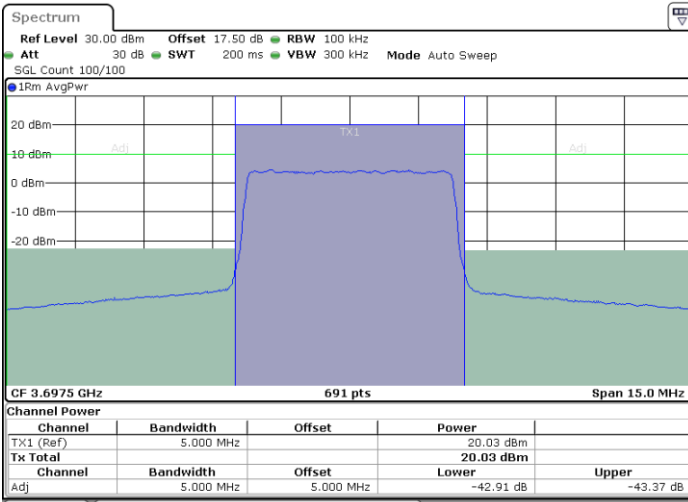

Middle Channel / FullRB

N/A

Date: 12.APR.2020 16:06:48

LTE Band 48 / 5MHz

64QAM

Highest Channel / 1RB0

Highest Channel / 1RBmax

Date: 12.APR.2020 15:43:56

Date: 12.APR.2020 16:14:40

Highest Channel / FullIRB

N/A

Date: 12.APR.2020 16:09:37

LTE Band 48 / 10MHz

64QAM

Lowest Channel / 1RB0

Lowest Channel / 1RBmax