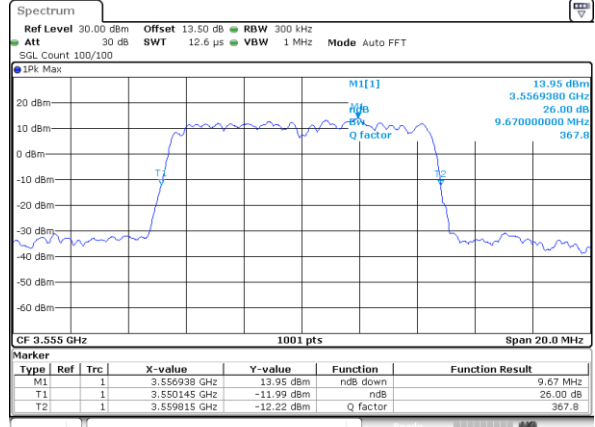

Highest Channel / 20MHz / QPSK

Date: 13.APR.2020 12:45:13

Highest Channel / 20MHz / 16QAM

Date: 13.APR.2020 12:45:27

LTE Band 48

Lowest Channel / 5MHz / 64QAM

Date: 13.APR.2020 12:45:56

Lowest Channel / 10MHz / 64QAM

Date: 13.APR.2020 12:47:19

Middle Channel / 5MHz / 64QAM

Date: 13.APR.2020 12:46:23

Middle Channel / 10MHz / 64QAM

Date: 13.APR.2020 12:47:46

Highest Channel / 5MHz / 64QAM

Date: 13.APR.2020 12:46:50

Highest Channel / 10MHz / 64QAM