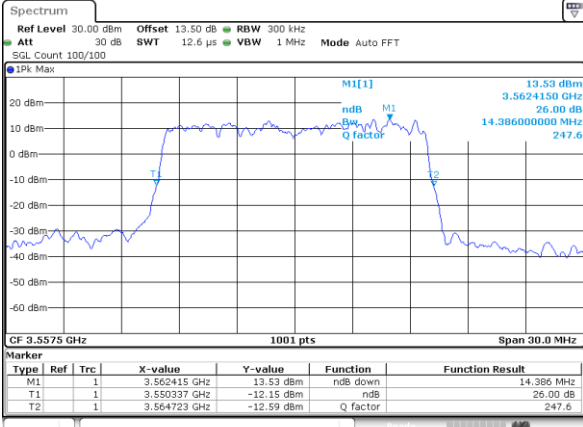

Highest Channel / 10MHz / 16QAM

Date: 13.APR.2020 12:39:55

LTE Band 48

Lowest Channel / 15MHz / QPSK

Date: 13.APR.2020 12:40:39

Lowest Channel / 15MHz / 16QAM

Date: 13.APR.2020 12:40:52

Middle Channel / 15MHz / QPSK

Date: 13.APR.2020 12:41:03

Middle Channel / 15MHz / 16QAM

Date: 13.APR.2020 12:41:46

Highest Channel / 15MHz / QPSK

Date: 13.APR.2020 12:42:28

Highest Channel / 15MHz / 16QAM

Date: 13.APR.2020 12:42:41

LTE Band 48