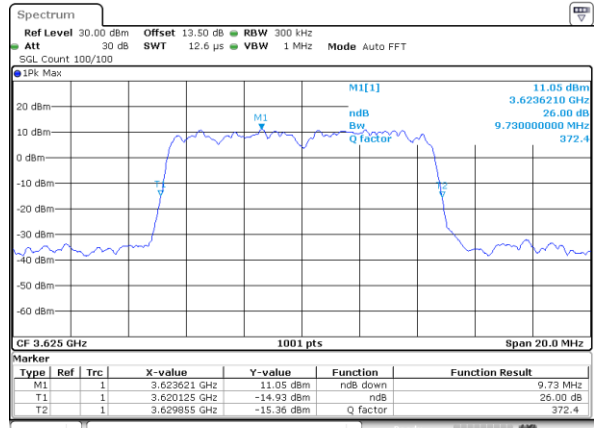

Middle Channel / 20MHz / 64QAM

Date: 13.APR.2020 12:50:32

Highest Channel / 15MHz / 64QAM

Date: 13.APR.2020 12:49:36

Highest Channel / 20MHz / 64QAM

Date: 13.APR.2020 12:51:00

LTE Band 48

Lowest Channel / 5MHz / 256QAM

Date: 13.APR.2020 14:18:25

Lowest Channel / 10MHz / 256QAM

Date: 13.APR.2020 14:07:09

Middle Channel / 5MHz / 256QAM

Date: 13.APR.2020 14:20:12

Middle Channel / 10MHz / 256QAM

Date: 13.APR.2020 14:14:02

Highest Channel / 5MHz / 256QAM

Date: 13.APR.2020 14:22:12

Highest Channel / 10MHz / 256QAM

Date: 13.APR.2020 14:15:47

LTE Band 48

Lowest Channel / 15MHz / 256QAM

Date: 13.APR.2020 13:55:46

Lowest Channel / 20MHz / 256QAM

Date: 13.APR.2020 13:56:05