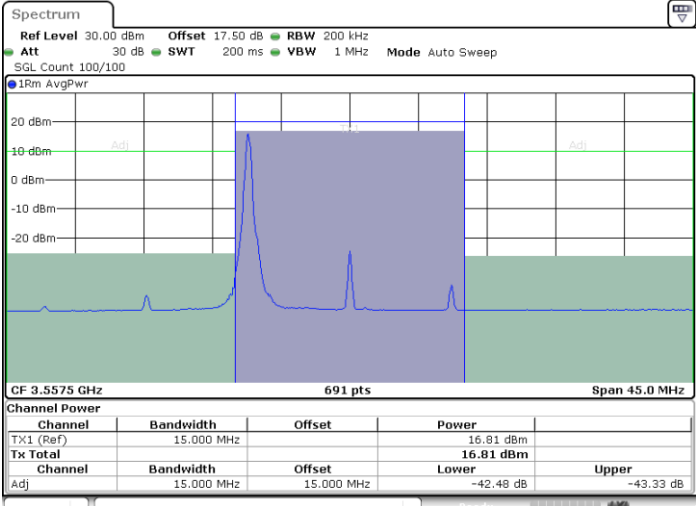

LTE Band 48 / 15MHz

256QAM

Lowest Channel / 1RB0

Lowest Channel / 1RBmax

Date: 13.APR.2020 08:50:14