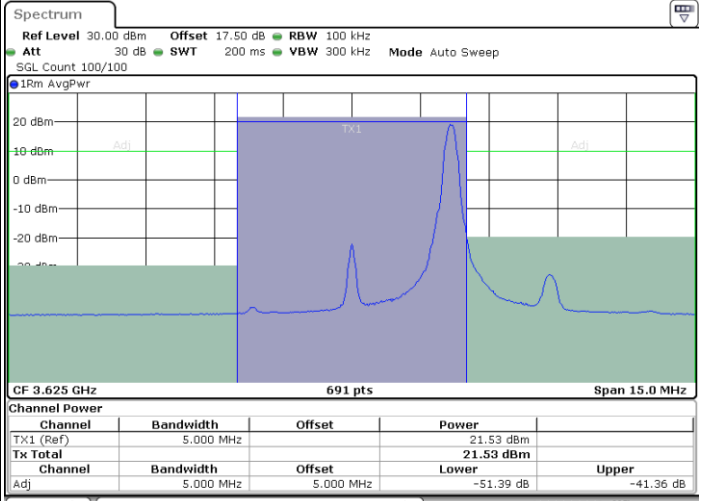

N/A

Date: 12.APR.2020 16:06:15

LTE Band 48 / 5MHz

64QAM

Middle Channel / 1RB0

Middle Channel / 1RBmax

Date: 12.APR.2020 15:40:29

Date: 12.APR.2020 16:11:51