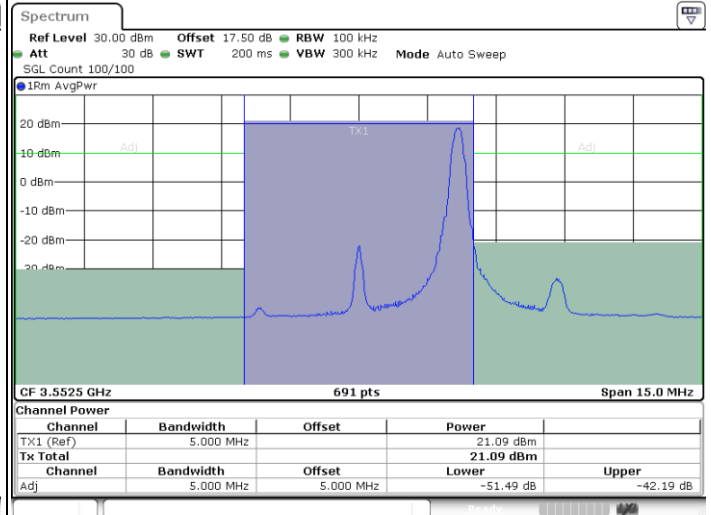

Date: 12.APR.2020 16:49:25

LTE Band 48 / 5MHz

64QAM

Lowest Channel / 1RB0

Lowest Channel / 1RBmax

Date: 12.APR.2020 15:39:57

Date: 12.APR.2020 16:11:18

Lowest Channel / FullIRB