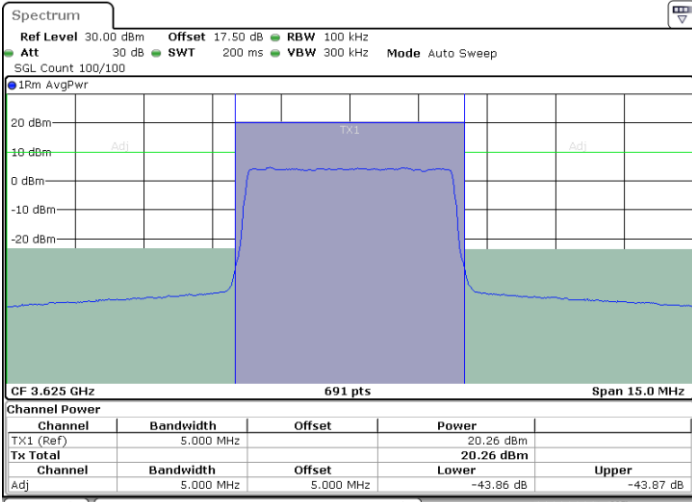

N/A

Date: 12.APR.2020 16:06:15

LTE Band 48 / 5MHz

64QAM

Middle Channel / 1RB0

Middle Channel / 1RBmax

Date: 12.APR.2020 15:40:29

Date: 12.APR.2020 16:11:51

Middle Channel / FullRB

N/A

Date: 12.APR.2020 16:06:48

LTE Band 48 / 5MHz

64QAM

Highest Channel / 1RB0

Highest Channel / 1RBmax

Date: 12.APR.2020 15:43:56