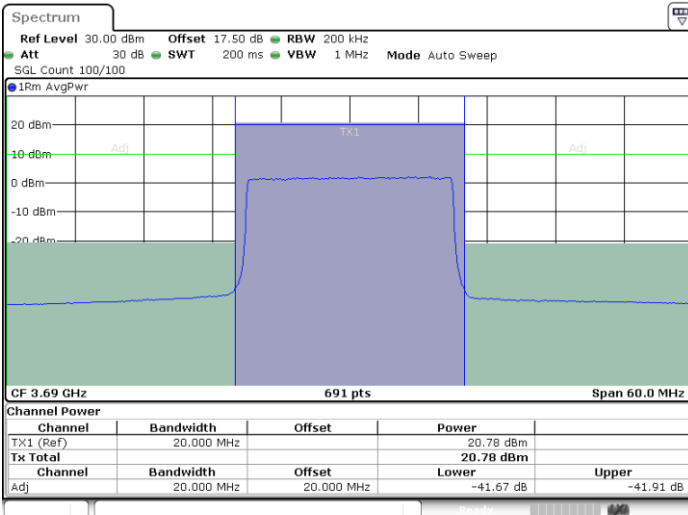

LTE Band 48 / 20MHz

16QAM

Highest Channel / 1RB0

Highest Channel / 1RBmax

Date: 12.APR.2020 16:54:18

Date: 12.APR.2020 16:59:10

Highest Channel / FullIRB

N/A