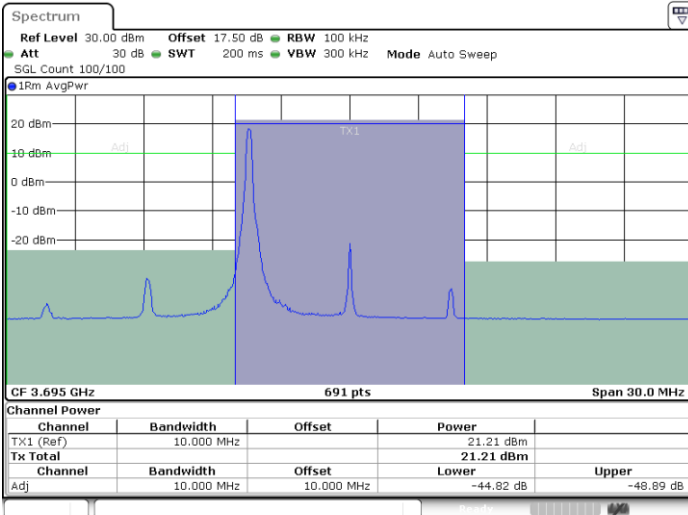

Middle Channel / 1RBmax

Date: 12.APR.2020 16:18:07

Date: 12.APR.2020 16:28:14

Middle Channel / FullIRB

N/A

Date: 12.APR.2020 16:23:10

LTE Band 48 / 10MHz

64QAM

Highest Channel / 1RB0

Highest Channel / 1RBmax

Date: 12.APR.2020 16:18:40

Date: 12.APR.2020 16:28:48

Highest Channel / FullIRB

N/A

Date: 12.APR.2020 16:23:44

LTE Band 48 / 15MHz