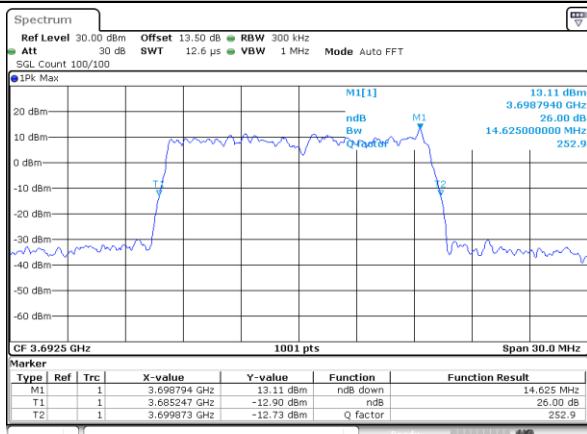

Date: 13.APR.2020 12:48:13

LTE Band 48

Lowest Channel / 15MHz / 64QAM

Date: 13.APR.2020 12:48:42

Lowest Channel / 20MHz / 64QAM

Date: 13.APR.2020 12:50:06

Middle Channel / 15MHz / 64QAM

Date: 13.APR.2020 12:49:09

Middle Channel / 20MHz / 64QAM

Date: 13.APR.2020 12:50:32

Highest Channel / 15MHz / 64QAM

Date: 13.APR.2020 12:49:36

Highest Channel / 20MHz / 64QAM

Date: 13.APR.2020 12:51:00

LTE Band 48

Lowest Channel / 5MHz / 256QAM