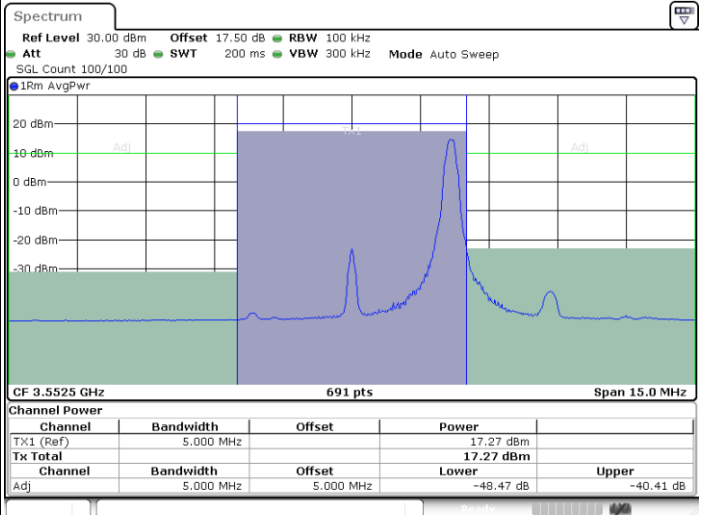

Date: 15.APR.2020 08:44:21