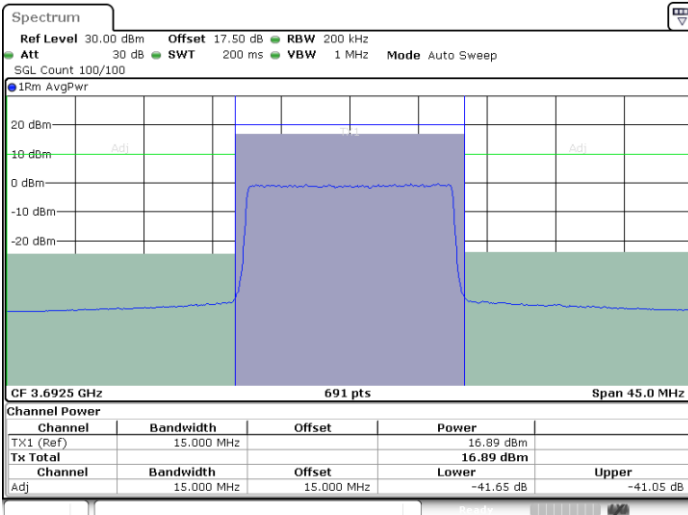

N/A

Date: 13.APR.2020 09:06:42

LTE Band 48 / 15MHz

256QAM

Highest Channel / 1RB0

Highest Channel / 1RBmax

Date: 13.APR.2020 08:56:52

Date: 13.APR.2020 08:55:43

Highest Channel / FullIRB

N/A

Date: 13.APR.2020 08:59:28

LTE Band 48 / 20MHz

256QAM

Lowest Channel / 1RB0

Lowest Channel / 1RBmax

Date: 13.APR.2020 08:46:52