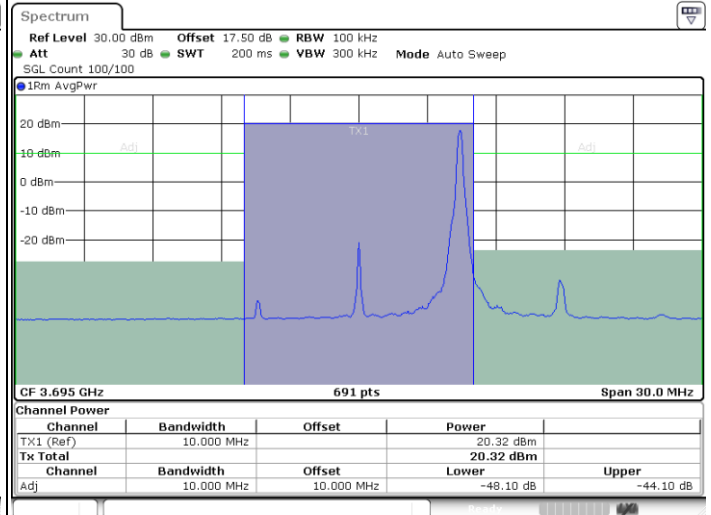

Middle Channel / 1RBmax

Date: 12.APR.2020 16:18:07

Date: 12.APR.2020 16:28:14

Middle Channel / FullIRB

N/A

Date: 12.APR.2020 16:23:10

LTE Band 48 / 10MHz

64QAM

Highest Channel / 1RB0

Highest Channel / 1RBmax

Date: 12.APR.2020 16:18:40

Date: 12.APR.2020 16:28:48

Highest Channel / FullIRB

N/A

Date: 12.APR.2020 16:23:44

LTE Band 48 / 15MHz