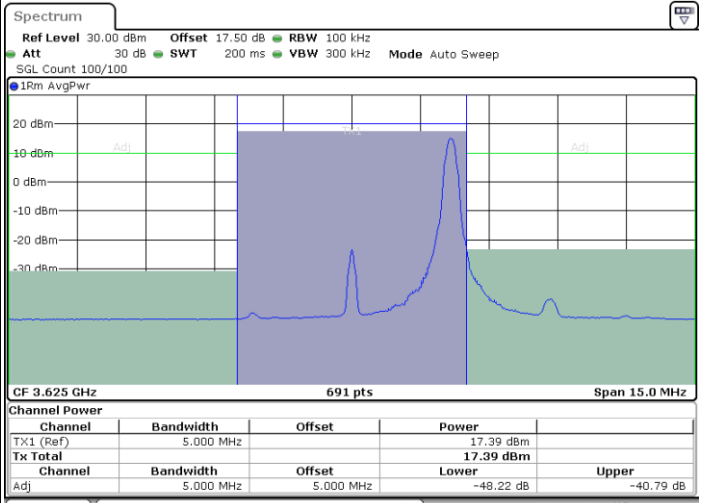

Date: 12.APR.2020 16:53:45

Date: 12.APR.2020 16:58:37

Highest Channel / FullIRB

N/A

Date: 12.APR.2020 16:48:52

LTE Band 48 / 5MHz

256QAM

Lowest Channel / 1RB0

Lowest Channel / 1RBmax

Date: 13.APR.2020 10:35:30

Date: 15.APR.2020 08:44:21

Lowest Channel / FullIRB

N/A

Date: 13.APR.2020 10:21:25

LTE Band 48 / 5MHz

256QAM

Middle Channel / 1RB0

Middle Channel / 1RBmax

Date: 13.APR.2020 10:02:03

Date: 13.APR.2020 10:02:47

Middle Channel / FullRB

N/A

Date: 13.APR.2020 10:01:19

LTE Band 48 / 5MHz