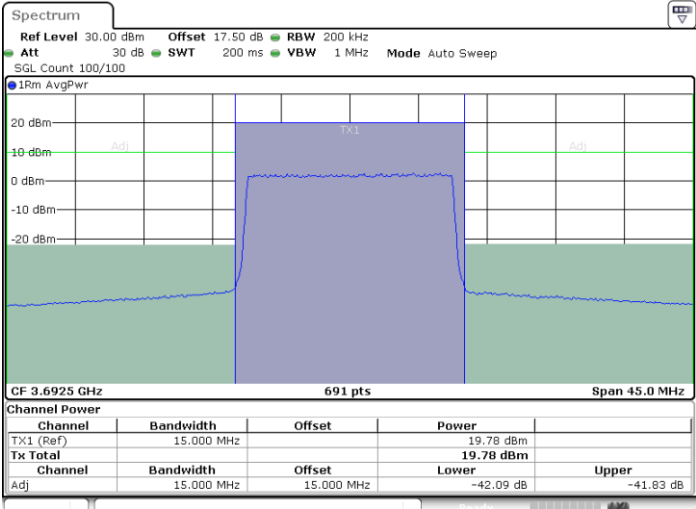

Highest Channel / FullIRB

N/A

Date: 12.APR.2020 16:40:02