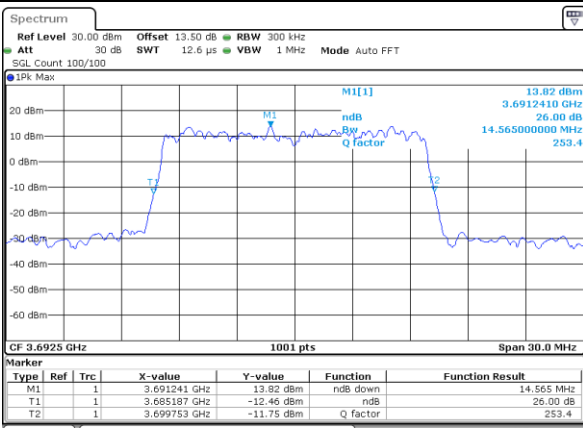

Highest Channel / 10MHz / 16QAM

Date: 13.APR.2020 12:39:55

LTE Band 48

Lowest Channel / 15MHz / QPSK

Date: 13.APR.2020 12:40:39

Lowest Channel / 15MHz / 16QAM

Date: 13.APR.2020 12:40:52

Middle Channel / 15MHz / QPSK

Date: 13.APR.2020 12:41:03

Middle Channel / 15MHz / 16QAM

Date: 13.APR.2020 12:41:46

Highest Channel / 15MHz / QPSK

Date: 13.APR.2020 12:42:28

Highest Channel / 15MHz / 16QAM

Date: 13.APR.2020 12:42:41

LTE Band 48