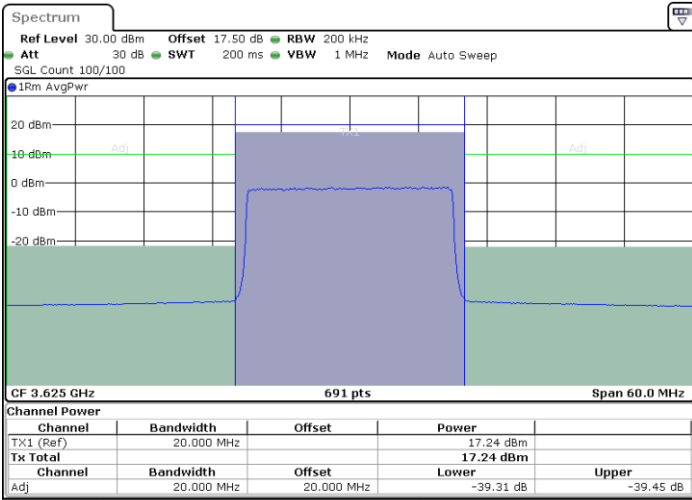

Highest Channel / FullIRB

N/A

Date: 13.APR.2020 08:59:28

LTE Band 48 / 20MHz

256QAM

Lowest Channel / 1RB0

Lowest Channel / 1RBmax

Date: 13.APR.2020 08:46:52

Date: 13.APR.2020 08:46:02

Lowest Channel / FullRB

N/A

Date: 13.APR.2020 08:47:40

LTE Band 48 / 20MHz

256QAM

Middle Channel / 1RB0

Middle Channel / 1RBmax

Date: 13.APR.2020 08:43:24

Date: 13.APR.2020 08:44:54

Middle Channel / FullIRB

N/A

Date: 13.APR.2020 08:37:55

LTE Band 48 / 20MHz

256QAM

Highest Channel / 1RB0

Highest Channel / 1RBmax

Date: 13.APR.2020 08:34:00

Date: 13.APR.2020 08:33:05

Highest Channel / FullIRB

N/A

Date: 13.APR.2020 08:34:58

**26dB Bandwidth**

Mode	LTE Band 48 : 26dB BW(MHz)											
BW	1.4MHz		3MHz		5MHz		10MHz		15MHz		20MHz	
Mod.	QPSK	16QAM	QPSK	16QAM	QPSK	16QAM	QPSK	16QAM	QPSK	16QAM	QPSK	16QAM
Lowest CH	-	-	-	-	4.90	4.85	9.63	9.65	14.39	14.33	18.82	18.70
Middle CH	-	-	-	-	4.98	4.91	9.63	9.81	14.45	14.42	18.82	19.06
Highest CH	-	-	-	-	4.92	4.94	9.73	9.73	14.57	14.15	19.10	18.78
Mode	LTE Band 48 : 26dB BW(MHz)											
BW	1.4MHz		3MHz		5MHz		10MHz		15MHz		20MHz	
Mod.	64QAM		64QAM		64QAM	256QAM	64QAM	256QAM	64QAM	256QAM	64QAM	256QAM
Lowest CH	-	-	-	-	4.88	4.86	9.67	9.59	14.24	14.36	18.62	18.62
Middle CH	-	-	-	-	4.79	4.88	9.77	9.73	14.27	14.39	18.78	18.66
Highest CH	-	-	-	-	4.83	4.84	9.63	9.85	14.63	14.12	18.86	18.74