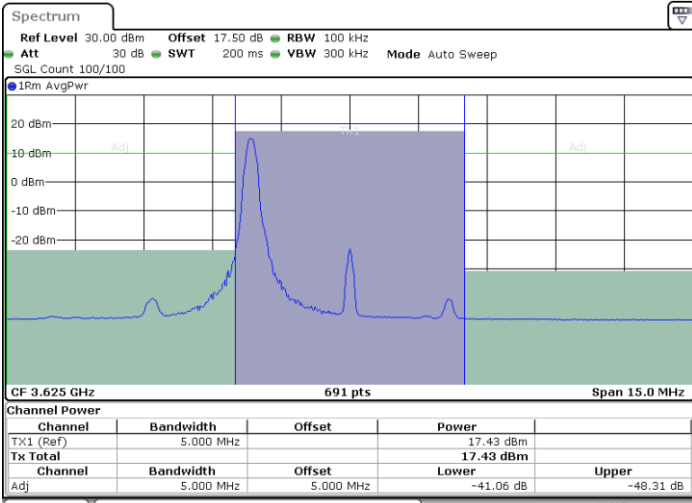

LTE Band 48 / 5MHz

256QAM

Middle Channel / 1RB0

Middle Channel / 1RBmax

Date: 13.APR.2020 10:02:03