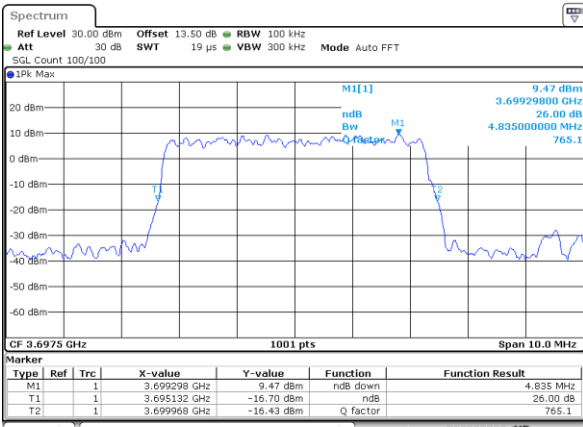

Middle Channel / 20MHz / 64QAM

Date: 13.APR.2020 12:50:32

Highest Channel / 15MHz / 64QAM

Date: 13.APR.2020 12:49:36

Highest Channel / 20MHz / 64QAM

Date: 13.APR.2020 12:51:00

LTE Band 48

Lowest Channel / 5MHz / 256QAM

Date: 13.APR.2020 14:18:25

Lowest Channel / 10MHz / 256QAM

Date: 13.APR.2020 14:07:09

Middle Channel / 5MHz / 256QAM

Date: 13.APR.2020 14:20:12

Middle Channel / 10MHz / 256QAM

Date: 13.APR.2020 14:14:02

Highest Channel / 5MHz / 256QAM

Date: 13.APR.2020 14:22:12

Highest Channel / 10MHz / 256QAM

Date: 13.APR.2020 14:15:47

LTE Band 48

Lowest Channel / 15MHz / 256QAM

Date: 13.APR.2020 13:55:46

Lowest Channel / 20MHz / 256QAM

Date: 13.APR.2020 13:56:05