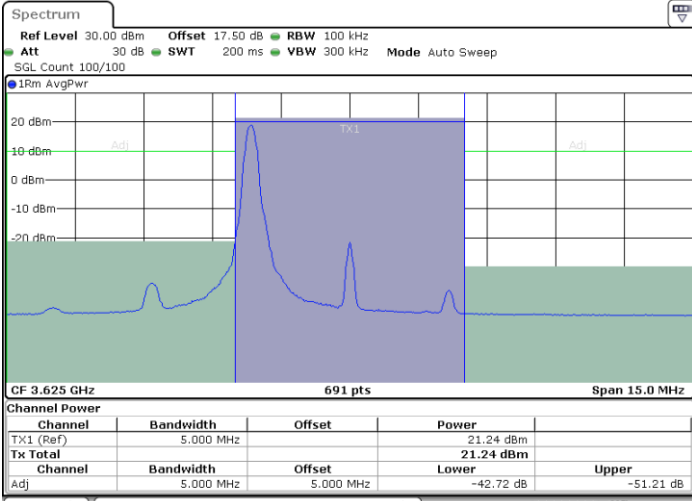

N/A

Date: 12.APR.2020 16:06:15

LTE Band 48 / 5MHz

64QAM

Middle Channel / 1RB0

Middle Channel / 1RBmax

Date: 12.APR.2020 15:40:29

Date: 12.APR.2020 16:11:51