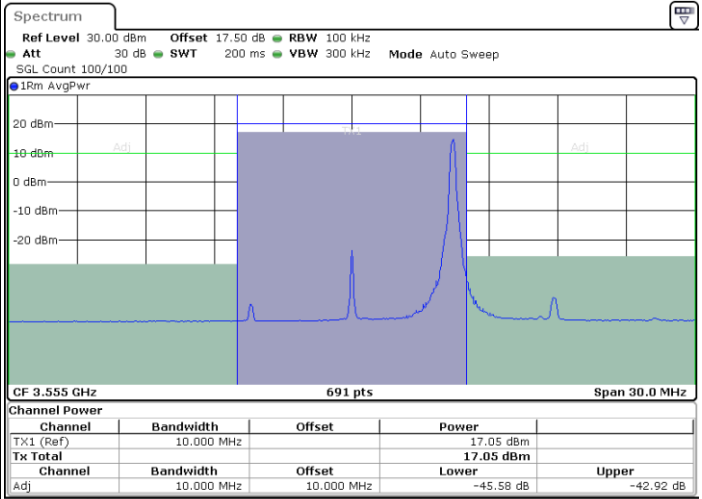

LTE Band 48 / 10MHz

256QAM

Lowest Channel / 1RB0

Lowest Channel / 1RBmax

Date: 13.APR.2020 09:37:08

Date: 13.APR.2020 09:36:00

Lowest Channel / FullIRB

N/A