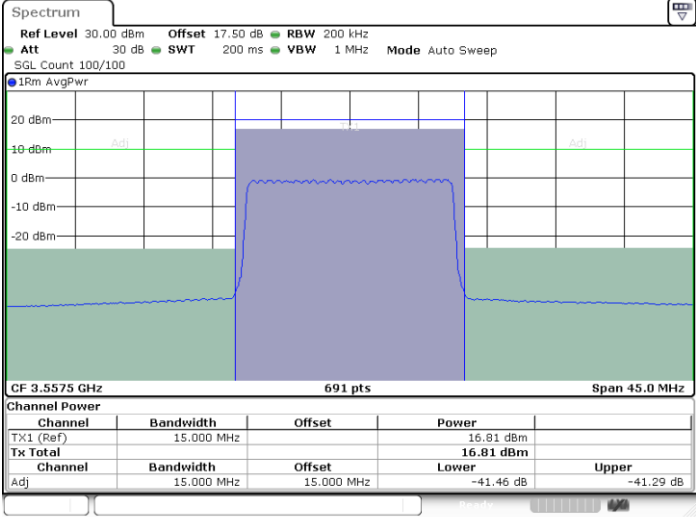

LTE Band 48 / 15MHz

256QAM

Lowest Channel / 1RB0

Lowest Channel / 1RBmax

Date: 13.APR.2020 08:50:14

Date: 13.APR.2020 08:50:55

Lowest Channel / FullIRB

N/A

Date: 13.APR.2020 08:49:27

LTE Band 48 / 15MHz

256QAM

Middle Channel / 1RB0

Middle Channel / 1RBmax

Date: 13.APR.2020 09:04:57

Date: 13.APR.2020 09:05:40

Middle Channel / FullIRB