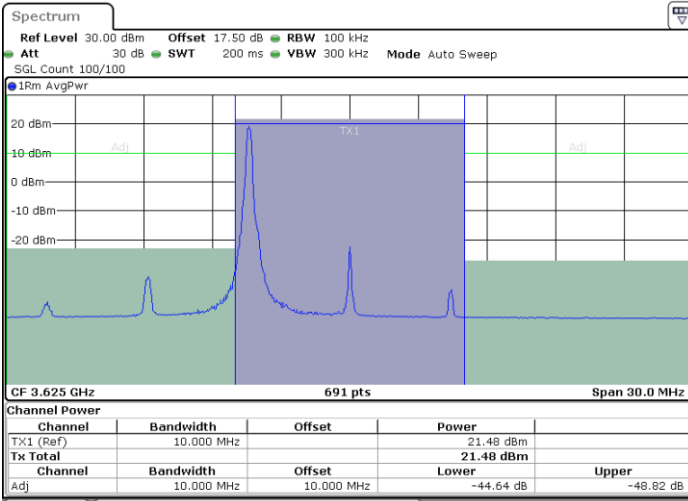

LTE Band 48 / 10MHz

64QAM

MiddleChannel / 1RB0

Middle Channel / 1RBmax

Date: 12.APR.2020 16:18:07