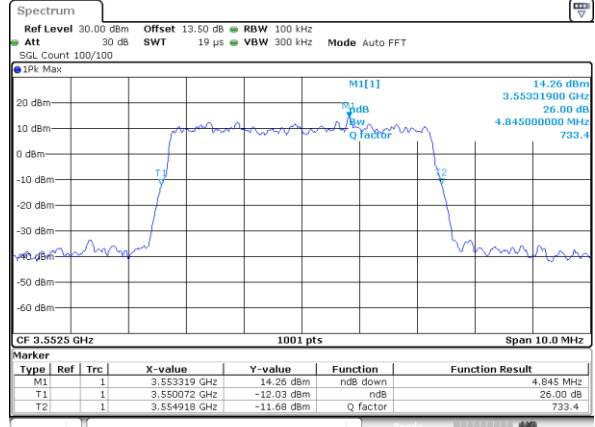

Date: 13.APR.2020 08:43:24

Date: 13.APR.2020 08:44:54

Middle Channel / FullIRB

N/A

Date: 13.APR.2020 08:37:55

LTE Band 48 / 20MHz

256QAM

Highest Channel / 1RB0

Highest Channel / 1RBmax

Date: 13.APR.2020 08:34:00

Date: 13.APR.2020 08:33:05

Highest Channel / FullIRB

N/A

Date: 13.APR.2020 08:34:58

**26dB Bandwidth**

Mode	LTE Band 48 : 26dB BW(MHz)											
BW	1.4MHz		3MHz		5MHz		10MHz		15MHz		20MHz	
Mod.	QPSK	16QAM	QPSK	16QAM	QPSK	16QAM	QPSK	16QAM	QPSK	16QAM	QPSK	16QAM
Lowest CH	-	-	-	-	4.90	4.85	9.63	9.65	14.39	14.33	18.82	18.70
Middle CH	-	-	-	-	4.98	4.91	9.63	9.81	14.45	14.42	18.82	19.06
Highest CH	-	-	-	-	4.92	4.94	9.73	9.73	14.57	14.15	19.10	18.78
Mode	LTE Band 48 : 26dB BW(MHz)											
BW	1.4MHz		3MHz		5MHz		10MHz		15MHz		20MHz	
Mod.	64QAM		64QAM		64QAM	256QAM	64QAM	256QAM	64QAM	256QAM	64QAM	256QAM
Lowest CH	-	-	-	-	4.88	4.86	9.67	9.59	14.24	14.36	18.62	18.62
Middle CH	-	-	-	-	4.79	4.88	9.77	9.73	14.27	14.39	18.78	18.66
Highest CH	-	-	-	-	4.83	4.84	9.63	9.85	14.63	14.12	18.86	18.74

LTE Band 48

Lowest Channel / 5MHz / QPSK

Date: 13.APR.2020 12:35:06

Lowest Channel / 5MHz / 16QAM

Date: 13.APR.2020 12:35:120

Middle Channel / 5MHz / QPSK

Date: 13.APR.2020 12:36:00

Middle Channel / 5MHz / 16QAM