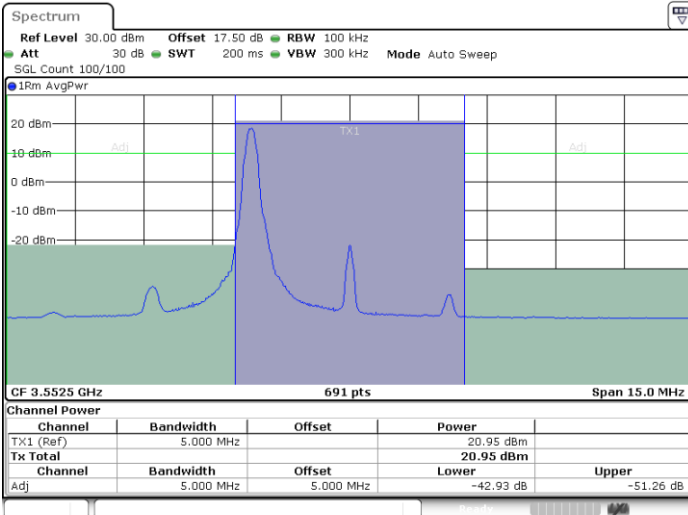

Date: 12.APR.2020 16:49:25

LTE Band 48 / 5MHz

64QAM

Lowest Channel / 1RB0

Lowest Channel / 1RBmax

Date: 12.APR.2020 15:39:57

Date: 12.APR.2020 16:11:18

Lowest Channel / FullIRB