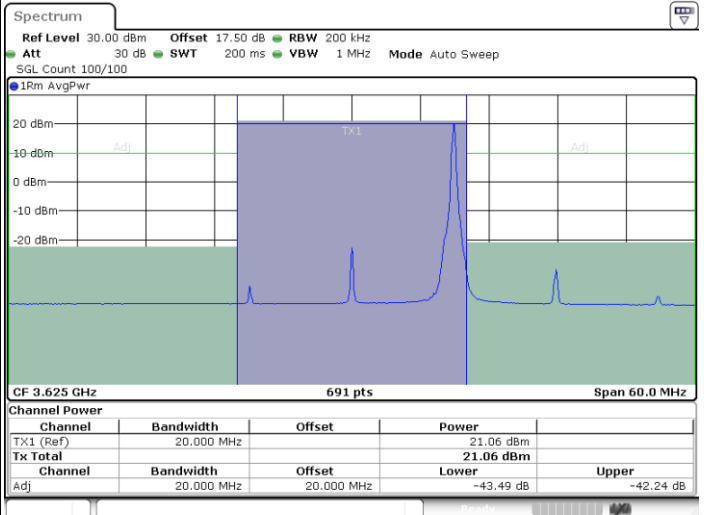

Lowest Channel / FullIRB

N/A

Date: 12.APR.2020 16:45:38

LTE Band 48 / 20MHz

64QAM

Middle Channel / 1RB0

Middle Channel / 1RBmax

Date: 12.APR.2020 16:53:12

Date: 12.APR.2020 16:58:05

Middle Channel / FullIRB

N/A

Date: 12.APR.2020 16:48:20

LTE Band 48 / 20MHz

64QAM

Highest Channel / 1RB0

Highest Channel / 1RBmax