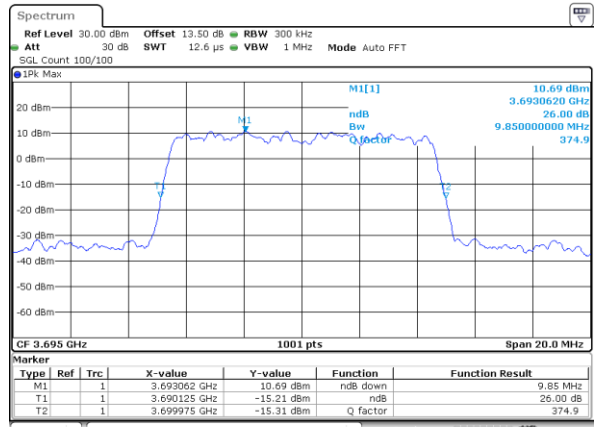

Middle Channel / 20MHz / 64QAM

Date: 13.APR.2020 12:50:32

Highest Channel / 15MHz / 64QAM

Date: 13.APR.2020 12:49:36

Highest Channel / 20MHz / 64QAM

Date: 13.APR.2020 12:51:00

LTE Band 48

Lowest Channel / 5MHz / 256QAM

Date: 13.APR.2020 14:18:25

Lowest Channel / 10MHz / 256QAM

Date: 13.APR.2020 14:07:09

Middle Channel / 5MHz / 256QAM

Date: 13.APR.2020 14:20:12

Middle Channel / 10MHz / 256QAM

Date: 13.APR.2020 14:14:02

Highest Channel / 5MHz / 256QAM

Date: 13.APR.2020 14:22:12

Highest Channel / 10MHz / 256QAM

Date: 13.APR.2020 14:15:47

LTE Band 48

Lowest Channel / 15MHz / 256QAM

Date: 13.APR.2020 13:55:46

Lowest Channel / 20MHz / 256QAM

Date: 13.APR.2020 13:56:05