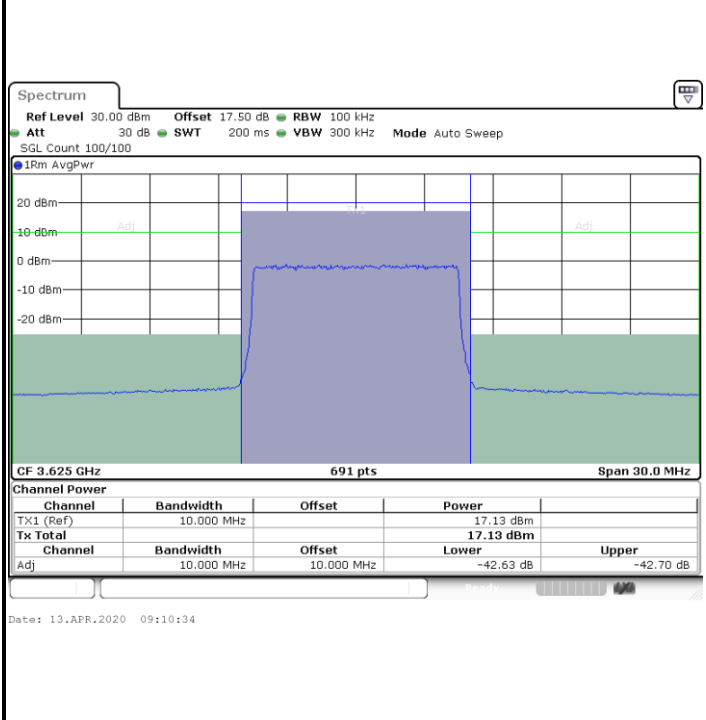

LTE Band 48 / 10MHz

256QAM

Lowest Channel / 1RB0

Lowest Channel / 1RBmax

Date: 13.APR.2020 09:37:08

Date: 13.APR.2020 09:36:00

Lowest Channel / FullIRB

N/A

Date: 13.APR.2020 09:38:15

LTE Band 48 / 10MHz

256QAM

MiddleChannel / 1RB0

Middle Channel / 1RBmax

Middle Channel / FullIRB

N/A

LTE Band 48 / 10MHz