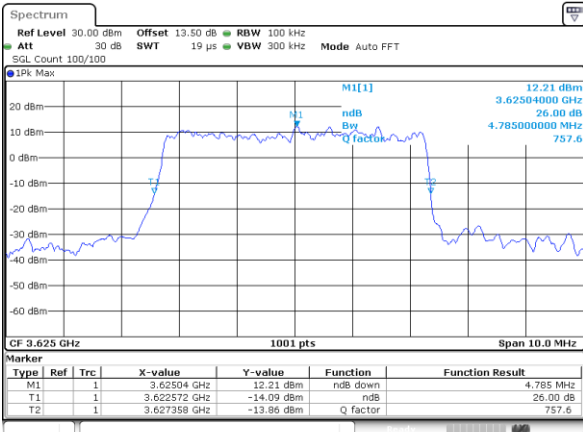

Highest Channel / 20MHz / QPSK

Date: 13.APR.2020 12:45:13

Highest Channel / 20MHz / 16QAM

Date: 13.APR.2020 12:45:27

LTE Band 48

Lowest Channel / 5MHz / 64QAM

Date: 13.APR.2020 12:45:56

Lowest Channel / 10MHz / 64QAM

Date: 13.APR.2020 12:47:19

Middle Channel / 5MHz / 64QAM

Date: 13.APR.2020 12:46:23

Middle Channel / 10MHz / 64QAM

Date: 13.APR.2020 12:47:46

Highest Channel / 5MHz / 64QAM

Date: 13.APR.2020 12:46:50

Highest Channel / 10MHz / 64QAM