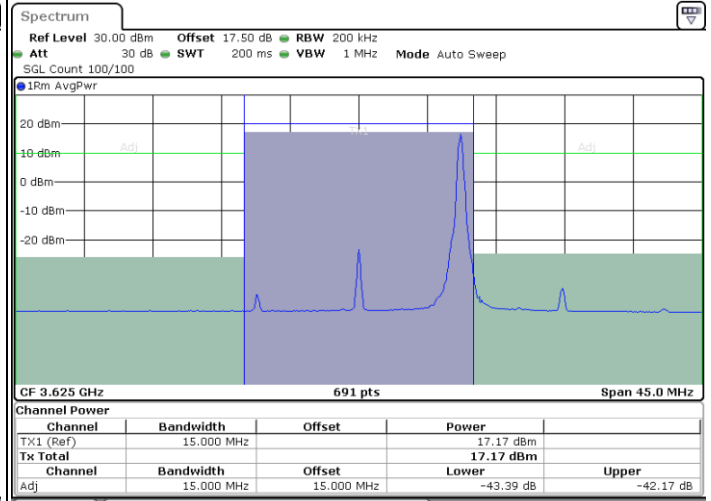

Date: 13.APR.2020 08:49:27

LTE Band 48 / 15MHz

256QAM

Middle Channel / 1RB0

Middle Channel / 1RBmax

Date: 13.APR.2020 09:04:57

Date: 13.APR.2020 09:05:40

Middle Channel / FullIRB