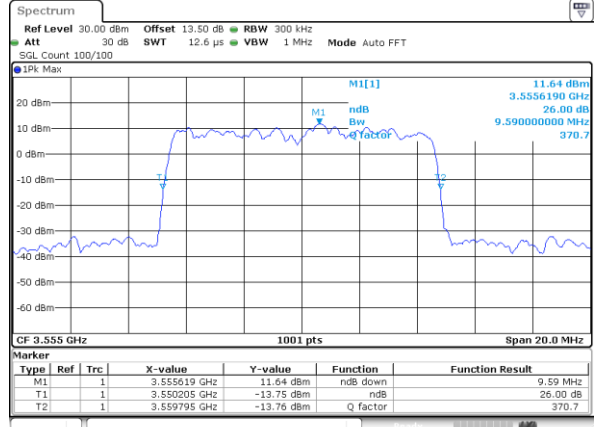

Date: 13.APR.2020 12:48:13

LTE Band 48

Lowest Channel / 15MHz / 64QAM

Date: 13.APR.2020 12:48:42

Lowest Channel / 20MHz / 64QAM

Date: 13.APR.2020 12:50:06

Middle Channel / 15MHz / 64QAM

Date: 13.APR.2020 12:49:09

Middle Channel / 20MHz / 64QAM

Date: 13.APR.2020 12:50:32

Highest Channel / 15MHz / 64QAM

Date: 13.APR.2020 12:49:36

Highest Channel / 20MHz / 64QAM

Date: 13.APR.2020 12:51:00

LTE Band 48

Lowest Channel / 5MHz / 256QAM

Date: 13.APR.2020 14:18:25

Lowest Channel / 10MHz / 256QAM

Date: 13.APR.2020 14:07:09

Middle Channel / 5MHz / 256QAM

Date: 13.APR.2020 14:20:12

Middle Channel / 10MHz / 256QAM

Date: 13.APR.2020 14:14:02

Highest Channel / 5MHz / 256QAM