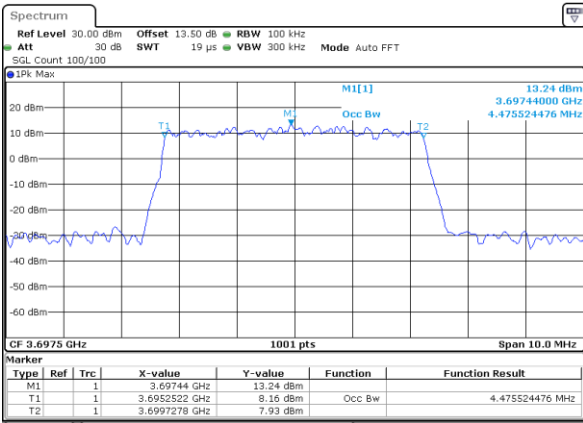

Highest Channel / 5MHz / QPSK

Date: 13.APR.2020 12:36:27