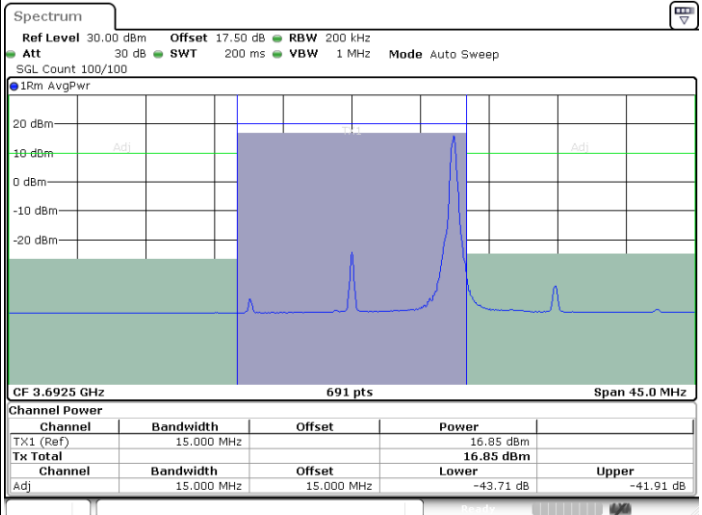

N/A

Date: 13.APR.2020 09:06:42

LTE Band 48 / 15MHz

256QAM

Highest Channel / 1RB0

Highest Channel / 1RBmax

Date: 13.APR.2020 08:56:52

Date: 13.APR.2020 08:55:43

Highest Channel / FullIRB

N/A

Date: 13.APR.2020 08:59:28

LTE Band 48 / 20MHz

256QAM

Lowest Channel / 1RB0

Lowest Channel / 1RBmax

Date: 13.APR.2020 08:46:52