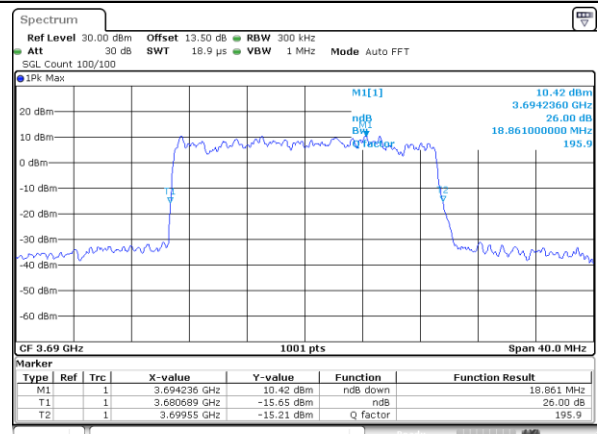

Date: 13.APR.2020 12:48:13

LTE Band 48

Lowest Channel / 15MHz / 64QAM

Date: 13.APR.2020 12:48:42

Lowest Channel / 20MHz / 64QAM

Date: 13.APR.2020 12:50:06

Middle Channel / 15MHz / 64QAM

Date: 13.APR.2020 12:49:09

Middle Channel / 20MHz / 64QAM

Date: 13.APR.2020 12:50:32

Highest Channel / 15MHz / 64QAM

Date: 13.APR.2020 12:49:36

Highest Channel / 20MHz / 64QAM

Date: 13.APR.2020 12:51:00

LTE Band 48

Lowest Channel / 5MHz / 256QAM