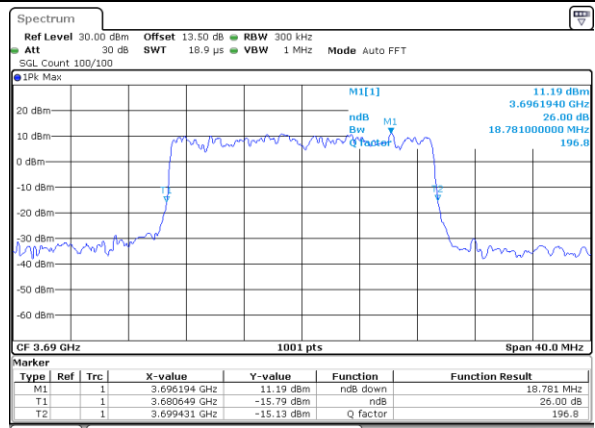

Date: 13.APR.2020 12:41:03

Middle Channel / 15MHz / 16QAM

Date: 13.APR.2020 12:41:46

Highest Channel / 15MHz / QPSK

Date: 13.APR.2020 12:42:28

Highest Channel / 15MHz / 16QAM

Date: 13.APR.2020 12:42:41

LTE Band 48

Lowest Channel / 20MHz / QPSK

Date: 13.APR.2020 12:43:25

Lowest Channel / 20MHz / 16QAM

Date: 13.APR.2020 12:43:38

Middle Channel / 20MHz / QPSK

Date: 13.APR.2020 12:44:18

Middle Channel / 20MHz / 16QAM

Date: 13.APR.2020 12:44:32

Highest Channel / 20MHz / QPSK

Date: 13.APR.2020 12:45:13

Highest Channel / 20MHz / 16QAM

Date: 13.APR.2020 12:45:27

LTE Band 48

Lowest Channel / 5MHz / 64QAM

Date: 13.APR.2020 12:45:56

Lowest Channel / 10MHz / 64QAM