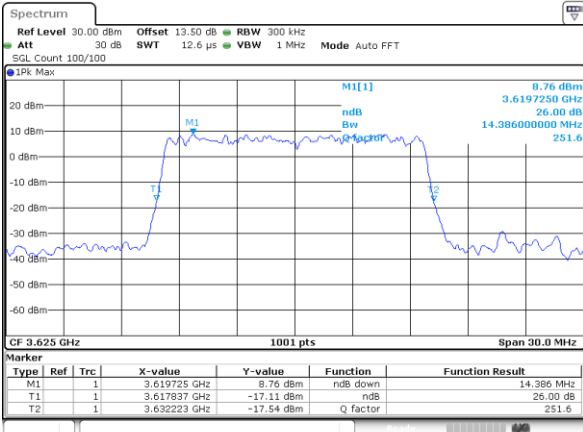

Middle Channel / 15MHz / 256QAM

Date: 13.APR.2020 13:56:12