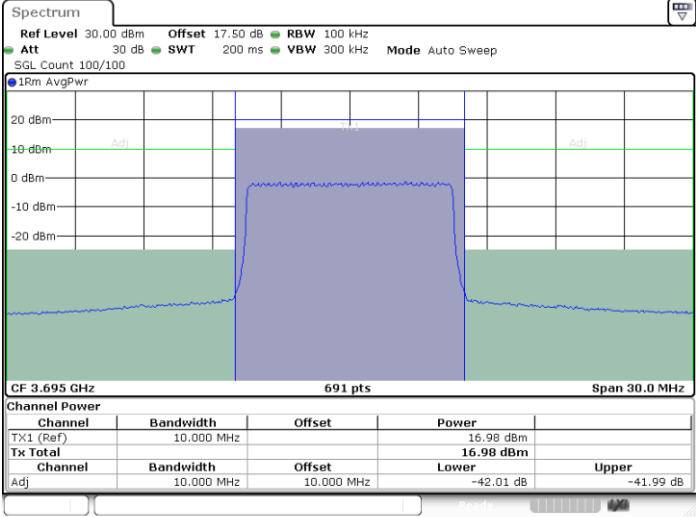

256QAM

Highest Channel / 1RB0

Highest Channel / 1RBmax

Date: 13.APR.2020 09:44:50

Date: 13.APR.2020 09:45:56

Highest Channel / FullIRB

N/A

Date: 13.APR.2020 09:43:40

LTE Band 48 / 15MHz

256QAM

Lowest Channel / 1RB0

Lowest Channel / 1RBmax

Date: 13.APR.2020 08:50:14

Date: 13.APR.2020 08:50:55

Lowest Channel / FullIRB

N/A