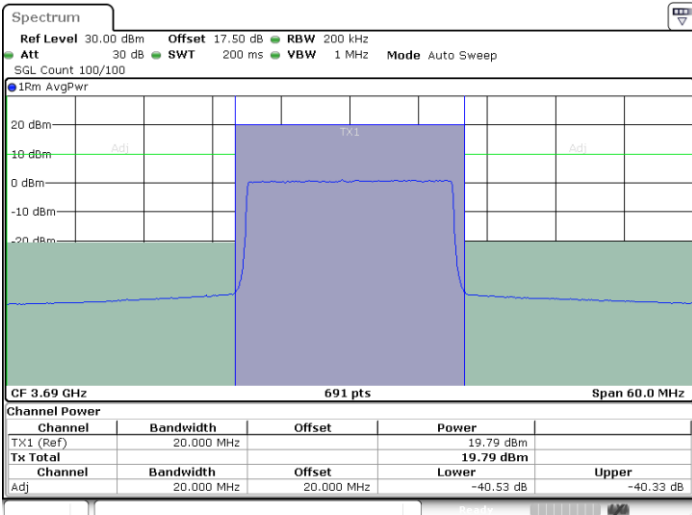

Date: 12.APR.2020 16:58:05

Middle Channel / FullIRB

N/A

Date: 12.APR.2020 16:48:20

LTE Band 48 / 20MHz

64QAM

Highest Channel / 1RB0

Highest Channel / 1RBmax

Date: 12.APR.2020 16:53:45

Date: 12.APR.2020 16:58:37

Highest Channel / FullIRB

N/A

Date: 12.APR.2020 16:48:52

LTE Band 48 / 5MHz

256QAM

Lowest Channel / 1RB0