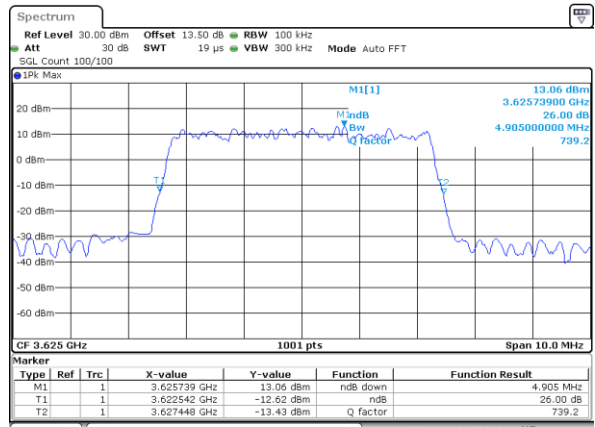

Highest Channel / 1RBmax

Date: 13.APR.2020 08:34:00

Date: 13.APR.2020 08:33:05

Highest Channel / FullIRB

N/A

Date: 13.APR.2020 08:34:58

**26dB Bandwidth**

Mode	LTE Band 48 : 26dB BW(MHz)											
BW	1.4MHz		3MHz		5MHz		10MHz		15MHz		20MHz	
Mod.	QPSK	16QAM	QPSK	16QAM	QPSK	16QAM	QPSK	16QAM	QPSK	16QAM	QPSK	16QAM
Lowest CH	-	-	-	-	4.90	4.85	9.63	9.65	14.39	14.33	18.82	18.70
Middle CH	-	-	-	-	4.98	4.91	9.63	9.81	14.45	14.42	18.82	19.06
Highest CH	-	-	-	-	4.92	4.94	9.73	9.73	14.57	14.15	19.10	18.78
Mode	LTE Band 48 : 26dB BW(MHz)											
BW	1.4MHz		3MHz		5MHz		10MHz		15MHz		20MHz	
Mod.	64QAM		64QAM		64QAM	256QAM	64QAM	256QAM	64QAM	256QAM	64QAM	256QAM
Lowest CH	-	-	-	-	4.88	4.86	9.67	9.59	14.24	14.36	18.62	18.62
Middle CH	-	-	-	-	4.79	4.88	9.77	9.73	14.27	14.39	18.78	18.66
Highest CH	-	-	-	-	4.83	4.84	9.63	9.85	14.63	14.12	18.86	18.74

LTE Band 48

Lowest Channel / 5MHz / QPSK

Date: 13.APR.2020 12:35:06

Lowest Channel / 5MHz / 16QAM

Date: 13.APR.2020 12:35:120

Middle Channel / 5MHz / QPSK

Date: 13.APR.2020 12:36:00

Middle Channel / 5MHz / 16QAM

Date: 13.APR.2020 12:36:114

Highest Channel / 5MHz / QPSK

Date: 13.APR.2020 12:36:55

Highest Channel / 5MHz / 16QAM

Date: 13.APR.2020 12:37:09

LTE Band 48

Lowest Channel / 10MHz / QPSK

Date: 13.APR.2020 12:37:52