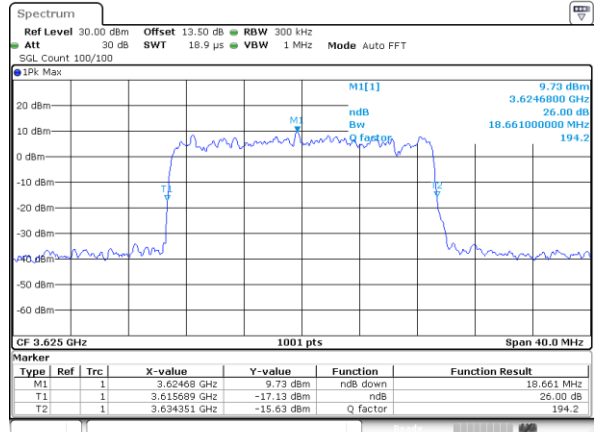

Middle Channel / 20MHz / 256QAM

Date: 13.APR.2020 13:56:01