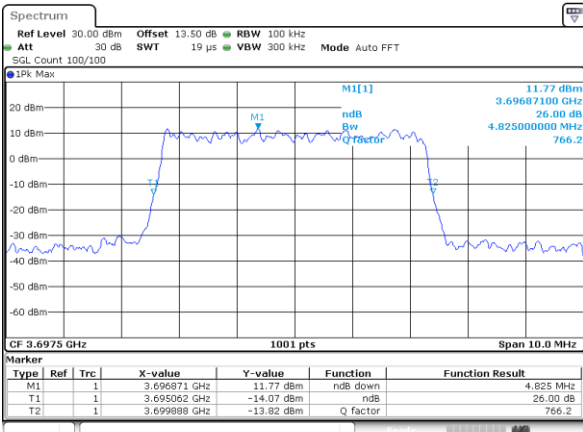

Highest Channel / 20MHz / QPSK

Date: 13.APR.2020 12:45:13

Highest Channel / 20MHz / 16QAM

Date: 13.APR.2020 12:45:27

LTE Band 48

Lowest Channel / 5MHz / 64QAM

Date: 13.APR.2020 12:45:56

Lowest Channel / 10MHz / 64QAM

Date: 13.APR.2020 12:47:19

Middle Channel / 5MHz / 64QAM

Date: 13.APR.2020 12:46:23

Middle Channel / 10MHz / 64QAM

Date: 13.APR.2020 12:47:46

Highest Channel / 5MHz / 64QAM

Date: 13.APR.2020 12:46:50

Highest Channel / 10MHz / 64QAM

Date: 13.APR.2020 12:48:13

LTE Band 48

Lowest Channel / 15MHz / 64QAM

Date: 13.APR.2020 12:48:42

Lowest Channel / 20MHz / 64QAM

Date: 13.APR.2020 12:50:06

Middle Channel / 15MHz / 64QAM

Date: 13.APR.2020 12:49:09