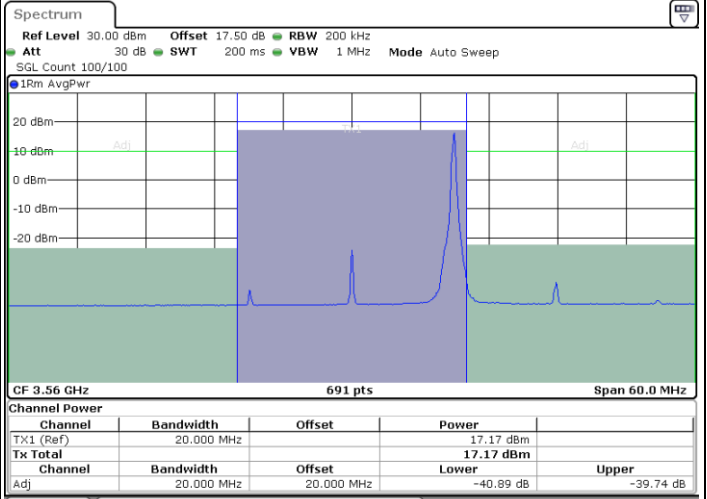

Highest Channel / FullIRB

N/A

Date: 13.APR.2020 08:59:28

LTE Band 48 / 20MHz

256QAM

Lowest Channel / 1RB0

Lowest Channel / 1RBmax

Date: 13.APR.2020 08:46:52