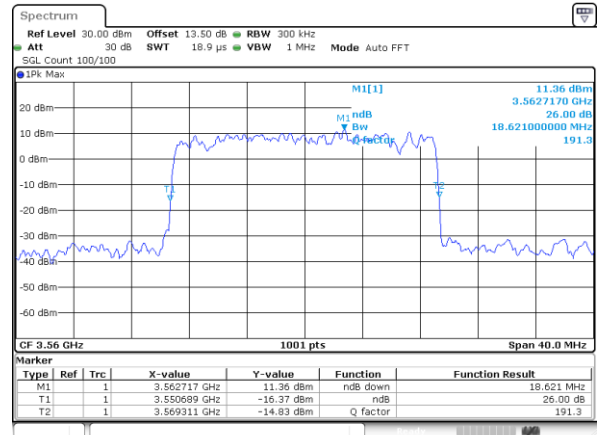

Date: 13.APR.2020 12:48:13

LTE Band 48

Lowest Channel / 15MHz / 64QAM

Date: 13.APR.2020 12:48:42

Lowest Channel / 20MHz / 64QAM

Date: 13.APR.2020 12:50:06

Middle Channel / 15MHz / 64QAM

Date: 13.APR.2020 12:49:09

Middle Channel / 20MHz / 64QAM

Date: 13.APR.2020 12:50:32

Highest Channel / 15MHz / 64QAM

Date: 13.APR.2020 12:49:36

Highest Channel / 20MHz / 64QAM

Date: 13.APR.2020 12:51:00

LTE Band 48

Lowest Channel / 5MHz / 256QAM