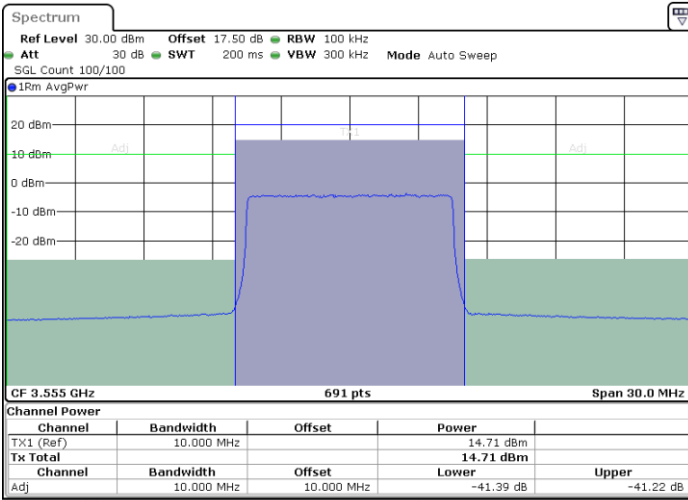

LTE Band 48 / 10MHz

256QAM

Lowest Channel / 1RB0

Lowest Channel / 1RBmax

Date: 13.APR.2020 09:37:08

Date: 13.APR.2020 09:36:00

Lowest Channel / FullIRB

N/A