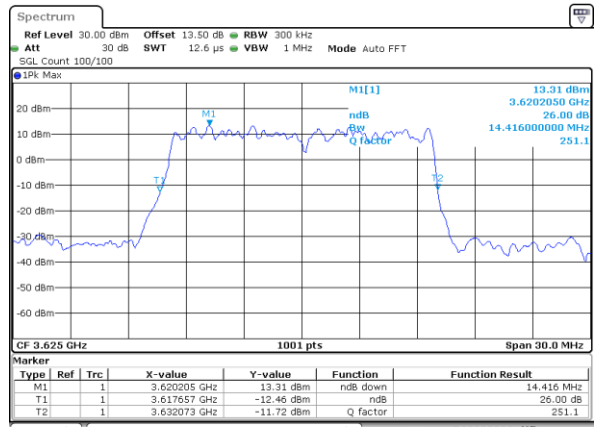

Highest Channel / 10MHz / 16QAM

Date: 13.APR.2020 12:39:55

LTE Band 48

Lowest Channel / 15MHz / QPSK

Date: 13.APR.2020 12:40:39

Lowest Channel / 15MHz / 16QAM

Date: 13.APR.2020 12:40:52

Middle Channel / 15MHz / QPSK

Date: 13.APR.2020 12:41:03

Middle Channel / 15MHz / 16QAM

Date: 13.APR.2020 12:41:46

Highest Channel / 15MHz / QPSK

Date: 13.APR.2020 12:42:28

Highest Channel / 15MHz / 16QAM

Date: 13.APR.2020 12:42:41

LTE Band 48