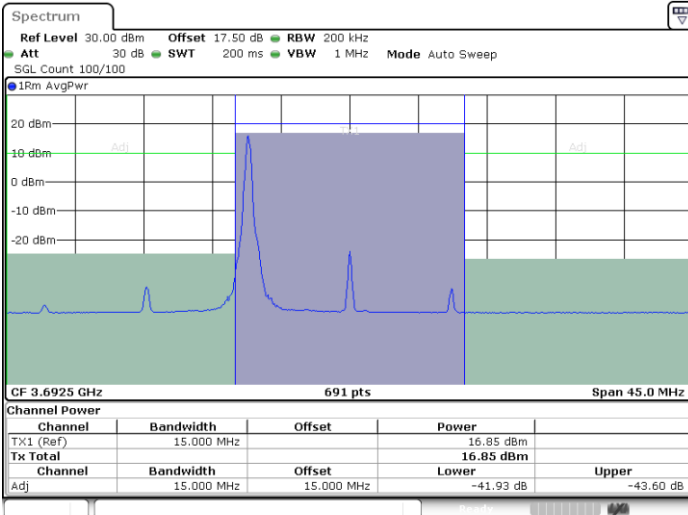

N/A

Date: 13.APR.2020 09:06:42

LTE Band 48 / 15MHz

256QAM

Highest Channel / 1RB0

Highest Channel / 1RBmax

Date: 13.APR.2020 08:56:52

Date: 13.APR.2020 08:55:43

Highest Channel / FullIRB

N/A

Date: 13.APR.2020 08:59:28

LTE Band 48 / 20MHz

256QAM

Lowest Channel / 1RB0

Lowest Channel / 1RBmax

Date: 13.APR.2020 08:46:52