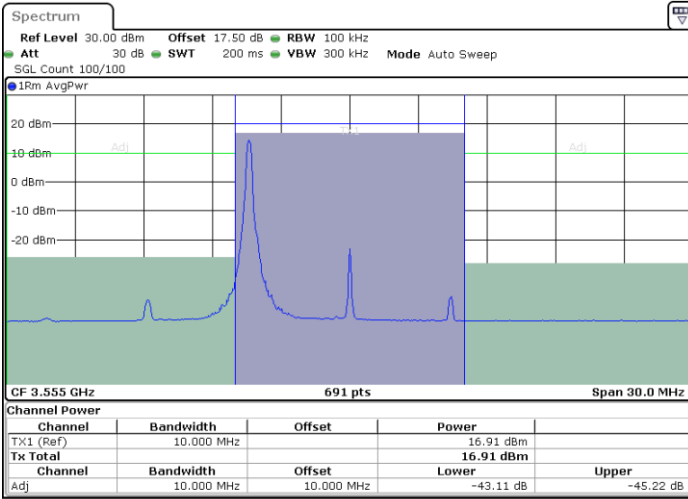

256QAM

Highest Channel / 1RB0

Highest Channel / 1RBmax

Date: 13.APR.2020 10:31:02

Date: 13.APR.2020 10:33:34

Highest Channel / FullIRB

N/A

Date: 13.APR.2020 10:30:23

LTE Band 48 / 10MHz

256QAM

Lowest Channel / 1RB0

Lowest Channel / 1RBmax

Date: 13.APR.2020 09:37:08

Date: 13.APR.2020 09:36:00

Lowest Channel / FullIRB

N/A