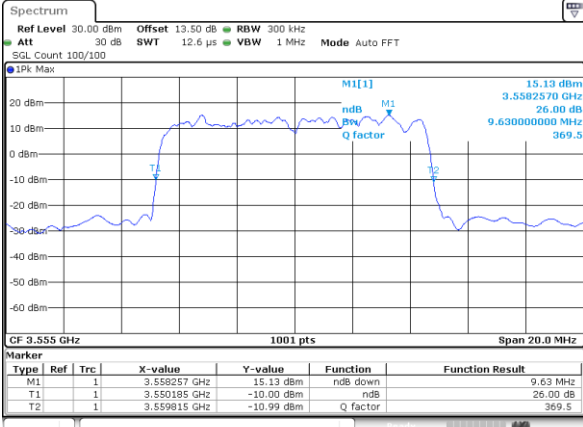

LTE Band 48

Lowest Channel / 5MHz / QPSK

Date: 13.APR.2020 12:35:06

Lowest Channel / 5MHz / 16QAM

Date: 13.APR.2020 12:35:120

Middle Channel / 5MHz / QPSK

Date: 13.APR.2020 12:36:00

Middle Channel / 5MHz / 16QAM

Date: 13.APR.2020 12:36:114

Highest Channel / 5MHz / QPSK

Date: 13.APR.2020 12:36:55

Highest Channel / 5MHz / 16QAM

Date: 13.APR.2020 12:37:09

LTE Band 48

Lowest Channel / 10MHz / QPSK

Date: 13.APR.2020 12:37:52