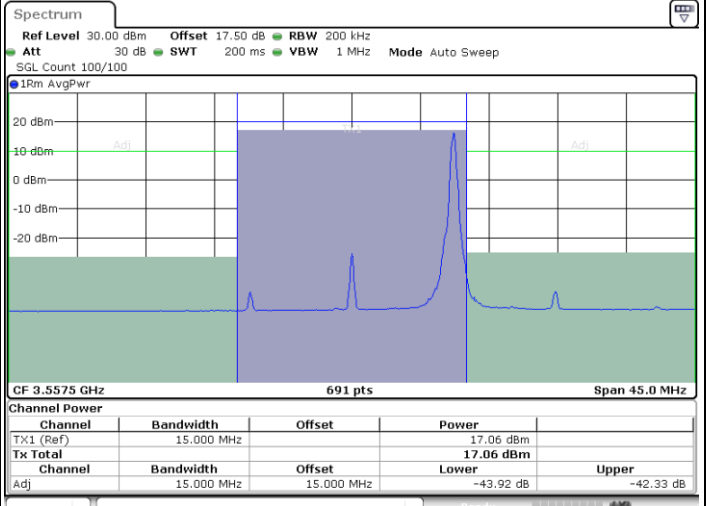

LTE Band 48 / 15MHz

256QAM

Lowest Channel / 1RB0

Lowest Channel / 1RBmax

Date: 13.APR.2020 08:50:14

Date: 13.APR.2020 08:50:55

Lowest Channel / FullIRB

N/A