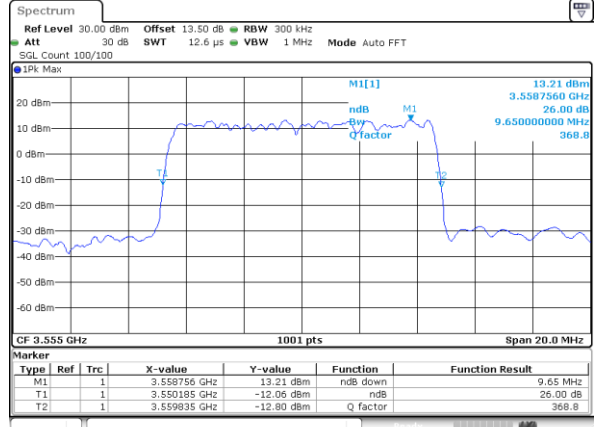

Lowest Channel / 10MHz / 16QAM

Date: 13.APR.2020 12:38:06