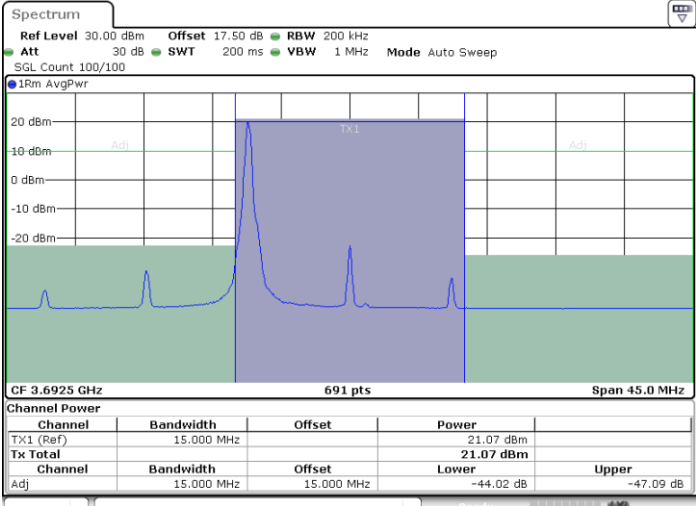

Date: 12.APR.2020 16:37:14

LTE Band 48 / 15MHz

64QAM

Highest Channel / 1RB0

Highest Channel / 1RBmax

Date: 12.APR.2020 16:35:00

Date: 12.APR.2020 16:45:04

Highest Channel / FullIRB