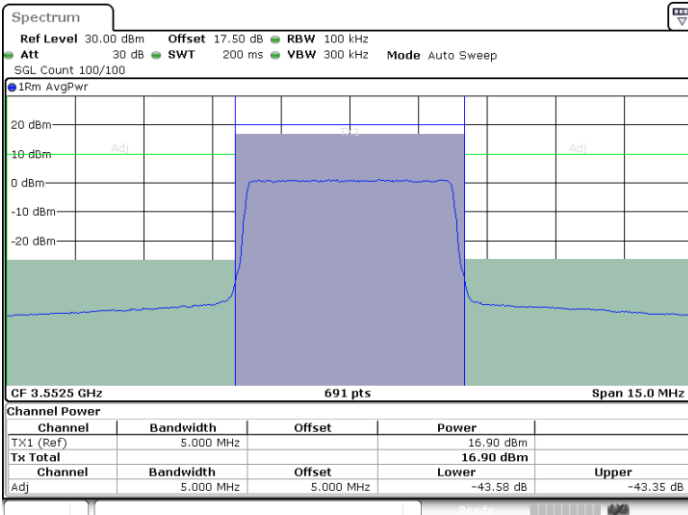

Date: 12.APR.2020 16:53:45

Date: 12.APR.2020 16:58:37

Highest Channel / FullIRB

N/A

Date: 12.APR.2020 16:48:52

LTE Band 48 / 5MHz

256QAM

Lowest Channel / 1RB0

Lowest Channel / 1RBmax

Date: 13.APR.2020 10:35:30

Date: 15.APR.2020 08:44:21

Lowest Channel / FullIRB

N/A

Date: 13.APR.2020 10:21:25

LTE Band 48 / 5MHz

256QAM