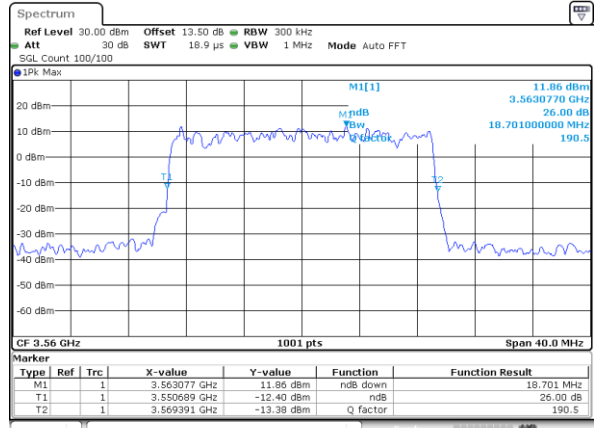

Lowest Channel / 20MHz / 16QAM

Date: 13.APR.2020 12:43:38