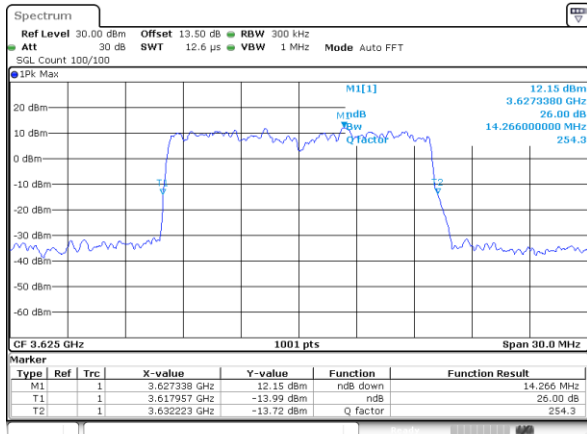

Date: 13.APR.2020 12:48:13

LTE Band 48

Lowest Channel / 15MHz / 64QAM

Date: 13.APR.2020 12:48:42

Lowest Channel / 20MHz / 64QAM

Date: 13.APR.2020 12:50:06

Middle Channel / 15MHz / 64QAM

Date: 13.APR.2020 12:49:09

Middle Channel / 20MHz / 64QAM

Date: 13.APR.2020 12:50:32

Highest Channel / 15MHz / 64QAM

Date: 13.APR.2020 12:49:36

Highest Channel / 20MHz / 64QAM

Date: 13.APR.2020 12:51:00

LTE Band 48

Lowest Channel / 5MHz / 256QAM