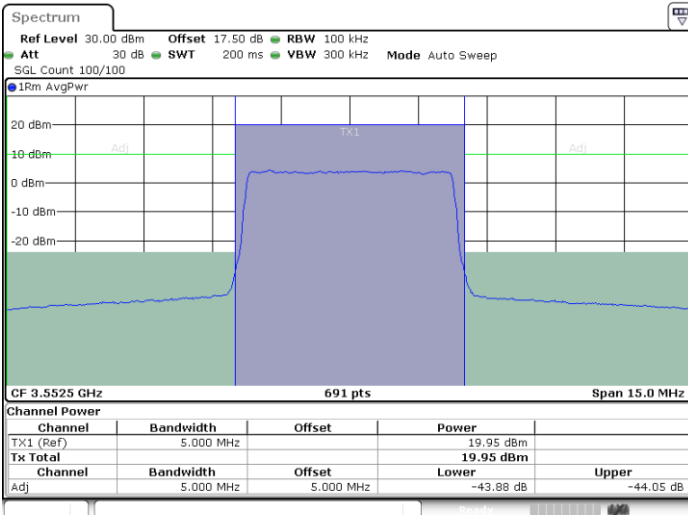

Lowest Channel / FullIRB

N/A

Date: 12.APR.2020 16:06:15