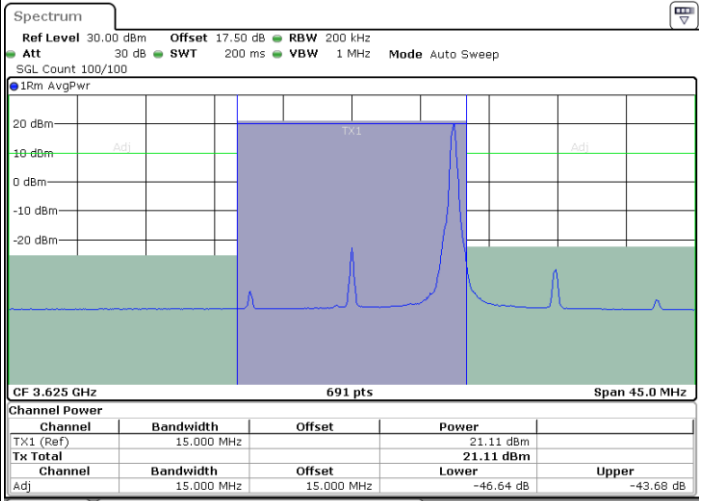

LTE Band 48 / 15MHz

64QAM

Middle Channel / 1RB0

Middle Channel / 1RBmax

Date: 12.APR.2020 16:32:12

Date: 12.APR.2020 16:42:16

Middle Channel / FullIRB

N/A

Date: 12.APR.2020 16:37:14

LTE Band 48 / 15MHz

64QAM

Highest Channel / 1RB0

Highest Channel / 1RBmax

Date: 12.APR.2020 16:35:00

Date: 12.APR.2020 16:45:04

Highest Channel / FullIRB