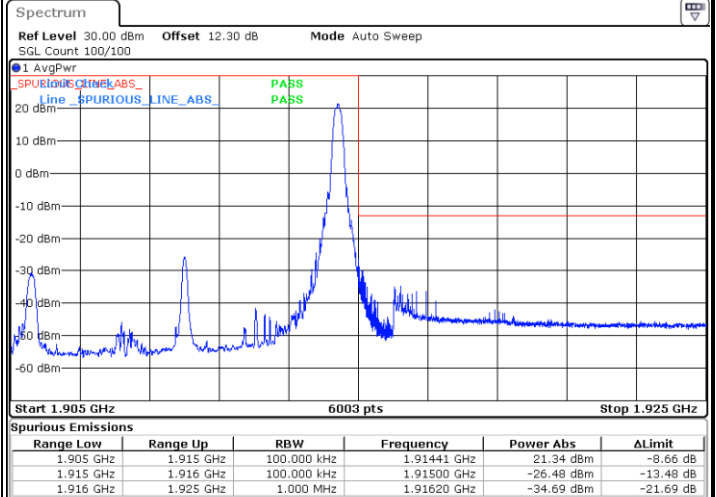

LTE Band 25 / 5MHz / 64QAM

Lowest Band Edge / 1RB

Date: 5.MAY.2022 17:26:56

Highest Band Edge / 1 RB

Date: 5.MAY.2022 17:30:24

Lowest Band Edge / Full RB

Date: 5.MAY.2022 17:27:49

Highest Band Edge / Full RB

Date: 5.MAY.2022 17:29:30

LTE Band 25 / 10MHz / QPSK

Lowest Band Edge / 1 RB

Highest Band Edge / 1 RB

Lowest Band Edge / Full RB

Highest Band Edge / Full RB

LTE Band 25 / 10MHz / 16QAM

Lowest Band Edge / 1 RB

Date: 5.MAY.2022 17:32:11

Highest Band Edge / 1 RB

Date: 5.MAY.2022 17:41:00

Lowest Band Edge / Full RB

Date: 5.MAY.2022 17:33:57

Highest Band Edge / Full RB

Date: 5.MAY.2022 17:40:07

LTE Band 25 / 10MHz / 64QAM

Lowest Band Edge / 1 RB

Date: 5.MAY.2022 17:44:09

Highest Band Edge / 1 RB

Date: 5.MAY.2022 17:47:37

Lowest Band Edge / Full RB

Date: 5.MAY.2022 17:45:02

Highest Band Edge / Full RB

Date: 5.MAY.2022 17:46:43