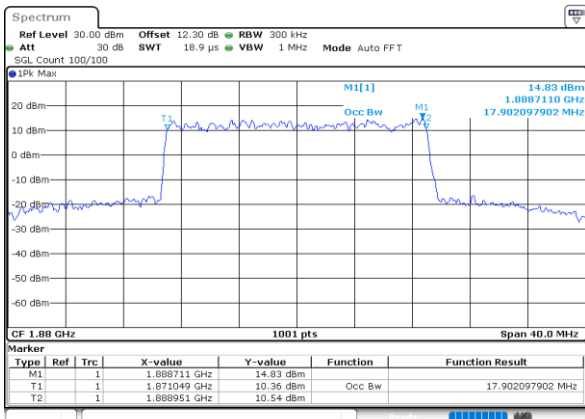

Middle Channel / 20MHz / QPSK

Date: 5.MAY.2022 18:10:13