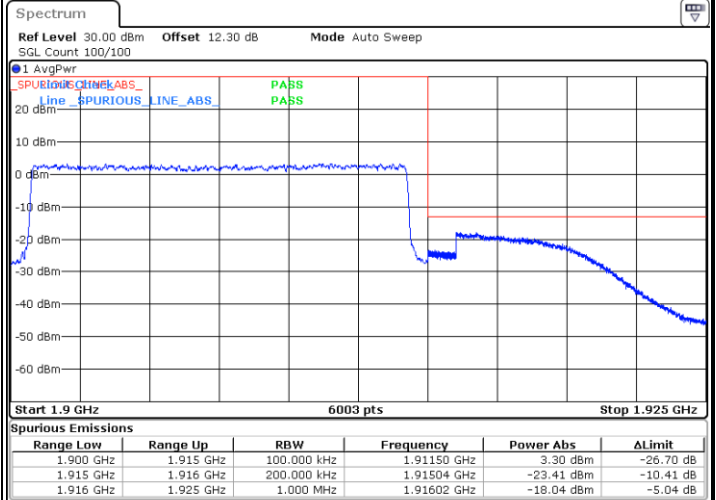

Lowest Band Edge / 1 RB

Date: 5.MAY.2022 17:44:09

Highest Band Edge / 1 RB

Date: 5.MAY.2022 17:47:37

Lowest Band Edge / Full RB

Date: 5.MAY.2022 17:45:02

Highest Band Edge / Full RB

Date: 5.MAY.2022 17:46:43

LTE Band 25 / 15MHz / QPSK

Lowest Band Edge / 1 RB

Date: 5.MAY.2022 17:52:52

Highest Band Edge / 1 RB

Date: 5.MAY.2022 18:03:27

Lowest Band Edge / Full RB

Date: 5.MAY.2022 17:54:38

Highest Band Edge / Full RB

Date: 5.MAY.2022 18:00:47

LTE Band 25 / 15MHz / 16QAM

Lowest Band Edge / 1 RB

Date: 5.MAY.2022 17:53:45

Highest Band Edge / 1 RB

Date: 5.MAY.2022 18:02:34

Lowest Band Edge / Full RB

Date: 5.MAY.2022 17:55:31

Highest Band Edge / Full RB

Date: 5.MAY.2022 18:01:41

LTE Band 25 / 15MHz / 64QAM

Lowest Band Edge / 1 RB

Date: 5.MAY.2022 17:48:30

Highest Band Edge / 1 RB

Date: 5.MAY.2022 17:51:58

Lowest Band Edge / Full RB