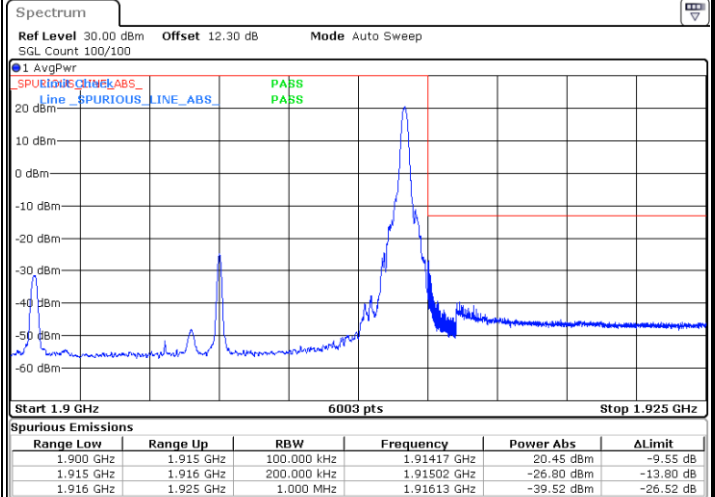

Date: 5.MAY.2022 18:00:47

LTE Band 25 / 15MHz / 16QAM

Lowest Band Edge / 1 RB

Date: 5.MAY.2022 17:53:45

Highest Band Edge / 1 RB

Date: 5.MAY.2022 18:02:34

Lowest Band Edge / Full RB

Date: 5.MAY.2022 17:55:31

Highest Band Edge / Full RB

Date: 5.MAY.2022 18:01:41

LTE Band 25 / 15MHz / 64QAM

Lowest Band Edge / 1 RB

Date: 5.MAY.2022 17:48:30

Highest Band Edge / 1 RB

Date: 5.MAY.2022 17:51:58

Lowest Band Edge / Full RB

Date: 5.MAY.2022 17:49:24

Highest Band Edge / Full RB

Date: 5.MAY.2022 17:51:05

LTE Band 25 / 20MHz / QPSK

Lowest Band Edge / 1 RB

Date: 5.MAY.2022 18:05:45

Highest Band Edge / 1 RB

Date: 5.MAY.2022 18:16:22

Lowest Band Edge / Full RB

Date: 5.MAY.2022 18:07:31

Highest Band Edge / Full RB

Date: 5.MAY.2022 18:13:43

LTE Band 25 / 20MHz / 16QAM

Lowest Band Edge / 1 RB

Date: 5.MAY.2022 18:06:38

Highest Band Edge / 1 RB