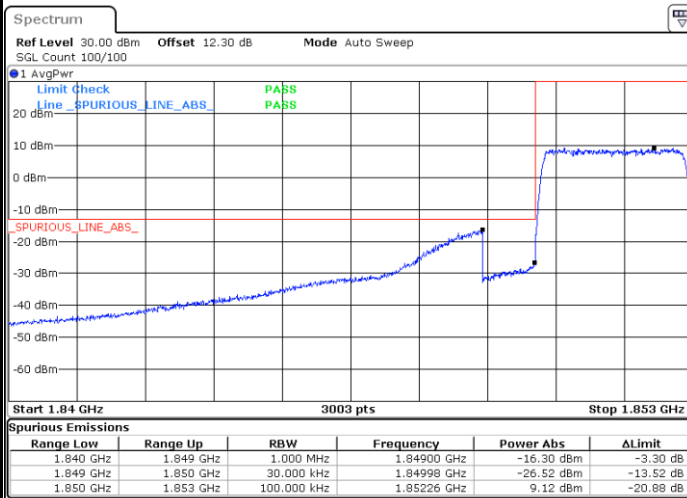

Highest Band Edge / 1 RB

Lowest Band Edge / Full RB

Highest Band Edge / Full RB

LTE Band 25 / 3MHz / QPSK

Lowest Band Edge / 1RB

Date: 5.MAY.2022 17:01:11

Highest Band Edge / 1 RB

Date: 5.MAY.2022 17:11:46

Lowest Band Edge / Full RB

Date: 5.MAY.2022 17:02:57

Highest Band Edge / Full RB

Date: 5.MAY.2022 17:09:07

LTE Band 25 / 3MHz / 16QAM

Lowest Band Edge / 1 RB

Date: 5.MAY.2022 17:02:04

Highest Band Edge / 1 RB

Date: 5.MAY.2022 17:10:53

Lowest Band Edge / Full RB

Date: 5.MAY.2022 17:03:50

Highest Band Edge / Full RB

Date: 5.MAY.2022 17:10:00

LTE Band 25 / 3MHz / 64QAM

Lowest Band Edge / 1 RB

Date: 5.MAY.2022 16:56:50

Highest Band Edge / 1 RB

Date: 5.MAY.2022 17:00:17

Lowest Band Edge / Full RB

Date: 5.MAY.2022 16:57:43

Highest Band Edge / Full RB

Date: 5.MAY.2022 16:59:24

LTE Band 25 / 5MHz / QPSK

Lowest Band Edge / 1 RB