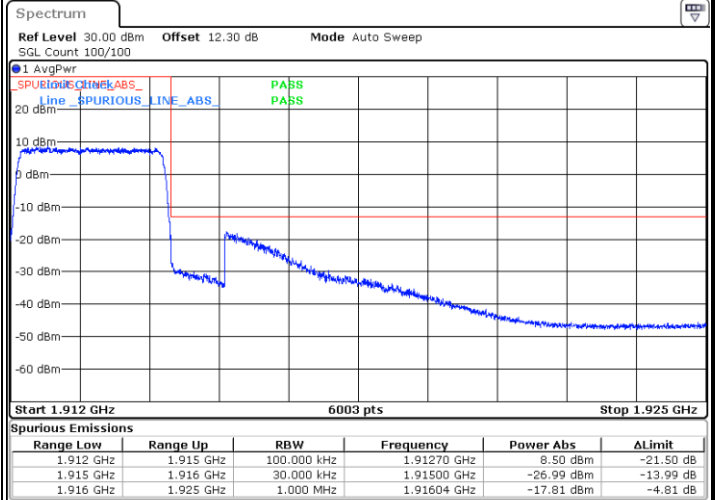

Date: 5.MAY.2022 17:10:53

Lowest Band Edge / Full RB

Date: 5.MAY.2022 17:03:50

Highest Band Edge / Full RB

Date: 5.MAY.2022 17:10:00

LTE Band 25 / 3MHz / 64QAM

Lowest Band Edge / 1 RB

Date: 5.MAY.2022 16:56:50

Highest Band Edge / 1 RB

Date: 5.MAY.2022 17:00:17

Lowest Band Edge / Full RB

Date: 5.MAY.2022 16:57:43

Highest Band Edge / Full RB

Date: 5.MAY.2022 16:59:24

LTE Band 25 / 5MHz / QPSK

Lowest Band Edge / 1 RB

Date: 5.MAY.2022 17:14:03

Highest Band Edge / 1 RB

Date: 5.MAY.2022 17:24:39

Lowest Band Edge / Full RB

Date: 5.MAY.2022 17:15:50

Highest Band Edge / Full RB

Date: 5.MAY.2022 17:22:00

LTE Band 25 / 5MHz / 16QAM

Lowest Band Edge / 1RB

Date: 5.MAY.2022 17:14:56

Highest Band Edge / 1 RB

Date: 5.MAY.2022 17:23:46

Lowest Band Edge / Full RB

Date: 5.MAY.2022 17:16:43

Highest Band Edge / Full RB

Date: 5.MAY.2022 17:22:53