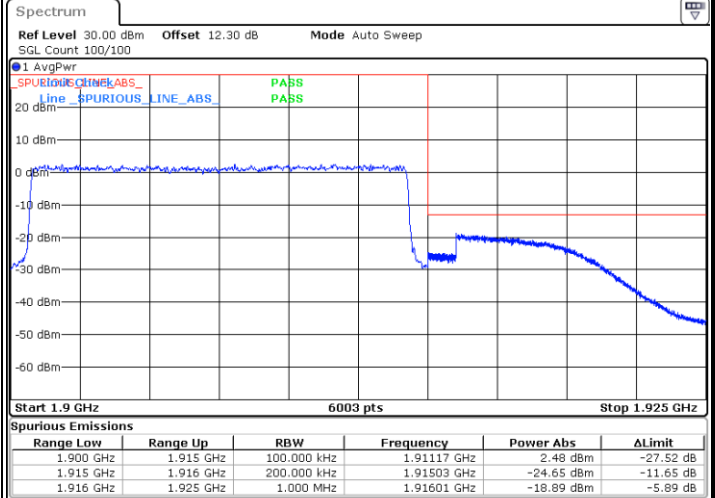

LTE Band 25 / 15MHz / QPSK

Lowest Band Edge / 1 RB

Date: 5.MAY.2022 17:52:52

Highest Band Edge / 1 RB

Date: 5.MAY.2022 18:03:27

Lowest Band Edge / Full RB

Date: 5.MAY.2022 17:54:38

Highest Band Edge / Full RB

Date: 5.MAY.2022 18:00:47

LTE Band 25 / 15MHz / 16QAM

Lowest Band Edge / 1 RB

Date: 5.MAY.2022 17:53:45

Highest Band Edge / 1 RB

Date: 5.MAY.2022 18:02:34

Lowest Band Edge / Full RB

Date: 5.MAY.2022 17:55:31

Highest Band Edge / Full RB

Date: 5.MAY.2022 18:01:41

LTE Band 25 / 15MHz / 64QAM

Lowest Band Edge / 1 RB

Date: 5.MAY.2022 17:48:30

Highest Band Edge / 1 RB

Date: 5.MAY.2022 17:51:58

Lowest Band Edge / Full RB

Date: 5.MAY.2022 17:49:24

Highest Band Edge / Full RB

Date: 5.MAY.2022 17:51:05

LTE Band 25 / 20MHz / QPSK

Lowest Band Edge / 1 RB

Date: 5.MAY.2022 18:05:45

Highest Band Edge / 1 RB

Date: 5.MAY.2022 18:16:22