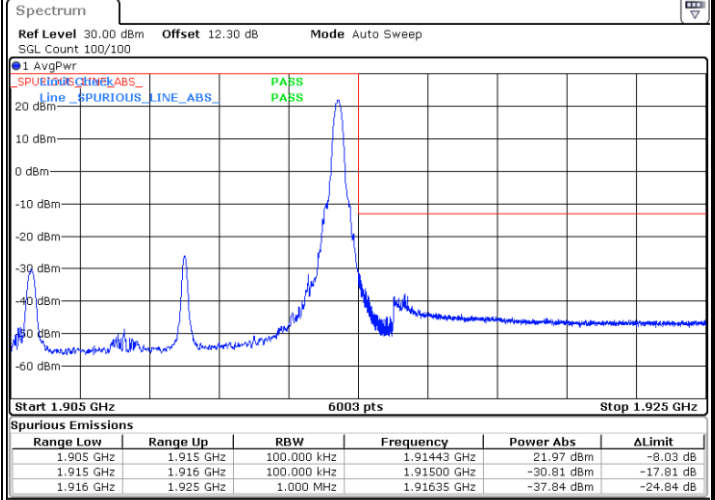

LTE Band 25 / 5MHz / 64QAM

Lowest Band Edge / 1RB

Date: 5.MAY.2022 17:26:56

Highest Band Edge / 1 RB

Date: 5.MAY.2022 17:30:24

Lowest Band Edge / Full RB

Date: 5.MAY.2022 17:27:49

Highest Band Edge / Full RB

Date: 5.MAY.2022 17:29:30

LTE Band 25 / 10MHz / QPSK

Lowest Band Edge / 1 RB

Highest Band Edge / 1 RB

Lowest Band Edge / Full RB

Highest Band Edge / Full RB

LTE Band 25 / 10MHz / 16QAM

Lowest Band Edge / 1 RB

Date: 5.MAY.2022 17:32:11

Highest Band Edge / 1 RB

Date: 5.MAY.2022 17:41:00

Lowest Band Edge / Full RB

Date: 5.MAY.2022 17:33:57

Highest Band Edge / Full RB

Date: 5.MAY.2022 17:40:07

LTE Band 25 / 10MHz / 64QAM

Lowest Band Edge / 1 RB

Date: 5.MAY.2022 17:44:09

Highest Band Edge / 1 RB

Date: 5.MAY.2022 17:47:37

Lowest Band Edge / Full RB

Date: 5.MAY.2022 17:45:02

Highest Band Edge / Full RB

Date: 5.MAY.2022 17:46:43