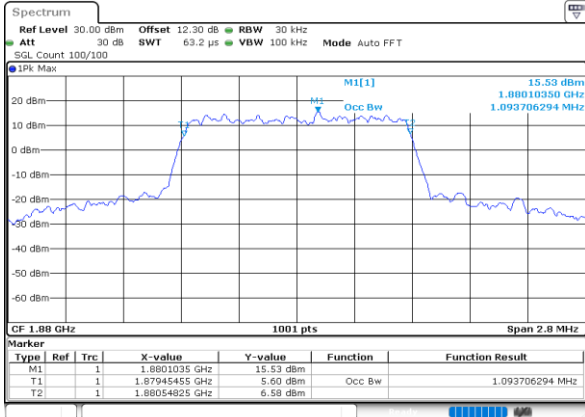

Middle Channel / 20MHz / 16QAM

Date: 5.MAY.2022 18:10:37

LTE Band 25

Middle Channel / 1.4MHz / 64QAM

Date: 5.MAY.2022 16:53:46

Middle Channel / 3MHz / 64QAM

Date: 5.MAY.2022 16:58:07

Middle Channel / 5MHz / 64QAM