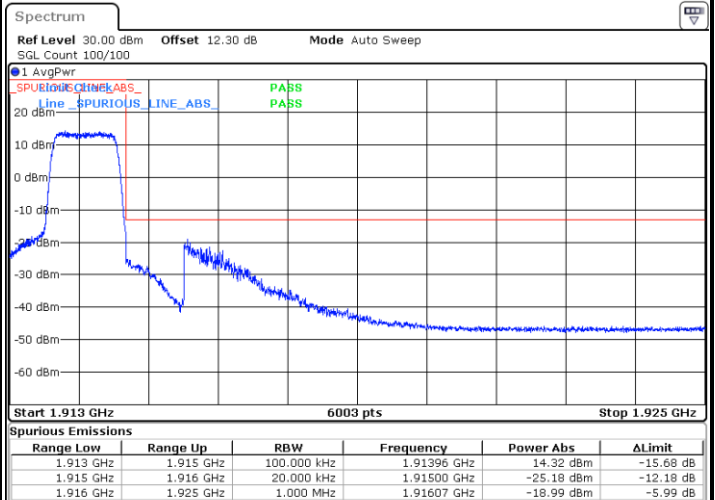

LTE Band 25 / 1.4MHz / QPSK

Lowest Band Edge / 1RB

Date: 5.MAY.2022 16:39:37

Highest Band Edge / 1RB

Date: 5.MAY.2022 16:50:13

Lowest Band Edge / Full RB

Date: 5.MAY.2022 16:41:24

Highest Band Edge / Full RB

Date: 5.MAY.2022 16:47:33

LTE Band 25 / 1.4MHz / 16QAM

Lowest Band Edge / 1 RB

Highest Band Edge / 1 RB

Lowest Band Edge / Full RB

Highest Band Edge / Full RB

LTE Band 25 / 1.4MHz / 64QAM

Lowest Band Edge / 1 RB