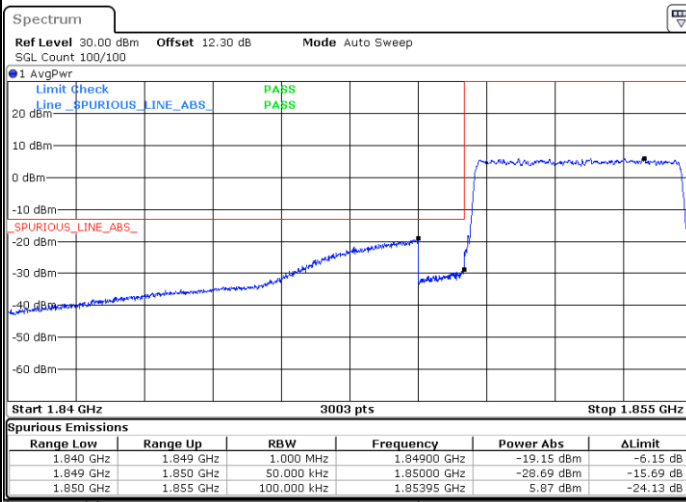

Lowest Band Edge / 1RB

Date: 5.MAY.2022 17:14:56

Highest Band Edge / 1 RB

Date: 5.MAY.2022 17:23:46

Lowest Band Edge / Full RB

Date: 5.MAY.2022 17:16:43

Highest Band Edge / Full RB

Date: 5.MAY.2022 17:22:53

LTE Band 25 / 5MHz / 64QAM

Lowest Band Edge / 1RB

Date: 5.MAY.2022 17:26:56

Highest Band Edge / 1 RB

Date: 5.MAY.2022 17:30:24

Lowest Band Edge / Full RB

Date: 5.MAY.2022 17:27:49

Highest Band Edge / Full RB

Date: 5.MAY.2022 17:29:30

LTE Band 25 / 10MHz / QPSK

Lowest Band Edge / 1 RB

Highest Band Edge / 1 RB

Lowest Band Edge / Full RB

Highest Band Edge / Full RB

LTE Band 25 / 10MHz / 16QAM

Lowest Band Edge / 1 RB

Date: 5.MAY.2022 17:32:11

Highest Band Edge / 1 RB

Date: 5.MAY.2022 17:41:00

Lowest Band Edge / Full RB

Date: 5.MAY.2022 17:33:57

Highest Band Edge / Full RB

Date: 5.MAY.2022 17:40:07

LTE Band 25 / 10MHz / 64QAM