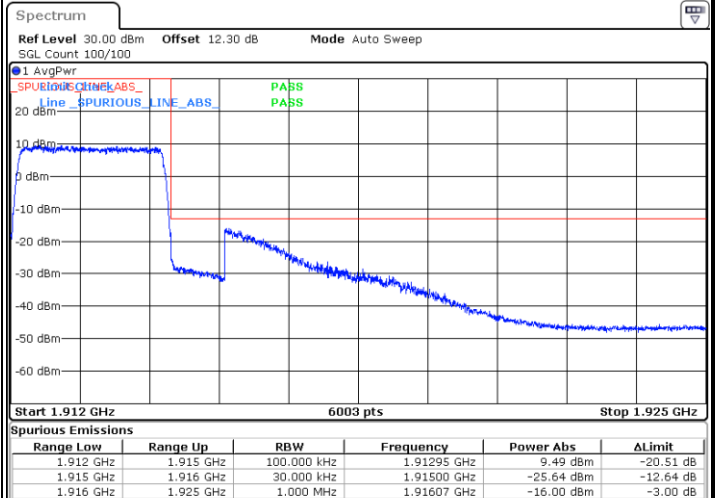

Highest Band Edge / 1 RB

Lowest Band Edge / Full RB

Highest Band Edge / Full RB

LTE Band 25 / 3MHz / QPSK

Lowest Band Edge / 1RB

Date: 5.MAY.2022 17:01:11

Highest Band Edge / 1 RB

Date: 5.MAY.2022 17:11:46

Lowest Band Edge / Full RB

Date: 5.MAY.2022 17:02:57

Highest Band Edge / Full RB

Date: 5.MAY.2022 17:09:07

LTE Band 25 / 3MHz / 16QAM

Lowest Band Edge / 1 RB

Date: 5.MAY.2022 17:02:04

Highest Band Edge / 1 RB

Date: 5.MAY.2022 17:10:53

Lowest Band Edge / Full RB

Date: 5.MAY.2022 17:03:50

Highest Band Edge / Full RB

Date: 5.MAY.2022 17:10:00

LTE Band 25 / 3MHz / 64QAM

Lowest Band Edge / 1 RB

Date: 5.MAY.2022 16:56:50

Highest Band Edge / 1 RB

Date: 5.MAY.2022 17:00:17

Lowest Band Edge / Full RB

Date: 5.MAY.2022 16:57:43

Highest Band Edge / Full RB

Date: 5.MAY.2022 16:59:24

LTE Band 25 / 5MHz / QPSK

Lowest Band Edge / 1 RB