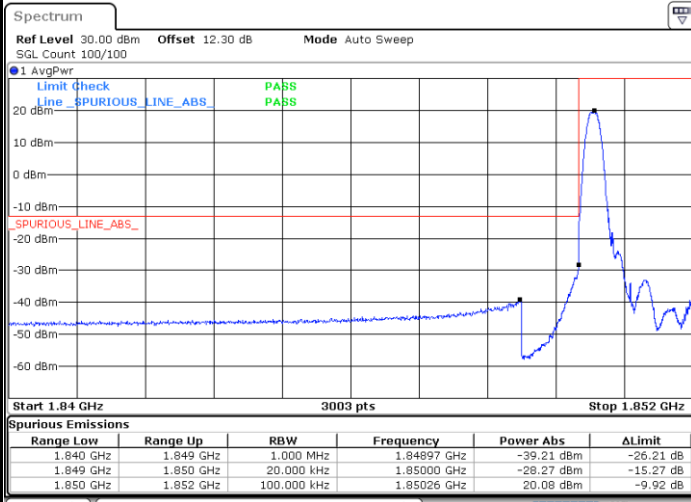

Date: 5.MAY.2022 16:47:33

LTE Band 25 / 1.4MHz / 16QAM

Lowest Band Edge / 1 RB

Highest Band Edge / 1 RB

Lowest Band Edge / Full RB

Highest Band Edge / Full RB

LTE Band 25 / 1.4MHz / 64QAM

Lowest Band Edge / 1 RB

Highest Band Edge / 1 RB

Lowest Band Edge / Full RB

Highest Band Edge / Full RB

LTE Band 25 / 3MHz / QPSK

Lowest Band Edge / 1RB

Date: 5.MAY.2022 17:01:11

Highest Band Edge / 1 RB

Date: 5.MAY.2022 17:11:46