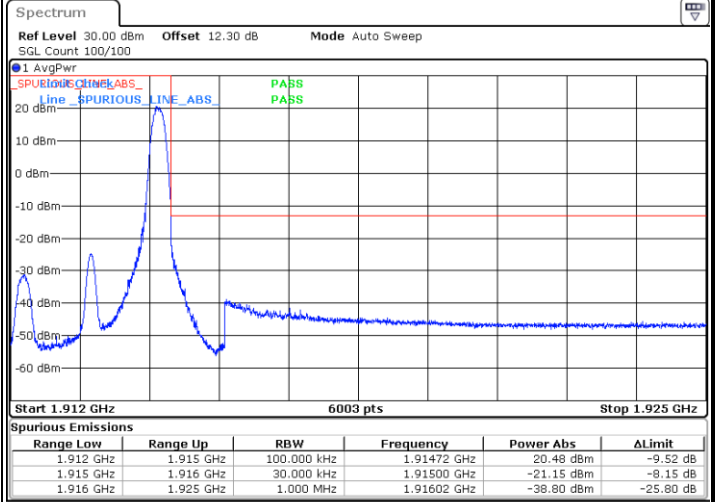

Lowest Band Edge / Full RB

Date: 5.MAY.2022 17:02:57

Highest Band Edge / Full RB

Date: 5.MAY.2022 17:09:07

LTE Band 25 / 3MHz / 16QAM

Lowest Band Edge / 1 RB

Date: 5.MAY.2022 17:02:04

Highest Band Edge / 1 RB

Date: 5.MAY.2022 17:10:53

Lowest Band Edge / Full RB

Date: 5.MAY.2022 17:03:50

Highest Band Edge / Full RB

Date: 5.MAY.2022 17:10:00

LTE Band 25 / 3MHz / 64QAM

Lowest Band Edge / 1 RB

Date: 5.MAY.2022 16:56:50

Highest Band Edge / 1 RB

Date: 5.MAY.2022 17:00:17

Lowest Band Edge / Full RB

Date: 5.MAY.2022 16:57:43

Highest Band Edge / Full RB

Date: 5.MAY.2022 16:59:24

LTE Band 25 / 5MHz / QPSK

Lowest Band Edge / 1 RB