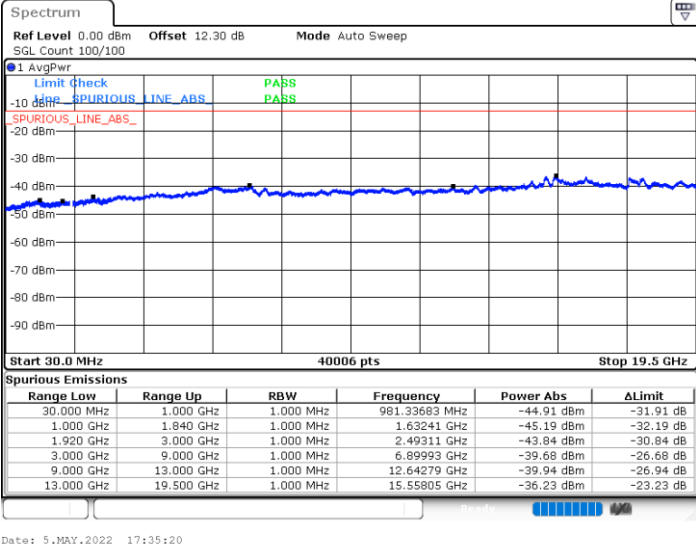

Highest Band Edge / 1 RB

Date: 5.MAY.2022 18:22:06

Lowest Band Edge / Full RB

Date: 5.MAY.2022 18:19:32

Highest Band Edge / Full RB

Date: 5.MAY.2022 18:21:13

Conducted Spurious Emission

LTE Band 25 / 1.4MHz

Lowest Channel / QPSK

Middle Channel / QPSK

Date: 5.MAY.2022 16:43:40

Date: 5.MAY.2022 16:46:39

Highest Channel / QPSK

Date: 5.MAY.2022 16:51:35

LTE Band 25 / 3MHz

Lowest Channel / QPSK

Middle Channel / QPSK

Highest Channel / QPSK

LTE Band 25 / 5MHz

Lowest Channel / QPSK

Middle Channel / QPSK

Highest Channel / QPSK

LTE Band 25 / 10MHz

Lowest Channel / QPSK

Middle Channel / QPSK

Highest Channel / QPSK