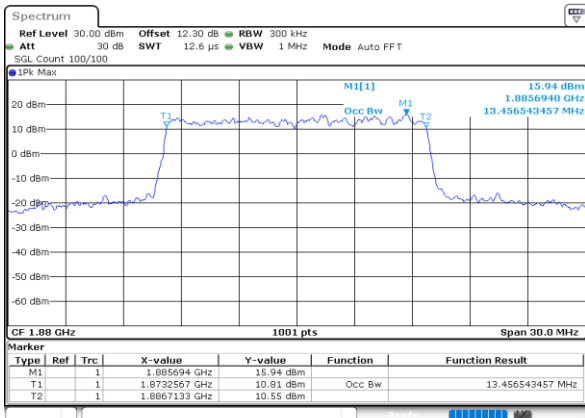

Middle Channel / 15MHz / QPSK

Date: 5.MAY.2022 17:57:19