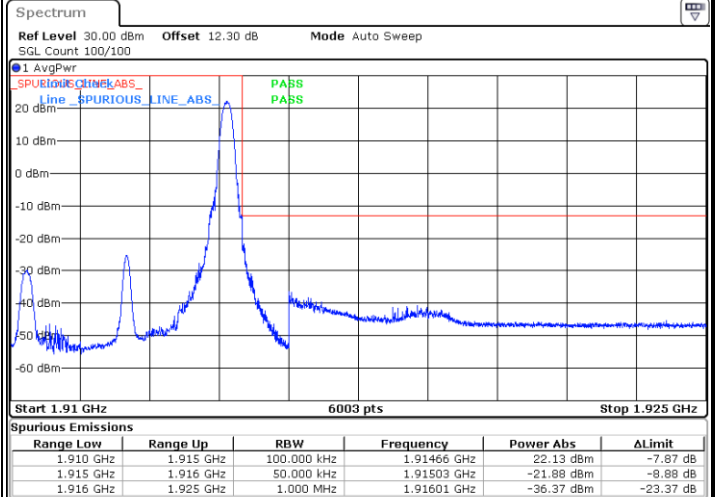

Date: 5.MAY.2022 17:10:53

Lowest Band Edge / Full RB

Date: 5.MAY.2022 17:03:50

Highest Band Edge / Full RB

Date: 5.MAY.2022 17:10:00

LTE Band 25 / 3MHz / 64QAM

Lowest Band Edge / 1 RB

Date: 5.MAY.2022 16:56:50

Highest Band Edge / 1 RB

Date: 5.MAY.2022 17:00:17

Lowest Band Edge / Full RB

Date: 5.MAY.2022 16:57:43

Highest Band Edge / Full RB

Date: 5.MAY.2022 16:59:24

LTE Band 25 / 5MHz / QPSK

Lowest Band Edge / 1 RB

Date: 5.MAY.2022 17:14:03

Highest Band Edge / 1 RB

Date: 5.MAY.2022 17:24:39

Lowest Band Edge / Full RB

Date: 5.MAY.2022 17:15:50

Highest Band Edge / Full RB

Date: 5.MAY.2022 17:22:00

LTE Band 25 / 5MHz / 16QAM

Lowest Band Edge / 1RB

Date: 5.MAY.2022 17:14:56

Highest Band Edge / 1 RB

Date: 5.MAY.2022 17:23:46

Lowest Band Edge / Full RB

Date: 5.MAY.2022 17:16:43

Highest Band Edge / Full RB

Date: 5.MAY.2022 17:22:53