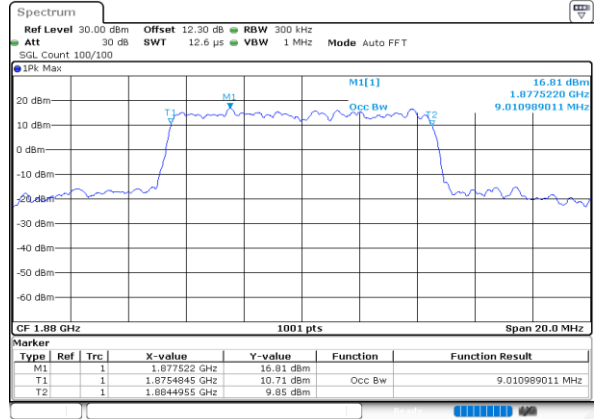

Middle Channel / 10MHz / 16QAM

Date: 5.MAY.2022 17:36:09