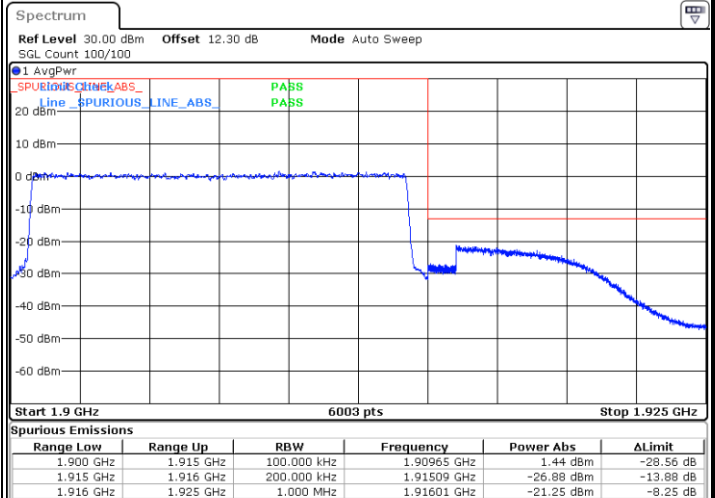

Date: 5.MAY.2022 18:00:47

LTE Band 25 / 15MHz / 16QAM

Lowest Band Edge / 1 RB

Date: 5.MAY.2022 17:53:45

Highest Band Edge / 1 RB

Date: 5.MAY.2022 18:02:34

Lowest Band Edge / Full RB

Date: 5.MAY.2022 17:55:31

Highest Band Edge / Full RB

Date: 5.MAY.2022 18:01:41

LTE Band 25 / 15MHz / 64QAM

Lowest Band Edge / 1 RB

Date: 5.MAY.2022 17:48:30

Highest Band Edge / 1 RB

Date: 5.MAY.2022 17:51:58

Lowest Band Edge / Full RB

Date: 5.MAY.2022 17:49:24

Highest Band Edge / Full RB

Date: 5.MAY.2022 17:51:05

LTE Band 25 / 20MHz / QPSK

Lowest Band Edge / 1 RB

Date: 5.MAY.2022 18:05:45

Highest Band Edge / 1 RB

Date: 5.MAY.2022 18:16:22

Lowest Band Edge / Full RB

Date: 5.MAY.2022 18:07:31

Highest Band Edge / Full RB

Date: 5.MAY.2022 18:13:43

LTE Band 25 / 20MHz / 16QAM

Lowest Band Edge / 1 RB

Date: 5.MAY.2022 18:06:38

Highest Band Edge / 1 RB