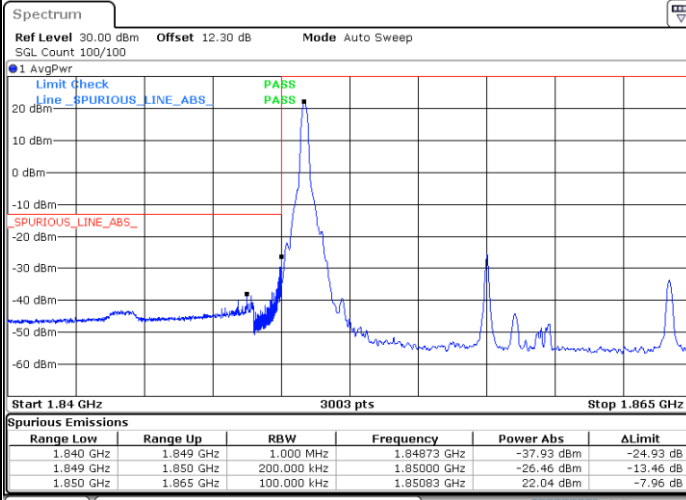

Date: 5.MAY.2022 17:32:11

Highest Band Edge / 1 RB

Date: 5.MAY.2022 17:41:00

Lowest Band Edge / Full RB

Date: 5.MAY.2022 17:33:57

Highest Band Edge / Full RB

Date: 5.MAY.2022 17:40:07

LTE Band 25 / 10MHz / 64QAM

Lowest Band Edge / 1 RB

Date: 5.MAY.2022 17:44:09

Highest Band Edge / 1 RB

Date: 5.MAY.2022 17:47:37

Lowest Band Edge / Full RB

Date: 5.MAY.2022 17:45:02

Highest Band Edge / Full RB

Date: 5.MAY.2022 17:46:43

LTE Band 25 / 15MHz / QPSK

Lowest Band Edge / 1 RB

Date: 5.MAY.2022 17:52:52

Highest Band Edge / 1 RB

Date: 5.MAY.2022 18:03:27

Lowest Band Edge / Full RB

Date: 5.MAY.2022 17:54:38

Highest Band Edge / Full RB