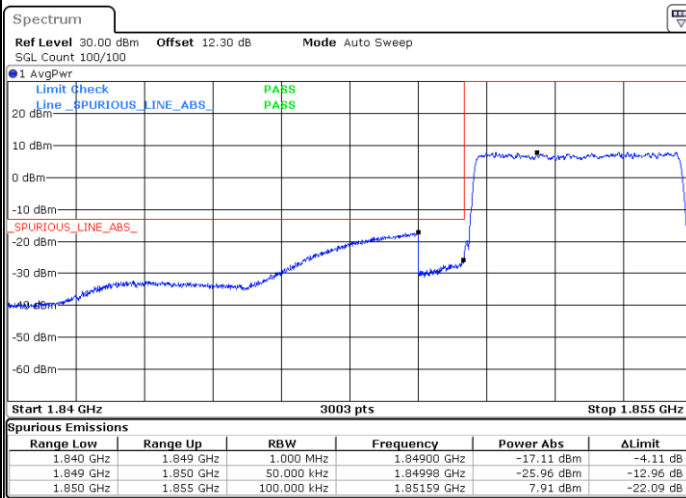

Date: 5.MAY.2022 17:10:53

Lowest Band Edge / Full RB

Date: 5.MAY.2022 17:03:50

Highest Band Edge / Full RB

Date: 5.MAY.2022 17:10:00

LTE Band 25 / 3MHz / 64QAM

Lowest Band Edge / 1 RB

Date: 5.MAY.2022 16:56:50

Highest Band Edge / 1 RB

Date: 5.MAY.2022 17:00:17

Lowest Band Edge / Full RB

Date: 5.MAY.2022 16:57:43

Highest Band Edge / Full RB

Date: 5.MAY.2022 16:59:24

LTE Band 25 / 5MHz / QPSK

Lowest Band Edge / 1 RB

Date: 5.MAY.2022 17:14:03

Highest Band Edge / 1 RB

Date: 5.MAY.2022 17:24:39

Lowest Band Edge / Full RB

Date: 5.MAY.2022 17:15:50

Highest Band Edge / Full RB

Date: 5.MAY.2022 17:22:00

LTE Band 25 / 5MHz / 16QAM

Lowest Band Edge / 1RB

Date: 5.MAY.2022 17:14:56

Highest Band Edge / 1 RB

Date: 5.MAY.2022 17:23:46

Lowest Band Edge / Full RB

Date: 5.MAY.2022 17:16:43

Highest Band Edge / Full RB

Date: 5.MAY.2022 17:22:53