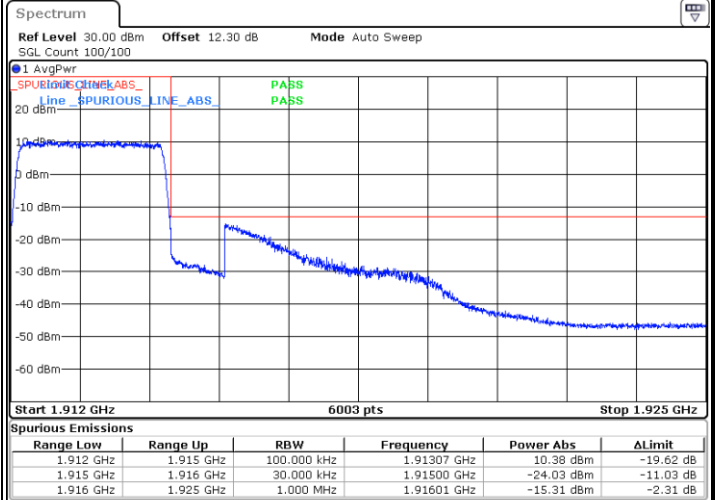

Highest Band Edge / 1 RB

Lowest Band Edge / Full RB

Highest Band Edge / Full RB

LTE Band 25 / 3MHz / QPSK

Lowest Band Edge / 1RB

Date: 5.MAY.2022 17:01:11

Highest Band Edge / 1 RB

Date: 5.MAY.2022 17:11:46

Lowest Band Edge / Full RB

Date: 5.MAY.2022 17:02:57

Highest Band Edge / Full RB

Date: 5.MAY.2022 17:09:07

LTE Band 25 / 3MHz / 16QAM

Lowest Band Edge / 1 RB

Date: 5.MAY.2022 17:02:04

Highest Band Edge / 1 RB