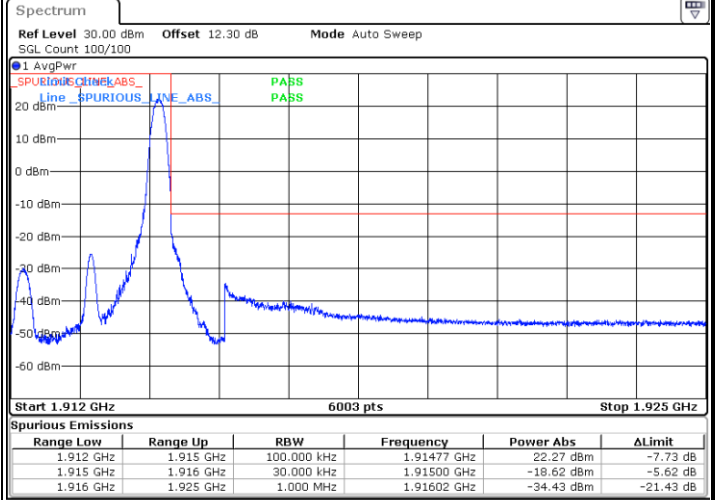

Date: 5.MAY.2022 16:47:33

LTE Band 25 / 1.4MHz / 16QAM

Lowest Band Edge / 1 RB

Highest Band Edge / 1 RB

Lowest Band Edge / Full RB

Highest Band Edge / Full RB

LTE Band 25 / 1.4MHz / 64QAM

Lowest Band Edge / 1 RB

Highest Band Edge / 1 RB

Lowest Band Edge / Full RB

Highest Band Edge / Full RB

LTE Band 25 / 3MHz / QPSK

Lowest Band Edge / 1RB

Date: 5.MAY.2022 17:01:11

Highest Band Edge / 1 RB

Date: 5.MAY.2022 17:11:46

Lowest Band Edge / Full RB

Date: 5.MAY.2022 17:02:57

Highest Band Edge / Full RB

Date: 5.MAY.2022 17:09:07

LTE Band 25 / 3MHz / 16QAM

Lowest Band Edge / 1 RB

Date: 5.MAY.2022 17:02:04

Highest Band Edge / 1 RB