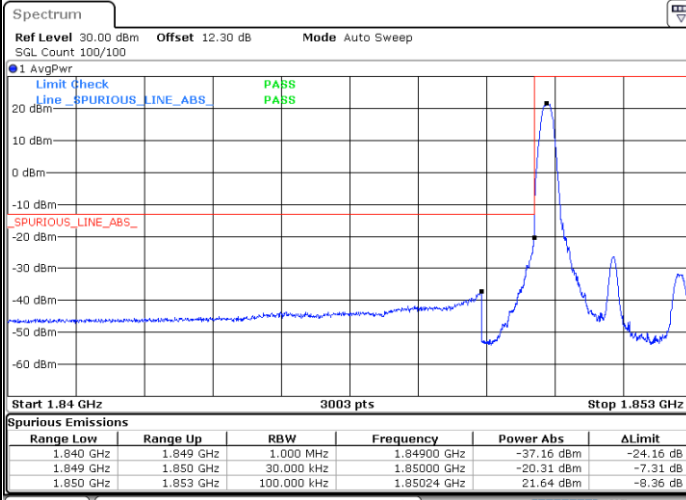

Highest Band Edge / 1 RB

Lowest Band Edge / Full RB

Highest Band Edge / Full RB

LTE Band 25 / 3MHz / QPSK

Lowest Band Edge / 1RB

Date: 5.MAY.2022 17:01:11

Highest Band Edge / 1 RB

Date: 5.MAY.2022 17:11:46

Lowest Band Edge / Full RB

Date: 5.MAY.2022 17:02:57

Highest Band Edge / Full RB

Date: 5.MAY.2022 17:09:07

LTE Band 25 / 3MHz / 16QAM

Lowest Band Edge / 1 RB

Date: 5.MAY.2022 17:02:04

Highest Band Edge / 1 RB