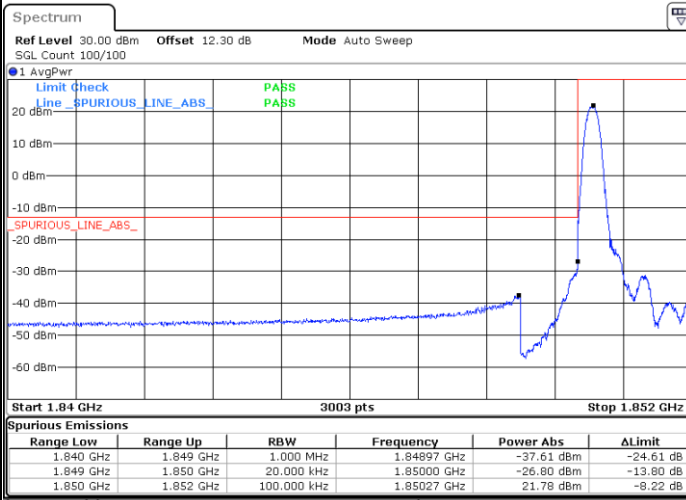

Date: 5.MAY.2022 17:28:13

Middle Channel / 10MHz / 64QAM

Date: 5.MAY.2022 17:45:27

Middle Channel / 15MHz / 64QAM

Date: 5.MAY.2022 17:49:48

Middle Channel / 20MHz / 64QAM

Date: 5.MAY.2022 18:19:56

Conducted Band Edge

LTE Band 25 / 1.4MHz / QPSK

Lowest Band Edge / 1RB

Date: 5.MAY.2022 16:39:37

Highest Band Edge / 1RB

Date: 5.MAY.2022 16:50:13

Lowest Band Edge / Full RB

Date: 5.MAY.2022 16:41:24

Highest Band Edge / Full RB