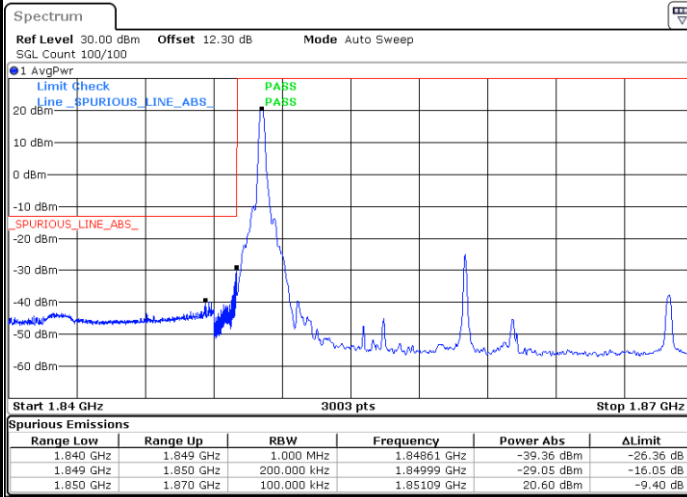

Date: 5.MAY.2022 17:49:24

Highest Band Edge / Full RB

Date: 5.MAY.2022 17:51:05

LTE Band 25 / 20MHz / QPSK

Lowest Band Edge / 1 RB

Date: 5.MAY.2022 18:05:45

Highest Band Edge / 1 RB

Date: 5.MAY.2022 18:16:22

Lowest Band Edge / Full RB

Date: 5.MAY.2022 18:07:31

Highest Band Edge / Full RB

Date: 5.MAY.2022 18:13:43

LTE Band 25 / 20MHz / 16QAM

Lowest Band Edge / 1 RB

Date: 5.MAY.2022 18:06:38

Highest Band Edge / 1 RB

Date: 5.MAY.2022 18:15:29

Lowest Band Edge / Full RB

Date: 5.MAY.2022 18:08:24

Highest Band Edge / Full RB

Date: 5.MAY.2022 18:14:36

LTE Band 25 / 20MHz / 64QAM

Lowest Band Edge / 1 RB

Date: 5.MAY.2022 18:18:38

Highest Band Edge / 1 RB

Date: 5.MAY.2022 18:22:06

Lowest Band Edge / Full RB

Date: 5.MAY.2022 18:19:32

Highest Band Edge / Full RB

Date: 5.MAY.2022 18:21:13

Conducted Spurious Emission

LTE Band 25 / 1.4MHz