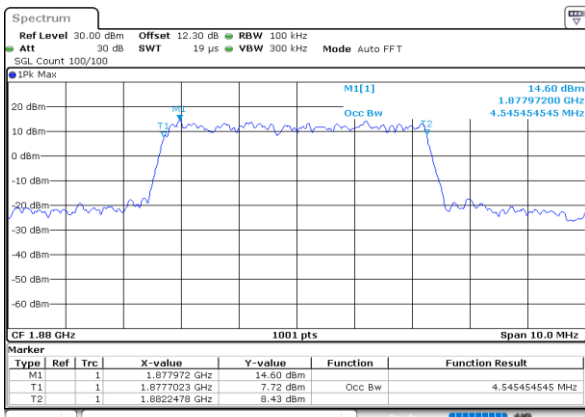

Middle Channel / 20MHz / 16QAM

Date: 5.MAY.2022 18:10:37

LTE Band 25

Middle Channel / 1.4MHz / 64QAM

Date: 5.MAY.2022 16:53:46

Middle Channel / 3MHz / 64QAM

Date: 5.MAY.2022 16:58:07

Middle Channel / 5MHz / 64QAM