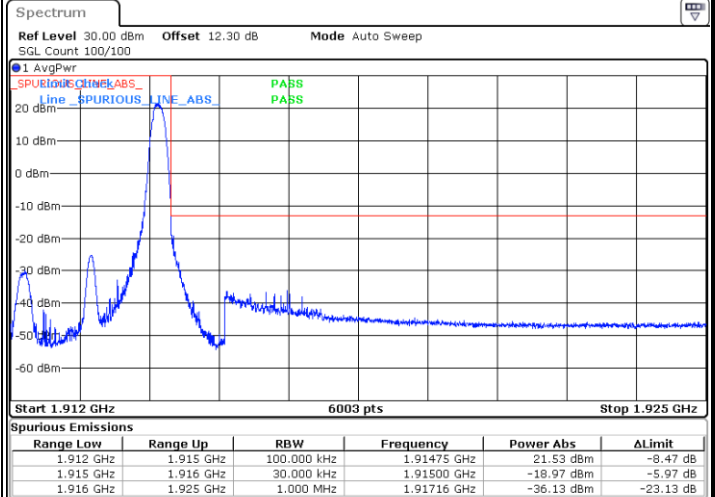

Highest Band Edge / 1 RB

Lowest Band Edge / Full RB

Highest Band Edge / Full RB

LTE Band 25 / 3MHz / QPSK

Lowest Band Edge / 1RB

Date: 5.MAY.2022 17:01:11

Highest Band Edge / 1 RB

Date: 5.MAY.2022 17:11:46

Lowest Band Edge / Full RB

Date: 5.MAY.2022 17:02:57

Highest Band Edge / Full RB

Date: 5.MAY.2022 17:09:07

LTE Band 25 / 3MHz / 16QAM

Lowest Band Edge / 1 RB

Date: 5.MAY.2022 17:02:04

Highest Band Edge / 1 RB

Date: 5.MAY.2022 17:10:53

Lowest Band Edge / Full RB

Date: 5.MAY.2022 17:03:50

Highest Band Edge / Full RB

Date: 5.MAY.2022 17:10:00

LTE Band 25 / 3MHz / 64QAM

Lowest Band Edge / 1 RB

Date: 5.MAY.2022 16:56:50

Highest Band Edge / 1 RB

Date: 5.MAY.2022 17:00:17

Lowest Band Edge / Full RB

Date: 5.MAY.2022 16:57:43

Highest Band Edge / Full RB

Date: 5.MAY.2022 16:59:24

LTE Band 25 / 5MHz / QPSK

Lowest Band Edge / 1 RB