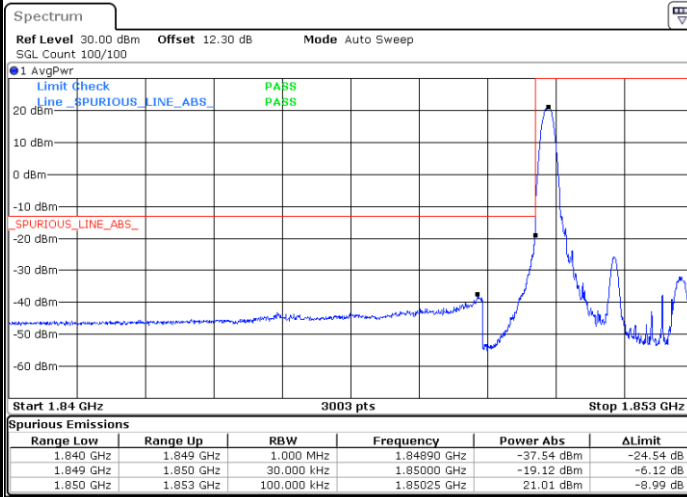

Highest Band Edge / 1 RB

Lowest Band Edge / Full RB

Highest Band Edge / Full RB

LTE Band 25 / 3MHz / QPSK

Lowest Band Edge / 1RB

Date: 5.MAY.2022 17:01:11

Highest Band Edge / 1 RB

Date: 5.MAY.2022 17:11:46

Lowest Band Edge / Full RB

Date: 5.MAY.2022 17:02:57

Highest Band Edge / Full RB

Date: 5.MAY.2022 17:09:07

LTE Band 25 / 3MHz / 16QAM

Lowest Band Edge / 1 RB

Date: 5.MAY.2022 17:02:04

Highest Band Edge / 1 RB

Date: 5.MAY.2022 17:10:53

Lowest Band Edge / Full RB

Date: 5.MAY.2022 17:03:50

Highest Band Edge / Full RB

Date: 5.MAY.2022 17:10:00

LTE Band 25 / 3MHz / 64QAM

Lowest Band Edge / 1 RB

Date: 5.MAY.2022 16:56:50

Highest Band Edge / 1 RB

Date: 5.MAY.2022 17:00:17

Lowest Band Edge / Full RB

Date: 5.MAY.2022 16:57:43

Highest Band Edge / Full RB

Date: 5.MAY.2022 16:59:24

LTE Band 25 / 5MHz / QPSK

Lowest Band Edge / 1 RB