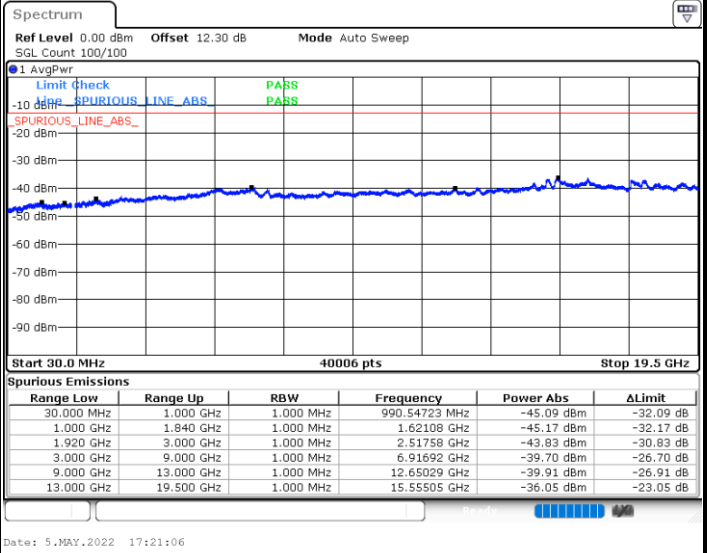

Highest Band Edge / 1 RB

Date: 5.MAY.2022 18:22:06

Lowest Band Edge / Full RB

Date: 5.MAY.2022 18:19:32

Highest Band Edge / Full RB

Date: 5.MAY.2022 18:21:13

Conducted Spurious Emission

LTE Band 25 / 1.4MHz

Lowest Channel / QPSK

Middle Channel / QPSK

Date: 5.MAY.2022 16:43:40

Date: 5.MAY.2022 16:46:39

Highest Channel / QPSK

Date: 5.MAY.2022 16:51:35

LTE Band 25 / 3MHz

Lowest Channel / QPSK

Middle Channel / QPSK

Highest Channel / QPSK

LTE Band 25 / 5MHz

Lowest Channel / QPSK

Middle Channel / QPSK

Highest Channel / QPSK

LTE Band 25 / 10MHz

Lowest Channel / QPSK

Middle Channel / QPSK

Highest Channel / QPSK