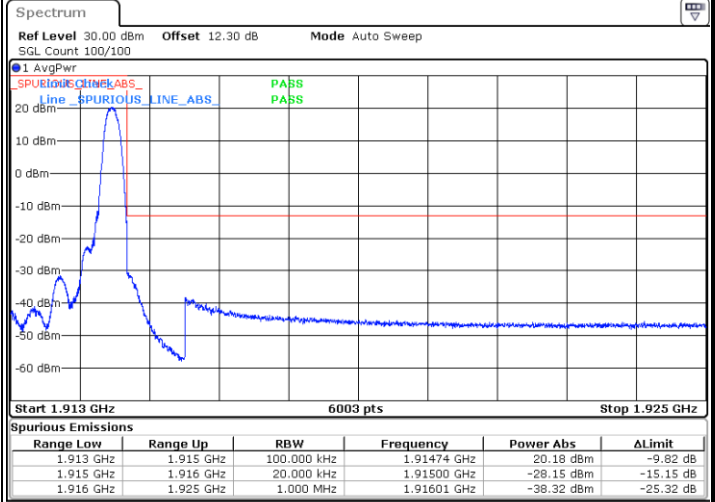

Date: 5.MAY.2022 16:47:33

LTE Band 25 / 1.4MHz / 16QAM

Lowest Band Edge / 1 RB

Highest Band Edge / 1 RB

Lowest Band Edge / Full RB

Highest Band Edge / Full RB

LTE Band 25 / 1.4MHz / 64QAM

Lowest Band Edge / 1 RB

Highest Band Edge / 1 RB

Lowest Band Edge / Full RB

Highest Band Edge / Full RB

LTE Band 25 / 3MHz / QPSK

Lowest Band Edge / 1RB

Date: 5.MAY.2022 17:01:11

Highest Band Edge / 1 RB

Date: 5.MAY.2022 17:11:46