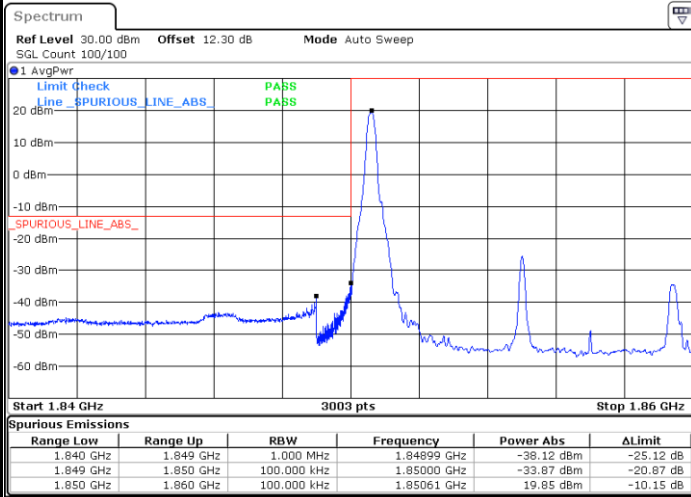

Date: 5.MAY.2022 17:29:30

LTE Band 25 / 10MHz / QPSK

Lowest Band Edge / 1 RB

Highest Band Edge / 1 RB

Lowest Band Edge / Full RB

Highest Band Edge / Full RB

LTE Band 25 / 10MHz / 16QAM

Lowest Band Edge / 1 RB

Date: 5.MAY.2022 17:32:11

Highest Band Edge / 1 RB

Date: 5.MAY.2022 17:41:00

Lowest Band Edge / Full RB

Date: 5.MAY.2022 17:33:57

Highest Band Edge / Full RB

Date: 5.MAY.2022 17:40:07

LTE Band 25 / 10MHz / 64QAM

Lowest Band Edge / 1 RB

Date: 5.MAY.2022 17:44:09

Highest Band Edge / 1 RB

Date: 5.MAY.2022 17:47:37

Lowest Band Edge / Full RB

Date: 5.MAY.2022 17:45:02

Highest Band Edge / Full RB

Date: 5.MAY.2022 17:46:43