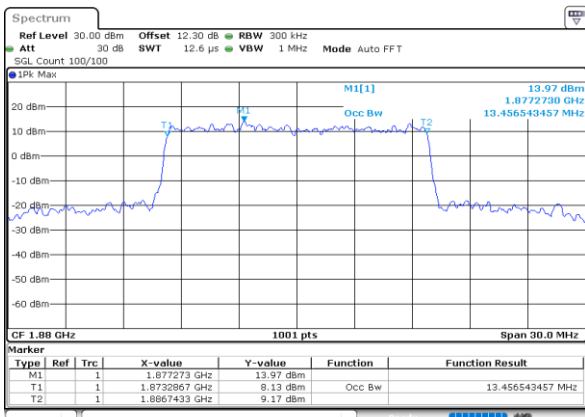

Middle Channel / 15MHz / 64QAM

Date: 5.MAY.2022 17:49:48