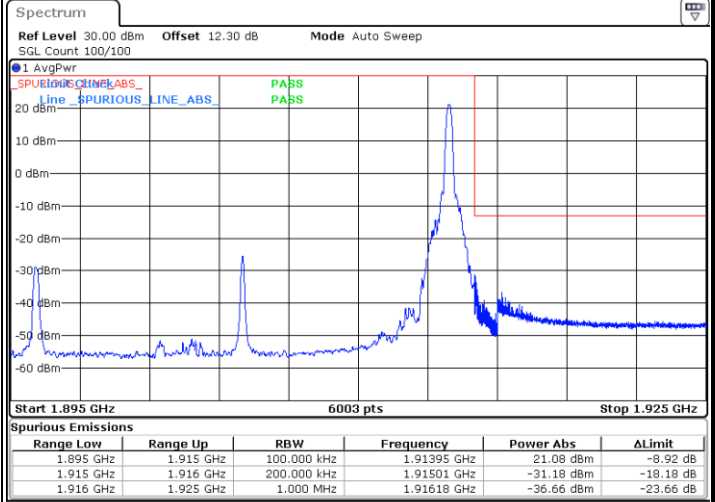

Highest Band Edge / Full RB

Date: 5.MAY.2022 18:01:41

LTE Band 25 / 15MHz / 64QAM

Lowest Band Edge / 1 RB

Date: 5.MAY.2022 17:48:30

Highest Band Edge / 1 RB

Date: 5.MAY.2022 17:51:58

Lowest Band Edge / Full RB

Date: 5.MAY.2022 17:49:24

Highest Band Edge / Full RB

Date: 5.MAY.2022 17:51:05

LTE Band 25 / 20MHz / QPSK

Lowest Band Edge / 1 RB

Date: 5.MAY.2022 18:05:45

Highest Band Edge / 1 RB

Date: 5.MAY.2022 18:16:22

Lowest Band Edge / Full RB

Date: 5.MAY.2022 18:07:31

Highest Band Edge / Full RB

Date: 5.MAY.2022 18:13:43

LTE Band 25 / 20MHz / 16QAM

Lowest Band Edge / 1 RB

Date: 5.MAY.2022 18:06:38

Highest Band Edge / 1 RB

Date: 5.MAY.2022 18:15:29

Lowest Band Edge / Full RB

Date: 5.MAY.2022 18:08:24

Highest Band Edge / Full RB

Date: 5.MAY.2022 18:14:36

LTE Band 25 / 20MHz / 64QAM

Lowest Band Edge / 1 RB

Date: 5.MAY.2022 18:18:38