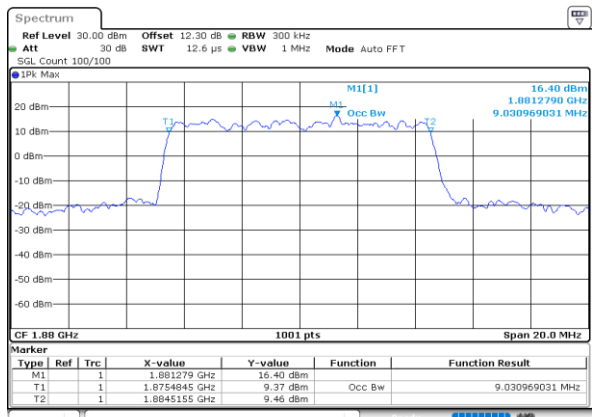

Middle Channel / 10MHz / 64QAM

Date: 5.MAY.2022 17:45:27