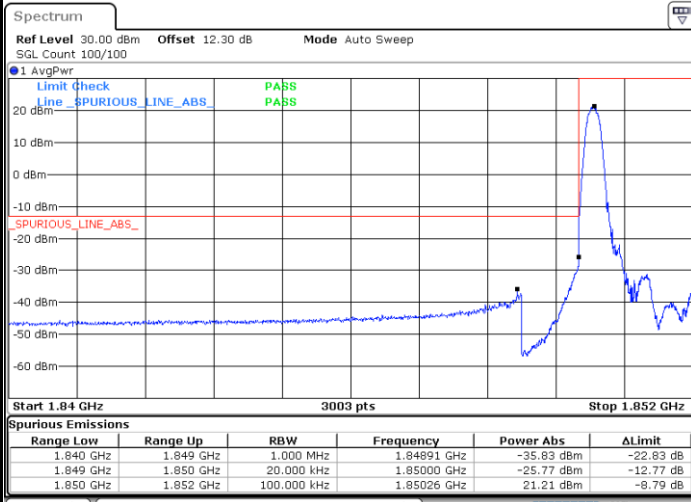

LTE Band 25 / 1.4MHz / QPSK

Lowest Band Edge / 1RB

Date: 5.MAY.2022 16:39:37

Highest Band Edge / 1RB

Date: 5.MAY.2022 16:50:13

Lowest Band Edge / Full RB

Date: 5.MAY.2022 16:41:24

Highest Band Edge / Full RB

Date: 5.MAY.2022 16:47:33

LTE Band 25 / 1.4MHz / 16QAM

Lowest Band Edge / 1 RB

Highest Band Edge / 1 RB

Lowest Band Edge / Full RB

Highest Band Edge / Full RB

LTE Band 25 / 1.4MHz / 64QAM

Lowest Band Edge / 1 RB