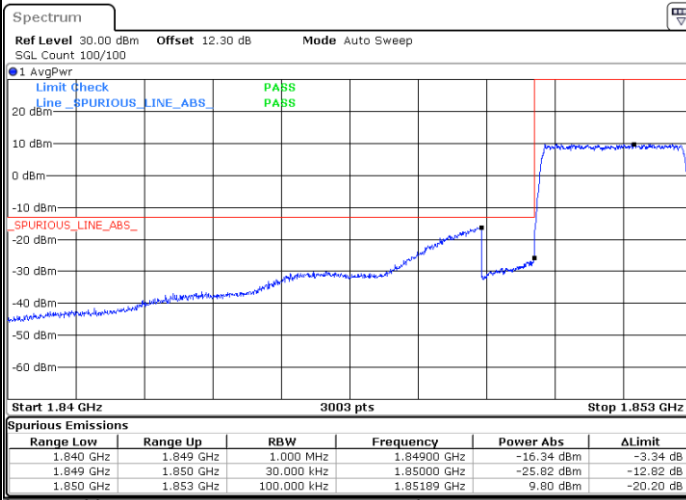

Date: 5.MAY.2022 16:47:33

LTE Band 25 / 1.4MHz / 16QAM

Lowest Band Edge / 1 RB

Highest Band Edge / 1 RB

Lowest Band Edge / Full RB

Highest Band Edge / Full RB

LTE Band 25 / 1.4MHz / 64QAM

Lowest Band Edge / 1 RB

Highest Band Edge / 1 RB

Lowest Band Edge / Full RB

Highest Band Edge / Full RB

LTE Band 25 / 3MHz / QPSK

Lowest Band Edge / 1RB

Date: 5.MAY.2022 17:01:11

Highest Band Edge / 1 RB

Date: 5.MAY.2022 17:11:46

Lowest Band Edge / Full RB

Date: 5.MAY.2022 17:02:57

Highest Band Edge / Full RB

Date: 5.MAY.2022 17:09:07

LTE Band 25 / 3MHz / 16QAM

Lowest Band Edge / 1 RB

Date: 5.MAY.2022 17:02:04

Highest Band Edge / 1 RB