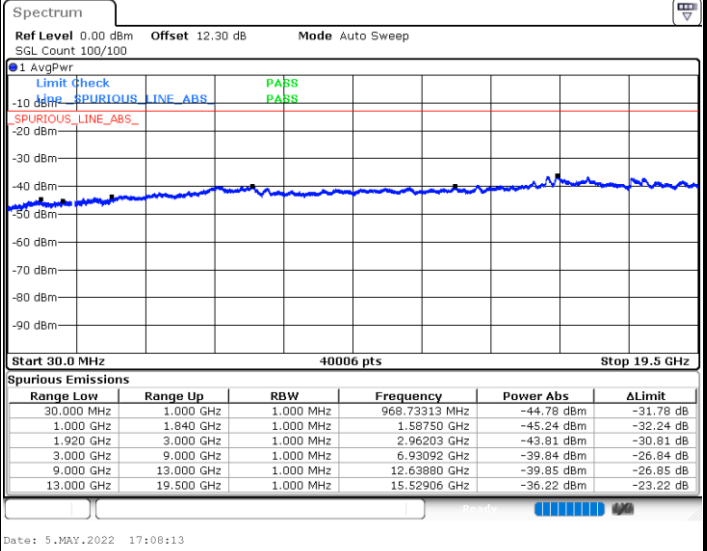

Date: 5.MAY.2022 18:15:29

Lowest Band Edge / Full RB

Date: 5.MAY.2022 18:08:24

Highest Band Edge / Full RB

Date: 5.MAY.2022 18:14:36

LTE Band 25 / 20MHz / 64QAM

Lowest Band Edge / 1 RB

Date: 5.MAY.2022 18:18:38

Highest Band Edge / 1 RB

Date: 5.MAY.2022 18:22:06

Lowest Band Edge / Full RB

Date: 5.MAY.2022 18:19:32

Highest Band Edge / Full RB

Date: 5.MAY.2022 18:21:13

Conducted Spurious Emission

LTE Band 25 / 1.4MHz

Lowest Channel / QPSK

Middle Channel / QPSK

Date: 5.MAY.2022 16:43:40

Date: 5.MAY.2022 16:46:39

Highest Channel / QPSK

Date: 5.MAY.2022 16:51:35

LTE Band 25 / 3MHz

Lowest Channel / QPSK

Middle Channel / QPSK

Highest Channel / QPSK

LTE Band 25 / 5MHz

Lowest Channel / QPSK

Middle Channel / QPSK

Highest Channel / QPSK

LTE Band 25 / 10MHz

Lowest Channel / QPSK