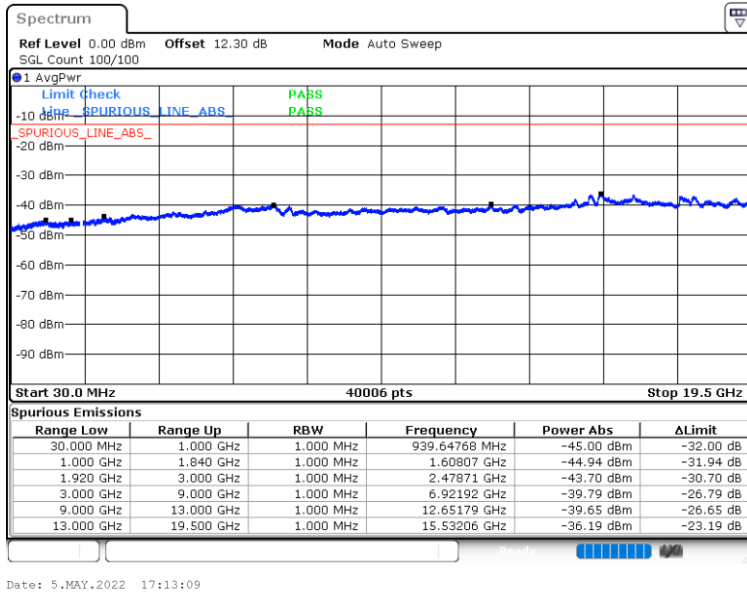

Date: 5.MAY.2022 18:15:29

Lowest Band Edge / Full RB

Date: 5.MAY.2022 18:08:24

Highest Band Edge / Full RB

Date: 5.MAY.2022 18:14:36

LTE Band 25 / 20MHz / 64QAM

Lowest Band Edge / 1 RB

Date: 5.MAY.2022 18:18:38

Highest Band Edge / 1 RB

Date: 5.MAY.2022 18:22:06

Lowest Band Edge / Full RB

Date: 5.MAY.2022 18:19:32

Highest Band Edge / Full RB

Date: 5.MAY.2022 18:21:13

Conducted Spurious Emission

LTE Band 25 / 1.4MHz

Lowest Channel / QPSK

Middle Channel / QPSK

Date: 5.MAY.2022 16:43:40

Date: 5.MAY.2022 16:46:39

Highest Channel / QPSK

Date: 5.MAY.2022 16:51:35

LTE Band 25 / 3MHz

Lowest Channel / QPSK

Middle Channel / QPSK

Highest Channel / QPSK

LTE Band 25 / 5MHz

Lowest Channel / QPSK

Middle Channel / QPSK

Highest Channel / QPSK

LTE Band 25 / 10MHz

Lowest Channel / QPSK