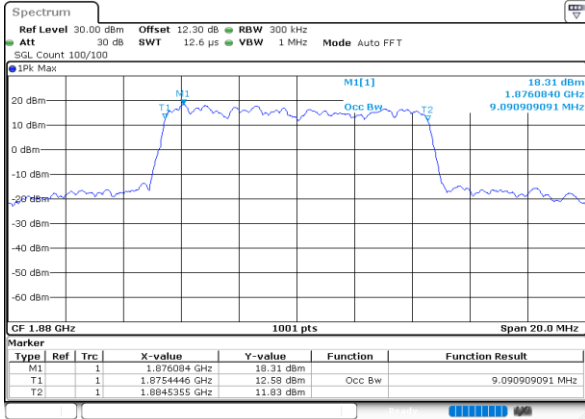

Date: 5.MAY.2022 17:06:03

Middle Channel / 5MHz / QPSK

Date: 5.MAY.2022 17:18:31

Middle Channel / 5MHz / 16QAM

Date: 5.MAY.2022 17:18:55

LTE Band 25

Middle Channel / 10MHz / QPSK

Date: 5.MAY.2022 17:35:45