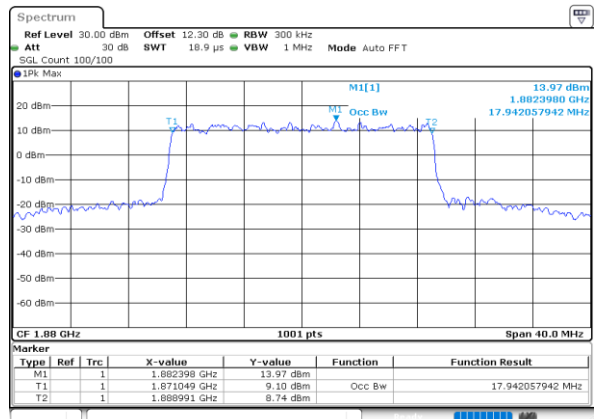

Middle Channel / 20MHz / 16QAM

Date: 5.MAY.2022 18:10:37

LTE Band 25

Middle Channel / 1.4MHz / 64QAM

Date: 5.MAY.2022 16:53:46

Middle Channel / 3MHz / 64QAM

Date: 5.MAY.2022 16:58:07

Middle Channel / 5MHz / 64QAM