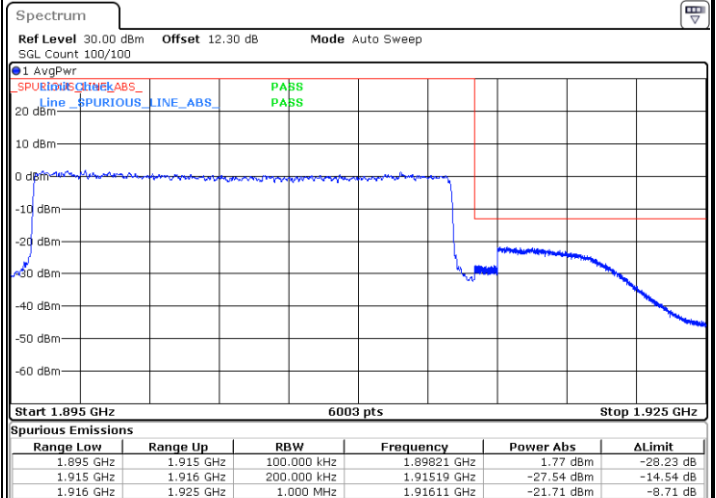

Date: 5.MAY.2022 17:49:24

Highest Band Edge / Full RB

Date: 5.MAY.2022 17:51:05

LTE Band 25 / 20MHz / QPSK

Lowest Band Edge / 1 RB

Date: 5.MAY.2022 18:05:45

Highest Band Edge / 1 RB

Date: 5.MAY.2022 18:16:22

Lowest Band Edge / Full RB

Date: 5.MAY.2022 18:07:31

Highest Band Edge / Full RB

Date: 5.MAY.2022 18:13:43

LTE Band 25 / 20MHz / 16QAM

Lowest Band Edge / 1 RB

Date: 5.MAY.2022 18:06:38

Highest Band Edge / 1 RB

Date: 5.MAY.2022 18:15:29

Lowest Band Edge / Full RB

Date: 5.MAY.2022 18:08:24

Highest Band Edge / Full RB

Date: 5.MAY.2022 18:14:36

LTE Band 25 / 20MHz / 64QAM

Lowest Band Edge / 1 RB

Date: 5.MAY.2022 18:18:38

Highest Band Edge / 1 RB

Date: 5.MAY.2022 18:22:06

Lowest Band Edge / Full RB

Date: 5.MAY.2022 18:19:32

Highest Band Edge / Full RB

Date: 5.MAY.2022 18:21:13

Conducted Spurious Emission

LTE Band 25 / 1.4MHz