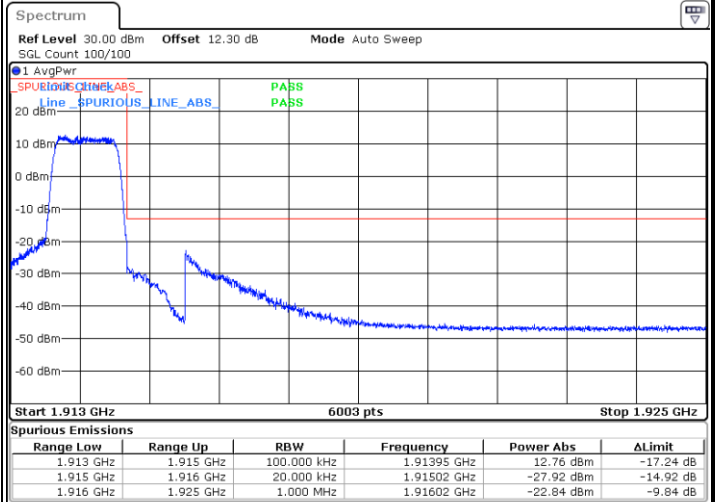

LTE Band 25 / 1.4MHz / QPSK

Lowest Band Edge / 1RB

Date: 5.MAY.2022 16:39:37

Highest Band Edge / 1RB

Date: 5.MAY.2022 16:50:13

Lowest Band Edge / Full RB

Date: 5.MAY.2022 16:41:24

Highest Band Edge / Full RB

Date: 5.MAY.2022 16:47:33

LTE Band 25 / 1.4MHz / 16QAM

Lowest Band Edge / 1 RB

Highest Band Edge / 1 RB

Lowest Band Edge / Full RB

Highest Band Edge / Full RB

LTE Band 25 / 1.4MHz / 64QAM

Lowest Band Edge / 1 RB

Highest Band Edge / 1 RB

Lowest Band Edge / Full RB

Highest Band Edge / Full RB

LTE Band 25 / 3MHz / QPSK

Lowest Band Edge / 1RB

Date: 5.MAY.2022 17:01:11

Highest Band Edge / 1 RB

Date: 5.MAY.2022 17:11:46