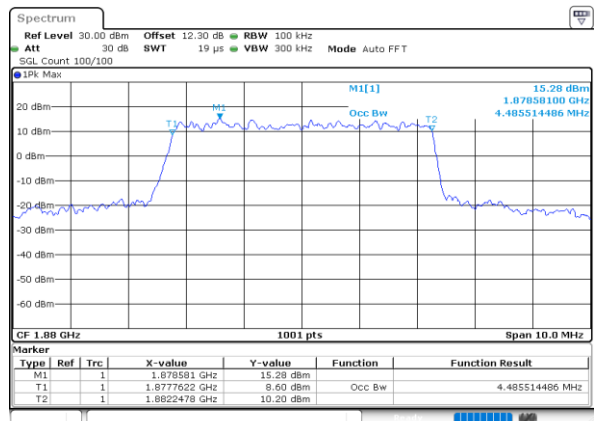

Middle Channel / 5MHz / 16QAM

Date: 5.MAY.2022 17:18:55