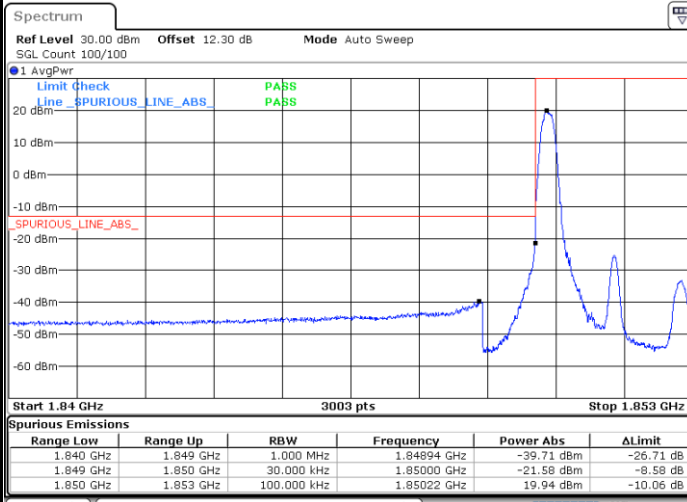

Lowest Band Edge / Full RB

Date: 5.MAY.2022 17:02:57

Highest Band Edge / Full RB

Date: 5.MAY.2022 17:09:07

LTE Band 25 / 3MHz / 16QAM

Lowest Band Edge / 1 RB

Date: 5.MAY.2022 17:02:04

Highest Band Edge / 1 RB

Date: 5.MAY.2022 17:10:53

Lowest Band Edge / Full RB

Date: 5.MAY.2022 17:03:50

Highest Band Edge / Full RB

Date: 5.MAY.2022 17:10:00

LTE Band 25 / 3MHz / 64QAM

Lowest Band Edge / 1 RB

Date: 5.MAY.2022 16:56:50

Highest Band Edge / 1 RB

Date: 5.MAY.2022 17:00:17

Lowest Band Edge / Full RB

Date: 5.MAY.2022 16:57:43

Highest Band Edge / Full RB

Date: 5.MAY.2022 16:59:24

LTE Band 25 / 5MHz / QPSK

Lowest Band Edge / 1 RB