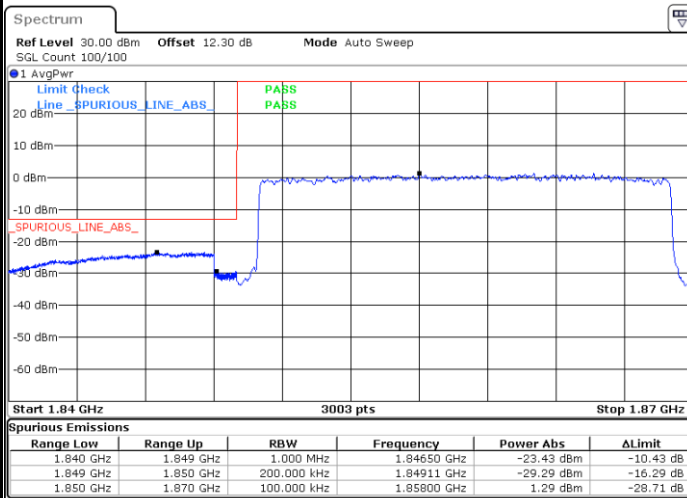

Date: 5.MAY.2022 17:49:24

Highest Band Edge / Full RB

Date: 5.MAY.2022 17:51:05

LTE Band 25 / 20MHz / QPSK

Lowest Band Edge / 1 RB

Date: 5.MAY.2022 18:05:45

Highest Band Edge / 1 RB

Date: 5.MAY.2022 18:16:22

Lowest Band Edge / Full RB

Date: 5.MAY.2022 18:07:31

Highest Band Edge / Full RB

Date: 5.MAY.2022 18:13:43

LTE Band 25 / 20MHz / 16QAM

Lowest Band Edge / 1 RB

Date: 5.MAY.2022 18:06:38

Highest Band Edge / 1 RB

Date: 5.MAY.2022 18:15:29

Lowest Band Edge / Full RB

Date: 5.MAY.2022 18:08:24

Highest Band Edge / Full RB

Date: 5.MAY.2022 18:14:36

LTE Band 25 / 20MHz / 64QAM

Lowest Band Edge / 1 RB

Date: 5.MAY.2022 18:18:38

Highest Band Edge / 1 RB

Date: 5.MAY.2022 18:22:06

Lowest Band Edge / Full RB

Date: 5.MAY.2022 18:19:32

Highest Band Edge / Full RB

Date: 5.MAY.2022 18:21:13

Conducted Spurious Emission

LTE Band 25 / 1.4MHz