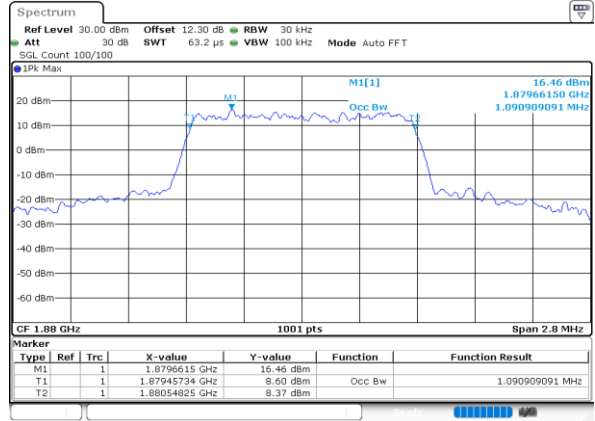

Middle Channel / 1.4MHz / 16QAM

Date: 5.MAY.2022 16:44:28