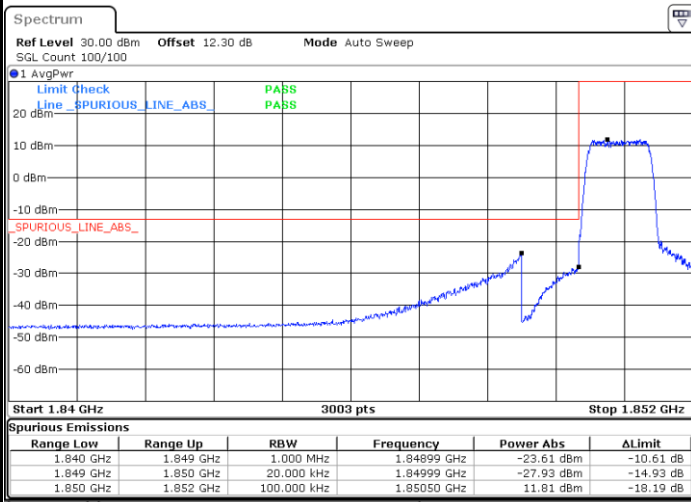

LTE Band 25 / 1.4MHz / QPSK

Lowest Band Edge / 1RB

Date: 5.MAY.2022 16:39:37

Highest Band Edge / 1RB

Date: 5.MAY.2022 16:50:13

Lowest Band Edge / Full RB

Date: 5.MAY.2022 16:41:24

Highest Band Edge / Full RB

Date: 5.MAY.2022 16:47:33

LTE Band 25 / 1.4MHz / 16QAM

Lowest Band Edge / 1 RB

Highest Band Edge / 1 RB

Lowest Band Edge / Full RB

Highest Band Edge / Full RB

LTE Band 25 / 1.4MHz / 64QAM

Lowest Band Edge / 1 RB

Highest Band Edge / 1 RB

Lowest Band Edge / Full RB

Highest Band Edge / Full RB

LTE Band 25 / 3MHz / QPSK

Lowest Band Edge / 1RB

Date: 5.MAY.2022 17:01:11

Highest Band Edge / 1 RB

Date: 5.MAY.2022 17:11:46