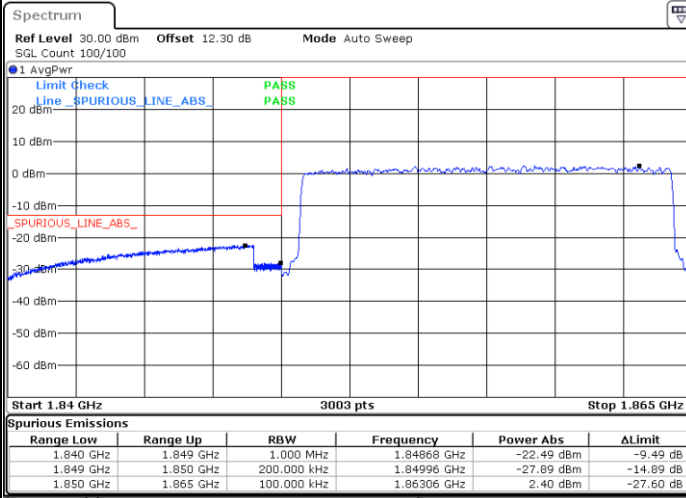

LTE Band 25 / 15MHz / QPSK

Lowest Band Edge / 1 RB

Date: 5.MAY.2022 17:52:52

Highest Band Edge / 1 RB

Date: 5.MAY.2022 18:03:27

Lowest Band Edge / Full RB

Date: 5.MAY.2022 17:54:38

Highest Band Edge / Full RB

Date: 5.MAY.2022 18:00:47

LTE Band 25 / 15MHz / 16QAM

Lowest Band Edge / 1 RB

Date: 5.MAY.2022 17:53:45

Highest Band Edge / 1 RB

Date: 5.MAY.2022 18:02:34

Lowest Band Edge / Full RB

Date: 5.MAY.2022 17:55:31

Highest Band Edge / Full RB

Date: 5.MAY.2022 18:01:41

LTE Band 25 / 15MHz / 64QAM

Lowest Band Edge / 1 RB

Date: 5.MAY.2022 17:48:30

Highest Band Edge / 1 RB

Date: 5.MAY.2022 17:51:58

Lowest Band Edge / Full RB

Date: 5.MAY.2022 17:49:24

Highest Band Edge / Full RB

Date: 5.MAY.2022 17:51:05

LTE Band 25 / 20MHz / QPSK

Lowest Band Edge / 1 RB

Date: 5.MAY.2022 18:05:45

Highest Band Edge / 1 RB

Date: 5.MAY.2022 18:16:22