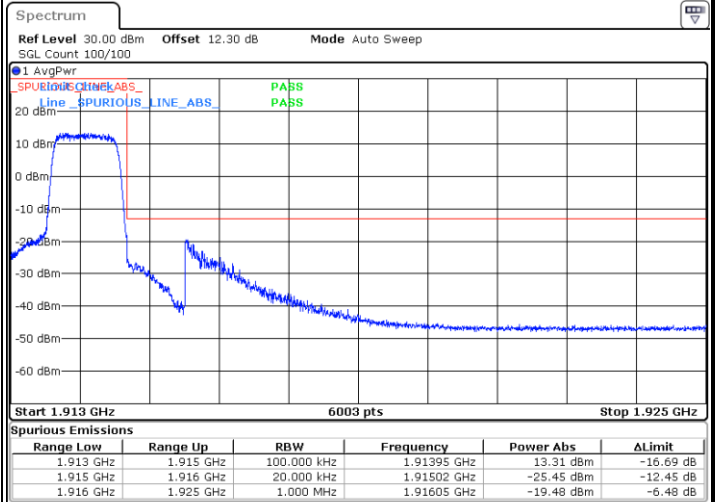

LTE Band 25 / 1.4MHz / QPSK

Lowest Band Edge / 1RB

Date: 5.MAY.2022 16:39:37

Highest Band Edge / 1RB

Date: 5.MAY.2022 16:50:13

Lowest Band Edge / Full RB

Date: 5.MAY.2022 16:41:24

Highest Band Edge / Full RB

Date: 5.MAY.2022 16:47:33

LTE Band 25 / 1.4MHz / 16QAM

Lowest Band Edge / 1 RB

Highest Band Edge / 1 RB

Lowest Band Edge / Full RB

Highest Band Edge / Full RB

LTE Band 25 / 1.4MHz / 64QAM

Lowest Band Edge / 1 RB

Highest Band Edge / 1 RB

Lowest Band Edge / Full RB

Highest Band Edge / Full RB

LTE Band 25 / 3MHz / QPSK

Lowest Band Edge / 1RB

Date: 5.MAY.2022 17:01:11

Highest Band Edge / 1 RB

Date: 5.MAY.2022 17:11:46