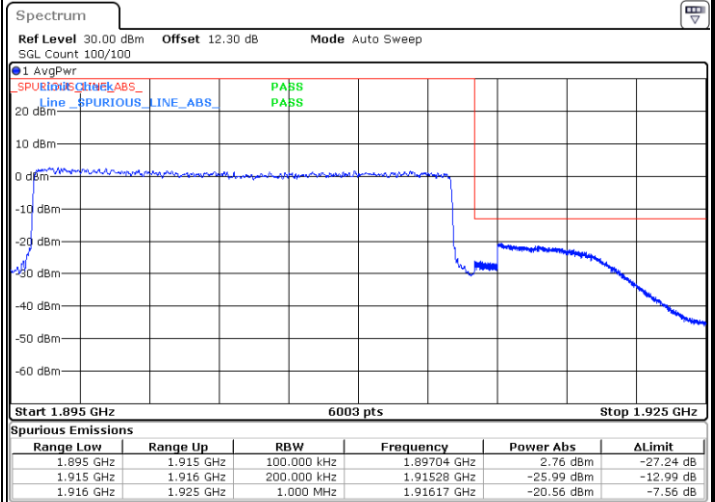

Highest Band Edge / Full RB

Date: 5.MAY.2022 18:01:41

LTE Band 25 / 15MHz / 64QAM

Lowest Band Edge / 1 RB

Date: 5.MAY.2022 17:48:30

Highest Band Edge / 1 RB

Date: 5.MAY.2022 17:51:58

Lowest Band Edge / Full RB

Date: 5.MAY.2022 17:49:24

Highest Band Edge / Full RB

Date: 5.MAY.2022 17:51:05

LTE Band 25 / 20MHz / QPSK

Lowest Band Edge / 1 RB

Date: 5.MAY.2022 18:05:45

Highest Band Edge / 1 RB

Date: 5.MAY.2022 18:16:22

Lowest Band Edge / Full RB

Date: 5.MAY.2022 18:07:31

Highest Band Edge / Full RB

Date: 5.MAY.2022 18:13:43

LTE Band 25 / 20MHz / 16QAM

Lowest Band Edge / 1 RB

Date: 5.MAY.2022 18:06:38

Highest Band Edge / 1 RB

Date: 5.MAY.2022 18:15:29

Lowest Band Edge / Full RB

Date: 5.MAY.2022 18:08:24

Highest Band Edge / Full RB

Date: 5.MAY.2022 18:14:36

LTE Band 25 / 20MHz / 64QAM

Lowest Band Edge / 1 RB

Date: 5.MAY.2022 18:18:38