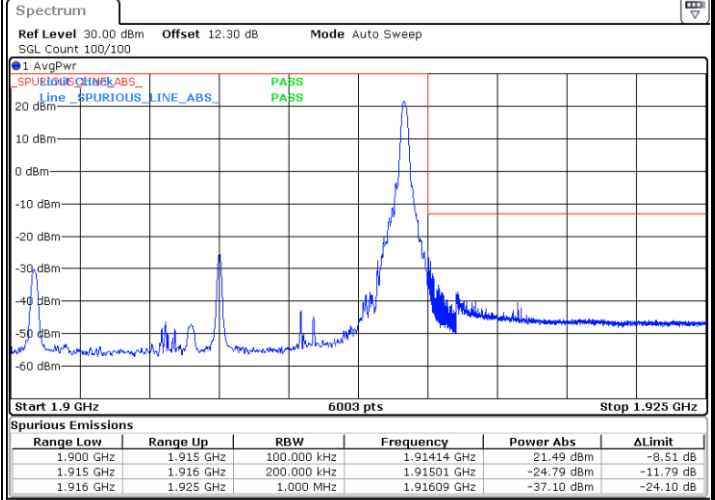

LTE Band 25 / 15MHz / QPSK

Lowest Band Edge / 1 RB

Date: 5.MAY.2022 17:52:52

Highest Band Edge / 1 RB

Date: 5.MAY.2022 18:03:27

Lowest Band Edge / Full RB

Date: 5.MAY.2022 17:54:38

Highest Band Edge / Full RB

Date: 5.MAY.2022 18:00:47

LTE Band 25 / 15MHz / 16QAM

Lowest Band Edge / 1 RB

Date: 5.MAY.2022 17:53:45

Highest Band Edge / 1 RB

Date: 5.MAY.2022 18:02:34

Lowest Band Edge / Full RB

Date: 5.MAY.2022 17:55:31

Highest Band Edge / Full RB

Date: 5.MAY.2022 18:01:41

LTE Band 25 / 15MHz / 64QAM

Lowest Band Edge / 1 RB

Date: 5.MAY.2022 17:48:30

Highest Band Edge / 1 RB

Date: 5.MAY.2022 17:51:58

Lowest Band Edge / Full RB

Date: 5.MAY.2022 17:49:24

Highest Band Edge / Full RB

Date: 5.MAY.2022 17:51:05

LTE Band 25 / 20MHz / QPSK

Lowest Band Edge / 1 RB

Date: 5.MAY.2022 18:05:45

Highest Band Edge / 1 RB

Date: 5.MAY.2022 18:16:22