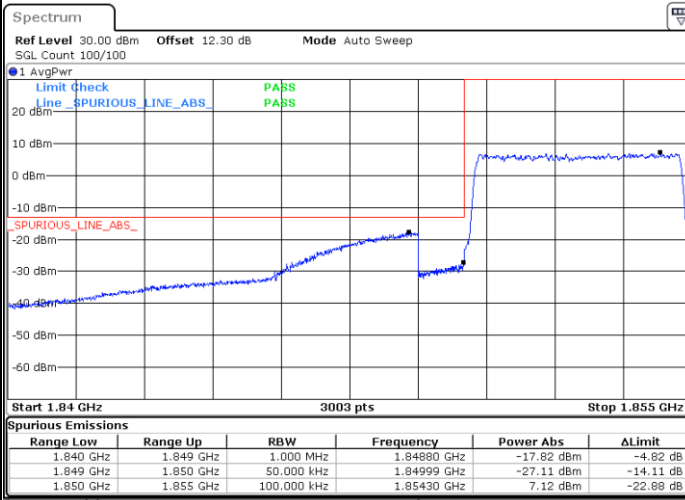

Date: 5.MAY.2022 17:14:03

Highest Band Edge / 1 RB

Date: 5.MAY.2022 17:24:39

Lowest Band Edge / Full RB

Date: 5.MAY.2022 17:15:50

Highest Band Edge / Full RB

Date: 5.MAY.2022 17:22:00

LTE Band 25 / 5MHz / 16QAM

Lowest Band Edge / 1RB

Date: 5.MAY.2022 17:14:56

Highest Band Edge / 1 RB

Date: 5.MAY.2022 17:23:46

Lowest Band Edge / Full RB

Date: 5.MAY.2022 17:16:43

Highest Band Edge / Full RB

Date: 5.MAY.2022 17:22:53

LTE Band 25 / 5MHz / 64QAM

Lowest Band Edge / 1RB

Date: 5.MAY.2022 17:26:56

Highest Band Edge / 1 RB

Date: 5.MAY.2022 17:30:24

Lowest Band Edge / Full RB

Date: 5.MAY.2022 17:27:49

Highest Band Edge / Full RB