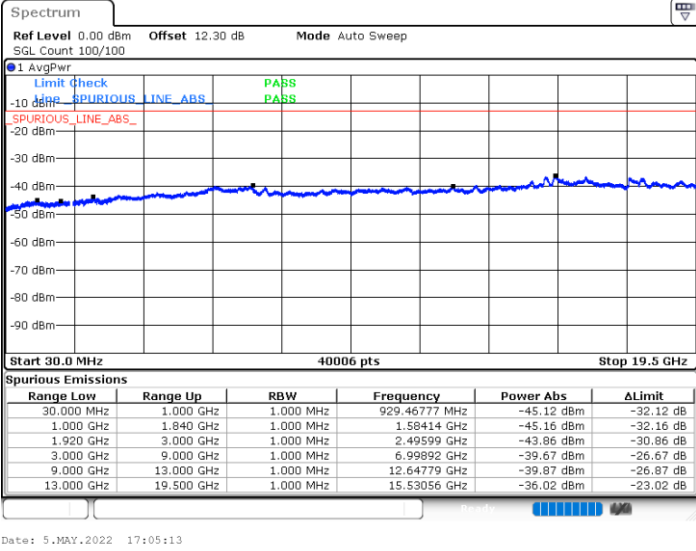

Date: 5.MAY.2022 18:15:29

Lowest Band Edge / Full RB

Date: 5.MAY.2022 18:08:24

Highest Band Edge / Full RB

Date: 5.MAY.2022 18:14:36

LTE Band 25 / 20MHz / 64QAM

Lowest Band Edge / 1 RB

Date: 5.MAY.2022 18:18:38

Highest Band Edge / 1 RB

Date: 5.MAY.2022 18:22:06

Lowest Band Edge / Full RB

Date: 5.MAY.2022 18:19:32

Highest Band Edge / Full RB

Date: 5.MAY.2022 18:21:13

Conducted Spurious Emission

LTE Band 25 / 1.4MHz

Lowest Channel / QPSK

Middle Channel / QPSK

Date: 5.MAY.2022 16:43:40

Date: 5.MAY.2022 16:46:39

Highest Channel / QPSK

Date: 5.MAY.2022 16:51:35

LTE Band 25 / 3MHz

Lowest Channel / QPSK

Middle Channel / QPSK

Highest Channel / QPSK

LTE Band 25 / 5MHz

Lowest Channel / QPSK

Middle Channel / QPSK

Highest Channel / QPSK

LTE Band 25 / 10MHz

Lowest Channel / QPSK