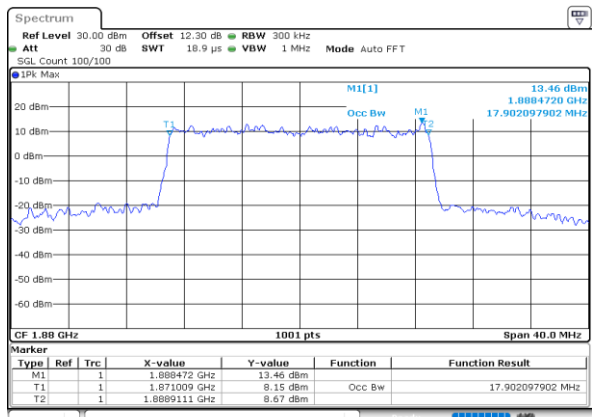

Middle Channel / 20MHz / 64QAM

Date: 5.MAY.2022 18:19:56