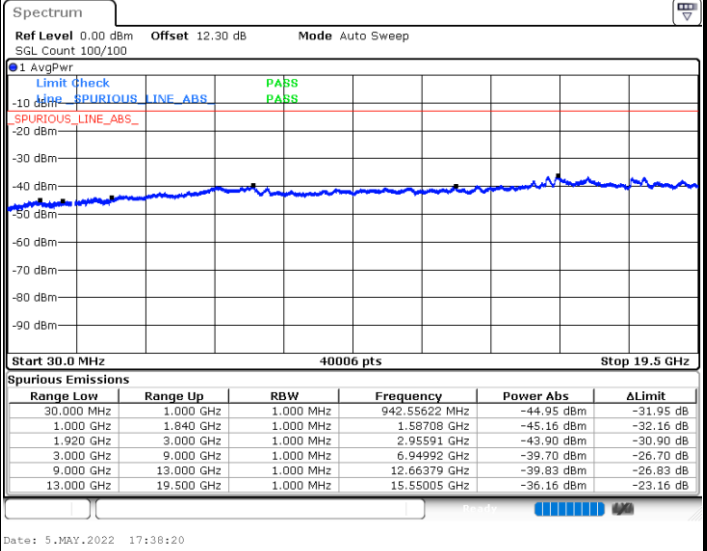

Highest Band Edge / 1 RB

Date: 5.MAY.2022 18:22:06

Lowest Band Edge / Full RB

Date: 5.MAY.2022 18:19:32

Highest Band Edge / Full RB

Date: 5.MAY.2022 18:21:13

Conducted Spurious Emission

LTE Band 25 / 1.4MHz

Lowest Channel / QPSK

Middle Channel / QPSK

Date: 5.MAY.2022 16:43:40

Date: 5.MAY.2022 16:46:39

Highest Channel / QPSK

Date: 5.MAY.2022 16:51:35

LTE Band 25 / 3MHz

Lowest Channel / QPSK

Middle Channel / QPSK

Highest Channel / QPSK

LTE Band 25 / 5MHz

Lowest Channel / QPSK

Middle Channel / QPSK

Highest Channel / QPSK

LTE Band 25 / 10MHz

Lowest Channel / QPSK

Middle Channel / QPSK

Highest Channel / QPSK