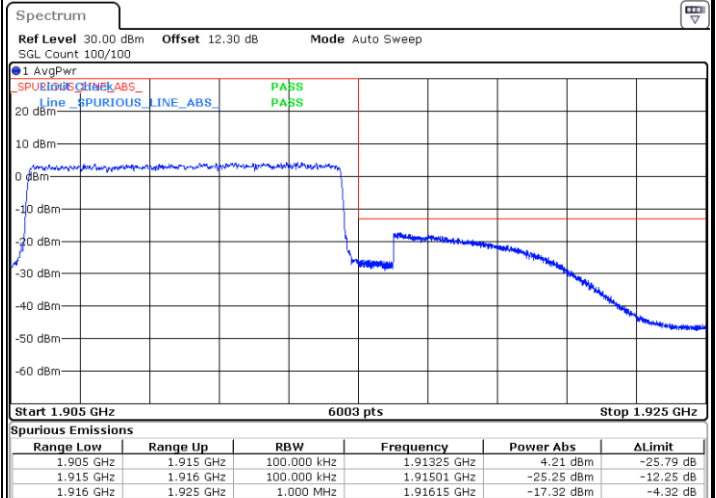

Date: 5.MAY.2022 17:29:30

LTE Band 25 / 10MHz / QPSK

Lowest Band Edge / 1 RB

Highest Band Edge / 1 RB

Lowest Band Edge / Full RB

Highest Band Edge / Full RB

LTE Band 25 / 10MHz / 16QAM

Lowest Band Edge / 1 RB

Date: 5.MAY.2022 17:32:11

Highest Band Edge / 1 RB

Date: 5.MAY.2022 17:41:00

Lowest Band Edge / Full RB

Date: 5.MAY.2022 17:33:57

Highest Band Edge / Full RB

Date: 5.MAY.2022 17:40:07

LTE Band 25 / 10MHz / 64QAM

Lowest Band Edge / 1 RB

Date: 5.MAY.2022 17:44:09

Highest Band Edge / 1 RB

Date: 5.MAY.2022 17:47:37

Lowest Band Edge / Full RB

Date: 5.MAY.2022 17:45:02

Highest Band Edge / Full RB

Date: 5.MAY.2022 17:46:43

LTE Band 25 / 15MHz / QPSK

Lowest Band Edge / 1 RB

Date: 5.MAY.2022 17:52:52

Highest Band Edge / 1 RB

Date: 5.MAY.2022 18:03:27

Lowest Band Edge / Full RB

Date: 5.MAY.2022 17:54:38

Highest Band Edge / Full RB