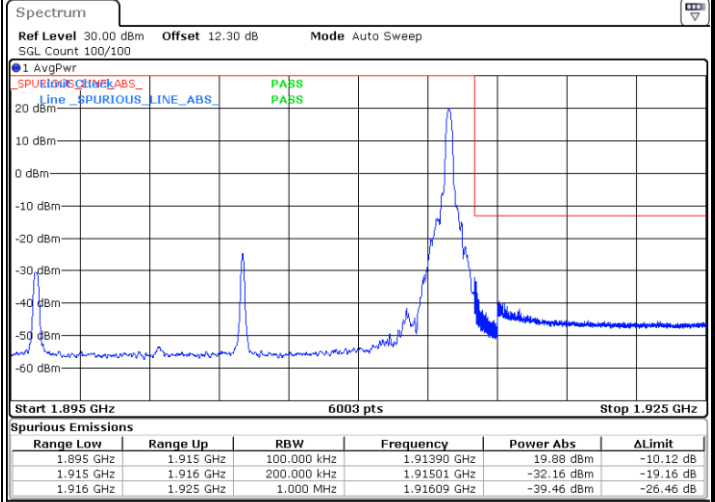

Date: 5.MAY.2022 17:49:24

Highest Band Edge / Full RB

Date: 5.MAY.2022 17:51:05

LTE Band 25 / 20MHz / QPSK

Lowest Band Edge / 1 RB

Date: 5.MAY.2022 18:05:45

Highest Band Edge / 1 RB

Date: 5.MAY.2022 18:16:22

Lowest Band Edge / Full RB

Date: 5.MAY.2022 18:07:31

Highest Band Edge / Full RB

Date: 5.MAY.2022 18:13:43

LTE Band 25 / 20MHz / 16QAM

Lowest Band Edge / 1 RB

Date: 5.MAY.2022 18:06:38

Highest Band Edge / 1 RB

Date: 5.MAY.2022 18:15:29

Lowest Band Edge / Full RB

Date: 5.MAY.2022 18:08:24

Highest Band Edge / Full RB

Date: 5.MAY.2022 18:14:36

LTE Band 25 / 20MHz / 64QAM

Lowest Band Edge / 1 RB

Date: 5.MAY.2022 18:18:38

Highest Band Edge / 1 RB

Date: 5.MAY.2022 18:22:06

Lowest Band Edge / Full RB

Date: 5.MAY.2022 18:19:32

Highest Band Edge / Full RB

Date: 5.MAY.2022 18:21:13

Conducted Spurious Emission

LTE Band 25 / 1.4MHz