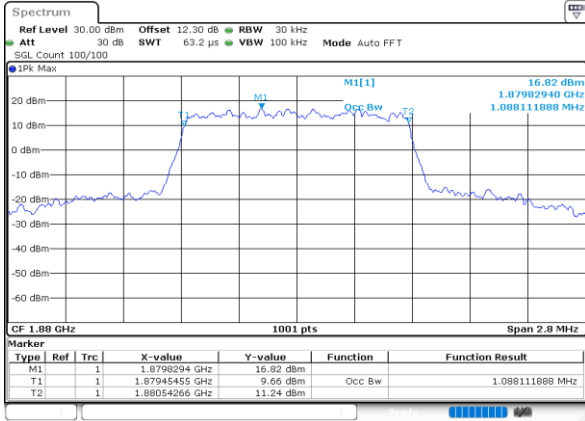

LTE Band 25

Middle Channel / 1.4MHz / QPSK

Date: 5.MAY.2022 16:44:04