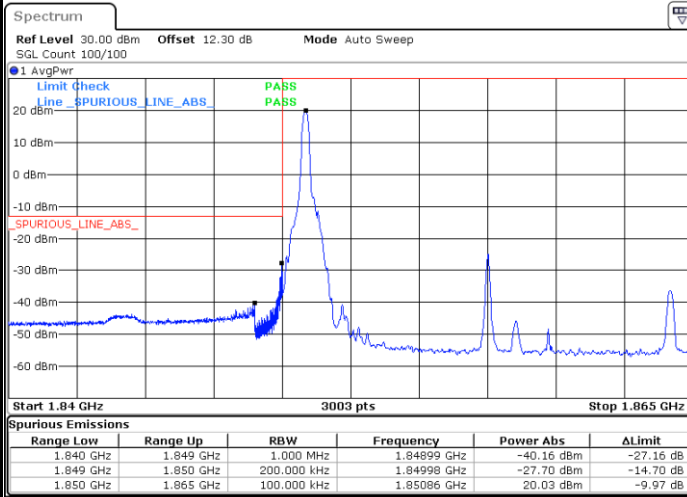

Date: 5.MAY.2022 18:00:47

LTE Band 25 / 15MHz / 16QAM

Lowest Band Edge / 1 RB

Date: 5.MAY.2022 17:53:45

Highest Band Edge / 1 RB

Date: 5.MAY.2022 18:02:34

Lowest Band Edge / Full RB

Date: 5.MAY.2022 17:55:31

Highest Band Edge / Full RB

Date: 5.MAY.2022 18:01:41

LTE Band 25 / 15MHz / 64QAM

Lowest Band Edge / 1 RB

Date: 5.MAY.2022 17:48:30

Highest Band Edge / 1 RB

Date: 5.MAY.2022 17:51:58

Lowest Band Edge / Full RB

Date: 5.MAY.2022 17:49:24

Highest Band Edge / Full RB

Date: 5.MAY.2022 17:51:05

LTE Band 25 / 20MHz / QPSK

Lowest Band Edge / 1 RB

Date: 5.MAY.2022 18:05:45

Highest Band Edge / 1 RB

Date: 5.MAY.2022 18:16:22

Lowest Band Edge / Full RB

Date: 5.MAY.2022 18:07:31

Highest Band Edge / Full RB

Date: 5.MAY.2022 18:13:43

LTE Band 25 / 20MHz / 16QAM

Lowest Band Edge / 1 RB

Date: 5.MAY.2022 18:06:38

Highest Band Edge / 1 RB