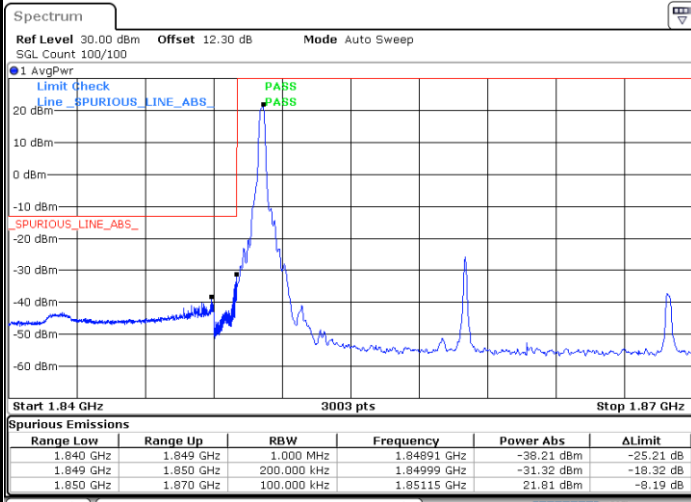

Highest Band Edge / Full RB

Date: 5.MAY.2022 18:01:41

LTE Band 25 / 15MHz / 64QAM

Lowest Band Edge / 1 RB

Date: 5.MAY.2022 17:48:30

Highest Band Edge / 1 RB

Date: 5.MAY.2022 17:51:58

Lowest Band Edge / Full RB

Date: 5.MAY.2022 17:49:24

Highest Band Edge / Full RB

Date: 5.MAY.2022 17:51:05

LTE Band 25 / 20MHz / QPSK

Lowest Band Edge / 1 RB

Date: 5.MAY.2022 18:05:45

Highest Band Edge / 1 RB

Date: 5.MAY.2022 18:16:22

Lowest Band Edge / Full RB

Date: 5.MAY.2022 18:07:31

Highest Band Edge / Full RB

Date: 5.MAY.2022 18:13:43

LTE Band 25 / 20MHz / 16QAM

Lowest Band Edge / 1 RB

Date: 5.MAY.2022 18:06:38

Highest Band Edge / 1 RB

Date: 5.MAY.2022 18:15:29

Lowest Band Edge / Full RB

Date: 5.MAY.2022 18:08:24

Highest Band Edge / Full RB

Date: 5.MAY.2022 18:14:36

LTE Band 25 / 20MHz / 64QAM

Lowest Band Edge / 1 RB

Date: 5.MAY.2022 18:18:38