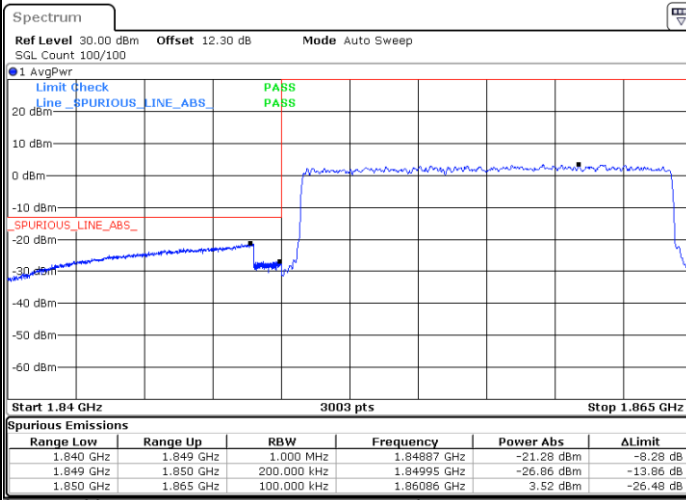

Lowest Band Edge / 1 RB

Date: 5.MAY.2022 17:44:09

Highest Band Edge / 1 RB

Date: 5.MAY.2022 17:47:37

Lowest Band Edge / Full RB

Date: 5.MAY.2022 17:45:02

Highest Band Edge / Full RB

Date: 5.MAY.2022 17:46:43

LTE Band 25 / 15MHz / QPSK

Lowest Band Edge / 1 RB

Date: 5.MAY.2022 17:52:52

Highest Band Edge / 1 RB

Date: 5.MAY.2022 18:03:27

Lowest Band Edge / Full RB

Date: 5.MAY.2022 17:54:38

Highest Band Edge / Full RB

Date: 5.MAY.2022 18:00:47

LTE Band 25 / 15MHz / 16QAM

Lowest Band Edge / 1 RB

Date: 5.MAY.2022 17:53:45

Highest Band Edge / 1 RB

Date: 5.MAY.2022 18:02:34

Lowest Band Edge / Full RB

Date: 5.MAY.2022 17:55:31

Highest Band Edge / Full RB

Date: 5.MAY.2022 18:01:41

LTE Band 25 / 15MHz / 64QAM

Lowest Band Edge / 1 RB

Date: 5.MAY.2022 17:48:30

Highest Band Edge / 1 RB

Date: 5.MAY.2022 17:51:58

Lowest Band Edge / Full RB