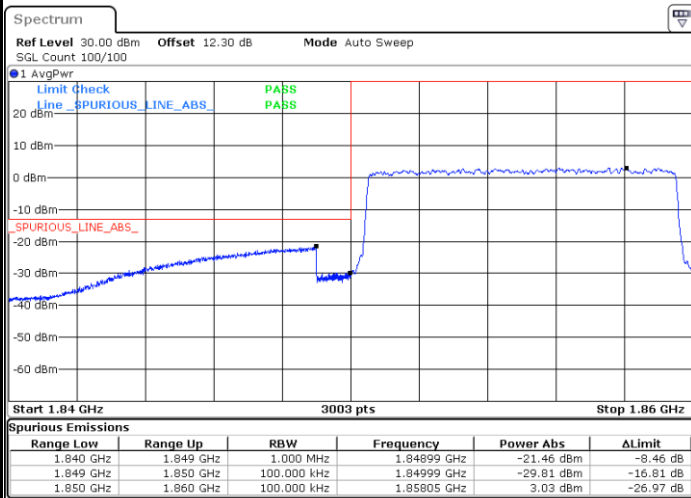

Date: 5.MAY.2022 17:32:11

Highest Band Edge / 1 RB

Date: 5.MAY.2022 17:41:00

Lowest Band Edge / Full RB

Date: 5.MAY.2022 17:33:57

Highest Band Edge / Full RB

Date: 5.MAY.2022 17:40:07

LTE Band 25 / 10MHz / 64QAM

Lowest Band Edge / 1 RB

Date: 5.MAY.2022 17:44:09

Highest Band Edge / 1 RB

Date: 5.MAY.2022 17:47:37

Lowest Band Edge / Full RB

Date: 5.MAY.2022 17:45:02

Highest Band Edge / Full RB

Date: 5.MAY.2022 17:46:43

LTE Band 25 / 15MHz / QPSK

Lowest Band Edge / 1 RB

Date: 5.MAY.2022 17:52:52

Highest Band Edge / 1 RB

Date: 5.MAY.2022 18:03:27

Lowest Band Edge / Full RB

Date: 5.MAY.2022 17:54:38

Highest Band Edge / Full RB