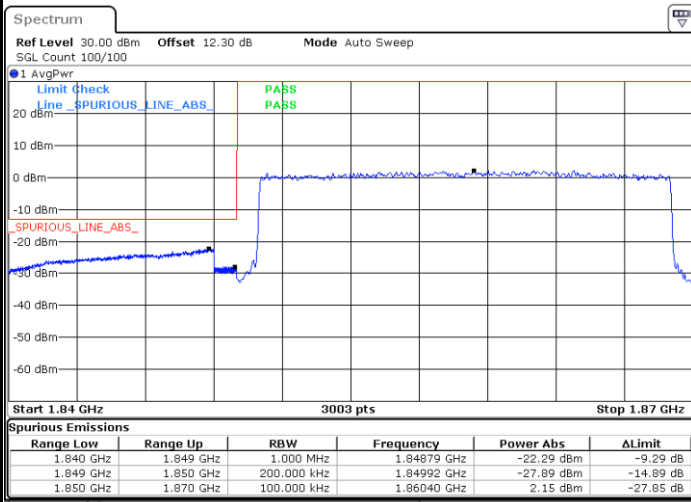

Highest Band Edge / Full RB

Date: 5.MAY.2022 18:01:41

LTE Band 25 / 15MHz / 64QAM

Lowest Band Edge / 1 RB

Date: 5.MAY.2022 17:48:30

Highest Band Edge / 1 RB

Date: 5.MAY.2022 17:51:58

Lowest Band Edge / Full RB

Date: 5.MAY.2022 17:49:24

Highest Band Edge / Full RB

Date: 5.MAY.2022 17:51:05

LTE Band 25 / 20MHz / QPSK

Lowest Band Edge / 1 RB

Date: 5.MAY.2022 18:05:45

Highest Band Edge / 1 RB

Date: 5.MAY.2022 18:16:22

Lowest Band Edge / Full RB

Date: 5.MAY.2022 18:07:31

Highest Band Edge / Full RB

Date: 5.MAY.2022 18:13:43

LTE Band 25 / 20MHz / 16QAM

Lowest Band Edge / 1 RB

Date: 5.MAY.2022 18:06:38

Highest Band Edge / 1 RB

Date: 5.MAY.2022 18:15:29

Lowest Band Edge / Full RB

Date: 5.MAY.2022 18:08:24

Highest Band Edge / Full RB

Date: 5.MAY.2022 18:14:36

LTE Band 25 / 20MHz / 64QAM

Lowest Band Edge / 1 RB

Date: 5.MAY.2022 18:18:38