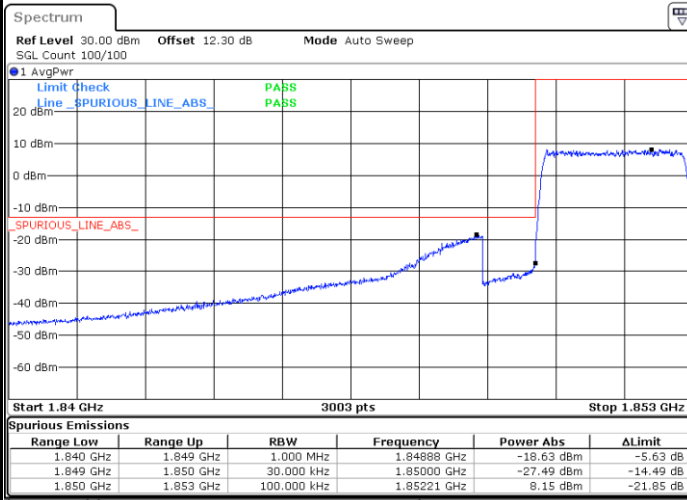

Lowest Band Edge / Full RB

Date: 5.MAY.2022 17:02:57

Highest Band Edge / Full RB

Date: 5.MAY.2022 17:09:07

LTE Band 25 / 3MHz / 16QAM

Lowest Band Edge / 1 RB

Date: 5.MAY.2022 17:02:04

Highest Band Edge / 1 RB

Date: 5.MAY.2022 17:10:53

Lowest Band Edge / Full RB

Date: 5.MAY.2022 17:03:50

Highest Band Edge / Full RB

Date: 5.MAY.2022 17:10:00

LTE Band 25 / 3MHz / 64QAM

Lowest Band Edge / 1 RB

Date: 5.MAY.2022 16:56:50

Highest Band Edge / 1 RB

Date: 5.MAY.2022 17:00:17

Lowest Band Edge / Full RB

Date: 5.MAY.2022 16:57:43

Highest Band Edge / Full RB

Date: 5.MAY.2022 16:59:24

LTE Band 25 / 5MHz / QPSK

Lowest Band Edge / 1 RB