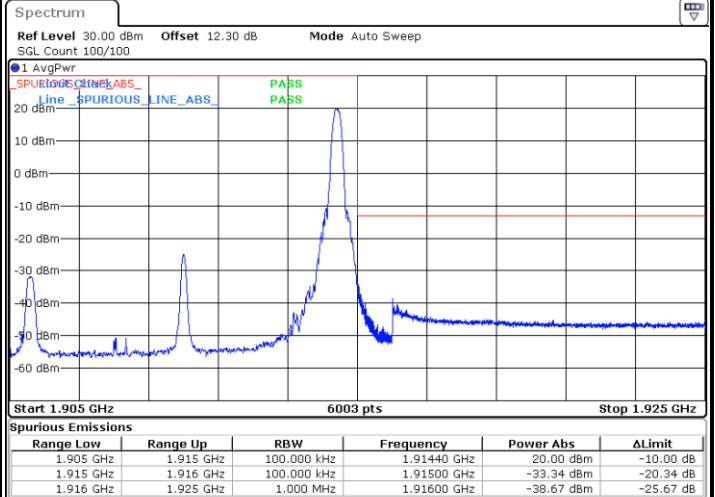

Date: 5.MAY.2022 17:29:30

LTE Band 25 / 10MHz / QPSK

Lowest Band Edge / 1 RB

Highest Band Edge / 1 RB

Lowest Band Edge / Full RB

Highest Band Edge / Full RB

LTE Band 25 / 10MHz / 16QAM

Lowest Band Edge / 1 RB

Date: 5.MAY.2022 17:32:11

Highest Band Edge / 1 RB

Date: 5.MAY.2022 17:41:00

Lowest Band Edge / Full RB

Date: 5.MAY.2022 17:33:57

Highest Band Edge / Full RB

Date: 5.MAY.2022 17:40:07

LTE Band 25 / 10MHz / 64QAM

Lowest Band Edge / 1 RB

Date: 5.MAY.2022 17:44:09

Highest Band Edge / 1 RB

Date: 5.MAY.2022 17:47:37

Lowest Band Edge / Full RB

Date: 5.MAY.2022 17:45:02

Highest Band Edge / Full RB

Date: 5.MAY.2022 17:46:43

LTE Band 25 / 15MHz / QPSK

Lowest Band Edge / 1 RB

Date: 5.MAY.2022 17:52:52

Highest Band Edge / 1 RB

Date: 5.MAY.2022 18:03:27

Lowest Band Edge / Full RB

Date: 5.MAY.2022 17:54:38

Highest Band Edge / Full RB