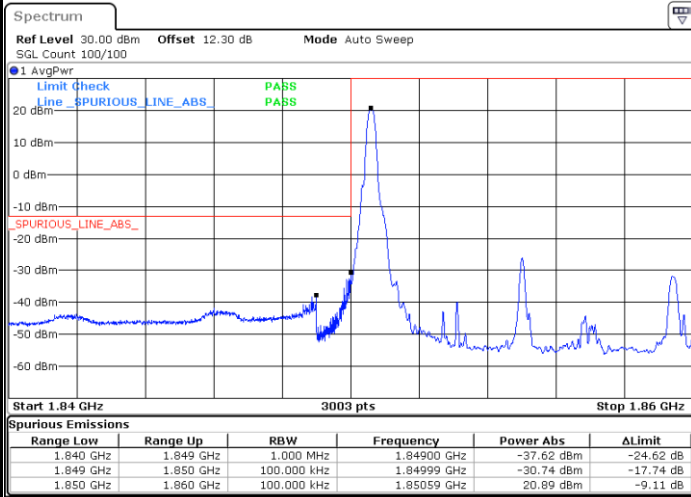

Date: 5.MAY.2022 17:29:30

LTE Band 25 / 10MHz / QPSK

Lowest Band Edge / 1 RB

Highest Band Edge / 1 RB

Lowest Band Edge / Full RB

Highest Band Edge / Full RB

LTE Band 25 / 10MHz / 16QAM

Lowest Band Edge / 1 RB

Date: 5.MAY.2022 17:32:11

Highest Band Edge / 1 RB

Date: 5.MAY.2022 17:41:00

Lowest Band Edge / Full RB

Date: 5.MAY.2022 17:33:57

Highest Band Edge / Full RB

Date: 5.MAY.2022 17:40:07

LTE Band 25 / 10MHz / 64QAM

Lowest Band Edge / 1 RB

Date: 5.MAY.2022 17:44:09

Highest Band Edge / 1 RB

Date: 5.MAY.2022 17:47:37

Lowest Band Edge / Full RB

Date: 5.MAY.2022 17:45:02

Highest Band Edge / Full RB

Date: 5.MAY.2022 17:46:43