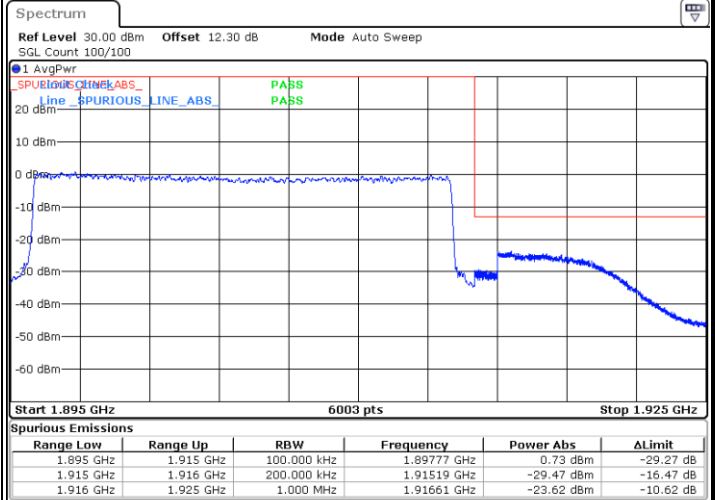

Lowest Band Edge / Full RB

Date: 5.MAY.2022 18:07:31

Highest Band Edge / Full RB

Date: 5.MAY.2022 18:13:43

LTE Band 25 / 20MHz / 16QAM

Lowest Band Edge / 1 RB

Date: 5.MAY.2022 18:06:38

Highest Band Edge / 1 RB

Date: 5.MAY.2022 18:15:29

Lowest Band Edge / Full RB

Date: 5.MAY.2022 18:08:24

Highest Band Edge / Full RB

Date: 5.MAY.2022 18:14:36

LTE Band 25 / 20MHz / 64QAM

Lowest Band Edge / 1 RB

Date: 5.MAY.2022 18:18:38

Highest Band Edge / 1 RB

Date: 5.MAY.2022 18:22:06

Lowest Band Edge / Full RB

Date: 5.MAY.2022 18:19:32

Highest Band Edge / Full RB

Date: 5.MAY.2022 18:21:13

Conducted Spurious Emission

LTE Band 25 / 1.4MHz

Lowest Channel / QPSK

Middle Channel / QPSK

Date: 5.MAY.2022 16:43:40

Date: 5.MAY.2022 16:46:39

Highest Channel / QPSK

Date: 5.MAY.2022 16:51:35

LTE Band 25 / 3MHz

Lowest Channel / QPSK