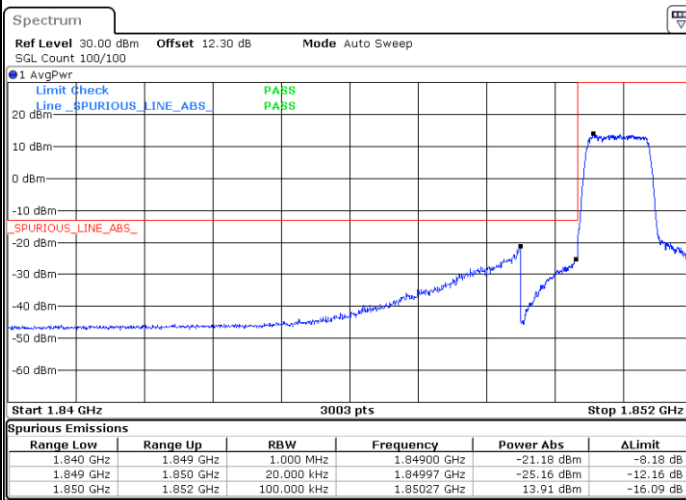

LTE Band 25 / 1.4MHz / QPSK

Lowest Band Edge / 1RB

Date: 5.MAY.2022 16:39:37

Highest Band Edge / 1RB

Date: 5.MAY.2022 16:50:13

Lowest Band Edge / Full RB

Date: 5.MAY.2022 16:41:24

Highest Band Edge / Full RB

Date: 5.MAY.2022 16:47:33

LTE Band 25 / 1.4MHz / 16QAM

Lowest Band Edge / 1 RB

Highest Band Edge / 1 RB

Lowest Band Edge / Full RB

Highest Band Edge / Full RB

LTE Band 25 / 1.4MHz / 64QAM

Lowest Band Edge / 1 RB

Highest Band Edge / 1 RB

Lowest Band Edge / Full RB

Highest Band Edge / Full RB

LTE Band 25 / 3MHz / QPSK

Lowest Band Edge / 1RB

Date: 5.MAY.2022 17:01:11

Highest Band Edge / 1 RB

Date: 5.MAY.2022 17:11:46