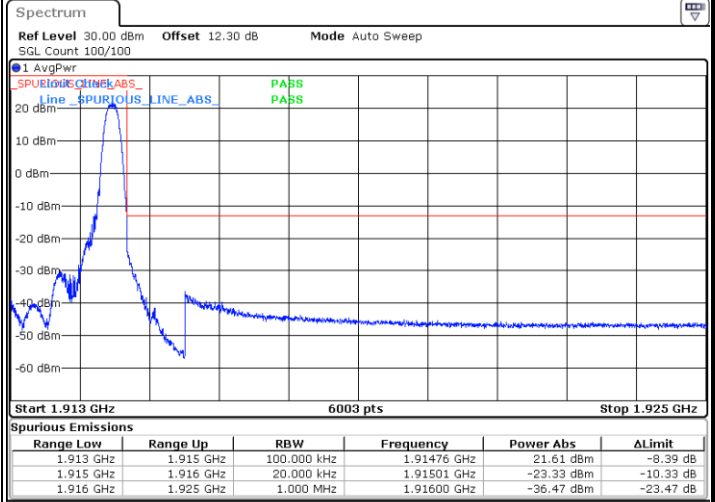

LTE Band 25 / 1.4MHz / QPSK

Lowest Band Edge / 1RB

Date: 5.MAY.2022 16:39:37

Highest Band Edge / 1RB

Date: 5.MAY.2022 16:50:13

Lowest Band Edge / Full RB

Date: 5.MAY.2022 16:41:24

Highest Band Edge / Full RB

Date: 5.MAY.2022 16:47:33

LTE Band 25 / 1.4MHz / 16QAM

Lowest Band Edge / 1 RB

Highest Band Edge / 1 RB

Lowest Band Edge / Full RB

Highest Band Edge / Full RB

LTE Band 25 / 1.4MHz / 64QAM

Lowest Band Edge / 1 RB

Highest Band Edge / 1 RB

Lowest Band Edge / Full RB

Highest Band Edge / Full RB

LTE Band 25 / 3MHz / QPSK

Lowest Band Edge / 1RB

Date: 5.MAY.2022 17:01:11

Highest Band Edge / 1 RB

Date: 5.MAY.2022 17:11:46