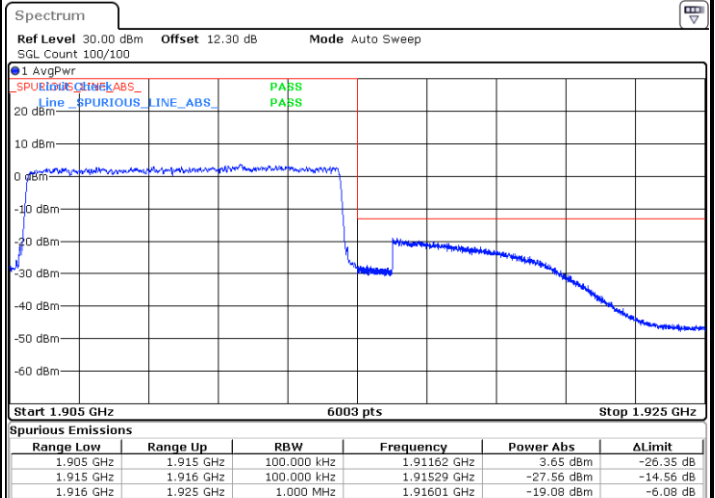

Date: 5.MAY.2022 17:32:11

Highest Band Edge / 1 RB

Date: 5.MAY.2022 17:41:00

Lowest Band Edge / Full RB

Date: 5.MAY.2022 17:33:57

Highest Band Edge / Full RB

Date: 5.MAY.2022 17:40:07

LTE Band 25 / 10MHz / 64QAM

Lowest Band Edge / 1 RB

Date: 5.MAY.2022 17:44:09

Highest Band Edge / 1 RB

Date: 5.MAY.2022 17:47:37

Lowest Band Edge / Full RB

Date: 5.MAY.2022 17:45:02

Highest Band Edge / Full RB

Date: 5.MAY.2022 17:46:43

LTE Band 25 / 15MHz / QPSK

Lowest Band Edge / 1 RB

Date: 5.MAY.2022 17:52:52

Highest Band Edge / 1 RB

Date: 5.MAY.2022 18:03:27

Lowest Band Edge / Full RB

Date: 5.MAY.2022 17:54:38

Highest Band Edge / Full RB

Date: 5.MAY.2022 18:00:47

LTE Band 25 / 15MHz / 16QAM

Lowest Band Edge / 1 RB

Date: 5.MAY.2022 17:53:45

Highest Band Edge / 1 RB

Date: 5.MAY.2022 18:02:34

Lowest Band Edge / Full RB

Date: 5.MAY.2022 17:55:31