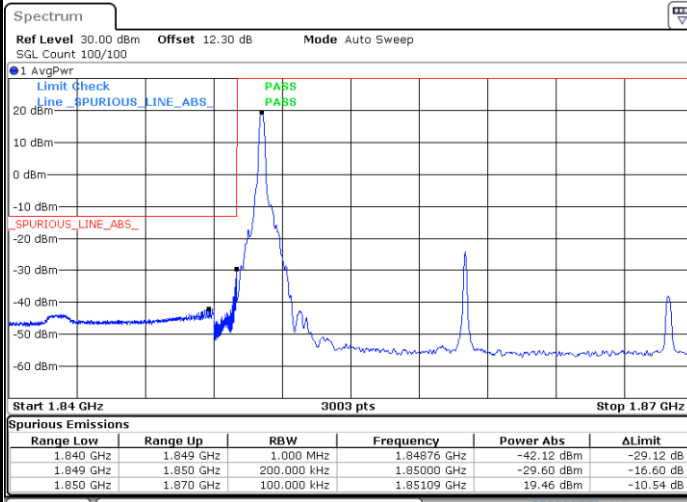

Lowest Band Edge / Full RB

Date: 5.MAY.2022 18:07:31

Highest Band Edge / Full RB

Date: 5.MAY.2022 18:13:43

LTE Band 25 / 20MHz / 16QAM

Lowest Band Edge / 1 RB

Date: 5.MAY.2022 18:06:38

Highest Band Edge / 1 RB

Date: 5.MAY.2022 18:15:29

Lowest Band Edge / Full RB

Date: 5.MAY.2022 18:08:24

Highest Band Edge / Full RB

Date: 5.MAY.2022 18:14:36

LTE Band 25 / 20MHz / 64QAM

Lowest Band Edge / 1 RB

Date: 5.MAY.2022 18:18:38

Highest Band Edge / 1 RB

Date: 5.MAY.2022 18:22:06

Lowest Band Edge / Full RB

Date: 5.MAY.2022 18:19:32

Highest Band Edge / Full RB

Date: 5.MAY.2022 18:21:13

Conducted Spurious Emission

LTE Band 25 / 1.4MHz