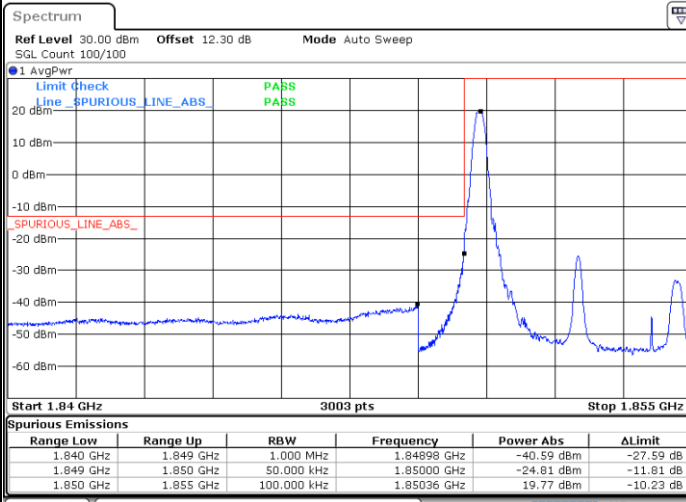

Date: 5.MAY.2022 17:14:03

Highest Band Edge / 1 RB

Date: 5.MAY.2022 17:24:39

Lowest Band Edge / Full RB

Date: 5.MAY.2022 17:15:50

Highest Band Edge / Full RB

Date: 5.MAY.2022 17:22:00

LTE Band 25 / 5MHz / 16QAM

Lowest Band Edge / 1RB

Date: 5.MAY.2022 17:14:56

Highest Band Edge / 1 RB

Date: 5.MAY.2022 17:23:46

Lowest Band Edge / Full RB

Date: 5.MAY.2022 17:16:43

Highest Band Edge / Full RB

Date: 5.MAY.2022 17:22:53

LTE Band 25 / 5MHz / 64QAM

Lowest Band Edge / 1RB

Date: 5.MAY.2022 17:26:56

Highest Band Edge / 1 RB

Date: 5.MAY.2022 17:30:24

Lowest Band Edge / Full RB

Date: 5.MAY.2022 17:27:49

Highest Band Edge / Full RB