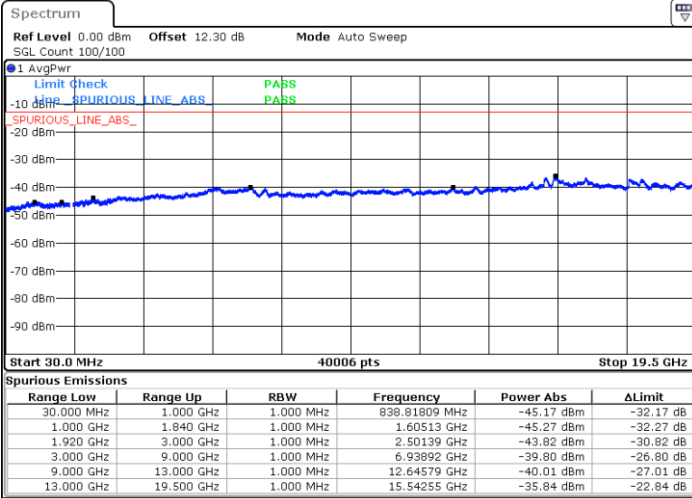

Lowest Band Edge / Full RB

Date: 5.MAY.2022 18:07:31

Highest Band Edge / Full RB

Date: 5.MAY.2022 18:13:43

LTE Band 25 / 20MHz / 16QAM

Lowest Band Edge / 1 RB

Date: 5.MAY.2022 18:06:38

Highest Band Edge / 1 RB

Date: 5.MAY.2022 18:15:29

Lowest Band Edge / Full RB

Date: 5.MAY.2022 18:08:24

Highest Band Edge / Full RB

Date: 5.MAY.2022 18:14:36

LTE Band 25 / 20MHz / 64QAM

Lowest Band Edge / 1 RB

Date: 5.MAY.2022 18:18:38

Highest Band Edge / 1 RB

Date: 5.MAY.2022 18:22:06

Lowest Band Edge / Full RB

Date: 5.MAY.2022 18:19:32

Highest Band Edge / Full RB

Date: 5.MAY.2022 18:21:13

Conducted Spurious Emission

LTE Band 25 / 1.4MHz

Lowest Channel / QPSK

Middle Channel / QPSK

Date: 5.MAY.2022 16:43:40

Date: 5.MAY.2022 16:46:39

Highest Channel / QPSK

Date: 5.MAY.2022 16:51:35

LTE Band 25 / 3MHz

Lowest Channel / QPSK