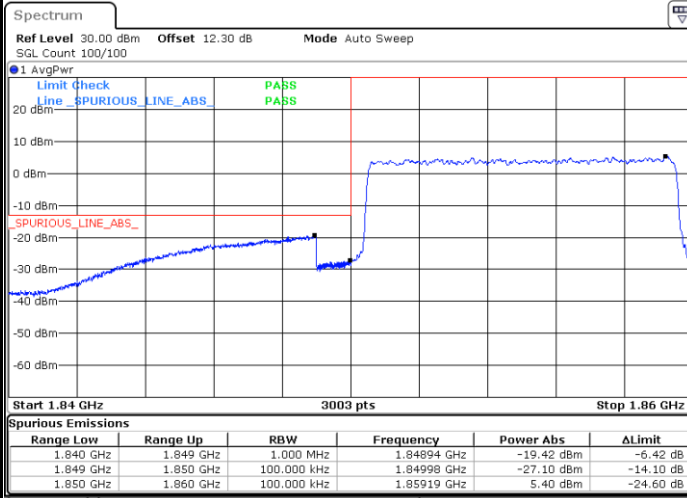

LTE Band 25 / 5MHz / 64QAM

Lowest Band Edge / 1RB

Date: 5.MAY.2022 17:26:56

Highest Band Edge / 1 RB

Date: 5.MAY.2022 17:30:24

Lowest Band Edge / Full RB

Date: 5.MAY.2022 17:27:49

Highest Band Edge / Full RB

Date: 5.MAY.2022 17:29:30

LTE Band 25 / 10MHz / QPSK

Lowest Band Edge / 1 RB

Highest Band Edge / 1 RB

Lowest Band Edge / Full RB

Highest Band Edge / Full RB

LTE Band 25 / 10MHz / 16QAM

Lowest Band Edge / 1 RB

Date: 5.MAY.2022 17:32:11

Highest Band Edge / 1 RB

Date: 5.MAY.2022 17:41:00

Lowest Band Edge / Full RB

Date: 5.MAY.2022 17:33:57

Highest Band Edge / Full RB

Date: 5.MAY.2022 17:40:07

LTE Band 25 / 10MHz / 64QAM

Lowest Band Edge / 1 RB

Date: 5.MAY.2022 17:44:09

Highest Band Edge / 1 RB

Date: 5.MAY.2022 17:47:37

Lowest Band Edge / Full RB

Date: 5.MAY.2022 17:45:02

Highest Band Edge / Full RB

Date: 5.MAY.2022 17:46:43