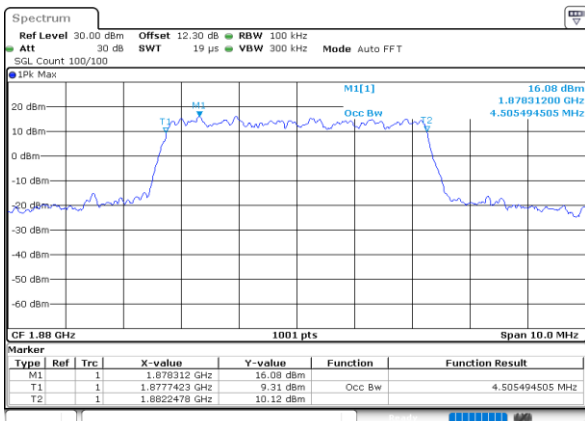

Middle Channel / 5MHz / QPSK

Date: 5.MAY.2022 17:18:31