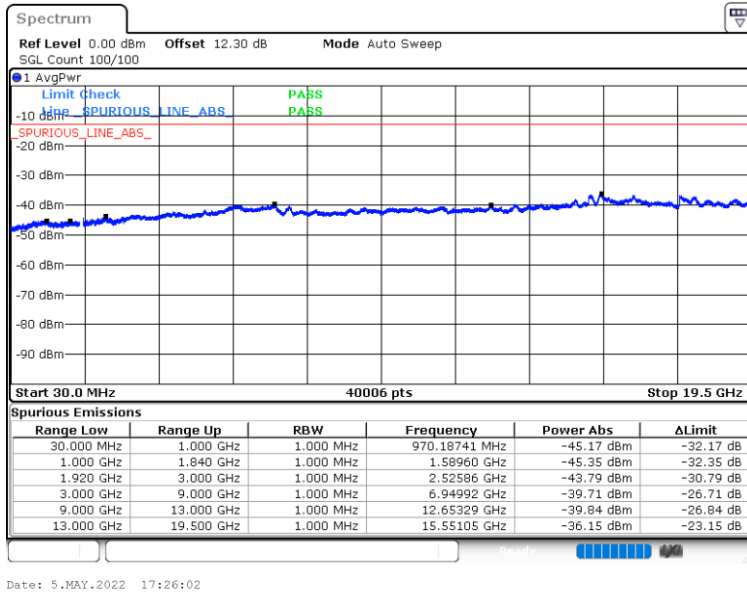

Highest Band Edge / 1 RB

Date: 5.MAY.2022 18:22:06

Lowest Band Edge / Full RB

Date: 5.MAY.2022 18:19:32

Highest Band Edge / Full RB

Date: 5.MAY.2022 18:21:13

Conducted Spurious Emission

LTE Band 25 / 1.4MHz

Lowest Channel / QPSK

Middle Channel / QPSK

Date: 5.MAY.2022 16:43:40

Date: 5.MAY.2022 16:46:39

Highest Channel / QPSK

Date: 5.MAY.2022 16:51:35

LTE Band 25 / 3MHz

Lowest Channel / QPSK

Middle Channel / QPSK

Highest Channel / QPSK

LTE Band 25 / 5MHz

Lowest Channel / QPSK

Middle Channel / QPSK

Highest Channel / QPSK

LTE Band 25 / 10MHz

Lowest Channel / QPSK

Middle Channel / QPSK

Highest Channel / QPSK