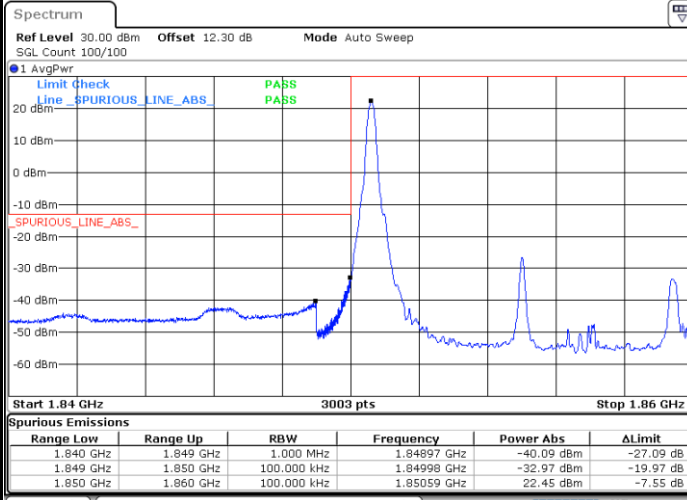

Lowest Band Edge / 1RB

Date: 5.MAY.2022 17:14:56

Highest Band Edge / 1 RB

Date: 5.MAY.2022 17:23:46

Lowest Band Edge / Full RB

Date: 5.MAY.2022 17:16:43

Highest Band Edge / Full RB

Date: 5.MAY.2022 17:22:53

LTE Band 25 / 5MHz / 64QAM

Lowest Band Edge / 1RB

Date: 5.MAY.2022 17:26:56

Highest Band Edge / 1 RB

Date: 5.MAY.2022 17:30:24

Lowest Band Edge / Full RB

Date: 5.MAY.2022 17:27:49

Highest Band Edge / Full RB

Date: 5.MAY.2022 17:29:30

LTE Band 25 / 10MHz / QPSK

Lowest Band Edge / 1 RB

Highest Band Edge / 1 RB

Lowest Band Edge / Full RB

Highest Band Edge / Full RB

LTE Band 25 / 10MHz / 16QAM

Lowest Band Edge / 1 RB