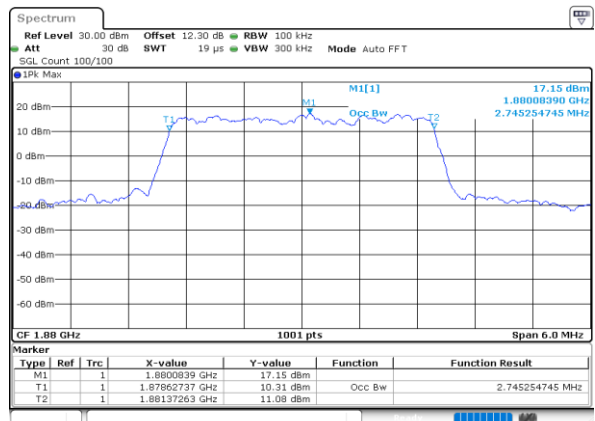

LTE Band 25

Middle Channel / 1.4MHz / QPSK

Date: 5.MAY.2022 16:44:04

Middle Channel / 1.4MHz / 16QAM

Date: 5.MAY.2022 16:44:28

Middle Channel / 3MHz / QPSK

Date: 5.MAY.2022 17:05:39

Middle Channel / 3MHz / 16QAM