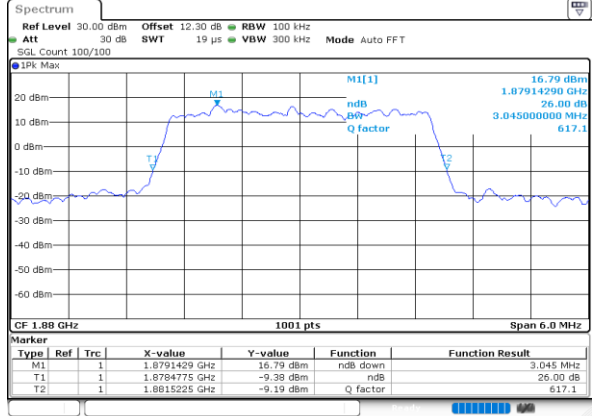

Middle Channel / 3MHz / 64QAM

Date: 5.MAY.2022 16:58:31