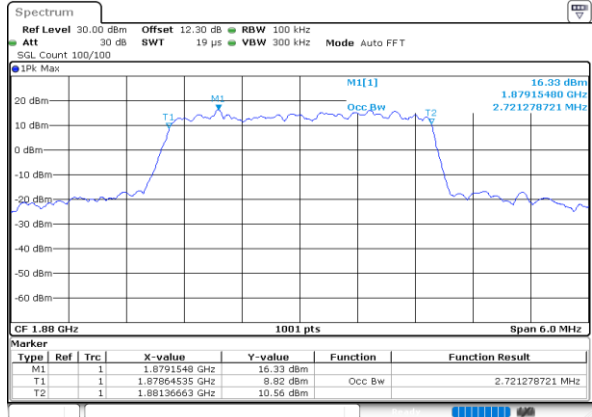

Middle Channel / 20MHz / 16QAM

Date: 5.MAY.2022 18:10:37

LTE Band 25

Middle Channel / 1.4MHz / 64QAM

Date: 5.MAY.2022 16:53:46

Middle Channel / 3MHz / 64QAM

Date: 5.MAY.2022 16:58:07

Middle Channel / 5MHz / 64QAM