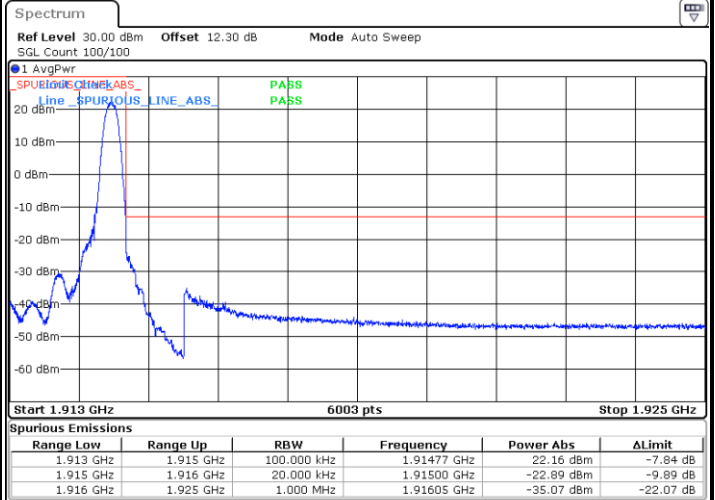

Date: 5.MAY.2022 17:28:13

Middle Channel / 10MHz / 64QAM

Date: 5.MAY.2022 17:45:27

Middle Channel / 15MHz / 64QAM

Date: 5.MAY.2022 17:49:48

Middle Channel / 20MHz / 64QAM

Date: 5.MAY.2022 18:19:56

Conducted Band Edge

LTE Band 25 / 1.4MHz / QPSK

Lowest Band Edge / 1RB

Date: 5.MAY.2022 16:39:37

Highest Band Edge / 1RB

Date: 5.MAY.2022 16:50:13

Lowest Band Edge / Full RB

Date: 5.MAY.2022 16:41:24

Highest Band Edge / Full RB