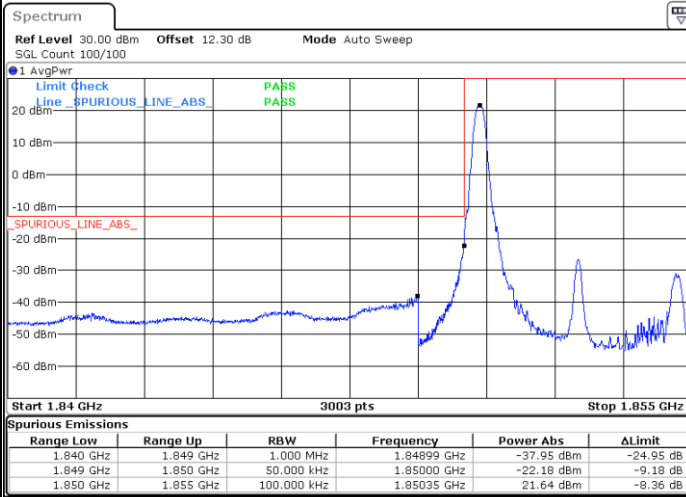

Date: 5.MAY.2022 17:10:53

Lowest Band Edge / Full RB

Date: 5.MAY.2022 17:03:50

Highest Band Edge / Full RB

Date: 5.MAY.2022 17:10:00

LTE Band 25 / 3MHz / 64QAM

Lowest Band Edge / 1 RB

Date: 5.MAY.2022 16:56:50

Highest Band Edge / 1 RB

Date: 5.MAY.2022 17:00:17

Lowest Band Edge / Full RB

Date: 5.MAY.2022 16:57:43

Highest Band Edge / Full RB

Date: 5.MAY.2022 16:59:24

LTE Band 25 / 5MHz / QPSK

Lowest Band Edge / 1 RB

Date: 5.MAY.2022 17:14:03

Highest Band Edge / 1 RB

Date: 5.MAY.2022 17:24:39

Lowest Band Edge / Full RB

Date: 5.MAY.2022 17:15:50

Highest Band Edge / Full RB

Date: 5.MAY.2022 17:22:00

LTE Band 25 / 5MHz / 16QAM

Lowest Band Edge / 1RB

Date: 5.MAY.2022 17:14:56

Highest Band Edge / 1 RB

Date: 5.MAY.2022 17:23:46

Lowest Band Edge / Full RB

Date: 5.MAY.2022 17:16:43

Highest Band Edge / Full RB

Date: 5.MAY.2022 17:22:53