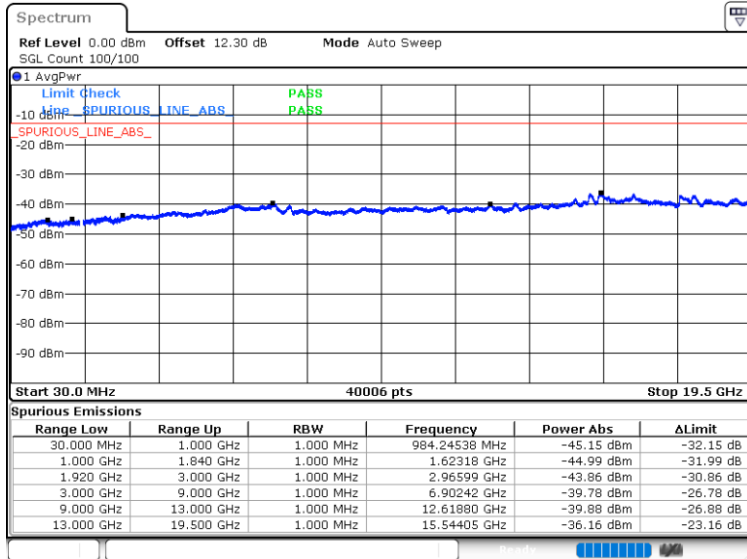

Date: 5.MAY.2022 18:15:29

Lowest Band Edge / Full RB

Date: 5.MAY.2022 18:08:24

Highest Band Edge / Full RB

Date: 5.MAY.2022 18:14:36

LTE Band 25 / 20MHz / 64QAM

Lowest Band Edge / 1 RB

Date: 5.MAY.2022 18:18:38

Highest Band Edge / 1 RB

Date: 5.MAY.2022 18:22:06

Lowest Band Edge / Full RB

Date: 5.MAY.2022 18:19:32

Highest Band Edge / Full RB

Date: 5.MAY.2022 18:21:13

Conducted Spurious Emission

LTE Band 25 / 1.4MHz

Lowest Channel / QPSK

Middle Channel / QPSK

Date: 5.MAY.2022 16:43:40

Date: 5.MAY.2022 16:46:39

Highest Channel / QPSK

Date: 5.MAY.2022 16:51:35

LTE Band 25 / 3MHz

Lowest Channel / QPSK

Middle Channel / QPSK

Highest Channel / QPSK

LTE Band 25 / 5MHz

Lowest Channel / QPSK

Middle Channel / QPSK

Highest Channel / QPSK

LTE Band 25 / 10MHz

Lowest Channel / QPSK