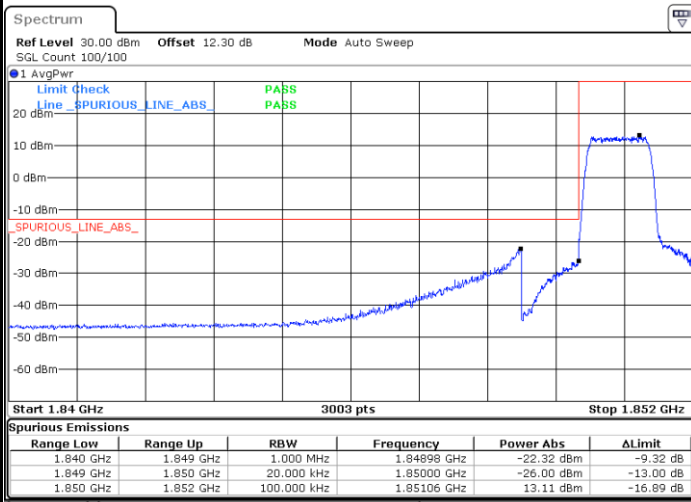

LTE Band 25 / 1.4MHz / QPSK

Lowest Band Edge / 1RB

Date: 5.MAY.2022 16:39:37

Highest Band Edge / 1RB

Date: 5.MAY.2022 16:50:13

Lowest Band Edge / Full RB

Date: 5.MAY.2022 16:41:24

Highest Band Edge / Full RB

Date: 5.MAY.2022 16:47:33

LTE Band 25 / 1.4MHz / 16QAM

Lowest Band Edge / 1 RB

Highest Band Edge / 1 RB

Lowest Band Edge / Full RB

Highest Band Edge / Full RB

LTE Band 25 / 1.4MHz / 64QAM

Lowest Band Edge / 1 RB

Highest Band Edge / 1 RB

Lowest Band Edge / Full RB

Highest Band Edge / Full RB

LTE Band 25 / 3MHz / QPSK

Lowest Band Edge / 1RB

Date: 5.MAY.2022 17:01:11

Highest Band Edge / 1 RB

Date: 5.MAY.2022 17:11:46