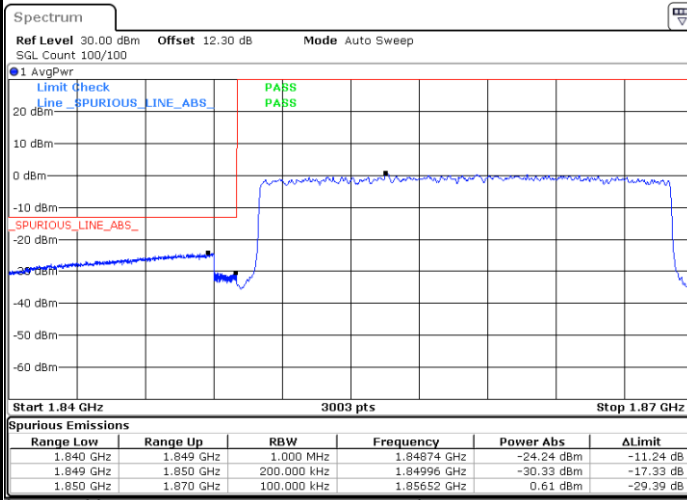

Lowest Band Edge / Full RB

Date: 5.MAY.2022 18:07:31

Highest Band Edge / Full RB

Date: 5.MAY.2022 18:13:43

LTE Band 25 / 20MHz / 16QAM

Lowest Band Edge / 1 RB

Date: 5.MAY.2022 18:06:38

Highest Band Edge / 1 RB

Date: 5.MAY.2022 18:15:29

Lowest Band Edge / Full RB

Date: 5.MAY.2022 18:08:24

Highest Band Edge / Full RB

Date: 5.MAY.2022 18:14:36

LTE Band 25 / 20MHz / 64QAM

Lowest Band Edge / 1 RB

Date: 5.MAY.2022 18:18:38

Highest Band Edge / 1 RB

Date: 5.MAY.2022 18:22:06

Lowest Band Edge / Full RB

Date: 5.MAY.2022 18:19:32

Highest Band Edge / Full RB

Date: 5.MAY.2022 18:21:13

Conducted Spurious Emission

LTE Band 25 / 1.4MHz