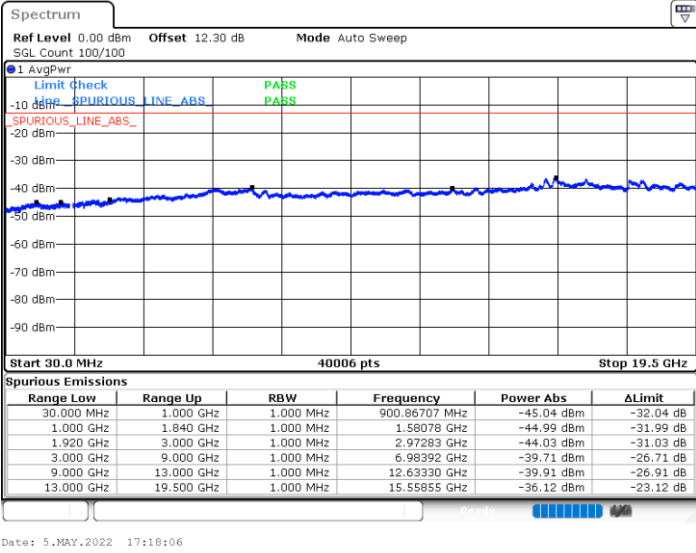

Highest Band Edge / 1 RB

Date: 5.MAY.2022 18:22:06

Lowest Band Edge / Full RB

Date: 5.MAY.2022 18:19:32

Highest Band Edge / Full RB

Date: 5.MAY.2022 18:21:13

Conducted Spurious Emission

LTE Band 25 / 1.4MHz

Lowest Channel / QPSK

Middle Channel / QPSK

Date: 5.MAY.2022 16:43:40

Date: 5.MAY.2022 16:46:39

Highest Channel / QPSK

Date: 5.MAY.2022 16:51:35

LTE Band 25 / 3MHz

Lowest Channel / QPSK

Middle Channel / QPSK

Highest Channel / QPSK

LTE Band 25 / 5MHz

Lowest Channel / QPSK

Middle Channel / QPSK

Highest Channel / QPSK

LTE Band 25 / 10MHz

Lowest Channel / QPSK

Middle Channel / QPSK

Highest Channel / QPSK