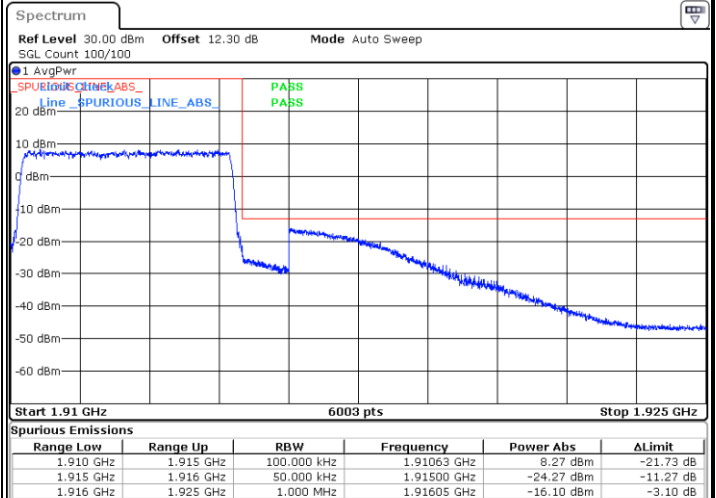

Highest Band Edge / 1 RB

Date: 5.MAY.2022 17:00:17

Lowest Band Edge / Full RB

Date: 5.MAY.2022 16:57:43

Highest Band Edge / Full RB

Date: 5.MAY.2022 16:59:24

LTE Band 25 / 5MHz / QPSK

Lowest Band Edge / 1 RB

Date: 5.MAY.2022 17:14:03

Highest Band Edge / 1 RB

Date: 5.MAY.2022 17:24:39

Lowest Band Edge / Full RB

Date: 5.MAY.2022 17:15:50

Highest Band Edge / Full RB

Date: 5.MAY.2022 17:22:00

LTE Band 25 / 5MHz / 16QAM

Lowest Band Edge / 1RB

Date: 5.MAY.2022 17:14:56

Highest Band Edge / 1 RB

Date: 5.MAY.2022 17:23:46

Lowest Band Edge / Full RB

Date: 5.MAY.2022 17:16:43

Highest Band Edge / Full RB

Date: 5.MAY.2022 17:22:53