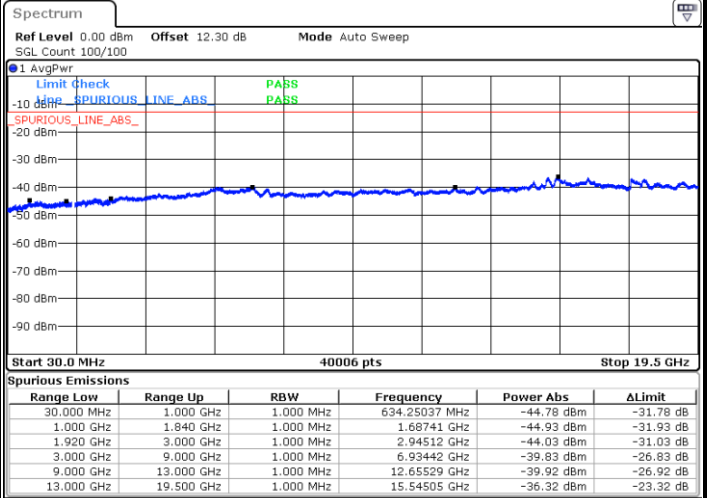

Lowest Band Edge / Full RB

Date: 5.MAY.2022 18:07:31

Highest Band Edge / Full RB

Date: 5.MAY.2022 18:13:43

LTE Band 25 / 20MHz / 16QAM

Lowest Band Edge / 1 RB

Date: 5.MAY.2022 18:06:38

Highest Band Edge / 1 RB

Date: 5.MAY.2022 18:15:29

Lowest Band Edge / Full RB

Date: 5.MAY.2022 18:08:24

Highest Band Edge / Full RB

Date: 5.MAY.2022 18:14:36

LTE Band 25 / 20MHz / 64QAM

Lowest Band Edge / 1 RB

Date: 5.MAY.2022 18:18:38

Highest Band Edge / 1 RB

Date: 5.MAY.2022 18:22:06

Lowest Band Edge / Full RB

Date: 5.MAY.2022 18:19:32

Highest Band Edge / Full RB

Date: 5.MAY.2022 18:21:13

Conducted Spurious Emission

LTE Band 25 / 1.4MHz

Lowest Channel / QPSK

Middle Channel / QPSK

Date: 5.MAY.2022 16:43:40

Date: 5.MAY.2022 16:46:39

Highest Channel / QPSK

Date: 5.MAY.2022 16:51:35

LTE Band 25 / 3MHz

Lowest Channel / QPSK