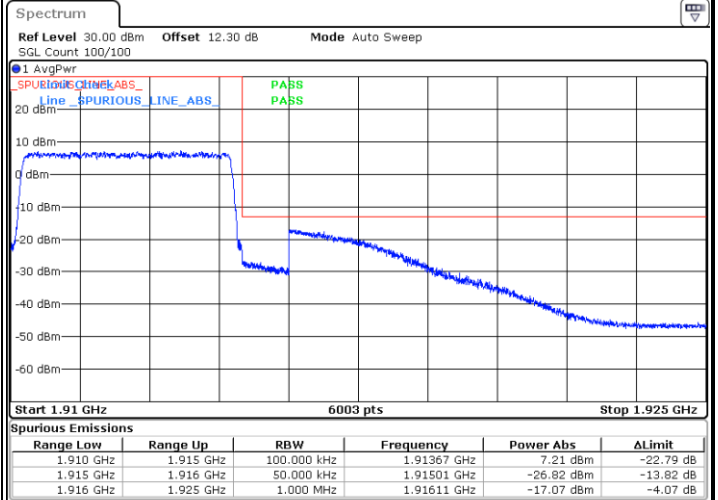

Date: 5.MAY.2022 17:14:03

Highest Band Edge / 1 RB

Date: 5.MAY.2022 17:24:39

Lowest Band Edge / Full RB

Date: 5.MAY.2022 17:15:50

Highest Band Edge / Full RB

Date: 5.MAY.2022 17:22:00

LTE Band 25 / 5MHz / 16QAM

Lowest Band Edge / 1RB

Date: 5.MAY.2022 17:14:56

Highest Band Edge / 1 RB

Date: 5.MAY.2022 17:23:46

Lowest Band Edge / Full RB

Date: 5.MAY.2022 17:16:43

Highest Band Edge / Full RB

Date: 5.MAY.2022 17:22:53

LTE Band 25 / 5MHz / 64QAM

Lowest Band Edge / 1RB

Date: 5.MAY.2022 17:26:56

Highest Band Edge / 1 RB

Date: 5.MAY.2022 17:30:24

Lowest Band Edge / Full RB

Date: 5.MAY.2022 17:27:49

Highest Band Edge / Full RB