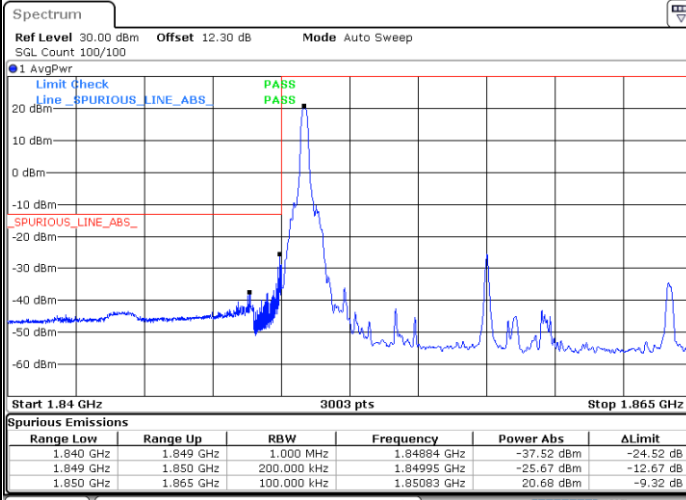

Lowest Band Edge / 1 RB

Date: 5.MAY.2022 17:44:09

Highest Band Edge / 1 RB

Date: 5.MAY.2022 17:47:37

Lowest Band Edge / Full RB

Date: 5.MAY.2022 17:45:02

Highest Band Edge / Full RB

Date: 5.MAY.2022 17:46:43

LTE Band 25 / 15MHz / QPSK

Lowest Band Edge / 1 RB

Date: 5.MAY.2022 17:52:52

Highest Band Edge / 1 RB

Date: 5.MAY.2022 18:03:27

Lowest Band Edge / Full RB

Date: 5.MAY.2022 17:54:38

Highest Band Edge / Full RB

Date: 5.MAY.2022 18:00:47

LTE Band 25 / 15MHz / 16QAM

Lowest Band Edge / 1 RB

Date: 5.MAY.2022 17:53:45

Highest Band Edge / 1 RB

Date: 5.MAY.2022 18:02:34

Lowest Band Edge / Full RB

Date: 5.MAY.2022 17:55:31

Highest Band Edge / Full RB

Date: 5.MAY.2022 18:01:41

LTE Band 25 / 15MHz / 64QAM

Lowest Band Edge / 1 RB

Date: 5.MAY.2022 17:48:30

Highest Band Edge / 1 RB

Date: 5.MAY.2022 17:51:58

Lowest Band Edge / Full RB