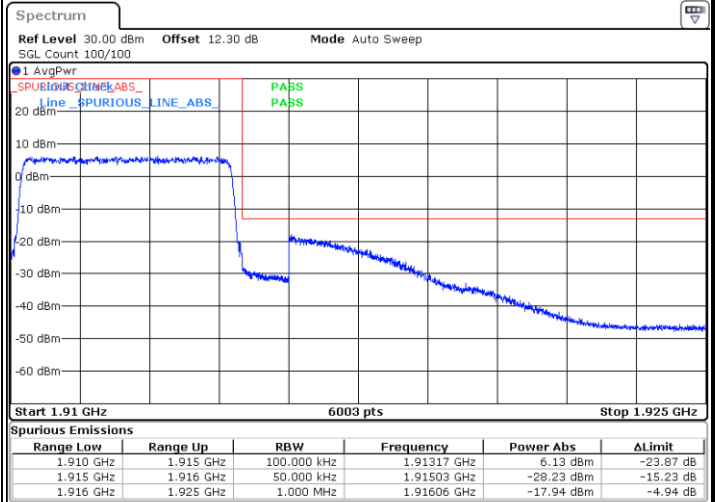

Lowest Band Edge / 1RB

Date: 5.MAY.2022 17:14:56

Highest Band Edge / 1 RB

Date: 5.MAY.2022 17:23:46

Lowest Band Edge / Full RB

Date: 5.MAY.2022 17:16:43

Highest Band Edge / Full RB

Date: 5.MAY.2022 17:22:53

LTE Band 25 / 5MHz / 64QAM

Lowest Band Edge / 1RB

Date: 5.MAY.2022 17:26:56

Highest Band Edge / 1 RB

Date: 5.MAY.2022 17:30:24

Lowest Band Edge / Full RB

Date: 5.MAY.2022 17:27:49

Highest Band Edge / Full RB

Date: 5.MAY.2022 17:29:30

LTE Band 25 / 10MHz / QPSK

Lowest Band Edge / 1 RB

Highest Band Edge / 1 RB

Lowest Band Edge / Full RB

Highest Band Edge / Full RB

LTE Band 25 / 10MHz / 16QAM

Lowest Band Edge / 1 RB