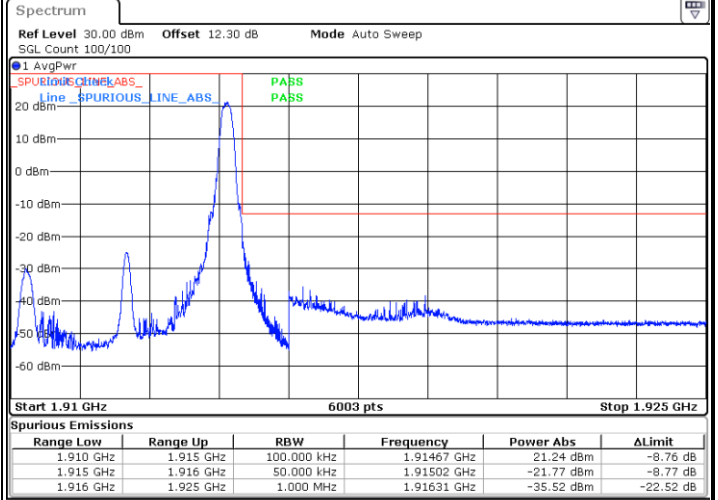

Highest Band Edge / 1 RB

Date: 5.MAY.2022 17:00:17

Lowest Band Edge / Full RB

Date: 5.MAY.2022 16:57:43

Highest Band Edge / Full RB

Date: 5.MAY.2022 16:59:24

LTE Band 25 / 5MHz / QPSK

Lowest Band Edge / 1 RB

Date: 5.MAY.2022 17:14:03

Highest Band Edge / 1 RB

Date: 5.MAY.2022 17:24:39

Lowest Band Edge / Full RB

Date: 5.MAY.2022 17:15:50

Highest Band Edge / Full RB

Date: 5.MAY.2022 17:22:00

LTE Band 25 / 5MHz / 16QAM

Lowest Band Edge / 1RB

Date: 5.MAY.2022 17:14:56

Highest Band Edge / 1 RB

Date: 5.MAY.2022 17:23:46

Lowest Band Edge / Full RB

Date: 5.MAY.2022 17:16:43

Highest Band Edge / Full RB

Date: 5.MAY.2022 17:22:53