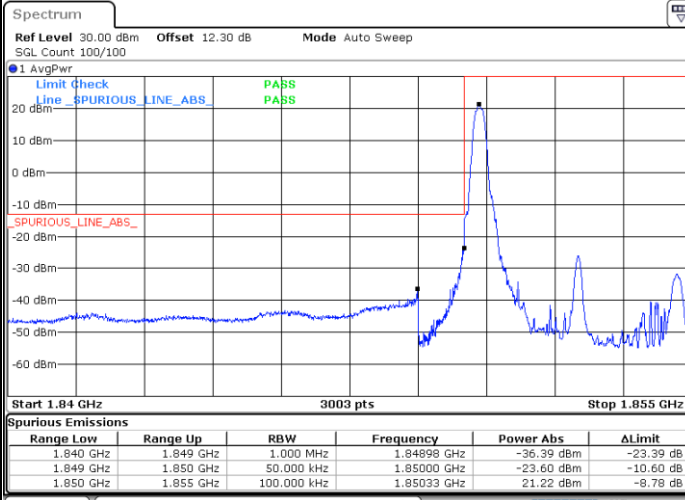

Highest Band Edge / 1 RB

Date: 5.MAY.2022 17:00:17

Lowest Band Edge / Full RB

Date: 5.MAY.2022 16:57:43

Highest Band Edge / Full RB

Date: 5.MAY.2022 16:59:24

LTE Band 25 / 5MHz / QPSK

Lowest Band Edge / 1 RB

Date: 5.MAY.2022 17:14:03

Highest Band Edge / 1 RB

Date: 5.MAY.2022 17:24:39

Lowest Band Edge / Full RB

Date: 5.MAY.2022 17:15:50

Highest Band Edge / Full RB

Date: 5.MAY.2022 17:22:00

LTE Band 25 / 5MHz / 16QAM

Lowest Band Edge / 1RB

Date: 5.MAY.2022 17:14:56

Highest Band Edge / 1 RB

Date: 5.MAY.2022 17:23:46

Lowest Band Edge / Full RB

Date: 5.MAY.2022 17:16:43

Highest Band Edge / Full RB

Date: 5.MAY.2022 17:22:53