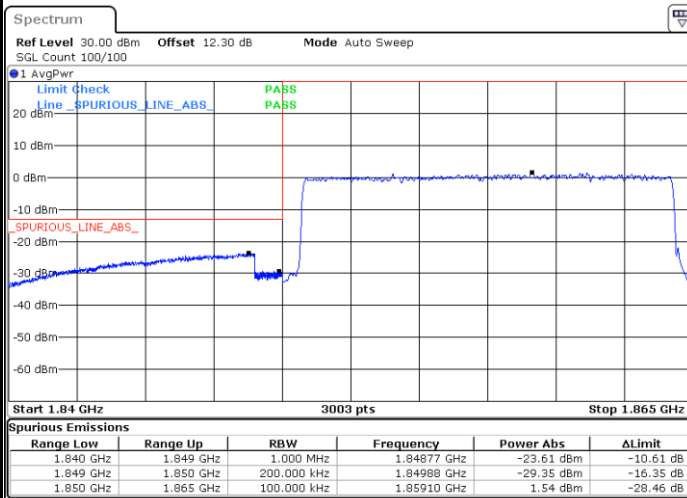

Date: 5.MAY.2022 18:00:47

LTE Band 25 / 15MHz / 16QAM

Lowest Band Edge / 1 RB

Date: 5.MAY.2022 17:53:45

Highest Band Edge / 1 RB

Date: 5.MAY.2022 18:02:34

Lowest Band Edge / Full RB

Date: 5.MAY.2022 17:55:31

Highest Band Edge / Full RB

Date: 5.MAY.2022 18:01:41

LTE Band 25 / 15MHz / 64QAM

Lowest Band Edge / 1 RB

Date: 5.MAY.2022 17:48:30

Highest Band Edge / 1 RB

Date: 5.MAY.2022 17:51:58

Lowest Band Edge / Full RB

Date: 5.MAY.2022 17:49:24

Highest Band Edge / Full RB

Date: 5.MAY.2022 17:51:05

LTE Band 25 / 20MHz / QPSK

Lowest Band Edge / 1 RB

Date: 5.MAY.2022 18:05:45

Highest Band Edge / 1 RB

Date: 5.MAY.2022 18:16:22

Lowest Band Edge / Full RB

Date: 5.MAY.2022 18:07:31

Highest Band Edge / Full RB

Date: 5.MAY.2022 18:13:43

LTE Band 25 / 20MHz / 16QAM

Lowest Band Edge / 1 RB

Date: 5.MAY.2022 18:06:38

Highest Band Edge / 1 RB