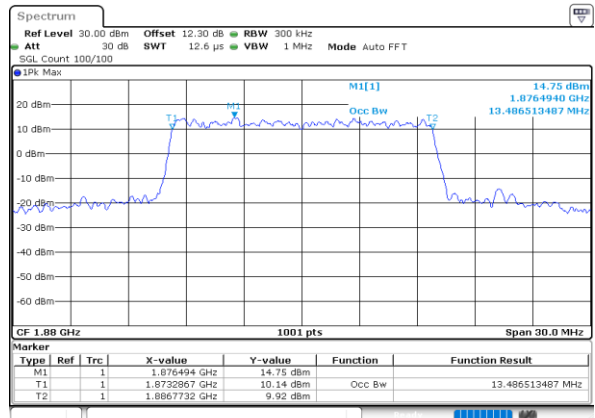

Middle Channel / 15MHz / 16QAM

Date: 5.MAY.2022 17:57:43