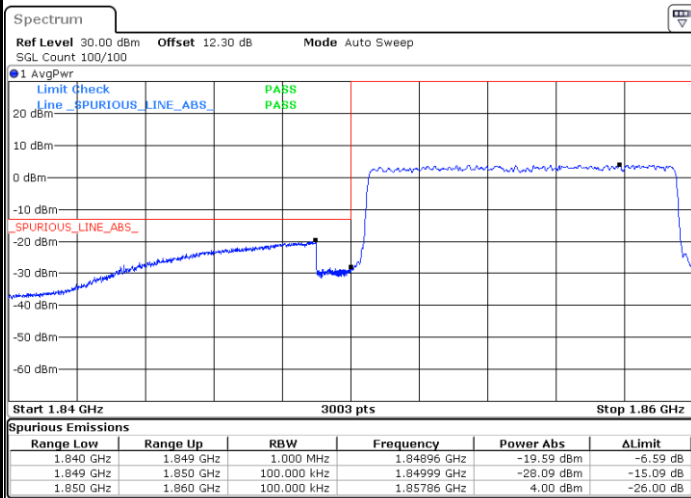

Date: 5.MAY.2022 17:29:30

LTE Band 25 / 10MHz / QPSK

Lowest Band Edge / 1 RB

Highest Band Edge / 1 RB

Lowest Band Edge / Full RB

Highest Band Edge / Full RB

LTE Band 25 / 10MHz / 16QAM

Lowest Band Edge / 1 RB

Date: 5.MAY.2022 17:32:11

Highest Band Edge / 1 RB

Date: 5.MAY.2022 17:41:00

Lowest Band Edge / Full RB

Date: 5.MAY.2022 17:33:57

Highest Band Edge / Full RB

Date: 5.MAY.2022 17:40:07

LTE Band 25 / 10MHz / 64QAM

Lowest Band Edge / 1 RB

Date: 5.MAY.2022 17:44:09

Highest Band Edge / 1 RB

Date: 5.MAY.2022 17:47:37

Lowest Band Edge / Full RB

Date: 5.MAY.2022 17:45:02

Highest Band Edge / Full RB

Date: 5.MAY.2022 17:46:43