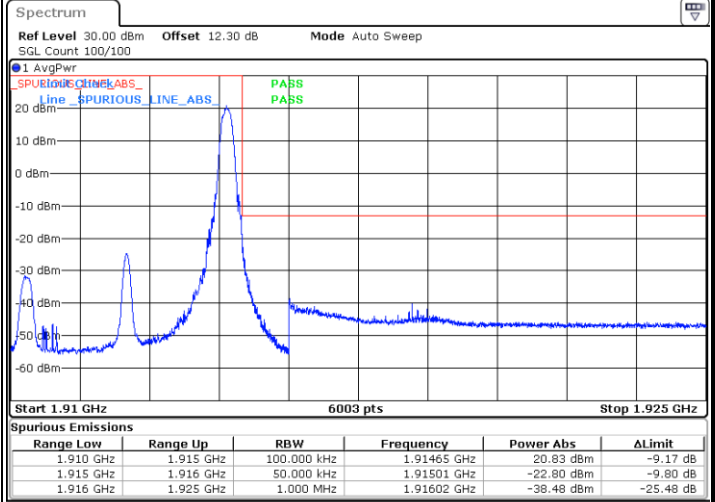

Date: 5.MAY.2022 17:14:03

Highest Band Edge / 1 RB

Date: 5.MAY.2022 17:24:39

Lowest Band Edge / Full RB

Date: 5.MAY.2022 17:15:50

Highest Band Edge / Full RB

Date: 5.MAY.2022 17:22:00

LTE Band 25 / 5MHz / 16QAM

Lowest Band Edge / 1RB

Date: 5.MAY.2022 17:14:56

Highest Band Edge / 1 RB

Date: 5.MAY.2022 17:23:46

Lowest Band Edge / Full RB

Date: 5.MAY.2022 17:16:43

Highest Band Edge / Full RB

Date: 5.MAY.2022 17:22:53

LTE Band 25 / 5MHz / 64QAM

Lowest Band Edge / 1RB

Date: 5.MAY.2022 17:26:56

Highest Band Edge / 1 RB

Date: 5.MAY.2022 17:30:24

Lowest Band Edge / Full RB

Date: 5.MAY.2022 17:27:49

Highest Band Edge / Full RB