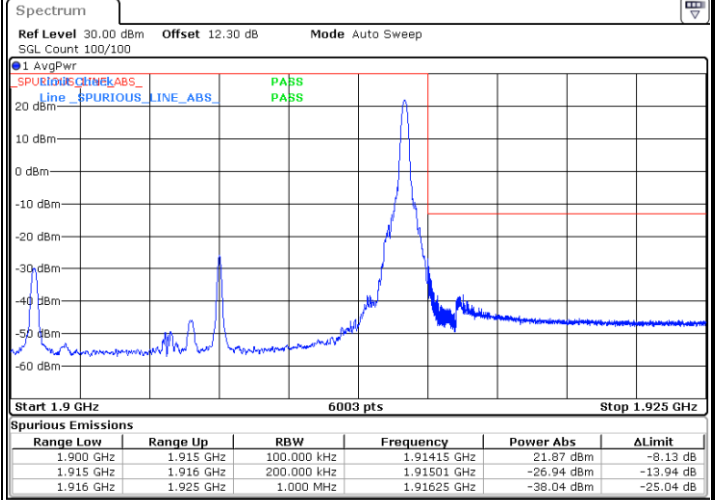

Date: 5.MAY.2022 17:32:11

Highest Band Edge / 1 RB

Date: 5.MAY.2022 17:41:00

Lowest Band Edge / Full RB

Date: 5.MAY.2022 17:33:57

Highest Band Edge / Full RB

Date: 5.MAY.2022 17:40:07

LTE Band 25 / 10MHz / 64QAM

Lowest Band Edge / 1 RB

Date: 5.MAY.2022 17:44:09

Highest Band Edge / 1 RB

Date: 5.MAY.2022 17:47:37

Lowest Band Edge / Full RB

Date: 5.MAY.2022 17:45:02

Highest Band Edge / Full RB

Date: 5.MAY.2022 17:46:43

LTE Band 25 / 15MHz / QPSK

Lowest Band Edge / 1 RB

Date: 5.MAY.2022 17:52:52

Highest Band Edge / 1 RB

Date: 5.MAY.2022 18:03:27

Lowest Band Edge / Full RB

Date: 5.MAY.2022 17:54:38

Highest Band Edge / Full RB

Date: 5.MAY.2022 18:00:47

LTE Band 25 / 15MHz / 16QAM

Lowest Band Edge / 1 RB

Date: 5.MAY.2022 17:53:45

Highest Band Edge / 1 RB

Date: 5.MAY.2022 18:02:34

Lowest Band Edge / Full RB

Date: 5.MAY.2022 17:55:31