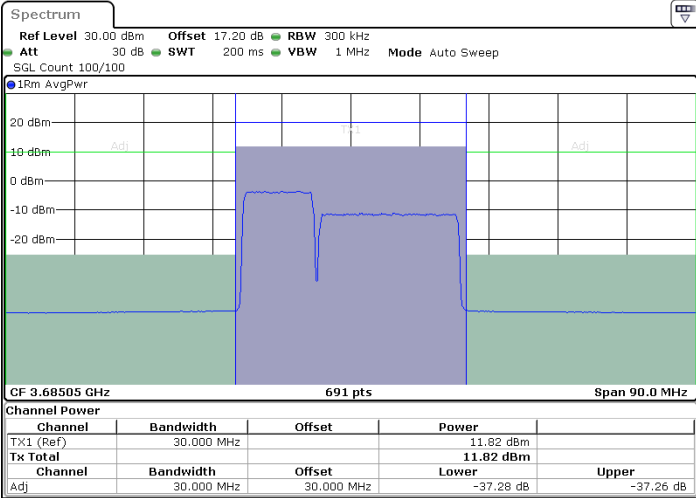

Lowest Channel / FullIRB

N/A

LTE Band 48C / 10MHz+20MHz

64QAM

Middle Channel / 1RB0 and 1RB9

Middle Channel / 1RB49 and 1RB0

Middle Channel / FullIRB

N/A

LTE Band 48C / 10MHz+20MHz

64QAM

Highest Channel / 1RB0 and 1RB99

Highest Channel / 1RB49 and 1RB0

Date: 23 JUN.2022 23:00:44

Date: 23 JUN.2022 23:09:42

Highest Channel / FullIRB

N/A

Date: 23 JUN.2022 22:52:42

LTE Band 48C / 15MHz+20MHz

64QAM

Lowest Channel / 1RB0 and 1RB9

Lowest Channel / 1RB74 and 1RB0

Lowest Channel / FullIRB

N/A

LTE Band 48C / 15MHz+20MHz