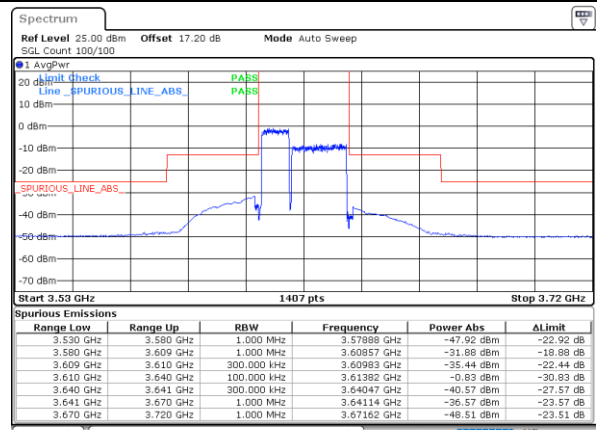

Date: 23 JUN 2022 20:42:24

Highest Band Edge / Full RB

N/A

Date: 23 JUN 2022 20:22:40

LTE Band 48C / 10MHz+20MHz

QPSK

Lowest Band Edge / 1RB0 and 1RB9

Middle Band Edge / 1RB0 and 1RB9

Date: 23 JUN 2022 21:59:37

Date: 23 JUN 2022 22:26:41

Lowest Band Edge / 1RB49 and 1RB0

Middle Band Edge / 1RB49 and 1RB0

Date: 23 JUN 2022 22:09:33

Date: 23 JUN 2022 22:36:35

Lowest Band Edge / Full RB

Middle Band Edge / Full RB

Date: 23 JUN 2022 21:49:01

Date: 23 JUN 2022 22:17:41

LTE Band 48C / 10MHz+20MHz

QPSK

Highest Band Edge / 1RB0 and 1RB9

N/A

Date: 23 JUN 2022 22:53:41

Highest Band Edge / 1RB49 and 1RB0

N/A

Date: 23 JUN 2022 23:03:37

Highest Band Edge / Full RB

N/A

Date: 23 JUN 2022 22:44:43

LTE Band 48C / 15MHz+20MHz

QPSK

Lowest Band Edge / 1RB0 and 1RB99