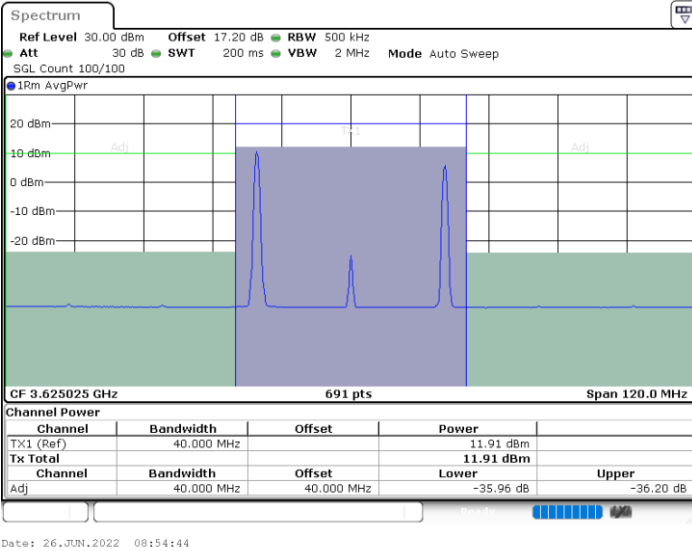

Highest Channel / FullIRB

N/A

LTE Band 48C / 20MHz+15MHz

64QAM

Lowest Channel / 1RB0 and 1RB74

Lowest Channel / 1RB99 and 1RB0

Date: 25 JUN.2022 03:28:43

Date: 25 JUN.2022 03:37:50

Lowest Channel / FullIRB

N/A

Date: 25 JUN.2022 03:20:36

LTE Band 48C / 20MHz+15MHz

64QAM

Middle Channel / 1RB0 and 1RB74

Middle Channel / 1RB99 and 1RB0

Middle Channel / FullIRB

N/A

LTE Band 48C / 20MHz+15MHz

64QAM

Highest Channel / 1RB0 and 1RB74

Highest Channel / 1RB99 and 1RB0

Highest Channel / FullIRB

N/A

LTE Band 48C / 20MHz+20MHz