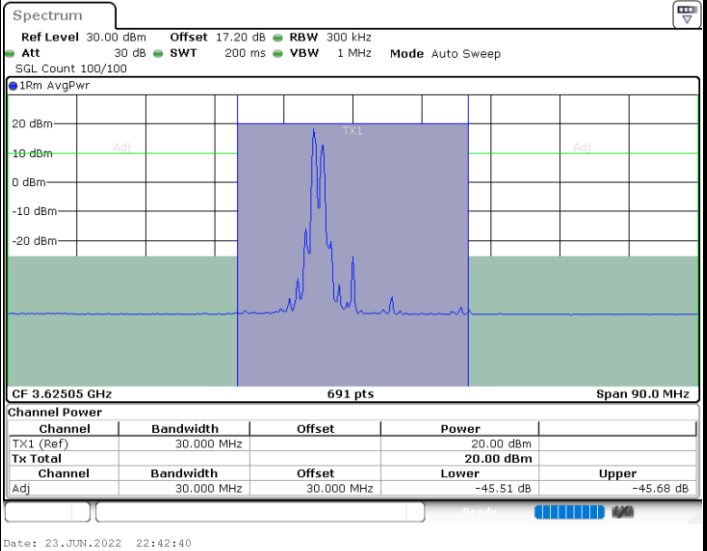

Highest Channel / 1RB0 and 1RB99

Highest Channel / 1RB24 and 1RB0

Highest Channel / FullIRB

N/A

LTE Band 48C / 10MHz+20MHz

64QAM

Lowest Channel / 1RB0 and 1RB9

Lowest Channel / 1RB49 and 1RB0

Lowest Channel / FullIRB

N/A

LTE Band 48C / 10MHz+20MHz

64QAM

Middle Channel / 1RB0 and 1RB9

Middle Channel / 1RB49 and 1RB0

Middle Channel / FullIRB

N/A

LTE Band 48C / 10MHz+20MHz

64QAM

Highest Channel / 1RB0 and 1RB99

Highest Channel / 1RB49 and 1RB0

Date: 23 JUN.2022 23:00:44

Date: 23 JUN.2022 23:09:42

Highest Channel / FullIRB

N/A