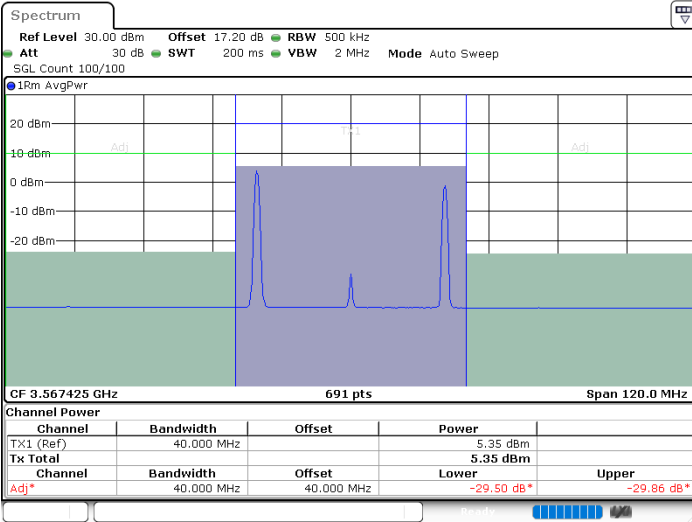

Middle Channel / 1RB0 and 1RB49

Middle Channel / 1RB99 and 1RB0

Middle Channel / FullIRB

N/A

LTE Band 48C / 20MHz+10MHz

64QAM

Highest Channel / 1RB0 and 1RB49

Highest Channel / 1RB99 and 1RB0

Highest Channel / FullIRB

N/A

LTE Band 48C / 20MHz+15MHz

64QAM

Lowest Channel / 1RB0 and 1RB74

Lowest Channel / 1RB99 and 1RB0

Date: 25 JUN.2022 03:28:43

Date: 25 JUN.2022 03:37:50

Lowest Channel / FullIRB

N/A

Date: 25 JUN.2022 03:20:36

LTE Band 48C / 20MHz+15MHz

64QAM

Middle Channel / 1RB0 and 1RB74

Middle Channel / 1RB99 and 1RB0

Middle Channel / FullIRB