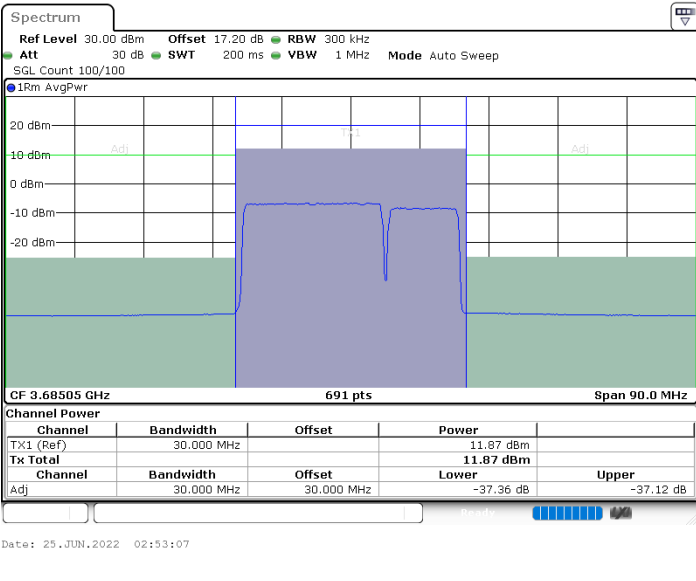

Lowest Channel / 1RB99 and 1RB0

Date: 25 JUN.2022 02:05:17

Date: 25 JUN.2022 02:14:32

Lowest Channel / FullIRB

N/A

Date: 25 JUN.2022 01:57:02

LTE Band 48C / 20MHz+10MHz

64QAM

Middle Channel / 1RB0 and 1RB49

Middle Channel / 1RB99 and 1RB0

Middle Channel / FullIRB

N/A

LTE Band 48C / 20MHz+10MHz

64QAM

Highest Channel / 1RB0 and 1RB49

Highest Channel / 1RB99 and 1RB0

Highest Channel / FullIRB

N/A

LTE Band 48C / 20MHz+15MHz

64QAM

Lowest Channel / 1RB0 and 1RB74

Lowest Channel / 1RB99 and 1RB0

Date: 25 JUN.2022 03:28:43

Date: 25 JUN.2022 03:37:50