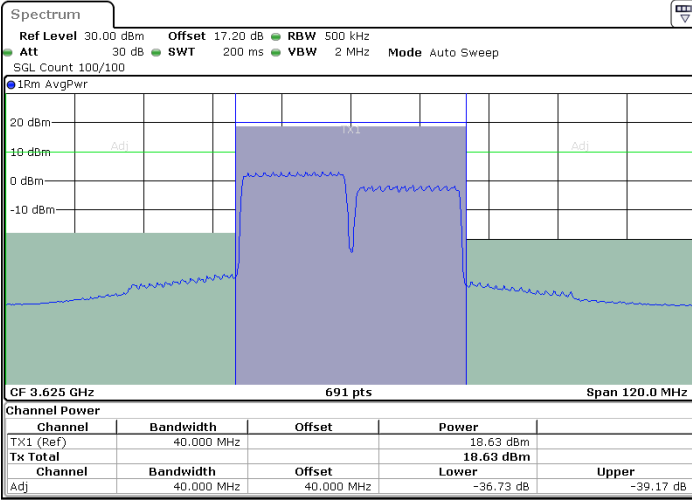

LTE Band 48C / 20MHz+20MHz

64QAM

MiddleChannel / 1RB0 and 1RB99

Middle Channel / 1RB99 and 1RB0

Date: 26 JUN.2022 10:36:58

Date: 26 JUN.2022 10:45:11

Middle Channel / FullIRB

N/A

Date: 26 JUN.2022 10:29:35

LTE Band 48C / 20MHz+20MHz

64QAM

Highest Channel / 1RB0 and 1RB99

Highest Channel / 1RB99 and 1RB0

Date: 26 JUN.2022 09:47:15

Date: 26 JUN.2022 09:55:29

Highest Channel / FullIRB