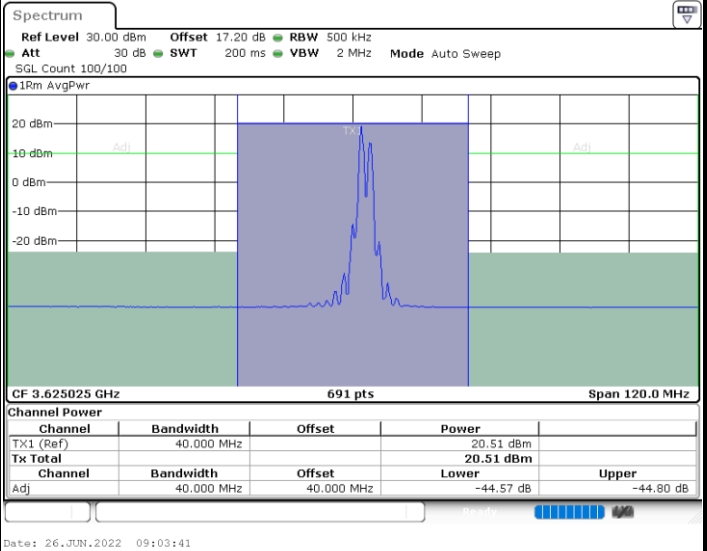

Highest Channel / FullIRB

N/A

LTE Band 48C / 20MHz+15MHz

64QAM

Lowest Channel / 1RB0 and 1RB74

Lowest Channel / 1RB99 and 1RB0

Date: 25 JUN.2022 03:28:43

Date: 25 JUN.2022 03:37:50

Lowest Channel / FullIRB

N/A

Date: 25 JUN.2022 03:20:36

LTE Band 48C / 20MHz+15MHz

64QAM

Middle Channel / 1RB0 and 1RB74

Middle Channel / 1RB99 and 1RB0

Middle Channel / FullIRB

N/A

LTE Band 48C / 20MHz+15MHz

64QAM

Highest Channel / 1RB0 and 1RB74

Highest Channel / 1RB99 and 1RB0

Highest Channel / FullIRB

N/A

LTE Band 48C / 20MHz+20MHz