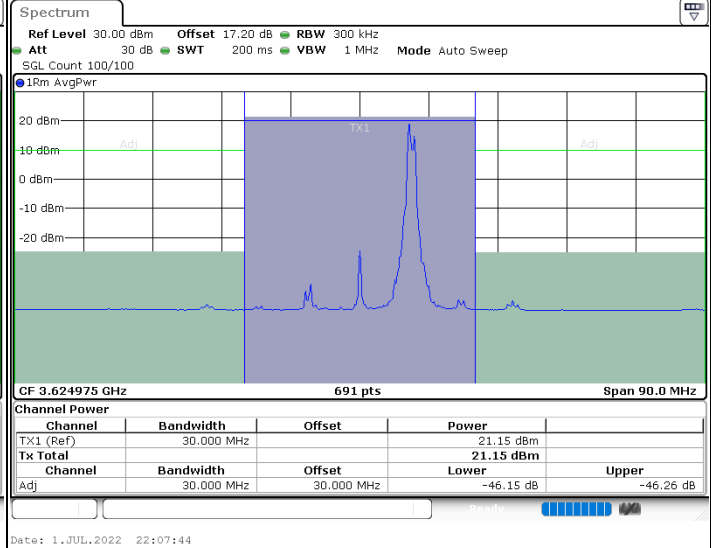

Highest Channel / 1RB74 and 1RB0

Date: 24.JUN.2022 01:14:03

Date: 24.JUN.2022 01:23:02

Highest Channel / FullIRB

N/A

Date: 24.JUN.2022 01:04:08

LTE Band 48C / 20MHz+5MHz

16QAM

Lowest Channel / 1RB0 and 1RB24

Lowest Channel / 1RB99 and 1RB0

Lowest Channel / FullIRB

N/A

LTE Band 48C / 20MHz+5MHz

16QAM

Middle Channel / 1RB0 and 1RB24

Middle Channel / 1RB99 and 1RB0

Middle Channel / FullIRB

N/A

LTE Band 48C / 20MHz+5MHz

16QAM

Highest Channel / 1RB0 and 1RB24

Highest Channel / 1RB99 and 1RB0

Highest Channel / FullIRB

N/A

LTE Band 48C / 20MHz+10MHz

16QAM

Lowest Channel / 1RB0 and 1RB49

Lowest Channel / 1RB99 and 1RB0

Lowest Channel / FullIRB

N/A

LTE Band 48C / 20MHz+10MHz

16QAM