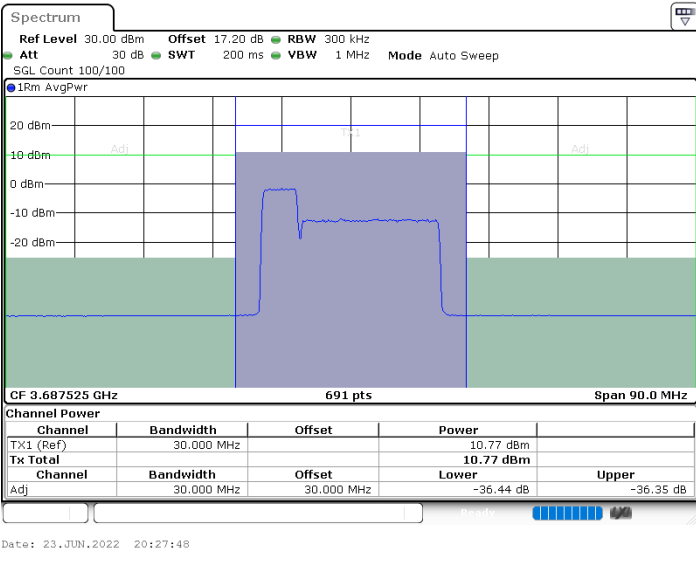

LTE Band 48C / 5MHz+20MHz

16QAM

Middle Channel / 1RB0 and 1RB9

Middle Channel / 1RB24 and 1RB0

Middle Channel / FullIRB

N/A

LTE Band 48C / 5MHz+20MHz

16QAM

Highest Channel / 1RB0 and 1RB99

Highest Channel / 1RB24 and 1RB0

Highest Channel / FullIRB

N/A

LTE Band 48C / 10MHz+20MHz

16QAM

Lowest Channel / 1RB0 and 1RB9

Lowest Channel / 1RB49 and 1RB0