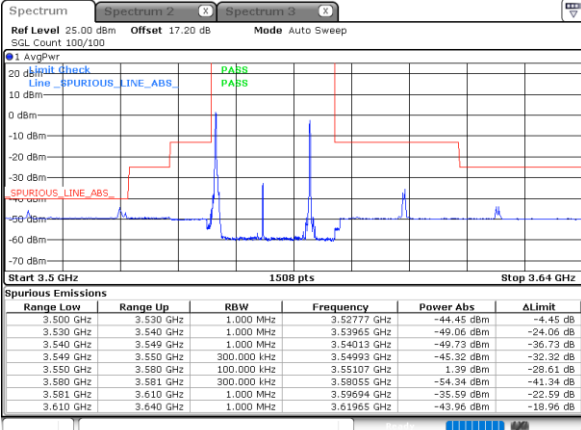

Lowest Band Edge / Full RB

Middle Band Edge / Full RB

Date: 23 JUN 2022 23:11:46

Date: 23 JUN 2022 23:38:54

LTE Band 48C / 15MHz+20MHz

QPSK

Highest Band Edge / 1RB0 and 1RB9

N/A

Date: 27 JUN 2022 22:54:32

Highest Band Edge / 1RB74 and 1RB0

N/A

Date: 24 JUN 2022 01:17:53

Highest Band Edge / Full RB

N/A

Date: 24 JUN 2022 00:59:00

LTE Band 48C/ 20MHz+5MHz

QPSK

Lowest Band Edge / 1RB0 and 1RB24

Middle Band Edge / 1RB0 and 1RB24

Date: 1.JUL.2022 19:41:26

Date: 1.JUL.2022 21:51:35

Lowest Band Edge / 1RB99 and 1RB0

Middle Band Edge / 1RB99 and 1RB0

Date: 24.JUN.2022 01:45:35