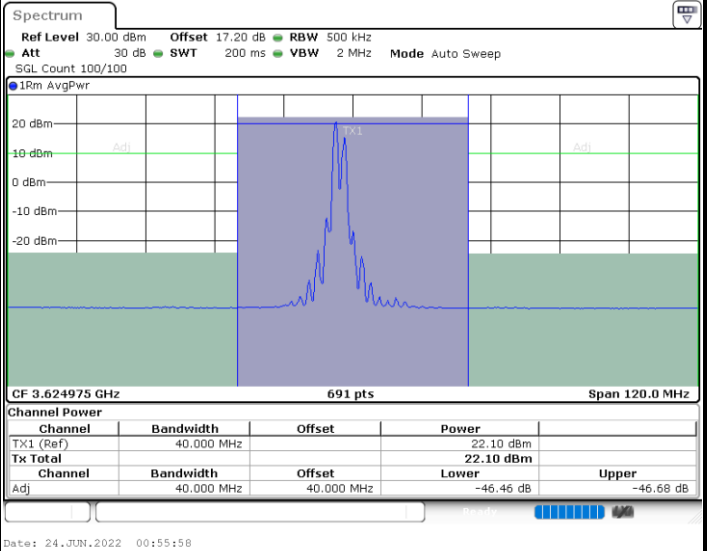

Middle Channel / FullIRB

N/A

Date: 23 JUN 2022 22:22:49

LTE Band 48C / 10MHz+20MHz

16QAM

Highest Channel / 1RB0 and 1RB99

Highest Channel / 1RB49 and 1RB0

Highest Channel / FullIRB

N/A

LTE Band 48C / 15MHz+20MHz

16QAM

Lowest Channel / 1RB0 and 1RB9

Lowest Channel / 1RB74 and 1RB0

Lowest Channel / FullIRB

N/A

LTE Band 48C / 15MHz+20MHz

16QAM

Middle Channel / 1RB0 and 1RB9

Middle Channel / 1RB74 and 1RB0

Middle Channel / FullIRB

N/A

LTE Band 48C / 15MHz+20MHz

16QAM

Highest Channel / 1RB0 and 1RB99