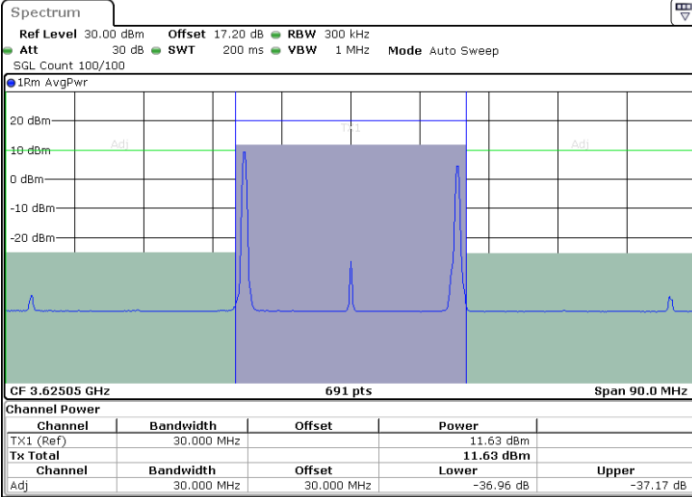

Highest Channel / 1RB0 and 1RB99

Highest Channel / 1RB24 and 1RB0

Highest Channel / FullIRB

N/A

LTE Band 48C / 10MHz+20MHz

16QAM

Lowest Channel / 1RB0 and 1RB9

Lowest Channel / 1RB49 and 1RB0

Lowest Channel / FullIRB

N/A

LTE Band 48C / 10MHz+20MHz

16QAM

Middle Channel / 1RB0 and 1RB99

Middle Channel / 1RB49 and 1RB0

Date: 23 JUN 2022 22:32:46

Date: 23 JUN 2022 22:41:42

Middle Channel / FullIRB

N/A

Date: 23 JUN 2022 22:22:49

LTE Band 48C / 10MHz+20MHz

16QAM

Highest Channel / 1RB0 and 1RB99

Highest Channel / 1RB49 and 1RB0

Highest Channel / FullIRB