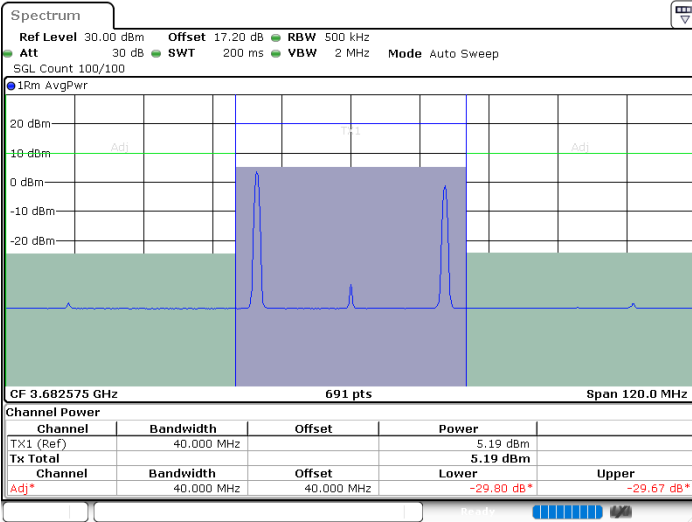

16QAM

Middle Channel / 1RB0 and 1RB9

Middle Channel / 1RB74 and 1RB0

Middle Channel / FullIRB

N/A

LTE Band 48C / 15MHz+20MHz

16QAM

Highest Channel / 1RB0 and 1RB99

Highest Channel / 1RB74 and 1RB0

Date: 24.JUN.2022 01:14:03

Date: 24.JUN.2022 01:23:02

Highest Channel / FullIRB

N/A

Date: 24.JUN.2022 01:04:08

LTE Band 48C / 20MHz+5MHz

16QAM