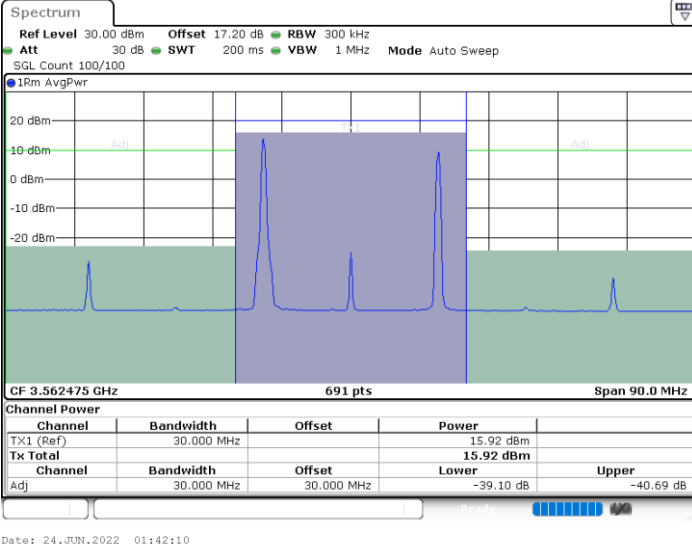

Highest Channel / 1RB74 and 1RB0

Highest Channel / FullIRB

N/A

LTE Band 48C / 20MHz+5MHz

64QAM

Lowest Channel / 1RB0 and 1RB24

Lowest Channel / 1RB99 and 1RB0

Lowest Channel / FullIRB

N/A

LTE Band 48C / 20MHz+5MHz

64QAM

Middle Channel / 1RB0 and 1RB24

Middle Channel / 1RB99 and 1RB0

Middle Channel / FullIRB

N/A

LTE Band 48C / 20MHz+5MHz