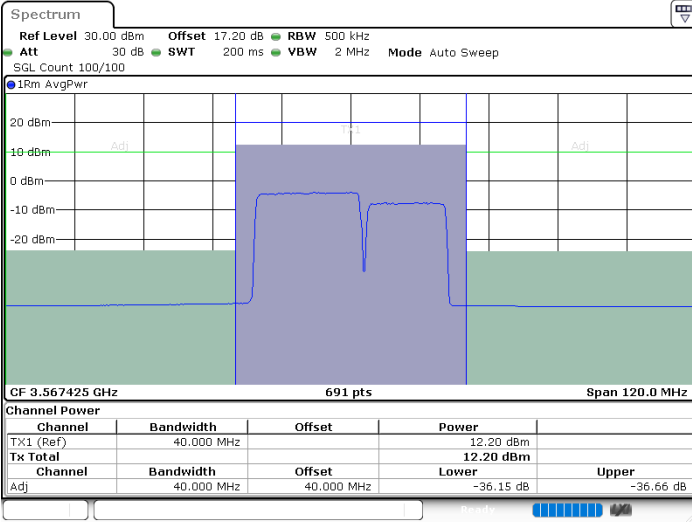

Lowest Channel / FullIRB

N/A

Date: 25 JUN.2022 03:17:40