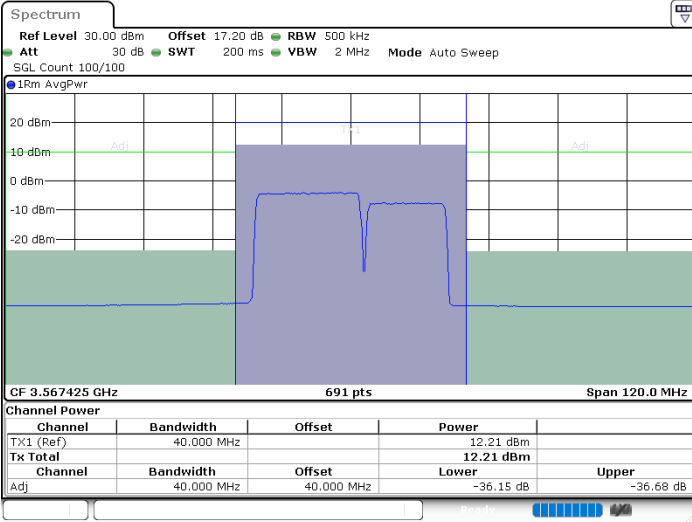

Middle Channel / 1RB0 and 1RB49

Middle Channel / 1RB99 and 1RB0

Middle Channel / FullIRB

N/A

LTE Band 48C / 20MHz+10MHz

64QAM

Highest Channel / 1RB0 and 1RB49

Highest Channel / 1RB99 and 1RB0

Highest Channel / FullIRB

N/A

LTE Band 48C / 20MHz+15MHz

64QAM

Lowest Channel / 1RB0 and 1RB74

Lowest Channel / 1RB99 and 1RB0

Date: 25 JUN.2022 03:28:43

Date: 25 JUN.2022 03:37:50

Lowest Channel / FullIRB

N/A

Date: 25 JUN.2022 03:20:36

LTE Band 48C / 20MHz+15MHz

64QAM

Middle Channel / 1RB0 and 1RB74

Middle Channel / 1RB99 and 1RB0

Middle Channel / FullIRB