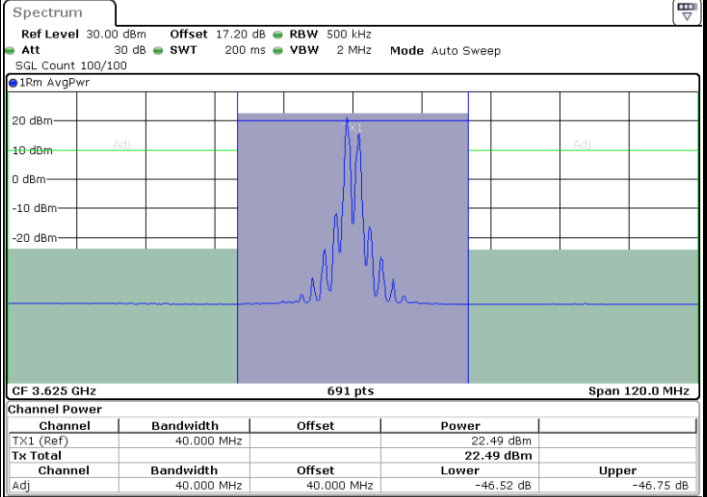

LTE Band 48C / 20MHz+20MHz

16QAM

MiddleChannel / 1RB0 and 1RB99

Middle Channel / 1RB99 and 1RB0

Date: 26 JUN.2022 10:36:05

Date: 26 JUN.2022 10:44:20

Middle Channel / FullIRB

N/A

Date: 26 JUN.2022 10:27:00

LTE Band 48C / 20MHz+20MHz

16QAM

Highest Channel / 1RB0 and 1RB99

Highest Channel / 1RB99 and 1RB0

Highest Channel / FullIRB

N/A

LTE Band 48C / 5MHz+20MHz