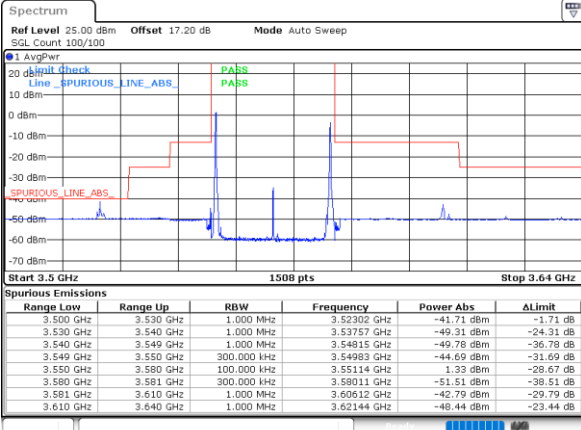

Date: 23 JUN 2022 21:21:06

LTE Band 48C / 5MHz+20MHz

QPSK

Highest Band Edge / 1RB0 and 1RB9

N/A

Date: 23 JUN 2022 20:31:39

Highest Band Edge / 1RB24 and 1RB0

N/A

Date: 23 JUN 2022 20:42:24

Highest Band Edge / Full RB

N/A

Date: 23 JUN 2022 20:22:40

LTE Band 48C / 10MHz+20MHz

QPSK

Lowest Band Edge / 1RB0 and 1RB9

Middle Band Edge / 1RB0 and 1RB9

Date: 23 JUN 2022 21:59:37

Date: 23 JUN 2022 22:26:41

Lowest Band Edge / 1RB49 and 1RB0

Middle Band Edge / 1RB49 and 1RB0

Date: 23 JUN 2022 22:09:33

Date: 23 JUN 2022 22:36:35

Lowest Band Edge / Full RB

Middle Band Edge / Full RB

Date: 23 JUN 2022 21:49:01

Date: 23 JUN 2022 22:17:41

LTE Band 48C / 10MHz+20MHz

QPSK

Highest Band Edge / 1RB0 and 1RB9

N/A

Date: 23 JUN 2022 22:53:41

Highest Band Edge / 1RB49 and 1RB0