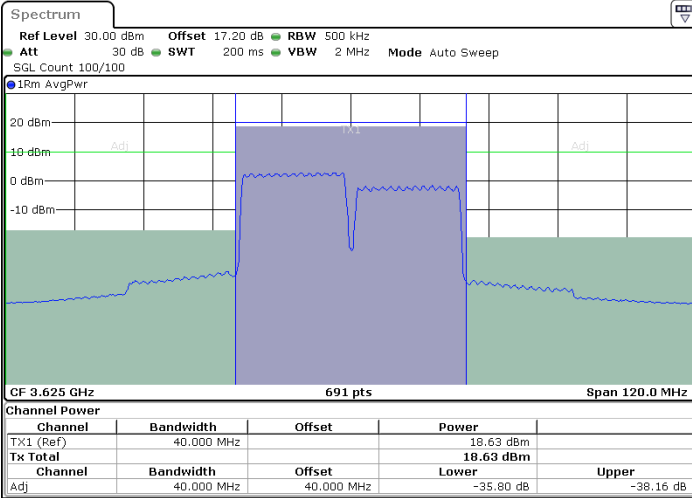

LTE Band 48C / 20MHz+20MHz

16QAM

MiddleChannel / 1RB0 and 1RB99

Middle Channel / 1RB99 and 1RB0

Date: 26 JUN.2022 10:36:05

Date: 26 JUN.2022 10:44:20

Middle Channel / FullIRB

N/A

Date: 26 JUN.2022 10:27:00

LTE Band 48C / 20MHz+20MHz

16QAM

Highest Channel / 1RB0 and 1RB99

Highest Channel / 1RB99 and 1RB0

Highest Channel / FullIRB

N/A

LTE Band 48C / 5MHz+20MHz