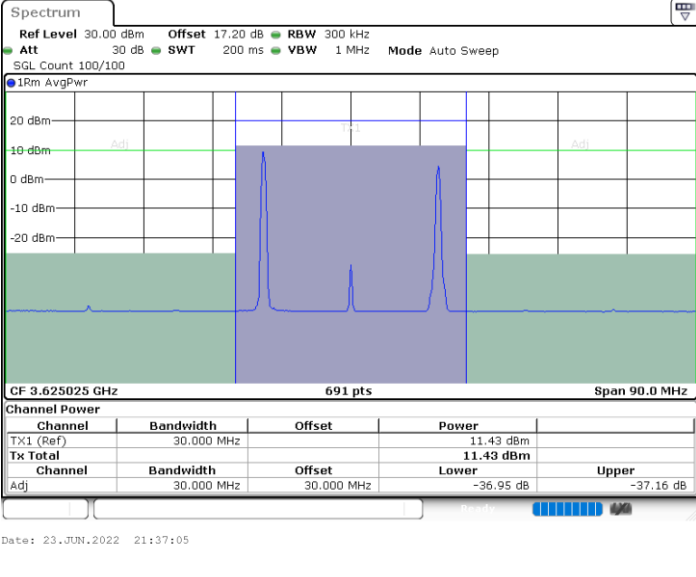

Date: 26 JUN.2022 10:27:00

LTE Band 48C / 20MHz+20MHz

16QAM

Highest Channel / 1RB0 and 1RB99

Highest Channel / 1RB99 and 1RB0

Highest Channel / FullIRB

N/A

LTE Band 48C / 5MHz+20MHz

64QAM

Lowest Channel / 1RB0 and 1RB99

Lowest Channel / 1RB24 and 1RB0

Date: 23.JUN.2022 21:07:24

Date: 23.JUN.2022 21:18:11

Lowest Channel / FullIRB

N/A

Date: 23.JUN.2022 20:59:23

LTE Band 48C / 5MHz+20MHz

64QAM

Middle Channel / 1RB0 and 1RB9

Middle Channel / 1RB24 and 1RB0

Middle Channel / FullIRB

N/A

LTE Band 48C / 5MHz+20MHz

64QAM