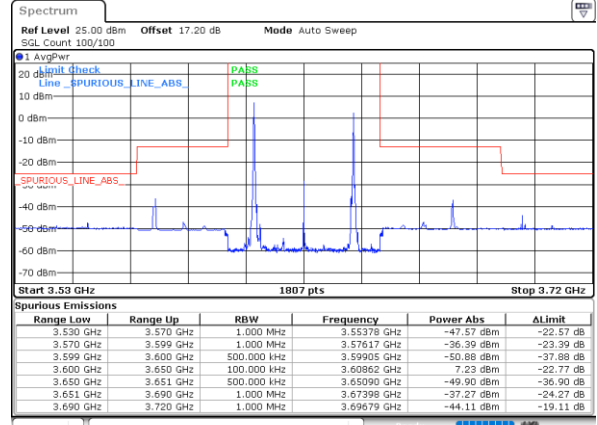

Date: 23 JUN 2022 21:49:01

Date: 23 JUN 2022 22:17:41

LTE Band 48C / 10MHz+20MHz

QPSK

Highest Band Edge / 1RB0 and 1RB9

N/A

Date: 23 JUN 2022 22:53:41

Highest Band Edge / 1RB49 and 1RB0

N/A

Date: 23 JUN 2022 23:03:37

Highest Band Edge / Full RB

N/A

Date: 23 JUN 2022 22:44:43

LTE Band 48C / 15MHz+20MHz

QPSK

Lowest Band Edge / 1RB0 and 1RB99

Middle Band Edge / 1RB0 and 1RB99

Date: 23 JUN 2022 23:20:47

Date: 23 JUN 2022 23:47:54

Lowest Band Edge / 1RB74 and 1RB0

Middle Band Edge / 1RB74 and 1RB0

Date: 23 JUN 2022 23:30:43

Date: 24 JUN 2022 00:50:49