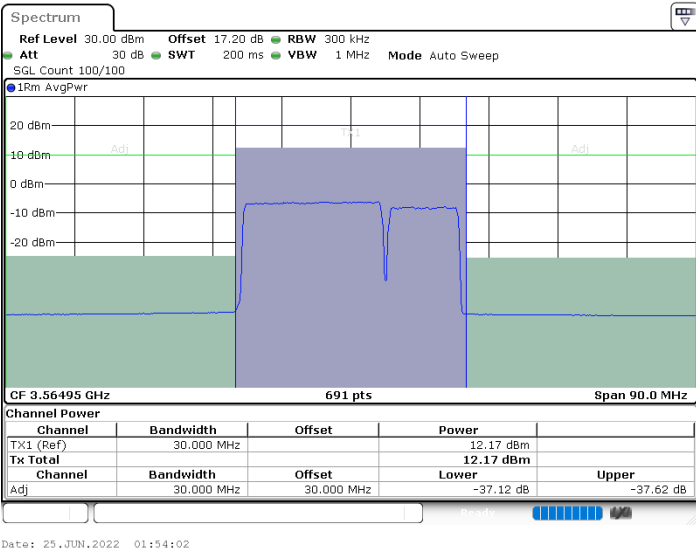

Middle Channel / FullIRB

N/A

LTE Band 48C / 20MHz+5MHz

16QAM

Highest Channel / 1RB0 and 1RB24

Highest Channel / 1RB99 and 1RB0

Highest Channel / FullIRB

N/A

LTE Band 48C / 20MHz+10MHz

16QAM

Lowest Channel / 1RB0 and 1RB49

Lowest Channel / 1RB99 and 1RB0

Lowest Channel / FullIRB

N/A

LTE Band 48C / 20MHz+10MHz

16QAM

Middle Channel / 1RB0 and 1RB49

Middle Channel / 1RB99 and 1RB0

Middle Channel / FullIRB

N/A

LTE Band 48C / 20MHz+10MHz

16QAM

Highest Channel / 1RB0 and 1RB49

Highest Channel / 1RB99 and 1RB0