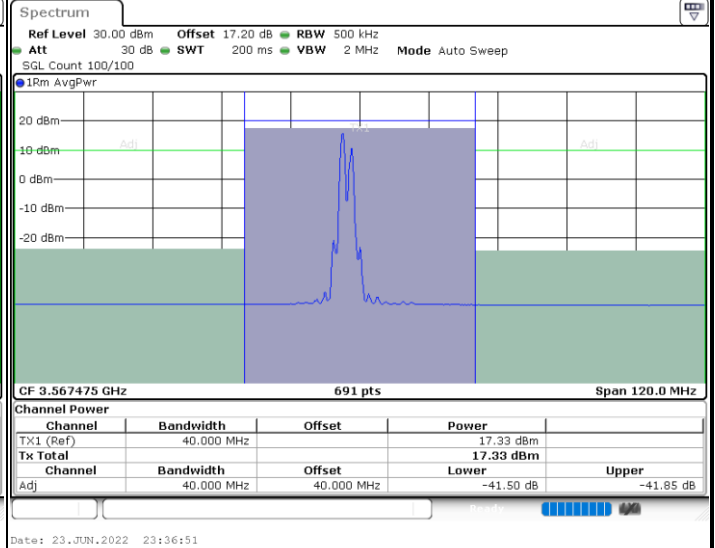

LTE Band 48C / 10MHz+20MHz

64QAM

Highest Channel / 1RB0 and 1RB99

Highest Channel / 1RB49 and 1RB0

Date: 23 JUN.2022 23:00:44

Date: 23 JUN.2022 23:09:42

Highest Channel / FullIRB

N/A

Date: 23 JUN.2022 22:52:42

LTE Band 48C / 15MHz+20MHz

64QAM

Lowest Channel / 1RB0 and 1RB9

Lowest Channel / 1RB74 and 1RB0

Lowest Channel / FullIRB

N/A

LTE Band 48C / 15MHz+20MHz

64QAM

Middle Channel / 1RB0 and 1RB9

Middle Channel / 1RB74 and 1RB0

Middle Channel / FullIRB

N/A

LTE Band 48C / 15MHz+20MHz

64QAM

Highest Channel / 1RB0 and 1RB99