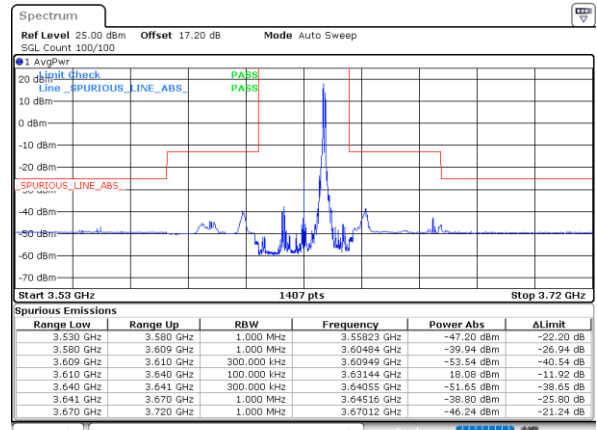

Date: 27 JUN 2022 22:54:32

Highest Band Edge / 1RB74 and 1RB0

N/A

Date: 24 JUN 2022 01:17:53

Highest Band Edge / Full RB

N/A

Date: 24 JUN 2022 00:59:00

LTE Band 48C/ 20MHz+5MHz

QPSK

Lowest Band Edge / 1RB0 and 1RB24

Middle Band Edge / 1RB0 and 1RB24

Date: 1.JUL.2022 19:41:26

Date: 1.JUL.2022 21:51:35

Lowest Band Edge / 1RB99 and 1RB0

Middle Band Edge / 1RB99 and 1RB0

Date: 24.JUN.2022 01:45:35