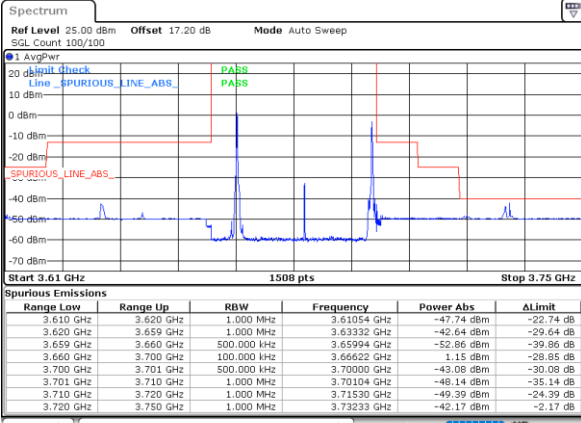

N/A

Date: 23 JUN 2022 23:03:37

Highest Band Edge / Full RB

N/A

Date: 23 JUN 2022 22:44:43

LTE Band 48C / 15MHz+20MHz

QPSK

Lowest Band Edge / 1RB0 and 1RB99

Middle Band Edge / 1RB0 and 1RB99

Date: 23 JUN 2022 23:20:47

Date: 23 JUN 2022 23:47:54

Lowest Band Edge / 1RB74 and 1RB0

Middle Band Edge / 1RB74 and 1RB0

Date: 23 JUN 2022 23:30:43

Date: 24 JUN 2022 00:50:49

Lowest Band Edge / Full RB

Middle Band Edge / Full RB

Date: 23 JUN 2022 23:11:46

Date: 23 JUN 2022 23:38:54

LTE Band 48C / 15MHz+20MHz

QPSK

Highest Band Edge / 1RB0 and 1RB9

N/A

Date: 27 JUN 2022 22:54:32

Highest Band Edge / 1RB74 and 1RB0

N/A

Date: 24 JUN 2022 01:17:53

Highest Band Edge / Full RB

N/A

Date: 24 JUN 2022 00:59:00

LTE Band 48C/ 20MHz+5MHz