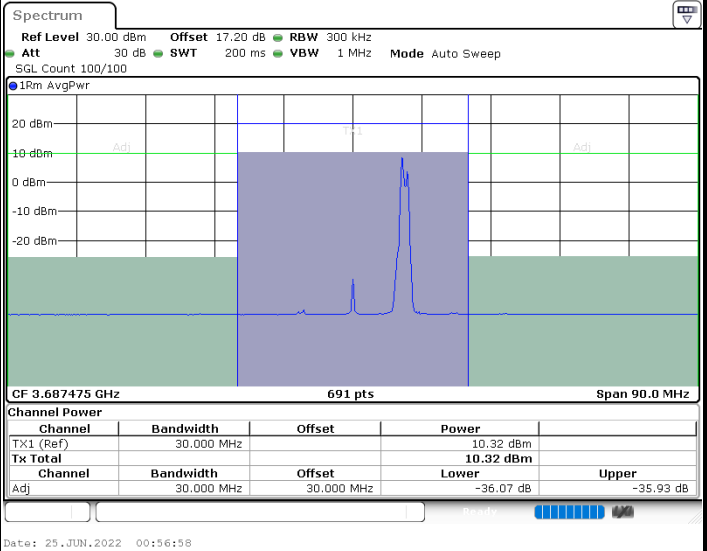

Highest Channel / 1RB74 and 1RB0

Highest Channel / FullIRB

N/A

LTE Band 48C / 20MHz+5MHz

64QAM

Lowest Channel / 1RB0 and 1RB24

Lowest Channel / 1RB99 and 1RB0

Lowest Channel / FullIRB

N/A

LTE Band 48C / 20MHz+5MHz

64QAM

Middle Channel / 1RB0 and 1RB24

Middle Channel / 1RB99 and 1RB0

Middle Channel / FullIRB

N/A

LTE Band 48C / 20MHz+5MHz

64QAM

Highest Channel / 1RB0 and 1RB24

Highest Channel / 1RB99 and 1RB0

Highest Channel / FullIRB

N/A

LTE Band 48C / 20MHz+10MHz

64QAM

Lowest Channel / 1RB0 and 1RB49

Lowest Channel / 1RB99 and 1RB0

Date: 25 JUN.2022 02:05:17

Date: 25 JUN.2022 02:14:32

Lowest Channel / FullIRB

N/A

Date: 25 JUN.2022 01:57:02

LTE Band 48C / 20MHz+10MHz

64QAM