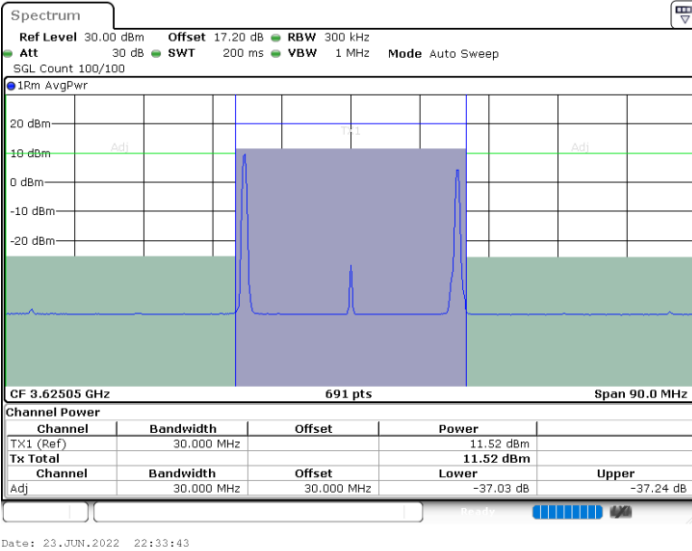

Highest Channel / 1RB0 and 1RB99

Highest Channel / 1RB24 and 1RB0

Highest Channel / FullIRB

N/A

LTE Band 48C / 10MHz+20MHz

64QAM

Lowest Channel / 1RB0 and 1RB9

Lowest Channel / 1RB49 and 1RB0

Lowest Channel / FullIRB

N/A

LTE Band 48C / 10MHz+20MHz

64QAM

Middle Channel / 1RB0 and 1RB9

Middle Channel / 1RB49 and 1RB0

Middle Channel / FullIRB

N/A

LTE Band 48C / 10MHz+20MHz

64QAM

Highest Channel / 1RB0 and 1RB99

Highest Channel / 1RB49 and 1RB0

Date: 23 JUN.2022 23:00:44

Date: 23 JUN.2022 23:09:42

Highest Channel / FullIRB

N/A