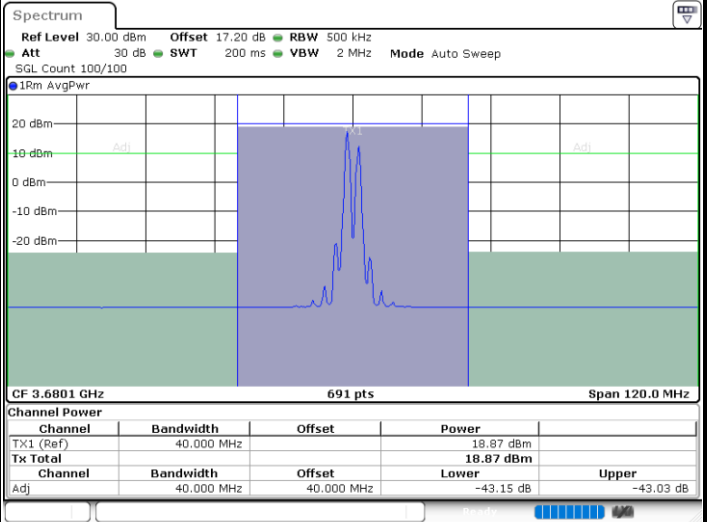

Date: 26 JUN.2022 10:29:35

LTE Band 48C / 20MHz+20MHz

64QAM

Highest Channel / 1RB0 and 1RB99

Highest Channel / 1RB99 and 1RB0

Date: 26 JUN.2022 09:47:15

Date: 26 JUN.2022 09:55:29

Highest Channel / FullIRB

N/A

Date: 26 JUN.2022 09:39:53

Conducted Band Edge

LTE Band 48C / 5MHz+20MHz

QPSK

Lowest Band Edge / 1RB0 and 1RB99

Middle Band Edge / 1RB0 and 1RB99

Date: 27 JUN 2022 22:45:12