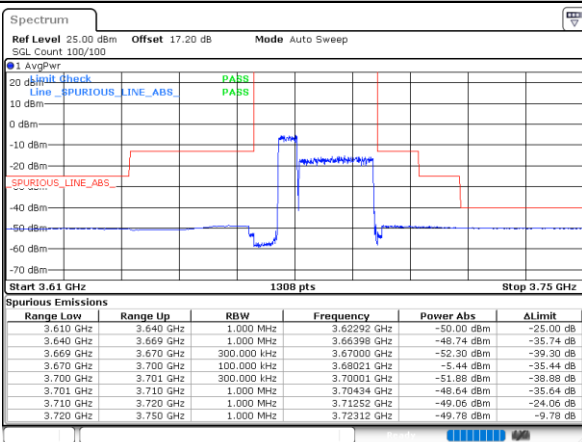

Date: 23 JUN 2022 21:21:06

LTE Band 48C / 5MHz+20MHz

QPSK

Highest Band Edge / 1RB0 and 1RB9

N/A

Date: 23 JUN 2022 20:31:39

Highest Band Edge / 1RB24 and 1RB0

N/A

Date: 23 JUN 2022 20:42:24

Highest Band Edge / Full RB

N/A

Date: 23 JUN 2022 20:22:40

LTE Band 48C / 10MHz+20MHz

QPSK

Lowest Band Edge / 1RB0 and 1RB9

Middle Band Edge / 1RB0 and 1RB9