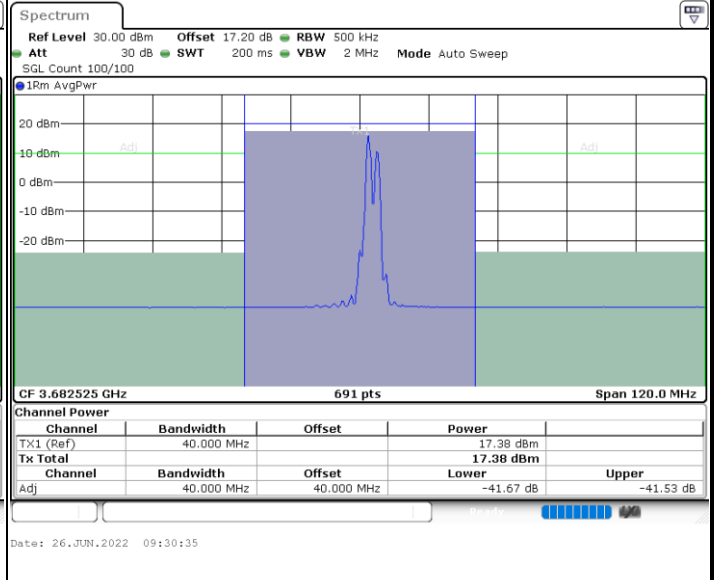

N/A

LTE Band 48C / 20MHz+15MHz

64QAM

Highest Channel / 1RB0 and 1RB74

Highest Channel / 1RB99 and 1RB0

Highest Channel / FullIRB

N/A

LTE Band 48C / 20MHz+20MHz