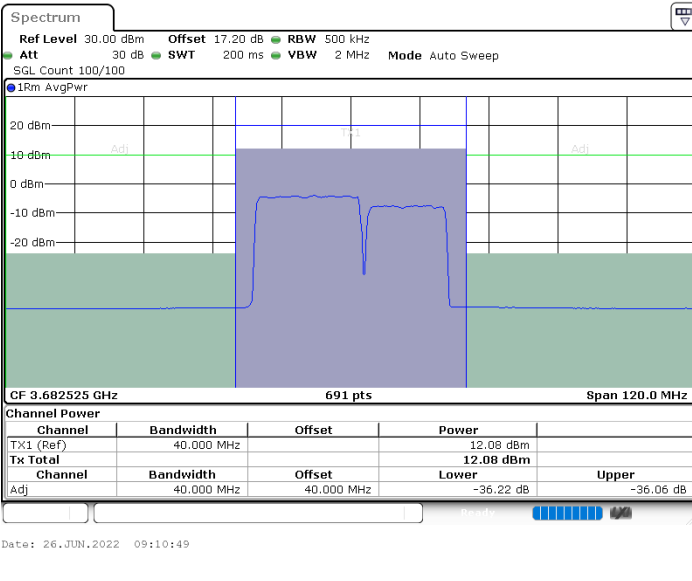

N/A

LTE Band 48C / 20MHz+15MHz

16QAM

Highest Channel / 1RB0 and 1RB74

Highest Channel / 1RB99 and 1RB0

Highest Channel / FullIRB

N/A

LTE Band 48C / 20MHz+20MHz