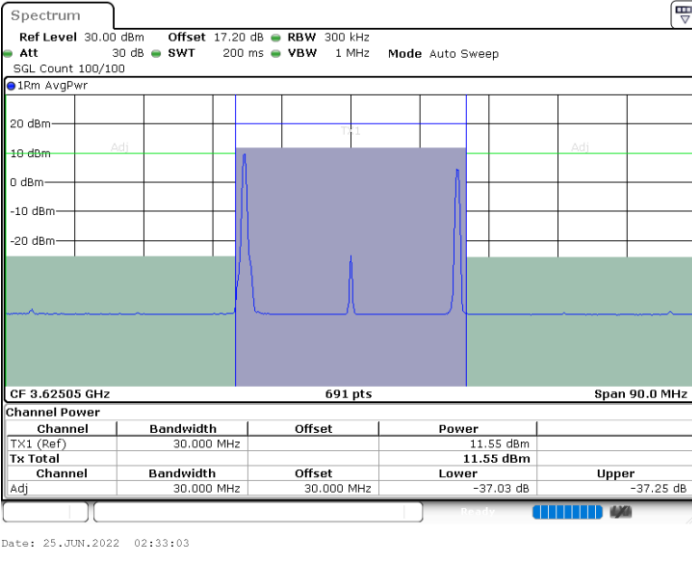

64QAM

Highest Channel / 1RB0 and 1RB24

Highest Channel / 1RB99 and 1RB0

Highest Channel / FullIRB

N/A

LTE Band 48C / 20MHz+10MHz

64QAM

Lowest Channel / 1RB0 and 1RB49

Lowest Channel / 1RB99 and 1RB0

Date: 25 JUN.2022 02:05:17

Date: 25 JUN.2022 02:14:32

Lowest Channel / FullIRB

N/A

Date: 25 JUN.2022 01:57:02

LTE Band 48C / 20MHz+10MHz

64QAM

Middle Channel / 1RB0 and 1RB49

Middle Channel / 1RB99 and 1RB0

Middle Channel / FullIRB

N/A

LTE Band 48C / 20MHz+10MHz

64QAM

Highest Channel / 1RB0 and 1RB49

Highest Channel / 1RB99 and 1RB0