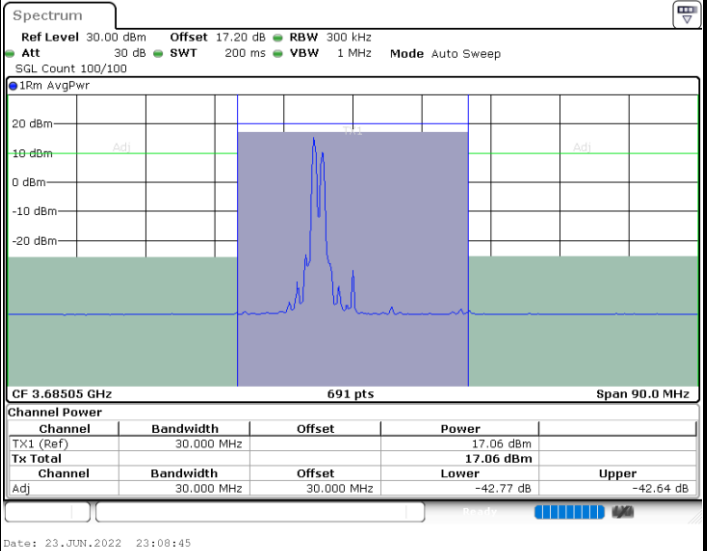

Middle Channel / FullIRB

N/A

Date: 23 JUN 2022 22:22:49

LTE Band 48C / 10MHz+20MHz

16QAM

Highest Channel / 1RB0 and 1RB99

Highest Channel / 1RB49 and 1RB0

Highest Channel / FullIRB

N/A

LTE Band 48C / 15MHz+20MHz

16QAM

Lowest Channel / 1RB0 and 1RB9

Lowest Channel / 1RB74 and 1RB0

Lowest Channel / FullIRB

N/A

LTE Band 48C / 15MHz+20MHz