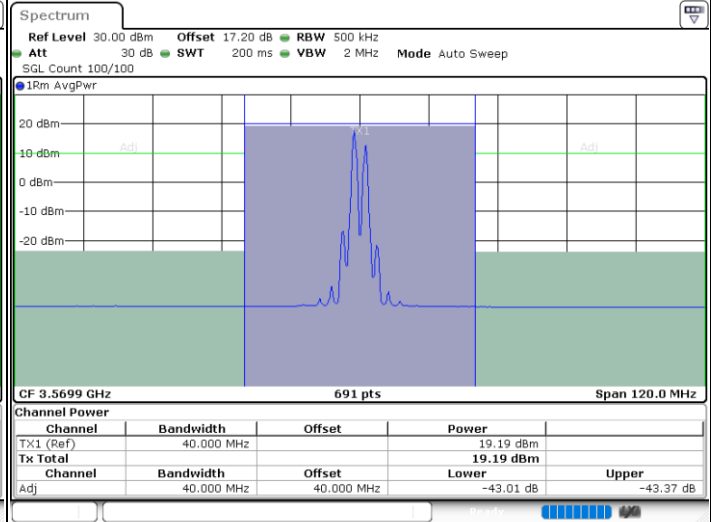

Date: 26 JUN.2022 10:20:21