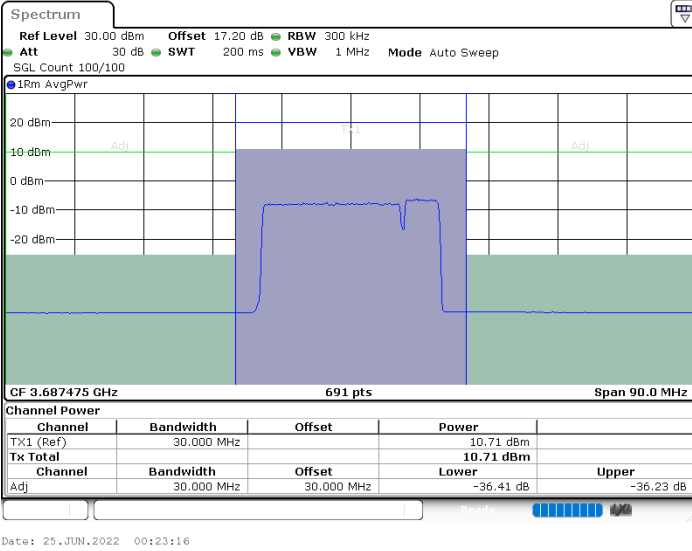

N/A

LTE Band 48C / 20MHz+5MHz

64QAM

Middle Channel / 1RB0 and 1RB24

Middle Channel / 1RB99 and 1RB0

Middle Channel / FullIRB

N/A

LTE Band 48C / 20MHz+5MHz

64QAM

Highest Channel / 1RB0 and 1RB24

Highest Channel / 1RB99 and 1RB0

Highest Channel / FullIRB

N/A

LTE Band 48C / 20MHz+10MHz

64QAM

Lowest Channel / 1RB0 and 1RB49

Lowest Channel / 1RB99 and 1RB0

Date: 25 JUN.2022 02:05:17

Date: 25 JUN.2022 02:14:32

Lowest Channel / FullIRB

N/A

Date: 25 JUN.2022 01:57:02

LTE Band 48C / 20MHz+10MHz

64QAM