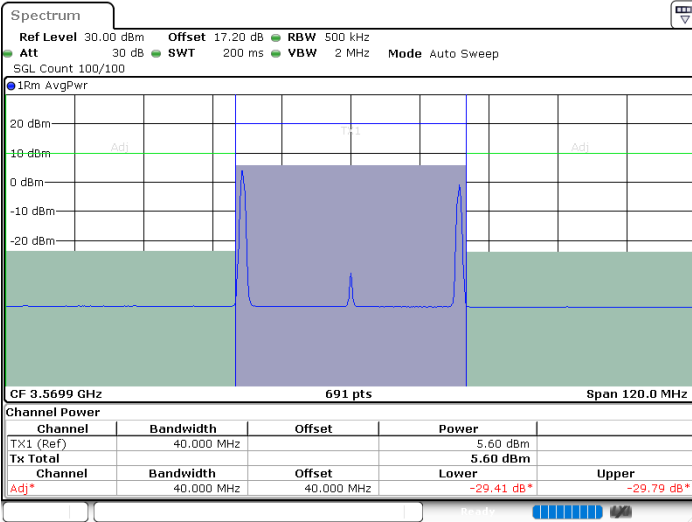

Lowest Channel / FullIRB

N/A

Date: 25 JUN.2022 03:20:36

LTE Band 48C / 20MHz+15MHz

64QAM

Middle Channel / 1RB0 and 1RB74

Middle Channel / 1RB99 and 1RB0

Middle Channel / FullIRB

N/A

LTE Band 48C / 20MHz+15MHz

64QAM

Highest Channel / 1RB0 and 1RB74

Highest Channel / 1RB99 and 1RB0

Highest Channel / FullIRB

N/A

LTE Band 48C / 20MHz+20MHz

64QAM

Lowest Channel / 1RB0 and 1RB99

Lowest Channel / 1RB99 and 1RB0

Date: 26 JUN.2022 10:12:07

Date: 26 JUN.2022 10:20:21

Lowest Channel / FullIRB

N/A

Date: 26 JUN.2022 10:04:43