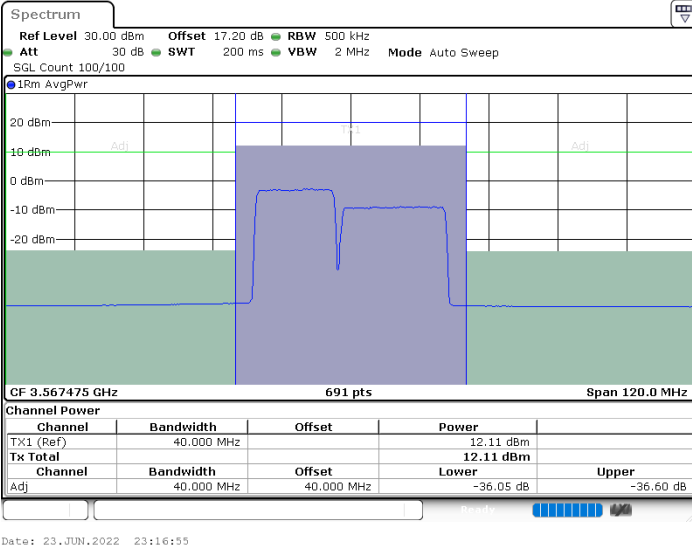

N/A

LTE Band 48C / 15MHz+20MHz

16QAM

Lowest Channel / 1RB0 and 1RB9

Lowest Channel / 1RB74 and 1RB0

Lowest Channel / FullIRB

N/A

LTE Band 48C / 15MHz+20MHz

16QAM

Middle Channel / 1RB0 and 1RB9

Middle Channel / 1RB74 and 1RB0

Middle Channel / FullIRB

N/A

LTE Band 48C / 15MHz+20MHz

16QAM

Highest Channel / 1RB0 and 1RB99