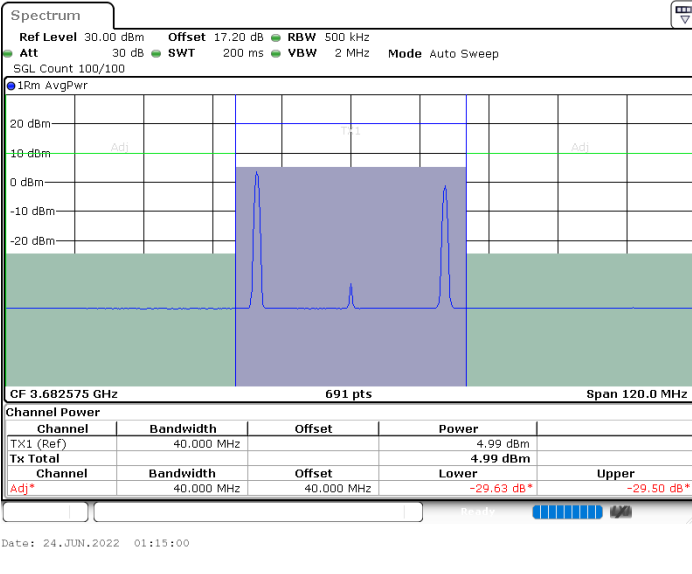

Date: 23 JUN.2022 22:52:42

LTE Band 48C / 15MHz+20MHz

64QAM

Lowest Channel / 1RB0 and 1RB9

Lowest Channel / 1RB74 and 1RB0

Lowest Channel / FullIRB

N/A

LTE Band 48C / 15MHz+20MHz

64QAM

Middle Channel / 1RB0 and 1RB9

Middle Channel / 1RB74 and 1RB0

Middle Channel / FullIRB

N/A

LTE Band 48C / 15MHz+20MHz

64QAM

Highest Channel / 1RB0 and 1RB99

Highest Channel / 1RB74 and 1RB0

Highest Channel / FullIRB

N/A

LTE Band 48C / 20MHz+5MHz

64QAM

Lowest Channel / 1RB0 and 1RB24

Lowest Channel / 1RB99 and 1RB0

Lowest Channel / FullIRB