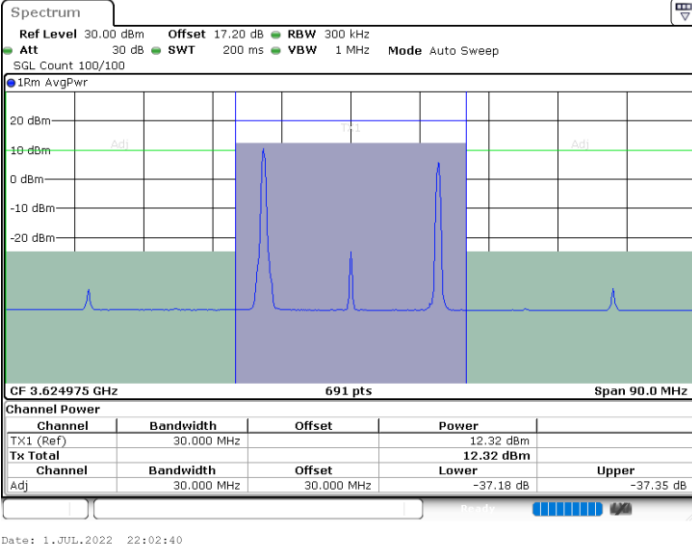

Lowest Channel / 1RB0 and 1RB24

Lowest Channel / 1RB99 and 1RB0

Lowest Channel / FullIRB

N/A

LTE Band 48C / 20MHz+5MHz

16QAM

Middle Channel / 1RB0 and 1RB24

Middle Channel / 1RB99 and 1RB0

Middle Channel / FullIRB

N/A

LTE Band 48C / 20MHz+5MHz

16QAM

Highest Channel / 1RB0 and 1RB24

Highest Channel / 1RB99 and 1RB0

Highest Channel / FullIRB

N/A