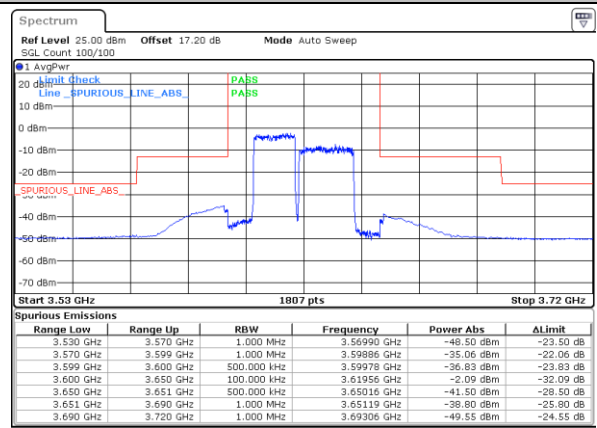

N/A

Date: 23 JUN 2022 23:03:37

Highest Band Edge / Full RB

N/A

Date: 23 JUN 2022 22:44:43

LTE Band 48C / 15MHz+20MHz

QPSK

Lowest Band Edge / 1RB0 and 1RB99

Middle Band Edge / 1RB0 and 1RB99

Date: 23 JUN 2022 23:20:47

Date: 23 JUN 2022 23:47:54

Lowest Band Edge / 1RB74 and 1RB0

Middle Band Edge / 1RB74 and 1RB0

Date: 23 JUN 2022 23:30:43

Date: 24 JUN 2022 00:50:49

Lowest Band Edge / Full RB

Middle Band Edge / Full RB

Date: 23 JUN 2022 23:11:46

Date: 23 JUN 2022 23:38:54

LTE Band 48C / 15MHz+20MHz

QPSK

Highest Band Edge / 1RB0 and 1RB9

N/A

Date: 27 JUN 2022 22:54:32

Highest Band Edge / 1RB74 and 1RB0

N/A

Date: 24 JUN 2022 01:17:53

Highest Band Edge / Full RB

N/A

Date: 24 JUN 2022 00:59:00

LTE Band 48C/ 20MHz+5MHz