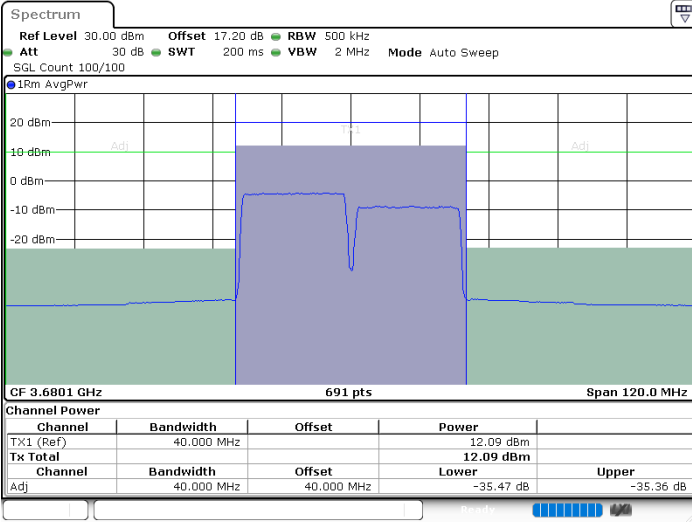

Date: 26 JUN.2022 10:29:35

LTE Band 48C / 20MHz+20MHz

64QAM

Highest Channel / 1RB0 and 1RB99

Highest Channel / 1RB99 and 1RB0

Date: 26 JUN.2022 09:47:15

Date: 26 JUN.2022 09:55:29

Highest Channel / FullIRB

N/A

Date: 26 JUN.2022 09:39:53

Conducted Band Edge

LTE Band 48C / 5MHz+20MHz

QPSK

Lowest Band Edge / 1RB0 and 1RB99

Middle Band Edge / 1RB0 and 1RB99

Date: 27 JUN 2022 22:45:12