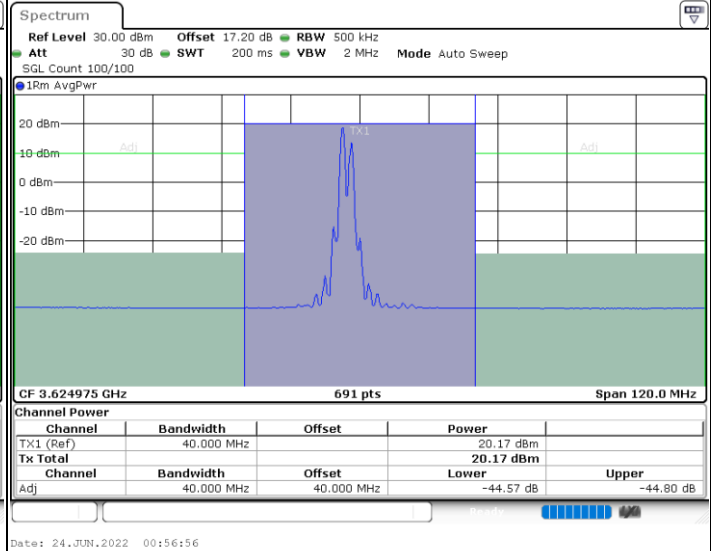

LTE Band 48C / 10MHz+20MHz

64QAM

Highest Channel / 1RB0 and 1RB99

Highest Channel / 1RB49 and 1RB0

Date: 23 JUN.2022 23:00:44

Date: 23 JUN.2022 23:09:42

Highest Channel / FullIRB

N/A

Date: 23 JUN.2022 22:52:42

LTE Band 48C / 15MHz+20MHz

64QAM

Lowest Channel / 1RB0 and 1RB9

Lowest Channel / 1RB74 and 1RB0

Lowest Channel / FullIRB

N/A

LTE Band 48C / 15MHz+20MHz

64QAM

Middle Channel / 1RB0 and 1RB9

Middle Channel / 1RB74 and 1RB0

Middle Channel / FullIRB

N/A

LTE Band 48C / 15MHz+20MHz

64QAM

Highest Channel / 1RB0 and 1RB99