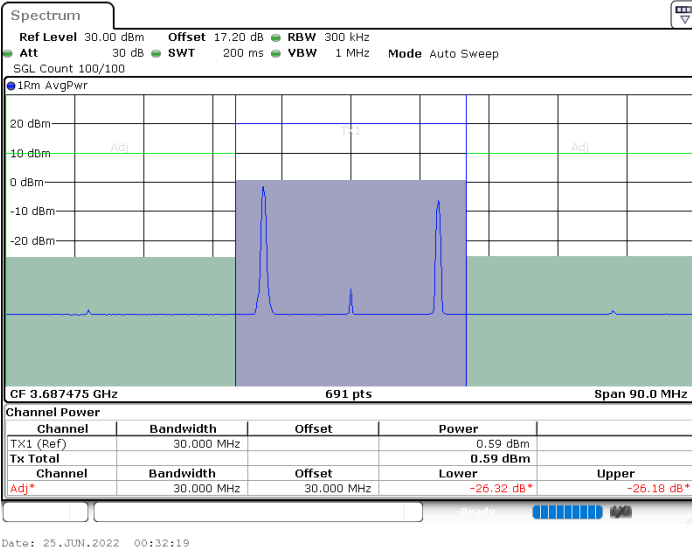

Lowest Channel / 1RB0 and 1RB24

Lowest Channel / 1RB99 and 1RB0

Lowest Channel / FullIRB

N/A

LTE Band 48C / 20MHz+5MHz

16QAM

Middle Channel / 1RB0 and 1RB24

Middle Channel / 1RB99 and 1RB0

Middle Channel / FullIRB

N/A

LTE Band 48C / 20MHz+5MHz

16QAM

Highest Channel / 1RB0 and 1RB24

Highest Channel / 1RB99 and 1RB0

Highest Channel / FullIRB

N/A

LTE Band 48C / 20MHz+10MHz

16QAM

Lowest Channel / 1RB0 and 1RB49

Lowest Channel / 1RB99 and 1RB0

Lowest Channel / FullIRB

N/A

LTE Band 48C / 20MHz+10MHz

16QAM