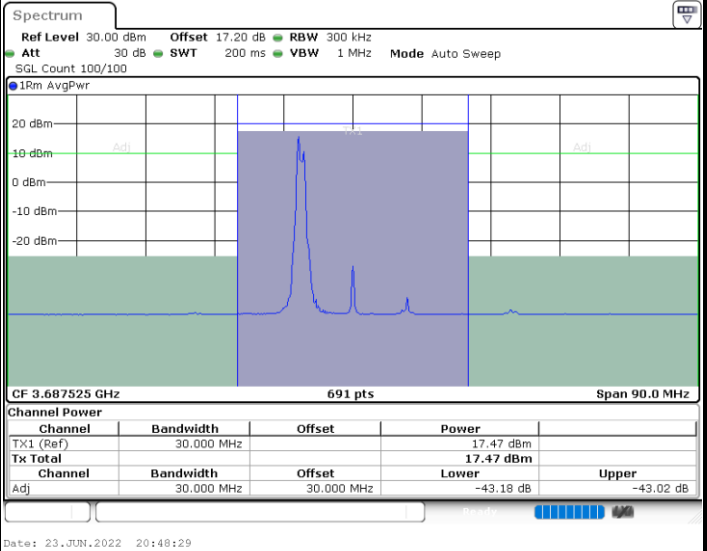

LTE Band 48C / 5MHz+20MHz

64QAM

Middle Channel / 1RB0 and 1RB9

Middle Channel / 1RB24 and 1RB0

Middle Channel / FullIRB

N/A

LTE Band 48C / 5MHz+20MHz

64QAM

Highest Channel / 1RB0 and 1RB99

Highest Channel / 1RB24 and 1RB0

Highest Channel / FullIRB

N/A

LTE Band 48C / 10MHz+20MHz

64QAM

Lowest Channel / 1RB0 and 1RB9

Lowest Channel / 1RB49 and 1RB0