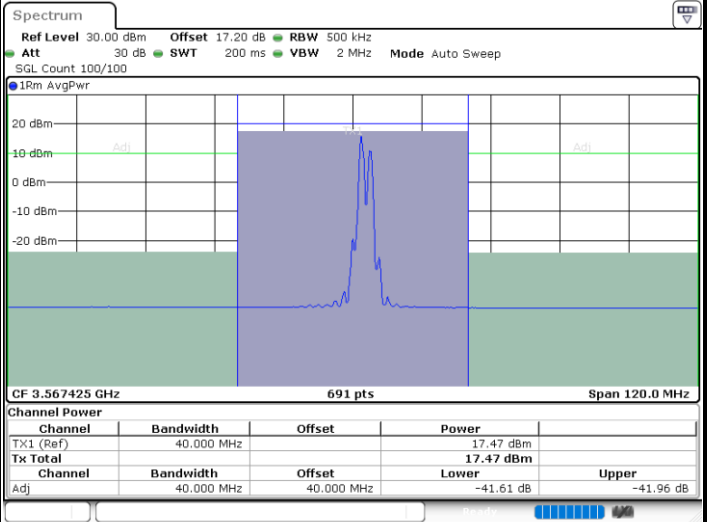

Middle Channel / 1RB0 and 1RB49

Middle Channel / 1RB99 and 1RB0

Middle Channel / FullIRB

N/A

LTE Band 48C / 20MHz+10MHz

64QAM

Highest Channel / 1RB0 and 1RB49

Highest Channel / 1RB99 and 1RB0

Highest Channel / FullIRB

N/A

LTE Band 48C / 20MHz+15MHz

64QAM

Lowest Channel / 1RB0 and 1RB74

Lowest Channel / 1RB99 and 1RB0

Date: 25 JUN.2022 03:28:43

Date: 25 JUN.2022 03:37:50

Lowest Channel / FullIRB

N/A

Date: 25 JUN.2022 03:20:36

LTE Band 48C / 20MHz+15MHz

64QAM

Middle Channel / 1RB0 and 1RB74

Middle Channel / 1RB99 and 1RB0

Middle Channel / FullIRB