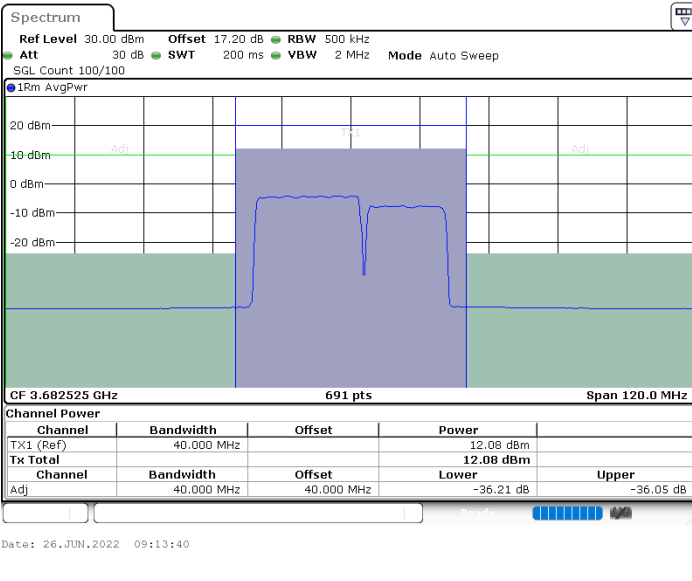

Lowest Channel / FullIRB

N/A

Date: 25 JUN.2022 03:20:36

LTE Band 48C / 20MHz+15MHz

64QAM

Middle Channel / 1RB0 and 1RB74

Middle Channel / 1RB99 and 1RB0

Middle Channel / FullIRB

N/A

LTE Band 48C / 20MHz+15MHz

64QAM

Highest Channel / 1RB0 and 1RB74

Highest Channel / 1RB99 and 1RB0

Highest Channel / FullIRB

N/A

LTE Band 48C / 20MHz+20MHz

64QAM

Lowest Channel / 1RB0 and 1RB99

Lowest Channel / 1RB99 and 1RB0

Date: 26 JUN.2022 10:12:07

Date: 26 JUN.2022 10:20:21

Lowest Channel / FullIRB

N/A

Date: 26 JUN.2022 10:04:43