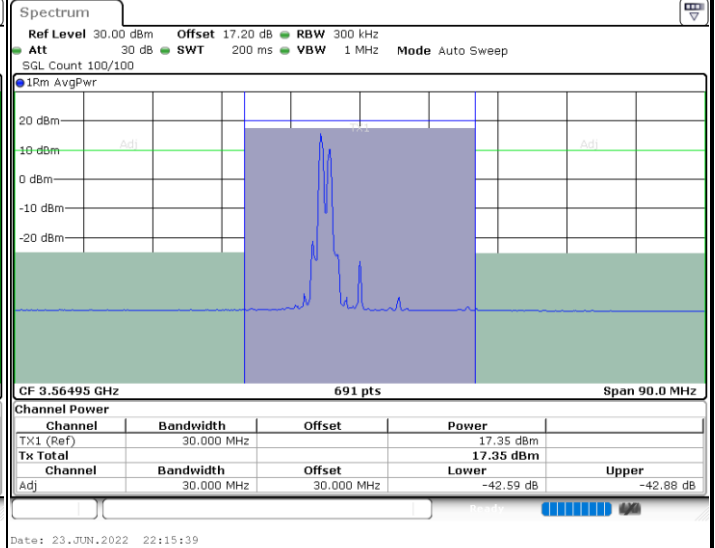

LTE Band 48C / 5MHz+20MHz

64QAM

Middle Channel / 1RB0 and 1RB9

Middle Channel / 1RB24 and 1RB0

Middle Channel / FullIRB

N/A

LTE Band 48C / 5MHz+20MHz

64QAM

Highest Channel / 1RB0 and 1RB99

Highest Channel / 1RB24 and 1RB0

Highest Channel / FullIRB

N/A

LTE Band 48C / 10MHz+20MHz

64QAM

Lowest Channel / 1RB0 and 1RB9

Lowest Channel / 1RB49 and 1RB0

Lowest Channel / FullIRB

N/A

LTE Band 48C / 10MHz+20MHz

64QAM

Middle Channel / 1RB0 and 1RB9

Middle Channel / 1RB49 and 1RB0

Middle Channel / FullIRB

N/A