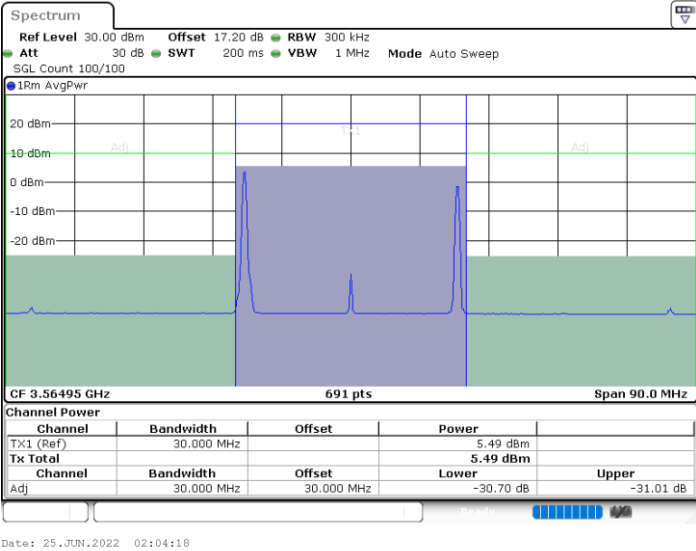

Lowest Channel / 1RB0 and 1RB24

Lowest Channel / 1RB99 and 1RB0

Lowest Channel / FullIRB

N/A

LTE Band 48C / 20MHz+5MHz

16QAM

Middle Channel / 1RB0 and 1RB24

Middle Channel / 1RB99 and 1RB0

Middle Channel / FullIRB

N/A

LTE Band 48C / 20MHz+5MHz

16QAM

Highest Channel / 1RB0 and 1RB24

Highest Channel / 1RB99 and 1RB0

Highest Channel / FullIRB

N/A

LTE Band 48C / 20MHz+10MHz

16QAM

Lowest Channel / 1RB0 and 1RB49

Lowest Channel / 1RB99 and 1RB0

Lowest Channel / FullIRB

N/A

LTE Band 48C / 20MHz+10MHz

16QAM