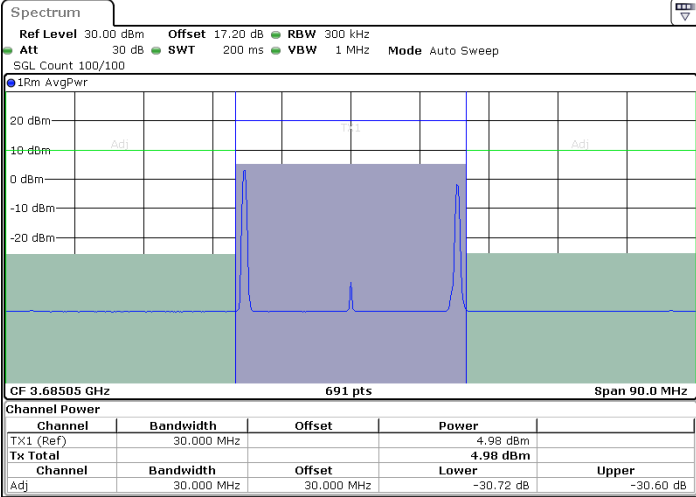

Highest Channel / 1RB0 and 1RB99

Highest Channel / 1RB24 and 1RB0

Highest Channel / FullIRB

N/A

LTE Band 48C / 10MHz+20MHz

64QAM

Lowest Channel / 1RB0 and 1RB9

Lowest Channel / 1RB49 and 1RB0

Lowest Channel / FullIRB

N/A

LTE Band 48C / 10MHz+20MHz

64QAM

Middle Channel / 1RB0 and 1RB9

Middle Channel / 1RB49 and 1RB0

Middle Channel / FullIRB

N/A

LTE Band 48C / 10MHz+20MHz

64QAM

Highest Channel / 1RB0 and 1RB99

Highest Channel / 1RB49 and 1RB0

Date: 23 JUN.2022 23:00:44

Date: 23 JUN.2022 23:09:42

Highest Channel / FullIRB

N/A