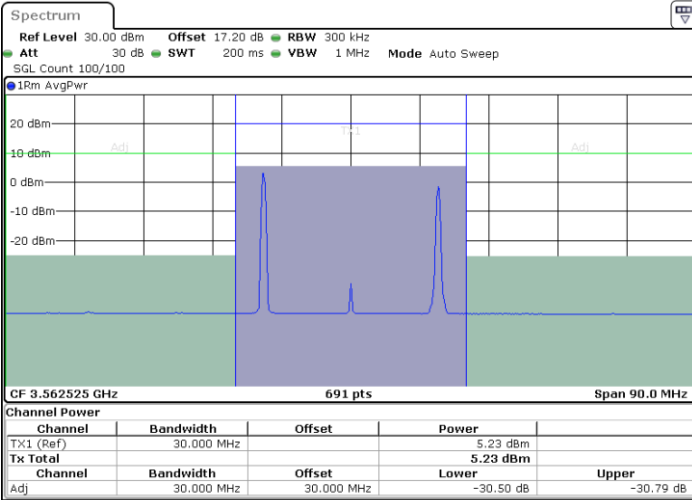

LTE Band 48C / 5MHz+20MHz

64QAM

Lowest Channel / 1RB0 and 1RB99

Lowest Channel / 1RB24 and 1RB0

Date: 23.JUN.2022 21:07:24