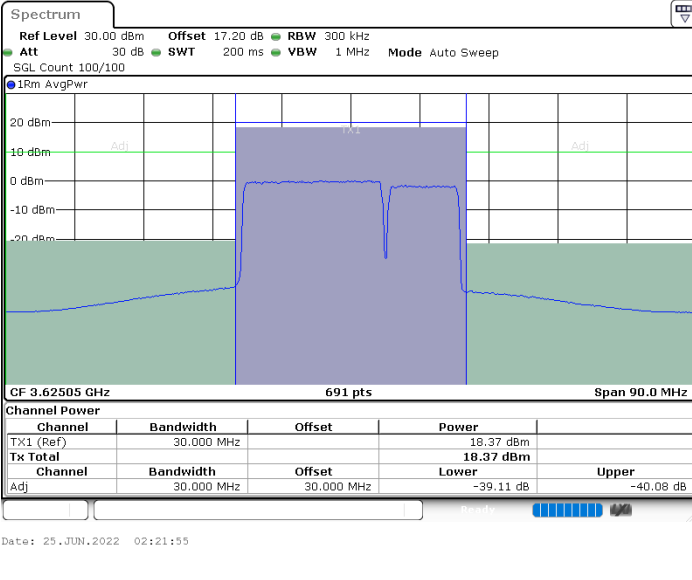

Middle Channel / FullIRB

N/A

LTE Band 48C / 20MHz+5MHz

16QAM

Highest Channel / 1RB0 and 1RB24

Highest Channel / 1RB99 and 1RB0

Highest Channel / FullIRB

N/A

LTE Band 48C / 20MHz+10MHz

16QAM

Lowest Channel / 1RB0 and 1RB49

Lowest Channel / 1RB99 and 1RB0

Lowest Channel / FullIRB

N/A

LTE Band 48C / 20MHz+10MHz

16QAM

Middle Channel / 1RB0 and 1RB49

Middle Channel / 1RB99 and 1RB0

Middle Channel / FullIRB

N/A

LTE Band 48C / 20MHz+10MHz

16QAM

Highest Channel / 1RB0 and 1RB49

Highest Channel / 1RB99 and 1RB0