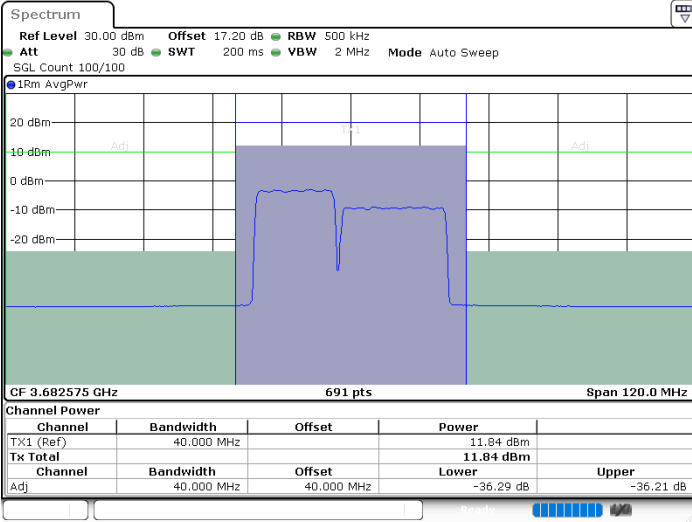

Highest Channel / 1RB74 and 1RB0

Date: 24.JUN.2022 01:14:03

Date: 24.JUN.2022 01:23:02

Highest Channel / FullIRB

N/A

Date: 24.JUN.2022 01:04:08

LTE Band 48C / 20MHz+5MHz

16QAM

Lowest Channel / 1RB0 and 1RB24

Lowest Channel / 1RB99 and 1RB0

Lowest Channel / FullIRB

N/A

LTE Band 48C / 20MHz+5MHz

16QAM

Middle Channel / 1RB0 and 1RB24

Middle Channel / 1RB99 and 1RB0