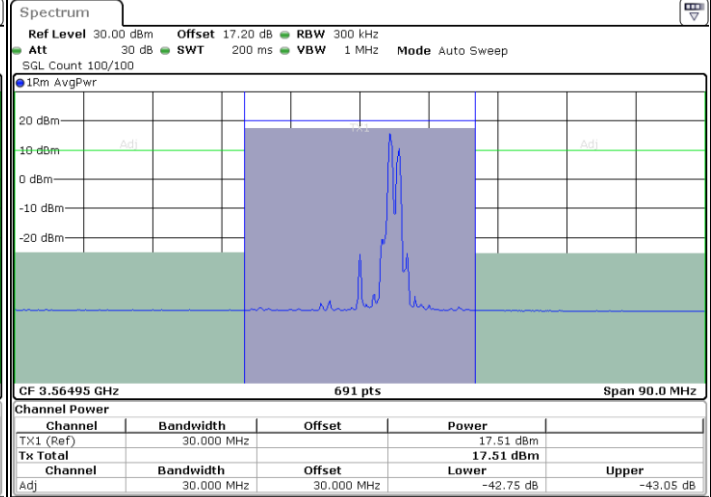

N/A

LTE Band 48C / 20MHz+5MHz

64QAM

Middle Channel / 1RB0 and 1RB24

Middle Channel / 1RB99 and 1RB0

Middle Channel / FullIRB

N/A

LTE Band 48C / 20MHz+5MHz

64QAM

Highest Channel / 1RB0 and 1RB24

Highest Channel / 1RB99 and 1RB0

Highest Channel / FullIRB

N/A

LTE Band 48C / 20MHz+10MHz

64QAM

Lowest Channel / 1RB0 and 1RB49

Lowest Channel / 1RB99 and 1RB0

Date: 25 JUN.2022 02:05:17

Date: 25 JUN.2022 02:14:32

Lowest Channel / FullIRB

N/A

Date: 25 JUN.2022 01:57:02

LTE Band 48C / 20MHz+10MHz

64QAM