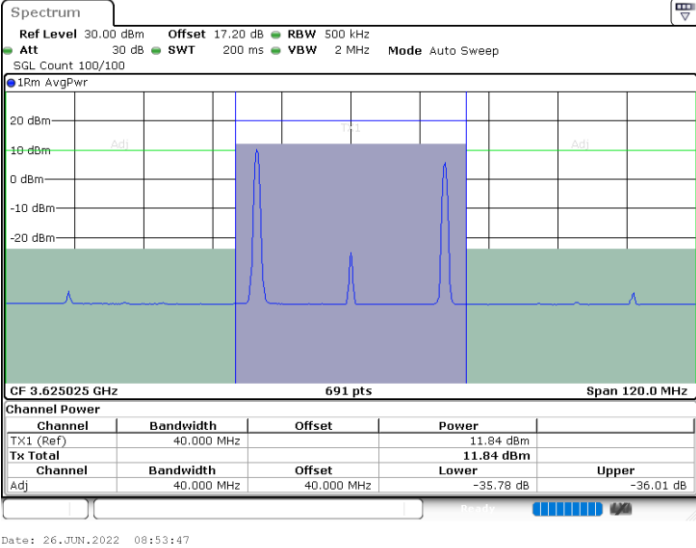

Lowest Channel / FullIRB

N/A

Date: 25 JUN.2022 03:17:40

LTE Band 48C / 20MHz+15MHz

16QAM

Middle Channel / 1RB0 and 1RB74

Middle Channel / 1RB99 and 1RB0

Middle Channel / FullIRB

N/A

LTE Band 48C / 20MHz+15MHz

16QAM

Highest Channel / 1RB0 and 1RB74

Highest Channel / 1RB99 and 1RB0

Highest Channel / FullIRB

N/A

LTE Band 48C / 20MHz+20MHz