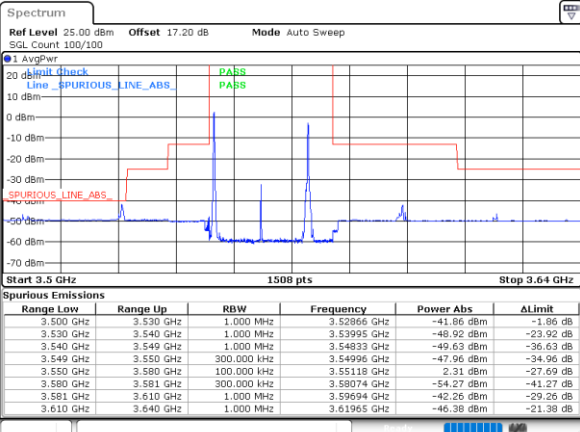

Date: 26 JUN.2022 10:29:35

LTE Band 48C / 20MHz+20MHz

64QAM

Highest Channel / 1RB0 and 1RB99

Highest Channel / 1RB99 and 1RB0

Date: 26 JUN.2022 09:47:15

Date: 26 JUN.2022 09:55:29

Highest Channel / FullIRB

N/A

Date: 26 JUN.2022 09:39:53

Conducted Band Edge

LTE Band 48C / 5MHz+20MHz

QPSK

Lowest Band Edge / 1RB0 and 1RB99

Middle Band Edge / 1RB0 and 1RB99

Date: 27 JUN 2022 22:45:12

Date: 23 JUN 2022 21:13:03

Lowest Band Edge / 1RB24 and 1RB0

Middle Band Edge / 1RB24 and 1RB0

Date: 23 JUN 2022 21:12:06

Date: 23 JUN 2022 21:13:58

Lowest Band Edge / Full RB

Middle Band Edge / Full RB

Date: 23 JUN 2022 20:51:24