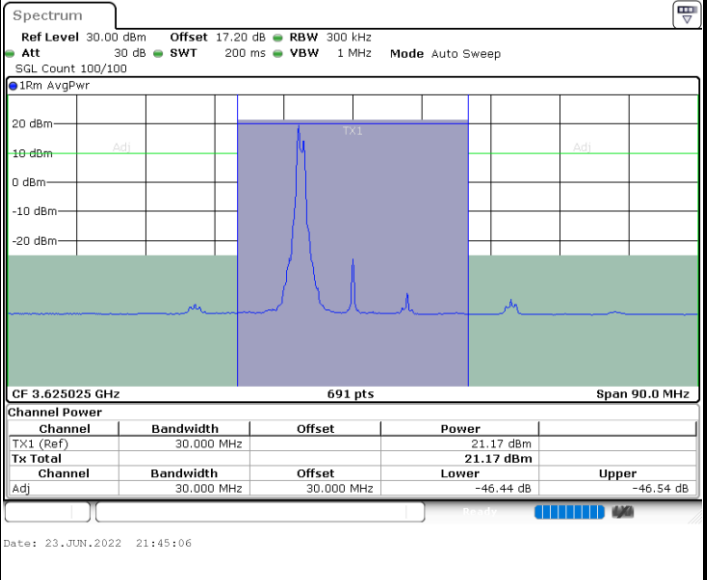

LTE Band 48C / 5MHz+20MHz

16QAM

Middle Channel / 1RB0 and 1RB9

Middle Channel / 1RB24 and 1RB0

Middle Channel / FullIRB

N/A

LTE Band 48C / 5MHz+20MHz

16QAM

Highest Channel / 1RB0 and 1RB99

Highest Channel / 1RB24 and 1RB0

Highest Channel / FullIRB

N/A

LTE Band 48C / 10MHz+20MHz

16QAM

Lowest Channel / 1RB0 and 1RB9

Lowest Channel / 1RB49 and 1RB0