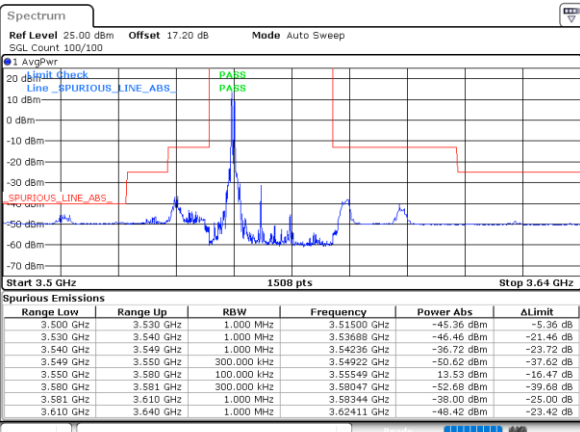

Date: 26 JUN.2022 10:29:35

LTE Band 48C / 20MHz+20MHz

64QAM

Highest Channel / 1RB0 and 1RB99

Highest Channel / 1RB99 and 1RB0

Date: 26 JUN.2022 09:47:15

Date: 26 JUN.2022 09:55:29

Highest Channel / FullIRB

N/A

Date: 26 JUN.2022 09:39:53

Conducted Band Edge

LTE Band 48C / 5MHz+20MHz

QPSK

Lowest Band Edge / 1RB0 and 1RB99

Middle Band Edge / 1RB0 and 1RB99

Date: 27 JUN 2022 22:45:12

Date: 23 JUN 2022 21:13:03

Lowest Band Edge / 1RB24 and 1RB0

Middle Band Edge / 1RB24 and 1RB0

Date: 23 JUN 2022 21:12:06

Date: 23 JUN 2022 21:13:58

Lowest Band Edge / Full RB

Middle Band Edge / Full RB

Date: 23 JUN 2022 20:51:24

Date: 23 JUN 2022 21:21:06

LTE Band 48C / 5MHz+20MHz

QPSK

Highest Band Edge / 1RB0 and 1RB9

N/A

Date: 23 JUN 2022 20:31:39

Highest Band Edge / 1RB24 and 1RB0

N/A