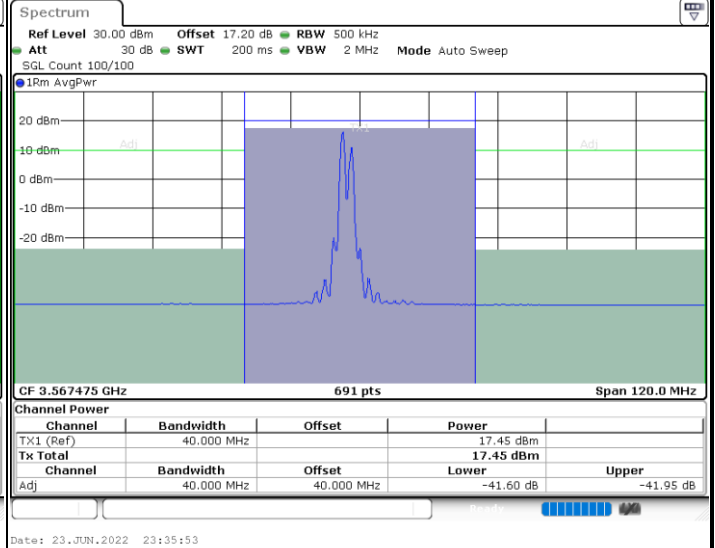

N/A

LTE Band 48C / 15MHz+20MHz

16QAM

Lowest Channel / 1RB0 and 1RB9

Lowest Channel / 1RB74 and 1RB0

Lowest Channel / FullIRB

N/A

LTE Band 48C / 15MHz+20MHz

16QAM

Middle Channel / 1RB0 and 1RB9

Middle Channel / 1RB74 and 1RB0

Middle Channel / FullIRB

N/A

LTE Band 48C / 15MHz+20MHz

16QAM

Highest Channel / 1RB0 and 1RB99