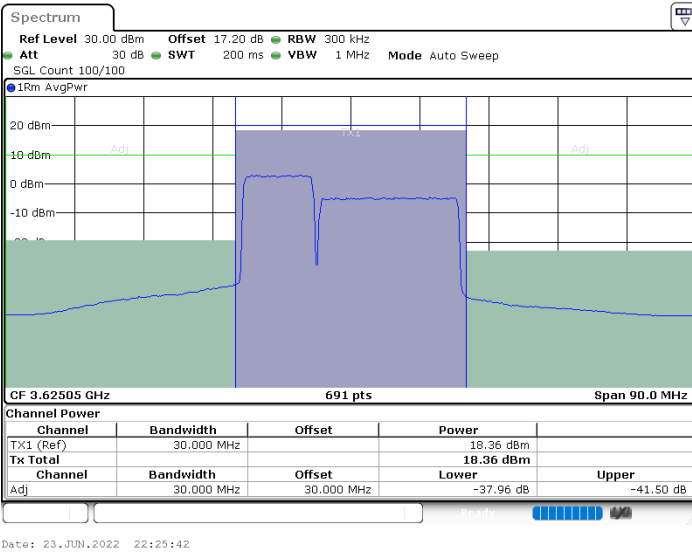

Highest Channel / 1RB0 and 1RB99

Highest Channel / 1RB24 and 1RB0

Highest Channel / FullIRB

N/A

LTE Band 48C / 10MHz+20MHz

64QAM

Lowest Channel / 1RB0 and 1RB9

Lowest Channel / 1RB49 and 1RB0

Lowest Channel / FullIRB

N/A

LTE Band 48C / 10MHz+20MHz

64QAM

Middle Channel / 1RB0 and 1RB9

Middle Channel / 1RB49 and 1RB0

Middle Channel / FullIRB

N/A

LTE Band 48C / 10MHz+20MHz

64QAM

Highest Channel / 1RB0 and 1RB99

Highest Channel / 1RB49 and 1RB0

Date: 23 JUN.2022 23:00:44

Date: 23 JUN.2022 23:09:42

Highest Channel / FullIRB

N/A