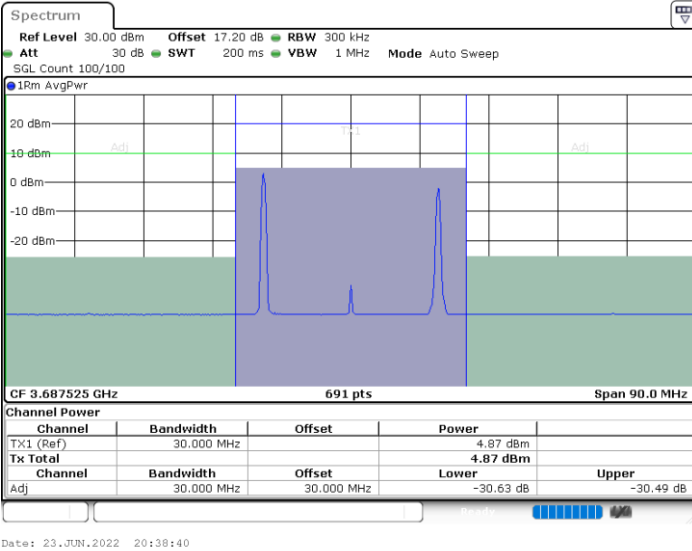

LTE Band 48C / 5MHz+20MHz

64QAM

Middle Channel / 1RB0 and 1RB9

Middle Channel / 1RB24 and 1RB0

Middle Channel / FullIRB

N/A

LTE Band 48C / 5MHz+20MHz

64QAM

Highest Channel / 1RB0 and 1RB99

Highest Channel / 1RB24 and 1RB0

Highest Channel / FullIRB

N/A

LTE Band 48C / 10MHz+20MHz

64QAM

Lowest Channel / 1RB0 and 1RB9

Lowest Channel / 1RB49 and 1RB0