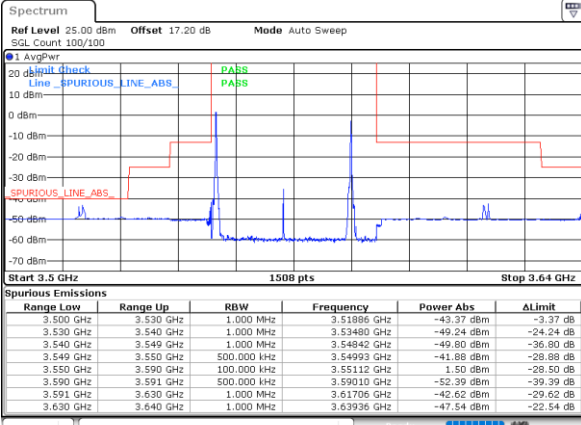

Date: 23 JUN 2022 21:49:01

Date: 23 JUN 2022 22:17:41

LTE Band 48C / 10MHz+20MHz

QPSK

Highest Band Edge / 1RB0 and 1RB9

N/A

Date: 23 JUN 2022 22:53:41

Highest Band Edge / 1RB49 and 1RB0

N/A

Date: 23 JUN 2022 23:03:37

Highest Band Edge / Full RB

N/A

Date: 23 JUN 2022 22:44:43

LTE Band 48C / 15MHz+20MHz

QPSK

Lowest Band Edge / 1RB0 and 1RB99

Middle Band Edge / 1RB0 and 1RB99

Date: 23 JUN 2022 23:20:47

Date: 23 JUN 2022 23:47:54

Lowest Band Edge / 1RB74 and 1RB0

Middle Band Edge / 1RB74 and 1RB0

Date: 23 JUN 2022 23:30:43

Date: 24 JUN 2022 00:50:49

Lowest Band Edge / Full RB

Middle Band Edge / Full RB

Date: 23 JUN 2022 23:11:46

Date: 23 JUN 2022 23:38:54

LTE Band 48C / 15MHz+20MHz

QPSK

Highest Band Edge / 1RB0 and 1RB9

N/A