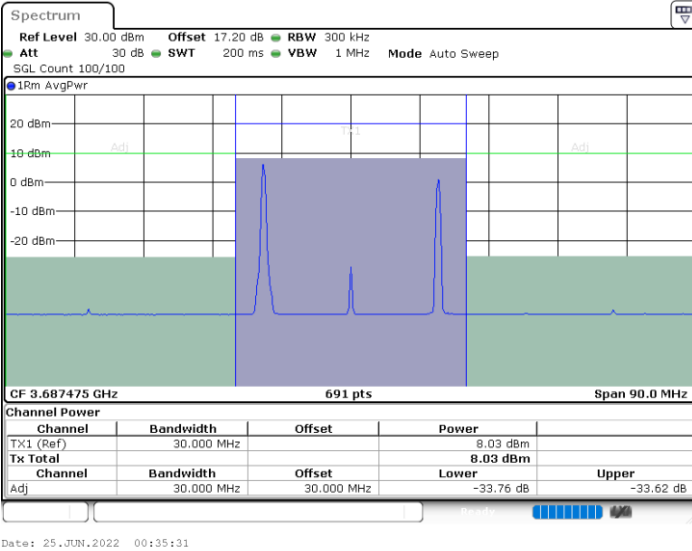

Highest Channel / 1RB74 and 1RB0

Highest Channel / FullIRB

N/A

LTE Band 48C / 20MHz+5MHz

64QAM

Lowest Channel / 1RB0 and 1RB24

Lowest Channel / 1RB99 and 1RB0

Lowest Channel / FullIRB

N/A

LTE Band 48C / 20MHz+5MHz

64QAM

Middle Channel / 1RB0 and 1RB24

Middle Channel / 1RB99 and 1RB0

Middle Channel / FullIRB

N/A

LTE Band 48C / 20MHz+5MHz

64QAM

Highest Channel / 1RB0 and 1RB24

Highest Channel / 1RB99 and 1RB0

Highest Channel / FullIRB

N/A

LTE Band 48C / 20MHz+10MHz

64QAM

Lowest Channel / 1RB0 and 1RB49