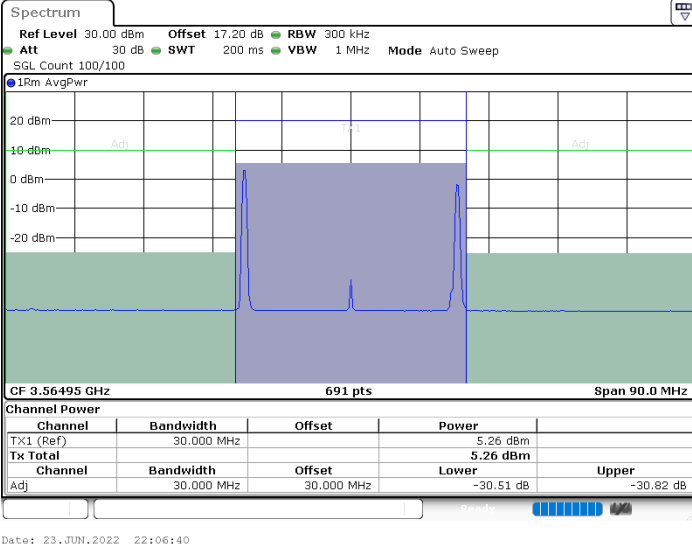

LTE Band 48C / 5MHz+20MHz

64QAM

Middle Channel / 1RB0 and 1RB9

Middle Channel / 1RB24 and 1RB0

Middle Channel / FullIRB

N/A

LTE Band 48C / 5MHz+20MHz

64QAM

Highest Channel / 1RB0 and 1RB99

Highest Channel / 1RB24 and 1RB0

Highest Channel / FullIRB

N/A

LTE Band 48C / 10MHz+20MHz

64QAM

Lowest Channel / 1RB0 and 1RB9

Lowest Channel / 1RB49 and 1RB0

Lowest Channel / FullIRB

N/A

LTE Band 48C / 10MHz+20MHz

64QAM

Middle Channel / 1RB0 and 1RB9

Middle Channel / 1RB49 and 1RB0

Middle Channel / FullIRB

N/A