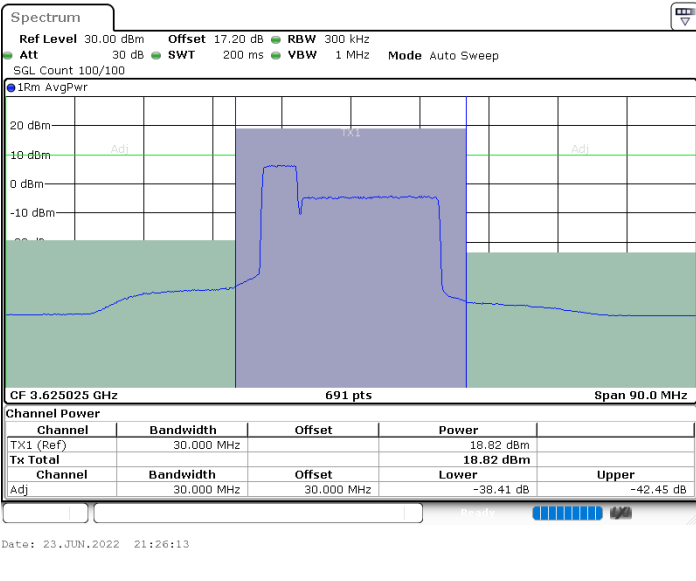

LTE Band 48C / 5MHz+20MHz

16QAM

Middle Channel / 1RB0 and 1RB9

Middle Channel / 1RB24 and 1RB0

Middle Channel / FullIRB

N/A

LTE Band 48C / 5MHz+20MHz

16QAM

Highest Channel / 1RB0 and 1RB99

Highest Channel / 1RB24 and 1RB0

Highest Channel / FullIRB

N/A

LTE Band 48C / 10MHz+20MHz

16QAM

Lowest Channel / 1RB0 and 1RB9

Lowest Channel / 1RB49 and 1RB0