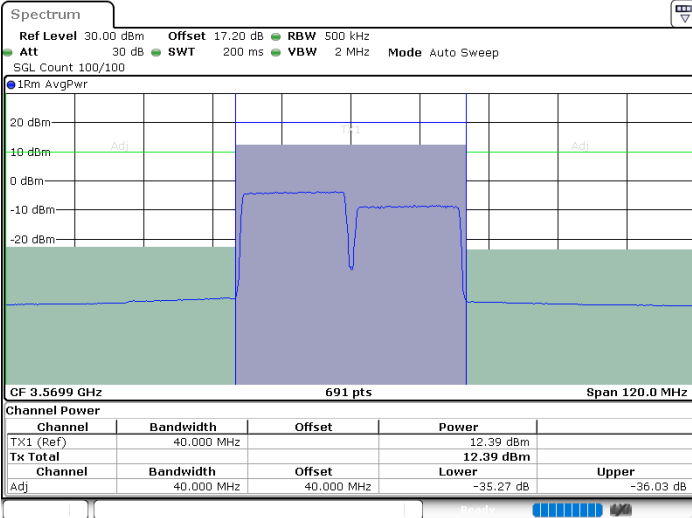

N/A

LTE Band 48C / 20MHz+15MHz

16QAM

Highest Channel / 1RB0 and 1RB74

Highest Channel / 1RB99 and 1RB0

Highest Channel / FullIRB

N/A

LTE Band 48C / 20MHz+20MHz

16QAM

Lowest Channel / 1RB0 and 1RB99

Lowest Channel / 1RB99 and 1RB0

Date: 26 JUN.2022 10:11:14

Date: 26 JUN.2022 10:19:29

Lowest Channel / FullIRB

N/A

Date: 26 JUN.2022 10:02:08

LTE Band 48C / 20MHz+20MHz

16QAM

MiddleChannel / 1RB0 and 1RB99

Middle Channel / 1RB99 and 1RB0

Date: 26 JUN.2022 10:36:05

Date: 26 JUN.2022 10:44:20

Middle Channel / FullIRB

N/A