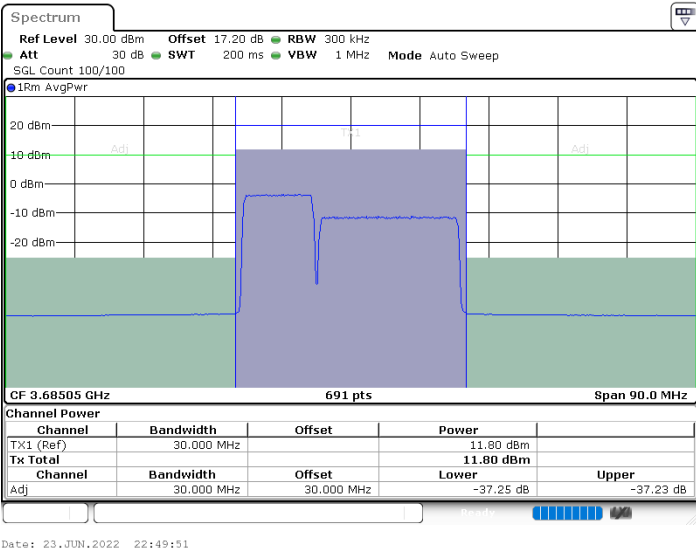

Middle Channel / FullIRB

N/A

Date: 23 JUN 2022 22:22:49

LTE Band 48C / 10MHz+20MHz

16QAM

Highest Channel / 1RB0 and 1RB99

Highest Channel / 1RB49 and 1RB0

Highest Channel / FullIRB

N/A

LTE Band 48C / 15MHz+20MHz

16QAM

Lowest Channel / 1RB0 and 1RB9

Lowest Channel / 1RB74 and 1RB0

Lowest Channel / FullIRB

N/A

LTE Band 48C / 15MHz+20MHz