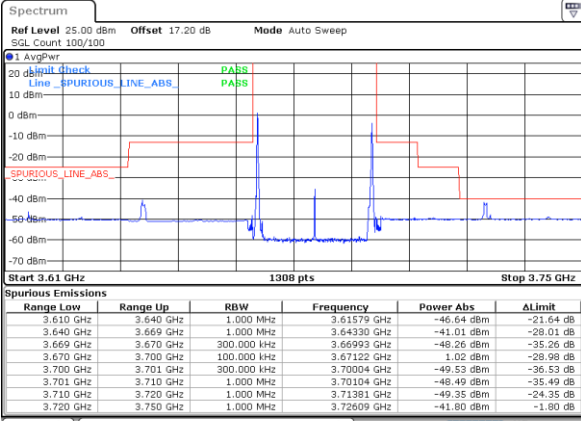

Date: 23 JUN 2022 20:42:24

Highest Band Edge / Full RB

N/A

Date: 23 JUN 2022 20:22:40

LTE Band 48C / 10MHz+20MHz

QPSK

Lowest Band Edge / 1RB0 and 1RB9

Middle Band Edge / 1RB0 and 1RB9

Date: 23 JUN 2022 21:59:37

Date: 23 JUN 2022 22:26:41

Lowest Band Edge / 1RB49 and 1RB0

Middle Band Edge / 1RB49 and 1RB0

Date: 23 JUN 2022 22:09:33

Date: 23 JUN 2022 22:36:35

Lowest Band Edge / Full RB

Middle Band Edge / Full RB

Date: 23 JUN 2022 21:49:01

Date: 23 JUN 2022 22:17:41

LTE Band 48C / 10MHz+20MHz

QPSK

Highest Band Edge / 1RB0 and 1RB9

N/A

Date: 23 JUN 2022 22:53:41

Highest Band Edge / 1RB49 and 1RB0

N/A

Date: 23 JUN 2022 23:03:37

Highest Band Edge / Full RB

N/A

Date: 23 JUN 2022 22:44:43

LTE Band 48C / 15MHz+20MHz

QPSK

Lowest Band Edge / 1RB0 and 1RB99