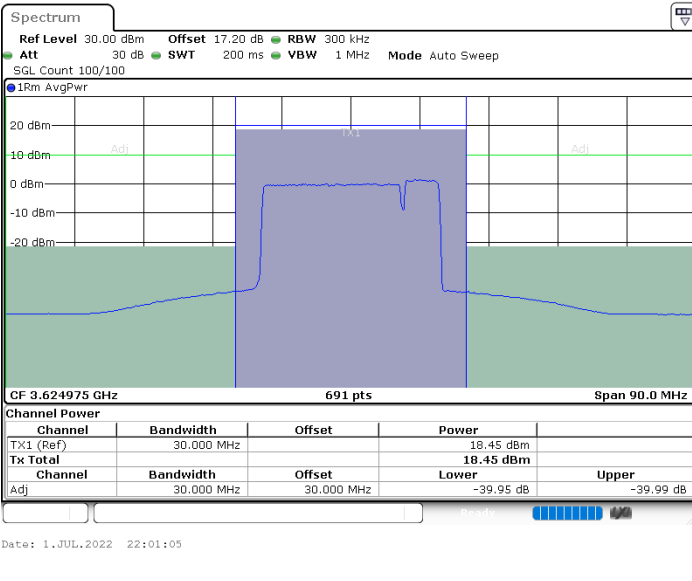

Highest Channel / 1RB74 and 1RB0

Highest Channel / FullIRB

N/A

LTE Band 48C / 20MHz+5MHz

64QAM

Lowest Channel / 1RB0 and 1RB24

Lowest Channel / 1RB99 and 1RB0

Lowest Channel / FullIRB

N/A

LTE Band 48C / 20MHz+5MHz

64QAM

Middle Channel / 1RB0 and 1RB24

Middle Channel / 1RB99 and 1RB0

Middle Channel / FullIRB

N/A

LTE Band 48C / 20MHz+5MHz

64QAM

Highest Channel / 1RB0 and 1RB24

Highest Channel / 1RB99 and 1RB0

Highest Channel / FullIRB

N/A

LTE Band 48C / 20MHz+10MHz

64QAM

Lowest Channel / 1RB0 and 1RB49

Lowest Channel / 1RB99 and 1RB0

Date: 25 JUN.2022 02:05:17

Date: 25 JUN.2022 02:14:32

Lowest Channel / FullIRB

N/A

Date: 25 JUN.2022 01:57:02

LTE Band 48C / 20MHz+10MHz

64QAM