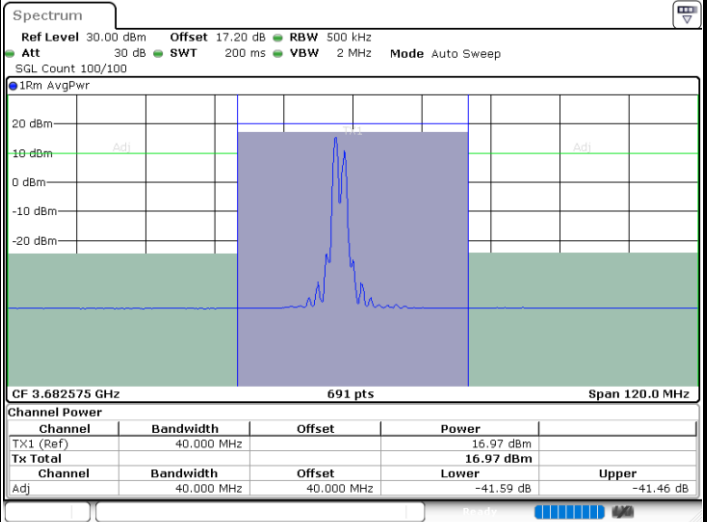

N/A

LTE Band 48C / 15MHz+20MHz

16QAM

Lowest Channel / 1RB0 and 1RB9

Lowest Channel / 1RB74 and 1RB0

Lowest Channel / FullIRB

N/A

LTE Band 48C / 15MHz+20MHz

16QAM

Middle Channel / 1RB0 and 1RB9

Middle Channel / 1RB74 and 1RB0

Middle Channel / FullIRB

N/A

LTE Band 48C / 15MHz+20MHz

16QAM

Highest Channel / 1RB0 and 1RB99

Highest Channel / 1RB74 and 1RB0

Date: 24.JUN.2022 01:14:03

Date: 24.JUN.2022 01:23:02

Highest Channel / FullIRB

N/A

Date: 24.JUN.2022 01:04:08

LTE Band 48C / 20MHz+5MHz

16QAM