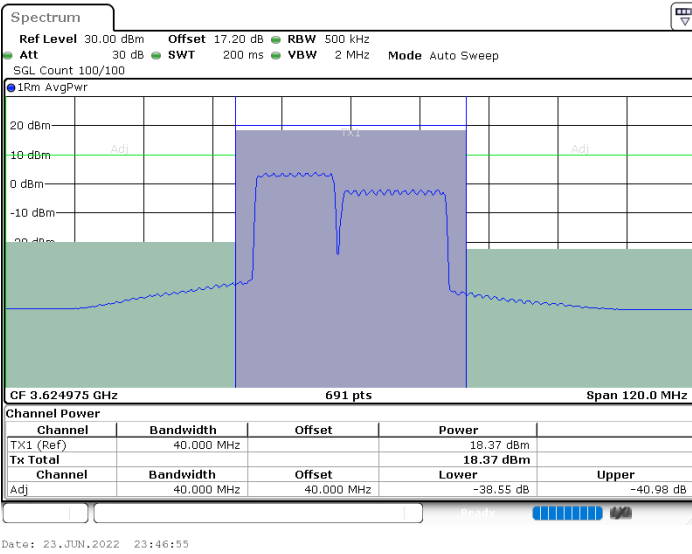

Date: 23 JUN.2022 22:52:42

LTE Band 48C / 15MHz+20MHz

64QAM

Lowest Channel / 1RB0 and 1RB9

Lowest Channel / 1RB74 and 1RB0

Lowest Channel / FullIRB

N/A

LTE Band 48C / 15MHz+20MHz

64QAM

Middle Channel / 1RB0 and 1RB9

Middle Channel / 1RB74 and 1RB0

Middle Channel / FullIRB

N/A

LTE Band 48C / 15MHz+20MHz

64QAM

Highest Channel / 1RB0 and 1RB99

Highest Channel / 1RB74 and 1RB0

Highest Channel / FullIRB

N/A

LTE Band 48C / 20MHz+5MHz

64QAM

Lowest Channel / 1RB0 and 1RB24

Lowest Channel / 1RB99 and 1RB0

Lowest Channel / FullIRB