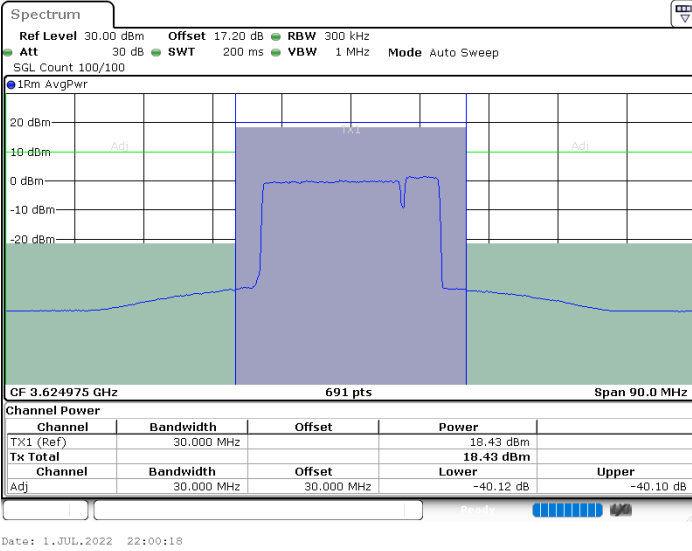

Highest Channel / 1RB74 and 1RB0

Date: 24.JUN.2022 01:14:03

Date: 24.JUN.2022 01:23:02

Highest Channel / FullIRB

N/A

Date: 24.JUN.2022 01:04:08

LTE Band 48C / 20MHz+5MHz

16QAM

Lowest Channel / 1RB0 and 1RB24

Lowest Channel / 1RB99 and 1RB0

Lowest Channel / FullIRB

N/A

LTE Band 48C / 20MHz+5MHz

16QAM

Middle Channel / 1RB0 and 1RB24

Middle Channel / 1RB99 and 1RB0

Middle Channel / FullIRB

N/A

LTE Band 48C / 20MHz+5MHz

16QAM

Highest Channel / 1RB0 and 1RB24

Highest Channel / 1RB99 and 1RB0

Highest Channel / FullIRB

N/A