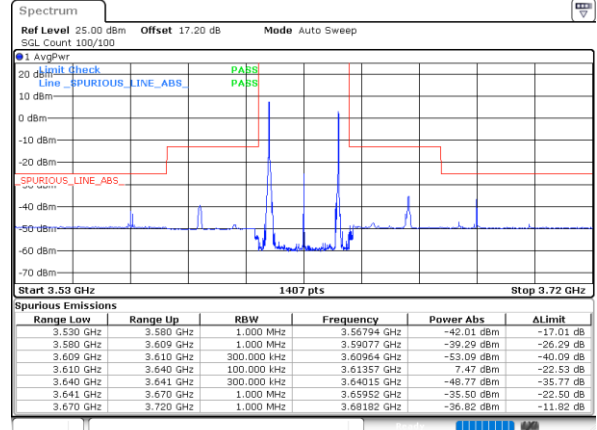

Lowest Band Edge / Full RB

Middle Band Edge / Full RB

Date: 23 JUN 2022 23:11:46

Date: 23 JUN 2022 23:38:54

LTE Band 48C / 15MHz+20MHz

QPSK

Highest Band Edge / 1RB0 and 1RB9

N/A

Date: 27 JUN 2022 22:54:32

Highest Band Edge / 1RB74 and 1RB0

N/A

Date: 24 JUN 2022 01:17:53

Highest Band Edge / Full RB

N/A

Date: 24 JUN 2022 00:59:00

LTE Band 48C/ 20MHz+5MHz

QPSK

Lowest Band Edge / 1RB0 and 1RB24

Middle Band Edge / 1RB0 and 1RB24

Date: 1.JUL.2022 19:41:26

Date: 1.JUL.2022 21:51:35

Lowest Band Edge / 1RB99 and 1RB0

Middle Band Edge / 1RB99 and 1RB0

Date: 24.JUN.2022 01:45:35