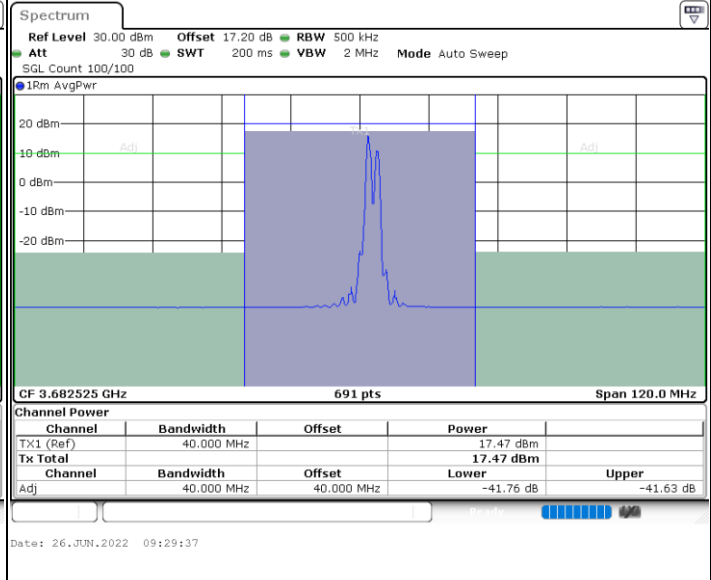

N/A

LTE Band 48C / 20MHz+15MHz

16QAM

Highest Channel / 1RB0 and 1RB74

Highest Channel / 1RB99 and 1RB0

Highest Channel / FullIRB

N/A

LTE Band 48C / 20MHz+20MHz