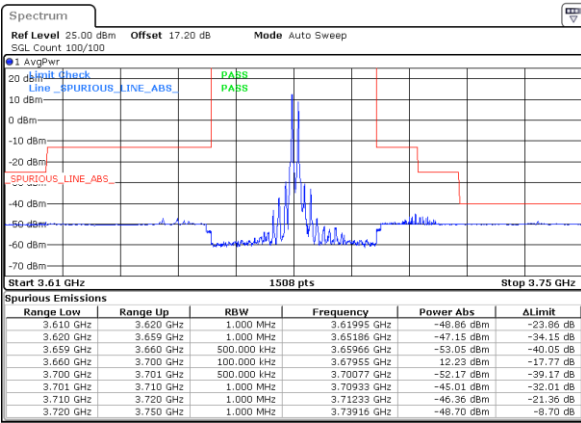

N/A

Date: 23 JUN 2022 23:03:37

Highest Band Edge / Full RB

N/A

Date: 23 JUN 2022 22:44:43

LTE Band 48C / 15MHz+20MHz

QPSK

Lowest Band Edge / 1RB0 and 1RB99

Middle Band Edge / 1RB0 and 1RB99

Date: 23 JUN 2022 23:20:47

Date: 23 JUN 2022 23:47:54

Lowest Band Edge / 1RB74 and 1RB0

Middle Band Edge / 1RB74 and 1RB0

Date: 23 JUN 2022 23:30:43

Date: 24 JUN 2022 00:50:49

Lowest Band Edge / Full RB

Middle Band Edge / Full RB

Date: 23 JUN 2022 23:11:46

Date: 23 JUN 2022 23:38:54

LTE Band 48C / 15MHz+20MHz

QPSK

Highest Band Edge / 1RB0 and 1RB9

N/A

Date: 27 JUN 2022 22:54:32

Highest Band Edge / 1RB74 and 1RB0

N/A

Date: 24 JUN 2022 01:17:53

Highest Band Edge / Full RB

N/A

Date: 24 JUN 2022 00:59:00

LTE Band 48C/ 20MHz+5MHz