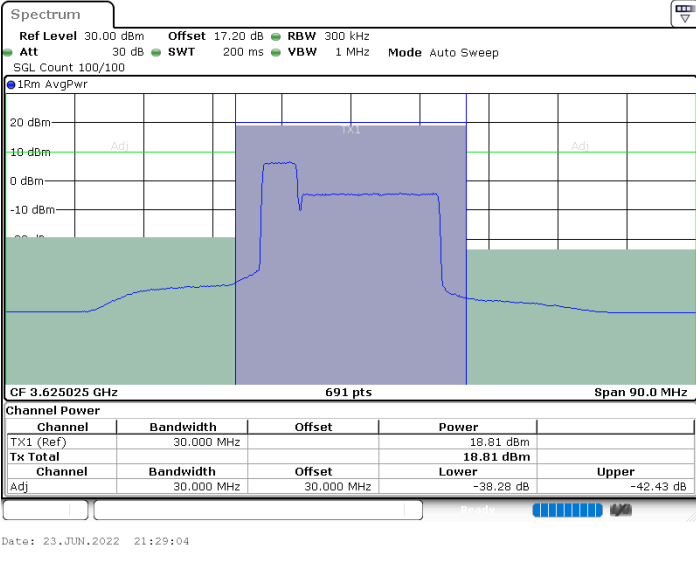

LTE Band 48C / 5MHz+20MHz

64QAM

Middle Channel / 1RB0 and 1RB9

Middle Channel / 1RB24 and 1RB0

Middle Channel / FullIRB

N/A

LTE Band 48C / 5MHz+20MHz

64QAM

Highest Channel / 1RB0 and 1RB99

Highest Channel / 1RB24 and 1RB0

Highest Channel / FullIRB

N/A

LTE Band 48C / 10MHz+20MHz

64QAM

Lowest Channel / 1RB0 and 1RB9

Lowest Channel / 1RB49 and 1RB0