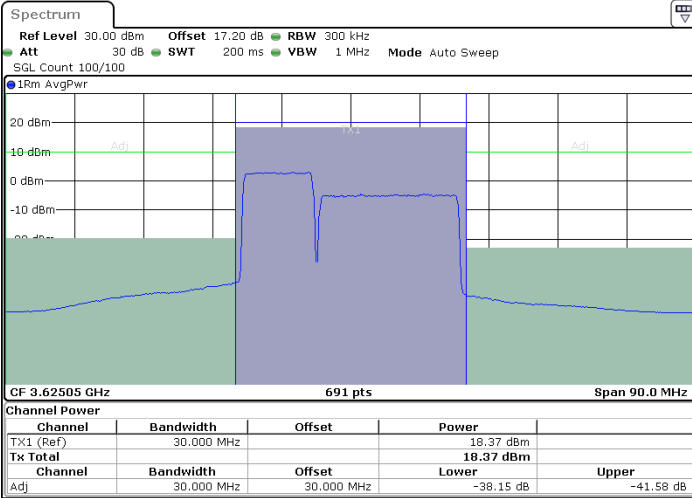

Highest Channel / 1RB0 and 1RB99

Highest Channel / 1RB24 and 1RB0

Highest Channel / FullIRB

N/A

LTE Band 48C / 10MHz+20MHz

16QAM

Lowest Channel / 1RB0 and 1RB9

Lowest Channel / 1RB49 and 1RB0

Lowest Channel / FullIRB

N/A

LTE Band 48C / 10MHz+20MHz

16QAM

Middle Channel / 1RB0 and 1RB99

Middle Channel / 1RB49 and 1RB0

Date: 23 JUN 2022 22:32:46

Date: 23 JUN 2022 22:41:42

Middle Channel / FullIRB

N/A

Date: 23 JUN 2022 22:22:49

LTE Band 48C / 10MHz+20MHz

16QAM

Highest Channel / 1RB0 and 1RB99

Highest Channel / 1RB49 and 1RB0

Highest Channel / FullIRB