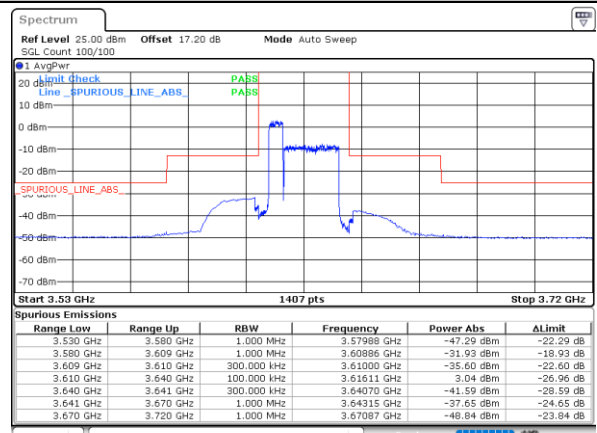

N/A

Date: 26 JUN.2022 09:39:53

Conducted Band Edge

LTE Band 48C / 5MHz+20MHz

QPSK

Lowest Band Edge / 1RB0 and 1RB99

Middle Band Edge / 1RB0 and 1RB99

Date: 27 JUN 2022 22:45:12

Date: 23 JUN 2022 21:13:03

Lowest Band Edge / 1RB24 and 1RB0

Middle Band Edge / 1RB24 and 1RB0

Date: 23 JUN 2022 21:12:06

Date: 23 JUN 2022 21:13:58

Lowest Band Edge / Full RB

Middle Band Edge / Full RB

Date: 23 JUN 2022 20:51:24

Date: 23 JUN 2022 21:21:06

LTE Band 48C / 5MHz+20MHz

QPSK

Highest Band Edge / 1RB0 and 1RB9

N/A

Date: 23 JUN 2022 20:31:39

Highest Band Edge / 1RB24 and 1RB0

N/A

Date: 23 JUN 2022 20:42:24

Highest Band Edge / Full RB

N/A

Date: 23 JUN 2022 20:22:40

LTE Band 48C / 10MHz+20MHz

QPSK

Lowest Band Edge / 1RB0 and 1RB9

Middle Band Edge / 1RB0 and 1RB9