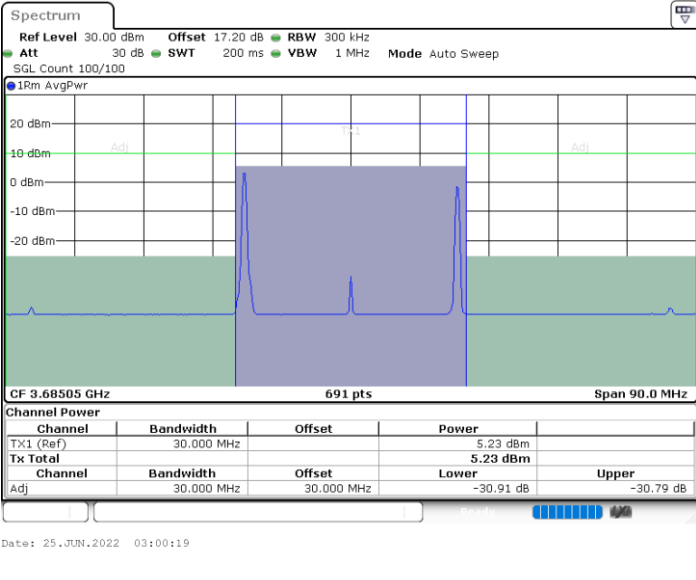

LTE Band 48C / 20MHz+10MHz

16QAM

Lowest Channel / 1RB0 and 1RB49

Lowest Channel / 1RB99 and 1RB0

Lowest Channel / FullIRB

N/A

LTE Band 48C / 20MHz+10MHz

16QAM

Middle Channel / 1RB0 and 1RB49

Middle Channel / 1RB99 and 1RB0

Middle Channel / FullIRB

N/A

LTE Band 48C / 20MHz+10MHz

16QAM

Highest Channel / 1RB0 and 1RB49

Highest Channel / 1RB99 and 1RB0

Highest Channel / FullIRB

N/A

LTE Band 48C / 20MHz+15MHz

16QAM

Lowest Channel / 1RB0 and 1RB74

Lowest Channel / 1RB99 and 1RB0

Date: 25 JUN.2022 03:27:45

Date: 25 JUN.2022 03:36:52