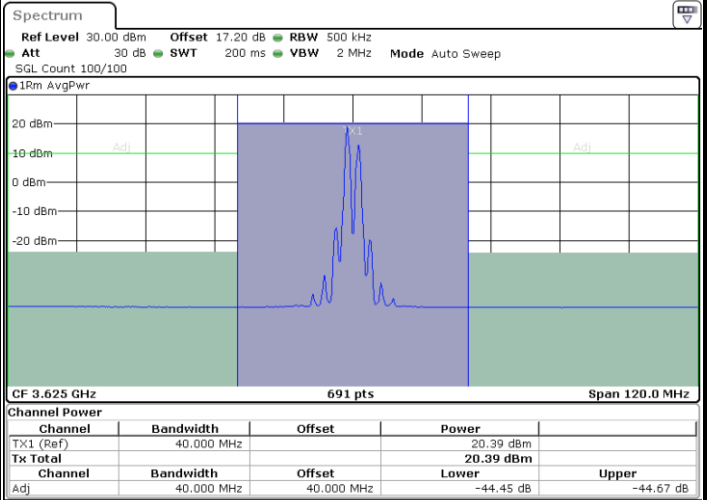

LTE Band 48C / 20MHz+20MHz

64QAM

MiddleChannel / 1RB0 and 1RB99

Middle Channel / 1RB99 and 1RB0

Date: 26 JUN.2022 10:36:58

Date: 26 JUN.2022 10:45:11

Middle Channel / FullIRB

N/A

Date: 26 JUN.2022 10:29:35

LTE Band 48C / 20MHz+20MHz

64QAM

Highest Channel / 1RB0 and 1RB99

Highest Channel / 1RB99 and 1RB0

Date: 26 JUN.2022 09:47:15

Date: 26 JUN.2022 09:55:29

Highest Channel / FullIRB