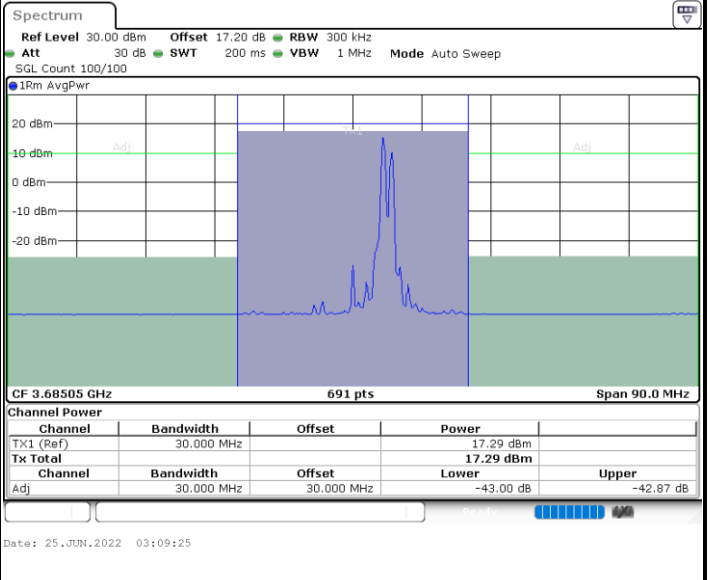

LTE Band 48C / 20MHz+10MHz

16QAM

Lowest Channel / 1RB0 and 1RB49

Lowest Channel / 1RB99 and 1RB0

Lowest Channel / FullIRB

N/A

LTE Band 48C / 20MHz+10MHz

16QAM

Middle Channel / 1RB0 and 1RB49

Middle Channel / 1RB99 and 1RB0

Middle Channel / FullIRB

N/A

LTE Band 48C / 20MHz+10MHz

16QAM

Highest Channel / 1RB0 and 1RB49

Highest Channel / 1RB99 and 1RB0

Highest Channel / FullIRB

N/A

LTE Band 48C / 20MHz+15MHz

16QAM

Lowest Channel / 1RB0 and 1RB74

Lowest Channel / 1RB99 and 1RB0

Date: 25 JUN.2022 03:27:45

Date: 25 JUN.2022 03:36:52