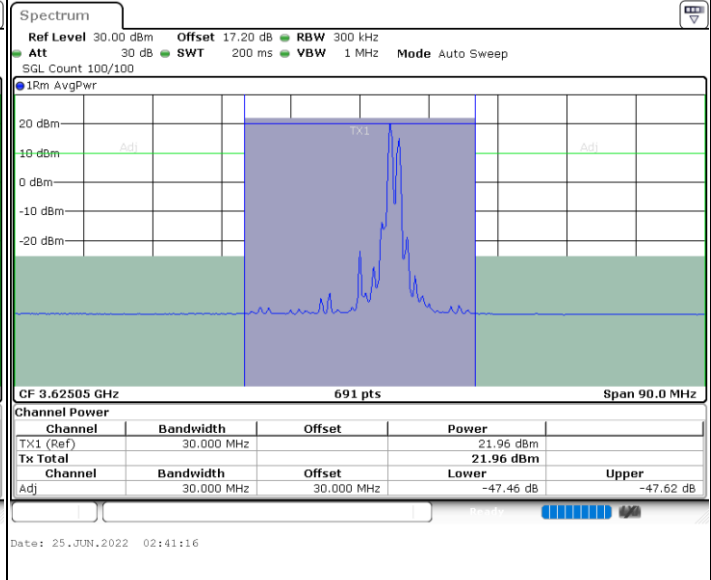

Middle Channel / FullIRB

N/A

LTE Band 48C / 20MHz+5MHz

16QAM

Highest Channel / 1RB0 and 1RB24

Highest Channel / 1RB99 and 1RB0

Highest Channel / FullIRB

N/A

LTE Band 48C / 20MHz+10MHz

16QAM

Lowest Channel / 1RB0 and 1RB49

Lowest Channel / 1RB99 and 1RB0

Lowest Channel / FullIRB

N/A

LTE Band 48C / 20MHz+10MHz

16QAM

Middle Channel / 1RB0 and 1RB49

Middle Channel / 1RB99 and 1RB0

Middle Channel / FullIRB

N/A

LTE Band 48C / 20MHz+10MHz

16QAM

Highest Channel / 1RB0 and 1RB49

Highest Channel / 1RB99 and 1RB0