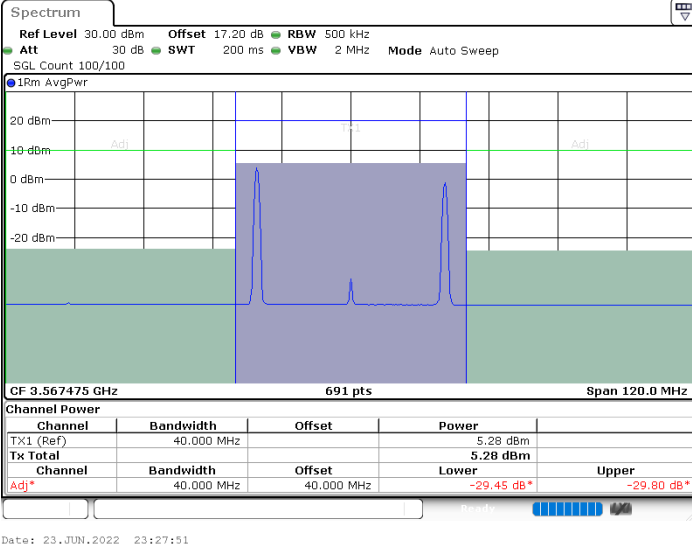

LTE Band 48C / 10MHz+20MHz

64QAM

Highest Channel / 1RB0 and 1RB99

Highest Channel / 1RB49 and 1RB0

Date: 23 JUN.2022 23:00:44

Date: 23 JUN.2022 23:09:42

Highest Channel / FullIRB

N/A

Date: 23 JUN.2022 22:52:42

LTE Band 48C / 15MHz+20MHz

64QAM

Lowest Channel / 1RB0 and 1RB9

Lowest Channel / 1RB74 and 1RB0

Lowest Channel / FullIRB

N/A

LTE Band 48C / 15MHz+20MHz

64QAM

Middle Channel / 1RB0 and 1RB9

Middle Channel / 1RB74 and 1RB0

Middle Channel / FullIRB

N/A

LTE Band 48C / 15MHz+20MHz

64QAM

Highest Channel / 1RB0 and 1RB99

Highest Channel / 1RB74 and 1RB0

Highest Channel / FullIRB

N/A

LTE Band 48C / 20MHz+5MHz

64QAM

Lowest Channel / 1RB0 and 1RB24

Lowest Channel / 1RB99 and 1RB0

Lowest Channel / FullIRB