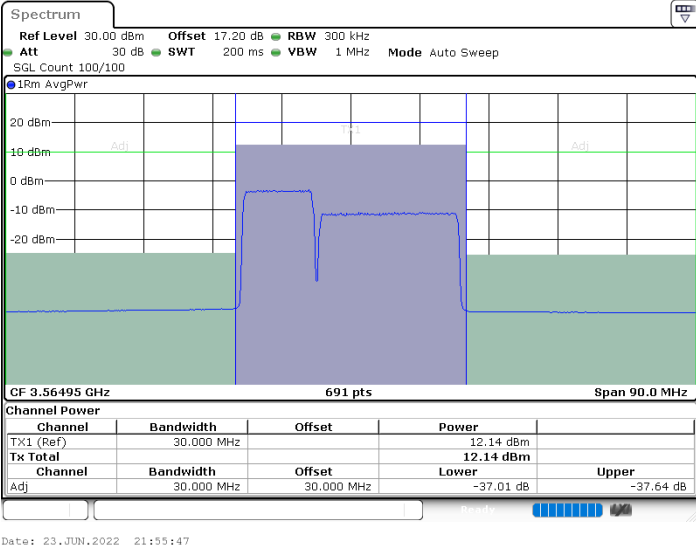

Lowest Channel / FullIRB

N/A