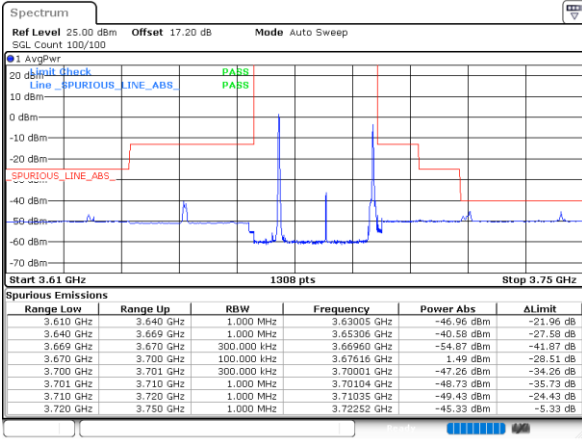

Date: 23 JUN 2022 21:13:03

Lowest Band Edge / 1RB24 and 1RB0

Middle Band Edge / 1RB24 and 1RB0

Date: 23 JUN 2022 21:12:06

Date: 23 JUN 2022 21:13:58

Lowest Band Edge / Full RB

Middle Band Edge / Full RB

Date: 23 JUN 2022 20:51:24

Date: 23 JUN 2022 21:21:06

LTE Band 48C / 5MHz+20MHz

QPSK

Highest Band Edge / 1RB0 and 1RB9

N/A

Date: 23 JUN 2022 20:31:39

Highest Band Edge / 1RB24 and 1RB0

N/A

Date: 23 JUN 2022 20:42:24

Highest Band Edge / Full RB

N/A

Date: 23 JUN 2022 20:22:40

LTE Band 48C / 10MHz+20MHz

QPSK

Lowest Band Edge / 1RB0 and 1RB9

Middle Band Edge / 1RB0 and 1RB9