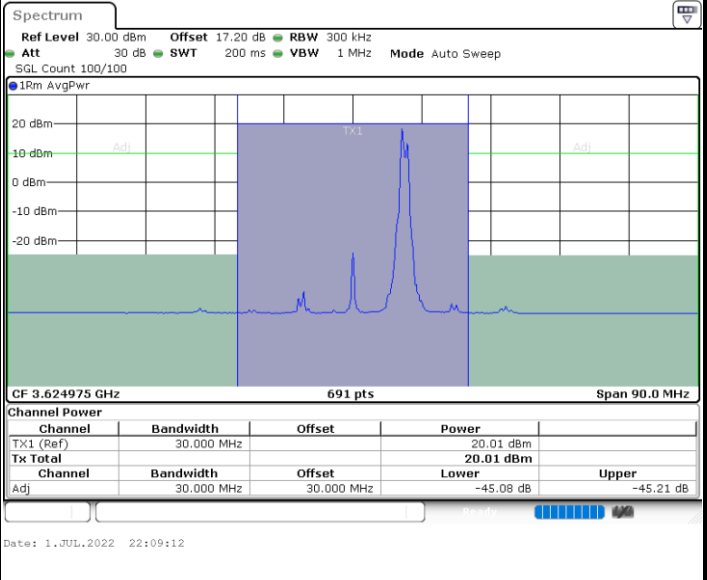

Highest Channel / 1RB74 and 1RB0

Highest Channel / FullIRB

N/A

LTE Band 48C / 20MHz+5MHz

64QAM

Lowest Channel / 1RB0 and 1RB24

Lowest Channel / 1RB99 and 1RB0

Lowest Channel / FullIRB

N/A

LTE Band 48C / 20MHz+5MHz

64QAM

Middle Channel / 1RB0 and 1RB24

Middle Channel / 1RB99 and 1RB0

Middle Channel / FullIRB

N/A

LTE Band 48C / 20MHz+5MHz

64QAM

Highest Channel / 1RB0 and 1RB24

Highest Channel / 1RB99 and 1RB0

Highest Channel / FullIRB

N/A

LTE Band 48C / 20MHz+10MHz

64QAM

Lowest Channel / 1RB0 and 1RB49