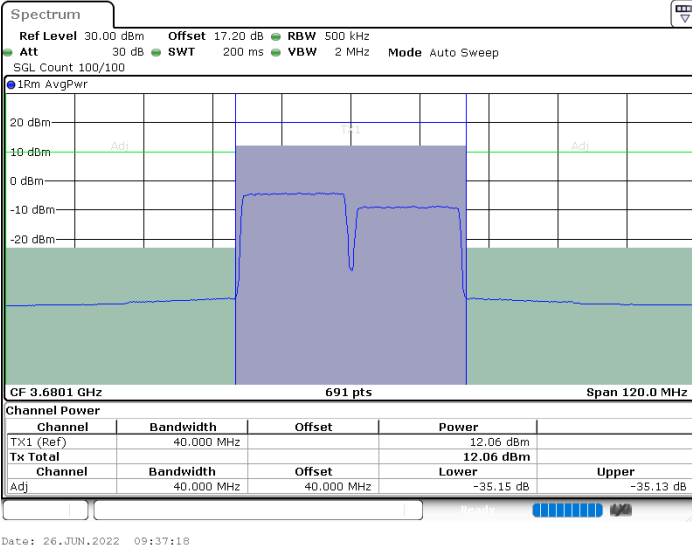

Date: 26 JUN.2022 10:27:00

LTE Band 48C / 20MHz+20MHz

16QAM

Highest Channel / 1RB0 and 1RB99

Highest Channel / 1RB99 and 1RB0

Highest Channel / FullIRB

N/A

LTE Band 48C / 5MHz+20MHz