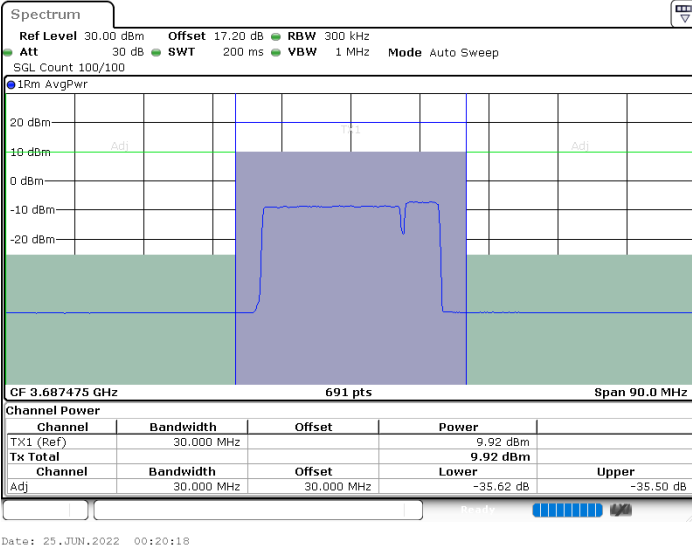

Lowest Channel / 1RB0 and 1RB24

Lowest Channel / 1RB99 and 1RB0

Lowest Channel / FullIRB

N/A

LTE Band 48C / 20MHz+5MHz

16QAM

Middle Channel / 1RB0 and 1RB24

Middle Channel / 1RB99 and 1RB0

Middle Channel / FullIRB

N/A

LTE Band 48C / 20MHz+5MHz

16QAM

Highest Channel / 1RB0 and 1RB24

Highest Channel / 1RB99 and 1RB0

Highest Channel / FullIRB

N/A

LTE Band 48C / 20MHz+10MHz

16QAM

Lowest Channel / 1RB0 and 1RB49

Lowest Channel / 1RB99 and 1RB0

Lowest Channel / FullIRB

N/A

LTE Band 48C / 20MHz+10MHz

16QAM