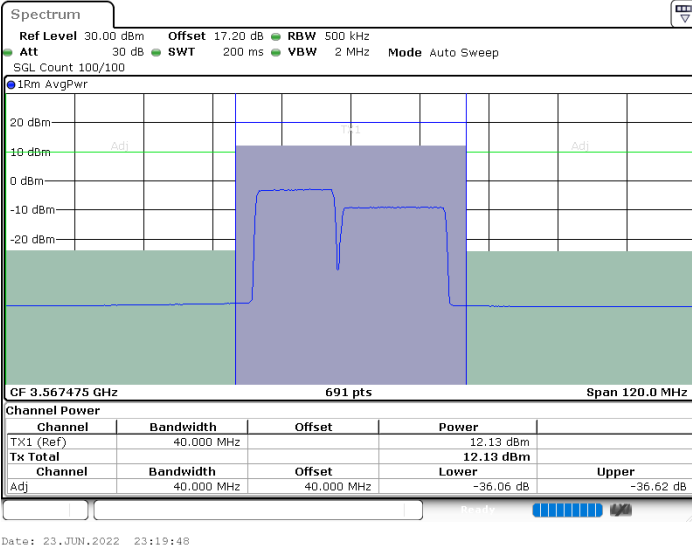

LTE Band 48C / 10MHz+20MHz

64QAM

Highest Channel / 1RB0 and 1RB99

Highest Channel / 1RB49 and 1RB0

Date: 23 JUN.2022 23:00:44

Date: 23 JUN.2022 23:09:42

Highest Channel / FullIRB

N/A

Date: 23 JUN.2022 22:52:42

LTE Band 48C / 15MHz+20MHz

64QAM

Lowest Channel / 1RB0 and 1RB9

Lowest Channel / 1RB74 and 1RB0

Lowest Channel / FullIRB

N/A

LTE Band 48C / 15MHz+20MHz

64QAM

Middle Channel / 1RB0 and 1RB9

Middle Channel / 1RB74 and 1RB0

Middle Channel / FullIRB

N/A

LTE Band 48C / 15MHz+20MHz

64QAM

Highest Channel / 1RB0 and 1RB99