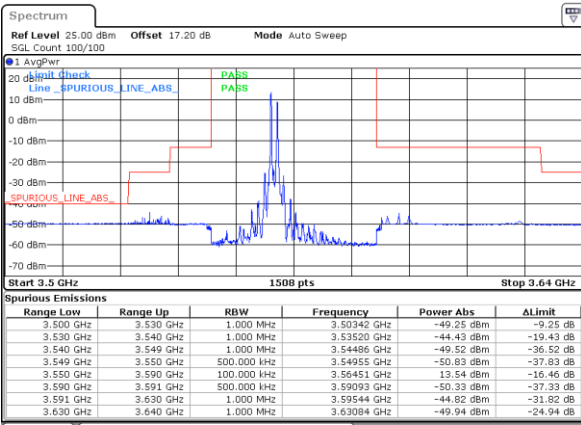

N/A

Date: 23 JUN 2022 23:03:37

Highest Band Edge / Full RB

N/A

Date: 23 JUN 2022 22:44:43

LTE Band 48C / 15MHz+20MHz

QPSK

Lowest Band Edge / 1RB0 and 1RB99

Middle Band Edge / 1RB0 and 1RB99

Date: 23 JUN 2022 23:20:47

Date: 23 JUN 2022 23:47:54

Lowest Band Edge / 1RB74 and 1RB0

Middle Band Edge / 1RB74 and 1RB0

Date: 23 JUN 2022 23:30:43

Date: 24 JUN 2022 00:50:49

Lowest Band Edge / Full RB

Middle Band Edge / Full RB

Date: 23 JUN 2022 23:11:46

Date: 23 JUN 2022 23:38:54

LTE Band 48C / 15MHz+20MHz

QPSK

Highest Band Edge / 1RB0 and 1RB9

N/A

Date: 27 JUN 2022 22:54:32

Highest Band Edge / 1RB74 and 1RB0

N/A

Date: 24 JUN 2022 01:17:53

Highest Band Edge / Full RB

N/A

Date: 24 JUN 2022 00:59:00

LTE Band 48C/ 20MHz+5MHz