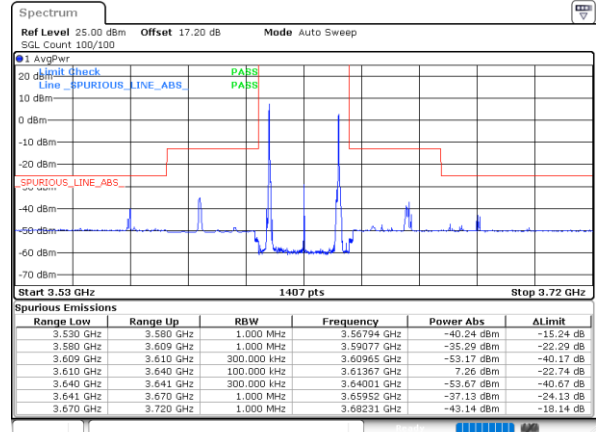

Date: 26 JUN.2022 10:29:35

LTE Band 48C / 20MHz+20MHz

64QAM

Highest Channel / 1RB0 and 1RB99

Highest Channel / 1RB99 and 1RB0

Date: 26 JUN.2022 09:47:15

Date: 26 JUN.2022 09:55:29

Highest Channel / FullIRB

N/A

Date: 26 JUN.2022 09:39:53

Conducted Band Edge

LTE Band 48C / 5MHz+20MHz

QPSK

Lowest Band Edge / 1RB0 and 1RB99

Middle Band Edge / 1RB0 and 1RB99

Date: 27 JUN 2022 22:45:12

Date: 23 JUN 2022 21:13:03

Lowest Band Edge / 1RB24 and 1RB0

Middle Band Edge / 1RB24 and 1RB0

Date: 23 JUN 2022 21:12:06

Date: 23 JUN 2022 21:13:58

Lowest Band Edge / Full RB

Middle Band Edge / Full RB

Date: 23 JUN 2022 20:51:24

Date: 23 JUN 2022 21:21:06

LTE Band 48C / 5MHz+20MHz

QPSK

Highest Band Edge / 1RB0 and 1RB9

N/A

Date: 23 JUN 2022 20:31:39

Highest Band Edge / 1RB24 and 1RB0

N/A