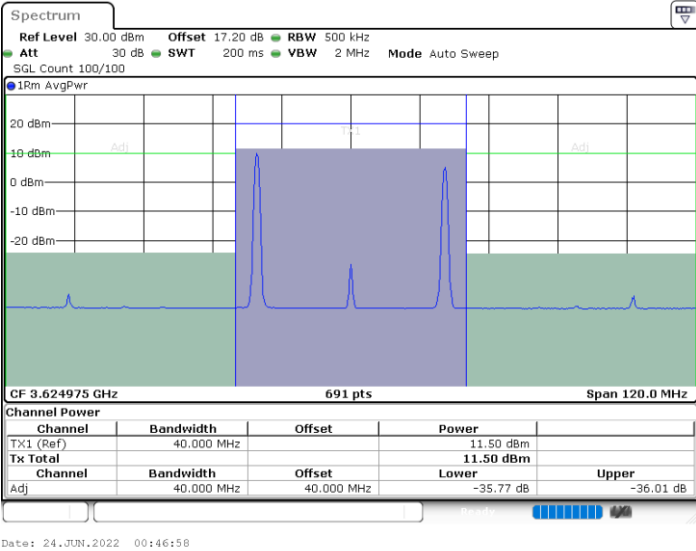

N/A

LTE Band 48C / 15MHz+20MHz

16QAM

Lowest Channel / 1RB0 and 1RB9

Lowest Channel / 1RB74 and 1RB0

Lowest Channel / FullIRB

N/A

LTE Band 48C / 15MHz+20MHz

16QAM

Middle Channel / 1RB0 and 1RB9

Middle Channel / 1RB74 and 1RB0

Middle Channel / FullIRB

N/A

LTE Band 48C / 15MHz+20MHz

16QAM

Highest Channel / 1RB0 and 1RB99