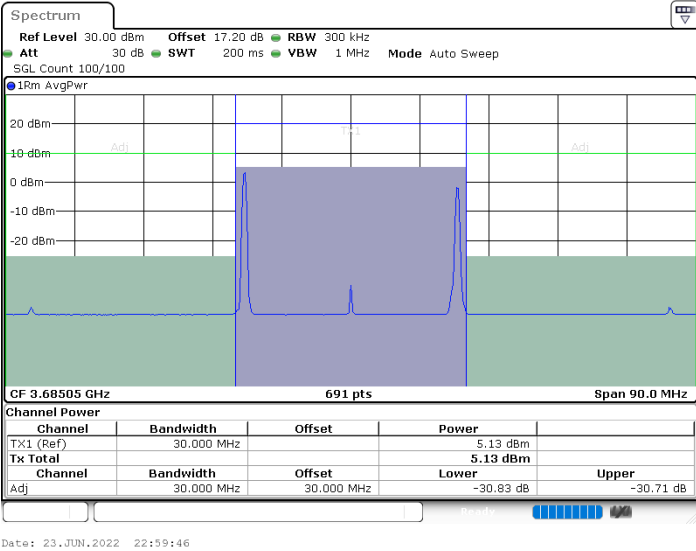

Middle Channel / FullIRB

N/A

Date: 23 JUN 2022 22:22:49

LTE Band 48C / 10MHz+20MHz

16QAM

Highest Channel / 1RB0 and 1RB99

Highest Channel / 1RB49 and 1RB0

Highest Channel / FullIRB

N/A

LTE Band 48C / 15MHz+20MHz

16QAM

Lowest Channel / 1RB0 and 1RB9

Lowest Channel / 1RB74 and 1RB0

Lowest Channel / FullIRB

N/A

LTE Band 48C / 15MHz+20MHz