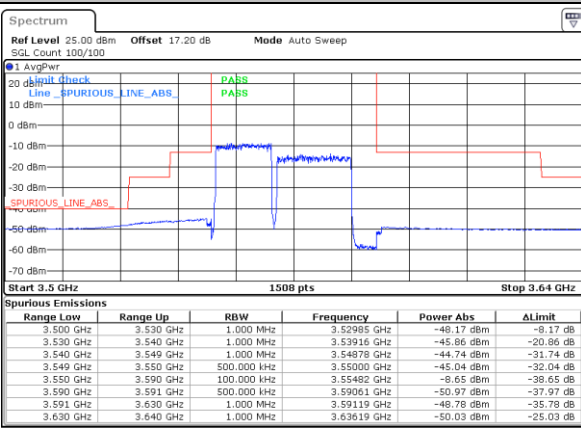

N/A

Date: 23 JUN 2022 23:03:37

Highest Band Edge / Full RB

N/A

Date: 23 JUN 2022 22:44:43

LTE Band 48C / 15MHz+20MHz

QPSK

Lowest Band Edge / 1RB0 and 1RB99

Middle Band Edge / 1RB0 and 1RB99

Date: 23 JUN 2022 23:20:47

Date: 23 JUN 2022 23:47:54

Lowest Band Edge / 1RB74 and 1RB0

Middle Band Edge / 1RB74 and 1RB0

Date: 23 JUN 2022 23:30:43

Date: 24 JUN 2022 00:50:49

Lowest Band Edge / Full RB

Middle Band Edge / Full RB

Date: 23 JUN 2022 23:11:46

Date: 23 JUN 2022 23:38:54

LTE Band 48C / 15MHz+20MHz

QPSK

Highest Band Edge / 1RB0 and 1RB9

N/A

Date: 27 JUN 2022 22:54:32

Highest Band Edge / 1RB74 and 1RB0

N/A

Date: 24 JUN 2022 01:17:53

Highest Band Edge / Full RB

N/A

Date: 24 JUN 2022 00:59:00

LTE Band 48C/ 20MHz+5MHz