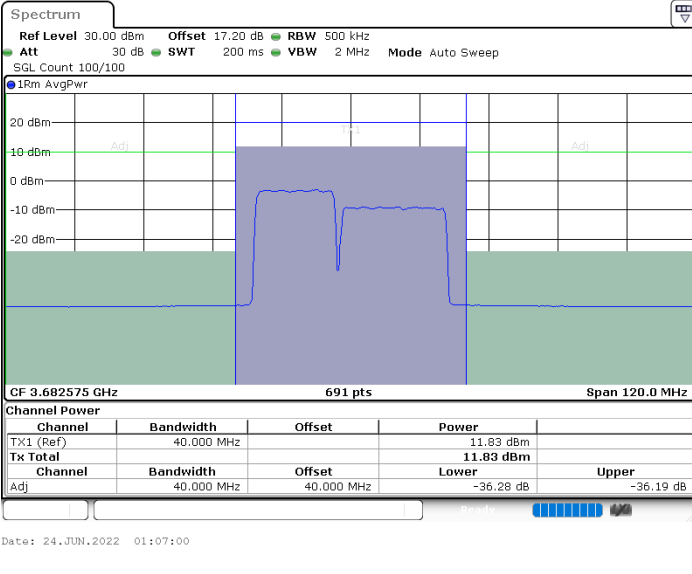

Date: 23 JUN.2022 22:52:42

LTE Band 48C / 15MHz+20MHz

64QAM

Lowest Channel / 1RB0 and 1RB9

Lowest Channel / 1RB74 and 1RB0

Lowest Channel / FullIRB

N/A

LTE Band 48C / 15MHz+20MHz

64QAM

Middle Channel / 1RB0 and 1RB9

Middle Channel / 1RB74 and 1RB0

Middle Channel / FullIRB

N/A

LTE Band 48C / 15MHz+20MHz

64QAM

Highest Channel / 1RB0 and 1RB99

Highest Channel / 1RB74 and 1RB0

Highest Channel / FullIRB

N/A

LTE Band 48C / 20MHz+5MHz

64QAM

Lowest Channel / 1RB0 and 1RB24

Lowest Channel / 1RB99 and 1RB0

Lowest Channel / FullIRB