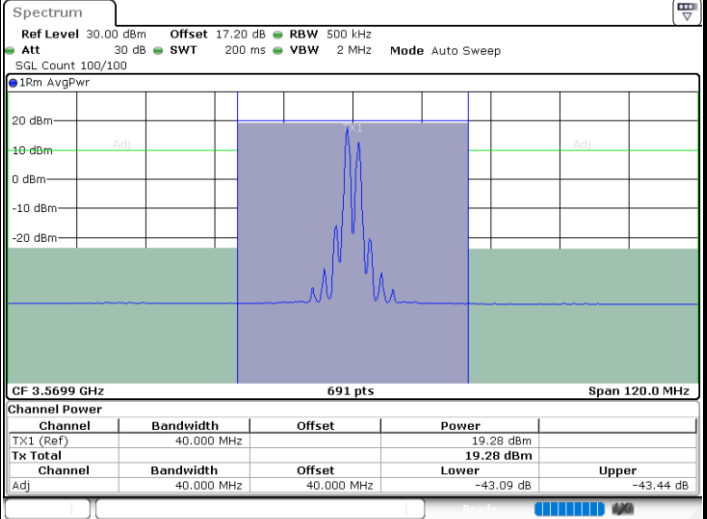

Date: 26 JUN.2022 10:19:29