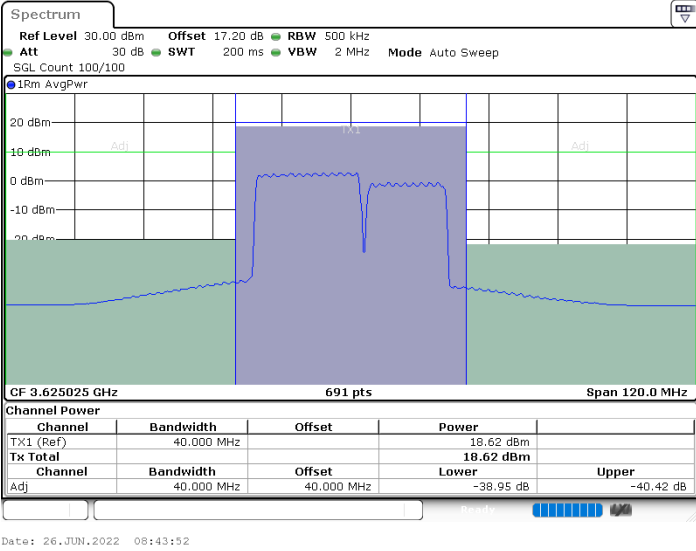

Highest Channel / FullIRB

N/A

LTE Band 48C / 20MHz+15MHz

16QAM

Lowest Channel / 1RB0 and 1RB74

Lowest Channel / 1RB99 and 1RB0

Date: 25 JUN.2022 03:27:45

Date: 25 JUN.2022 03:36:52

Lowest Channel / FullIRB

N/A

Date: 25 JUN.2022 03:17:40

LTE Band 48C / 20MHz+15MHz

16QAM

Middle Channel / 1RB0 and 1RB74

Middle Channel / 1RB99 and 1RB0

Middle Channel / FullIRB

N/A

LTE Band 48C / 20MHz+15MHz

16QAM

Highest Channel / 1RB0 and 1RB74

Highest Channel / 1RB99 and 1RB0

Highest Channel / FullIRB

N/A

LTE Band 48C / 20MHz+20MHz