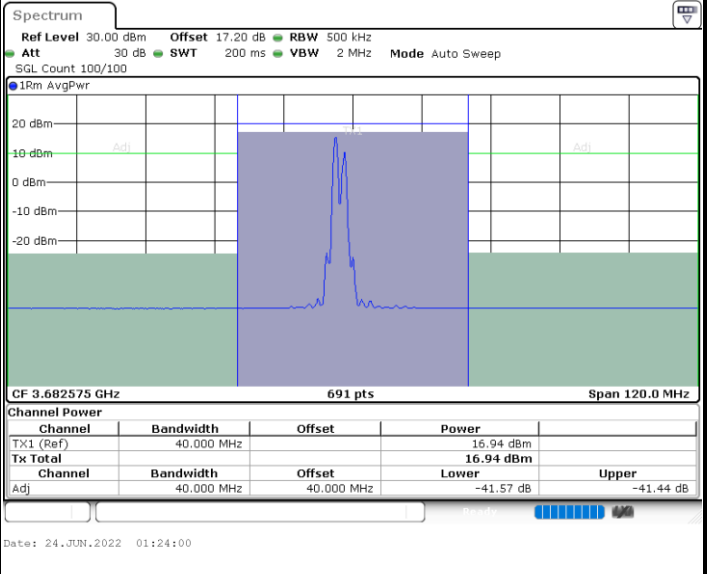

64QAM

Middle Channel / 1RB0 and 1RB9

Middle Channel / 1RB74 and 1RB0

Middle Channel / FullIRB

N/A

LTE Band 48C / 15MHz+20MHz

64QAM

Highest Channel / 1RB0 and 1RB99

Highest Channel / 1RB74 and 1RB0

Highest Channel / FullIRB

N/A

LTE Band 48C / 20MHz+5MHz

64QAM

Lowest Channel / 1RB0 and 1RB24

Lowest Channel / 1RB99 and 1RB0

Lowest Channel / FullIRB