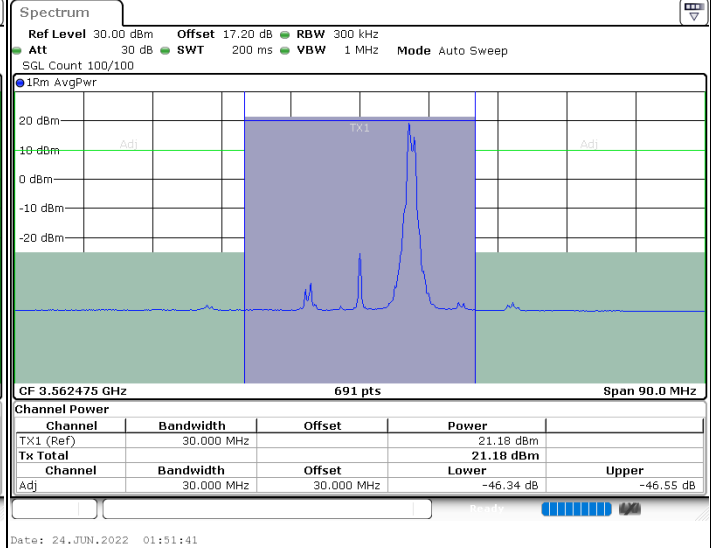

64QAM

Middle Channel / 1RB0 and 1RB9

Middle Channel / 1RB74 and 1RB0

Middle Channel / FullIRB

N/A

LTE Band 48C / 15MHz+20MHz

64QAM

Highest Channel / 1RB0 and 1RB99

Highest Channel / 1RB74 and 1RB0

Highest Channel / FullIRB

N/A

LTE Band 48C / 20MHz+5MHz

64QAM

Lowest Channel / 1RB0 and 1RB24

Lowest Channel / 1RB99 and 1RB0

Lowest Channel / FullIRB

N/A

LTE Band 48C / 20MHz+5MHz

64QAM

Middle Channel / 1RB0 and 1RB24

Middle Channel / 1RB99 and 1RB0

Middle Channel / FullIRB

N/A

LTE Band 48C / 20MHz+5MHz