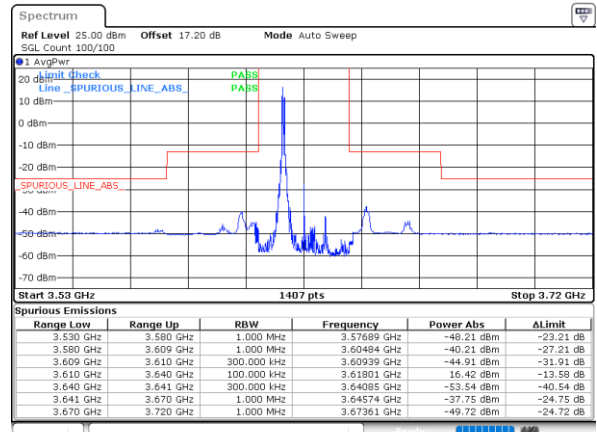

Date: 26 JUN.2022 10:29:35

LTE Band 48C / 20MHz+20MHz

64QAM

Highest Channel / 1RB0 and 1RB99

Highest Channel / 1RB99 and 1RB0

Date: 26 JUN.2022 09:47:15

Date: 26 JUN.2022 09:55:29

Highest Channel / FullIRB

N/A

Date: 26 JUN.2022 09:39:53

Conducted Band Edge

LTE Band 48C / 5MHz+20MHz

QPSK

Lowest Band Edge / 1RB0 and 1RB99

Middle Band Edge / 1RB0 and 1RB99

Date: 27 JUN 2022 22:45:12

Date: 23 JUN 2022 21:13:03

Lowest Band Edge / 1RB24 and 1RB0

Middle Band Edge / 1RB24 and 1RB0

Date: 23 JUN 2022 21:12:06

Date: 23 JUN 2022 21:13:58

Lowest Band Edge / Full RB

Middle Band Edge / Full RB

Date: 23 JUN 2022 20:51:24

Date: 23 JUN 2022 21:21:06

LTE Band 48C / 5MHz+20MHz

QPSK

Highest Band Edge / 1RB0 and 1RB9

N/A

Date: 23 JUN 2022 20:31:39

Highest Band Edge / 1RB24 and 1RB0

N/A