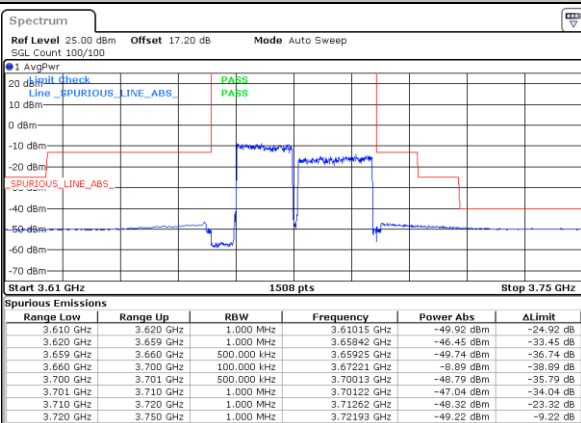

Lowest Band Edge / Full RB

Middle Band Edge / Full RB

Date: 23 JUN 2022 23:11:46

Date: 23 JUN 2022 23:38:54

LTE Band 48C / 15MHz+20MHz

QPSK

Highest Band Edge / 1RB0 and 1RB9

N/A

Date: 27 JUN 2022 22:54:32

Highest Band Edge / 1RB74 and 1RB0

N/A

Date: 24 JUN 2022 01:17:53

Highest Band Edge / Full RB

N/A

Date: 24 JUN 2022 00:59:00

LTE Band 48C/ 20MHz+5MHz

QPSK

Lowest Band Edge / 1RB0 and 1RB24

Middle Band Edge / 1RB0 and 1RB24

Date: 1.JUL.2022 19:41:26

Date: 1.JUL.2022 21:51:35

Lowest Band Edge / 1RB99 and 1RB0

Middle Band Edge / 1RB99 and 1RB0

Date: 24.JUN.2022 01:45:35