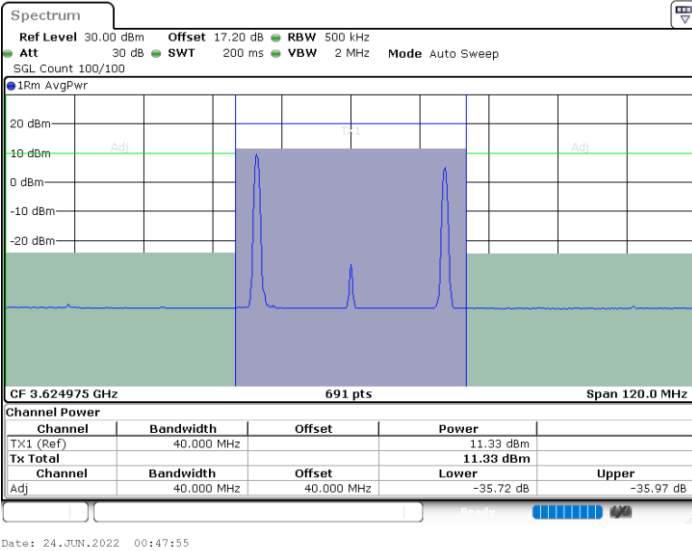

LTE Band 48C / 10MHz+20MHz

64QAM

Highest Channel / 1RB0 and 1RB99

Highest Channel / 1RB49 and 1RB0

Date: 23 JUN.2022 23:00:44

Date: 23 JUN.2022 23:09:42

Highest Channel / FullIRB

N/A

Date: 23 JUN.2022 22:52:42

LTE Band 48C / 15MHz+20MHz

64QAM

Lowest Channel / 1RB0 and 1RB9

Lowest Channel / 1RB74 and 1RB0

Lowest Channel / FullIRB

N/A

LTE Band 48C / 15MHz+20MHz

64QAM

Middle Channel / 1RB0 and 1RB9

Middle Channel / 1RB74 and 1RB0

Middle Channel / FullIRB

N/A

LTE Band 48C / 15MHz+20MHz

64QAM

Highest Channel / 1RB0 and 1RB99