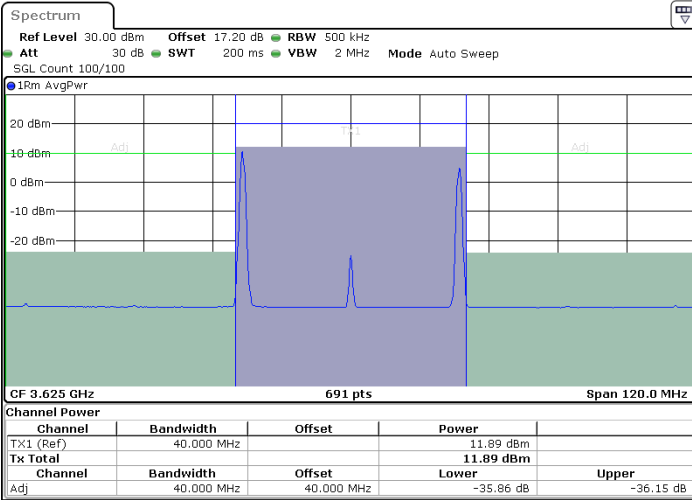

LTE Band 48C / 20MHz+20MHz

64QAM

MiddleChannel / 1RB0 and 1RB99

Middle Channel / 1RB99 and 1RB0

Date: 26 JUN.2022 10:36:58