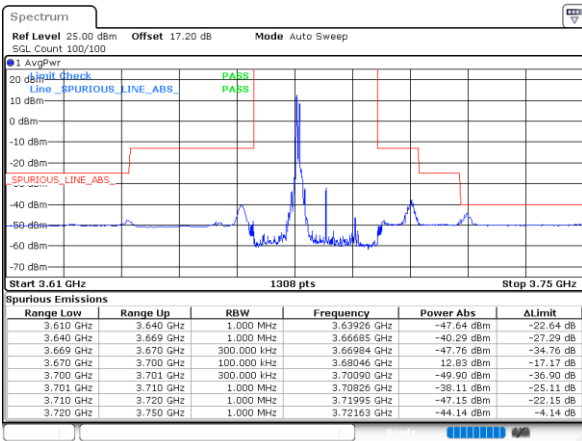

Date: 23 JUN 2022 21:13:03

Lowest Band Edge / 1RB24 and 1RB0

Middle Band Edge / 1RB24 and 1RB0

Date: 23 JUN 2022 21:12:06

Date: 23 JUN 2022 21:13:58

Lowest Band Edge / Full RB

Middle Band Edge / Full RB

Date: 23 JUN 2022 20:51:24

Date: 23 JUN 2022 21:21:06

LTE Band 48C / 5MHz+20MHz

QPSK

Highest Band Edge / 1RB0 and 1RB9

N/A

Date: 23 JUN 2022 20:31:39

Highest Band Edge / 1RB24 and 1RB0

N/A

Date: 23 JUN 2022 20:42:24

Highest Band Edge / Full RB

N/A

Date: 23 JUN 2022 20:22:40

LTE Band 48C / 10MHz+20MHz

QPSK

Lowest Band Edge / 1RB0 and 1RB9

Middle Band Edge / 1RB0 and 1RB9