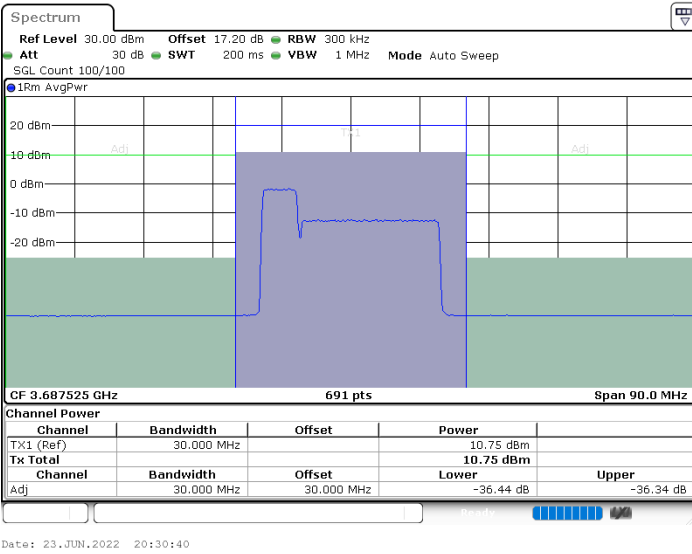

LTE Band 48C / 5MHz+20MHz

64QAM

Middle Channel / 1RB0 and 1RB9

Middle Channel / 1RB24 and 1RB0

Middle Channel / FullIRB

N/A

LTE Band 48C / 5MHz+20MHz

64QAM

Highest Channel / 1RB0 and 1RB99

Highest Channel / 1RB24 and 1RB0

Highest Channel / FullIRB

N/A

LTE Band 48C / 10MHz+20MHz

64QAM

Lowest Channel / 1RB0 and 1RB9

Lowest Channel / 1RB49 and 1RB0