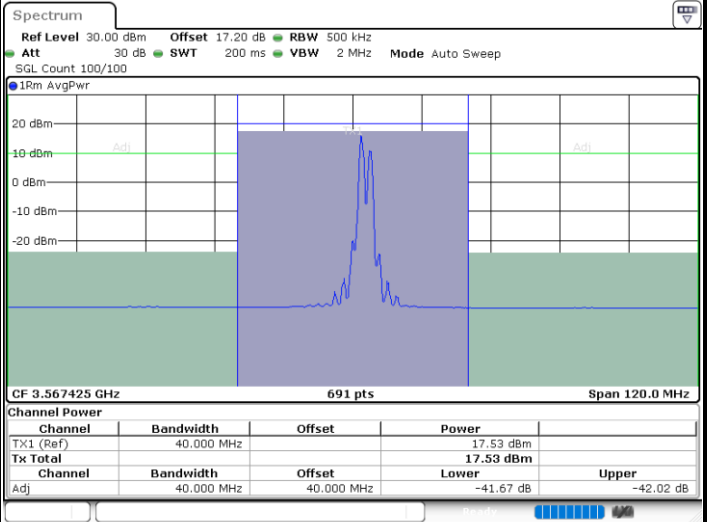

Middle Channel / 1RB0 and 1RB49

Middle Channel / 1RB99 and 1RB0

Middle Channel / FullIRB

N/A

LTE Band 48C / 20MHz+10MHz

16QAM

Highest Channel / 1RB0 and 1RB49

Highest Channel / 1RB99 and 1RB0

Highest Channel / FullIRB

N/A

LTE Band 48C / 20MHz+15MHz

16QAM

Lowest Channel / 1RB0 and 1RB74

Lowest Channel / 1RB99 and 1RB0

Date: 25 JUN.2022 03:27:45

Date: 25 JUN.2022 03:36:52

Lowest Channel / FullIRB

N/A

Date: 25 JUN.2022 03:17:40

LTE Band 48C / 20MHz+15MHz

16QAM

Middle Channel / 1RB0 and 1RB74

Middle Channel / 1RB99 and 1RB0

Middle Channel / FullIRB

N/A

LTE Band 48C / 20MHz+15MHz

16QAM

Highest Channel / 1RB0 and 1RB74

Highest Channel / 1RB99 and 1RB0

Highest Channel / FullIRB

N/A

LTE Band 48C / 20MHz+20MHz