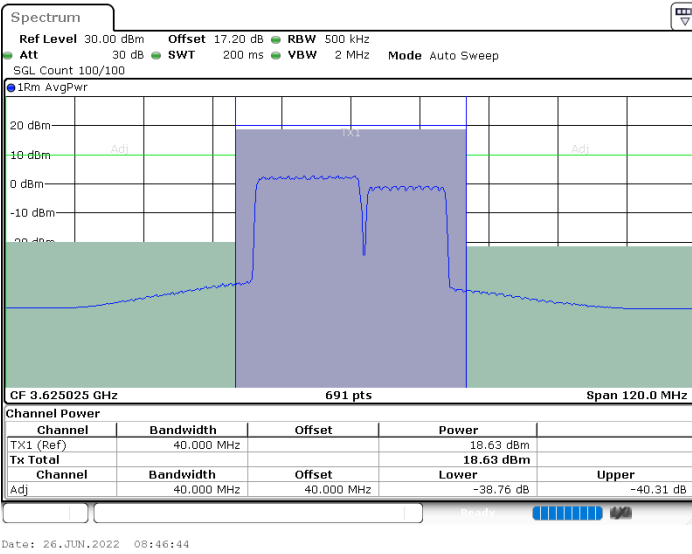

Highest Channel / FullIRB

N/A

LTE Band 48C / 20MHz+15MHz

64QAM

Lowest Channel / 1RB0 and 1RB74

Lowest Channel / 1RB99 and 1RB0

Date: 25 JUN.2022 03:28:43

Date: 25 JUN.2022 03:37:50

Lowest Channel / FullIRB

N/A

Date: 25 JUN.2022 03:20:36

LTE Band 48C / 20MHz+15MHz

64QAM

Middle Channel / 1RB0 and 1RB74

Middle Channel / 1RB99 and 1RB0

Middle Channel / FullIRB

N/A

LTE Band 48C / 20MHz+15MHz

64QAM

Highest Channel / 1RB0 and 1RB74

Highest Channel / 1RB99 and 1RB0

Highest Channel / FullIRB

N/A

LTE Band 48C / 20MHz+20MHz