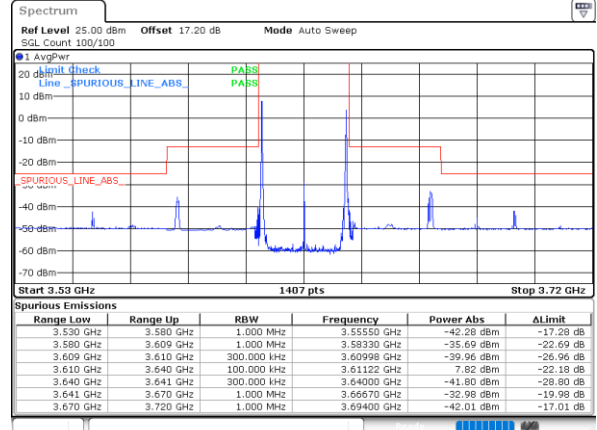

Date: 23 JUN 2022 21:21:06

LTE Band 48C / 5MHz+20MHz

QPSK

Highest Band Edge / 1RB0 and 1RB9

N/A

Date: 23 JUN 2022 20:31:39

Highest Band Edge / 1RB24 and 1RB0

N/A

Date: 23 JUN 2022 20:42:24

Highest Band Edge / Full RB

N/A

Date: 23 JUN 2022 20:22:40

LTE Band 48C / 10MHz+20MHz

QPSK

Lowest Band Edge / 1RB0 and 1RB9

Middle Band Edge / 1RB0 and 1RB9

Date: 23 JUN 2022 21:59:37

Date: 23 JUN 2022 22:26:41

Lowest Band Edge / 1RB49 and 1RB0

Middle Band Edge / 1RB49 and 1RB0

Date: 23 JUN 2022 22:09:33

Date: 23 JUN 2022 22:36:35

Lowest Band Edge / Full RB

Middle Band Edge / Full RB

Date: 23 JUN 2022 21:49:01

Date: 23 JUN 2022 22:17:41

LTE Band 48C / 10MHz+20MHz

QPSK

Highest Band Edge / 1RB0 and 1RB9

N/A

Date: 23 JUN 2022 22:53:41

Highest Band Edge / 1RB49 and 1RB0