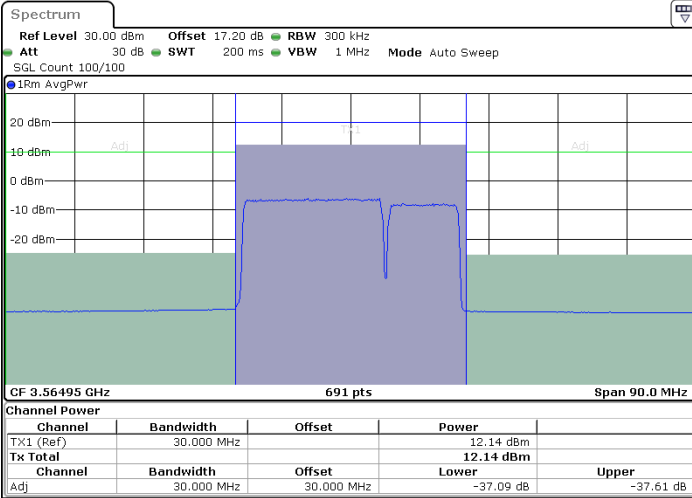

64QAM

Highest Channel / 1RB0 and 1RB24

Highest Channel / 1RB99 and 1RB0

Highest Channel / FullIRB

N/A

LTE Band 48C / 20MHz+10MHz

64QAM

Lowest Channel / 1RB0 and 1RB49

Lowest Channel / 1RB99 and 1RB0

Date: 25 JUN.2022 02:05:17

Date: 25 JUN.2022 02:14:32

Lowest Channel / FullIRB

N/A

Date: 25 JUN.2022 01:57:02

LTE Band 48C / 20MHz+10MHz

64QAM

Middle Channel / 1RB0 and 1RB49

Middle Channel / 1RB99 and 1RB0

Middle Channel / FullIRB

N/A

LTE Band 48C / 20MHz+10MHz

64QAM

Highest Channel / 1RB0 and 1RB49

Highest Channel / 1RB99 and 1RB0