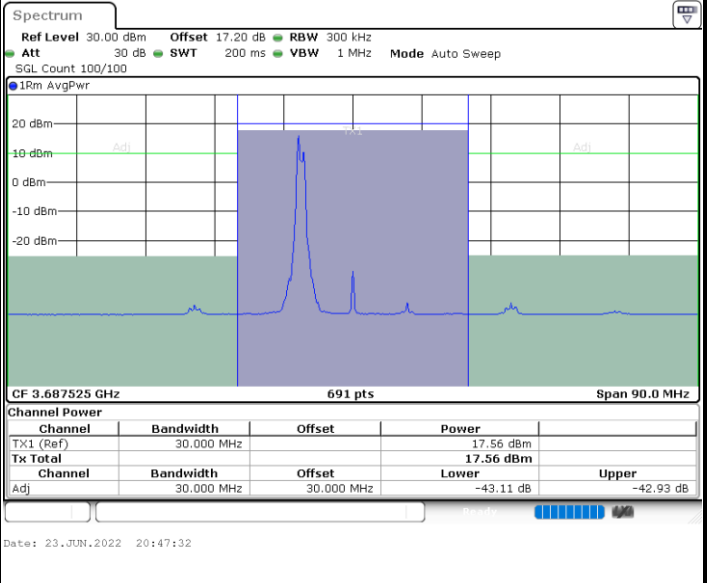

LTE Band 48C / 5MHz+20MHz

16QAM

Middle Channel / 1RB0 and 1RB9

Middle Channel / 1RB24 and 1RB0

Middle Channel / FullIRB

N/A

LTE Band 48C / 5MHz+20MHz

16QAM

Highest Channel / 1RB0 and 1RB99

Highest Channel / 1RB24 and 1RB0

Highest Channel / FullIRB

N/A

LTE Band 48C / 10MHz+20MHz

16QAM

Lowest Channel / 1RB0 and 1RB9

Lowest Channel / 1RB49 and 1RB0