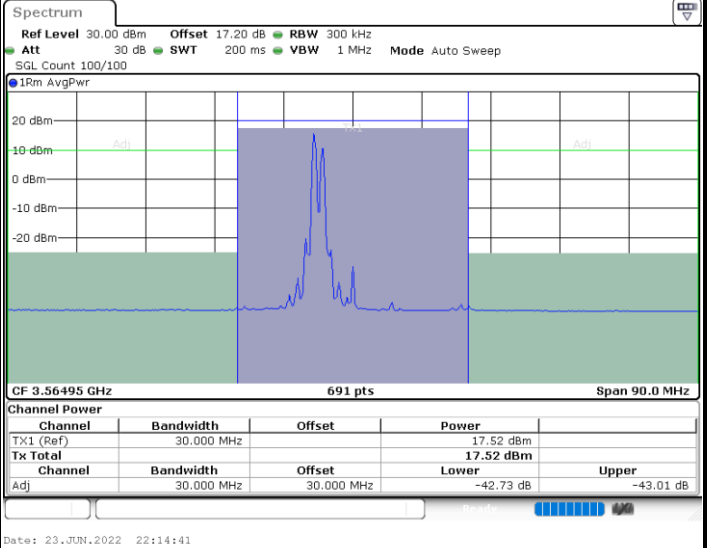

LTE Band 48C / 5MHz+20MHz

16QAM

Middle Channel / 1RB0 and 1RB9

Middle Channel / 1RB24 and 1RB0

Middle Channel / FullIRB

N/A

LTE Band 48C / 5MHz+20MHz

16QAM

Highest Channel / 1RB0 and 1RB99

Highest Channel / 1RB24 and 1RB0

Highest Channel / FullIRB

N/A

LTE Band 48C / 10MHz+20MHz

16QAM

Lowest Channel / 1RB0 and 1RB9

Lowest Channel / 1RB49 and 1RB0