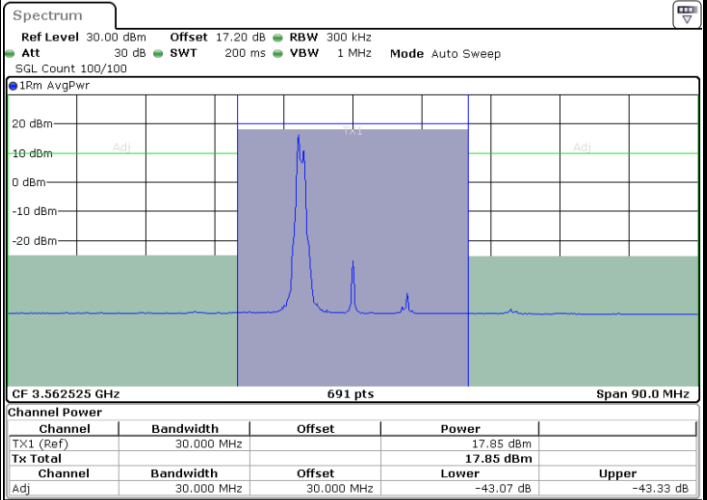

Date: 23.JUN.2022 21:18:11