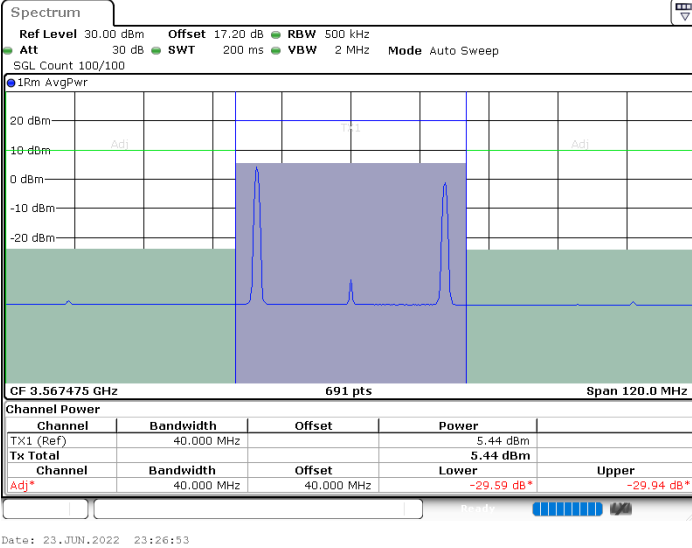

Middle Channel / FullIRB

N/A

Date: 23 JUN 2022 22:22:49

LTE Band 48C / 10MHz+20MHz

16QAM

Highest Channel / 1RB0 and 1RB99

Highest Channel / 1RB49 and 1RB0

Highest Channel / FullIRB

N/A

LTE Band 48C / 15MHz+20MHz

16QAM

Lowest Channel / 1RB0 and 1RB9

Lowest Channel / 1RB74 and 1RB0

Lowest Channel / FullIRB

N/A

LTE Band 48C / 15MHz+20MHz

16QAM

Middle Channel / 1RB0 and 1RB9

Middle Channel / 1RB74 and 1RB0

Middle Channel / FullIRB

N/A

LTE Band 48C / 15MHz+20MHz

16QAM

Highest Channel / 1RB0 and 1RB99