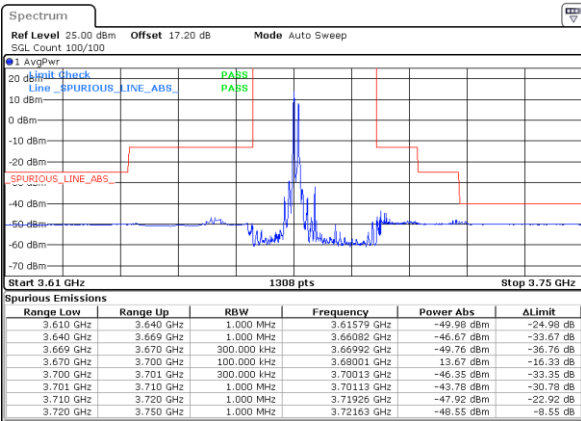

Date: 23 JUN 2022 20:42:24

Highest Band Edge / Full RB

N/A

Date: 23 JUN 2022 20:22:40

LTE Band 48C / 10MHz+20MHz

QPSK

Lowest Band Edge / 1RB0 and 1RB9

Middle Band Edge / 1RB0 and 1RB9

Date: 23 JUN 2022 21:59:37

Date: 23 JUN 2022 22:26:41

Lowest Band Edge / 1RB49 and 1RB0

Middle Band Edge / 1RB49 and 1RB0

Date: 23 JUN 2022 22:09:33

Date: 23 JUN 2022 22:36:35

Lowest Band Edge / Full RB

Middle Band Edge / Full RB

Date: 23 JUN 2022 21:49:01

Date: 23 JUN 2022 22:17:41

LTE Band 48C / 10MHz+20MHz

QPSK

Highest Band Edge / 1RB0 and 1RB9

N/A

Date: 23 JUN 2022 22:53:41

Highest Band Edge / 1RB49 and 1RB0

N/A

Date: 23 JUN 2022 23:03:37

Highest Band Edge / Full RB

N/A

Date: 23 JUN 2022 22:44:43

LTE Band 48C / 15MHz+20MHz

QPSK

Lowest Band Edge / 1RB0 and 1RB99