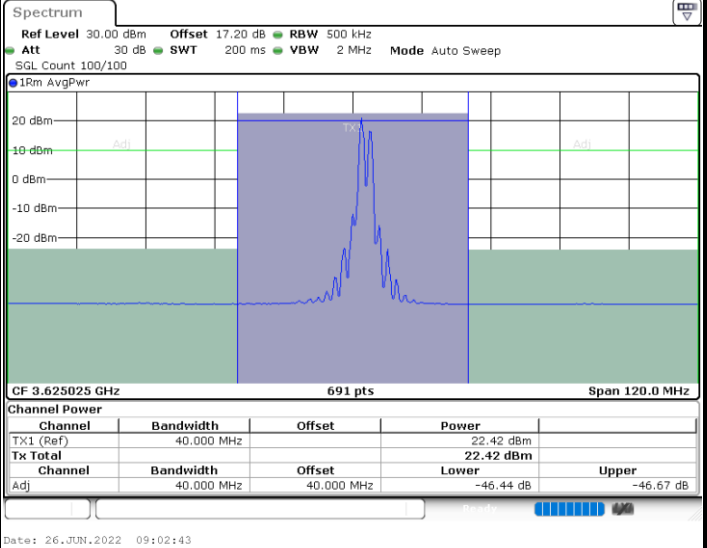

Highest Channel / FullIRB

N/A

LTE Band 48C / 20MHz+15MHz

16QAM

Lowest Channel / 1RB0 and 1RB74

Lowest Channel / 1RB99 and 1RB0

Date: 25 JUN.2022 03:27:45

Date: 25 JUN.2022 03:36:52

Lowest Channel / FullIRB

N/A

Date: 25 JUN.2022 03:17:40

LTE Band 48C / 20MHz+15MHz

16QAM

Middle Channel / 1RB0 and 1RB74

Middle Channel / 1RB99 and 1RB0

Middle Channel / FullIRB

N/A

LTE Band 48C / 20MHz+15MHz

16QAM

Highest Channel / 1RB0 and 1RB74

Highest Channel / 1RB99 and 1RB0

Highest Channel / FullIRB

N/A

LTE Band 48C / 20MHz+20MHz