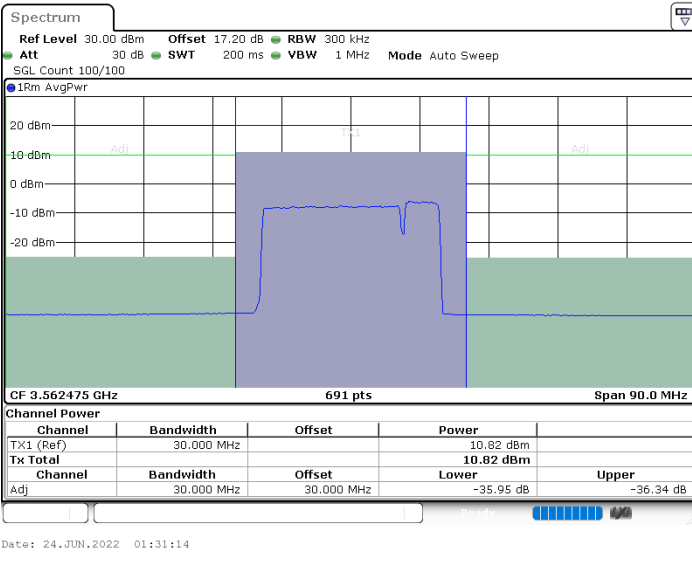

Highest Channel / 1RB74 and 1RB0

Date: 24.JUN.2022 01:14:03

Date: 24.JUN.2022 01:23:02

Highest Channel / FullIRB

N/A

Date: 24.JUN.2022 01:04:08

LTE Band 48C / 20MHz+5MHz

16QAM

Lowest Channel / 1RB0 and 1RB24

Lowest Channel / 1RB99 and 1RB0

Lowest Channel / FullIRB

N/A

LTE Band 48C / 20MHz+5MHz

16QAM

Middle Channel / 1RB0 and 1RB24

Middle Channel / 1RB99 and 1RB0