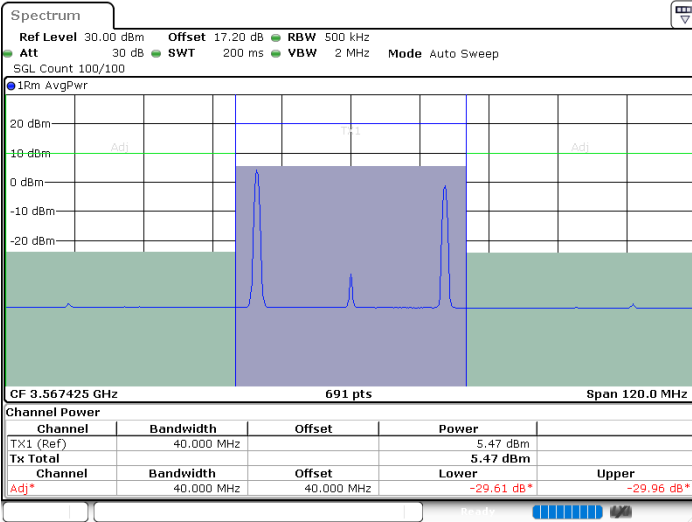

Middle Channel / 1RB0 and 1RB49

Middle Channel / 1RB99 and 1RB0

Middle Channel / FullIRB

N/A

LTE Band 48C / 20MHz+10MHz

16QAM

Highest Channel / 1RB0 and 1RB49

Highest Channel / 1RB99 and 1RB0

Highest Channel / FullIRB

N/A

LTE Band 48C / 20MHz+15MHz

16QAM

Lowest Channel / 1RB0 and 1RB74

Lowest Channel / 1RB99 and 1RB0

Date: 25 JUN.2022 03:27:45

Date: 25 JUN.2022 03:36:52

Lowest Channel / FullIRB

N/A

Date: 25 JUN.2022 03:17:40

LTE Band 48C / 20MHz+15MHz

16QAM

Middle Channel / 1RB0 and 1RB74

Middle Channel / 1RB99 and 1RB0

Middle Channel / FullIRB

N/A

LTE Band 48C / 20MHz+15MHz

16QAM

Highest Channel / 1RB0 and 1RB74

Highest Channel / 1RB99 and 1RB0

Highest Channel / FullIRB

N/A

LTE Band 48C / 20MHz+20MHz