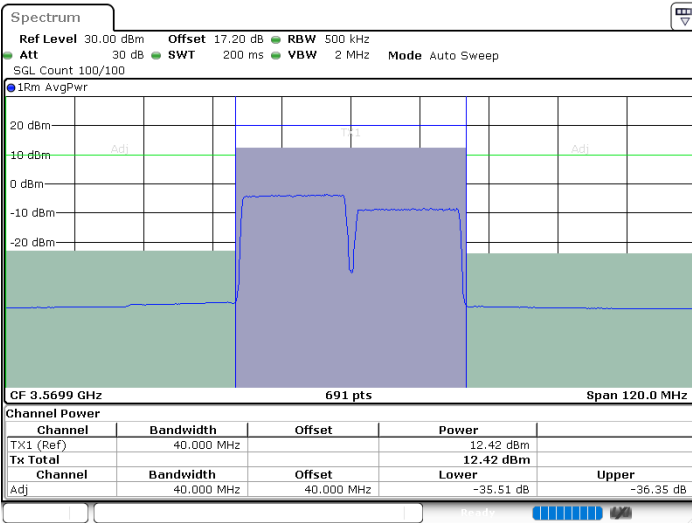

N/A

LTE Band 48C / 20MHz+15MHz

64QAM

Highest Channel / 1RB0 and 1RB74

Highest Channel / 1RB99 and 1RB0

Highest Channel / FullIRB

N/A

LTE Band 48C / 20MHz+20MHz

64QAM

Lowest Channel / 1RB0 and 1RB99

Lowest Channel / 1RB99 and 1RB0

Date: 26 JUN.2022 10:12:07

Date: 26 JUN.2022 10:20:21

Lowest Channel / FullIRB

N/A

Date: 26 JUN.2022 10:04:43

LTE Band 48C / 20MHz+20MHz

64QAM

MiddleChannel / 1RB0 and 1RB99

Middle Channel / 1RB99 and 1RB0

Date: 26 JUN.2022 10:36:58

Date: 26 JUN.2022 10:45:11

Middle Channel / FullIRB

N/A