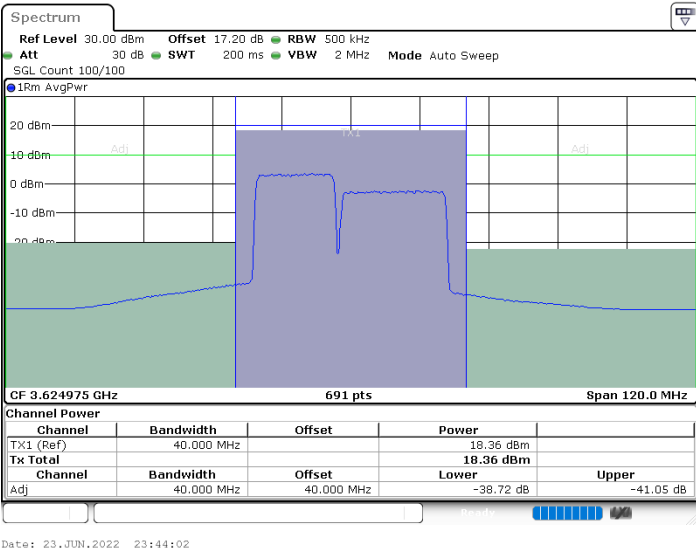

16QAM

Middle Channel / 1RB0 and 1RB9

Middle Channel / 1RB74 and 1RB0

Middle Channel / FullIRB

N/A

LTE Band 48C / 15MHz+20MHz

16QAM

Highest Channel / 1RB0 and 1RB99

Highest Channel / 1RB74 and 1RB0

Date: 24.JUN.2022 01:14:03

Date: 24.JUN.2022 01:23:02

Highest Channel / FullIRB

N/A

Date: 24.JUN.2022 01:04:08

LTE Band 48C / 20MHz+5MHz

16QAM