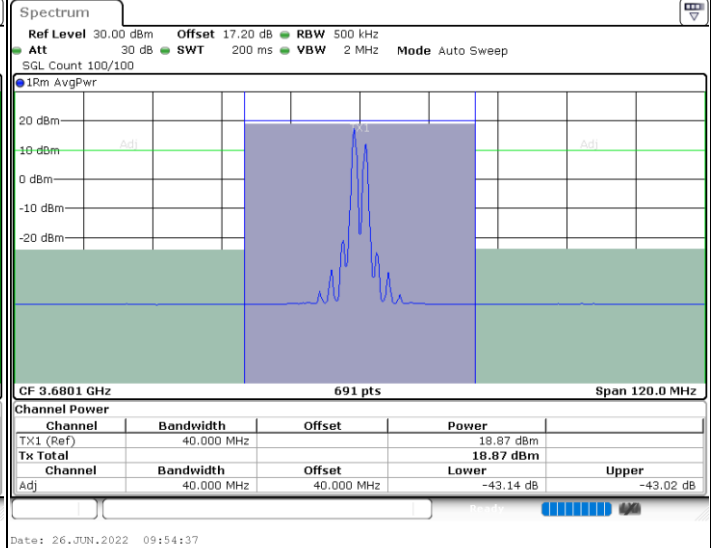

Date: 26 JUN.2022 10:27:00

LTE Band 48C / 20MHz+20MHz

16QAM

Highest Channel / 1RB0 and 1RB99

Highest Channel / 1RB99 and 1RB0

Highest Channel / FullIRB

N/A

LTE Band 48C / 5MHz+20MHz