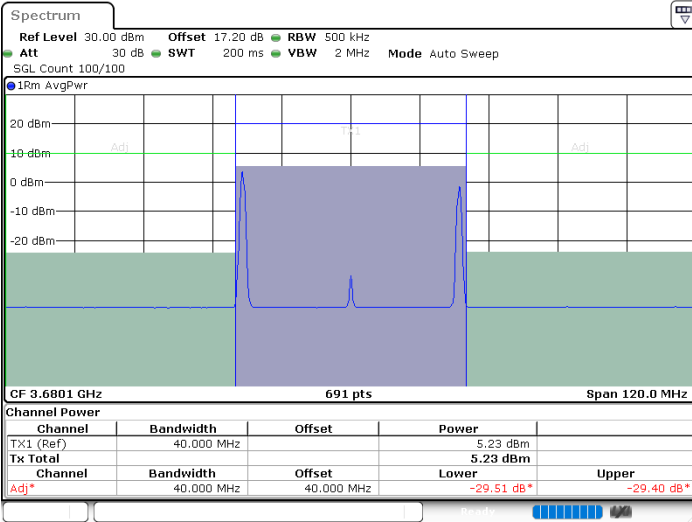

LTE Band 48C / 20MHz+20MHz

64QAM

MiddleChannel / 1RB0 and 1RB99

Middle Channel / 1RB99 and 1RB0

Date: 26 JUN.2022 10:36:58

Date: 26 JUN.2022 10:45:11

Middle Channel / FullIRB

N/A

Date: 26 JUN.2022 10:29:35

LTE Band 48C / 20MHz+20MHz

64QAM

Highest Channel / 1RB0 and 1RB99

Highest Channel / 1RB99 and 1RB0

Date: 26 JUN.2022 09:47:15

Date: 26 JUN.2022 09:55:29

Highest Channel / FullIRB

N/A

Date: 26 JUN.2022 09:39:53

Conducted Band Edge

LTE Band 48C / 5MHz+20MHz

QPSK

Lowest Band Edge / 1RB0 and 1RB99

Middle Band Edge / 1RB0 and 1RB99

Date: 27 JUN 2022 22:45:12