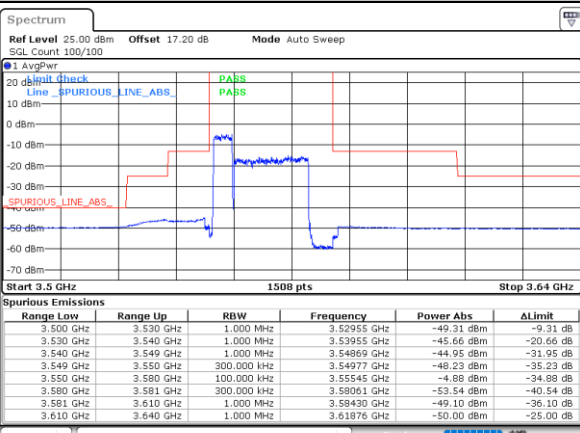

N/A

Date: 26 JUN.2022 09:39:53

Conducted Band Edge

LTE Band 48C / 5MHz+20MHz

QPSK

Lowest Band Edge / 1RB0 and 1RB99

Middle Band Edge / 1RB0 and 1RB99

Date: 27 JUN 2022 22:45:12

Date: 23 JUN 2022 21:13:03

Lowest Band Edge / 1RB24 and 1RB0

Middle Band Edge / 1RB24 and 1RB0

Date: 23 JUN 2022 21:12:06

Date: 23 JUN 2022 21:13:58

Lowest Band Edge / Full RB

Middle Band Edge / Full RB

Date: 23 JUN 2022 20:51:24

Date: 23 JUN 2022 21:21:06

LTE Band 48C / 5MHz+20MHz

QPSK

Highest Band Edge / 1RB0 and 1RB9

N/A

Date: 23 JUN 2022 20:31:39

Highest Band Edge / 1RB24 and 1RB0

N/A

Date: 23 JUN 2022 20:42:24

Highest Band Edge / Full RB

N/A

Date: 23 JUN 2022 20:22:40

LTE Band 48C / 10MHz+20MHz

QPSK

Lowest Band Edge / 1RB0 and 1RB9

Middle Band Edge / 1RB0 and 1RB9