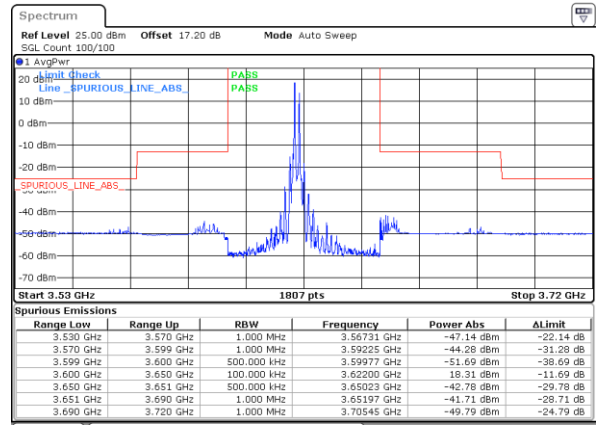

N/A

Date: 23 JUN 2022 23:03:37

Highest Band Edge / Full RB

N/A

Date: 23 JUN 2022 22:44:43

LTE Band 48C / 15MHz+20MHz

QPSK

Lowest Band Edge / 1RB0 and 1RB99

Middle Band Edge / 1RB0 and 1RB99

Date: 23 JUN 2022 23:20:47

Date: 23 JUN 2022 23:47:54

Lowest Band Edge / 1RB74 and 1RB0

Middle Band Edge / 1RB74 and 1RB0

Date: 23 JUN 2022 23:30:43

Date: 24 JUN 2022 00:50:49

Lowest Band Edge / Full RB

Middle Band Edge / Full RB

Date: 23 JUN 2022 23:11:46

Date: 23 JUN 2022 23:38:54

LTE Band 48C / 15MHz+20MHz

QPSK

Highest Band Edge / 1RB0 and 1RB9

N/A

Date: 27 JUN 2022 22:54:32

Highest Band Edge / 1RB74 and 1RB0

N/A

Date: 24 JUN 2022 01:17:53

Highest Band Edge / Full RB

N/A

Date: 24 JUN 2022 00:59:00

LTE Band 48C/ 20MHz+5MHz