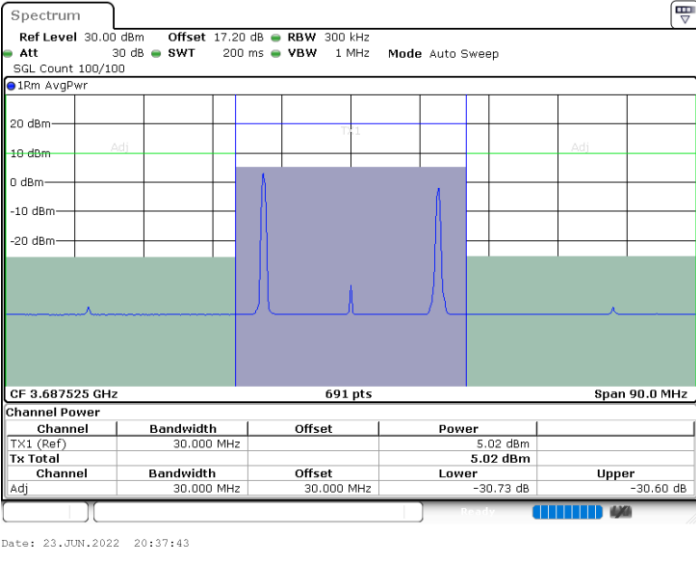

LTE Band 48C / 5MHz+20MHz

16QAM

Middle Channel / 1RB0 and 1RB9

Middle Channel / 1RB24 and 1RB0

Middle Channel / FullIRB

N/A

LTE Band 48C / 5MHz+20MHz

16QAM

Highest Channel / 1RB0 and 1RB99

Highest Channel / 1RB24 and 1RB0

Highest Channel / FullIRB

N/A

LTE Band 48C / 10MHz+20MHz

16QAM

Lowest Channel / 1RB0 and 1RB9

Lowest Channel / 1RB49 and 1RB0