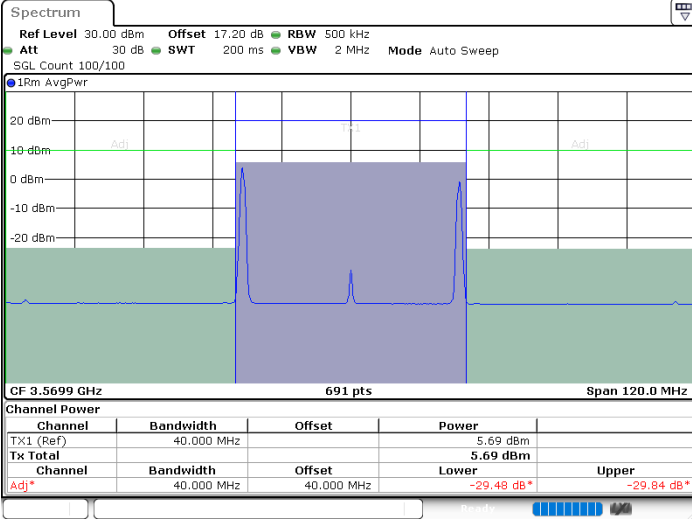

LTE Band 48C / 20MHz+20MHz

16QAM

Lowest Channel / 1RB0 and 1RB99

Lowest Channel / 1RB99 and 1RB0

Date: 26 JUN.2022 10:11:14