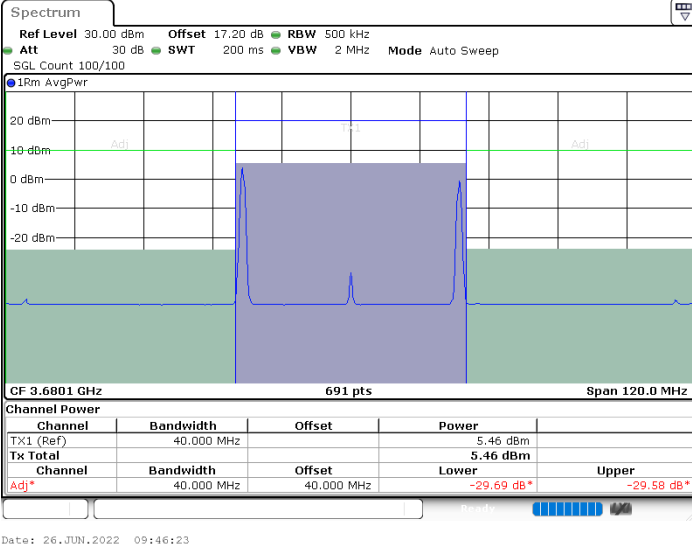

Date: 26 JUN.2022 10:27:00

LTE Band 48C / 20MHz+20MHz

16QAM

Highest Channel / 1RB0 and 1RB99

Highest Channel / 1RB99 and 1RB0

Highest Channel / FullIRB

N/A

LTE Band 48C / 5MHz+20MHz