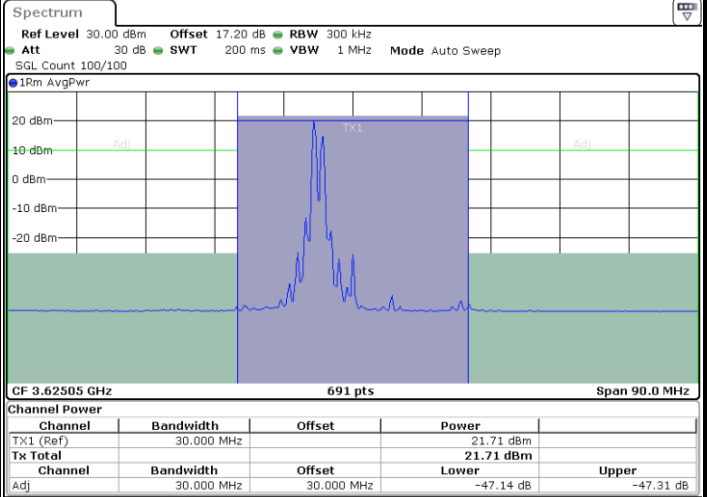

Highest Channel / 1RB0 and 1RB99

Highest Channel / 1RB24 and 1RB0

Highest Channel / FullIRB

N/A

LTE Band 48C / 10MHz+20MHz

16QAM

Lowest Channel / 1RB0 and 1RB9

Lowest Channel / 1RB49 and 1RB0

Lowest Channel / FullIRB

N/A

LTE Band 48C / 10MHz+20MHz

16QAM

Middle Channel / 1RB0 and 1RB99

Middle Channel / 1RB49 and 1RB0

Date: 23 JUN 2022 22:32:46

Date: 23 JUN 2022 22:41:42

Middle Channel / FullIRB

N/A

Date: 23 JUN 2022 22:22:49

LTE Band 48C / 10MHz+20MHz

16QAM

Highest Channel / 1RB0 and 1RB99

Highest Channel / 1RB49 and 1RB0

Highest Channel / FullIRB