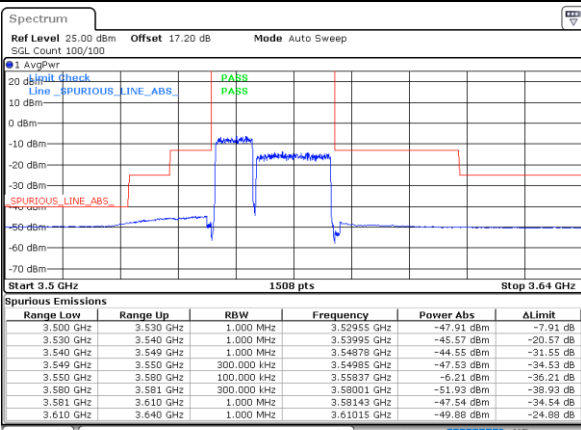

Date: 23 JUN 2022 20:42:24

Highest Band Edge / Full RB

N/A

Date: 23 JUN 2022 20:22:40

LTE Band 48C / 10MHz+20MHz

QPSK

Lowest Band Edge / 1RB0 and 1RB9

Middle Band Edge / 1RB0 and 1RB9

Date: 23 JUN 2022 21:59:37

Date: 23 JUN 2022 22:26:41

Lowest Band Edge / 1RB49 and 1RB0

Middle Band Edge / 1RB49 and 1RB0

Date: 23 JUN 2022 22:09:33

Date: 23 JUN 2022 22:36:35

Lowest Band Edge / Full RB

Middle Band Edge / Full RB

Date: 23 JUN 2022 21:49:01

Date: 23 JUN 2022 22:17:41

LTE Band 48C / 10MHz+20MHz

QPSK

Highest Band Edge / 1RB0 and 1RB9

N/A

Date: 23 JUN 2022 22:53:41

Highest Band Edge / 1RB49 and 1RB0

N/A

Date: 23 JUN 2022 23:03:37

Highest Band Edge / Full RB

N/A

Date: 23 JUN 2022 22:44:43

LTE Band 48C / 15MHz+20MHz

QPSK

Lowest Band Edge / 1RB0 and 1RB99