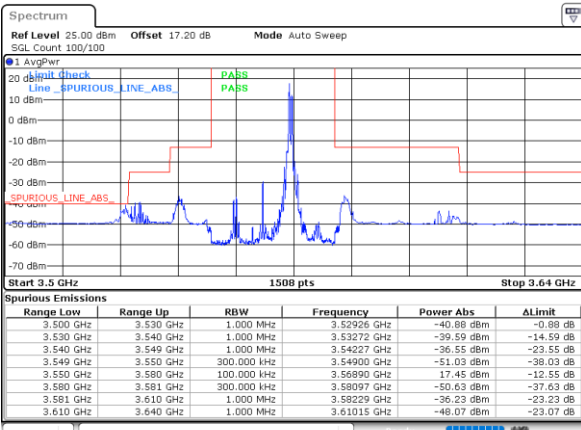

Lowest Band Edge / Full RB

Middle Band Edge / Full RB

Date: 23 JUN 2022 23:11:46

Date: 23 JUN 2022 23:38:54

LTE Band 48C / 15MHz+20MHz

QPSK

Highest Band Edge / 1RB0 and 1RB9

N/A

Date: 27 JUN 2022 22:54:32

Highest Band Edge / 1RB74 and 1RB0

N/A

Date: 24 JUN 2022 01:17:53

Highest Band Edge / Full RB

N/A

Date: 24 JUN 2022 00:59:00

LTE Band 48C/ 20MHz+5MHz

QPSK

Lowest Band Edge / 1RB0 and 1RB24

Middle Band Edge / 1RB0 and 1RB24

Date: 1.JUL.2022 19:41:26

Date: 1.JUL.2022 21:51:35

Lowest Band Edge / 1RB99 and 1RB0

Middle Band Edge / 1RB99 and 1RB0

Date: 24.JUN.2022 01:45:35

Date: 1.JUL.2022 21:52:32

Lowest Band Edge / Full RB

Middle Band Edge / Full RB

Date: 24.JUN.2022 01:26:06

Date: 1.JUL.2022 21:46:46