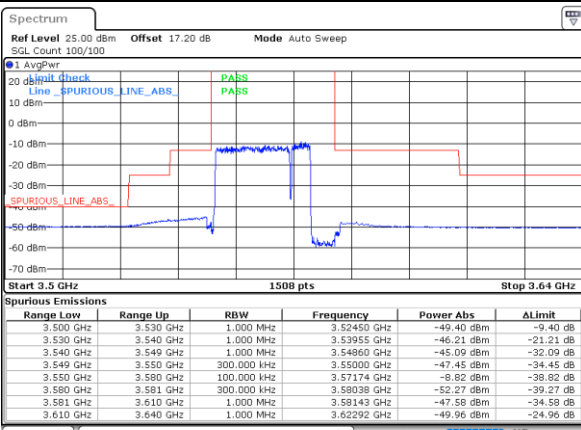

Lowest Band Edge / Full RB

Middle Band Edge / Full RB

Date: 24.JUN.2022 01:26:06

Date: 1.JUL.2022 21:46:46