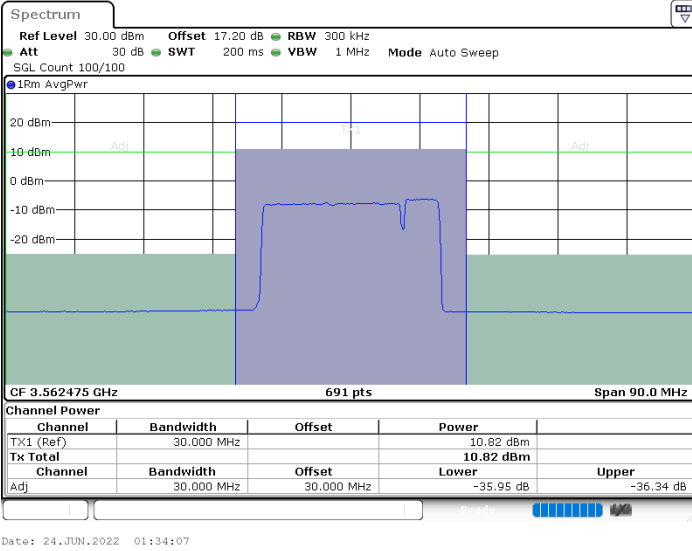

64QAM

Middle Channel / 1RB0 and 1RB9

Middle Channel / 1RB74 and 1RB0

Middle Channel / FullIRB

N/A

LTE Band 48C / 15MHz+20MHz

64QAM

Highest Channel / 1RB0 and 1RB99

Highest Channel / 1RB74 and 1RB0

Highest Channel / FullIRB

N/A

LTE Band 48C / 20MHz+5MHz

64QAM

Lowest Channel / 1RB0 and 1RB24

Lowest Channel / 1RB99 and 1RB0

Lowest Channel / FullIRB

N/A

LTE Band 48C / 20MHz+5MHz

64QAM

Middle Channel / 1RB0 and 1RB24

Middle Channel / 1RB99 and 1RB0

Middle Channel / FullIRB

N/A

LTE Band 48C / 20MHz+5MHz