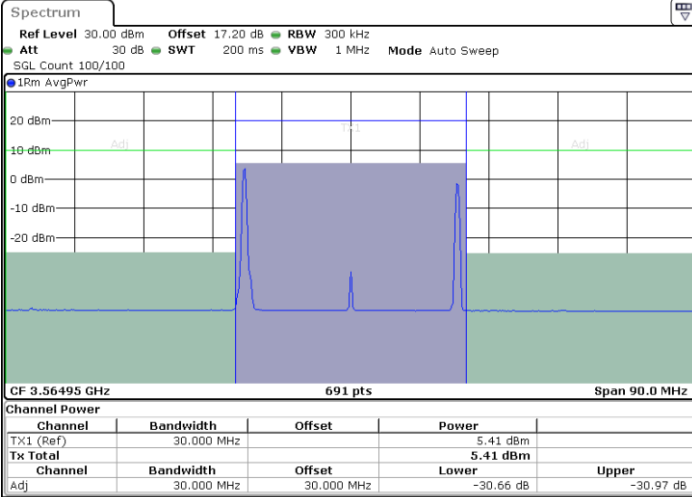

N/A

LTE Band 48C / 20MHz+5MHz

64QAM

Middle Channel / 1RB0 and 1RB24

Middle Channel / 1RB99 and 1RB0

Middle Channel / FullIRB

N/A

LTE Band 48C / 20MHz+5MHz

64QAM

Highest Channel / 1RB0 and 1RB24

Highest Channel / 1RB99 and 1RB0

Highest Channel / FullIRB

N/A

LTE Band 48C / 20MHz+10MHz

64QAM

Lowest Channel / 1RB0 and 1RB49

Lowest Channel / 1RB99 and 1RB0

Date: 25 JUN.2022 02:05:17

Date: 25 JUN.2022 02:14:32

Lowest Channel / FullIRB

N/A

Date: 25 JUN.2022 01:57:02

LTE Band 48C / 20MHz+10MHz

64QAM