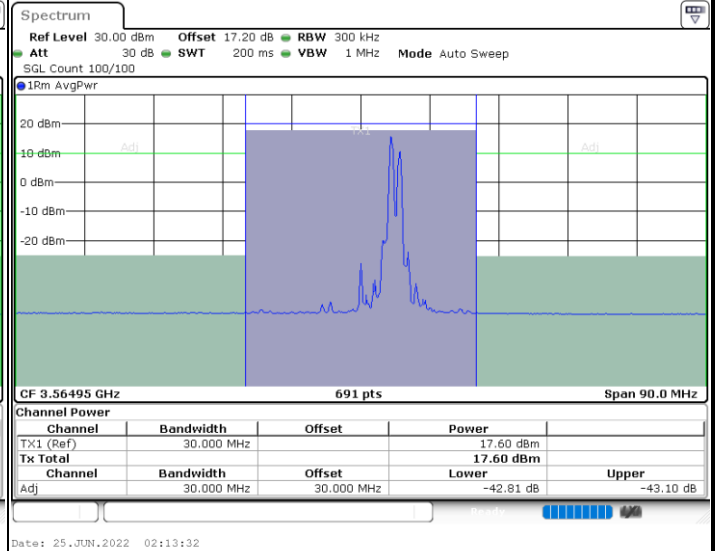

Lowest Channel / 1RB0 and 1RB24

Lowest Channel / 1RB99 and 1RB0

Lowest Channel / FullIRB

N/A

LTE Band 48C / 20MHz+5MHz

16QAM

Middle Channel / 1RB0 and 1RB24

Middle Channel / 1RB99 and 1RB0

Middle Channel / FullIRB

N/A

LTE Band 48C / 20MHz+5MHz

16QAM

Highest Channel / 1RB0 and 1RB24

Highest Channel / 1RB99 and 1RB0

Highest Channel / FullIRB

N/A

LTE Band 48C / 20MHz+10MHz

16QAM

Lowest Channel / 1RB0 and 1RB49

Lowest Channel / 1RB99 and 1RB0

Lowest Channel / FullIRB

N/A

LTE Band 48C / 20MHz+10MHz

16QAM