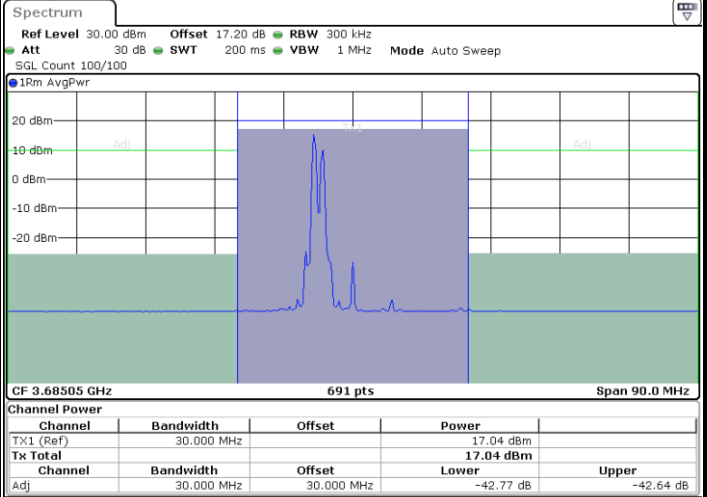

LTE Band 48C / 10MHz+20MHz

64QAM

Highest Channel / 1RB0 and 1RB99

Highest Channel / 1RB49 and 1RB0

Date: 23 JUN.2022 23:00:44

Date: 23 JUN.2022 23:09:42

Highest Channel / FullIRB

N/A

Date: 23 JUN.2022 22:52:42

LTE Band 48C / 15MHz+20MHz

64QAM

Lowest Channel / 1RB0 and 1RB9

Lowest Channel / 1RB74 and 1RB0

Lowest Channel / FullIRB

N/A

LTE Band 48C / 15MHz+20MHz