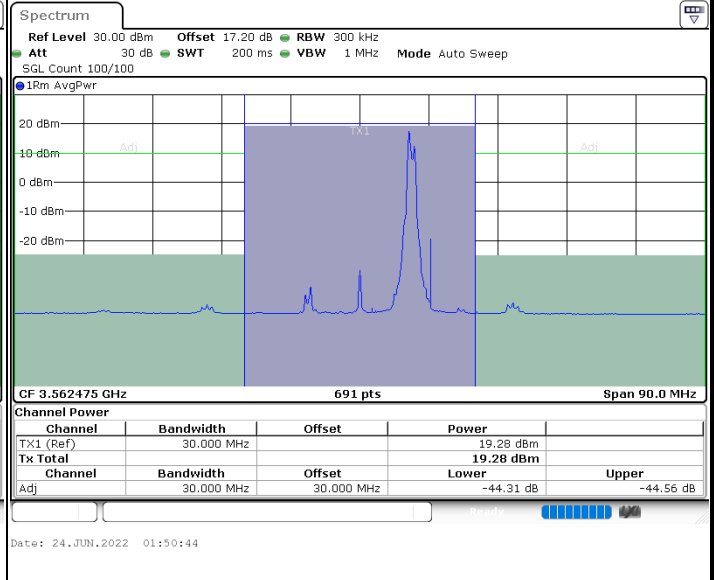

Highest Channel / 1RB74 and 1RB0

Date: 24.JUN.2022 01:14:03

Date: 24.JUN.2022 01:23:02

Highest Channel / FullIRB

N/A

Date: 24.JUN.2022 01:04:08

LTE Band 48C / 20MHz+5MHz

16QAM

Lowest Channel / 1RB0 and 1RB24

Lowest Channel / 1RB99 and 1RB0

Lowest Channel / FullIRB

N/A

LTE Band 48C / 20MHz+5MHz

16QAM

Middle Channel / 1RB0 and 1RB24

Middle Channel / 1RB99 and 1RB0