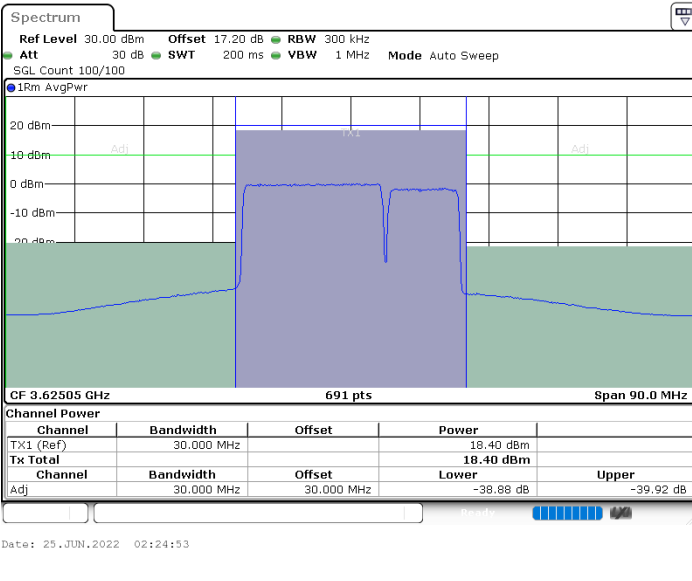

64QAM

Highest Channel / 1RB0 and 1RB24

Highest Channel / 1RB99 and 1RB0

Highest Channel / FullIRB

N/A

LTE Band 48C / 20MHz+10MHz

64QAM

Lowest Channel / 1RB0 and 1RB49

Lowest Channel / 1RB99 and 1RB0

Date: 25 JUN.2022 02:05:17

Date: 25 JUN.2022 02:14:32

Lowest Channel / FullIRB

N/A

Date: 25 JUN.2022 01:57:02

LTE Band 48C / 20MHz+10MHz

64QAM

Middle Channel / 1RB0 and 1RB49

Middle Channel / 1RB99 and 1RB0

Middle Channel / FullIRB

N/A

LTE Band 48C / 20MHz+10MHz

64QAM

Highest Channel / 1RB0 and 1RB49

Highest Channel / 1RB99 and 1RB0

Highest Channel / FullIRB

N/A

LTE Band 48C / 20MHz+15MHz

64QAM

Lowest Channel / 1RB0 and 1RB74

Lowest Channel / 1RB99 and 1RB0

Date: 25 JUN.2022 03:28:43

Date: 25 JUN.2022 03:37:50