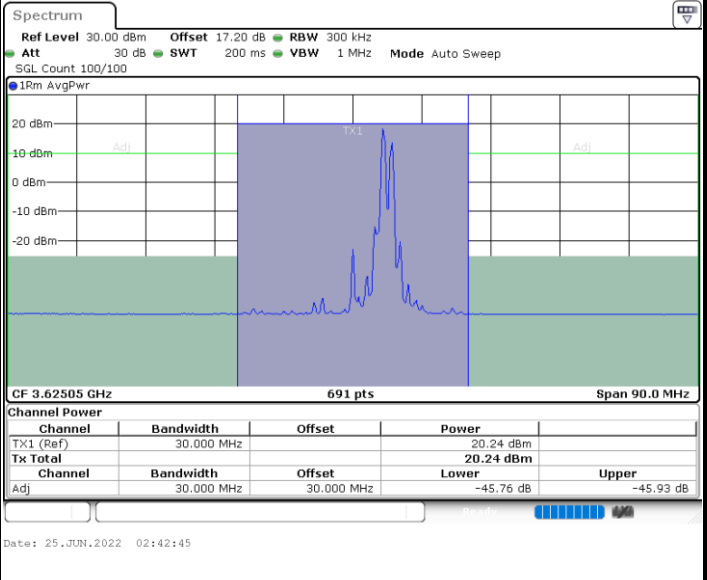

64QAM

Highest Channel / 1RB0 and 1RB24

Highest Channel / 1RB99 and 1RB0

Highest Channel / FullIRB

N/A

LTE Band 48C / 20MHz+10MHz

64QAM

Lowest Channel / 1RB0 and 1RB49

Lowest Channel / 1RB99 and 1RB0

Date: 25 JUN.2022 02:05:17

Date: 25 JUN.2022 02:14:32

Lowest Channel / FullIRB

N/A

Date: 25 JUN.2022 01:57:02

LTE Band 48C / 20MHz+10MHz

64QAM

Middle Channel / 1RB0 and 1RB49

Middle Channel / 1RB99 and 1RB0

Middle Channel / FullIRB

N/A

LTE Band 48C / 20MHz+10MHz

64QAM

Highest Channel / 1RB0 and 1RB49

Highest Channel / 1RB99 and 1RB0