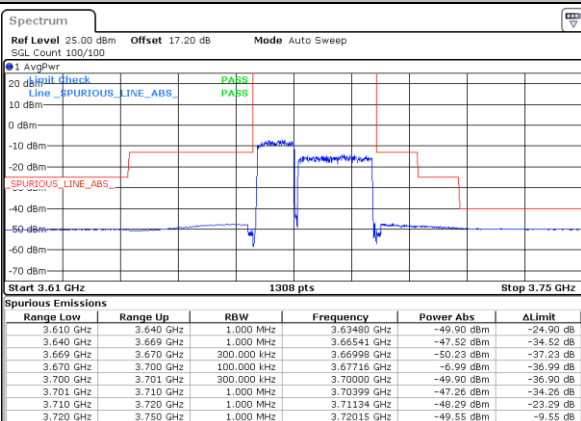

Date: 23 JUN 2022 20:42:24

Highest Band Edge / Full RB

N/A

Date: 23 JUN 2022 20:22:40

LTE Band 48C / 10MHz+20MHz

QPSK

Lowest Band Edge / 1RB0 and 1RB9

Middle Band Edge / 1RB0 and 1RB9

Date: 23 JUN 2022 21:59:37

Date: 23 JUN 2022 22:26:41

Lowest Band Edge / 1RB49 and 1RB0

Middle Band Edge / 1RB49 and 1RB0

Date: 23 JUN 2022 22:09:33

Date: 23 JUN 2022 22:36:35

Lowest Band Edge / Full RB

Middle Band Edge / Full RB

Date: 23 JUN 2022 21:49:01

Date: 23 JUN 2022 22:17:41

LTE Band 48C / 10MHz+20MHz

QPSK

Highest Band Edge / 1RB0 and 1RB9

N/A

Date: 23 JUN 2022 22:53:41

Highest Band Edge / 1RB49 and 1RB0

N/A

Date: 23 JUN 2022 23:03:37

Highest Band Edge / Full RB

N/A

Date: 23 JUN 2022 22:44:43

LTE Band 48C / 15MHz+20MHz

QPSK

Lowest Band Edge / 1RB0 and 1RB99