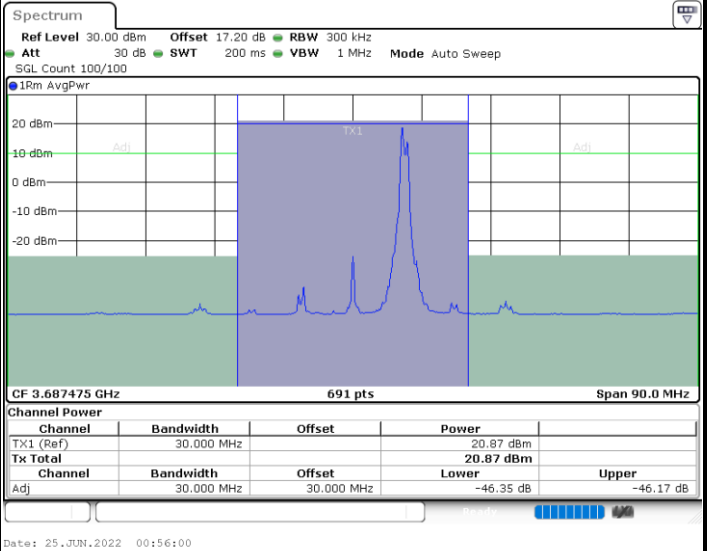

Lowest Channel / 1RB0 and 1RB24

Lowest Channel / 1RB99 and 1RB0

Lowest Channel / FullIRB

N/A

LTE Band 48C / 20MHz+5MHz

16QAM

Middle Channel / 1RB0 and 1RB24

Middle Channel / 1RB99 and 1RB0

Middle Channel / FullIRB

N/A

LTE Band 48C / 20MHz+5MHz

16QAM

Highest Channel / 1RB0 and 1RB24

Highest Channel / 1RB99 and 1RB0

Highest Channel / FullIRB

N/A

LTE Band 48C / 20MHz+10MHz

16QAM

Lowest Channel / 1RB0 and 1RB49

Lowest Channel / 1RB99 and 1RB0

Lowest Channel / FullIRB

N/A

LTE Band 48C / 20MHz+10MHz

16QAM

Middle Channel / 1RB0 and 1RB49

Middle Channel / 1RB99 and 1RB0

Middle Channel / FullIRB

N/A

LTE Band 48C / 20MHz+10MHz

16QAM

Highest Channel / 1RB0 and 1RB49

Highest Channel / 1RB99 and 1RB0