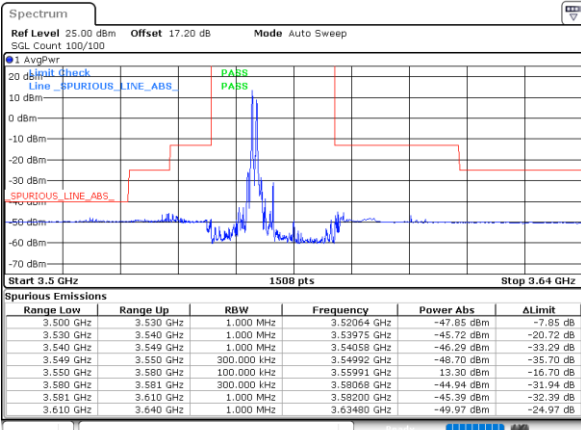

Date: 23 JUN 2022 21:21:06

LTE Band 48C / 5MHz+20MHz

QPSK

Highest Band Edge / 1RB0 and 1RB9

N/A

Date: 23 JUN 2022 20:31:39

Highest Band Edge / 1RB24 and 1RB0

N/A

Date: 23 JUN 2022 20:42:24

Highest Band Edge / Full RB

N/A

Date: 23 JUN 2022 20:22:40

LTE Band 48C / 10MHz+20MHz

QPSK

Lowest Band Edge / 1RB0 and 1RB9

Middle Band Edge / 1RB0 and 1RB9

Date: 23 JUN 2022 21:59:37

Date: 23 JUN 2022 22:26:41

Lowest Band Edge / 1RB49 and 1RB0

Middle Band Edge / 1RB49 and 1RB0

Date: 23 JUN 2022 22:09:33

Date: 23 JUN 2022 22:36:35

Lowest Band Edge / Full RB

Middle Band Edge / Full RB

Date: 23 JUN 2022 21:49:01

Date: 23 JUN 2022 22:17:41

LTE Band 48C / 10MHz+20MHz

QPSK

Highest Band Edge / 1RB0 and 1RB9

N/A

Date: 23 JUN 2022 22:53:41

Highest Band Edge / 1RB49 and 1RB0