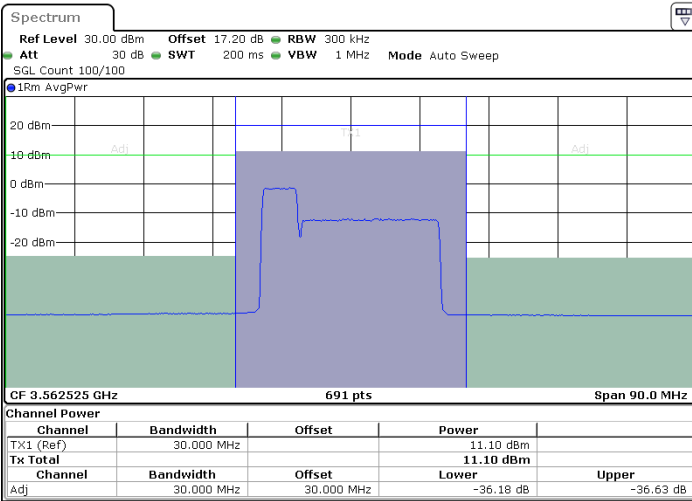

Date: 26 JUN.2022 10:27:00

LTE Band 48C / 20MHz+20MHz

16QAM

Highest Channel / 1RB0 and 1RB99

Highest Channel / 1RB99 and 1RB0

Highest Channel / FullIRB

N/A

LTE Band 48C / 5MHz+20MHz

64QAM

Lowest Channel / 1RB0 and 1RB99

Lowest Channel / 1RB24 and 1RB0

Date: 23.JUN.2022 21:07:24

Date: 23.JUN.2022 21:18:11

Lowest Channel / FullIRB

N/A

Date: 23.JUN.2022 20:59:23

LTE Band 48C / 5MHz+20MHz

64QAM

Middle Channel / 1RB0 and 1RB9

Middle Channel / 1RB24 and 1RB0

Middle Channel / FullIRB

N/A

LTE Band 48C / 5MHz+20MHz

64QAM

Highest Channel / 1RB0 and 1RB99

Highest Channel / 1RB24 and 1RB0

Highest Channel / FullIRB

N/A

LTE Band 48C / 10MHz+20MHz

64QAM

Lowest Channel / 1RB0 and 1RB9

Lowest Channel / 1RB49 and 1RB0