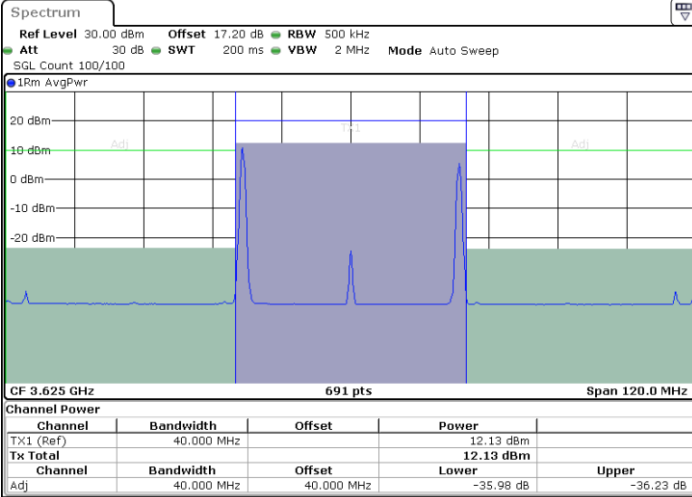

LTE Band 48C / 20MHz+20MHz

16QAM

MiddleChannel / 1RB0 and 1RB99

Middle Channel / 1RB99 and 1RB0

Date: 26 JUN.2022 10:36:05