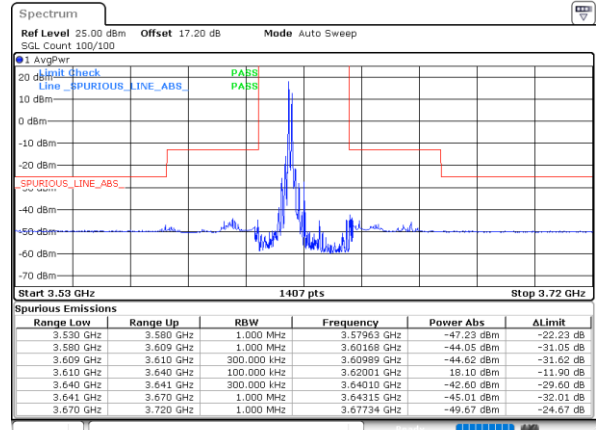

Date: 23 JUN 2022 21:21:06

LTE Band 48C / 5MHz+20MHz

QPSK

Highest Band Edge / 1RB0 and 1RB9

N/A

Date: 23 JUN 2022 20:31:39

Highest Band Edge / 1RB24 and 1RB0

N/A

Date: 23 JUN 2022 20:42:24

Highest Band Edge / Full RB

N/A

Date: 23 JUN 2022 20:22:40

LTE Band 48C / 10MHz+20MHz

QPSK

Lowest Band Edge / 1RB0 and 1RB9

Middle Band Edge / 1RB0 and 1RB9

Date: 23 JUN 2022 21:59:37

Date: 23 JUN 2022 22:26:41

Lowest Band Edge / 1RB49 and 1RB0

Middle Band Edge / 1RB49 and 1RB0

Date: 23 JUN 2022 22:09:33

Date: 23 JUN 2022 22:36:35

Lowest Band Edge / Full RB

Middle Band Edge / Full RB

Date: 23 JUN 2022 21:49:01

Date: 23 JUN 2022 22:17:41

LTE Band 48C / 10MHz+20MHz

QPSK

Highest Band Edge / 1RB0 and 1RB9

N/A

Date: 23 JUN 2022 22:53:41

Highest Band Edge / 1RB49 and 1RB0