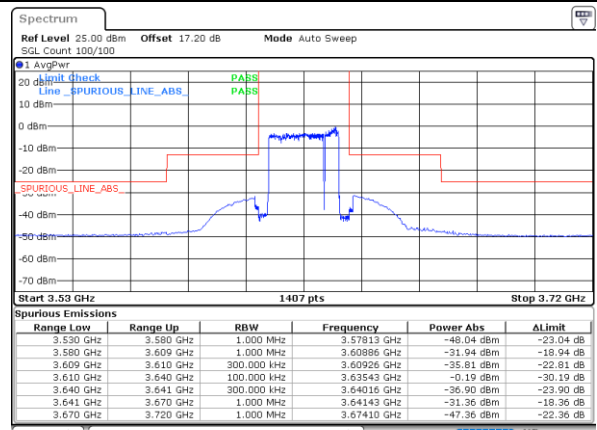

Lowest Band Edge / Full RB

Middle Band Edge / Full RB

Date: 24.JUN.2022 01:26:06

Date: 1.JUL.2022 21:46:46