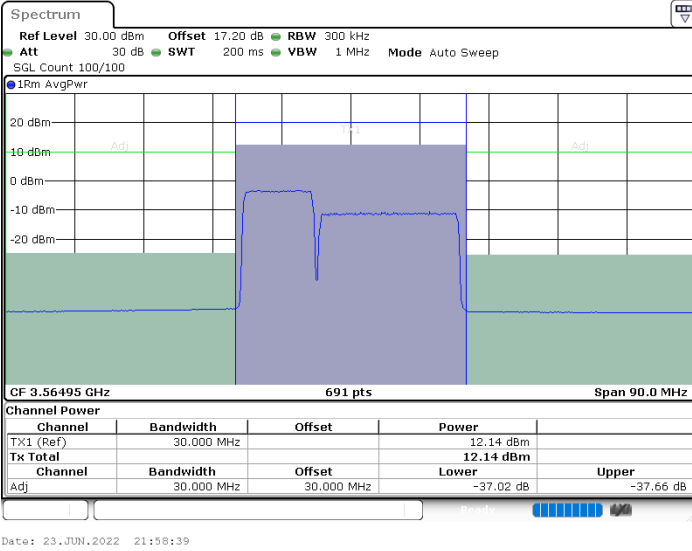

LTE Band 48C / 5MHz+20MHz

64QAM

Middle Channel / 1RB0 and 1RB9

Middle Channel / 1RB24 and 1RB0

Middle Channel / FullIRB

N/A

LTE Band 48C / 5MHz+20MHz

64QAM

Highest Channel / 1RB0 and 1RB99

Highest Channel / 1RB24 and 1RB0

Highest Channel / FullIRB

N/A

LTE Band 48C / 10MHz+20MHz

64QAM

Lowest Channel / 1RB0 and 1RB9

Lowest Channel / 1RB49 and 1RB0

Lowest Channel / FullIRB

N/A

LTE Band 48C / 10MHz+20MHz

64QAM

Middle Channel / 1RB0 and 1RB9

Middle Channel / 1RB49 and 1RB0

Middle Channel / FullIRB

N/A