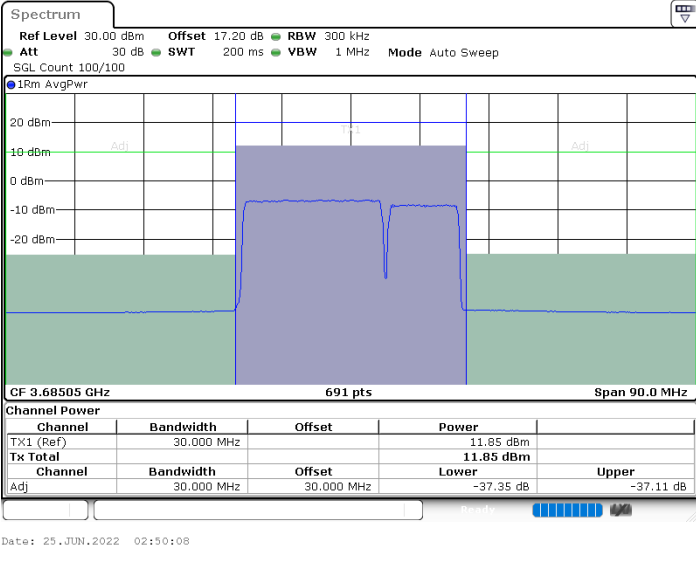

LTE Band 48C / 20MHz+10MHz

16QAM

Lowest Channel / 1RB0 and 1RB49

Lowest Channel / 1RB99 and 1RB0

Lowest Channel / FullIRB

N/A

LTE Band 48C / 20MHz+10MHz

16QAM

Middle Channel / 1RB0 and 1RB49

Middle Channel / 1RB99 and 1RB0

Middle Channel / FullIRB

N/A

LTE Band 48C / 20MHz+10MHz

16QAM

Highest Channel / 1RB0 and 1RB49

Highest Channel / 1RB99 and 1RB0

Highest Channel / FullIRB

N/A

LTE Band 48C / 20MHz+15MHz

16QAM

Lowest Channel / 1RB0 and 1RB74

Lowest Channel / 1RB99 and 1RB0

Date: 25 JUN.2022 03:27:45

Date: 25 JUN.2022 03:36:52