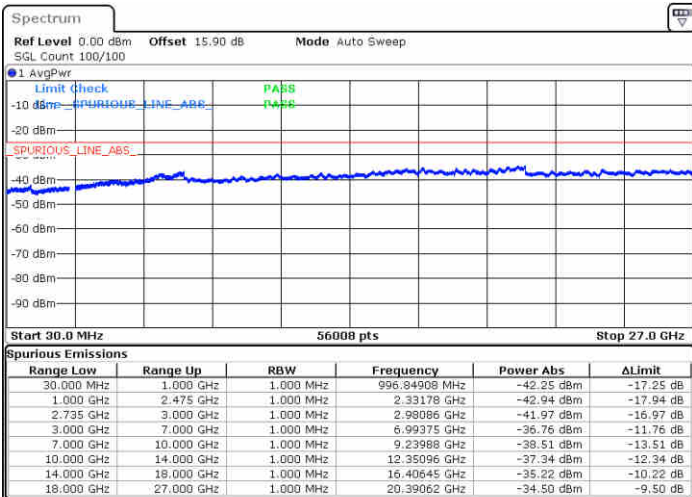

64QAM

Highest Channel / 1RB0 and 1RB74

Highest Channel / 1RB49 and 1RB0

Date: 30.OCT.2017 22:39:25

Date: 30.OCT.2017 23:24:04

Highest Channel / FullIRB

N/A

Date: 30.OCT.2017 22:56:49

LTE Band 41 / 15MHz+10MHz

64QAM

Lowest Channel / 1RB0 and 1RB49

Lowest Channel / 1RB74 and 1RB0

Date: 30.OCT.2017 22:35:57

Date: 30.OCT.2017 22:54:17

Lowest Channel / FullRB

N/A

Date: 30.OCT.2017 23:22:22

LTE Band 41 / 15MHz+10MHz

64QAM

Middle Channel / 1RB0 and 1RB49

Middle Channel / 1RB74 and 1RB0

Date: 31.OCT.2017 01:11:28

Date: 31.OCT.2017 02:01:24

Middle Channel / FullRB