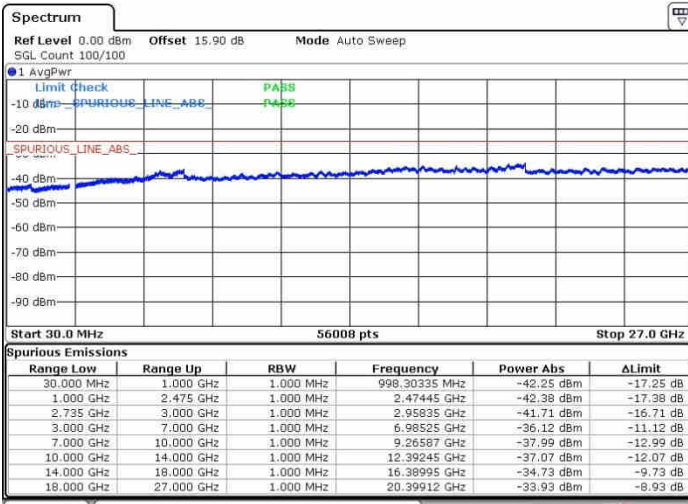

Highest Channel / 1RB0 and 1RB99

Highest Channel / 1RB74 and 1RB0

Date: 26.SEP.2017 13:47:27

Date: 26.SEP.2017 14:02:02

Highest Channel / FullIRB

N/A

Date: 26.SEP.2017 13:44:36

LTE Band 41 / 20MHz+5MHz

64QAM

Lowest Channel / 1RB0 and 1RB24

Lowest Channel / 1RB99 and 1RB0

Date: 28.SEP.2017 16:36:20

Date: 28.SEP.2017 16:42:21

Lowest Channel / FullRB

N/A

Date: 28.SEP.2017 16:34:14