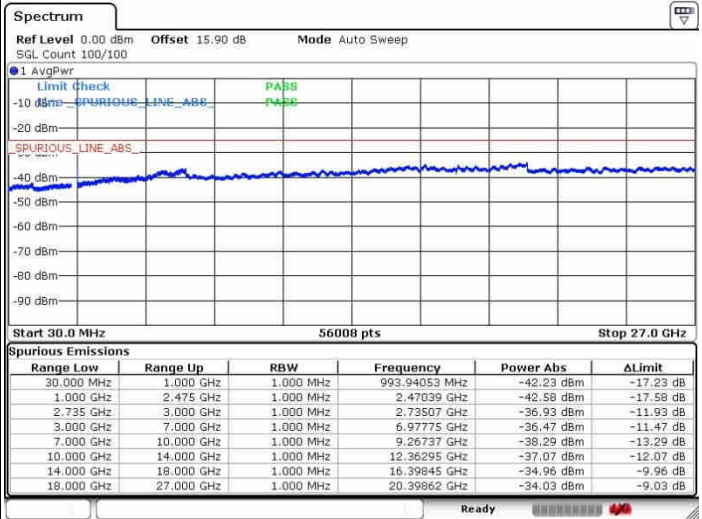

LTE Band 41 / 20MHz+5MHz

64QAM

Lowest Channel / 1RB0 and 1RB24

Lowest Channel / 1RB99 and 1RB0

Date: 28.SEP.2017 16:36:20

Date: 28.SEP.2017 16:42:21