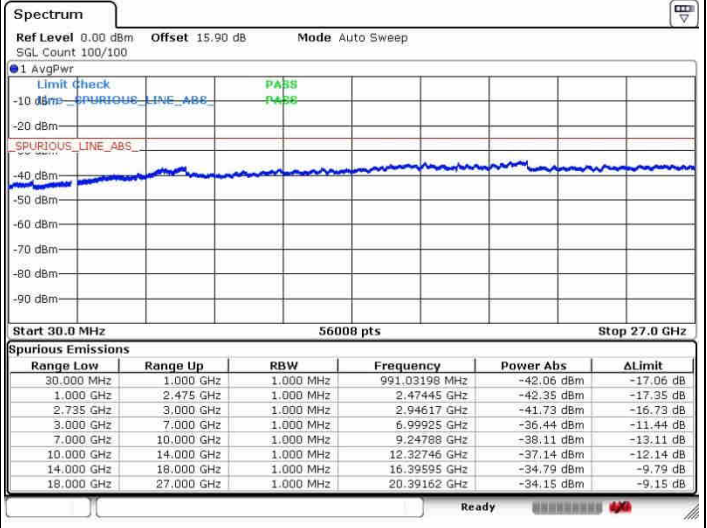

Date: 26.SEP.2017 10:41:39

Highest Channel / FullIRB

N/A

Date: 26.SEP.2017 10:21:25

LTE Band 41 / 10MHz+20MHz

64QAM

Lowest Channel / 1RB0 and 1RB99

Lowest Channel / 1RB49 and 1RB0

Date: 28.SEP.2017 16:07:40

Date: 28.SEP.2017 16:13:05

Lowest Channel / FullRB

N/A

Date: 28.SEP.2017 16:05:09

LTE Band 41 / 10MHz+20MHz

64QAM

MiddleChannel / 1RB0 and 1RB99

Middle Channel / 1RB49 and 1RB0

Date: 26.SEP.2017 10:59:41

Date: 26.SEP.2017 11:21:16

Middle Channel / FullIRB

N/A

Date: 26.SEP.2017 11:11:32

LTE Band 41 / 10MHz+20MHz

64QAM

Highest Channel / 1RB0 and 1RB99

Highest Channel / 1RB49 and 1RB0

Date: 28.SEP.2017 10:59:49

Date: 28.SEP.2017 11:16:52

Highest Channel / FullIRB

N/A

Date: 28.SEP.2017 11:16:34

LTE Band 41 / 15MHz+15MHz