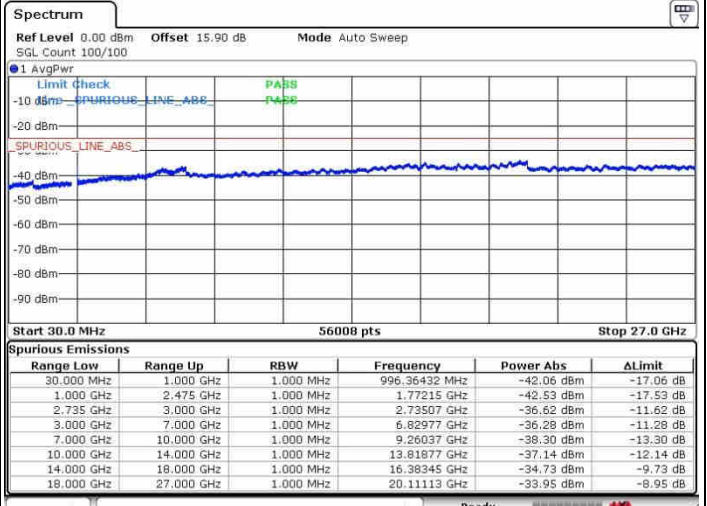

Date: 26.SEP.2017 15:44:01

Middle Channel / FullIRB

N/A

Date: 26.SEP.2017 15:27:05

LTE Band 41 / 20MHz+15MHz

64QAM

Highest Channel / 1RB0 and 1RB74

Highest Channel / 1RB99 and 1RB0

Date: 28.SEP.2017 15:32:36

Date: 28.SEP.2017 15:47:24

Highest Channel / FullIRB

N/A

Date: 28.SEP.2017 15:29:50

LTE Band 41 / 20MHz+20MHz

64QAM

Lowest Channel / 1RB0 and 1RB99

Lowest Channel / 1RB99 and 1RB0

Date: 26.SEP.2017 17:09:42

Date: 26.SEP.2017 17:08:11

Lowest Channel / FullRB

N/A

Date: 26.SEP.2017 17:02:14

LTE Band 41 / 20MHz+20MHz

64QAM