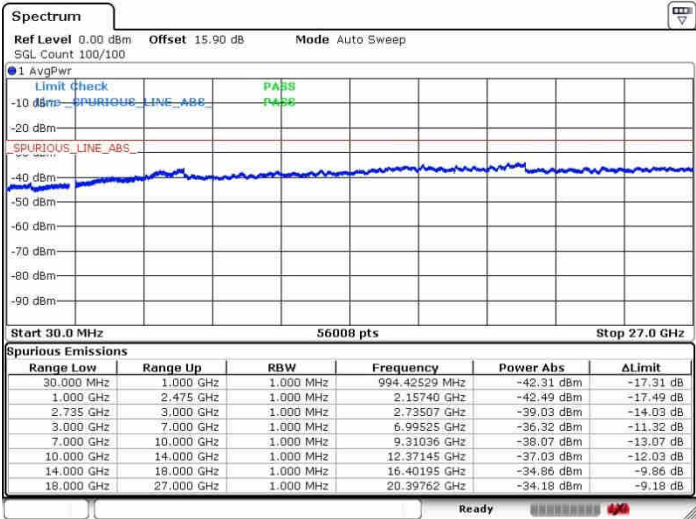

LTE Band 41 / 15MHz+20MHz

64QAM

Lowest Channel / 1RB0 and 1RB99

Lowest Channel / 1RB74 and 1RB0

Date: 28.SEP.2017 16:28:13