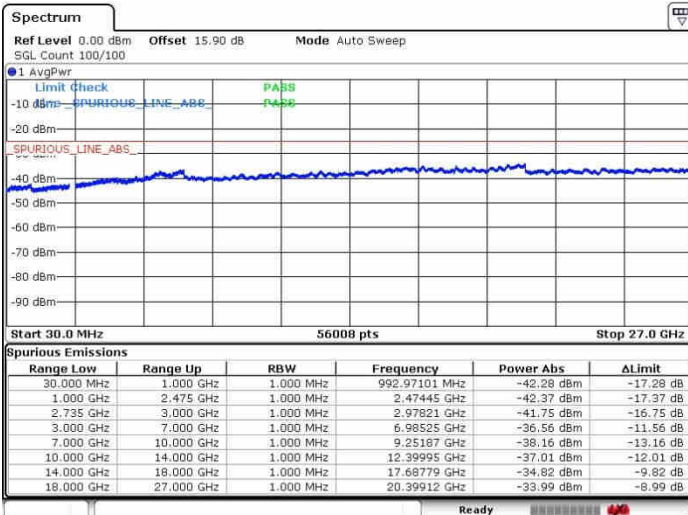

Highest Channel / 1RB0 and 1RB99

Highest Channel / 1RB49 and 1RB0

Date: 28.SEP.2017 10:59:49

Date: 28.SEP.2017 11:16:52

Highest Channel / FullIRB

N/A

Date: 28.SEP.2017 11:16:34

LTE Band 41 / 15MHz+15MHz