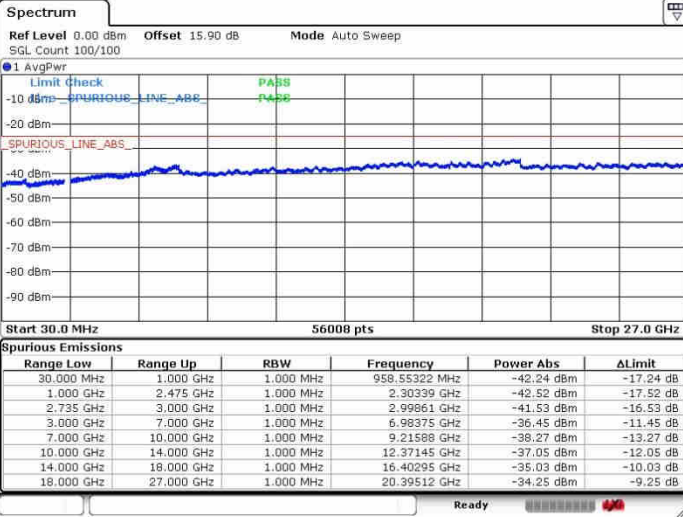

Date: 31.OCT.2017 02:03:05

Highest Channel / FullIRB

N/A

Date: 31.OCT.2017 02:06:47

LTE Band 41 / 5MHz+20MHz

64QAM

Lowest Channel / 1RB0 and 1RB99

Lowest Channel / 1RB24 and 1RB0

Lowest Channel / FullRB

N/A

LTE Band 41 / 5MHz+20MHz

64QAM

Middle Channel / 1RB0 and 1RB9

Middle Channel / 1RB24 and 1RB0

Date: 26.SEP.2017 10:27:28

Date: 26.SEP.2017 10:38:42

Middle Channel / FullIRB

N/A

Date: 26.SEP.2017 10:19:20

LTE Band 41 / 5MHz+20MHz

64QAM

Highest Channel / 1RB0 and 1RB99

Highest Channel / 1RB24 and 1RB0

Date: 26.SEP.2017 10:24:40

Date: 26.SEP.2017 10:41:39

Highest Channel / FullIRB

N/A

Date: 26.SEP.2017 10:21:25

LTE Band 41 / 10MHz+20MHz

64QAM

Lowest Channel / 1RB0 and 1RB99

Lowest Channel / 1RB49 and 1RB0