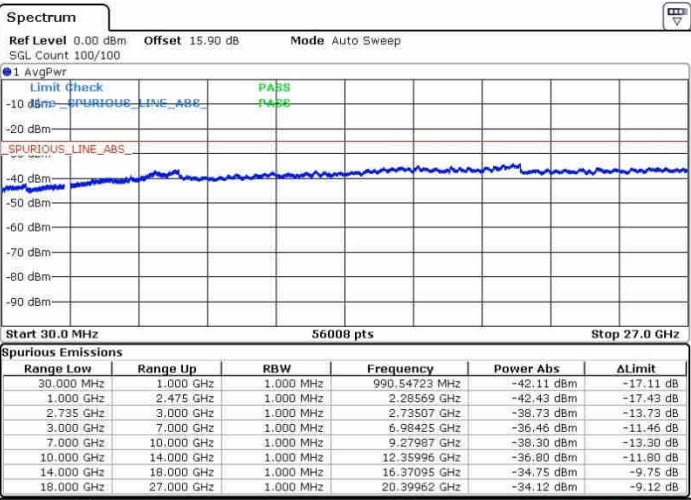

LTE Band 41 / 20MHz+5MHz

64QAM

Middle Channel / 1RB0 and 1RB24

Middle Channel / 1RB99 and 1RB0

Middle Channel / FullIRB

N/A

LTE Band 41 / 20MHz+5MHz

64QAM

Highest Channel / 1RB0 and 1RB24

Highest Channel / 1RB99 and 1RB0

Date: 26.SEP.2017 14:34:22

Date: 26.SEP.2017 14:53:38

Highest Channel / FullIRB

N/A

Date: 26.SEP.2017 14:32:05

LTE Band 41 / 20MHz+10MHz