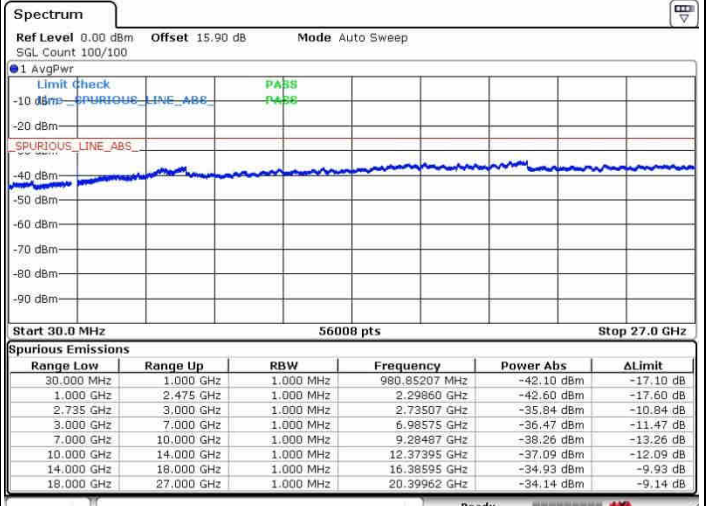

Date: 28.SEP.2017 14:57:56

LTE Band 41 / 20MHz+10MHz

64QAM

Highest Channel / 1RB0 and 1RB49

Highest Channel / 1RB99 and 1RB0

Date: 28.SEP.2017 15:04:00

Date: 28.SEP.2017 15:20:50

Highest Channel / FullIRB

N/A

Date: 28.SEP.2017 15:00:35

LTE Band 41 / 20MHz+15MHz

64QAM

Lowest Channel / 1RB0 and 1RB74

Lowest Channel / 1RB99 and 1RB0

Date: 28.SEP.2017 16:57:17

Date: 28.SEP.2017 16:59:43

Lowest Channel / FullRB

N/A

Date: 28.SEP.2017 16:54:54

LTE Band 41 / 20MHz+15MHz

64QAM

Middle Channel / 1RB0 and 1RB74

Middle Channel / 1RB99 and 1RB0

Date: 26.SEP.2017 15:35:27

Date: 26.SEP.2017 15:44:01

Middle Channel / FullIRB

N/A

Date: 26.SEP.2017 15:27:05

LTE Band 41 / 20MHz+15MHz

64QAM

Highest Channel / 1RB0 and 1RB74

Highest Channel / 1RB99 and 1RB0