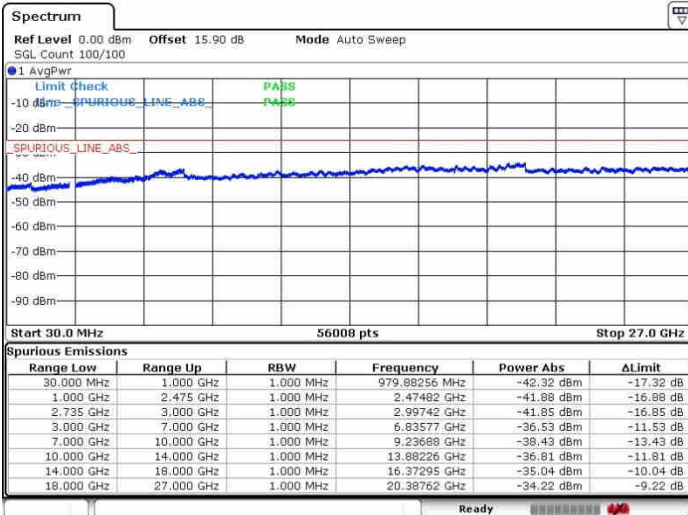

Middle Channel / 1RB49 and 1RB0

Date: 26.SEP.2017 10:59:41

Date: 26.SEP.2017 11:21:16

Middle Channel / FullIRB

N/A

Date: 26.SEP.2017 11:11:32

LTE Band 41 / 10MHz+20MHz

64QAM

Highest Channel / 1RB0 and 1RB99

Highest Channel / 1RB49 and 1RB0

Date: 28.SEP.2017 10:59:49

Date: 28.SEP.2017 11:16:52

Highest Channel / FullIRB

N/A

Date: 28.SEP.2017 11:16:34

LTE Band 41 / 15MHz+15MHz