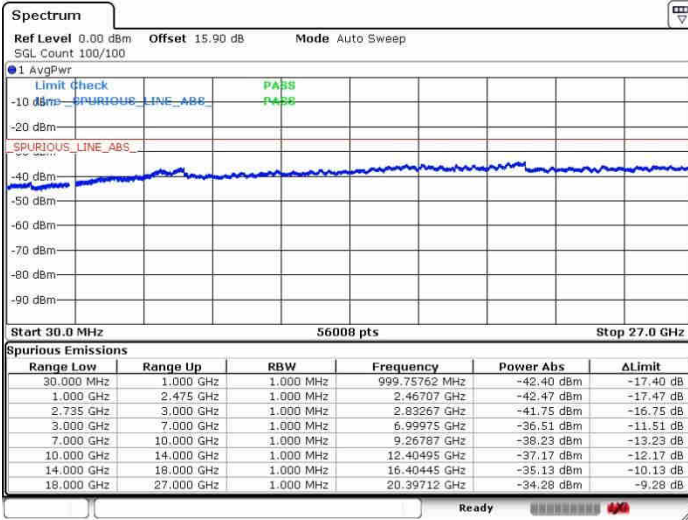

Lowest Channel / FullRB

N/A

LTE Band 41 / 5MHz+20MHz

64QAM

Middle Channel / 1RB0 and 1RB9

Middle Channel / 1RB24 and 1RB0

Date: 26.SEP.2017 10:27:28

Date: 26.SEP.2017 10:38:42

Middle Channel / FullIRB

N/A

Date: 26.SEP.2017 10:19:20

LTE Band 41 / 5MHz+20MHz

64QAM

Highest Channel / 1RB0 and 1RB99

Highest Channel / 1RB24 and 1RB0

Date: 26.SEP.2017 10:24:40

Date: 26.SEP.2017 10:41:39

Highest Channel / FullIRB

N/A

Date: 26.SEP.2017 10:21:25

LTE Band 41 / 10MHz+20MHz

64QAM

Lowest Channel / 1RB0 and 1RB99

Lowest Channel / 1RB49 and 1RB0