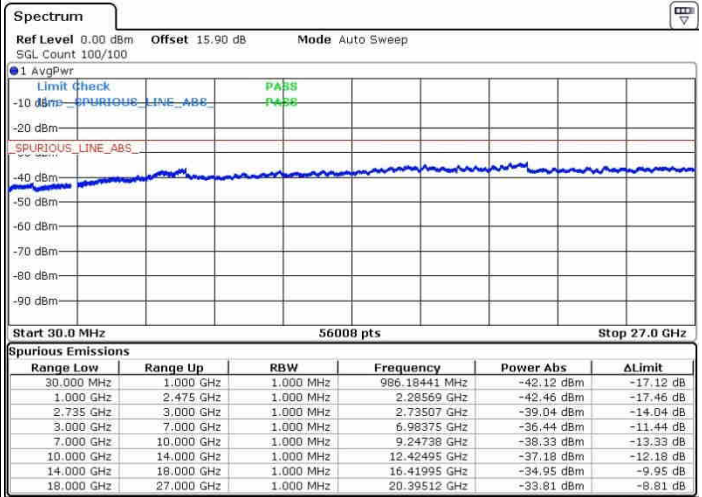

LTE Band 41 / 20MHz+10MHz

64QAM

Middle Channel / 1RB0 and 1RB49

Middle Channel / 1RB99 and 1RB0

Date: 28.SEP.2017 15:07:36

Date: 28.SEP.2017 15:15:02