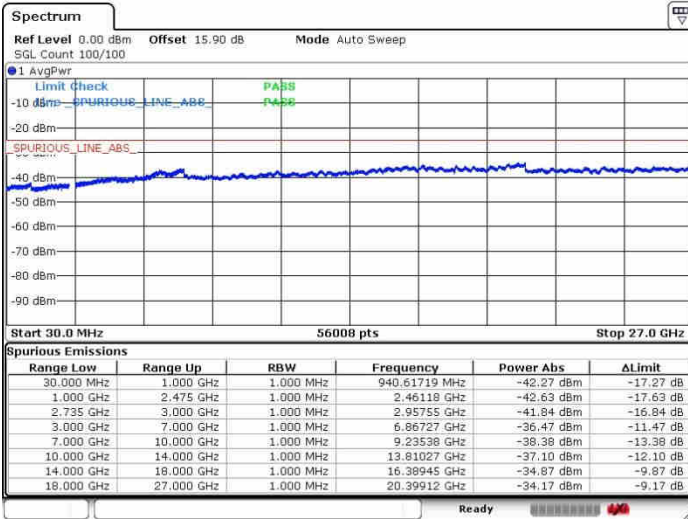

Middle Channel / FullIRB

N/A

Date: 26.SEP.2017 10:19:20

LTE Band 41 / 5MHz+20MHz

64QAM

Highest Channel / 1RB0 and 1RB99

Highest Channel / 1RB24 and 1RB0

Date: 26.SEP.2017 10:24:40

Date: 26.SEP.2017 10:41:39

Highest Channel / FullIRB

N/A

Date: 26.SEP.2017 10:21:25

LTE Band 41 / 10MHz+20MHz

64QAM

Lowest Channel / 1RB0 and 1RB99

Lowest Channel / 1RB49 and 1RB0