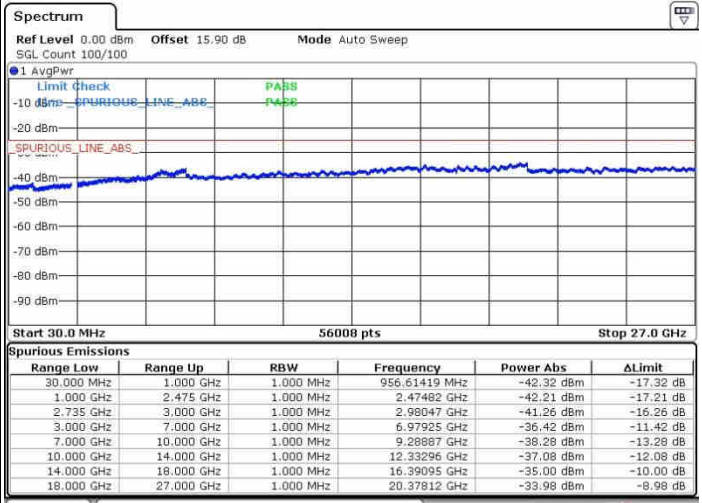

LTE Band 41 / 15MHz+20MHz

64QAM

Middle Channel / 1RB0 and 1RB9

Middle Channel / 1RB74 and 1RB0

Middle Channel / FullIRB

N/A

LTE Band 41 / 15MHz+20MHz

64QAM

Highest Channel / 1RB0 and 1RB99

Highest Channel / 1RB74 and 1RB0

Date: 26.SEP.2017 13:47:27

Date: 26.SEP.2017 14:02:02

Highest Channel / FullIRB

N/A

Date: 26.SEP.2017 13:44:36

LTE Band 41 / 20MHz+5MHz