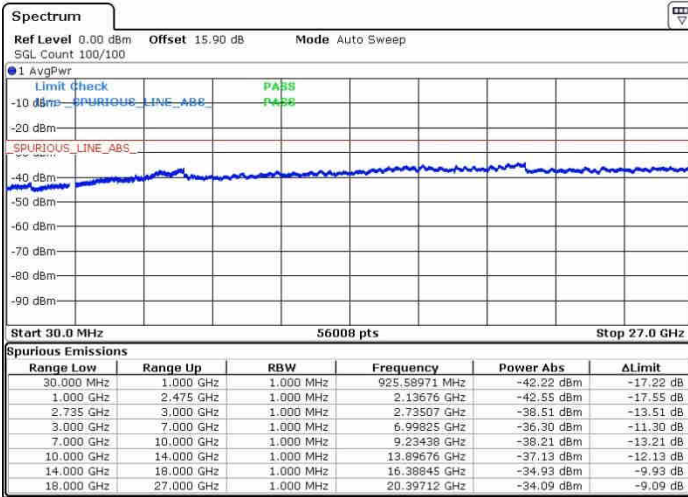

LTE Band 41 / 15MHz+15MHz

64QAM

Lowest Channel / 1RB0 and 1RB74

Lowest Channel / 1RB74 and 1RB0

Date: 28.SEP.2017 16:21:00