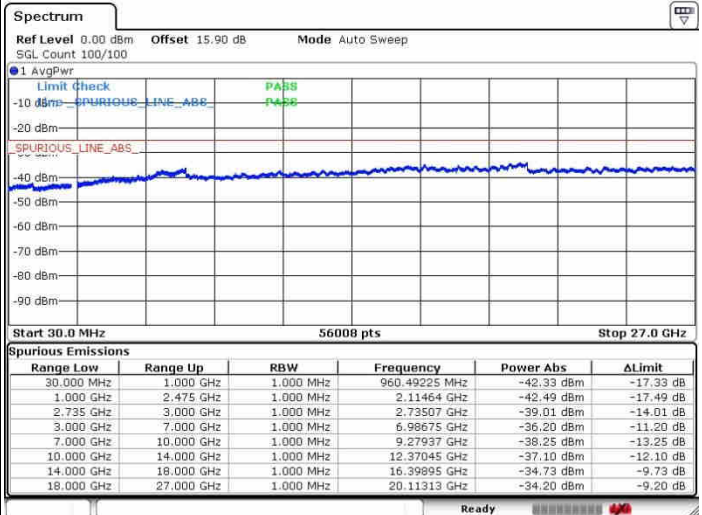

LTE Band 41 / 20MHz+5MHz

64QAM

Middle Channel / 1RB0 and 1RB24

Middle Channel / 1RB99 and 1RB0

Middle Channel / FullIRB

N/A

LTE Band 41 / 20MHz+5MHz

64QAM

Highest Channel / 1RB0 and 1RB24

Highest Channel / 1RB99 and 1RB0

Date: 26.SEP.2017 14:34:22

Date: 26.SEP.2017 14:53:38

Highest Channel / FullIRB

N/A

Date: 26.SEP.2017 14:32:05

LTE Band 41 / 20MHz+10MHz