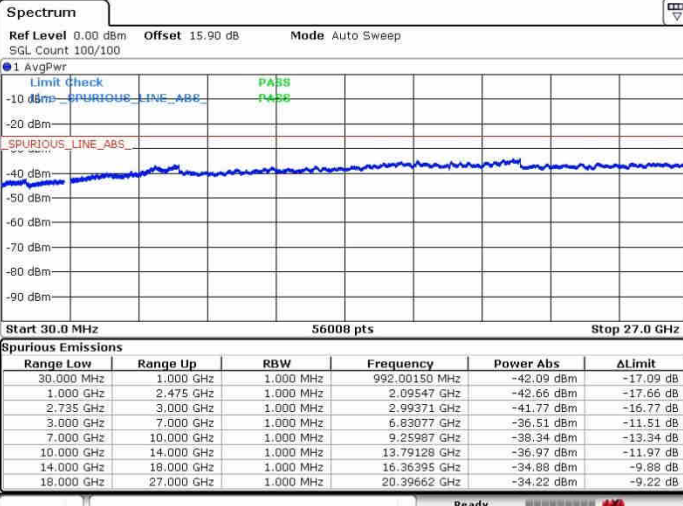

Date: 28.SEP.2017 15:32:36

Date: 28.SEP.2017 15:47:24

Highest Channel / FullIRB

N/A

Date: 28.SEP.2017 15:29:50

LTE Band 41 / 20MHz+20MHz

64QAM

Lowest Channel / 1RB0 and 1RB99

Lowest Channel / 1RB99 and 1RB0

Date: 26.SEP.2017 17:09:42

Date: 26.SEP.2017 17:08:11

Lowest Channel / FullRB

N/A

Date: 26.SEP.2017 17:02:14

LTE Band 41 / 20MHz+20MHz

64QAM

Middle Channel / 1RB0 and 1RB99

Middle Channel / 1RB99 and 1RB0

Middle Channel / FullIRB

N/A

LTE Band 41 / 20MHz+20MHz

64QAM

Highest Channel / 1RB0 and 1RB99

Highest Channel / 1RB99 and 1RB0

Date: 28.SEP.2017 09:52:40

Date: 28.SEP.2017 10:11:50

Highest Channel / FullIRB

N/A

Date: 28.SEP.2017 09:50:17

LTE Band 41 / 10MHz+15MHz

64QAM

Lowest Channel / 1RB0 and 1RB74