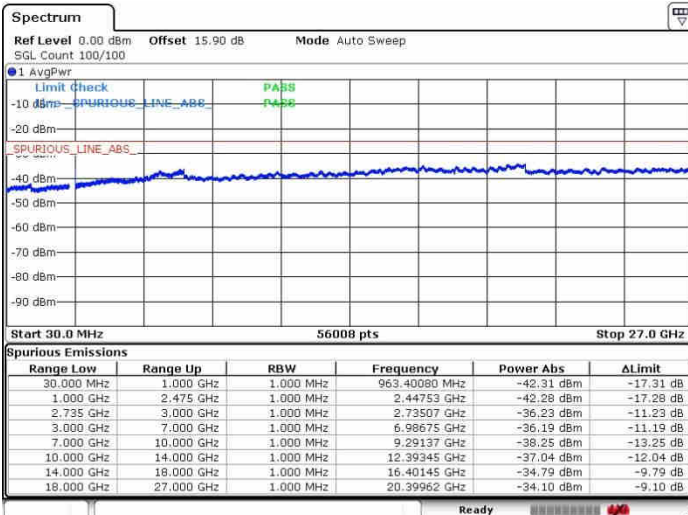

Highest Channel / 1RB0 and 1RB24

Highest Channel / 1RB99 and 1RB0

Date: 26.SEP.2017 14:34:22

Date: 26.SEP.2017 14:53:38

Highest Channel / FullIRB

N/A

Date: 26.SEP.2017 14:32:05

LTE Band 41 / 20MHz+10MHz

64QAM

Lowest Channel / 1RB0 and 1RB49

Lowest Channel / 1RB99 and 1RB0

Date: 26.SEP.2017 16:49:45

Date: 26.SEP.2017 16:52:28

Lowest Channel / FullRB

N/A

Date: 26.SEP.2017 16:44:22