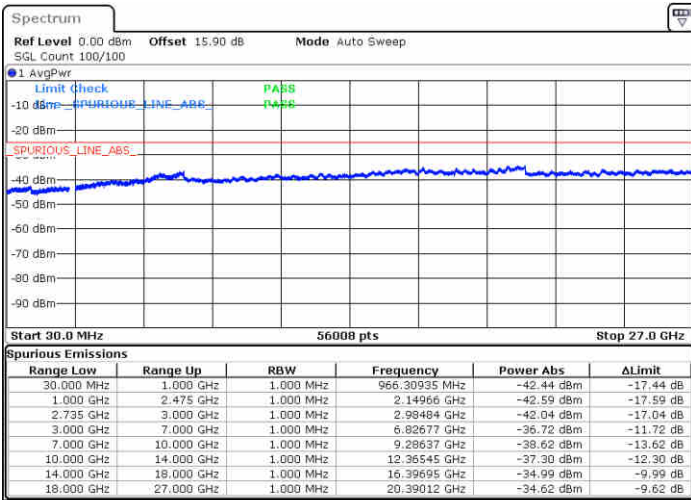

Lowest Channel / 1RB99 and 1RB0

Date: 26.SEP.2017 17:09:42

Date: 26.SEP.2017 17:08:11

Lowest Channel / FullRB

N/A

Date: 26.SEP.2017 17:02:14

LTE Band 41 / 20MHz+20MHz

64QAM

Middle Channel / 1RB0 and 1RB99

Middle Channel / 1RB99 and 1RB0

Middle Channel / FullIRB

N/A

LTE Band 41 / 20MHz+20MHz

64QAM

Highest Channel / 1RB0 and 1RB99

Highest Channel / 1RB99 and 1RB0

Date: 28.SEP.2017 09:52:40

Date: 28.SEP.2017 10:11:50

Highest Channel / FullIRB

N/A

Date: 28.SEP.2017 09:50:17

LTE Band 41 / 10MHz+15MHz

64QAM

Lowest Channel / 1RB0 and 1RB74

Lowest Channel / 1RB49 and 1RB0

Date: 30.OCT.2017 22:35:06

Date: 30.OCT.2017 22:30:00

Lowest Channel / FullRB

N/A

Date: 30.OCT.2017 22:36:49

LTE Band 41 / 10MHz+15MHz

64QAM