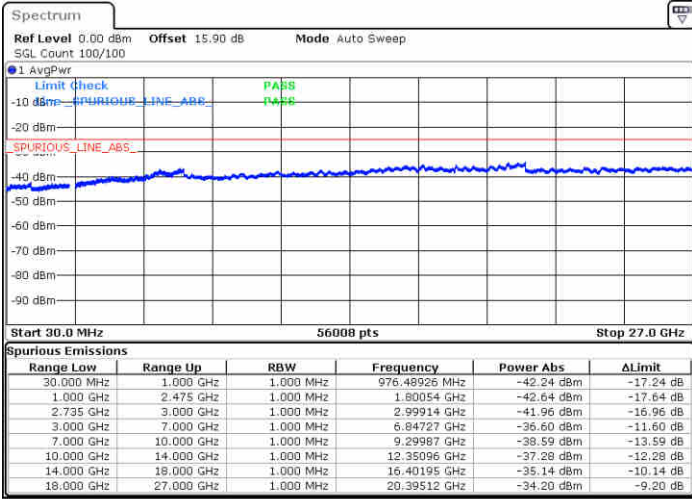

LTE Band 41 / 10MHz+15MHz

16QAM

Highest Channel / 1RB0 and 1RB74

Highest Channel / 1RB49 and 1RB0

Date: 30.OCT.2017 22:40:17

Date: 30.OCT.2017 23:29:31

Highest Channel / FullIRB

N/A

Date: 30.OCT.2017 23:28:27

LTE Band 41 / 15MHz+10MHz

16QAM

Lowest Channel / 1RB0 and 1RB49

Lowest Channel / 1RB74 and 1RB0

Date: 30.OCT.2017 23:18:09

Date: 30.OCT.2017 23:20:41

Lowest Channel / FullRB

N/A

Date: 30.OCT.2017 22:53:26

LTE Band 41 / 15MHz+10MHz

16QAM

Middle Channel / 1RB0 and 1RB49

Middle Channel / 1RB74 and 1RB0

Date: 31.OCT.2017 01:12:58

Date: 31.OCT.2017 01:49:32

Middle Channel / FullRB

N/A

Date: 31.OCT.2017 01:57:17

LTE Band 41 / 15MHz+10MHz

16QAM

Highest Channel / 1RB0 and 1RB49

Highest Channel / 1RB74 and 1RB0

Date: 31.OCT.2017 00:56:32