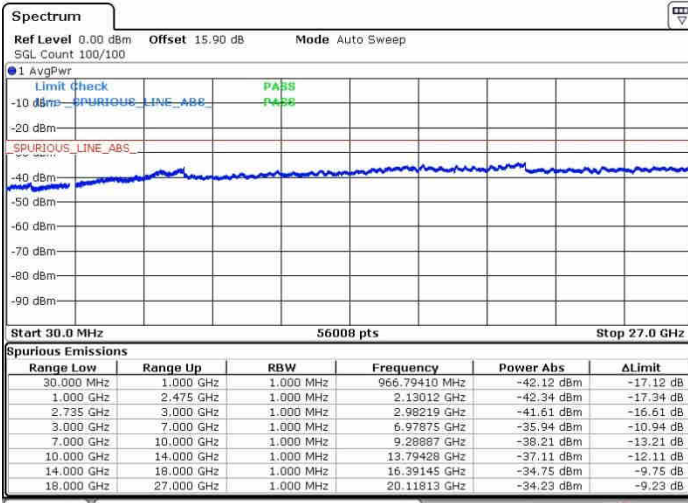

LTE Band 41 / 15MHz+20MHz

64QAM

Middle Channel / 1RB0 and 1RB9

Middle Channel / 1RB74 and 1RB0

Middle Channel / FullIRB

N/A

LTE Band 41 / 15MHz+20MHz

64QAM

Highest Channel / 1RB0 and 1RB99

Highest Channel / 1RB74 and 1RB0

Date: 26.SEP.2017 13:47:27

Date: 26.SEP.2017 14:02:02

Highest Channel / FullIRB

N/A

Date: 26.SEP.2017 13:44:36

LTE Band 41 / 20MHz+5MHz