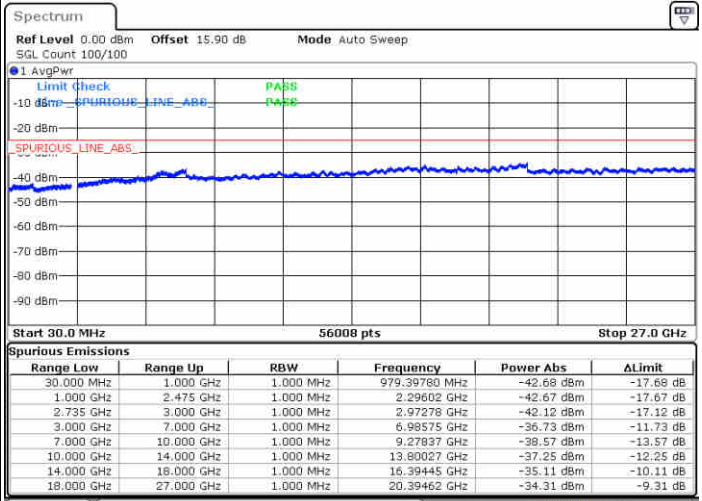

Date: 28.SEP.2017 09:52:40

Date: 28.SEP.2017 10:11:50

Highest Channel / FullIRB

N/A

Date: 28.SEP.2017 09:50:17

LTE Band 41 / 10MHz+15MHz

64QAM

Lowest Channel / 1RB0 and 1RB74

Lowest Channel / 1RB49 and 1RB0

Date: 30.OCT.2017 22:35:06

Date: 30.OCT.2017 22:30:00

Lowest Channel / FullRB

N/A

Date: 30.OCT.2017 22:36:49

LTE Band 41 / 10MHz+15MHz

64QAM

Middle Channel / 1RB0 and 1RB74

Middle Channel / 1RB49 and 1RB0

Date: 30.OCT.2017 23:06:06

Date: 30.OCT.2017 23:04:25

Middle Channel / FullIRB

N/A

Date: 30.OCT.2017 23:01:53

LTE Band 41 / 10MHz+15MHz