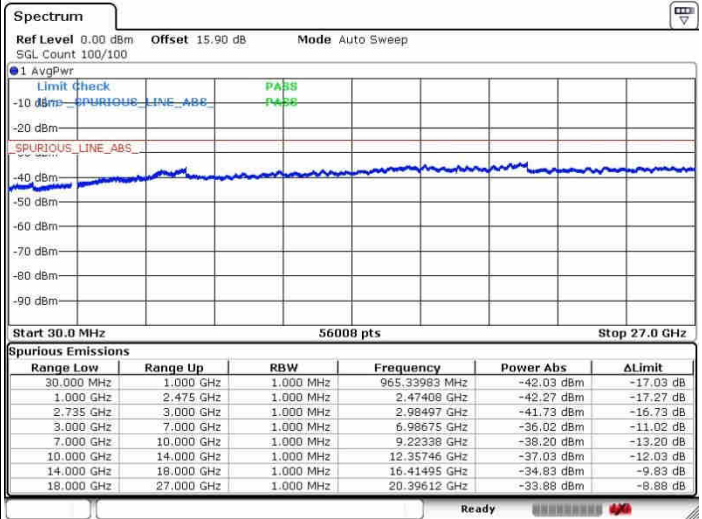

LTE Band 41 / 15MHz+15MHz

64QAM

Middle Channel / 1RB0 and 1RB74

Middle Channel / 1RB74 and 1RB0

Middle Channel / FullIRB

N/A

LTE Band 41 / 15MHz+15MHz

64QAM

Highest Channel / 1RB0 and 1RB74

Highest Channel / 1RB74 and 1RB0

Date: 28.SEP.2017 11:49:09

Date: 28.SEP.2017 13:38:24

Highest Channel / FullIRB

N/A

Date: 28.SEP.2017 11:46:25

LTE Band 41 / 15MHz+20MHz