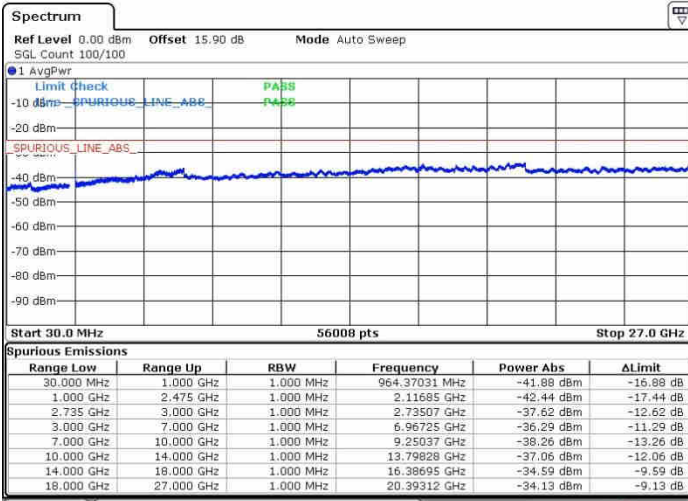

LTE Band 41 / 20MHz+10MHz

64QAM

Middle Channel / 1RB0 and 1RB49

Middle Channel / 1RB99 and 1RB0

Date: 28.SEP.2017 15:07:36

Date: 28.SEP.2017 15:15:02

Middle Channel / FullIRB

N/A

Date: 28.SEP.2017 14:57:56

LTE Band 41 / 20MHz+10MHz

64QAM

Highest Channel / 1RB0 and 1RB49

Highest Channel / 1RB99 and 1RB0

Date: 28.SEP.2017 15:04:00

Date: 28.SEP.2017 15:20:50

Highest Channel / FullIRB

N/A

Date: 28.SEP.2017 15:00:35

LTE Band 41 / 20MHz+15MHz

64QAM

Lowest Channel / 1RB0 and 1RB74

Lowest Channel / 1RB99 and 1RB0

Date: 28.SEP.2017 16:57:17

Date: 28.SEP.2017 16:59:43