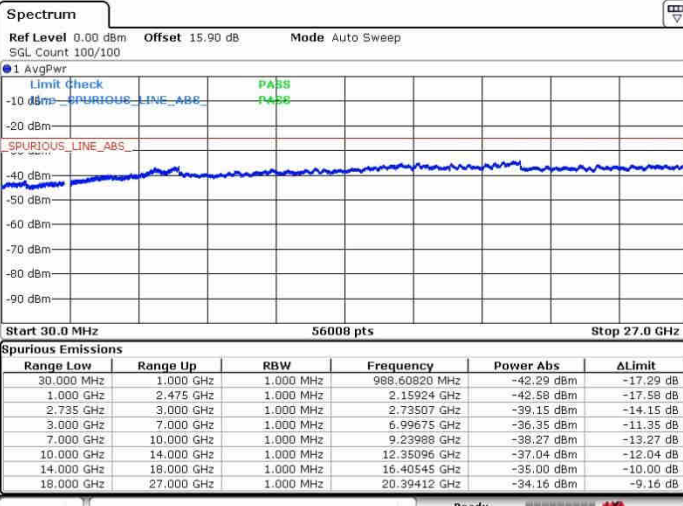

Middle Channel / FullRB

N/A

Date: 31.OCT.2017 01:57:17

LTE Band 41 / 15MHz+10MHz

16QAM

Highest Channel / 1RB0 and 1RB49

Highest Channel / 1RB74 and 1RB0

Date: 31.OCT.2017 00:56:32

Date: 31.OCT.2017 02:03:05

Highest Channel / FullIRB

N/A

Date: 31.OCT.2017 02:06:47

LTE Band 41 / 5MHz+20MHz

64QAM

Lowest Channel / 1RB0 and 1RB99

Lowest Channel / 1RB24 and 1RB0

Lowest Channel / FullRB

N/A

LTE Band 41 / 5MHz+20MHz

64QAM

Middle Channel / 1RB0 and 1RB9

Middle Channel / 1RB24 and 1RB0

Date: 26.SEP.2017 10:27:28

Date: 26.SEP.2017 10:38:42

Middle Channel / FullIRB

N/A

Date: 26.SEP.2017 10:19:20

LTE Band 41 / 5MHz+20MHz

64QAM

Highest Channel / 1RB0 and 1RB99

Highest Channel / 1RB24 and 1RB0

Date: 26.SEP.2017 10:24:40