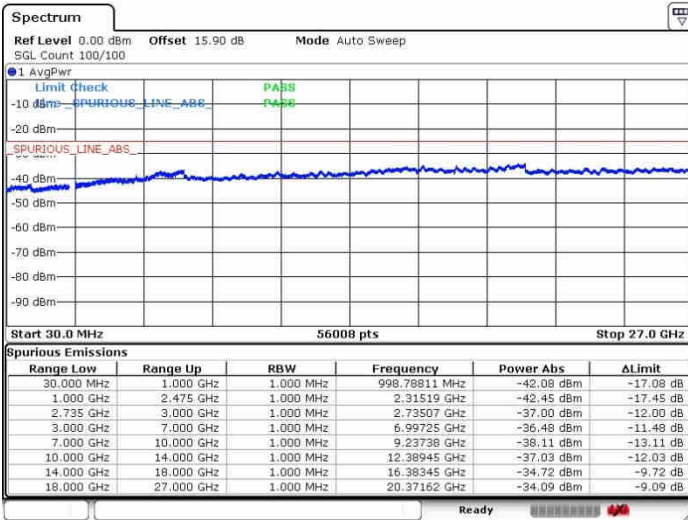

Highest Channel / 1RB0 and 1RB24

Highest Channel / 1RB99 and 1RB0

Date: 26.SEP.2017 14:34:22

Date: 26.SEP.2017 14:53:38

Highest Channel / FullIRB

N/A

Date: 26.SEP.2017 14:32:05

LTE Band 41 / 20MHz+10MHz

64QAM

Lowest Channel / 1RB0 and 1RB49

Lowest Channel / 1RB99 and 1RB0

Date: 26.SEP.2017 16:49:45

Date: 26.SEP.2017 16:52:28

Lowest Channel / FullRB

N/A

Date: 26.SEP.2017 16:44:22

LTE Band 41 / 20MHz+10MHz

64QAM

Middle Channel / 1RB0 and 1RB49

Middle Channel / 1RB99 and 1RB0

Date: 28.SEP.2017 15:07:36

Date: 28.SEP.2017 15:15:02

Middle Channel / FullIRB

N/A

Date: 28.SEP.2017 14:57:56

LTE Band 41 / 20MHz+10MHz

64QAM

Highest Channel / 1RB0 and 1RB49

Highest Channel / 1RB99 and 1RB0

Date: 28.SEP.2017 15:04:00

Date: 28.SEP.2017 15:20:50

Highest Channel / FullIRB