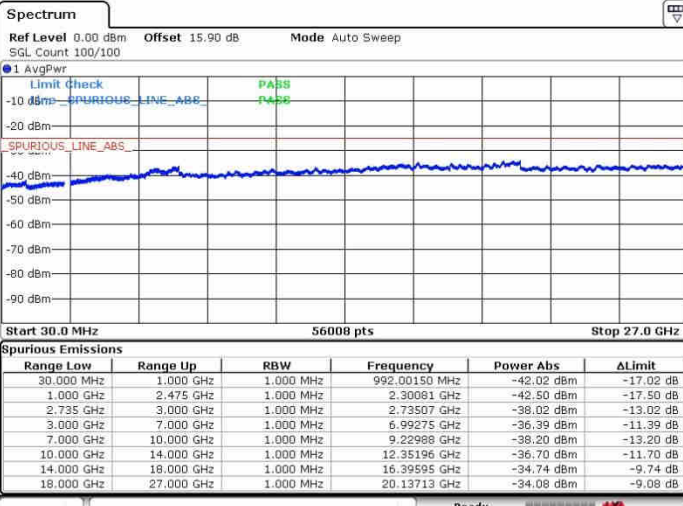

Date: 26.SEP.2017 15:44:01

Middle Channel / FullIRB

N/A

Date: 26.SEP.2017 15:27:05

LTE Band 41 / 20MHz+15MHz

64QAM

Highest Channel / 1RB0 and 1RB74

Highest Channel / 1RB99 and 1RB0

Date: 28.SEP.2017 15:32:36

Date: 28.SEP.2017 15:47:24

Highest Channel / FullIRB

N/A

Date: 28.SEP.2017 15:29:50

LTE Band 41 / 20MHz+20MHz

64QAM

Lowest Channel / 1RB0 and 1RB99

Lowest Channel / 1RB99 and 1RB0

Date: 26.SEP.2017 17:09:42

Date: 26.SEP.2017 17:08:11

Lowest Channel / FullRB

N/A

Date: 26.SEP.2017 17:02:14

LTE Band 41 / 20MHz+20MHz

64QAM