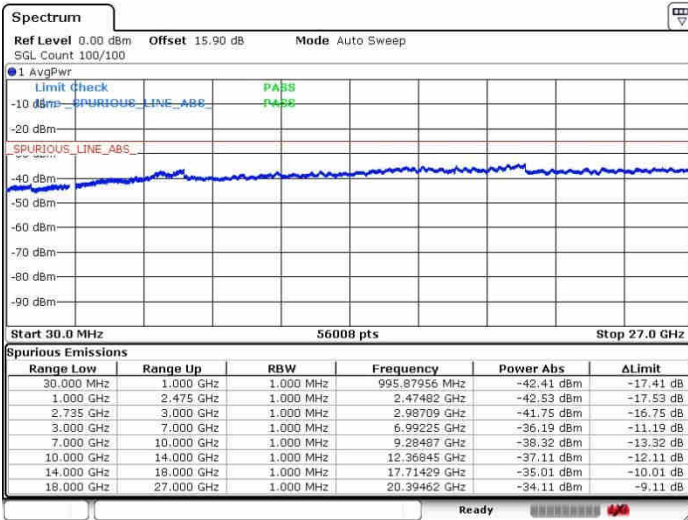

Highest Channel / 1RB0 and 1RB74

Highest Channel / 1RB74 and 1RB0

Date: 28.SEP.2017 11:49:09

Date: 28.SEP.2017 13:38:24

Highest Channel / FullIRB

N/A

Date: 28.SEP.2017 11:46:25

LTE Band 41 / 15MHz+20MHz

64QAM

Lowest Channel / 1RB0 and 1RB99

Lowest Channel / 1RB74 and 1RB0

Date: 28.SEP.2017 16:28:13

Date: 28.SEP.2017 16:30:27

Lowest Channel / FullRB

N/A

Date: 28.SEP.2017 16:25:26