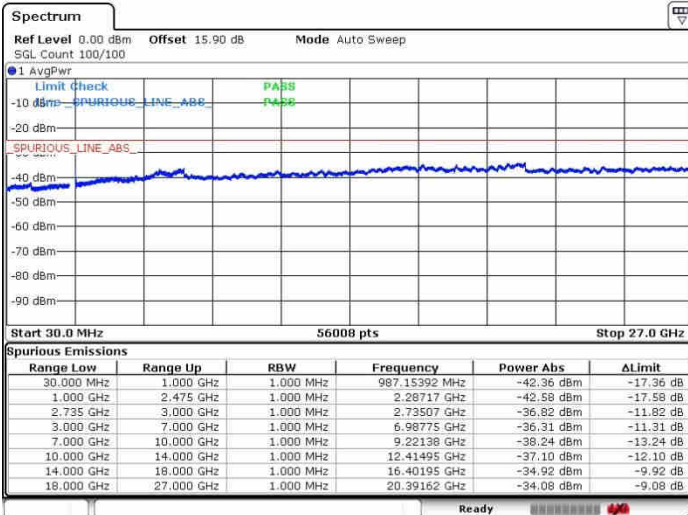

Middle Channel / FullIRB

N/A

Date: 26.SEP.2017 10:19:20

LTE Band 41 / 5MHz+20MHz

64QAM

Highest Channel / 1RB0 and 1RB99

Highest Channel / 1RB24 and 1RB0

Date: 26.SEP.2017 10:24:40

Date: 26.SEP.2017 10:41:39

Highest Channel / FullIRB

N/A

Date: 26.SEP.2017 10:21:25

LTE Band 41 / 10MHz+20MHz

64QAM

Lowest Channel / 1RB0 and 1RB99

Lowest Channel / 1RB49 and 1RB0

Date: 28.SEP.2017 16:07:40

Date: 28.SEP.2017 16:13:05

Lowest Channel / FullRB

N/A

Date: 28.SEP.2017 16:05:09

LTE Band 41 / 10MHz+20MHz

64QAM

MiddleChannel / 1RB0 and 1RB99