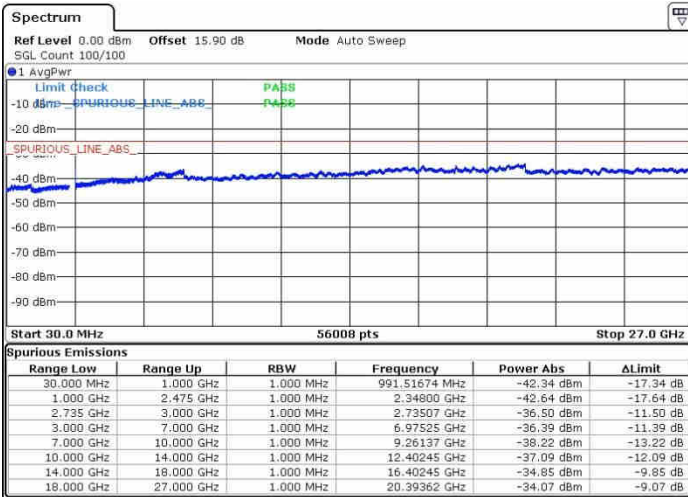

Highest Channel / 1RB0 and 1RB99

Highest Channel / 1RB49 and 1RB0

Date: 28.SEP.2017 10:59:49

Date: 28.SEP.2017 11:16:52

Highest Channel / FullIRB

N/A

Date: 28.SEP.2017 11:16:34

LTE Band 41 / 15MHz+15MHz

64QAM

Lowest Channel / 1RB0 and 1RB74

Lowest Channel / 1RB74 and 1RB0

Date: 28.SEP.2017 16:21:00

Date: 28.SEP.2017 16:15:22

Lowest Channel / FullRB

N/A

Date: 28.SEP.2017 16:23:02

LTE Band 41 / 15MHz+15MHz

64QAM

Middle Channel / 1RB0 and 1RB74

Middle Channel / 1RB74 and 1RB0

Middle Channel / FullIRB

N/A

LTE Band 41 / 15MHz+15MHz

64QAM

Highest Channel / 1RB0 and 1RB74

Highest Channel / 1RB74 and 1RB0

Date: 28.SEP.2017 11:49:09

Date: 28.SEP.2017 13:38:24

Highest Channel / FullIRB

N/A

Date: 28.SEP.2017 11:46:25

LTE Band 41 / 15MHz+20MHz