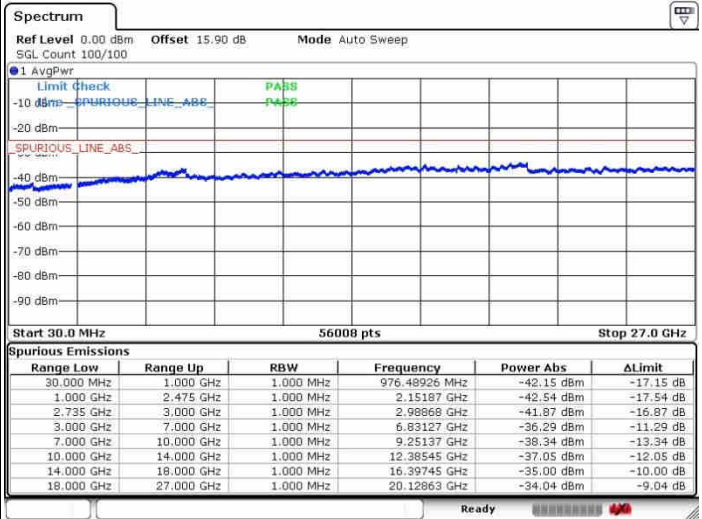

Middle Channel / FullIRB

N/A

Date: 26.SEP.2017 10:19:20

LTE Band 41 / 5MHz+20MHz

64QAM

Highest Channel / 1RB0 and 1RB99

Highest Channel / 1RB24 and 1RB0

Date: 26.SEP.2017 10:24:40

Date: 26.SEP.2017 10:41:39

Highest Channel / FullIRB

N/A

Date: 26.SEP.2017 10:21:25

LTE Band 41 / 10MHz+20MHz

64QAM

Lowest Channel / 1RB0 and 1RB99

Lowest Channel / 1RB49 and 1RB0