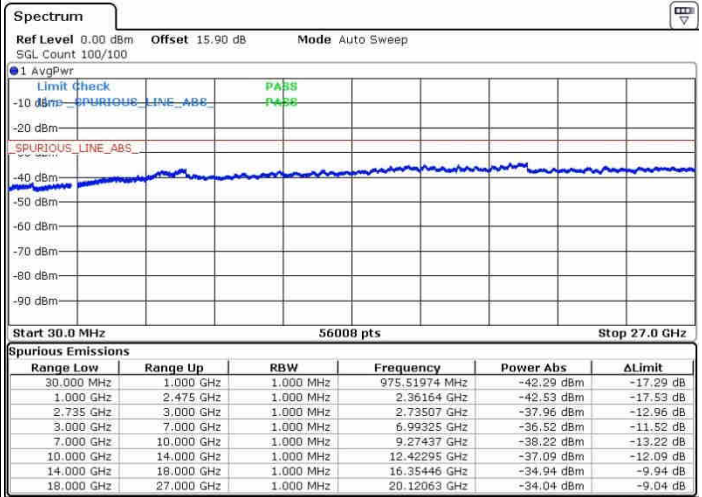

Date: 28.SEP.2017 16:15:22