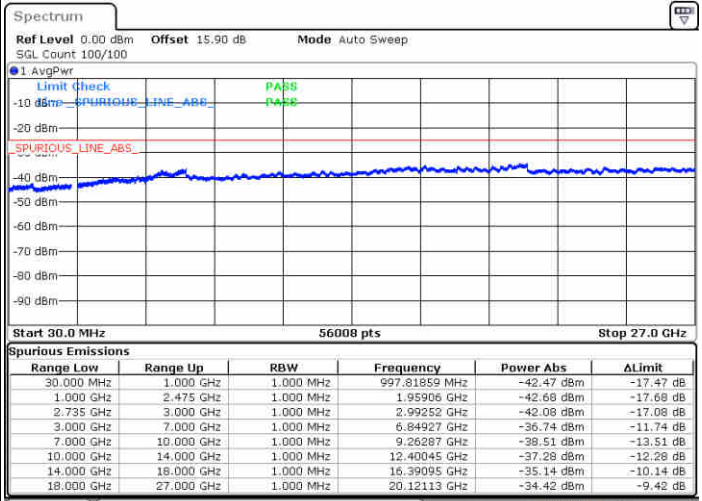

LTE Band 41 / 10MHz+15MHz

16QAM

Highest Channel / 1RB0 and 1RB74

Highest Channel / 1RB49 and 1RB0

Date: 30.OCT.2017 22:40:17

Date: 30.OCT.2017 23:29:31

Highest Channel / FullIRB

N/A

Date: 30.OCT.2017 23:28:27

LTE Band 41 / 15MHz+10MHz

16QAM

Lowest Channel / 1RB0 and 1RB49

Lowest Channel / 1RB74 and 1RB0

Date: 30.OCT.2017 23:18:09

Date: 30.OCT.2017 23:20:41

Lowest Channel / FullRB