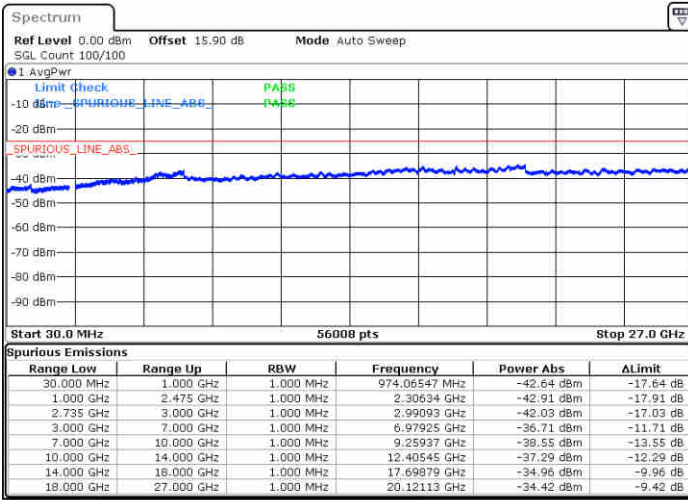

LTE Band 41 / 10MHz+15MHz

16QAM

Highest Channel / 1RB0 and 1RB74

Highest Channel / 1RB49 and 1RB0

Date: 30.OCT.2017 22:40:17

Date: 30.OCT.2017 23:29:31

Highest Channel / FullIRB

N/A

Date: 30.OCT.2017 23:28:27

LTE Band 41 / 15MHz+10MHz

16QAM

Lowest Channel / 1RB0 and 1RB49

Lowest Channel / 1RB74 and 1RB0

Date: 30.OCT.2017 23:18:09

Date: 30.OCT.2017 23:20:41

Lowest Channel / FullRB