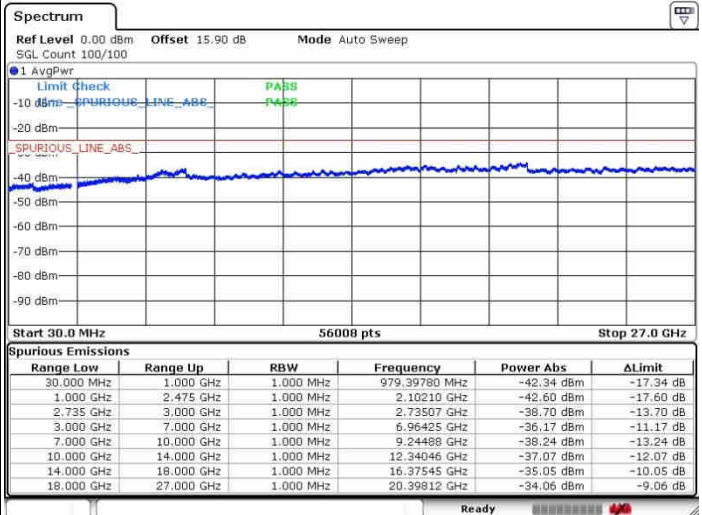

Middle Channel / FullIRB

N/A

Date: 26.SEP.2017 10:19:20

LTE Band 41 / 5MHz+20MHz

64QAM

Highest Channel / 1RB0 and 1RB99

Highest Channel / 1RB24 and 1RB0

Date: 26.SEP.2017 10:24:40

Date: 26.SEP.2017 10:41:39

Highest Channel / FullIRB

N/A

Date: 26.SEP.2017 10:21:25

LTE Band 41 / 10MHz+20MHz

64QAM

Lowest Channel / 1RB0 and 1RB99

Lowest Channel / 1RB49 and 1RB0

Date: 28.SEP.2017 16:07:40

Date: 28.SEP.2017 16:13:05

Lowest Channel / FullRB

N/A

Date: 28.SEP.2017 16:05:09

LTE Band 41 / 10MHz+20MHz

64QAM

MiddleChannel / 1RB0 and 1RB99