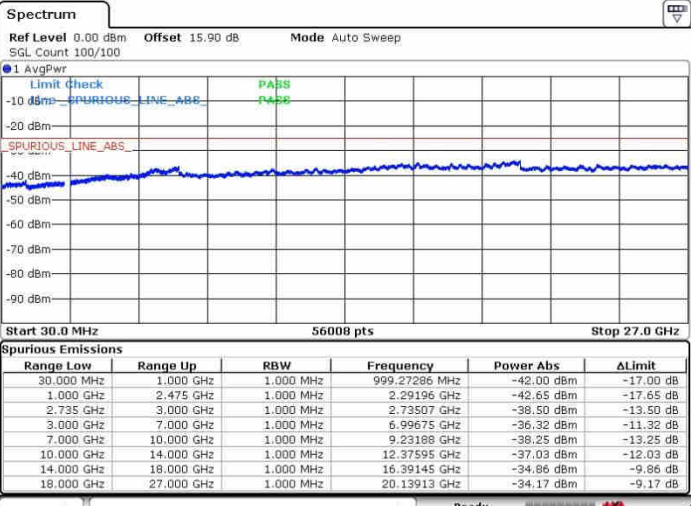

Highest Channel / 1RB0 and 1RB99

Highest Channel / 1RB74 and 1RB0

Date: 26.SEP.2017 13:47:27

Date: 26.SEP.2017 14:02:02

Highest Channel / FullIRB

N/A

Date: 26.SEP.2017 13:44:36

LTE Band 41 / 20MHz+5MHz

64QAM

Lowest Channel / 1RB0 and 1RB24

Lowest Channel / 1RB99 and 1RB0

Date: 28.SEP.2017 16:36:20

Date: 28.SEP.2017 16:42:21

Lowest Channel / FullRB

N/A

Date: 28.SEP.2017 16:34:14

LTE Band 41 / 20MHz+5MHz

64QAM

Middle Channel / 1RB0 and 1RB24

Middle Channel / 1RB99 and 1RB0

Middle Channel / FullIRB

N/A

LTE Band 41 / 20MHz+5MHz

64QAM

Highest Channel / 1RB0 and 1RB24

Highest Channel / 1RB99 and 1RB0

Date: 26.SEP.2017 14:34:22

Date: 26.SEP.2017 14:53:38

Highest Channel / FullIRB

N/A

Date: 26.SEP.2017 14:32:05

LTE Band 41 / 20MHz+10MHz