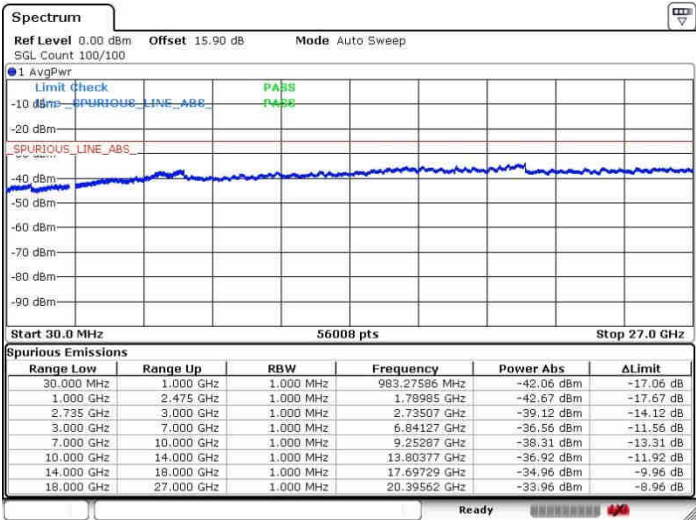

Highest Channel / 1RB0 and 1RB74

Highest Channel / 1RB74 and 1RB0

Date: 28.SEP.2017 11:49:09

Date: 28.SEP.2017 13:38:24

Highest Channel / FullIRB

N/A

Date: 28.SEP.2017 11:46:25

LTE Band 41 / 15MHz+20MHz

64QAM

Lowest Channel / 1RB0 and 1RB99

Lowest Channel / 1RB74 and 1RB0

Date: 28.SEP.2017 16:28:13

Date: 28.SEP.2017 16:30:27

Lowest Channel / FullRB

N/A

Date: 28.SEP.2017 16:25:26

Highest Channel / 1RB0 and 1RB99

Highest Channel / 1RB74 and 1RB0

Date: 26.SEP.2017 13:47:27

Date: 26.SEP.2017 14:02:02

Highest Channel / FullIRB

N/A

Date: 26.SEP.2017 13:44:36

LTE Band 41 / 20MHz+5MHz