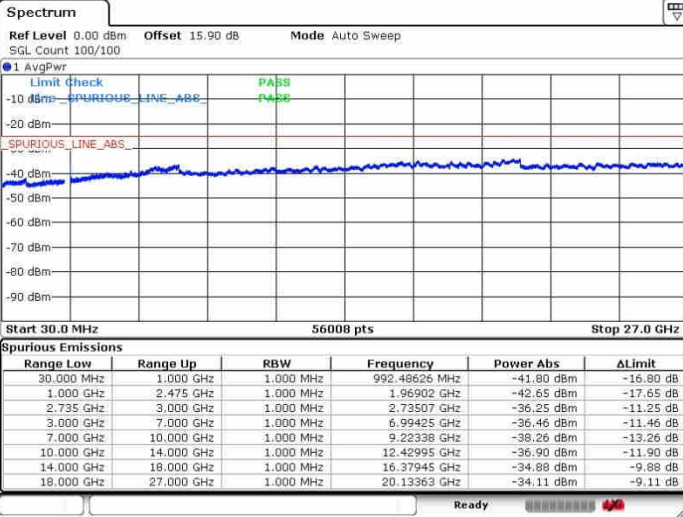

Date: 28.SEP.2017 15:32:36

Date: 28.SEP.2017 15:47:24

Highest Channel / FullIRB

N/A

Date: 28.SEP.2017 15:29:50

LTE Band 41 / 20MHz+20MHz

64QAM

Lowest Channel / 1RB0 and 1RB99

Lowest Channel / 1RB99 and 1RB0

Date: 26.SEP.2017 17:09:42

Date: 26.SEP.2017 17:08:11

Lowest Channel / FullRB

N/A

Date: 26.SEP.2017 17:02:14

LTE Band 41 / 20MHz+20MHz

64QAM

Middle Channel / 1RB0 and 1RB99

Middle Channel / 1RB99 and 1RB0

Middle Channel / FullIRB

N/A

LTE Band 41 / 20MHz+20MHz

64QAM

Highest Channel / 1RB0 and 1RB99

Highest Channel / 1RB99 and 1RB0

Date: 28.SEP.2017 09:52:40

Date: 28.SEP.2017 10:11:50

Highest Channel / FullIRB

N/A

Date: 28.SEP.2017 09:50:17

LTE Band 41 / 10MHz+15MHz

64QAM

Lowest Channel / 1RB0 and 1RB74