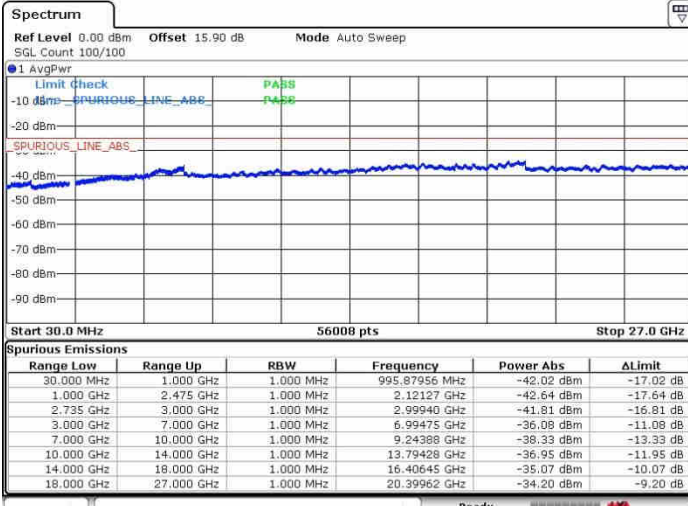

Lowest Channel / 1RB99 and 1RB0

Date: 26.SEP.2017 17:09:42

Date: 26.SEP.2017 17:08:11

Lowest Channel / FullRB

N/A

Date: 26.SEP.2017 17:02:14

LTE Band 41 / 20MHz+20MHz

64QAM

Middle Channel / 1RB0 and 1RB99

Middle Channel / 1RB99 and 1RB0

Middle Channel / FullIRB

N/A

LTE Band 41 / 20MHz+20MHz

64QAM

Highest Channel / 1RB0 and 1RB99

Highest Channel / 1RB99 and 1RB0

Date: 28.SEP.2017 09:52:40

Date: 28.SEP.2017 10:11:50

Highest Channel / FullIRB

N/A

Date: 28.SEP.2017 09:50:17

LTE Band 41 / 10MHz+15MHz

64QAM

Lowest Channel / 1RB0 and 1RB74