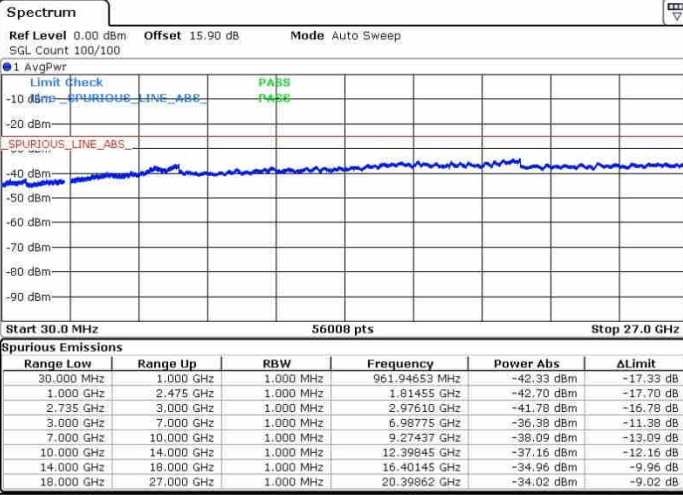

Highest Channel / 1RB0 and 1RB99

Highest Channel / 1RB49 and 1RB0

Date: 28.SEP.2017 10:59:49

Date: 28.SEP.2017 11:16:52

Highest Channel / FullIRB

N/A

Date: 28.SEP.2017 11:16:34

LTE Band 41 / 15MHz+15MHz

64QAM

Lowest Channel / 1RB0 and 1RB74

Lowest Channel / 1RB74 and 1RB0

Date: 28.SEP.2017 16:21:00

Date: 28.SEP.2017 16:15:22

Lowest Channel / FullRB

N/A

Date: 28.SEP.2017 16:23:02

LTE Band 41 / 15MHz+15MHz

64QAM

Middle Channel / 1RB0 and 1RB74

Middle Channel / 1RB74 and 1RB0

Middle Channel / FullIRB

N/A

LTE Band 41 / 15MHz+15MHz

64QAM

Highest Channel / 1RB0 and 1RB74

Highest Channel / 1RB74 and 1RB0

Date: 28.SEP.2017 11:49:09

Date: 28.SEP.2017 13:38:24

Highest Channel / FullIRB

N/A

Date: 28.SEP.2017 11:46:25

LTE Band 41 / 15MHz+20MHz