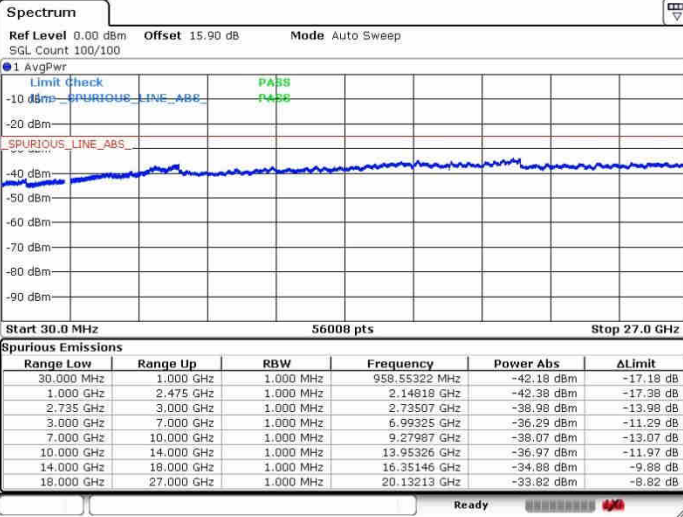

Middle Channel / FullRB

N/A

Date: 31.OCT.2017 01:57:17

LTE Band 41 / 15MHz+10MHz

16QAM

Highest Channel / 1RB0 and 1RB49

Highest Channel / 1RB74 and 1RB0

Date: 31.OCT.2017 00:56:32

Date: 31.OCT.2017 02:03:05

Highest Channel / FullIRB

N/A

Date: 31.OCT.2017 02:06:47

LTE Band 41 / 5MHz+20MHz

64QAM

Lowest Channel / 1RB0 and 1RB99

Lowest Channel / 1RB24 and 1RB0

Lowest Channel / FullRB

N/A

LTE Band 41 / 5MHz+20MHz

64QAM

Middle Channel / 1RB0 and 1RB9

Middle Channel / 1RB24 and 1RB0

Date: 26.SEP.2017 10:27:28

Date: 26.SEP.2017 10:38:42

Middle Channel / FullIRB

N/A

Date: 26.SEP.2017 10:19:20

LTE Band 41 / 5MHz+20MHz

64QAM

Highest Channel / 1RB0 and 1RB99

Highest Channel / 1RB24 and 1RB0

Date: 26.SEP.2017 10:24:40