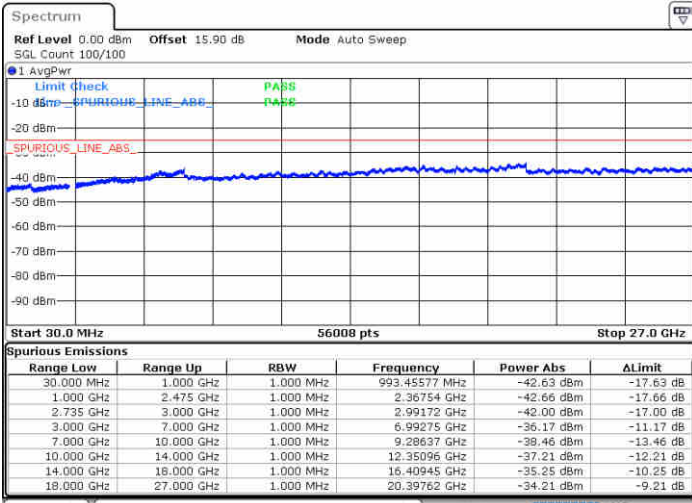

LTE Band 41 / 15MHz+10MHz

64QAM

Lowest Channel / 1RB0 and 1RB49

Lowest Channel / 1RB74 and 1RB0

Date: 30.OCT.2017 22:35:57

Date: 30.OCT.2017 22:54:17

Lowest Channel / FullRB

N/A

Date: 30.OCT.2017 23:22:22

LTE Band 41 / 15MHz+10MHz

64QAM

Middle Channel / 1RB0 and 1RB49

Middle Channel / 1RB74 and 1RB0

Date: 31.OCT.2017 01:11:28

Date: 31.OCT.2017 02:01:24

Middle Channel / FullRB