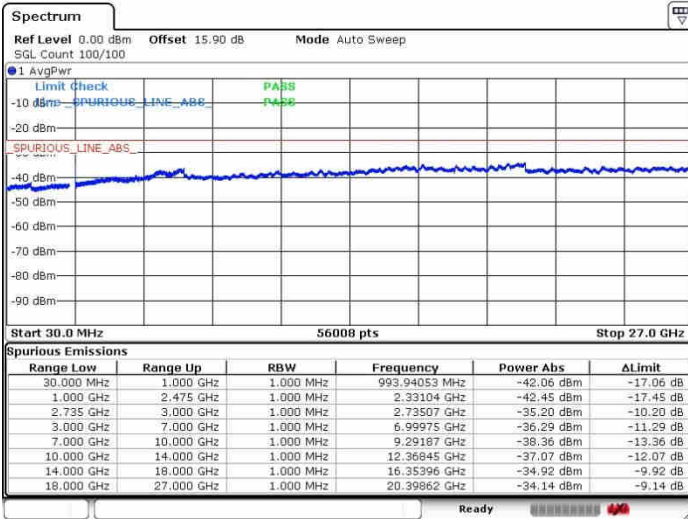

Highest Channel / 1RB0 and 1RB24

Highest Channel / 1RB99 and 1RB0

Date: 26.SEP.2017 14:34:22

Date: 26.SEP.2017 14:53:38

Highest Channel / FullIRB

N/A

Date: 26.SEP.2017 14:32:05

LTE Band 41 / 20MHz+10MHz

64QAM

Lowest Channel / 1RB0 and 1RB49

Lowest Channel / 1RB99 and 1RB0

Date: 26.SEP.2017 16:49:45

Date: 26.SEP.2017 16:52:28

Lowest Channel / FullRB

N/A

Date: 26.SEP.2017 16:44:22