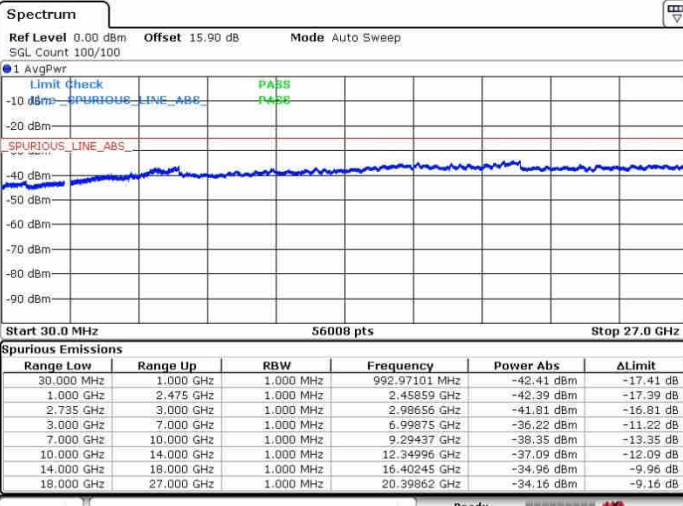

Highest Channel / 1RB0 and 1RB74

Highest Channel / 1RB74 and 1RB0

Date: 28.SEP.2017 11:49:09

Date: 28.SEP.2017 13:38:24

Highest Channel / FullIRB

N/A

Date: 28.SEP.2017 11:46:25

LTE Band 41 / 15MHz+20MHz

64QAM

Lowest Channel / 1RB0 and 1RB99

Lowest Channel / 1RB74 and 1RB0

Date: 28.SEP.2017 16:28:13

Date: 28.SEP.2017 16:30:27

Lowest Channel / FullRB

N/A

Date: 28.SEP.2017 16:25:26

LTE Band 41 / 15MHz+20MHz

64QAM

Middle Channel / 1RB0 and 1RB9

Middle Channel / 1RB74 and 1RB0

Middle Channel / FullIRB

N/A

LTE Band 41 / 15MHz+20MHz

64QAM

Highest Channel / 1RB0 and 1RB99

Highest Channel / 1RB74 and 1RB0

Date: 26.SEP.2017 13:47:27

Date: 26.SEP.2017 14:02:02

Highest Channel / FullIRB

N/A

Date: 26.SEP.2017 13:44:36

LTE Band 41 / 20MHz+5MHz