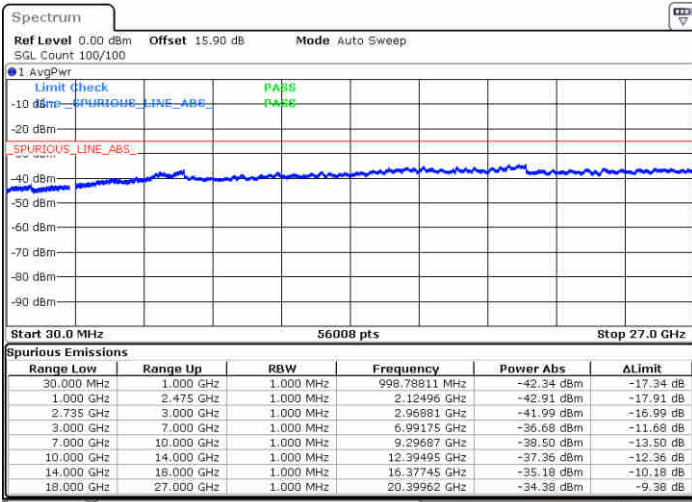

Middle Channel / FullRB

N/A

Date: 31.OCT.2017 01:57:17

LTE Band 41 / 15MHz+10MHz

16QAM

Highest Channel / 1RB0 and 1RB49

Highest Channel / 1RB74 and 1RB0

Date: 31.OCT.2017 00:56:32

Date: 31.OCT.2017 02:03:05

Highest Channel / FullIRB

N/A

Date: 31.OCT.2017 02:06:47

LTE Band 41 / 5MHz+20MHz

64QAM

Lowest Channel / 1RB0 and 1RB99

Lowest Channel / 1RB24 and 1RB0