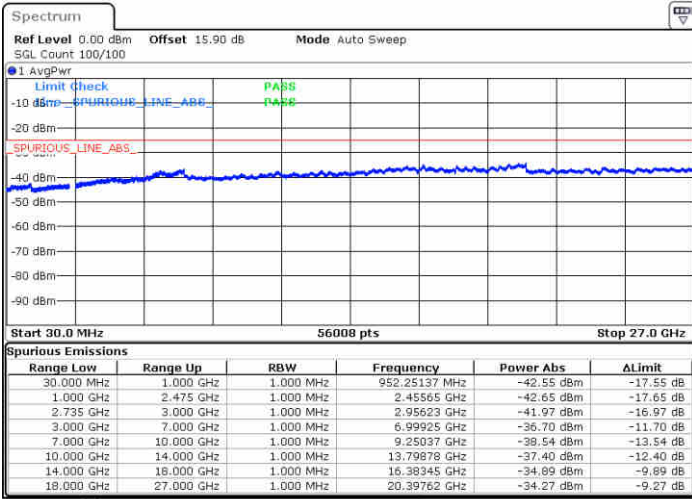

N/A

Date: 30.OCT.2017 22:53:26

LTE Band 41 / 15MHz+10MHz

16QAM

Middle Channel / 1RB0 and 1RB49

Middle Channel / 1RB74 and 1RB0

Date: 31.OCT.2017 01:12:58

Date: 31.OCT.2017 01:49:32

Middle Channel / FullRB

N/A

Date: 31.OCT.2017 01:57:17

LTE Band 41 / 15MHz+10MHz

16QAM

Highest Channel / 1RB0 and 1RB49

Highest Channel / 1RB74 and 1RB0

Date: 31.OCT.2017 00:56:32