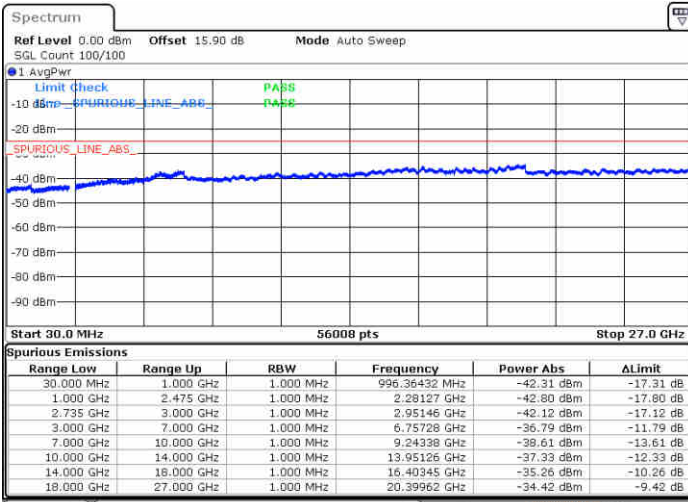

Date: 28.SEP.2017 09:52:40

Date: 28.SEP.2017 10:11:50

Highest Channel / FullIRB

N/A

Date: 28.SEP.2017 09:50:17

LTE Band 41 / 10MHz+15MHz

64QAM

Lowest Channel / 1RB0 and 1RB74

Lowest Channel / 1RB49 and 1RB0

Date: 30.OCT.2017 22:35:06

Date: 30.OCT.2017 22:30:00

Lowest Channel / FullRB

N/A

Date: 30.OCT.2017 22:36:49

LTE Band 41 / 10MHz+15MHz

64QAM

Middle Channel / 1RB0 and 1RB74

Middle Channel / 1RB49 and 1RB0

Date: 30.OCT.2017 23:06:06

Date: 30.OCT.2017 23:04:25

Middle Channel / FullIRB

N/A

Date: 30.OCT.2017 23:01:53

LTE Band 41 / 10MHz+15MHz

64QAM

Highest Channel / 1RB0 and 1RB74

Highest Channel / 1RB49 and 1RB0

Date: 30.OCT.2017 22:39:25

Date: 30.OCT.2017 23:24:04

Highest Channel / FullIRB

N/A

Date: 30.OCT.2017 22:56:49