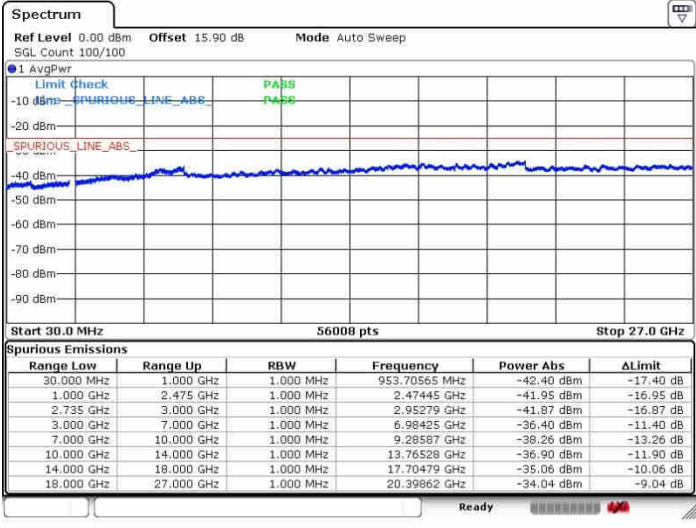

Date: 26.SEP.2017 10:41:39

Highest Channel / FullIRB

N/A

Date: 26.SEP.2017 10:21:25

LTE Band 41 / 10MHz+20MHz

64QAM

Lowest Channel / 1RB0 and 1RB99

Lowest Channel / 1RB49 and 1RB0

Date: 28.SEP.2017 16:07:40

Date: 28.SEP.2017 16:13:05

Lowest Channel / FullRB

N/A

Date: 28.SEP.2017 16:05:09

LTE Band 41 / 10MHz+20MHz

64QAM

MiddleChannel / 1RB0 and 1RB99

Middle Channel / 1RB49 and 1RB0

Date: 26.SEP.2017 10:59:41

Date: 26.SEP.2017 11:21:16

Middle Channel / FullIRB

N/A

Date: 26.SEP.2017 11:11:32

LTE Band 41 / 10MHz+20MHz

64QAM

Highest Channel / 1RB0 and 1RB99

Highest Channel / 1RB49 and 1RB0

Date: 28.SEP.2017 10:59:49

Date: 28.SEP.2017 11:16:52

Highest Channel / FullIRB

N/A

Date: 28.SEP.2017 11:16:34

LTE Band 41 / 15MHz+15MHz