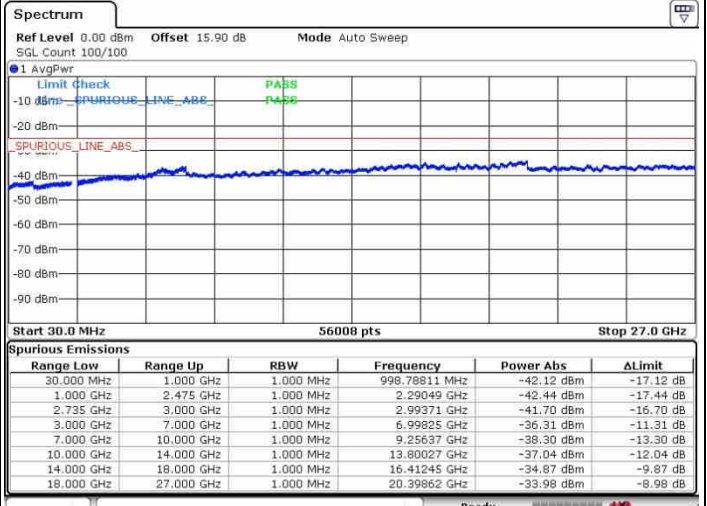

Highest Channel / 1RB0 and 1RB74

Highest Channel / 1RB74 and 1RB0

Date: 28.SEP.2017 11:49:09

Date: 28.SEP.2017 13:38:24

Highest Channel / FullIRB

N/A

Date: 28.SEP.2017 11:46:25

LTE Band 41 / 15MHz+20MHz

64QAM

Lowest Channel / 1RB0 and 1RB99

Lowest Channel / 1RB74 and 1RB0

Date: 28.SEP.2017 16:28:13

Date: 28.SEP.2017 16:30:27

Lowest Channel / FullRB

N/A

Date: 28.SEP.2017 16:25:26

LTE Band 41 / 15MHz+20MHz

64QAM

Middle Channel / 1RB0 and 1RB9

Middle Channel / 1RB74 and 1RB0

Middle Channel / FullIRB

N/A

LTE Band 41 / 15MHz+20MHz

64QAM

Highest Channel / 1RB0 and 1RB99

Highest Channel / 1RB74 and 1RB0

Date: 26.SEP.2017 13:47:27

Date: 26.SEP.2017 14:02:02

Highest Channel / FullIRB

N/A

Date: 26.SEP.2017 13:44:36

LTE Band 41 / 20MHz+5MHz