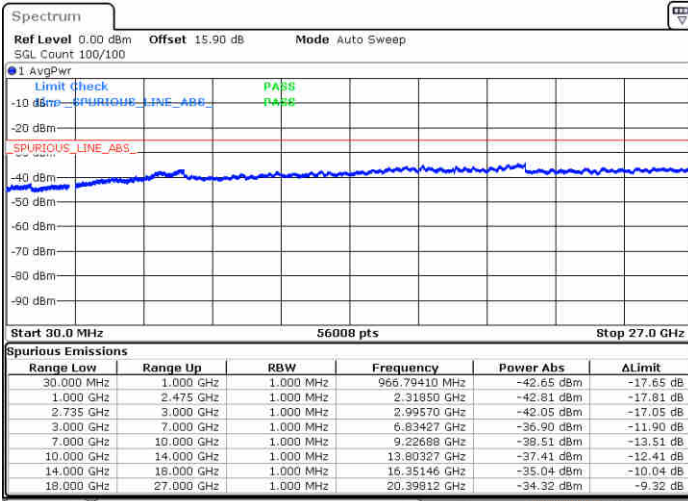

Date: 28.SEP.2017 09:52:40

Date: 28.SEP.2017 10:11:50

Highest Channel / FullIRB

N/A

Date: 28.SEP.2017 09:50:17

LTE Band 41 / 10MHz+15MHz

64QAM

Lowest Channel / 1RB0 and 1RB74

Lowest Channel / 1RB49 and 1RB0

Date: 30.OCT.2017 22:35:06

Date: 30.OCT.2017 22:30:00

Lowest Channel / FullRB

N/A

Date: 30.OCT.2017 22:36:49

LTE Band 41 / 10MHz+15MHz

64QAM

Middle Channel / 1RB0 and 1RB74

Middle Channel / 1RB49 and 1RB0

Date: 30.OCT.2017 23:06:06

Date: 30.OCT.2017 23:04:25

Middle Channel / FullIRB

N/A

Date: 30.OCT.2017 23:01:53

LTE Band 41 / 10MHz+15MHz