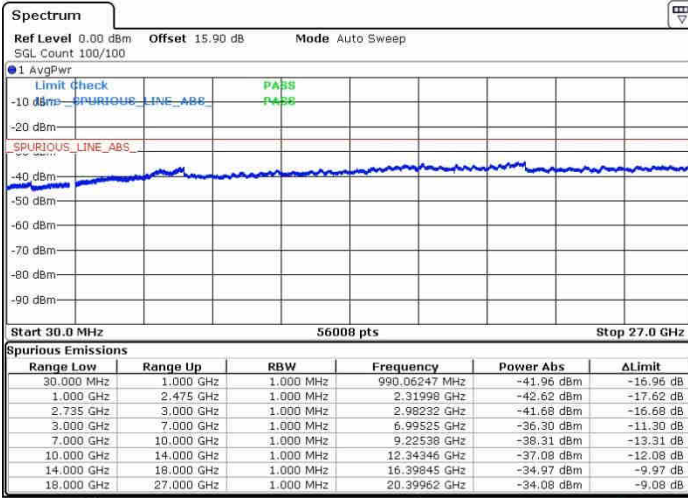

Lowest Channel / 1RB99 and 1RB0

Date: 26.SEP.2017 17:09:42

Date: 26.SEP.2017 17:08:11

Lowest Channel / FullRB

N/A

Date: 26.SEP.2017 17:02:14

LTE Band 41 / 20MHz+20MHz

64QAM

Middle Channel / 1RB0 and 1RB99

Middle Channel / 1RB99 and 1RB0

Middle Channel / FullIRB

N/A

LTE Band 41 / 20MHz+20MHz

64QAM

Highest Channel / 1RB0 and 1RB99

Highest Channel / 1RB99 and 1RB0

Date: 28.SEP.2017 09:52:40

Date: 28.SEP.2017 10:11:50

Highest Channel / FullIRB

N/A

Date: 28.SEP.2017 09:50:17

LTE Band 41 / 10MHz+15MHz

64QAM

Lowest Channel / 1RB0 and 1RB74