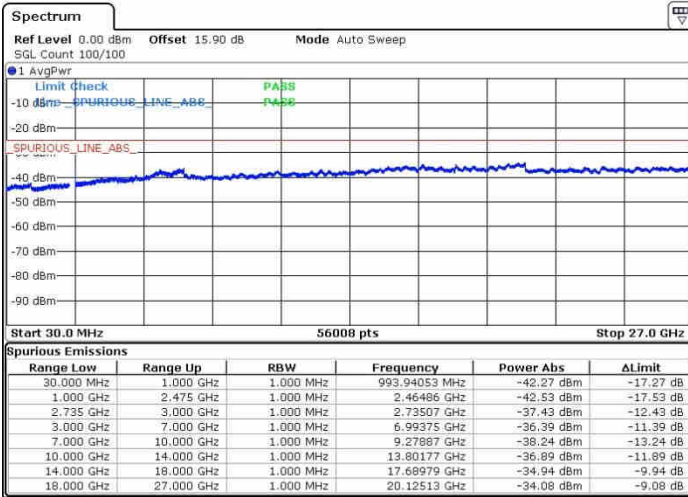

Highest Channel / 1RB0 and 1RB24

Highest Channel / 1RB99 and 1RB0

Date: 26.SEP.2017 14:34:22

Date: 26.SEP.2017 14:53:38

Highest Channel / FullIRB

N/A

Date: 26.SEP.2017 14:32:05

LTE Band 41 / 20MHz+10MHz

64QAM

Lowest Channel / 1RB0 and 1RB49

Lowest Channel / 1RB99 and 1RB0

Date: 26.SEP.2017 16:49:45

Date: 26.SEP.2017 16:52:28

Lowest Channel / FullRB

N/A

Date: 26.SEP.2017 16:44:22

LTE Band 41 / 20MHz+10MHz

64QAM

Middle Channel / 1RB0 and 1RB49

Middle Channel / 1RB99 and 1RB0

Date: 28.SEP.2017 15:07:36

Date: 28.SEP.2017 15:15:02

Middle Channel / FullIRB

N/A