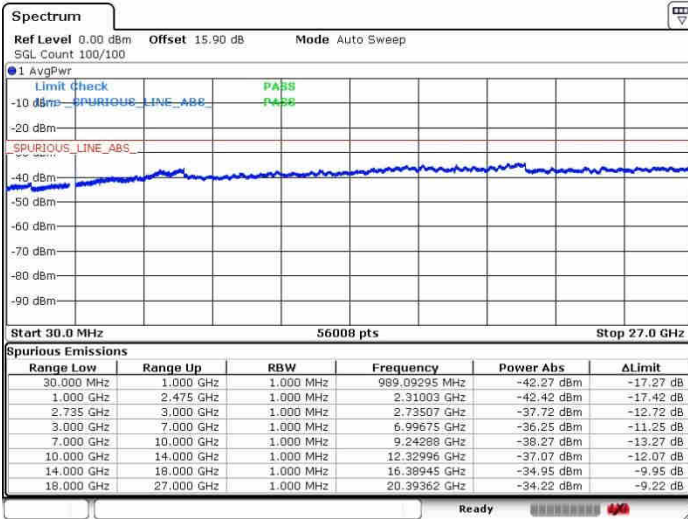

LTE Band 41 / 20MHz+5MHz

64QAM

Lowest Channel / 1RB0 and 1RB24

Lowest Channel / 1RB99 and 1RB0

Date: 28.SEP.2017 16:36:20

Date: 28.SEP.2017 16:42:21