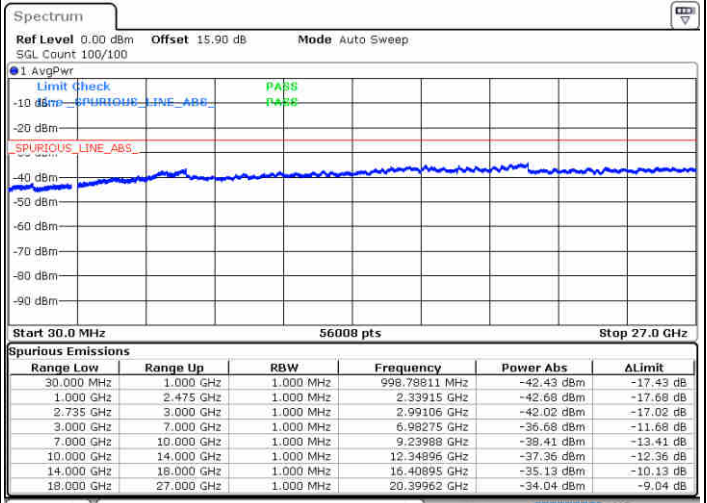

LTE Band 41 / 15MHz+10MHz

64QAM

Lowest Channel / 1RB0 and 1RB49

Lowest Channel / 1RB74 and 1RB0

Date: 30.OCT.2017 22:35:57

Date: 30.OCT.2017 22:54:17

Lowest Channel / FullRB

N/A

Date: 30.OCT.2017 23:22:22

LTE Band 41 / 15MHz+10MHz

64QAM

Middle Channel / 1RB0 and 1RB49

Middle Channel / 1RB74 and 1RB0

Date: 31.OCT.2017 01:11:28

Date: 31.OCT.2017 02:01:24

Middle Channel / FullRB