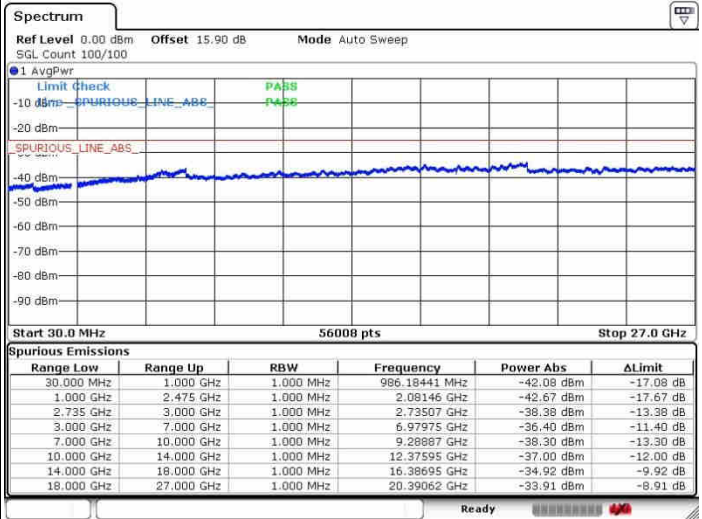

Date: 26.SEP.2017 15:44:01

Middle Channel / FullIRB

N/A

Date: 26.SEP.2017 15:27:05

LTE Band 41 / 20MHz+15MHz

64QAM

Highest Channel / 1RB0 and 1RB74

Highest Channel / 1RB99 and 1RB0

Date: 28.SEP.2017 15:32:36

Date: 28.SEP.2017 15:47:24

Highest Channel / FullIRB

N/A

Date: 28.SEP.2017 15:29:50

LTE Band 41 / 20MHz+20MHz

64QAM

Lowest Channel / 1RB0 and 1RB99