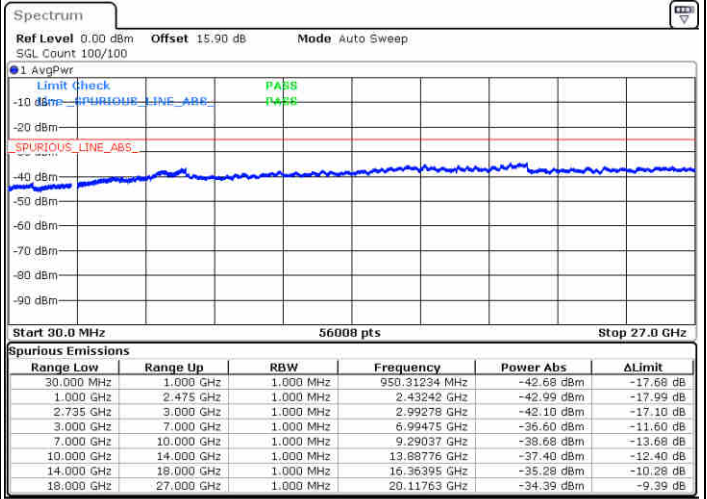

LTE Band 41 / 10MHz+15MHz

16QAM

Highest Channel / 1RB0 and 1RB74

Highest Channel / 1RB49 and 1RB0

Date: 30.OCT.2017 22:40:17

Date: 30.OCT.2017 23:29:31

Highest Channel / FullIRB

N/A

Date: 30.OCT.2017 23:28:27

LTE Band 41 / 15MHz+10MHz

16QAM

Lowest Channel / 1RB0 and 1RB49

Lowest Channel / 1RB74 and 1RB0

Date: 30.OCT.2017 23:18:09

Date: 30.OCT.2017 23:20:41

Lowest Channel / FullRB

N/A

Date: 30.OCT.2017 22:53:26

LTE Band 41 / 15MHz+10MHz

16QAM

Middle Channel / 1RB0 and 1RB49

Middle Channel / 1RB74 and 1RB0

Date: 31.OCT.2017 01:12:58

Date: 31.OCT.2017 01:49:32

Middle Channel / FullRB

N/A

Date: 31.OCT.2017 01:57:17

LTE Band 41 / 15MHz+10MHz

16QAM

Highest Channel / 1RB0 and 1RB49

Highest Channel / 1RB74 and 1RB0

Date: 31.OCT.2017 00:56:32