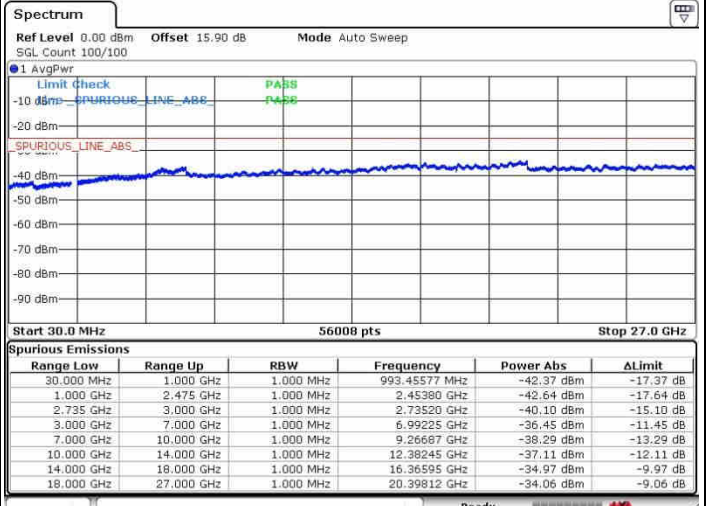

Highest Channel / 1RB0 and 1RB99

Highest Channel / 1RB74 and 1RB0

Date: 26.SEP.2017 13:47:27

Date: 26.SEP.2017 14:02:02

Highest Channel / FullIRB

N/A

Date: 26.SEP.2017 13:44:36

LTE Band 41 / 20MHz+5MHz

64QAM

Lowest Channel / 1RB0 and 1RB24

Lowest Channel / 1RB99 and 1RB0

Date: 28.SEP.2017 16:36:20

Date: 28.SEP.2017 16:42:21

Lowest Channel / FullRB

N/A

Date: 28.SEP.2017 16:34:14

LTE Band 41 / 20MHz+5MHz

64QAM

Middle Channel / 1RB0 and 1RB24

Middle Channel / 1RB99 and 1RB0

Middle Channel / FullIRB

N/A

LTE Band 41 / 20MHz+5MHz

64QAM

Highest Channel / 1RB0 and 1RB24

Highest Channel / 1RB99 and 1RB0

Date: 26.SEP.2017 14:34:22

Date: 26.SEP.2017 14:53:38

Highest Channel / FullIRB

N/A

Date: 26.SEP.2017 14:32:05

LTE Band 41 / 20MHz+10MHz