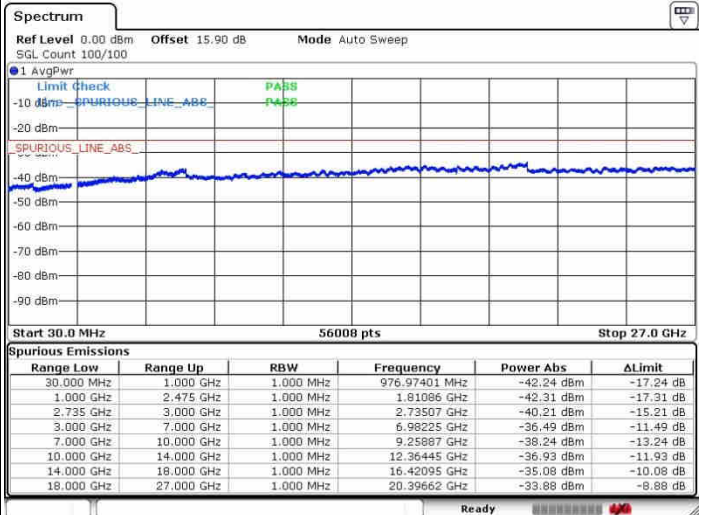

Lowest Channel / FullRB

N/A

Date: 28.SEP.2017 16:54:54

LTE Band 41 / 20MHz+15MHz

64QAM

Middle Channel / 1RB0 and 1RB74

Middle Channel / 1RB99 and 1RB0

Date: 26.SEP.2017 15:35:27

Date: 26.SEP.2017 15:44:01

Middle Channel / FullIRB

N/A

Date: 26.SEP.2017 15:27:05

LTE Band 41 / 20MHz+15MHz

64QAM

Highest Channel / 1RB0 and 1RB74

Highest Channel / 1RB99 and 1RB0