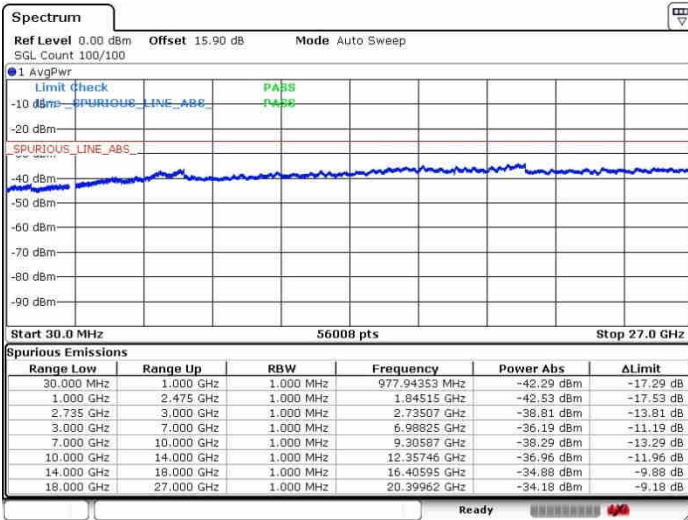

Highest Channel / 1RB0 and 1RB99

Highest Channel / 1RB74 and 1RB0

Date: 26.SEP.2017 13:47:27

Date: 26.SEP.2017 14:02:02

Highest Channel / FullIRB

N/A

Date: 26.SEP.2017 13:44:36

LTE Band 41 / 20MHz+5MHz

64QAM

Lowest Channel / 1RB0 and 1RB24

Lowest Channel / 1RB99 and 1RB0

Date: 28.SEP.2017 16:36:20

Date: 28.SEP.2017 16:42:21

Lowest Channel / FullRB

N/A

Date: 28.SEP.2017 16:34:14

LTE Band 41 / 20MHz+5MHz

64QAM

Middle Channel / 1RB0 and 1RB24

Middle Channel / 1RB99 and 1RB0

Middle Channel / FullIRB

N/A

LTE Band 41 / 20MHz+5MHz

64QAM

Highest Channel / 1RB0 and 1RB24

Highest Channel / 1RB99 and 1RB0

Date: 26.SEP.2017 14:34:22

Date: 26.SEP.2017 14:53:38

Highest Channel / FullIRB

N/A

Date: 26.SEP.2017 14:32:05

LTE Band 41 / 20MHz+10MHz