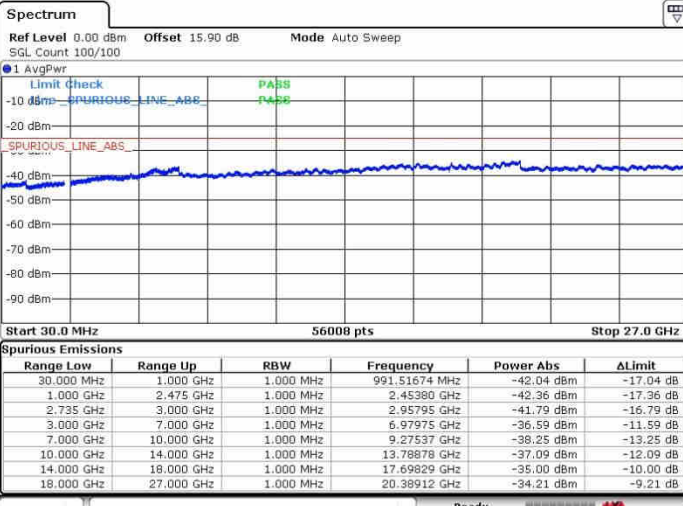

Date: 28.SEP.2017 15:32:36

Date: 28.SEP.2017 15:47:24

Highest Channel / FullIRB

N/A

Date: 28.SEP.2017 15:29:50

LTE Band 41 / 20MHz+20MHz

64QAM

Lowest Channel / 1RB0 and 1RB99

Lowest Channel / 1RB99 and 1RB0

Date: 26.SEP.2017 17:09:42

Date: 26.SEP.2017 17:08:11

Lowest Channel / FullRB

N/A

Date: 26.SEP.2017 17:02:14

LTE Band 41 / 20MHz+20MHz

64QAM

Middle Channel / 1RB0 and 1RB99

Middle Channel / 1RB99 and 1RB0

Middle Channel / FullIRB

N/A

LTE Band 41 / 20MHz+20MHz

64QAM

Highest Channel / 1RB0 and 1RB99

Highest Channel / 1RB99 and 1RB0

Date: 28.SEP.2017 09:52:40

Date: 28.SEP.2017 10:11:50

Highest Channel / FullIRB

N/A

Date: 28.SEP.2017 09:50:17

LTE Band 41 / 10MHz+15MHz

64QAM

Lowest Channel / 1RB0 and 1RB74