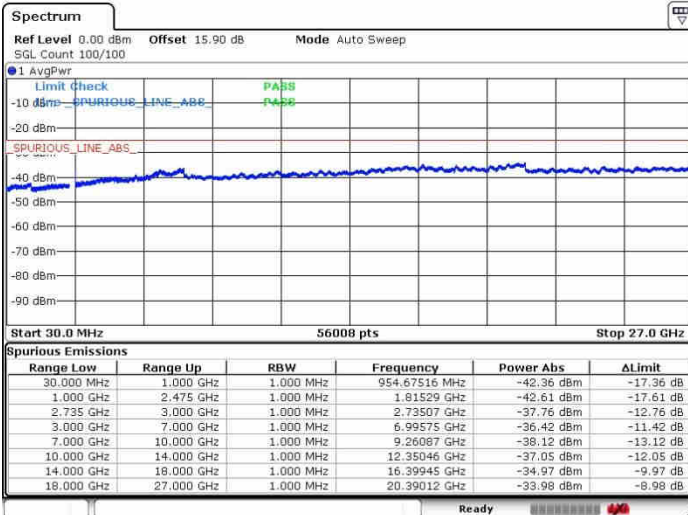

LTE Band 41 / 20MHz+5MHz

64QAM

Middle Channel / 1RB0 and 1RB24

Middle Channel / 1RB99 and 1RB0

Middle Channel / FullIRB

N/A

LTE Band 41 / 20MHz+5MHz

64QAM

Highest Channel / 1RB0 and 1RB24

Highest Channel / 1RB99 and 1RB0

Date: 26.SEP.2017 14:34:22

Date: 26.SEP.2017 14:53:38

Highest Channel / FullIRB

N/A

Date: 26.SEP.2017 14:32:05

LTE Band 41 / 20MHz+10MHz