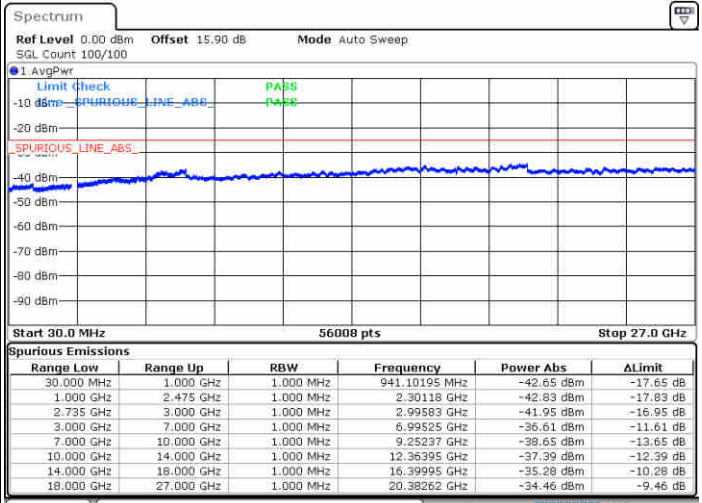

Date: 28.SEP.2017 09:52:40

Date: 28.SEP.2017 10:11:50

Highest Channel / FullIRB

N/A

Date: 28.SEP.2017 09:50:17

LTE Band 41 / 10MHz+15MHz

64QAM

Lowest Channel / 1RB0 and 1RB74

Lowest Channel / 1RB49 and 1RB0

Date: 30.OCT.2017 22:35:06

Date: 30.OCT.2017 22:30:00

Lowest Channel / FullRB

N/A

Date: 30.OCT.2017 22:36:49

LTE Band 41 / 10MHz+15MHz

64QAM

Middle Channel / 1RB0 and 1RB74

Middle Channel / 1RB49 and 1RB0

Date: 30.OCT.2017 23:06:06

Date: 30.OCT.2017 23:04:25

Middle Channel / FullIRB

N/A

Date: 30.OCT.2017 23:01:53

LTE Band 41 / 10MHz+15MHz

64QAM

Highest Channel / 1RB0 and 1RB74

Highest Channel / 1RB49 and 1RB0

Date: 30.OCT.2017 22:39:25

Date: 30.OCT.2017 23:24:04

Highest Channel / FullIRB

N/A

Date: 30.OCT.2017 22:56:49