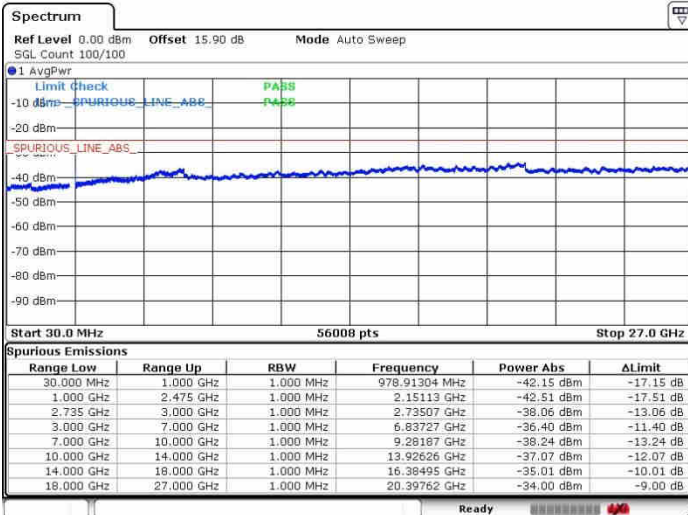

Lowest Channel / FullRB

N/A

Date: 28.SEP.2017 16:54:54

LTE Band 41 / 20MHz+15MHz

64QAM

Middle Channel / 1RB0 and 1RB74

Middle Channel / 1RB99 and 1RB0

Date: 26.SEP.2017 15:35:27

Date: 26.SEP.2017 15:44:01

Middle Channel / FullIRB

N/A

Date: 26.SEP.2017 15:27:05

LTE Band 41 / 20MHz+15MHz

64QAM

Highest Channel / 1RB0 and 1RB74

Highest Channel / 1RB99 and 1RB0

Date: 28.SEP.2017 15:32:36

Date: 28.SEP.2017 15:47:24

Highest Channel / FullIRB

N/A

Date: 28.SEP.2017 15:29:50

LTE Band 41 / 20MHz+20MHz

64QAM

Lowest Channel / 1RB0 and 1RB99