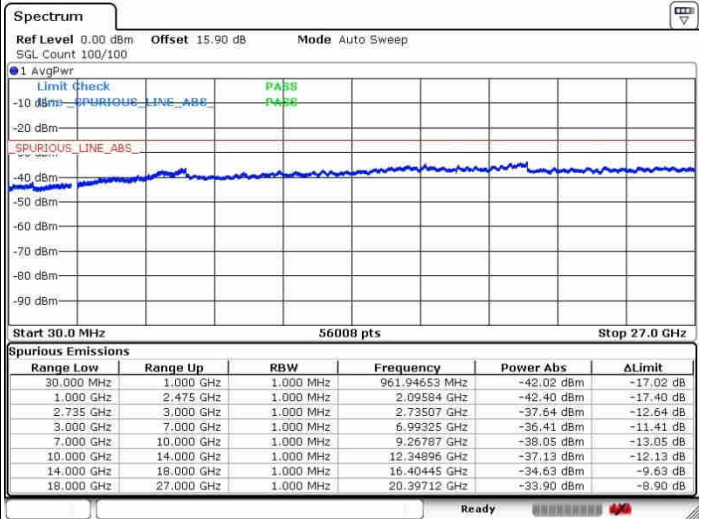

Date: 28.SEP.2017 16:30:27