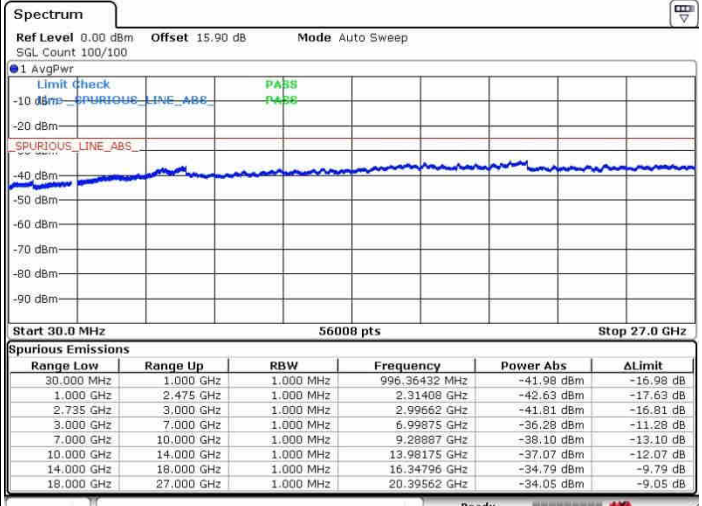

Date: 28.SEP.2017 15:32:36

Date: 28.SEP.2017 15:47:24

Highest Channel / FullIRB

N/A

Date: 28.SEP.2017 15:29:50

LTE Band 41 / 20MHz+20MHz

64QAM

Lowest Channel / 1RB0 and 1RB99

Lowest Channel / 1RB99 and 1RB0

Date: 26.SEP.2017 17:09:42

Date: 26.SEP.2017 17:08:11

Lowest Channel / FullRB

N/A

Date: 26.SEP.2017 17:02:14

LTE Band 41 / 20MHz+20MHz

64QAM

Middle Channel / 1RB0 and 1RB99

Middle Channel / 1RB99 and 1RB0

Middle Channel / FullIRB

N/A

LTE Band 41 / 20MHz+20MHz

64QAM

Highest Channel / 1RB0 and 1RB99

Highest Channel / 1RB99 and 1RB0

Date: 28.SEP.2017 09:52:40

Date: 28.SEP.2017 10:11:50

Highest Channel / FullIRB

N/A

Date: 28.SEP.2017 09:50:17

LTE Band 41 / 10MHz+15MHz

64QAM

Lowest Channel / 1RB0 and 1RB74