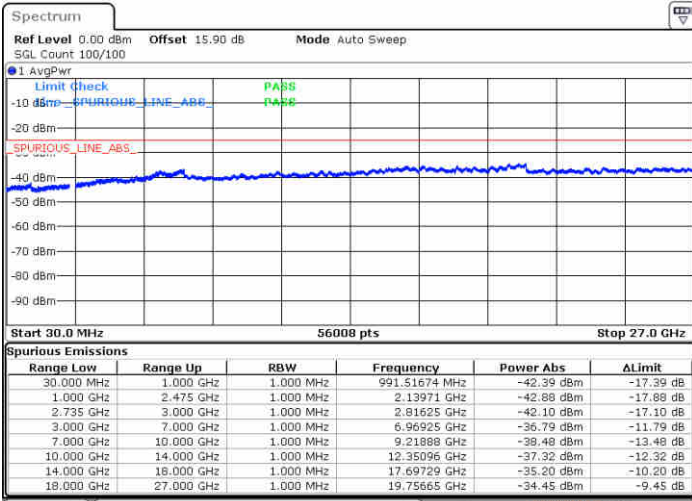

Middle Channel / FullRB

N/A

Date: 31.OCT.2017 01:57:17

LTE Band 41 / 15MHz+10MHz

16QAM

Highest Channel / 1RB0 and 1RB49

Highest Channel / 1RB74 and 1RB0

Date: 31.OCT.2017 00:56:32

Date: 31.OCT.2017 02:03:05

Highest Channel / FullIRB

N/A

Date: 31.OCT.2017 02:06:47

LTE Band 41 / 5MHz+20MHz

64QAM

Lowest Channel / 1RB0 and 1RB99

Lowest Channel / 1RB24 and 1RB0