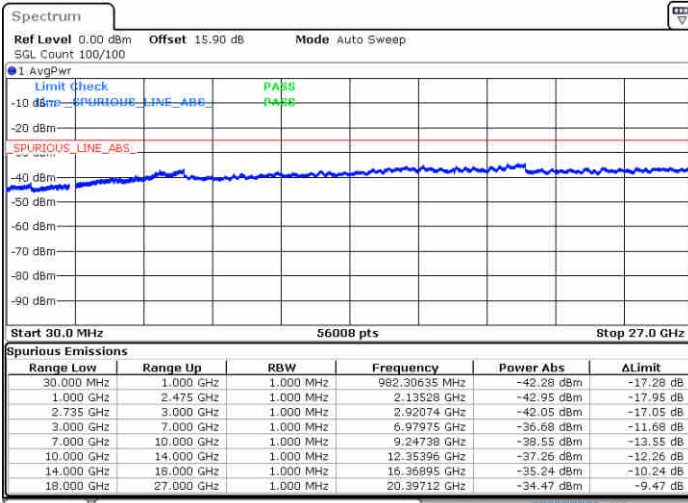

Date: 28.SEP.2017 09:52:40

Date: 28.SEP.2017 10:11:50

Highest Channel / FullIRB

N/A

Date: 28.SEP.2017 09:50:17

LTE Band 41 / 10MHz+15MHz

64QAM

Lowest Channel / 1RB0 and 1RB74

Lowest Channel / 1RB49 and 1RB0

Date: 30.OCT.2017 22:35:06

Date: 30.OCT.2017 22:30:00

Lowest Channel / FullRB

N/A

Date: 30.OCT.2017 22:36:49

LTE Band 41 / 10MHz+15MHz

64QAM

Middle Channel / 1RB0 and 1RB74

Middle Channel / 1RB49 and 1RB0

Date: 30.OCT.2017 23:06:06

Date: 30.OCT.2017 23:04:25

Middle Channel / FullIRB

N/A

Date: 30.OCT.2017 23:01:53

LTE Band 41 / 10MHz+15MHz

64QAM

Highest Channel / 1RB0 and 1RB74

Highest Channel / 1RB49 and 1RB0

Date: 30.OCT.2017 22:39:25

Date: 30.OCT.2017 23:24:04

Highest Channel / FullIRB

N/A

Date: 30.OCT.2017 22:56:49