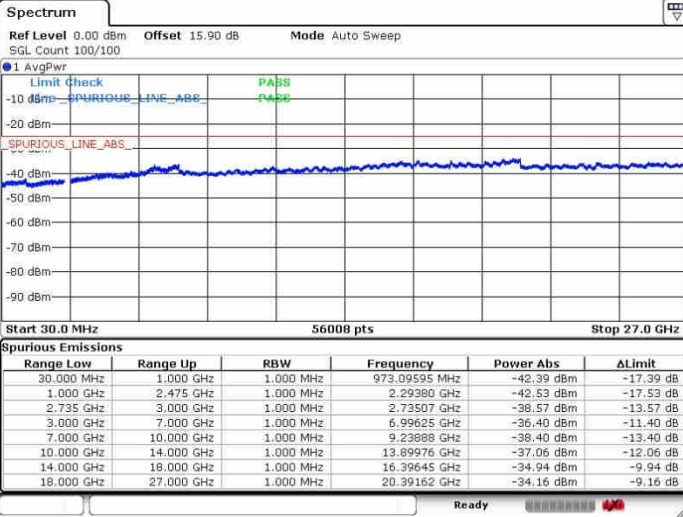

Date: 28.SEP.2017 14:57:56

LTE Band 41 / 20MHz+10MHz

64QAM

Highest Channel / 1RB0 and 1RB49

Highest Channel / 1RB99 and 1RB0

Date: 28.SEP.2017 15:04:00

Date: 28.SEP.2017 15:20:50

Highest Channel / FullIRB

N/A

Date: 28.SEP.2017 15:00:35

LTE Band 41 / 20MHz+15MHz

64QAM

Lowest Channel / 1RB0 and 1RB74

Lowest Channel / 1RB99 and 1RB0

Date: 28.SEP.2017 16:57:17

Date: 28.SEP.2017 16:59:43

Lowest Channel / FullRB

N/A

Date: 28.SEP.2017 16:54:54

LTE Band 41 / 20MHz+15MHz

64QAM

Middle Channel / 1RB0 and 1RB74

Middle Channel / 1RB99 and 1RB0

Date: 26.SEP.2017 15:35:27

Date: 26.SEP.2017 15:44:01

Middle Channel / FullIRB

N/A

Date: 26.SEP.2017 15:27:05

LTE Band 41 / 20MHz+15MHz

64QAM

Highest Channel / 1RB0 and 1RB74

Highest Channel / 1RB99 and 1RB0