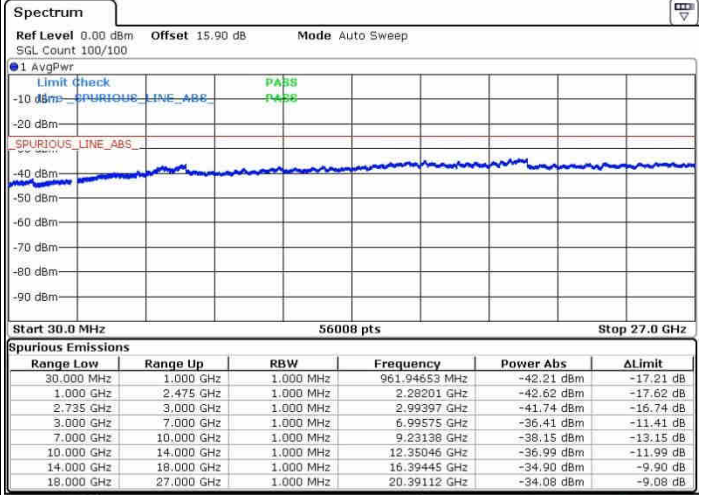

LTE Band 41 / 15MHz+15MHz

64QAM

Middle Channel / 1RB0 and 1RB74

Middle Channel / 1RB74 and 1RB0