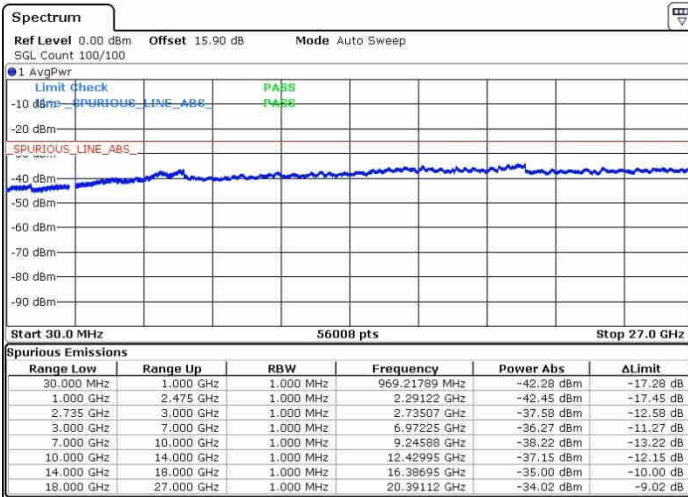

Highest Channel / 1RB0 and 1RB24

Highest Channel / 1RB99 and 1RB0

Date: 26.SEP.2017 14:34:22

Date: 26.SEP.2017 14:53:38

Highest Channel / FullIRB

N/A

Date: 26.SEP.2017 14:32:05

LTE Band 41 / 20MHz+10MHz

LTE Band 41 / 20MHz+10MHz

64QAM

Middle Channel / 1RB0 and 1RB49

Middle Channel / 1RB99 and 1RB0

Date: 28.SEP.2017 15:07:36

Date: 28.SEP.2017 15:15:02

Middle Channel / FullIRB

N/A

Date: 28.SEP.2017 14:57:56

LTE Band 41 / 20MHz+10MHz

64QAM

Highest Channel / 1RB0 and 1RB49

Highest Channel / 1RB99 and 1RB0

Date: 28.SEP.2017 15:04:00

Date: 28.SEP.2017 15:20:50

Highest Channel / FullIRB