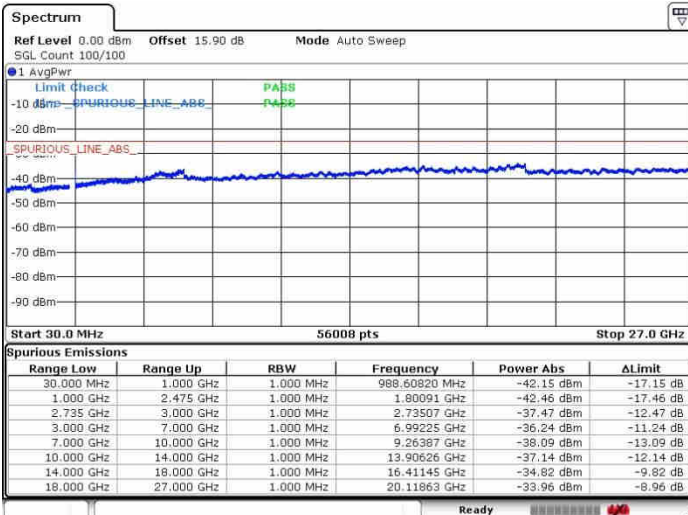

Middle Channel / FullIRB

N/A

Date: 26.SEP.2017 10:19:20

LTE Band 41 / 5MHz+20MHz

64QAM

Highest Channel / 1RB0 and 1RB99

Highest Channel / 1RB24 and 1RB0

Date: 26.SEP.2017 10:24:40

Date: 26.SEP.2017 10:41:39

Highest Channel / FullIRB

N/A

Date: 26.SEP.2017 10:21:25

LTE Band 41 / 10MHz+20MHz

64QAM

Lowest Channel / 1RB0 and 1RB99

Lowest Channel / 1RB49 and 1RB0

Date: 28.SEP.2017 16:07:40

Date: 28.SEP.2017 16:13:05

Lowest Channel / FullRB

N/A

Date: 28.SEP.2017 16:05:09

LTE Band 41 / 10MHz+20MHz

64QAM

MiddleChannel / 1RB0 and 1RB99