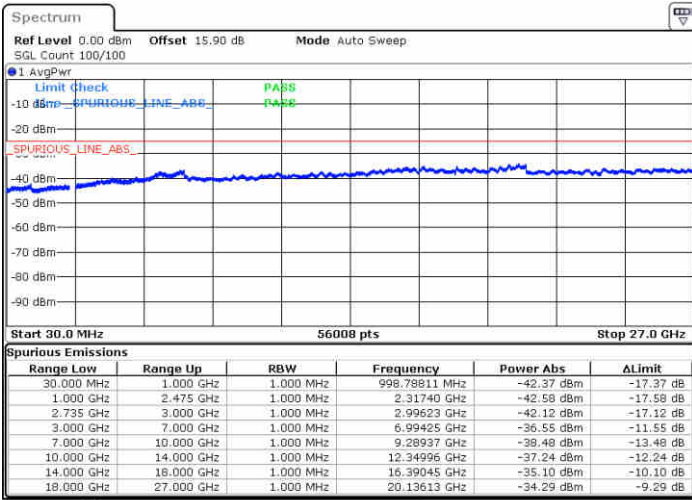

Date: 30.OCT.2017 23:28:27

LTE Band 41 / 15MHz+10MHz

16QAM

Lowest Channel / 1RB0 and 1RB49

Lowest Channel / 1RB74 and 1RB0

Date: 30.OCT.2017 23:18:09

Date: 30.OCT.2017 23:20:41

Lowest Channel / FullRB

N/A

Date: 30.OCT.2017 22:53:26

LTE Band 41 / 15MHz+10MHz

16QAM

Middle Channel / 1RB0 and 1RB49

Middle Channel / 1RB74 and 1RB0

Date: 31.OCT.2017 01:12:58

Date: 31.OCT.2017 01:49:32

Middle Channel / FullRB

N/A

Date: 31.OCT.2017 01:57:17

LTE Band 41 / 15MHz+10MHz

16QAM

Highest Channel / 1RB0 and 1RB49

Highest Channel / 1RB74 and 1RB0

Date: 31.OCT.2017 00:56:32

Date: 31.OCT.2017 02:03:05

Highest Channel / FullIRB

N/A

Date: 31.OCT.2017 02:06:47

LTE Band 41 / 5MHz+20MHz

64QAM

Lowest Channel / 1RB0 and 1RB99

Lowest Channel / 1RB24 and 1RB0