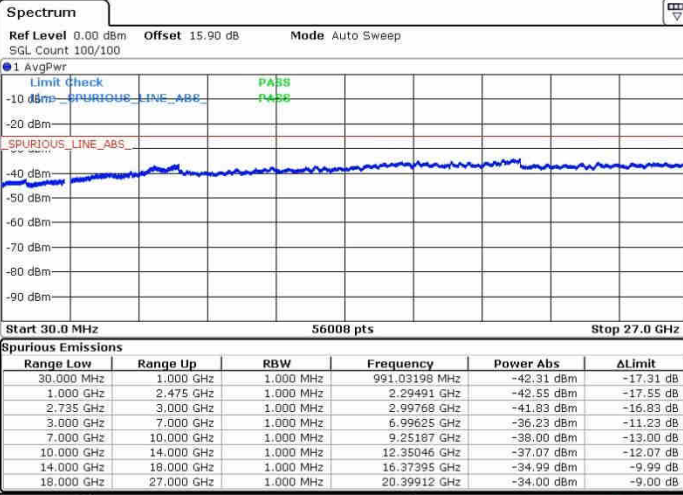

LTE Band 41 / 15MHz+15MHz

64QAM

Middle Channel / 1RB0 and 1RB74

Middle Channel / 1RB74 and 1RB0

Middle Channel / FullIRB

N/A

LTE Band 41 / 15MHz+15MHz

64QAM

Highest Channel / 1RB0 and 1RB74

Highest Channel / 1RB74 and 1RB0

Date: 28.SEP.2017 11:49:09

Date: 28.SEP.2017 13:38:24

Highest Channel / FullIRB

N/A

Date: 28.SEP.2017 11:46:25

LTE Band 41 / 15MHz+20MHz