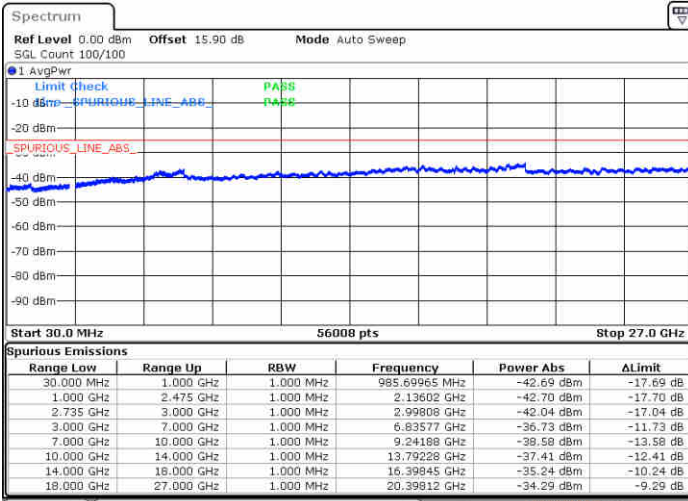

LTE Band 41 / 10MHz+15MHz

16QAM

Highest Channel / 1RB0 and 1RB74

Highest Channel / 1RB49 and 1RB0

Date: 30.OCT.2017 22:40:17

Date: 30.OCT.2017 23:29:31

Highest Channel / FullIRB

N/A

Date: 30.OCT.2017 23:28:27

LTE Band 41 / 15MHz+10MHz

16QAM

Lowest Channel / 1RB0 and 1RB49

Lowest Channel / 1RB74 and 1RB0

Date: 30.OCT.2017 23:18:09

Date: 30.OCT.2017 23:20:41

Lowest Channel / FullRB