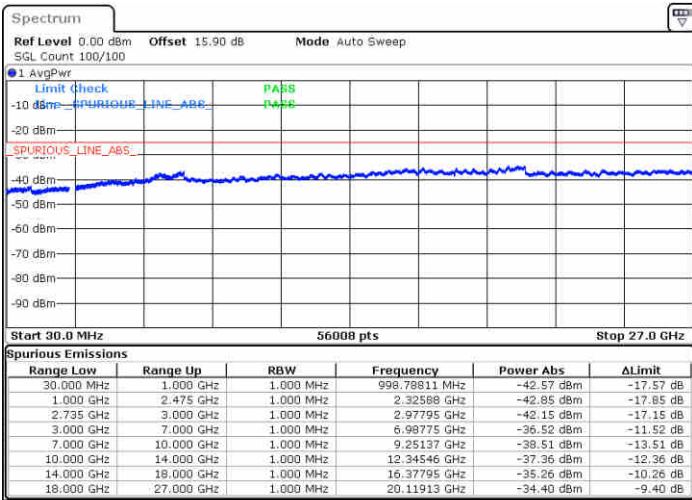

Middle Channel / 1RB0 and 1RB74

Middle Channel / 1RB49 and 1RB0

Date: 30.OCT.2017 23:06:06

Date: 30.OCT.2017 23:04:25

Middle Channel / FullIRB

N/A

Date: 30.OCT.2017 23:01:53

LTE Band 41 / 10MHz+15MHz

64QAM

Highest Channel / 1RB0 and 1RB74

Highest Channel / 1RB49 and 1RB0

Date: 30.OCT.2017 22:39:25

Date: 30.OCT.2017 23:24:04

Highest Channel / FullIRB

N/A

Date: 30.OCT.2017 22:56:49

LTE Band 41 / 15MHz+10MHz

64QAM

Lowest Channel / 1RB0 and 1RB49

Lowest Channel / 1RB74 and 1RB0

Date: 30.OCT.2017 22:35:57

Date: 30.OCT.2017 22:54:17

Lowest Channel / FullRB

N/A