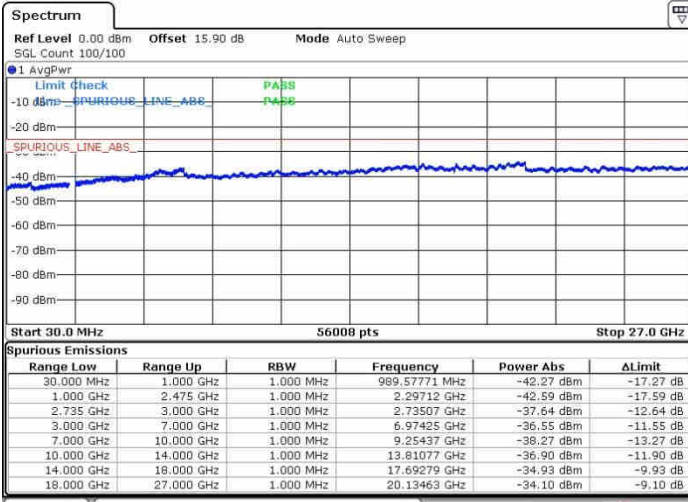

Date: 28.SEP.2017 14:57:56

LTE Band 41 / 20MHz+10MHz

64QAM

Highest Channel / 1RB0 and 1RB49

Highest Channel / 1RB99 and 1RB0

Date: 28.SEP.2017 15:04:00

Date: 28.SEP.2017 15:20:50

Highest Channel / FullIRB

N/A

Date: 28.SEP.2017 15:00:35

LTE Band 41 / 20MHz+15MHz

64QAM

Lowest Channel / 1RB0 and 1RB74

Lowest Channel / 1RB99 and 1RB0

Date: 28.SEP.2017 16:57:17

Date: 28.SEP.2017 16:59:43