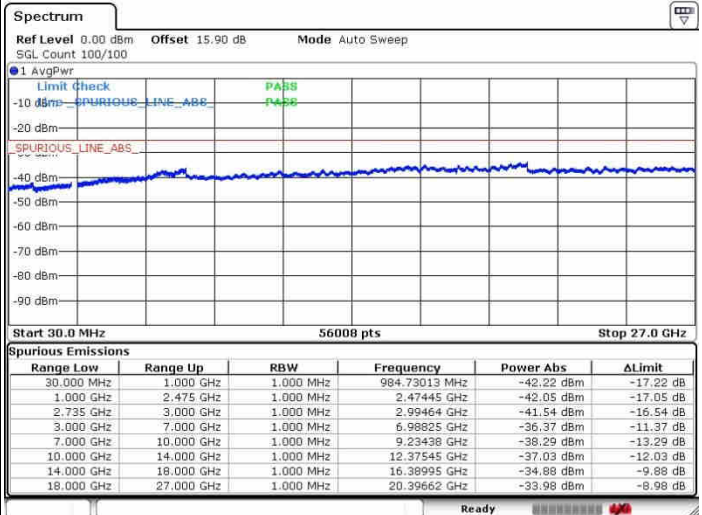

Middle Channel / 1RB49 and 1RB0

Date: 26.SEP.2017 10:59:41

Date: 26.SEP.2017 11:21:16

Middle Channel / FullIRB

N/A

Date: 26.SEP.2017 11:11:32

LTE Band 41 / 10MHz+20MHz

64QAM

Highest Channel / 1RB0 and 1RB99

Highest Channel / 1RB49 and 1RB0

Date: 28.SEP.2017 10:59:49

Date: 28.SEP.2017 11:16:52

Highest Channel / FullIRB

N/A

Date: 28.SEP.2017 11:16:34

LTE Band 41 / 15MHz+15MHz