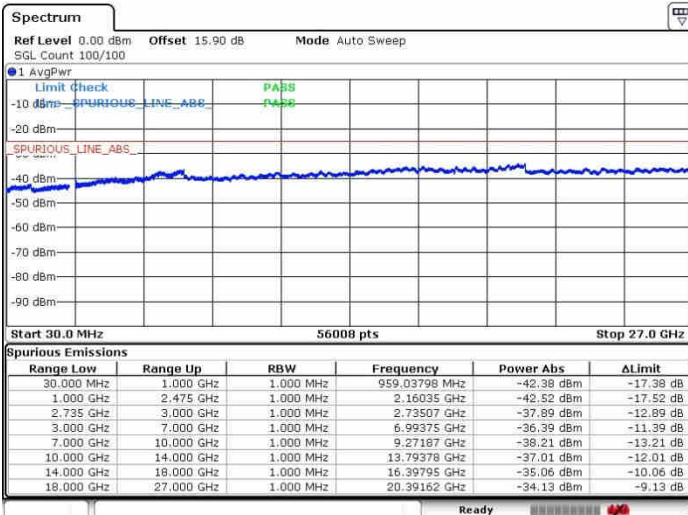

Lowest Channel / FullRB

N/A

Date: 28.SEP.2017 16:54:54

LTE Band 41 / 20MHz+15MHz

64QAM

Middle Channel / 1RB0 and 1RB74

Middle Channel / 1RB99 and 1RB0

Date: 26.SEP.2017 15:35:27

Date: 26.SEP.2017 15:44:01

Middle Channel / FullIRB

N/A

Date: 26.SEP.2017 15:27:05

LTE Band 41 / 20MHz+15MHz

64QAM

Highest Channel / 1RB0 and 1RB74

Highest Channel / 1RB99 and 1RB0

Date: 28.SEP.2017 15:32:36

Date: 28.SEP.2017 15:47:24

Highest Channel / FullIRB

N/A

Date: 28.SEP.2017 15:29:50

LTE Band 41 / 20MHz+20MHz

64QAM

Lowest Channel / 1RB0 and 1RB99