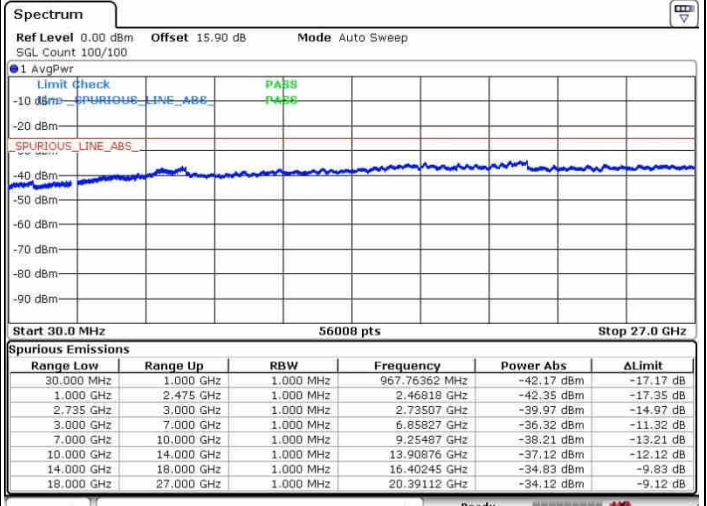

Middle Channel / FullRB

N/A

Date: 31.OCT.2017 01:57:17

LTE Band 41 / 15MHz+10MHz

16QAM

Highest Channel / 1RB0 and 1RB49

Highest Channel / 1RB74 and 1RB0

Date: 31.OCT.2017 00:56:32

Date: 31.OCT.2017 02:03:05

Highest Channel / FullIRB

N/A

Date: 31.OCT.2017 02:06:47

LTE Band 41 / 5MHz+20MHz

64QAM

Lowest Channel / 1RB0 and 1RB99

Lowest Channel / 1RB24 and 1RB0

Lowest Channel / FullRB

N/A

LTE Band 41 / 5MHz+20MHz

64QAM

Middle Channel / 1RB0 and 1RB9

Middle Channel / 1RB24 and 1RB0

Date: 26.SEP.2017 10:27:28

Date: 26.SEP.2017 10:38:42

Middle Channel / FullIRB

N/A

Date: 26.SEP.2017 10:19:20

LTE Band 41 / 5MHz+20MHz

64QAM

Highest Channel / 1RB0 and 1RB99

Highest Channel / 1RB24 and 1RB0

Date: 26.SEP.2017 10:24:40