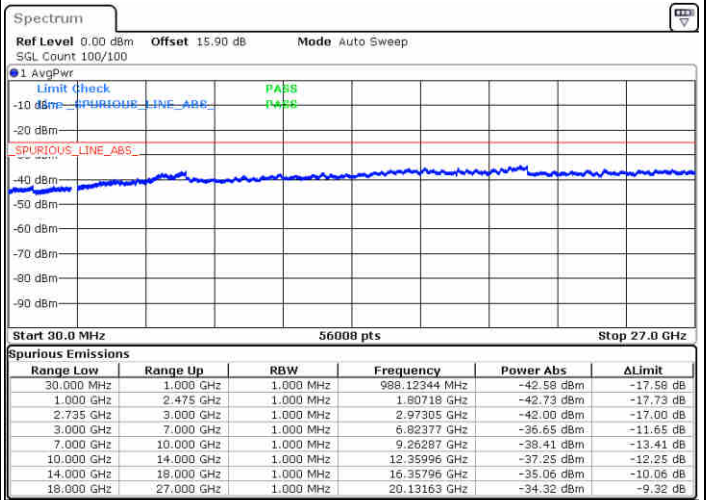

64QAM

Highest Channel / 1RB0 and 1RB74

Highest Channel / 1RB49 and 1RB0

Date: 30.OCT.2017 22:39:25

Date: 30.OCT.2017 23:24:04

Highest Channel / FullIRB

N/A

Date: 30.OCT.2017 22:56:49

LTE Band 41 / 15MHz+10MHz

64QAM

Lowest Channel / 1RB0 and 1RB49

Lowest Channel / 1RB74 and 1RB0

Date: 30.OCT.2017 22:35:57

Date: 30.OCT.2017 22:54:17

Lowest Channel / FullRB

N/A

Date: 30.OCT.2017 23:22:22

LTE Band 41 / 15MHz+10MHz

64QAM

Middle Channel / 1RB0 and 1RB49

Middle Channel / 1RB74 and 1RB0

Date: 31.OCT.2017 01:11:28

Date: 31.OCT.2017 02:01:24

Middle Channel / FullRB