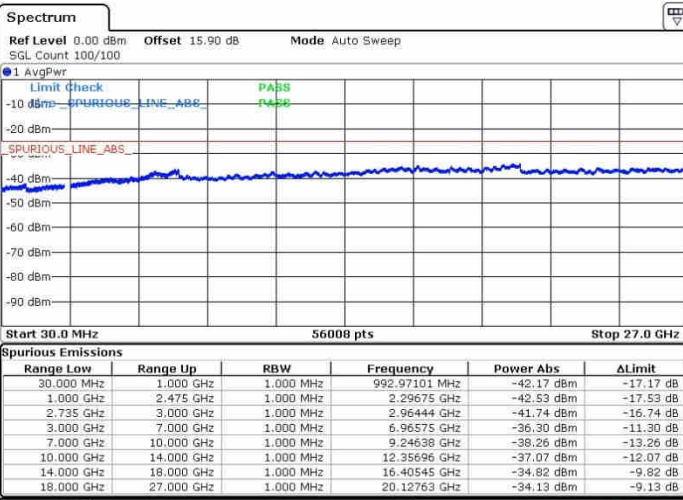

LTE Band 41 / 15MHz+20MHz

64QAM

Middle Channel / 1RB0 and 1RB9

Middle Channel / 1RB74 and 1RB0

Middle Channel / FullIRB

N/A

LTE Band 41 / 15MHz+20MHz

64QAM

Highest Channel / 1RB0 and 1RB99

Highest Channel / 1RB74 and 1RB0

Date: 26.SEP.2017 13:47:27

Date: 26.SEP.2017 14:02:02

Highest Channel / FullIRB

N/A

Date: 26.SEP.2017 13:44:36

LTE Band 41 / 20MHz+5MHz