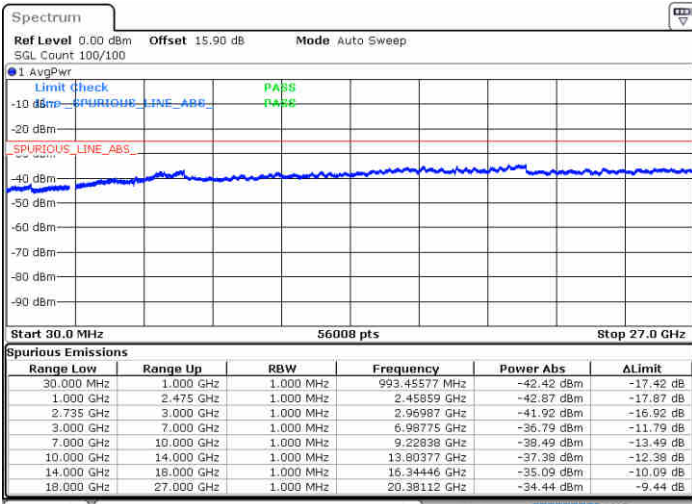

Middle Channel / FullRB

N/A

Date: 31.OCT.2017 01:58:47