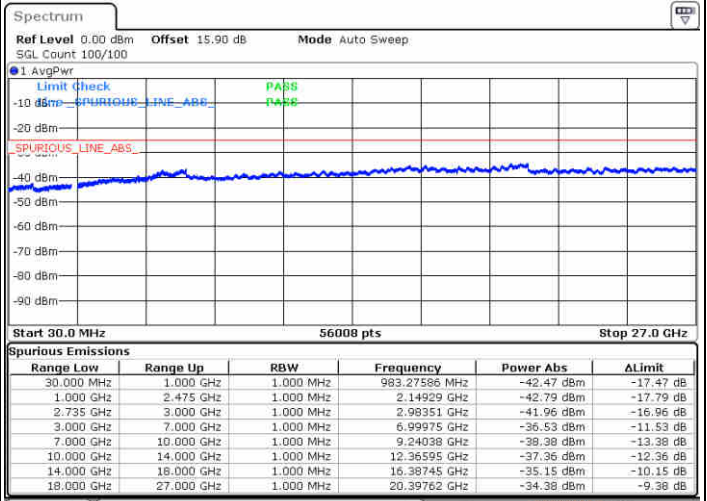

Middle Channel / FullRB

N/A

Date: 31.OCT.2017 01:57:17

LTE Band 41 / 15MHz+10MHz

16QAM

Highest Channel / 1RB0 and 1RB49

Highest Channel / 1RB74 and 1RB0

Date: 31.OCT.2017 00:56:32

Date: 31.OCT.2017 02:03:05

Highest Channel / FullIRB

N/A

Date: 31.OCT.2017 02:06:47

LTE Band 41 / 5MHz+20MHz

64QAM

Lowest Channel / 1RB0 and 1RB99

Lowest Channel / 1RB24 and 1RB0