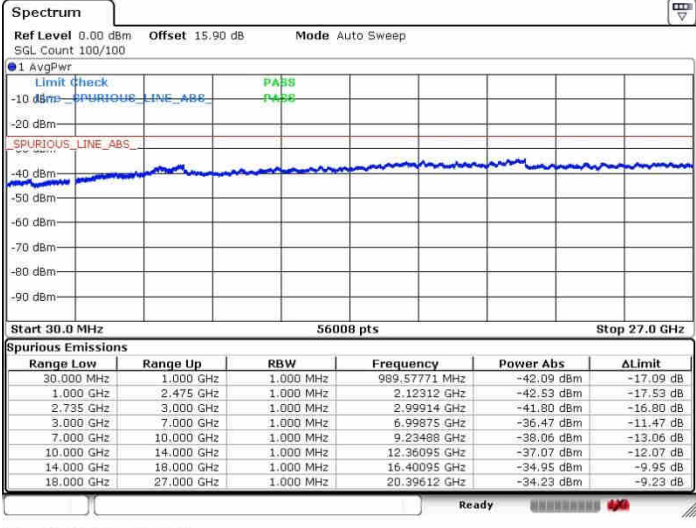

Date: 28.SEP.2017 16:07:40

Date: 28.SEP.2017 16:13:05

Lowest Channel / FullRB

N/A

Date: 28.SEP.2017 16:05:09

LTE Band 41 / 10MHz+20MHz

64QAM

MiddleChannel / 1RB0 and 1RB99

Middle Channel / 1RB49 and 1RB0

Date: 26.SEP.2017 10:59:41

Date: 26.SEP.2017 11:21:16

Middle Channel / FullIRB

N/A

Date: 26.SEP.2017 11:11:32

LTE Band 41 / 10MHz+20MHz

64QAM

Highest Channel / 1RB0 and 1RB99

Highest Channel / 1RB49 and 1RB0

Date: 28.SEP.2017 10:59:49

Date: 28.SEP.2017 11:16:52

Highest Channel / FullIRB

N/A

Date: 28.SEP.2017 11:16:34

LTE Band 41 / 15MHz+15MHz