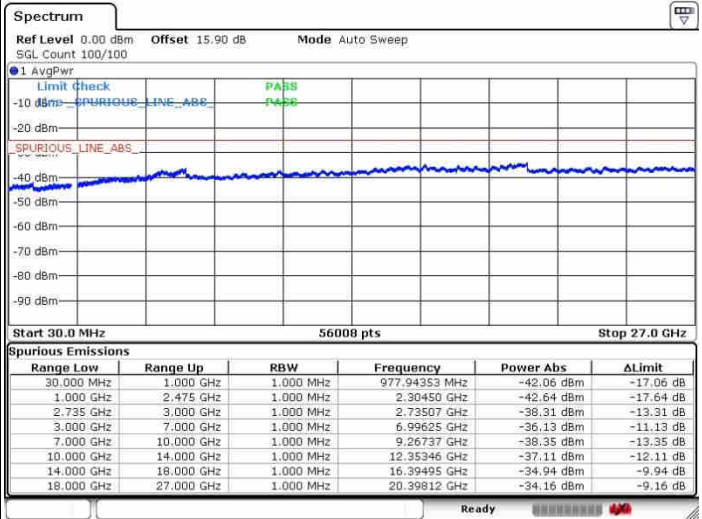

Date: 26.SEP.2017 16:52:28