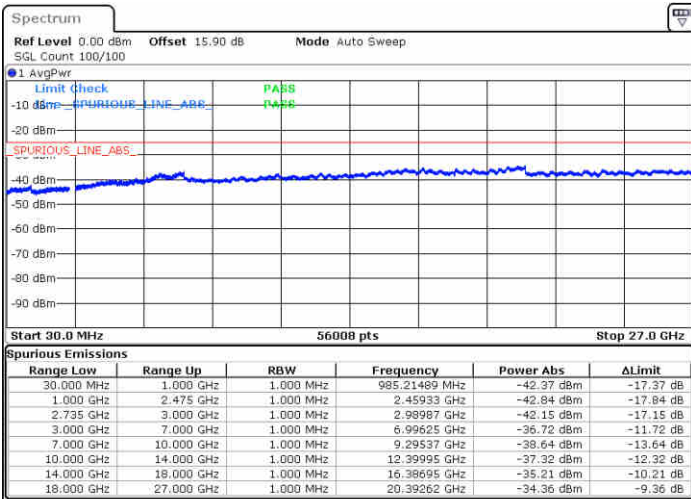

Date: 28.SEP.2017 09:52:40

Date: 28.SEP.2017 10:11:50

Highest Channel / FullIRB

N/A

Date: 28.SEP.2017 09:50:17

LTE Band 41 / 10MHz+15MHz

64QAM

Lowest Channel / 1RB0 and 1RB74

Lowest Channel / 1RB49 and 1RB0

Date: 30.OCT.2017 22:35:06

Date: 30.OCT.2017 22:30:00

Lowest Channel / FullRB

N/A

Date: 30.OCT.2017 22:36:49

LTE Band 41 / 10MHz+15MHz

64QAM

Middle Channel / 1RB0 and 1RB74

Middle Channel / 1RB49 and 1RB0

Date: 30.OCT.2017 23:06:06

Date: 30.OCT.2017 23:04:25

Middle Channel / FullIRB

N/A

Date: 30.OCT.2017 23:01:53

LTE Band 41 / 10MHz+15MHz