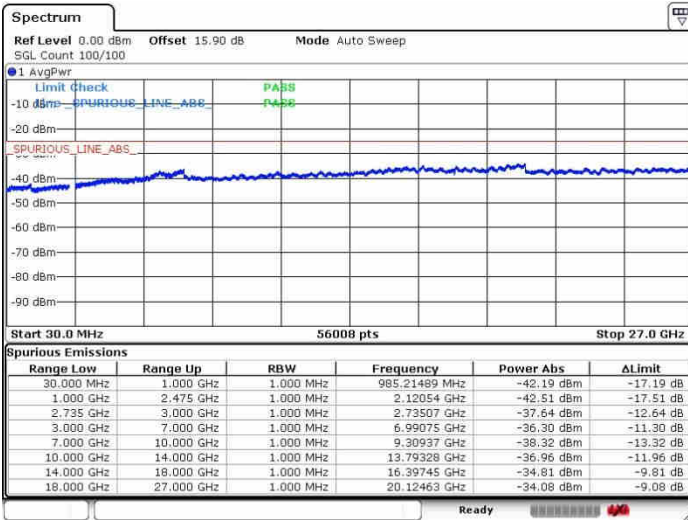

Lowest Channel / FullRB

N/A

Date: 28.SEP.2017 16:54:54

LTE Band 41 / 20MHz+15MHz

64QAM

Middle Channel / 1RB0 and 1RB74

Middle Channel / 1RB99 and 1RB0

Date: 26.SEP.2017 15:35:27

Date: 26.SEP.2017 15:44:01

Middle Channel / FullIRB

N/A

Date: 26.SEP.2017 15:27:05

LTE Band 41 / 20MHz+15MHz

64QAM

Highest Channel / 1RB0 and 1RB74

Highest Channel / 1RB99 and 1RB0

Date: 28.SEP.2017 15:32:36

Date: 28.SEP.2017 15:47:24

Highest Channel / FullIRB

N/A

Date: 28.SEP.2017 15:29:50

LTE Band 41 / 20MHz+20MHz

64QAM

Lowest Channel / 1RB0 and 1RB99

Lowest Channel / 1RB99 and 1RB0

Date: 26.SEP.2017 17:09:42

Date: 26.SEP.2017 17:08:11

Lowest Channel / FullRB

N/A

Date: 26.SEP.2017 17:02:14

LTE Band 41 / 20MHz+20MHz

64QAM