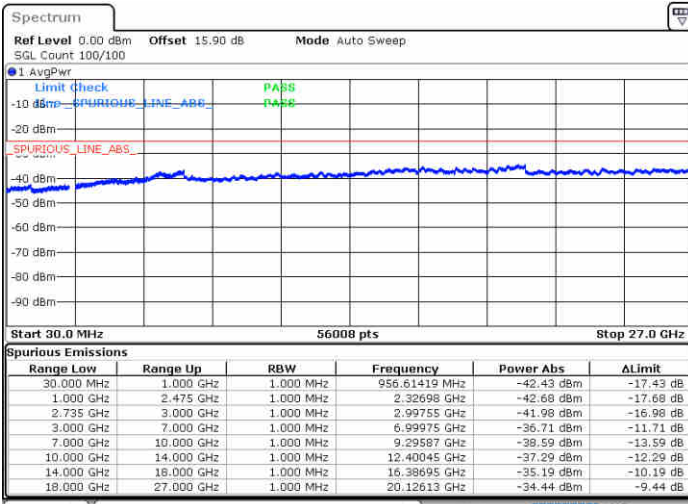

Middle Channel / 1RB0 and 1RB74

Middle Channel / 1RB49 and 1RB0

Date: 30.OCT.2017 23:06:06

Date: 30.OCT.2017 23:04:25

Middle Channel / FullIRB

N/A

Date: 30.OCT.2017 23:01:53

LTE Band 41 / 10MHz+15MHz

64QAM

Highest Channel / 1RB0 and 1RB74

Highest Channel / 1RB49 and 1RB0

Date: 30.OCT.2017 22:39:25

Date: 30.OCT.2017 23:24:04

Highest Channel / FullIRB

N/A

Date: 30.OCT.2017 22:56:49

LTE Band 41 / 15MHz+10MHz

64QAM

Lowest Channel / 1RB0 and 1RB49

Lowest Channel / 1RB74 and 1RB0

Date: 30.OCT.2017 22:35:57

Date: 30.OCT.2017 22:54:17

Lowest Channel / FullRB

N/A