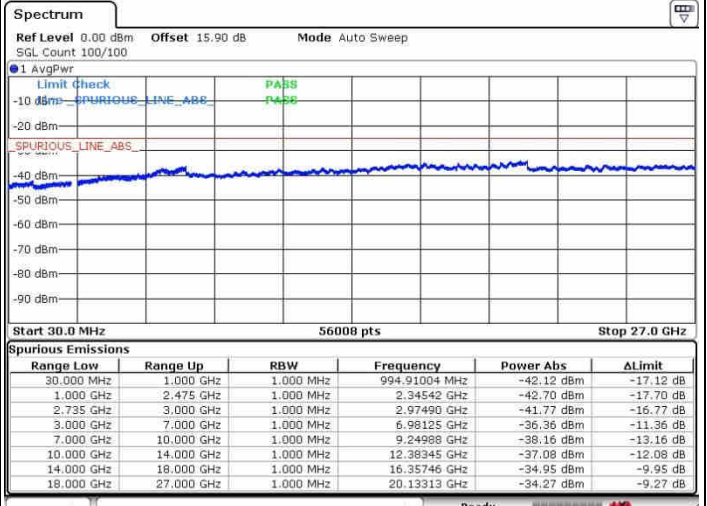

Date: 28.SEP.2017 15:32:36

Date: 28.SEP.2017 15:47:24

Highest Channel / FullIRB

N/A

Date: 28.SEP.2017 15:29:50

LTE Band 41 / 20MHz+20MHz

64QAM

Lowest Channel / 1RB0 and 1RB99

Lowest Channel / 1RB99 and 1RB0

Date: 26.SEP.2017 17:09:42

Date: 26.SEP.2017 17:08:11

Lowest Channel / FullRB

N/A

Date: 26.SEP.2017 17:02:14

LTE Band 41 / 20MHz+20MHz

64QAM

Middle Channel / 1RB0 and 1RB99

Middle Channel / 1RB99 and 1RB0

Middle Channel / FullIRB

N/A

LTE Band 41 / 20MHz+20MHz

64QAM

Highest Channel / 1RB0 and 1RB99

Highest Channel / 1RB99 and 1RB0

Date: 28.SEP.2017 09:52:40

Date: 28.SEP.2017 10:11:50

Highest Channel / FullIRB

N/A

Date: 28.SEP.2017 09:50:17

LTE Band 41 / 10MHz+15MHz

64QAM

Lowest Channel / 1RB0 and 1RB74