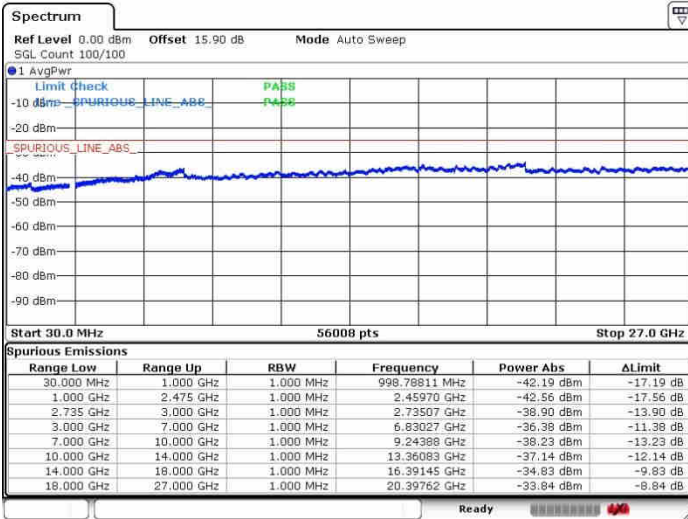

Date: 26.SEP.2017 15:44:01

Middle Channel / FullIRB

N/A

Date: 26.SEP.2017 15:27:05

LTE Band 41 / 20MHz+15MHz

64QAM

Highest Channel / 1RB0 and 1RB74

Highest Channel / 1RB99 and 1RB0

Date: 28.SEP.2017 15:32:36

Date: 28.SEP.2017 15:47:24

Highest Channel / FullIRB

N/A

Date: 28.SEP.2017 15:29:50

LTE Band 41 / 20MHz+20MHz

64QAM

Lowest Channel / 1RB0 and 1RB99

Lowest Channel / 1RB99 and 1RB0

Date: 26.SEP.2017 17:09:42

Date: 26.SEP.2017 17:08:11

Lowest Channel / FullRB

N/A

Date: 26.SEP.2017 17:02:14

LTE Band 41 / 20MHz+20MHz

64QAM