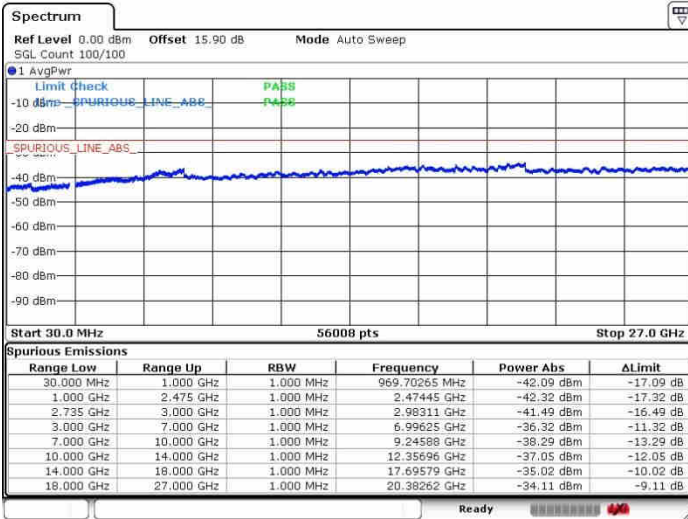

LTE Band 41 / 15MHz+15MHz

64QAM

Middle Channel / 1RB0 and 1RB74

Middle Channel / 1RB74 and 1RB0

Middle Channel / FullIRB

N/A

LTE Band 41 / 15MHz+15MHz

64QAM

Highest Channel / 1RB0 and 1RB74

Highest Channel / 1RB74 and 1RB0

Date: 28.SEP.2017 11:49:09

Date: 28.SEP.2017 13:38:24

Highest Channel / FullIRB

N/A

Date: 28.SEP.2017 11:46:25

LTE Band 41 / 15MHz+20MHz