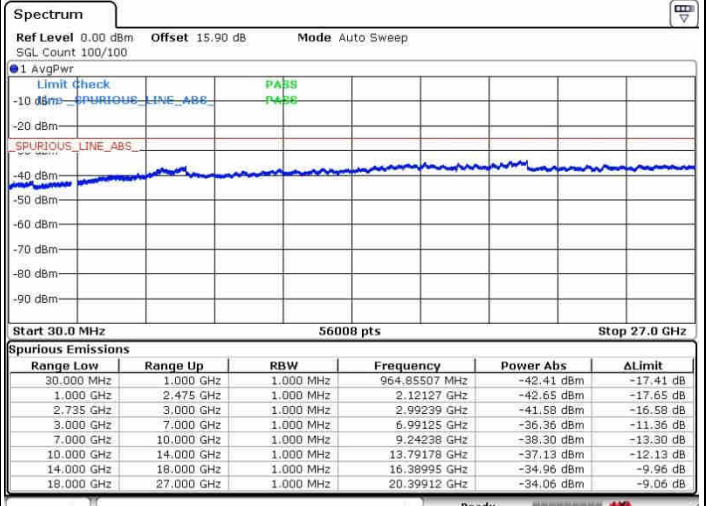

Date: 31.OCT.2017 02:03:05

Highest Channel / FullIRB

N/A

Date: 31.OCT.2017 02:06:47

LTE Band 41 / 5MHz+20MHz

64QAM

Lowest Channel / 1RB0 and 1RB99

Lowest Channel / 1RB24 and 1RB0

Lowest Channel / FullRB

N/A

LTE Band 41 / 5MHz+20MHz

64QAM

Middle Channel / 1RB0 and 1RB9

Middle Channel / 1RB24 and 1RB0

Date: 26.SEP.2017 10:27:28

Date: 26.SEP.2017 10:38:42

Middle Channel / FullIRB

N/A

Date: 26.SEP.2017 10:19:20

LTE Band 41 / 5MHz+20MHz

64QAM

Highest Channel / 1RB0 and 1RB99

Highest Channel / 1RB24 and 1RB0

Date: 26.SEP.2017 10:24:40

Date: 26.SEP.2017 10:41:39

Highest Channel / FullIRB

N/A

Date: 26.SEP.2017 10:21:25

LTE Band 41 / 10MHz+20MHz

64QAM

Lowest Channel / 1RB0 and 1RB99

Lowest Channel / 1RB49 and 1RB0