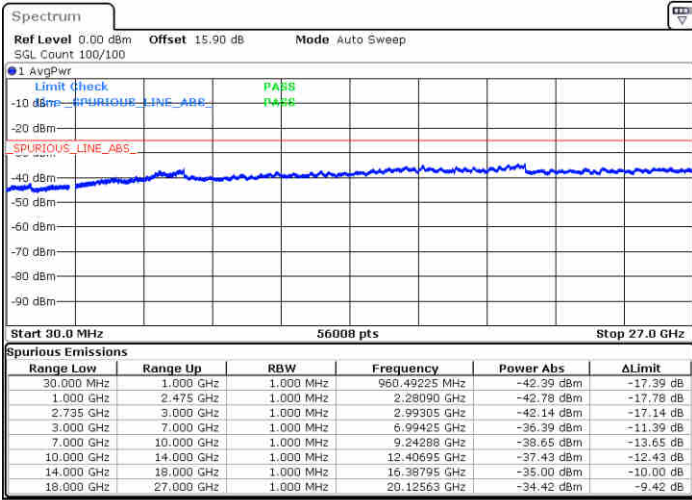

LTE Band 41 / 10MHz+15MHz

16QAM

Highest Channel / 1RB0 and 1RB74

Highest Channel / 1RB49 and 1RB0

Date: 30.OCT.2017 22:40:17

Date: 30.OCT.2017 23:29:31

Highest Channel / FullIRB

N/A

Date: 30.OCT.2017 23:28:27

LTE Band 41 / 15MHz+10MHz

16QAM

Lowest Channel / 1RB0 and 1RB49

Lowest Channel / 1RB74 and 1RB0

Date: 30.OCT.2017 23:18:09

Date: 30.OCT.2017 23:20:41

Lowest Channel / FullRB

N/A

Date: 30.OCT.2017 22:53:26

LTE Band 41 / 15MHz+10MHz

16QAM

Middle Channel / 1RB0 and 1RB49

Middle Channel / 1RB74 and 1RB0

Date: 31.OCT.2017 01:12:58

Date: 31.OCT.2017 01:49:32