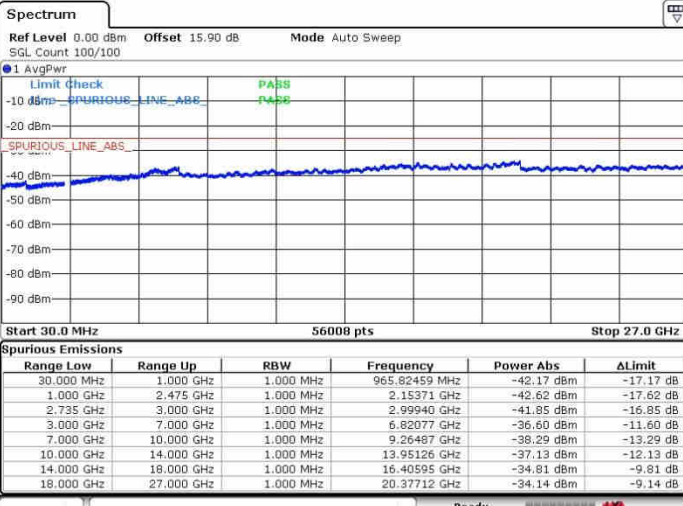

Date: 31.OCT.2017 02:03:05

Highest Channel / FullIRB

N/A

Date: 31.OCT.2017 02:06:47

LTE Band 41 / 5MHz+20MHz

64QAM

Lowest Channel / 1RB0 and 1RB99

Lowest Channel / 1RB24 and 1RB0

Lowest Channel / FullRB

N/A

LTE Band 41 / 5MHz+20MHz

64QAM

Middle Channel / 1RB0 and 1RB9

Middle Channel / 1RB24 and 1RB0

Date: 26.SEP.2017 10:27:28

Date: 26.SEP.2017 10:38:42

Middle Channel / FullIRB

N/A

Date: 26.SEP.2017 10:19:20

LTE Band 41 / 5MHz+20MHz

64QAM

Highest Channel / 1RB0 and 1RB99

Highest Channel / 1RB24 and 1RB0

Date: 26.SEP.2017 10:24:40

Date: 26.SEP.2017 10:41:39

Highest Channel / FullIRB

N/A

Date: 26.SEP.2017 10:21:25

LTE Band 41 / 10MHz+20MHz

64QAM

Lowest Channel / 1RB0 and 1RB99

Lowest Channel / 1RB49 and 1RB0