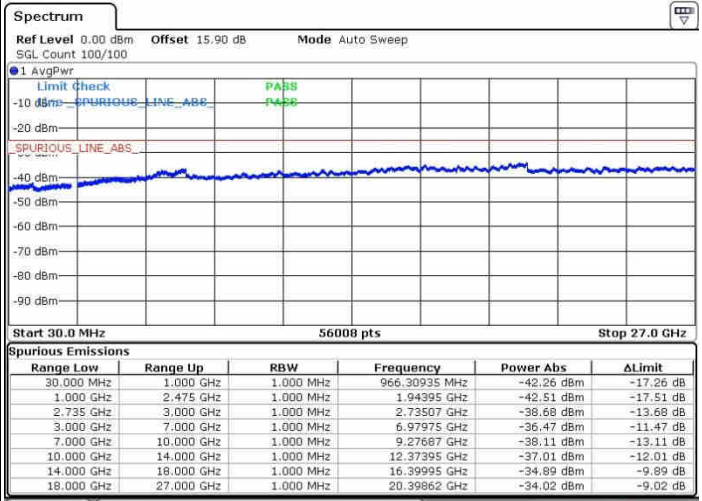

Date: 28.SEP.2017 14:57:56

LTE Band 41 / 20MHz+10MHz

64QAM

Highest Channel / 1RB0 and 1RB49

Highest Channel / 1RB99 and 1RB0

Date: 28.SEP.2017 15:04:00

Date: 28.SEP.2017 15:20:50

Highest Channel / FullIRB