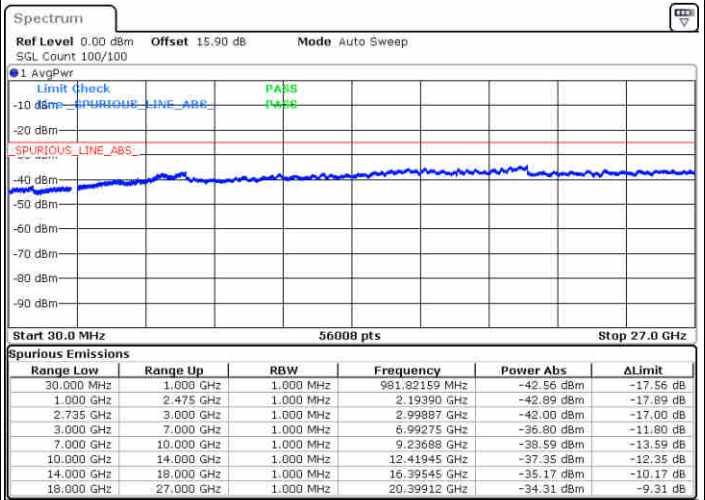

Lowest Channel / 1RB99 and 1RB0

Date: 26.SEP.2017 17:09:42

Date: 26.SEP.2017 17:08:11

Lowest Channel / FullRB

N/A

Date: 26.SEP.2017 17:02:14

LTE Band 41 / 20MHz+20MHz

64QAM

Middle Channel / 1RB0 and 1RB99

Middle Channel / 1RB99 and 1RB0

Middle Channel / FullIRB

N/A

LTE Band 41 / 20MHz+20MHz

64QAM

Highest Channel / 1RB0 and 1RB99

Highest Channel / 1RB99 and 1RB0

Date: 28.SEP.2017 09:52:40

Date: 28.SEP.2017 10:11:50

Highest Channel / FullIRB

N/A

Date: 28.SEP.2017 09:50:17

LTE Band 41 / 10MHz+15MHz

64QAM

Lowest Channel / 1RB0 and 1RB74

Lowest Channel / 1RB49 and 1RB0

Date: 30.OCT.2017 22:35:06

Date: 30.OCT.2017 22:30:00

Lowest Channel / FullRB

N/A

Date: 30.OCT.2017 22:36:49

LTE Band 41 / 10MHz+15MHz

64QAM