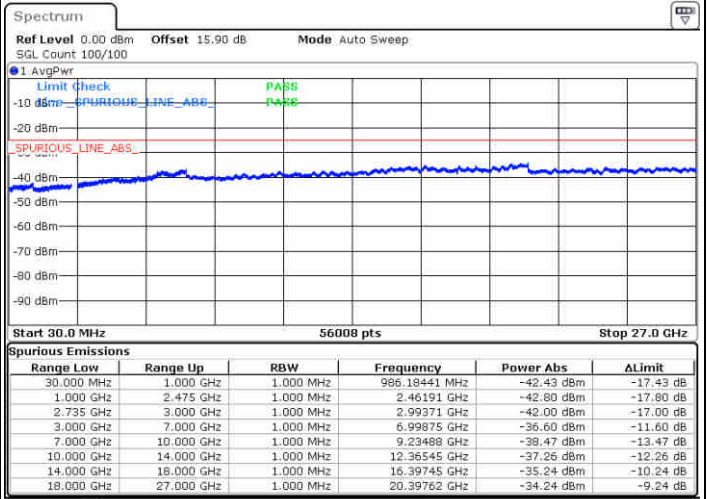

Date: 30.OCT.2017 23:28:27

LTE Band 41 / 15MHz+10MHz

16QAM

Lowest Channel / 1RB0 and 1RB49

Lowest Channel / 1RB74 and 1RB0

Date: 30.OCT.2017 23:18:09

Date: 30.OCT.2017 23:20:41

Lowest Channel / FullRB

N/A

Date: 30.OCT.2017 22:53:26

LTE Band 41 / 15MHz+10MHz

16QAM

Middle Channel / 1RB0 and 1RB49

Middle Channel / 1RB74 and 1RB0

Date: 31.OCT.2017 01:12:58

Date: 31.OCT.2017 01:49:32

Middle Channel / FullRB

N/A

Date: 31.OCT.2017 01:57:17

LTE Band 41 / 15MHz+10MHz

16QAM

Highest Channel / 1RB0 and 1RB49

Highest Channel / 1RB74 and 1RB0

Date: 31.OCT.2017 00:56:32