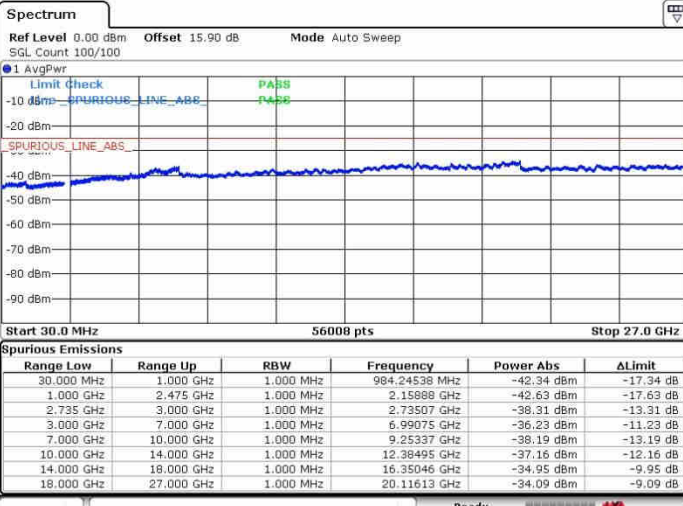

Date: 28.SEP.2017 14:57:56

LTE Band 41 / 20MHz+10MHz

64QAM

Highest Channel / 1RB0 and 1RB49

Highest Channel / 1RB99 and 1RB0

Date: 28.SEP.2017 15:04:00

Date: 28.SEP.2017 15:20:50

Highest Channel / FullIRB

N/A

Date: 28.SEP.2017 15:00:35

LTE Band 41 / 20MHz+15MHz

64QAM

Lowest Channel / 1RB0 and 1RB74

Lowest Channel / 1RB99 and 1RB0

Date: 28.SEP.2017 16:57:17

Date: 28.SEP.2017 16:59:43

Lowest Channel / FullRB

N/A

Date: 28.SEP.2017 16:54:54

LTE Band 41 / 20MHz+15MHz

64QAM

Middle Channel / 1RB0 and 1RB74

Middle Channel / 1RB99 and 1RB0

Date: 26.SEP.2017 15:35:27