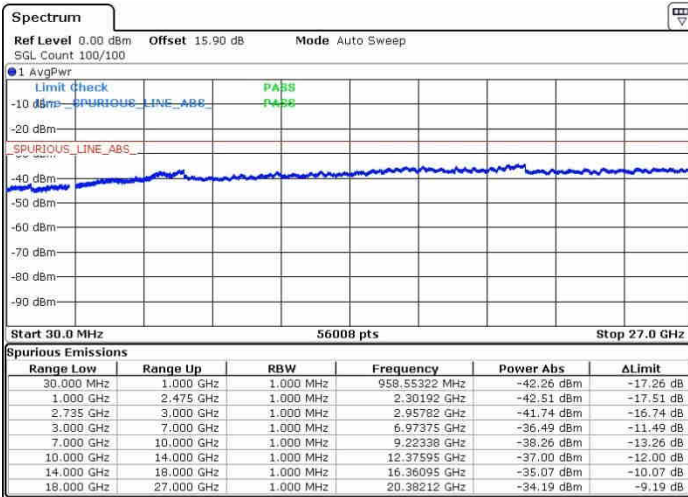

Highest Channel / 1RB0 and 1RB49

Highest Channel / 1RB74 and 1RB0

Date: 31.OCT.2017 01:48:40

Date: 31.OCT.2017 02:03:57

Highest Channel / FullIRB

N/A

Date: 31.OCT.2017 02:04:48

LTE Band 41 / 5MHz+20MHz

16QAM

Lowest Channel / 1RB0 and 1RB99

Lowest Channel / 1RB24 and 1RB0

Lowest Channel / FullRB

N/A

LTE Band 41 / 5MHz+20MHz

16QAM

Middle Channel / 1RB0 and 1RB9

Middle Channel / 1RB24 and 1RB0

Middle Channel / FullIRB

N/A

LTE Band 41 / 5MHz+20MHz

16QAM

Highest Channel / 1RB0 and 1RB99

Highest Channel / 1RB24 and 1RB0

Date: 26.SEP.2017 10:23:37

Date: 26.SEP.2017 10:40:53

Highest Channel / FullIRB

N/A

Date: 26.SEP.2017 10:20:42

LTE Band 41 / 10MHz+20MHz

16QAM

Lowest Channel / 1RB0 and 1RB99

Lowest Channel / 1RB49 and 1RB0