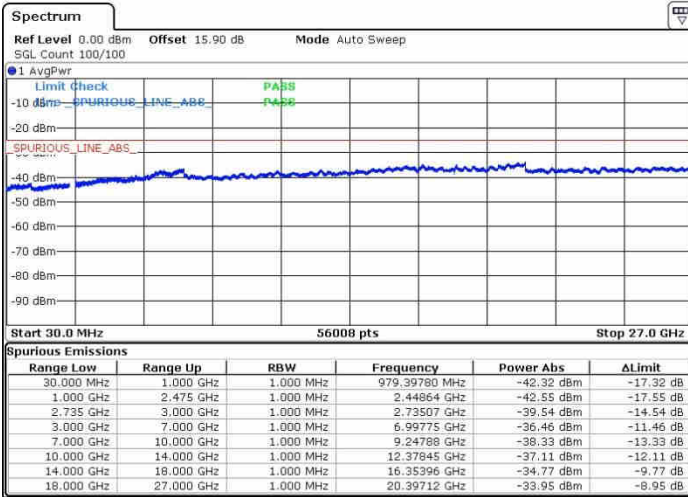

N/A

LTE Band 41 / 20MHz+10MHz

16QAM

Highest Channel / 1RB0 and 1RB49

Highest Channel / 1RB99 and 1RB0

Date: 28.SEP.2017 15:02:40

Date: 28.SEP.2017 15:19:38

Highest Channel / FullIRB

N/A

Date: 28.SEP.2017 14:59:55

LTE Band 41 / 20MHz+15MHz

16QAM

Lowest Channel / 1RB0 and 1RB74

Lowest Channel / 1RB99 and 1RB0

Date: 28.SEP.2017 16:56:37

Date: 28.SEP.2017 16:56:56

Lowest Channel / FullRB

N/A

Date: 28.SEP.2017 16:54:08

LTE Band 41 / 20MHz+15MHz

16QAM

Middle Channel / 1RB0 and 1RB74

Middle Channel / 1RB99 and 1RB0

Middle Channel / FullIRB