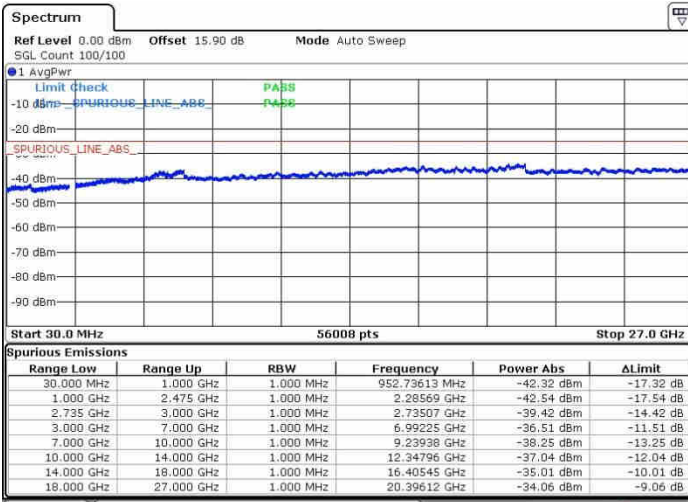

Lowest Channel / FullRB

N/A

Date: 28.SEP.2017 16:43:41

LTE Band 41 / 20MHz+10MHz

16QAM

Middle Channel / 1RB0 and 1RB49

Middle Channel / 1RB99 and 1RB0

Middle Channel / FullIRB

N/A

LTE Band 41 / 20MHz+10MHz

16QAM

Highest Channel / 1RB0 and 1RB49

Highest Channel / 1RB99 and 1RB0

Date: 28.SEP.2017 15:02:40

Date: 28.SEP.2017 15:19:38

Highest Channel / FullIRB

N/A

Date: 28.SEP.2017 14:59:55

LTE Band 41 / 20MHz+15MHz

16QAM

Lowest Channel / 1RB0 and 1RB74

Lowest Channel / 1RB99 and 1RB0

Date: 28.SEP.2017 16:56:37

Date: 28.SEP.2017 16:56:56