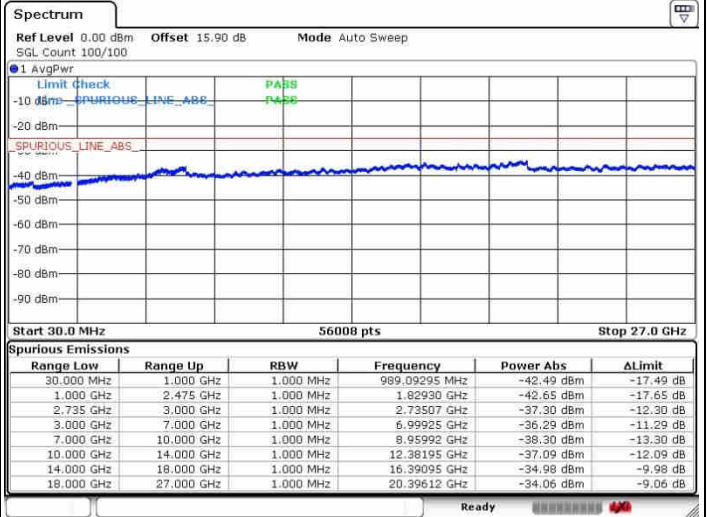

LTE Band 41 / 15MHz+15MHz

16QAM

Lowest Channel / 1RB0 and 1RB74

Lowest Channel / 1RB74 and 1RB0

Date: 26.SEP.2017 16:20:21

Date: 26.SEP.2017 16:14:33