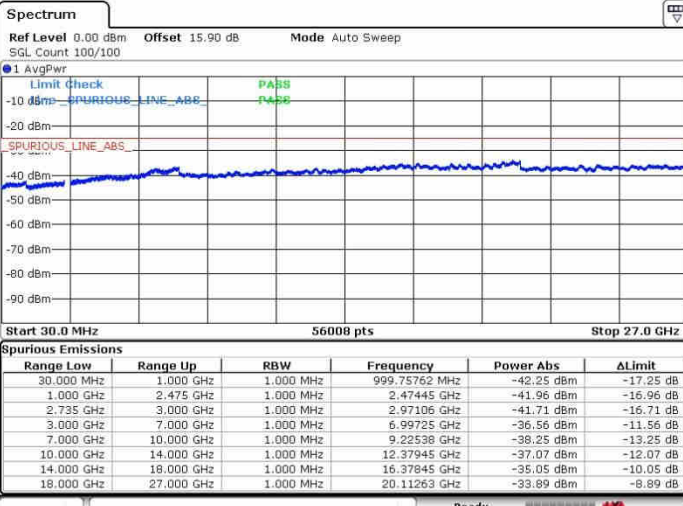

Highest Channel / 1RB0 and 1RB99

Highest Channel / 1RB49 and 1RB0

Date: 26.SEP.2017 10:57:52

Date: 26.SEP.2017 11:16:04

Highest Channel / FullIRB

N/A

Date: 26.SEP.2017 11:15:21

LTE Band 41 / 15MHz+15MHz

16QAM

Lowest Channel / 1RB0 and 1RB74

Lowest Channel / 1RB74 and 1RB0

Date: 26.SEP.2017 16:20:21

Date: 26.SEP.2017 16:14:33

Lowest Channel / FullRB

N/A

Date: 26.SEP.2017 16:22:21

LTE Band 41 / 15MHz+15MHz

16QAM

Middle Channel / 1RB0 and 1RB74

Middle Channel / 1RB74 and 1RB0

Date: 28.SEP.2017 11:51:26

Date: 28.SEP.2017 13:35:28

Middle Channel / FullIRB

N/A