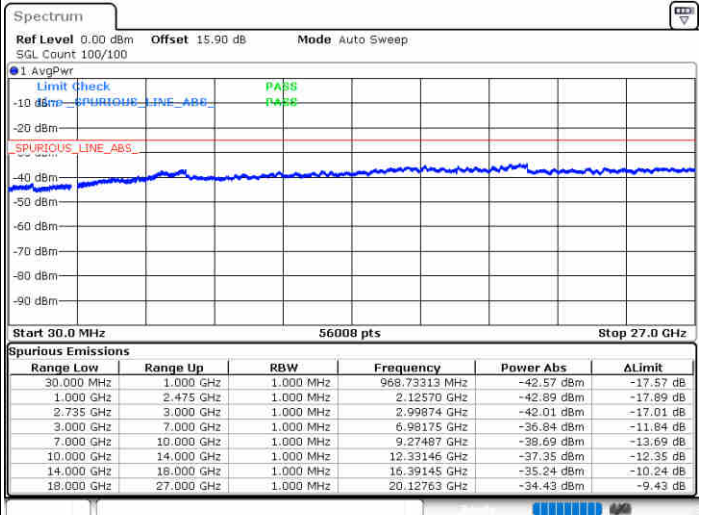

Middle Channel / FullRB

N/A

Date: 30.OCT.2017 23:02:44

LTE Band 41 / 10MHz+15MHz

QPSK

Highest Channel / 1RB0 and 1RB74

Highest Channel / 1RB49 and 1RB0

Date: 30.OCT.2017 23:21:32

Date: 30.OCT.2017 22:55:07

Highest Channel / FullIRB

N/A

Date: 30.OCT.2017 22:57:39

LTE Band 41 / 15MHz+10MHz

QPSK

Lowest Channel / 1RB0 and 1RB49

Lowest Channel / 1RB74 and 1RB0