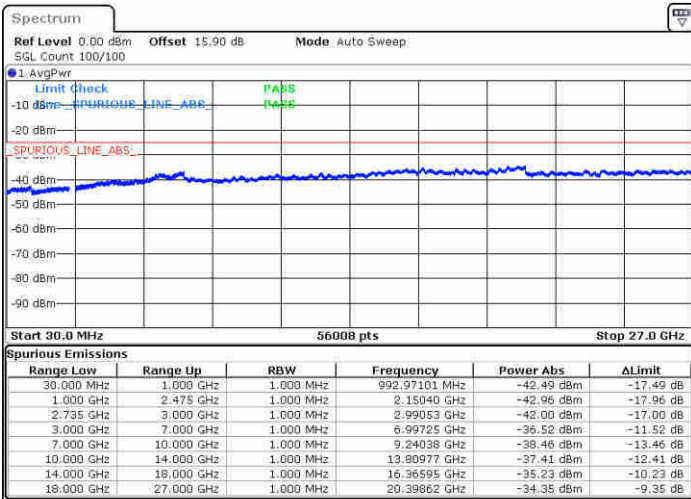

Date: 28.SEP.2017 10:06:32

Middle Channel / FullIRB

N/A

Date: 28.SEP.2017 09:45:16

LTE Band 41 / 20MHz+20MHz

16QAM

Highest Channel / 1RB0 and 1RB99

Highest Channel / 1RB99 and 1RB0

Highest Channel / FullIRB

N/A

LTE Band 41 / 10MHz+15MHz

16QAM

Lowest Channel / 1RB0 and 1RB74

Lowest Channel / 1RB49 and 1RB0

Date: 30.OCT.2017 23:17:18

Date: 30.OCT.2017 22:48:54

Lowest Channel / FullRB

N/A

Date: 30.OCT.2017 22:48:54

LTE Band 41 / 10MHz+15MHz

16QAM

Middle Channel / 1RB0 and 1RB74

Middle Channel / 1RB49 and 1RB0

Date: 30.OCT.2017 23:08:41