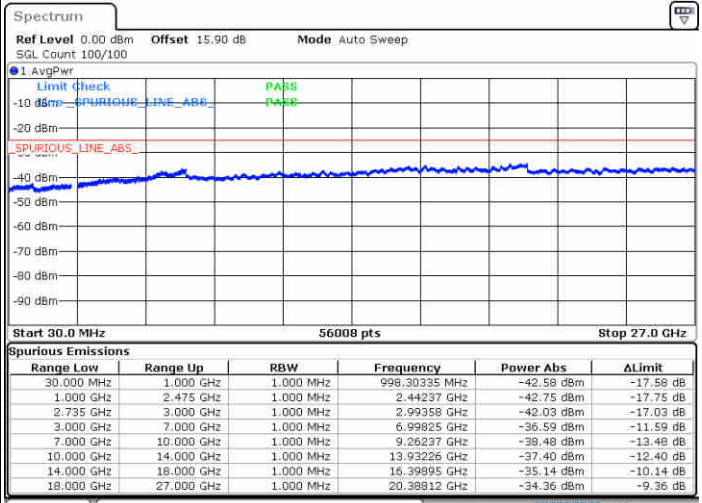

Date: 26.SEP.2017 09:47:07

LTE Band 41 / 10MHz+15MHz

QPSK

Lowest Channel / 1RB0 and 1RB74

Lowest Channel / 1RB49 and 1RB0

Date: 30.OCT.2017 22:50:54

Date: 30.OCT.2017 23:16:06

Lowest Channel / FullRB

N/A

Date: 30.OCT.2017 23:19:00

LTE Band 41 / 10MHz+15MHz

QPSK

Middle Channel / 1RB0 and 1RB74

Middle Channel / 1RB49 and 1RB0

Date: 30.OCT.2017 23:07:05

Date: 30.OCT.2017 23:03:34

Middle Channel / FullRB

N/A

Date: 30.OCT.2017 23:02:44

LTE Band 41 / 10MHz+15MHz

QPSK

Highest Channel / 1RB0 and 1RB74

Highest Channel / 1RB49 and 1RB0

Date: 30.OCT.2017 23:21:32

Date: 30.OCT.2017 22:55:07

Highest Channel / FullIRB

N/A

Date: 30.OCT.2017 22:57:39

LTE Band 41 / 15MHz+10MHz

QPSK

Lowest Channel / 1RB0 and 1RB49

Lowest Channel / 1RB74 and 1RB0