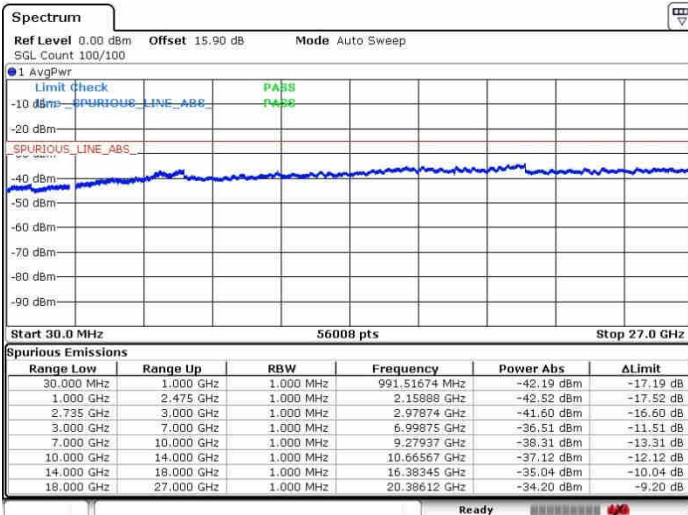

N/A

Date: 28.SEP.2017 15:29:01

LTE Band 41 / 20MHz+20MHz

16QAM

Lowest Channel / 1RB0 and 1RB99

Lowest Channel / 1RB99 and 1RB0

Date: 26.SEP.2017 17:03:46

Date: 26.SEP.2017 17:07:14

Lowest Channel / FullRB

N/A

Date: 26.SEP.2017 17:01:25

LTE Band 41 / 20MHz+20MHz

16QAM

Middle Channel / 1RB0 and 1RB99

Middle Channel / 1RB99 and 1RB0

Date: 28.SEP.2017 09:54:16

Date: 28.SEP.2017 10:06:32

Middle Channel / FullIRB

N/A

Date: 28.SEP.2017 09:45:16

LTE Band 41 / 20MHz+20MHz

16QAM

Highest Channel / 1RB0 and 1RB99

Highest Channel / 1RB99 and 1RB0