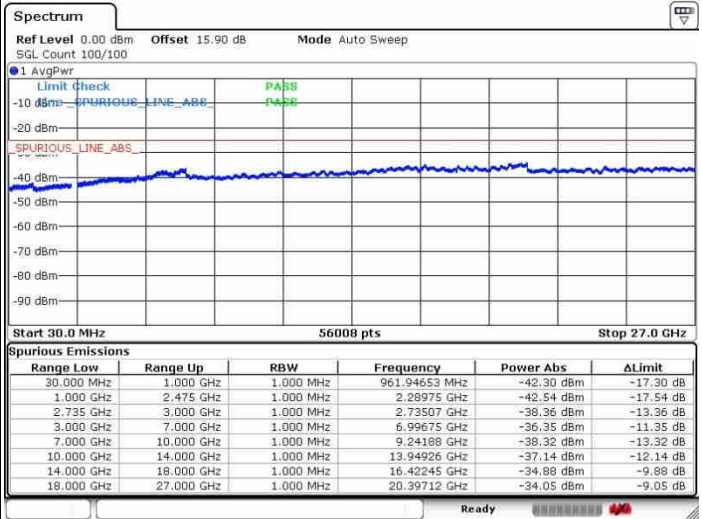

N/A

LTE Band 41 / 20MHz+5MHz

16QAM

Highest Channel / 1RB0 and 1RB24

Highest Channel / 1RB99 and 1RB0

Date: 28.SEP.2017 14:33:31

Date: 28.SEP.2017 14:52:46

Highest Channel / FullIRB

N/A

Date: 28.SEP.2017 14:31:26

LTE Band 41 / 20MHz+10MHz

16QAM

Lowest Channel / 1RB0 and 1RB49

Lowest Channel / 1RB99 and 1RB0

Date: 28.SEP.2017 16:48:59

Date: 28.SEP.2017 16:51:43

Lowest Channel / FullRB

N/A

Date: 28.SEP.2017 16:43:41

LTE Band 41 / 20MHz+10MHz

16QAM

Middle Channel / 1RB0 and 1RB49

Middle Channel / 1RB99 and 1RB0

Middle Channel / FullIRB