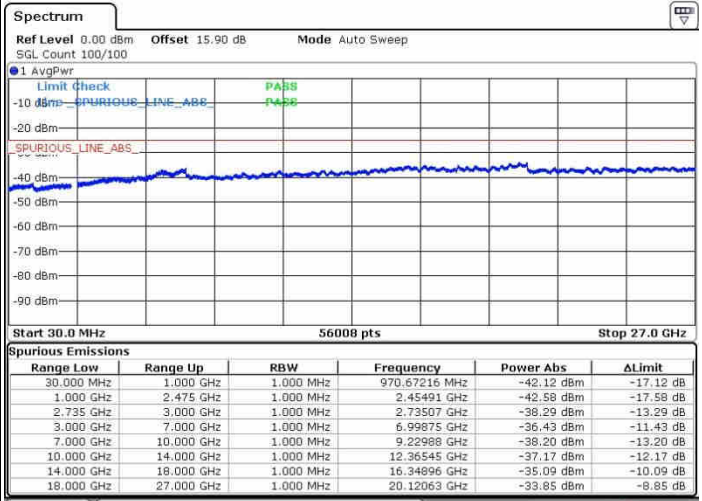

N/A

LTE Band 41 / 20MHz+10MHz

16QAM

Highest Channel / 1RB0 and 1RB49

Highest Channel / 1RB99 and 1RB0

Date: 28.SEP.2017 15:02:40

Date: 28.SEP.2017 15:19:38

Highest Channel / FullIRB

N/A

Date: 28.SEP.2017 14:59:55

LTE Band 41 / 20MHz+15MHz

16QAM

Lowest Channel / 1RB0 and 1RB74

Lowest Channel / 1RB99 and 1RB0

Date: 28.SEP.2017 16:56:37

Date: 28.SEP.2017 16:56:56