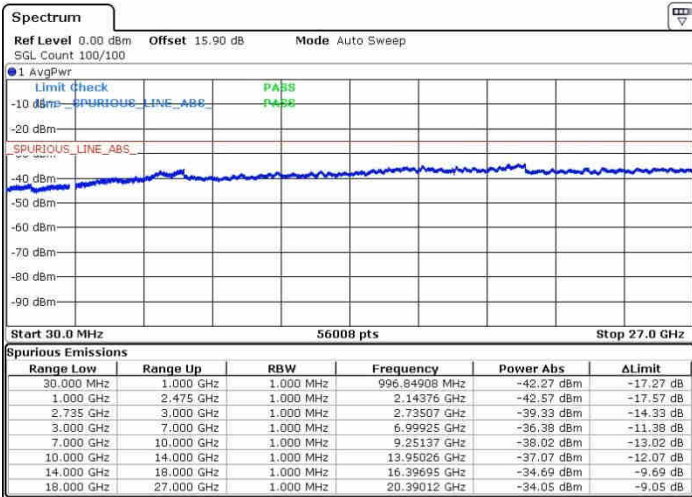

Lowest Channel / FullRB

N/A

Date: 28.SEP.2017 16:32:57

LTE Band 41 / 20MHz+5MHz

16QAM

Middle Channel / 1RB0 and 1RB24

Middle Channel / 1RB99 and 1RB0

Middle Channel / FullIRB

N/A

LTE Band 41 / 20MHz+5MHz

16QAM

Highest Channel / 1RB0 and 1RB24

Highest Channel / 1RB99 and 1RB0

Date: 28.SEP.2017 14:33:31

Date: 28.SEP.2017 14:52:46

Highest Channel / FullIRB

N/A

Date: 28.SEP.2017 14:31:26

LTE Band 41 / 20MHz+10MHz

16QAM

Lowest Channel / 1RB0 and 1RB49

Lowest Channel / 1RB99 and 1RB0

Date: 28.SEP.2017 16:48:59

Date: 28.SEP.2017 16:51:43