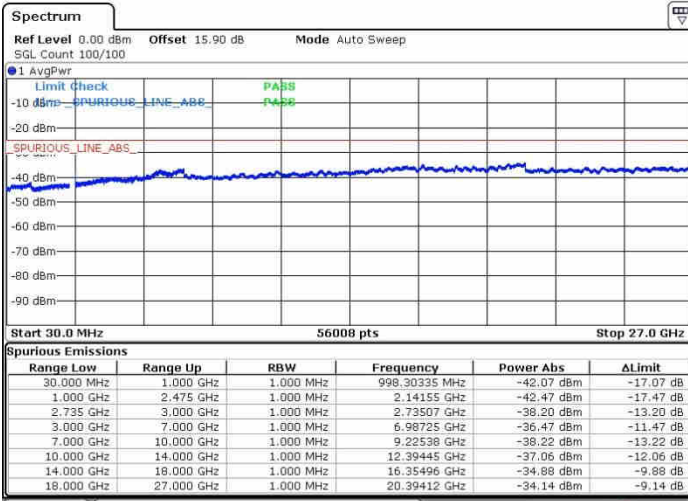

Lowest Channel / FullRB

N/A

Date: 28.SEP.2017 16:43:41

LTE Band 41 / 20MHz+10MHz

16QAM

Middle Channel / 1RB0 and 1RB49

Middle Channel / 1RB99 and 1RB0

Middle Channel / FullIRB

N/A

LTE Band 41 / 20MHz+10MHz

16QAM

Highest Channel / 1RB0 and 1RB49

Highest Channel / 1RB99 and 1RB0

Date: 28.SEP.2017 15:02:40

Date: 28.SEP.2017 15:19:38

Highest Channel / FullIRB

N/A

Date: 28.SEP.2017 14:59:55

LTE Band 41 / 20MHz+15MHz

16QAM

Lowest Channel / 1RB0 and 1RB74

Lowest Channel / 1RB99 and 1RB0

Date: 28.SEP.2017 16:56:37

Date: 28.SEP.2017 16:56:56