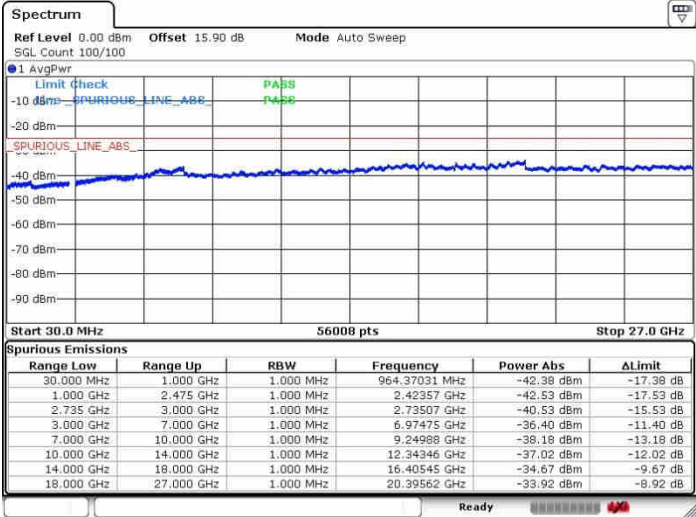

LTE Band 41 / 15MHz+15MHz

16QAM

Lowest Channel / 1RB0 and 1RB74

Lowest Channel / 1RB74 and 1RB0

Date: 26.SEP.2017 16:20:21

Date: 26.SEP.2017 16:14:33