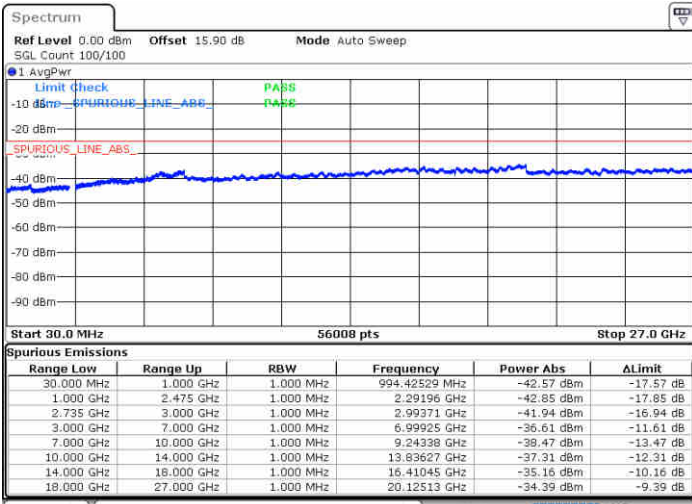

Highest Channel / 1RB0 and 1RB49

Highest Channel / 1RB74 and 1RB0

Date: 31.OCT.2017 01:48:40

Date: 31.OCT.2017 02:03:57

Highest Channel / FullIRB

N/A

Date: 31.OCT.2017 02:04:48

LTE Band 41 / 5MHz+20MHz

16QAM

Lowest Channel / 1RB0 and 1RB99

Lowest Channel / 1RB24 and 1RB0

Lowest Channel / FullRB

N/A

LTE Band 41 / 5MHz+20MHz

16QAM

Middle Channel / 1RB0 and 1RB9

Middle Channel / 1RB24 and 1RB0

Middle Channel / FullIRB

N/A

LTE Band 41 / 5MHz+20MHz

16QAM

Highest Channel / 1RB0 and 1RB99

Highest Channel / 1RB24 and 1RB0

Date: 26.SEP.2017 10:23:37