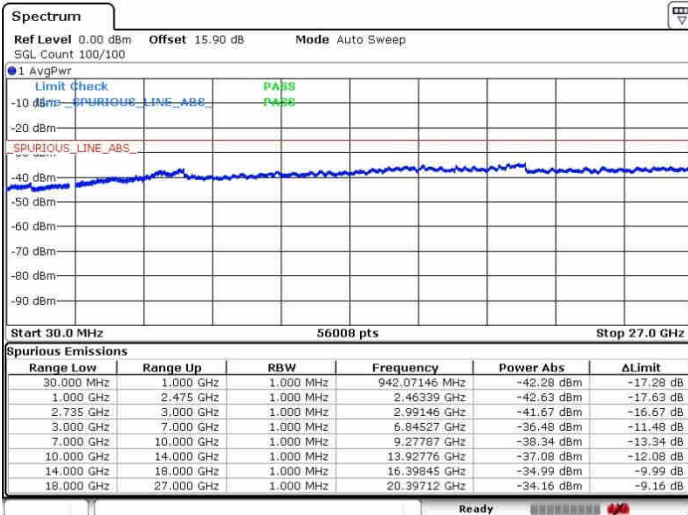

N/A

Date: 28.SEP.2017 15:29:01

LTE Band 41 / 20MHz+20MHz

16QAM

Lowest Channel / 1RB0 and 1RB99

Lowest Channel / 1RB99 and 1RB0

Date: 26.SEP.2017 17:03:46

Date: 26.SEP.2017 17:07:14

Lowest Channel / FullRB

N/A

Date: 26.SEP.2017 17:01:25

LTE Band 41 / 20MHz+20MHz

16QAM

Middle Channel / 1RB0 and 1RB99

Middle Channel / 1RB99 and 1RB0

Date: 28.SEP.2017 09:54:16

Date: 28.SEP.2017 10:06:32

Middle Channel / FullIRB

N/A

Date: 28.SEP.2017 09:45:16

LTE Band 41 / 20MHz+20MHz

16QAM

Highest Channel / 1RB0 and 1RB99

Highest Channel / 1RB99 and 1RB0