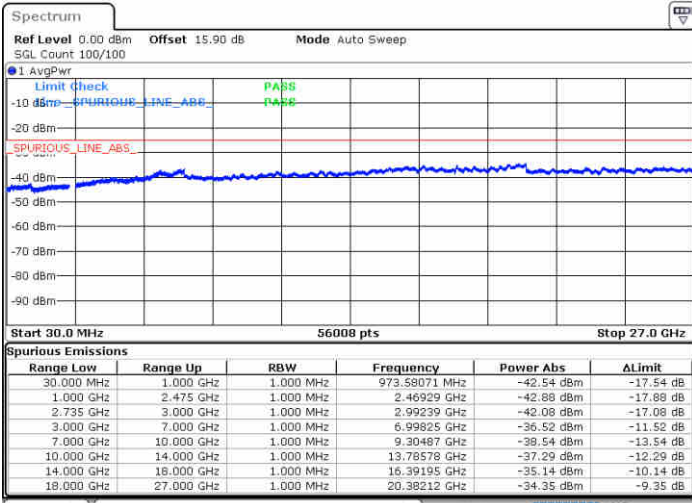

Date: 30.OCT.2017 22:51:44

Date: 30.OCT.2017 23:19:50

Lowest Channel / FullRB

N/A

Date: 30.OCT.2017 22:37:41

LTE Band 41 / 15MHz+10MHz

QPSK

Middle Channel / 1RB0 and 1RB49

Middle Channel / 1RB74 and 1RB0

Date: 31.OCT.2017 00:59:10

Date: 31.OCT.2017 02:00:30

Middle Channel / FullIRB

N/A

Date: 31.OCT.2017 01:59:39

LTE Band 41 / 15MHz+10MHz

QPSK

Highest Channel / 1RB0 and 1RB49

Highest Channel / 1RB74 and 1RB0

Date: 31.OCT.2017 01:48:40

Date: 31.OCT.2017 02:03:57

Highest Channel / FullIRB

N/A

Date: 31.OCT.2017 02:04:48

LTE Band 41 / 5MHz+20MHz