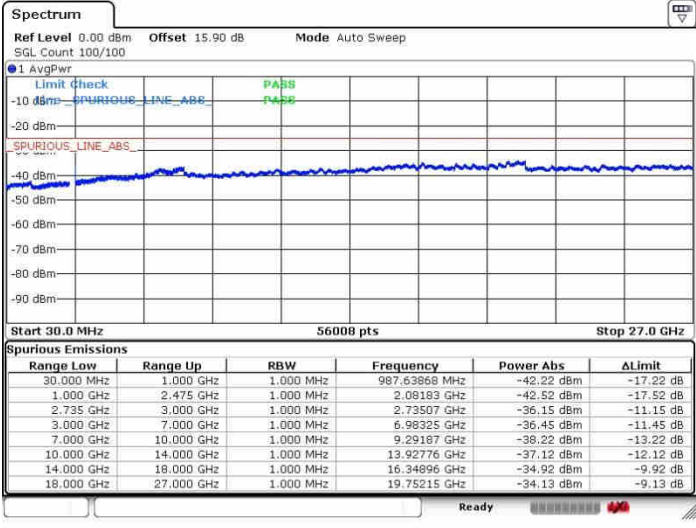

N/A

LTE Band 41 / 20MHz+15MHz

16QAM

Highest Channel / 1RB0 and 1RB74

Highest Channel / 1RB99 and 1RB0

Date: 28.SEP.2017 15:31:50

Date: 28.SEP.2017 15:46:38

Highest Channel / FullIRB

N/A

Date: 28.SEP.2017 15:29:01

LTE Band 41 / 20MHz+20MHz

16QAM

Lowest Channel / 1RB0 and 1RB99

Lowest Channel / 1RB99 and 1RB0

Date: 26.SEP.2017 17:03:46

Date: 26.SEP.2017 17:07:14

Lowest Channel / FullRB

N/A

Date: 26.SEP.2017 17:01:25

LTE Band 41 / 20MHz+20MHz

16QAM

Middle Channel / 1RB0 and 1RB99

Middle Channel / 1RB99 and 1RB0

Date: 28.SEP.2017 09:54:16

Date: 28.SEP.2017 10:06:32

Middle Channel / FullIRB

N/A

Date: 28.SEP.2017 09:45:16

LTE Band 41 / 20MHz+20MHz

16QAM

Highest Channel / 1RB0 and 1RB99

Highest Channel / 1RB99 and 1RB0