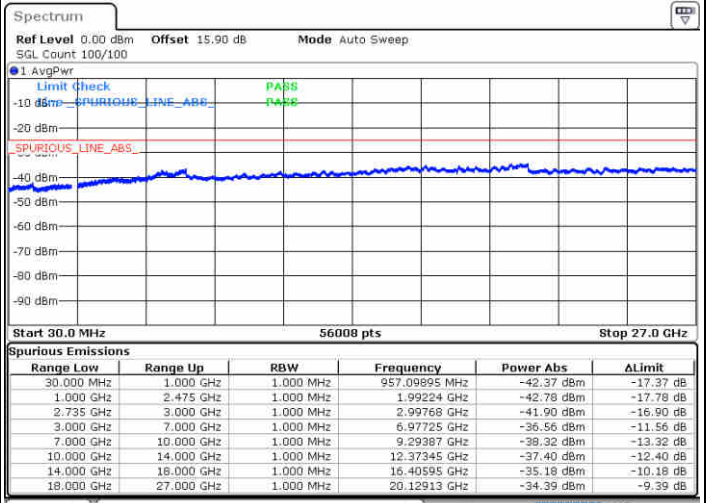

Date: 30.OCT.2017 22:51:44

Date: 30.OCT.2017 23:19:50

Lowest Channel / FullRB

N/A

Date: 30.OCT.2017 22:37:41

LTE Band 41 / 15MHz+10MHz

QPSK

Middle Channel / 1RB0 and 1RB49

Middle Channel / 1RB74 and 1RB0

Date: 31.OCT.2017 00:59:10

Date: 31.OCT.2017 02:00:30

Middle Channel / FullIRB

N/A

Date: 31.OCT.2017 01:59:39

LTE Band 41 / 15MHz+10MHz

QPSK

Highest Channel / 1RB0 and 1RB49

Highest Channel / 1RB74 and 1RB0

Date: 31.OCT.2017 01:48:40

Date: 31.OCT.2017 02:03:57

Highest Channel / FullIRB

N/A

Date: 31.OCT.2017 02:04:48

LTE Band 41 / 5MHz+20MHz