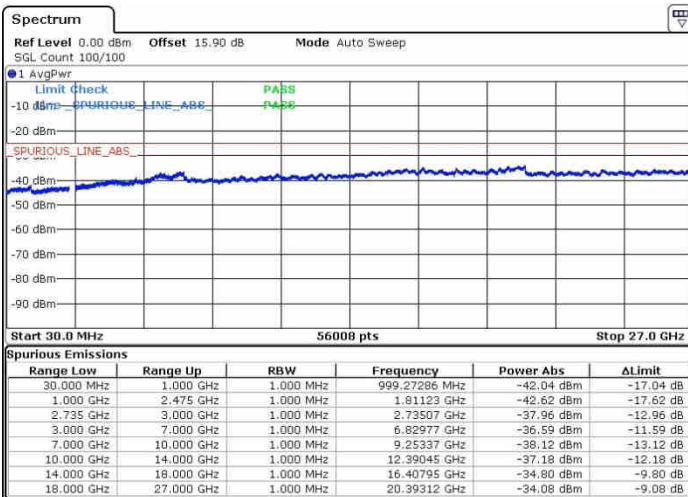

Date: 28.SEP.2017 13:59:21

Middle Channel / FullIRB

N/A

Date: 28.SEP.2017 13:41:52

LTE Band 41 / 15MHz+20MHz

16QAM

Highest Channel / 1RB0 and 1RB99

Highest Channel / 1RB74 and 1RB0

Highest Channel / FullIRB

N/A

LTE Band 41 / 20MHz+5MHz

16QAM

Lowest Channel / 1RB0 and 1RB24

Lowest Channel / 1RB99 and 1RB0

Date: 28.SEP.2017 16:35:32

Date: 28.SEP.2017 16:41:36

Lowest Channel / FullRB

N/A

Date: 28.SEP.2017 16:32:57

LTE Band 41 / 20MHz+5MHz

16QAM

Middle Channel / 1RB0 and 1RB24

Middle Channel / 1RB99 and 1RB0

Middle Channel / FullIRB

N/A

LTE Band 41 / 20MHz+5MHz

16QAM

Highest Channel / 1RB0 and 1RB24

Highest Channel / 1RB99 and 1RB0

Date: 28.SEP.2017 14:33:31

Date: 28.SEP.2017 14:52:46

Highest Channel / FullIRB