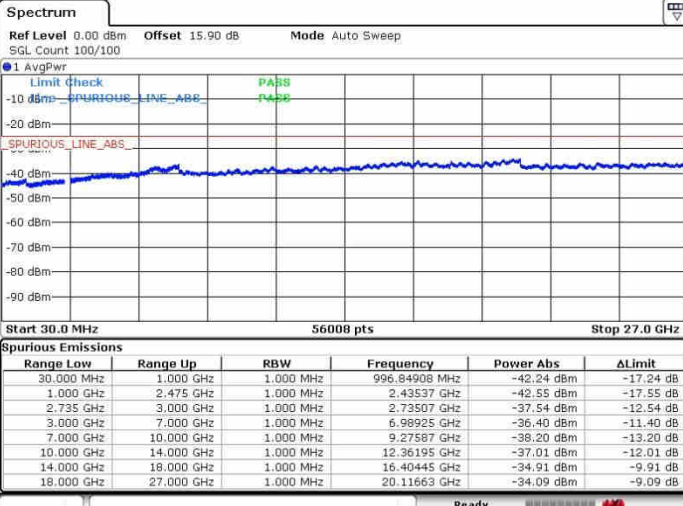

Highest Channel / 1RB0 and 1RB49

Highest Channel / 1RB74 and 1RB0

Date: 31.OCT.2017 01:48:40

Date: 31.OCT.2017 02:03:57

Highest Channel / FullIRB

N/A

Date: 31.OCT.2017 02:04:48

LTE Band 41 / 5MHz+20MHz

16QAM

Lowest Channel / 1RB0 and 1RB99

Lowest Channel / 1RB24 and 1RB0

Lowest Channel / FullRB

N/A

LTE Band 41 / 5MHz+20MHz

16QAM

Middle Channel / 1RB0 and 1RB9

Middle Channel / 1RB24 and 1RB0

Middle Channel / FullIRB

N/A

LTE Band 41 / 5MHz+20MHz

16QAM

Highest Channel / 1RB0 and 1RB99

Highest Channel / 1RB24 and 1RB0

Date: 26.SEP.2017 10:23:37