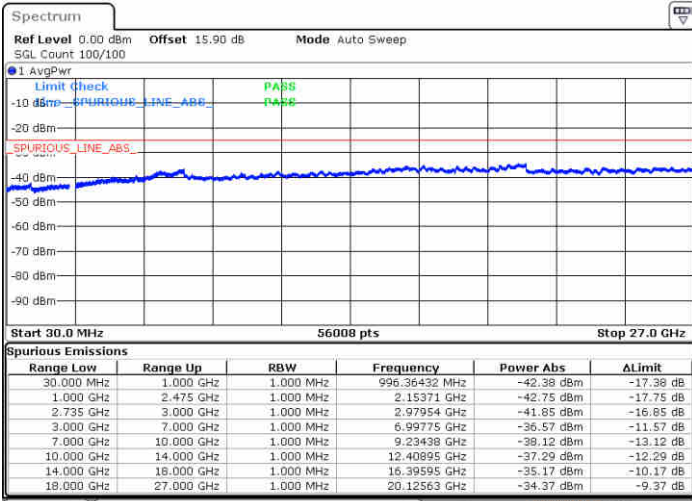

Date: 30.OCT.2017 22:55:07

Highest Channel / FullIRB

N/A

Date: 30.OCT.2017 22:57:39

LTE Band 41 / 15MHz+10MHz

QPSK

Lowest Channel / 1RB0 and 1RB49

Lowest Channel / 1RB74 and 1RB0

Date: 30.OCT.2017 22:51:44

Date: 30.OCT.2017 23:19:50

Lowest Channel / FullRB

N/A

Date: 30.OCT.2017 22:37:41

LTE Band 41 / 15MHz+10MHz

QPSK

Middle Channel / 1RB0 and 1RB49

Middle Channel / 1RB74 and 1RB0

Date: 31.OCT.2017 00:59:10

Date: 31.OCT.2017 02:00:30

Middle Channel / FullIRB

N/A

Date: 31.OCT.2017 01:59:39

LTE Band 41 / 15MHz+10MHz

QPSK

Highest Channel / 1RB0 and 1RB49

Highest Channel / 1RB74 and 1RB0

Date: 31.OCT.2017 01:48:40

Date: 31.OCT.2017 02:03:57

Highest Channel / FullIRB

N/A

Date: 31.OCT.2017 02:04:48

LTE Band 41 / 5MHz+20MHz