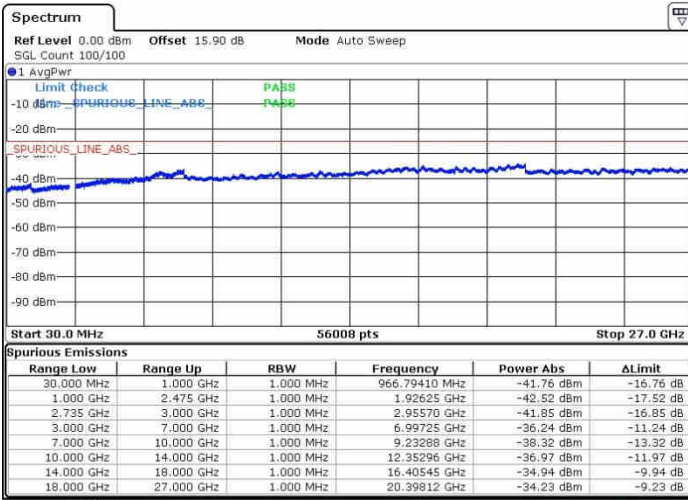

Lowest Channel / FullRB

N/A

Date: 26.SEP.2017 17:01:25

LTE Band 41 / 20MHz+20MHz

16QAM

Middle Channel / 1RB0 and 1RB99

Middle Channel / 1RB99 and 1RB0

Date: 28.SEP.2017 09:54:16

Date: 28.SEP.2017 10:06:32

Middle Channel / FullIRB

N/A

Date: 28.SEP.2017 09:45:16

LTE Band 41 / 20MHz+20MHz

16QAM

Highest Channel / 1RB0 and 1RB99

Highest Channel / 1RB99 and 1RB0

Highest Channel / FullIRB

N/A

LTE Band 41 / 10MHz+15MHz

16QAM

Lowest Channel / 1RB0 and 1RB74

Lowest Channel / 1RB49 and 1RB0

Date: 30.OCT.2017 23:17:18

Date: 30.OCT.2017 22:48:54