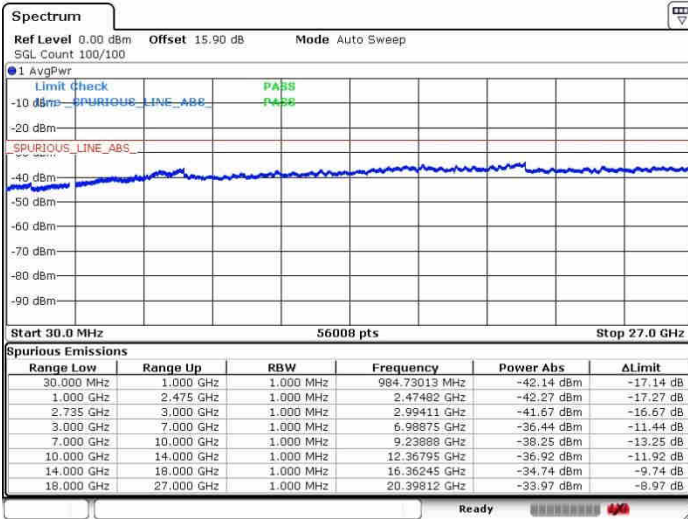

Date: 28.SEP.2017 13:59:21

Middle Channel / FullIRB

N/A

Date: 28.SEP.2017 13:41:52

LTE Band 41 / 15MHz+20MHz

16QAM

Highest Channel / 1RB0 and 1RB99

Highest Channel / 1RB74 and 1RB0

Highest Channel / FullIRB

N/A

LTE Band 41 / 20MHz+5MHz

16QAM

Lowest Channel / 1RB0 and 1RB24

Lowest Channel / 1RB99 and 1RB0

Date: 28.SEP.2017 16:35:32

Date: 28.SEP.2017 16:41:36