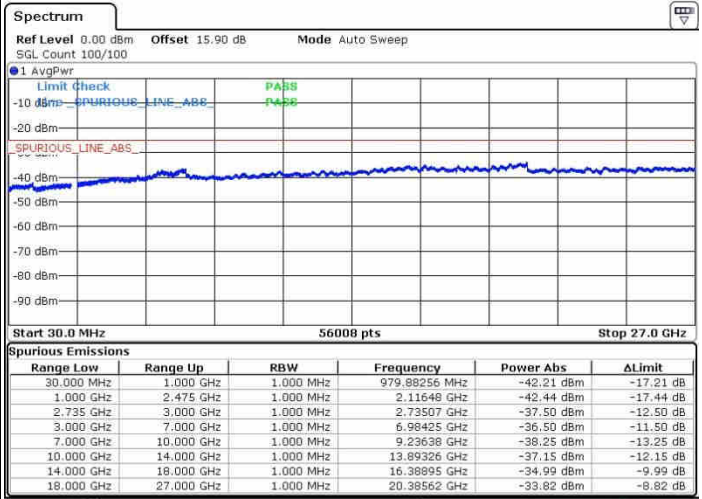

Middle Channel / 1RB24 and 1RB0

Middle Channel / FullIRB

N/A

LTE Band 41 / 5MHz+20MHz

16QAM

Highest Channel / 1RB0 and 1RB99

Highest Channel / 1RB24 and 1RB0

Date: 26.SEP.2017 10:23:37

Date: 26.SEP.2017 10:40:53

Highest Channel / FullIRB

N/A

Date: 26.SEP.2017 10:20:42

LTE Band 41 / 10MHz+20MHz

16QAM

Lowest Channel / 1RB0 and 1RB99

Lowest Channel / 1RB49 and 1RB0

Date: 28.SEP.2017 16:07:00

Date: 28.SEP.2017 16:11:35

Lowest Channel / FullRB

N/A

Date: 28.SEP.2017 16:04:30

LTE Band 41 / 10MHz+20MHz

16QAM

MiddleChannel / 1RB0 and 1RB99