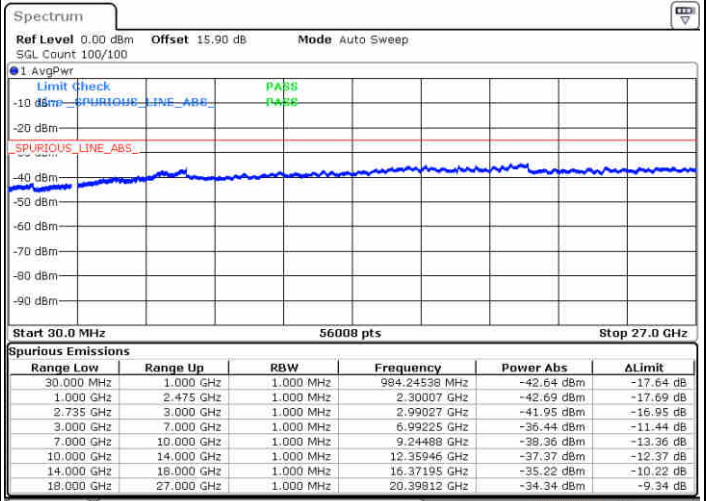

Date: 30.OCT.2017 22:55:07

Highest Channel / FullIRB

N/A

Date: 30.OCT.2017 22:57:39

LTE Band 41 / 15MHz+10MHz

QPSK

Lowest Channel / 1RB0 and 1RB49

Lowest Channel / 1RB74 and 1RB0

Date: 30.OCT.2017 22:51:44

Date: 30.OCT.2017 23:19:50

Lowest Channel / FullRB

N/A

Date: 30.OCT.2017 22:37:41

LTE Band 41 / 15MHz+10MHz

QPSK

Middle Channel / 1RB0 and 1RB49

Middle Channel / 1RB74 and 1RB0

Date: 31.OCT.2017 00:59:10

Date: 31.OCT.2017 02:00:30

Middle Channel / FullIRB

N/A

Date: 31.OCT.2017 01:59:39

LTE Band 41 / 15MHz+10MHz

QPSK

Highest Channel / 1RB0 and 1RB49

Highest Channel / 1RB74 and 1RB0

Date: 31.OCT.2017 01:48:40

Date: 31.OCT.2017 02:03:57

Highest Channel / FullIRB

N/A

Date: 31.OCT.2017 02:04:48

LTE Band 41 / 5MHz+20MHz