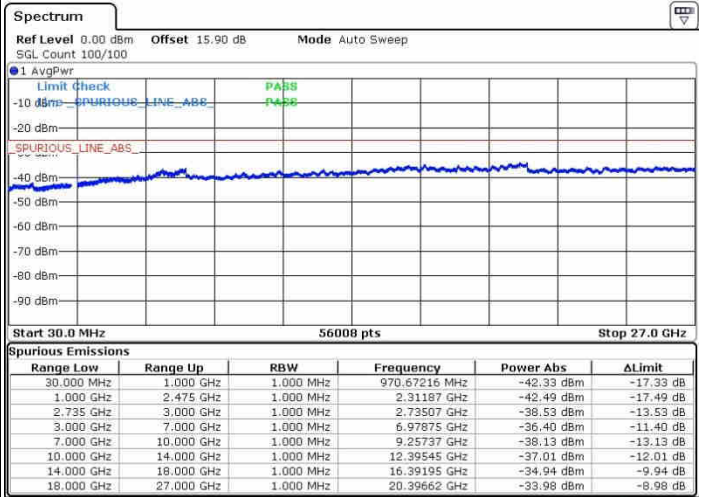

Date: 28.SEP.2017 13:59:21

Middle Channel / FullIRB

N/A

Date: 28.SEP.2017 13:41:52

LTE Band 41 / 15MHz+20MHz

16QAM

Highest Channel / 1RB0 and 1RB99

Highest Channel / 1RB74 and 1RB0

Highest Channel / FullIRB

N/A

LTE Band 41 / 20MHz+5MHz

16QAM

Lowest Channel / 1RB0 and 1RB24

Lowest Channel / 1RB99 and 1RB0

Date: 28.SEP.2017 16:35:32

Date: 28.SEP.2017 16:41:36