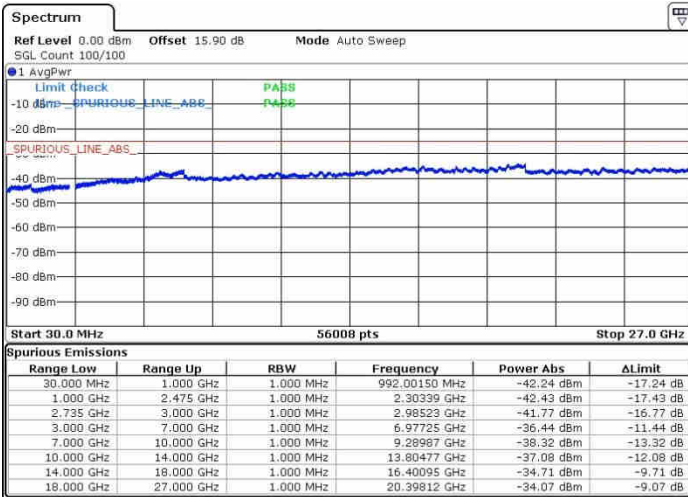

LTE Band 41 / 20MHz+20MHz

QPSK

Highest Channel / 1RB0 and 1RB99

Highest Channel / 1RB99 and 1RB0

Date: 26.SEP.2017 09:51:00

Date: 26.SEP.2017 10:09:48

Highest Channel / FullIRB

N/A

Date: 26.SEP.2017 09:47:07

LTE Band 41 / 10MHz+15MHz

QPSK

Lowest Channel / 1RB0 and 1RB74

Lowest Channel / 1RB49 and 1RB0

Date: 30.OCT.2017 22:50:54

Date: 30.OCT.2017 23:16:06

Lowest Channel / FullRB