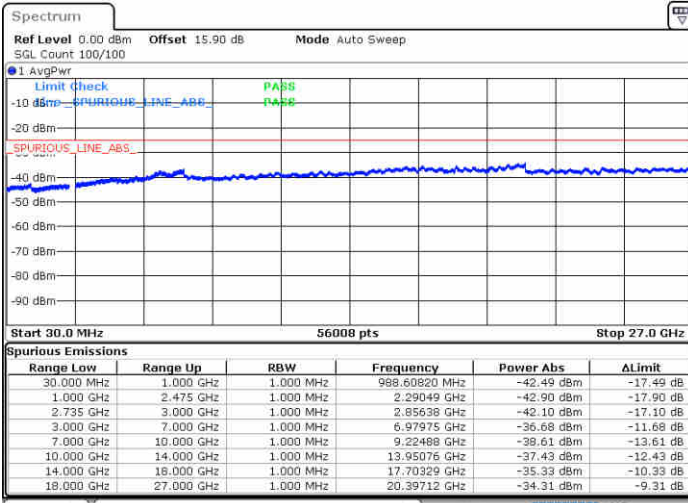

Highest Channel / FullIRB

N/A

LTE Band 41 / 10MHz+15MHz

16QAM

Lowest Channel / 1RB0 and 1RB74

Lowest Channel / 1RB49 and 1RB0

Date: 30.OCT.2017 23:17:18

Date: 30.OCT.2017 22:48:54

Lowest Channel / FullRB

N/A

Date: 30.OCT.2017 22:48:54

LTE Band 41 / 10MHz+15MHz

16QAM

Middle Channel / 1RB0 and 1RB74

Middle Channel / 1RB49 and 1RB0

Date: 30.OCT.2017 23:08:41