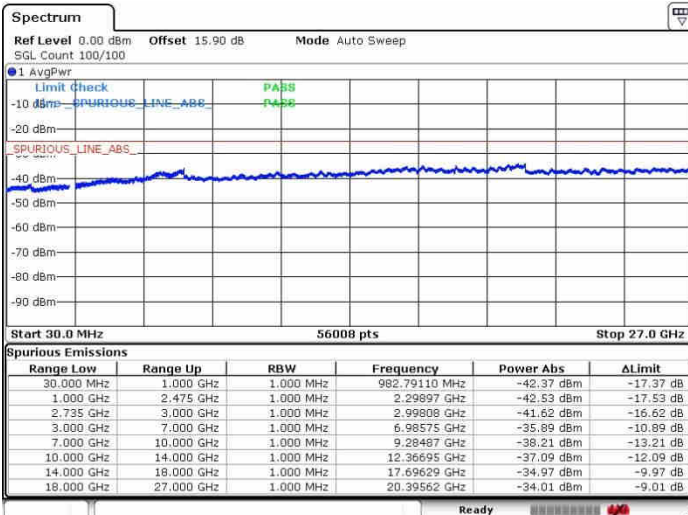

16QAM

Lowest Channel / 1RB0 and 1RB99

Lowest Channel / 1RB24 and 1RB0

Lowest Channel / FullRB

N/A

LTE Band 41 / 5MHz+20MHz

16QAM

Middle Channel / 1RB0 and 1RB9

Middle Channel / 1RB24 and 1RB0

Middle Channel / FullIRB

N/A

LTE Band 41 / 5MHz+20MHz

16QAM

Highest Channel / 1RB0 and 1RB99

Highest Channel / 1RB24 and 1RB0

Date: 26.SEP.2017 10:23:37

Date: 26.SEP.2017 10:40:53

Highest Channel / FullIRB

N/A

Date: 26.SEP.2017 10:20:42

LTE Band 41 / 10MHz+20MHz

16QAM

Lowest Channel / 1RB0 and 1RB99

Lowest Channel / 1RB49 and 1RB0