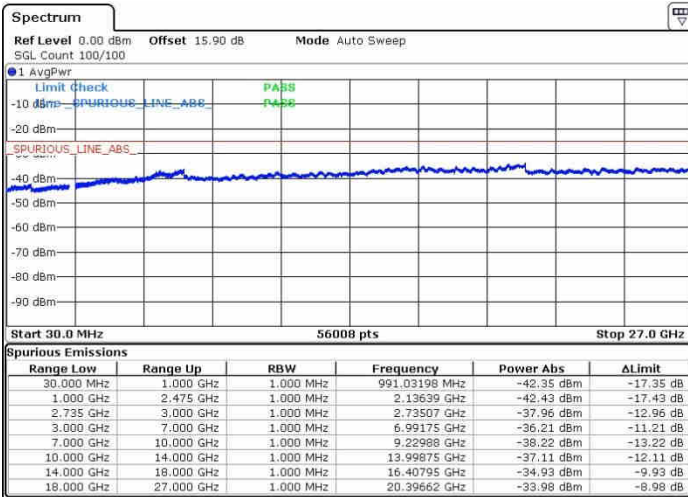

N/A

LTE Band 41 / 20MHz+10MHz

16QAM

Highest Channel / 1RB0 and 1RB49

Highest Channel / 1RB99 and 1RB0

Date: 28.SEP.2017 15:02:40

Date: 28.SEP.2017 15:19:38

Highest Channel / FullIRB

N/A

Date: 28.SEP.2017 14:59:55

LTE Band 41 / 20MHz+15MHz

16QAM

Lowest Channel / 1RB0 and 1RB74

Lowest Channel / 1RB99 and 1RB0

Date: 28.SEP.2017 16:56:37

Date: 28.SEP.2017 16:56:56

Lowest Channel / FullRB

N/A

Date: 28.SEP.2017 16:54:08

LTE Band 41 / 20MHz+15MHz

16QAM

Middle Channel / 1RB0 and 1RB74

Middle Channel / 1RB99 and 1RB0

Middle Channel / FullIRB