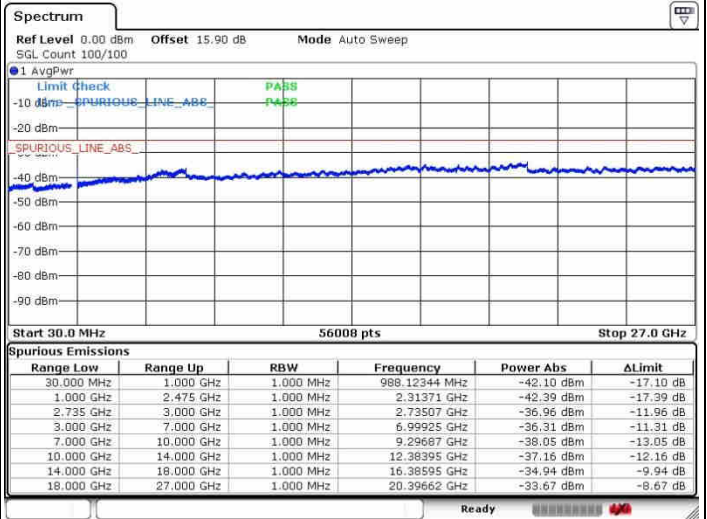

Lowest Channel / FullRB

N/A

Date: 28.SEP.2017 16:54:08

LTE Band 41 / 20MHz+15MHz

16QAM

Middle Channel / 1RB0 and 1RB74

Middle Channel / 1RB99 and 1RB0

Middle Channel / FullIRB

N/A

LTE Band 41 / 20MHz+15MHz

16QAM

Highest Channel / 1RB0 and 1RB74

Highest Channel / 1RB99 and 1RB0

Date: 28.SEP.2017 15:31:50

Date: 28.SEP.2017 15:46:38

Highest Channel / FullIRB

N/A

Date: 28.SEP.2017 15:29:01

LTE Band 41 / 20MHz+20MHz

16QAM

Lowest Channel / 1RB0 and 1RB99

Lowest Channel / 1RB99 and 1RB0

Date: 26.SEP.2017 17:03:46

Date: 26.SEP.2017 17:07:14