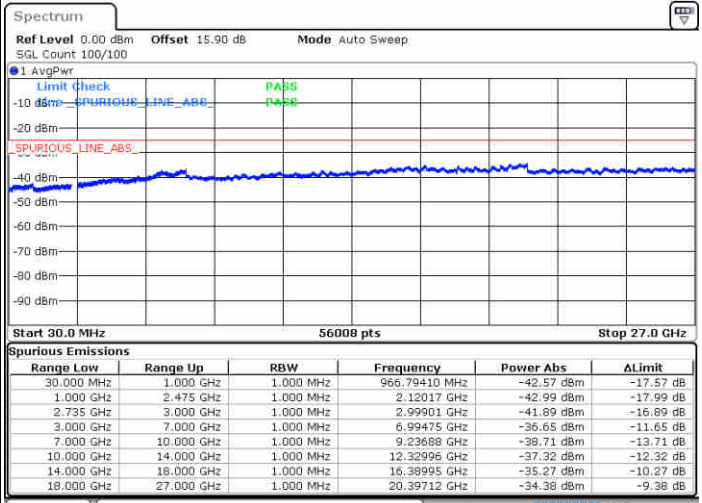

Highest Channel / FullIRB

N/A

LTE Band 41 / 10MHz+15MHz

16QAM

Lowest Channel / 1RB0 and 1RB74

Lowest Channel / 1RB49 and 1RB0

Date: 30.OCT.2017 23:17:18

Date: 30.OCT.2017 22:48:54

Lowest Channel / FullRB

N/A

Date: 30.OCT.2017 22:48:54

LTE Band 41 / 10MHz+15MHz

16QAM

Middle Channel / 1RB0 and 1RB74

Middle Channel / 1RB49 and 1RB0

Date: 30.OCT.2017 23:08:41