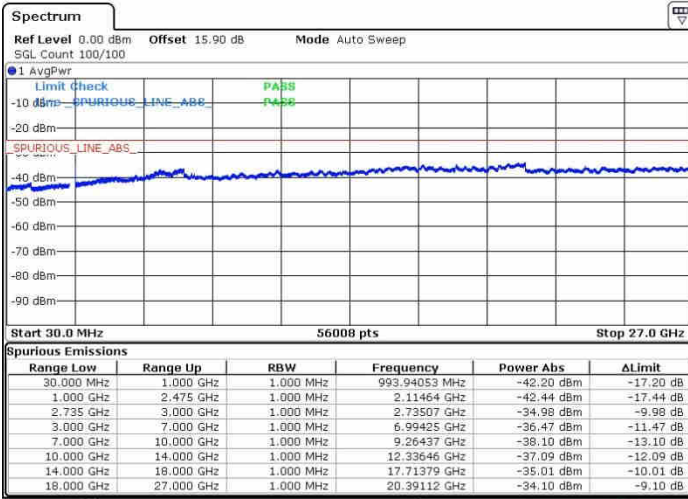

Middle Channel / 1RB24 and 1RB0

Middle Channel / FullIRB

N/A

LTE Band 41 / 5MHz+20MHz

16QAM

Highest Channel / 1RB0 and 1RB99

Highest Channel / 1RB24 and 1RB0

Date: 26.SEP.2017 10:23:37

Date: 26.SEP.2017 10:40:53

Highest Channel / FullIRB

N/A

Date: 26.SEP.2017 10:20:42

LTE Band 41 / 10MHz+20MHz

16QAM

Lowest Channel / 1RB0 and 1RB99

Lowest Channel / 1RB49 and 1RB0

Date: 28.SEP.2017 16:07:00

Date: 28.SEP.2017 16:11:35

Lowest Channel / FullRB

N/A

Date: 28.SEP.2017 16:04:30

LTE Band 41 / 10MHz+20MHz

16QAM

MiddleChannel / 1RB0 and 1RB99