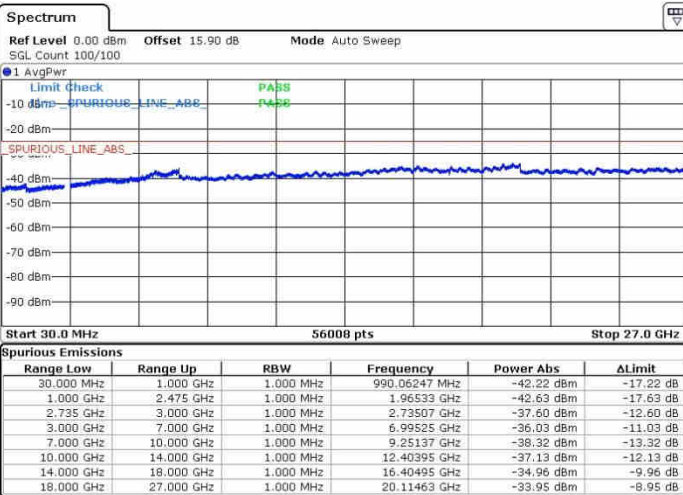

Highest Channel / FullIRB

N/A

LTE Band 41 / 20MHz+5MHz

16QAM

Lowest Channel / 1RB0 and 1RB24

Lowest Channel / 1RB99 and 1RB0

Date: 28.SEP.2017 16:35:32

Date: 28.SEP.2017 16:41:36

Lowest Channel / FullRB

N/A

Date: 28.SEP.2017 16:32:57

LTE Band 41 / 20MHz+5MHz

16QAM

Middle Channel / 1RB0 and 1RB24

Middle Channel / 1RB99 and 1RB0

Middle Channel / FullIRB

N/A

LTE Band 41 / 20MHz+5MHz

16QAM

Highest Channel / 1RB0 and 1RB24

Highest Channel / 1RB99 and 1RB0

Date: 28.SEP.2017 14:33:31

Date: 28.SEP.2017 14:52:46

Highest Channel / FullIRB