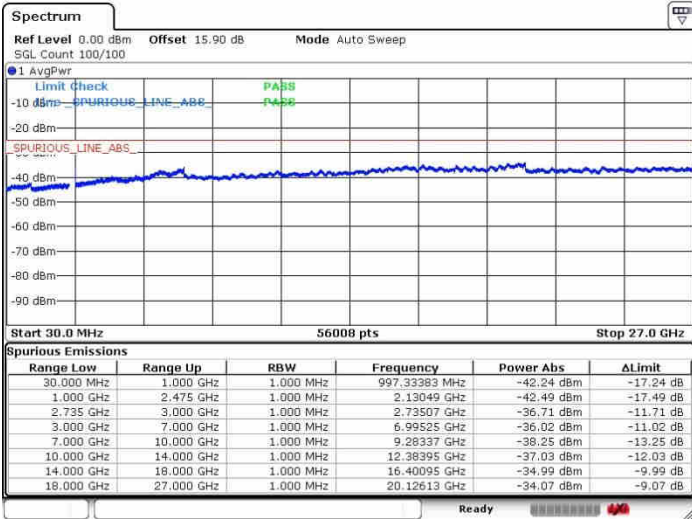

Lowest Channel / FullRB

N/A

Date: 28.SEP.2017 16:54:08

LTE Band 41 / 20MHz+15MHz

16QAM

Middle Channel / 1RB0 and 1RB74

Middle Channel / 1RB99 and 1RB0

Middle Channel / FullIRB

N/A

LTE Band 41 / 20MHz+15MHz

16QAM

Highest Channel / 1RB0 and 1RB74

Highest Channel / 1RB99 and 1RB0

Date: 28.SEP.2017 15:31:50

Date: 28.SEP.2017 15:46:38

Highest Channel / FullIRB

N/A

Date: 28.SEP.2017 15:29:01

LTE Band 41 / 20MHz+20MHz

16QAM

Lowest Channel / 1RB0 and 1RB99

Lowest Channel / 1RB99 and 1RB0

Date: 26.SEP.2017 17:03:46

Date: 26.SEP.2017 17:07:14