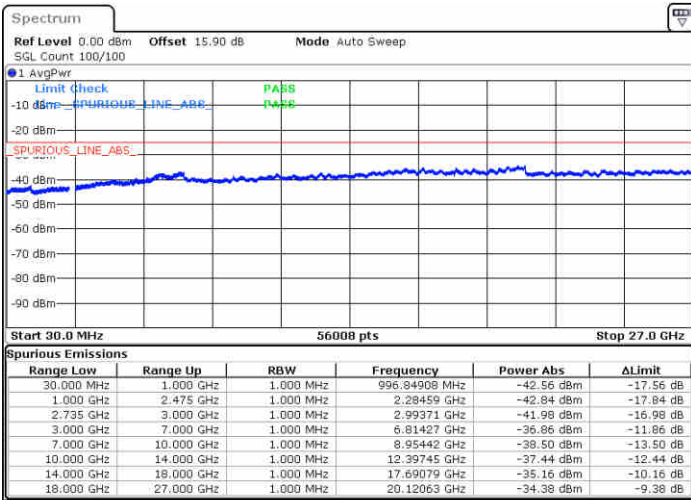

Date: 28.SEP.2017 10:06:32

Middle Channel / FullIRB

N/A

Date: 28.SEP.2017 09:45:16

LTE Band 41 / 20MHz+20MHz

16QAM

Highest Channel / 1RB0 and 1RB99

Highest Channel / 1RB99 and 1RB0

Highest Channel / FullIRB

N/A

LTE Band 41 / 10MHz+15MHz

16QAM

Lowest Channel / 1RB0 and 1RB74

Lowest Channel / 1RB49 and 1RB0

Date: 30.OCT.2017 23:17:18

Date: 30.OCT.2017 22:48:54

Lowest Channel / FullRB

N/A

Date: 30.OCT.2017 22:48:54

LTE Band 41 / 10MHz+15MHz

16QAM

Middle Channel / 1RB0 and 1RB74

Middle Channel / 1RB49 and 1RB0

Date: 30.OCT.2017 23:08:41