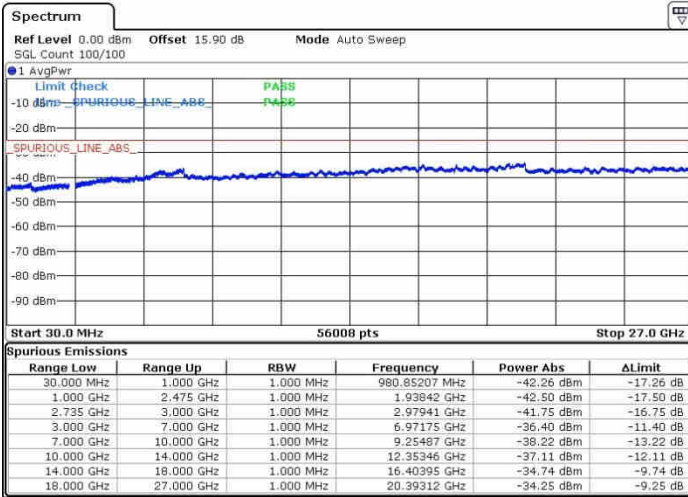

LTE Band 41 / 20MHz+20MHz

QPSK

Highest Channel / 1RB0 and 1RB99

Highest Channel / 1RB99 and 1RB0

Date: 26.SEP.2017 09:51:00

Date: 26.SEP.2017 10:09:48

Highest Channel / FullIRB

N/A

Date: 26.SEP.2017 09:47:07

LTE Band 41 / 10MHz+15MHz

QPSK

Lowest Channel / 1RB0 and 1RB74

Lowest Channel / 1RB49 and 1RB0

Date: 30.OCT.2017 22:50:54

Date: 30.OCT.2017 23:16:06

Lowest Channel / FullRB