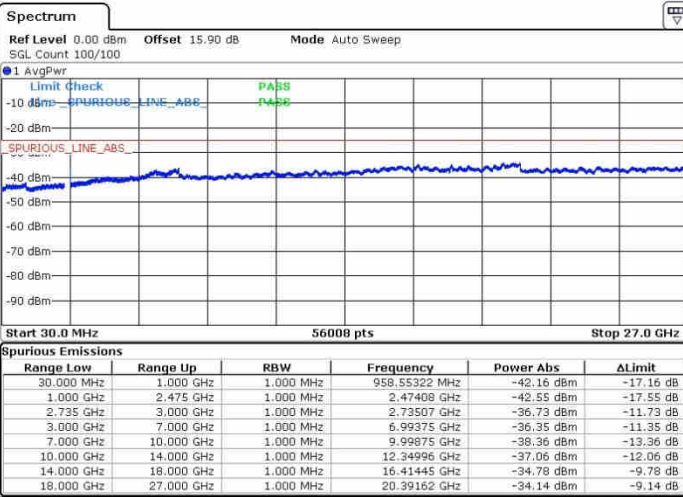

Lowest Channel / FullRB

N/A

Date: 28.SEP.2017 16:43:41

LTE Band 41 / 20MHz+10MHz

16QAM

Middle Channel / 1RB0 and 1RB49

Middle Channel / 1RB99 and 1RB0

Middle Channel / FullIRB

N/A

LTE Band 41 / 20MHz+10MHz

16QAM

Highest Channel / 1RB0 and 1RB49

Highest Channel / 1RB99 and 1RB0

Date: 28.SEP.2017 15:02:40

Date: 28.SEP.2017 15:19:38

Highest Channel / FullIRB