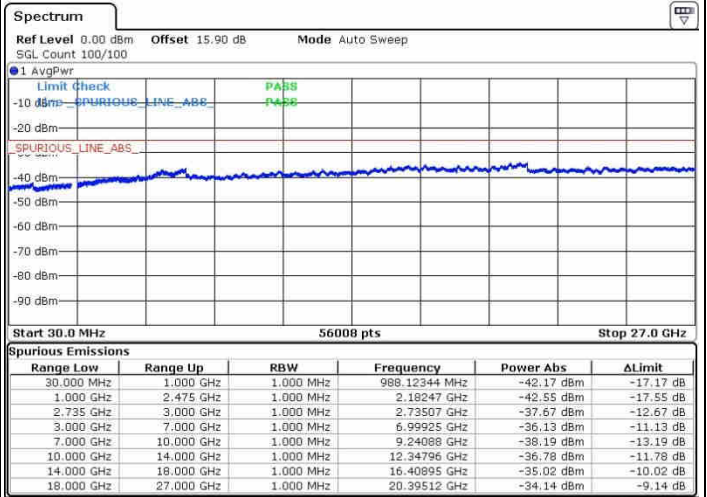

N/A

LTE Band 41 / 20MHz+5MHz

16QAM

Highest Channel / 1RB0 and 1RB24

Highest Channel / 1RB99 and 1RB0

Date: 28.SEP.2017 14:33:31

Date: 28.SEP.2017 14:52:46

Highest Channel / FullIRB

N/A

Date: 28.SEP.2017 14:31:26

LTE Band 41 / 20MHz+10MHz

16QAM

Lowest Channel / 1RB0 and 1RB49

Lowest Channel / 1RB99 and 1RB0

Date: 28.SEP.2017 16:48:59

Date: 28.SEP.2017 16:51:43