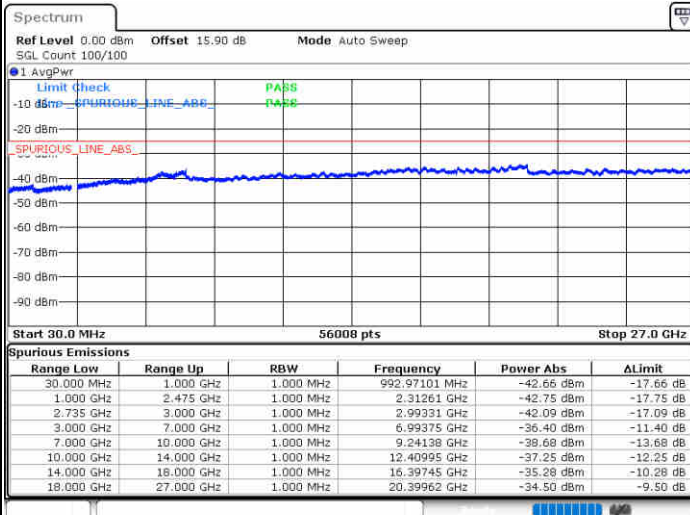

Middle Channel / FullRB

N/A

Date: 30.OCT.2017 23:02:44

LTE Band 41 / 10MHz+15MHz

QPSK

Highest Channel / 1RB0 and 1RB74

Highest Channel / 1RB49 and 1RB0

Date: 30.OCT.2017 23:21:32

Date: 30.OCT.2017 22:55:07

Highest Channel / FullIRB

N/A

Date: 30.OCT.2017 22:57:39

LTE Band 41 / 15MHz+10MHz

QPSK

Lowest Channel / 1RB0 and 1RB49

Lowest Channel / 1RB74 and 1RB0