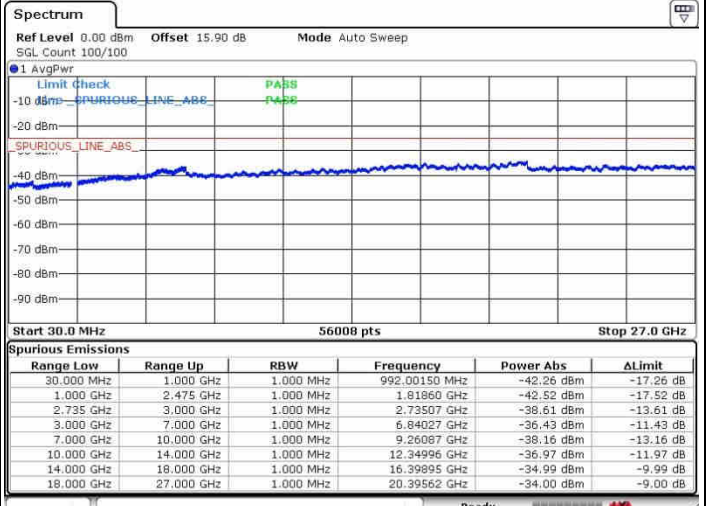

Middle Channel / 1RB74 and 1RB0

Date: 31.OCT.2017 00:59:10

Date: 31.OCT.2017 02:00:30

Middle Channel / FullIRB

N/A

Date: 31.OCT.2017 01:59:39

LTE Band 41 / 15MHz+10MHz

QPSK

Highest Channel / 1RB0 and 1RB49

Highest Channel / 1RB74 and 1RB0

Date: 31.OCT.2017 01:48:40

Date: 31.OCT.2017 02:03:57

Highest Channel / FullIRB

N/A

Date: 31.OCT.2017 02:04:48

LTE Band 41 / 5MHz+20MHz

16QAM

Lowest Channel / 1RB0 and 1RB99

Lowest Channel / 1RB24 and 1RB0

Lowest Channel / FullRB

N/A

LTE Band 41 / 5MHz+20MHz

16QAM

Middle Channel / 1RB0 and 1RB9

Middle Channel / 1RB24 and 1RB0

Middle Channel / FullIRB

N/A

LTE Band 41 / 5MHz+20MHz

16QAM

Highest Channel / 1RB0 and 1RB99

Highest Channel / 1RB24 and 1RB0

Date: 26.SEP.2017 10:23:37