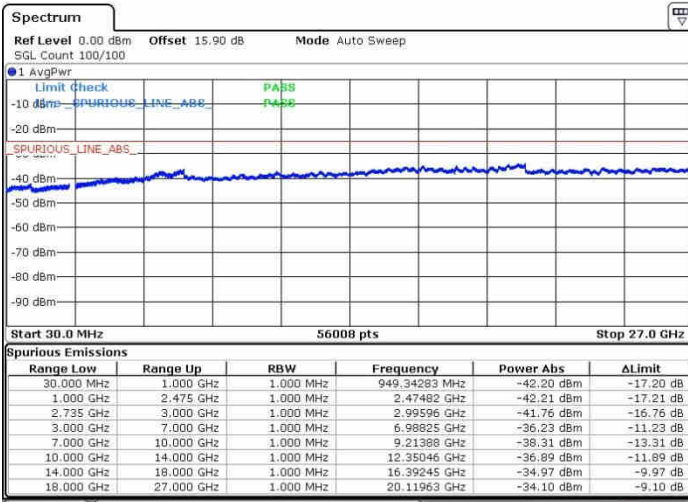

Highest Channel / 1RB0 and 1RB99

Highest Channel / 1RB49 and 1RB0

Date: 26.SEP.2017 10:57:52

Date: 26.SEP.2017 11:16:04

Highest Channel / FullIRB

N/A

Date: 26.SEP.2017 11:15:21

LTE Band 41 / 15MHz+15MHz

16QAM

Lowest Channel / 1RB0 and 1RB74

Lowest Channel / 1RB74 and 1RB0

Date: 26.SEP.2017 16:20:21

Date: 26.SEP.2017 16:14:33

Lowest Channel / FullRB

N/A

Date: 26.SEP.2017 16:22:21