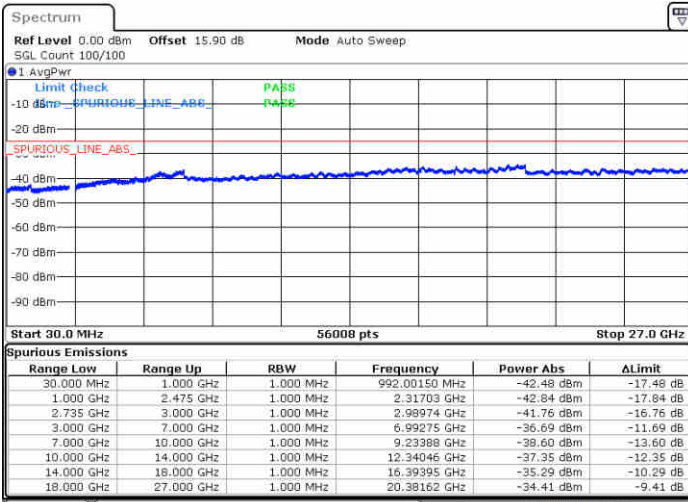

Date: 26.SEP.2017 09:47:07

LTE Band 41 / 10MHz+15MHz

QPSK

Lowest Channel / 1RB0 and 1RB74

Lowest Channel / 1RB49 and 1RB0

Date: 30.OCT.2017 22:50:54

Date: 30.OCT.2017 23:16:06

Lowest Channel / FullRB

N/A

Date: 30.OCT.2017 23:19:00

LTE Band 41 / 10MHz+15MHz

QPSK

Middle Channel / 1RB0 and 1RB74

Middle Channel / 1RB49 and 1RB0

Date: 30.OCT.2017 23:07:05

Date: 30.OCT.2017 23:03:34

Middle Channel / FullRB

N/A

Date: 30.OCT.2017 23:02:44

LTE Band 41 / 10MHz+15MHz

QPSK

Highest Channel / 1RB0 and 1RB74

Highest Channel / 1RB49 and 1RB0

Date: 30.OCT.2017 23:21:32

Date: 30.OCT.2017 22:55:07

Highest Channel / FullIRB

N/A

Date: 30.OCT.2017 22:57:39

LTE Band 41 / 15MHz+10MHz

QPSK

Lowest Channel / 1RB0 and 1RB49

Lowest Channel / 1RB74 and 1RB0