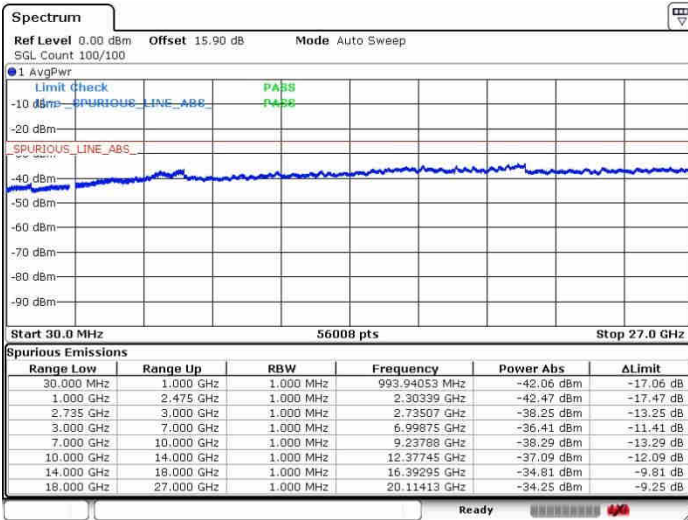

N/A

LTE Band 41 / 20MHz+5MHz

16QAM

Highest Channel / 1RB0 and 1RB24

Highest Channel / 1RB99 and 1RB0

Date: 28.SEP.2017 14:33:31

Date: 28.SEP.2017 14:52:46

Highest Channel / FullIRB

N/A

Date: 28.SEP.2017 14:31:26

LTE Band 41 / 20MHz+10MHz

16QAM

Lowest Channel / 1RB0 and 1RB49

Lowest Channel / 1RB99 and 1RB0

Date: 28.SEP.2017 16:48:59

Date: 28.SEP.2017 16:51:43

Lowest Channel / FullRB

N/A

Date: 28.SEP.2017 16:43:41

LTE Band 41 / 20MHz+10MHz

16QAM

Middle Channel / 1RB0 and 1RB49

Middle Channel / 1RB99 and 1RB0

Middle Channel / FullIRB