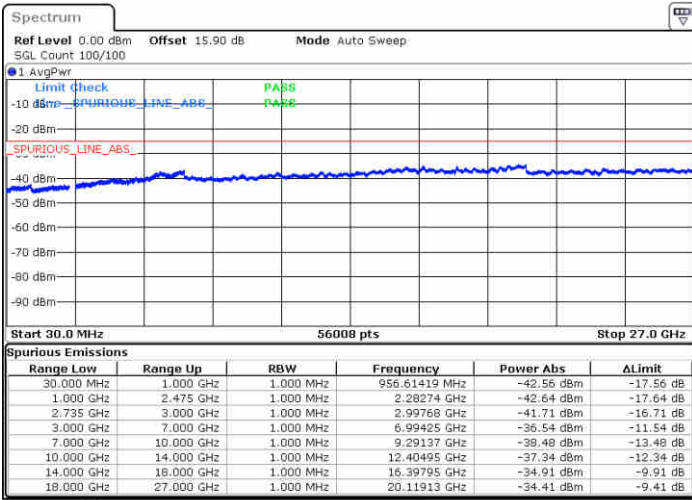

Date: 30.OCT.2017 22:55:07

Highest Channel / FullIRB

N/A

Date: 30.OCT.2017 22:57:39

LTE Band 41 / 15MHz+10MHz

QPSK

Lowest Channel / 1RB0 and 1RB49

Lowest Channel / 1RB74 and 1RB0

Date: 30.OCT.2017 22:51:44

Date: 30.OCT.2017 23:19:50

Lowest Channel / FullRB

N/A

Date: 30.OCT.2017 22:37:41

LTE Band 41 / 15MHz+10MHz

QPSK

Middle Channel / 1RB0 and 1RB49

Middle Channel / 1RB74 and 1RB0

Date: 31.OCT.2017 00:59:10

Date: 31.OCT.2017 02:00:30

Middle Channel / FullIRB

N/A

Date: 31.OCT.2017 01:59:39

LTE Band 41 / 15MHz+10MHz

QPSK

Highest Channel / 1RB0 and 1RB49

Highest Channel / 1RB74 and 1RB0

Date: 31.OCT.2017 01:48:40

Date: 31.OCT.2017 02:03:57

Highest Channel / FullIRB

N/A

Date: 31.OCT.2017 02:04:48

LTE Band 41 / 5MHz+20MHz