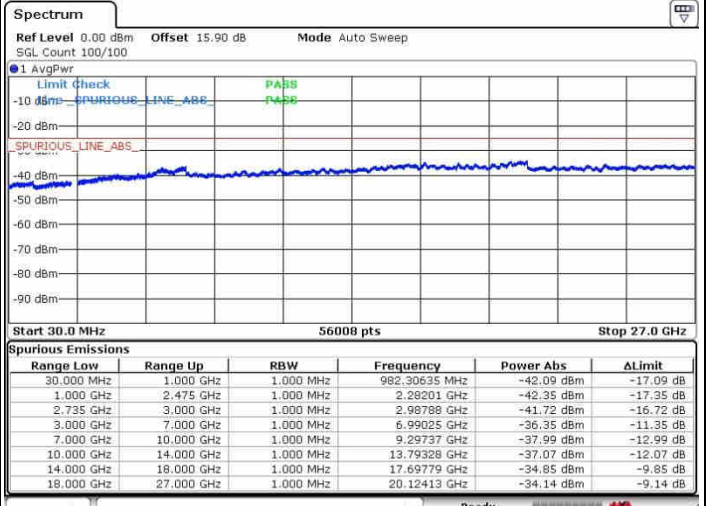

Highest Channel / 1RB0 and 1RB99

Highest Channel / 1RB49 and 1RB0

Date: 26.SEP.2017 10:57:52

Date: 26.SEP.2017 11:16:04

Highest Channel / FullIRB

N/A

Date: 26.SEP.2017 11:15:21

LTE Band 41 / 15MHz+15MHz

16QAM

Lowest Channel / 1RB0 and 1RB74

Lowest Channel / 1RB74 and 1RB0

Date: 26.SEP.2017 16:20:21

Date: 26.SEP.2017 16:14:33

Lowest Channel / FullRB

N/A

Date: 26.SEP.2017 16:22:21

LTE Band 41 / 15MHz+15MHz

16QAM

Middle Channel / 1RB0 and 1RB74

Middle Channel / 1RB74 and 1RB0

Date: 28.SEP.2017 11:51:26

Date: 28.SEP.2017 13:35:28

Middle Channel / FullIRB

N/A