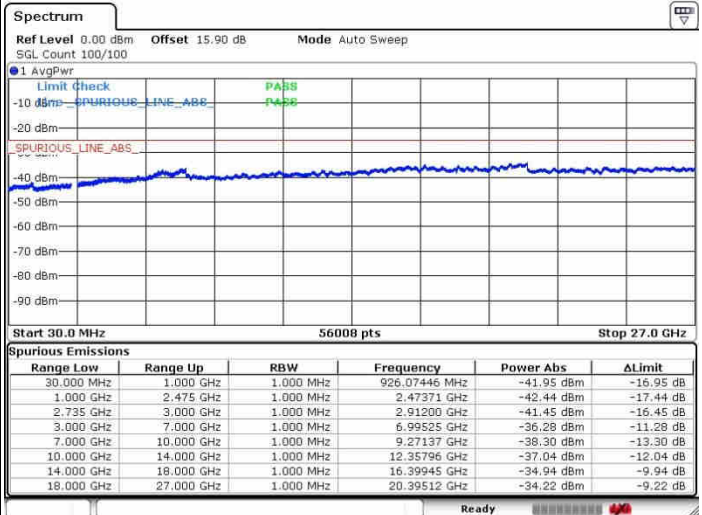

Middle Channel / 1RB24 and 1RB0

Middle Channel / FullIRB

N/A

LTE Band 41 / 5MHz+20MHz

16QAM

Highest Channel / 1RB0 and 1RB99

Highest Channel / 1RB24 and 1RB0

Date: 26.SEP.2017 10:23:37

Date: 26.SEP.2017 10:40:53

Highest Channel / FullIRB

N/A

Date: 26.SEP.2017 10:20:42

LTE Band 41 / 10MHz+20MHz

16QAM

Lowest Channel / 1RB0 and 1RB99

Lowest Channel / 1RB49 and 1RB0