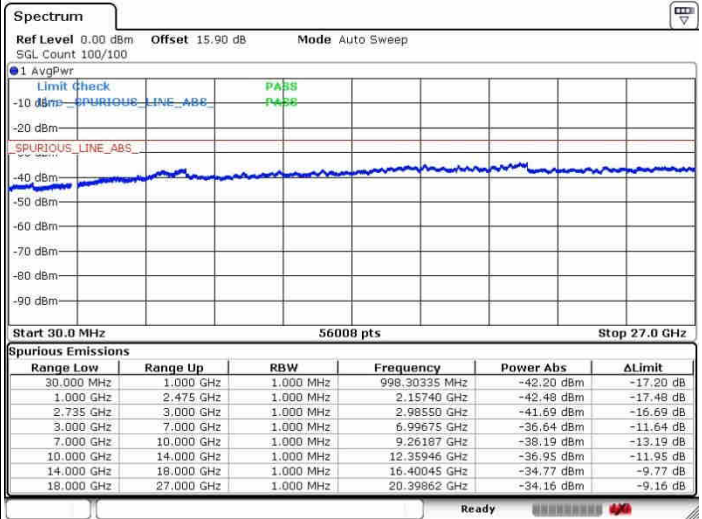

Date: 28.SEP.2017 13:59:21

Middle Channel / FullIRB

N/A

Date: 28.SEP.2017 13:41:52

LTE Band 41 / 15MHz+20MHz

16QAM

Highest Channel / 1RB0 and 1RB99

Highest Channel / 1RB74 and 1RB0

Highest Channel / FullIRB

N/A

LTE Band 41 / 20MHz+5MHz

16QAM

Lowest Channel / 1RB0 and 1RB24

Lowest Channel / 1RB99 and 1RB0

Date: 28.SEP.2017 16:35:32

Date: 28.SEP.2017 16:41:36