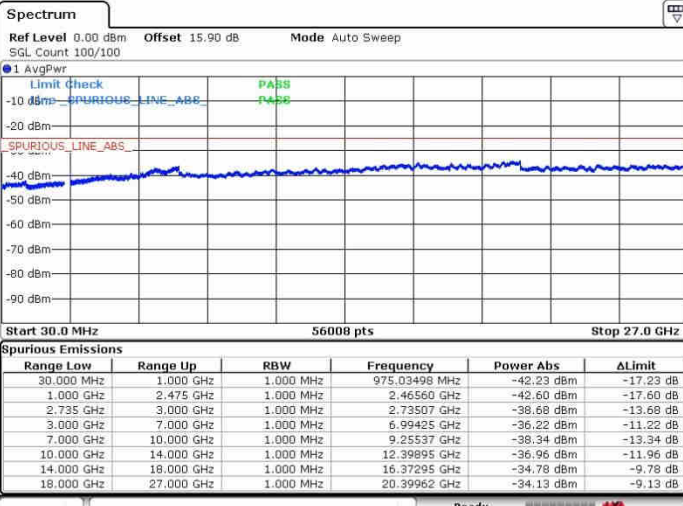

Middle Channel / 1RB74 and 1RB0

Date: 31.OCT.2017 00:59:10

Date: 31.OCT.2017 02:00:30

Middle Channel / FullIRB

N/A

Date: 31.OCT.2017 01:59:39

LTE Band 41 / 15MHz+10MHz

QPSK

Highest Channel / 1RB0 and 1RB49

Highest Channel / 1RB74 and 1RB0

Date: 31.OCT.2017 01:48:40

Date: 31.OCT.2017 02:03:57

Highest Channel / FullIRB

N/A

Date: 31.OCT.2017 02:04:48

LTE Band 41 / 5MHz+20MHz

16QAM

Lowest Channel / 1RB0 and 1RB99

Lowest Channel / 1RB24 and 1RB0

Lowest Channel / FullRB

N/A

LTE Band 41 / 5MHz+20MHz

16QAM

Middle Channel / 1RB0 and 1RB9

Middle Channel / 1RB24 and 1RB0

Middle Channel / FullIRB

N/A

LTE Band 41 / 5MHz+20MHz

16QAM

Highest Channel / 1RB0 and 1RB99

Highest Channel / 1RB24 and 1RB0

Date: 26.SEP.2017 10:23:37