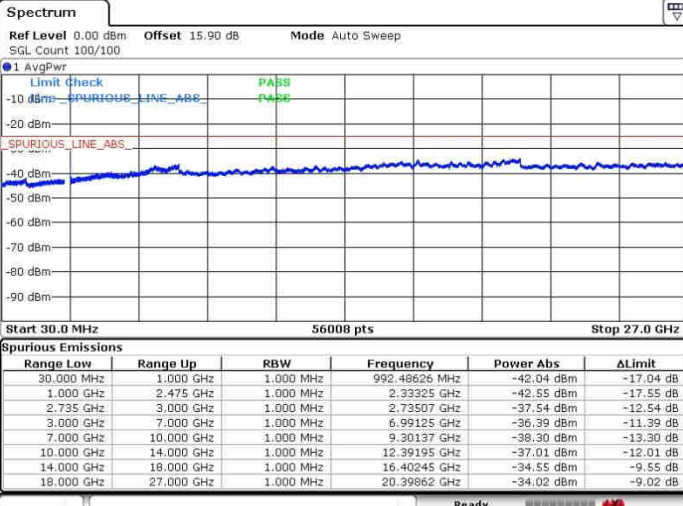

N/A

Date: 28.SEP.2017 14:59:55

LTE Band 41 / 20MHz+15MHz

16QAM

Lowest Channel / 1RB0 and 1RB74

Lowest Channel / 1RB99 and 1RB0

Date: 28.SEP.2017 16:56:37

Date: 28.SEP.2017 16:56:56

Lowest Channel / FullRB

N/A

Date: 28.SEP.2017 16:54:08

LTE Band 41 / 20MHz+15MHz

16QAM

Middle Channel / 1RB0 and 1RB74

Middle Channel / 1RB99 and 1RB0

Middle Channel / FullIRB

N/A

LTE Band 41 / 20MHz+15MHz

16QAM

Highest Channel / 1RB0 and 1RB74

Highest Channel / 1RB99 and 1RB0

Date: 28.SEP.2017 15:31:50

Date: 28.SEP.2017 15:46:38

Highest Channel / FullIRB