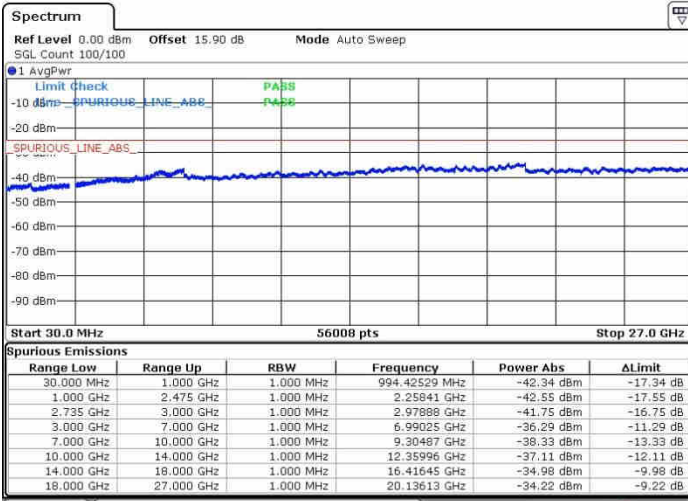

Lowest Channel / FullRB

N/A

Date: 26.SEP.2017 17:01:25

LTE Band 41 / 20MHz+20MHz

16QAM

Middle Channel / 1RB0 and 1RB99

Middle Channel / 1RB99 and 1RB0

Date: 28.SEP.2017 09:54:16

Date: 28.SEP.2017 10:06:32

Middle Channel / FullIRB

N/A

Date: 28.SEP.2017 09:45:16

LTE Band 41 / 20MHz+20MHz

16QAM

Highest Channel / 1RB0 and 1RB99

Highest Channel / 1RB99 and 1RB0

Highest Channel / FullIRB

N/A

LTE Band 41 / 10MHz+15MHz

16QAM

Lowest Channel / 1RB0 and 1RB74

Lowest Channel / 1RB49 and 1RB0

Date: 30.OCT.2017 23:17:18

Date: 30.OCT.2017 22:48:54