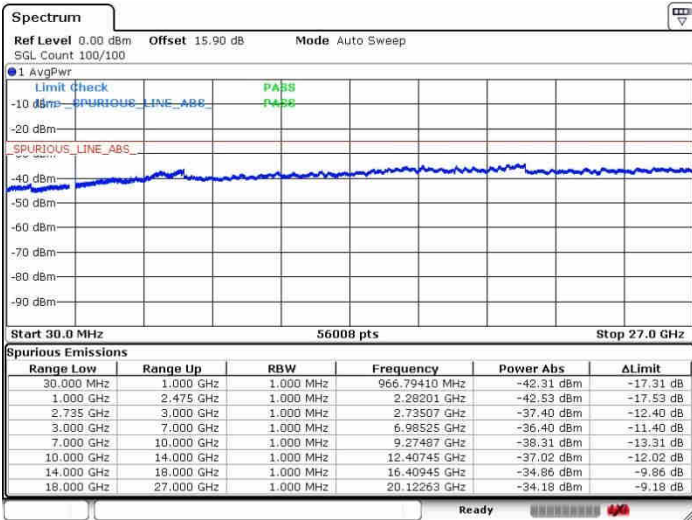

Lowest Channel / FullRB

N/A

Date: 28.SEP.2017 16:54:08

LTE Band 41 / 20MHz+15MHz

16QAM

Middle Channel / 1RB0 and 1RB74

Middle Channel / 1RB99 and 1RB0

Middle Channel / FullIRB

N/A

LTE Band 41 / 20MHz+15MHz

16QAM

Highest Channel / 1RB0 and 1RB74

Highest Channel / 1RB99 and 1RB0

Date: 28.SEP.2017 15:31:50

Date: 28.SEP.2017 15:46:38

Highest Channel / FullIRB

N/A

Date: 28.SEP.2017 15:29:01

LTE Band 41 / 20MHz+20MHz

16QAM

Lowest Channel / 1RB0 and 1RB99

Lowest Channel / 1RB99 and 1RB0

Date: 26.SEP.2017 17:03:46

Date: 26.SEP.2017 17:07:14