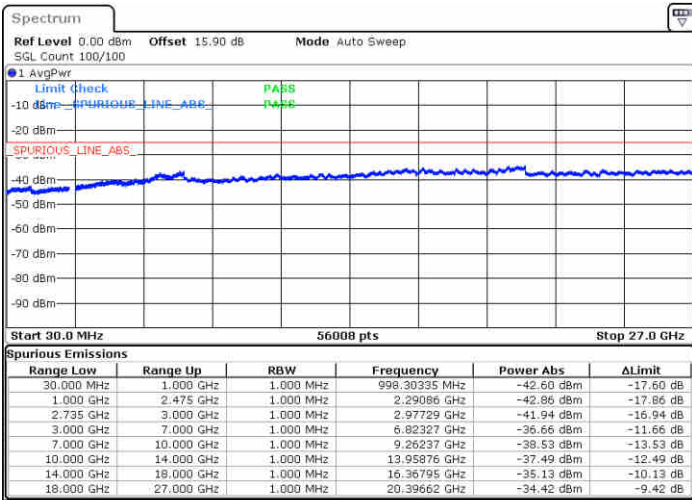

LTE Band 41 / 20MHz+20MHz

QPSK

Highest Channel / 1RB0 and 1RB99

Highest Channel / 1RB99 and 1RB0

Date: 26.SEP.2017 09:51:00

Date: 26.SEP.2017 10:09:48

Highest Channel / FullIRB

N/A

Date: 26.SEP.2017 09:47:07

LTE Band 41 / 10MHz+15MHz

QPSK

Lowest Channel / 1RB0 and 1RB74

Lowest Channel / 1RB49 and 1RB0

Date: 30.OCT.2017 22:50:54

Date: 30.OCT.2017 23:16:06

Lowest Channel / FullRB

Middle Channel / FullRB

N/A

Date: 30.OCT.2017 23:02:44

LTE Band 41 / 10MHz+15MHz

QPSK

Highest Channel / 1RB0 and 1RB74

Highest Channel / 1RB49 and 1RB0

Date: 30.OCT.2017 23:21:32