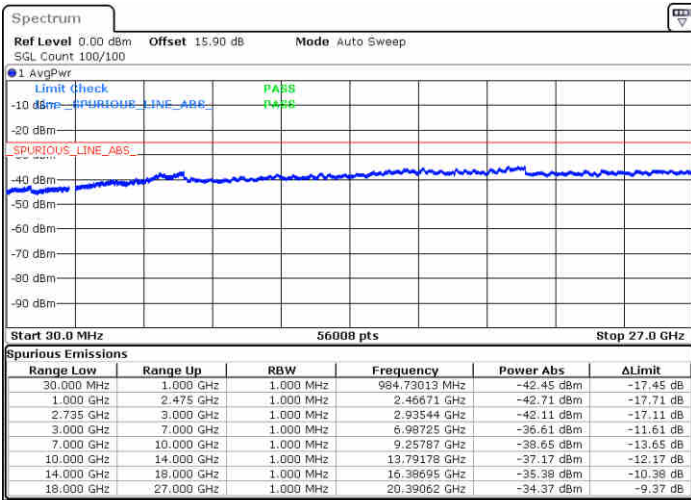

Middle Channel / FullRB

N/A

Date: 30.OCT.2017 23:02:44

LTE Band 41 / 10MHz+15MHz

QPSK

Highest Channel / 1RB0 and 1RB74

Highest Channel / 1RB49 and 1RB0

Date: 30.OCT.2017 23:21:32

Date: 30.OCT.2017 22:55:07

Highest Channel / FullIRB

N/A

Date: 30.OCT.2017 22:57:39

LTE Band 41 / 15MHz+10MHz

QPSK

Lowest Channel / 1RB0 and 1RB49

Lowest Channel / 1RB74 and 1RB0

Date: 30.OCT.2017 22:51:44

Date: 30.OCT.2017 23:19:50

Lowest Channel / FullRB

N/A

Date: 30.OCT.2017 22:37:41

LTE Band 41 / 15MHz+10MHz

QPSK

Middle Channel / 1RB0 and 1RB49