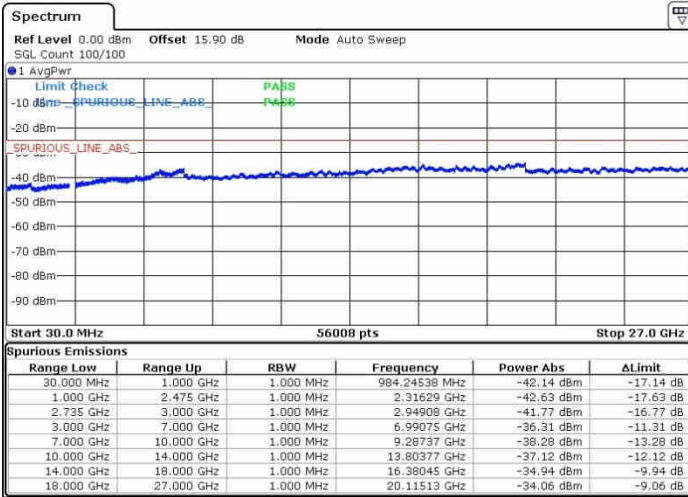

Highest Channel / 1RB0 and 1RB49

Highest Channel / 1RB74 and 1RB0

Date: 31.OCT.2017 01:48:40

Date: 31.OCT.2017 02:03:57

Highest Channel / FullIRB

N/A

Date: 31.OCT.2017 02:04:48

LTE Band 41 / 5MHz+20MHz

16QAM

Lowest Channel / 1RB0 and 1RB99

Lowest Channel / 1RB24 and 1RB0

Lowest Channel / FullRB

N/A

LTE Band 41 / 5MHz+20MHz

16QAM

Middle Channel / 1RB0 and 1RB9

Middle Channel / 1RB24 and 1RB0

Middle Channel / FullIRB

N/A

LTE Band 41 / 5MHz+20MHz

16QAM

Highest Channel / 1RB0 and 1RB99

Highest Channel / 1RB24 and 1RB0

Date: 26.SEP.2017 10:23:37

Date: 26.SEP.2017 10:40:53

Highest Channel / FullIRB

N/A

Date: 26.SEP.2017 10:20:42

LTE Band 41 / 10MHz+20MHz

16QAM

Lowest Channel / 1RB0 and 1RB99

Lowest Channel / 1RB49 and 1RB0