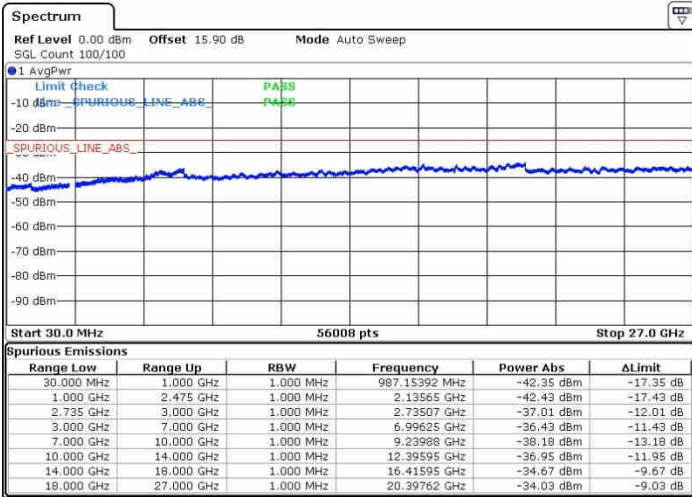

N/A

LTE Band 41 / 20MHz+5MHz

16QAM

Highest Channel / 1RB0 and 1RB24

Highest Channel / 1RB99 and 1RB0

Date: 28.SEP.2017 14:33:31

Date: 28.SEP.2017 14:52:46

Highest Channel / FullIRB

N/A

Date: 28.SEP.2017 14:31:26

LTE Band 41 / 20MHz+10MHz

16QAM

Lowest Channel / 1RB0 and 1RB49

Lowest Channel / 1RB99 and 1RB0

Date: 28.SEP.2017 16:48:59

Date: 28.SEP.2017 16:51:43