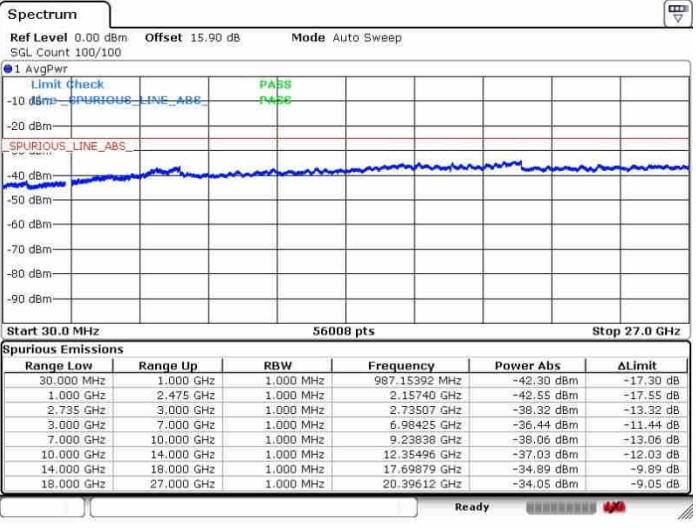

N/A

LTE Band 41 / 20MHz+15MHz

16QAM

Highest Channel / 1RB0 and 1RB74

Highest Channel / 1RB99 and 1RB0

Date: 28.SEP.2017 15:31:50

Date: 28.SEP.2017 15:46:38

Highest Channel / FullIRB

N/A

Date: 28.SEP.2017 15:29:01

LTE Band 41 / 20MHz+20MHz

16QAM

Lowest Channel / 1RB0 and 1RB99

Lowest Channel / 1RB99 and 1RB0

Date: 26.SEP.2017 17:03:46

Date: 26.SEP.2017 17:07:14

Lowest Channel / FullRB

N/A

Date: 26.SEP.2017 17:01:25

LTE Band 41 / 20MHz+20MHz

16QAM

Middle Channel / 1RB0 and 1RB99

Middle Channel / 1RB99 and 1RB0

Date: 28.SEP.2017 09:54:16

Date: 28.SEP.2017 10:06:32

Middle Channel / FullIRB

N/A

Date: 28.SEP.2017 09:45:16

LTE Band 41 / 20MHz+20MHz

16QAM

Highest Channel / 1RB0 and 1RB99

Highest Channel / 1RB99 and 1RB0