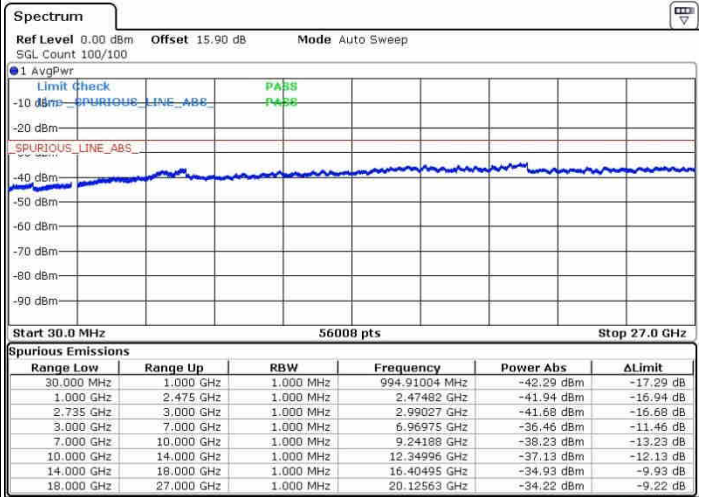

Date: 26.SEP.2017 10:40:53

Highest Channel / FullIRB

N/A

Date: 26.SEP.2017 10:20:42

LTE Band 41 / 10MHz+20MHz

16QAM

Lowest Channel / 1RB0 and 1RB99

Lowest Channel / 1RB49 and 1RB0

Date: 28.SEP.2017 16:07:00

Date: 28.SEP.2017 16:11:35

Lowest Channel / FullRB

N/A

Date: 28.SEP.2017 16:04:30

LTE Band 41 / 10MHz+20MHz

16QAM

MiddleChannel / 1RB0 and 1RB99

Middle Channel / 1RB49 and 1RB0

Date: 26.SEP.2017 10:54:22

Date: 26.SEP.2017 11:20:28

Middle Channel / FullIRB

N/A

Date: 26.SEP.2017 11:10:47

LTE Band 41 / 10MHz+20MHz

16QAM

Highest Channel / 1RB0 and 1RB99

Highest Channel / 1RB49 and 1RB0

Date: 26.SEP.2017 10:57:52

Date: 26.SEP.2017 11:16:04

Highest Channel / FullIRB

N/A

Date: 26.SEP.2017 11:15:21

LTE Band 41 / 15MHz+15MHz