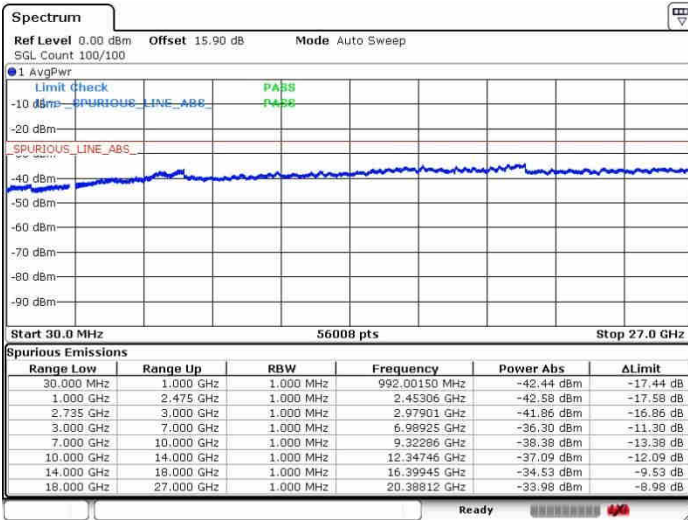

Date: 28.SEP.2017 11:37:09

LTE Band 41 / 15MHz+15MHz

16QAM

Highest Channel / 1RB0 and 1RB74

Highest Channel / 1RB74 and 1RB0

Date: 26.SEP.2017 11:48:02

Date: 26.SEP.2017 13:37:43

Highest Channel / FullIRB

N/A

Date: 26.SEP.2017 11:45:45

LTE Band 41 / 15MHz+20MHz

16QAM

Lowest Channel / 1RB0 and 1RB99

Lowest Channel / 1RB74 and 1RB0

Date: 28.SEP.2017 16:27:17

Date: 28.SEP.2017 16:29:40