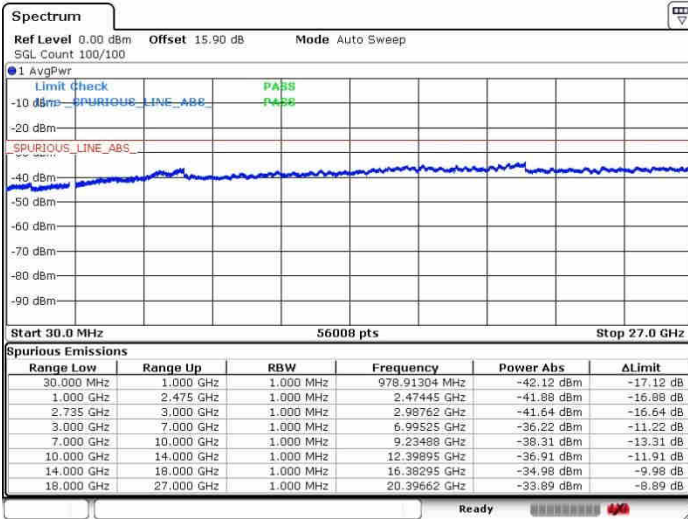

Date: 28.SEP.2017 11:37:09

LTE Band 41 / 15MHz+15MHz

16QAM

Highest Channel / 1RB0 and 1RB74

Highest Channel / 1RB74 and 1RB0

Date: 26.SEP.2017 11:48:02

Date: 26.SEP.2017 13:37:43

Highest Channel / FullIRB

N/A

Date: 26.SEP.2017 11:45:45

LTE Band 41 / 15MHz+20MHz

16QAM

Lowest Channel / 1RB0 and 1RB99

Lowest Channel / 1RB74 and 1RB0

Date: 28.SEP.2017 16:27:17

Date: 28.SEP.2017 16:29:40