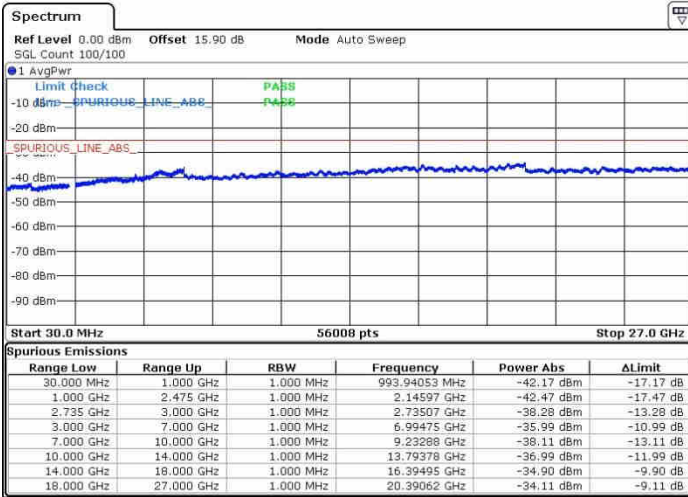

Date: 28.SEP.2017 13:59:21

Middle Channel / FullIRB

N/A

Date: 28.SEP.2017 13:41:52

LTE Band 41 / 15MHz+20MHz

16QAM

Highest Channel / 1RB0 and 1RB99

Highest Channel / 1RB74 and 1RB0

Highest Channel / FullIRB

N/A

LTE Band 41 / 20MHz+5MHz

16QAM

Lowest Channel / 1RB0 and 1RB24

Lowest Channel / 1RB99 and 1RB0

Date: 28.SEP.2017 16:35:32

Date: 28.SEP.2017 16:41:36

Lowest Channel / FullRB

N/A

Date: 28.SEP.2017 16:32:57

LTE Band 41 / 20MHz+5MHz

16QAM

Middle Channel / 1RB0 and 1RB24

Middle Channel / 1RB99 and 1RB0

Middle Channel / FullIRB