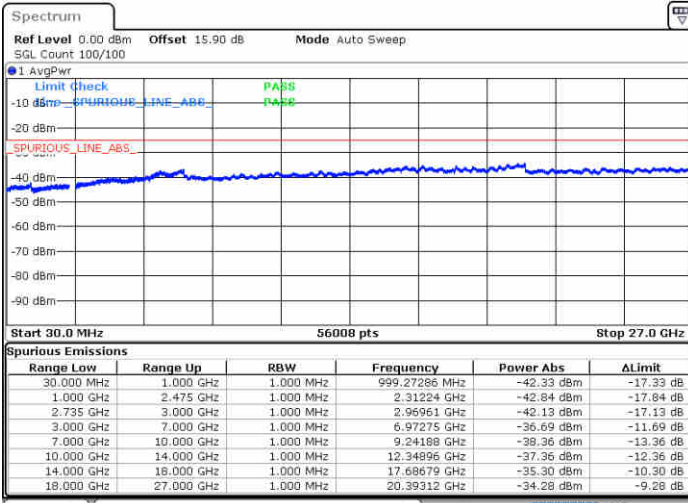

Date: 26.SEP.2017 09:47:07

LTE Band 41 / 10MHz+15MHz

QPSK

Lowest Channel / 1RB0 and 1RB74

Lowest Channel / 1RB49 and 1RB0

Date: 30.OCT.2017 22:50:54

Date: 30.OCT.2017 23:16:06

Lowest Channel / FullRB

N/A

Date: 30.OCT.2017 23:19:00

LTE Band 41 / 10MHz+15MHz

QPSK

Middle Channel / 1RB0 and 1RB74

Middle Channel / 1RB49 and 1RB0

Date: 30.OCT.2017 23:07:05

Date: 30.OCT.2017 23:03:34

Middle Channel / FullRB

N/A

Date: 30.OCT.2017 23:02:44

LTE Band 41 / 10MHz+15MHz

QPSK

Highest Channel / 1RB0 and 1RB74

Highest Channel / 1RB49 and 1RB0

Date: 30.OCT.2017 23:21:32

Date: 30.OCT.2017 22:55:07

Highest Channel / FullIRB

N/A

Date: 30.OCT.2017 22:57:39

LTE Band 41 / 15MHz+10MHz

QPSK

Lowest Channel / 1RB0 and 1RB49

Lowest Channel / 1RB74 and 1RB0