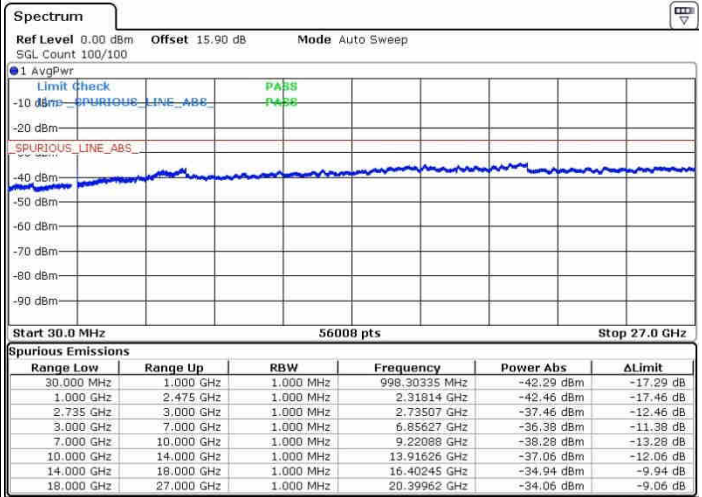

N/A

LTE Band 41 / 20MHz+10MHz

16QAM

Highest Channel / 1RB0 and 1RB49

Highest Channel / 1RB99 and 1RB0

Date: 28.SEP.2017 15:02:40

Date: 28.SEP.2017 15:19:38

Highest Channel / FullIRB

N/A

Date: 28.SEP.2017 14:59:55

LTE Band 41 / 20MHz+15MHz

16QAM

Lowest Channel / 1RB0 and 1RB74

Lowest Channel / 1RB99 and 1RB0

Date: 28.SEP.2017 16:56:37

Date: 28.SEP.2017 16:56:56