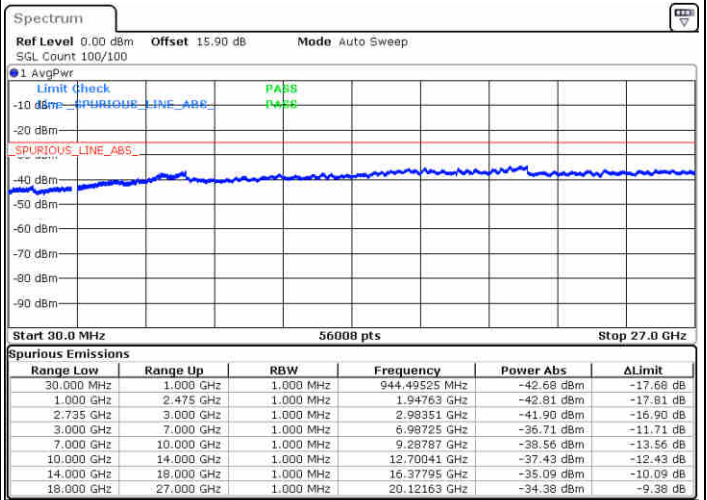

LTE Band 41 / 20MHz+20MHz

QPSK

Highest Channel / 1RB0 and 1RB99

Highest Channel / 1RB99 and 1RB0

Date: 26.SEP.2017 09:51:00

Date: 26.SEP.2017 10:09:48

Highest Channel / FullIRB

N/A

Date: 26.SEP.2017 09:47:07

LTE Band 41 / 10MHz+15MHz

QPSK

Lowest Channel / 1RB0 and 1RB74

Lowest Channel / 1RB49 and 1RB0

Date: 30.OCT.2017 22:50:54

Date: 30.OCT.2017 23:16:06

Lowest Channel / FullRB

N/A

Date: 30.OCT.2017 23:19:00

LTE Band 41 / 10MHz+15MHz

QPSK

Middle Channel / 1RB0 and 1RB74

Middle Channel / 1RB49 and 1RB0

Date: 30.OCT.2017 23:07:05

Date: 30.OCT.2017 23:03:34

Middle Channel / FullRB

N/A

Date: 30.OCT.2017 23:02:44

LTE Band 41 / 10MHz+15MHz

QPSK

Highest Channel / 1RB0 and 1RB74

Highest Channel / 1RB49 and 1RB0

Date: 30.OCT.2017 23:21:32