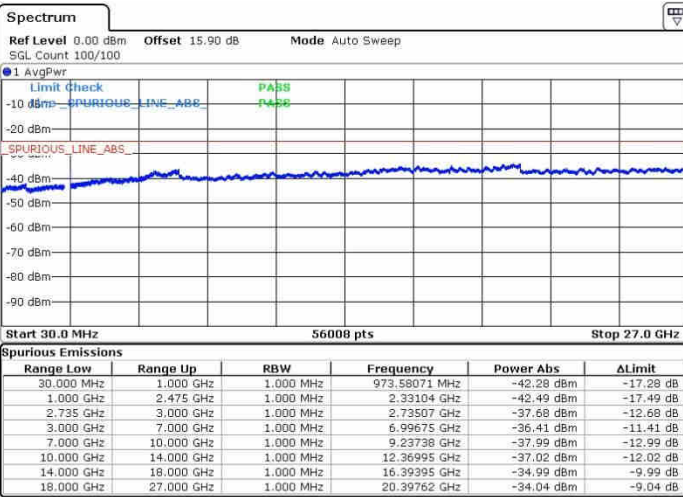

N/A

Date: 28.SEP.2017 14:31:26

LTE Band 41 / 20MHz+10MHz

16QAM

Lowest Channel / 1RB0 and 1RB49

Lowest Channel / 1RB99 and 1RB0

Date: 28.SEP.2017 16:48:59

Date: 28.SEP.2017 16:51:43

Lowest Channel / FullRB

N/A

Date: 28.SEP.2017 16:43:41

LTE Band 41 / 20MHz+10MHz

16QAM

Middle Channel / 1RB0 and 1RB49

Middle Channel / 1RB99 and 1RB0

Middle Channel / FullIRB

N/A

LTE Band 41 / 20MHz+10MHz

16QAM

Highest Channel / 1RB0 and 1RB49

Highest Channel / 1RB99 and 1RB0

Date: 28.SEP.2017 15:02:40

Date: 28.SEP.2017 15:19:38

Highest Channel / FullIRB