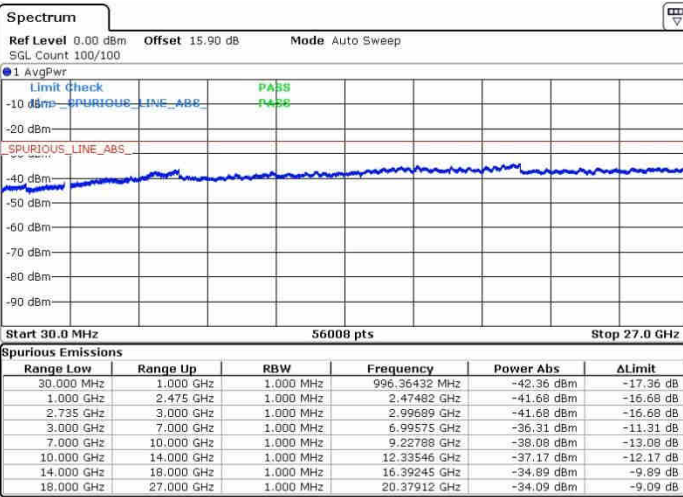

Date: 28.SEP.2017 16:07:00

Date: 28.SEP.2017 16:11:35

Lowest Channel / FullRB

N/A

Date: 28.SEP.2017 16:04:30

LTE Band 41 / 10MHz+20MHz

16QAM

MiddleChannel / 1RB0 and 1RB99

Middle Channel / 1RB49 and 1RB0

Date: 26.SEP.2017 10:54:22

Date: 26.SEP.2017 11:20:28

Middle Channel / FullIRB

N/A

Date: 26.SEP.2017 11:10:47

LTE Band 41 / 10MHz+20MHz

16QAM

Highest Channel / 1RB0 and 1RB99

Highest Channel / 1RB49 and 1RB0

Date: 26.SEP.2017 10:57:52

Date: 26.SEP.2017 11:16:04

Highest Channel / FullIRB

N/A

Date: 26.SEP.2017 11:15:21

LTE Band 41 / 15MHz+15MHz