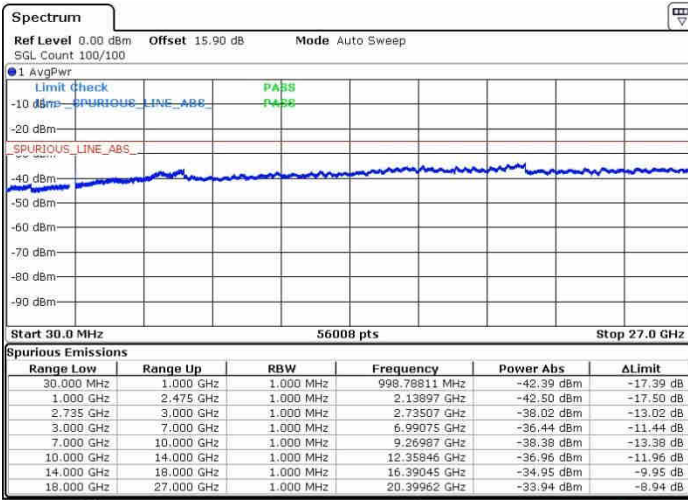

Middle Channel / 1RB24 and 1RB0

Middle Channel / FullIRB

N/A

LTE Band 41 / 5MHz+20MHz

16QAM

Highest Channel / 1RB0 and 1RB99

Highest Channel / 1RB24 and 1RB0

Date: 26.SEP.2017 10:23:37

Date: 26.SEP.2017 10:40:53

Highest Channel / FullIRB

N/A

Date: 26.SEP.2017 10:20:42

LTE Band 41 / 10MHz+20MHz

16QAM

Lowest Channel / 1RB0 and 1RB99

Lowest Channel / 1RB49 and 1RB0

Date: 28.SEP.2017 16:07:00

Date: 28.SEP.2017 16:11:35

Lowest Channel / FullRB

N/A

Date: 28.SEP.2017 16:04:30

LTE Band 41 / 10MHz+20MHz

16QAM

MiddleChannel / 1RB0 and 1RB99