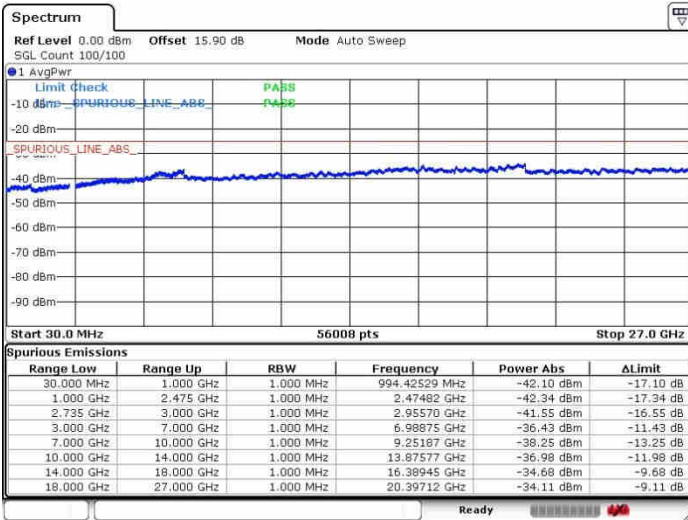

N/A

Date: 26.SEP.2017 11:45:45

LTE Band 41 / 15MHz+20MHz

16QAM

Lowest Channel / 1RB0 and 1RB99

Lowest Channel / 1RB74 and 1RB0

Date: 28.SEP.2017 16:27:17

Date: 28.SEP.2017 16:29:40

Lowest Channel / FullRB

N/A

Date: 28.SEP.2017 16:24:47

LTE Band 41 / 15MHz+20MHz

16QAM

Middle Channel / 1RB0 and 1RB9

Middle Channel / 1RB74 and 1RB0

Date: 28.SEP.2017 13:48:53

Date: 28.SEP.2017 13:59:21

Middle Channel / FullIRB

N/A

Date: 28.SEP.2017 13:41:52

LTE Band 41 / 15MHz+20MHz

16QAM

Highest Channel / 1RB0 and 1RB99

Highest Channel / 1RB74 and 1RB0

Highest Channel / FullIRB

N/A

LTE Band 41 / 20MHz+5MHz

16QAM

Lowest Channel / 1RB0 and 1RB24

Lowest Channel / 1RB99 and 1RB0

Date: 28.SEP.2017 16:35:32

Date: 28.SEP.2017 16:41:36