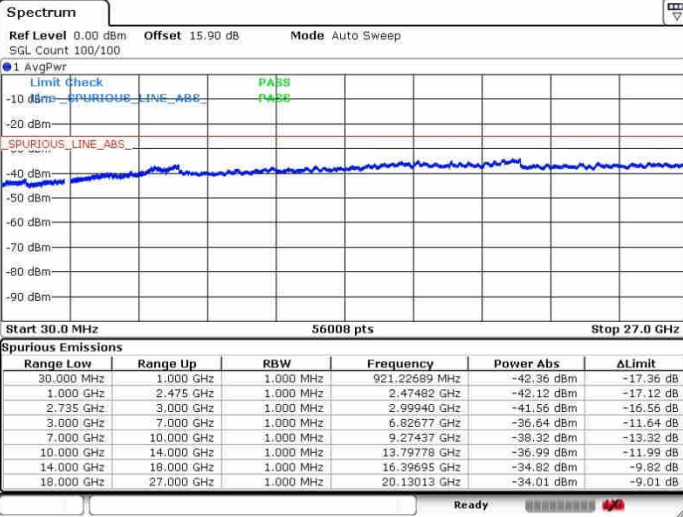

Highest Channel / 1RB0 and 1RB99

Highest Channel / 1RB49 and 1RB0

Date: 26.SEP.2017 10:57:52

Date: 26.SEP.2017 11:16:04

Highest Channel / FullIRB

N/A

Date: 26.SEP.2017 11:15:21

LTE Band 41 / 15MHz+15MHz

LTE Band 41 / 15MHz+15MHz

16QAM

Middle Channel / 1RB0 and 1RB74

Middle Channel / 1RB74 and 1RB0

Date: 28.SEP.2017 11:51:26

Date: 28.SEP.2017 13:35:28

Middle Channel / FullIRB

N/A

Date: 28.SEP.2017 11:37:09

LTE Band 41 / 15MHz+15MHz

16QAM

Highest Channel / 1RB0 and 1RB74

Highest Channel / 1RB74 and 1RB0

Date: 26.SEP.2017 11:48:02

Date: 26.SEP.2017 13:37:43

Highest Channel / FullIRB