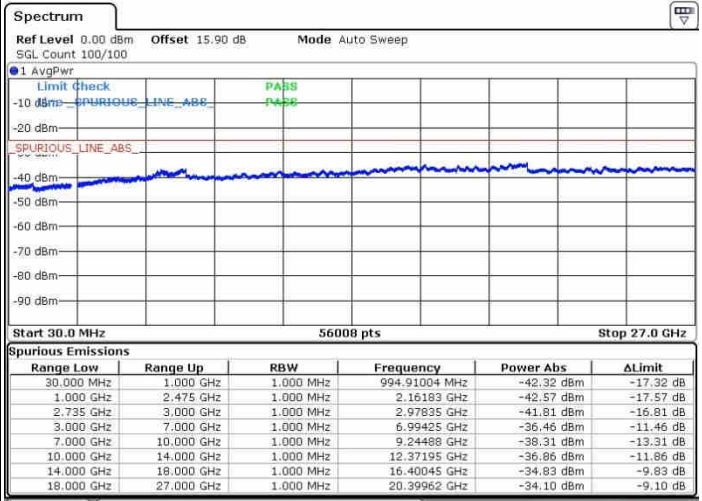

Lowest Channel / FullRB

N/A

Date: 26.SEP.2017 17:01:25

LTE Band 41 / 20MHz+20MHz

16QAM

Middle Channel / 1RB0 and 1RB99

Middle Channel / 1RB99 and 1RB0

Date: 28.SEP.2017 09:54:16

Date: 28.SEP.2017 10:06:32

Middle Channel / FullIRB

N/A

Date: 28.SEP.2017 09:45:16

LTE Band 41 / 20MHz+20MHz

16QAM

Highest Channel / 1RB0 and 1RB99

Highest Channel / 1RB99 and 1RB0

Highest Channel / FullIRB

N/A

LTE Band 41 / 10MHz+15MHz

16QAM

Lowest Channel / 1RB0 and 1RB74

Lowest Channel / 1RB49 and 1RB0

Date: 30.OCT.2017 23:17:18

Date: 30.OCT.2017 22:48:54