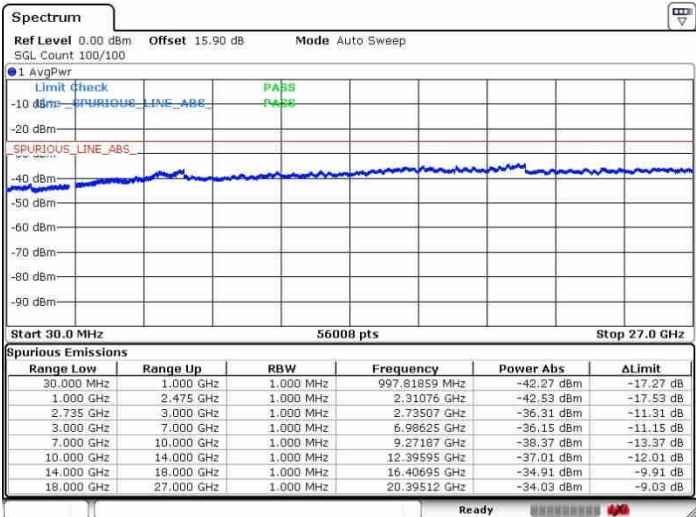

Highest Channel / 1RB0 and 1RB99

Highest Channel / 1RB49 and 1RB0

Date: 26.SEP.2017 10:57:52

Date: 26.SEP.2017 11:16:04

Highest Channel / FullIRB

N/A

Date: 26.SEP.2017 11:15:21

LTE Band 41 / 15MHz+15MHz

16QAM

Lowest Channel / 1RB0 and 1RB74

Lowest Channel / 1RB74 and 1RB0

Date: 26.SEP.2017 16:20:21

Date: 26.SEP.2017 16:14:33

Lowest Channel / FullRB

N/A

Date: 26.SEP.2017 16:22:21

LTE Band 41 / 15MHz+15MHz

16QAM

Middle Channel / 1RB0 and 1RB74

Middle Channel / 1RB74 and 1RB0

Date: 28.SEP.2017 11:51:26

Date: 28.SEP.2017 13:35:28

Middle Channel / FullIRB

N/A