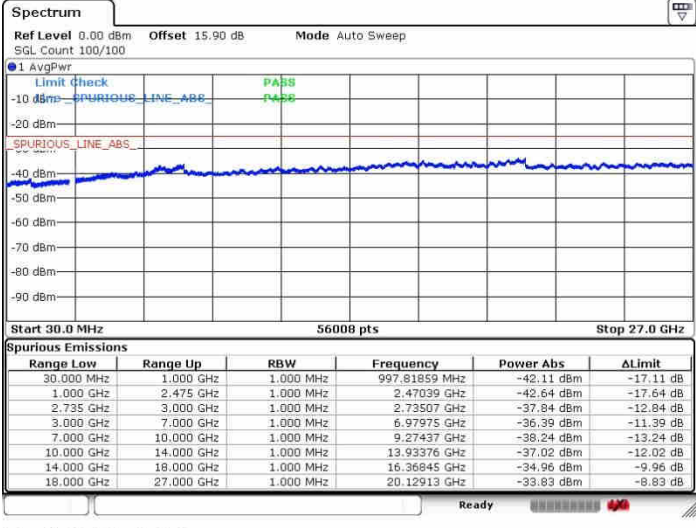

N/A

LTE Band 41 / 20MHz+15MHz

16QAM

Highest Channel / 1RB0 and 1RB74

Highest Channel / 1RB99 and 1RB0

Date: 28.SEP.2017 15:31:50

Date: 28.SEP.2017 15:46:38

Highest Channel / FullIRB

N/A

Date: 28.SEP.2017 15:29:01

LTE Band 41 / 20MHz+20MHz

16QAM

Lowest Channel / 1RB0 and 1RB99

Lowest Channel / 1RB99 and 1RB0

Date: 26.SEP.2017 17:03:46

Date: 26.SEP.2017 17:07:14

Lowest Channel / FullRB

N/A

Date: 26.SEP.2017 17:01:25

LTE Band 41 / 20MHz+20MHz

16QAM

Middle Channel / 1RB0 and 1RB99

Middle Channel / 1RB99 and 1RB0

Date: 28.SEP.2017 09:54:16

Date: 28.SEP.2017 10:06:32

Middle Channel / FullIRB

N/A

Date: 28.SEP.2017 09:45:16

LTE Band 41 / 20MHz+20MHz

16QAM

Highest Channel / 1RB0 and 1RB99

Highest Channel / 1RB99 and 1RB0