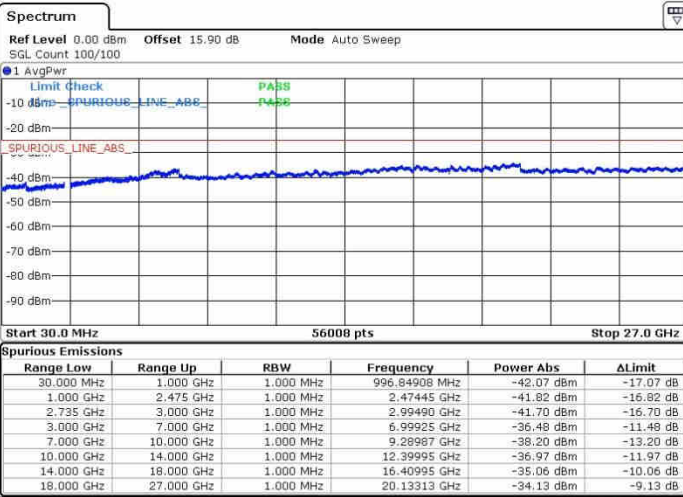

Date: 26.SEP.2017 10:40:53

Highest Channel / FullIRB

N/A

Date: 26.SEP.2017 10:20:42

LTE Band 41 / 10MHz+20MHz

16QAM

Lowest Channel / 1RB0 and 1RB99

Lowest Channel / 1RB49 and 1RB0

Date: 28.SEP.2017 16:07:00

Date: 28.SEP.2017 16:11:35

Lowest Channel / FullRB

N/A

Date: 28.SEP.2017 16:04:30

LTE Band 41 / 10MHz+20MHz

16QAM

MiddleChannel / 1RB0 and 1RB99

Middle Channel / 1RB49 and 1RB0

Date: 26.SEP.2017 10:54:22

Date: 26.SEP.2017 11:20:28

Middle Channel / FullIRB

N/A

Date: 26.SEP.2017 11:10:47

LTE Band 41 / 10MHz+20MHz

16QAM

Highest Channel / 1RB0 and 1RB99

Highest Channel / 1RB49 and 1RB0

Date: 26.SEP.2017 10:57:52

Date: 26.SEP.2017 11:16:04

Highest Channel / FullIRB

N/A

Date: 26.SEP.2017 11:15:21

LTE Band 41 / 15MHz+15MHz