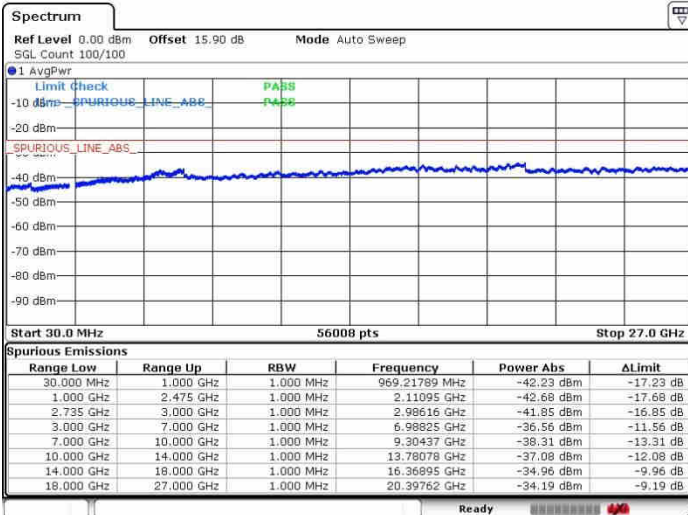

Middle Channel / 1RB24 and 1RB0

Middle Channel / FullIRB

N/A

LTE Band 41 / 5MHz+20MHz

16QAM

Highest Channel / 1RB0 and 1RB99

Highest Channel / 1RB24 and 1RB0

Date: 26.SEP.2017 10:23:37

Date: 26.SEP.2017 10:40:53

Highest Channel / FullIRB

N/A

Date: 26.SEP.2017 10:20:42

LTE Band 41 / 10MHz+20MHz

16QAM

Lowest Channel / 1RB0 and 1RB99

Lowest Channel / 1RB49 and 1RB0