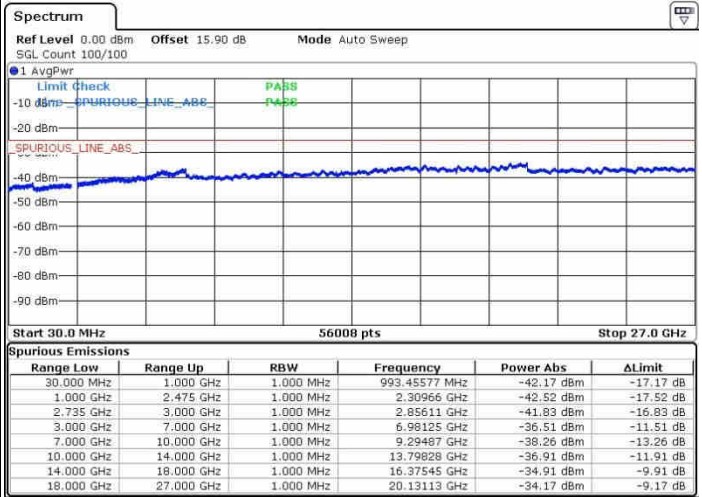

LTE Band 41 / 20MHz+20MHz

QPSK

Highest Channel / 1RB0 and 1RB99

Highest Channel / 1RB99 and 1RB0

Date: 26.SEP.2017 09:51:00

Date: 26.SEP.2017 10:09:48

Highest Channel / FullIRB

N/A

Date: 26.SEP.2017 09:47:07

LTE Band 41 / 10MHz+15MHz

QPSK

Lowest Channel / 1RB0 and 1RB74

Lowest Channel / 1RB49 and 1RB0

Date: 30.OCT.2017 22:50:54

Date: 30.OCT.2017 23:16:06

Lowest Channel / FullRB