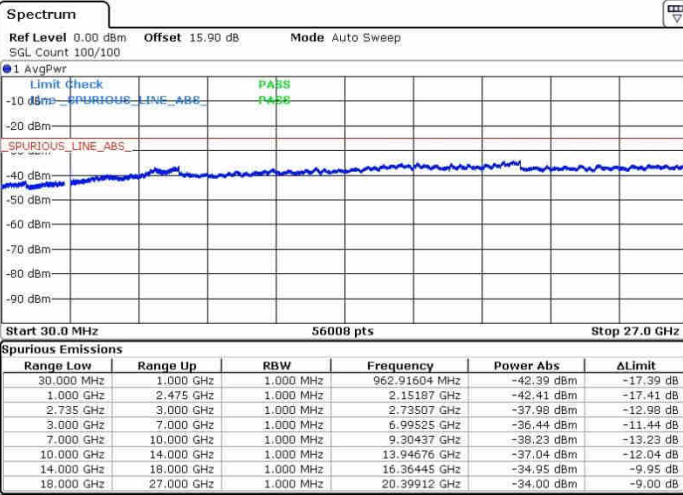

Highest Channel / FullIRB

N/A

LTE Band 41 / 20MHz+5MHz

16QAM

Lowest Channel / 1RB0 and 1RB24

Lowest Channel / 1RB99 and 1RB0

Date: 28.SEP.2017 16:35:32

Date: 28.SEP.2017 16:41:36

Lowest Channel / FullRB

N/A

Date: 28.SEP.2017 16:32:57

LTE Band 41 / 20MHz+5MHz

16QAM

Middle Channel / 1RB0 and 1RB24

Middle Channel / 1RB99 and 1RB0

Middle Channel / FullIRB

N/A

LTE Band 41 / 20MHz+5MHz

16QAM

Highest Channel / 1RB0 and 1RB24

Highest Channel / 1RB99 and 1RB0

Date: 28.SEP.2017 14:33:31

Date: 28.SEP.2017 14:52:46

Highest Channel / FullIRB