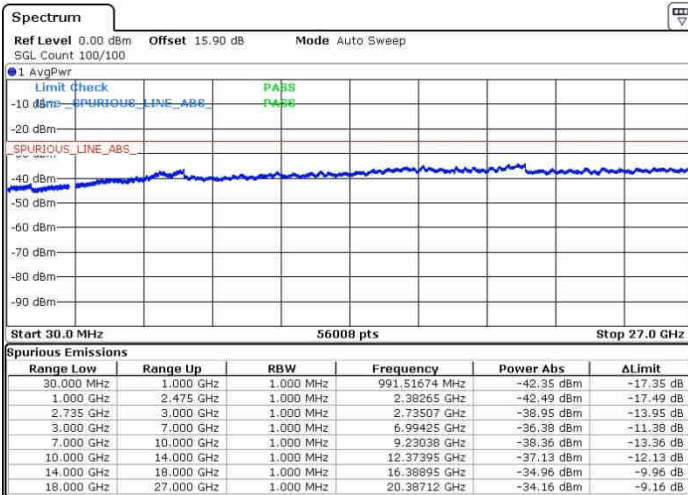

Lowest Channel / FullRB

N/A

Date: 28.SEP.2017 16:24:47