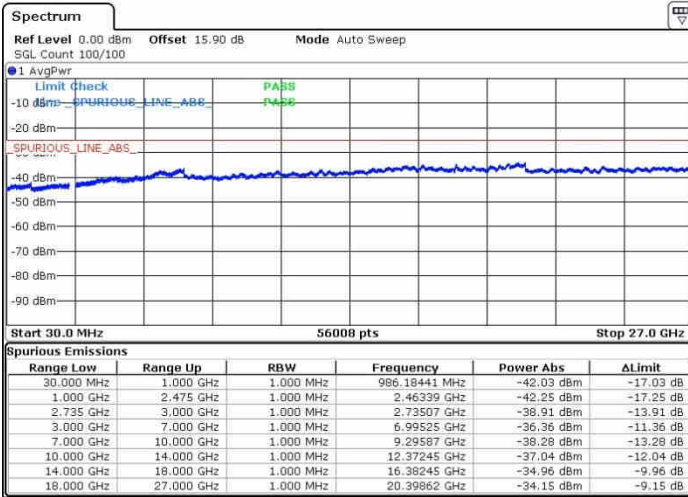

Date: 28.SEP.2017 11:37:09

LTE Band 41 / 15MHz+15MHz

16QAM

Highest Channel / 1RB0 and 1RB74

Highest Channel / 1RB74 and 1RB0

Date: 26.SEP.2017 11:48:02

Date: 26.SEP.2017 13:37:43

Highest Channel / FullIRB

N/A

Date: 26.SEP.2017 11:45:45

LTE Band 41 / 15MHz+20MHz

16QAM

Lowest Channel / 1RB0 and 1RB99

Lowest Channel / 1RB74 and 1RB0

Date: 28.SEP.2017 16:27:17

Date: 28.SEP.2017 16:29:40

Lowest Channel / FullRB

N/A

Date: 28.SEP.2017 16:24:47

LTE Band 41 / 15MHz+20MHz

16QAM

Middle Channel / 1RB0 and 1RB9

Middle Channel / 1RB74 and 1RB0

Date: 28.SEP.2017 13:48:53