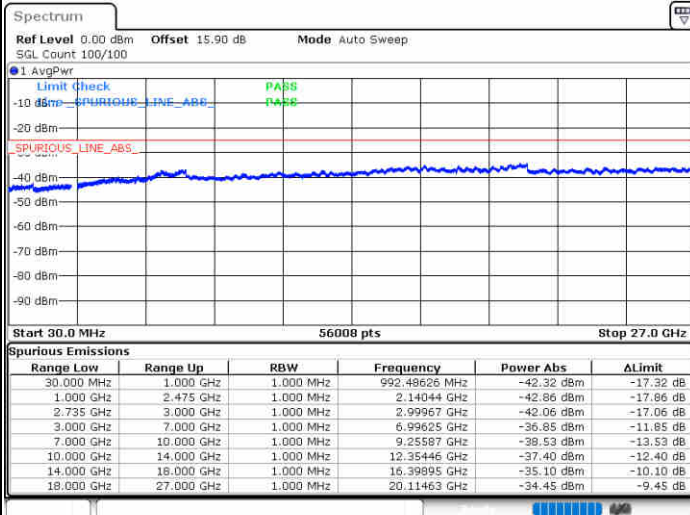

Middle Channel / FullRB

N/A

Date: 30.OCT.2017 23:02:44

LTE Band 41 / 10MHz+15MHz

QPSK

Highest Channel / 1RB0 and 1RB74

Highest Channel / 1RB49 and 1RB0

Date: 30.OCT.2017 23:21:32

Date: 30.OCT.2017 22:55:07

Highest Channel / FullIRB

N/A

Date: 30.OCT.2017 22:57:39

LTE Band 41 / 15MHz+10MHz

QPSK

Lowest Channel / 1RB0 and 1RB49

Lowest Channel / 1RB74 and 1RB0