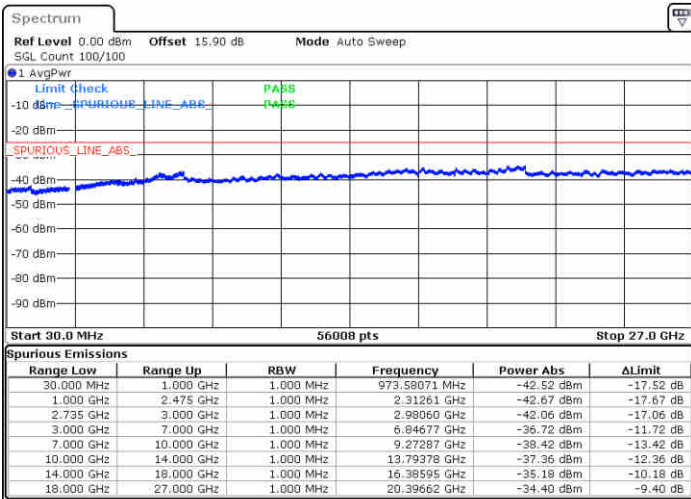

Middle Channel / FullRB

N/A

Date: 30.OCT.2017 23:02:44

LTE Band 41 / 10MHz+15MHz

QPSK

Highest Channel / 1RB0 and 1RB74

Highest Channel / 1RB49 and 1RB0

Date: 30.OCT.2017 23:21:32

Date: 30.OCT.2017 22:55:07

Highest Channel / FullIRB

N/A

Date: 30.OCT.2017 22:57:39

LTE Band 41 / 15MHz+10MHz

QPSK

Lowest Channel / 1RB0 and 1RB49

Lowest Channel / 1RB74 and 1RB0

Date: 30.OCT.2017 22:51:44

Date: 30.OCT.2017 23:19:50

Lowest Channel / FullRB

N/A

Date: 30.OCT.2017 22:37:41

LTE Band 41 / 15MHz+10MHz

QPSK

Middle Channel / 1RB0 and 1RB49