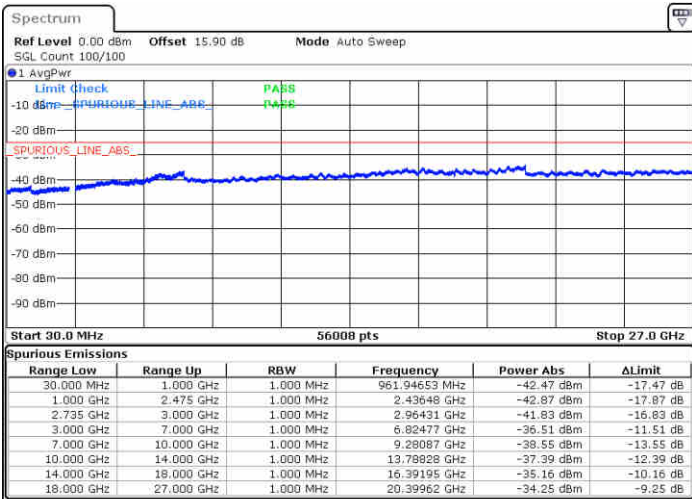

Lowest Channel / FullRB

N/A

Date: 30.OCT.2017 23:19:00