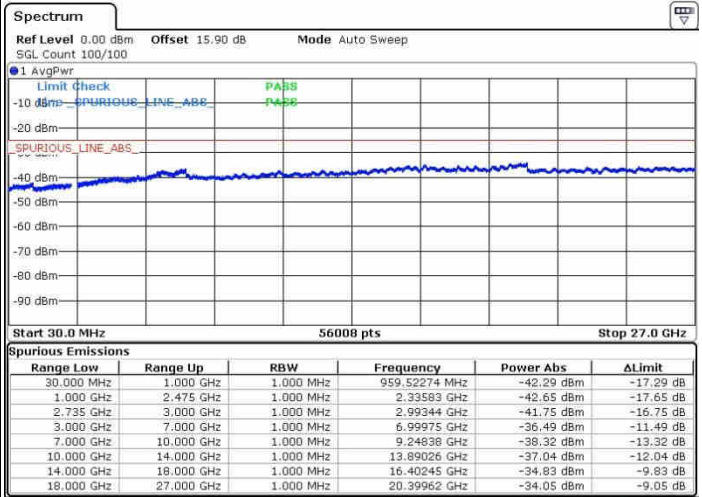

Highest Channel / 1RB0 and 1RB49

Highest Channel / 1RB74 and 1RB0

Date: 31.OCT.2017 01:48:40

Date: 31.OCT.2017 02:03:57

Highest Channel / FullIRB

N/A

Date: 31.OCT.2017 02:04:48

LTE Band 41 / 5MHz+20MHz

16QAM

Lowest Channel / 1RB0 and 1RB99

Lowest Channel / 1RB24 and 1RB0

Lowest Channel / FullRB

N/A

LTE Band 41 / 5MHz+20MHz

16QAM

Middle Channel / 1RB0 and 1RB9

Middle Channel / 1RB24 and 1RB0

Middle Channel / FullIRB

N/A

LTE Band 41 / 5MHz+20MHz

16QAM

Highest Channel / 1RB0 and 1RB99

Highest Channel / 1RB24 and 1RB0

Date: 26.SEP.2017 10:23:37