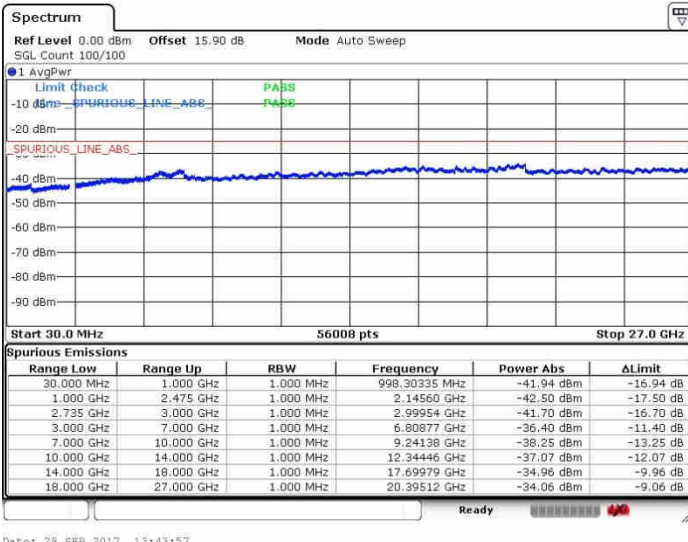

Lowest Channel / FullRB

N/A

Date: 28.SEP.2017 16:24:47

LTE Band 41 / 15MHz+20MHz

16QAM

Middle Channel / 1RB0 and 1RB9

Middle Channel / 1RB74 and 1RB0

Date: 28.SEP.2017 13:48:53

Date: 28.SEP.2017 13:59:21

Middle Channel / FullIRB

N/A

Date: 28.SEP.2017 13:41:52

LTE Band 41 / 15MHz+20MHz

16QAM

Highest Channel / 1RB0 and 1RB99

Highest Channel / 1RB74 and 1RB0

Highest Channel / FullIRB

N/A

LTE Band 41 / 20MHz+5MHz

16QAM

Lowest Channel / 1RB0 and 1RB24

Lowest Channel / 1RB99 and 1RB0

Date: 28.SEP.2017 16:35:32

Date: 28.SEP.2017 16:41:36