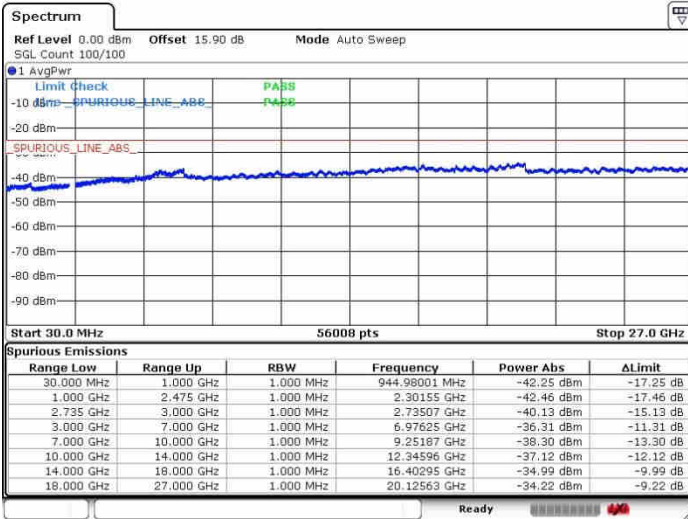

N/A

LTE Band 41 / 20MHz+5MHz

16QAM

Highest Channel / 1RB0 and 1RB24

Highest Channel / 1RB99 and 1RB0

Date: 28.SEP.2017 14:33:31

Date: 28.SEP.2017 14:52:46

Highest Channel / FullIRB

N/A

Date: 28.SEP.2017 14:31:26

LTE Band 41 / 20MHz+10MHz

16QAM

Lowest Channel / 1RB0 and 1RB49

Lowest Channel / 1RB99 and 1RB0

Date: 28.SEP.2017 16:48:59

Date: 28.SEP.2017 16:51:43

Lowest Channel / FullRB

N/A

Date: 28.SEP.2017 16:43:41

LTE Band 41 / 20MHz+10MHz

16QAM

Middle Channel / 1RB0 and 1RB49

Middle Channel / 1RB99 and 1RB0

Middle Channel / FullIRB