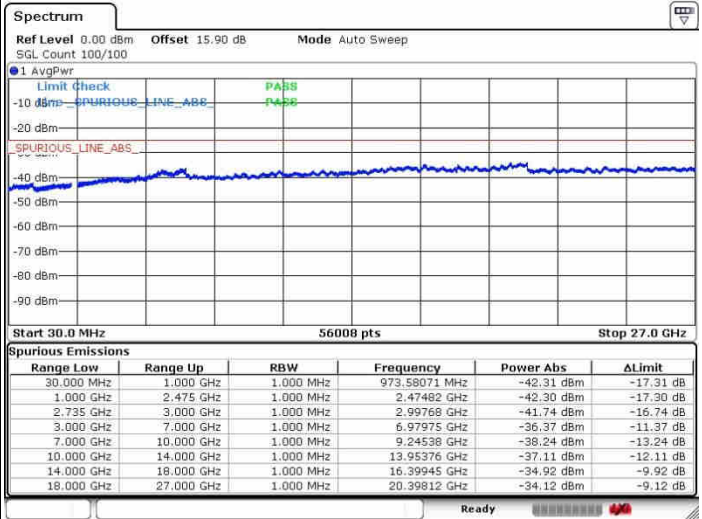

Lowest Channel / FullRB

N/A

Date: 28.SEP.2017 16:24:47

LTE Band 41 / 15MHz+20MHz

16QAM

Middle Channel / 1RB0 and 1RB9

Middle Channel / 1RB74 and 1RB0

Date: 28.SEP.2017 13:48:53

Date: 28.SEP.2017 13:59:21

Middle Channel / FullIRB

N/A

Date: 28.SEP.2017 13:41:52

LTE Band 41 / 15MHz+20MHz

16QAM

Highest Channel / 1RB0 and 1RB99

Highest Channel / 1RB74 and 1RB0