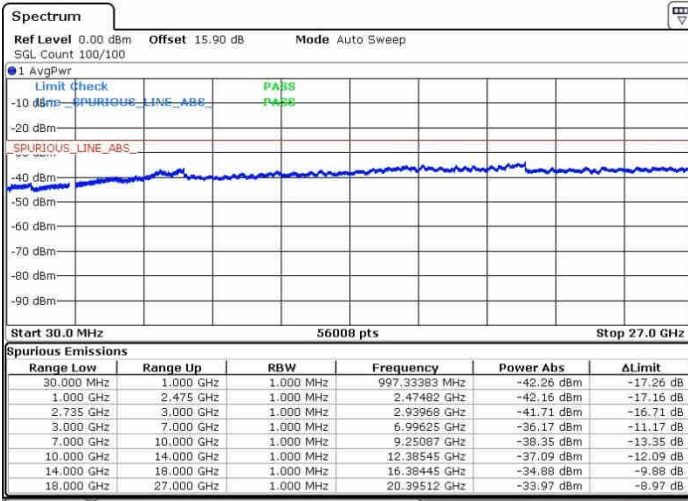

Date: 28.SEP.2017 16:07:00

Date: 28.SEP.2017 16:11:35

Lowest Channel / FullRB

N/A

Date: 28.SEP.2017 16:04:30

LTE Band 41 / 10MHz+20MHz

16QAM

MiddleChannel / 1RB0 and 1RB99

Middle Channel / 1RB49 and 1RB0

Date: 26.SEP.2017 10:54:22

Date: 26.SEP.2017 11:20:28

Middle Channel / FullIRB

N/A

Date: 26.SEP.2017 11:10:47

LTE Band 41 / 10MHz+20MHz

16QAM

Highest Channel / 1RB0 and 1RB99

Highest Channel / 1RB49 and 1RB0

Date: 26.SEP.2017 10:57:52

Date: 26.SEP.2017 11:16:04

Highest Channel / FullIRB

N/A

Date: 26.SEP.2017 11:15:21

LTE Band 41 / 15MHz+15MHz