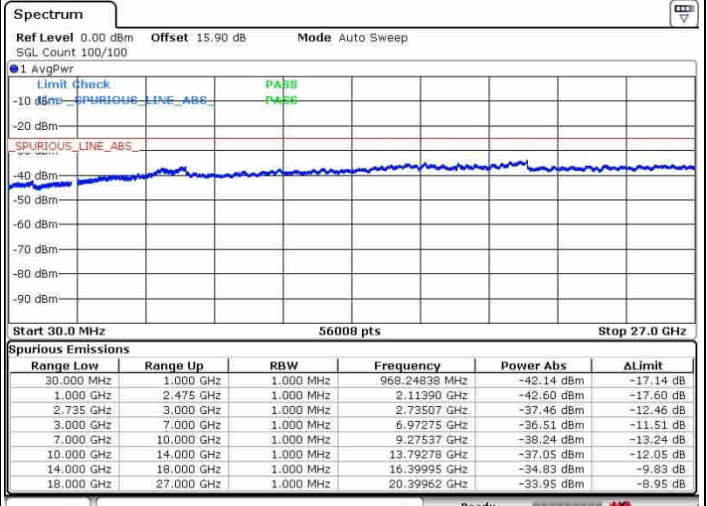

N/A

Date: 28.SEP.2017 14:59:55

LTE Band 41 / 20MHz+15MHz

16QAM

Lowest Channel / 1RB0 and 1RB74

Lowest Channel / 1RB99 and 1RB0

Date: 28.SEP.2017 16:56:37

Date: 28.SEP.2017 16:56:56

Lowest Channel / FullRB

N/A

Date: 28.SEP.2017 16:54:08

LTE Band 41 / 20MHz+15MHz

16QAM

Middle Channel / 1RB0 and 1RB74

Middle Channel / 1RB99 and 1RB0

Middle Channel / FullIRB

N/A

LTE Band 41 / 20MHz+15MHz

16QAM

Highest Channel / 1RB0 and 1RB74

Highest Channel / 1RB99 and 1RB0

Date: 28.SEP.2017 15:31:50

Date: 28.SEP.2017 15:46:38

Highest Channel / FullIRB