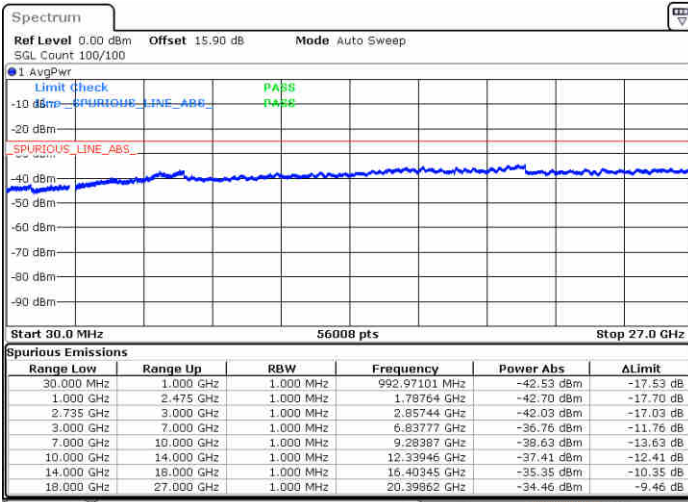

Middle Channel / FullIRB

N/A

Date: 30.OCT.2017 23:31:44