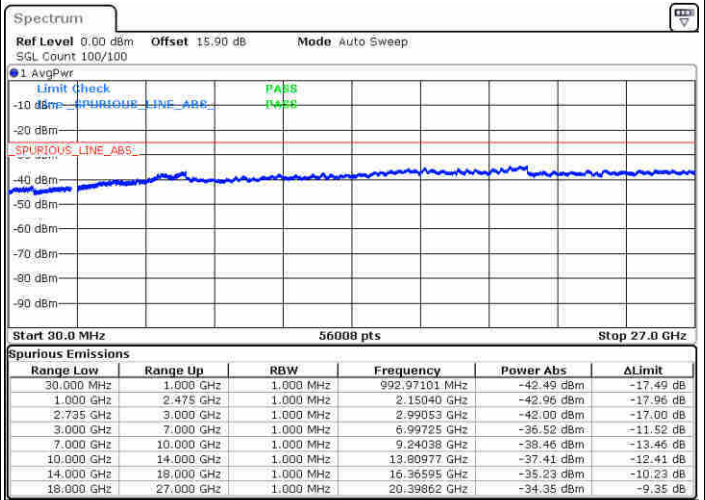

Date: 28.SEP.2017 10:06:32

Middle Channel / FullIRB

N/A

Date: 28.SEP.2017 09:45:16

LTE Band 41 / 20MHz+20MHz

16QAM

Highest Channel / 1RB0 and 1RB99

Highest Channel / 1RB99 and 1RB0

Highest Channel / FullIRB

N/A

LTE Band 41 / 10MHz+15MHz

16QAM

Lowest Channel / 1RB0 and 1RB74

Lowest Channel / 1RB49 and 1RB0

Date: 30.OCT.2017 23:17:18

Date: 30.OCT.2017 22:48:54

Lowest Channel / FullRB

N/A

Date: 30.OCT.2017 22:48:54

LTE Band 41 / 10MHz+15MHz

16QAM

Middle Channel / 1RB0 and 1RB74

Middle Channel / 1RB49 and 1RB0

Date: 30.OCT.2017 23:08:41