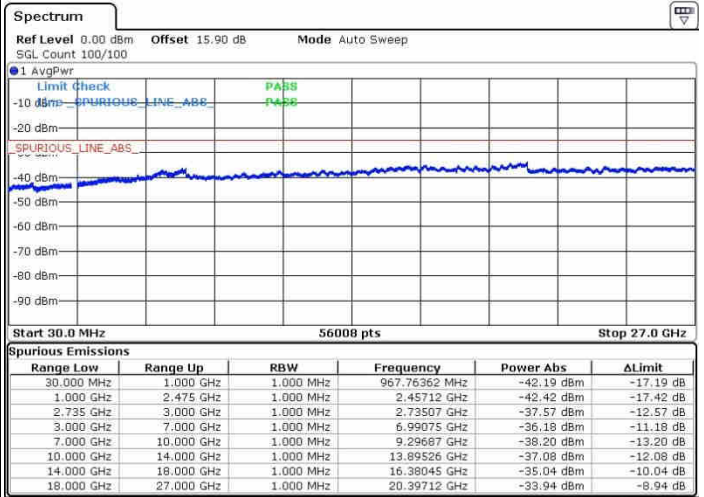

Lowest Channel / FullRB

N/A

Date: 28.SEP.2017 16:43:41

LTE Band 41 / 20MHz+10MHz

16QAM

Middle Channel / 1RB0 and 1RB49

Middle Channel / 1RB99 and 1RB0

Middle Channel / FullIRB

N/A

LTE Band 41 / 20MHz+10MHz

16QAM

Highest Channel / 1RB0 and 1RB49

Highest Channel / 1RB99 and 1RB0

Date: 28.SEP.2017 15:02:40

Date: 28.SEP.2017 15:19:38

Highest Channel / FullIRB