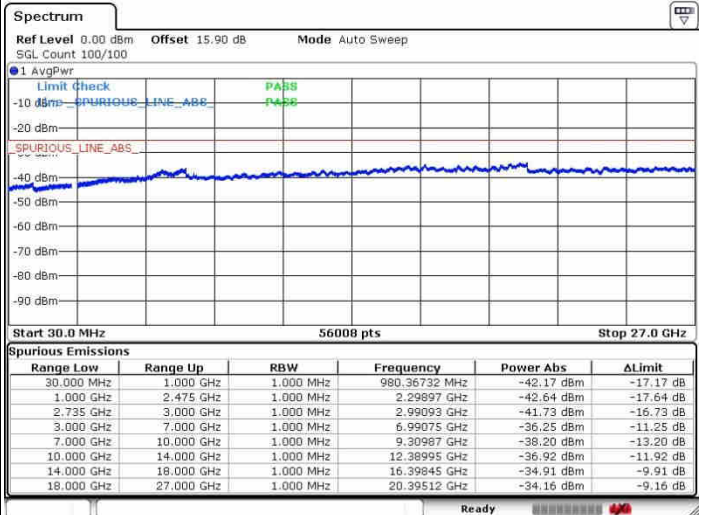

N/A

Date: 28.SEP.2017 15:29:01

LTE Band 41 / 20MHz+20MHz

16QAM

Lowest Channel / 1RB0 and 1RB99

Lowest Channel / 1RB99 and 1RB0

Date: 26.SEP.2017 17:03:46

Date: 26.SEP.2017 17:07:14

Lowest Channel / FullRB

N/A

Date: 26.SEP.2017 17:01:25

LTE Band 41 / 20MHz+20MHz

16QAM

Middle Channel / 1RB0 and 1RB99

Middle Channel / 1RB99 and 1RB0

Date: 28.SEP.2017 09:54:16

Date: 28.SEP.2017 10:06:32

Middle Channel / FullIRB

N/A

Date: 28.SEP.2017 09:45:16

LTE Band 41 / 20MHz+20MHz

16QAM

Highest Channel / 1RB0 and 1RB99

Highest Channel / 1RB99 and 1RB0