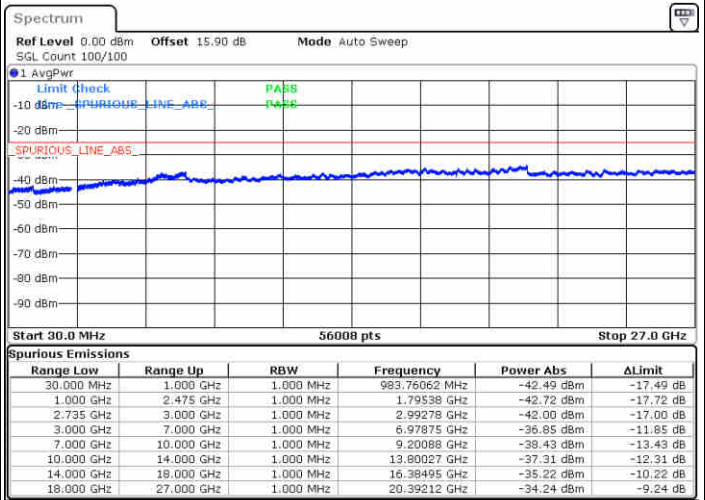

Middle Channel / FullRB

N/A

Date: 30.OCT.2017 23:02:44

LTE Band 41 / 10MHz+15MHz

QPSK

Highest Channel / 1RB0 and 1RB74

Highest Channel / 1RB49 and 1RB0

Date: 30.OCT.2017 23:21:32

Date: 30.OCT.2017 22:55:07

Highest Channel / FullIRB

N/A

Date: 30.OCT.2017 22:57:39

LTE Band 41 / 15MHz+10MHz

QPSK

Lowest Channel / 1RB0 and 1RB49

Lowest Channel / 1RB74 and 1RB0

Date: 30.OCT.2017 22:51:44

Date: 30.OCT.2017 23:19:50

Lowest Channel / FullRB

N/A

Date: 30.OCT.2017 22:37:41

LTE Band 41 / 15MHz+10MHz

QPSK

Middle Channel / 1RB0 and 1RB49