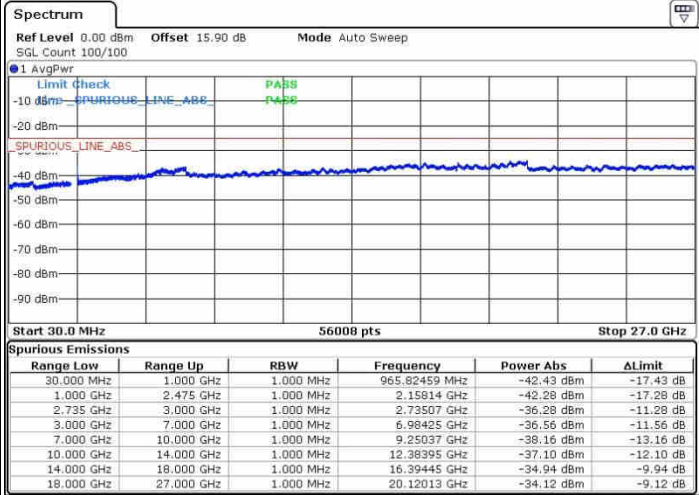

Highest Channel / FullIRB

N/A

LTE Band 41 / 20MHz+5MHz

16QAM

Lowest Channel / 1RB0 and 1RB24

Lowest Channel / 1RB99 and 1RB0

Date: 28.SEP.2017 16:35:32

Date: 28.SEP.2017 16:41:36

Lowest Channel / FullRB

N/A

Date: 28.SEP.2017 16:32:57

LTE Band 41 / 20MHz+5MHz

16QAM

Middle Channel / 1RB0 and 1RB24

Middle Channel / 1RB99 and 1RB0

Middle Channel / FullIRB

N/A

LTE Band 41 / 20MHz+5MHz

16QAM

Highest Channel / 1RB0 and 1RB24

Highest Channel / 1RB99 and 1RB0

Date: 28.SEP.2017 14:33:31

Date: 28.SEP.2017 14:52:46

Highest Channel / FullIRB