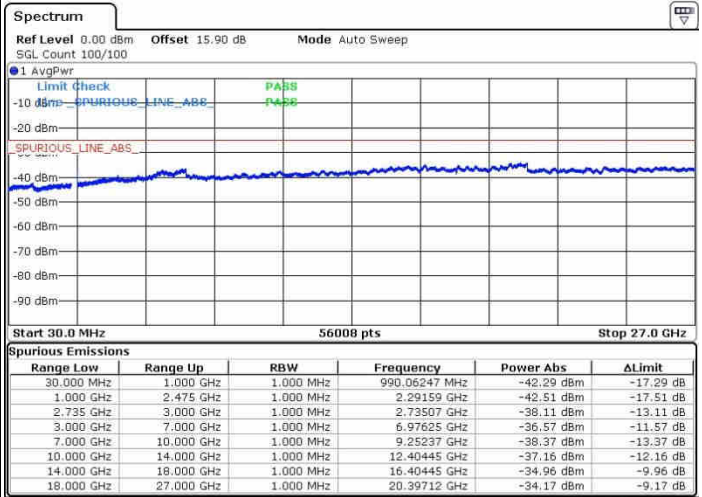

Date: 28.SEP.2017 11:37:09

LTE Band 41 / 15MHz+15MHz

16QAM

Highest Channel / 1RB0 and 1RB74

Highest Channel / 1RB74 and 1RB0

Date: 26.SEP.2017 11:48:02

Date: 26.SEP.2017 13:37:43

Highest Channel / FullIRB

N/A

Date: 26.SEP.2017 11:45:45

LTE Band 41 / 15MHz+20MHz

16QAM

Lowest Channel / 1RB0 and 1RB99

Lowest Channel / 1RB74 and 1RB0

Date: 28.SEP.2017 16:27:17

Date: 28.SEP.2017 16:29:40