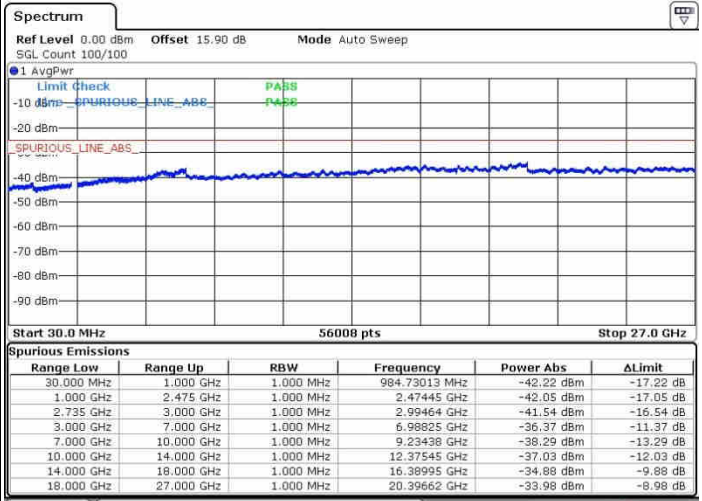

Middle Channel / 1RB49 and 1RB0

Date: 26.SEP.2017 10:54:22

Date: 26.SEP.2017 11:20:28

Middle Channel / FullIRB

N/A

Date: 26.SEP.2017 11:10:47

LTE Band 41 / 10MHz+20MHz

16QAM

Highest Channel / 1RB0 and 1RB99

Highest Channel / 1RB49 and 1RB0

Date: 26.SEP.2017 10:57:52

Date: 26.SEP.2017 11:16:04

Highest Channel / FullIRB

N/A

Date: 26.SEP.2017 11:15:21

LTE Band 41 / 15MHz+15MHz