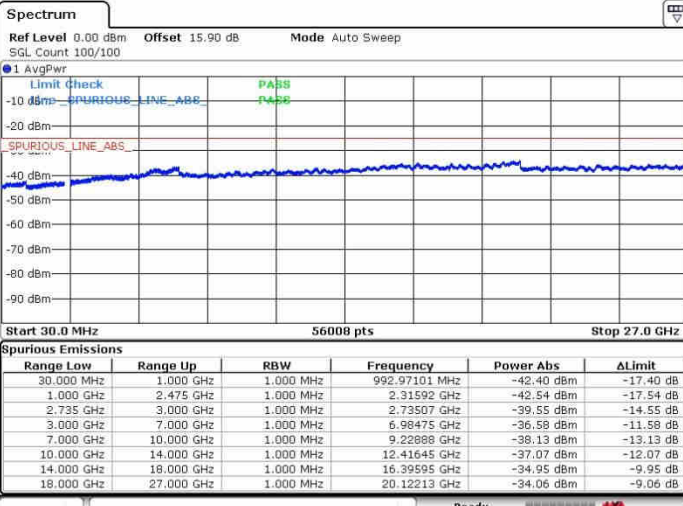

N/A

Date: 28.SEP.2017 14:59:55

LTE Band 41 / 20MHz+15MHz

16QAM

Lowest Channel / 1RB0 and 1RB74

Lowest Channel / 1RB99 and 1RB0

Date: 28.SEP.2017 16:56:37

Date: 28.SEP.2017 16:56:56

Lowest Channel / FullRB

N/A

Date: 28.SEP.2017 16:54:08

LTE Band 41 / 20MHz+15MHz

16QAM

Middle Channel / 1RB0 and 1RB74

Middle Channel / 1RB99 and 1RB0

Middle Channel / FullIRB

N/A

LTE Band 41 / 20MHz+15MHz

16QAM

Highest Channel / 1RB0 and 1RB74

Highest Channel / 1RB99 and 1RB0

Date: 28.SEP.2017 15:31:50

Date: 28.SEP.2017 15:46:38

Highest Channel / FullIRB