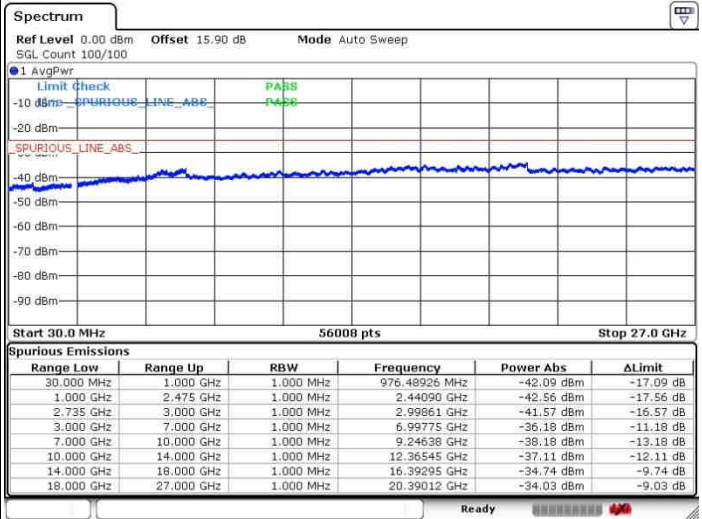

Date: 28.SEP.2017 11:37:09

LTE Band 41 / 15MHz+15MHz

16QAM

Highest Channel / 1RB0 and 1RB74

Highest Channel / 1RB74 and 1RB0

Date: 26.SEP.2017 11:48:02

Date: 26.SEP.2017 13:37:43

Highest Channel / FullIRB

N/A

Date: 26.SEP.2017 11:45:45

LTE Band 41 / 15MHz+20MHz

16QAM

Lowest Channel / 1RB0 and 1RB99

Lowest Channel / 1RB74 and 1RB0

Date: 28.SEP.2017 16:27:17

Date: 28.SEP.2017 16:29:40