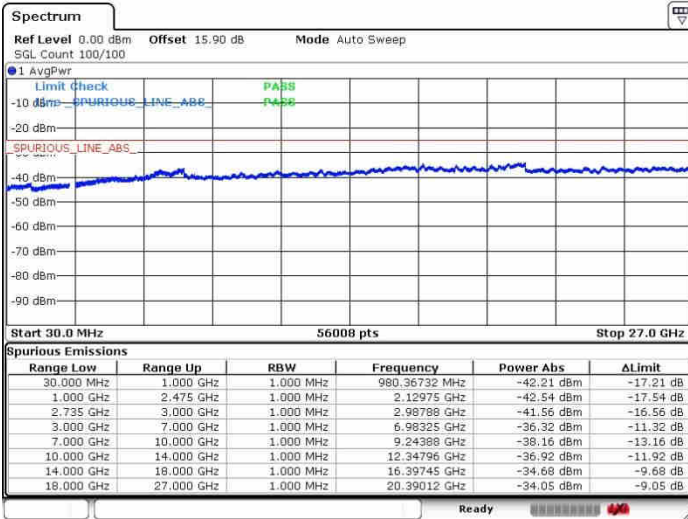

N/A

Date: 26.SEP.2017 11:45:45

LTE Band 41 / 15MHz+20MHz

16QAM

Lowest Channel / 1RB0 and 1RB99

Lowest Channel / 1RB74 and 1RB0

Date: 28.SEP.2017 16:27:17

Date: 28.SEP.2017 16:29:40

Lowest Channel / FullRB

N/A

Date: 28.SEP.2017 16:24:47

LTE Band 41 / 15MHz+20MHz

16QAM

Middle Channel / 1RB0 and 1RB9

Middle Channel / 1RB74 and 1RB0

Date: 28.SEP.2017 13:48:53

Date: 28.SEP.2017 13:59:21

Middle Channel / FullIRB

N/A

Date: 28.SEP.2017 13:41:52

LTE Band 41 / 15MHz+20MHz

16QAM

Highest Channel / 1RB0 and 1RB99

Highest Channel / 1RB74 and 1RB0

Highest Channel / FullIRB

N/A

LTE Band 41 / 20MHz+5MHz

16QAM

Lowest Channel / 1RB0 and 1RB24

Lowest Channel / 1RB99 and 1RB0

Date: 28.SEP.2017 16:35:32

Date: 28.SEP.2017 16:41:36