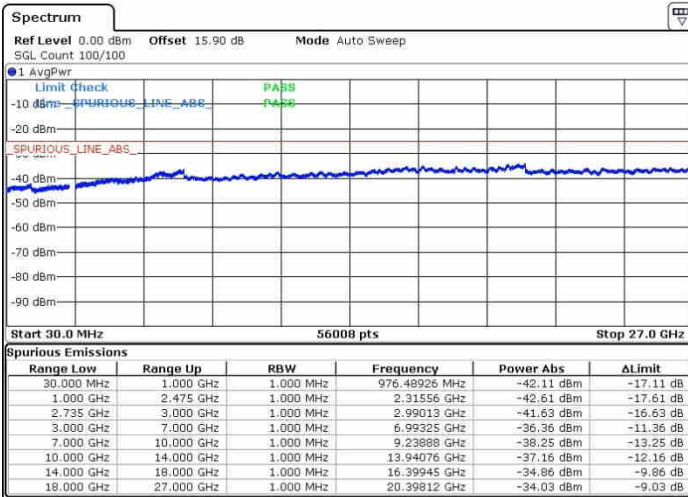

Lowest Band Edge / Full RB

Highest Band Edge / Full RB

Conducted Spurious Emission

LTE Band 41 / 5MHz+20MHz

QPSK

Lowest Channel / 1RB0 and 1RB99

Lowest Channel / 1RB24 and 1RB0

Date: 28.SEP.2017 16:08:43

Date: 28.SEP.2017 16:16:14

Lowest Channel / FullRB

N/A

Date: 28.SEP.2017 16:00:30

LTE Band 41 / 5MHz+20MHz

QPSK

Middle Channel / 1RB0 and 1RB9

Middle Channel / 1RB24 and 1RB0

Date: 28.SEP.2017 10:29:38

Date: 28.SEP.2017 10:36:48

Middle Channel / FullIRB

N/A

Date: 28.SEP.2017 10:16:32

LTE Band 41 / 5MHz+20MHz

QPSK

Highest Channel / 1RB0 and 1RB99

Highest Channel / 1RB24 and 1RB0

Date: 26.SEP.2017 10:27:42

Date: 26.SEP.2017 10:30:50

Highest Channel / FullIRB

N/A

Date: 26.SEP.2017 10:14:06

LTE Band 41 / 10MHz+20MHz

QPSK