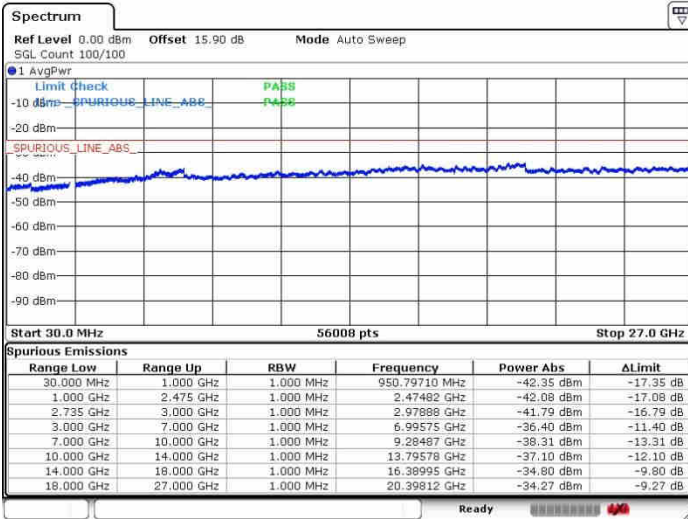

Lowest Channel / 1RB0 and 1RB99

Lowest Channel / 1RB49 and 1RB0

Date: 28.SEP.2017 16:06:07

Date: 28.SEP.2017 16:10:54

Lowest Channel / FullRB

N/A

Date: 28.SEP.2017 16:03:37

LTE Band 41 / 10MHz+20MHz

QPSK

MiddleChannel / 1RB0 and 1RB99

Middle Channel / 1RB49 and 1RB0

Date: 26.SEP.2017 10:53:42

Date: 26.SEP.2017 11:19:42

Middle Channel / FullIRB

N/A

Date: 26.SEP.2017 11:08:56

LTE Band 41 / 10MHz+20MHz

QPSK

Highest Channel / 1RB0 and 1RB99

Highest Channel / 1RB49 and 1RB0

Date: 26.SEP.2017 10:57:01

Date: 26.SEP.2017 11:17:14

Highest Channel / FullIRB

N/A