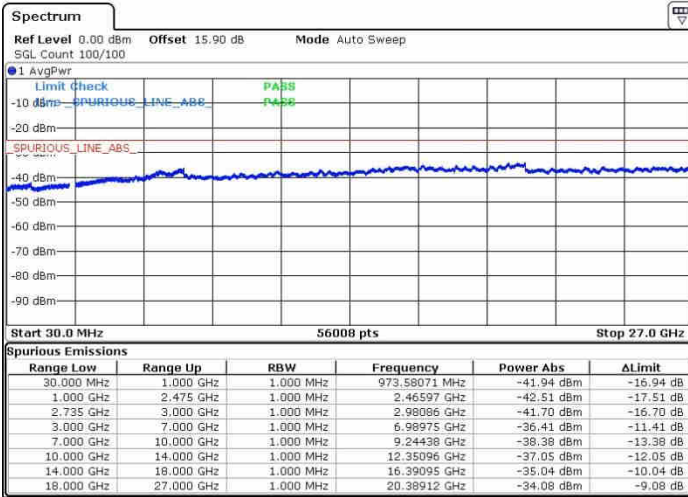

Date: 26.SEP.2017 11:13:06

LTE Band 41 / 15MHz+15MHz

QPSK

Lowest Channel / 1RB0 and 1RB74

Lowest Channel / 1RB74 and 1RB0

Date: 28.SEP.2017 16:18:18

Date: 28.SEP.2017 16:13:51

Lowest Channel / FullRB

N/A

Date: 28.SEP.2017 16:21:43

LTE Band 41 / 15MHz+15MHz

QPSK

Middle Channel / 1RB0 and 1RB74

Middle Channel / 1RB74 and 1RB0

Date: 26.SEP.2017 11:50:04

Date: 26.SEP.2017 13:34:30

Middle Channel / FullIRB

N/A

Date: 26.SEP.2017 11:32:11

LTE Band 41 / 15MHz+15MHz

QPSK

Highest Channel / 1RB0 and 1RB74

Highest Channel / 1RB74 and 1RB0

Date: 28.SEP.2017 11:47:23