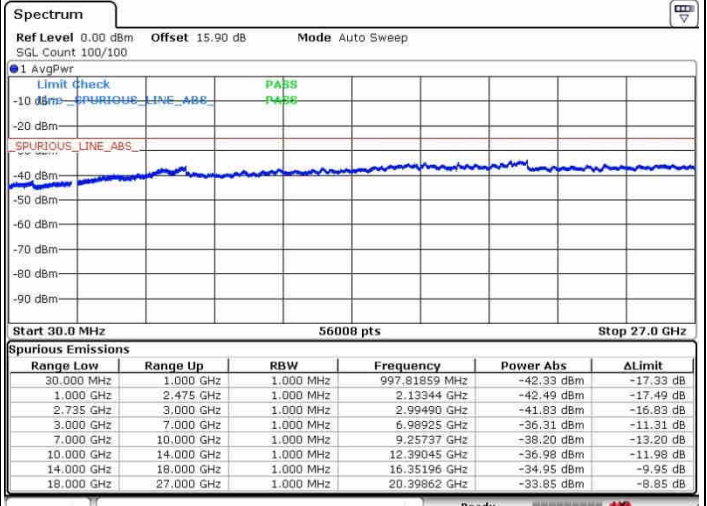

Date: 28.SEP.2017 13:37:02

Highest Channel / FullIRB

N/A

Date: 28.SEP.2017 11:44:12

LTE Band 41 / 15MHz+20MHz

QPSK

Lowest Channel / 1RB0 and 1RB99

Lowest Channel / 1RB74 and 1RB0

Date: 28.SEP.2017 16:26:05

Date: 28.SEP.2017 16:26:53

Lowest Channel / FullRB

N/A

Date: 28.SEP.2017 16:23:42

LTE Band 41 / 15MHz+20MHz

QPSK

Middle Channel / 1RB0 and 1RB9

Middle Channel / 1RB74 and 1RB0

Date: 28.SEP.2017 13:48:08

Date: 28.SEP.2017 13:58:41

Middle Channel / FullRB

N/A

Date: 28.SEP.2017 13:41:08

LTE Band 41 / 15MHz+20MHz

QPSK

Highest Channel / 1RB0 and 1RB99

Highest Channel / 1RB74 and 1RB0

Date: 28.SEP.2017 13:45:36

Date: 28.SEP.2017 14:00:44

Highest Channel / FullIRB

N/A

Date: 28.SEP.2017 13:43:18

LTE Band 41 / 20MHz+5MHz