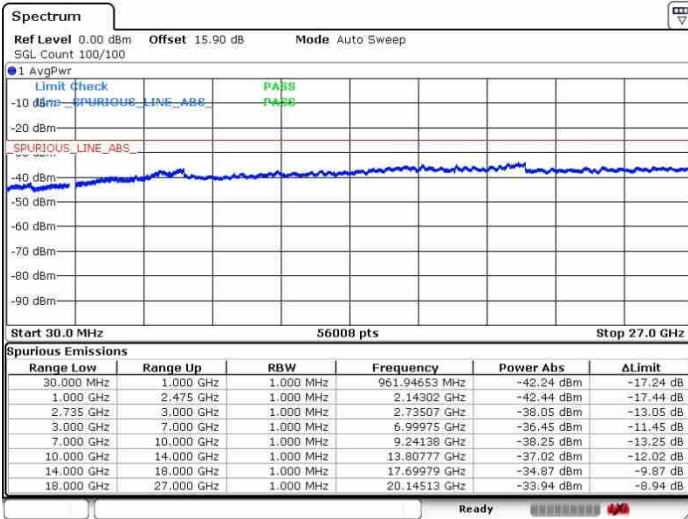

Highest Channel / 1RB0 and 1RB24

Highest Channel / 1RB99 and 1RB0

Date: 26.SEP.2017 14:32:53

Date: 26.SEP.2017 14:51:48

Highest Channel / FullIRB

N/A

Date: 26.SEP.2017 14:30:13

LTE Band 41 / 20MHz+10MHz

QPSK

Lowest Channel / 1RB0 and 1RB49

Lowest Channel / 1RB99 and 1RB0

Date: 28.SEP.2017 16:43:02

Date: 28.SEP.2017 16:50:49

Lowest Channel / FullRB

N/A

Date: 28.SEP.2017 16:43:01

LTE Band 41 / 20MHz+10MHz

QPSK

Middle Channel / 1RB0 and 1RB49

Middle Channel / 1RB99 and 1RB0

Middle Channel / FullIRB

N/A

LTE Band 41 / 20MHz+10MHz

QPSK

Highest Channel / 1RB0 and 1RB49

Highest Channel / 1RB99 and 1RB0

Date: 26.SEP.2017 15:01:31

Date: 26.SEP.2017 15:16:01

Highest Channel / FullIRB

N/A

Date: 26.SEP.2017 14:58:46

LTE Band 41 / 20MHz+15MHz