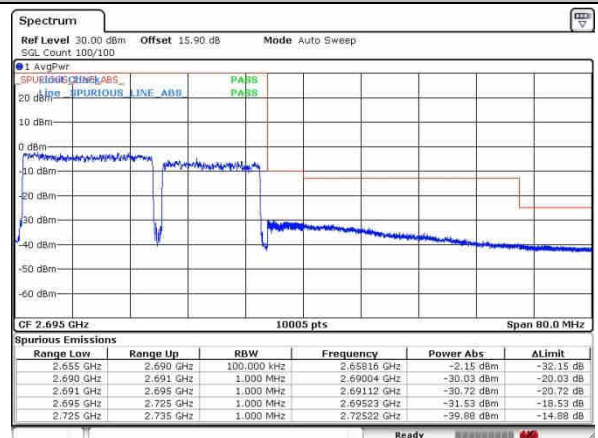

Lowest Band Edge / Full RB

Highest Band Edge / Full RB

Date: 30 SEP 2017 13:38:01

Date: 30 SEP 2017 01:48:12