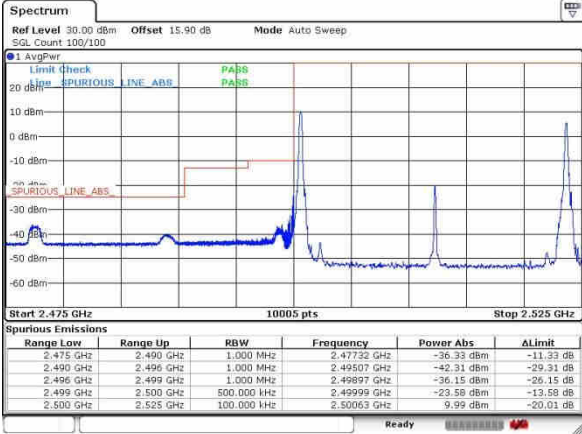

Date: 30 SEP 2017 13:22:45

Date: 30 SEP 2017 12:48:00

LTE Band 41 / 10MHz+15MHz

64QAM

Lowest Band Edge / 1RB0 and 1RB74

Highest Band Edge / 1RB0 and 1RB74

Lowest Band Edge / 1RB49 and 1RB0

Highest Band Edge / 1RB49 and 1RB0

Lowest Band Edge / Full RB

Highest Band Edge / Full RB

LTE Band 41 / 15MHz+10MHz

64QAM

Lowest Band Edge / 1RB0 and 1RB49

Highest Band Edge / 1RB0 and 1RB49

Lowest Band Edge / 1RB74 and 1RB0

Highest Band Edge / 1RB74 and 1RB0

Lowest Band Edge / Full RB

Highest Band Edge / Full RB

Conducted Spurious Emission

LTE Band 41 / 5MHz+20MHz

QPSK

Lowest Channel / 1RB0 and 1RB99

Lowest Channel / 1RB24 and 1RB0

Date: 28.SEP.2017 16:08:43