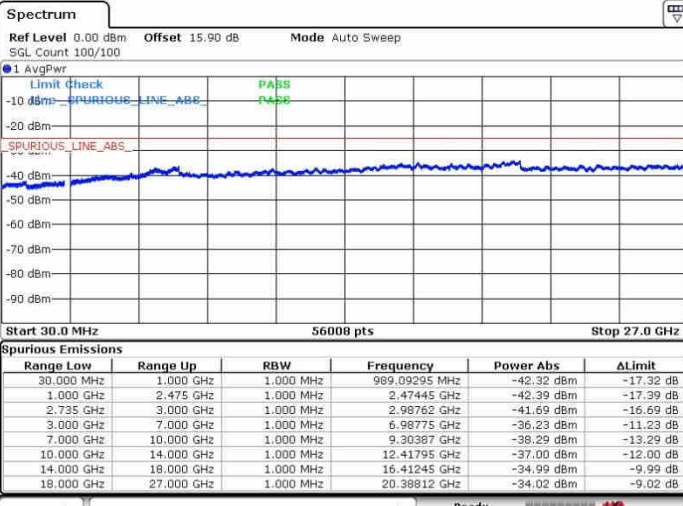

Date: 28.SEP.2017 13:37:02

Highest Channel / FullIRB

N/A

Date: 28.SEP.2017 11:44:12

LTE Band 41 / 15MHz+20MHz

QPSK

Lowest Channel / 1RB0 and 1RB99

Lowest Channel / 1RB74 and 1RB0

Date: 28.SEP.2017 16:26:05

Date: 28.SEP.2017 16:26:53

Lowest Channel / FullRB

N/A

Date: 28.SEP.2017 16:23:42

LTE Band 41 / 15MHz+20MHz

QPSK

Middle Channel / 1RB0 and 1RB9

Middle Channel / 1RB74 and 1RB0

Date: 28.SEP.2017 13:48:08

Date: 28.SEP.2017 13:58:41

Middle Channel / FullRB

N/A

Date: 28.SEP.2017 13:41:08

LTE Band 41 / 15MHz+20MHz

QPSK

Highest Channel / 1RB0 and 1RB99

Highest Channel / 1RB74 and 1RB0

Date: 28.SEP.2017 13:45:36

Date: 28.SEP.2017 14:00:44

Highest Channel / FullIRB

N/A

Date: 28.SEP.2017 13:43:18

LTE Band 41 / 20MHz+5MHz