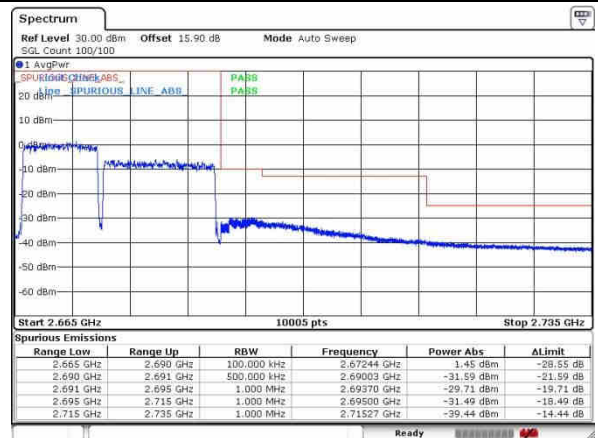

Date: 30 SEP 2017 13:22:45

Date: 30 SEP 2017 12:48:00

LTE Band 41 / 10MHz+15MHz

64QAM

Lowest Band Edge / 1RB0 and 1RB74

Highest Band Edge / 1RB0 and 1RB74

Lowest Band Edge / 1RB49 and 1RB0

Highest Band Edge / 1RB49 and 1RB0

Lowest Band Edge / Full RB

Highest Band Edge / Full RB

LTE Band 41 / 15MHz+10MHz

64QAM

Lowest Band Edge / 1RB0 and 1RB49

Highest Band Edge / 1RB0 and 1RB49

Lowest Band Edge / 1RB74 and 1RB0

Highest Band Edge / 1RB74 and 1RB0