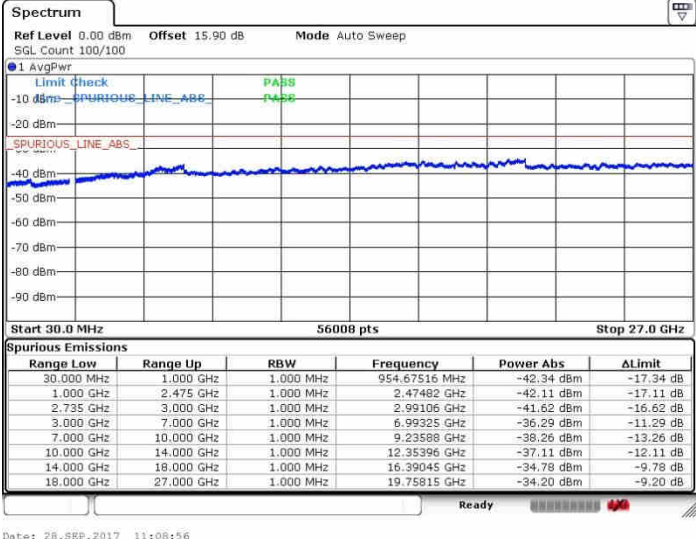

Lowest Channel / 1RB0 and 1RB99

Lowest Channel / 1RB49 and 1RB0

Date: 28.SEP.2017 16:06:07

Date: 28.SEP.2017 16:10:54

Lowest Channel / FullRB

N/A

Date: 28.SEP.2017 16:03:37

LTE Band 41 / 10MHz+20MHz

QPSK

MiddleChannel / 1RB0 and 1RB99

Middle Channel / 1RB49 and 1RB0

Date: 26.SEP.2017 10:53:42

Date: 26.SEP.2017 11:19:42

Middle Channel / FullIRB

N/A

Date: 26.SEP.2017 11:08:56

LTE Band 41 / 10MHz+20MHz

QPSK

Highest Channel / 1RB0 and 1RB99

Highest Channel / 1RB49 and 1RB0

Date: 26.SEP.2017 10:57:01

Date: 26.SEP.2017 11:17:14

Highest Channel / FullIRB

N/A