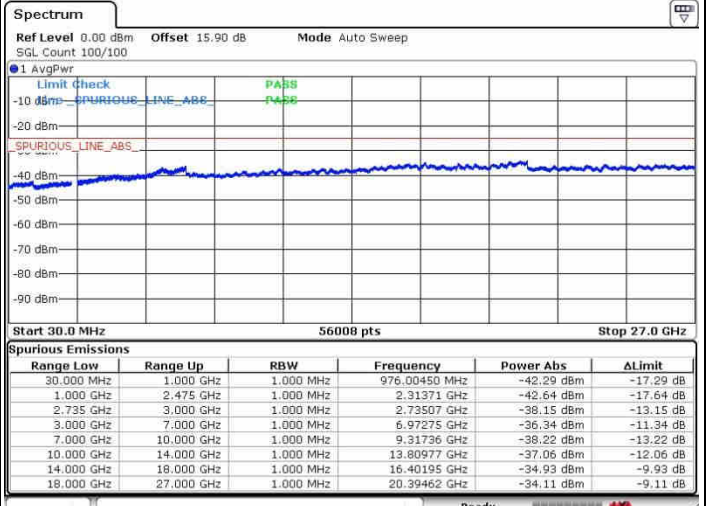

LTE Band 41 / 20MHz+5MHz

QPSK

Middle Channel / 1RB0 and 1RB24

Middle Channel / 1RB99 and 1RB0

Middle Channel / FullIRB

N/A

LTE Band 41 / 20MHz+5MHz

QPSK

Highest Channel / 1RB0 and 1RB24

Highest Channel / 1RB99 and 1RB0

Date: 26.SEP.2017 14:32:53

Date: 26.SEP.2017 14:51:48

Highest Channel / FullIRB

N/A

Date: 26.SEP.2017 14:30:13

LTE Band 41 / 20MHz+10MHz

QPSK

Lowest Channel / 1RB0 and 1RB49

Lowest Channel / 1RB99 and 1RB0

Date: 28.SEP.2017 16:43:02

Date: 28.SEP.2017 16:50:49

Lowest Channel / FullRB

N/A

Date: 28.SEP.2017 16:43:01