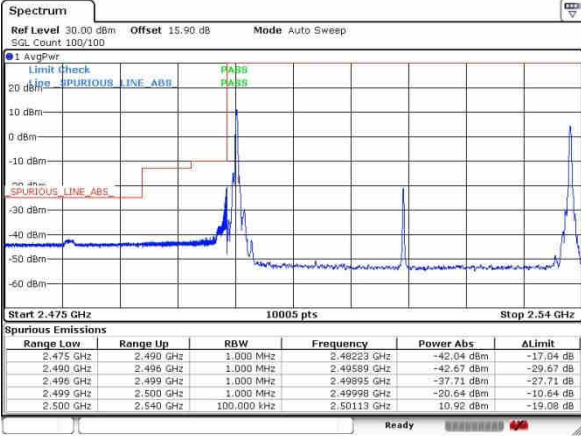

Lowest Band Edge / Full RB

Highest Band Edge / Full RB

Date: 30 SEP 2017 13:38:01

Date: 30 SEP 2017 01:48:12

LTE Band 41 / 20MHz+20MHz

64QAM

Lowest Band Edge / 1RB0 and 1RB9

Highest Band Edge / 1RB0 and 1RB9

Date: 30 SEP 2017 13:23:02

Date: 30 SEP 2017 12:48:15

Lowest Band Edge / 1RB99 and 1RB0

Highest Band Edge / 1RB99 and 1RB0

Date: 30 SEP 2017 13:24:01

Date: 30 SEP 2017 12:50:09

Lowest Band Edge / Full RB

Highest Band Edge / Full RB