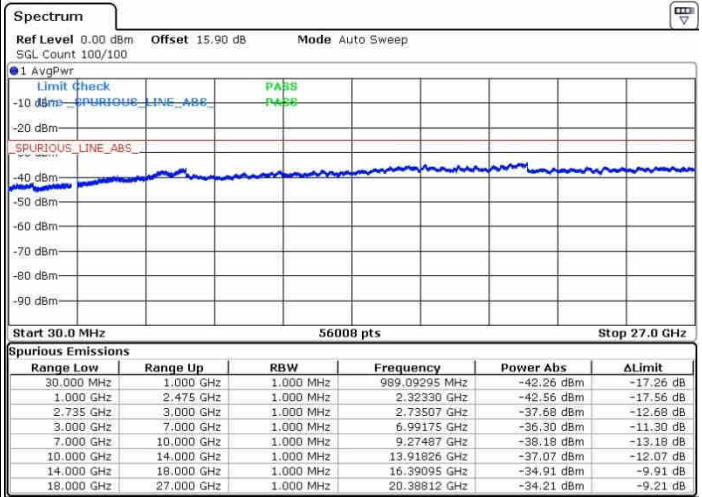

Highest Channel / 1RB0 and 1RB49

Highest Channel / 1RB99 and 1RB0

Date: 26.SEP.2017 15:01:31

Date: 26.SEP.2017 15:16:01

Highest Channel / FullIRB

N/A

Date: 26.SEP.2017 14:58:46

LTE Band 41 / 20MHz+15MHz

QPSK

Lowest Channel / 1RB0 and 1RB74

Lowest Channel / 1RB99 and 1RB0

Date: 28.SEP.2017 16:59:47

Date: 28.SEP.2017 16:58:09

Lowest Channel / FullRB

N/A

Date: 28.SEP.2017 16:53:19