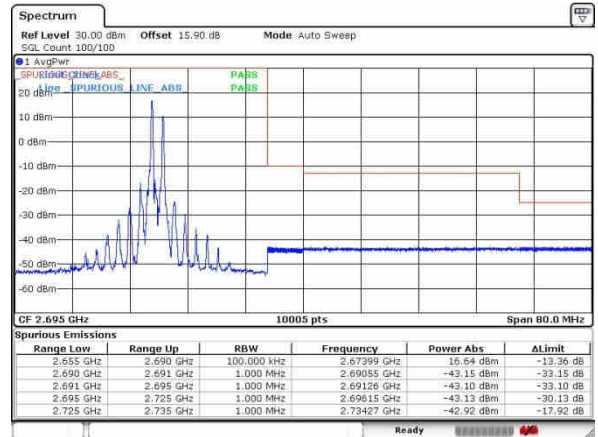

Highest Band Edge / 1RB0 and 1RB74

Date: 30 SEP 2017 13:38:18

Date: 30 SEP 2017 01:48:41

Lowest Band Edge / 1RB99 and 1RB0

Highest Band Edge / 1RB99 and 1RB0

Date: 30 SEP 2017 13:38:21

Date: 30 SEP 2017 01:48:39

Lowest Band Edge / Full RB

Highest Band Edge / Full RB

Date: 30 SEP 2017 13:38:01

Date: 30 SEP 2017 01:48:12

LTE Band 41 / 20MHz+20MHz

64QAM

Lowest Band Edge / 1RB0 and 1RB9

Highest Band Edge / 1RB0 and 1RB9