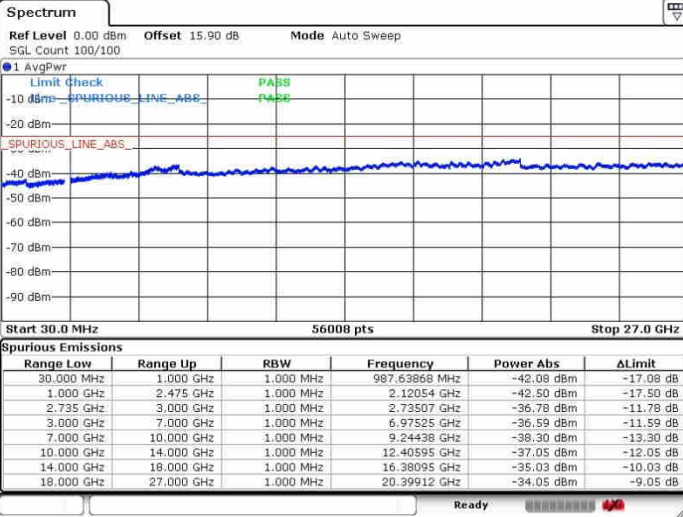

Highest Channel / 1RB0 and 1RB24

Highest Channel / 1RB99 and 1RB0

Date: 26.SEP.2017 14:32:53

Date: 26.SEP.2017 14:51:48

Highest Channel / FullIRB

N/A

Date: 26.SEP.2017 14:30:13

LTE Band 41 / 20MHz+10MHz

QPSK

Lowest Channel / 1RB0 and 1RB49

Lowest Channel / 1RB99 and 1RB0

Date: 28.SEP.2017 16:43:02

Date: 28.SEP.2017 16:50:49

Lowest Channel / FullRB

N/A

Date: 28.SEP.2017 16:43:01

LTE Band 41 / 20MHz+10MHz

QPSK

Middle Channel / 1RB0 and 1RB49

Middle Channel / 1RB99 and 1RB0

Middle Channel / FullIRB

N/A

LTE Band 41 / 20MHz+10MHz

QPSK

Highest Channel / 1RB0 and 1RB49

Highest Channel / 1RB99 and 1RB0

Date: 26.SEP.2017 15:01:31

Date: 26.SEP.2017 15:16:01

Highest Channel / FullIRB

N/A

Date: 26.SEP.2017 14:58:46

LTE Band 41 / 20MHz+15MHz