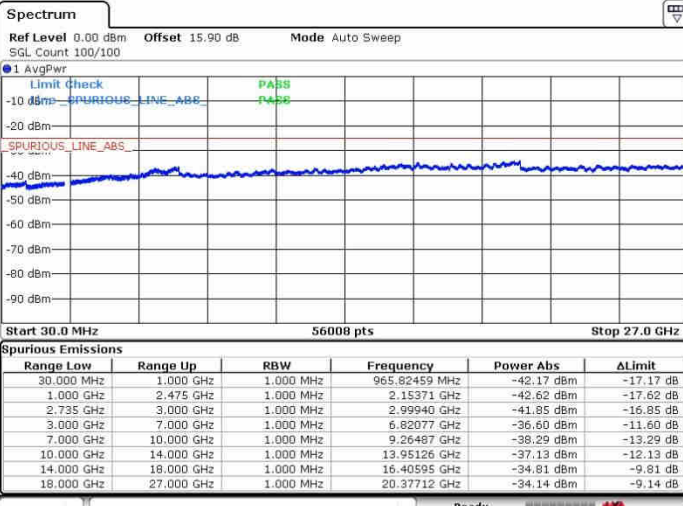

Date: 28.SEP.2017 16:16:14

Lowest Channel / FullRB

N/A

Date: 28.SEP.2017 16:00:30

LTE Band 41 / 5MHz+20MHz

QPSK

Middle Channel / 1RB0 and 1RB9

Middle Channel / 1RB24 and 1RB0

Date: 28.SEP.2017 10:29:38

Date: 28.SEP.2017 10:36:48

Middle Channel / FullIRB

N/A

Date: 28.SEP.2017 10:16:32

LTE Band 41 / 5MHz+20MHz

QPSK

Highest Channel / 1RB0 and 1RB99

Highest Channel / 1RB24 and 1RB0

Date: 26.SEP.2017 10:27:42

Date: 26.SEP.2017 10:30:50

Highest Channel / FullIRB

N/A

Date: 26.SEP.2017 10:14:06

LTE Band 41 / 10MHz+20MHz

QPSK

Lowest Channel / 1RB0 and 1RB99

Lowest Channel / 1RB49 and 1RB0

Date: 28.SEP.2017 16:06:07

Date: 28.SEP.2017 16:10:54

Lowest Channel / FullRB

N/A

Date: 28.SEP.2017 16:03:37

LTE Band 41 / 10MHz+20MHz