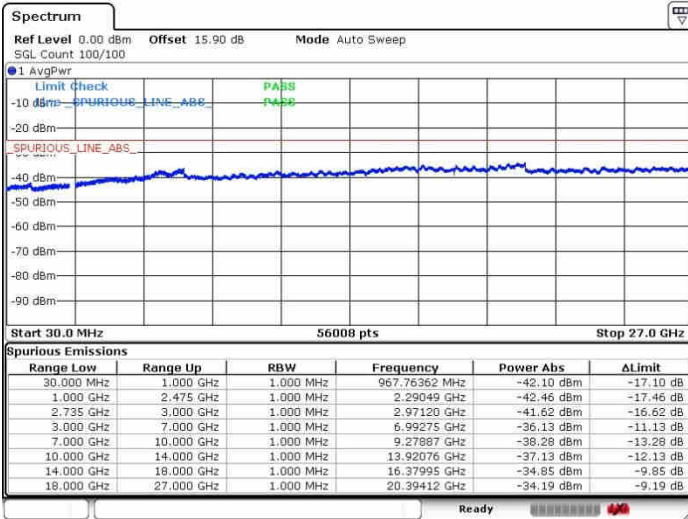

N/A

Date: 28.SEP.2017 15:27:53

LTE Band 41 / 20MHz+20MHz

QPSK

Lowest Channel / 1RB0 and 1RB99

Lowest Channel / 1RB99 and 1RB0

Date: 28.SEP.2017 17:03:03

Date: 28.SEP.2017 17:06:26

Lowest Channel / FullRB

N/A

Date: 28.SEP.2017 17:00:31

LTE Band 41 / 20MHz+20MHz

QPSK

Middle Channel / 1RB0 and 1RB9

Middle Channel / 1RB99 and 1RB0

Date: 26.SEP.2017 09:53:26