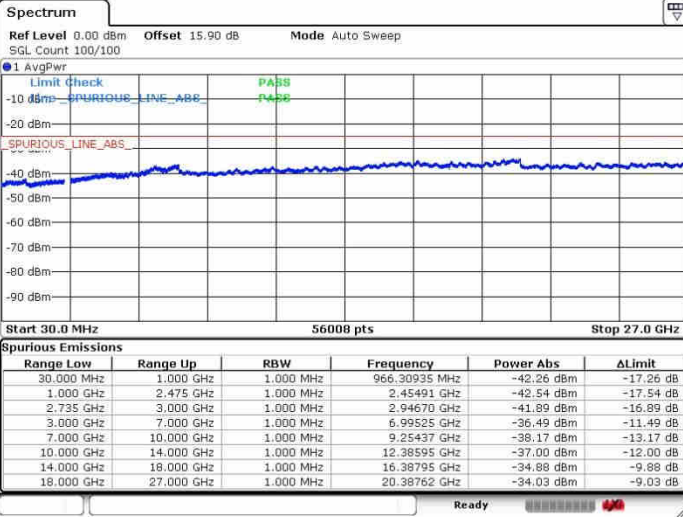

Date: 28.SEP.2017 13:37:02

Highest Channel / FullIRB

N/A

Date: 28.SEP.2017 11:44:12

LTE Band 41 / 15MHz+20MHz

QPSK

Lowest Channel / 1RB0 and 1RB99

Lowest Channel / 1RB74 and 1RB0

Date: 28.SEP.2017 16:26:05

Date: 28.SEP.2017 16:26:53

Lowest Channel / FullRB

N/A

Date: 28.SEP.2017 16:23:42

LTE Band 41 / 15MHz+20MHz

QPSK

Middle Channel / 1RB0 and 1RB9

Middle Channel / 1RB74 and 1RB0

Date: 28.SEP.2017 13:48:08

Date: 28.SEP.2017 13:58:41

Middle Channel / FullRB

N/A

Date: 28.SEP.2017 13:41:08

LTE Band 41 / 15MHz+20MHz

QPSK

Highest Channel / 1RB0 and 1RB99

Highest Channel / 1RB74 and 1RB0

Date: 28.SEP.2017 13:45:36

Date: 28.SEP.2017 14:00:44

Highest Channel / FullIRB

N/A

Date: 28.SEP.2017 13:43:18

LTE Band 41 / 20MHz+5MHz