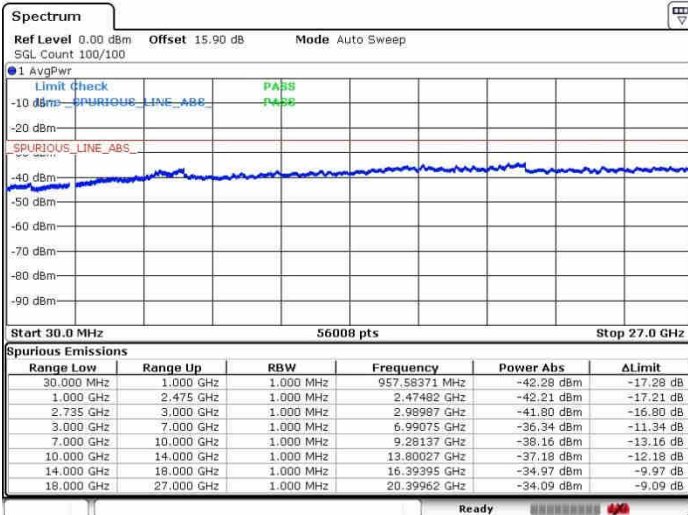

Middle Channel / FullIRB

N/A

Date: 26.SEP.2017 11:32:11

LTE Band 41 / 15MHz+15MHz

QPSK

Highest Channel / 1RB0 and 1RB74

Highest Channel / 1RB74 and 1RB0

Date: 28.SEP.2017 11:47:23

Date: 28.SEP.2017 13:37:02

Highest Channel / FullIRB

N/A

Date: 28.SEP.2017 11:44:12

LTE Band 41 / 15MHz+20MHz

QPSK

Lowest Channel / 1RB0 and 1RB99

Lowest Channel / 1RB74 and 1RB0