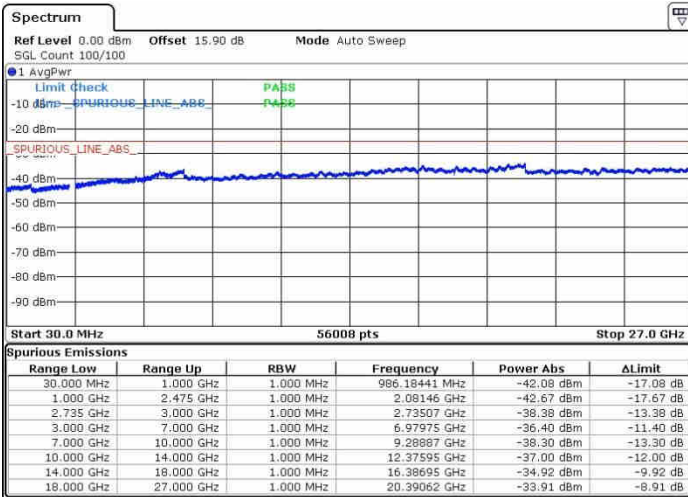

Lowest Band Edge / Full RB

Highest Band Edge / Full RB

LTE Band 41 / 15MHz+10MHz

64QAM

Lowest Band Edge / 1RB0 and 1RB49

Highest Band Edge / 1RB0 and 1RB49

Lowest Band Edge / 1RB74 and 1RB0

Highest Band Edge / 1RB74 and 1RB0

Lowest Band Edge / Full RB

Highest Band Edge / Full RB

Conducted Spurious Emission

LTE Band 41 / 5MHz+20MHz

QPSK

Lowest Channel / 1RB0 and 1RB99

Lowest Channel / 1RB24 and 1RB0

Date: 28.SEP.2017 16:08:43

Date: 28.SEP.2017 16:16:14

Lowest Channel / FullRB

N/A

Date: 28.SEP.2017 16:00:30

LTE Band 41 / 5MHz+20MHz

QPSK

Middle Channel / 1RB0 and 1RB9

Middle Channel / 1RB24 and 1RB0

Date: 28.SEP.2017 10:29:38

Date: 28.SEP.2017 10:36:48

Middle Channel / FullIRB

N/A

Date: 28.SEP.2017 10:16:32

LTE Band 41 / 5MHz+20MHz

QPSK

Highest Channel / 1RB0 and 1RB99