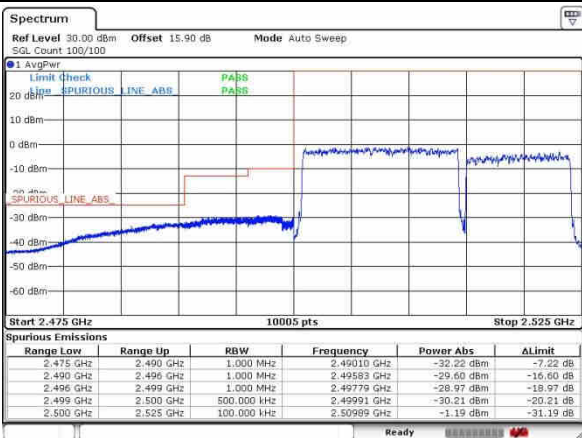

Lowest Band Edge / Full RB

Highest Band Edge / Full RB

LTE Band 41 / 15MHz+10MHz

64QAM

Lowest Band Edge / 1RB0 and 1RB49

Highest Band Edge / 1RB0 and 1RB49

Lowest Band Edge / 1RB74 and 1RB0

Highest Band Edge / 1RB74 and 1RB0

Lowest Band Edge / Full RB

Highest Band Edge / Full RB

Conducted Spurious Emission

LTE Band 41 / 5MHz+20MHz

QPSK

Lowest Channel / 1RB0 and 1RB99

Lowest Channel / 1RB24 and 1RB0

Date: 28.SEP.2017 16:08:43