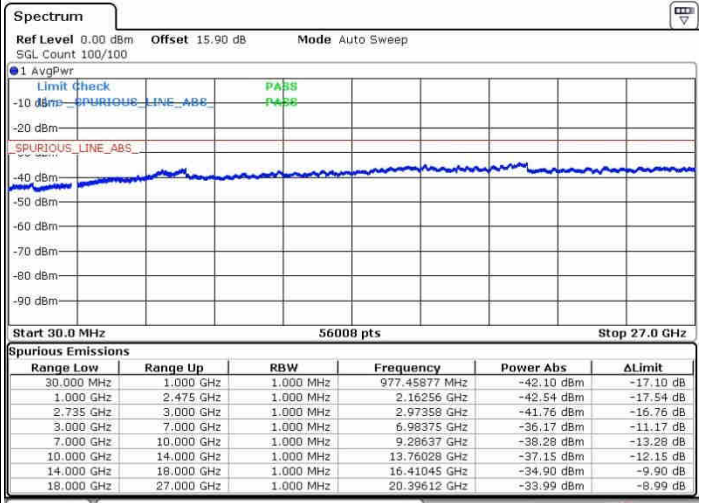

Date: 28.SEP.2017 16:26:05

Date: 28.SEP.2017 16:26:53

Lowest Channel / FullRB

N/A

Date: 28.SEP.2017 16:23:42

LTE Band 41 / 15MHz+20MHz

QPSK

Middle Channel / 1RB0 and 1RB9

Middle Channel / 1RB74 and 1RB0

Date: 28.SEP.2017 13:48:08

Date: 28.SEP.2017 13:58:41

Middle Channel / FullRB

N/A

Date: 28.SEP.2017 13:41:08

LTE Band 41 / 15MHz+20MHz

QPSK

Highest Channel / 1RB0 and 1RB99

Highest Channel / 1RB74 and 1RB0

Date: 28.SEP.2017 13:45:36

Date: 28.SEP.2017 14:00:44

Highest Channel / FullIRB

N/A

Date: 28.SEP.2017 13:43:18

LTE Band 41 / 20MHz+5MHz