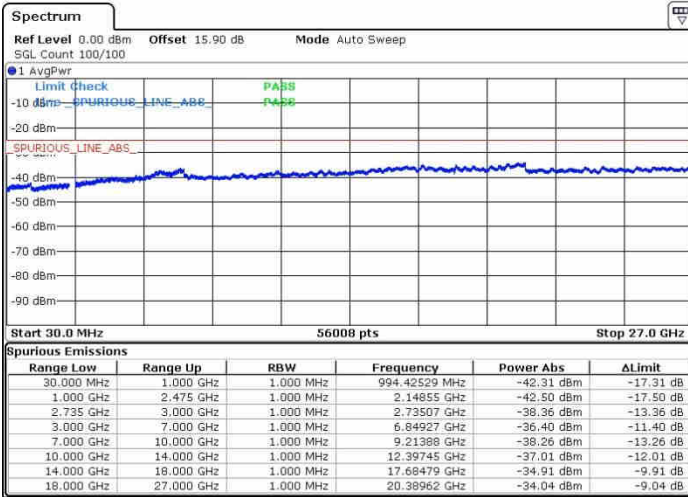

QPSK

Lowest Channel / 1RB0 and 1RB24

Lowest Channel / 1RB99 and 1RB0

Date: 28.SEP.2017 16:34:53

Date: 28.SEP.2017 16:40:21

Lowest Channel / FullRB

N/A

Date: 28.SEP.2017 16:31:06

LTE Band 41 / 20MHz+5MHz

QPSK

Middle Channel / 1RB0 and 1RB24

Middle Channel / 1RB99 and 1RB0

Middle Channel / FullIRB

N/A

LTE Band 41 / 20MHz+5MHz

QPSK

Highest Channel / 1RB0 and 1RB24

Highest Channel / 1RB99 and 1RB0

Date: 26.SEP.2017 14:32:53

Date: 26.SEP.2017 14:51:48

Highest Channel / FullIRB

N/A

Date: 26.SEP.2017 14:30:13

LTE Band 41 / 20MHz+10MHz