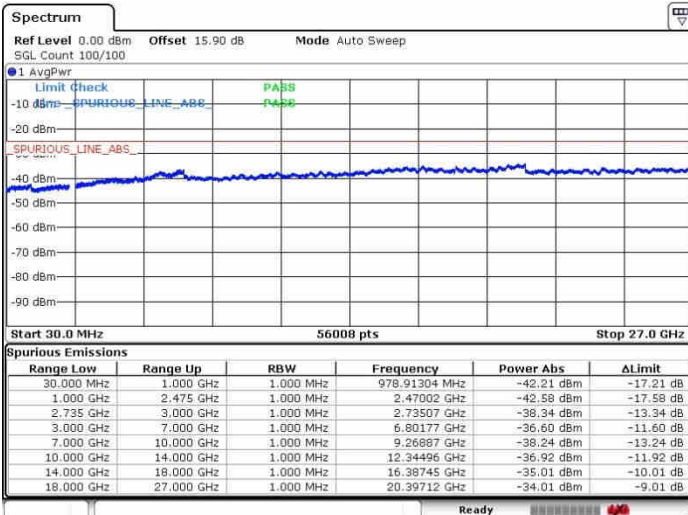

Date: 28.SEP.2017 15:25:20

LTE Band 41 / 20MHz+15MHz

QPSK

Highest Channel / 1RB0 and 1RB74

Highest Channel / 1RB99 and 1RB0

Date: 28.SEP.2017 15:30:30

Date: 28.SEP.2017 15:45:26

Highest Channel / FullIRB

N/A

Date: 28.SEP.2017 15:27:53

LTE Band 41 / 20MHz+20MHz

QPSK

Lowest Channel / 1RB0 and 1RB99

Lowest Channel / 1RB99 and 1RB0

Date: 28.SEP.2017 17:03:03

Date: 28.SEP.2017 17:06:26

Lowest Channel / FullRB

N/A

Date: 28.SEP.2017 17:00:31

LTE Band 41 / 20MHz+20MHz

QPSK

Middle Channel / 1RB0 and 1RB9

Middle Channel / 1RB99 and 1RB0

Date: 26.SEP.2017 09:53:26