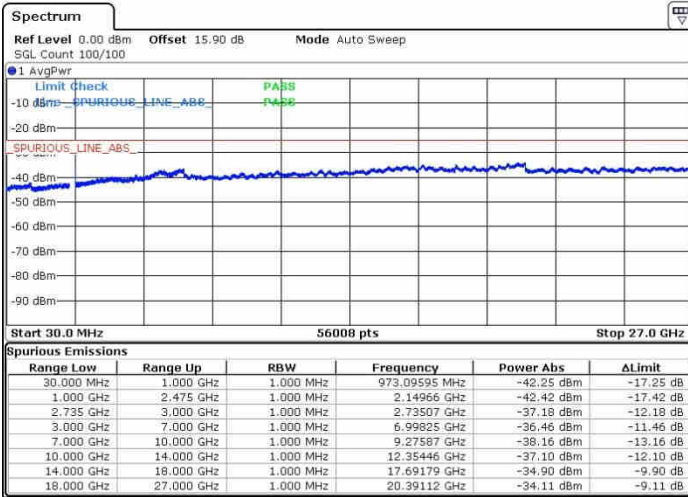

Lowest Band Edge / Full RB

Highest Band Edge / Full RB

LTE Band 41 / 15MHz+10MHz

64QAM

Lowest Band Edge / 1RB0 and 1RB49

Highest Band Edge / 1RB0 and 1RB49

Lowest Band Edge / 1RB74 and 1RB0

Highest Band Edge / 1RB74 and 1RB0

Lowest Band Edge / Full RB

Highest Band Edge / Full RB

Conducted Spurious Emission

LTE Band 41 / 5MHz+20MHz

QPSK

Lowest Channel / 1RB0 and 1RB99

Lowest Channel / 1RB24 and 1RB0

Date: 28.SEP.2017 16:08:43

Date: 28.SEP.2017 16:16:14

Lowest Channel / FullRB

N/A

Date: 28.SEP.2017 16:00:30

LTE Band 41 / 5MHz+20MHz

QPSK

Middle Channel / 1RB0 and 1RB9

Middle Channel / 1RB24 and 1RB0

Date: 28.SEP.2017 10:29:38

Date: 28.SEP.2017 10:36:48

Middle Channel / FullIRB

N/A

Date: 28.SEP.2017 10:16:32

LTE Band 41 / 5MHz+20MHz

QPSK

Highest Channel / 1RB0 and 1RB99