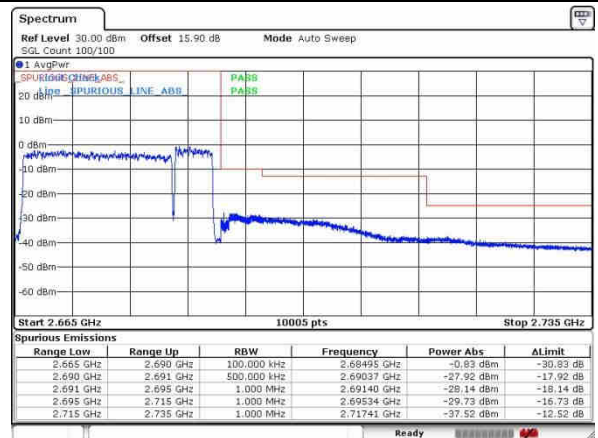

LTE Band 41 / 20MHz+5MHz

64QAM

Lowest Band Edge / 1RB0 and 1RB24

Highest Band Edge / 1RB0 and 1RB24

Date 30 SEP 2017 14:37:04

Date 29 SEP 2017 20:50:08

Lowest Band Edge / 1RB99 and 1RB0

Highest Band Edge / 1RB99 and 1RB0

Date 30 SEP 2017 14:38:04

Date 29 SEP 2017 20:48:00

Lowest Band Edge / Full RB

Highest Band Edge / Full RB

Date 30 SEP 2017 14:38:48

Date 29 SEP 2017 20:47:29

LTE Band 41 / 20MHz+10MHz

64QAM