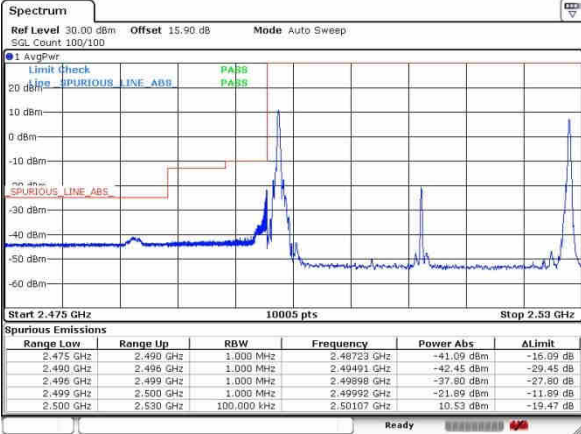

LTE Band 41 / 20MHz+5MHz

64QAM

Lowest Band Edge / 1RB0 and 1RB24

Highest Band Edge / 1RB0 and 1RB24

Date 30 SEP 2017 14:37:04

Date 29 SEP 2017 20:50:08

Lowest Band Edge / 1RB99 and 1RB0

Highest Band Edge / 1RB99 and 1RB0

Date 30 SEP 2017 14:38:04

Date 29 SEP 2017 20:48:00

Lowest Band Edge / Full RB

Highest Band Edge / Full RB

Date 30 SEP 2017 14:38:48

Date 29 SEP 2017 20:47:29

LTE Band 41 / 20MHz+10MHz

64QAM

Lowest Band Edge / 1RB0 and 1RB49

Highest Band Edge / 1RB0 and 1RB49

Date: 30 SEP 2017 14:13:27

Date: 29 SEP 2017 23:12:05

Lowest Band Edge / 1RB99 and 1RB0

Highest Band Edge / 1RB99 and 1RB0

Date: 30 SEP 2017 14:14:46