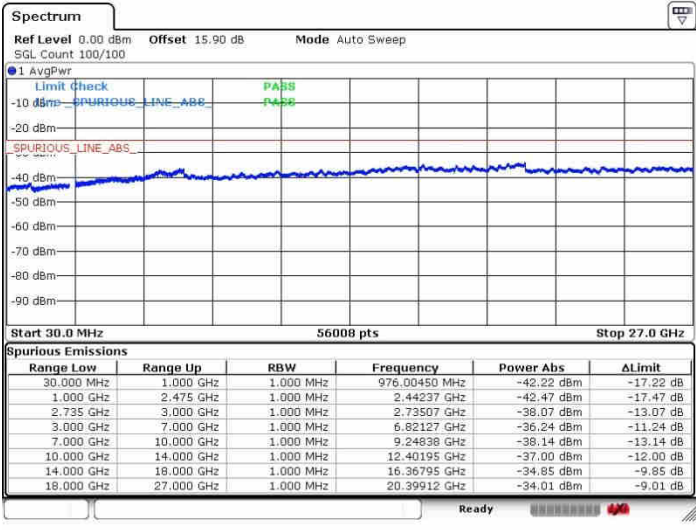

Highest Channel / 1RB0 and 1RB24

Highest Channel / 1RB99 and 1RB0

Date: 26.SEP.2017 14:32:53

Date: 26.SEP.2017 14:51:48

Highest Channel / FullIRB

N/A

Date: 26.SEP.2017 14:30:13

LTE Band 41 / 20MHz+10MHz

QPSK

Lowest Channel / 1RB0 and 1RB49

Lowest Channel / 1RB99 and 1RB0

Date: 28.SEP.2017 16:43:02

Date: 28.SEP.2017 16:50:49

Lowest Channel / FullRB

N/A

Date: 28.SEP.2017 16:43:01

LTE Band 41 / 20MHz+10MHz

QPSK

Middle Channel / 1RB0 and 1RB49

Middle Channel / 1RB99 and 1RB0

Middle Channel / FullIRB

N/A

LTE Band 41 / 20MHz+10MHz

QPSK

Highest Channel / 1RB0 and 1RB49

Highest Channel / 1RB99 and 1RB0

Date: 26.SEP.2017 15:01:31

Date: 26.SEP.2017 15:16:01

Highest Channel / FullIRB

N/A

Date: 26.SEP.2017 14:58:46

LTE Band 41 / 20MHz+15MHz