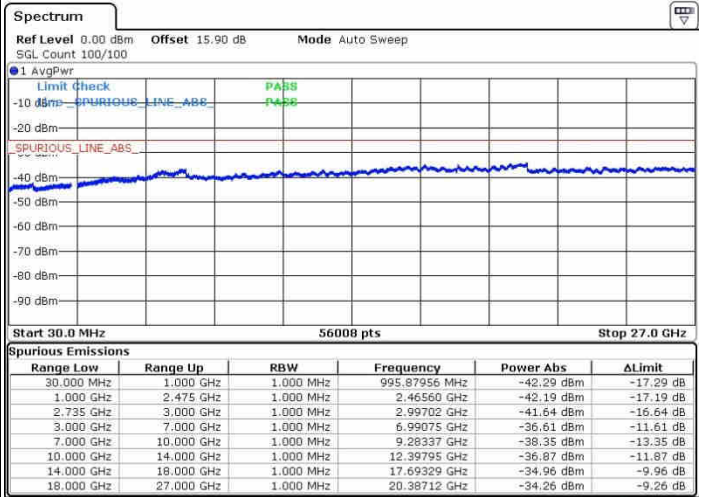

Lowest Band Edge / Full RB

Highest Band Edge / Full RB

Conducted Spurious Emission

LTE Band 41 / 5MHz+20MHz

QPSK

Lowest Channel / 1RB0 and 1RB99

Lowest Channel / 1RB24 and 1RB0

Date: 28.SEP.2017 16:08:43

Date: 28.SEP.2017 16:16:14

Lowest Channel / FullRB

N/A

Date: 28.SEP.2017 16:00:30

LTE Band 41 / 5MHz+20MHz

QPSK

Middle Channel / 1RB0 and 1RB9

Middle Channel / 1RB24 and 1RB0

Date: 28.SEP.2017 10:29:38

Date: 28.SEP.2017 10:36:48

Middle Channel / FullIRB

N/A

Date: 28.SEP.2017 10:16:32

LTE Band 41 / 5MHz+20MHz

QPSK

Highest Channel / 1RB0 and 1RB99

Highest Channel / 1RB24 and 1RB0

Date: 26.SEP.2017 10:27:42

Date: 26.SEP.2017 10:30:50

Highest Channel / FullIRB

N/A

Date: 26.SEP.2017 10:14:06

LTE Band 41 / 10MHz+20MHz

QPSK