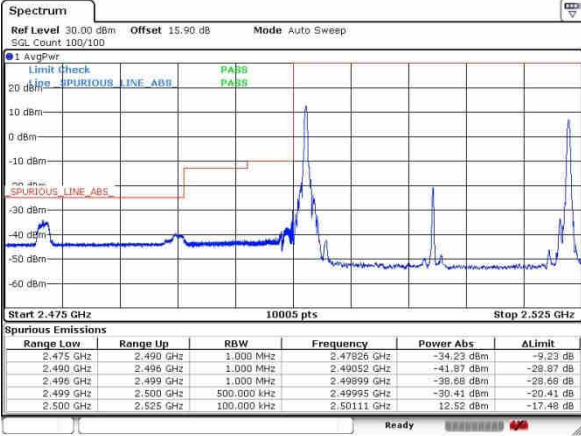

LTE Band 41 / 20MHz+5MHz

64QAM

Lowest Band Edge / 1RB0 and 1RB24

Highest Band Edge / 1RB0 and 1RB24

Date 30 SEP 2017 14:37:04

Date 29 SEP 2017 20:50:08

Lowest Band Edge / 1RB99 and 1RB0

Highest Band Edge / 1RB99 and 1RB0

Date 30 SEP 2017 14:38:04

Date 29 SEP 2017 20:48:00

Lowest Band Edge / Full RB

Highest Band Edge / Full RB

Date 30 SEP 2017 14:38:48

Date 29 SEP 2017 20:47:29

LTE Band 41 / 20MHz+10MHz

64QAM