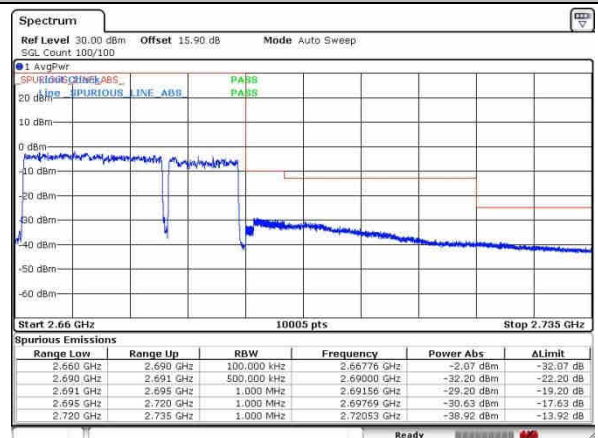

Lowest Band Edge / 1RB0 and 1RB49

Highest Band Edge / 1RB0 and 1RB49

Date: 30 SEP 2017 14:13:27

Date: 29 SEP 2017 23:12:05

Lowest Band Edge / 1RB99 and 1RB0

Highest Band Edge / 1RB99 and 1RB0

Date: 30 SEP 2017 14:14:46

Date: 29 SEP 2017 23:13:57

Lowest Band Edge / Full RB

Highest Band Edge / Full RB

Date: 30 SEP 2017 14:12:53

Date: 29 SEP 2017 23:08:23

LTE Band 41 / 20MHz+15MHz

64QAM

Lowest Band Edge / 1RB0 and 1RB74