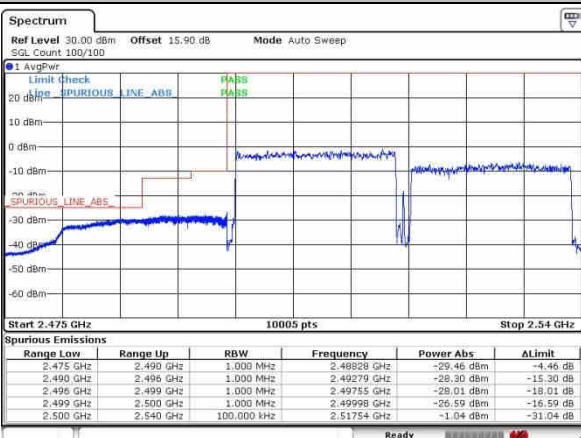

Date: 30 SEP 2017 13:23:02

Date: 30 SEP 2017 12:48:15

Lowest Band Edge / 1RB99 and 1RB0

Highest Band Edge / 1RB99 and 1RB0

Date: 30 SEP 2017 13:24:01

Date: 30 SEP 2017 12:50:09

Lowest Band Edge / Full RB

Highest Band Edge / Full RB