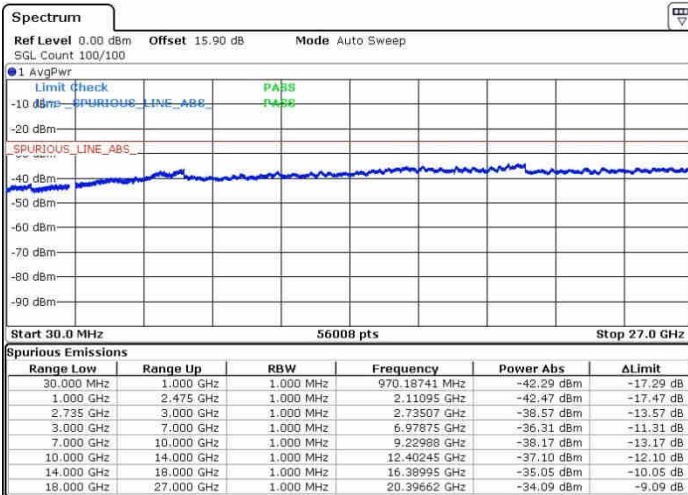

Highest Channel / 1RB0 and 1RB24

Highest Channel / 1RB99 and 1RB0

Date: 26.SEP.2017 14:32:53

Date: 26.SEP.2017 14:51:48

Highest Channel / FullIRB

N/A

Date: 26.SEP.2017 14:30:13

LTE Band 41 / 20MHz+10MHz

QPSK

Lowest Channel / 1RB0 and 1RB49

Lowest Channel / 1RB99 and 1RB0

Date: 28.SEP.2017 16:43:02

Date: 28.SEP.2017 16:50:49

Lowest Channel / FullRB

N/A

Date: 28.SEP.2017 16:43:01