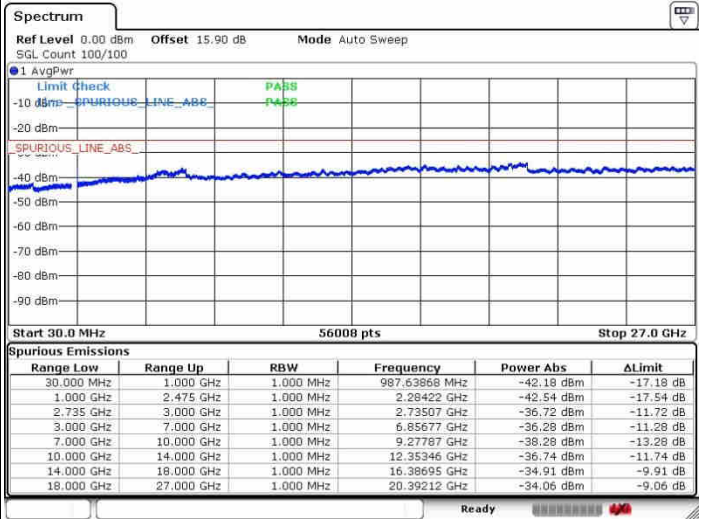

Middle Channel / FullIRB

N/A

Date: 26.SEP.2017 11:32:11

LTE Band 41 / 15MHz+15MHz

QPSK

Highest Channel / 1RB0 and 1RB74

Highest Channel / 1RB74 and 1RB0

Date: 28.SEP.2017 11:47:23

Date: 28.SEP.2017 13:37:02

Highest Channel / FullIRB

N/A

Date: 28.SEP.2017 11:44:12

LTE Band 41 / 15MHz+20MHz

QPSK

Lowest Channel / 1RB0 and 1RB99

Lowest Channel / 1RB74 and 1RB0

Date: 28.SEP.2017 16:26:05

Date: 28.SEP.2017 16:26:53

Lowest Channel / FullRB

N/A

Date: 28.SEP.2017 16:23:42

LTE Band 41 / 15MHz+20MHz

QPSK

Middle Channel / 1RB0 and 1RB9