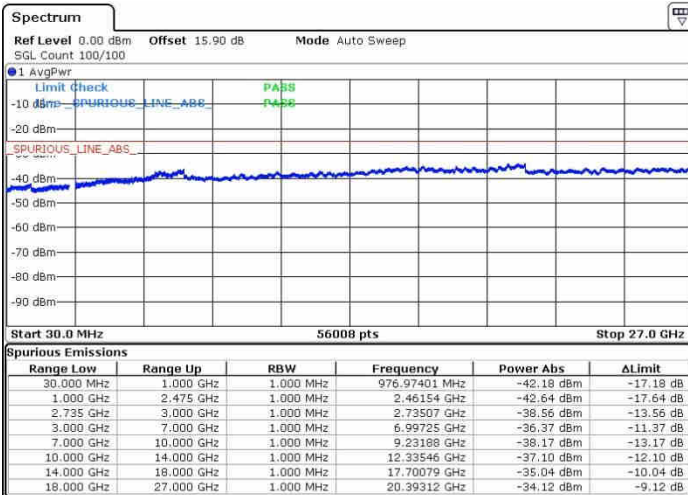

Highest Channel / 1RB0 and 1RB49

Highest Channel / 1RB99 and 1RB0

Date: 26.SEP.2017 15:01:31

Date: 26.SEP.2017 15:16:01

Highest Channel / FullIRB

N/A

Date: 26.SEP.2017 14:58:46

LTE Band 41 / 20MHz+15MHz

QPSK

Lowest Channel / 1RB0 and 1RB74

Lowest Channel / 1RB99 and 1RB0

Date: 28.SEP.2017 16:59:47

Date: 28.SEP.2017 16:58:09

Lowest Channel / FullRB

N/A

Date: 28.SEP.2017 16:53:19