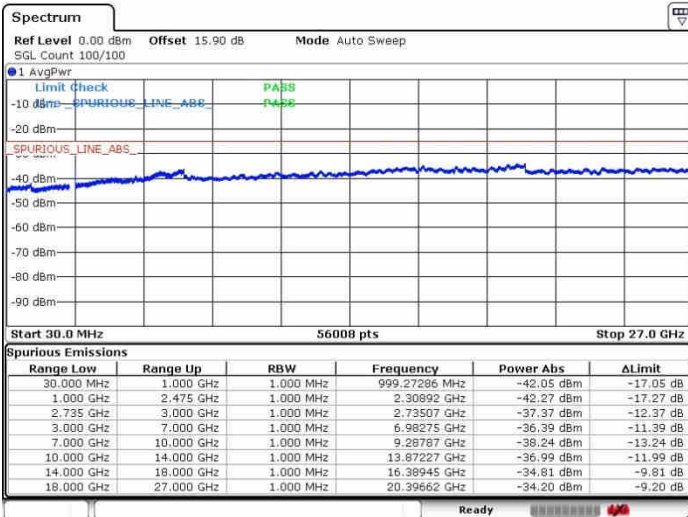

LTE Band 41 / 20MHz+10MHz

QPSK

Middle Channel / 1RB0 and 1RB49

Middle Channel / 1RB99 and 1RB0

Middle Channel / FullIRB

N/A

LTE Band 41 / 20MHz+10MHz

QPSK

Highest Channel / 1RB0 and 1RB49

Highest Channel / 1RB99 and 1RB0

Date: 26.SEP.2017 15:01:31

Date: 26.SEP.2017 15:16:01

Highest Channel / FullIRB

N/A

Date: 26.SEP.2017 14:58:46

LTE Band 41 / 20MHz+15MHz

QPSK

Lowest Channel / 1RB0 and 1RB74

Lowest Channel / 1RB99 and 1RB0

Date: 28.SEP.2017 16:59:47

Date: 28.SEP.2017 16:58:09

Lowest Channel / FullRB

N/A

Date: 28.SEP.2017 16:53:19