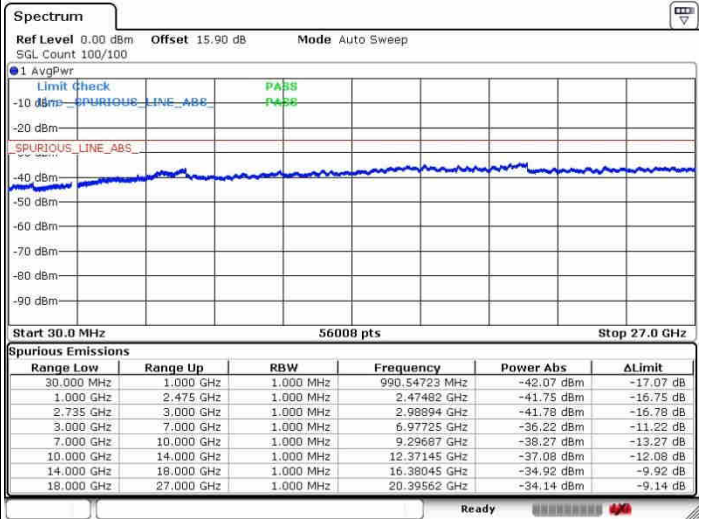

LTE Band 41 / 10MHz+20MHz

QPSK

Highest Channel / 1RB0 and 1RB99

Highest Channel / 1RB49 and 1RB0

Date: 26.SEP.2017 10:57:01

Date: 26.SEP.2017 11:17:14

Highest Channel / FullIRB

N/A

Date: 26.SEP.2017 11:13:06

LTE Band 41 / 15MHz+15MHz

QPSK

Lowest Channel / 1RB0 and 1RB74

Lowest Channel / 1RB74 and 1RB0

Date: 28.SEP.2017 16:18:18

Date: 28.SEP.2017 16:13:51

Lowest Channel / FullRB