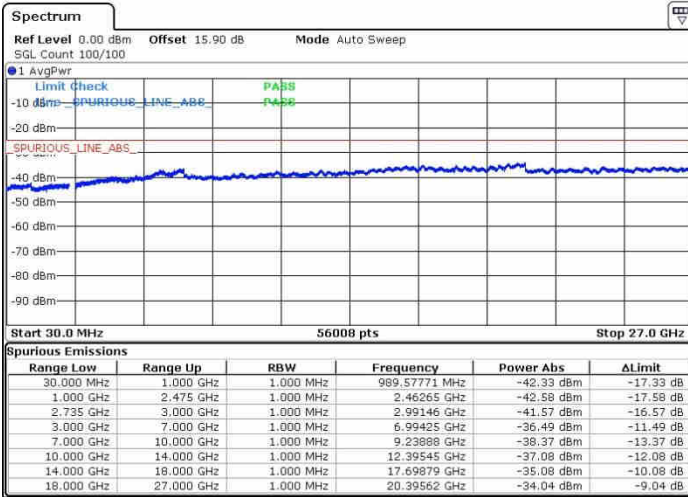

Lowest Band Edge / Full RB

Highest Band Edge / Full RB

Conducted Spurious Emission

LTE Band 41 / 5MHz+20MHz

QPSK

Lowest Channel / 1RB0 and 1RB99

Lowest Channel / 1RB24 and 1RB0

Date: 28.SEP.2017 16:08:43

Date: 28.SEP.2017 16:16:14

Lowest Channel / FullRB

N/A

Date: 28.SEP.2017 16:00:30

LTE Band 41 / 5MHz+20MHz

QPSK

Middle Channel / 1RB0 and 1RB9

Middle Channel / 1RB24 and 1RB0

Date: 28.SEP.2017 10:29:38

Date: 28.SEP.2017 10:36:48

Middle Channel / FullIRB

N/A

Date: 28.SEP.2017 10:16:32

LTE Band 41 / 5MHz+20MHz

QPSK

Highest Channel / 1RB0 and 1RB99

Highest Channel / 1RB24 and 1RB0

Date: 26.SEP.2017 10:27:42

Date: 26.SEP.2017 10:30:50

Highest Channel / FullIRB

N/A

Date: 26.SEP.2017 10:14:06

LTE Band 41 / 10MHz+20MHz

QPSK