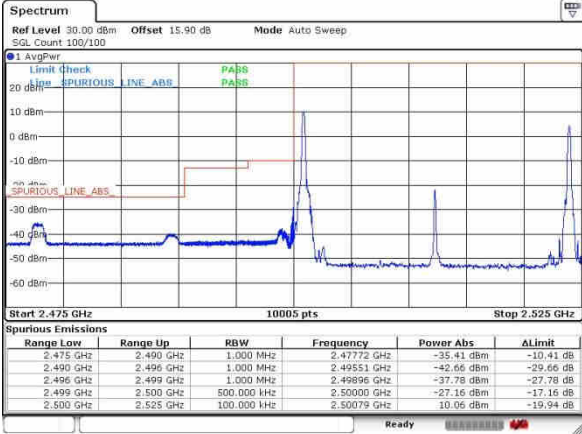

Lowest Band Edge / Full RB

Highest Band Edge / Full RB

LTE Band 41 / 15MHz+10MHz

64QAM

Lowest Band Edge / 1RB0 and 1RB49

Highest Band Edge / 1RB0 and 1RB49

Lowest Band Edge / 1RB74 and 1RB0

Highest Band Edge / 1RB74 and 1RB0

Lowest Band Edge / Full RB

Highest Band Edge / Full RB

Conducted Spurious Emission

LTE Band 41 / 5MHz+20MHz

QPSK

Lowest Channel / 1RB0 and 1RB99

Lowest Channel / 1RB24 and 1RB0

Date: 28.SEP.2017 16:08:43