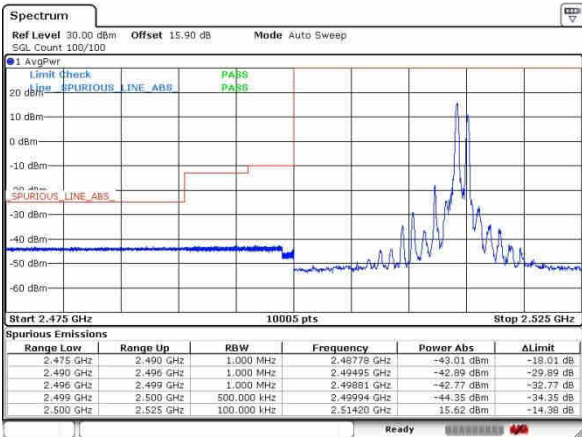

Date: 30 SEP 2017 13:22:45

Date: 30 SEP 2017 12:48:00

LTE Band 41 / 10MHz+15MHz

64QAM

Lowest Band Edge / 1RB0 and 1RB74

Highest Band Edge / 1RB0 and 1RB74

Lowest Band Edge / 1RB49 and 1RB0

Highest Band Edge / 1RB49 and 1RB0

Lowest Band Edge / Full RB

Highest Band Edge / Full RB

LTE Band 41 / 15MHz+10MHz

64QAM

Lowest Band Edge / 1RB0 and 1RB49

Highest Band Edge / 1RB0 and 1RB49

Lowest Band Edge / 1RB74 and 1RB0

Highest Band Edge / 1RB74 and 1RB0

Lowest Band Edge / Full RB

Highest Band Edge / Full RB

Conducted Spurious Emission

LTE Band 41 / 5MHz+20MHz

QPSK

Lowest Channel / 1RB0 and 1RB99

Lowest Channel / 1RB24 and 1RB0

Date: 28.SEP.2017 16:08:43