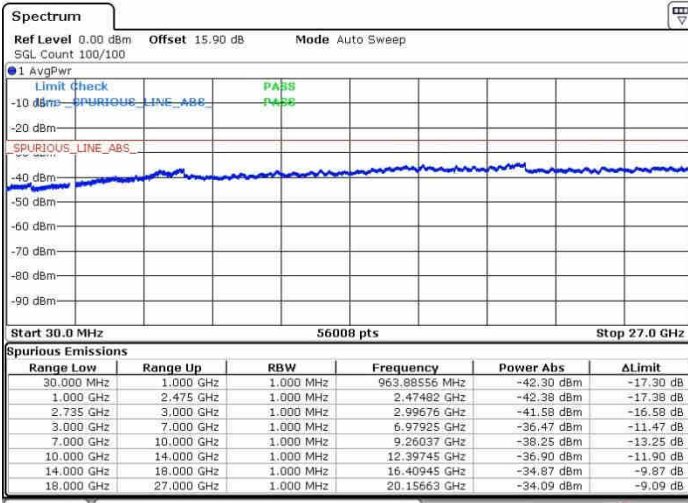

Date: 28.SEP.2017 16:26:05

Date: 28.SEP.2017 16:26:53

Lowest Channel / FullRB

N/A

Date: 28.SEP.2017 16:23:42

LTE Band 41 / 15MHz+20MHz

QPSK

Middle Channel / 1RB0 and 1RB9

Middle Channel / 1RB74 and 1RB0

Date: 28.SEP.2017 13:48:08

Date: 28.SEP.2017 13:58:41

Middle Channel / FullRB

N/A

Date: 28.SEP.2017 13:41:08

LTE Band 41 / 15MHz+20MHz

QPSK

Highest Channel / 1RB0 and 1RB99

Highest Channel / 1RB74 and 1RB0

Date: 28.SEP.2017 13:45:36

Date: 28.SEP.2017 14:00:44

Highest Channel / FullIRB

N/A

Date: 28.SEP.2017 13:43:18

LTE Band 41 / 20MHz+5MHz