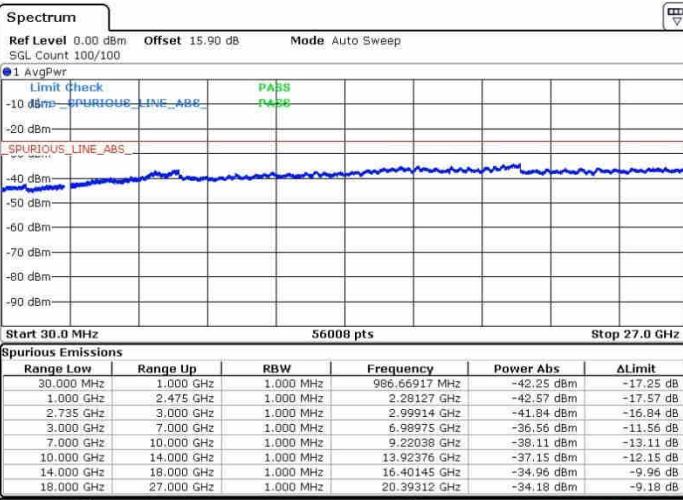

Date: 28.SEP.2017 10:29:38

Date: 28.SEP.2017 10:36:48

Middle Channel / FullIRB

N/A

Date: 28.SEP.2017 10:16:32

LTE Band 41 / 5MHz+20MHz

QPSK

Highest Channel / 1RB0 and 1RB99

Highest Channel / 1RB24 and 1RB0

Date: 26.SEP.2017 10:27:42

Date: 26.SEP.2017 10:30:50

Highest Channel / FullIRB

N/A

Date: 26.SEP.2017 10:14:06

LTE Band 41 / 10MHz+20MHz

QPSK

Lowest Channel / 1RB0 and 1RB99

Lowest Channel / 1RB49 and 1RB0

Date: 28.SEP.2017 16:06:07

Date: 28.SEP.2017 16:10:54

Lowest Channel / FullRB

N/A

Date: 28.SEP.2017 16:03:37

LTE Band 41 / 10MHz+20MHz