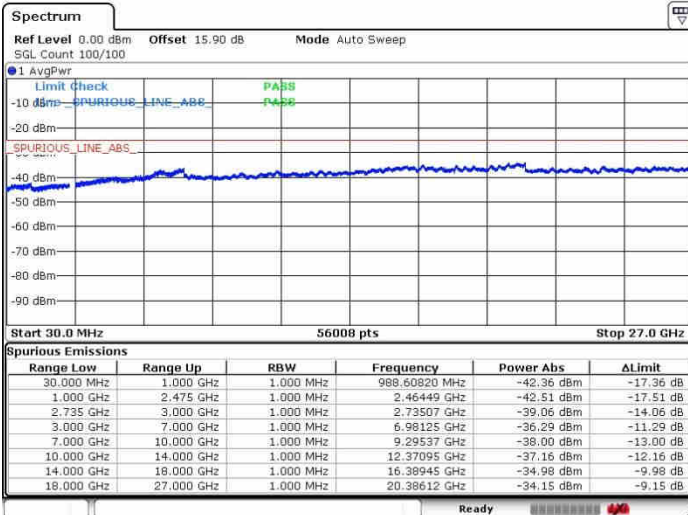

Date: 28.SEP.2017 10:29:38

Date: 28.SEP.2017 10:36:48

Middle Channel / FullIRB

N/A

Date: 28.SEP.2017 10:16:32

LTE Band 41 / 5MHz+20MHz

QPSK

Highest Channel / 1RB0 and 1RB99

Highest Channel / 1RB24 and 1RB0

Date: 26.SEP.2017 10:27:42

Date: 26.SEP.2017 10:30:50

Highest Channel / FullIRB

N/A

Date: 26.SEP.2017 10:14:06

LTE Band 41 / 10MHz+20MHz

QPSK

Lowest Channel / 1RB0 and 1RB99

Lowest Channel / 1RB49 and 1RB0

Date: 28.SEP.2017 16:06:07

Date: 28.SEP.2017 16:10:54

Lowest Channel / FullRB

N/A

Date: 28.SEP.2017 16:03:37

LTE Band 41 / 10MHz+20MHz