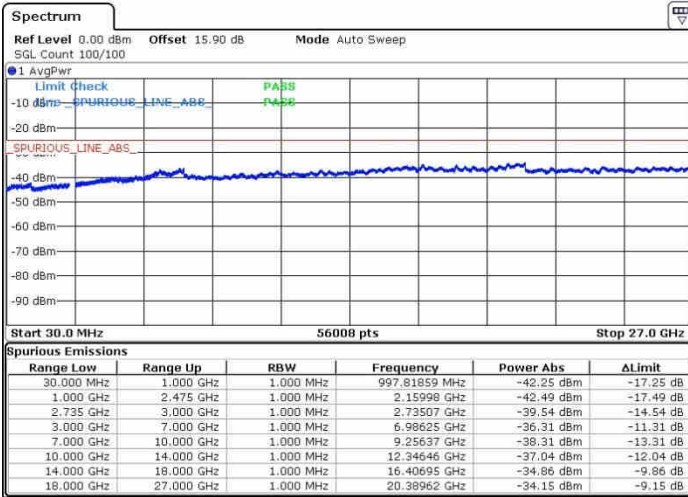

LTE Band 41 / 20MHz+15MHz

QPSK

Middle Channel / 1RB0 and 1RB74

Middle Channel / 1RB99 and 1RB0

Date: 28.SEP.2017 15:33:47

Date: 28.SEP.2017 15:42:13

Middle Channel / FullIRB

N/A

Date: 28.SEP.2017 15:25:20

LTE Band 41 / 20MHz+15MHz

QPSK

Highest Channel / 1RB0 and 1RB74

Highest Channel / 1RB99 and 1RB0

Date: 28.SEP.2017 15:30:30

Date: 28.SEP.2017 15:45:26

Highest Channel / FullIRB

N/A

Date: 28.SEP.2017 15:27:53

LTE Band 41 / 20MHz+20MHz

QPSK

Lowest Channel / 1RB0 and 1RB99

Lowest Channel / 1RB99 and 1RB0

Date: 28.SEP.2017 17:03:03

Date: 28.SEP.2017 17:06:26