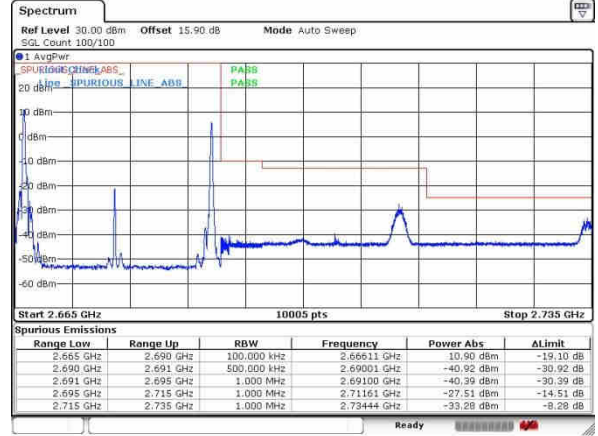

LTE Band 41 / 20MHz+5MHz

64QAM

Lowest Band Edge / 1RB0 and 1RB24

Highest Band Edge / 1RB0 and 1RB24

Date 30 SEP 2017 14:37:04

Date 29 SEP 2017 20:50:08

Lowest Band Edge / 1RB99 and 1RB0

Highest Band Edge / 1RB99 and 1RB0

Date 30 SEP 2017 14:38:04

Date 29 SEP 2017 20:48:00

Lowest Band Edge / Full RB

Highest Band Edge / Full RB

Date 30 SEP 2017 14:38:48

Date 29 SEP 2017 20:47:29

LTE Band 41 / 20MHz+10MHz

64QAM