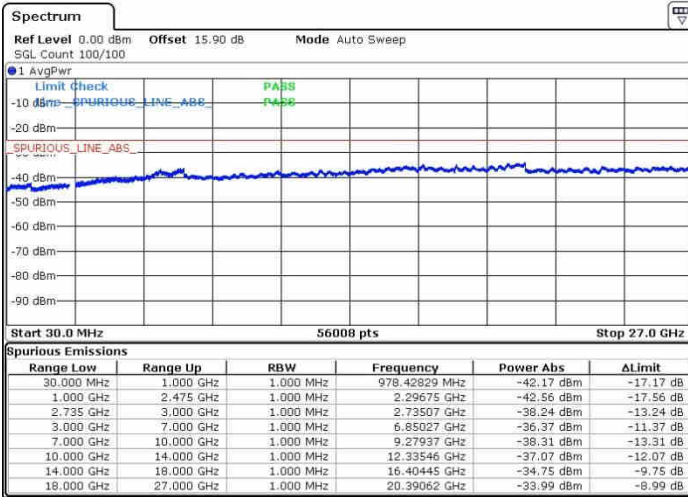

LTE Band 41 / 10MHz+20MHz

QPSK

Highest Channel / 1RB0 and 1RB99

Highest Channel / 1RB49 and 1RB0

Date: 26.SEP.2017 10:57:01

Date: 26.SEP.2017 11:17:14

Highest Channel / FullIRB

N/A

Date: 26.SEP.2017 11:13:06

LTE Band 41 / 15MHz+15MHz

QPSK

Lowest Channel / 1RB0 and 1RB74

Lowest Channel / 1RB74 and 1RB0

Date: 28.SEP.2017 16:18:18

Date: 28.SEP.2017 16:13:51

Lowest Channel / FullRB