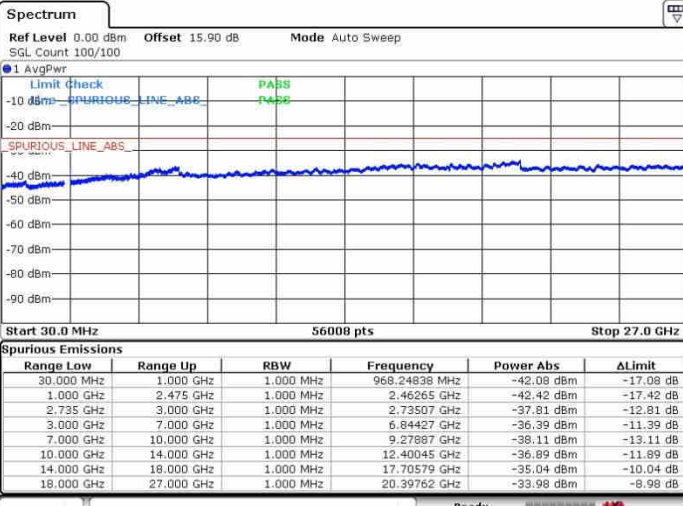

Highest Channel / 1RB0 and 1RB49

Highest Channel / 1RB99 and 1RB0

Date: 26.SEP.2017 15:01:31

Date: 26.SEP.2017 15:16:01

Highest Channel / FullIRB

N/A

Date: 26.SEP.2017 14:58:46

LTE Band 41 / 20MHz+15MHz

QPSK

Lowest Channel / 1RB0 and 1RB74

Lowest Channel / 1RB99 and 1RB0

Date: 28.SEP.2017 16:59:47

Date: 28.SEP.2017 16:58:09

Lowest Channel / FullRB

N/A

Date: 28.SEP.2017 16:53:19

LTE Band 41 / 20MHz+15MHz

QPSK

Middle Channel / 1RB0 and 1RB74

Middle Channel / 1RB99 and 1RB0

Date: 28.SEP.2017 15:33:47

Date: 28.SEP.2017 15:42:13

Middle Channel / FullIRB

N/A