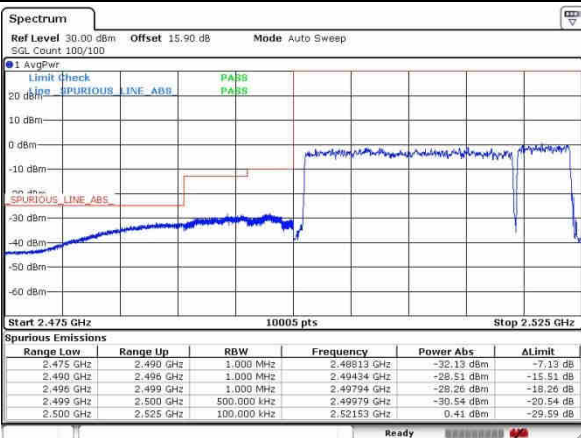

LTE Band 41 / 20MHz+5MHz

64QAM

Lowest Band Edge / 1RB0 and 1RB24

Highest Band Edge / 1RB0 and 1RB24

Date 30 SEP 2017 14:37:04

Date 29 SEP 2017 20:50:08

Lowest Band Edge / 1RB99 and 1RB0

Highest Band Edge / 1RB99 and 1RB0

Date 30 SEP 2017 14:38:04

Date 29 SEP 2017 20:48:00

Lowest Band Edge / Full RB

Highest Band Edge / Full RB

Date 30 SEP 2017 14:38:48

Date 29 SEP 2017 20:47:29

LTE Band 41 / 20MHz+10MHz

64QAM