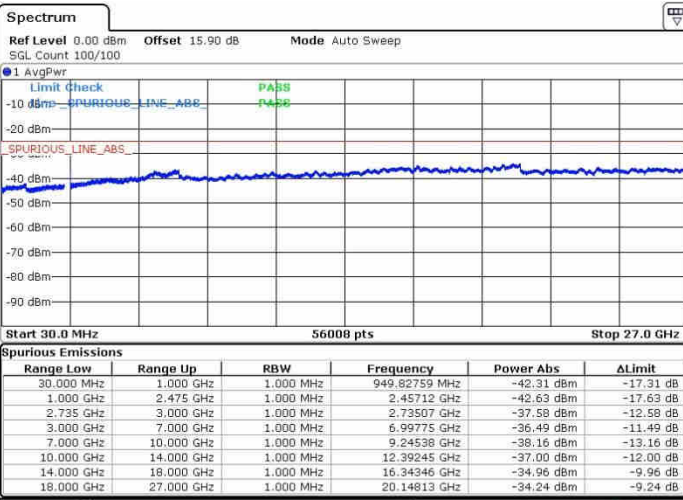

Highest Channel / 1RB0 and 1RB49

Highest Channel / 1RB99 and 1RB0

Date: 26.SEP.2017 15:01:31

Date: 26.SEP.2017 15:16:01

Highest Channel / FullIRB

N/A

Date: 26.SEP.2017 14:58:46

LTE Band 41 / 20MHz+15MHz

QPSK

Lowest Channel / 1RB0 and 1RB74

Lowest Channel / 1RB99 and 1RB0

Date: 28.SEP.2017 16:59:47

Date: 28.SEP.2017 16:58:09

Lowest Channel / FullRB

N/A

Date: 28.SEP.2017 16:53:19

LTE Band 41 / 20MHz+15MHz

QPSK

Middle Channel / 1RB0 and 1RB74

Middle Channel / 1RB99 and 1RB0

Date: 28.SEP.2017 15:33:47

Date: 28.SEP.2017 15:42:13

Middle Channel / FullIRB

N/A

Date: 28.SEP.2017 15:25:20

LTE Band 41 / 20MHz+15MHz

QPSK

Highest Channel / 1RB0 and 1RB74

Highest Channel / 1RB99 and 1RB0

Date: 28.SEP.2017 15:30:30

Date: 28.SEP.2017 15:45:26

Highest Channel / FullIRB