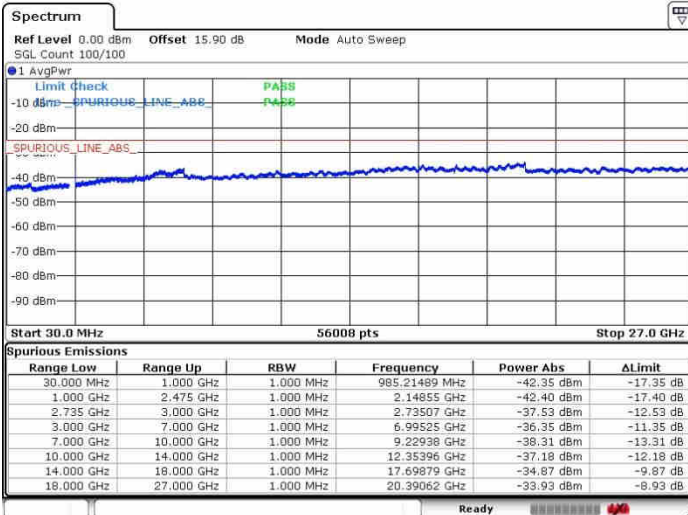

Date: 28.SEP.2017 15:25:20

LTE Band 41 / 20MHz+15MHz

QPSK

Highest Channel / 1RB0 and 1RB74

Highest Channel / 1RB99 and 1RB0

Date: 28.SEP.2017 15:30:30

Date: 28.SEP.2017 15:45:26

Highest Channel / FullIRB

N/A

Date: 28.SEP.2017 15:27:53

LTE Band 41 / 20MHz+20MHz

QPSK

Lowest Channel / 1RB0 and 1RB99

Lowest Channel / 1RB99 and 1RB0

Date: 28.SEP.2017 17:03:03

Date: 28.SEP.2017 17:06:26

Lowest Channel / FullRB

N/A

Date: 28.SEP.2017 17:00:31

LTE Band 41 / 20MHz+20MHz

QPSK

Middle Channel / 1RB0 and 1RB9

Middle Channel / 1RB99 and 1RB0

Date: 26.SEP.2017 09:53:26