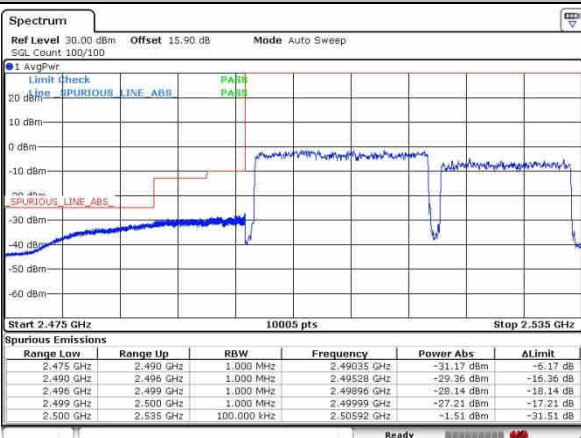

Lowest Band Edge / Full RB

Highest Band Edge / Full RB

Date: 30 SEP 2017 13:38:01

Date: 30 SEP 2017 01:48:12