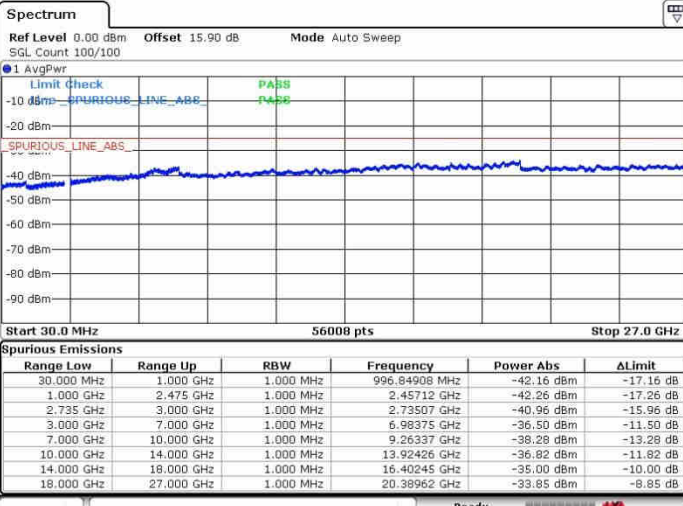

LTE Band 41 / 20MHz+5MHz

QPSK

Middle Channel / 1RB0 and 1RB24

Middle Channel / 1RB99 and 1RB0

Middle Channel / FullIRB

N/A

LTE Band 41 / 20MHz+5MHz

QPSK

Highest Channel / 1RB0 and 1RB24

Highest Channel / 1RB99 and 1RB0

Date: 26.SEP.2017 14:32:53

Date: 26.SEP.2017 14:51:48

Highest Channel / FullIRB

N/A

Date: 26.SEP.2017 14:30:13

LTE Band 41 / 20MHz+10MHz

QPSK

Lowest Channel / 1RB0 and 1RB49

Lowest Channel / 1RB99 and 1RB0

Date: 28.SEP.2017 16:43:02

Date: 28.SEP.2017 16:50:49

Lowest Channel / FullRB

N/A

Date: 28.SEP.2017 16:43:01