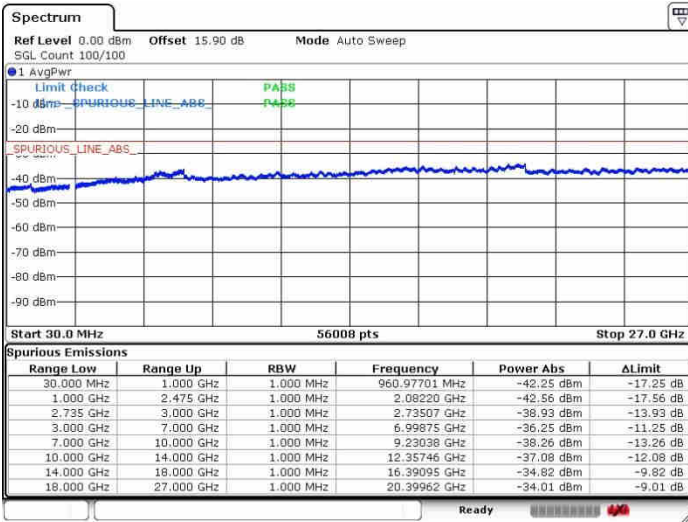

Highest Channel / 1RB0 and 1RB99

Highest Channel / 1RB74 and 1RB0

Date: 28.SEP.2017 13:45:36

Date: 28.SEP.2017 14:00:44

Highest Channel / FullIRB

N/A

Date: 28.SEP.2017 13:43:18

LTE Band 41 / 20MHz+5MHz

QPSK

Lowest Channel / 1RB0 and 1RB24

Lowest Channel / 1RB99 and 1RB0

Date: 28.SEP.2017 16:34:53

Date: 28.SEP.2017 16:40:21

Lowest Channel / FullRB

N/A

Date: 28.SEP.2017 16:31:06

LTE Band 41 / 20MHz+5MHz

QPSK

Middle Channel / 1RB0 and 1RB24

Middle Channel / 1RB99 and 1RB0

Middle Channel / FullIRB

N/A

LTE Band 41 / 20MHz+5MHz

QPSK

Highest Channel / 1RB0 and 1RB24

Highest Channel / 1RB99 and 1RB0

Date: 26.SEP.2017 14:32:53

Date: 26.SEP.2017 14:51:48

Highest Channel / FullIRB

N/A

Date: 26.SEP.2017 14:30:13

LTE Band 41 / 20MHz+10MHz