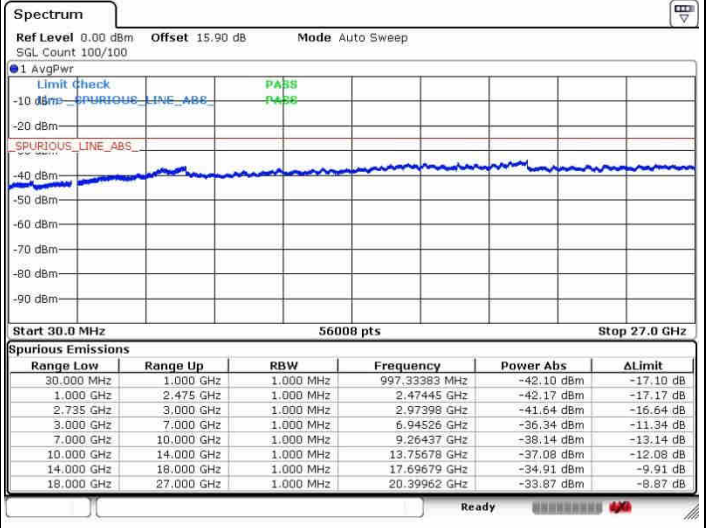

LTE Band 41 / 10MHz+20MHz

QPSK

MiddleChannel / 1RB0 and 1RB99

Middle Channel / 1RB49 and 1RB0

Date: 26.SEP.2017 10:53:42

Date: 26.SEP.2017 11:19:42