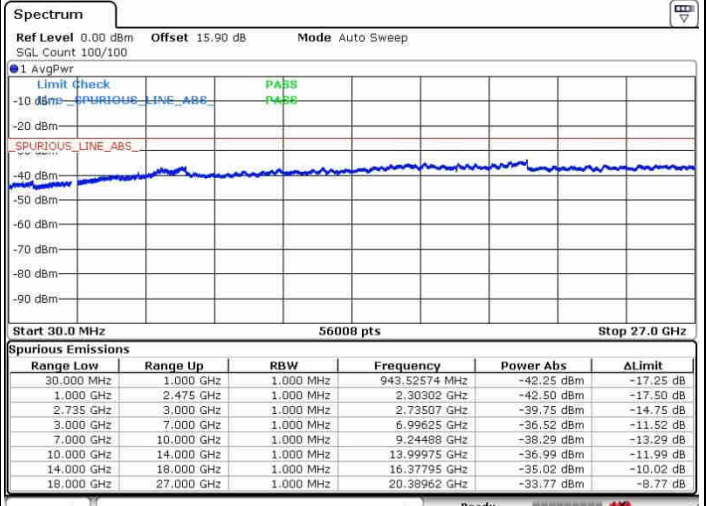

Highest Channel / 1RB0 and 1RB49

Highest Channel / 1RB99 and 1RB0

Date: 26.SEP.2017 15:01:31

Date: 26.SEP.2017 15:16:01

Highest Channel / FullIRB

N/A

Date: 26.SEP.2017 14:58:46

LTE Band 41 / 20MHz+15MHz

QPSK

Lowest Channel / 1RB0 and 1RB74

Lowest Channel / 1RB99 and 1RB0

Date: 28.SEP.2017 16:59:47

Date: 28.SEP.2017 16:58:09

Lowest Channel / FullRB

N/A

Date: 28.SEP.2017 16:53:19

LTE Band 41 / 20MHz+15MHz

QPSK

Middle Channel / 1RB0 and 1RB74

Middle Channel / 1RB99 and 1RB0

Date: 28.SEP.2017 15:33:47

Date: 28.SEP.2017 15:42:13

Middle Channel / FullIRB

N/A