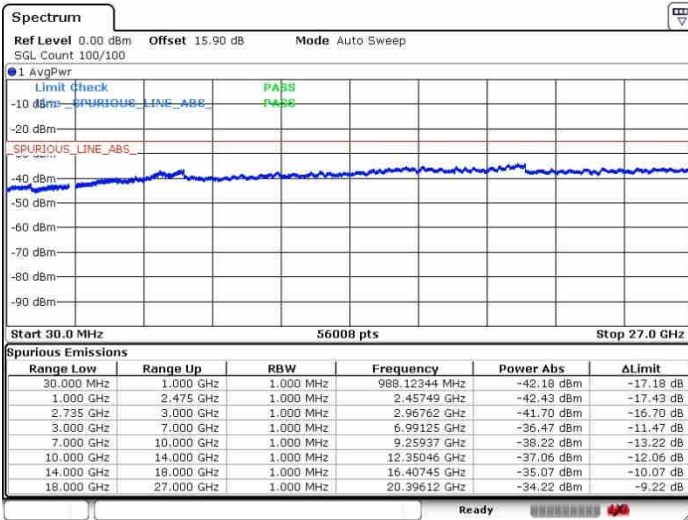

Middle Channel / FullIRB

N/A

Date: 26.SEP.2017 09:44:26