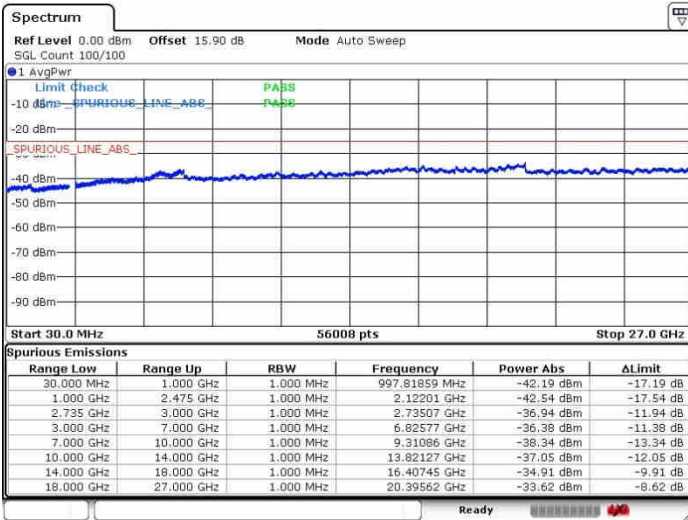

Middle Channel / FullIRB

N/A

Date: 26.SEP.2017 11:32:11

LTE Band 41 / 15MHz+15MHz

QPSK

Highest Channel / 1RB0 and 1RB74

Highest Channel / 1RB74 and 1RB0

Date: 28.SEP.2017 11:47:23

Date: 28.SEP.2017 13:37:02

Highest Channel / FullIRB

N/A

Date: 28.SEP.2017 11:44:12

LTE Band 41 / 15MHz+20MHz

QPSK

Lowest Channel / 1RB0 and 1RB99

Lowest Channel / 1RB74 and 1RB0

Date: 28.SEP.2017 16:26:05

Date: 28.SEP.2017 16:26:53

Lowest Channel / FullRB

N/A

Date: 28.SEP.2017 16:23:42

LTE Band 41 / 15MHz+20MHz

QPSK

Middle Channel / 1RB0 and 1RB9