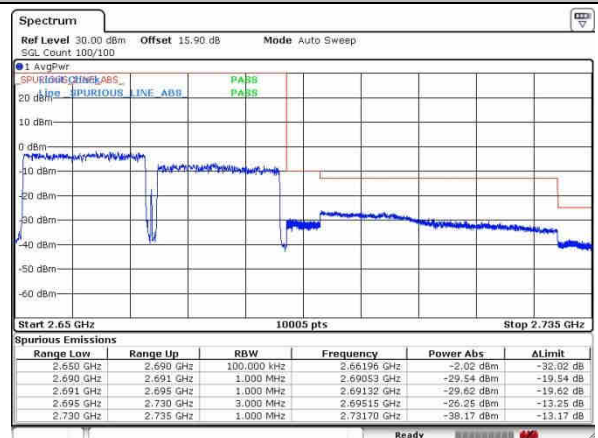

Date: 30 SEP 2017 13:23:02

Date: 30 SEP 2017 12:48:15

Lowest Band Edge / 1RB99 and 1RB0

Highest Band Edge / 1RB99 and 1RB0

Date: 30 SEP 2017 13:24:01

Date: 30 SEP 2017 12:50:09

Lowest Band Edge / Full RB

Highest Band Edge / Full RB