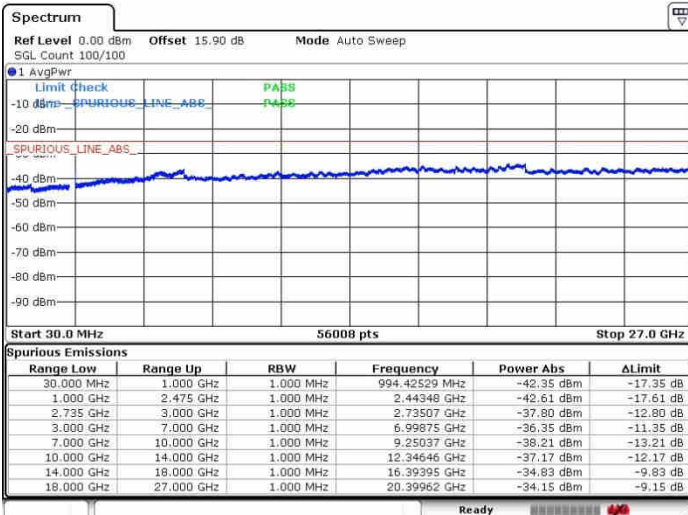

Highest Channel / 1RB24 and 1RB0

Date: 26.SEP.2017 10:27:42

Date: 26.SEP.2017 10:30:50

Highest Channel / FullIRB

N/A

Date: 26.SEP.2017 10:14:06

LTE Band 41 / 10MHz+20MHz

QPSK

Lowest Channel / 1RB0 and 1RB99

Lowest Channel / 1RB49 and 1RB0

Date: 28.SEP.2017 16:06:07

Date: 28.SEP.2017 16:10:54

Lowest Channel / FullRB

N/A

Date: 28.SEP.2017 16:03:37

LTE Band 41 / 10MHz+20MHz

LTE Band 41 / 10MHz+20MHz

QPSK

Highest Channel / 1RB0 and 1RB99

Highest Channel / 1RB49 and 1RB0

Date: 26.SEP.2017 10:57:01

Date: 26.SEP.2017 11:17:14

Highest Channel / FullIRB

N/A