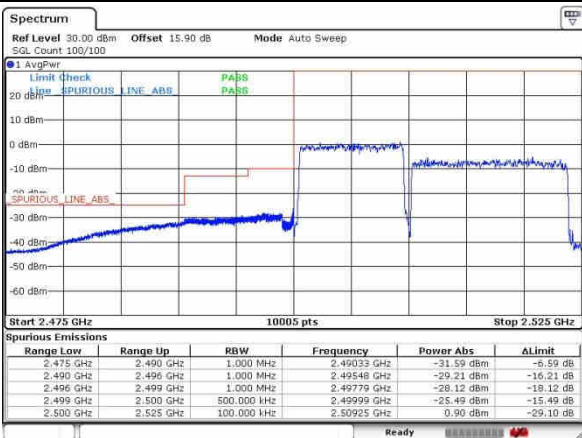

Date: 30 SEP 2017 13:22:45

Date: 30 SEP 2017 12:48:00

LTE Band 41 / 10MHz+15MHz

64QAM

Lowest Band Edge / 1RB0 and 1RB74

Highest Band Edge / 1RB0 and 1RB74

Lowest Band Edge / 1RB49 and 1RB0

Highest Band Edge / 1RB49 and 1RB0

Lowest Band Edge / Full RB

Highest Band Edge / Full RB

LTE Band 41 / 15MHz+10MHz

64QAM

Lowest Band Edge / 1RB0 and 1RB49

Highest Band Edge / 1RB0 and 1RB49

Lowest Band Edge / 1RB74 and 1RB0

Highest Band Edge / 1RB74 and 1RB0