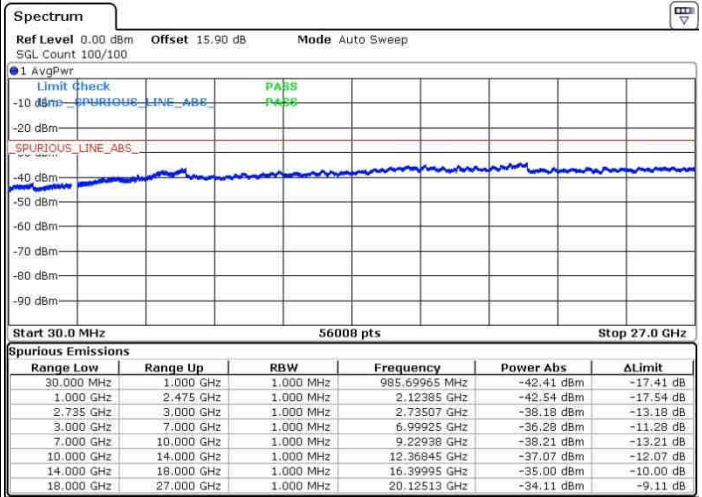

QPSK

Lowest Channel / 1RB0 and 1RB24

Lowest Channel / 1RB99 and 1RB0

Date: 28.SEP.2017 16:34:53

Date: 28.SEP.2017 16:40:21

Lowest Channel / FullRB

N/A

Date: 28.SEP.2017 16:31:06

LTE Band 41 / 20MHz+5MHz

QPSK

Middle Channel / 1RB0 and 1RB24

Middle Channel / 1RB99 and 1RB0

Middle Channel / FullIRB

N/A

LTE Band 41 / 20MHz+5MHz

QPSK

Highest Channel / 1RB0 and 1RB24

Highest Channel / 1RB99 and 1RB0

Date: 26.SEP.2017 14:32:53

Date: 26.SEP.2017 14:51:48

Highest Channel / FullIRB

N/A

Date: 26.SEP.2017 14:30:13

LTE Band 41 / 20MHz+10MHz