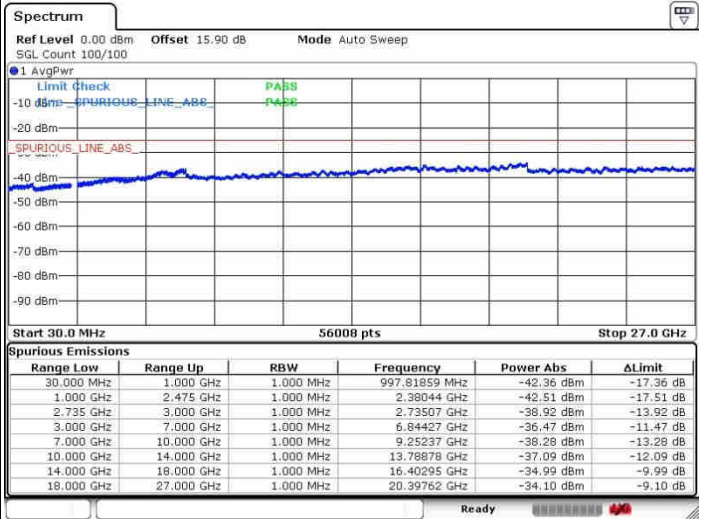

Highest Channel / 1RB0 and 1RB24

Highest Channel / 1RB99 and 1RB0

Date: 26.SEP.2017 14:32:53

Date: 26.SEP.2017 14:51:48

Highest Channel / FullIRB

N/A

Date: 26.SEP.2017 14:30:13

LTE Band 41 / 20MHz+10MHz

QPSK

Lowest Channel / 1RB0 and 1RB49

Lowest Channel / 1RB99 and 1RB0

Date: 28.SEP.2017 16:43:02

Date: 28.SEP.2017 16:50:49

Lowest Channel / FullRB

N/A

Date: 28.SEP.2017 16:43:01

LTE Band 41 / 20MHz+10MHz

QPSK

Middle Channel / 1RB0 and 1RB49

Middle Channel / 1RB99 and 1RB0

Middle Channel / FullIRB

N/A

LTE Band 41 / 20MHz+10MHz

QPSK

Highest Channel / 1RB0 and 1RB49

Highest Channel / 1RB99 and 1RB0

Date: 26.SEP.2017 15:01:31

Date: 26.SEP.2017 15:16:01

Highest Channel / FullIRB

N/A

Date: 26.SEP.2017 14:58:46

LTE Band 41 / 20MHz+15MHz