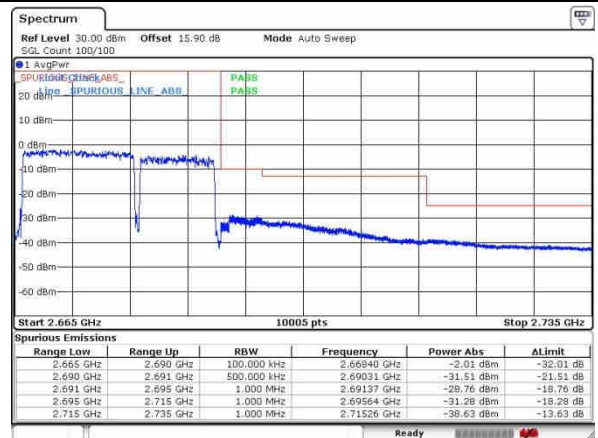

Lowest Band Edge / Full RB

Highest Band Edge / Full RB

LTE Band 41 / 15MHz+10MHz

64QAM

Lowest Band Edge / 1RB0 and 1RB49

Highest Band Edge / 1RB0 and 1RB49

Lowest Band Edge / 1RB74 and 1RB0

Highest Band Edge / 1RB74 and 1RB0

Lowest Band Edge / Full RB

Highest Band Edge / Full RB

Conducted Spurious Emission

LTE Band 41 / 5MHz+20MHz

QPSK

Lowest Channel / 1RB0 and 1RB99

Lowest Channel / 1RB24 and 1RB0

Date: 28.SEP.2017 16:08:43