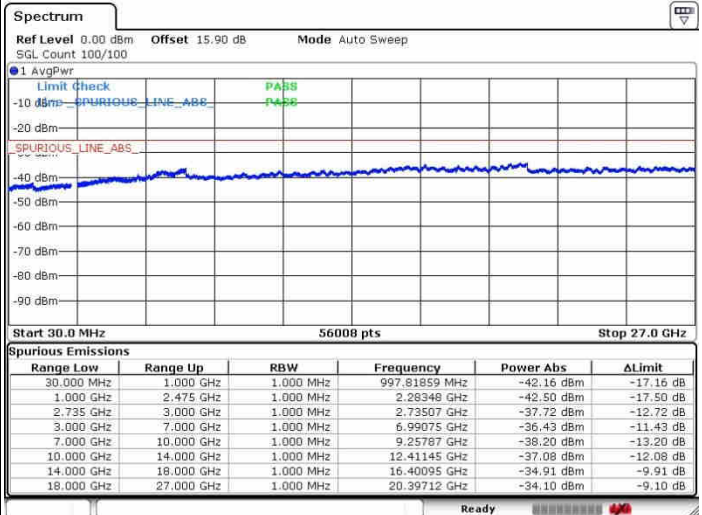

Date: 28.SEP.2017 15:25:20

LTE Band 41 / 20MHz+15MHz

QPSK

Highest Channel / 1RB0 and 1RB74

Highest Channel / 1RB99 and 1RB0

Date: 28.SEP.2017 15:30:30

Date: 28.SEP.2017 15:45:26

Highest Channel / FullIRB

N/A

Date: 28.SEP.2017 15:27:53

LTE Band 41 / 20MHz+20MHz

QPSK

Lowest Channel / 1RB0 and 1RB99

Lowest Channel / 1RB99 and 1RB0

Date: 28.SEP.2017 17:03:03

Date: 28.SEP.2017 17:06:26

Lowest Channel / FullRB

N/A

Date: 28.SEP.2017 17:00:31

LTE Band 41 / 20MHz+20MHz

QPSK

Middle Channel / 1RB0 and 1RB9

Middle Channel / 1RB99 and 1RB0

Date: 26.SEP.2017 09:53:26