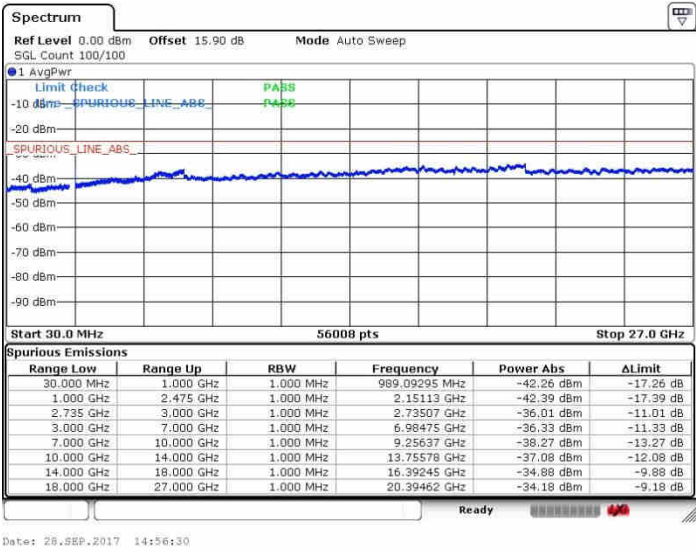

Highest Channel / 1RB0 and 1RB24

Highest Channel / 1RB99 and 1RB0

Date: 26.SEP.2017 14:32:53

Date: 26.SEP.2017 14:51:48

Highest Channel / FullIRB

N/A

Date: 26.SEP.2017 14:30:13

LTE Band 41 / 20MHz+10MHz

QPSK

Lowest Channel / 1RB0 and 1RB49

Lowest Channel / 1RB99 and 1RB0

Date: 28.SEP.2017 16:43:02

Date: 28.SEP.2017 16:50:49

Lowest Channel / FullRB

N/A

Date: 28.SEP.2017 16:43:01

LTE Band 41 / 20MHz+10MHz

QPSK

Middle Channel / 1RB0 and 1RB49

Middle Channel / 1RB99 and 1RB0

Middle Channel / FullIRB

N/A

LTE Band 41 / 20MHz+10MHz

QPSK

Highest Channel / 1RB0 and 1RB49

Highest Channel / 1RB99 and 1RB0

Date: 26.SEP.2017 15:01:31

Date: 26.SEP.2017 15:16:01

Highest Channel / FullIRB

N/A

Date: 26.SEP.2017 14:58:46

LTE Band 41 / 20MHz+15MHz