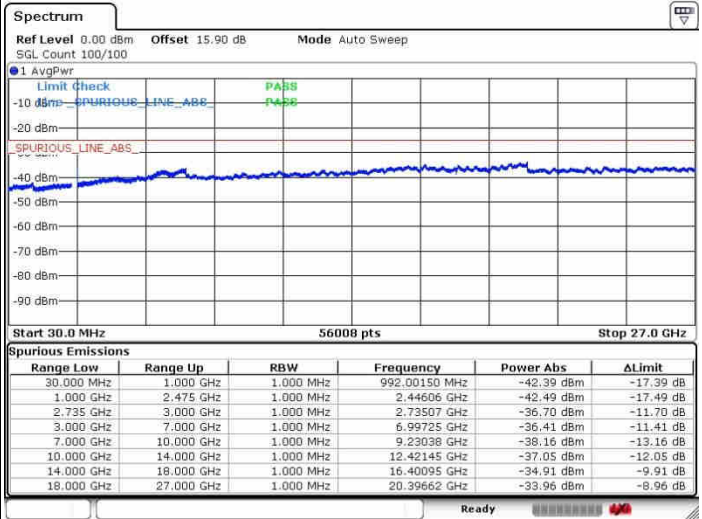

Middle Channel / 1RB74 and 1RB0

Date: 28.SEP.2017 13:48:08

Date: 28.SEP.2017 13:58:41

Middle Channel / FullRB

N/A

Date: 28.SEP.2017 13:41:08

LTE Band 41 / 15MHz+20MHz

QPSK

Highest Channel / 1RB0 and 1RB99

Highest Channel / 1RB74 and 1RB0

Date: 28.SEP.2017 13:45:36

Date: 28.SEP.2017 14:00:44

Highest Channel / FullIRB

N/A

Date: 28.SEP.2017 13:43:18

LTE Band 41 / 20MHz+5MHz

QPSK

Lowest Channel / 1RB0 and 1RB24

Lowest Channel / 1RB99 and 1RB0

Date: 28.SEP.2017 16:34:53

Date: 28.SEP.2017 16:40:21

Lowest Channel / FullRB

N/A

Date: 28.SEP.2017 16:31:06