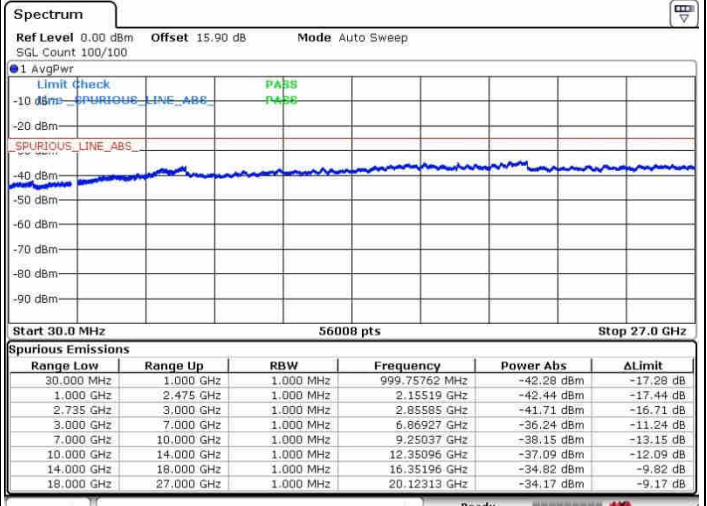

Date: 28.SEP.2017 16:16:14

Lowest Channel / FullRB

N/A

Date: 28.SEP.2017 16:00:30

LTE Band 41 / 5MHz+20MHz

QPSK

Middle Channel / 1RB0 and 1RB9

Middle Channel / 1RB24 and 1RB0

Date: 28.SEP.2017 10:29:38

Date: 28.SEP.2017 10:36:48

Middle Channel / FullIRB

N/A

Date: 28.SEP.2017 10:16:32

LTE Band 41 / 5MHz+20MHz

QPSK

Highest Channel / 1RB0 and 1RB99

Highest Channel / 1RB24 and 1RB0

Date: 26.SEP.2017 10:27:42

Date: 26.SEP.2017 10:30:50

Highest Channel / FullIRB

N/A

Date: 26.SEP.2017 10:14:06

LTE Band 41 / 10MHz+20MHz

QPSK

Lowest Channel / 1RB0 and 1RB99

Lowest Channel / 1RB49 and 1RB0

Date: 28.SEP.2017 16:06:07

Date: 28.SEP.2017 16:10:54

Lowest Channel / FullRB

N/A

Date: 28.SEP.2017 16:03:37

LTE Band 41 / 10MHz+20MHz