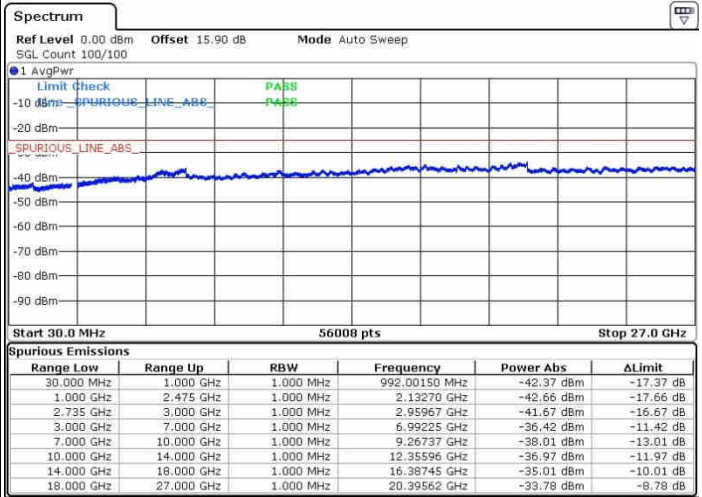

Date: 26.SEP.2017 11:13:06

LTE Band 41 / 15MHz+15MHz

QPSK

Lowest Channel / 1RB0 and 1RB74

Lowest Channel / 1RB74 and 1RB0

Date: 28.SEP.2017 16:18:18

Date: 28.SEP.2017 16:13:51

Lowest Channel / FullRB

N/A

Date: 28.SEP.2017 16:21:43

LTE Band 41 / 15MHz+15MHz

QPSK

Middle Channel / 1RB0 and 1RB74

Middle Channel / 1RB74 and 1RB0

Date: 26.SEP.2017 11:50:04

Date: 26.SEP.2017 13:34:30

Middle Channel / FullIRB

N/A

Date: 26.SEP.2017 11:32:11

LTE Band 41 / 15MHz+15MHz

QPSK

Highest Channel / 1RB0 and 1RB74

Highest Channel / 1RB74 and 1RB0

Date: 28.SEP.2017 11:47:23