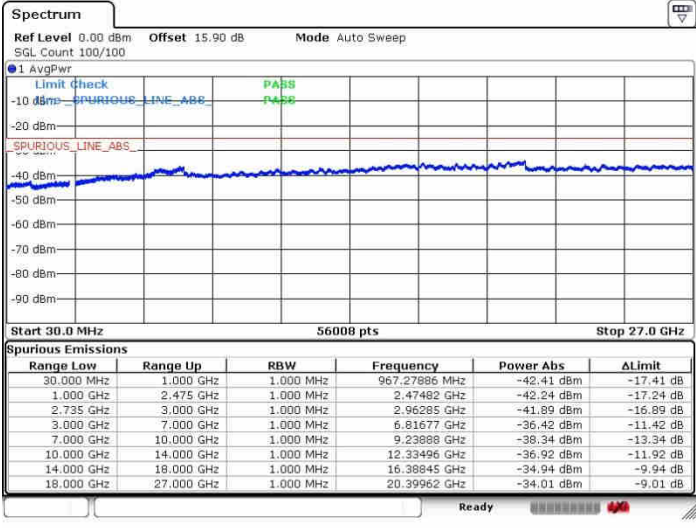

LTE Band 41 / 10MHz+20MHz

QPSK

MiddleChannel / 1RB0 and 1RB99

Middle Channel / 1RB49 and 1RB0

Date: 26.SEP.2017 10:53:42

Date: 26.SEP.2017 11:19:42