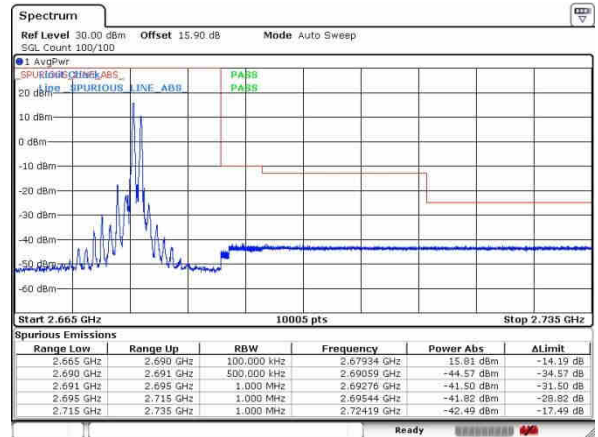

Date: 30 SEP 2017 13:22:45

Date: 30 SEP 2017 12:48:00

LTE Band 41 / 10MHz+15MHz

64QAM

Lowest Band Edge / 1RB0 and 1RB74

Highest Band Edge / 1RB0 and 1RB74

Lowest Band Edge / 1RB49 and 1RB0

Highest Band Edge / 1RB49 and 1RB0

Lowest Band Edge / Full RB

Highest Band Edge / Full RB

LTE Band 41 / 15MHz+10MHz

64QAM

Lowest Band Edge / 1RB0 and 1RB49

Highest Band Edge / 1RB0 and 1RB49

Lowest Band Edge / 1RB74 and 1RB0

Highest Band Edge / 1RB74 and 1RB0

Lowest Band Edge / Full RB

Highest Band Edge / Full RB

Conducted Spurious Emission

LTE Band 41 / 5MHz+20MHz

QPSK

Lowest Channel / 1RB0 and 1RB99

Lowest Channel / 1RB24 and 1RB0

Date: 28.SEP.2017 16:08:43