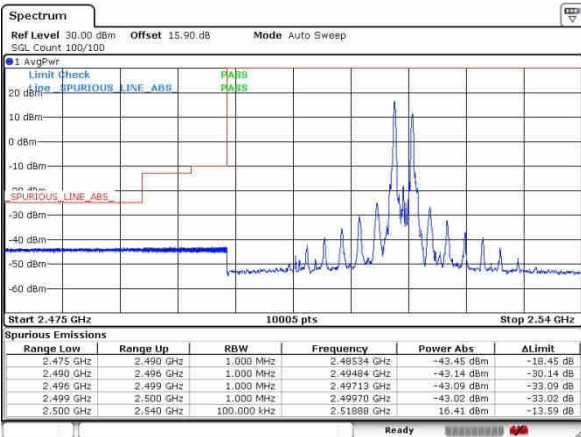

Lowest Band Edge / 1RB99 and 1RB0

Highest Band Edge / 1RB99 and 1RB0

Date: 30 SEP 2017 13:24:01

Date: 30 SEP 2017 12:50:09