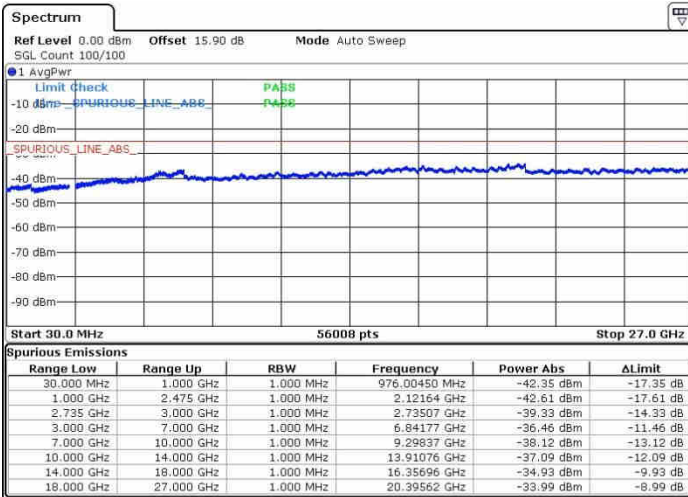

Highest Channel / 1RB0 and 1RB99

Highest Channel / 1RB74 and 1RB0

Date: 28.SEP.2017 13:45:36

Date: 28.SEP.2017 14:00:44

Highest Channel / FullIRB

N/A

Date: 28.SEP.2017 13:43:18

LTE Band 41 / 20MHz+5MHz

QPSK

Lowest Channel / 1RB0 and 1RB24

Lowest Channel / 1RB99 and 1RB0

Date: 28.SEP.2017 16:34:53

Date: 28.SEP.2017 16:40:21

Lowest Channel / FullRB

N/A

Date: 28.SEP.2017 16:31:06

LTE Band 41 / 20MHz+5MHz

QPSK

Middle Channel / 1RB0 and 1RB24

Middle Channel / 1RB99 and 1RB0

Middle Channel / FullIRB

N/A

LTE Band 41 / 20MHz+5MHz

QPSK

Highest Channel / 1RB0 and 1RB24

Highest Channel / 1RB99 and 1RB0

Date: 26.SEP.2017 14:32:53

Date: 26.SEP.2017 14:51:48

Highest Channel / FullIRB

N/A

Date: 26.SEP.2017 14:30:13

LTE Band 41 / 20MHz+10MHz