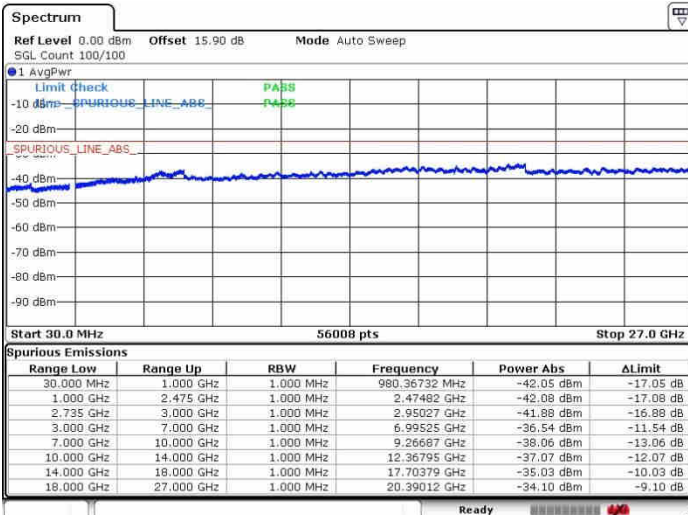

Middle Channel / FullIRB

N/A

Date: 26.SEP.2017 11:32:11

LTE Band 41 / 15MHz+15MHz

QPSK

Highest Channel / 1RB0 and 1RB74

Highest Channel / 1RB74 and 1RB0

Date: 28.SEP.2017 11:47:23

Date: 28.SEP.2017 13:37:02

Highest Channel / FullIRB

N/A

Date: 28.SEP.2017 11:44:12

LTE Band 41 / 15MHz+20MHz

QPSK

Lowest Channel / 1RB0 and 1RB99

Lowest Channel / 1RB74 and 1RB0