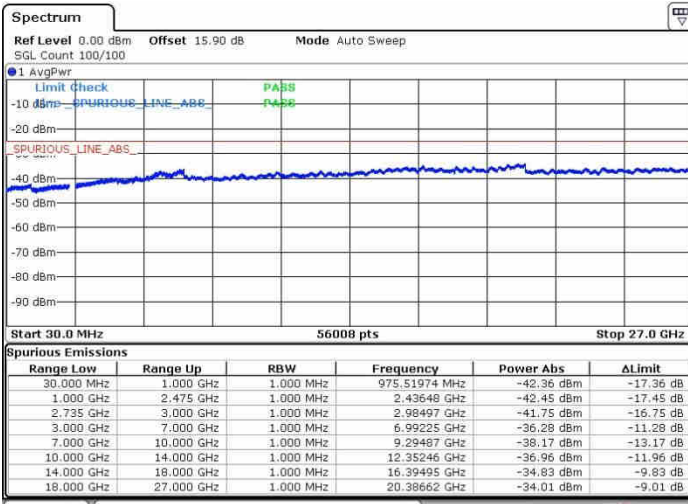

Highest Channel / 1RB0 and 1RB99

Highest Channel / 1RB74 and 1RB0

Date: 28.SEP.2017 13:45:36

Date: 28.SEP.2017 14:00:44

Highest Channel / FullIRB

N/A

Date: 28.SEP.2017 13:43:18

LTE Band 41 / 20MHz+5MHz

QPSK

Lowest Channel / 1RB0 and 1RB24

Lowest Channel / 1RB99 and 1RB0

Date: 28.SEP.2017 16:34:53

Date: 28.SEP.2017 16:40:21

Lowest Channel / FullRB

N/A

Date: 28.SEP.2017 16:31:06