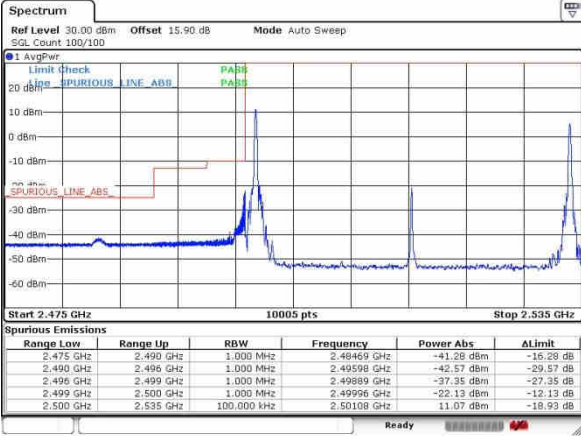

Date: 29 SEP 2017 23:13:57

Lowest Band Edge / Full RB

Highest Band Edge / Full RB

Date: 30 SEP 2017 14:12:53

Date: 29 SEP 2017 23:08:23

LTE Band 41 / 20MHz+15MHz

64QAM

Lowest Band Edge / 1RB0 and 1RB74

Highest Band Edge / 1RB0 and 1RB74

Date: 30 SEP 2017 13:38:18

Date: 30 SEP 2017 01:48:41

Lowest Band Edge / 1RB99 and 1RB0

Highest Band Edge / 1RB99 and 1RB0

Date: 30 SEP 2017 13:38:21

Date: 30 SEP 2017 01:48:39