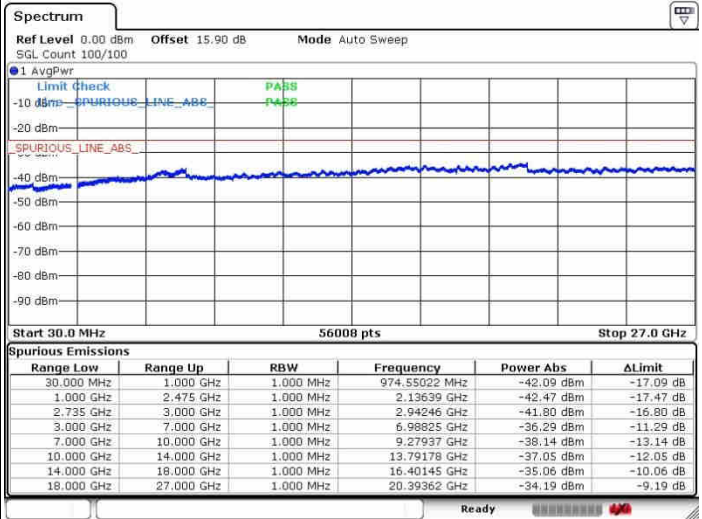

N/A

Date: 28.SEP.2017 15:27:53

LTE Band 41 / 20MHz+20MHz

QPSK

Lowest Channel / 1RB0 and 1RB99

Lowest Channel / 1RB99 and 1RB0

Date: 28.SEP.2017 17:03:03

Date: 28.SEP.2017 17:06:26

Lowest Channel / FullRB

N/A

Date: 28.SEP.2017 17:00:31

LTE Band 41 / 20MHz+20MHz

QPSK

Middle Channel / 1RB0 and 1RB9

Middle Channel / 1RB99 and 1RB0

Date: 26.SEP.2017 09:53:26