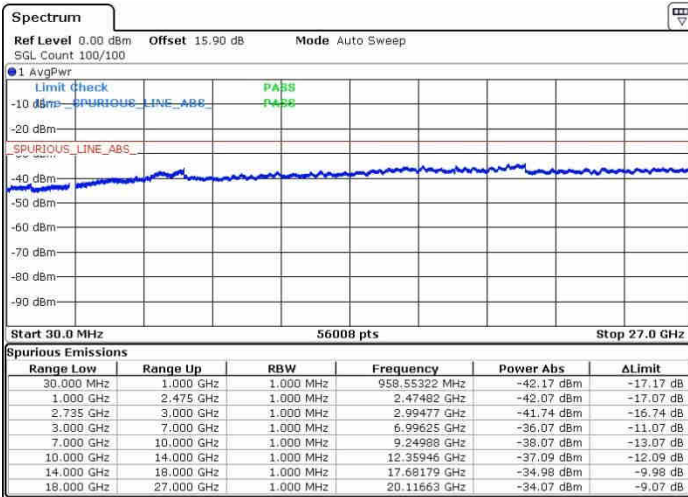

Date: 26.SEP.2017 11:13:06

LTE Band 41 / 15MHz+15MHz

QPSK

Lowest Channel / 1RB0 and 1RB74

Lowest Channel / 1RB74 and 1RB0

Date: 28.SEP.2017 16:18:18

Date: 28.SEP.2017 16:13:51

Lowest Channel / FullRB

N/A

Date: 28.SEP.2017 16:21:43

LTE Band 41 / 15MHz+15MHz

QPSK

Middle Channel / 1RB0 and 1RB74

Middle Channel / 1RB74 and 1RB0

Date: 26.SEP.2017 11:50:04

Date: 26.SEP.2017 13:34:30

Middle Channel / FullIRB

N/A

Date: 26.SEP.2017 11:32:11

LTE Band 41 / 15MHz+15MHz

QPSK

Highest Channel / 1RB0 and 1RB74

Highest Channel / 1RB74 and 1RB0

Date: 28.SEP.2017 11:47:23

Date: 28.SEP.2017 13:37:02

Highest Channel / FullIRB

N/A

Date: 28.SEP.2017 11:44:12

LTE Band 41 / 15MHz+20MHz

QPSK

Lowest Channel / 1RB0 and 1RB99

Lowest Channel / 1RB74 and 1RB0