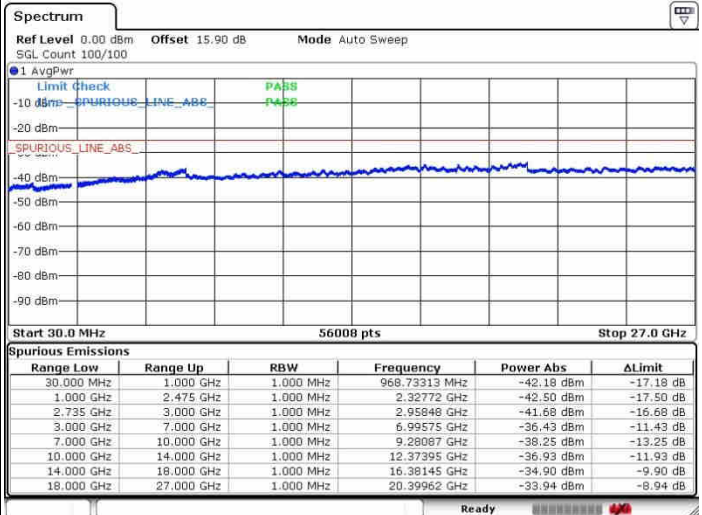

Middle Channel / FullIRB

N/A

Date: 26.SEP.2017 11:32:11

LTE Band 41 / 15MHz+15MHz

QPSK

Highest Channel / 1RB0 and 1RB74

Highest Channel / 1RB74 and 1RB0

Date: 28.SEP.2017 11:47:23

Date: 28.SEP.2017 13:37:02

Highest Channel / FullIRB

N/A

Date: 28.SEP.2017 11:44:12

LTE Band 41 / 15MHz+20MHz

QPSK

Lowest Channel / 1RB0 and 1RB99

Lowest Channel / 1RB74 and 1RB0