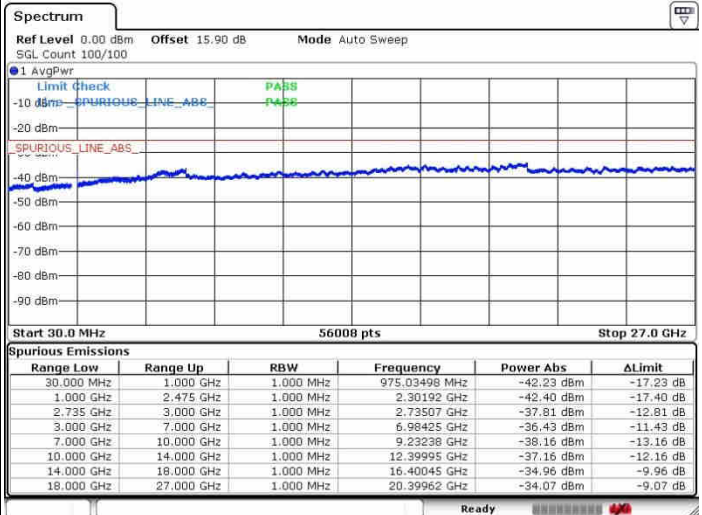

Date: 28.SEP.2017 10:29:38

Date: 28.SEP.2017 10:36:48

Middle Channel / FullIRB

N/A

Date: 28.SEP.2017 10:16:32

LTE Band 41 / 5MHz+20MHz

QPSK

Highest Channel / 1RB0 and 1RB99

Highest Channel / 1RB24 and 1RB0

Date: 26.SEP.2017 10:27:42

Date: 26.SEP.2017 10:30:50

Highest Channel / FullIRB

N/A

Date: 26.SEP.2017 10:14:06

LTE Band 41 / 10MHz+20MHz

QPSK

Lowest Channel / 1RB0 and 1RB99

Lowest Channel / 1RB49 and 1RB0

Date: 28.SEP.2017 16:06:07

Date: 28.SEP.2017 16:10:54

Lowest Channel / FullRB

N/A

Date: 28.SEP.2017 16:03:37

LTE Band 41 / 10MHz+20MHz