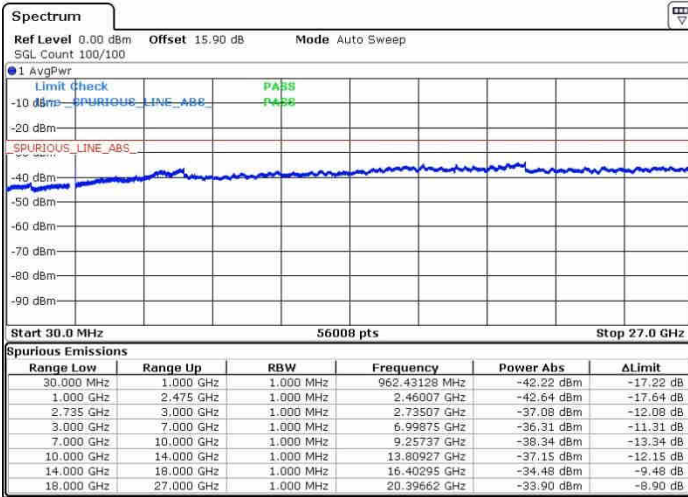

LTE Band 41 / 20MHz+10MHz

QPSK

Middle Channel / 1RB0 and 1RB49

Middle Channel / 1RB99 and 1RB0

Middle Channel / FullIRB

N/A

LTE Band 41 / 20MHz+10MHz

QPSK

Highest Channel / 1RB0 and 1RB49

Highest Channel / 1RB99 and 1RB0

Date: 26.SEP.2017 15:01:31

Date: 26.SEP.2017 15:16:01

Highest Channel / FullIRB

N/A

Date: 26.SEP.2017 14:58:46

LTE Band 41 / 20MHz+15MHz

QPSK

Lowest Channel / 1RB0 and 1RB74

Lowest Channel / 1RB99 and 1RB0

Date: 28.SEP.2017 16:59:47

Date: 28.SEP.2017 16:58:09

Lowest Channel / FullRB

N/A

Date: 28.SEP.2017 16:53:19