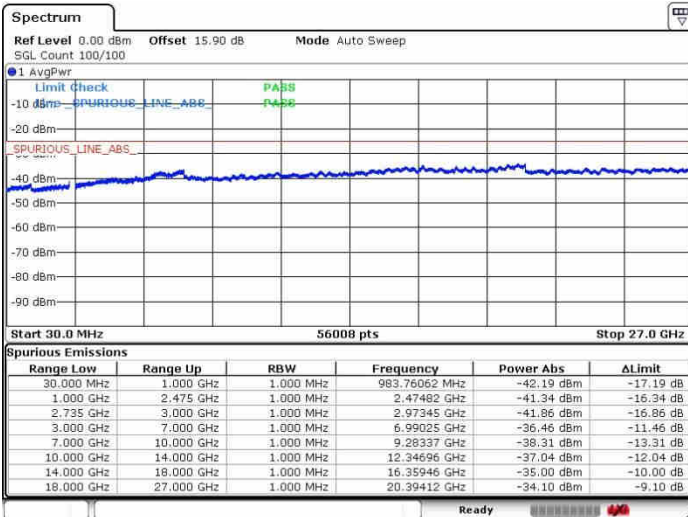

LTE Band 41 / 10MHz+20MHz

QPSK

Highest Channel / 1RB0 and 1RB99

Highest Channel / 1RB49 and 1RB0

Date: 26.SEP.2017 10:57:01

Date: 26.SEP.2017 11:17:14

Highest Channel / FullIRB

N/A

Date: 26.SEP.2017 11:13:06

LTE Band 41 / 15MHz+15MHz

QPSK

Lowest Channel / 1RB0 and 1RB74

Lowest Channel / 1RB74 and 1RB0

Date: 28.SEP.2017 16:18:18

Date: 28.SEP.2017 16:13:51

Lowest Channel / FullRB