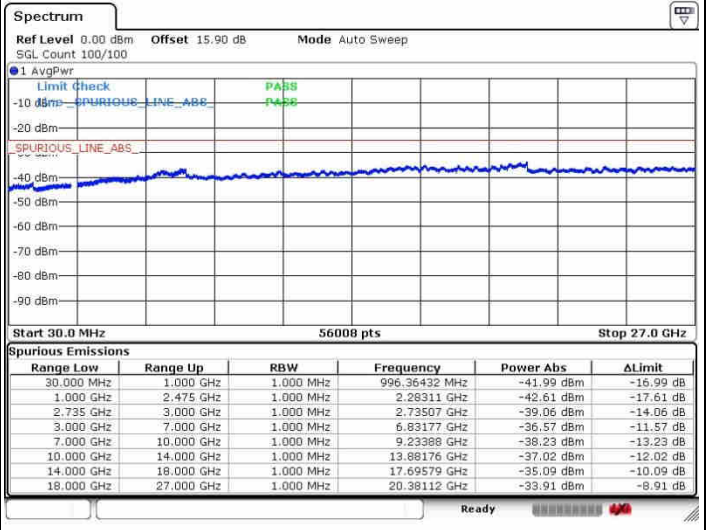

Highest Channel / 1RB0 and 1RB24

Highest Channel / 1RB99 and 1RB0

Date: 26.SEP.2017 14:32:53

Date: 26.SEP.2017 14:51:48

Highest Channel / FullIRB

N/A

Date: 26.SEP.2017 14:30:13

LTE Band 41 / 20MHz+10MHz

QPSK

Lowest Channel / 1RB0 and 1RB49

Lowest Channel / 1RB99 and 1RB0

Date: 28.SEP.2017 16:43:02

Date: 28.SEP.2017 16:50:49

Lowest Channel / FullRB

N/A

Date: 28.SEP.2017 16:43:01

LTE Band 41 / 20MHz+10MHz

QPSK

Middle Channel / 1RB0 and 1RB49

Middle Channel / 1RB99 and 1RB0

Middle Channel / FullIRB

N/A

LTE Band 41 / 20MHz+10MHz

QPSK

Highest Channel / 1RB0 and 1RB49

Highest Channel / 1RB99 and 1RB0

Date: 26.SEP.2017 15:01:31

Date: 26.SEP.2017 15:16:01

Highest Channel / FullIRB

N/A

Date: 26.SEP.2017 14:58:46

LTE Band 41 / 20MHz+15MHz