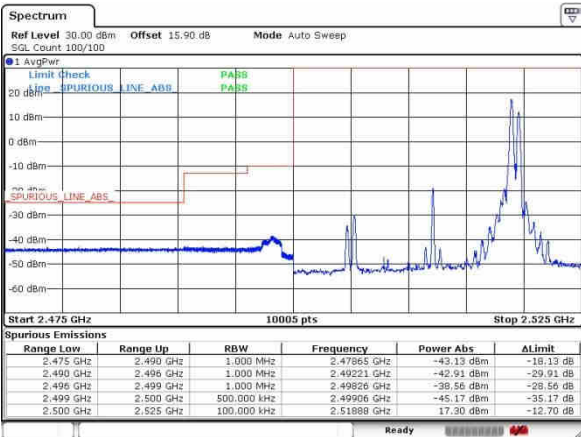

LTE Band 41 / 20MHz+5MHz

64QAM

Lowest Band Edge / 1RB0 and 1RB24

Highest Band Edge / 1RB0 and 1RB24

Date 30 SEP 2017 14:37:04

Date 29 SEP 2017 20:50:08

Lowest Band Edge / 1RB99 and 1RB0

Highest Band Edge / 1RB99 and 1RB0

Date 30 SEP 2017 14:38:04

Date 29 SEP 2017 20:48:00

Lowest Band Edge / Full RB

Highest Band Edge / Full RB

Date 30 SEP 2017 14:38:48

Date 29 SEP 2017 20:47:29

LTE Band 41 / 20MHz+10MHz

64QAM