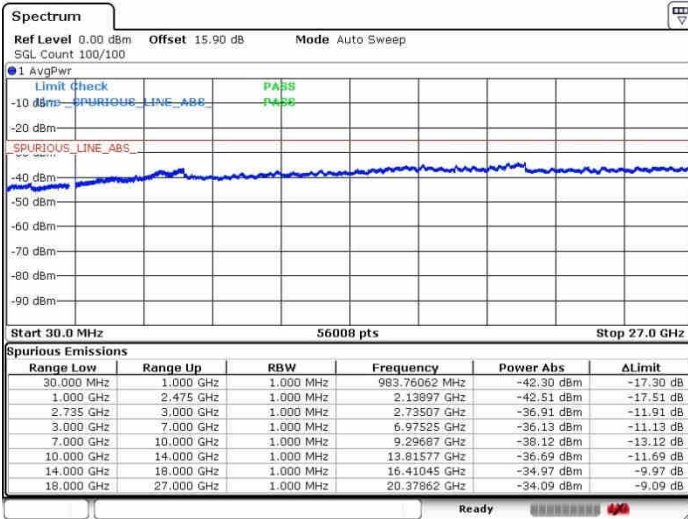

Middle Channel / 1RB74 and 1RB0

Date: 28.SEP.2017 13:48:08

Date: 28.SEP.2017 13:58:41

Middle Channel / FullRB

N/A

Date: 28.SEP.2017 13:41:08

LTE Band 41 / 15MHz+20MHz

QPSK

Highest Channel / 1RB0 and 1RB99

Highest Channel / 1RB74 and 1RB0

Date: 28.SEP.2017 13:45:36

Date: 28.SEP.2017 14:00:44

Highest Channel / FullIRB

N/A

Date: 28.SEP.2017 13:43:18

LTE Band 41 / 20MHz+5MHz

QPSK

Lowest Channel / 1RB0 and 1RB24

Lowest Channel / 1RB99 and 1RB0

Date: 28.SEP.2017 16:34:53

Date: 28.SEP.2017 16:40:21

Lowest Channel / FullRB

N/A

Date: 28.SEP.2017 16:31:06