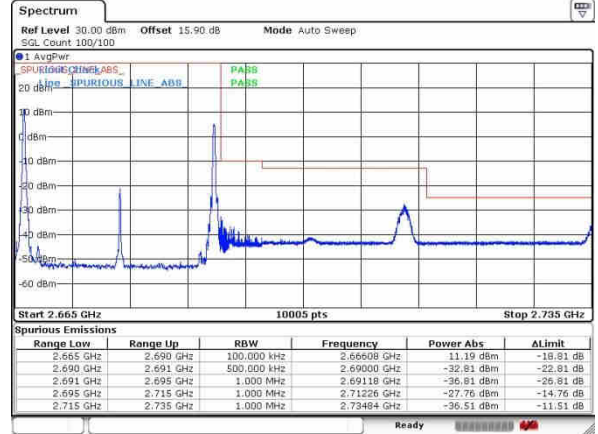

Date: 30 SEP 2017 13:22:45

Date: 30 SEP 2017 12:48:00

LTE Band 41 / 10MHz+15MHz

64QAM

Lowest Band Edge / 1RB0 and 1RB74

Highest Band Edge / 1RB0 and 1RB74

Lowest Band Edge / 1RB49 and 1RB0

Highest Band Edge / 1RB49 and 1RB0

Lowest Band Edge / Full RB

Highest Band Edge / Full RB

LTE Band 41 / 15MHz+10MHz

64QAM

Lowest Band Edge / 1RB0 and 1RB49

Highest Band Edge / 1RB0 and 1RB49

Lowest Band Edge / 1RB74 and 1RB0

Highest Band Edge / 1RB74 and 1RB0

Lowest Band Edge / Full RB

Highest Band Edge / Full RB

Conducted Spurious Emission

LTE Band 41 / 5MHz+20MHz

QPSK

Lowest Channel / 1RB0 and 1RB99

Lowest Channel / 1RB24 and 1RB0

Date: 28.SEP.2017 16:08:43