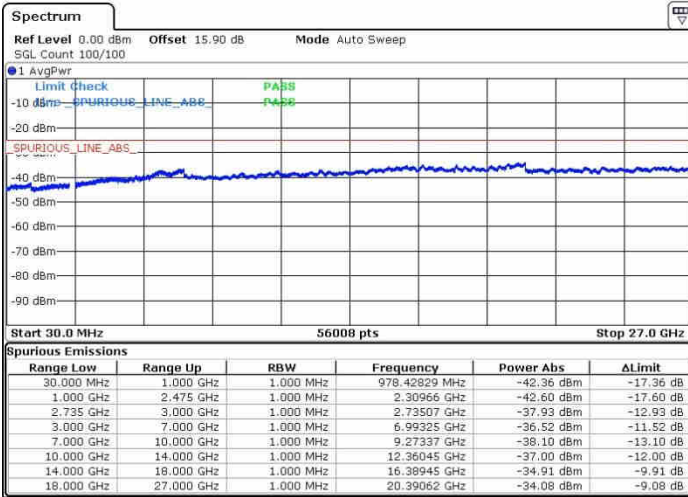

Highest Channel / 1RB0 and 1RB99

Highest Channel / 1RB74 and 1RB0

Date: 28.SEP.2017 13:45:36

Date: 28.SEP.2017 14:00:44

Highest Channel / FullIRB

N/A

Date: 28.SEP.2017 13:43:18

LTE Band 41 / 20MHz+5MHz

QPSK

Lowest Channel / 1RB0 and 1RB24

Lowest Channel / 1RB99 and 1RB0

Date: 28.SEP.2017 16:34:53

Date: 28.SEP.2017 16:40:21

Lowest Channel / FullRB

N/A

Date: 28.SEP.2017 16:31:06

LTE Band 41 / 20MHz+5MHz

QPSK

Middle Channel / 1RB0 and 1RB24

Middle Channel / 1RB99 and 1RB0

Middle Channel / FullIRB

N/A

LTE Band 41 / 20MHz+5MHz

QPSK

Highest Channel / 1RB0 and 1RB24

Highest Channel / 1RB99 and 1RB0

Date: 26.SEP.2017 14:32:53

Date: 26.SEP.2017 14:51:48

Highest Channel / FullIRB

N/A

Date: 26.SEP.2017 14:30:13

LTE Band 41 / 20MHz+10MHz