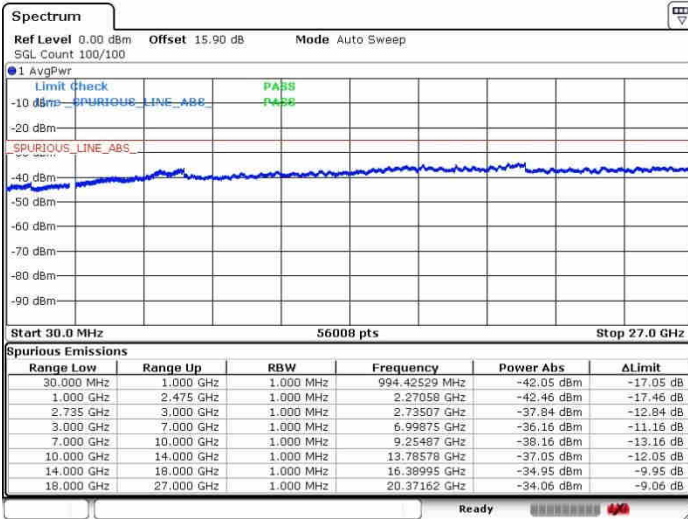

Middle Channel / FullIRB

N/A

Date: 26.SEP.2017 11:32:11

LTE Band 41 / 15MHz+15MHz

QPSK

Highest Channel / 1RB0 and 1RB74

Highest Channel / 1RB74 and 1RB0

Date: 28.SEP.2017 11:47:23

Date: 28.SEP.2017 13:37:02

Highest Channel / FullIRB

N/A

Date: 28.SEP.2017 11:44:12

LTE Band 41 / 15MHz+20MHz

QPSK

Lowest Channel / 1RB0 and 1RB99

Lowest Channel / 1RB74 and 1RB0

Date: 28.SEP.2017 16:26:05

Date: 28.SEP.2017 16:26:53

Lowest Channel / FullRB

N/A

Date: 28.SEP.2017 16:23:42

LTE Band 41 / 15MHz+20MHz

QPSK

Middle Channel / 1RB0 and 1RB9