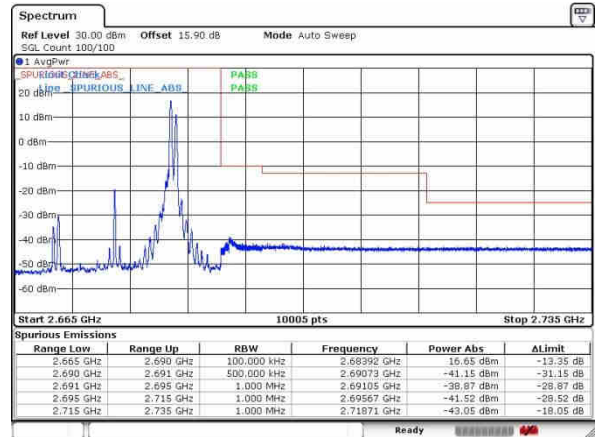

LTE Band 41 / 20MHz+5MHz

64QAM

Lowest Band Edge / 1RB0 and 1RB24

Highest Band Edge / 1RB0 and 1RB24

Date 30 SEP 2017 14:37:04

Date 29 SEP 2017 20:50:08

Lowest Band Edge / 1RB99 and 1RB0

Highest Band Edge / 1RB99 and 1RB0

Date 30 SEP 2017 14:38:04

Date 29 SEP 2017 20:48:00

Lowest Band Edge / Full RB

Highest Band Edge / Full RB

Date 30 SEP 2017 14:38:48

Date 29 SEP 2017 20:47:29

LTE Band 41 / 20MHz+10MHz

64QAM