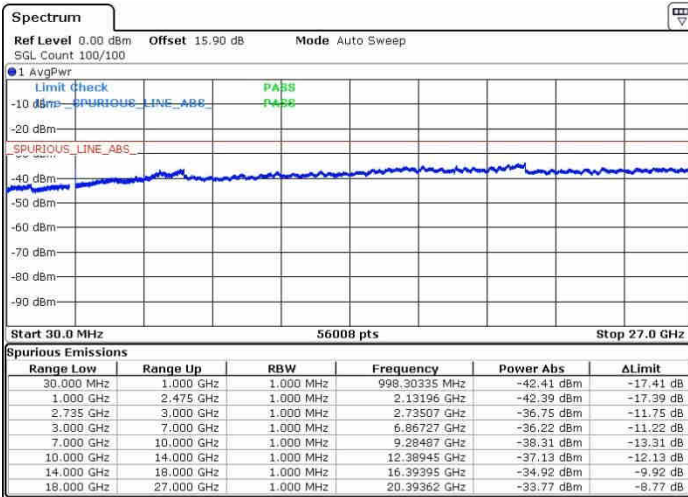

LTE Band 41 / 20MHz+15MHz

QPSK

Middle Channel / 1RB0 and 1RB74

Middle Channel / 1RB99 and 1RB0

Date: 28.SEP.2017 15:33:47

Date: 28.SEP.2017 15:42:13

Middle Channel / FullIRB

N/A

Date: 28.SEP.2017 15:25:20

LTE Band 41 / 20MHz+15MHz

QPSK

Highest Channel / 1RB0 and 1RB74

Highest Channel / 1RB99 and 1RB0

Date: 28.SEP.2017 15:30:30

Date: 28.SEP.2017 15:45:26

Highest Channel / FullIRB

N/A

Date: 28.SEP.2017 15:27:53

LTE Band 41 / 20MHz+20MHz

QPSK

Lowest Channel / 1RB0 and 1RB99

Lowest Channel / 1RB99 and 1RB0

Date: 28.SEP.2017 17:03:03

Date: 28.SEP.2017 17:06:26