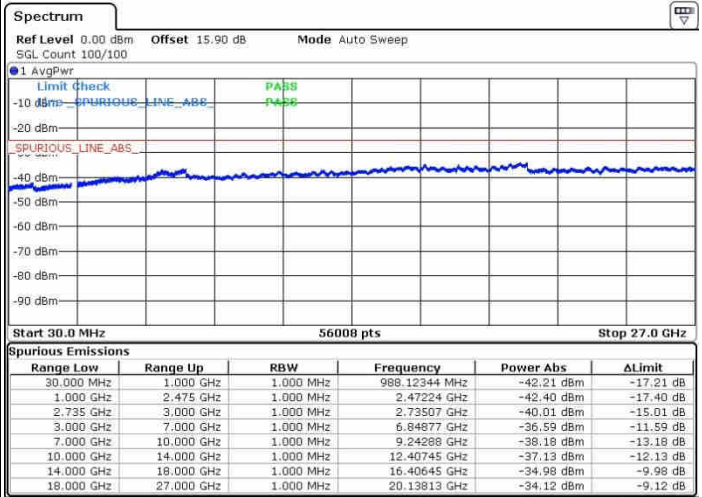

Date: 28.SEP.2017 15:25:20

LTE Band 41 / 20MHz+15MHz

QPSK

Highest Channel / 1RB0 and 1RB74

Highest Channel / 1RB99 and 1RB0

Date: 28.SEP.2017 15:30:30

Date: 28.SEP.2017 15:45:26

Highest Channel / FullIRB

N/A

Date: 28.SEP.2017 15:27:53

LTE Band 41 / 20MHz+20MHz

QPSK

Lowest Channel / 1RB0 and 1RB99

Lowest Channel / 1RB99 and 1RB0

Date: 28.SEP.2017 17:03:03

Date: 28.SEP.2017 17:06:26