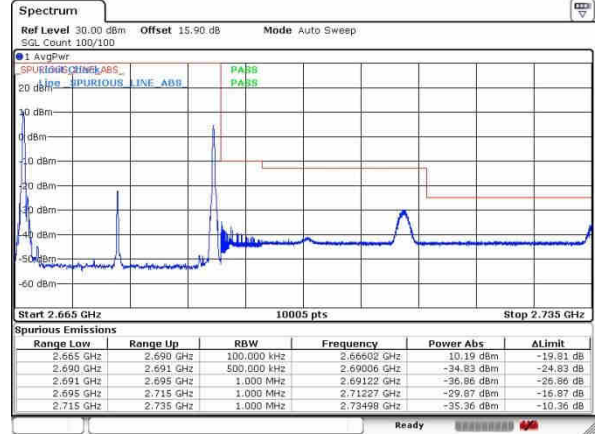

Lowest Band Edge / Full RB

Highest Band Edge / Full RB

LTE Band 41 / 15MHz+10MHz

64QAM

Lowest Band Edge / 1RB0 and 1RB49

Highest Band Edge / 1RB0 and 1RB49

Lowest Band Edge / 1RB74 and 1RB0

Highest Band Edge / 1RB74 and 1RB0

Lowest Band Edge / Full RB

Highest Band Edge / Full RB

Conducted Spurious Emission

LTE Band 41 / 5MHz+20MHz

QPSK

Lowest Channel / 1RB0 and 1RB99

Lowest Channel / 1RB24 and 1RB0

Date: 28.SEP.2017 16:08:43