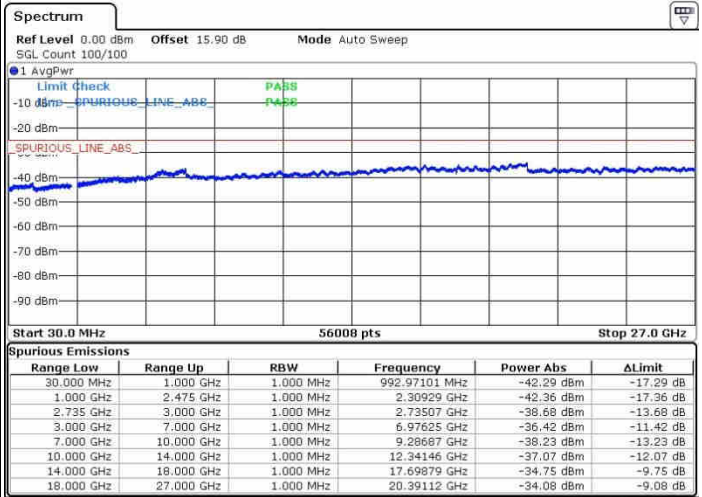

Lowest Band Edge / Full RB

Highest Band Edge / Full RB

LTE Band 41 / 15MHz+10MHz

64QAM

Lowest Band Edge / 1RB0 and 1RB49

Highest Band Edge / 1RB0 and 1RB49

Lowest Band Edge / 1RB74 and 1RB0

Highest Band Edge / 1RB74 and 1RB0

Lowest Band Edge / Full RB

Highest Band Edge / Full RB

Conducted Spurious Emission

LTE Band 41 / 5MHz+20MHz

QPSK

Lowest Channel / 1RB0 and 1RB99

Lowest Channel / 1RB24 and 1RB0

Date: 28.SEP.2017 16:08:43

Date: 28.SEP.2017 16:16:14

Lowest Channel / FullRB

N/A

Date: 28.SEP.2017 16:00:30

LTE Band 41 / 5MHz+20MHz

QPSK

Middle Channel / 1RB0 and 1RB9

Middle Channel / 1RB24 and 1RB0