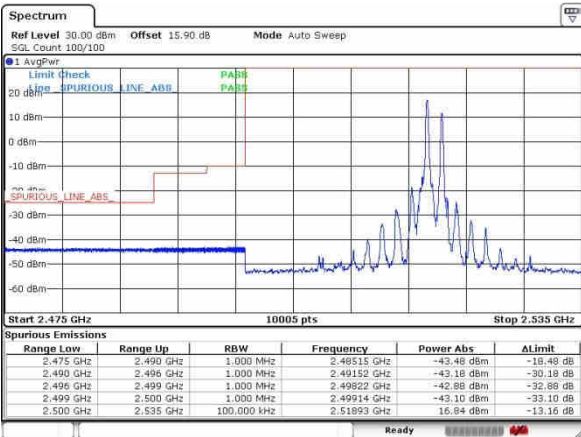

Highest Band Edge / 1RB0 and 1RB74

Date: 30 SEP 2017 13:38:18

Date: 30 SEP 2017 01:48:41

Lowest Band Edge / 1RB99 and 1RB0

Highest Band Edge / 1RB99 and 1RB0

Date: 30 SEP 2017 13:38:21

Date: 30 SEP 2017 01:48:39

Lowest Band Edge / Full RB

Highest Band Edge / Full RB

Date: 30 SEP 2017 13:38:01

Date: 30 SEP 2017 01:48:12

LTE Band 41 / 20MHz+20MHz

64QAM

Lowest Band Edge / 1RB0 and 1RB9

Highest Band Edge / 1RB0 and 1RB9