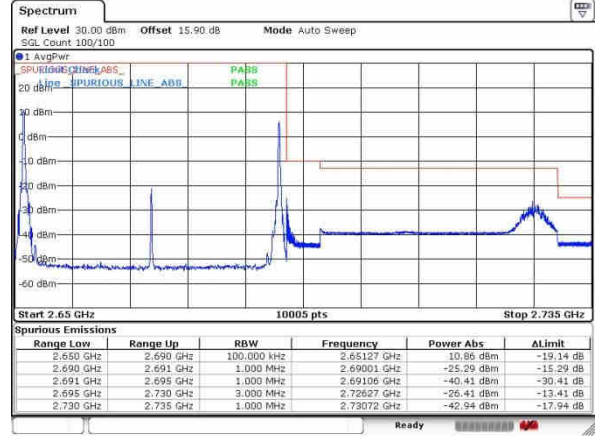

Lowest Band Edge / Full RB

Highest Band Edge / Full RB

Date: 30 SEP 2017 13:38:01

Date: 30 SEP 2017 01:48:12

LTE Band 41 / 20MHz+20MHz

64QAM

Lowest Band Edge / 1RB0 and 1RB9

Highest Band Edge / 1RB0 and 1RB9