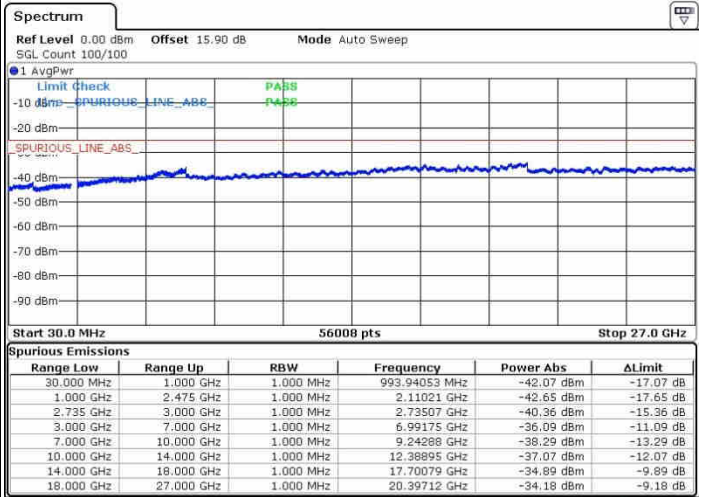

LTE Band 41 / 20MHz+5MHz

QPSK

Middle Channel / 1RB0 and 1RB24

Middle Channel / 1RB99 and 1RB0