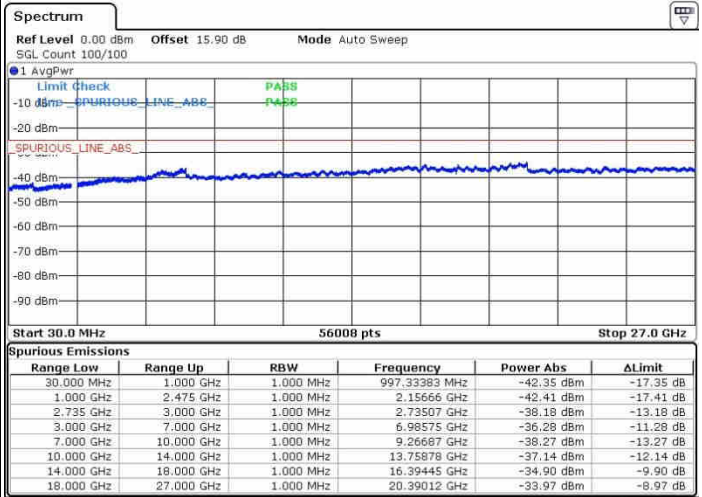

LTE Band 41 / 10MHz+20MHz

QPSK

Highest Channel / 1RB0 and 1RB99

Highest Channel / 1RB49 and 1RB0

Date: 26.SEP.2017 10:57:01

Date: 26.SEP.2017 11:17:14

Highest Channel / FullIRB

N/A

Date: 26.SEP.2017 11:13:06

LTE Band 41 / 15MHz+15MHz

QPSK

Lowest Channel / 1RB0 and 1RB74

Lowest Channel / 1RB74 and 1RB0

Date: 28.SEP.2017 16:18:18

Date: 28.SEP.2017 16:13:51

Lowest Channel / FullRB