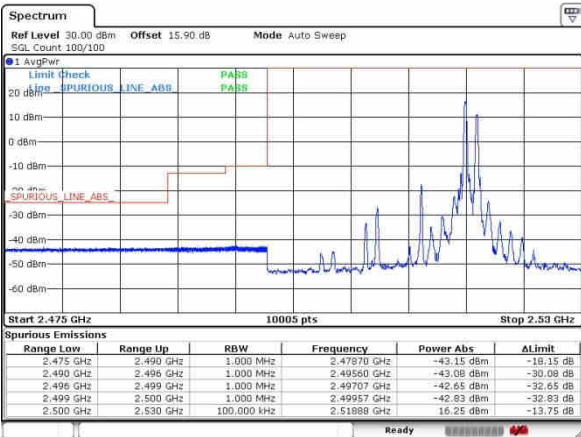

Date 30 SEP 2017 14:38:04

Date 29 SEP 2017 20:48:00

Lowest Band Edge / Full RB

Highest Band Edge / Full RB

Date 30 SEP 2017 14:38:48

Date 29 SEP 2017 20:47:29

LTE Band 41 / 20MHz+10MHz

64QAM

Lowest Band Edge / 1RB0 and 1RB49

Highest Band Edge / 1RB0 and 1RB49

Date: 30 SEP 2017 14:13:27

Date: 29 SEP 2017 23:12:05

Lowest Band Edge / 1RB99 and 1RB0

Highest Band Edge / 1RB99 and 1RB0

Date: 30 SEP 2017 14:14:46

Date: 29 SEP 2017 23:13:57

Lowest Band Edge / Full RB

Highest Band Edge / Full RB

Date: 30 SEP 2017 14:12:53

Date: 29 SEP 2017 23:08:23

LTE Band 41 / 20MHz+15MHz

64QAM

Lowest Band Edge / 1RB0 and 1RB74