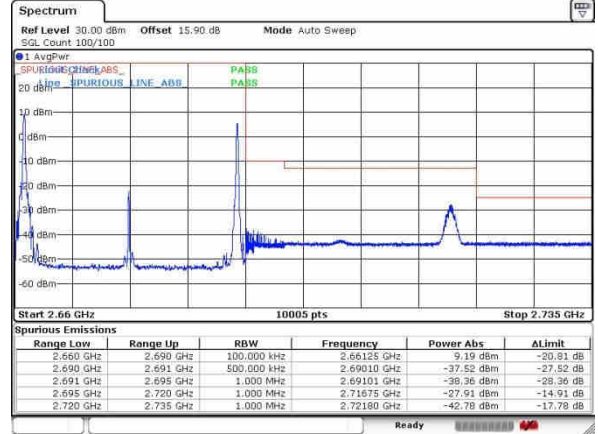

LTE Band 41 / 20MHz+5MHz

64QAM

Lowest Band Edge / 1RB0 and 1RB24

Highest Band Edge / 1RB0 and 1RB24

Date 30 SEP 2017 14:37:04

Date 29 SEP 2017 20:50:08

Lowest Band Edge / 1RB99 and 1RB0

Highest Band Edge / 1RB99 and 1RB0

Date 30 SEP 2017 14:38:04

Date 29 SEP 2017 20:48:00

Lowest Band Edge / Full RB

Highest Band Edge / Full RB

Date 30 SEP 2017 14:38:48

Date 29 SEP 2017 20:47:29

LTE Band 41 / 20MHz+10MHz

64QAM

Lowest Band Edge / 1RB0 and 1RB49

Highest Band Edge / 1RB0 and 1RB49

Date: 30 SEP 2017 14:13:27

Date: 29 SEP 2017 23:12:05

Lowest Band Edge / 1RB99 and 1RB0

Highest Band Edge / 1RB99 and 1RB0

Date: 30 SEP 2017 14:14:46