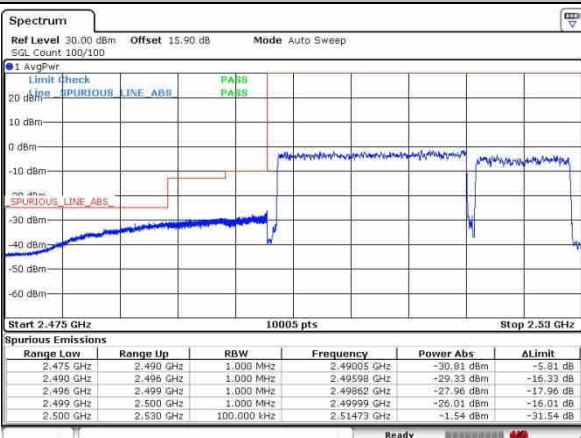

Lowest Band Edge / 1RB0 and 1RB49

Highest Band Edge / 1RB0 and 1RB49

Date: 30 SEP 2017 14:13:27

Date: 29 SEP 2017 23:12:05

Lowest Band Edge / 1RB99 and 1RB0

Highest Band Edge / 1RB99 and 1RB0

Date: 30 SEP 2017 14:14:46

Date: 29 SEP 2017 23:13:57

Lowest Band Edge / Full RB

Highest Band Edge / Full RB

Date: 30 SEP 2017 14:12:53

Date: 29 SEP 2017 23:08:23

LTE Band 41 / 20MHz+15MHz

64QAM

Lowest Band Edge / 1RB0 and 1RB74