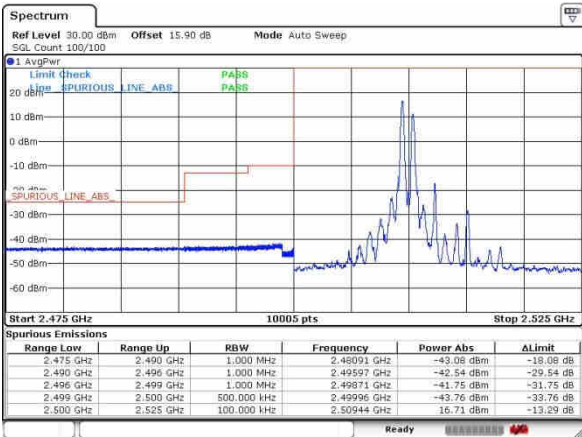

Date: 30 SEP 2017 13:22:45

Date: 30 SEP 2017 12:48:00

LTE Band 41 / 10MHz+15MHz

64QAM

Lowest Band Edge / 1RB0 and 1RB74

Highest Band Edge / 1RB0 and 1RB74

Lowest Band Edge / 1RB49 and 1RB0

Highest Band Edge / 1RB49 and 1RB0

Lowest Band Edge / Full RB

Highest Band Edge / Full RB

LTE Band 41 / 15MHz+10MHz

64QAM

Lowest Band Edge / 1RB0 and 1RB49

Highest Band Edge / 1RB0 and 1RB49

Lowest Band Edge / 1RB74 and 1RB0

Highest Band Edge / 1RB74 and 1RB0

Lowest Band Edge / Full RB

Highest Band Edge / Full RB

Conducted Spurious Emission

LTE Band 41 / 5MHz+20MHz

QPSK

Lowest Channel / 1RB0 and 1RB99

Lowest Channel / 1RB24 and 1RB0

Date: 28.SEP.2017 16:08:43