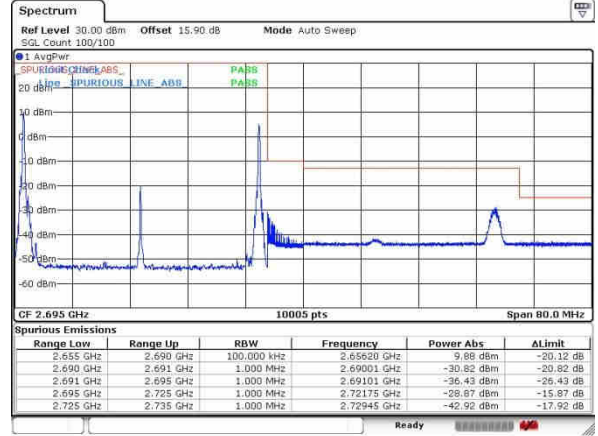

Date: 29 SEP 2017 23:13:57

Lowest Band Edge / Full RB

Highest Band Edge / Full RB

Date: 30 SEP 2017 14:12:53

Date: 29 SEP 2017 23:08:23

LTE Band 41 / 20MHz+15MHz

64QAM

Lowest Band Edge / 1RB0 and 1RB74

Highest Band Edge / 1RB0 and 1RB74

Date: 30 SEP 2017 13:38:18

Date: 30 SEP 2017 01:48:41

Lowest Band Edge / 1RB99 and 1RB0

Highest Band Edge / 1RB99 and 1RB0

Date: 30 SEP 2017 13:38:21

Date: 30 SEP 2017 01:48:39