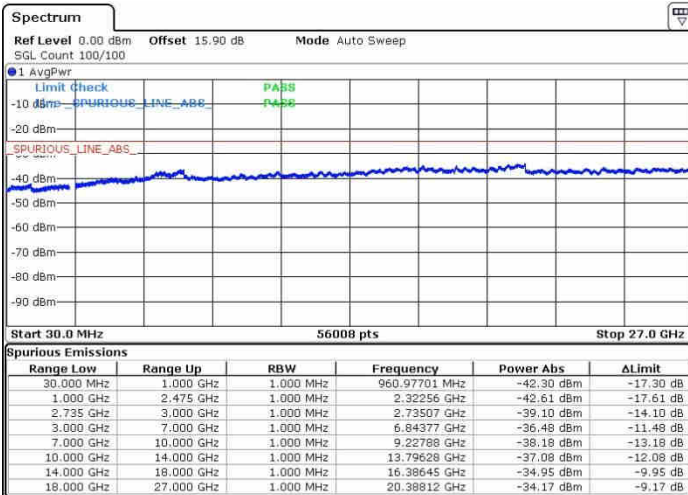

Lowest Channel / FullRB

N/A

Date: 28.SEP.2017 16:21:43