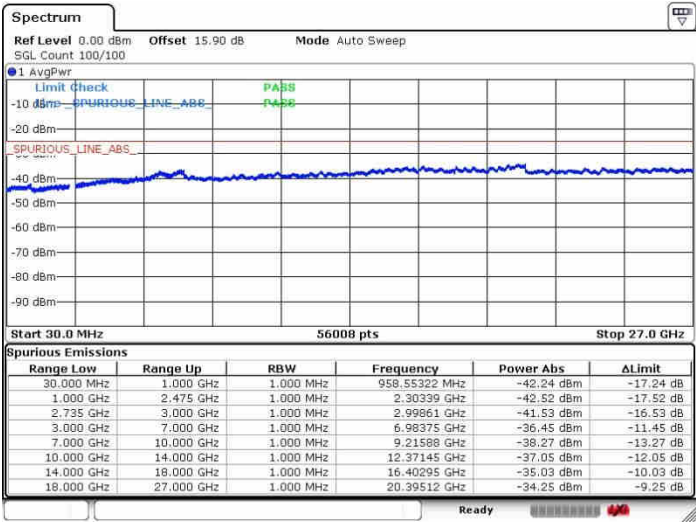

Highest Channel / FullIRB

N/A

Date: 31.OCT.2017 02:06:47

LTE Band 41 / 5MHz+20MHz

64QAM

Lowest Channel / 1RB0 and 1RB99

Lowest Channel / 1RB24 and 1RB0

Date: 28.SEP.2017 10:29:33

Date: 28.SEP.2017 10:35:43

Lowest Channel / FullRB

N/A

Date: 28.SEP.2017 10:15:45

LTE Band 41 / 5MHz+20MHz

64QAM

Middle Channel / 1RB0 and 1RB9

Middle Channel / 1RB24 and 1RB0

Date: 28.SEP.2017 10:27:28

Date: 28.SEP.2017 10:38:42

Middle Channel / FullIRB

N/A

Date: 28.SEP.2017 10:19:20

LTE Band 41 / 5MHz+20MHz

64QAM

Highest Channel / 1RB0 and 1RB99