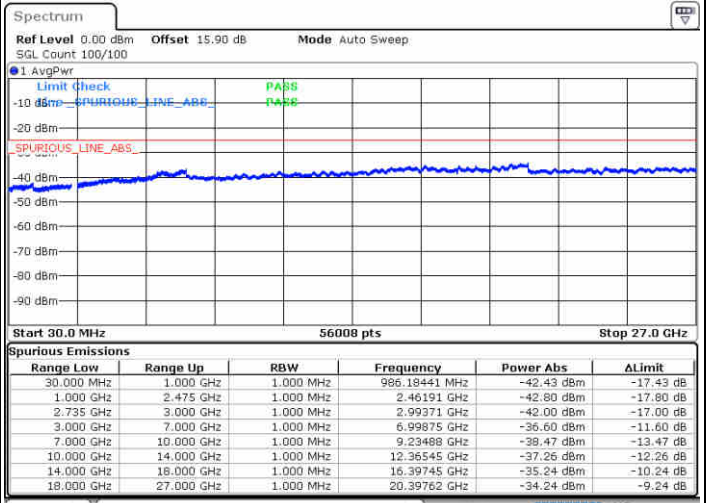

LTE Band 41 / 15MHz+10MHz

16QAM

Lowest Channel / 1RB0 and 1RB49

Lowest Channel / 1RB74 and 1RB0

Date: 31.OCT.2017 01:10:36

Date: 31.OCT.2017 01:47:48

Lowest Channel / FullRB

N/A

Date: 31.OCT.2017 01:53:28

LTE Band 41 / 15MHz+10MHz

16QAM

Middle Channel / 1RB0 and 1RB49

Middle Channel / 1RB74 and 1RB0

Date: 31.OCT.2017 01:12:58

Date: 31.OCT.2017 01:49:32

Middle Channel / FullIRB

N/A

Date: 31.OCT.2017 01:57:17

LTE Band 41 / 15MHz+10MHz

16QAM

Highest Channel / 1RB0 and 1RB49

Highest Channel / 1RB74 and 1RB0

Date: 31.OCT.2017 00:56:32

Date: 31.OCT.2017 02:03:05

Highest Channel / FullIRB

N/A

Date: 31.OCT.2017 02:06:47

LTE Band 41 / 5MHz+20MHz

64QAM

Lowest Channel / 1RB0 and 1RB99

Lowest Channel / 1RB24 and 1RB0

Date: 28.SEP.2017 10:29:33