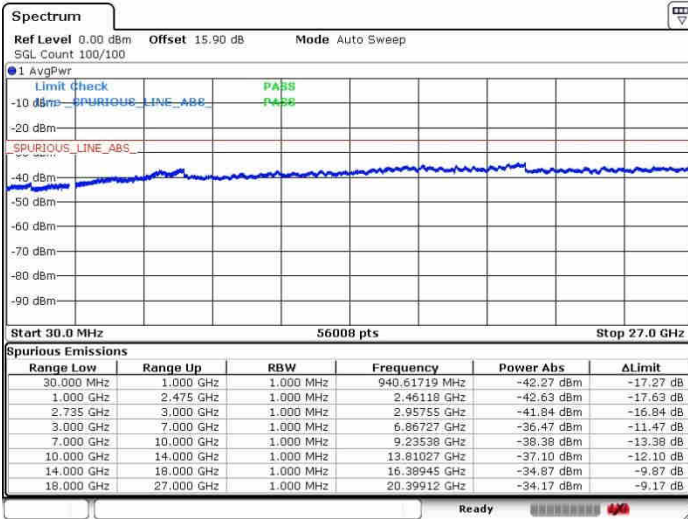

Date: 28.SEP.2017 10:35:43

Lowest Channel / FullRB

N/A

Date: 28.SEP.2017 10:15:45

LTE Band 41 / 5MHz+20MHz

64QAM

Middle Channel / 1RB0 and 1RB9

Middle Channel / 1RB24 and 1RB0

Date: 28.SEP.2017 10:27:28

Date: 28.SEP.2017 10:38:42

Middle Channel / FullIRB

N/A

Date: 28.SEP.2017 10:19:20

LTE Band 41 / 5MHz+20MHz

64QAM

Highest Channel / 1RB0 and 1RB99

Highest Channel / 1RB24 and 1RB0

Highest Channel / FullIRB

N/A

LTE Band 41 / 10MHz+20MHz

64QAM

Lowest Channel / 1RB0 and 1RB99

Lowest Channel / 1RB49 and 1RB0

Date: 26.SEP.2017 10:52:47