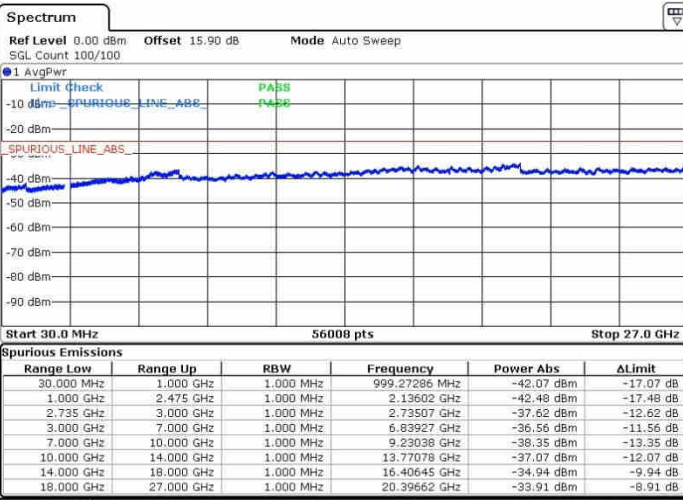

Date: 26.SEP.2017 13:41:52

LTE Band 41 / 15MHz+20MHz

16QAM

Highest Channel / 1RB0 and 1RB99

Highest Channel / 1RB74 and 1RB0

Date: 28.SEP.2017 13:46:20

Date: 28.SEP.2017 14:01:23

Highest Channel / FullIRB

N/A

Date: 28.SEP.2017 13:43:57

LTE Band 41 / 20MHz+5MHz

16QAM

Lowest Channel / 1RB0 and 1RB24

Lowest Channel / 1RB99 and 1RB0

Date: 26.SEP.2017 14:43:59

Date: 26.SEP.2017 14:46:05

Lowest Channel / FullRB

N/A

Date: 26.SEP.2017 14:22:18

LTE Band 41 / 20MHz+5MHz

16QAM

Middle Channel / 1RB0 and 1RB24

Middle Channel / 1RB99 and 1RB0

Date: 26.SEP.2017 14:40:12

Date: 26.SEP.2017 14:50:24

Middle Channel / FullIRB

N/A

Date: 26.SEP.2017 14:28:10

LTE Band 41 / 20MHz+5MHz

16QAM

Highest Channel / 1RB0 and 1RB24

Highest Channel / 1RB99 and 1RB0