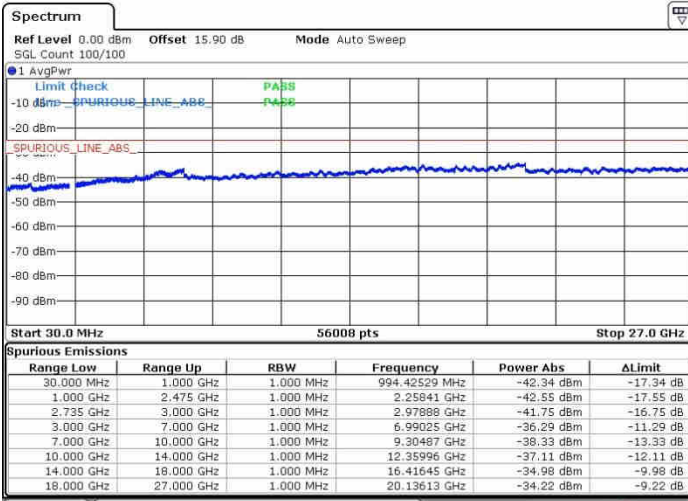

LTE Band 41 / 20MHz+20MHz

16QAM

Lowest Channel / 1RB0 and 1RB99

Lowest Channel / 1RB99 and 1RB0

Date: 28.SEP.2017 09:57:40

Date: 28.SEP.2017 09:59:57

Lowest Channel / FullRB

N/A

Date: 28.SEP.2017 09:42:36

LTE Band 41 / 20MHz+20MHz

16QAM

Middle Channel / 1RB0 and 1RB99

Middle Channel / 1RB99 and 1RB0

Middle Channel / FullIRB

N/A

LTE Band 41 / 20MHz+20MHz

16QAM

Highest Channel / 1RB0 and 1RB99

Highest Channel / 1RB99 and 1RB0

Highest Channel / FullIRB

N/A

LTE Band 41 / 10MHz+15MHz

16QAM

Lowest Channel / 1RB0 and 1RB74