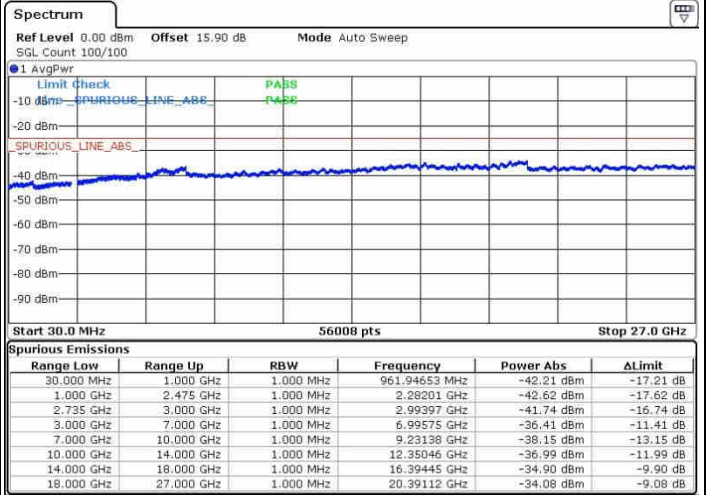

Highest Channel / 1RB49 and 1RB0

Highest Channel / FullIRB

N/A

LTE Band 41 / 15MHz+15MHz

64QAM

Lowest Channel / 1RB0 and 1RB74

Lowest Channel / 1RB74 and 1RB0

Lowest Channel / FullRB

N/A

LTE Band 41 / 15MHz+15MHz

64QAM

Middle Channel / 1RB0 and 1RB74

Middle Channel / 1RB74 and 1RB0

Middle Channel / FullIRB

N/A

LTE Band 41 / 15MHz+15MHz

64QAM

Highest Channel / 1RB0 and 1RB74

Highest Channel / 1RB74 and 1RB0

Date: 28.SEP.2017 11:49:09

Date: 28.SEP.2017 13:38:24

Highest Channel / FullIRB

N/A

Date: 28.SEP.2017 11:46:25