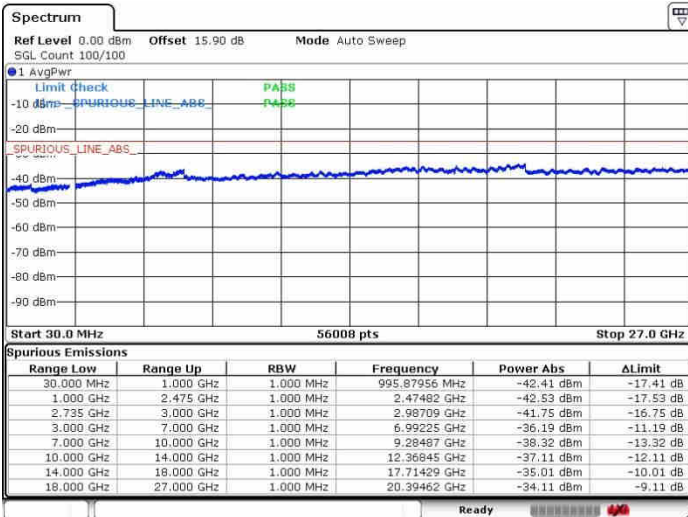

64QAM

Highest Channel / 1RB0 and 1RB74

Highest Channel / 1RB74 and 1RB0

Date: 28.SEP.2017 11:49:09

Date: 28.SEP.2017 13:38:24

Highest Channel / FullIRB

N/A

Date: 28.SEP.2017 11:46:25

LTE Band 41 / 15MHz+20MHz

64QAM

Lowest Channel / 1RB0 and 1RB99

Lowest Channel / 1RB74 and 1RB0

Lowest Channel / FullIRB

N/A

LTE Band 41 / 15MHz+20MHz

64QAM