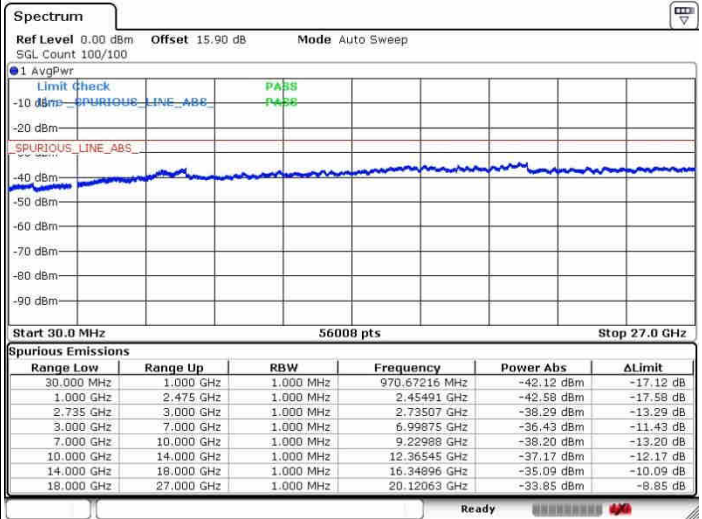

Lowest Channel / FullRB

N/A

Date: 26.SEP.2017 14:55:07

LTE Band 41 / 20MHz+10MHz

16QAM

Middle Channel / 1RB0 and 1RB49

Middle Channel / 1RB99 and 1RB0

Date: 26.SEP.2017 15:09:28

Date: 26.SEP.2017 15:13:49

Middle Channel / FullIRB

N/A

Date: 26.SEP.2017 14:57:17

LTE Band 41 / 20MHz+10MHz

16QAM

Highest Channel / 1RB0 and 1RB49

Highest Channel / 1RB99 and 1RB0

Date: 28.SEP.2017 15:02:40

Date: 28.SEP.2017 15:19:38

Highest Channel / FullIRB

N/A

Date: 28.SEP.2017 14:59:55

LTE Band 41 / 20MHz+15MHz

16QAM

Lowest Channel / 1RB0 and 1RB74