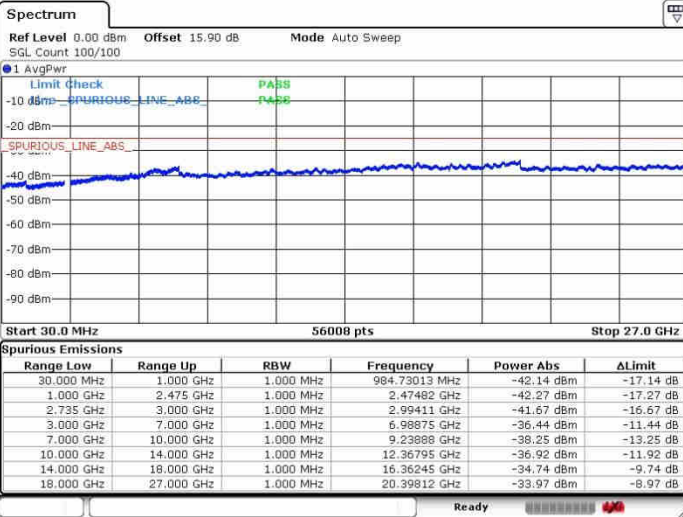

Date: 26.SEP.2017 13:41:52

LTE Band 41 / 15MHz+20MHz

16QAM

Highest Channel / 1RB0 and 1RB99

Highest Channel / 1RB74 and 1RB0

Date: 28.SEP.2017 13:46:20

Date: 28.SEP.2017 14:01:23

Highest Channel / FullIRB

N/A

Date: 28.SEP.2017 13:43:57

LTE Band 41 / 20MHz+5MHz

16QAM

Lowest Channel / 1RB0 and 1RB24

Lowest Channel / 1RB99 and 1RB0

Date: 26.SEP.2017 14:43:59

Date: 26.SEP.2017 14:46:05