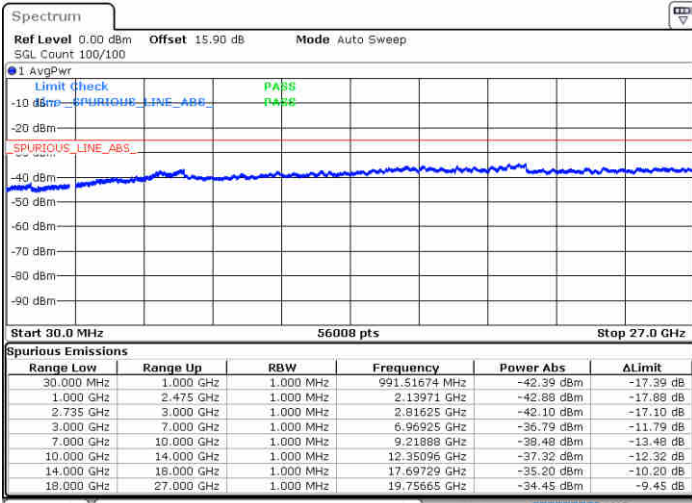

N/A

Date: 31.OCT.2017 01:57:17

LTE Band 41 / 15MHz+10MHz

16QAM

Highest Channel / 1RB0 and 1RB49

Highest Channel / 1RB74 and 1RB0

Date: 31.OCT.2017 00:56:32

Date: 31.OCT.2017 02:03:05

Highest Channel / FullIRB

N/A

Date: 31.OCT.2017 02:06:47

LTE Band 41 / 5MHz+20MHz

64QAM

Lowest Channel / 1RB0 and 1RB99

Lowest Channel / 1RB24 and 1RB0

Date: 28.SEP.2017 10:29:33