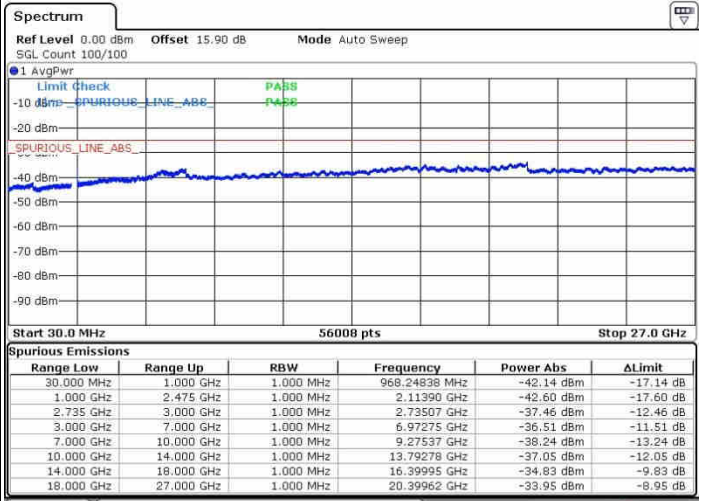

Date: 28.SEP.2017 15:02:40

Date: 28.SEP.2017 15:19:38

Highest Channel / FullIRB

N/A

Date: 28.SEP.2017 14:59:55

LTE Band 41 / 20MHz+15MHz

16QAM

Lowest Channel / 1RB0 and 1RB74

Lowest Channel / 1RB99 and 1RB0

Date: 26.SEP.2017 15:37:13

Date: 26.SEP.2017 15:39:42

Lowest Channel / FullRB

N/A

Date: 26.SEP.2017 15:23:58

LTE Band 41 / 20MHz+15MHz

16QAM

Middle Channel / 1RB0 and 1RB74

Middle Channel / 1RB99 and 1RB0

Date: 28.SEP.2017 15:34:48

Date: 28.SEP.2017 15:43:17

Middle Channel / FullIRB

N/A

Date: 28.SEP.2017 15:26:04

LTE Band 41 / 20MHz+15MHz