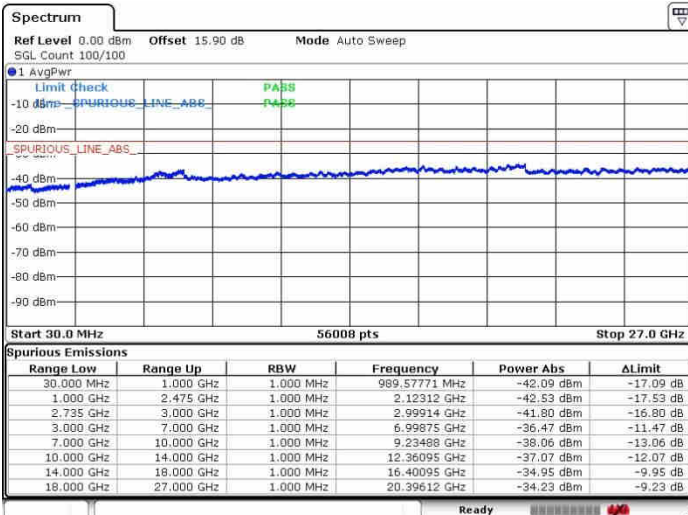

Highest Channel / 1RB24 and 1RB0

Highest Channel / FullIRB

N/A

LTE Band 41 / 10MHz+20MHz

64QAM

Lowest Channel / 1RB0 and 1RB99

Lowest Channel / 1RB49 and 1RB0

Date: 26.SEP.2017 10:52:47

Date: 26.SEP.2017 11:23:03

Lowest Channel / FullRB

N/A

Date: 26.SEP.2017 10:48:07

LTE Band 41 / 10MHz+20MHz

64QAM

MiddleChannel / 1RB0 and 1RB99

Middle Channel / 1RB49 and 1RB0

Date: 28.SEP.2017 10:59:41

Date: 28.SEP.2017 11:21:16

Middle Channel / FullIRB

N/A

Date: 28.SEP.2017 11:11:32

LTE Band 41 / 10MHz+20MHz

64QAM

Highest Channel / 1RB0 and 1RB99