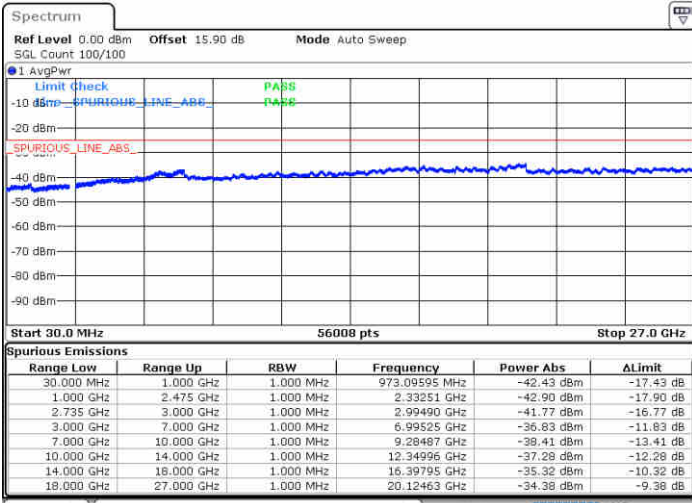

Middle Channel / 1RB0 and 1RB74

Middle Channel / 1RB49 and 1RB0

Date: 30.OCT.2017 23:08:41

Date: 30.OCT.2017 23:05:16

Middle Channel / FullIRB

N/A

Date: 30.OCT.2017 23:31:44

LTE Band 41 / 10MHz+15MHz

16QAM

Highest Channel / 1RB0 and 1RB74

Highest Channel / 1RB49 and 1RB0

Date: 30.OCT.2017 22:40:17

Date: 30.OCT.2017 23:29:31

Highest Channel / FullIRB

N/A

Date: 30.OCT.2017 23:28:27

LTE Band 41 / 15MHz+10MHz

16QAM

Lowest Channel / 1RB0 and 1RB49

Lowest Channel / 1RB74 and 1RB0

Date: 31.OCT.2017 01:10:36

Date: 31.OCT.2017 01:47:48

Lowest Channel / FullRB

N/A