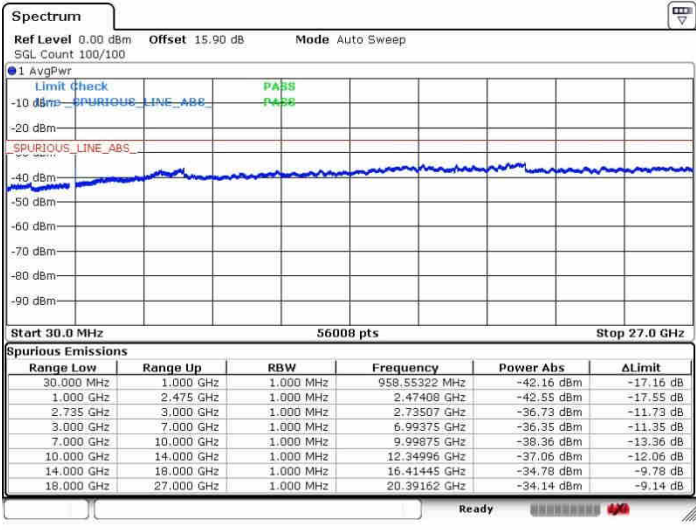

Highest Channel / FullIRB

N/A

LTE Band 41 / 20MHz+10MHz

16QAM

Lowest Channel / 1RB0 and 1RB49

Lowest Channel / 1RB99 and 1RB0

Date: 26.SEP.2017 15:09:03

Date: 26.SEP.2017 15:11:24

Lowest Channel / FullRB

N/A

Date: 26.SEP.2017 14:55:07

LTE Band 41 / 20MHz+10MHz

16QAM

Middle Channel / 1RB0 and 1RB49

Middle Channel / 1RB99 and 1RB0

Date: 26.SEP.2017 15:09:28

Date: 26.SEP.2017 15:13:49

Middle Channel / FullIRB

N/A

Date: 26.SEP.2017 14:57:17

LTE Band 41 / 20MHz+10MHz

16QAM

Highest Channel / 1RB0 and 1RB49

Highest Channel / 1RB99 and 1RB0

Date: 28.SEP.2017 15:02:40

Date: 28.SEP.2017 15:19:38

Highest Channel / FullIRB

N/A

Date: 28.SEP.2017 14:59:55

LTE Band 41 / 20MHz+15MHz

16QAM

Lowest Channel / 1RB0 and 1RB74