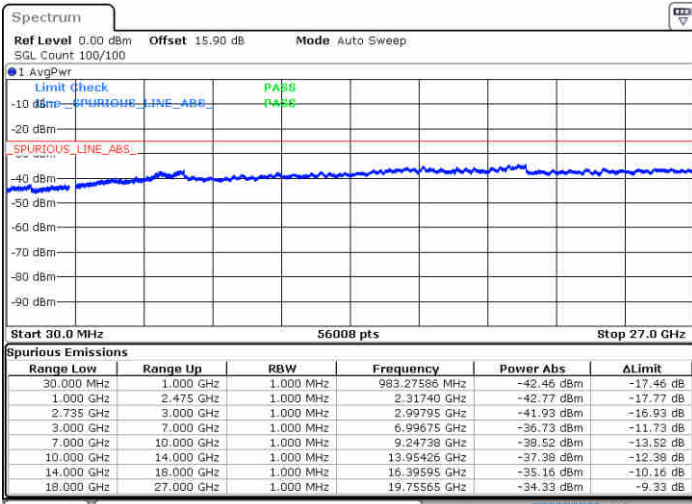

LTE Band 41 / 15MHz+10MHz

16QAM

Lowest Channel / 1RB0 and 1RB49

Lowest Channel / 1RB74 and 1RB0

Date: 31.OCT.2017 01:10:36

Date: 31.OCT.2017 01:47:48

Lowest Channel / FullRB

N/A