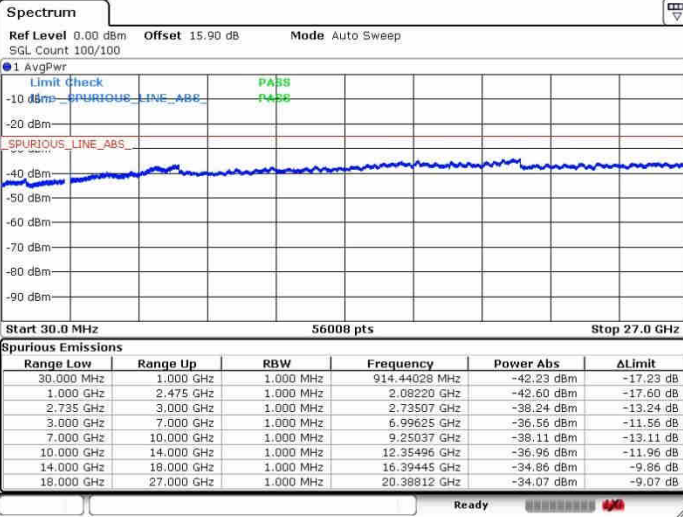

Date: 28.SEP.2017 15:02:40

Date: 28.SEP.2017 15:19:38

Highest Channel / FullIRB

N/A

Date: 28.SEP.2017 14:59:55

LTE Band 41 / 20MHz+15MHz

16QAM

Lowest Channel / 1RB0 and 1RB74

Lowest Channel / 1RB99 and 1RB0

Date: 26.SEP.2017 15:37:13

Date: 26.SEP.2017 15:39:42

Lowest Channel / FullRB

N/A

Date: 26.SEP.2017 15:23:58

LTE Band 41 / 20MHz+15MHz

16QAM

Middle Channel / 1RB0 and 1RB74

Middle Channel / 1RB99 and 1RB0

Date: 28.SEP.2017 15:34:48

Date: 28.SEP.2017 15:43:17

Middle Channel / FullIRB

N/A

Date: 28.SEP.2017 15:26:04

LTE Band 41 / 20MHz+15MHz