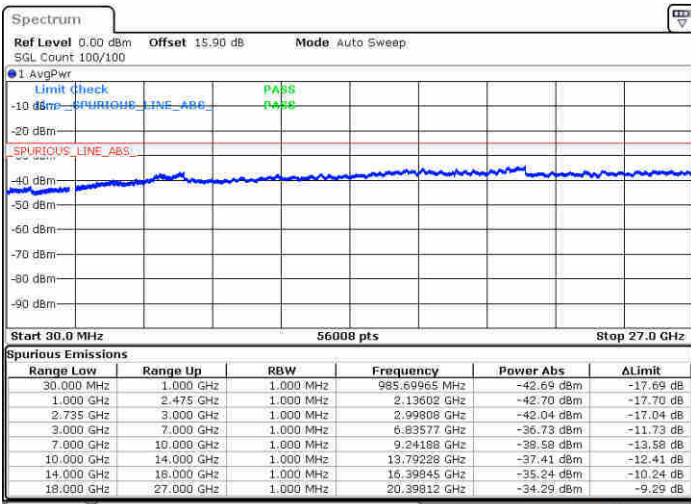

Lowest Channel / 1RB49 and 1RB0

Date: 30-OCT-2017 22:40:17

Date: 30-OCT-2017 23:29:31

Lowest Channel / FullRB

N/A

Date: 30-OCT-2017 23:28:27

LTE Band 41 / 10MHz+15MHz

16QAM

Middle Channel / 1RB0 and 1RB74

Middle Channel / 1RB49 and 1RB0

Date: 30.OCT.2017 23:08:41

Date: 30.OCT.2017 23:05:16

Middle Channel / FullIRB

N/A

Date: 30.OCT.2017 23:31:44

LTE Band 41 / 10MHz+15MHz

16QAM

Highest Channel / 1RB0 and 1RB74

Highest Channel / 1RB49 and 1RB0

Date: 30.OCT.2017 22:40:17

Date: 30.OCT.2017 23:29:31

Highest Channel / FullIRB

N/A

Date: 30.OCT.2017 23:28:27