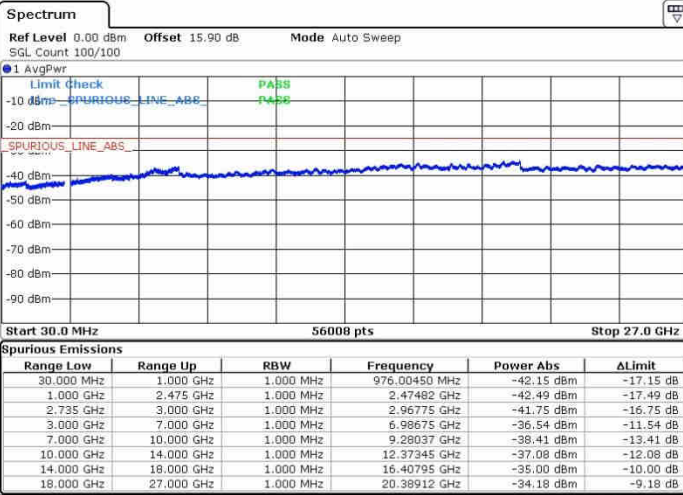

N/A

Date: 31.OCT.2017 01:57:17

LTE Band 41 / 15MHz+10MHz

16QAM

Highest Channel / 1RB0 and 1RB49

Highest Channel / 1RB74 and 1RB0

Date: 31.OCT.2017 00:56:32

Date: 31.OCT.2017 02:03:05

Highest Channel / FullIRB

N/A

Date: 31.OCT.2017 02:06:47

LTE Band 41 / 5MHz+20MHz

64QAM

Lowest Channel / 1RB0 and 1RB99

Lowest Channel / 1RB24 and 1RB0

Date: 28.SEP.2017 10:29:33

Date: 28.SEP.2017 10:35:43

Lowest Channel / FullRB

N/A

Date: 28.SEP.2017 10:15:45

LTE Band 41 / 5MHz+20MHz

64QAM

Middle Channel / 1RB0 and 1RB9

Middle Channel / 1RB24 and 1RB0