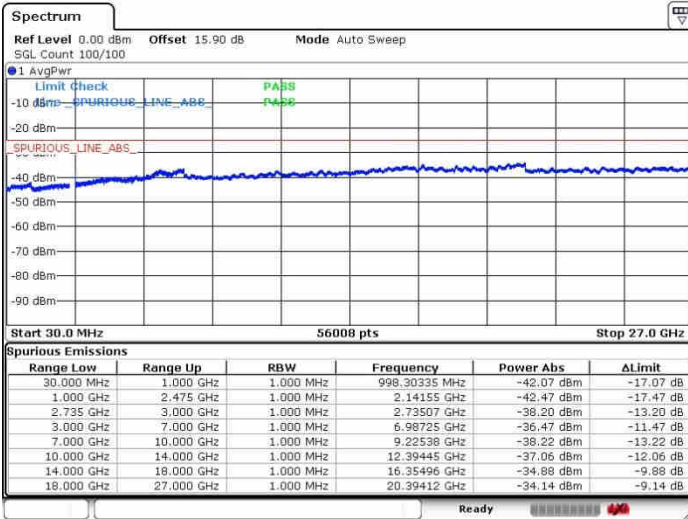

Lowest Channel / FullRB

N/A

Date: 26.SEP.2017 14:55:07

LTE Band 41 / 20MHz+10MHz

16QAM

Middle Channel / 1RB0 and 1RB49

Middle Channel / 1RB99 and 1RB0

Date: 26.SEP.2017 15:09:28

Date: 26.SEP.2017 15:13:49

Middle Channel / FullIRB

N/A

Date: 26.SEP.2017 14:57:17

LTE Band 41 / 20MHz+10MHz

16QAM

Highest Channel / 1RB0 and 1RB49

Highest Channel / 1RB99 and 1RB0

Date: 28.SEP.2017 15:02:40

Date: 28.SEP.2017 15:19:38

Highest Channel / FullIRB

N/A

Date: 28.SEP.2017 14:59:55

LTE Band 41 / 20MHz+15MHz

16QAM

Lowest Channel / 1RB0 and 1RB74