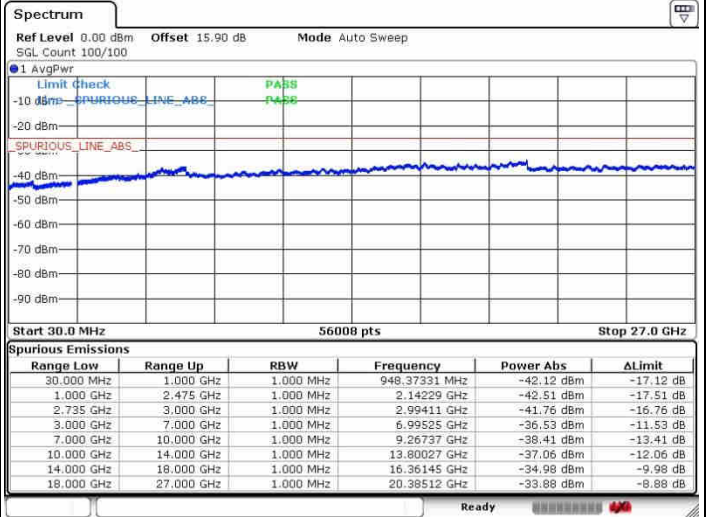

Middle Channel / 1RB0 and 1RB74

Middle Channel / 1RB99 and 1RB0

Date: 28.SEP.2017 15:34:48

Date: 28.SEP.2017 15:43:17

Middle Channel / FullIRB

N/A

Date: 28.SEP.2017 15:26:04

LTE Band 41 / 20MHz+15MHz

16QAM

Highest Channel / 1RB0 and 1RB74

Highest Channel / 1RB99 and 1RB0

Date: 28.SEP.2017 15:31:50

Date: 28.SEP.2017 15:46:38

Highest Channel / FullIRB

N/A

Date: 28.SEP.2017 15:29:01

LTE Band 41 / 20MHz+20MHz

16QAM

Lowest Channel / 1RB0 and 1RB99

Lowest Channel / 1RB99 and 1RB0

Date: 28.SEP.2017 09:57:40

Date: 28.SEP.2017 09:59:57

Lowest Channel / FullRB

N/A