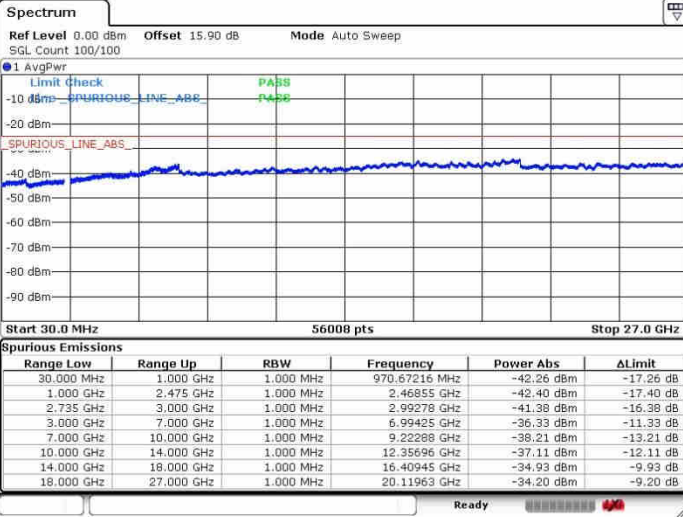

16QAM

Highest Channel / 1RB0 and 1RB74

Highest Channel / 1RB99 and 1RB0

Date: 28.SEP.2017 15:31:50

Date: 28.SEP.2017 15:46:38

Highest Channel / FullIRB

N/A

Date: 28.SEP.2017 15:29:01

LTE Band 41 / 20MHz+20MHz

16QAM

Lowest Channel / 1RB0 and 1RB99

Lowest Channel / 1RB99 and 1RB0

Date: 28.SEP.2017 09:57:40

Date: 28.SEP.2017 09:59:57

Lowest Channel / FullRB

N/A

Date: 28.SEP.2017 09:42:36

LTE Band 41 / 20MHz+20MHz

16QAM

Middle Channel / 1RB0 and 1RB99

Middle Channel / 1RB99 and 1RB0

Middle Channel / FullIRB

N/A

LTE Band 41 / 20MHz+20MHz

16QAM

Highest Channel / 1RB0 and 1RB99

Highest Channel / 1RB99 and 1RB0

Highest Channel / FullIRB

N/A

LTE Band 41 / 10MHz+15MHz

16QAM

Lowest Channel / 1RB0 and 1RB74