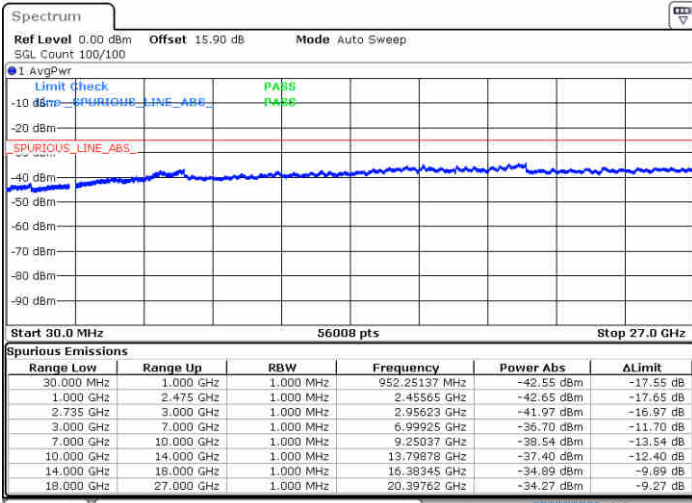

LTE Band 41 / 15MHz+10MHz

16QAM

Lowest Channel / 1RB0 and 1RB49

Lowest Channel / 1RB74 and 1RB0

Date: 31.OCT.2017 01:10:36

Date: 31.OCT.2017 01:47:48

Lowest Channel / FullRB

N/A

Date: 31.OCT.2017 01:53:28

LTE Band 41 / 15MHz+10MHz

16QAM

Middle Channel / 1RB0 and 1RB49

Middle Channel / 1RB74 and 1RB0

Date: 31.OCT.2017 01:12:58

Date: 31.OCT.2017 01:49:32

Middle Channel / FullIRB

N/A

Date: 31.OCT.2017 01:57:17

LTE Band 41 / 15MHz+10MHz

16QAM

Highest Channel / 1RB0 and 1RB49

Highest Channel / 1RB74 and 1RB0

Date: 31.OCT.2017 00:56:32

Date: 31.OCT.2017 02:03:05

Highest Channel / FullIRB

N/A

Date: 31.OCT.2017 02:06:47

LTE Band 41 / 5MHz+20MHz

64QAM

Lowest Channel / 1RB0 and 1RB99

Lowest Channel / 1RB24 and 1RB0

Date: 28.SEP.2017 10:29:33