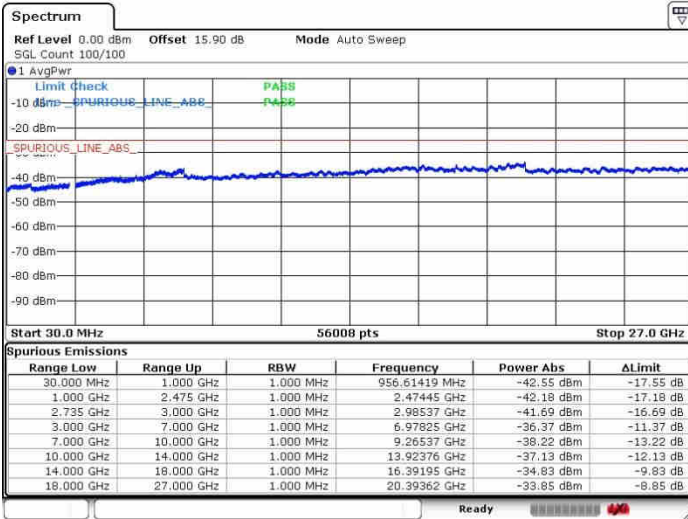

Date: 28.SEP.2017 10:27:28

Date: 28.SEP.2017 10:38:42

Middle Channel / FullIRB

N/A

Date: 28.SEP.2017 10:19:20

LTE Band 41 / 5MHz+20MHz

64QAM

Highest Channel / 1RB0 and 1RB99

Highest Channel / 1RB24 and 1RB0

Highest Channel / FullIRB

N/A

LTE Band 41 / 10MHz+20MHz

64QAM

Lowest Channel / 1RB0 and 1RB99

Lowest Channel / 1RB49 and 1RB0

Date: 26.SEP.2017 10:52:47

Date: 26.SEP.2017 11:23:03

Lowest Channel / FullRB

N/A

Date: 26.SEP.2017 10:48:07

LTE Band 41 / 10MHz+20MHz

64QAM

MiddleChannel / 1RB0 and 1RB99

Middle Channel / 1RB49 and 1RB0

Date: 28.SEP.2017 10:59:41

Date: 28.SEP.2017 11:21:16

Middle Channel / FullIRB

N/A

Date: 28.SEP.2017 11:11:32

LTE Band 41 / 10MHz+20MHz

64QAM

Highest Channel / 1RB0 and 1RB99