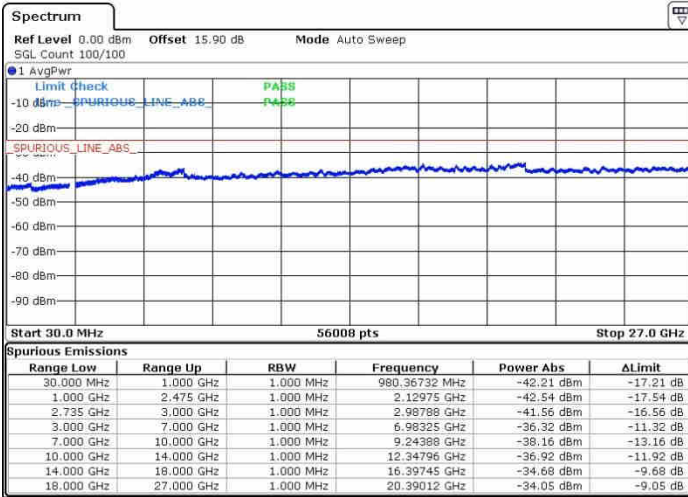

Date: 28.SEP.2017 11:37:09

LTE Band 41 / 15MHz+15MHz

16QAM

Highest Channel / 1RB0 and 1RB74

Highest Channel / 1RB74 and 1RB0

Date: 26.SEP.2017 11:48:02

Date: 26.SEP.2017 13:37:43

Highest Channel / FullIRB

N/A

Date: 26.SEP.2017 11:45:45

LTE Band 41 / 15MHz+20MHz

16QAM

Lowest Channel / 1RB0 and 1RB99

Lowest Channel / 1RB74 and 1RB0

Lowest Channel / FullRB

N/A

LTE Band 41 / 15MHz+20MHz

16QAM

Middle Channel / 1RB0 and 1RB9

Middle Channel / 1RB74 and 1RB0

Date: 26.SEP.2017 13:48:53

Date: 26.SEP.2017 13:59:21

Middle Channel / FullIRB

N/A

Date: 26.SEP.2017 13:41:52

LTE Band 41 / 15MHz+20MHz

16QAM

Highest Channel / 1RB0 and 1RB99

Highest Channel / 1RB74 and 1RB0

Date: 28.SEP.2017 13:46:20

Date: 28.SEP.2017 14:01:23

Highest Channel / FullIRB