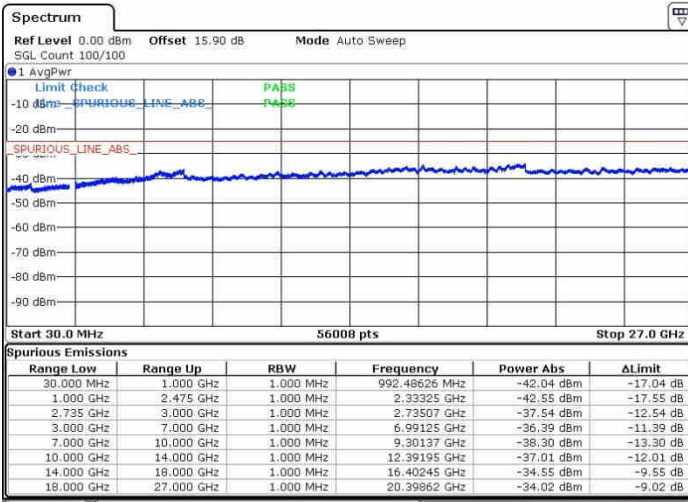

Lowest Channel / 1RB99 and 1RB0

Date: 26.SEP.2017 15:37:13

Date: 26.SEP.2017 15:39:42

Lowest Channel / FullRB

N/A

Date: 26.SEP.2017 15:23:58

LTE Band 41 / 20MHz+15MHz

16QAM

Middle Channel / 1RB0 and 1RB74

Middle Channel / 1RB99 and 1RB0

Date: 28.SEP.2017 15:34:48

Date: 28.SEP.2017 15:43:17

Middle Channel / FullIRB

N/A

Date: 28.SEP.2017 15:26:04

LTE Band 41 / 20MHz+15MHz

16QAM

Highest Channel / 1RB0 and 1RB74

Highest Channel / 1RB99 and 1RB0

Date: 28.SEP.2017 15:31:50

Date: 28.SEP.2017 15:46:38

Highest Channel / FullIRB

N/A

Date: 28.SEP.2017 15:29:01