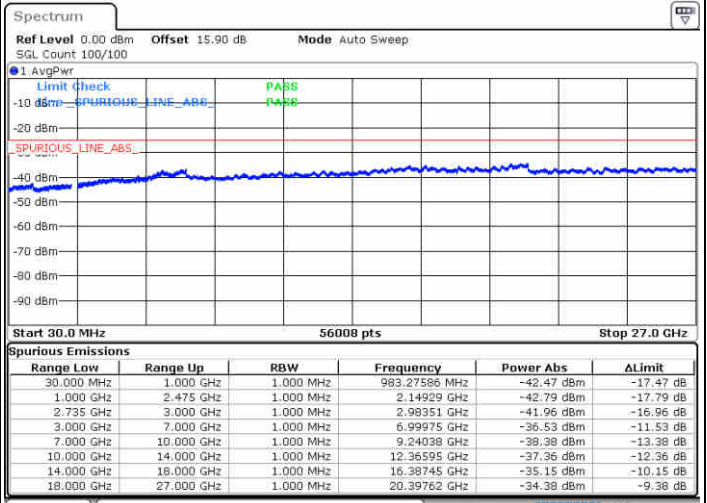

N/A

Date: 31.OCT.2017 01:57:17

LTE Band 41 / 15MHz+10MHz

16QAM

Highest Channel / 1RB0 and 1RB49

Highest Channel / 1RB74 and 1RB0

Date: 31.OCT.2017 00:56:32

Date: 31.OCT.2017 02:03:05

Highest Channel / FullIRB

N/A

Date: 31.OCT.2017 02:06:47

LTE Band 41 / 5MHz+20MHz

64QAM

Lowest Channel / 1RB0 and 1RB99

Lowest Channel / 1RB24 and 1RB0

Date: 28.SEP.2017 10:29:33