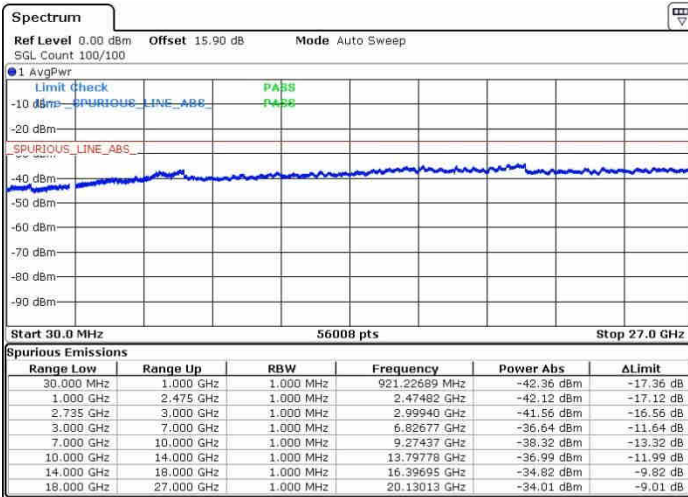

LTE Band 41 / 15MHz+15MHz

16QAM

Middle Channel / 1RB0 and 1RB74

Middle Channel / 1RB74 and 1RB0

Date: 28.SEP.2017 11:51:26

Date: 28.SEP.2017 13:35:28

Middle Channel / FullIRB

N/A

Date: 28.SEP.2017 11:37:09

LTE Band 41 / 15MHz+15MHz

16QAM

Highest Channel / 1RB0 and 1RB74

Highest Channel / 1RB74 and 1RB0

Date: 26.SEP.2017 11:48:02

Date: 26.SEP.2017 13:37:43

Highest Channel / FullIRB