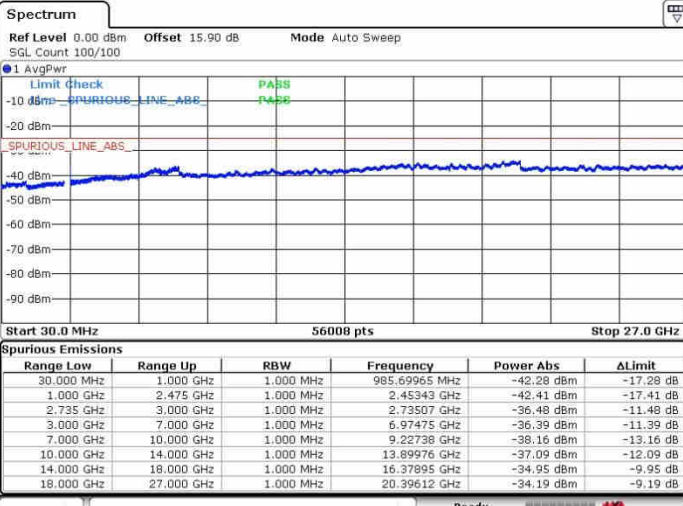

Date: 26.SEP.2017 13:41:52

LTE Band 41 / 15MHz+20MHz

16QAM

Highest Channel / 1RB0 and 1RB99

Highest Channel / 1RB74 and 1RB0

Date: 28.SEP.2017 13:46:20

Date: 28.SEP.2017 14:01:23

Highest Channel / FullIRB

N/A

Date: 28.SEP.2017 13:43:57

LTE Band 41 / 20MHz+5MHz

16QAM

Lowest Channel / 1RB0 and 1RB24

Lowest Channel / 1RB99 and 1RB0

Date: 26.SEP.2017 14:43:59

Date: 26.SEP.2017 14:46:05

Lowest Channel / FullRB

N/A

Date: 26.SEP.2017 14:22:18

LTE Band 41 / 20MHz+5MHz

16QAM

Middle Channel / 1RB0 and 1RB24

Middle Channel / 1RB99 and 1RB0

Date: 26.SEP.2017 14:40:12

Date: 26.SEP.2017 14:50:24

Middle Channel / FullIRB

N/A

Date: 26.SEP.2017 14:28:10

LTE Band 41 / 20MHz+5MHz

16QAM

Highest Channel / 1RB0 and 1RB24

Highest Channel / 1RB99 and 1RB0