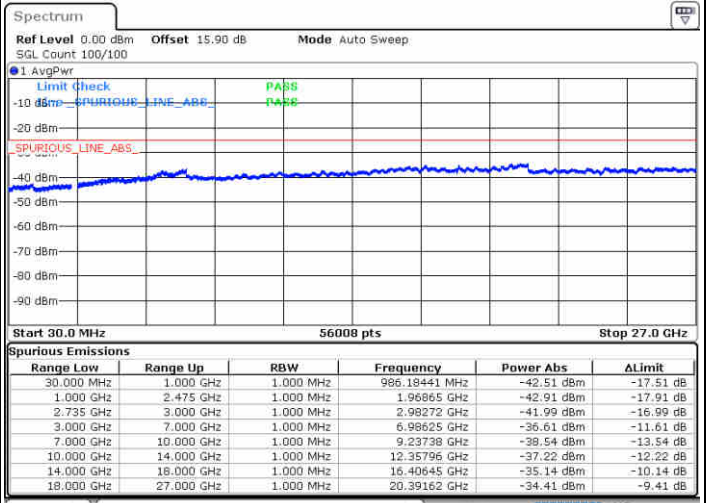

LTE Band 41 / 15MHz+10MHz

16QAM

Lowest Channel / 1RB0 and 1RB49

Lowest Channel / 1RB74 and 1RB0

Date: 31.OCT.2017 01:10:36

Date: 31.OCT.2017 01:47:48

Lowest Channel / FullRB

N/A

Date: 31.OCT.2017 01:53:28

LTE Band 41 / 15MHz+10MHz

16QAM

Middle Channel / 1RB0 and 1RB49

Middle Channel / 1RB74 and 1RB0

Date: 31.OCT.2017 01:12:58

Date: 31.OCT.2017 01:49:32

Middle Channel / FullIRB