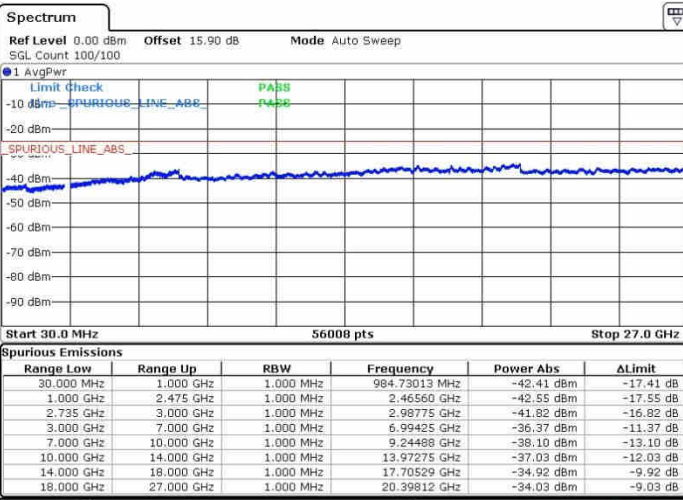

64QAM

Highest Channel / 1RB0 and 1RB74

Highest Channel / 1RB74 and 1RB0

Date: 28.SEP.2017 11:49:09

Date: 28.SEP.2017 13:38:24

Highest Channel / FullIRB

N/A

Date: 28.SEP.2017 11:46:25

LTE Band 41 / 15MHz+20MHz

64QAM

Lowest Channel / 1RB0 and 1RB99

Lowest Channel / 1RB74 and 1RB0

Lowest Channel / FullIRB

N/A

LTE Band 41 / 15MHz+20MHz

64QAM