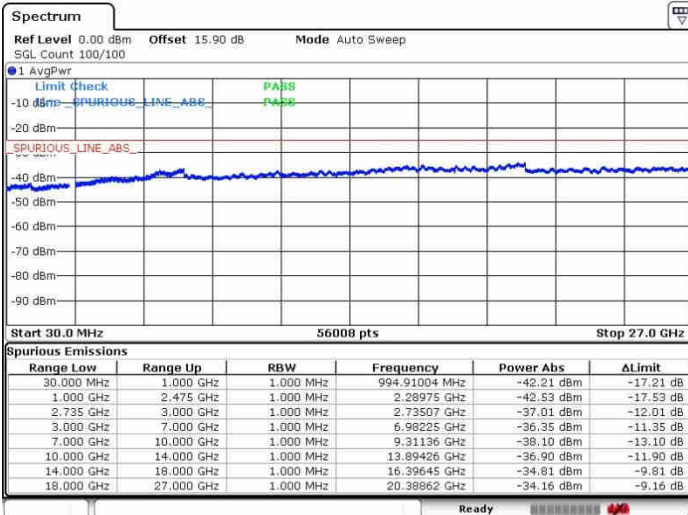

Date: 26.SEP.2017 14:50:24

Middle Channel / FullIRB

N/A

Date: 26.SEP.2017 14:28:10

LTE Band 41 / 20MHz+5MHz

16QAM

Highest Channel / 1RB0 and 1RB24

Highest Channel / 1RB99 and 1RB0

Highest Channel / FullIRB

N/A

LTE Band 41 / 20MHz+10MHz

16QAM

Lowest Channel / 1RB0 and 1RB49

Lowest Channel / 1RB99 and 1RB0

Date: 26.SEP.2017 15:09:03

Date: 26.SEP.2017 15:11:24

Lowest Channel / FullRB

N/A

Date: 26.SEP.2017 14:55:07

LTE Band 41 / 20MHz+10MHz

16QAM

Middle Channel / 1RB0 and 1RB49

Middle Channel / 1RB99 and 1RB0

Date: 26.SEP.2017 15:09:28

Date: 26.SEP.2017 15:13:49

Middle Channel / FullIRB

N/A

Date: 26.SEP.2017 14:57:17

LTE Band 41 / 20MHz+10MHz

16QAM

Highest Channel / 1RB0 and 1RB49

Highest Channel / 1RB99 and 1RB0