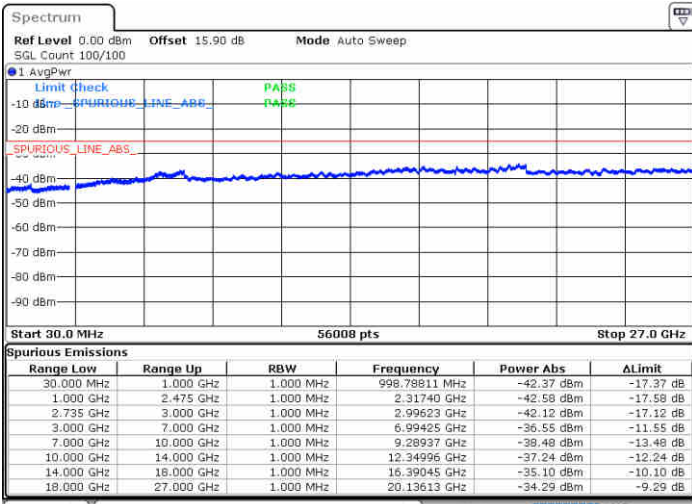

LTE Band 41 / 15MHz+10MHz

16QAM

Lowest Channel / 1RB0 and 1RB49

Lowest Channel / 1RB74 and 1RB0

Date: 31.OCT.2017 01:10:36

Date: 31.OCT.2017 01:47:48

Lowest Channel / FullRB

N/A

Date: 31.OCT.2017 01:53:28

LTE Band 41 / 15MHz+10MHz

16QAM

Middle Channel / 1RB0 and 1RB49

Middle Channel / 1RB74 and 1RB0

Date: 31.OCT.2017 01:12:58

Date: 31.OCT.2017 01:49:32

Middle Channel / FullIRB

N/A

Date: 31.OCT.2017 01:57:17

LTE Band 41 / 15MHz+10MHz

16QAM

Highest Channel / 1RB0 and 1RB49

Highest Channel / 1RB74 and 1RB0

Date: 31.OCT.2017 00:56:32

Date: 31.OCT.2017 02:03:05