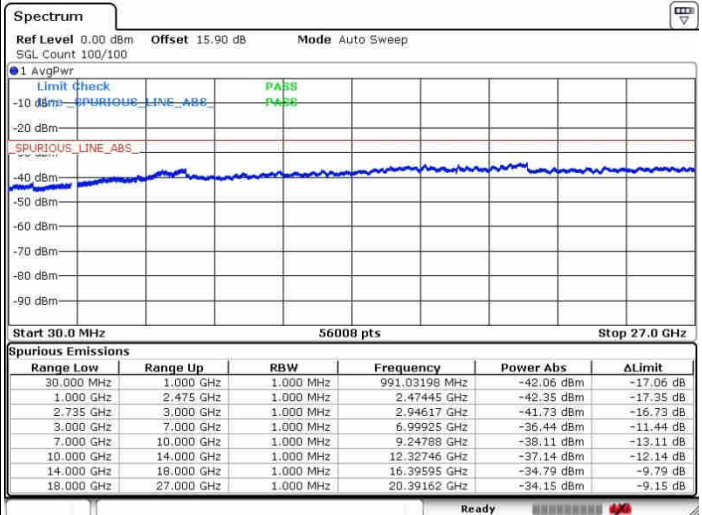

Highest Channel / 1RB24 and 1RB0

Highest Channel / FullIRB

N/A

LTE Band 41 / 10MHz+20MHz

64QAM

Lowest Channel / 1RB0 and 1RB99

Lowest Channel / 1RB49 and 1RB0

Date: 26.SEP.2017 10:52:47

Date: 26.SEP.2017 11:23:03

Lowest Channel / FullRB

N/A

Date: 26.SEP.2017 10:48:07

LTE Band 41 / 10MHz+20MHz

64QAM

MiddleChannel / 1RB0 and 1RB99

Middle Channel / 1RB49 and 1RB0

Date: 28.SEP.2017 10:59:41

Date: 28.SEP.2017 11:21:16

Middle Channel / FullIRB

N/A

Date: 28.SEP.2017 11:11:32

LTE Band 41 / 10MHz+20MHz

64QAM

Highest Channel / 1RB0 and 1RB99