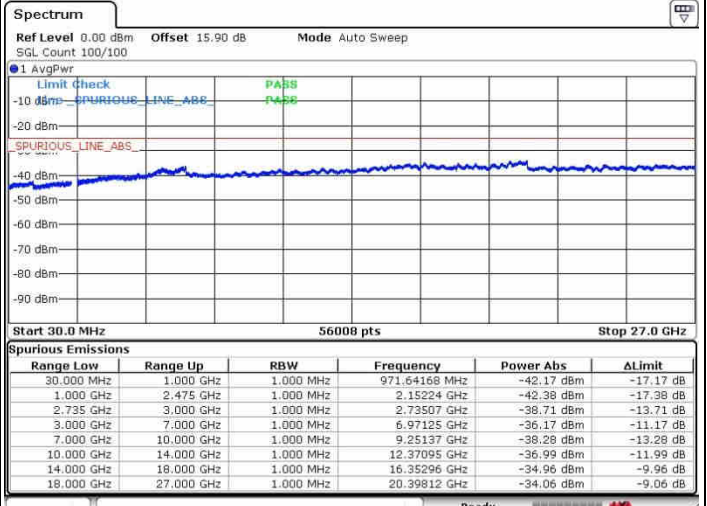

Date: 26.SEP.2017 13:41:52

LTE Band 41 / 15MHz+20MHz

16QAM

Highest Channel / 1RB0 and 1RB99

Highest Channel / 1RB74 and 1RB0

Date: 28.SEP.2017 13:46:20

Date: 28.SEP.2017 14:01:23

Highest Channel / FullIRB

N/A

Date: 28.SEP.2017 13:43:57

LTE Band 41 / 20MHz+5MHz

16QAM

Lowest Channel / 1RB0 and 1RB24

Lowest Channel / 1RB99 and 1RB0

Date: 26.SEP.2017 14:43:59

Date: 26.SEP.2017 14:46:05

Lowest Channel / FullRB

N/A

Date: 26.SEP.2017 14:22:18

LTE Band 41 / 20MHz+5MHz

16QAM

Middle Channel / 1RB0 and 1RB24

Middle Channel / 1RB99 and 1RB0

Date: 26.SEP.2017 14:40:12

Date: 26.SEP.2017 14:50:24

Middle Channel / FullIRB

N/A

Date: 26.SEP.2017 14:28:10

LTE Band 41 / 20MHz+5MHz

16QAM

Highest Channel / 1RB0 and 1RB24

Highest Channel / 1RB99 and 1RB0