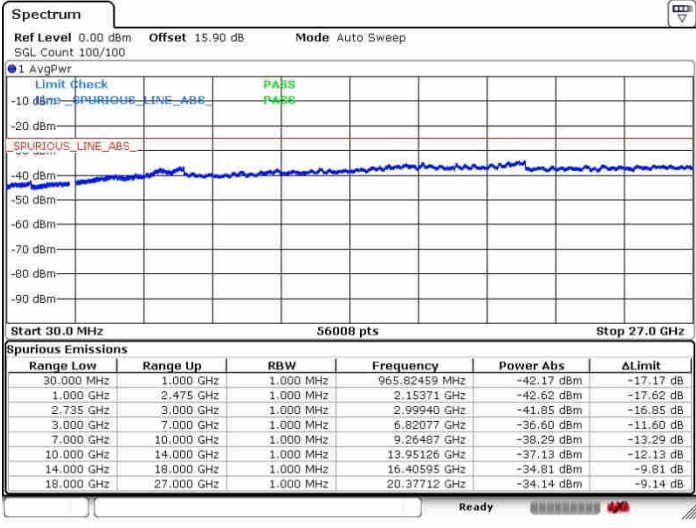

Highest Channel / FullIRB

N/A

Date: 31.OCT.2017 02:06:47

LTE Band 41 / 5MHz+20MHz

64QAM

Lowest Channel / 1RB0 and 1RB99

Lowest Channel / 1RB24 and 1RB0

Date: 28.SEP.2017 10:29:33

Date: 28.SEP.2017 10:35:43

Lowest Channel / FullRB

N/A

Date: 28.SEP.2017 10:15:45

LTE Band 41 / 5MHz+20MHz

64QAM

Middle Channel / 1RB0 and 1RB9

Middle Channel / 1RB24 and 1RB0

Date: 28.SEP.2017 10:27:28

Date: 28.SEP.2017 10:38:42

Middle Channel / FullIRB

N/A

Date: 28.SEP.2017 10:19:20

LTE Band 41 / 5MHz+20MHz

64QAM

Highest Channel / 1RB0 and 1RB99

Highest Channel / 1RB24 and 1RB0

Highest Channel / FullIRB

N/A

LTE Band 41 / 10MHz+20MHz

64QAM

Lowest Channel / 1RB0 and 1RB99

Lowest Channel / 1RB49 and 1RB0

Date: 26.SEP.2017 10:52:47