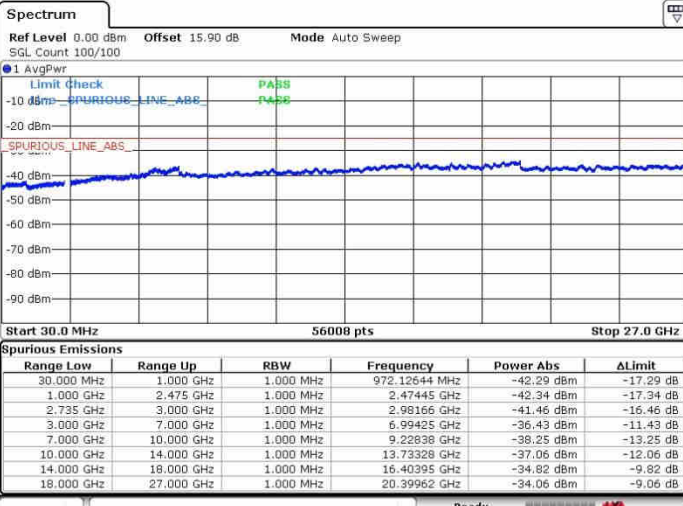

64QAM

Highest Channel / 1RB0 and 1RB74

Highest Channel / 1RB74 and 1RB0

Date: 28.SEP.2017 11:49:09

Date: 28.SEP.2017 13:38:24

Highest Channel / FullIRB

N/A

Date: 28.SEP.2017 11:46:25

LTE Band 41 / 15MHz+20MHz

64QAM

Lowest Channel / 1RB0 and 1RB99

Lowest Channel / 1RB74 and 1RB0

Lowest Channel / FullIRB

N/A

LTE Band 41 / 15MHz+20MHz

64QAM