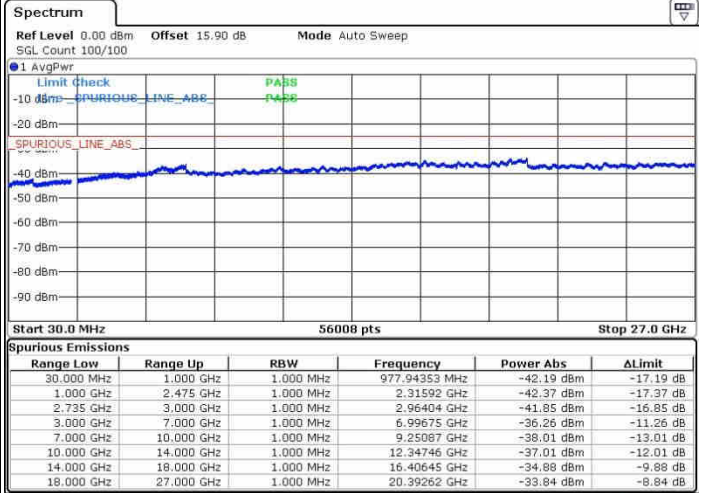

Date: 28.SEP.2017 10:59:41

Date: 28.SEP.2017 11:21:16

Middle Channel / FullIRB

N/A

Date: 28.SEP.2017 11:11:32

LTE Band 41 / 10MHz+20MHz

64QAM

Highest Channel / 1RB0 and 1RB99

Highest Channel / 1RB49 and 1RB0

Highest Channel / FullIRB

N/A

LTE Band 41 / 15MHz+15MHz

64QAM

Lowest Channel / 1RB0 and 1RB74

Lowest Channel / 1RB74 and 1RB0

Lowest Channel / FullRB