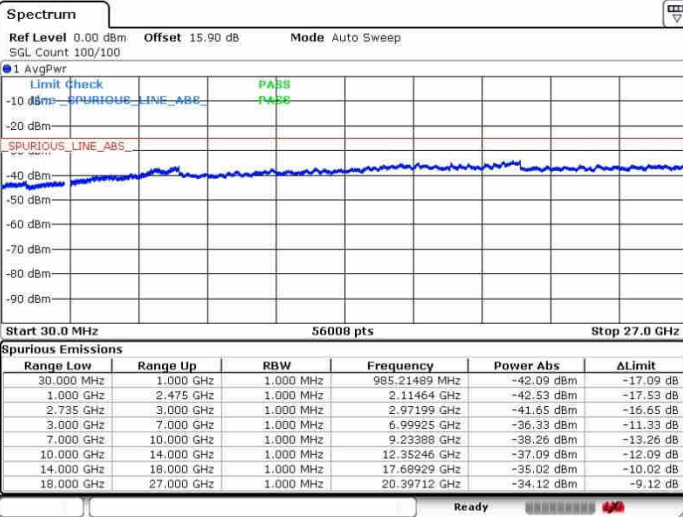

Middle Channel / 1RB0 and 1RB74

Middle Channel / 1RB99 and 1RB0

Date: 28.SEP.2017 15:34:48

Date: 28.SEP.2017 15:43:17

Middle Channel / FullIRB

N/A

Date: 28.SEP.2017 15:26:04

LTE Band 41 / 20MHz+15MHz

16QAM

Highest Channel / 1RB0 and 1RB74

Highest Channel / 1RB99 and 1RB0

Date: 28.SEP.2017 15:31:50

Date: 28.SEP.2017 15:46:38

Highest Channel / FullIRB

N/A

Date: 28.SEP.2017 15:29:01

LTE Band 41 / 20MHz+20MHz

16QAM

Lowest Channel / 1RB0 and 1RB99

Lowest Channel / 1RB99 and 1RB0

Date: 28.SEP.2017 09:57:40

Date: 28.SEP.2017 09:59:57

Lowest Channel / FullRB

N/A