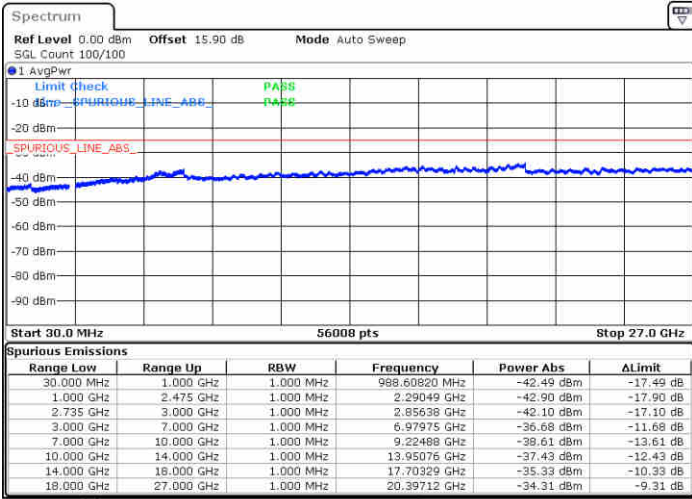

16QAM

Highest Channel / 1RB0 and 1RB99

Highest Channel / 1RB99 and 1RB0

Highest Channel / FullIRB

N/A

LTE Band 41 / 10MHz+15MHz

16QAM

Lowest Channel / 1RB0 and 1RB74

Lowest Channel / 1RB49 and 1RB0

Date: 30-OCT-2017 22:40:17

Date: 30-OCT-2017 23:29:31

Lowest Channel / FullRB

N/A

Date: 30-OCT-2017 23:28:27

LTE Band 41 / 10MHz+15MHz

16QAM

Middle Channel / 1RB0 and 1RB74

Middle Channel / 1RB49 and 1RB0

Date: 30.OCT.2017 23:08:41

Date: 30.OCT.2017 23:05:16

Middle Channel / FullIRB

N/A

Date: 30.OCT.2017 23:31:44

LTE Band 41 / 10MHz+15MHz