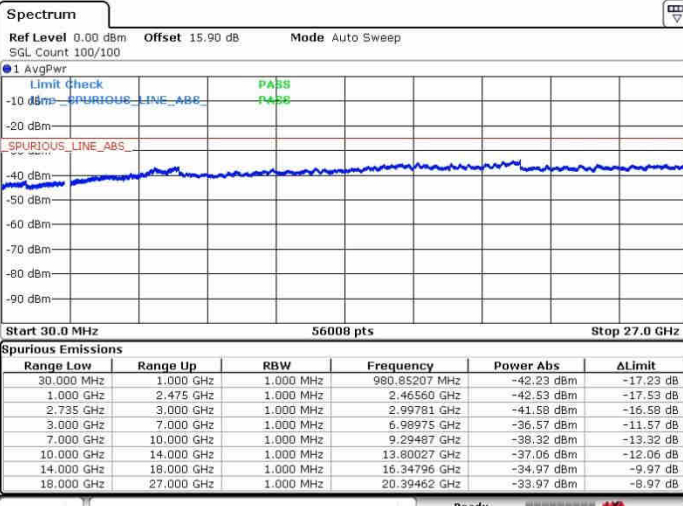

Date: 28.SEP.2017 11:37:09

LTE Band 41 / 15MHz+15MHz

16QAM

Highest Channel / 1RB0 and 1RB74

Highest Channel / 1RB74 and 1RB0

Date: 26.SEP.2017 11:48:02

Date: 26.SEP.2017 13:37:43

Highest Channel / FullIRB

N/A

Date: 26.SEP.2017 11:45:45

LTE Band 41 / 15MHz+20MHz

16QAM

Lowest Channel / 1RB0 and 1RB99

Lowest Channel / 1RB74 and 1RB0

Lowest Channel / FullRB

N/A

LTE Band 41 / 15MHz+20MHz

16QAM

Middle Channel / 1RB0 and 1RB9

Middle Channel / 1RB74 and 1RB0

Date: 26.SEP.2017 13:48:53

Date: 26.SEP.2017 13:59:21

Middle Channel / FullIRB

N/A

Date: 26.SEP.2017 13:41:52

LTE Band 41 / 15MHz+20MHz

16QAM

Highest Channel / 1RB0 and 1RB99

Highest Channel / 1RB74 and 1RB0

Date: 28.SEP.2017 13:46:20

Date: 28.SEP.2017 14:01:23

Highest Channel / FullIRB