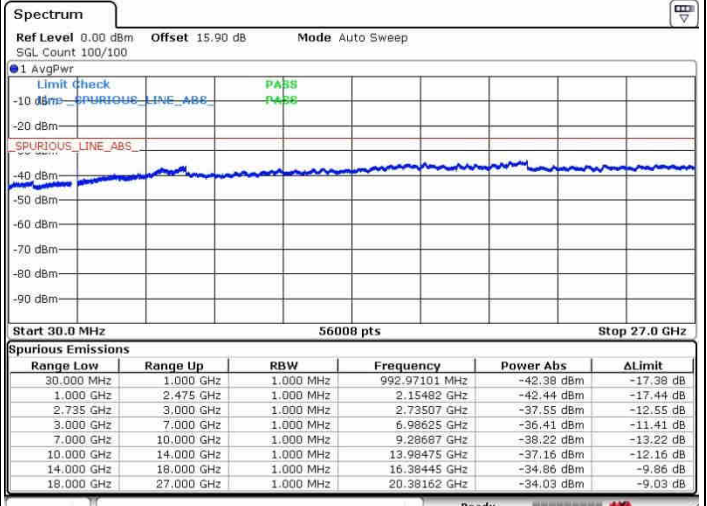

Date: 26.SEP.2017 15:13:49

Middle Channel / FullIRB

N/A

Date: 26.SEP.2017 14:57:17

LTE Band 41 / 20MHz+10MHz

16QAM

Highest Channel / 1RB0 and 1RB49

Highest Channel / 1RB99 and 1RB0

Date: 28.SEP.2017 15:02:40

Date: 28.SEP.2017 15:19:38

Highest Channel / FullIRB

N/A

Date: 28.SEP.2017 14:59:55

LTE Band 41 / 20MHz+15MHz

16QAM

Lowest Channel / 1RB0 and 1RB74

Lowest Channel / 1RB99 and 1RB0

Date: 26.SEP.2017 15:37:13

Date: 26.SEP.2017 15:39:42

Lowest Channel / FullRB

N/A

Date: 26.SEP.2017 15:23:58

LTE Band 41 / 20MHz+15MHz

16QAM