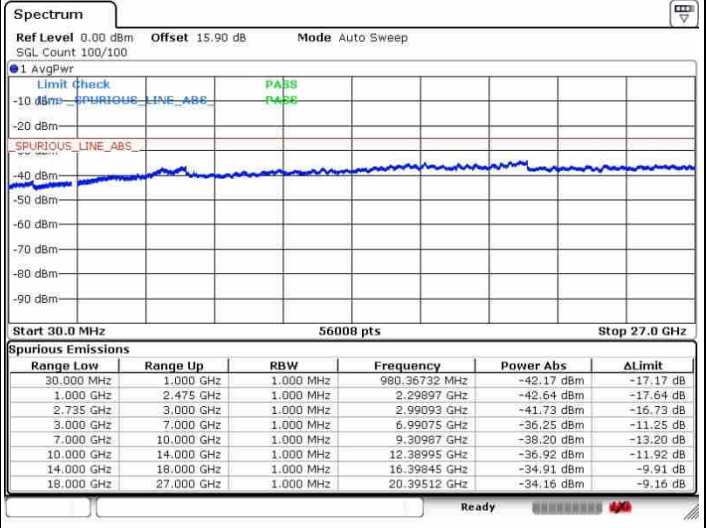

Date: 28.SEP.2017 09:42:36

LTE Band 41 / 20MHz+20MHz

16QAM

Middle Channel / 1RB0 and 1RB99

Middle Channel / 1RB99 and 1RB0

Middle Channel / FullIRB

N/A

LTE Band 41 / 20MHz+20MHz

16QAM

Highest Channel / 1RB0 and 1RB99

Highest Channel / 1RB99 and 1RB0

Highest Channel / FullIRB

N/A

LTE Band 41 / 10MHz+15MHz

16QAM

Lowest Channel / 1RB0 and 1RB74