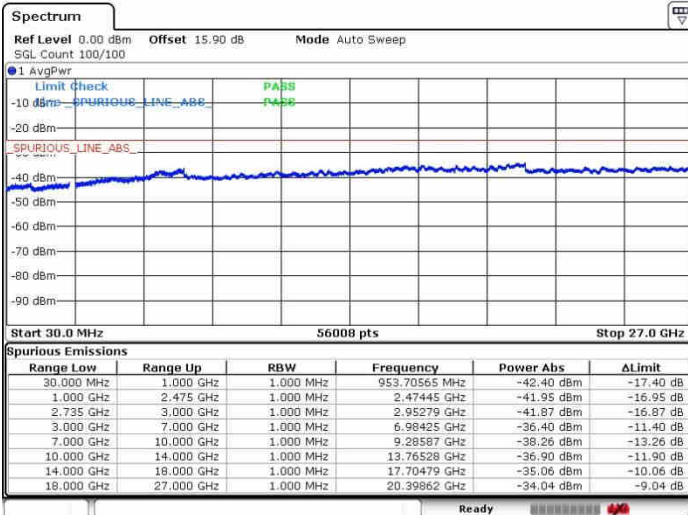

Highest Channel / 1RB24 and 1RB0

Highest Channel / FullIRB

N/A

LTE Band 41 / 10MHz+20MHz

64QAM

Lowest Channel / 1RB0 and 1RB99

Lowest Channel / 1RB49 and 1RB0

Date: 26.SEP.2017 10:52:47

Date: 26.SEP.2017 11:23:03

Lowest Channel / FullRB

N/A

Date: 26.SEP.2017 10:48:07

LTE Band 41 / 10MHz+20MHz

64QAM

MiddleChannel / 1RB0 and 1RB99

Middle Channel / 1RB49 and 1RB0

Date: 28.SEP.2017 10:59:41

Date: 28.SEP.2017 11:21:16

Middle Channel / FullIRB

N/A

Date: 28.SEP.2017 11:11:32

LTE Band 41 / 10MHz+20MHz

64QAM

Highest Channel / 1RB0 and 1RB99