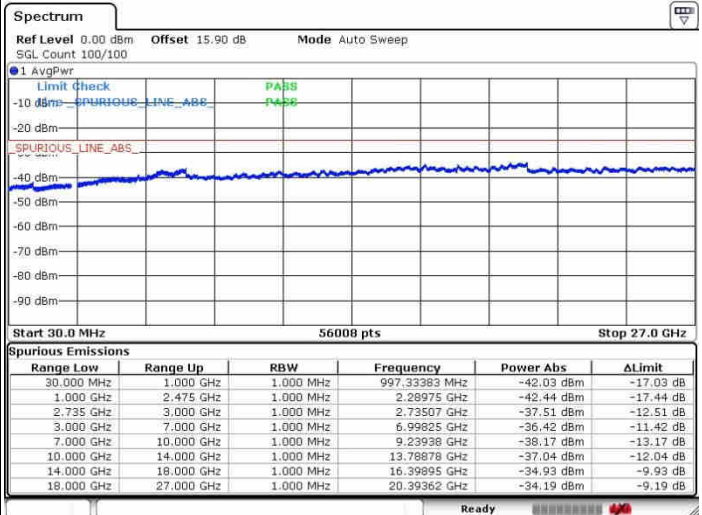

Date: 26.SEP.2017 14:50:24

Middle Channel / FullIRB

N/A

Date: 26.SEP.2017 14:28:10

LTE Band 41 / 20MHz+5MHz

16QAM

Highest Channel / 1RB0 and 1RB24

Highest Channel / 1RB99 and 1RB0

Highest Channel / FullIRB

N/A

LTE Band 41 / 20MHz+10MHz

16QAM

Lowest Channel / 1RB0 and 1RB49

Lowest Channel / 1RB99 and 1RB0

Date: 26.SEP.2017 15:09:03

Date: 26.SEP.2017 15:11:24

Lowest Channel / FullRB

N/A

Date: 26.SEP.2017 14:55:07

LTE Band 41 / 20MHz+10MHz

16QAM

Middle Channel / 1RB0 and 1RB49

Middle Channel / 1RB99 and 1RB0

Date: 26.SEP.2017 15:09:28