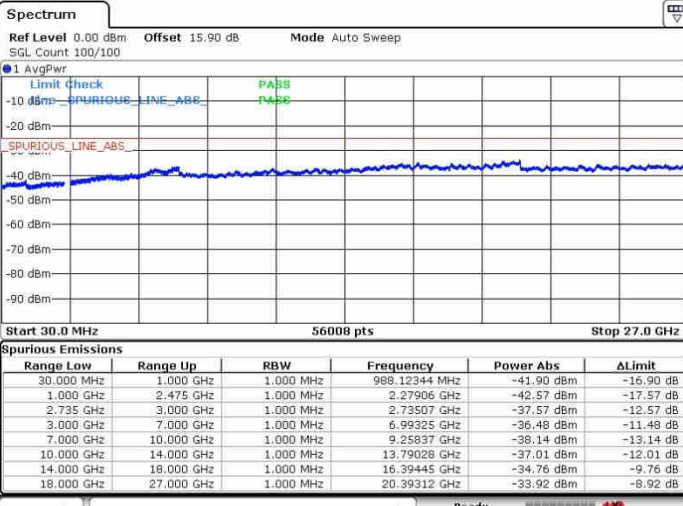

Date: 26.SEP.2017 15:13:49

Middle Channel / FullIRB

N/A

Date: 26.SEP.2017 14:57:17

LTE Band 41 / 20MHz+10MHz

16QAM

Highest Channel / 1RB0 and 1RB49

Highest Channel / 1RB99 and 1RB0

Date: 28.SEP.2017 15:02:40

Date: 28.SEP.2017 15:19:38

Highest Channel / FullIRB

N/A

Date: 28.SEP.2017 14:59:55

LTE Band 41 / 20MHz+15MHz

16QAM

Lowest Channel / 1RB0 and 1RB74

Lowest Channel / 1RB99 and 1RB0

Date: 26.SEP.2017 15:37:13

Date: 26.SEP.2017 15:39:42

Lowest Channel / FullRB

N/A

Date: 26.SEP.2017 15:23:58

LTE Band 41 / 20MHz+15MHz

16QAM