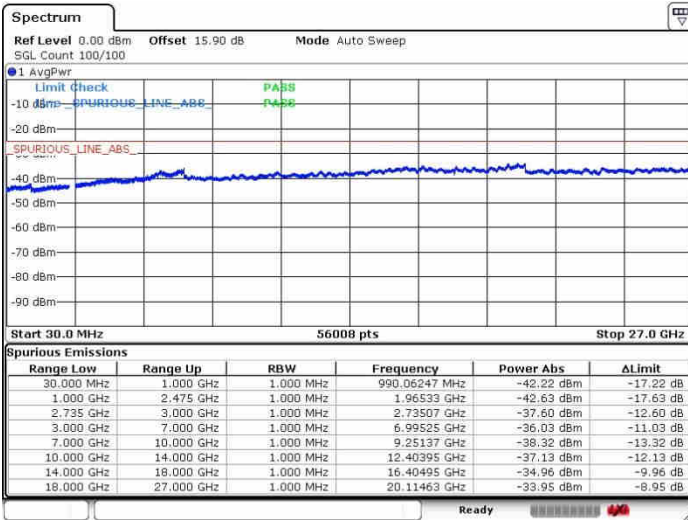

N/A

Date: 28.SEP.2017 13:43:57

LTE Band 41 / 20MHz+5MHz

16QAM

Lowest Channel / 1RB0 and 1RB24

Lowest Channel / 1RB99 and 1RB0

Date: 26.SEP.2017 14:43:59

Date: 26.SEP.2017 14:46:05

Lowest Channel / FullRB

N/A

Date: 26.SEP.2017 14:22:18

LTE Band 41 / 20MHz+5MHz

16QAM

Middle Channel / 1RB0 and 1RB24

Middle Channel / 1RB99 and 1RB0

Date: 26.SEP.2017 14:40:12

Date: 26.SEP.2017 14:50:24

Middle Channel / FullIRB

N/A

Date: 26.SEP.2017 14:28:10

LTE Band 41 / 20MHz+5MHz

16QAM

Highest Channel / 1RB0 and 1RB24

Highest Channel / 1RB99 and 1RB0

Highest Channel / FullIRB

N/A

LTE Band 41 / 20MHz+10MHz

16QAM

Lowest Channel / 1RB0 and 1RB49

Lowest Channel / 1RB99 and 1RB0

Date: 26.SEP.2017 15:09:03

Date: 26.SEP.2017 15:11:24