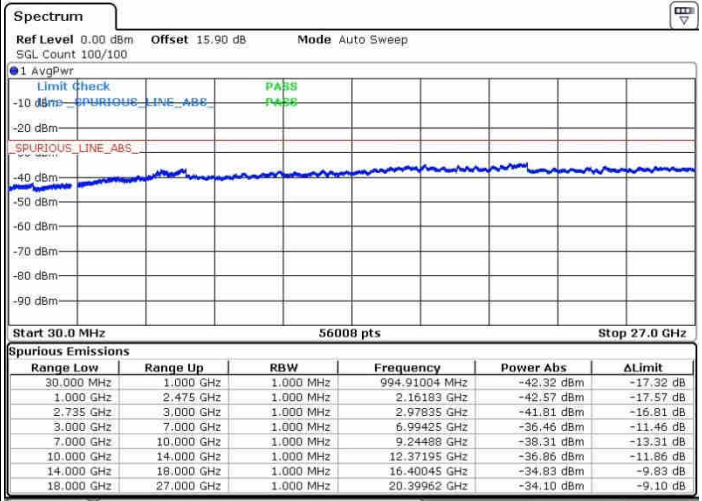

Date: 28.SEP.2017 09:42:36

LTE Band 41 / 20MHz+20MHz

16QAM

Middle Channel / 1RB0 and 1RB99

Middle Channel / 1RB99 and 1RB0

Middle Channel / FullIRB

N/A

LTE Band 41 / 20MHz+20MHz

16QAM

Highest Channel / 1RB0 and 1RB99

Highest Channel / 1RB99 and 1RB0

Highest Channel / FullIRB

N/A

LTE Band 41 / 10MHz+15MHz

16QAM

Lowest Channel / 1RB0 and 1RB74