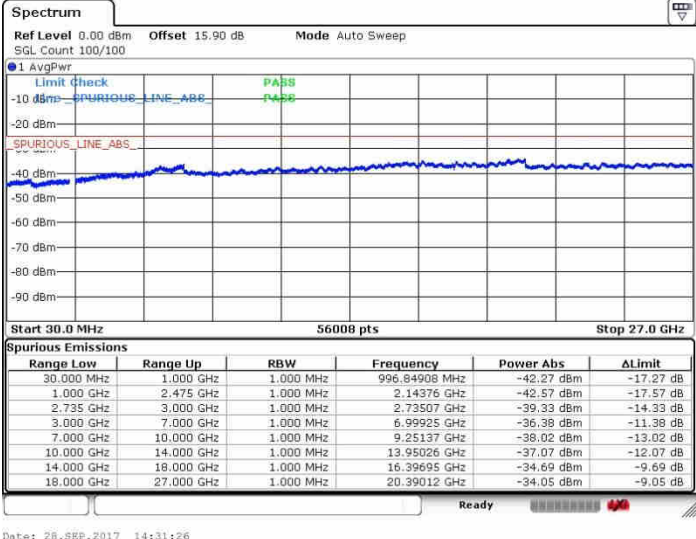

Lowest Channel / FullRB

N/A

Date: 26.SEP.2017 14:22:18

LTE Band 41 / 20MHz+5MHz

16QAM

Middle Channel / 1RB0 and 1RB24

Middle Channel / 1RB99 and 1RB0

Date: 26.SEP.2017 14:40:12

Date: 26.SEP.2017 14:50:24

Middle Channel / FullIRB

N/A

Date: 26.SEP.2017 14:28:10

LTE Band 41 / 20MHz+5MHz

16QAM

Highest Channel / 1RB0 and 1RB24

Highest Channel / 1RB99 and 1RB0

Highest Channel / FullIRB

N/A

LTE Band 41 / 20MHz+10MHz

16QAM

Lowest Channel / 1RB0 and 1RB49

Lowest Channel / 1RB99 and 1RB0

Date: 26.SEP.2017 15:09:03

Date: 26.SEP.2017 15:11:24