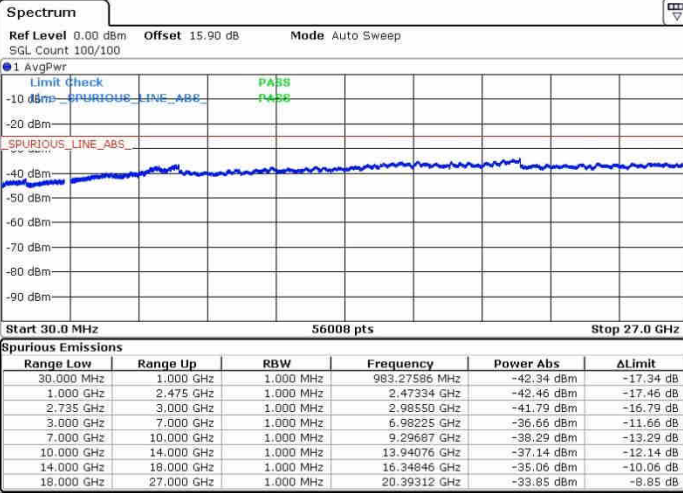

Date: 28.SEP.2017 10:59:41

Date: 28.SEP.2017 11:21:16

Middle Channel / FullIRB

N/A

Date: 28.SEP.2017 11:11:32

LTE Band 41 / 10MHz+20MHz

64QAM

Highest Channel / 1RB0 and 1RB99

Highest Channel / 1RB49 and 1RB0

Highest Channel / FullIRB

N/A

LTE Band 41 / 15MHz+15MHz

64QAM

Lowest Channel / 1RB0 and 1RB74

Lowest Channel / 1RB74 and 1RB0

Lowest Channel / FullRB

N/A

LTE Band 41 / 15MHz+15MHz

64QAM

Middle Channel / 1RB0 and 1RB74

Middle Channel / 1RB74 and 1RB0

Middle Channel / FullIRB

N/A

LTE Band 41 / 15MHz+15MHz