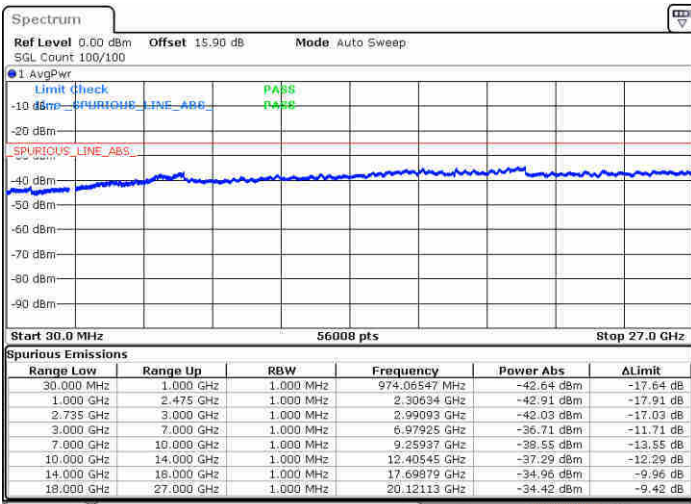

Middle Channel / 1RB0 and 1RB74

Middle Channel / 1RB49 and 1RB0

Date: 30.OCT.2017 23:08:41

Date: 30.OCT.2017 23:05:16

Middle Channel / FullIRB

N/A

Date: 30.OCT.2017 23:31:44

LTE Band 41 / 10MHz+15MHz

16QAM

Highest Channel / 1RB0 and 1RB74

Highest Channel / 1RB49 and 1RB0

Date: 30.OCT.2017 22:40:17

Date: 30.OCT.2017 23:29:31

Highest Channel / FullIRB

N/A

Date: 30.OCT.2017 23:28:27

LTE Band 41 / 15MHz+10MHz

16QAM

Lowest Channel / 1RB0 and 1RB49

Lowest Channel / 1RB74 and 1RB0

Date: 31.OCT.2017 01:10:36

Date: 31.OCT.2017 01:47:48

Lowest Channel / FullRB

N/A