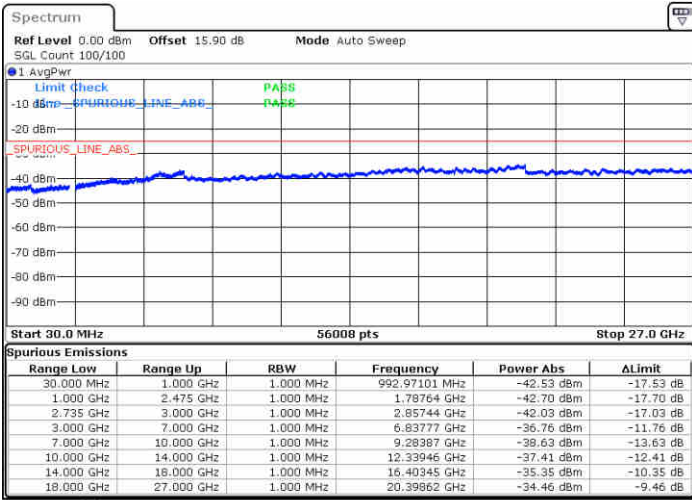

Lowest Channel / 1RB49 and 1RB0

Date: 30-OCT-2017 22:40:17

Date: 30-OCT-2017 23:29:31

Lowest Channel / FullRB

N/A

Date: 30-OCT-2017 23:28:27

LTE Band 41 / 10MHz+15MHz

16QAM

Middle Channel / 1RB0 and 1RB74

Middle Channel / 1RB49 and 1RB0

Date: 30.OCT.2017 23:08:41

Date: 30.OCT.2017 23:05:16

Middle Channel / FullIRB

N/A

Date: 30.OCT.2017 23:31:44

LTE Band 41 / 10MHz+15MHz

16QAM

Highest Channel / 1RB0 and 1RB74

Highest Channel / 1RB49 and 1RB0

Date: 30.OCT.2017 22:40:17

Date: 30.OCT.2017 23:29:31

Highest Channel / FullIRB

N/A

Date: 30.OCT.2017 23:28:27