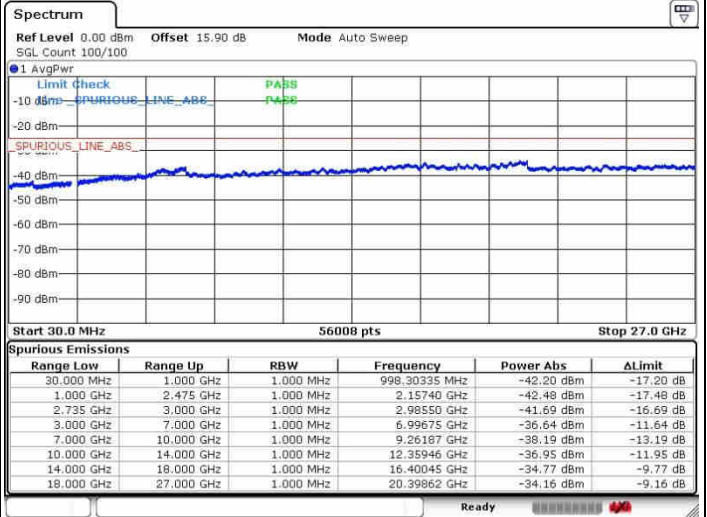

Date: 26.SEP.2017 13:41:52

LTE Band 41 / 15MHz+20MHz

16QAM

Highest Channel / 1RB0 and 1RB99

Highest Channel / 1RB74 and 1RB0

Date: 28.SEP.2017 13:46:20

Date: 28.SEP.2017 14:01:23

Highest Channel / FullIRB

N/A

Date: 28.SEP.2017 13:43:57

LTE Band 41 / 20MHz+5MHz

16QAM

Lowest Channel / 1RB0 and 1RB24

Lowest Channel / 1RB99 and 1RB0

Date: 26.SEP.2017 14:43:59

Date: 26.SEP.2017 14:46:05