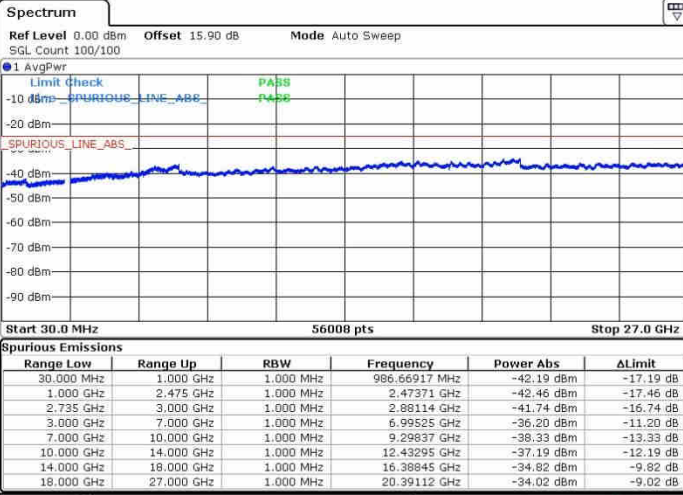

Lowest Channel / FullRB

N/A