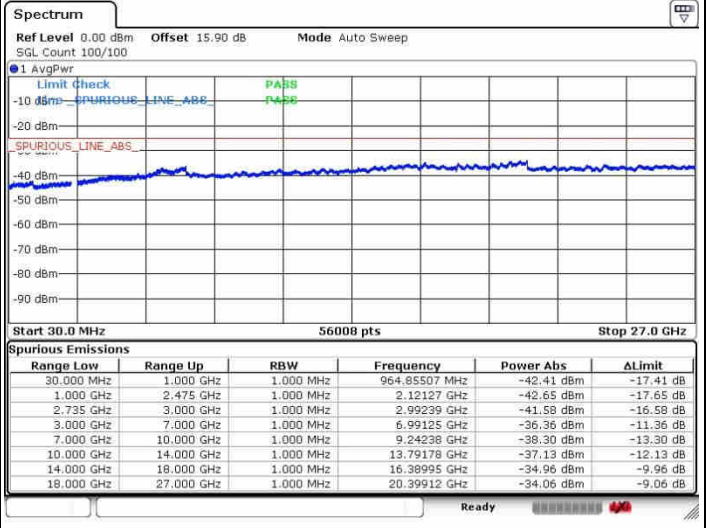

Highest Channel / FullIRB

N/A

Date: 31.OCT.2017 02:06:47

LTE Band 41 / 5MHz+20MHz

64QAM

Lowest Channel / 1RB0 and 1RB99

Lowest Channel / 1RB24 and 1RB0

Date: 28.SEP.2017 10:29:33

Date: 28.SEP.2017 10:35:43

Lowest Channel / FullRB

N/A

Date: 28.SEP.2017 10:15:45

LTE Band 41 / 5MHz+20MHz

64QAM

Middle Channel / 1RB0 and 1RB9

Middle Channel / 1RB24 and 1RB0

Date: 28.SEP.2017 10:27:28

Date: 28.SEP.2017 10:38:42

Middle Channel / FullIRB

N/A

Date: 28.SEP.2017 10:19:20

LTE Band 41 / 5MHz+20MHz

64QAM

Highest Channel / 1RB0 and 1RB99

Highest Channel / 1RB24 and 1RB0

Highest Channel / FullIRB

N/A

LTE Band 41 / 10MHz+20MHz

64QAM

Lowest Channel / 1RB0 and 1RB99

Lowest Channel / 1RB49 and 1RB0

Date: 26.SEP.2017 10:52:47