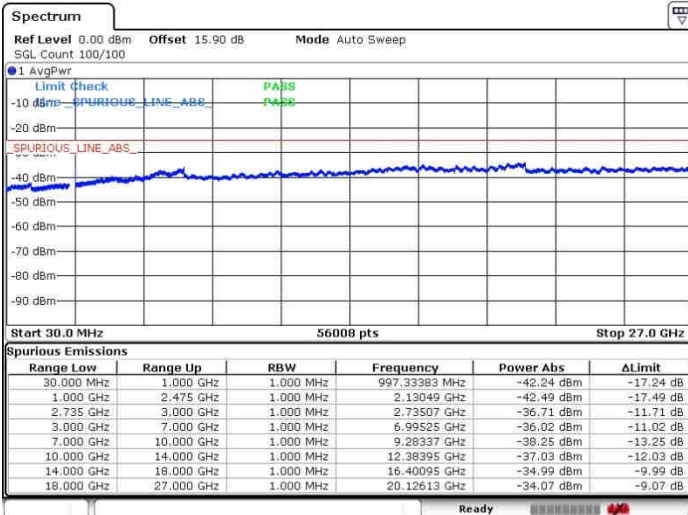

Lowest Channel / 1RB99 and 1RB0

Date: 26.SEP.2017 15:37:13

Date: 26.SEP.2017 15:39:42

Lowest Channel / FullRB

N/A

Date: 26.SEP.2017 15:23:58

LTE Band 41 / 20MHz+15MHz

16QAM

Middle Channel / 1RB0 and 1RB74

Middle Channel / 1RB99 and 1RB0

Date: 28.SEP.2017 15:34:48

Date: 28.SEP.2017 15:43:17

Middle Channel / FullIRB

N/A

Date: 28.SEP.2017 15:26:04

LTE Band 41 / 20MHz+15MHz

16QAM

Highest Channel / 1RB0 and 1RB74

Highest Channel / 1RB99 and 1RB0

Date: 28.SEP.2017 15:31:50

Date: 28.SEP.2017 15:46:38

Highest Channel / FullIRB

N/A

Date: 28.SEP.2017 15:29:01