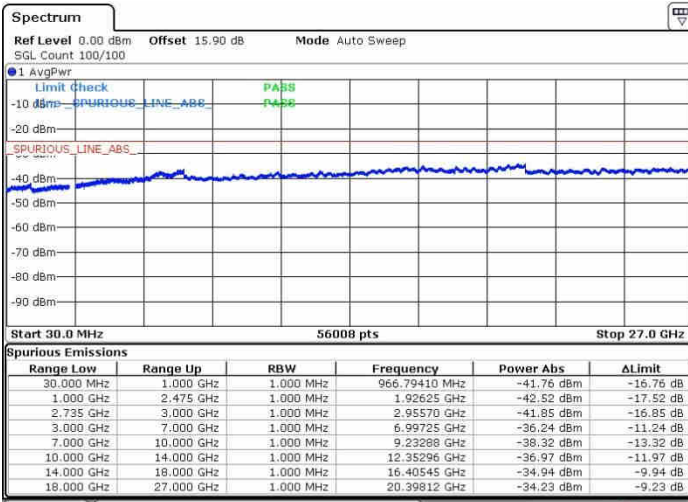

16QAM

Highest Channel / 1RB0 and 1RB99

Highest Channel / 1RB99 and 1RB0

Highest Channel / FullIRB

N/A

LTE Band 41 / 10MHz+15MHz

16QAM

Lowest Channel / 1RB0 and 1RB74

Lowest Channel / 1RB49 and 1RB0

Date: 30-OCT-2017 22:40:17

Date: 30-OCT-2017 23:29:31

Lowest Channel / FullRB

N/A

Date: 30-OCT-2017 23:28:27

LTE Band 41 / 10MHz+15MHz

16QAM