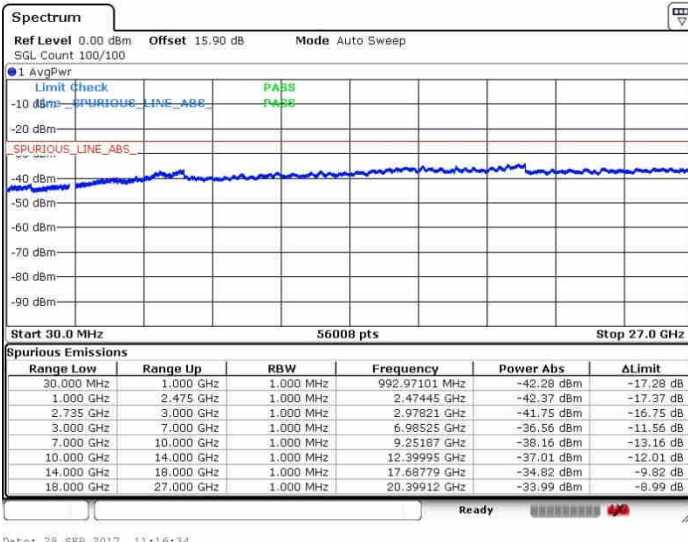

Highest Channel / 1RB24 and 1RB0

Highest Channel / FullIRB

N/A

LTE Band 41 / 10MHz+20MHz

64QAM

Lowest Channel / 1RB0 and 1RB99

Lowest Channel / 1RB49 and 1RB0

Date: 26.SEP.2017 10:52:47

Date: 26.SEP.2017 11:23:03

Lowest Channel / FullRB

N/A

Date: 26.SEP.2017 10:48:07

LTE Band 41 / 10MHz+20MHz

64QAM

MiddleChannel / 1RB0 and 1RB99

Middle Channel / 1RB49 and 1RB0

Date: 28.SEP.2017 10:59:41

Date: 28.SEP.2017 11:21:16

Middle Channel / FullIRB

N/A

Date: 28.SEP.2017 11:11:32

LTE Band 41 / 10MHz+20MHz

64QAM

Highest Channel / 1RB0 and 1RB99

Highest Channel / 1RB49 and 1RB0

Highest Channel / FullIRB

N/A

LTE Band 41 / 15MHz+15MHz

64QAM

Lowest Channel / 1RB0 and 1RB74

Lowest Channel / 1RB74 and 1RB0

Lowest Channel / FullRB