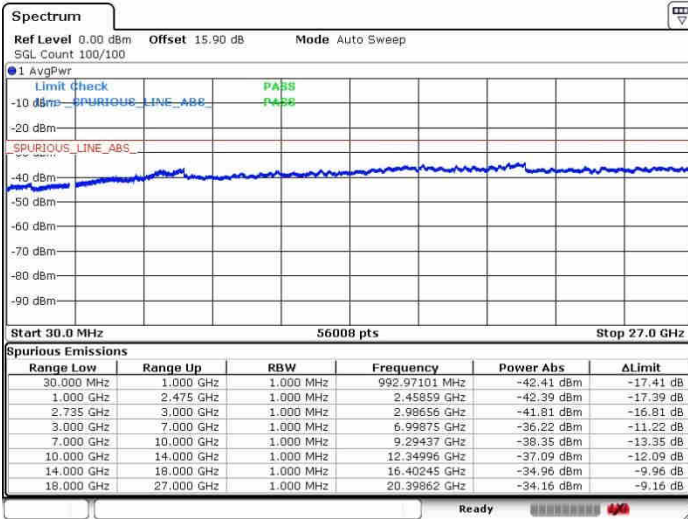

LTE Band 41 / 15MHz+20MHz

64QAM

Middle Channel / 1RB0 and 1RB9

Middle Channel / 1RB74 and 1RB0