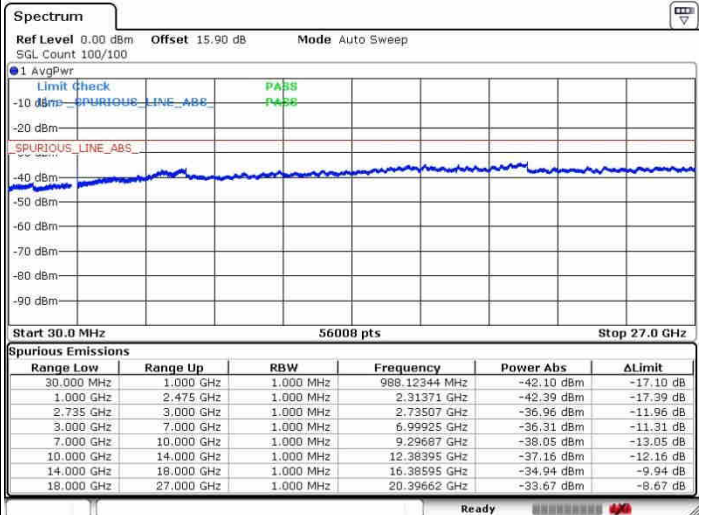

Lowest Channel / 1RB99 and 1RB0

Date: 26.SEP.2017 15:37:13

Date: 26.SEP.2017 15:39:42

Lowest Channel / FullRB

N/A

Date: 26.SEP.2017 15:23:58

LTE Band 41 / 20MHz+15MHz

16QAM

Middle Channel / 1RB0 and 1RB74

Middle Channel / 1RB99 and 1RB0

Date: 28.SEP.2017 15:34:48

Date: 28.SEP.2017 15:43:17

Middle Channel / FullIRB

N/A

Date: 28.SEP.2017 15:26:04

LTE Band 41 / 20MHz+15MHz

16QAM

Highest Channel / 1RB0 and 1RB74

Highest Channel / 1RB99 and 1RB0

Date: 28.SEP.2017 15:31:50

Date: 28.SEP.2017 15:46:38

Highest Channel / FullIRB

N/A

Date: 28.SEP.2017 15:29:01