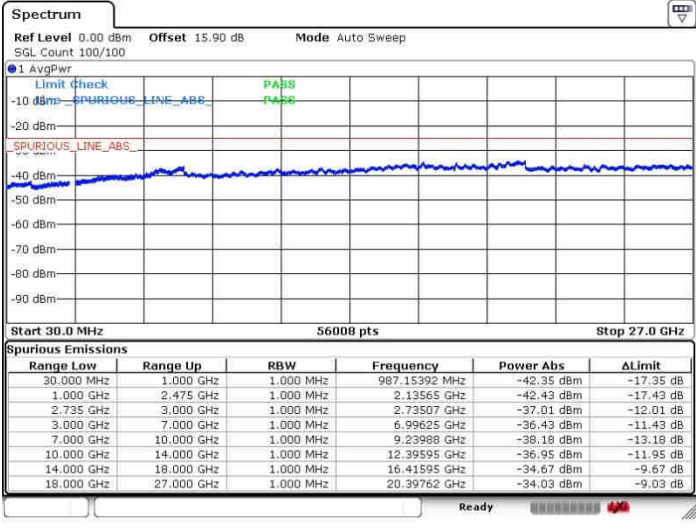

Lowest Channel / FullRB

N/A

Date: 26.SEP.2017 14:22:18

LTE Band 41 / 20MHz+5MHz

16QAM

Middle Channel / 1RB0 and 1RB24

Middle Channel / 1RB99 and 1RB0

Date: 26.SEP.2017 14:40:12

Date: 26.SEP.2017 14:50:24

Middle Channel / FullIRB

N/A

Date: 26.SEP.2017 14:28:10

LTE Band 41 / 20MHz+5MHz

16QAM

Highest Channel / 1RB0 and 1RB24

Highest Channel / 1RB99 and 1RB0

Highest Channel / FullIRB

N/A

LTE Band 41 / 20MHz+10MHz

16QAM

Lowest Channel / 1RB0 and 1RB49

Lowest Channel / 1RB99 and 1RB0

Date: 26.SEP.2017 15:09:03

Date: 26.SEP.2017 15:11:24