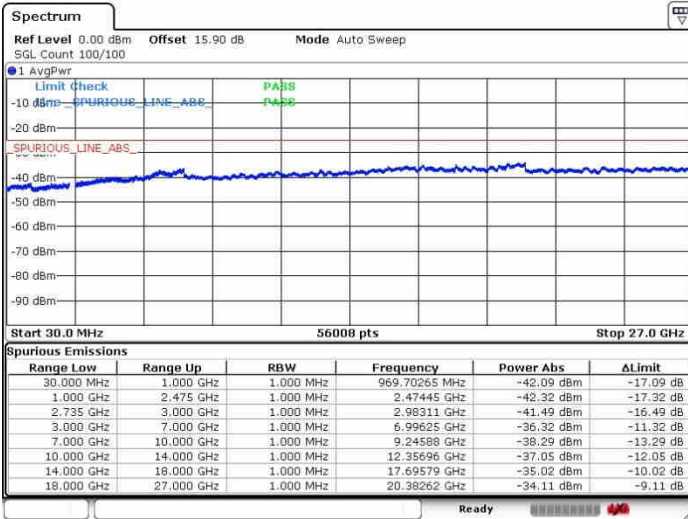

Highest Channel / 1RB49 and 1RB0

Highest Channel / FullIRB

N/A

LTE Band 41 / 15MHz+15MHz

64QAM

Lowest Channel / 1RB0 and 1RB74

Lowest Channel / 1RB74 and 1RB0

Lowest Channel / FullRB

N/A

LTE Band 41 / 15MHz+15MHz

64QAM

Middle Channel / 1RB0 and 1RB74

Middle Channel / 1RB74 and 1RB0

Middle Channel / FullIRB

N/A

LTE Band 41 / 15MHz+15MHz

64QAM

Highest Channel / 1RB0 and 1RB74

Highest Channel / 1RB74 and 1RB0

Date: 28.SEP.2017 11:49:09

Date: 28.SEP.2017 13:38:24

Highest Channel / FullIRB

N/A

Date: 28.SEP.2017 11:46:25