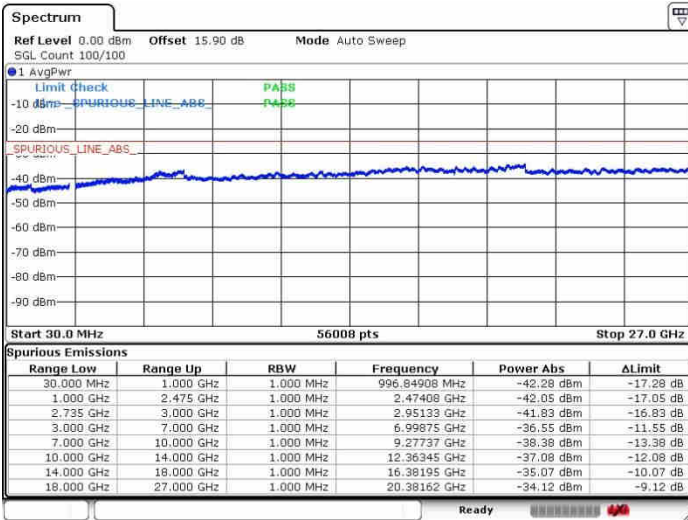

Date: 28.SEP.2017 10:27:28

Date: 28.SEP.2017 10:38:42

Middle Channel / FullIRB

N/A

Date: 28.SEP.2017 10:19:20

LTE Band 41 / 5MHz+20MHz

64QAM

Highest Channel / 1RB0 and 1RB99

Highest Channel / 1RB24 and 1RB0

Highest Channel / FullIRB

N/A

LTE Band 41 / 10MHz+20MHz

64QAM

Lowest Channel / 1RB0 and 1RB99

Lowest Channel / 1RB49 and 1RB0

Date: 26.SEP.2017 10:52:47

Date: 26.SEP.2017 11:23:03

Lowest Channel / FullRB

N/A

Date: 26.SEP.2017 10:48:07

LTE Band 41 / 10MHz+20MHz

64QAM

MiddleChannel / 1RB0 and 1RB99

Middle Channel / 1RB49 and 1RB0

Date: 28.SEP.2017 10:59:41

Date: 28.SEP.2017 11:21:16

Middle Channel / FullIRB

N/A

Date: 28.SEP.2017 11:11:32

LTE Band 41 / 10MHz+20MHz

64QAM

Highest Channel / 1RB0 and 1RB99