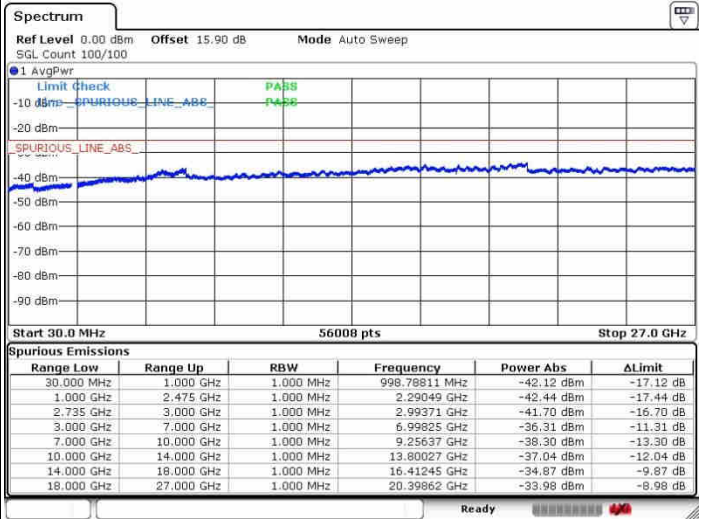

LTE Band 41 / 15MHz+20MHz

64QAM

Middle Channel / 1RB0 and 1RB9

Middle Channel / 1RB74 and 1RB0