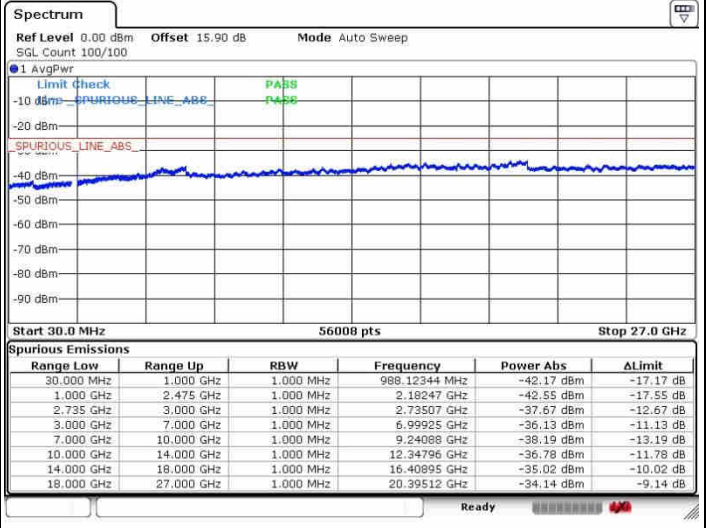

Date: 26.SEP.2017 14:50:24

Middle Channel / FullIRB

N/A

Date: 26.SEP.2017 14:28:10

LTE Band 41 / 20MHz+5MHz

16QAM

Highest Channel / 1RB0 and 1RB24

Highest Channel / 1RB99 and 1RB0

Highest Channel / FullIRB

N/A

LTE Band 41 / 20MHz+10MHz

16QAM

Lowest Channel / 1RB0 and 1RB49

Lowest Channel / 1RB99 and 1RB0

Date: 26.SEP.2017 15:09:03

Date: 26.SEP.2017 15:11:24