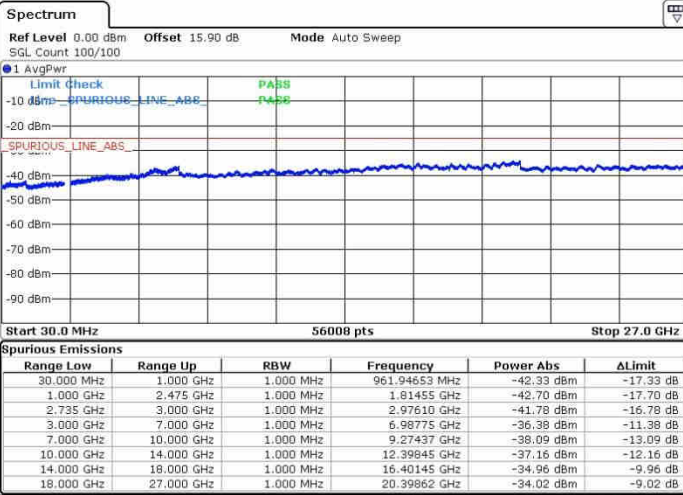

Highest Channel / 1RB49 and 1RB0

Highest Channel / FullIRB

N/A

LTE Band 41 / 15MHz+15MHz

64QAM

Lowest Channel / 1RB0 and 1RB74

Lowest Channel / 1RB74 and 1RB0

Lowest Channel / FullRB

N/A

LTE Band 41 / 15MHz+15MHz

64QAM

Middle Channel / 1RB0 and 1RB74

Middle Channel / 1RB74 and 1RB0

Middle Channel / FullIRB

N/A

LTE Band 41 / 15MHz+15MHz

64QAM

Highest Channel / 1RB0 and 1RB74

Highest Channel / 1RB74 and 1RB0

Date: 28.SEP.2017 11:49:09

Date: 28.SEP.2017 13:38:24

Highest Channel / FullIRB

N/A

Date: 28.SEP.2017 11:46:25