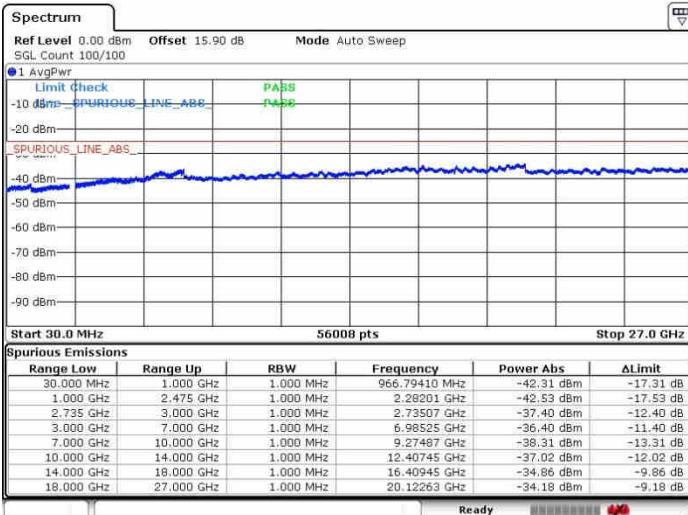

Middle Channel / 1RB0 and 1RB74

Middle Channel / 1RB99 and 1RB0

Date: 28.SEP.2017 15:34:48

Date: 28.SEP.2017 15:43:17

Middle Channel / FullIRB

N/A

Date: 28.SEP.2017 15:26:04

LTE Band 41 / 20MHz+15MHz

16QAM

Highest Channel / 1RB0 and 1RB74

Highest Channel / 1RB99 and 1RB0

Date: 28.SEP.2017 15:31:50

Date: 28.SEP.2017 15:46:38

Highest Channel / FullIRB

N/A

Date: 28.SEP.2017 15:29:01

LTE Band 41 / 20MHz+20MHz

16QAM

Lowest Channel / 1RB0 and 1RB99

Lowest Channel / 1RB99 and 1RB0

Date: 28.SEP.2017 09:57:40

Date: 28.SEP.2017 09:59:57

Lowest Channel / FullRB

N/A