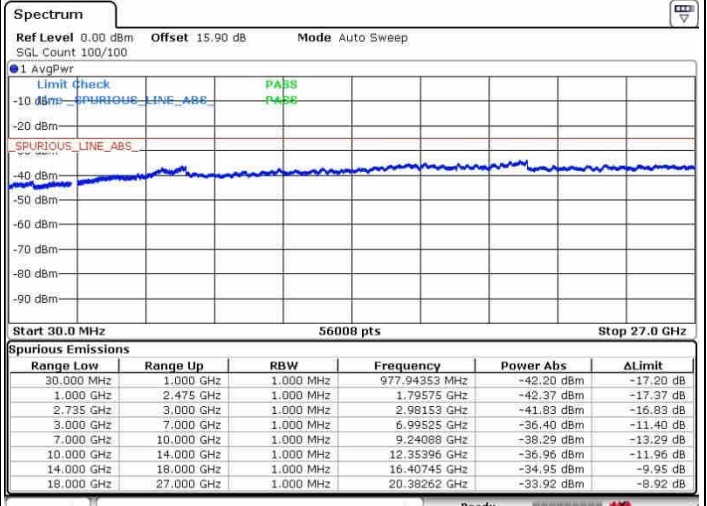

Date: 28.SEP.2017 11:37:09

LTE Band 41 / 15MHz+15MHz

16QAM

Highest Channel / 1RB0 and 1RB74

Highest Channel / 1RB74 and 1RB0

Date: 26.SEP.2017 11:48:02

Date: 26.SEP.2017 13:37:43

Highest Channel / FullIRB

N/A

Date: 26.SEP.2017 11:45:45

LTE Band 41 / 15MHz+20MHz

16QAM

Lowest Channel / 1RB0 and 1RB99

Lowest Channel / 1RB74 and 1RB0

Lowest Channel / FullRB

N/A

LTE Band 41 / 15MHz+20MHz

16QAM

Middle Channel / 1RB0 and 1RB9

Middle Channel / 1RB74 and 1RB0

Date: 26.SEP.2017 13:48:53

Date: 26.SEP.2017 13:59:21

Middle Channel / FullIRB

N/A

Date: 26.SEP.2017 13:41:52

LTE Band 41 / 15MHz+20MHz

16QAM

Highest Channel / 1RB0 and 1RB99

Highest Channel / 1RB74 and 1RB0

Date: 28.SEP.2017 13:46:20

Date: 28.SEP.2017 14:01:23

Highest Channel / FullIRB