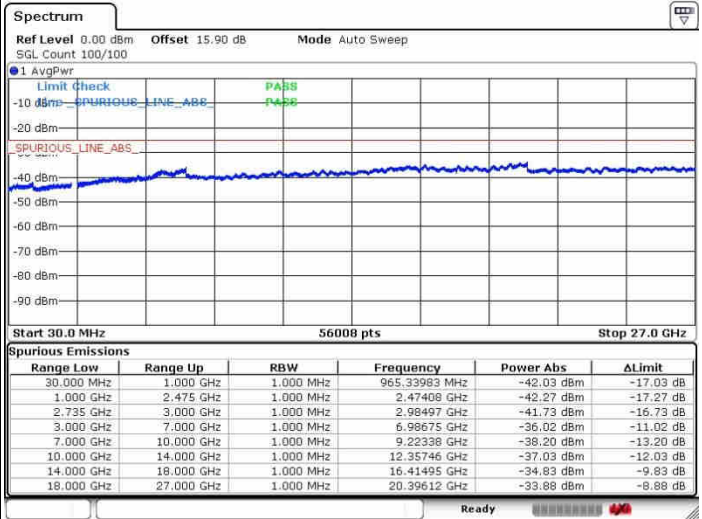

Highest Channel / 1RB49 and 1RB0

Highest Channel / FullIRB

N/A

LTE Band 41 / 15MHz+15MHz

64QAM

Lowest Channel / 1RB0 and 1RB74

Lowest Channel / 1RB74 and 1RB0

Lowest Channel / FullRB

N/A

LTE Band 41 / 15MHz+15MHz

64QAM

Middle Channel / 1RB0 and 1RB74

Middle Channel / 1RB74 and 1RB0

Middle Channel / FullIRB

N/A

LTE Band 41 / 15MHz+15MHz

64QAM

Highest Channel / 1RB0 and 1RB74

Highest Channel / 1RB74 and 1RB0

Date: 28.SEP.2017 11:49:09

Date: 28.SEP.2017 13:38:24

Highest Channel / FullIRB

N/A

Date: 28.SEP.2017 11:46:25