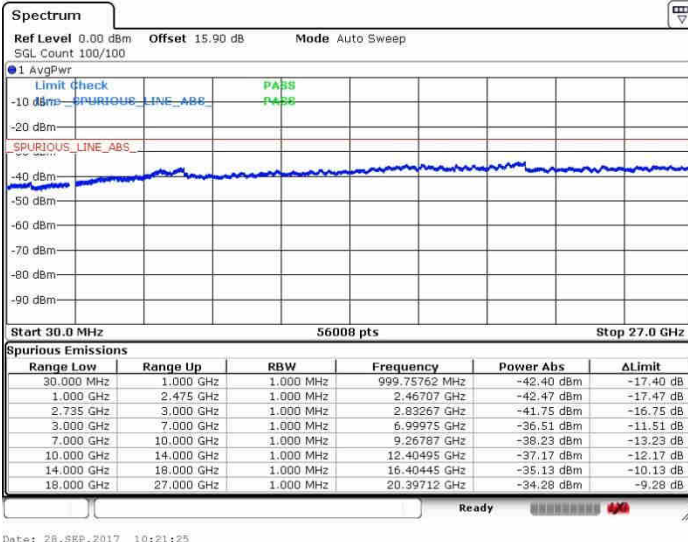

Highest Channel / FullIRB

N/A

Date: 31.OCT.2017 02:06:47

LTE Band 41 / 5MHz+20MHz

64QAM

Lowest Channel / 1RB0 and 1RB99

Lowest Channel / 1RB24 and 1RB0

Date: 28.SEP.2017 10:29:33

Date: 28.SEP.2017 10:35:43

Lowest Channel / FullRB

N/A

Date: 28.SEP.2017 10:15:45

LTE Band 41 / 5MHz+20MHz

64QAM

Middle Channel / 1RB0 and 1RB9

Middle Channel / 1RB24 and 1RB0

Date: 28.SEP.2017 10:27:28

Date: 28.SEP.2017 10:38:42

Middle Channel / FullIRB

N/A

Date: 28.SEP.2017 10:19:20

LTE Band 41 / 5MHz+20MHz

64QAM

Highest Channel / 1RB0 and 1RB99

Highest Channel / 1RB24 and 1RB0

Highest Channel / FullIRB

N/A

LTE Band 41 / 10MHz+20MHz

64QAM

Lowest Channel / 1RB0 and 1RB99

Lowest Channel / 1RB49 and 1RB0

Date: 26.SEP.2017 10:52:47