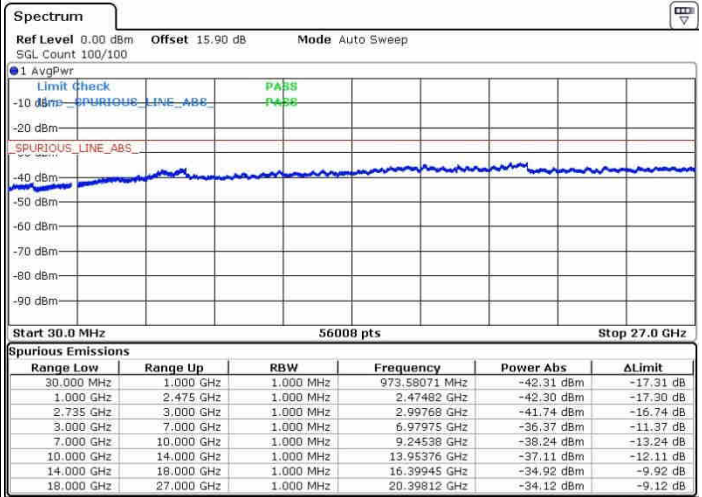

LTE Band 41 / 15MHz+20MHz

16QAM

Middle Channel / 1RB0 and 1RB9

Middle Channel / 1RB74 and 1RB0

Date: 26.SEP.2017 13:48:53

Date: 26.SEP.2017 13:59:21

Middle Channel / FullIRB

N/A

Date: 26.SEP.2017 13:41:52

LTE Band 41 / 15MHz+20MHz

16QAM

Highest Channel / 1RB0 and 1RB99

Highest Channel / 1RB74 and 1RB0

Date: 28.SEP.2017 13:46:20

Date: 28.SEP.2017 14:01:23

Highest Channel / FullIRB