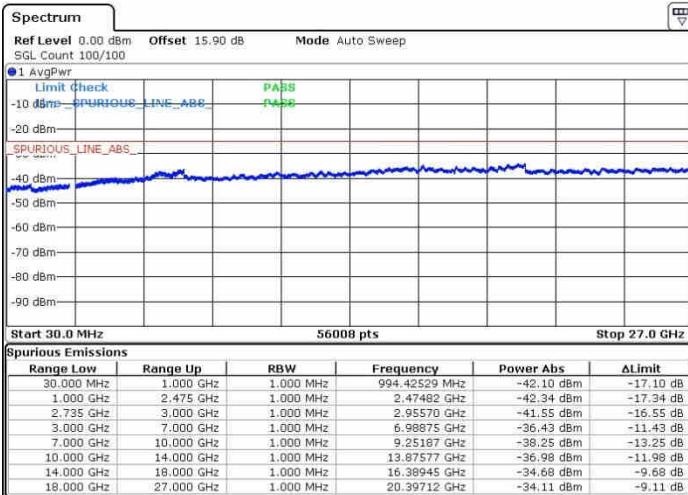

LTE Band 41 / 15MHz+20MHz

16QAM

Middle Channel / 1RB0 and 1RB9

Middle Channel / 1RB74 and 1RB0

Date: 26.SEP.2017 13:48:53

Date: 26.SEP.2017 13:59:21

Middle Channel / FullIRB

N/A

Date: 26.SEP.2017 13:41:52

LTE Band 41 / 15MHz+20MHz

16QAM

Highest Channel / 1RB0 and 1RB99

Highest Channel / 1RB74 and 1RB0

Date: 28.SEP.2017 13:46:20

Date: 28.SEP.2017 14:01:23

Highest Channel / FullIRB