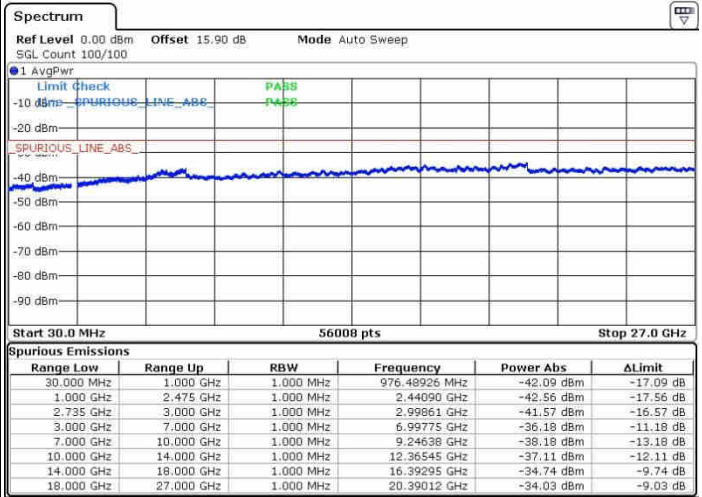

Date: 28.SEP.2017 11:37:09

LTE Band 41 / 15MHz+15MHz

16QAM

Highest Channel / 1RB0 and 1RB74

Highest Channel / 1RB74 and 1RB0

Date: 26.SEP.2017 11:48:02

Date: 26.SEP.2017 13:37:43

Highest Channel / FullIRB

N/A

Date: 26.SEP.2017 11:45:45

LTE Band 41 / 15MHz+20MHz

16QAM

Lowest Channel / 1RB0 and 1RB99

Lowest Channel / 1RB74 and 1RB0

Lowest Channel / FullRB

N/A