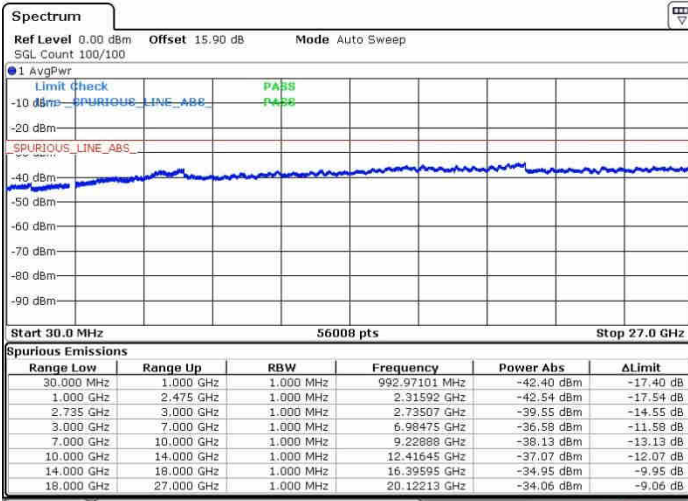

Date: 28.SEP.2017 15:02:40

Date: 28.SEP.2017 15:19:38

Highest Channel / FullIRB

N/A

Date: 28.SEP.2017 14:59:55

LTE Band 41 / 20MHz+15MHz

16QAM

Lowest Channel / 1RB0 and 1RB74

Lowest Channel / 1RB99 and 1RB0

Date: 26.SEP.2017 15:37:13

Date: 26.SEP.2017 15:39:42

Lowest Channel / FullRB

N/A

Date: 26.SEP.2017 15:23:58

LTE Band 41 / 20MHz+15MHz

16QAM

Middle Channel / 1RB0 and 1RB74

Middle Channel / 1RB99 and 1RB0

Date: 28.SEP.2017 15:34:48

Date: 28.SEP.2017 15:43:17

Middle Channel / FullIRB

N/A

Date: 28.SEP.2017 15:26:04

LTE Band 41 / 20MHz+15MHz