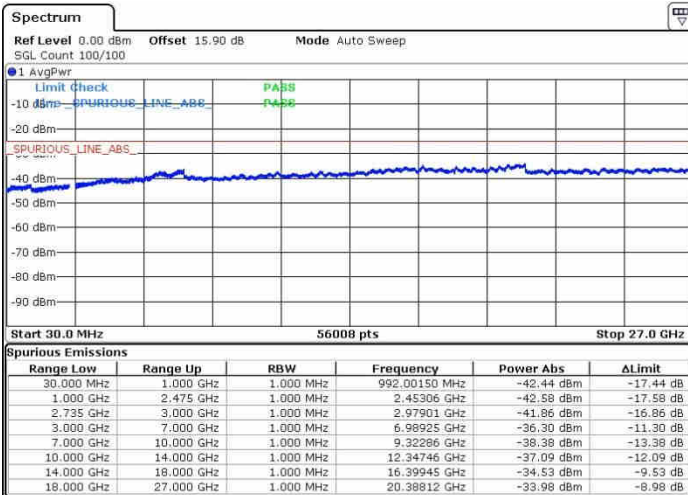

Date: 28.SEP.2017 11:37:09

LTE Band 41 / 15MHz+15MHz

16QAM

Highest Channel / 1RB0 and 1RB74

Highest Channel / 1RB74 and 1RB0

Date: 26.SEP.2017 11:48:02

Date: 26.SEP.2017 13:37:43

Highest Channel / FullIRB

N/A

Date: 26.SEP.2017 11:45:45

LTE Band 41 / 15MHz+20MHz

16QAM

Lowest Channel / 1RB0 and 1RB99

Lowest Channel / 1RB74 and 1RB0

Lowest Channel / FullRB

N/A