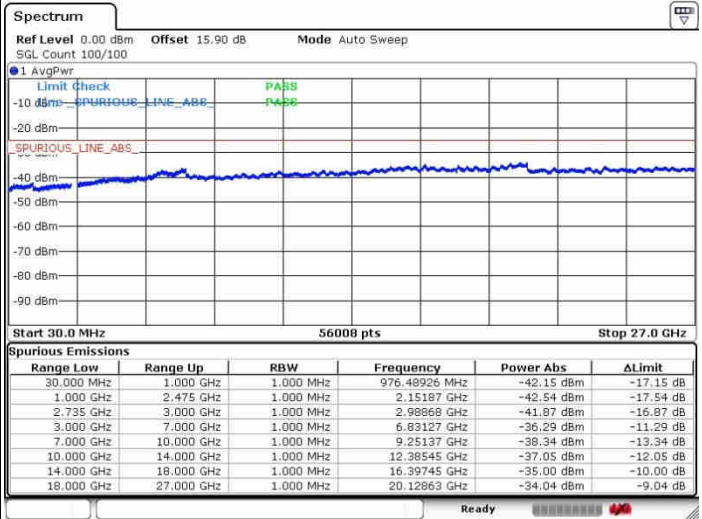

Date: 28.SEP.2017 10:35:43

Lowest Channel / FullRB

N/A

Date: 28.SEP.2017 10:15:45

LTE Band 41 / 5MHz+20MHz

64QAM

Middle Channel / 1RB0 and 1RB9

Middle Channel / 1RB24 and 1RB0

Date: 28.SEP.2017 10:27:28

Date: 28.SEP.2017 10:38:42

Middle Channel / FullIRB

N/A

Date: 28.SEP.2017 10:19:20

LTE Band 41 / 5MHz+20MHz

64QAM

Highest Channel / 1RB0 and 1RB99

Highest Channel / 1RB24 and 1RB0

Highest Channel / FullIRB

N/A

LTE Band 41 / 10MHz+20MHz

64QAM

Lowest Channel / 1RB0 and 1RB99

Lowest Channel / 1RB49 and 1RB0

Date: 26.SEP.2017 10:52:47