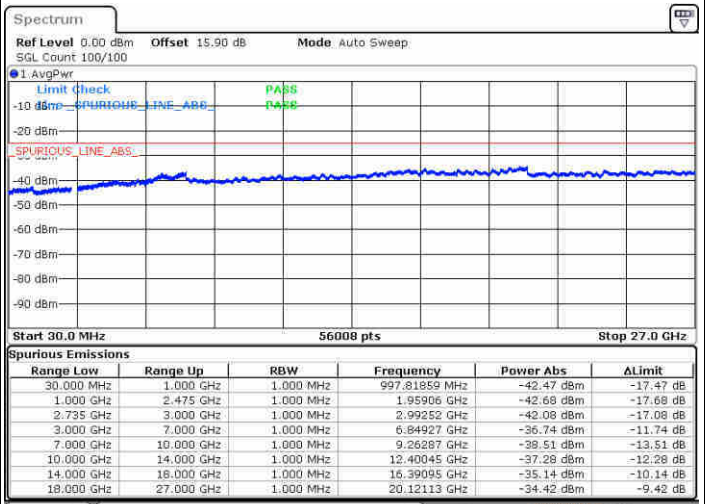

Lowest Channel / 1RB49 and 1RB0

Date: 30-OCT-2017 22:40:17

Date: 30-OCT-2017 23:29:31

Lowest Channel / FullRB

N/A

Date: 30-OCT-2017 23:28:27

LTE Band 41 / 10MHz+15MHz

16QAM

Middle Channel / 1RB0 and 1RB74

Middle Channel / 1RB49 and 1RB0

Date: 30.OCT.2017 23:08:41

Date: 30.OCT.2017 23:05:16

Middle Channel / FullIRB

N/A

Date: 30.OCT.2017 23:31:44

LTE Band 41 / 10MHz+15MHz

16QAM

Highest Channel / 1RB0 and 1RB74

Highest Channel / 1RB49 and 1RB0

Date: 30.OCT.2017 22:40:17

Date: 30.OCT.2017 23:29:31

Highest Channel / FullIRB

N/A

Date: 30.OCT.2017 23:28:27