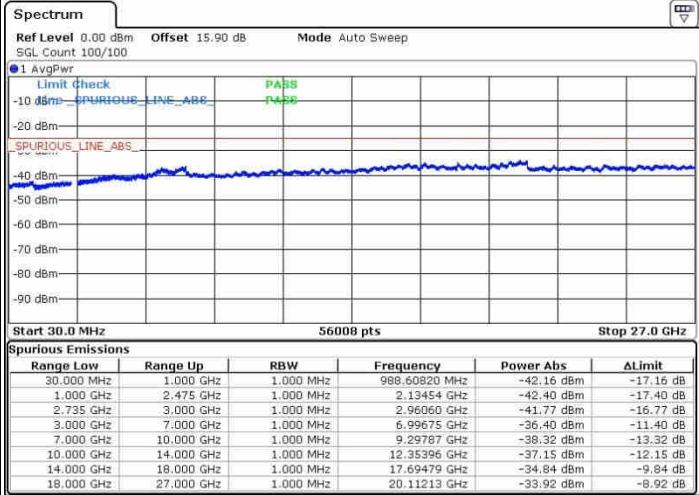

N/A

Date: 31.OCT.2017 01:57:17

LTE Band 41 / 15MHz+10MHz

16QAM

Highest Channel / 1RB0 and 1RB49

Highest Channel / 1RB74 and 1RB0

Date: 31.OCT.2017 00:56:32

Date: 31.OCT.2017 02:03:05

Highest Channel / FullIRB

N/A

Date: 31.OCT.2017 02:06:47

LTE Band 41 / 5MHz+20MHz

64QAM

Lowest Channel / 1RB0 and 1RB99

Lowest Channel / 1RB24 and 1RB0

Date: 28.SEP.2017 10:29:33

Date: 28.SEP.2017 10:35:43

Lowest Channel / FullRB

N/A

Date: 28.SEP.2017 10:15:45

LTE Band 41 / 5MHz+20MHz

64QAM

Middle Channel / 1RB0 and 1RB9

Middle Channel / 1RB24 and 1RB0