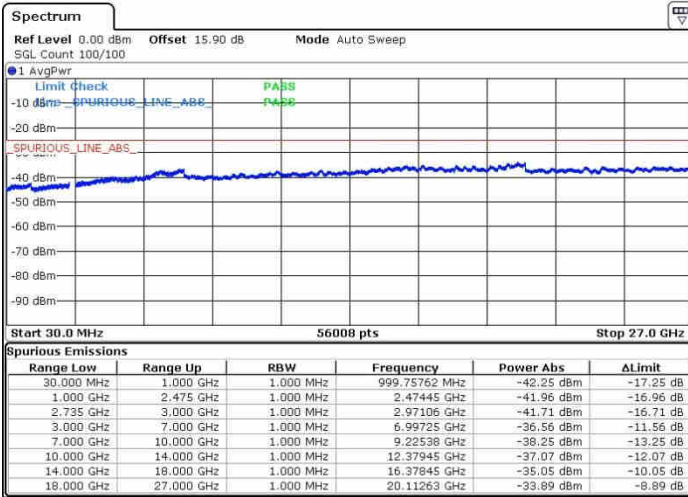

LTE Band 41 / 15MHz+15MHz

16QAM

Middle Channel / 1RB0 and 1RB74

Middle Channel / 1RB74 and 1RB0

Date: 28.SEP.2017 11:51:26

Date: 28.SEP.2017 13:35:28

Middle Channel / FullIRB

N/A

Date: 28.SEP.2017 11:37:09

LTE Band 41 / 15MHz+15MHz

16QAM

Highest Channel / 1RB0 and 1RB74

Highest Channel / 1RB74 and 1RB0

Date: 26.SEP.2017 11:48:02

Date: 26.SEP.2017 13:37:43

Highest Channel / FullIRB