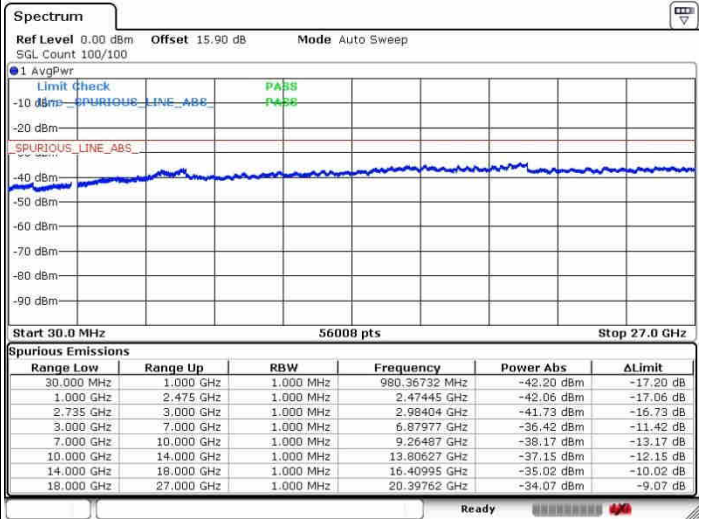

Date: 28.SEP.2017 10:27:28

Date: 28.SEP.2017 10:38:42

Middle Channel / FullIRB

N/A

Date: 28.SEP.2017 10:19:20

LTE Band 41 / 5MHz+20MHz

64QAM

Highest Channel / 1RB0 and 1RB99

Highest Channel / 1RB24 and 1RB0

Highest Channel / FullIRB

N/A

LTE Band 41 / 10MHz+20MHz

64QAM

Lowest Channel / 1RB0 and 1RB99

Lowest Channel / 1RB49 and 1RB0

Date: 26.SEP.2017 10:52:47

Date: 26.SEP.2017 11:23:03

Lowest Channel / FullRB

N/A

Date: 26.SEP.2017 10:48:07

LTE Band 41 / 10MHz+20MHz

64QAM

MiddleChannel / 1RB0 and 1RB99

Middle Channel / 1RB49 and 1RB0