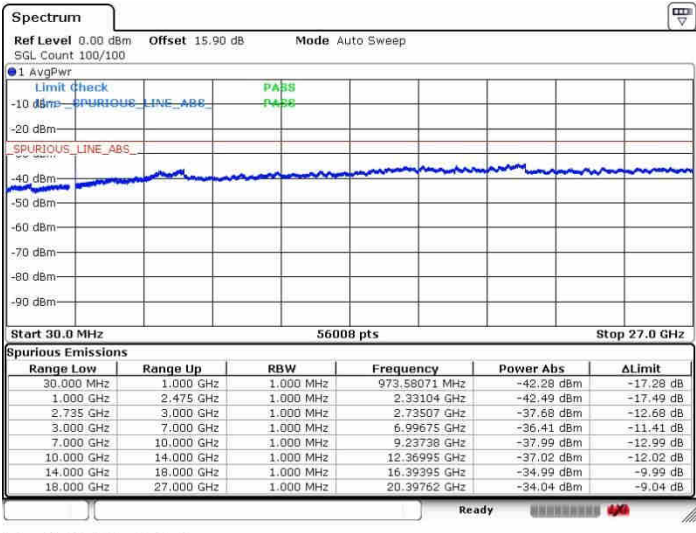

Highest Channel / FullIRB

N/A

LTE Band 41 / 20MHz+10MHz

16QAM

Lowest Channel / 1RB0 and 1RB49

Lowest Channel / 1RB99 and 1RB0

Date: 26.SEP.2017 15:09:03

Date: 26.SEP.2017 15:11:24

Lowest Channel / FullRB

N/A

Date: 26.SEP.2017 14:55:07

LTE Band 41 / 20MHz+10MHz

16QAM

Middle Channel / 1RB0 and 1RB49

Middle Channel / 1RB99 and 1RB0

Date: 26.SEP.2017 15:09:28

Date: 26.SEP.2017 15:13:49

Middle Channel / FullIRB

N/A

Date: 26.SEP.2017 14:57:17

LTE Band 41 / 20MHz+10MHz

16QAM

Highest Channel / 1RB0 and 1RB49

Highest Channel / 1RB99 and 1RB0

Date: 28.SEP.2017 15:02:40

Date: 28.SEP.2017 15:19:38

Highest Channel / FullIRB

N/A

Date: 28.SEP.2017 14:59:55

LTE Band 41 / 20MHz+15MHz

16QAM

Lowest Channel / 1RB0 and 1RB74