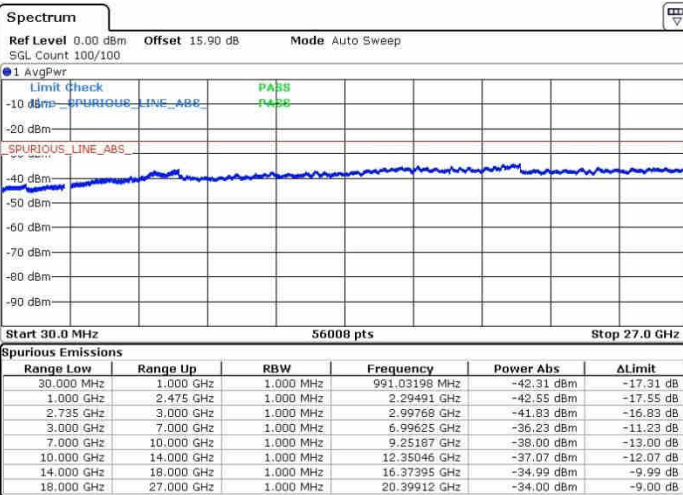

Highest Channel / 1RB49 and 1RB0

Highest Channel / FullIRB

N/A

LTE Band 41 / 15MHz+15MHz

64QAM

Lowest Channel / 1RB0 and 1RB74

Lowest Channel / 1RB74 and 1RB0

Lowest Channel / FullRB

N/A

LTE Band 41 / 15MHz+15MHz

64QAM

Middle Channel / 1RB0 and 1RB74

Middle Channel / 1RB74 and 1RB0

Middle Channel / FullIRB

N/A

LTE Band 41 / 15MHz+15MHz

64QAM

Highest Channel / 1RB0 and 1RB74

Highest Channel / 1RB74 and 1RB0

Date: 28.SEP.2017 11:49:09

Date: 28.SEP.2017 13:38:24

Highest Channel / FullIRB

N/A

Date: 28.SEP.2017 11:46:25