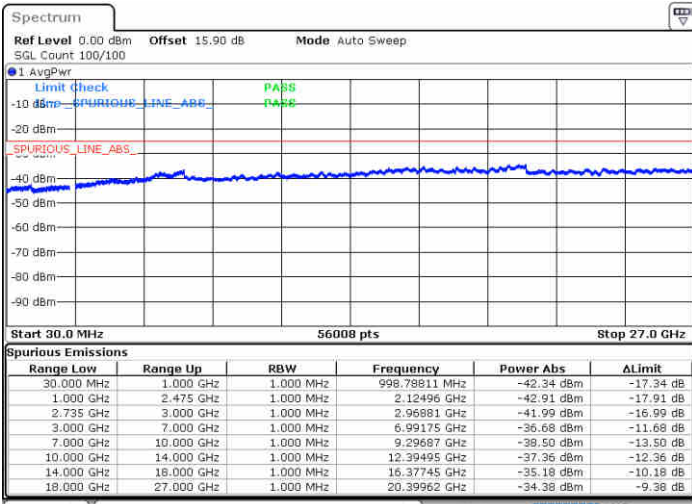

N/A

Date: 31.OCT.2017 01:57:17

LTE Band 41 / 15MHz+10MHz

16QAM

Highest Channel / 1RB0 and 1RB49

Highest Channel / 1RB74 and 1RB0

Date: 31.OCT.2017 00:56:32

Date: 31.OCT.2017 02:03:05

Highest Channel / FullIRB

N/A

Date: 31.OCT.2017 02:06:47

LTE Band 41 / 5MHz+20MHz

64QAM

Lowest Channel / 1RB0 and 1RB99

Lowest Channel / 1RB24 and 1RB0

Date: 28.SEP.2017 10:29:33