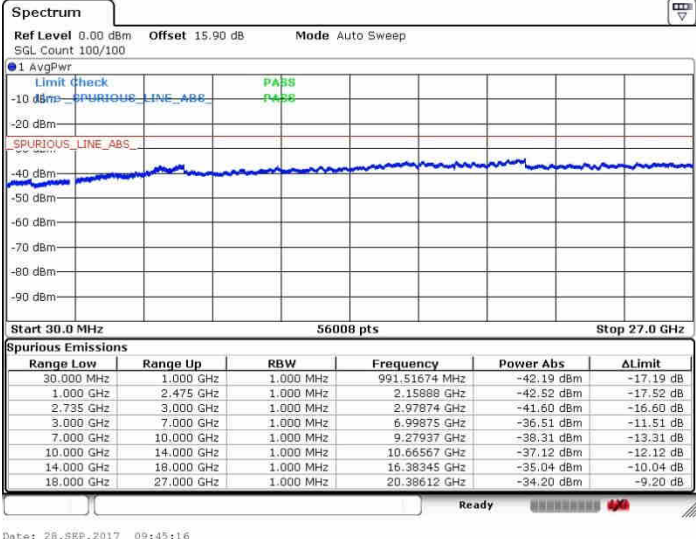

LTE Band 41 / 20MHz+20MHz

16QAM

Lowest Channel / 1RB0 and 1RB99

Lowest Channel / 1RB99 and 1RB0

Date: 28.SEP.2017 09:57:40

Date: 28.SEP.2017 09:59:57

Lowest Channel / FullRB

N/A

Date: 28.SEP.2017 09:42:36

LTE Band 41 / 20MHz+20MHz

16QAM

Middle Channel / 1RB0 and 1RB99

Middle Channel / 1RB99 and 1RB0

Middle Channel / FullIRB

N/A

LTE Band 41 / 20MHz+20MHz

16QAM

Highest Channel / 1RB0 and 1RB99

Highest Channel / 1RB99 and 1RB0

Highest Channel / FullIRB

N/A

LTE Band 41 / 10MHz+15MHz

16QAM

Lowest Channel / 1RB0 and 1RB74