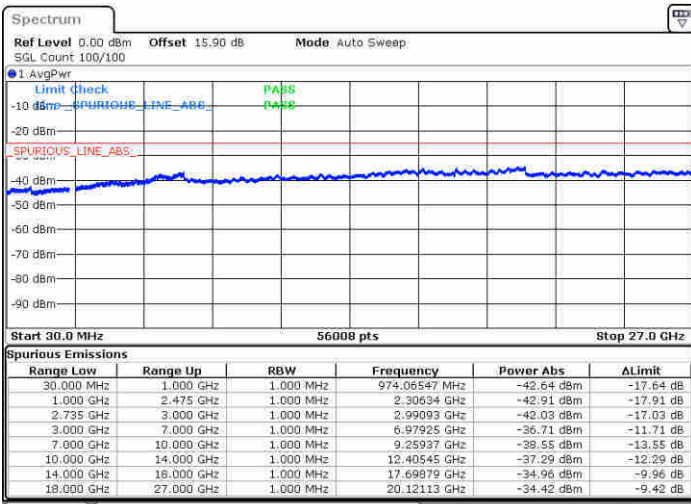

16QAM

Highest Channel / 1RB0 and 1RB99

Highest Channel / 1RB99 and 1RB0

Highest Channel / FullIRB

N/A

LTE Band 41 / 10MHz+15MHz

16QAM

Lowest Channel / 1RB0 and 1RB74

Lowest Channel / 1RB49 and 1RB0

Date: 30-OCT-2017 22:40:17

Date: 30-OCT-2017 23:29:31

Lowest Channel / FullRB

N/A

Date: 30-OCT-2017 23:28:27

LTE Band 41 / 10MHz+15MHz

16QAM

Middle Channel / 1RB0 and 1RB74

Middle Channel / 1RB49 and 1RB0

Date: 30.OCT.2017 23:08:41

Date: 30.OCT.2017 23:05:16

Middle Channel / FullIRB

N/A

Date: 30.OCT.2017 23:31:44

LTE Band 41 / 10MHz+15MHz