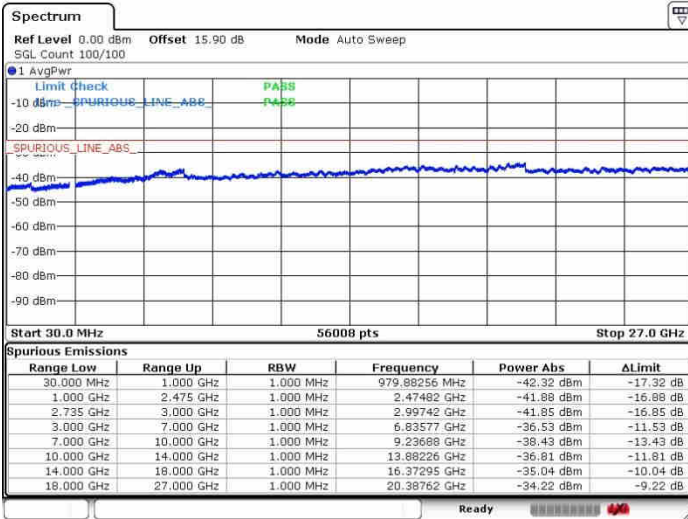

Highest Channel / 1RB24 and 1RB0

Highest Channel / FullIRB

N/A

LTE Band 41 / 10MHz+20MHz

64QAM

Lowest Channel / 1RB0 and 1RB99

Lowest Channel / 1RB49 and 1RB0

Date: 26.SEP.2017 10:52:47

Date: 26.SEP.2017 11:23:03

Lowest Channel / FullRB

N/A

Date: 26.SEP.2017 10:48:07

LTE Band 41 / 10MHz+20MHz

64QAM

MiddleChannel / 1RB0 and 1RB99

Middle Channel / 1RB49 and 1RB0

Date: 28.SEP.2017 10:59:41

Date: 28.SEP.2017 11:21:16

Middle Channel / FullIRB

N/A

Date: 28.SEP.2017 11:11:32

LTE Band 41 / 10MHz+20MHz

64QAM

Highest Channel / 1RB0 and 1RB99

Highest Channel / 1RB49 and 1RB0

Highest Channel / FullIRB

N/A

LTE Band 41 / 15MHz+15MHz

64QAM

Lowest Channel / 1RB0 and 1RB74

Lowest Channel / 1RB74 and 1RB0

Lowest Channel / FullRB