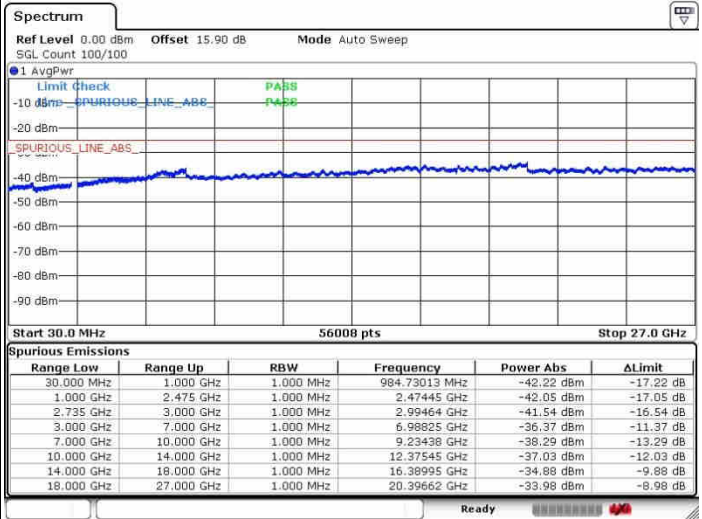

Date: 26.SEP.2017 11:23:03

Lowest Channel / FullRB

N/A

Date: 26.SEP.2017 10:48:07

LTE Band 41 / 10MHz+20MHz

64QAM

MiddleChannel / 1RB0 and 1RB99

Middle Channel / 1RB49 and 1RB0

Date: 28.SEP.2017 10:59:41

Date: 28.SEP.2017 11:21:16

Middle Channel / FullIRB

N/A

Date: 28.SEP.2017 11:11:32

LTE Band 41 / 10MHz+20MHz

64QAM

Highest Channel / 1RB0 and 1RB99

Highest Channel / 1RB49 and 1RB0

Highest Channel / FullIRB

N/A

LTE Band 41 / 15MHz+15MHz

64QAM

Lowest Channel / 1RB0 and 1RB74

Lowest Channel / 1RB74 and 1RB0

Lowest Channel / FullRB