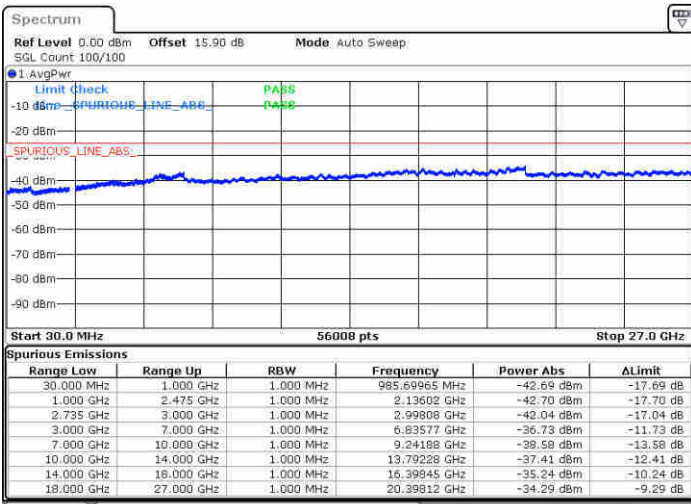

16QAM

Highest Channel / 1RB0 and 1RB99

Highest Channel / 1RB99 and 1RB0

Highest Channel / FullIRB

N/A

LTE Band 41 / 10MHz+15MHz

16QAM

Lowest Channel / 1RB0 and 1RB74

Lowest Channel / 1RB49 and 1RB0

Date: 30-OCT-2017 22:40:17

Date: 30-OCT-2017 23:29:31

Lowest Channel / FullRB

N/A

Date: 30-OCT-2017 23:28:27

LTE Band 41 / 10MHz+15MHz

16QAM