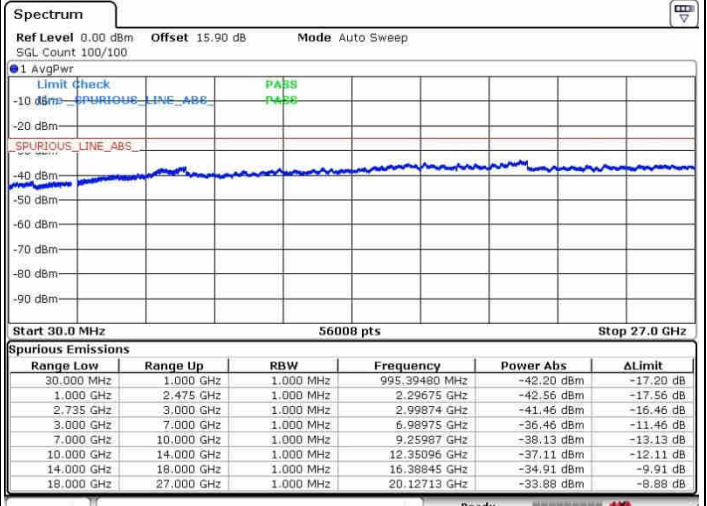

64QAM

Highest Channel / 1RB0 and 1RB74

Highest Channel / 1RB74 and 1RB0

Date: 28.SEP.2017 11:49:09

Date: 28.SEP.2017 13:38:24

Highest Channel / FullIRB

N/A

Date: 28.SEP.2017 11:46:25

LTE Band 41 / 15MHz+20MHz

64QAM

Lowest Channel / 1RB0 and 1RB99

Lowest Channel / 1RB74 and 1RB0

Lowest Channel / FullIRB

N/A

LTE Band 41 / 15MHz+20MHz

64QAM