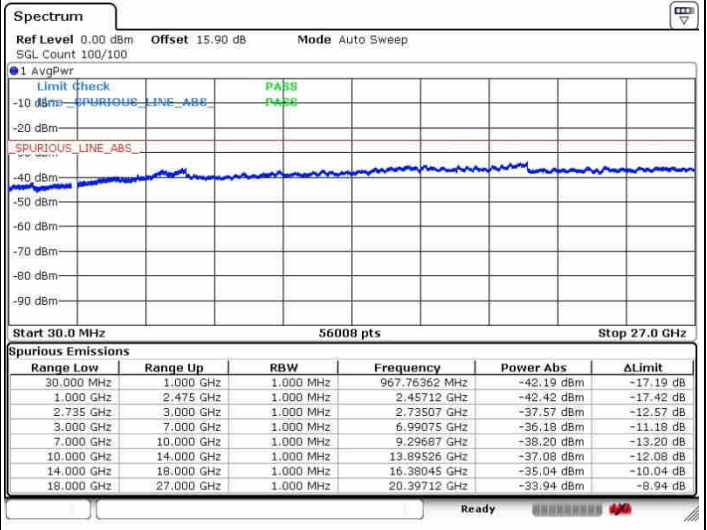

Highest Channel / FullIRB

N/A

LTE Band 41 / 20MHz+10MHz

16QAM

Lowest Channel / 1RB0 and 1RB49

Lowest Channel / 1RB99 and 1RB0

Date: 26.SEP.2017 15:09:03

Date: 26.SEP.2017 15:11:24

Lowest Channel / FullRB

N/A

Date: 26.SEP.2017 14:55:07

LTE Band 41 / 20MHz+10MHz

16QAM

Middle Channel / 1RB0 and 1RB49

Middle Channel / 1RB99 and 1RB0

Date: 26.SEP.2017 15:09:28

Date: 26.SEP.2017 15:13:49

Middle Channel / FullIRB

N/A

Date: 26.SEP.2017 14:57:17

LTE Band 41 / 20MHz+10MHz

16QAM

Highest Channel / 1RB0 and 1RB49

Highest Channel / 1RB99 and 1RB0

Date: 28.SEP.2017 15:02:40

Date: 28.SEP.2017 15:19:38

Highest Channel / FullIRB

N/A

Date: 28.SEP.2017 14:59:55

LTE Band 41 / 20MHz+15MHz

16QAM

Lowest Channel / 1RB0 and 1RB74