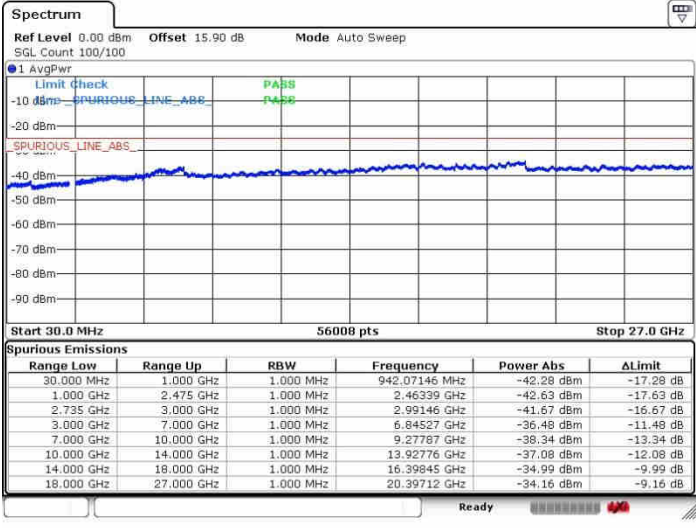

LTE Band 41 / 20MHz+20MHz

16QAM

Lowest Channel / 1RB0 and 1RB99

Lowest Channel / 1RB99 and 1RB0

Date: 28.SEP.2017 09:57:40

Date: 28.SEP.2017 09:59:57

Lowest Channel / FullRB

N/A

Date: 28.SEP.2017 09:42:36

LTE Band 41 / 20MHz+20MHz

16QAM

Middle Channel / 1RB0 and 1RB99

Middle Channel / 1RB99 and 1RB0

Middle Channel / FullIRB

N/A

LTE Band 41 / 20MHz+20MHz

16QAM

Highest Channel / 1RB0 and 1RB99

Highest Channel / 1RB99 and 1RB0

Highest Channel / FullIRB

N/A

LTE Band 41 / 10MHz+15MHz

16QAM

Lowest Channel / 1RB0 and 1RB74