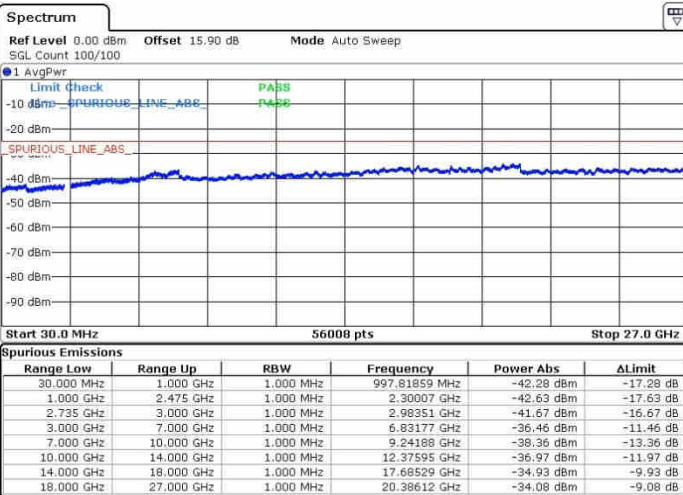

N/A

Date: 31.OCT.2017 01:57:17

LTE Band 41 / 15MHz+10MHz

16QAM

Highest Channel / 1RB0 and 1RB49

Highest Channel / 1RB74 and 1RB0

Date: 31.OCT.2017 00:56:32

Date: 31.OCT.2017 02:03:05

Highest Channel / FullIRB

N/A

Date: 31.OCT.2017 02:06:47

LTE Band 41 / 5MHz+20MHz

64QAM

Lowest Channel / 1RB0 and 1RB99

Lowest Channel / 1RB24 and 1RB0

Date: 28.SEP.2017 10:29:33

Date: 28.SEP.2017 10:35:43

Lowest Channel / FullRB

N/A

Date: 28.SEP.2017 10:15:45

LTE Band 41 / 5MHz+20MHz

64QAM

Middle Channel / 1RB0 and 1RB9

Middle Channel / 1RB24 and 1RB0