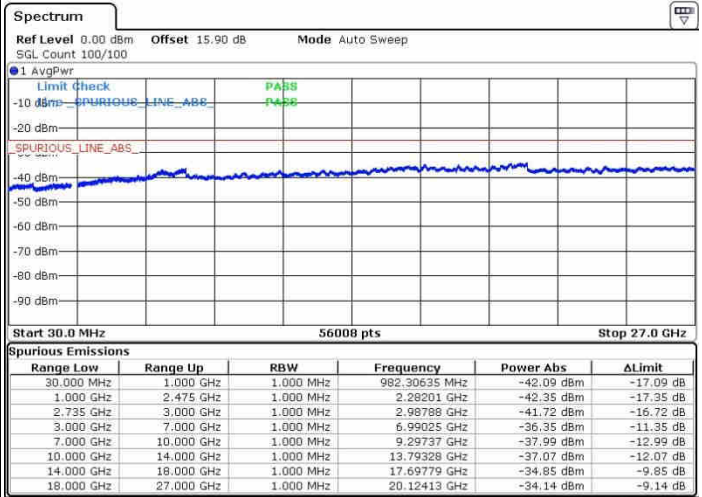

LTE Band 41 / 15MHz+15MHz

16QAM

Middle Channel / 1RB0 and 1RB74

Middle Channel / 1RB74 and 1RB0

Date: 28.SEP.2017 11:51:26

Date: 28.SEP.2017 13:35:28

Middle Channel / FullIRB

N/A

Date: 28.SEP.2017 11:37:09

LTE Band 41 / 15MHz+15MHz

16QAM

Highest Channel / 1RB0 and 1RB74

Highest Channel / 1RB74 and 1RB0

Date: 26.SEP.2017 11:48:02

Date: 26.SEP.2017 13:37:43

Highest Channel / FullIRB