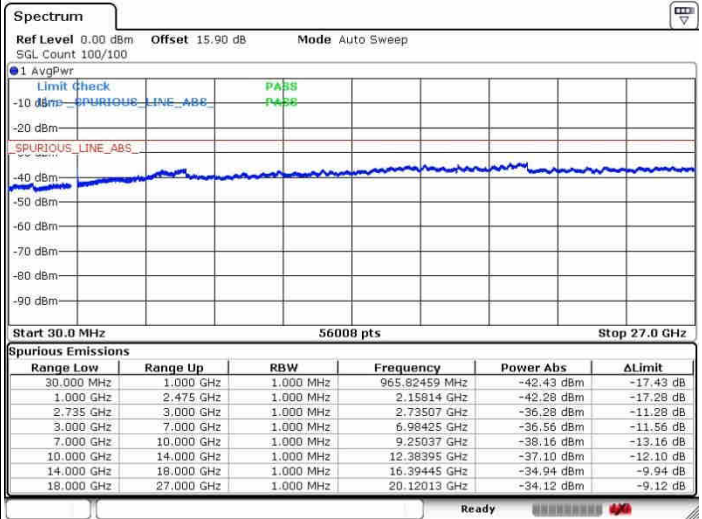

Lowest Channel / FullRB

N/A

Date: 26.SEP.2017 14:22:18

LTE Band 41 / 20MHz+5MHz

16QAM

Middle Channel / 1RB0 and 1RB24

Middle Channel / 1RB99 and 1RB0

Date: 26.SEP.2017 14:40:12

Date: 26.SEP.2017 14:50:24

Middle Channel / FullIRB

N/A

Date: 26.SEP.2017 14:28:10

LTE Band 41 / 20MHz+5MHz

16QAM

Highest Channel / 1RB0 and 1RB24

Highest Channel / 1RB99 and 1RB0

Highest Channel / FullIRB

N/A

LTE Band 41 / 20MHz+10MHz

16QAM

Lowest Channel / 1RB0 and 1RB49

Lowest Channel / 1RB99 and 1RB0

Date: 26.SEP.2017 15:09:03

Date: 26.SEP.2017 15:11:24