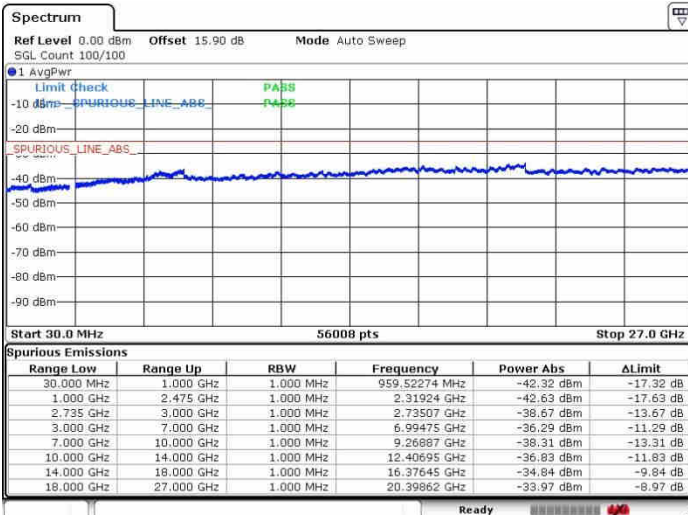

Date: 26.SEP.2017 14:50:24

Middle Channel / FullIRB

N/A

Date: 26.SEP.2017 14:28:10

LTE Band 41 / 20MHz+5MHz

16QAM

Highest Channel / 1RB0 and 1RB24

Highest Channel / 1RB99 and 1RB0

Highest Channel / FullIRB

N/A

LTE Band 41 / 20MHz+10MHz

16QAM

Lowest Channel / 1RB0 and 1RB49

Lowest Channel / 1RB99 and 1RB0

Date: 26.SEP.2017 15:09:03

Date: 26.SEP.2017 15:11:24

Lowest Channel / FullRB

N/A

Date: 26.SEP.2017 14:55:07

LTE Band 41 / 20MHz+10MHz

16QAM

Middle Channel / 1RB0 and 1RB49

Middle Channel / 1RB99 and 1RB0

Date: 26.SEP.2017 15:09:28

Date: 26.SEP.2017 15:13:49

Middle Channel / FullIRB

N/A

Date: 26.SEP.2017 14:57:17

LTE Band 41 / 20MHz+10MHz

16QAM

Highest Channel / 1RB0 and 1RB49

Highest Channel / 1RB99 and 1RB0