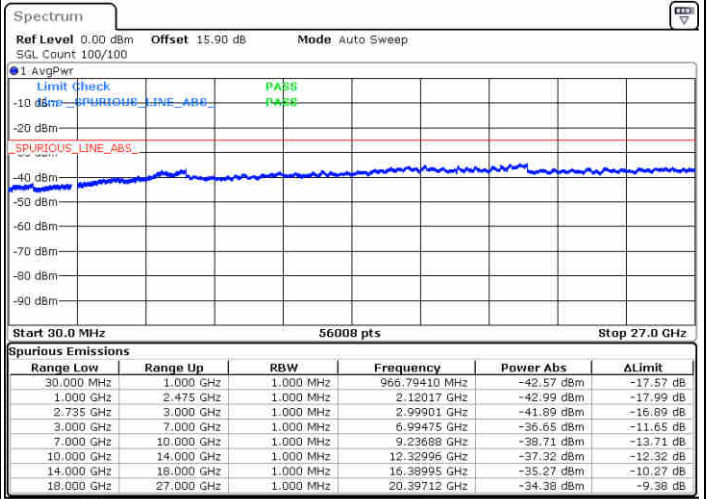

16QAM

Highest Channel / 1RB0 and 1RB99

Highest Channel / 1RB99 and 1RB0

Highest Channel / FullIRB

N/A

LTE Band 41 / 10MHz+15MHz

16QAM

Lowest Channel / 1RB0 and 1RB74

Lowest Channel / 1RB49 and 1RB0

Date: 30-OCT-2017 22:40:17

Date: 30-OCT-2017 23:29:31

Lowest Channel / FullRB

N/A

Date: 30-OCT-2017 23:28:27

LTE Band 41 / 10MHz+15MHz

16QAM

Middle Channel / 1RB0 and 1RB74

Middle Channel / 1RB49 and 1RB0

Date: 30.OCT.2017 23:08:41

Date: 30.OCT.2017 23:05:16

Middle Channel / FullIRB

N/A

Date: 30.OCT.2017 23:31:44

LTE Band 41 / 10MHz+15MHz