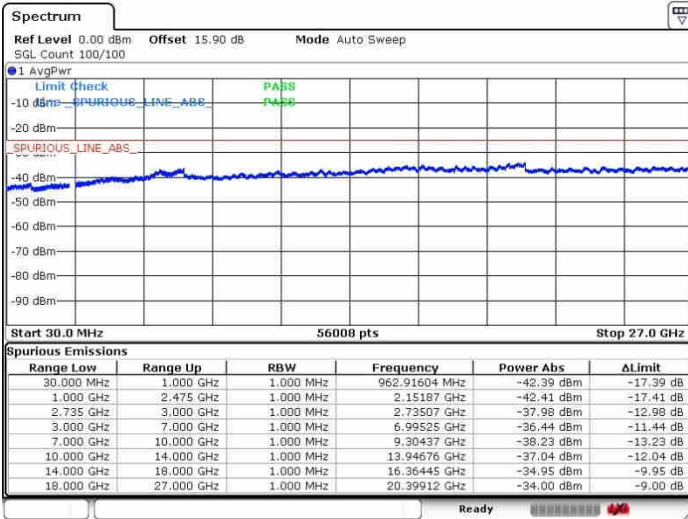

Lowest Channel / FullRB

N/A

Date: 26.SEP.2017 14:22:18

LTE Band 41 / 20MHz+5MHz

16QAM

Middle Channel / 1RB0 and 1RB24

Middle Channel / 1RB99 and 1RB0

Date: 26.SEP.2017 14:40:12

Date: 26.SEP.2017 14:50:24

Middle Channel / FullIRB

N/A

Date: 26.SEP.2017 14:28:10

LTE Band 41 / 20MHz+5MHz

16QAM

Highest Channel / 1RB0 and 1RB24

Highest Channel / 1RB99 and 1RB0

Highest Channel / FullIRB

N/A

LTE Band 41 / 20MHz+10MHz

16QAM

Lowest Channel / 1RB0 and 1RB49

Lowest Channel / 1RB99 and 1RB0

Date: 26.SEP.2017 15:09:03

Date: 26.SEP.2017 15:11:24