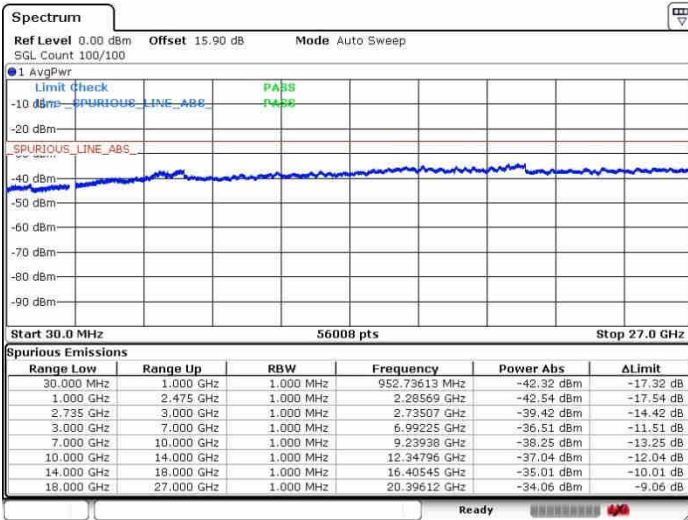

Lowest Channel / FullRB

N/A

Date: 26.SEP.2017 14:55:07

LTE Band 41 / 20MHz+10MHz

16QAM

Middle Channel / 1RB0 and 1RB49

Middle Channel / 1RB99 and 1RB0

Date: 26.SEP.2017 15:09:28

Date: 26.SEP.2017 15:13:49

Middle Channel / FullIRB

N/A

Date: 26.SEP.2017 14:57:17

LTE Band 41 / 20MHz+10MHz

16QAM

Highest Channel / 1RB0 and 1RB49

Highest Channel / 1RB99 and 1RB0

Date: 28.SEP.2017 15:02:40

Date: 28.SEP.2017 15:19:38

Highest Channel / FullIRB

N/A

Date: 28.SEP.2017 14:59:55

LTE Band 41 / 20MHz+15MHz

16QAM

Lowest Channel / 1RB0 and 1RB74

Lowest Channel / 1RB99 and 1RB0

Date: 26.SEP.2017 15:37:13

Date: 26.SEP.2017 15:39:42

Lowest Channel / FullRB

N/A

Date: 26.SEP.2017 15:23:58

LTE Band 41 / 20MHz+15MHz

16QAM