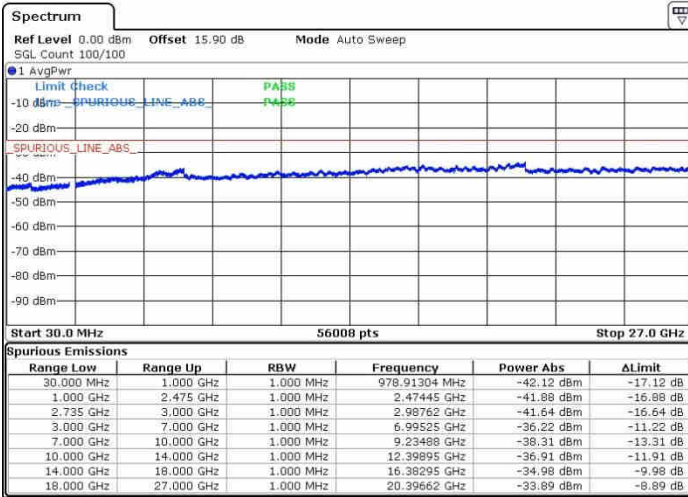

Date: 28.SEP.2017 11:37:09

LTE Band 41 / 15MHz+15MHz

16QAM

Highest Channel / 1RB0 and 1RB74

Highest Channel / 1RB74 and 1RB0

Date: 26.SEP.2017 11:48:02

Date: 26.SEP.2017 13:37:43

Highest Channel / FullIRB

N/A

Date: 26.SEP.2017 11:45:45

LTE Band 41 / 15MHz+20MHz

16QAM

Lowest Channel / 1RB0 and 1RB99

Lowest Channel / 1RB74 and 1RB0

Lowest Channel / FullRB

N/A