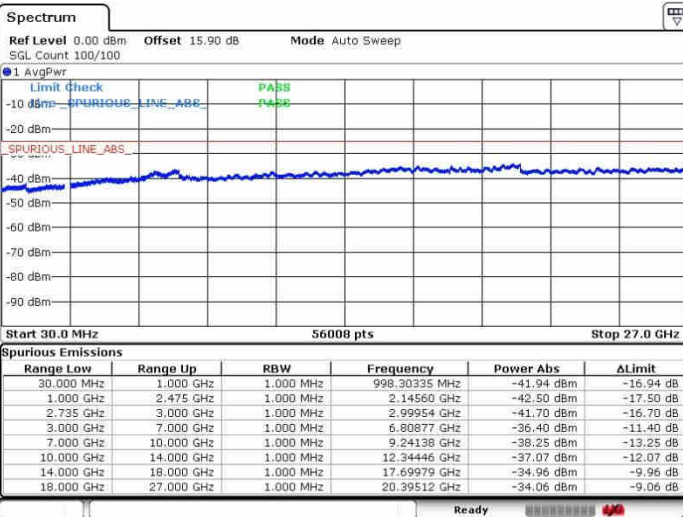

Date: 26.SEP.2017 13:41:52

LTE Band 41 / 15MHz+20MHz

16QAM

Highest Channel / 1RB0 and 1RB99

Highest Channel / 1RB74 and 1RB0

Date: 28.SEP.2017 13:46:20

Date: 28.SEP.2017 14:01:23

Highest Channel / FullIRB

N/A

Date: 28.SEP.2017 13:43:57

LTE Band 41 / 20MHz+5MHz

16QAM

Lowest Channel / 1RB0 and 1RB24

Lowest Channel / 1RB99 and 1RB0

Date: 26.SEP.2017 14:43:59

Date: 26.SEP.2017 14:46:05