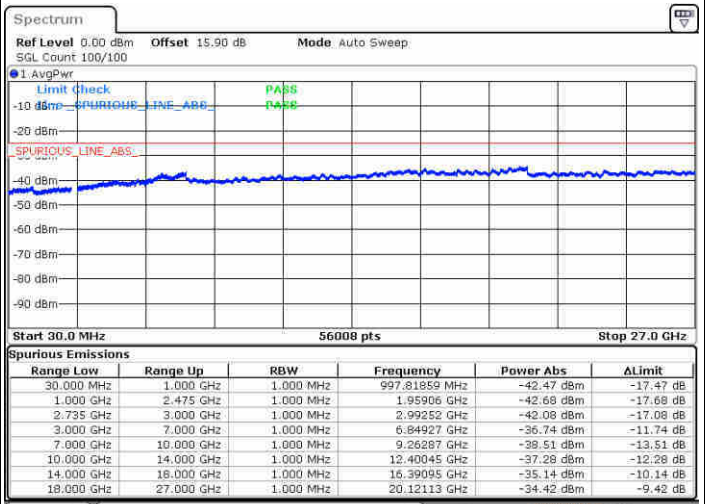

16QAM

Highest Channel / 1RB0 and 1RB99

Highest Channel / 1RB99 and 1RB0

Highest Channel / FullIRB

N/A

LTE Band 41 / 10MHz+15MHz

16QAM

Lowest Channel / 1RB0 and 1RB74

Lowest Channel / 1RB49 and 1RB0

Date: 30-OCT-2017 22:40:17

Date: 30-OCT-2017 23:29:31

Lowest Channel / FullRB

N/A

Date: 30-OCT-2017 23:28:27

LTE Band 41 / 10MHz+15MHz

16QAM