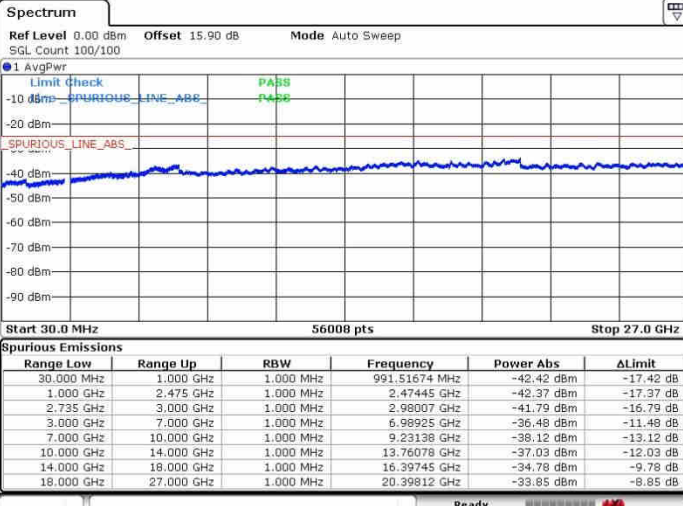

Date: 28.SEP.2017 11:37:09

LTE Band 41 / 15MHz+15MHz

16QAM

Highest Channel / 1RB0 and 1RB74

Highest Channel / 1RB74 and 1RB0

Date: 26.SEP.2017 11:48:02

Date: 26.SEP.2017 13:37:43

Highest Channel / FullIRB

N/A

Date: 26.SEP.2017 11:45:45

LTE Band 41 / 15MHz+20MHz

16QAM

Lowest Channel / 1RB0 and 1RB99

Lowest Channel / 1RB74 and 1RB0

Lowest Channel / FullRB

N/A

LTE Band 41 / 15MHz+20MHz

16QAM

Middle Channel / 1RB0 and 1RB9

Middle Channel / 1RB74 and 1RB0

Date: 26.SEP.2017 13:48:53

Date: 26.SEP.2017 13:59:21

Middle Channel / FullIRB

N/A

Date: 26.SEP.2017 13:41:52

LTE Band 41 / 15MHz+20MHz

16QAM

Highest Channel / 1RB0 and 1RB99

Highest Channel / 1RB74 and 1RB0

Date: 28.SEP.2017 13:46:20

Date: 28.SEP.2017 14:01:23

Highest Channel / FullIRB