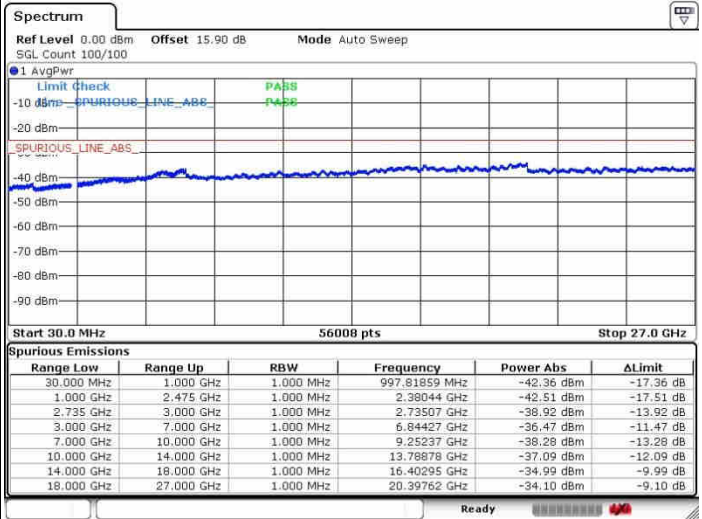

LTE Band 41 / 20MHz+10MHz

QPSK

Lowest Channel / 1RB0 and 1RB49

Lowest Channel / 1RB99 and 1RB0

Lowest Channel / FullRB

N/A

LTE Band 41 / 20MHz+10MHz

QPSK

Middle Channel / 1RB0 and 1RB49

Middle Channel / 1RB99 and 1RB0

Middle Channel / FullIRB

N/A

LTE Band 41 / 20MHz+10MHz

QPSK

Highest Channel / 1RB0 and 1RB49

Highest Channel / 1RB99 and 1RB0

Highest Channel / FullIRB

N/A

LTE Band 41 / 20MHz+15MHz

QPSK

Lowest Channel / 1RB0 and 1RB74

Lowest Channel / 1RB99 and 1RB0

Date: 28.SEP.2017 15:36:15

Date: 28.SEP.2017 15:36:38