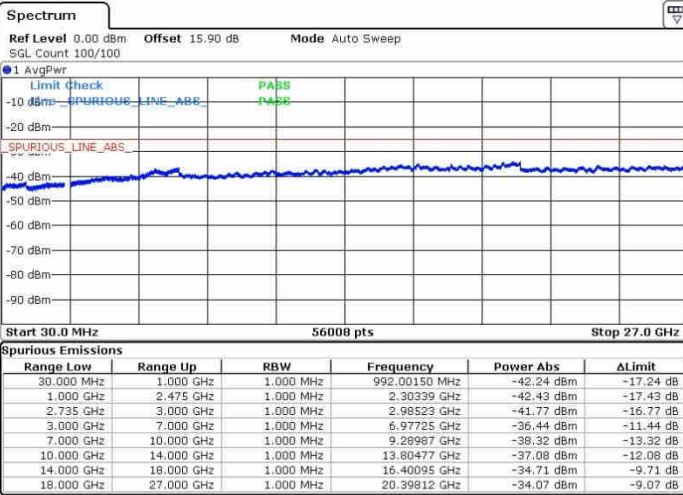

Middle Channel / 1RB0 and 1RB99

Middle Channel / 1RB99 and 1RB0

Date: 26.SEP.2017 09:53:26

Date: 26.SEP.2017 10:05:52

Middle Channel / FullIRB

N/A

Date: 26.SEP.2017 09:44:26

LTE Band 41 / 20MHz+20MHz

QPSK

Highest Channel / 1RB0 and 1RB99

Highest Channel / 1RB99 and 1RB0

Date: 26.SEP.2017 09:51:00

Date: 26.SEP.2017 10:09:48

Highest Channel / FullIRB

N/A

Date: 26.SEP.2017 09:47:07

LTE Band 41 / 10MHz+15MHz

QPSK

Lowest Channel / 1RB0 and 1RB74

Lowest Channel / 1RB49 and 1RB0

Date: 30.OCT.2017 23:25:48

Date: 30.OCT.2017 22:56:30

Lowest Channel / FullRB

N/A