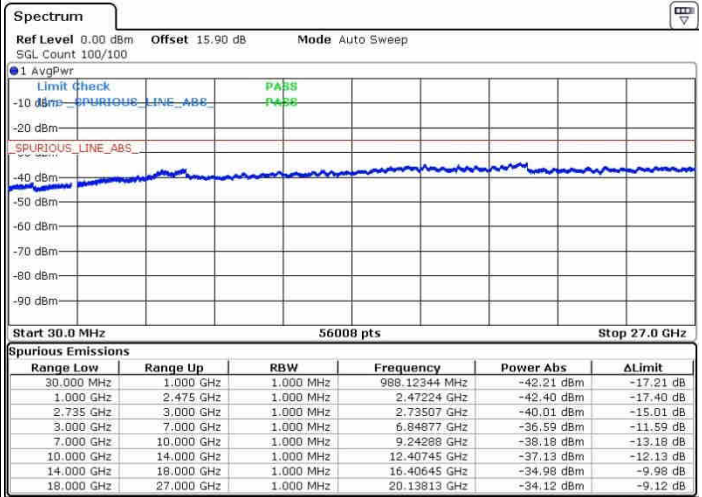

Date: 28.SEP.2017 15:42:13

Middle Channel / FullIRB

N/A

Date: 28.SEP.2017 15:25:20

LTE Band 41 / 20MHz+15MHz

QPSK

Highest Channel / 1RB0 and 1RB74

Highest Channel / 1RB99 and 1RB0

Date: 28.SEP.2017 15:30:30

Date: 28.SEP.2017 15:45:26

Highest Channel / FullIRB

N/A

Date: 28.SEP.2017 15:27:53

LTE Band 41 / 20MHz+20MHz

QPSK

Lowest Channel / 1RB0 and 1RB99