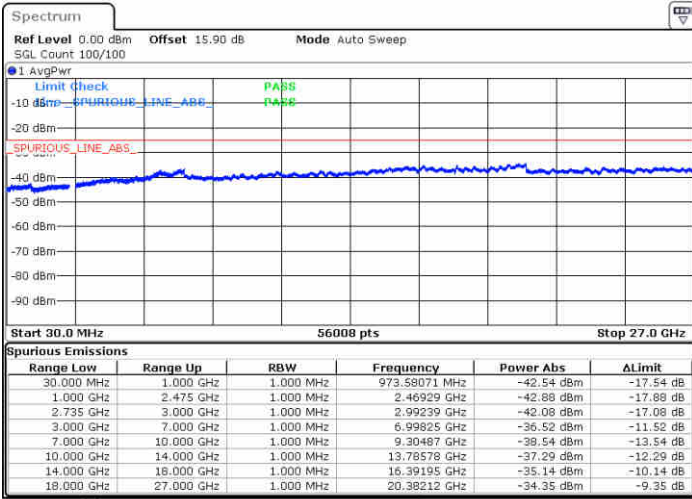

Date: 31.OCT.2017 00:59:10

Date: 31.OCT.2017 02:00:30

Middle Channel / FullIRB

N/A

Date: 31.OCT.2017 01:59:39

LTE Band 41 / 15MHz+10MHz

QPSK

Highest Channel / 1RB0 and 1RB49

Highest Channel / 1RB74 and 1RB0

Date: 31.OCT.2017 01:48:40

Date: 31.OCT.2017 02:03:57

Highest Channel / FullIRB

N/A

Date: 31.OCT.2017 02:04:48

LTE Band 41 / 5MHz+20MHz

16QAM