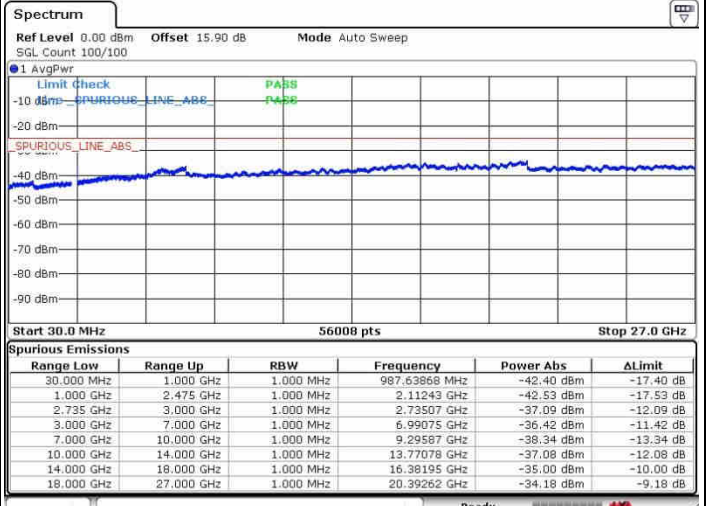

Lowest Channel / 1RB0 and 1RB24

Lowest Channel / 1RB99 and 1RB0

Lowest Channel / FullRB

N/A

LTE Band 41 / 20MHz+5MHz

QPSK

Middle Channel / 1RB0 and 1RB24

Middle Channel / 1RB99 and 1RB0

Middle Channel / FullIRB

N/A

LTE Band 41 / 20MHz+5MHz

QPSK

Highest Channel / 1RB0 and 1RB24

Highest Channel / 1RB99 and 1RB0

Highest Channel / FullIRB

N/A

LTE Band 41 / 20MHz+10MHz

QPSK

Lowest Channel / 1RB0 and 1RB49

Lowest Channel / 1RB99 and 1RB0

Lowest Channel / FullRB

N/A

LTE Band 41 / 20MHz+10MHz

QPSK

Middle Channel / 1RB0 and 1RB49

Middle Channel / 1RB99 and 1RB0

Middle Channel / FullIRB

N/A

LTE Band 41 / 20MHz+10MHz

QPSK

Highest Channel / 1RB0 and 1RB49

Highest Channel / 1RB99 and 1RB0