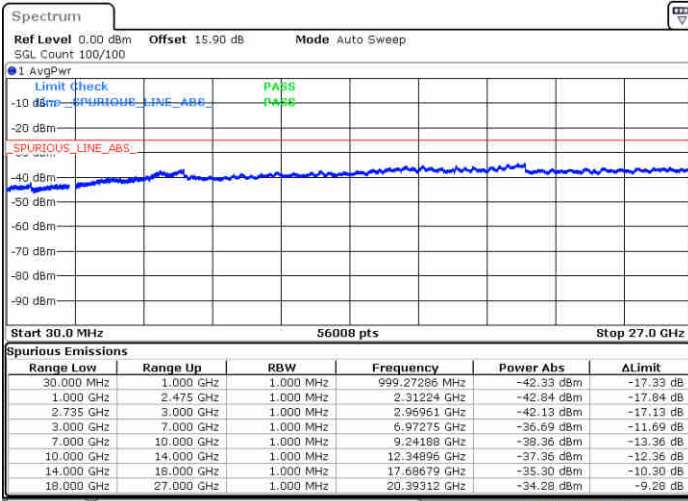

LTE Band 41 / 10MHz+15MHz

QPSK

Lowest Channel / 1RB0 and 1RB74

Lowest Channel / 1RB49 and 1RB0

Date: 30.OCT.2017 23:25:48

Date: 30.OCT.2017 22:56:30

Lowest Channel / FullRB

N/A

Date: 30.OCT.2017 23:00:11

LTE Band 41 / 10MHz+15MHz

QPSK

Middle Channel / 1RB0 and 1RB74

Middle Channel / 1RB49 and 1RB0

Date: 30.OCT.2017 23:07:05

Date: 30.OCT.2017 23:03:34

Middle Channel / FullRB

N/A

Date: 30.OCT.2017 23:02:44

LTE Band 41 / 10MHz+15MHz

QPSK

Highest Channel / 1RB0 and 1RB74

Highest Channel / 1RB49 and 1RB0

Date: 30.OCT.2017 23:21:32

Date: 30.OCT.2017 22:55:07

Highest Channel / FullIRB

N/A

Date: 30.OCT.2017 22:57:39

LTE Band 41 / 15MHz+10MHz

QPSK

Lowest Channel / 1RB0 and 1RB49

Lowest Channel / 1RB74 and 1RB0

Date: 31.OCT.2017 01:09:44