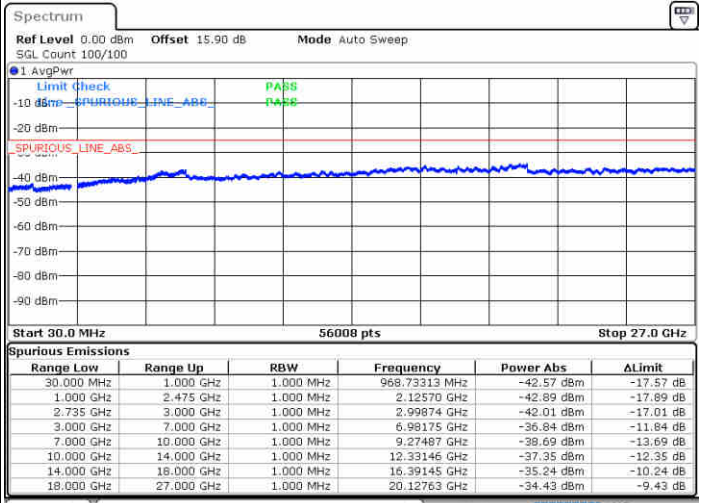

N/A

Date: 30.OCT.2017 23:02:44

LTE Band 41 / 10MHz+15MHz

QPSK

Highest Channel / 1RB0 and 1RB74

Highest Channel / 1RB49 and 1RB0

Date: 30.OCT.2017 23:21:32

Date: 30.OCT.2017 22:55:07

Highest Channel / FullIRB

N/A

Date: 30.OCT.2017 22:57:39

LTE Band 41 / 15MHz+10MHz

QPSK

Lowest Channel / 1RB0 and 1RB49

Lowest Channel / 1RB74 and 1RB0

Date: 31.OCT.2017 01:09:44