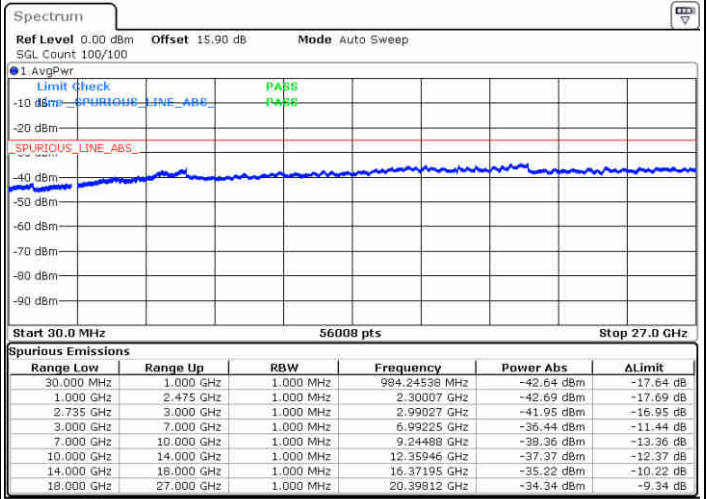

Highest Channel / FullIRB

N/A

Date: 30.OCT.2017 22:57:39

LTE Band 41 / 15MHz+10MHz

QPSK

Lowest Channel / 1RB0 and 1RB49

Lowest Channel / 1RB74 and 1RB0

Date: 31.OCT.2017 01:09:44

Date: 31.OCT.2017 01:54:29

Lowest Channel / FullRB

N/A

Date: 31.OCT.2017 01:01:36

LTE Band 41 / 15MHz+10MHz

QPSK

Middle Channel / 1RB0 and 1RB49

Middle Channel / 1RB74 and 1RB0

Date: 31.OCT.2017 00:59:10

Date: 31.OCT.2017 02:00:30

Middle Channel / FullIRB

N/A

Date: 31.OCT.2017 01:59:39

LTE Band 41 / 15MHz+10MHz

QPSK

Highest Channel / 1RB0 and 1RB49