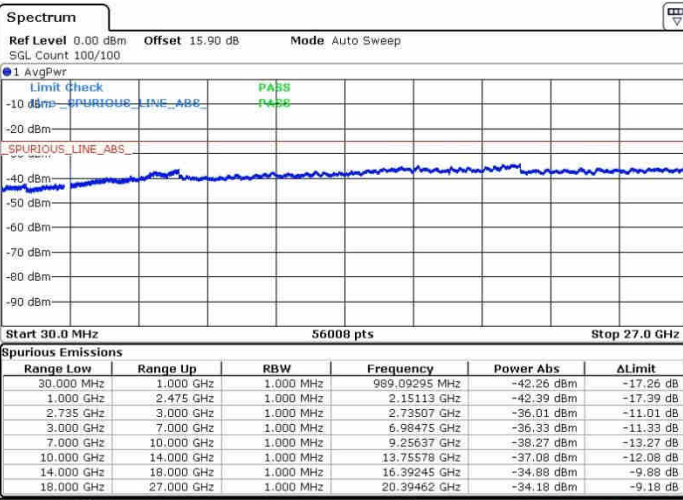

Middle Channel / FullIRB

N/A

LTE Band 41 / 20MHz+5MHz

QPSK

Highest Channel / 1RB0 and 1RB24

Highest Channel / 1RB99 and 1RB0

Highest Channel / FullIRB

N/A

LTE Band 41 / 20MHz+10MHz

QPSK

Lowest Channel / 1RB0 and 1RB49

Lowest Channel / 1RB99 and 1RB0

Lowest Channel / FullRB

N/A

LTE Band 41 / 20MHz+10MHz

QPSK

Middle Channel / 1RB0 and 1RB49

Middle Channel / 1RB99 and 1RB0

Middle Channel / FullIRB

N/A

LTE Band 41 / 20MHz+10MHz

QPSK

Highest Channel / 1RB0 and 1RB49

Highest Channel / 1RB99 and 1RB0

Highest Channel / FullIRB

N/A

LTE Band 41 / 20MHz+15MHz

QPSK

Lowest Channel / 1RB0 and 1RB74

Lowest Channel / 1RB99 and 1RB0

Date: 28.SEP.2017 15:36:15

Date: 28.SEP.2017 15:36:38