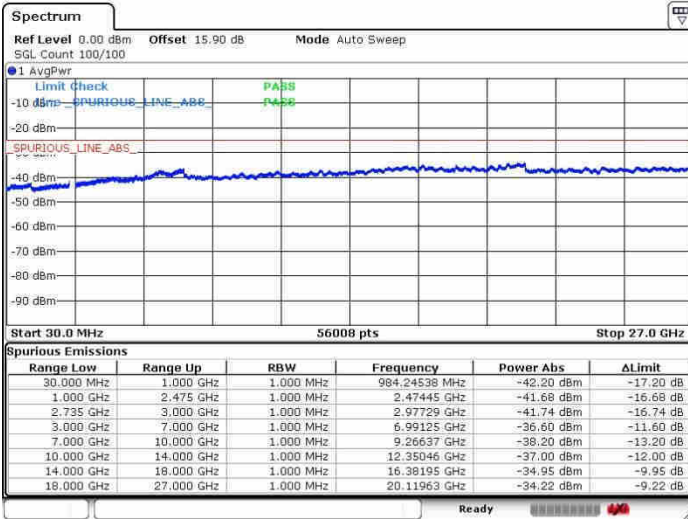

LTE Band 41 / 10MHz+20MHz

QPSK

Lowest Channel / 1RB0 and 1RB99

Lowest Channel / 1RB49 and 1RB0

Date: 26.SEP.2017 10:49:31

Date: 26.SEP.2017 11:22:02

Lowest Channel / FullRB

N/A

Date: 26.SEP.2017 10:42:50

LTE Band 41 / 10MHz+20MHz

QPSK

MiddleChannel / 1RB0 and 1RB99

Middle Channel / 1RB49 and 1RB0

Date: 26.SEP.2017 10:53:42

Date: 26.SEP.2017 11:19:42

Middle Channel / FullIRB

N/A

Date: 26.SEP.2017 11:08:56

LTE Band 41 / 10MHz+20MHz

QPSK

Highest Channel / 1RB0 and 1RB99

Highest Channel / 1RB49 and 1RB0

Date: 26.SEP.2017 10:57:01

Date: 26.SEP.2017 11:17:14