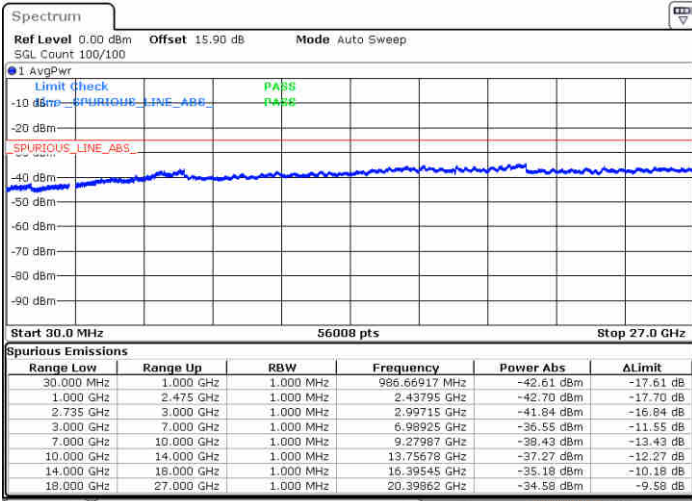

N/A

Date: 30.OCT.2017 23:02:44

LTE Band 41 / 10MHz+15MHz

QPSK

Highest Channel / 1RB0 and 1RB74

Highest Channel / 1RB49 and 1RB0

Date: 30.OCT.2017 23:21:32

Date: 30.OCT.2017 22:55:07

Highest Channel / FullIRB

N/A

Date: 30.OCT.2017 22:57:39

LTE Band 41 / 15MHz+10MHz

QPSK

Lowest Channel / 1RB0 and 1RB49

Lowest Channel / 1RB74 and 1RB0

Date: 31.OCT.2017 01:09:44

Date: 31.OCT.2017 01:54:29

Lowest Channel / FullRB

N/A

Date: 31.OCT.2017 01:01:36

LTE Band 41 / 15MHz+10MHz

QPSK

Middle Channel / 1RB0 and 1RB49

Middle Channel / 1RB74 and 1RB0