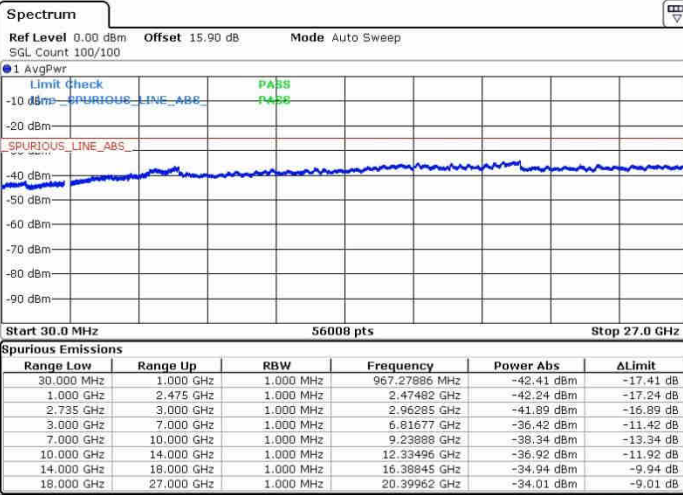

LTE Band 41 / 10MHz+20MHz

QPSK

Lowest Channel / 1RB0 and 1RB99

Lowest Channel / 1RB49 and 1RB0

Date: 26.SEP.2017 10:49:31

Date: 26.SEP.2017 11:22:02

Lowest Channel / FullRB

N/A

Date: 26.SEP.2017 10:42:50

LTE Band 41 / 10MHz+20MHz

QPSK

MiddleChannel / 1RB0 and 1RB99

Middle Channel / 1RB49 and 1RB0

Date: 26.SEP.2017 10:53:42

Date: 26.SEP.2017 11:19:42

Middle Channel / FullIRB

N/A

Date: 26.SEP.2017 11:08:56

LTE Band 41 / 10MHz+20MHz

QPSK

Highest Channel / 1RB0 and 1RB99

Highest Channel / 1RB49 and 1RB0

Date: 26.SEP.2017 10:57:01

Date: 26.SEP.2017 11:17:14

Highest Channel / FullIRB

N/A

Date: 26.SEP.2017 11:13:06

LTE Band 41 / 15MHz+15MHz

QPSK

Lowest Channel / 1RB0 and 1RB74

Lowest Channel / 1RB74 and 1RB0

Date: 28.SEP.2017 11:52:51