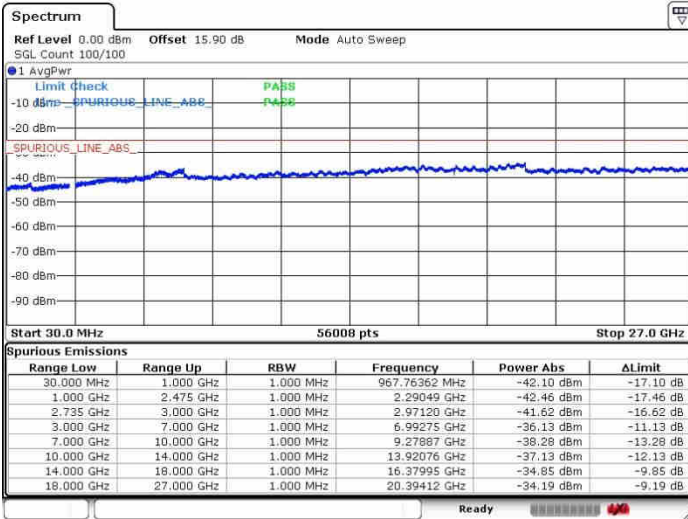

Date: 28.SEP.2017 15:30:30

Date: 28.SEP.2017 15:45:26

Highest Channel / FullIRB

N/A

Date: 28.SEP.2017 15:27:53

LTE Band 41 / 20MHz+20MHz

QPSK

Lowest Channel / 1RB0 and 1RB99

Lowest Channel / 1RB99 and 1RB0

Date: 28.SEP.2017 09:56:57

Date: 28.SEP.2017 09:59:12

Lowest Channel / FullRB

N/A

Date: 28.SEP.2017 09:41:29

LTE Band 41 / 20MHz+20MHz

QPSK

Middle Channel / 1RB0 and 1RB99

Middle Channel / 1RB99 and 1RB0

Date: 26.SEP.2017 09:53:26

Date: 26.SEP.2017 10:05:52

Middle Channel / FullIRB

N/A

Date: 26.SEP.2017 09:44:26

LTE Band 41 / 20MHz+20MHz

QPSK

Highest Channel / 1RB0 and 1RB99

Highest Channel / 1RB99 and 1RB0

Date: 26.SEP.2017 09:51:00

Date: 26.SEP.2017 10:09:48

Highest Channel / FullIRB

N/A

Date: 26.SEP.2017 09:47:07