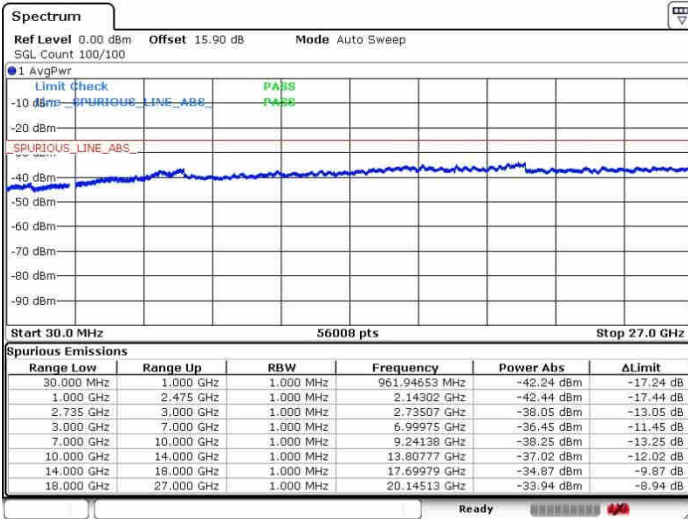

LTE Band 41 / 20MHz+10MHz

QPSK

Lowest Channel / 1RB0 and 1RB49

Lowest Channel / 1RB99 and 1RB0

Lowest Channel / FullRB

N/A

LTE Band 41 / 20MHz+10MHz

QPSK

Middle Channel / 1RB0 and 1RB49

Middle Channel / 1RB99 and 1RB0

Middle Channel / FullIRB

N/A

LTE Band 41 / 20MHz+10MHz

QPSK

Highest Channel / 1RB0 and 1RB49

Highest Channel / 1RB99 and 1RB0

Highest Channel / FullIRB

N/A

LTE Band 41 / 20MHz+15MHz

QPSK

Lowest Channel / 1RB0 and 1RB74

Lowest Channel / 1RB99 and 1RB0

Date: 28.SEP.2017 15:36:15

Date: 28.SEP.2017 15:36:38