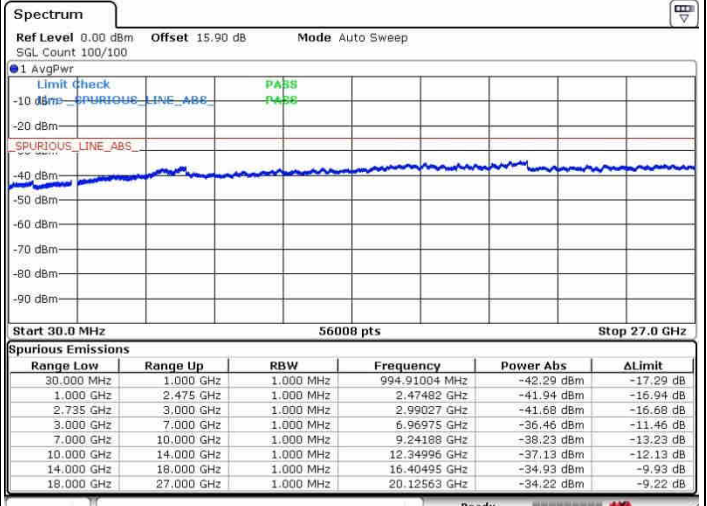

LTE Band 41 / 10MHz+20MHz

16QAM

MiddleChannel / 1RB0 and 1RB99

Middle Channel / 1RB49 and 1RB0

Date: 26.SEP.2017 10:54:22

Date: 26.SEP.2017 11:20:28