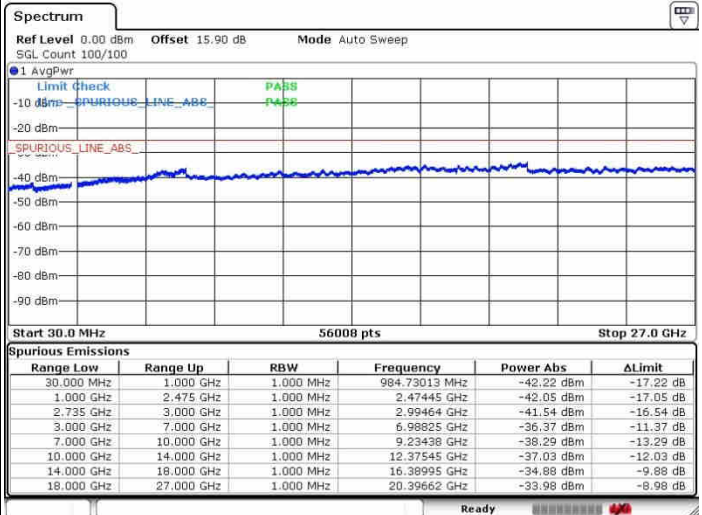

Lowest Channel / 1RB0 and 1RB99

Lowest Channel / 1RB49 and 1RB0

Date: 26.SEP.2017 10:49:31

Date: 26.SEP.2017 11:22:02

Lowest Channel / FullRB

N/A

Date: 26.SEP.2017 10:42:50

LTE Band 41 / 10MHz+20MHz

16QAM

MiddleChannel / 1RB0 and 1RB99

Middle Channel / 1RB49 and 1RB0

Date: 26.SEP.2017 10:54:22

Date: 26.SEP.2017 11:20:28

Middle Channel / FullIRB

N/A

Date: 26.SEP.2017 11:10:47

LTE Band 41 / 10MHz+20MHz

16QAM

Highest Channel / 1RB0 and 1RB99

Highest Channel / 1RB49 and 1RB0

Highest Channel / FullIRB

N/A

LTE Band 41 / 15MHz+15MHz

16QAM

Lowest Channel / 1RB0 and 1RB74

Lowest Channel / 1RB74 and 1RB0

Date: 28.SEP.2017 11:53:38

Date: 28.SEP.2017 11:56:51

Lowest Channel / FullRB

N/A

Date: 28.SEP.2017 11:24:55