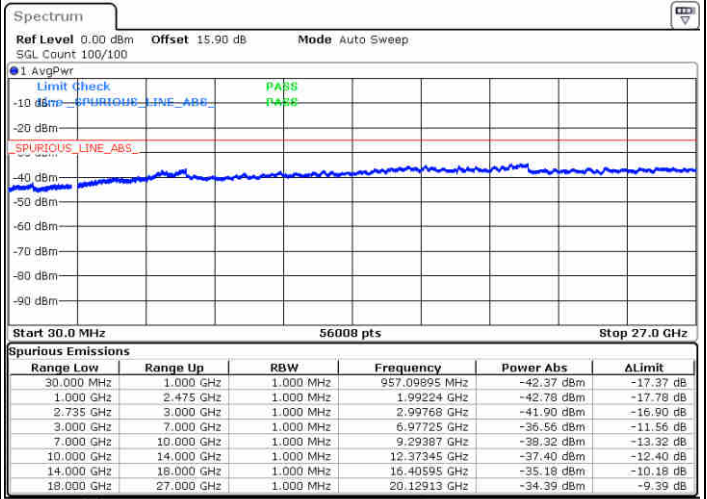

Date: 31.OCT.2017 00:59:10

Date: 31.OCT.2017 02:00:30

Middle Channel / FullIRB

N/A

Date: 31.OCT.2017 01:59:39

LTE Band 41 / 15MHz+10MHz

QPSK

Highest Channel / 1RB0 and 1RB49

Highest Channel / 1RB74 and 1RB0

Date: 31.OCT.2017 01:48:40

Date: 31.OCT.2017 02:03:57

Highest Channel / FullIRB

N/A

Date: 31.OCT.2017 02:04:48

LTE Band 41 / 5MHz+20MHz

16QAM