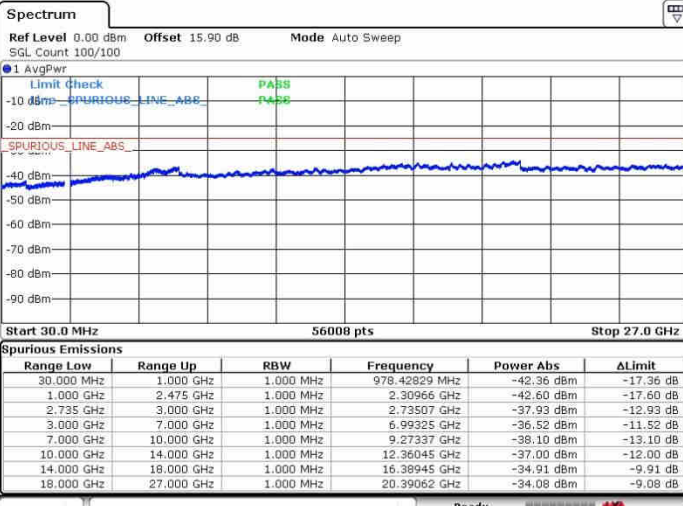

Highest Channel / 1RB74 and 1RB0

Date: 28.SEP.2017 13:49:36

Date: 28.SEP.2017 14:00:44

Highest Channel / FullIRB

N/A

Date: 28.SEP.2017 13:43:18

LTE Band 41 / 20MHz+5MHz

QPSK

Lowest Channel / 1RB0 and 1RB24

Lowest Channel / 1RB99 and 1RB0

Lowest Channel / FullRB

N/A

LTE Band 41 / 20MHz+5MHz

QPSK

Middle Channel / 1RB0 and 1RB24

Middle Channel / 1RB99 and 1RB0

Middle Channel / FullIRB

N/A

LTE Band 41 / 20MHz+5MHz

QPSK

Highest Channel / 1RB0 and 1RB24

Highest Channel / 1RB99 and 1RB0

Highest Channel / FullIRB

N/A