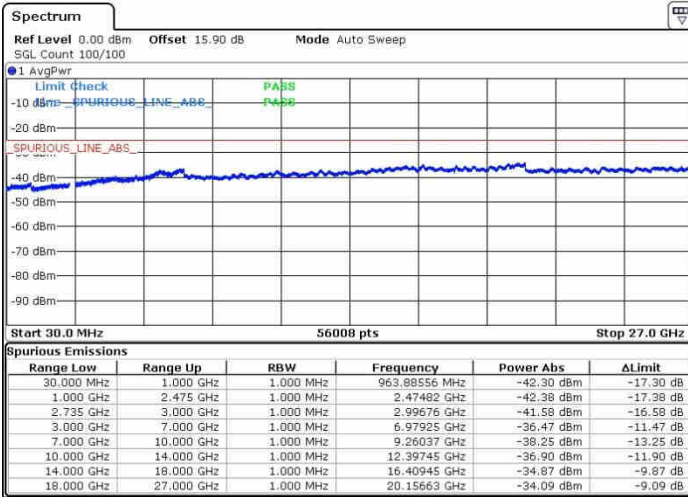

Date: 28.SEP.2017 13:54:55

Lowest Channel / FullRB

N/A

Date: 28.SEP.2017 13:39:03

LTE Band 41 / 15MHz+20MHz

QPSK

Middle Channel / 1RB0 and 1RB9

Middle Channel / 1RB74 and 1RB0

Date: 28.SEP.2017 13:48:08

Date: 28.SEP.2017 13:58:41

Middle Channel / FullRB

N/A

Date: 28.SEP.2017 13:41:08

LTE Band 41 / 15MHz+20MHz

QPSK

Highest Channel / 1RB0 and 1RB99

Highest Channel / 1RB74 and 1RB0

Date: 28.SEP.2017 13:49:36

Date: 28.SEP.2017 14:00:44

Highest Channel / FullIRB

N/A

Date: 28.SEP.2017 13:43:18

LTE Band 41 / 20MHz+5MHz

QPSK