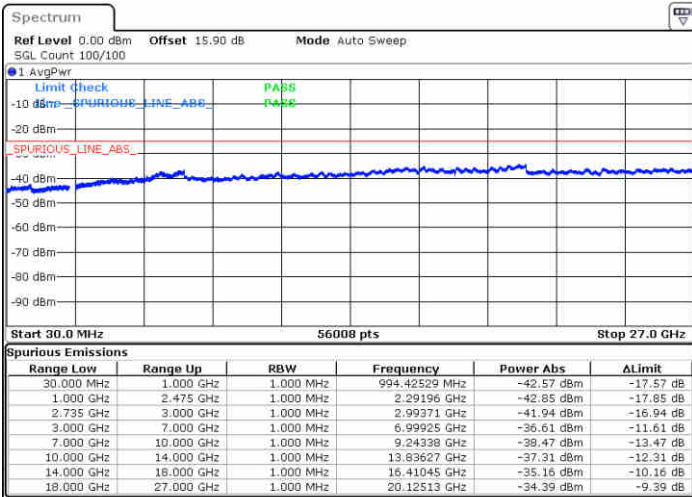

Date: 31.OCT.2017 00:59:10

Date: 31.OCT.2017 02:00:30

Middle Channel / FullIRB

N/A

Date: 31.OCT.2017 01:59:39

LTE Band 41 / 15MHz+10MHz

QPSK

Highest Channel / 1RB0 and 1RB49

Highest Channel / 1RB74 and 1RB0

Date: 31.OCT.2017 01:48:40

Date: 31.OCT.2017 02:03:57

Highest Channel / FullIRB

N/A

Date: 31.OCT.2017 02:04:48

LTE Band 41 / 5MHz+20MHz

16QAM

Lowest Channel / 1RB0 and 1RB99

Lowest Channel / 1RB24 and 1RB0

Date: 28.SEP.2017 10:28:30

Date: 28.SEP.2017 10:31:33

Lowest Channel / FullRB

N/A

Date: 28.SEP.2017 10:14:58

LTE Band 41 / 5MHz+20MHz