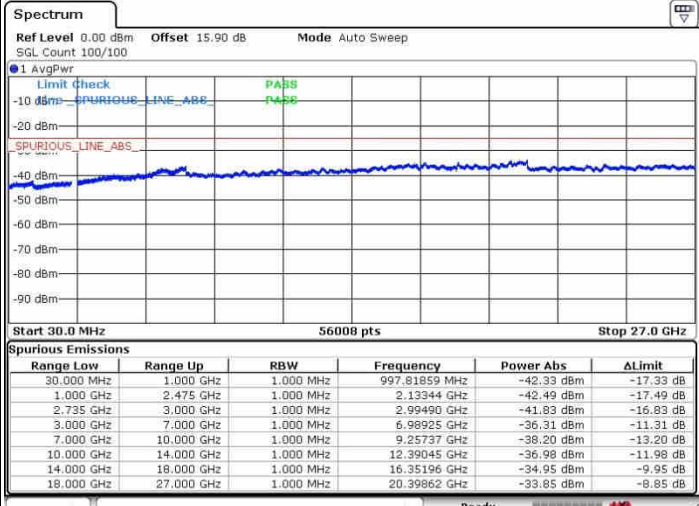

Highest Channel / 1RB74 and 1RB0

Highest Channel / FullIRB

N/A

LTE Band 41 / 15MHz+20MHz

QPSK

Lowest Channel / 1RB0 and 1RB99

Lowest Channel / 1RB74 and 1RB0

Date: 28.SEP.2017 13:50:47

Date: 28.SEP.2017 13:54:55

Lowest Channel / FullRB

N/A

Date: 28.SEP.2017 13:39:03

LTE Band 41 / 15MHz+20MHz

QPSK

Middle Channel / 1RB0 and 1RB9

Middle Channel / 1RB74 and 1RB0

Date: 28.SEP.2017 13:48:08

Date: 28.SEP.2017 13:58:41

Middle Channel / FullRB

N/A

Date: 28.SEP.2017 13:41:08

LTE Band 41 / 15MHz+20MHz

QPSK

Highest Channel / 1RB0 and 1RB99

Highest Channel / 1RB74 and 1RB0

Date: 28.SEP.2017 13:49:36

Date: 28.SEP.2017 14:00:44

Highest Channel / FullIRB

N/A

Date: 28.SEP.2017 13:43:18

LTE Band 41 / 20MHz+5MHz

QPSK