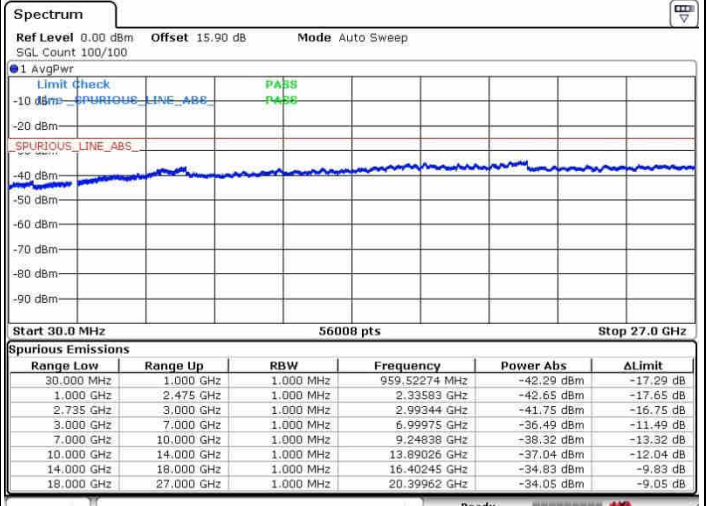

Highest Channel / 1RB74 and 1RB0

Date: 31.OCT.2017 01:48:40

Date: 31.OCT.2017 02:03:57

Highest Channel / FullIRB

N/A

Date: 31.OCT.2017 02:04:48

LTE Band 41 / 5MHz+20MHz

16QAM

Lowest Channel / 1RB0 and 1RB99

Lowest Channel / 1RB24 and 1RB0

Date: 28.SEP.2017 10:28:30

Date: 28.SEP.2017 10:31:33

Lowest Channel / FullRB

N/A

Date: 28.SEP.2017 10:14:58

LTE Band 41 / 5MHz+20MHz

16QAM

Middle Channel / 1RB0 and 1RB9

Middle Channel / 1RB24 and 1RB0

Middle Channel / FullIRB

N/A

LTE Band 41 / 5MHz+20MHz

16QAM

Highest Channel / 1RB0 and 1RB99

Highest Channel / 1RB24 and 1RB0

Date: 26.SEP.2017 10:23:37

Date: 26.SEP.2017 10:40:53

Highest Channel / FullIRB

N/A

Date: 26.SEP.2017 10:20:42

LTE Band 41 / 10MHz+20MHz

16QAM