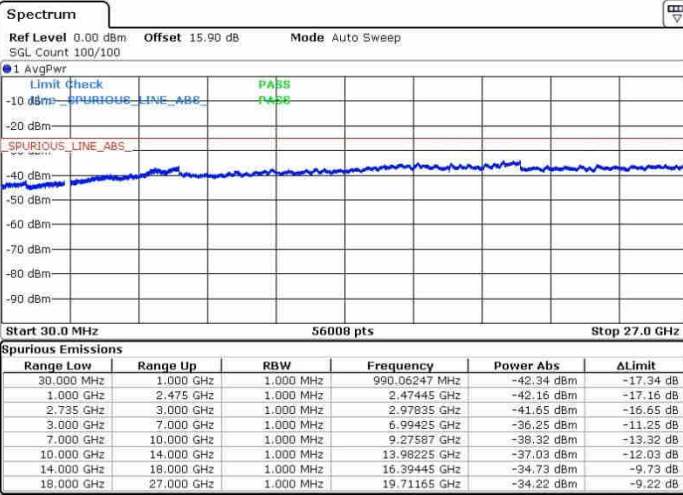

N/A

Date: 26.SEP.2017 11:08:56

LTE Band 41 / 10MHz+20MHz

QPSK

Highest Channel / 1RB0 and 1RB99

Highest Channel / 1RB49 and 1RB0

Date: 26.SEP.2017 10:57:01

Date: 26.SEP.2017 11:17:14

Highest Channel / FullIRB

N/A

Date: 26.SEP.2017 11:13:06

LTE Band 41 / 15MHz+15MHz

QPSK

Lowest Channel / 1RB0 and 1RB74

Lowest Channel / 1RB74 and 1RB0

Date: 28.SEP.2017 11:52:51

Date: 28.SEP.2017 11:56:05

Lowest Channel / FullRB

N/A

Date: 28.SEP.2017 11:24:04

LTE Band 41 / 15MHz+15MHz

QPSK

Middle Channel / 1RB0 and 1RB74

Middle Channel / 1RB74 and 1RB0