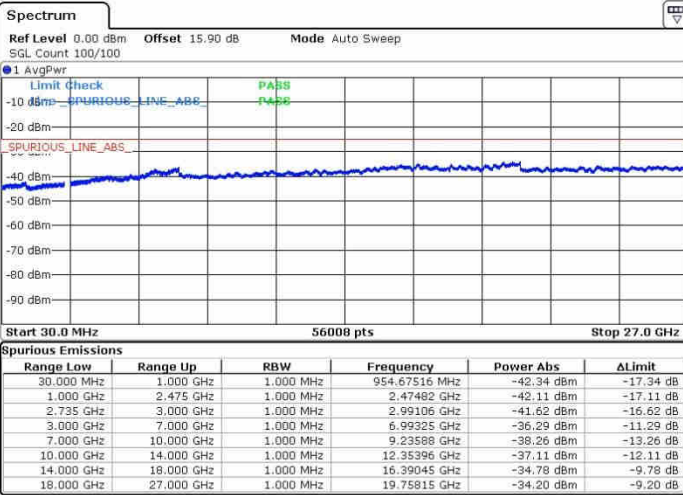

LTE Band 41 / 10MHz+20MHz

QPSK

Lowest Channel / 1RB0 and 1RB99

Lowest Channel / 1RB49 and 1RB0

Date: 26.SEP.2017 10:49:31

Date: 26.SEP.2017 11:22:02

Lowest Channel / FullRB

N/A

Date: 26.SEP.2017 10:42:50

LTE Band 41 / 10MHz+20MHz

QPSK

MiddleChannel / 1RB0 and 1RB99

Middle Channel / 1RB49 and 1RB0

Date: 26.SEP.2017 10:53:42

Date: 26.SEP.2017 11:19:42

Middle Channel / FullIRB

N/A

Date: 26.SEP.2017 11:08:56

LTE Band 41 / 10MHz+20MHz

QPSK

Highest Channel / 1RB0 and 1RB99

Highest Channel / 1RB49 and 1RB0

Date: 26.SEP.2017 10:57:01

Date: 26.SEP.2017 11:17:14

Highest Channel / FullIRB

N/A

Date: 26.SEP.2017 11:13:06

LTE Band 41 / 15MHz+15MHz

QPSK

Lowest Channel / 1RB0 and 1RB74

Lowest Channel / 1RB74 and 1RB0

Date: 28.SEP.2017 11:52:51