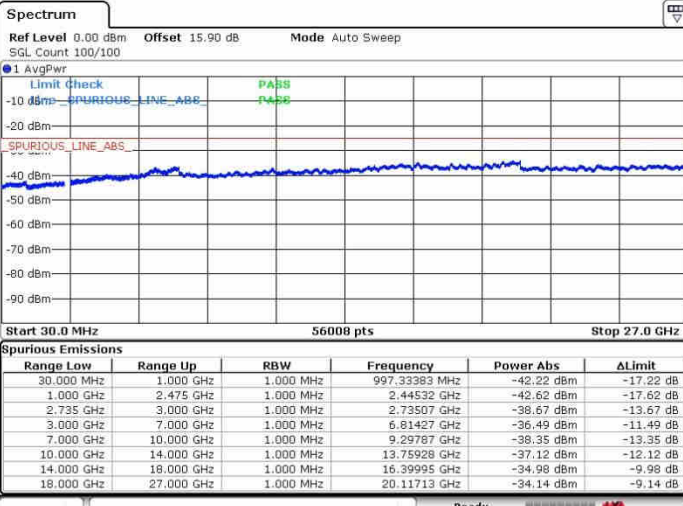

Middle Channel / 1RB0 and 1RB49

Middle Channel / 1RB99 and 1RB0

Middle Channel / FullIRB

N/A

LTE Band 41 / 20MHz+10MHz

QPSK

Highest Channel / 1RB0 and 1RB49

Highest Channel / 1RB99 and 1RB0

Highest Channel / FullIRB

N/A

LTE Band 41 / 20MHz+15MHz

QPSK

Lowest Channel / 1RB0 and 1RB74

Lowest Channel / 1RB99 and 1RB0

Date: 28.SEP.2017 15:36:15

Date: 28.SEP.2017 15:36:38

Lowest Channel / FullRB

N/A

Date: 28.SEP.2017 15:22:59

LTE Band 41 / 20MHz+15MHz

QPSK

Middle Channel / 1RB0 and 1RB74

Middle Channel / 1RB99 and 1RB0

Date: 28.SEP.2017 15:33:47

Date: 28.SEP.2017 15:42:13

Middle Channel / FullIRB

N/A

Date: 28.SEP.2017 15:25:20

LTE Band 41 / 20MHz+15MHz

QPSK

Highest Channel / 1RB0 and 1RB74

Highest Channel / 1RB99 and 1RB0