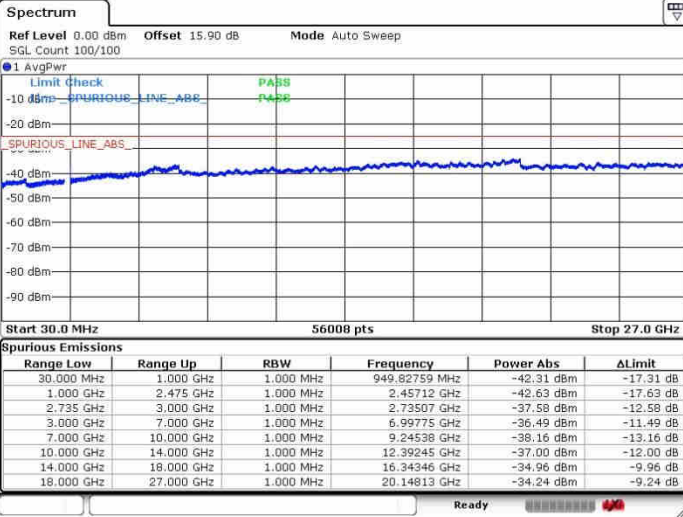

Highest Channel / FullIRB

N/A

LTE Band 41 / 20MHz+15MHz

QPSK

Lowest Channel / 1RB0 and 1RB74

Lowest Channel / 1RB99 and 1RB0

Date: 28.SEP.2017 15:36:15

Date: 28.SEP.2017 15:36:38

Lowest Channel / FullRB

N/A

Date: 28.SEP.2017 15:22:59

LTE Band 41 / 20MHz+15MHz

QPSK

Middle Channel / 1RB0 and 1RB74

Middle Channel / 1RB99 and 1RB0

Date: 28.SEP.2017 15:33:47

Date: 28.SEP.2017 15:42:13

Middle Channel / FullIRB

N/A

Date: 28.SEP.2017 15:25:20

LTE Band 41 / 20MHz+15MHz

QPSK

Highest Channel / 1RB0 and 1RB74

Highest Channel / 1RB99 and 1RB0

Date: 28.SEP.2017 15:30:30

Date: 28.SEP.2017 15:45:26

Highest Channel / FullIRB

N/A

Date: 28.SEP.2017 15:27:53

LTE Band 41 / 20MHz+20MHz

QPSK

Lowest Channel / 1RB0 and 1RB99