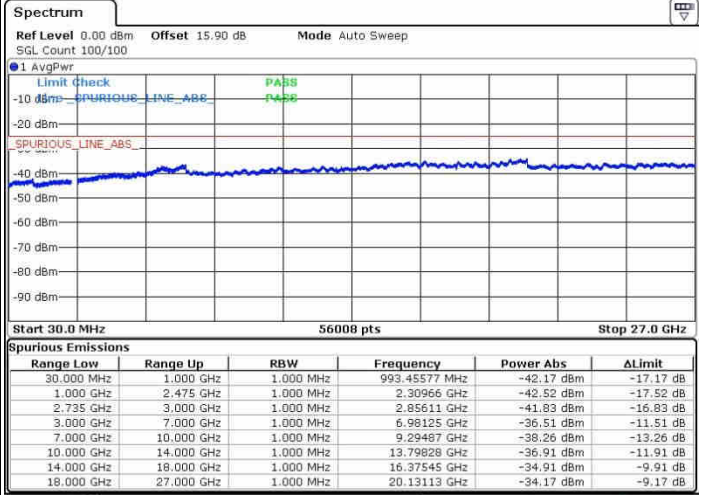

Date: 28.SEP.2017 15:30:30

Date: 28.SEP.2017 15:45:26

Highest Channel / FullIRB

N/A

Date: 28.SEP.2017 15:27:53

LTE Band 41 / 20MHz+20MHz

QPSK

Lowest Channel / 1RB0 and 1RB99

Lowest Channel / 1RB99 and 1RB0

Date: 28.SEP.2017 09:56:57

Date: 28.SEP.2017 09:59:12

Lowest Channel / FullRB

N/A

Date: 28.SEP.2017 09:41:29

LTE Band 41 / 20MHz+20MHz

QPSK

Middle Channel / 1RB0 and 1RB99

Middle Channel / 1RB99 and 1RB0

Date: 26.SEP.2017 09:53:26

Date: 26.SEP.2017 10:05:52

Middle Channel / FullIRB

N/A

Date: 26.SEP.2017 09:44:26

LTE Band 41 / 20MHz+20MHz

QPSK

Highest Channel / 1RB0 and 1RB99

Highest Channel / 1RB99 and 1RB0

Date: 26.SEP.2017 09:51:00

Date: 26.SEP.2017 10:09:48

Highest Channel / FullIRB

N/A

Date: 26.SEP.2017 09:47:07