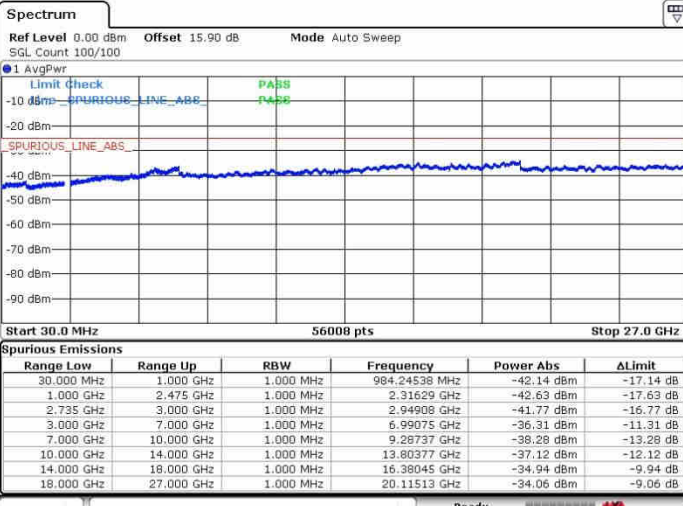

Highest Channel / 1RB74 and 1RB0

Date: 31.OCT.2017 01:48:40

Date: 31.OCT.2017 02:03:57

Highest Channel / FullIRB

N/A

Date: 31.OCT.2017 02:04:48

LTE Band 41 / 5MHz+20MHz

16QAM

Lowest Channel / 1RB0 and 1RB99

Lowest Channel / 1RB24 and 1RB0

Date: 28.SEP.2017 10:28:30

Date: 28.SEP.2017 10:31:33

Lowest Channel / FullRB

N/A

Date: 28.SEP.2017 10:14:58

LTE Band 41 / 5MHz+20MHz

16QAM

Middle Channel / 1RB0 and 1RB9

Middle Channel / 1RB24 and 1RB0

Middle Channel / FullIRB

N/A

LTE Band 41 / 5MHz+20MHz

16QAM

Highest Channel / 1RB0 and 1RB99

Highest Channel / 1RB24 and 1RB0

Date: 26.SEP.2017 10:23:37

Date: 26.SEP.2017 10:40:53

Highest Channel / FullIRB

N/A

Date: 26.SEP.2017 10:20:42

LTE Band 41 / 10MHz+20MHz

16QAM