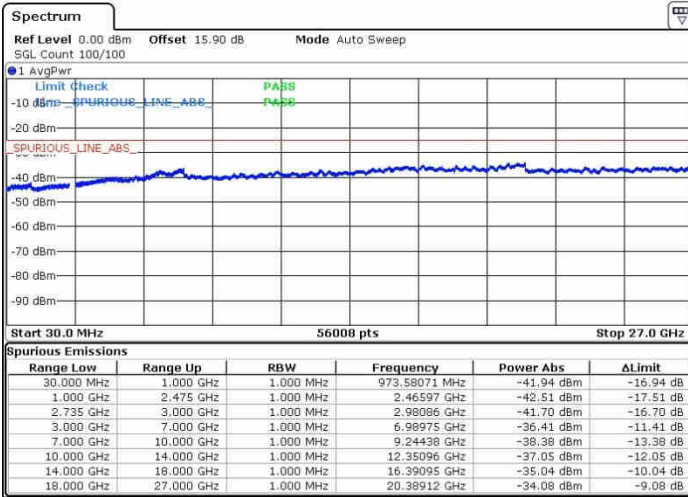

Highest Channel / FullIRB

N/A

Date: 26.SEP.2017 11:13:06

LTE Band 41 / 15MHz+15MHz

QPSK

Lowest Channel / 1RB0 and 1RB74

Lowest Channel / 1RB74 and 1RB0

Date: 28.SEP.2017 11:52:51

Date: 28.SEP.2017 11:56:05

Lowest Channel / FullRB

N/A

Date: 28.SEP.2017 11:24:04

LTE Band 41 / 15MHz+15MHz

QPSK

Middle Channel / 1RB0 and 1RB74

Middle Channel / 1RB74 and 1RB0

Date: 26.SEP.2017 11:50:04

Date: 26.SEP.2017 13:34:30

Middle Channel / FullIRB

N/A

Date: 26.SEP.2017 11:32:11

LTE Band 41 / 15MHz+15MHz

QPSK

Highest Channel / 1RB0 and 1RB74

Highest Channel / 1RB74 and 1RB0

Highest Channel / FullIRB

N/A

LTE Band 41 / 15MHz+20MHz

QPSK

Lowest Channel / 1RB0 and 1RB99

Lowest Channel / 1RB74 and 1RB0

Date: 28.SEP.2017 13:50:47