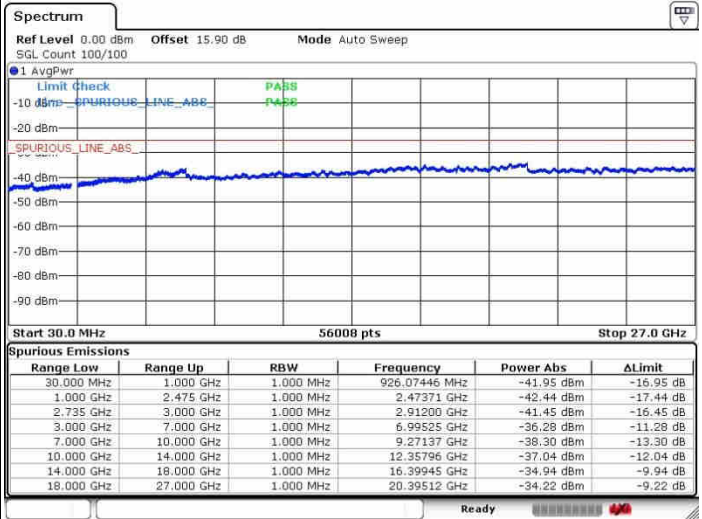

Lowest Channel / 1RB0 and 1RB99

Lowest Channel / 1RB24 and 1RB0

Date: 28.SEP.2017 10:28:30

Date: 28.SEP.2017 10:31:33

Lowest Channel / FullRB

N/A

Date: 28.SEP.2017 10:14:58

LTE Band 41 / 5MHz+20MHz

16QAM

Middle Channel / 1RB0 and 1RB9

Middle Channel / 1RB24 and 1RB0

Middle Channel / FullIRB

N/A

LTE Band 41 / 5MHz+20MHz

16QAM

Highest Channel / 1RB0 and 1RB99

Highest Channel / 1RB24 and 1RB0

Date: 26.SEP.2017 10:23:37

Date: 26.SEP.2017 10:40:53

Highest Channel / FullIRB

N/A

Date: 26.SEP.2017 10:20:42

LTE Band 41 / 10MHz+20MHz

16QAM

Lowest Channel / 1RB0 and 1RB99

Lowest Channel / 1RB49 and 1RB0

Date: 26.SEP.2017 10:49:31

Date: 26.SEP.2017 11:22:02

Lowest Channel / FullRB

N/A

Date: 26.SEP.2017 10:42:50

LTE Band 41 / 10MHz+20MHz