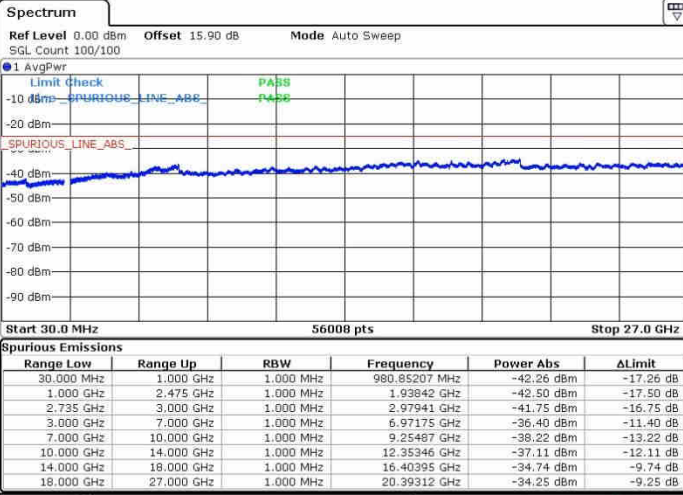

Date: 28.SEP.2017 15:30:30

Date: 28.SEP.2017 15:45:26

Highest Channel / FullIRB

N/A

Date: 28.SEP.2017 15:27:53

LTE Band 41 / 20MHz+20MHz

QPSK

Lowest Channel / 1RB0 and 1RB99

Lowest Channel / 1RB99 and 1RB0

Date: 28.SEP.2017 09:56:57

Date: 28.SEP.2017 09:59:12

Lowest Channel / FullRB

N/A

Date: 28.SEP.2017 09:41:29

LTE Band 41 / 20MHz+20MHz

QPSK

Middle Channel / 1RB0 and 1RB99

Middle Channel / 1RB99 and 1RB0

Date: 26.SEP.2017 09:53:26

Date: 26.SEP.2017 10:05:52

Middle Channel / FullIRB

N/A

Date: 26.SEP.2017 09:44:26

LTE Band 41 / 20MHz+20MHz

QPSK

Highest Channel / 1RB0 and 1RB99

Highest Channel / 1RB99 and 1RB0

Date: 26.SEP.2017 09:51:00

Date: 26.SEP.2017 10:09:48

Highest Channel / FullIRB

N/A

Date: 26.SEP.2017 09:47:07