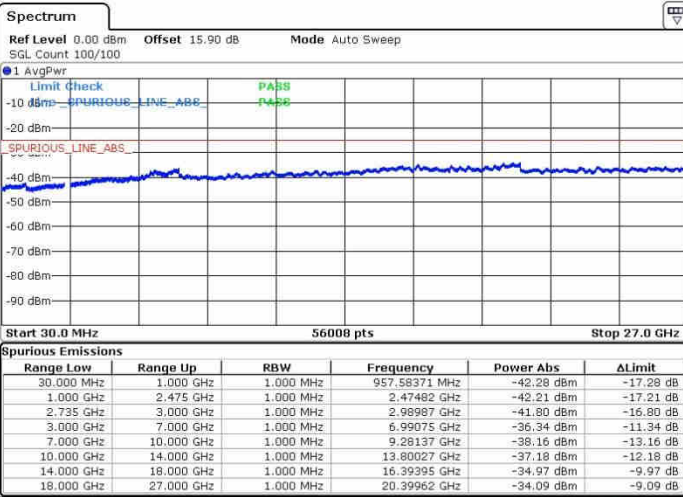

Date: 28.SEP.2017 11:56:05

Lowest Channel / FullRB

N/A

Date: 28.SEP.2017 11:24:04

LTE Band 41 / 15MHz+15MHz

QPSK

Middle Channel / 1RB0 and 1RB74

Middle Channel / 1RB74 and 1RB0

Date: 26.SEP.2017 11:50:04

Date: 26.SEP.2017 13:34:30

Middle Channel / FullIRB

N/A

Date: 26.SEP.2017 11:32:11

LTE Band 41 / 15MHz+15MHz

QPSK

Highest Channel / 1RB0 and 1RB74

Highest Channel / 1RB74 and 1RB0

Highest Channel / FullIRB

N/A

LTE Band 41 / 15MHz+20MHz

QPSK

Lowest Channel / 1RB0 and 1RB99

Lowest Channel / 1RB74 and 1RB0

Date: 28.SEP.2017 13:50:47