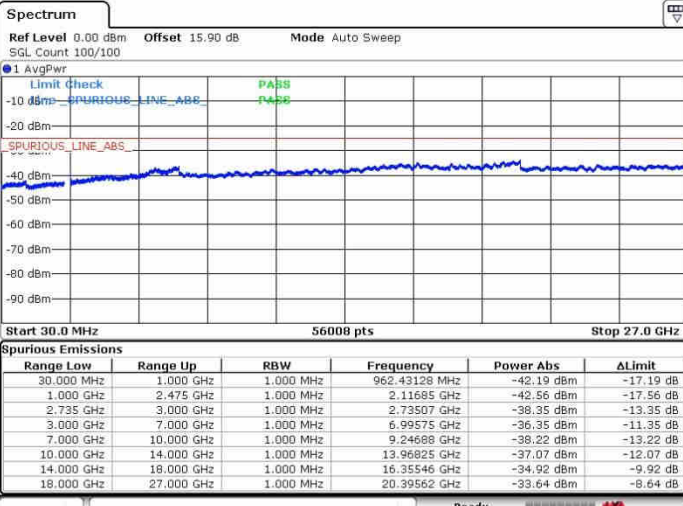

Date: 28.SEP.2017 13:48:08

Date: 28.SEP.2017 13:58:41

Middle Channel / FullRB

N/A

Date: 28.SEP.2017 13:41:08

LTE Band 41 / 15MHz+20MHz

QPSK

Highest Channel / 1RB0 and 1RB99

Highest Channel / 1RB74 and 1RB0

Date: 28.SEP.2017 13:49:36

Date: 28.SEP.2017 14:00:44

Highest Channel / FullIRB

N/A

Date: 28.SEP.2017 13:43:18

LTE Band 41 / 20MHz+5MHz

QPSK

Lowest Channel / 1RB0 and 1RB24

Lowest Channel / 1RB99 and 1RB0

Lowest Channel / FullRB

N/A

LTE Band 41 / 20MHz+5MHz

QPSK

Middle Channel / 1RB0 and 1RB24

Middle Channel / 1RB99 and 1RB0

Middle Channel / FullIRB

N/A

LTE Band 41 / 20MHz+5MHz

QPSK

Highest Channel / 1RB0 and 1RB24

Highest Channel / 1RB99 and 1RB0

Highest Channel / FullIRB

N/A