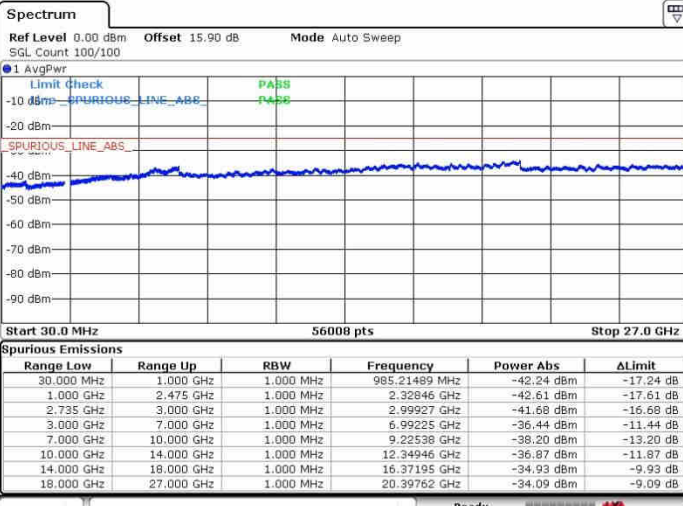

Date: 26.SEP.2017 11:50:04

Date: 26.SEP.2017 13:34:30

Middle Channel / FullIRB

N/A

Date: 26.SEP.2017 11:32:11

LTE Band 41 / 15MHz+15MHz

QPSK

Highest Channel / 1RB0 and 1RB74

Highest Channel / 1RB74 and 1RB0

Highest Channel / FullIRB

N/A

LTE Band 41 / 15MHz+20MHz

QPSK

Lowest Channel / 1RB0 and 1RB99

Lowest Channel / 1RB74 and 1RB0

Date: 28.SEP.2017 13:50:47

Date: 28.SEP.2017 13:54:55

Lowest Channel / FullRB

N/A

Date: 28.SEP.2017 13:39:03

LTE Band 41 / 15MHz+20MHz

QPSK

Middle Channel / 1RB0 and 1RB9

Middle Channel / 1RB74 and 1RB0