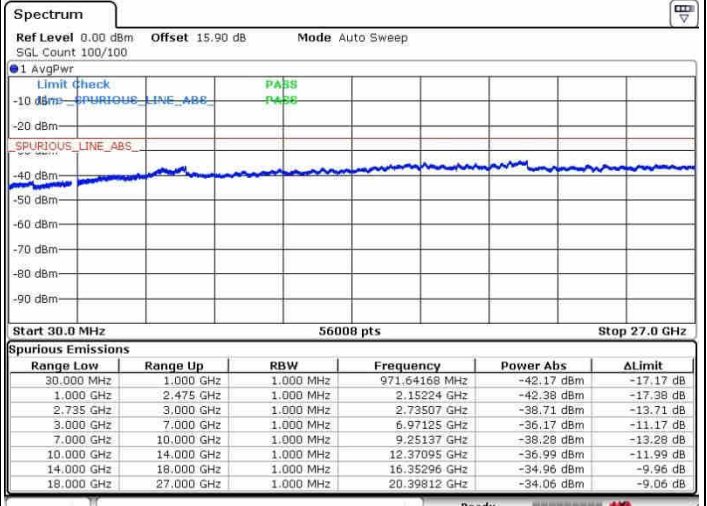

Date: 28.SEP.2017 13:48:08

Date: 28.SEP.2017 13:58:41

Middle Channel / FullRB

N/A

Date: 28.SEP.2017 13:41:08

LTE Band 41 / 15MHz+20MHz

QPSK

Highest Channel / 1RB0 and 1RB99

Highest Channel / 1RB74 and 1RB0

Date: 28.SEP.2017 13:49:36

Date: 28.SEP.2017 14:00:44

Highest Channel / FullIRB

N/A

Date: 28.SEP.2017 13:43:18

LTE Band 41 / 20MHz+5MHz

QPSK

Lowest Channel / 1RB0 and 1RB24

Lowest Channel / 1RB99 and 1RB0

Lowest Channel / FullRB

N/A

LTE Band 41 / 20MHz+5MHz

QPSK

Middle Channel / 1RB0 and 1RB24

Middle Channel / 1RB99 and 1RB0

Middle Channel / FullIRB

N/A

LTE Band 41 / 20MHz+5MHz

QPSK

Highest Channel / 1RB0 and 1RB24

Highest Channel / 1RB99 and 1RB0

Highest Channel / FullIRB

N/A