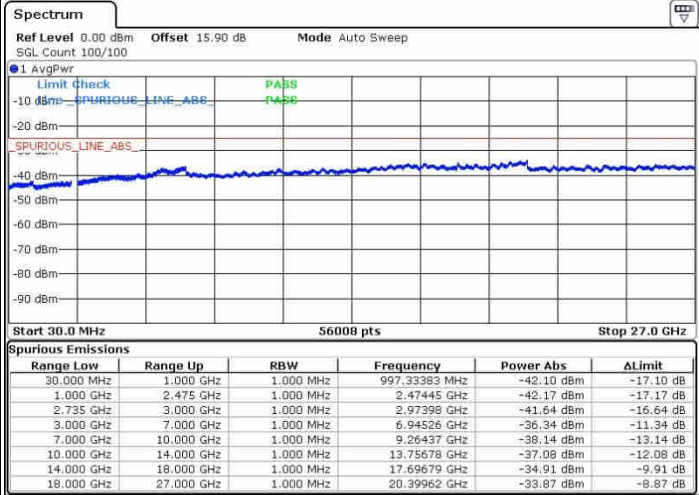

Date: 26.SEP.2017 10:42:50

LTE Band 41 / 10MHz+20MHz

QPSK

MiddleChannel / 1RB0 and 1RB99

Middle Channel / 1RB49 and 1RB0

Date: 26.SEP.2017 10:53:42

Date: 26.SEP.2017 11:19:42

Middle Channel / FullIRB

N/A

Date: 26.SEP.2017 11:08:56

LTE Band 41 / 10MHz+20MHz

QPSK

Highest Channel / 1RB0 and 1RB99

Highest Channel / 1RB49 and 1RB0

Date: 26.SEP.2017 10:57:01

Date: 26.SEP.2017 11:17:14

Highest Channel / FullIRB

N/A

Date: 26.SEP.2017 11:13:06

LTE Band 41 / 15MHz+15MHz

QPSK

Lowest Channel / 1RB0 and 1RB74

Lowest Channel / 1RB74 and 1RB0

Date: 28.SEP.2017 11:52:51