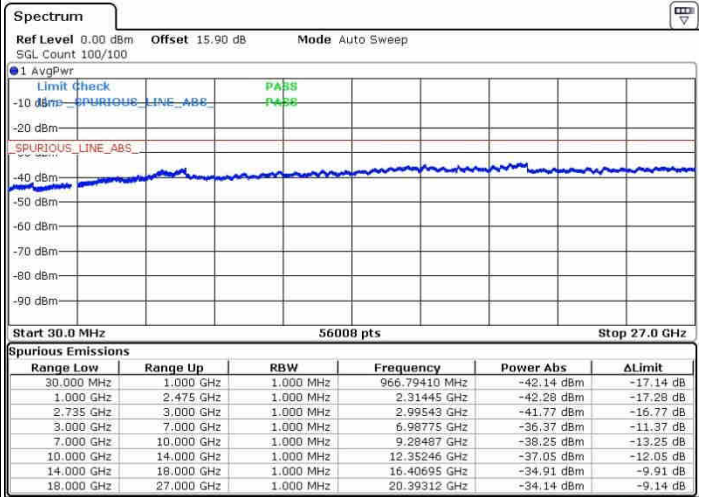

Date: 31.OCT.2017 00:59:10

Date: 31.OCT.2017 02:00:30

Middle Channel / FullIRB

N/A

Date: 31.OCT.2017 01:59:39

LTE Band 41 / 15MHz+10MHz

QPSK

Highest Channel / 1RB0 and 1RB49

Highest Channel / 1RB74 and 1RB0

Date: 31.OCT.2017 01:48:40

Date: 31.OCT.2017 02:03:57

Highest Channel / FullIRB

N/A

Date: 31.OCT.2017 02:04:48

LTE Band 41 / 5MHz+20MHz

16QAM

Lowest Channel / 1RB0 and 1RB99

Lowest Channel / 1RB24 and 1RB0

Date: 28.SEP.2017 10:28:30

Date: 28.SEP.2017 10:31:33

Lowest Channel / FullRB

N/A

Date: 28.SEP.2017 10:14:58

LTE Band 41 / 5MHz+20MHz