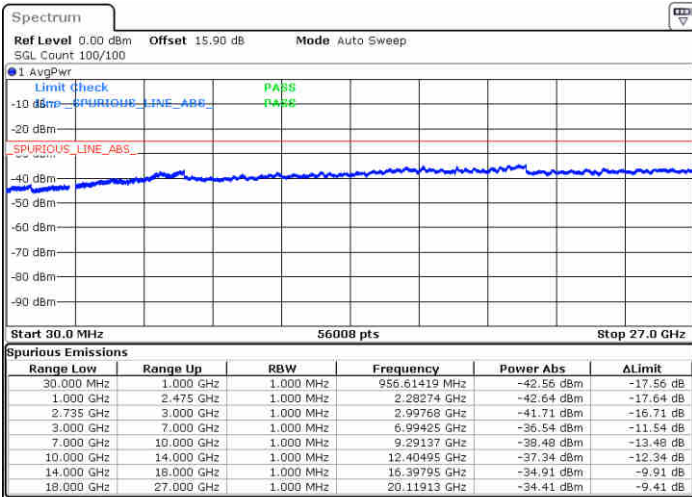

Highest Channel / FullIRB

N/A

Date: 30.OCT.2017 22:57:39

LTE Band 41 / 15MHz+10MHz

QPSK

Lowest Channel / 1RB0 and 1RB49

Lowest Channel / 1RB74 and 1RB0

Date: 31.OCT.2017 01:09:44

Date: 31.OCT.2017 01:54:29

Lowest Channel / FullRB

N/A

Date: 31.OCT.2017 01:01:36

LTE Band 41 / 15MHz+10MHz

QPSK

Middle Channel / 1RB0 and 1RB49

Middle Channel / 1RB74 and 1RB0

Date: 31.OCT.2017 00:59:10

Date: 31.OCT.2017 02:00:30

Middle Channel / FullIRB

N/A

Date: 31.OCT.2017 01:59:39

LTE Band 41 / 15MHz+10MHz

QPSK

Highest Channel / 1RB0 and 1RB49