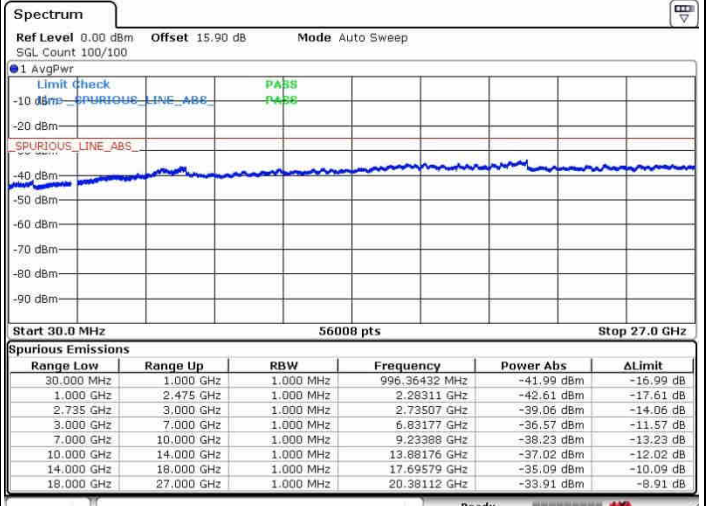

Middle Channel / FullIRB

N/A

LTE Band 41 / 20MHz+5MHz

QPSK

Highest Channel / 1RB0 and 1RB24

Highest Channel / 1RB99 and 1RB0

Highest Channel / FullIRB

N/A

LTE Band 41 / 20MHz+10MHz

QPSK

Lowest Channel / 1RB0 and 1RB49

Lowest Channel / 1RB99 and 1RB0

Lowest Channel / FullRB

N/A

LTE Band 41 / 20MHz+10MHz

QPSK

Middle Channel / 1RB0 and 1RB49

Middle Channel / 1RB99 and 1RB0

Middle Channel / FullIRB

N/A

LTE Band 41 / 20MHz+10MHz

QPSK

Highest Channel / 1RB0 and 1RB49

Highest Channel / 1RB99 and 1RB0

Highest Channel / FullIRB

N/A

LTE Band 41 / 20MHz+15MHz

QPSK

Lowest Channel / 1RB0 and 1RB74

Lowest Channel / 1RB99 and 1RB0

Date: 28.SEP.2017 15:36:15

Date: 28.SEP.2017 15:36:38