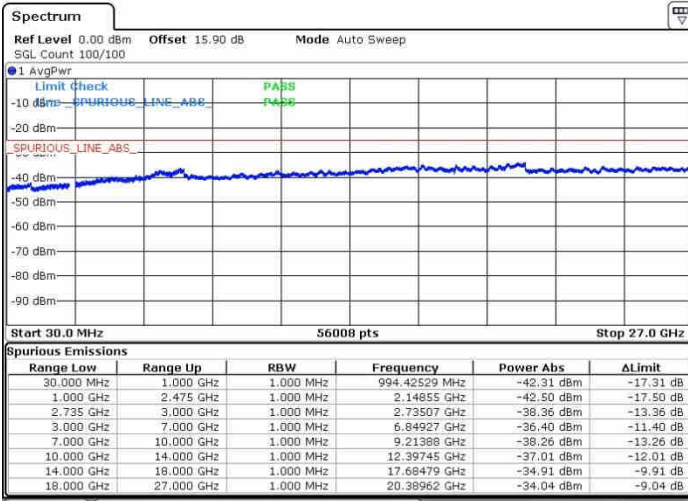

Lowest Channel / 1RB0 and 1RB24

Lowest Channel / 1RB99 and 1RB0

Lowest Channel / FullRB

N/A

LTE Band 41 / 20MHz+5MHz

QPSK

Middle Channel / 1RB0 and 1RB24

Middle Channel / 1RB99 and 1RB0

Middle Channel / FullIRB

N/A

LTE Band 41 / 20MHz+5MHz

QPSK

Highest Channel / 1RB0 and 1RB24

Highest Channel / 1RB99 and 1RB0

Highest Channel / FullIRB

N/A

LTE Band 41 / 20MHz+10MHz

QPSK

Lowest Channel / 1RB0 and 1RB49

Lowest Channel / 1RB99 and 1RB0

Lowest Channel / FullRB

N/A

LTE Band 41 / 20MHz+10MHz

QPSK

Middle Channel / 1RB0 and 1RB49

Middle Channel / 1RB99 and 1RB0

Middle Channel / FullIRB

N/A

LTE Band 41 / 20MHz+10MHz

QPSK

Highest Channel / 1RB0 and 1RB49

Highest Channel / 1RB99 and 1RB0