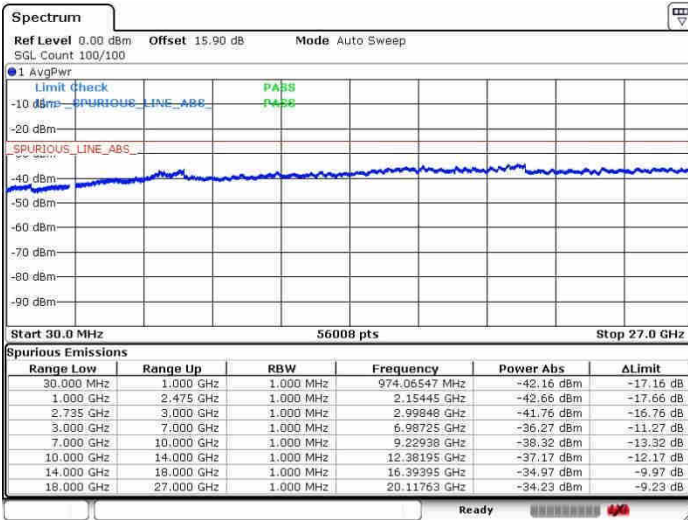

LTE Band 41 / 10MHz+20MHz

QPSK

Lowest Channel / 1RB0 and 1RB99

Lowest Channel / 1RB49 and 1RB0

Date: 26.SEP.2017 10:49:31

Date: 26.SEP.2017 11:22:02

Lowest Channel / FullRB

N/A

Date: 26.SEP.2017 10:42:50

LTE Band 41 / 10MHz+20MHz

QPSK

MiddleChannel / 1RB0 and 1RB99

Middle Channel / 1RB49 and 1RB0

Date: 26.SEP.2017 10:53:42

Date: 26.SEP.2017 11:19:42

Middle Channel / FullIRB

N/A

Date: 26.SEP.2017 11:08:56

LTE Band 41 / 10MHz+20MHz

QPSK

Highest Channel / 1RB0 and 1RB99

Highest Channel / 1RB49 and 1RB0

Date: 26.SEP.2017 10:57:01

Date: 26.SEP.2017 11:17:14