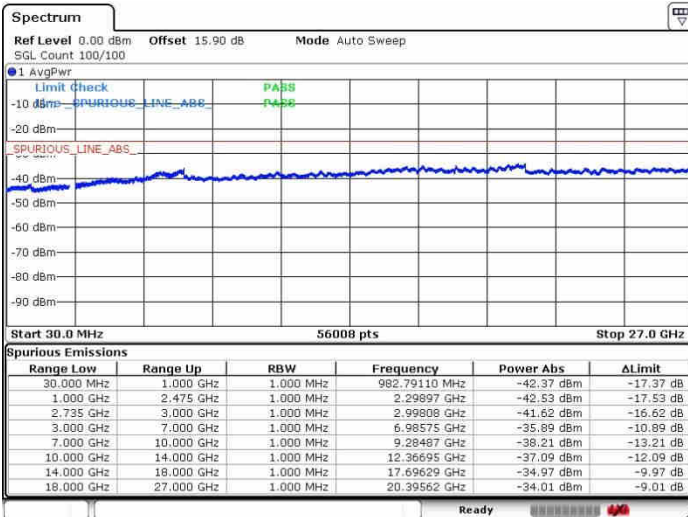

Lowest Channel / 1RB0 and 1RB99

Lowest Channel / 1RB24 and 1RB0

Date: 28.SEP.2017 10:28:30

Date: 28.SEP.2017 10:31:33

Lowest Channel / FullRB

N/A

Date: 28.SEP.2017 10:14:58

LTE Band 41 / 5MHz+20MHz

16QAM

Middle Channel / 1RB0 and 1RB9

Middle Channel / 1RB24 and 1RB0

Middle Channel / FullIRB

N/A

LTE Band 41 / 5MHz+20MHz

16QAM

Highest Channel / 1RB0 and 1RB99

Highest Channel / 1RB24 and 1RB0

Date: 26.SEP.2017 10:23:37

Date: 26.SEP.2017 10:40:53

Highest Channel / FullIRB

N/A

Date: 26.SEP.2017 10:20:42

LTE Band 41 / 10MHz+20MHz

16QAM

Lowest Channel / 1RB0 and 1RB99

Lowest Channel / 1RB49 and 1RB0

Date: 26.SEP.2017 10:49:31

Date: 26.SEP.2017 11:22:02

Lowest Channel / FullRB

N/A

Date: 26.SEP.2017 10:42:50

LTE Band 41 / 10MHz+20MHz