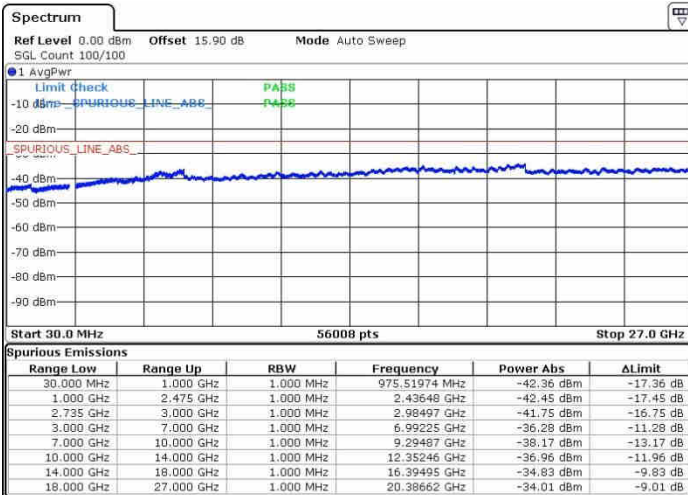

Date: 28.SEP.2017 13:48:08

Date: 28.SEP.2017 13:58:41

Middle Channel / FullRB

N/A

Date: 28.SEP.2017 13:41:08

LTE Band 41 / 15MHz+20MHz

QPSK

Highest Channel / 1RB0 and 1RB99

Highest Channel / 1RB74 and 1RB0

Date: 28.SEP.2017 13:49:36

Date: 28.SEP.2017 14:00:44

Highest Channel / FullIRB

N/A

Date: 28.SEP.2017 13:43:18

LTE Band 41 / 20MHz+5MHz

QPSK

Lowest Channel / 1RB0 and 1RB24

Lowest Channel / 1RB99 and 1RB0

Lowest Channel / FullRB

N/A

LTE Band 41 / 20MHz+5MHz

QPSK

Middle Channel / 1RB0 and 1RB24

Middle Channel / 1RB99 and 1RB0

Middle Channel / FullIRB

N/A

LTE Band 41 / 20MHz+5MHz

QPSK

Highest Channel / 1RB0 and 1RB24

Highest Channel / 1RB99 and 1RB0

Highest Channel / FullIRB

N/A