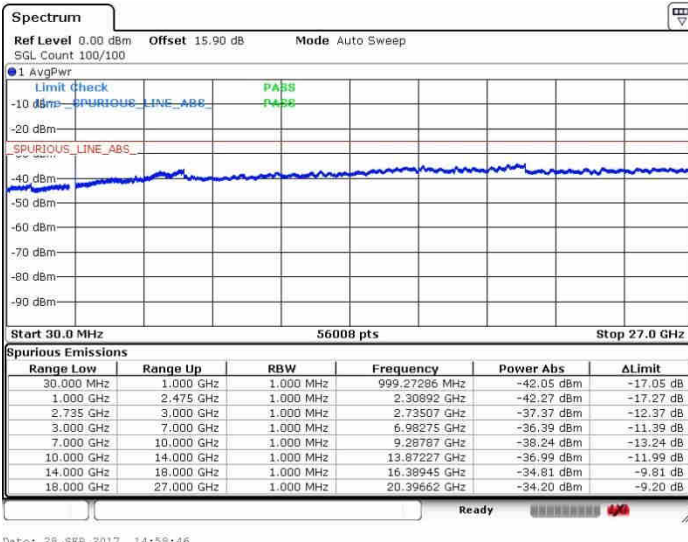

LTE Band 41 / 20MHz+10MHz

QPSK

Lowest Channel / 1RB0 and 1RB49

Lowest Channel / 1RB99 and 1RB0

Lowest Channel / FullRB

N/A

LTE Band 41 / 20MHz+10MHz

QPSK

Middle Channel / 1RB0 and 1RB49

Middle Channel / 1RB99 and 1RB0

Middle Channel / FullIRB

N/A

LTE Band 41 / 20MHz+10MHz

QPSK

Highest Channel / 1RB0 and 1RB49

Highest Channel / 1RB99 and 1RB0

Highest Channel / FullIRB

N/A

LTE Band 41 / 20MHz+15MHz

QPSK

Lowest Channel / 1RB0 and 1RB74

Lowest Channel / 1RB99 and 1RB0

Date: 28.SEP.2017 15:36:15

Date: 28.SEP.2017 15:36:38