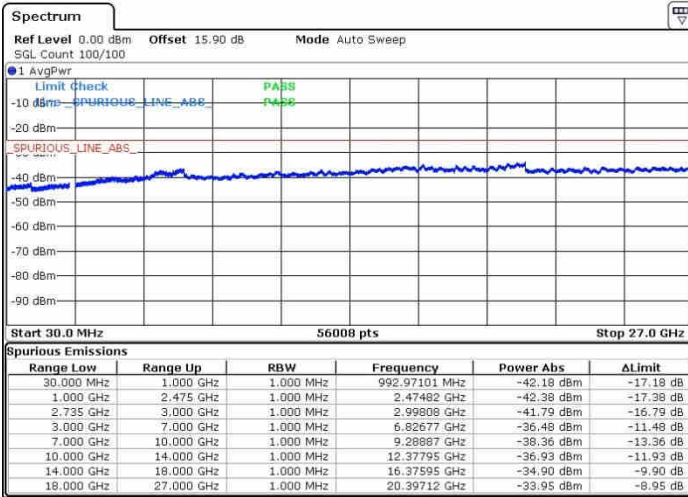

Lowest Channel / 1RB0 and 1RB99

Lowest Channel / 1RB49 and 1RB0

Date: 26.SEP.2017 10:49:31

Date: 26.SEP.2017 11:22:02

Lowest Channel / FullRB

N/A

Date: 26.SEP.2017 10:42:50

LTE Band 41 / 10MHz+20MHz

LTE Band 41 / 10MHz+20MHz

16QAM

Highest Channel / 1RB0 and 1RB99

Highest Channel / 1RB49 and 1RB0

Highest Channel / FullIRB

N/A

LTE Band 41 / 15MHz+15MHz

16QAM

Lowest Channel / 1RB0 and 1RB74

Lowest Channel / 1RB74 and 1RB0

Date: 28.SEP.2017 11:53:38

Date: 28.SEP.2017 11:56:51

Lowest Channel / FullRB

N/A

Date: 28.SEP.2017 11:24:55