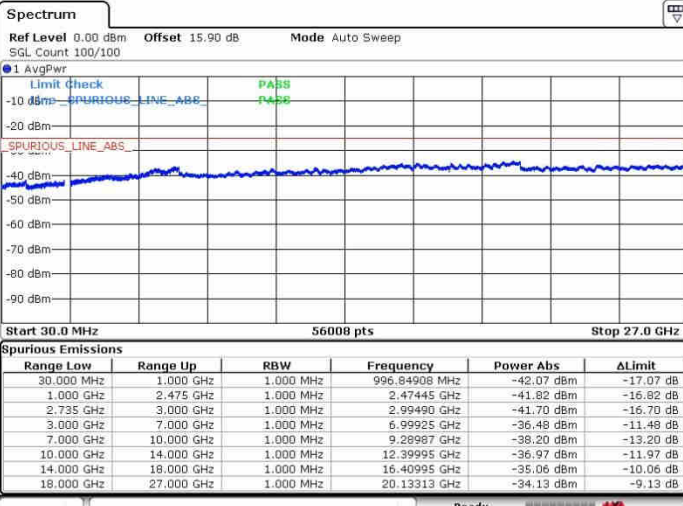

LTE Band 41 / 10MHz+20MHz

16QAM

MiddleChannel / 1RB0 and 1RB99

Middle Channel / 1RB49 and 1RB0

Date: 26.SEP.2017 10:54:22

Date: 26.SEP.2017 11:20:28