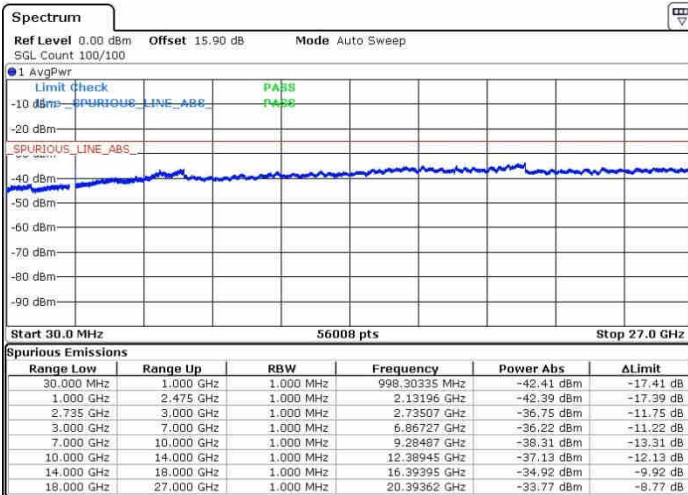

Lowest Channel / FullRB

N/A

Date: 28.SEP.2017 15:22:59

LTE Band 41 / 20MHz+15MHz

QPSK

Middle Channel / 1RB0 and 1RB74

Middle Channel / 1RB99 and 1RB0

Date: 28.SEP.2017 15:33:47

Date: 28.SEP.2017 15:42:13

Middle Channel / FullIRB

N/A

Date: 28.SEP.2017 15:25:20

LTE Band 41 / 20MHz+15MHz

QPSK

Highest Channel / 1RB0 and 1RB74

Highest Channel / 1RB99 and 1RB0

Date: 28.SEP.2017 15:30:30

Date: 28.SEP.2017 15:45:26

Highest Channel / FullIRB

N/A

Date: 28.SEP.2017 15:27:53

LTE Band 41 / 20MHz+20MHz

QPSK

Lowest Channel / 1RB0 and 1RB99