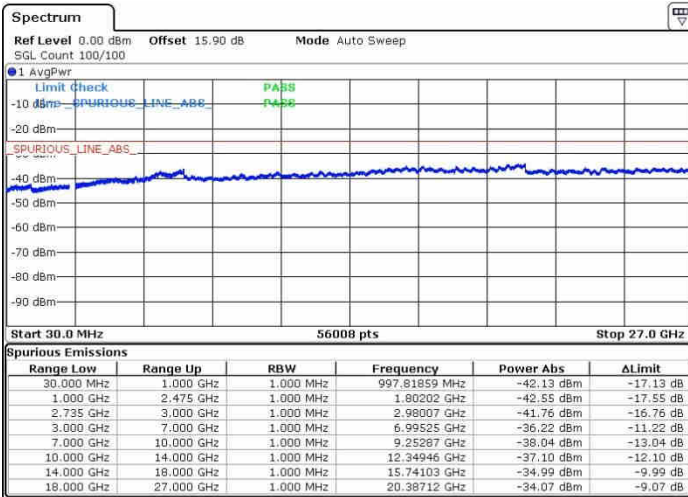

Highest Channel / 1RB74 and 1RB0

Date: 31.OCT.2017 01:48:40

Date: 31.OCT.2017 02:03:57

Highest Channel / FullIRB

N/A

Date: 31.OCT.2017 02:04:48

LTE Band 41 / 5MHz+20MHz

16QAM

Lowest Channel / 1RB0 and 1RB99

Lowest Channel / 1RB24 and 1RB0

Date: 28.SEP.2017 10:28:30

Date: 28.SEP.2017 10:31:33

Lowest Channel / FullRB

N/A

Date: 28.SEP.2017 10:14:58

LTE Band 41 / 5MHz+20MHz

16QAM

Middle Channel / 1RB0 and 1RB9

Middle Channel / 1RB24 and 1RB0

Middle Channel / FullIRB

N/A

LTE Band 41 / 5MHz+20MHz

16QAM

Highest Channel / 1RB0 and 1RB99

Highest Channel / 1RB24 and 1RB0

Date: 26.SEP.2017 10:23:37

Date: 26.SEP.2017 10:40:53

Highest Channel / FullIRB

N/A

Date: 26.SEP.2017 10:20:42

LTE Band 41 / 10MHz+20MHz

16QAM