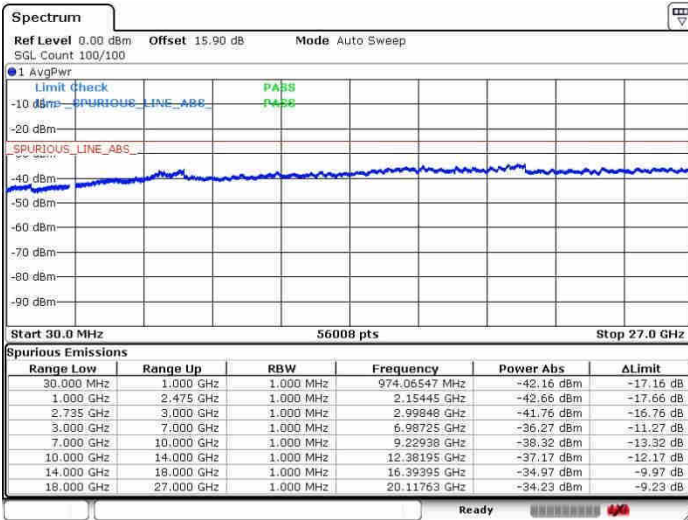

Highest Channel / 1RB24 and 1RB0

Date: 26.SEP.2017 10:23:37

Date: 26.SEP.2017 10:40:53

Highest Channel / FullIRB

N/A

Date: 26.SEP.2017 10:20:42

LTE Band 41 / 10MHz+20MHz

16QAM

Lowest Channel / 1RB0 and 1RB99

Lowest Channel / 1RB49 and 1RB0

Date: 26.SEP.2017 10:49:31

Date: 26.SEP.2017 11:22:02

Lowest Channel / FullRB

N/A

Date: 26.SEP.2017 10:42:50

LTE Band 41 / 10MHz+20MHz