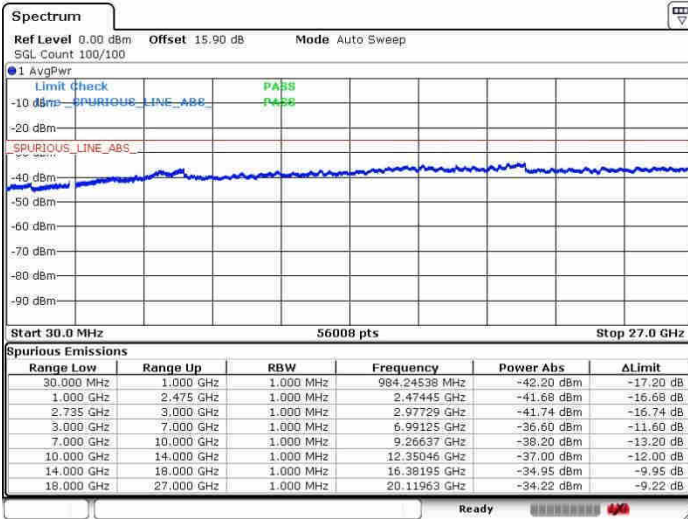

Lowest Channel / 1RB0 and 1RB99

Lowest Channel / 1RB24 and 1RB0

Date: 28.SEP.2017 10:28:30

Date: 28.SEP.2017 10:31:33

Lowest Channel / FullRB

N/A

Date: 28.SEP.2017 10:14:58

LTE Band 41 / 5MHz+20MHz

16QAM

Middle Channel / 1RB0 and 1RB9

Middle Channel / 1RB24 and 1RB0

Middle Channel / FullIRB

N/A

LTE Band 41 / 5MHz+20MHz

16QAM

Highest Channel / 1RB0 and 1RB99

Highest Channel / 1RB24 and 1RB0

Date: 26.SEP.2017 10:23:37

Date: 26.SEP.2017 10:40:53

Highest Channel / FullIRB

N/A

Date: 26.SEP.2017 10:20:42

LTE Band 41 / 10MHz+20MHz

16QAM

Lowest Channel / 1RB0 and 1RB99

Lowest Channel / 1RB49 and 1RB0

Date: 26.SEP.2017 10:49:31

Date: 26.SEP.2017 11:22:02

Lowest Channel / FullRB

N/A

Date: 26.SEP.2017 10:42:50

LTE Band 41 / 10MHz+20MHz