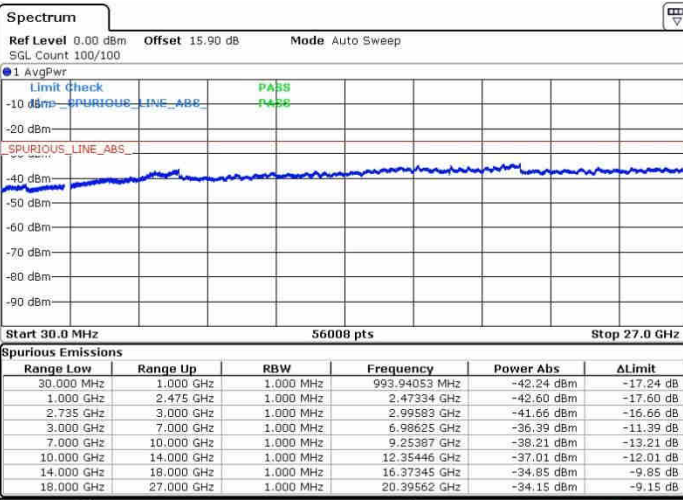

Date: 28.SEP.2017 15:30:30

Date: 28.SEP.2017 15:45:26

Highest Channel / FullIRB

N/A

Date: 28.SEP.2017 15:27:53

LTE Band 41 / 20MHz+20MHz

QPSK

Lowest Channel / 1RB0 and 1RB99

Lowest Channel / 1RB99 and 1RB0

Date: 28.SEP.2017 09:56:57

Date: 28.SEP.2017 09:59:12

Lowest Channel / FullRB

N/A

Date: 28.SEP.2017 09:41:29

LTE Band 41 / 20MHz+20MHz

QPSK

Middle Channel / 1RB0 and 1RB99

Middle Channel / 1RB99 and 1RB0

Date: 26.SEP.2017 09:53:26

Date: 26.SEP.2017 10:05:52

Middle Channel / FullIRB

N/A

Date: 26.SEP.2017 09:44:26

LTE Band 41 / 20MHz+20MHz

QPSK

Highest Channel / 1RB0 and 1RB99

Highest Channel / 1RB99 and 1RB0

Date: 26.SEP.2017 09:51:00

Date: 26.SEP.2017 10:09:48

Highest Channel / FullIRB

N/A

Date: 26.SEP.2017 09:47:07