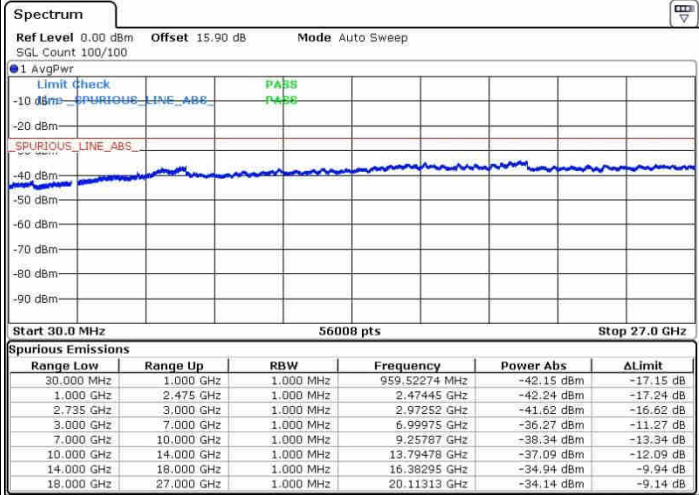

N/A

Date: 26.SEP.2017 11:08:56

LTE Band 41 / 10MHz+20MHz

QPSK

Highest Channel / 1RB0 and 1RB99

Highest Channel / 1RB49 and 1RB0

Date: 26.SEP.2017 10:57:01

Date: 26.SEP.2017 11:17:14

Highest Channel / FullIRB

N/A

Date: 26.SEP.2017 11:13:06

LTE Band 41 / 15MHz+15MHz

QPSK

Lowest Channel / 1RB0 and 1RB74

Lowest Channel / 1RB74 and 1RB0

Date: 28.SEP.2017 11:52:51

Date: 28.SEP.2017 11:56:05

Lowest Channel / FullRB

N/A

Date: 28.SEP.2017 11:24:04

LTE Band 41 / 15MHz+15MHz

QPSK

Middle Channel / 1RB0 and 1RB74

Middle Channel / 1RB74 and 1RB0