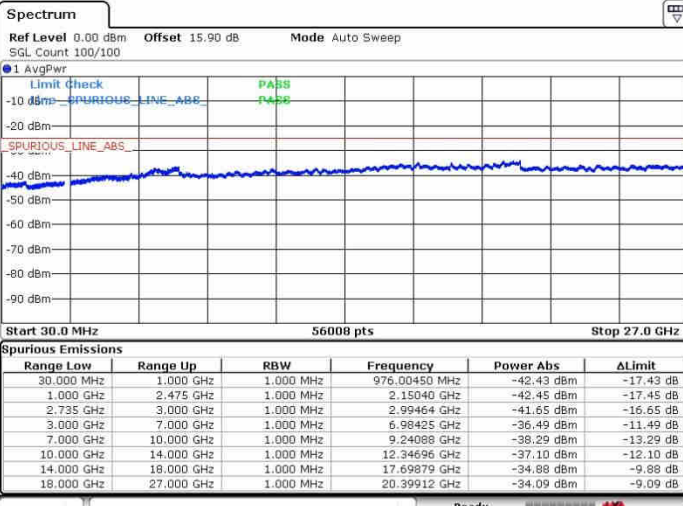

Date: 28.SEP.2017 15:42:13

Middle Channel / FullIRB

N/A

Date: 28.SEP.2017 15:25:20

LTE Band 41 / 20MHz+15MHz

QPSK

Highest Channel / 1RB0 and 1RB74

Highest Channel / 1RB99 and 1RB0

Date: 28.SEP.2017 15:30:30

Date: 28.SEP.2017 15:45:26

Highest Channel / FullIRB

N/A

Date: 28.SEP.2017 15:27:53

LTE Band 41 / 20MHz+20MHz

QPSK

Lowest Channel / 1RB0 and 1RB99

Lowest Channel / 1RB99 and 1RB0

Date: 28.SEP.2017 09:56:57

Date: 28.SEP.2017 09:59:12

Lowest Channel / FullRB

N/A

Date: 28.SEP.2017 09:41:29

LTE Band 41 / 20MHz+20MHz

QPSK