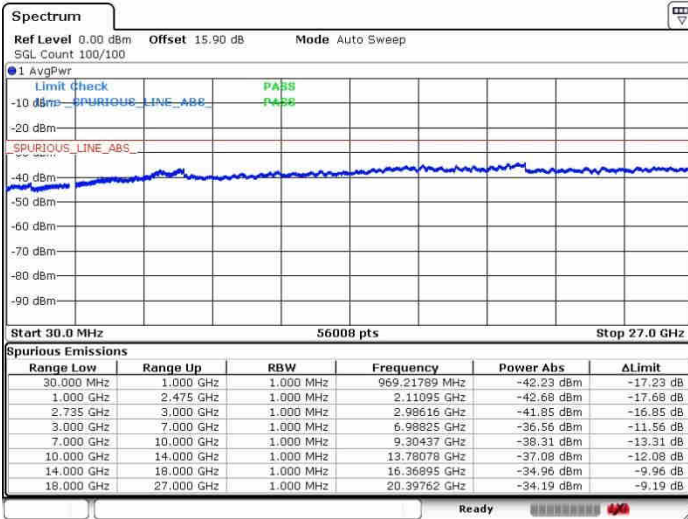

Lowest Channel / 1RB0 and 1RB99

Lowest Channel / 1RB24 and 1RB0

Date: 28.SEP.2017 10:28:30

Date: 28.SEP.2017 10:31:33

Lowest Channel / FullRB

N/A

Date: 28.SEP.2017 10:14:58

LTE Band 41 / 5MHz+20MHz

16QAM

Middle Channel / 1RB0 and 1RB9

Middle Channel / 1RB24 and 1RB0

Middle Channel / FullIRB

N/A

LTE Band 41 / 5MHz+20MHz

16QAM

Highest Channel / 1RB0 and 1RB99

Highest Channel / 1RB24 and 1RB0

Date: 26.SEP.2017 10:23:37

Date: 26.SEP.2017 10:40:53

Highest Channel / FullIRB

N/A

Date: 26.SEP.2017 10:20:42

LTE Band 41 / 10MHz+20MHz

16QAM

Lowest Channel / 1RB0 and 1RB99

Lowest Channel / 1RB49 and 1RB0

Date: 26.SEP.2017 10:49:31

Date: 26.SEP.2017 11:22:02

Lowest Channel / FullRB

N/A

Date: 26.SEP.2017 10:42:50

LTE Band 41 / 10MHz+20MHz