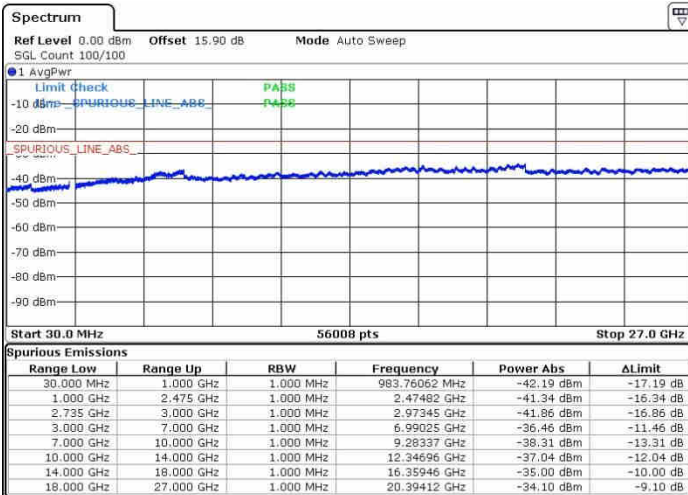

N/A

Date: 26.SEP.2017 11:08:56

LTE Band 41 / 10MHz+20MHz

QPSK

Highest Channel / 1RB0 and 1RB99

Highest Channel / 1RB49 and 1RB0

Date: 26.SEP.2017 10:57:01

Date: 26.SEP.2017 11:17:14

Highest Channel / FullIRB

N/A

Date: 26.SEP.2017 11:13:06

LTE Band 41 / 15MHz+15MHz

QPSK

Lowest Channel / 1RB0 and 1RB74

Lowest Channel / 1RB74 and 1RB0

Date: 28.SEP.2017 11:52:51