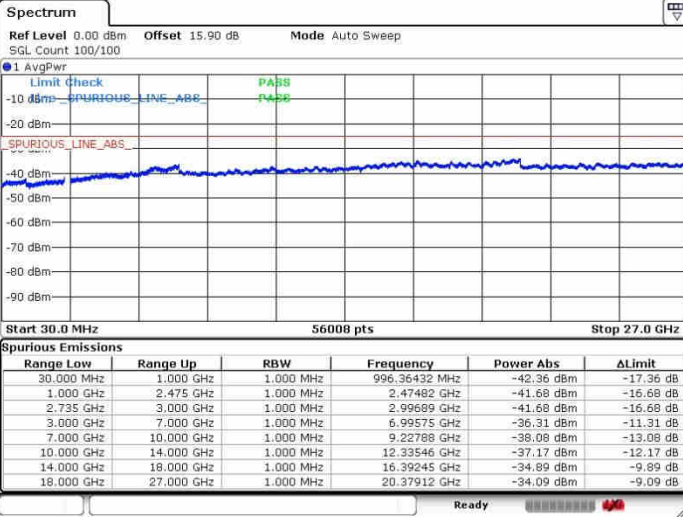

Lowest Channel / 1RB0 and 1RB99

Lowest Channel / 1RB49 and 1RB0

Date: 26.SEP.2017 10:49:31

Date: 26.SEP.2017 11:22:02

Lowest Channel / FullRB

N/A

Date: 26.SEP.2017 10:42:50

LTE Band 41 / 10MHz+20MHz

16QAM

MiddleChannel / 1RB0 and 1RB99

Middle Channel / 1RB49 and 1RB0

Date: 26.SEP.2017 10:54:22

Date: 26.SEP.2017 11:20:28

Middle Channel / FullIRB

N/A

Date: 26.SEP.2017 11:10:47

LTE Band 41 / 10MHz+20MHz

16QAM

Highest Channel / 1RB0 and 1RB99

Highest Channel / 1RB49 and 1RB0

Highest Channel / FullIRB

N/A

LTE Band 41 / 15MHz+15MHz

16QAM

Lowest Channel / 1RB0 and 1RB74

Lowest Channel / 1RB74 and 1RB0

Date: 28.SEP.2017 11:53:38

Date: 28.SEP.2017 11:56:51

Lowest Channel / FullRB

N/A

Date: 28.SEP.2017 11:24:55