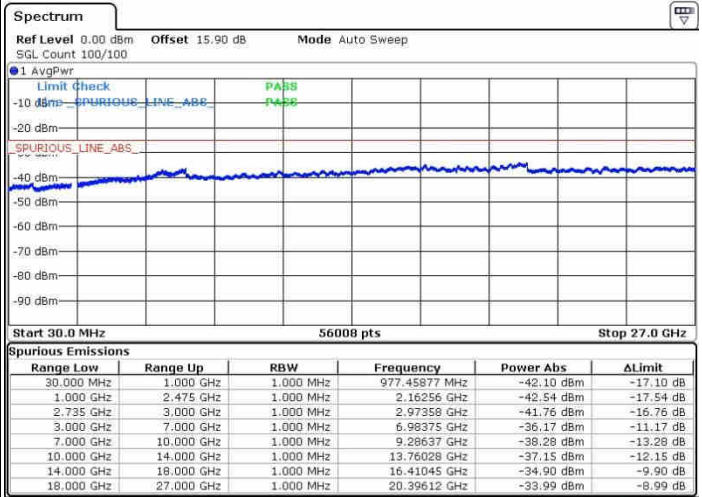

Date: 28.SEP.2017 13:54:55

Lowest Channel / FullRB

N/A

Date: 28.SEP.2017 13:39:03

LTE Band 41 / 15MHz+20MHz

QPSK

Middle Channel / 1RB0 and 1RB9

Middle Channel / 1RB74 and 1RB0

Date: 28.SEP.2017 13:48:08

Date: 28.SEP.2017 13:58:41

Middle Channel / FullRB

N/A

Date: 28.SEP.2017 13:41:08

LTE Band 41 / 15MHz+20MHz

QPSK

Highest Channel / 1RB0 and 1RB99

Highest Channel / 1RB74 and 1RB0

Date: 28.SEP.2017 13:49:36

Date: 28.SEP.2017 14:00:44

Highest Channel / FullIRB

N/A

Date: 28.SEP.2017 13:43:18

LTE Band 41 / 20MHz+5MHz

QPSK