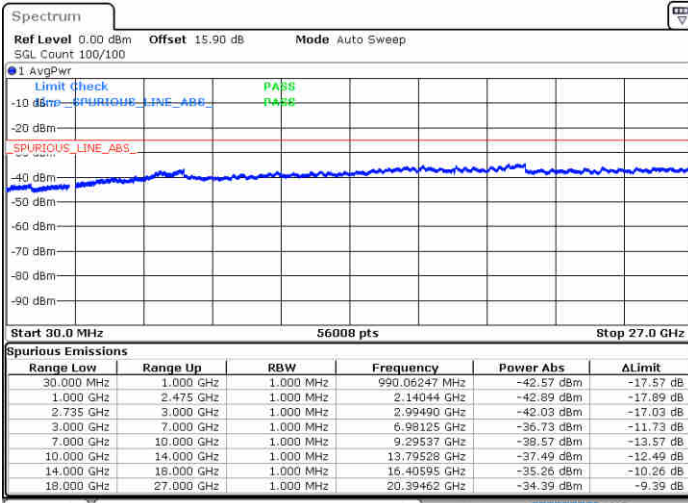

Middle Channel / 1RB0 and 1RB99

Middle Channel / 1RB99 and 1RB0

Date: 26.SEP.2017 09:53:26

Date: 26.SEP.2017 10:05:52

Middle Channel / FullIRB

N/A

Date: 26.SEP.2017 09:44:26

LTE Band 41 / 20MHz+20MHz

QPSK

Highest Channel / 1RB0 and 1RB99

Highest Channel / 1RB99 and 1RB0

Date: 26.SEP.2017 09:51:00

Date: 26.SEP.2017 10:09:48

Highest Channel / FullIRB

N/A

Date: 26.SEP.2017 09:47:07

LTE Band 41 / 10MHz+15MHz

QPSK

Lowest Channel / 1RB0 and 1RB74

Lowest Channel / 1RB49 and 1RB0

Date: 30.OCT.2017 23:25:48

Date: 30.OCT.2017 22:56:30

Lowest Channel / FullRB

N/A