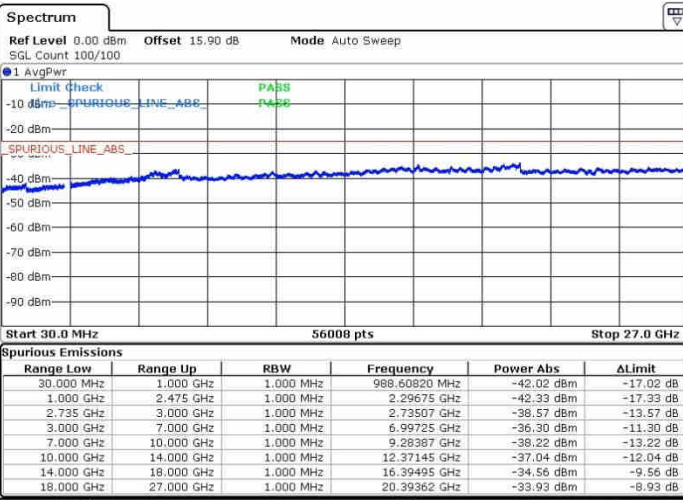

Date: 28.SEP.2017 13:48:08

Date: 28.SEP.2017 13:58:41

Middle Channel / FullRB

N/A

Date: 28.SEP.2017 13:41:08

LTE Band 41 / 15MHz+20MHz

QPSK

Highest Channel / 1RB0 and 1RB99

Highest Channel / 1RB74 and 1RB0

Date: 28.SEP.2017 13:49:36

Date: 28.SEP.2017 14:00:44

Highest Channel / FullIRB

N/A

Date: 28.SEP.2017 13:43:18

LTE Band 41 / 20MHz+5MHz

QPSK

Lowest Channel / 1RB0 and 1RB24

Lowest Channel / 1RB99 and 1RB0

Lowest Channel / FullRB

N/A

LTE Band 41 / 20MHz+5MHz

QPSK

Middle Channel / 1RB0 and 1RB24

Middle Channel / 1RB99 and 1RB0

Middle Channel / FullIRB

N/A

LTE Band 41 / 20MHz+5MHz

QPSK

Highest Channel / 1RB0 and 1RB24

Highest Channel / 1RB99 and 1RB0

Highest Channel / FullIRB

N/A