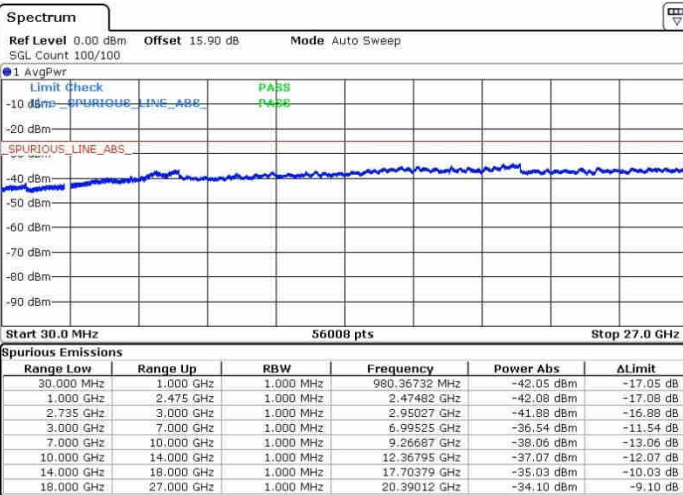

Date: 28.SEP.2017 11:56:05

Lowest Channel / FullRB

N/A

Date: 28.SEP.2017 11:24:04

LTE Band 41 / 15MHz+15MHz

QPSK

Middle Channel / 1RB0 and 1RB74

Middle Channel / 1RB74 and 1RB0

Date: 26.SEP.2017 11:50:04

Date: 26.SEP.2017 13:34:30

Middle Channel / FullIRB

N/A

Date: 26.SEP.2017 11:32:11

LTE Band 41 / 15MHz+15MHz

QPSK

Highest Channel / 1RB0 and 1RB74

Highest Channel / 1RB74 and 1RB0

Highest Channel / FullIRB

N/A

LTE Band 41 / 15MHz+20MHz

QPSK

Lowest Channel / 1RB0 and 1RB99

Lowest Channel / 1RB74 and 1RB0

Date: 28.SEP.2017 13:50:47