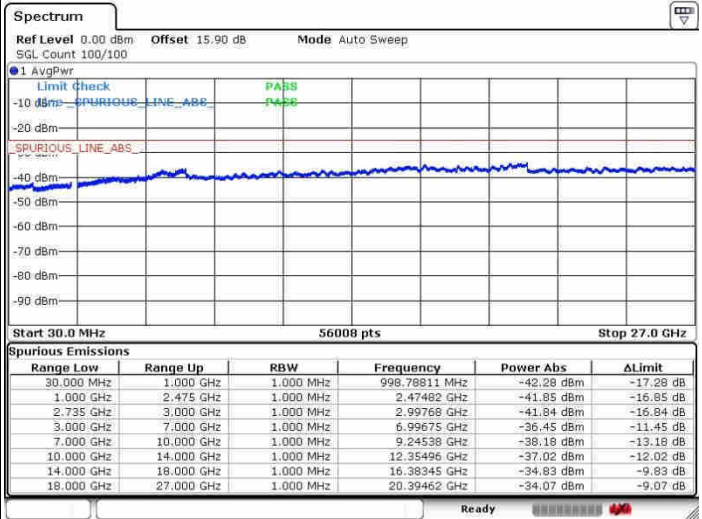

LTE Band 41 / 10MHz+20MHz

QPSK

Lowest Channel / 1RB0 and 1RB99

Lowest Channel / 1RB49 and 1RB0

Date: 26.SEP.2017 10:49:31

Date: 26.SEP.2017 11:22:02

Lowest Channel / FullRB

N/A

Date: 26.SEP.2017 10:42:50

LTE Band 41 / 10MHz+20MHz

QPSK

MiddleChannel / 1RB0 and 1RB99

Middle Channel / 1RB49 and 1RB0

Date: 26.SEP.2017 10:53:42

Date: 26.SEP.2017 11:19:42

Middle Channel / FullIRB

N/A

Date: 26.SEP.2017 11:08:56

LTE Band 41 / 10MHz+20MHz

QPSK

Highest Channel / 1RB0 and 1RB99

Highest Channel / 1RB49 and 1RB0

Date: 26.SEP.2017 10:57:01

Date: 26.SEP.2017 11:17:14