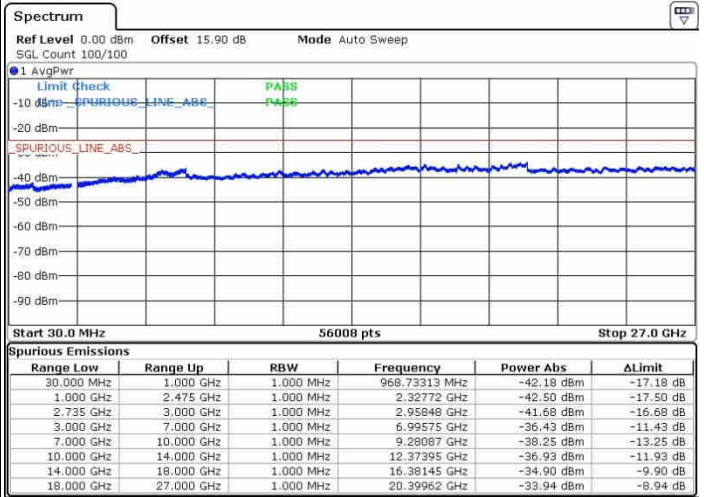

Date: 28.SEP.2017 11:56:05

Lowest Channel / FullRB

N/A

Date: 28.SEP.2017 11:24:04

LTE Band 41 / 15MHz+15MHz

QPSK

Middle Channel / 1RB0 and 1RB74

Middle Channel / 1RB74 and 1RB0

Date: 26.SEP.2017 11:50:04

Date: 26.SEP.2017 13:34:30

Middle Channel / FullIRB

N/A

Date: 26.SEP.2017 11:32:11

LTE Band 41 / 15MHz+15MHz

QPSK

Highest Channel / 1RB0 and 1RB74

Highest Channel / 1RB74 and 1RB0

Highest Channel / FullIRB

N/A

LTE Band 41 / 15MHz+20MHz

QPSK

Lowest Channel / 1RB0 and 1RB99

Lowest Channel / 1RB74 and 1RB0

Date: 28.SEP.2017 13:50:47