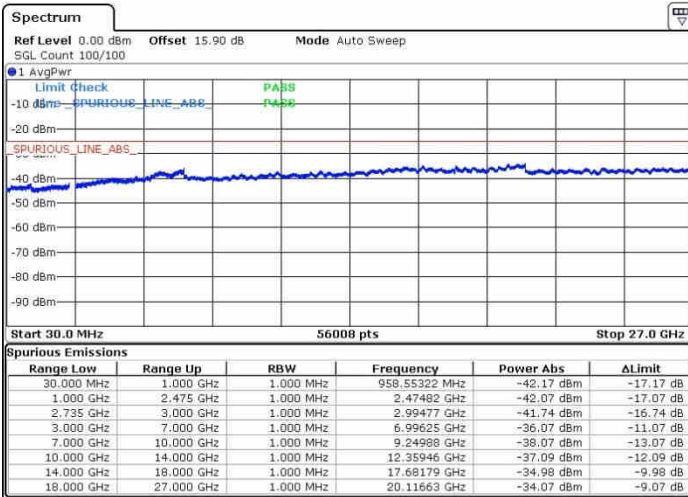

Highest Channel / FullIRB

N/A

Date: 26.SEP.2017 11:13:06

LTE Band 41 / 15MHz+15MHz

QPSK

Lowest Channel / 1RB0 and 1RB74

Lowest Channel / 1RB74 and 1RB0

Date: 28.SEP.2017 11:52:51

Date: 28.SEP.2017 11:56:05

Lowest Channel / FullRB

N/A

Date: 28.SEP.2017 11:24:04

LTE Band 41 / 15MHz+15MHz

QPSK

Middle Channel / 1RB0 and 1RB74

Middle Channel / 1RB74 and 1RB0

Date: 26.SEP.2017 11:50:04

Date: 26.SEP.2017 13:34:30

Middle Channel / FullIRB

N/A

Date: 26.SEP.2017 11:32:11

LTE Band 41 / 15MHz+15MHz

QPSK

Highest Channel / 1RB0 and 1RB74

Highest Channel / 1RB74 and 1RB0

Highest Channel / FullIRB

N/A

LTE Band 41 / 15MHz+20MHz

QPSK

Lowest Channel / 1RB0 and 1RB99

Lowest Channel / 1RB74 and 1RB0

Date: 28.SEP.2017 13:50:47