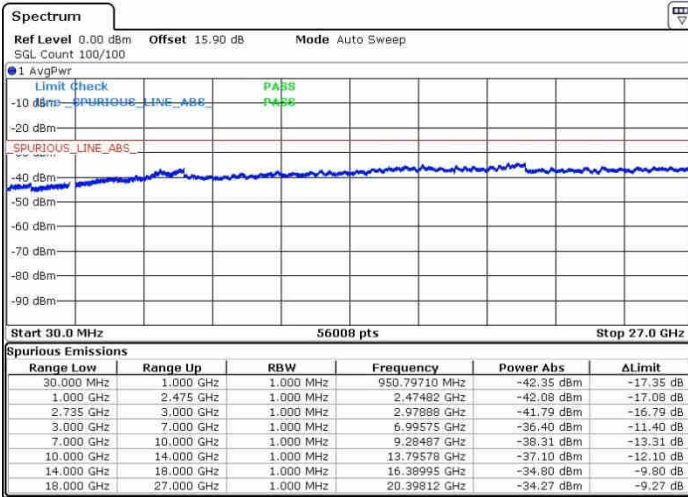

N/A

Date: 26.SEP.2017 11:08:56

LTE Band 41 / 10MHz+20MHz

QPSK

Highest Channel / 1RB0 and 1RB99

Highest Channel / 1RB49 and 1RB0

Date: 26.SEP.2017 10:57:01

Date: 26.SEP.2017 11:17:14

Highest Channel / FullIRB

N/A

Date: 26.SEP.2017 11:13:06

LTE Band 41 / 15MHz+15MHz

QPSK

Lowest Channel / 1RB0 and 1RB74

Lowest Channel / 1RB74 and 1RB0

Date: 28.SEP.2017 11:52:51