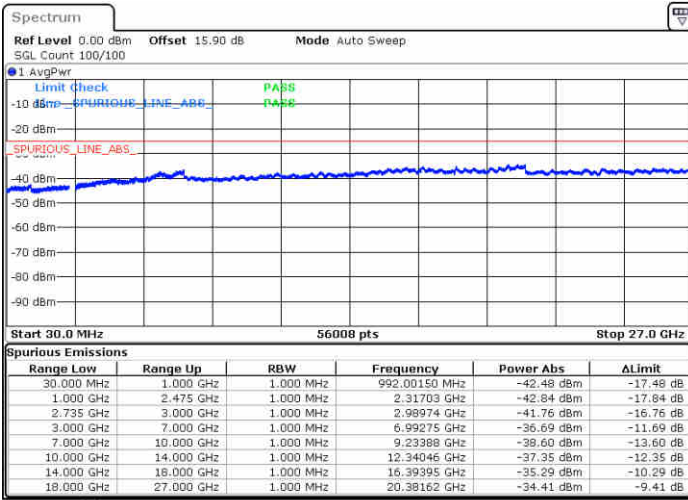

LTE Band 41 / 10MHz+15MHz

QPSK

Lowest Channel / 1RB0 and 1RB74

Lowest Channel / 1RB49 and 1RB0

Date: 30.OCT.2017 23:25:48

Date: 30.OCT.2017 22:56:30

Lowest Channel / FullRB

N/A

Date: 30.OCT.2017 23:00:11

LTE Band 41 / 10MHz+15MHz

QPSK

Middle Channel / 1RB0 and 1RB74

Middle Channel / 1RB49 and 1RB0

Date: 30.OCT.2017 23:07:05

Date: 30.OCT.2017 23:03:34

Middle Channel / FullRB

N/A

Date: 30.OCT.2017 23:02:44

LTE Band 41 / 10MHz+15MHz

QPSK

Highest Channel / 1RB0 and 1RB74

Highest Channel / 1RB49 and 1RB0

Date: 30.OCT.2017 23:21:32

Date: 30.OCT.2017 22:55:07

Highest Channel / FullIRB

N/A

Date: 30.OCT.2017 22:57:39

LTE Band 41 / 15MHz+10MHz

QPSK

Lowest Channel / 1RB0 and 1RB49

Lowest Channel / 1RB74 and 1RB0

Date: 31.OCT.2017 01:09:44