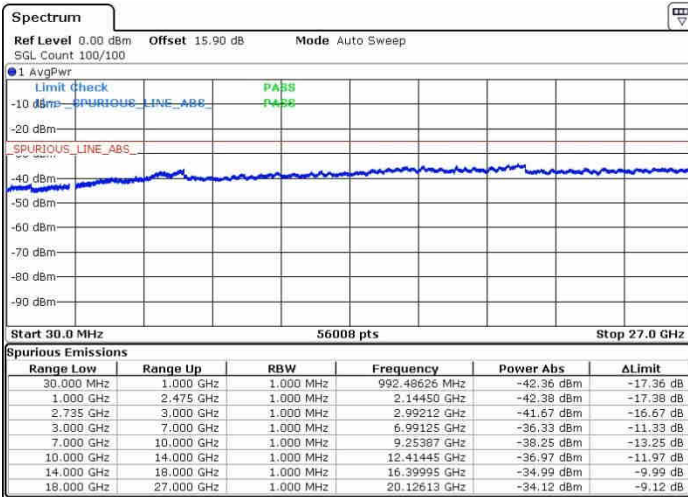

LTE Band 41 / 10MHz+20MHz

16QAM

Highest Channel / 1RB0 and 1RB99

Highest Channel / 1RB49 and 1RB0

Highest Channel / FullIRB

N/A

LTE Band 41 / 15MHz+15MHz

16QAM

Lowest Channel / 1RB0 and 1RB74

Lowest Channel / 1RB74 and 1RB0

Date: 28.SEP.2017 11:53:38

Date: 28.SEP.2017 11:56:51

Lowest Channel / FullRB

N/A

Date: 28.SEP.2017 11:24:55