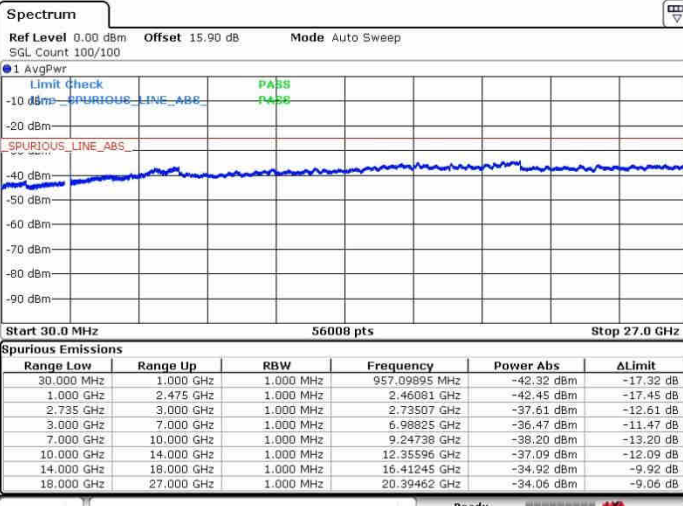

Lowest Channel / 1RB0 and 1RB24

Lowest Channel / 1RB99 and 1RB0

Lowest Channel / FullRB

N/A

LTE Band 41 / 20MHz+5MHz

QPSK

Middle Channel / 1RB0 and 1RB24

Middle Channel / 1RB99 and 1RB0

Middle Channel / FullIRB

N/A

LTE Band 41 / 20MHz+5MHz

QPSK

Highest Channel / 1RB0 and 1RB24

Highest Channel / 1RB99 and 1RB0

Highest Channel / FullIRB

N/A

LTE Band 41 / 20MHz+10MHz

QPSK

Lowest Channel / 1RB0 and 1RB49

Lowest Channel / 1RB99 and 1RB0

Lowest Channel / FullRB

N/A

LTE Band 41 / 20MHz+10MHz

QPSK

Middle Channel / 1RB0 and 1RB49

Middle Channel / 1RB99 and 1RB0

Middle Channel / FullIRB

N/A

LTE Band 41 / 20MHz+10MHz

QPSK

Highest Channel / 1RB0 and 1RB49

Highest Channel / 1RB99 and 1RB0