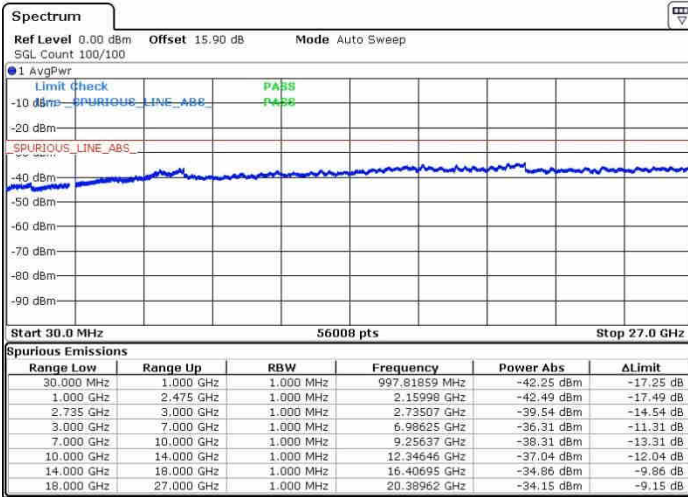

Lowest Channel / FullRB

N/A

Date: 28.SEP.2017 15:22:59

LTE Band 41 / 20MHz+15MHz

QPSK

Middle Channel / 1RB0 and 1RB74

Middle Channel / 1RB99 and 1RB0

Date: 28.SEP.2017 15:33:47

Date: 28.SEP.2017 15:42:13

Middle Channel / FullIRB

N/A

Date: 28.SEP.2017 15:25:20

LTE Band 41 / 20MHz+15MHz

QPSK

Highest Channel / 1RB0 and 1RB74

Highest Channel / 1RB99 and 1RB0

Date: 28.SEP.2017 15:30:30

Date: 28.SEP.2017 15:45:26

Highest Channel / FullIRB

N/A

Date: 28.SEP.2017 15:27:53

LTE Band 41 / 20MHz+20MHz

QPSK

Lowest Channel / 1RB0 and 1RB99