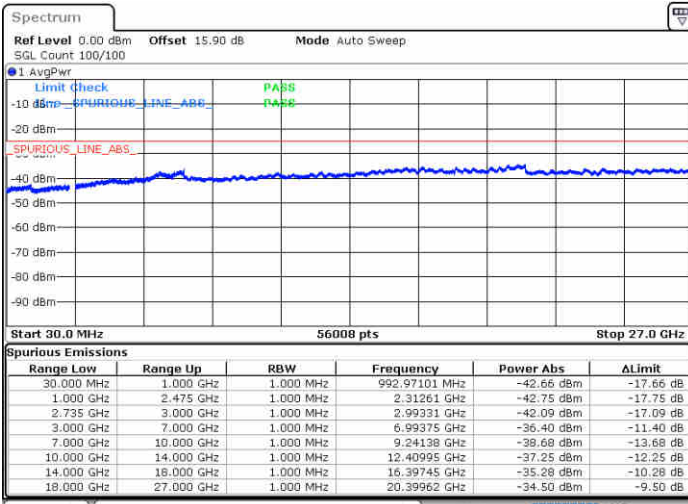

N/A

Date: 30.OCT.2017 23:02:44

LTE Band 41 / 10MHz+15MHz

QPSK

Highest Channel / 1RB0 and 1RB74

Highest Channel / 1RB49 and 1RB0

Date: 30.OCT.2017 23:21:32

Date: 30.OCT.2017 22:55:07

Highest Channel / FullIRB

N/A

Date: 30.OCT.2017 22:57:39

LTE Band 41 / 15MHz+10MHz

QPSK

Lowest Channel / 1RB0 and 1RB49

Lowest Channel / 1RB74 and 1RB0

Date: 31.OCT.2017 01:09:44