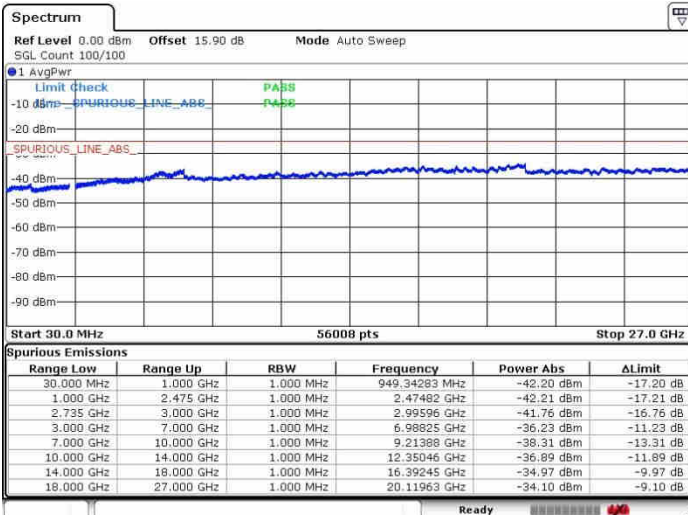

Lowest Channel / 1RB0 and 1RB99

Lowest Channel / 1RB49 and 1RB0

Date: 26.SEP.2017 10:49:31

Date: 26.SEP.2017 11:22:02

Lowest Channel / FullRB

N/A

Date: 26.SEP.2017 10:42:50

LTE Band 41 / 10MHz+20MHz

16QAM

MiddleChannel / 1RB0 and 1RB99

Middle Channel / 1RB49 and 1RB0

Date: 26.SEP.2017 10:54:22

Date: 26.SEP.2017 11:20:28

Middle Channel / FullIRB

N/A

Date: 26.SEP.2017 11:10:47

LTE Band 41 / 10MHz+20MHz

16QAM

Highest Channel / 1RB0 and 1RB99

Highest Channel / 1RB49 and 1RB0

Highest Channel / FullIRB

N/A

LTE Band 41 / 15MHz+15MHz

16QAM

Lowest Channel / 1RB0 and 1RB74

Lowest Channel / 1RB74 and 1RB0

Date: 28.SEP.2017 11:53:38

Date: 28.SEP.2017 11:56:51

Lowest Channel / FullRB

N/A

Date: 28.SEP.2017 11:24:55