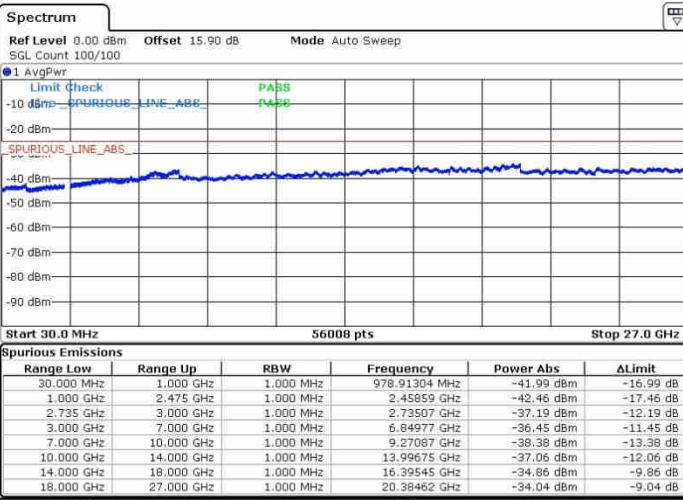

Middle Channel / 1RB0 and 1RB49

Middle Channel / 1RB99 and 1RB0

Middle Channel / FullIRB

N/A

LTE Band 41 / 20MHz+10MHz

QPSK

Highest Channel / 1RB0 and 1RB49

Highest Channel / 1RB99 and 1RB0

Highest Channel / FullIRB

N/A

LTE Band 41 / 20MHz+15MHz

QPSK

Lowest Channel / 1RB0 and 1RB74

Lowest Channel / 1RB99 and 1RB0

Date: 28.SEP.2017 15:36:15

Date: 28.SEP.2017 15:36:38

Lowest Channel / FullRB

N/A

Date: 28.SEP.2017 15:22:59

LTE Band 41 / 20MHz+15MHz

QPSK

Middle Channel / 1RB0 and 1RB74

Middle Channel / 1RB99 and 1RB0

Date: 28.SEP.2017 15:33:47

Date: 28.SEP.2017 15:42:13

Middle Channel / FullIRB

N/A

Date: 28.SEP.2017 15:25:20

LTE Band 41 / 20MHz+15MHz

QPSK

Highest Channel / 1RB0 and 1RB74

Highest Channel / 1RB99 and 1RB0