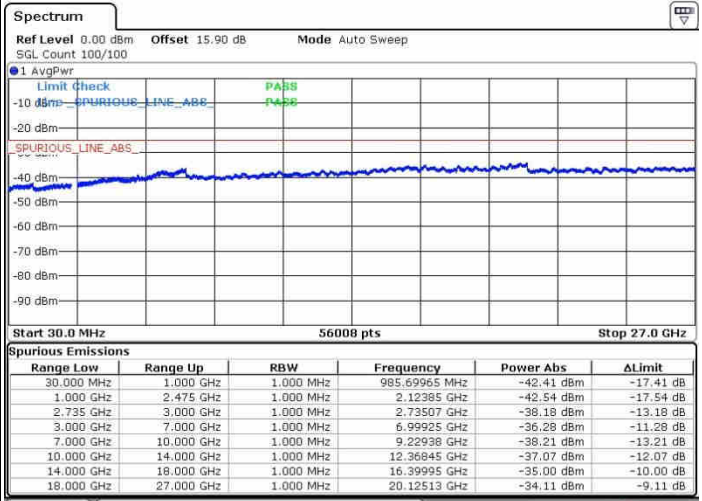

Lowest Channel / 1RB0 and 1RB24

Lowest Channel / 1RB99 and 1RB0

Lowest Channel / FullRB

N/A

LTE Band 41 / 20MHz+5MHz

QPSK

Middle Channel / 1RB0 and 1RB24

Middle Channel / 1RB99 and 1RB0

Middle Channel / FullIRB

N/A

LTE Band 41 / 20MHz+5MHz

QPSK

Highest Channel / 1RB0 and 1RB24

Highest Channel / 1RB99 and 1RB0

Highest Channel / FullIRB

N/A

LTE Band 41 / 20MHz+10MHz

QPSK

Lowest Channel / 1RB0 and 1RB49

Lowest Channel / 1RB99 and 1RB0

Lowest Channel / FullRB

N/A

LTE Band 41 / 20MHz+10MHz

QPSK