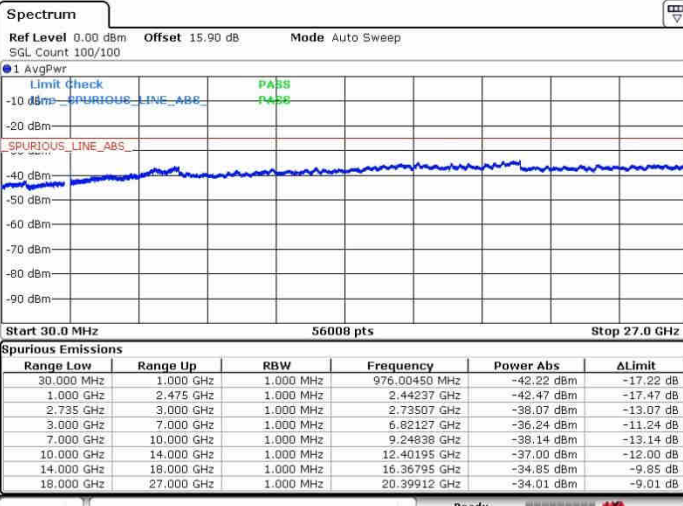

Middle Channel / FullIRB

N/A

LTE Band 41 / 20MHz+5MHz

QPSK

Highest Channel / 1RB0 and 1RB24

Highest Channel / 1RB99 and 1RB0

Highest Channel / FullIRB

N/A

LTE Band 41 / 20MHz+10MHz

QPSK

Lowest Channel / 1RB0 and 1RB49

Lowest Channel / 1RB99 and 1RB0

Lowest Channel / FullRB

N/A

LTE Band 41 / 20MHz+10MHz

QPSK

Middle Channel / 1RB0 and 1RB49

Middle Channel / 1RB99 and 1RB0

Middle Channel / FullIRB

N/A

LTE Band 41 / 20MHz+10MHz

QPSK

Highest Channel / 1RB0 and 1RB49

Highest Channel / 1RB99 and 1RB0

Highest Channel / FullIRB

N/A

LTE Band 41 / 20MHz+15MHz

QPSK

Lowest Channel / 1RB0 and 1RB74

Lowest Channel / 1RB99 and 1RB0

Date: 28.SEP.2017 15:36:15

Date: 28.SEP.2017 15:36:38