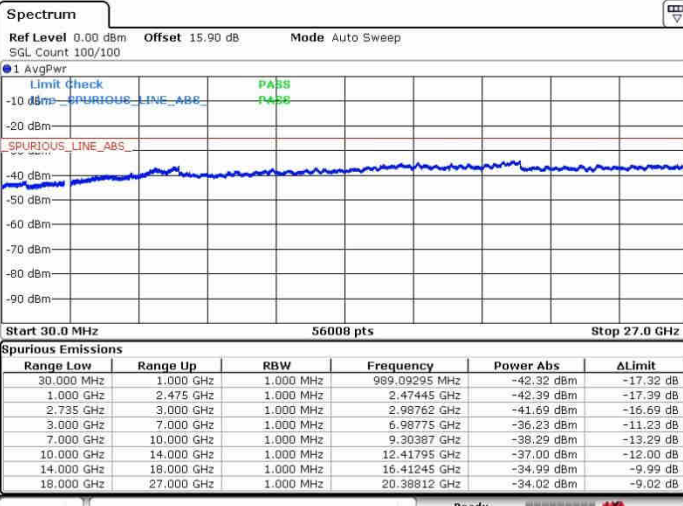

Highest Channel / 1RB74 and 1RB0

Highest Channel / FullIRB

N/A

LTE Band 41 / 15MHz+20MHz

QPSK

Lowest Channel / 1RB0 and 1RB99

Lowest Channel / 1RB74 and 1RB0

Date: 28.SEP.2017 13:50:47

Date: 28.SEP.2017 13:54:55

Lowest Channel / FullRB

N/A

Date: 28.SEP.2017 13:39:03

LTE Band 41 / 15MHz+20MHz

QPSK

Middle Channel / 1RB0 and 1RB9

Middle Channel / 1RB74 and 1RB0

Date: 28.SEP.2017 13:48:08

Date: 28.SEP.2017 13:58:41

Middle Channel / FullRB

N/A

Date: 28.SEP.2017 13:41:08

LTE Band 41 / 15MHz+20MHz

QPSK

Highest Channel / 1RB0 and 1RB99

Highest Channel / 1RB74 and 1RB0

Date: 28.SEP.2017 13:49:36

Date: 28.SEP.2017 14:00:44

Highest Channel / FullIRB

N/A

Date: 28.SEP.2017 13:43:18

LTE Band 41 / 20MHz+5MHz

QPSK