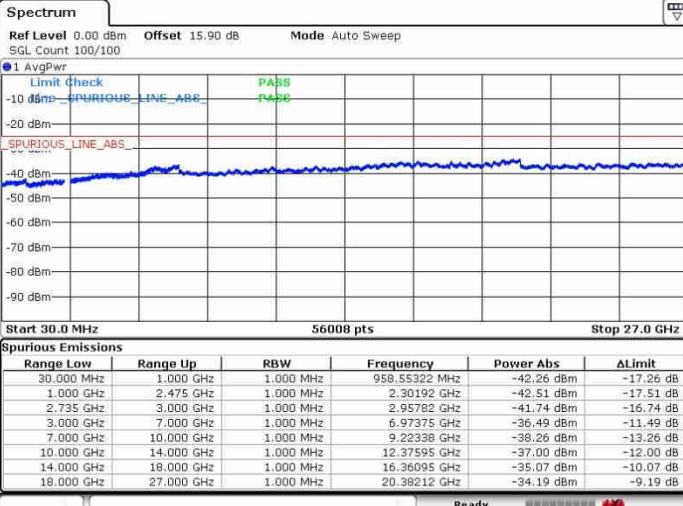

Lowest Channel / 1RB0 and 1RB99

Lowest Channel / 1RB24 and 1RB0

Date: 28.SEP.2017 10:28:30

Date: 28.SEP.2017 10:31:33

Lowest Channel / FullRB

N/A

Date: 28.SEP.2017 10:14:58

LTE Band 41 / 5MHz+20MHz

16QAM

Middle Channel / 1RB0 and 1RB9

Middle Channel / 1RB24 and 1RB0

Middle Channel / FullIRB

N/A

LTE Band 41 / 5MHz+20MHz

16QAM

Highest Channel / 1RB0 and 1RB99

Highest Channel / 1RB24 and 1RB0

Date: 26.SEP.2017 10:23:37

Date: 26.SEP.2017 10:40:53

Highest Channel / FullIRB

N/A

Date: 26.SEP.2017 10:20:42

LTE Band 41 / 10MHz+20MHz

16QAM

Lowest Channel / 1RB0 and 1RB99

Lowest Channel / 1RB49 and 1RB0

Date: 26.SEP.2017 10:49:31

Date: 26.SEP.2017 11:22:02

Lowest Channel / FullRB

N/A

Date: 26.SEP.2017 10:42:50

LTE Band 41 / 10MHz+20MHz