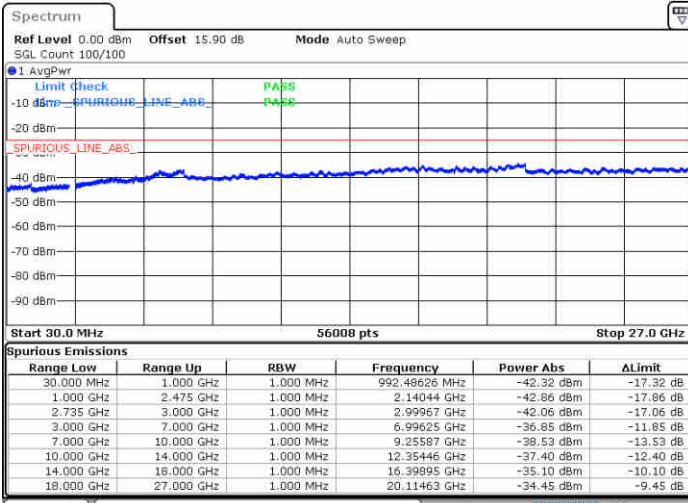

N/A

Date: 30.OCT.2017 23:02:44

LTE Band 41 / 10MHz+15MHz

QPSK

Highest Channel / 1RB0 and 1RB74

Highest Channel / 1RB49 and 1RB0

Date: 30.OCT.2017 23:21:32

Date: 30.OCT.2017 22:55:07

Highest Channel / FullIRB

N/A

Date: 30.OCT.2017 22:57:39

LTE Band 41 / 15MHz+10MHz

QPSK

Lowest Channel / 1RB0 and 1RB49

Lowest Channel / 1RB74 and 1RB0

Date: 31.OCT.2017 01:09:44