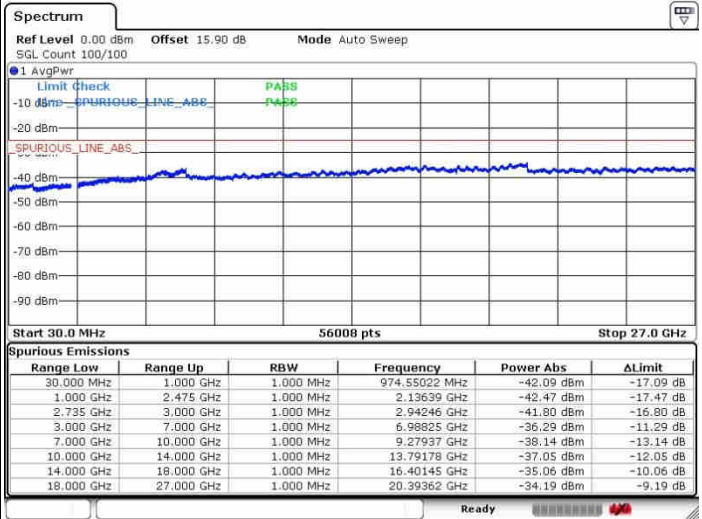

Date: 28.SEP.2017 15:30:30

Date: 28.SEP.2017 15:45:26

Highest Channel / FullIRB

N/A

Date: 28.SEP.2017 15:27:53

LTE Band 41 / 20MHz+20MHz

QPSK

Lowest Channel / 1RB0 and 1RB99

Lowest Channel / 1RB99 and 1RB0

Date: 28.SEP.2017 09:56:57

Date: 28.SEP.2017 09:59:12

Lowest Channel / FullRB

N/A

Date: 28.SEP.2017 09:41:29

LTE Band 41 / 20MHz+20MHz

QPSK

Middle Channel / 1RB0 and 1RB99

Middle Channel / 1RB99 and 1RB0

Date: 26.SEP.2017 09:53:26

Date: 26.SEP.2017 10:05:52

Middle Channel / FullIRB

N/A

Date: 26.SEP.2017 09:44:26

LTE Band 41 / 20MHz+20MHz