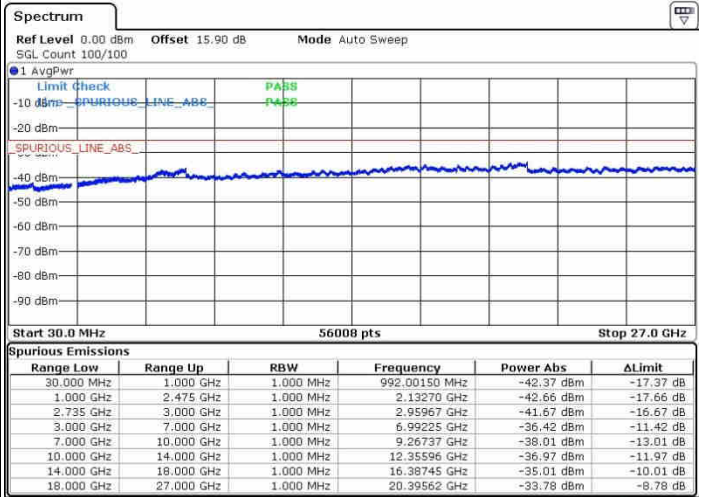

Highest Channel / FullIRB

N/A

Date: 26.SEP.2017 11:13:06

LTE Band 41 / 15MHz+15MHz

QPSK

Lowest Channel / 1RB0 and 1RB74

Lowest Channel / 1RB74 and 1RB0

Date: 28.SEP.2017 11:52:51

Date: 28.SEP.2017 11:56:05

Lowest Channel / FullRB

N/A

Date: 28.SEP.2017 11:24:04

LTE Band 41 / 15MHz+15MHz

QPSK

Middle Channel / 1RB0 and 1RB74

Middle Channel / 1RB74 and 1RB0

Date: 26.SEP.2017 11:50:04

Date: 26.SEP.2017 13:34:30

Middle Channel / FullIRB

N/A

Date: 26.SEP.2017 11:32:11

LTE Band 41 / 15MHz+15MHz

QPSK

Highest Channel / 1RB0 and 1RB74

Highest Channel / 1RB74 and 1RB0

Highest Channel / FullIRB

N/A

LTE Band 41 / 15MHz+20MHz

QPSK

Lowest Channel / 1RB0 and 1RB99

Lowest Channel / 1RB74 and 1RB0

Date: 28.SEP.2017 13:50:47