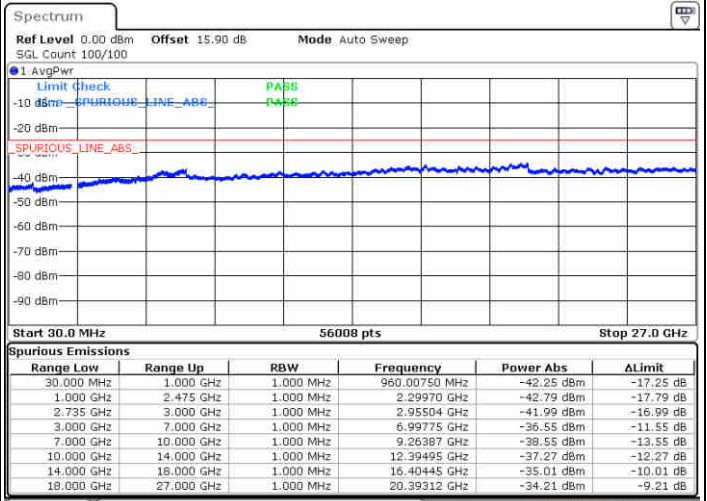

N/A

Date: 30.OCT.2017 23:02:44

LTE Band 41 / 10MHz+15MHz

QPSK

Highest Channel / 1RB0 and 1RB74

Highest Channel / 1RB49 and 1RB0

Date: 30.OCT.2017 23:21:32

Date: 30.OCT.2017 22:55:07

Highest Channel / FullIRB

N/A

Date: 30.OCT.2017 22:57:39

LTE Band 41 / 15MHz+10MHz

QPSK

Lowest Channel / 1RB0 and 1RB49

Lowest Channel / 1RB74 and 1RB0

Date: 31.OCT.2017 01:09:44

Date: 31.OCT.2017 01:54:29

Lowest Channel / FullRB

N/A

Date: 31.OCT.2017 01:01:36

LTE Band 41 / 15MHz+10MHz

QPSK

Middle Channel / 1RB0 and 1RB49

Middle Channel / 1RB74 and 1RB0