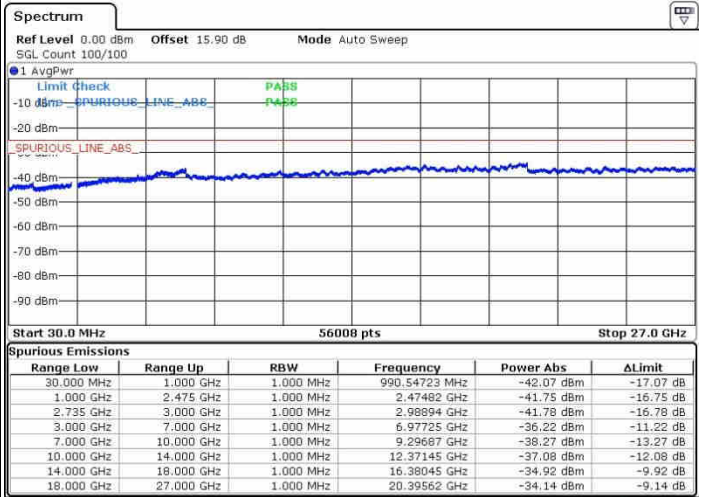

N/A

Date: 26.SEP.2017 11:08:56

LTE Band 41 / 10MHz+20MHz

QPSK

Highest Channel / 1RB0 and 1RB99

Highest Channel / 1RB49 and 1RB0

Date: 26.SEP.2017 10:57:01

Date: 26.SEP.2017 11:17:14

Highest Channel / FullIRB

N/A

Date: 26.SEP.2017 11:13:06

LTE Band 41 / 15MHz+15MHz

QPSK

Lowest Channel / 1RB0 and 1RB74

Lowest Channel / 1RB74 and 1RB0

Date: 28.SEP.2017 11:52:51