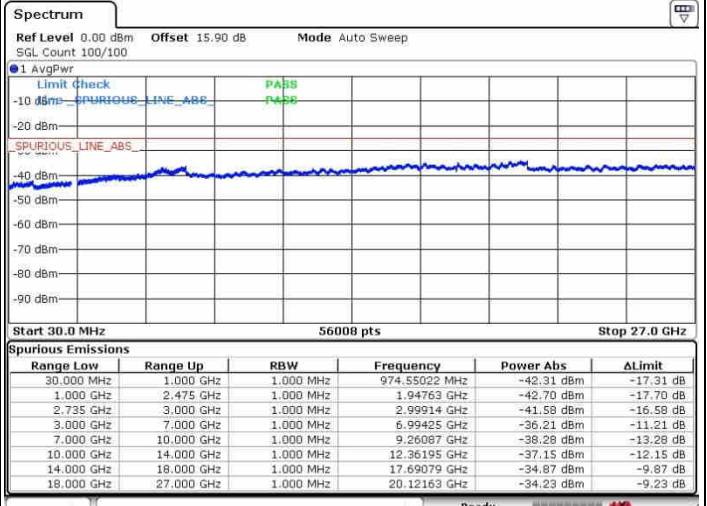

Date: 28.SEP.2017 15:42:13

Middle Channel / FullIRB

N/A

Date: 28.SEP.2017 15:25:20

LTE Band 41 / 20MHz+15MHz

QPSK

Highest Channel / 1RB0 and 1RB74

Highest Channel / 1RB99 and 1RB0

Date: 28.SEP.2017 15:30:30

Date: 28.SEP.2017 15:45:26

Highest Channel / FullIRB

N/A

Date: 28.SEP.2017 15:27:53

LTE Band 41 / 20MHz+20MHz

QPSK

Lowest Channel / 1RB0 and 1RB99

Lowest Channel / 1RB99 and 1RB0

Date: 28.SEP.2017 09:56:57

Date: 28.SEP.2017 09:59:12

Lowest Channel / FullRB

N/A

Date: 28.SEP.2017 09:41:29

LTE Band 41 / 20MHz+20MHz

QPSK