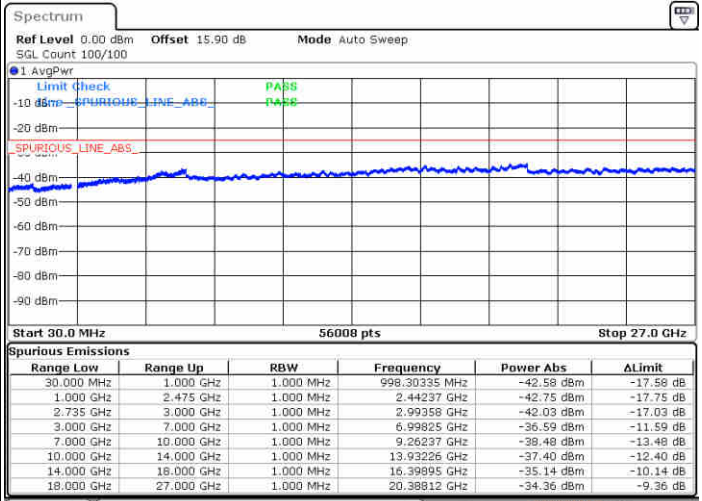

LTE Band 41 / 10MHz+15MHz

QPSK

Lowest Channel / 1RB0 and 1RB74

Lowest Channel / 1RB49 and 1RB0

Date: 30.OCT.2017 23:25:48

Date: 30.OCT.2017 22:56:30

Lowest Channel / FullRB

N/A

Date: 30.OCT.2017 23:00:11

LTE Band 41 / 10MHz+15MHz

QPSK

Middle Channel / 1RB0 and 1RB74

Middle Channel / 1RB49 and 1RB0

Date: 30.OCT.2017 23:07:05

Date: 30.OCT.2017 23:03:34

Middle Channel / FullRB

N/A

Date: 30.OCT.2017 23:02:44

LTE Band 41 / 10MHz+15MHz

QPSK

Highest Channel / 1RB0 and 1RB74

Highest Channel / 1RB49 and 1RB0

Date: 30.OCT.2017 23:21:32

Date: 30.OCT.2017 22:55:07