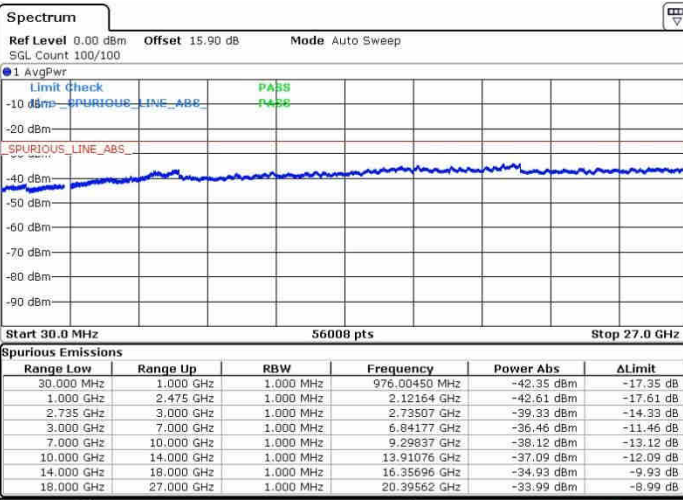

Highest Channel / 1RB74 and 1RB0

Date: 28.SEP.2017 13:49:36

Date: 28.SEP.2017 14:00:44

Highest Channel / FullIRB

N/A

Date: 28.SEP.2017 13:43:18

LTE Band 41 / 20MHz+5MHz

QPSK

Lowest Channel / 1RB0 and 1RB24

Lowest Channel / 1RB99 and 1RB0

Lowest Channel / FullRB

N/A

LTE Band 41 / 20MHz+5MHz

QPSK

Middle Channel / 1RB0 and 1RB24

Middle Channel / 1RB99 and 1RB0

Middle Channel / FullIRB

N/A

LTE Band 41 / 20MHz+5MHz

QPSK

Highest Channel / 1RB0 and 1RB24

Highest Channel / 1RB99 and 1RB0

Highest Channel / FullIRB

N/A