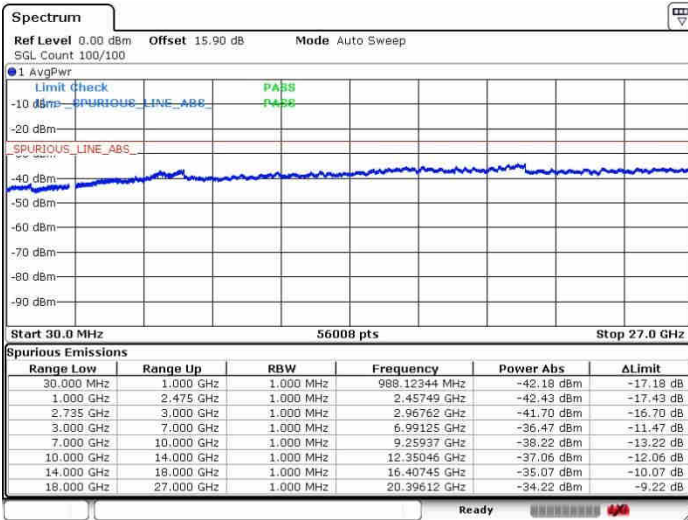

Date: 28.SEP.2017 15:30:30

Date: 28.SEP.2017 15:45:26

Highest Channel / FullIRB

N/A

Date: 28.SEP.2017 15:27:53

LTE Band 41 / 20MHz+20MHz

QPSK

Lowest Channel / 1RB0 and 1RB99

Lowest Channel / 1RB99 and 1RB0

Date: 28.SEP.2017 09:56:57

Date: 28.SEP.2017 09:59:12

Lowest Channel / FullRB

N/A

Date: 28.SEP.2017 09:41:29

LTE Band 41 / 20MHz+20MHz

QPSK

Middle Channel / 1RB0 and 1RB99

Middle Channel / 1RB99 and 1RB0

Date: 26.SEP.2017 09:53:26

Date: 26.SEP.2017 10:05:52

Middle Channel / FullIRB

N/A

Date: 26.SEP.2017 09:44:26

LTE Band 41 / 20MHz+20MHz

QPSK

Highest Channel / 1RB0 and 1RB99

Highest Channel / 1RB99 and 1RB0

Date: 26.SEP.2017 09:51:00

Date: 26.SEP.2017 10:09:48

Highest Channel / FullIRB

N/A

Date: 26.SEP.2017 09:47:07