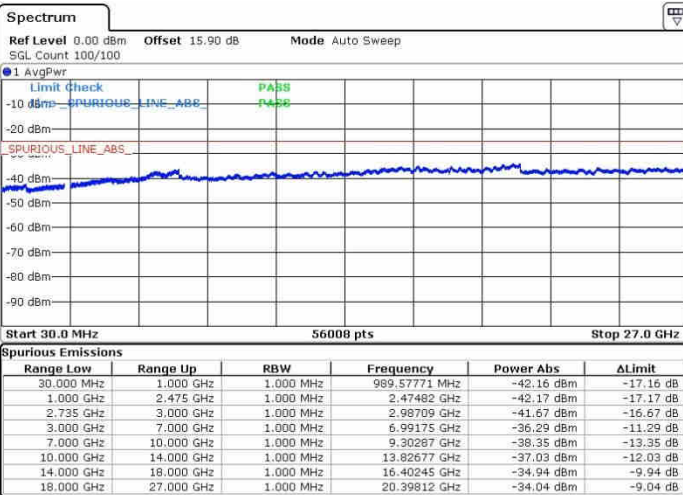

N/A

Date: 26.SEP.2017 11:08:56

LTE Band 41 / 10MHz+20MHz

QPSK

Highest Channel / 1RB0 and 1RB99

Highest Channel / 1RB49 and 1RB0

Date: 26.SEP.2017 10:57:01

Date: 26.SEP.2017 11:17:14

Highest Channel / FullIRB

N/A

Date: 26.SEP.2017 11:13:06

LTE Band 41 / 15MHz+15MHz

QPSK

Lowest Channel / 1RB0 and 1RB74

Lowest Channel / 1RB74 and 1RB0

Date: 28.SEP.2017 11:52:51

Date: 28.SEP.2017 11:56:05

Lowest Channel / FullRB

N/A

Date: 28.SEP.2017 11:24:04

LTE Band 41 / 15MHz+15MHz

QPSK

Middle Channel / 1RB0 and 1RB74

Middle Channel / 1RB74 and 1RB0