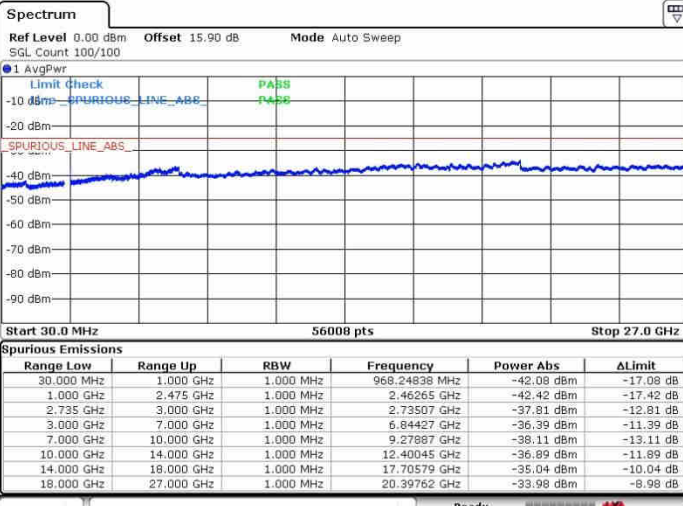

Highest Channel / FullIRB

N/A

LTE Band 41 / 20MHz+15MHz

QPSK

Lowest Channel / 1RB0 and 1RB74

Lowest Channel / 1RB99 and 1RB0

Date: 28.SEP.2017 15:36:15

Date: 28.SEP.2017 15:36:38

Lowest Channel / FullRB

N/A

Date: 28.SEP.2017 15:22:59

LTE Band 41 / 20MHz+15MHz

QPSK

Middle Channel / 1RB0 and 1RB74

Middle Channel / 1RB99 and 1RB0

Date: 28.SEP.2017 15:33:47

Date: 28.SEP.2017 15:42:13

Middle Channel / FullIRB

N/A

Date: 28.SEP.2017 15:25:20

LTE Band 41 / 20MHz+15MHz

QPSK

Highest Channel / 1RB0 and 1RB74

Highest Channel / 1RB99 and 1RB0

Date: 28.SEP.2017 15:30:30

Date: 28.SEP.2017 15:45:26

Highest Channel / FullIRB

N/A

Date: 28.SEP.2017 15:27:53

LTE Band 41 / 20MHz+20MHz

QPSK

Lowest Channel / 1RB0 and 1RB99