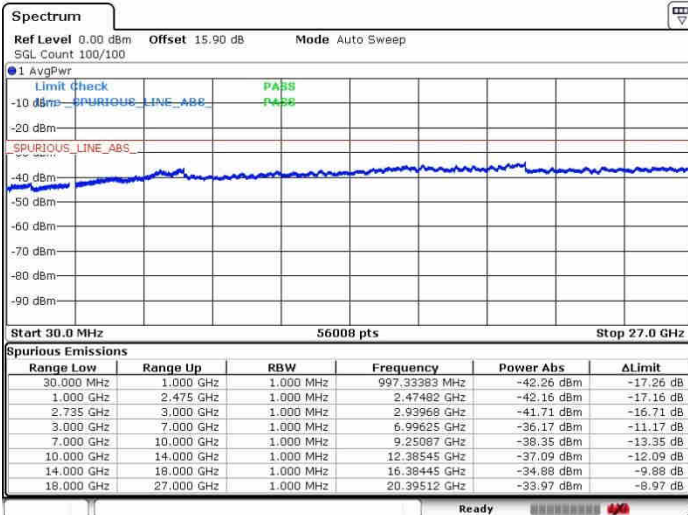

Lowest Channel / 1RB0 and 1RB99

Lowest Channel / 1RB49 and 1RB0

Date: 26.SEP.2017 10:49:31

Date: 26.SEP.2017 11:22:02

Lowest Channel / FullRB

N/A

Date: 26.SEP.2017 10:42:50

LTE Band 41 / 10MHz+20MHz

16QAM

MiddleChannel / 1RB0 and 1RB99

Middle Channel / 1RB49 and 1RB0

Date: 26.SEP.2017 10:54:22

Date: 26.SEP.2017 11:20:28

Middle Channel / FullIRB

N/A

Date: 26.SEP.2017 11:10:47

LTE Band 41 / 10MHz+20MHz

16QAM

Highest Channel / 1RB0 and 1RB99

Highest Channel / 1RB49 and 1RB0

Highest Channel / FullIRB

N/A

LTE Band 41 / 15MHz+15MHz

16QAM

Lowest Channel / 1RB0 and 1RB74

Lowest Channel / 1RB74 and 1RB0

Date: 28.SEP.2017 11:53:38

Date: 28.SEP.2017 11:56:51

Lowest Channel / FullRB

N/A

Date: 28.SEP.2017 11:24:55