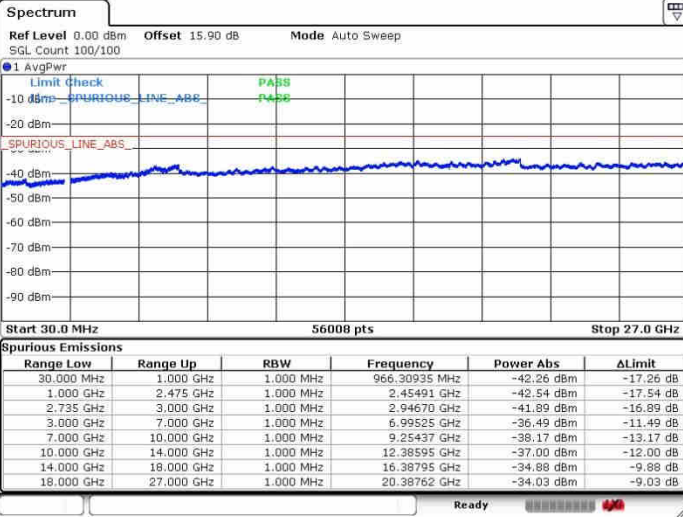

Highest Channel / 1RB74 and 1RB0

Highest Channel / FullIRB

N/A

LTE Band 41 / 15MHz+20MHz

QPSK

Lowest Channel / 1RB0 and 1RB99

Lowest Channel / 1RB74 and 1RB0

Date: 28.SEP.2017 13:50:47

Date: 28.SEP.2017 13:54:55

Lowest Channel / FullRB

N/A

Date: 28.SEP.2017 13:39:03

LTE Band 41 / 15MHz+20MHz

QPSK

Middle Channel / 1RB0 and 1RB9

Middle Channel / 1RB74 and 1RB0

Date: 28.SEP.2017 13:48:08

Date: 28.SEP.2017 13:58:41

Middle Channel / FullRB

N/A

Date: 28.SEP.2017 13:41:08

LTE Band 41 / 15MHz+20MHz

QPSK

Highest Channel / 1RB0 and 1RB99

Highest Channel / 1RB74 and 1RB0

Date: 28.SEP.2017 13:49:36

Date: 28.SEP.2017 14:00:44

Highest Channel / FullIRB

N/A

Date: 28.SEP.2017 13:43:18

LTE Band 41 / 20MHz+5MHz

QPSK