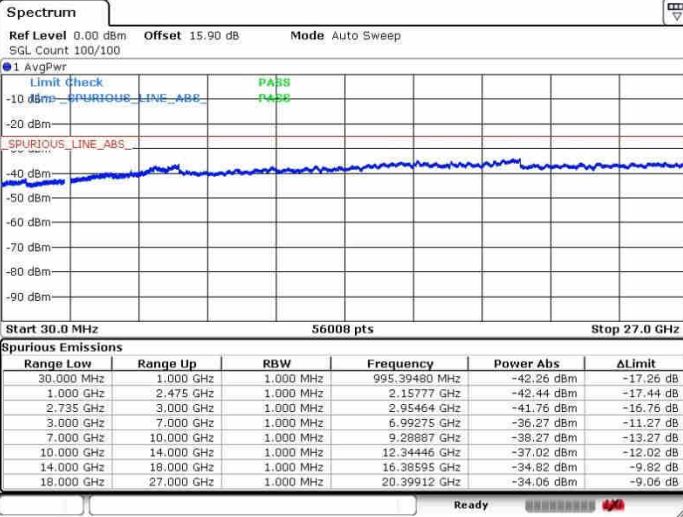

Date: 26.SEP.2017 11:50:04

Date: 26.SEP.2017 13:34:30

Middle Channel / FullIRB

N/A

Date: 26.SEP.2017 11:32:11

LTE Band 41 / 15MHz+15MHz

QPSK

Highest Channel / 1RB0 and 1RB74

Highest Channel / 1RB74 and 1RB0

Highest Channel / FullIRB

N/A

LTE Band 41 / 15MHz+20MHz

QPSK

Lowest Channel / 1RB0 and 1RB99

Lowest Channel / 1RB74 and 1RB0

Date: 28.SEP.2017 13:50:47

Date: 28.SEP.2017 13:54:55

Lowest Channel / FullRB

N/A

Date: 28.SEP.2017 13:39:03

LTE Band 41 / 15MHz+20MHz

QPSK

Middle Channel / 1RB0 and 1RB9

Middle Channel / 1RB74 and 1RB0

Date: 28.SEP.2017 13:48:08

Date: 28.SEP.2017 13:58:41

Middle Channel / FullRB

N/A

Date: 28.SEP.2017 13:41:08

LTE Band 41 / 15MHz+20MHz

QPSK

Highest Channel / 1RB0 and 1RB99