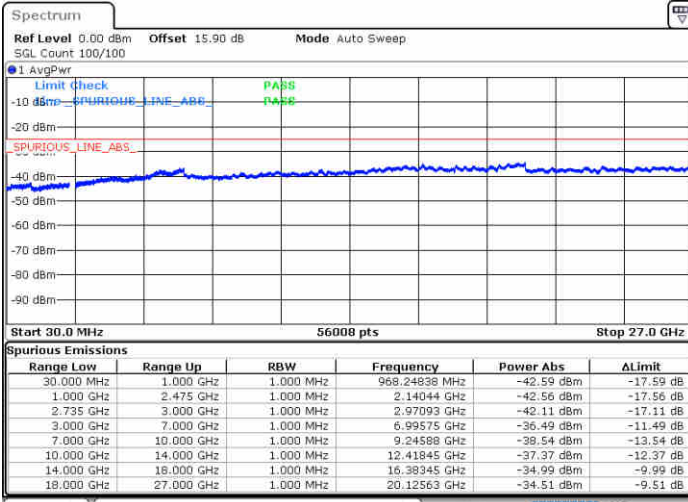

QPSK

Highest Channel / 1RB0 and 1RB99

Highest Channel / 1RB99 and 1RB0

Date: 26.SEP.2017 09:51:00

Date: 26.SEP.2017 10:09:48

Highest Channel / FullIRB

N/A

Date: 26.SEP.2017 09:47:07

LTE Band 41 / 10MHz+15MHz

QPSK

Lowest Channel / 1RB0 and 1RB74

Lowest Channel / 1RB49 and 1RB0

Date: 30.OCT.2017 23:25:48

Date: 30.OCT.2017 22:56:30

Lowest Channel / FullRB

N/A

Date: 30.OCT.2017 23:00:11

LTE Band 41 / 10MHz+15MHz

QPSK

Middle Channel / 1RB0 and 1RB74

Middle Channel / 1RB49 and 1RB0

Date: 30.OCT.2017 23:07:05

Date: 30.OCT.2017 23:03:34

Middle Channel / FullRB