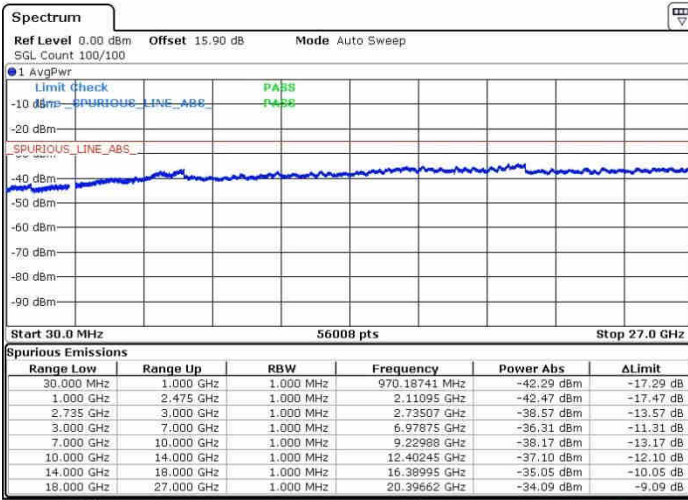

Lowest Channel / 1RB0 and 1RB24

Lowest Channel / 1RB99 and 1RB0

Lowest Channel / FullRB

N/A

LTE Band 41 / 20MHz+5MHz

QPSK

Middle Channel / 1RB0 and 1RB24

Middle Channel / 1RB99 and 1RB0

Middle Channel / FullIRB

N/A

LTE Band 41 / 20MHz+5MHz

QPSK

Highest Channel / 1RB0 and 1RB24

Highest Channel / 1RB99 and 1RB0

Highest Channel / FullIRB

N/A

LTE Band 41 / 20MHz+10MHz

QPSK

Lowest Channel / 1RB0 and 1RB49

Lowest Channel / 1RB99 and 1RB0

Lowest Channel / FullRB

N/A

LTE Band 41 / 20MHz+10MHz

QPSK

Middle Channel / 1RB0 and 1RB49

Middle Channel / 1RB99 and 1RB0

Middle Channel / FullIRB

N/A

LTE Band 41 / 20MHz+10MHz

QPSK

Highest Channel / 1RB0 and 1RB49

Highest Channel / 1RB99 and 1RB0