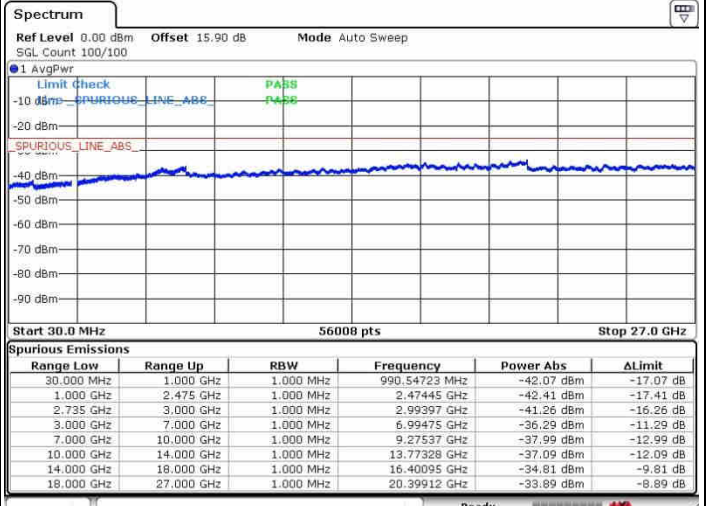

Date: 26.SEP.2017 11:50:04

Date: 26.SEP.2017 13:34:30

Middle Channel / FullIRB

N/A

Date: 26.SEP.2017 11:32:11

LTE Band 41 / 15MHz+15MHz

QPSK

Highest Channel / 1RB0 and 1RB74

Highest Channel / 1RB74 and 1RB0

Highest Channel / FullIRB

N/A

LTE Band 41 / 15MHz+20MHz

QPSK

Lowest Channel / 1RB0 and 1RB99

Lowest Channel / 1RB74 and 1RB0

Date: 28.SEP.2017 13:50:47

Date: 28.SEP.2017 13:54:55

Lowest Channel / FullRB

N/A

Date: 28.SEP.2017 13:39:03

LTE Band 41 / 15MHz+20MHz

QPSK

Middle Channel / 1RB0 and 1RB9

Middle Channel / 1RB74 and 1RB0