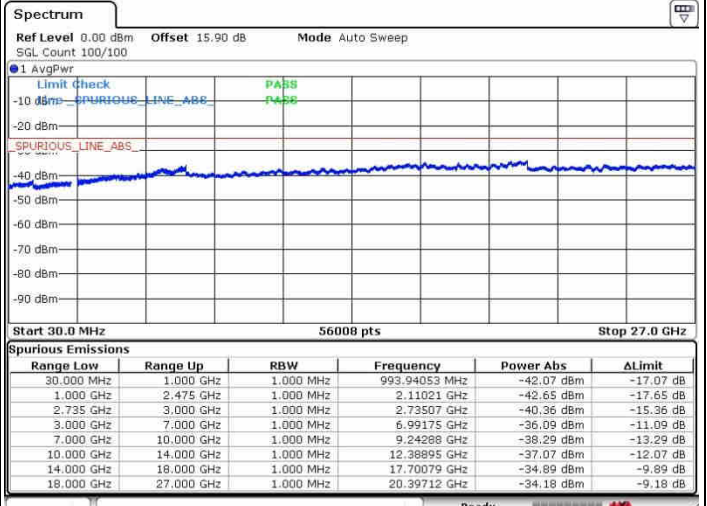

Highest Channel / 1RB74 and 1RB0

Date: 28.SEP.2017 13:49:36

Date: 28.SEP.2017 14:00:44

Highest Channel / FullIRB

N/A

Date: 28.SEP.2017 13:43:18

LTE Band 41 / 20MHz+5MHz

QPSK

Lowest Channel / 1RB0 and 1RB24

Lowest Channel / 1RB99 and 1RB0

Lowest Channel / FullRB

N/A

LTE Band 41 / 20MHz+5MHz

QPSK

Middle Channel / 1RB0 and 1RB24

Middle Channel / 1RB99 and 1RB0

Middle Channel / FullIRB

N/A

LTE Band 41 / 20MHz+5MHz

QPSK

Highest Channel / 1RB0 and 1RB24

Highest Channel / 1RB99 and 1RB0

Highest Channel / FullIRB

N/A