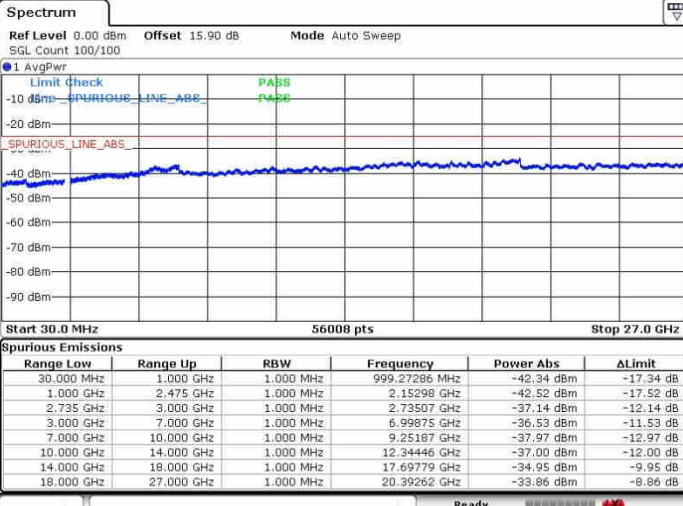

Middle Channel / FullIRB

N/A

LTE Band 41 / 20MHz+5MHz

QPSK

Highest Channel / 1RB0 and 1RB24

Highest Channel / 1RB99 and 1RB0

Highest Channel / FullIRB

N/A

LTE Band 41 / 20MHz+10MHz

QPSK

Lowest Channel / 1RB0 and 1RB49

Lowest Channel / 1RB99 and 1RB0

Lowest Channel / FullRB

N/A

LTE Band 41 / 20MHz+10MHz

QPSK

Middle Channel / 1RB0 and 1RB49

Middle Channel / 1RB99 and 1RB0

Middle Channel / FullIRB

N/A

LTE Band 41 / 20MHz+10MHz

QPSK

Highest Channel / 1RB0 and 1RB49

Highest Channel / 1RB99 and 1RB0

Highest Channel / FullIRB

N/A

LTE Band 41 / 20MHz+15MHz

QPSK

Lowest Channel / 1RB0 and 1RB74

Lowest Channel / 1RB99 and 1RB0

Date: 28.SEP.2017 15:36:15

Date: 28.SEP.2017 15:36:38