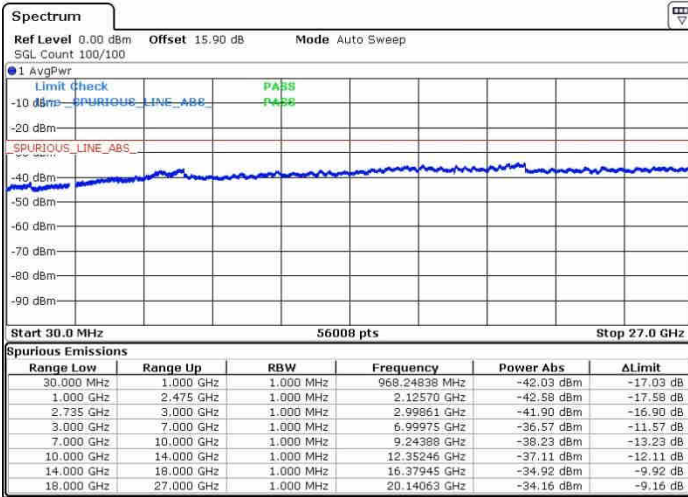

Date: 31.OCT.2017 00:59:10

Date: 31.OCT.2017 02:00:30

Middle Channel / FullIRB

N/A

Date: 31.OCT.2017 01:59:39

LTE Band 41 / 15MHz+10MHz

QPSK

Highest Channel / 1RB0 and 1RB49

Highest Channel / 1RB74 and 1RB0

Date: 31.OCT.2017 01:48:40

Date: 31.OCT.2017 02:03:57

Highest Channel / FullIRB

N/A

Date: 31.OCT.2017 02:04:48

LTE Band 41 / 5MHz+20MHz

16QAM

Lowest Channel / 1RB0 and 1RB99

Lowest Channel / 1RB24 and 1RB0

Date: 28.SEP.2017 10:28:30

Date: 28.SEP.2017 10:31:33

Lowest Channel / FullRB

N/A

Date: 28.SEP.2017 10:14:58

LTE Band 41 / 5MHz+20MHz