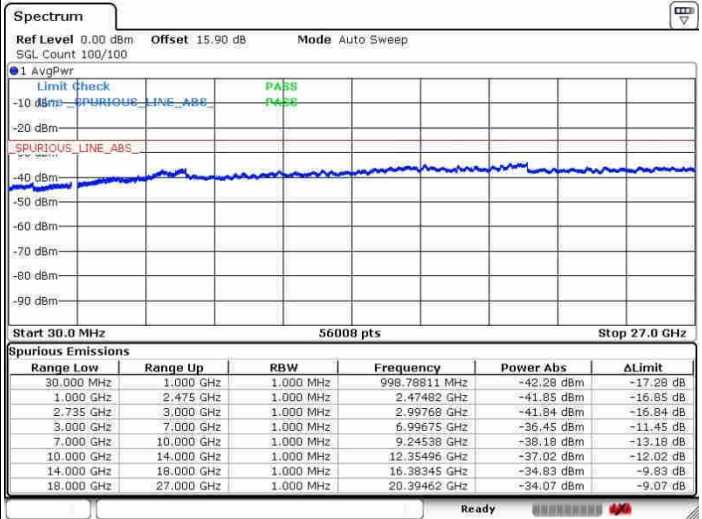

Lowest Channel / 1RB0 and 1RB99

Lowest Channel / 1RB24 and 1RB0

Date: 28.SEP.2017 10:28:30

Date: 28.SEP.2017 10:31:33

Lowest Channel / FullRB

N/A

Date: 28.SEP.2017 10:14:58

LTE Band 41 / 5MHz+20MHz

16QAM

Middle Channel / 1RB0 and 1RB9

Middle Channel / 1RB24 and 1RB0

Middle Channel / FullIRB

N/A

LTE Band 41 / 5MHz+20MHz

16QAM

Highest Channel / 1RB0 and 1RB99

Highest Channel / 1RB24 and 1RB0

Date: 26.SEP.2017 10:23:37

Date: 26.SEP.2017 10:40:53

Highest Channel / FullIRB

N/A

Date: 26.SEP.2017 10:20:42

LTE Band 41 / 10MHz+20MHz

16QAM

Lowest Channel / 1RB0 and 1RB99

Lowest Channel / 1RB49 and 1RB0

Date: 26.SEP.2017 10:49:31

Date: 26.SEP.2017 11:22:02

Lowest Channel / FullRB

N/A

Date: 26.SEP.2017 10:42:50

LTE Band 41 / 10MHz+20MHz