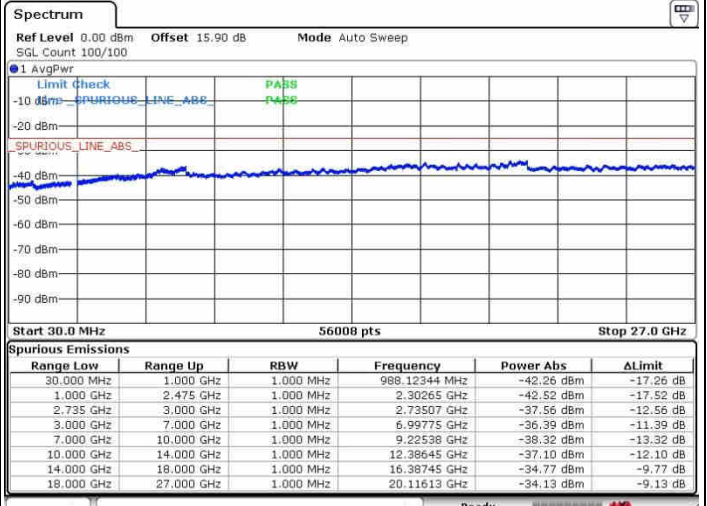

Middle Channel / 1RB0 and 1RB49

Middle Channel / 1RB99 and 1RB0

Middle Channel / FullIRB

N/A

LTE Band 41 / 20MHz+10MHz

QPSK

Highest Channel / 1RB0 and 1RB49

Highest Channel / 1RB99 and 1RB0

Highest Channel / FullIRB

N/A

LTE Band 41 / 20MHz+15MHz

QPSK

Lowest Channel / 1RB0 and 1RB74

Lowest Channel / 1RB99 and 1RB0

Date: 28.SEP.2017 15:36:15

Date: 28.SEP.2017 15:36:38

Lowest Channel / FullRB

N/A

Date: 28.SEP.2017 15:22:59

LTE Band 41 / 20MHz+15MHz

QPSK

Middle Channel / 1RB0 and 1RB74

Middle Channel / 1RB99 and 1RB0

Date: 28.SEP.2017 15:33:47

Date: 28.SEP.2017 15:42:13

Middle Channel / FullIRB

N/A

Date: 28.SEP.2017 15:25:20

LTE Band 41 / 20MHz+15MHz

QPSK

Highest Channel / 1RB0 and 1RB74

Highest Channel / 1RB99 and 1RB0