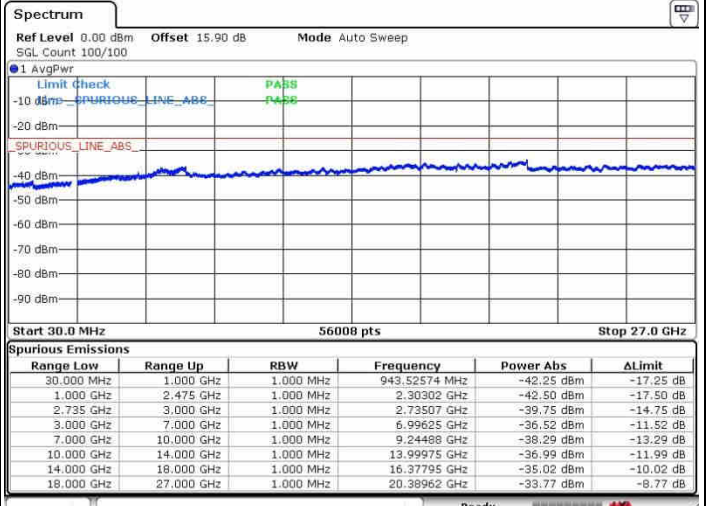

Highest Channel / FullIRB

N/A

LTE Band 41 / 20MHz+15MHz

QPSK

Lowest Channel / 1RB0 and 1RB74

Lowest Channel / 1RB99 and 1RB0

Date: 28.SEP.2017 15:36:15

Date: 28.SEP.2017 15:36:38

Lowest Channel / FullRB

N/A

Date: 28.SEP.2017 15:22:59

LTE Band 41 / 20MHz+15MHz

QPSK

Middle Channel / 1RB0 and 1RB74

Middle Channel / 1RB99 and 1RB0

Date: 28.SEP.2017 15:33:47

Date: 28.SEP.2017 15:42:13

Middle Channel / FullIRB

N/A

Date: 28.SEP.2017 15:25:20

LTE Band 41 / 20MHz+15MHz

QPSK

Highest Channel / 1RB0 and 1RB74

Highest Channel / 1RB99 and 1RB0

Date: 28.SEP.2017 15:30:30

Date: 28.SEP.2017 15:45:26

Highest Channel / FullIRB

N/A

Date: 28.SEP.2017 15:27:53

LTE Band 41 / 20MHz+20MHz

QPSK

Lowest Channel / 1RB0 and 1RB99