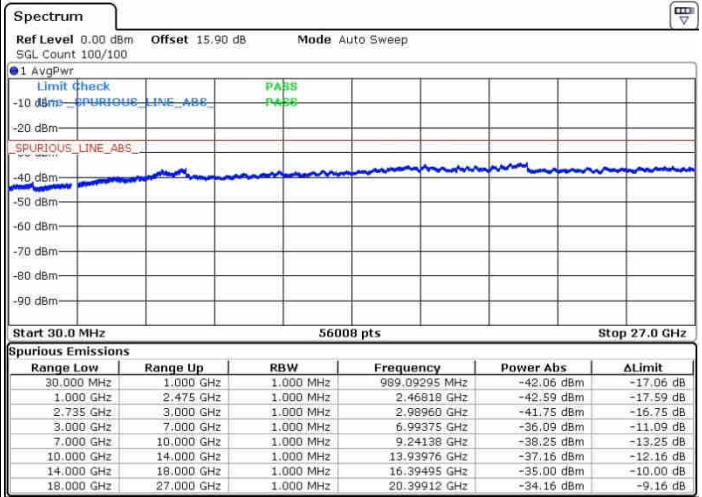

Lowest Channel / 1RB0 and 1RB99

Lowest Channel / 1RB49 and 1RB0

Date: 26.SEP.2017 10:49:31

Date: 26.SEP.2017 11:22:02

Lowest Channel / FullRB

N/A

Date: 26.SEP.2017 10:42:50

LTE Band 41 / 10MHz+20MHz

LTE Band 41 / 10MHz+20MHz

16QAM

Highest Channel / 1RB0 and 1RB99

Highest Channel / 1RB49 and 1RB0

Highest Channel / FullIRB

N/A

LTE Band 41 / 15MHz+15MHz

16QAM

Lowest Channel / 1RB0 and 1RB74

Lowest Channel / 1RB74 and 1RB0

Date: 28.SEP.2017 11:53:38

Date: 28.SEP.2017 11:56:51

Lowest Channel / FullRB

N/A

Date: 28.SEP.2017 11:24:55