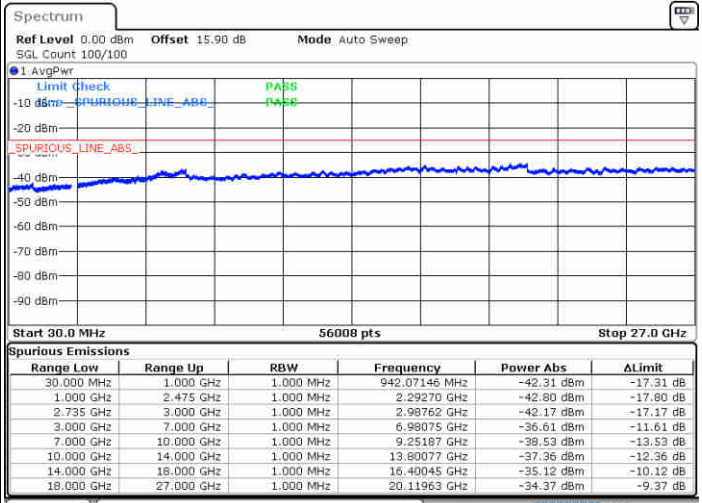

QPSK

Highest Channel / 1RB0 and 1RB99

Highest Channel / 1RB99 and 1RB0

Date: 26.SEP.2017 09:51:00

Date: 26.SEP.2017 10:09:48

Highest Channel / FullIRB

N/A

Date: 26.SEP.2017 09:47:07

LTE Band 41 / 10MHz+15MHz

QPSK

Lowest Channel / 1RB0 and 1RB74

Lowest Channel / 1RB49 and 1RB0

Date: 30.OCT.2017 23:25:48

Date: 30.OCT.2017 22:56:30

Lowest Channel / FullRB

N/A