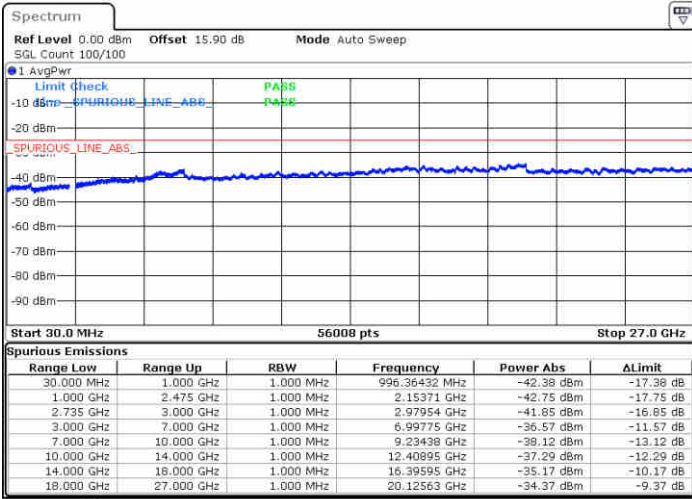

Highest Channel / FullIRB

N/A

Date: 30.OCT.2017 22:57:39

LTE Band 41 / 15MHz+10MHz

QPSK

Lowest Channel / 1RB0 and 1RB49

Lowest Channel / 1RB74 and 1RB0

Date: 31.OCT.2017 01:09:44

Date: 31.OCT.2017 01:54:29

Lowest Channel / FullRB

N/A

Date: 31.OCT.2017 01:01:36

LTE Band 41 / 15MHz+10MHz

QPSK

Middle Channel / 1RB0 and 1RB49

Middle Channel / 1RB74 and 1RB0

Date: 31.OCT.2017 00:59:10

Date: 31.OCT.2017 02:00:30

Middle Channel / FullIRB

N/A

Date: 31.OCT.2017 01:59:39

LTE Band 41 / 15MHz+10MHz

QPSK

Highest Channel / 1RB0 and 1RB49