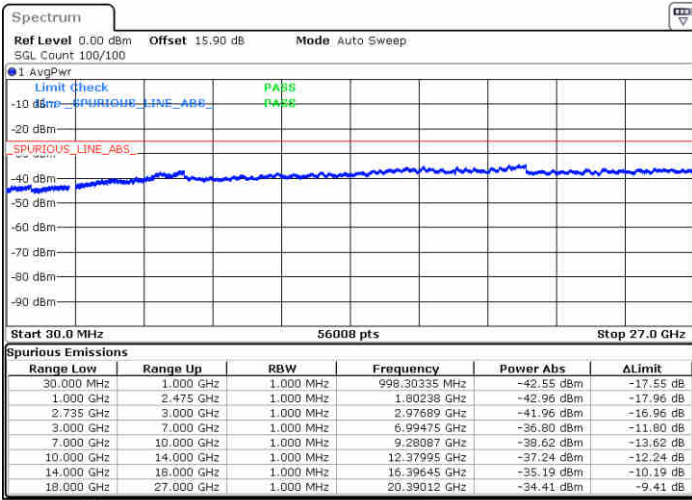

N/A

Date: 30.OCT.2017 23:02:44

LTE Band 41 / 10MHz+15MHz

QPSK

Highest Channel / 1RB0 and 1RB74

Highest Channel / 1RB49 and 1RB0

Date: 30.OCT.2017 23:21:32

Date: 30.OCT.2017 22:55:07

Highest Channel / FullIRB

N/A

Date: 30.OCT.2017 22:57:39

LTE Band 41 / 15MHz+10MHz

QPSK

Lowest Channel / 1RB0 and 1RB49

Lowest Channel / 1RB74 and 1RB0

Date: 31.OCT.2017 01:09:44

Date: 31.OCT.2017 01:54:29

Lowest Channel / FullRB

N/A

Date: 31.OCT.2017 01:01:36

LTE Band 41 / 15MHz+10MHz

QPSK

Middle Channel / 1RB0 and 1RB49

Middle Channel / 1RB74 and 1RB0