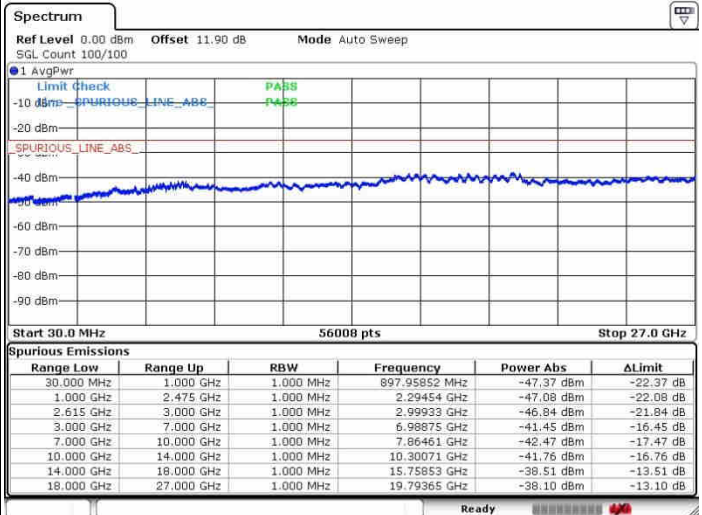

Date: 27.SEP.2017 15:50:50

Highest Channel / FullIRB

N/A

Date: 27.SEP.2017 15:43:33

LTE Band 7 / 15MHz+20MHz

64QAM

Lowest Channel / 1RB0 and 1RB99

Lowest Channel / 1RB74 and 1RB0

Date: 27.SEP.2017 16:22:45

Date: 27.SEP.2017 16:25:39

Lowest Channel / FullRB

N/A

Date: 27.SEP.2017 16:20:20

LTE Band 7 / 15MHz+20MHz

64QAM

Middle Channel / 1RB0 and 1RB9

Middle Channel / 1RB74 and 1RB0

Date: 27.SEP.2017 16:41:15

Date: 27.SEP.2017 16:28:35

Middle Channel / FullIRB

N/A

Date: 27.SEP.2017 16:42:11

LTE Band 7 / 15MHz+20MHz

64QAM

Highest Channel / 1RB0 and 1RB99

Highest Channel / 1RB74 and 1RB0

Date: 27.SEP.2017 16:56:01

Date: 27.SEP.2017 16:58:30

Highest Channel / FullIRB

N/A

Date: 27.SEP.2017 16:53:48

LTE Band 7 / 20MHz+10MHz