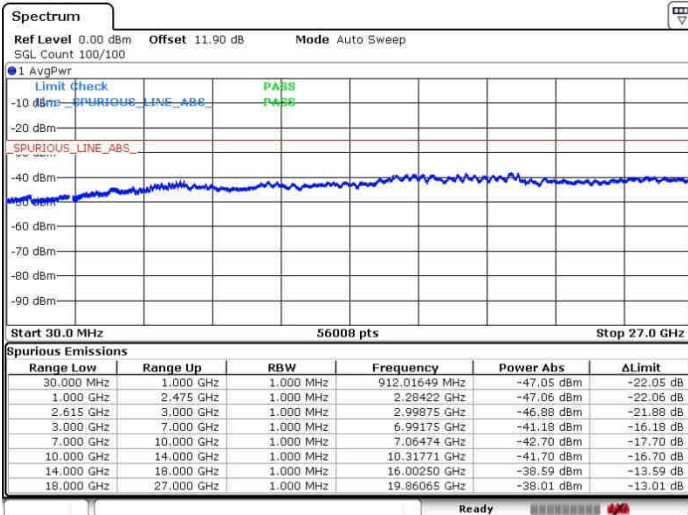

Date: 27.SEP.2017 14:27:04

LTE Band 7 / 20MHz+10MHz

64QAM

Highest Channel / 1RB0 and 1RB49

Highest Channel / 1RB99 and 1RB0

Date: 27.SEP.2017 14:34:52

Date: 27.SEP.2017 14:38:35

Highest Channel / FullIRB

N/A

Date: 27.SEP.2017 14:32:11

LTE Band 7 / 20MHz+15MHz

64QAM

Lowest Channel / 1RB0 and 1RB74

Lowest Channel / 1RB99 and 1RB0

Date: 27.SEP.2017 17:40:48

Date: 27.SEP.2017 17:48:38