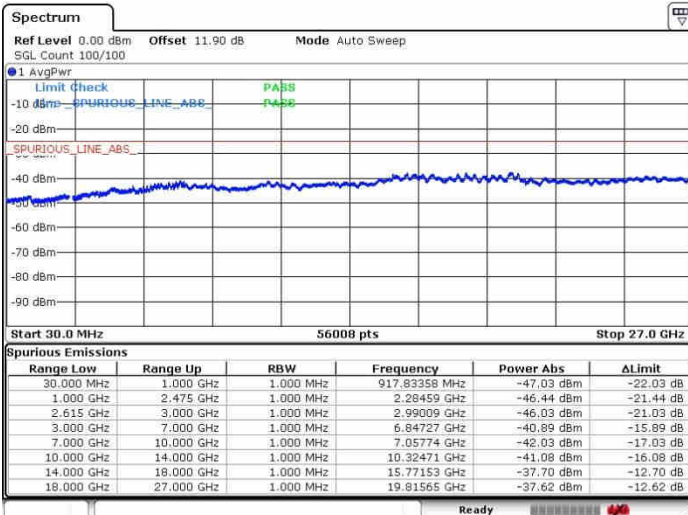

LTE Band 7 / 10MHz+20MHz

64QAM

Highest Channel / 1RB0 and 1RB99

Highest Channel / 1RB49 and 1RB0

Date: 27.SEP.2017 11:49:29

Date: 30.SEP.2017 10:53:39

Highest Channel / FullIRB

N/A

Date: 30.SEP.2017 10:49:13

LTE Band 7 / 15MHz+15MHz

64QAM

Lowest Channel / 1RB0 and 1RB74

Lowest Channel / 1RB74 and 1RB0

Date: 27.SEP.2017 15:30:35

Date: 27.SEP.2017 15:35:00

Lowest Channel / FullRB