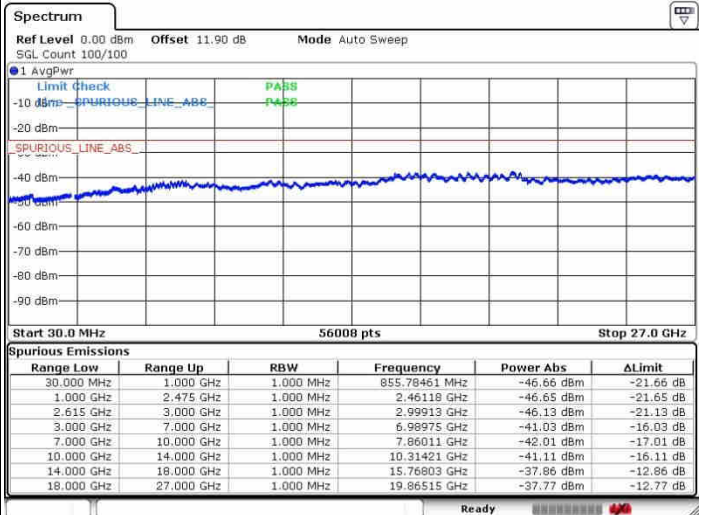

Lowest Channel / 1RB0 and 1RB99

Lowest Channel / 1RB49 and 1RB0

Date: 27.SEP.2017 11:25:06

Date: 27.SEP.2017 11:31:24

Lowest Channel / FullRB

N/A

Date: 27.SEP.2017 11:23:57

LTE Band 7 / 10MHz+20MHz

LTE Band 7 / 10MHz+20MHz

64QAM

Highest Channel / 1RB0 and 1RB99

Highest Channel / 1RB49 and 1RB0

Date: 27.SEP.2017 11:49:29

Date: 30.SEP.2017 10:53:39

Highest Channel / FullIRB

N/A