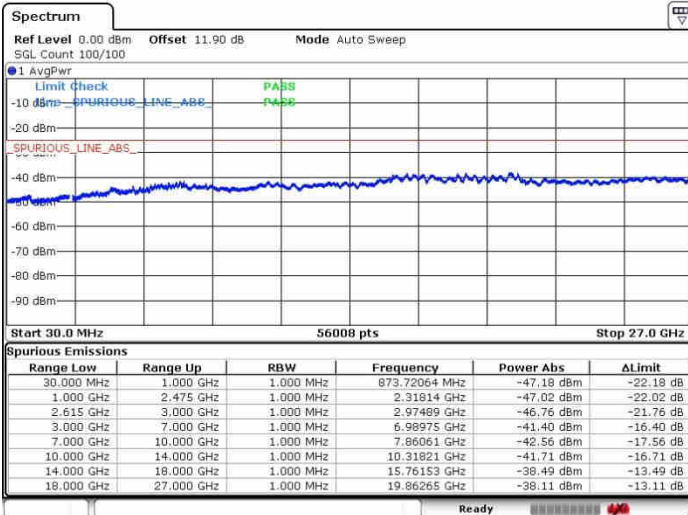

Lowest Channel / 1RB0 and 1RB99

Lowest Channel / 1RB49 and 1RB0

Date: 27.SEP.2017 11:25:06

Date: 27.SEP.2017 11:31:24

Lowest Channel / FullRB

N/A

Date: 27.SEP.2017 11:23:57

LTE Band 7 / 10MHz+20MHz

64QAM

MiddleChannel / 1RB0 and 1RB99

Middle Channel / 1RB49 and 1RB0

Date: 27.SEP.2017 11:47:12

Date: 30.SEP.2017 11:02:53

Middle Channel / FullIRB

N/A

Date: 30.SEP.2017 11:05:05

LTE Band 7 / 10MHz+20MHz

64QAM

Highest Channel / 1RB0 and 1RB99

Highest Channel / 1RB49 and 1RB0

Date: 27.SEP.2017 11:49:29

Date: 30.SEP.2017 10:53:39

Highest Channel / FullIRB

N/A