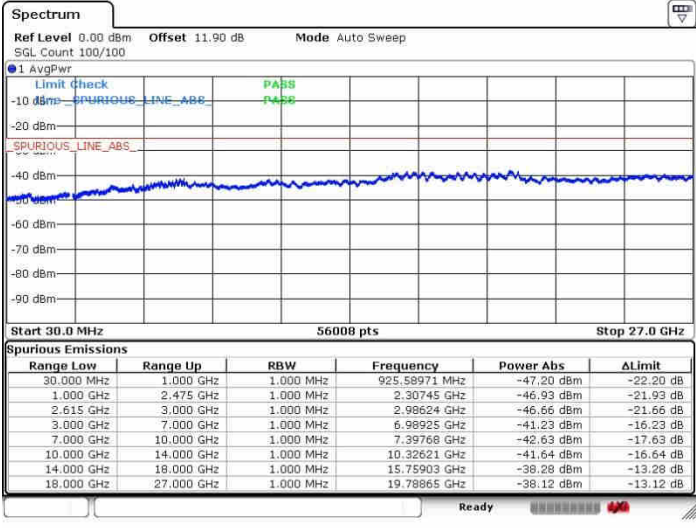

LTE Band 7 / 10MHz+20MHz

64QAM

Highest Channel / 1RB0 and 1RB99

Highest Channel / 1RB49 and 1RB0

Date: 27.SEP.2017 11:49:29

Date: 30.SEP.2017 10:53:39

Highest Channel / FullIRB

N/A

Date: 30.SEP.2017 10:49:13

LTE Band 7 / 15MHz+15MHz

64QAM

Lowest Channel / 1RB0 and 1RB74

Lowest Channel / 1RB74 and 1RB0

Date: 27.SEP.2017 15:30:35

Date: 27.SEP.2017 15:35:00

Lowest Channel / FullRB