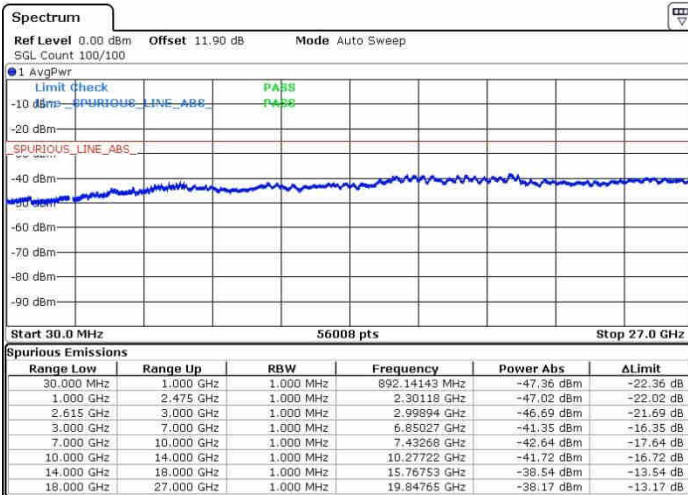

Lowest Channel / FullRB

N/A

Date: 27.SEP.2017 17:37:41