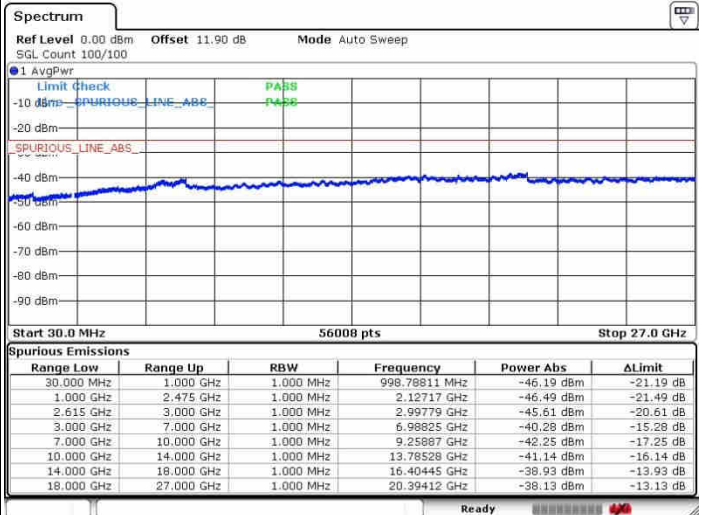

Date: 28.SEP.2017 08:59:20

LTE Band 7 / 20MHz+20MHz

16QAM

Middle Channel / 1RB0 and 1RB9

Middle Channel / 1RB99 and 1RB0

Date: 28.SEP.2017 09:10:27

Date: 28.SEP.2017 09:13:11

Middle Channel / FullIRB

N/A

Date: 28.SEP.2017 09:07:45

LTE Band 7 / 20MHz+20MHz

16QAM

Highest Channel / 1RB0 and 1RB99

Highest Channel / 1RB99 and 1RB0

Date: 26.SEP.2017 09:21:33

Date: 26.SEP.2017 09:27:35