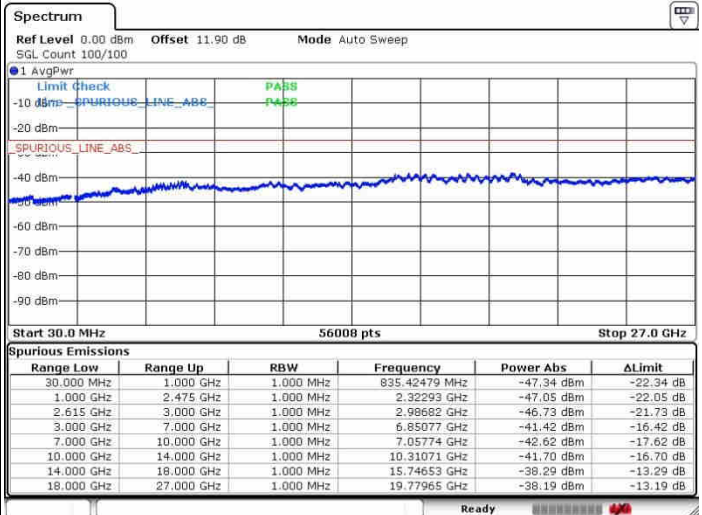

Date: 27.SEP.2017 14:27:04

LTE Band 7 / 20MHz+10MHz

64QAM

Highest Channel / 1RB0 and 1RB49

Highest Channel / 1RB99 and 1RB0

Date: 27.SEP.2017 14:34:52

Date: 27.SEP.2017 14:38:35

Highest Channel / FullIRB

N/A

Date: 27.SEP.2017 14:32:11

LTE Band 7 / 20MHz+15MHz

64QAM

Lowest Channel / 1RB0 and 1RB74

Lowest Channel / 1RB99 and 1RB0

Date: 27.SEP.2017 17:40:48

Date: 27.SEP.2017 17:48:38