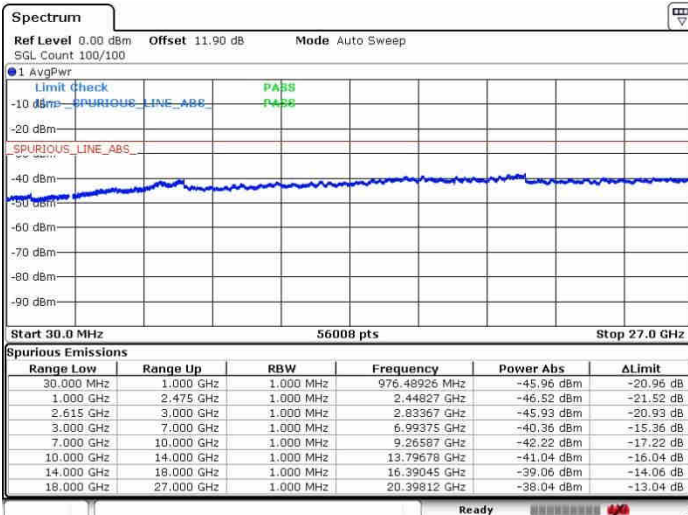

LTE Band 7 / 20MHz+20MHz

16QAM

Lowest Channel / 1RB0 and 1RB99

Lowest Channel / 1RB99 and 1RB0

Date: 28.SEP.2017 09:01:46

Date: 28.SEP.2017 09:05:19

Lowest Channel / FullRB

N/A

Date: 28.SEP.2017 08:59:20

LTE Band 7 / 20MHz+20MHz

16QAM

Middle Channel / 1RB0 and 1RB9

Middle Channel / 1RB99 and 1RB0

Date: 28.SEP.2017 09:10:27

Date: 28.SEP.2017 09:13:11

Middle Channel / FullIRB

N/A

Date: 28.SEP.2017 09:07:45

LTE Band 7 / 20MHz+20MHz

16QAM

Highest Channel / 1RB0 and 1RB99

Highest Channel / 1RB99 and 1RB0

Date: 26.SEP.2017 09:21:33

Date: 26.SEP.2017 09:27:35