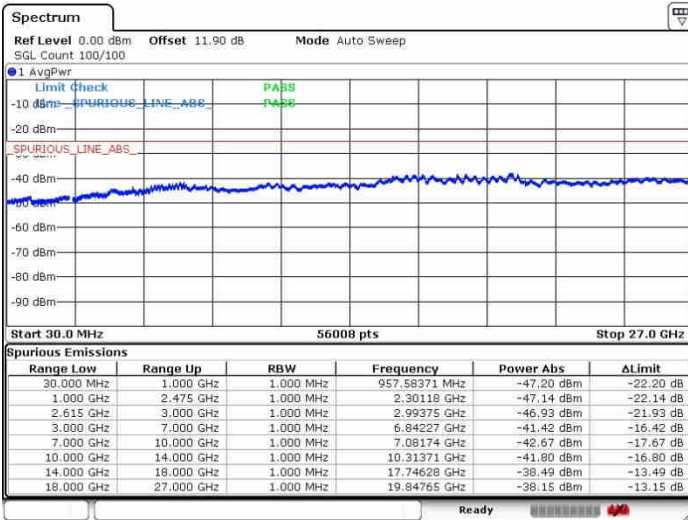

Date: 27.SEP.2017 16:44:28

LTE Band 7 / 15MHz+20MHz

16QAM

Highest Channel / 1RB0 and 1RB99

Highest Channel / 1RB74 and 1RB0

Date: 27.SEP.2017 16:55:21

Date: 27.SEP.2017 16:57:50

Highest Channel / FullIRB

N/A

Date: 27.SEP.2017 16:52:34

LTE Band 7 / 20MHz+10MHz

16QAM

Lowest Channel / 1RB0 and 1RB49

Lowest Channel / 1RB99 and 1RB0

Date: 27.SEP.2017 14:12:06

Date: 27.SEP.2017 14:15:23