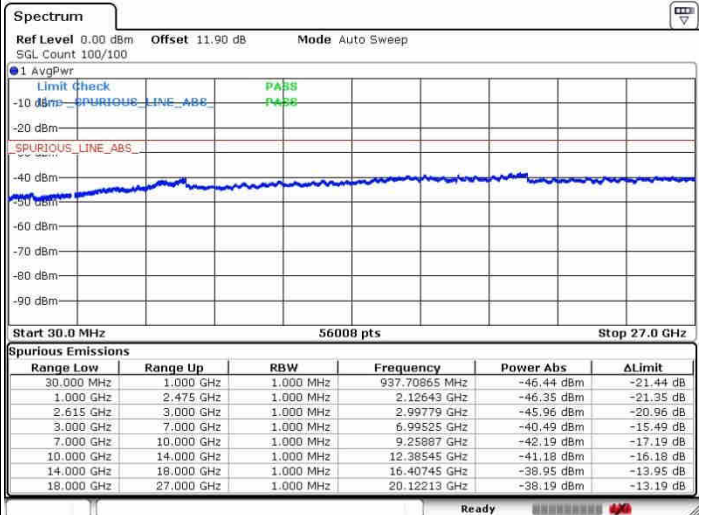

Date: 27.SEP.2017 17:53:17

Middle Channel / FullIRB

N/A

Date: 27.SEP.2017 17:57:46

LTE Band 7 / 20MHz+15MHz

64QAM

Highest Channel / 1RB0 and 1RB74

Highest Channel / 1RB99 and 1RB0

Date: 27.SEP.2017 18:05:48

Date: 27.SEP.2017 18:05:04

Highest Channel / FullIRB

N/A

Date: 27.SEP.2017 18:00:54

LTE Band 7 / 20MHz+20MHz

64QAM

Lowest Channel / 1RB0 and 1RB99

Lowest Channel / 1RB99 and 1RB0

Date: 28.SEP.2017 09:03:29

Date: 28.SEP.2017 09:05:58

Lowest Channel / FullRB

N/A

Date: 28.SEP.2017 09:00:47

LTE Band 7 / 20MHz+20MHz

64QAM