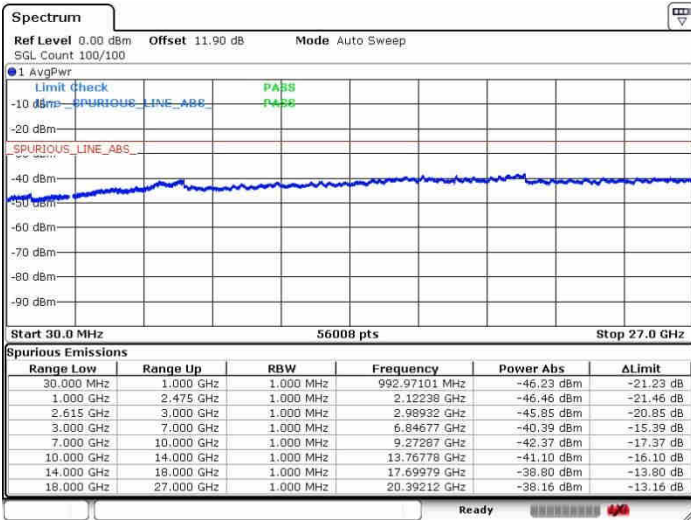

Date: 28.SEP.2017 08:59:20

LTE Band 7 / 20MHz+20MHz

16QAM

Middle Channel / 1RB0 and 1RB9

Middle Channel / 1RB99 and 1RB0

Date: 28.SEP.2017 09:10:27

Date: 28.SEP.2017 09:13:11

Middle Channel / FullIRB

N/A

Date: 28.SEP.2017 09:07:45

LTE Band 7 / 20MHz+20MHz

16QAM

Highest Channel / 1RB0 and 1RB99

Highest Channel / 1RB99 and 1RB0

Date: 26.SEP.2017 09:21:33

Date: 26.SEP.2017 09:27:35

Highest Channel / FullIRB

N/A

Date: 26.SEP.2017 09:18:45

LTE Band 7 / 15MHz+10MHz

16QAM

Lowest Channel / 1RB0 and 1RB49

Lowest Channel / 1RB74 and 1RB0

Date: 30.OCT.2017 09:45:15