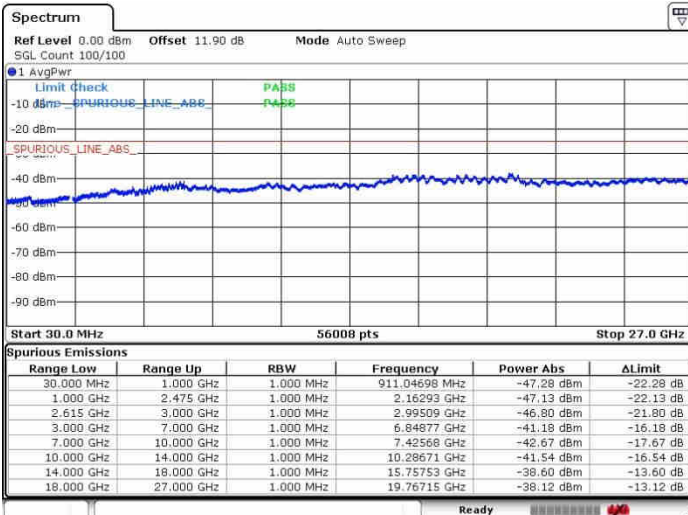

Middle Channel / FullIRB

N/A

Date: 27.SEP.2017 15:41:08

LTE Band 7 / 15MHz+15MHz

64QAM

Highest Channel / 1RB0 and 1RB74

Highest Channel / 1RB74 and 1RB0

Date: 27.SEP.2017 15:46:49

Date: 27.SEP.2017 15:50:50

Highest Channel / FullIRB

N/A

Date: 27.SEP.2017 15:43:33

LTE Band 7 / 15MHz+20MHz

64QAM

Lowest Channel / 1RB0 and 1RB99

Lowest Channel / 1RB74 and 1RB0

Date: 27.SEP.2017 16:22:45

Date: 27.SEP.2017 16:25:39

Lowest Channel / FullRB

N/A

Date: 27.SEP.2017 16:20:20

LTE Band 7 / 15MHz+20MHz

64QAM

Middle Channel / 1RB0 and 1RB9