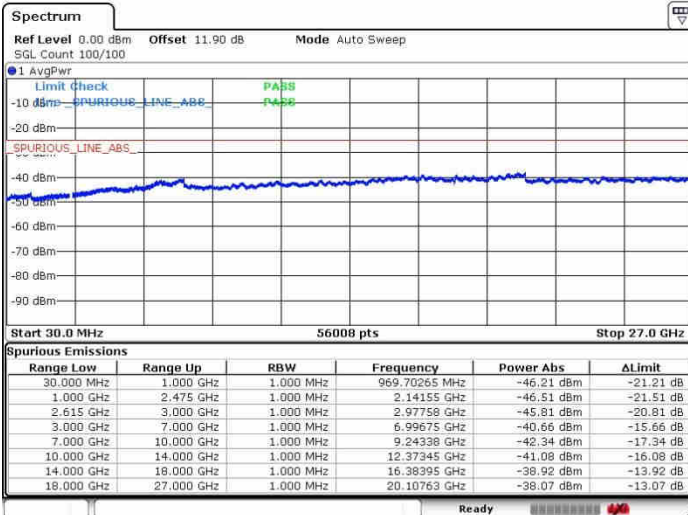

LTE Band 7 / 20MHz+20MHz

16QAM

Lowest Channel / 1RB0 and 1RB99

Lowest Channel / 1RB99 and 1RB0

Date: 28.SEP.2017 09:01:46

Date: 28.SEP.2017 09:05:19

Lowest Channel / FullRB

N/A

Date: 28.SEP.2017 08:59:20

LTE Band 7 / 20MHz+20MHz

16QAM

Middle Channel / 1RB0 and 1RB9

Middle Channel / 1RB99 and 1RB0

Date: 28.SEP.2017 09:10:27

Date: 28.SEP.2017 09:13:11

Middle Channel / FullIRB

N/A

Date: 28.SEP.2017 09:07:45

LTE Band 7 / 20MHz+20MHz

16QAM

Highest Channel / 1RB0 and 1RB99

Highest Channel / 1RB99 and 1RB0

Date: 26.SEP.2017 09:21:33

Date: 26.SEP.2017 09:27:35