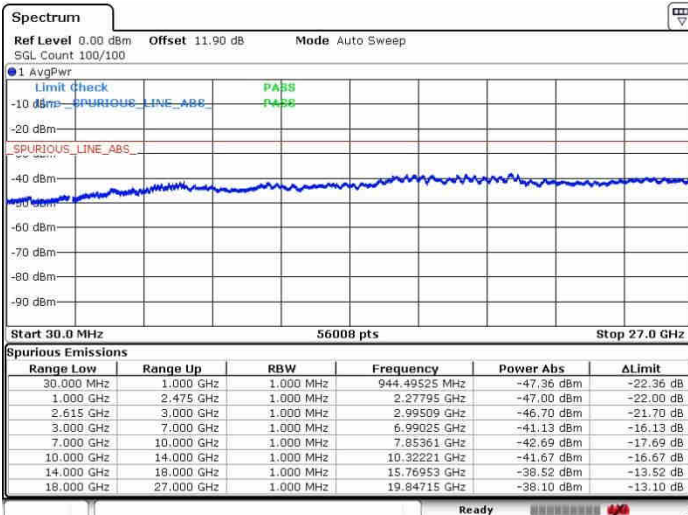

Lowest Channel / FullRB

N/A

Date: 27.SEP.2017 17:37:41

LTE Band 7 / 20MHz+15MHz

64QAM

Middle Channel / 1RB0 and 1RB74

Middle Channel / 1RB99 and 1RB0

Date: 27.SEP.2017 17:55:48

Date: 27.SEP.2017 17:53:17

Middle Channel / FullIRB

N/A

Date: 27.SEP.2017 17:57:46

LTE Band 7 / 20MHz+15MHz

64QAM

Highest Channel / 1RB0 and 1RB74

Highest Channel / 1RB99 and 1RB0

Date: 27.SEP.2017 18:05:48

Date: 27.SEP.2017 18:05:04

Highest Channel / FullIRB

N/A

Date: 27.SEP.2017 18:00:54

LTE Band 7 / 20MHz+20MHz

64QAM

Lowest Channel / 1RB0 and 1RB99

Lowest Channel / 1RB99 and 1RB0

Date: 28.SEP.2017 09:03:29

Date: 28.SEP.2017 09:05:58

Lowest Channel / FullRB

N/A

Date: 28.SEP.2017 09:00:47

LTE Band 7 / 20MHz+20MHz

64QAM