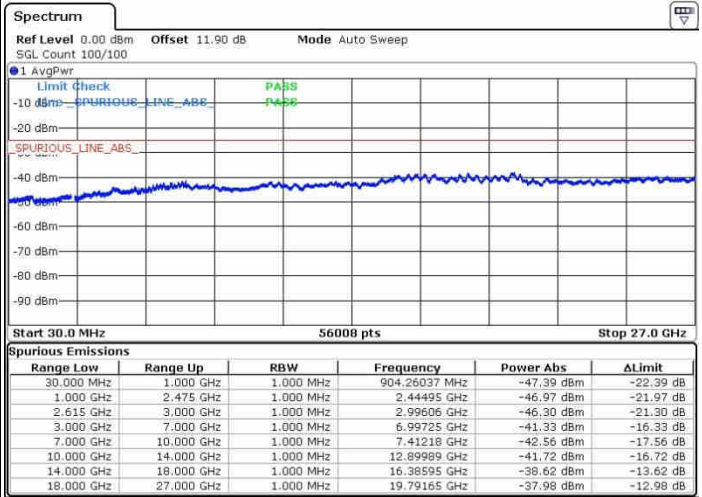

Middle Channel / FullIRB

N/A

Date: 27.SEP.2017 15:41:08

LTE Band 7 / 15MHz+15MHz

64QAM

Highest Channel / 1RB0 and 1RB74

Highest Channel / 1RB74 and 1RB0

Date: 27.SEP.2017 15:46:49

Date: 27.SEP.2017 15:50:50

Highest Channel / FullIRB

N/A

Date: 27.SEP.2017 15:43:33

LTE Band 7 / 15MHz+20MHz

64QAM

Lowest Channel / 1RB0 and 1RB99

Lowest Channel / 1RB74 and 1RB0