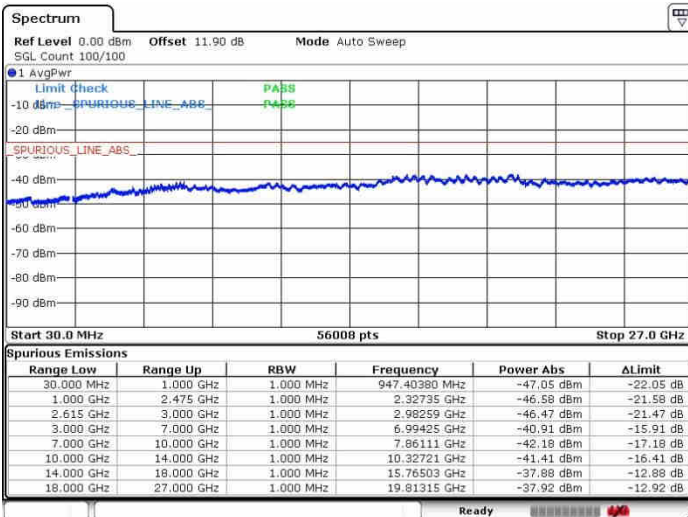

Highest Channel / FullIRB

N/A

Date: 26.SEP.2017 09:18:45

LTE Band 7 / 15MHz+10MHz

16QAM

Lowest Channel / 1RB0 and 1RB49

Lowest Channel / 1RB74 and 1RB0

Date: 30.OCT.2017 09:45:15

Date: 30.OCT.2017 09:48:58

Lowest Channel / FullRB

N/A

Date: 30.OCT.2017 09:42:02

LTE Band 7 / 15MHz+10MHz

16QAM

Middle Channel / 1RB0 and 1RB49

Middle Channel / 1RB49 and 1RB0

Date: 30.OCT.2017 09:54:17

Date: 30.OCT.2017 09:57:34

Middle Channel / FullIRB

N/A

Date: 30.OCT.2017 09:51:48

LTE Band 7 / 15MHz+10MHz

16QAM

Highest Channel / 1RB0 and 1RB99

Highest Channel / 1RB99 and 1RB0

Date: 30.OCT.2017 10:04:32

Date: 30.OCT.2017 10:07:25

Highest Channel / FullIRB

N/A

Date: 30.OCT.2017 10:00:25

LTE Band 7 / 10MHz+20MHz

64QAM