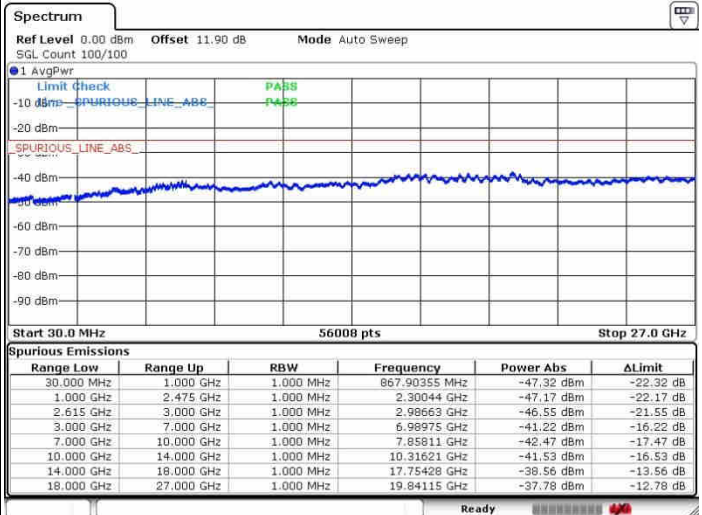

Lowest Channel / FullRB

N/A

Date: 27.SEP.2017 14:06:40

LTE Band 7 / 20MHz+10MHz

16QAM

Middle Channel / 1RB0 and 1RB49

Middle Channel / 1RB99 and 1RB0

Date: 27.SEP.2017 14:24:05

Date: 27.SEP.2017 14:21:25

Middle Channel / FullIRB

N/A

Date: 27.SEP.2017 14:26:09

LTE Band 7 / 20MHz+10MHz

16QAM

Highest Channel / 1RB0 and 1RB49

Highest Channel / 1RB99 and 1RB0

Date: 27.SEP.2017 14:34:12

Date: 27.SEP.2017 14:37:53

Highest Channel / FullIRB

N/A

Date: 27.SEP.2017 14:31:28

LTE Band 7 / 20MHz+15MHz

16QAM

Lowest Channel / 1RB0 and 1RB74