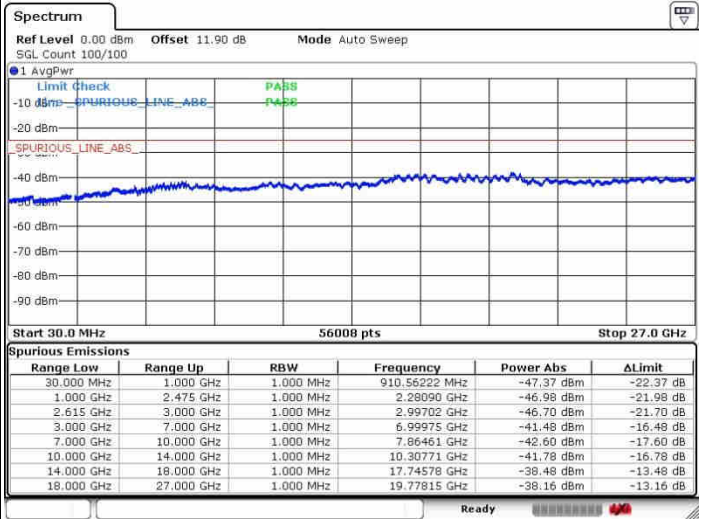

Date: 27.SEP.2017 16:44:28

LTE Band 7 / 15MHz+20MHz

16QAM

Highest Channel / 1RB0 and 1RB99

Highest Channel / 1RB74 and 1RB0

Date: 27.SEP.2017 16:55:21

Date: 27.SEP.2017 16:57:50

Highest Channel / FullIRB

N/A

Date: 27.SEP.2017 16:52:34

LTE Band 7 / 20MHz+10MHz

16QAM

Lowest Channel / 1RB0 and 1RB49

Lowest Channel / 1RB99 and 1RB0

Date: 27.SEP.2017 14:12:06

Date: 27.SEP.2017 14:15:23