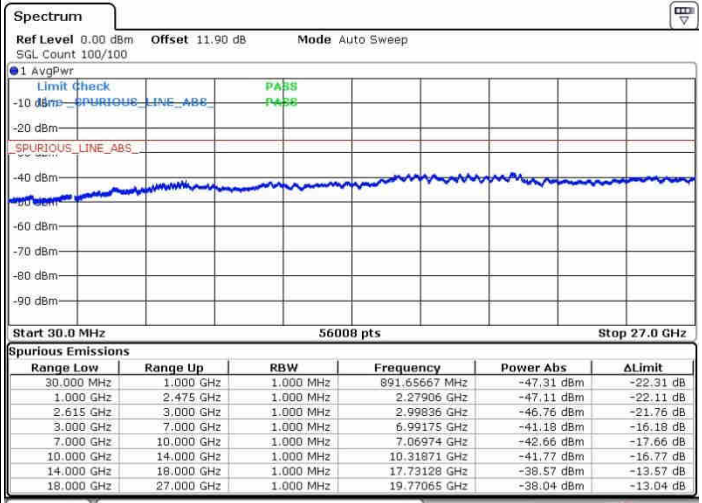

LTE Band 7 / 20MHz+15MHz

16QAM

Highest Channel / 1RB0 and 1RB74

Highest Channel / 1RB99 and 1RB0

Date: 27.SEP.2017 18:02:54

Date: 27.SEP.2017 18:04:24