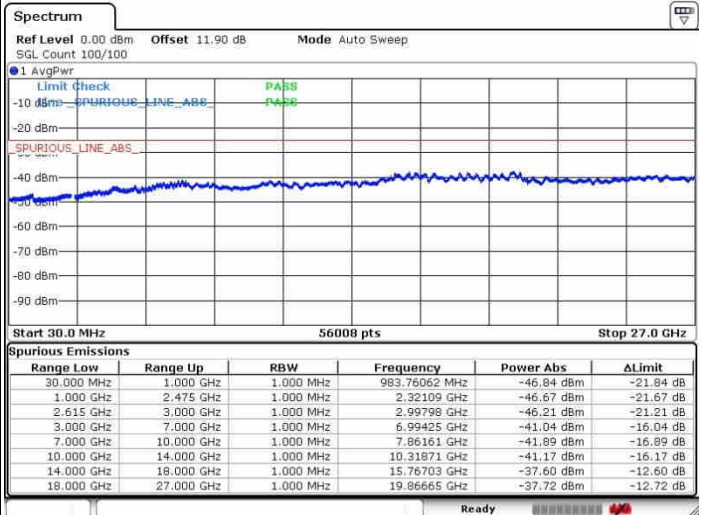

LTE Band 7 / 10MHz+20MHz

64QAM

MiddleChannel / 1RB0 and 1RB99

Middle Channel / 1RB49 and 1RB0

Date: 27.SEP.2017 11:47:12

Date: 30.SEP.2017 11:02:53