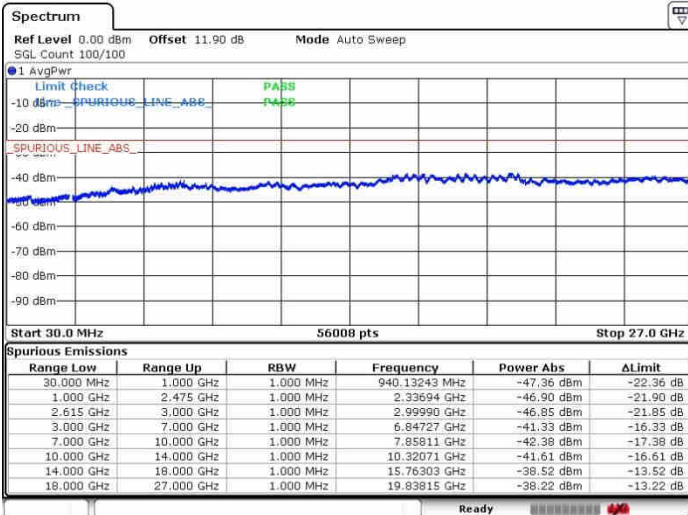

Middle Channel / 1RB74 and 1RB0

Date: 27.SEP.2017 16:41:15

Date: 27.SEP.2017 16:28:35

Middle Channel / FullIRB

N/A

Date: 27.SEP.2017 16:42:11

LTE Band 7 / 15MHz+20MHz

64QAM

Highest Channel / 1RB0 and 1RB99

Highest Channel / 1RB74 and 1RB0

Date: 27.SEP.2017 16:56:01

Date: 27.SEP.2017 16:58:30

Highest Channel / FullIRB

N/A

Date: 27.SEP.2017 16:53:48

LTE Band 7 / 20MHz+10MHz

64QAM

Lowest Channel / 1RB0 and 1RB49

Lowest Channel / 1RB99 and 1RB0

Date: 27.SEP.2017 14:13:23

Date: 27.SEP.2017 14:19:20

Lowest Channel / FullIRB

N/A

Date: 27.SEP.2017 14:10:24