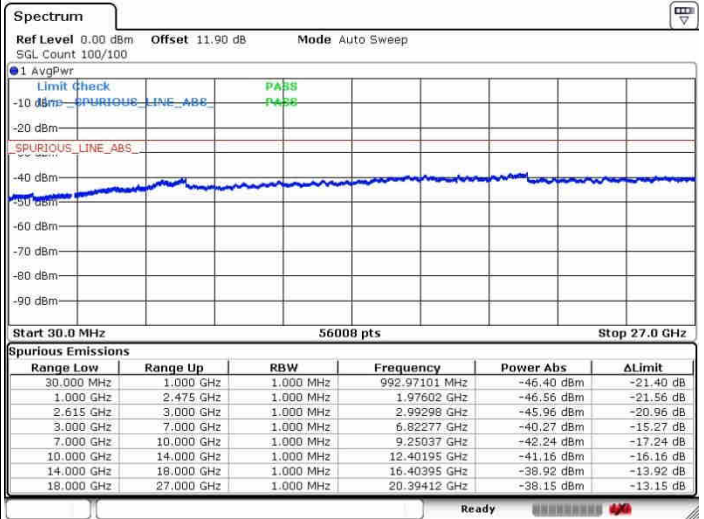

Date: 28.SEP.2017 08:59:20

LTE Band 7 / 20MHz+20MHz

16QAM

Middle Channel / 1RB0 and 1RB9

Middle Channel / 1RB99 and 1RB0

Date: 28.SEP.2017 09:10:27

Date: 28.SEP.2017 09:13:11

Middle Channel / FullIRB

N/A

Date: 28.SEP.2017 09:07:45

LTE Band 7 / 20MHz+20MHz

16QAM

Highest Channel / 1RB0 and 1RB99

Highest Channel / 1RB99 and 1RB0

Date: 26.SEP.2017 09:21:33

Date: 26.SEP.2017 09:27:35

Highest Channel / FullIRB

N/A

Date: 26.SEP.2017 09:18:45

LTE Band 7 / 15MHz+10MHz

16QAM

Lowest Channel / 1RB0 and 1RB49

Lowest Channel / 1RB74 and 1RB0

Date: 30.OCT.2017 09:45:15