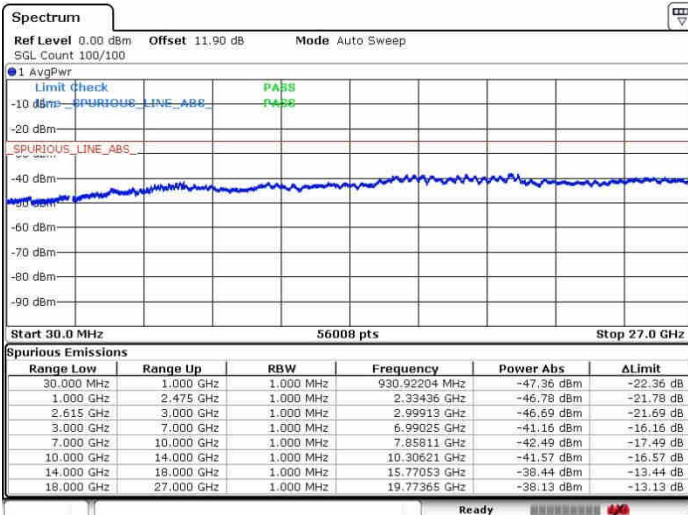

Highest Channel / 1RB0 and 1RB99

Highest Channel / 1RB74 and 1RB0

Date: 27.SEP.2017 16:56:01

Date: 27.SEP.2017 16:58:30

Highest Channel / FullIRB

N/A

Date: 27.SEP.2017 16:53:48

LTE Band 7 / 20MHz+10MHz

64QAM

Lowest Channel / 1RB0 and 1RB49

Lowest Channel / 1RB99 and 1RB0

Date: 27.SEP.2017 14:13:23

Date: 27.SEP.2017 14:19:20

Lowest Channel / FullIRB

N/A

Date: 27.SEP.2017 14:10:24

LTE Band 7 / 20MHz+10MHz

64QAM

Middle Channel / 1RB0 and 1RB49

Middle Channel / 1RB99 and 1RB0

Date: 27.SEP.2017 14:24:48

Date: 27.SEP.2017 14:20:21

Middle Channel / FullIRB

N/A

Date: 27.SEP.2017 14:27:04

LTE Band 7 / 20MHz+10MHz

64QAM

Highest Channel / 1RB0 and 1RB49

Highest Channel / 1RB99 and 1RB0

Date: 27.SEP.2017 14:34:52

Date: 27.SEP.2017 14:38:35

Highest Channel / FullIRB