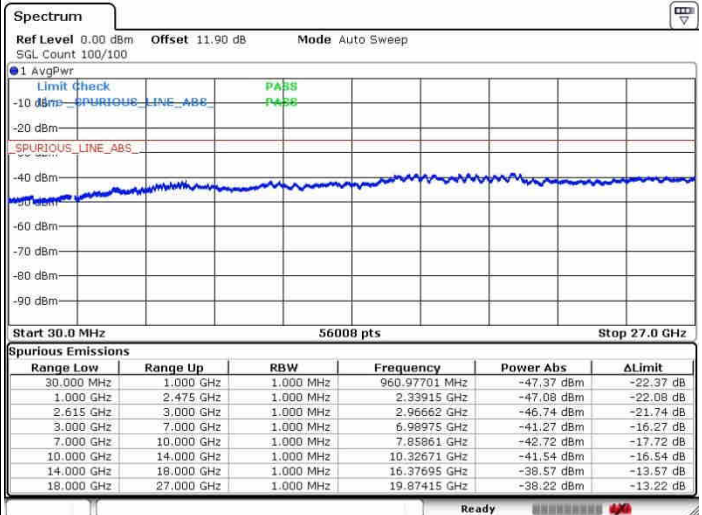

LTE Band 7 / 15MHz+20MHz

16QAM

Middle Channel / 1RB0 and 1RB9

Middle Channel / 1RB74 and 1RB0

Date: 27.SEP.2017 16:30:40

Date: 27.SEP.2017 16:27:22

Middle Channel / FullIRB

N/A

Date: 27.SEP.2017 16:44:28

LTE Band 7 / 15MHz+20MHz

16QAM

Highest Channel / 1RB0 and 1RB99

Highest Channel / 1RB74 and 1RB0

Date: 27.SEP.2017 16:55:21

Date: 27.SEP.2017 16:57:50

Highest Channel / FullIRB