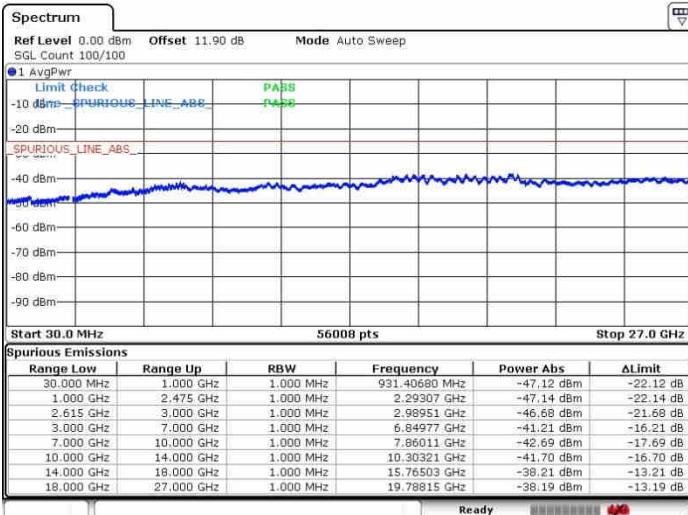

LTE Band 7 / 20MHz+10MHz

64QAM

Middle Channel / 1RB0 and 1RB49

Middle Channel / 1RB99 and 1RB0

Date: 27.SEP.2017 14:24:48

Date: 27.SEP.2017 14:20:21

Middle Channel / FullIRB

N/A

Date: 27.SEP.2017 14:27:04

LTE Band 7 / 20MHz+10MHz

64QAM

Highest Channel / 1RB0 and 1RB49

Highest Channel / 1RB99 and 1RB0

Date: 27.SEP.2017 14:34:52

Date: 27.SEP.2017 14:38:35

Highest Channel / FullIRB

N/A

Date: 27.SEP.2017 14:32:11

LTE Band 7 / 20MHz+15MHz

64QAM

Lowest Channel / 1RB0 and 1RB74

Lowest Channel / 1RB99 and 1RB0

Date: 27.SEP.2017 17:40:48

Date: 27.SEP.2017 17:48:38