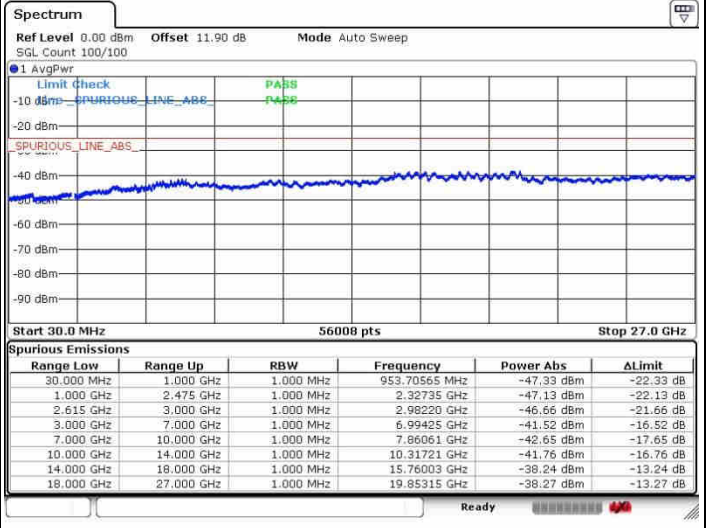

LTE Band 7 / 10MHz+20MHz

64QAM

Highest Channel / 1RB0 and 1RB99

Highest Channel / 1RB49 and 1RB0

Date: 27.SEP.2017 11:49:29

Date: 30.SEP.2017 10:53:39

Highest Channel / FullIRB

N/A

Date: 30.SEP.2017 10:49:13

LTE Band 7 / 15MHz+15MHz

64QAM

Lowest Channel / 1RB0 and 1RB74

Lowest Channel / 1RB74 and 1RB0

Date: 27.SEP.2017 15:30:35

Date: 27.SEP.2017 15:35:00

Lowest Channel / FullRB