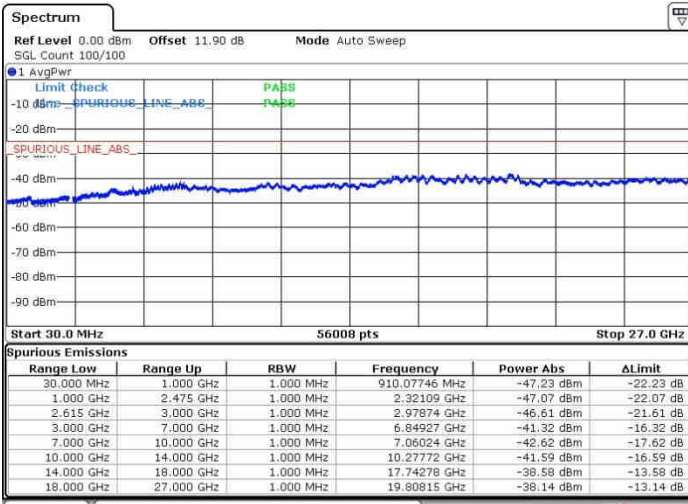

Middle Channel / 1RB0 and 1RB74

Middle Channel / 1RB99 and 1RB0

Date: 27.SEP.2017 17:54:59

Date: 27.SEP.2017 17:50:17

Middle Channel / FullIRB

N/A

Date: 27.SEP.2017 17:57:07

LTE Band 7 / 20MHz+15MHz

16QAM

Highest Channel / 1RB0 and 1RB74

Highest Channel / 1RB99 and 1RB0

Date: 27.SEP.2017 18:02:54

Date: 27.SEP.2017 18:04:24

Highest Channel / FullIRB

N/A

Date: 27.SEP.2017 17:59:21

LTE Band 7 / 20MHz+20MHz

16QAM

Lowest Channel / 1RB0 and 1RB99

Lowest Channel / 1RB99 and 1RB0

Date: 28.SEP.2017 09:01:46

Date: 28.SEP.2017 09:05:19

Lowest Channel / FullRB

N/A