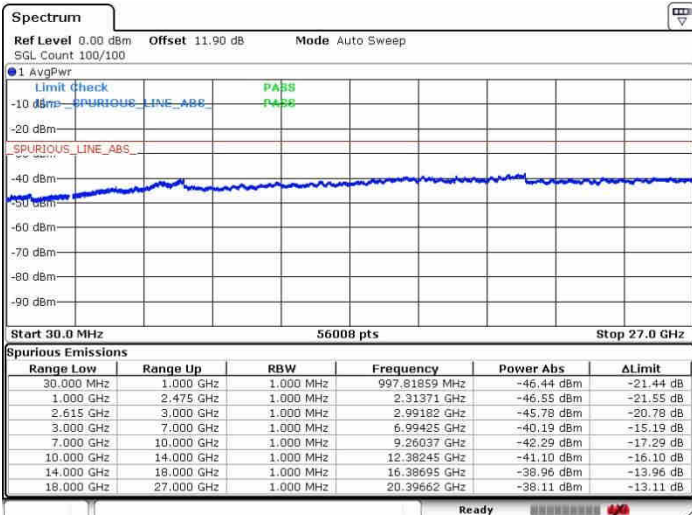

LTE Band 7 / 20MHz+20MHz

16QAM

Lowest Channel / 1RB0 and 1RB99

Lowest Channel / 1RB99 and 1RB0

Date: 28.SEP.2017 09:01:46

Date: 28.SEP.2017 09:05:19

Lowest Channel / FullRB

N/A

Date: 28.SEP.2017 08:59:20

LTE Band 7 / 20MHz+20MHz

16QAM

Middle Channel / 1RB0 and 1RB9

Middle Channel / 1RB99 and 1RB0

Date: 28.SEP.2017 09:10:27

Date: 28.SEP.2017 09:13:11

Middle Channel / FullIRB