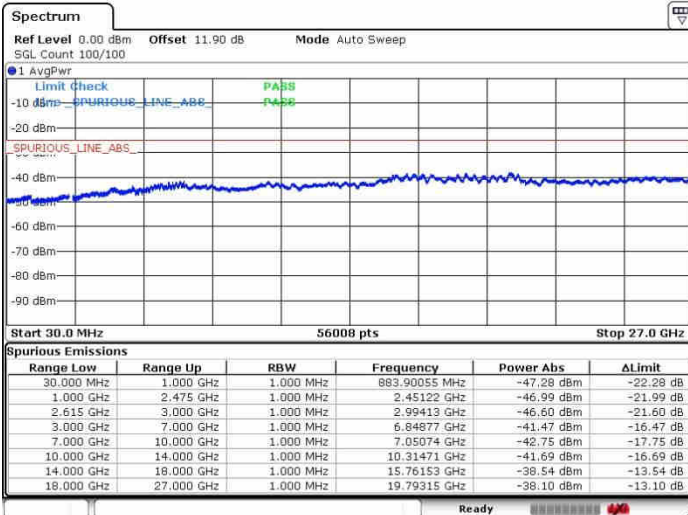

LTE Band 7 / 10MHz+20MHz

64QAM

MiddleChannel / 1RB0 and 1RB99

Middle Channel / 1RB49 and 1RB0

Date: 27.SEP.2017 11:47:12

Date: 30.SEP.2017 11:02:53