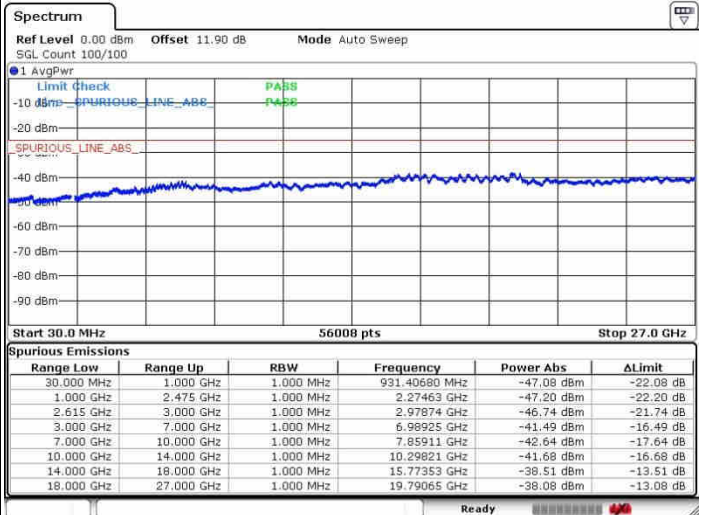

N/A

Date: 27.SEP.2017 15:29:53

LTE Band 7 / 15MHz+15MHz

64QAM

Middle Channel / 1RB0 and 1RB74

Middle Channel / 1RB74 and 1RB0

Date: 27.SEP.2017 15:39:21

Date: 27.SEP.2017 15:37:18

Middle Channel / FullIRB

N/A

Date: 27.SEP.2017 15:41:08

LTE Band 7 / 15MHz+15MHz

64QAM

Highest Channel / 1RB0 and 1RB74

Highest Channel / 1RB74 and 1RB0

Date: 27.SEP.2017 15:46:49