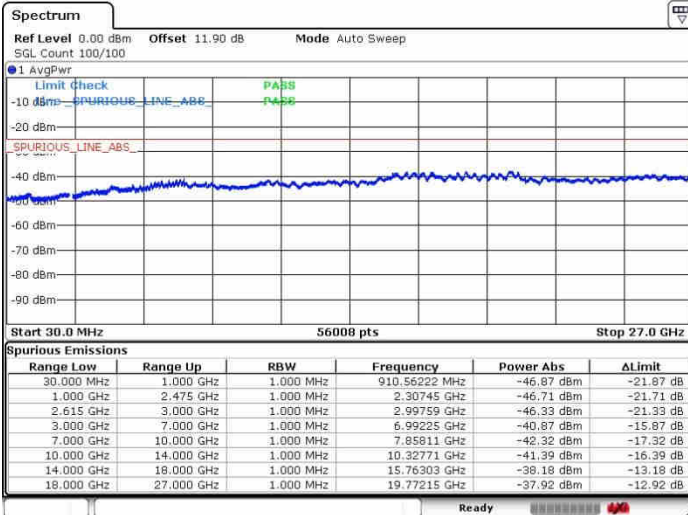

Date: 30.OCT.2017 09:48:58

Lowest Channel / FullRB

N/A

Date: 30.OCT.2017 09:42:02

LTE Band 7 / 15MHz+10MHz

16QAM

Middle Channel / 1RB0 and 1RB49

Middle Channel / 1RB49 and 1RB0

Date: 30.OCT.2017 09:54:17

Date: 30.OCT.2017 09:57:34

Middle Channel / FullIRB

N/A

Date: 30.OCT.2017 09:51:48

LTE Band 7 / 15MHz+10MHz

16QAM

Highest Channel / 1RB0 and 1RB99

Highest Channel / 1RB99 and 1RB0

Date: 30.OCT.2017 10:04:32

Date: 30.OCT.2017 10:07:25

Highest Channel / FullIRB

N/A

Date: 30.OCT.2017 10:00:25

LTE Band 7 / 10MHz+20MHz

64QAM