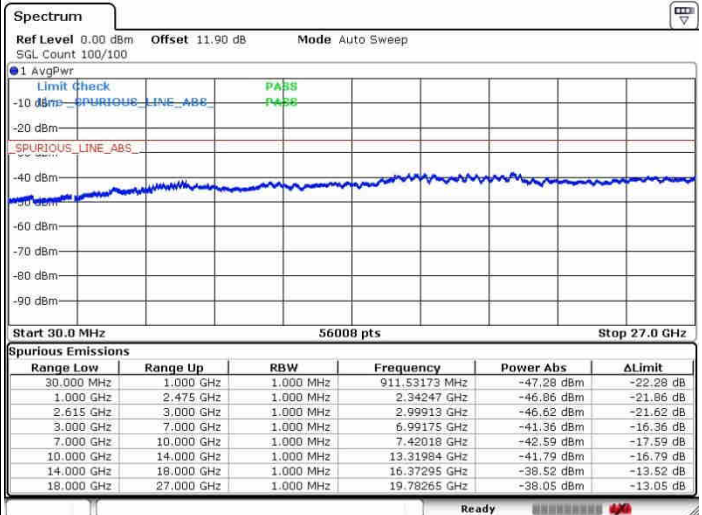

Date: 27.SEP.2017 14:21:25

Middle Channel / FullIRB

N/A

Date: 27.SEP.2017 14:26:09

LTE Band 7 / 20MHz+10MHz

16QAM

Highest Channel / 1RB0 and 1RB49

Highest Channel / 1RB99 and 1RB0

Date: 27.SEP.2017 14:34:12

Date: 27.SEP.2017 14:37:53

Highest Channel / FullIRB

N/A

Date: 27.SEP.2017 14:31:28

LTE Band 7 / 20MHz+15MHz

16QAM

Lowest Channel / 1RB0 and 1RB74