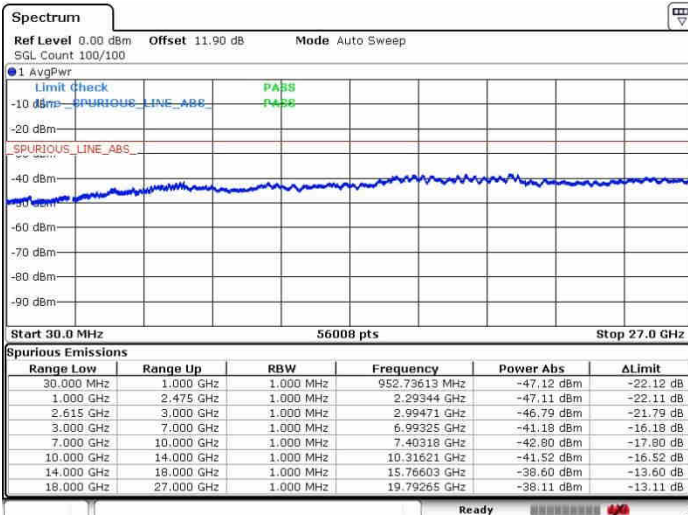

N/A

Date: 27.SEP.2017 15:29:53

LTE Band 7 / 15MHz+15MHz

64QAM

Middle Channel / 1RB0 and 1RB74

Middle Channel / 1RB74 and 1RB0

Date: 27.SEP.2017 15:39:21

Date: 27.SEP.2017 15:37:18

Middle Channel / FullIRB

N/A

Date: 27.SEP.2017 15:41:08

LTE Band 7 / 15MHz+15MHz

64QAM

Highest Channel / 1RB0 and 1RB74

Highest Channel / 1RB74 and 1RB0

Date: 27.SEP.2017 15:46:49