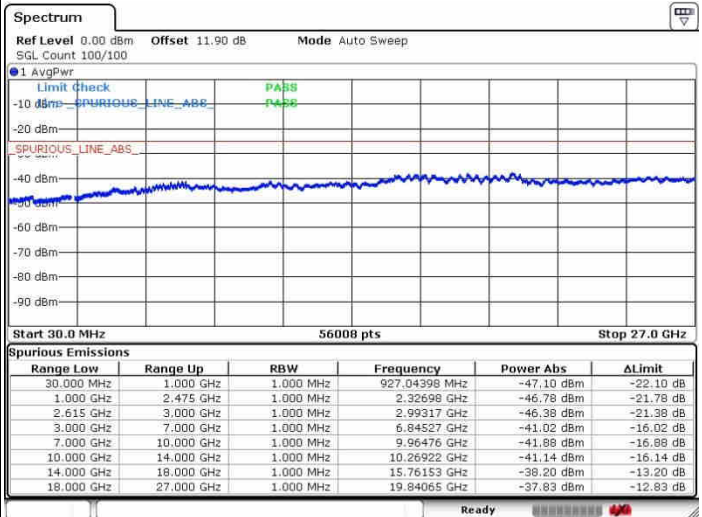

Highest Channel / FullIRB

N/A

Date: 26.SEP.2017 09:18:45

LTE Band 7 / 15MHz+10MHz

16QAM

Lowest Channel / 1RB0 and 1RB49

Lowest Channel / 1RB74 and 1RB0

Date: 30.OCT.2017 09:45:15

Date: 30.OCT.2017 09:48:58

Lowest Channel / FullRB

N/A

Date: 30.OCT.2017 09:42:02

LTE Band 7 / 15MHz+10MHz

16QAM

Middle Channel / 1RB0 and 1RB49

Middle Channel / 1RB49 and 1RB0

Date: 30.OCT.2017 09:54:17

Date: 30.OCT.2017 09:57:34

Middle Channel / FullIRB

N/A

Date: 30.OCT.2017 09:51:48

LTE Band 7 / 15MHz+10MHz

16QAM

Highest Channel / 1RB0 and 1RB99

Highest Channel / 1RB99 and 1RB0

Date: 30.OCT.2017 10:04:32

Date: 30.OCT.2017 10:07:25

Highest Channel / FullIRB

N/A

Date: 30.OCT.2017 10:00:25

LTE Band 7 / 10MHz+20MHz

64QAM