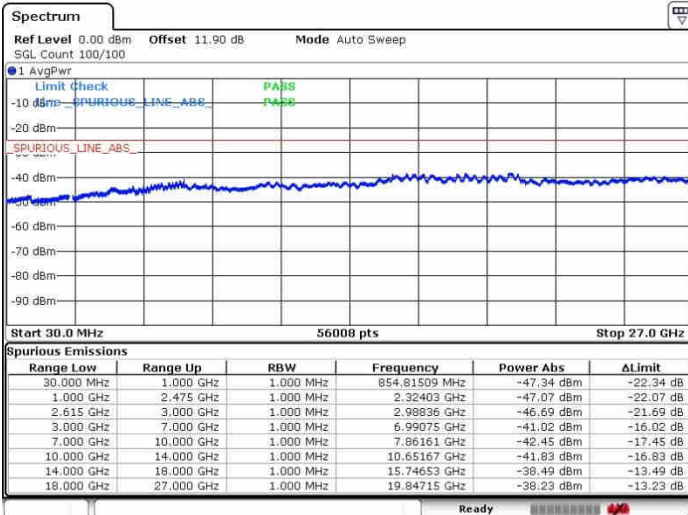

N/A

Date: 27.SEP.2017 15:29:53

LTE Band 7 / 15MHz+15MHz

64QAM

Middle Channel / 1RB0 and 1RB74

Middle Channel / 1RB74 and 1RB0

Date: 27.SEP.2017 15:39:21

Date: 27.SEP.2017 15:37:18

Middle Channel / FullIRB

N/A

Date: 27.SEP.2017 15:41:08

LTE Band 7 / 15MHz+15MHz

64QAM

Highest Channel / 1RB0 and 1RB74

Highest Channel / 1RB74 and 1RB0

Date: 27.SEP.2017 15:46:49