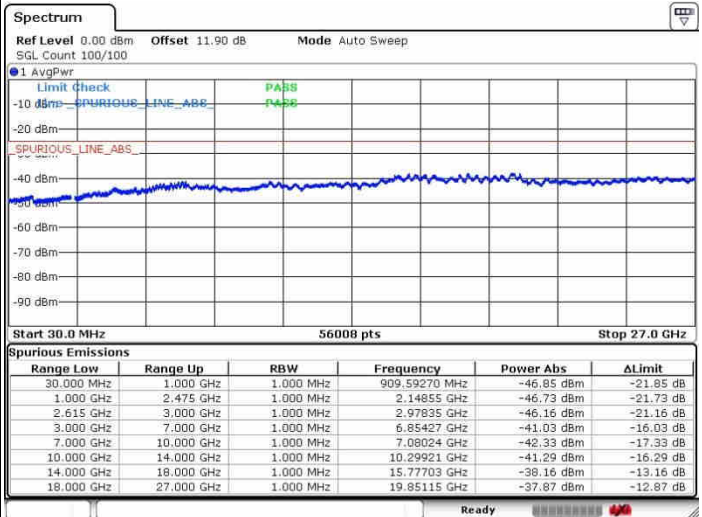

N/A

Date: 28.SEP.2017 09:07:45

LTE Band 7 / 20MHz+20MHz

16QAM

Highest Channel / 1RB0 and 1RB99

Highest Channel / 1RB99 and 1RB0

Date: 26.SEP.2017 09:21:33

Date: 26.SEP.2017 09:27:35

Highest Channel / FullIRB

N/A

Date: 26.SEP.2017 09:18:45

LTE Band 7 / 15MHz+10MHz

16QAM

Lowest Channel / 1RB0 and 1RB49

Lowest Channel / 1RB74 and 1RB0

Date: 30.OCT.2017 09:45:15

Date: 30.OCT.2017 09:48:58

Lowest Channel / FullRB

N/A

Date: 30.OCT.2017 09:42:02

LTE Band 7 / 15MHz+10MHz

16QAM

Middle Channel / 1RB0 and 1RB49

Middle Channel / 1RB49 and 1RB0