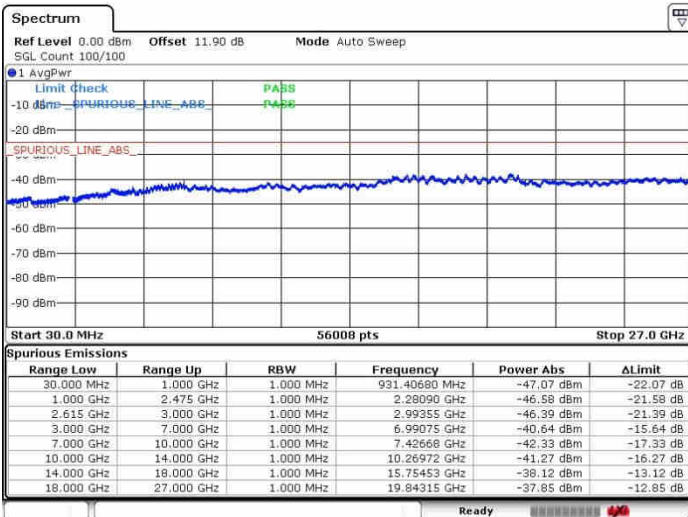

N/A

Date: 28.SEP.2017 09:07:45

LTE Band 7 / 20MHz+20MHz

16QAM

Highest Channel / 1RB0 and 1RB99

Highest Channel / 1RB99 and 1RB0

Date: 26.SEP.2017 09:21:33

Date: 26.SEP.2017 09:27:35

Highest Channel / FullIRB

N/A

Date: 26.SEP.2017 09:18:45

LTE Band 7 / 15MHz+10MHz

16QAM

Lowest Channel / 1RB0 and 1RB49

Lowest Channel / 1RB74 and 1RB0

Date: 30.OCT.2017 09:45:15

Date: 30.OCT.2017 09:48:58

Lowest Channel / FullRB

N/A

Date: 30.OCT.2017 09:42:02

LTE Band 7 / 15MHz+10MHz

16QAM

Middle Channel / 1RB0 and 1RB49

Middle Channel / 1RB49 and 1RB0