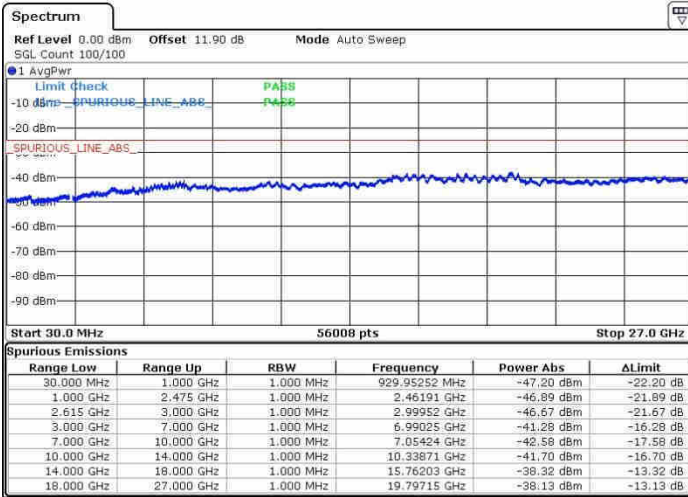

N/A

Date: 27.SEP.2017 14:32:11

LTE Band 7 / 20MHz+15MHz

64QAM

Lowest Channel / 1RB0 and 1RB74

Lowest Channel / 1RB99 and 1RB0

Date: 27.SEP.2017 17:40:48

Date: 27.SEP.2017 17:48:38

Lowest Channel / FullRB

N/A

Date: 27.SEP.2017 17:37:41

LTE Band 7 / 20MHz+15MHz

64QAM

Middle Channel / 1RB0 and 1RB74

Middle Channel / 1RB99 and 1RB0

Date: 27.SEP.2017 17:55:48

Date: 27.SEP.2017 17:53:17

Middle Channel / FullIRB

N/A

Date: 27.SEP.2017 17:57:46

LTE Band 7 / 20MHz+15MHz

64QAM

Highest Channel / 1RB0 and 1RB74

Highest Channel / 1RB99 and 1RB0

Date: 27.SEP.2017 18:05:48

Date: 27.SEP.2017 18:05:04

Highest Channel / FullIRB

N/A

Date: 27.SEP.2017 18:00:54

LTE Band 7 / 20MHz+20MHz

64QAM

Lowest Channel / 1RB0 and 1RB99