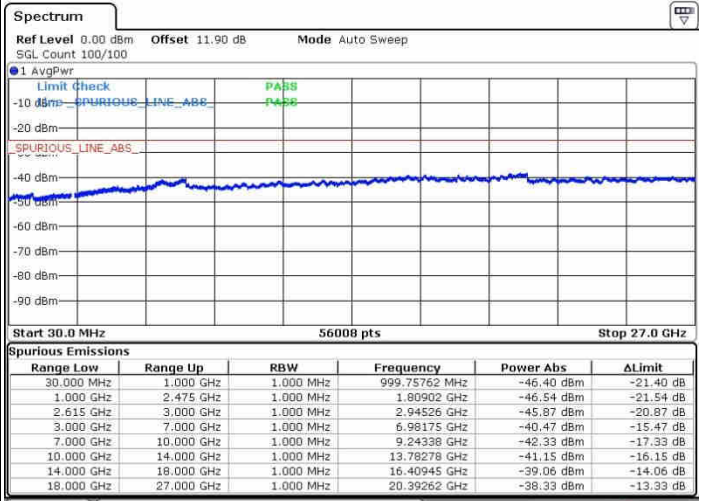

Date: 27.SEP.2017 18:05:48

Date: 27.SEP.2017 18:05:04

Highest Channel / FullIRB

N/A

Date: 27.SEP.2017 18:00:54

LTE Band 7 / 20MHz+20MHz

64QAM

Lowest Channel / 1RB0 and 1RB99

Lowest Channel / 1RB99 and 1RB0

Date: 28.SEP.2017 09:03:29

Date: 28.SEP.2017 09:05:58

Lowest Channel / FullRB

N/A

Date: 28.SEP.2017 09:00:47

LTE Band 7 / 20MHz+20MHz

64QAM

Middle Channel / 1RB0 and 1RB9

Middle Channel / 1RB99 and 1RB0

Date: 26.SEP.2017 09:11:07

Date: 26.SEP.2017 09:12:20

Middle Channel / FullIRB

N/A

Date: 26.SEP.2017 09:08:30

LTE Band 7 / 20MHz+20MHz

64QAM

Highest Channel / 1RB0 and 1RB99

Highest Channel / 1RB99 and 1RB0

Date: 28.SEP.2017 09:22:56

Date: 28.SEP.2017 09:28:16

Highest Channel / FullIRB

N/A

Date: 28.SEP.2017 09:19:58