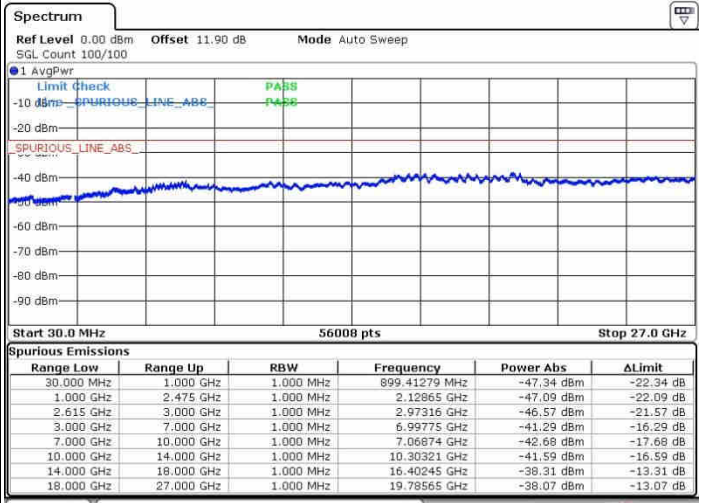

Date: 27.SEP.2017 14:34:12

Date: 27.SEP.2017 14:37:53

Highest Channel / FullIRB

N/A

Date: 27.SEP.2017 14:31:28

LTE Band 7 / 20MHz+15MHz

16QAM

Lowest Channel / 1RB0 and 1RB74

Lowest Channel / 1RB99 and 1RB0

Date: 27.SEP.2017 17:40:04

Date: 27.SEP.2017 17:47:46

Lowest Channel / FullRB

N/A

Date: 27.SEP.2017 17:37:01

LTE Band 7 / 20MHz+15MHz

16QAM

Middle Channel / 1RB0 and 1RB74

Middle Channel / 1RB99 and 1RB0

Date: 27.SEP.2017 17:54:59

Date: 27.SEP.2017 17:50:17

Middle Channel / FullIRB

N/A

Date: 27.SEP.2017 17:57:07

LTE Band 7 / 20MHz+15MHz