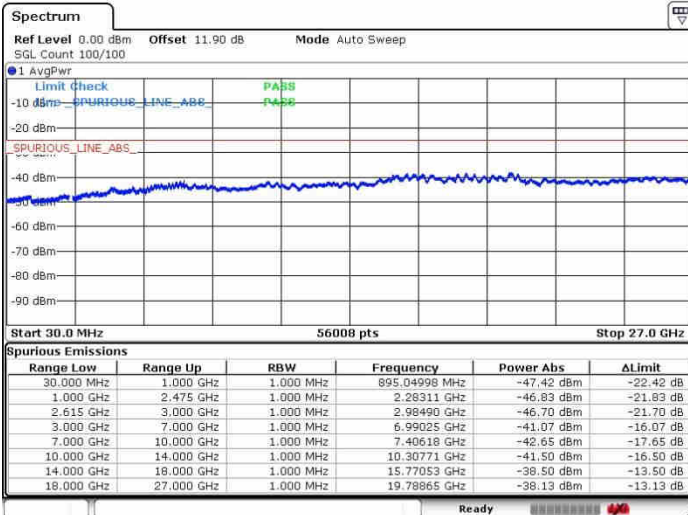

Lowest Channel / FullRB

N/A

Date: 27.SEP.2017 17:37:41

LTE Band 7 / 20MHz+15MHz

64QAM

Middle Channel / 1RB0 and 1RB74

Middle Channel / 1RB99 and 1RB0

Date: 27.SEP.2017 17:55:48

Date: 27.SEP.2017 17:53:17

Middle Channel / FullIRB

N/A

Date: 27.SEP.2017 17:57:46

LTE Band 7 / 20MHz+15MHz

64QAM

Highest Channel / 1RB0 and 1RB74

Highest Channel / 1RB99 and 1RB0

Date: 27.SEP.2017 18:05:48

Date: 27.SEP.2017 18:05:04

Highest Channel / FullIRB

N/A

Date: 27.SEP.2017 18:00:54

LTE Band 7 / 20MHz+20MHz

64QAM

Lowest Channel / 1RB0 and 1RB99

Lowest Channel / 1RB99 and 1RB0

Date: 28.SEP.2017 09:03:29

Date: 28.SEP.2017 09:05:58

Lowest Channel / FullRB

N/A

Date: 28.SEP.2017 09:00:47

LTE Band 7 / 20MHz+20MHz

64QAM