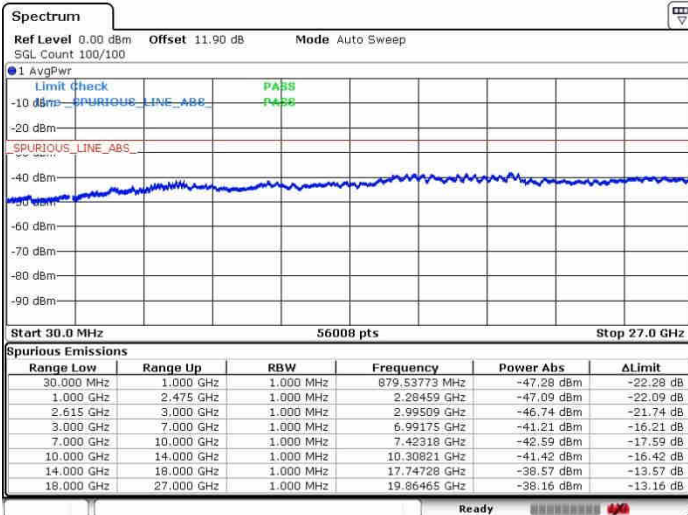

Lowest Channel / FullRB

N/A

Date: 27.SEP.2017 14:06:40

LTE Band 7 / 20MHz+10MHz

16QAM

Middle Channel / 1RB0 and 1RB49

Middle Channel / 1RB99 and 1RB0

Date: 27.SEP.2017 14:24:05

Date: 27.SEP.2017 14:21:25

Middle Channel / FullIRB

N/A

Date: 27.SEP.2017 14:26:09

LTE Band 7 / 20MHz+10MHz

16QAM

Highest Channel / 1RB0 and 1RB49

Highest Channel / 1RB99 and 1RB0

Date: 27.SEP.2017 14:34:12

Date: 27.SEP.2017 14:37:53

Highest Channel / FullIRB

N/A

Date: 27.SEP.2017 14:31:28

LTE Band 7 / 20MHz+15MHz

16QAM

Lowest Channel / 1RB0 and 1RB74

Lowest Channel / 1RB99 and 1RB0

Date: 27.SEP.2017 17:40:04

Date: 27.SEP.2017 17:47:46

Lowest Channel / FullRB

N/A

Date: 27.SEP.2017 17:37:01

LTE Band 7 / 20MHz+15MHz

16QAM