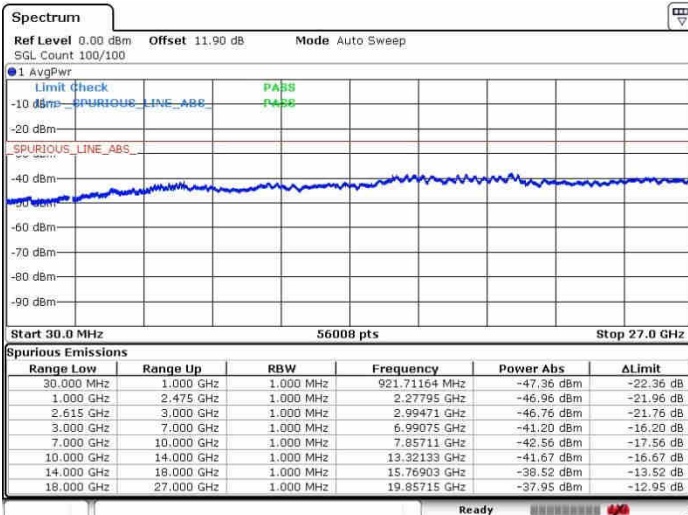

Highest Channel / 1RB0 and 1RB99

Highest Channel / 1RB74 and 1RB0

Date: 27.SEP.2017 16:56:01

Date: 27.SEP.2017 16:58:30

Highest Channel / FullIRB

N/A

Date: 27.SEP.2017 16:53:48

LTE Band 7 / 20MHz+10MHz

64QAM

Lowest Channel / 1RB0 and 1RB49

Lowest Channel / 1RB99 and 1RB0

Date: 27.SEP.2017 14:13:23

Date: 27.SEP.2017 14:19:20

Lowest Channel / FullIRB

N/A

Date: 27.SEP.2017 14:10:24