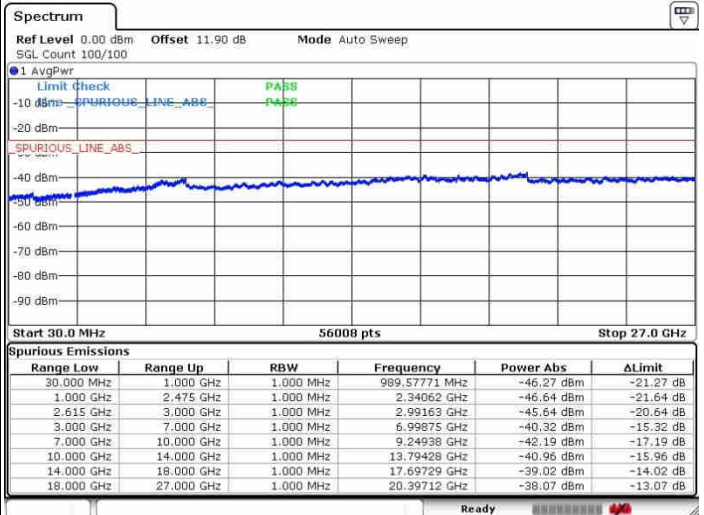

Middle Channel / 1RB0 and 1RB74

Middle Channel / 1RB99 and 1RB0

Date: 27.SEP.2017 17:54:59

Date: 27.SEP.2017 17:50:17

Middle Channel / FullIRB

N/A

Date: 27.SEP.2017 17:57:07

LTE Band 7 / 20MHz+15MHz

16QAM

Highest Channel / 1RB0 and 1RB74

Highest Channel / 1RB99 and 1RB0

Date: 27.SEP.2017 18:02:54

Date: 27.SEP.2017 18:04:24

Highest Channel / FullIRB

N/A

Date: 27.SEP.2017 17:59:21

LTE Band 7 / 20MHz+20MHz

16QAM

Lowest Channel / 1RB0 and 1RB99

Lowest Channel / 1RB99 and 1RB0

Date: 28.SEP.2017 09:01:46

Date: 28.SEP.2017 09:05:19

Lowest Channel / FullRB

N/A