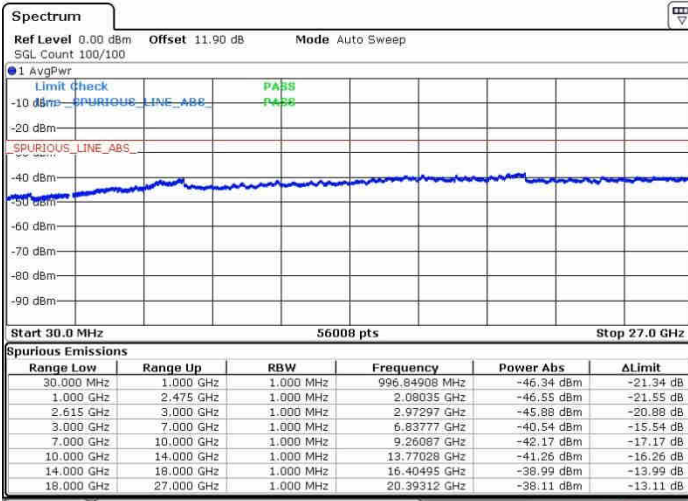

Date: 27.SEP.2017 18:05:48

Date: 27.SEP.2017 18:05:04

Highest Channel / FullIRB

N/A

Date: 27.SEP.2017 18:00:54

LTE Band 7 / 20MHz+20MHz

64QAM

Lowest Channel / 1RB0 and 1RB99

Lowest Channel / 1RB99 and 1RB0

Date: 28.SEP.2017 09:03:29

Date: 28.SEP.2017 09:05:58

Lowest Channel / FullRB

N/A

Date: 28.SEP.2017 09:00:47

LTE Band 7 / 20MHz+20MHz

64QAM

Middle Channel / 1RB0 and 1RB9

Middle Channel / 1RB99 and 1RB0

Date: 26.SEP.2017 09:11:07

Date: 26.SEP.2017 09:12:20

Middle Channel / FullIRB

N/A

Date: 26.SEP.2017 09:08:30

LTE Band 7 / 20MHz+20MHz

64QAM

Highest Channel / 1RB0 and 1RB99

Highest Channel / 1RB99 and 1RB0

Date: 28.SEP.2017 09:22:56

Date: 28.SEP.2017 09:28:16

Highest Channel / FullIRB

N/A

Date: 28.SEP.2017 09:19:58