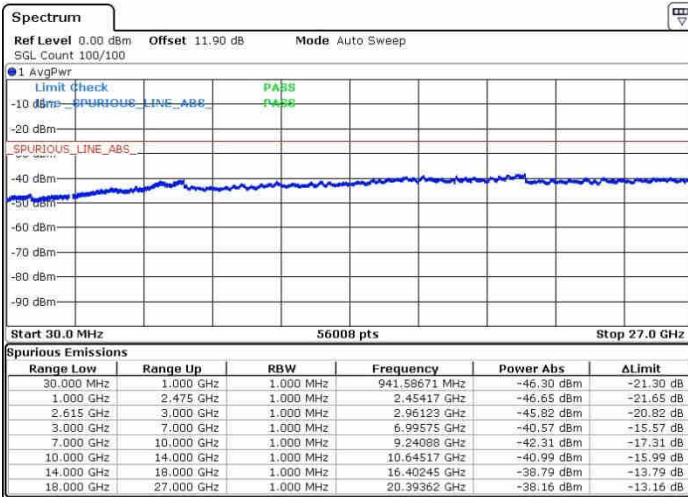

Date: 27.SEP.2017 18:05:48

Date: 27.SEP.2017 18:05:04

Highest Channel / FullIRB

N/A

Date: 27.SEP.2017 18:00:54

LTE Band 7 / 20MHz+20MHz

64QAM

Lowest Channel / 1RB0 and 1RB99

Lowest Channel / 1RB99 and 1RB0

Date: 28.SEP.2017 09:03:29

Date: 28.SEP.2017 09:05:58

Lowest Channel / FullRB

N/A

Date: 28.SEP.2017 09:00:47

LTE Band 7 / 20MHz+20MHz

64QAM

Middle Channel / 1RB0 and 1RB9

Middle Channel / 1RB99 and 1RB0

Date: 26.SEP.2017 09:11:07

Date: 26.SEP.2017 09:12:20

Middle Channel / FullIRB

N/A

Date: 26.SEP.2017 09:08:30

LTE Band 7 / 20MHz+20MHz

64QAM

Highest Channel / 1RB0 and 1RB99

Highest Channel / 1RB99 and 1RB0

Date: 28.SEP.2017 09:22:56

Date: 28.SEP.2017 09:28:16

Highest Channel / FullIRB

N/A

Date: 28.SEP.2017 09:19:58