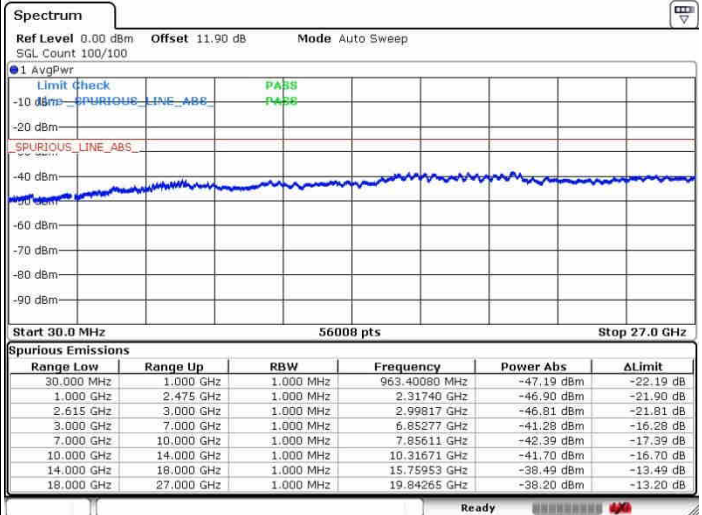

Date: 30.OCT.2017 09:54:17

Date: 30.OCT.2017 09:57:34

Middle Channel / FullIRB

N/A

Date: 30.OCT.2017 09:51:48

LTE Band 7 / 15MHz+10MHz

16QAM

Highest Channel / 1RB0 and 1RB99

Highest Channel / 1RB99 and 1RB0

Date: 30.OCT.2017 10:04:32

Date: 30.OCT.2017 10:07:25

Highest Channel / FullIRB

N/A

Date: 30.OCT.2017 10:00:25

LTE Band 7 / 10MHz+20MHz

64QAM

Lowest Channel / 1RB0 and 1RB99

Lowest Channel / 1RB49 and 1RB0

Date: 27.SEP.2017 11:25:06

Date: 27.SEP.2017 11:31:24

Lowest Channel / FullRB

N/A

Date: 27.SEP.2017 11:23:57

LTE Band 7 / 10MHz+20MHz