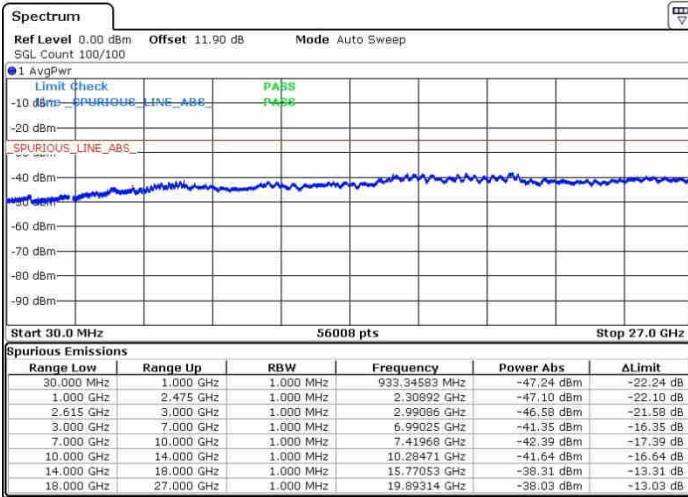

Date: 27.SEP.2017 14:27:04

LTE Band 7 / 20MHz+10MHz

64QAM

Highest Channel / 1RB0 and 1RB49

Highest Channel / 1RB99 and 1RB0

Date: 27.SEP.2017 14:34:52

Date: 27.SEP.2017 14:38:35

Highest Channel / FullIRB

N/A

Date: 27.SEP.2017 14:32:11

LTE Band 7 / 20MHz+15MHz

64QAM

Lowest Channel / 1RB0 and 1RB74

Lowest Channel / 1RB99 and 1RB0

Date: 27.SEP.2017 17:40:48

Date: 27.SEP.2017 17:48:38

Lowest Channel / FullRB

N/A

Date: 27.SEP.2017 17:37:41

LTE Band 7 / 20MHz+15MHz

64QAM

Middle Channel / 1RB0 and 1RB74

Middle Channel / 1RB99 and 1RB0

Date: 27.SEP.2017 17:55:48