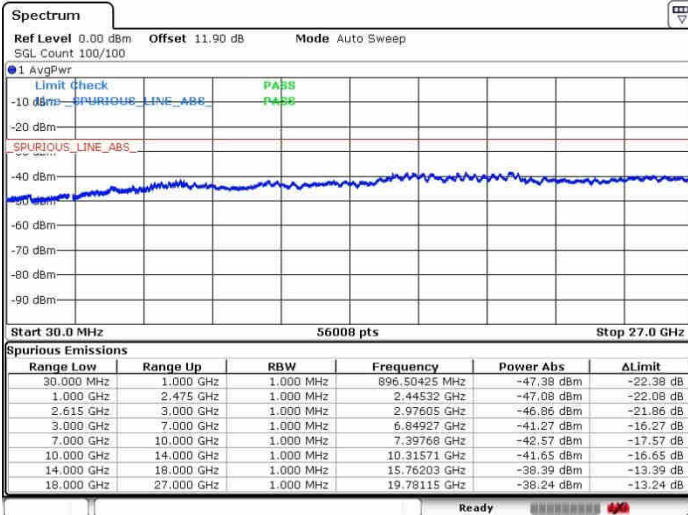

Date: 30.OCT.2017 09:54:17

Date: 30.OCT.2017 09:57:34

Middle Channel / FullIRB

N/A

Date: 30.OCT.2017 09:51:48

LTE Band 7 / 15MHz+10MHz

16QAM

Highest Channel / 1RB0 and 1RB99

Highest Channel / 1RB99 and 1RB0

Date: 30.OCT.2017 10:04:32

Date: 30.OCT.2017 10:07:25

Highest Channel / FullIRB

N/A

Date: 30.OCT.2017 10:00:25

LTE Band 7 / 10MHz+20MHz

64QAM

Lowest Channel / 1RB0 and 1RB99

Lowest Channel / 1RB49 and 1RB0

Date: 27.SEP.2017 11:25:06

Date: 27.SEP.2017 11:31:24

Lowest Channel / FullRB

N/A

Date: 27.SEP.2017 11:23:57

LTE Band 7 / 10MHz+20MHz