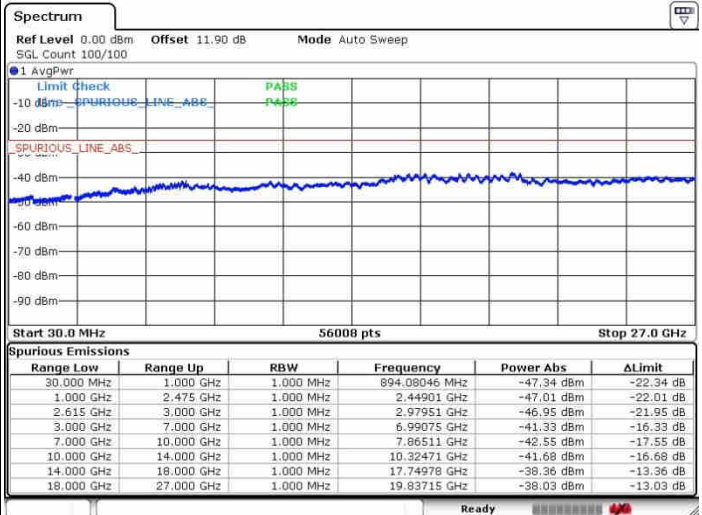

Highest Channel / 1RB0 and 1RB99

Highest Channel / 1RB74 and 1RB0

Date: 27.SEP.2017 16:56:01

Date: 27.SEP.2017 16:58:30

Highest Channel / FullIRB

N/A

Date: 27.SEP.2017 16:53:48

LTE Band 7 / 20MHz+10MHz

64QAM

Lowest Channel / 1RB0 and 1RB49

Lowest Channel / 1RB99 and 1RB0

Date: 27.SEP.2017 14:13:23

Date: 27.SEP.2017 14:19:20

Lowest Channel / FullIRB

N/A

Date: 27.SEP.2017 14:10:24