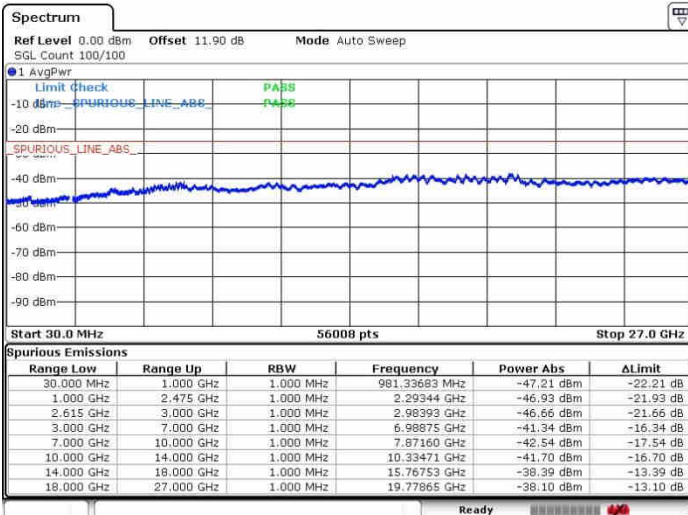

Highest Channel / 1RB0 and 1RB99

Highest Channel / 1RB74 and 1RB0

Date: 27.SEP.2017 16:56:01

Date: 27.SEP.2017 16:58:30

Highest Channel / FullIRB

N/A

Date: 27.SEP.2017 16:53:48

LTE Band 7 / 20MHz+10MHz

64QAM

Lowest Channel / 1RB0 and 1RB49

Lowest Channel / 1RB99 and 1RB0

Date: 27.SEP.2017 14:13:23

Date: 27.SEP.2017 14:19:20

Lowest Channel / FullIRB

N/A

Date: 27.SEP.2017 14:10:24

LTE Band 7 / 20MHz+10MHz

64QAM

Middle Channel / 1RB0 and 1RB49

Middle Channel / 1RB99 and 1RB0

Date: 27.SEP.2017 14:24:48

Date: 27.SEP.2017 14:20:21

Middle Channel / FullIRB

N/A

Date: 27.SEP.2017 14:27:04

LTE Band 7 / 20MHz+10MHz

64QAM

Highest Channel / 1RB0 and 1RB49

Highest Channel / 1RB99 and 1RB0

Date: 27.SEP.2017 14:34:52

Date: 27.SEP.2017 14:38:35

Highest Channel / FullIRB