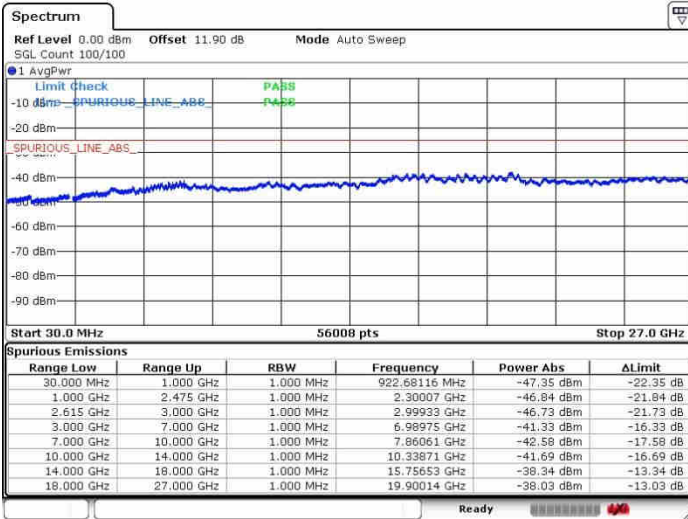

Date: 27.SEP.2017 16:44:28

LTE Band 7 / 15MHz+20MHz

16QAM

Highest Channel / 1RB0 and 1RB99

Highest Channel / 1RB74 and 1RB0

Date: 27.SEP.2017 16:55:21

Date: 27.SEP.2017 16:57:50

Highest Channel / FullIRB

N/A

Date: 27.SEP.2017 16:52:34

LTE Band 7 / 20MHz+10MHz

16QAM

Lowest Channel / 1RB0 and 1RB49

Lowest Channel / 1RB99 and 1RB0

Date: 27.SEP.2017 14:12:06

Date: 27.SEP.2017 14:15:23