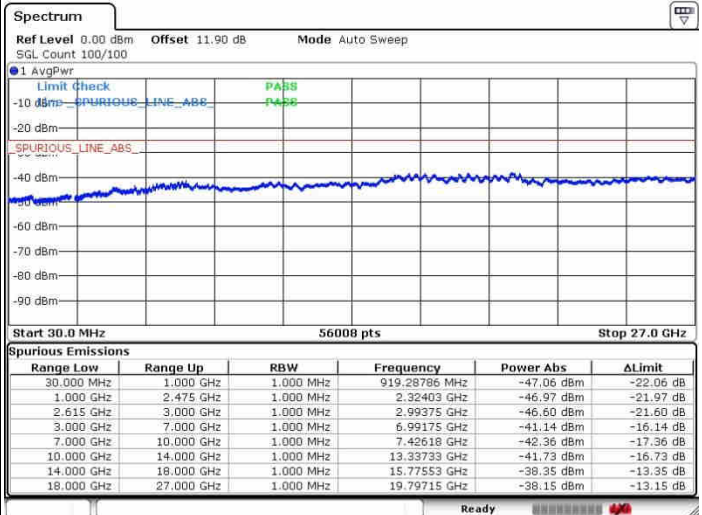

LTE Band 7 / 20MHz+10MHz

64QAM

Middle Channel / 1RB0 and 1RB49

Middle Channel / 1RB99 and 1RB0

Date: 27.SEP.2017 14:24:48

Date: 27.SEP.2017 14:20:21