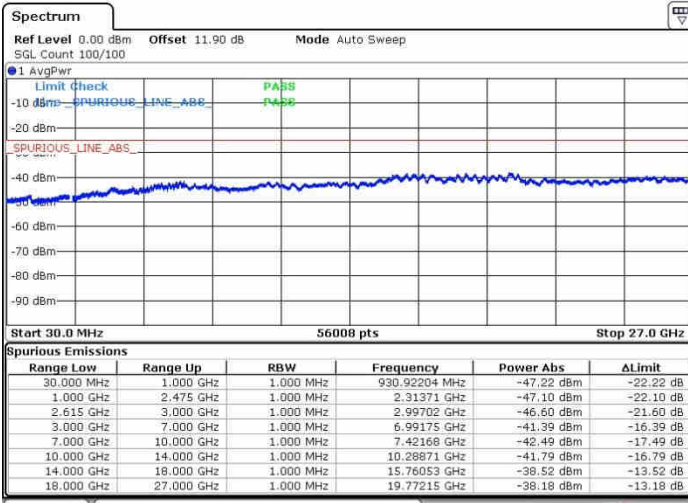

Date: 27.SEP.2017 14:34:12

Date: 27.SEP.2017 14:37:53

Highest Channel / FullIRB

N/A

Date: 27.SEP.2017 14:31:28

LTE Band 7 / 20MHz+15MHz

16QAM

Lowest Channel / 1RB0 and 1RB74

Lowest Channel / 1RB99 and 1RB0

Date: 27.SEP.2017 17:40:04

Date: 27.SEP.2017 17:47:46

Lowest Channel / FullRB

N/A

Date: 27.SEP.2017 17:37:01

LTE Band 7 / 20MHz+15MHz

16QAM

Middle Channel / 1RB0 and 1RB74

Middle Channel / 1RB99 and 1RB0

Date: 27.SEP.2017 17:54:59

Date: 27.SEP.2017 17:50:17

Middle Channel / FullIRB

N/A

Date: 27.SEP.2017 17:57:07

LTE Band 7 / 20MHz+15MHz