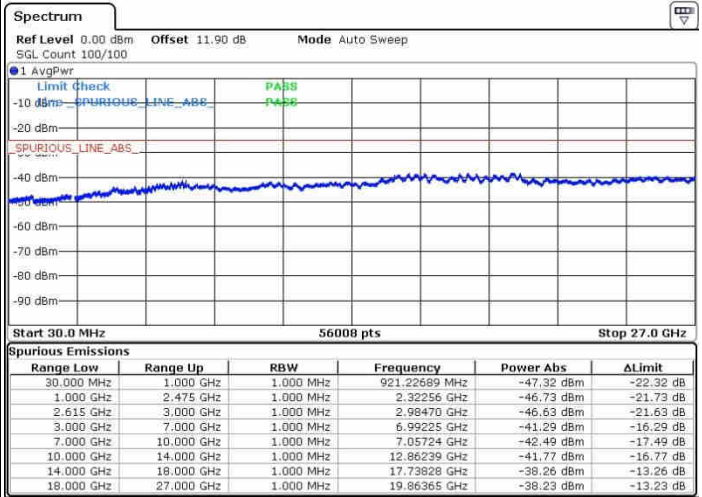

Date: 27.SEP.2017 14:27:04

LTE Band 7 / 20MHz+10MHz

64QAM

Highest Channel / 1RB0 and 1RB49

Highest Channel / 1RB99 and 1RB0

Date: 27.SEP.2017 14:34:52

Date: 27.SEP.2017 14:38:35

Highest Channel / FullIRB

N/A

Date: 27.SEP.2017 14:32:11

LTE Band 7 / 20MHz+15MHz

64QAM

Lowest Channel / 1RB0 and 1RB74

Lowest Channel / 1RB99 and 1RB0

Date: 27.SEP.2017 17:40:48

Date: 27.SEP.2017 17:48:38