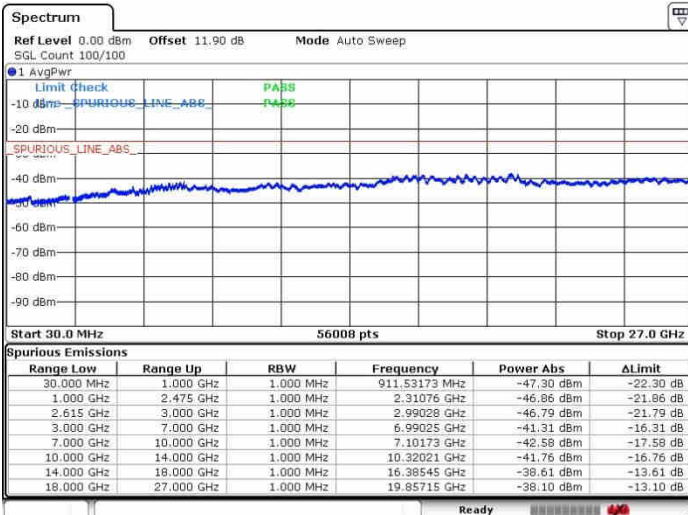

Date: 27.SEP.2017 16:22:45

Date: 27.SEP.2017 16:25:39

Lowest Channel / FullRB

N/A

Date: 27.SEP.2017 16:20:20

LTE Band 7 / 15MHz+20MHz

64QAM

Middle Channel / 1RB0 and 1RB9

Middle Channel / 1RB74 and 1RB0

Date: 27.SEP.2017 16:41:15

Date: 27.SEP.2017 16:28:35

Middle Channel / FullIRB

N/A

Date: 27.SEP.2017 16:42:11

LTE Band 7 / 15MHz+20MHz

64QAM

Highest Channel / 1RB0 and 1RB99

Highest Channel / 1RB74 and 1RB0

Date: 27.SEP.2017 16:56:01

Date: 27.SEP.2017 16:58:30

Highest Channel / FullIRB

N/A

Date: 27.SEP.2017 16:53:48

LTE Band 7 / 20MHz+10MHz