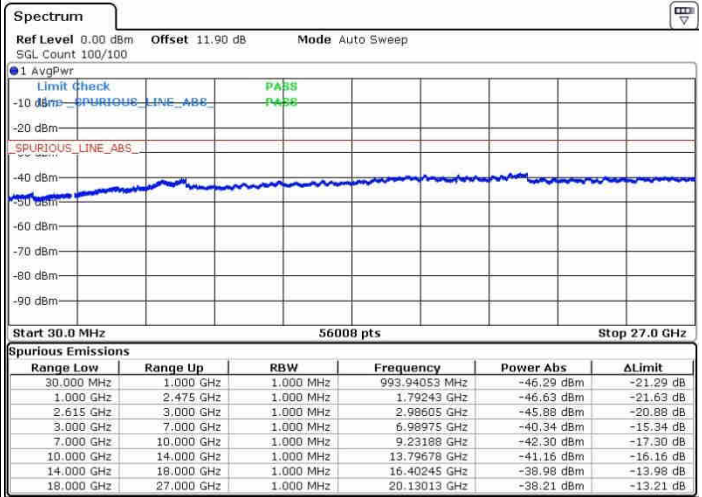

Date: 27.SEP.2017 18:05:48

Date: 27.SEP.2017 18:05:04

Highest Channel / FullIRB

N/A

Date: 27.SEP.2017 18:00:54

LTE Band 7 / 20MHz+20MHz

64QAM

Lowest Channel / 1RB0 and 1RB99

Lowest Channel / 1RB99 and 1RB0

Date: 28.SEP.2017 09:03:29

Date: 28.SEP.2017 09:05:58

Lowest Channel / FullRB

N/A

Date: 28.SEP.2017 09:00:47

LTE Band 7 / 20MHz+20MHz

64QAM

Middle Channel / 1RB0 and 1RB9

Middle Channel / 1RB99 and 1RB0

Date: 26.SEP.2017 09:11:07

Date: 26.SEP.2017 09:12:20

Middle Channel / FullIRB

N/A

Date: 26.SEP.2017 09:08:30

LTE Band 7 / 20MHz+20MHz