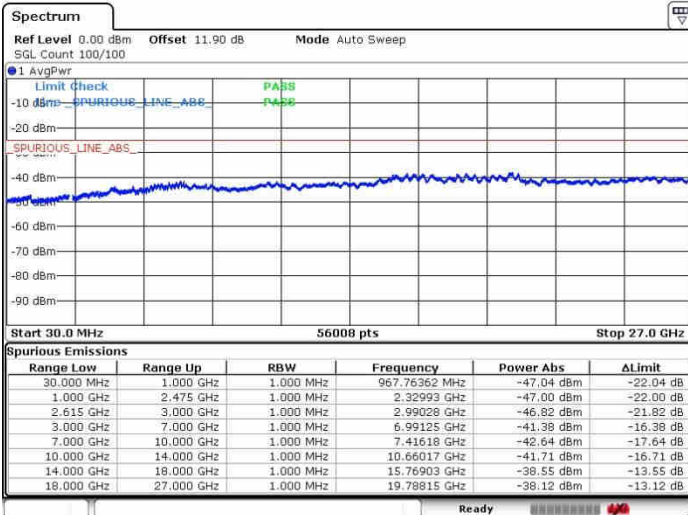

Date: 27.SEP.2017 15:50:50

Highest Channel / FullIRB

N/A

Date: 27.SEP.2017 15:43:33

LTE Band 7 / 15MHz+20MHz

64QAM

Lowest Channel / 1RB0 and 1RB99

Lowest Channel / 1RB74 and 1RB0

Date: 27.SEP.2017 16:22:45

Date: 27.SEP.2017 16:25:39

Lowest Channel / FullRB

N/A

Date: 27.SEP.2017 16:20:20

LTE Band 7 / 15MHz+20MHz

64QAM

Middle Channel / 1RB0 and 1RB9

Middle Channel / 1RB74 and 1RB0

Date: 27.SEP.2017 16:41:15

Date: 27.SEP.2017 16:28:35

Middle Channel / FullIRB

N/A

Date: 27.SEP.2017 16:42:11

LTE Band 7 / 15MHz+20MHz

64QAM

Highest Channel / 1RB0 and 1RB99

Highest Channel / 1RB74 and 1RB0

Date: 27.SEP.2017 16:56:01

Date: 27.SEP.2017 16:58:30

Highest Channel / FullIRB

N/A

Date: 27.SEP.2017 16:53:48

LTE Band 7 / 20MHz+10MHz