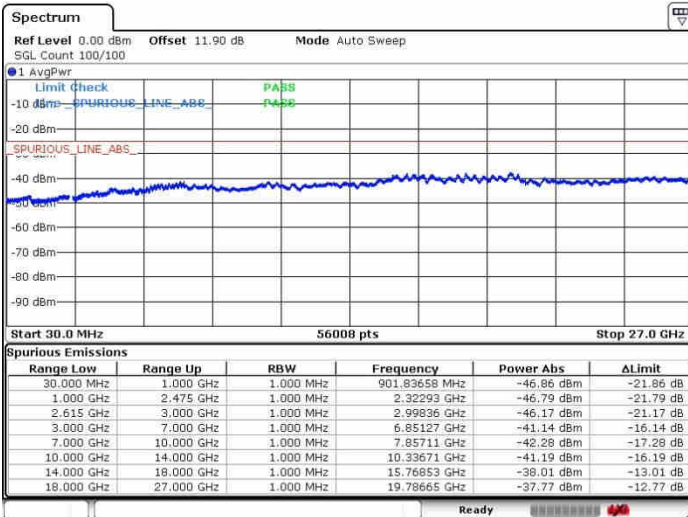

N/A

Date: 28.SEP.2017 09:07:45

LTE Band 7 / 20MHz+20MHz

16QAM

Highest Channel / 1RB0 and 1RB99

Highest Channel / 1RB99 and 1RB0

Date: 26.SEP.2017 09:21:33

Date: 26.SEP.2017 09:27:35

Highest Channel / FullIRB

N/A

Date: 26.SEP.2017 09:18:45

LTE Band 7 / 15MHz+10MHz

16QAM

Lowest Channel / 1RB0 and 1RB49

Lowest Channel / 1RB74 and 1RB0

Date: 30.OCT.2017 09:45:15

Date: 30.OCT.2017 09:48:58

Lowest Channel / FullRB

N/A

Date: 30.OCT.2017 09:42:02

LTE Band 7 / 15MHz+10MHz

16QAM

Middle Channel / 1RB0 and 1RB49

Middle Channel / 1RB49 and 1RB0