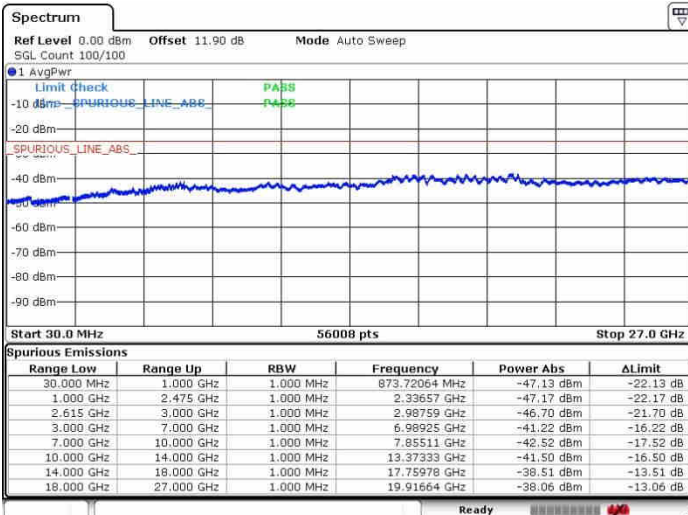

Date: 27.SEP.2017 16:44:28

LTE Band 7 / 15MHz+20MHz

16QAM

Highest Channel / 1RB0 and 1RB99

Highest Channel / 1RB74 and 1RB0

Date: 27.SEP.2017 16:55:21

Date: 27.SEP.2017 16:57:50

Highest Channel / FullIRB

N/A

Date: 27.SEP.2017 16:52:34

LTE Band 7 / 20MHz+10MHz

16QAM

Lowest Channel / 1RB0 and 1RB49

Lowest Channel / 1RB99 and 1RB0

Date: 27.SEP.2017 14:12:06

Date: 27.SEP.2017 14:15:23

Lowest Channel / FullRB

N/A

Date: 27.SEP.2017 14:06:40

LTE Band 7 / 20MHz+10MHz

16QAM

Middle Channel / 1RB0 and 1RB49

Middle Channel / 1RB99 and 1RB0

Date: 27.SEP.2017 14:24:05

Date: 27.SEP.2017 14:21:25

Middle Channel / FullIRB

N/A

Date: 27.SEP.2017 14:26:09

LTE Band 7 / 20MHz+10MHz

16QAM

Highest Channel / 1RB0 and 1RB49

Highest Channel / 1RB99 and 1RB0