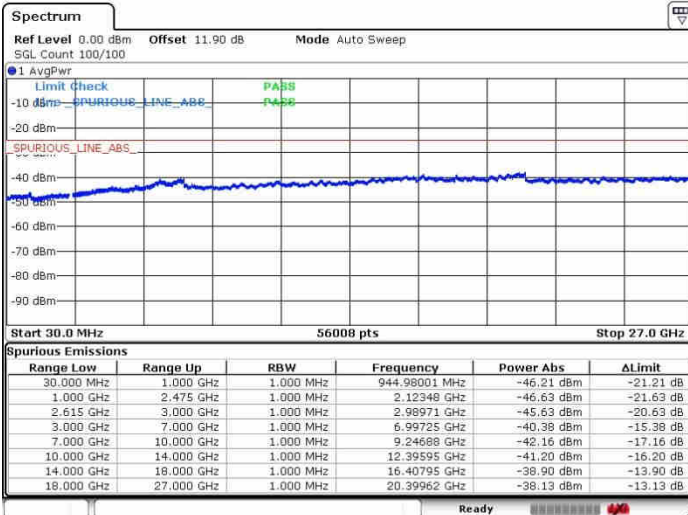

Date: 27.SEP.2017 17:53:17

Middle Channel / FullIRB

N/A

Date: 27.SEP.2017 17:57:46

LTE Band 7 / 20MHz+15MHz

64QAM

Highest Channel / 1RB0 and 1RB74

Highest Channel / 1RB99 and 1RB0

Date: 27.SEP.2017 18:05:48

Date: 27.SEP.2017 18:05:04

Highest Channel / FullIRB

N/A

Date: 27.SEP.2017 18:00:54

LTE Band 7 / 20MHz+20MHz

64QAM

Lowest Channel / 1RB0 and 1RB99

Lowest Channel / 1RB99 and 1RB0

Date: 28.SEP.2017 09:03:29

Date: 28.SEP.2017 09:05:58

Lowest Channel / FullRB

N/A

Date: 28.SEP.2017 09:00:47

LTE Band 7 / 20MHz+20MHz

64QAM