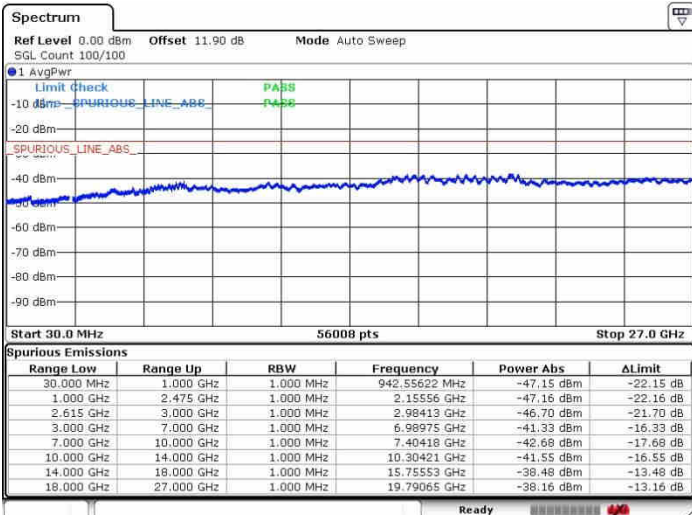

Date: 27.SEP.2017 14:34:12

Date: 27.SEP.2017 14:37:53

Highest Channel / FullIRB

N/A

Date: 27.SEP.2017 14:31:28

LTE Band 7 / 20MHz+15MHz

16QAM

Lowest Channel / 1RB0 and 1RB74

Lowest Channel / 1RB99 and 1RB0

Date: 27.SEP.2017 17:40:04

Date: 27.SEP.2017 17:47:46

Lowest Channel / FullRB

N/A

Date: 27.SEP.2017 17:37:01

LTE Band 7 / 20MHz+15MHz

16QAM

Middle Channel / 1RB0 and 1RB74

Middle Channel / 1RB99 and 1RB0

Date: 27.SEP.2017 17:54:59

Date: 27.SEP.2017 17:50:17

Middle Channel / FullIRB

N/A

Date: 27.SEP.2017 17:57:07

LTE Band 7 / 20MHz+15MHz