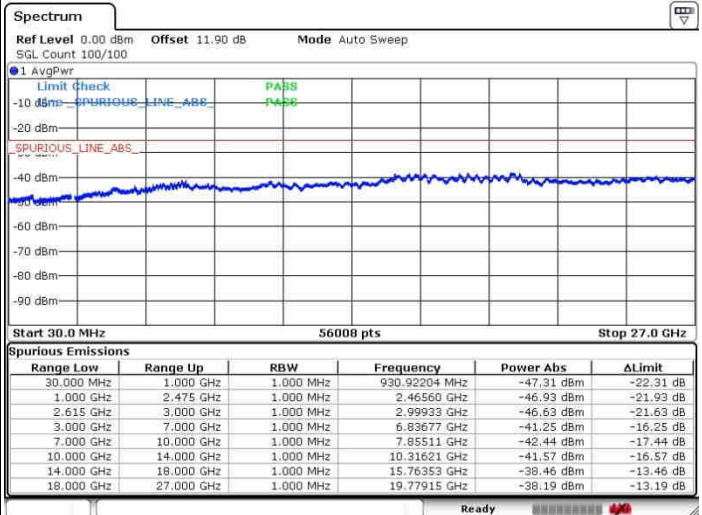

Date: 27.SEP.2017 16:44:28

LTE Band 7 / 15MHz+20MHz

16QAM

Highest Channel / 1RB0 and 1RB99

Highest Channel / 1RB74 and 1RB0

Date: 27.SEP.2017 16:55:21

Date: 27.SEP.2017 16:57:50

Highest Channel / FullIRB

N/A

Date: 27.SEP.2017 16:52:34

LTE Band 7 / 20MHz+10MHz

16QAM

Lowest Channel / 1RB0 and 1RB49

Lowest Channel / 1RB99 and 1RB0

Date: 27.SEP.2017 14:12:06

Date: 27.SEP.2017 14:15:23

Lowest Channel / FullRB

N/A

Date: 27.SEP.2017 14:06:40

LTE Band 7 / 20MHz+10MHz

16QAM

Middle Channel / 1RB0 and 1RB49

Middle Channel / 1RB99 and 1RB0

Date: 27.SEP.2017 14:24:05

Date: 27.SEP.2017 14:21:25

Middle Channel / FullIRB

N/A

Date: 27.SEP.2017 14:26:09

LTE Band 7 / 20MHz+10MHz

16QAM

Highest Channel / 1RB0 and 1RB49

Highest Channel / 1RB99 and 1RB0