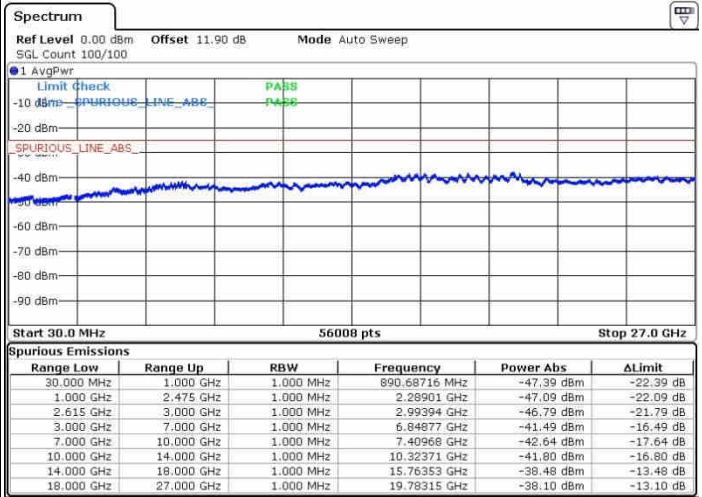

N/A

Date: 27.SEP.2017 14:32:11

LTE Band 7 / 20MHz+15MHz

64QAM

Lowest Channel / 1RB0 and 1RB74

Lowest Channel / 1RB99 and 1RB0

Date: 27.SEP.2017 17:40:48

Date: 27.SEP.2017 17:48:38

Lowest Channel / FullRB

N/A

Date: 27.SEP.2017 17:37:41

LTE Band 7 / 20MHz+15MHz

64QAM

Middle Channel / 1RB0 and 1RB74

Middle Channel / 1RB99 and 1RB0

Date: 27.SEP.2017 17:55:48

Date: 27.SEP.2017 17:53:17

Middle Channel / FullIRB

N/A

Date: 27.SEP.2017 17:57:46

LTE Band 7 / 20MHz+15MHz

64QAM

Highest Channel / 1RB0 and 1RB74

Highest Channel / 1RB99 and 1RB0

Date: 27.SEP.2017 18:05:48

Date: 27.SEP.2017 18:05:04

Highest Channel / FullIRB

N/A

Date: 27.SEP.2017 18:00:54

LTE Band 7 / 20MHz+20MHz

64QAM

Lowest Channel / 1RB0 and 1RB99