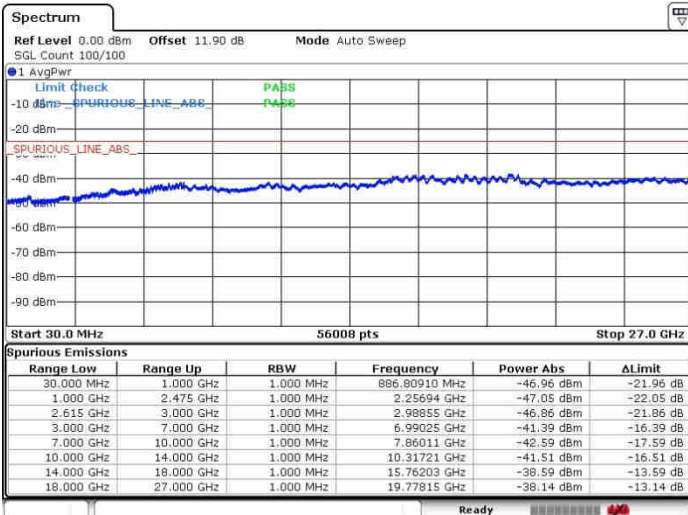

Lowest Channel / FullRB

N/A

Date: 27.SEP.2017 14:06:40

LTE Band 7 / 20MHz+10MHz

16QAM

Middle Channel / 1RB0 and 1RB49

Middle Channel / 1RB99 and 1RB0

Date: 27.SEP.2017 14:24:05

Date: 27.SEP.2017 14:21:25

Middle Channel / FullIRB

N/A

Date: 27.SEP.2017 14:26:09

LTE Band 7 / 20MHz+10MHz

16QAM

Highest Channel / 1RB0 and 1RB49

Highest Channel / 1RB99 and 1RB0

Date: 27.SEP.2017 14:34:12

Date: 27.SEP.2017 14:37:53

Highest Channel / FullIRB

N/A

Date: 27.SEP.2017 14:31:28

LTE Band 7 / 20MHz+15MHz

16QAM

Lowest Channel / 1RB0 and 1RB74