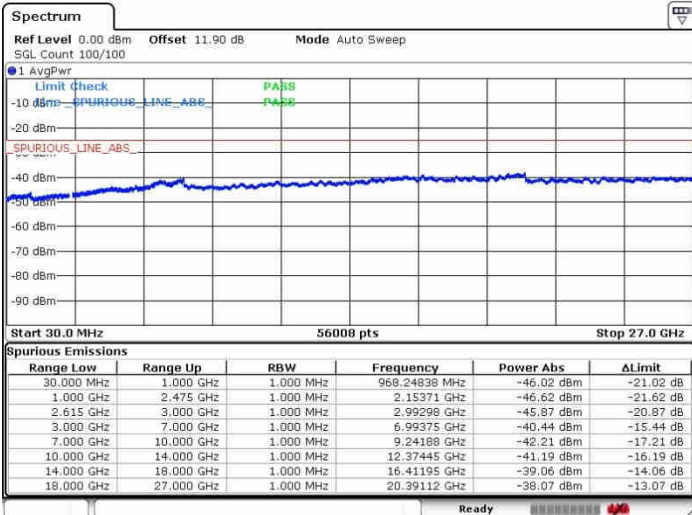

Middle Channel / 1RB0 and 1RB74

Middle Channel / 1RB99 and 1RB0

Date: 27.SEP.2017 17:54:59

Date: 27.SEP.2017 17:50:17

Middle Channel / FullIRB

N/A

Date: 27.SEP.2017 17:57:07

LTE Band 7 / 20MHz+15MHz

16QAM

Highest Channel / 1RB0 and 1RB74

Highest Channel / 1RB99 and 1RB0

Date: 27.SEP.2017 18:02:54

Date: 27.SEP.2017 18:04:24

Highest Channel / FullIRB

N/A

Date: 27.SEP.2017 17:59:21

LTE Band 7 / 20MHz+20MHz

16QAM

Lowest Channel / 1RB0 and 1RB99

Lowest Channel / 1RB99 and 1RB0

Date: 28.SEP.2017 09:01:46

Date: 28.SEP.2017 09:05:19

Lowest Channel / FullRB

N/A