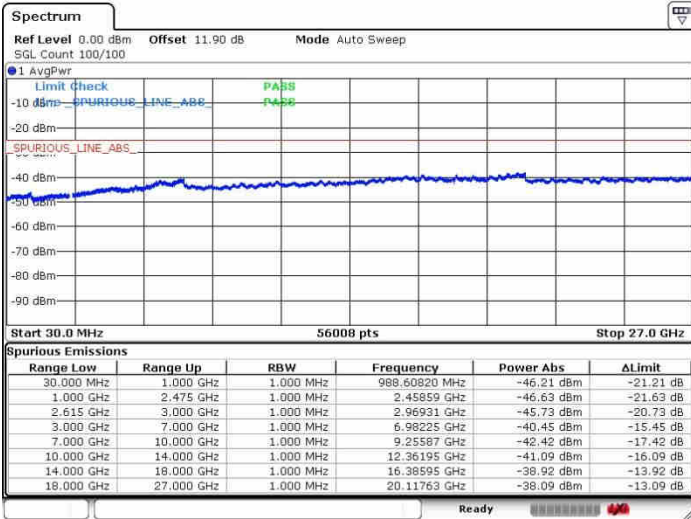

Date: 28.SEP.2017 08:59:20

LTE Band 7 / 20MHz+20MHz

16QAM

Middle Channel / 1RB0 and 1RB9

Middle Channel / 1RB99 and 1RB0

Date: 28.SEP.2017 09:10:27

Date: 28.SEP.2017 09:13:11

Middle Channel / FullIRB

N/A

Date: 28.SEP.2017 09:07:45

LTE Band 7 / 20MHz+20MHz

16QAM

Highest Channel / 1RB0 and 1RB99

Highest Channel / 1RB99 and 1RB0

Date: 26.SEP.2017 09:21:33

Date: 26.SEP.2017 09:27:35

Highest Channel / FullIRB

N/A

Date: 26.SEP.2017 09:18:45

LTE Band 7 / 15MHz+10MHz

16QAM

Lowest Channel / 1RB0 and 1RB49

Lowest Channel / 1RB74 and 1RB0

Date: 30.OCT.2017 09:45:15