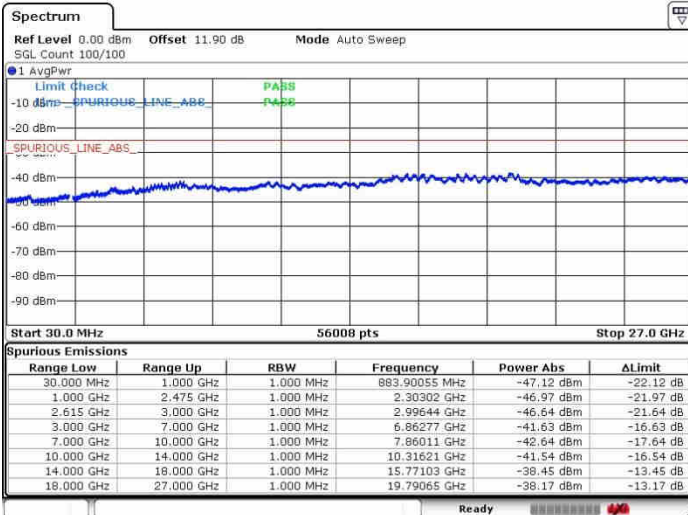

Highest Channel / 1RB0 and 1RB99

Highest Channel / 1RB74 and 1RB0

Date: 27.SEP.2017 16:56:01

Date: 27.SEP.2017 16:58:30

Highest Channel / FullIRB

N/A

Date: 27.SEP.2017 16:53:48

LTE Band 7 / 20MHz+10MHz

64QAM

Lowest Channel / 1RB0 and 1RB49

Lowest Channel / 1RB99 and 1RB0

Date: 27.SEP.2017 14:13:23

Date: 27.SEP.2017 14:19:20

Lowest Channel / FullIRB

N/A

Date: 27.SEP.2017 14:10:24

LTE Band 7 / 20MHz+10MHz

64QAM

Middle Channel / 1RB0 and 1RB49

Middle Channel / 1RB99 and 1RB0

Date: 27.SEP.2017 14:24:48

Date: 27.SEP.2017 14:20:21

Middle Channel / FullIRB

N/A