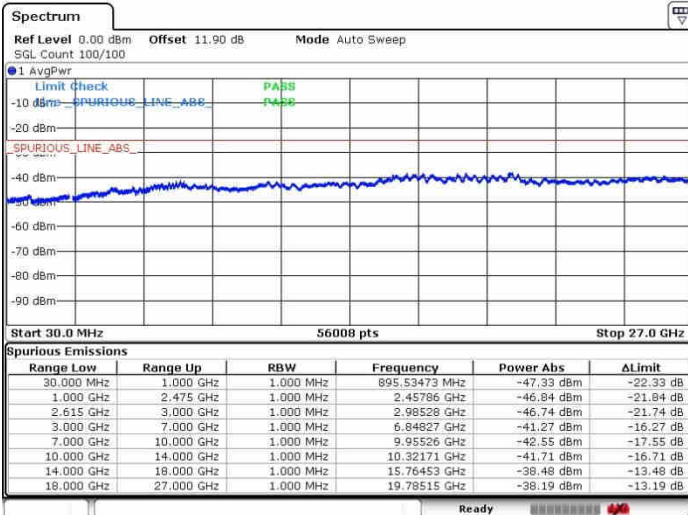

Middle Channel / 1RB74 and 1RB0

Date: 27.SEP.2017 16:41:15

Date: 27.SEP.2017 16:28:35

Middle Channel / FullIRB

N/A

Date: 27.SEP.2017 16:42:11

LTE Band 7 / 15MHz+20MHz

64QAM

Highest Channel / 1RB0 and 1RB99

Highest Channel / 1RB74 and 1RB0

Date: 27.SEP.2017 16:56:01

Date: 27.SEP.2017 16:58:30

Highest Channel / FullIRB

N/A

Date: 27.SEP.2017 16:53:48

LTE Band 7 / 20MHz+10MHz