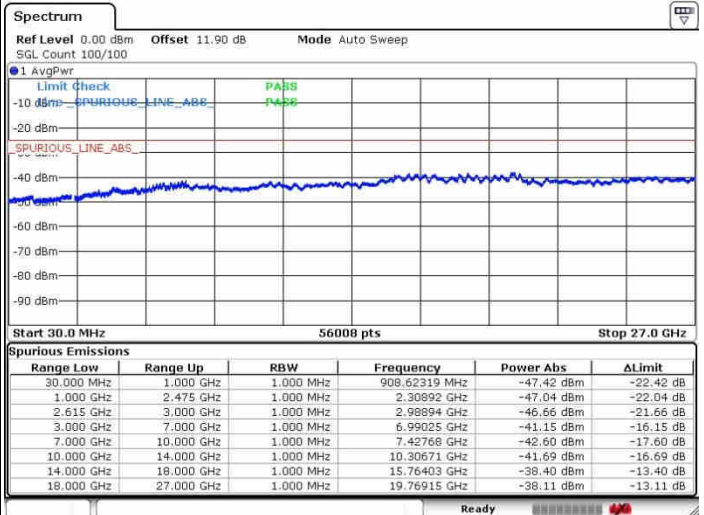

Date: 27.SEP.2017 14:21:25

Middle Channel / FullIRB

N/A

Date: 27.SEP.2017 14:26:09

LTE Band 7 / 20MHz+10MHz

16QAM

Highest Channel / 1RB0 and 1RB49

Highest Channel / 1RB99 and 1RB0

Date: 27.SEP.2017 14:34:12

Date: 27.SEP.2017 14:37:53

Highest Channel / FullIRB

N/A

Date: 27.SEP.2017 14:31:28

LTE Band 7 / 20MHz+15MHz

16QAM

Lowest Channel / 1RB0 and 1RB74

Lowest Channel / 1RB99 and 1RB0

Date: 27.SEP.2017 17:40:04

Date: 27.SEP.2017 17:47:46

Lowest Channel / FullRB

N/A

Date: 27.SEP.2017 17:37:01

LTE Band 7 / 20MHz+15MHz

16QAM