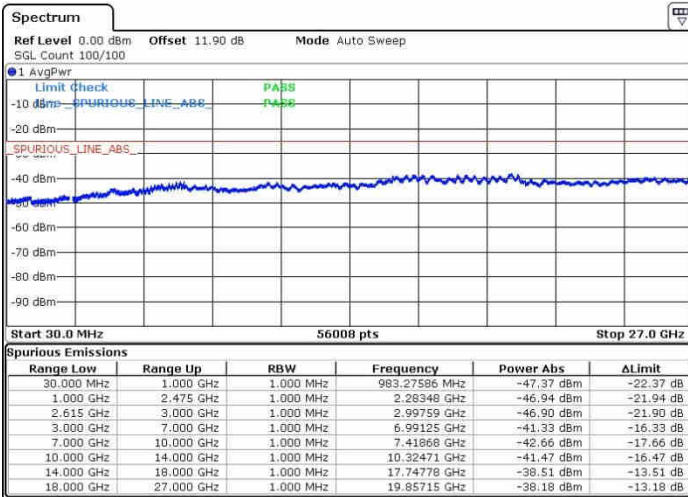

N/A

Date: 27.SEP.2017 14:32:11

LTE Band 7 / 20MHz+15MHz

64QAM

Lowest Channel / 1RB0 and 1RB74

Lowest Channel / 1RB99 and 1RB0

Date: 27.SEP.2017 17:40:48

Date: 27.SEP.2017 17:48:38

Lowest Channel / FullRB

N/A

Date: 27.SEP.2017 17:37:41

LTE Band 7 / 20MHz+15MHz

64QAM

Middle Channel / 1RB0 and 1RB74

Middle Channel / 1RB99 and 1RB0

Date: 27.SEP.2017 17:55:48

Date: 27.SEP.2017 17:53:17

Middle Channel / FullIRB

N/A

Date: 27.SEP.2017 17:57:46

LTE Band 7 / 20MHz+15MHz

64QAM

Highest Channel / 1RB0 and 1RB74

Highest Channel / 1RB99 and 1RB0

Date: 27.SEP.2017 18:05:48

Date: 27.SEP.2017 18:05:04

Highest Channel / FullIRB

N/A

Date: 27.SEP.2017 18:00:54

LTE Band 7 / 20MHz+20MHz

64QAM

Lowest Channel / 1RB0 and 1RB99