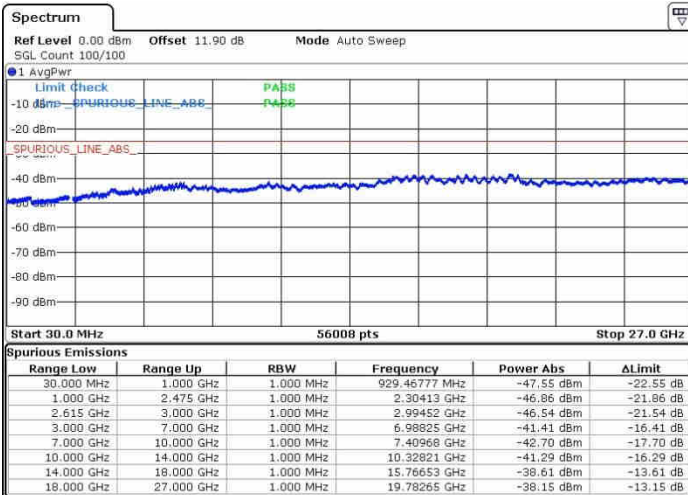

Middle Channel / FullIRB

N/A

Date: 27.SEP.2017 15:41:08

LTE Band 7 / 15MHz+15MHz

64QAM

Highest Channel / 1RB0 and 1RB74

Highest Channel / 1RB74 and 1RB0

Date: 27.SEP.2017 15:46:49

Date: 27.SEP.2017 15:50:50

Highest Channel / FullIRB

N/A

Date: 27.SEP.2017 15:43:33

LTE Band 7 / 15MHz+20MHz

64QAM

Lowest Channel / 1RB0 and 1RB99

Lowest Channel / 1RB74 and 1RB0