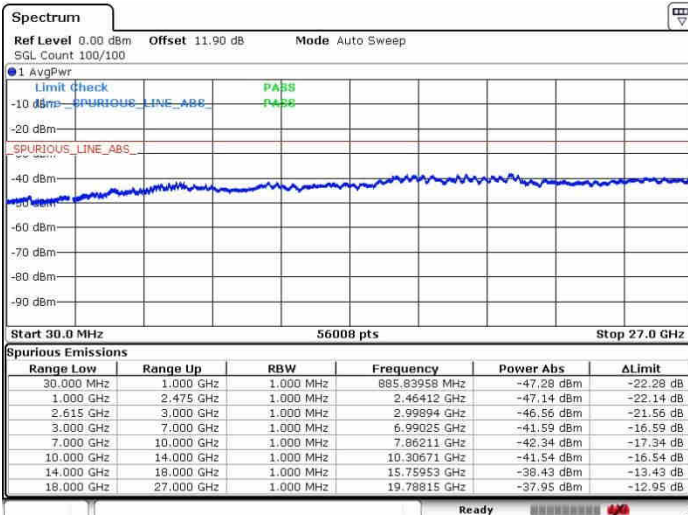

N/A

Date: 27.SEP.2017 16:52:34

LTE Band 7 / 20MHz+10MHz

16QAM

Lowest Channel / 1RB0 and 1RB49

Lowest Channel / 1RB99 and 1RB0

Date: 27.SEP.2017 14:12:06

Date: 27.SEP.2017 14:15:23

Lowest Channel / FullRB

N/A

Date: 27.SEP.2017 14:06:40

LTE Band 7 / 20MHz+10MHz

16QAM

Middle Channel / 1RB0 and 1RB49

Middle Channel / 1RB99 and 1RB0

Date: 27.SEP.2017 14:24:05

Date: 27.SEP.2017 14:21:25

Middle Channel / FullIRB

N/A

Date: 27.SEP.2017 14:26:09

LTE Band 7 / 20MHz+10MHz

16QAM

Highest Channel / 1RB0 and 1RB49

Highest Channel / 1RB99 and 1RB0

Date: 27.SEP.2017 14:34:12

Date: 27.SEP.2017 14:37:53

Highest Channel / FullIRB

N/A

Date: 27.SEP.2017 14:31:28

LTE Band 7 / 20MHz+15MHz

16QAM

Lowest Channel / 1RB0 and 1RB74