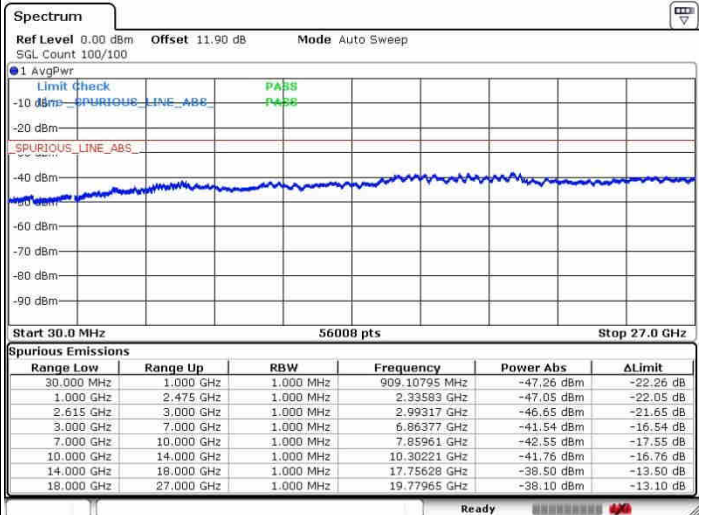

Date: 27.SEP.2017 17:53:17

Middle Channel / FullIRB

N/A

Date: 27.SEP.2017 17:57:46

LTE Band 7 / 20MHz+15MHz

64QAM

Highest Channel / 1RB0 and 1RB74

Highest Channel / 1RB99 and 1RB0

Date: 27.SEP.2017 18:05:48

Date: 27.SEP.2017 18:05:04

Highest Channel / FullIRB

N/A

Date: 27.SEP.2017 18:00:54

LTE Band 7 / 20MHz+20MHz

64QAM

Lowest Channel / 1RB0 and 1RB99