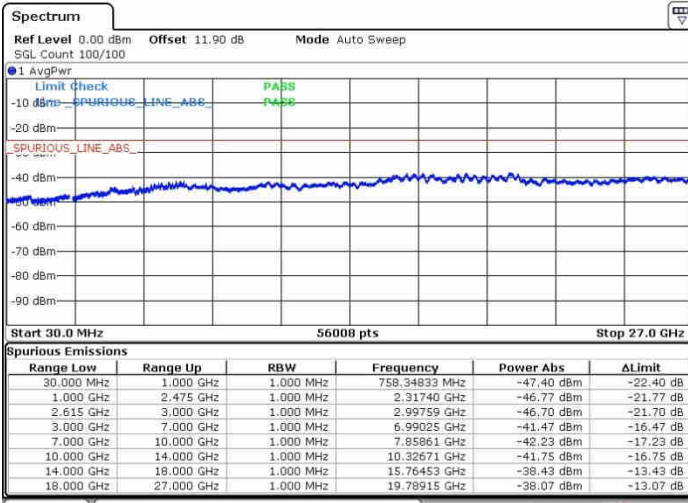

Lowest Channel / 1RB99 and 1RB0

Date: 27.SEP.2017 17:40:04

Date: 27.SEP.2017 17:47:46

Lowest Channel / FullRB

N/A

Date: 27.SEP.2017 17:37:01

LTE Band 7 / 20MHz+15MHz

16QAM

Middle Channel / 1RB0 and 1RB74

Middle Channel / 1RB99 and 1RB0

Date: 27.SEP.2017 17:54:59

Date: 27.SEP.2017 17:50:17

Middle Channel / FullIRB

N/A

Date: 27.SEP.2017 17:57:07

LTE Band 7 / 20MHz+15MHz

16QAM

Highest Channel / 1RB0 and 1RB74

Highest Channel / 1RB99 and 1RB0

Date: 27.SEP.2017 18:02:54

Date: 27.SEP.2017 18:04:24

Highest Channel / FullIRB

N/A

Date: 27.SEP.2017 17:59:21