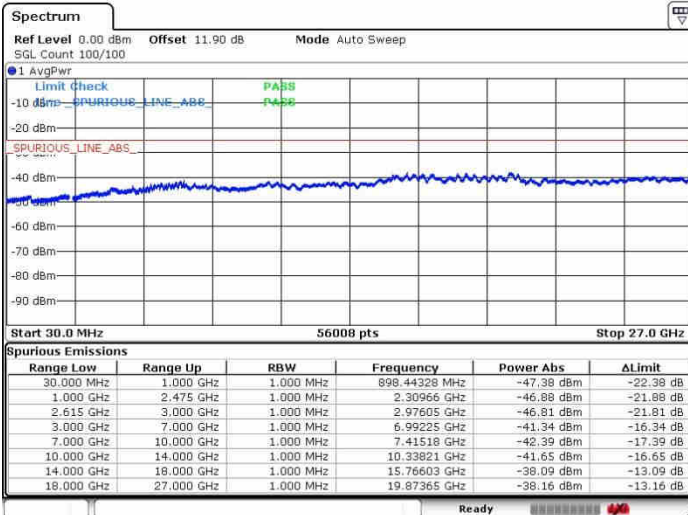

N/A

Date: 27.SEP.2017 16:52:34

LTE Band 7 / 20MHz+10MHz

16QAM

Lowest Channel / 1RB0 and 1RB49

Lowest Channel / 1RB99 and 1RB0

Date: 27.SEP.2017 14:12:06

Date: 27.SEP.2017 14:15:23

Lowest Channel / FullRB

N/A

Date: 27.SEP.2017 14:06:40

LTE Band 7 / 20MHz+10MHz

16QAM

Middle Channel / 1RB0 and 1RB49

Middle Channel / 1RB99 and 1RB0

Date: 27.SEP.2017 14:24:05

Date: 27.SEP.2017 14:21:25

Middle Channel / FullIRB

N/A

Date: 27.SEP.2017 14:26:09

LTE Band 7 / 20MHz+10MHz

16QAM

Highest Channel / 1RB0 and 1RB49

Highest Channel / 1RB99 and 1RB0

Date: 27.SEP.2017 14:34:12

Date: 27.SEP.2017 14:37:53

Highest Channel / FullIRB

N/A

Date: 27.SEP.2017 14:31:28

LTE Band 7 / 20MHz+15MHz

16QAM

Lowest Channel / 1RB0 and 1RB74