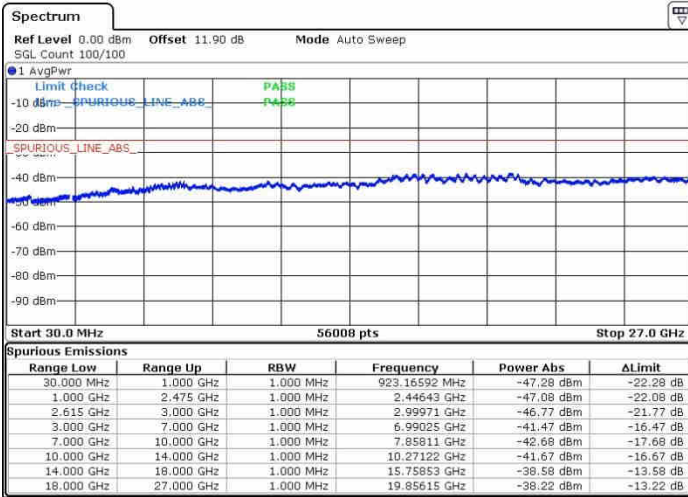

Middle Channel / FullIRB

N/A

Date: 27.SEP.2017 15:41:08

LTE Band 7 / 15MHz+15MHz

64QAM

Highest Channel / 1RB0 and 1RB74

Highest Channel / 1RB74 and 1RB0

Date: 27.SEP.2017 15:46:49

Date: 27.SEP.2017 15:50:50

Highest Channel / FullIRB

N/A

Date: 27.SEP.2017 15:43:33

LTE Band 7 / 15MHz+20MHz

64QAM

Lowest Channel / 1RB0 and 1RB99

Lowest Channel / 1RB74 and 1RB0