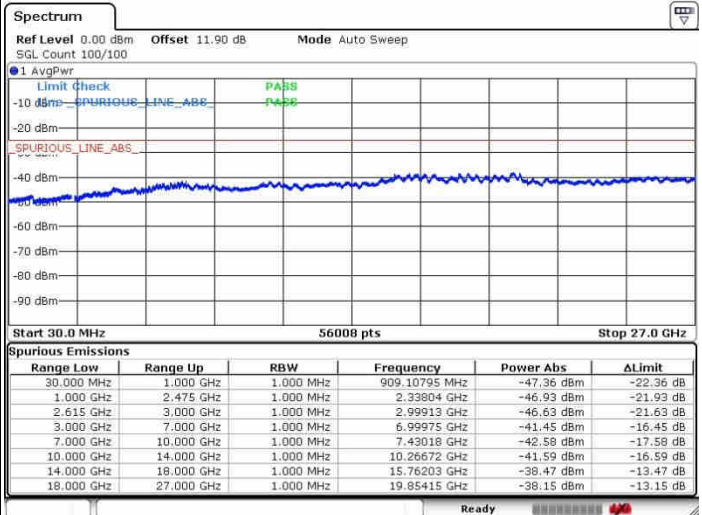

Date: 27.SEP.2017 16:25:39