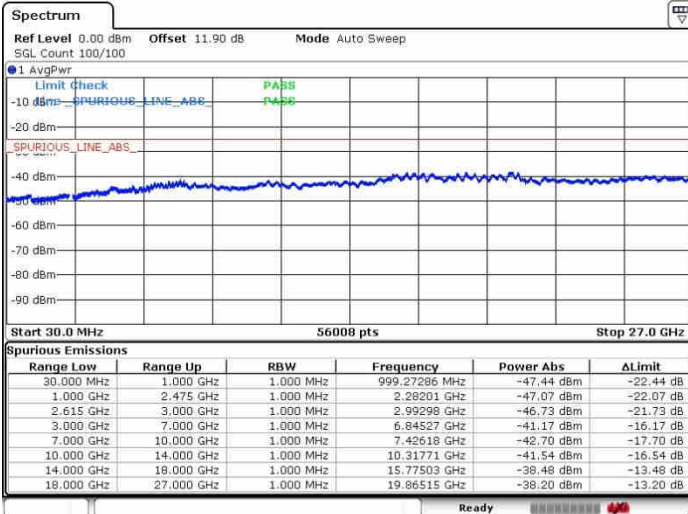

Highest Channel / 1RB99 and 1RB0

Date: 30.OCT.2017 10:04:32

Date: 30.OCT.2017 10:07:25

Highest Channel / FullIRB

N/A

Date: 30.OCT.2017 10:00:25

LTE Band 7 / 10MHz+20MHz

64QAM

Lowest Channel / 1RB0 and 1RB99

Lowest Channel / 1RB49 and 1RB0

Date: 27.SEP.2017 11:25:06

Date: 27.SEP.2017 11:31:24

Lowest Channel / FullRB

N/A

Date: 27.SEP.2017 11:23:57

LTE Band 7 / 10MHz+20MHz