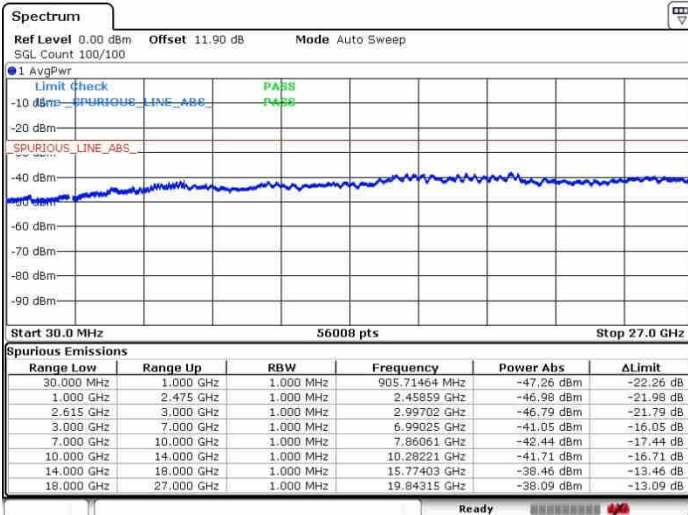

LTE Band 7 / 15MHz+20MHz

16QAM

Middle Channel / 1RB0 and 1RB9

Middle Channel / 1RB74 and 1RB0

Date: 27.SEP.2017 16:30:40

Date: 27.SEP.2017 16:27:22

Middle Channel / FullIRB

N/A

Date: 27.SEP.2017 16:44:28

LTE Band 7 / 15MHz+20MHz

16QAM

Highest Channel / 1RB0 and 1RB99

Highest Channel / 1RB74 and 1RB0

Date: 27.SEP.2017 16:55:21

Date: 27.SEP.2017 16:57:50

Highest Channel / FullIRB