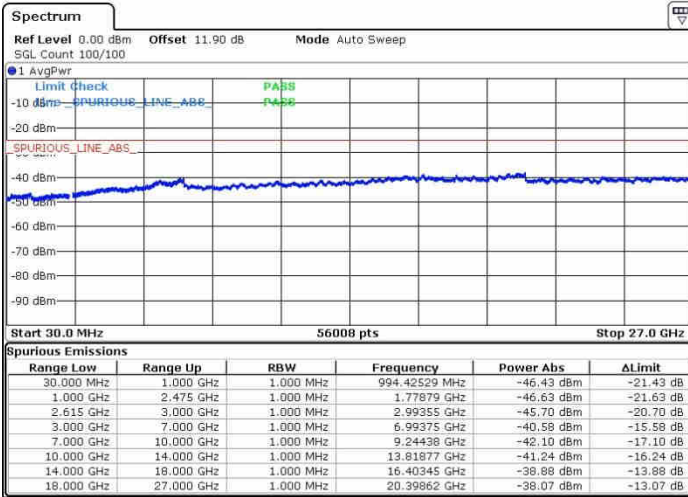

Date: 27.SEP.2017 17:53:17

Middle Channel / FullIRB

N/A

Date: 27.SEP.2017 17:57:46

LTE Band 7 / 20MHz+15MHz

64QAM

Highest Channel / 1RB0 and 1RB74

Highest Channel / 1RB99 and 1RB0

Date: 27.SEP.2017 18:05:48

Date: 27.SEP.2017 18:05:04

Highest Channel / FullIRB

N/A

Date: 27.SEP.2017 18:00:54

LTE Band 7 / 20MHz+20MHz

64QAM

Lowest Channel / 1RB0 and 1RB99

Lowest Channel / 1RB99 and 1RB0

Date: 28.SEP.2017 09:03:29

Date: 28.SEP.2017 09:05:58

Lowest Channel / FullRB

N/A

Date: 28.SEP.2017 09:00:47

LTE Band 7 / 20MHz+20MHz

64QAM

Middle Channel / 1RB0 and 1RB9

Middle Channel / 1RB99 and 1RB0

Date: 26.SEP.2017 09:11:07

Date: 26.SEP.2017 09:12:20

Middle Channel / FullIRB

N/A

Date: 26.SEP.2017 09:08:30

LTE Band 7 / 20MHz+20MHz