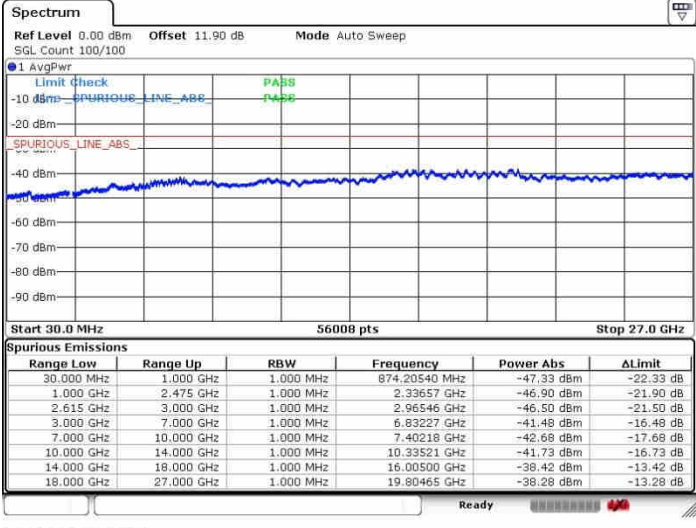

Lowest Channel / FullRB

N/A

Date: 27.SEP.2017 15:29:53