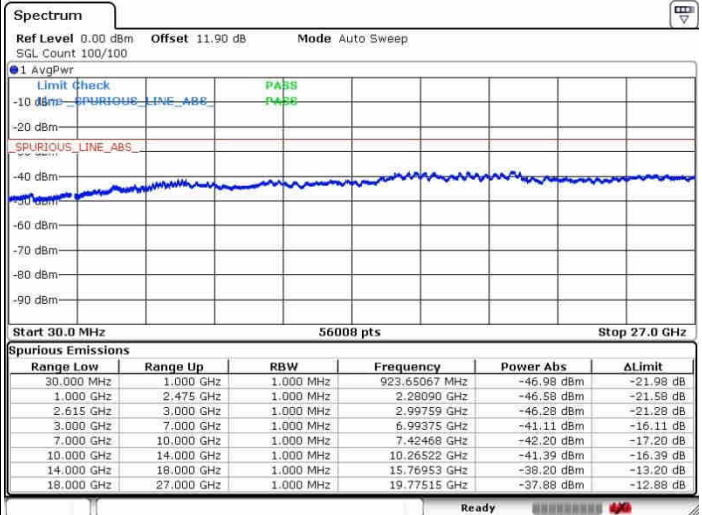

Date: 30.OCT.2017 09:54:17

Date: 30.OCT.2017 09:57:34

Middle Channel / FullIRB

N/A

Date: 30.OCT.2017 09:51:48

LTE Band 7 / 15MHz+10MHz

16QAM

Highest Channel / 1RB0 and 1RB99

Highest Channel / 1RB99 and 1RB0

Date: 30.OCT.2017 10:04:32

Date: 30.OCT.2017 10:07:25

Highest Channel / FullIRB

N/A

Date: 30.OCT.2017 10:00:25

LTE Band 7 / 10MHz+20MHz

64QAM