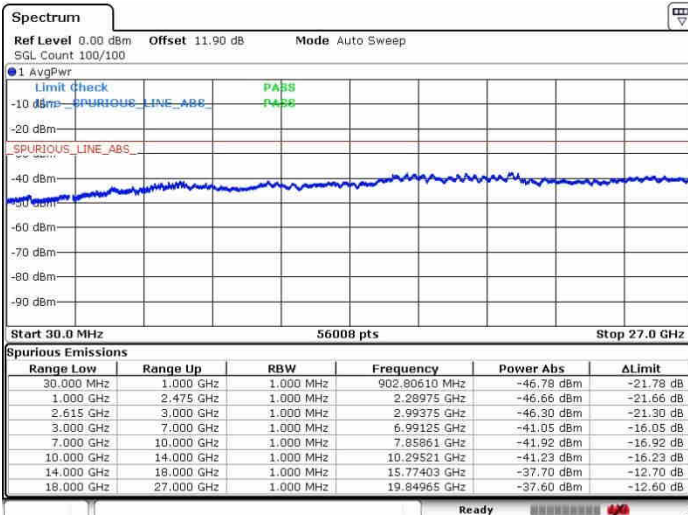

Lowest Channel / 1RB0 and 1RB99

Lowest Channel / 1RB49 and 1RB0

Date: 27.SEP.2017 11:25:06

Date: 27.SEP.2017 11:31:24

Lowest Channel / FullRB

N/A

Date: 27.SEP.2017 11:23:57

LTE Band 7 / 10MHz+20MHz

64QAM

MiddleChannel / 1RB0 and 1RB99

Middle Channel / 1RB49 and 1RB0

Date: 27.SEP.2017 11:47:12

Date: 30.SEP.2017 11:02:53

Middle Channel / FullIRB

N/A

Date: 30.SEP.2017 11:05:05

LTE Band 7 / 10MHz+20MHz

64QAM

Highest Channel / 1RB0 and 1RB99

Highest Channel / 1RB49 and 1RB0

Date: 27.SEP.2017 11:49:29

Date: 30.SEP.2017 10:53:39

Highest Channel / FullIRB

N/A