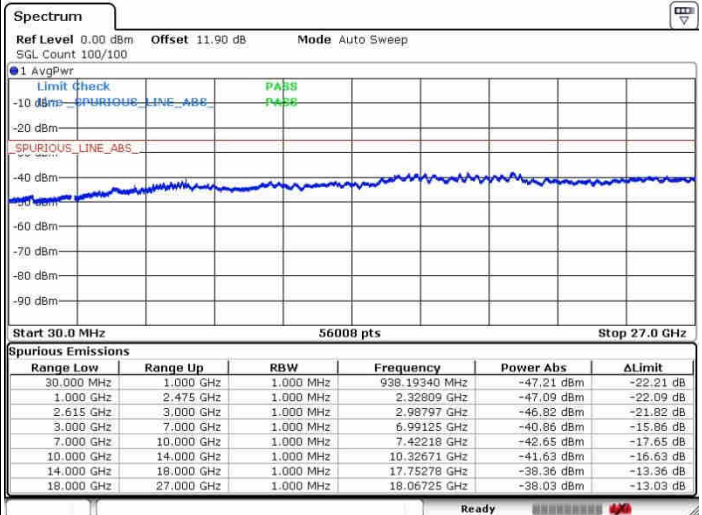

Middle Channel / 1RB74 and 1RB0

Date: 27.SEP.2017 16:41:15

Date: 27.SEP.2017 16:28:35

Middle Channel / FullIRB

N/A

Date: 27.SEP.2017 16:42:11

LTE Band 7 / 15MHz+20MHz

64QAM

Highest Channel / 1RB0 and 1RB99

Highest Channel / 1RB74 and 1RB0

Date: 27.SEP.2017 16:56:01

Date: 27.SEP.2017 16:58:30

Highest Channel / FullIRB

N/A

Date: 27.SEP.2017 16:53:48

LTE Band 7 / 20MHz+10MHz