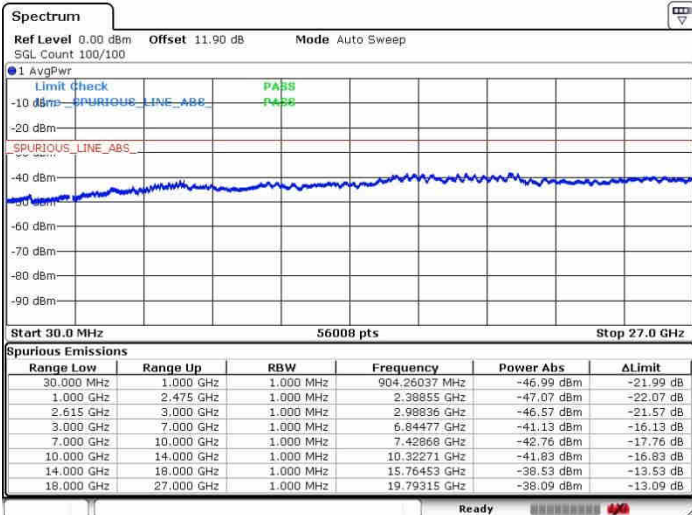

Date: 27.SEP.2017 14:21:25

Middle Channel / FullIRB

N/A

Date: 27.SEP.2017 14:26:09

LTE Band 7 / 20MHz+10MHz

16QAM

Highest Channel / 1RB0 and 1RB49

Highest Channel / 1RB99 and 1RB0

Date: 27.SEP.2017 14:34:12

Date: 27.SEP.2017 14:37:53

Highest Channel / FullIRB

N/A

Date: 27.SEP.2017 14:31:28

LTE Band 7 / 20MHz+15MHz

16QAM

Lowest Channel / 1RB0 and 1RB74

Lowest Channel / 1RB99 and 1RB0

Date: 27.SEP.2017 17:40:04

Date: 27.SEP.2017 17:47:46

Lowest Channel / FullRB

N/A

Date: 27.SEP.2017 17:37:01

LTE Band 7 / 20MHz+15MHz

16QAM