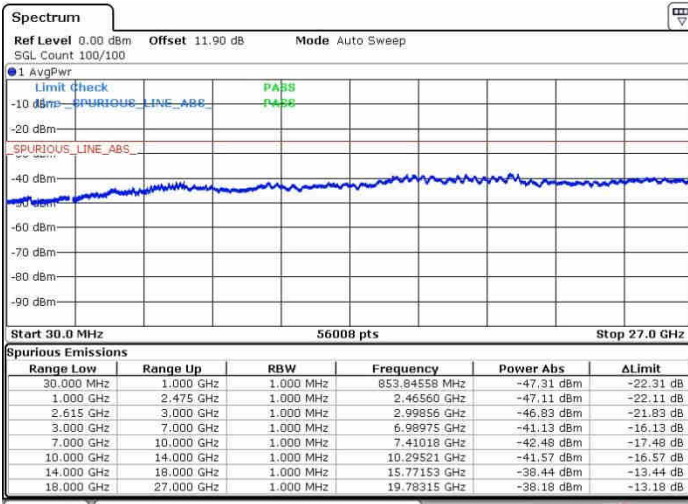

Lowest Channel / 1RB99 and 1RB0

Date: 27.SEP.2017 17:40:04

Date: 27.SEP.2017 17:47:46

Lowest Channel / FullRB

N/A

Date: 27.SEP.2017 17:37:01

LTE Band 7 / 20MHz+15MHz

16QAM

Middle Channel / 1RB0 and 1RB74

Middle Channel / 1RB99 and 1RB0

Date: 27.SEP.2017 17:54:59

Date: 27.SEP.2017 17:50:17

Middle Channel / FullIRB

N/A

Date: 27.SEP.2017 17:57:07

LTE Band 7 / 20MHz+15MHz

16QAM

Highest Channel / 1RB0 and 1RB74

Highest Channel / 1RB99 and 1RB0

Date: 27.SEP.2017 18:02:54

Date: 27.SEP.2017 18:04:24

Highest Channel / FullIRB

N/A

Date: 27.SEP.2017 17:59:21