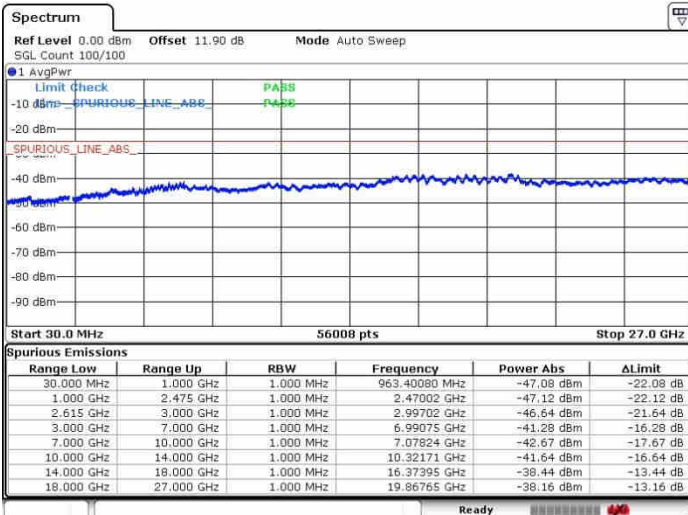

LTE Band 7 / 15MHz+20MHz

16QAM

Middle Channel / 1RB0 and 1RB9

Middle Channel / 1RB74 and 1RB0

Date: 27.SEP.2017 16:30:40

Date: 27.SEP.2017 16:27:22

Middle Channel / FullIRB

N/A

Date: 27.SEP.2017 16:44:28

LTE Band 7 / 15MHz+20MHz

16QAM

Highest Channel / 1RB0 and 1RB99

Highest Channel / 1RB74 and 1RB0

Date: 27.SEP.2017 16:55:21

Date: 27.SEP.2017 16:57:50

Highest Channel / FullIRB