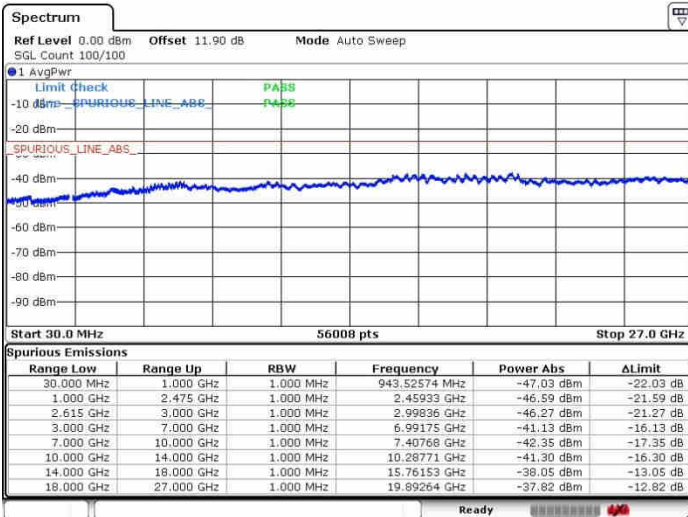

Highest Channel / FullIRB

N/A

Date: 26.SEP.2017 09:18:45

LTE Band 7 / 15MHz+10MHz

16QAM

Lowest Channel / 1RB0 and 1RB49

Lowest Channel / 1RB74 and 1RB0

Date: 30.OCT.2017 09:45:15

Date: 30.OCT.2017 09:48:58

Lowest Channel / FullRB

N/A

Date: 30.OCT.2017 09:42:02

LTE Band 7 / 15MHz+10MHz

16QAM

Middle Channel / 1RB0 and 1RB49

Middle Channel / 1RB49 and 1RB0

Date: 30.OCT.2017 09:54:17

Date: 30.OCT.2017 09:57:34

Middle Channel / FullIRB

N/A

Date: 30.OCT.2017 09:51:48

LTE Band 7 / 15MHz+10MHz

16QAM

Highest Channel / 1RB0 and 1RB99

Highest Channel / 1RB99 and 1RB0

Date: 30.OCT.2017 10:04:32

Date: 30.OCT.2017 10:07:25

Highest Channel / FullIRB

N/A

Date: 30.OCT.2017 10:00:25

LTE Band 7 / 10MHz+20MHz

64QAM