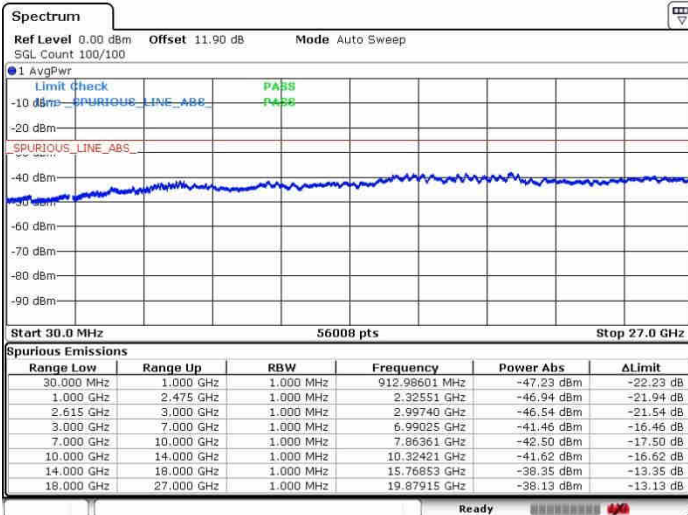

Date: 27.SEP.2017 16:44:28

LTE Band 7 / 15MHz+20MHz

16QAM

Highest Channel / 1RB0 and 1RB99

Highest Channel / 1RB74 and 1RB0

Date: 27.SEP.2017 16:55:21

Date: 27.SEP.2017 16:57:50

Highest Channel / FullIRB

N/A

Date: 27.SEP.2017 16:52:34

LTE Band 7 / 20MHz+10MHz

16QAM

Lowest Channel / 1RB0 and 1RB49

Lowest Channel / 1RB99 and 1RB0

Date: 27.SEP.2017 14:12:06

Date: 27.SEP.2017 14:15:23

Lowest Channel / FullRB

N/A

Date: 27.SEP.2017 14:06:40

LTE Band 7 / 20MHz+10MHz

16QAM

Middle Channel / 1RB0 and 1RB49

Middle Channel / 1RB99 and 1RB0

Date: 27.SEP.2017 14:24:05

Date: 27.SEP.2017 14:21:25

Middle Channel / FullIRB

N/A

Date: 27.SEP.2017 14:26:09

LTE Band 7 / 20MHz+10MHz

16QAM

Highest Channel / 1RB0 and 1RB49

Highest Channel / 1RB99 and 1RB0