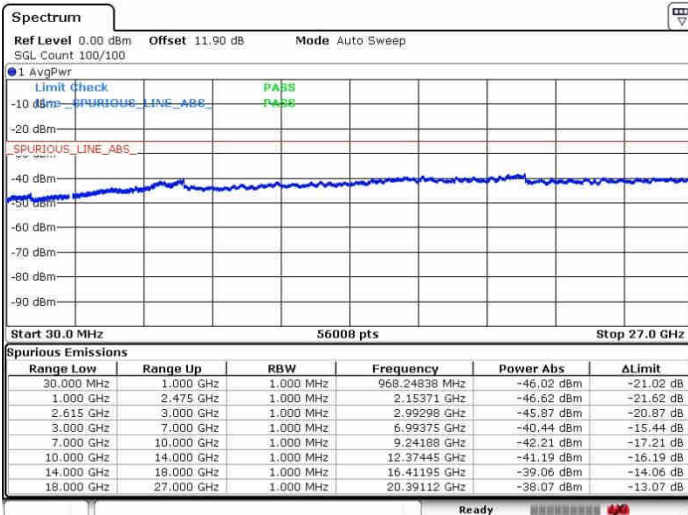

Date: 27.SEP.2017 17:53:17

Middle Channel / FullIRB

N/A

Date: 27.SEP.2017 17:57:46

LTE Band 7 / 20MHz+15MHz

64QAM

Highest Channel / 1RB0 and 1RB74

Highest Channel / 1RB99 and 1RB0

Date: 27.SEP.2017 18:05:48

Date: 27.SEP.2017 18:05:04

Highest Channel / FullIRB

N/A

Date: 27.SEP.2017 18:00:54

LTE Band 7 / 20MHz+20MHz

64QAM

Lowest Channel / 1RB0 and 1RB99

Lowest Channel / 1RB99 and 1RB0

Date: 28.SEP.2017 09:03:29

Date: 28.SEP.2017 09:05:58

Lowest Channel / FullRB

N/A

Date: 28.SEP.2017 09:00:47

LTE Band 7 / 20MHz+20MHz

64QAM

Middle Channel / 1RB0 and 1RB9

Middle Channel / 1RB99 and 1RB0

Date: 26.SEP.2017 09:11:07

Date: 26.SEP.2017 09:12:20

Middle Channel / FullIRB

N/A

Date: 26.SEP.2017 09:08:30

LTE Band 7 / 20MHz+20MHz