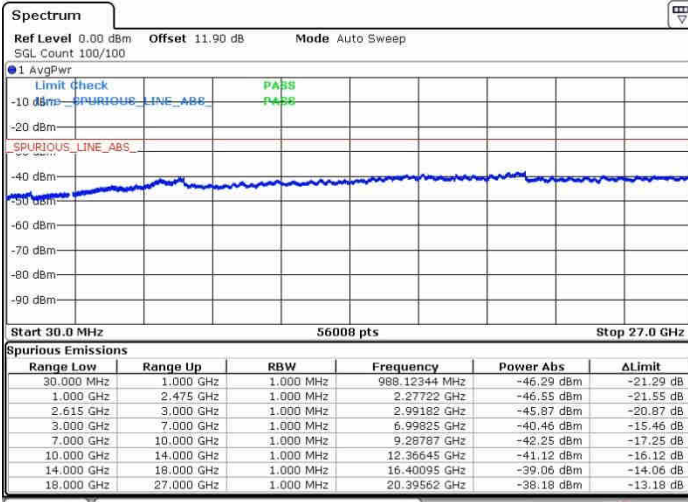

Lowest Channel / 1RB99 and 1RB0

Date: 28.SEP.2017 09:03:29

Date: 28.SEP.2017 09:05:58

Lowest Channel / FullRB

N/A

Date: 28.SEP.2017 09:00:47

LTE Band 7 / 20MHz+20MHz

64QAM

Middle Channel / 1RB0 and 1RB9

Middle Channel / 1RB99 and 1RB0

Date: 26.SEP.2017 09:11:07

Date: 26.SEP.2017 09:12:20

Middle Channel / FullIRB

N/A

Date: 26.SEP.2017 09:08:30

LTE Band 7 / 20MHz+20MHz

64QAM

Highest Channel / 1RB0 and 1RB99

Highest Channel / 1RB99 and 1RB0

Date: 28.SEP.2017 09:22:56

Date: 28.SEP.2017 09:28:16

Highest Channel / FullIRB

N/A

Date: 28.SEP.2017 09:19:58