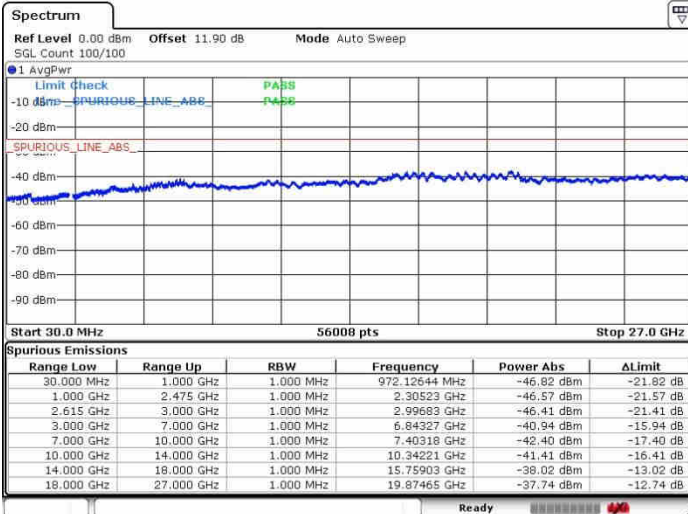

Date: 30.OCT.2017 09:54:17

Date: 30.OCT.2017 09:57:34

Middle Channel / FullIRB

N/A

Date: 30.OCT.2017 09:51:48

LTE Band 7 / 15MHz+10MHz

16QAM

Highest Channel / 1RB0 and 1RB99

Highest Channel / 1RB99 and 1RB0

Date: 30.OCT.2017 10:04:32

Date: 30.OCT.2017 10:07:25

Highest Channel / FullIRB

N/A

Date: 30.OCT.2017 10:00:25

LTE Band 7 / 10MHz+20MHz

64QAM

Lowest Channel / 1RB0 and 1RB99

Lowest Channel / 1RB49 and 1RB0

Date: 27.SEP.2017 11:25:06

Date: 27.SEP.2017 11:31:24

Lowest Channel / FullRB

N/A

Date: 27.SEP.2017 11:23:57

LTE Band 7 / 10MHz+20MHz