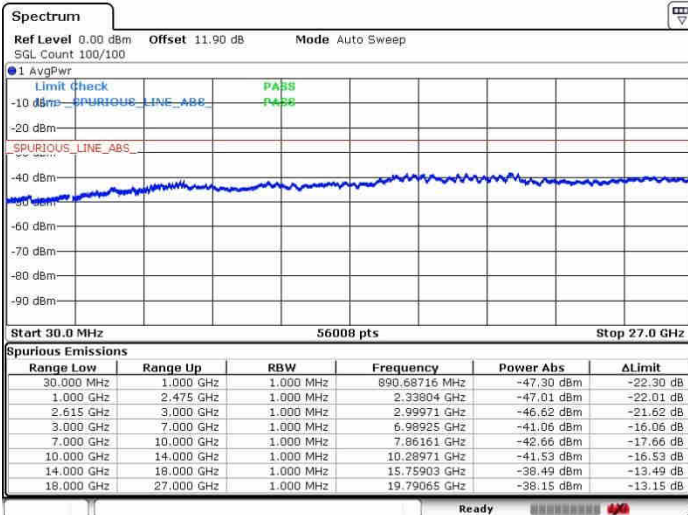

Middle Channel / FullIRB

N/A

Date: 27.SEP.2017 15:41:08

LTE Band 7 / 15MHz+15MHz

64QAM

Highest Channel / 1RB0 and 1RB74

Highest Channel / 1RB74 and 1RB0

Date: 27.SEP.2017 15:46:49

Date: 27.SEP.2017 15:50:50

Highest Channel / FullIRB

N/A

Date: 27.SEP.2017 15:43:33

LTE Band 7 / 15MHz+20MHz

64QAM

Lowest Channel / 1RB0 and 1RB99

Lowest Channel / 1RB74 and 1RB0

Date: 27.SEP.2017 16:22:45

Date: 27.SEP.2017 16:25:39

Lowest Channel / FullRB

N/A

Date: 27.SEP.2017 16:20:20

LTE Band 7 / 15MHz+20MHz

64QAM

Middle Channel / 1RB0 and 1RB9