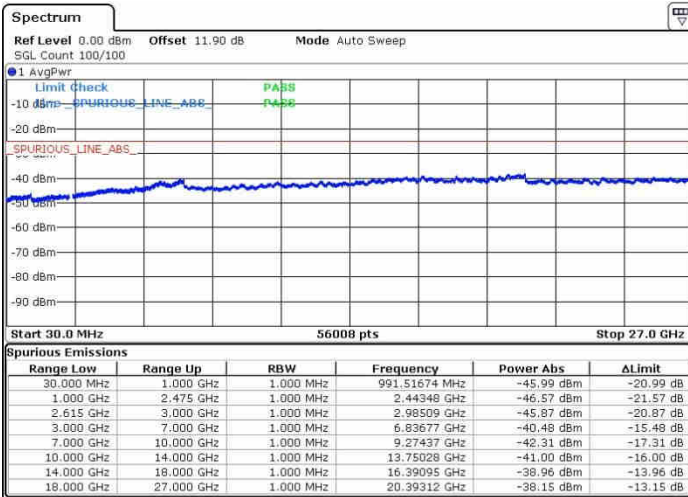

Date: 27.SEP.2017 18:03:45

Highest Channel / FullIRB

N/A

Date: 27.SEP.2017 17:58:36

LTE Band 7 / 20MHz+20MHz

QPSK

Lowest Channel / 1RB0 and 1RB99

Lowest Channel / 1RB99 and 1RB0

Date: 28.SEP.2017 09:01:11

Date: 28.SEP.2017 09:04:34

Lowest Channel / FullRB

N/A

Date: 28.SEP.2017 08:58:04

LTE Band 7 / 20MHz+20MHz

QPSK

Middle Channel / 1RB0 and 1RB9

Middle Channel / 1RB99 and 1RB0

Date: 26.SEP.2017 09:09:12

Date: 26.SEP.2017 09:14:49

Middle Channel / FullIRB

N/A

Date: 26.SEP.2017 09:06:48

LTE Band 7 / 20MHz+20MHz

QPSK

Highest Channel / 1RB0 and 1RB99

Highest Channel / 1RB99 and 1RB0

Date: 28.SEP.2017 09:20:43

Date: 28.SEP.2017 09:26:54

Highest Channel / FullIRB

N/A

Date: 28.SEP.2017 09:17:30

LTE Band 7 / 15MHz+10MHz