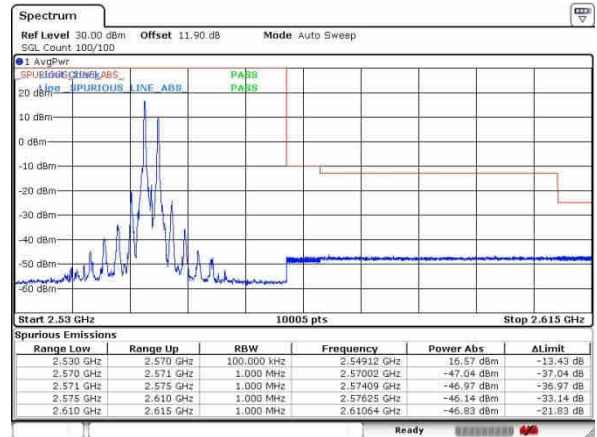

Date: 27 SEP 2017 17:34:34

Date: 30 SEP 2017 12:22:21

Lowest Band Edge / Full RB

Highest Band Edge / Full RB

Date: 27 SEP 2017 17:33:15

Date: 30 SEP 2017 12:21:09

LTE Band 7 / 20MHz+20MHz

64QAM

Lowest Band Edge / 1RB0 and 1RB9

Highest Band Edge / 1RB0 and 1RB9

Date: 30 SEP 2017 11:11:03

Date: 30 SEP 2017 11:21:35

Lowest Band Edge / 1RB99 and 1RB0

Highest Band Edge / 1RB99 and 1RB0

Date: 30 SEP 2017 11:12:11

Date: 30 SEP 2017 11:22:29

Lowest Band Edge / Full RB

Highest Band Edge / Full RB

Date: 30 SEP 2017 11:10:46

Date: 30 SEP 2017 11:21:17

LTE Band 7 / 15MHz+10MHz

64QAM

Lowest Band Edge / 1RB0 and 1RB49