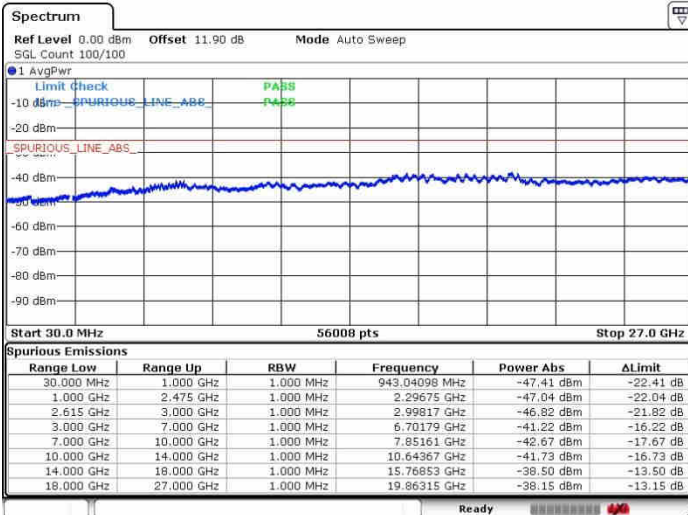

N/A

Date: 27.SEP.2017 15:39:45

LTE Band 7 / 15MHz+15MHz

QPSK

Highest Channel / 1RB0 and 1RB74

Highest Channel / 1RB74 and 1RB0

Date: 27.SEP.2017 15:44:53

Date: 27.SEP.2017 15:48:11

Highest Channel / FullIRB

N/A

Date: 27.SEP.2017 15:41:59

LTE Band 7 / 15MHz+20MHz

QPSK

Lowest Channel / 1RB0 and 1RB99

Lowest Channel / 1RB74 and 1RB0

Date: 27.SEP.2017 16:21:13

Date: 27.SEP.2017 16:23:43

Lowest Channel / FullIRB

N/A

Date: 27.SEP.2017 16:18:25

LTE Band 7 / 15MHz+20MHz

QPSK

Middle Channel / 1RB0 and 1RB9

Middle Channel / 1RB74 and 1RB0

Date: 27.SEP.2017 16:29:32

Date: 27.SEP.2017 16:26:20

Middle Channel / FullIRB

N/A

Date: 27.SEP.2017 16:45:20

LTE Band 7 / 15MHz+20MHz

QPSK

Highest Channel / 1RB0 and 1RB99