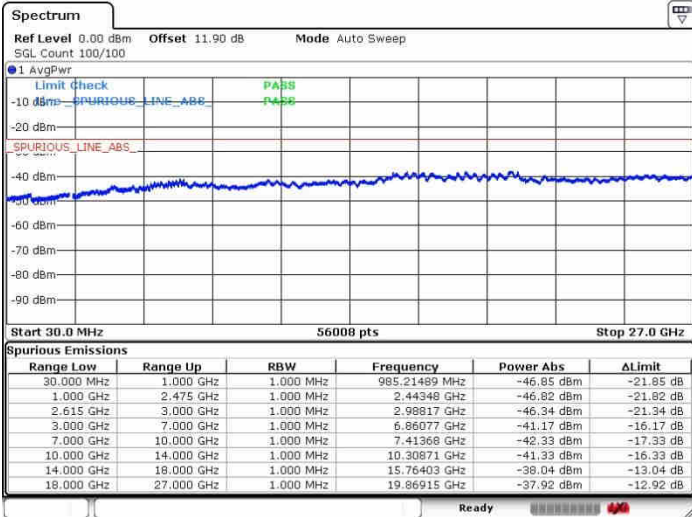

Highest Channel / 1RB0 and 1RB99

Highest Channel / 1RB99 and 1RB0

Date: 28.SEP.2017 09:20:43

Date: 28.SEP.2017 09:26:54

Highest Channel / FullIRB

N/A

Date: 28.SEP.2017 09:17:30

LTE Band 7 / 15MHz+10MHz

QPSK

Lowest Channel / 1RB0 and 1RB49

Lowest Channel / 1RB74 and 1RB0

Date: 30.OCT.2017 09:44:19

Date: 30.OCT.2017 09:48:01

Lowest Channel / FullRB

N/A

Date: 30.OCT.2017 09:40:56

LTE Band 7 / 15MHz+10MHz

QPSK

Middle Channel / 1RB0 and 1RB49

Middle Channel / 1RB49 and 1RB0

Date: 30.OCT.2017 09:53:24

Date: 30.OCT.2017 09:58:13

Middle Channel / FullIRB

N/A

Date: 30.OCT.2017 09:50:45

LTE Band 7 / 15MHz+10MHz

QPSK

Highest Channel / 1RB0 and 1RB99

Highest Channel / 1RB99 and 1RB0

Date: 30.OCT.2017 10:03:38

Date: 30.OCT.2017 10:08:45

Highest Channel / FullIRB