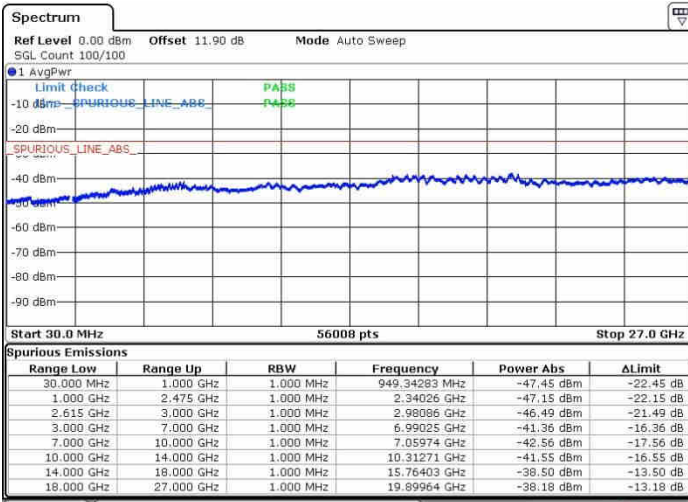

LTE Band 7 / 20MHz+10MHz

QPSK

Highest Channel / 1RB0 and 1RB49

Highest Channel / 1RB99 and 1RB0

Date: 27.SEP.2017 14:33:29

Date: 27.SEP.2017 14:36:47

Highest Channel / FullIRB

N/A

Date: 27.SEP.2017 14:30:49

LTE Band 7 / 20MHz+15MHz

QPSK

Lowest Channel / 1RB0 and 1RB74

Lowest Channel / 1RB99 and 1RB0

Date: 27.SEP.2017 17:39:06

Date: 27.SEP.2017 17:46:58

Lowest Channel / FullRB