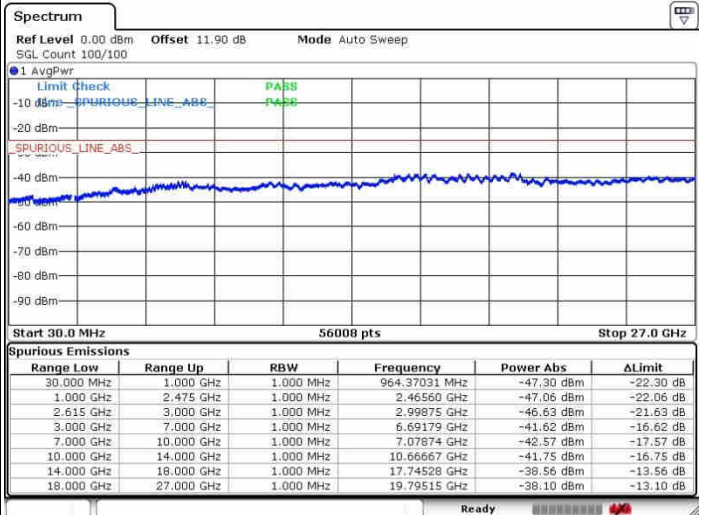

N/A

Date: 27.SEP.2017 15:39:45

LTE Band 7 / 15MHz+15MHz

QPSK

Highest Channel / 1RB0 and 1RB74

Highest Channel / 1RB74 and 1RB0

Date: 27.SEP.2017 15:44:53

Date: 27.SEP.2017 15:48:11

Highest Channel / FullIRB

N/A

Date: 27.SEP.2017 15:41:59

LTE Band 7 / 15MHz+20MHz

QPSK

Lowest Channel / 1RB0 and 1RB99

Lowest Channel / 1RB74 and 1RB0

Date: 27.SEP.2017 16:21:13

Date: 27.SEP.2017 16:23:43

Lowest Channel / FullIRB

N/A

Date: 27.SEP.2017 16:18:25

LTE Band 7 / 15MHz+20MHz

QPSK

Middle Channel / 1RB0 and 1RB9

Middle Channel / 1RB74 and 1RB0