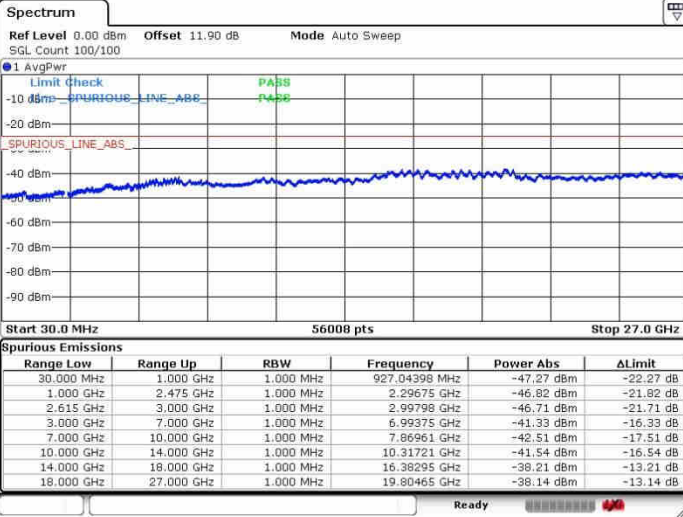

Highest Channel / 1RB74 and 1RB0

Date: 27.SEP.2017 16:54:41

Date: 27.SEP.2017 16:56:58

Highest Channel / FullIRB

N/A

Date: 27.SEP.2017 16:51:43

LTE Band 7 / 20MHz+10MHz

QPSK

Lowest Channel / 1RB0 and 1RB49

Lowest Channel / 1RB99 and 1RB0

Date: 27.SEP.2017 14:11:09

Date: 27.SEP.2017 14:14:09

Lowest Channel / FullRB

N/A

Date: 27.SEP.2017 14:04:53

LTE Band 7 / 20MHz+10MHz

QPSK

Middle Channel / 1RB0 and 1RB49

Middle Channel / 1RB99 and 1RB0

Date: 27.SEP.2017 14:23:08

Date: 27.SEP.2017 14:22:11

Middle Channel / FullIRB

N/A

Date: 27.SEP.2017 14:25:29

LTE Band 7 / 20MHz+10MHz

QPSK

Highest Channel / 1RB0 and 1RB49

Highest Channel / 1RB99 and 1RB0

Date: 27.SEP.2017 14:33:29

Date: 27.SEP.2017 14:36:47

Highest Channel / FullIRB

N/A