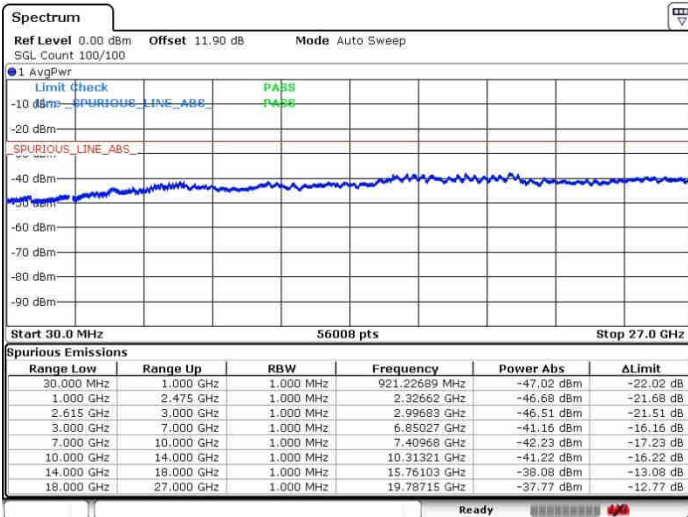

Highest Channel / 1RB0 and 1RB99

Highest Channel / 1RB99 and 1RB0

Date: 28.SEP.2017 09:20:43

Date: 28.SEP.2017 09:26:54

Highest Channel / FullIRB

N/A

Date: 28.SEP.2017 09:17:30

LTE Band 7 / 15MHz+10MHz

QPSK

Lowest Channel / 1RB0 and 1RB49

Lowest Channel / 1RB74 and 1RB0

Date: 30.OCT.2017 09:44:19

Date: 30.OCT.2017 09:48:01

Lowest Channel / FullRB

N/A

Date: 30.OCT.2017 09:40:56

LTE Band 7 / 15MHz+10MHz

QPSK

Middle Channel / 1RB0 and 1RB49

Middle Channel / 1RB49 and 1RB0

Date: 30.OCT.2017 09:53:24

Date: 30.OCT.2017 09:58:13

Middle Channel / FullIRB

N/A