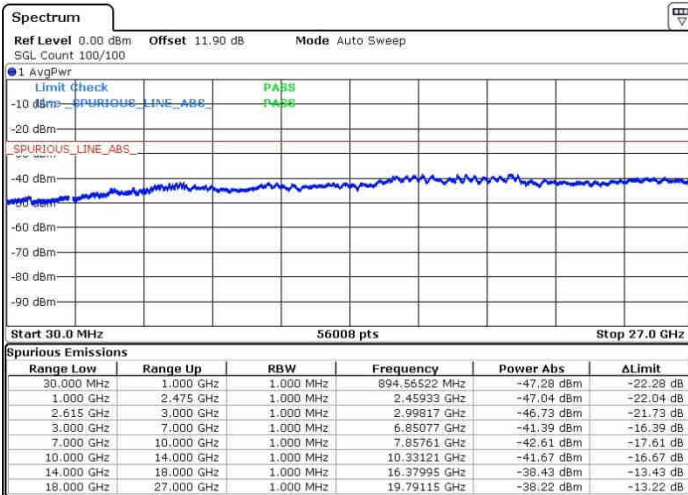

Highest Channel / FullIRB

N/A

Date: 27.SEP.2017 15:41:59

LTE Band 7 / 15MHz+20MHz

QPSK

Lowest Channel / 1RB0 and 1RB99

Lowest Channel / 1RB74 and 1RB0

Date: 27.SEP.2017 16:21:13

Date: 27.SEP.2017 16:23:43

Lowest Channel / FullIRB

N/A

Date: 27.SEP.2017 16:18:25

LTE Band 7 / 15MHz+20MHz

QPSK

Middle Channel / 1RB0 and 1RB9

Middle Channel / 1RB74 and 1RB0

Date: 27.SEP.2017 16:29:32

Date: 27.SEP.2017 16:26:20

Middle Channel / FullIRB

N/A

Date: 27.SEP.2017 16:45:20

LTE Band 7 / 15MHz+20MHz

QPSK

Highest Channel / 1RB0 and 1RB99

Highest Channel / 1RB74 and 1RB0

Date: 27.SEP.2017 16:54:41

Date: 27.SEP.2017 16:56:58

Highest Channel / FullIRB

N/A

Date: 27.SEP.2017 16:51:43

LTE Band 7 / 20MHz+10MHz

QPSK