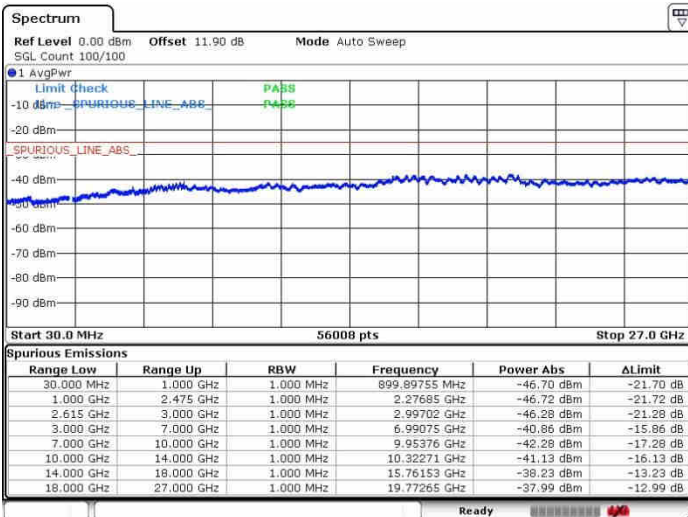

Highest Channel / 1RB0 and 1RB99

Highest Channel / 1RB99 and 1RB0

Date: 28.SEP.2017 09:20:43

Date: 28.SEP.2017 09:26:54

Highest Channel / FullIRB

N/A

Date: 28.SEP.2017 09:17:30

LTE Band 7 / 15MHz+10MHz

QPSK

Lowest Channel / 1RB0 and 1RB49

Lowest Channel / 1RB74 and 1RB0

Date: 30.OCT.2017 09:44:19

Date: 30.OCT.2017 09:48:01

Lowest Channel / FullRB

N/A

Date: 30.OCT.2017 09:40:56

LTE Band 7 / 15MHz+10MHz

QPSK

Middle Channel / 1RB0 and 1RB49

Middle Channel / 1RB49 and 1RB0

Date: 30.OCT.2017 09:53:24

Date: 30.OCT.2017 09:58:13

Middle Channel / FullIRB

N/A

Date: 30.OCT.2017 09:50:45

LTE Band 7 / 15MHz+10MHz

QPSK

Highest Channel / 1RB0 and 1RB99

Highest Channel / 1RB99 and 1RB0

Date: 30.OCT.2017 10:03:38

Date: 30.OCT.2017 10:08:45

Highest Channel / FullIRB