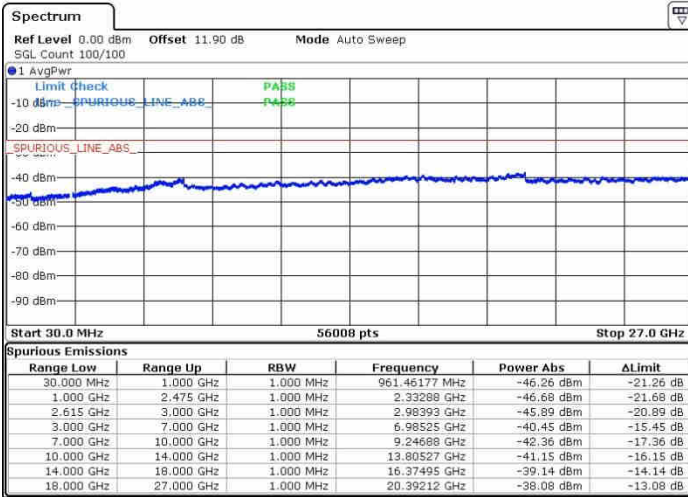

Date: 27.SEP.2017 18:03:45

Highest Channel / FullIRB

N/A

Date: 27.SEP.2017 17:58:36

LTE Band 7 / 20MHz+20MHz

QPSK

Lowest Channel / 1RB0 and 1RB99

Lowest Channel / 1RB99 and 1RB0

Date: 28.SEP.2017 09:01:11

Date: 28.SEP.2017 09:04:34

Lowest Channel / FullRB

N/A

Date: 28.SEP.2017 08:58:04

LTE Band 7 / 20MHz+20MHz

QPSK

Middle Channel / 1RB0 and 1RB9

Middle Channel / 1RB99 and 1RB0

Date: 26.SEP.2017 09:09:12

Date: 26.SEP.2017 09:14:49

Middle Channel / FullIRB

N/A

Date: 26.SEP.2017 09:06:48

LTE Band 7 / 20MHz+20MHz

QPSK

Highest Channel / 1RB0 and 1RB99

Highest Channel / 1RB99 and 1RB0

Date: 28.SEP.2017 09:20:43

Date: 28.SEP.2017 09:26:54

Highest Channel / FullIRB

N/A

Date: 28.SEP.2017 09:17:30

LTE Band 7 / 15MHz+10MHz