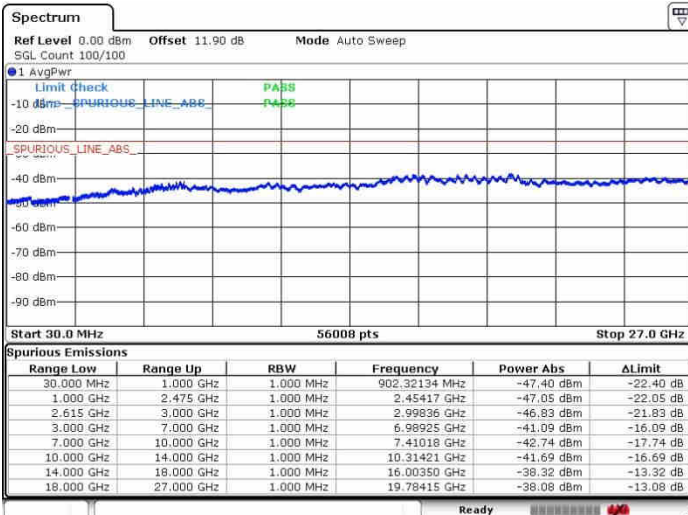

Date: 27.SEP.2017 14:30:49

LTE Band 7 / 20MHz+15MHz

QPSK

Lowest Channel / 1RB0 and 1RB74

Lowest Channel / 1RB99 and 1RB0

Date: 27.SEP.2017 17:39:06

Date: 27.SEP.2017 17:46:58

Lowest Channel / FullRB

N/A

Date: 27.SEP.2017 17:36:17

LTE Band 7 / 20MHz+15MHz

QPSK

Middle Channel / 1RB0 and 1RB74

Middle Channel / 1RB99 and 1RB0

Date: 27.SEP.2017 17:55:48

Date: 27.SEP.2017 17:49:34

Middle Channel / FullIRB

N/A

Date: 27.SEP.2017 17:56:27

LTE Band 7 / 20MHz+15MHz

QPSK

Highest Channel / 1RB0 and 1RB74

Highest Channel / 1RB99 and 1RB0

Date: 27.SEP.2017 18:01:40