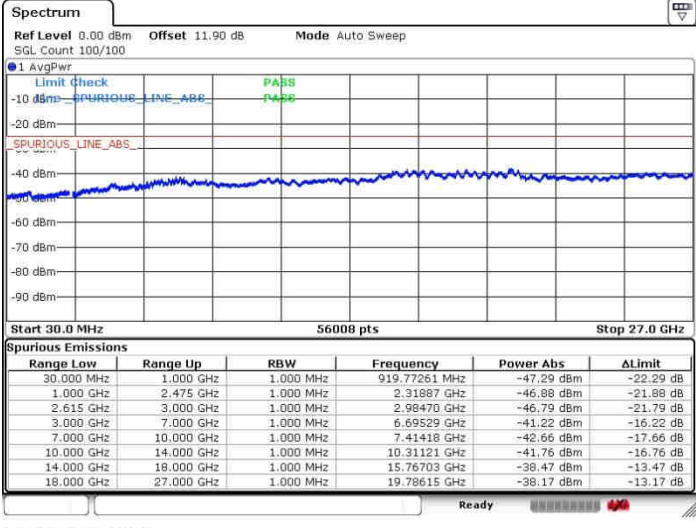

LTE Band 7 / 20MHz+10MHz

QPSK

Highest Channel / 1RB0 and 1RB49

Highest Channel / 1RB99 and 1RB0

Date: 27.SEP.2017 14:33:29

Date: 27.SEP.2017 14:36:47

Highest Channel / FullIRB

N/A

Date: 27.SEP.2017 14:30:49

LTE Band 7 / 20MHz+15MHz

QPSK

Lowest Channel / 1RB0 and 1RB74

Lowest Channel / 1RB99 and 1RB0

Date: 27.SEP.2017 17:39:06

Date: 27.SEP.2017 17:46:58

Lowest Channel / FullRB

N/A

Date: 27.SEP.2017 17:36:17

LTE Band 7 / 20MHz+15MHz

QPSK

Middle Channel / 1RB0 and 1RB74

Middle Channel / 1RB99 and 1RB0

Date: 27.SEP.2017 17:55:48

Date: 27.SEP.2017 17:49:34

Middle Channel / FullIRB

N/A

Date: 27.SEP.2017 17:56:27

LTE Band 7 / 20MHz+15MHz

QPSK

Highest Channel / 1RB0 and 1RB74

Highest Channel / 1RB99 and 1RB0

Date: 27.SEP.2017 18:01:40