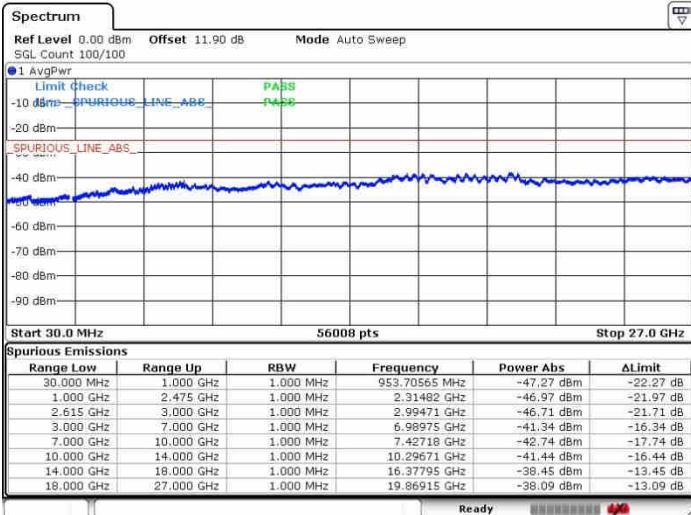

Middle Channel / 1RB0 and 1RB74

Middle Channel / 1RB74 and 1RB0

Date: 27.SEP.2017 15:38:41

Date: 27.SEP.2017 15:38:28

Middle Channel / FullIRB

N/A

Date: 27.SEP.2017 15:40:25

LTE Band 7 / 15MHz+15MHz

16QAM

Highest Channel / 1RB0 and 1RB74

Highest Channel / 1RB74 and 1RB0

Date: 27.SEP.2017 15:46:06

Date: 27.SEP.2017 15:49:57

Highest Channel / FullIRB

N/A

Date: 27.SEP.2017 15:42:39

LTE Band 7 / 15MHz+20MHz

16QAM

Lowest Channel / 1RB0 and 1RB99

Lowest Channel / 1RB74 and 1RB0

Date: 27.SEP.2017 16:22:00

Date: 27.SEP.2017 16:24:41

Lowest Channel / FullIRB

N/A