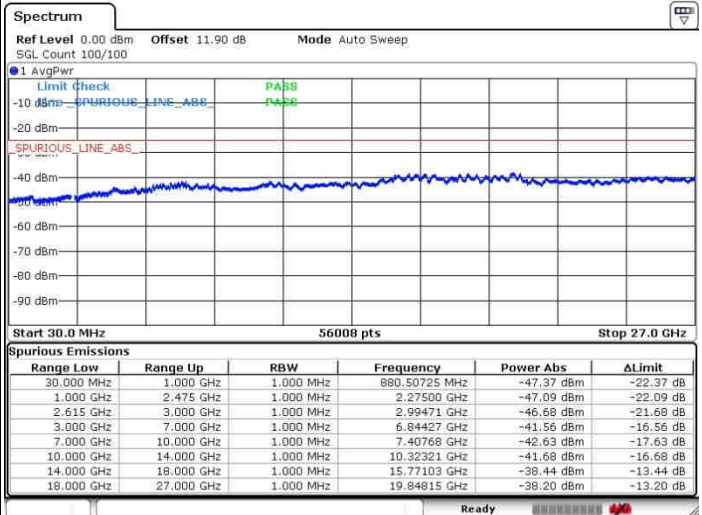

Lowest Band Edge / Full RB

Highest Band Edge / Full RB

Date: 30 OCT 2017 09:33:57

Date: 30 OCT 2017 10:57:00

Conducted Spurious Emission

LTE Band 7 / 10MHz+20MHz

QPSK

Lowest Channel / 1RB0 and 1RB99

Lowest Channel / 1RB49 and 1RB0

Date: 27.SEP.2017 11:27:17

Date: 27.SEP.2017 11:29:30

Lowest Channel / FullRB

N/A

Date: 27.SEP.2017 11:22:15

LTE Band 7 / 10MHz+20MHz

QPSK