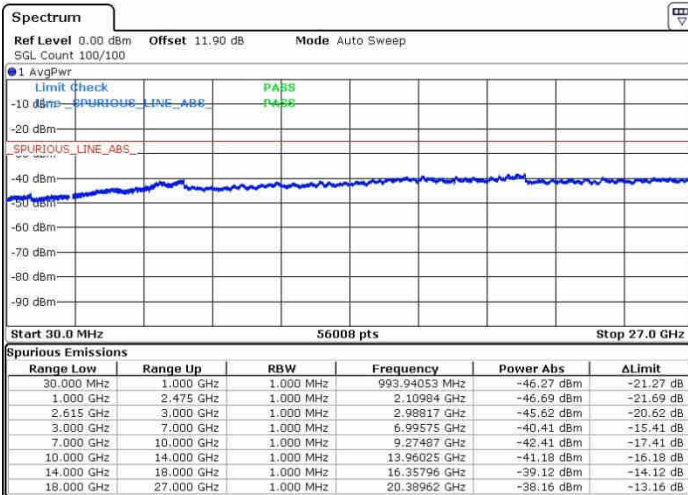

Middle Channel / 1RB99 and 1RB0

Date: 26.SEP.2017 09:09:12

Date: 26.SEP.2017 09:14:49

Middle Channel / FullIRB

N/A

Date: 26.SEP.2017 09:06:48

LTE Band 7 / 20MHz+20MHz

QPSK

Highest Channel / 1RB0 and 1RB99

Highest Channel / 1RB99 and 1RB0

Date: 28.SEP.2017 09:20:43

Date: 28.SEP.2017 09:26:54

Highest Channel / FullIRB

N/A

Date: 28.SEP.2017 09:17:30

LTE Band 7 / 15MHz+10MHz

QPSK

Lowest Channel / 1RB0 and 1RB49

Lowest Channel / 1RB74 and 1RB0

Date: 30.OCT.2017 09:44:19

Date: 30.OCT.2017 09:48:01

Lowest Channel / FullRB

N/A

Date: 30.OCT.2017 09:40:56