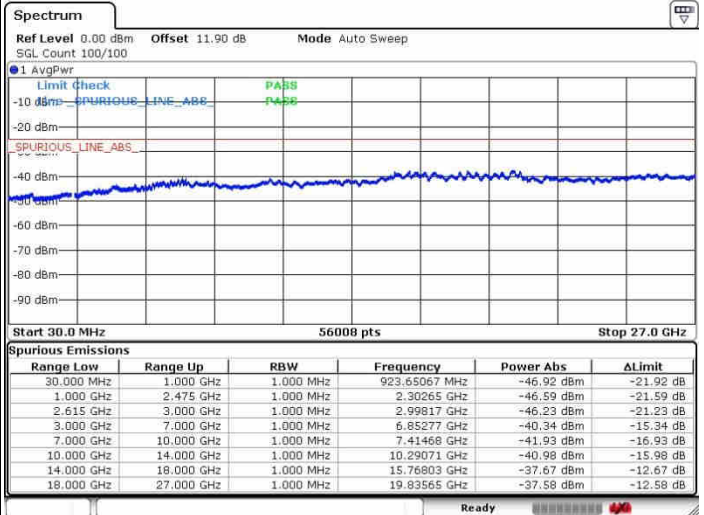

Date: 30.OCT.2017 09:50:45

LTE Band 7 / 15MHz+10MHz

QPSK

Highest Channel / 1RB0 and 1RB99

Highest Channel / 1RB99 and 1RB0

Date: 30.OCT.2017 10:03:38

Date: 30.OCT.2017 10:08:45

Highest Channel / FullIRB

N/A

Date: 30.OCT.2017 09:59:22

LTE Band 7 / 10MHz+20MHz

16QAM

Lowest Channel / 1RB0 and 1RB99

Lowest Channel / 1RB49 and 1RB0

Date: 27.SEP.2017 11:25:54

Date: 30.SEP.2017 10:45:17

Lowest Channel / FullRB

N/A

Date: 27.SEP.2017 11:22:57

LTE Band 7 / 10MHz+20MHz

16QAM

MiddleChannel / 1RB0 and 1RB99

Middle Channel / 1RB49 and 1RB0

Date: 30 SEP.2017 10:56:06