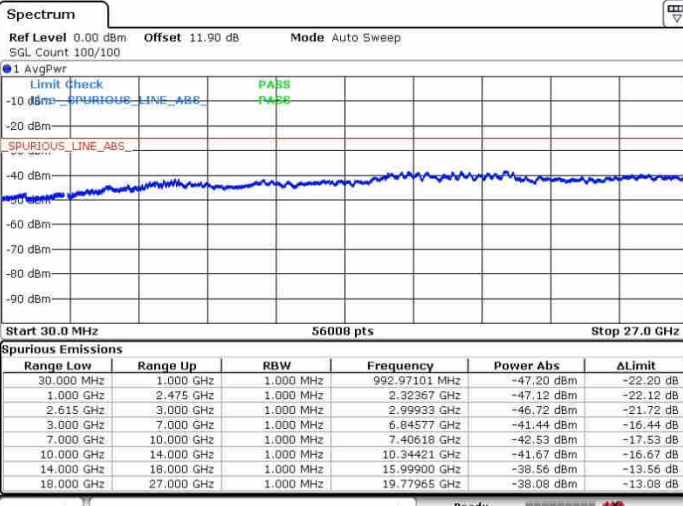

LTE Band 7 / 20MHz+10MHz

QPSK

Middle Channel / 1RB0 and 1RB49

Middle Channel / 1RB99 and 1RB0

Date: 27.SEP.2017 14:23:08

Date: 27.SEP.2017 14:22:11