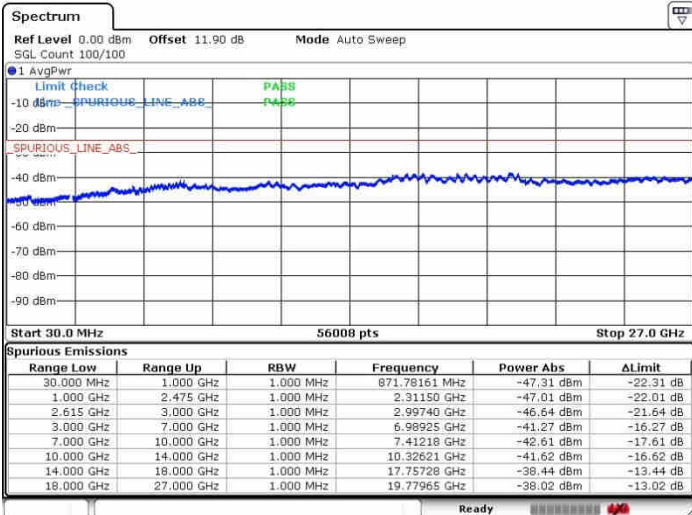

Lowest Channel / FullRB

N/A

Date: 27.SEP.2017 11:22:57

LTE Band 7 / 10MHz+20MHz

16QAM

MiddleChannel / 1RB0 and 1RB99

Middle Channel / 1RB49 and 1RB0

Date: 30 SEP.2017 10:56:06

Date: 30 SEP.2017 10:59:22

Middle Channel / FullIRB

N/A

Date: 30 SEP.2017 11:03:50

LTE Band 7 / 10MHz+20MHz

16QAM

Highest Channel / 1RB0 and 1RB99

Highest Channel / 1RB49 and 1RB0

Date: 27.SEP.2017 11:56:00

Date: 30.SEP.2017 10:51:11

Highest Channel / FullIRB

N/A

Date: 30.SEP.2017 10:48:09

LTE Band 7 / 15MHz+15MHz

16QAM

Lowest Channel / 1RB0 and 1RB74