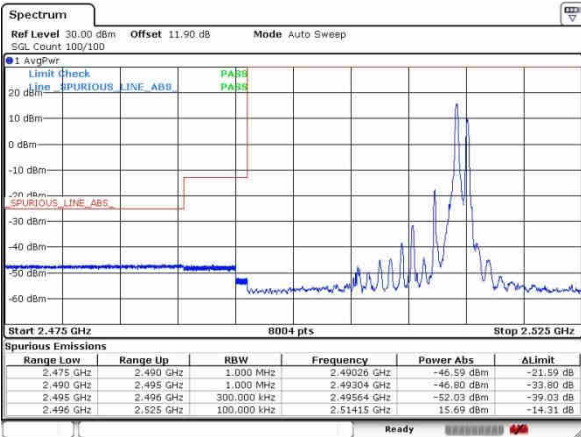

Date: 30 SEP 2017 11:22:29

Lowest Band Edge / Full RB

Highest Band Edge / Full RB

Date: 30 SEP 2017 11:10:46

Date: 30 SEP 2017 11:21:17

LTE Band 7 / 15MHz+10MHz

64QAM

Lowest Band Edge / 1RB0 and 1RB49

Highest Band Edge / 1RB0 and 1RB49

Date: 30 OCT 2017 09:34:13

Date: 30 OCT 2017 10:57:16

Lowest Band Edge / 1RB74 and 1RB0

Highest Band Edge / 1RB74 and 1RB0

Date: 30 OCT 2017 09:35:10

Date: 30 OCT 2017 10:58:12

Lowest Band Edge / Full RB

Highest Band Edge / Full RB

Date: 30 OCT 2017 09:33:57

Date: 30 OCT 2017 10:57:00

Conducted Spurious Emission

LTE Band 7 / 10MHz+20MHz

QPSK

Lowest Channel / 1RB0 and 1RB99

Lowest Channel / 1RB49 and 1RB0

Date: 27.SEP.2017 11:27:17

Date: 27.SEP.2017 11:29:30

Lowest Channel / FullRB

N/A

Date: 27.SEP.2017 11:22:15

LTE Band 7 / 10MHz+20MHz

QPSK