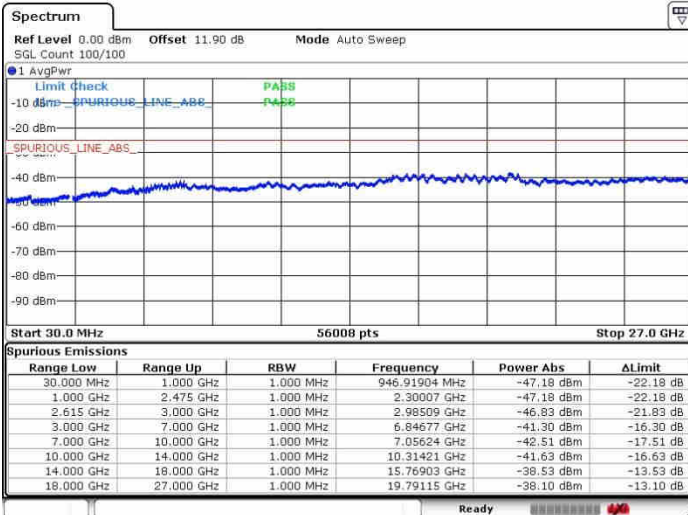

Lowest Channel / 1RB74 and 1RB0

Date: 27.SEP.2017 15:31:16

Date: 27.SEP.2017 15:34:07

Lowest Channel / FullRB

N/A

Date: 27.SEP.2017 15:28:57

LTE Band 7 / 15MHz+15MHz

16QAM

Middle Channel / 1RB0 and 1RB74

Middle Channel / 1RB74 and 1RB0

Date: 27.SEP.2017 15:38:41

Date: 27.SEP.2017 15:38:28

Middle Channel / FullIRB

N/A

Date: 27.SEP.2017 15:40:25

LTE Band 7 / 15MHz+15MHz

16QAM

Highest Channel / 1RB0 and 1RB74

Highest Channel / 1RB74 and 1RB0

Date: 27.SEP.2017 15:46:06

Date: 27.SEP.2017 15:49:57

Highest Channel / FullIRB

N/A

Date: 27.SEP.2017 15:42:39