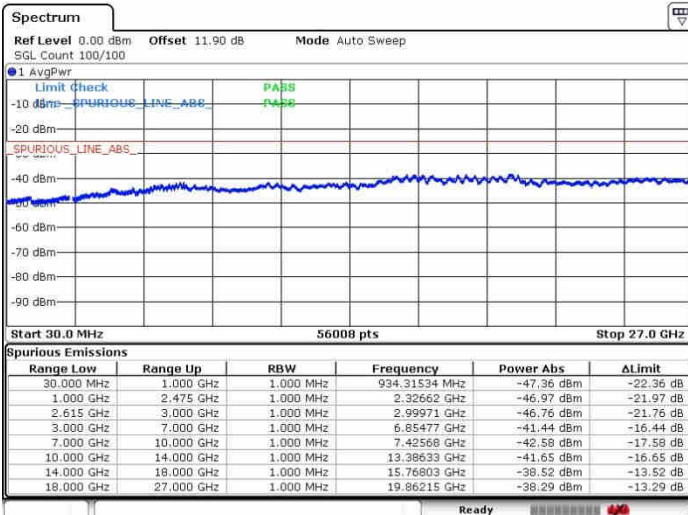

Middle Channel / FullIRB

N/A

Date: 27.SEP.2017 17:56:27

LTE Band 7 / 20MHz+15MHz

QPSK

Highest Channel / 1RB0 and 1RB74

Highest Channel / 1RB99 and 1RB0

Date: 27.SEP.2017 18:01:40

Date: 27.SEP.2017 18:03:45

Highest Channel / FullIRB

N/A

Date: 27.SEP.2017 17:58:36

LTE Band 7 / 20MHz+20MHz

QPSK

Lowest Channel / 1RB0 and 1RB99

Lowest Channel / 1RB99 and 1RB0