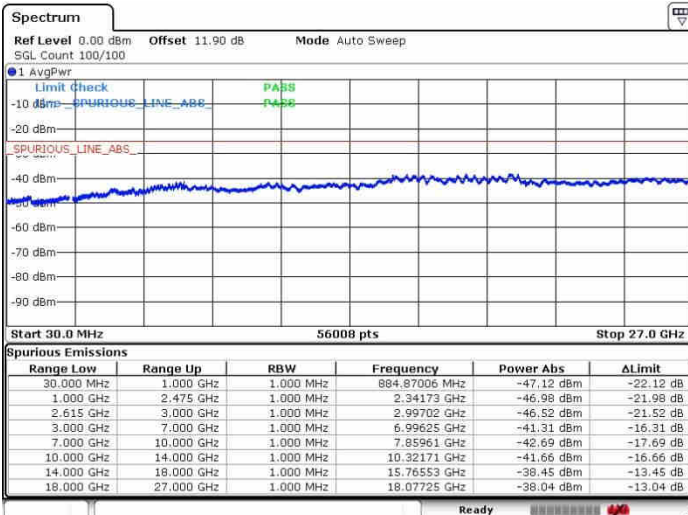

Middle Channel / 1RB0 and 1RB74

Middle Channel / 1RB74 and 1RB0

Date: 27.SEP.2017 15:38:41

Date: 27.SEP.2017 15:38:28

Middle Channel / FullIRB

N/A

Date: 27.SEP.2017 15:40:25

LTE Band 7 / 15MHz+15MHz

16QAM

Highest Channel / 1RB0 and 1RB74

Highest Channel / 1RB74 and 1RB0

Date: 27.SEP.2017 15:46:06

Date: 27.SEP.2017 15:49:57

Highest Channel / FullIRB

N/A

Date: 27.SEP.2017 15:42:39

LTE Band 7 / 15MHz+20MHz

16QAM

Lowest Channel / 1RB0 and 1RB99

Lowest Channel / 1RB74 and 1RB0

Date: 27.SEP.2017 16:22:00

Date: 27.SEP.2017 16:24:41

Lowest Channel / FullIRB

N/A