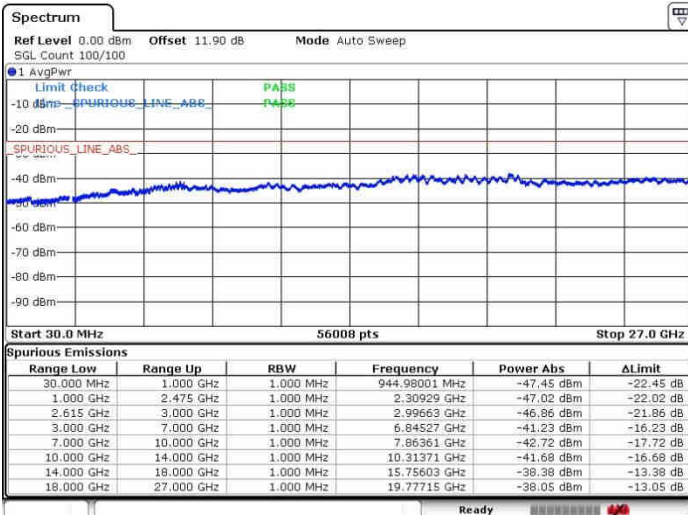

Lowest Band Edge / Full RB

Highest Band Edge / Full RB

Date: 30 OCT 2017 09:33:57

Date: 30 OCT 2017 10:57:00

Conducted Spurious Emission

LTE Band 7 / 10MHz+20MHz

QPSK

Lowest Channel / 1RB0 and 1RB99

Lowest Channel / 1RB49 and 1RB0

Date: 27.SEP.2017 11:27:17

Date: 27.SEP.2017 11:29:30

Lowest Channel / FullRB

N/A

Date: 27.SEP.2017 11:22:15

LTE Band 7 / 10MHz+20MHz

QPSK

MiddleChannel / 1RB0 and 1RB99

Middle Channel / 1RB49 and 1RB0

Date: 30 SEP.2017 10:57:09

Date: 27 SEP.2017 11:35:53

Middle Channel / FullIRB

N/A

Date: 27 SEP.2017 11:40:03

LTE Band 7 / 10MHz+20MHz