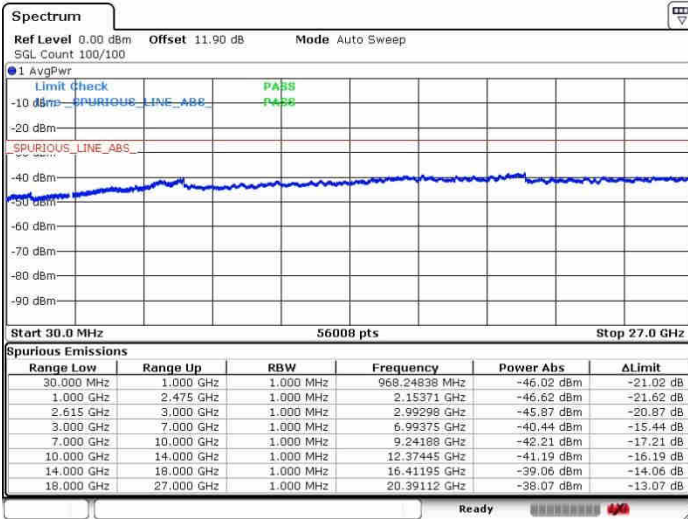

Middle Channel / FullIRB

N/A

Date: 27.SEP.2017 17:56:27

LTE Band 7 / 20MHz+15MHz

QPSK

Highest Channel / 1RB0 and 1RB74

Highest Channel / 1RB99 and 1RB0

Date: 27.SEP.2017 18:01:40

Date: 27.SEP.2017 18:03:45

Highest Channel / FullIRB

N/A

Date: 27.SEP.2017 17:58:36

LTE Band 7 / 20MHz+20MHz

QPSK

Lowest Channel / 1RB0 and 1RB99

Lowest Channel / 1RB99 and 1RB0

Date: 28.SEP.2017 09:01:11

Date: 28.SEP.2017 09:04:34

Lowest Channel / FullRB

N/A

Date: 28.SEP.2017 08:58:04

LTE Band 7 / 20MHz+20MHz

QPSK

Middle Channel / 1RB0 and 1RB9