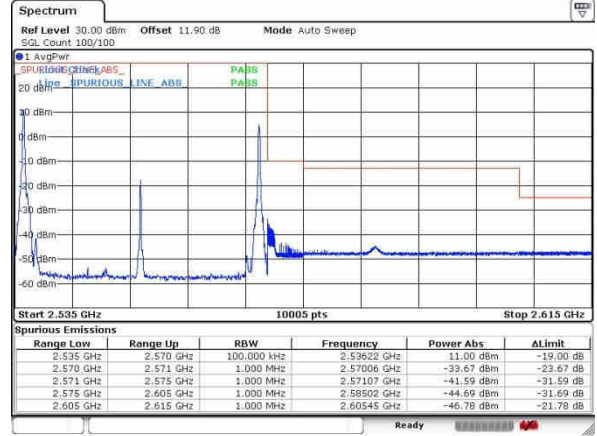

LTE Band 7 / 20MHz+15MHz

64QAM

Lowest Band Edge / 1RB0 and 1RB74

Highest Band Edge / 1RB0 and 1RB74

Date: 27 SEP 2017 17:33:31

Date: 30 SEP 2017 12:21:25

Lowest Band Edge / 1RB99 and 1RB0

Highest Band Edge / 1RB99 and 1RB0

Date: 27 SEP 2017 17:34:34

Date: 30 SEP 2017 12:22:21

Lowest Band Edge / Full RB

Highest Band Edge / Full RB

Date: 27 SEP 2017 17:33:15

Date: 30 SEP 2017 12:21:09

LTE Band 7 / 20MHz+20MHz

64QAM