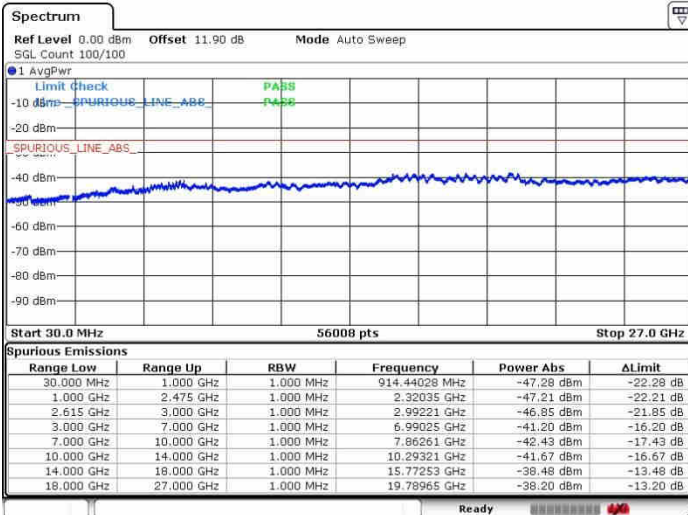

MiddleChannel / 1RB0 and 1RB99

Middle Channel / 1RB49 and 1RB0

Date: 30 SEP.2017 10:57:09

Date: 27 SEP.2017 11:35:53

Middle Channel / FullIRB

N/A

Date: 27 SEP.2017 11:40:03

LTE Band 7 / 10MHz+20MHz

QPSK

Highest Channel / 1RB0 and 1RB99

Highest Channel / 1RB49 and 1RB0

Date: 27.SEP.2017 11:47:53

Date: 30.SEP.2017 10:50:14

Highest Channel / FullIRB

N/A

Date: 30.SEP.2017 10:48:14

LTE Band 7 / 15MHz+15MHz

QPSK

Lowest Channel / 1RB0 and 1RB74

Lowest Channel / 1RB74 and 1RB0

Date: 27.SEP.2017 15:32:03

Date: 27.SEP.2017 15:33:25

Lowest Channel / FullRB

N/A