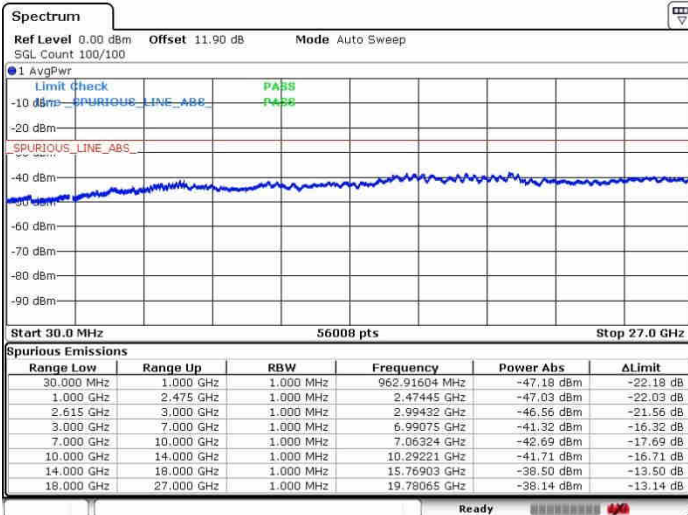

LTE Band 7 / 15MHz+15MHz

QPSK

Lowest Channel / 1RB0 and 1RB74

Lowest Channel / 1RB74 and 1RB0

Date: 27.SEP.2017 15:32:03

Date: 27.SEP.2017 15:33:25

Lowest Channel / FullRB

N/A

Date: 27.SEP.2017 15:28:09

LTE Band 7 / 15MHz+15MHz

QPSK

Middle Channel / 1RB0 and 1RB74

Middle Channel / 1RB74 and 1RB0

Date: 27.SEP.2017 15:38:01

Date: 27.SEP.2017 15:35:45

Middle Channel / FullIRB

N/A

Date: 27.SEP.2017 15:39:45

LTE Band 7 / 15MHz+15MHz

QPSK

Highest Channel / 1RB0 and 1RB74

Highest Channel / 1RB74 and 1RB0

Date: 27.SEP.2017 15:44:53

Date: 27.SEP.2017 15:48:11

Highest Channel / FullIRB

N/A

Date: 27.SEP.2017 15:41:59

LTE Band 7 / 15MHz+20MHz

QPSK

Lowest Channel / 1RB0 and 1RB99

Lowest Channel / 1RB74 and 1RB0

Date: 27.SEP.2017 16:21:13