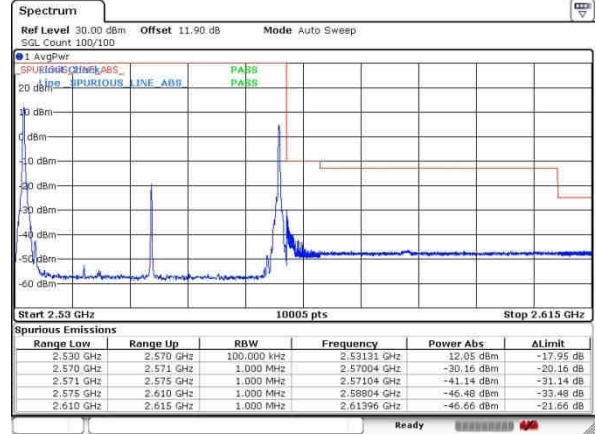

LTE Band 7 / 20MHz+15MHz

64QAM

Lowest Band Edge / 1RB0 and 1RB74

Highest Band Edge / 1RB0 and 1RB74

Date: 27 SEP 2017 17:33:31

Date: 30 SEP 2017 12:21:25

Lowest Band Edge / 1RB99 and 1RB0

Highest Band Edge / 1RB99 and 1RB0

Date: 27 SEP 2017 17:34:34

Date: 30 SEP 2017 12:22:21

Lowest Band Edge / Full RB

Highest Band Edge / Full RB

Date: 27 SEP 2017 17:33:15

Date: 30 SEP 2017 12:21:09

LTE Band 7 / 20MHz+20MHz

64QAM

Lowest Band Edge / 1RB0 and 1RB9

Highest Band Edge / 1RB0 and 1RB9

Date: 30 SEP 2017 11:11:03

Date: 30 SEP 2017 11:21:35

Lowest Band Edge / 1RB99 and 1RB0

Highest Band Edge / 1RB99 and 1RB0

Date: 30 SEP 2017 11:12:11