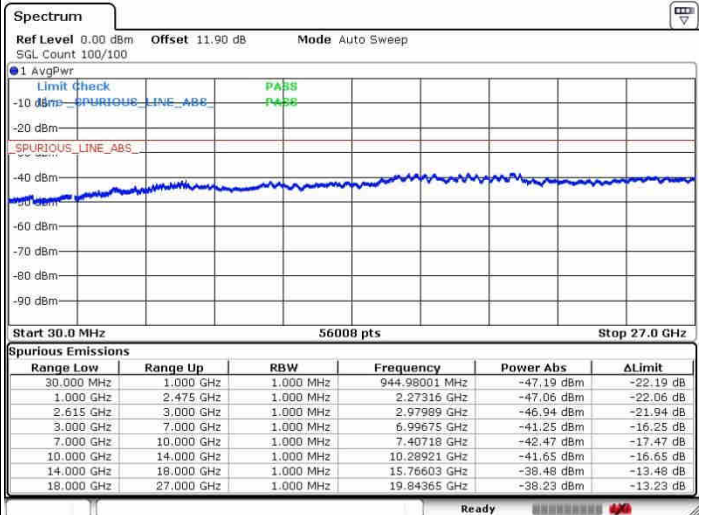

LTE Band 7 / 15MHz+20MHz

16QAM

Lowest Channel / 1RB0 and 1RB99

Lowest Channel / 1RB74 and 1RB0

Date: 27.SEP.2017 16:22:00

Date: 27.SEP.2017 16:24:41

Lowest Channel / FullIRB

N/A