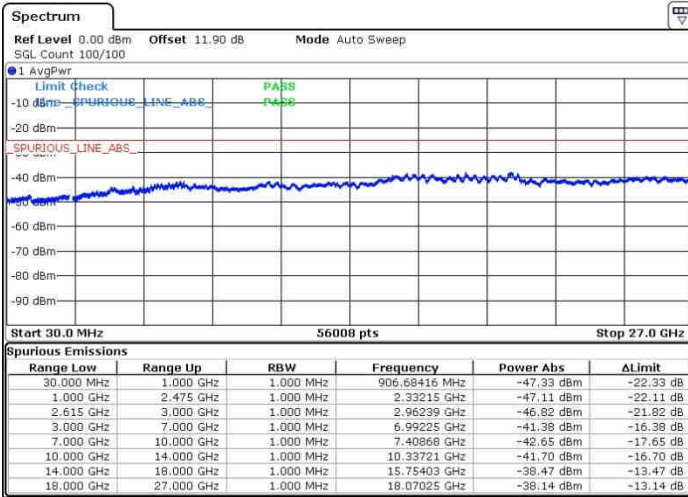

Date: 27.SEP.2017 15:28:09

LTE Band 7 / 15MHz+15MHz

QPSK

Middle Channel / 1RB0 and 1RB74

Middle Channel / 1RB74 and 1RB0

Date: 27.SEP.2017 15:38:01

Date: 27.SEP.2017 15:35:45

Middle Channel / FullIRB

N/A

Date: 27.SEP.2017 15:39:45

LTE Band 7 / 15MHz+15MHz

QPSK

Highest Channel / 1RB0 and 1RB74

Highest Channel / 1RB74 and 1RB0

Date: 27.SEP.2017 15:44:53

Date: 27.SEP.2017 15:48:11

Highest Channel / FullIRB

N/A

Date: 27.SEP.2017 15:41:59

LTE Band 7 / 15MHz+20MHz

QPSK

Lowest Channel / 1RB0 and 1RB99

Lowest Channel / 1RB74 and 1RB0

Date: 27.SEP.2017 16:21:13