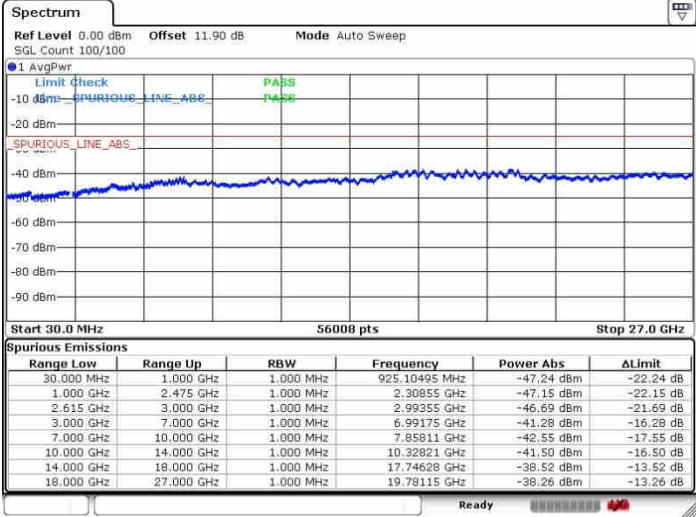

Date: 27.SEP.2017 11:56:00

Date: 30.SEP.2017 10:51:11

Highest Channel / FullIRB

N/A

Date: 30.SEP.2017 10:48:09

LTE Band 7 / 15MHz+15MHz

16QAM

Lowest Channel / 1RB0 and 1RB74

Lowest Channel / 1RB74 and 1RB0

Date: 27.SEP.2017 15:31:16

Date: 27.SEP.2017 15:34:07

Lowest Channel / FullRB

N/A

Date: 27.SEP.2017 15:28:57

LTE Band 7 / 15MHz+15MHz

16QAM

Middle Channel / 1RB0 and 1RB74

Middle Channel / 1RB74 and 1RB0

Date: 27.SEP.2017 15:38:41

Date: 27.SEP.2017 15:38:28

Middle Channel / FullIRB

N/A

Date: 27.SEP.2017 15:40:25

LTE Band 7 / 15MHz+15MHz

16QAM

Highest Channel / 1RB0 and 1RB74

Highest Channel / 1RB74 and 1RB0

Date: 27.SEP.2017 15:46:06

Date: 27.SEP.2017 15:49:57

Highest Channel / FullIRB

N/A

Date: 27.SEP.2017 15:42:39