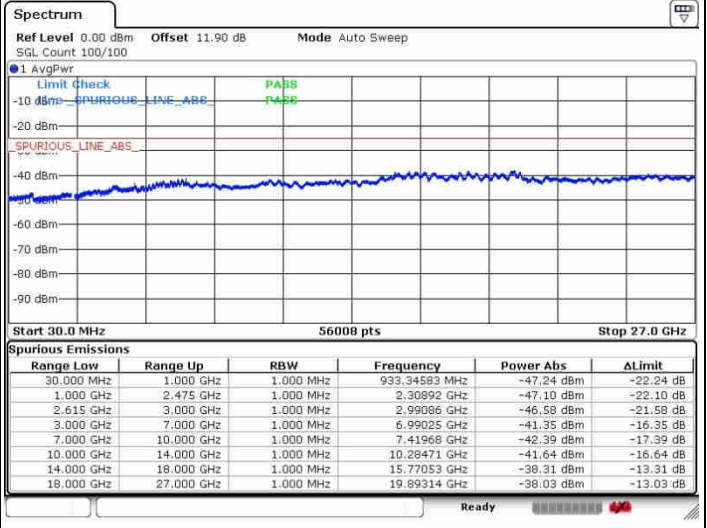

LTE Band 7 / 20MHz+10MHz

QPSK

Highest Channel / 1RB0 and 1RB49

Highest Channel / 1RB99 and 1RB0

Date: 27.SEP.2017 14:33:29

Date: 27.SEP.2017 14:36:47

Highest Channel / FullIRB

N/A

Date: 27.SEP.2017 14:30:49

LTE Band 7 / 20MHz+15MHz

QPSK

Lowest Channel / 1RB0 and 1RB74

Lowest Channel / 1RB99 and 1RB0

Date: 27.SEP.2017 17:39:06

Date: 27.SEP.2017 17:46:58

Lowest Channel / FullRB