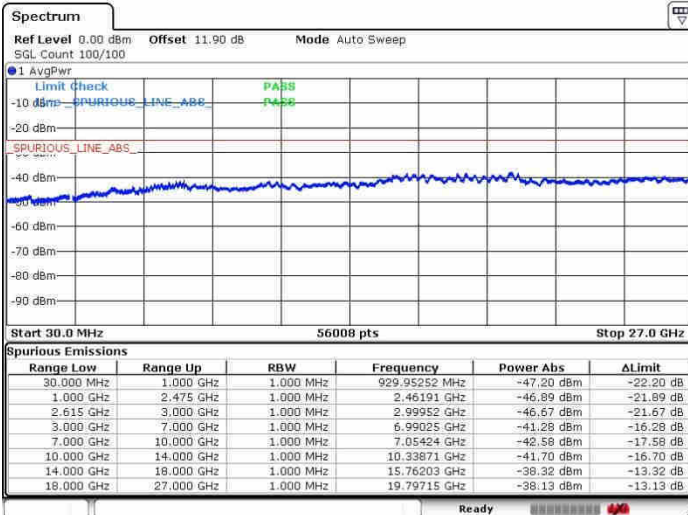

Date: 27.SEP.2017 14:30:49

LTE Band 7 / 20MHz+15MHz

QPSK

Lowest Channel / 1RB0 and 1RB74

Lowest Channel / 1RB99 and 1RB0

Date: 27.SEP.2017 17:39:06

Date: 27.SEP.2017 17:46:58

Lowest Channel / FullRB

N/A

Date: 27.SEP.2017 17:36:17

LTE Band 7 / 20MHz+15MHz

QPSK

Middle Channel / 1RB0 and 1RB74

Middle Channel / 1RB99 and 1RB0

Date: 27.SEP.2017 17:55:48

Date: 27.SEP.2017 17:49:34

Middle Channel / FullIRB

N/A

Date: 27.SEP.2017 17:56:27

LTE Band 7 / 20MHz+15MHz

QPSK

Highest Channel / 1RB0 and 1RB74

Highest Channel / 1RB99 and 1RB0

Date: 27.SEP.2017 18:01:40

Date: 27.SEP.2017 18:03:45

Highest Channel / FullIRB

N/A

Date: 27.SEP.2017 17:58:36

LTE Band 7 / 20MHz+20MHz

QPSK

Lowest Channel / 1RB0 and 1RB99

Lowest Channel / 1RB99 and 1RB0