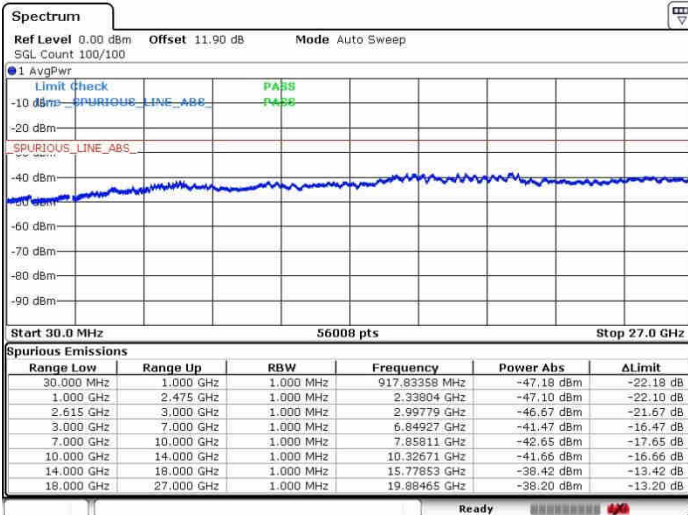

Lowest Channel / 1RB49 and 1RB0

Date: 27.SEP.2017 11:27:17

Date: 27.SEP.2017 11:29:30

Lowest Channel / FullRB

N/A

Date: 27.SEP.2017 11:22:15

LTE Band 7 / 10MHz+20MHz

QPSK

MiddleChannel / 1RB0 and 1RB99

Middle Channel / 1RB49 and 1RB0

Date: 30 SEP.2017 10:57:09

Date: 27 SEP.2017 11:35:53

Middle Channel / FullIRB

N/A

Date: 27 SEP.2017 11:40:03

LTE Band 7 / 10MHz+20MHz

QPSK

Highest Channel / 1RB0 and 1RB99

Highest Channel / 1RB49 and 1RB0

Date: 27.SEP.2017 11:47:53

Date: 30.SEP.2017 10:50:14

Highest Channel / FullIRB

N/A

Date: 30.SEP.2017 10:48:14