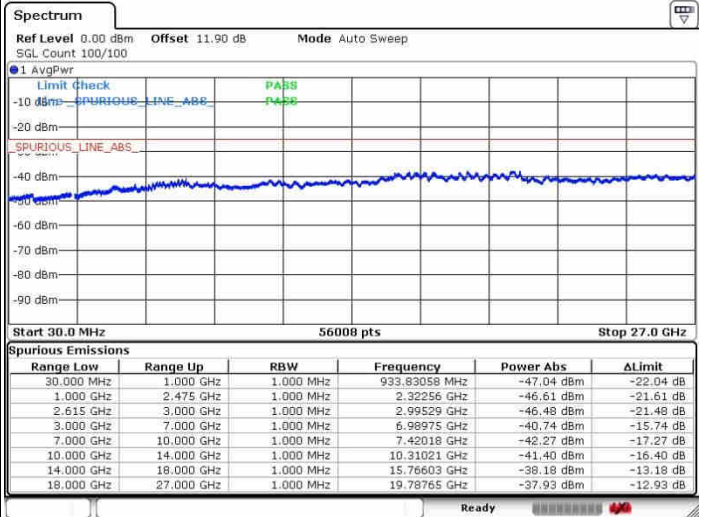

Middle Channel / 1RB99 and 1RB0

Date: 26.SEP.2017 09:09:12

Date: 26.SEP.2017 09:14:49

Middle Channel / FullIRB

N/A

Date: 26.SEP.2017 09:06:48

LTE Band 7 / 20MHz+20MHz

QPSK

Highest Channel / 1RB0 and 1RB99

Highest Channel / 1RB99 and 1RB0

Date: 28.SEP.2017 09:20:43

Date: 28.SEP.2017 09:26:54

Highest Channel / FullIRB

N/A

Date: 28.SEP.2017 09:17:30

LTE Band 7 / 15MHz+10MHz

QPSK

Lowest Channel / 1RB0 and 1RB49

Lowest Channel / 1RB74 and 1RB0

Date: 30.OCT.2017 09:44:19

Date: 30.OCT.2017 09:48:01

Lowest Channel / FullRB

N/A

Date: 30.OCT.2017 09:40:56