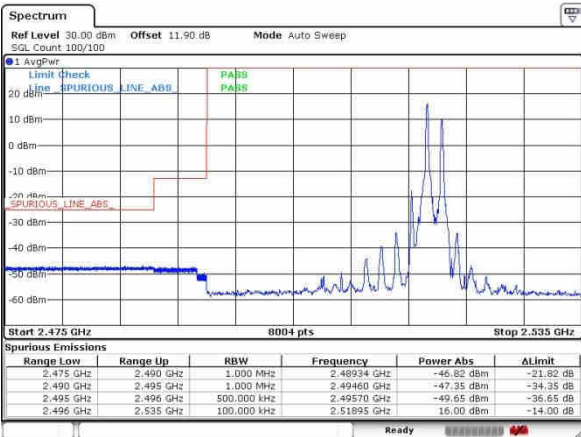

LTE Band 7 / 20MHz+15MHz

64QAM

Lowest Band Edge / 1RB0 and 1RB74

Highest Band Edge / 1RB0 and 1RB74

Date: 27 SEP 2017 17:33:31

Date: 30 SEP 2017 12:21:25

Lowest Band Edge / 1RB99 and 1RB0

Highest Band Edge / 1RB99 and 1RB0

Date: 27 SEP 2017 17:34:34

Date: 30 SEP 2017 12:22:21

Lowest Band Edge / Full RB

Highest Band Edge / Full RB

Date: 27 SEP 2017 17:33:15

Date: 30 SEP 2017 12:21:09

LTE Band 7 / 20MHz+20MHz

64QAM