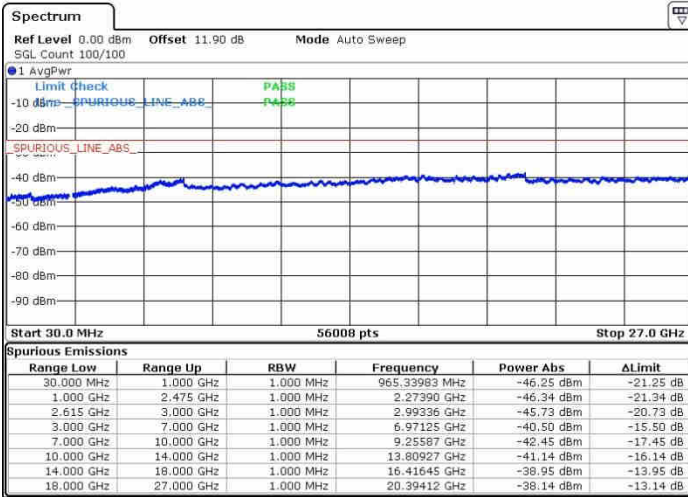

Date: 28.SEP.2017 09:01:11

Date: 28.SEP.2017 09:04:34

Lowest Channel / FullRB

N/A

Date: 28.SEP.2017 08:58:04

LTE Band 7 / 20MHz+20MHz

QPSK

Middle Channel / 1RB0 and 1RB9

Middle Channel / 1RB99 and 1RB0

Date: 26.SEP.2017 09:09:12

Date: 26.SEP.2017 09:14:49

Middle Channel / FullIRB

N/A

Date: 26.SEP.2017 09:06:48

LTE Band 7 / 20MHz+20MHz

QPSK

Highest Channel / 1RB0 and 1RB99

Highest Channel / 1RB99 and 1RB0

Date: 28.SEP.2017 09:20:43

Date: 28.SEP.2017 09:26:54

Highest Channel / FullIRB

N/A

Date: 28.SEP.2017 09:17:30

LTE Band 7 / 15MHz+10MHz