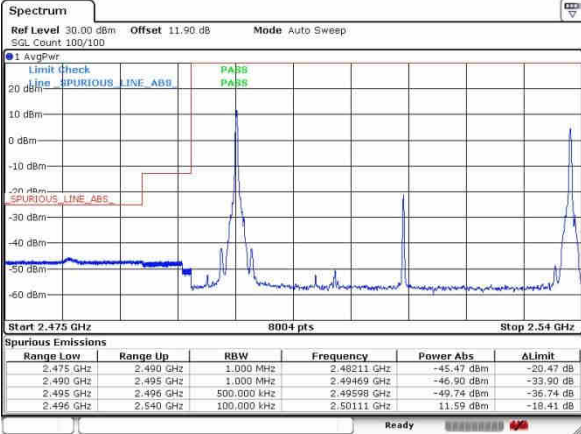

LTE Band 7 / 20MHz+15MHz

64QAM

Lowest Band Edge / 1RB0 and 1RB74

Highest Band Edge / 1RB0 and 1RB74

Date: 27 SEP 2017 17:33:31

Date: 30 SEP 2017 12:21:25

Lowest Band Edge / 1RB99 and 1RB0

Highest Band Edge / 1RB99 and 1RB0

Date: 27 SEP 2017 17:34:34

Date: 30 SEP 2017 12:22:21

Lowest Band Edge / Full RB

Highest Band Edge / Full RB

Date: 27 SEP 2017 17:33:15

Date: 30 SEP 2017 12:21:09

LTE Band 7 / 20MHz+20MHz

64QAM

Lowest Band Edge / 1RB0 and 1RB9

Highest Band Edge / 1RB0 and 1RB9

Date: 30 SEP 2017 11:11:03

Date: 30 SEP 2017 11:21:35

Lowest Band Edge / 1RB99 and 1RB0

Highest Band Edge / 1RB99 and 1RB0

Date: 30 SEP 2017 11:12:11