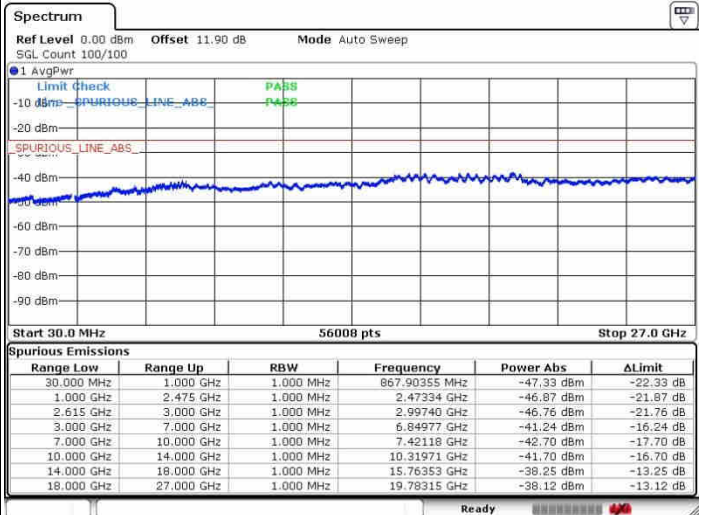

Date: 30 SEP.2017 10:59:22

Middle Channel / FullIRB

N/A

Date: 30 SEP.2017 11:03:50

LTE Band 7 / 10MHz+20MHz

16QAM

Highest Channel / 1RB0 and 1RB99

Highest Channel / 1RB49 and 1RB0

Date: 27.SEP.2017 11:56:00

Date: 30.SEP.2017 10:51:11

Highest Channel / FullIRB

N/A

Date: 30.SEP.2017 10:48:09

LTE Band 7 / 15MHz+15MHz

16QAM

Lowest Channel / 1RB0 and 1RB74

Lowest Channel / 1RB74 and 1RB0

Date: 27.SEP.2017 15:31:16

Date: 27.SEP.2017 15:34:07

Lowest Channel / FullRB

N/A

Date: 27.SEP.2017 15:28:57

LTE Band 7 / 15MHz+15MHz

16QAM