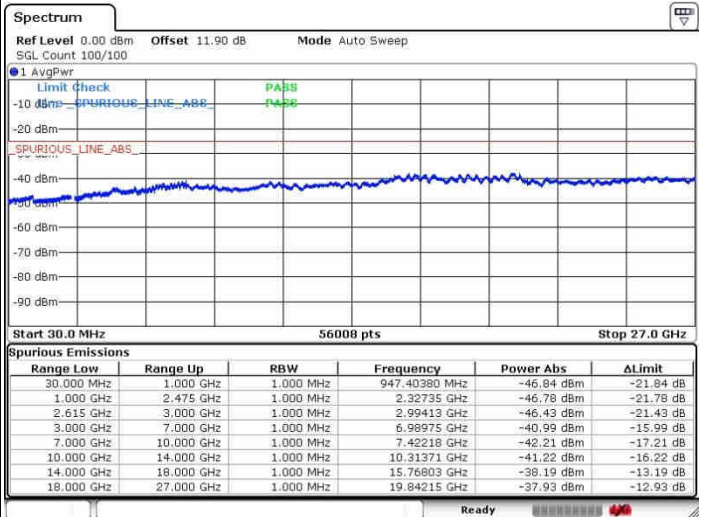

Highest Channel / 1RB0 and 1RB99

Highest Channel / 1RB99 and 1RB0

Date: 28.SEP.2017 09:20:43

Date: 28.SEP.2017 09:26:54

Highest Channel / FullIRB

N/A

Date: 28.SEP.2017 09:17:30

LTE Band 7 / 15MHz+10MHz

QPSK

Lowest Channel / 1RB0 and 1RB49

Lowest Channel / 1RB74 and 1RB0

Date: 30.OCT.2017 09:44:19

Date: 30.OCT.2017 09:48:01

Lowest Channel / FullRB

N/A

Date: 30.OCT.2017 09:40:56

LTE Band 7 / 15MHz+10MHz

QPSK

Middle Channel / 1RB0 and 1RB49

Middle Channel / 1RB49 and 1RB0

Date: 30.OCT.2017 09:53:24

Date: 30.OCT.2017 09:58:13

Middle Channel / FullIRB

N/A