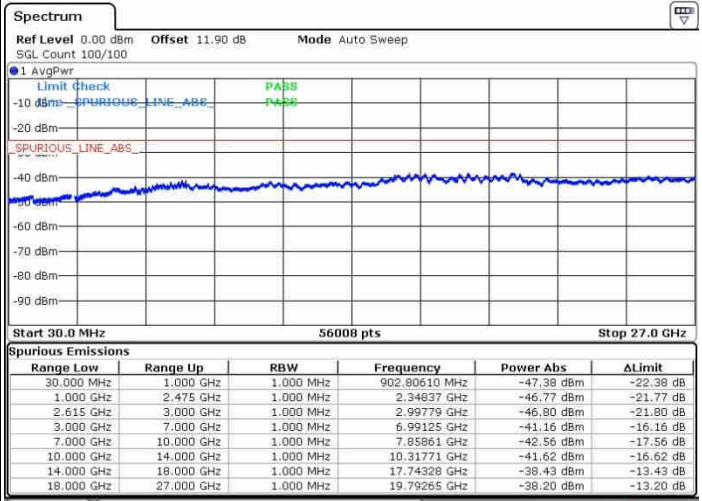

Lowest Channel / 1RB0 and 1RB49

Lowest Channel / 1RB99 and 1RB0

Date: 27.SEP.2017 14:11:09

Date: 27.SEP.2017 14:14:09

Lowest Channel / FullRB

N/A

Date: 27.SEP.2017 14:04:53

LTE Band 7 / 20MHz+10MHz

QPSK

Middle Channel / 1RB0 and 1RB49

Middle Channel / 1RB99 and 1RB0

Date: 27.SEP.2017 14:23:08

Date: 27.SEP.2017 14:22:11

Middle Channel / FullIRB

N/A

Date: 27.SEP.2017 14:25:29

LTE Band 7 / 20MHz+10MHz

QPSK

Highest Channel / 1RB0 and 1RB49

Highest Channel / 1RB99 and 1RB0

Date: 27.SEP.2017 14:33:29

Date: 27.SEP.2017 14:36:47

Highest Channel / FullIRB

N/A