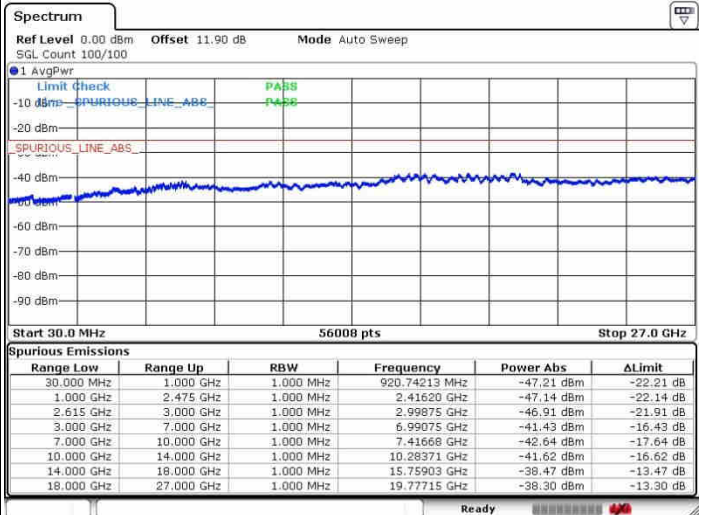

Middle Channel / FullIRB

N/A

Date: 27.SEP.2017 17:56:27

LTE Band 7 / 20MHz+15MHz

QPSK

Highest Channel / 1RB0 and 1RB74

Highest Channel / 1RB99 and 1RB0

Date: 27.SEP.2017 18:01:40

Date: 27.SEP.2017 18:03:45

Highest Channel / FullIRB

N/A

Date: 27.SEP.2017 17:58:36

LTE Band 7 / 20MHz+20MHz

QPSK

Lowest Channel / 1RB0 and 1RB99

Lowest Channel / 1RB99 and 1RB0