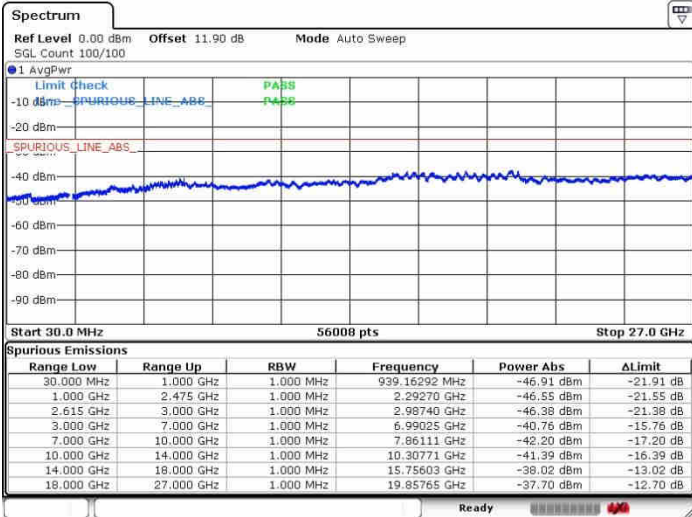

Middle Channel / 1RB99 and 1RB0

Date: 26.SEP.2017 09:09:12

Date: 26.SEP.2017 09:14:49

Middle Channel / FullIRB

N/A

Date: 26.SEP.2017 09:06:48

LTE Band 7 / 20MHz+20MHz

QPSK

Highest Channel / 1RB0 and 1RB99

Highest Channel / 1RB99 and 1RB0

Date: 28.SEP.2017 09:20:43

Date: 28.SEP.2017 09:26:54

Highest Channel / FullIRB

N/A

Date: 28.SEP.2017 09:17:30

LTE Band 7 / 15MHz+10MHz

QPSK

Lowest Channel / 1RB0 and 1RB49

Lowest Channel / 1RB74 and 1RB0

Date: 30.OCT.2017 09:44:19

Date: 30.OCT.2017 09:48:01

Lowest Channel / FullRB

N/A

Date: 30.OCT.2017 09:40:56