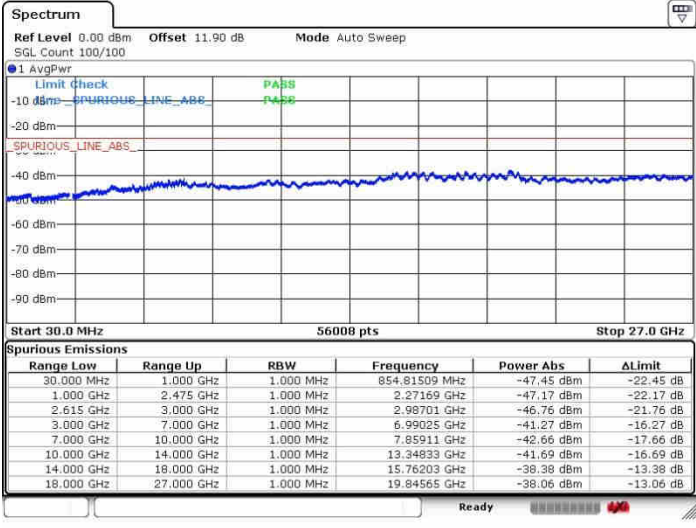

LTE Band 7 / 20MHz+10MHz

QPSK

Highest Channel / 1RB0 and 1RB49

Highest Channel / 1RB99 and 1RB0

Date: 27.SEP.2017 14:33:29

Date: 27.SEP.2017 14:36:47

Highest Channel / FullIRB

N/A

Date: 27.SEP.2017 14:30:49

LTE Band 7 / 20MHz+15MHz

QPSK

Lowest Channel / 1RB0 and 1RB74

Lowest Channel / 1RB99 and 1RB0

Date: 27.SEP.2017 17:39:06

Date: 27.SEP.2017 17:46:58

Lowest Channel / FullRB

N/A

Date: 27.SEP.2017 17:36:17

LTE Band 7 / 20MHz+15MHz

QPSK

Middle Channel / 1RB0 and 1RB74

Middle Channel / 1RB99 and 1RB0

Date: 27.SEP.2017 17:55:48

Date: 27.SEP.2017 17:49:34

Middle Channel / FullIRB

N/A

Date: 27.SEP.2017 17:56:27

LTE Band 7 / 20MHz+15MHz

QPSK

Highest Channel / 1RB0 and 1RB74

Highest Channel / 1RB99 and 1RB0

Date: 27.SEP.2017 18:01:40