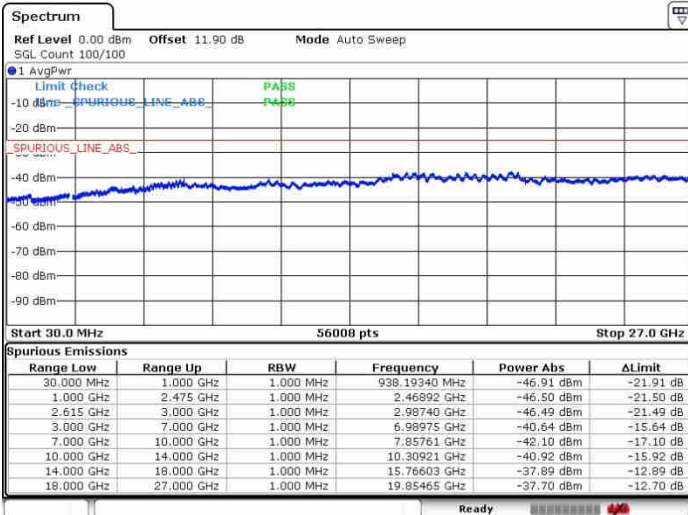

Lowest Band Edge / Full RB

Highest Band Edge / Full RB

Date: 30 OCT 2017 09:33:57

Date: 30 OCT 2017 10:57:00

Conducted Spurious Emission

LTE Band 7 / 10MHz+20MHz

QPSK

Lowest Channel / 1RB0 and 1RB99

Lowest Channel / 1RB49 and 1RB0

Date: 27.SEP.2017 11:27:17

Date: 27.SEP.2017 11:29:30

Lowest Channel / FullRB

N/A

Date: 27.SEP.2017 11:22:15

LTE Band 7 / 10MHz+20MHz

QPSK

MiddleChannel / 1RB0 and 1RB99

Middle Channel / 1RB49 and 1RB0

Date: 30 SEP.2017 10:57:09

Date: 27 SEP.2017 11:35:53

Middle Channel / FullIRB

N/A

Date: 27 SEP.2017 11:40:03

LTE Band 7 / 10MHz+20MHz