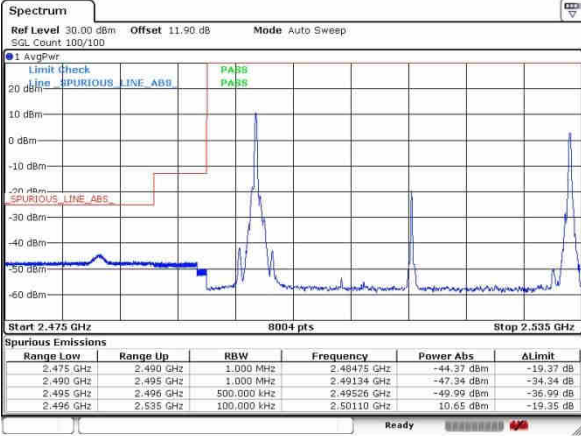

LTE Band 7 / 20MHz+15MHz

64QAM

Lowest Band Edge / 1RB0 and 1RB74

Highest Band Edge / 1RB0 and 1RB74

Date: 27 SEP 2017 17:33:31

Date: 30 SEP 2017 12:21:25

Lowest Band Edge / 1RB99 and 1RB0

Highest Band Edge / 1RB99 and 1RB0

Date: 27 SEP 2017 17:34:34

Date: 30 SEP 2017 12:22:21

Lowest Band Edge / Full RB

Highest Band Edge / Full RB

Date: 27 SEP 2017 17:33:15

Date: 30 SEP 2017 12:21:09

LTE Band 7 / 20MHz+20MHz

64QAM