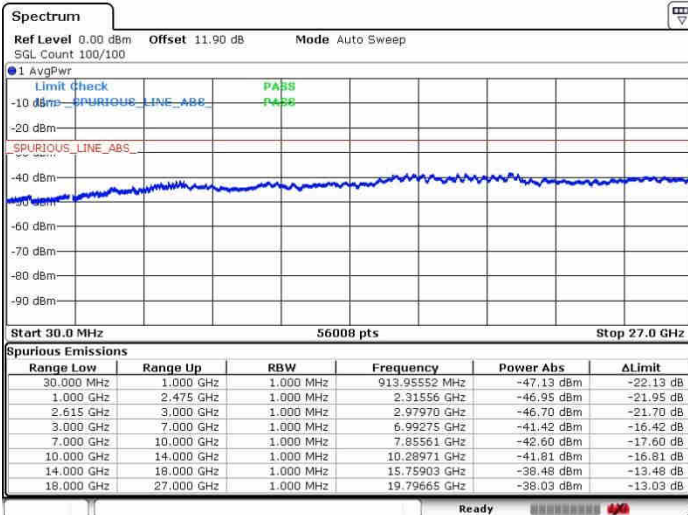

Date: 30 SEP.2017 10:59:22

Middle Channel / FullIRB

N/A

Date: 30 SEP.2017 11:03:50

LTE Band 7 / 10MHz+20MHz

16QAM

Highest Channel / 1RB0 and 1RB99

Highest Channel / 1RB49 and 1RB0

Date: 27.SEP.2017 11:56:00

Date: 30.SEP.2017 10:51:11

Highest Channel / FullIRB

N/A

Date: 30.SEP.2017 10:48:09

LTE Band 7 / 15MHz+15MHz

16QAM

Lowest Channel / 1RB0 and 1RB74

Lowest Channel / 1RB74 and 1RB0

Date: 27.SEP.2017 15:31:16

Date: 27.SEP.2017 15:34:07

Lowest Channel / FullRB

N/A

Date: 27.SEP.2017 15:28:57

LTE Band 7 / 15MHz+15MHz

16QAM