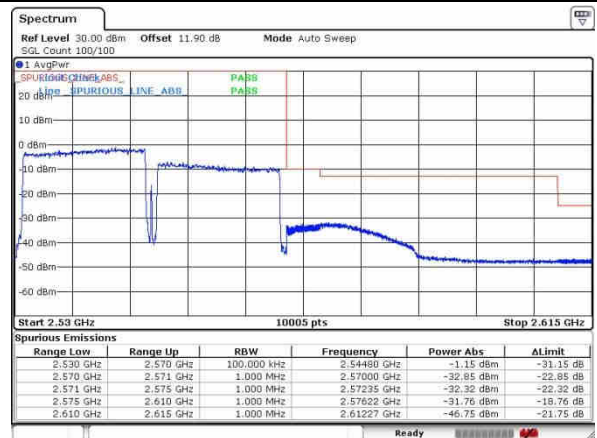

Date: 27 SEP 2017 17:34:34

Date: 30 SEP 2017 12:22:21

Lowest Band Edge / Full RB

Highest Band Edge / Full RB

Date: 27 SEP 2017 17:33:15

Date: 30 SEP 2017 12:21:09

LTE Band 7 / 20MHz+20MHz

64QAM

Lowest Band Edge / 1RB0 and 1RB9

Highest Band Edge / 1RB0 and 1RB9

Date: 30 SEP 2017 11:11:03

Date: 30 SEP 2017 11:21:35

Lowest Band Edge / 1RB99 and 1RB0

Highest Band Edge / 1RB99 and 1RB0

Date: 30 SEP 2017 11:12:11

Date: 30 SEP 2017 11:22:29

Lowest Band Edge / Full RB

Highest Band Edge / Full RB

Date: 30 SEP 2017 11:10:46

Date: 30 SEP 2017 11:21:17

LTE Band 7 / 15MHz+10MHz

64QAM

Lowest Band Edge / 1RB0 and 1RB49