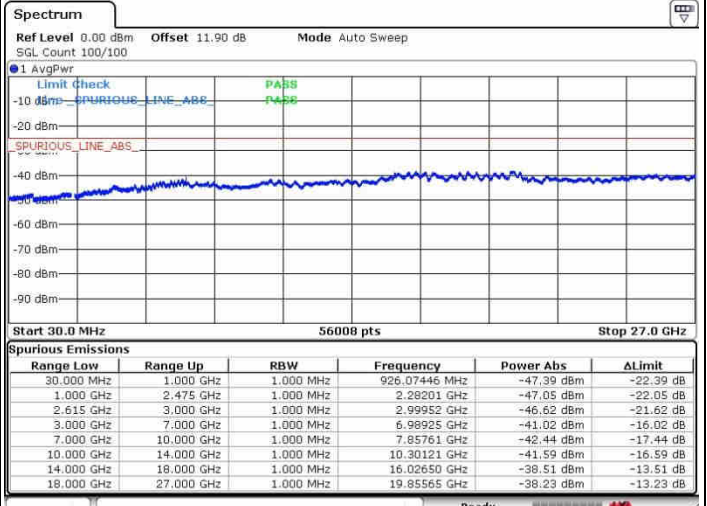

LTE Band 7 / 20MHz+10MHz

QPSK

Middle Channel / 1RB0 and 1RB49

Middle Channel / 1RB99 and 1RB0

Date: 27.SEP.2017 14:23:08

Date: 27.SEP.2017 14:22:11