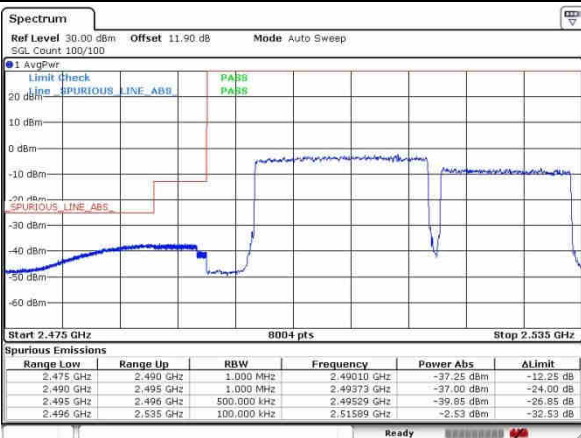

LTE Band 7 / 20MHz+15MHz

64QAM

Lowest Band Edge / 1RB0 and 1RB74

Highest Band Edge / 1RB0 and 1RB74

Date: 27 SEP 2017 17:33:31

Date: 30 SEP 2017 12:21:25

Lowest Band Edge / 1RB99 and 1RB0

Highest Band Edge / 1RB99 and 1RB0

Date: 27 SEP 2017 17:34:34

Date: 30 SEP 2017 12:22:21

Lowest Band Edge / Full RB

Highest Band Edge / Full RB

Date: 27 SEP 2017 17:33:15

Date: 30 SEP 2017 12:21:09

LTE Band 7 / 20MHz+20MHz

64QAM