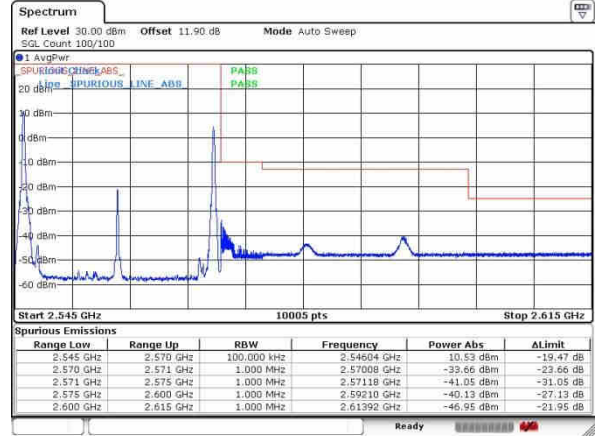

Date: 30 SEP 2017 11:22:29

Lowest Band Edge / Full RB

Highest Band Edge / Full RB

Date: 30 SEP 2017 11:10:46

Date: 30 SEP 2017 11:21:17

LTE Band 7 / 15MHz+10MHz

64QAM

Lowest Band Edge / 1RB0 and 1RB49

Highest Band Edge / 1RB0 and 1RB49

Date: 30 OCT 2017 09:34:13

Date: 30 OCT 2017 10:57:16

Lowest Band Edge / 1RB74 and 1RB0

Highest Band Edge / 1RB74 and 1RB0

Date: 30 OCT 2017 09:35:10

Date: 30 OCT 2017 10:58:12

Lowest Band Edge / Full RB

Highest Band Edge / Full RB

Date: 30 OCT 2017 09:33:57

Date: 30 OCT 2017 10:57:00

Conducted Spurious Emission

LTE Band 7 / 10MHz+20MHz

QPSK

Lowest Channel / 1RB0 and 1RB99