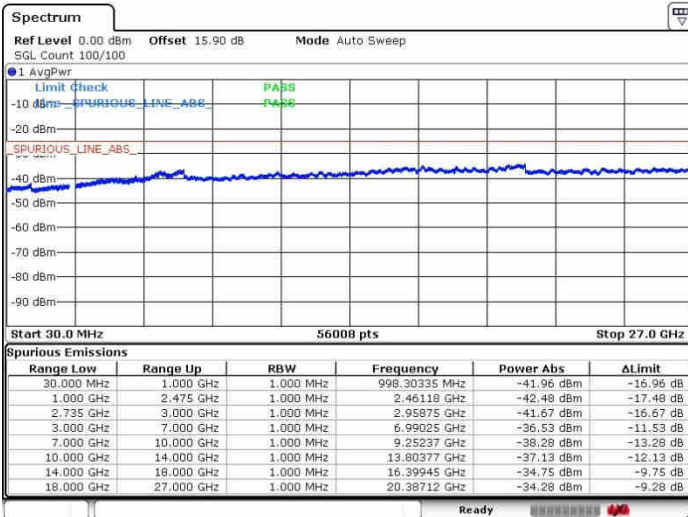

Middle Channel / FullIRB

N/A

Date: 27.SEP.2017 17:56:27

LTE Band 7 / 20MHz+15MHz

QPSK

Highest Channel / 1RB0 and 1RB74

Highest Channel / 1RB99 and 1RB0

Date: 27.SEP.2017 18:01:40

Date: 27.SEP.2017 18:03:45

Highest Channel / FullIRB

N/A

Date: 27.SEP.2017 17:58:36

LTE Band 7 / 20MHz+20MHz

QPSK

Lowest Channel / 1RB0 and 1RB99

Lowest Channel / 1RB99 and 1RB0

Date: 28.SEP.2017 09:01:11

Date: 28.SEP.2017 09:04:34

Lowest Channel / FullRB

N/A

Date: 28.SEP.2017 08:58:04

LTE Band 7 / 20MHz+20MHz

QPSK

Middle Channel / 1RB0 and 1RB9