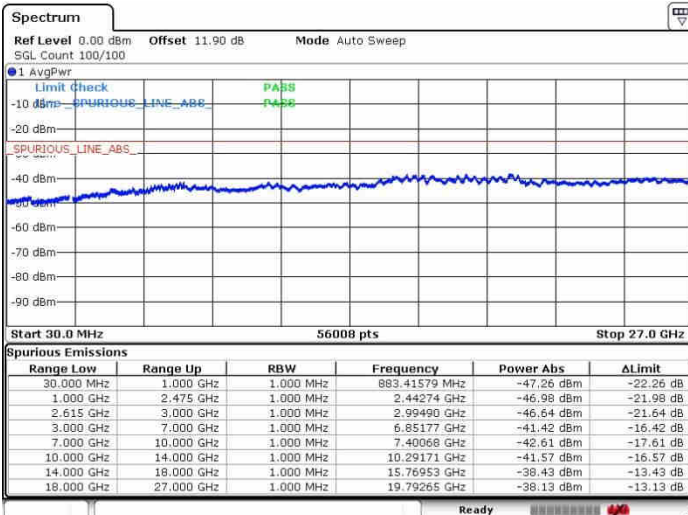

Lowest Channel / 1RB49 and 1RB0

Date: 27.SEP.2017 11:27:17

Date: 27.SEP.2017 11:29:30

Lowest Channel / FullRB

N/A

Date: 27.SEP.2017 11:22:15

LTE Band 7 / 10MHz+20MHz

QPSK

MiddleChannel / 1RB0 and 1RB99

Middle Channel / 1RB49 and 1RB0

Date: 30 SEP.2017 10:57:09

Date: 27 SEP.2017 11:35:53

Middle Channel / FullIRB

N/A

Date: 27 SEP.2017 11:40:03

LTE Band 7 / 10MHz+20MHz

QPSK

Highest Channel / 1RB0 and 1RB99

Highest Channel / 1RB49 and 1RB0

Date: 27.SEP.2017 11:47:53

Date: 30.SEP.2017 10:50:14

Highest Channel / FullIRB

N/A

Date: 30.SEP.2017 10:48:14