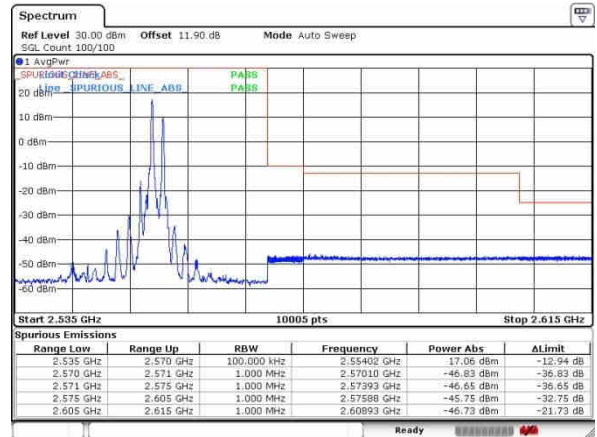

LTE Band 7 / 20MHz+15MHz

64QAM

Lowest Band Edge / 1RB0 and 1RB74

Highest Band Edge / 1RB0 and 1RB74

Date: 27 SEP 2017 17:33:31

Date: 30 SEP 2017 12:21:25

Lowest Band Edge / 1RB99 and 1RB0

Highest Band Edge / 1RB99 and 1RB0

Date: 27 SEP 2017 17:34:34

Date: 30 SEP 2017 12:22:21

Lowest Band Edge / Full RB

Highest Band Edge / Full RB

Date: 27 SEP 2017 17:33:15

Date: 30 SEP 2017 12:21:09

LTE Band 7 / 20MHz+20MHz

64QAM