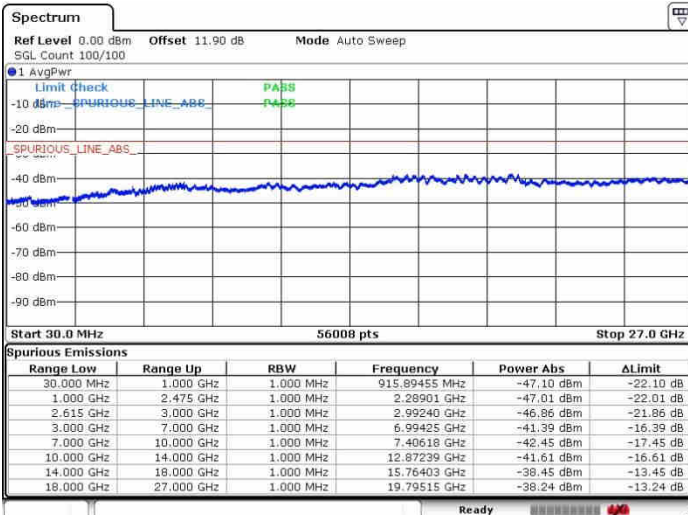

QPSK

Highest Channel / 1RB0 and 1RB99

Highest Channel / 1RB49 and 1RB0

Date: 27.SEP.2017 11:47:53

Date: 30.SEP.2017 10:50:14

Highest Channel / FullIRB

N/A

Date: 30.SEP.2017 10:48:14

LTE Band 7 / 15MHz+15MHz

QPSK

Lowest Channel / 1RB0 and 1RB74

Lowest Channel / 1RB74 and 1RB0

Date: 27.SEP.2017 15:32:03

Date: 27.SEP.2017 15:33:25

Lowest Channel / FullRB

N/A

Date: 27.SEP.2017 15:28:09

LTE Band 7 / 15MHz+15MHz

QPSK

Middle Channel / 1RB0 and 1RB74

Middle Channel / 1RB74 and 1RB0

Date: 27.SEP.2017 15:38:01

Date: 27.SEP.2017 15:35:45

Middle Channel / FullIRB