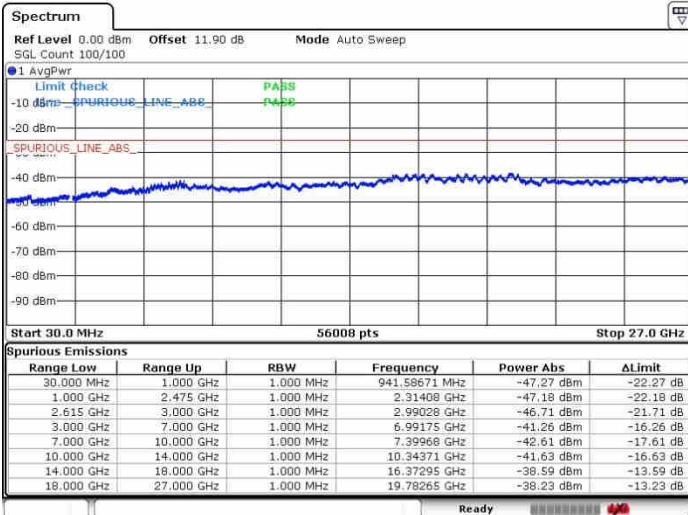

Middle Channel / FullIRB

N/A

Date: 27.SEP.2017 17:56:27

LTE Band 7 / 20MHz+15MHz

QPSK

Highest Channel / 1RB0 and 1RB74

Highest Channel / 1RB99 and 1RB0

Date: 27.SEP.2017 18:01:40

Date: 27.SEP.2017 18:03:45

Highest Channel / FullIRB

N/A

Date: 27.SEP.2017 17:58:36

LTE Band 7 / 20MHz+20MHz

QPSK

Lowest Channel / 1RB0 and 1RB99

Lowest Channel / 1RB99 and 1RB0