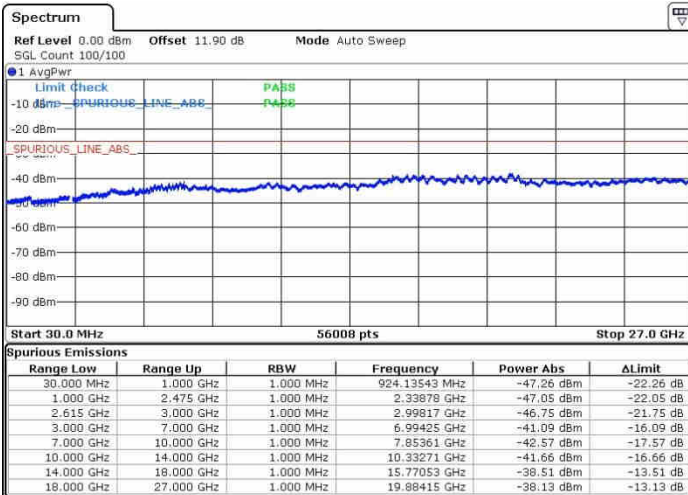

N/A

Date: 27.SEP.2017 15:39:45

LTE Band 7 / 15MHz+15MHz

QPSK

Highest Channel / 1RB0 and 1RB74

Highest Channel / 1RB74 and 1RB0

Date: 27.SEP.2017 15:44:53

Date: 27.SEP.2017 15:48:11

Highest Channel / FullIRB

N/A

Date: 27.SEP.2017 15:41:59

LTE Band 7 / 15MHz+20MHz

QPSK

Lowest Channel / 1RB0 and 1RB99

Lowest Channel / 1RB74 and 1RB0

Date: 27.SEP.2017 16:21:13