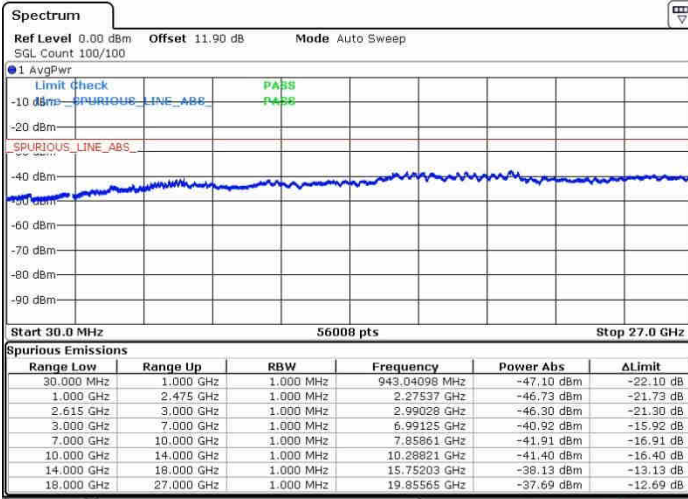

LTE Band 7 / 15MHz+10MHz

QPSK

Middle Channel / 1RB0 and 1RB49

Middle Channel / 1RB49 and 1RB0

Date: 30.OCT.2017 09:53:24

Date: 30.OCT.2017 09:58:13

Middle Channel / FullIRB

N/A

Date: 30.OCT.2017 09:50:45

LTE Band 7 / 15MHz+10MHz

QPSK

Highest Channel / 1RB0 and 1RB99

Highest Channel / 1RB99 and 1RB0

Date: 30.OCT.2017 10:03:38

Date: 30.OCT.2017 10:08:45

Highest Channel / FullIRB

N/A

Date: 30.OCT.2017 09:59:22

LTE Band 7 / 10MHz+20MHz

16QAM

Lowest Channel / 1RB0 and 1RB99

Lowest Channel / 1RB49 and 1RB0

Date: 27.SEP.2017 11:25:54

Date: 30.SEP.2017 10:45:17