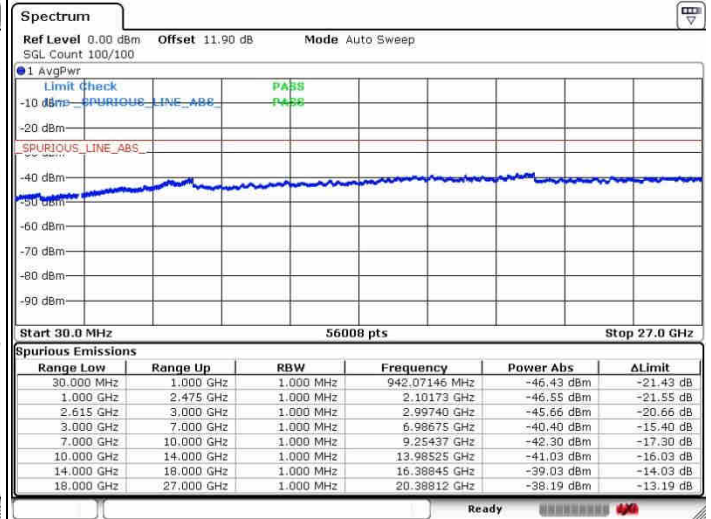

Middle Channel / FullIRB

N/A

Date: 27.SEP.2017 17:56:27

LTE Band 7 / 20MHz+15MHz

QPSK

Highest Channel / 1RB0 and 1RB74

Highest Channel / 1RB99 and 1RB0

Date: 27.SEP.2017 18:01:40

Date: 27.SEP.2017 18:03:45

Highest Channel / FullIRB

N/A

Date: 27.SEP.2017 17:58:36

LTE Band 7 / 20MHz+20MHz

QPSK

Lowest Channel / 1RB0 and 1RB99

Lowest Channel / 1RB99 and 1RB0

Date: 28.SEP.2017 09:01:11

Date: 28.SEP.2017 09:04:34

Lowest Channel / FullRB

N/A

Date: 28.SEP.2017 08:58:04

LTE Band 7 / 20MHz+20MHz

QPSK

Middle Channel / 1RB0 and 1RB9