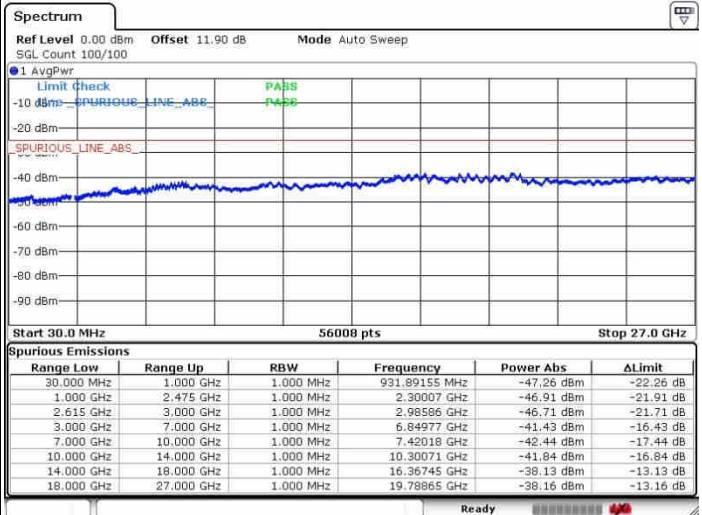

Lowest Channel / 1RB74 and 1RB0

Date: 27.SEP.2017 15:31:16

Date: 27.SEP.2017 15:34:07

Lowest Channel / FullRB

N/A

Date: 27.SEP.2017 15:28:57

LTE Band 7 / 15MHz+15MHz

16QAM

Middle Channel / 1RB0 and 1RB74

Middle Channel / 1RB74 and 1RB0

Date: 27.SEP.2017 15:38:41

Date: 27.SEP.2017 15:38:28

Middle Channel / FullIRB

N/A

Date: 27.SEP.2017 15:40:25

LTE Band 7 / 15MHz+15MHz

16QAM

Highest Channel / 1RB0 and 1RB74

Highest Channel / 1RB74 and 1RB0

Date: 27.SEP.2017 15:46:06

Date: 27.SEP.2017 15:49:57

Highest Channel / FullIRB

N/A

Date: 27.SEP.2017 15:42:39