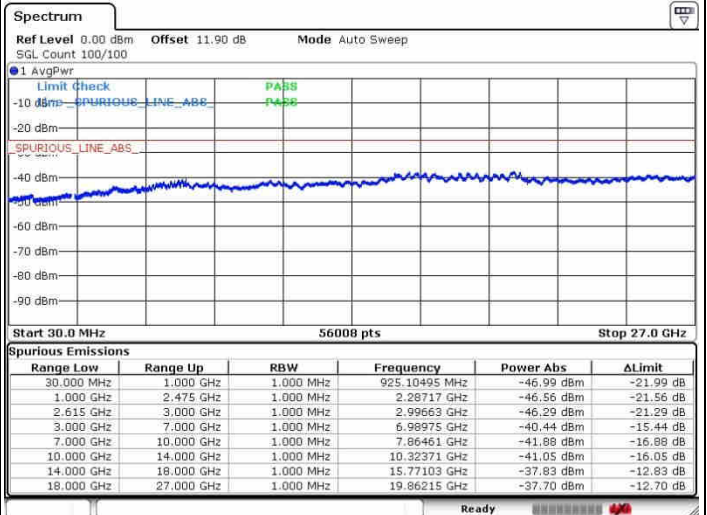

Date: 30 SEP.2017 10:59:22

Middle Channel / FullIRB

N/A

Date: 30 SEP.2017 11:03:50

LTE Band 7 / 10MHz+20MHz

16QAM

Highest Channel / 1RB0 and 1RB99

Highest Channel / 1RB49 and 1RB0

Date: 27.SEP.2017 11:56:00

Date: 30.SEP.2017 10:51:11

Highest Channel / FullIRB

N/A

Date: 30.SEP.2017 10:48:09

LTE Band 7 / 15MHz+15MHz

16QAM

Lowest Channel / 1RB0 and 1RB74