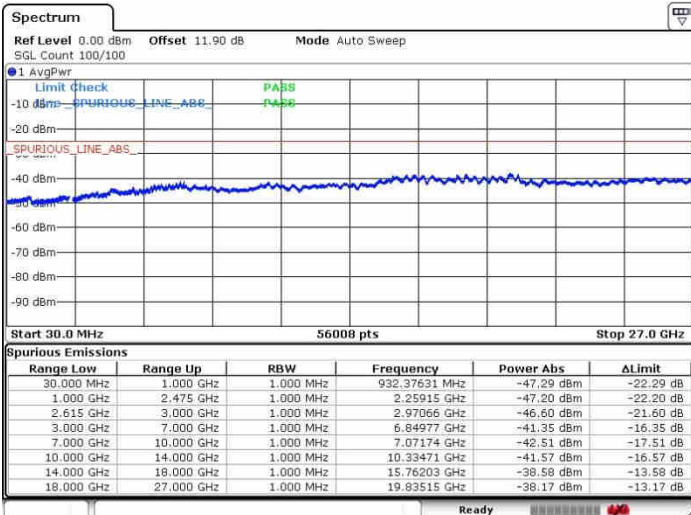

16QAM

Highest Channel / 1RB0 and 1RB74

Highest Channel / 1RB74 and 1RB0

Date: 27.SEP.2017 15:46:06

Date: 27.SEP.2017 15:49:57

Highest Channel / FullIRB

N/A

Date: 27.SEP.2017 15:42:39

LTE Band 7 / 15MHz+20MHz

16QAM

Lowest Channel / 1RB0 and 1RB99

Lowest Channel / 1RB74 and 1RB0

Date: 27.SEP.2017 16:22:00

Date: 27.SEP.2017 16:24:41

Lowest Channel / FullIRB

N/A