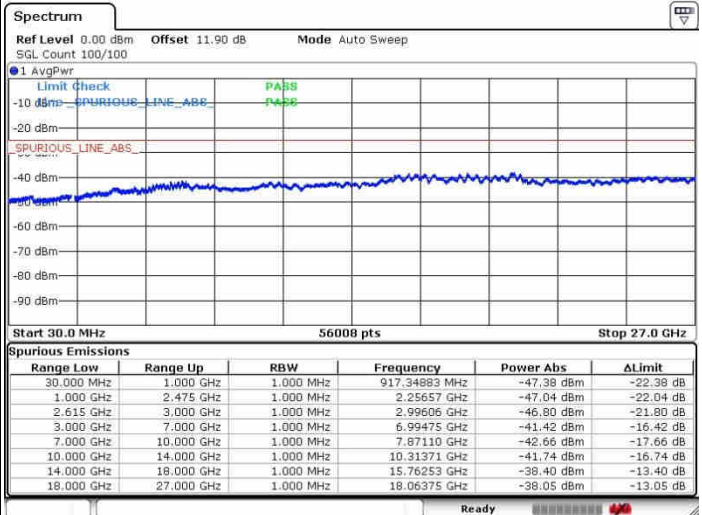

QPSK

Highest Channel / 1RB0 and 1RB99

Highest Channel / 1RB49 and 1RB0

Date: 27.SEP.2017 11:47:53

Date: 30.SEP.2017 10:50:14

Highest Channel / FullIRB

N/A

Date: 30.SEP.2017 10:48:14

LTE Band 7 / 15MHz+15MHz

QPSK

Lowest Channel / 1RB0 and 1RB74

Lowest Channel / 1RB74 and 1RB0

Date: 27.SEP.2017 15:32:03

Date: 27.SEP.2017 15:33:25

Lowest Channel / FullRB

N/A

Date: 27.SEP.2017 15:28:09

LTE Band 7 / 15MHz+15MHz

QPSK

Middle Channel / 1RB0 and 1RB74

Middle Channel / 1RB74 and 1RB0

Date: 27.SEP.2017 15:38:01

Date: 27.SEP.2017 15:35:45

Middle Channel / FullIRB