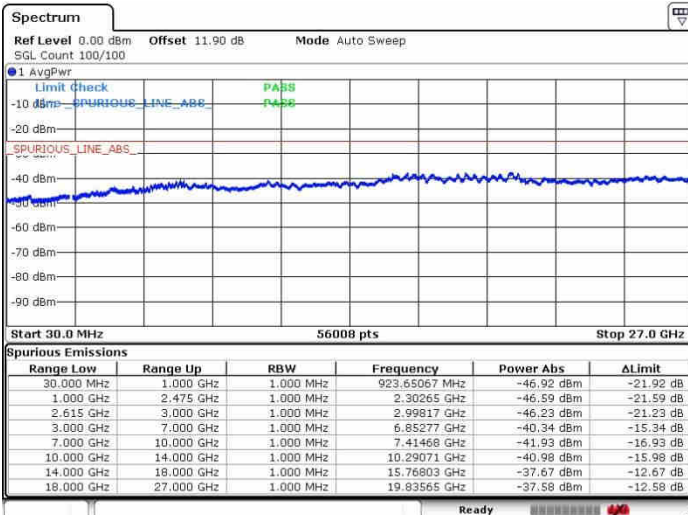

MiddleChannel / 1RB0 and 1RB99

Middle Channel / 1RB49 and 1RB0

Date: 30 SEP.2017 10:57:09

Date: 27 SEP.2017 11:35:53

Middle Channel / FullIRB

N/A

Date: 27 SEP.2017 11:40:03

LTE Band 7 / 10MHz+20MHz

QPSK

Highest Channel / 1RB0 and 1RB99

Highest Channel / 1RB49 and 1RB0

Date: 27.SEP.2017 11:47:53

Date: 30.SEP.2017 10:50:14

Highest Channel / FullIRB

N/A

Date: 30.SEP.2017 10:48:14

LTE Band 7 / 15MHz+15MHz

QPSK

Lowest Channel / 1RB0 and 1RB74

Lowest Channel / 1RB74 and 1RB0

Date: 27.SEP.2017 15:32:03

Date: 27.SEP.2017 15:33:25

Lowest Channel / FullRB

N/A