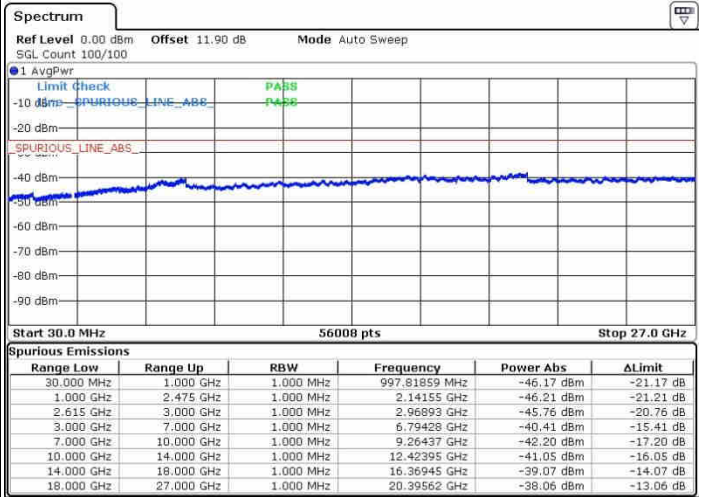

Date: 28.SEP.2017 09:01:11

Date: 28.SEP.2017 09:04:34

Lowest Channel / FullRB

N/A

Date: 28.SEP.2017 08:58:04

LTE Band 7 / 20MHz+20MHz

QPSK

Middle Channel / 1RB0 and 1RB9

Middle Channel / 1RB99 and 1RB0

Date: 26.SEP.2017 09:09:12

Date: 26.SEP.2017 09:14:49

Middle Channel / FullIRB

N/A

Date: 26.SEP.2017 09:06:48

LTE Band 7 / 20MHz+20MHz

QPSK

Highest Channel / 1RB0 and 1RB99

Highest Channel / 1RB99 and 1RB0

Date: 28.SEP.2017 09:20:43

Date: 28.SEP.2017 09:26:54

Highest Channel / FullIRB

N/A

Date: 28.SEP.2017 09:17:30

LTE Band 7 / 15MHz+10MHz