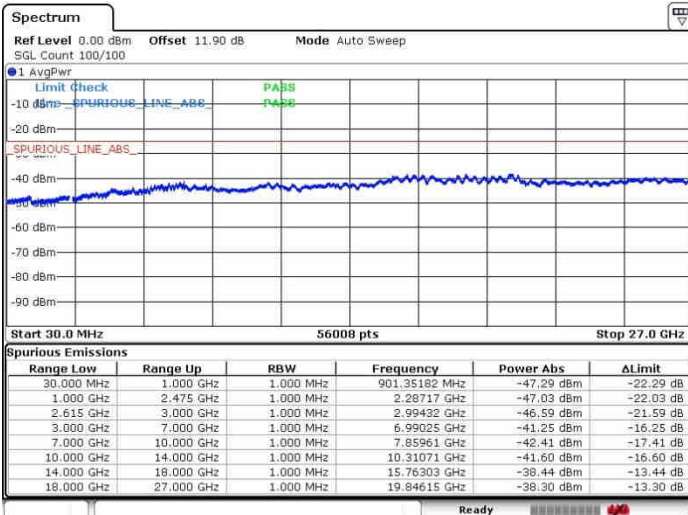

N/A

Date: 27.SEP.2017 15:39:45

LTE Band 7 / 15MHz+15MHz

QPSK

Highest Channel / 1RB0 and 1RB74

Highest Channel / 1RB74 and 1RB0

Date: 27.SEP.2017 15:44:53

Date: 27.SEP.2017 15:48:11

Highest Channel / FullIRB

N/A

Date: 27.SEP.2017 15:41:59

LTE Band 7 / 15MHz+20MHz

QPSK

Lowest Channel / 1RB0 and 1RB99

Lowest Channel / 1RB74 and 1RB0

Date: 27.SEP.2017 16:21:13

Date: 27.SEP.2017 16:23:43

Lowest Channel / FullIRB

N/A

Date: 27.SEP.2017 16:18:25

LTE Band 7 / 15MHz+20MHz

QPSK

Middle Channel / 1RB0 and 1RB9

Middle Channel / 1RB74 and 1RB0