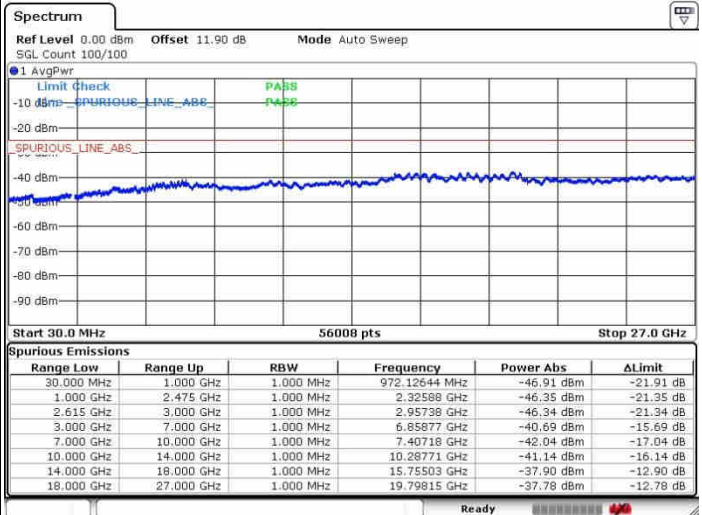

Lowest Channel / FullRB

N/A

Date: 27.SEP.2017 11:22:57

LTE Band 7 / 10MHz+20MHz

16QAM

MiddleChannel / 1RB0 and 1RB99

Middle Channel / 1RB49 and 1RB0

Date: 30 SEP.2017 10:56:06

Date: 30 SEP.2017 10:59:22

Middle Channel / FullIRB

N/A

Date: 30 SEP.2017 11:03:50

LTE Band 7 / 10MHz+20MHz

16QAM

Highest Channel / 1RB0 and 1RB99

Highest Channel / 1RB49 and 1RB0