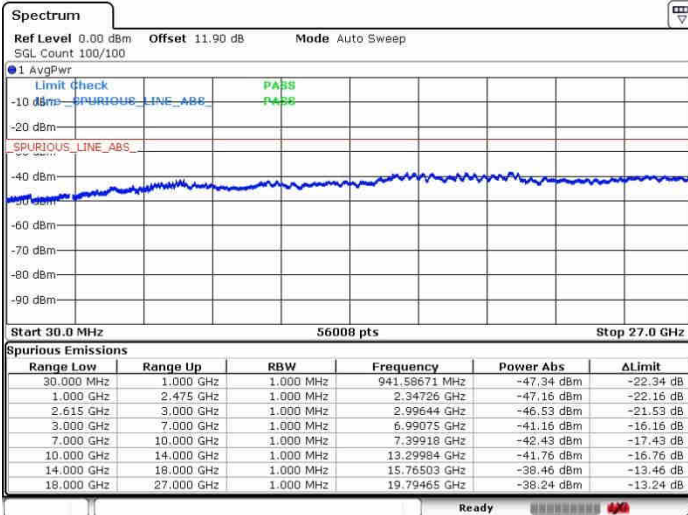

Date: 30.OCT.2017 09:50:45

LTE Band 7 / 15MHz+10MHz

QPSK

Highest Channel / 1RB0 and 1RB99

Highest Channel / 1RB99 and 1RB0

Date: 30.OCT.2017 10:03:38

Date: 30.OCT.2017 10:08:45

Highest Channel / FullIRB

N/A

Date: 30.OCT.2017 09:59:22

LTE Band 7 / 10MHz+20MHz

16QAM

Lowest Channel / 1RB0 and 1RB99

Lowest Channel / 1RB49 and 1RB0

Date: 27.SEP.2017 11:25:54

Date: 30.SEP.2017 10:45:17