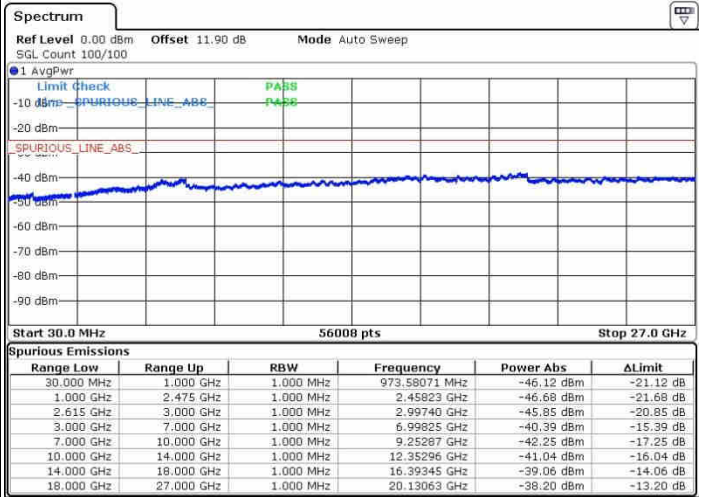

Date: 27.SEP.2017 18:03:45

Highest Channel / FullIRB

N/A

Date: 27.SEP.2017 17:58:36

LTE Band 7 / 20MHz+20MHz

QPSK

Lowest Channel / 1RB0 and 1RB99

Lowest Channel / 1RB99 and 1RB0

Date: 28.SEP.2017 09:01:11

Date: 28.SEP.2017 09:04:34

Lowest Channel / FullRB

N/A

Date: 28.SEP.2017 08:58:04

LTE Band 7 / 20MHz+20MHz

QPSK

Middle Channel / 1RB0 and 1RB9

Middle Channel / 1RB99 and 1RB0

Date: 26.SEP.2017 09:09:12

Date: 26.SEP.2017 09:14:49

Middle Channel / FullIRB

N/A

Date: 26.SEP.2017 09:06:48

LTE Band 7 / 20MHz+20MHz

QPSK

Highest Channel / 1RB0 and 1RB99

Highest Channel / 1RB99 and 1RB0

Date: 28.SEP.2017 09:20:43

Date: 28.SEP.2017 09:26:54

Highest Channel / FullIRB

N/A

Date: 28.SEP.2017 09:17:30

LTE Band 7 / 15MHz+10MHz