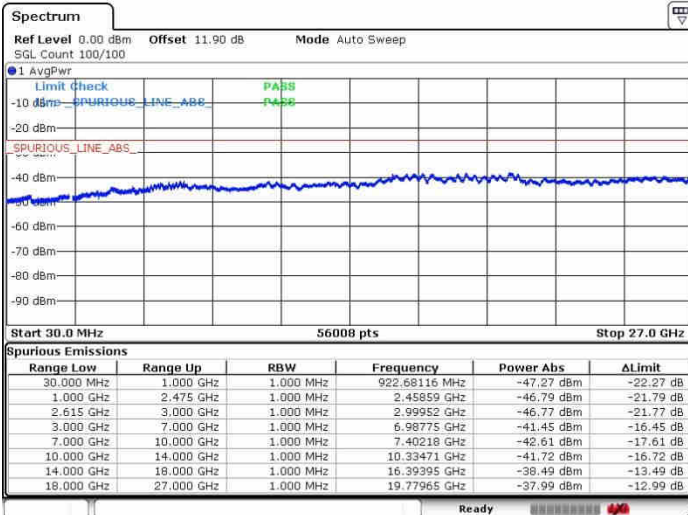

Date: 27.SEP.2017 16:23:43

Lowest Channel / FullIRB

N/A

Date: 27.SEP.2017 16:18:25

LTE Band 7 / 15MHz+20MHz

QPSK

Middle Channel / 1RB0 and 1RB9

Middle Channel / 1RB74 and 1RB0

Date: 27.SEP.2017 16:29:32

Date: 27.SEP.2017 16:26:20

Middle Channel / FullIRB

N/A

Date: 27.SEP.2017 16:45:20

LTE Band 7 / 15MHz+20MHz

QPSK

Highest Channel / 1RB0 and 1RB99

Highest Channel / 1RB74 and 1RB0

Date: 27.SEP.2017 16:54:41

Date: 27.SEP.2017 16:56:58

Highest Channel / FullIRB

N/A

Date: 27.SEP.2017 16:51:43

LTE Band 7 / 20MHz+10MHz

QPSK