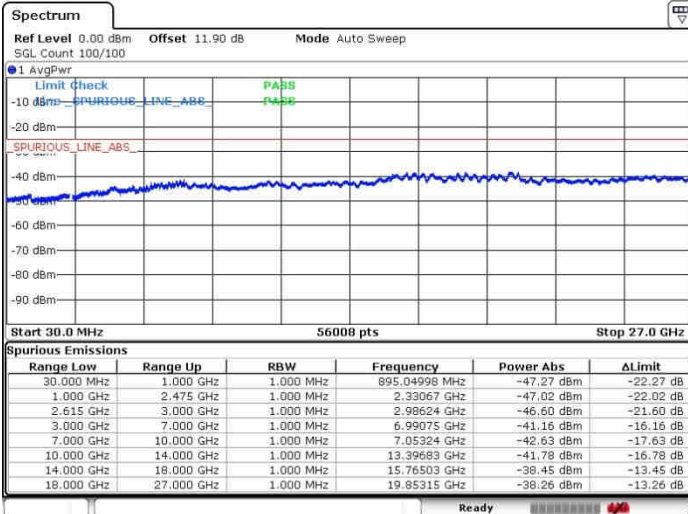

Lowest Channel / FullRB

N/A

Date: 27.SEP.2017 11:22:57