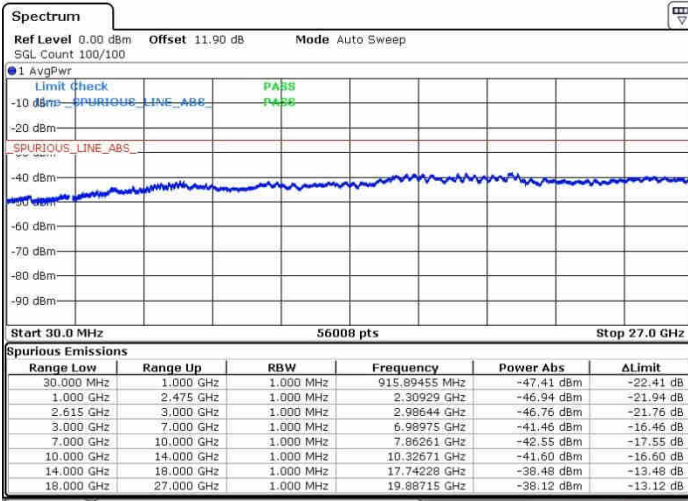

Highest Channel / 1RB74 and 1RB0

Date: 27.SEP.2017 16:54:41

Date: 27.SEP.2017 16:56:58

Highest Channel / FullIRB

N/A

Date: 27.SEP.2017 16:51:43

LTE Band 7 / 20MHz+10MHz

QPSK

Lowest Channel / 1RB0 and 1RB49

Lowest Channel / 1RB99 and 1RB0

Date: 27.SEP.2017 14:11:09

Date: 27.SEP.2017 14:14:09

Lowest Channel / FullRB

N/A

Date: 27.SEP.2017 14:04:53

LTE Band 7 / 20MHz+10MHz

QPSK

Middle Channel / 1RB0 and 1RB49

Middle Channel / 1RB99 and 1RB0

Date: 27.SEP.2017 14:23:08

Date: 27.SEP.2017 14:22:11

Middle Channel / FullIRB

N/A

Date: 27.SEP.2017 14:25:29

LTE Band 7 / 20MHz+10MHz

QPSK

Highest Channel / 1RB0 and 1RB49

Highest Channel / 1RB99 and 1RB0

Date: 27.SEP.2017 14:33:29

Date: 27.SEP.2017 14:36:47

Highest Channel / FullIRB

N/A