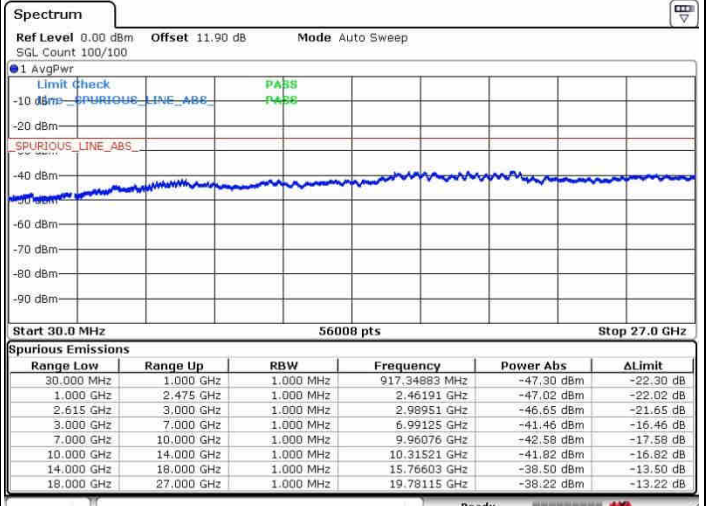

Date: 27.SEP.2017 11:56:00

Date: 30.SEP.2017 10:51:11

Highest Channel / FullIRB

N/A

Date: 30.SEP.2017 10:48:09

LTE Band 7 / 15MHz+15MHz

16QAM

Lowest Channel / 1RB0 and 1RB74

Lowest Channel / 1RB74 and 1RB0

Date: 27.SEP.2017 15:31:16

Date: 27.SEP.2017 15:34:07

Lowest Channel / FullRB

N/A

Date: 27.SEP.2017 15:28:57

LTE Band 7 / 15MHz+15MHz

16QAM

Middle Channel / 1RB0 and 1RB74

Middle Channel / 1RB74 and 1RB0

Date: 27.SEP.2017 15:38:41

Date: 27.SEP.2017 15:38:28

Middle Channel / FullIRB

N/A

Date: 27.SEP.2017 15:40:25

LTE Band 7 / 15MHz+15MHz