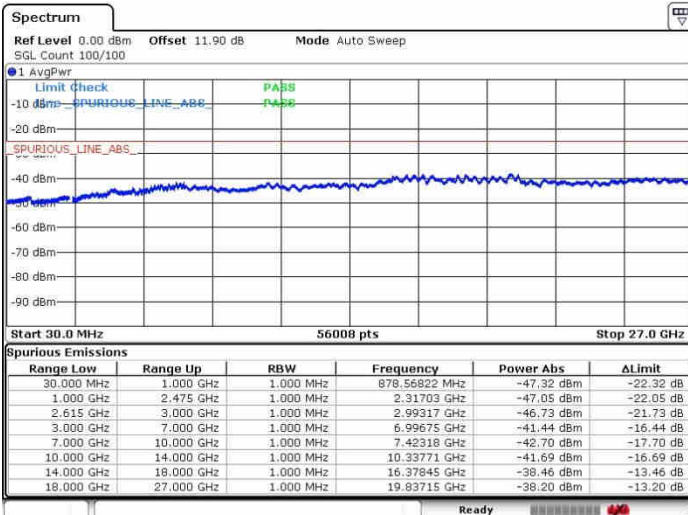

Date: 27.SEP.2017 16:29:32

Date: 27.SEP.2017 16:26:20

Middle Channel / FullIRB

N/A

Date: 27.SEP.2017 16:45:20

LTE Band 7 / 15MHz+20MHz

QPSK

Highest Channel / 1RB0 and 1RB99

Highest Channel / 1RB74 and 1RB0

Date: 27.SEP.2017 16:54:41

Date: 27.SEP.2017 16:56:58

Highest Channel / FullIRB

N/A

Date: 27.SEP.2017 16:51:43

LTE Band 7 / 20MHz+10MHz

QPSK

Lowest Channel / 1RB0 and 1RB49

Lowest Channel / 1RB99 and 1RB0

Date: 27.SEP.2017 14:11:09

Date: 27.SEP.2017 14:14:09

Lowest Channel / FullRB

N/A

Date: 27.SEP.2017 14:04:53

LTE Band 7 / 20MHz+10MHz