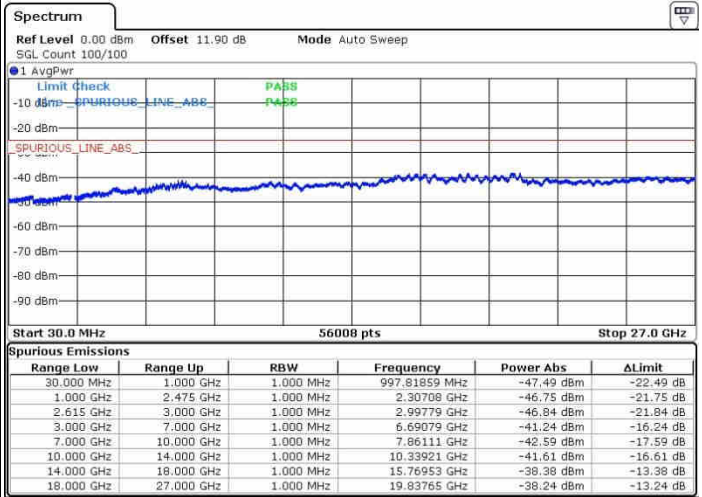

N/A

Date: 27.SEP.2017 15:39:45

LTE Band 7 / 15MHz+15MHz

QPSK

Highest Channel / 1RB0 and 1RB74

Highest Channel / 1RB74 and 1RB0

Date: 27.SEP.2017 15:44:53

Date: 27.SEP.2017 15:48:11

Highest Channel / FullIRB

N/A

Date: 27.SEP.2017 15:41:59

LTE Band 7 / 15MHz+20MHz

QPSK

Lowest Channel / 1RB0 and 1RB99

Lowest Channel / 1RB74 and 1RB0

Date: 27.SEP.2017 16:21:13