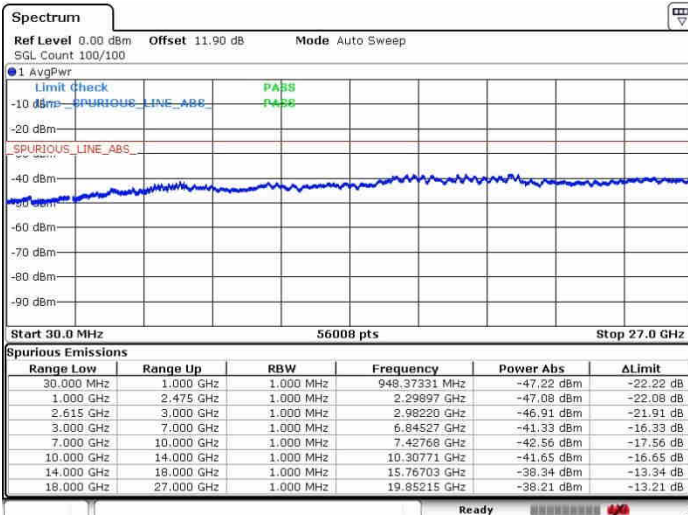

Highest Channel / 1RB74 and 1RB0

Date: 27.SEP.2017 16:54:41

Date: 27.SEP.2017 16:56:58

Highest Channel / FullIRB

N/A

Date: 27.SEP.2017 16:51:43

LTE Band 7 / 20MHz+10MHz

QPSK

Lowest Channel / 1RB0 and 1RB49

Lowest Channel / 1RB99 and 1RB0

Date: 27.SEP.2017 14:11:09

Date: 27.SEP.2017 14:14:09

Lowest Channel / FullRB

N/A

Date: 27.SEP.2017 14:04:53

LTE Band 7 / 20MHz+10MHz

LTE Band 7 / 20MHz+10MHz

QPSK

Highest Channel / 1RB0 and 1RB49

Highest Channel / 1RB99 and 1RB0

Date: 27.SEP.2017 14:33:29

Date: 27.SEP.2017 14:36:47

Highest Channel / FullIRB

N/A