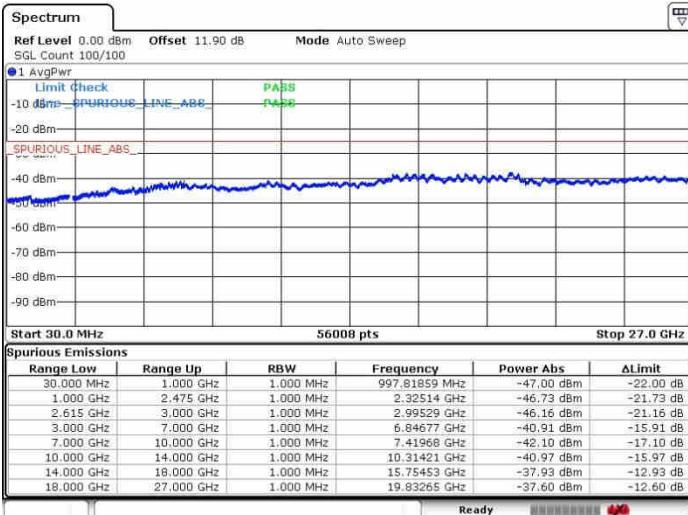

N/A

Date: 30.OCT.2017 09:59:22

LTE Band 7 / 10MHz+20MHz

16QAM

Lowest Channel / 1RB0 and 1RB99

Lowest Channel / 1RB49 and 1RB0

Date: 27.SEP.2017 11:25:54

Date: 30.SEP.2017 10:45:17

Lowest Channel / FullRB

N/A

Date: 27.SEP.2017 11:22:57

LTE Band 7 / 10MHz+20MHz

16QAM

MiddleChannel / 1RB0 and 1RB99

Middle Channel / 1RB49 and 1RB0

Date: 30 SEP.2017 10:56:06

Date: 30 SEP.2017 10:59:22

Middle Channel / FullIRB

N/A

Date: 30 SEP.2017 11:03:50

LTE Band 7 / 10MHz+20MHz

16QAM

Highest Channel / 1RB0 and 1RB99

Highest Channel / 1RB49 and 1RB0