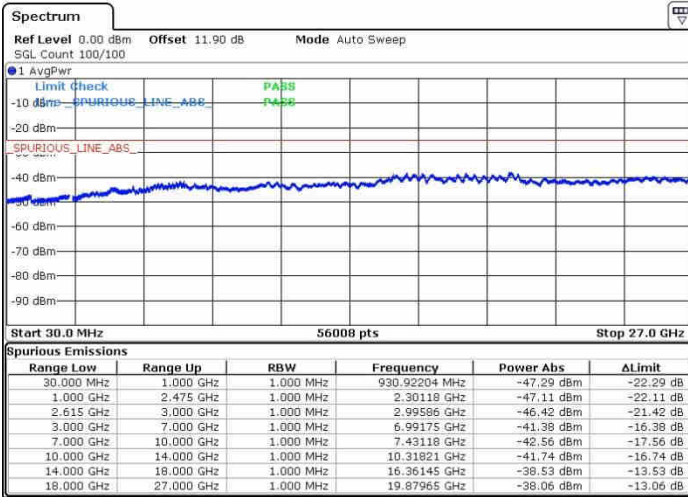

Highest Channel / FullIRB

N/A

Date: 27.SEP.2017 15:41:59

LTE Band 7 / 15MHz+20MHz

QPSK

Lowest Channel / 1RB0 and 1RB99

Lowest Channel / 1RB74 and 1RB0

Date: 27.SEP.2017 16:21:13

Date: 27.SEP.2017 16:23:43

Lowest Channel / FullIRB

N/A

Date: 27.SEP.2017 16:18:25

LTE Band 7 / 15MHz+20MHz

QPSK

Middle Channel / 1RB0 and 1RB9

Middle Channel / 1RB74 and 1RB0

Date: 27.SEP.2017 16:29:32

Date: 27.SEP.2017 16:26:20

Middle Channel / FullIRB

N/A

Date: 27.SEP.2017 16:45:20

LTE Band 7 / 15MHz+20MHz

QPSK

Highest Channel / 1RB0 and 1RB99

Highest Channel / 1RB74 and 1RB0

Date: 27.SEP.2017 16:54:41

Date: 27.SEP.2017 16:56:58

Highest Channel / FullIRB

N/A

Date: 27.SEP.2017 16:51:43

LTE Band 7 / 20MHz+10MHz

QPSK