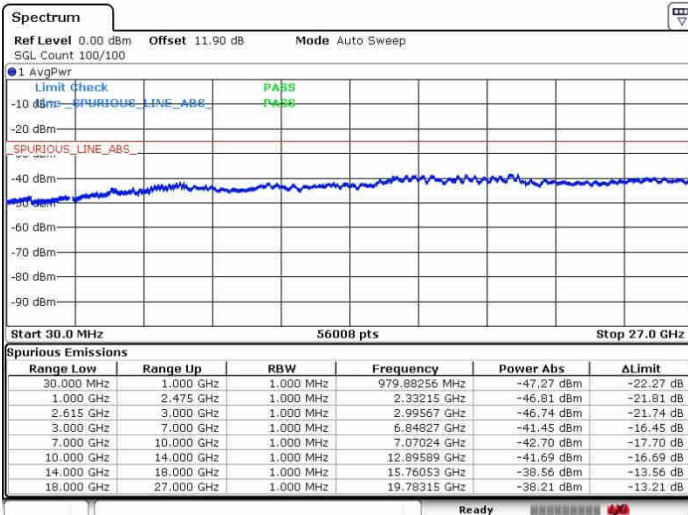

Date: 27.SEP.2017 11:56:00

Date: 30.SEP.2017 10:51:11

Highest Channel / FullIRB

N/A

Date: 30.SEP.2017 10:48:09

LTE Band 7 / 15MHz+15MHz

16QAM

Lowest Channel / 1RB0 and 1RB74

Lowest Channel / 1RB74 and 1RB0

Date: 27.SEP.2017 15:31:16

Date: 27.SEP.2017 15:34:07

Lowest Channel / FullRB

N/A

Date: 27.SEP.2017 15:28:57

LTE Band 7 / 15MHz+15MHz

16QAM

Middle Channel / 1RB0 and 1RB74

Middle Channel / 1RB74 and 1RB0

Date: 27.SEP.2017 15:38:41

Date: 27.SEP.2017 15:38:28

Middle Channel / FullIRB

N/A

Date: 27.SEP.2017 15:40:25

LTE Band 7 / 15MHz+15MHz