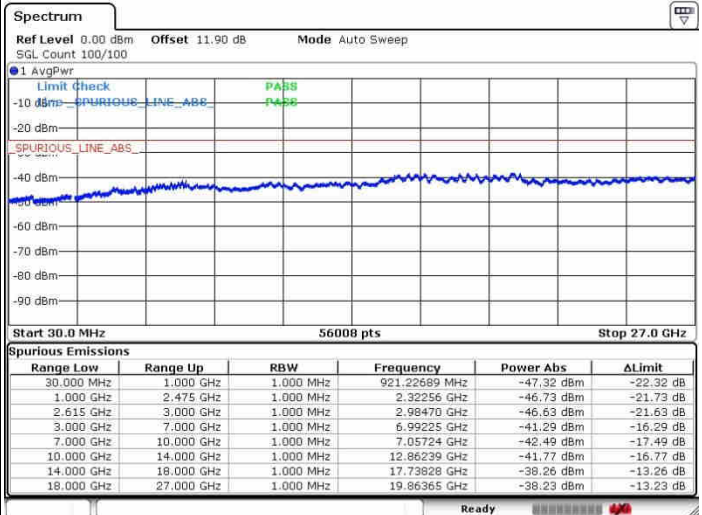

Date: 27.SEP.2017 14:30:49

LTE Band 7 / 20MHz+15MHz

QPSK

Lowest Channel / 1RB0 and 1RB74

Lowest Channel / 1RB99 and 1RB0

Date: 27.SEP.2017 17:39:06

Date: 27.SEP.2017 17:46:58

Lowest Channel / FullRB

N/A

Date: 27.SEP.2017 17:36:17

LTE Band 7 / 20MHz+15MHz

QPSK

Middle Channel / 1RB0 and 1RB74

Middle Channel / 1RB99 and 1RB0

Date: 27.SEP.2017 17:55:48

Date: 27.SEP.2017 17:49:34

Middle Channel / FullIRB

N/A

Date: 27.SEP.2017 17:56:27

LTE Band 7 / 20MHz+15MHz

QPSK

Highest Channel / 1RB0 and 1RB74

Highest Channel / 1RB99 and 1RB0

Date: 27.SEP.2017 18:01:40

Date: 27.SEP.2017 18:03:45

Highest Channel / FullIRB

N/A

Date: 27.SEP.2017 17:58:36

LTE Band 7 / 20MHz+20MHz

QPSK

Lowest Channel / 1RB0 and 1RB99

Lowest Channel / 1RB99 and 1RB0