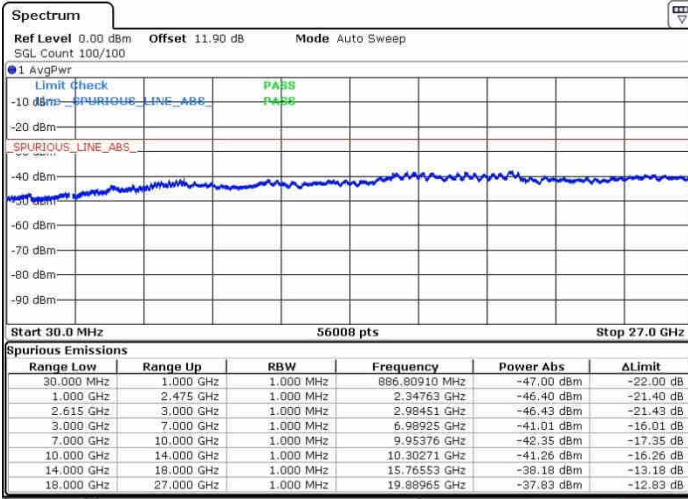

LTE Band 7 / 15MHz+10MHz

QPSK

Middle Channel / 1RB0 and 1RB49

Middle Channel / 1RB49 and 1RB0

Date: 30.OCT.2017 09:53:24

Date: 30.OCT.2017 09:58:13

Middle Channel / FullIRB

N/A

Date: 30.OCT.2017 09:50:45

LTE Band 7 / 15MHz+10MHz

QPSK

Highest Channel / 1RB0 and 1RB99

Highest Channel / 1RB99 and 1RB0

Date: 30.OCT.2017 10:03:38

Date: 30.OCT.2017 10:08:45

Highest Channel / FullIRB

N/A

Date: 30.OCT.2017 09:59:22

LTE Band 7 / 10MHz+20MHz

16QAM

Lowest Channel / 1RB0 and 1RB99

Lowest Channel / 1RB49 and 1RB0

Date: 27.SEP.2017 11:25:54

Date: 30.SEP.2017 10:45:17