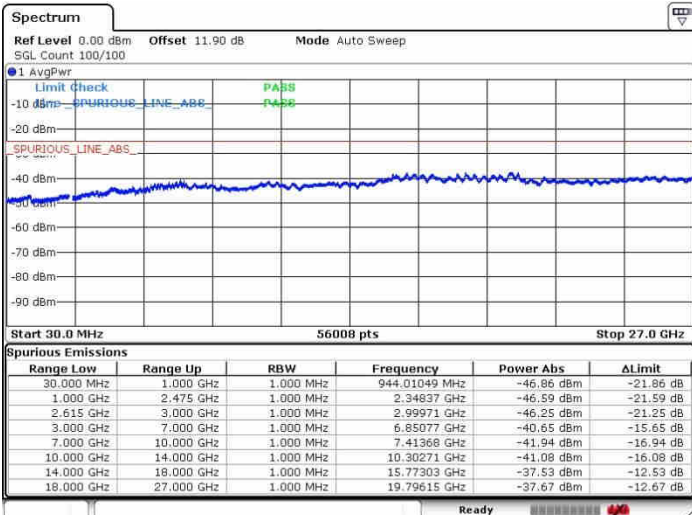

Lowest Channel / FullRB

N/A

Date: 27.SEP.2017 11:22:57

LTE Band 7 / 10MHz+20MHz

16QAM

MiddleChannel / 1RB0 and 1RB99

Middle Channel / 1RB49 and 1RB0

Date: 30 SEP.2017 10:56:06

Date: 30 SEP.2017 10:59:22

Middle Channel / FullIRB

N/A

Date: 30 SEP.2017 11:03:50

LTE Band 7 / 10MHz+20MHz

16QAM

Highest Channel / 1RB0 and 1RB99

Highest Channel / 1RB49 and 1RB0

Date: 27.SEP.2017 11:56:00

Date: 30.SEP.2017 10:51:11

Highest Channel / FullIRB

N/A

Date: 30.SEP.2017 10:48:09

LTE Band 7 / 15MHz+15MHz

16QAM

Lowest Channel / 1RB0 and 1RB74