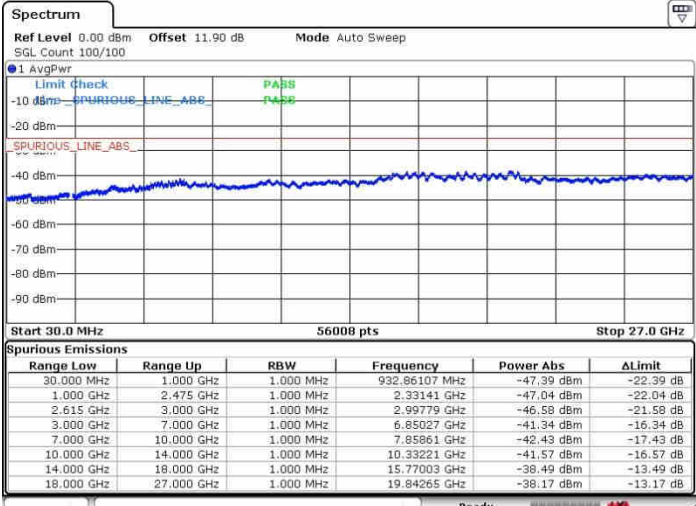

Date: 27.SEP.2017 11:56:00

Date: 30.SEP.2017 10:51:11

Highest Channel / FullIRB

N/A

Date: 30.SEP.2017 10:48:09

LTE Band 7 / 15MHz+15MHz

16QAM

Lowest Channel / 1RB0 and 1RB74

Lowest Channel / 1RB74 and 1RB0

Date: 27.SEP.2017 15:31:16

Date: 27.SEP.2017 15:34:07

Lowest Channel / FullRB

N/A

Date: 27.SEP.2017 15:28:57

LTE Band 7 / 15MHz+15MHz

16QAM

Middle Channel / 1RB0 and 1RB74

Middle Channel / 1RB74 and 1RB0

Date: 27.SEP.2017 15:38:41

Date: 27.SEP.2017 15:38:28

Middle Channel / FullIRB

N/A

Date: 27.SEP.2017 15:40:25

LTE Band 7 / 15MHz+15MHz