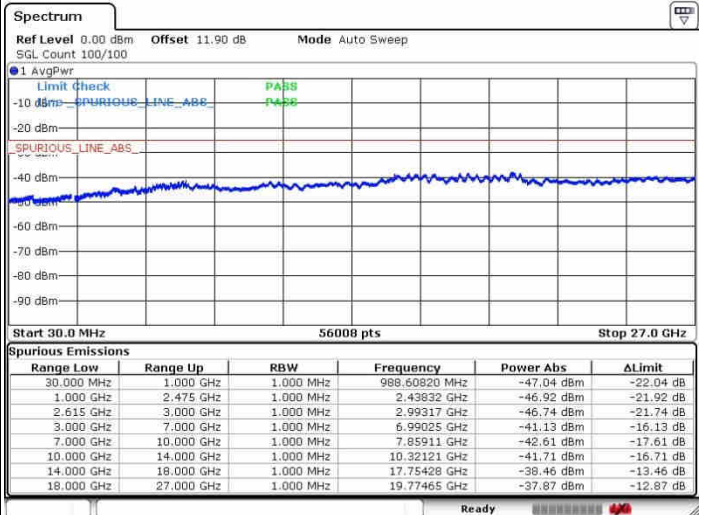

Date: 27.SEP.2017 16:29:32

Date: 27.SEP.2017 16:26:20

Middle Channel / FullIRB

N/A

Date: 27.SEP.2017 16:45:20

LTE Band 7 / 15MHz+20MHz

QPSK

Highest Channel / 1RB0 and 1RB99

Highest Channel / 1RB74 and 1RB0

Date: 27.SEP.2017 16:54:41

Date: 27.SEP.2017 16:56:58

Highest Channel / FullIRB

N/A

Date: 27.SEP.2017 16:51:43

LTE Band 7 / 20MHz+10MHz

QPSK

Lowest Channel / 1RB0 and 1RB49

Lowest Channel / 1RB99 and 1RB0

Date: 27.SEP.2017 14:11:09

Date: 27.SEP.2017 14:14:09

Lowest Channel / FullRB

N/A

Date: 27.SEP.2017 14:04:53

LTE Band 7 / 20MHz+10MHz