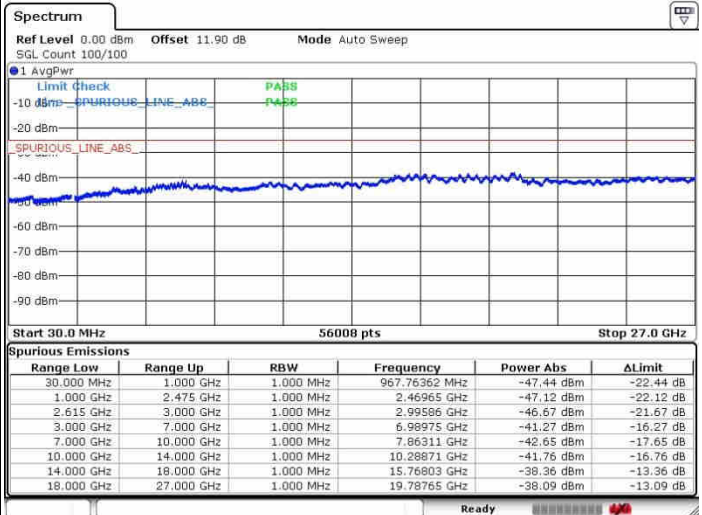

Lowest Band Edge / Full RB

Highest Band Edge / Full RB

Date: 30 OCT 2017 09:33:57

Date: 30 OCT 2017 10:57:00

Conducted Spurious Emission

LTE Band 7 / 10MHz+20MHz

QPSK

Lowest Channel / 1RB0 and 1RB99

Lowest Channel / 1RB49 and 1RB0

Date: 27.SEP.2017 11:27:17

Date: 27.SEP.2017 11:29:30

Lowest Channel / FullRB

N/A

Date: 27.SEP.2017 11:22:15

LTE Band 7 / 10MHz+20MHz

QPSK

MiddleChannel / 1RB0 and 1RB99

Middle Channel / 1RB49 and 1RB0

Date: 30 SEP.2017 10:57:09

Date: 27 SEP.2017 11:35:53

Middle Channel / FullIRB

N/A

Date: 27 SEP.2017 11:40:03

LTE Band 7 / 10MHz+20MHz