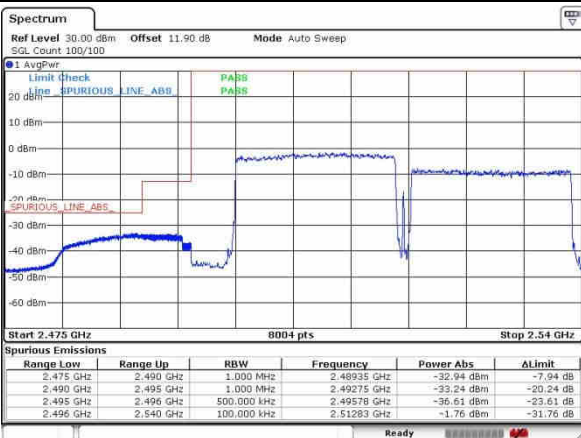

Lowest Band Edge / 1RB0 and 1RB9

Highest Band Edge / 1RB0 and 1RB9

Date: 30 SEP 2017 11:11:03

Date: 30 SEP 2017 11:21:35

Lowest Band Edge / 1RB99 and 1RB0

Highest Band Edge / 1RB99 and 1RB0

Date: 30 SEP 2017 11:12:11

Date: 30 SEP 2017 11:22:29

Lowest Band Edge / Full RB

Highest Band Edge / Full RB

Date: 30 SEP 2017 11:10:46

Date: 30 SEP 2017 11:21:17

LTE Band 7 / 15MHz+10MHz

64QAM

Lowest Band Edge / 1RB0 and 1RB49