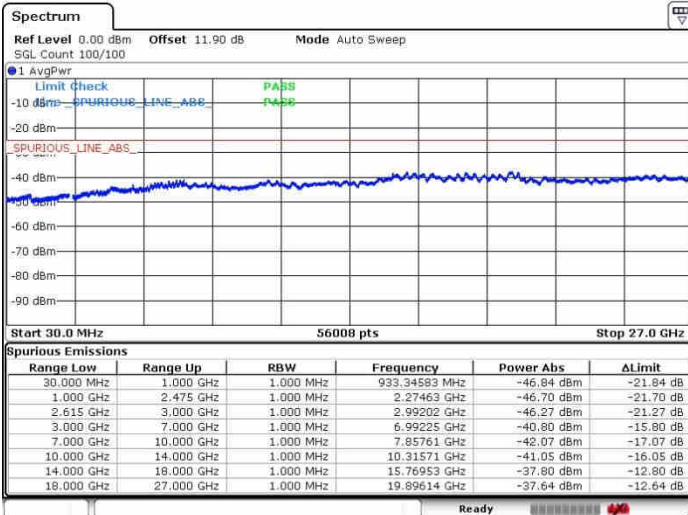

N/A

Date: 30.OCT.2017 09:59:22

LTE Band 7 / 10MHz+20MHz

16QAM

Lowest Channel / 1RB0 and 1RB99

Lowest Channel / 1RB49 and 1RB0

Date: 27.SEP.2017 11:25:54

Date: 30.SEP.2017 10:45:17

Lowest Channel / FullRB

N/A

Date: 27.SEP.2017 11:22:57

LTE Band 7 / 10MHz+20MHz

16QAM

MiddleChannel / 1RB0 and 1RB99

Middle Channel / 1RB49 and 1RB0

Date: 30 SEP.2017 10:56:06

Date: 30 SEP.2017 10:59:22

Middle Channel / FullIRB

N/A

Date: 30 SEP.2017 11:03:50

LTE Band 7 / 10MHz+20MHz

16QAM

Highest Channel / 1RB0 and 1RB99

Highest Channel / 1RB49 and 1RB0