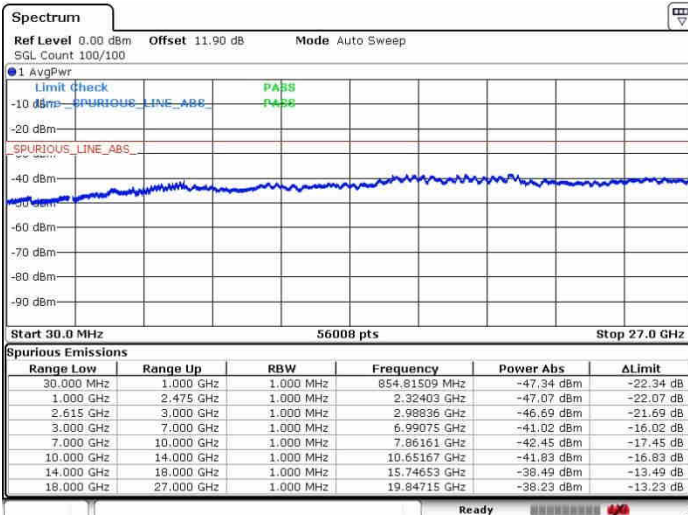

LTE Band 7 / 15MHz+15MHz

QPSK

Lowest Channel / 1RB0 and 1RB74

Lowest Channel / 1RB74 and 1RB0

Date: 27.SEP.2017 15:32:03

Date: 27.SEP.2017 15:33:25

Lowest Channel / FullRB

N/A

Date: 27.SEP.2017 15:28:09

LTE Band 7 / 15MHz+15MHz

QPSK

Middle Channel / 1RB0 and 1RB74

Middle Channel / 1RB74 and 1RB0

Date: 27.SEP.2017 15:38:01

Date: 27.SEP.2017 15:35:45

Middle Channel / FullIRB

N/A

Date: 27.SEP.2017 15:39:45

LTE Band 7 / 15MHz+15MHz

QPSK

Highest Channel / 1RB0 and 1RB74

Highest Channel / 1RB74 and 1RB0

Date: 27.SEP.2017 15:44:53

Date: 27.SEP.2017 15:48:11

Highest Channel / FullIRB

N/A

Date: 27.SEP.2017 15:41:59

LTE Band 7 / 15MHz+20MHz

QPSK

Lowest Channel / 1RB0 and 1RB99

Lowest Channel / 1RB74 and 1RB0

Date: 27.SEP.2017 16:21:13