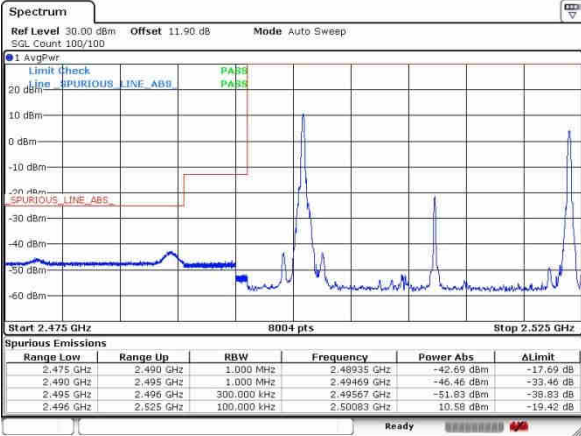

LTE Band 7 / 15MHz+10MHz

64QAM

Lowest Band Edge / 1RB0 and 1RB49

Highest Band Edge / 1RB0 and 1RB49

Date: 30 OCT 2017 09:34:13

Date: 30 OCT 2017 10:57:16