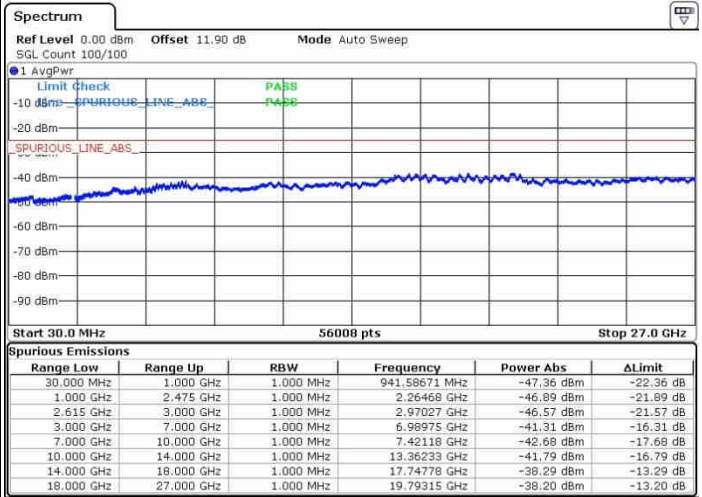

Highest Channel / FullIRB

N/A

Date: 27.SEP.2017 15:41:59

LTE Band 7 / 15MHz+20MHz

QPSK

Lowest Channel / 1RB0 and 1RB99

Lowest Channel / 1RB74 and 1RB0

Date: 27.SEP.2017 16:21:13

Date: 27.SEP.2017 16:23:43

Lowest Channel / FullIRB

N/A

Date: 27.SEP.2017 16:18:25

LTE Band 7 / 15MHz+20MHz

QPSK

Middle Channel / 1RB0 and 1RB9

Middle Channel / 1RB74 and 1RB0

Date: 27.SEP.2017 16:29:32

Date: 27.SEP.2017 16:26:20

Middle Channel / FullIRB

N/A

Date: 27.SEP.2017 16:45:20

LTE Band 7 / 15MHz+20MHz

QPSK

Highest Channel / 1RB0 and 1RB99

Highest Channel / 1RB74 and 1RB0

Date: 27.SEP.2017 16:54:41

Date: 27.SEP.2017 16:56:58

Highest Channel / FullIRB

N/A

Date: 27.SEP.2017 16:51:43

LTE Band 7 / 20MHz+10MHz

QPSK