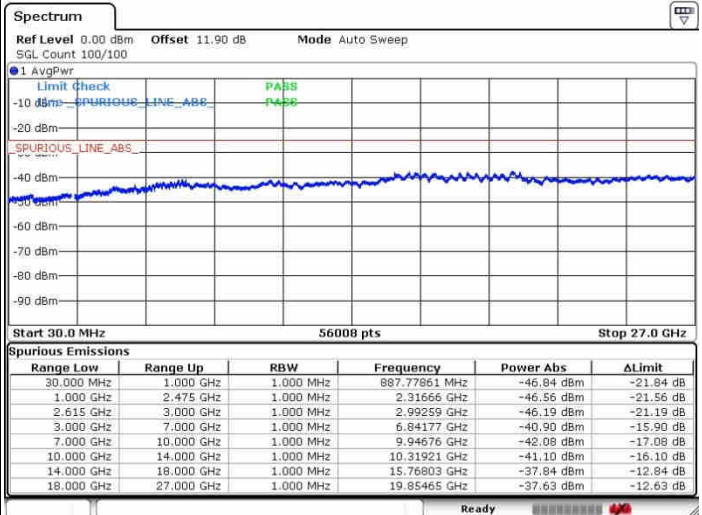

Lowest Channel / 1RB49 and 1RB0

Date: 27.SEP.2017 11:27:17

Date: 27.SEP.2017 11:29:30

Lowest Channel / FullRB

N/A

Date: 27.SEP.2017 11:22:15

LTE Band 7 / 10MHz+20MHz

QPSK

MiddleChannel / 1RB0 and 1RB99

Middle Channel / 1RB49 and 1RB0

Date: 30 SEP.2017 10:57:09

Date: 27 SEP.2017 11:35:53

Middle Channel / FullIRB

N/A

Date: 27 SEP.2017 11:40:03

LTE Band 7 / 10MHz+20MHz

QPSK

Highest Channel / 1RB0 and 1RB99

Highest Channel / 1RB49 and 1RB0

Date: 27.SEP.2017 11:47:53

Date: 30.SEP.2017 10:50:14

Highest Channel / FullIRB

N/A

Date: 30.SEP.2017 10:48:14