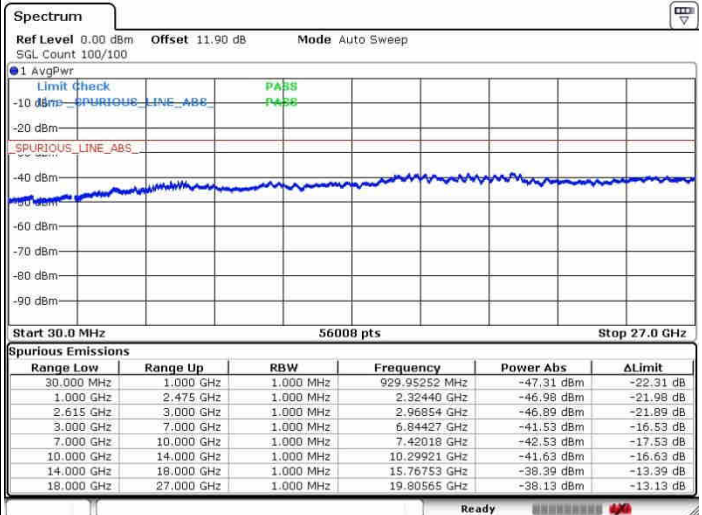

LTE Band 7 / 15MHz+15MHz

QPSK

Lowest Channel / 1RB0 and 1RB74

Lowest Channel / 1RB74 and 1RB0

Date: 27.SEP.2017 15:32:03

Date: 27.SEP.2017 15:33:25

Lowest Channel / FullRB

N/A

Date: 27.SEP.2017 15:28:09

LTE Band 7 / 15MHz+15MHz

QPSK

Middle Channel / 1RB0 and 1RB74

Middle Channel / 1RB74 and 1RB0

Date: 27.SEP.2017 15:38:01

Date: 27.SEP.2017 15:35:45

Middle Channel / FullIRB

N/A

Date: 27.SEP.2017 15:39:45

LTE Band 7 / 15MHz+15MHz

QPSK

Highest Channel / 1RB0 and 1RB74

Highest Channel / 1RB74 and 1RB0

Date: 27.SEP.2017 15:44:53

Date: 27.SEP.2017 15:48:11

Highest Channel / FullIRB

N/A

Date: 27.SEP.2017 15:41:59

LTE Band 7 / 15MHz+20MHz

QPSK

Lowest Channel / 1RB0 and 1RB99

Lowest Channel / 1RB74 and 1RB0

Date: 27.SEP.2017 16:21:13