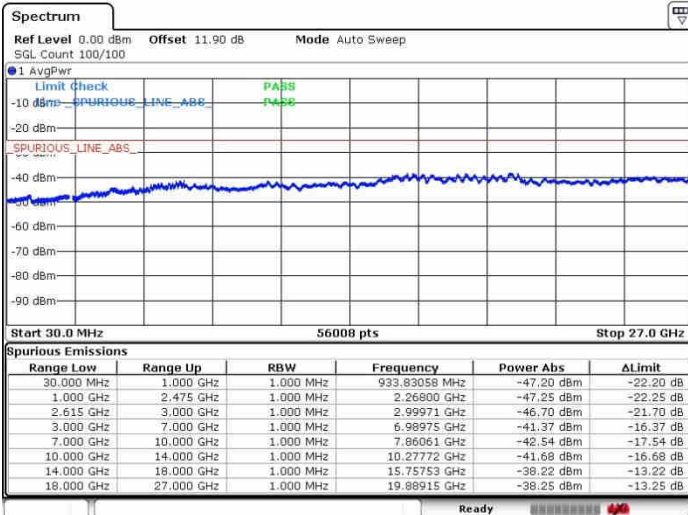

Highest Band Edge / 1RB0 and 1RB49

Date: 30 OCT 2017 09:34:13

Date: 30 OCT 2017 10:57:16

Lowest Band Edge / 1RB74 and 1RB0

Highest Band Edge / 1RB74 and 1RB0

Date: 30 OCT 2017 09:35:10

Date: 30 OCT 2017 10:58:12

Lowest Band Edge / Full RB

Highest Band Edge / Full RB

Date: 30 OCT 2017 09:33:57

Date: 30 OCT 2017 10:57:00

Conducted Spurious Emission

LTE Band 7 / 10MHz+20MHz

QPSK

Lowest Channel / 1RB0 and 1RB99

Lowest Channel / 1RB49 and 1RB0

Date: 27.SEP.2017 11:27:17

Date: 27.SEP.2017 11:29:30

Lowest Channel / FullRB

N/A

Date: 27.SEP.2017 11:22:15

LTE Band 7 / 10MHz+20MHz

QPSK