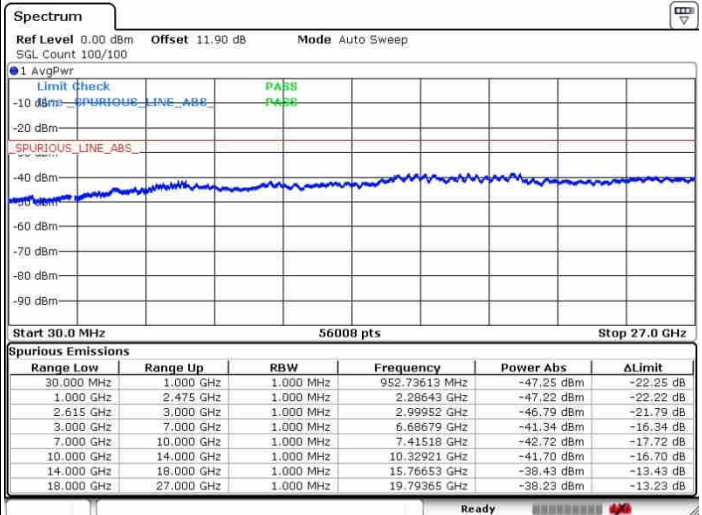

Date: 27.SEP.2017 16:23:43

Lowest Channel / FullIRB

N/A

Date: 27.SEP.2017 16:18:25

LTE Band 7 / 15MHz+20MHz

QPSK

Middle Channel / 1RB0 and 1RB9

Middle Channel / 1RB74 and 1RB0

Date: 27.SEP.2017 16:29:32

Date: 27.SEP.2017 16:26:20

Middle Channel / FullIRB

N/A

Date: 27.SEP.2017 16:45:20

LTE Band 7 / 15MHz+20MHz

QPSK

Highest Channel / 1RB0 and 1RB99

Highest Channel / 1RB74 and 1RB0

Date: 27.SEP.2017 16:54:41

Date: 27.SEP.2017 16:56:58

Highest Channel / FullIRB

N/A

Date: 27.SEP.2017 16:51:43

LTE Band 7 / 20MHz+10MHz

QPSK