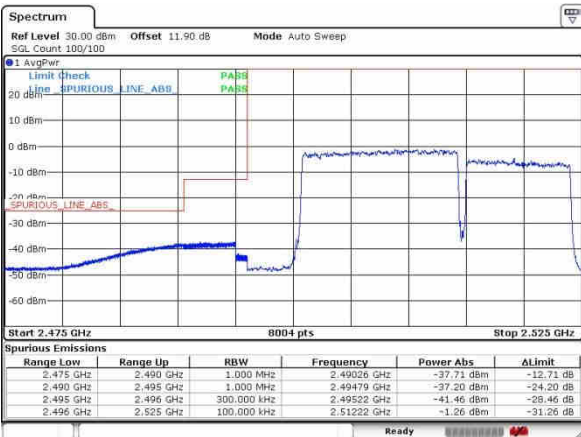

Date: 30 SEP 2017 11:22:29

Lowest Band Edge / Full RB

Highest Band Edge / Full RB

Date: 30 SEP 2017 11:10:46

Date: 30 SEP 2017 11:21:17

LTE Band 7 / 15MHz+10MHz

64QAM

Lowest Band Edge / 1RB0 and 1RB49

Highest Band Edge / 1RB0 and 1RB49

Date: 30 OCT 2017 09:34:13

Date: 30 OCT 2017 10:57:16

Lowest Band Edge / 1RB74 and 1RB0

Highest Band Edge / 1RB74 and 1RB0

Date: 30 OCT 2017 09:35:10

Date: 30 OCT 2017 10:58:12

Lowest Band Edge / Full RB

Highest Band Edge / Full RB

Date: 30 OCT 2017 09:33:57

Date: 30 OCT 2017 10:57:00

Conducted Spurious Emission

LTE Band 7 / 10MHz+20MHz

QPSK

Lowest Channel / 1RB0 and 1RB99