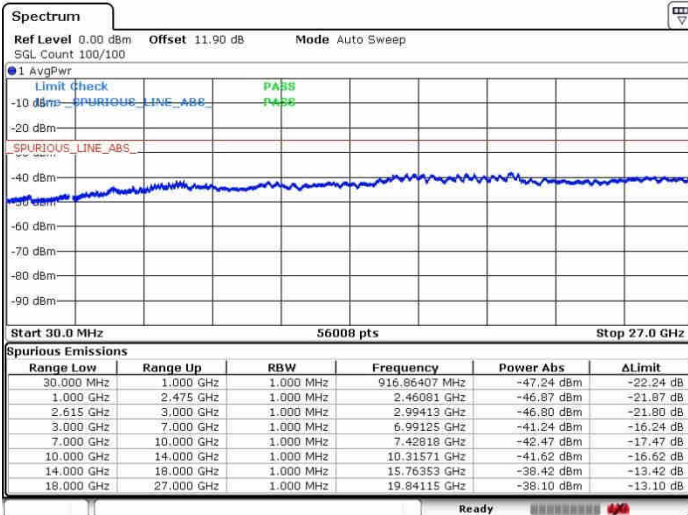

Date: 27.SEP.2017 16:29:32

Date: 27.SEP.2017 16:26:20

Middle Channel / FullIRB

N/A

Date: 27.SEP.2017 16:45:20

LTE Band 7 / 15MHz+20MHz

QPSK

Highest Channel / 1RB0 and 1RB99

Highest Channel / 1RB74 and 1RB0

Date: 27.SEP.2017 16:54:41

Date: 27.SEP.2017 16:56:58

Highest Channel / FullIRB

N/A

Date: 27.SEP.2017 16:51:43

LTE Band 7 / 20MHz+10MHz

QPSK

Lowest Channel / 1RB0 and 1RB49

Lowest Channel / 1RB99 and 1RB0

Date: 27.SEP.2017 14:11:09

Date: 27.SEP.2017 14:14:09

Lowest Channel / FullRB

N/A

Date: 27.SEP.2017 14:04:53

LTE Band 7 / 20MHz+10MHz