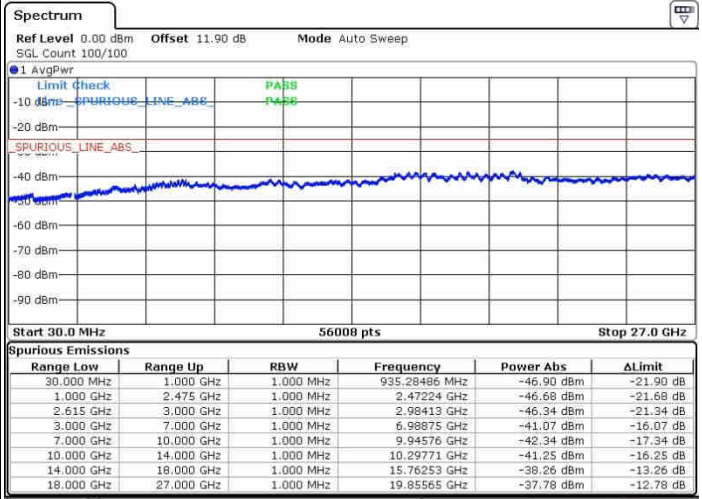

Date: 30.OCT.2017 09:50:45

LTE Band 7 / 15MHz+10MHz

QPSK

Highest Channel / 1RB0 and 1RB99

Highest Channel / 1RB99 and 1RB0

Date: 30.OCT.2017 10:03:38

Date: 30.OCT.2017 10:08:45

Highest Channel / FullIRB

N/A

Date: 30.OCT.2017 09:59:22

LTE Band 7 / 10MHz+20MHz

16QAM

Lowest Channel / 1RB0 and 1RB99

Lowest Channel / 1RB49 and 1RB0

Date: 27.SEP.2017 11:25:54

Date: 30.SEP.2017 10:45:17