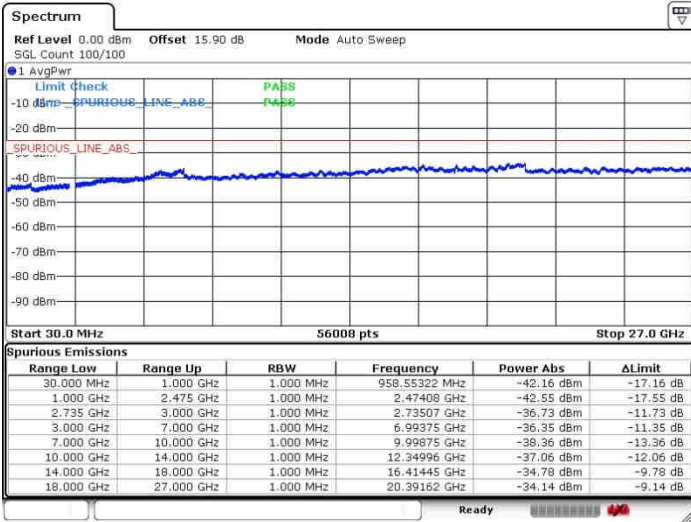

Date: 26.SEP.2017 14:33:31

Date: 26.SEP.2017 14:52:46

Highest Channel / FullIRB

N/A

Date: 26.SEP.2017 14:31:26

LTE Band 41 / 20MHz+10MHz

16QAM

Lowest Channel / 1RB0 and 1RB49

Lowest Channel / 1RB99 and 1RB0

Date: 28.SEP.2017 15:09:03

Date: 28.SEP.2017 15:11:24

Lowest Channel / FullIRB

N/A

Date: 28.SEP.2017 14:55:07

LTE Band 41 / 20MHz+10MHz

16QAM

Middle Channel / 1RB0 and 1RB49

Middle Channel / 1RB99 and 1RB0

Date: 26.SEP.2017 15:05:28

Date: 26.SEP.2017 15:13:49

Middle Channel / FullIRB

N/A

Date: 26.SEP.2017 14:57:17

LTE Band 41 / 20MHz+10MHz