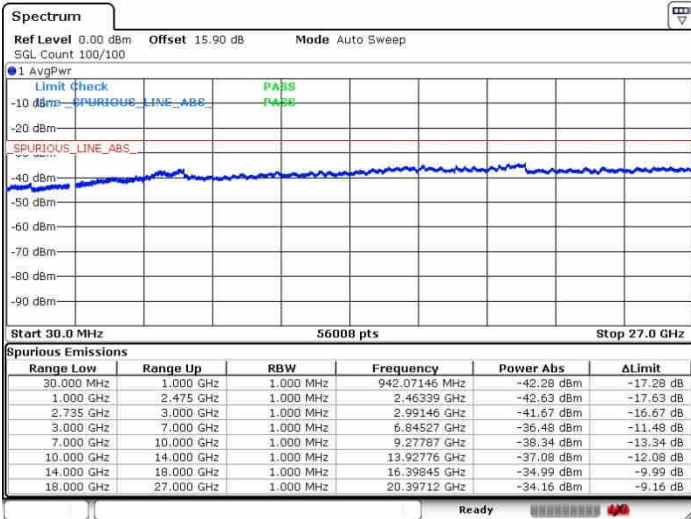

Highest Channel / FullIRB

N/A

Date: 28.SEP.2017 15:29:01

LTE Band 41 / 20MHz+20MHz

16QAM

Lowest Channel / 1RB0 and 1RB99

Lowest Channel / 1RB99 and 1RB0

Date: 26.SEP.2017 09:57:40

Date: 26.SEP.2017 09:59:57

Lowest Channel / FullIRB

N/A

Date: 26.SEP.2017 09:42:36

LTE Band 41 / 20MHz+20MHz

16QAM

Middle Channel / 1RB0 and 1RB99

Middle Channel / 1RB99 and 1RB0

Date: 28.SEP.2017 09:54:16

Date: 28.SEP.2017 10:06:32

Middle Channel / FullIRB

N/A

Date: 28.SEP.2017 09:45:16

LTE Band 41 / 20MHz+20MHz

16QAM

Highest Channel / 1RB0 and 1RB99

Highest Channel / 1RB99 and 1RB0

Date: 26.SEP.2017 09:51:53

Date: 26.SEP.2017 10:10:44

Highest Channel / FullRB

N/A

Date: 26.SEP.2017 09:48:15

LTE Band 41 / 5MHz+20MHz

64QAM