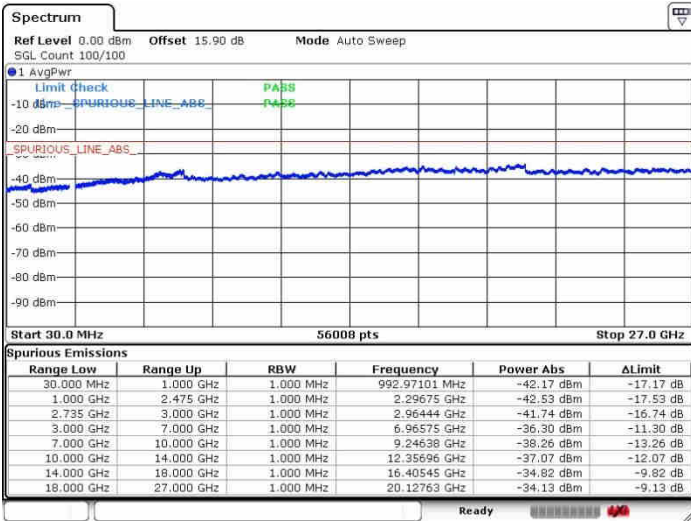

Highest Channel / 1RB0 and 1RB74

Highest Channel / 1RB74 and 1RB0

Date: 26.SEP.2017 11:49:09

Date: 26.SEP.2017 13:38:24

Highest Channel / FullIRB

N/A

Date: 26.SEP.2017 11:46:25

LTE Band 41 / 15MHz+20MHz

64QAM

Lowest Channel / 1RB0 and 1RB99

Lowest Channel / 1RB74 and 1RB0

Date: 28.SEP.2017 13:53:02

Date: 28.SEP.2017 13:58:01

Lowest Channel / FullIRB

N/A

Date: 28.SEP.2017 13:40:26

LTE Band 41 / 15MHz+20MHz

64QAM

Middle Channel / 1RB0 and 1RB99

Middle Channel / 1RB74 and 1RB0

Date: 26.SEP.2017 13:49:48

Date: 26.SEP.2017 14:00:05

Middle Channel / FullIRB

N/A

Date: 26.SEP.2017 13:42:38

LTE Band 41 / 15MHz+20MHz

64QAM

Highest Channel / 1RB0 and 1RB99

Highest Channel / 1RB74 and 1RB0

Date: 26.SEP.2017 13:47:27

Date: 26.SEP.2017 14:02:02

Highest Channel / FullRB