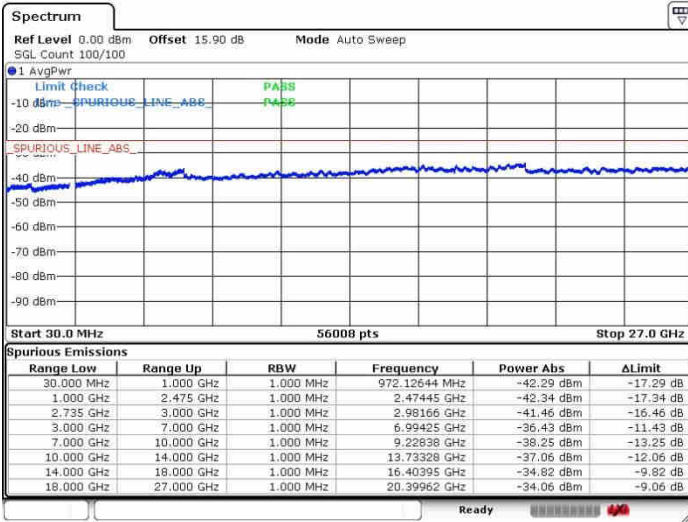

Middle Channel / 1RB74 and 1RB0

Date: 28.SEP.2017 11:52:12

Date: 28.SEP.2017 13:36:17

Middle Channel / FullIRB

N/A

Date: 28.SEP.2017 11:40:08

LTE Band 41 / 15MHz+15MHz

64QAM

Highest Channel / 1RB0 and 1RB74

Highest Channel / 1RB74 and 1RB0

Date: 26.SEP.2017 11:49:09

Date: 26.SEP.2017 13:38:24

Highest Channel / FullIRB

N/A

Date: 26.SEP.2017 11:46:25

LTE Band 41 / 15MHz+20MHz

64QAM

Lowest Channel / 1RB0 and 1RB99

Lowest Channel / 1RB74 and 1RB0

Date: 28.SEP.2017 13:53:02

Date: 28.SEP.2017 13:58:01

Lowest Channel / FullIRB

N/A

Date: 28.SEP.2017 13:40:26