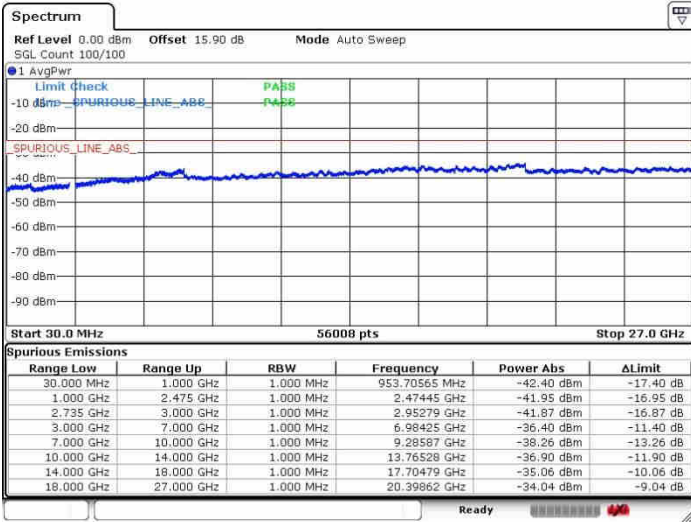

Date: 28.SEP.2017 10:21:25

LTE Band 41 / 10MHz+20MHz

64QAM

Lowest Channel / 1RB0 and 1RB99

Lowest Channel / 1RB49 and 1RB0

Date: 26.SEP.2017 10:52:47

Date: 26.SEP.2017 11:23:03

Lowest Channel / FullIRB

N/A

Date: 26.SEP.2017 10:48:07

LTE Band 41 / 10MHz+20MHz

64QAM

MiddleChannel / 1RB0 and 1RB99

Middle Channel / 1RB49 and 1RB0

Date: 26.SEP.2017 10:55:41

Date: 26.SEP.2017 11:21:16

Middle Channel / FullIRB

N/A

Date: 26.SEP.2017 11:11:32

LTE Band 41 / 10MHz+20MHz

64QAM

Highest Channel / 1RB0 and 1RB99

Highest Channel / 1RB49 and 1RB0

Date: 28.SEP.2017 10:59:49

Date: 28.SEP.2017 11:18:52

Highest Channel / FullIRB

N/A

Date: 28.SEP.2017 11:16:34

LTE Band 41 / 15MHz+15MHz

64QAM

Lowest Channel / 1RB0 and 1RB74

Lowest Channel / 1RB74 and 1RB0