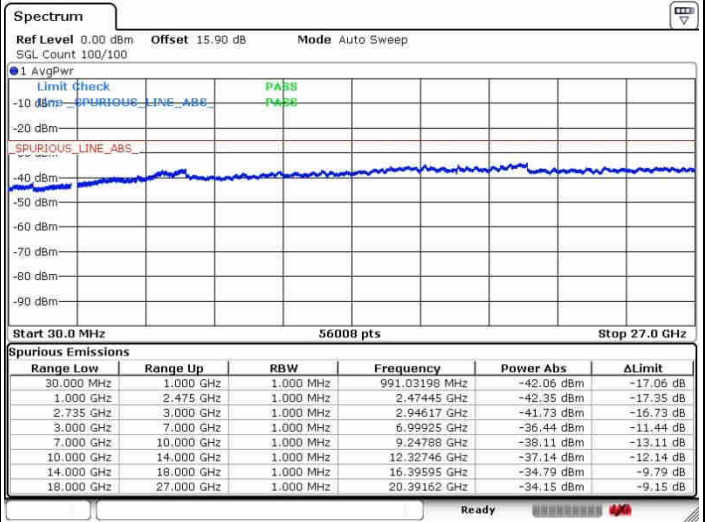

Date: 28.SEP.2017 10:21:25

LTE Band 41 / 10MHz+20MHz

64QAM

Lowest Channel / 1RB0 and 1RB99

Lowest Channel / 1RB49 and 1RB0

Date: 26.SEP.2017 10:52:47

Date: 26.SEP.2017 11:23:03

Lowest Channel / FullIRB

N/A

Date: 26.SEP.2017 10:48:07

LTE Band 41 / 10MHz+20MHz

64QAM

MiddleChannel / 1RB0 and 1RB99

Middle Channel / 1RB49 and 1RB0

Date: 26.SEP.2017 10:55:41

Date: 26.SEP.2017 11:21:16

Middle Channel / FullIRB

N/A

Date: 26.SEP.2017 11:11:32

LTE Band 41 / 10MHz+20MHz

64QAM

Highest Channel / 1RB0 and 1RB99

Highest Channel / 1RB49 and 1RB0

Date: 28.SEP.2017 10:59:49