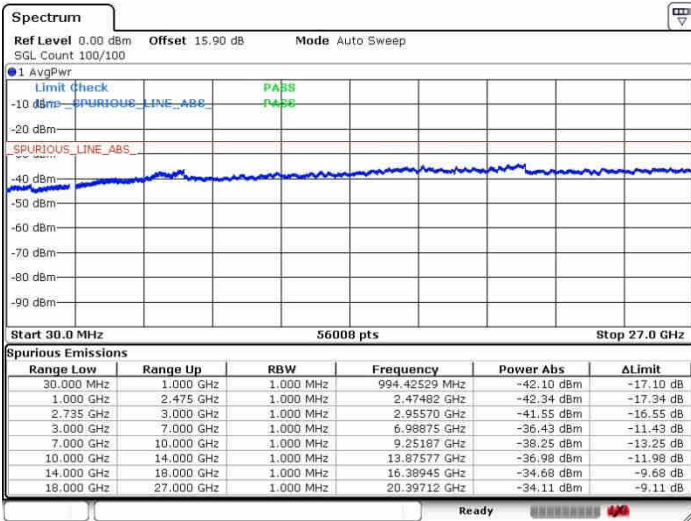

LTE Band 41 / 15MHz+20MHz

16QAM

Middle Channel / 1RB0 and 1RB99

Middle Channel / 1RB74 and 1RB0

Date: 28.SEP.2017 13:48:53

Date: 28.SEP.2017 13:59:21

Middle Channel / FullIRB

N/A

Date: 28.SEP.2017 13:41:52

LTE Band 41 / 15MHz+20MHz

16QAM

Highest Channel / 1RB0 and 1RB99

Highest Channel / 1RB74 and 1RB0

Date: 28.SEP.2017 13:46:20

Date: 28.SEP.2017 14:01:23

Highest Channel / FullRB