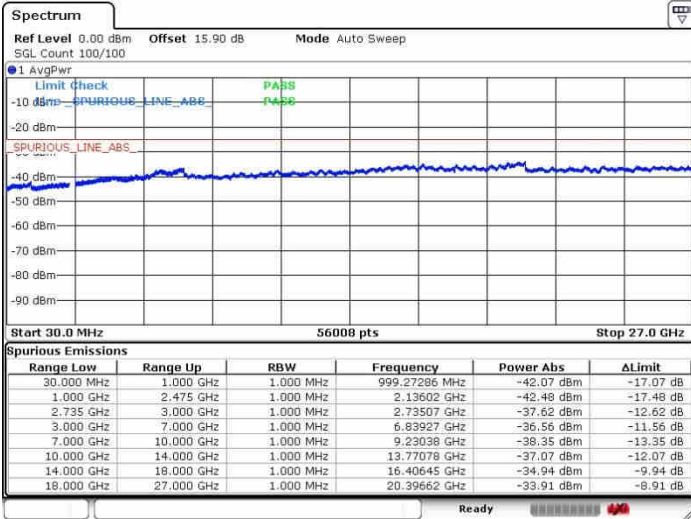

Date: 28.SEP.2017 13:41:52

LTE Band 41 / 15MHz+20MHz

16QAM

Highest Channel / 1RB0 and 1RB99

Highest Channel / 1RB74 and 1RB0

Date: 28.SEP.2017 13:46:20

Date: 28.SEP.2017 14:01:23

Highest Channel / FullRB

N/A

Date: 28.SEP.2017 13:43:57

LTE Band 41 / 20MHz+5MHz

16QAM

Lowest Channel / 1RB0 and 1RB24

Lowest Channel / 1RB99 and 1RB0

Date: 26.SEP.2017 14:43:59

Date: 26.SEP.2017 14:48:05

Lowest Channel / FullIRB

N/A

Date: 26.SEP.2017 14:22:18

LTE Band 41 / 20MHz+5MHz

16QAM

Middle Channel / 1RB0 and 1RB24

Middle Channel / 1RB99 and 1RB0

Date: 26.SEP.2017 14:40:12

Date: 26.SEP.2017 14:50:24

Middle Channel / FullIRB

N/A

Date: 26.SEP.2017 14:28:10

LTE Band 41 / 20MHz+5MHz

16QAM

Highest Channel / 1RB0 and 1RB24

Highest Channel / 1RB99 and 1RB0