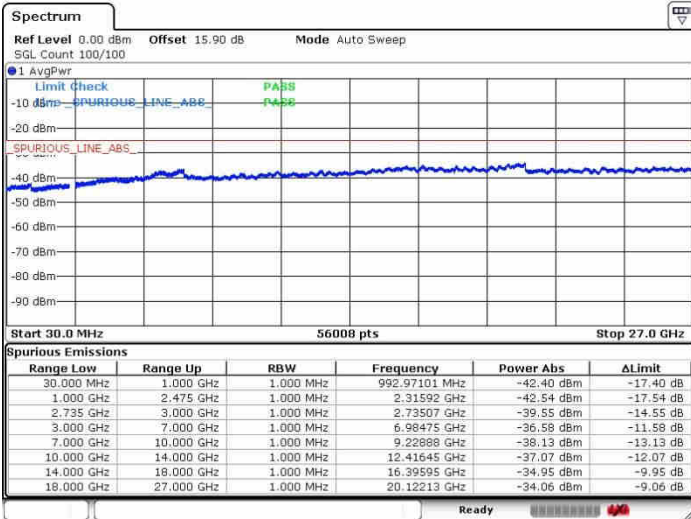

LTE Band 41 / 20MHz+15MHz

16QAM

Lowest Channel / 1RB0 and 1RB74

Lowest Channel / 1RB99 and 1RB0

Date: 26.SEP.2017 15:37:13

Date: 26.SEP.2017 15:39:42

Lowest Channel / FullIRB

N/A

Date: 26.SEP.2017 15:23:58

LTE Band 41 / 20MHz+15MHz

16QAM

Middle Channel / 1RB0 and 1RB74

Middle Channel / 1RB99 and 1RB0

Date: 28.SEP.2017 15:34:48

Date: 28.SEP.2017 15:43:17

Middle Channel / FullIRB

N/A

Date: 28.SEP.2017 15:26:04

LTE Band 41 / 20MHz+15MHz

16QAM

Highest Channel / 1RB0 and 1RB74

Highest Channel / 1RB99 and 1RB0

Date: 28.SEP.2017 15:31:50

Date: 28.SEP.2017 15:46:38

Highest Channel / FullIRB

N/A

Date: 28.SEP.2017 15:29:01

LTE Band 41 / 20MHz+20MHz

16QAM

Lowest Channel / 1RB0 and 1RB99

Lowest Channel / 1RB99 and 1RB0

Date: 26.SEP.2017 09:57:40