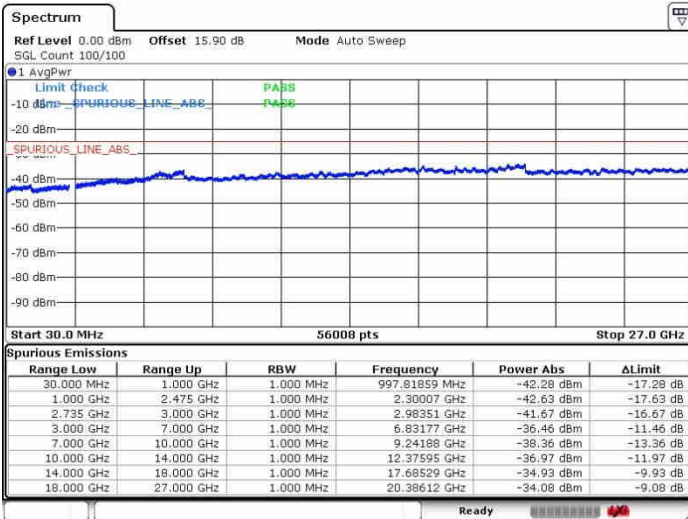

Highest Channel / 1RB99 and 1RB0

Date: 26.SEP.2017 09:51:53

Date: 26.SEP.2017 10:10:44

Highest Channel / FullRB

N/A

Date: 26.SEP.2017 09:48:15

LTE Band 41 / 5MHz+20MHz

64QAM

Lowest Channel / 1RB0 and 1RB99

Lowest Channel / 1RB24 and 1RB0

Date: 28.SEP.2017 10:29:33

Date: 28.SEP.2017 10:35:43

Lowest Channel / FullIRB

N/A

Date: 28.SEP.2017 10:15:45

LTE Band 41 / 5MHz+20MHz

LTE Band 41 / 5MHz+20MHz

64QAM

Highest Channel / 1RB0 and 1RB99

Highest Channel / 1RB24 and 1RB0

Date: 28.SEP.2017 10:24:40

Date: 28.SEP.2017 10:41:39

Highest Channel / FullIRB

N/A