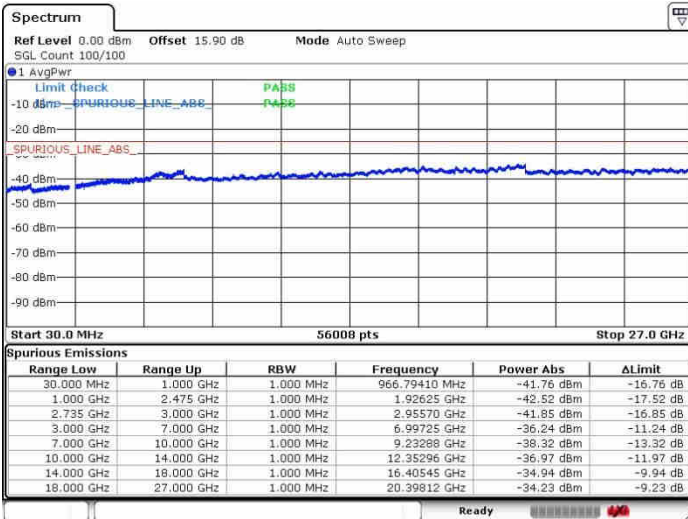

Date: 28.SEP.2017 09:54:16

Date: 28.SEP.2017 10:06:32

Middle Channel / FullIRB

N/A

Date: 28.SEP.2017 09:45:16

LTE Band 41 / 20MHz+20MHz

16QAM

Highest Channel / 1RB0 and 1RB99

Highest Channel / 1RB99 and 1RB0

Date: 26.SEP.2017 09:51:53

Date: 26.SEP.2017 10:10:44

Highest Channel / FullRB

N/A

Date: 26.SEP.2017 09:48:15

LTE Band 41 / 5MHz+20MHz

64QAM

Lowest Channel / 1RB0 and 1RB99

Lowest Channel / 1RB24 and 1RB0

Date: 28.SEP.2017 10:29:33

Date: 28.SEP.2017 10:35:43

Lowest Channel / FullIRB

N/A

Date: 28.SEP.2017 10:15:45

LTE Band 41 / 5MHz+20MHz