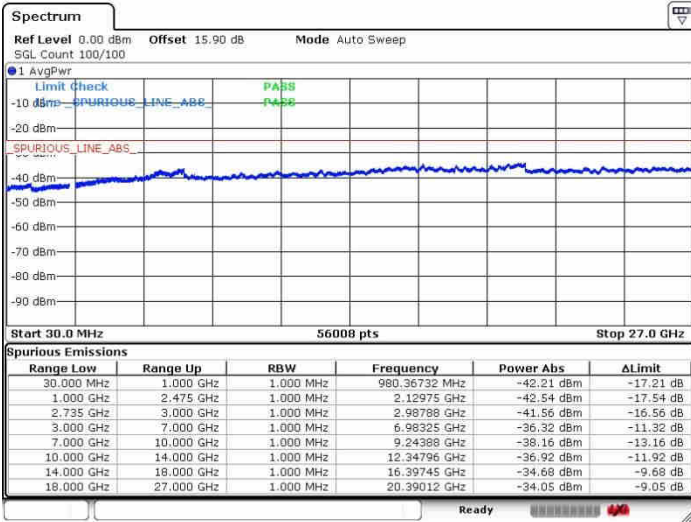

LTE Band 41 / 15MHz+20MHz

16QAM

Middle Channel / 1RB0 and 1RB99

Middle Channel / 1RB74 and 1RB0

Date: 28.SEP.2017 13:48:53

Date: 28.SEP.2017 13:59:21

Middle Channel / FullIRB

N/A

Date: 28.SEP.2017 13:41:52

LTE Band 41 / 15MHz+20MHz

16QAM

Highest Channel / 1RB0 and 1RB99

Highest Channel / 1RB74 and 1RB0

Date: 28.SEP.2017 13:46:20

Date: 28.SEP.2017 14:01:23

Highest Channel / FullRB