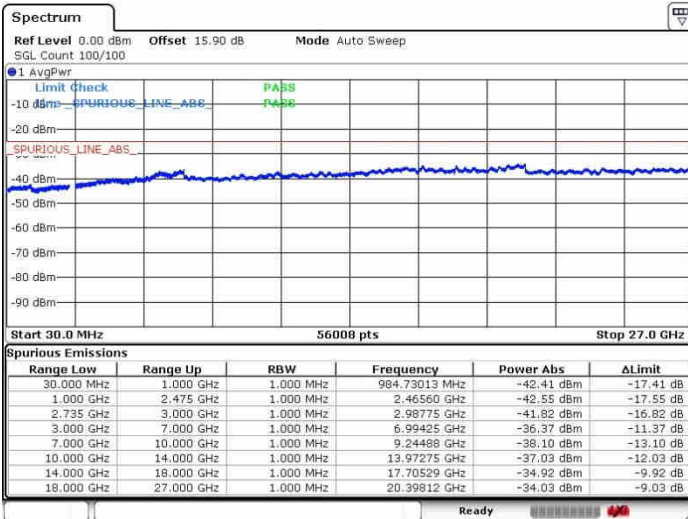

Highest Channel / 1RB0 and 1RB74

Highest Channel / 1RB74 and 1RB0

Date: 26.SEP.2017 11:49:09

Date: 26.SEP.2017 13:38:24

Highest Channel / FullIRB

N/A

Date: 26.SEP.2017 11:46:25

LTE Band 41 / 15MHz+20MHz

64QAM

Lowest Channel / 1RB0 and 1RB99

Lowest Channel / 1RB74 and 1RB0

Date: 28.SEP.2017 13:53:02

Date: 28.SEP.2017 13:58:01

Lowest Channel / FullIRB

N/A

Date: 28.SEP.2017 13:40:26

LTE Band 41 / 15MHz+20MHz

64QAM

Middle Channel / 1RB0 and 1RB99

Middle Channel / 1RB74 and 1RB0

Date: 26.SEP.2017 13:49:48

Date: 26.SEP.2017 14:00:05

Middle Channel / FullIRB

N/A