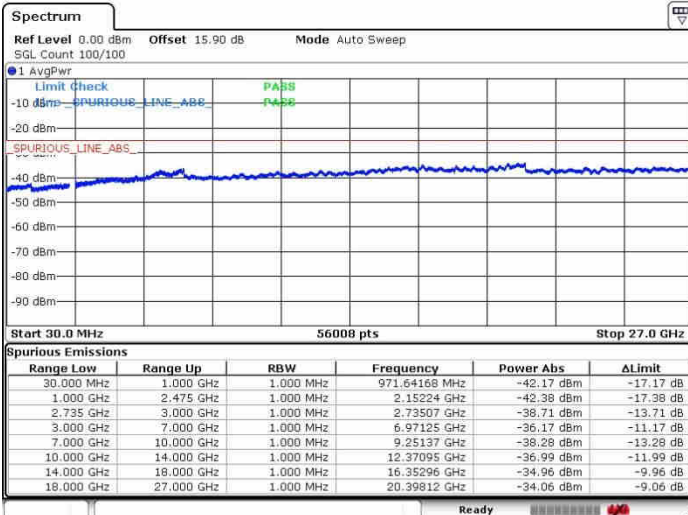

Date: 26.SEP.2017 13:42:38

LTE Band 41 / 15MHz+20MHz

64QAM

Highest Channel / 1RB0 and 1RB99

Highest Channel / 1RB74 and 1RB0

Date: 26.SEP.2017 13:47:27

Date: 26.SEP.2017 14:02:02

Highest Channel / FullRB

N/A

Date: 26.SEP.2017 13:44:36

LTE Band 41 / 20MHz+5MHz

64QAM

Lowest Channel / 1RB0 and 1RB24

Lowest Channel / 1RB99 and 1RB0

Date: 28.SEP.2017 14:44:56

Date: 28.SEP.2017 14:49:06

Lowest Channel / FullIRB

N/A

Date: 28.SEP.2017 14:22:59

LTE Band 41 / 20MHz+5MHz

64QAM

Middle Channel / 1RB0 and 1RB24

Middle Channel / 1RB99 and 1RB0

Date: 28.SEP.2017 14:40:54