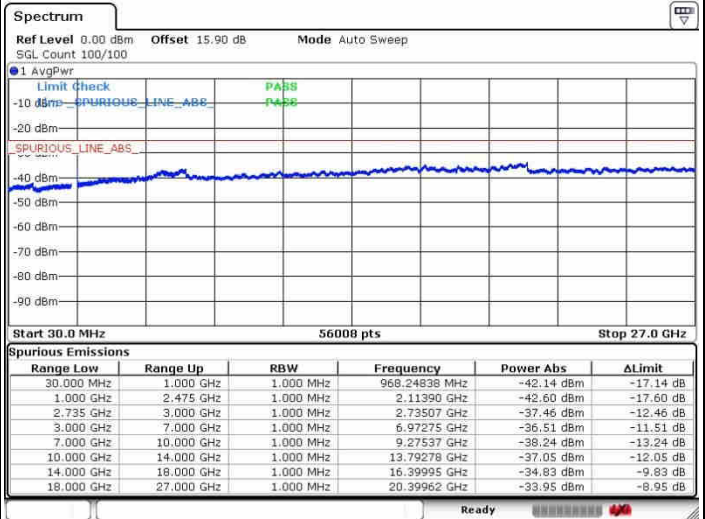

LTE Band 41 / 20MHz+15MHz

16QAM

Lowest Channel / 1RB0 and 1RB74

Lowest Channel / 1RB99 and 1RB0

Date: 26.SEP.2017 15:37:13

Date: 26.SEP.2017 15:39:42

Lowest Channel / FullIRB

N/A

Date: 26.SEP.2017 15:23:58

LTE Band 41 / 20MHz+15MHz

16QAM

Middle Channel / 1RB0 and 1RB74

Middle Channel / 1RB99 and 1RB0

Date: 28.SEP.2017 15:34:48

Date: 28.SEP.2017 15:43:17

Middle Channel / FullIRB

N/A

Date: 28.SEP.2017 15:26:04

LTE Band 41 / 20MHz+15MHz

16QAM

Highest Channel / 1RB0 and 1RB74

Highest Channel / 1RB99 and 1RB0

Date: 28.SEP.2017 15:31:50

Date: 28.SEP.2017 15:46:38

Highest Channel / FullIRB

N/A

Date: 28.SEP.2017 15:29:01

LTE Band 41 / 20MHz+20MHz

16QAM

Lowest Channel / 1RB0 and 1RB99

Lowest Channel / 1RB99 and 1RB0

Date: 26.SEP.2017 09:57:40