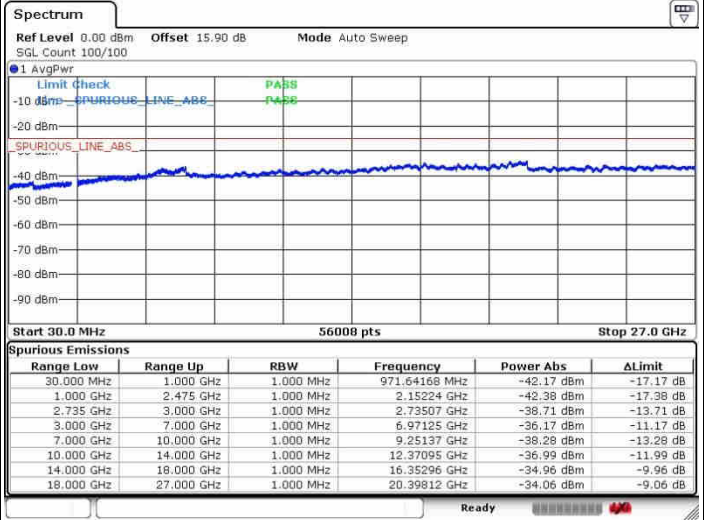

Date: 28.SEP.2017 13:41:52

LTE Band 41 / 15MHz+20MHz

16QAM

Highest Channel / 1RB0 and 1RB99

Highest Channel / 1RB74 and 1RB0

Date: 28.SEP.2017 13:46:20

Date: 28.SEP.2017 14:01:23

Highest Channel / FullRB

N/A

Date: 28.SEP.2017 13:43:57

LTE Band 41 / 20MHz+5MHz

16QAM

Lowest Channel / 1RB0 and 1RB24

Lowest Channel / 1RB99 and 1RB0

Date: 26.SEP.2017 14:43:59

Date: 26.SEP.2017 14:48:05

Lowest Channel / FullIRB

N/A

Date: 26.SEP.2017 14:22:18

LTE Band 41 / 20MHz+5MHz

16QAM

Middle Channel / 1RB0 and 1RB24

Middle Channel / 1RB99 and 1RB0

Date: 26.SEP.2017 14:40:12

Date: 26.SEP.2017 14:50:24

Middle Channel / FullIRB

N/A

Date: 26.SEP.2017 14:28:10

LTE Band 41 / 20MHz+5MHz

16QAM

Highest Channel / 1RB0 and 1RB24

Highest Channel / 1RB99 and 1RB0