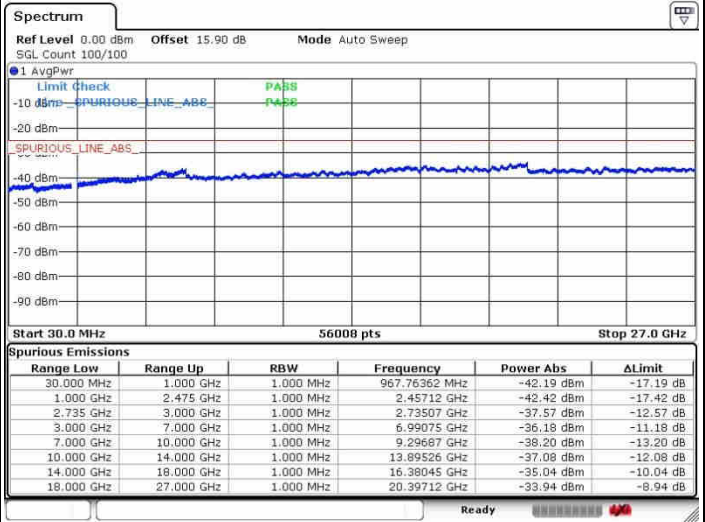

Date: 26.SEP.2017 14:33:31

Date: 26.SEP.2017 14:52:46

Highest Channel / FullIRB

N/A

Date: 26.SEP.2017 14:31:26

LTE Band 41 / 20MHz+10MHz

16QAM

Lowest Channel / 1RB0 and 1RB49

Lowest Channel / 1RB99 and 1RB0

Date: 28.SEP.2017 15:09:03

Date: 28.SEP.2017 15:11:24

Lowest Channel / FullIRB

N/A

Date: 28.SEP.2017 14:55:07

LTE Band 41 / 20MHz+10MHz

16QAM

Middle Channel / 1RB0 and 1RB49

Middle Channel / 1RB99 and 1RB0

Date: 26.SEP.2017 15:05:28

Date: 26.SEP.2017 15:13:49

Middle Channel / FullIRB

N/A

Date: 26.SEP.2017 14:57:17

LTE Band 41 / 20MHz+10MHz