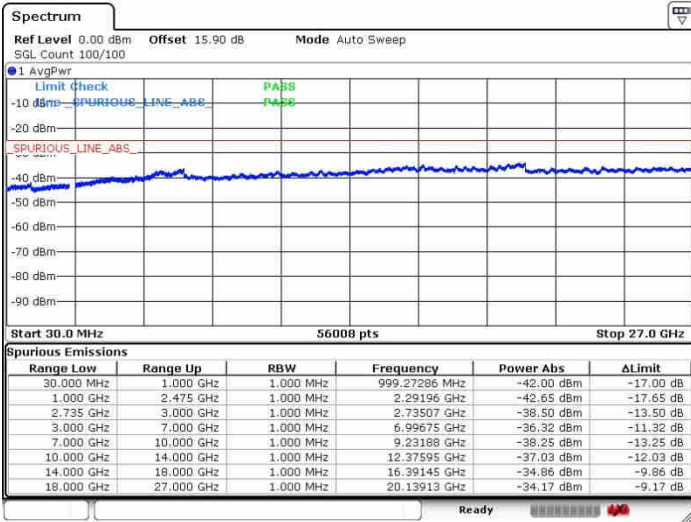

N/A

Date: 26.SEP.2017 13:44:36

LTE Band 41 / 20MHz+5MHz

64QAM

Lowest Channel / 1RB0 and 1RB24

Lowest Channel / 1RB99 and 1RB0

Date: 28.SEP.2017 14:44:56

Date: 28.SEP.2017 14:49:06

Lowest Channel / FullIRB

N/A

Date: 28.SEP.2017 14:22:59

LTE Band 41 / 20MHz+5MHz

64QAM

Middle Channel / 1RB0 and 1RB24

Middle Channel / 1RB99 and 1RB0

Date: 28.SEP.2017 14:40:54

Date: 28.SEP.2017 14:51:07

Middle Channel / FullRB

N/A

Date: 28.SEP.2017 14:29:00

LTE Band 41 / 20MHz+5MHz

64QAM

Highest Channel / 1RB0 and 1RB24

Highest Channel / 1RB99 and 1RB0