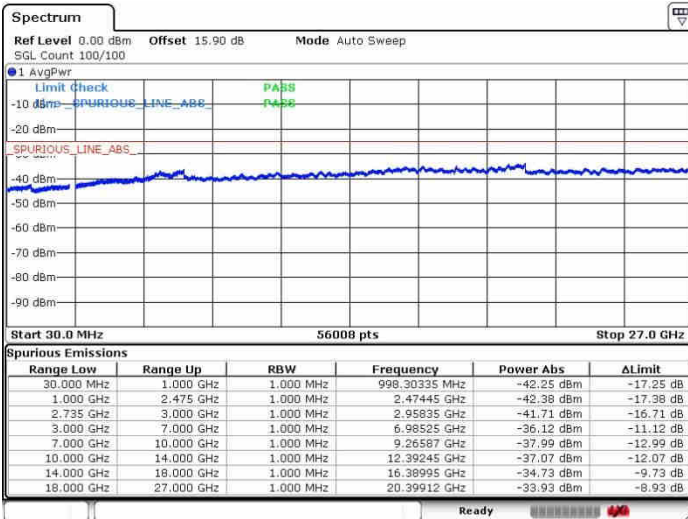

LTE Band 41 / 15MHz+20MHz

64QAM

Middle Channel / 1RB0 and 1RB99

Middle Channel / 1RB74 and 1RB0

Date: 26.SEP.2017 13:49:48

Date: 26.SEP.2017 14:00:05

Middle Channel / FullIRB

N/A

Date: 26.SEP.2017 13:42:38

LTE Band 41 / 15MHz+20MHz

64QAM

Highest Channel / 1RB0 and 1RB99

Highest Channel / 1RB74 and 1RB0

Date: 26.SEP.2017 13:47:27

Date: 26.SEP.2017 14:02:02

Highest Channel / FullRB

N/A

Date: 26.SEP.2017 13:44:36

LTE Band 41 / 20MHz+5MHz

64QAM

Lowest Channel / 1RB0 and 1RB24

Lowest Channel / 1RB99 and 1RB0

Date: 28.SEP.2017 14:44:56

Date: 28.SEP.2017 14:49:06