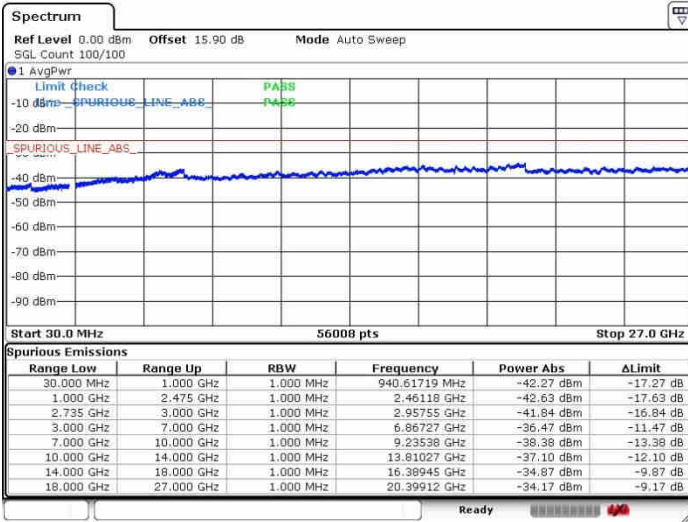

Lowest Channel / 1RB0 and 1RB99

Lowest Channel / 1RB24 and 1RB0

Date: 28.SEP.2017 10:29:33

Date: 28.SEP.2017 10:35:43

Lowest Channel / FullIRB

N/A

Date: 28.SEP.2017 10:15:45

LTE Band 41 / 5MHz+20MHz

64QAM

Middle Channel / 1RB0 and 1RB99

Middle Channel / 1RB24 and 1RB0

Date: 28.SEP.2017 10:27:28

Date: 28.SEP.2017 10:38:42

Middle Channel / FullIRB

N/A

Date: 28.SEP.2017 10:19:20

LTE Band 41 / 5MHz+20MHz

64QAM

Highest Channel / 1RB0 and 1RB99

Highest Channel / 1RB24 and 1RB0

Date: 28.SEP.2017 10:24:40

Date: 28.SEP.2017 10:41:39

Highest Channel / FullIRB

N/A