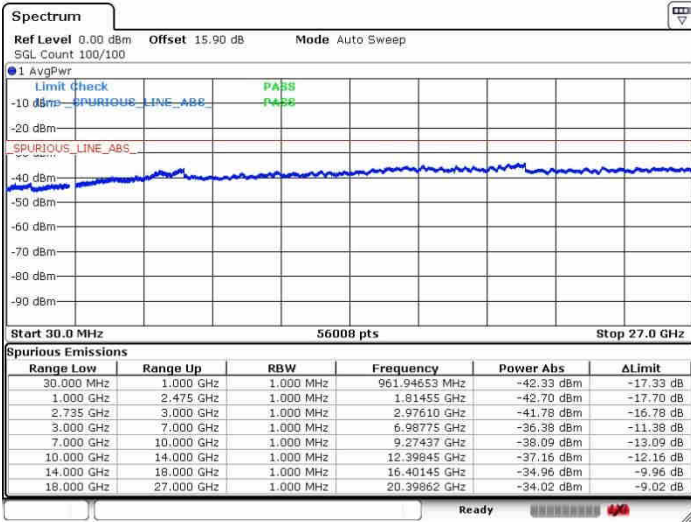

Date: 28.SEP.2017 11:18:52

Highest Channel / FullIRB

N/A

Date: 28.SEP.2017 11:16:34

LTE Band 41 / 15MHz+15MHz

64QAM

Lowest Channel / 1RB0 and 1RB74

Lowest Channel / 1RB74 and 1RB0

Date: 26.SEP.2017 11:54:24

Date: 26.SEP.2017 13:33:42

Lowest Channel / FullIRB

N/A

Date: 26.SEP.2017 11:27:12

LTE Band 41 / 15MHz+15MHz

64QAM

Middle Channel / 1RB0 and 1RB74

Middle Channel / 1RB74 and 1RB0

Date: 28.SEP.2017 11:52:12

Date: 28.SEP.2017 13:36:17

Middle Channel / FullIRB

N/A

Date: 28.SEP.2017 11:40:08

LTE Band 41 / 15MHz+15MHz

64QAM

Highest Channel / 1RB0 and 1RB74

Highest Channel / 1RB74 and 1RB0

Date: 26.SEP.2017 11:49:09

Date: 26.SEP.2017 13:38:24

Highest Channel / FullIRB

N/A

Date: 26.SEP.2017 11:46:25

LTE Band 41 / 15MHz+20MHz