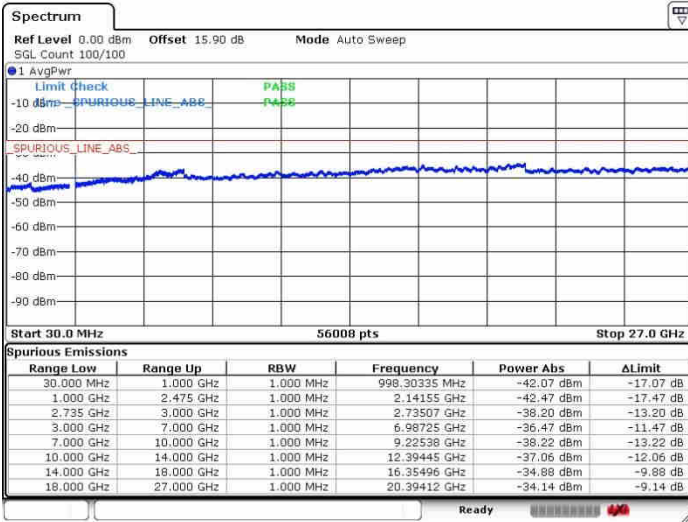

Lowest Channel / 1RB99 and 1RB0

Date: 28.SEP.2017 15:09:03

Date: 28.SEP.2017 15:11:24

Lowest Channel / FullIRB

N/A

Date: 28.SEP.2017 14:55:07

LTE Band 41 / 20MHz+10MHz

16QAM

Middle Channel / 1RB0 and 1RB49

Middle Channel / 1RB99 and 1RB0

Date: 26.SEP.2017 15:05:28

Date: 26.SEP.2017 15:13:49

Middle Channel / FullIRB

N/A

Date: 26.SEP.2017 14:57:17

LTE Band 41 / 20MHz+10MHz

16QAM

Highest Channel / 1RB0 and 1RB49

Highest Channel / 1RB99 and 1RB0

Date: 26.SEP.2017 15:02:40

Date: 26.SEP.2017 15:19:38

Highest Channel / FullRB

N/A

Date: 26.SEP.2017 14:59:55