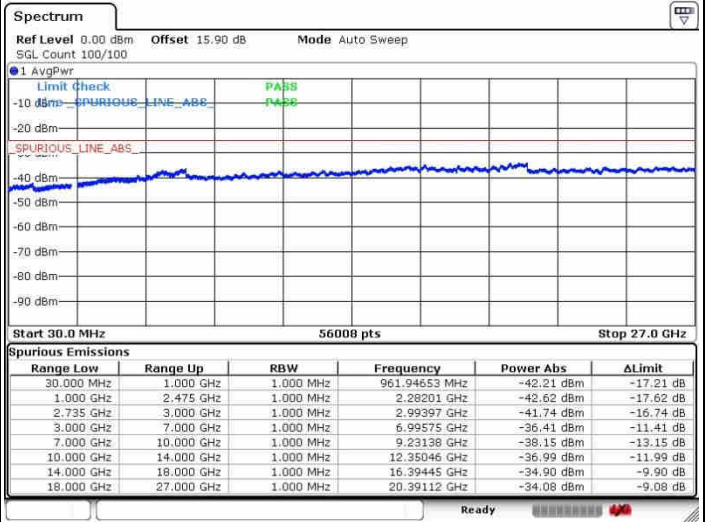

Date: 28.SEP.2017 11:18:52

Highest Channel / FullIRB

N/A

Date: 28.SEP.2017 11:16:34

LTE Band 41 / 15MHz+15MHz

64QAM

Lowest Channel / 1RB0 and 1RB74

Lowest Channel / 1RB74 and 1RB0

Date: 26.SEP.2017 11:54:24

Date: 26.SEP.2017 13:33:42

Lowest Channel / FullIRB

N/A

Date: 26.SEP.2017 11:27:12

LTE Band 41 / 15MHz+15MHz

64QAM

Middle Channel / 1RB0 and 1RB74

Middle Channel / 1RB74 and 1RB0

Date: 28.SEP.2017 11:52:12

Date: 28.SEP.2017 13:36:17

Middle Channel / FullIRB

N/A

Date: 28.SEP.2017 11:40:08

LTE Band 41 / 15MHz+15MHz

64QAM

Highest Channel / 1RB0 and 1RB74

Highest Channel / 1RB74 and 1RB0

Date: 26.SEP.2017 11:49:09

Date: 26.SEP.2017 13:38:24

Highest Channel / FullIRB

N/A

Date: 26.SEP.2017 11:46:25

LTE Band 41 / 15MHz+20MHz