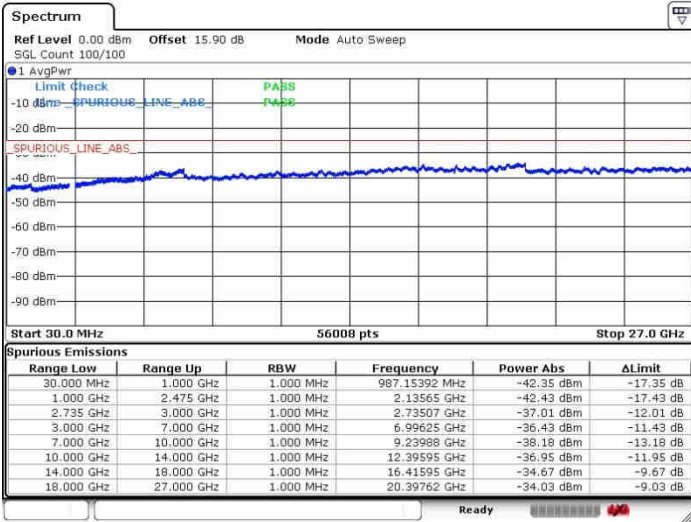

Lowest Channel / FullIRB

N/A

Date: 26.SEP.2017 14:22:18

LTE Band 41 / 20MHz+5MHz

16QAM

Middle Channel / 1RB0 and 1RB24

Middle Channel / 1RB99 and 1RB0

Date: 26.SEP.2017 14:40:12

Date: 26.SEP.2017 14:50:24

Middle Channel / FullIRB

N/A

Date: 26.SEP.2017 14:28:10

LTE Band 41 / 20MHz+5MHz

16QAM

Highest Channel / 1RB0 and 1RB24

Highest Channel / 1RB99 and 1RB0

Date: 26.SEP.2017 14:33:31

Date: 26.SEP.2017 14:52:46

Highest Channel / FullIRB

N/A

Date: 26.SEP.2017 14:31:26

LTE Band 41 / 20MHz+10MHz

16QAM

Lowest Channel / 1RB0 and 1RB49

Lowest Channel / 1RB99 and 1RB0

Date: 28.SEP.2017 15:09:03

Date: 28.SEP.2017 15:11:24

Lowest Channel / FullIRB

N/A

Date: 28.SEP.2017 14:55:07

LTE Band 41 / 20MHz+10MHz

16QAM