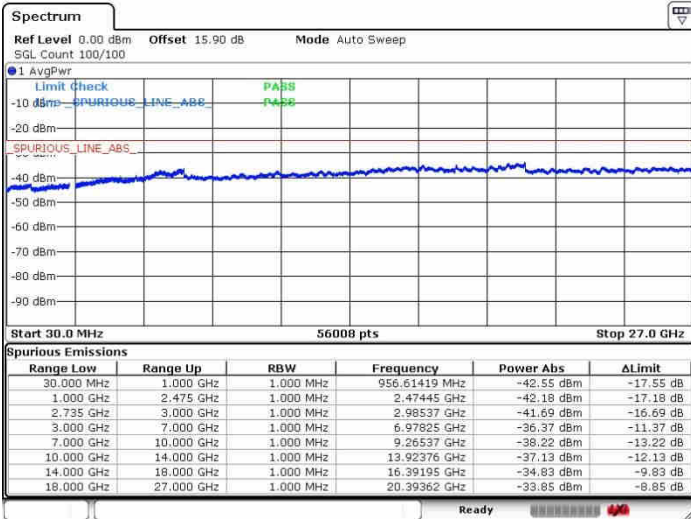

LTE Band 41 / 5MHz+20MHz

64QAM

Highest Channel / 1RB0 and 1RB99

Highest Channel / 1RB24 and 1RB0

Date: 28.SEP.2017 10:24:40

Date: 28.SEP.2017 10:41:39

Highest Channel / FullIRB

N/A

Date: 28.SEP.2017 10:21:25

LTE Band 41 / 10MHz+20MHz

64QAM

Lowest Channel / 1RB0 and 1RB99

Lowest Channel / 1RB49 and 1RB0

Date: 26.SEP.2017 10:52:47

Date: 26.SEP.2017 11:23:03

Lowest Channel / FullIRB

Middle Channel / FullIRB

N/A

Date: 26.SEP.2017 11:11:32

LTE Band 41 / 10MHz+20MHz

64QAM

Highest Channel / 1RB0 and 1RB99

Highest Channel / 1RB49 and 1RB0

Date: 28.SEP.2017 10:59:49