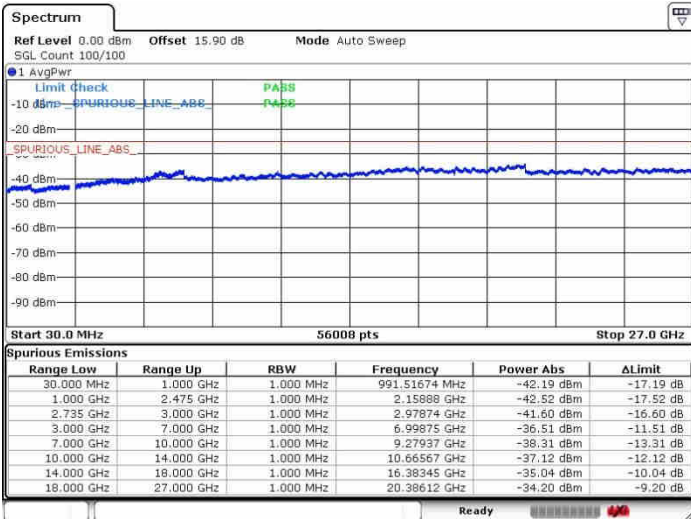

Highest Channel / FullIRB

N/A

Date: 28.SEP.2017 15:29:01

LTE Band 41 / 20MHz+20MHz

16QAM

Lowest Channel / 1RB0 and 1RB99

Lowest Channel / 1RB99 and 1RB0

Date: 26.SEP.2017 09:57:40

Date: 26.SEP.2017 09:59:57

Lowest Channel / FullIRB

N/A

Date: 26.SEP.2017 09:42:36

LTE Band 41 / 20MHz+20MHz

16QAM

Middle Channel / 1RB0 and 1RB99

Middle Channel / 1RB99 and 1RB0

Date: 28.SEP.2017 09:54:16

Date: 28.SEP.2017 10:06:32

Middle Channel / FullIRB

N/A

Date: 28.SEP.2017 09:45:16

LTE Band 41 / 20MHz+20MHz

16QAM

Highest Channel / 1RB0 and 1RB99

Highest Channel / 1RB99 and 1RB0

Date: 26.SEP.2017 09:51:53

Date: 26.SEP.2017 10:10:44

Highest Channel / FullRB

N/A

Date: 26.SEP.2017 09:48:15

LTE Band 41 / 5MHz+20MHz

64QAM