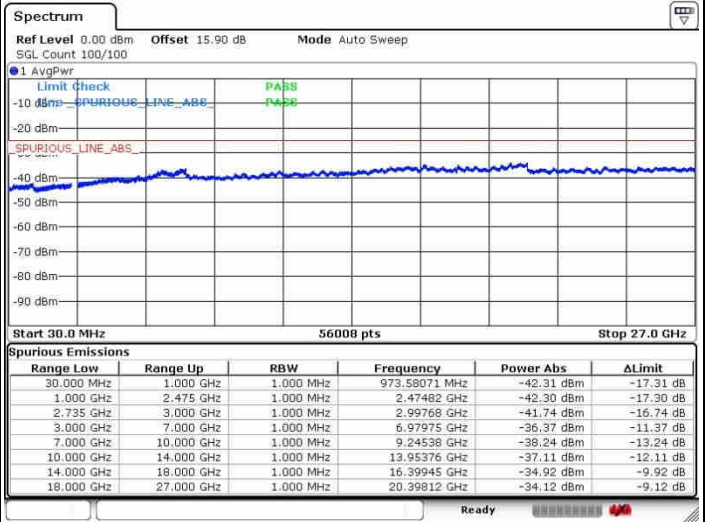

LTE Band 41 / 15MHz+20MHz

16QAM

Middle Channel / 1RB0 and 1RB99

Middle Channel / 1RB74 and 1RB0

Date: 28.SEP.2017 13:48:53

Date: 28.SEP.2017 13:59:21

Middle Channel / FullIRB

N/A

Date: 28.SEP.2017 13:41:52

LTE Band 41 / 15MHz+20MHz

16QAM

Highest Channel / 1RB0 and 1RB99

Highest Channel / 1RB74 and 1RB0

Date: 28.SEP.2017 13:46:20

Date: 28.SEP.2017 14:01:23

Highest Channel / FullRB