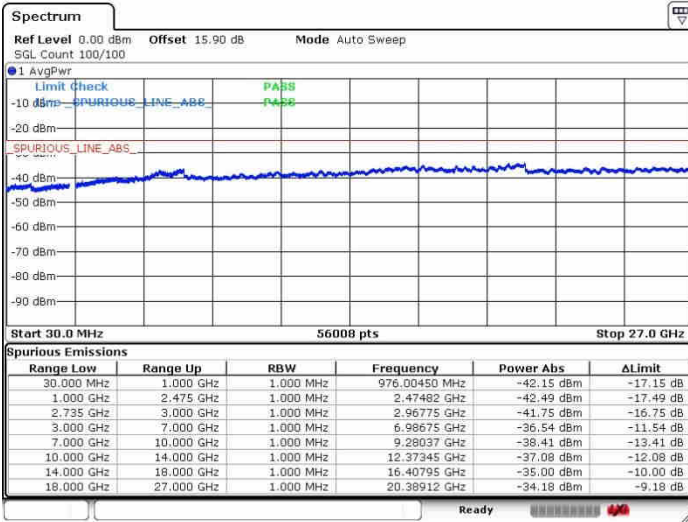

Date: 28.SEP.2017 09:54:16

Date: 28.SEP.2017 10:06:32

Middle Channel / FullIRB

N/A

Date: 28.SEP.2017 09:45:16

LTE Band 41 / 20MHz+20MHz

16QAM

Highest Channel / 1RB0 and 1RB99

Highest Channel / 1RB99 and 1RB0

Date: 26.SEP.2017 09:51:53

Date: 26.SEP.2017 10:10:44

Highest Channel / FullRB

N/A

Date: 26.SEP.2017 09:48:15

LTE Band 41 / 5MHz+20MHz

64QAM

Lowest Channel / 1RB0 and 1RB99

Lowest Channel / 1RB24 and 1RB0

Date: 28.SEP.2017 10:29:33

Date: 28.SEP.2017 10:35:43

Lowest Channel / FullIRB

N/A

Date: 28.SEP.2017 10:15:45

LTE Band 41 / 5MHz+20MHz