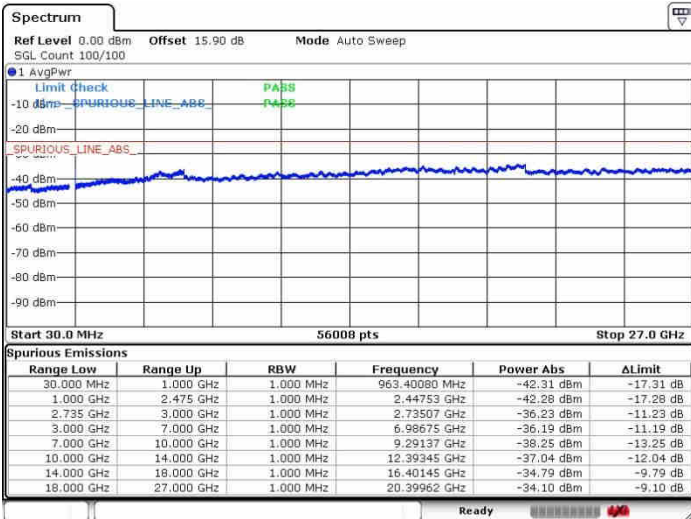

Highest Channel / FullIRB

N/A

Date: 26.SEP.2017 14:52:05