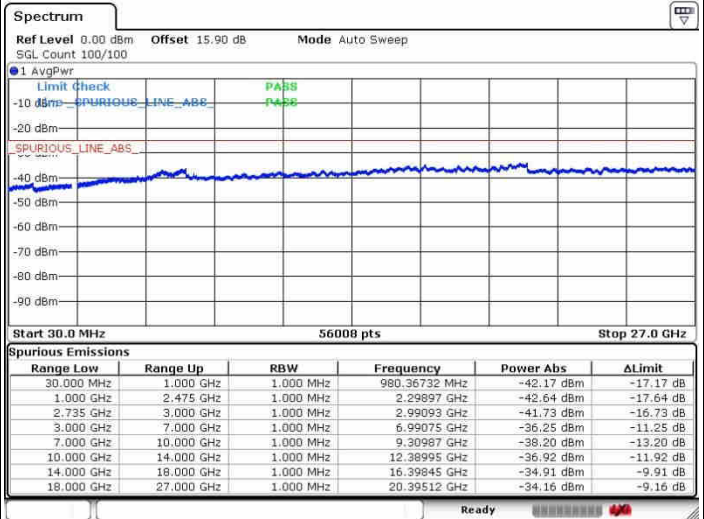

Highest Channel / FullIRB

N/A

Date: 28.SEP.2017 15:29:01

LTE Band 41 / 20MHz+20MHz

16QAM

Lowest Channel / 1RB0 and 1RB99

Lowest Channel / 1RB99 and 1RB0

Date: 26.SEP.2017 09:57:40

Date: 26.SEP.2017 09:59:57

Lowest Channel / FullIRB

N/A

Date: 26.SEP.2017 09:42:36

LTE Band 41 / 20MHz+20MHz

16QAM

Middle Channel / 1RB0 and 1RB99

Middle Channel / 1RB99 and 1RB0

Date: 28.SEP.2017 09:54:16

Date: 28.SEP.2017 10:06:32

Middle Channel / FullIRB

N/A

Date: 28.SEP.2017 09:45:16

LTE Band 41 / 20MHz+20MHz

16QAM

Highest Channel / 1RB0 and 1RB99

Highest Channel / 1RB99 and 1RB0

Date: 26.SEP.2017 09:51:53

Date: 26.SEP.2017 10:10:44

Highest Channel / FullRB

N/A

Date: 26.SEP.2017 09:48:15

LTE Band 41 / 5MHz+20MHz

64QAM