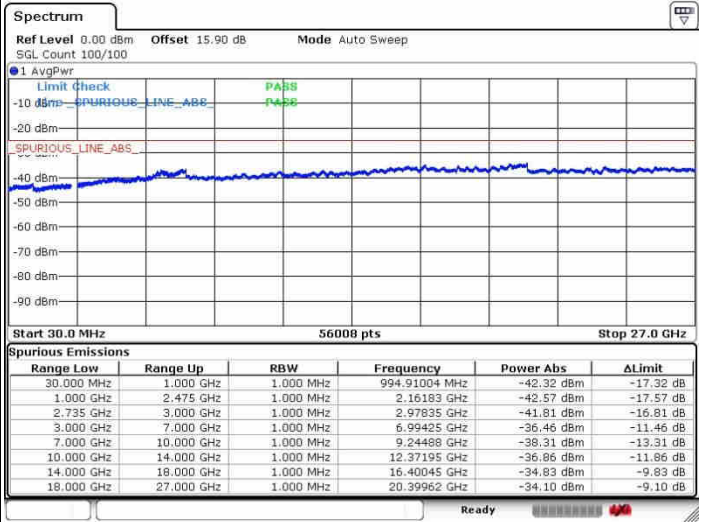

Date: 26.SEP.2017 09:59:57

Lowest Channel / FullIRB

N/A

Date: 26.SEP.2017 09:42:36

LTE Band 41 / 20MHz+20MHz

16QAM

Middle Channel / 1RB0 and 1RB99

Middle Channel / 1RB99 and 1RB0

Date: 28.SEP.2017 09:54:16

Date: 28.SEP.2017 10:06:32

Middle Channel / FullIRB

N/A

Date: 28.SEP.2017 09:45:16

LTE Band 41 / 20MHz+20MHz

16QAM

Highest Channel / 1RB0 and 1RB99

Highest Channel / 1RB99 and 1RB0

Date: 26.SEP.2017 09:51:53

Date: 26.SEP.2017 10:10:44

Highest Channel / FullRB

N/A

Date: 26.SEP.2017 09:48:15

LTE Band 41 / 5MHz+20MHz

64QAM

Lowest Channel / 1RB0 and 1RB99

Lowest Channel / 1RB24 and 1RB0

Date: 28.SEP.2017 10:29:33

Date: 28.SEP.2017 10:35:43

Lowest Channel / FullIRB

N/A

Date: 28.SEP.2017 10:15:45

LTE Band 41 / 5MHz+20MHz