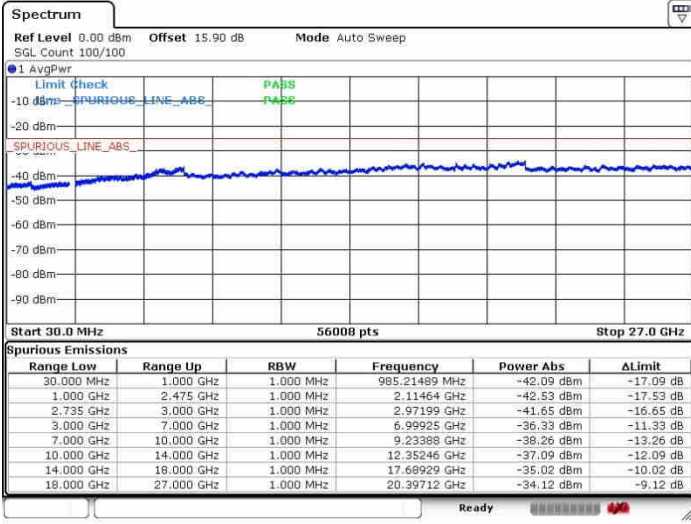

N/A

Date: 28.SEP.2017 15:26:04

LTE Band 41 / 20MHz+15MHz

16QAM

Highest Channel / 1RB0 and 1RB74

Highest Channel / 1RB99 and 1RB0

Date: 28.SEP.2017 15:31:50

Date: 28.SEP.2017 15:46:38

Highest Channel / FullIRB

N/A

Date: 28.SEP.2017 15:29:01

LTE Band 41 / 20MHz+20MHz

16QAM

Lowest Channel / 1RB0 and 1RB99

Lowest Channel / 1RB99 and 1RB0

Date: 26.SEP.2017 09:57:40

Date: 26.SEP.2017 09:59:57

Lowest Channel / FullIRB

N/A

Date: 26.SEP.2017 09:42:36

LTE Band 41 / 20MHz+20MHz

16QAM

Middle Channel / 1RB0 and 1RB99

Middle Channel / 1RB99 and 1RB0

Date: 28.SEP.2017 09:54:16

Date: 28.SEP.2017 10:06:32

Middle Channel / FullIRB

N/A

Date: 28.SEP.2017 09:45:16

LTE Band 41 / 20MHz+20MHz

16QAM

Highest Channel / 1RB0 and 1RB99