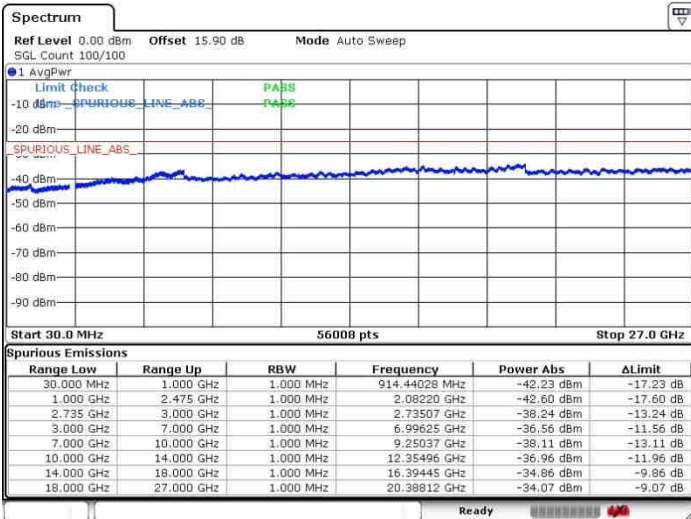

LTE Band 41 / 20MHz+15MHz

16QAM

Lowest Channel / 1RB0 and 1RB74

Lowest Channel / 1RB99 and 1RB0

Date: 26.SEP.2017 15:37:13

Date: 26.SEP.2017 15:39:42

Lowest Channel / FullIRB

N/A

Date: 26.SEP.2017 15:23:58

LTE Band 41 / 20MHz+15MHz

16QAM

Middle Channel / 1RB0 and 1RB74

Middle Channel / 1RB99 and 1RB0

Date: 28.SEP.2017 15:34:48

Date: 28.SEP.2017 15:43:17

Middle Channel / FullIRB

N/A

Date: 28.SEP.2017 15:26:04

LTE Band 41 / 20MHz+15MHz

16QAM

Highest Channel / 1RB0 and 1RB74

Highest Channel / 1RB99 and 1RB0

Date: 28.SEP.2017 15:31:50

Date: 28.SEP.2017 15:46:38