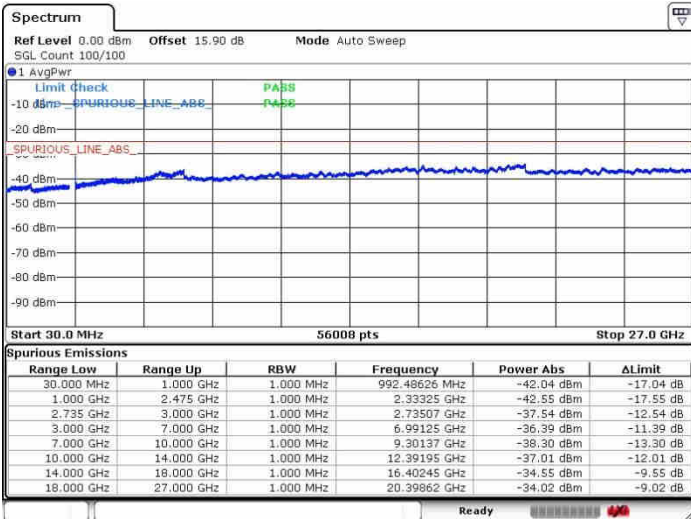

LTE Band 41 / 20MHz+15MHz

16QAM

Lowest Channel / 1RB0 and 1RB74

Lowest Channel / 1RB99 and 1RB0

Date: 26.SEP.2017 15:37:13

Date: 26.SEP.2017 15:39:42

Lowest Channel / FullIRB

N/A

Date: 26.SEP.2017 15:23:58

LTE Band 41 / 20MHz+15MHz

16QAM

Middle Channel / 1RB0 and 1RB74

Middle Channel / 1RB99 and 1RB0

Date: 28.SEP.2017 15:34:48

Date: 28.SEP.2017 15:43:17

Middle Channel / FullIRB

N/A

Date: 28.SEP.2017 15:26:04

LTE Band 41 / 20MHz+15MHz

16QAM

Highest Channel / 1RB0 and 1RB74

Highest Channel / 1RB99 and 1RB0

Date: 28.SEP.2017 15:31:50

Date: 28.SEP.2017 15:46:38

Highest Channel / FullIRB

N/A

Date: 28.SEP.2017 15:29:01

LTE Band 41 / 20MHz+20MHz

16QAM

Lowest Channel / 1RB0 and 1RB99

Lowest Channel / 1RB99 and 1RB0

Date: 26.SEP.2017 09:57:40