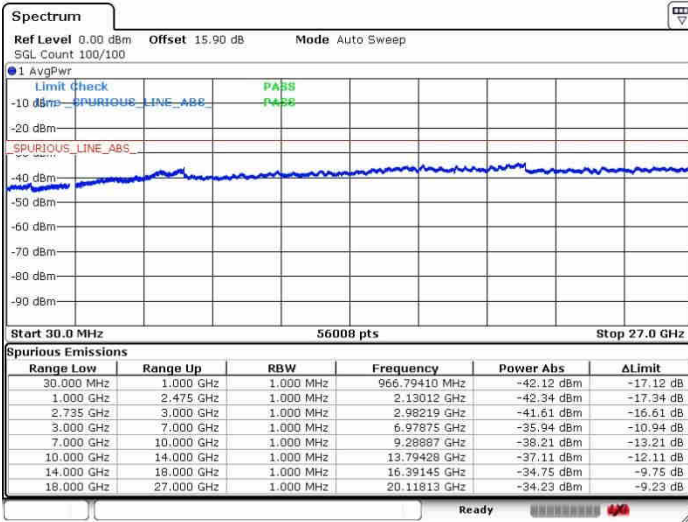

Date: 26.SEP.2017 13:42:38

LTE Band 41 / 15MHz+20MHz

64QAM

Highest Channel / 1RB0 and 1RB99

Highest Channel / 1RB74 and 1RB0

Date: 26.SEP.2017 13:47:27

Date: 26.SEP.2017 14:02:02

Highest Channel / FullRB

N/A

Date: 26.SEP.2017 13:44:36

LTE Band 41 / 20MHz+5MHz

64QAM

Lowest Channel / 1RB0 and 1RB24

Lowest Channel / 1RB99 and 1RB0

Date: 28.SEP.2017 14:44:56

Date: 28.SEP.2017 14:49:06