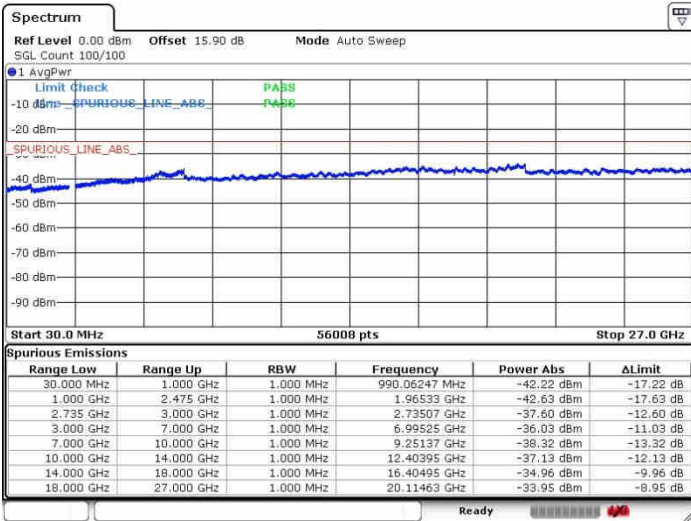

N/A

Date: 28.SEP.2017 13:43:57

LTE Band 41 / 20MHz+5MHz

16QAM

Lowest Channel / 1RB0 and 1RB24

Lowest Channel / 1RB99 and 1RB0

Date: 26.SEP.2017 14:43:59

Date: 26.SEP.2017 14:48:05

Lowest Channel / FullIRB

N/A

Date: 26.SEP.2017 14:22:18

LTE Band 41 / 20MHz+5MHz

16QAM

Middle Channel / 1RB0 and 1RB24

Middle Channel / 1RB99 and 1RB0

Date: 26.SEP.2017 14:40:12

Date: 26.SEP.2017 14:50:24

Middle Channel / FullIRB

N/A

Date: 26.SEP.2017 14:28:10

LTE Band 41 / 20MHz+5MHz

16QAM

Highest Channel / 1RB0 and 1RB24

Highest Channel / 1RB99 and 1RB0

Date: 26.SEP.2017 14:33:31

Date: 26.SEP.2017 14:52:46

Highest Channel / FullIRB

N/A

Date: 26.SEP.2017 14:31:26

LTE Band 41 / 20MHz+10MHz

16QAM

Lowest Channel / 1RB0 and 1RB49