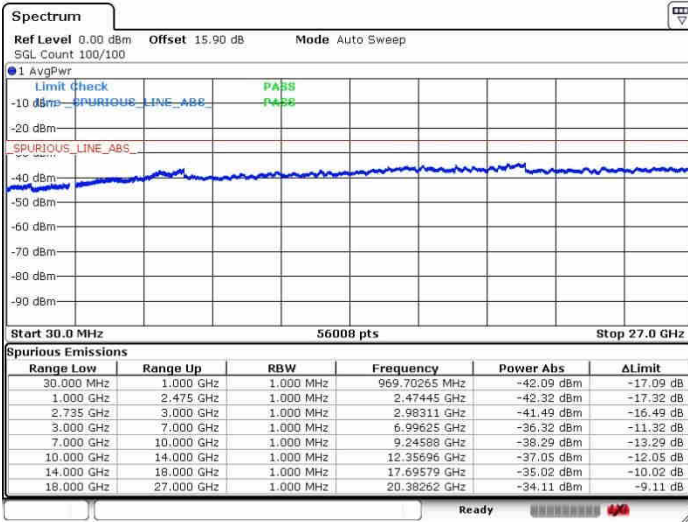

Date: 26.SEP.2017 11:54:24

Date: 26.SEP.2017 13:33:42

Lowest Channel / FullIRB

N/A

Date: 26.SEP.2017 11:27:12

LTE Band 41 / 15MHz+15MHz

64QAM

Middle Channel / 1RB0 and 1RB74

Middle Channel / 1RB74 and 1RB0

Date: 28.SEP.2017 11:52:12

Date: 28.SEP.2017 13:36:17

Middle Channel / FullIRB

N/A

Date: 28.SEP.2017 11:40:08

LTE Band 41 / 15MHz+15MHz

64QAM

Highest Channel / 1RB0 and 1RB74

Highest Channel / 1RB74 and 1RB0

Date: 26.SEP.2017 11:49:09

Date: 26.SEP.2017 13:38:24

Highest Channel / FullIRB

N/A

Date: 26.SEP.2017 11:46:25

LTE Band 41 / 15MHz+20MHz