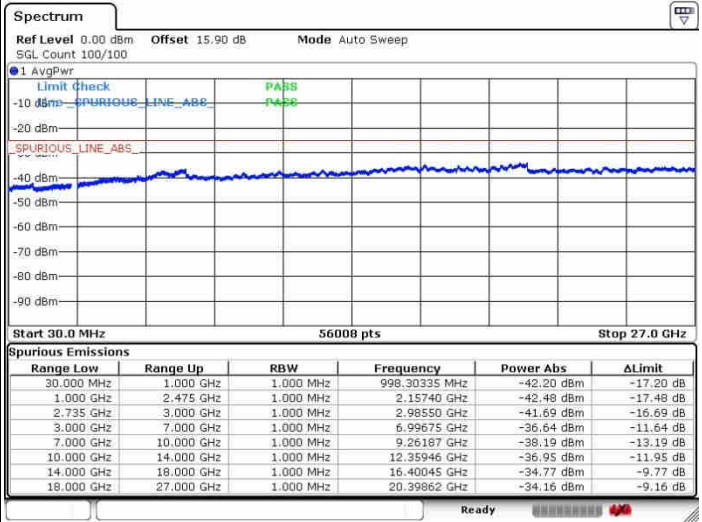

Date: 28.SEP.2017 13:41:52

LTE Band 41 / 15MHz+20MHz

16QAM

Highest Channel / 1RB0 and 1RB99

Highest Channel / 1RB74 and 1RB0

Date: 28.SEP.2017 13:46:20

Date: 28.SEP.2017 14:01:23

Highest Channel / FullRB

N/A

Date: 28.SEP.2017 13:43:57

LTE Band 41 / 20MHz+5MHz

16QAM

Lowest Channel / 1RB0 and 1RB24

Lowest Channel / 1RB99 and 1RB0

Date: 26.SEP.2017 14:43:59

Date: 26.SEP.2017 14:48:05