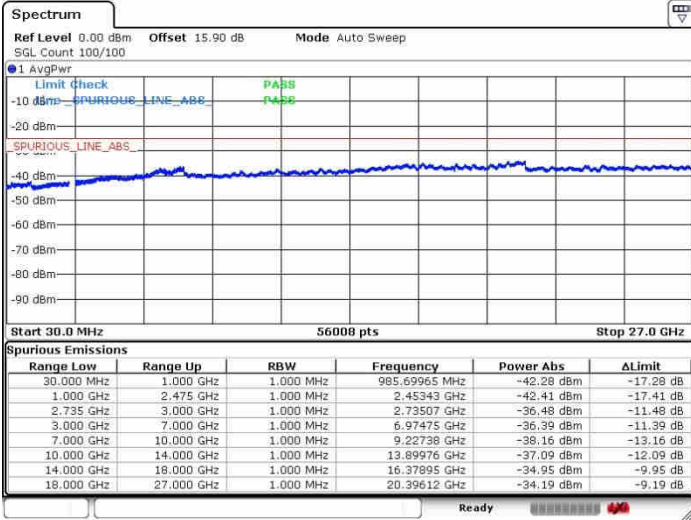

Date: 28.SEP.2017 13:41:52

LTE Band 41 / 15MHz+20MHz

16QAM

Highest Channel / 1RB0 and 1RB99

Highest Channel / 1RB74 and 1RB0

Date: 28.SEP.2017 13:46:20

Date: 28.SEP.2017 14:01:23

Highest Channel / FullRB

N/A

Date: 28.SEP.2017 13:43:57

LTE Band 41 / 20MHz+5MHz

16QAM

Lowest Channel / 1RB0 and 1RB24

Lowest Channel / 1RB99 and 1RB0

Date: 26.SEP.2017 14:43:59

Date: 26.SEP.2017 14:48:05

Lowest Channel / FullIRB

N/A

Date: 26.SEP.2017 14:22:18

LTE Band 41 / 20MHz+5MHz

16QAM

Middle Channel / 1RB0 and 1RB24

Middle Channel / 1RB99 and 1RB0

Date: 26.SEP.2017 14:40:12

Date: 26.SEP.2017 14:50:24

Middle Channel / FullIRB

N/A

Date: 26.SEP.2017 14:28:10

LTE Band 41 / 20MHz+5MHz

16QAM

Highest Channel / 1RB0 and 1RB24

Highest Channel / 1RB99 and 1RB0