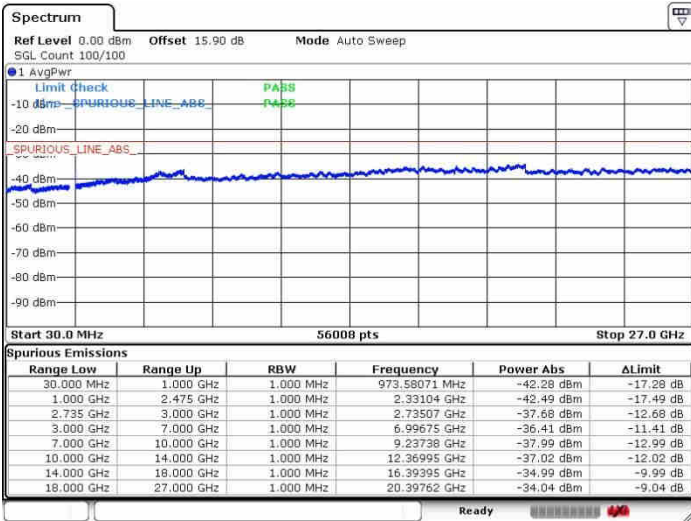

Lowest Channel / 1RB99 and 1RB0

Date: 28.SEP.2017 15:09:03

Date: 28.SEP.2017 15:11:24

Lowest Channel / FullIRB

N/A

Date: 28.SEP.2017 14:55:07

LTE Band 41 / 20MHz+10MHz

16QAM

Middle Channel / 1RB0 and 1RB49

Middle Channel / 1RB99 and 1RB0

Date: 26.SEP.2017 15:05:28

Date: 26.SEP.2017 15:13:49

Middle Channel / FullIRB

N/A

Date: 26.SEP.2017 14:57:17

LTE Band 41 / 20MHz+10MHz

16QAM

Highest Channel / 1RB0 and 1RB49

Highest Channel / 1RB99 and 1RB0

Date: 26.SEP.2017 15:02:40

Date: 26.SEP.2017 15:19:38

Highest Channel / FullRB

N/A

Date: 26.SEP.2017 14:59:55