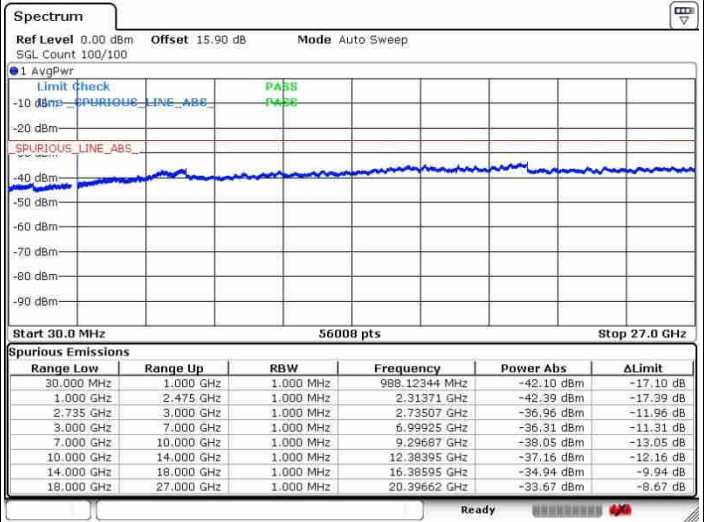

N/A

Date: 28.SEP.2017 15:26:04

LTE Band 41 / 20MHz+15MHz

16QAM

Highest Channel / 1RB0 and 1RB74

Highest Channel / 1RB99 and 1RB0

Date: 28.SEP.2017 15:31:50

Date: 28.SEP.2017 15:46:38

Highest Channel / FullIRB

N/A

Date: 28.SEP.2017 15:29:01

LTE Band 41 / 20MHz+20MHz

16QAM

Lowest Channel / 1RB0 and 1RB99

Lowest Channel / 1RB99 and 1RB0

Date: 26.SEP.2017 09:57:40