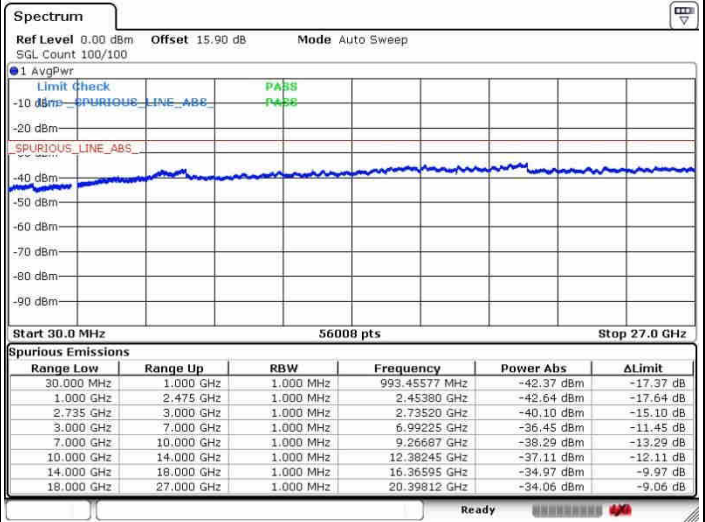

N/A

Date: 26.SEP.2017 13:44:36

LTE Band 41 / 20MHz+5MHz

64QAM

Lowest Channel / 1RB0 and 1RB24

Lowest Channel / 1RB99 and 1RB0

Date: 28.SEP.2017 14:44:56

Date: 28.SEP.2017 14:49:06

Lowest Channel / FullIRB

N/A

Date: 28.SEP.2017 14:22:59

LTE Band 41 / 20MHz+5MHz

64QAM

Middle Channel / 1RB0 and 1RB24

Middle Channel / 1RB99 and 1RB0

Date: 28.SEP.2017 14:40:54

Date: 28.SEP.2017 14:51:07

Middle Channel / FullRB

N/A

Date: 28.SEP.2017 14:29:00

LTE Band 41 / 20MHz+5MHz

64QAM

Highest Channel / 1RB0 and 1RB24

Highest Channel / 1RB99 and 1RB0