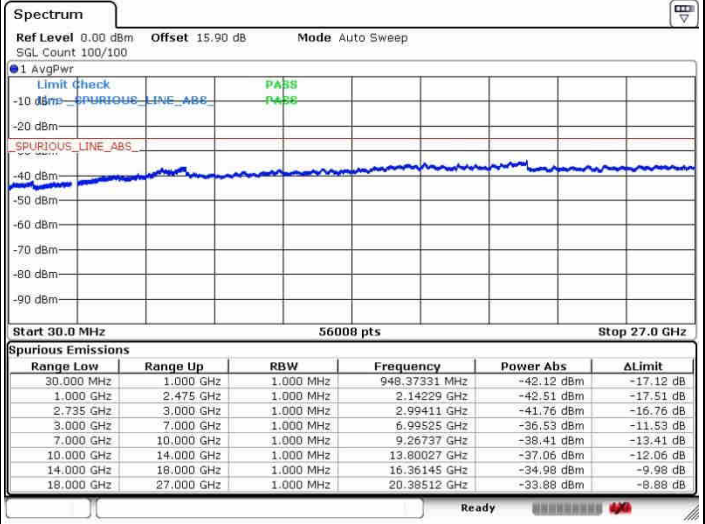

N/A

Date: 28.SEP.2017 15:26:04

LTE Band 41 / 20MHz+15MHz

16QAM

Highest Channel / 1RB0 and 1RB74

Highest Channel / 1RB99 and 1RB0

Date: 28.SEP.2017 15:31:50

Date: 28.SEP.2017 15:46:38

Highest Channel / FullIRB

N/A

Date: 28.SEP.2017 15:29:01

LTE Band 41 / 20MHz+20MHz

16QAM

Lowest Channel / 1RB0 and 1RB99

Lowest Channel / 1RB99 and 1RB0

Date: 26.SEP.2017 09:57:40

Date: 26.SEP.2017 09:59:57

Lowest Channel / FullIRB

N/A

Date: 26.SEP.2017 09:42:36

LTE Band 41 / 20MHz+20MHz

16QAM

Middle Channel / 1RB0 and 1RB99

Middle Channel / 1RB99 and 1RB0

Date: 28.SEP.2017 09:54:16

Date: 28.SEP.2017 10:06:32

Middle Channel / FullIRB

N/A

Date: 28.SEP.2017 09:45:16

LTE Band 41 / 20MHz+20MHz

16QAM

Highest Channel / 1RB0 and 1RB99