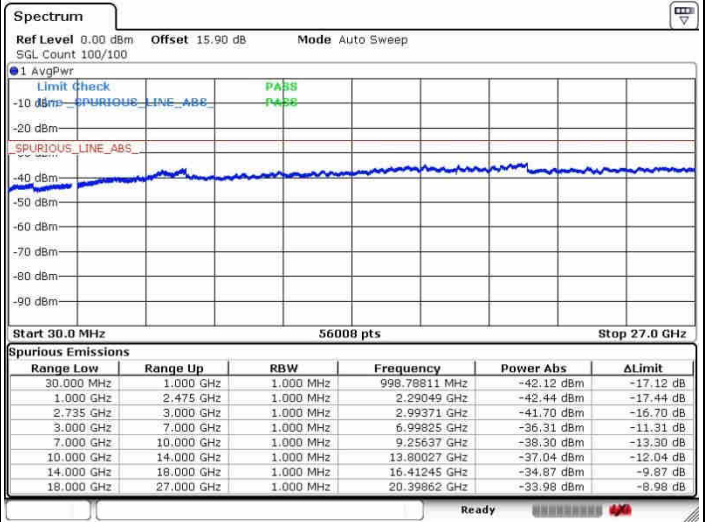

LTE Band 41 / 15MHz+20MHz

64QAM

Middle Channel / 1RB0 and 1RB99

Middle Channel / 1RB74 and 1RB0

Date: 26.SEP.2017 13:49:48

Date: 26.SEP.2017 14:00:05