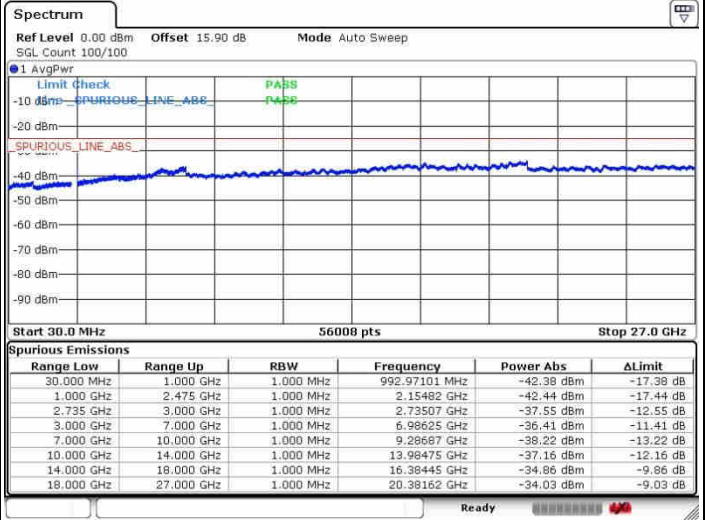

LTE Band 41 / 20MHz+15MHz

16QAM

Lowest Channel / 1RB0 and 1RB74

Lowest Channel / 1RB99 and 1RB0

Date: 26.SEP.2017 15:37:13

Date: 26.SEP.2017 15:39:42

Lowest Channel / FullIRB

N/A

Date: 26.SEP.2017 15:23:58

LTE Band 41 / 20MHz+15MHz

16QAM

Middle Channel / 1RB0 and 1RB74

Middle Channel / 1RB99 and 1RB0

Date: 28.SEP.2017 15:34:48

Date: 28.SEP.2017 15:43:17

Middle Channel / FullIRB

N/A

Date: 28.SEP.2017 15:26:04

LTE Band 41 / 20MHz+15MHz

16QAM

Highest Channel / 1RB0 and 1RB74

Highest Channel / 1RB99 and 1RB0

Date: 28.SEP.2017 15:31:50

Date: 28.SEP.2017 15:46:38