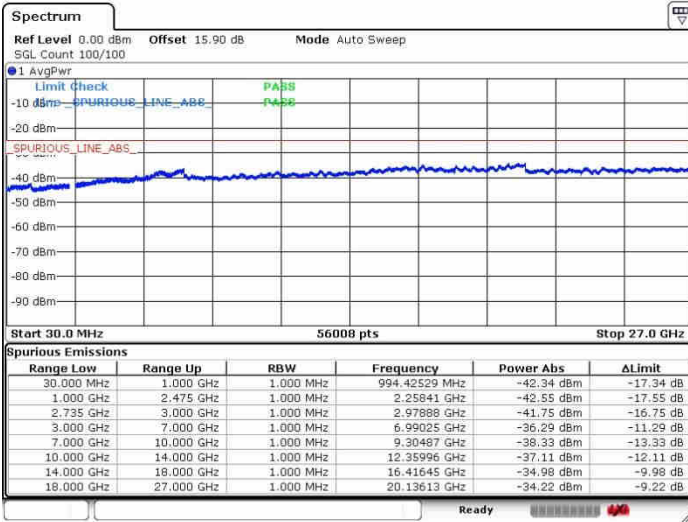

Date: 26.SEP.2017 09:59:57

Lowest Channel / FullIRB

N/A

Date: 26.SEP.2017 09:42:36

LTE Band 41 / 20MHz+20MHz

16QAM

Middle Channel / 1RB0 and 1RB99

Middle Channel / 1RB99 and 1RB0

Date: 28.SEP.2017 09:54:16

Date: 28.SEP.2017 10:06:32

Middle Channel / FullIRB

N/A

Date: 28.SEP.2017 09:45:16

LTE Band 41 / 20MHz+20MHz

16QAM

Highest Channel / 1RB0 and 1RB99

Highest Channel / 1RB99 and 1RB0

Date: 26.SEP.2017 09:51:53

Date: 26.SEP.2017 10:10:44

Highest Channel / FullRB

N/A

Date: 26.SEP.2017 09:48:15

LTE Band 41 / 5MHz+20MHz

64QAM

Lowest Channel / 1RB0 and 1RB99

Lowest Channel / 1RB24 and 1RB0

Date: 28.SEP.2017 10:29:33

Date: 28.SEP.2017 10:35:43

Lowest Channel / FullIRB

N/A

Date: 28.SEP.2017 10:15:45

LTE Band 41 / 5MHz+20MHz