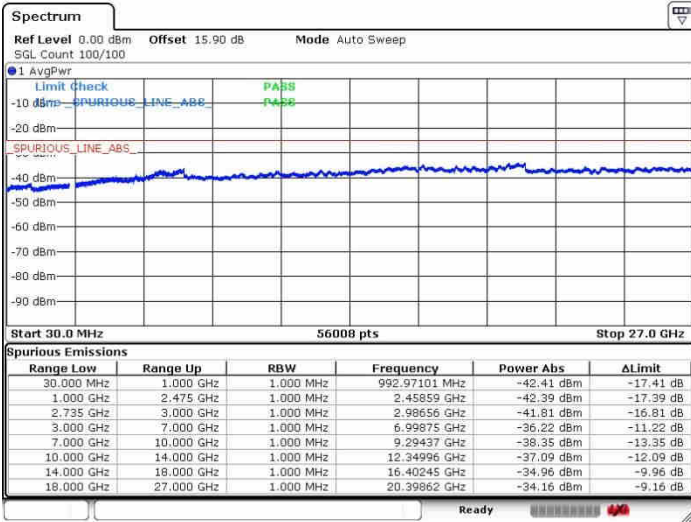

Highest Channel / 1RB0 and 1RB74

Highest Channel / 1RB74 and 1RB0

Date: 26.SEP.2017 11:49:09

Date: 26.SEP.2017 13:38:24

Highest Channel / FullIRB

N/A

Date: 26.SEP.2017 11:46:25

LTE Band 41 / 15MHz+20MHz

64QAM

Lowest Channel / 1RB0 and 1RB99

Lowest Channel / 1RB74 and 1RB0

Date: 28.SEP.2017 13:53:02

Date: 28.SEP.2017 13:58:01

Lowest Channel / FullIRB

N/A

Date: 28.SEP.2017 13:40:26

LTE Band 41 / 15MHz+20MHz

64QAM

Middle Channel / 1RB0 and 1RB99

Middle Channel / 1RB74 and 1RB0

Date: 26.SEP.2017 13:49:48

Date: 26.SEP.2017 14:00:05

Middle Channel / FullIRB

N/A