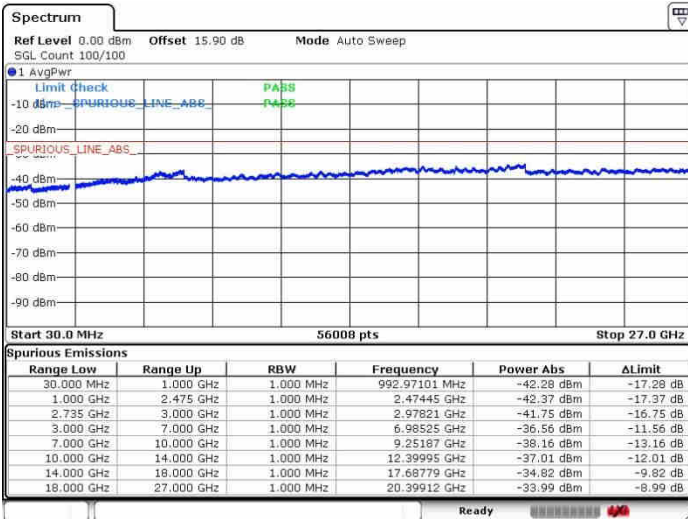

Middle Channel / FullIRB

N/A

Date: 26.SEP.2017 11:11:32

LTE Band 41 / 10MHz+20MHz

64QAM

Highest Channel / 1RB0 and 1RB99

Highest Channel / 1RB49 and 1RB0

Date: 28.SEP.2017 10:59:49

Date: 28.SEP.2017 11:18:52

Highest Channel / FullIRB

N/A

Date: 28.SEP.2017 11:16:34

LTE Band 41 / 15MHz+15MHz

64QAM

Lowest Channel / 1RB0 and 1RB74

Lowest Channel / 1RB74 and 1RB0