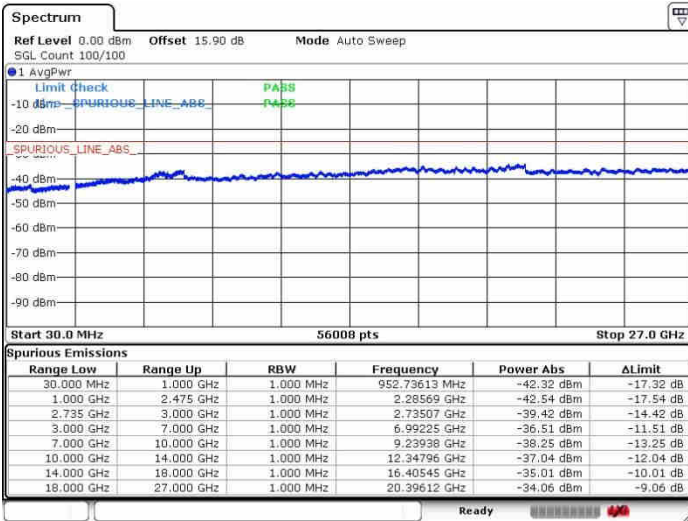

Middle Channel / 1RB0 and 1RB49

Middle Channel / 1RB99 and 1RB0

Date: 26.SEP.2017 15:05:28

Date: 26.SEP.2017 15:13:49

Middle Channel / FullIRB

N/A

Date: 26.SEP.2017 14:57:17

LTE Band 41 / 20MHz+10MHz

16QAM

Highest Channel / 1RB0 and 1RB49

Highest Channel / 1RB99 and 1RB0

Date: 26.SEP.2017 15:02:40

Date: 26.SEP.2017 15:19:38

Highest Channel / FullRB

N/A

Date: 26.SEP.2017 14:59:55

LTE Band 41 / 20MHz+15MHz

16QAM

Lowest Channel / 1RB0 and 1RB74

Lowest Channel / 1RB99 and 1RB0

Date: 26.SEP.2017 15:37:13

Date: 26.SEP.2017 15:39:42

Lowest Channel / FullIRB

N/A