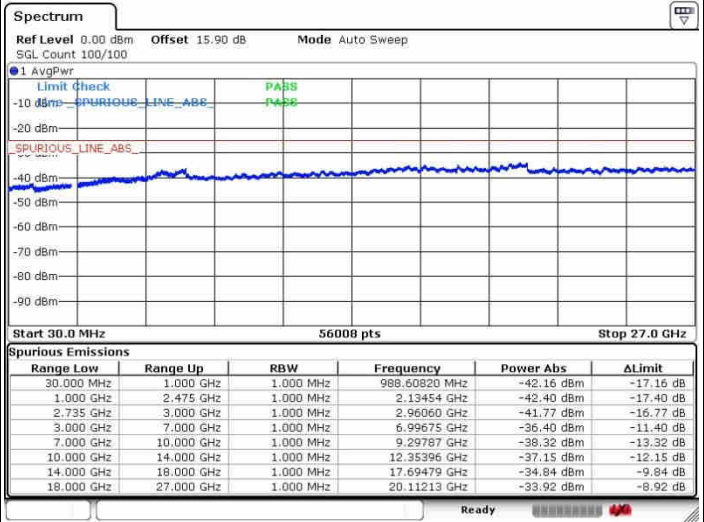

Date: 28.SEP.2017 09:54:16

Date: 28.SEP.2017 10:06:32

Middle Channel / FullIRB

N/A

Date: 28.SEP.2017 09:45:16

LTE Band 41 / 20MHz+20MHz

16QAM

Highest Channel / 1RB0 and 1RB99

Highest Channel / 1RB99 and 1RB0

Date: 26.SEP.2017 09:51:53

Date: 26.SEP.2017 10:10:44

Highest Channel / FullRB

N/A

Date: 26.SEP.2017 09:48:15

LTE Band 41 / 5MHz+20MHz

64QAM

Lowest Channel / 1RB0 and 1RB99

Lowest Channel / 1RB24 and 1RB0

Date: 28.SEP.2017 10:29:33

Date: 28.SEP.2017 10:35:43

Lowest Channel / FullIRB

N/A

Date: 28.SEP.2017 10:15:45

LTE Band 41 / 5MHz+20MHz