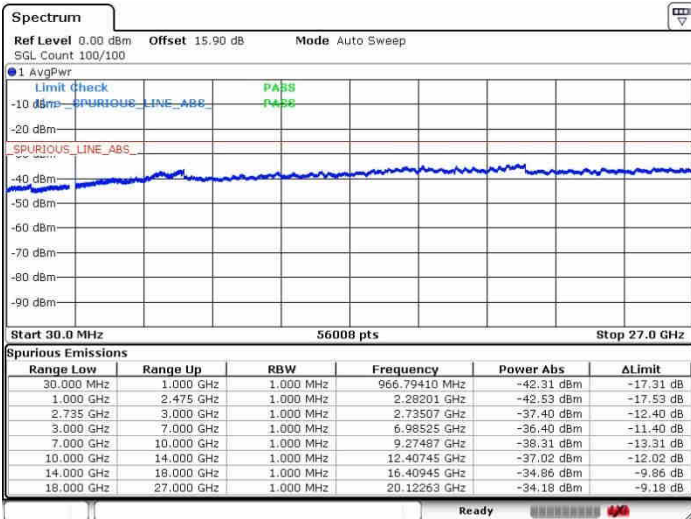

N/A

Date: 28.SEP.2017 15:26:04

LTE Band 41 / 20MHz+15MHz

16QAM

Highest Channel / 1RB0 and 1RB74

Highest Channel / 1RB99 and 1RB0

Date: 28.SEP.2017 15:31:50

Date: 28.SEP.2017 15:46:38

Highest Channel / FullIRB

N/A

Date: 28.SEP.2017 15:29:01

LTE Band 41 / 20MHz+20MHz

16QAM

Lowest Channel / 1RB0 and 1RB99

Lowest Channel / 1RB99 and 1RB0

Date: 26.SEP.2017 09:57:40