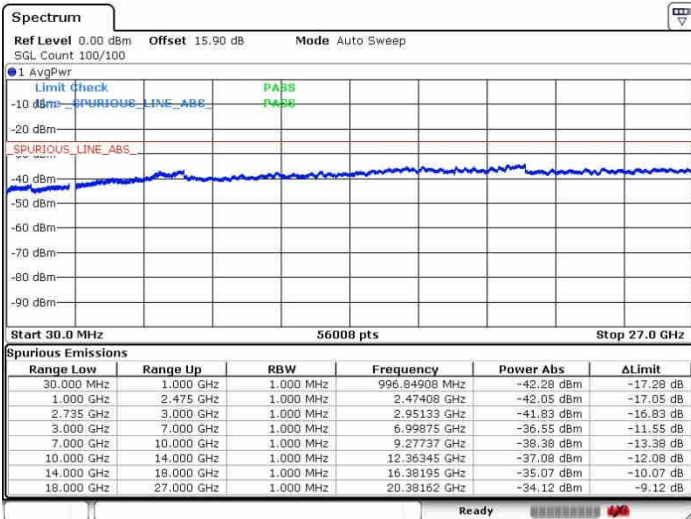

Lowest Channel / FullIRB

N/A

Date: 26.SEP.2017 10:48:07