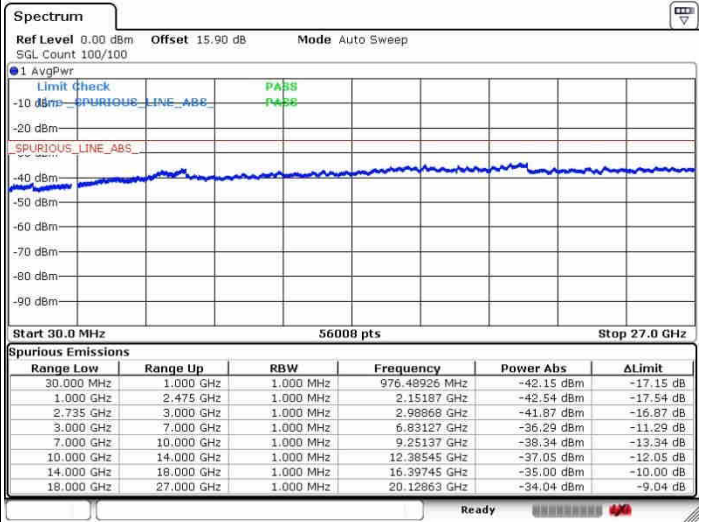

Lowest Channel / 1RB0 and 1RB99

Lowest Channel / 1RB24 and 1RB0

Date: 28.SEP.2017 10:29:33

Date: 28.SEP.2017 10:35:43

Lowest Channel / FullIRB

N/A

Date: 28.SEP.2017 10:15:45

LTE Band 41 / 5MHz+20MHz

64QAM

Middle Channel / 1RB0 and 1RB99

Middle Channel / 1RB24 and 1RB0

Date: 28.SEP.2017 10:27:28

Date: 28.SEP.2017 10:38:42

Middle Channel / FullIRB

N/A

Date: 28.SEP.2017 10:19:20

LTE Band 41 / 5MHz+20MHz

64QAM

Highest Channel / 1RB0 and 1RB99

Highest Channel / 1RB24 and 1RB0

Date: 28.SEP.2017 10:24:40

Date: 28.SEP.2017 10:41:39

Highest Channel / FullIRB

N/A