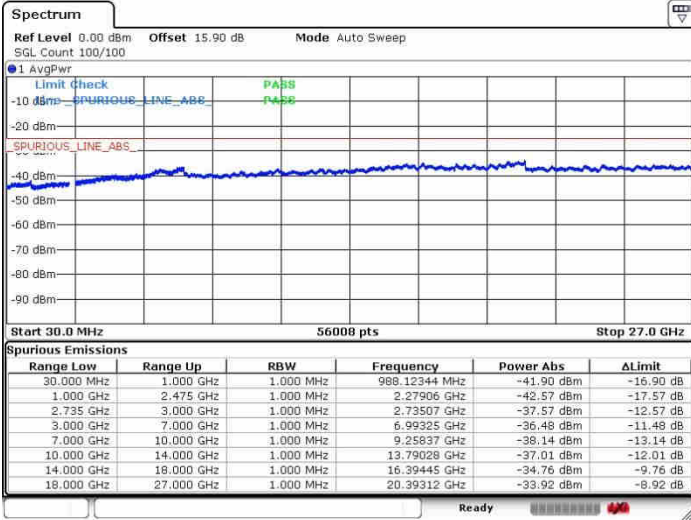

Middle Channel / 1RB0 and 1RB49

Middle Channel / 1RB99 and 1RB0

Date: 26.SEP.2017 15:05:28

Date: 26.SEP.2017 15:13:49

Middle Channel / FullIRB

N/A

Date: 26.SEP.2017 14:57:17

LTE Band 41 / 20MHz+10MHz

16QAM

Highest Channel / 1RB0 and 1RB49

Highest Channel / 1RB99 and 1RB0

Date: 26.SEP.2017 15:02:40

Date: 26.SEP.2017 15:19:38

Highest Channel / FullRB

N/A

Date: 26.SEP.2017 14:59:55

LTE Band 41 / 20MHz+15MHz

16QAM

Lowest Channel / 1RB0 and 1RB74

Lowest Channel / 1RB99 and 1RB0

Date: 26.SEP.2017 15:37:13

Date: 26.SEP.2017 15:39:42

Lowest Channel / FullIRB

N/A