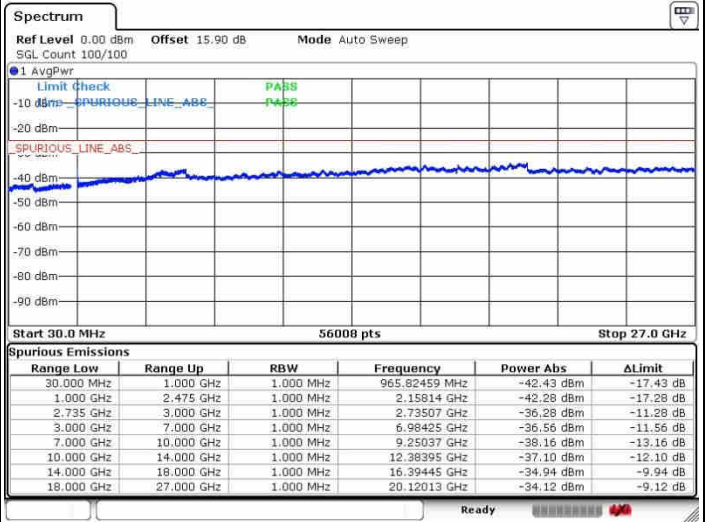

Lowest Channel / FullIRB

N/A

Date: 26.SEP.2017 14:22:18

LTE Band 41 / 20MHz+5MHz

16QAM

Middle Channel / 1RB0 and 1RB24

Middle Channel / 1RB99 and 1RB0

Date: 26.SEP.2017 14:40:12

Date: 26.SEP.2017 14:50:24

Middle Channel / FullIRB

N/A

Date: 26.SEP.2017 14:28:10

LTE Band 41 / 20MHz+5MHz

16QAM

Highest Channel / 1RB0 and 1RB24

Highest Channel / 1RB99 and 1RB0

Date: 26.SEP.2017 14:33:31

Date: 26.SEP.2017 14:52:46

Highest Channel / FullIRB

N/A

Date: 26.SEP.2017 14:31:26

LTE Band 41 / 20MHz+10MHz

16QAM

Lowest Channel / 1RB0 and 1RB49