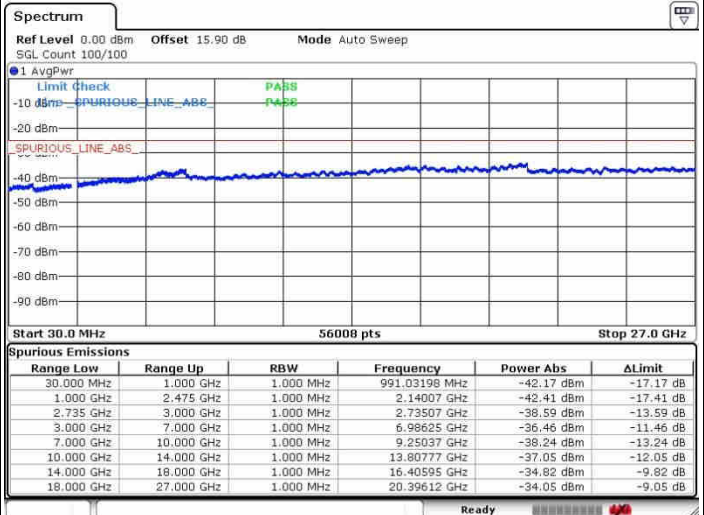

Date: 26.SEP.2017 13:42:38

LTE Band 41 / 15MHz+20MHz

64QAM

Highest Channel / 1RB0 and 1RB99

Highest Channel / 1RB74 and 1RB0

Date: 26.SEP.2017 13:47:27

Date: 26.SEP.2017 14:02:02

Highest Channel / FullRB

N/A

Date: 26.SEP.2017 13:44:36

LTE Band 41 / 20MHz+5MHz

64QAM

Lowest Channel / 1RB0 and 1RB24

Lowest Channel / 1RB99 and 1RB0

Date: 28.SEP.2017 14:44:56

Date: 28.SEP.2017 14:49:06

Lowest Channel / FullIRB

N/A

Date: 28.SEP.2017 14:22:59

LTE Band 41 / 20MHz+5MHz

64QAM

Middle Channel / 1RB0 and 1RB24

Middle Channel / 1RB99 and 1RB0

Date: 28.SEP.2017 14:40:54