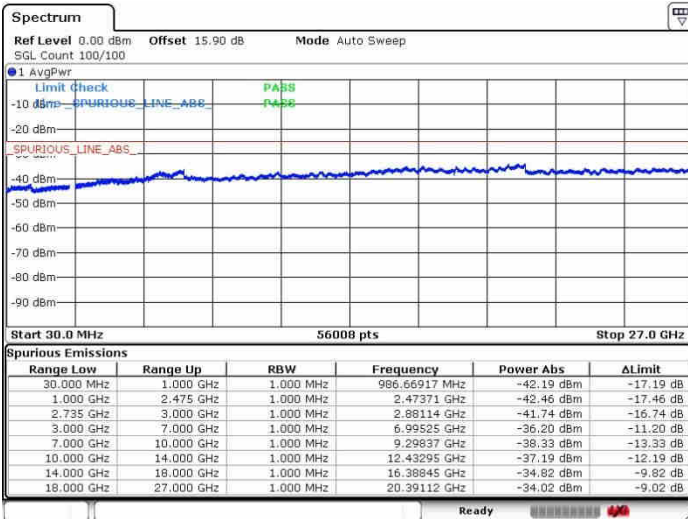

Middle Channel / FullIRB

N/A

Date: 26.SEP.2017 11:11:32

LTE Band 41 / 10MHz+20MHz

64QAM

Highest Channel / 1RB0 and 1RB99

Highest Channel / 1RB49 and 1RB0

Date: 28.SEP.2017 10:59:49

Date: 28.SEP.2017 11:18:52

Highest Channel / FullIRB

N/A

Date: 28.SEP.2017 11:16:34

LTE Band 41 / 15MHz+15MHz

64QAM

Lowest Channel / 1RB0 and 1RB74

Lowest Channel / 1RB74 and 1RB0

Date: 26.SEP.2017 11:54:24

Date: 26.SEP.2017 13:33:42

Lowest Channel / FullIRB

N/A

Date: 26.SEP.2017 11:27:12

LTE Band 41 / 15MHz+15MHz

64QAM

Middle Channel / 1RB0 and 1RB74