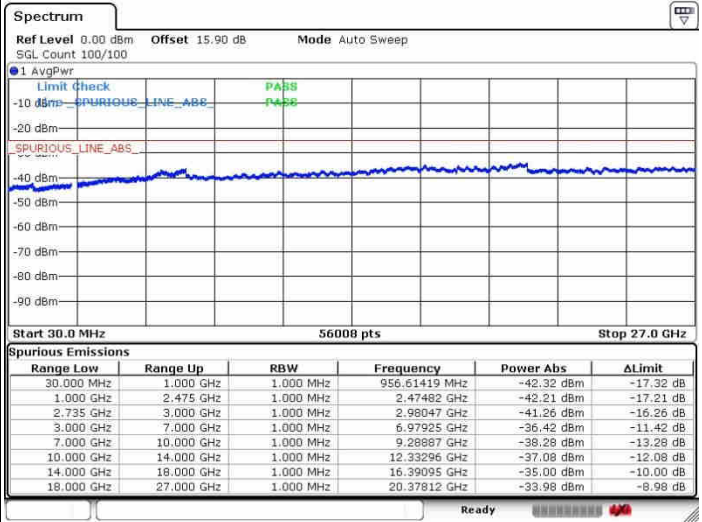

Date: 26.SEP.2017 13:42:38

LTE Band 41 / 15MHz+20MHz

64QAM

Highest Channel / 1RB0 and 1RB99

Highest Channel / 1RB74 and 1RB0

Date: 26.SEP.2017 13:47:27

Date: 26.SEP.2017 14:02:02

Highest Channel / FullRB

N/A

Date: 26.SEP.2017 13:44:36

LTE Band 41 / 20MHz+5MHz

64QAM

Lowest Channel / 1RB0 and 1RB24

Lowest Channel / 1RB99 and 1RB0

Date: 28.SEP.2017 14:44:56

Date: 28.SEP.2017 14:49:06