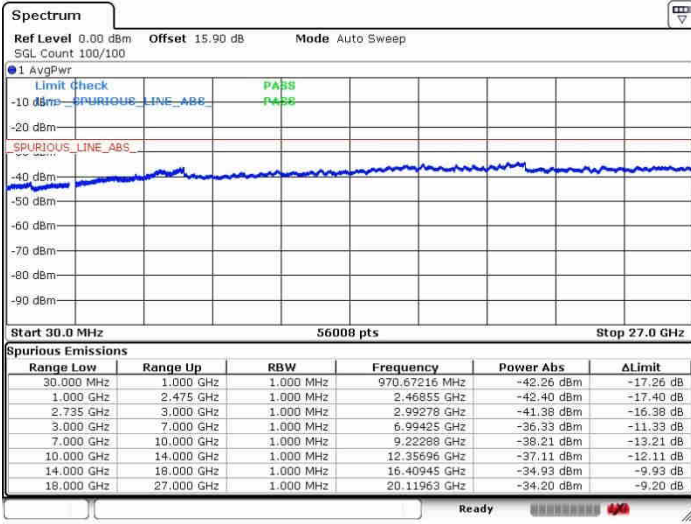

N/A

Date: 28.SEP.2017 15:26:04

LTE Band 41 / 20MHz+15MHz

16QAM

Highest Channel / 1RB0 and 1RB74

Highest Channel / 1RB99 and 1RB0

Date: 28.SEP.2017 15:31:50

Date: 28.SEP.2017 15:46:38

Highest Channel / FullIRB

N/A

Date: 28.SEP.2017 15:29:01

LTE Band 41 / 20MHz+20MHz

16QAM

Lowest Channel / 1RB0 and 1RB99

Lowest Channel / 1RB99 and 1RB0

Date: 26.SEP.2017 09:57:40

Date: 26.SEP.2017 09:59:57

Lowest Channel / FullIRB

N/A

Date: 26.SEP.2017 09:42:36

LTE Band 41 / 20MHz+20MHz

16QAM

Middle Channel / 1RB0 and 1RB99

Middle Channel / 1RB99 and 1RB0

Date: 28.SEP.2017 09:54:16

Date: 28.SEP.2017 10:06:32

Middle Channel / FullIRB

N/A

Date: 28.SEP.2017 09:45:16

LTE Band 41 / 20MHz+20MHz

16QAM

Highest Channel / 1RB0 and 1RB99