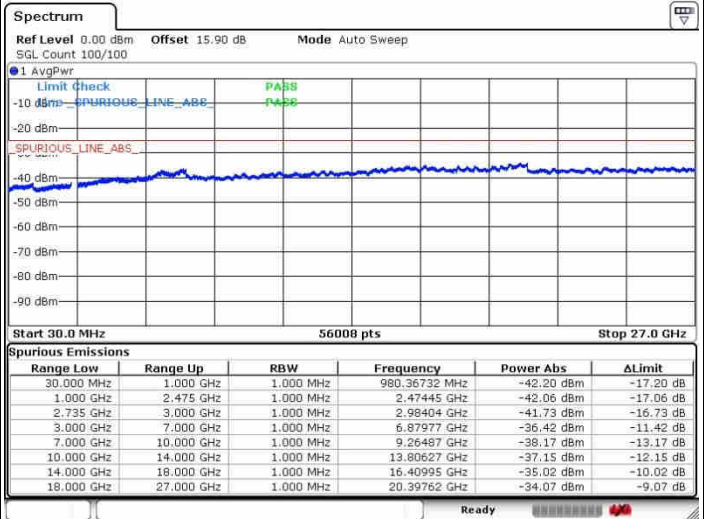

LTE Band 41 / 5MHz+20MHz

64QAM

Highest Channel / 1RB0 and 1RB99

Highest Channel / 1RB24 and 1RB0

Date: 28.SEP.2017 10:24:40

Date: 28.SEP.2017 10:41:39

Highest Channel / FullIRB

N/A

Date: 28.SEP.2017 10:21:25

LTE Band 41 / 10MHz+20MHz

64QAM

Lowest Channel / 1RB0 and 1RB99

Lowest Channel / 1RB49 and 1RB0

Date: 26.SEP.2017 10:52:47

Date: 26.SEP.2017 11:23:03

Lowest Channel / FullIRB