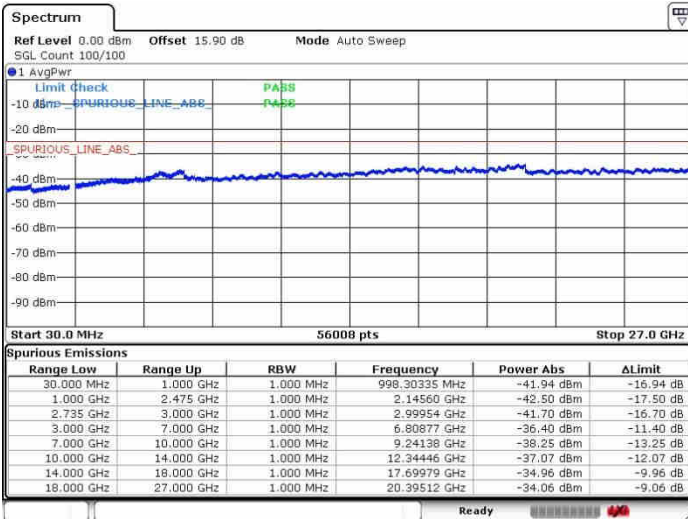

LTE Band 41 / 15MHz+20MHz

16QAM

Middle Channel / 1RB0 and 1RB99

Middle Channel / 1RB74 and 1RB0

Date: 28.SEP.2017 13:48:53

Date: 28.SEP.2017 13:59:21

Middle Channel / FullIRB

N/A

Date: 28.SEP.2017 13:41:52

LTE Band 41 / 15MHz+20MHz

16QAM

Highest Channel / 1RB0 and 1RB99

Highest Channel / 1RB74 and 1RB0

Date: 28.SEP.2017 13:46:20

Date: 28.SEP.2017 14:01:23

Highest Channel / FullRB

N/A

Date: 28.SEP.2017 13:43:57

LTE Band 41 / 20MHz+5MHz

16QAM

Lowest Channel / 1RB0 and 1RB24

Lowest Channel / 1RB99 and 1RB0

Date: 26.SEP.2017 14:43:59

Date: 26.SEP.2017 14:48:05

Lowest Channel / FullIRB

N/A

Date: 26.SEP.2017 14:22:18

LTE Band 41 / 20MHz+5MHz

16QAM

Middle Channel / 1RB0 and 1RB24

Middle Channel / 1RB99 and 1RB0

Date: 26.SEP.2017 14:40:12