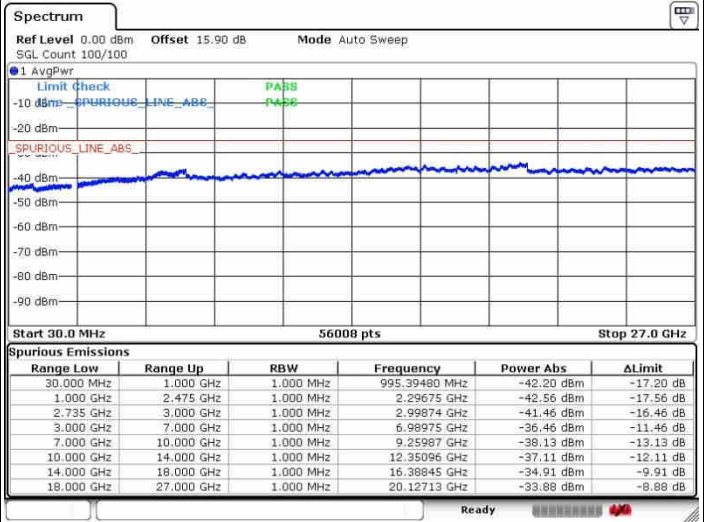

Highest Channel / 1RB0 and 1RB74

Highest Channel / 1RB74 and 1RB0

Date: 26.SEP.2017 11:49:09

Date: 26.SEP.2017 13:38:24

Highest Channel / FullIRB

N/A

Date: 26.SEP.2017 11:46:25

LTE Band 41 / 15MHz+20MHz

64QAM

Lowest Channel / 1RB0 and 1RB99

Lowest Channel / 1RB74 and 1RB0

Date: 28.SEP.2017 13:53:02

Date: 28.SEP.2017 13:58:01

Lowest Channel / FullIRB

N/A

Date: 28.SEP.2017 13:40:26