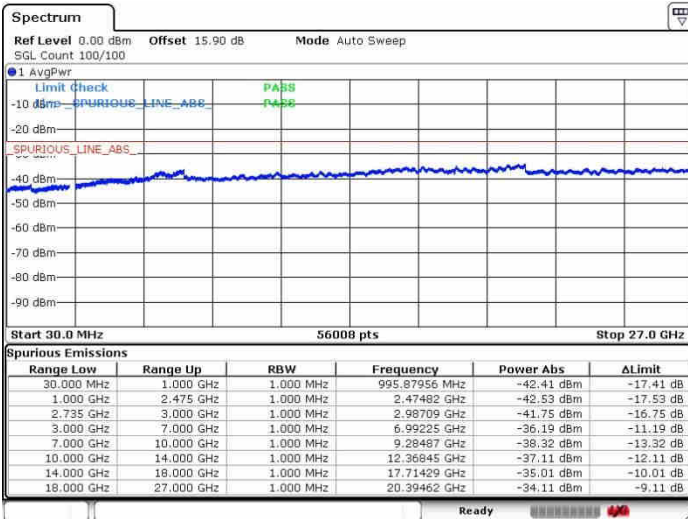

Middle Channel / 1RB74 and 1RB0

Date: 28.SEP.2017 11:52:12

Date: 28.SEP.2017 13:36:17

Middle Channel / FullIRB

N/A

Date: 28.SEP.2017 11:40:08

LTE Band 41 / 15MHz+15MHz

64QAM

Highest Channel / 1RB0 and 1RB74

Highest Channel / 1RB74 and 1RB0

Date: 26.SEP.2017 11:49:09

Date: 26.SEP.2017 13:38:24

Highest Channel / FullIRB

N/A

Date: 26.SEP.2017 11:46:25

LTE Band 41 / 15MHz+20MHz

64QAM

Lowest Channel / 1RB0 and 1RB99

Lowest Channel / 1RB74 and 1RB0

Date: 28.SEP.2017 13:53:02

Date: 28.SEP.2017 13:58:01

Lowest Channel / FullIRB

N/A

Date: 28.SEP.2017 13:40:26