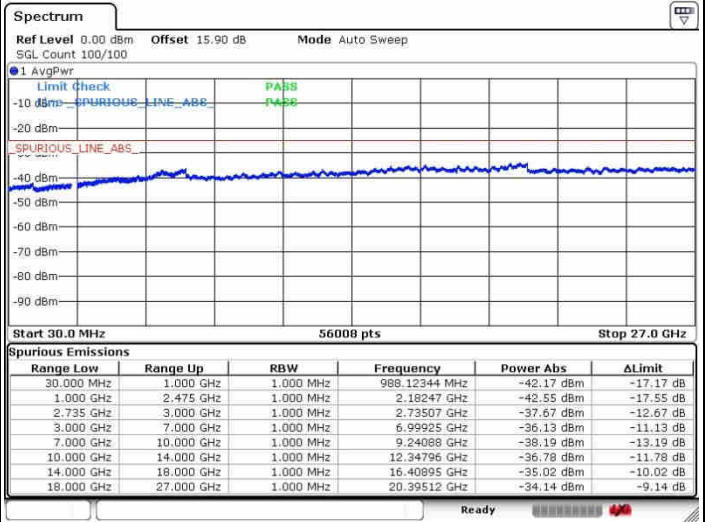

Lowest Channel / FullIRB

N/A

Date: 26.SEP.2017 14:22:18

LTE Band 41 / 20MHz+5MHz

16QAM

Middle Channel / 1RB0 and 1RB24

Middle Channel / 1RB99 and 1RB0

Date: 26.SEP.2017 14:40:12

Date: 26.SEP.2017 14:50:24

Middle Channel / FullIRB

N/A

Date: 26.SEP.2017 14:28:10

LTE Band 41 / 20MHz+5MHz

16QAM

Highest Channel / 1RB0 and 1RB24

Highest Channel / 1RB99 and 1RB0

Date: 26.SEP.2017 14:33:31

Date: 26.SEP.2017 14:52:46

Highest Channel / FullIRB

N/A

Date: 26.SEP.2017 14:31:26

LTE Band 41 / 20MHz+10MHz

16QAM

Lowest Channel / 1RB0 and 1RB49

Lowest Channel / 1RB99 and 1RB0

Date: 28.SEP.2017 15:09:03

Date: 28.SEP.2017 15:11:24

Lowest Channel / FullIRB

N/A

Date: 28.SEP.2017 14:55:07

LTE Band 41 / 20MHz+10MHz

16QAM