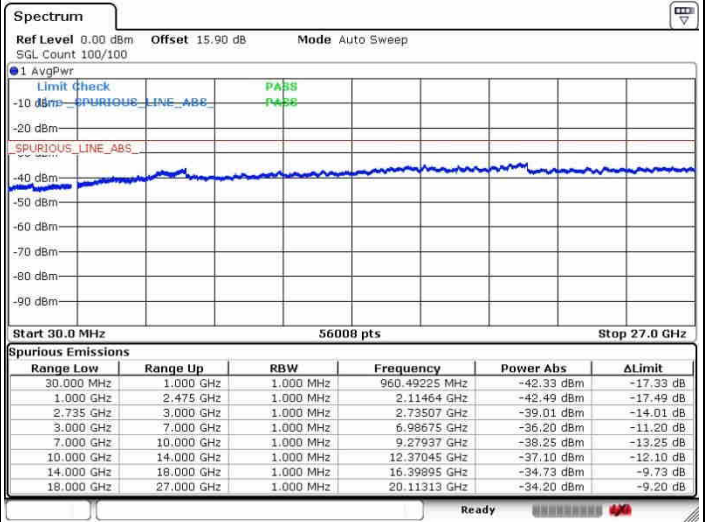

Lowest Channel / FullIRB

N/A

Date: 28.SEP.2017 14:22:59

LTE Band 41 / 20MHz+5MHz

64QAM

Middle Channel / 1RB0 and 1RB24

Middle Channel / 1RB99 and 1RB0

Date: 28.SEP.2017 14:40:54

Date: 28.SEP.2017 14:51:07

Middle Channel / FullRB

N/A

Date: 28.SEP.2017 14:29:00

LTE Band 41 / 20MHz+5MHz

64QAM

Highest Channel / 1RB0 and 1RB24

Highest Channel / 1RB99 and 1RB0

Date: 26.SEP.2017 14:34:22

Date: 26.SEP.2017 14:53:38

Highest Channel / FullIRB

N/A

Date: 26.SEP.2017 14:52:05