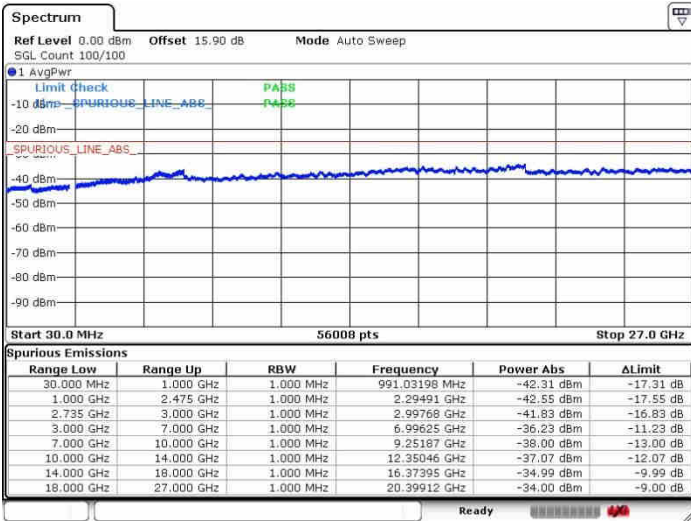

Date: 26.SEP.2017 11:54:24

Date: 26.SEP.2017 13:33:42

Lowest Channel / FullIRB

N/A

Date: 26.SEP.2017 11:27:12

LTE Band 41 / 15MHz+15MHz

64QAM

Middle Channel / 1RB0 and 1RB74

Middle Channel / 1RB74 and 1RB0

Date: 28.SEP.2017 11:52:12

Date: 28.SEP.2017 13:36:17

Middle Channel / FullIRB

N/A

Date: 28.SEP.2017 11:40:08

LTE Band 41 / 15MHz+15MHz

64QAM

Highest Channel / 1RB0 and 1RB74

Highest Channel / 1RB74 and 1RB0

Date: 26.SEP.2017 11:49:09

Date: 26.SEP.2017 13:38:24

Highest Channel / FullIRB

N/A

Date: 26.SEP.2017 11:46:25

LTE Band 41 / 15MHz+20MHz