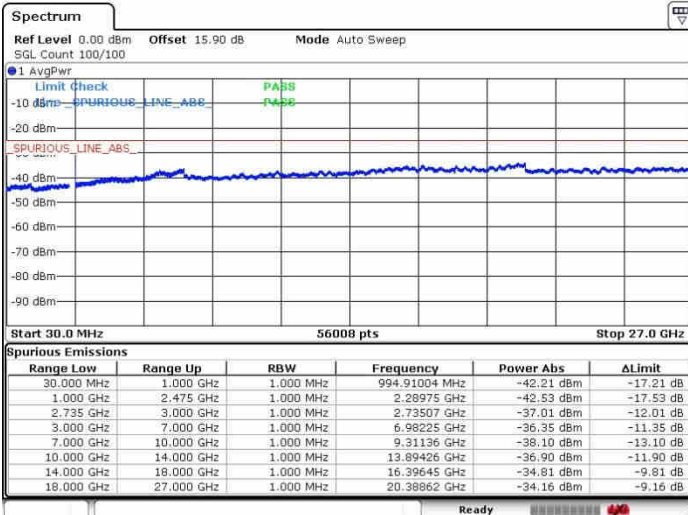

Date: 26.SEP.2017 14:50:24

Middle Channel / FullIRB

N/A

Date: 26.SEP.2017 14:28:10

LTE Band 41 / 20MHz+5MHz

16QAM

Highest Channel / 1RB0 and 1RB24

Highest Channel / 1RB99 and 1RB0

Date: 26.SEP.2017 14:33:31

Date: 26.SEP.2017 14:52:46

Highest Channel / FullIRB

N/A

Date: 26.SEP.2017 14:31:26

LTE Band 41 / 20MHz+10MHz

16QAM

Lowest Channel / 1RB0 and 1RB49

Lowest Channel / 1RB99 and 1RB0

Date: 28.SEP.2017 15:09:03

Date: 28.SEP.2017 15:11:24

Lowest Channel / FullIRB

N/A

Date: 28.SEP.2017 14:55:07

LTE Band 41 / 20MHz+10MHz

16QAM