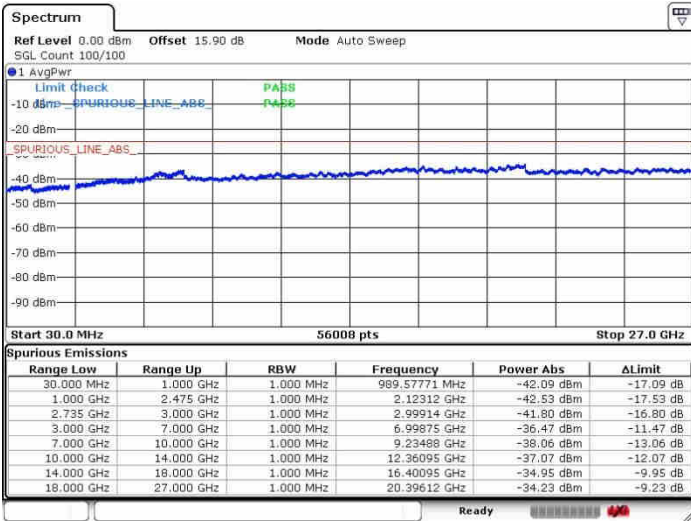

Date: 28.SEP.2017 10:21:25

LTE Band 41 / 10MHz+20MHz

64QAM

Lowest Channel / 1RB0 and 1RB99

Lowest Channel / 1RB49 and 1RB0

Date: 26.SEP.2017 10:52:47

Date: 26.SEP.2017 11:23:03

Lowest Channel / FullIRB

N/A

Date: 26.SEP.2017 10:48:07

LTE Band 41 / 10MHz+20MHz

64QAM

MiddleChannel / 1RB0 and 1RB99

Middle Channel / 1RB49 and 1RB0

Date: 26.SEP.2017 10:55:41

Date: 26.SEP.2017 11:21:16

Middle Channel / FullIRB

N/A

Date: 26.SEP.2017 11:11:32

LTE Band 41 / 10MHz+20MHz

64QAM

Highest Channel / 1RB0 and 1RB99

Highest Channel / 1RB49 and 1RB0

Date: 28.SEP.2017 10:59:49

Date: 28.SEP.2017 11:18:52

Highest Channel / FullIRB

N/A

Date: 28.SEP.2017 11:16:34

LTE Band 41 / 15MHz+15MHz

64QAM

Lowest Channel / 1RB0 and 1RB74

Lowest Channel / 1RB74 and 1RB0