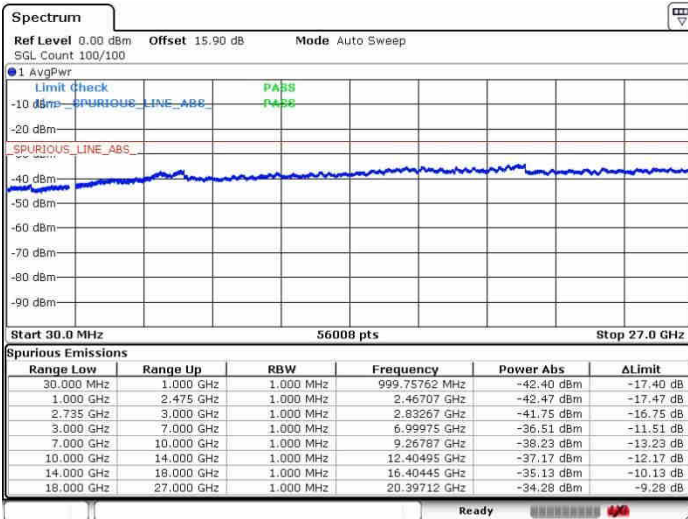

Lowest Channel / 1RB0 and 1RB99

Lowest Channel / 1RB24 and 1RB0

Date: 28.SEP.2017 10:29:33

Date: 28.SEP.2017 10:35:43

Lowest Channel / FullIRB

N/A

Date: 28.SEP.2017 10:15:45

LTE Band 41 / 5MHz+20MHz

LTE Band 41 / 5MHz+20MHz

64QAM

Highest Channel / 1RB0 and 1RB99

Highest Channel / 1RB24 and 1RB0

Date: 28.SEP.2017 10:24:40

Date: 28.SEP.2017 10:41:39

Highest Channel / FullIRB

N/A

Date: 28.SEP.2017 10:21:25

LTE Band 41 / 10MHz+20MHz

64QAM

Lowest Channel / 1RB0 and 1RB99

Lowest Channel / 1RB49 and 1RB0

Date: 26.SEP.2017 10:52:47

Date: 26.SEP.2017 11:23:03

Lowest Channel / FullIRB