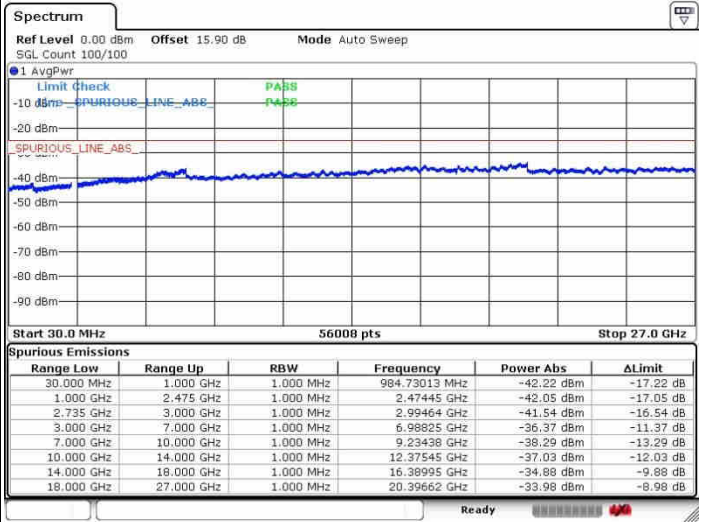

Middle Channel / FullIRB

N/A

Date: 26.SEP.2017 11:11:32

LTE Band 41 / 10MHz+20MHz

64QAM

Highest Channel / 1RB0 and 1RB99

Highest Channel / 1RB49 and 1RB0

Date: 28.SEP.2017 10:59:49

Date: 28.SEP.2017 11:18:52

Highest Channel / FullIRB

N/A

Date: 28.SEP.2017 11:16:34

LTE Band 41 / 15MHz+15MHz

64QAM

Lowest Channel / 1RB0 and 1RB74

Lowest Channel / 1RB74 and 1RB0