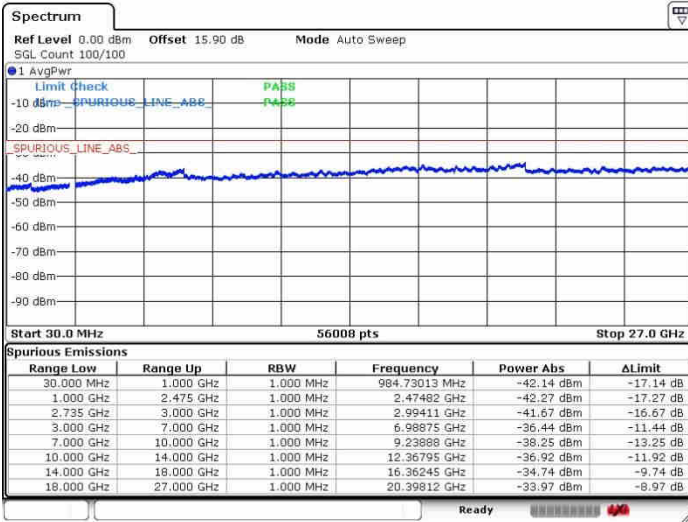

Date: 28.SEP.2017 13:41:52

LTE Band 41 / 15MHz+20MHz

16QAM

Highest Channel / 1RB0 and 1RB99

Highest Channel / 1RB74 and 1RB0

Date: 28.SEP.2017 13:46:20

Date: 28.SEP.2017 14:01:23

Highest Channel / FullRB

N/A

Date: 28.SEP.2017 13:43:57

LTE Band 41 / 20MHz+5MHz

16QAM

Lowest Channel / 1RB0 and 1RB24

Lowest Channel / 1RB99 and 1RB0

Date: 26.SEP.2017 14:43:59

Date: 26.SEP.2017 14:48:05