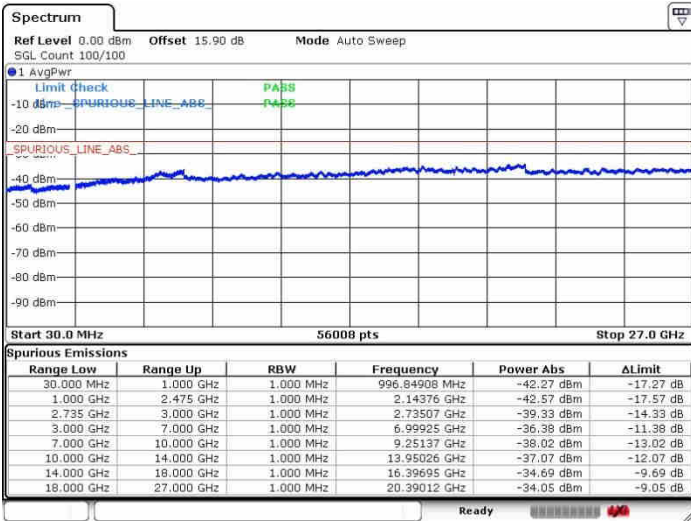

Lowest Channel / FullIRB

N/A

Date: 26.SEP.2017 14:22:18

LTE Band 41 / 20MHz+5MHz

16QAM

Middle Channel / 1RB0 and 1RB24

Middle Channel / 1RB99 and 1RB0

Date: 26.SEP.2017 14:40:12

Date: 26.SEP.2017 14:50:24

Middle Channel / FullIRB

N/A

Date: 26.SEP.2017 14:28:10

LTE Band 41 / 20MHz+5MHz

16QAM

Highest Channel / 1RB0 and 1RB24

Highest Channel / 1RB99 and 1RB0

Date: 26.SEP.2017 14:33:31

Date: 26.SEP.2017 14:52:46

Highest Channel / FullIRB

N/A

Date: 26.SEP.2017 14:31:26

LTE Band 41 / 20MHz+10MHz

16QAM

Lowest Channel / 1RB0 and 1RB49

Lowest Channel / 1RB99 and 1RB0

Date: 28.SEP.2017 15:09:03

Date: 28.SEP.2017 15:11:24

Lowest Channel / FullIRB

N/A

Date: 28.SEP.2017 14:55:07

LTE Band 41 / 20MHz+10MHz

16QAM