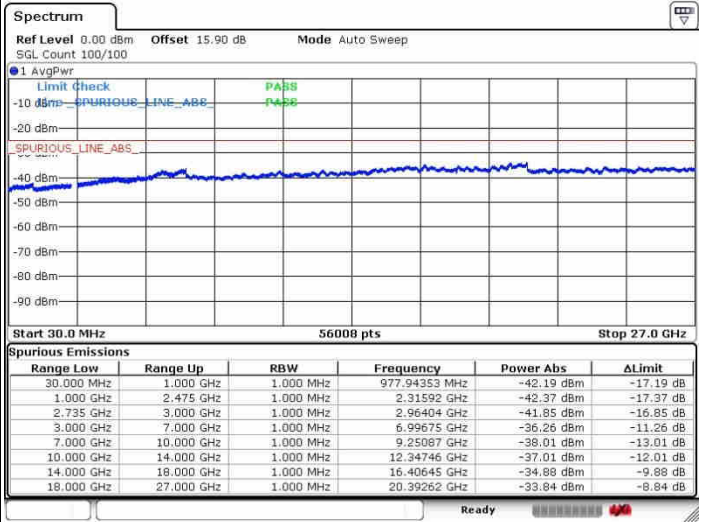

Middle Channel / FullIRB

N/A

Date: 26.SEP.2017 11:11:32

LTE Band 41 / 10MHz+20MHz

64QAM

Highest Channel / 1RB0 and 1RB99

Highest Channel / 1RB49 and 1RB0

Date: 28.SEP.2017 10:59:49

Date: 28.SEP.2017 11:18:52

Highest Channel / FullIRB

N/A

Date: 28.SEP.2017 11:16:34

LTE Band 41 / 15MHz+15MHz

64QAM

Lowest Channel / 1RB0 and 1RB74

Lowest Channel / 1RB74 and 1RB0

Date: 26.SEP.2017 11:54:24

Date: 26.SEP.2017 13:33:42

Lowest Channel / FullIRB

N/A

Date: 26.SEP.2017 11:27:12

LTE Band 41 / 15MHz+15MHz

64QAM

Middle Channel / 1RB0 and 1RB74