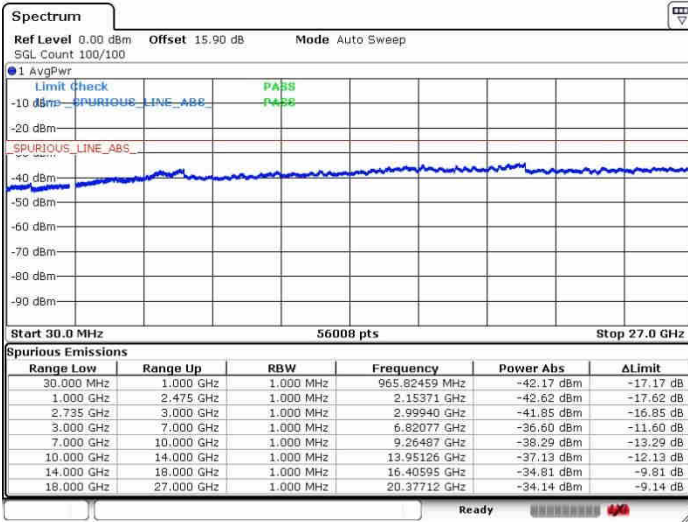

LTE Band 41 / 5MHz+20MHz

64QAM

Middle Channel / 1RB0 and 1RB99

Middle Channel / 1RB24 and 1RB0

Date: 28.SEP.2017 10:27:28