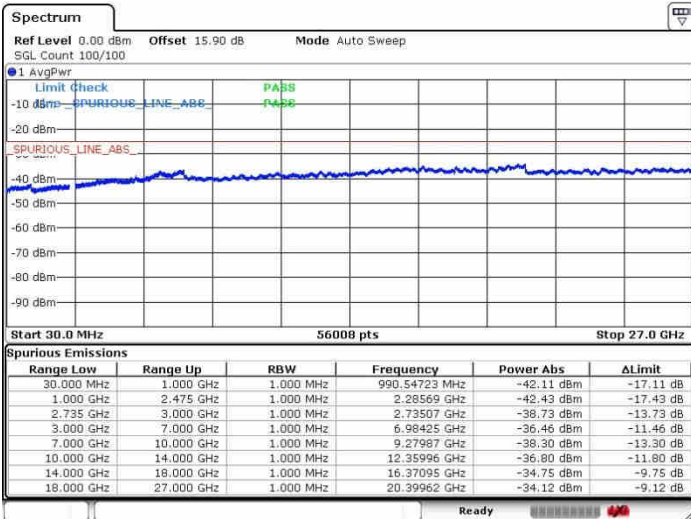

N/A

Date: 26.SEP.2017 13:44:36

LTE Band 41 / 20MHz+5MHz

64QAM

Lowest Channel / 1RB0 and 1RB24

Lowest Channel / 1RB99 and 1RB0

Date: 28.SEP.2017 14:44:56

Date: 28.SEP.2017 14:49:06

Lowest Channel / FullIRB

N/A

Date: 28.SEP.2017 14:22:59

LTE Band 41 / 20MHz+5MHz

64QAM

Middle Channel / 1RB0 and 1RB24

Middle Channel / 1RB99 and 1RB0

Date: 28.SEP.2017 14:40:54

Date: 28.SEP.2017 14:51:07

Middle Channel / FullRB

N/A

Date: 28.SEP.2017 14:29:00

LTE Band 41 / 20MHz+5MHz

64QAM

Highest Channel / 1RB0 and 1RB24

Highest Channel / 1RB99 and 1RB0