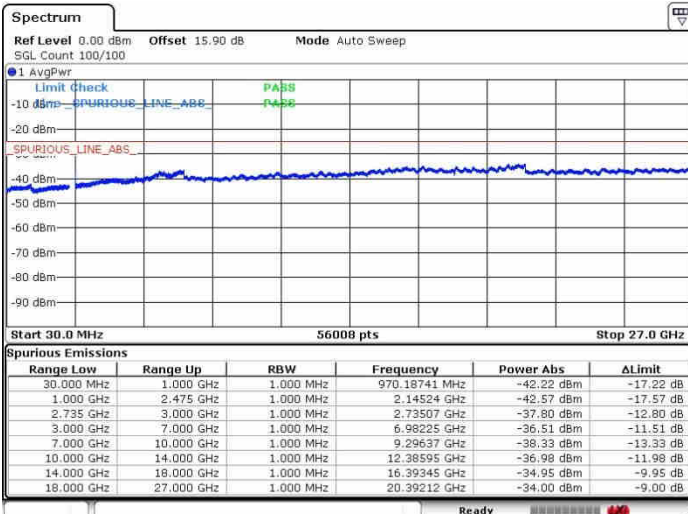

Date: 26.SEP.2017 13:42:38

LTE Band 41 / 15MHz+20MHz

64QAM

Highest Channel / 1RB0 and 1RB99

Highest Channel / 1RB74 and 1RB0

Date: 26.SEP.2017 13:47:27

Date: 26.SEP.2017 14:02:02

Highest Channel / FullRB

N/A

Date: 26.SEP.2017 13:44:36

LTE Band 41 / 20MHz+5MHz

64QAM

Lowest Channel / 1RB0 and 1RB24

Lowest Channel / 1RB99 and 1RB0

Date: 28.SEP.2017 14:44:56

Date: 28.SEP.2017 14:49:06

Lowest Channel / FullIRB

N/A

Date: 28.SEP.2017 14:22:59

LTE Band 41 / 20MHz+5MHz

64QAM

Middle Channel / 1RB0 and 1RB24

Middle Channel / 1RB99 and 1RB0

Date: 28.SEP.2017 14:40:54