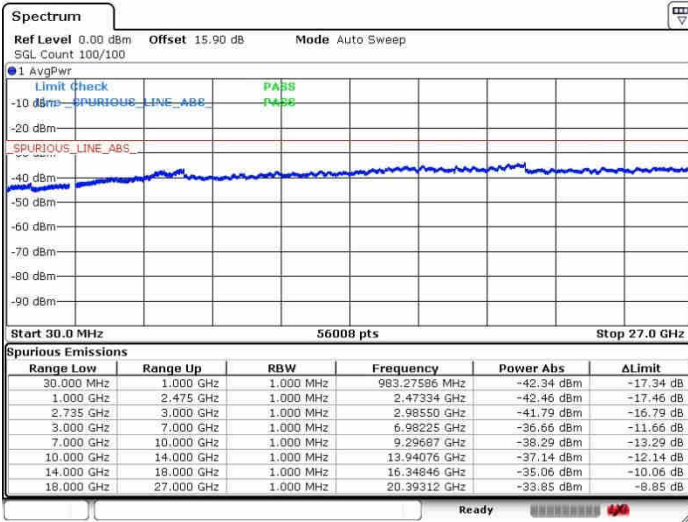

Middle Channel / FullIRB

N/A

Date: 26.SEP.2017 11:11:32

LTE Band 41 / 10MHz+20MHz

64QAM

Highest Channel / 1RB0 and 1RB99

Highest Channel / 1RB49 and 1RB0

Date: 28.SEP.2017 10:59:49

Date: 28.SEP.2017 11:18:52

Highest Channel / FullIRB

N/A

Date: 28.SEP.2017 11:16:34

LTE Band 41 / 15MHz+15MHz

64QAM

Lowest Channel / 1RB0 and 1RB74

Lowest Channel / 1RB74 and 1RB0

Date: 26.SEP.2017 11:54:24

Date: 26.SEP.2017 13:33:42

Lowest Channel / FullIRB

N/A

Date: 26.SEP.2017 11:27:12

LTE Band 41 / 15MHz+15MHz

64QAM

Middle Channel / 1RB0 and 1RB74