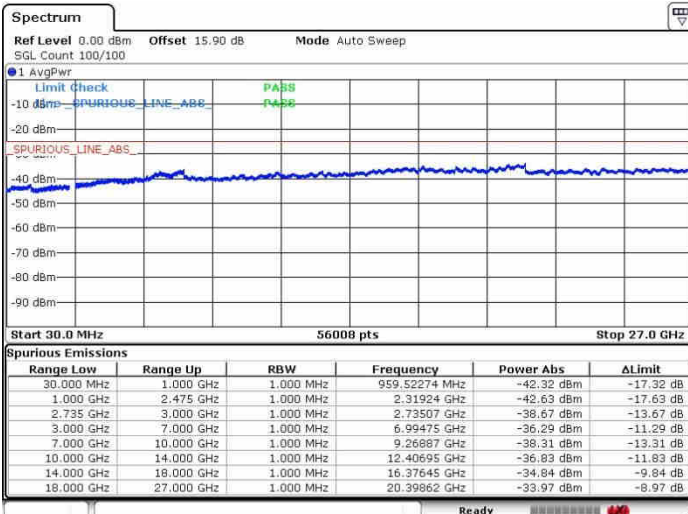

Date: 26.SEP.2017 14:33:31

Date: 26.SEP.2017 14:52:46

Highest Channel / FullIRB

N/A

Date: 26.SEP.2017 14:31:26

LTE Band 41 / 20MHz+10MHz

16QAM

Lowest Channel / 1RB0 and 1RB49

Lowest Channel / 1RB99 and 1RB0

Date: 28.SEP.2017 15:09:03

Date: 28.SEP.2017 15:11:24

Lowest Channel / FullIRB

N/A

Date: 28.SEP.2017 14:55:07

LTE Band 41 / 20MHz+10MHz

16QAM

Middle Channel / 1RB0 and 1RB49

Middle Channel / 1RB99 and 1RB0

Date: 26.SEP.2017 15:05:28

Date: 26.SEP.2017 15:13:49

Middle Channel / FullIRB

N/A

Date: 26.SEP.2017 14:57:17

LTE Band 41 / 20MHz+10MHz