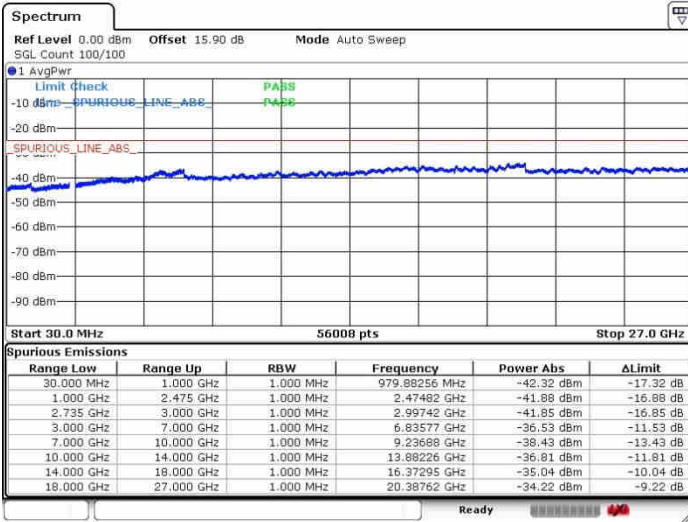

Middle Channel / FullIRB

N/A

Date: 26.SEP.2017 11:11:32

LTE Band 41 / 10MHz+20MHz

64QAM

Highest Channel / 1RB0 and 1RB99

Highest Channel / 1RB49 and 1RB0

Date: 28.SEP.2017 10:59:49

Date: 28.SEP.2017 11:18:52

Highest Channel / FullIRB

N/A

Date: 28.SEP.2017 11:16:34

LTE Band 41 / 15MHz+15MHz

64QAM

Lowest Channel / 1RB0 and 1RB74

Lowest Channel / 1RB74 and 1RB0