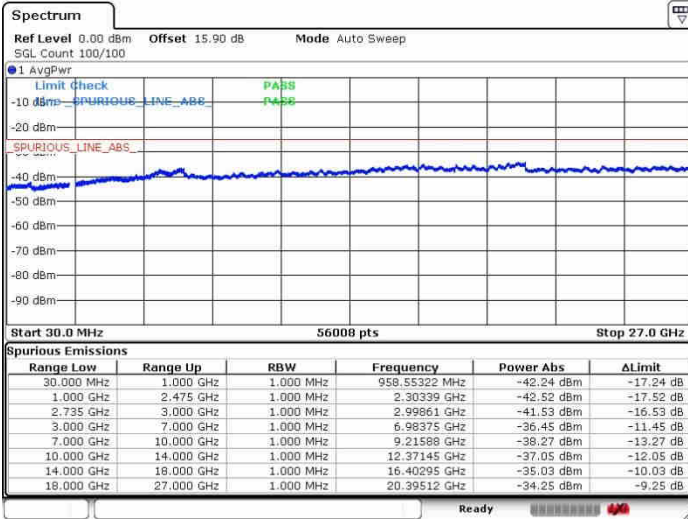

Lowest Channel / 1RB0 and 1RB99

Lowest Channel / 1RB24 and 1RB0

Date: 28.SEP.2017 10:29:33

Date: 28.SEP.2017 10:35:43

Lowest Channel / FullIRB

N/A

Date: 28.SEP.2017 10:15:45

LTE Band 41 / 5MHz+20MHz

64QAM

Middle Channel / 1RB0 and 1RB99

Middle Channel / 1RB24 and 1RB0

Date: 28.SEP.2017 10:27:28

Date: 28.SEP.2017 10:38:42

Middle Channel / FullIRB

N/A

Date: 28.SEP.2017 10:19:20

LTE Band 41 / 5MHz+20MHz

64QAM

Highest Channel / 1RB0 and 1RB99

Highest Channel / 1RB24 and 1RB0

Date: 28.SEP.2017 10:24:40

Date: 28.SEP.2017 10:41:39

Highest Channel / FullIRB

N/A