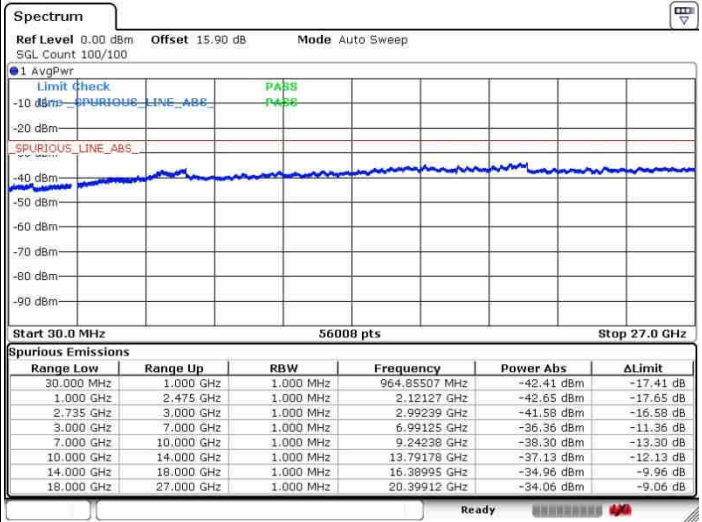

Date: 28.SEP.2017 10:38:42