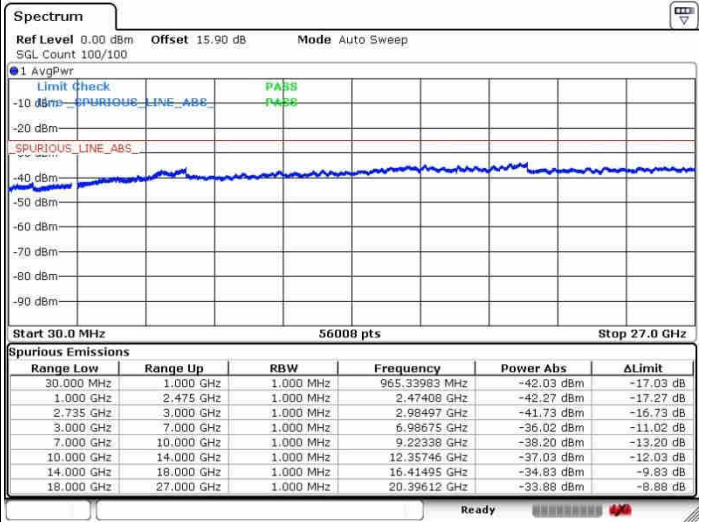

Date: 26.SEP.2017 11:54:24

Date: 26.SEP.2017 13:33:42

Lowest Channel / FullIRB

N/A

Date: 26.SEP.2017 11:27:12

LTE Band 41 / 15MHz+15MHz

64QAM

Middle Channel / 1RB0 and 1RB74

Middle Channel / 1RB74 and 1RB0

Date: 28.SEP.2017 11:52:12

Date: 28.SEP.2017 13:36:17

Middle Channel / FullIRB

N/A

Date: 28.SEP.2017 11:40:08

LTE Band 41 / 15MHz+15MHz

64QAM

Highest Channel / 1RB0 and 1RB74

Highest Channel / 1RB74 and 1RB0

Date: 26.SEP.2017 11:49:09

Date: 26.SEP.2017 13:38:24

Highest Channel / FullIRB

N/A

Date: 26.SEP.2017 11:46:25

LTE Band 41 / 15MHz+20MHz