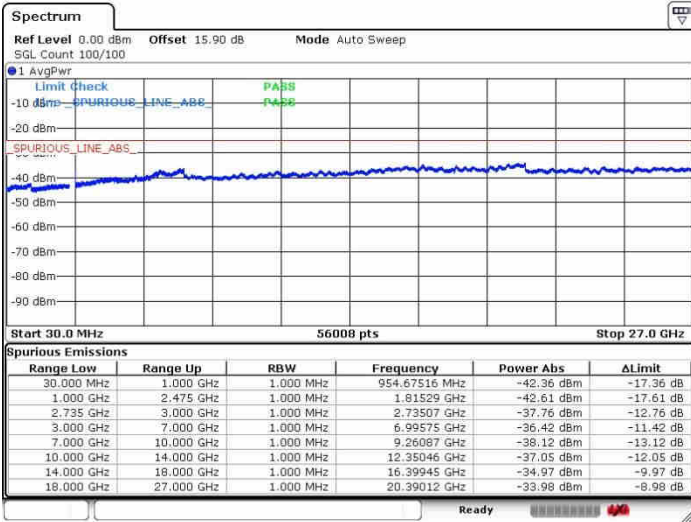

Lowest Channel / FullIRB

N/A

Date: 28.SEP.2017 14:22:59

LTE Band 41 / 20MHz+5MHz

64QAM

Middle Channel / 1RB0 and 1RB24

Middle Channel / 1RB99 and 1RB0

Date: 28.SEP.2017 14:40:54

Date: 28.SEP.2017 14:51:07

Middle Channel / FullRB

N/A

Date: 28.SEP.2017 14:29:00

LTE Band 41 / 20MHz+5MHz

64QAM

Highest Channel / 1RB0 and 1RB24

Highest Channel / 1RB99 and 1RB0

Date: 26.SEP.2017 14:34:22

Date: 26.SEP.2017 14:53:38

Highest Channel / FullIRB

N/A

Date: 26.SEP.2017 14:52:05