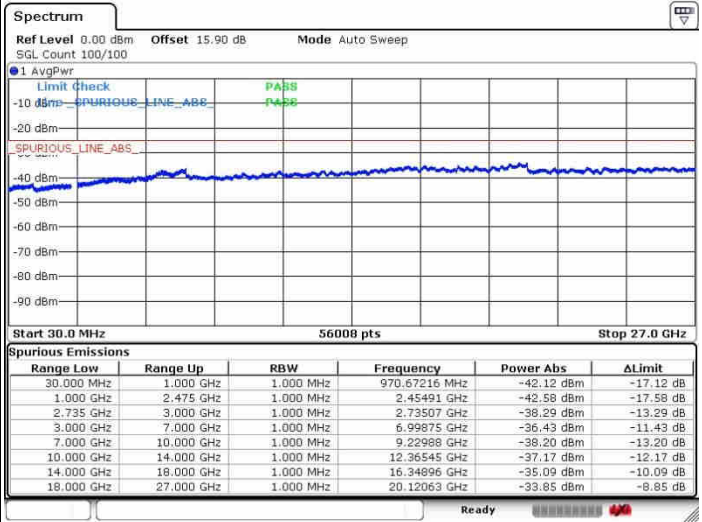

Date: 26.SEP.2017 15:19:38