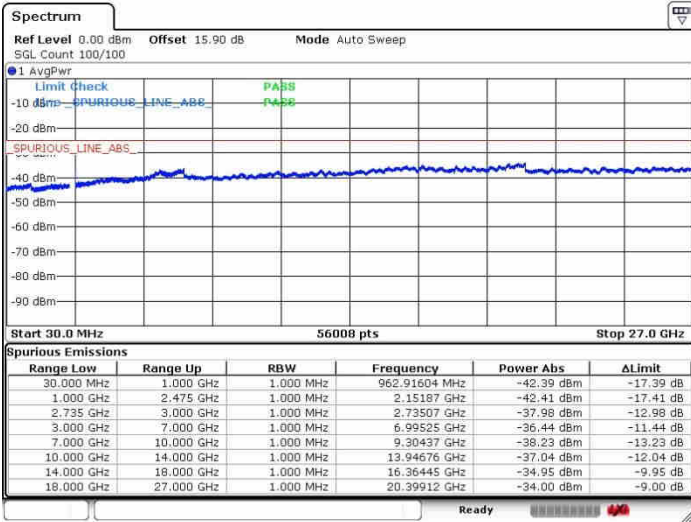

Lowest Channel / FullIRB

N/A

Date: 26.SEP.2017 14:22:18

LTE Band 41 / 20MHz+5MHz

16QAM

Middle Channel / 1RB0 and 1RB24

Middle Channel / 1RB99 and 1RB0

Date: 26.SEP.2017 14:40:12

Date: 26.SEP.2017 14:50:24

Middle Channel / FullIRB

N/A

Date: 26.SEP.2017 14:28:10

LTE Band 41 / 20MHz+5MHz

16QAM

Highest Channel / 1RB0 and 1RB24

Highest Channel / 1RB99 and 1RB0

Date: 26.SEP.2017 14:33:31

Date: 26.SEP.2017 14:52:46

Highest Channel / FullIRB

N/A

Date: 26.SEP.2017 14:31:26

LTE Band 41 / 20MHz+10MHz

16QAM

Lowest Channel / 1RB0 and 1RB49