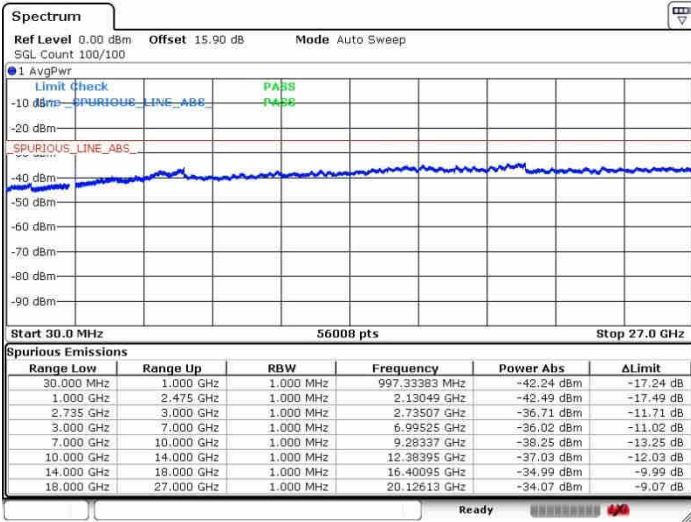

N/A

Date: 28.SEP.2017 15:26:04

LTE Band 41 / 20MHz+15MHz

16QAM

Highest Channel / 1RB0 and 1RB74

Highest Channel / 1RB99 and 1RB0

Date: 28.SEP.2017 15:31:50

Date: 28.SEP.2017 15:46:38

Highest Channel / FullIRB

N/A

Date: 28.SEP.2017 15:29:01

LTE Band 41 / 20MHz+20MHz

16QAM

Lowest Channel / 1RB0 and 1RB99

Lowest Channel / 1RB99 and 1RB0

Date: 26.SEP.2017 09:57:40