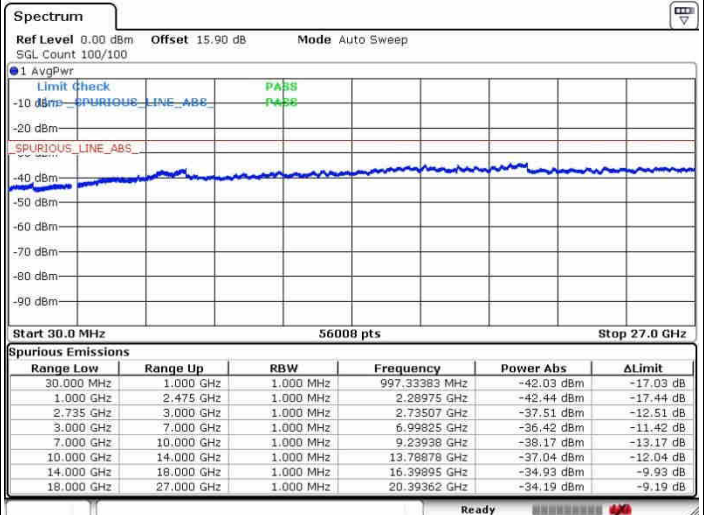

Date: 26.SEP.2017 14:50:24

Middle Channel / FullIRB

N/A

Date: 26.SEP.2017 14:28:10

LTE Band 41 / 20MHz+5MHz

16QAM

Highest Channel / 1RB0 and 1RB24

Highest Channel / 1RB99 and 1RB0

Date: 26.SEP.2017 14:33:31

Date: 26.SEP.2017 14:52:46

Highest Channel / FullIRB

N/A

Date: 26.SEP.2017 14:31:26

LTE Band 41 / 20MHz+10MHz

16QAM

Lowest Channel / 1RB0 and 1RB49

Lowest Channel / 1RB99 and 1RB0

Date: 28.SEP.2017 15:09:03

Date: 28.SEP.2017 15:11:24

Lowest Channel / FullIRB

N/A

Date: 28.SEP.2017 14:55:07

LTE Band 41 / 20MHz+10MHz

16QAM