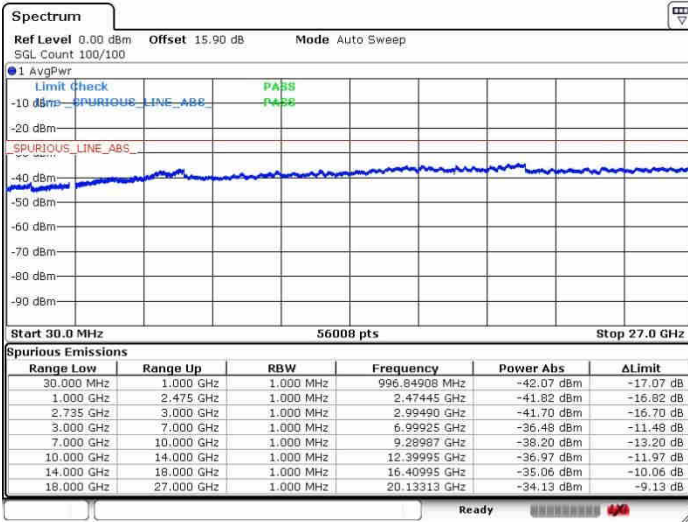

LTE Band 41 / 10MHz+20MHz

16QAM

MiddleChannel / 1RB0 and 1RB99

Middle Channel / 1RB49 and 1RB0

Date: 26.SEP.2017 10:54:22