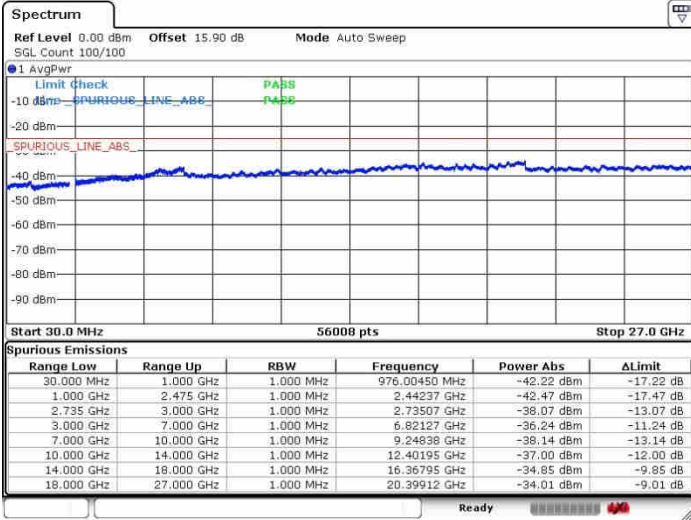

N/A

Date: 26.SEP.2017 14:30:13

LTE Band 41 / 20MHz+10MHz

QPSK

Lowest Channel / 1RB0 and 1RB49

Lowest Channel / 1RB99 and 1RB0

Date: 26.SEP.2017 15:08:19

Date: 26.SEP.2017 15:10:21

Lowest Channel / FullRB

N/A

Date: 26.SEP.2017 14:54:20

LTE Band 41 / 20MHz+10MHz

QPSK

Middle Channel / 1RB0 and 1RB49

Middle Channel / 1RB99 and 1RB0

Date: 26.SEP.2017 15:04:48

Date: 26.SEP.2017 15:12:49

Middle Channel / FullRB

N/A

Date: 26.SEP.2017 14:56:30

LTE Band 41 / 20MHz+10MHz

QPSK

Highest Channel / 1RB0 and 1RB49

Highest Channel / 1RB99 and 1RB0

Date: 26.SEP.2017 15:01:31

Date: 26.SEP.2017 15:18:01

Highest Channel / FullIRB

N/A

Date: 26.SEP.2017 14:58:46

LTE Band 41 / 20MHz+15MHz

QPSK

Lowest Channel / 1RB0 and 1RB74