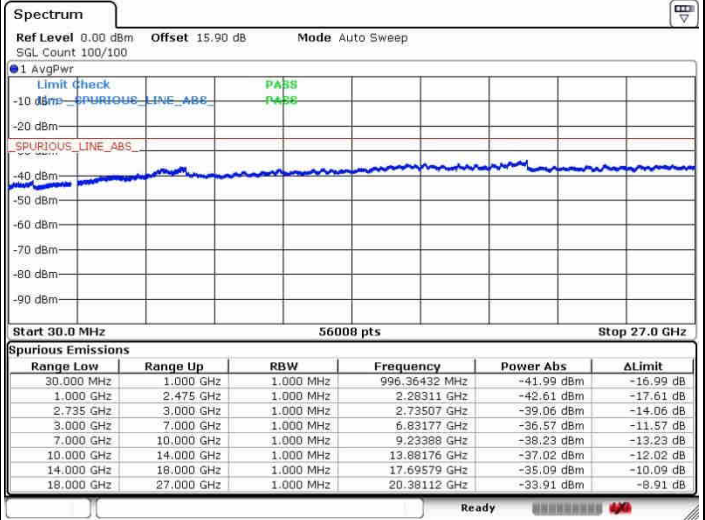

N/A

Date: 26.SEP.2017 14:30:13

LTE Band 41 / 20MHz+10MHz

QPSK

Lowest Channel / 1RB0 and 1RB49

Lowest Channel / 1RB99 and 1RB0

Date: 26.SEP.2017 15:08:19

Date: 26.SEP.2017 15:10:21

Lowest Channel / FullRB

N/A

Date: 26.SEP.2017 14:54:20

LTE Band 41 / 20MHz+10MHz

QPSK

Middle Channel / 1RB0 and 1RB49

Middle Channel / 1RB99 and 1RB0

Date: 26.SEP.2017 15:04:48

Date: 26.SEP.2017 15:12:49

Middle Channel / FullRB

N/A

Date: 26.SEP.2017 14:56:30

LTE Band 41 / 20MHz+10MHz

QPSK

Highest Channel / 1RB0 and 1RB49

Highest Channel / 1RB99 and 1RB0

Date: 26.SEP.2017 15:01:31

Date: 26.SEP.2017 15:18:01

Highest Channel / FullIRB

N/A

Date: 26.SEP.2017 14:58:46

LTE Band 41 / 20MHz+15MHz

QPSK

Lowest Channel / 1RB0 and 1RB74