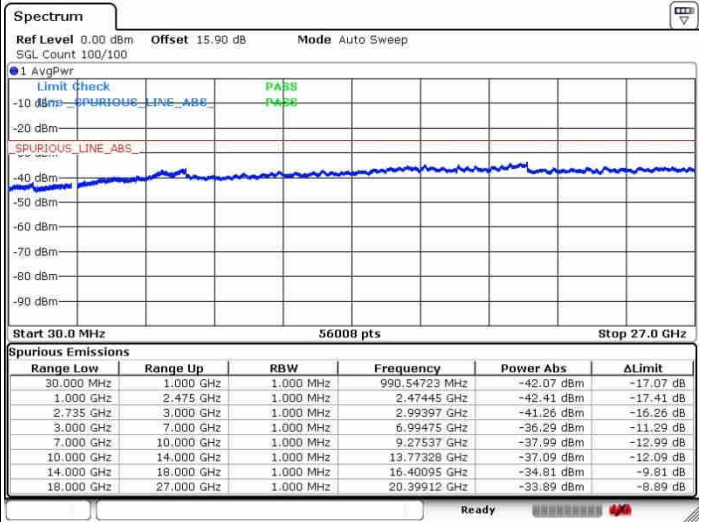

Middle Channel / FullIRB

N/A

Date: 28.SEP.2017 11:52:11

LTE Band 41 / 15MHz+15MHz

QPSK

Highest Channel / 1RB0 and 1RB74

Highest Channel / 1RB74 and 1RB0

Date: 28.SEP.2017 11:47:23

Date: 28.SEP.2017 13:37:02

Highest Channel / FullIRB

N/A

Date: 28.SEP.2017 11:44:12

LTE Band 41 / 15MHz+20MHz

QPSK

Lowest Channel / 1RB0 and 1RB99

Lowest Channel / 1RB74 and 1RB0

Date: 28.SEP.2017 13:50:47

Date: 28.SEP.2017 13:54:55

Lowest Channel / FullRB

N/A

Date: 28.SEP.2017 13:39:03

LTE Band 41 / 15MHz+20MHz

QPSK

Middle Channel / 1RB0 and 1RB9