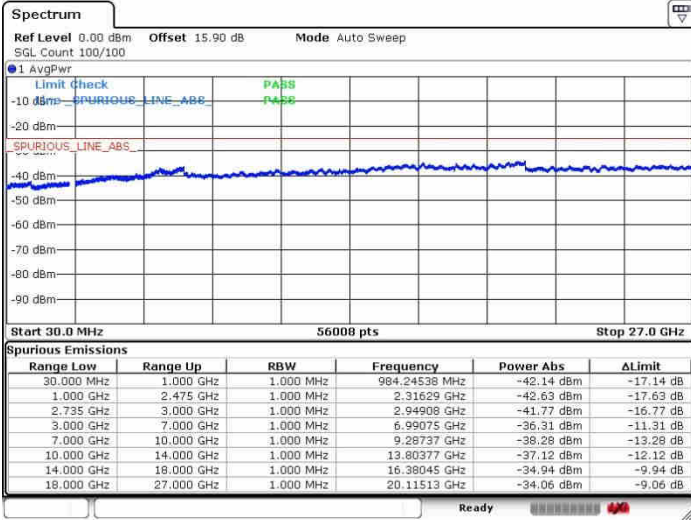

Highest Channel / FullRB

N/A

Date: 28.SEP.2017 09:47:07

LTE Band 41 / 5MHz+20MHz

16QAM

Lowest Channel / 1RB0 and 1RB99

Lowest Channel / 1RB24 and 1RB0

Date: 26.SEP.2017 10:28:30

Date: 26.SEP.2017 10:31:33

Lowest Channel / FullIRB

N/A

Date: 26.SEP.2017 10:14:58

LTE Band 41 / 5MHz+20MHz

16QAM

Middle Channel / 1RB0 and 1RB99

Middle Channel / 1RB24 and 1RB0

Date: 28.SEP.2017 10:26:27

Date: 28.SEP.2017 10:37:32

Middle Channel / FullIRB

N/A

Date: 28.SEP.2017 10:18:06

LTE Band 41 / 5MHz+20MHz

16QAM

Highest Channel / 1RB0 and 1RB99

Highest Channel / 1RB24 and 1RB0

Date: 28.SEP.2017 10:23:37

Date: 28.SEP.2017 10:40:53

Highest Channel / FullRB

N/A

Date: 28.SEP.2017 10:20:42

LTE Band 41 / 10MHz+20MHz

16QAM