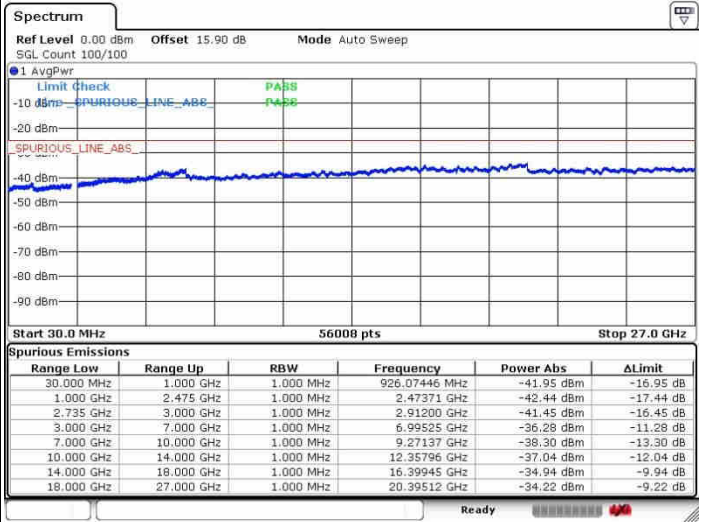

Date: 26.SEP.2017 10:31:33

Lowest Channel / FullIRB

N/A

Date: 26.SEP.2017 10:14:58

LTE Band 41 / 5MHz+20MHz

16QAM

Middle Channel / 1RB0 and 1RB99

Middle Channel / 1RB24 and 1RB0

Date: 28.SEP.2017 10:26:27

Date: 28.SEP.2017 10:37:32

Middle Channel / FullIRB

N/A

Date: 28.SEP.2017 10:18:06

LTE Band 41 / 5MHz+20MHz

16QAM

Highest Channel / 1RB0 and 1RB99

Highest Channel / 1RB24 and 1RB0

Date: 28.SEP.2017 10:23:37

Date: 28.SEP.2017 10:40:53

Highest Channel / FullRB

N/A

Date: 28.SEP.2017 10:20:42

LTE Band 41 / 10MHz+20MHz

16QAM