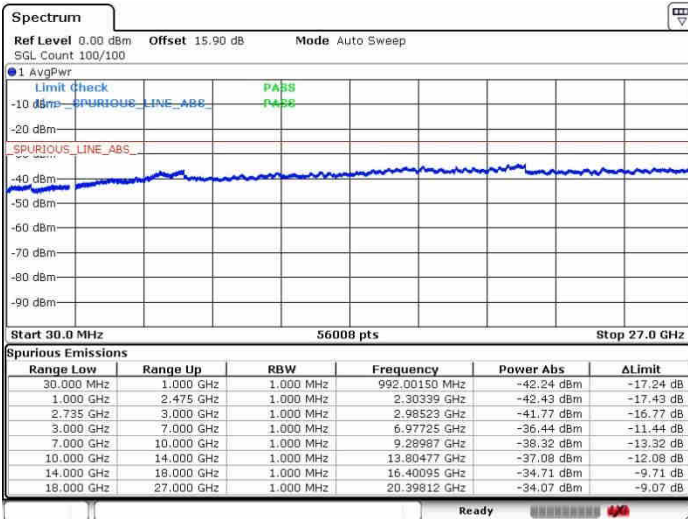

Date: 28.SEP.2017 09:41:29

LTE Band 41 / 20MHz+20MHz

QPSK

Middle Channel / 1RB0 and 1RB99

Middle Channel / 1RB99 and 1RB0

Date: 26.SEP.2017 09:53:26

Date: 26.SEP.2017 10:05:52

Middle Channel / FullRB

N/A

Date: 26.SEP.2017 09:44:26

LTE Band 41 / 20MHz+20MHz

QPSK

Highest Channel / 1RB0 and 1RB99

Highest Channel / 1RB99 and 1RB0

Date: 28.SEP.2017 09:51:00

Date: 28.SEP.2017 10:09:48

Highest Channel / FullRB

N/A

Date: 28.SEP.2017 09:47:07

LTE Band 41 / 5MHz+20MHz

16QAM

Lowest Channel / 1RB0 and 1RB99

Lowest Channel / 1RB24 and 1RB0

Date: 26.SEP.2017 10:28:30