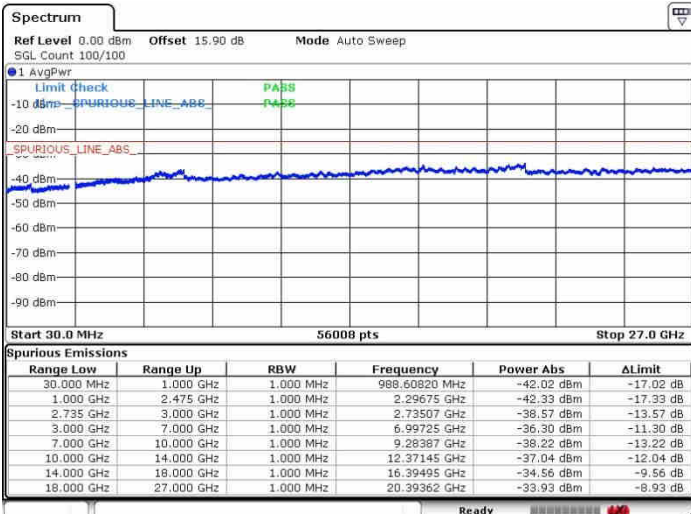

Highest Channel / 1RB0 and 1RB99

Highest Channel / 1RB74 and 1RB0

Date: 28.SEP.2017 13:45:36

Date: 28.SEP.2017 14:00:44

Highest Channel / FullRB

N/A

Date: 28.SEP.2017 13:43:18

LTE Band 41 / 20MHz+5MHz

QPSK

Lowest Channel / 1RB0 and 1RB24

Lowest Channel / 1RB99 and 1RB0

Date: 28.SEP.2017 14:43:12

Date: 28.SEP.2017 14:46:30

Lowest Channel / FullRB

N/A

Date: 28.SEP.2017 14:20:33

LTE Band 41 / 20MHz+5MHz

QPSK

Middle Channel / 1RB0 and 1RB24

Middle Channel / 1RB99 and 1RB0

Date: 28.SEP.2017 14:35:14

Date: 28.SEP.2017 14:49:45

Middle Channel / FullIRB

N/A

Date: 28.SEP.2017 14:26:41

LTE Band 41 / 20MHz+5MHz

QPSK

Highest Channel / 1RB0 and 1RB24

Highest Channel / 1RB99 and 1RB0

Date: 26.SEP.2017 14:32:53

Date: 26.SEP.2017 14:51:48

Highest Channel / FullIRB