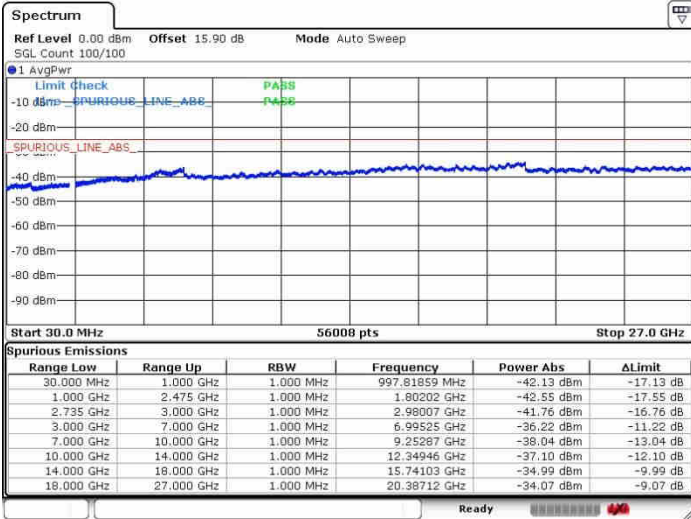

N/A

Date: 26.SEP.2017 09:44:26

LTE Band 41 / 20MHz+20MHz

QPSK

Highest Channel / 1RB0 and 1RB99

Highest Channel / 1RB99 and 1RB0

Date: 28.SEP.2017 09:51:00

Date: 28.SEP.2017 10:09:48

Highest Channel / FullRB

N/A

Date: 28.SEP.2017 09:47:07

LTE Band 41 / 5MHz+20MHz

16QAM

Lowest Channel / 1RB0 and 1RB99

Lowest Channel / 1RB24 and 1RB0

Date: 26.SEP.2017 10:28:30

Date: 26.SEP.2017 10:31:33

Lowest Channel / FullIRB

N/A

Date: 26.SEP.2017 10:14:58

LTE Band 41 / 5MHz+20MHz

16QAM

Middle Channel / 1RB0 and 1RB99

Middle Channel / 1RB24 and 1RB0

Date: 28.SEP.2017 10:26:27

Date: 28.SEP.2017 10:37:32

Middle Channel / FullIRB

N/A

Date: 28.SEP.2017 10:18:06

LTE Band 41 / 5MHz+20MHz

16QAM

Highest Channel / 1RB0 and 1RB99