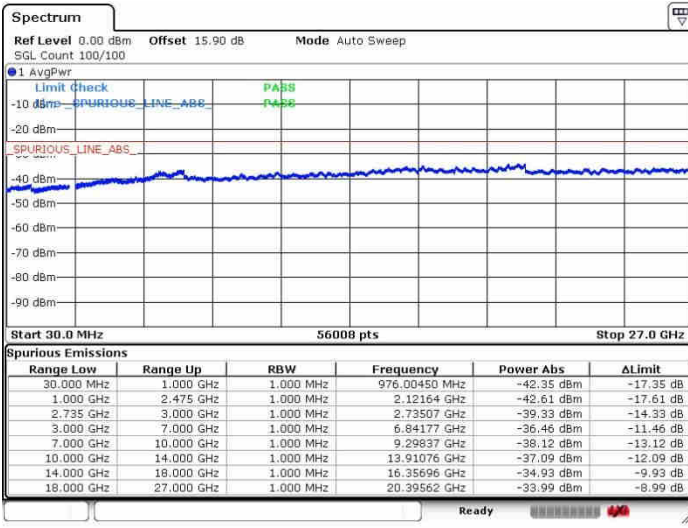

QPSK

Lowest Channel / 1RB0 and 1RB24

Lowest Channel / 1RB99 and 1RB0

Date: 28.SEP.2017 14:43:12

Date: 28.SEP.2017 14:46:30

Lowest Channel / FullRB

N/A

Date: 28.SEP.2017 14:20:33

LTE Band 41 / 20MHz+5MHz

QPSK

Middle Channel / 1RB0 and 1RB24

Middle Channel / 1RB99 and 1RB0

Date: 28.SEP.2017 14:35:14

Date: 28.SEP.2017 14:49:45

Middle Channel / FullIRB

N/A

Date: 28.SEP.2017 14:26:41

LTE Band 41 / 20MHz+5MHz

QPSK

Highest Channel / 1RB0 and 1RB24

Highest Channel / 1RB99 and 1RB0

Date: 26.SEP.2017 14:32:53

Date: 26.SEP.2017 14:51:48

Highest Channel / FullIRB