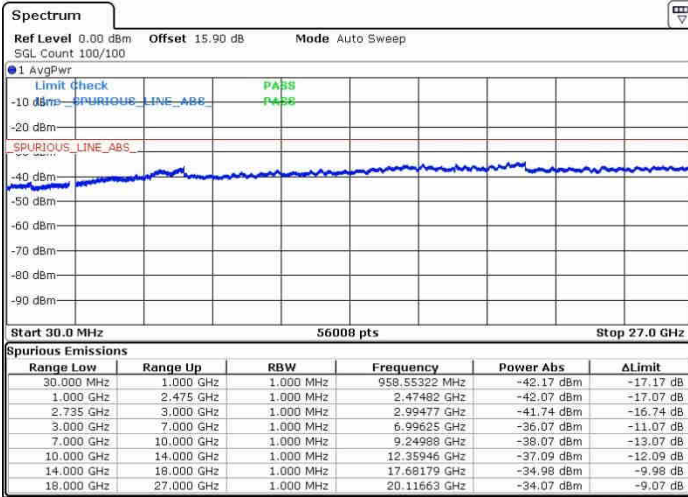

Date: 26.SEP.2017 11:13:06

LTE Band 41 / 15MHz+15MHz

QPSK

Lowest Channel / 1RB0 and 1RB74

Lowest Channel / 1RB74 and 1RB0

Date: 28.SEP.2017 11:52:51

Date: 28.SEP.2017 11:56:05

Lowest Channel / FullRB

N/A

Date: 28.SEP.2017 11:24:04

LTE Band 41 / 15MHz+15MHz

QPSK

Middle Channel / 1RB0 and 1RB74

Middle Channel / 1RB74 and 1RB0

Date: 28.SEP.2017 11:50:04

Date: 28.SEP.2017 13:34:30

Middle Channel / FullIRB

N/A

Date: 28.SEP.2017 11:52:11

LTE Band 41 / 15MHz+15MHz

QPSK

Highest Channel / 1RB0 and 1RB74

Highest Channel / 1RB74 and 1RB0

Date: 28.SEP.2017 11:47:23

Date: 28.SEP.2017 13:37:02

Highest Channel / FullIRB

N/A

Date: 28.SEP.2017 11:44:12

LTE Band 41 / 15MHz+20MHz

QPSK

Lowest Channel / 1RB0 and 1RB99

Lowest Channel / 1RB74 and 1RB0