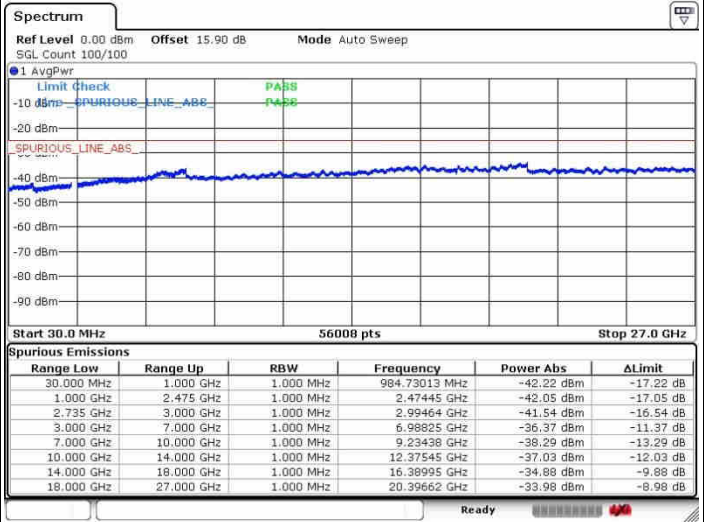

Lowest Channel / 1RB0 and 1RB99

Lowest Channel / 1RB49 and 1RB0

Date: 28.SEP.2017 10:49:31

Date: 28.SEP.2017 11:22:02

Lowest Channel / FullRB

N/A

Date: 28.SEP.2017 10:42:50

LTE Band 41 / 10MHz+20MHz

16QAM

MiddleChannel / 1RB0 and 1RB99

Middle Channel / 1RB49 and 1RB0

Date: 26.SEP.2017 10:54:22

Date: 26.SEP.2017 11:20:28

Middle Channel / FullIRB

N/A

Date: 26.SEP.2017 11:10:47

LTE Band 41 / 10MHz+20MHz

16QAM

Highest Channel / 1RB0 and 1RB99

Highest Channel / 1RB49 and 1RB0

Date: 26.SEP.2017 10:57:52

Date: 26.SEP.2017 11:18:04

Highest Channel / FullIRB

N/A