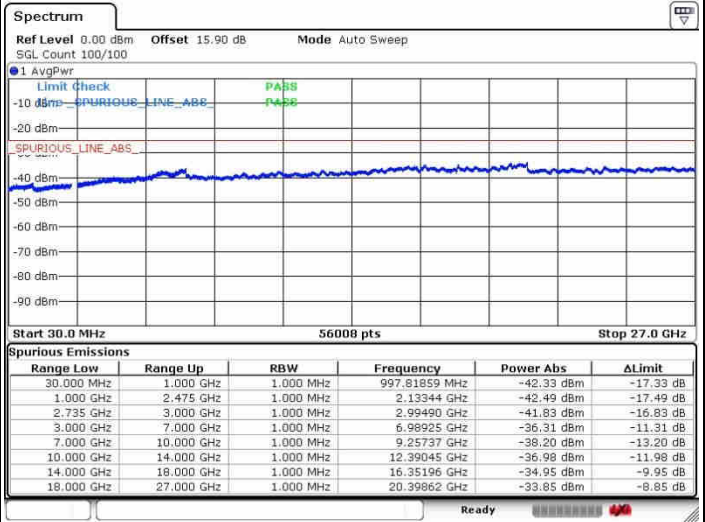

Date: 28.SEP.2017 13:37:02

Highest Channel / FullIRB

N/A

Date: 28.SEP.2017 11:44:12

LTE Band 41 / 15MHz+20MHz

QPSK

Lowest Channel / 1RB0 and 1RB99

Lowest Channel / 1RB74 and 1RB0

Date: 28.SEP.2017 13:50:47

Date: 28.SEP.2017 13:54:55

Lowest Channel / FullRB

N/A

Date: 28.SEP.2017 13:39:03

LTE Band 41 / 15MHz+20MHz

QPSK

Middle Channel / 1RB0 and 1RB9

Middle Channel / 1RB74 and 1RB0

Date: 28.SEP.2017 13:48:08

Date: 28.SEP.2017 13:58:41

Middle Channel / FullIRB

N/A

Date: 28.SEP.2017 13:41:08

LTE Band 41 / 15MHz+20MHz

QPSK

Highest Channel / 1RB0 and 1RB99

Highest Channel / 1RB74 and 1RB0

Date: 28.SEP.2017 13:45:36

Date: 28.SEP.2017 14:00:44

Highest Channel / FullRB

N/A

Date: 28.SEP.2017 13:43:18

LTE Band 41 / 20MHz+5MHz