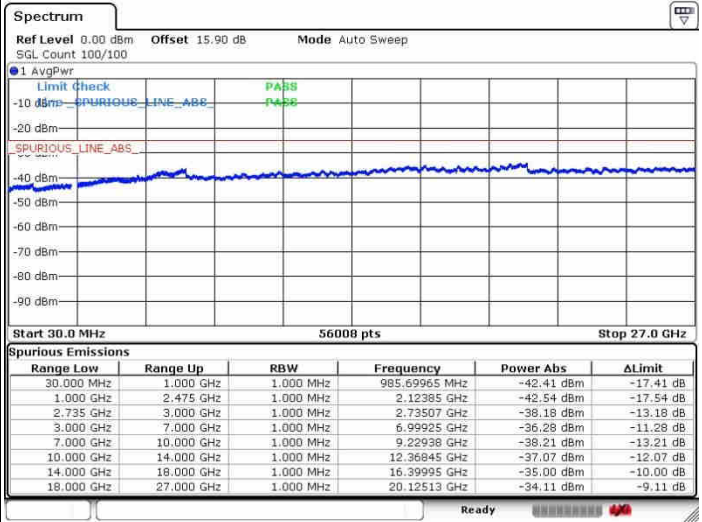

Date: 28.SEP.2017 14:26:41

LTE Band 41 / 20MHz+5MHz

QPSK

Highest Channel / 1RB0 and 1RB24

Highest Channel / 1RB99 and 1RB0

Date: 26.SEP.2017 14:32:53

Date: 26.SEP.2017 14:51:48

Highest Channel / FullIRB

N/A

Date: 26.SEP.2017 14:30:13

LTE Band 41 / 20MHz+10MHz

QPSK

Lowest Channel / 1RB0 and 1RB49

Lowest Channel / 1RB99 and 1RB0

Date: 26.SEP.2017 15:08:19

Date: 26.SEP.2017 15:10:21