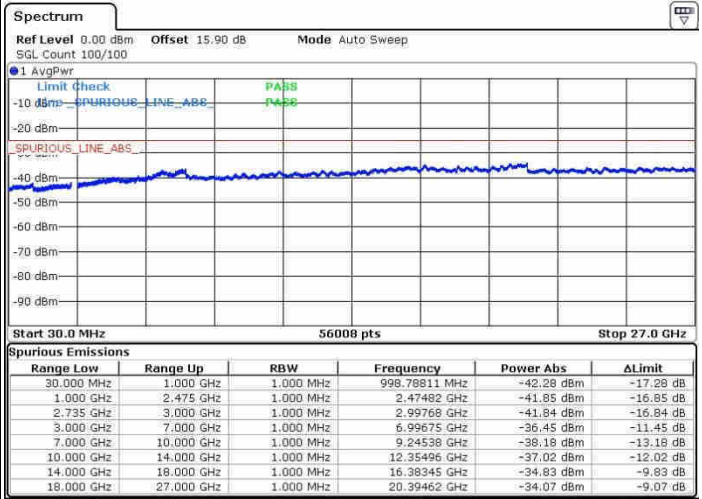

Date: 28.SEP.2017 10:26:27

Date: 28.SEP.2017 10:37:32

Middle Channel / FullIRB

N/A

Date: 28.SEP.2017 10:18:06

LTE Band 41 / 5MHz+20MHz

16QAM

Highest Channel / 1RB0 and 1RB99

Highest Channel / 1RB24 and 1RB0

Date: 28.SEP.2017 10:23:37

Date: 28.SEP.2017 10:40:53

Highest Channel / FullRB

N/A

Date: 28.SEP.2017 10:20:42

LTE Band 41 / 10MHz+20MHz

16QAM

Lowest Channel / 1RB0 and 1RB99

Lowest Channel / 1RB49 and 1RB0

Date: 28.SEP.2017 10:49:31

Date: 28.SEP.2017 11:22:02

Lowest Channel / FullRB

N/A

Date: 28.SEP.2017 10:42:50

LTE Band 41 / 10MHz+20MHz