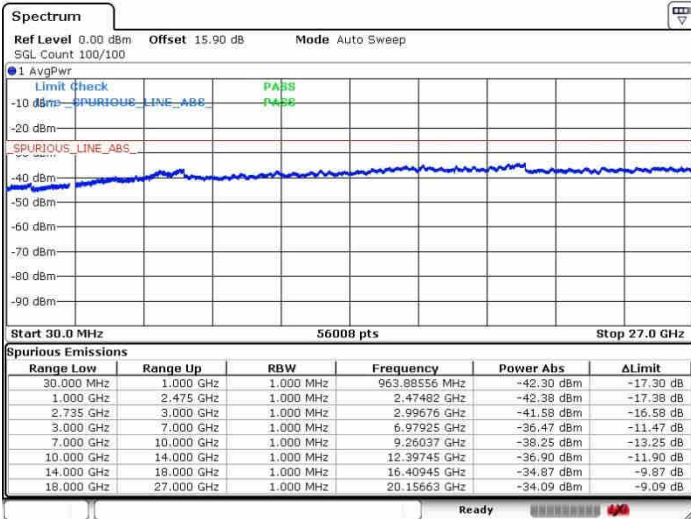

Date: 28.SEP.2017 13:50:47

Date: 28.SEP.2017 13:54:55

Lowest Channel / FullRB

N/A

Date: 28.SEP.2017 13:39:03

LTE Band 41 / 15MHz+20MHz

QPSK

Middle Channel / 1RB0 and 1RB9

Middle Channel / 1RB74 and 1RB0

Date: 28.SEP.2017 13:48:08

Date: 28.SEP.2017 13:58:41

Middle Channel / FullIRB

N/A

Date: 28.SEP.2017 13:41:08

LTE Band 41 / 15MHz+20MHz

QPSK

Highest Channel / 1RB0 and 1RB99

Highest Channel / 1RB74 and 1RB0

Date: 28.SEP.2017 13:45:36

Date: 28.SEP.2017 14:00:44

Highest Channel / FullRB

N/A

Date: 28.SEP.2017 13:43:18

LTE Band 41 / 20MHz+5MHz