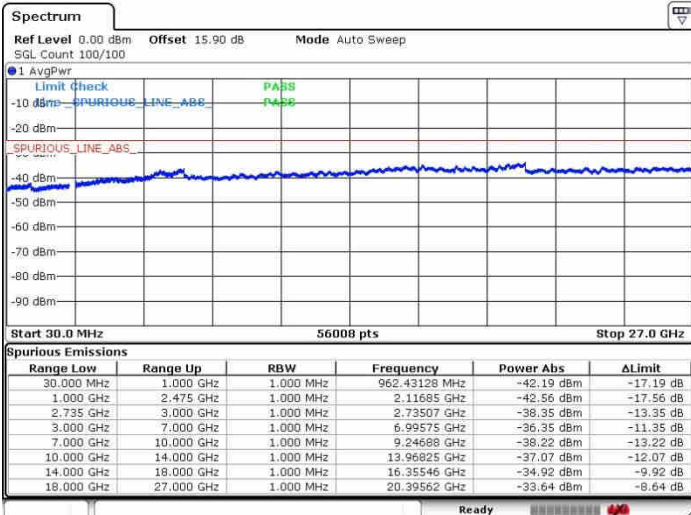

Middle Channel / 1RB74 and 1RB0

Date: 28.SEP.2017 13:48:08

Date: 28.SEP.2017 13:58:41

Middle Channel / FullIRB

N/A

Date: 28.SEP.2017 13:41:08

LTE Band 41 / 15MHz+20MHz

QPSK

Highest Channel / 1RB0 and 1RB99

Highest Channel / 1RB74 and 1RB0

Date: 28.SEP.2017 13:45:36

Date: 28.SEP.2017 14:00:44

Highest Channel / FullRB

N/A

Date: 28.SEP.2017 13:43:18

LTE Band 41 / 20MHz+5MHz

QPSK

Lowest Channel / 1RB0 and 1RB24

Lowest Channel / 1RB99 and 1RB0

Date: 28.SEP.2017 14:43:12

Date: 28.SEP.2017 14:46:30

Lowest Channel / FullRB

N/A

Date: 28.SEP.2017 14:20:33