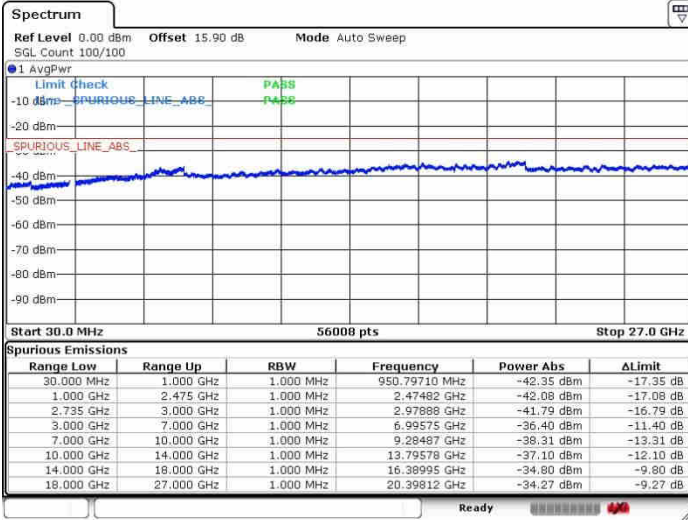

LTE Band 41 / 10MHz+20MHz

QPSK

Highest Channel / 1RB0 and 1RB99

Highest Channel / 1RB49 and 1RB0

Date: 26.SEP.2017 10:57:01

Date: 26.SEP.2017 11:17:14

Highest Channel / FullRB

N/A

Date: 26.SEP.2017 11:13:06

LTE Band 41 / 15MHz+15MHz

QPSK

Lowest Channel / 1RB0 and 1RB74

Lowest Channel / 1RB74 and 1RB0

Date: 28.SEP.2017 11:52:51

Date: 28.SEP.2017 11:56:05

Lowest Channel / FullRB