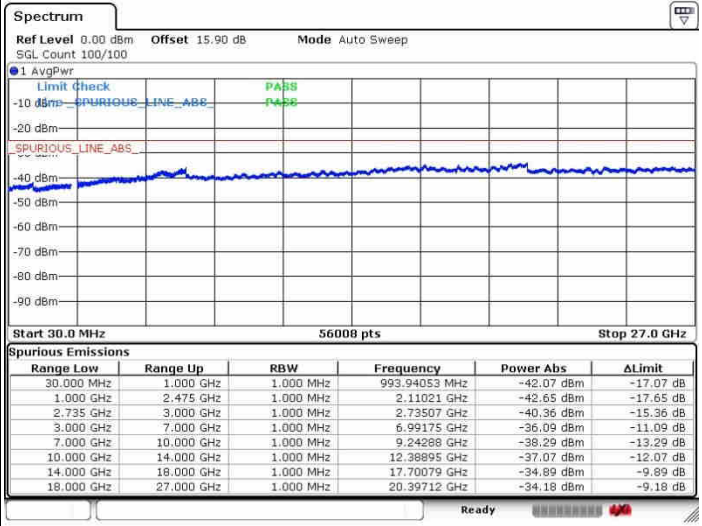

Highest Channel / 1RB0 and 1RB99

Highest Channel / 1RB74 and 1RB0

Date: 28.SEP.2017 13:45:36

Date: 28.SEP.2017 14:00:44

Highest Channel / FullRB

N/A

Date: 28.SEP.2017 13:43:18

LTE Band 41 / 20MHz+5MHz

QPSK

Lowest Channel / 1RB0 and 1RB24

Lowest Channel / 1RB99 and 1RB0

Date: 28.SEP.2017 14:43:12

Date: 28.SEP.2017 14:46:30

Lowest Channel / FullRB

N/A

Date: 28.SEP.2017 14:20:33

LTE Band 41 / 20MHz+5MHz

QPSK

Middle Channel / 1RB0 and 1RB24

Middle Channel / 1RB99 and 1RB0

Date: 28.SEP.2017 14:35:14

Date: 28.SEP.2017 14:49:45

Middle Channel / FullIRB

N/A

Date: 28.SEP.2017 14:26:41

LTE Band 41 / 20MHz+5MHz

QPSK

Highest Channel / 1RB0 and 1RB24

Highest Channel / 1RB99 and 1RB0

Date: 26.SEP.2017 14:32:53

Date: 26.SEP.2017 14:51:48

Highest Channel / FullIRB