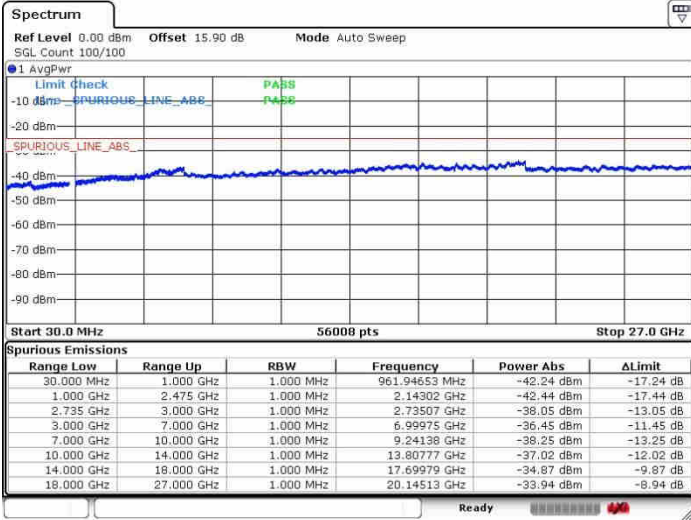

Lowest Channel / FullRB

N/A

Date: 26.SEP.2017 14:54:20

LTE Band 41 / 20MHz+10MHz

QPSK

Middle Channel / 1RB0 and 1RB49

Middle Channel / 1RB99 and 1RB0

Date: 26.SEP.2017 15:04:48

Date: 26.SEP.2017 15:12:49

Middle Channel / FullRB

N/A

Date: 26.SEP.2017 14:56:30

LTE Band 41 / 20MHz+10MHz

QPSK

Highest Channel / 1RB0 and 1RB49

Highest Channel / 1RB99 and 1RB0

Date: 26.SEP.2017 15:01:31

Date: 26.SEP.2017 15:18:01

Highest Channel / FullIRB

N/A

Date: 26.SEP.2017 14:58:46

LTE Band 41 / 20MHz+15MHz

QPSK

Lowest Channel / 1RB0 and 1RB74

Lowest Channel / 1RB99 and 1RB0

Date: 26.SEP.2017 15:36:15

Date: 26.SEP.2017 15:38:38

Lowest Channel / FullRB

N/A

Date: 26.SEP.2017 15:22:59

LTE Band 41 / 20MHz+15MHz

QPSK