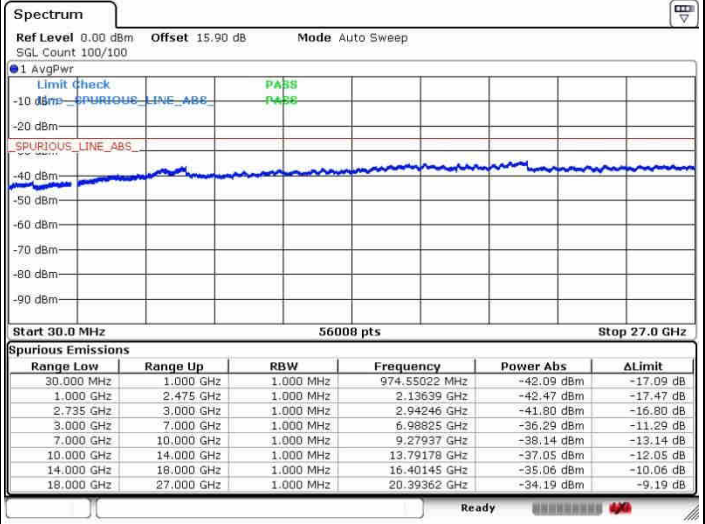

LTE Band 41 / 20MHz+20MHz

QPSK

Lowest Channel / 1RB0 and 1RB99

Lowest Channel / 1RB99 and 1RB0

Date: 28.SEP.2017 09:56:57

Date: 28.SEP.2017 09:59:12

Lowest Channel / FullRB

N/A

Date: 28.SEP.2017 09:41:29

LTE Band 41 / 20MHz+20MHz

QPSK

Middle Channel / 1RB0 and 1RB99

Middle Channel / 1RB99 and 1RB0

Date: 26.SEP.2017 09:53:26

Date: 26.SEP.2017 10:05:52

Middle Channel / FullRB

N/A

Date: 26.SEP.2017 09:44:26

LTE Band 41 / 20MHz+20MHz

QPSK

Highest Channel / 1RB0 and 1RB99

Highest Channel / 1RB99 and 1RB0

Date: 28.SEP.2017 09:51:00

Date: 28.SEP.2017 10:09:48