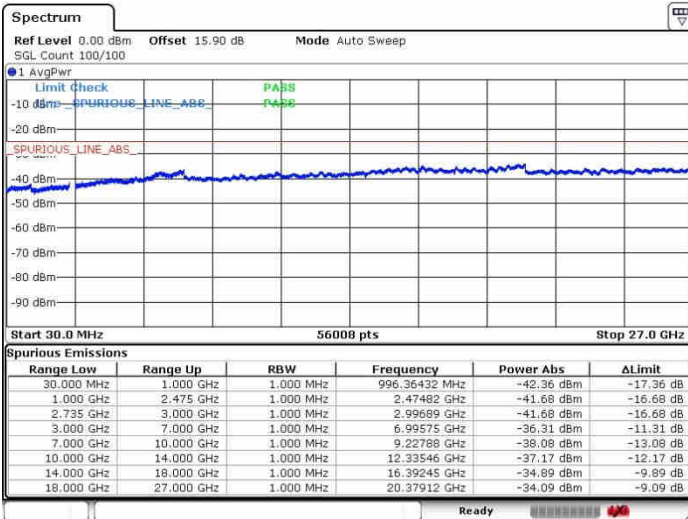

Highest Channel / 1RB24 and 1RB0

Date: 28.SEP.2017 10:23:37

Date: 28.SEP.2017 10:40:53

Highest Channel / FullRB

N/A

Date: 28.SEP.2017 10:20:42

LTE Band 41 / 10MHz+20MHz

16QAM

Lowest Channel / 1RB0 and 1RB99

Lowest Channel / 1RB49 and 1RB0

Date: 28.SEP.2017 10:49:31

Date: 28.SEP.2017 11:22:02

Lowest Channel / FullRB

N/A

Date: 28.SEP.2017 10:42:50

LTE Band 41 / 10MHz+20MHz

16QAM

MiddleChannel / 1RB0 and 1RB99

Middle Channel / 1RB49 and 1RB0

Date: 26.SEP.2017 10:54:22

Date: 26.SEP.2017 11:20:28

Middle Channel / FullIRB

N/A

Date: 26.SEP.2017 11:10:47

LTE Band 41 / 10MHz+20MHz

16QAM

Highest Channel / 1RB0 and 1RB99

Highest Channel / 1RB49 and 1RB0

Date: 26.SEP.2017 10:57:52

Date: 26.SEP.2017 11:18:04

Highest Channel / FullIRB

N/A