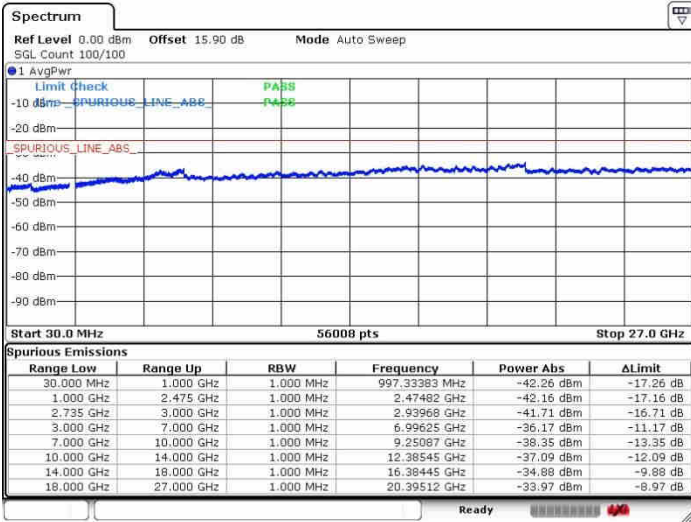

Lowest Channel / 1RB0 and 1RB99

Lowest Channel / 1RB49 and 1RB0

Date: 28.SEP.2017 10:49:31

Date: 28.SEP.2017 11:22:02

Lowest Channel / FullRB

N/A

Date: 28.SEP.2017 10:42:50

LTE Band 41 / 10MHz+20MHz

16QAM

MiddleChannel / 1RB0 and 1RB99

Middle Channel / 1RB49 and 1RB0

Date: 26.SEP.2017 10:54:22

Date: 26.SEP.2017 11:20:28

Middle Channel / FullIRB

N/A

Date: 26.SEP.2017 11:10:47

LTE Band 41 / 10MHz+20MHz

16QAM

Highest Channel / 1RB0 and 1RB99

Highest Channel / 1RB49 and 1RB0

Date: 26.SEP.2017 10:57:52

Date: 26.SEP.2017 11:18:04

Highest Channel / FullIRB

N/A