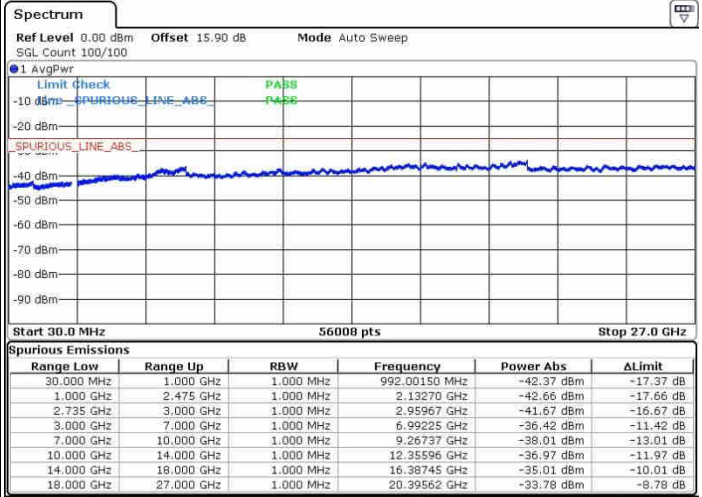

Date: 26.SEP.2017 11:13:06

LTE Band 41 / 15MHz+15MHz

QPSK

Lowest Channel / 1RB0 and 1RB74

Lowest Channel / 1RB74 and 1RB0

Date: 28.SEP.2017 11:52:51

Date: 28.SEP.2017 11:56:05

Lowest Channel / FullRB

N/A

Date: 28.SEP.2017 11:24:04

LTE Band 41 / 15MHz+15MHz

QPSK

Middle Channel / 1RB0 and 1RB74

Middle Channel / 1RB74 and 1RB0

Date: 28.SEP.2017 11:50:04

Date: 28.SEP.2017 13:34:30

Middle Channel / FullIRB

N/A

Date: 28.SEP.2017 11:52:11

LTE Band 41 / 15MHz+15MHz

QPSK

Highest Channel / 1RB0 and 1RB74

Highest Channel / 1RB74 and 1RB0

Date: 28.SEP.2017 11:47:23

Date: 28.SEP.2017 13:37:02

Highest Channel / FullIRB

N/A

Date: 28.SEP.2017 11:44:12

LTE Band 41 / 15MHz+20MHz

QPSK

Lowest Channel / 1RB0 and 1RB99

Lowest Channel / 1RB74 and 1RB0