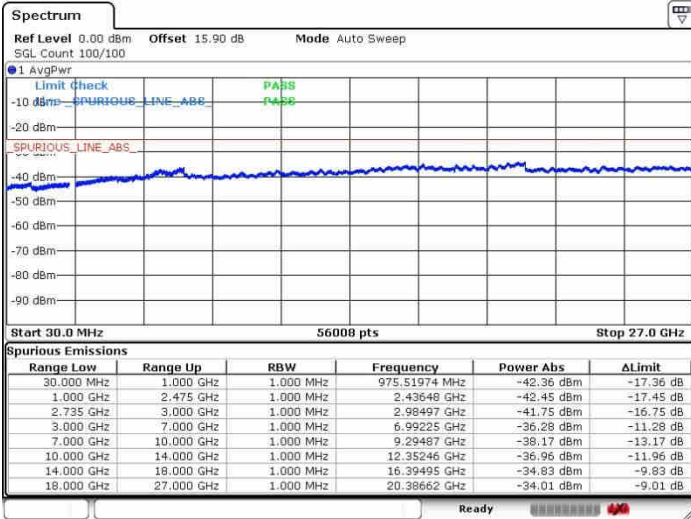

Middle Channel / 1RB74 and 1RB0

Date: 28.SEP.2017 13:48:08

Date: 28.SEP.2017 13:58:41

Middle Channel / FullIRB

N/A

Date: 28.SEP.2017 13:41:08

LTE Band 41 / 15MHz+20MHz

QPSK

Highest Channel / 1RB0 and 1RB99

Highest Channel / 1RB74 and 1RB0

Date: 28.SEP.2017 13:45:36

Date: 28.SEP.2017 14:00:44

Highest Channel / FullRB

N/A

Date: 28.SEP.2017 13:43:18

LTE Band 41 / 20MHz+5MHz

QPSK

Lowest Channel / 1RB0 and 1RB24

Lowest Channel / 1RB99 and 1RB0

Date: 28.SEP.2017 14:43:12

Date: 28.SEP.2017 14:46:30

Lowest Channel / FullRB

N/A

Date: 28.SEP.2017 14:20:33