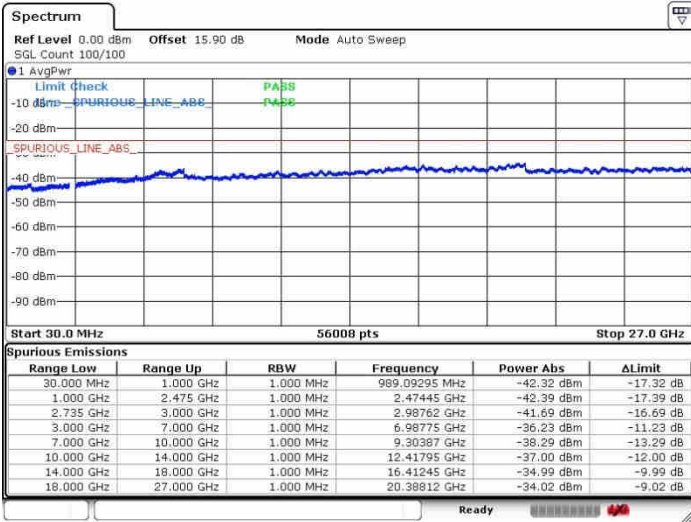

Date: 28.SEP.2017 13:37:02

Highest Channel / FullIRB

N/A

Date: 28.SEP.2017 11:44:12

LTE Band 41 / 15MHz+20MHz

QPSK

Lowest Channel / 1RB0 and 1RB99

Lowest Channel / 1RB74 and 1RB0

Date: 28.SEP.2017 13:50:47

Date: 28.SEP.2017 13:54:55

Lowest Channel / FullRB

N/A

Date: 28.SEP.2017 13:39:03

LTE Band 41 / 15MHz+20MHz

QPSK

Middle Channel / 1RB0 and 1RB9

Middle Channel / 1RB74 and 1RB0

Date: 28.SEP.2017 13:48:08

Date: 28.SEP.2017 13:58:41

Middle Channel / FullIRB

N/A

Date: 28.SEP.2017 13:41:08

LTE Band 41 / 15MHz+20MHz

QPSK

Highest Channel / 1RB0 and 1RB99

Highest Channel / 1RB74 and 1RB0

Date: 28.SEP.2017 13:45:36

Date: 28.SEP.2017 14:00:44

Highest Channel / FullRB

N/A

Date: 28.SEP.2017 13:43:18

LTE Band 41 / 20MHz+5MHz