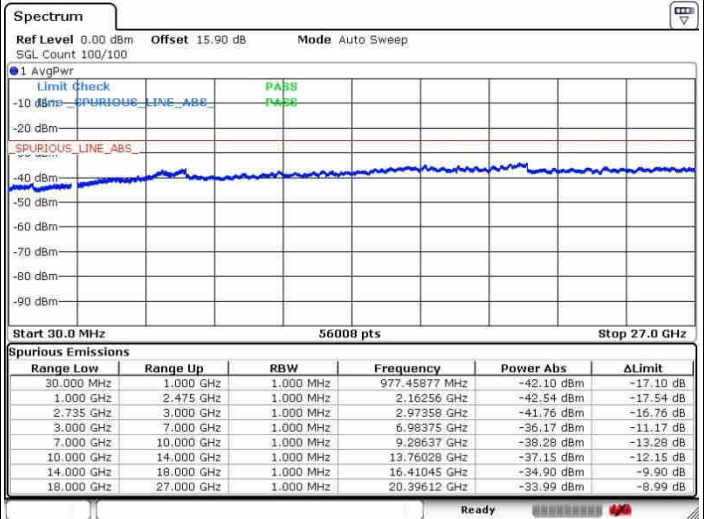

Date: 28.SEP.2017 13:50:47

Date: 28.SEP.2017 13:54:55

Lowest Channel / FullRB

N/A

Date: 28.SEP.2017 13:39:03

LTE Band 41 / 15MHz+20MHz

QPSK

Middle Channel / 1RB0 and 1RB9

Middle Channel / 1RB74 and 1RB0

Date: 28.SEP.2017 13:48:08

Date: 28.SEP.2017 13:58:41

Middle Channel / FullIRB

N/A

Date: 28.SEP.2017 13:41:08

LTE Band 41 / 15MHz+20MHz

QPSK

Highest Channel / 1RB0 and 1RB99

Highest Channel / 1RB74 and 1RB0

Date: 28.SEP.2017 13:45:36

Date: 28.SEP.2017 14:00:44

Highest Channel / FullRB

N/A

Date: 28.SEP.2017 13:43:18

LTE Band 41 / 20MHz+5MHz