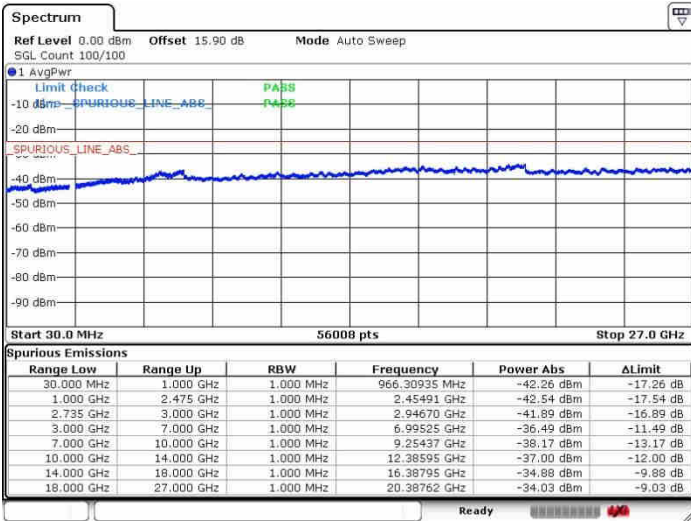

Date: 28.SEP.2017 13:50:47

Date: 28.SEP.2017 13:54:55

Lowest Channel / FullRB

N/A

Date: 28.SEP.2017 13:39:03

LTE Band 41 / 15MHz+20MHz

QPSK

Middle Channel / 1RB0 and 1RB9

Middle Channel / 1RB74 and 1RB0

Date: 28.SEP.2017 13:48:08

Date: 28.SEP.2017 13:58:41

Middle Channel / FullIRB

N/A

Date: 28.SEP.2017 13:41:08

LTE Band 41 / 15MHz+20MHz

QPSK

Highest Channel / 1RB0 and 1RB99

Highest Channel / 1RB74 and 1RB0

Date: 28.SEP.2017 13:45:36

Date: 28.SEP.2017 14:00:44

Highest Channel / FullRB

N/A

Date: 28.SEP.2017 13:43:18

LTE Band 41 / 20MHz+5MHz