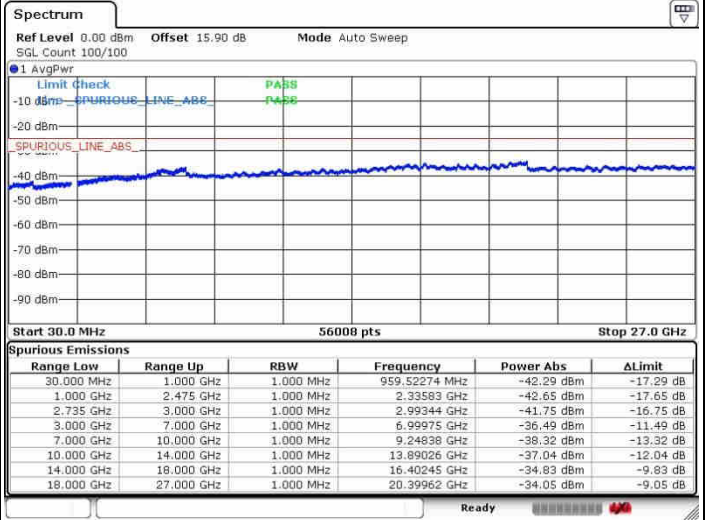

Highest Channel / FullRB

N/A

Date: 28.SEP.2017 09:47:07

LTE Band 41 / 5MHz+20MHz

16QAM

Lowest Channel / 1RB0 and 1RB99

Lowest Channel / 1RB24 and 1RB0

Date: 26.SEP.2017 10:28:30

Date: 26.SEP.2017 10:31:33

Lowest Channel / FullIRB

N/A

Date: 26.SEP.2017 10:14:58

LTE Band 41 / 5MHz+20MHz

16QAM

Middle Channel / 1RB0 and 1RB99

Middle Channel / 1RB24 and 1RB0

Date: 28.SEP.2017 10:26:27

Date: 28.SEP.2017 10:37:32

Middle Channel / FullIRB

N/A

Date: 28.SEP.2017 10:18:06

LTE Band 41 / 5MHz+20MHz

16QAM

Highest Channel / 1RB0 and 1RB99

Highest Channel / 1RB24 and 1RB0

Date: 28.SEP.2017 10:23:37

Date: 28.SEP.2017 10:40:53

Highest Channel / FullRB

N/A

Date: 28.SEP.2017 10:20:42

LTE Band 41 / 10MHz+20MHz

16QAM