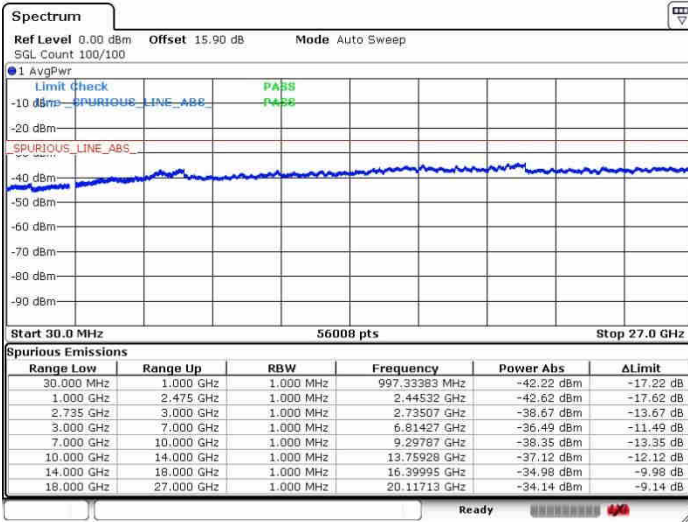

Date: 26.SEP.2017 15:12:49

Middle Channel / FullRB

N/A

Date: 26.SEP.2017 14:56:30

LTE Band 41 / 20MHz+10MHz

QPSK

Highest Channel / 1RB0 and 1RB49

Highest Channel / 1RB99 and 1RB0

Date: 26.SEP.2017 15:01:31

Date: 26.SEP.2017 15:18:01

Highest Channel / FullIRB

N/A

Date: 26.SEP.2017 14:58:46

LTE Band 41 / 20MHz+15MHz

QPSK

Lowest Channel / 1RB0 and 1RB74

Lowest Channel / 1RB99 and 1RB0

Date: 26.SEP.2017 15:36:15

Date: 26.SEP.2017 15:38:38

Lowest Channel / FullRB

N/A

Date: 26.SEP.2017 15:22:59

LTE Band 41 / 20MHz+15MHz

QPSK