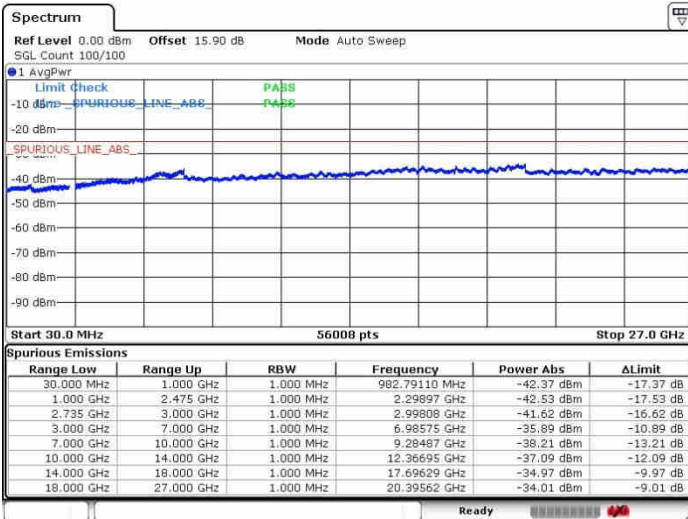

Date: 28.SEP.2017 10:26:27

Date: 28.SEP.2017 10:37:32

Middle Channel / FullIRB

N/A

Date: 28.SEP.2017 10:18:06

LTE Band 41 / 5MHz+20MHz

16QAM

Highest Channel / 1RB0 and 1RB99

Highest Channel / 1RB24 and 1RB0

Date: 28.SEP.2017 10:23:37

Date: 28.SEP.2017 10:40:53

Highest Channel / FullRB

N/A

Date: 28.SEP.2017 10:20:42

LTE Band 41 / 10MHz+20MHz

16QAM

Lowest Channel / 1RB0 and 1RB99

Lowest Channel / 1RB49 and 1RB0

Date: 28.SEP.2017 10:49:31

Date: 28.SEP.2017 11:22:02

Lowest Channel / FullRB

N/A

Date: 28.SEP.2017 10:42:50

LTE Band 41 / 10MHz+20MHz