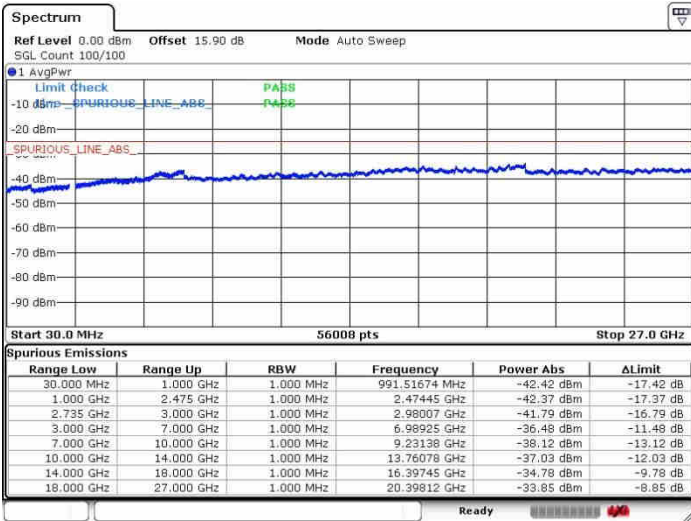

Middle Channel / FullIRB

N/A

Date: 26.SEP.2017 11:37:09

LTE Band 41 / 15MHz+15MHz

16QAM

Highest Channel / 1RB0 and 1RB74

Highest Channel / 1RB74 and 1RB0

Date: 28.SEP.2017 11:48:02

Date: 28.SEP.2017 13:37:43

Highest Channel / FullIRB

N/A

Date: 28.SEP.2017 11:45:45

LTE Band 41 / 15MHz+20MHz

16QAM

Lowest Channel / 1RB0 and 1RB99

Lowest Channel / 1RB74 and 1RB0

Date: 26.SEP.2017 13:52:16

Date: 26.SEP.2017 13:57:13

Lowest Channel / FullIRB

N/A

Date: 26.SEP.2017 13:39:45