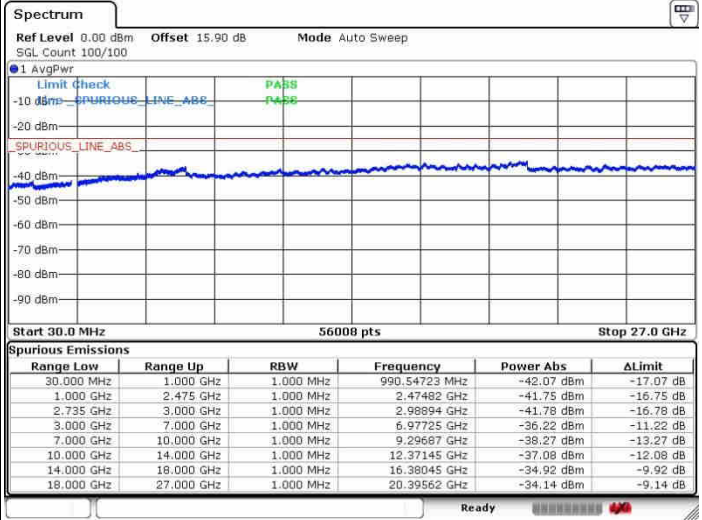

LTE Band 41 / 10MHz+20MHz

QPSK

Highest Channel / 1RB0 and 1RB99

Highest Channel / 1RB49 and 1RB0

Date: 26.SEP.2017 10:57:01

Date: 26.SEP.2017 11:17:14

Highest Channel / FullRB

N/A

Date: 26.SEP.2017 11:13:06

LTE Band 41 / 15MHz+15MHz

QPSK

Lowest Channel / 1RB0 and 1RB74

Lowest Channel / 1RB74 and 1RB0

Date: 28.SEP.2017 11:52:51

Date: 28.SEP.2017 11:56:05

Lowest Channel / FullRB