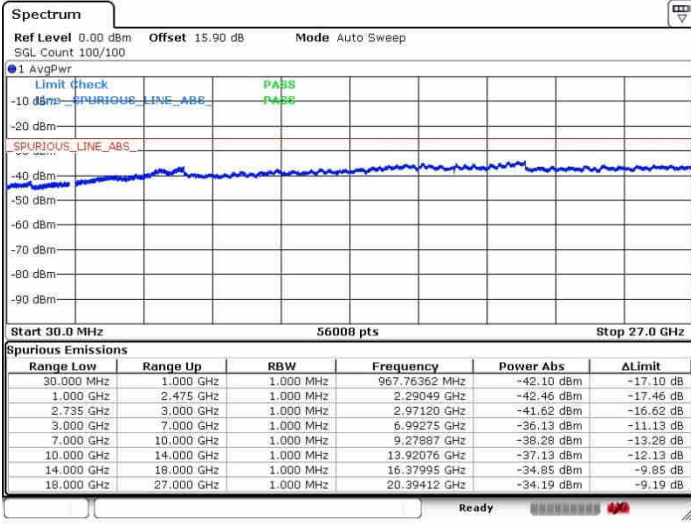

LTE Band 41 / 20MHz+20MHz

QPSK

Lowest Channel / 1RB0 and 1RB99

Lowest Channel / 1RB99 and 1RB0

Date: 28.SEP.2017 09:56:57

Date: 28.SEP.2017 09:59:12

Lowest Channel / FullRB

N/A

Date: 28.SEP.2017 09:41:29

LTE Band 41 / 20MHz+20MHz

QPSK

Middle Channel / 1RB0 and 1RB99

Middle Channel / 1RB99 and 1RB0

Date: 26.SEP.2017 09:53:26

Date: 26.SEP.2017 10:05:52

Middle Channel / FullRB

N/A

Date: 26.SEP.2017 09:44:26

LTE Band 41 / 20MHz+20MHz

QPSK

Highest Channel / 1RB0 and 1RB99

Highest Channel / 1RB99 and 1RB0

Date: 28.SEP.2017 09:51:00

Date: 28.SEP.2017 10:09:48

Highest Channel / FullRB

N/A

Date: 28.SEP.2017 09:47:07

LTE Band 41 / 5MHz+20MHz

16QAM

Lowest Channel / 1RB0 and 1RB99

Lowest Channel / 1RB24 and 1RB0

Date: 26.SEP.2017 10:28:30