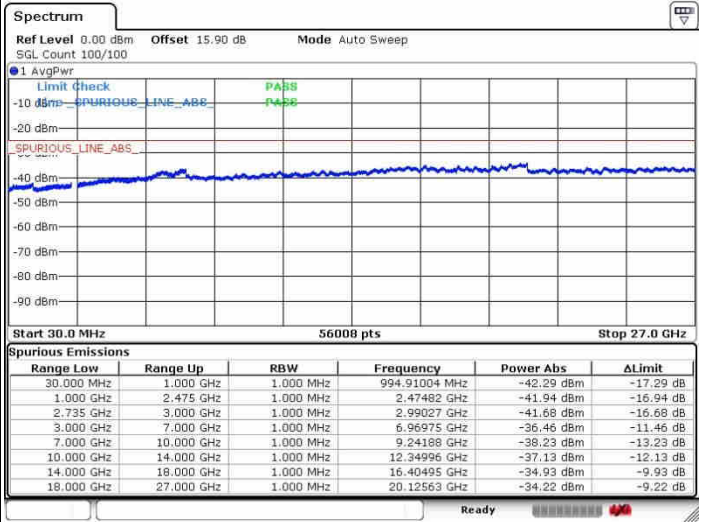

Date: 26.SEP.2017 11:20:28