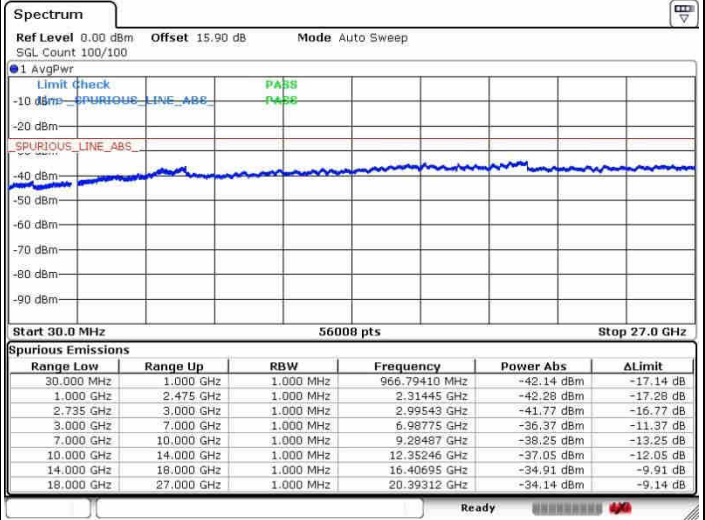

N/A

Date: 26.SEP.2017 09:44:26

LTE Band 41 / 20MHz+20MHz

QPSK

Highest Channel / 1RB0 and 1RB99

Highest Channel / 1RB99 and 1RB0

Date: 28.SEP.2017 09:51:00

Date: 28.SEP.2017 10:09:48

Highest Channel / FullRB

N/A

Date: 28.SEP.2017 09:47:07

LTE Band 41 / 5MHz+20MHz

16QAM

Lowest Channel / 1RB0 and 1RB99

Lowest Channel / 1RB24 and 1RB0

Date: 26.SEP.2017 10:28:30

Date: 26.SEP.2017 10:31:33

Lowest Channel / FullIRB

N/A

Date: 26.SEP.2017 10:14:58

LTE Band 41 / 5MHz+20MHz

16QAM

Middle Channel / 1RB0 and 1RB99

Middle Channel / 1RB24 and 1RB0

Date: 28.SEP.2017 10:26:27

Date: 28.SEP.2017 10:37:32

Middle Channel / FullIRB

N/A

Date: 28.SEP.2017 10:18:06

LTE Band 41 / 5MHz+20MHz

16QAM

Highest Channel / 1RB0 and 1RB99