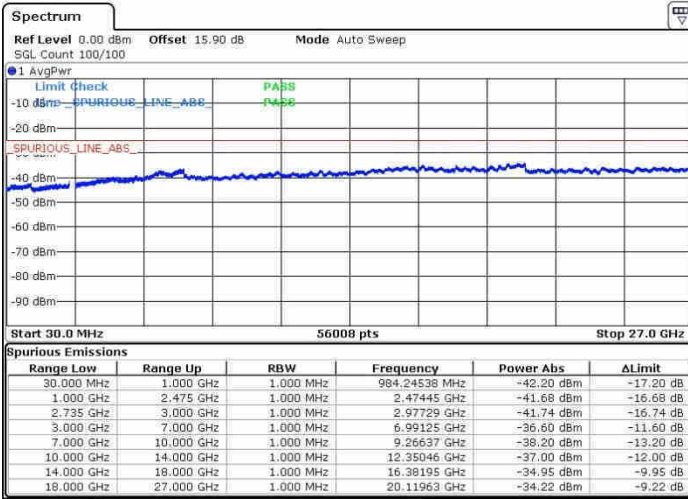

Date: 28.SEP.2017 10:26:27

Date: 28.SEP.2017 10:37:32

Middle Channel / FullIRB

N/A

Date: 28.SEP.2017 10:18:06

LTE Band 41 / 5MHz+20MHz

16QAM

Highest Channel / 1RB0 and 1RB99

Highest Channel / 1RB24 and 1RB0

Date: 28.SEP.2017 10:23:37

Date: 28.SEP.2017 10:40:53

Highest Channel / FullRB

N/A

Date: 28.SEP.2017 10:20:42

LTE Band 41 / 10MHz+20MHz

16QAM

Lowest Channel / 1RB0 and 1RB99

Lowest Channel / 1RB49 and 1RB0

Date: 28.SEP.2017 10:49:31

Date: 28.SEP.2017 11:22:02

Lowest Channel / FullRB

N/A

Date: 28.SEP.2017 10:42:50

LTE Band 41 / 10MHz+20MHz