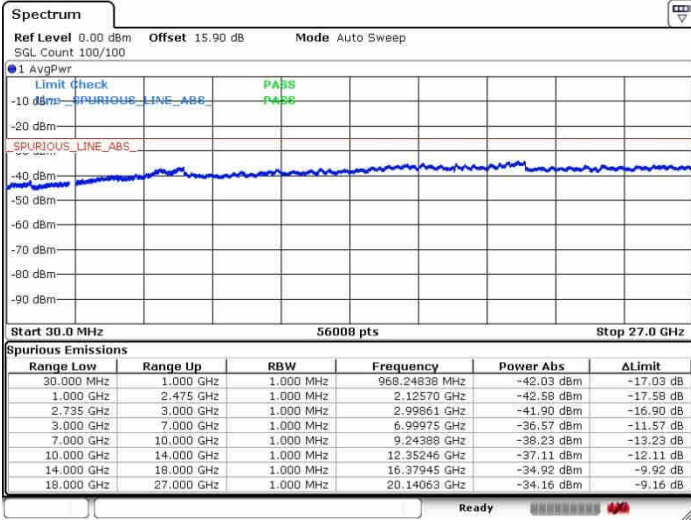

N/A

Date: 26.SEP.2017 09:44:26

LTE Band 41 / 20MHz+20MHz

QPSK

Highest Channel / 1RB0 and 1RB99

Highest Channel / 1RB99 and 1RB0

Date: 28.SEP.2017 09:51:00

Date: 28.SEP.2017 10:09:48

Highest Channel / FullRB

N/A

Date: 28.SEP.2017 09:47:07

LTE Band 41 / 5MHz+20MHz

16QAM

Lowest Channel / 1RB0 and 1RB99

Lowest Channel / 1RB24 and 1RB0

Date: 26.SEP.2017 10:28:30

Date: 26.SEP.2017 10:31:33

Lowest Channel / FullIRB

N/A

Date: 26.SEP.2017 10:14:58

LTE Band 41 / 5MHz+20MHz

16QAM

Middle Channel / 1RB0 and 1RB99

Middle Channel / 1RB24 and 1RB0

Date: 28.SEP.2017 10:26:27

Date: 28.SEP.2017 10:37:32

Middle Channel / FullIRB

N/A

Date: 28.SEP.2017 10:18:06

LTE Band 41 / 5MHz+20MHz

16QAM

Highest Channel / 1RB0 and 1RB99