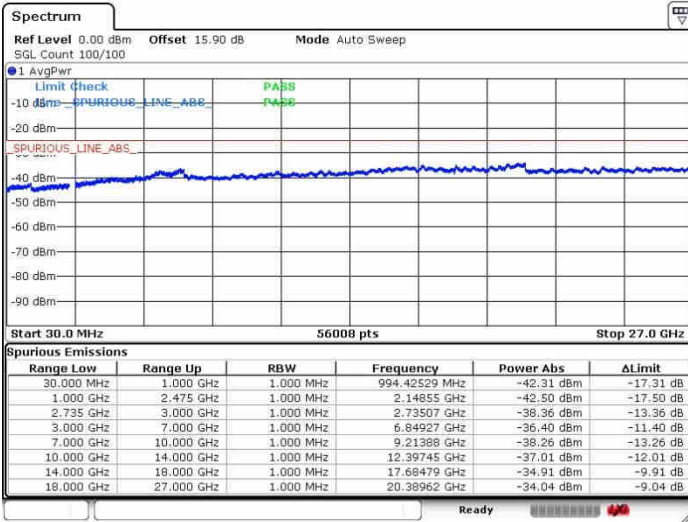

Date: 28.SEP.2017 14:26:41

LTE Band 41 / 20MHz+5MHz

QPSK

Highest Channel / 1RB0 and 1RB24

Highest Channel / 1RB99 and 1RB0

Date: 26.SEP.2017 14:32:53

Date: 26.SEP.2017 14:51:48

Highest Channel / FullIRB

N/A

Date: 26.SEP.2017 14:30:13

LTE Band 41 / 20MHz+10MHz

QPSK

Lowest Channel / 1RB0 and 1RB49

Lowest Channel / 1RB99 and 1RB0

Date: 26.SEP.2017 15:08:19

Date: 26.SEP.2017 15:10:21