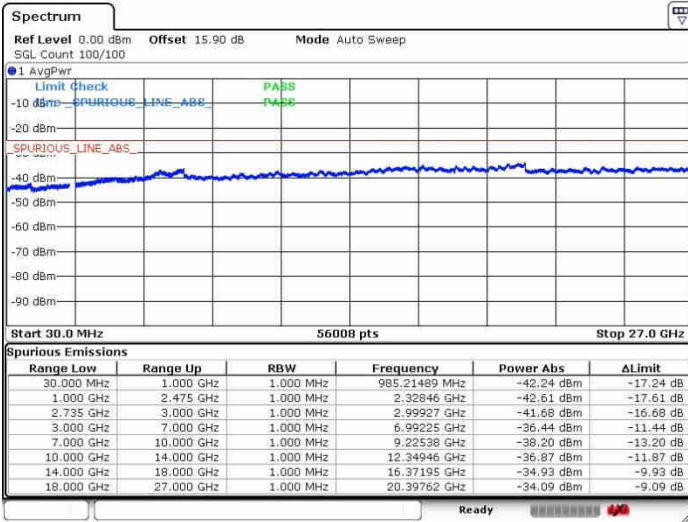

Middle Channel / FullIRB

N/A

Date: 28.SEP.2017 11:52:11

LTE Band 41 / 15MHz+15MHz

QPSK

Highest Channel / 1RB0 and 1RB74

Highest Channel / 1RB74 and 1RB0

Date: 28.SEP.2017 11:47:23

Date: 28.SEP.2017 13:37:02

Highest Channel / FullIRB

N/A

Date: 28.SEP.2017 11:44:12

LTE Band 41 / 15MHz+20MHz

QPSK

Lowest Channel / 1RB0 and 1RB99

Lowest Channel / 1RB74 and 1RB0

Date: 28.SEP.2017 13:50:47

Date: 28.SEP.2017 13:54:55

Lowest Channel / FullRB

N/A

Date: 28.SEP.2017 13:39:03

LTE Band 41 / 15MHz+20MHz

QPSK

Middle Channel / 1RB0 and 1RB9