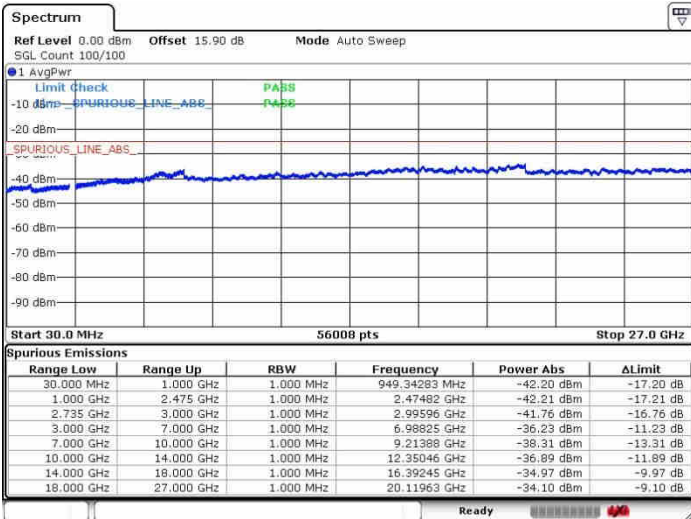

Lowest Channel / 1RB0 and 1RB99

Lowest Channel / 1RB49 and 1RB0

Date: 28.SEP.2017 10:49:31

Date: 28.SEP.2017 11:22:02

Lowest Channel / FullRB

N/A

Date: 28.SEP.2017 10:42:50

LTE Band 41 / 10MHz+20MHz

LTE Band 41 / 10MHz+20MHz

16QAM

Highest Channel / 1RB0 and 1RB99

Highest Channel / 1RB49 and 1RB0

Date: 26.SEP.2017 10:57:52

Date: 26.SEP.2017 11:18:04

Highest Channel / FullIRB

N/A

Date: 26.SEP.2017 11:15:21

LTE Band 41 / 15MHz+15MHz

16QAM

Lowest Channel / 1RB0 and 1RB74

Lowest Channel / 1RB74 and 1RB0

Date: 28.SEP.2017 11:53:38

Date: 28.SEP.2017 11:56:51

Lowest Channel / FullIRB