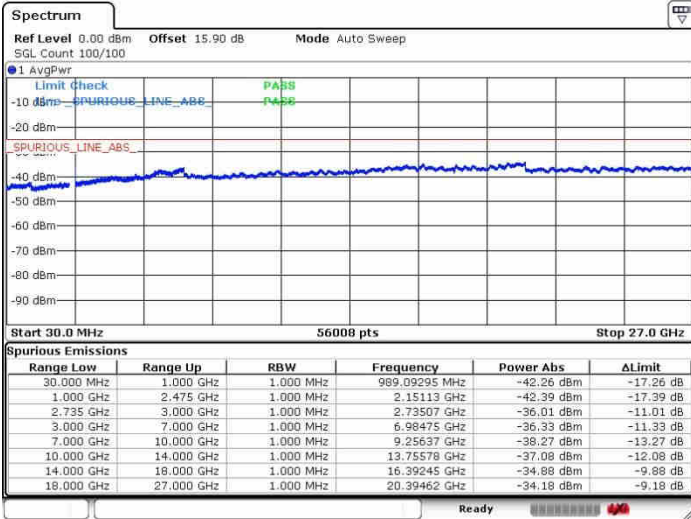

N/A

Date: 26.SEP.2017 14:30:13

LTE Band 41 / 20MHz+10MHz

QPSK

Lowest Channel / 1RB0 and 1RB49

Lowest Channel / 1RB99 and 1RB0

Date: 26.SEP.2017 15:08:19

Date: 26.SEP.2017 15:10:21

Lowest Channel / FullRB

N/A

Date: 26.SEP.2017 14:54:20

LTE Band 41 / 20MHz+10MHz

QPSK

Middle Channel / 1RB0 and 1RB49

Middle Channel / 1RB99 and 1RB0

Date: 26.SEP.2017 15:04:48

Date: 26.SEP.2017 15:12:49

Middle Channel / FullRB

N/A

Date: 26.SEP.2017 14:56:30

LTE Band 41 / 20MHz+10MHz

QPSK

Highest Channel / 1RB0 and 1RB49

Highest Channel / 1RB99 and 1RB0

Date: 26.SEP.2017 15:01:31

Date: 26.SEP.2017 15:18:01

Highest Channel / FullIRB

N/A

Date: 26.SEP.2017 14:58:46

LTE Band 41 / 20MHz+15MHz

QPSK

Lowest Channel / 1RB0 and 1RB74