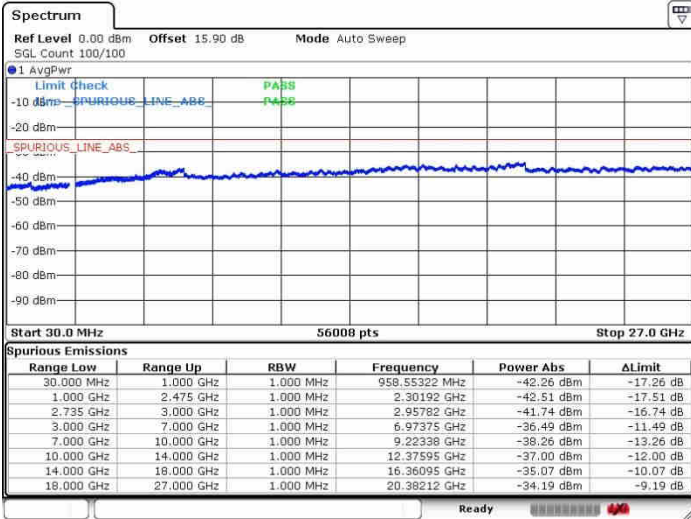

Highest Channel / FullRB

N/A

Date: 28.SEP.2017 09:47:07

LTE Band 41 / 5MHz+20MHz

16QAM

Lowest Channel / 1RB0 and 1RB99

Lowest Channel / 1RB24 and 1RB0

Date: 26.SEP.2017 10:28:30

Date: 26.SEP.2017 10:31:33

Lowest Channel / FullIRB

N/A

Date: 26.SEP.2017 10:14:58

LTE Band 41 / 5MHz+20MHz

16QAM

Middle Channel / 1RB0 and 1RB99

Middle Channel / 1RB24 and 1RB0

Date: 28.SEP.2017 10:26:27

Date: 28.SEP.2017 10:37:32

Middle Channel / FullIRB

N/A

Date: 28.SEP.2017 10:18:06

LTE Band 41 / 5MHz+20MHz

16QAM

Highest Channel / 1RB0 and 1RB99

Highest Channel / 1RB24 and 1RB0

Date: 28.SEP.2017 10:23:37

Date: 28.SEP.2017 10:40:53

Highest Channel / FullRB

N/A

Date: 28.SEP.2017 10:20:42

LTE Band 41 / 10MHz+20MHz

16QAM