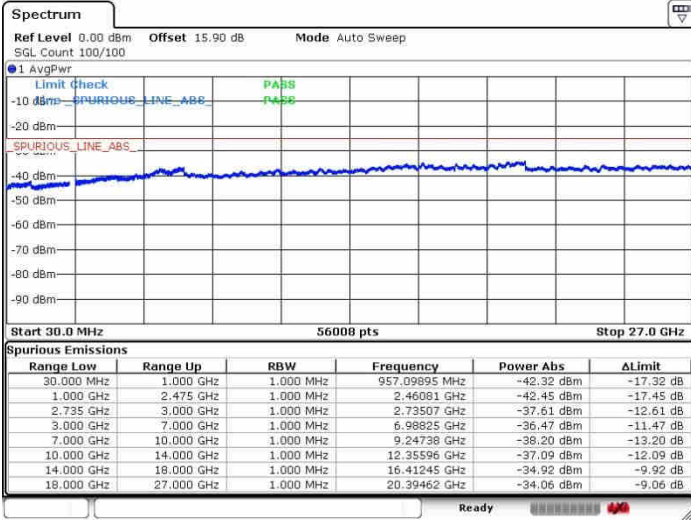

Date: 28.SEP.2017 14:26:41

LTE Band 41 / 20MHz+5MHz

QPSK

Highest Channel / 1RB0 and 1RB24

Highest Channel / 1RB99 and 1RB0

Date: 26.SEP.2017 14:32:53

Date: 26.SEP.2017 14:51:48

Highest Channel / FullIRB

N/A

Date: 26.SEP.2017 14:30:13

LTE Band 41 / 20MHz+10MHz

QPSK

Lowest Channel / 1RB0 and 1RB49

Lowest Channel / 1RB99 and 1RB0

Date: 26.SEP.2017 15:08:19

Date: 26.SEP.2017 15:10:21

Lowest Channel / FullRB

N/A

Date: 26.SEP.2017 14:54:20

LTE Band 41 / 20MHz+10MHz

QPSK

Middle Channel / 1RB0 and 1RB49

Middle Channel / 1RB99 and 1RB0

Date: 26.SEP.2017 15:04:48

Date: 26.SEP.2017 15:12:49

Middle Channel / FullRB

N/A

Date: 26.SEP.2017 14:56:30

LTE Band 41 / 20MHz+10MHz

QPSK

Highest Channel / 1RB0 and 1RB49

Highest Channel / 1RB99 and 1RB0