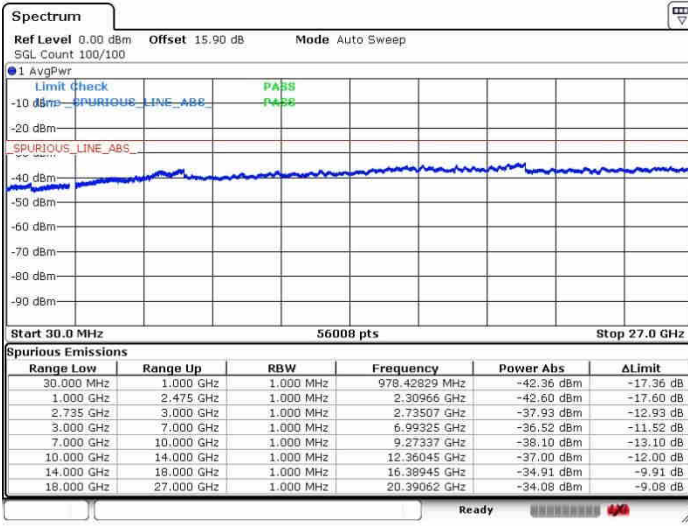

Highest Channel / 1RB0 and 1RB99

Highest Channel / 1RB74 and 1RB0

Date: 28.SEP.2017 13:45:36

Date: 28.SEP.2017 14:00:44

Highest Channel / FullRB

N/A

Date: 28.SEP.2017 13:43:18

LTE Band 41 / 20MHz+5MHz

QPSK

Lowest Channel / 1RB0 and 1RB24

Lowest Channel / 1RB99 and 1RB0

Date: 28.SEP.2017 14:43:12

Date: 28.SEP.2017 14:46:30

Lowest Channel / FullRB

N/A

Date: 28.SEP.2017 14:20:33

LTE Band 41 / 20MHz+5MHz

QPSK

Middle Channel / 1RB0 and 1RB24

Middle Channel / 1RB99 and 1RB0

Date: 28.SEP.2017 14:35:14

Date: 28.SEP.2017 14:49:45

Middle Channel / FullIRB

N/A

Date: 28.SEP.2017 14:26:41

LTE Band 41 / 20MHz+5MHz

QPSK

Highest Channel / 1RB0 and 1RB24

Highest Channel / 1RB99 and 1RB0

Date: 26.SEP.2017 14:32:53

Date: 26.SEP.2017 14:51:48

Highest Channel / FullIRB