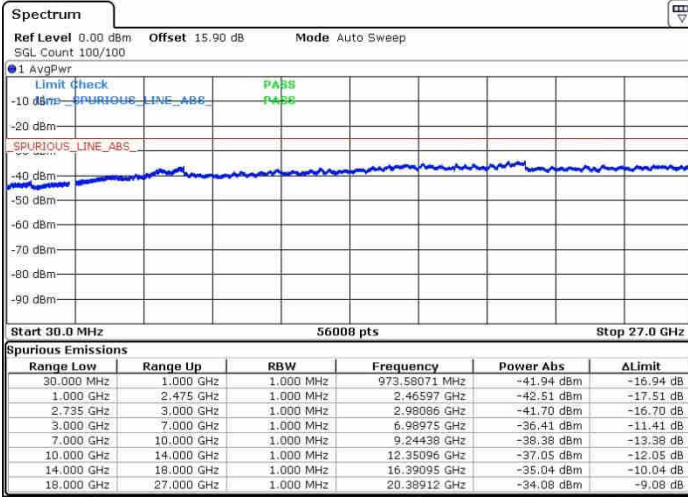

Date: 26.SEP.2017 11:13:06

LTE Band 41 / 15MHz+15MHz

QPSK

Lowest Channel / 1RB0 and 1RB74

Lowest Channel / 1RB74 and 1RB0

Date: 28.SEP.2017 11:52:51

Date: 28.SEP.2017 11:56:05

Lowest Channel / FullRB

N/A

Date: 28.SEP.2017 11:24:04

LTE Band 41 / 15MHz+15MHz

QPSK

Middle Channel / 1RB0 and 1RB74

Middle Channel / 1RB74 and 1RB0

Date: 28.SEP.2017 11:50:04

Date: 28.SEP.2017 13:34:30

Middle Channel / FullIRB

N/A

Date: 28.SEP.2017 11:52:11

LTE Band 41 / 15MHz+15MHz

QPSK

Highest Channel / 1RB0 and 1RB74

Highest Channel / 1RB74 and 1RB0

Date: 28.SEP.2017 11:47:23

Date: 28.SEP.2017 13:37:02

Highest Channel / FullIRB

N/A

Date: 28.SEP.2017 11:44:12

LTE Band 41 / 15MHz+20MHz

QPSK

Lowest Channel / 1RB0 and 1RB99

Lowest Channel / 1RB74 and 1RB0