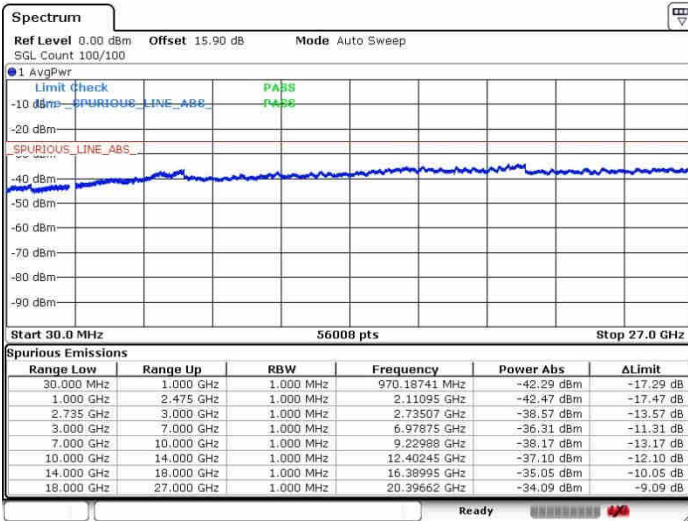

LTE Band 41 / 20MHz+5MHz

QPSK

Middle Channel / 1RB0 and 1RB24

Middle Channel / 1RB99 and 1RB0

Date: 28.SEP.2017 14:35:14

Date: 28.SEP.2017 14:49:45

Middle Channel / FullIRB

N/A

Date: 28.SEP.2017 14:26:41

LTE Band 41 / 20MHz+5MHz

QPSK

Highest Channel / 1RB0 and 1RB24

Highest Channel / 1RB99 and 1RB0

Date: 26.SEP.2017 14:32:53

Date: 26.SEP.2017 14:51:48

Highest Channel / FullIRB

N/A

Date: 26.SEP.2017 14:30:13

LTE Band 41 / 20MHz+10MHz

QPSK

Lowest Channel / 1RB0 and 1RB49

Lowest Channel / 1RB99 and 1RB0

Date: 26.SEP.2017 15:08:19

Date: 26.SEP.2017 15:10:21