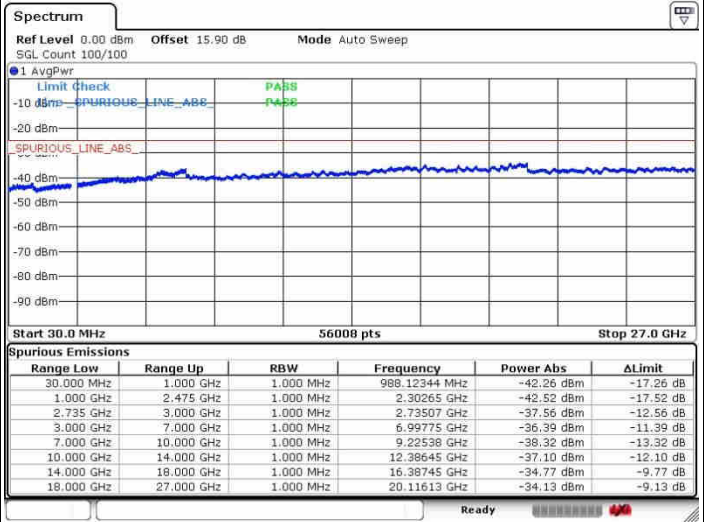

Date: 26.SEP.2017 15:12:49

Middle Channel / FullRB

N/A

Date: 26.SEP.2017 14:56:30

LTE Band 41 / 20MHz+10MHz

QPSK

Highest Channel / 1RB0 and 1RB49

Highest Channel / 1RB99 and 1RB0

Date: 26.SEP.2017 15:01:31

Date: 26.SEP.2017 15:18:01

Highest Channel / FullIRB

N/A

Date: 26.SEP.2017 14:58:46

LTE Band 41 / 20MHz+15MHz

QPSK

Lowest Channel / 1RB0 and 1RB74

Lowest Channel / 1RB99 and 1RB0

Date: 26.SEP.2017 15:36:15

Date: 26.SEP.2017 15:38:38

Lowest Channel / FullRB

N/A

Date: 26.SEP.2017 15:22:59

LTE Band 41 / 20MHz+15MHz

QPSK