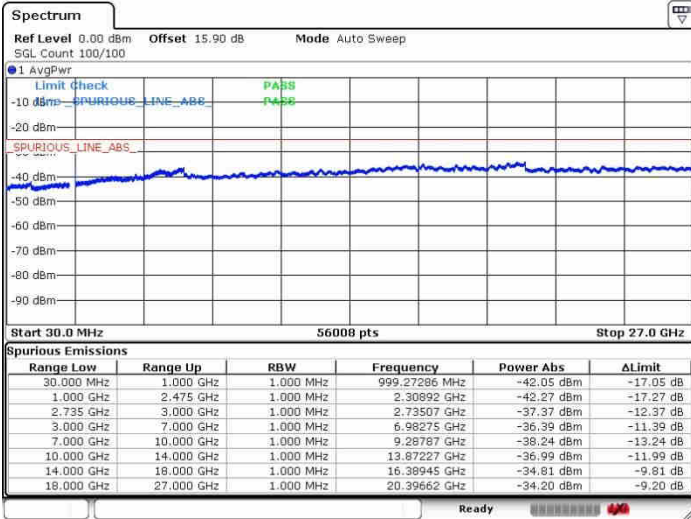

Lowest Channel / FullRB

N/A

Date: 26.SEP.2017 14:54:20

LTE Band 41 / 20MHz+10MHz

QPSK

Middle Channel / 1RB0 and 1RB49

Middle Channel / 1RB99 and 1RB0

Date: 26.SEP.2017 15:04:48

Date: 26.SEP.2017 15:12:49

Middle Channel / FullRB

N/A

Date: 26.SEP.2017 14:56:30

LTE Band 41 / 20MHz+10MHz

QPSK

Highest Channel / 1RB0 and 1RB49

Highest Channel / 1RB99 and 1RB0

Date: 26.SEP.2017 15:01:31

Date: 26.SEP.2017 15:18:01

Highest Channel / FullIRB

N/A

Date: 26.SEP.2017 14:58:46

LTE Band 41 / 20MHz+15MHz

QPSK

Lowest Channel / 1RB0 and 1RB74

Lowest Channel / 1RB99 and 1RB0

Date: 26.SEP.2017 15:36:15

Date: 26.SEP.2017 15:38:38

Lowest Channel / FullRB

N/A

Date: 26.SEP.2017 15:22:59

LTE Band 41 / 20MHz+15MHz

QPSK