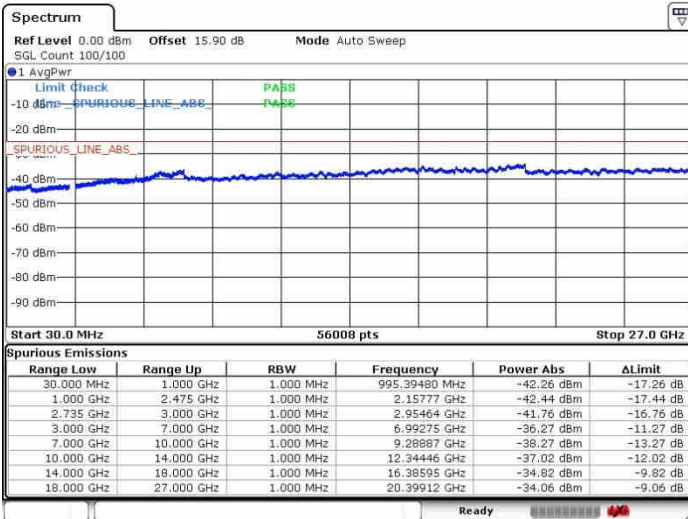

Middle Channel / FullIRB

N/A

Date: 28.SEP.2017 11:52:11

LTE Band 41 / 15MHz+15MHz

QPSK

Highest Channel / 1RB0 and 1RB74

Highest Channel / 1RB74 and 1RB0

Date: 28.SEP.2017 11:47:23

Date: 28.SEP.2017 13:37:02

Highest Channel / FullIRB

N/A

Date: 28.SEP.2017 11:44:12

LTE Band 41 / 15MHz+20MHz

QPSK

Lowest Channel / 1RB0 and 1RB99

Lowest Channel / 1RB74 and 1RB0

Date: 28.SEP.2017 13:50:47

Date: 28.SEP.2017 13:54:55

Lowest Channel / FullRB

N/A

Date: 28.SEP.2017 13:39:03

LTE Band 41 / 15MHz+20MHz

QPSK

Middle Channel / 1RB0 and 1RB9