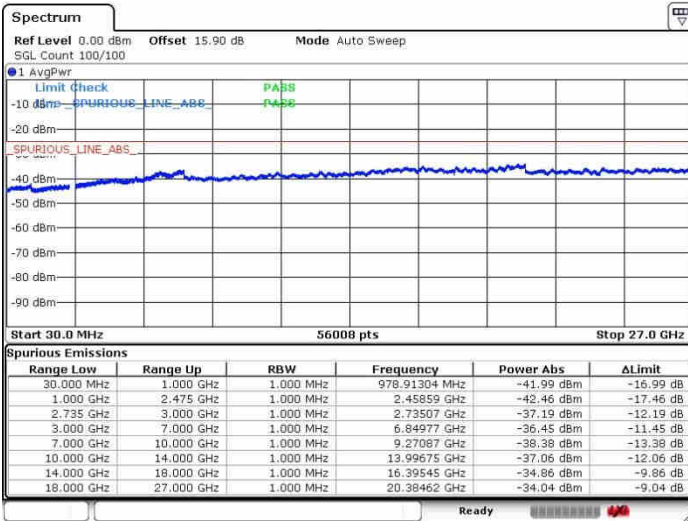

Date: 26.SEP.2017 15:01:31

Date: 26.SEP.2017 15:18:01

Highest Channel / FullIRB

N/A

Date: 26.SEP.2017 14:58:46

LTE Band 41 / 20MHz+15MHz

QPSK

Lowest Channel / 1RB0 and 1RB74

Lowest Channel / 1RB99 and 1RB0

Date: 26.SEP.2017 15:36:15

Date: 26.SEP.2017 15:38:38

Lowest Channel / FullRB

N/A

Date: 26.SEP.2017 15:22:59

LTE Band 41 / 20MHz+15MHz

QPSK

Middle Channel / 1RB0 and 1RB74

Middle Channel / 1RB99 and 1RB0

Date: 28.SEP.2017 15:33:47

Date: 28.SEP.2017 15:42:13

Middle Channel / FullIRB

N/A

Date: 28.SEP.2017 15:25:20

LTE Band 41 / 20MHz+15MHz

QPSK

Highest Channel / 1RB0 and 1RB74

Highest Channel / 1RB99 and 1RB0

Date: 28.SEP.2017 15:30:30

Date: 28.SEP.2017 15:45:26

Highest Channel / FullIRB

N/A

Date: 28.SEP.2017 15:27:53