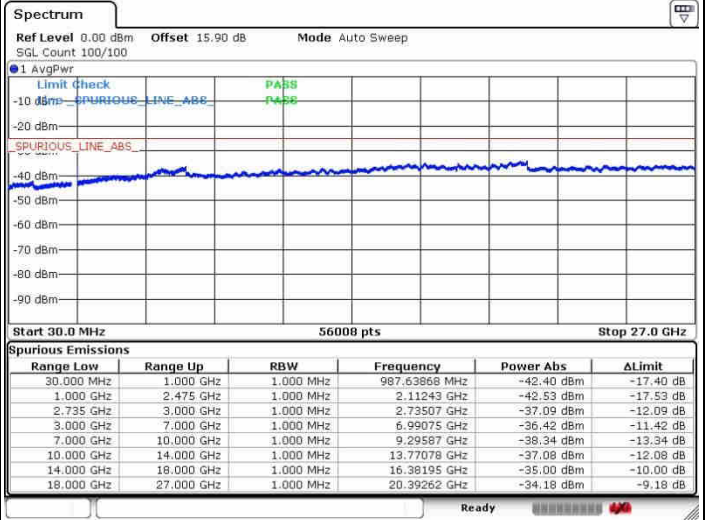

Date: 28.SEP.2017 14:26:41

LTE Band 41 / 20MHz+5MHz

QPSK

Highest Channel / 1RB0 and 1RB24

Highest Channel / 1RB99 and 1RB0

Date: 26.SEP.2017 14:32:53

Date: 26.SEP.2017 14:51:48

Highest Channel / FullIRB

N/A

Date: 26.SEP.2017 14:30:13

LTE Band 41 / 20MHz+10MHz

QPSK

Lowest Channel / 1RB0 and 1RB49

Lowest Channel / 1RB99 and 1RB0

Date: 26.SEP.2017 15:08:19

Date: 26.SEP.2017 15:10:21

Lowest Channel / FullRB

N/A

Date: 26.SEP.2017 14:54:20

LTE Band 41 / 20MHz+10MHz

QPSK

Middle Channel / 1RB0 and 1RB49

Middle Channel / 1RB99 and 1RB0

Date: 26.SEP.2017 15:04:48

Date: 26.SEP.2017 15:12:49

Middle Channel / FullRB

N/A

Date: 26.SEP.2017 14:56:30

LTE Band 41 / 20MHz+10MHz

QPSK

Highest Channel / 1RB0 and 1RB49

Highest Channel / 1RB99 and 1RB0