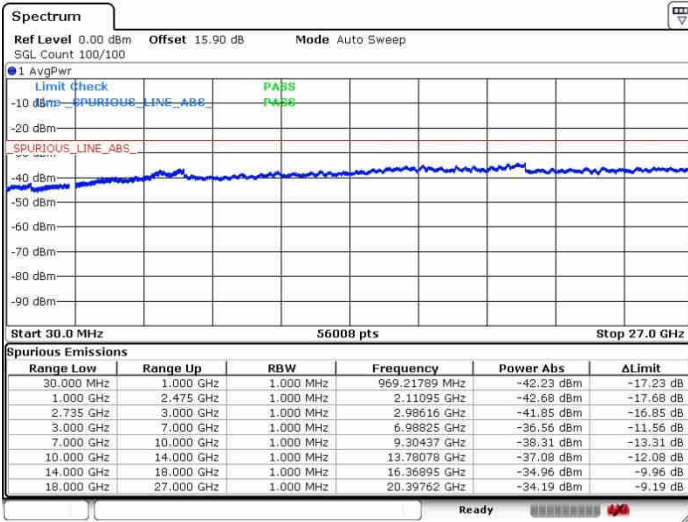

Date: 26.SEP.2017 10:31:33

Lowest Channel / FullIRB

N/A

Date: 26.SEP.2017 10:14:58

LTE Band 41 / 5MHz+20MHz

16QAM

Middle Channel / 1RB0 and 1RB99

Middle Channel / 1RB24 and 1RB0

Date: 28.SEP.2017 10:26:27

Date: 28.SEP.2017 10:37:32

Middle Channel / FullIRB

N/A

Date: 28.SEP.2017 10:18:06

LTE Band 41 / 5MHz+20MHz

16QAM

Highest Channel / 1RB0 and 1RB99

Highest Channel / 1RB24 and 1RB0

Date: 28.SEP.2017 10:23:37

Date: 28.SEP.2017 10:40:53

Highest Channel / FullRB

N/A

Date: 28.SEP.2017 10:20:42

LTE Band 41 / 10MHz+20MHz

16QAM

Lowest Channel / 1RB0 and 1RB99

Lowest Channel / 1RB49 and 1RB0

Date: 28.SEP.2017 10:49:31

Date: 28.SEP.2017 11:22:02

Lowest Channel / FullRB

N/A

Date: 28.SEP.2017 10:42:50

LTE Band 41 / 10MHz+20MHz