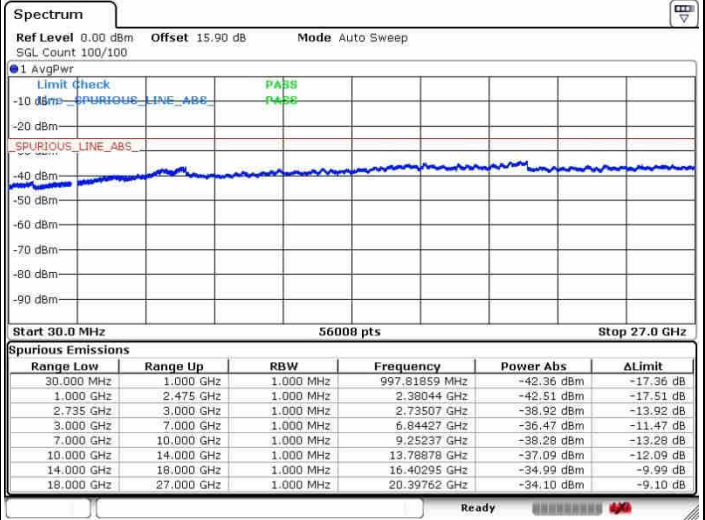

Lowest Channel / FullRB

N/A

Date: 26.SEP.2017 14:54:20

LTE Band 41 / 20MHz+10MHz

QPSK

Middle Channel / 1RB0 and 1RB49

Middle Channel / 1RB99 and 1RB0

Date: 26.SEP.2017 15:04:48

Date: 26.SEP.2017 15:12:49

Middle Channel / FullRB

N/A

Date: 26.SEP.2017 14:56:30

LTE Band 41 / 20MHz+10MHz

QPSK

Highest Channel / 1RB0 and 1RB49

Highest Channel / 1RB99 and 1RB0

Date: 26.SEP.2017 15:01:31

Date: 26.SEP.2017 15:18:01

Highest Channel / FullIRB

N/A

Date: 26.SEP.2017 14:58:46

LTE Band 41 / 20MHz+15MHz

QPSK

Lowest Channel / 1RB0 and 1RB74

Lowest Channel / 1RB99 and 1RB0

Date: 26.SEP.2017 15:36:15

Date: 26.SEP.2017 15:38:38

Lowest Channel / FullRB

N/A

Date: 26.SEP.2017 15:22:59

LTE Band 41 / 20MHz+15MHz

QPSK