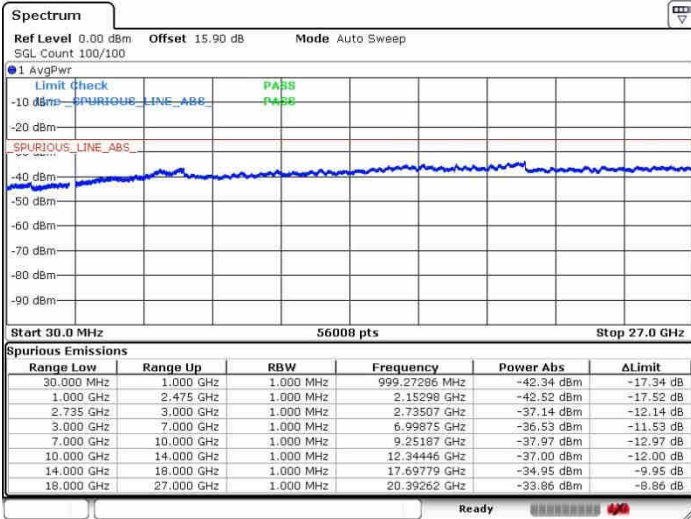

Date: 28.SEP.2017 14:26:41

LTE Band 41 / 20MHz+5MHz

QPSK

Highest Channel / 1RB0 and 1RB24

Highest Channel / 1RB99 and 1RB0

Date: 26.SEP.2017 14:32:53

Date: 26.SEP.2017 14:51:48

Highest Channel / FullIRB

N/A

Date: 26.SEP.2017 14:30:13

LTE Band 41 / 20MHz+10MHz

QPSK

Lowest Channel / 1RB0 and 1RB49

Lowest Channel / 1RB99 and 1RB0

Date: 26.SEP.2017 15:08:19

Date: 26.SEP.2017 15:10:21

Lowest Channel / FullRB

N/A

Date: 26.SEP.2017 14:54:20

LTE Band 41 / 20MHz+10MHz

QPSK

Middle Channel / 1RB0 and 1RB49

Middle Channel / 1RB99 and 1RB0

Date: 26.SEP.2017 15:04:48

Date: 26.SEP.2017 15:12:49

Middle Channel / FullRB

N/A

Date: 26.SEP.2017 14:56:30

LTE Band 41 / 20MHz+10MHz

QPSK

Highest Channel / 1RB0 and 1RB49

Highest Channel / 1RB99 and 1RB0