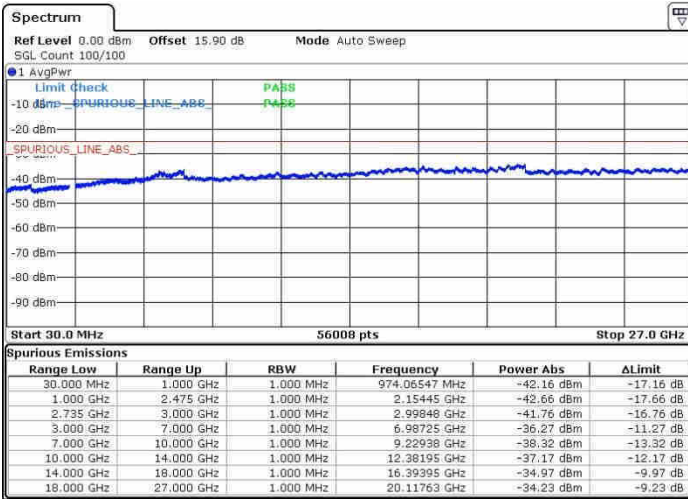

Highest Channel / 1RB24 and 1RB0

Date: 28.SEP.2017 10:23:37

Date: 28.SEP.2017 10:40:53

Highest Channel / FullRB

N/A

Date: 28.SEP.2017 10:20:42

LTE Band 41 / 10MHz+20MHz

16QAM

Lowest Channel / 1RB0 and 1RB99

Lowest Channel / 1RB49 and 1RB0

Date: 28.SEP.2017 10:49:31

Date: 28.SEP.2017 11:22:02

Lowest Channel / FullRB

N/A

Date: 28.SEP.2017 10:42:50

LTE Band 41 / 10MHz+20MHz