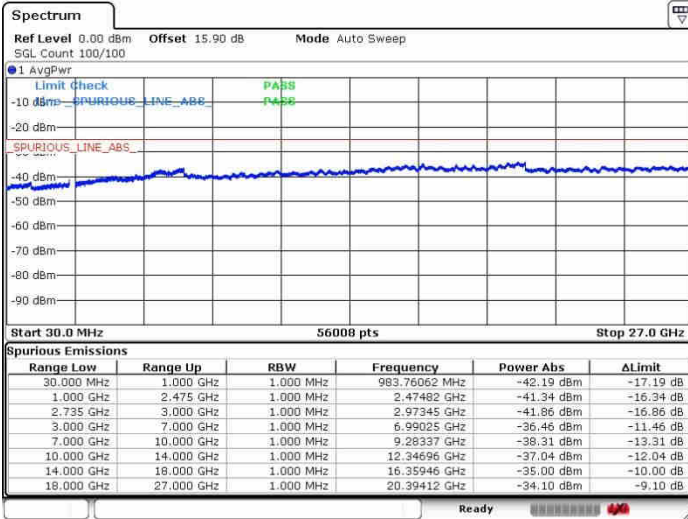

LTE Band 41 / 10MHz+20MHz

QPSK

Highest Channel / 1RB0 and 1RB99

Highest Channel / 1RB49 and 1RB0

Date: 26.SEP.2017 10:57:01

Date: 26.SEP.2017 11:17:14

Highest Channel / FullRB

N/A

Date: 26.SEP.2017 11:13:06

LTE Band 41 / 15MHz+15MHz

QPSK

Lowest Channel / 1RB0 and 1RB74

Lowest Channel / 1RB74 and 1RB0

Date: 28.SEP.2017 11:52:51

Date: 28.SEP.2017 11:56:05

Lowest Channel / FullRB