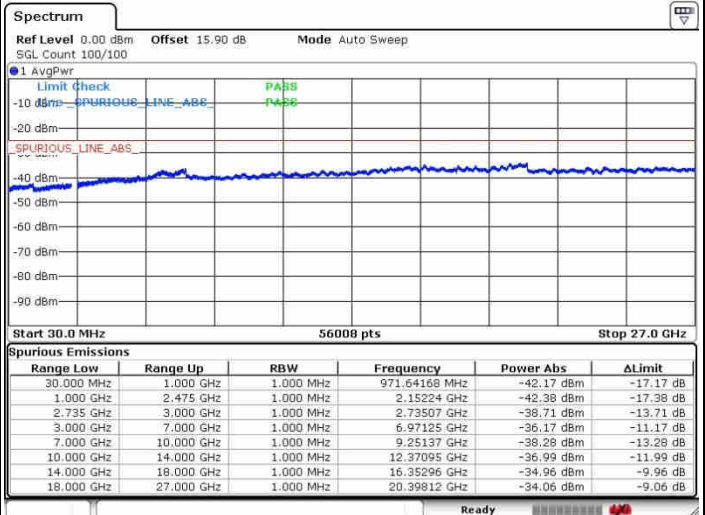

Middle Channel / 1RB74 and 1RB0

Date: 28.SEP.2017 13:48:08

Date: 28.SEP.2017 13:58:41

Middle Channel / FullIRB

N/A

Date: 28.SEP.2017 13:41:08

LTE Band 41 / 15MHz+20MHz

QPSK

Highest Channel / 1RB0 and 1RB99

Highest Channel / 1RB74 and 1RB0

Date: 28.SEP.2017 13:45:36

Date: 28.SEP.2017 14:00:44

Highest Channel / FullRB

N/A

Date: 28.SEP.2017 13:43:18

LTE Band 41 / 20MHz+5MHz

QPSK

Lowest Channel / 1RB0 and 1RB24

Lowest Channel / 1RB99 and 1RB0

Date: 28.SEP.2017 14:43:12

Date: 28.SEP.2017 14:46:30

Lowest Channel / FullRB

N/A

Date: 28.SEP.2017 14:20:33