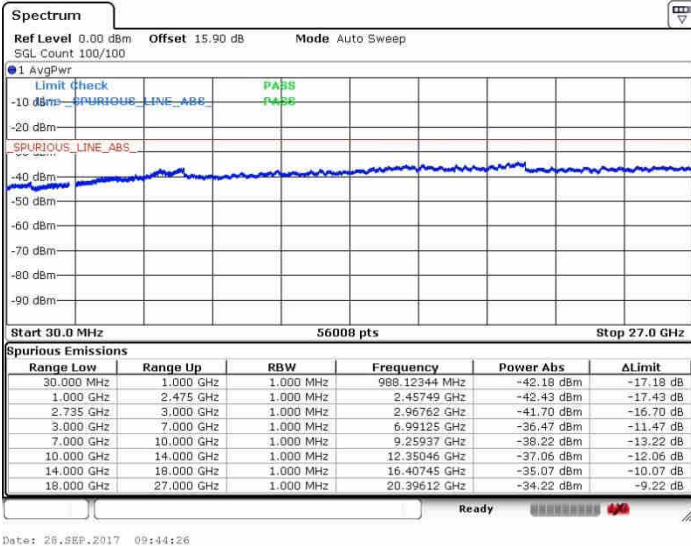

LTE Band 41 / 20MHz+20MHz

QPSK

Lowest Channel / 1RB0 and 1RB99

Lowest Channel / 1RB99 and 1RB0

Date: 28.SEP.2017 09:56:57

Date: 28.SEP.2017 09:59:12

Lowest Channel / FullRB

N/A

Date: 28.SEP.2017 09:41:29

LTE Band 41 / 20MHz+20MHz

QPSK

Middle Channel / 1RB0 and 1RB99

Middle Channel / 1RB99 and 1RB0

Date: 26.SEP.2017 09:53:26

Date: 26.SEP.2017 10:05:52

Middle Channel / FullRB

N/A

Date: 26.SEP.2017 09:44:26

LTE Band 41 / 20MHz+20MHz

QPSK

Highest Channel / 1RB0 and 1RB99

Highest Channel / 1RB99 and 1RB0

Date: 28.SEP.2017 09:51:00

Date: 28.SEP.2017 10:09:48