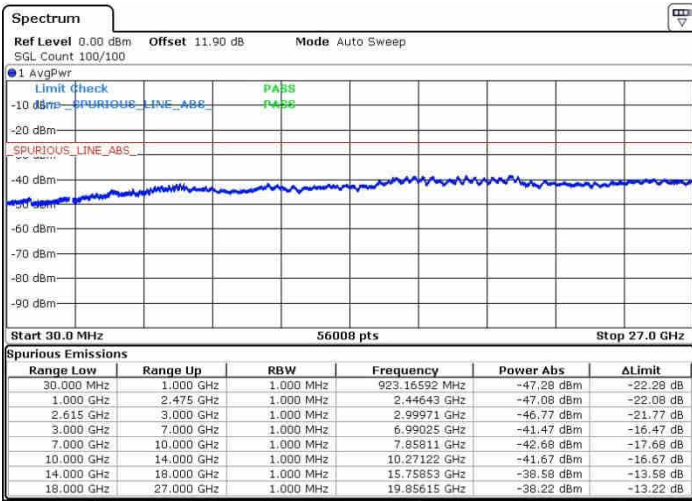

Date: 27.SEP.2017 15:30:35

Date: 27.SEP.2017 15:35:00

Lowest Channel / FullIRB

N/A

Date: 27.SEP.2017 15:29:53

LTE Band 7 / 15MHz+15MHz

64QAM

Middle Channel / 1RB0 and 1RB74

Middle Channel / 1RB74 and 1RB0

Date: 27.SEP.2017 15:39:21

Date: 27.SEP.2017 15:37:18

Middle Channel / FullIRB

N/A

Date: 27.SEP.2017 15:41:08

LTE Band 7 / 15MHz+15MHz

64QAM

Highest Channel / 1RB0 and 1RB74

Highest Channel / 1RB74 and 1RB0

Date: 27.SEP.2017 15:48:49

Date: 27.SEP.2017 15:50:50

Highest Channel / FullRB

N/A

Date: 27.SEP.2017 15:43:33

LTE Band 7 / 15MHz+20MHz