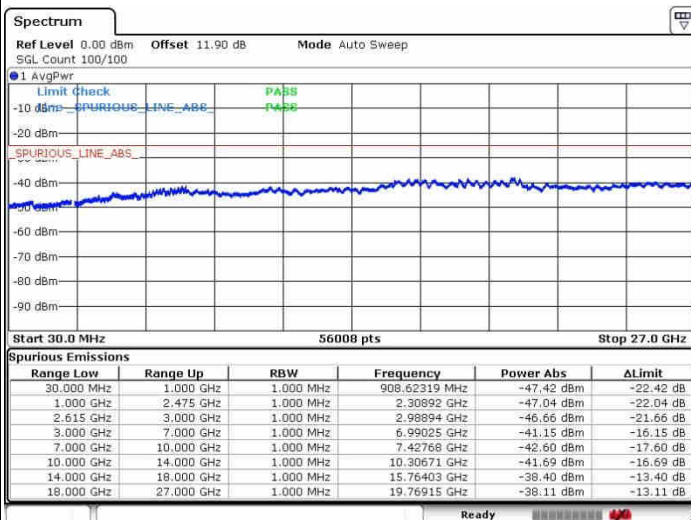

N/A

Date: 27.SEP.2017 14:26:09

LTE Band 7 / 20MHz+10MHz

16QAM

Highest Channel / 1RB0 and 1RB49

Highest Channel / 1RB99 and 1RB0

Date: 27.SEP.2017 14:34:12

Date: 27.SEP.2017 14:37:53

Highest Channel / FullRB

N/A

Date: 27.SEP.2017 14:31:28

LTE Band 7 / 20MHz+15MHz

16QAM

Lowest Channel / 1RB0 and 1RB74

Lowest Channel / 1RB99 and 1RB0

Date: 27.SEP.2017 17:40:04

Date: 27.SEP.2017 17:47:46

Lowest Channel / FullIRB

N/A

Date: 27.SEP.2017 17:37:01

LTE Band 7 / 20MHz+15MHz

16QAM

Middle Channel / 1RB0 and 1RB74

Middle Channel / 1RB99 and 1RB0