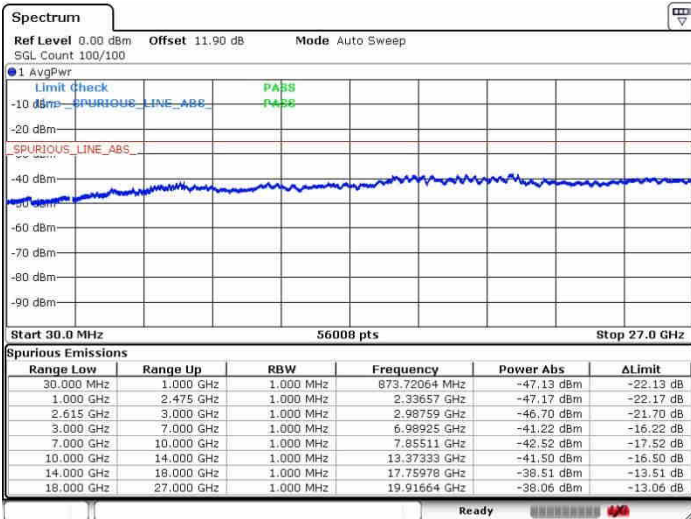

LTE Band 7 / 20MHz+10MHz

16QAM

Lowest Channel / 1RB0 and 1RB49

Lowest Channel / 1RB99 and 1RB0

Date: 27.SEP.2017 14:12:06

Date: 27.SEP.2017 14:15:23

Lowest Channel / FullIRB

N/A

Date: 27.SEP.2017 14:06:40

LTE Band 7 / 20MHz+10MHz

16QAM

Middle Channel / 1RB0 and 1RB49

Middle Channel / 1RB99 and 1RB0

Date: 27.SEP.2017 14:24:05

Date: 27.SEP.2017 14:21:25

Middle Channel / FullIRB

N/A

Date: 27.SEP.2017 14:26:09

LTE Band 7 / 20MHz+10MHz

16QAM

Highest Channel / 1RB0 and 1RB49

Highest Channel / 1RB99 and 1RB0

Date: 27.SEP.2017 14:34:12

Date: 27.SEP.2017 14:37:53