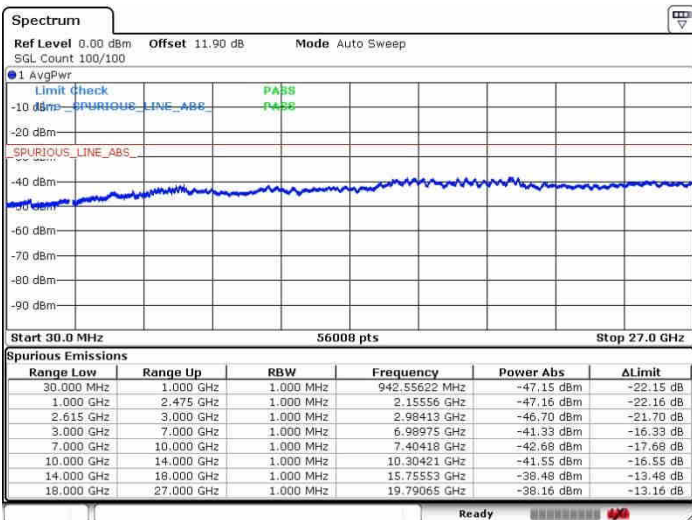

N/A

Date: 27.SEP.2017 14:26:09

LTE Band 7 / 20MHz+10MHz

16QAM

Highest Channel / 1RB0 and 1RB49

Highest Channel / 1RB99 and 1RB0

Date: 27.SEP.2017 14:34:12

Date: 27.SEP.2017 14:37:53

Highest Channel / FullRB

N/A

Date: 27.SEP.2017 14:31:28

LTE Band 7 / 20MHz+15MHz

16QAM

Lowest Channel / 1RB0 and 1RB74

Lowest Channel / 1RB99 and 1RB0

Date: 27.SEP.2017 17:40:04

Date: 27.SEP.2017 17:47:46

Lowest Channel / FullIRB

N/A

Date: 27.SEP.2017 17:37:01

LTE Band 7 / 20MHz+15MHz

16QAM

Middle Channel / 1RB0 and 1RB74

Middle Channel / 1RB99 and 1RB0