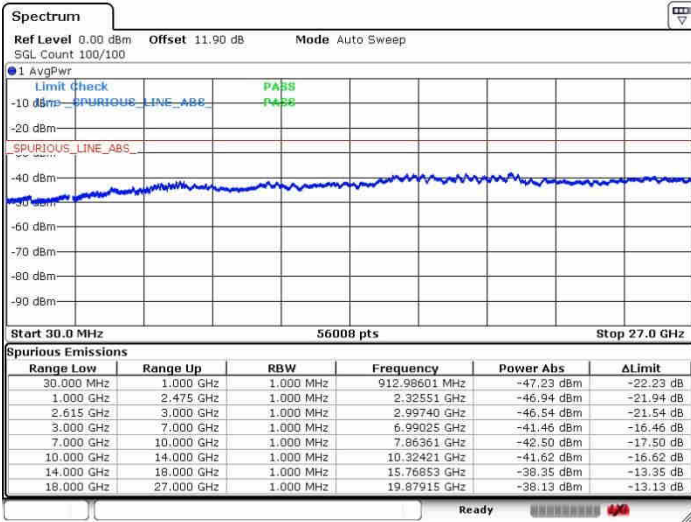

Middle Channel / 1RB0 and 1RB99

Middle Channel / 1RB74 and 1RB0

Date: 27.SEP.2017 16:30:40

Date: 27.SEP.2017 16:27:22

Middle Channel / FullIRB

N/A

Date: 27.SEP.2017 16:44:28

LTE Band 7 / 15MHz+20MHz

16QAM

Highest Channel / 1RB0 and 1RB99

Highest Channel / 1RB74 and 1RB0

Date: 27.SEP.2017 16:55:21

Date: 27.SEP.2017 16:57:50

Highest Channel / FullRB

N/A

Date: 27.SEP.2017 16:52:34

LTE Band 7 / 20MHz+10MHz

16QAM

Lowest Channel / 1RB0 and 1RB49

Lowest Channel / 1RB99 and 1RB0

Date: 27.SEP.2017 14:12:06

Date: 27.SEP.2017 14:15:23

Lowest Channel / FullIRB

N/A