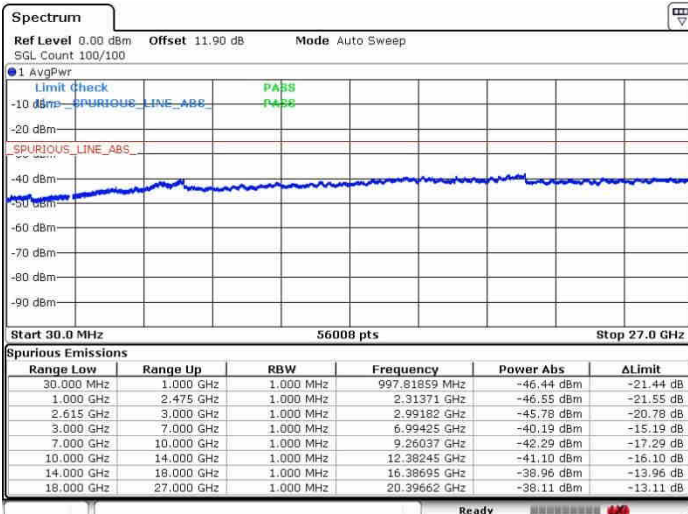

Highest Channel / 1RB99 and 1RB0

Date: 27.SEP.2017 18:02:54

Date: 27.SEP.2017 18:04:24

Highest Channel / FullRB

N/A

Date: 27.SEP.2017 17:59:21

LTE Band 7 / 20MHz+20MHz

16QAM

Lowest Channel / 1RB0 and 1RB99

Lowest Channel / 1RB99 and 1RB0

Date: 28.SEP.2017 09:01:46

Date: 28.SEP.2017 09:05:19

Lowest Channel / FullIRB

N/A

Date: 28.SEP.2017 08:59:20

LTE Band 7 / 20MHz+20MHz