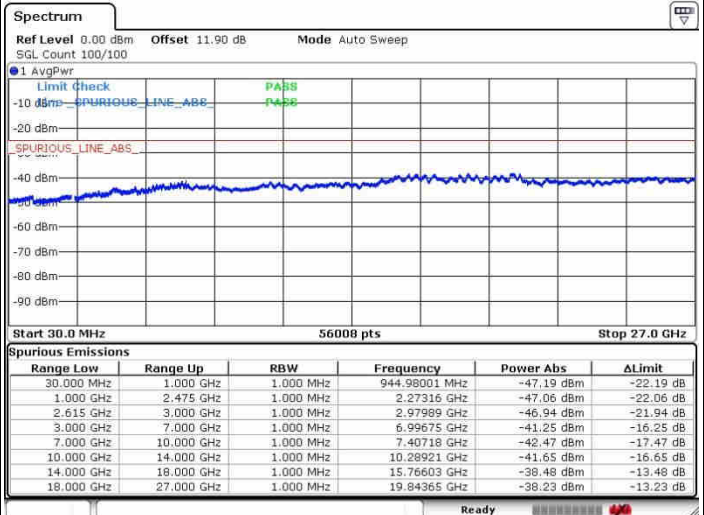

Date: 27.SEP.2017 15:38:28

Middle Channel / FullIRB

N/A

Date: 27.SEP.2017 15:40:25

LTE Band 7 / 15MHz+15MHz

16QAM

Highest Channel / 1RB0 and 1RB74

Highest Channel / 1RB74 and 1RB0

Date: 27.SEP.2017 15:48:06

Date: 27.SEP.2017 15:49:57

Highest Channel / FullIRB

N/A

Date: 27.SEP.2017 15:42:39

LTE Band 7 / 15MHz+20MHz

16QAM

Lowest Channel / 1RB0 and 1RB99

Lowest Channel / 1RB74 and 1RB0

Date: 27.SEP.2017 16:22:00

Date: 27.SEP.2017 16:24:41

Lowest Channel / FullIRB

N/A

Date: 27.SEP.2017 16:19:28

LTE Band 7 / 15MHz+20MHz

16QAM