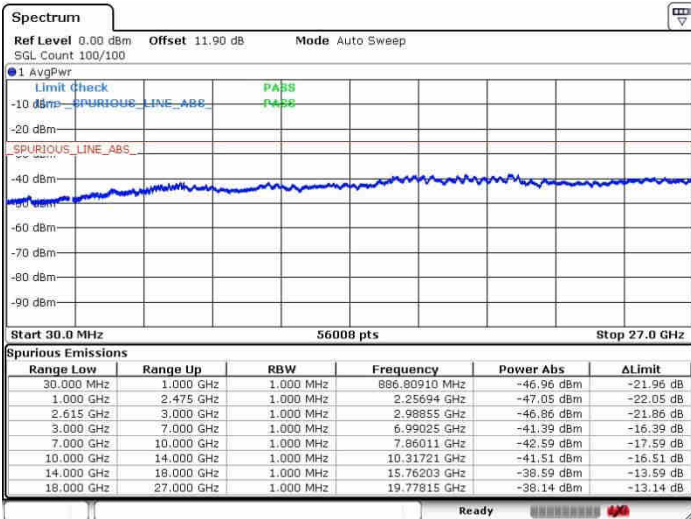

Date: 27.SEP.2017 14:06:40

LTE Band 7 / 20MHz+10MHz

16QAM

Middle Channel / 1RB0 and 1RB49

Middle Channel / 1RB99 and 1RB0

Date: 27.SEP.2017 14:24:05

Date: 27.SEP.2017 14:21:25

Middle Channel / FullIRB

N/A

Date: 27.SEP.2017 14:26:09

LTE Band 7 / 20MHz+10MHz

16QAM

Highest Channel / 1RB0 and 1RB49

Highest Channel / 1RB99 and 1RB0

Date: 27.SEP.2017 14:34:12

Date: 27.SEP.2017 14:37:53

Highest Channel / FullRB

N/A

Date: 27.SEP.2017 14:31:28

LTE Band 7 / 20MHz+15MHz

16QAM

Lowest Channel / 1RB0 and 1RB74

Lowest Channel / 1RB99 and 1RB0

Date: 27.SEP.2017 17:40:04