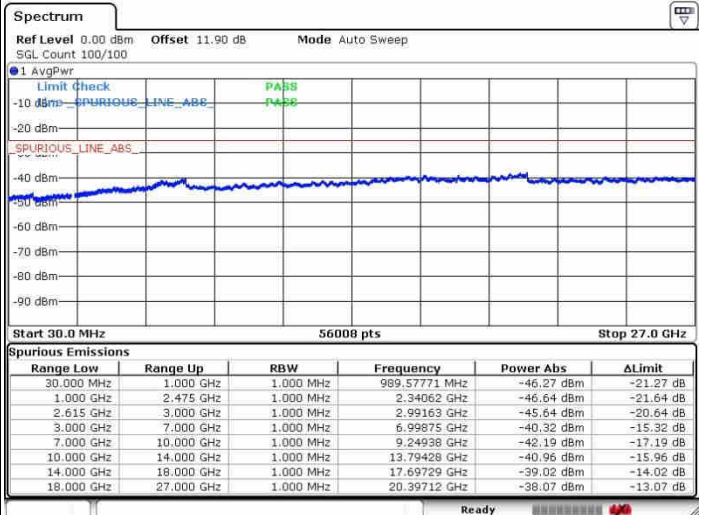

Date: 27.SEP.2017 17:54:59

Date: 27.SEP.2017 17:50:17

Middle Channel / FullIRB

N/A

Date: 27.SEP.2017 17:57:07

LTE Band 7 / 20MHz+15MHz

16QAM

Highest Channel / 1RB0 and 1RB74

Highest Channel / 1RB99 and 1RB0

Date: 27.SEP.2017 18:02:54

Date: 27.SEP.2017 18:04:24

Highest Channel / FullRB

N/A

Date: 27.SEP.2017 17:59:21

LTE Band 7 / 20MHz+20MHz

16QAM

Lowest Channel / 1RB0 and 1RB99

Lowest Channel / 1RB99 and 1RB0

Date: 28.SEP.2017 09:01:46

Date: 28.SEP.2017 09:05:19

Lowest Channel / FullIRB

N/A

Date: 28.SEP.2017 08:59:20

LTE Band 7 / 20MHz+20MHz