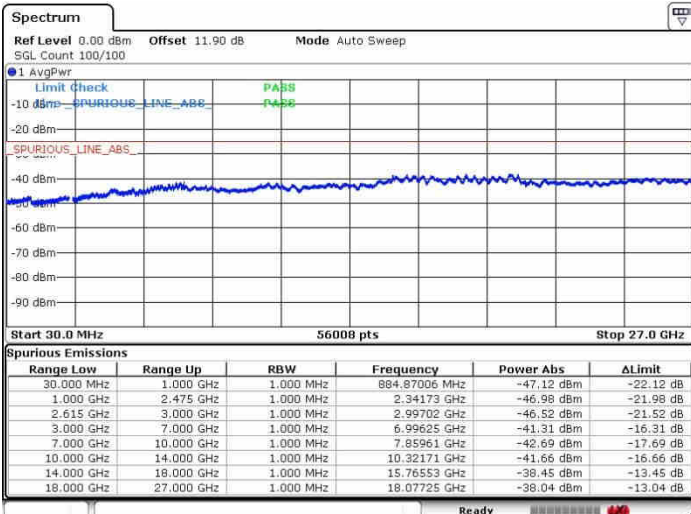

Lowest Channel / FullIRB

N/A

Date: 27.SEP.2017 15:28:57

LTE Band 7 / 15MHz+15MHz

16QAM

Middle Channel / 1RB0 and 1RB74

Middle Channel / 1RB74 and 1RB0

Date: 27.SEP.2017 15:38:41

Date: 27.SEP.2017 15:38:28

Middle Channel / FullIRB

N/A

Date: 27.SEP.2017 15:40:25

LTE Band 7 / 15MHz+15MHz

16QAM

Highest Channel / 1RB0 and 1RB74

Highest Channel / 1RB74 and 1RB0

Date: 27.SEP.2017 15:48:06

Date: 27.SEP.2017 15:49:57

Highest Channel / FullIRB

N/A

Date: 27.SEP.2017 15:42:39

LTE Band 7 / 15MHz+20MHz

16QAM

Lowest Channel / 1RB0 and 1RB99

Lowest Channel / 1RB74 and 1RB0

Date: 27.SEP.2017 16:22:00

Date: 27.SEP.2017 16:24:41

Lowest Channel / FullIRB

N/A

Date: 27.SEP.2017 16:19:28

LTE Band 7 / 15MHz+20MHz

16QAM