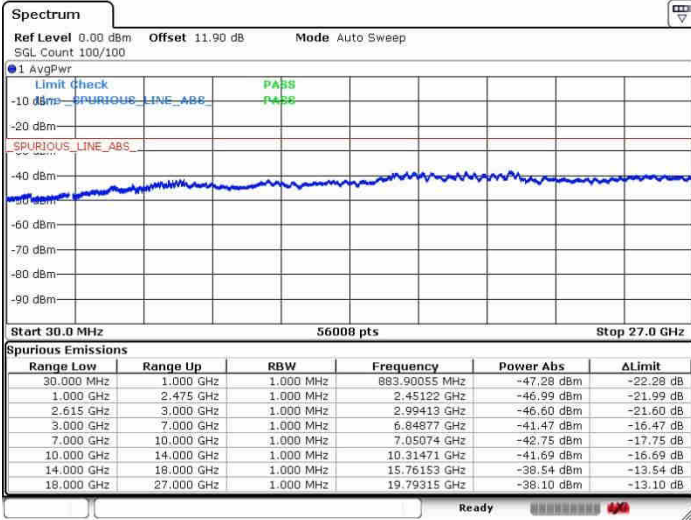

Date: 26.SEP.2017 09:18:45

LTE Band 7 / 10MHz+20MHz

64QAM

Lowest Channel / 1RB0 and 1RB99

Lowest Channel / 1RB49 and 1RB0

Date: 27.SEP.2017 11:25:06

Date: 27.SEP.2017 11:31:24

Lowest Channel / FullIRB

N/A

Date: 27.SEP.2017 11:23:57

LTE Band 7 / 10MHz+20MHz

64QAM

MiddleChannel / 1RB0 and 1RB99

Middle Channel / 1RB49 and 1RB0

Date: 27.SEP.2017 11:47:12

Date: 30.SEP.2017 11:02:53

Middle Channel / FullIRB

N/A

Date: 30.SEP.2017 11:05:05

LTE Band 7 / 10MHz+20MHz

64QAM

Highest Channel / 1RB0 and 1RB99

Highest Channel / 1RB49 and 1RB0

Date: 27.SEP.2017 11:49:29