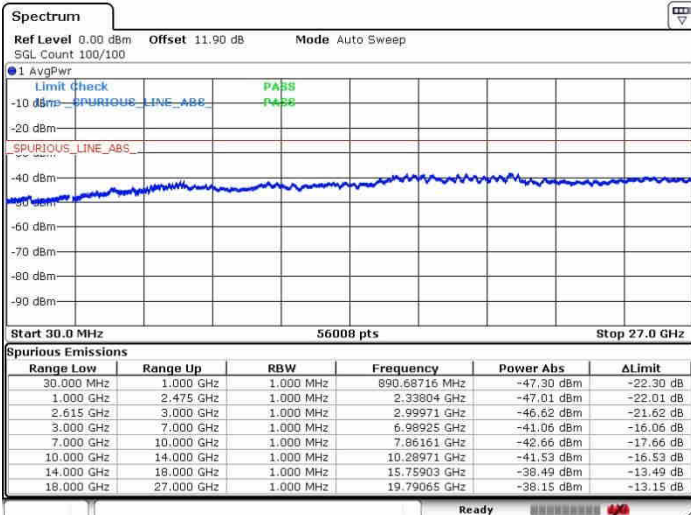

Highest Channel / 1RB0 and 1RB74

Highest Channel / 1RB74 and 1RB0

Date: 27.SEP.2017 15:48:49

Date: 27.SEP.2017 15:50:50

Highest Channel / FullRB

N/A

Date: 27.SEP.2017 15:43:33

LTE Band 7 / 15MHz+20MHz

64QAM

Lowest Channel / 1RB0 and 1RB99

Lowest Channel / 1RB74 and 1RB0

Date: 27.SEP.2017 16:22:45

Date: 27.SEP.2017 16:25:39

Lowest Channel / FullIRB

N/A

Date: 27.SEP.2017 16:20:20