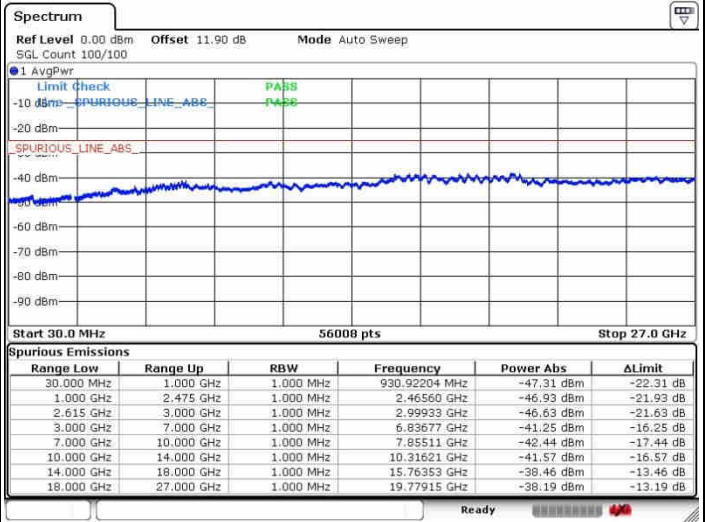

Middle Channel / 1RB0 and 1RB99

Middle Channel / 1RB74 and 1RB0

Date: 27.SEP.2017 16:30:40

Date: 27.SEP.2017 16:27:22

Middle Channel / FullIRB

N/A

Date: 27.SEP.2017 16:44:28

LTE Band 7 / 15MHz+20MHz

16QAM

Highest Channel / 1RB0 and 1RB99

Highest Channel / 1RB74 and 1RB0

Date: 27.SEP.2017 16:55:21

Date: 27.SEP.2017 16:57:50

Highest Channel / FullRB

N/A

Date: 27.SEP.2017 16:52:34

LTE Band 7 / 20MHz+10MHz

16QAM

Lowest Channel / 1RB0 and 1RB49

Lowest Channel / 1RB99 and 1RB0

Date: 27.SEP.2017 14:12:06

Date: 27.SEP.2017 14:15:23

Lowest Channel / FullIRB

N/A