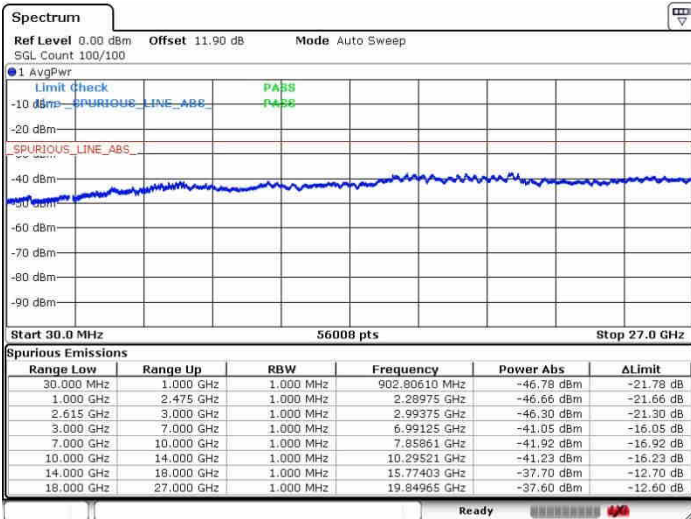

Date: 26.SEP.2017 09:18:45

LTE Band 7 / 10MHz+20MHz

64QAM

Lowest Channel / 1RB0 and 1RB99

Lowest Channel / 1RB49 and 1RB0

Date: 27.SEP.2017 11:25:06

Date: 27.SEP.2017 11:31:24

Lowest Channel / FullIRB

N/A

Date: 27.SEP.2017 11:23:57

LTE Band 7 / 10MHz+20MHz

64QAM

MiddleChannel / 1RB0 and 1RB99

Middle Channel / 1RB49 and 1RB0

Date: 27.SEP.2017 11:47:12

Date: 30.SEP.2017 11:02:53

Middle Channel / FullIRB

N/A

Date: 30.SEP.2017 11:05:05

LTE Band 7 / 10MHz+20MHz

64QAM

Highest Channel / 1RB0 and 1RB99

Highest Channel / 1RB49 and 1RB0

Date: 27.SEP.2017 11:49:29