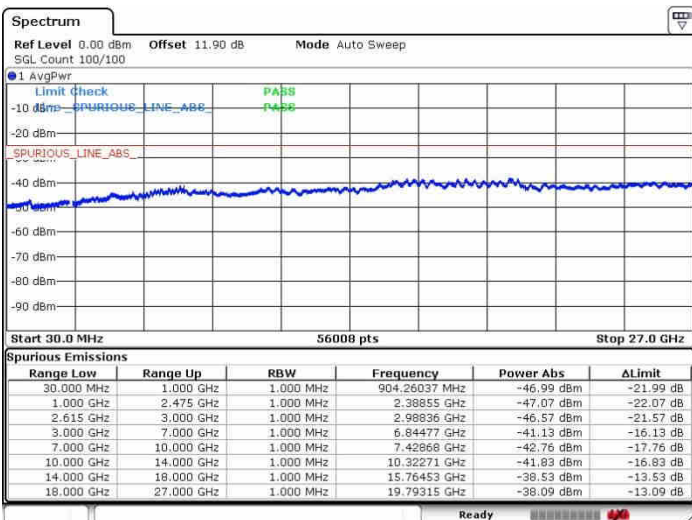

N/A

Date: 27.SEP.2017 14:26:09

LTE Band 7 / 20MHz+10MHz

16QAM

Highest Channel / 1RB0 and 1RB49

Highest Channel / 1RB99 and 1RB0

Date: 27.SEP.2017 14:34:12

Date: 27.SEP.2017 14:37:53

Highest Channel / FullRB

N/A

Date: 27.SEP.2017 14:31:28

LTE Band 7 / 20MHz+15MHz

16QAM

Lowest Channel / 1RB0 and 1RB74

Lowest Channel / 1RB99 and 1RB0

Date: 27.SEP.2017 17:40:04

Date: 27.SEP.2017 17:47:46

Lowest Channel / FullIRB

N/A

Date: 27.SEP.2017 17:37:01

LTE Band 7 / 20MHz+15MHz

16QAM

Middle Channel / 1RB0 and 1RB74

Middle Channel / 1RB99 and 1RB0