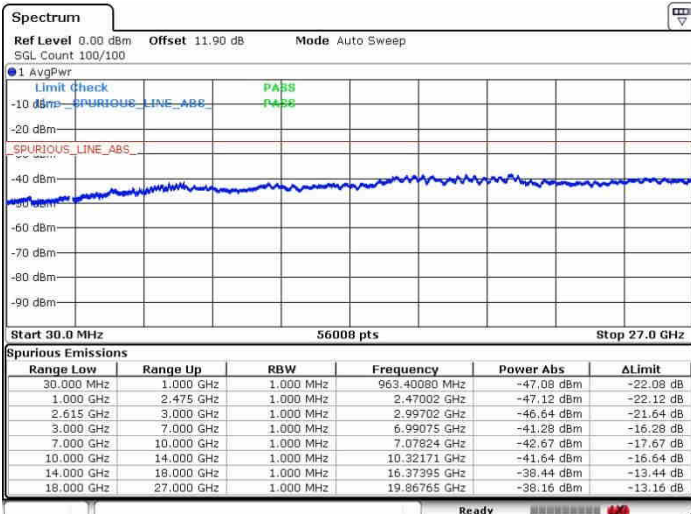

Lowest Channel / 1RB74 and 1RB0

Date: 27.SEP.2017 16:22:00

Date: 27.SEP.2017 16:24:41

Lowest Channel / FullIRB

N/A

Date: 27.SEP.2017 16:19:28

LTE Band 7 / 15MHz+20MHz

16QAM

Middle Channel / 1RB0 and 1RB99

Middle Channel / 1RB74 and 1RB0

Date: 27.SEP.2017 16:30:40

Date: 27.SEP.2017 16:27:22

Middle Channel / FullIRB

N/A

Date: 27.SEP.2017 16:44:28

LTE Band 7 / 15MHz+20MHz

16QAM

Highest Channel / 1RB0 and 1RB99

Highest Channel / 1RB74 and 1RB0

Date: 27.SEP.2017 16:55:21

Date: 27.SEP.2017 16:57:50

Highest Channel / FullRB

N/A

Date: 27.SEP.2017 16:52:34