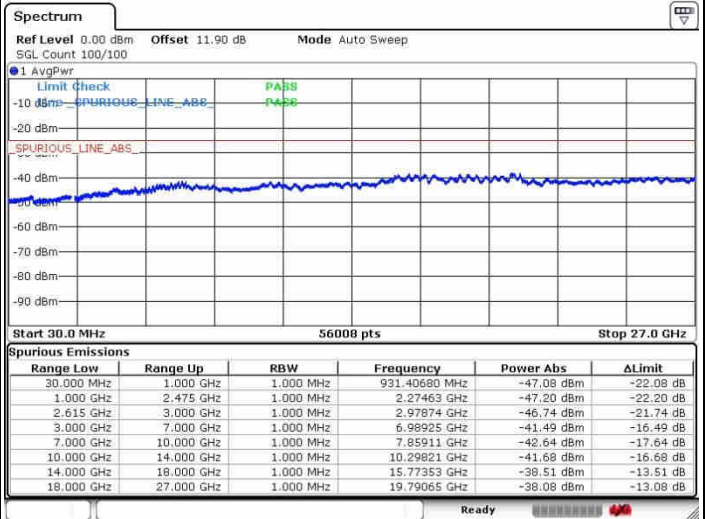

Date: 30.SEP.2017 10:53:39

Highest Channel / FullRB

N/A

Date: 30.SEP.2017 10:49:13

LTE Band 7 / 15MHz+15MHz

64QAM

Lowest Channel / 1RB0 and 1RB74

Lowest Channel / 1RB74 and 1RB0

Date: 27.SEP.2017 15:30:35

Date: 27.SEP.2017 15:35:00

Lowest Channel / FullIRB

N/A

Date: 27.SEP.2017 15:29:53

LTE Band 7 / 15MHz+15MHz

64QAM

Middle Channel / 1RB0 and 1RB74

Middle Channel / 1RB74 and 1RB0

Date: 27.SEP.2017 15:39:21

Date: 27.SEP.2017 15:37:18

Middle Channel / FullIRB

N/A

Date: 27.SEP.2017 15:41:08

LTE Band 7 / 15MHz+15MHz

64QAM

Highest Channel / 1RB0 and 1RB74

Highest Channel / 1RB74 and 1RB0

Date: 27.SEP.2017 15:48:49

Date: 27.SEP.2017 15:50:50

Highest Channel / FullRB

N/A

Date: 27.SEP.2017 15:43:33

LTE Band 7 / 15MHz+20MHz