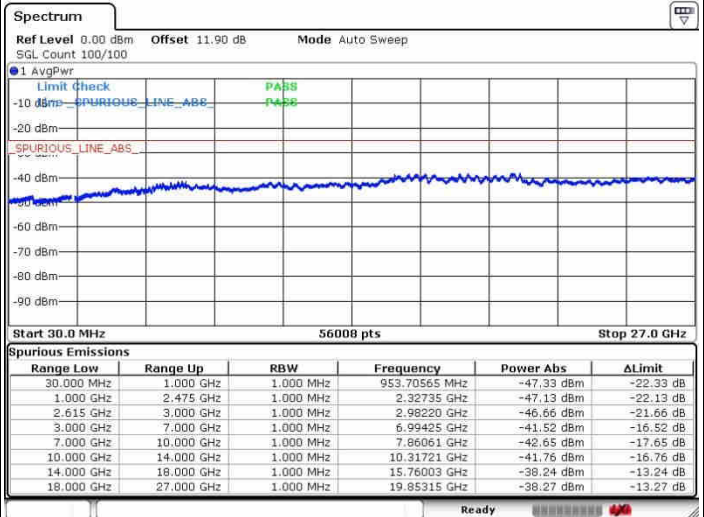

Middle Channel / FullIRB

N/A

Date: 30.SEP.2017 11:05:05

LTE Band 7 / 10MHz+20MHz

64QAM

Highest Channel / 1RB0 and 1RB99

Highest Channel / 1RB49 and 1RB0

Date: 27.SEP.2017 11:49:29

Date: 30.SEP.2017 10:53:39

Highest Channel / FullRB

N/A

Date: 30.SEP.2017 10:49:13

LTE Band 7 / 15MHz+15MHz

64QAM

Lowest Channel / 1RB0 and 1RB74

Lowest Channel / 1RB74 and 1RB0

Date: 27.SEP.2017 15:30:35

Date: 27.SEP.2017 15:35:00

Lowest Channel / FullIRB

N/A

Date: 27.SEP.2017 15:29:53

LTE Band 7 / 15MHz+15MHz

64QAM

Middle Channel / 1RB0 and 1RB74