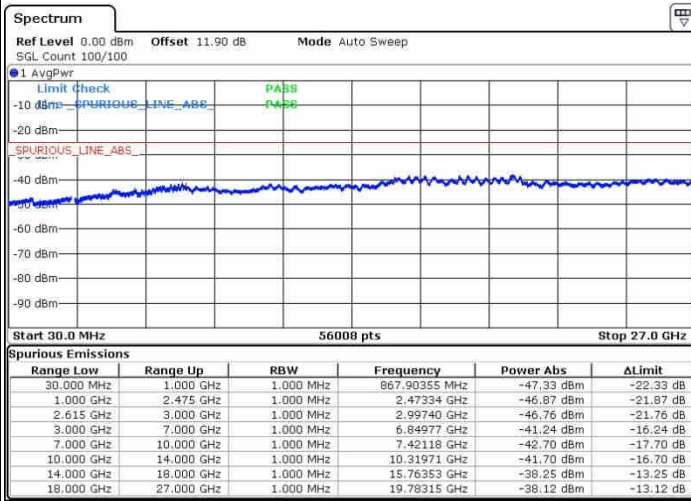

Date: 30.SEP.2017 11:03:50

LTE Band 7 / 10MHz+20MHz

16QAM

Highest Channel / 1RB0 and 1RB99

Highest Channel / 1RB49 and 1RB0

Date: 27.SEP.2017 11:56:00

Date: 30.SEP.2017 10:51:11

Highest Channel / FullIRB

N/A

Date: 30.SEP.2017 10:48:09

LTE Band 7 / 15MHz+15MHz

16QAM

Lowest Channel / 1RB0 and 1RB74

Lowest Channel / 1RB74 and 1RB0

Date: 27.SEP.2017 15:31:16

Date: 27.SEP.2017 15:34:07

Lowest Channel / FullIRB

N/A

Date: 27.SEP.2017 15:28:57

LTE Band 7 / 15MHz+15MHz

16QAM

Middle Channel / 1RB0 and 1RB74

Middle Channel / 1RB74 and 1RB0

Date: 27.SEP.2017 15:38:41

Date: 27.SEP.2017 15:38:28

Middle Channel / FullIRB

N/A

Date: 27.SEP.2017 15:40:25

LTE Band 7 / 15MHz+15MHz

16QAM

Highest Channel / 1RB0 and 1RB74

Highest Channel / 1RB74 and 1RB0