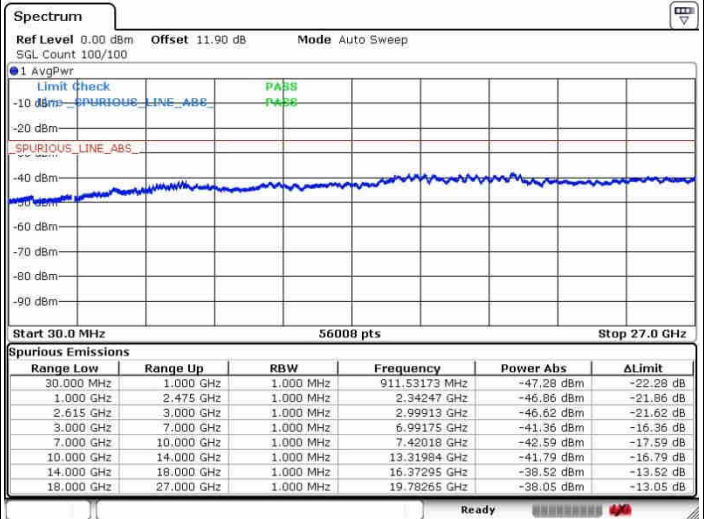

N/A

Date: 27.SEP.2017 14:26:09

LTE Band 7 / 20MHz+10MHz

16QAM

Highest Channel / 1RB0 and 1RB49

Highest Channel / 1RB99 and 1RB0

Date: 27.SEP.2017 14:34:12

Date: 27.SEP.2017 14:37:53

Highest Channel / FullRB

N/A

Date: 27.SEP.2017 14:31:28

LTE Band 7 / 20MHz+15MHz

16QAM

Lowest Channel / 1RB0 and 1RB74

Lowest Channel / 1RB99 and 1RB0

Date: 27.SEP.2017 17:40:04