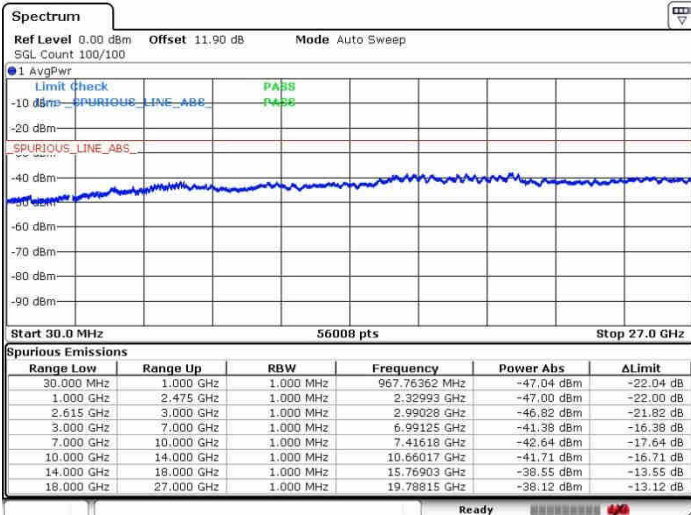

Highest Channel / 1RB0 and 1RB74

Highest Channel / 1RB74 and 1RB0

Date: 27.SEP.2017 15:48:49

Date: 27.SEP.2017 15:50:50

Highest Channel / FullRB

N/A

Date: 27.SEP.2017 15:43:33

LTE Band 7 / 15MHz+20MHz

64QAM

Lowest Channel / 1RB0 and 1RB99

Lowest Channel / 1RB74 and 1RB0

Date: 27.SEP.2017 16:22:45

Date: 27.SEP.2017 16:25:39

Lowest Channel / FullIRB

N/A

Date: 27.SEP.2017 16:20:20

LTE Band 7 / 15MHz+20MHz

64QAM

Middle Channel / 1RB0 and 1RB99

Middle Channel / 1RB74 and 1RB0

Date: 27.SEP.2017 16:41:15

Date: 27.SEP.2017 16:28:35

Middle Channel / FullIRB

N/A