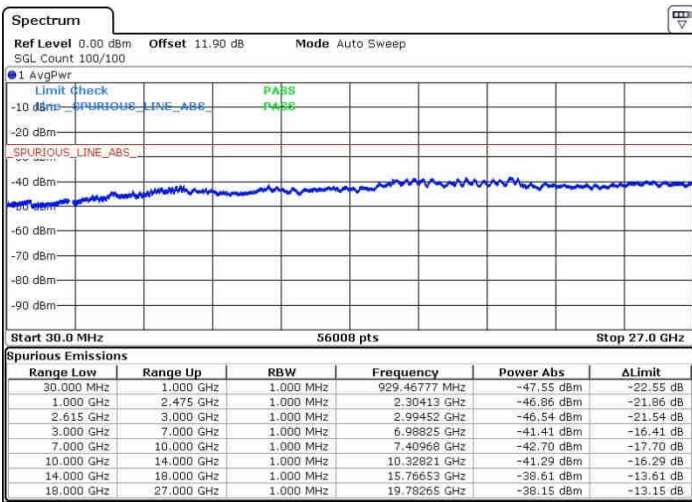

Middle Channel / 1RB74 and 1RB0

Date: 27.SEP.2017 15:39:21

Date: 27.SEP.2017 15:37:18

Middle Channel / FullIRB

N/A

Date: 27.SEP.2017 15:41:08

LTE Band 7 / 15MHz+15MHz

64QAM

Highest Channel / 1RB0 and 1RB74

Highest Channel / 1RB74 and 1RB0

Date: 27.SEP.2017 15:48:49

Date: 27.SEP.2017 15:50:50

Highest Channel / FullRB

N/A

Date: 27.SEP.2017 15:43:33

LTE Band 7 / 15MHz+20MHz

64QAM

Lowest Channel / 1RB0 and 1RB99

Lowest Channel / 1RB74 and 1RB0

Date: 27.SEP.2017 16:22:45

Date: 27.SEP.2017 16:25:39

Lowest Channel / FullIRB

N/A

Date: 27.SEP.2017 16:20:20