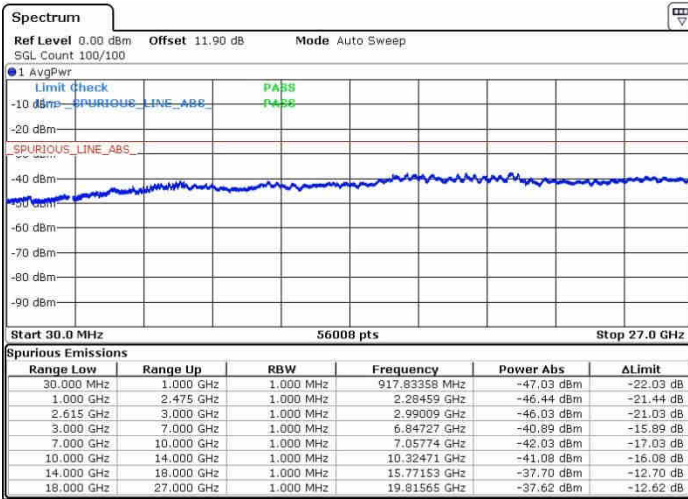

Middle Channel / FullIRB

N/A

Date: 30.SEP.2017 11:05:05

LTE Band 7 / 10MHz+20MHz

64QAM

Highest Channel / 1RB0 and 1RB99

Highest Channel / 1RB49 and 1RB0

Date: 27.SEP.2017 11:49:29

Date: 30.SEP.2017 10:53:39

Highest Channel / FullRB

N/A

Date: 30.SEP.2017 10:49:13

LTE Band 7 / 15MHz+15MHz

64QAM

Lowest Channel / 1RB0 and 1RB74

Lowest Channel / 1RB74 and 1RB0