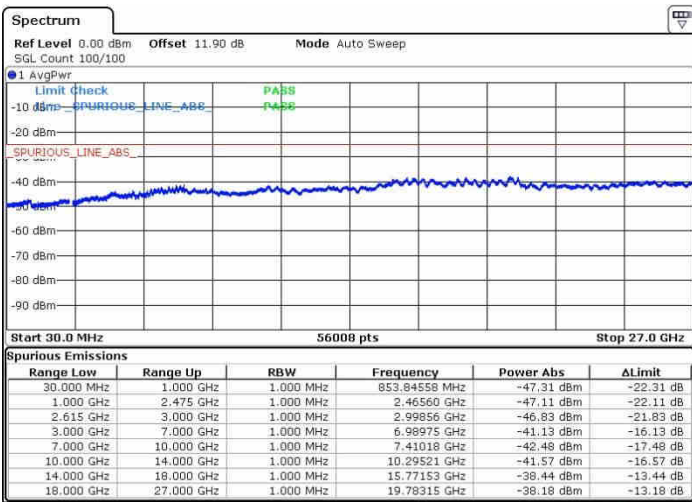

Highest Channel / FullRB

N/A

Date: 27.SEP.2017 14:31:28

LTE Band 7 / 20MHz+15MHz

16QAM

Lowest Channel / 1RB0 and 1RB74

Lowest Channel / 1RB99 and 1RB0

Date: 27.SEP.2017 17:40:04

Date: 27.SEP.2017 17:47:46

Lowest Channel / FullIRB

N/A

Date: 27.SEP.2017 17:37:01

LTE Band 7 / 20MHz+15MHz

16QAM

Middle Channel / 1RB0 and 1RB74

Middle Channel / 1RB99 and 1RB0

Date: 27.SEP.2017 17:54:59

Date: 27.SEP.2017 17:50:17

Middle Channel / FullIRB

N/A

Date: 27.SEP.2017 17:57:07

LTE Band 7 / 20MHz+15MHz

16QAM

Highest Channel / 1RB0 and 1RB74

Highest Channel / 1RB99 and 1RB0

Date: 27.SEP.2017 18:02:54

Date: 27.SEP.2017 18:04:24

Highest Channel / FullRB

N/A

Date: 27.SEP.2017 17:59:21

LTE Band 7 / 20MHz+20MHz

16QAM