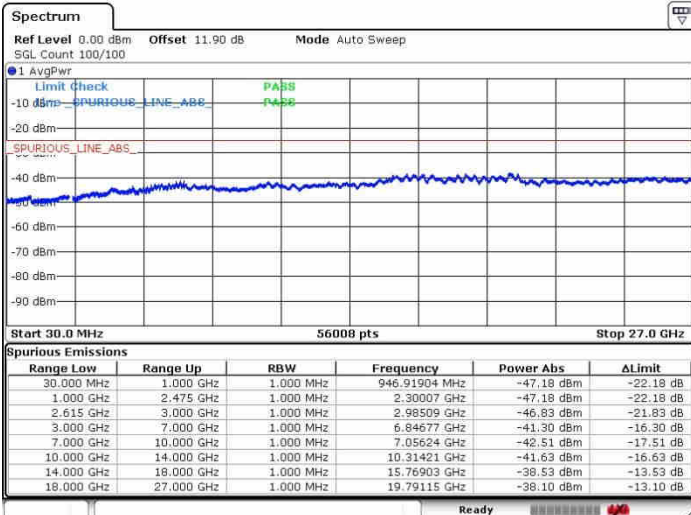

Lowest Channel / FullIRB

N/A

Date: 27.SEP.2017 15:28:57

LTE Band 7 / 15MHz+15MHz

16QAM

Middle Channel / 1RB0 and 1RB74

Middle Channel / 1RB74 and 1RB0

Date: 27.SEP.2017 15:38:41

Date: 27.SEP.2017 15:38:28

Middle Channel / FullIRB

N/A

Date: 27.SEP.2017 15:40:25

LTE Band 7 / 15MHz+15MHz

16QAM

Highest Channel / 1RB0 and 1RB74

Highest Channel / 1RB74 and 1RB0

Date: 27.SEP.2017 15:48:06

Date: 27.SEP.2017 15:49:57

Highest Channel / FullIRB

N/A

Date: 27.SEP.2017 15:42:39

LTE Band 7 / 15MHz+20MHz

16QAM

Lowest Channel / 1RB0 and 1RB99