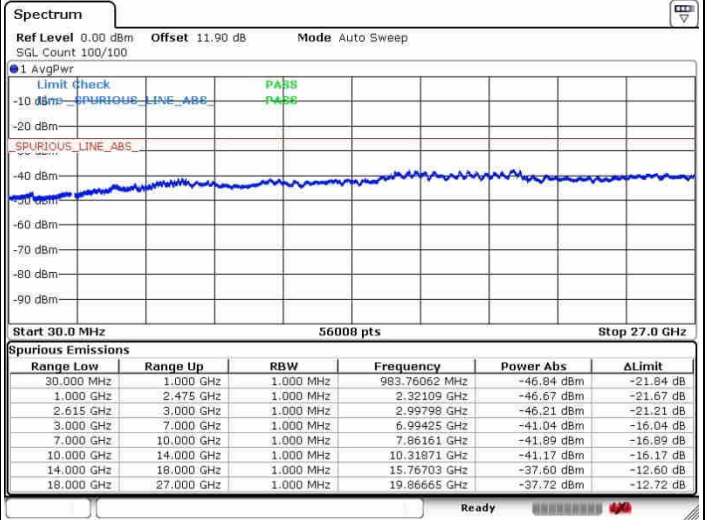

Date: 26.SEP.2017 09:18:45

LTE Band 7 / 10MHz+20MHz

64QAM

Lowest Channel / 1RB0 and 1RB99

Lowest Channel / 1RB49 and 1RB0

Date: 27.SEP.2017 11:25:06

Date: 27.SEP.2017 11:31:24

Lowest Channel / FullIRB

N/A

Date: 27.SEP.2017 11:23:57

LTE Band 7 / 10MHz+20MHz

64QAM

MiddleChannel / 1RB0 and 1RB99

Middle Channel / 1RB49 and 1RB0

Date: 27.SEP.2017 11:47:12

Date: 30.SEP.2017 11:02:53

Middle Channel / FullIRB

N/A

Date: 30.SEP.2017 11:05:05

LTE Band 7 / 10MHz+20MHz

64QAM

Highest Channel / 1RB0 and 1RB99

Highest Channel / 1RB49 and 1RB0

Date: 27.SEP.2017 11:49:29