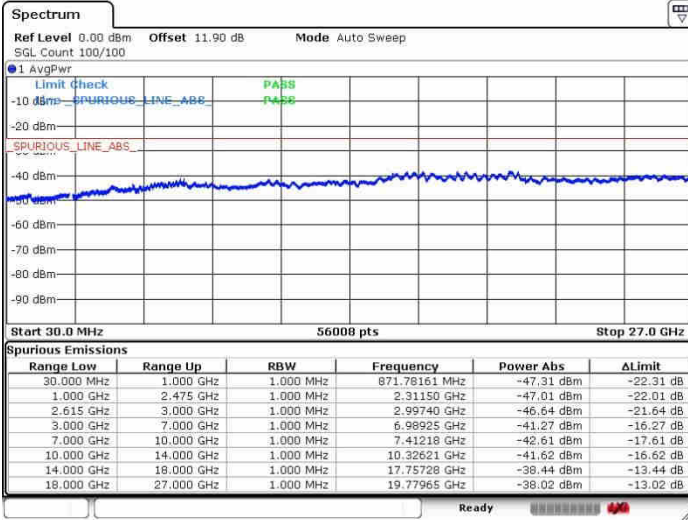

Date: 30.SEP.2017 11:03:50

LTE Band 7 / 10MHz+20MHz

16QAM

Highest Channel / 1RB0 and 1RB99

Highest Channel / 1RB49 and 1RB0

Date: 27.SEP.2017 11:56:00

Date: 30.SEP.2017 10:51:11

Highest Channel / FullIRB

N/A

Date: 30.SEP.2017 10:48:09

LTE Band 7 / 15MHz+15MHz

16QAM

Lowest Channel / 1RB0 and 1RB74

Lowest Channel / 1RB74 and 1RB0

Date: 27.SEP.2017 15:31:16

Date: 27.SEP.2017 15:34:07

Lowest Channel / FullIRB

N/A

Date: 27.SEP.2017 15:28:57

LTE Band 7 / 15MHz+15MHz

16QAM

Middle Channel / 1RB0 and 1RB74

Middle Channel / 1RB74 and 1RB0

Date: 27.SEP.2017 15:38:41