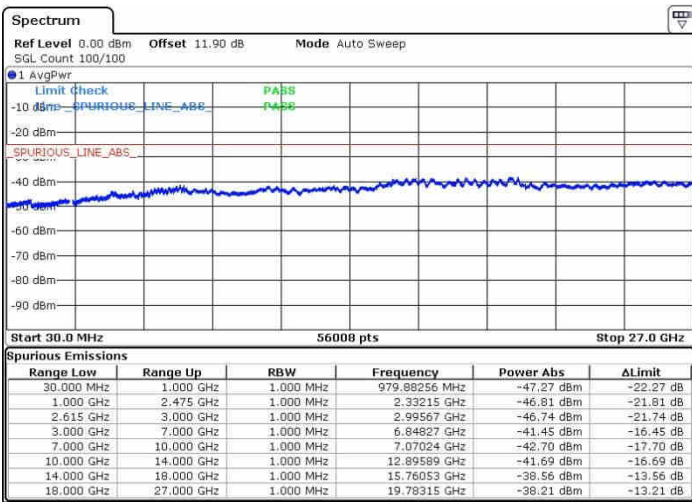

Date: 30.SEP.2017 11:03:50

LTE Band 7 / 10MHz+20MHz

16QAM

Highest Channel / 1RB0 and 1RB99

Highest Channel / 1RB49 and 1RB0

Date: 27.SEP.2017 11:56:00

Date: 30.SEP.2017 10:51:11

Highest Channel / FullIRB

N/A

Date: 30.SEP.2017 10:48:09

LTE Band 7 / 15MHz+15MHz

16QAM

Lowest Channel / 1RB0 and 1RB74

Lowest Channel / 1RB74 and 1RB0

Date: 27.SEP.2017 15:31:16

Date: 27.SEP.2017 15:34:07

Lowest Channel / FullIRB

N/A

Date: 27.SEP.2017 15:28:57

LTE Band 7 / 15MHz+15MHz

16QAM

Middle Channel / 1RB0 and 1RB74

Middle Channel / 1RB74 and 1RB0

Date: 27.SEP.2017 15:38:41

Date: 27.SEP.2017 15:38:28

Middle Channel / FullIRB

N/A

Date: 27.SEP.2017 15:40:25

LTE Band 7 / 15MHz+15MHz

16QAM

Highest Channel / 1RB0 and 1RB74

Highest Channel / 1RB74 and 1RB0