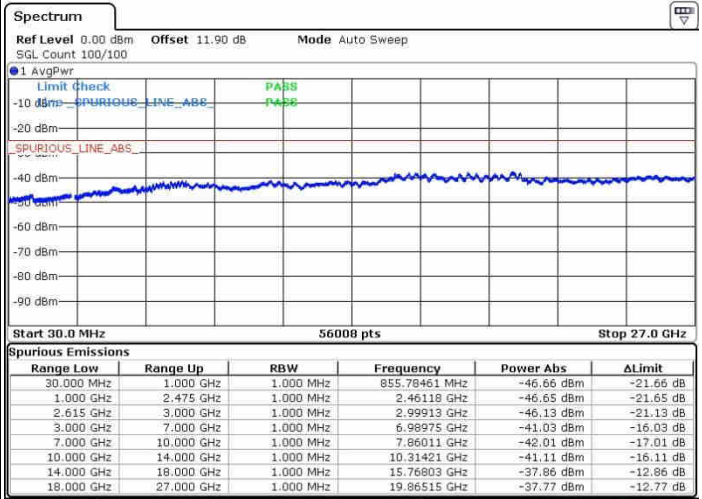

Middle Channel / FullIRB

N/A

Date: 30.SEP.2017 11:05:05

LTE Band 7 / 10MHz+20MHz

64QAM

Highest Channel / 1RB0 and 1RB99

Highest Channel / 1RB49 and 1RB0

Date: 27.SEP.2017 11:49:29

Date: 30.SEP.2017 10:53:39

Highest Channel / FullRB

N/A

Date: 30.SEP.2017 10:49:13

LTE Band 7 / 15MHz+15MHz

64QAM

Lowest Channel / 1RB0 and 1RB74

Lowest Channel / 1RB74 and 1RB0