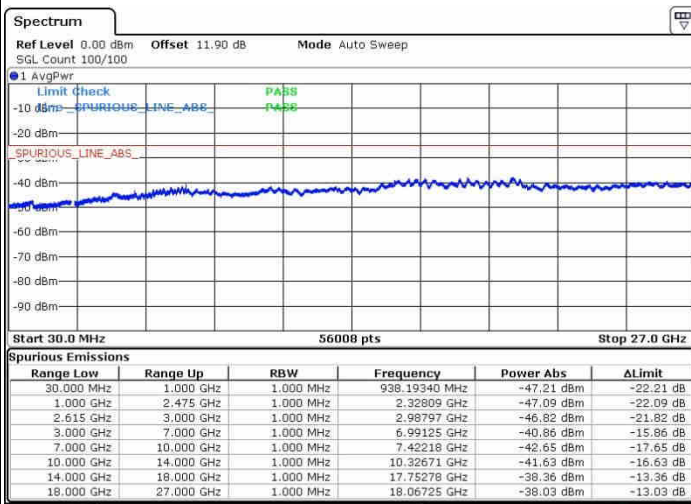

LTE Band 7 / 15MHz+20MHz

64QAM

Middle Channel / 1RB0 and 1RB99

Middle Channel / 1RB74 and 1RB0

Date: 27.SEP.2017 16:41:15

Date: 27.SEP.2017 16:28:35

Middle Channel / FullIRB

N/A

Date: 27.SEP.2017 16:42:11

LTE Band 7 / 15MHz+20MHz

64QAM

Highest Channel / 1RB0 and 1RB99

Highest Channel / 1RB74 and 1RB0

Date: 27.SEP.2017 16:56:01

Date: 27.SEP.2017 16:58:30

Highest Channel / FullIRB

N/A

Date: 27.SEP.2017 16:53:48

LTE Band 7 / 20MHz+10MHz

64QAM

Lowest Channel / 1RB0 and 1RB49

Lowest Channel / 1RB99 and 1RB0

Date: 27.SEP.2017 14:13:23

Date: 27.SEP.2017 14:19:20