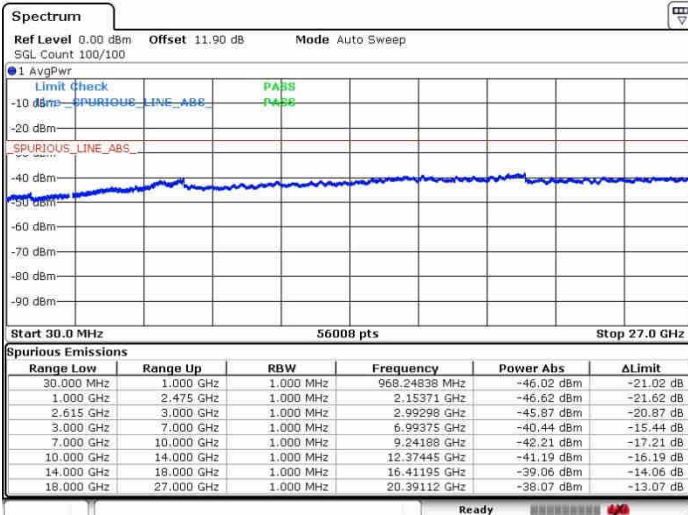

Date: 27.SEP.2017 17:54:59

Date: 27.SEP.2017 17:50:17

Middle Channel / FullIRB

N/A

Date: 27.SEP.2017 17:57:07

LTE Band 7 / 20MHz+15MHz

16QAM

Highest Channel / 1RB0 and 1RB74

Highest Channel / 1RB99 and 1RB0

Date: 27.SEP.2017 18:02:54

Date: 27.SEP.2017 18:04:24

Highest Channel / FullRB

N/A

Date: 27.SEP.2017 17:59:21

LTE Band 7 / 20MHz+20MHz

16QAM

Lowest Channel / 1RB0 and 1RB99

Lowest Channel / 1RB99 and 1RB0

Date: 28.SEP.2017 09:01:46

Date: 28.SEP.2017 09:05:19

Lowest Channel / FullIRB

N/A

Date: 28.SEP.2017 08:59:20

LTE Band 7 / 20MHz+20MHz