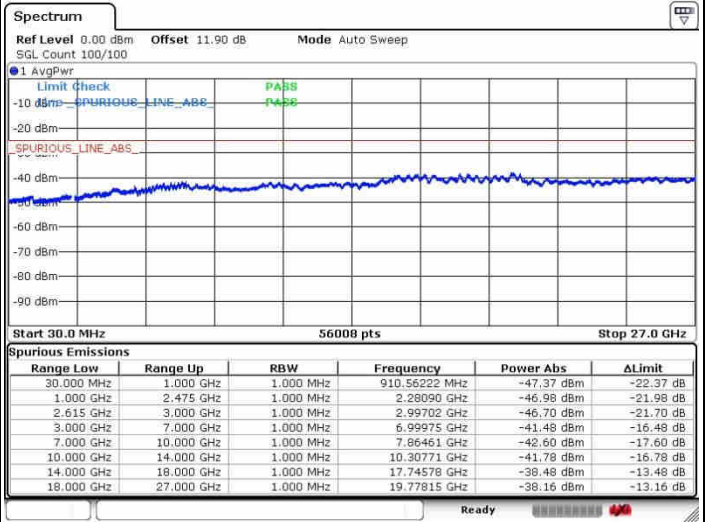

LTE Band 7 / 15MHz+20MHz

16QAM

Highest Channel / 1RB0 and 1RB99

Highest Channel / 1RB74 and 1RB0

Date: 27.SEP.2017 16:55:21

Date: 27.SEP.2017 16:57:50