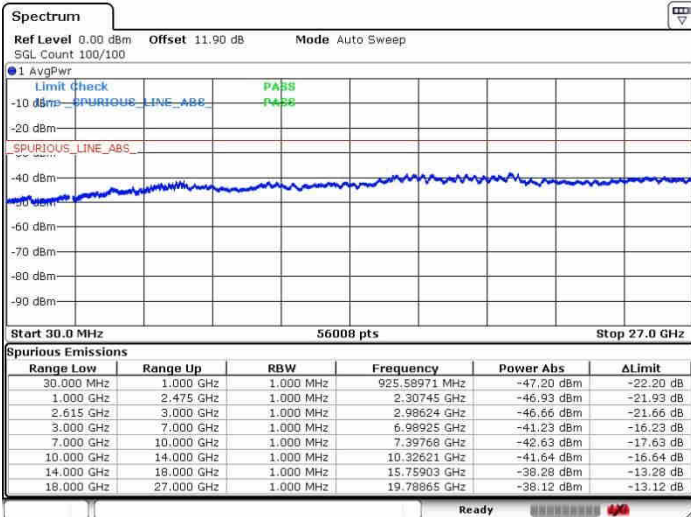

Middle Channel / FullIRB

N/A

Date: 30.SEP.2017 11:05:05

LTE Band 7 / 10MHz+20MHz

64QAM

Highest Channel / 1RB0 and 1RB99

Highest Channel / 1RB49 and 1RB0

Date: 27.SEP.2017 11:49:29

Date: 30.SEP.2017 10:53:39

Highest Channel / FullRB

N/A

Date: 30.SEP.2017 10:49:13

LTE Band 7 / 15MHz+15MHz

64QAM

Lowest Channel / 1RB0 and 1RB74

Lowest Channel / 1RB74 and 1RB0

Date: 27.SEP.2017 15:30:35

Date: 27.SEP.2017 15:35:00

Lowest Channel / FullIRB

N/A

Date: 27.SEP.2017 15:29:53

LTE Band 7 / 15MHz+15MHz

64QAM

Middle Channel / 1RB0 and 1RB74