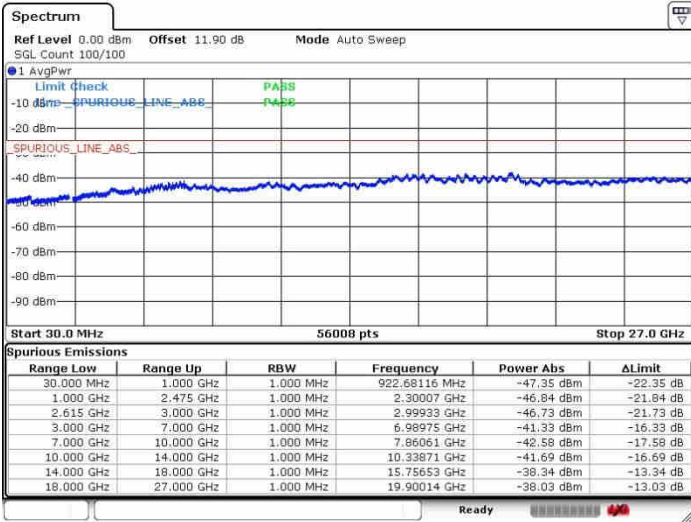

LTE Band 7 / 15MHz+20MHz

16QAM

Highest Channel / 1RB0 and 1RB99

Highest Channel / 1RB74 and 1RB0

Date: 27.SEP.2017 16:55:21

Date: 27.SEP.2017 16:57:50