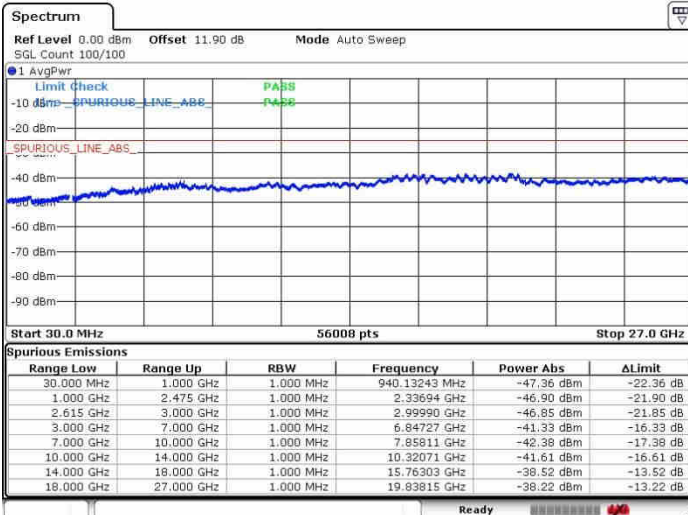

Date: 27.SEP.2017 16:42:11

LTE Band 7 / 15MHz+20MHz

64QAM

Highest Channel / 1RB0 and 1RB99

Highest Channel / 1RB74 and 1RB0

Date: 27.SEP.2017 16:56:01

Date: 27.SEP.2017 16:58:30

Highest Channel / FullIRB

N/A

Date: 27.SEP.2017 16:53:48

LTE Band 7 / 20MHz+10MHz

64QAM

Lowest Channel / 1RB0 and 1RB49

Lowest Channel / 1RB99 and 1RB0

Date: 27.SEP.2017 14:13:23

Date: 27.SEP.2017 14:19:20

Lowest Channel / FullIRB

N/A

Date: 27.SEP.2017 14:10:24

LTE Band 7 / 20MHz+10MHz

64QAM

Middle Channel / 1RB0 and 1RB49

Middle Channel / 1RB99 and 1RB0

Date: 27.SEP.2017 14:24:48

Date: 27.SEP.2017 14:20:21

Middle Channel / FullIRB

N/A

Date: 27.SEP.2017 14:27:04

LTE Band 7 / 20MHz+10MHz

64QAM

Highest Channel / 1RB0 and 1RB49

Highest Channel / 1RB99 and 1RB0