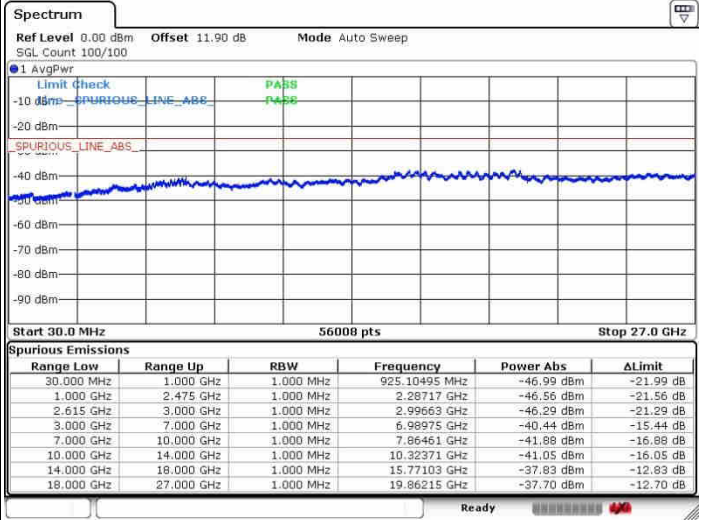

Date: 30.SEP.2017 11:03:50

LTE Band 7 / 10MHz+20MHz

16QAM

Highest Channel / 1RB0 and 1RB99

Highest Channel / 1RB49 and 1RB0

Date: 27.SEP.2017 11:56:00

Date: 30.SEP.2017 10:51:11

Highest Channel / FullIRB

N/A

Date: 30.SEP.2017 10:48:09

LTE Band 7 / 15MHz+15MHz

16QAM

Lowest Channel / 1RB0 and 1RB74

Lowest Channel / 1RB74 and 1RB0

Date: 27.SEP.2017 15:31:16

Date: 27.SEP.2017 15:34:07