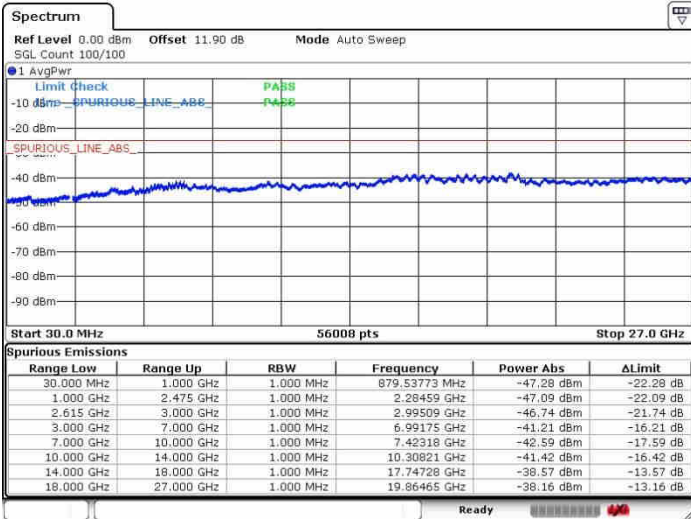

Date: 27.SEP.2017 14:06:40

LTE Band 7 / 20MHz+10MHz

16QAM

Middle Channel / 1RB0 and 1RB49

Middle Channel / 1RB99 and 1RB0

Date: 27.SEP.2017 14:24:05

Date: 27.SEP.2017 14:21:25

Middle Channel / FullIRB

N/A

Date: 27.SEP.2017 14:26:09

LTE Band 7 / 20MHz+10MHz

16QAM

Highest Channel / 1RB0 and 1RB49

Highest Channel / 1RB99 and 1RB0

Date: 27.SEP.2017 14:34:12

Date: 27.SEP.2017 14:37:53

Highest Channel / FullRB

N/A

Date: 27.SEP.2017 14:31:28

LTE Band 7 / 20MHz+15MHz

16QAM

Lowest Channel / 1RB0 and 1RB74

Lowest Channel / 1RB99 and 1RB0

Date: 27.SEP.2017 17:40:04