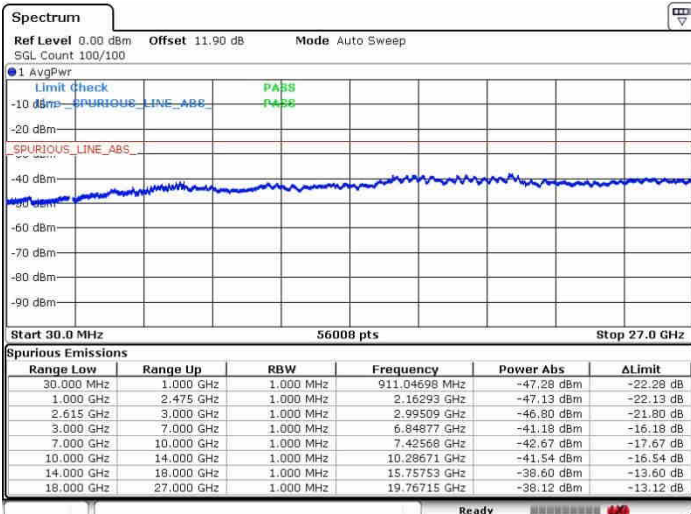

Highest Channel / 1RB0 and 1RB74

Highest Channel / 1RB74 and 1RB0

Date: 27.SEP.2017 15:48:49

Date: 27.SEP.2017 15:50:50

Highest Channel / FullRB

N/A

Date: 27.SEP.2017 15:43:33

LTE Band 7 / 15MHz+20MHz

64QAM

Lowest Channel / 1RB0 and 1RB99

Lowest Channel / 1RB74 and 1RB0

Date: 27.SEP.2017 16:22:45

Date: 27.SEP.2017 16:25:39

Lowest Channel / FullIRB

N/A

Date: 27.SEP.2017 16:20:20

LTE Band 7 / 15MHz+20MHz

64QAM

Middle Channel / 1RB0 and 1RB99

Middle Channel / 1RB74 and 1RB0

Date: 27.SEP.2017 16:41:15

Date: 27.SEP.2017 16:28:35

Middle Channel / FullIRB

N/A

Date: 27.SEP.2017 16:42:11

LTE Band 7 / 15MHz+20MHz

64QAM

Highest Channel / 1RB0 and 1RB99

Highest Channel / 1RB74 and 1RB0

Date: 27.SEP.2017 16:56:01

Date: 27.SEP.2017 16:58:30

Highest Channel / FullIRB