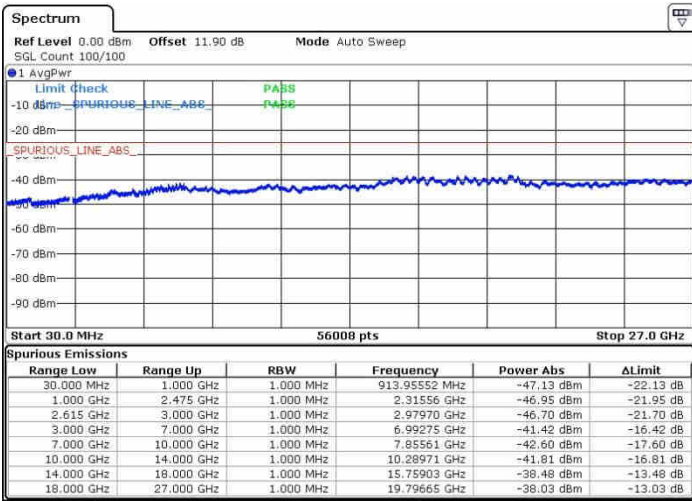

Date: 30.SEP.2017 11:03:50

LTE Band 7 / 10MHz+20MHz

16QAM

Highest Channel / 1RB0 and 1RB99

Highest Channel / 1RB49 and 1RB0

Date: 27.SEP.2017 11:56:00

Date: 30.SEP.2017 10:51:11

Highest Channel / FullIRB

N/A

Date: 30.SEP.2017 10:48:09

LTE Band 7 / 15MHz+15MHz

16QAM

Lowest Channel / 1RB0 and 1RB74

Lowest Channel / 1RB74 and 1RB0

Date: 27.SEP.2017 15:31:16

Date: 27.SEP.2017 15:34:07

Lowest Channel / FullIRB

N/A

Date: 27.SEP.2017 15:28:57

LTE Band 7 / 15MHz+15MHz

16QAM

Middle Channel / 1RB0 and 1RB74

Middle Channel / 1RB74 and 1RB0

Date: 27.SEP.2017 15:38:41

Date: 27.SEP.2017 15:38:28

Middle Channel / FullIRB

N/A

Date: 27.SEP.2017 15:40:25

LTE Band 7 / 15MHz+15MHz

16QAM

Highest Channel / 1RB0 and 1RB74

Highest Channel / 1RB74 and 1RB0