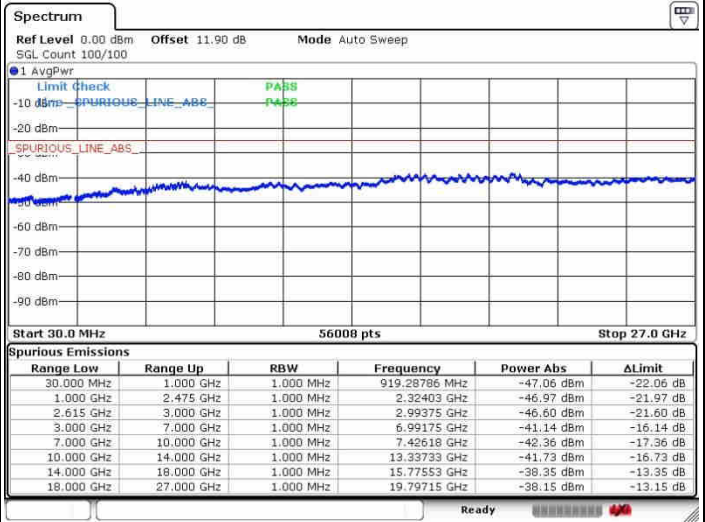

N/A

Date: 27.SEP.2017 16:53:48

LTE Band 7 / 20MHz+10MHz

64QAM

Lowest Channel / 1RB0 and 1RB49

Lowest Channel / 1RB99 and 1RB0

Date: 27.SEP.2017 14:13:23

Date: 27.SEP.2017 14:19:20

Lowest Channel / FullIRB

N/A

Date: 27.SEP.2017 14:10:24

LTE Band 7 / 20MHz+10MHz

64QAM

Middle Channel / 1RB0 and 1RB49

Middle Channel / 1RB99 and 1RB0

Date: 27.SEP.2017 14:24:48

Date: 27.SEP.2017 14:20:21

Middle Channel / FullIRB

N/A

Date: 27.SEP.2017 14:27:04

LTE Band 7 / 20MHz+10MHz

64QAM

Highest Channel / 1RB0 and 1RB49

Highest Channel / 1RB99 and 1RB0