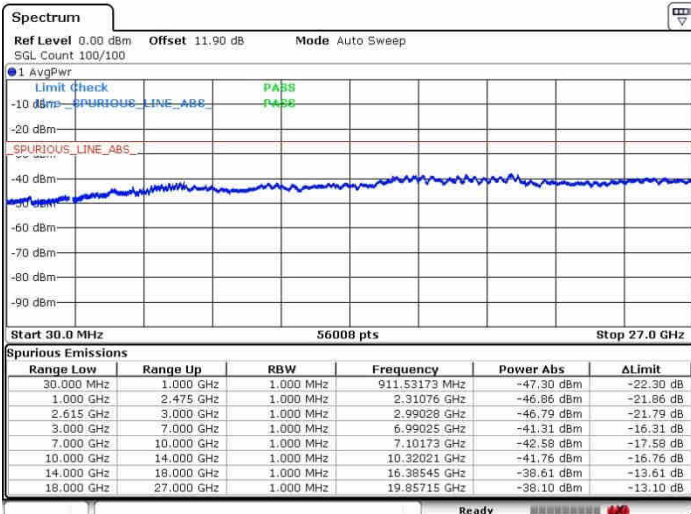

Highest Channel / 1RB0 and 1RB74

Highest Channel / 1RB74 and 1RB0

Date: 27.SEP.2017 15:48:49

Date: 27.SEP.2017 15:50:50

Highest Channel / FullRB

N/A

Date: 27.SEP.2017 15:43:33

LTE Band 7 / 15MHz+20MHz

64QAM

Lowest Channel / 1RB0 and 1RB99

Lowest Channel / 1RB74 and 1RB0

Date: 27.SEP.2017 16:22:45

Date: 27.SEP.2017 16:25:39

Lowest Channel / FullIRB

N/A

Date: 27.SEP.2017 16:20:20

LTE Band 7 / 15MHz+20MHz

64QAM

Middle Channel / 1RB0 and 1RB99

Middle Channel / 1RB74 and 1RB0

Date: 27.SEP.2017 16:41:15

Date: 27.SEP.2017 16:28:35

Middle Channel / FullIRB

N/A

Date: 27.SEP.2017 16:42:11

LTE Band 7 / 15MHz+20MHz

64QAM

Highest Channel / 1RB0 and 1RB99

Highest Channel / 1RB74 and 1RB0

Date: 27.SEP.2017 16:56:01

Date: 27.SEP.2017 16:58:30

Highest Channel / FullIRB