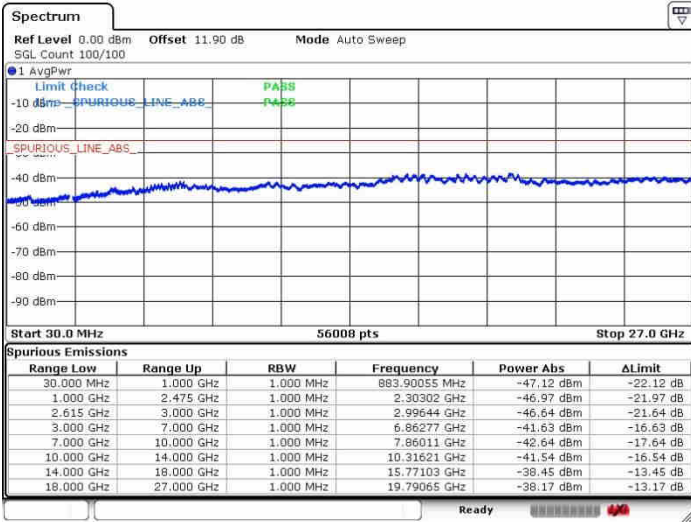

N/A

Date: 27.SEP.2017 16:53:48

LTE Band 7 / 20MHz+10MHz

64QAM

Lowest Channel / 1RB0 and 1RB49

Lowest Channel / 1RB99 and 1RB0

Date: 27.SEP.2017 14:13:23

Date: 27.SEP.2017 14:19:20

Lowest Channel / FullIRB

N/A

Date: 27.SEP.2017 14:10:24

LTE Band 7 / 20MHz+10MHz

64QAM

Middle Channel / 1RB0 and 1RB49

Middle Channel / 1RB99 and 1RB0

Date: 27.SEP.2017 14:24:48

Date: 27.SEP.2017 14:20:21

Middle Channel / FullIRB

N/A

Date: 27.SEP.2017 14:27:04

LTE Band 7 / 20MHz+10MHz

64QAM

Highest Channel / 1RB0 and 1RB49

Highest Channel / 1RB99 and 1RB0