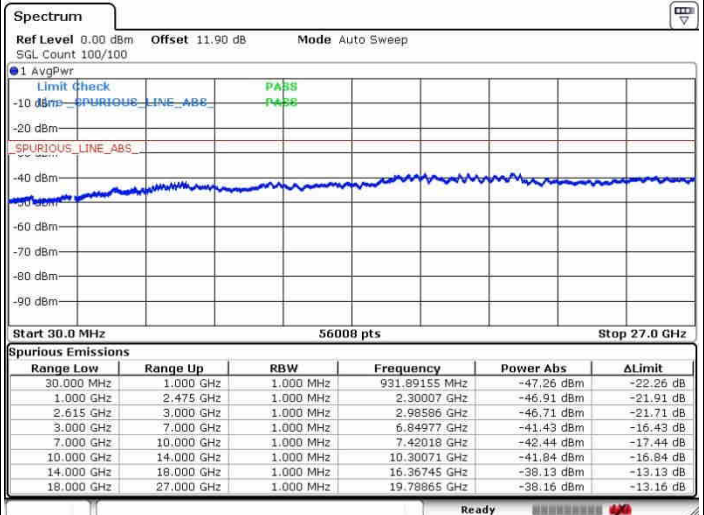

Lowest Channel / FullIRB

N/A

Date: 27.SEP.2017 15:28:57

LTE Band 7 / 15MHz+15MHz

16QAM

Middle Channel / 1RB0 and 1RB74

Middle Channel / 1RB74 and 1RB0

Date: 27.SEP.2017 15:38:41

Date: 27.SEP.2017 15:38:28

Middle Channel / FullIRB

N/A

Date: 27.SEP.2017 15:40:25

LTE Band 7 / 15MHz+15MHz

16QAM

Highest Channel / 1RB0 and 1RB74

Highest Channel / 1RB74 and 1RB0

Date: 27.SEP.2017 15:48:06

Date: 27.SEP.2017 15:49:57

Highest Channel / FullIRB

N/A

Date: 27.SEP.2017 15:42:39

LTE Band 7 / 15MHz+20MHz

16QAM

Lowest Channel / 1RB0 and 1RB99