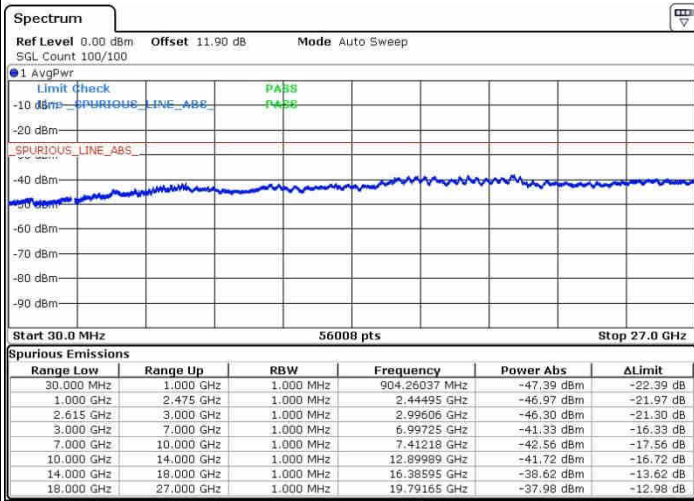

Date: 27.SEP.2017 15:30:35

Date: 27.SEP.2017 15:35:00

Lowest Channel / FullIRB

N/A

Date: 27.SEP.2017 15:29:53

LTE Band 7 / 15MHz+15MHz

64QAM

Middle Channel / 1RB0 and 1RB74

Middle Channel / 1RB74 and 1RB0

Date: 27.SEP.2017 15:39:21

Date: 27.SEP.2017 15:37:18

Middle Channel / FullIRB

N/A

Date: 27.SEP.2017 15:41:08

LTE Band 7 / 15MHz+15MHz

64QAM

Highest Channel / 1RB0 and 1RB74

Highest Channel / 1RB74 and 1RB0

Date: 27.SEP.2017 15:48:49

Date: 27.SEP.2017 15:50:50

Highest Channel / FullRB

N/A

Date: 27.SEP.2017 15:43:33

LTE Band 7 / 15MHz+20MHz