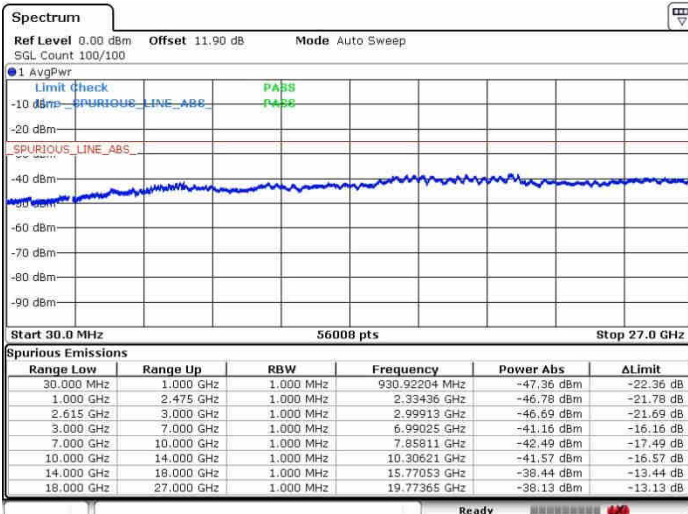

Date: 27.SEP.2017 16:42:11

LTE Band 7 / 15MHz+20MHz

64QAM

Highest Channel / 1RB0 and 1RB99

Highest Channel / 1RB74 and 1RB0

Date: 27.SEP.2017 16:56:01

Date: 27.SEP.2017 16:58:30

Highest Channel / FullIRB

N/A

Date: 27.SEP.2017 16:53:48

LTE Band 7 / 20MHz+10MHz

64QAM

Lowest Channel / 1RB0 and 1RB49

Lowest Channel / 1RB99 and 1RB0

Date: 27.SEP.2017 14:13:23

Date: 27.SEP.2017 14:19:20

Lowest Channel / FullIRB

N/A

Date: 27.SEP.2017 14:10:24

LTE Band 7 / 20MHz+10MHz

64QAM

Middle Channel / 1RB0 and 1RB49

Middle Channel / 1RB99 and 1RB0

Date: 27.SEP.2017 14:24:48

Date: 27.SEP.2017 14:20:21

Middle Channel / FullIRB

N/A

Date: 27.SEP.2017 14:27:04

LTE Band 7 / 20MHz+10MHz

64QAM

Highest Channel / 1RB0 and 1RB49

Highest Channel / 1RB99 and 1RB0