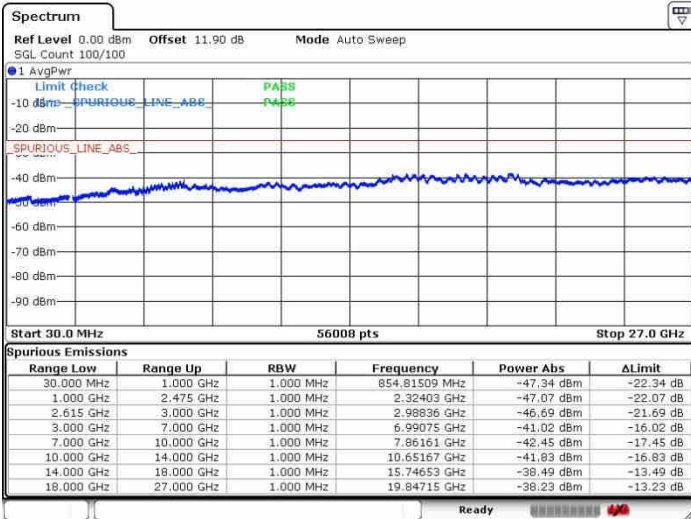

Date: 30.SEP.2017 10:53:39

Highest Channel / FullRB

N/A

Date: 30.SEP.2017 10:49:13

LTE Band 7 / 15MHz+15MHz

64QAM

Lowest Channel / 1RB0 and 1RB74

Lowest Channel / 1RB74 and 1RB0

Date: 27.SEP.2017 15:30:35

Date: 27.SEP.2017 15:35:00

Lowest Channel / FullIRB

N/A

Date: 27.SEP.2017 15:29:53

LTE Band 7 / 15MHz+15MHz

64QAM

Middle Channel / 1RB0 and 1RB74

Middle Channel / 1RB74 and 1RB0

Date: 27.SEP.2017 15:39:21

Date: 27.SEP.2017 15:37:18

Middle Channel / FullIRB

N/A

Date: 27.SEP.2017 15:41:08

LTE Band 7 / 15MHz+15MHz

64QAM

Highest Channel / 1RB0 and 1RB74

Highest Channel / 1RB74 and 1RB0

Date: 27.SEP.2017 15:48:49

Date: 27.SEP.2017 15:50:50

Highest Channel / FullRB

N/A

Date: 27.SEP.2017 15:43:33

LTE Band 7 / 15MHz+20MHz