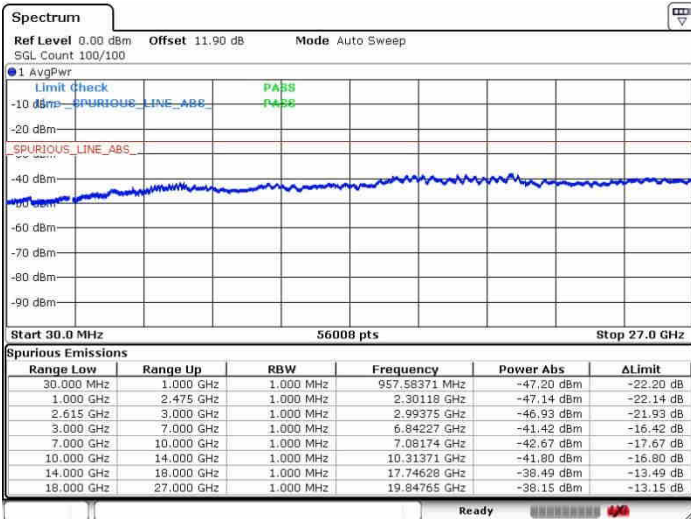

Middle Channel / 1RB0 and 1RB99

Middle Channel / 1RB74 and 1RB0

Date: 27.SEP.2017 16:30:40

Date: 27.SEP.2017 16:27:22

Middle Channel / FullIRB

N/A

Date: 27.SEP.2017 16:44:28

LTE Band 7 / 15MHz+20MHz

16QAM

Highest Channel / 1RB0 and 1RB99

Highest Channel / 1RB74 and 1RB0

Date: 27.SEP.2017 16:55:21

Date: 27.SEP.2017 16:57:50

Highest Channel / FullRB

N/A

Date: 27.SEP.2017 16:52:34

LTE Band 7 / 20MHz+10MHz

16QAM

Lowest Channel / 1RB0 and 1RB49

Lowest Channel / 1RB99 and 1RB0

Date: 27.SEP.2017 14:12:06

Date: 27.SEP.2017 14:15:23

Lowest Channel / FullIRB

N/A