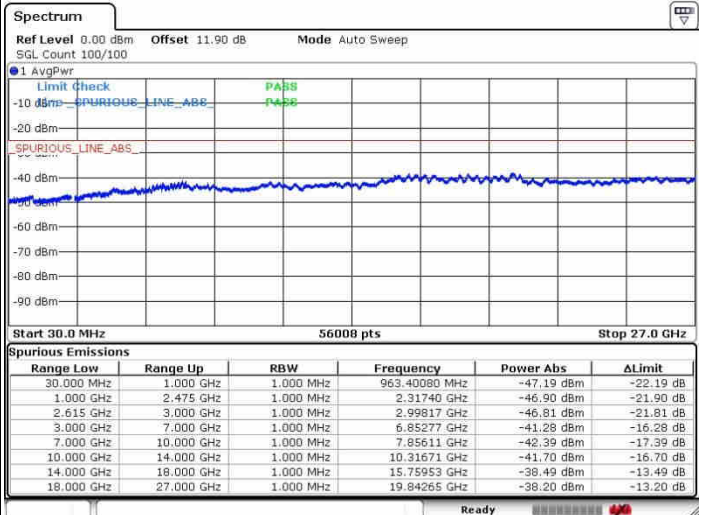

LTE Band 7 / 20MHz+20MHz

16QAM

Highest Channel / 1RB0 and 1RB99

Highest Channel / 1RB99 and 1RB0

Date: 26.SEP.2017 09:21:33

Date: 26.SEP.2017 09:27:35

Highest Channel / FullRB

N/A

Date: 26.SEP.2017 09:18:45

LTE Band 7 / 10MHz+20MHz

64QAM

Lowest Channel / 1RB0 and 1RB99

Lowest Channel / 1RB49 and 1RB0

Date: 27.SEP.2017 11:25:06

Date: 27.SEP.2017 11:31:24

Lowest Channel / FullIRB