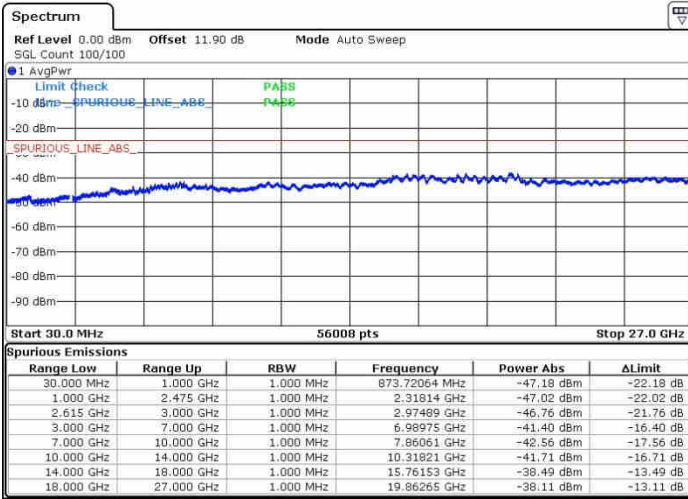

Middle Channel / FullIRB

N/A

Date: 30.SEP.2017 11:05:05

LTE Band 7 / 10MHz+20MHz

64QAM

Highest Channel / 1RB0 and 1RB99

Highest Channel / 1RB49 and 1RB0

Date: 27.SEP.2017 11:49:29

Date: 30.SEP.2017 10:53:39

Highest Channel / FullRB

N/A

Date: 30.SEP.2017 10:49:13

LTE Band 7 / 15MHz+15MHz

64QAM

Lowest Channel / 1RB0 and 1RB74

Lowest Channel / 1RB74 and 1RB0