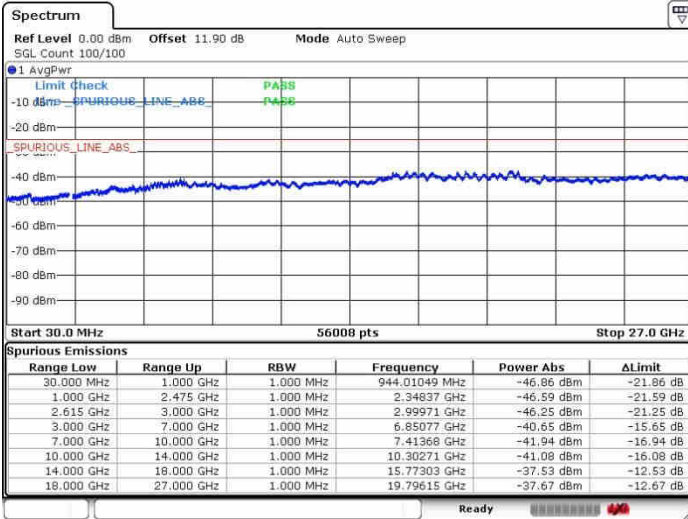

Date: 30.SEP.2017 11:03:50

LTE Band 7 / 10MHz+20MHz

16QAM

Highest Channel / 1RB0 and 1RB99

Highest Channel / 1RB49 and 1RB0

Date: 27.SEP.2017 11:56:00

Date: 30.SEP.2017 10:51:11

Highest Channel / FullIRB

N/A

Date: 30.SEP.2017 10:48:09

LTE Band 7 / 15MHz+15MHz

16QAM

Lowest Channel / 1RB0 and 1RB74

Lowest Channel / 1RB74 and 1RB0

Date: 27.SEP.2017 15:31:16

Date: 27.SEP.2017 15:34:07

Lowest Channel / FullIRB

N/A

Date: 27.SEP.2017 15:28:57

LTE Band 7 / 15MHz+15MHz

16QAM

Middle Channel / 1RB0 and 1RB74

Middle Channel / 1RB74 and 1RB0

Date: 27.SEP.2017 15:38:41