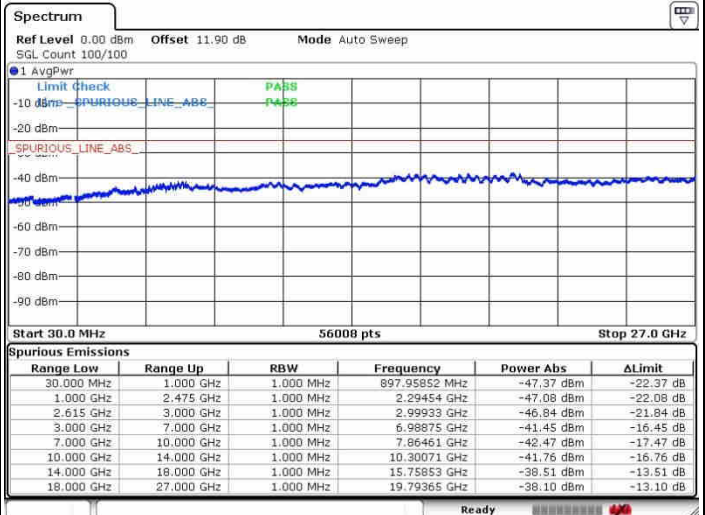

LTE Band 7 / 15MHz+20MHz

64QAM

Middle Channel / 1RB0 and 1RB99

Middle Channel / 1RB74 and 1RB0

Date: 27.SEP.2017 16:41:15

Date: 27.SEP.2017 16:28:35