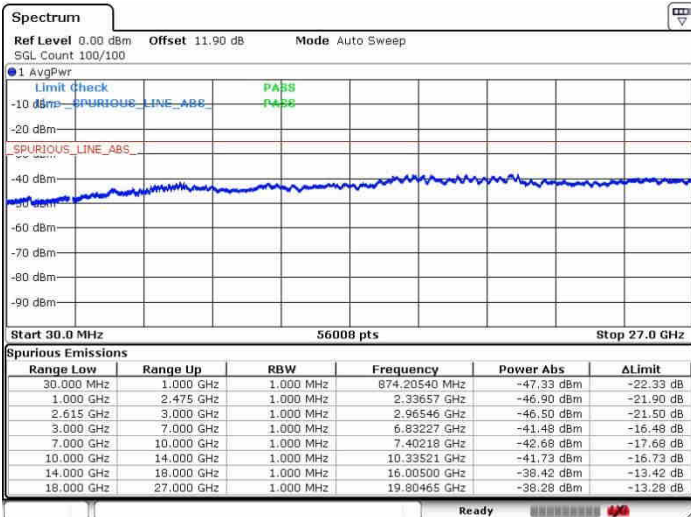

Middle Channel / FullIRB

N/A

Date: 30.SEP.2017 11:05:05

LTE Band 7 / 10MHz+20MHz

64QAM

Highest Channel / 1RB0 and 1RB99

Highest Channel / 1RB49 and 1RB0

Date: 27.SEP.2017 11:49:29

Date: 30.SEP.2017 10:53:39

Highest Channel / FullRB

N/A

Date: 30.SEP.2017 10:49:13

LTE Band 7 / 15MHz+15MHz

64QAM

Lowest Channel / 1RB0 and 1RB74

Lowest Channel / 1RB74 and 1RB0

Date: 27.SEP.2017 15:30:35

Date: 27.SEP.2017 15:35:00

Lowest Channel / FullIRB

N/A

Date: 27.SEP.2017 15:29:53

LTE Band 7 / 15MHz+15MHz

64QAM

Middle Channel / 1RB0 and 1RB74