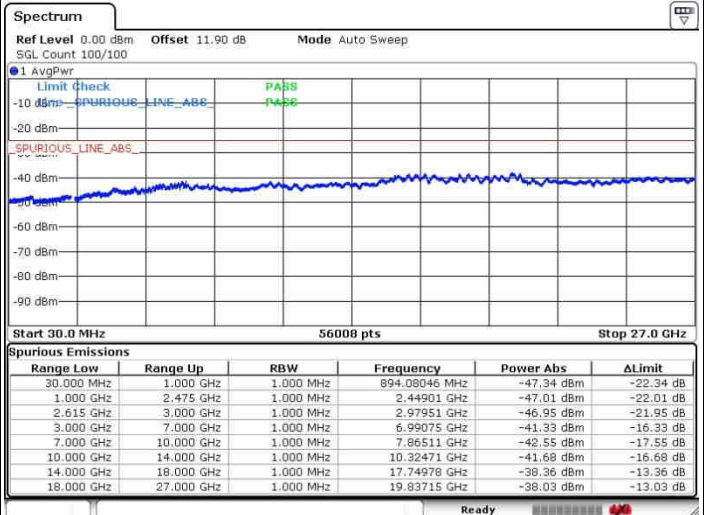

Date: 27.SEP.2017 16:42:11

LTE Band 7 / 15MHz+20MHz

64QAM

Highest Channel / 1RB0 and 1RB99

Highest Channel / 1RB74 and 1RB0

Date: 27.SEP.2017 16:56:01

Date: 27.SEP.2017 16:58:30

Highest Channel / FullIRB

N/A

Date: 27.SEP.2017 16:53:48

LTE Band 7 / 20MHz+10MHz

64QAM

Lowest Channel / 1RB0 and 1RB49

Lowest Channel / 1RB99 and 1RB0

Date: 27.SEP.2017 14:13:23

Date: 27.SEP.2017 14:19:20

Lowest Channel / FullIRB

N/A

Date: 27.SEP.2017 14:10:24

LTE Band 7 / 20MHz+10MHz

64QAM

Middle Channel / 1RB0 and 1RB49

Middle Channel / 1RB99 and 1RB0

Date: 27.SEP.2017 14:24:48