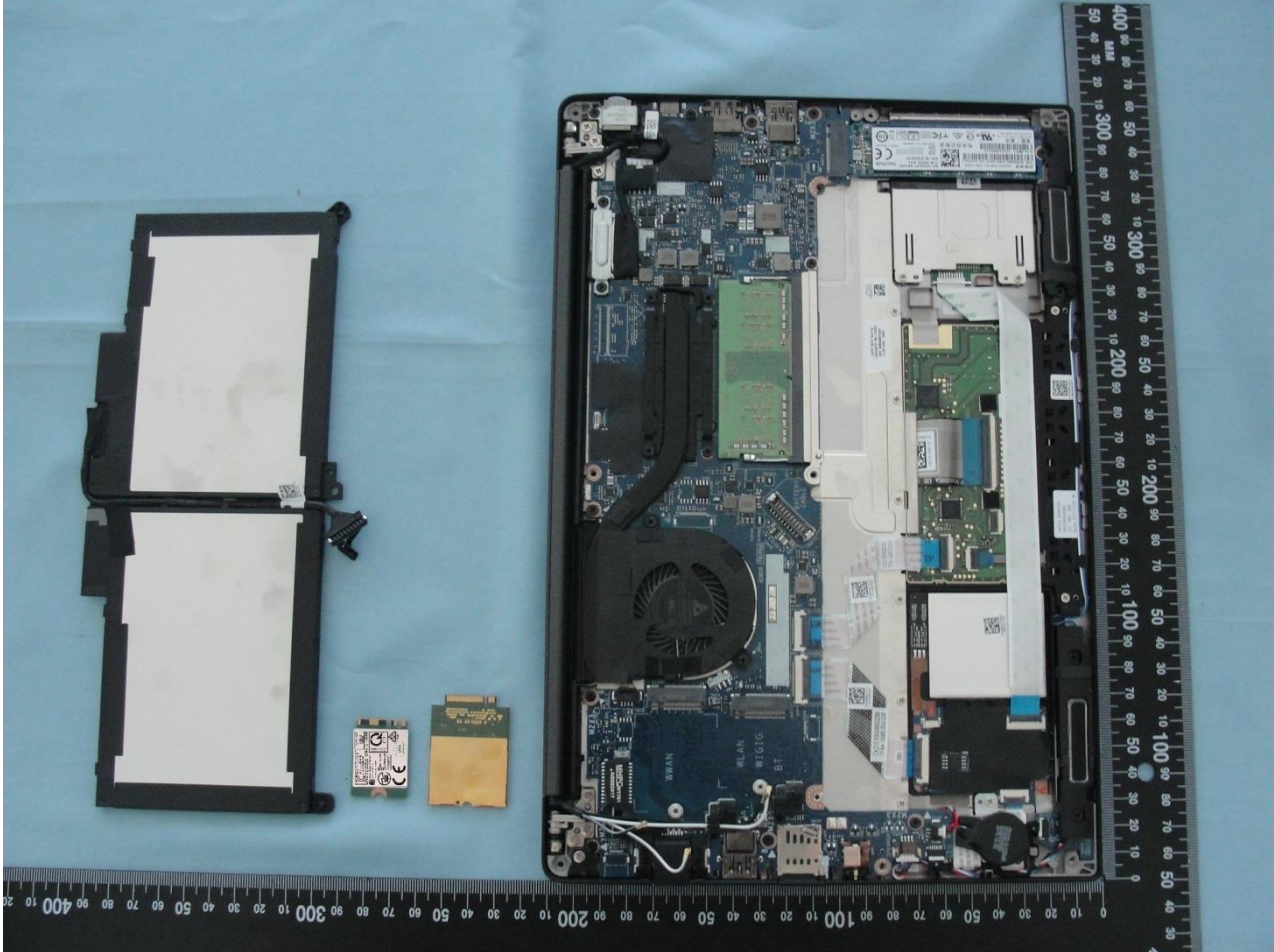

4. Internal Photograph of the Host

Host: Portable Computer (Brand Name DELL/ Model Name P28S)

Antenna for Hong-Bo

Host: Portable Computer (Brand Name DELL/ Model Name P28S)

Antenna for WNC

Host: Portable Computer (Brand Name DELL/ Model Name P28S)

Host: Portable Computer (Brand Name DELL/ Model Name P28S)

Host: Portable Computer (Brand Name DELL/ Model Name P28S)

WLAN & Bluetooth Module

Host: Portable Computer (Brand Name DELL/ Model Name P28S)

Host: Portable Computer (Brand Name DELL/ Model Name P28S)

RFID Antenna

Host: Portable Computer (Brand Name DELL/ Model Name P28S)

Host: Portable Computer (Brand Name DELL/ Model Name P28S)

WWAN Main & WLAN Main Antenna for Hong-Bo

Host: Portable Computer (Brand Name DELL/ Model Name P28S)