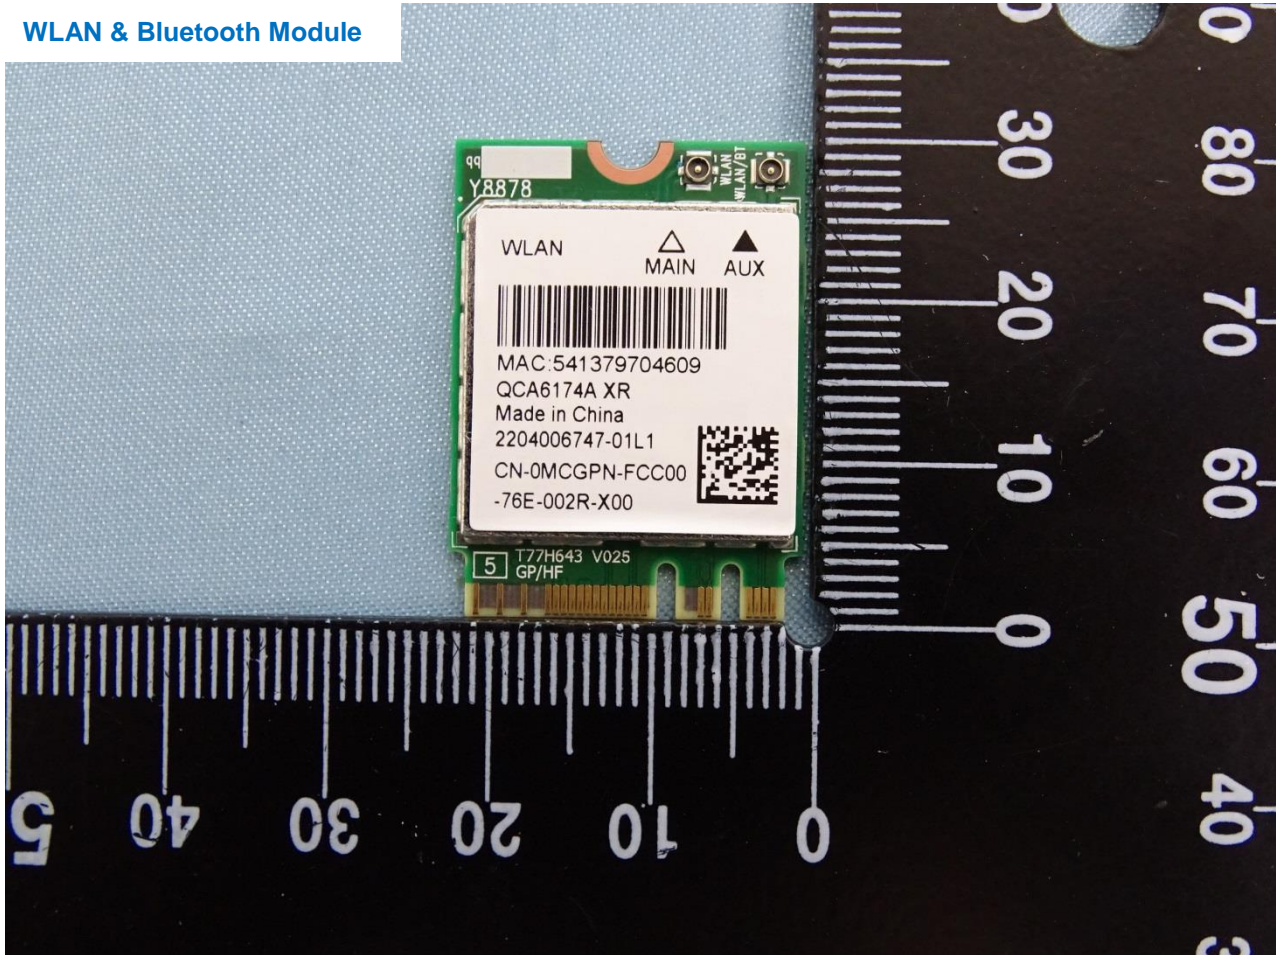

4. Internal Photograph of the Host

Host: Portable Computer (Brand Name DELL/ Model Name P28S)

Antenna for Hong-Bo

Host: Portable Computer (Brand Name DELL/ Model Name P28S)

Antenna for WNC

Host: Portable Computer (Brand Name DELL/ Model Name P28S)

Host: Portable Computer (Brand Name DELL/ Model Name P28S)

Host: Portable Computer (Brand Name DELL/ Model Name P28S)

WLAN & Bluetooth Module

Host: Portable Computer (Brand Name DELL/ Model Name P28S)

Host: Portable Computer (Brand Name DELL/ Model Name P28S)

RFID Antenna

Host: Portable Computer (Brand Name DELL/ Model Name P28S)

Host: Portable Computer (Brand Name DELL/ Model Name P28S)

WWAN Main & WLAN Main Antenna for Hong-Bo

Host: Portable Computer (Brand Name DELL/ Model Name P28S)