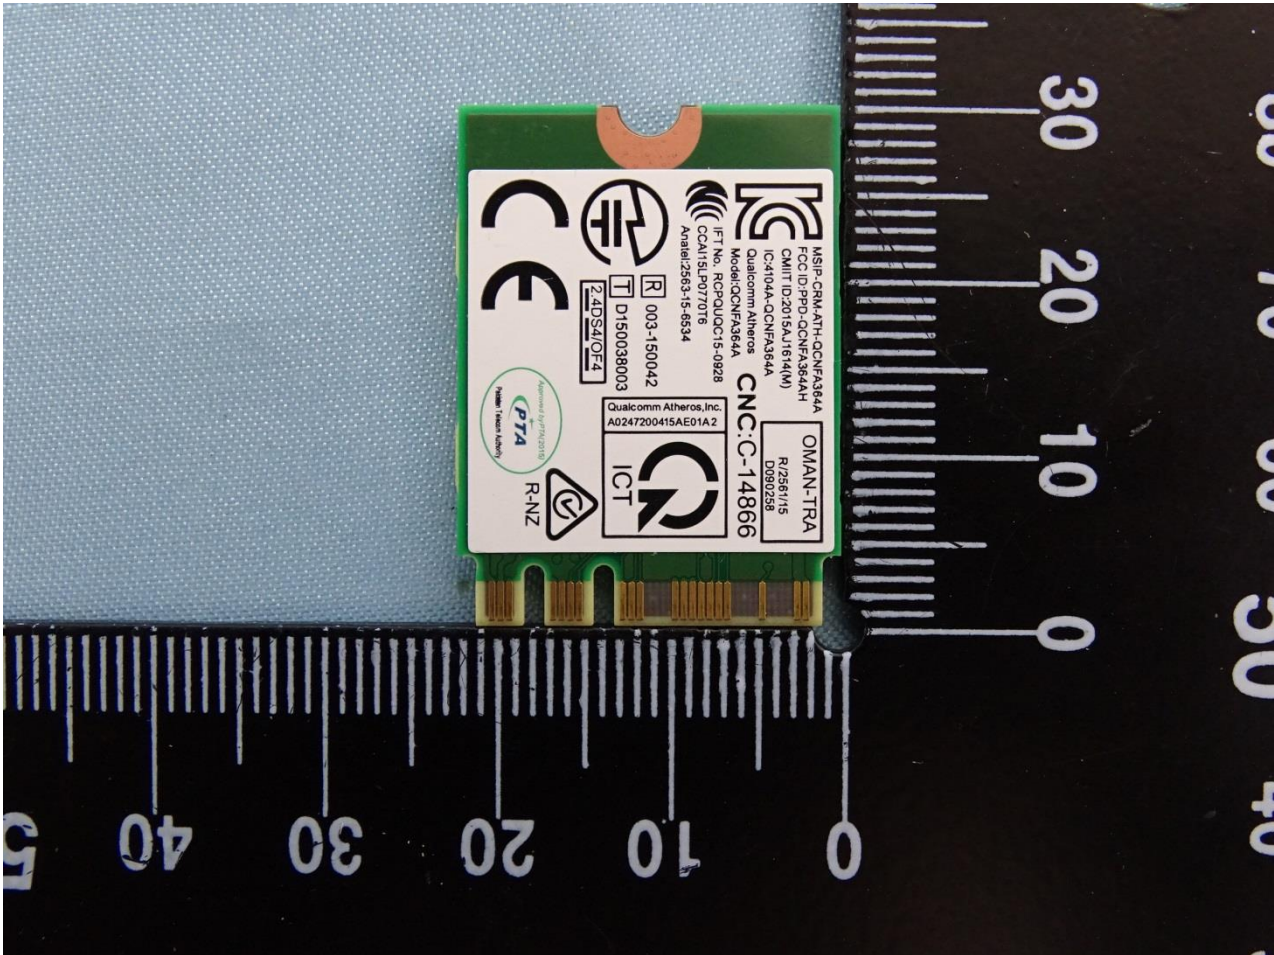

4. Internal Photograph of the Host

Host: Portable Computer (Brand Name DELL/ Model Name P28S)

Antenna for Hong-Bo

Host: Portable Computer (Brand Name DELL/ Model Name P28S)

Antenna for WNC

Host: Portable Computer (Brand Name DELL/ Model Name P28S)

Host: Portable Computer (Brand Name DELL/ Model Name P28S)

Host: Portable Computer (Brand Name DELL/ Model Name P28S)

WLAN & Bluetooth Module

Host: Portable Computer (Brand Name DELL/ Model Name P28S)

Host: Portable Computer (Brand Name DELL/ Model Name P28S)

RFID Antenna

Host: Portable Computer (Brand Name DELL/ Model Name P28S)

Host: Portable Computer (Brand Name DELL/ Model Name P28S)

WWAN Main & WLAN Main Antenna for Hong-Bo

Host: Portable Computer (Brand Name DELL/ Model Name P28S)