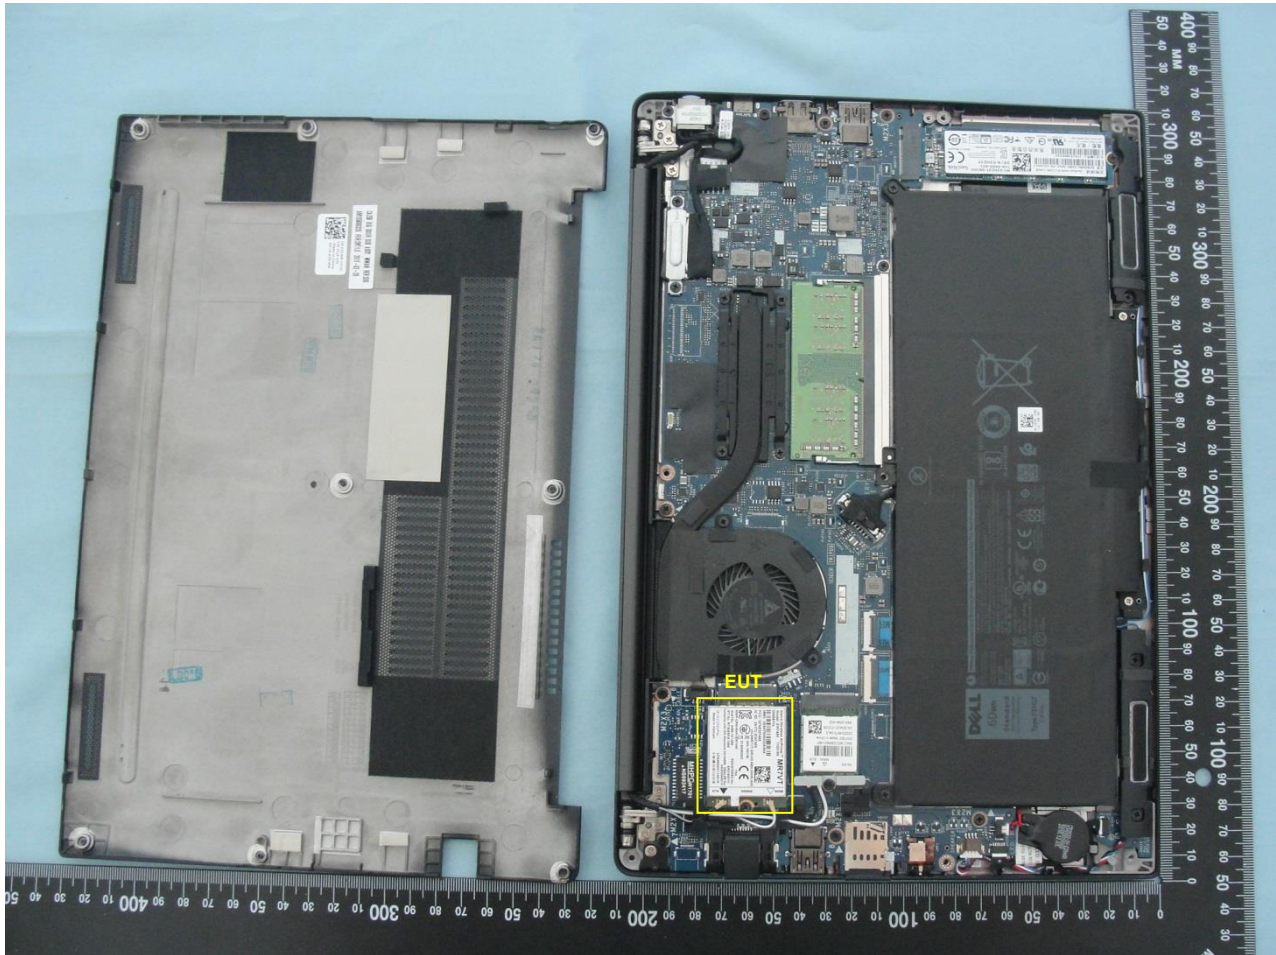

4. Internal Photograph of the Host

Host: Portable Computer (Brand Name DELL/ Model Name P28S)

Antenna for Hong-Bo

Host: Portable Computer (Brand Name DELL/ Model Name P28S)

Antenna for WNC

Host: Portable Computer (Brand Name DELL/ Model Name P28S)

Host: Portable Computer (Brand Name DELL/ Model Name P28S)

Host: Portable Computer (Brand Name DELL/ Model Name P28S)

WLAN & Bluetooth Module

Host: Portable Computer (Brand Name DELL/ Model Name P28S)

Host: Portable Computer (Brand Name DELL/ Model Name P28S)

RFID Antenna

Host: Portable Computer (Brand Name DELL/ Model Name P28S)

Host: Portable Computer (Brand Name DELL/ Model Name P28S)

WWAN Main & WLAN Main Antenna for Hong-Bo

Host: Portable Computer (Brand Name DELL/ Model Name P28S)