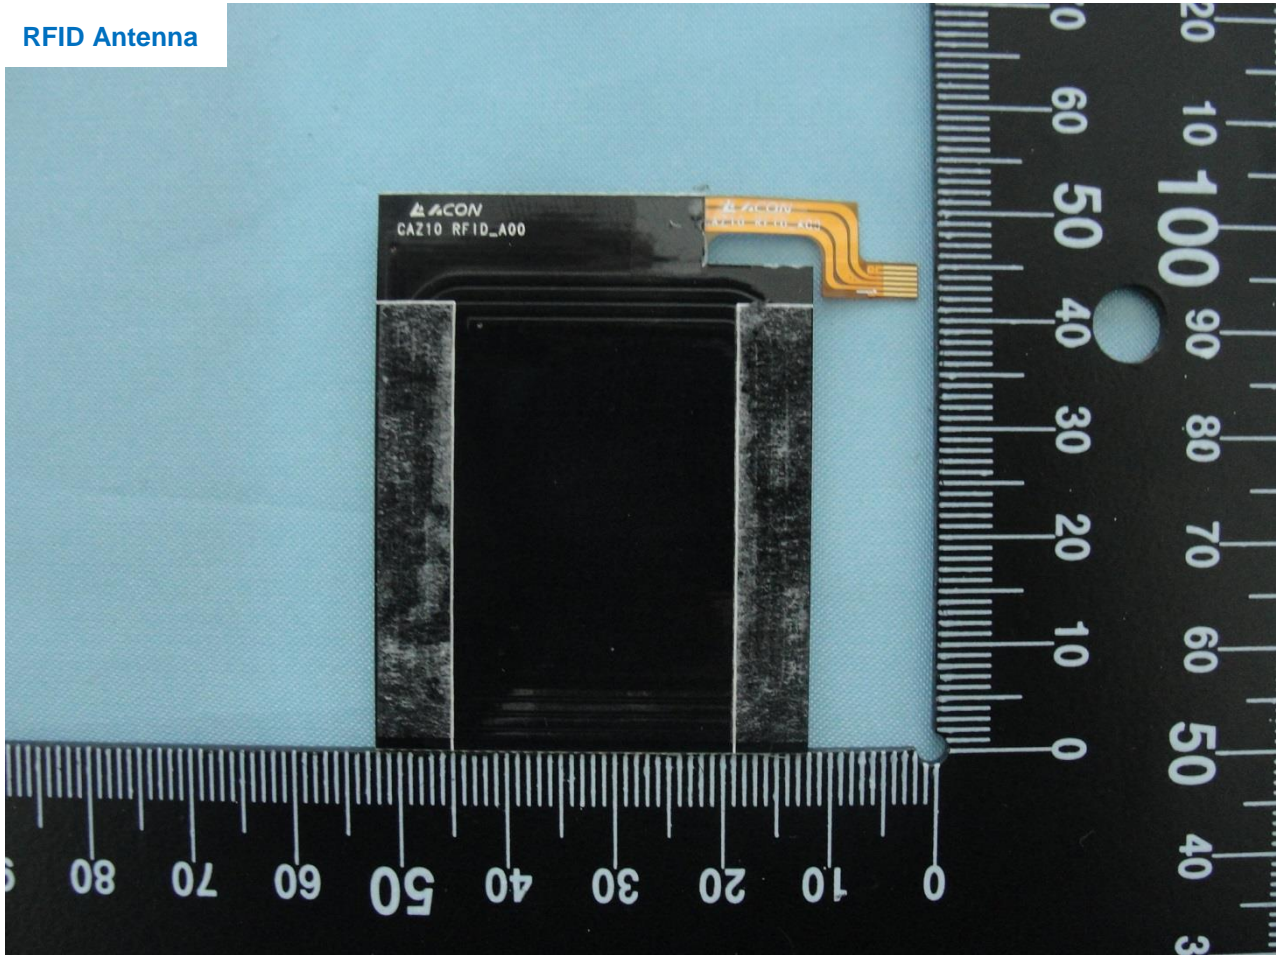

4. Internal Photograph of the Host

Host: Portable Computer (Brand Name DELL/ Model Name P28S)

Antenna for Hong-Bo

Host: Portable Computer (Brand Name DELL/ Model Name P28S)

Antenna for WNC

Host: Portable Computer (Brand Name DELL/ Model Name P28S)

RFID Antenna

Host: Portable Computer (Brand Name DELL/ Model Name P28S)

Host: Portable Computer (Brand Name DELL/ Model Name P28S)

WWAN Main & WLAN Main Antenna for Hong-Bo

Host: Portable Computer (Brand Name DELL/ Model Name P28S)