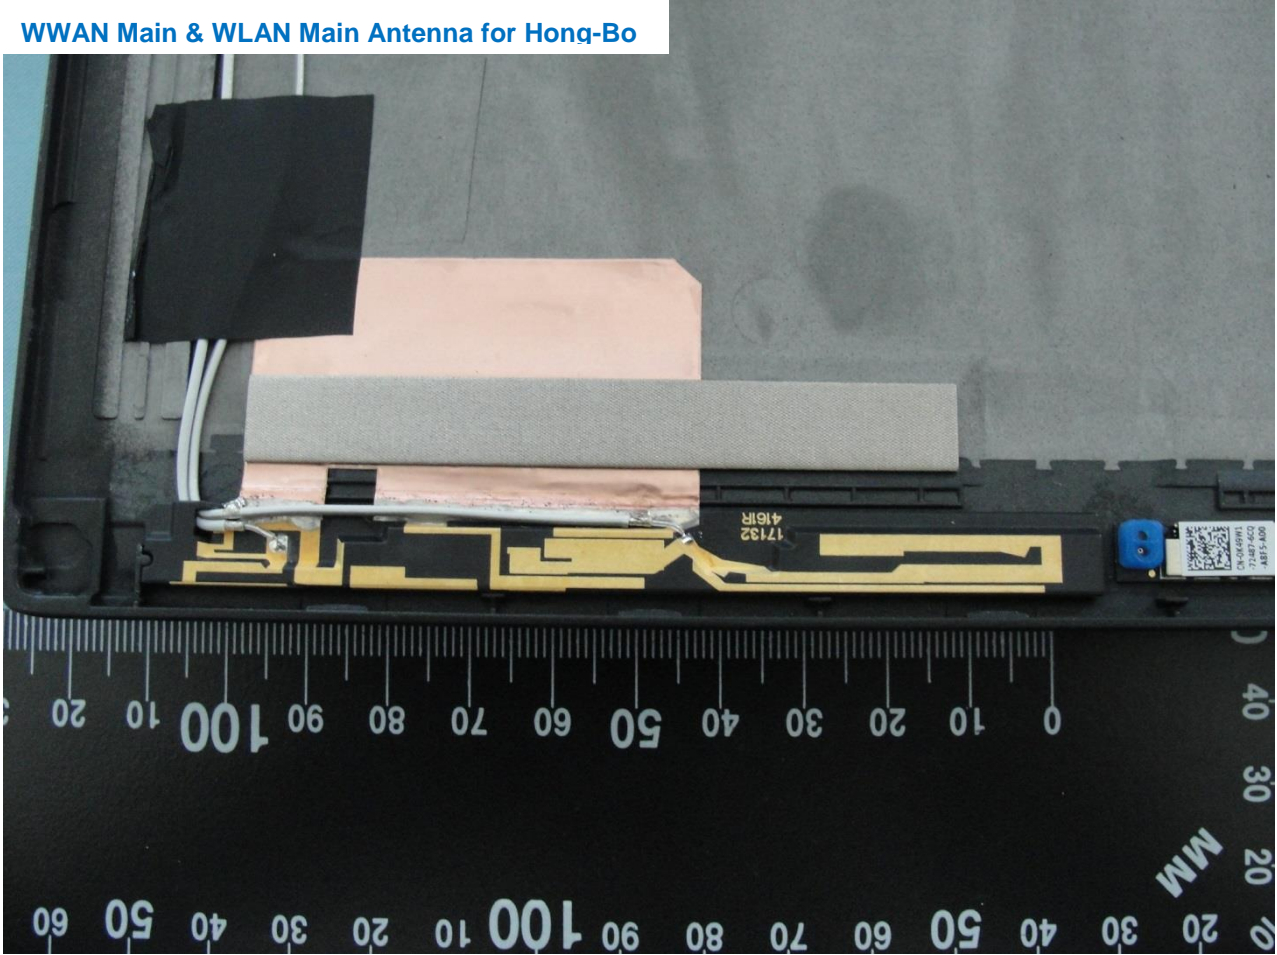

RFID Antenna

Host: Portable Computer (Brand Name DELL/ Model Name P28S)

Host: Portable Computer (Brand Name DELL/ Model Name P28S)

WWAN Main & WLAN Main Antenna for Hong-Bo

Host: Portable Computer (Brand Name DELL/ Model Name P28S)