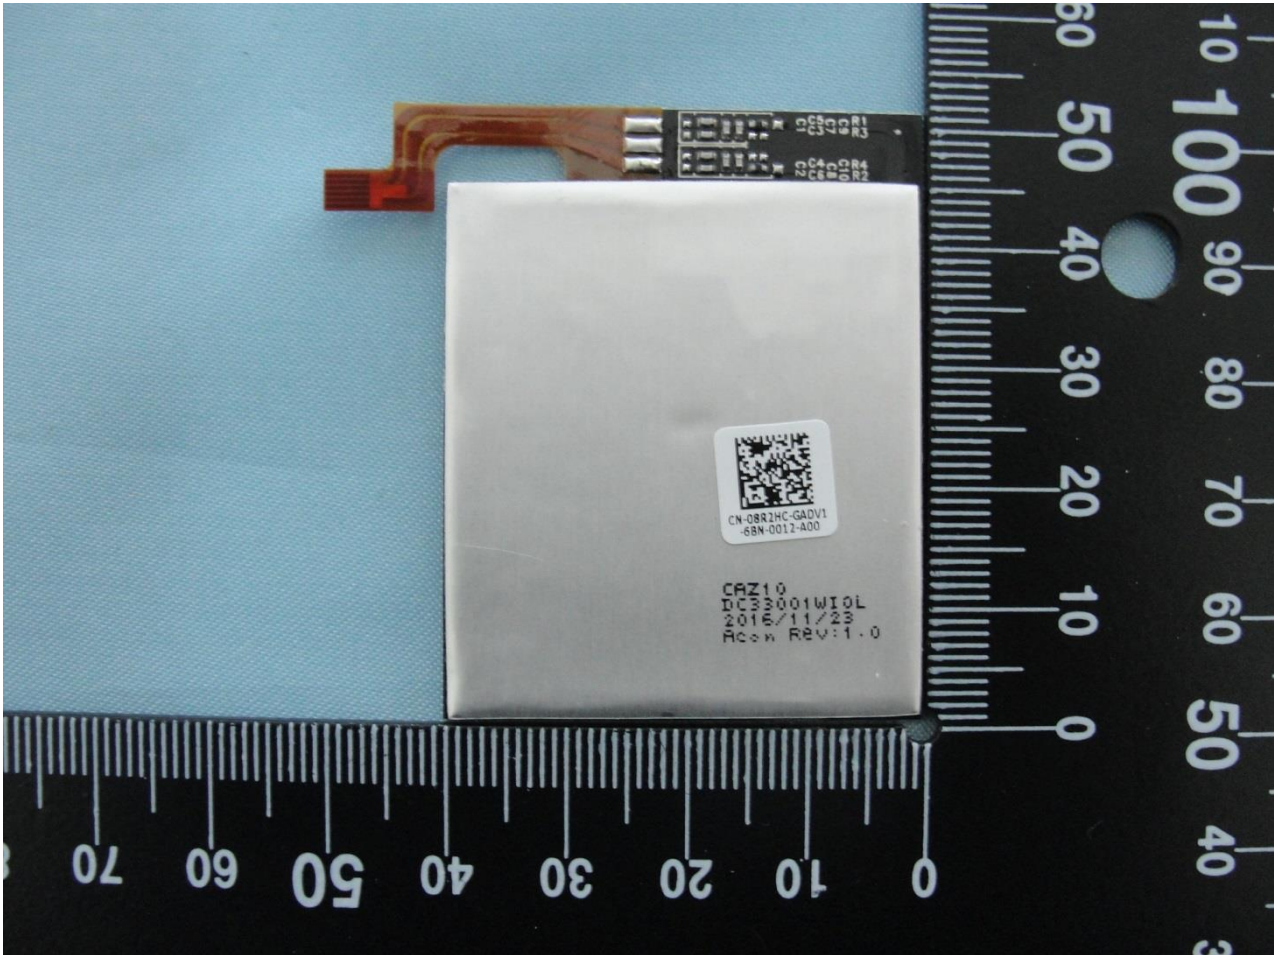

RFID Antenna

Host: Portable Computer (Brand Name DELL/ Model Name P28S)

Host: Portable Computer (Brand Name DELL/ Model Name P28S)

WWAN Main & WLAN Main Antenna for Hong-Bo

Host: Portable Computer (Brand Name DELL/ Model Name P28S)