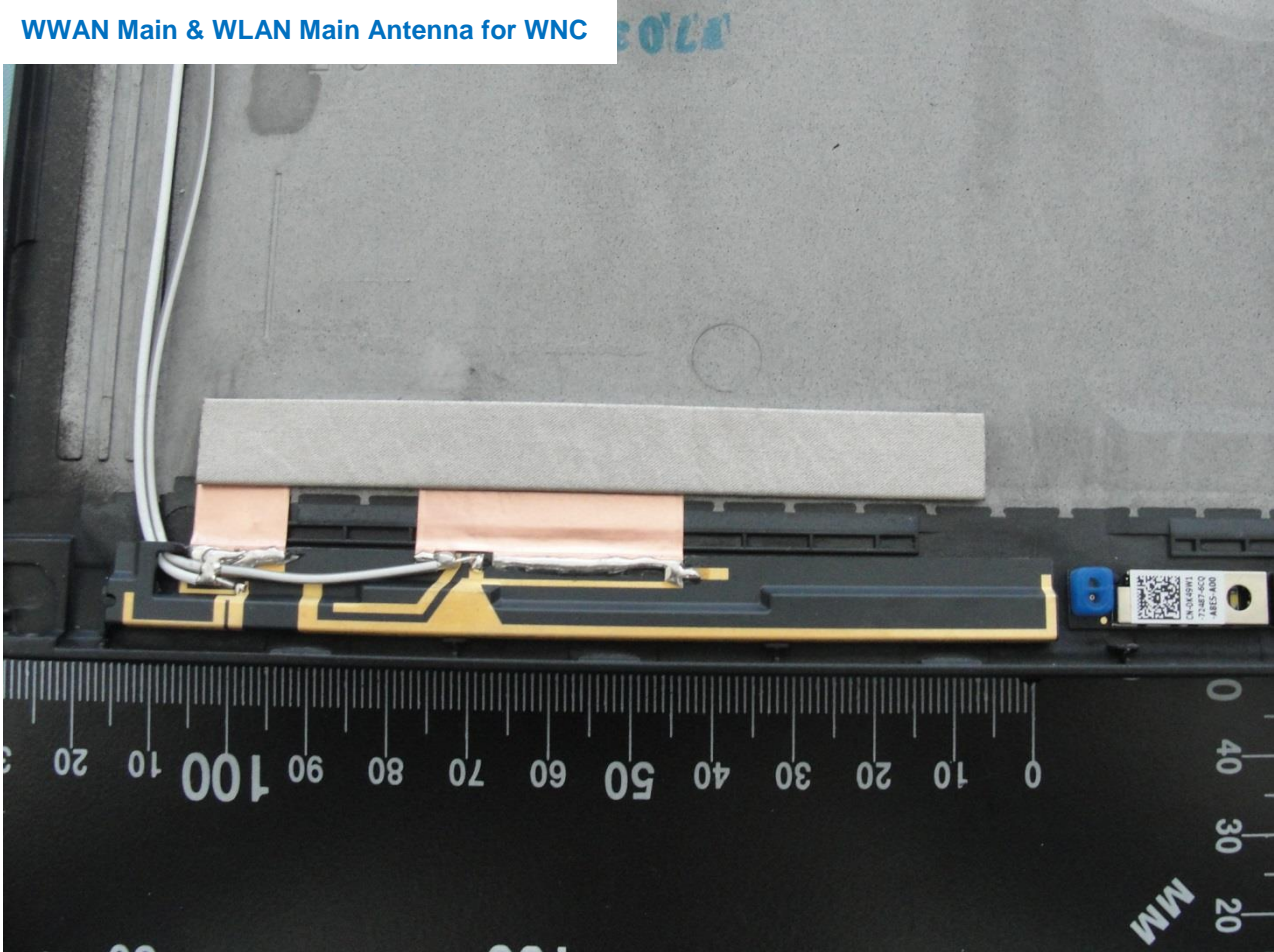

Host: Portable Computer (Brand Name DELL/ Model Name P28S)

WWAN Main & WLAN Main Antenna for WNC