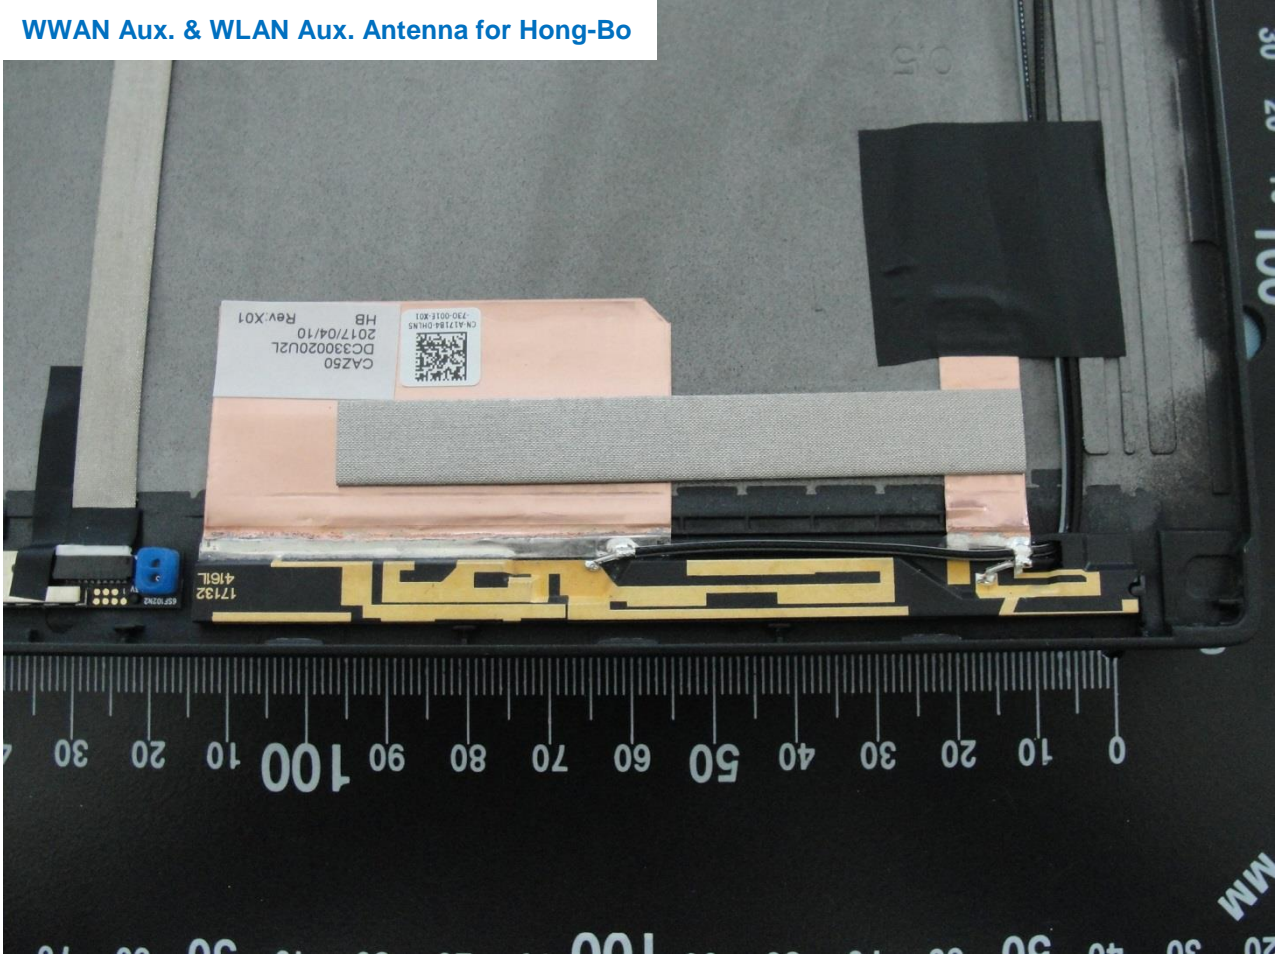

Host: Portable Computer (Brand Name DELL/ Model Name P28S)

WWAN Aux. & WLAN Aux. Antenna for Hong-Bo