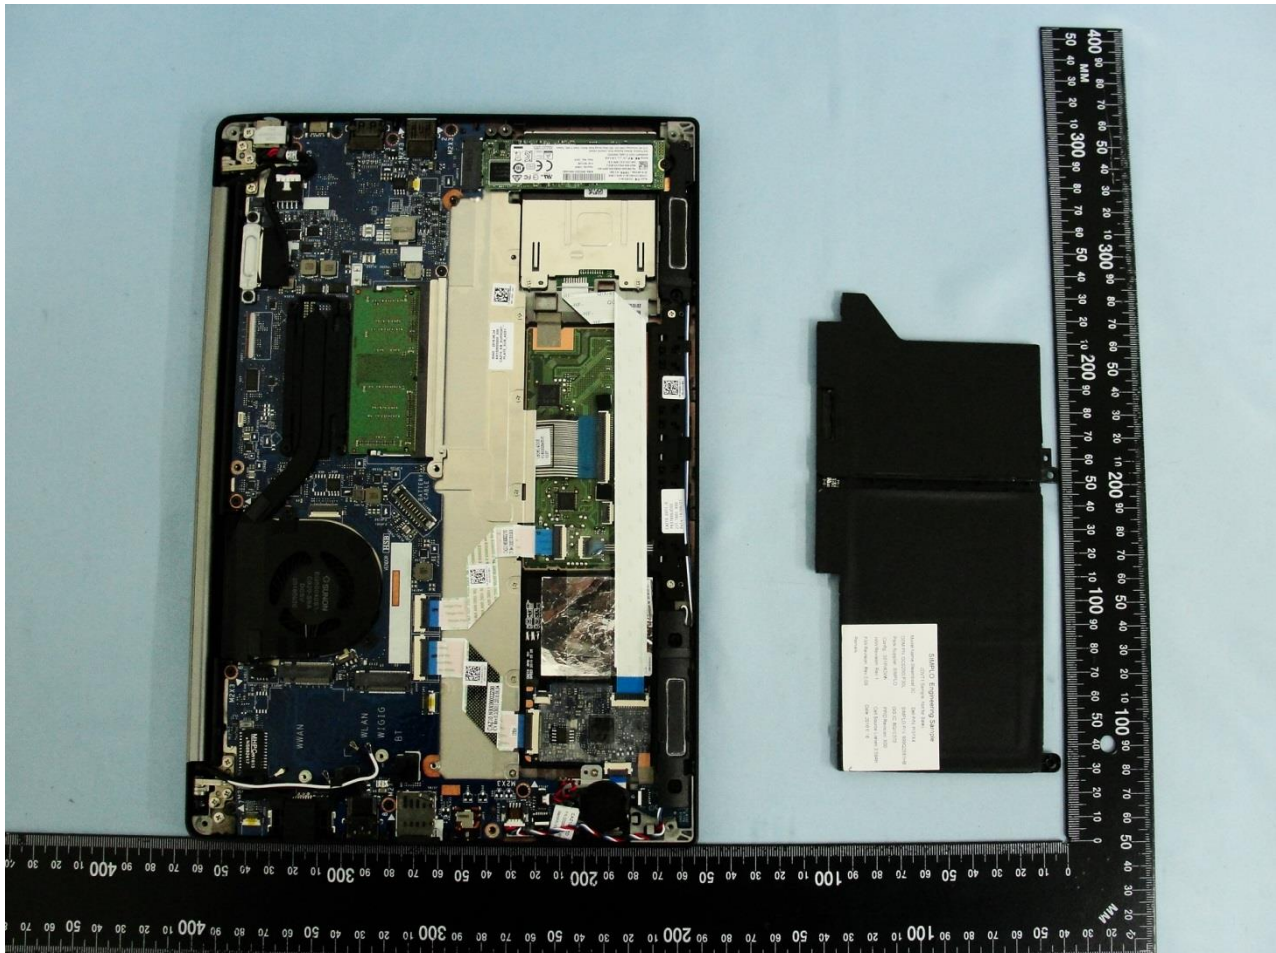

Host: Portable Computer (Brand Name: DELL / Model Name: P28S)

Host: Portable Computer (Brand Name: DELL / Model Name: P28S)

Host: Portable Computer (Brand Name: DELL / Model Name: P28S)

Host: Portable Computer (Brand Name: DELL / Model Name: P28S)

Host: Portable Computer (Brand Name: DELL / Model Name: P28S)

Host: Portable Computer (Brand Name: DELL / Model Name: P28S)

Host: Portable Computer (Brand Name: DELL / Model Name: P28S)

WWAN Main and WLAN Main Antenna for Sample 1

Host: Portable Computer (Brand Name: DELL / Model Name: P28S)

Host: Portable Computer (Brand Name: DELL / Model Name: P28S)

WWAN Main and WLAN Main Antenna for Sample 2

Host: Portable Computer (Brand Name: DELL / Model Name: P28S)