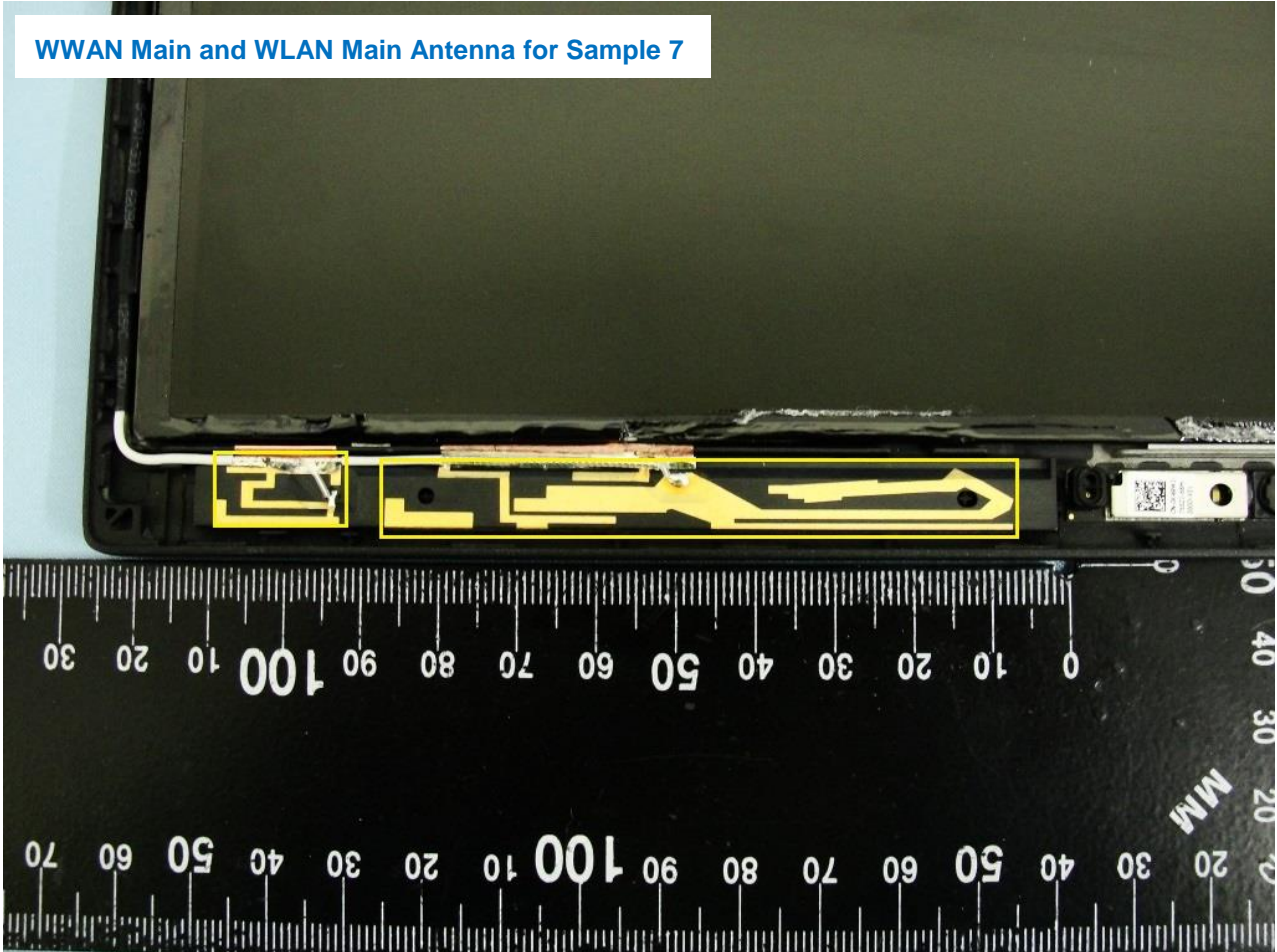

Host: Portable Computer (Brand Name: DELL / Model Name: P28S)

WWAN Main and WLAN Main Antenna for Sample 7