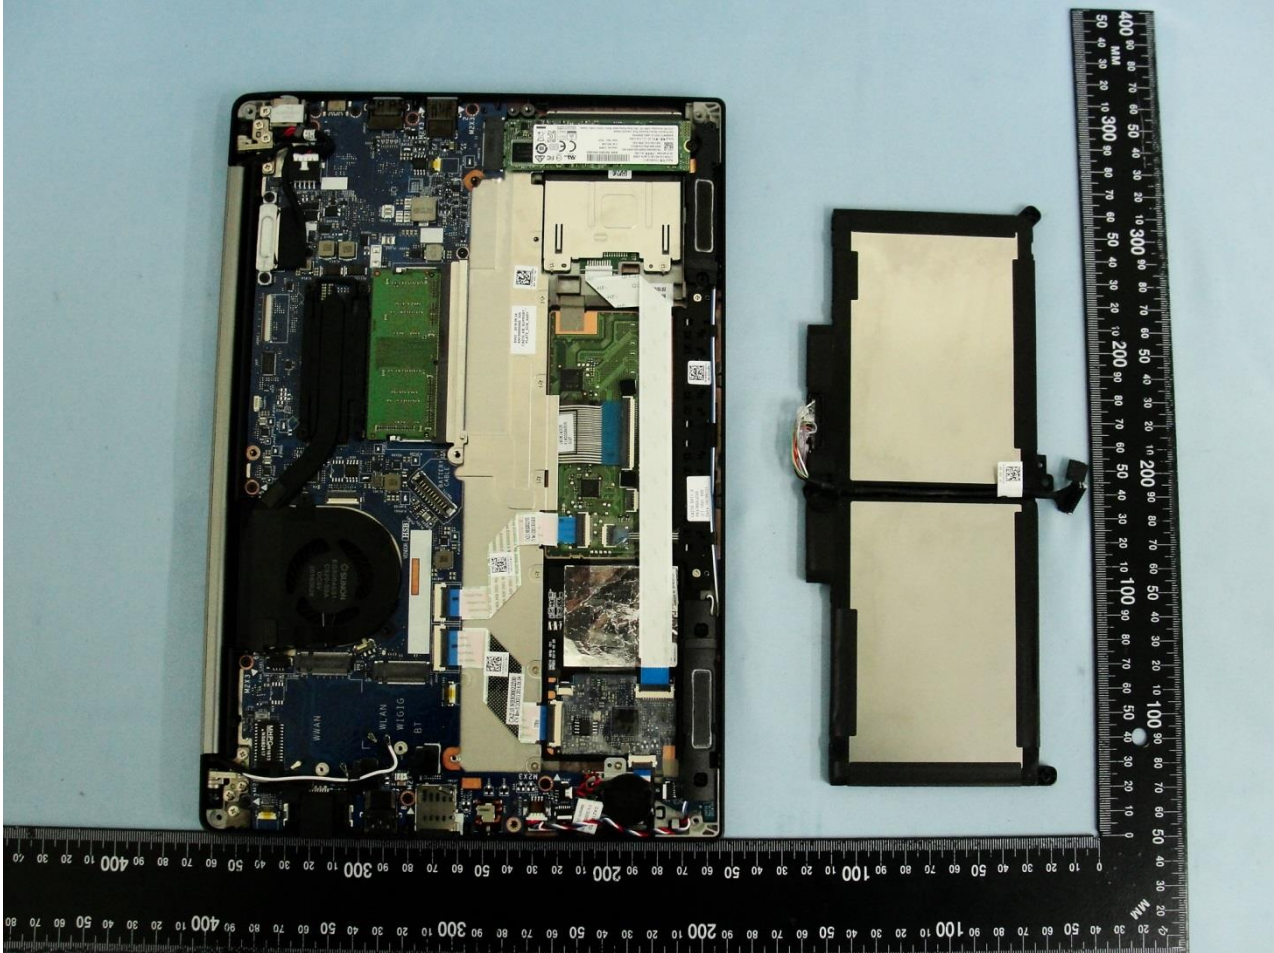

Host: Portable Computer (Brand Name: DELL / Model Name: P28S)

Host: Portable Computer (Brand Name: DELL / Model Name: P28S)

Host: Portable Computer (Brand Name: DELL / Model Name: P28S)

Host: Portable Computer (Brand Name: DELL / Model Name: P28S)

Host: Portable Computer (Brand Name: DELL / Model Name: P28S)

Host: Portable Computer (Brand Name: DELL / Model Name: P28S)

Host: Portable Computer (Brand Name: DELL / Model Name: P28S)

WWAN Main and WLAN Main Antenna for Sample 1