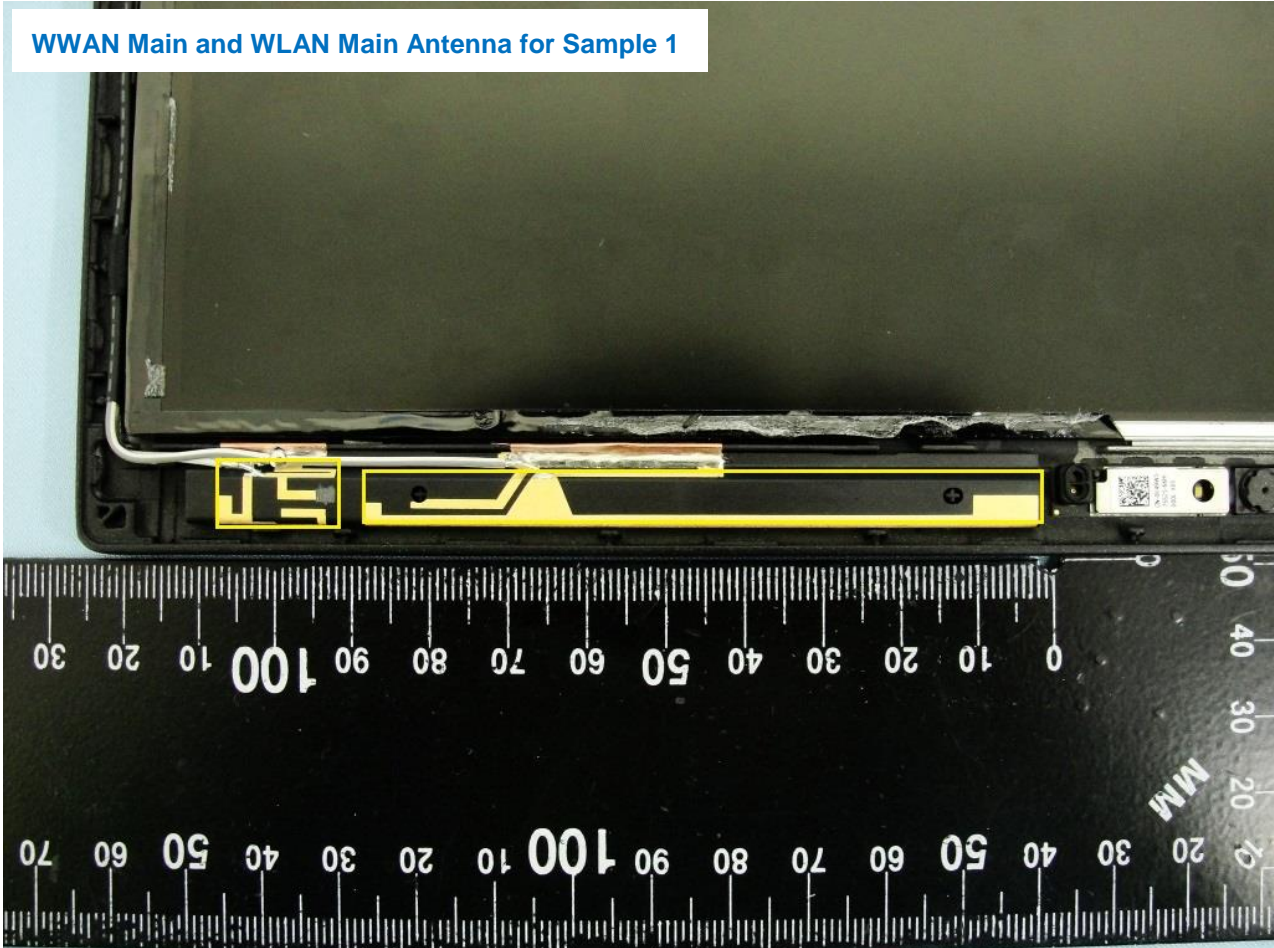

Host: Portable Computer (Brand Name: DELL / Model Name: P28S)

Host: Portable Computer (Brand Name: DELL / Model Name: P28S)

Host: Portable Computer (Brand Name: DELL / Model Name: P28S)

WWAN Main and WLAN Main Antenna for Sample 1