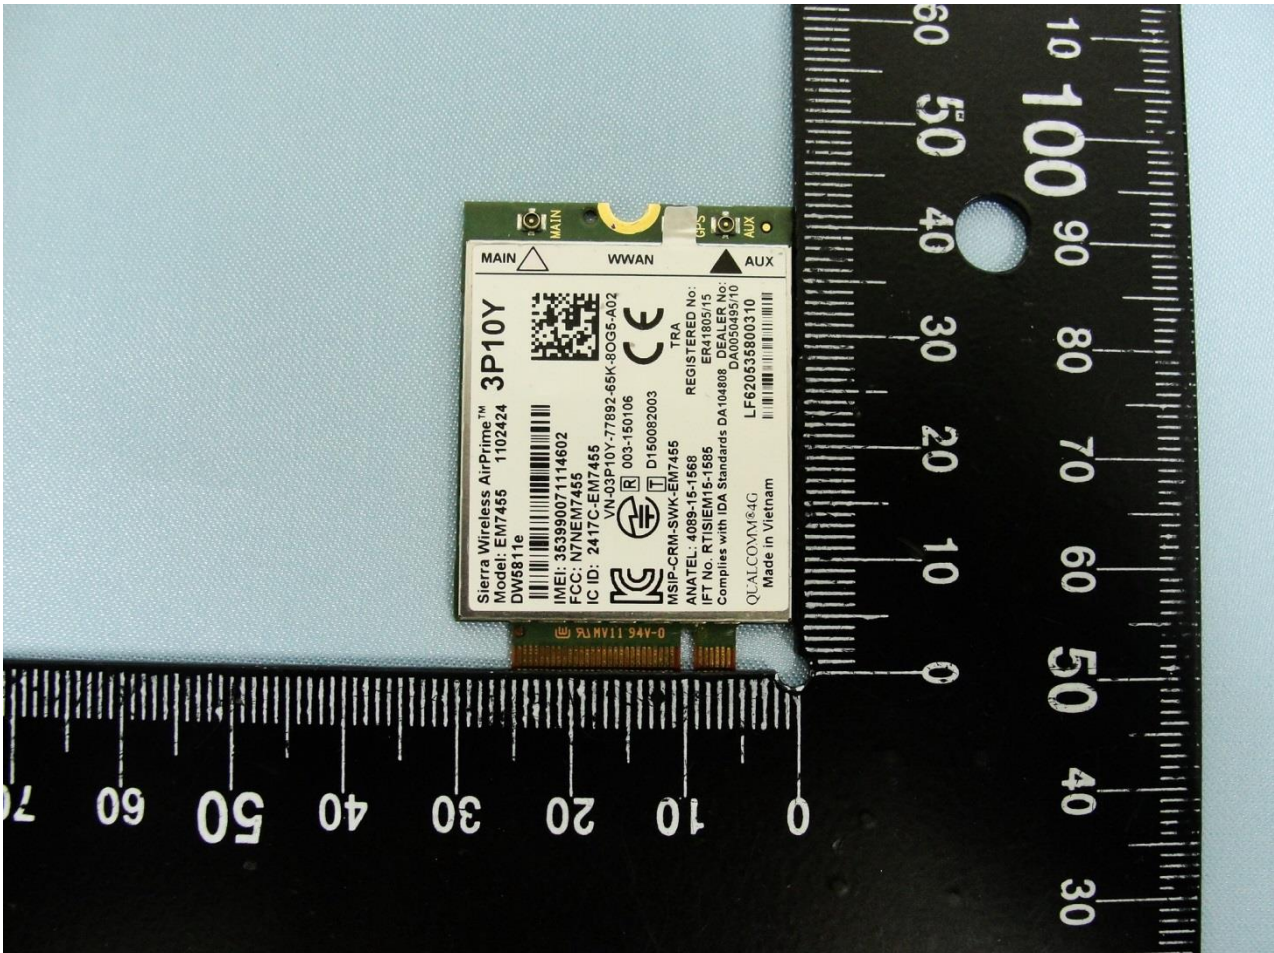

1. Photograph of the EUT

EUT: PCIe wireless WAN card (Brand Name: SIERRA WIRELESS / Model Name: EM7455)

EUT: PCIe wireless WAN card (Brand Name: SIERRA WIRELESS / Model Name: EM7455)

2. External Photograph of the Host