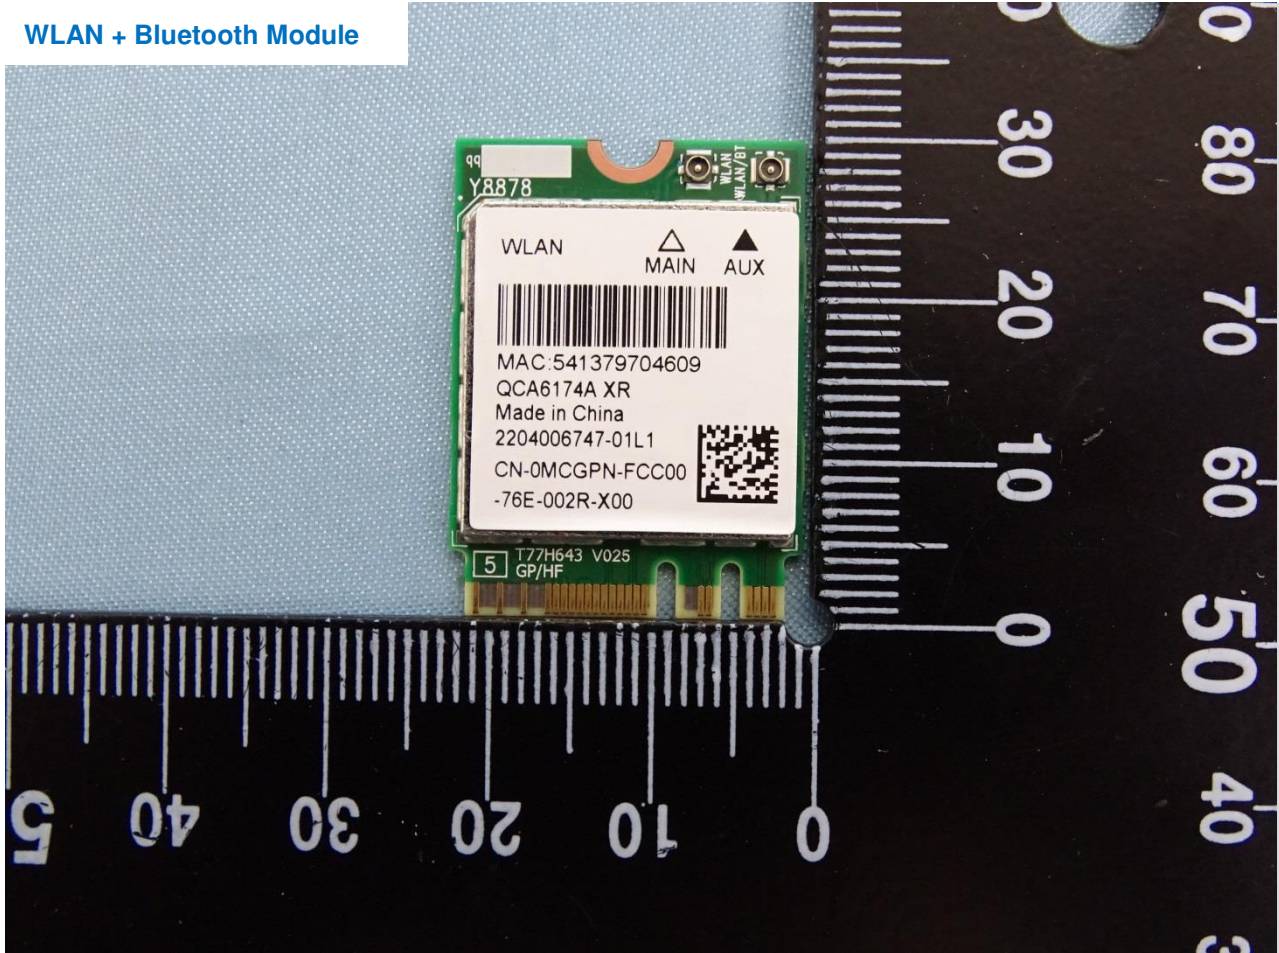

Host: Portable Computer (Brand Name: DELL / Model Name : P29S)

WLAN + Bluetooth Module