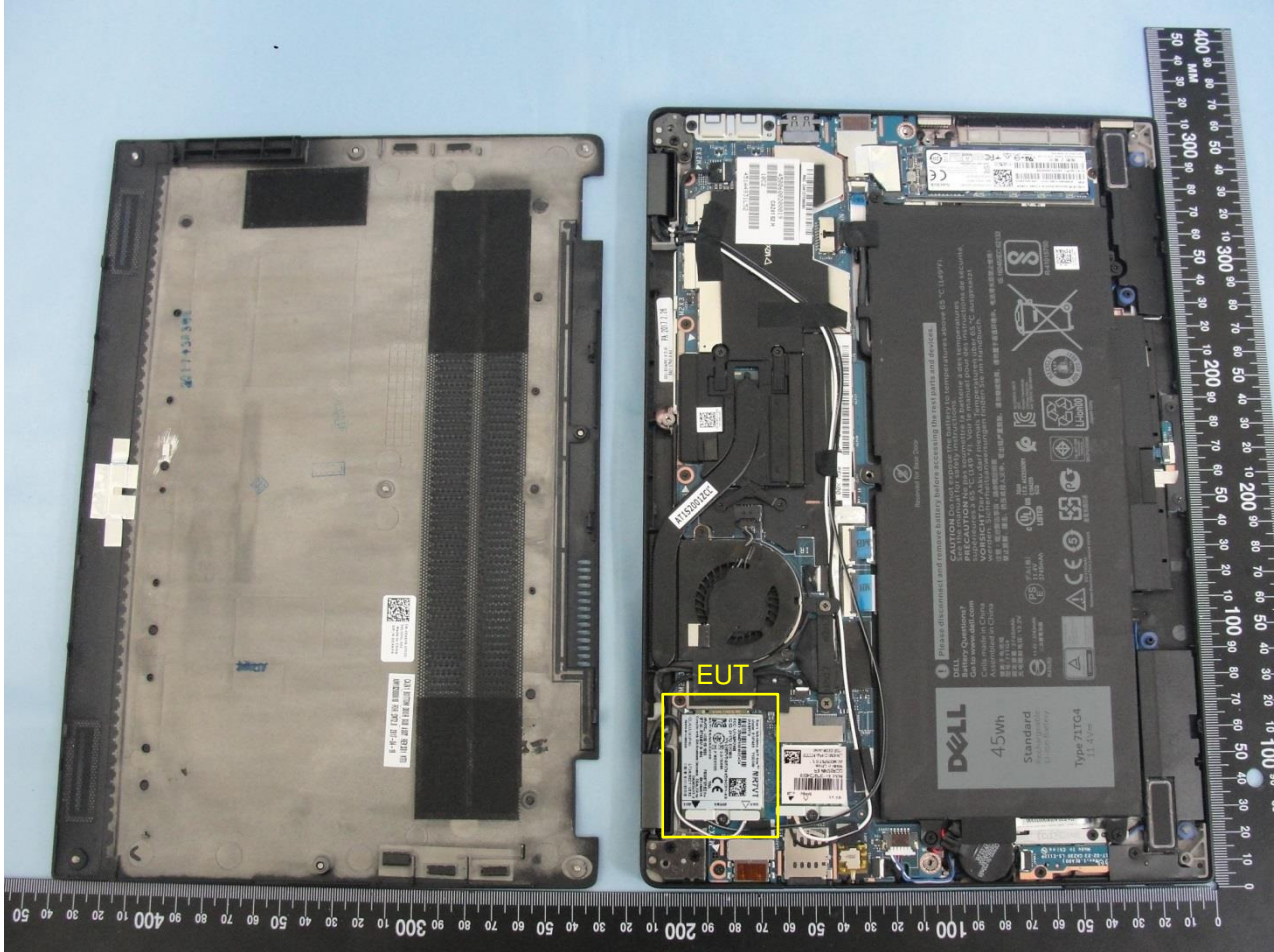

4. Internal Photograph of the Host

Host: Portable Computer (Brand Name: DELL / Model Name : P29S)

Antenna for Ethertronics

Host: Portable Computer (Brand Name: DELL / Model Name : P29S)

Antenna for WNC

Host: Portable Computer (Brand Name: DELL / Model Name : P29S)

Host: Portable Computer (Brand Name: DELL / Model Name : P29S)

Host: Portable Computer (Brand Name: DELL / Model Name : P29S)

WLAN + Bluetooth Module

Host: Portable Computer (Brand Name: DELL / Model Name : P29S)

Host: Portable Computer (Brand Name: DELL / Model Name : P29S)

WWAN Aux. Antenna for Ethertronics

Host: Portable Computer (Brand Name: DELL / Model Name : P29S)

WWAN Main Antenna for Ethertronics

Host: Portable Computer (Brand Name: DELL / Model Name : P29S)

Host: Portable Computer (Brand Name: DELL / Model Name : P29S)