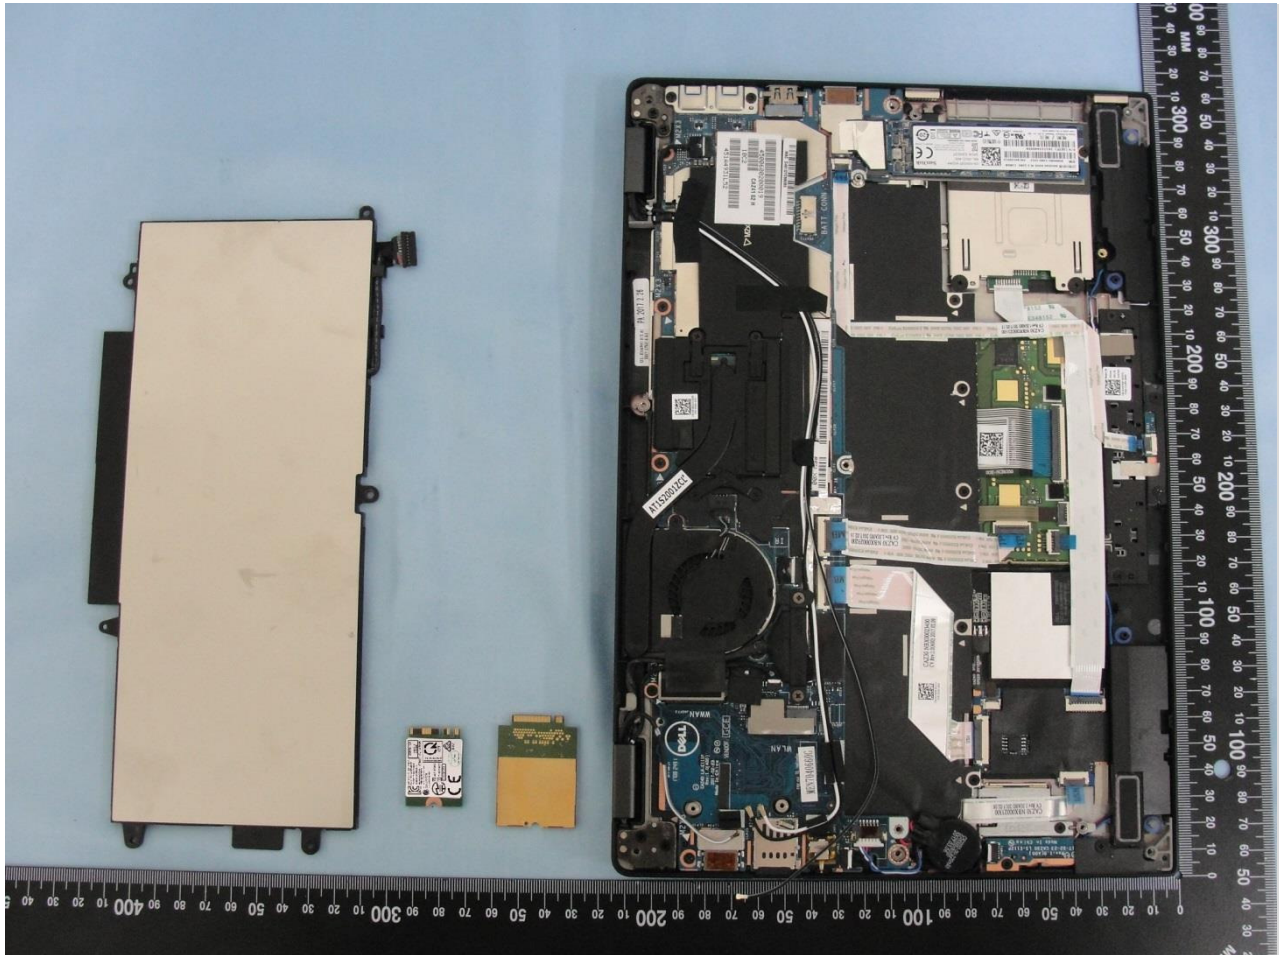

4. Internal Photograph of the Host

Host: Portable Computer (Brand Name: DELL / Model Name : P29S)

Antenna for Ethertronics

Host: Portable Computer (Brand Name: DELL / Model Name : P29S)

Antenna for WNC

Host: Portable Computer (Brand Name: DELL / Model Name : P29S)

Host: Portable Computer (Brand Name: DELL / Model Name : P29S)

Host: Portable Computer (Brand Name: DELL / Model Name : P29S)

WLAN + Bluetooth Module

Host: Portable Computer (Brand Name: DELL / Model Name : P29S)

Host: Portable Computer (Brand Name: DELL / Model Name : P29S)

WWAN Aux. Antenna for Ethertronics

Host: Portable Computer (Brand Name: DELL / Model Name : P29S)

WWAN Main Antenna for Ethertronics

Host: Portable Computer (Brand Name: DELL / Model Name : P29S)

Host: Portable Computer (Brand Name: DELL / Model Name : P29S)