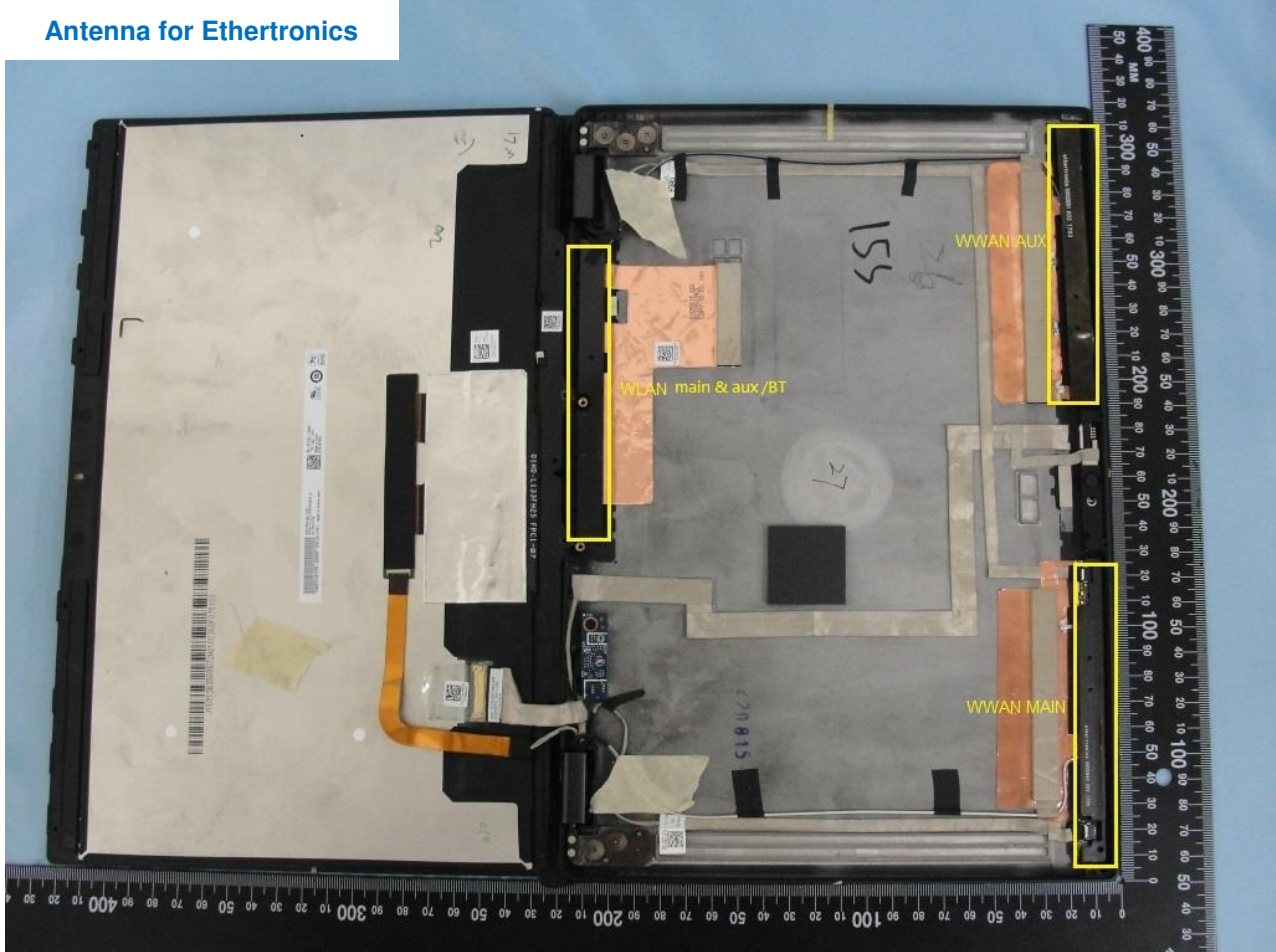

4. Internal Photograph of the Host

Host: Portable Computer (Brand Name: DELL / Model Name : P29S)

Antenna for Ethertronics

Host: Portable Computer (Brand Name: DELL / Model Name : P29S)

Antenna for WNC

Host: Portable Computer (Brand Name: DELL / Model Name : P29S)