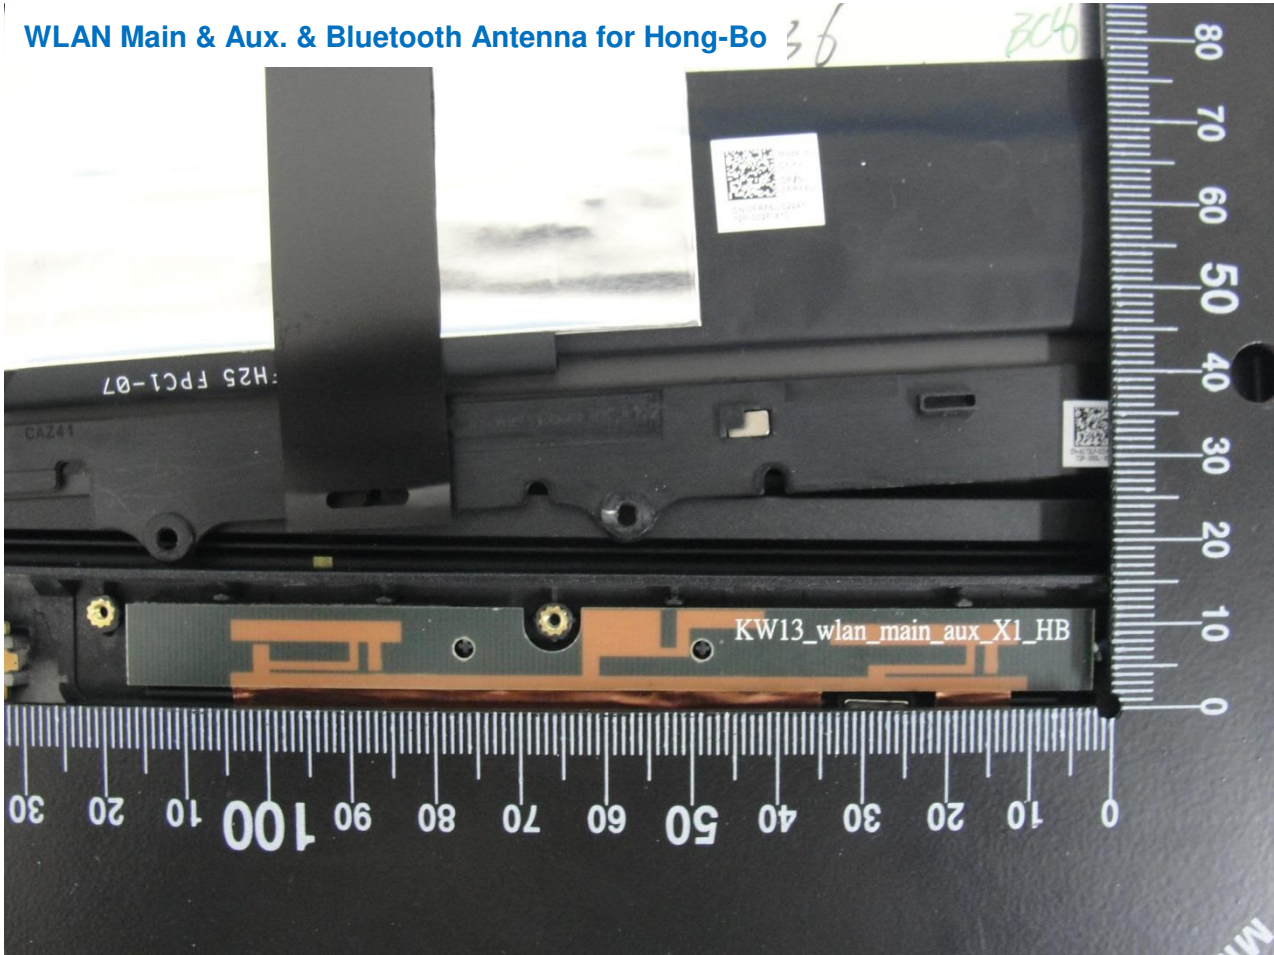

WWAN Aux. Antenna for WNC

Host: Portable Computer (Brand Name: DELL / Model Name : P29S)

WWAN Main Antenna for WNC

Host: Portable Computer (Brand Name: DELL / Model Name : P29S)

WLAN Main & Aux. & Bluetooth Antenna for Hong-Bo