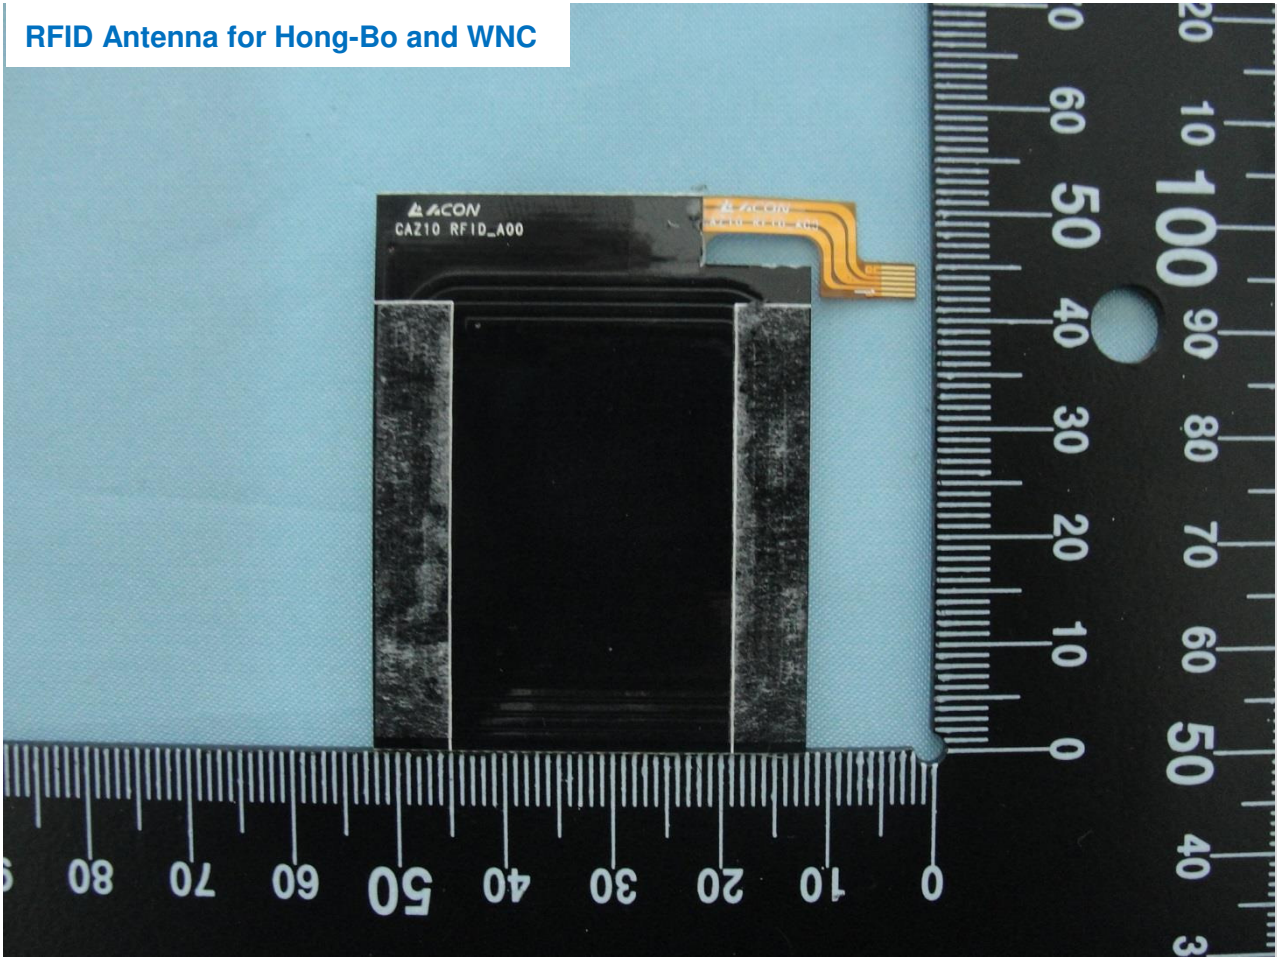

Host: Portable Computer (Brand Name: DELL / Model Name : P29S)

RFID Antenna for Hong-Bo and WNC