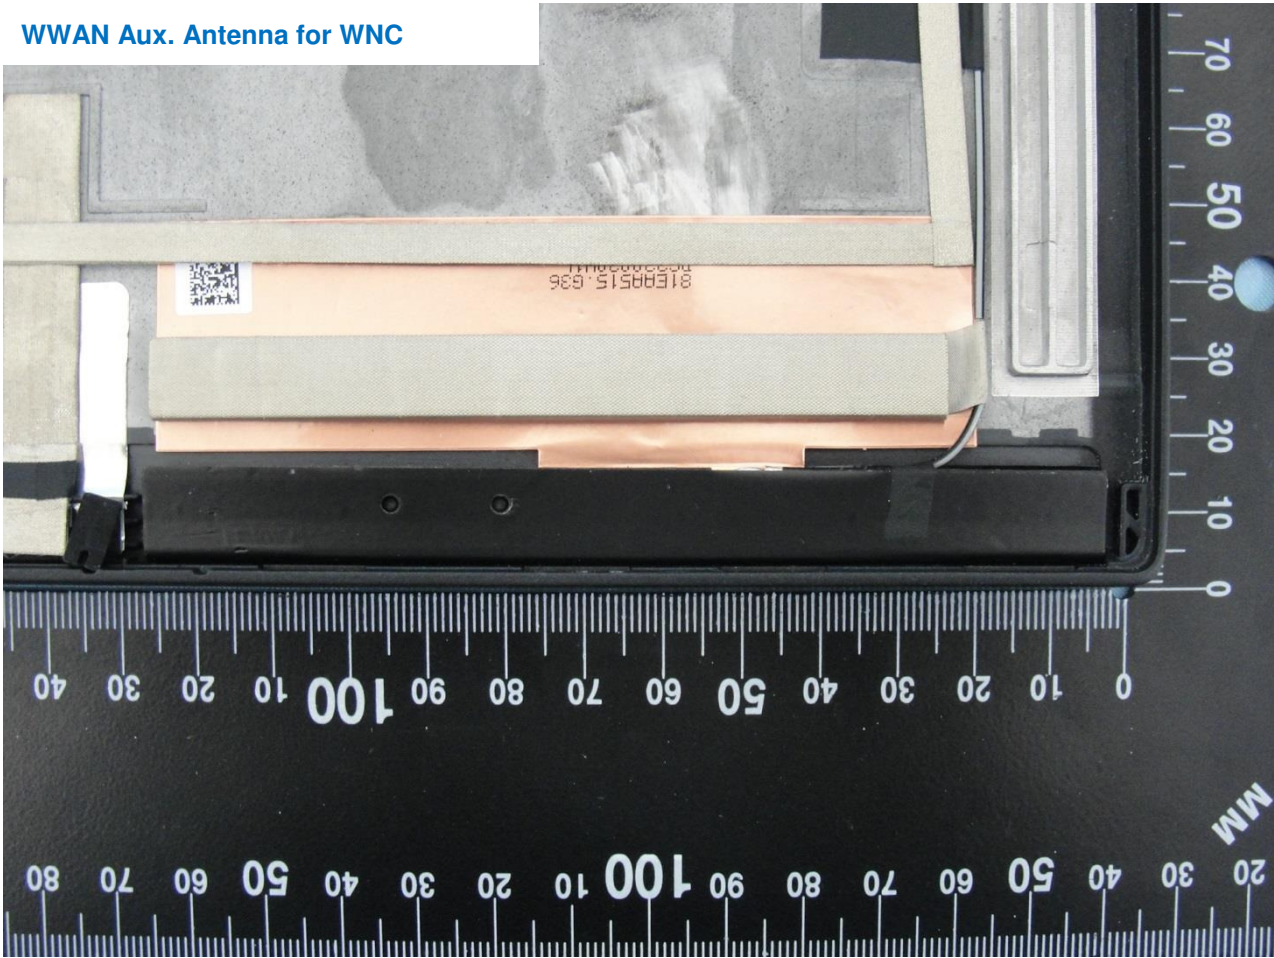

Host: Portable Computer (Brand Name: DELL / Model Name : P29S)

WWAN Aux. Antenna for WNC