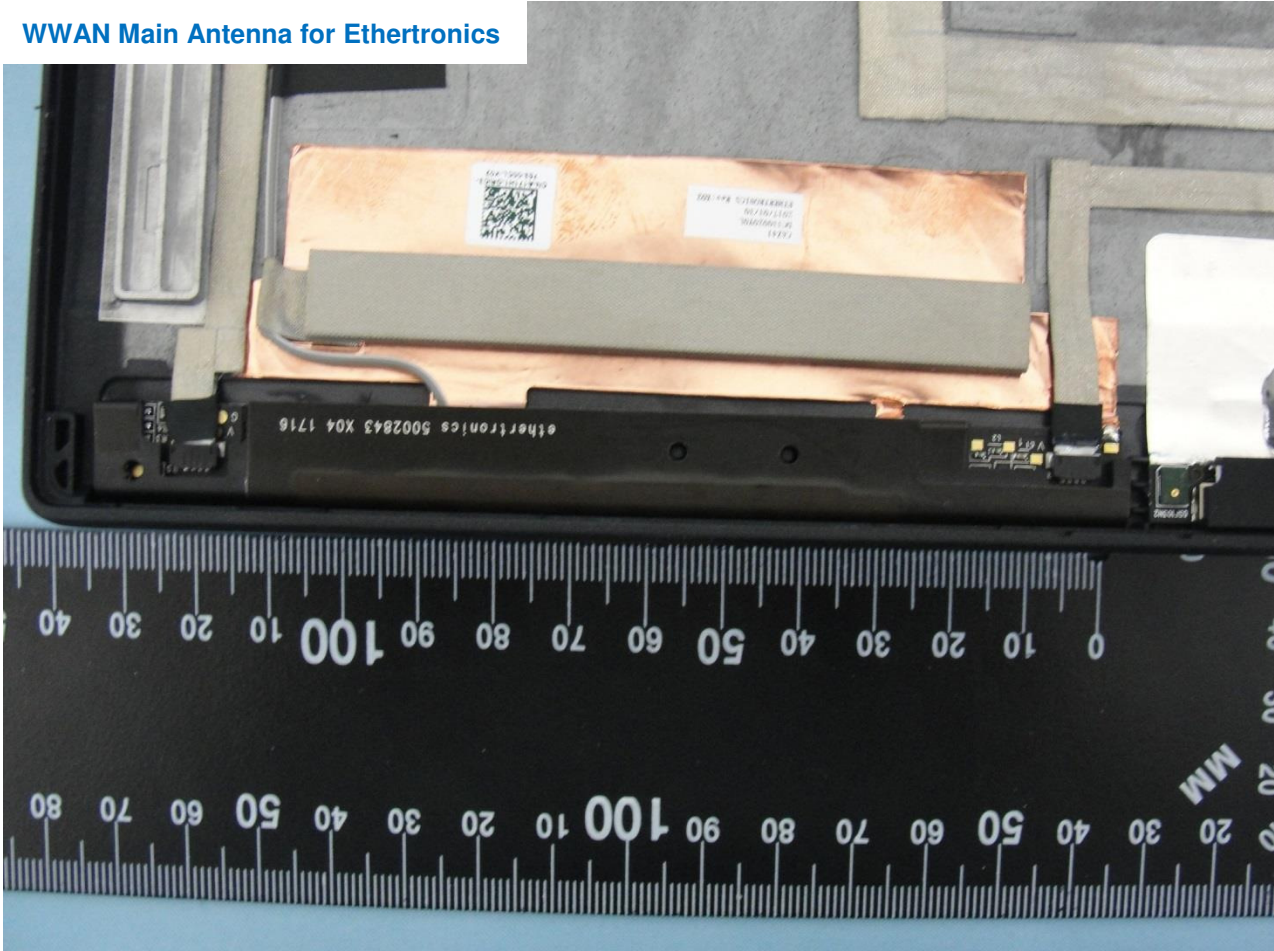

Host: Portable Computer (Brand Name: DELL / Model Name : P29S)

WWAN Main Antenna for Ethertronics