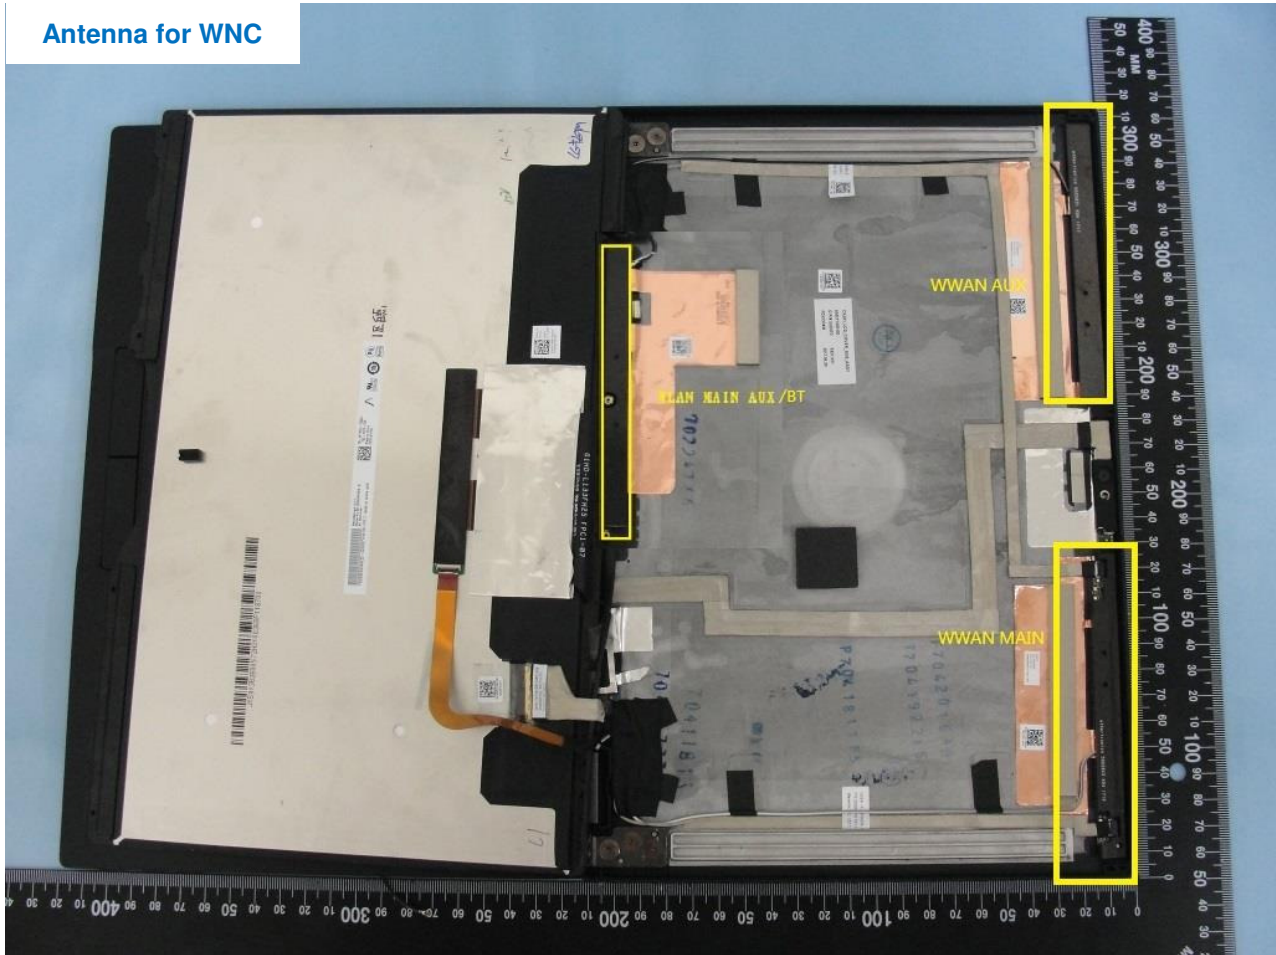

4. Internal Photograph of the Host

Host: Portable Computer (Brand Name: DELL / Model Name : P29S)

Antenna for Ethertronics

Host: Portable Computer (Brand Name: DELL / Model Name : P29S)

Antenna for WNC

Host: Portable Computer (Brand Name: DELL / Model Name : P29S)