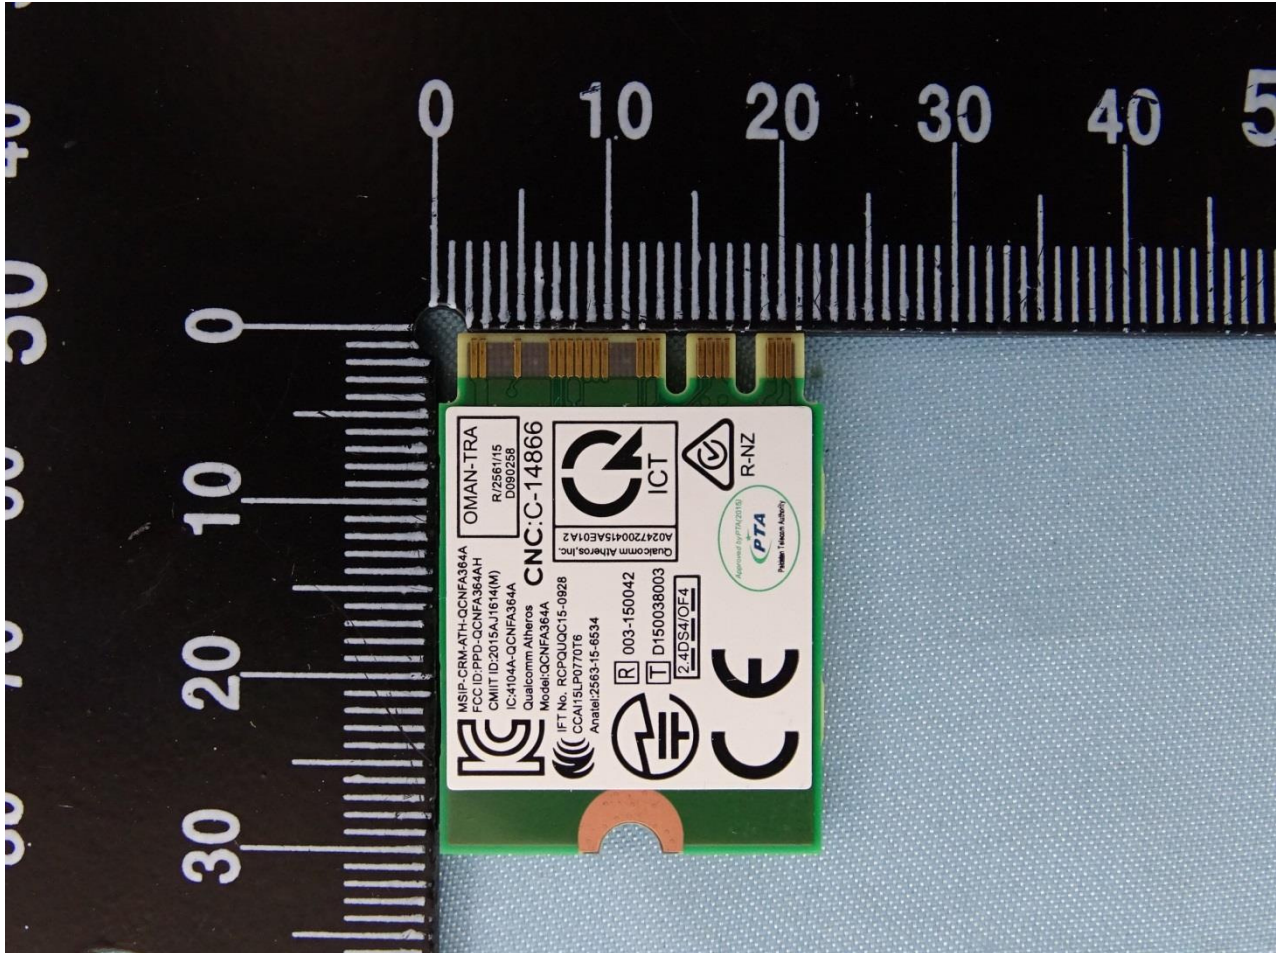

4. Internal Photograph of the Host

Host: Portable Computer (Brand Name: DELL / Model Name : P29S)

Antenna for Ethertronics

Host: Portable Computer (Brand Name: DELL / Model Name : P29S)

Antenna for WNC

Host: Portable Computer (Brand Name: DELL / Model Name : P29S)

Host: Portable Computer (Brand Name: DELL / Model Name : P29S)

Host: Portable Computer (Brand Name: DELL / Model Name : P29S)

WLAN + Bluetooth Module

Host: Portable Computer (Brand Name: DELL / Model Name : P29S)