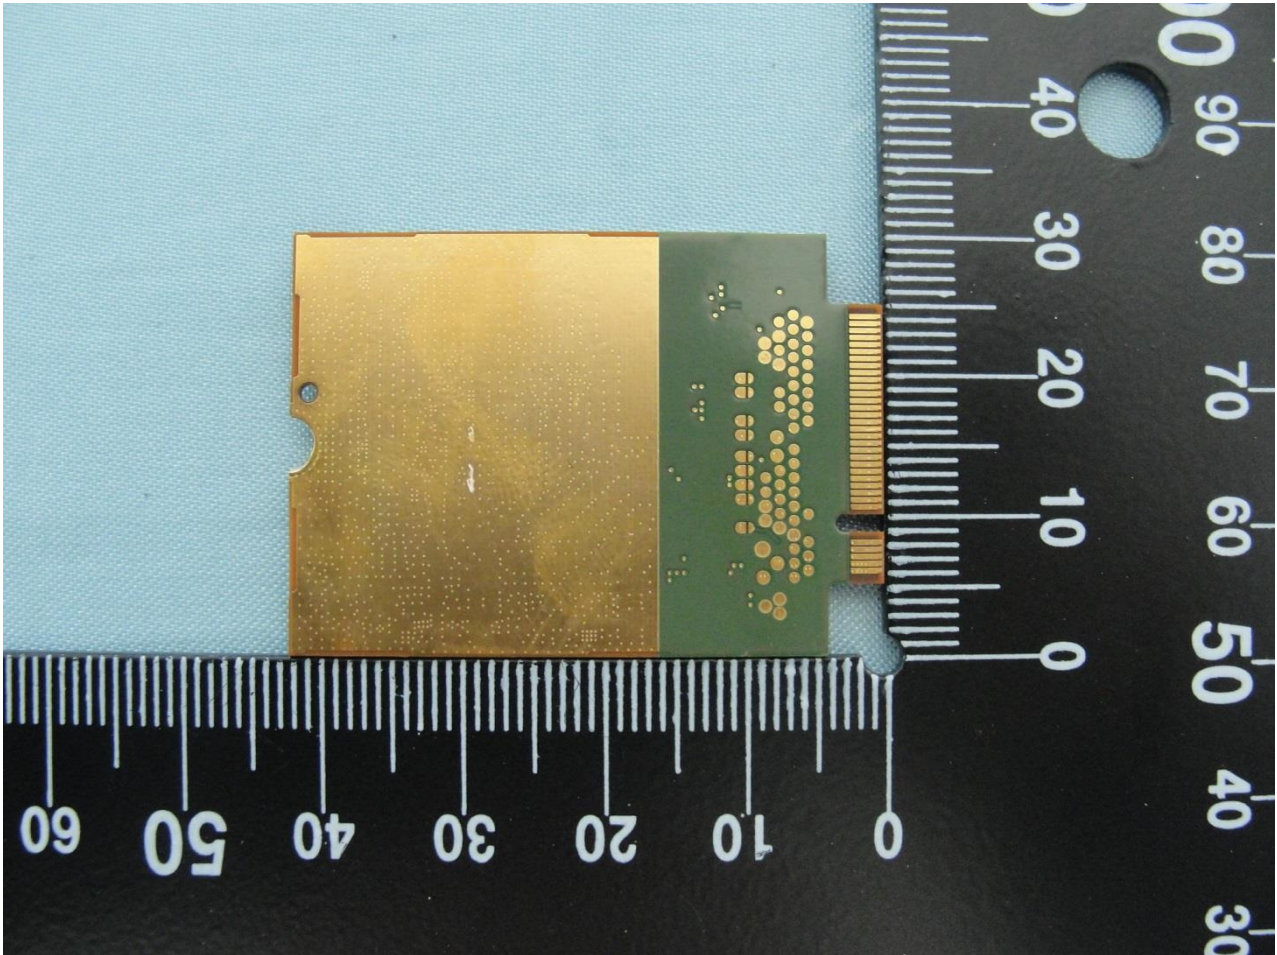

1. Photograph of the EUT

EUT: PCIe wireless WAN card (Brand Name: SIERRA WIRELESS / Model Name: EM7455)

EUT: PCIe wireless WAN card (Brand Name: SIERRA WIRELESS / Model Name: EM7455)

## 2. External Photograph of the Host

Host: Portable Computer (Brand Name: DELL / Model Name : P29S)

Host: Portable Computer (Brand Name: DELL / Model Name : P29S)

Host: Portable Computer (Brand Name: DELL / Model Name : P29S)