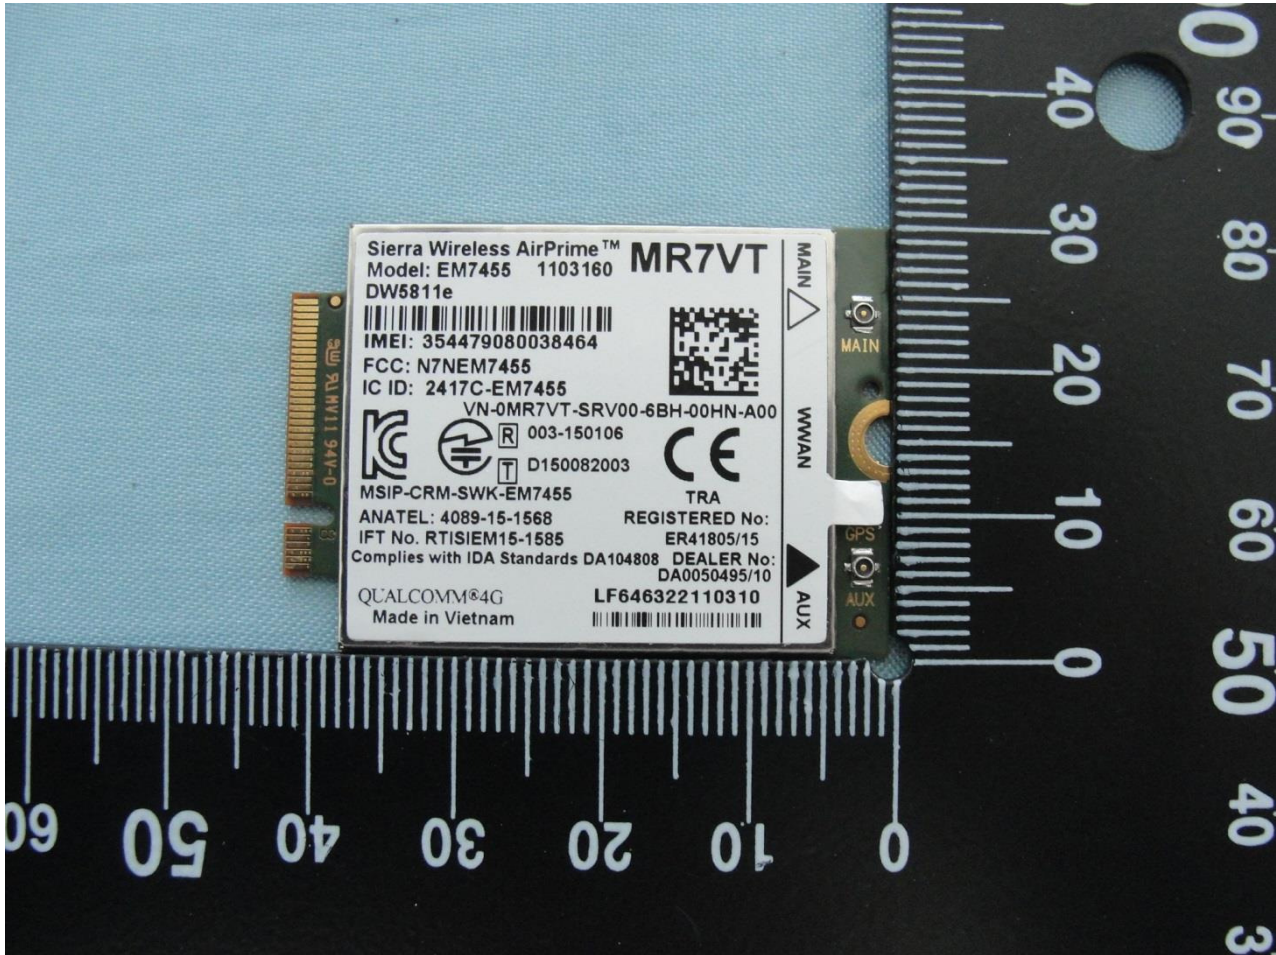

1. Photograph of the EUT

EUT: PCIe wireless WAN card (Brand Name: SIERRA WIRELESS / Model Name: EM7455)

EUT: PCIe wireless WAN card (Brand Name: SIERRA WIRELESS / Model Name: EM7455)

## 2. External Photograph of the Host

Host: Portable Computer (Brand Name: DELL / Model Name : P29S)

Host: Portable Computer (Brand Name: DELL / Model Name : P29S)

Host: Portable Computer (Brand Name: DELL / Model Name : P29S)