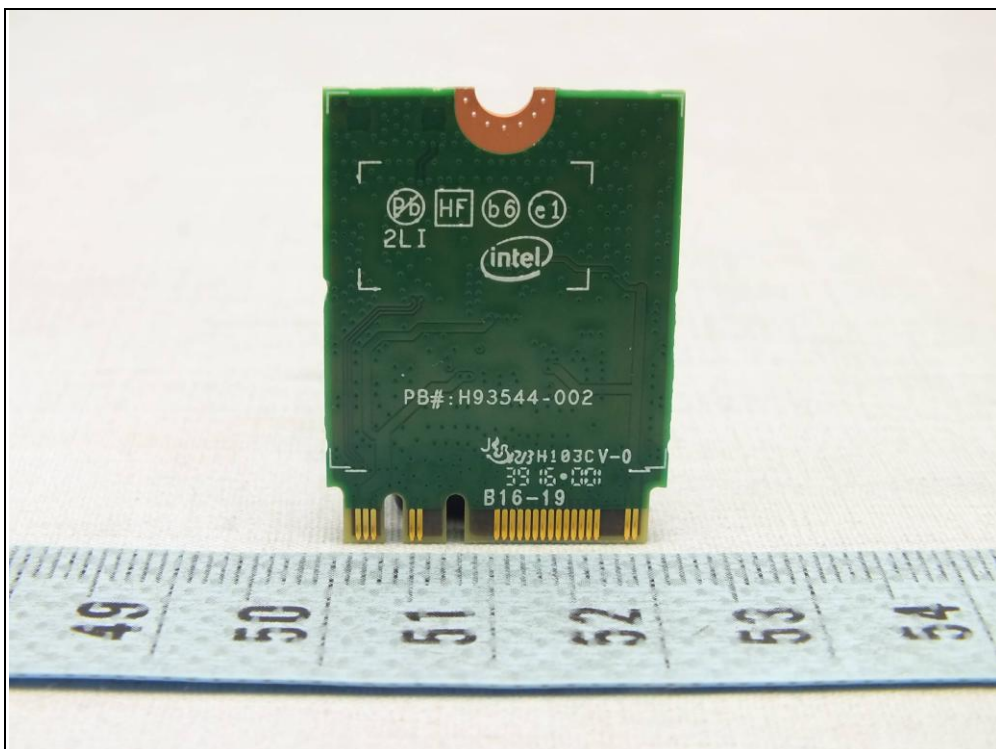

BUREAU
VERITAS

CONSTRUCTION PHOTOS OF EUT

WWAN Module

Band Name: Sirerra Wireless / Model Name: EM7455

WLAN Module

Band Name: Intel / Model Name: 8265NGW

Host

Band Name: DELL / Model Name: T02J / T02J001