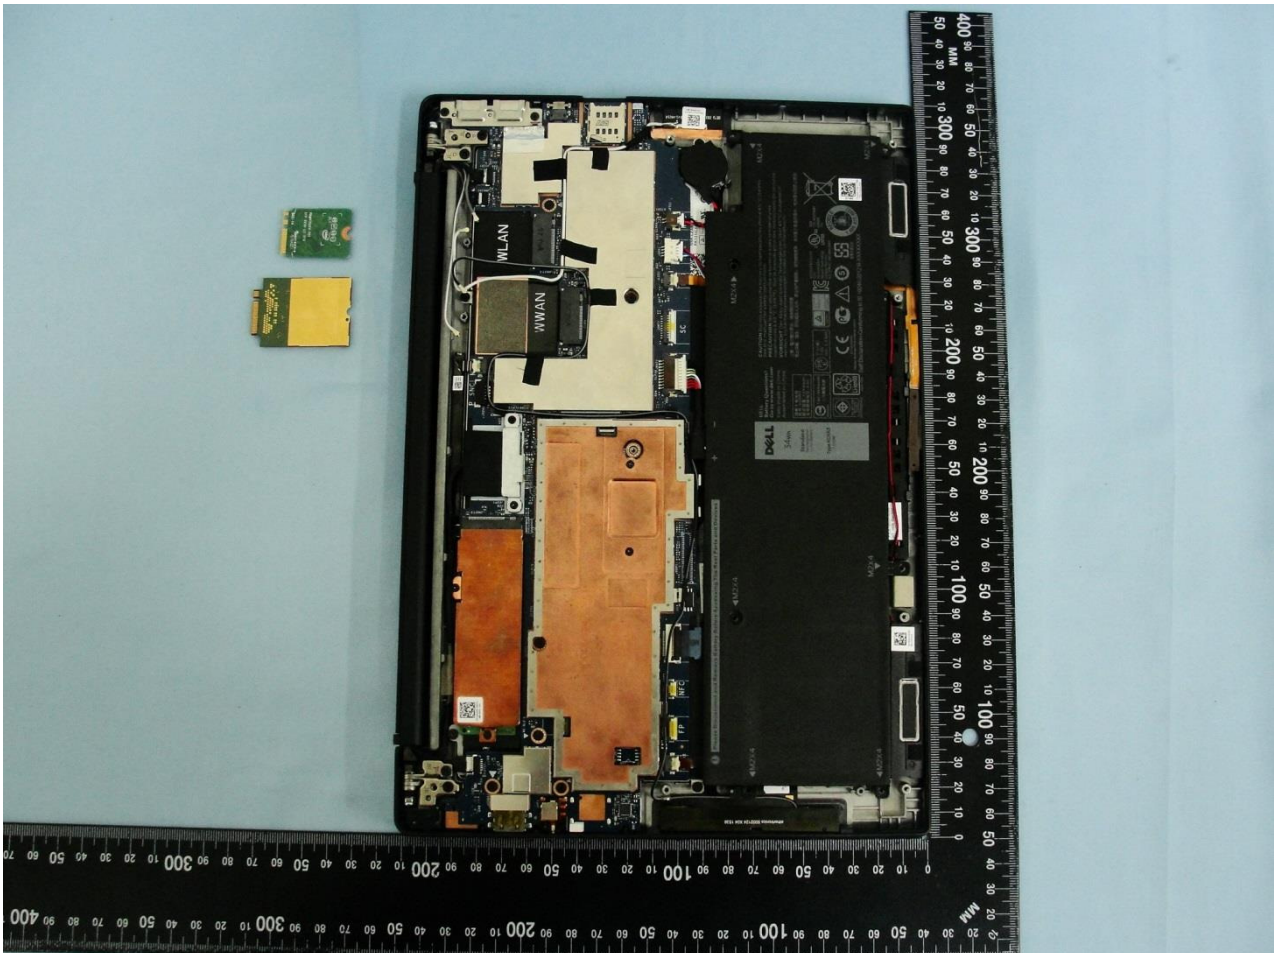

#### 4. Internal Photograph of the Host

Host: Portable Computer (Brand Name: DELL / Model Name: P67G/P67G001)

Sample 1 and 2 with Battery 1 Ant. Location

Host: Portable Computer (Brand Name: DELL / Model Name: P67G/P67G001)

Sample 1 and 2 with Battery 2 Ant Location

Host: Portable Computer (Brand Name: DELL / Model Name: P67G/P67G001)

Sample 1 and 2 with Battery 1 for WLAN Module 1

Host: Portable Computer (Brand Name: DELL / Model Name: P67G/P67G001)

Host: Portable Computer (Brand Name: DELL / Model Name: P67G/P67G001)

Host: Portable Computer (Brand Name: DELL / Model Name: P67G/P67G001)

Host: Portable Computer (Brand Name: DELL / Model Name: P67G/P67G001)