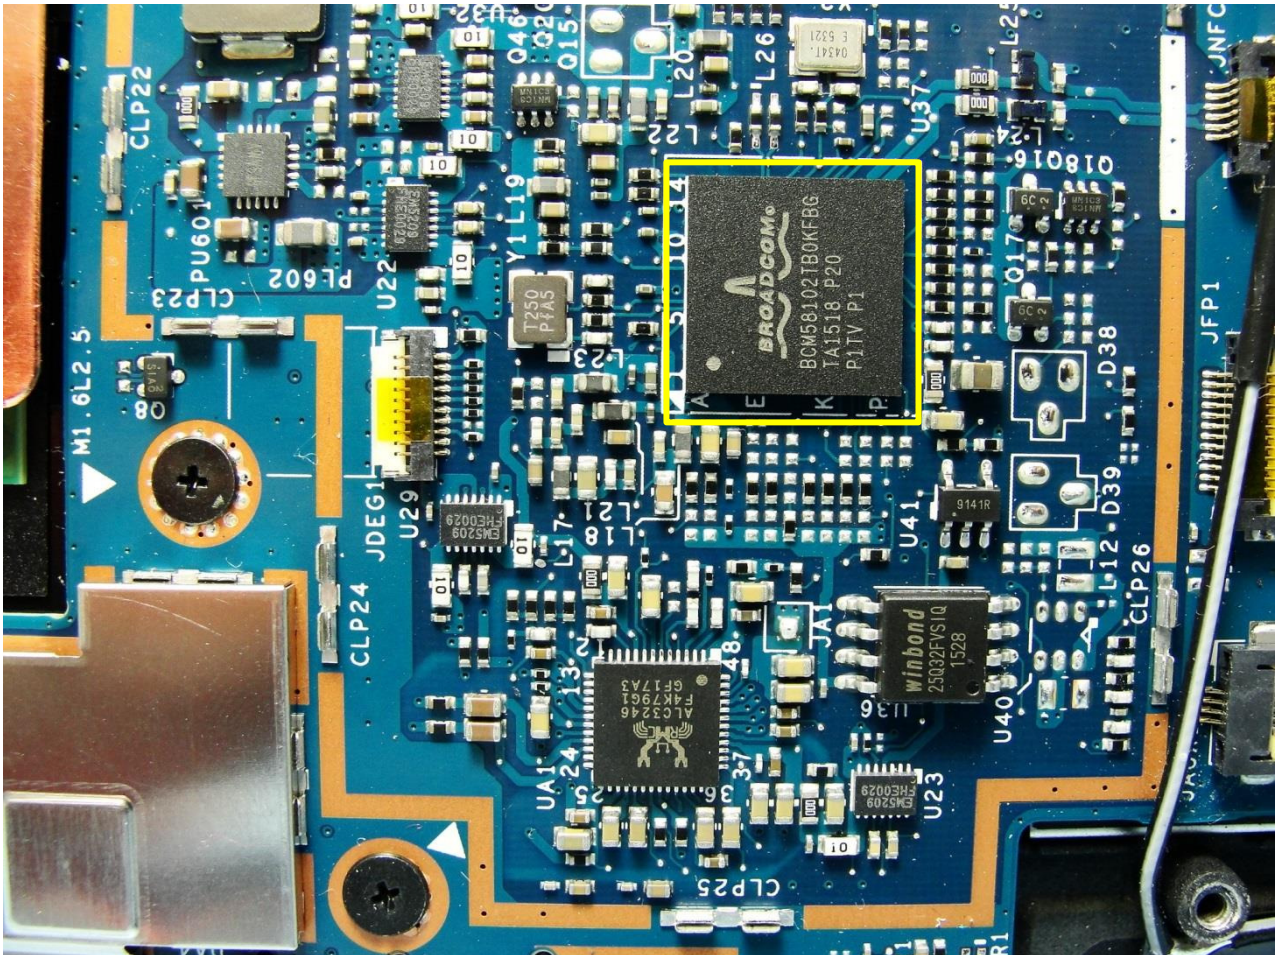

Host: Portable Computer (Brand Name: DELL / Model Name: P67G/P67G001)