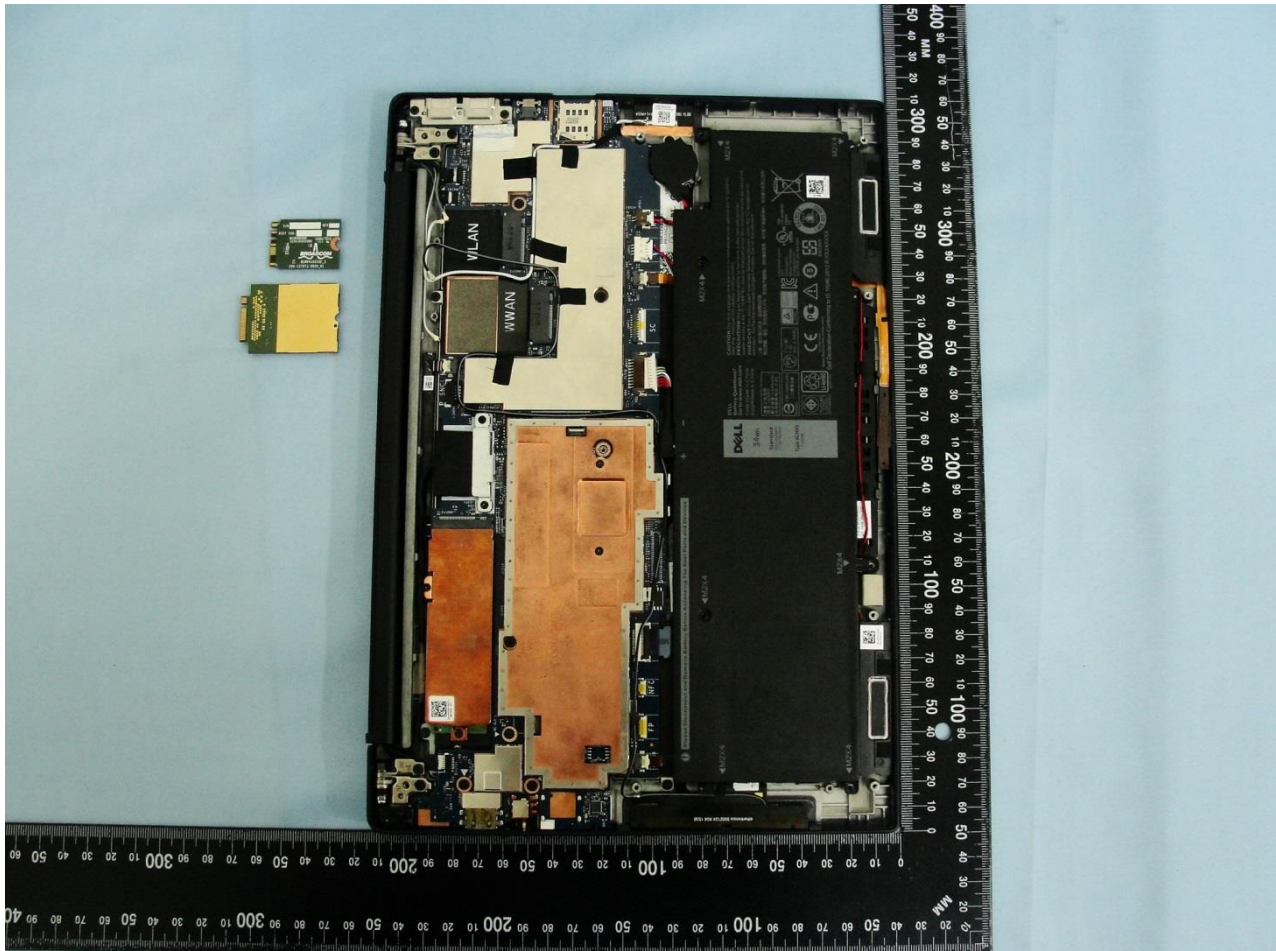

#### 4. Internal Photograph of the Host

Host: Portable Computer (Brand Name: DELL / Model Name: P67G/P67G001)

Sample 1 and 2 with Battery 1 Ant. Location

Host: Portable Computer (Brand Name: DELL / Model Name: P67G/P67G001)

Sample 1 and 2 with Battery 2 Ant Location

Host: Portable Computer (Brand Name: DELL / Model Name: P67G/P67G001)

Sample 1 and 2 with Battery 1 for WLAN Module 1

Host: Portable Computer (Brand Name: DELL / Model Name: P67G/P67G001)

Host: Portable Computer (Brand Name: DELL / Model Name: P67G/P67G001)

Host: Portable Computer (Brand Name: DELL / Model Name: P67G/P67G001)

Host: Portable Computer (Brand Name: DELL / Model Name: P67G/P67G001)

Sample 1 and 2 with Battery 1 for WLAN Module 2

Host: Portable Computer (Brand Name: DELL / Model Name: P67G/P67G001)

Host: Portable Computer (Brand Name: DELL / Model Name: P67G/P67G001)

Sample 1 and 2 with Battery 2 for WLAN Module 1