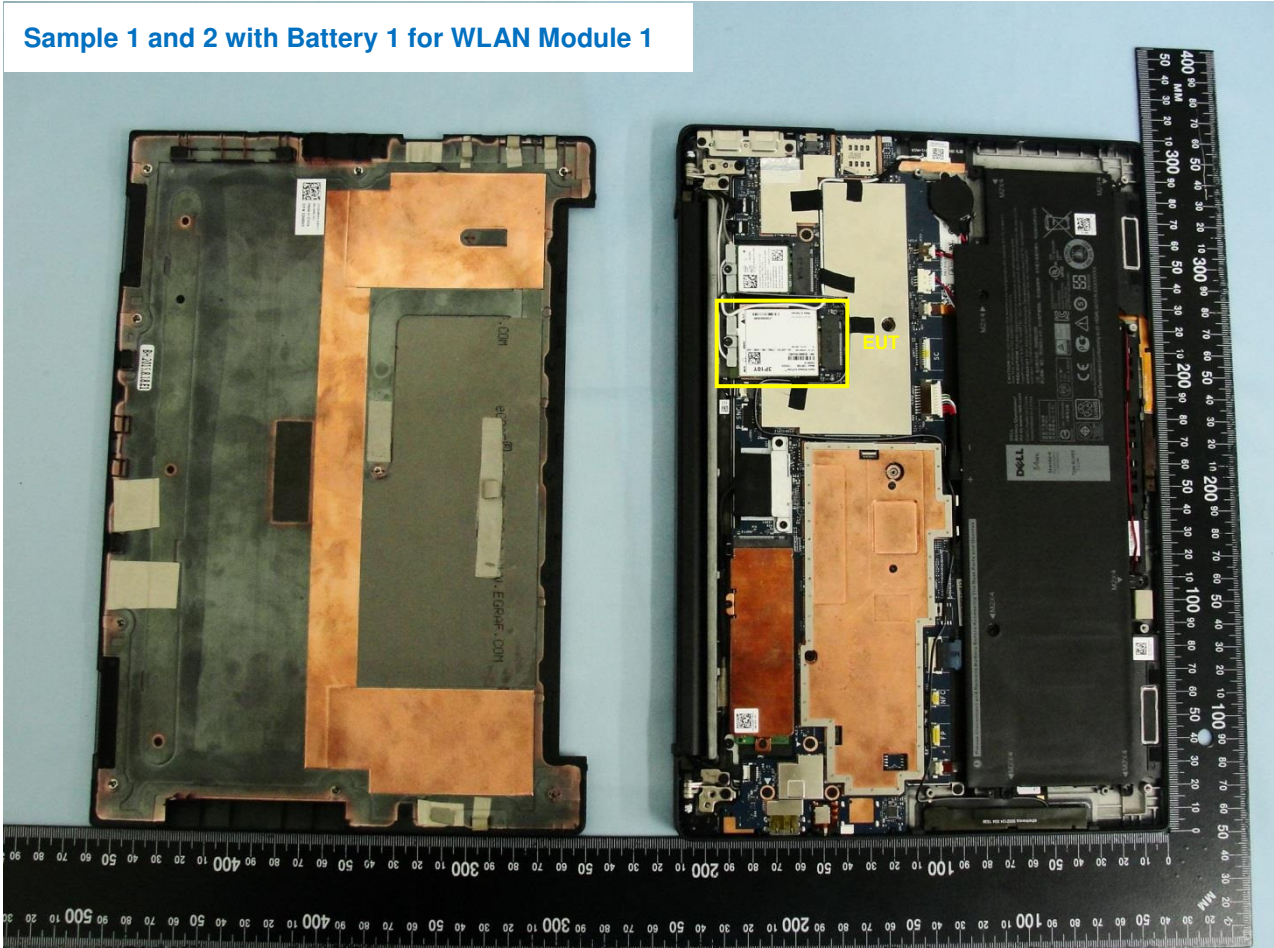

#### 4. Internal Photograph of the Host

Host: Portable Computer (Brand Name: DELL / Model Name: P67G/P67G001)

Sample 1 and 2 with Battery 1 Ant. Location

Host: Portable Computer (Brand Name: DELL / Model Name: P67G/P67G001)

Sample 1 and 2 with Battery 2 Ant Location

Host: Portable Computer (Brand Name: DELL / Model Name: P67G/P67G001)

Sample 1 and 2 with Battery 1 for WLAN Module 1

Host: Portable Computer (Brand Name: DELL / Model Name: P67G/P67G001)