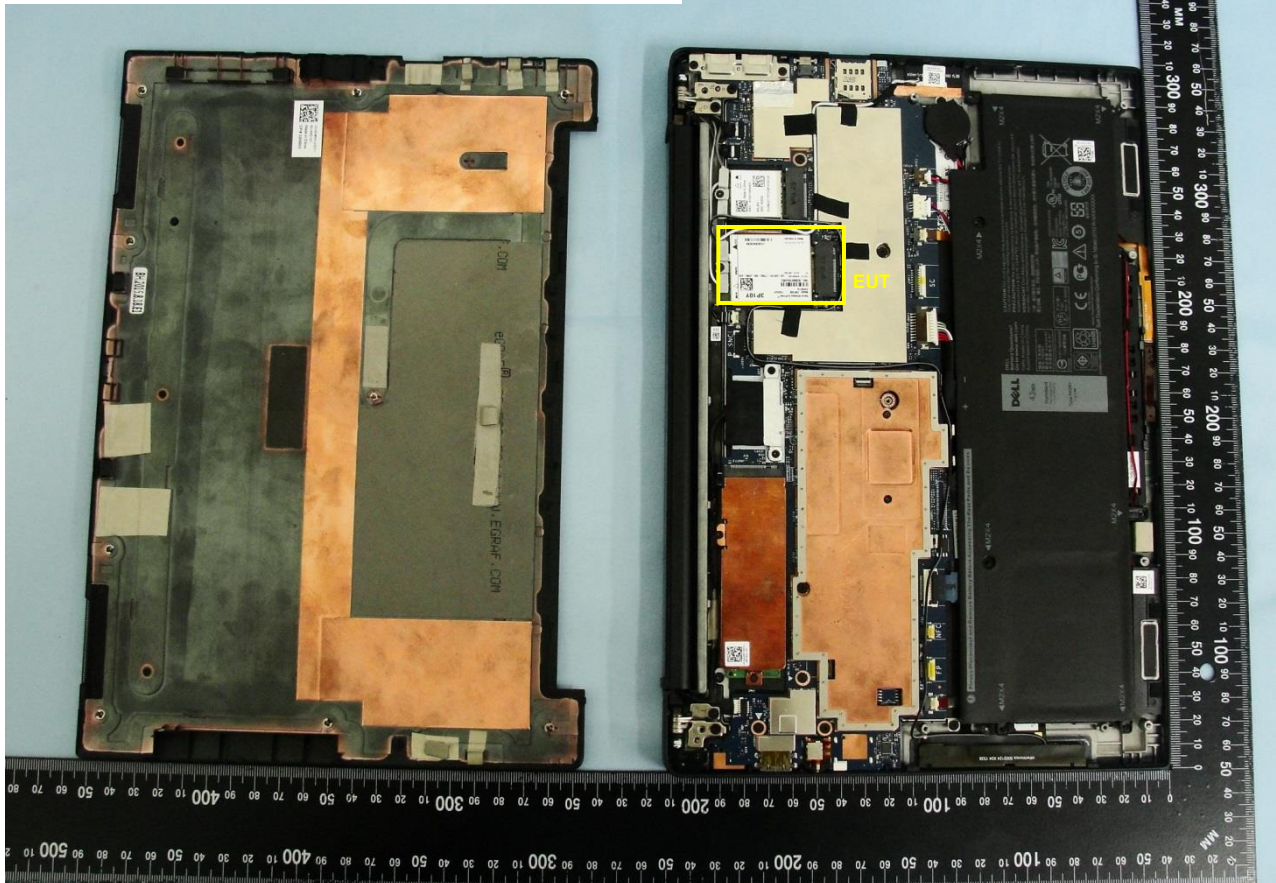

Host: Portable Computer (Brand Name: DELL / Model Name: P67G/P67G001)