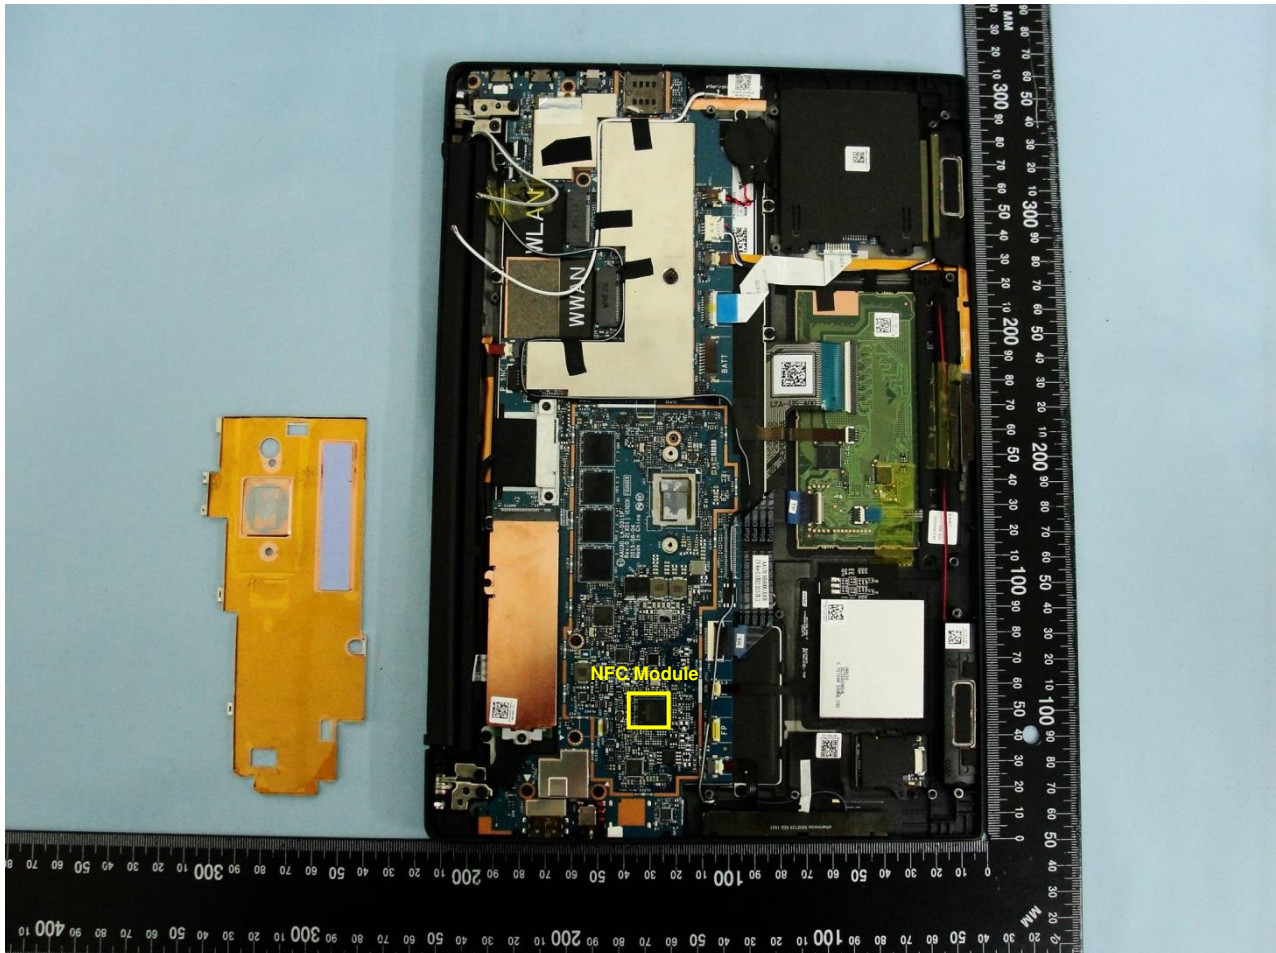

#### 4. Internal Photograph of the Host

Host: Portable Computer (Brand Name: DELL / Model Name: P67G/P67G001)

Sample 1 and 2 with Battery 1 Ant. Location

Host: Portable Computer (Brand Name: DELL / Model Name: P67G/P67G001)

Sample 1 and 2 with Battery 2 Ant Location

Host: Portable Computer (Brand Name: DELL / Model Name: P67G/P67G001)

Sample 1 and 2 with Battery 1 for WLAN Module 1

Host: Portable Computer (Brand Name: DELL / Model Name: P67G/P67G001)

Host: Portable Computer (Brand Name: DELL / Model Name: P67G/P67G001)

Host: Portable Computer (Brand Name: DELL / Model Name: P67G/P67G001)

Host: Portable Computer (Brand Name: DELL / Model Name: P67G/P67G001)