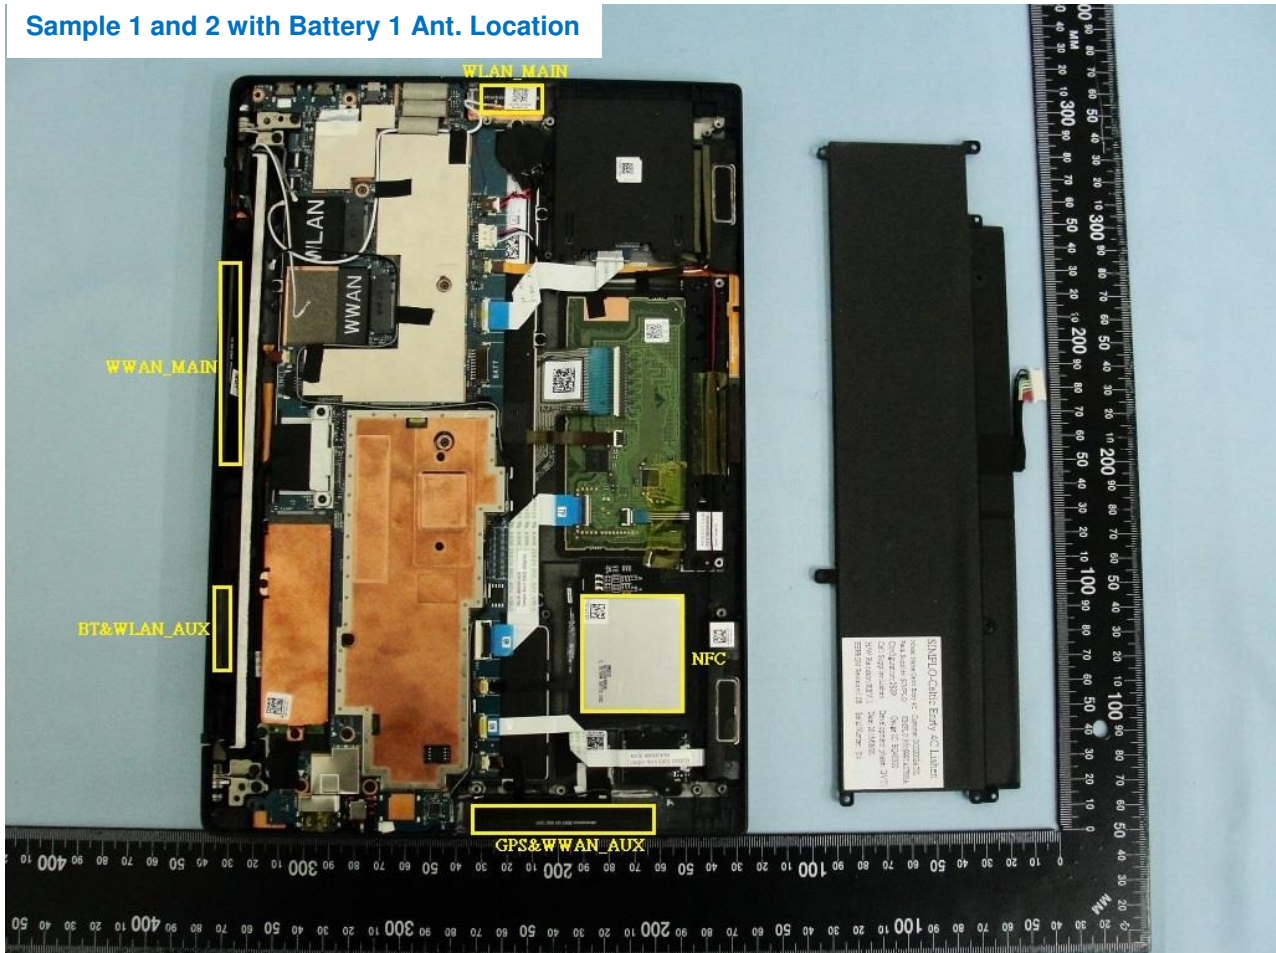

#### 4. Internal Photograph of the Host

Host: Portable Computer (Brand Name: DELL / Model Name: P67G/P67G001)

Sample 1 and 2 with Battery 1 Ant. Location

Host: Portable Computer (Brand Name: DELL / Model Name: P67G/P67G001)

Sample 1 and 2 with Battery 2 Ant Location

Host: Portable Computer (Brand Name: DELL / Model Name: P67G/P67G001)

Sample 1 and 2 with Battery 1 for WLAN Module 1

Host: Portable Computer (Brand Name: DELL / Model Name: P67G/P67G001)