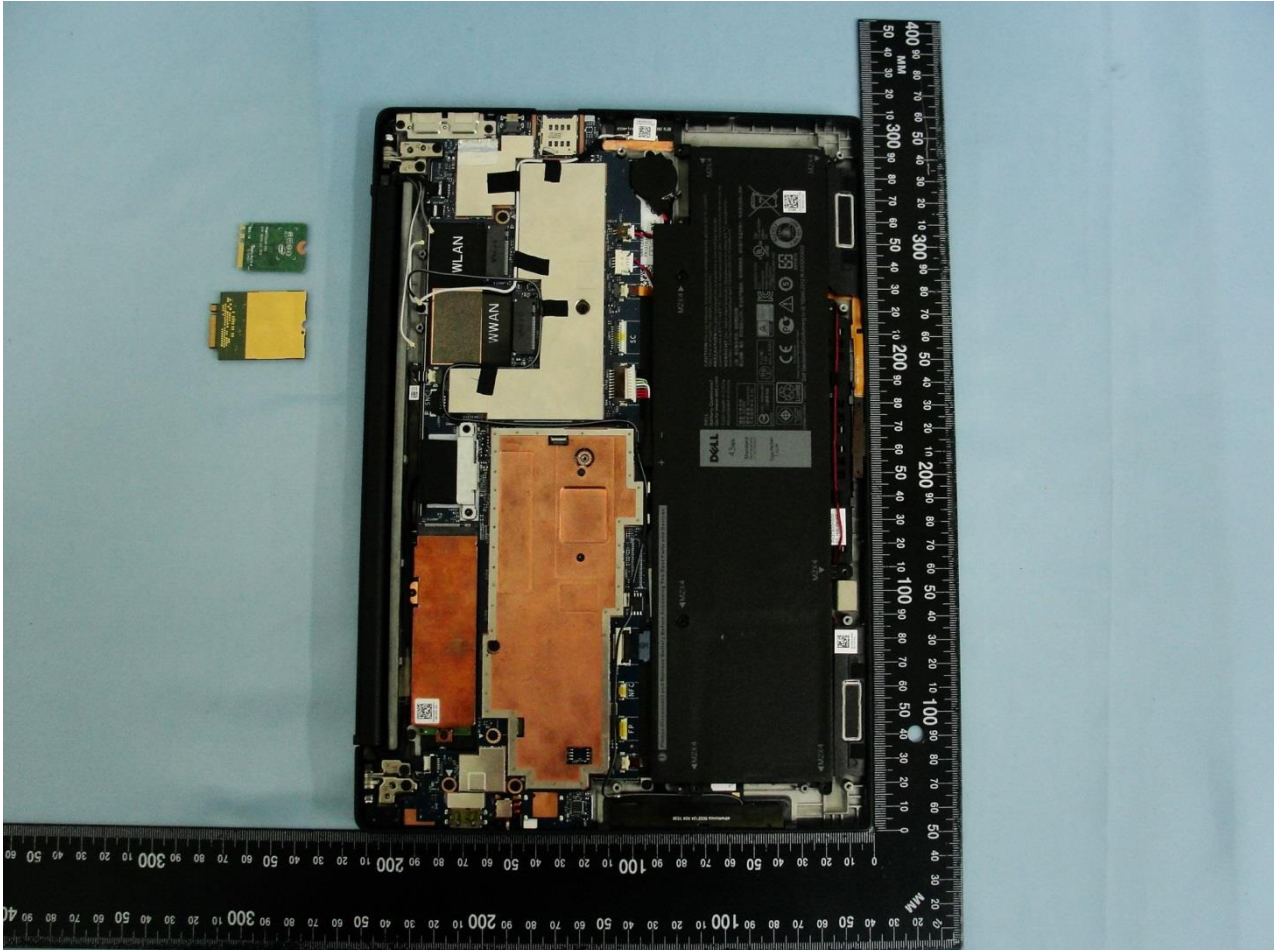

Sample 1 and 2 with Battery 2 for WLAN Module 2

Host: Portable Computer (Brand Name: DELL / Model Name: P67G/P67G001)