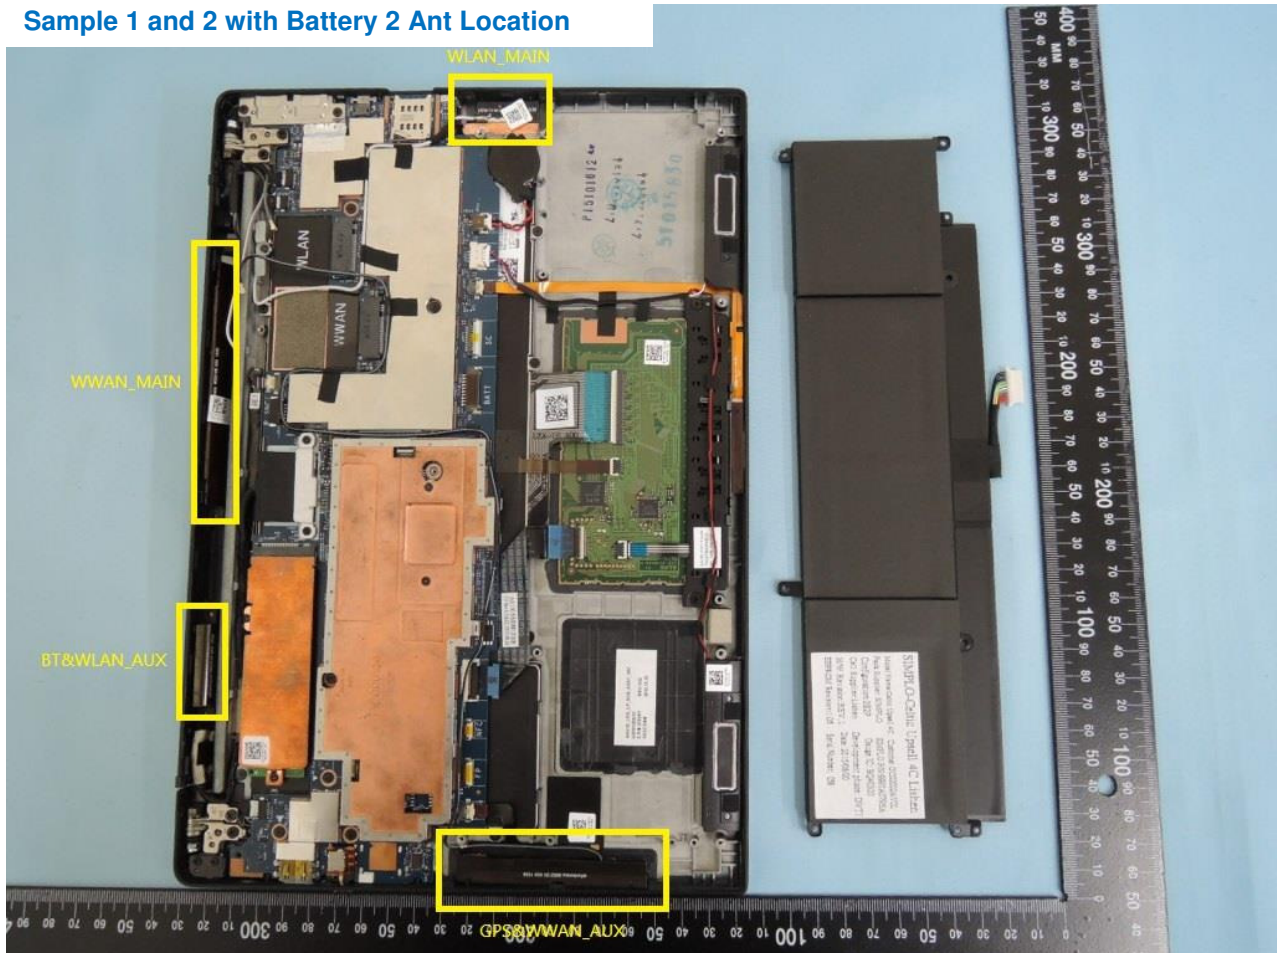

#### 4. Internal Photograph of the Host

Host: Portable Computer (Brand Name: DELL / Model Name: P67G/P67G001)

Sample 1 and 2 with Battery 1 Ant. Location

Host: Portable Computer (Brand Name: DELL / Model Name: P67G/P67G001)

Sample 1 and 2 with Battery 2 Ant Location

Host: Portable Computer (Brand Name: DELL / Model Name: P67G/P67G001)

Sample 1 and 2 with Battery 1 for WLAN Module 1

Host: Portable Computer (Brand Name: DELL / Model Name: P67G/P67G001)