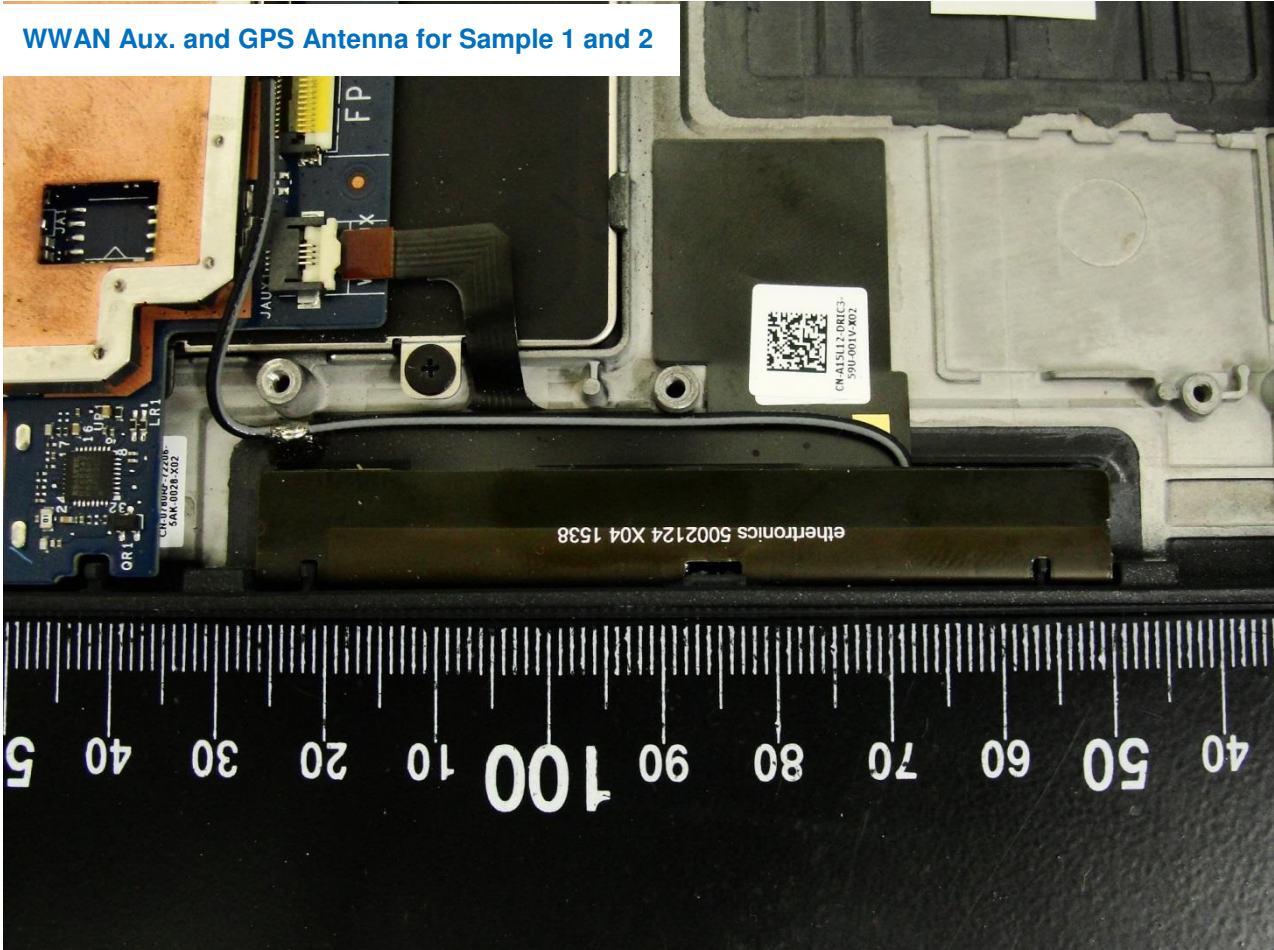

Host: Portable Computer (Brand Name: DELL / Model Name: P67G/P67G001)

WWAN Aux. and GPS Antenna for Sample 1 and 2