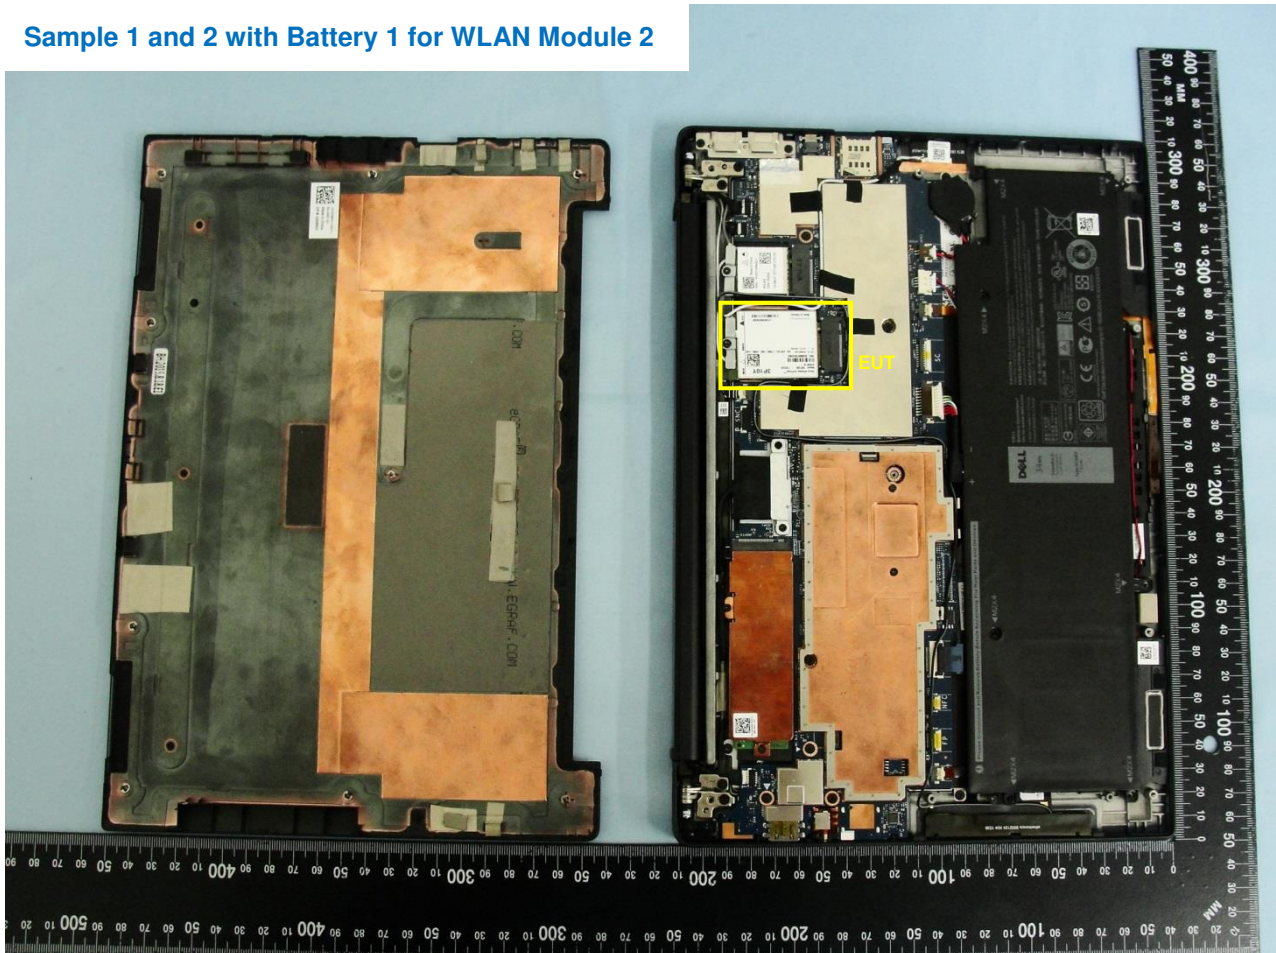

Host: Portable Computer (Brand Name: DELL / Model Name: P67G/P67G001)

Sample 1 and 2 with Battery 1 for WLAN Module 2