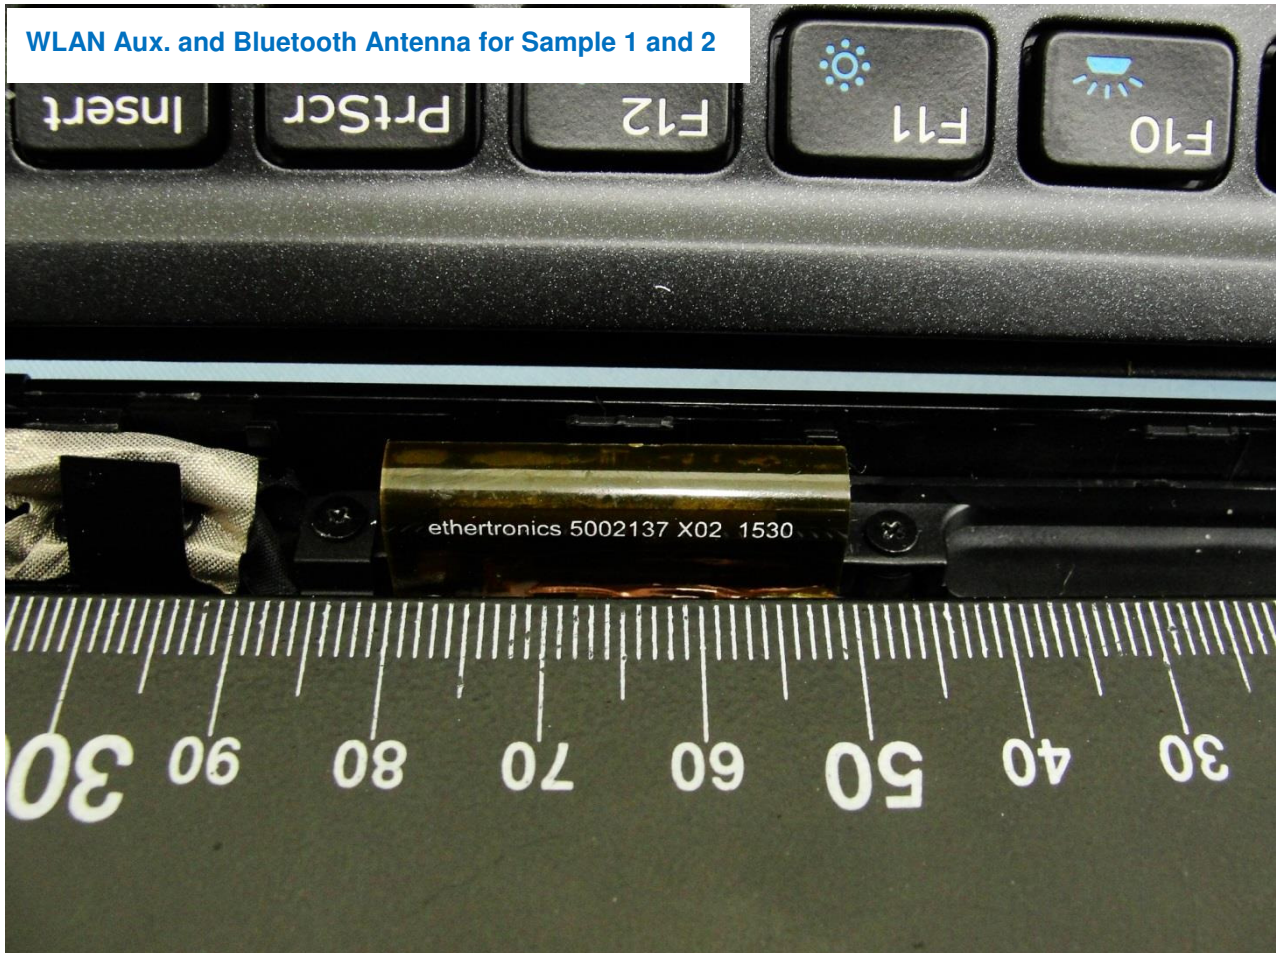

Host: Portable Computer (Brand Name: DELL / Model Name: P67G/P67G001)