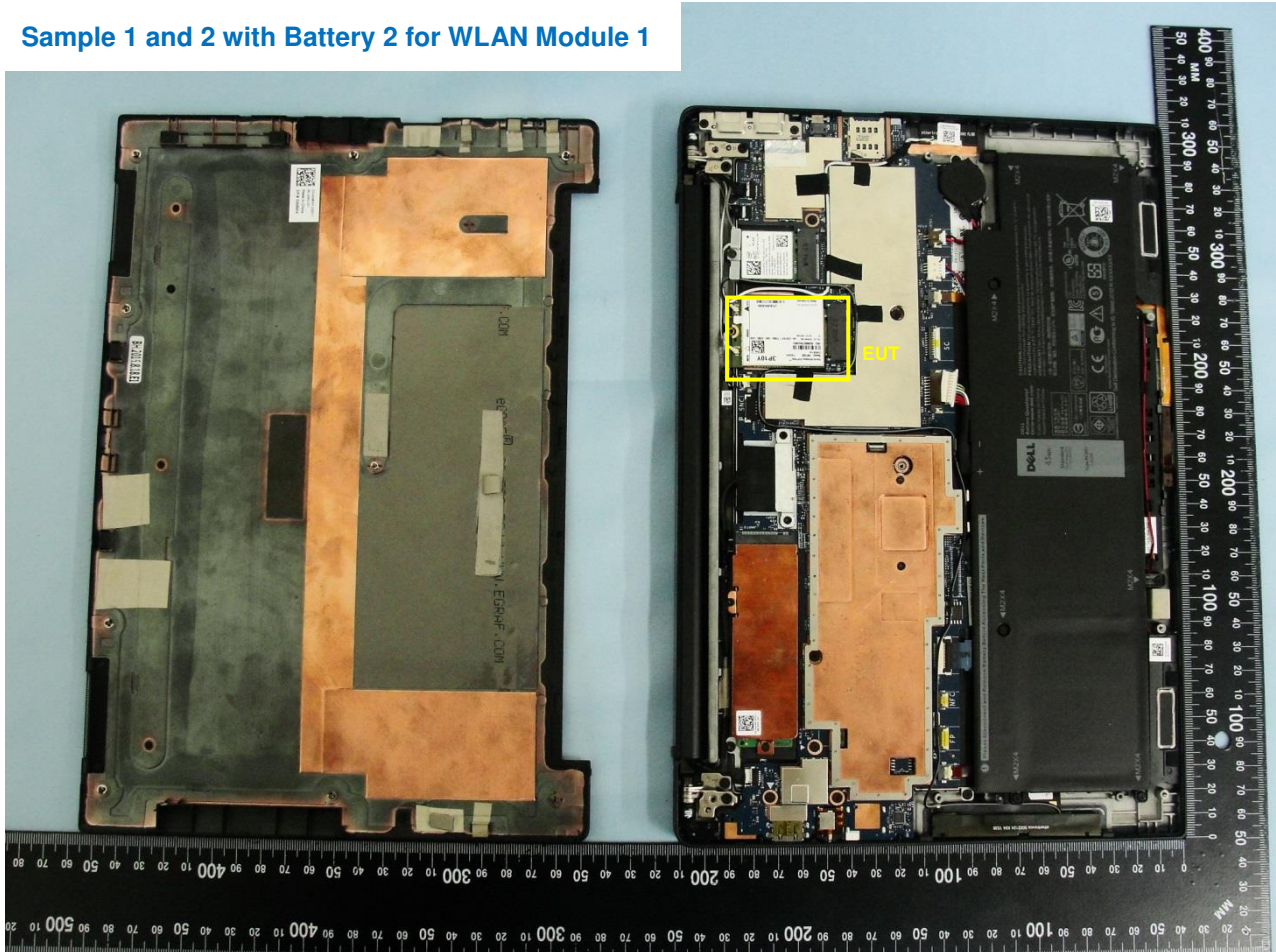

Sample 1 and 2 with Battery 1 for WLAN Module 2

Host: Portable Computer (Brand Name: DELL / Model Name: P67G/P67G001)

Host: Portable Computer (Brand Name: DELL / Model Name: P67G/P67G001)

Sample 1 and 2 with Battery 2 for WLAN Module 1