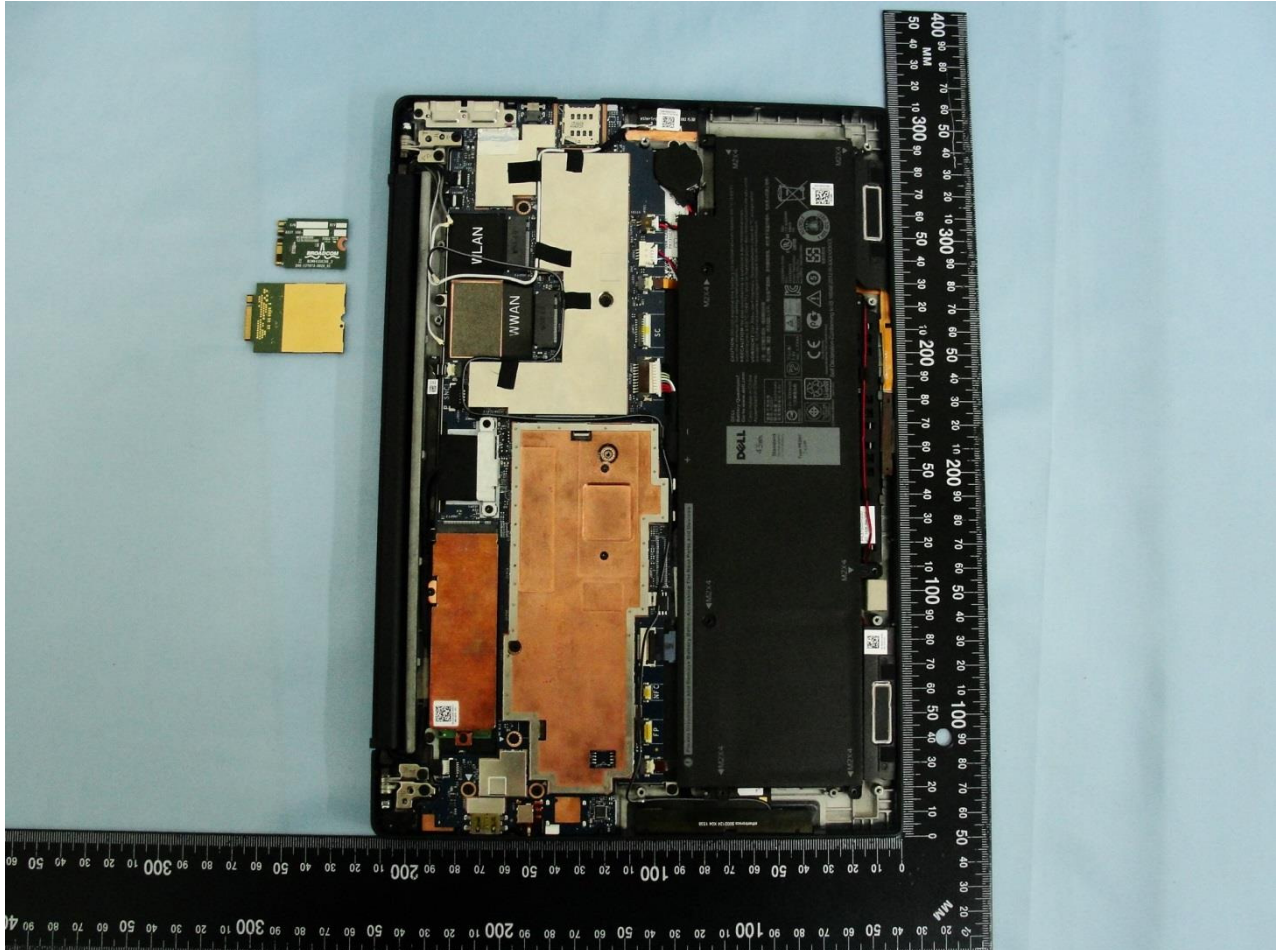

Sample 1 and 2 with Battery 1 for WLAN Module 2

Host: Portable Computer (Brand Name: DELL / Model Name: P67G/P67G001)

Host: Portable Computer (Brand Name: DELL / Model Name: P67G/P67G001)

Sample 1 and 2 with Battery 2 for WLAN Module 1

Host: Portable Computer (Brand Name: DELL / Model Name: P67G/P67G001)

Host: Portable Computer (Brand Name: DELL / Model Name: P67G/P67G001)

Sample 1 and 2 with Battery 2 for WLAN Module 2

Host: Portable Computer (Brand Name: DELL / Model Name: P67G/P67G001)

Host: Portable Computer (Brand Name: DELL / Model Name: P67G/P67G001)

Host: Portable Computer (Brand Name: DELL / Model Name: P67G/P67G001)

WWAN Aux. and GPS Antenna for Sample 1 and 2

Host: Portable Computer (Brand Name: DELL / Model Name: P67G/P67G001)