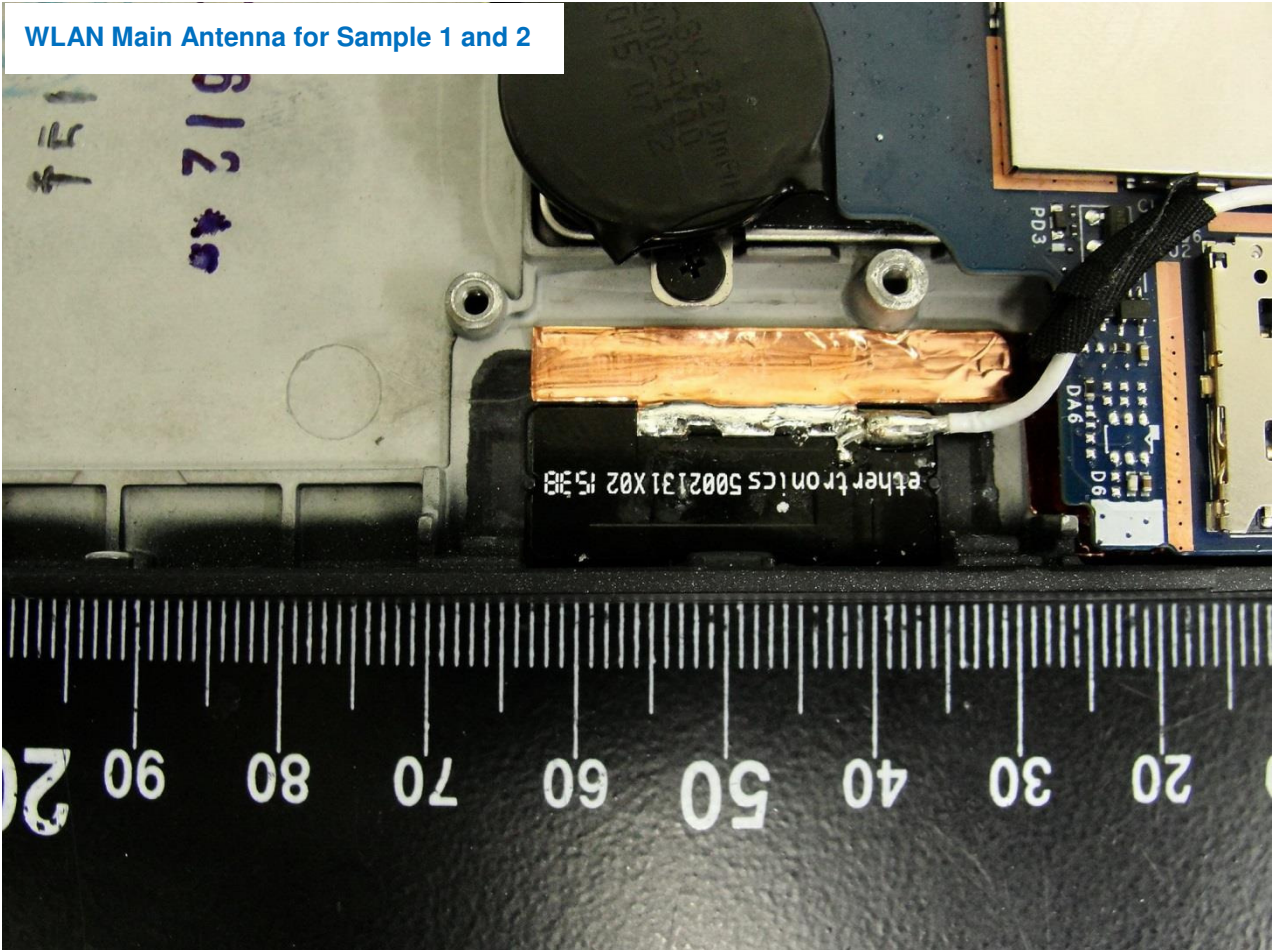

Host: Portable Computer (Brand Name: DELL / Model Name: P67G/P67G001)

WLAN Main Antenna for Sample 1 and 2